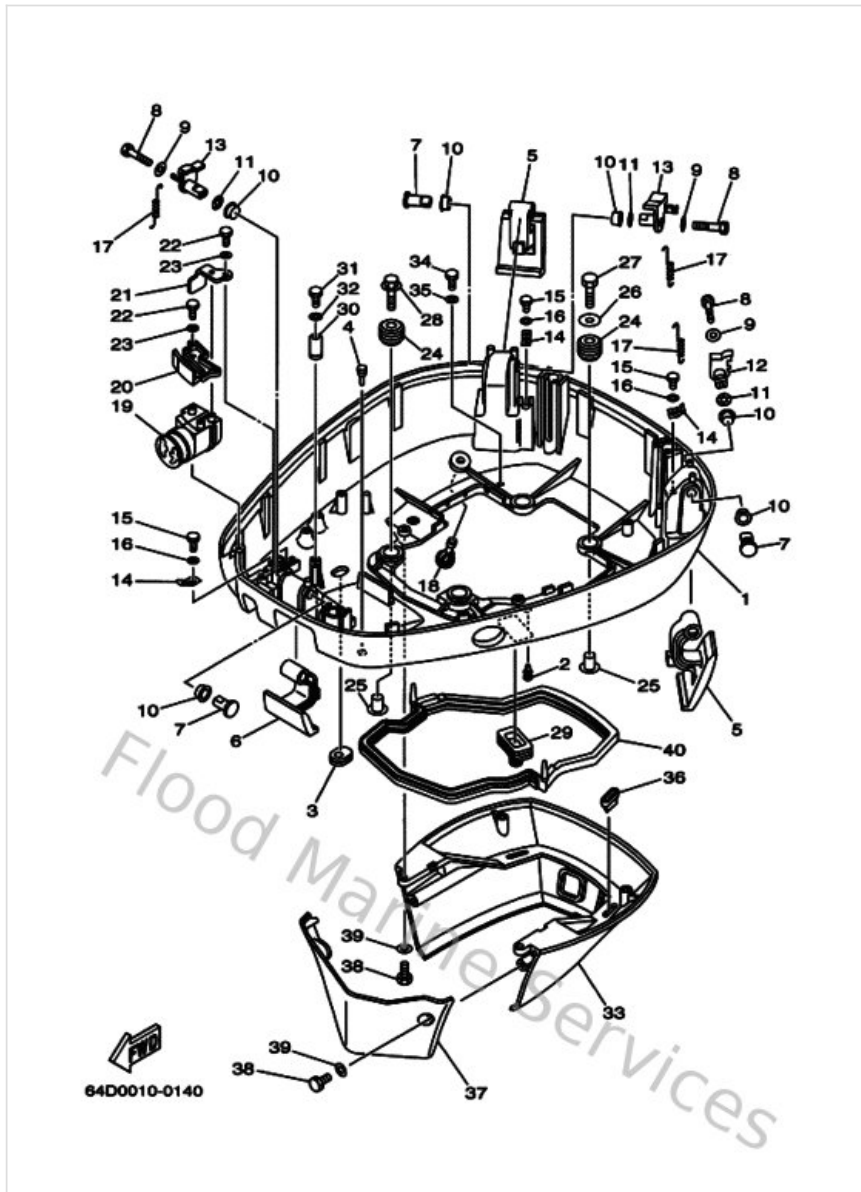

Bottom Cowling

Ref	Part	
31	970950602000 Bolt(7u8)	Buy now
33	6R342741028D Apron	Buy now
36	64D427170000 Rubber Seal 2	Buy now
37	6R342771018D Apron	Buy now
40	6E5427161000 Rubber seal 1	Buy now