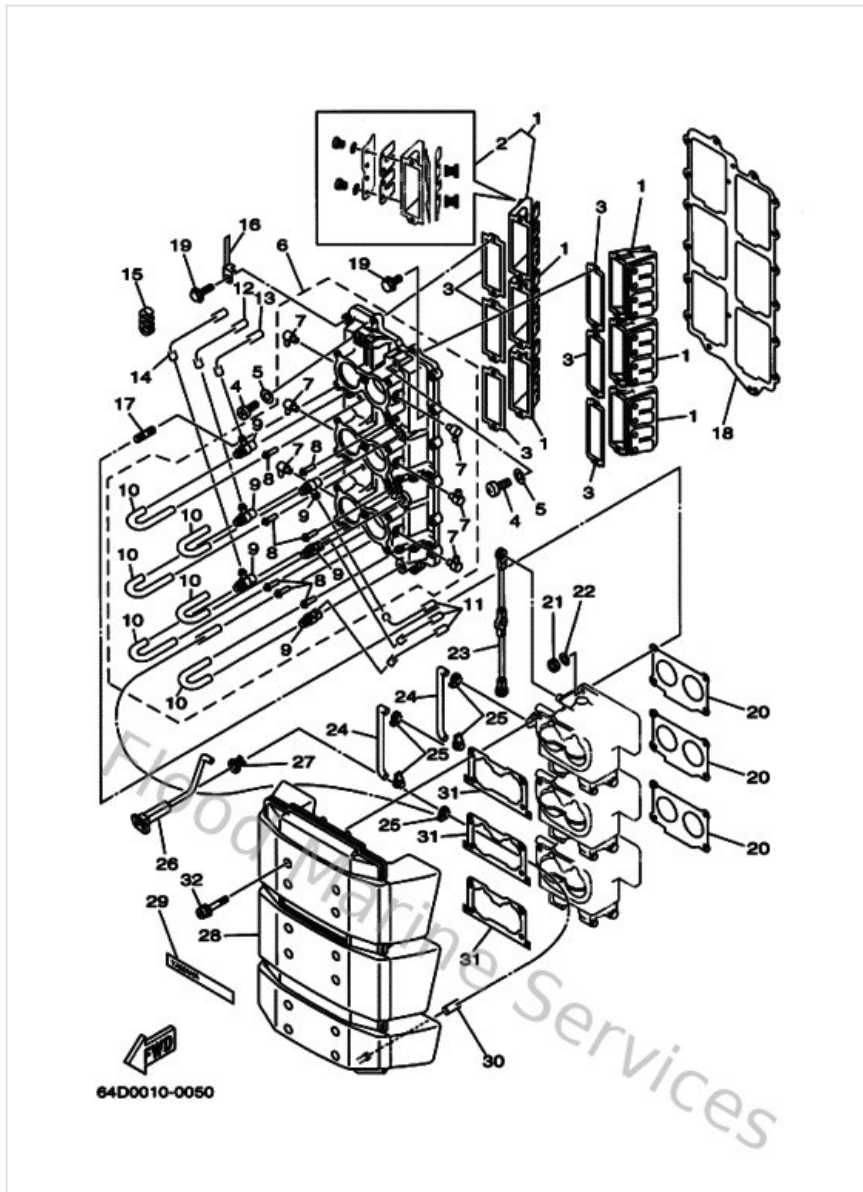

Intake

Ref	Part	
32	9015906M1400 Screw, with washer(6r3)	Buy now