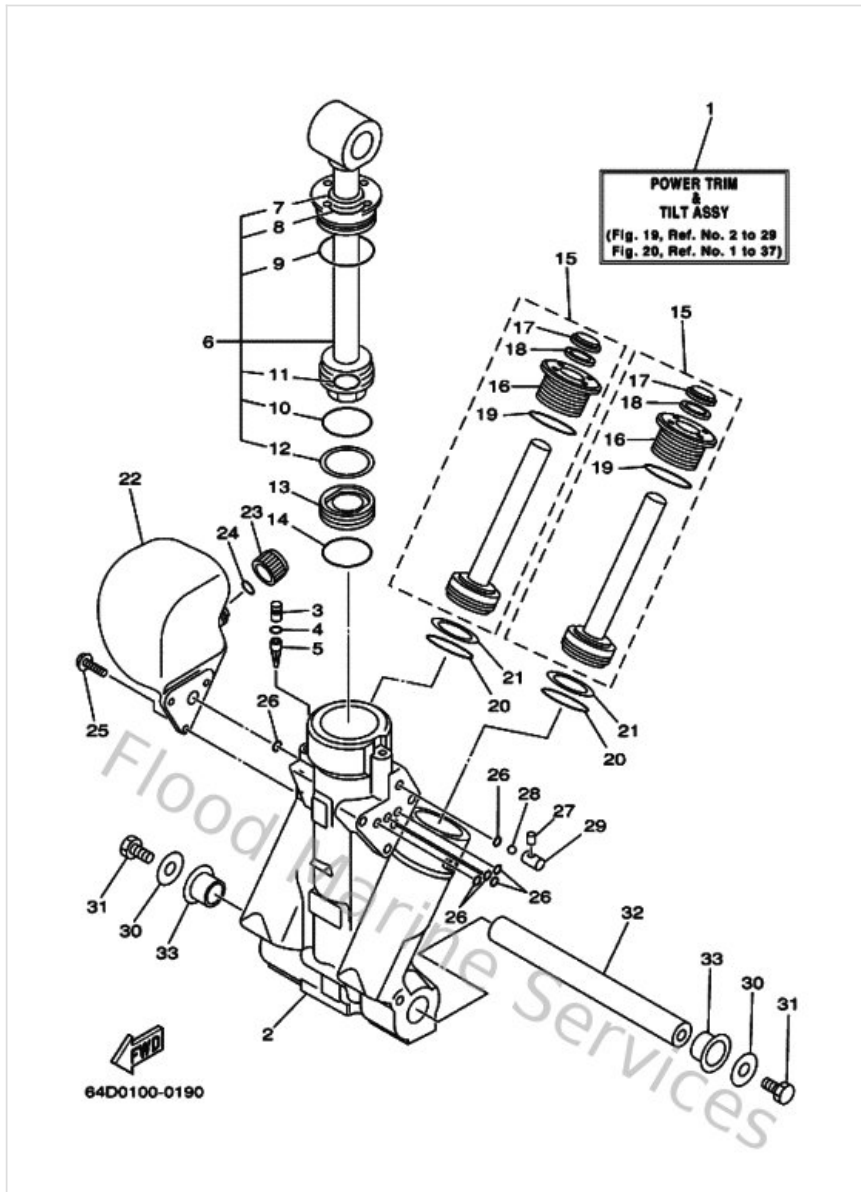

Oil Tank

Ref	Part	
36	9046511M1000 Clamp	Buy now
37	9046413M3400 Clamp(6r3)	Buy now
38	656W28100200 Tool kit	Buy now

Power Trim & Tilt Assy 1

Ref	Part	
1	64E43800004D Power trim & tilt assembly	Buy now
2	64E438250000 Housing Trim & Tilt	Buy now
3	6AW4388J0000 Plug 2	Buy now
4	9321010M7400 O-ring	Buy now
5	64E438170000 Filter 2	Buy now
6	64E438100000 Tilt piston sub assembly	Buy now
7	64E438980000 Seal, dust 2	Buy now
8	64E438670000 O-ring 7	Buy now
9	64E438660000 O-ring 6	Buy now
10	6E5438620000 O-ring 2	Buy now
11	64E438830000 O-ring 10	Buy now
12	6E5438720000 Ring, back-up 2	Buy now
13	6E5438140200 Piston, free	Buy now
15	64E438200000 Trim piston sub assembly	Buy now
16	64E438210800 Screw, trim cylinder end	Buy now

Power Trim & Tilt Assy 1

Ref	Part	
17	64E438220000 Seal, trim dust	Buy now
18	64E4384J0000 Seal, trim down	Buy now
19	6G5438640000 O-ring 4	Buy now
20	6E5438640000 O-ring 4	Buy now
21	6E5438740100 Ring, back-up 4	Buy now
22	64E438280100 Body, reservoir	Buy now
23	64E438290000 Plug, reservoir	Buy now
24	64E438970000 O-ring	Buy now
25	64E4388E0100 Bolt ,screw (l:14mm)	Buy now
26	64E438690000 O-ring 9	Buy now
27	64E4381G0000 Pin 1	Buy now
28	6E5438580000 Ball 1	Buy now
29	64E4382G0000 Valve seat	Buy now
30	9020108M1400 Washer, plate	Buy now
31	970800801600 Bolt	Buy now