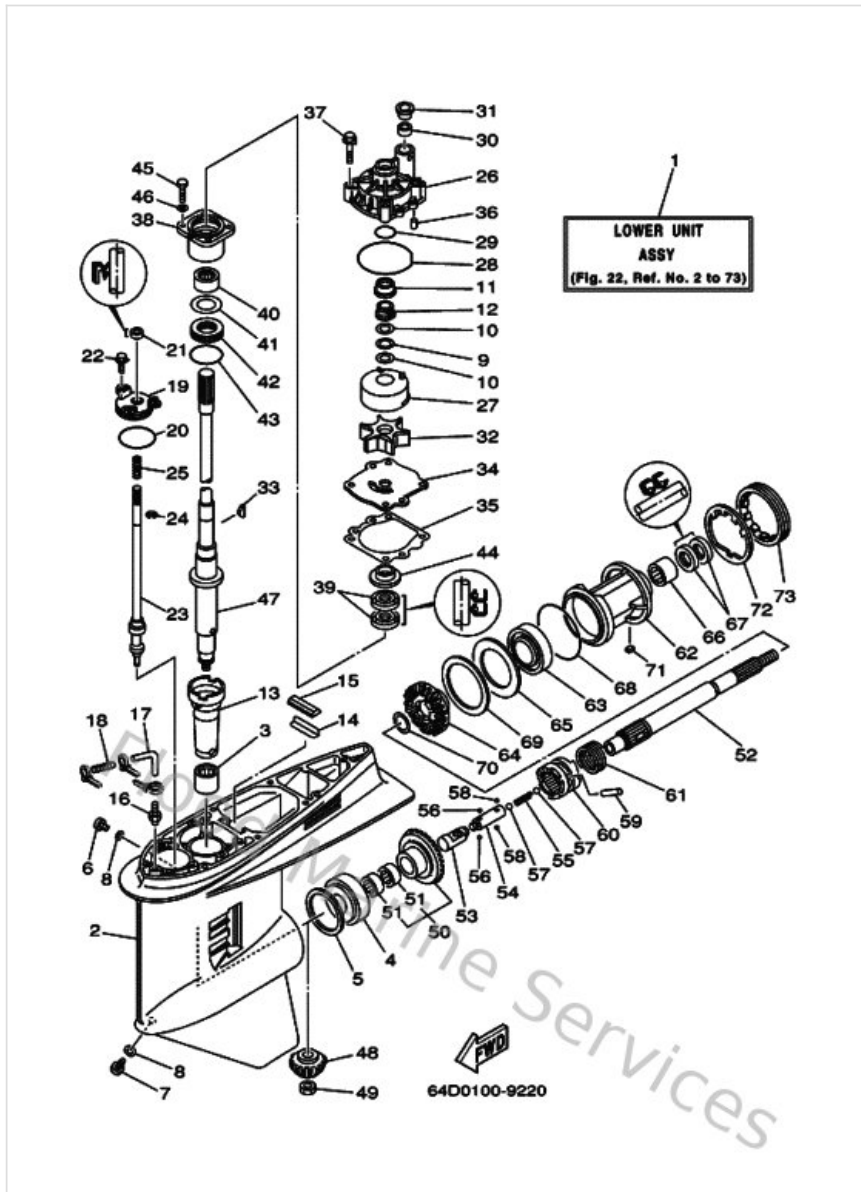

Lower Casing & Drive 1

Ref	Part	
46	929950860000 Washer, plain (663)	Buy now
47	6G5455012200 Drive shaft comp.	Buy now
48	6G5455510100 Pinion	Buy now
49	9017016M0100 Nut, hexagon (688)	Buy now
50	6G5455600100 Gear	Buy now
51	93315425V300 Bearing, needle (6g5)	Buy now
52	6J9456110100 Shaft, propeller	Buy now
53	6E5456410200 Shifter	Buy now
54	6E5456340100 Slide, shift	Buy now
55	9050116M3700 Spring (6g5)	Buy now
56	935073200900 Ball (12r)	Buy now
57	935113202700 Ball (498)	Buy now
58	935031600300 Ball	Buy now
59	9025008M0700 Pin, straight (6g5)	Buy now
60	6G5456310000 Clutch, dog	Buy now