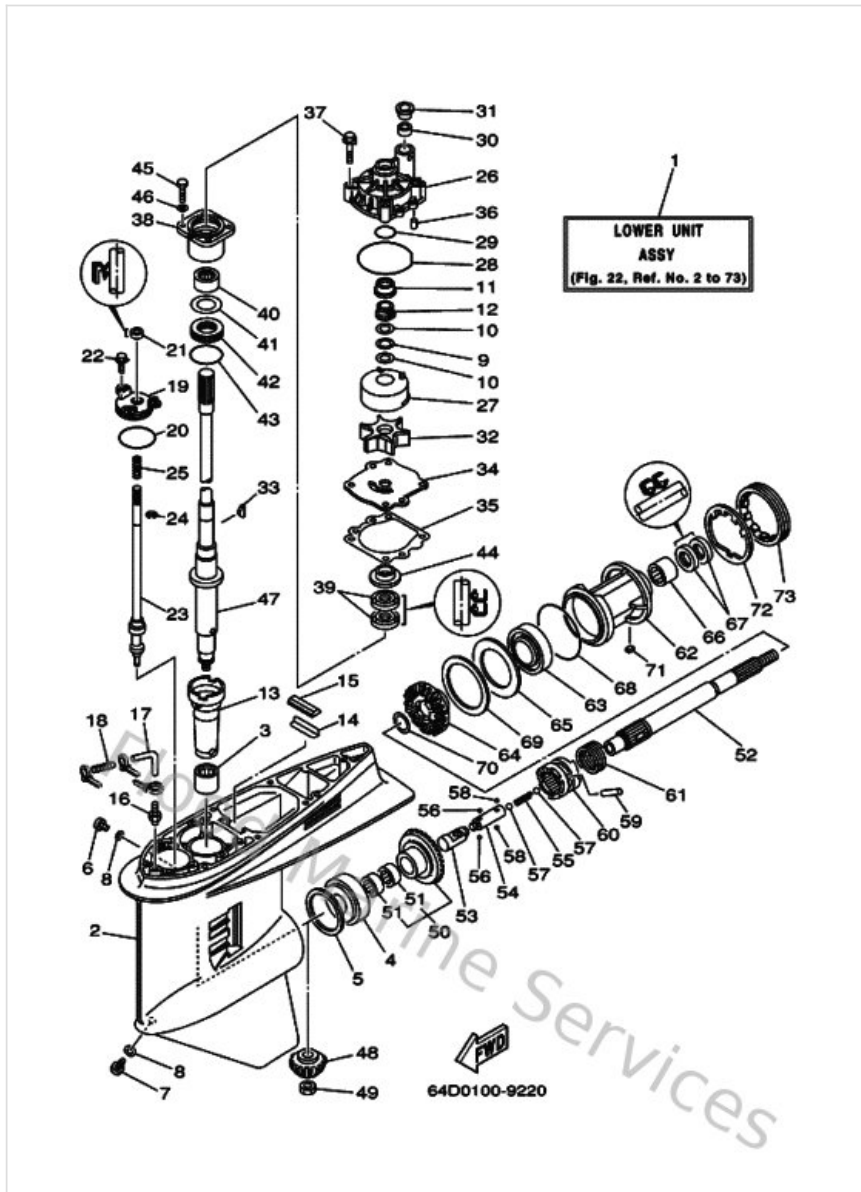

Lower Casing & Drive 1

Ref	Part	
1	64D45300018D Lower unit assembly	Buy now
2	6J945301048D Casing, lower	Buy now
3	93311928U500 Bearing, needle (6g5)	Buy now
4	93332000V300 Bearing, taper roller (6g5)	Buy now
5	6G5455676000 Shim (t:0.50mm)	Buy now
6	9034008M0400 Plug, straight screw	Buy now
7	688453410000 Plug, drain	Buy now
8	904300800300 Gasket	Buy now
9	9020622M1900 Washer, wave(61a)	Buy now
10	9020122M0100 Washer, plate(61a)	Buy now
11	61A455270000 Collar, drive shaft	Buy now
12	61A455380000 Spacer, 1	Buy now
13	6G5455360100 Sleeve, drive shaft	Buy now
14	64D453760000 Guide, seal damper	Buy now
15	688453750000 Damper, seal 2	Buy now