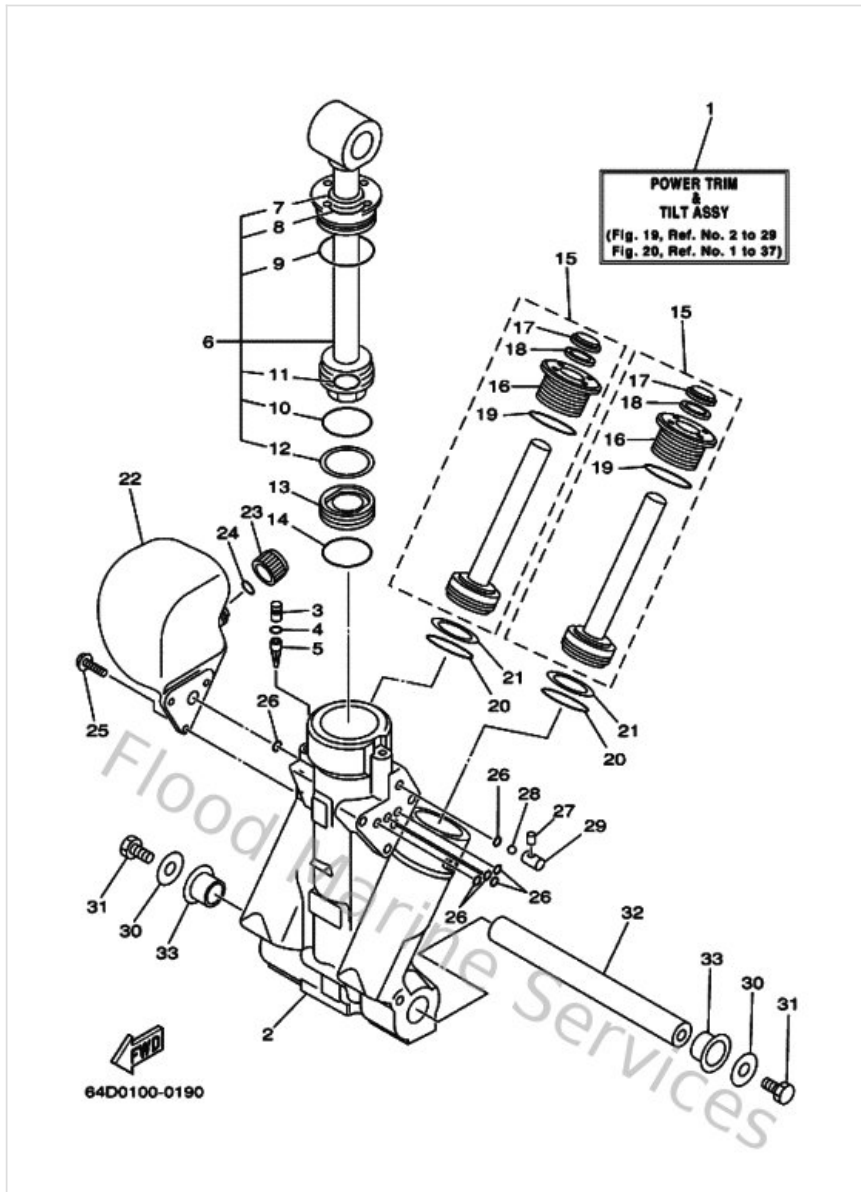

Power Trim & Tilt Assy 1

Ref	Part	
1	64E43800004D Power trim & tilt assembly	Buy now
2	64E438250000 Housing Trim & Tilt	Buy now
3	6AW4388J0000 Plug 2	Buy now
4	9321010M7400 O-ring	Buy now
5	64E438170000 Filter 2	Buy now
6	64E438100000 Tilt piston sub assembly	Buy now
7	64E438980000 Seal, dust 2	Buy now
8	64E438670000 O-ring 7	Buy now
9	64E438660000 O-ring 6	Buy now
10	6E5438620000 O-ring 2	Buy now
11	64E438830000 O-ring 10	Buy now
12	6E5438720000 Ring, back-up 2	Buy now
13	6E5438140200 Piston, free	Buy now
15	64E438200000 Trim piston sub assembly	Buy now
16	64E438210800 Screw, trim cylinder end	Buy now