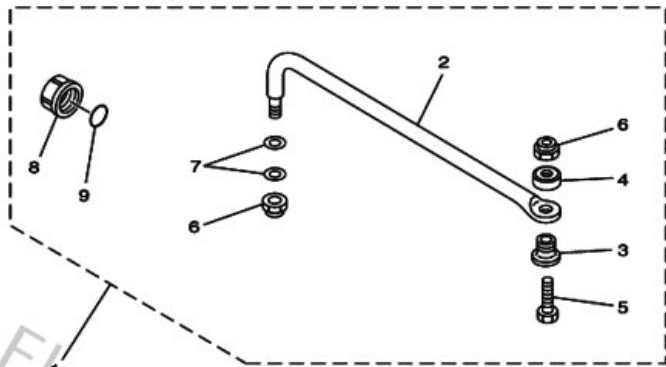

Steering Guide Attachment 1

Flood Marine Services

67H0100-9290

Ref	Part	
1	6E5613500200 Steering guide attachment kit	Buy now
2	6E5613510100 Rod, steering link	Buy now
3	9038710M6100 Collar (6e5)	Buy now
4	9056012M0100 Spacer (6e5)	Buy now
5	6E5613550000 Bolt	Buy now
6	9018509M0100 Nut, nylon (663)	Buy now
7	9020110M2000 Washer, plate (663)	Buy now
8	6E5431450000 Cap, clamp bracket	Buy now
9	932101627500 O-ring	Buy now