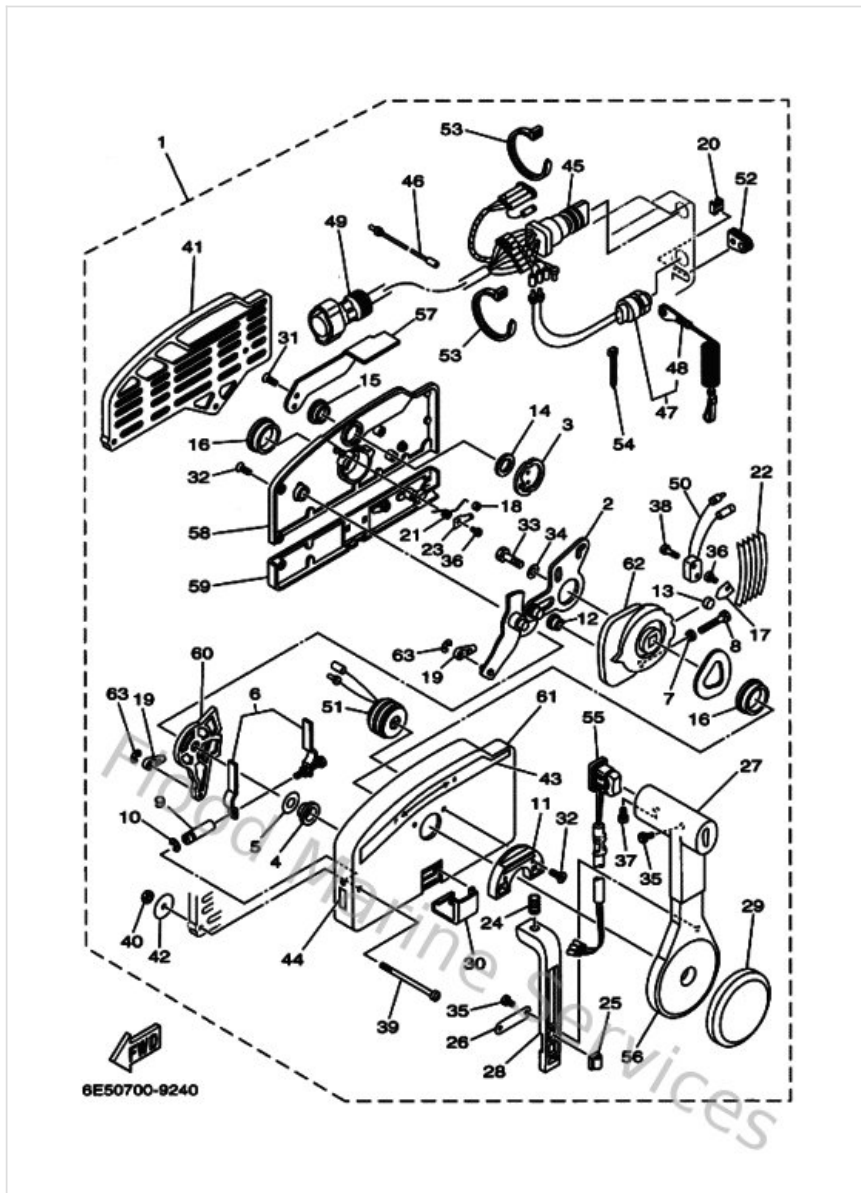

Remote Control Assy 1

Ref	Part	
33	970950803000 Bolt, hexagon (fj1)	Buy now
34	929900860000 Washer, plain (663)	Buy now
35	985800401000 Screw, pan head (e56)	Buy now
36	985800400600 Screw, pan head (7h3)	Buy now
37	985800501000 Screw, pan head(62x)	Buy now
38	985800301500 Screw, pan head (n151)	Buy now
39	703482911000 Screw	Buy now
40	953800660000 Nut(661)	Buy now
41	703482931000 Spacer, remote control	Buy now
42	701482870000 Washer 1	Buy now
43	703482150000 Graphic	Buy now
45	703825104100 Main switch assembly	Buy now
46	703825310000 Wire, lead	Buy now
47	688825750100 Engine stop switch assembly	Buy now
48	682825560000 Lanyard, stop switch	Buy now