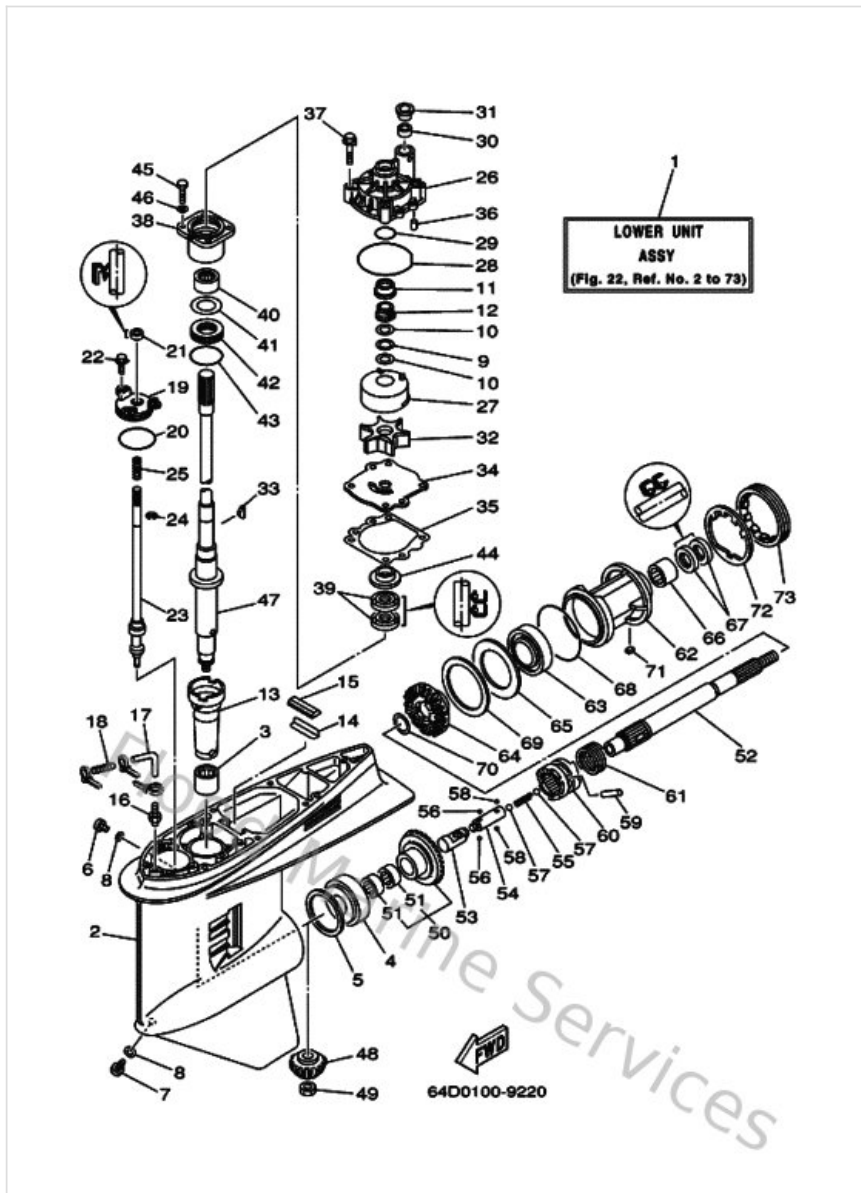

Lower Casing & Drive 1

Ref	Part	
31	6E5443120000 Cover, water pump housing	Buy now
32	6E5443520100 Impeller	Buy now
33	9028004M0500 Key, woodruff (6e5)	Buy now
34	6G5443230000 Outer plate, cartridge	Buy now
35	6E544315A000 Gasket, water pump	Buy now
36	936061201900 Pin, dowel (614)	Buy now
37	9011908M1400 Bolt, with washer	Buy now
38	6E5453310094 Housing, bearing	Buy now
39	9310128M1600 Oil seal (6e5)	Buy now
40	93315430V500 Bearing, cylindrical(6k0)	Buy now
41	6E5455876000 Shim (t:0.50mm)	Buy now
42	93341930V200 Bearing, thrust(64d)	Buy now
43	932105453400 O-ring (70e)	Buy now
44	6E5453440000 Cover, oil seal	Buy now
45	970950802500 Bolt (62g)	Buy now