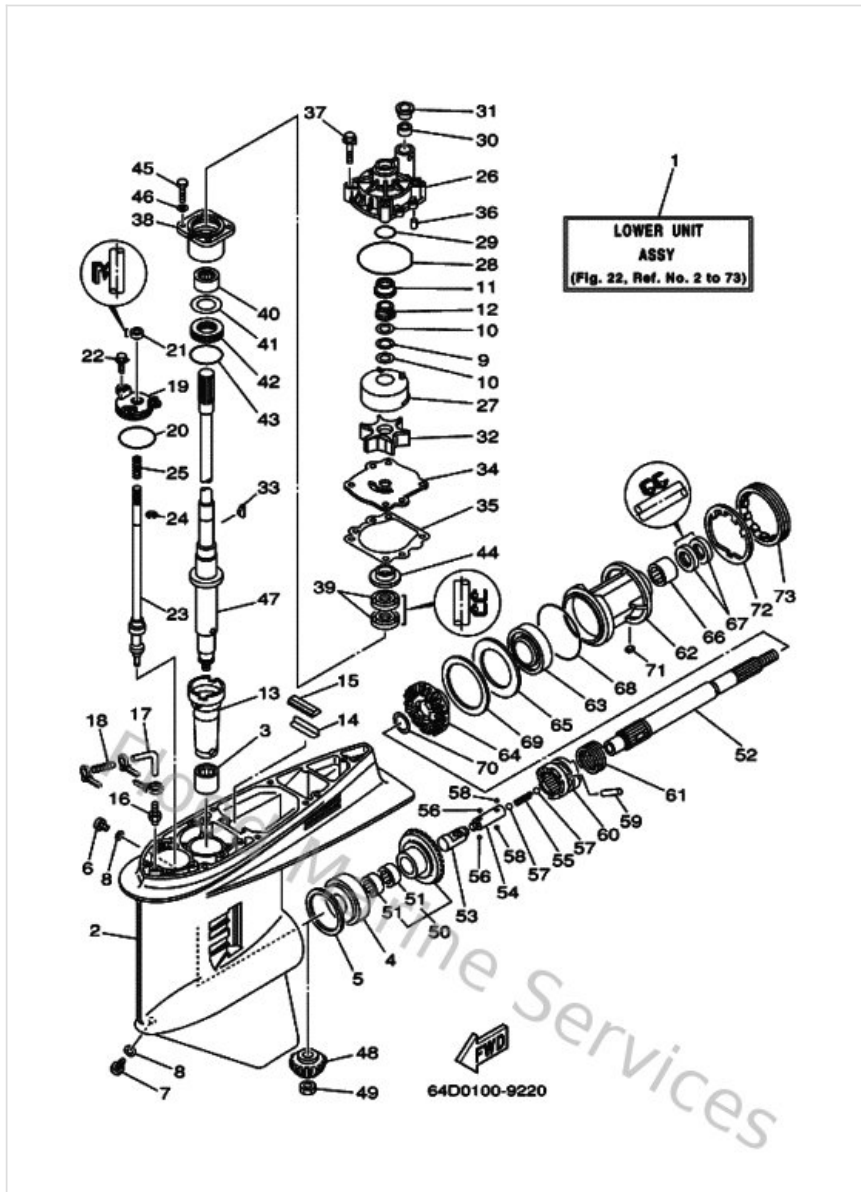

Lower Casing & Drive 1

Ref	Part	
16	6E5453780000 Nipple, hose	Buy now
17	9044507ME900 Hose (I250)	Buy now
18	6E5835581000 End, nipple	Buy now
19	6E5453210000 Plate	Buy now
20	932105814400 O-ring(47x)	Buy now
21	931060901400 Oil seal	Buy now
22	9011906M1000 Bolt, with washer	Buy now
23	6G5441500200 Shift cam assembly	Buy now
24	990010860000 Circlip(2r6)	Buy now
25	9050111M1000 Spring, compression (663)	Buy now
26	61A443110100 Housing, water pump	Buy now
27	61A443220200 Insert, cartridge	Buy now
28	9321086M3800 O-ring (6e5)	Buy now
29	932103716000 O-ring (6g8)	Buy now
30	6E5443650000 Damper, water seal 1	Buy now