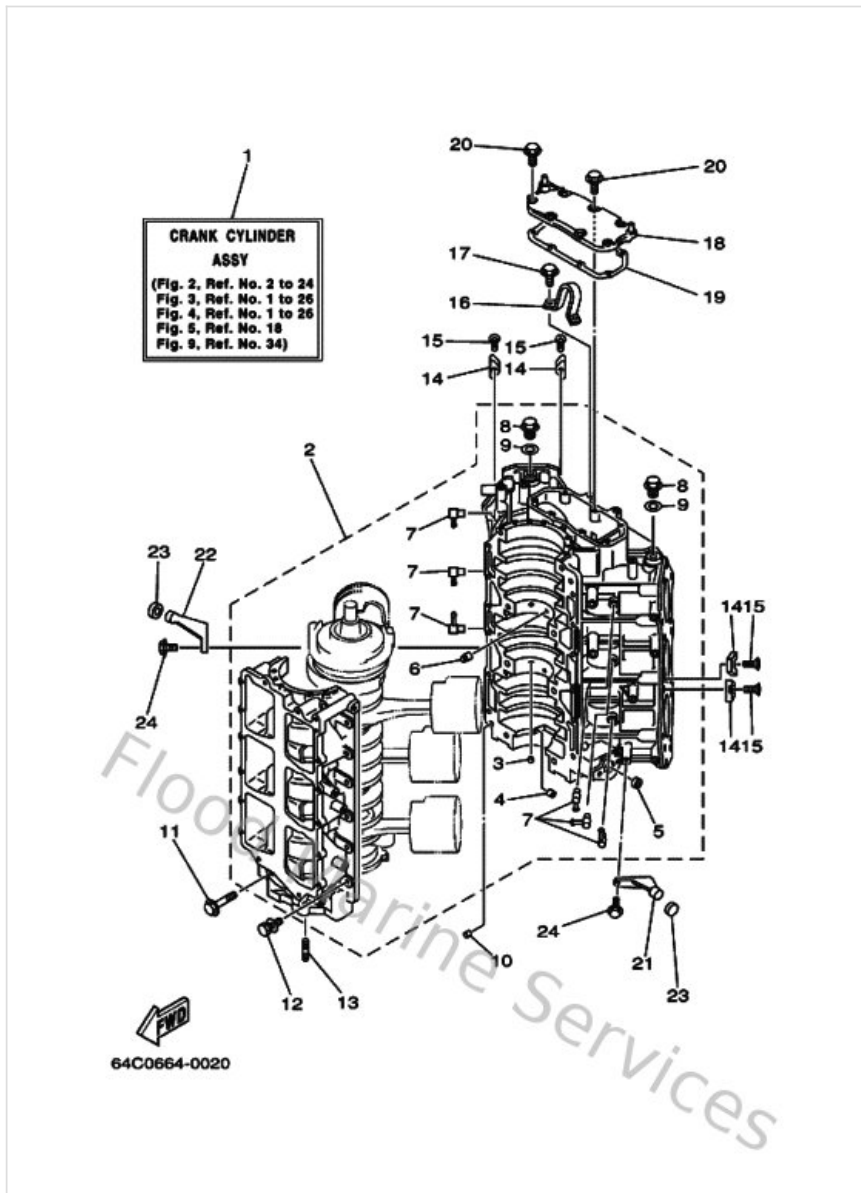

Cylinder & Crankcase

Ref	Part	
16	67H111190100 Hanger, engine	Buy now
17	9011908MA300 Bolt, with washer	Buy now
18	6K711371011S Cover	Buy now
19	6E511381A200 Gasket 1	Buy now
20	9011906MA200 Bolt, with washer	Buy now
21	6E542761001S Stopper	Buy now
22	6E542762001S Stopper	Buy now
23	663445330000 Damper, upper mount	Buy now