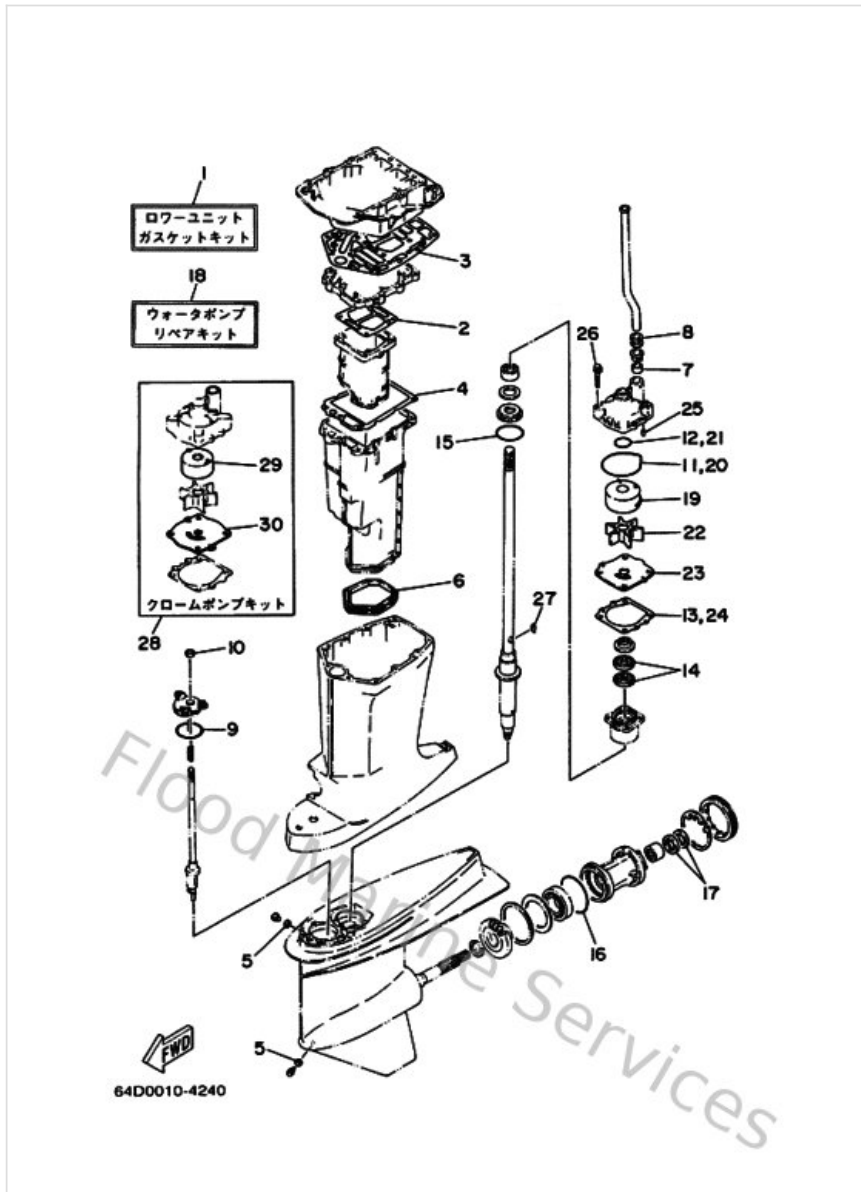

Repair Kit 2

Ref	Part	
1	6G5W0001C100 Lower unit gasket kit	Buy now
2	6G541134A000 Gasket, exhaust manifold	Buy now
3	6G545114A000 Gasket, upper casing	Buy now
4	6E541135A000 Gasket, exhaust manifold	Buy now
5	904300802000 Gasket	Buy now
6	6E5451230000 Gasket, muffler	Buy now
7	6E5443650000 Damper, water seal 1	Buy now
8	6E5443660000 Damper, water seal 2	Buy now
9	932105814400 O-ring(47x)	Buy now
10	931060901400 Oil seal	Buy now
11	9321086M3800 O-ring (6e5)	Buy now
12	9321037M6700 O-ring (6g8)	Buy now
13	6E544315A000 Gasket,water pump	Buy now
14	9310128M1600 Oil seal (6e5)	Buy now
15	9321055M1400 O-ring (70e)	Buy now