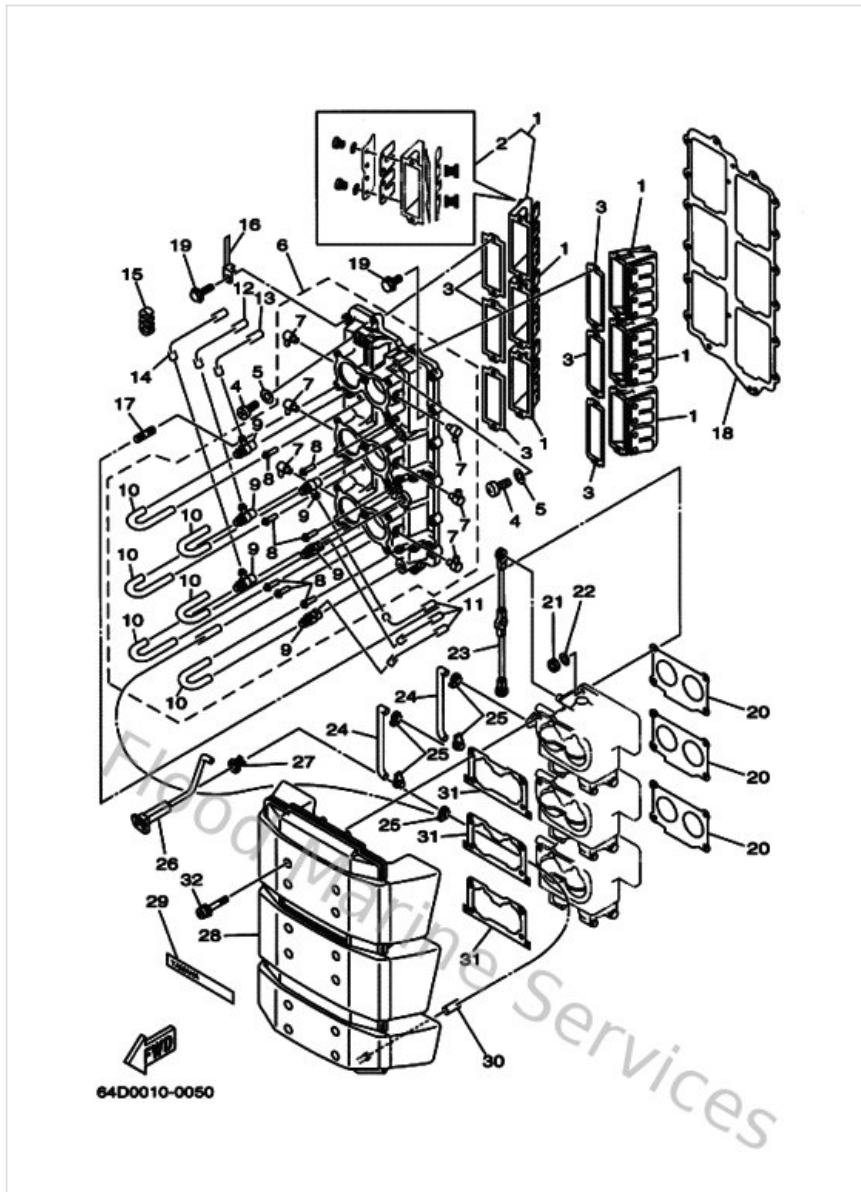

Intake

Ref	Part	
1	6E5136100000 Reed valve assembly	Buy now
2	6E5W00040000 Reed set	Buy now
3	6E513621A100 Gasket, valve seat	Buy now
4	978800501600 Screw, pan head(6b0)	Buy now
5	929900560000 Washer, plain (646)	Buy now
6	6G5136411115 Manifold 1	Buy now
7	6E5135520000 Nozzle	Buy now
8	624144850000 Pipe, joint	Buy now
9	6E5113700100 Check valve assembly	Buy now
10	9044507M2800 Hose (I200)	Buy now
11	9044507M4500 Hose (I390)	Buy now
12	9044507M9000 Hose (I390)	Buy now
13	9044507M0900 Hose (I390)	Buy now
14	904450700600 Hose (I770)	Buy now
15	9046407M0500 Clamp (6g5)	Buy now