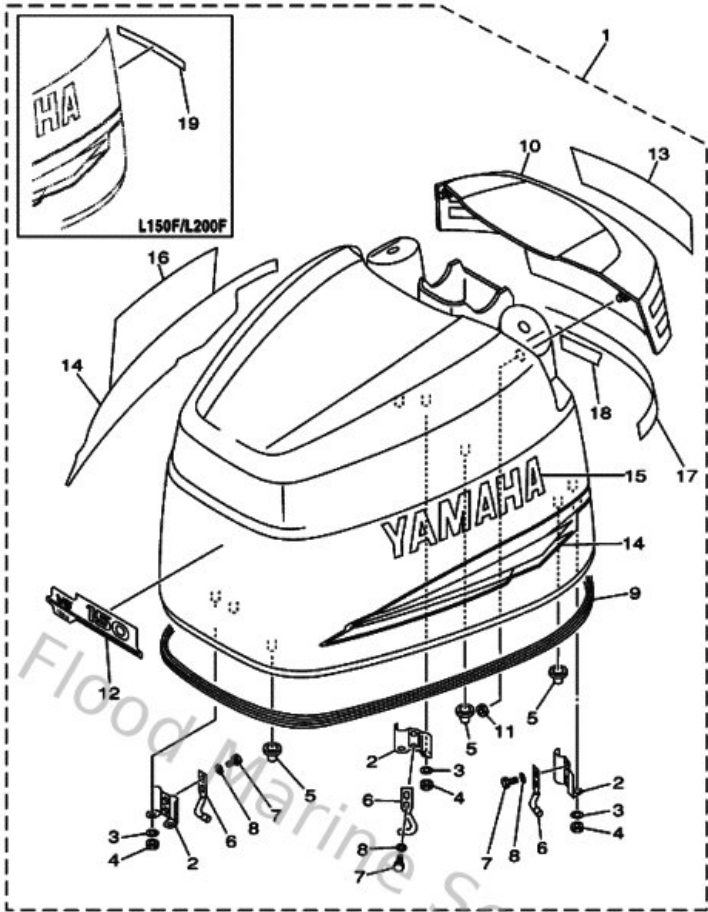

Top Cowling

64D0300-0010

Ref	Part	
16	64C426823000 Mark, cowling	Buy now
17	64D4267A3000 Graphic, rear 2	Buy now
18	64D426783000 Graphic, Rear	Buy now