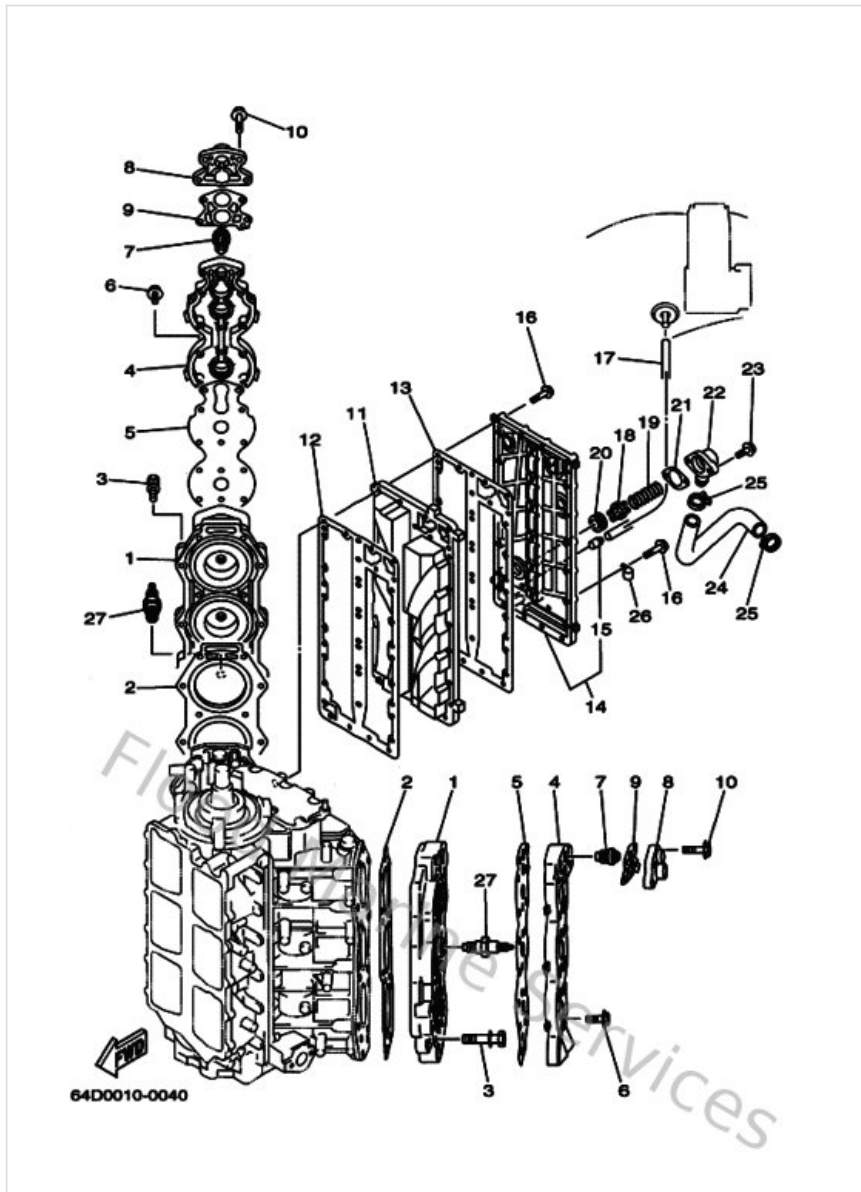

Cylinder & Crankcase 2

Ref	Part	
1	6G51111041S Head, cylinder 1	Buy now
2	6G511181A100 Gasket, cylinder head 1	Buy now
3	9011908MA800 Bolt, with washer	Buy now
4	6G511191001S Cover, cylinder head 1	Buy now
5	6G511193A000 Gasket, head cover 1	Buy now
6	9011906MA400 Bolt, with washer	Buy now
7	6E5124113000 Thermostat	Buy now
8	68812413001S Cover, thermostat	Buy now
9	68812414A100 Gasket, cover	Buy now
10	9011906MA600 Bolt, with washer	Buy now
11	64D41111001S Inner cover, exhaust	Buy now
12	6G541112A100 Gasket, exhaust inner cover	Buy now
14	6R341113001S Outer cover, exhaust	Buy now
15	652244610000 Pipe, joint	Buy now
16	9011906MA500 Bolt, with washer	Buy now