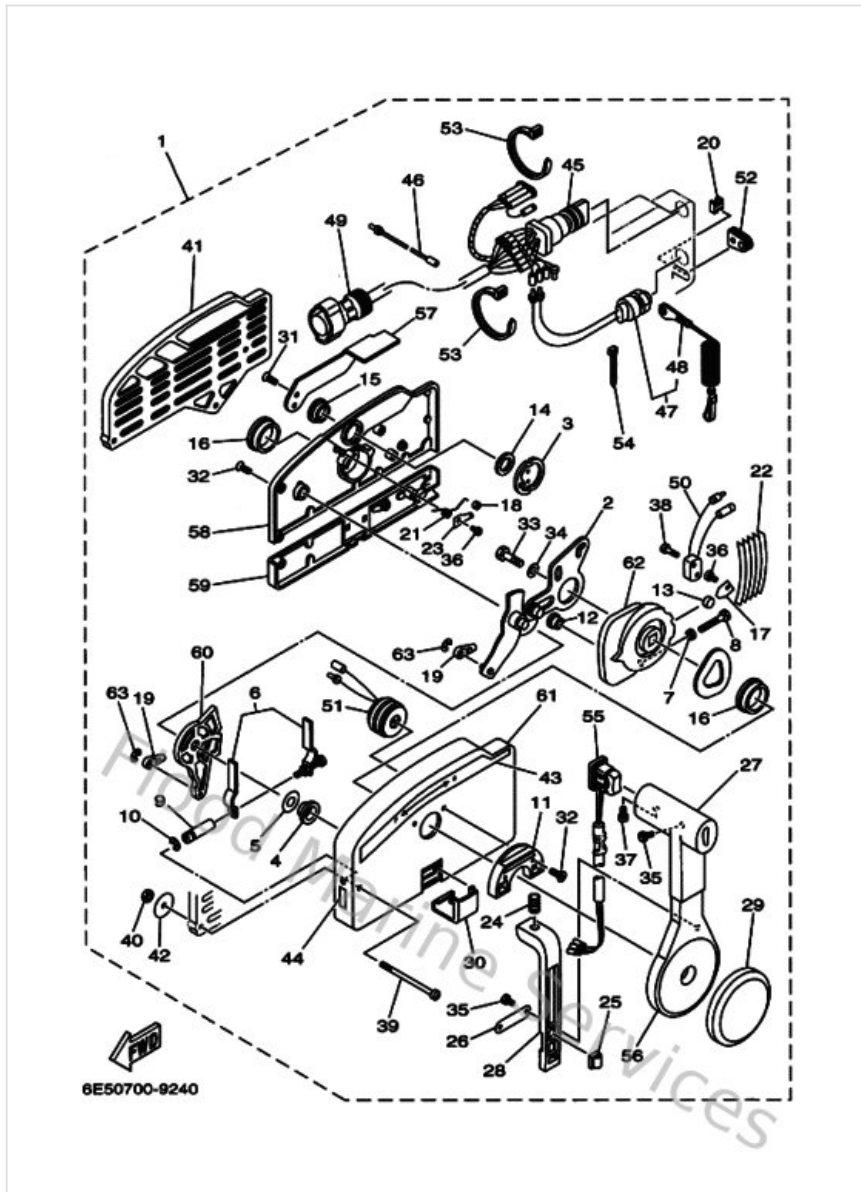

Remote Control Assy 1

Ref	Part	
1	703482051500 Remote control assembly (10p, ptt)	Buy now
2	703482610100 Arm, throttle	Buy now
3	703481530000 Shaft, free accel.	Buy now
4	703482350000 Bushing	Buy now
5	703482680000 Spacer 3	Buy now
6	703482640000 Throttle, friction	Buy now
7	953800560000 Nut, hexagon (663)	Buy now
9	703482650000 Shaft Friction	Buy now
10	934300602400 Circlip (701)	Buy now
11	703482450000 Plate, lock	Buy now
12	703482520000 Roller, cam	Buy now
13	701482480000 Roller, free accel	Buy now
14	703481980000 Washer, wave 3	Buy now
15	703482430000 Bushing 3	Buy now
16	703482360000 Bushing	Buy now