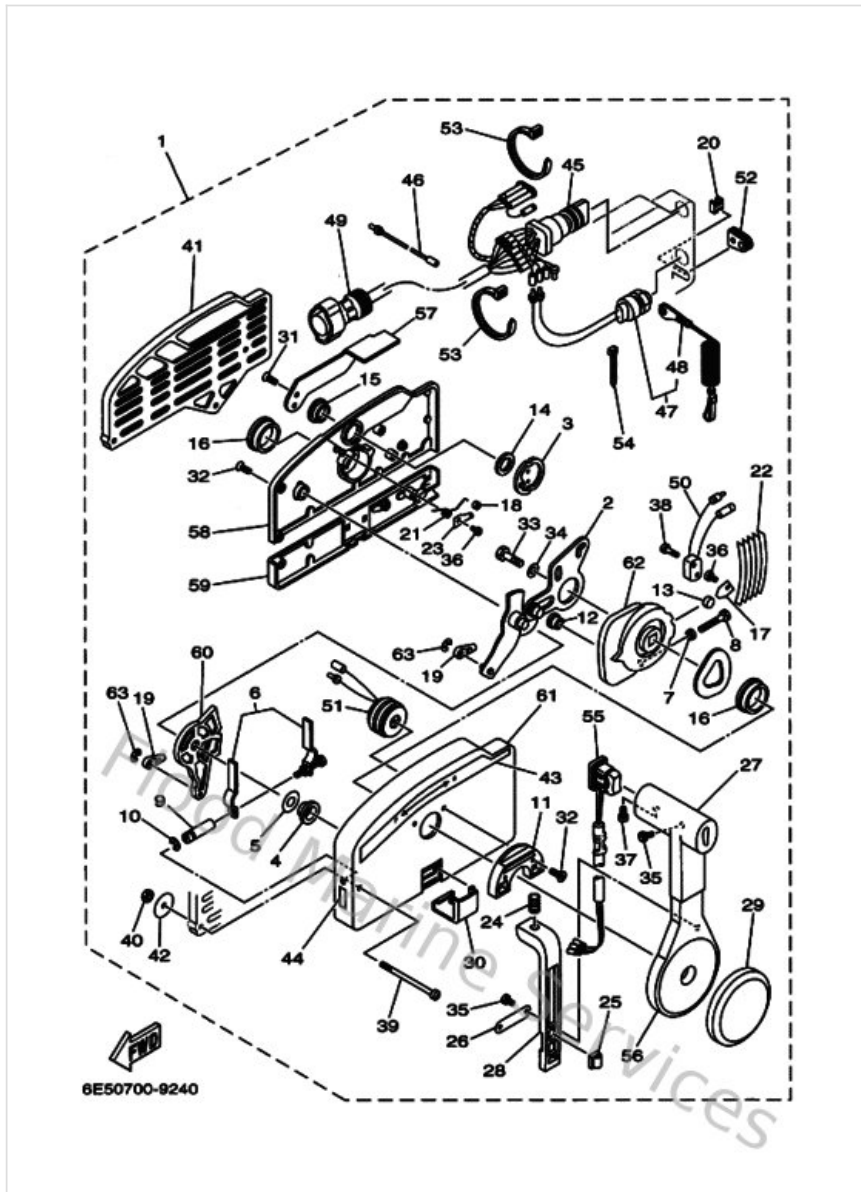

Remote Control Assy 1

Ref	Part	
17	703481890000 Retainer	Buy now
19	703483450100 Cable end, remote control 2	Buy now
20	703483580000 Anchor, cable	Buy now
21	703482440000 Spring, free accel.	Buy now
22	703482380000 Spring, detent	Buy now
23	703482460000 Spacer 1	Buy now
24	703482270000 Spring, neutral lock	Buy now
25	703825940000 Clamp	Buy now
26	703482260000 Plate, stopper	Buy now
27	703482220000 Grip, control lever	Buy now
28	703482230000 Lock, neutral	Buy now
29	703482250000 Cover	Buy now
30	703482190000 Cover, lead	Buy now
31	703482810000 Screw, flat head	Buy now
32	703482820000 Screw	Buy now