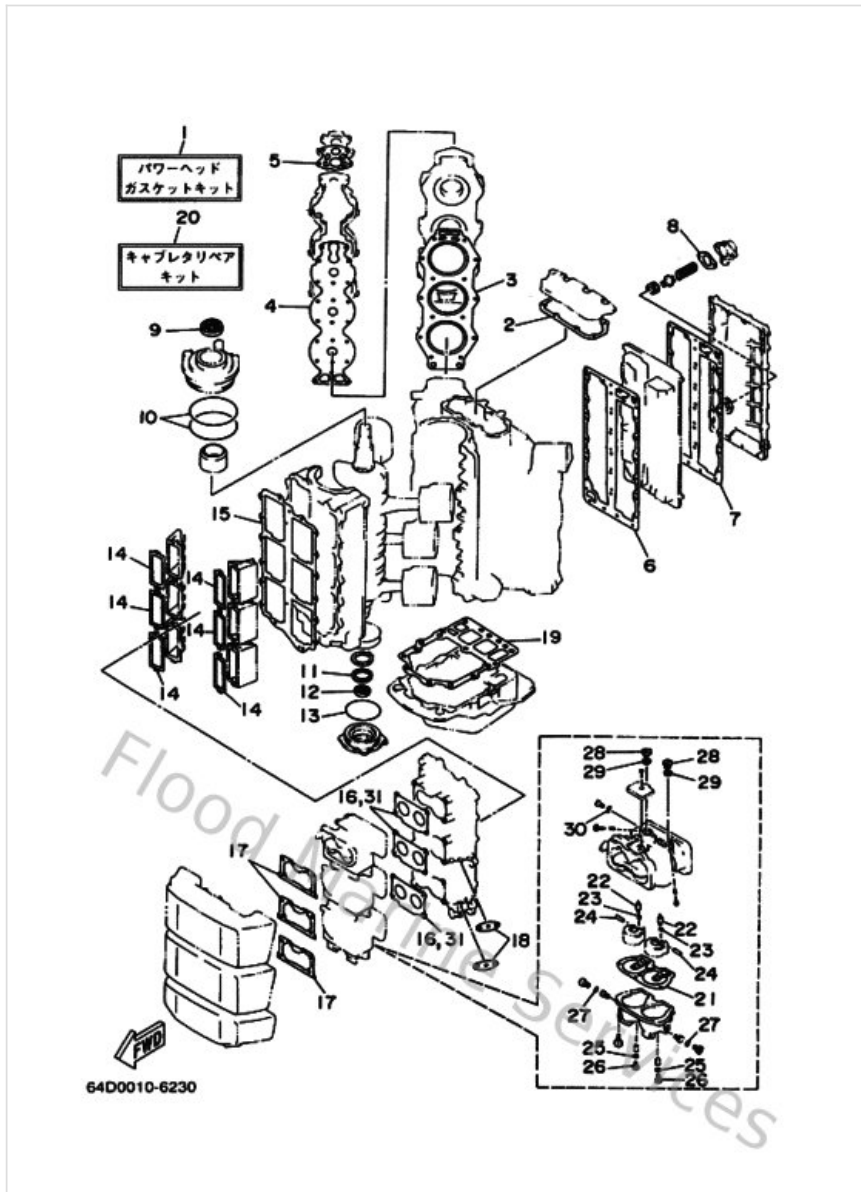

Repair Kit 1

Ref	Part	
1	64DW00010000 Power head gasket kit	Buy now
2	6E511381A200 Gasket 1	Buy now
3	6G511181A100 Gasket, cylinder head 1	Buy now
4	6G511193A000 Gasket, head cover 1	Buy now
5	68812414A100 Gasket, cover	Buy now
6	6G541112A100 Gasket, exhaust inner cover	Buy now
8	6G511382A100 Gasket 2	Buy now
9	9310240M1400 Oil seal(61a)	Buy now
10	9321104M3600 O-ring (705)	Buy now
11	9310235M1300 Oil seal (6e5)	Buy now
12	9310122M1500 Oil seal (6e5)	Buy now
13	9321074M3500 O-ring (6e5)	Buy now
14	6E513621A100 Gasket, valve seat	Buy now
15	6G513645A200 Gasket, manifold 1	Buy now
16	6E514198A200 Gasket	Buy now