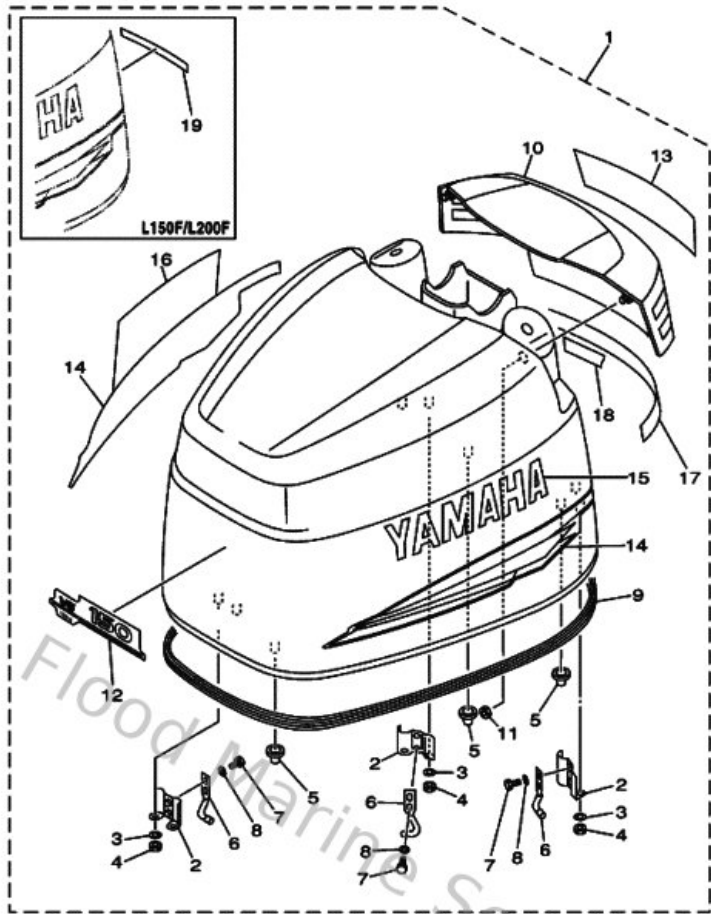

Top Cowling

64D0300-0010

Ref	Part	
1	64C42610314D Top Cowling assembly	Buy now
2	6R3426470000 Holder, clamp band	Buy now
3	929900610000 Washer(6a1)	Buy now
4	953800660000 Nut(661)	Buy now
5	64D426620000 Damper	Buy now
6	64D428140000 Hook, clamp	Buy now
7	970950601200 Bolt(gh1)	Buy now
8	929950660000 Washer, plain (646)	Buy now
9	64D426150000 Seal	Buy now
10	64D42613004D Molding, air duct	Buy now
11	9017906M2400 Nut(6j8)	Buy now
12	64C426773000 Graphic, front	Buy now
13	64C426873000 Emblem, Rear	Buy now
14	64DW00703000 Graphic Set	Buy now
15	64C426813000 Mark, cowling	Buy now