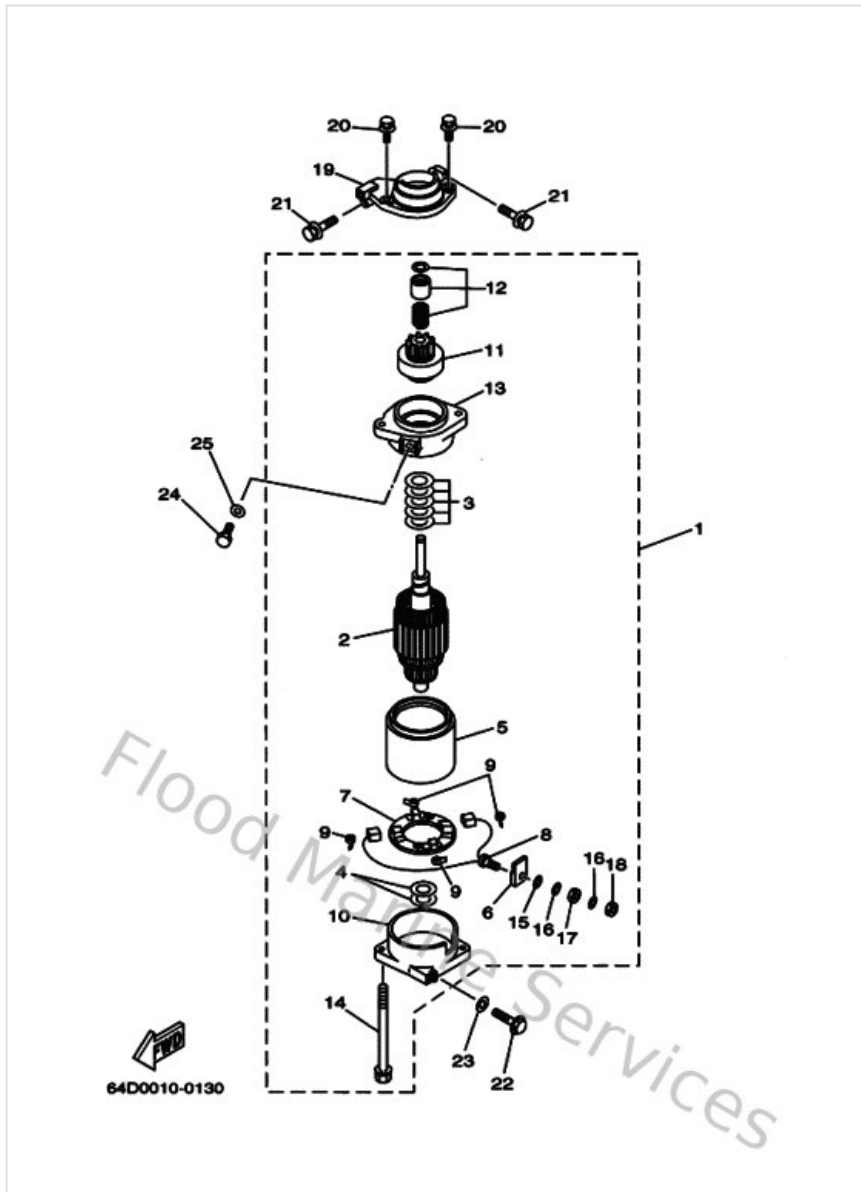

Starting Motor

Ref	Part	
1	6N7818001000 Starting motor assembly	Buy now
2	6N7818501000 Armature assembly	Buy now
3	61A818090000 Washer kit	Buy now
4	61A818240000 Washer 2	Buy now
5	6N7818100000 Stator assembly	Buy now
6	6K78182G1000 Bush, terminal	Buy now
7	6N7818400000 Brush holder assembly	Buy now
8	6N7818010000 Brush set	Buy now
9	6N7818130000 Spring, brush	Buy now
10	6N7818201000 Rear bracket assembly	Buy now
11	6N7818070000 Gear assembly, starting motor	Buy now
12	6N7818570000 Pinion stopper set	Buy now
13	6N7818300000 Front bracket assembly	Buy now
14	6K7818261100 Bolt	Buy now
15	6E58182E1000 Washer, spring	Buy now