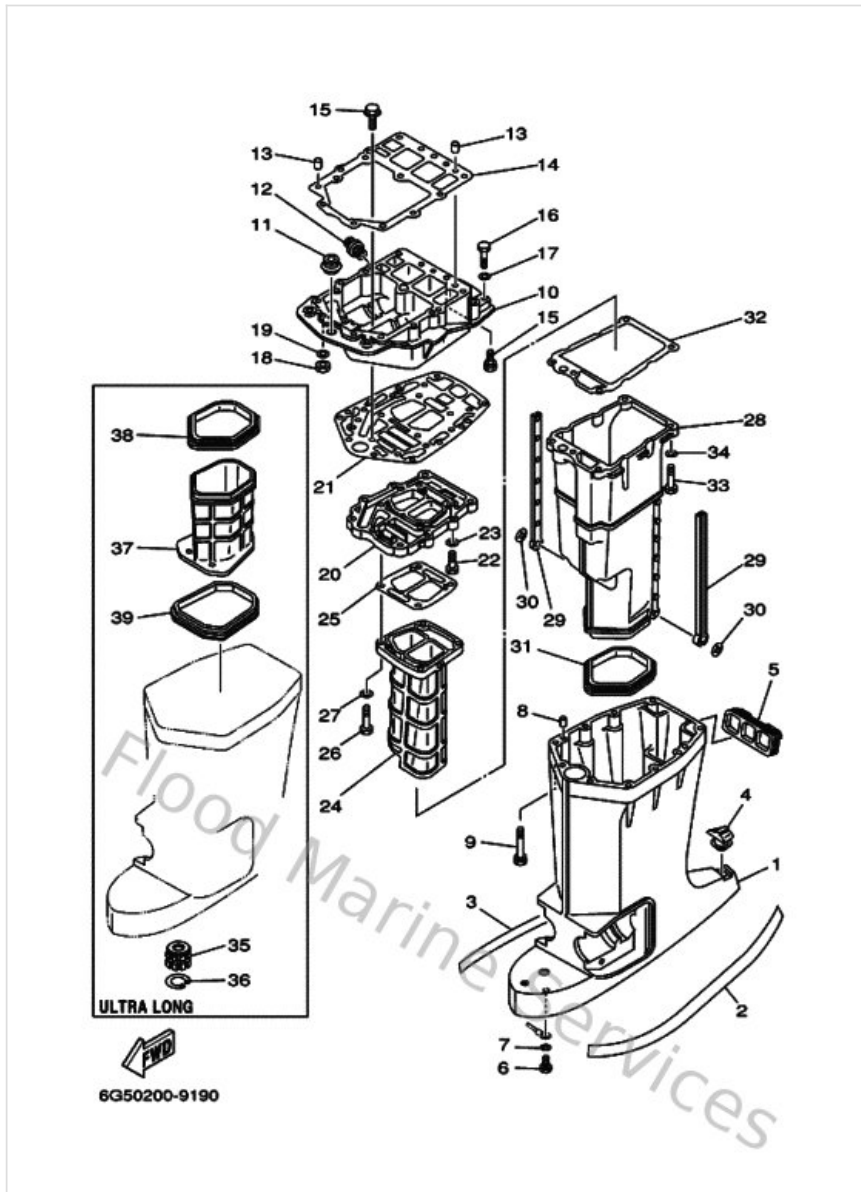

Upper Casing

Ref	Part	
1	6E545111028D Casing, upper	Buy now
2	6R3427914100 Mark 1	Buy now
3	6R3427924100 Mark	Buy now
4	6E5451550000 Cap	Buy now
5	6E5427690000 Seal, rubber	Buy now
6	970850601000 Bolt	Buy now
7	929950660000 Washer, plain (646)	Buy now
8	9360812M0500 Pin, dowel b (6e5)	Buy now
9	9011908M7800 Bolt, with washer	Buy now
10	6G5411370294 Guide, exhaust	Buy now
11	6E5427240000 Grommet	Buy now
12	6G5125810000 Joint, hose	Buy now
14	6G545113A100 Gasket, upper casing	Buy now
15	9011908M7900 Bolt, hexagon (fj1)	Buy now
16	970800804500 Bolt, hexagon	Buy now