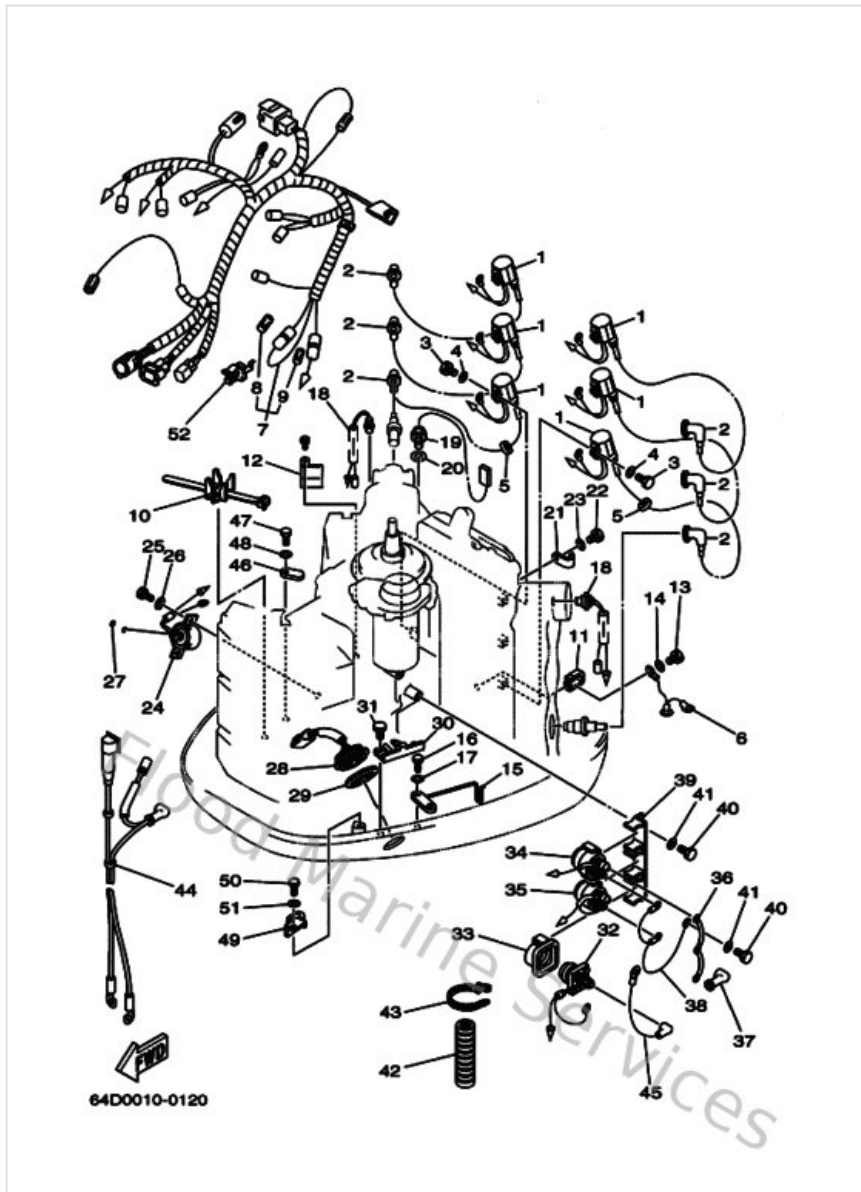

Electrical 2

Ref	Part	
1	6R3855700100 Ignition coil assembly	Buy now
2	6E3823702100 Plug cap assembly	Buy now
3	970950602000 Bolt(7u8)	Buy now
4	929900660000 Washer, plain (646)	Buy now
5	904802516100 Grommet(656)	Buy now
6	6E5825311000 Wire, lead	Buy now
7	64D825900000 Wire harness assembly	Buy now
8	682821510100 Fuse	Buy now
9	705821510000 Fuse (30a)	Buy now
10	688825940000 Clamp	Buy now
11	9046505M8700 Clamp	Buy now
12	9046508M8900 Clamp	Buy now
13	970950601200 Bolt(gh1)	Buy now
14	929950660000 Washer, plain (646)	Buy now
15	6K7825880000 Plate	Buy now