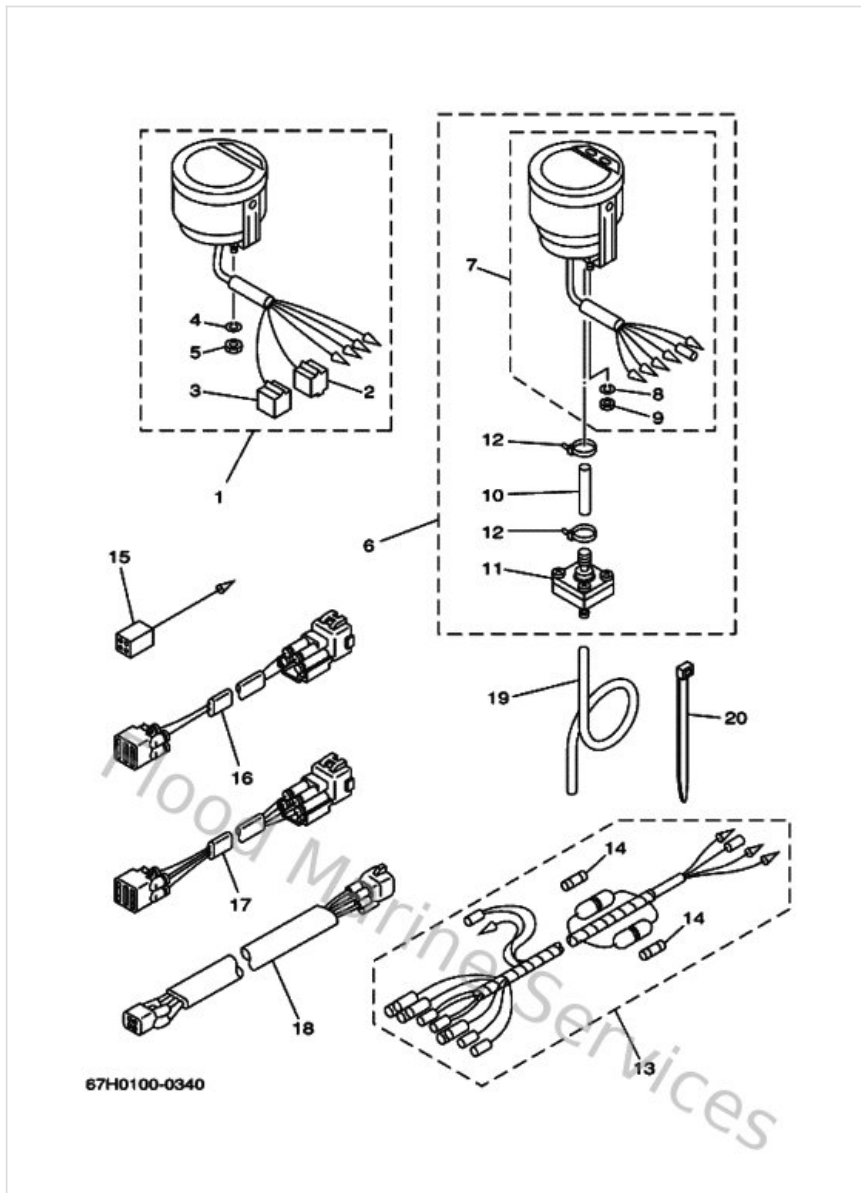

Meter

Ref	Part	
1	6Y583500T200 Digital tachometer assembly	Buy now
2	9E4500443300 Housing, connector (m-4-w)	Buy now
3	9E4500453300 Housing, f-4-w(5pcs)	Buy now
4	929900410000 Ybs67-4 washer, spring	Buy now
5	953800460000 Nut,hex	Buy now
6	6Y583570A000 Speedometer assembly	Buy now
7	6Y583570S400 Speedometer assembly	Buy now
10	91A300303900 Tube, flexible vinyl(8av)	Buy now
11	6Y5837280000 Connector assembly	Buy now
12	9046511M1000 Clamp	Buy now
13	6Y583553M000 Wire, lead (l=2.5m)	Buy now
14	1E6821510000 Fuse (10a)	Buy now
15	6Y5821170000 Wire, lead	Buy now
16	6R3825217000 Wire, lead (for tacho., 7m)	Buy now
17	6R3825537000 Extension, wire lead (for trim	Buy now