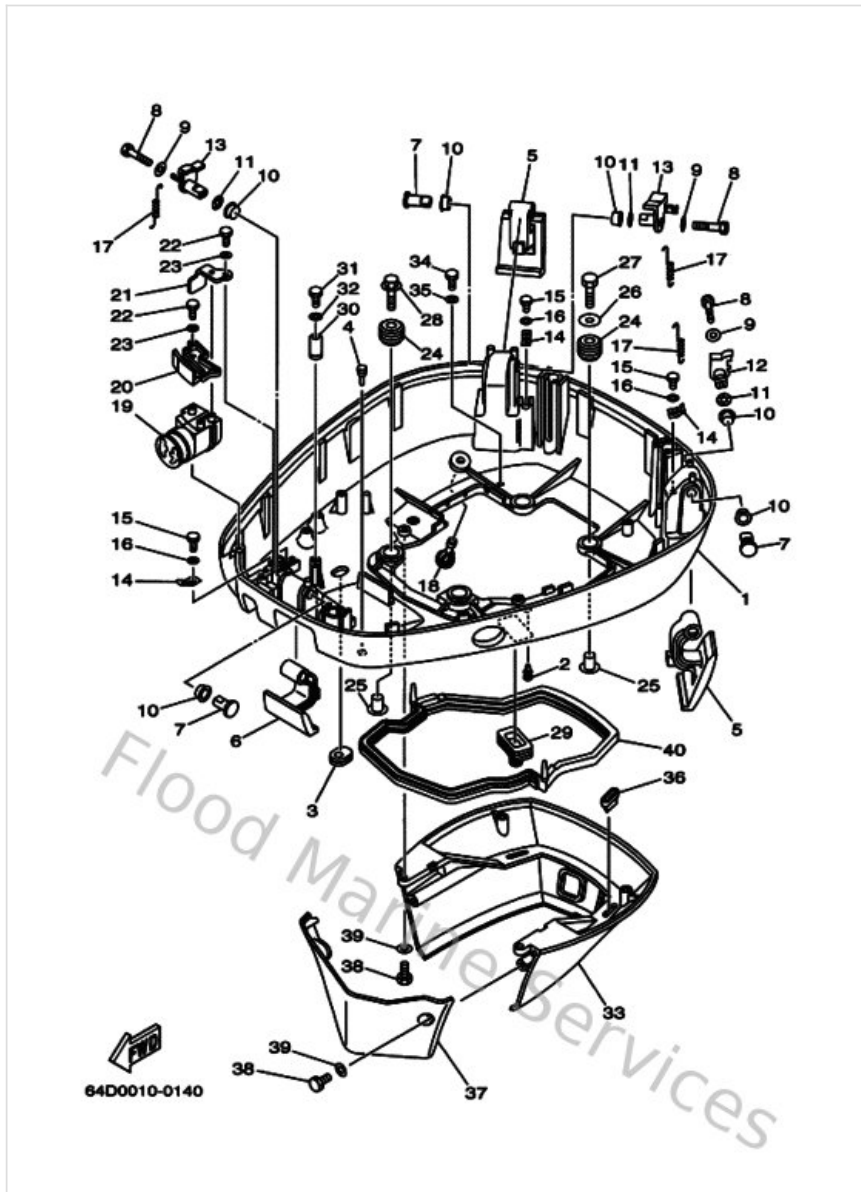

Bottom Cowling

Ref	Part	
1	64D42711018D Cowling, bottom	Buy now
2	9048006M1900 Grommet (6e3)	Buy now
3	61A427270000 Grommet	Buy now
4	6H4427480000 Grommet	Buy now
5	64D42815004D Lever, clamp	Buy now
6	64D42816008D Lever, clamp	Buy now
7	64D428350000 Pin, set1	Buy now
8	970950604000 Bolt (682)	Buy now
9	902010606800 Washer,plate (6k8)	Buy now
10	9038615M7300 Bush(6I2)	Buy now
11	9020615M1800 Washer, wave(6I2)	Buy now
12	64D428182000 Lever, clamp	Buy now
13	64D428183000 Lever, clamp	Buy now
14	64D431440000 Hook, spring	Buy now
15	970900601200 Bolt(gh1)	Buy now