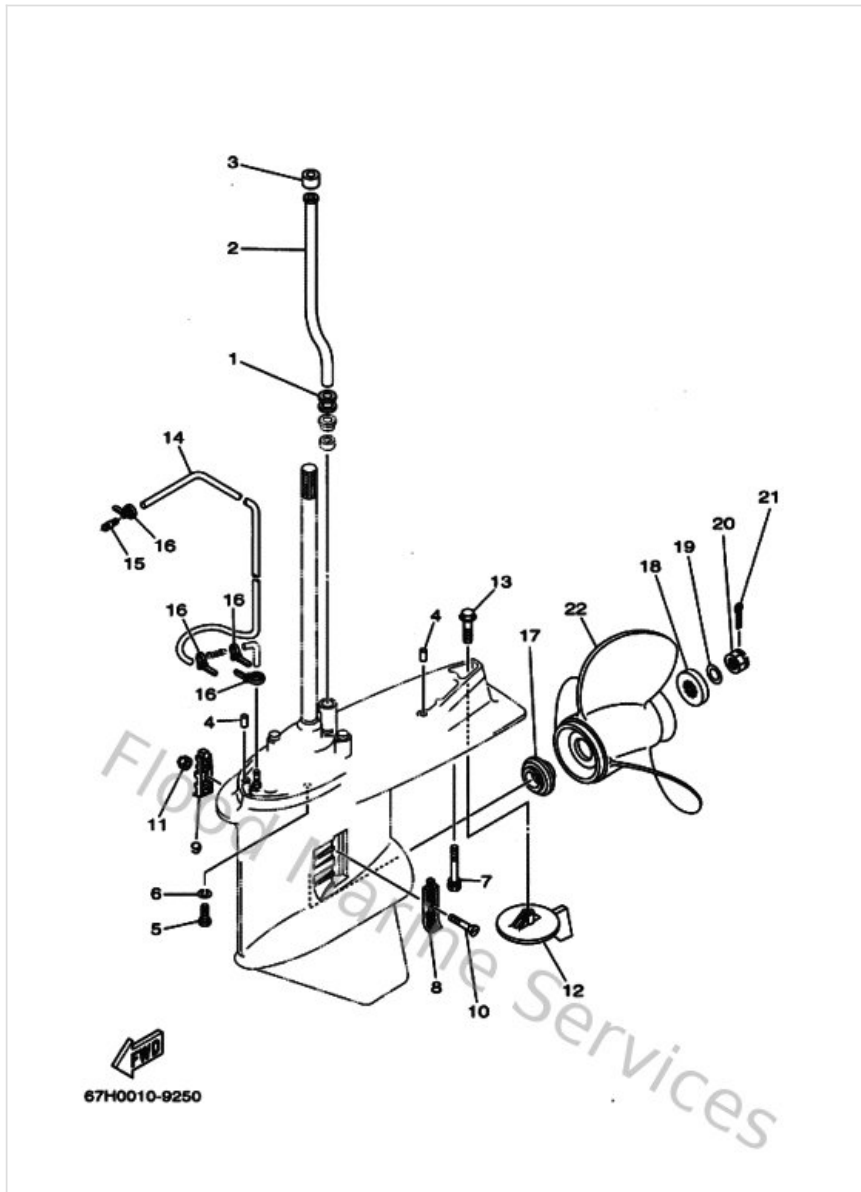

Lower Casing & Drive 2

Ref	Part	
16	9046511M1000 Clamp	Buy now
17	63P459870000 Spacer 1	Buy now
18	688459970100 Spacer 2	Buy now
19	929901820000 Washer (6e5)	Buy now
20	9017118M0400 Nut, castle (6e5)	Buy now
21	914904003000 Pin, cotter (663)	Buy now
22	6G5459760100 Propeller (3x13-3/8"x23"-m)	Buy now