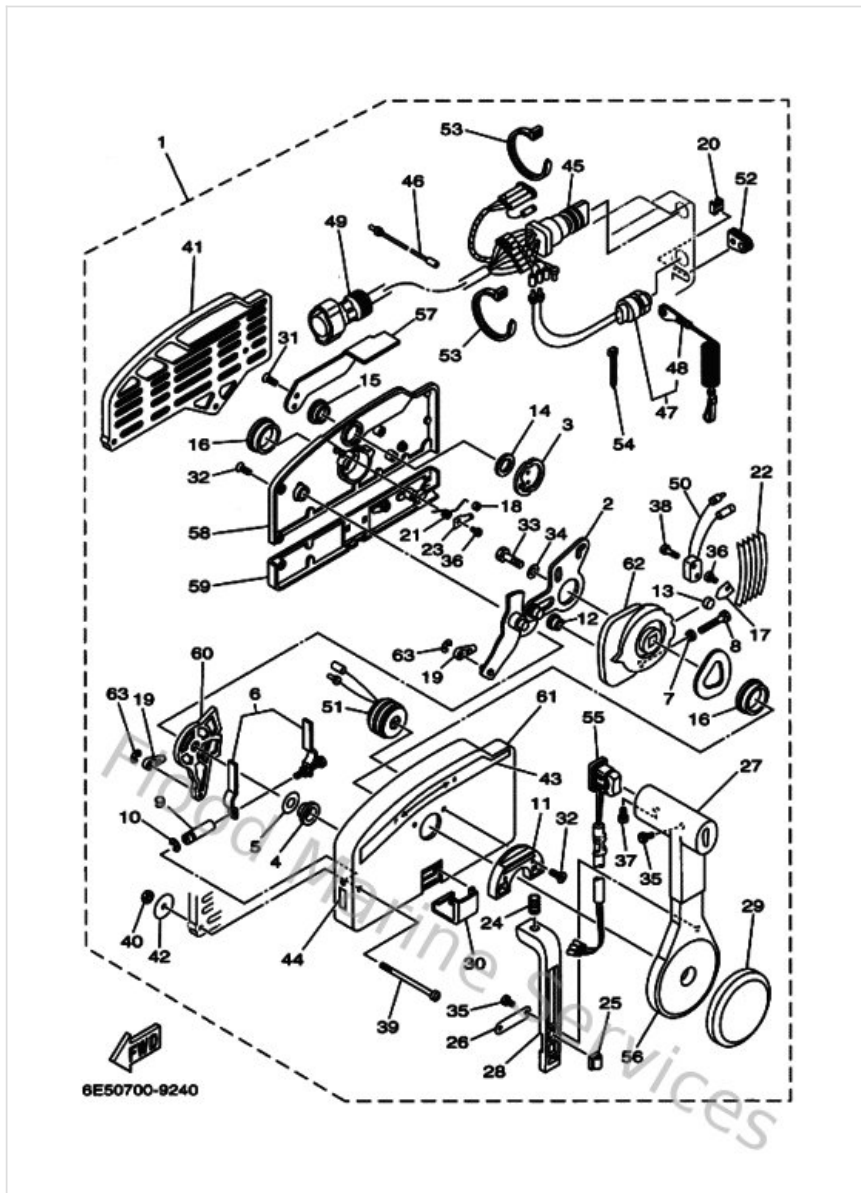

Remote Control Assy 1

Ref	Part	
49	6888258A2000 10p main harness mec 2m (6ft)	Buy now
50	703825400000 Neutral switch assembly	Buy now
51	703833830200 Buzzer	Buy now
52	703482840000 Grommet	Buy now
53	703825910000 Band	Buy now
54	703825920000 Band	Buy now
55	703825630100 Trim & tilt switch assembly	Buy now
56	703482210000 Grip	Buy now
57	703481520000 Knob, free accel	Buy now
58	703482120000 Rear housing	Buy now
59	703482130000 Back, panel	Buy now
60	703482710000 Arm, shift	Buy now
61	703482110100 Housing,1	Buy now
62	703482320000 Drive gear	Buy now