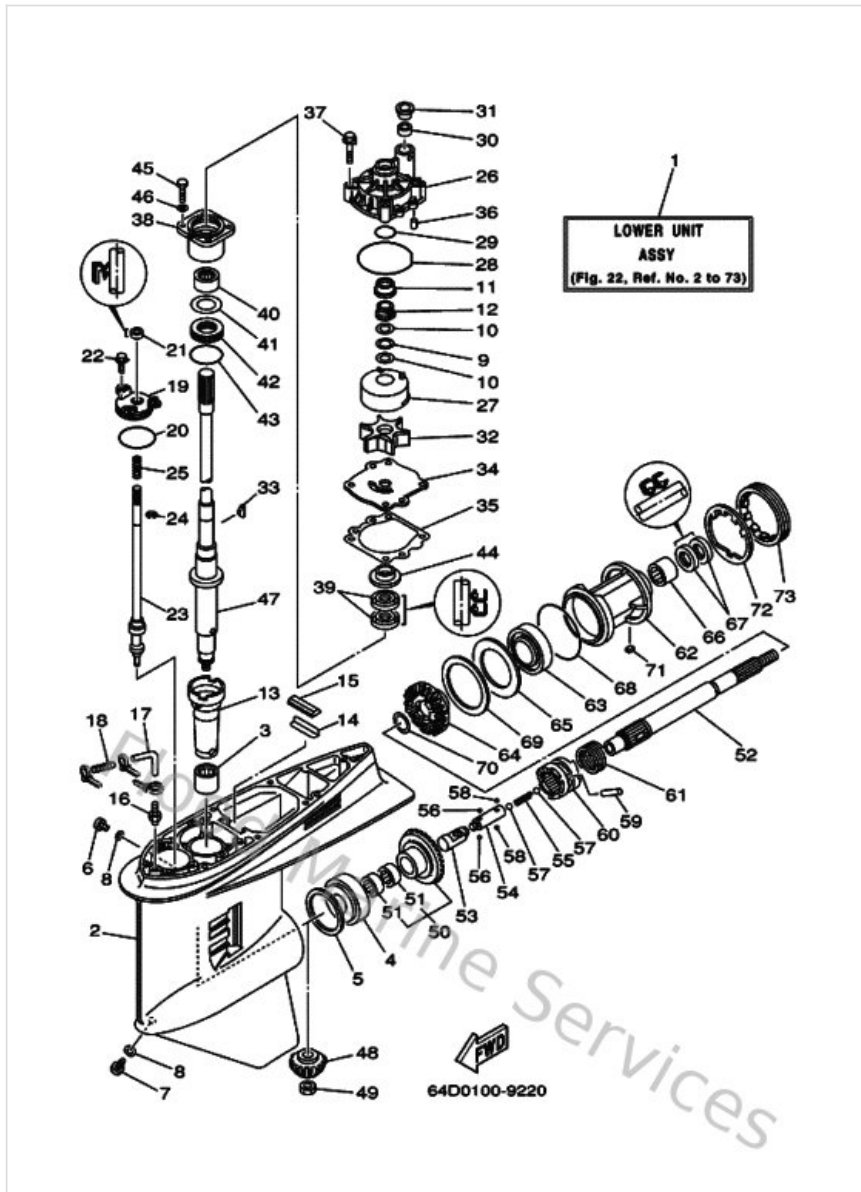

Lower Casing & Drive 1

Ref	Part	
61	6E5456330100 Ring, cross pin	Buy now
62	6J94533200CA Housing, bearing	Buy now
63	93306209U000 Bearing (6g5)	Buy now
64	6G5455710200 Gear	Buy now
65	6G5455760000 Washer Thrust 2	Buy now
66	933154306100 Bearing	Buy now
67	9310130M1700 Oil seal (6e5)	Buy now
68	9321097M5500 O-ring (6g5)	Buy now
69	6G5455770230 Shim (t:0.30mm)	Buy now
70	9020130M9200 Washer (6g5)	Buy now
71	9028204M0000 Key, straight(6g5)	Buy now
72	6G5453830100 Washer, claw	Buy now
73	6G5453840000 Nut	Buy now