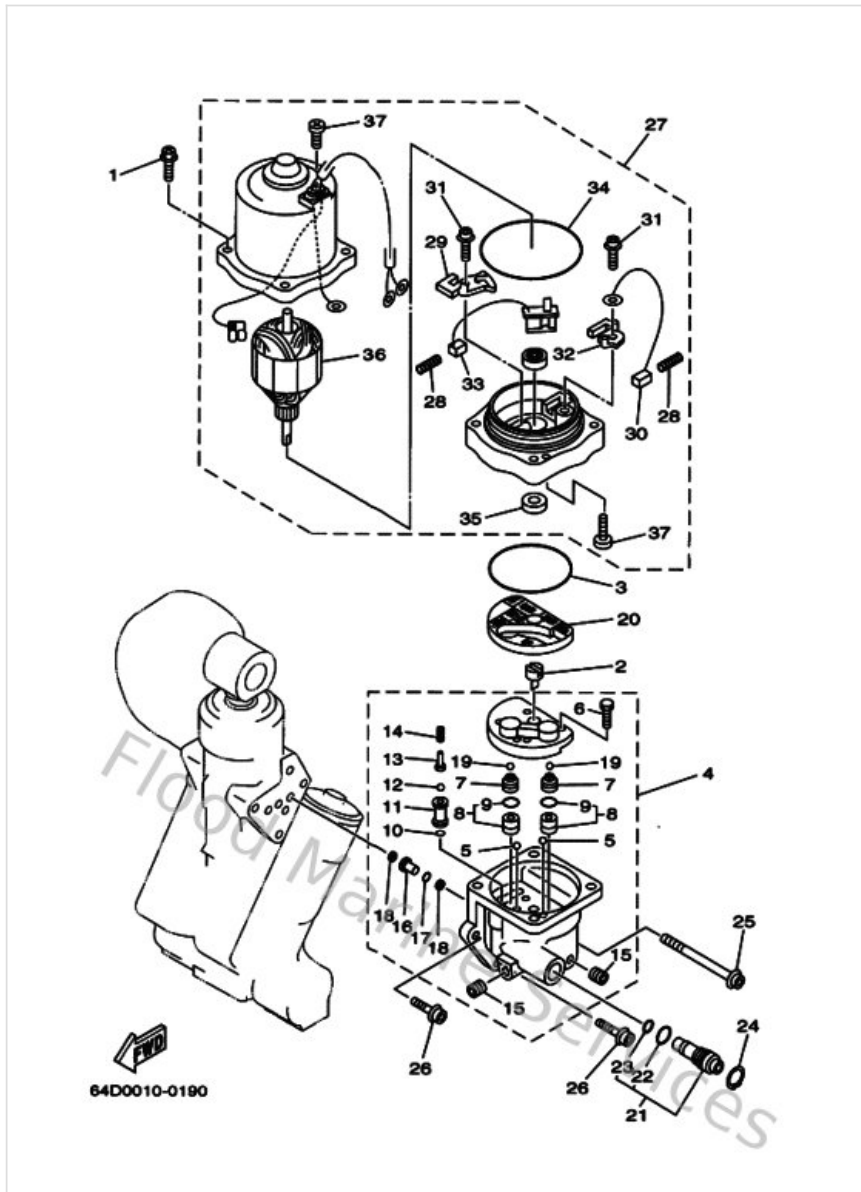

Power Trim & Tilt Assy 1

Ref	Part	
17	64E438220000 Seal, trim dust	Buy now
18	64E4384J0000 Seal, trim down	Buy now
19	6G5438640000 O-ring 4	Buy now
20	6E5438640000 O-ring 4	Buy now
21	6E5438740100 Ring, back-up 4	Buy now
22	64E438280100 Body, reservoir	Buy now
23	64E438290000 Plug, reservoir	Buy now
24	64E438970000 O-ring	Buy now
25	64E4388E0100 Bolt ,screw (l:14mm)	Buy now
26	64E438690000 O-ring 9	Buy now
27	64E4381G0000 Pin 1	Buy now
28	6E5438580000 Ball 1	Buy now
29	64E4382G0000 Valve seat	Buy now
30	9020108M1400 Washer, plate	Buy now
31	970800801600 Bolt	Buy now

Power Trim & Tilt Assy 1

Ref	Part	
32	64E438180100 Lower shock mount pin set	Buy now
33	9038622M9800 Bush(61u)	Buy now

Power Trim & Tilt Assy 2

Ref	Part	
1	64E4388E1000 Bolt ,screw (l:34.7mm)	Buy now
2	64E438310000 Connector, shaft	Buy now
3	64E438680000 O-ring 8	Buy now
4	64E438300000 Gear pump assembly	Buy now
5	72X438580000 Ball	Buy now
6	64E438431000 Screw valve lock	Buy now
7	64E438410000 Piston, shuttle	Buy now
8	64E438020000 Valve sub assembly	Buy now
9	6E5438960000 O-ring	Buy now
10	6G5438630000 O-ring 3	Buy now
11	64E438510000 Seat, Relief Valve	Buy now
12	64E438580000 Ball	Buy now
13	64E438590000 Pin, Valve Support	Buy now
14	64E438550000 Spring, up relief	Buy now
15	6E5438260100 Plug, taper screw	Buy now