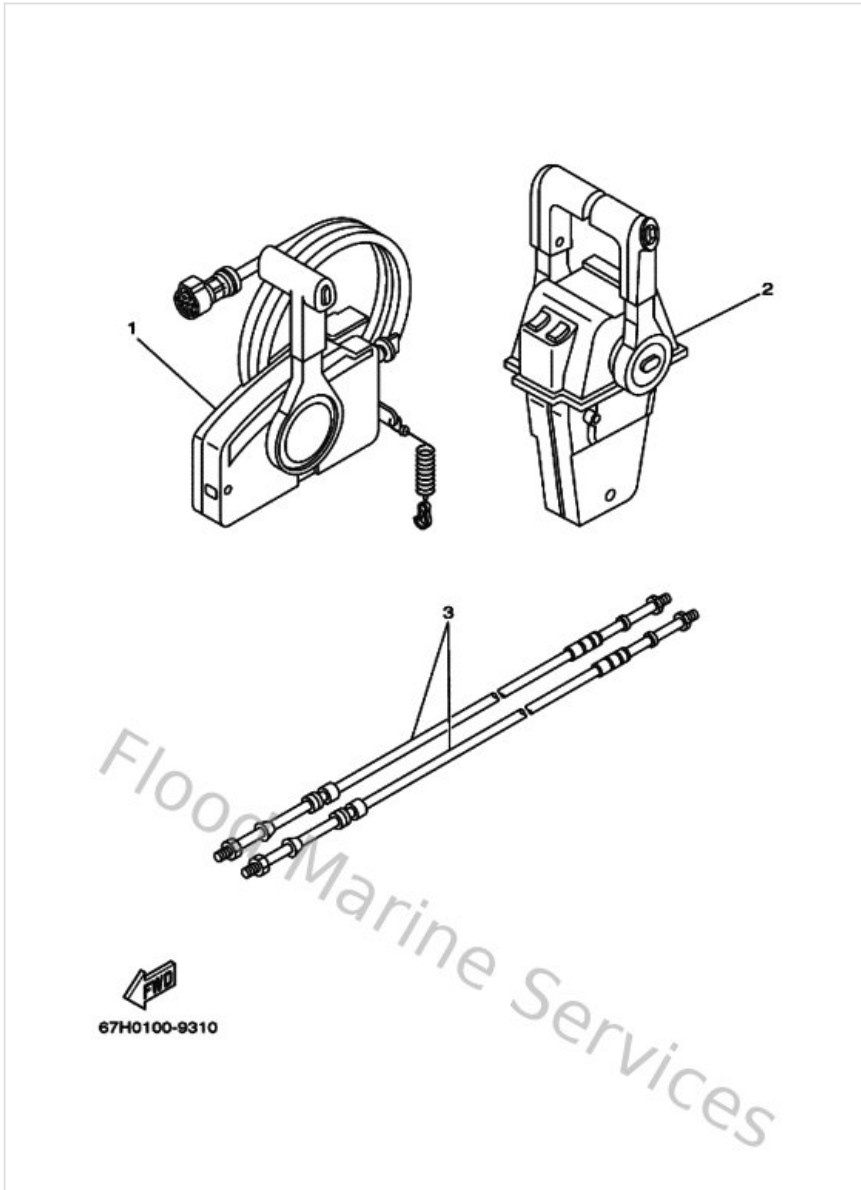

Remote Control Box

Ref	Part	
1	703482051500 Remote control assembly (10p, ptt)	Buy now
3	701483502000 Cable, Remote Control L=23F	Buy now