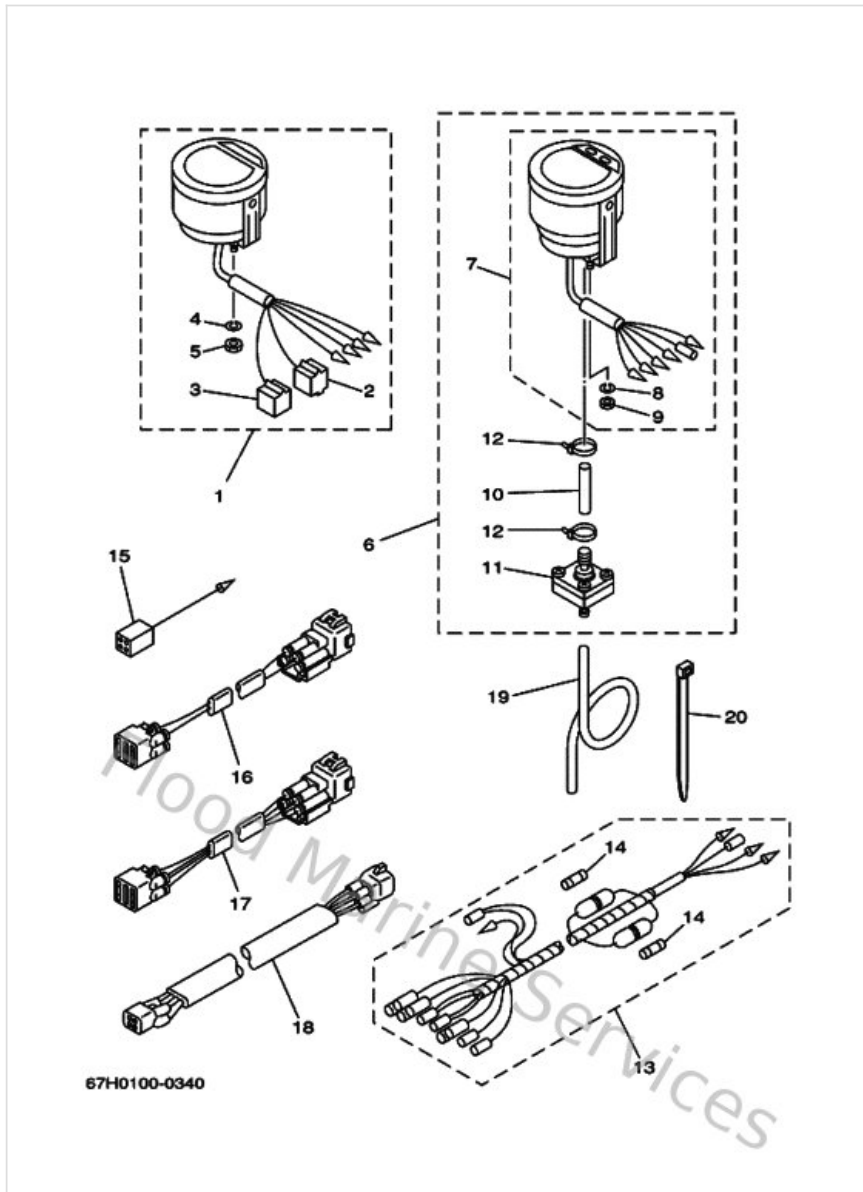

Meter

Ref	Part	
19	6Y5835570000 Tube (8m)	Buy now