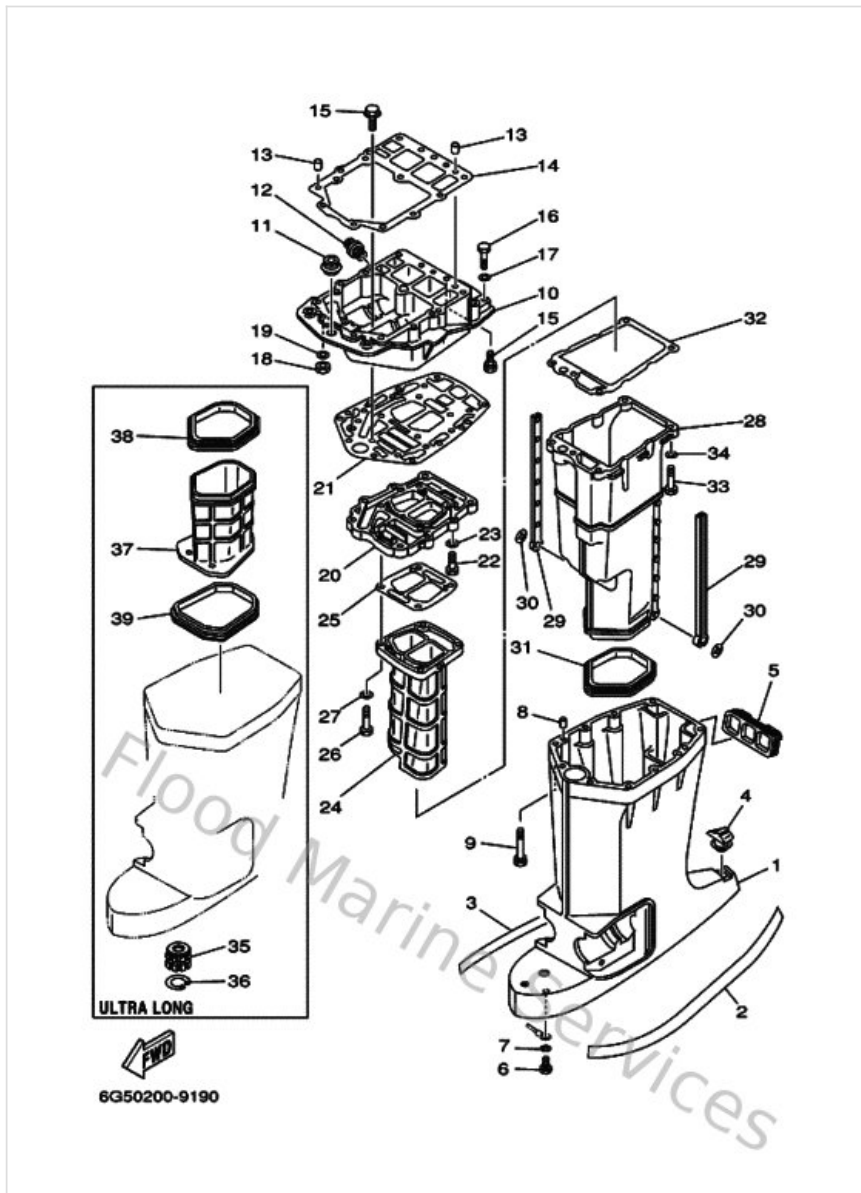

Upper Casing

Ref	Part	
17	929950810000 Ybs67-8 washer, spring	Buy now
18	953800870000 Nut(661)	Buy now
20	6G54113101CA Manifold, ext. 1	Buy now
21	6G545114A000 Gasket, upper casing	Buy now
22	970950803000 Bolt, hexagon (fj1)	Buy now
23	929950860000 Washer, plain (663)	Buy now
24	64D4113200CA Manifold, exhaust	Buy now
25	6G541134A000 Gasket, exhaust manifold	Buy now
26	970950804500 Bolt, hexagon	Buy now
28	6E51471101CA Muffler 1	Buy now
29	6E5147370000 Damper, muffler	Buy now
30	9018305M0200 Nut, spring (6e5)	Buy now
31	6E5451230000 Gasket, muffler	Buy now
32	6E541135A000 Gasket, exhaust manifold	Buy now
34	929900860000 Washer, plain (663)	Buy now