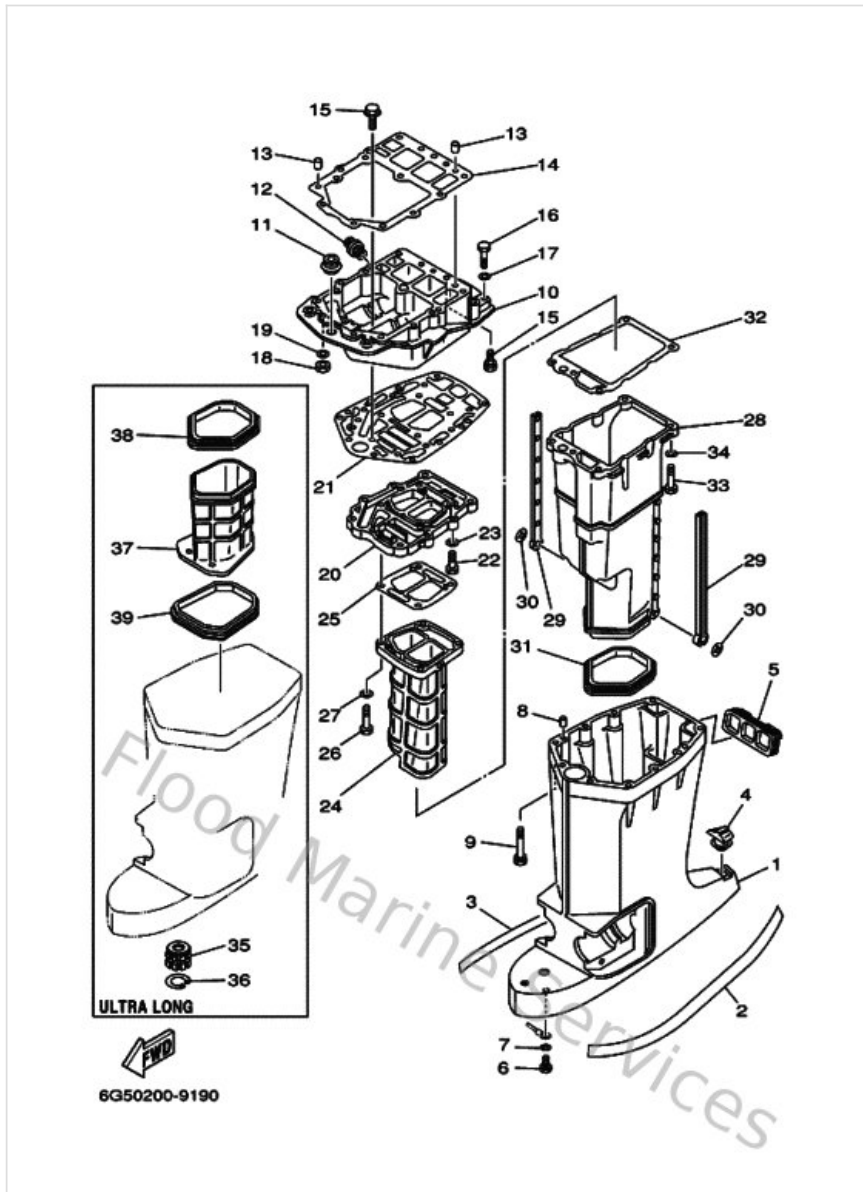

Upper Casing

Ref	Part	
35	6E5453180000 Bushing, drive shaft 3	Buy now
36	9342036M0100 Circlip (6a0)	Buy now
37	64D14721205B Muffler 2	Buy now
38	64D451230000 Gasket, muffler	Buy now
39	64D453750000 Damper, seal	Buy now