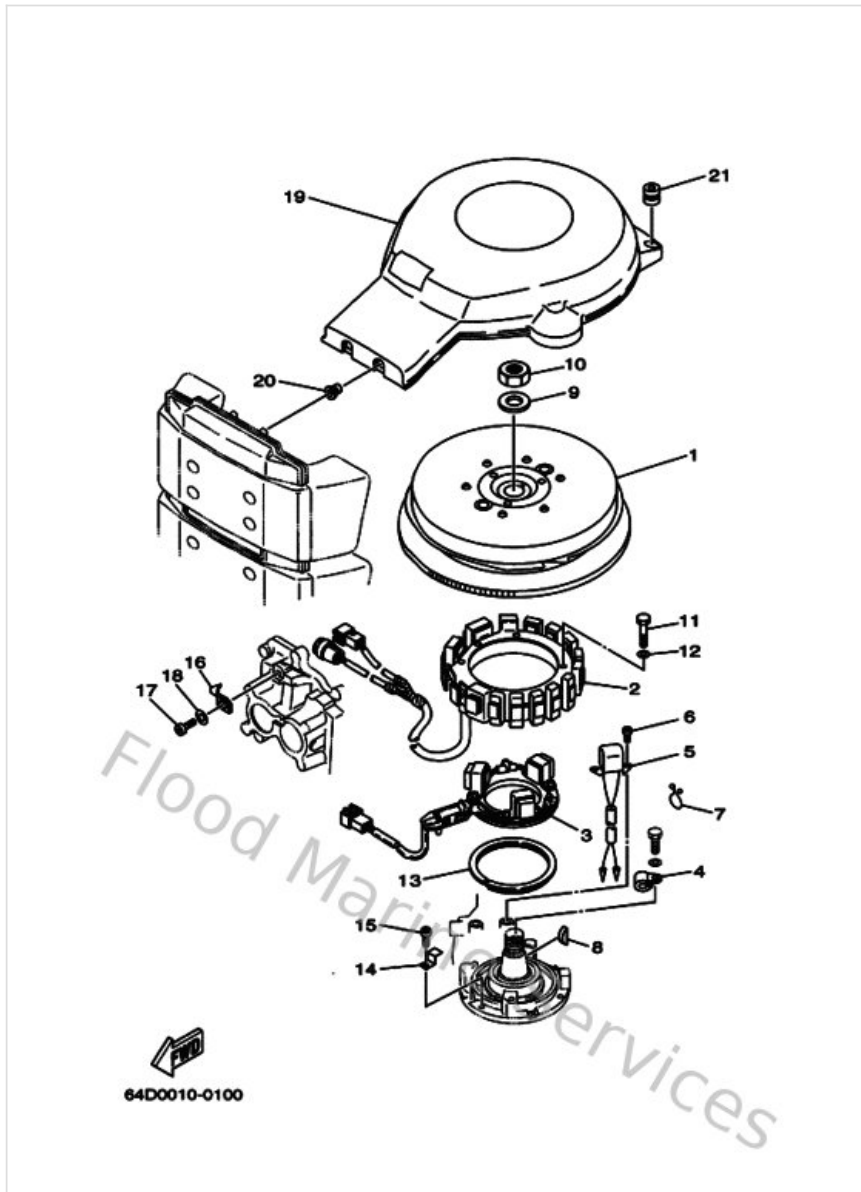

Fuel 2

Ref	Part	
1	6YK243064100 Fuel pipe comp. 1	Buy now

Flood Marine Services

68F0300-0140

Generator

Ref	Part	
1	64D855500200 Rotor assembly	Buy now
2	6R3855100000 Stator assembly	Buy now
3	64D855800000 Coil, pulser	Buy now
4	9046506M8600 Clamp	Buy now
5	6R5858950100 Crank position sender	Buy now
6	985800501200 Screw,pan head (646)	Buy now
7	9046415M1100 Clamp (3y2)	Buy now
8	902800501500 Key, woodruff	Buy now
9	9020121M1800 Washer, plate (663)	Buy now
10	901702013700 Nut, hexagon(663)	Buy now
11	970130607000 Bolt(62j)	Buy now
12	929030660000 Washer, plain (646)	Buy now
13	688416110000 Retainer, magneto base 1	Buy now
14	688416120000 Retainer, magneto base 2	Buy now
15	978800601800 Screw, pan head(6e5)	Buy now