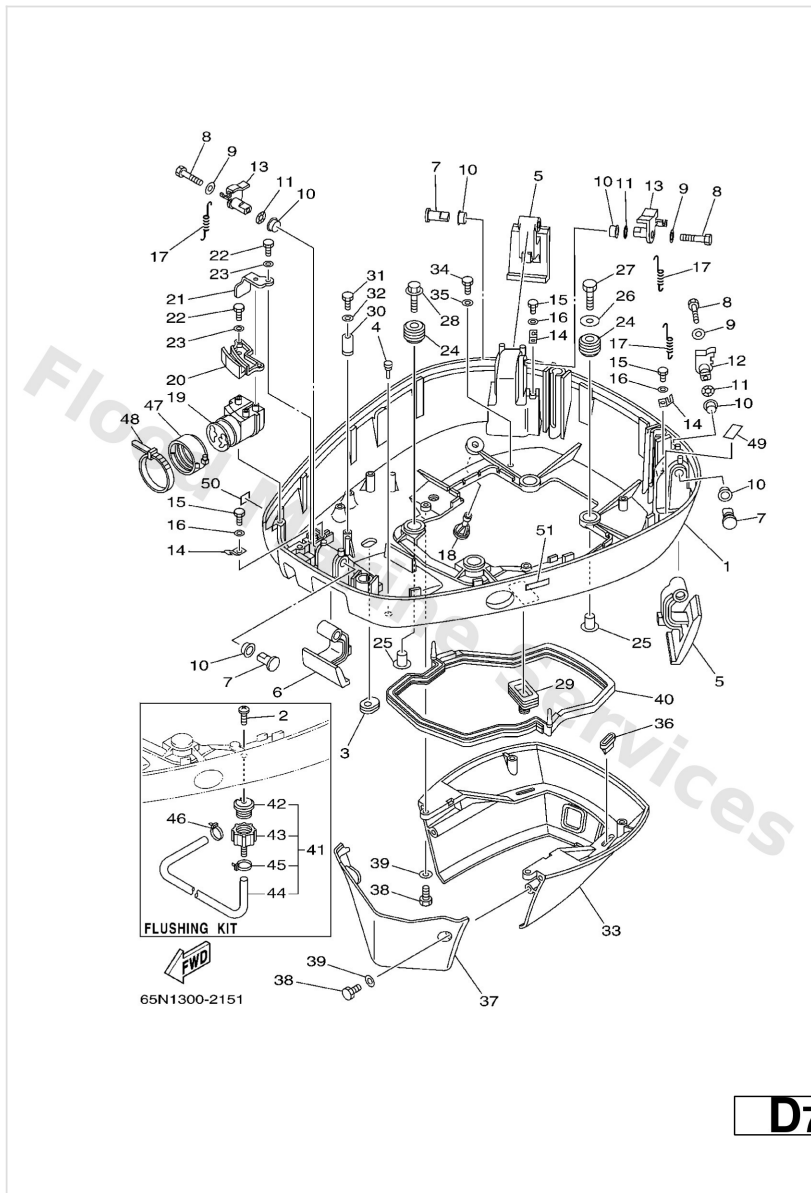

Bottom Cowling

Ref	Part	
1	64D--42711--01--8D Cowling, bottom	Buy now
2	90169--05M00 Screw truss head tapping	Buy now
3	61A--42727--00 Grommet	Buy now
4	6H4--42748--00 Grommet	Buy now
5	64D--42815--00--4D Lever, clamp	Buy now
6	64D--42816--00--4D Lever, clamp	Buy now
7	64D--42835--00 Pin, set1	Buy now
8	97095--06040 Bolt (682)	Buy now
9	90201--06068 Washer,plate (6k8)	Buy now
10	90386--15M73 Bush(6I2)	Buy now
11	90206--15M18 Washer, wave(6I2)	Buy now
12	64D--42818--20 Lever, clamp	Buy now
13	64D--42818--30 Lever, clamp	Buy now
14	64D--43144--00 Hook, spring	Buy now
15	97090--06012 Bolt(gh1)	Buy now