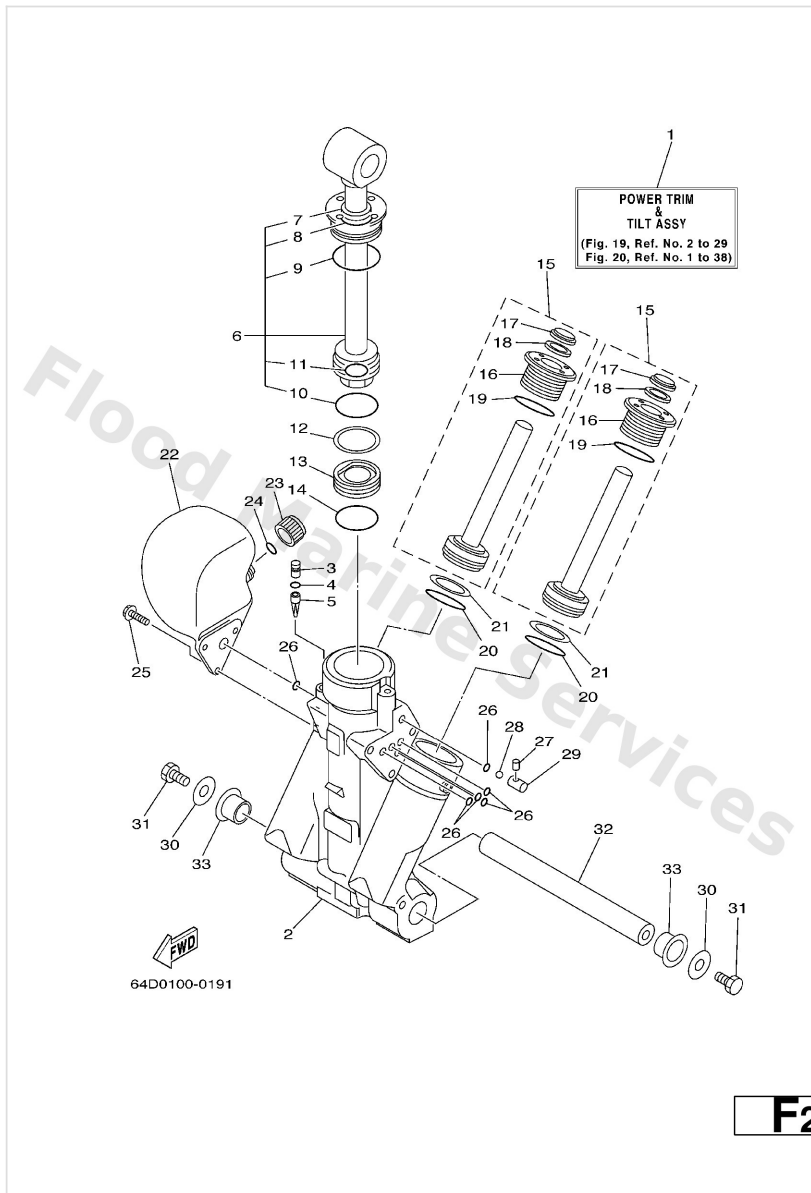

Power Trim & Tilt Assy 1

Ref	Part	
1	64E--43800--02--4D Power trim & tilt assembly	Buy now
2	64E--43825--01 Housing Trim & Tilt	Buy now
3	64E--4388J--00 Plug 2	Buy now
4	93210--10M74 O-ring	Buy now
5	64E--43817--00 Filter 2	Buy now
6	64E--43810--00 Tilt piston sub assembly	Buy now
7	64E--43898--00 Seal, dust 2	Buy now
8	64E--43867--00 O-ring 7	Buy now
9	64E--43866--00 O-ring 6	Buy now
10	6E5--43862--00 O-ring 2	Buy now
11	64E--43883--00 O-ring 10	Buy now
12	6E5--43872--00 Ring, back-up 2	Buy now
13	6E5--43814--02 Piston, free	Buy now
15	64E--43820--00 Trim piston sub assembly	Buy now
16	64E--43821--00 Screw, trim cylinder end	Buy now