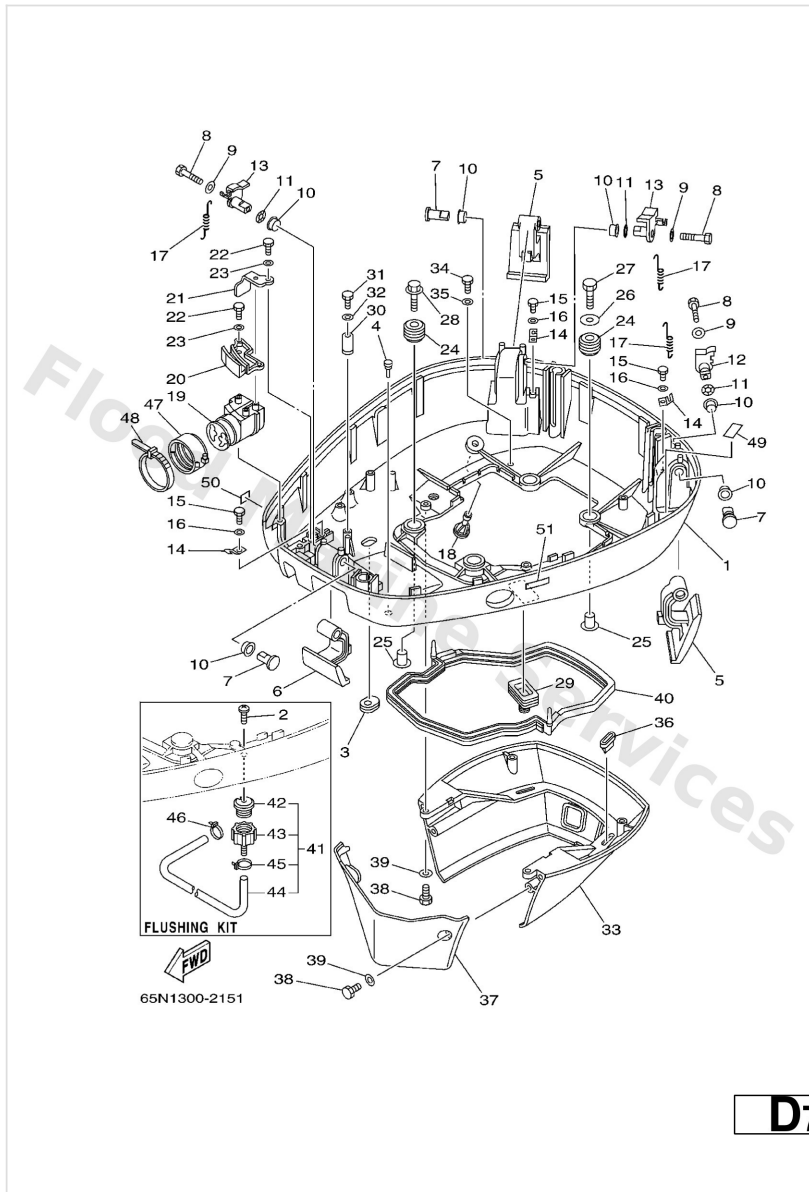

Bottom Cowling

Ref	Part	
16	92990--06600 Washer, plain (646)	Buy now
17	90506--16M34 Spring, tension(64d)	Buy now
18	6E5--44391--00 Nipple, hose	Buy now
19	64D--42725--30 Grommet	Buy now
20	64D--42738--00--5B Plate, fitting	Buy now
21	64D--42738--10--5B Plate, fitting	Buy now
22	97095--06016 Bolt, hexagon deep recess	Buy now
23	92995--06600 Washer, plain (646)	Buy now
24	90480--22M15 Grommet (6e5)	Buy now
25	90387--08M37 Coller (6e5)	Buy now
26	90201--08M54 Washer, plate (6e5)	Buy now
27	97075--08035 Bolt(70w)	Buy now
28	90119--08M22 Bolt, with washer	Buy now
29	688--42726--10 Grommet	Buy now
30	6E5--82588--00 Plate	Buy now