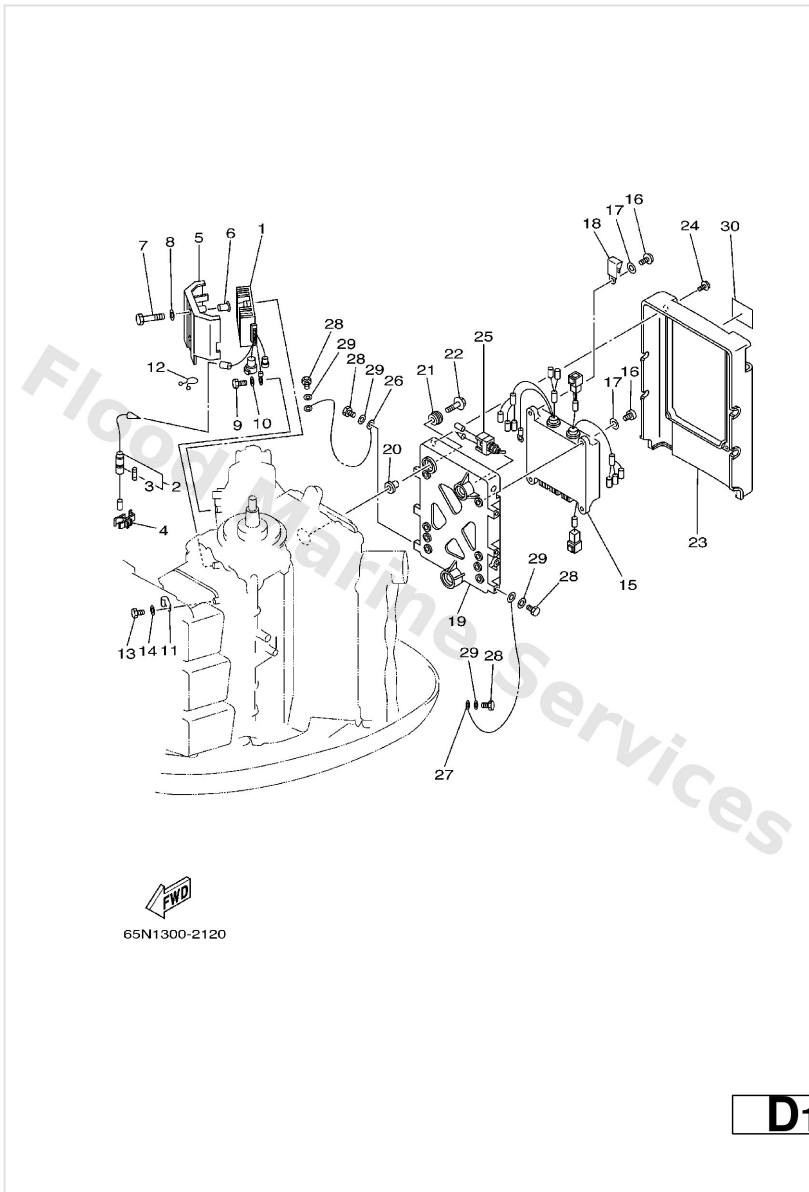

Electrical 1

D1

Ref	Part	
18	90465--05M87 Clamp	Buy now
19	6R3--85542--03--1S Bracket	Buy now
20	90387--06M03 Collar (676)	Buy now
21	90480--09M12 Grommet (6a0)	Buy now
22	90119--06M61 Bolt, with washer	Buy now
23	64D--85537--00 Cover	Buy now
24	90159--06M11 Screw, with washer(6I2)	Buy now
25	6R3--8259E--00 Switch assembly	Buy now
26	662--82519--00 Wire, earth lead	Buy now
27	6R3--82519--00 Wire, earth lead	Buy now
30	6E5--85711--60 Mark Caution	Buy now