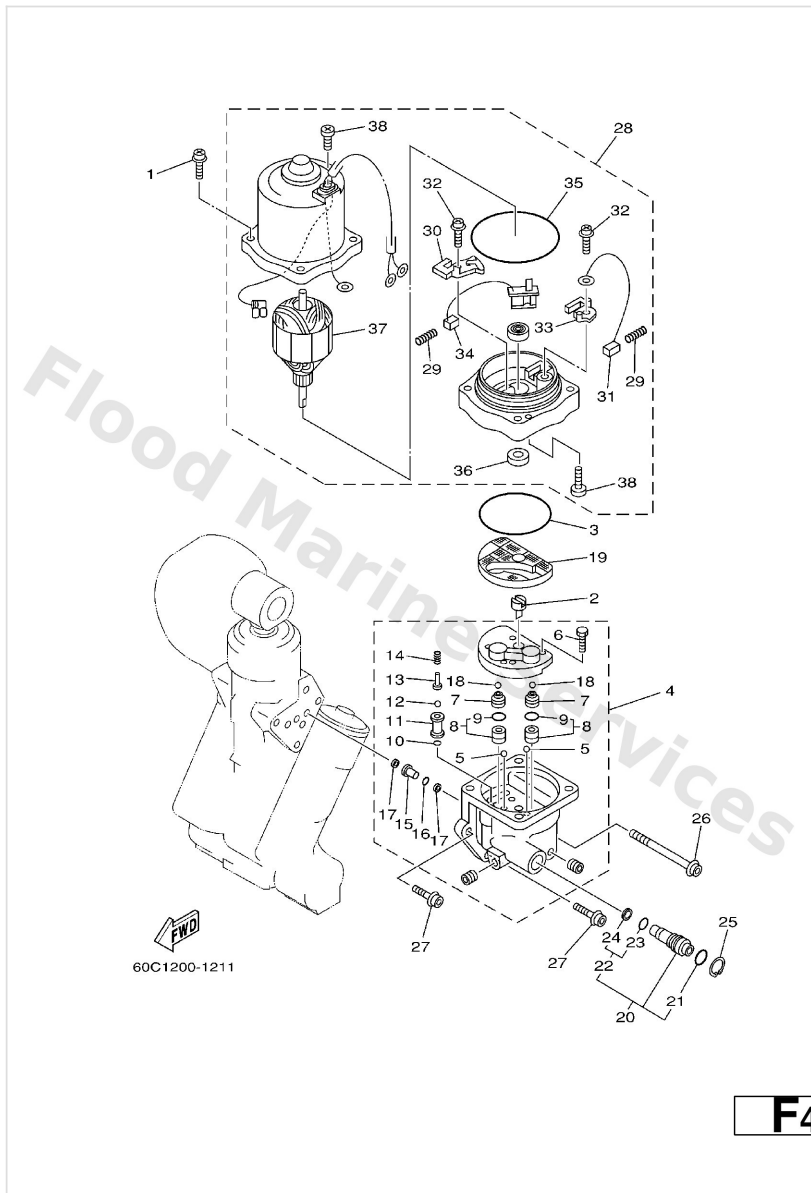

Power Trim & Tilt Assy 2

Ref	Part	
16	64E--43865--00 O-ring 10	Buy now
17	64E--43816--00 Filter 1	Buy now
19	64E--43817--10 Filter 2	Buy now
20	64E--43860--00 Manual valve sub-assembly	Buy now
21	72X--85075--L0 O-ring (nsd161)	Buy now
22	64E--43827--00 Ring set	Buy now
23	64E--4387A--00 O-ring	Buy now
24	64E--43873--00 Ring, back up	Buy now
25	64E--43875--00 Ring, snap	Buy now
26	64E--43879--10 Screw, with washer	Buy now
27	64E--43879--00 Screw, with washer	Buy now
28	64E--43880--01 Motor assembly	Buy now
29	6H1--4386K--10 Spring, brush	Buy now
30	64E--4380J--00 Holder Brush	Buy now
31	64E--43891--00 Brush 1	Buy now