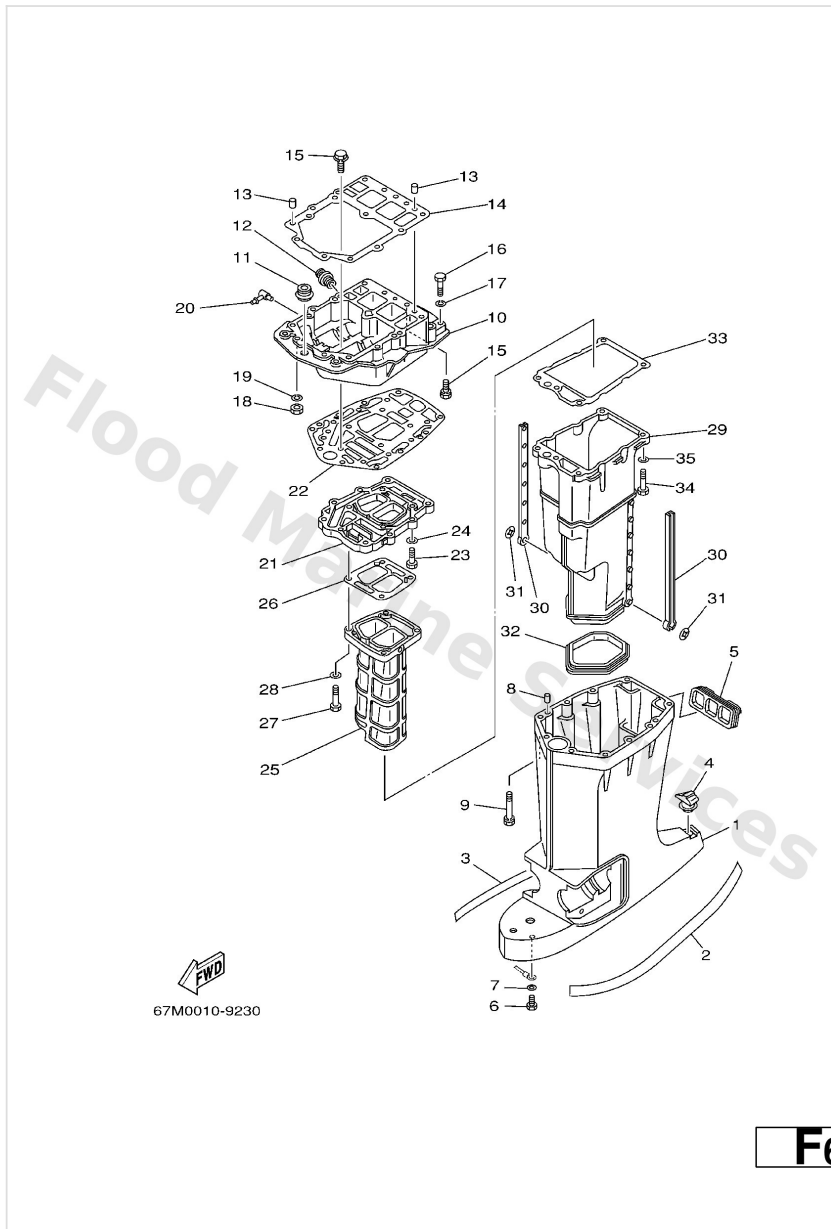

Upper Casing

Ref	Part	
1	6E5--45111--02--8D Casing, upper L	Buy now
2	6N9--42791--40 Mark 1	Buy now
3	6N9--42792--40 Mark 2	Buy now
4	6E5--45155--00 Cap	Buy now
5	6E5--42769--00 Seal, rubber	Buy now
6	97095--06010 Bolt	Buy now
7	92995--06600 Washer, plain (646)	Buy now
8	93608--12M05 Pin, dowel b (6e5)	Buy now
9	90119--08027 Bolt, with washer	Buy now
10	6G5--41137--11--94 Guide, exhaust FLUSHING KIT	Buy now
11	6E5--42724--00 Grommet	Buy now
12	6G5--12581--00 Joint, hose	Buy now
14	6G5--45113--A1 Gasket, upper casing	Buy now
15	90119--08M79 Bolt, hexagon (fj1)	Buy now
16	97095--08045 Bolt, hexagon	Buy now