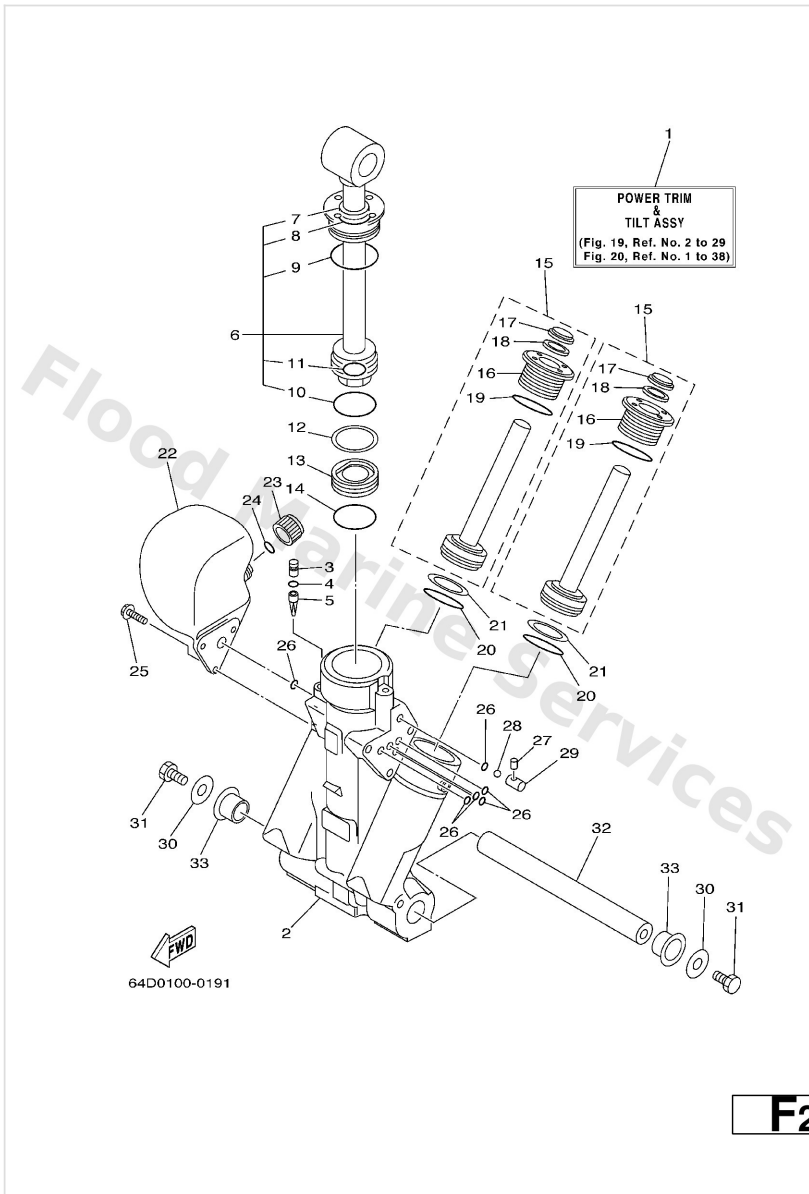

Power Trim & Tilt Assy 1

Ref	Part	
32	64E--43818--01 Lower shock mount pin set	Buy now
33	90386--22M98 Bush(61u)	Buy now