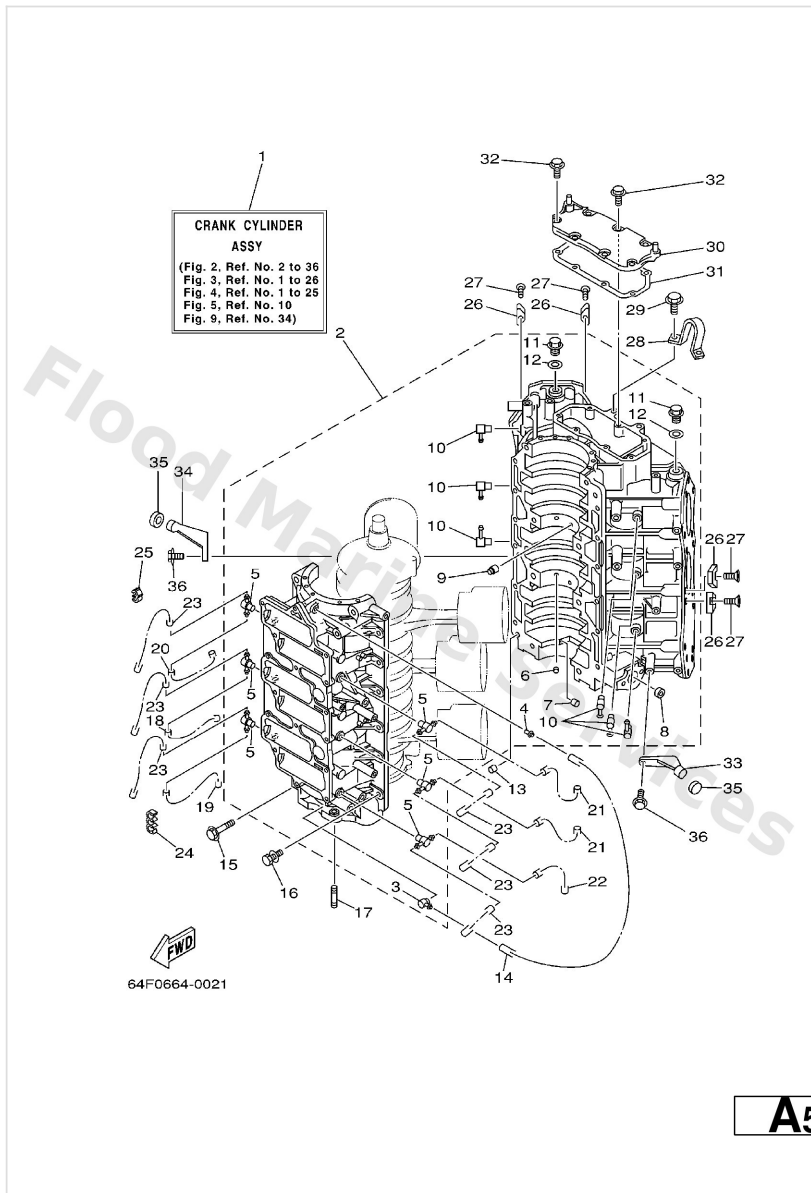

Cylinder. Crankcase 1

Ref	Part	
18	90445--07M11 Hose (I770)	Buy now
19	90445--07M09 Hose (I390)	Buy now
20	90445--07M12 Hose (L390)	Buy now
21	90445--07M08 Hose (I390)	Buy now
22	90445--07M90 Hose (I390)	Buy now
23	90445--07M34 Hose (L260)	Buy now
24	90464--07M05 Clamp (6g5)	Buy now
25	90464--07M20 Clamp(6h0)	Buy now
26	6E5--11325--00 Anode	Buy now
27	98780--04015 Screw, flat head(ga5)	Buy now
28	67H--11119--01 Hanger, engine	Buy now
29	90119--08MA3 Bolt, with washer	Buy now
30	6K7--11371--01--1S Cover	Buy now
31	6E5--11381--A2 Gasket 1	Buy now
32	90119--06MA2 Bolt, with washer	Buy now