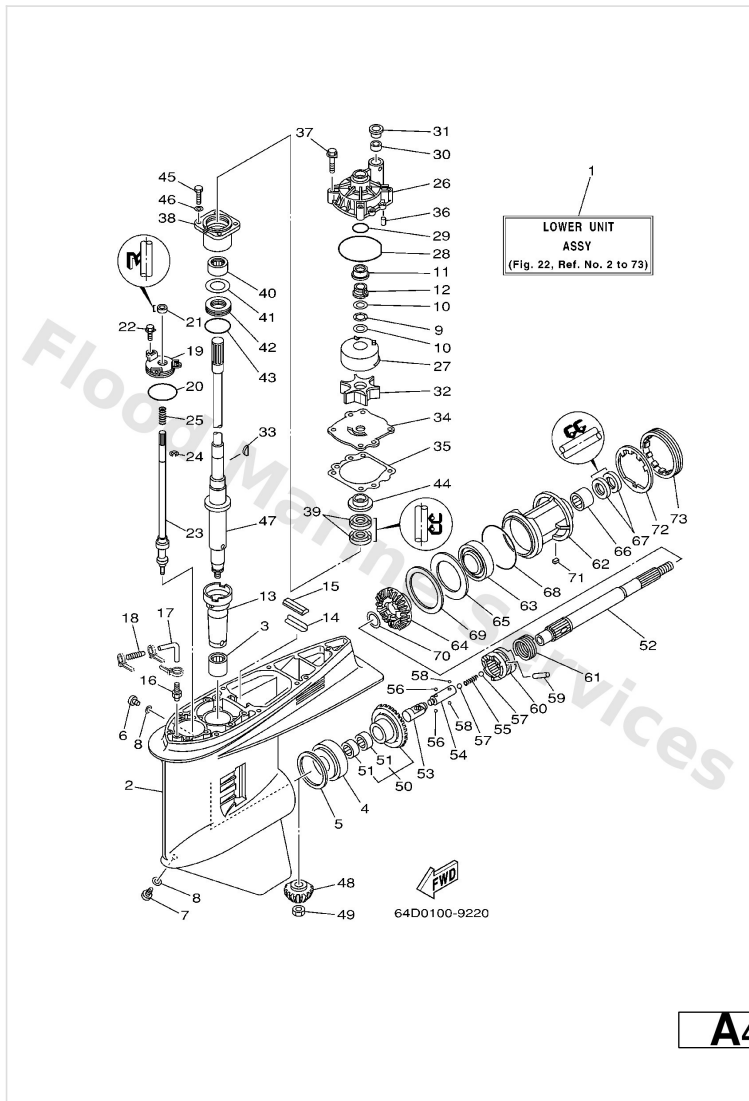

Lower Casing. Drive 1

Ref	Part	
59	90250--08M07 Pin, straight (6g5)	Buy now
60	6G5--45631--10 Clutch, dog	Buy now
61	6E5--45633--01 Ring, cross pin	Buy now
62	6J9--45332--00--94 Housing, bearing	Buy now
63	93306--209U0 Bearing (6g5)	Buy now
64	61H4557101 Gear	Buy now
65	6G5--45576--00 Washer Thrust 2	Buy now
66	93315--430U8 Bearing	Buy now
67	93101--30M17 Oil seal (6e5)	Buy now
68	93210--97M55 O-ring (6g5)	Buy now
69	6G5--45577--02--10 Shim (t:0.10mm) UR	Buy now
69	6G5--45577--02--12 Shim (t:0.12mm) UR	Buy now
69	6G5--45577--02--15 Shim (t:0.15mm) UR	Buy now
69	6G5--45577--02--18 Shim (t:0.18mm) UR	Buy now
69	6G5--45577--02--30 Shim (t:0.30mm) UR	Buy now