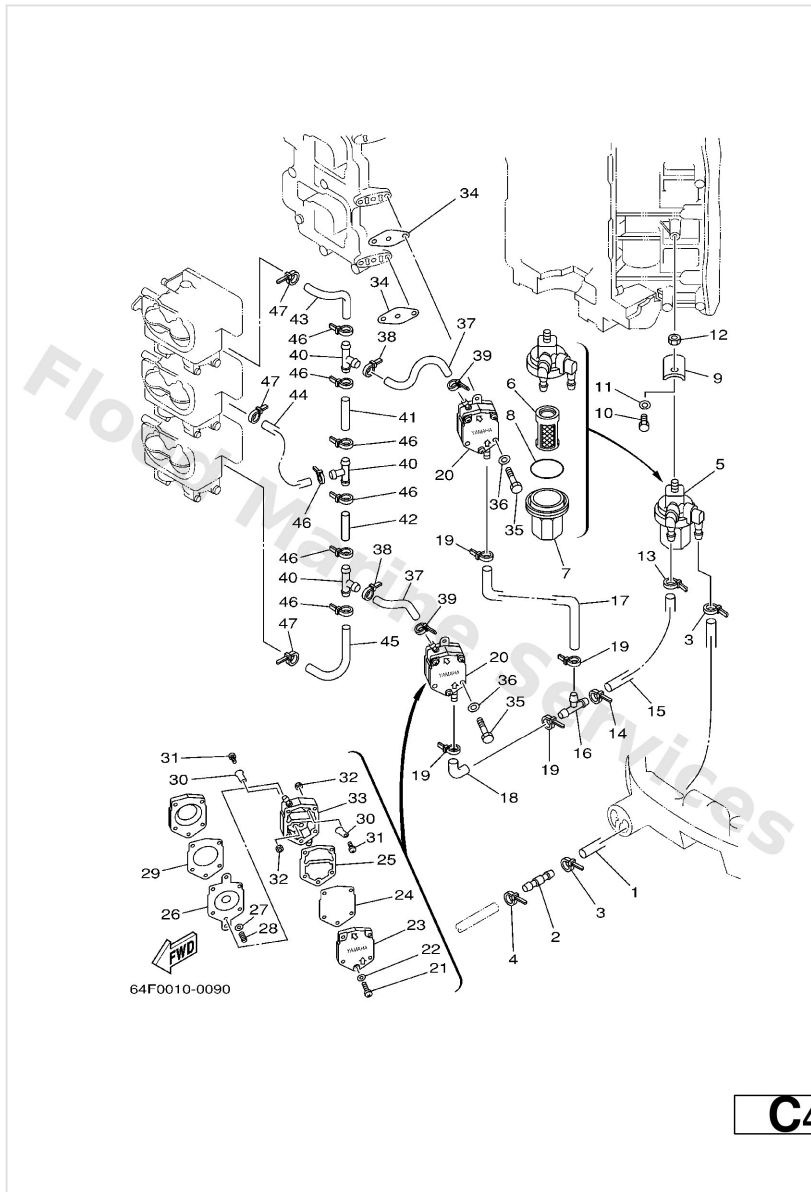

Fuel 1

Ref	Part	
35	97095--06050 Bolt(jf7)	Buy now
36	92995--06600 Washer, plain (646)	Buy now
37	6G5--24316--10 Pipe 6	Buy now
41	90445--13M03 Hose (I90)	Buy now
42	90445--13M02 Hose (I90)	Buy now
43	6K7--24317--00 Pipe 7	Buy now
44	6K7--24318--00 Pipe, overflow	Buy now
45	6K7--24319--00 Pipe, oil	Buy now