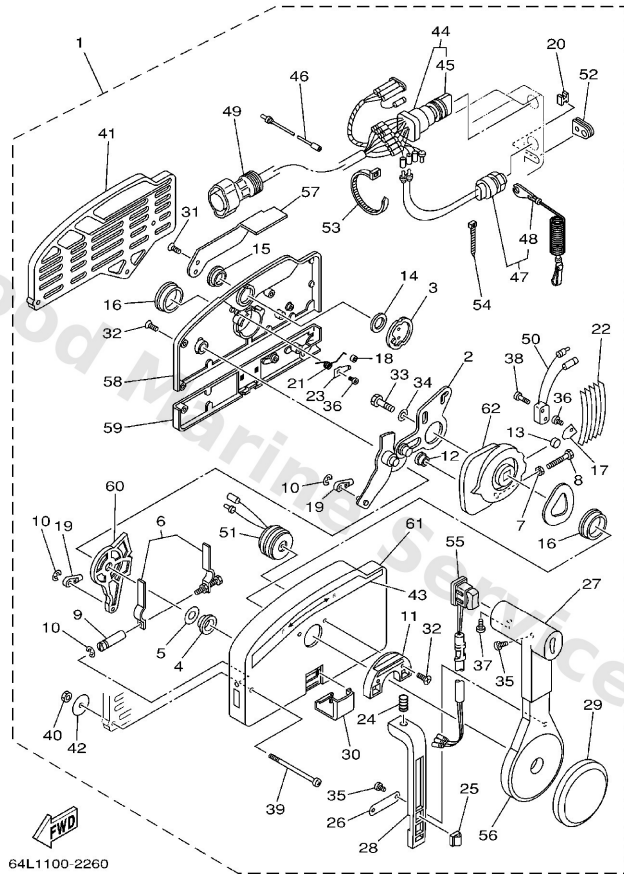

Remote Control Assy

B4

Ref	Part	
61	703--48211--01 Housing,1	Buy now
62	703--48232--00 Drive gear	Buy now