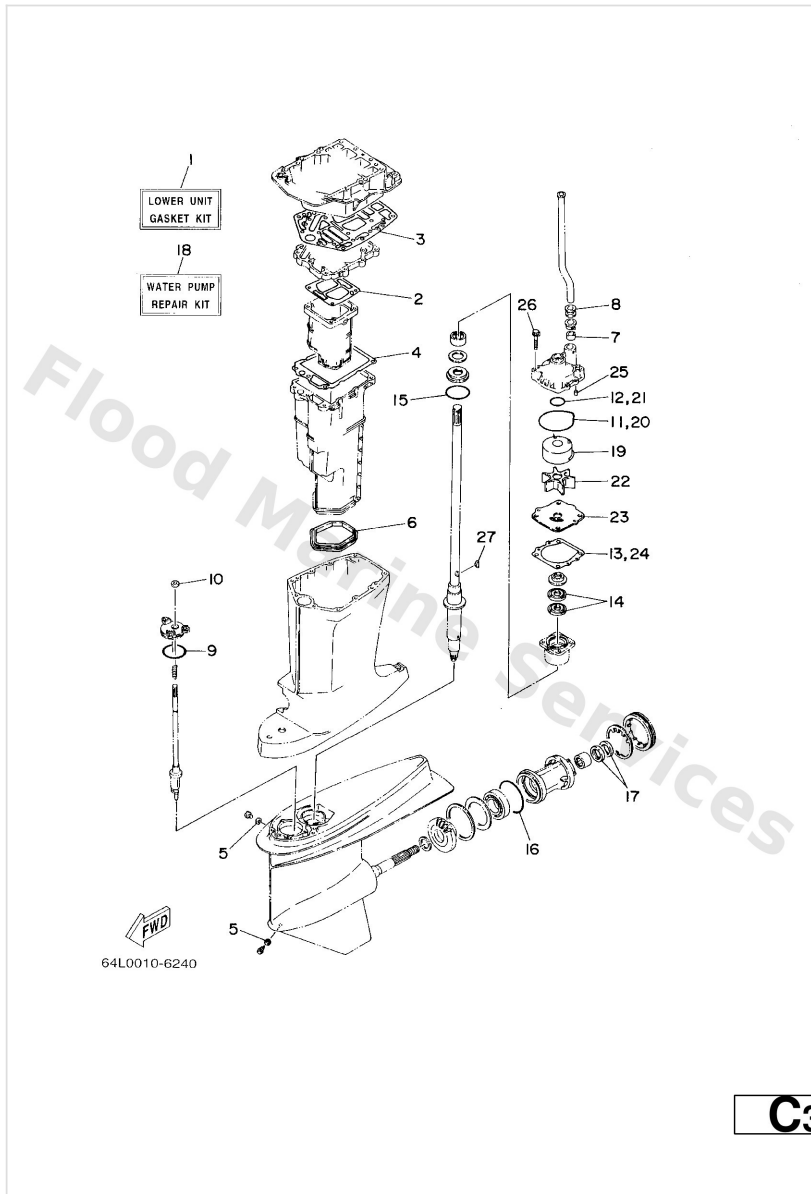

Repair Kit 2

Ref	Part	
16	93210--97M55 O-ring (6g5)	Buy now
17	93101--30M17 Oil seal (6e5)	Buy now
18	64LW007800 Water pump repair kit	Buy now
19	61A--44322--02 Insert, cartridge	Buy now
22	6E5--44352--01 Impeller	Buy now
23	6G5--44323--00 Outer plate, cartridge	Buy now
25	93606--12019 Pin, dowel (614)	Buy now
26	90119--08M14 Bolt, with washer	Buy now
27	90280--04M05 Key, woodruff (6e5)	Buy now