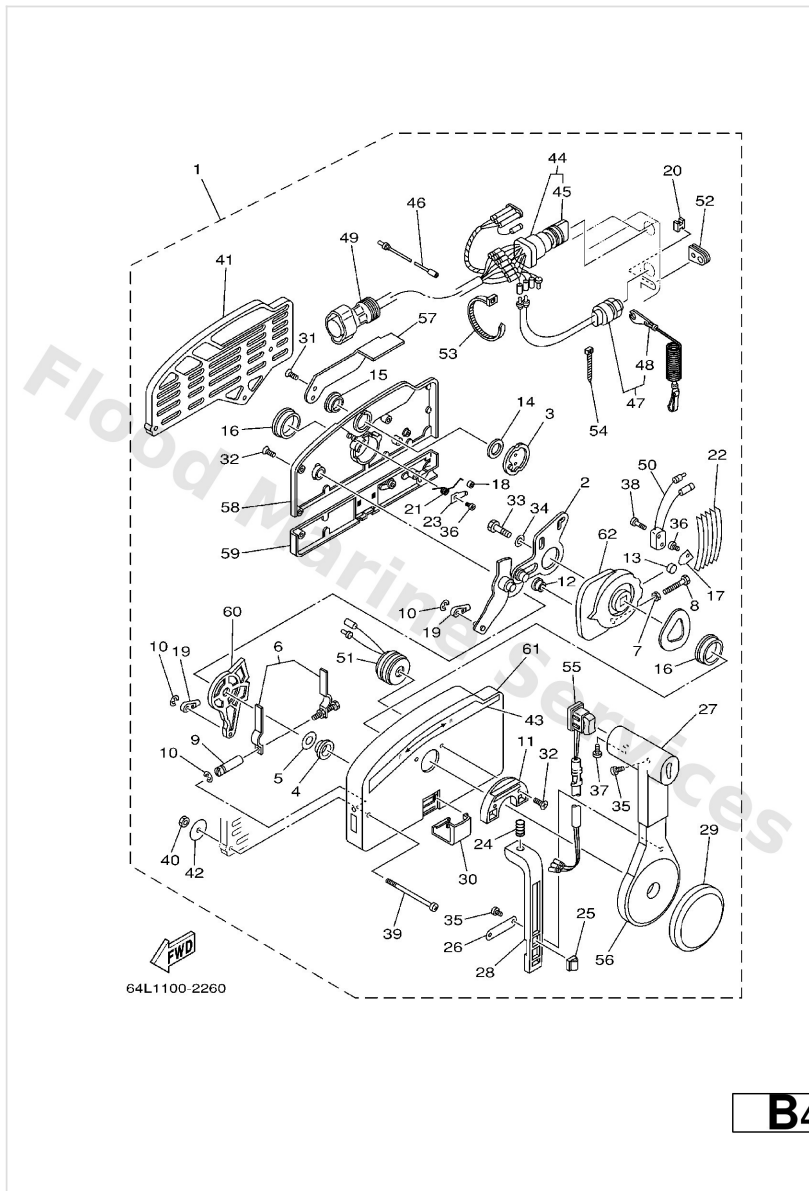

Remote Control Assy

Ref	Part	
1	703--48205--17 Remote control assembly (10p, ptt) AP WITH PT/T SW.	Buy now
2	703--48261--01 Arm, throttle	Buy now
3	703--48153--00 Shaft, free accel.	Buy now
4	703--48235--00 Bushing	Buy now
5	703--48268--00 Spacer 3	Buy now
6	703--48264--00 Throttle, friction	Buy now
7	95380--05600 Nut, hexagon (663)	Buy now
8	97380--05025 28 -	Buy now
9	703--48265--00 Shaft Friction	Buy now
10	93430--06024 Circlip (701)	Buy now
11	703--48245--00 Plate, lock	Buy now
12	703--48252--00 Roller, cam	Buy now
13	701--48248--00 Roller, free accel	Buy now
14	703--48198--00 Washer, wave 3	Buy now
15	703--48243--00 Bushing 3	Buy now