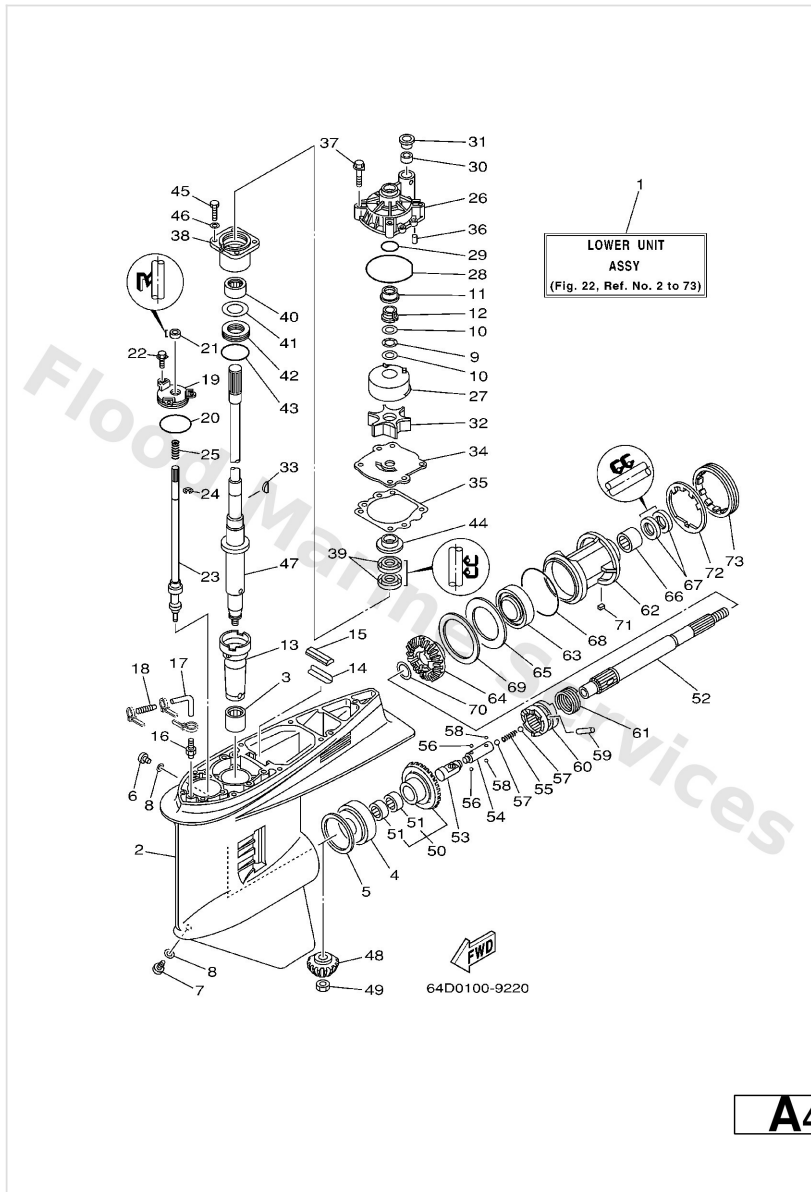

Lower Casing. Drive 1

Ref	Part	
69	6G5--45577--02--40 Shim (t:0.40mm) UR	Buy now
69	6G5--45577--02--50 Shim (t:0.50mm) UR	Buy now
70	90201--30M92 Washer (6g5)	Buy now
71	90282--04M00 Key, straight(6g5)	Buy now
72	6G5--45383--01 Washer, claw	Buy now
73	6G5--45384--00 Nut	Buy now