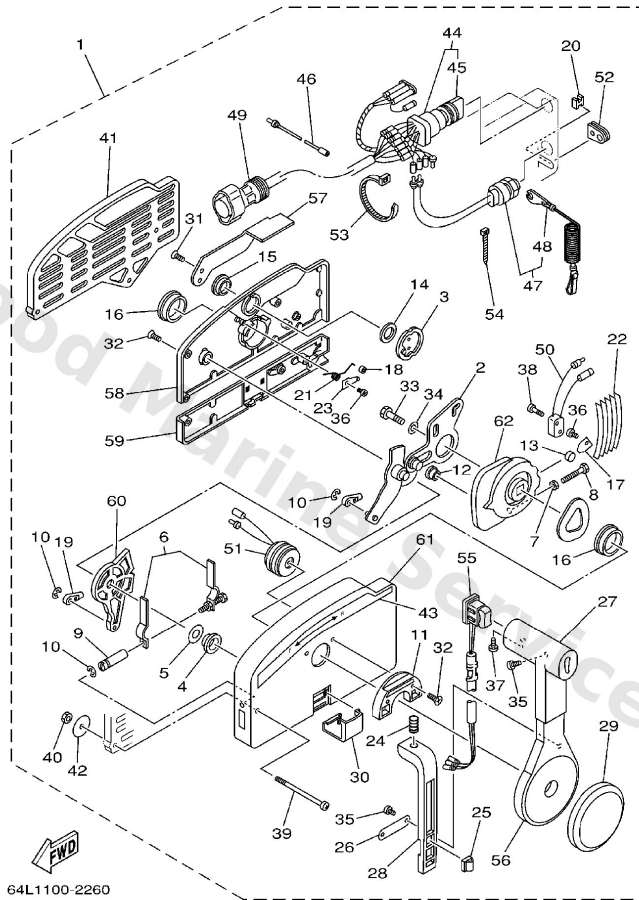

Remote Control Assy

B4

Ref	Part	
16	703--48236--00 Bushing	Buy now
17	703--48189--00 Retainer	Buy now
18	703--48234--00 Roller, detent	Buy now
19	703--48345--01 Cable end, remote control 2	Buy now
20	703--48358--00 Anchor, cable	Buy now
21	703--48244--00 Spring, free accel.	Buy now
22	703--48238--00 Spring, detent	Buy now
23	703--48246--00 Spacer 1	Buy now
24	703--48227--00 Spring, neutral lock	Buy now
25	703--82594--00 Clamp WITH PT/T SW.	Buy now
26	703--48226--00 Plate, stopper	Buy now
27	703--48222--00 Grip, control lever SINGLE	Buy now
28	703--48223--00 Lock, neutral	Buy now
29	703--48225--00 Cover	Buy now
30	703--48219--00 Cover, lead	Buy now