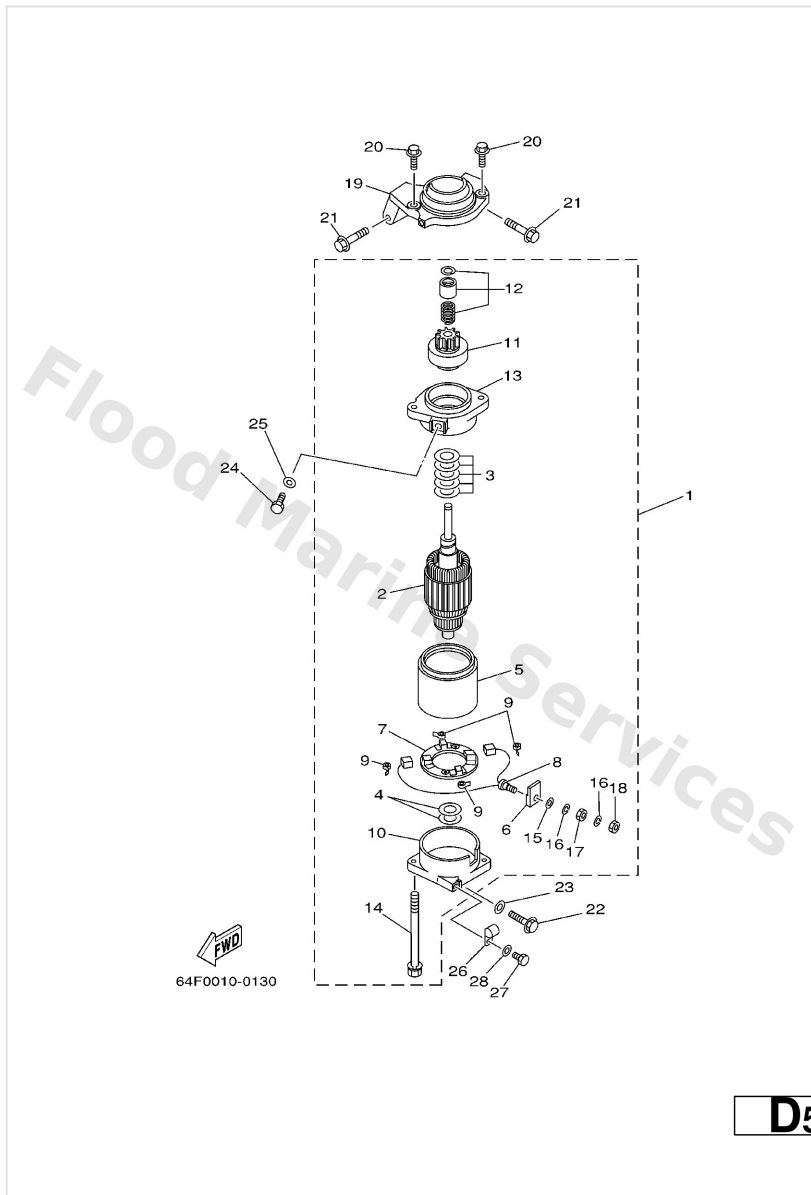

Starting Motor

Ref	Part	
1	6N7--81800--10 Starting motor assembly	Buy now
2	6N7--81850--10 Armature assembly	Buy now
3	61A--81809--00 Washer kit	Buy now
4	61A--81824--00 Washer 2	Buy now
5	6N7--81810--00 Stator assembly	Buy now
6	6K7--8182G--10 Bush, terminal	Buy now
7	6N7--81840--00 Brush holder assembly	Buy now
8	6N7--81801--00 Brush set	Buy now
9	6N7--81813--00 Spring, brush	Buy now
10	6N7--81820--10 Rear bracket assembly	Buy now
11	6N7--81807--00 Gear assembly, starting motor	Buy now
12	6N7--81857--00 Pinion stopper set	Buy now
13	6N7--81830--00 Front bracket assembly	Buy now
14	6K7--81826--10 Bolt	Buy now
15	6E5--8182E--10 Washer, spring	Buy now