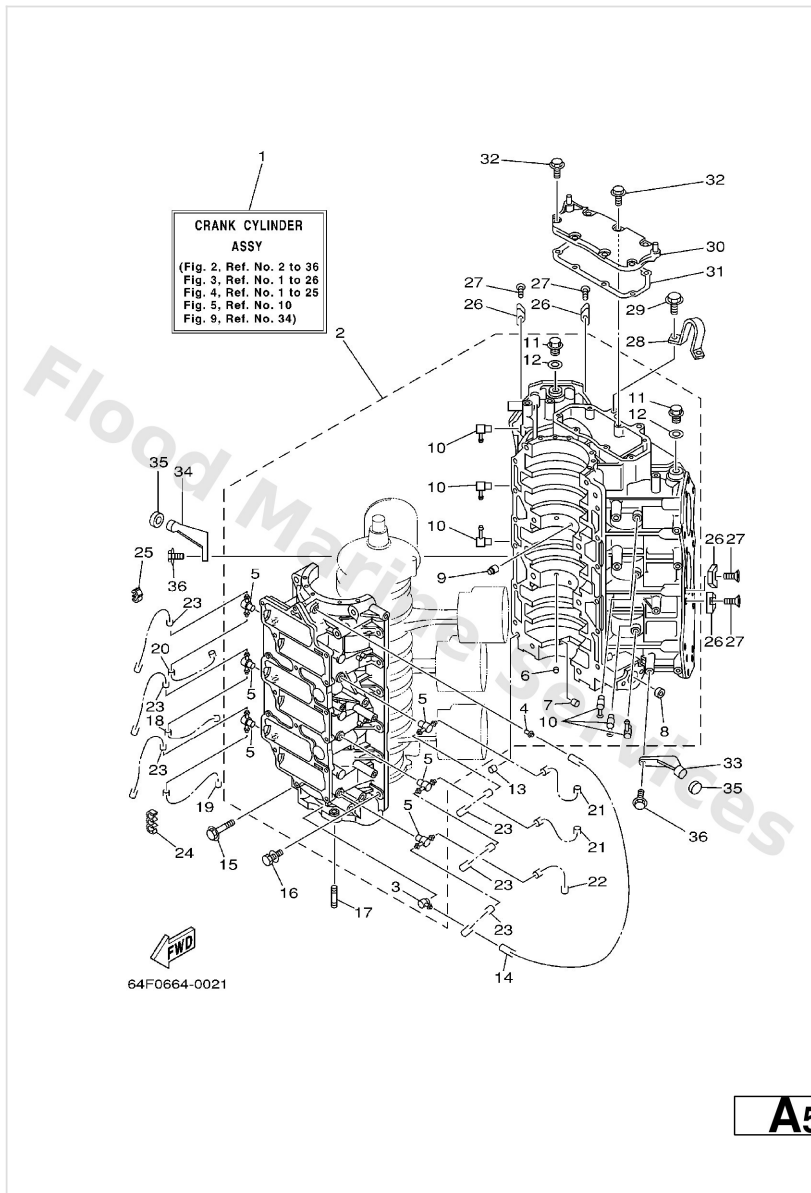

Cylinder. Crankcase 1

Ref	Part	
3	6E5--11372--00 Nipple, hose	Buy now
4	624--14485--00 Pipe, joint	Buy now
5	6F6--11372--00 Nipple, hose	Buy now
6	624--11379--00 Valve, check	Buy now
7	90384--06M07 Bush, bimetal formed(6r3)	Buy now
8	90384--14M09 Bush, bimetal formed(6r3)	Buy now
9	663--11518--01 Lock, bearing	Buy now
10	646--11370--00 Check valve assembly	Buy now
11	90340--14M00 Plug, straight screw(62y)	Buy now
12	90430--14115 Gasket (663)	Buy now
13	93608--12063 Pin, dowel (626)	Buy now
14	90445--07M10 Hose (L770)	Buy now
15	90105--10M20 Bolt (6e5)	Buy now
16	90119--08M94 Bolt, with washer	Buy now
17	90116--08M45 Bolt, stud (6e5)	Buy now