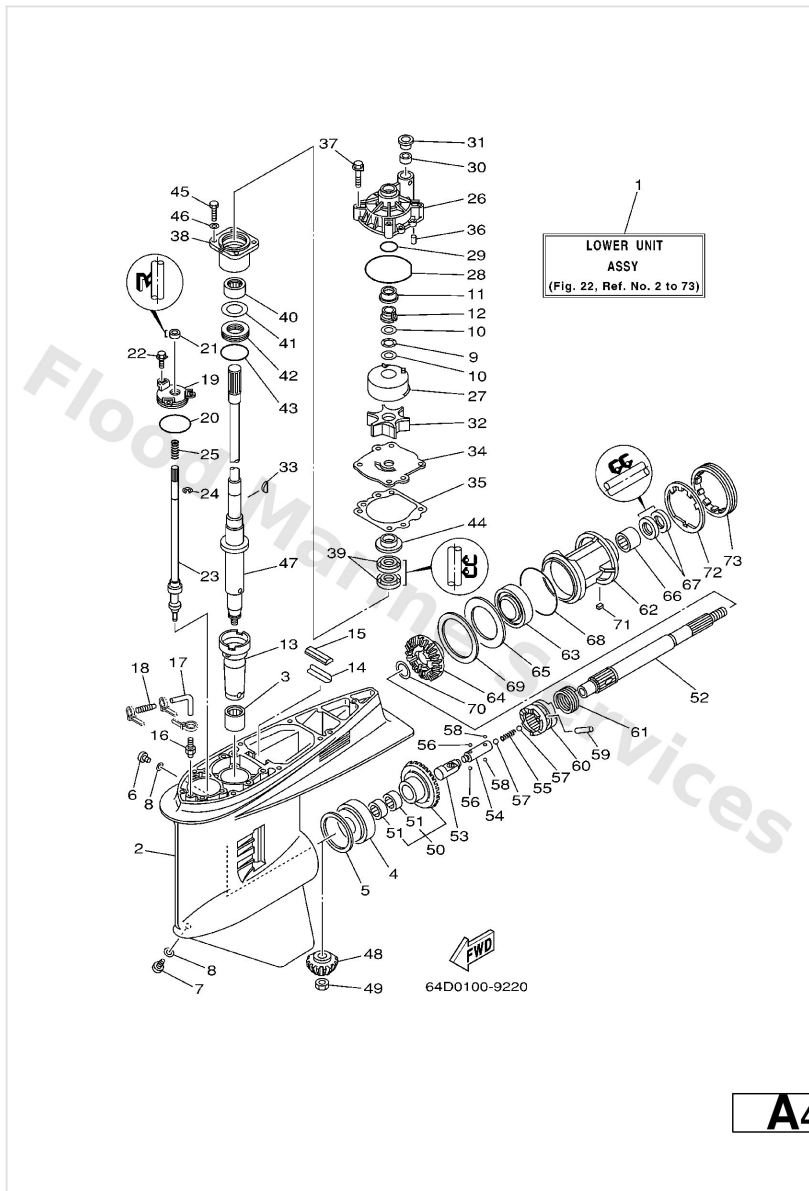

Lower Casing. Drive 1

Ref	Part	
44	6E5--45344--00 Cover, oil seal	Buy now
45	97095--08025 Bolt (62g)	Buy now
46	92995--08600 Washer, plain (663)	Buy now
47	6G5--45501--01 Drive shaft comp. L	Buy now
48	61H4555100 Pinion	Buy now
49	90170--16M01 Nut, hexagon (688)	Buy now
50	61H4556000 Gear	Buy now
51	93315--425V3 Bearing, needle (6g5)	Buy now
52	6J9--45611--01 Shaft, propeller	Buy now
53	6E5--45641--02 Shifter	Buy now
54	6E5--45634--01 Slide, shift	Buy now
55	90501--16M37 Spring (6g5)	Buy now
56	93507--32009 Ball (12r)	Buy now
57	93511--32017 Ball (498)	Buy now
58	93503--16003 Ball	Buy now