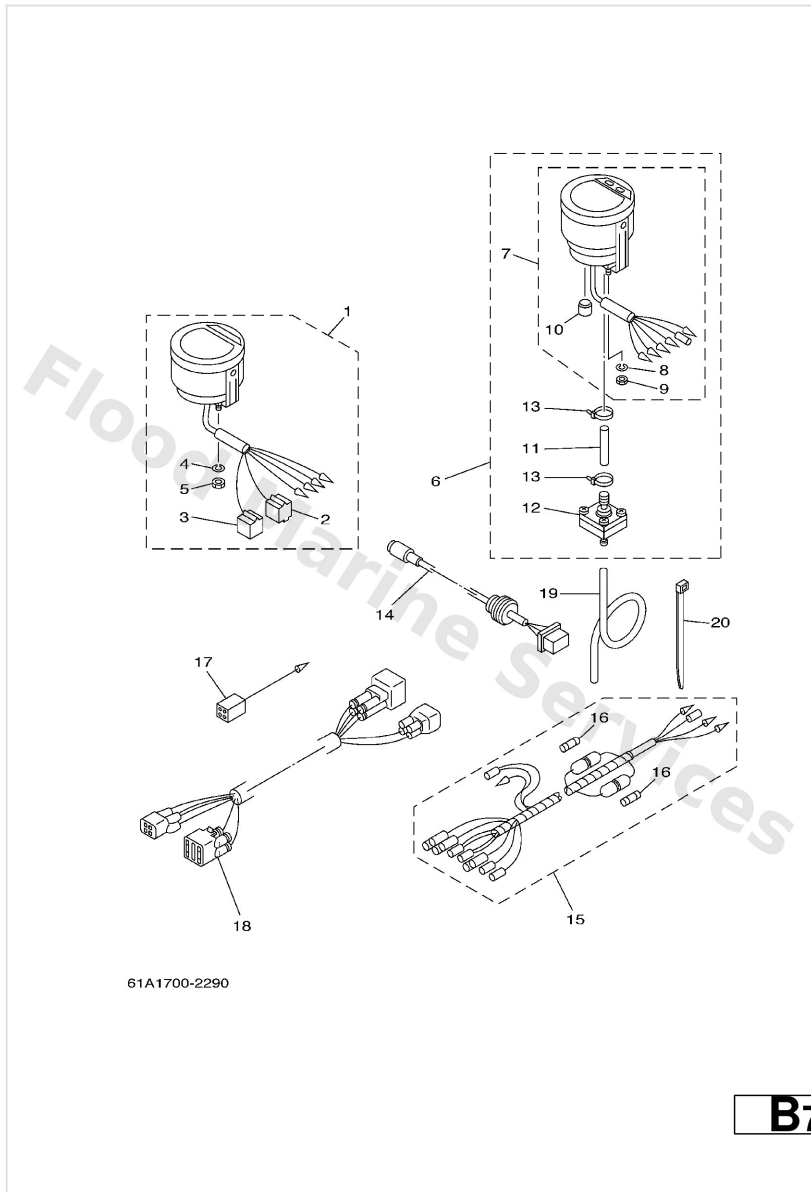

Meter

Ref	Part	
18	68F--82553--80 Extension, wire lead (8m) AP	Buy now
19	6Y5--83557--10 Tube (8m) AP	Buy now