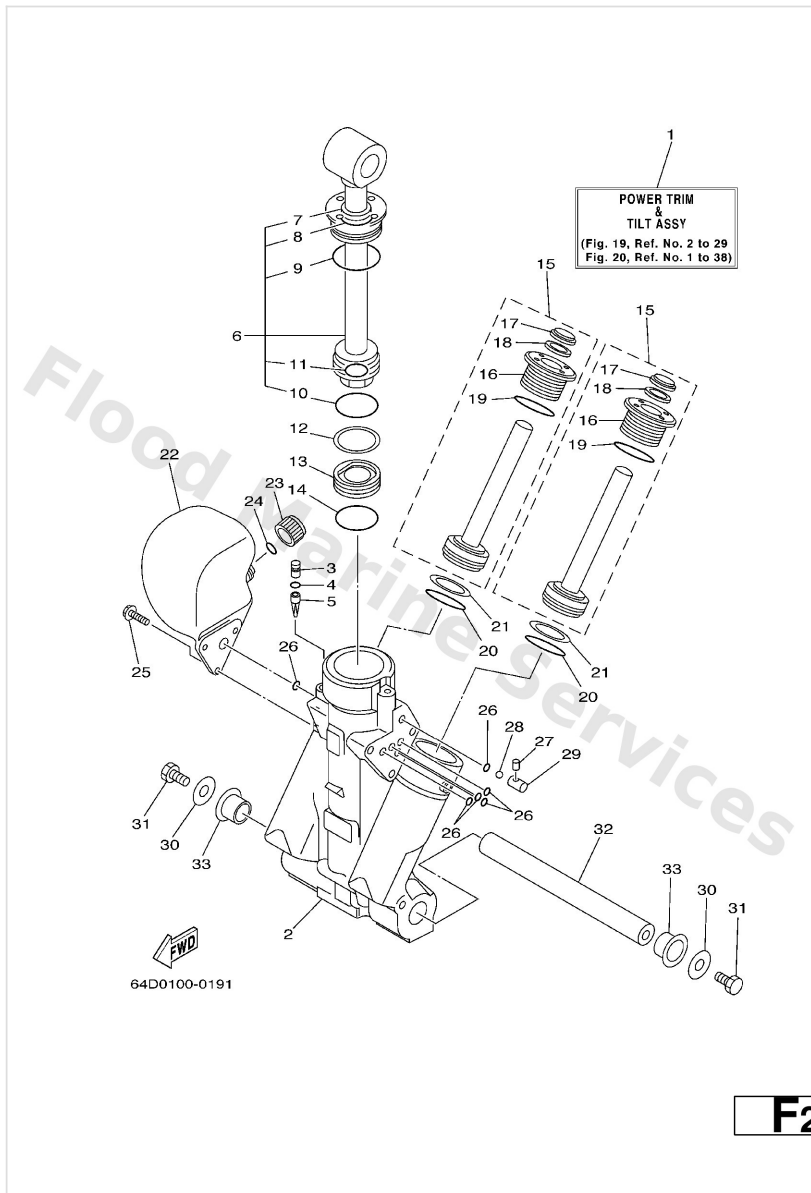

Power Trim & Tilt Assy 1

Ref	Part	
17	64E--43822--00 Seal, trim dust	Buy now
18	64E--4384J--00 Seal, trim down	Buy now
19	6G5--43864--00 O-ring 4	Buy now
20	6E5--43864--00 O-ring 4	Buy now
21	6E5--43874--01 Ring, back-up 4	Buy now
22	64E--43828--00 Body, reservoir	Buy now
23	64E--43829--00 Plug, reservoir	Buy now
24	64E--43897--00 O-ring	Buy now
25	64E--4388E--00 Bolt ,screw (l:14mm)	Buy now
26	64E--43869--00 O-ring 9	Buy now
27	64E--4381G--00 Pin 1	Buy now
28	6E5--43858--00 Ball 1	Buy now
29	64E--4382G--00 Valve seat	Buy now
30	90201--08M14 Washer, plate	Buy now
31	97080--08016 Bolt	Buy now