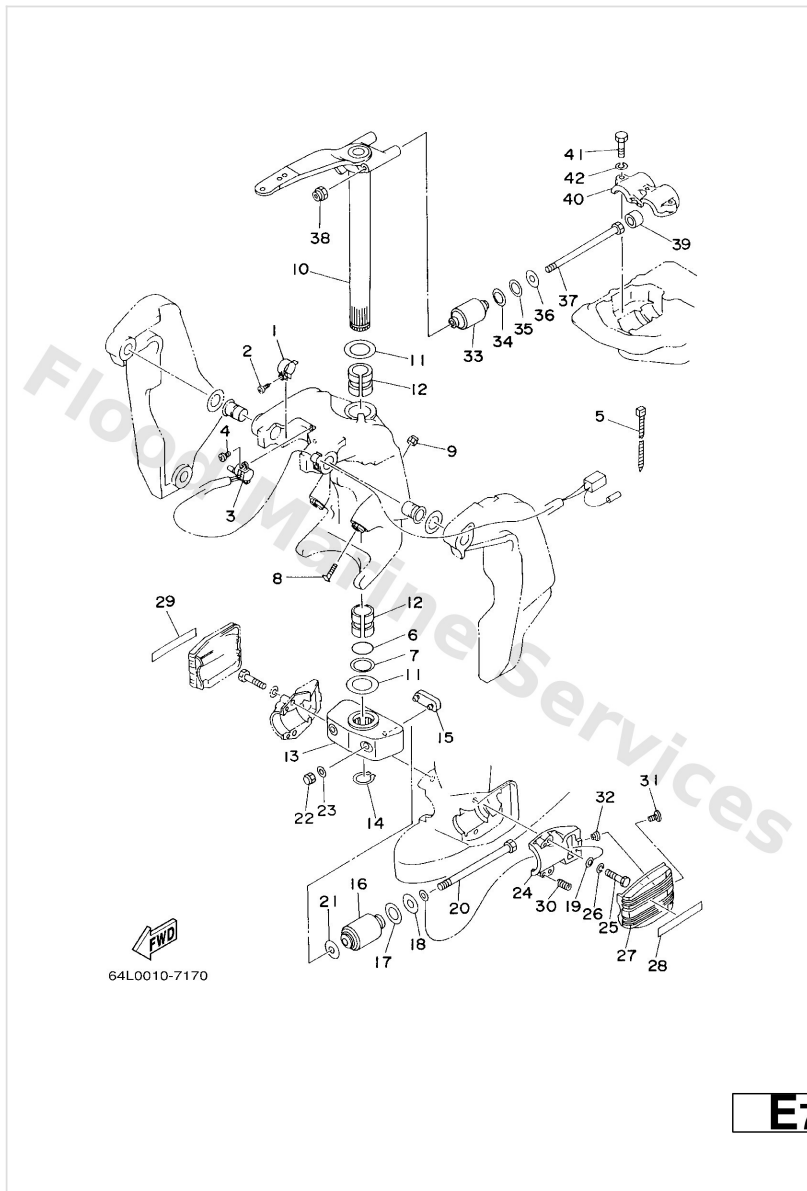

Bracket 2

Ref	Part	
1	64E--43139--02 Cam, trim sender (with screw)	Buy now
2	97780--60525 Screw, tapping(65j)	Buy now
3	64E--83672--02 Trim sender	Buy now
4	97885--06016 Screw, pan head(6b0)	Buy now
5	90465--11M10 Clamp	Buy now
6	93210--37MH7 O-ring(61u)	Buy now
7	90202--40M47 Washer, plate(61a)	Buy now
8	61A--43376--00 Bolt, thrust receiver	Buy now
9	95780--10300 Nut, nylon (6e5)	Buy now
10	6E5--42510--A1--8D Steering bracket assembly L	Buy now
11	90201--38M60 Washer, plate (6e5)	Buy now
12	90386--38M32 Bush(6e5)	Buy now
13	6G5--44551--01--8D Housing, lower mount rubber	Buy now
14	93410--37M04 Circlip (6e5)	Buy now
15	6E5--44575--00 Damper, lower mount rubber	Buy now