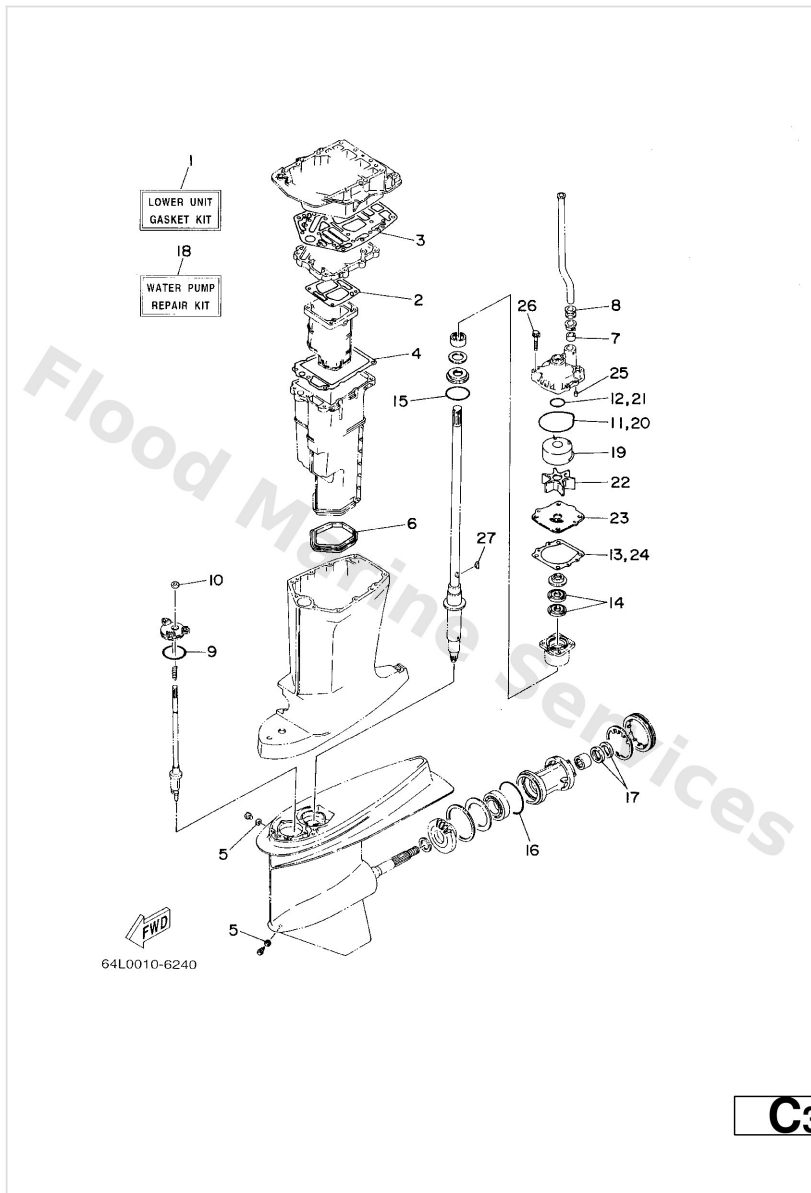

Repair Kit 2

Ref	Part	
1	6G5--W0001--C1 Lower unit gasket kit	Buy now
2	6G5--41134--A0 Gasket, exhaust manifold	Buy now
3	6G5--45114--A0 Gasket, upper casing	Buy now
4	6E5--41135--A0 Gasket, exhaust manifold	Buy now
5	90430--08020 Gasket	Buy now
6	6E5--45123--00 Gasket, muffler	Buy now
7	6E5--44365--00 Damper, water seal 1	Buy now
8	6E5--44366--00 Damper, water seal 2	Buy now
9	93210--58144 O-ring(47x)	Buy now
10	93106--09014 Oil seal	Buy now
11	93210--86M38 O-ring (6e5)	Buy now
12	93210--37160 O-ring (6g8)	Buy now
13	6E5--44315--A0 Gasket,water pump	Buy now
14	93101--28M16 Oil seal (6e5)	Buy now
15	93210--55M14 O-ring (70e)	Buy now