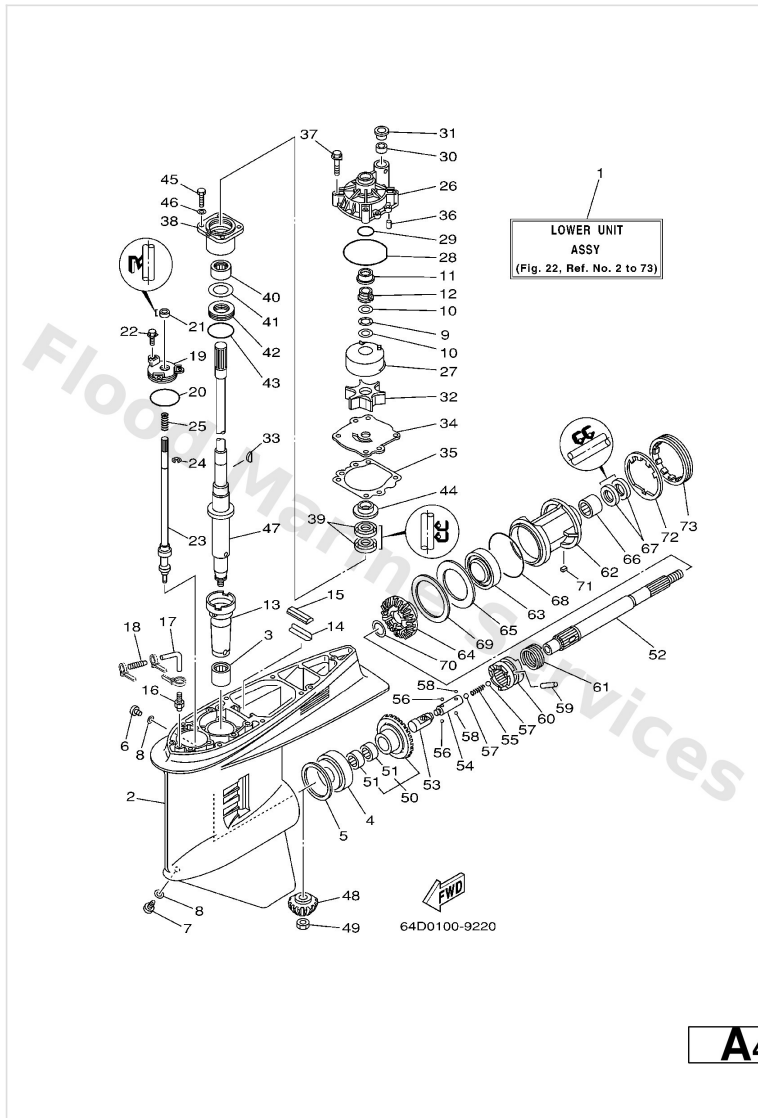

Lower Casing. Drive 1

Ref	Part	
35	6E5--44315--A0 Gasket,water pump	Buy now
36	93606--12019 Pin, dowel (614)	Buy now
37	90119--08M14 Bolt, with washer	Buy now
38	6E5--45331--00--94 Housing, bearing	Buy now
39	93101--28M16 Oil seal (6e5)	Buy now
40	93317--330U2 Bearing, cylindrical(6k0)	Buy now
41	6E5--45587--01--10 Shim (t:0.10mm) UR	Buy now
41	6E5--45587--01--12 Shim (t:0.12mm) UR	Buy now
41	6E5--45587--01--15 Shim (t:0.15mm) UR	Buy now
41	6E5--45587--01--18 Shim (t:0.18mm) UR	Buy now
41	6E5--45587--01--30 Shim (t:0.30mm) UR	Buy now
41	6E5--45587--01--40 Shim (t:0.40mm) UR	Buy now
41	6E5--45587--01--50 Shim (t:0.50mm) UR	Buy now
42	93341--930V2 Bearing, thrust(64d)	Buy now
43	93210--55M14 O-ring (70e)	Buy now