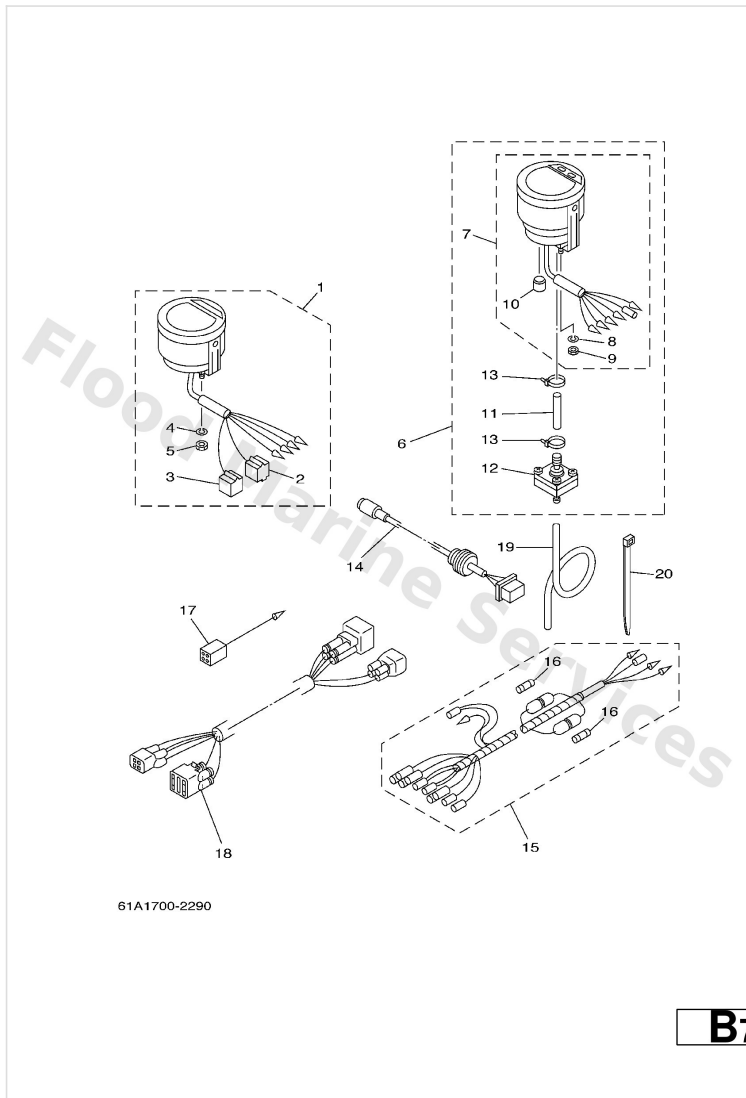

Meter

Ref	Part	
1	6Y5--8350T--01 Digital tachometer assembly AP	Buy now
2	9E450--04433 Housing, connector (m-4-w) M-4-W	Buy now
3	9E450--04533 Housing, f-4-w(5pcs) F-4-W	Buy now
4	92990--04100 Ybs67-4 washer, spring	Buy now
5	95380--04600 Nut,hex	Buy now
6	6Y5--83500--S5 Meter assembly AP	Buy now
7	6Y5--83570--S5 Speedometer assembly	Buy now
10	6Y5--83533--T2 Grommet	Buy now
11	6Y5--83557--31 Tube	Buy now
12	6Y5--83728--00 Connector assembly	Buy now
20	90465--11M10 Clamp AP	Buy now
14	6Y5--87122--S0 Cord assembly 1 AP	Buy now
15	6Y5--83553--M0 Wire, lead (l=2.5m) AP	Buy now
16	1E6--82151--00 Fuse (10a)	Buy now
17	6Y5--82117--00 Wire, lead AP	Buy now