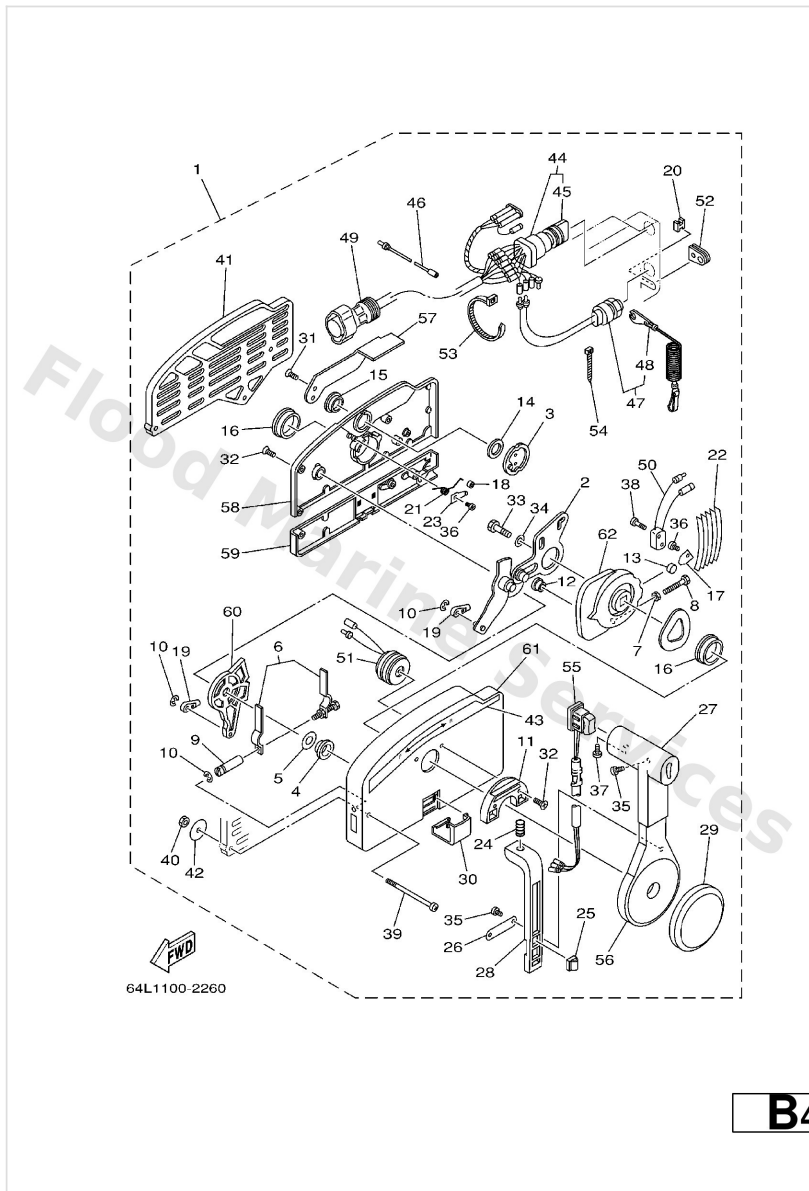

Remote Control Assy

Ref	Part	
31	703--48281--00 Screw, flat head	Buy now
32	703--48282--00 Screw	Buy now
33	97380--08030 Bolt, hexagon (fj1)	Buy now
34	92990--08600 Washer, plain (663)	Buy now
35	98580--04010 Screw, pan head (e56)	Buy now
36	98580--04006 Screw, pan head (7h3)	Buy now
37	98580--05010 Screw, pan head(62x)	Buy now
38	98580--03015 Screw, pan head (n151)	Buy now
39	703--48291--10 Screw	Buy now
40	95380--06600 Nut(661)	Buy now
41	703--48293--10 Spacer, remote control SINGLE	Buy now
42	701--48287--00 Washer 1	Buy now
43	703--48215--00 Graphic	Buy now
44	703--82510--43 Main switch assembly	Buy now
45	703--82577--00 Cap, key	Buy now