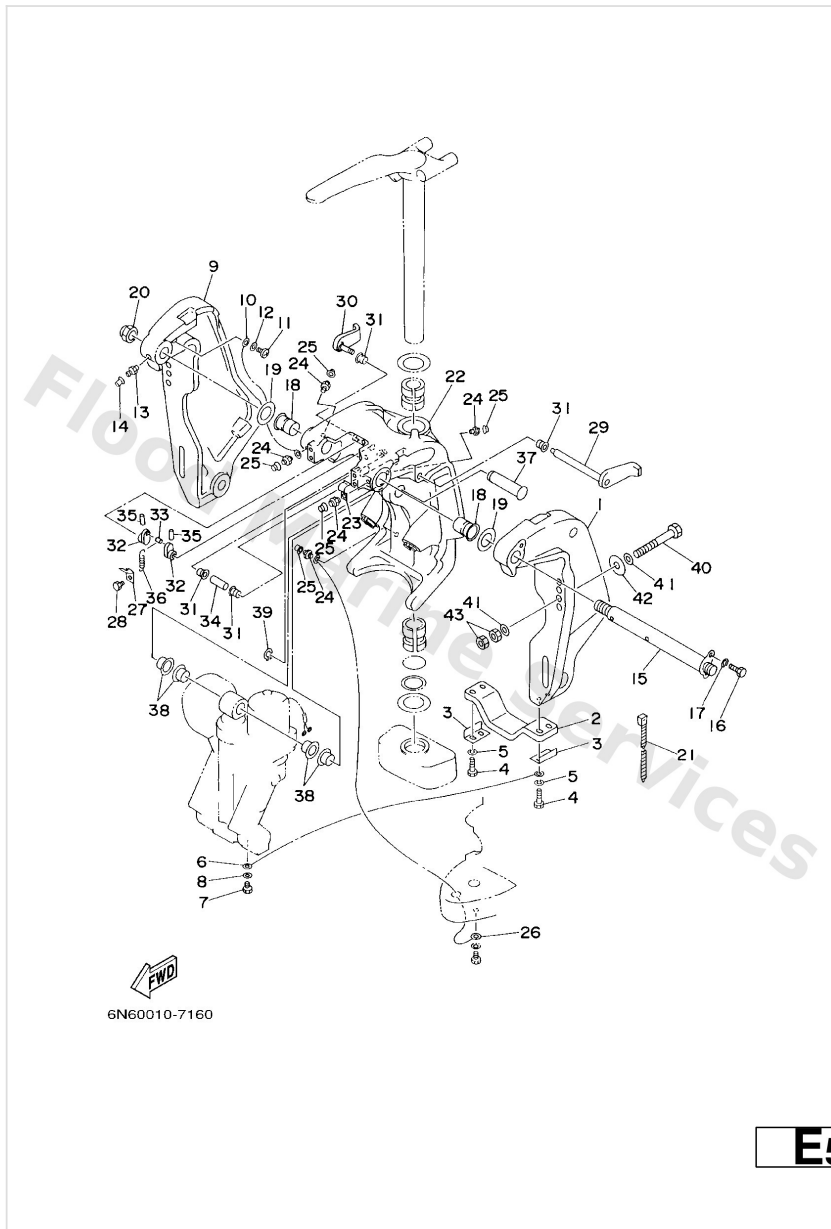

Bracket 1

Ref	Part	
17	92995--08100 Ybs67-8 washer, spring	Buy now
18	90386--25M31 Bushing (6e5)	Buy now
19	90201--26M59 Washer, plate (6e5)	Buy now
20	90185--22M11 Nut, self-locking	Buy now
21	90465--11M10 Clamp	Buy now
22	64E--43311--10--8D Bracket, swivel L	Buy now
23	90465--08M63 Clamp(61u)	Buy now
26	6E5--82147--00 Wire, lead 5 L	Buy now
27	6G5--43144--00 Hook, spring	Buy now
29	6G5--43181--02 Lever, tilt stop 1	Buy now
30	6G5--43185--02 Lever, tilt stop 2	Buy now
31	90386--10M16 Bushing (688)	Buy now
32	6G5--43148--00 Collar, distance	Buy now
33	90249--06M19 Pin(6e5)	Buy now
34	90387--10M05 Collar(6e5)	Buy now