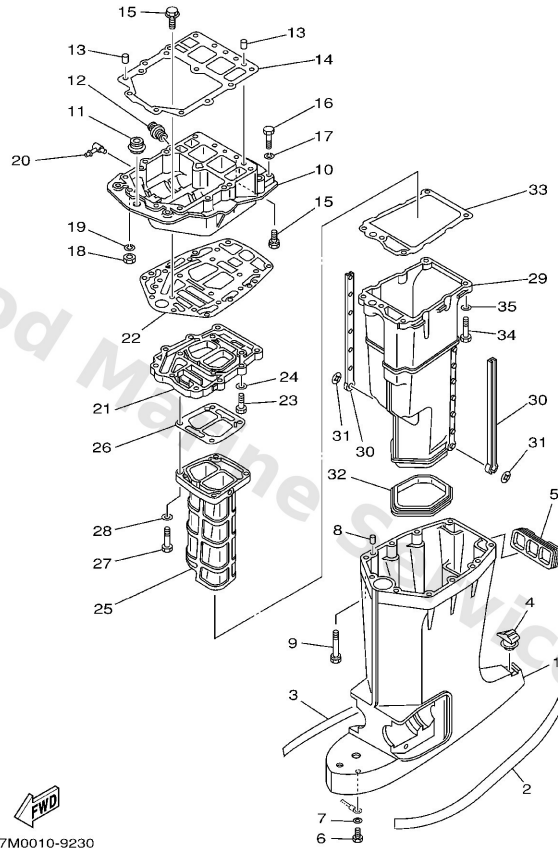

Upper Casing

F6

Ref	Part	
17	92995--08100 Ybs67-8 washer, spring	Buy now
18	95380--08700 Nut(661)	Buy now
20	6H1--11372--00 Nipple, hose FLUSHING KIT	Buy now
21	6G5--41131--01--5B Manifold, ext. 1	Buy now
22	6G5--45114--A0 Gasket, upper casing	Buy now
23	97095--08030 Bolt, hexagon (fj1)	Buy now
24	92995--08600 Washer, plain (663)	Buy now
25	64D--41132--00--5B Manifold, exhaust	Buy now
26	6G5--41134--A0 Gasket, exhaust manifold	Buy now
29	6E5--14711--01--5B Muffler 1	Buy now
30	6E5--14737--00 Damper, muffler	Buy now
31	90183--05M02 Nut, spring (6e5)	Buy now
32	6E5--45123--00 Gasket, muffler	Buy now
33	6E5--41135--A0 Gasket, exhaust manifold	Buy now