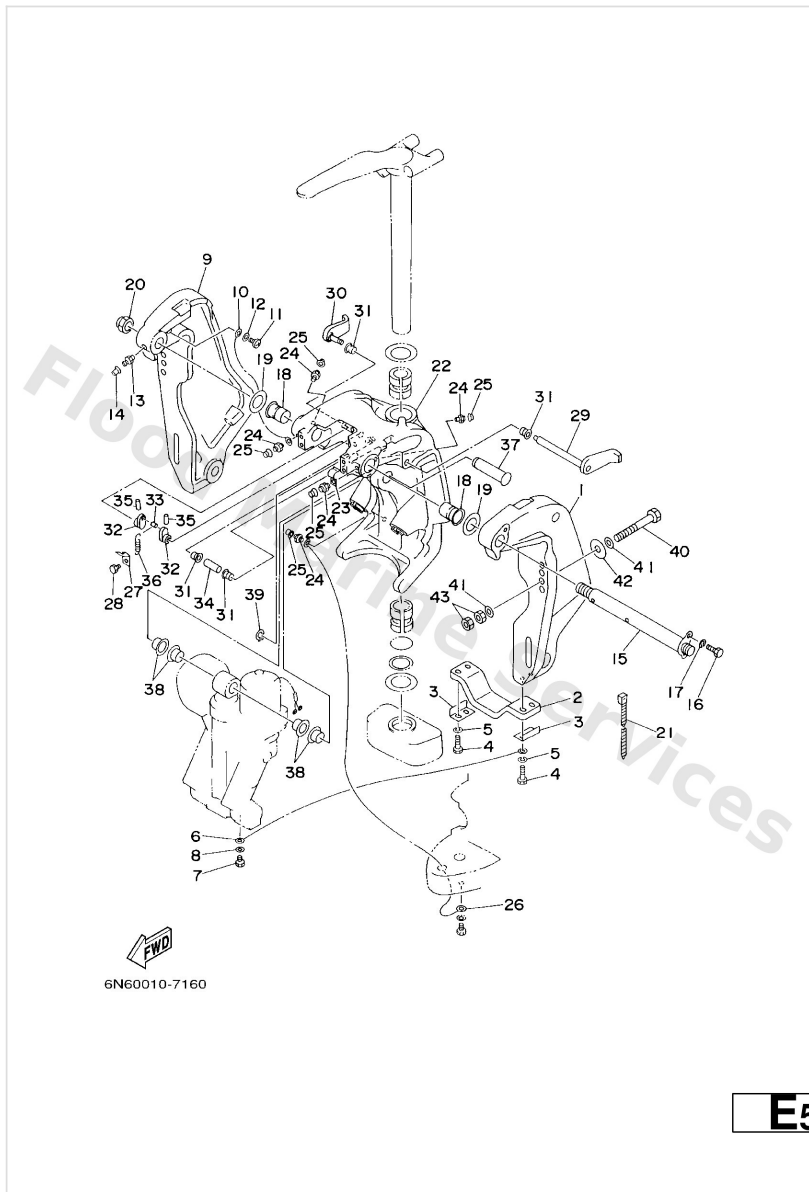

Bracket 1

Ref	Part	
1	64E--43111--02--8D Bracket, clamp	Buy now
2	6G5--45251--02 Anode	Buy now
3	6G5--44526--00 Plate	Buy now
4	97095--06030 Bolt(jf7)	Buy now
5	92995--06100 Washer(6a1)	Buy now
6	6E5--82148--00 Wire, lead 5	Buy now
7	97095--06010 Bolt	Buy now
8	92995--06600 Washer, plain (646)	Buy now
9	64E--43112--02--8D Bracket, clamp	Buy now
11	97880--06012 Screw, pan head(62j)	Buy now
12	92990--06600 Washer, plain (646)	Buy now
13	93700--06M03 Nipple, grease(6a1)	Buy now
14	663--45119--00 Cap, grease nipple AP	Buy now
15	64E--43131--01 Bolt, clamp bracket	Buy now
16	97095--08020 Bolt, hexagon	Buy now