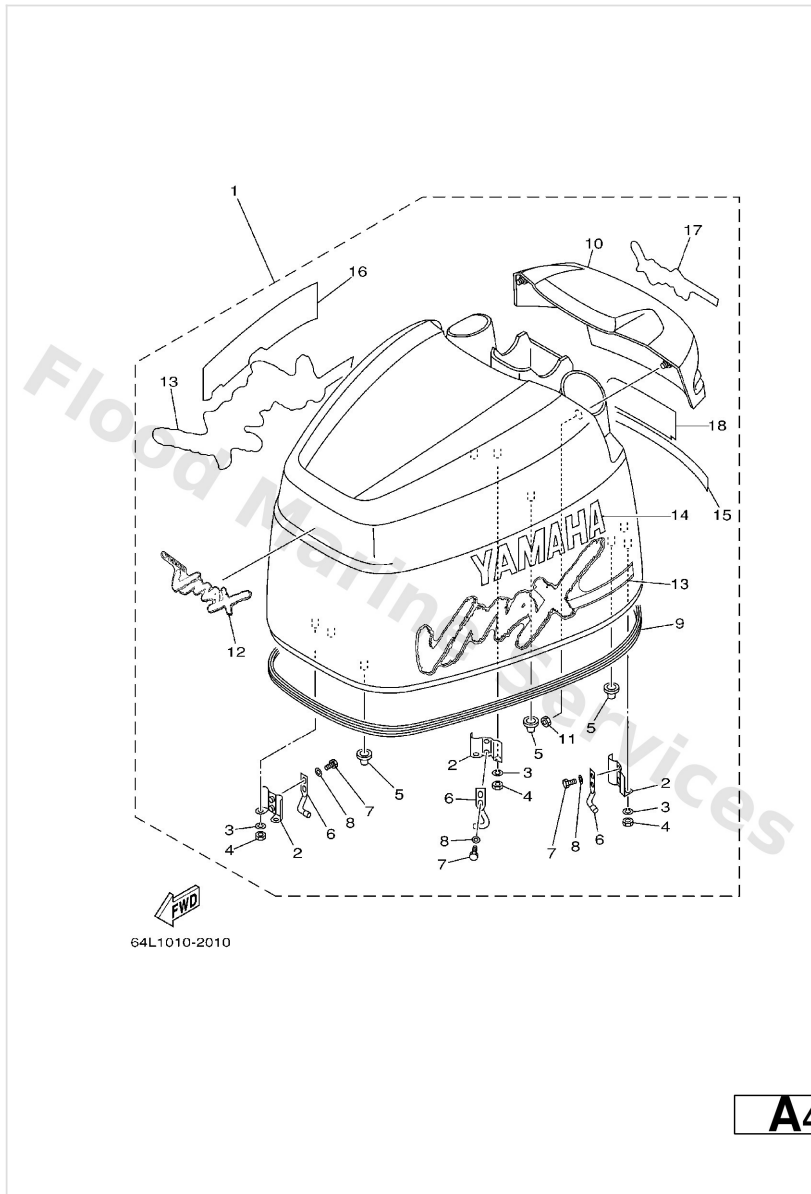

Top Cowling

Ref	Part	
18	64M42683N0 Mark, cowling	Buy now