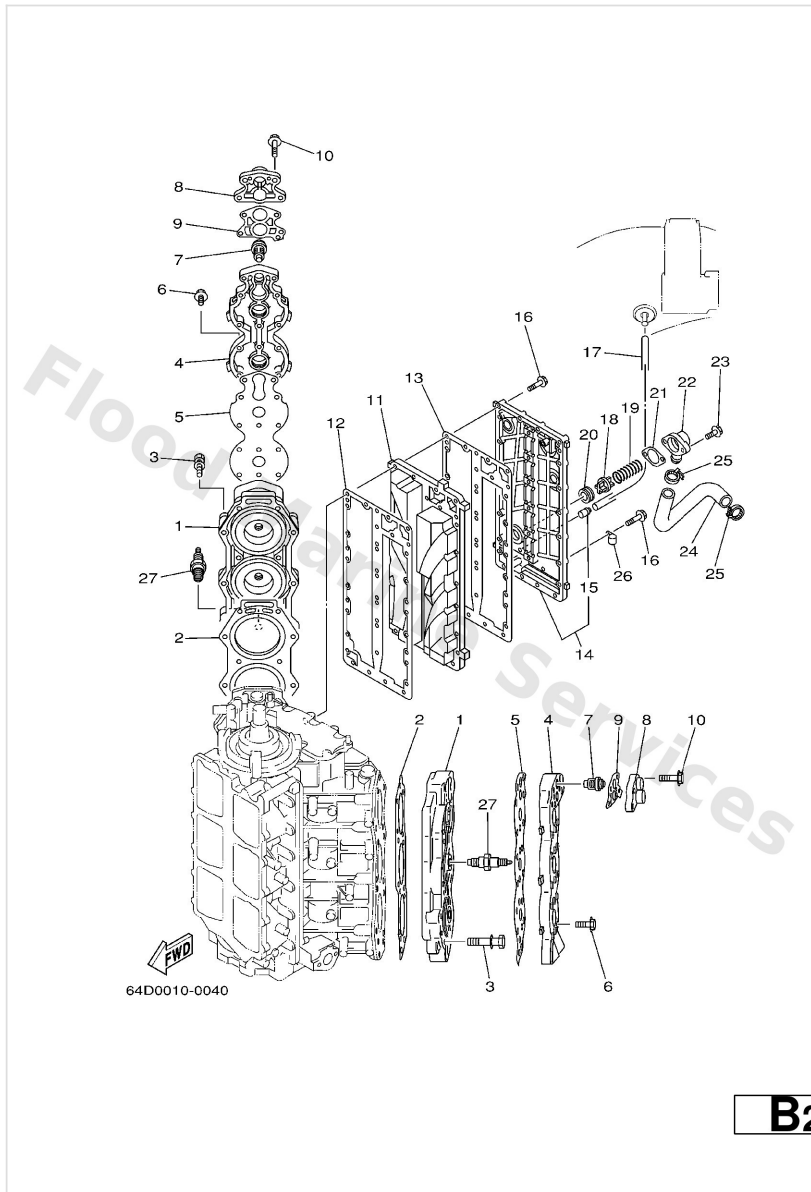

Cylinder. Crankcase 2

Ref	Part	
17	90445--09097 Hose (I1500)	Buy now
18	6G5--12416--00 Valve, pressure control	Buy now
19	90501--16M11 Spring, compression (688)	Buy now
20	90480--20M05 Grommet (688)	Buy now
21	6G5--11382--A1 Gasket 2	Buy now
22	6G5--11372--00--1S Cover, bypass 2	Buy now
23	90119--06MA2 Bolt, with washer	Buy now
24	6G5--12576--00 Hose 1	Buy now
25	90465--13M18 Clamp	Buy now
26	90465--06M86 Clamp	Buy now
27	94702--00247 Plug, spark (br8hs-10)	Buy now