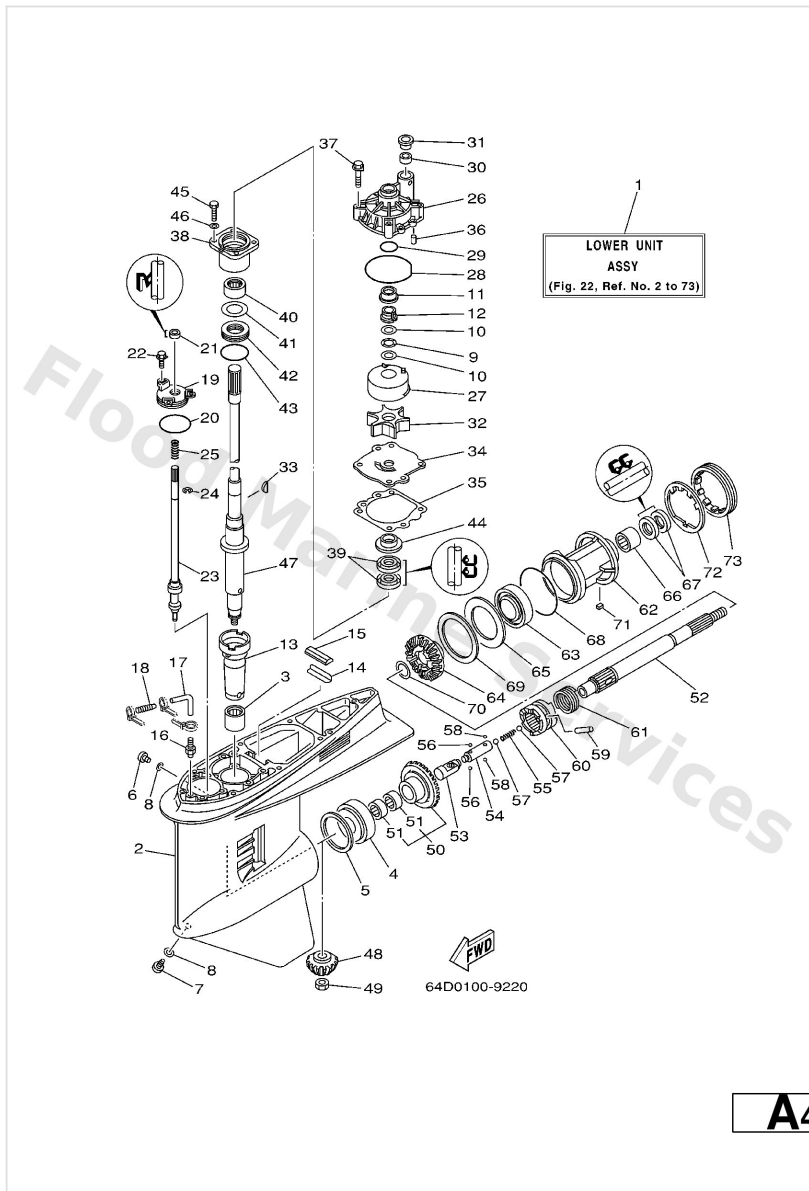

Lower Casing. Drive 1

Ref	Part	
3	93311--928U5 Bearing, needle (6g5)	Buy now
4	93332--000V3 Bearing, taper roller (6g5)	Buy now
6	90340--08002 Plug, straight screw	Buy now
7	688--45341--10 Plug, drain	Buy now
8	90430--08020 Gasket	Buy now
9	90206--22M19 Washer, wave(61a)	Buy now
10	90201--22M01 Washer, plate(61a)	Buy now
11	61A--45527--00 Collar, drive shaft	Buy now
12	61A--45538--00 Spacer, 1	Buy now
13	6G5--45536--01 Sleeve, drive shaft	Buy now
15	688--45375--00 Damper, seal 2	Buy now
16	6E5--45378--00 Nipple, hose	Buy now
17	90445--07ME8 Hose (1250) L	Buy now
18	6E5--83558--10 End, nipple	Buy now
19	6E5--45321--00 Plate	Buy now