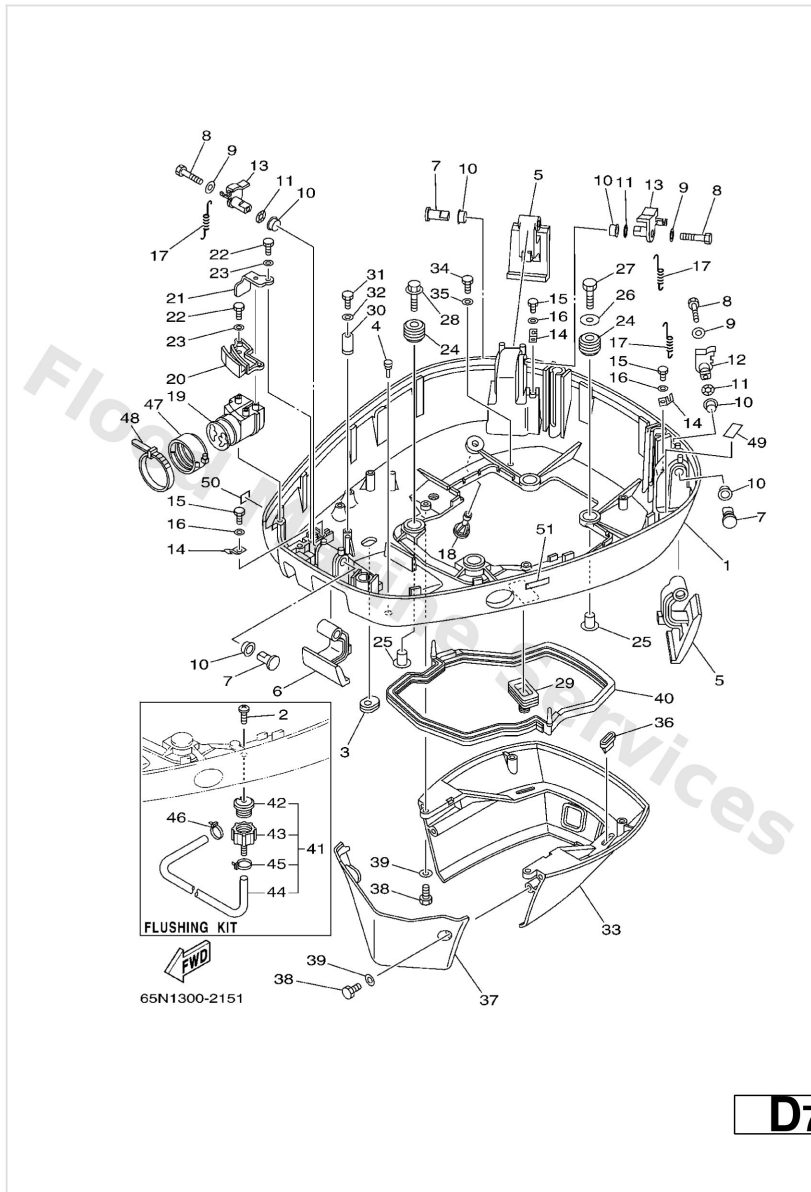

Bottom Cowling

Ref	Part	
31	97095--06020 Bolt(7u8)	Buy now
33	6R3--42741--02--8D Apron	Buy now
36	64D--42717--00 Rubber Seal 2	Buy now
37	6R3--42771--01--8D Apron	Buy now
40	6E5--42716--10 Rubber seal 1	Buy now
41	6R3Y125J70 Flushing kit	Buy now
42	6R31257200 Adapter	Buy now
43	6R31258000 Joint assembly	Buy now
44	9044511M35 Hose (I700)	Buy now
45	9046511M10 Clamp	Buy now
47	68F4275300 Fastner	Buy now
48	9046420258 Clamp	Buy now
49	6G54279110 Mark 1	Buy now
50	6A12817600 Label Caution	Buy now
51	6E38257H00 Plate Mark	Buy now