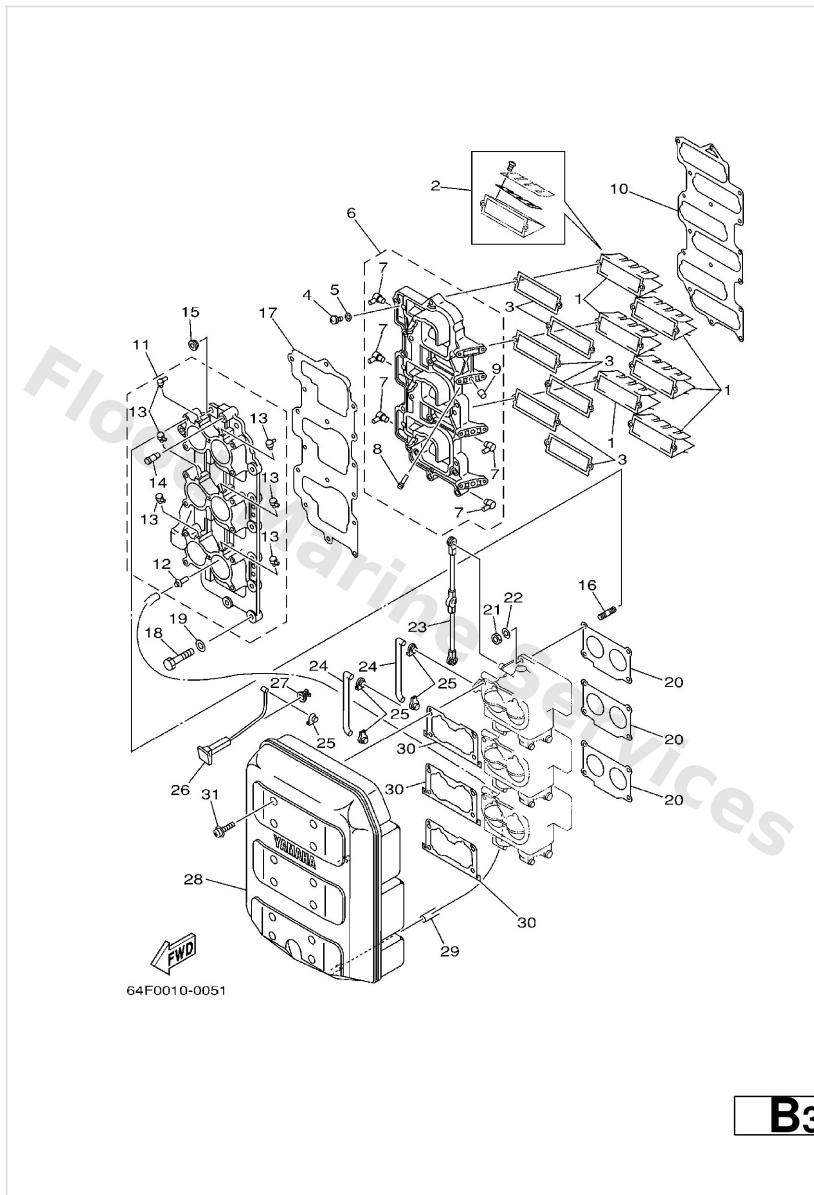

Intake

Ref	Part	
31	90159--06M08 Screw, with washer(6k7)	Buy now