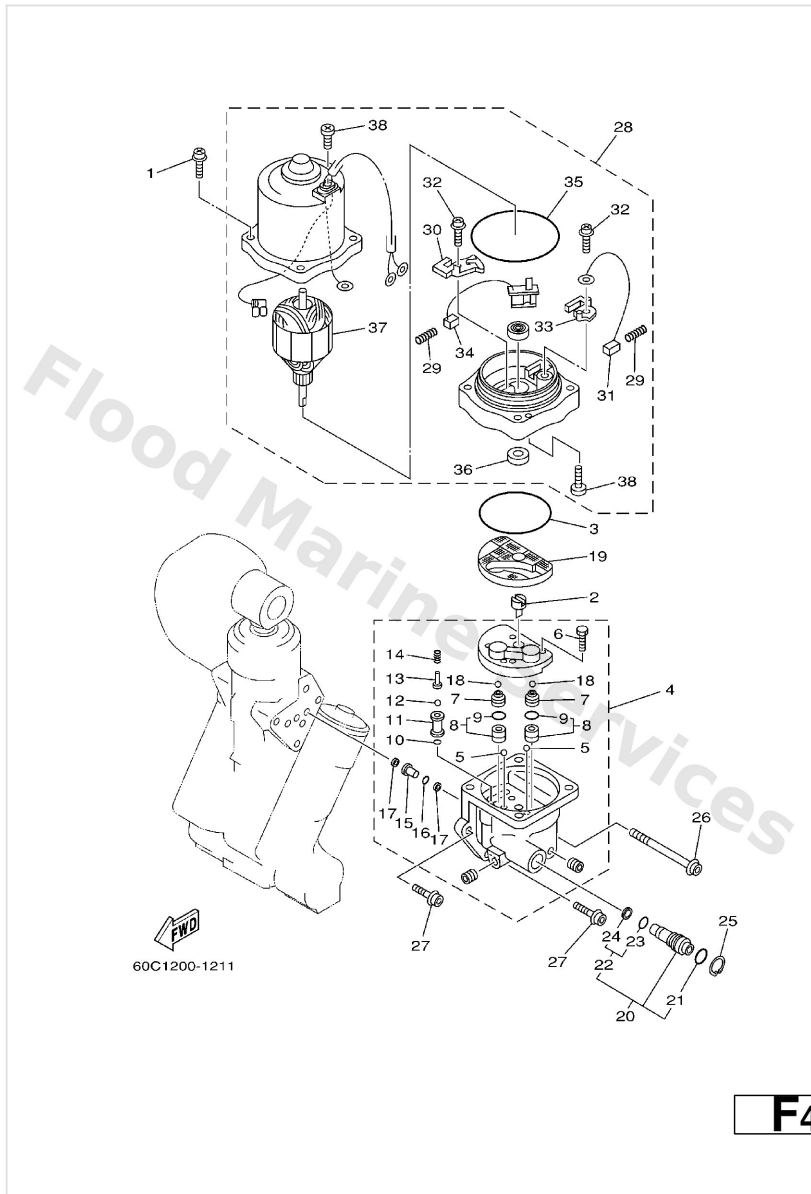

Power Trim & Tilt Assy 2

Ref	Part	
32	97607--04310 Screw, pan head(6g8)	Buy now
33	64E--4380F--00 Holder, brush 2	Buy now
34	64E--43892--00 Breaker comp. (brush 2)	Buy now
35	6G5--43865--00 O-ring	Buy now
36	93102--08M43 Oil seal(6b0)	Buy now
37	64E--43805--00 Armature assembly	Buy now
38	64E--43843--10 Screw valve lock	Buy now