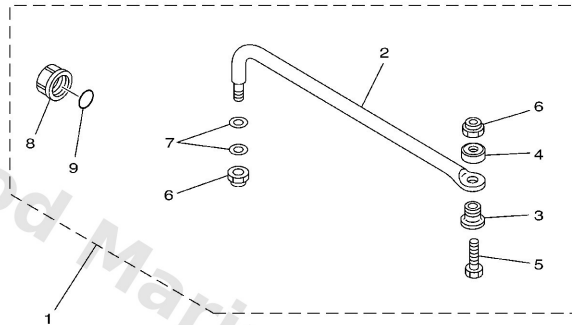

Steering Guide

67H0100-9290

B2

Ref	Part	
1	6E5--61350--02 Steering guide attachment kit AP	Buy now
2	6E5--61351--01 Rod, steering link	Buy now
3	90387--10M61 Collar (6e5)	Buy now
4	90560--12M01 Spacer (6e5)	Buy now
5	6E5--61355--00 Bolt	Buy now
6	90185--09M01 Nut, nylon (663)	Buy now
7	90201--10M20 Washer, plate (663)	Buy now
8	6E5--43145--01 Cap, clamp bracket	Buy now
9	93210--16275 O-ring	Buy now