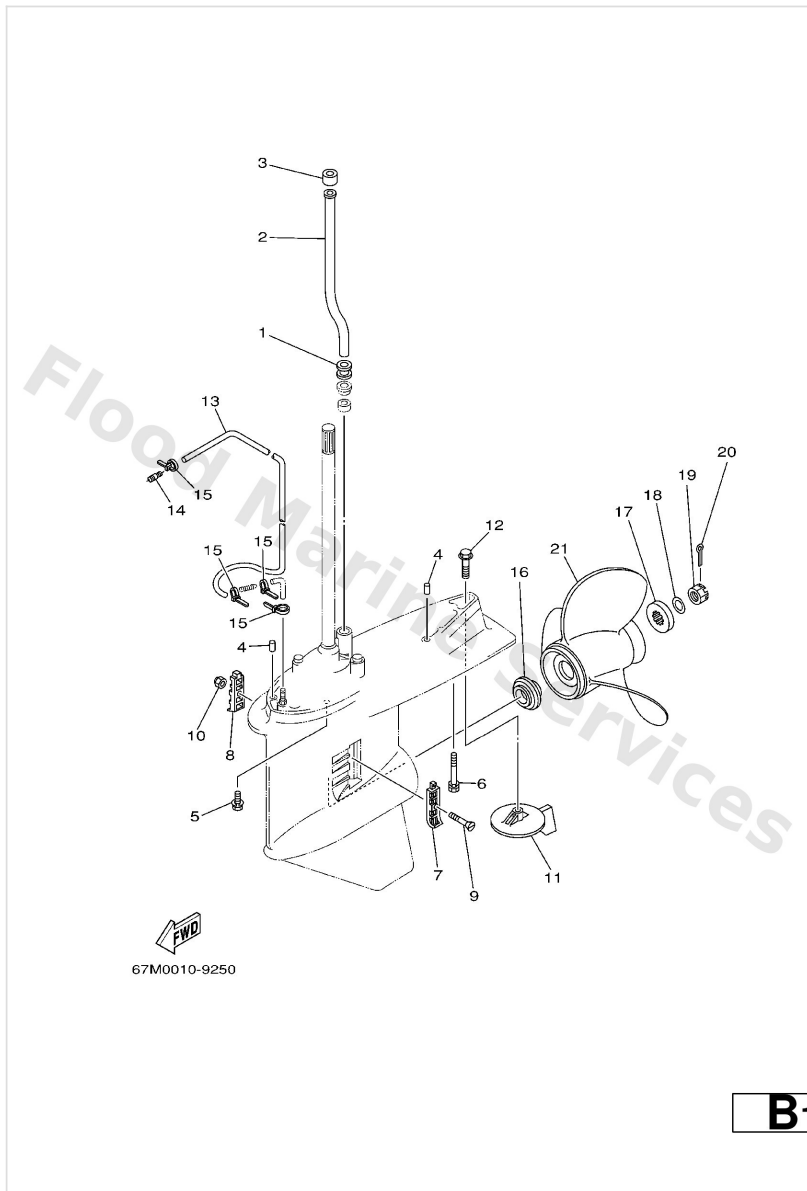

Lower Casing. Drive 2

Ref	Part	
1	6E5--44366--00 Damper, water seal 2	Buy now
2	6E5--44361--00 Tube, water L	Buy now
3	6E5--44365--00 Damper, water seal 1	Buy now
4	93608--12M05 Pin, dowel b (6e5)	Buy now
5	90101--10M70 Bolt(6j9)	Buy now
6	90119--10M89 Bolt, with washer	Buy now
7	6J9--45214--00 Cover, water inlet	Buy now
8	6J9--45215--00 Cover, water inlet	Buy now
9	90152--05M08 Screw, countersunk	Buy now
10	90185--05002 Nut nylon (sus)(ex4)	Buy now
11	6J9--45371--01 Tab-trim	Buy now
12	90105--10M00 Bolt, hexagon (663)	Buy now
13	90445--07M33 Hose (L1080)	Buy now
14	6E5--83558--00 End, nipple	Buy now
15	90465--11M10 Clamp	Buy now