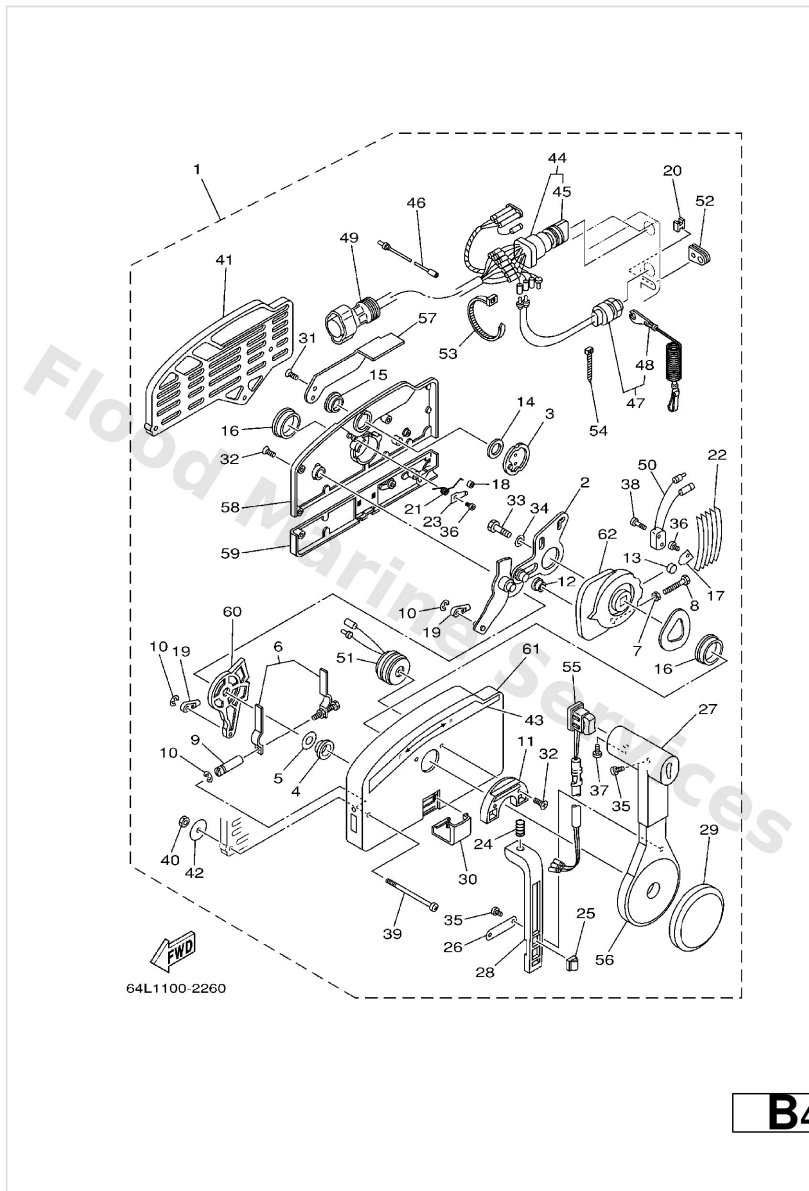

Remote Control Assy

Ref	Part	
46	703--82531--00 Wire, lead	Buy now
47	688--82575--01 Engine stop switch assembly	Buy now
48	682--82556--00 Lanyard, stop switch	Buy now
49	688--8258A--20 10p main harness mec 2m (6ft) L)5M (10P)	Buy now
50	703--82540--00 Neutral switch assembly	Buy now
51	703--83383--02 Buzzer	Buy now
52	703--48284--00 Grommet	Buy now
53	703--82591--00 Band	Buy now
54	703--82592--00 Band	Buy now
55	703--82563--02 Trim & tilt switch assembly	Buy now
56	703--48221--00 Grip	Buy now
57	703--48152--00 Knob, free accel	Buy now
58	703--48212--00 Rear housing	Buy now
59	703--48213--00 Back, panel	Buy now
60	703--48271--00 Arm, shift	Buy now