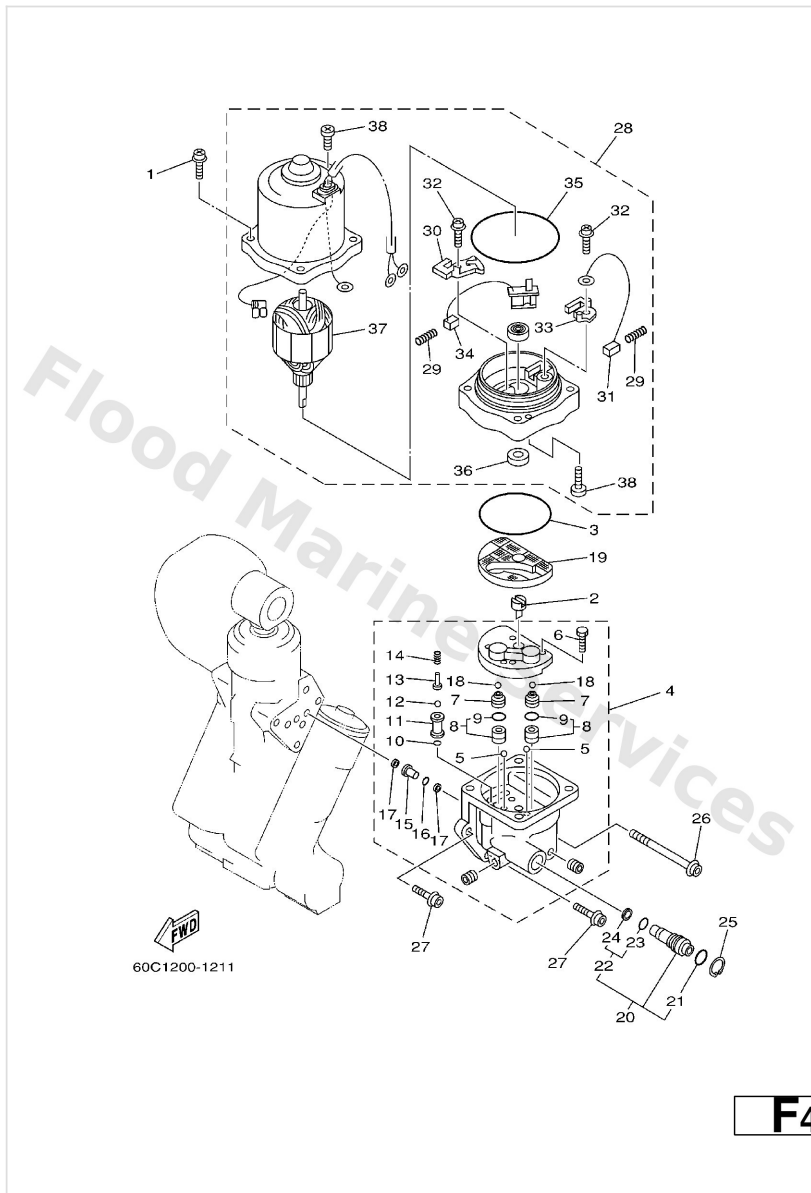

Power Trim & Tilt Assy 2

Ref	Part	
1	64E--4388E--10 Bolt ,screw (l:34.7mm)	Buy now
2	64E--43831--00 Connector, shaft	Buy now
3	64E--43868--00 O-ring 8	Buy now
4	64E--43830--00 Gear pump assembly	Buy now
5	72X--43858--00 Ball	Buy now
6	64E--43843--00 Screw, valve lock	Buy now
7	64E--43841--00 Piston, shuttle	Buy now
8	64E--43802--00 Valve sub assembly	Buy now
9	6E5--43896--00 O-ring	Buy now
10	6G5--43863--00 O-ring 3	Buy now
11	64E--43851--00 Seat, Relief Valve	Buy now
12	64E--43858--00 Ball	Buy now
13	64E--43859--00 Pin, Valve Support	Buy now
14	64E--43855--00 Spring, up relief	Buy now
15	64E--43850--00 Valve sub assembly	Buy now