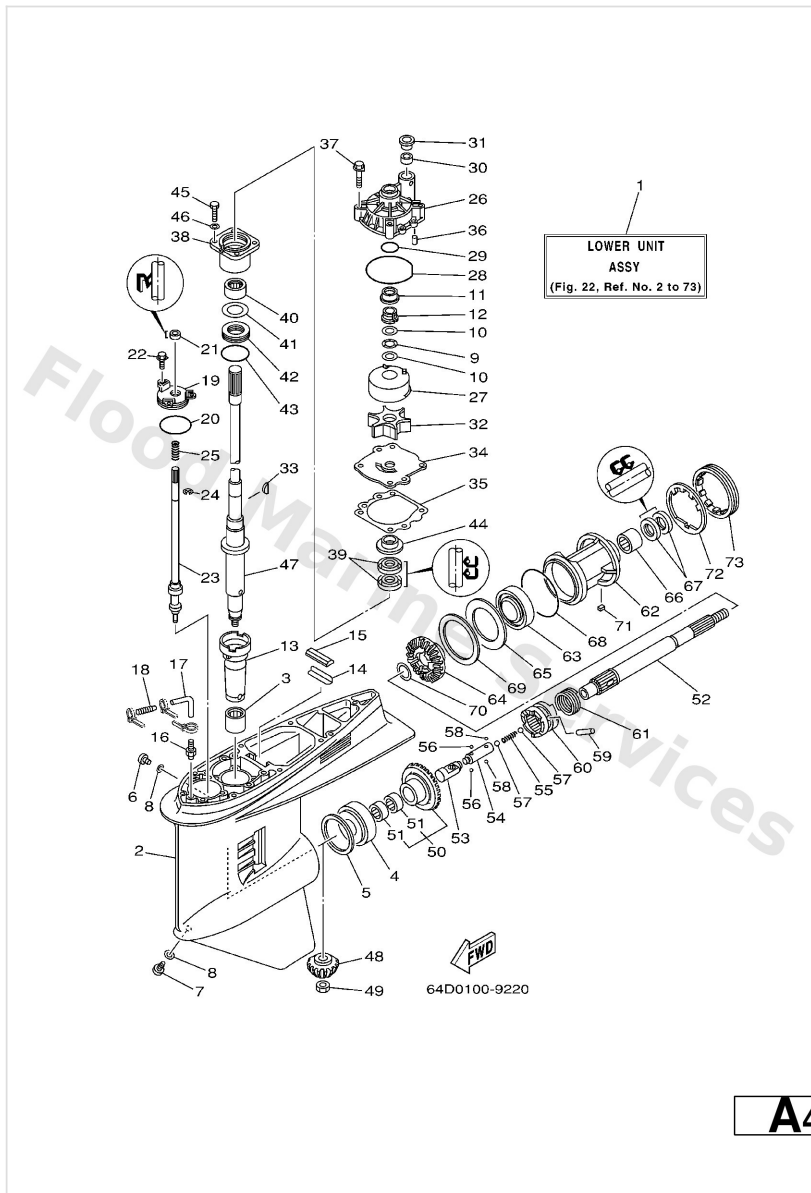

Lower Casing. Drive 1

Ref	Part	
20	93210--58144 O-ring(47x)	Buy now
21	93106--09014 Oil seal	Buy now
22	90119--06M10 Bolt, with washer	Buy now
23	6G5--44150--02 Shift cam assembly	Buy now
24	99001--08600 Circlip(2r6)	Buy now
25	90501--11M10 Spring, compression (663)	Buy now
26	61A--44311--01 Housing, water pump	Buy now
27	61A--44322--02 Insert, cartridge	Buy now
28	93210--86M38 O-ring (6e5)	Buy now
29	93210--37160 O-ring (6g8)	Buy now
30	6E5--44365--00 Damper, water seal 1	Buy now
31	6E5--44312--00 Cover, water pump housing	Buy now
32	6E5--44352--01 Impeller	Buy now
33	90280--04M05 Key, woodruff (6e5)	Buy now
34	6G5--44323--00 Outer plate, cartridge	Buy now