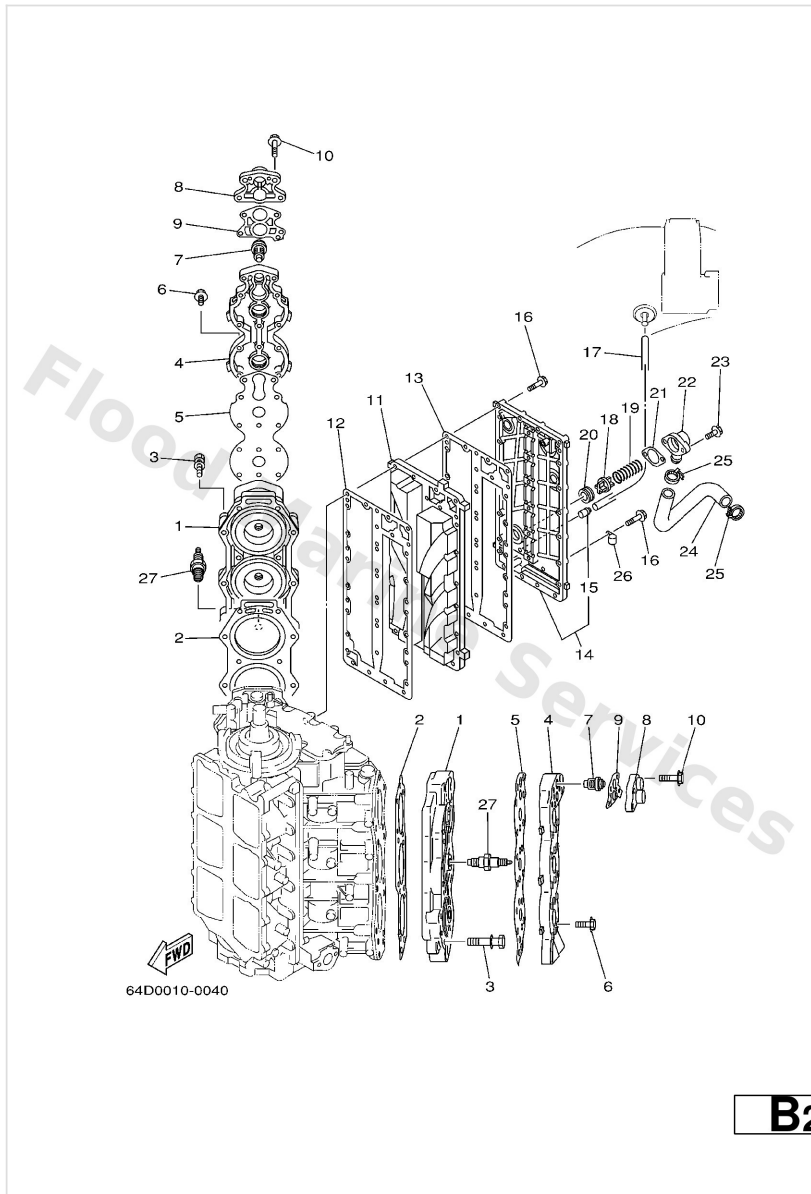

Cylinder. Crankcase 2

Ref	Part	
1	64E--11111--00--1S Head, cylinder 1	Buy now
2	6G5--11181--A1 Gasket, cylinder head 1	Buy now
3	90119--08MA8 Bolt, with washer	Buy now
4	6G5--11191--00--1S Cover, cylinder head 1	Buy now
5	6G5--11193--A0 Gasket, head cover 1	Buy now
6	90119--06MA4 Bolt, with washer	Buy now
7	6E5--12411--20 Thermostat	Buy now
8	688--12413--00--1S Cover, thermostat	Buy now
9	688--12414--A1 Gasket, cover	Buy now
10	90119--06MA6 Bolt, with washer	Buy now
11	64D--41111--00--1S Inner cover, exhaust	Buy now
12	6G5--41112--A1 Gasket, exhaust inner cover	Buy now
14	6R3--41113--00--1S Outer cover, exhaust	Buy now
15	650--24378--00 Pipe, joint 2	Buy now
16	90119--06MA5 Bolt, with washer	Buy now