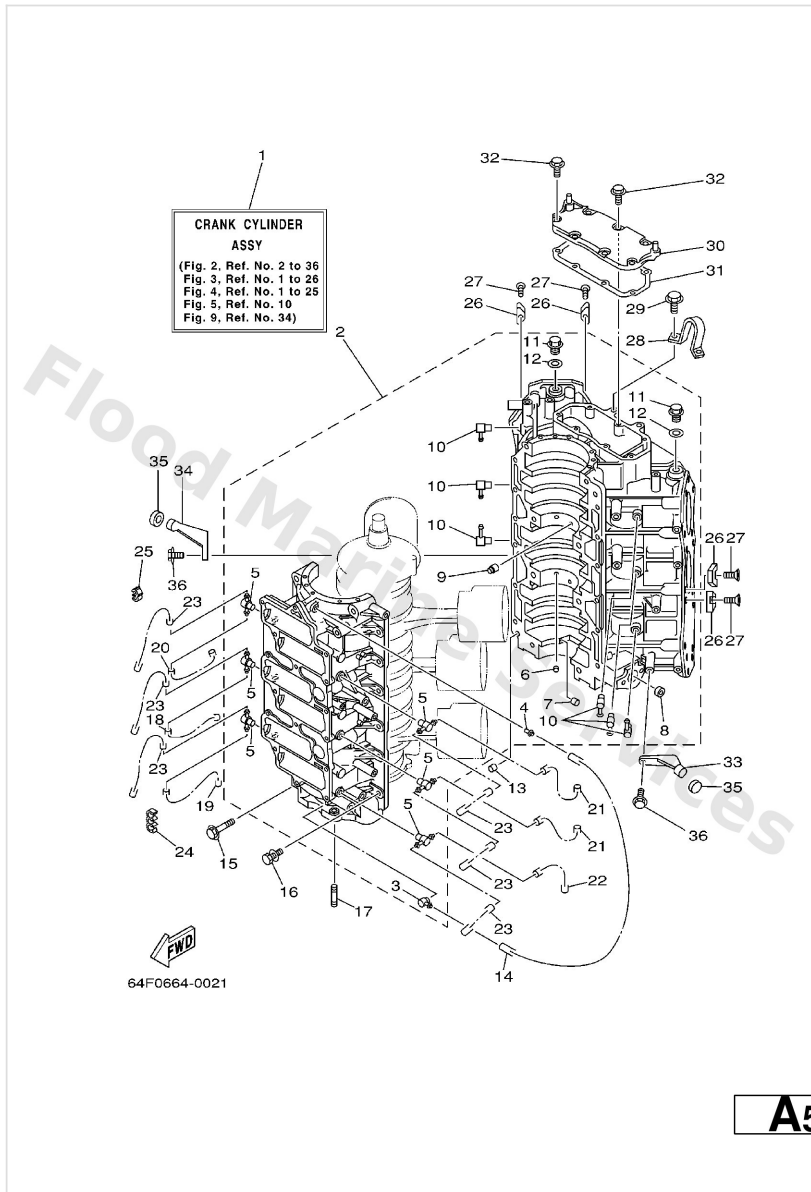

Cylinder. Crankcase 1

Ref	Part	
33	6E5--42761--00--1S Stopper	Buy now
34	6E5--42762--00--1S Stopper	Buy now
35	68F--44533--00 Damper, upper mount rubber	Buy now