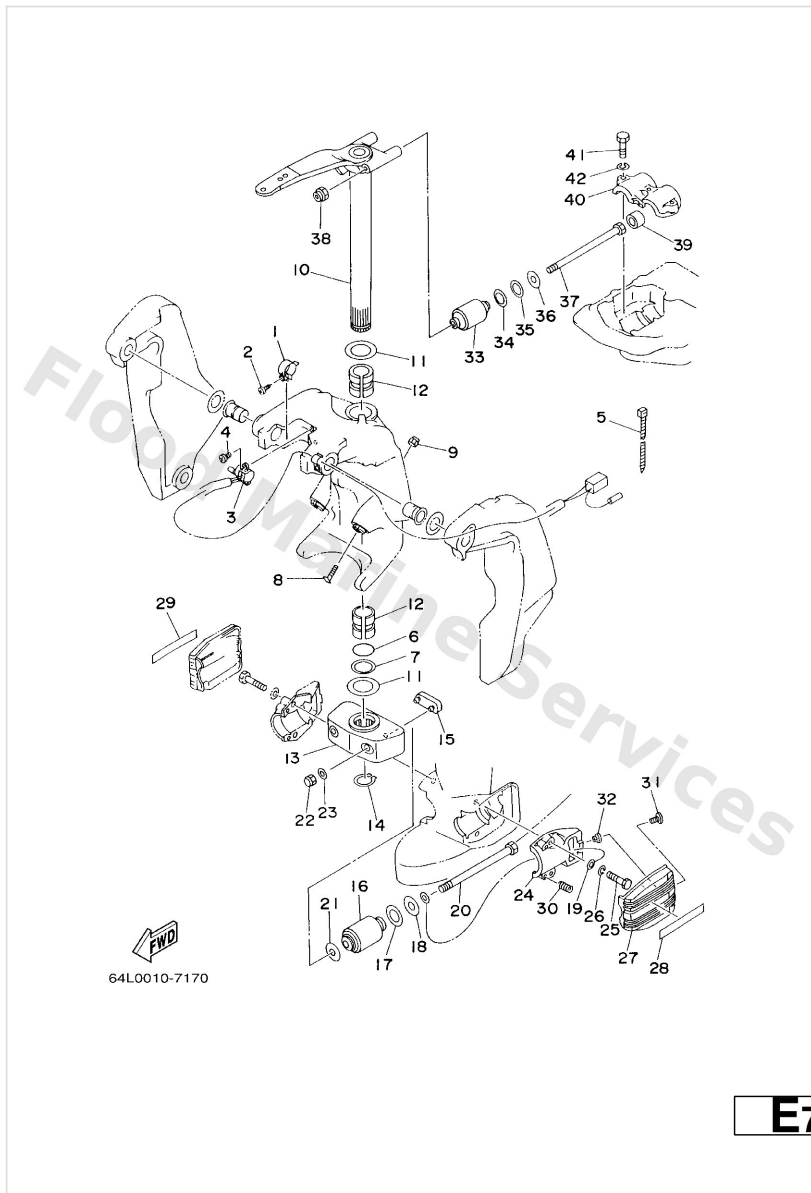

Bracket 2

Ref	Part	
31	90157--06M05 Screw, Pan Head	Buy now
32	90179--06066 Nut(663)	Buy now
33	6J9--44514--00--94 Mount damper, upper side	Buy now
34	90201--26M57 Washer, plate (6e5)	Buy now
35	90202--26M18 Washer, plate (6e5)	Buy now
36	90201--14M56 Washer, plate (6e5)	Buy now
37	90109--12M37 Bolt	Buy now
38	90185--12M12 Nut, self-locking(6e5)	Buy now
39	663--44575--00 Damper, lower mount rubber	Buy now
40	6E5--44511--00--5B Cover, upper mount	Buy now