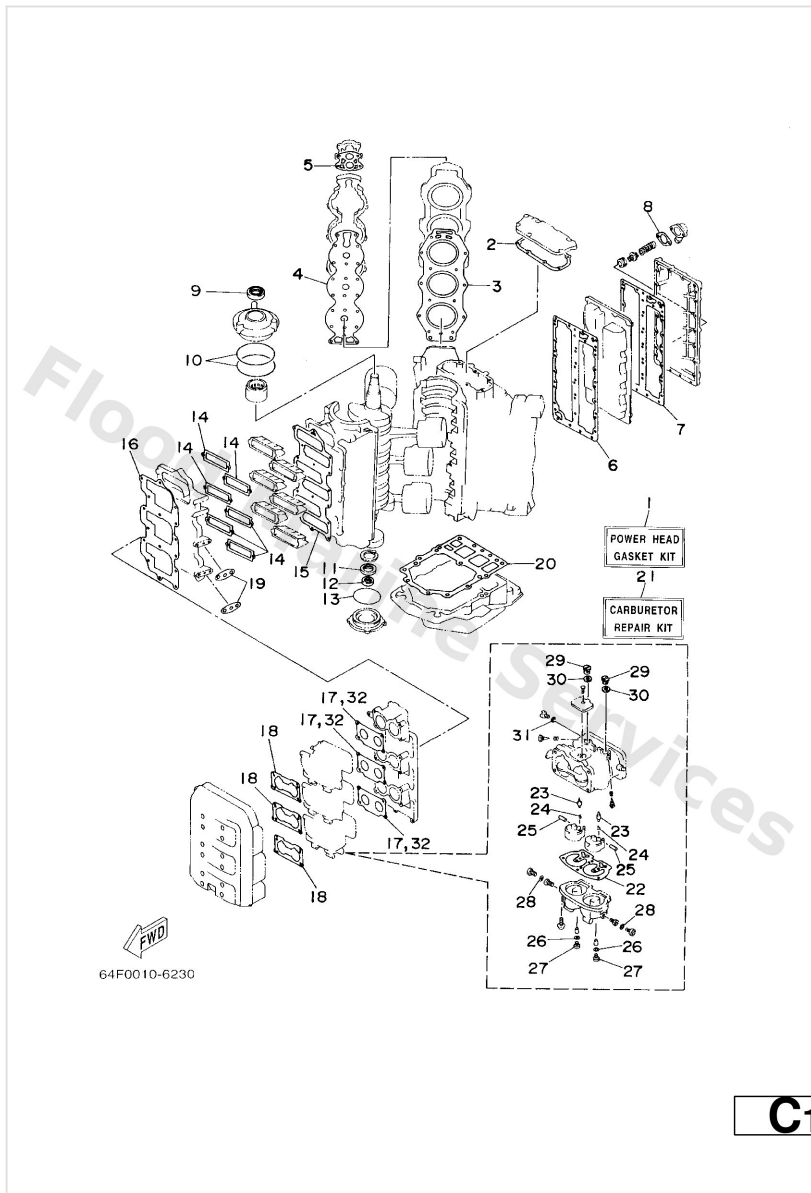

Repair Kit 1

Ref	Part	
1	64FW000100 Power head gasket kit	Buy now
2	6E5--11381--A2 Gasket 1	Buy now
3	6G5--11181--A1 Gasket, cylinder head 1	Buy now
4	6G5--11193--A0 Gasket, head cover 1	Buy now
5	688--12414--A1 Gasket, cover	Buy now
6	6G5--41112--A1 Gasket, exhaust inner cover	Buy now
8	6G5--11382--A1 Gasket 2	Buy now
9	93102--40M14 Oil seal(61a)	Buy now
10	93211--04001 O-ring	Buy now
11	93102--35M13 Oil seal (6e5)	Buy now
12	93101--22M15 Oil seal (6e5)	Buy now
13	93210--74M35 O-ring (6e5)	Buy now
14	6K7--13621--A1 Gasket, valve seat	Buy now
15	6K7--13646--A2 Gasket, manifold 2	Buy now
16	64E--13645--A0 Gasket, manifold 1	Buy now