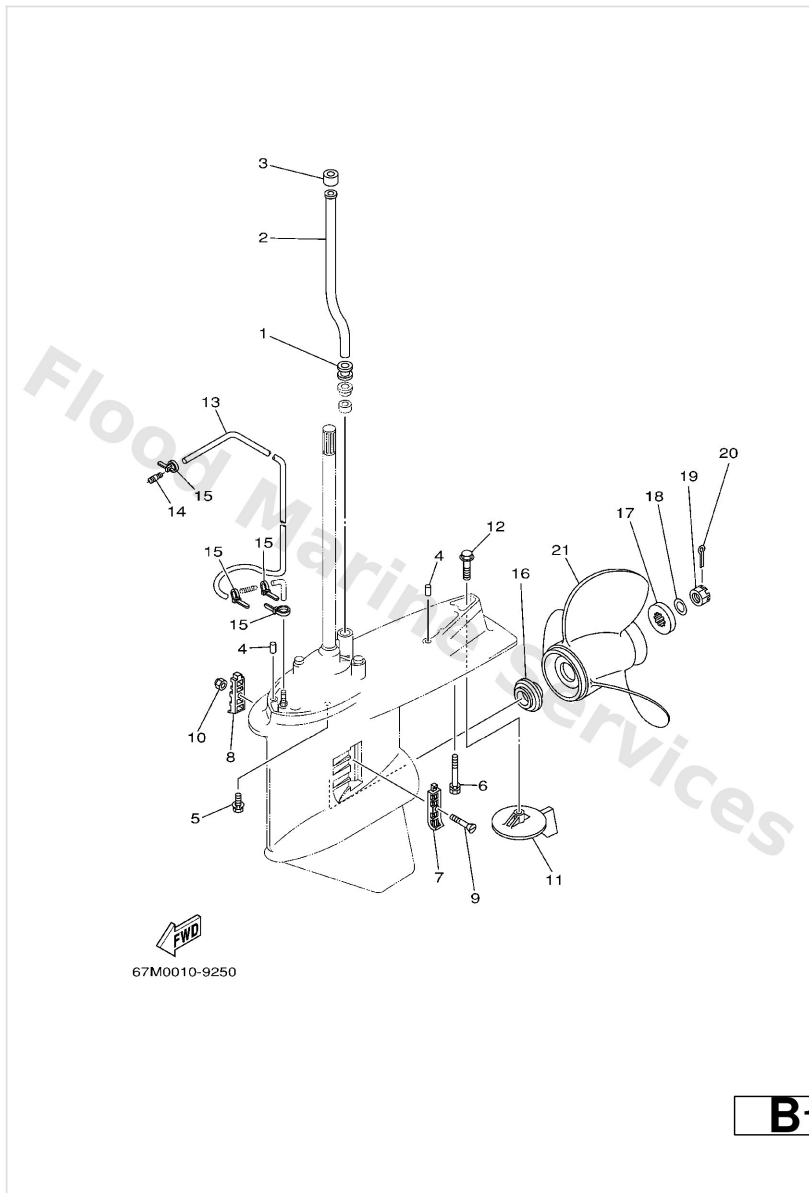

Lower Casing. Drive 2

Ref	Part	
16	6E5--45987--01 Spacer 1	Buy now
17	688--45997--01 Spacer 2	Buy now
18	92990--18200 Washer (6e5)	Buy now
19	90171--18M04 Nut, castle (6e5)	Buy now
20	91490--40030 Pin, cotter (663)	Buy now
21	6J9--45976--10 Propeller (3X14-1/2"x21"-M1) UR	Buy now
21	6J94597010 Propeller (3X14-1/2"x25"-M) UR	Buy now
21	6J94597210 Propeller (3X14-1/2"x23"-M) UR	Buy now
21	6J94597410 Propeller (Ss 3X14-1/2"x27"-M1) UR	Buy now