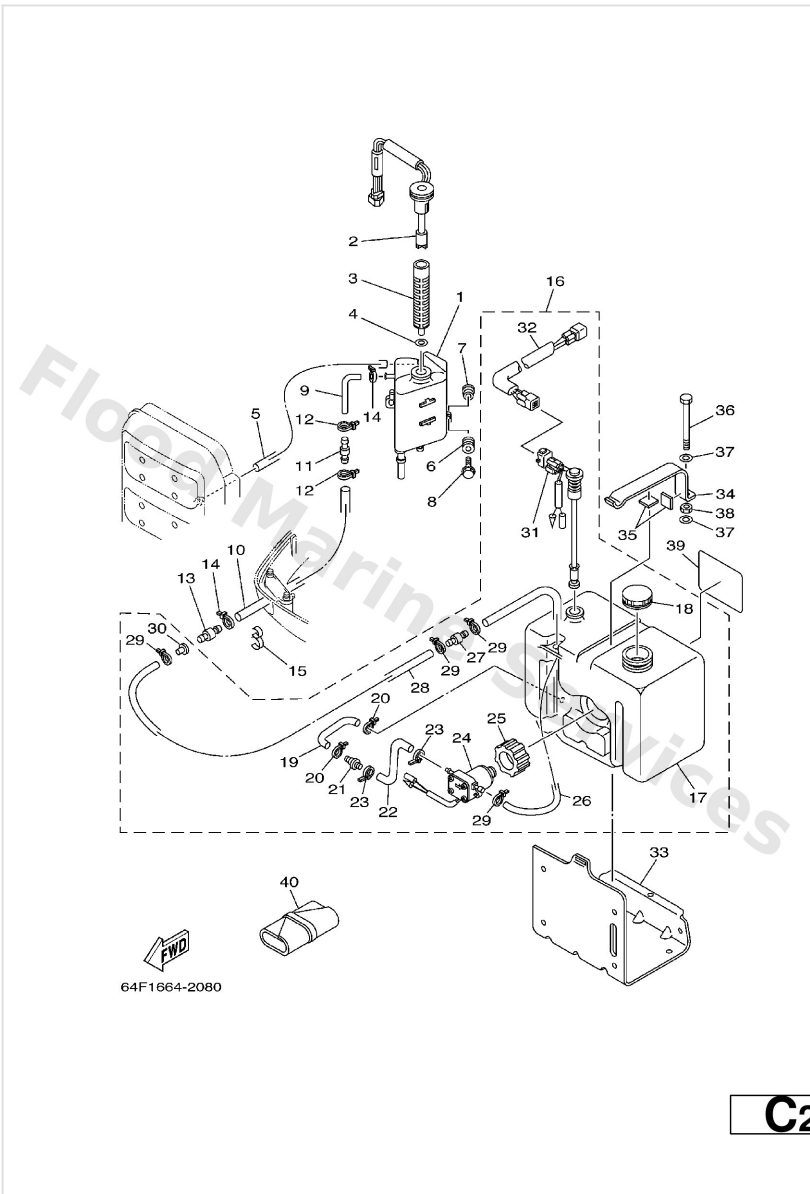

Oil Tank

Ref	Part	
37	92990--06600 Washer, plain (646)	Buy now
38	95380--06600 Nut(661)	Buy now
39	6E5--13437--62 Mark Caution	Buy now
40	656--W2810--02 Tool kit	Buy now