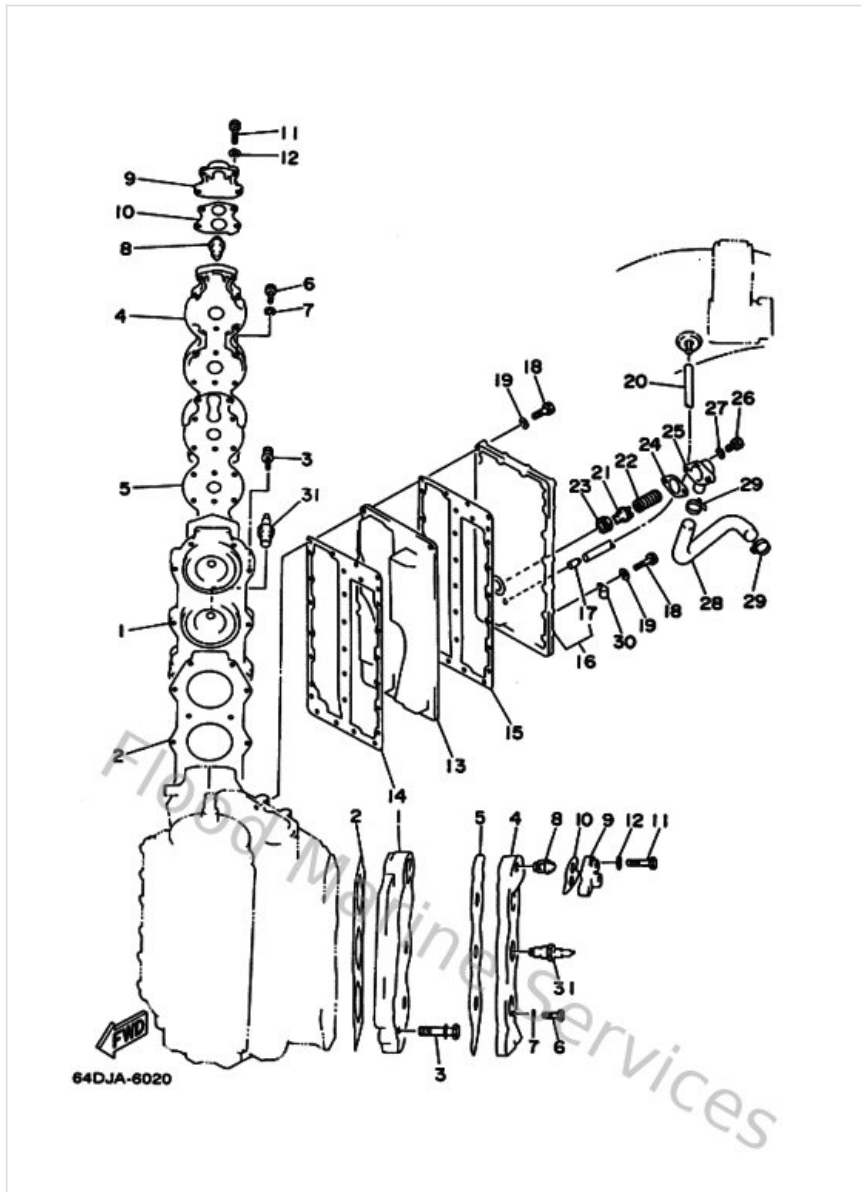

Cylinder & Crankcase 2

Ref	Part	
1	64E111110094 Head, cylinder 1	Buy now
2	6G511181A100 Gasket, cylinder head 1	Buy now
3	9011908M0700 Bolt, with washer(63v)	Buy now
4	6G511191009M Cover, cylinder head 1	Buy now
5	6G511193A000 Gasket, head cover 1	Buy now
6	970800603000 Bolt(jf7)	Buy now
7	929900660000 Washer, plain (646)	Buy now
8	6E5124112000 Thermostat	Buy now
9	68812413001S Cover, thermostat	Buy now
10	68812414A100 Gasket, cover	Buy now
11	970950604000 Bolt (682)	Buy now
13	64D41111009M Inner cover, exhaust	Buy now
14	6G541112A100 Gasket, exhaust inner cover	Buy now
16	6R341113009M Outer cover, exhaust	Buy now
17	652244610000 Pipe, joint	Buy now