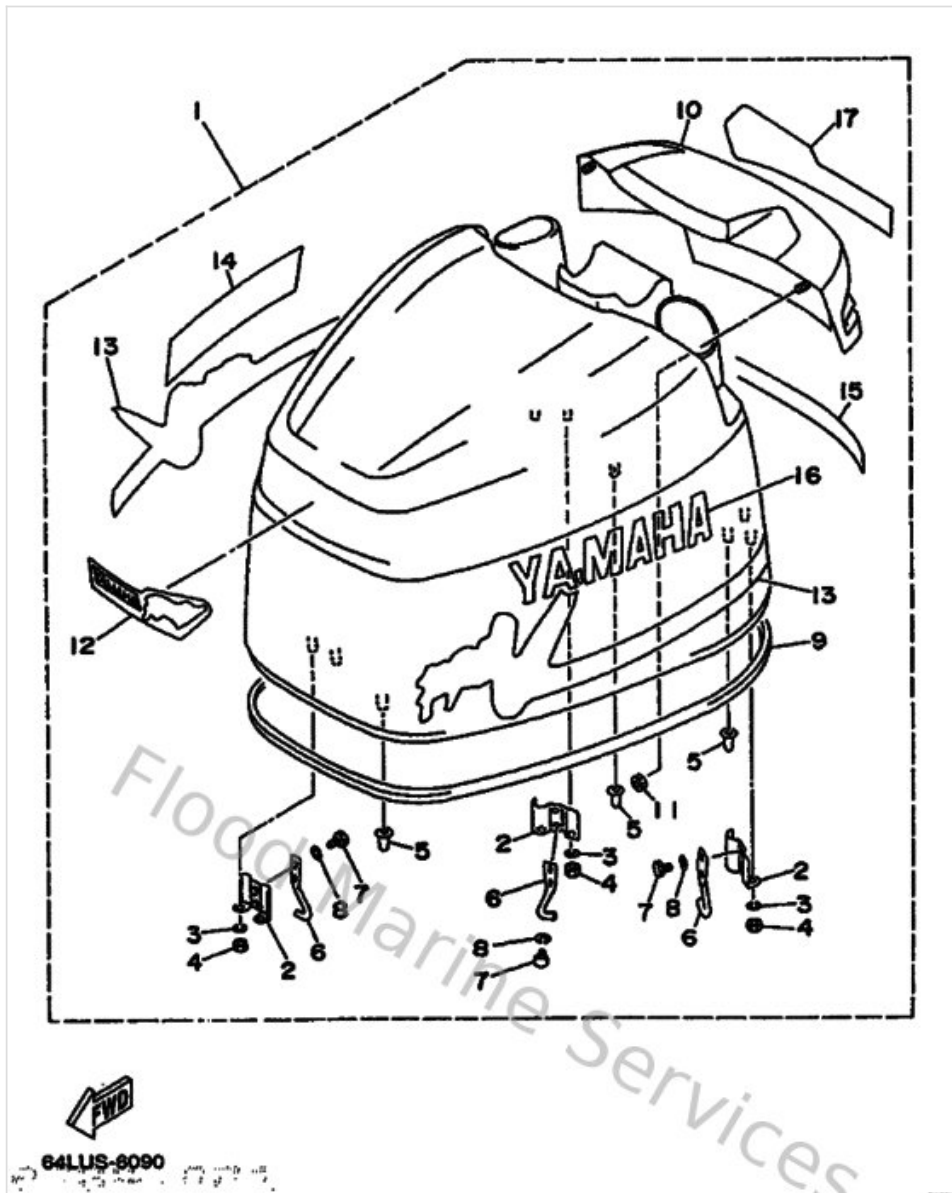

Top Cowling

Ref	Part	
1	64M42610N0NA Top Cowling Assembly	Buy now
2	6R3426470000 Holder, clamp band	Buy now
3	929950610000 Washer(6a1)	Buy now
4	953800660000 Nut(661)	Buy now
5	6R3426620000 Damper	Buy now
6	64D428140000 Hook, clamp	Buy now
7	970800601200 Bolt(gh1)	Buy now
8	929900660000 Washer, plain (646)	Buy now
9	64D426150000 Seal	Buy now
10	64L4261300NA Molding, air duct	Buy now
11	9017906M2400 Nut(6j8)	Buy now
12	64K42677N000 Graphic, Front	Buy now
14	64K42681N000 Mark, Cowling	Buy now
15	64K4267AN000 Graphic, Rear 2	Buy now