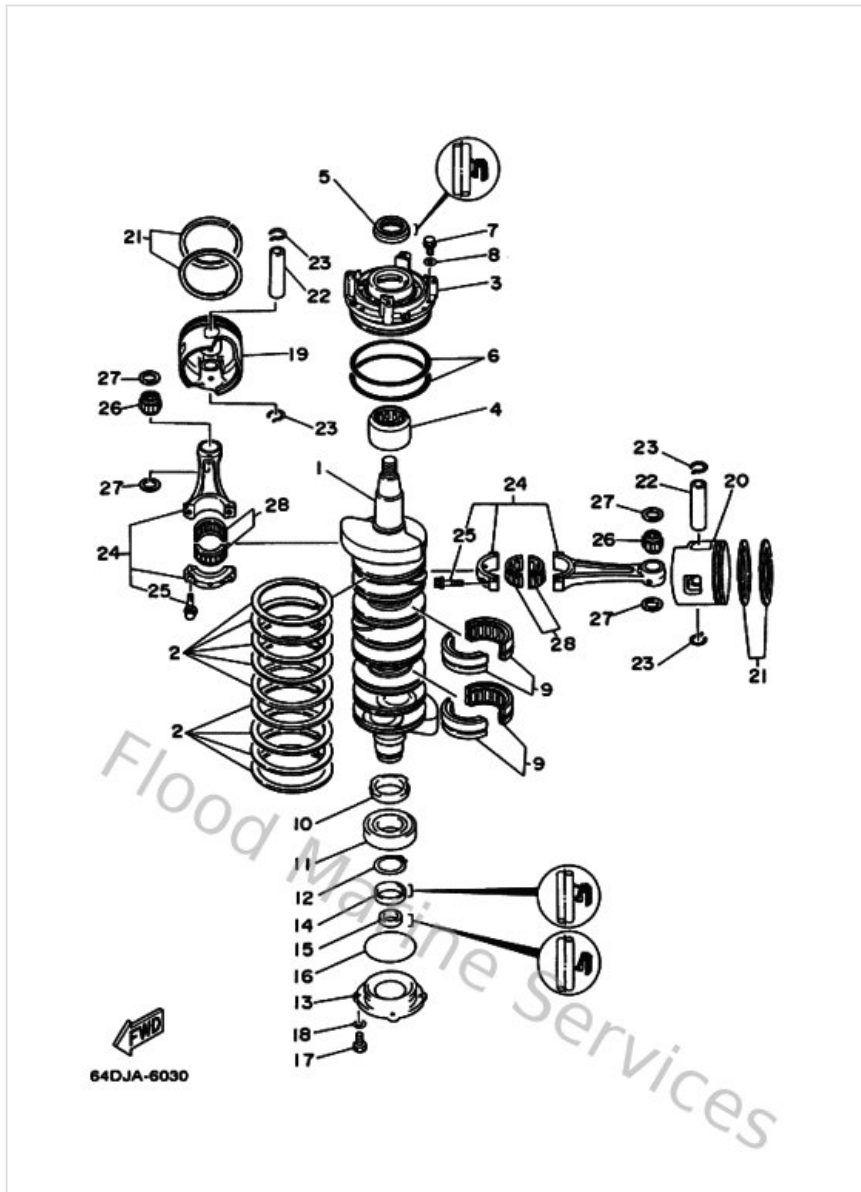

Crankshaft & Piston

Ref	Part	
16	9321074M3500 O-ring (6e5)	Buy now
17	970800602000 Bolt(7u8)	Buy now
19	64D116360200 Piston (0.50mm o/s)	Buy now
20	64D116460200 Piston 2 (0.50mm o/s)	Buy now
21	64D116050200 Piston ring set (0.50mm o/s)	Buy now
22	6R5116331000 Pin, piston	Buy now
23	6R5116341000 Clip, piston pin	Buy now
24	6R5116501000 Connecting kit	Buy now
25	901090802200 Bolt	Buy now
26	93310323V600 Bearing	Buy now
27	9020123M0100 Washer, plate(6g6)	Buy now
28	93310836V200 Brg, cyl-cal roller (6e5)	Buy now