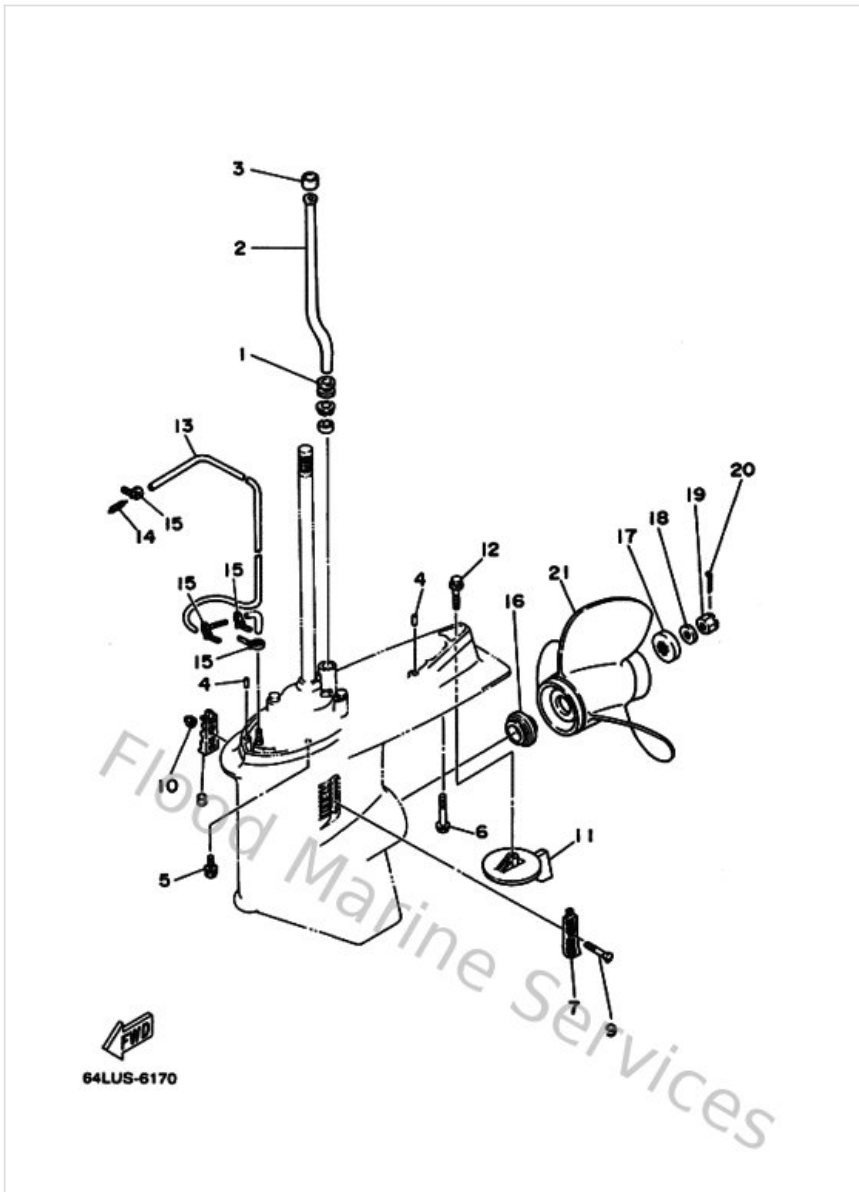

Lower Casing & Drive

Ref	Part	
71	9020130M9200 Washer (6g5)	Buy now
72	9028204M0000 Key, straight(6g5)	Buy now
73	6G5453830100 Washer, claw	Buy now
74	6G5453840000 Nut	Buy now