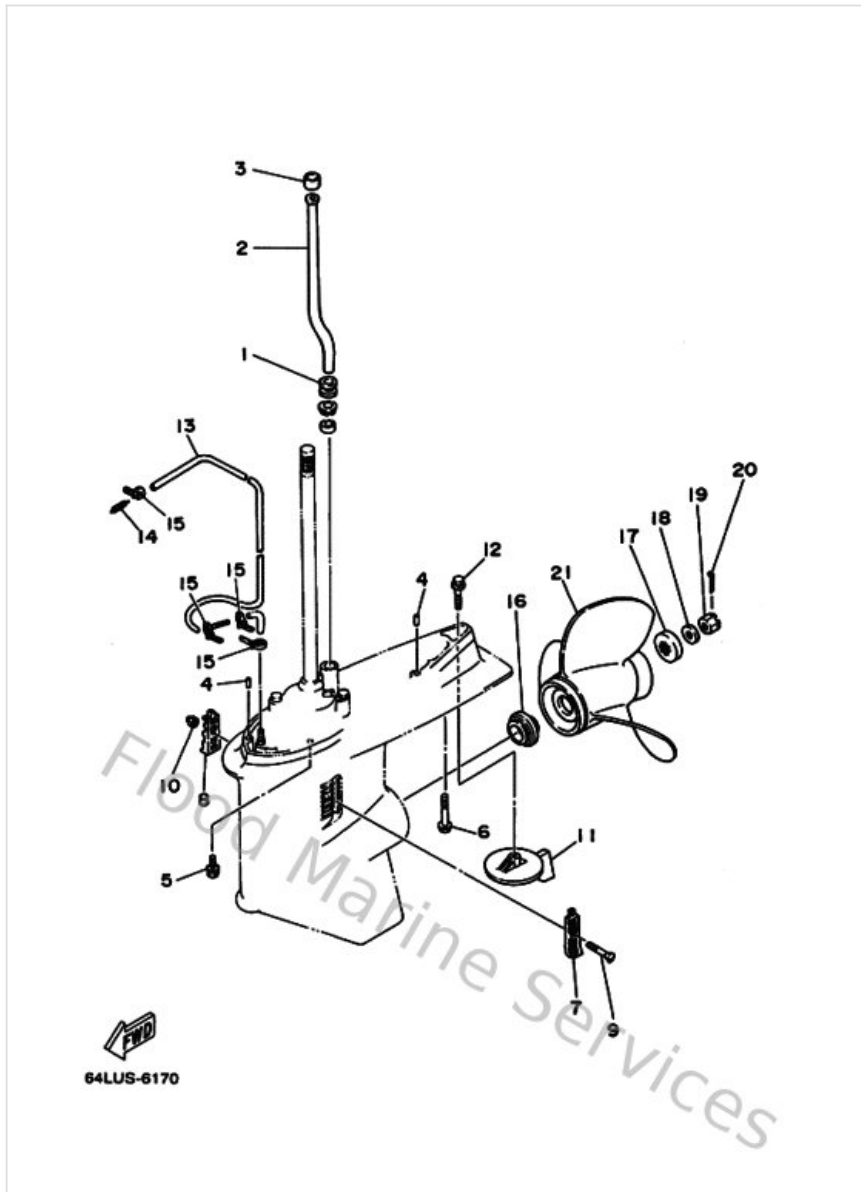

Lower Casing & Drive

Ref	Part	
10	9020622M1900 Washer, wave(61a)	Buy now
11	9020122M0100 Washer, plate(61a)	Buy now
12	61A455270000 Collar, drive shaft	Buy now
13	61A455380000 Spacer, 1	Buy now
14	6G5455360100 Sleeve, drive shaft	Buy now
15	663453760000 Guide, seal damper	Buy now
16	688453750000 Damper, seal 2	Buy now
17	6E5453780000 Nipple, hose	Buy now
18	9044507ME800 Hose (I250)	Buy now
19	6E5835581000 End, nipple	Buy now
20	6E5453210000 Plate	Buy now
21	932105867700 O-ring(47x)	Buy now
22	931060901400 Oil seal	Buy now
23	9011906M1000 Bolt, with washer	Buy now
24	6G5441500100 Shift cam assembly	Buy now