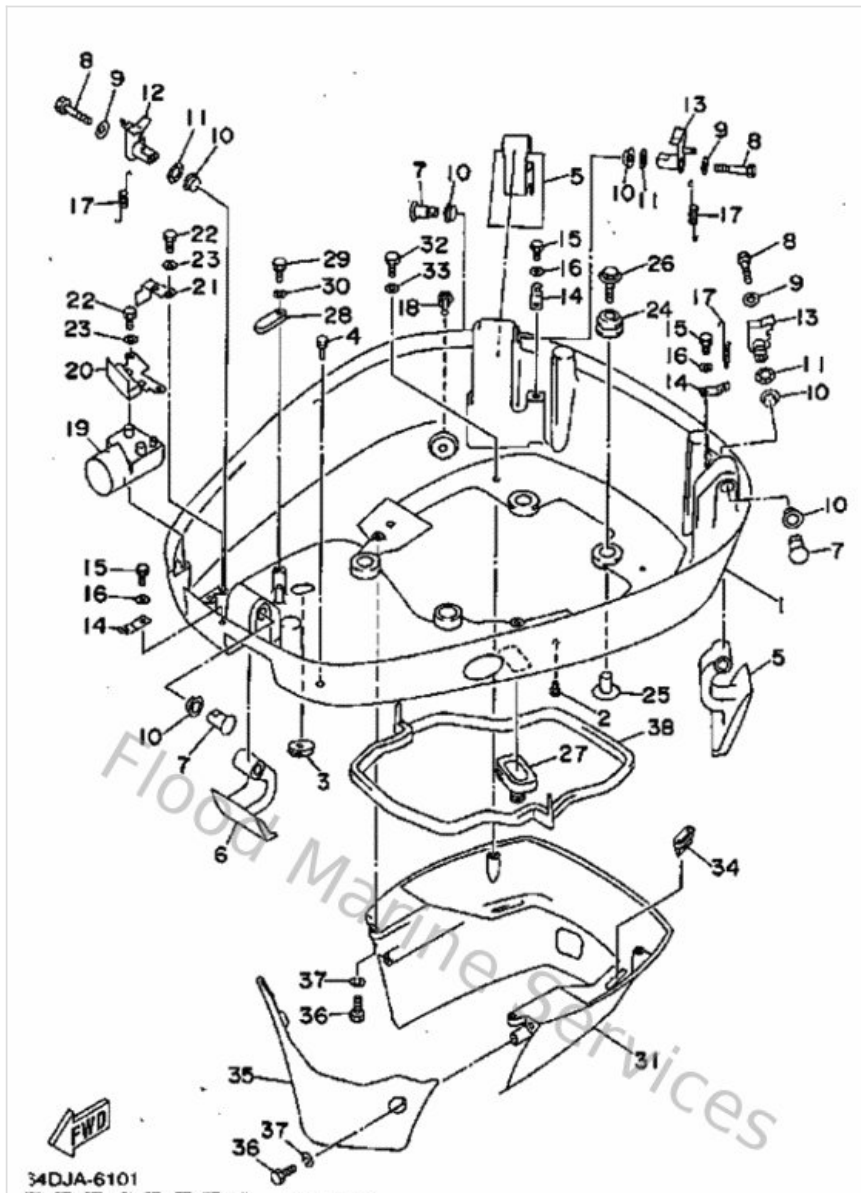

Bottom Cowling

Ref	Part	
1	64D42711008D Cowling, bottom	Buy now
2	9048006M1900 Grommet (6e3)	Buy now
3	61A427270000 Grommet	Buy now
4	6H4427480000 Grommet	Buy now
5	64D42815008D Lever, clamp	Buy now
6	64D42816004D Lever, clamp	Buy now
7	64D428350000 Pin, set1	Buy now
8	970950604000 Bolt (682)	Buy now
9	9020106M0200 Washer, plate (6k8)	Buy now
10	9038615M7300 Bush(6I2)	Buy now
11	9020615M1800 Washer, wave(6I2)	Buy now
12	64D428182000 Lever, clamp	Buy now
13	64D428183000 Lever, clamp	Buy now
14	64D431440000 Hook, spring	Buy now
15	970800601200 Bolt(gh1)	Buy now