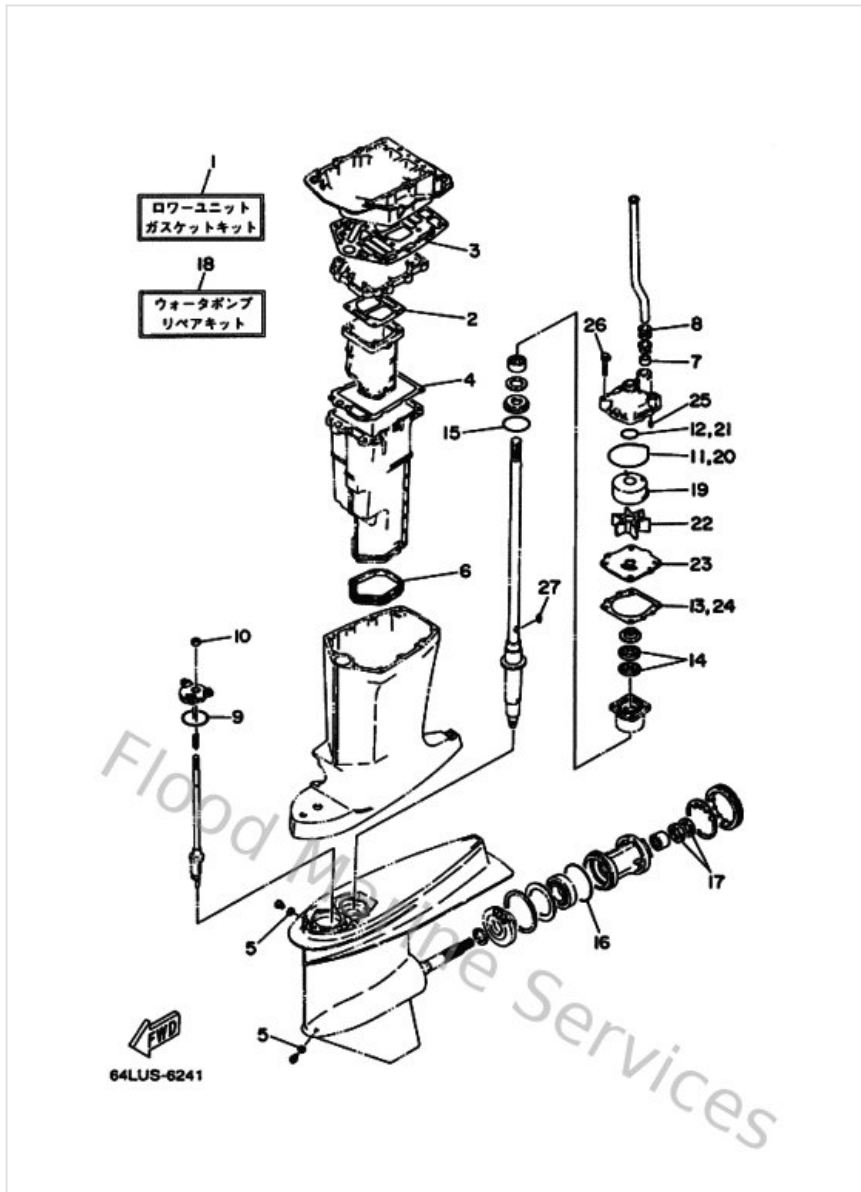

Kits De Reparation 2

Ref	Part	
1	6G5W0001C100 Lower unit gasket kit	Buy now
2	6G541134A000 Gasket, exhaust manifold	Buy now
3	6G545114A000 Gasket, upper casing	Buy now
4	6E541135A000 Gasket, exhaust manifold	Buy now
5	904300802000 Gasket	Buy now
6	6E5451230000 Gasket, muffler	Buy now
7	6E5443650000 Damper, water seal 1	Buy now
8	6E5443660000 Damper, water seal 2	Buy now
9	932105867700 O-ring(47x)	Buy now
10	931060901400 Oil seal	Buy now
11	9321086M3800 O-ring (6e5)	Buy now
12	9321037M6700 O-ring (6g8)	Buy now
13	6E544315A000 Gasket,water pump	Buy now
14	9310128M1600 Oil seal (6e5)	Buy now
15	932105453400 O-ring (70e)	Buy now