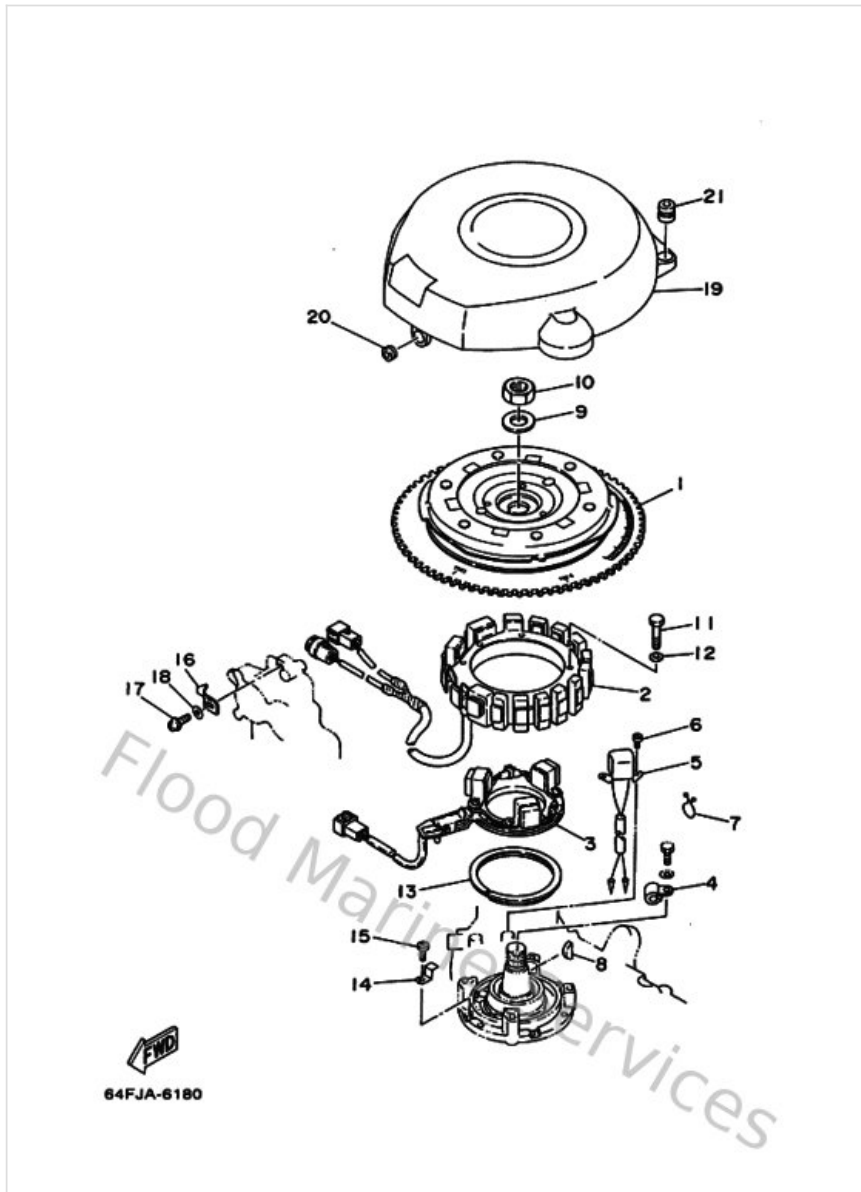

Generatrice

Ref	Part	
17	979850621000 Screw pan head	Buy now
19	64D813370000 Cover, Flywheel	Buy now
20	9048013M2400 Grommet (6e9)	Buy now
21	663823170100 Damper, ignition coil	Buy now