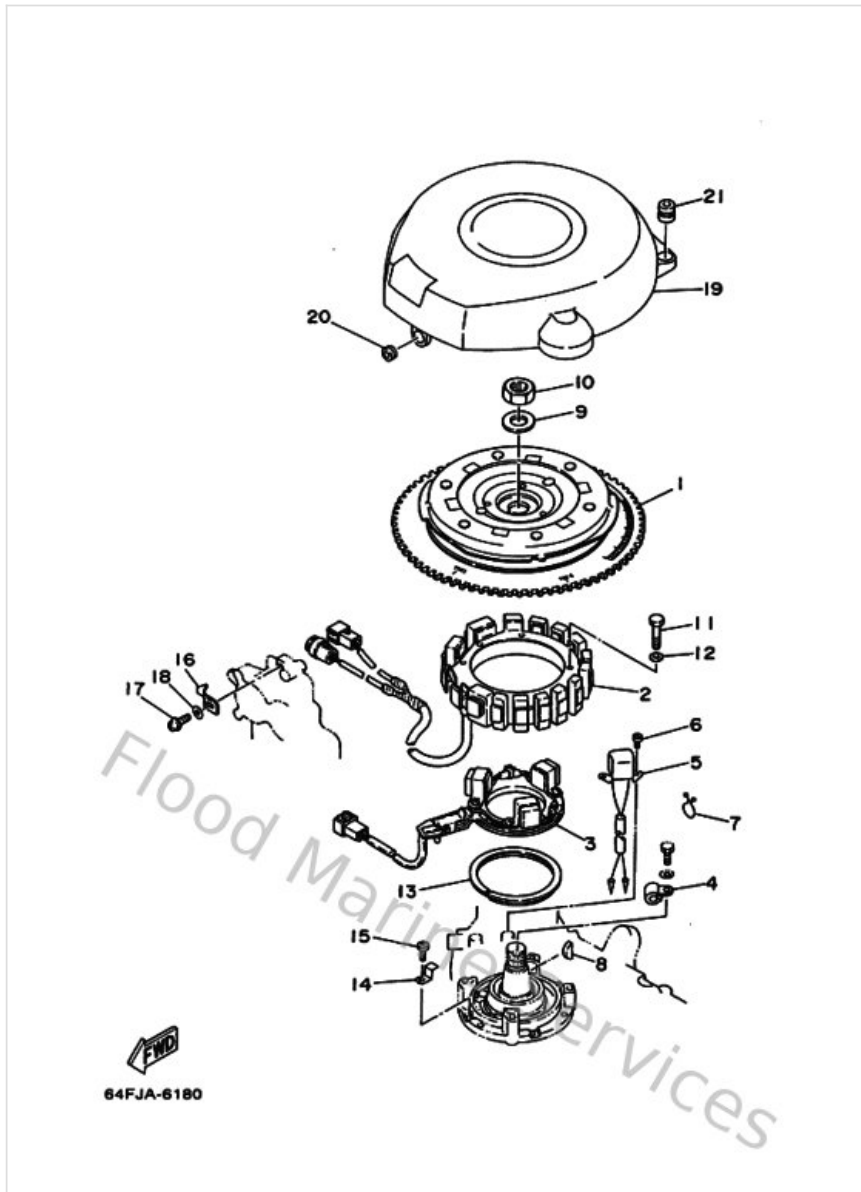

Generatrice

Ref	Part	
2	6R3855100000 Stator assembly	Buy now
3	64D855800000 Coil, pulser	Buy now
4	904650802800 Clamp (1e6)	Buy now
5	6R5858950100 Crank position sender	Buy now
6	985800501200 Screw,pan head (646)	Buy now
7	904641603900 Clamp (3y2)	Buy now
8	902800504900 Key, woodruff (12r)	Buy now
9	9020121M1800 Washer, plate (663)	Buy now
10	901702013700 Nut, hexagon(663)	Buy now
11	970130607000 Bolt(62j)	Buy now
12	929900660000 Washer, plain (646)	Buy now
13	688416110000 Retainer, magneto base 1	Buy now
14	688416120000 Retainer, magneto base 2	Buy now
15	978800601800 Screw, pan head(6e5)	Buy now
16	6E5813320000 Plate, timing	Buy now