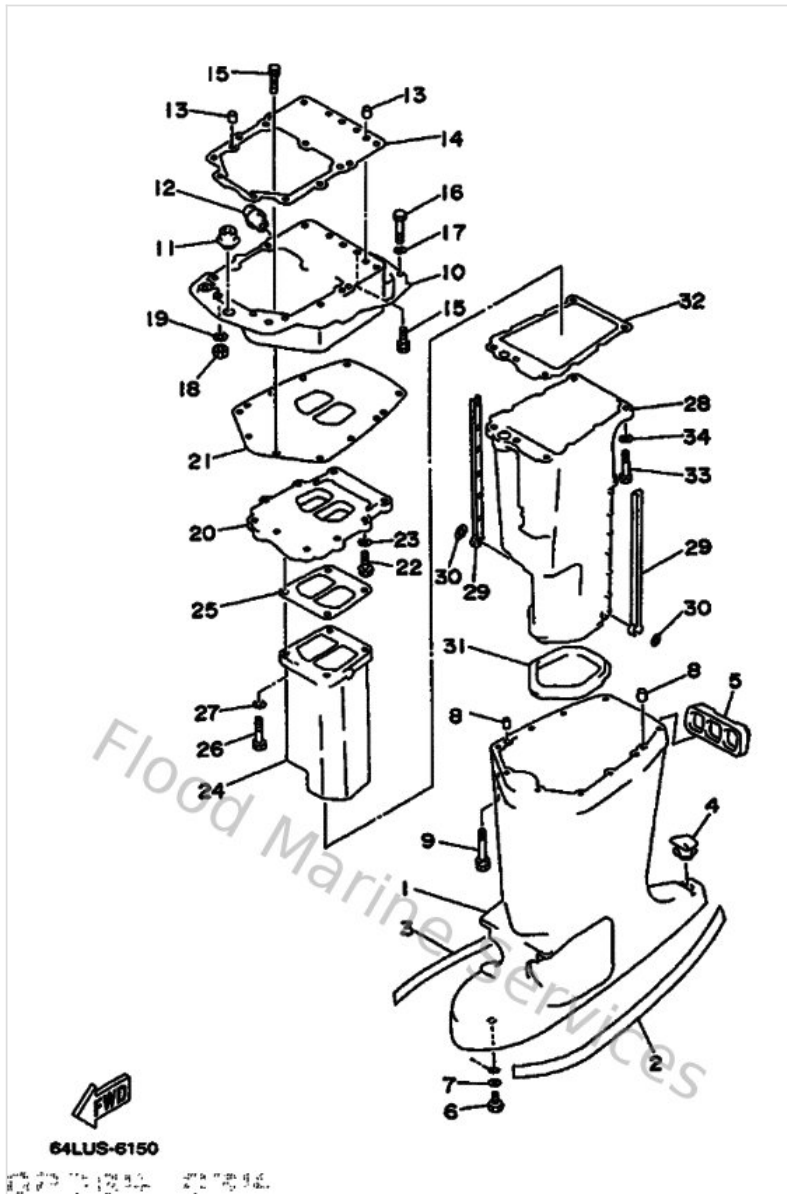

Upper Casing

Ref	Part	
1	6E545111018D Casing, upper	Buy now
2	6N9427914000 Mark 1	Buy now
3	6N9427924000 Mark 2	Buy now
4	6E5451550000 Cap	Buy now
5	6E5427690000 Seal, rubber	Buy now
6	970850601000 Bolt	Buy now
7	929900660000 Washer, plain (646)	Buy now
8	9360812M0500 Pin, dowel b (6e5)	Buy now
9	9011908M7800 Bolt, with washer	Buy now
10	6G54113702CA Guide, exhaust	Buy now
11	6E5427240000 Grommet	Buy now
12	6G5125810000 Joint, hose	Buy now
14	6G545113A100 Gasket, upper casing	Buy now
15	970800803000 Bolt, hexagon (fj1)	Buy now
16	970950804500 Bolt, hexagon	Buy now