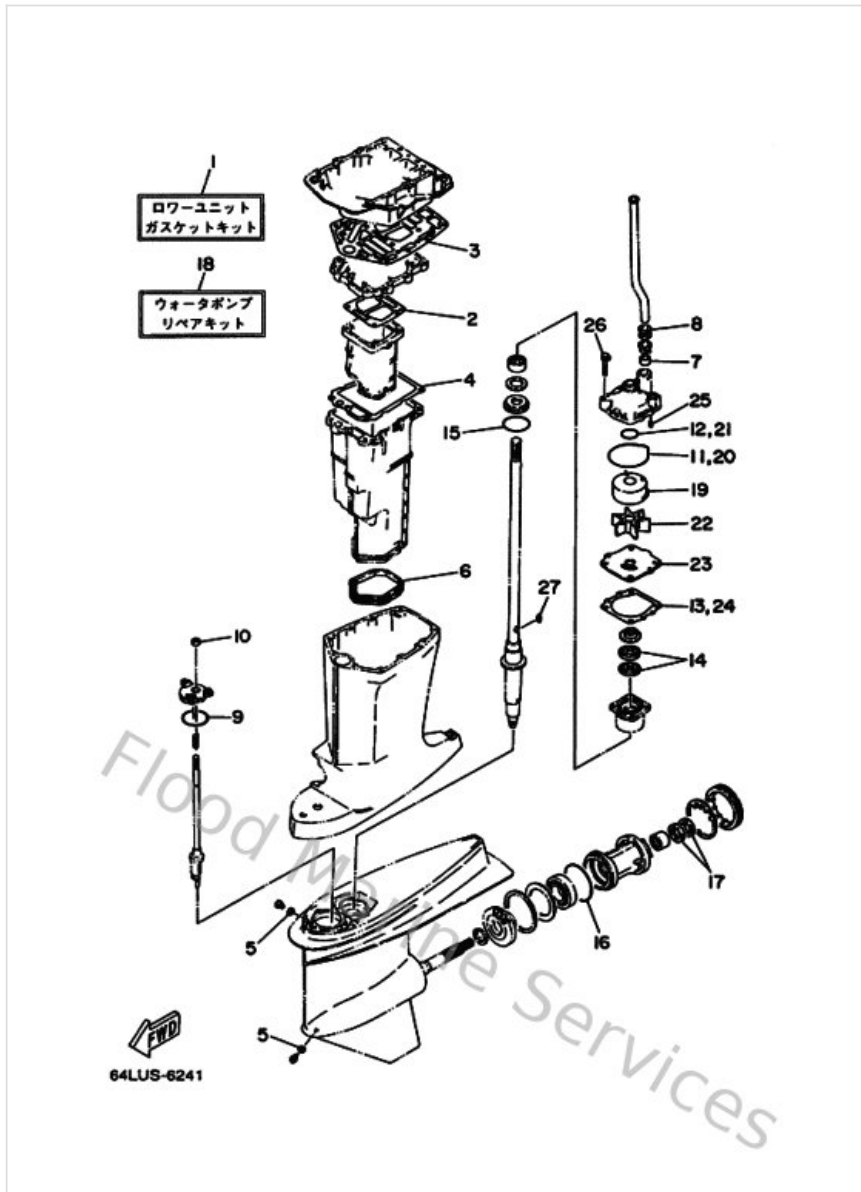

Kits De Reparation 2

Ref	Part	
16	9321097M5500 O-ring (6g5)	Buy now
17	9310130M1700 Oil seal (6e5)	Buy now
18	64LW00780000 Water pump repair kit	Buy now
19	61A443220100 Insert, cartridge	Buy now
22	6E5443520100 Impeller	Buy now
23	6G5443230000 Outer plate, cartridge	Buy now
25	936061201900 Pin, dowel (614)	Buy now
26	9011908M1400 Bolt, with washer	Buy now
27	9028004M0500 Key, woodruff (6e5)	Buy now