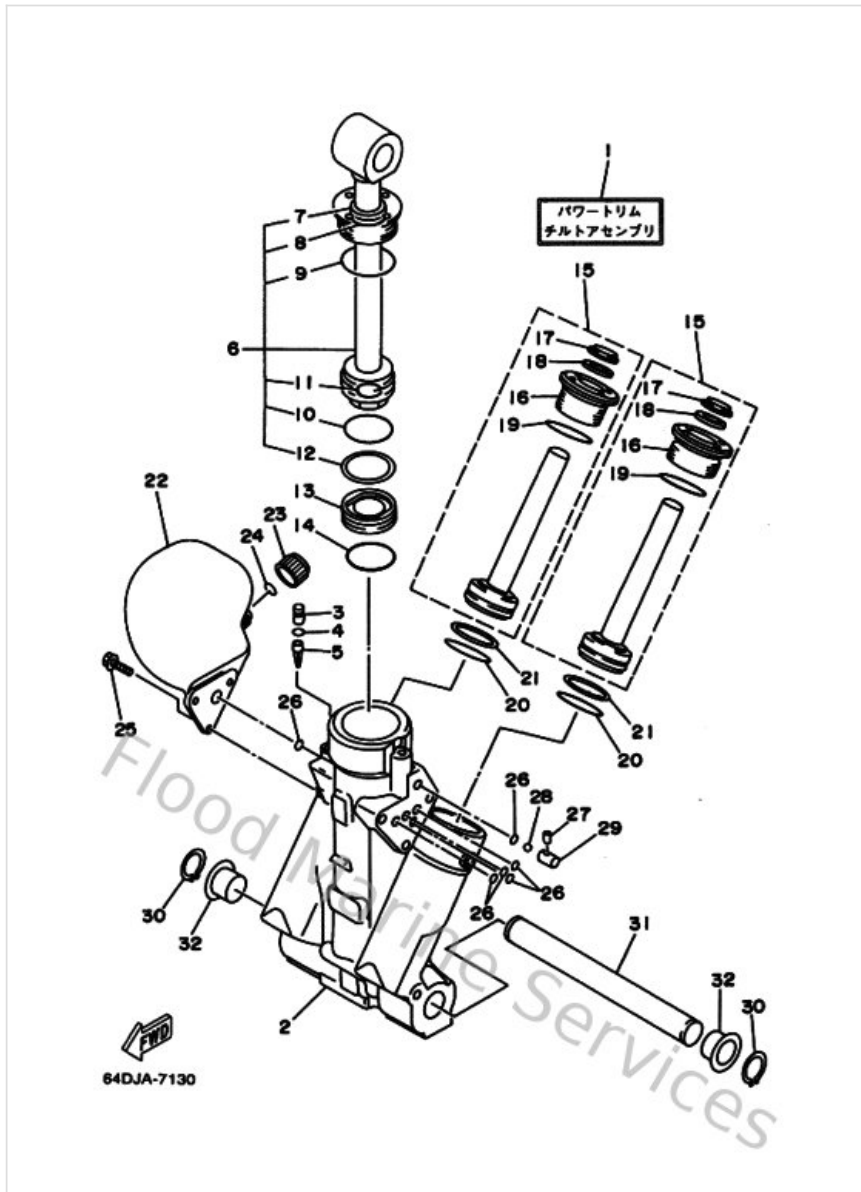

Power Trim & Tilt Assy

Ref	Part	
31	64E438920000 Breaker comp. (brush 2)	Buy now
32	6G5438650000 O-ring	Buy now
33	9310208M4300 Oil seal(6b0)	Buy now