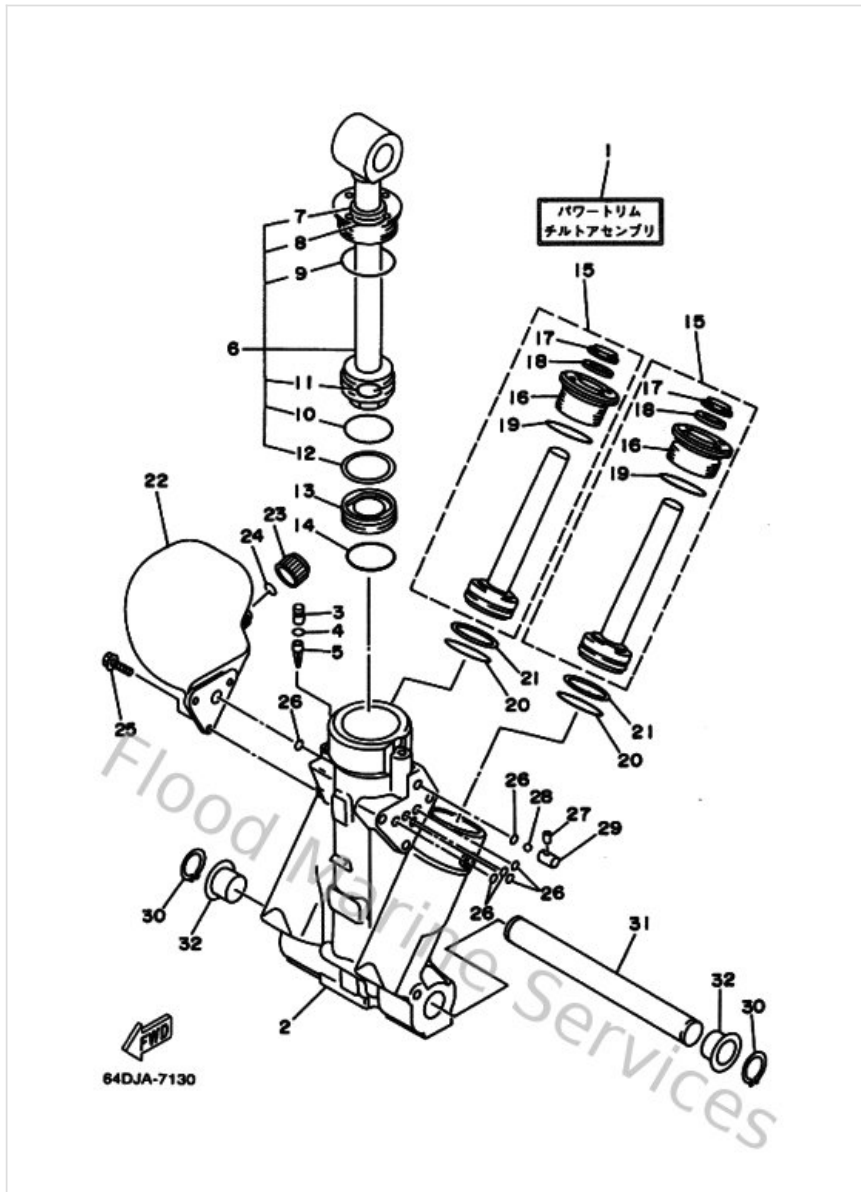

Power Trim & Tilt Assy

Ref	Part	
32	9038622M9800 Bush(61u)	Buy now
1	64E4388E1000 Bolt ,screw (l:34.7mm)	Buy now
2	64E438310000 Connector, shaft	Buy now
3	64E438680000 O-ring 8	Buy now
4	6CB438300000 Gear pump assembly	Buy now
5	72X438580000 Ball	Buy now
6	64E438431000 Screw valve lock	Buy now
7	64E438410000 Piston, shuttle	Buy now
8	64E438020000 Valve sub assembly	Buy now
9	6E5438960000 O-ring	Buy now
10	6G5438630000 O-ring 3	Buy now
11	64E438510000 Seat, Relief Valve	Buy now
12	64E438580000 Ball	Buy now
13	64E438590000 Pin, Valve Support	Buy now
14	64E438550000 Spring, up relief	Buy now