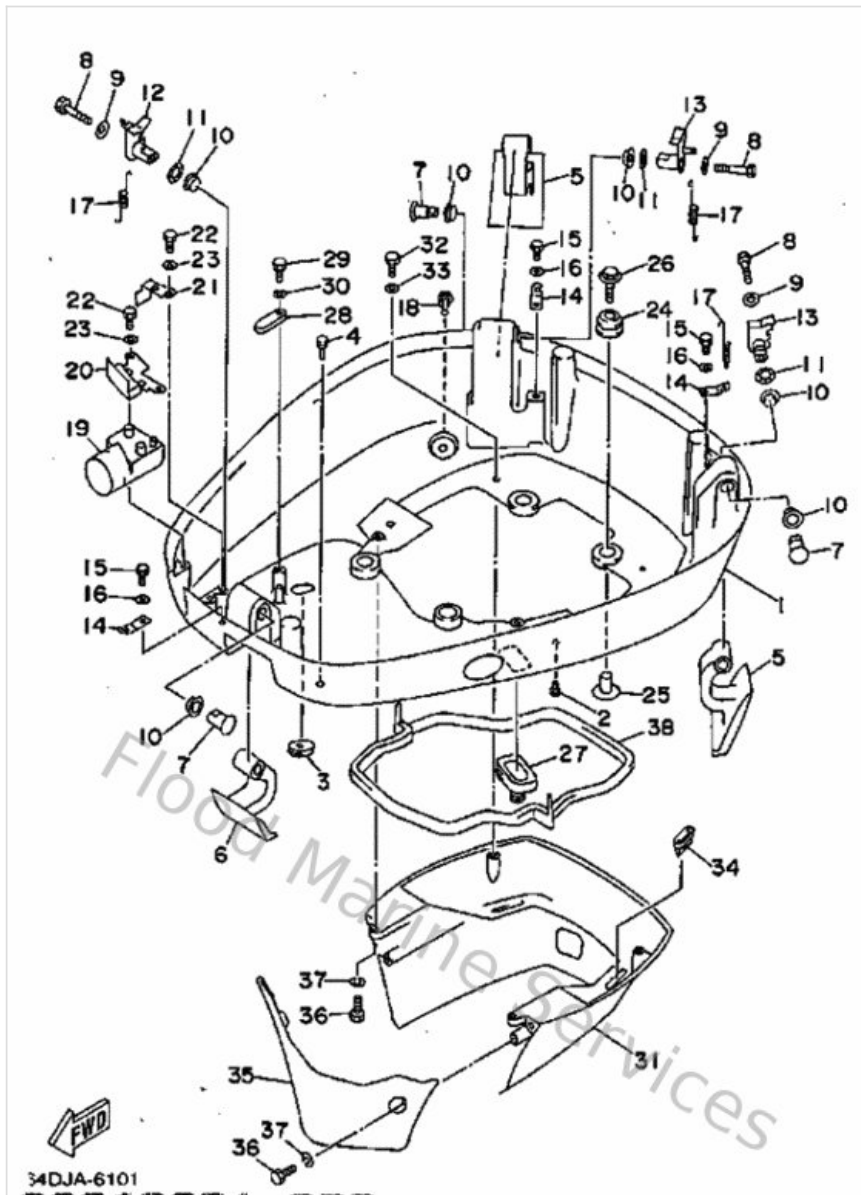

Bottom Cowling

Ref	Part	
16	929900660000 Washer, plain (646)	Buy now
17	9050616M3400 Spring, tension(64d)	Buy now
18	6E5443910000 Nipple, hose	Buy now
19	64D427252000 Grommet	Buy now
20	64D42738008D Plate, fitting	Buy now
21	64D42738105B Plate, fitting	Buy now
22	970950601600 Bolt, hexagon deep recess	Buy now
24	9048022M1500 Grommet (6e5)	Buy now
25	9038708M3700 Coller (6e5)	Buy now
26	9011908M2200 Bolt, with washer	Buy now
27	688427261000 Grommet	Buy now
28	6E5825880000 Plate	Buy now
29	970950602000 Bolt(7u8)	Buy now
31	6R342741028D Apron	Buy now
34	64D427170000 Rubber Seal 2	Buy now