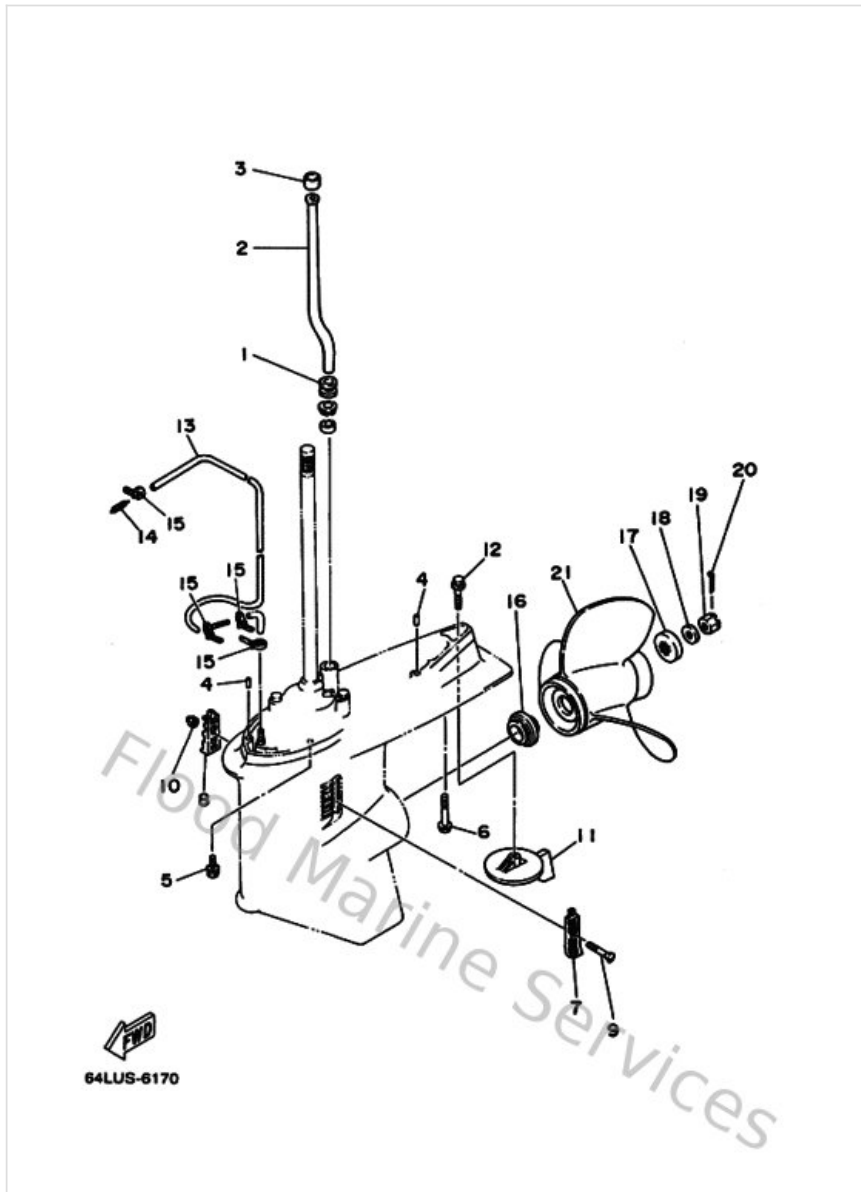

Lower Casing & Drive

Ref	Part	
41	93315430V500 Bearing, cylindrical(6k0)	Buy now
42	6E5455870110 Shim (t:0.10mm)	Buy now
43	93341930V200 Bearing, thrust(64d)	Buy now
44	932105453400 O-ring (70e)	Buy now
45	6E5453440000 Cover, oil seal	Buy now
46	970950802500 Bolt (62g)	Buy now
47	929950860000 Washer, plain (663)	Buy now
48	6G5455010100 Drive shaft comp.	Buy now
49	61H455510000 Pinion	Buy now
50	9017016M0100 Nut, hexagon (688)	Buy now
51	61H455600000 Gear	Buy now
52	93315425V300 Bearing, needle (6g5)	Buy now
53	6j9456110100 Shaft, propeller	Buy now
54	6E5456410100 Shifter	Buy now
55	6E5456340100 Slide, shift	Buy now