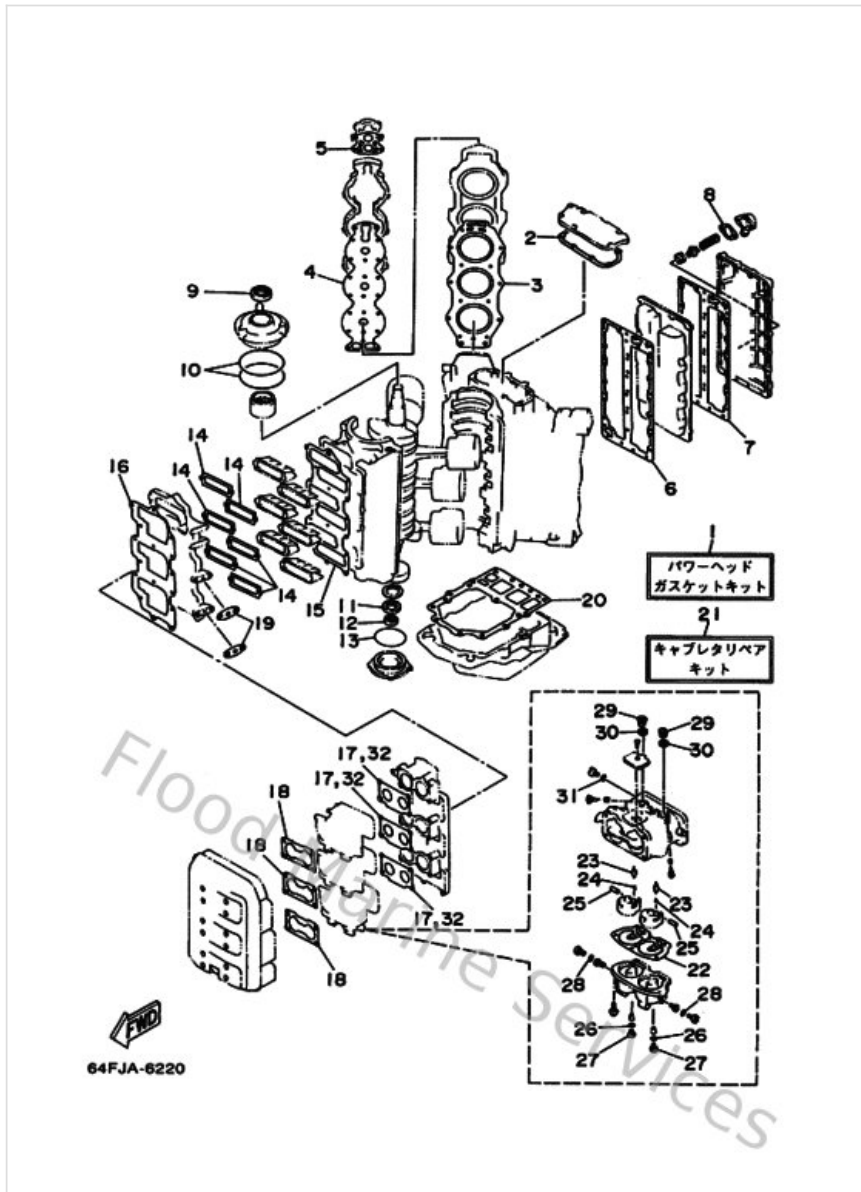

Kits De Reparation 1

Ref	Part	
1	64FW00010000 Power head gasket kit	Buy now
2	6E511381A200 Gasket 1	Buy now
3	6G511181A100 Gasket, cylinder head 1	Buy now
4	6G511193A000 Gasket, head cover 1	Buy now
5	68812414A100 Gasket, cover	Buy now
6	6G541112A100 Gasket, exhaust inner cover	Buy now
8	6G511382A100 Gasket 2	Buy now
9	9310240M3800 Oil seal (61a)	Buy now
10	932110438400 O-ring (705)	Buy now
11	9310235M1300 Oil seal (6e5)	Buy now
12	9310122M1500 Oil seal (6e5)	Buy now
13	9321074M3500 O-ring (6e5)	Buy now
14	6K713621A100 Gasket, valve seat	Buy now
15	6K713646A200 Gasket, manifold 2	Buy now
16	64E13645A000 Gasket, manifold 1	Buy now