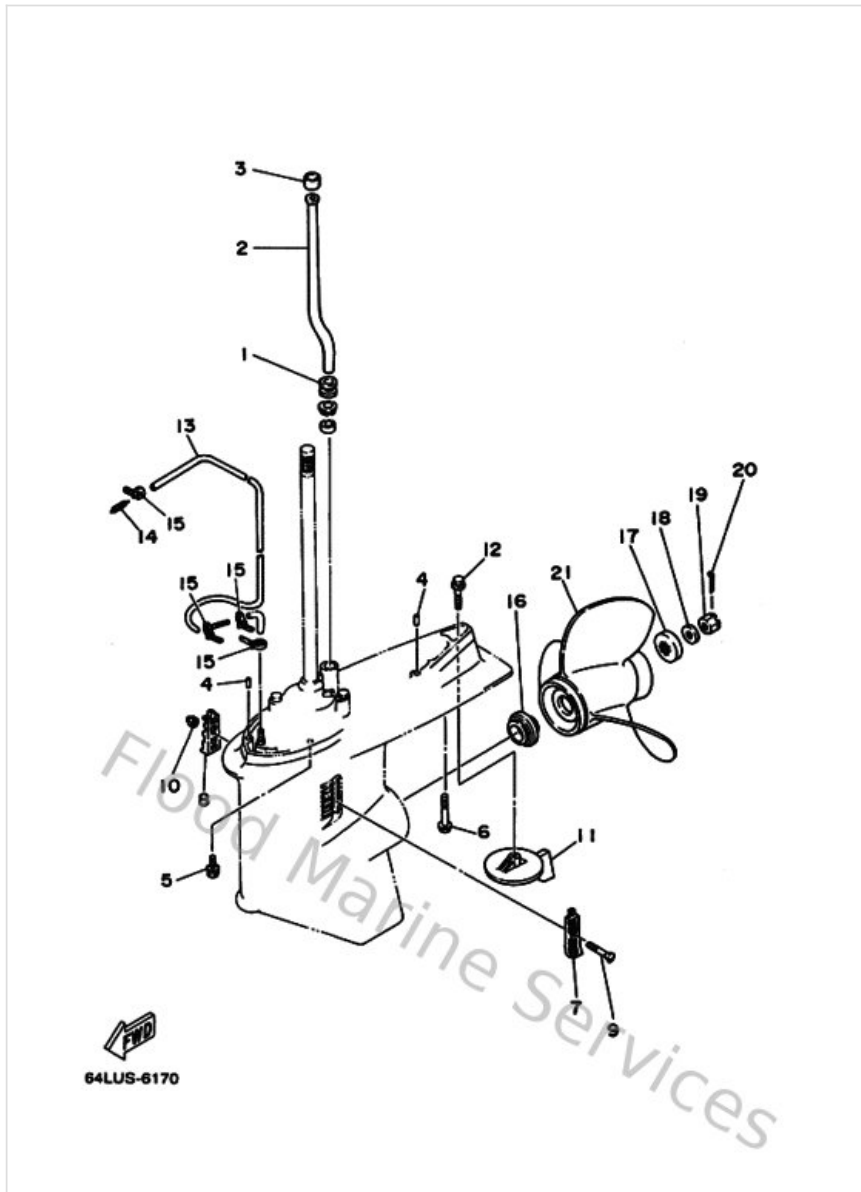

Lower Casing & Drive

Ref	Part	
1	6E5443660000 Damper, water seal 2	Buy now
2	6E5443610000 Tube, water	Buy now
3	6E5443650000 Damper, water seal 1	Buy now
4	9360812M0500 Pin, dowel b (6e5)	Buy now
5	9010110M7000 Bolt(6j9)	Buy now
6	9011910M8900 Bolt, with washer	Buy now
7	6J9452140000 Cover, water inlet	Buy now
8	6J9452150000 Cover, water inlet	Buy now
9	9015205M0800 Screw, countersunk	Buy now
10	901850590400 Nut nylon (sus)(ex4)	Buy now
11	6J9453710100 Tab-trim	Buy now
12	9010510M6700 Bolt, hexagon (663)	Buy now
13	9044507M3300 Hose (L1080)	Buy now
14	6E5835580000 End, nipple	Buy now
15	904651009800 Clamp	Buy now