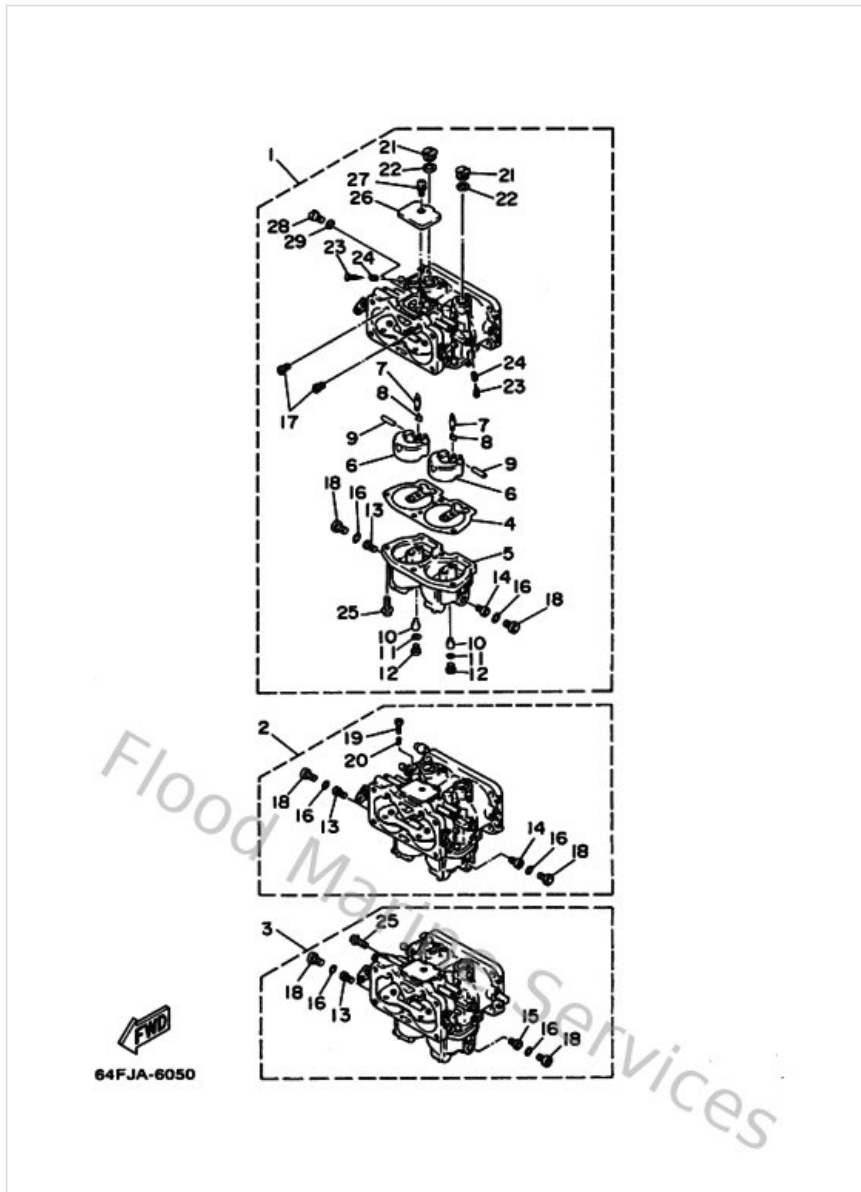

Carburetor

Ref	Part	
1	64F143010000 Carburetor assembly 1	Buy now
2	64F143020000 Carburetor assembly 2	Buy now
3	64F143030000 Carburetor assembly 3	Buy now
4	64D143840000 Gasket, float chamber	Buy now
5	64D143810000 Body, float chamber	Buy now
6	6E5143850200 Float	Buy now
7	6E5145460000 Valve, needle	Buy now
8	6E5141590000 Clip	Buy now
9	6E5143860200 Pin, float	Buy now
10	64D1492F4000 Jet, air slow	Buy now
11	61U149590000 Gasket	Buy now
12	64D143940000 Valve, drain	Buy now
13	64D1492E7500 Jet, main	Buy now
14	64D1492E7700 Jet, main	Buy now
15	64D1492E7900 Jet, main	Buy now