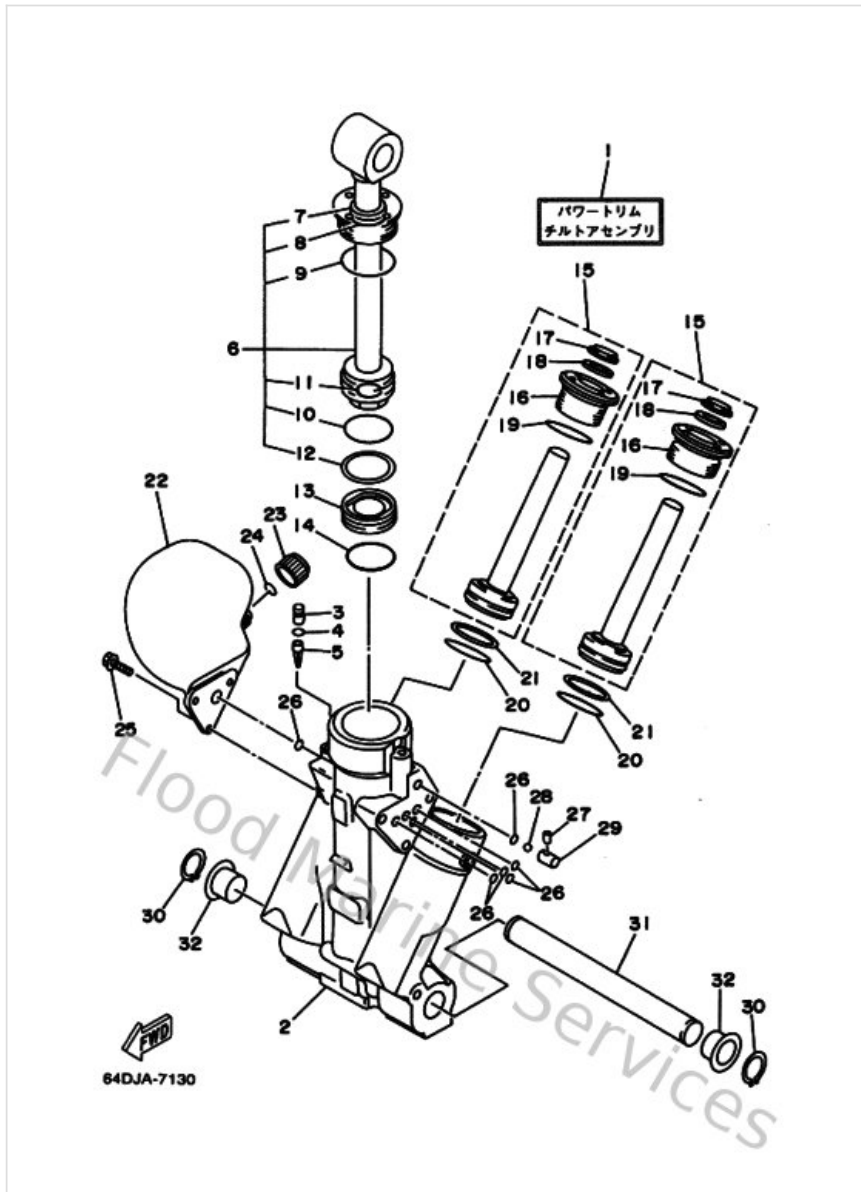

Power Trim & Tilt Assy

Ref	Part	
15	6E5438260100 Plug, taper screw	Buy now
16	64E438500000 Valve sub assembly	Buy now
17	64E438650000 O-ring 10	Buy now
18	64E438160000 Filter 1	Buy now
20	64E438171100 Filter 2	Buy now
21	64E438600000 Manual valve sub-assembly	Buy now
22	72X85075L000 O-ring (nsd161)	Buy now
23	64E438270000 Ring set	Buy now
24	64E438750000 Ring, snap	Buy now
25	64E438791000 Screw, with washer	Buy now
26	64E438790100 Screw, with washer	Buy now
27	64E438800000 Motor assembly	Buy now
28	6H14386K1000 Spring, brush	Buy now
29	64E438910000 Brush 1	Buy now
30	985070401000 Screw, pan head(6g8)	Buy now