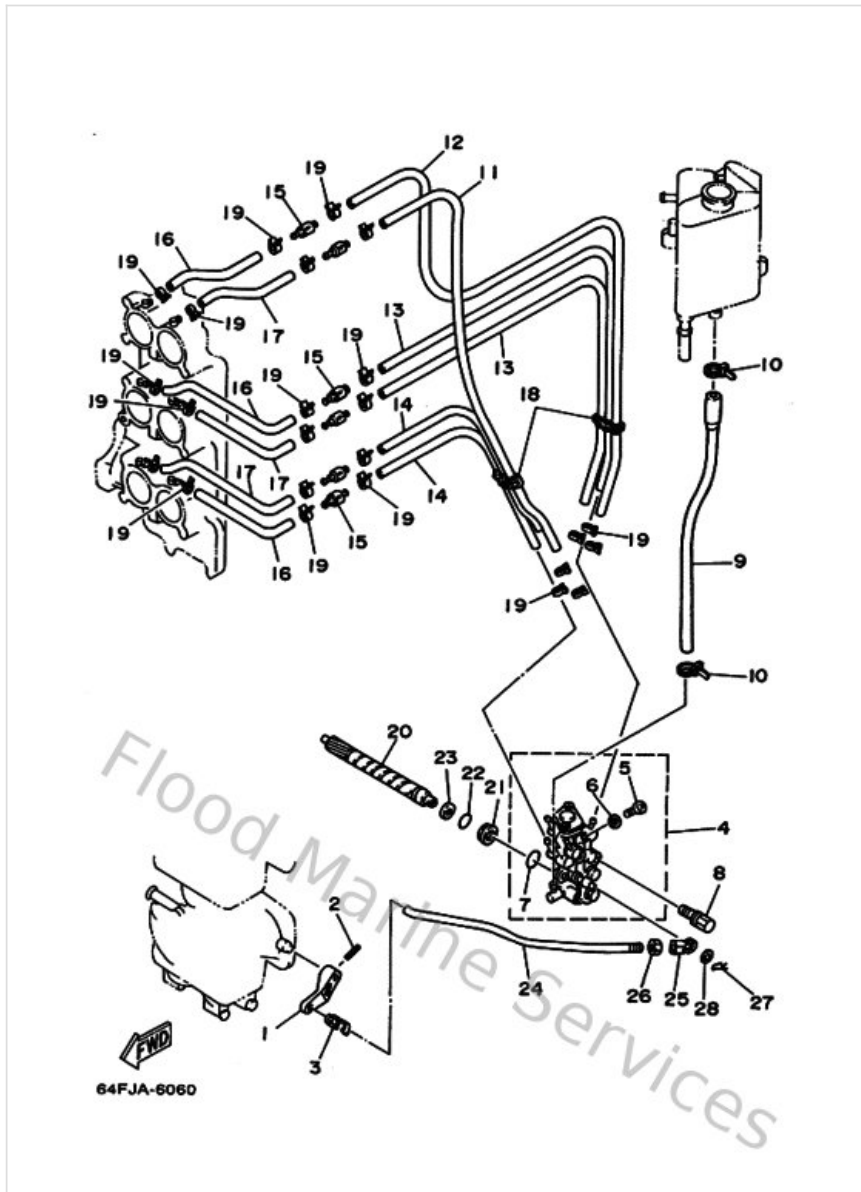

Oil Pump

Ref	Part	
1	6E5142760100 Lever	Buy now
2	916903001600 Pin, spring	Buy now
3	6R5412370000 Joint, link	Buy now
4	6R5132001000 Oil injection pump assembly	Buy now
5	716244440000 Screw	Buy now
6	1YU131870000 Gasket, breather bolt	Buy now
7	9321019MA700 O-ring(6r0)	Buy now
8	9010906M4000 Bolt(6h0)	Buy now
9	6R3134160000 Pipe, oil 1	Buy now
10	9046511M1000 Clamp	Buy now
11	9044507M7700 Hose (I390)	Buy now
12	9044507M8500 Hose (I390)	Buy now
13	9044507M9000 Hose (I390)	Buy now
14	9044507M0200 Hose (I200)	Buy now
15	6R3131831000 Valve, check	Buy now