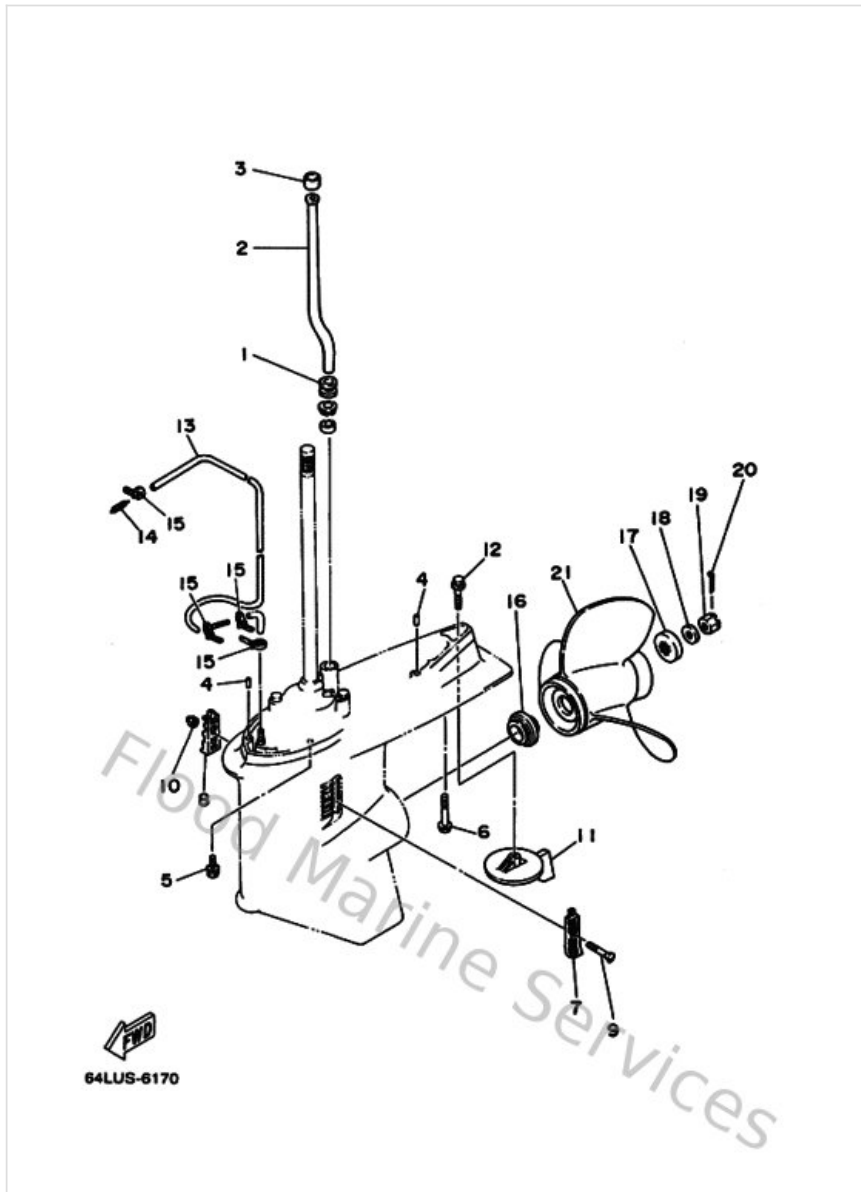

Lower Casing & Drive

Ref	Part	
25	990010860000 Circlip(2r6)	Buy now
26	9050111M1000 Spring, compression (663)	Buy now
27	61A443110100 Housing, water pump	Buy now
28	61A443220200 Insert, cartridge	Buy now
29	9321086M3800 O-ring (6e5)	Buy now
30	9321037M6700 O-ring (6g8)	Buy now
32	6E5443120000 Cover, water pump housing	Buy now
33	6E5443520000 Impeller	Buy now
34	9028004M0500 Key, woodruff (6e5)	Buy now
35	6G5443230100 Outer plate, cartridge	Buy now
36	6E544315A000 Gasket,water pump	Buy now
37	936061201900 Pin, dowel (614)	Buy now
38	9011908M1400 Bolt, with washer	Buy now
39	6E5453310094 Housing, bearing	Buy now
40	9310128M1600 Oil seal (6e5)	Buy now