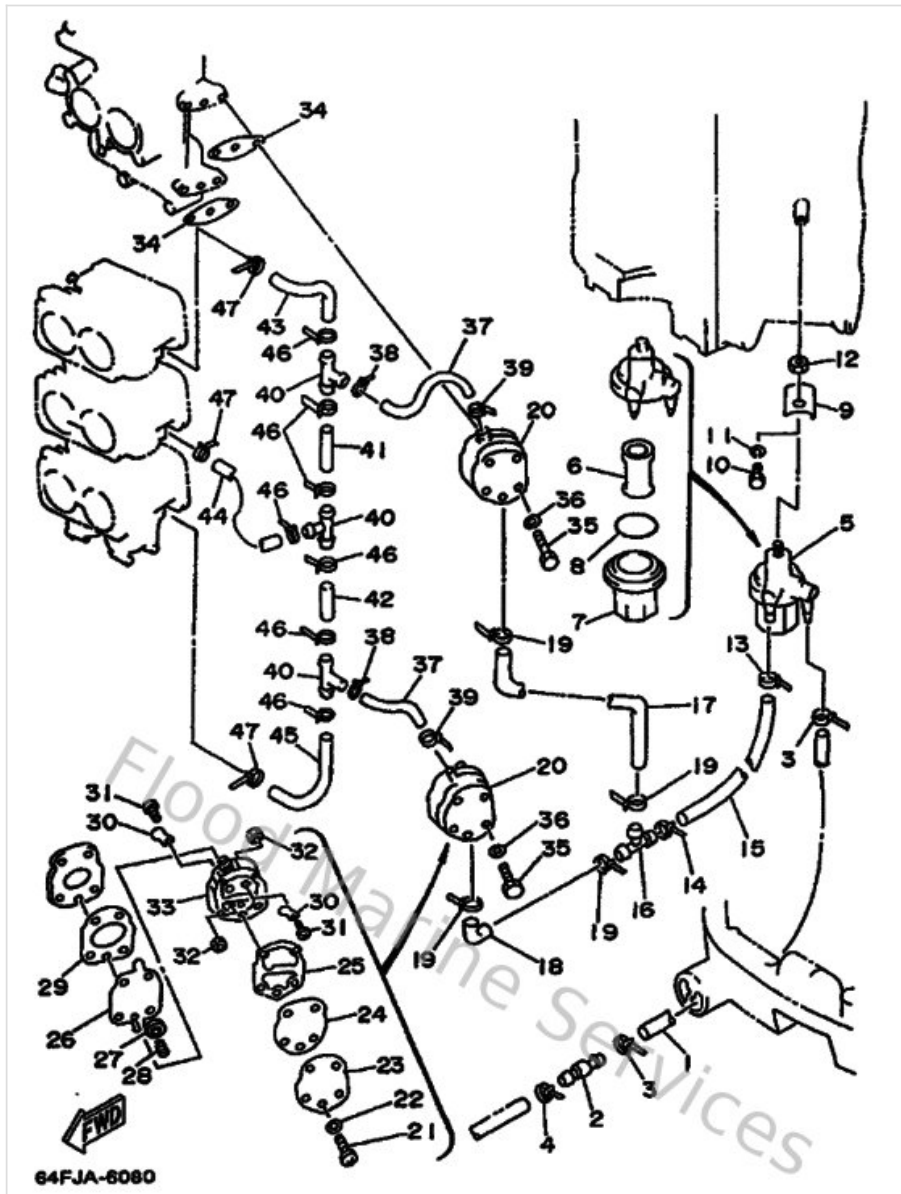

Fuel

Ref	Part	
2	6R3243770000 Pipe, joint 3	Buy now
3	9046511M1000 Clamp	Buy now
4	80L263970000 Band	Buy now
5	6R3245600000 Filter assembly	Buy now
6	61N245631000 Element, filter	Buy now
7	61N245210000 Cup, filter	Buy now
8	932103273800 O-ring(1wg)	Buy now
9	648245660100 Bracket, Filter	Buy now
10	970950601400 Bolt(gj3)	Buy now
11	929950610000 Washer(6a1)	Buy now
12	988800810000 Nut, hex.	Buy now
15	6G5243140000 Pipe 4	Buy now
16	6E5243780000 Pipe, joint 3	Buy now
17	6K7243150000 Pipe 5	Buy now
18	6E5243150000 Pipe 5	Buy now