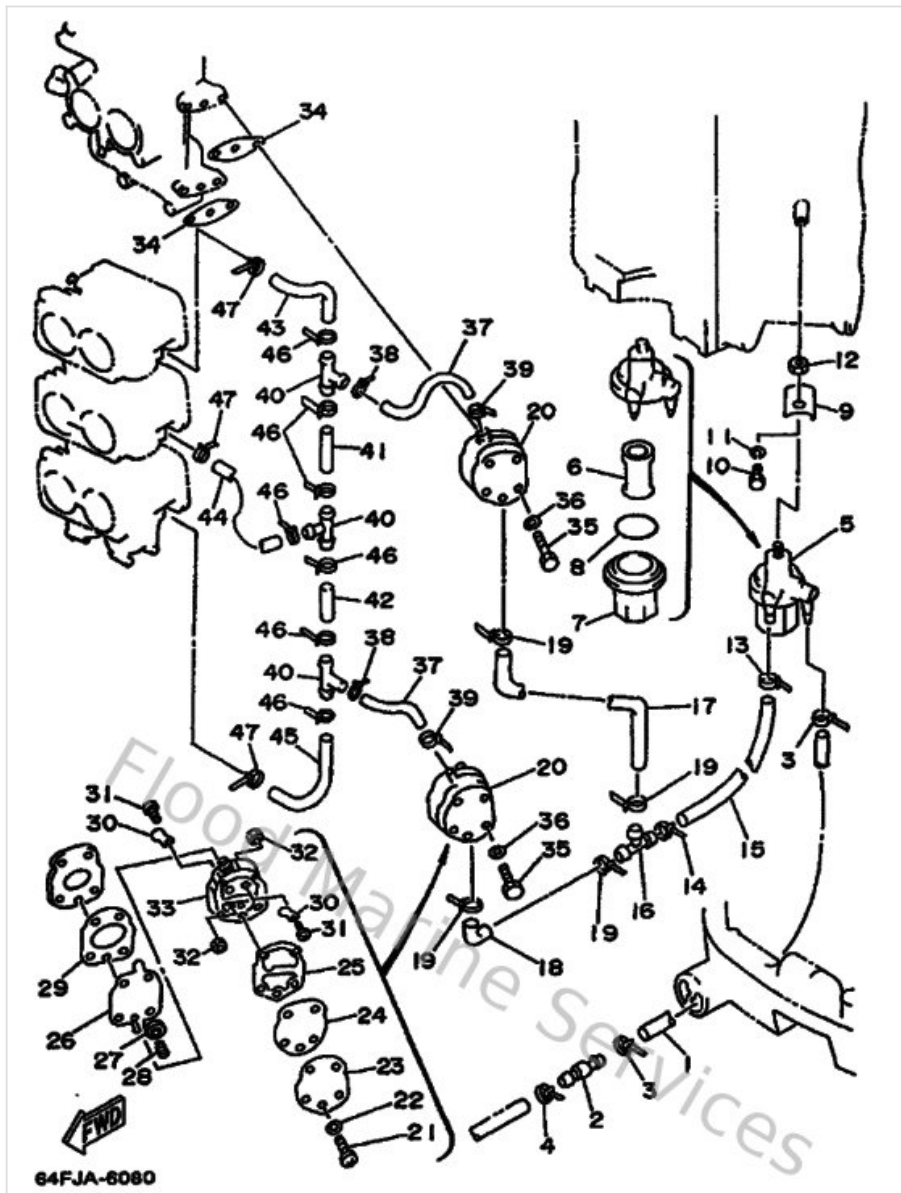

Fuel

Ref	Part	
20	6E5244100300 Fuel pump assembly	Buy now
21	985800503500 Screw, pan head (686)	Buy now
22	929900560000 Washer, plain (646)	Buy now
23	6E5244130000 Body 2	Buy now
24	6E5244710000 Diaphragm	Buy now
25	6E5244350000 Gasket, body 2	Buy now
26	6E5244110000 Diaphragm	Buy now
27	648244240000 Seat, spring	Buy now
28	6E5244230000 Spring, diaphragm	Buy now
29	6E5244340200 Gasket, body	Buy now
30	6A0244210100 Valve, check	Buy now
31	6A0143250000 Screw, pan head	Buy now
32	953800360000 Nut (6g8)	Buy now
33	6E5244120200 Body 1	Buy now
34	65024431A000 Gasket, fuel pump	Buy now