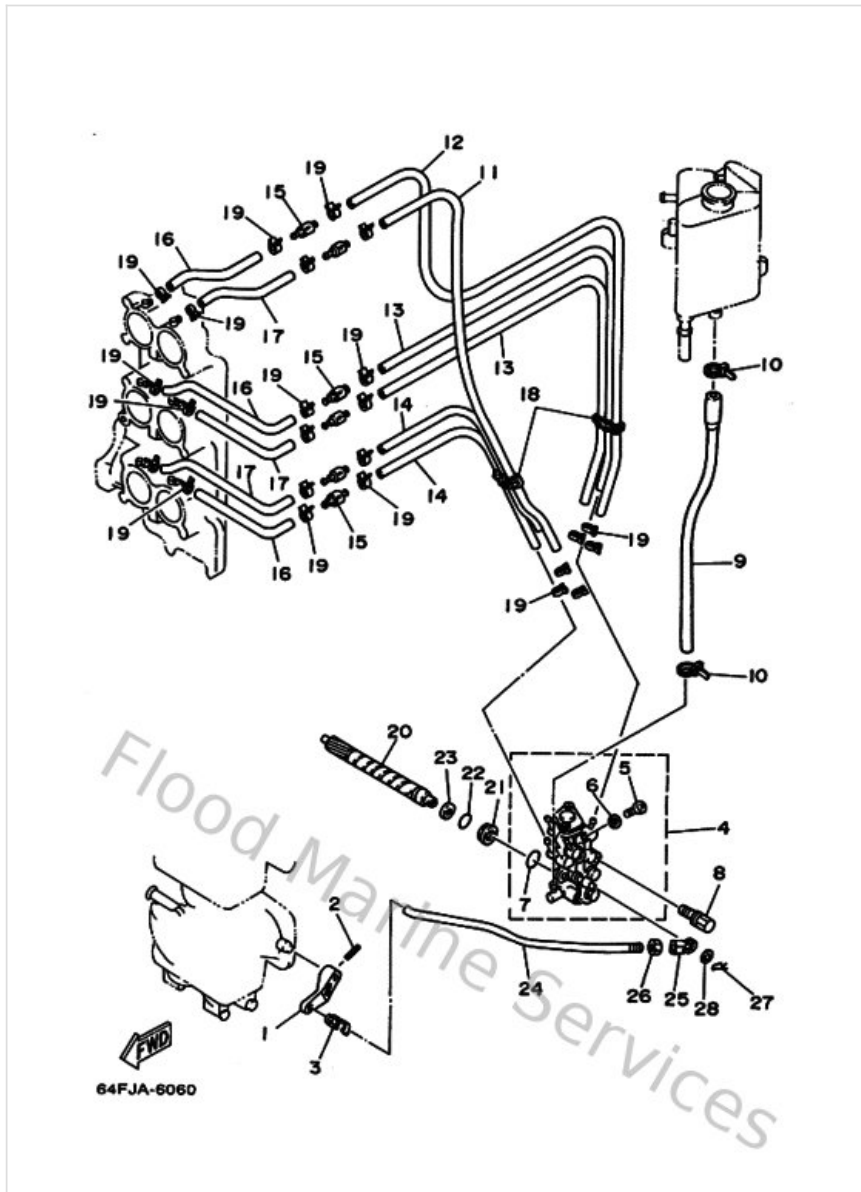

Oil Pump

Ref	Part	
16	9044507M8700 Hose(62t)	Buy now
17	9044507M0700 Hose(62t)	Buy now
18	9046407M0500 Clamp (6g5)	Buy now
19	9046807M0200 Clip (6e5)	Buy now
20	6R3115370000 Gear, driven	Buy now
21	6R3131170000 Collar, distance	Buy now
22	932101359500 93210-13m04	Buy now
23	9020208M4400 Washer, plate(6r3)	Buy now
24	6R5412410000 Rod, link	Buy now
25	6H1412370000 Joint, link	Buy now
26	953800560000 Nut, hexagon (663)	Buy now
27	9046805M0300 Clip(6j8)	Buy now
28	902020508800 Washer, plate (666)	Buy now