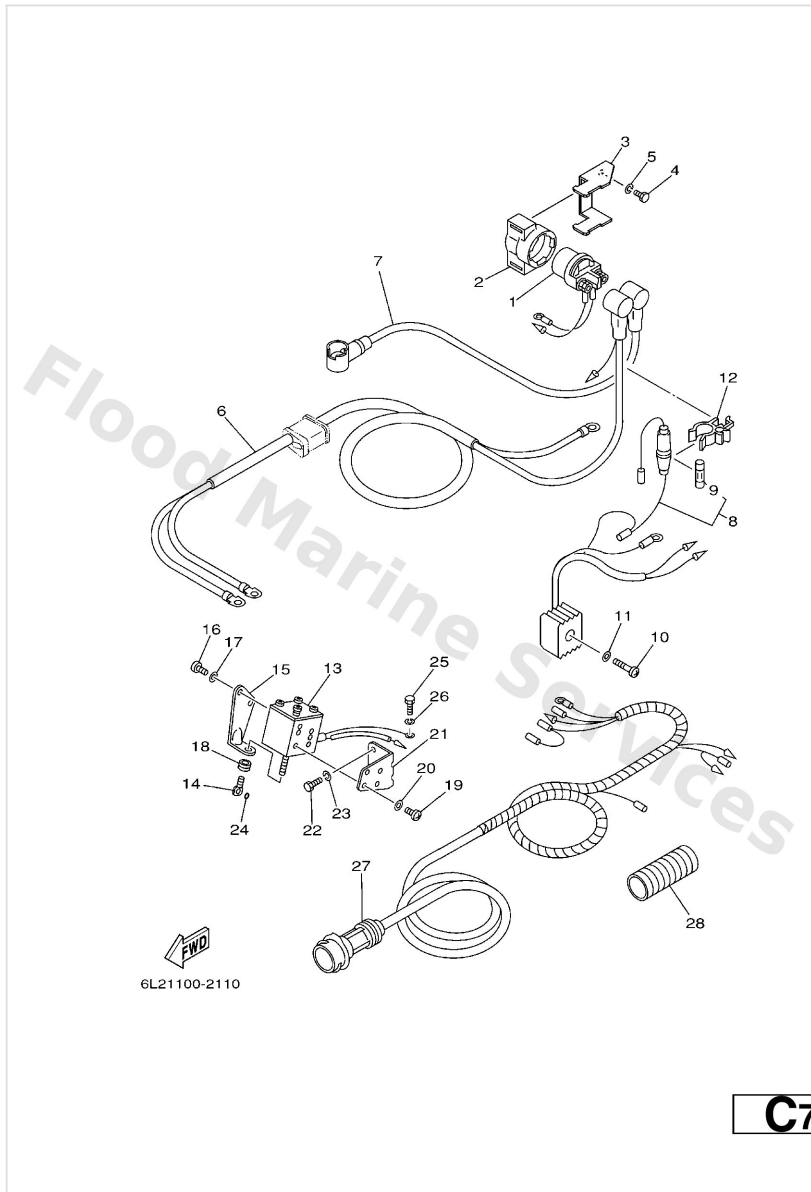

Electrical 1

Ref	Part	
21	6J88196000 Rectifier & regulator assembly	Buy now
22	9709506016 Bolt, hexagon deep recess	Buy now

Electrical 2

Ref	Part	
1	6G18194110 Starter relay	Buy now
2	6G18195200 Holder, relay	Buy now
3	6L28194500 Plate, switch fitting	Buy now
4	9709506012 Bolt(gh1)	Buy now
5	9299506100 Washer(6a1)	Buy now
6	6G18210501 Battery cable	Buy now
7	6G18211700 Wire, lead	Buy now
8	6G18197061 Rectifier assembly	Buy now
9	6G18215100 Fuse (10a)	Buy now
10	9788005025 Screw, panhead (a93)	Buy now
11	9299005600 Washer, plain (646)	Buy now
12	6G58215200 Holder, fuse	Buy now
13	6L28611100 Coil, solenoid	Buy now
14	6828611700 Hook, wire pull	Buy now
15	6L28611500 Holder, solenoid	Buy now

Electrical 2

Ref	Part	
16	9788005008 Screw, with washer	Buy now
18	9048010155 Grommet(664)	Buy now
19	9788004008 Screw, pan head (713)	Buy now
20	9299004600 Washer, plain (646)	Buy now
21	6L28611200 Stay, solenoid	Buy now
24	9321003261 O-ring (663)	Buy now
27	6L28259000 Wire harness assembly	Buy now
28	6K38355700 Tube	Buy now