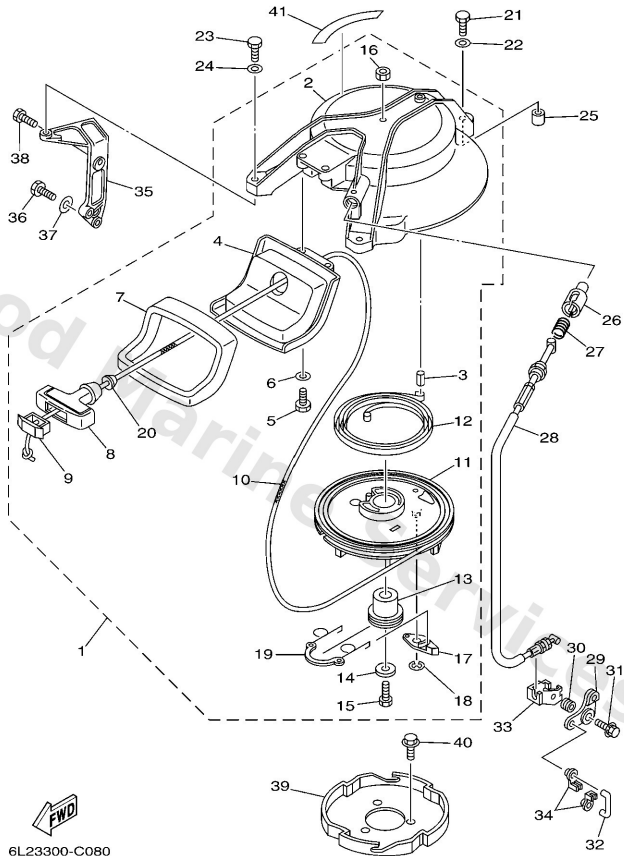

Starter

6L23300-C080

*1: CUT FROM 50M ROLLS, PART NO. 90890-44373, CUTTING LENGTH 1.95M

*1: A PRELEVER SUR BOBINE 50M, REFERENCE 90890-44373, LONGUEUR DE COUPE 1.95M

C2

Ref	Part	
33	6L21577400 Stay 4	Buy now
34	6614126202 Joint, choke lever	Buy now
35	6L2157720094 Stay 2	Buy now
36	9701306020 Bolt(62y)	Buy now
37	9290306600 Washer, plain (646)	Buy now
38	9709506020 Bolt(7u8)	Buy now
39	6L21572301 Pulley, starter	Buy now
40	9010508M10 Bolt (6a0)	Buy now
41	6L21343721 Mark, caution	Buy now