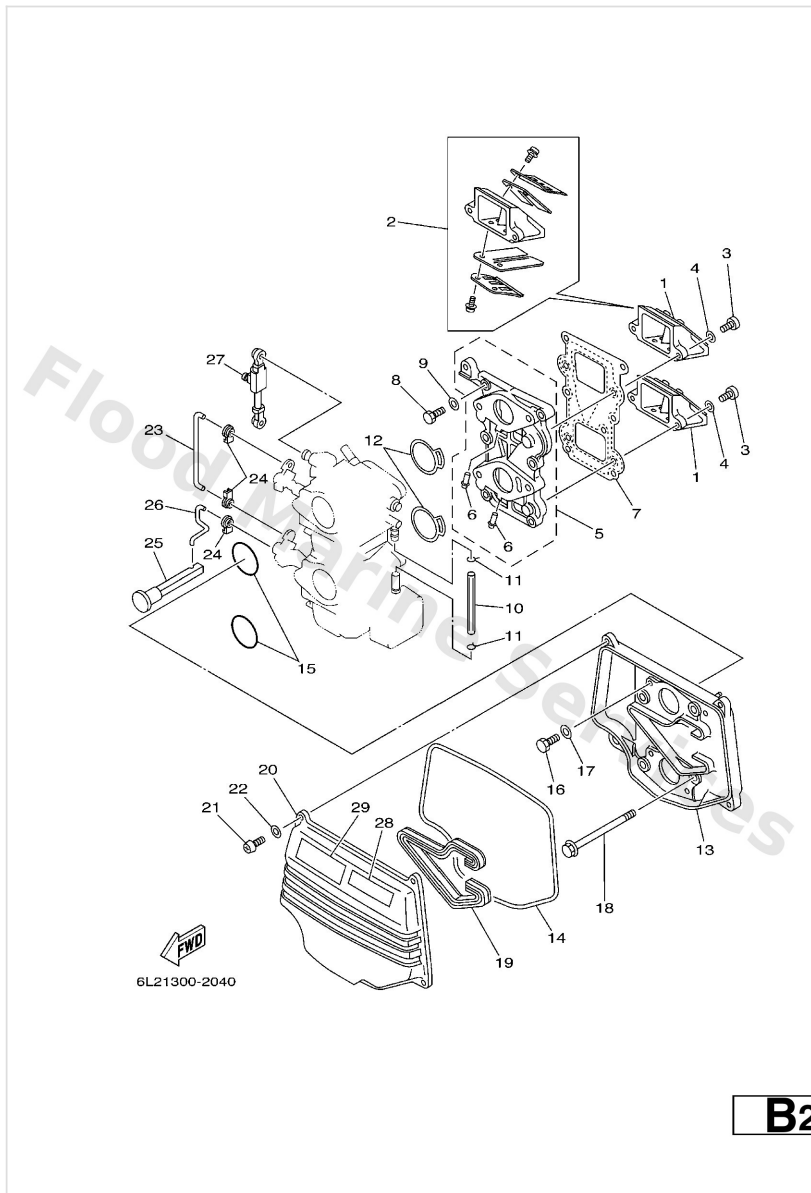

Intake

Ref	Part	
16	9701305012 Bolt, hexagon	Buy now
17	9290305600 Washer, plain (646)	Buy now
18	9751306585 Bolt, with washer	Buy now
19	6L21447611 Seal	Buy now
20	6L21441800 Cover 2	Buy now
23	6J84125900 Rod, choke 3	Buy now
24	6614126202 Joint, choke lever	Buy now
25	6J84127101 Knob, choke	Buy now
26	6L24125700 Rod, choke 2	Buy now
27	6L24121700 Rod, accel. lever	Buy now
28	6A18362541 Mark 5	Buy now
29	6A18362551 Mark 5	Buy now