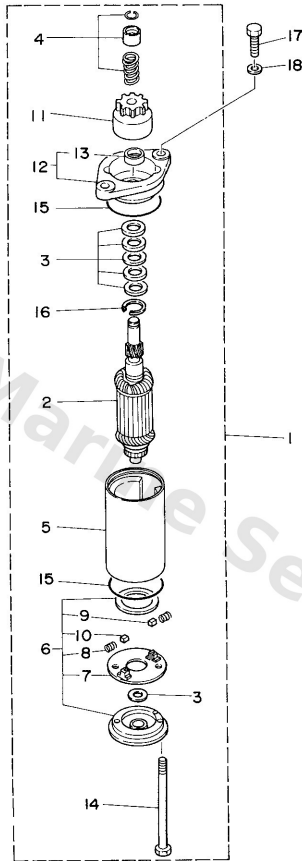

Starter

6L23300-C080

*1: CUT FROM 50M ROLLS, PART NO. 90890-44373, CUTTING LENGTH 1.95M

*1: A PRELEVER SUR BOBINE 50M, REFERENCE 90890-44373, LONGUEUR DE COUPE 1.95M

C2

Ref	Part	
33	6L21577400 Stay 4	Buy now
34	6614126202 Joint, choke lever	Buy now
35	6L2157720094 Stay 2	Buy now
36	9701306020 Bolt(62y)	Buy now
37	9290306600 Washer, plain (646)	Buy now
38	9709506020 Bolt(7u8)	Buy now
39	6L21572301 Pulley, starter	Buy now
40	9010508M10 Bolt (6a0)	Buy now
41	6L21343721 Mark, caution	Buy now

Starting Motor

FWD
6L20010-4120

D2

Ref	Part	
1	6L28180020 Starting motor assembly	Buy now
2	6L28185020 Armature assembly	Buy now
3	6828180910 Washer kit	Buy now
4	6L28183310 Ring, stop	Buy now
5	6828181011 Stator assembly	Buy now
6	6L28182020 Rear bracket assembly	Buy now
7	6L28184020 Brush holder assembly	Buy now
8	6828181310 Spring, brush	Buy now
9	6L28181120 Brush 1	Buy now
10	6L28181220 Brush 2	Buy now
11	6828183220 Clutch, over run	Buy now
12	6828183011 Front bracket assembly	Buy now
13	6828183100 Metal, front	Buy now
14	6828182610 Bolt	Buy now
15	6828184710 O-ring	Buy now

Starting Motor

6L20010-4120

D2

Ref	Part	
16	6828183410 Ring	Buy now
17	9701308025 Bolt (682)	Buy now
18	9290308600 Washer, plain (663)	Buy now

Steering

Ref	Part	
1	6L2W0084114D Handle steering assembly	Buy now
2	6G142111124D Handle, steering	Buy now
3	9020636M21 Washer, wave(63v)	Buy now
4	9020236M55 Washer, plate(63v)	Buy now
5	9038633M96 Bush(63v)	Buy now
6	9038634M97 Bush(63v)	Buy now
7	6G14213102 Cover, handle steering	Buy now
8	9011608016 Bolt, stud	Buy now
9	9018508057 Nut, nylon (6j8)	Buy now
10	6G14212501 Bolt, friction adjusting	Buy now
11	6G14212600 Piece, friction	Buy now
12	9149016010 Pin, cotter	Buy now
13	6644211900 Grip, steering handle	Buy now
14	6F642177A0 Rubber, handle	Buy now
15	6L24213700 Indicator, throttle	Buy now