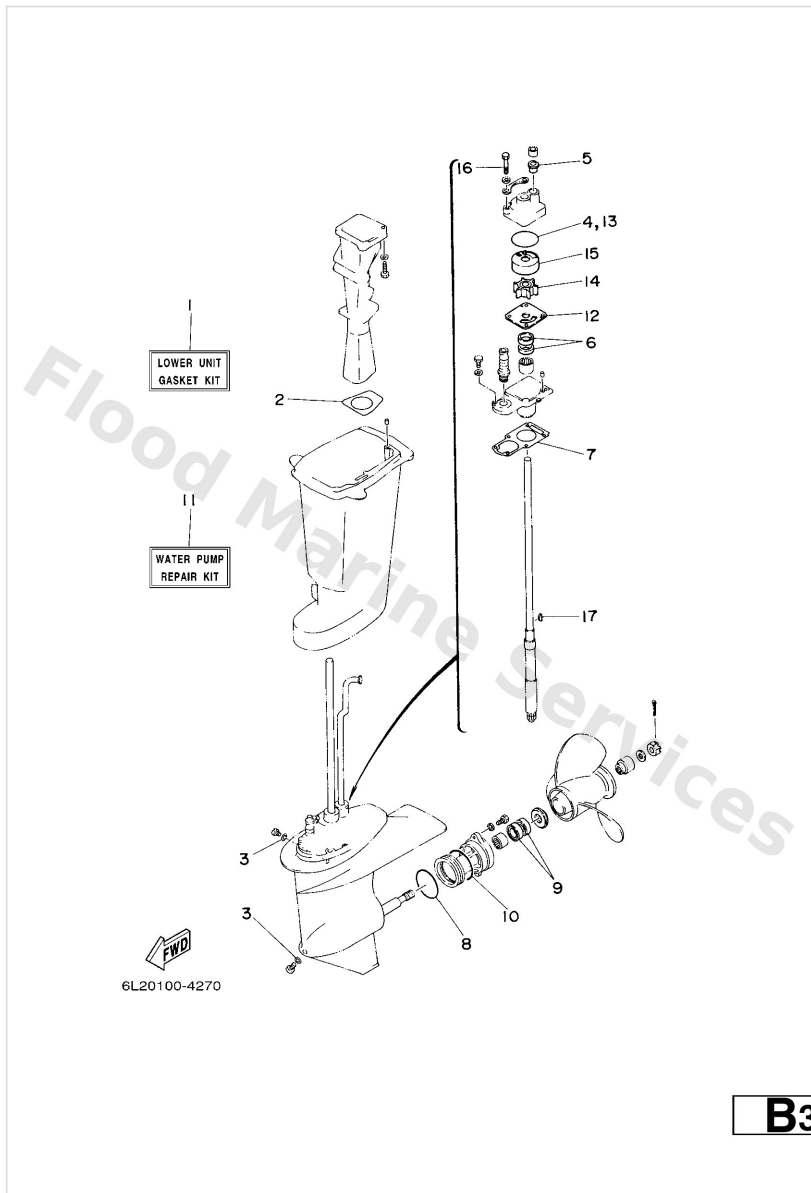

Repair Kit 2

Ref	Part	
1	6L2W0001C3 Gasket kit	Buy now
2	6L24113400 Gasket, exhaust manifold	Buy now
3	9043008020 Gasket	Buy now
4	9321045161 O-ring	Buy now
5	6L24436700 Damper, water seal 3	Buy now
6	9310120048 Oil seal (20x30x6-648)	Buy now
7	6L245315A0 Packing, lower casing	Buy now
8	9321060MA3 O-ring(6j8)	Buy now
9	9310120M07 Oil seal	Buy now
10	9321060M99 O-ring(6t3)	Buy now
11	6L2W007800 Water pump repair kit	Buy now
12	6L24432300 Outer plate, cartridge	Buy now
14	6L24435200 Impeller	Buy now
15	6L24432200 Insert, cartridge	Buy now
16	9709506040 Bolt (682)	Buy now