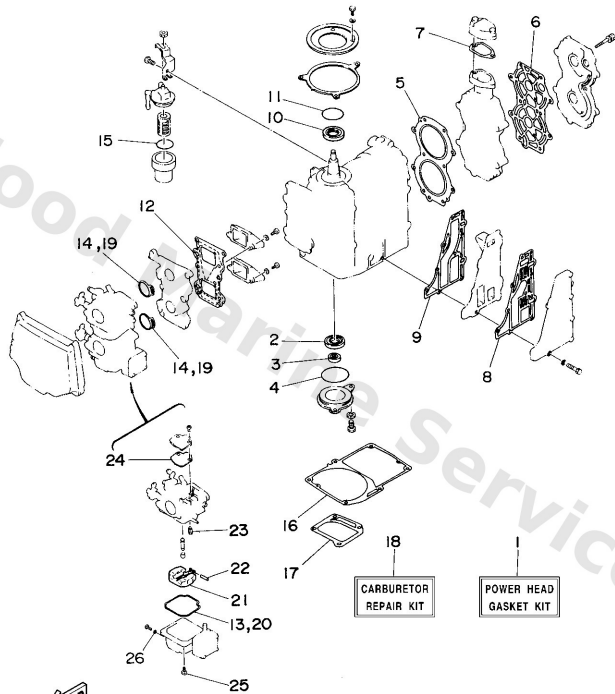

Repair Kit 1

6L23100-C260

B2

Ref	Part	
16	6L245113A2 Gasket, upper casing	Buy now
17	6L241133A2 Gasket, exhaust manifold 1	Buy now
18	6L2W009300 Carburetor repair kit	Buy now
21	6L21438500 Float	Buy now
22	6E51438601 Pin, float	Buy now
23	6L21439200 Valve, needle	Buy now
24	6L21439900 Gasket	Buy now
25	9798004112 Screw, pan head (686)	Buy now
26	6L21439800 Gasket	Buy now