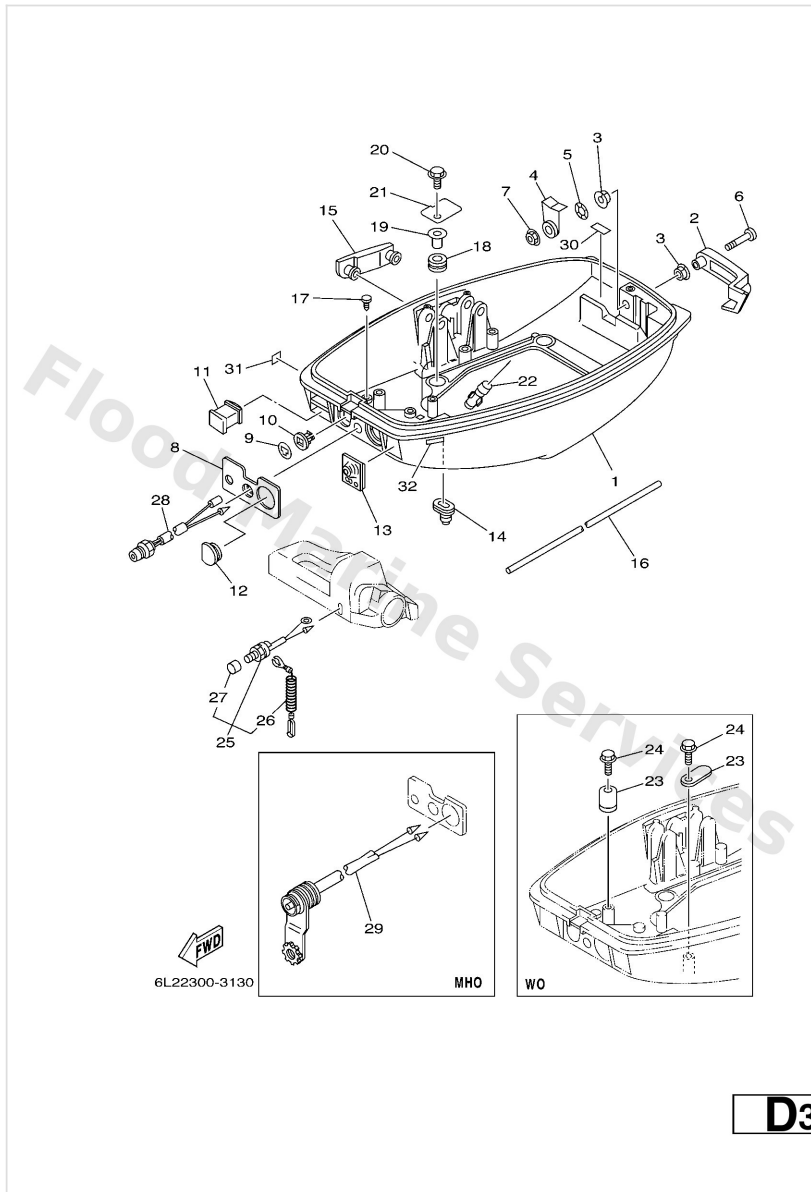

Bottom Cowling

Ref	Part	
29	6828438100 2p concent 1	Buy now
30	6E74279110 Mark 1	Buy now
31	6A12817600 Label Caution	Buy now
32	6E38257H00 Plate Mark	Buy now