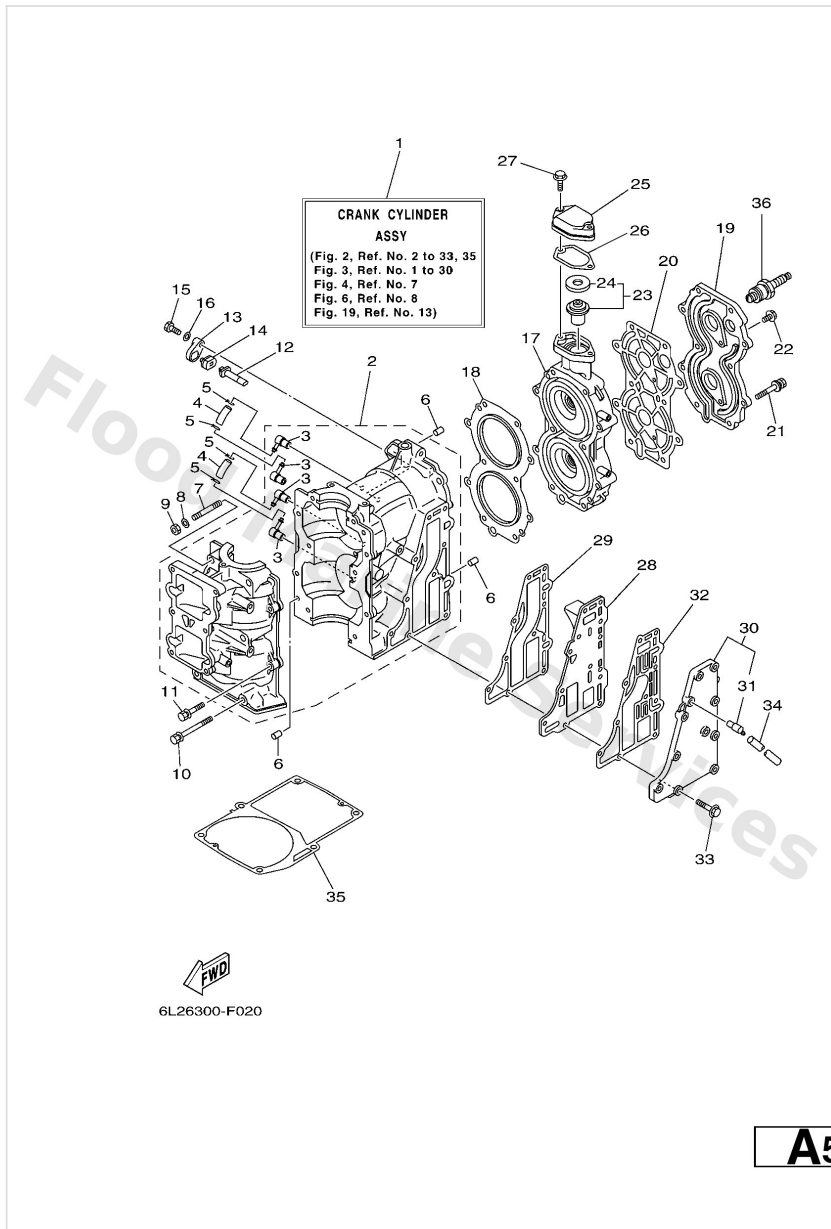

Cylinder & Crankcase

Ref	Part	
1	6L2W0090121S Crank Cylinder assembly O/I	Buy now
2	6L215100101S Crankcase assembly O/I	Buy now
3	6E51137201 Nipple, hose	Buy now
4	9044507M15 Hose (I390)	Buy now
5	9046706016 Clip (655)	Buy now
6	9360412M07 Pin, dowel (688)	Buy now
7	9561708645 Bolt, stud(612)	Buy now
8	9020108086 Washer (1t1)	Buy now
9	9533308600 Nut(612)	Buy now
10	9011908M65 Bolt, with washer	Buy now
11	9011906M14 Bolt, with washer (677)	Buy now
12	6J81132500 Anode	Buy now
13	6H311327001S Cover, anode	Buy now
14	6H31132800 Grommet, anode	Buy now
15	9701306016 Bolt, hexagon deep recess	Buy now