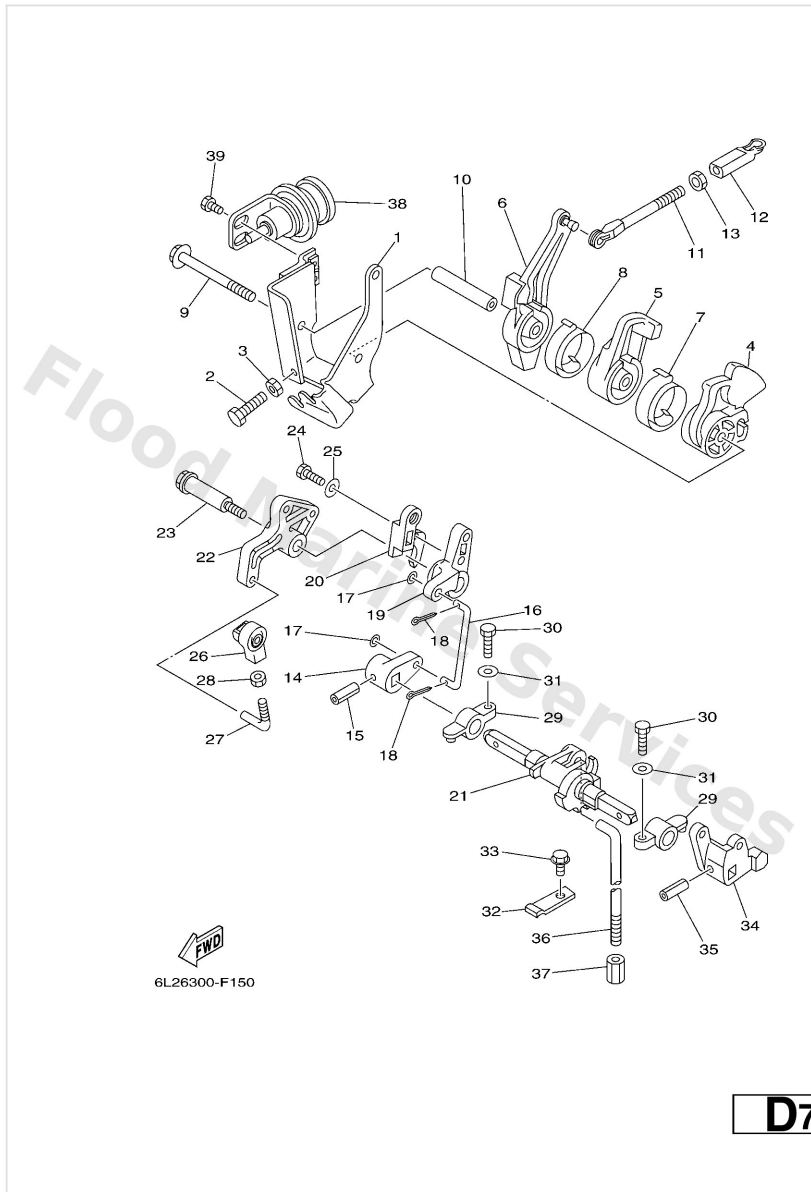

Control 1

Ref	Part	
31	9290306600 Washer, plain (646)	Buy now
32	6J84411600 Spring	Buy now
33	9589506012 Bolt, flange deep recess	Buy now
34	6L24412300 Arm, shift rod	Buy now
36	6L24414300 Rod, shift	Buy now
37	9017006015 Connector, shift rod	Buy now
38	6L21436800 Diaphragm assembly 1	Buy now
39	9709506008 Bolt (fj1)	Buy now