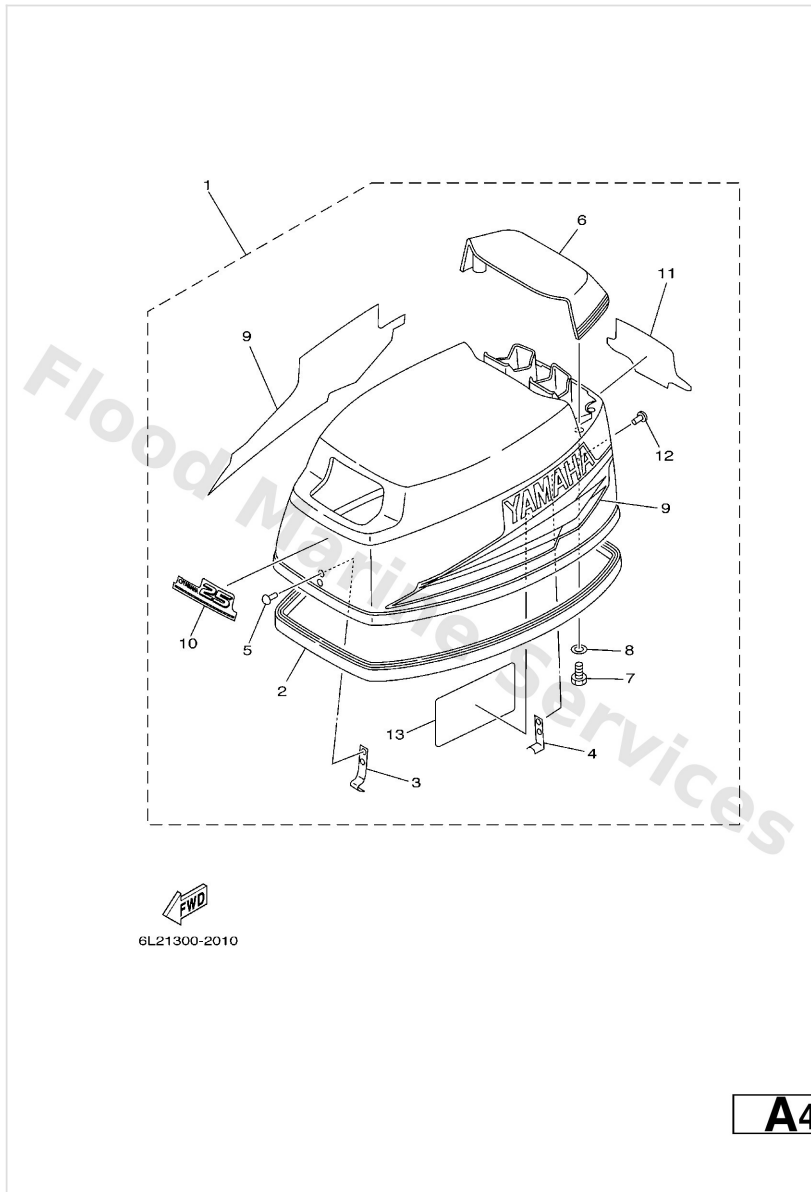

Top Cowling

Ref	Part	
1	6L242610304D Top Cowling assembly	Buy now
1	6L342610304D Top Cowling assembly	Buy now
2	6L24261500 Seal	Buy now
3	6G14265171 Hook	Buy now
4	6L24264700 Holder, clamp band	Buy now
5	9026604M00 Rivet 2 (662)	Buy now
6	6L242613014D Molding, air duct	Buy now
7	9709506016 Bolt, hexagon deep recess	Buy now
8	9299506600 Washer, plain (646)	Buy now
9	6L2W007013 Graphic Set	Buy now
10	6L24267720 Graphic, rear	Buy now
10	6L34267720 Graphic, front	Buy now
11	6L24267811 Graphic, rear	Buy now
11	6L34267811 Graphic, front	Buy now
12	9026604M04 Rivet(6e7)	Buy now