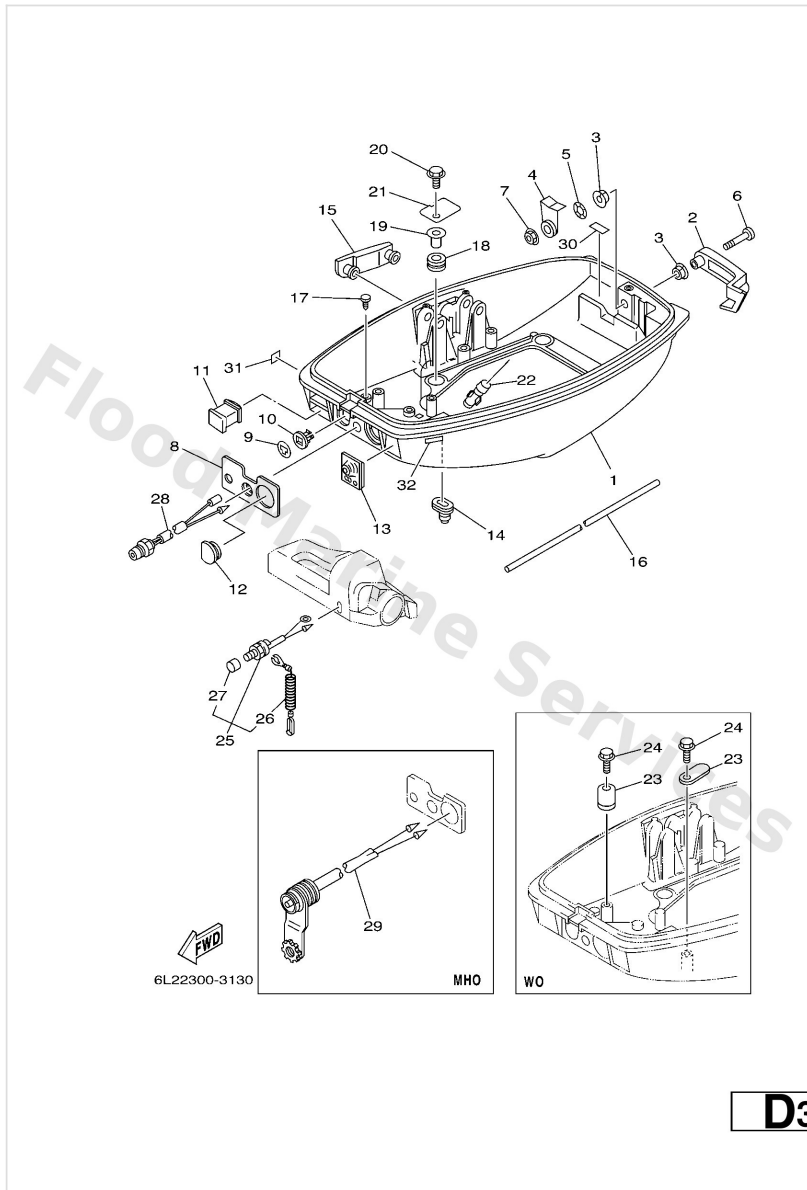

Bottom Cowling

Ref	Part	
14	6G14272700 Grommet	Buy now
15	6L24274801 Grommet	Buy now
16	6L24271600 Rubber seal 1	Buy now
17	9033805M03 Plug (6h1)	Buy now
18	9048015M31 Grommet (6g1)	Buy now
19	9038706M52 Collar (6g1)	Buy now
20	9589506020 Bolt, flange(jk3)	Buy now
21	6L24273801 Plate, fitting	Buy now
22	6H34439101 Nipple, hose	Buy now
23	6E58258800 Plate	Buy now
24	9589506016 Bolt, flange deep recess	Buy now
25	6L28257500 Engine stop switch assembly	Buy now
26	6828255600 Lanyard, stop switch	Buy now
27	6898257Y00 Cap	Buy now
28	6J88541000 Emergency signal light assembly O/I	Buy now