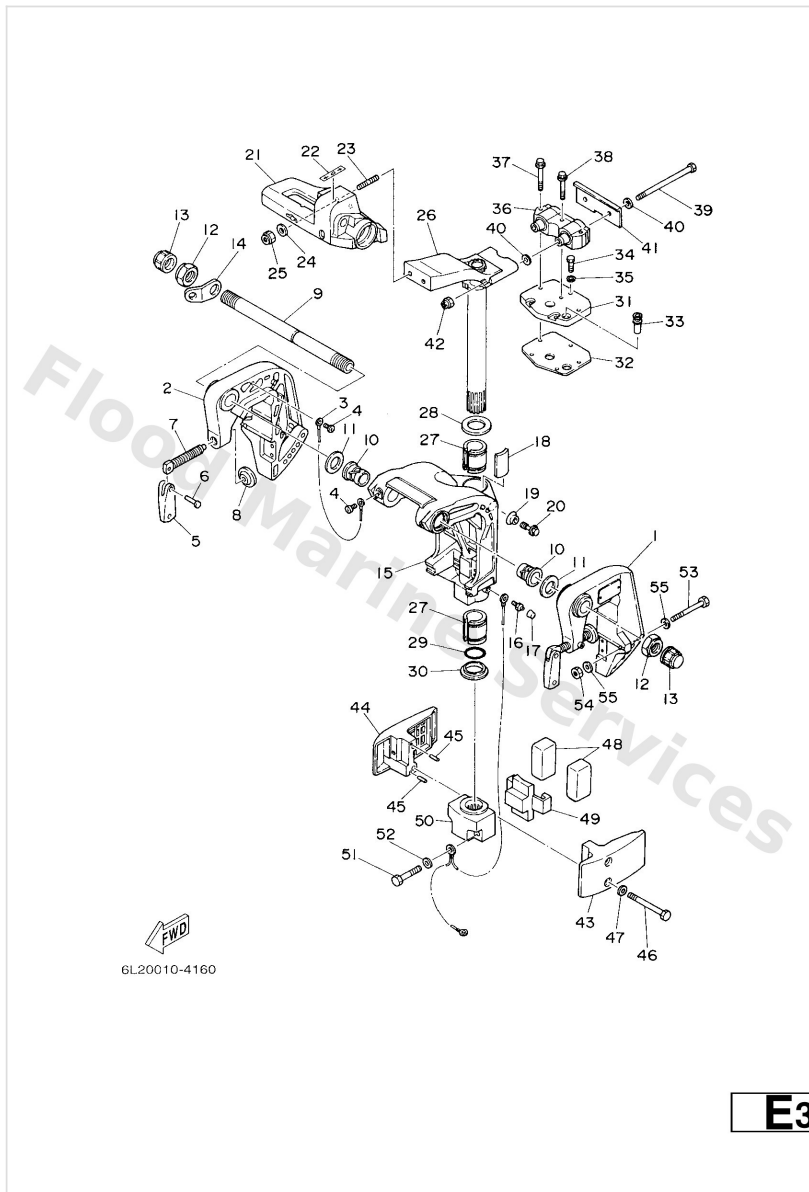

Bracket 1

Ref	Part	
16	9370006M03 Nipple, grease(6a1)	Buy now
17	6634511900 Cap, grease nipple AP	Buy now
18	6H44252800 Piece, friction	Buy now
19	6894337301 Seal, damper	Buy now
20	9010506M18 Bolt (689)	Buy now
21	6L242121034D Bracket	Buy now
22	6E04419111 Indicator, shift	Buy now
23	9011610M28 Bolt, stud	Buy now
24	9299510600 Washer, plate	Buy now
25	9018510051 Nut, self-locking	Buy now
26	6L242510014D Steering bracket assembly	Buy now
27	9038630M75 Bush(6I2)	Buy now
28	9020130M00 Washer, plate(6h1)	Buy now
29	9321029375 O-ring (j10)	Buy now
30	9038630M60 Bush(6j8)	Buy now