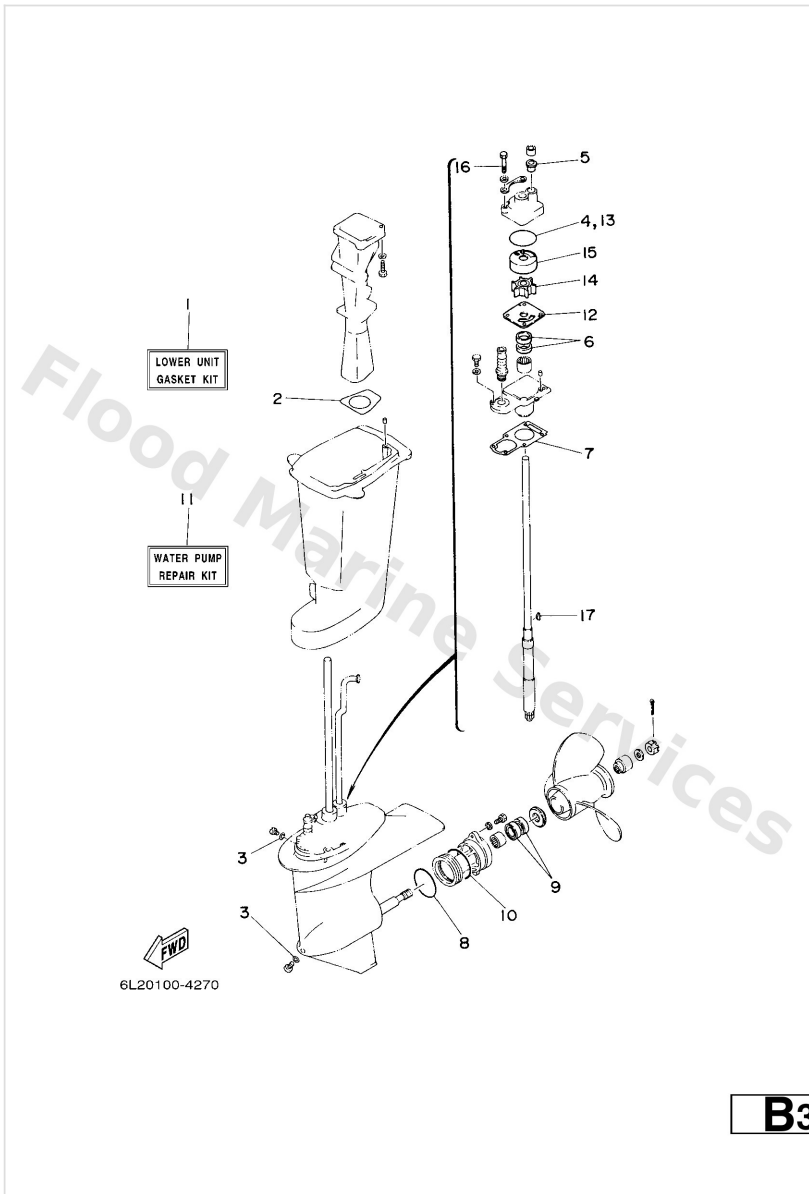

Repair Kit 2

Ref	Part	
17	9028003024 Key, woodruff(662)	Buy now