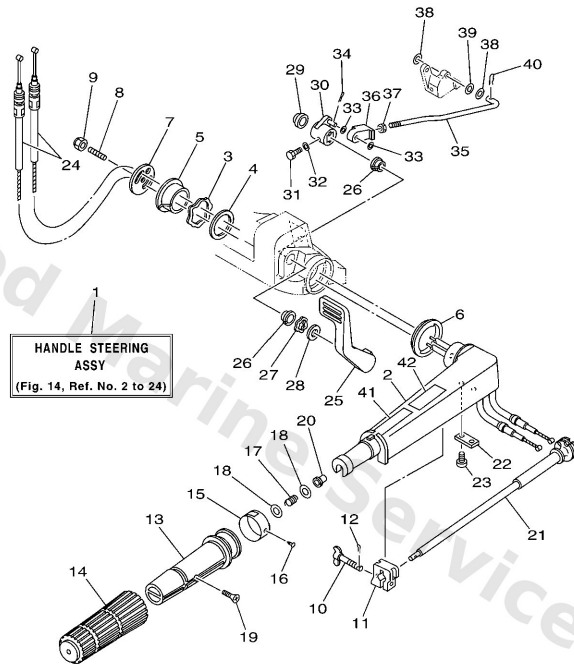

Steering

6L26100-F140

D5

Ref	Part	
31	9709506020 Bolt(7u8)	Buy now
32	9299506600 Washer, plain (646)	Buy now
33	9020206009 Washer plate 626427510000	Buy now
34	9149020010 Pin, cotter	Buy now
35	6L24412400 Link, shift rod	Buy now
36	6L22636300 End, cable	Buy now
37	9538006700 Nut	Buy now
38	9020205088 Washer, plate (666)	Buy now
39	9020205M38 Washer, plate(6I2)	Buy now
40	9046805M03 Clip(6j8)	Buy now
41	6E08362741 Label, caution 7	Buy now
42	6E08362751 -	Buy now