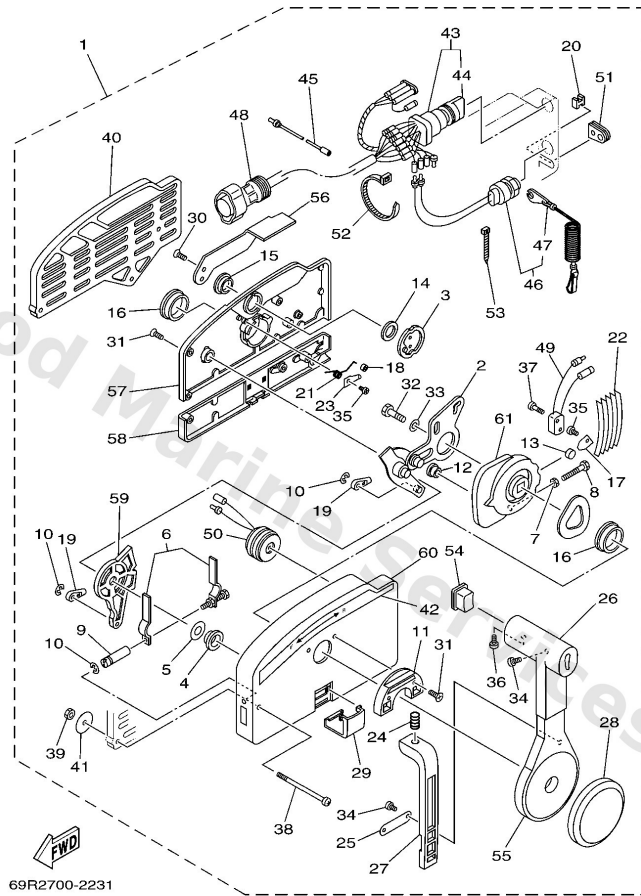

Remote Control Assy

A6

Ref	Part	
46	6888257501 Engine stop switch assembly	Buy now
47	6828255600 Lanyard, stop switch	Buy now
48	6888258621 Extension, wire harness (7P)	Buy now
49	7038254000 Neutral switch assembly	Buy now
50	7038338302 Buzzer	Buy now
51	7034828400 Grommet	Buy now
52	7038259100 Band	Buy now
53	7038259200 Band	Buy now
54	7034822400 Cover, control lever WITHOUT PT/T SW.	Buy now
55	7034822100 Grip	Buy now
56	7034815200 Knob, free accel	Buy now
57	7034821200 Rear housing	Buy now
58	7034821300 Back, panel	Buy now
59	7034827100 Arm, shift	Buy now
60	7034821101 Housing,1	Buy now