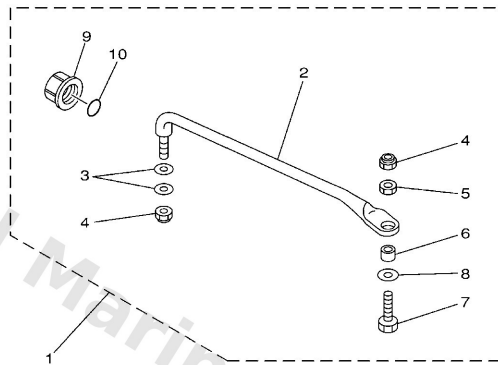

Steering

Ref	Part	
16	9026902M09 Rivet(6I5)	Buy now
17	9050123215 Spring (655)	Buy now
18	9020110M02 Washer, plate(6g9)	Buy now
19	9014905M13 Screw, countersunk	Buy now
20	9038608032 Bushing (650)	Buy now
21	6G14213801 Lever, throttle	Buy now
22	6E04215902 Stay	Buy now
23	9788505012 Screw,pan head (646)	Buy now
24	6L22630100 Throttle cable assembly	Buy now
25	6L2441110194 Handle, gear shift	Buy now
26	9038615M73 Bush(6I2)	Buy now
27	9020615M18 Washer, wave(6I2)	Buy now
28	9020215M37 Washer, plate(6I2)	Buy now
29	9038612M72 Bush(6I2)	Buy now
30	6L2441250094 Lever, shift rod	Buy now

Steering

6L26100-F140

D5

Ref	Part	
31	9709506020 Bolt(7u8)	Buy now
32	9299506600 Washer, plain (646)	Buy now
33	9020206009 Washer plate 626427510000	Buy now
34	9149020010 Pin, cotter	Buy now
35	6L24412400 Link, shift rod	Buy now
36	6L22636300 End, cable	Buy now
37	9538006700 Nut	Buy now
38	9020205088 Washer, plate (666)	Buy now
39	9020205M38 Washer, plate(6I2)	Buy now
40	9046805M03 Clip(6j8)	Buy now
41	6E08362741 Label, caution 7	Buy now
42	6E08362751 -	Buy now

Steering Guide

6J83100-2290

A4

Ref	Part	
1	6896135002 Steering guide attachment kit AP	Buy now
2	6896135101 Rod, steering	Buy now
3	9020110M20 Washer, plate (663)	Buy now
4	9018509M01 Nut, nylon (663)	Buy now
5	9017009M03 Nut (689)	Buy now
6	9038710M42 Coller (688)	Buy now
7	6E56135500 Bolt	Buy now
8	9020110M63 Washer, plate	Buy now
9	6E54314501 Cap, clamp bracket	Buy now
10	9321016275 O-ring	Buy now