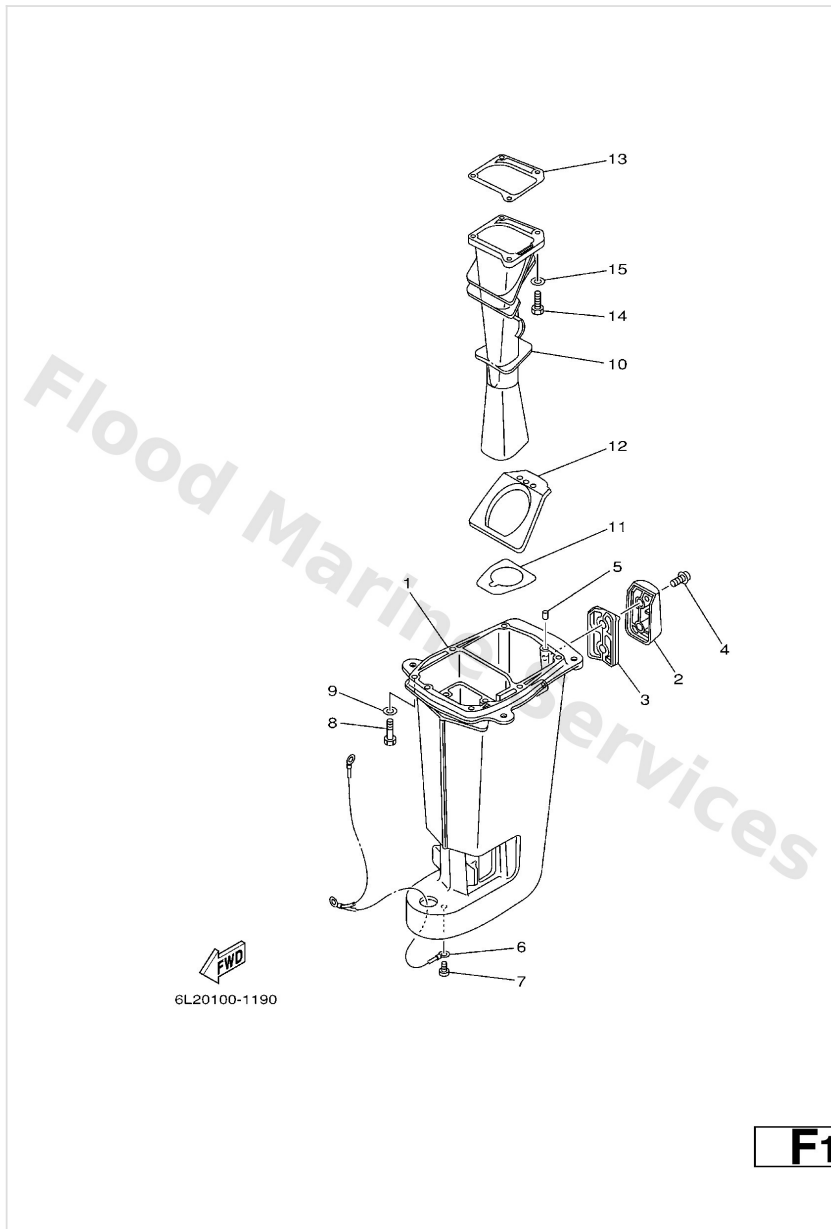

Top Cowling

6L21300-2010

A4

Ref	Part	
13	6L21343700	Buy now
	-	

Upper Casing

Ref	Part	
1	6L245111024D Casing, upper S(16.5")	Buy now
1	6L245111124D Casing, upper L(21.5")	Buy now
2	6L245151014D Cover, upper casing	Buy now
3	6L24511500 Gasket, upper casing	Buy now
4	9015906M11 Screw, with washer(6l2)	Buy now
5	9360412M07 Pin, dowel (688)	Buy now
6	6L28212700 Wire, lead 2	Buy now
7	9015706M06 Screw, pan head(6m7)	Buy now
8	9707508030 Bolt, hexagon (fj1)	Buy now
9	9299508600 Washer, plain (663)	Buy now
10	6L241131005B Manifold, ext. 1	Buy now
10	6L341131005B Manifold, ext. 1	Buy now
11	6L24113400 Gasket, exhaust manifold	Buy now
12	6L24512301 Gasket, muffler	Buy now
13	6L241133A2 Gasket, exhaust manifold 1	Buy now