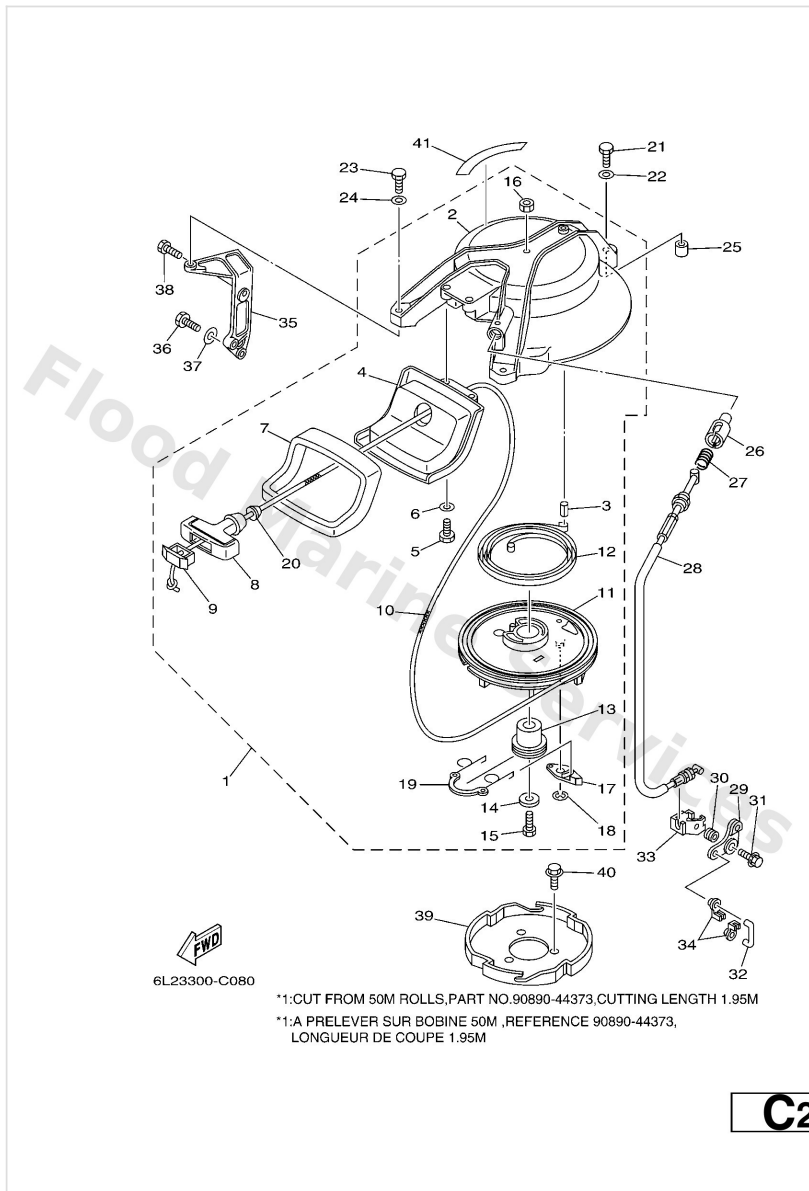

Starter

Ref	Part	
1	6L21571002 Starter assembly	Buy now
2	6L2157110094 Case, starter	Buy now
3	9169040014 Pin, spring (6f2)	Buy now
4	6L2157580194 Guide, rope	Buy now
5	9709506016 Bolt, hexagon deep recess	Buy now
6	9299506600 Washer, plain (646)	Buy now
7	6L21576200 Seal, rubber 2	Buy now
8	6891575501 Handle, starter	Buy now
9	6F51577902 Cover	Buy now
10	* item_description *1	Buy now
11	6J81571400 Drum, sheave	Buy now
12	9051008M04 Spring, spiral (677)	Buy now
13	6771571701 Shaft	Buy now
14	9020106060 Washer, plate	Buy now
15	9701306025 Bolt(62y)	Buy now