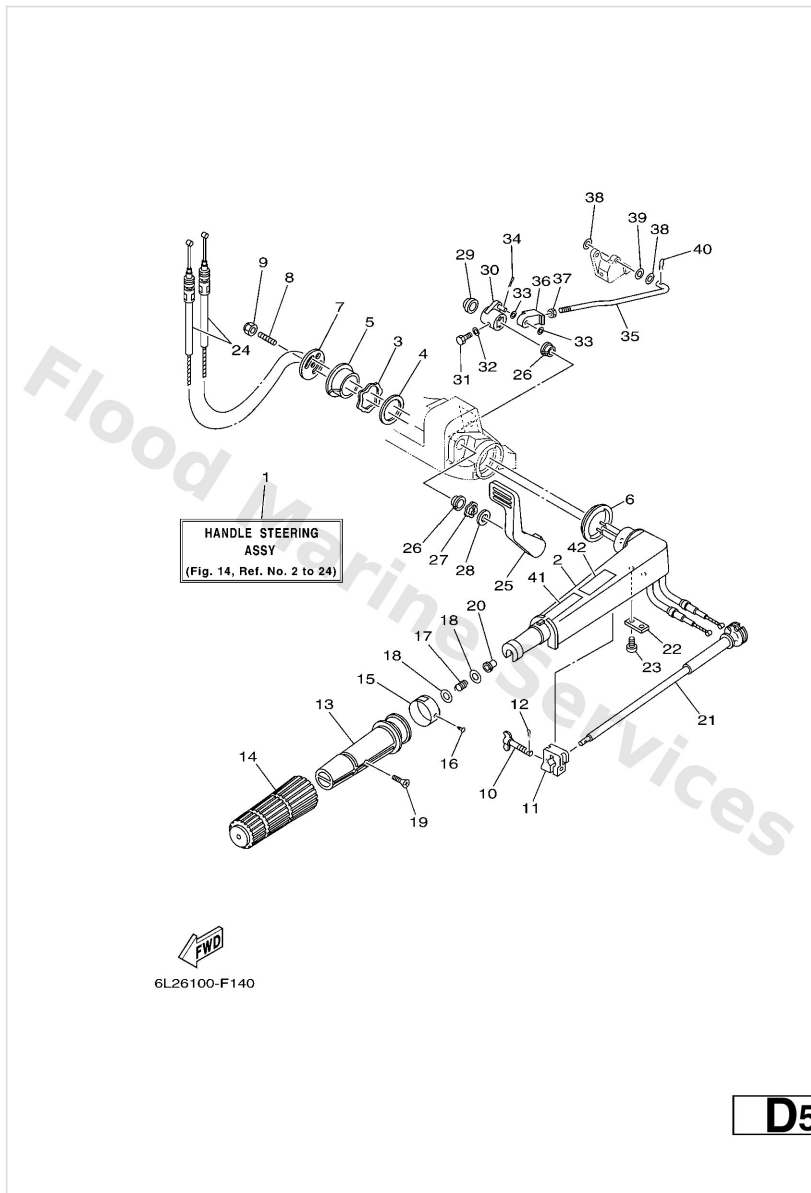

Steering

Ref	Part	
16	9026902M09 Rivet(6I5)	Buy now
17	9050123215 Spring (655)	Buy now
18	9020110M02 Washer, plate(6g9)	Buy now
19	9014905M13 Screw, countersunk	Buy now
20	9038608032 Bushing (650)	Buy now
21	6G14213801 Lever, throttle	Buy now
22	6E04215902 Stay	Buy now
23	9788505012 Screw,pan head (646)	Buy now
24	6L22630100 Throttle cable assembly	Buy now
25	6L2441110194 Handle, gear shift	Buy now
26	9038615M73 Bush(6I2)	Buy now
27	9020615M18 Washer, wave(6I2)	Buy now
28	9020215M37 Washer, plate(6I2)	Buy now
29	9038612M72 Bush(6I2)	Buy now
30	6L2441250094 Lever, shift rod	Buy now