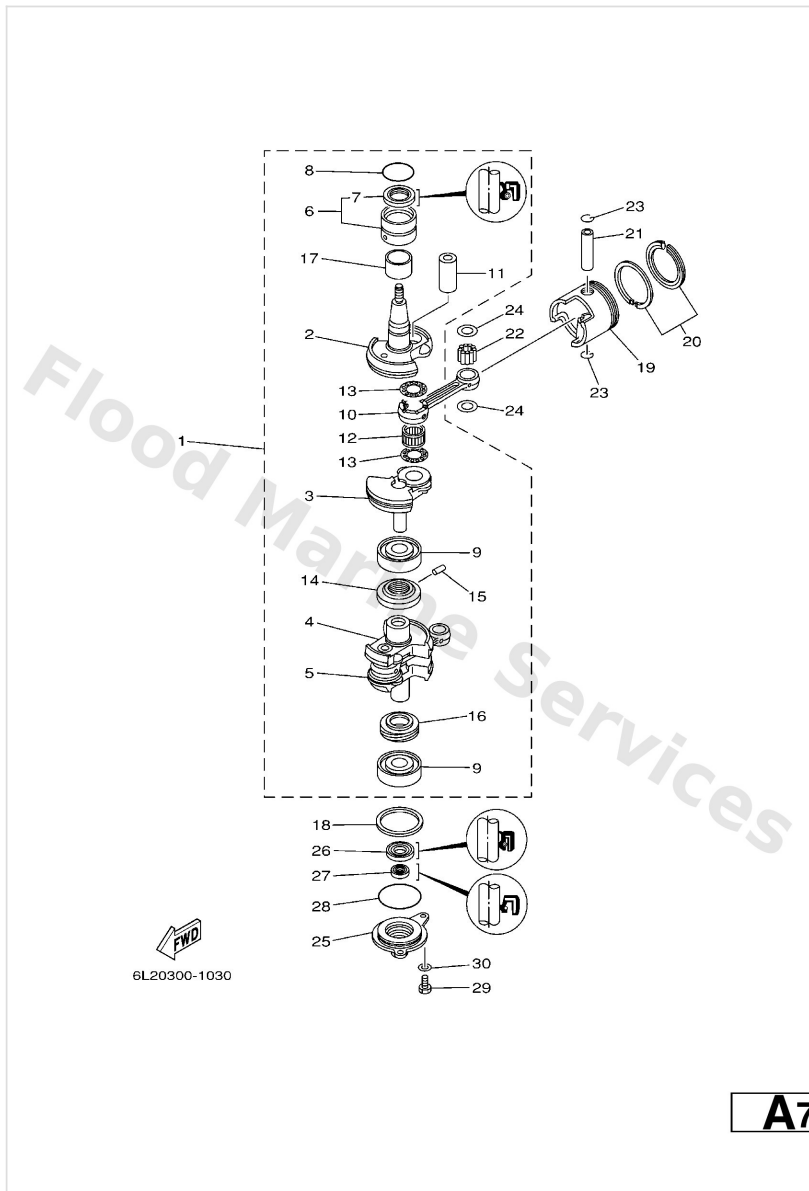

Control 2

FWO
6L22300-3160

E2

Ref	Part	
1	6L24854401 Lever, shiftcontrol	Buy now
2	6L24853401 Throttle lever, control	Buy now
3	9038610009 Bushing 6484418600	Buy now
4	9578008300 Nut, nylon (6j8)	Buy now
5	6L24215401 Lever, throttle control	Buy now
6	6L24219101 Rod 1	Buy now
7	6L24219220 Rod 2	Buy now
8	9020205088 Washer, plate (666)	Buy now
9	9149020010 Pin, cotter	Buy now
10	6L24853100 Bracket, remote control 1	Buy now
11	6824853850 Clamp, cable	Buy now
12	9169030012 Pin, spring	Buy now
13	9010506M23 Bolt (6g1)	Buy now
14	6G82636300 End, wire 1	Buy now
15	6G82636400 End, wire 2	Buy now

Control 2

6L22300-3160

E2

Ref	Part	
16	6J848511014D Hook, steering	Buy now

Crankshaft & Piston

Ref	Part	
1	6L21140010 Crankshaft assembly O/I	Buy now
2	6L21141200 Crank 1	Buy now
3	6L21142200 Crank 2	Buy now
4	6L21143200 Crank 3	Buy now
5	6L21144200 Crank 4	Buy now
6	93311632U7 Bearing, cylindrical(6j8)	Buy now
7	9310226M27 Oil seal(6j8)	Buy now
8	9321042159 O-ring (647)	Buy now
9	93306305U3 Bearing(6j8)	Buy now
10	6L21165100 Rod, connecting	Buy now
11	6L21168100 Pin, crank 1	Buy now
12	93310424W9 Bearing, cylindrical(6l2)	Buy now
13	9020924M15 Washer(6l2)	Buy now
14	6L21151500 Seal, labyrinth 1	Buy now
15	9169030010 Pin, spring (663)	Buy now