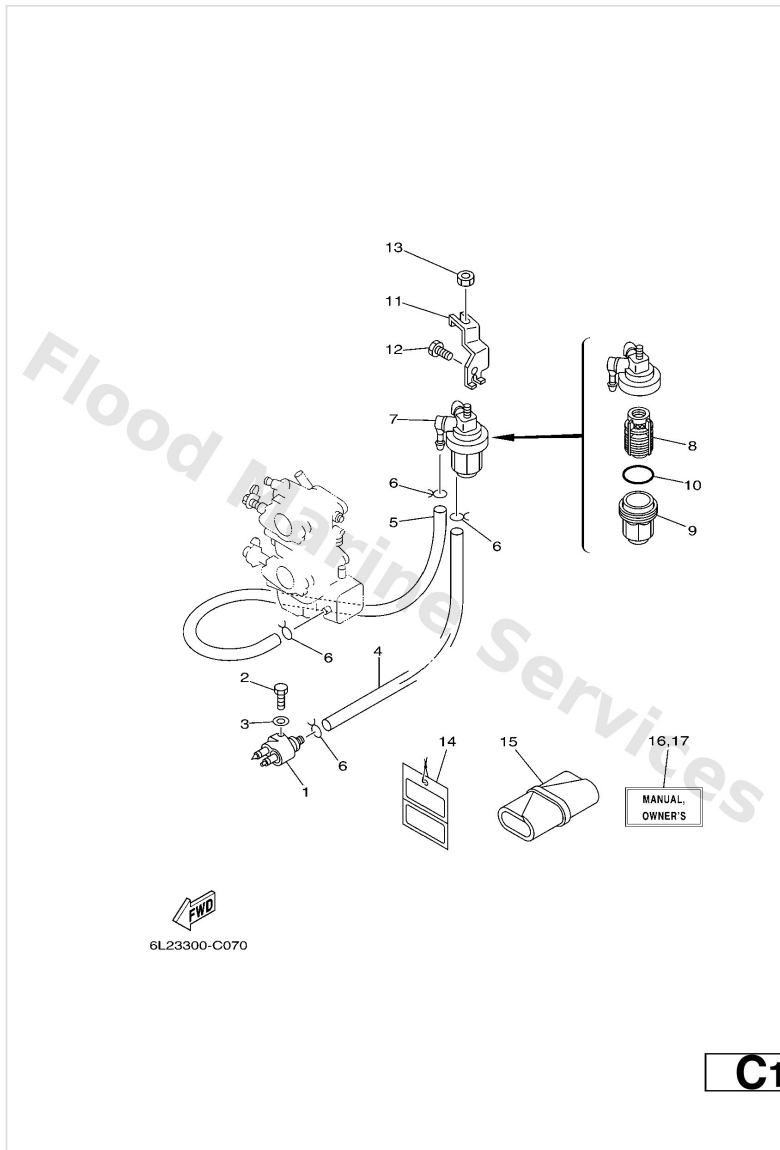

Fuel

Ref	Part	
16	6L32819979D0 O/m 25n/20d '07 UR (NL)	Buy now
16	6L32819979E0 O/m 25n/20d '07 UR (E)	Buy now
16	6L32819979F0 O/m 25n/20d '07 UR (F)	Buy now
16	6L32819979G0 O/m 25n/20d '07 UR (D)	Buy now
16	6L32819979H0 O/m 25n/20d '07 UR (I)	Buy now
16	6L32819979S0 O/m 25n/20d '07 UR (ES)	Buy now
17	6L3281998AK0 O/m 25n/20d '07 UR (DK)	Buy now
17	6L3281998AL0 O/m 25n/20d '07 UR (SF)	Buy now
17	6L3281998AM0 O/m 25n/20d '07 UR (S)	Buy now
17	6L3281998AN0 O/m 25n/20d '07 UR (N)	Buy now
17	6L3281998AP0 O/m 25n/20d '07 UR (P)	Buy now
17	6L3281998AR0 O/m 25n/20d '07 UR (GR)	Buy now