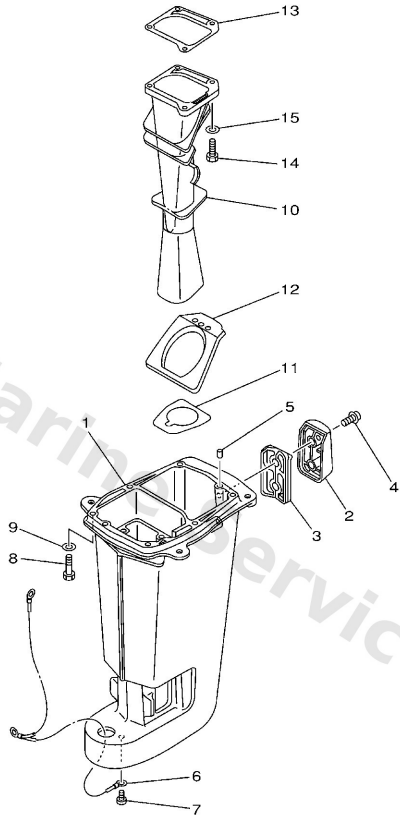

Upper Casing

Ref	Part	
14	9709506020 Bolt(7u8)	Buy now
15	9299506600 Washer, plain (646)	Buy now