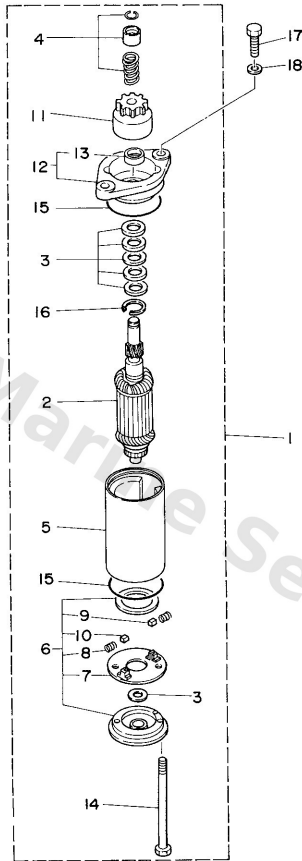

Starter

Ref	Part	
16	9530306700 Nut	Buy now
17	6761574103 Pawl, drive	Buy now
18	9343006M02 Circlip (689)	Buy now
19	6J81570500 Spring, drive pawl	Buy now
20	6A01578900 Damper	Buy now
21	9709506035 Bolt(j52)	Buy now
23	9709506025 Bolt	Buy now
25	9953010014 Pin, dowel	Buy now
26	6561574800 Plunger, starter stop	Buy now
27	9050110227 Spring, comprreshion(656)	Buy now
28	6L21577000 Cable comp., starter stop	Buy now
29	6L21574600 Arm	Buy now
30	9038706M51 Collar (6g0)	Buy now
31	9011906M53 Bolt, with washer(6I2)	Buy now
32	6L21574700 Link	Buy now

Starter

6L23300-C080

*1: CUT FROM 50M ROLLS, PART NO. 90890-44373, CUTTING LENGTH 1.95M

*1: A PRELEVER SUR BOBINE 50M, REFERENCE 90890-44373, LONGUEUR DE COUPE 1.95M

C2

Ref	Part	
33	6L21577400 Stay 4	Buy now
34	6614126202 Joint, choke lever	Buy now
35	6L2157720094 Stay 2	Buy now
36	9701306020 Bolt(62y)	Buy now
37	9290306600 Washer, plain (646)	Buy now
38	9709506020 Bolt(7u8)	Buy now
39	6L21572301 Pulley, starter	Buy now
40	9010508M10 Bolt (6a0)	Buy now
41	6L21343721 Mark, caution	Buy now

Starting Motor

FWD
6L20010-4120

D2

Ref	Part	
1	6L28180020 Starting motor assembly	Buy now
2	6L28185020 Armature assembly	Buy now
3	6828180910 Washer kit	Buy now
4	6L28183310 Ring, stop	Buy now
5	6828181011 Stator assembly	Buy now
6	6L28182020 Rear bracket assembly	Buy now
7	6L28184020 Brush holder assembly	Buy now
8	6828181310 Spring, brush	Buy now
9	6L28181120 Brush 1	Buy now
10	6L28181220 Brush 2	Buy now
11	6828183220 Clutch, over run	Buy now
12	6828183011 Front bracket assembly	Buy now
13	6828183100 Metal, front	Buy now
14	6828182610 Bolt	Buy now
15	6828184710 O-ring	Buy now