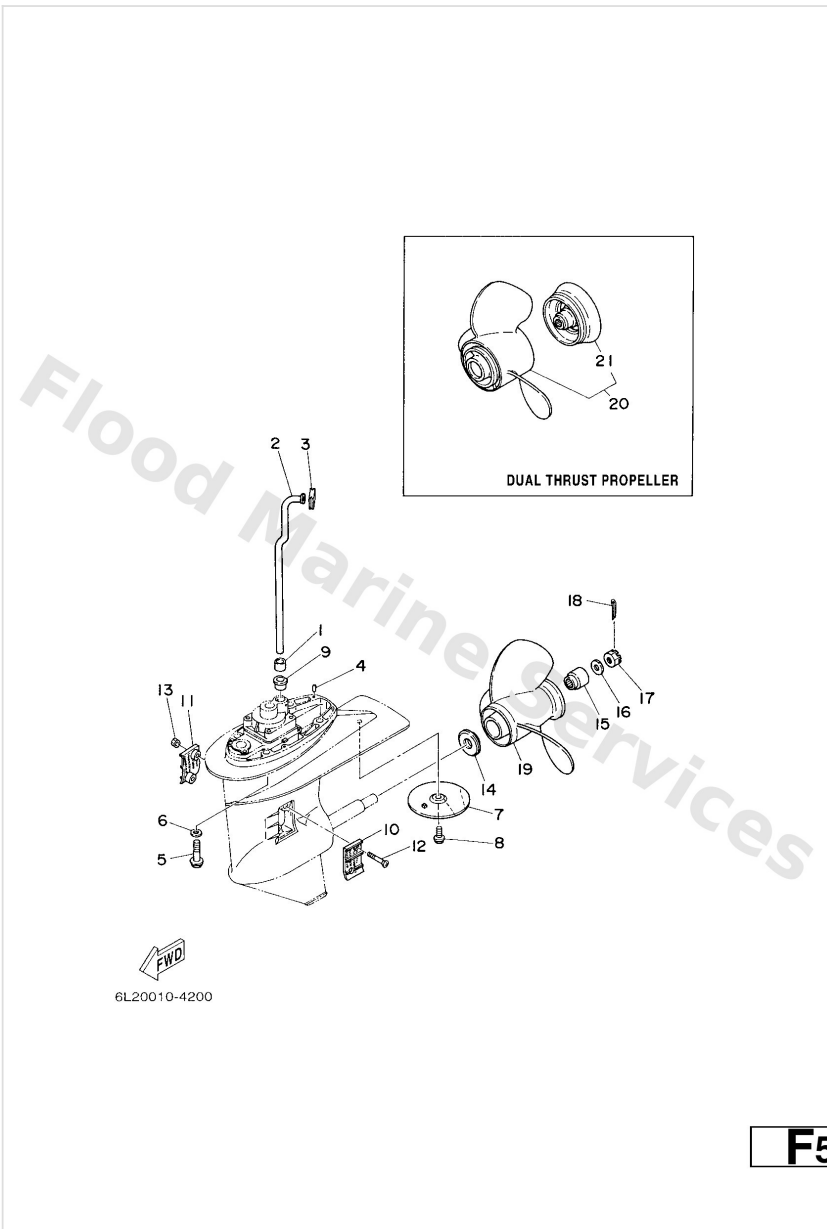

Lower Casing & Drive 2

Ref	Part	
1	6L24436800 Rubber, water seal 4	Buy now
2	6L24436100 Tube, water S(16.5")	Buy now
2	6L24436110 Tube, water L(21.5")	Buy now
3	6L24436600 Damper, water seal 2	Buy now
4	9360412M07 Pin, dowel (688)	Buy now
5	9010510M12 Bolt (689)	Buy now
6	9299510600 Washer, plate	Buy now
7	6644537101 Tab-trim	Buy now
8	9010508M02 Bolt hexagon	Buy now
9	6L24436700 Damper, water seal 3	Buy now
10	6L24521400 Cover, water inlet	Buy now
11	6L24521500 Cover, water inlet	Buy now
12	9015105M05 Screw, countersunk	Buy now
13	9018505002 Nut nylon (sus)(ex4)	Buy now
14	6L24598701 Spacer	Buy now