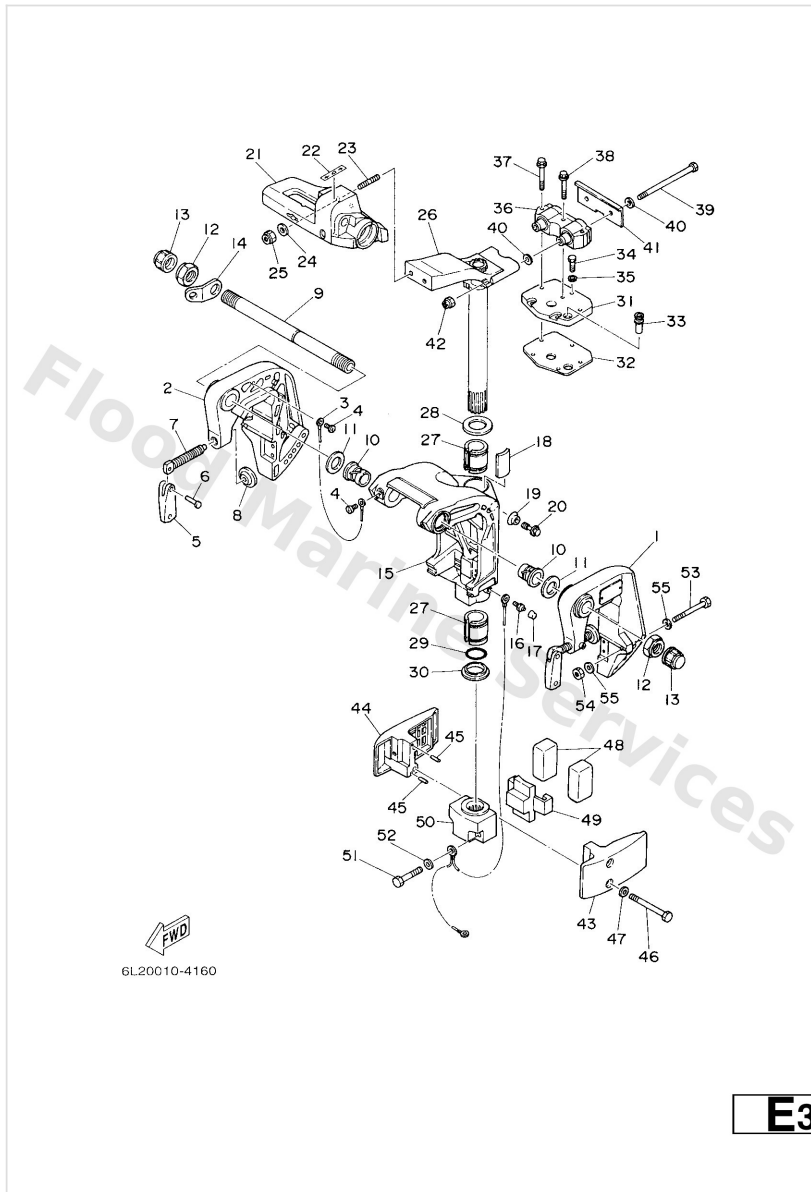

Bracket 1

Ref	Part	
31	6L244512004D Cover, upper mount	Buy now
32	6L245114A1 Gasket, upper casing	Buy now
33	6L24436500 Damper, water seal 1	Buy now
34	9709506020 Bolt(7u8)	Buy now
35	9299506600 Washer, plain (646)	Buy now
36	6L24451401 Mount damper, upper side	Buy now
37	9011906M04 Bolt, with washer(6I2)	Buy now
38	9011906M05 Bolt, with washer(6I2)	Buy now
39	9010108M09 Bolt(6I2)	Buy now
40	9020108M01 Washer, plate(6I2)	Buy now
41	6L24452600 Plate	Buy now
42	9018508057 Nut, nylon (6j8)	Buy now
43	6L244551014D Housing, lower mount rubber 1	Buy now
44	6L244552014D Housing, lower mount rubber 2	Buy now
45	9360412M07 Pin, dowel (688)	Buy now