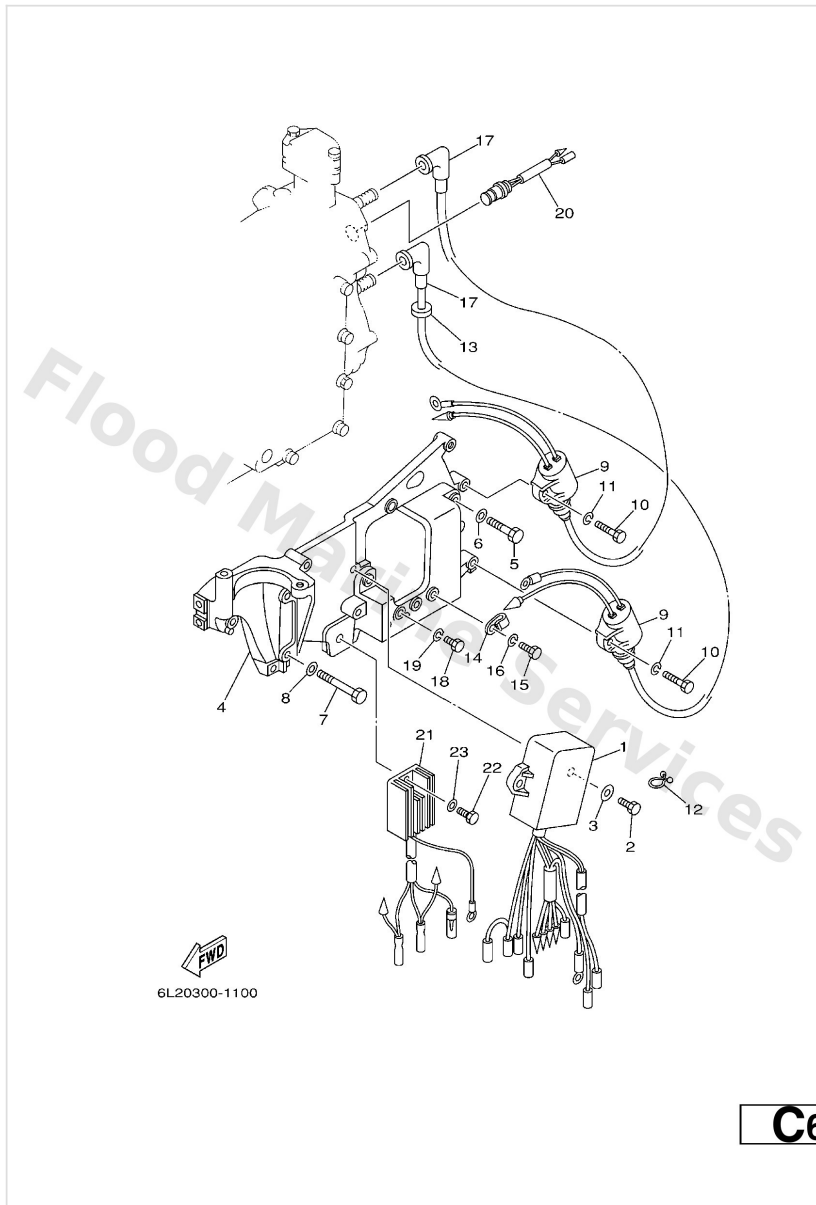

Electrical 1

Ref	Part	
1	6L28554023 C.d.i. unit assembly	Buy now
2	9709506020 Bolt(7u8)	Buy now
3	9299506600 Washer, plain (646)	Buy now
4	6L2855420294 Bracket	Buy now
5	9707506030 Bolt(jf7)	Buy now
7	9010106M16 Bolt(6l2)	Buy now
8	9290306600 Washer, plain (646)	Buy now
9	61N8557000 Ignition coil assembly	Buy now
11	9299506100 Washer(6a1)	Buy now
12	9046408M07 Clamp O/I	Buy now
13	9048025161 Grommet(656)	Buy now
14	9046506M86 Clamp O/I	Buy now
15	9709506012 Bolt(gh1)	Buy now
17	6G18237021 Plug cap assembly	Buy now
20	6898256000 Thermo switch assembly O/I	Buy now