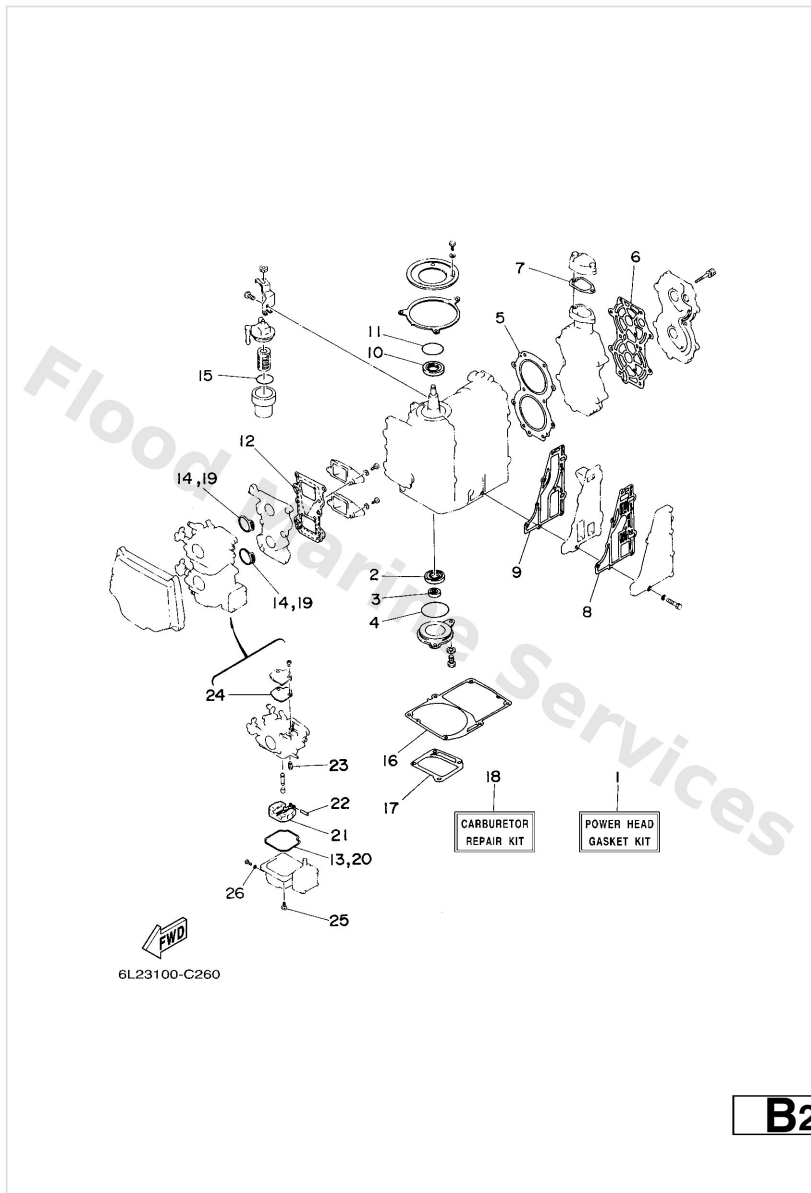

Repair Kit 1

Ref	Part	
1	6L2W000103 Power head gasket kit	Buy now
2	9310225142 Oil seal (24.8x38x7-662)	Buy now
3	9310113M37 Oil seal(6a4)	Buy now
4	9321056M80 O-ring(6j8)	Buy now
5	6L211181A2 Gasket, cylinder head 1	Buy now
6	6L211193A1 Gasket, head cover 1	Buy now
7	6J812414A0 Gasket, cover	Buy now
8	6L241114A1 Gasket, exhaust outer cover	Buy now
9	6L241112A2 Gasket, exhaust inner cover	Buy now
10	9310226M27 Oil seal(6j8)	Buy now
11	9321042159 O-ring (647)	Buy now
12	6L21362100 Gasket, valve seat	Buy now
13	6L21438400 Gasket, float chamber	Buy now
14	6L21419800 Gasket	Buy now
15	9321032738 O-ring(1wg)	Buy now