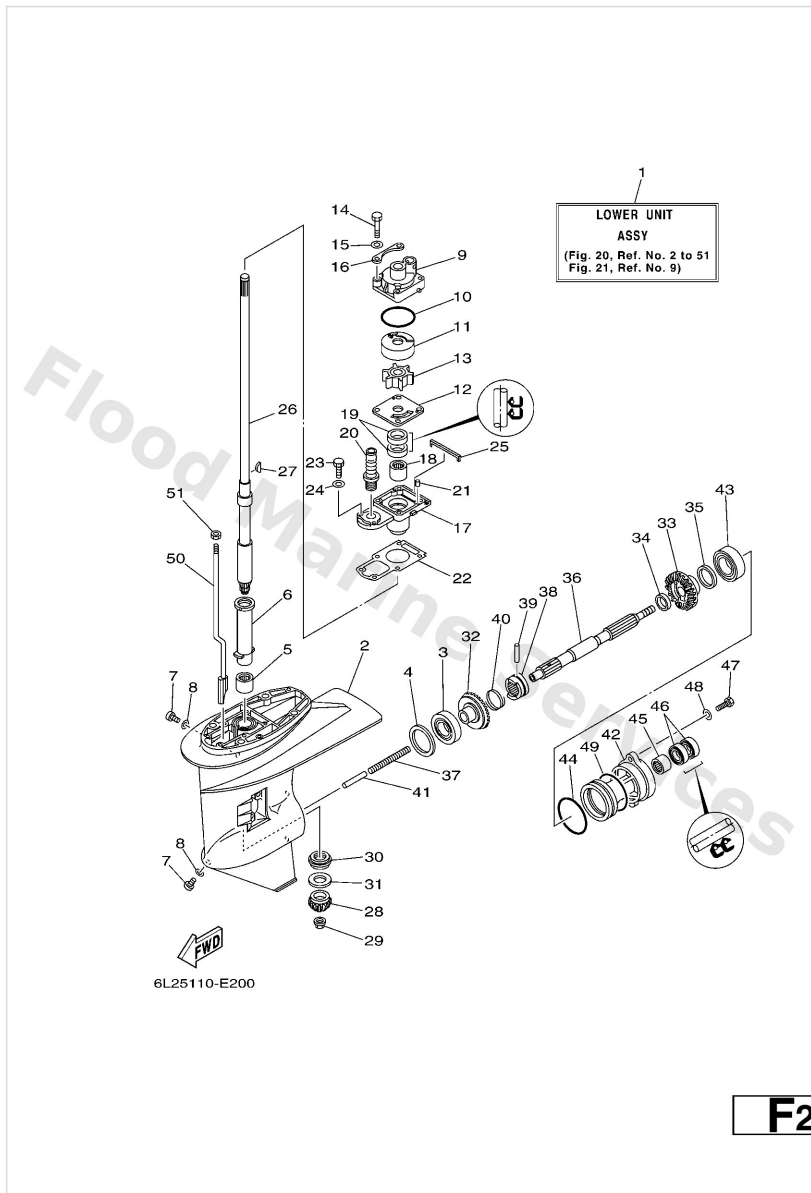

Lower Casing & Drive 1

Ref	Part	
37	9050110065 Spring compression648456360000	Buy now
38	6L24563100 Clutch, dog	Buy now
39	9025005010 Pin straight 648456320000	Buy now
40	6484563300 Ring, cross pin	Buy now
41	6484563500 Plunger,shift	Buy now
42	6L245361034D Cap, lower casing	Buy now
43	9330600612 Bearing(2hr)	Buy now
44	9321060MA3 O-ring(6j8)	Buy now
46	9310120M07 Oil seal	Buy now
49	9321060M99 O-ring(6t3)	Buy now
50	6L24415000 Shift cam assembly S(16.5")	Buy now
50	6L24415010 Shift cam assembly L(21.5")	Buy now
51	9538006600 Nut(661)	Buy now