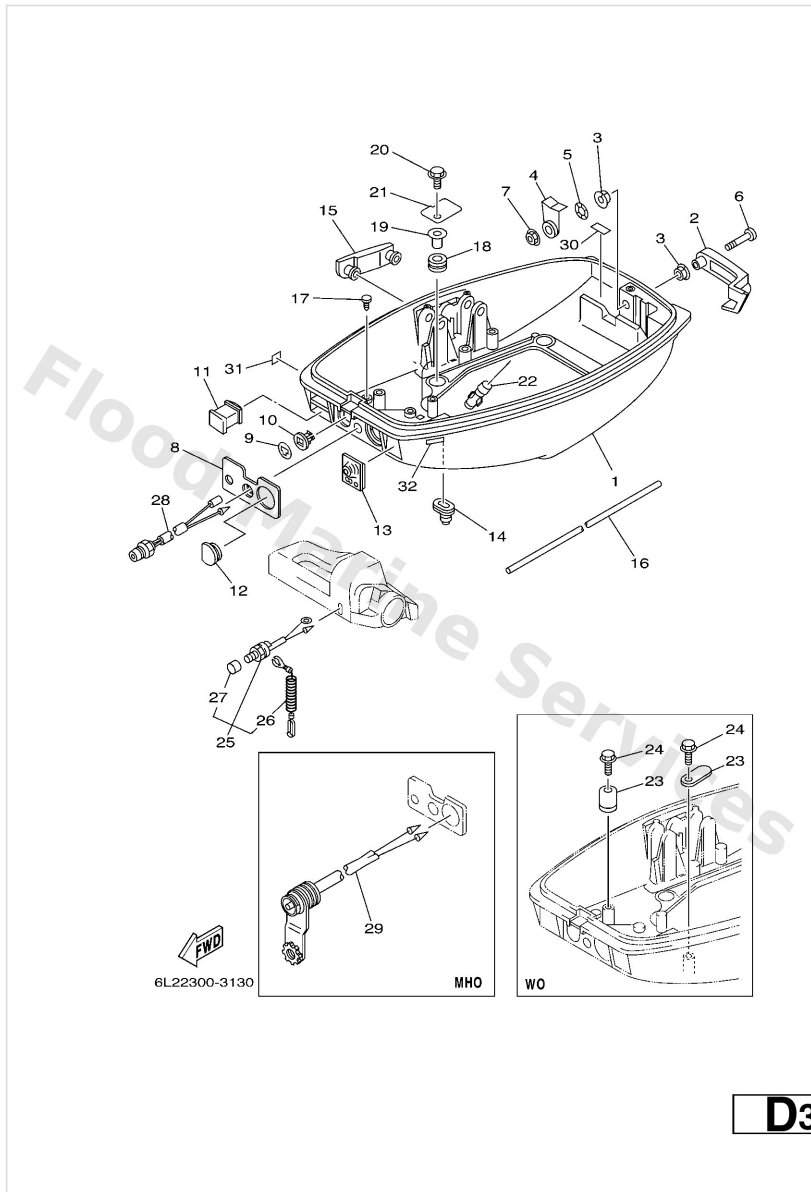

Bottom Cowling

Ref	Part	
1	6L242711034D Cowling, bottom 1	Buy now
2	6L242815014D Lever, clamp	Buy now
3	9038612M45 Bushing (6g1)	Buy now
4	6L24281600 Lever, clamp	Buy now
5	9020612052 Washer, wave (666)	Buy now
6	9788006035 Screw, pan head(6h4)	Buy now
7	9578006300 Nut, nylon (6g1)	Buy now
8	6L242719A0 Panel, front lower	Buy now
9	6894127300 Grommet	Buy now
10	6J84127400 Grommet 2	Buy now
11	6L24272500 Grommet	Buy now
11	6L24272550 Grommet	Buy now
12	6G14272400 Grommet	Buy now
13	6L24272601 Grommet	Buy now
13	6L24272610 Grommet	Buy now