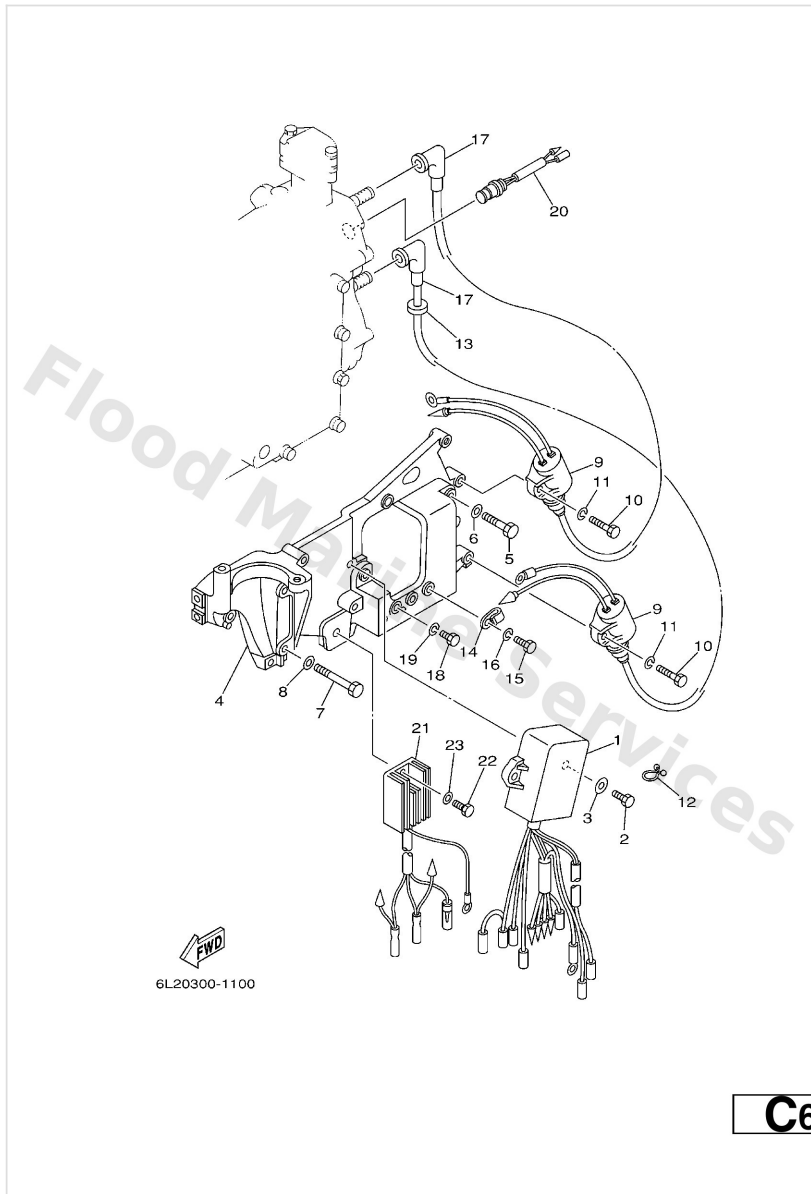

Electrical 1

Ref	Part	
21	6J88196000 Rectifier & regulator assembly	Buy now
22	9709506016 Bolt, hexagon deep recess	Buy now