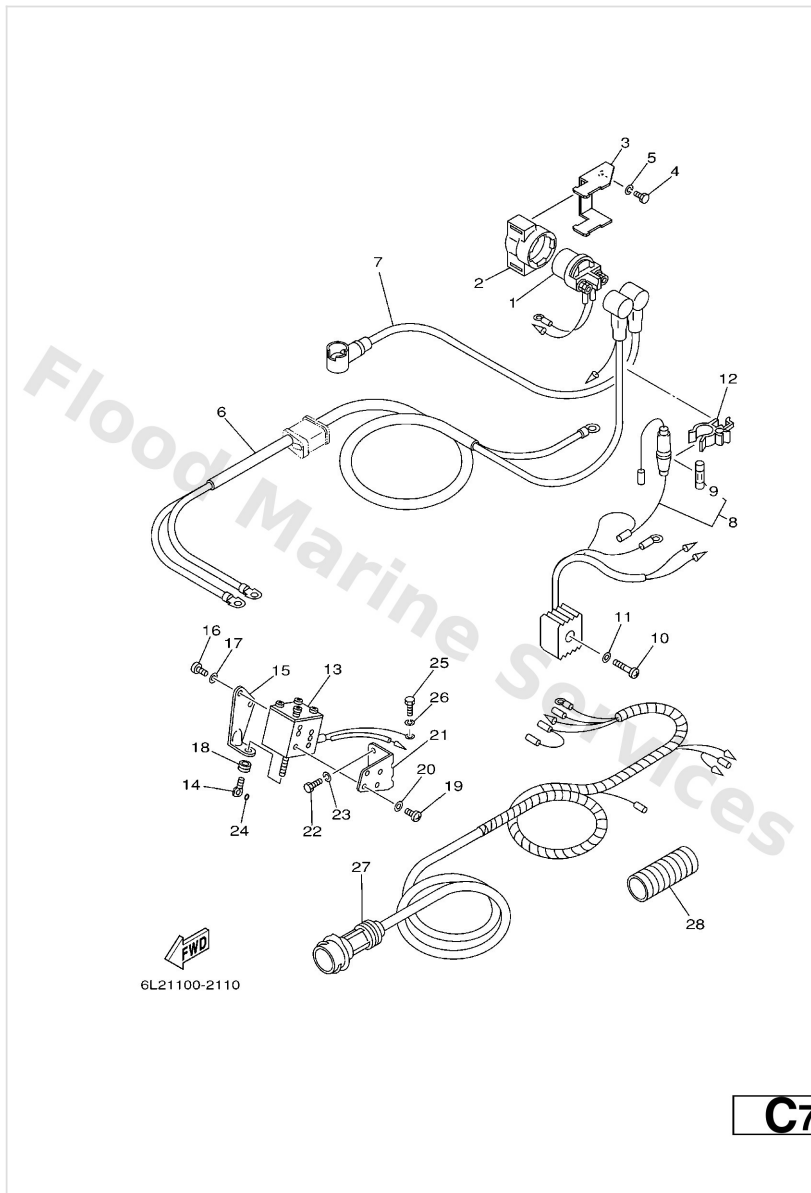

Electrical 2

Ref	Part	
1	6G18194110 Starter relay	Buy now
2	6G18195200 Holder, relay	Buy now
3	6L28194500 Plate, switch fitting	Buy now
4	9709506012 Bolt(gh1)	Buy now
5	9299506100 Washer(6a1)	Buy now
6	6G18210501 Battery cable	Buy now
7	6G18211700 Wire, lead	Buy now
8	6G18197061 Rectifier assembly	Buy now
9	6G18215100 Fuse (10a)	Buy now
10	9788005025 Screw, panhead (a93)	Buy now
11	9299005600 Washer, plain (646)	Buy now
12	6G58215200 Holder, fuse	Buy now
13	6L28611100 Coil, solenoid	Buy now
14	6828611700 Hook, wire pull	Buy now
15	6L28611500 Holder, solenoid	Buy now