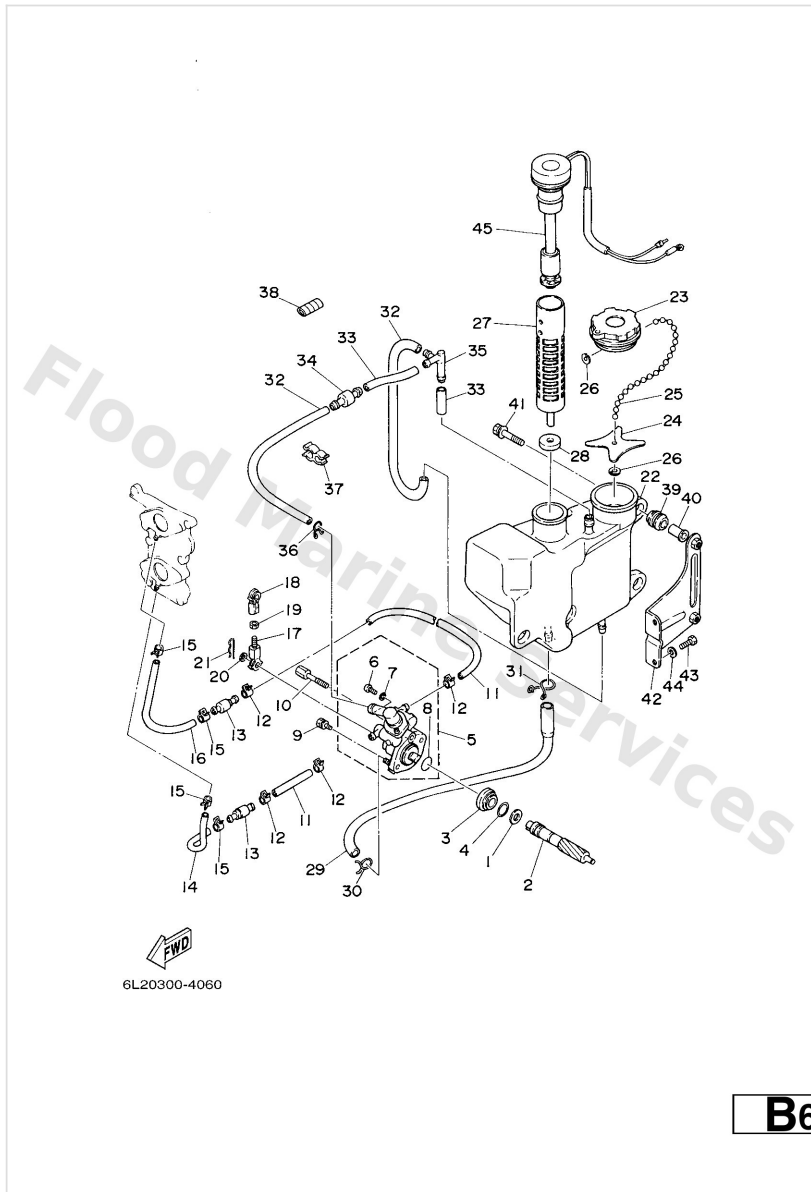

Oil Pump

Ref	Part	
1	9020108M93 Washer, plate (6g5)	Buy now
2	6L21153700 Gear, driven	Buy now
3	6j81311700 Collar, distance	Buy now
4	9321013M04 93210-13m04	Buy now
5	6L21320000 Oil injection pump assembly	Buy now
6	6L21347100 Plug, drain	Buy now
7	6L21347500 Gasket, breather bolt	Buy now
8	9321019M82 O-ring(6j8)	Buy now
9	9751305518 Bolt, with washer	Buy now
10	9010905M33 Bolt	Buy now
11	9044507M32 Hose (l200)	Buy now
12	9046807M02 Clip (6e5)	Buy now
13	6E91318370 Valve check	Buy now
14	9044507M04 Hose(62t)	Buy now
16	9044507M16 Hose(62t)	Buy now