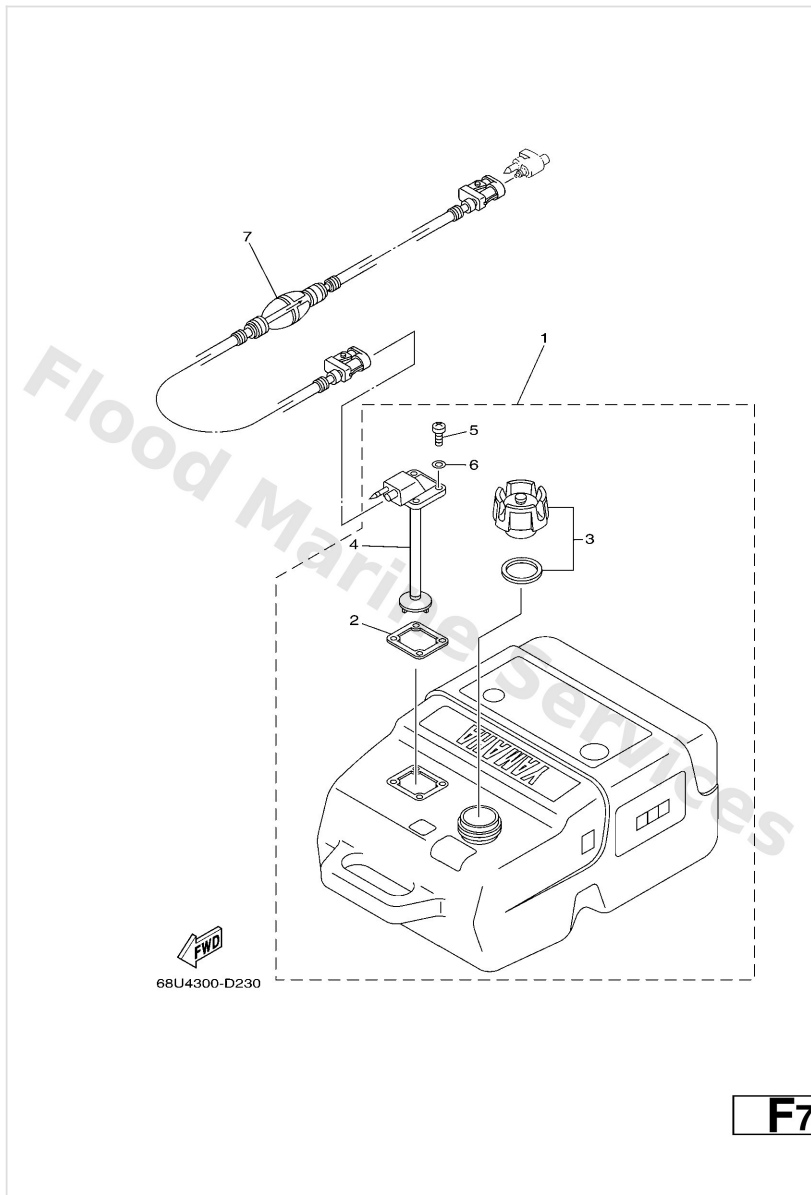

Fuel Tank

Ref	Part	
1	6YK2420102 - AP	Buy now
2	6YL2426801 Gasket, fuel meter	Buy now
3	6YK2461001 Cap assembly	Buy now
4	6YK2426001 Fuel meter assembly	Buy now
5	9015705M16 Screw, pan head	Buy now
6	6YL2432900 Seal	Buy now
7	6YL2430654 Fuel pipe comp. 1 AP	Buy now