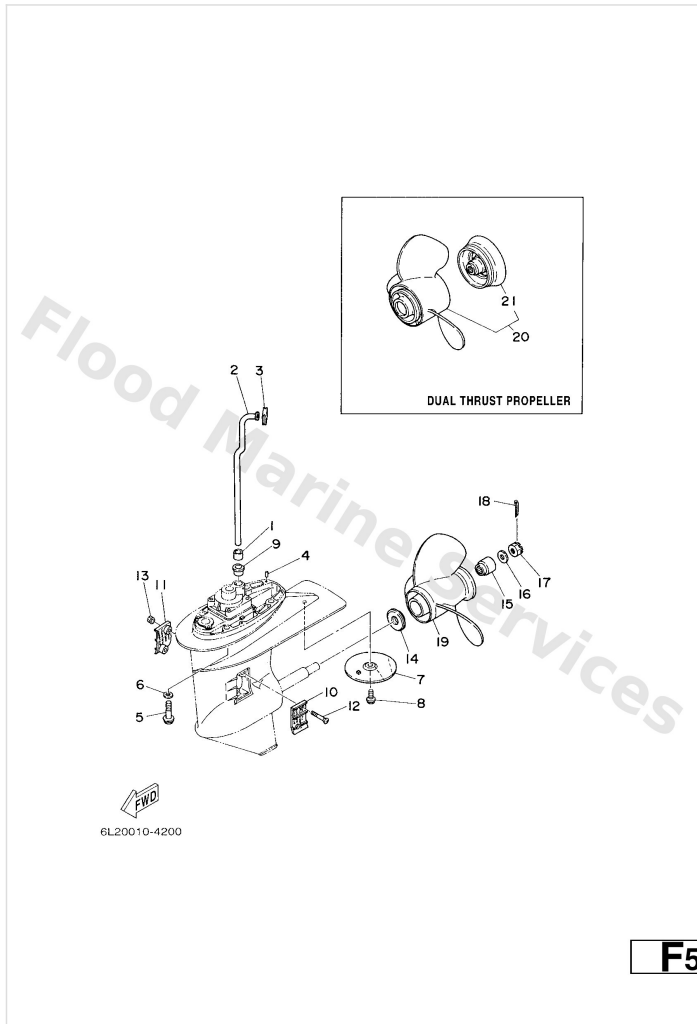

Lower Casing & Drive 2

Ref	Part	
15	6894599700 Spacer	Buy now
16	9299014200 Washer, plain	Buy now
17	9017114013 Nut(664)	Buy now
18	9149030022 Pin, cotter	Buy now
19	6644594101EL Propeller (3x9-7/8"x9"-f) UR	Buy now
19	6644594301EL Propeller (3x9-7/8 x8 -f) UR	Buy now
19	6644594500EL Propeller (3x9-7/8 x10-1/2 -f) UR	Buy now
19	6644594701EL Propeller (3x9-7/8 x11-1/4 -f) UR	Buy now
19	6644594902EL Propeller (3x9-7/8 x13 -f) UR	Buy now
19	6644595200EL Propeller (3x9-7/8 x14 -f) UR	Buy now
19	6644595401EL Propeller (3x9-7/8 x12 -f) UR	Buy now
19	664459700098 Propeller (3x9-1/8 x13 -f) UR	Buy now
19	664459720098 Propeller (3x9-1/8 x12 -f) UR	Buy now
20	6J8W459100EL Propeller (3x10-5/8"x8-1/4"-f)	Buy now
21	6J8459861098 Ring, deflector	Buy now