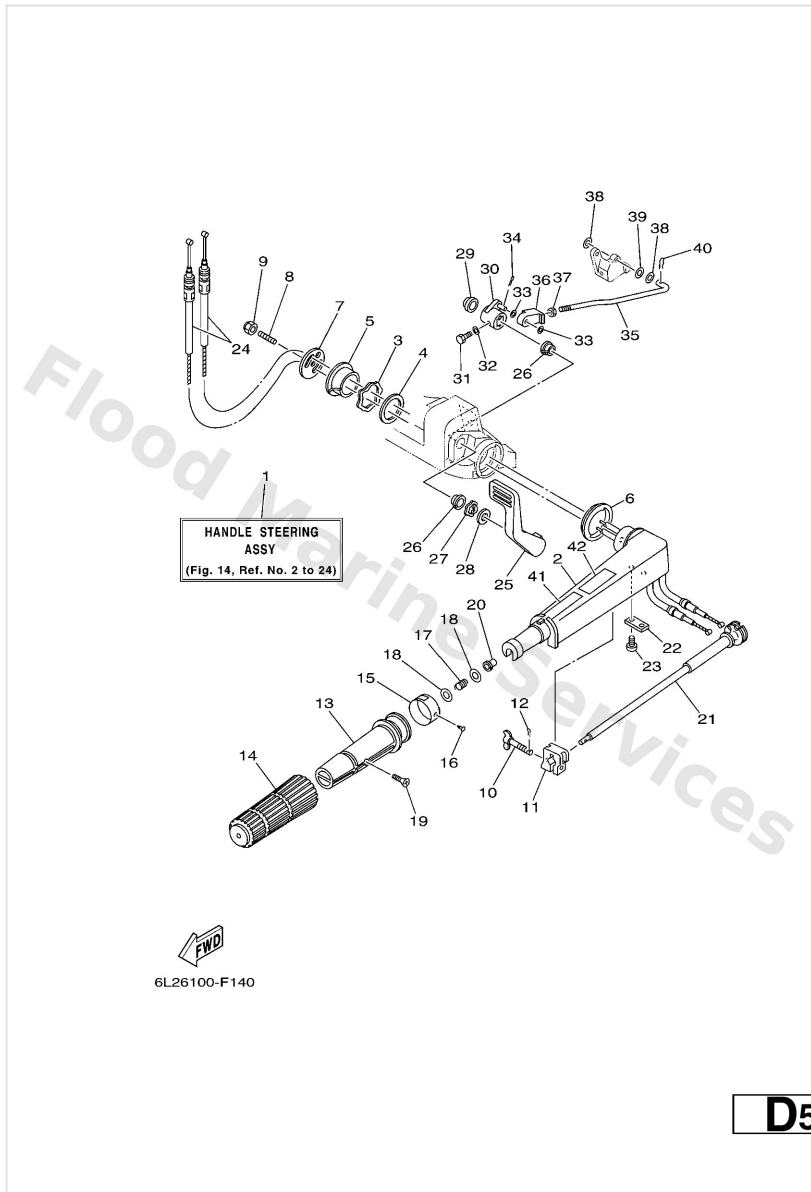

Starting Motor

6L20010-4120

D2

Ref	Part	
16	6828183410 Ring	Buy now
17	9701308025 Bolt (682)	Buy now
18	9290308600 Washer, plain (663)	Buy now

Steering

Ref	Part	
1	6L2W0084114D Handle steering assembly	Buy now
2	6G142111124D Handle, steering	Buy now
3	9020636M21 Washer, wave(63v)	Buy now
4	9020236M55 Washer, plate(63v)	Buy now
5	9038633M96 Bush(63v)	Buy now
6	9038634M97 Bush(63v)	Buy now
7	6G14213102 Cover, handle steering	Buy now
8	9011608016 Bolt, stud	Buy now
9	9018508057 Nut, nylon (6j8)	Buy now
10	6G14212501 Bolt, friction adjusting	Buy now
11	6G14212600 Piece, friction	Buy now
12	9149016010 Pin, cotter	Buy now
13	6644211900 Grip, steering handle	Buy now
14	6F642177A0 Rubber, handle	Buy now
15	6L24213700 Indicator, throttle	Buy now