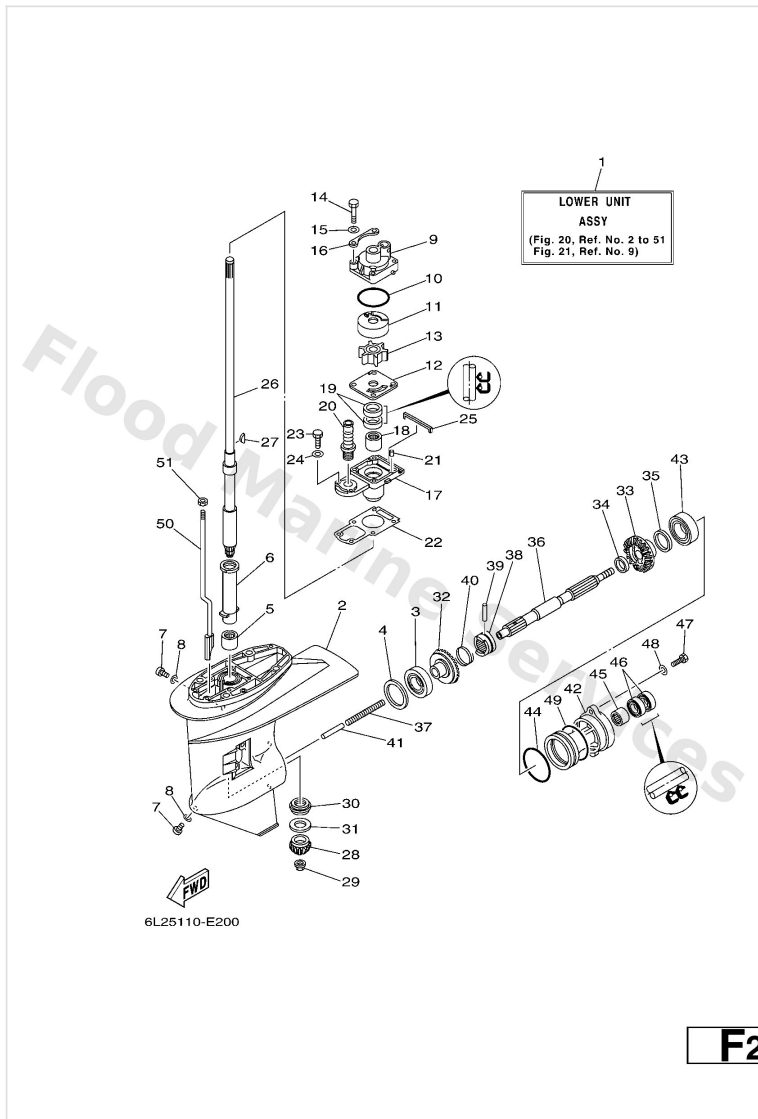

Lower Casing & Drive 1

Ref	Part	
26	6L24551010 Drive shaft assembly L(21.5")	Buy now
27	9028003024 Key, woodruff(662)	Buy now
28	6L24555101 Pinion	Buy now
29	9017910M14 Nut(6j8)	Buy now
30	93341320U0 Bearing, thrust (6I2)	Buy now
31	6L24558700 Shim (t:1.5mm) UR	Buy now
31	6L24558710 Shim (t:1.6mm) UR	Buy now
32	6L24556010 Gear	Buy now
33	6L24557100 Gear	Buy now
34	9020120417 Washer, plate(663)	Buy now
35	6L24557700 Shim (t:1.0mm) UR	Buy now
35	6L24557710 Shim (t:1.1mm) UR	Buy now
35	6L24557720 Shim (t:1.2mm) UR	Buy now
35	6L24557730 Shim (t:1.3mm) UR	Buy now
36	65W4561100 Shaft, propeller	Buy now