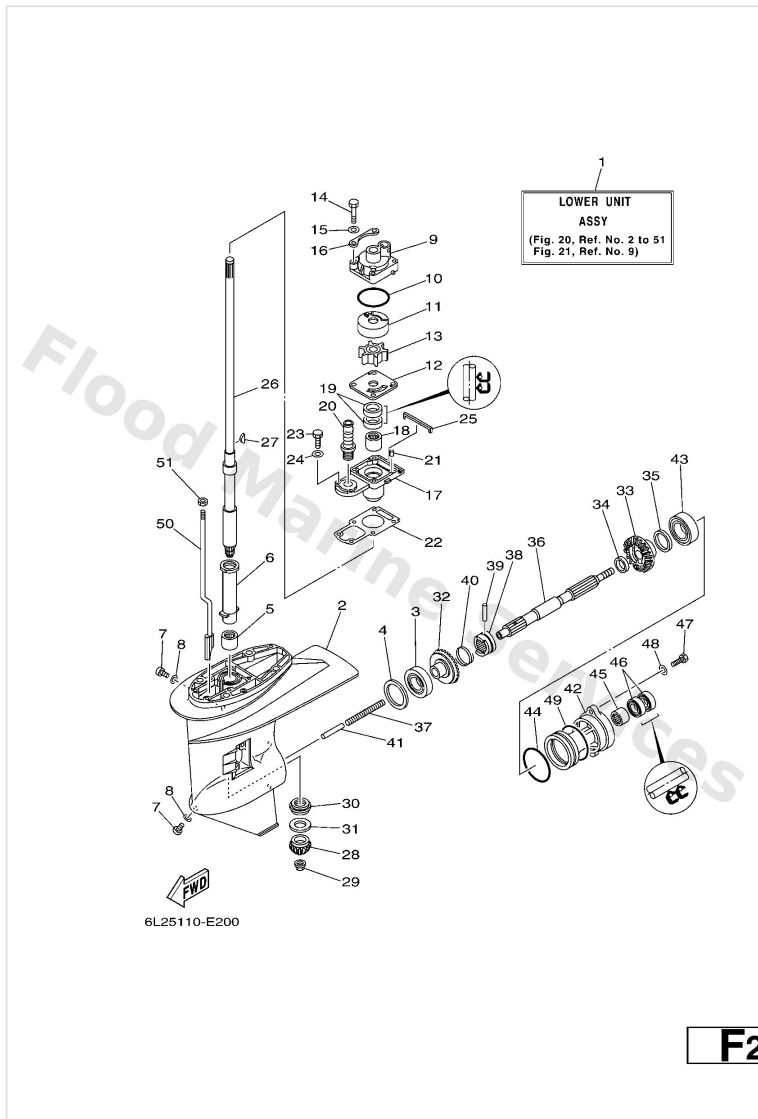

Lower Casing & Drive 1

Ref	Part	
1	6L245300034D Lower unit assembly S(16.5")	Buy now
1	6L245300134D Lower unit assembly L(21.5")	Buy now
2	6L245311024D Casing, lower	Buy now
3	9333200005 Brg,cyl-cal roller 0.19g nt	Buy now
4	6L24556700 Shim (t:1.0mm) UR	Buy now
4	6L24556710 Shim (t:1.1mm) UR	Buy now
4	6L24556720 Shim (t:1.2mm) UR	Buy now
4	6L24556730 Shim (t:1.3mm) UR	Buy now
4	6L24556740 Shim (t:1.4mm) UR	Buy now
5	93315220V9 Bearing, cylindrical(6I2)	Buy now
6	6L24553600 Sleeve, drive shaft	Buy now
7	9034008002 Plug, straight screw	Buy now
8	9043008020 Gasket	Buy now
9	6L24431100 Housing, water pump	Buy now
10	9321045161 O-ring	Buy now