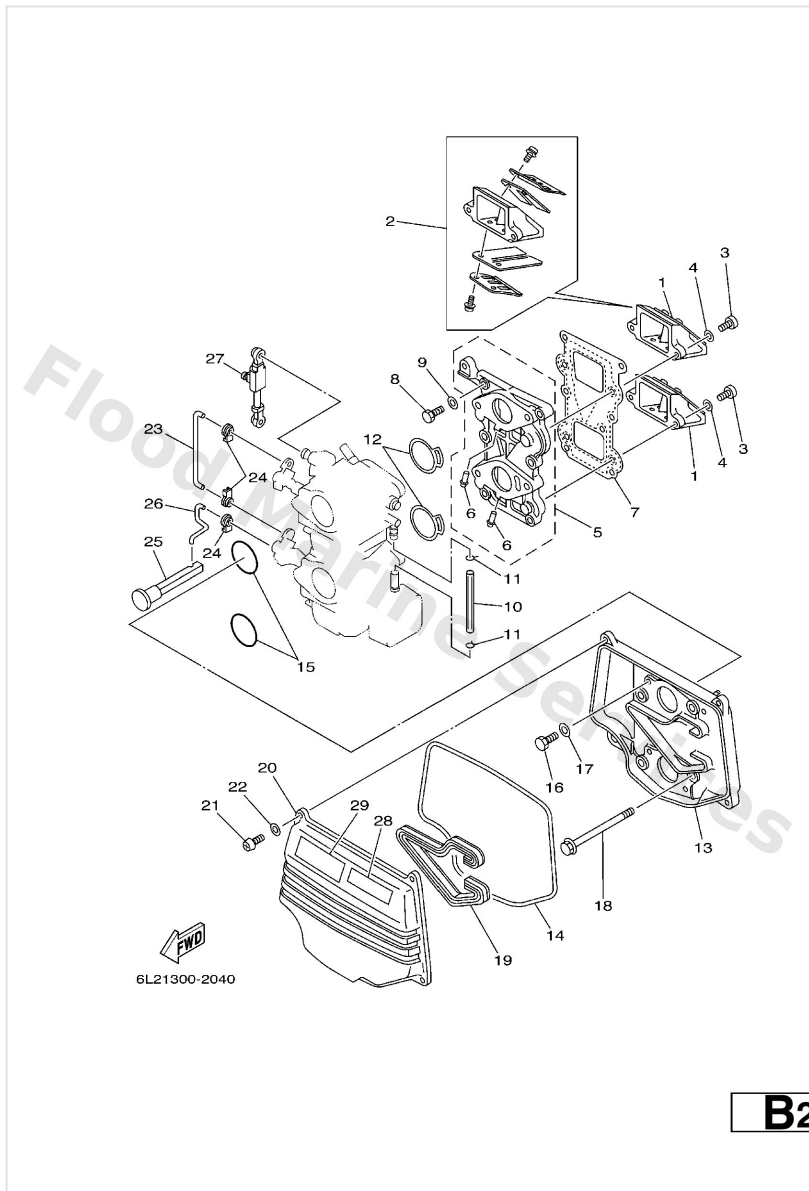

Intake

Ref	Part	
1	6L21361000 Reed valve assembly	Buy now
2	6L2W000400 Reed set	Buy now
3	9788005016 Screw, pan head(6b0)	Buy now
4	9299005600 Washer, plain (646)	Buy now
5	6L2136411094 Manifold 1 O/I	Buy now
6	6761448500 Pipe, joint	Buy now
7	6L21362100 Gasket, valve seat	Buy now
8	9701306025 Bolt(62y)	Buy now
9	9290306600 Washer, plain (646)	Buy now
10	9044509012 Hose (I1500)	Buy now
11	9046708004 Clip, pipe 6162435600	Buy now
12	6L21419800 Gasket	Buy now
13	6L2144170094 Cover 1	Buy now
14	6L21447600 Seal	Buy now
15	9321035M86 O-ring(6I2)	Buy now