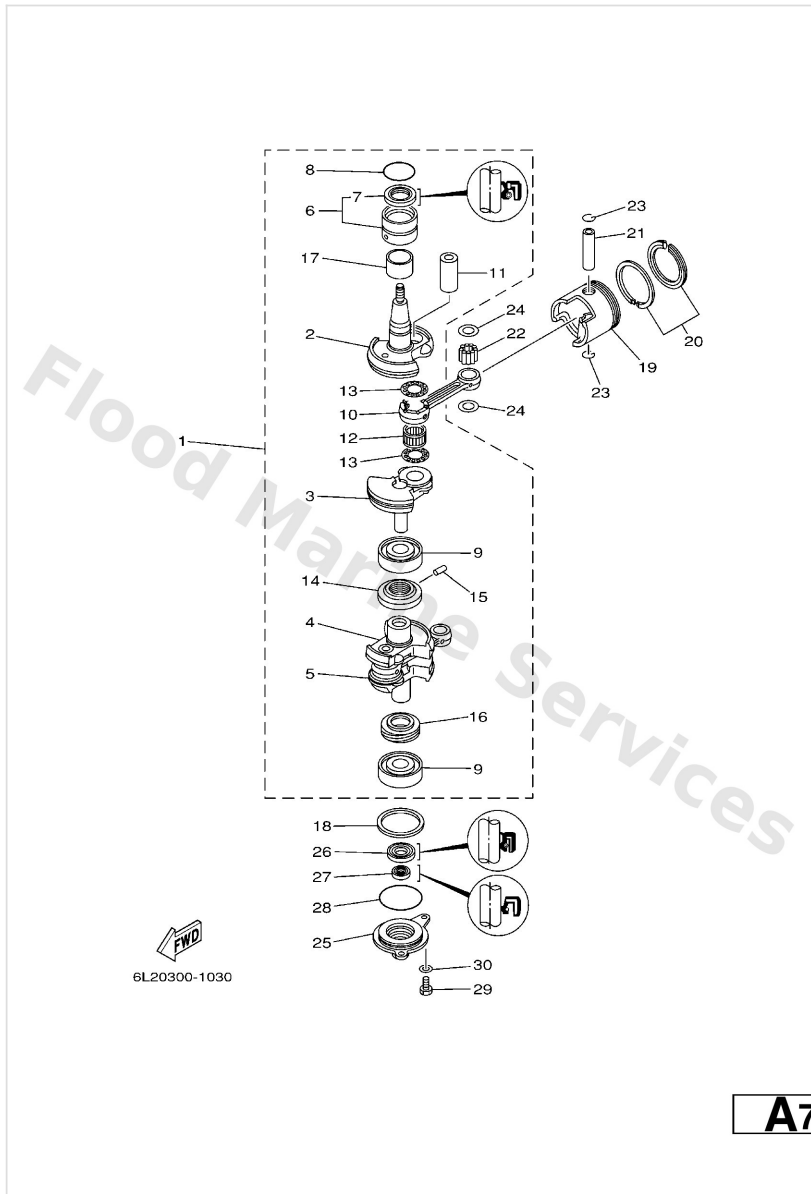

Crankshaft & Piston

Ref	Part	
27	9310113M37 Oil seal(6a4)	Buy now
28	9321056M80 O-ring(6j8)	Buy now
29	9709506016 Bolt, hexagon deep recess	Buy now
30	9299506600 Washer, plain (646)	Buy now