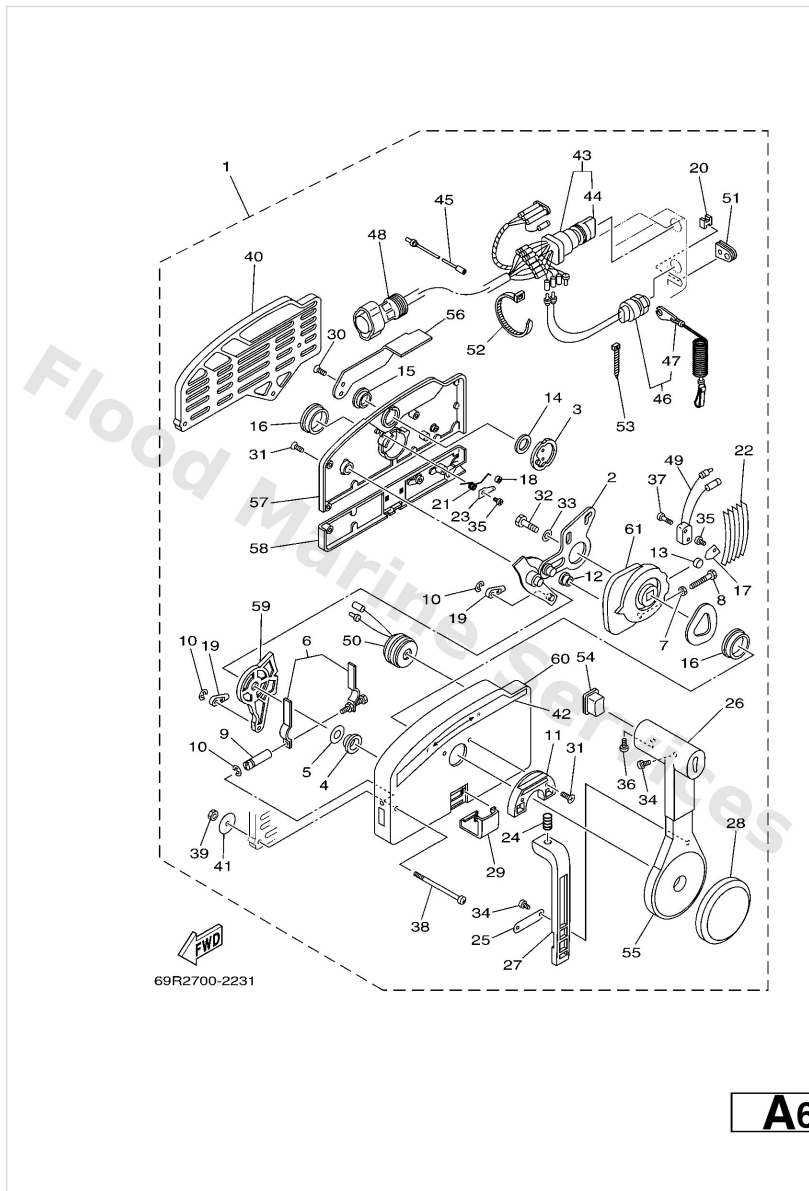

Remote Control Assy

Ref	Part	
31	7034828200 Screw	Buy now
32	9738008030 Bolt, hexagon (fj1)	Buy now
33	9299008600 Washer, plain (663)	Buy now
34	9858004010 Screw, pan head (e56)	Buy now
35	9858004006 Screw, pan head (7h3)	Buy now
36	9858005010 Screw, pan head(62x)	Buy now
37	9858003015 Screw, pan head (n151)	Buy now
38	7034829110 Screw	Buy now
39	9538006600 Nut(661)	Buy now
40	7034829310 Spacer, remote control SINGLE	Buy now
41	7014828700 Washer 1	Buy now
42	7034821500 Graphic	Buy now
43	7038251033 Main switch assembly	Buy now
44	7038257700 Cap, key	Buy now
45	7038253100 Wire, lead	Buy now