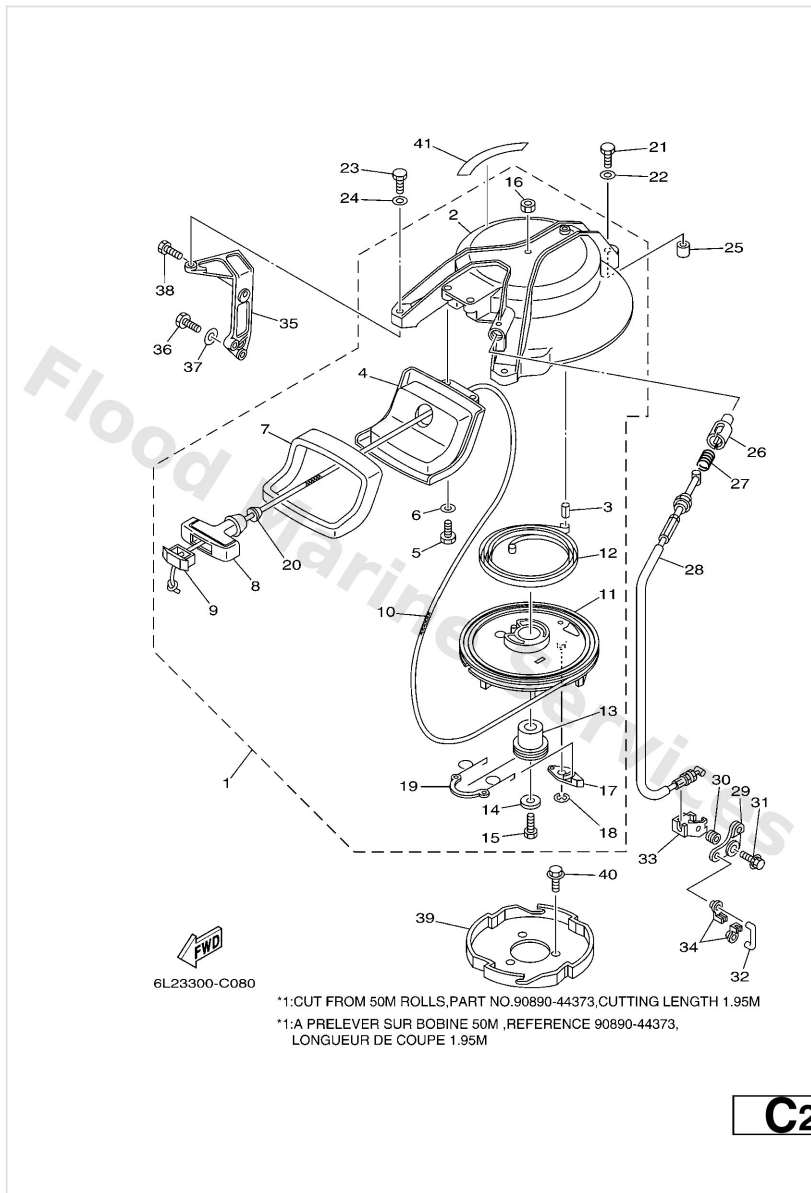

Starter

Ref	Part	
16	9530306700 Nut	Buy now
17	6761574103 Pawl, drive	Buy now
18	9343006M02 Circlip (689)	Buy now
19	6J81570500 Spring, drive pawl	Buy now
20	6A01578900 Damper	Buy now
21	9709506035 Bolt(j52)	Buy now
23	9709506025 Bolt	Buy now
25	9953010014 Pin, dowel	Buy now
26	6561574800 Plunger, starter stop	Buy now
27	9050110227 Spring, comprreshion(656)	Buy now
28	6L21577000 Cable comp., starter stop	Buy now
29	6L21574600 Arm	Buy now
30	9038706M51 Collar (6g0)	Buy now
31	9011906M53 Bolt, with washer(6I2)	Buy now
32	6L21574700 Link	Buy now