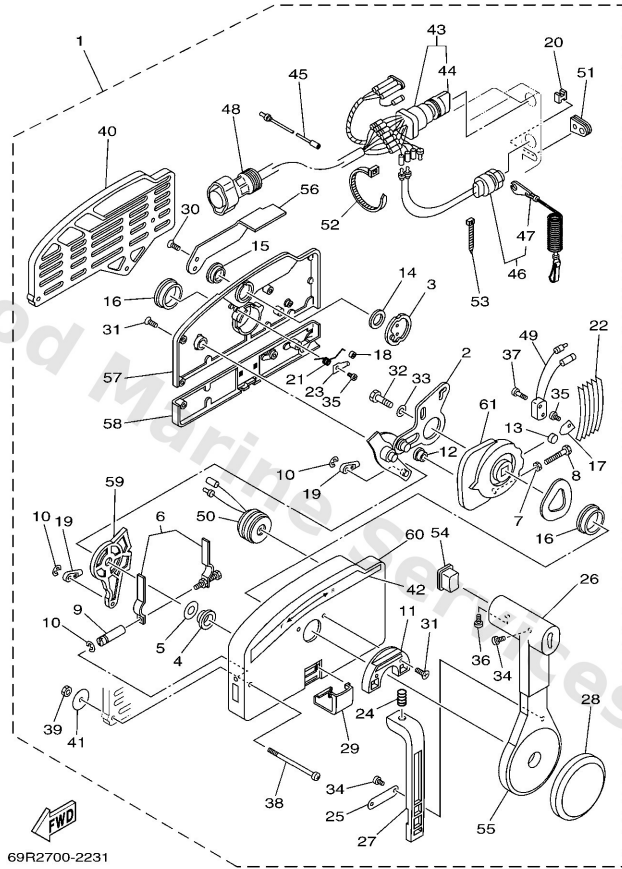

Remote Control Assy

A6

Ref	Part	
61	7034823200 Drive gear	Buy now