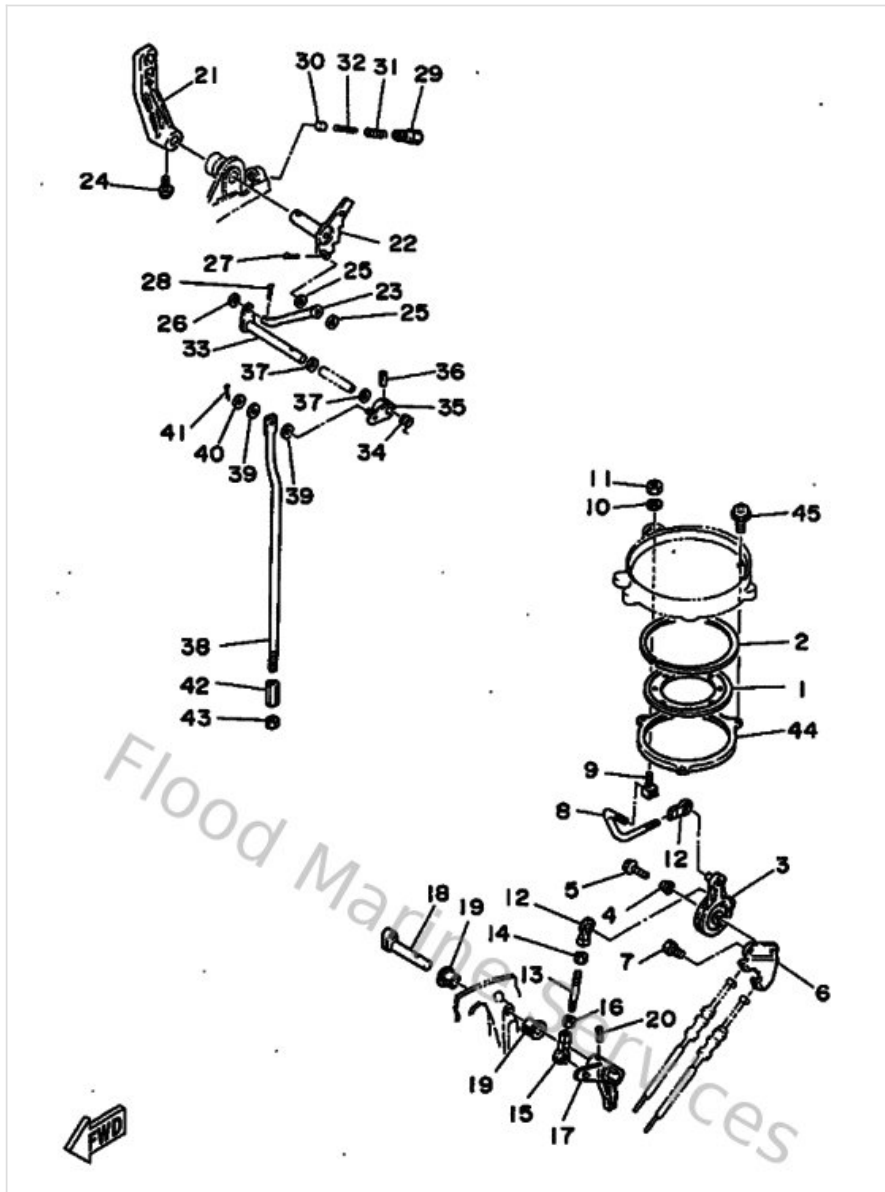

Control

Ref	Part	
33	689441210100 Lever, shift rod 1	Buy now
34	9050814M1300 Spring (689)	Buy now
35	689441250000 Lever, shift rod 2	Buy now
36	916904001600 Pin, spring (648)	Buy now
37	902021002400 Washer plate 648441880000	Buy now
38	6G0441430000 Rod, shift	Buy now
41	914902001000 Pin, cotter	Buy now
42	648441460000 Connector, shift rod 2	Buy now
43	901700702100 Nut hexagon 648441280000	Buy now
44	695416110094 Retainer, Magneto Base	Buy now
45	979850521000 Screw, With Washer	Buy now