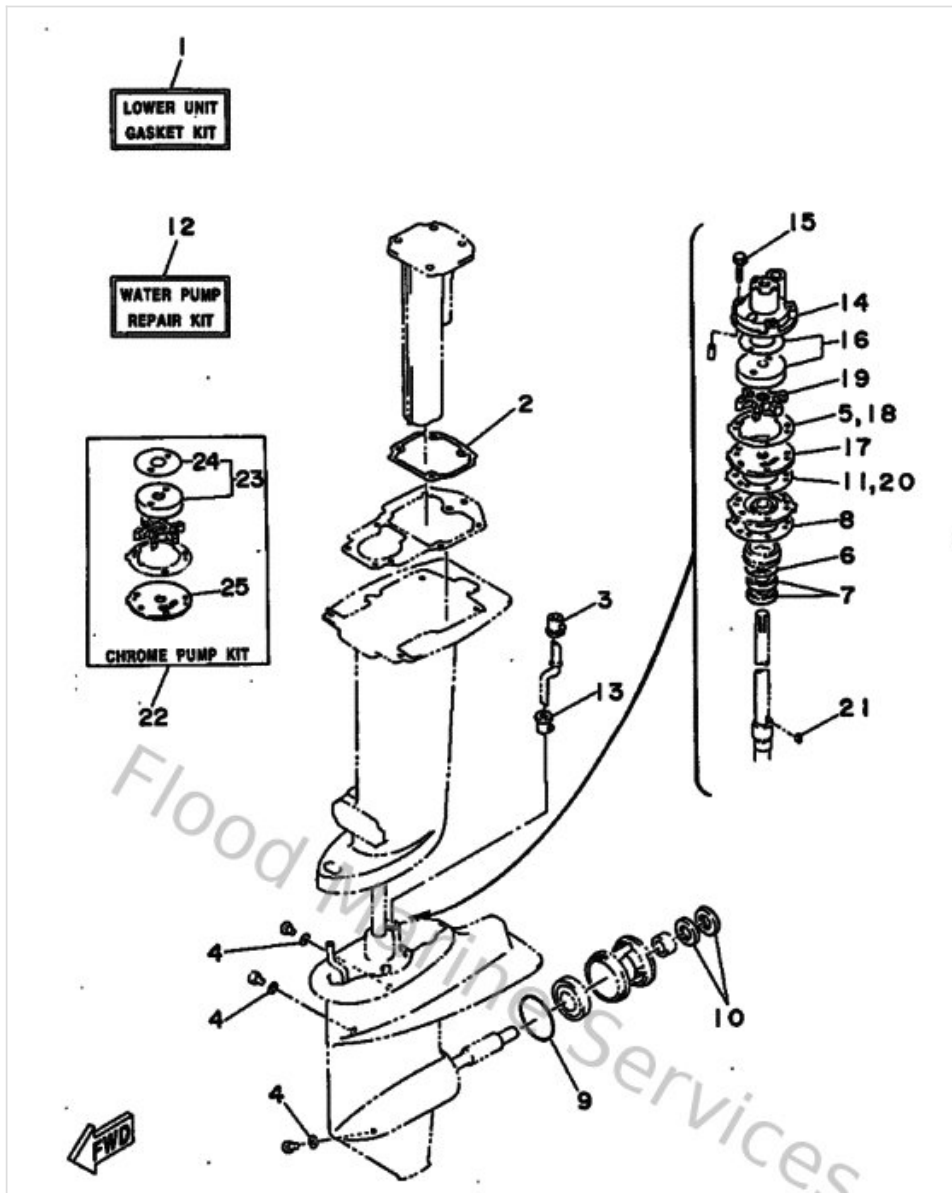

Kits De Reparation 2

Ref	Part	
1	689W00012300 Gasket kit	Buy now
2	66441134A000 Gasket, exhaust manifold	Buy now
3	689443660000 Damper, water seal 2	Buy now
4	904300802000 Gasket	Buy now
5	68944324A000 Gasket, cartridge	Buy now
6	9321040M1000 O-ring (682)	Buy now
7	931012206700 Oil seal (22x36x6-663)	Buy now
8	68944315A000 Gasket, water pump	Buy now
9	9321060MA300 O-ring(6j8)	Buy now
10	9310120M0700 Oil seal	Buy now
11	68944316A000 Gasket, water pump	Buy now
12	689W0078A600 Water pump repair kit	Buy now
13	626443650100 Damper, water seal 1	Buy now
14	689443110300 Housing, water pump	Buy now
15	9011906M0700 Bolt, With Washer	Buy now