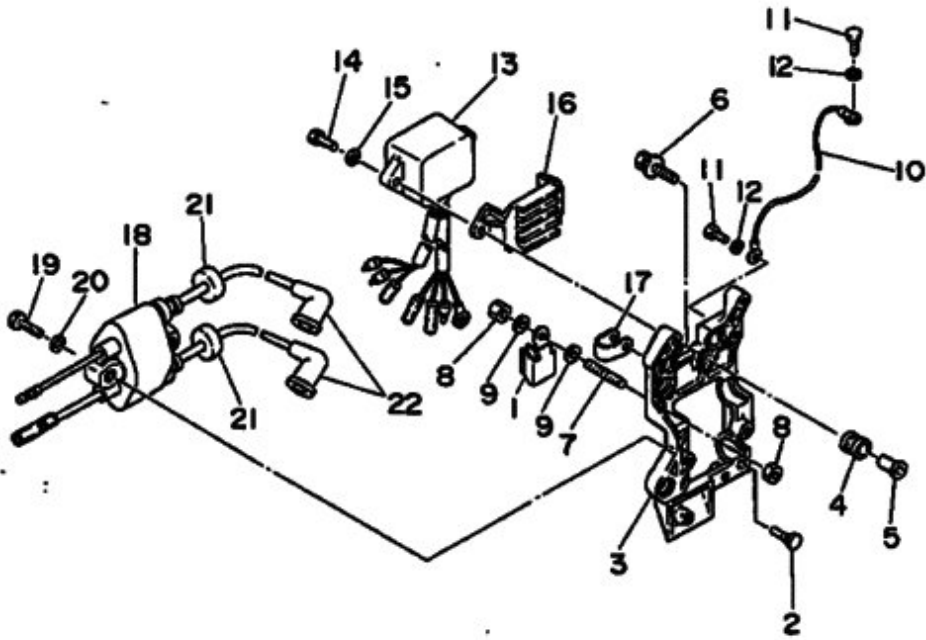

Partie Electrique 1

Ref	Part	
16	689855480100 Holder	Buy now
18	680855700200 Ignition coil assembly	Buy now
20	929950660000 Washer, plain (646)	Buy now
21	904802516100 Grommet(656)	Buy now
22	663823700100 Plug cap assembly	Buy now