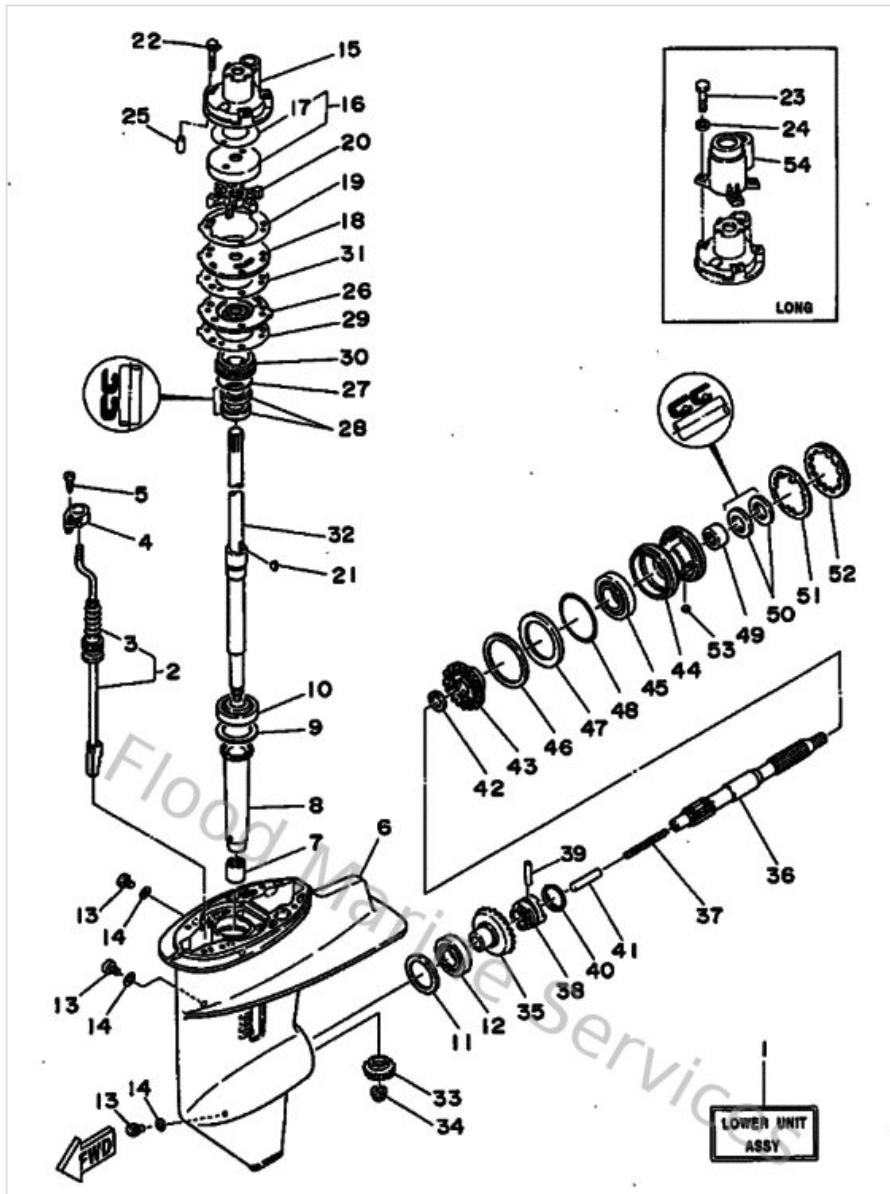

Lower Casing & Drive

Ref	Part	
22	689443620094 Tube, Water 2	Buy now
23	689443280300 Plate	Buy now