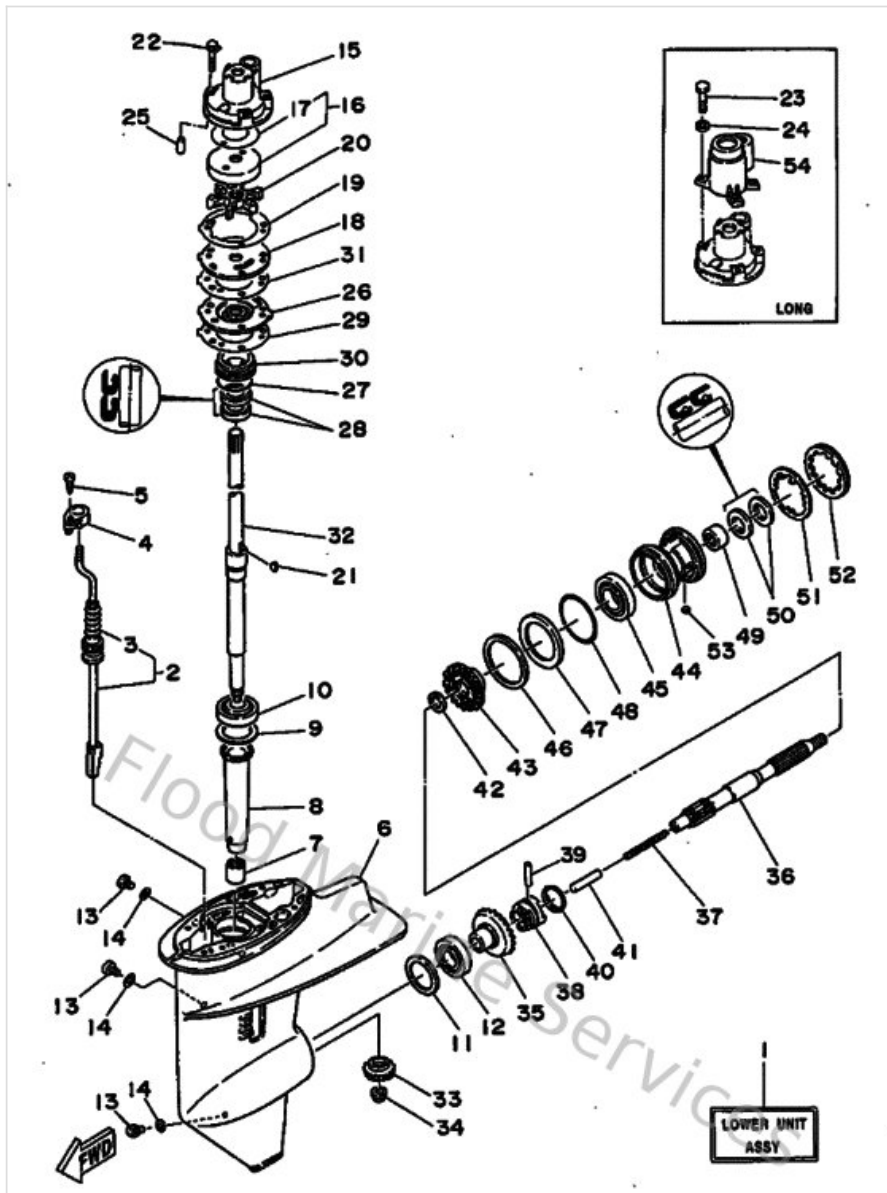

Lower Casing & Drive

Ref	Part	
7	936061201900 Pin, dowel (614)	Buy now
8	901051005900 Bolt washer based (664)	Buy now
9	929901060000 Washer, plate	Buy now
10	9010510M1200 Bolt (689)	Buy now
11	664453710100 Tab-trim	Buy now
12	9010508M0200 Bolt hexagon	Buy now
13	626443650100 Damper, water seal 1	Buy now
14	689443140000 Spacer	Buy now
15	664459870100 Spacer	Buy now
16	689459970000 Spacer	Buy now
17	929901420000 Washer, plain	Buy now
18	901711401300 Nut(664)	Buy now
19	914903002200 Pin, cotter	Buy now
20	664459520000 Propeller (3x9-7/8 x14 -f)	Buy now
21	932102613000 O-ring	Buy now