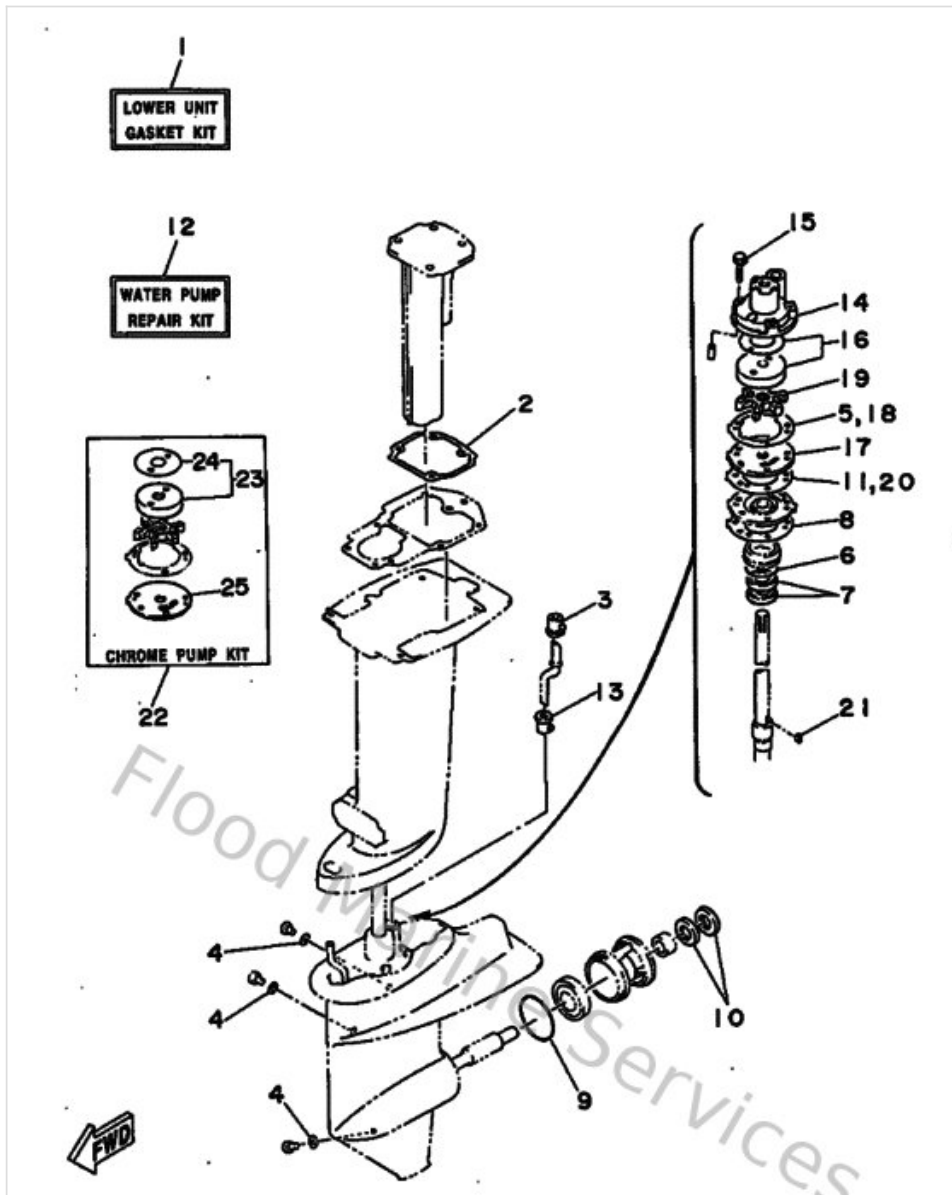

Kits De Reparation 2

Ref	Part	
16	689W44320200 Insert cartridge comp.	Buy now
17	689443230300 Outer plate, cartridge	Buy now
19	689443520200 Impeller	Buy now
21	664443380000 Key, woodruff	Buy now
22	689W00783A00 Chrome pump kit	Buy now
23	689W44326100 Insert cartridge comp.	Buy now
24	689443670100 Rubber, water seal 3	Buy now
25	689443234300 Outer plate, cartridge	Buy now