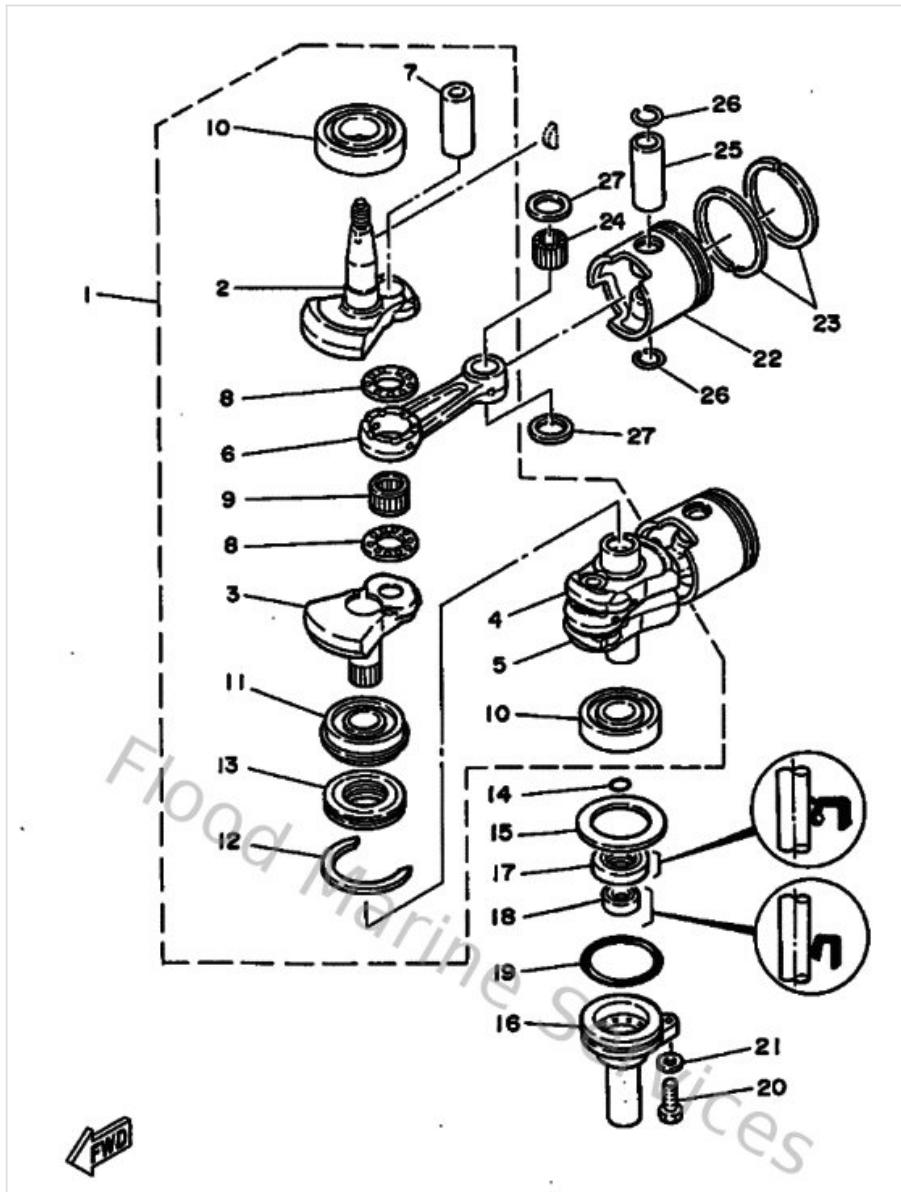

Crankshaft & Piston

Ref	Part	
1	695114000000 Crankshaft Assembly	Buy now
2	695114120000 Crank 1	Buy now
3	6G0114220000 Crank 2	Buy now
4	6G0114320000 Crank 3	Buy now
6	648116510400 Rod, connecting	Buy now
7	648116810000 Pin,crank	Buy now
8	902092224800 Washer (29l)	Buy now
9	93310522W000 Bearing, needle (6g0)	Buy now
10	93306305U300 Bearing(6j8)	Buy now
11	933900000900 Brg,cyl-cal roller 260g nt	Buy now
12	934406205700 Cir clip (656)	Buy now
13	656115150000 Seal, Labyrinth 1	Buy now
14	932101627500 O-ring	Buy now
15	902015030600 Washer plate 648115870000	Buy now
16	68915396015B Housing, oil seal	Buy now