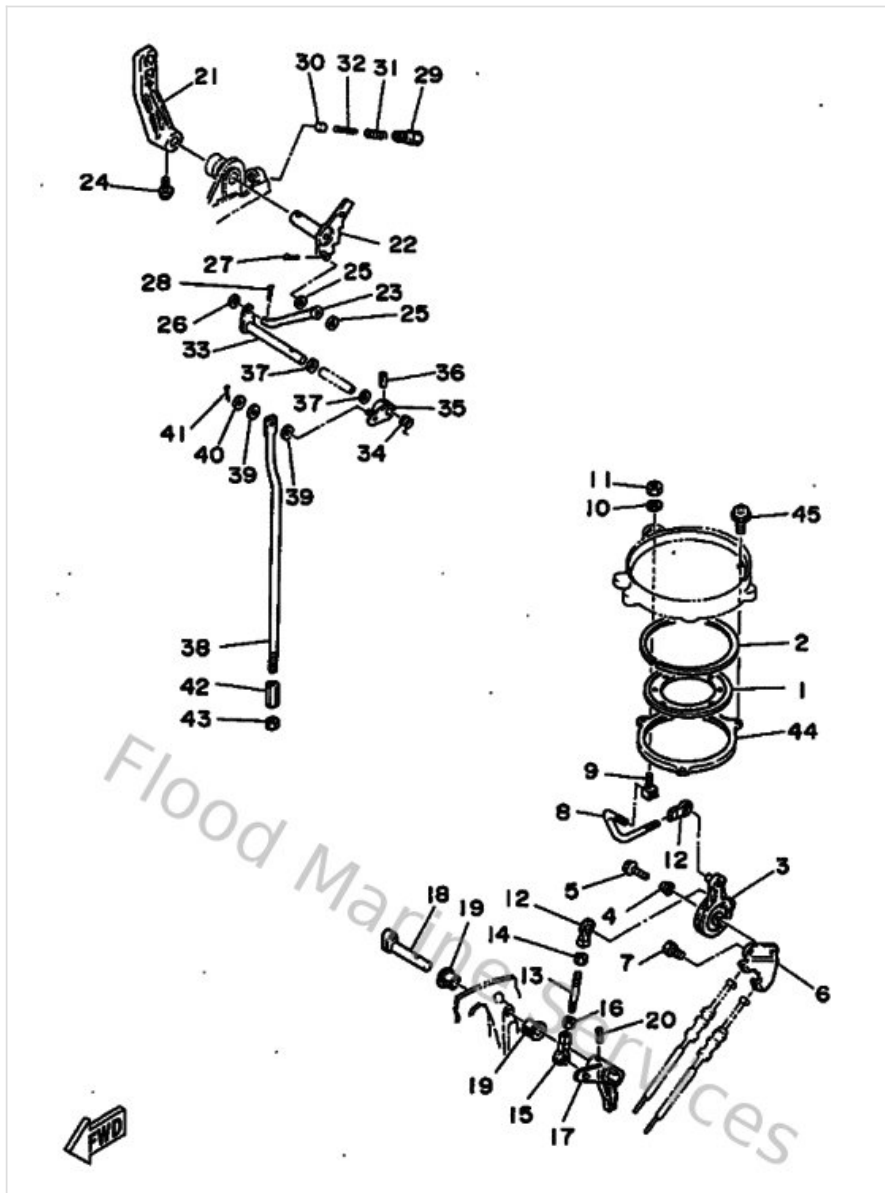

Control

Ref	Part	
1	695416120000 Retainer, Magneto Base	Buy now
2	695416130000 Plate, base friction	Buy now
3	664416310094 Lever, magneto control	Buy now
4	9038706M0200 Collar (664)	Buy now
5	9011906M4900 Bolt, with washer	Buy now
6	664144970000 Stay Throttle Wire	Buy now
7	973950601200 Bolt(gh1)	Buy now
8	664416360000 Rod, Magneto Control	Buy now
9	648416350000 Shaft, Link Connecting	Buy now
10	902010555600 Washer plate (664)	Buy now
11	953800560000 Nut, hexagon (663)	Buy now
12	662412370100 Joint, link	Buy now
13	901160522000 Bolt, Stud	Buy now
15	6H1412370000 Joint, link	Buy now
17	695421540000 Lever, throttle control	Buy now