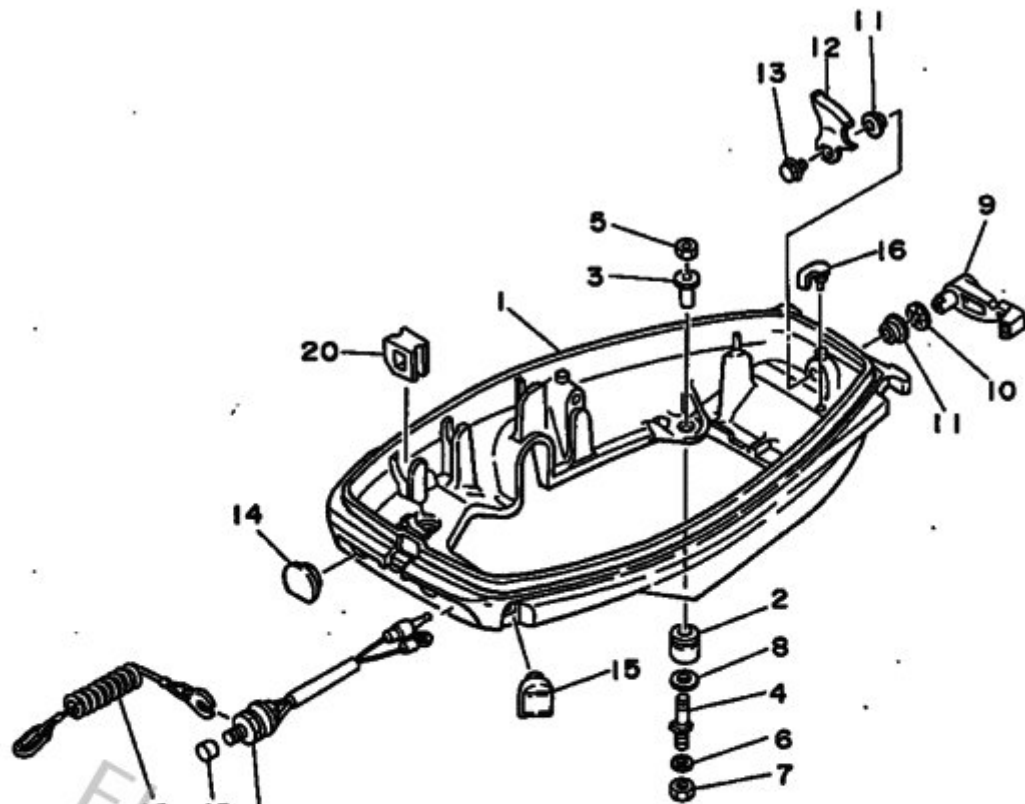

Bottom Cowling

Ref	Part	
18	682825560000 Lanyard, stop switch	Buy now
19	6898257Y0000 Cap	Buy now
20	9048017M0800 Grommet (689)	Buy now

Bracket 1

Ref	Part	
1	68943111034D Bracket, clamp 1	Buy now
2	68943112024D Bracket, clamp 2	Buy now
3	6E0431180100 Handle, transom clamp	Buy now
4	9024304M0100 Pin(6a1)	Buy now
5	9014914M0300 Screw(6j8)	Buy now
6	648431140100 Pad, transom clamp	Buy now
7	6J8431310100 Bolt, clamp bracket	Buy now
8	9038622M6700 Bush(6a9)	Buy now
9	6J8431130100 Plate, clamp bracket	Buy now
10	9020122M0300 Washer, plate(64j)	Buy now
11	6G5431450000 Cap, clamp bracket	Buy now
12	901852204300 Nut, self-locking	Buy now
13	689431910000 Shaft, stopper	Buy now
14	689431920100 Knob, stopper	Buy now
15	916903001600 Pin, spring	Buy now