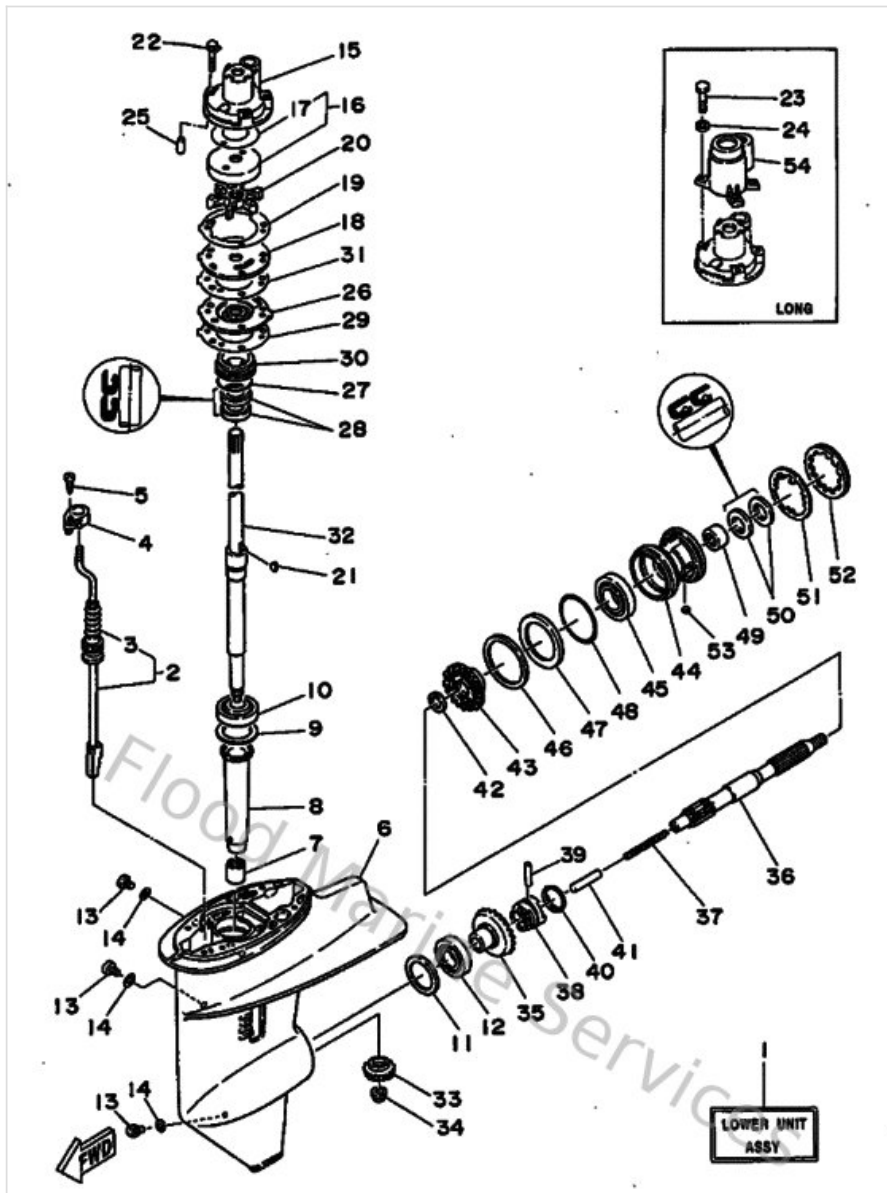

Lower Casing & Drive

Ref	Part	
31	68944316A000 Gasket, water pump	Buy now
32	689455011000 Drive shaft comp	Buy now
33	689455510000 Pinion	Buy now
34	9017909M0200 Nut (689)	Buy now
35	689455600000 Gear	Buy now
36	689456110100 Shaft, Propeller	Buy now
37	905011006500 Spring compression648456360000	Buy now
38	6FM456310000 Clutch, dog	Buy now
39	902500501000 Pin straight 648456320000	Buy now
40	648456330000 Ring, cross pin	Buy now
41	648456350000 Plunger,shift	Buy now
42	902012041700 Washer, plate(663)	Buy now
43	689455710000 Gear 2	Buy now
44	689453310194 Housing, bearing	Buy now
45	933060061200 Bearing(2hr)	Buy now