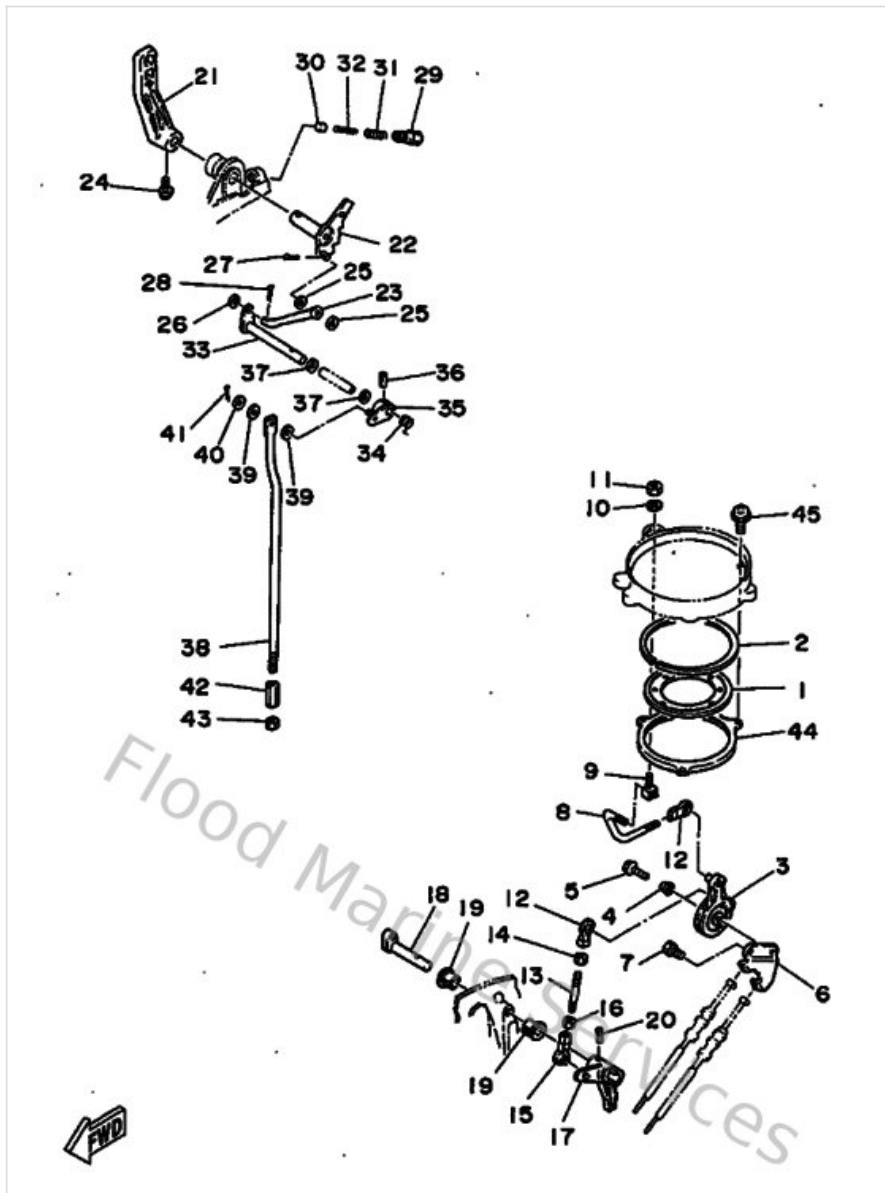

Bracket 1

Ref	Part	
84	68944551014D Housing, lower mount rubber 1	Buy now
85	68944552014D Housing, lower mount rubber 2	Buy now
86	970800806500 Bolt (gk02)	Buy now
88	9011908M0300 Bolt (689)	Buy now
89	953800860000 Nut (661)	Buy now

Control

Ref	Part	
1	695416120000 Retainer, Magneto Base	Buy now
2	695416130000 Plate, base friction	Buy now
3	664416310094 Lever, magneto control	Buy now
4	9038706M0200 Collar (664)	Buy now
5	9011906M4900 Bolt, with washer	Buy now
6	664144970000 Stay Throttle Wire	Buy now
7	973950601200 Bolt(gh1)	Buy now
8	664416360000 Rod, Magneto Control	Buy now
9	648416350000 Shaft, Link Connecting	Buy now
10	902010555600 Washer plate (664)	Buy now
11	953800560000 Nut, hexagon (663)	Buy now
12	662412370100 Joint, link	Buy now
13	901160522000 Bolt, Stud	Buy now
15	6H1412370000 Joint, link	Buy now
17	695421540000 Lever, throttle control	Buy now

Control

Ref	Part	
18	656421530000 Shaft, throttle control	Buy now
19	903861000900 Bushing 6484418600	Buy now
20	916904001800 Pin spring(664)	Buy now
21	68944111018D Handle, gear shift	Buy now
22	664441130100 Cam plate, handle	Buy now
23	664441420000 Joint	Buy now
24	9010506M0700 Bolt (689)	Buy now
25	902020600700 Washer plate 626441880000	Buy now
26	929900560000 Washer, plain (646)	Buy now
27	914901601000 Pin, cotter	Buy now
28	914901201000 Pin, cotter (6g8)	Buy now
29	664427150000 Bushing 2	Buy now
30	664441670000 Plunger, shift cam	Buy now
31	9050114M0700 Spring, compression (664)	Buy now
32	9050109M0800 Spring, compression (664)	Buy now