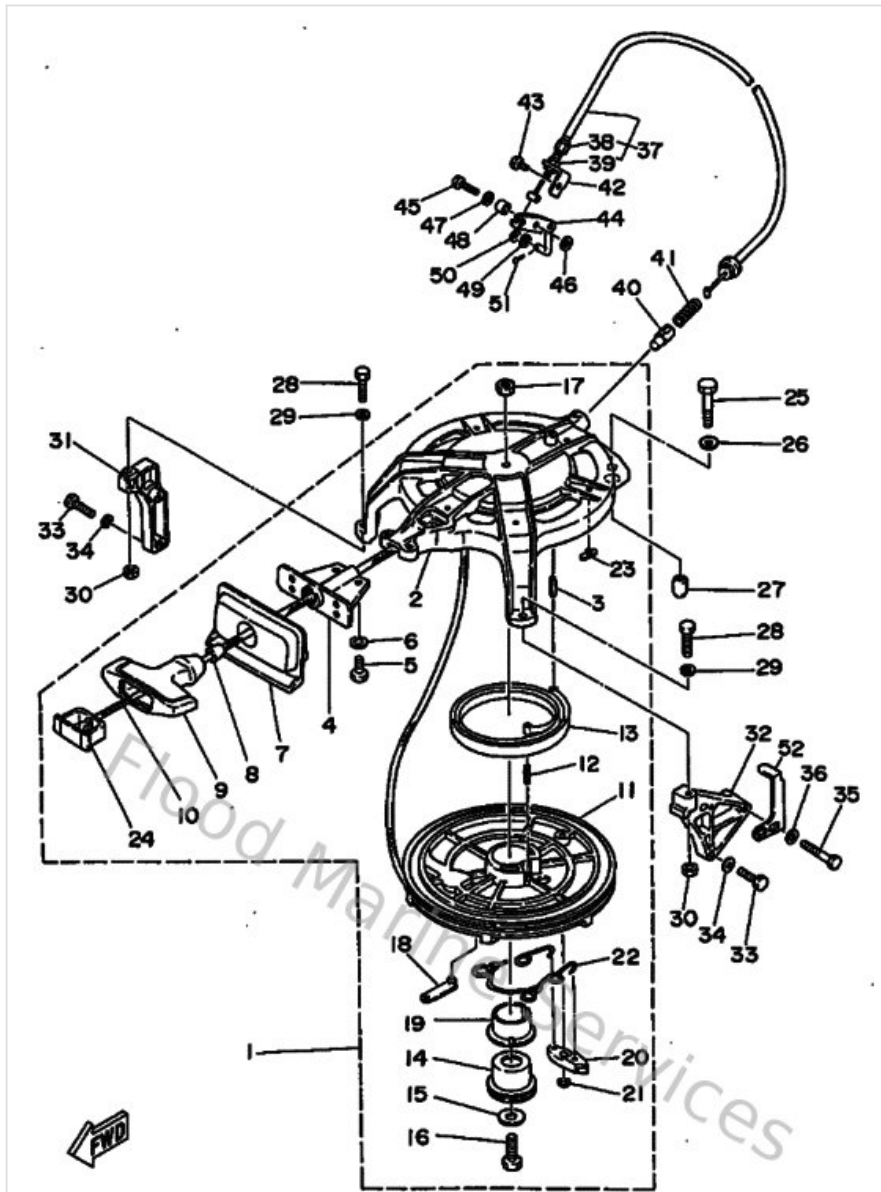

Starter

Ref	Part	
1	689157100400 Starter Assembly	Buy now
2	676157110194 Case, Starter	Buy now
3	916904002000 Pin, spring	Buy now
4	689157580194 Guide De Cable	Buy now
5	970950601600 Bolt, hexagon deep recess	Buy now
6	929950660000 Washer, plain (646)	Buy now
7	689157620100 Seal, Rubber 2	Buy now
8	689157890000 Damper	Buy now
9	689157550100 Handle, starter	Buy now
13	9051009M0000 Spring, starter (676)	Buy now
14	676157170000 Shaft, Starter	Buy now
15	902010830900 Washer, Plate	Buy now
16	973130802500 Bolt (682)	Buy now
17	953330860000 Nut(6I2)	Buy now
18	676157990100 Clip	Buy now