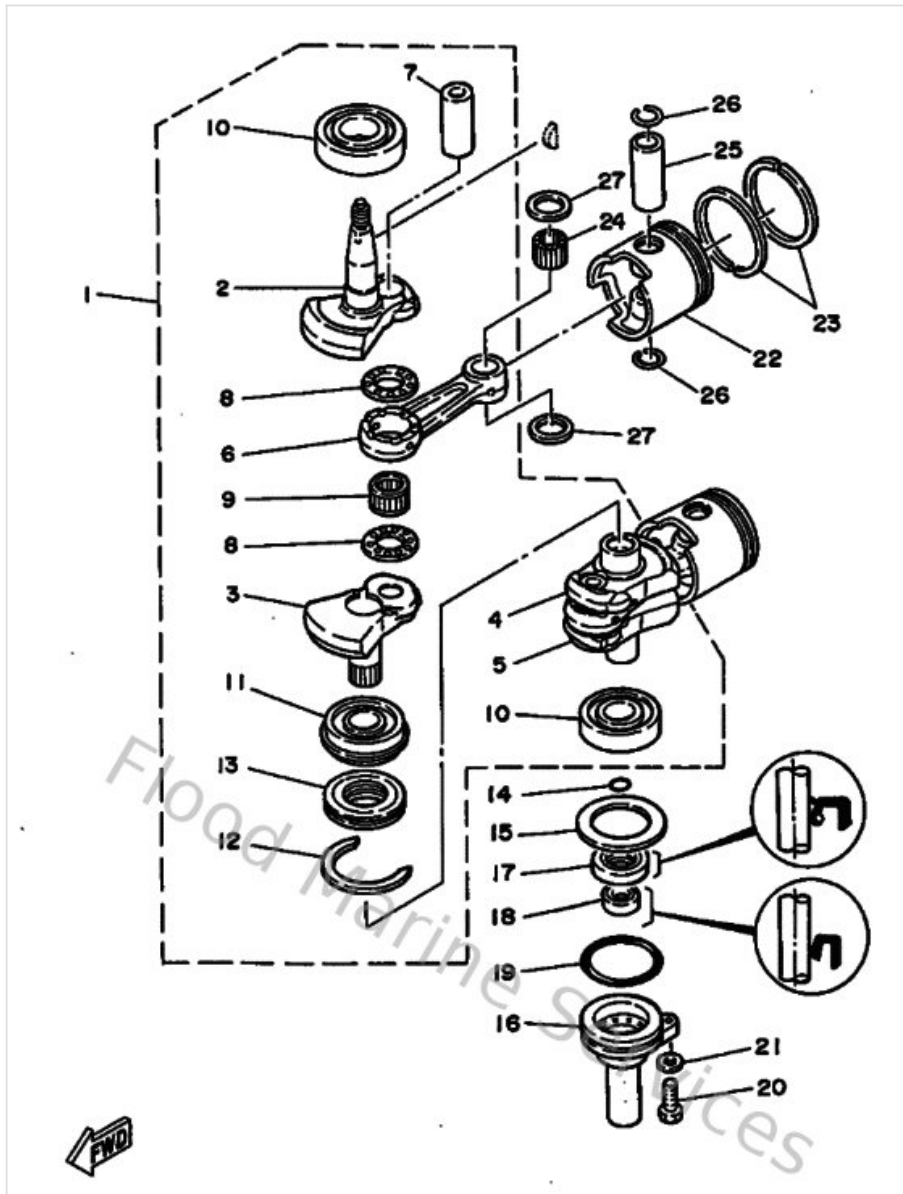

Crankshaft & Piston

Ref	Part	
17	9310125M3500 Oil seal(6a4)	Buy now
18	9310116M3600 Oil seal(6a8)	Buy now
19	9321058M2100 O-ring (683)	Buy now
20	973950602200 Bolt(61k)	Buy now
21	929900660000 Washer, plain (646)	Buy now
22	664116368000 Piston (2Nd O.s)	Buy now
23	664116108000 Piston ring set (std)	Buy now
24	9360220M0200 Pin, dowel b (664)	Buy now
25	648116330000 Pin,piston	Buy now
26	934502002600 Clip 6041163400	Buy now
27	902011852200 Washer (656)	Buy now