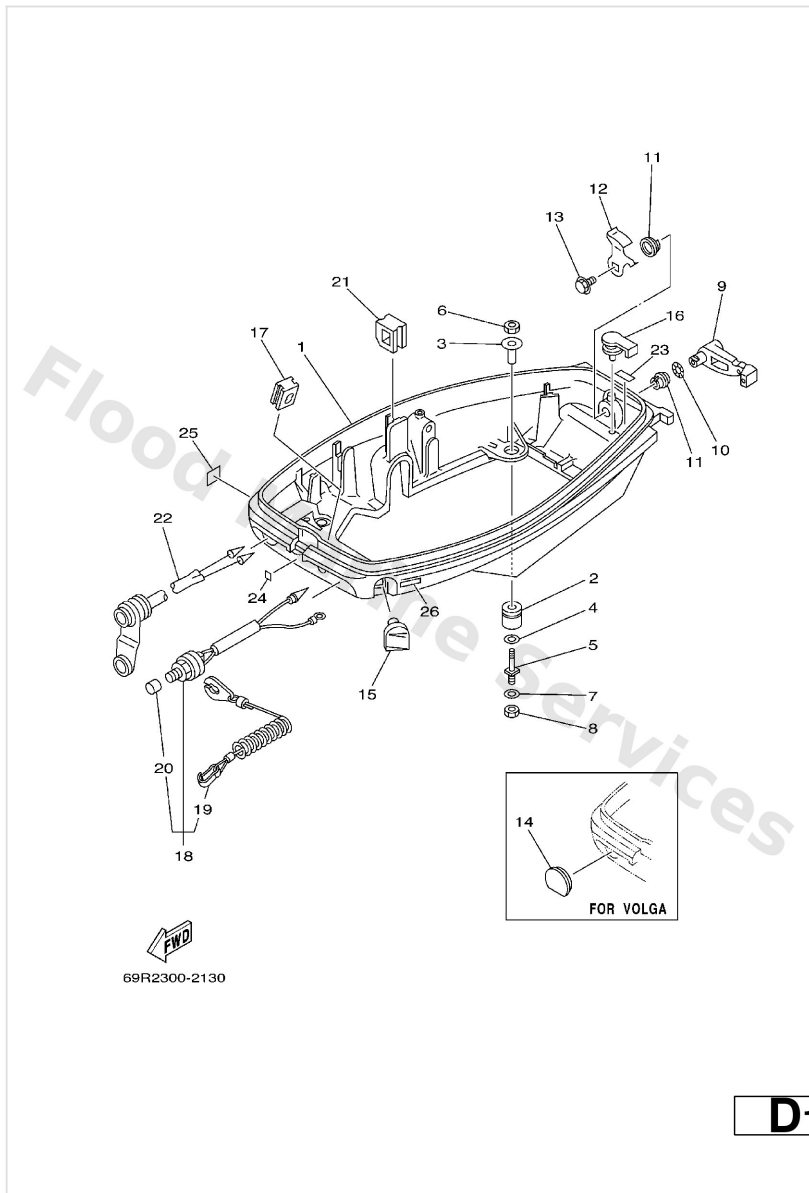

Bottom Cowling

Ref	Part	
17	61N--26326--00 Grommet	Buy now
18	6E9--82575--02 Engine stop switch assembly	Buy now
19	682--82556--00 Lanyard, stop switch	Buy now
20	689--8257Y--00 Cap	Buy now
21	90480--17M08 Grommet (689) EXCEPT FOR VOLGA	Buy now
22	682--84381--00 2p concent 1 EXCEPT FOR VOLGA	Buy now
23	6E7--42791--10 Mark 1	Buy now
23	6E74279100 Mark 1 FOR VOLGA	Buy now
23	6G54279100 Mark 1 FOR VOLGA	Buy now
24	6A14279201 Mark (100:1) EXCEPT FOR VOLGA	Buy now
25	6A1--28176--00 Label Caution EXCEPT FOR VOLGA	Buy now
26	6E3--8257H--00 Plate Mark EXCEPT FOR VOLGA	Buy now