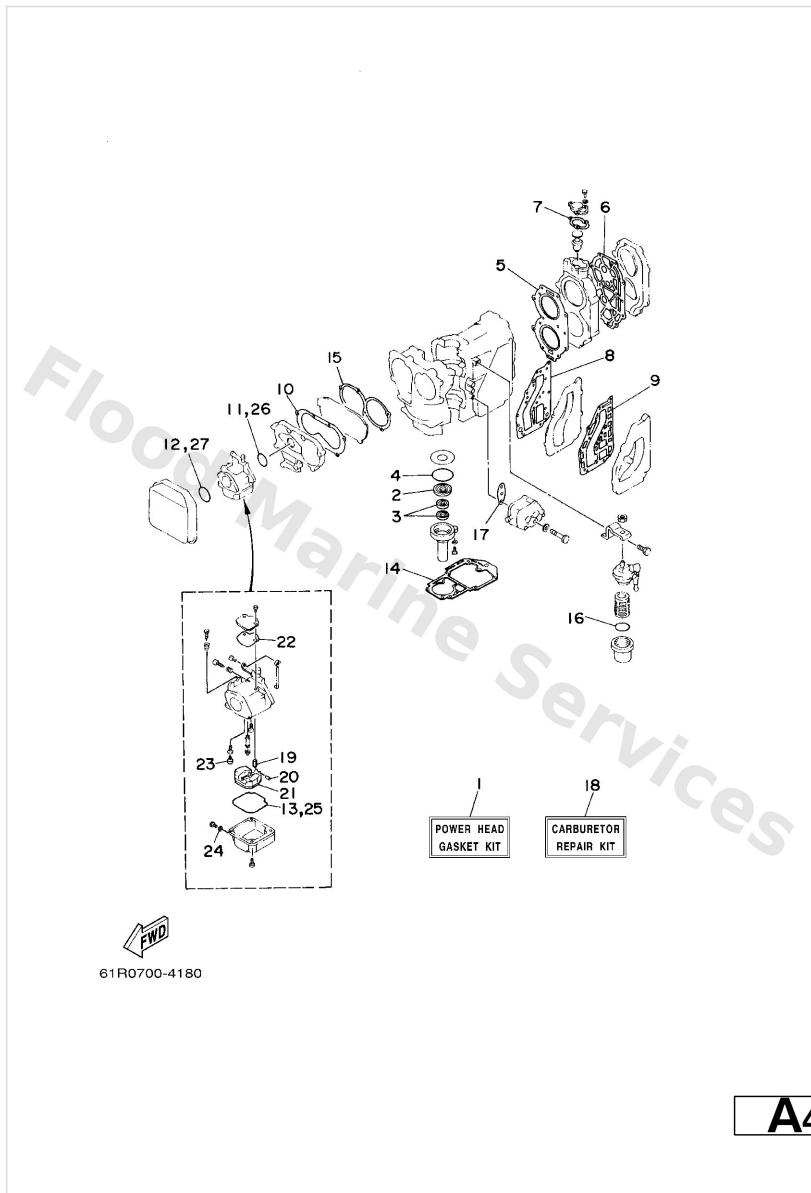

Repair Kit 1

Ref	Part	
1	69P--W0001--00 Power head gasket kit	Buy now
2	93102--25008 Oil seal	Buy now
3	93101--16001 Oil seal	Buy now
4	93210--58M21 O-ring (683)	Buy now
5	61N--11181--A1 Gasket, cylinder head 1	Buy now
6	61T--11193--A1 Gasket, head cover 1	Buy now
7	655--12414--A1 Gasket, cover	Buy now
8	6K8--41122--A1 Gasket, exhaust inner cover	Buy now
9	6K8--41124--A1 Gasket, exhaust outer cover	Buy now
10	648--13645--A0 Gasket, manifold 1	Buy now
11	61N--14198--00 Gasket	Buy now
12	93210--40659 O-ring(36y)	Buy now
13	6L2--14384--00 Gasket, float chamber	Buy now
14	689--45113--A1 Gasket, upper casing	Buy now
15	648--13621--A1 Gasket, valve seat	Buy now