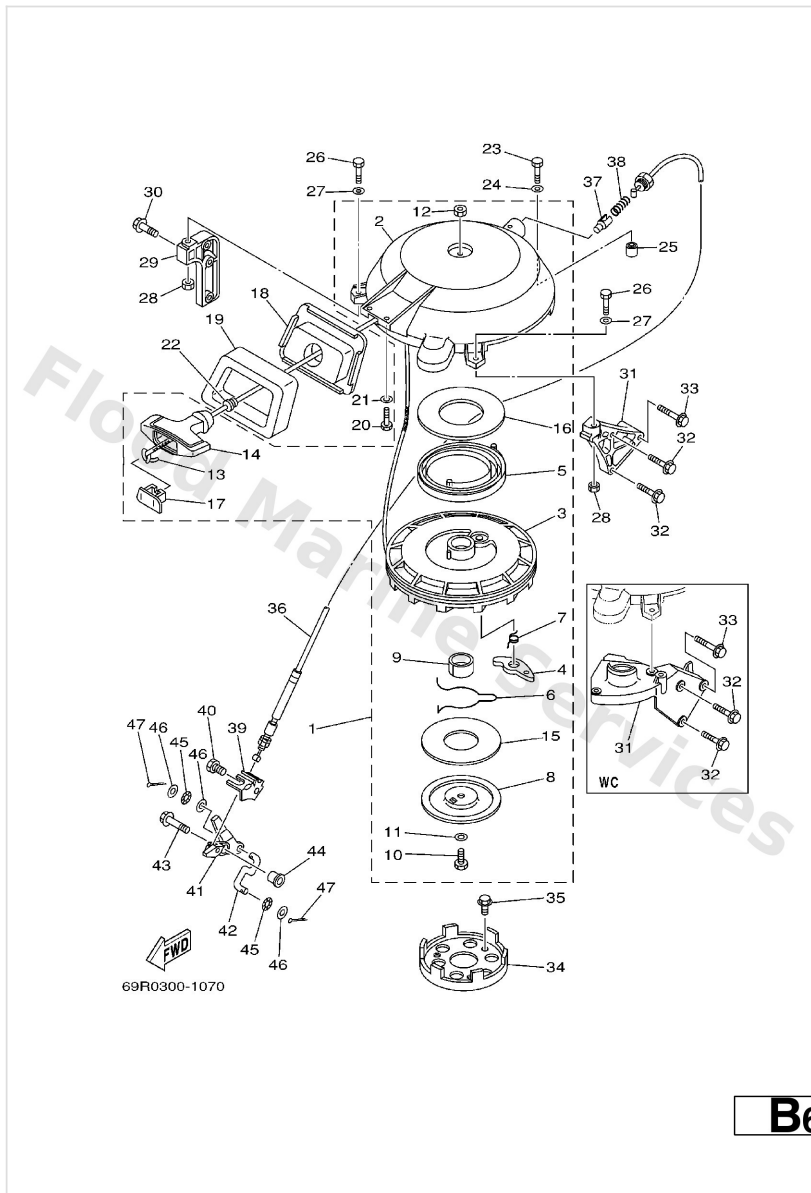

Starter

Ref	Part	
33	90119--06025 Bolt, with washer	Buy now
34	6F5--15723--01 Pully, starter	Buy now
35	90105--08M10 Bolt (6a0)	Buy now
36	61T--15770--00 Cable comp., starter stop	Buy now
37	656--15748--00 Plunger, starter stop	Buy now
38	90501--10227 Spring, comprreshion(656)	Buy now
39	69P--15774--00 Stay 4	Buy now
40	97095--06010 Bolt	Buy now
41	69P--15746--00 Arm	Buy now
42	689--15747--70 Link	Buy now
43	90119--06M23 Bolt, with washer(61r)	Buy now
44	90387--06013 Collar	Buy now
45	90206--05005 Washer, wave(656)	Buy now
46	92903--05600 Washer, plain (646)	Buy now
47	91490--16010 Pin, cotter	Buy now