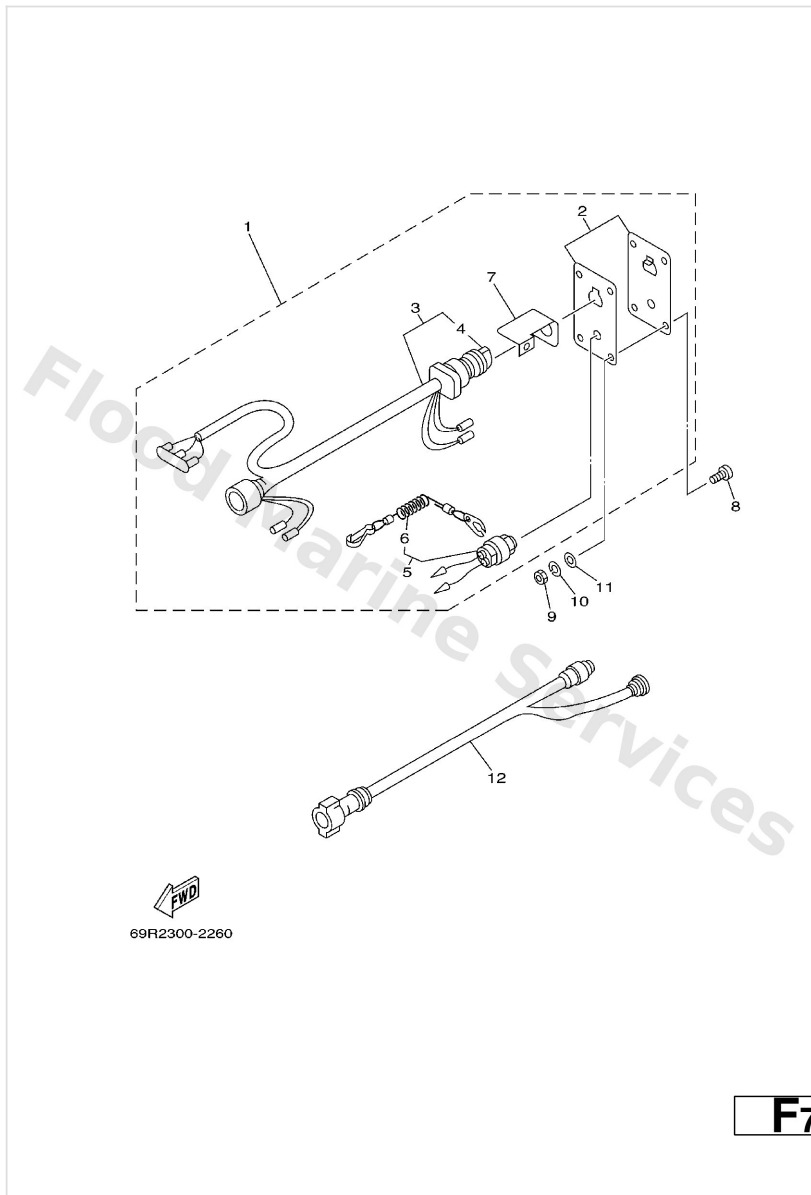

Switch. Panel

Ref	Part	
1	689825701A Panel switch assembly AP	Buy now
2	7048257101 Panel, switch	Buy now
3	6898251004 Main switch assembly	Buy now
4	703--82577--00 Cap, key	Buy now
5	688--82575--01 Engine stop switch assembly	Buy now
6	682--82556--00 Lanyard, stop switch	Buy now
7	64D--82581--00 Stay, cord clamp	Buy now
8	90149--05M05 Screw(6k0) AP	Buy now
9	95380--05600 Nut, hexagon (663) AP	Buy now
10	92990--05100 Ybs67-5 washer, spring AP	Buy now
11	92990--05600 Washer, plain (646) AP	Buy now
12	688--82586--50 Extension, wire harness AP L)5M(7P)	Buy now