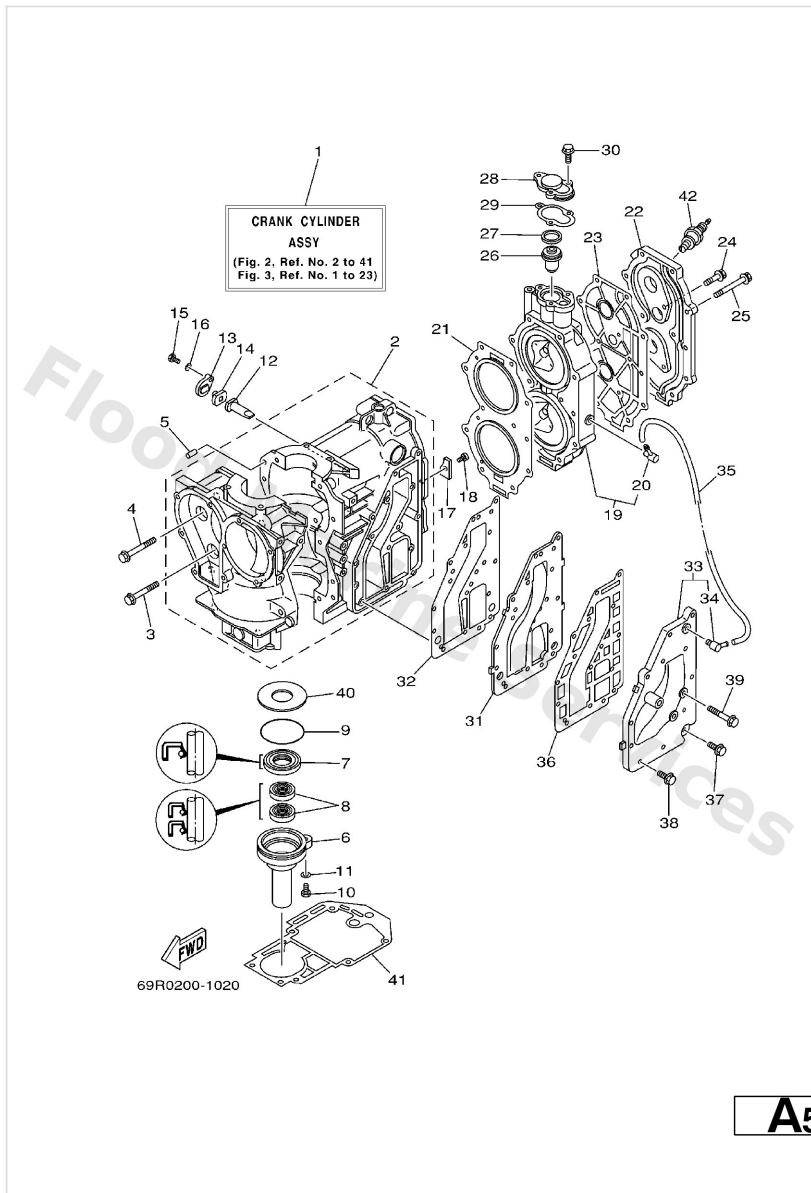

Cylinder. Crankcase

Ref	Part	
21	61N--11181--A1 Gasket, cylinder head 1	Buy now
23	61T--11193--A1 Gasket, head cover 1	Buy now
24	90119--06MA2 Bolt, with washer	Buy now
25	90119--08015 Bolt, with washer	Buy now
26	6E5--12411--01 Thermostat	Buy now
27	90201--21567 Washer, plate (650)	Buy now
28	655--12413--01--1S Cover, thermostat	Buy now
29	655--12414--A1 Gasket, cover	Buy now
31	6K8--41121--00--1S Inner cover,exhaust	Buy now
32	6K8--41122--A1 Gasket, exhaust inner cover	Buy now
33	61N41123001S Outer cover, exhaust	Buy now
35	90445--10M41 Hose (L400)	Buy now
36	6K8--41124--A1 Gasket, exhaust outer cover	Buy now
37	90119--06MA3 Bolt, with washer	Buy now
38	90119--06MA4 Bolt, with washer	Buy now