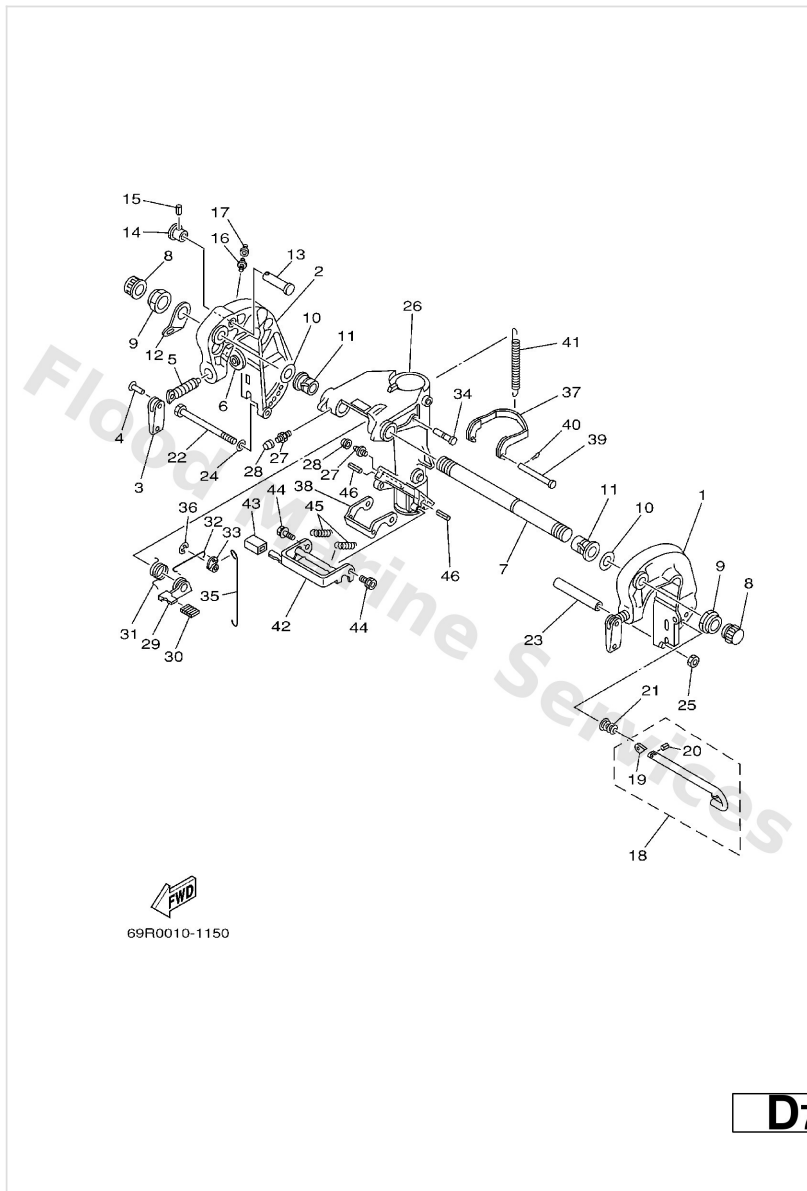

Bottom Cowling

Ref	Part	
17	61N--26326--00 Grommet	Buy now
18	6E9--82575--02 Engine stop switch assembly	Buy now
19	682--82556--00 Lanyard, stop switch	Buy now
20	689--8257Y--00 Cap	Buy now
21	90480--17M08 Grommet (689) EXCEPT FOR VOLGA	Buy now
22	682--84381--00 2p concent 1 EXCEPT FOR VOLGA	Buy now
23	6E7--42791--10 Mark 1	Buy now
23	6E74279100 Mark 1 FOR VOLGA	Buy now
23	6G54279100 Mark 1 FOR VOLGA	Buy now
24	6A14279201 Mark (100:1) EXCEPT FOR VOLGA	Buy now
25	6A1--28176--00 Label Caution EXCEPT FOR VOLGA	Buy now
26	6E3--8257H--00 Plate Mark EXCEPT FOR VOLGA	Buy now

Bracket 1

Ref	Part	
16	93700--06M03 Nipple, grease(6a1)	Buy now
17	663--45119--00 Cap, grease nipple AP	Buy now
18	689--43160--00 Tilt rod assembly	Buy now
19	689--43165--00 Plate, tilt lock	Buy now
20	91690--30008 Pin. spring(656)	Buy now
21	90502--10M07 Spring, conical(6k3)	Buy now
22	90101--08339 Bolt, hexagon (656)	Buy now
23	90387--08M03 Collar	Buy now
24	92995--08600 Washer, plain (663)	Buy now
25	95380--08600 Nut (661)	Buy now
26	689--43311--03--4D Bracket, swivel 1	Buy now
29	689--43631--00 Lever, tilt 1	Buy now
30	689--43633--00 Cover, tilt lever	Buy now
31	689--43643--00 Spring, torsion	Buy now
32	689--43616--00 Rod, tilt lock 1	Buy now

Bracket 1

Ref	Part	
33	648--43642--00 Lever,tilt 2	Buy now
34	90249--06M22 Pin(6a9)	Buy now
35	648--43617--00 Rod, tilt lock 2	Buy now
36	99080--05600 Circlip(22k)	Buy now
37	689--43614--01 Plate, tilt lock	Buy now
38	648--43615--00 Plate, tilt lock 2	Buy now
39	90240--05047 Pin with hole(655)	Buy now
40	91490--16010 Pin, cotter	Buy now
41	90506--30M27 Spring, tension(6a4)	Buy now
42	689--43681--01 Lever, shallow water drive 1 FOR VOLGA	Buy now
43	682--43318--01 Cover FOR VOLGA	Buy now
44	90109--06M18 Bolt (689) FOR VOLGA	Buy now
45	90506--16M17 Spring, tension (689) FOR VOLGA	Buy now
46	91690--40035 Pin, spring (689) FOR VOLGA	Buy now