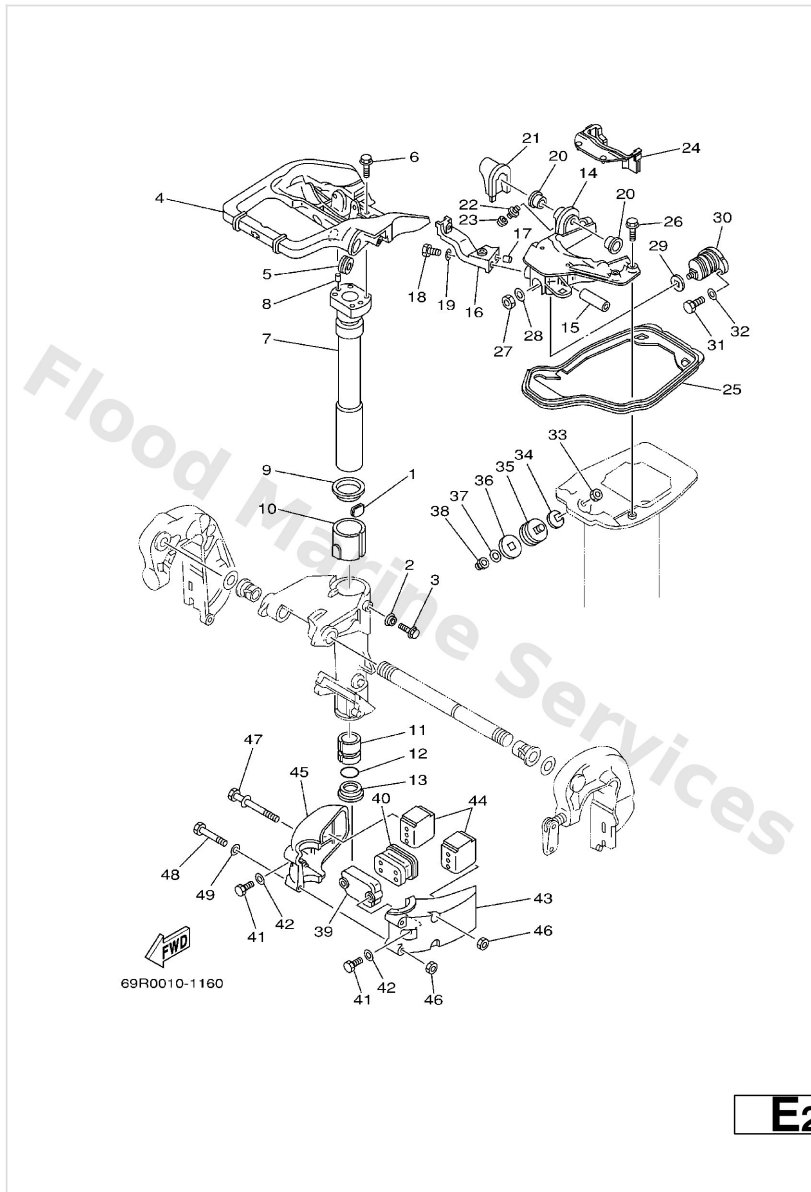

Bracket 2

Ref	Part	
1	648--42528--00 Plate, friction	Buy now
2	689--43373--01 Seal, damper	Buy now
3	90105--06M18 Bolt (689)	Buy now
4	69P--42511--00--4D Bracket, steering	Buy now
5	90480--29045 Grommet 648425510000	Buy now
6	90105--06M07 Bolt (689)	Buy now
7	689--42521--00--94 Shaft, steering pivot	Buy now
8	93608--12063 Pin, dowel (626)	Buy now
9	90209--47016 Washer 648425350000	Buy now
10	90386--47M22 Bushing (695)	Buy now
11	90386--38090 Bushing (664)	Buy now
12	93210--37160 O-ring (6g8)	Buy now
13	90386--38022 Bush(648-42539-00)	Buy now
14	69P445180094 Bracket comp.	Buy now
15	90387--10M39 Coller (689)	Buy now