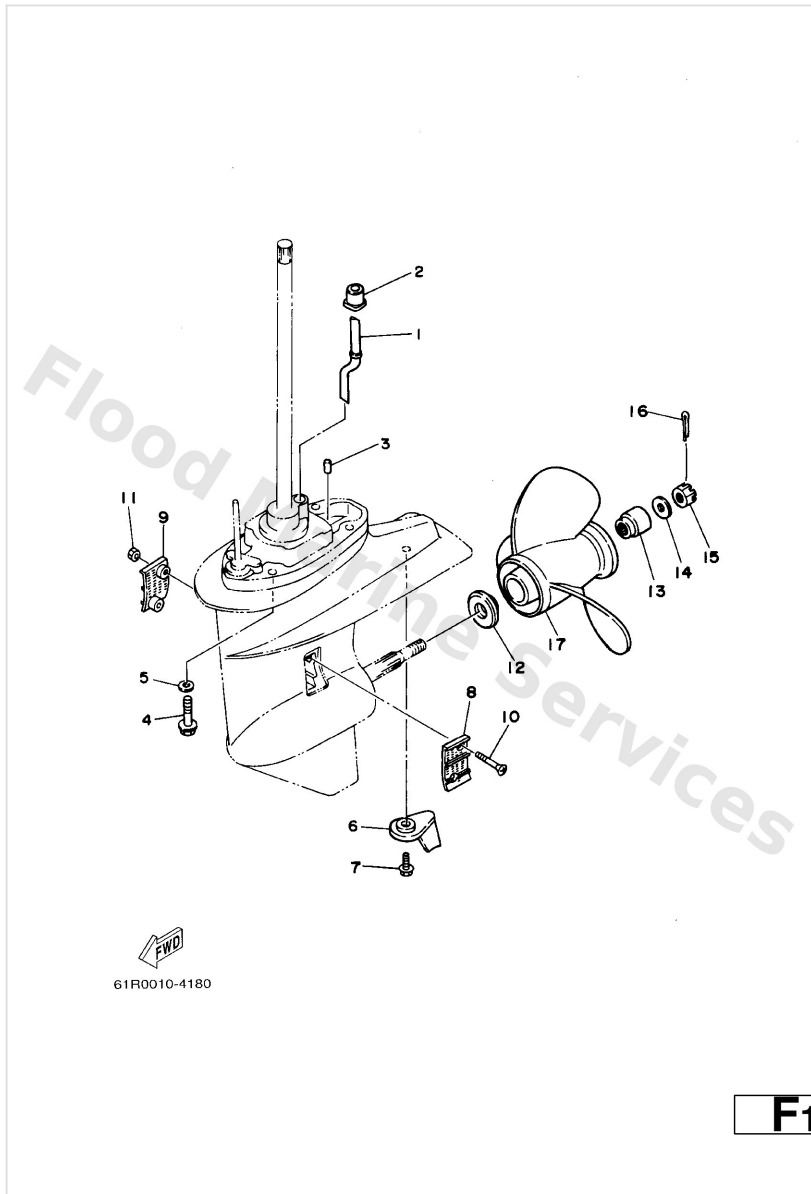

Lower Casing. Drive 2

Ref	Part	
15	90171--14013 Nut(664)	Buy now
16	91490--30022 Pin, cotter	Buy now
17	62C--45941--00--EL Propeller (3x9-7/8 x10 -f) UR	Buy now
17	664--45941--01--EL Propeller (3x9-7/8"x9"-f) UR	Buy now
17	664--45943--01--EL Propeller (3x9-7/8 x8 -f) UR	Buy now
17	664--45945--00--EL Propeller (3x9-7/8 x10-1/2 -f) UR	Buy now
17	664--45947--01--EL Propeller (3x9-7/8 x11-1/4 -f) UR	Buy now
17	664--45949--02--EL Propeller (3x9-7/8 x13 -f) UR	Buy now
17	664--45952--00--EL Propeller (3x9-7/8 x14 -f) UR	Buy now
17	6644595401EL Propeller (3x9-7/8 x12 -f) UR	Buy now