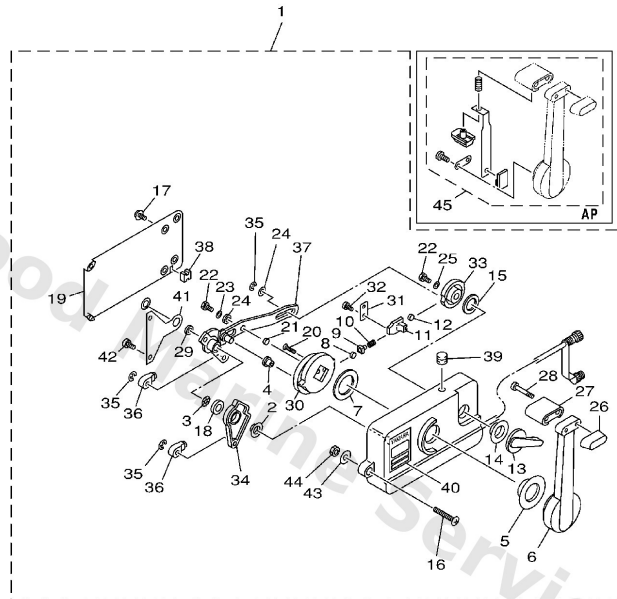

Remote Control Assy

69R0300-1250

F5

Ref	Part	
16	701--48281--10 Screw 1(m6x40)	Buy now
17	701--48289--00 Screw, pan head(62x)	Buy now
18	701--48268--00 Spacer 3	Buy now
19	701--48213--00 Back, plate	Buy now
20	92780--06025 Screw flat head	Buy now
21	701--48255--00 Coller 1	Buy now
22	97390--06018 Bolt (fj0)	Buy now
23	702--48288--00 Washer, Plain	Buy now
24	701--48246--00 Spacer	Buy now
25	92990--06300 Washer, tooth	Buy now
26	701--48229--00 Grip, control lever 2	Buy now
27	701--48222--00 Grip, control lever	Buy now
28	701--48282--00 Screw, pan head	Buy now
29	701--48266--00 Spacer 2	Buy now
30	701--48232--00 Gear 1	Buy now

Remote Control Assy

69R0300-1250

F5

Ref	Part	
31	701--48189--11 Retainer	Buy now
32	98580--05010 Screw, pan head(62x)	Buy now
33	701--48153--12 Shaft, free accel	Buy now
34	701--48271--10 Arm, shift LEFT	Buy now
35	93430--06024 Circlip (701)	Buy now
36	703--48345--01 Cable end, remote control 2	Buy now
37	701--48261--10 Arm, throttle LEFT	Buy now
38	701--48358--00 Anchor, cable	Buy now
39	701--48138--50 Grommet (701 remo-con)	Buy now
40	701--48126--00 Graphic	Buy now
41	701--48133--00 Plate, Link	Buy now
42	98580--05020 Screw, pan head (e22)	Buy now
43	701--48287--00 Washer 1	Buy now
44	95380--06600 Nut(661)	Buy now
45	701--48280--00 Neutral lock kit AP	Buy now