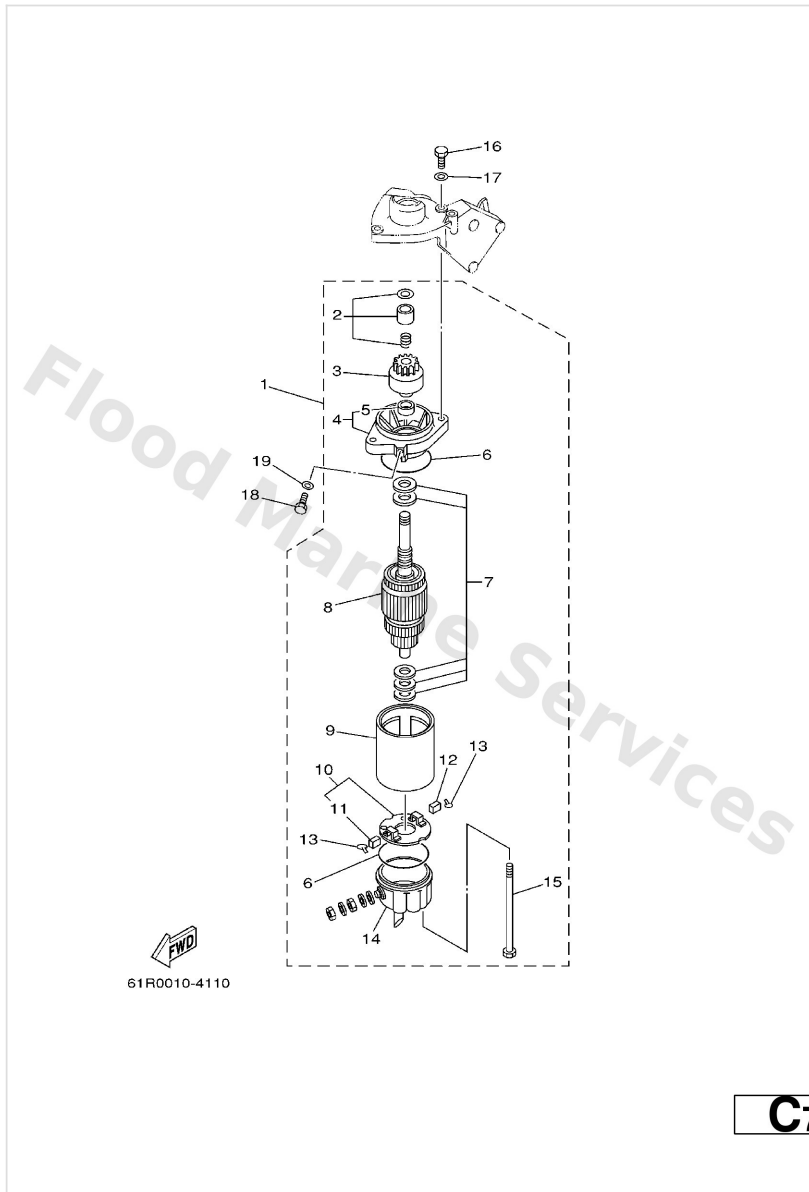

Starting Motor

Ref	Part	
1	689--81800--13 Starting motor assembly	Buy now
2	689--81857--11 Pinion stopper set	Buy now
3	689--81807--12 Pinion assembly	Buy now
4	689--81830--11 Front cover ass'y	Buy now
5	689--81831--00 Metal, front	Buy now
6	689--81847--11 O-ring	Buy now
7	689--81809--11 Washer kit	Buy now
8	689--81850--12 Armature assembly	Buy now
9	689--81810--11 Stator ass'y	Buy now
10	689--81840--11 Brush holder assembly	Buy now
11	689--81812--11 Brush 2	Buy now
12	689--81811--11 Brush 1	Buy now
13	689--81813--10 Spring, brush	Buy now
14	689--81820--11 Rear cover ass'y	Buy now
15	689--81826--10 Bolt	Buy now