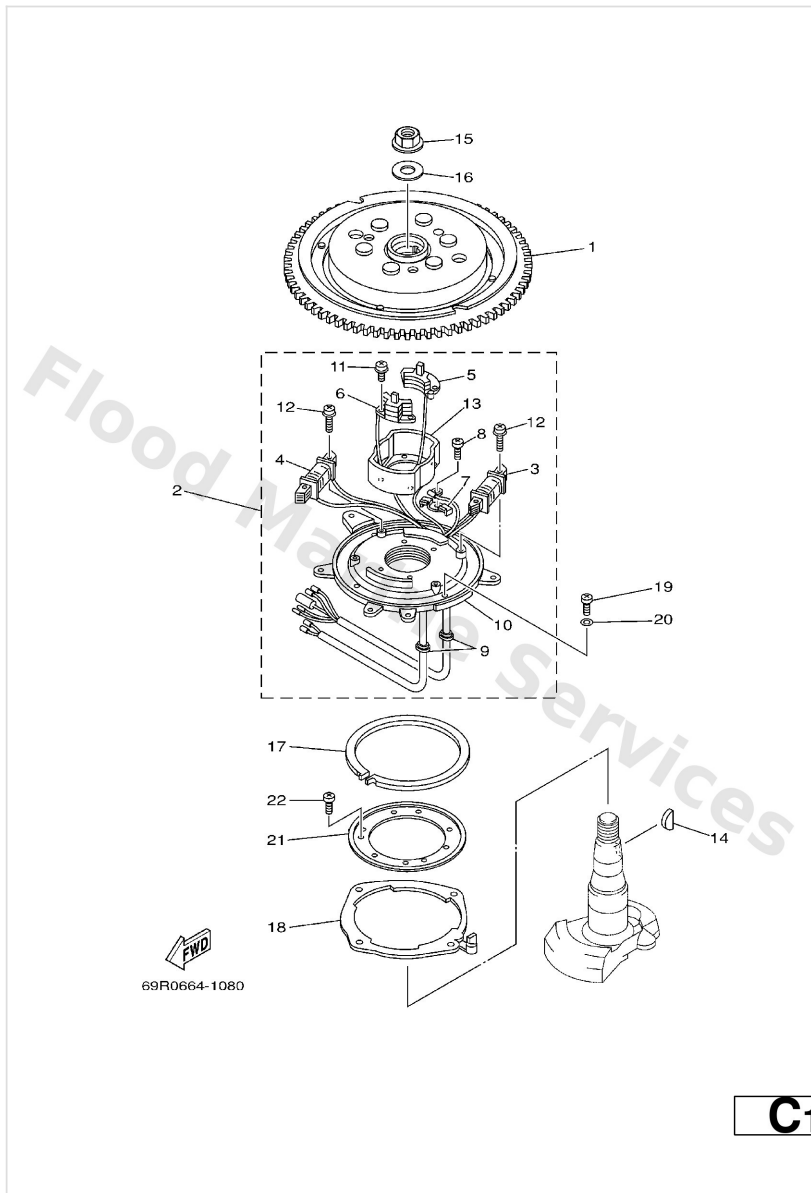

Generator

Ref	Part	
15	90179--16M05 Nut (689)	Buy now
16	90201--16M44 Washer (689)	Buy now
17	676--41611--00 Retainer, magneto base 1	Buy now
18	676--41613--00 Plate, base friction	Buy now
19	97880--05012 Screw,pan head (646)	Buy now
20	92990--05600 Washer, plain (646)	Buy now
21	689--41612--01 Retainer, magneto base	Buy now
22	97880--06010 Screw pan head	Buy now