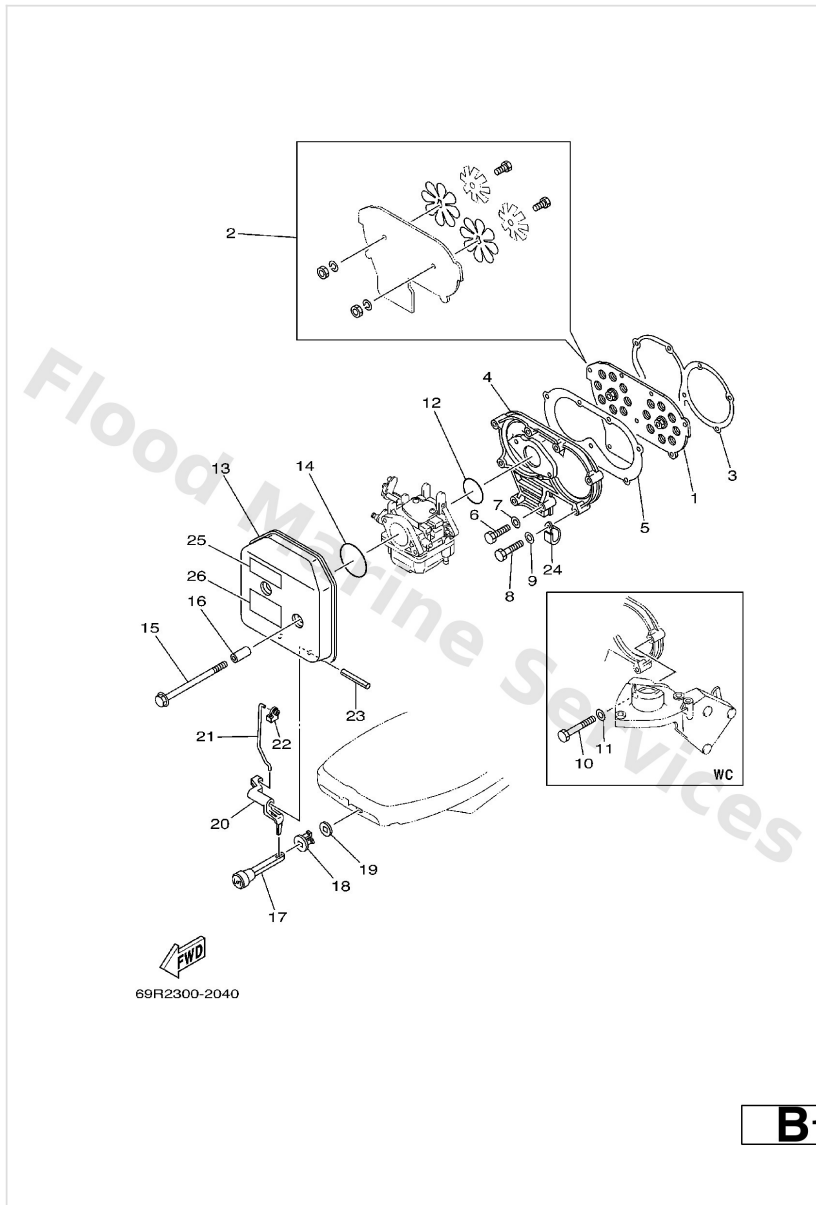

Intake

Ref	Part	
1	61N--13610--00 Reed valve assembly	Buy now
1	689--13610--01 Reed valve assembly	Buy now
2	689--W0004--00 Reed set	Buy now
3	648--13621--A1 Gasket, valve seat	Buy now
4	61N--13641--01--1S Manifold, intake 1	Buy now
5	648--13645--A0 Gasket, manifold 1	Buy now
6	97013--06025 Bolt(62y) FOR VOLGA	Buy now
7	92903--06600 Washer, plain (646) FOR VOLGA	Buy now
8	97013--06035 Bolt(3rv) FOR VOLGA	Buy now
10	97013--06050 Bolt, hexagon	Buy now
12	61N--14198--00 Gasket	Buy now
13	61N--14440--00 Silencer assembly, intake	Buy now
14	93210--40659 O-ring(36y)	Buy now
15	90119--06M94 Bolt, with washer	Buy now
16	90387--06M26 Collar(61n)	Buy now