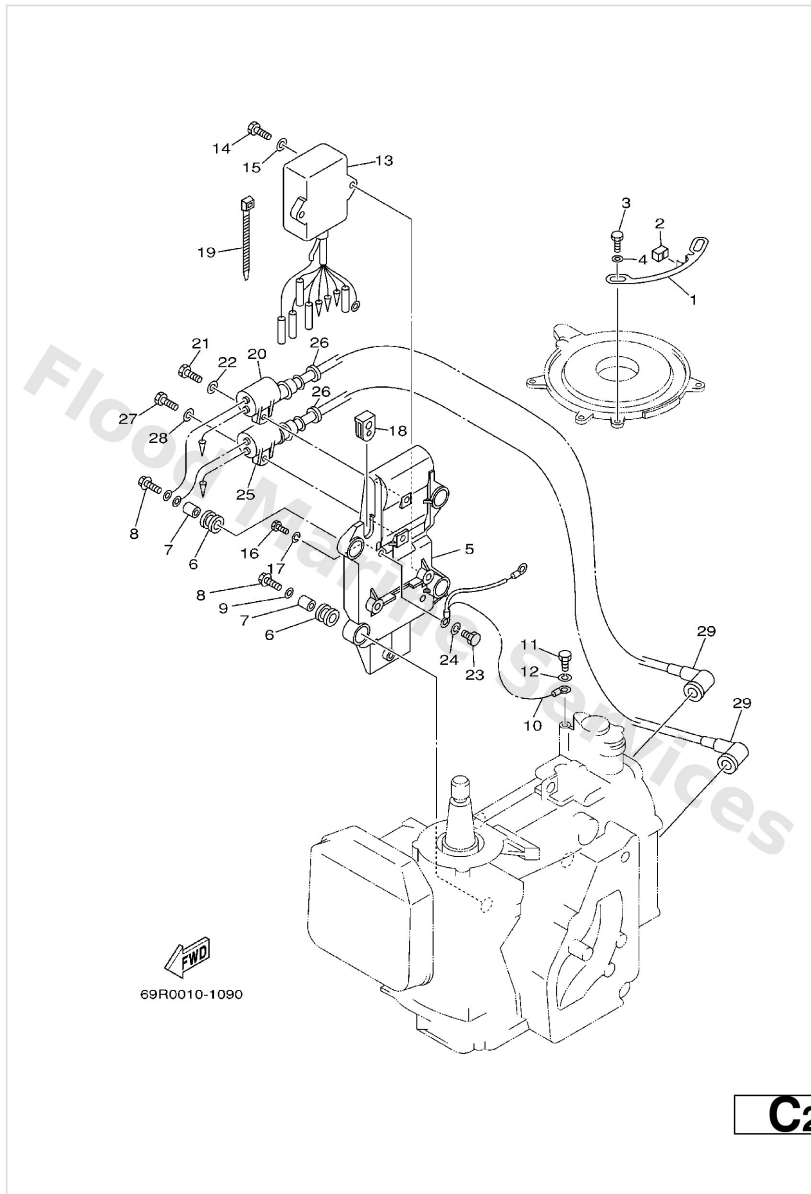

Electrical 1

Ref	Part	
1	61N--41615--00 Stopper, magneto base	Buy now
2	61N--44194--01 Cap	Buy now
2	61T--44194--01 Cap	Buy now
3	97095--06010 Bolt	Buy now
4	92995--06600 Washer, plain (646)	Buy now
5	61N--85542--00--94 Bracket	Buy now
6	61N--82317--00 Damper, ignition coil	Buy now
7	624--42542--00 Collar	Buy now
8	90119--06M95 Bolt, with washer	Buy now
9	90201--06M30 Washer, plate (6a1)	Buy now
10	61N--82519--01 Wire, earth lead	Buy now
11	97090--06012 Bolt(gh1)	Buy now
12	92990--06100 Washer(6a1)	Buy now
13	61N--85540--13 C.d.i. unit assembly	Buy now
14	97095--06020 Bolt(7u8)	Buy now