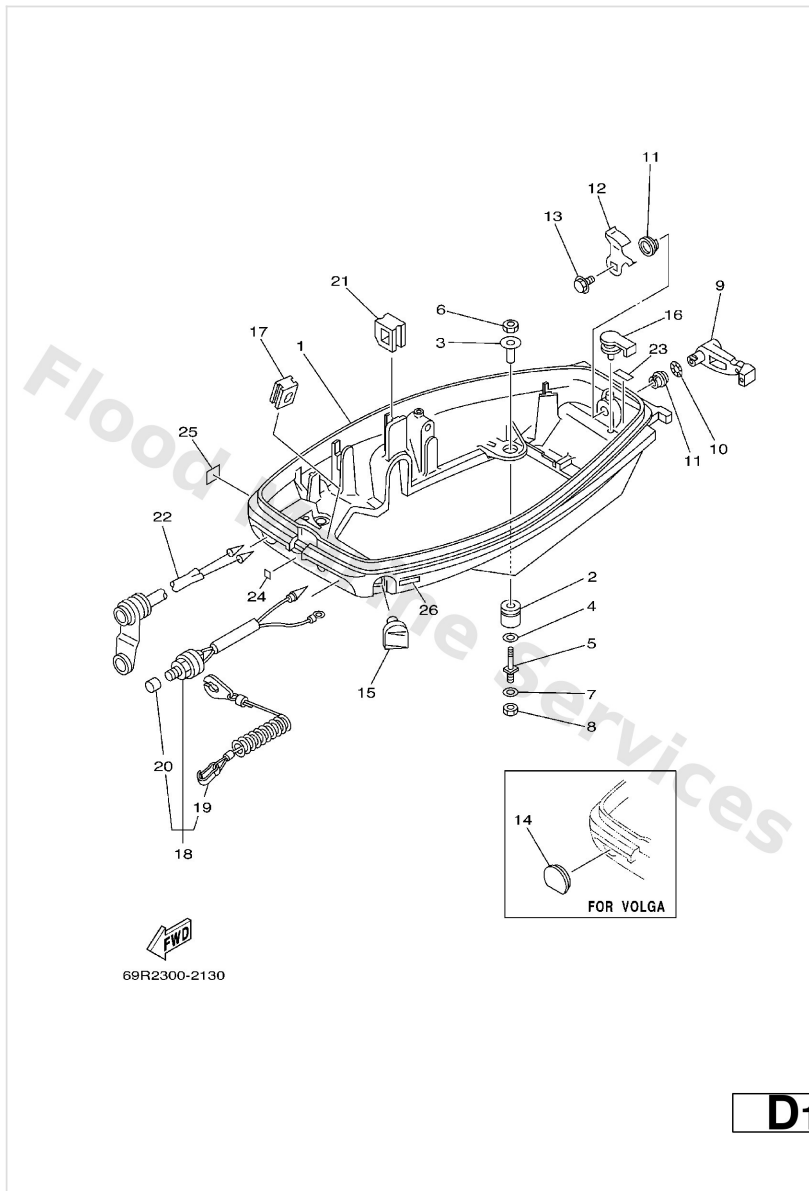

Bottom Cowling

Ref	Part	
1	689--42711--04--4D Cowling, bottom 1	Buy now
2	90480--15M06 Grommet (689)	Buy now
3	90387--08M25 Collar (689)	Buy now
4	90201--08M87 Washer (6g0)	Buy now
5	6G0--42796--00 Bolt 1	Buy now
6	95380--08700 Nut(661)	Buy now
7	92995--08600 Washer, plain (663)	Buy now
9	689--42815--00 Lever, clamp 1	Buy now
10	90206--12052 Washer, wave (666)	Buy now
11	90386--12069 Bush(666)	Buy now
12	689--42816--00 Lever, clamp 2	Buy now
13	90119--06M73 Bolt(gh1)	Buy now
14	682--42724--00 Grommet FOR VOLGA	Buy now
15	689--42725--01 Grommet	Buy now
16	647--42523--00 Spacer, friction	Buy now