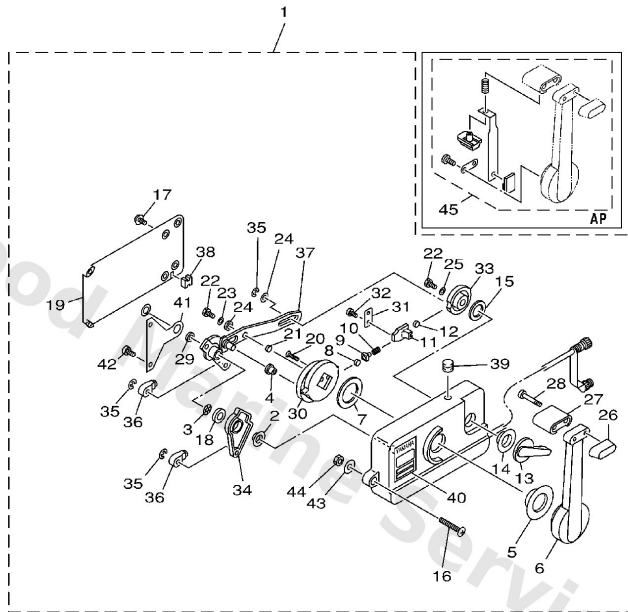

Remote Control Assy

69R0300-1250

F5

Ref	Part	
1	701--48102--51 Remote control assembly AP	Buy now
2	701--48235--00 Bushing 2	Buy now
3	701--48197--10 Washer, wave 2	Buy now
4	701--48252--00 Roller, cam	Buy now
5	701--48234--00 Bushing 1	Buy now
6	701--48221--00 Lever, control	Buy now
7	701--48196--11 Washer, wave 1	Buy now
8	701--48236--00 Roller, detent	Buy now
9	702--48237--00 Adaptor	Buy now
10	702--48238--00 Spring, Detent	Buy now
11	701--48249--00 Spring, adapter	Buy now
12	701--48248--00 Roller, free accel	Buy now
13	701--48152--20 Knob Free Accel LEFT	Buy now
14	701--48243--00 Bushing	Buy now
15	701--48198--10 Washer, wave 3	Buy now