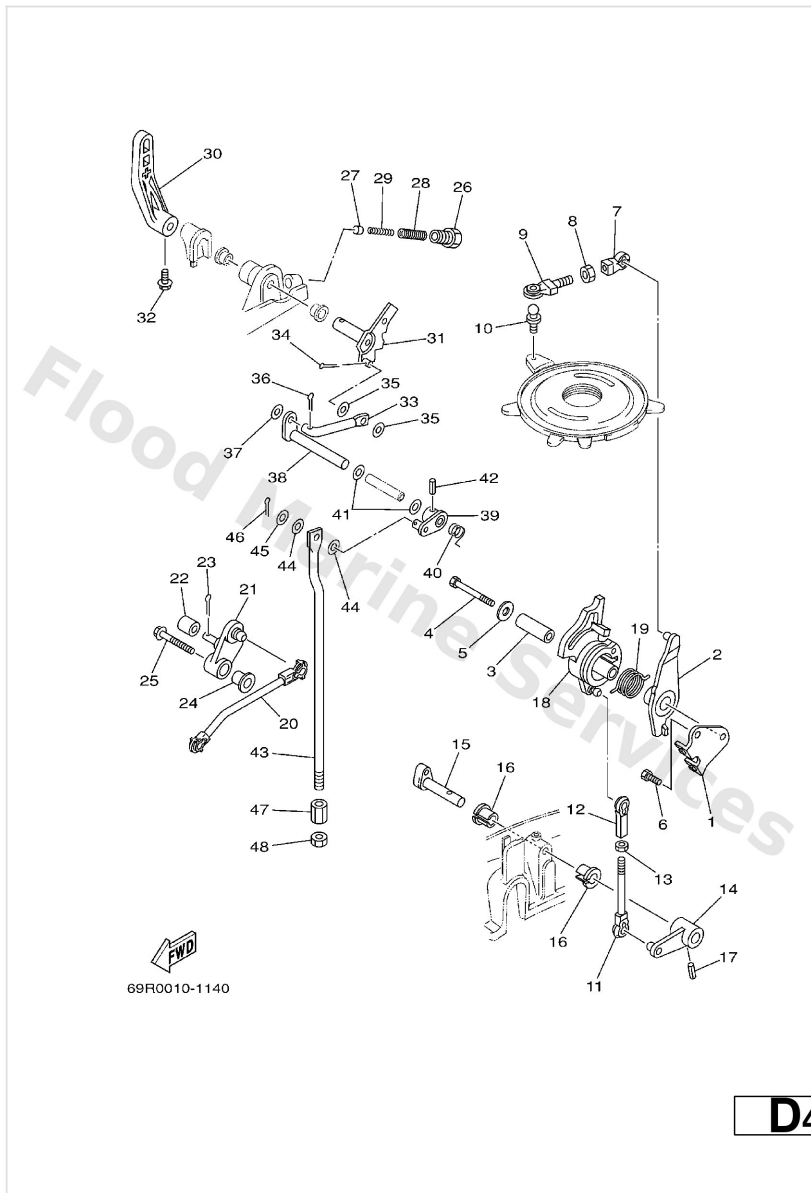

Control 1

Ref	Part	
1	69P--14497--00 Stay, throttle wire	Buy now
2	69P--41631--00 Lever, magneto control	Buy now
3	90387--06M59 Collar (6h3)	Buy now
4	97095--06045 Bolt, hexagon	Buy now
5	90201--06416 Washer, plate(663)	Buy now
6	97095--06012 Bolt(gh1)	Buy now
7	662--41237--01 Joint, link	Buy now
8	95380--05700 Nut (656)	Buy now
9	679--41241--01 Rod, link	Buy now
10	663--85518--00 Joint, ball	Buy now
11	682--41238--01 Joint, link	Buy now
12	682--41237--00 Joint, link 2	Buy now
13	95380--05600 Nut, hexagon (663)	Buy now
14	69P421570094 Lever, throttle	Buy now
15	656--42153--00--94 Shaft, throttle control	Buy now

Control 1

Ref	Part	
16	90386--10009 Bushing 6484418600	Buy now
17	91690--40018 Pin spring(664)	Buy now
18	69P--41213--00 Cam, accel.	Buy now
19	69P--42167--00 Spring 1	Buy now
20	69P--41241--00 Rod, link	Buy now
21	69P--42154--00 Lever, throttle control	Buy now
22	62Y--42171--00 Bushing	Buy now
23	91490--16010 Pin, cotter	Buy now
24	90387--06M60 Collar (6h3)	Buy now
25	90119--06M17 Bolt, with washer	Buy now
26	664--42715--00 Bushing 2	Buy now
27	664--44167--01 Plunger, shift cam	Buy now
28	90501--14M07 Spring, compression (664)	Buy now
29	90501--09M08 Spring, compression (664)	Buy now
30	689--44111--01--4D Handle, gear shift	Buy now

Control 1

Ref	Part	
31	664--44113--01 Cam plate, handle	Buy now
32	90105--06M07 Bolt (689)	Buy now
33	664--44142--00 Joint	Buy now
35	90202--06007 Washer plate 626441880000	Buy now
36	91490--12010 Pin, cotter (6g8)	Buy now
37	92990--05600 Washer, plain (646)	Buy now
38	689--44121--01 Lever, shift rod 1	Buy now
39	689--44125--00 Lever, shift rod 2	Buy now
40	90508--14M13 Spring (689)	Buy now
41	90202--10024 Washer plate 648441880000	Buy now
42	91690--40016 Pin, spring (648)	Buy now
43	61N--44143--00 Rod, shift	Buy now
46	91490--20010 Pin, cotter	Buy now
47	61N--44146--00 Connector, shift rod	Buy now
48	95380--06600 Nut(661)	Buy now