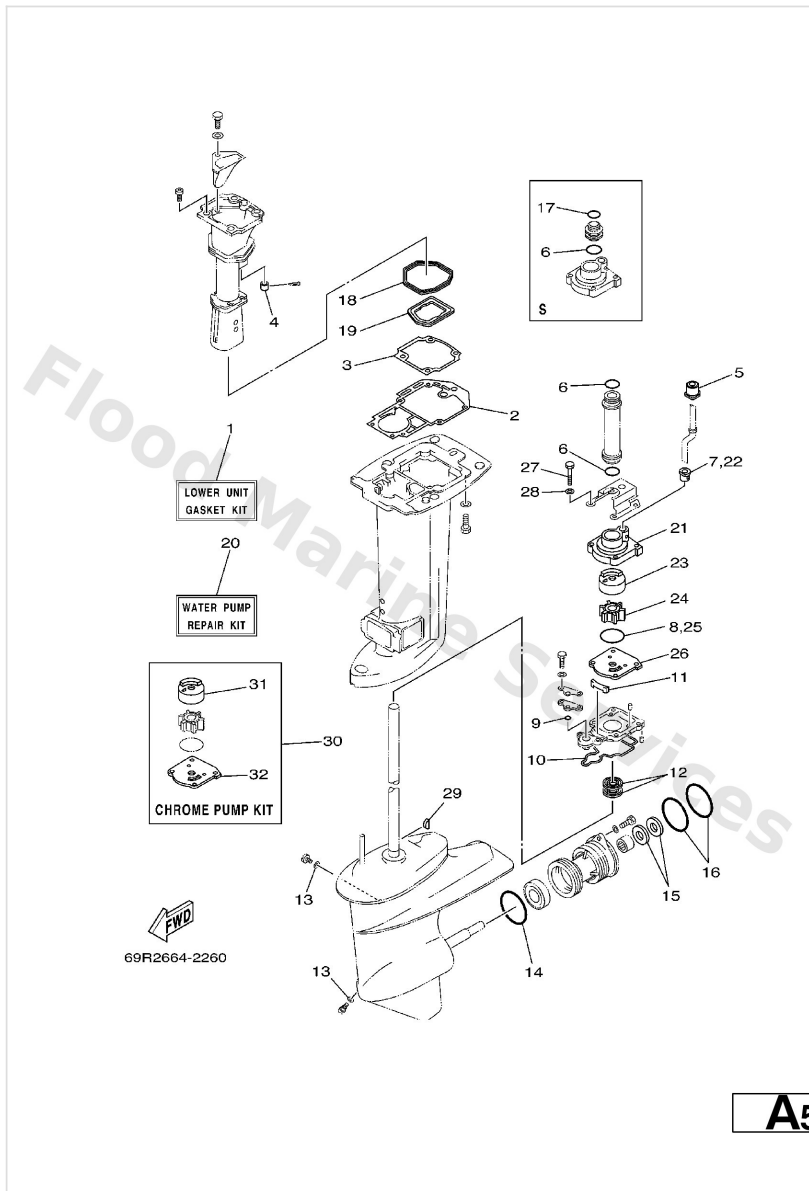

Repair Kit 2

Ref	Part	
16	93210--65M50 O-ring	Buy now
17	93210--22164 O-ring S	Buy now
18	69P--41138--00 Seal, ext. 1	Buy now
19	69P--41139--00 Seal, ext. 2	Buy now
20	69P--W0078--00 Water pump repair kit	Buy now
21	69P4431100 Housing, water pump	Buy now
23	69P--44322--00 Insert, cartridge	Buy now
24	6H4--44352--02 Impeller	Buy now
26	61N--44323--00 Outer plate, cartridge	Buy now
27	97095--06040 Bolt (682)	Buy now
28	92995--06600 Washer, plain (646)	Buy now
29	90280--03M03 Key, woodruff (697)	Buy now
30	69P--W0078--0A Chrome pump kit	Buy now
31	69P--44322--40 Insert, cartridge	Buy now
32	61N--44323--40 Outer plate, cartridge	Buy now