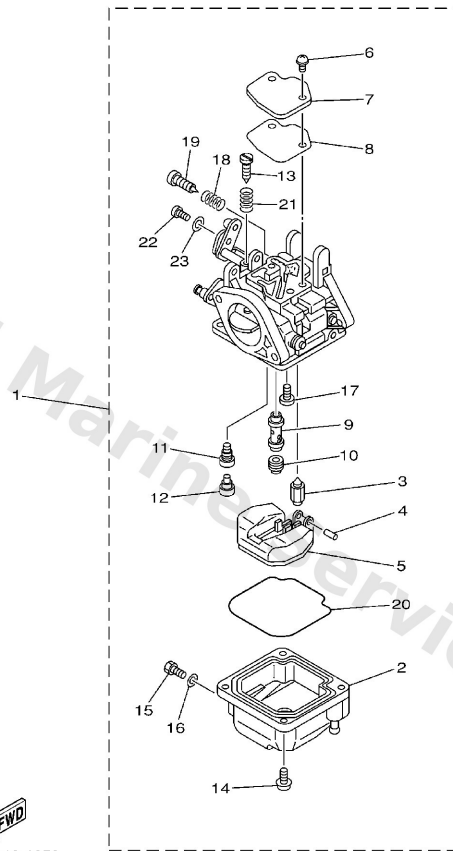

Carburetor

69R0010-1050

B3

Ref	Part	
14	97980--04112 Screw, pan head (686)	Buy now
15	677--14383--01 Screw, drain	Buy now
16	6L2--14398--00 Gasket	Buy now
17	98980--04006 Screw, bind(6I2)	Buy now
18	646--14212--01 Spring, pilot adjusting	Buy now
19	61N--14323--00 Screw, air adjusting	Buy now
20	6L2--14384--00 Gasket, float chamber	Buy now
21	61N--14212--00 Spring, pilot adjusting	Buy now
22	97890--05006 Screw,panhead (eg9)	Buy now
23	62Y--14597--00 Washer	Buy now