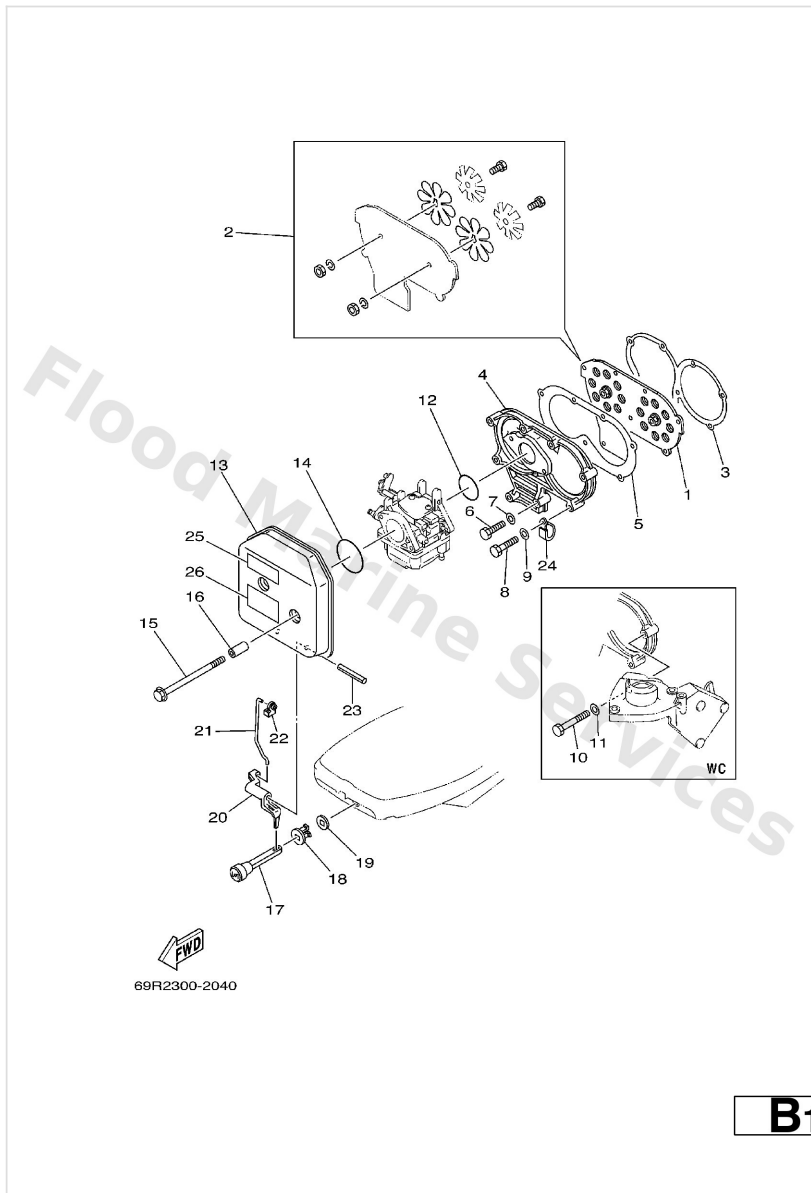

Intake

B1

Ref	Part	
17	682--41271--00 Knob, choke	Buy now
18	689--41273--00 Grommet	Buy now
19	6J8--41274--00 Grommet 2	Buy now
20	689--41252--01 Lever, choke 1	Buy now
21	61N--41256--00 Rod, choke 1	Buy now
22	661--41262--02 Joint, choke lever	Buy now
23	91690--40048 Pin, spring (689)	Buy now
24	90465--06M88 Clamp	Buy now
25	6A1--83625--41 Mark 5	Buy now
26	61T8362580 Mark 5 FOR VOLGA	Buy now
26	6A1--83625--51 Mark 5	Buy now