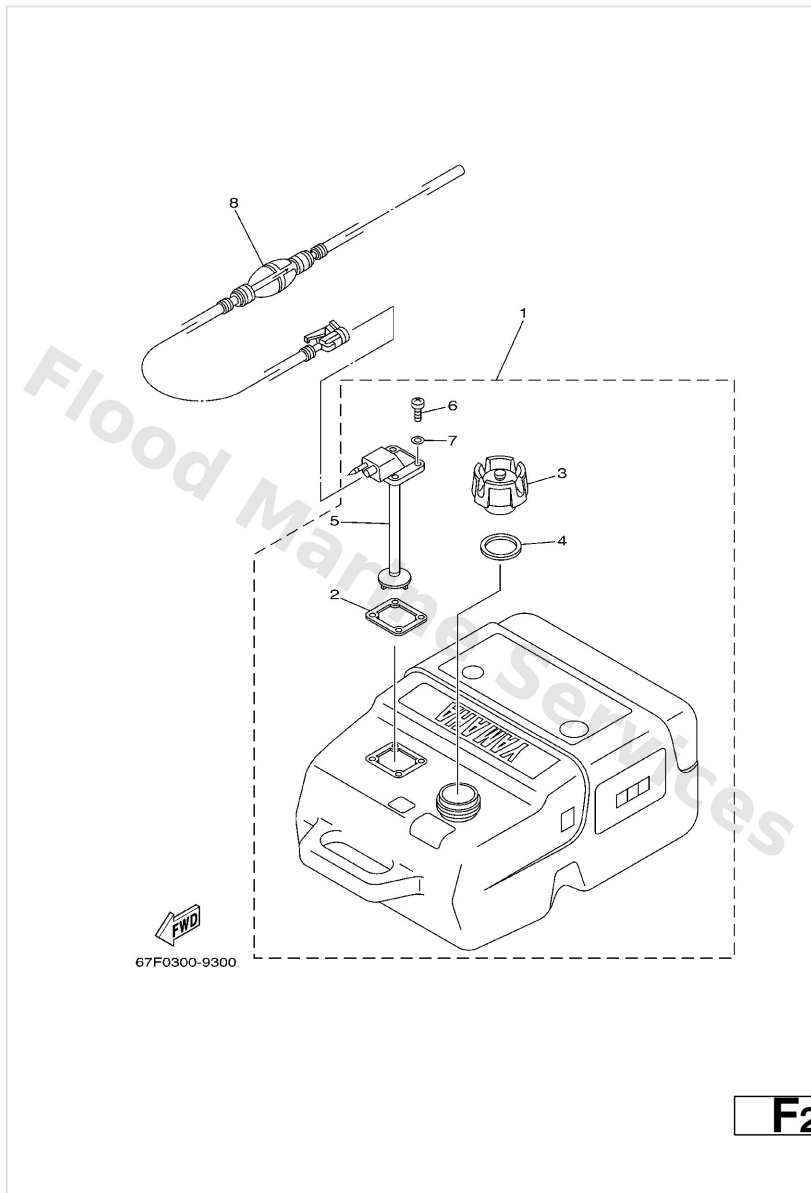

Fuel Tank 1

Ref	Part	
1	6YK--24201--01 Fuel Tank assembly (25L) AP PLASTIC, 25L,	Buy now
2	6YL--24268--01 Gasket, fuel meter	Buy now
3	6YK--24610--00 Cap assembly WITH INDICATOR	Buy now
4	6YL--24641--00 Gasket, cap 1	Buy now
5	6YK--24260--01 Fuel meter assembly	Buy now
6	90157--05M16 Screw, pan head	Buy now
7	6YL--24329--00 Seal	Buy now
8	6YL--24306--52 Fuel pipe comp. 1 AP	Buy now