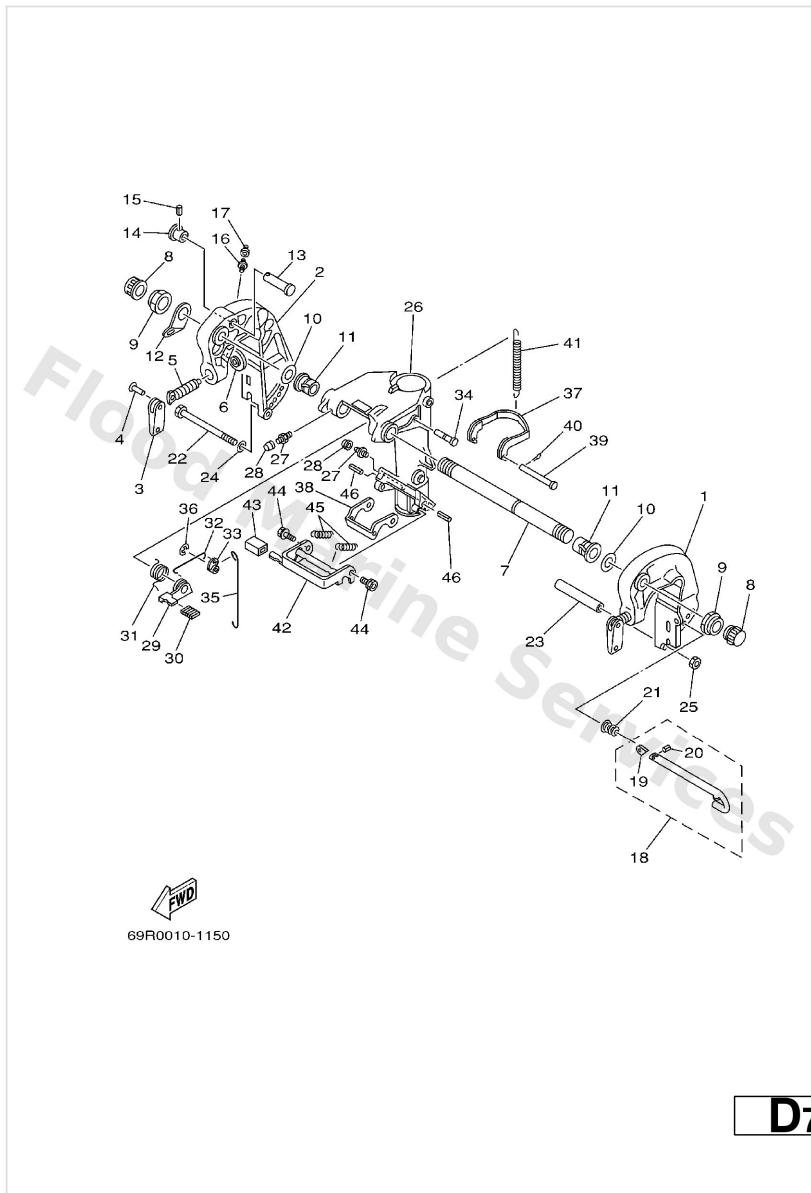

Bracket 1

Ref	Part	
1	689--43111--03--4D Bracket, clamp 1	Buy now
2	689--43112--02--4D Bracket, clamp 2	Buy now
3	6E0--43118--01 Handle, transom clamp	Buy now
4	90243--04M01 Pin(6a1)	Buy now
5	90149--14030 Screw, transom clamp	Buy now
6	648--43114--01 Pad, transom clamp	Buy now
7	6J8--43131--01 Bolt, clamp bracket	Buy now
8	6G5--43145--01 Cap, clamp bracket	Buy now
9	90185--22043 Nut, self-locking	Buy now
10	90201--22M03 Washer, plate(64j)	Buy now
11	90386--22M67 Bush(6a9)	Buy now
12	6J8--43113--01 Plate, clamp bracket	Buy now
13	689--43191--00 Shaft, stopper	Buy now
14	689--43192--01 Knob, stopper	Buy now
15	91690--30016 Pin, spring	Buy now