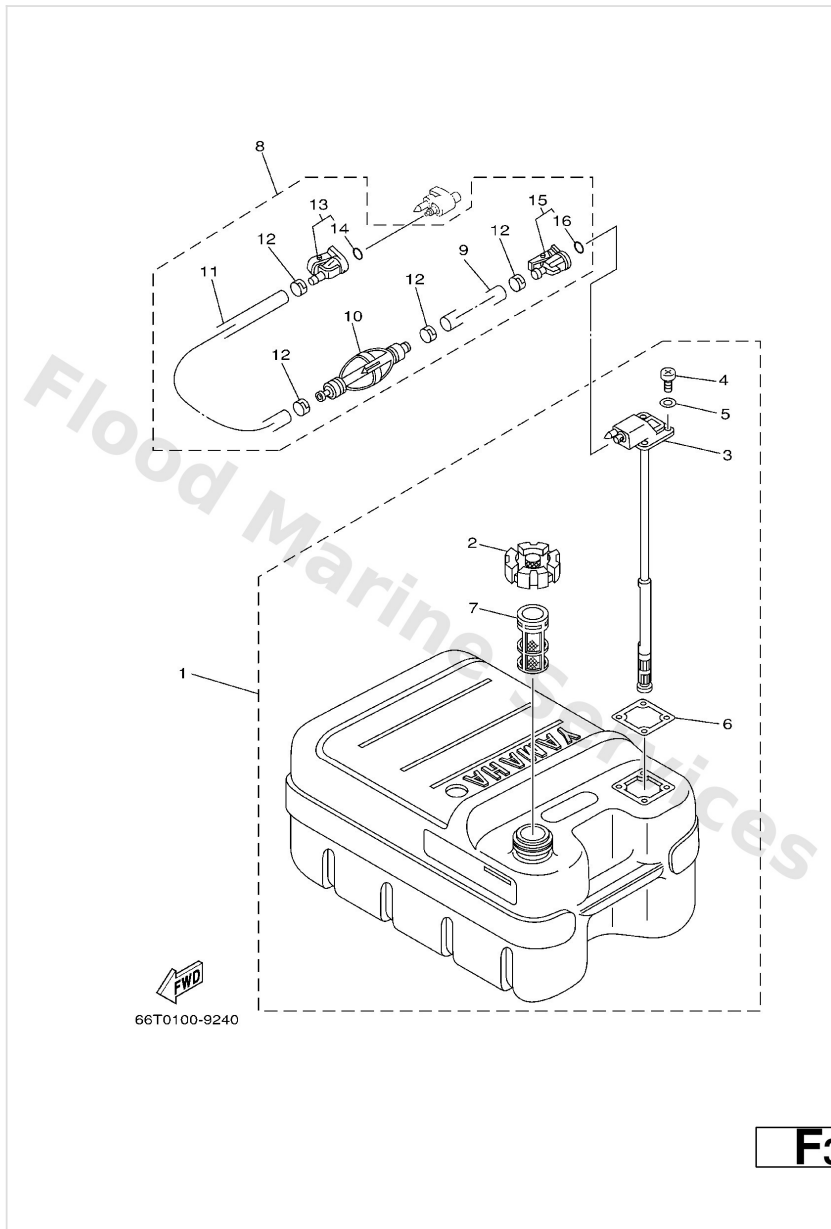

Fuel Tank 2

Ref	Part	
1	6YJ--24201--00 Fuel tank comp. AP FOR VOLGA	Buy now
2	6YJ--24610--01 Cap assembly	Buy now
3	6YJ--24260--00 Fuel meter assembly	Buy now
4	98586--05016 Screw, pan head	Buy now
5	6Y1--24329--00 Seal	Buy now
6	6Y1--24268--00 Gasket, fuel meter	Buy now
7	6YJ--24167--00 Strainer	Buy now
8	61J2430602 Fuel pipe comp. 1 AP FOR VOLGA	Buy now
9	90445--11M06 Hose (I3000)	Buy now
10	61J--24360--00 Primer pump assembly	Buy now
11	90445--11M05 Hose (I1000)	Buy now
12	650--24351--51 Band 1	Buy now
13	6G12430503 Fuel pipe joint comp. 2	Buy now
14	93210--08287 O-ring (655)	Buy now
15	6Y12430504 Fuel pipe joint comp. 2	Buy now