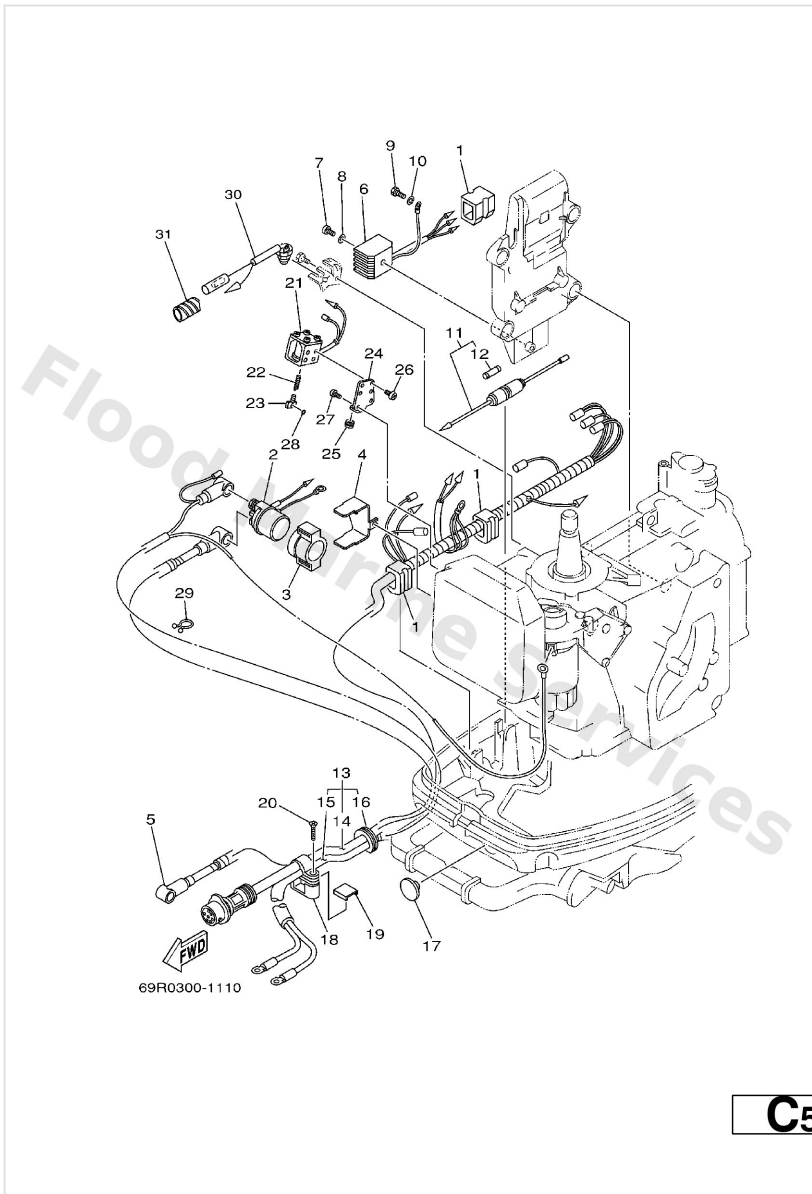

Electrical 3

Ref	Part	
31	90446--10M02 Tube (6e5)	Buy now