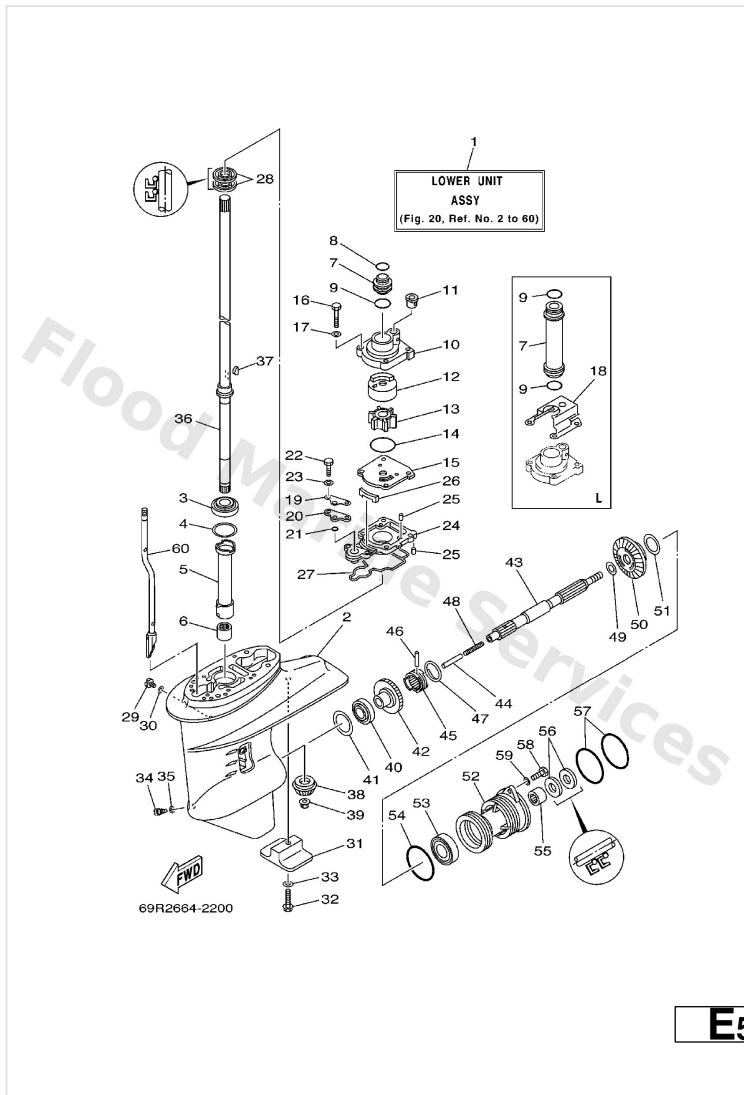

Lower Casing. Drive 1

Ref	Part	
36	61N--45510--10 Drive shaft assembly L	Buy now
37	90280--03M03 Key, woodruff (697)	Buy now
38	61N--45551--00 Pinion	Buy now
39	90179--10M14 Nut(6j8)	Buy now
40	93332--00005 Brg,cyl-cal roller 0.19g nt	Buy now
41	6L2--45567--00--10 Shim (t:1.0mm) UR	Buy now
41	6L2--45567--00--11 Shim (t:1.1mm) UR	Buy now
41	6L2--45567--00--12 Shim (t:1.2mm) UR	Buy now
41	6L2--45567--00--13 Shim (t:1.3mm) UR	Buy now
41	6L2--45567--00--14 Shim (t:1.4mm) UR	Buy now
42	61N--45560--00 Gear	Buy now
43	6L2--45611--00 Shaft, propeller	Buy now
44	648--45635--00 Plunger,shift	Buy now
45	664--45631--02 Clutch, dog	Buy now
46	90250--05010 Pin straight 648456320000	Buy now