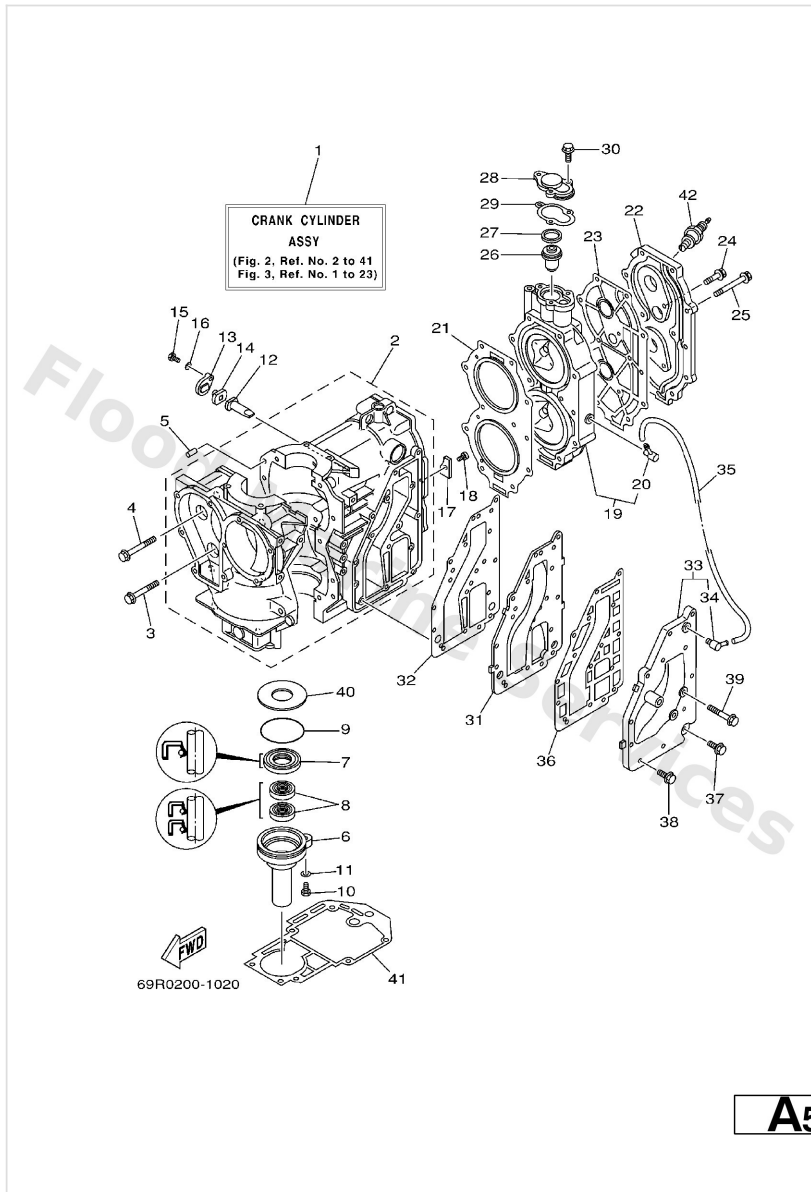

Cylinder. Crankcase

Ref	Part	
39	90119--06MA0 Bolt, hexagon w/w deep recess	Buy now
40	90201--50306 Washer plate 648115870000	Buy now
41	689--45113--A1 Gasket, upper casing	Buy now
42	94702--00160 Plug, spark (b8hs-10) FOR VOLGA	Buy now
42	94702--00217 Plug, spark (b7hs-10) FOR VOLGA	Buy now
42	94702--00271 Plug, spark (br7hs-10)	Buy now