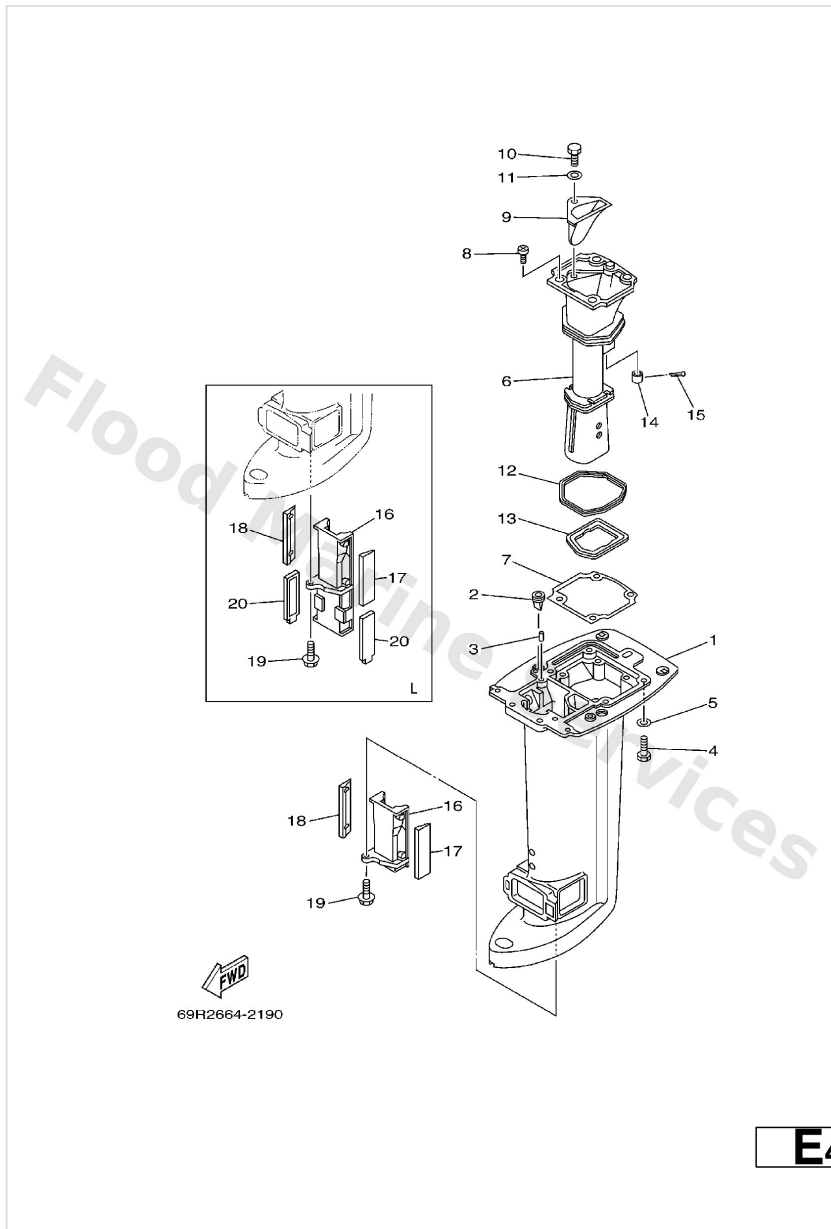

Upper Casing

Ref	Part	
1	69P--45111--00--4D Casing, upper S	Buy now
1	69P--45111--10--4D Casing, upper L	Buy now
2	65W--42717--00 Rubber, seal 2	Buy now
3	93606--12019 Pin, dowel (614)	Buy now
4	97075--08030 Bolt, hexagon (fj1)	Buy now
5	92995--08600 Washer, plain (663)	Buy now
6	69P41131015B Manifold, ext. 1	Buy now
7	69P--41134--A0 Gasket, exhaust manifold	Buy now
8	97880--06016 Screw pan head	Buy now
9	69P41137005B Guide, exhaust	Buy now
10	97095--08020 Bolt, hexagon	Buy now
12	69P--41138--00 Seal, ext. 1	Buy now
13	69P--41139--00 Seal, ext. 2	Buy now
14	6A8--41135--00 Gasket, exhaust manifold 3	Buy now
15	91490--30025 Pin cotter	Buy now