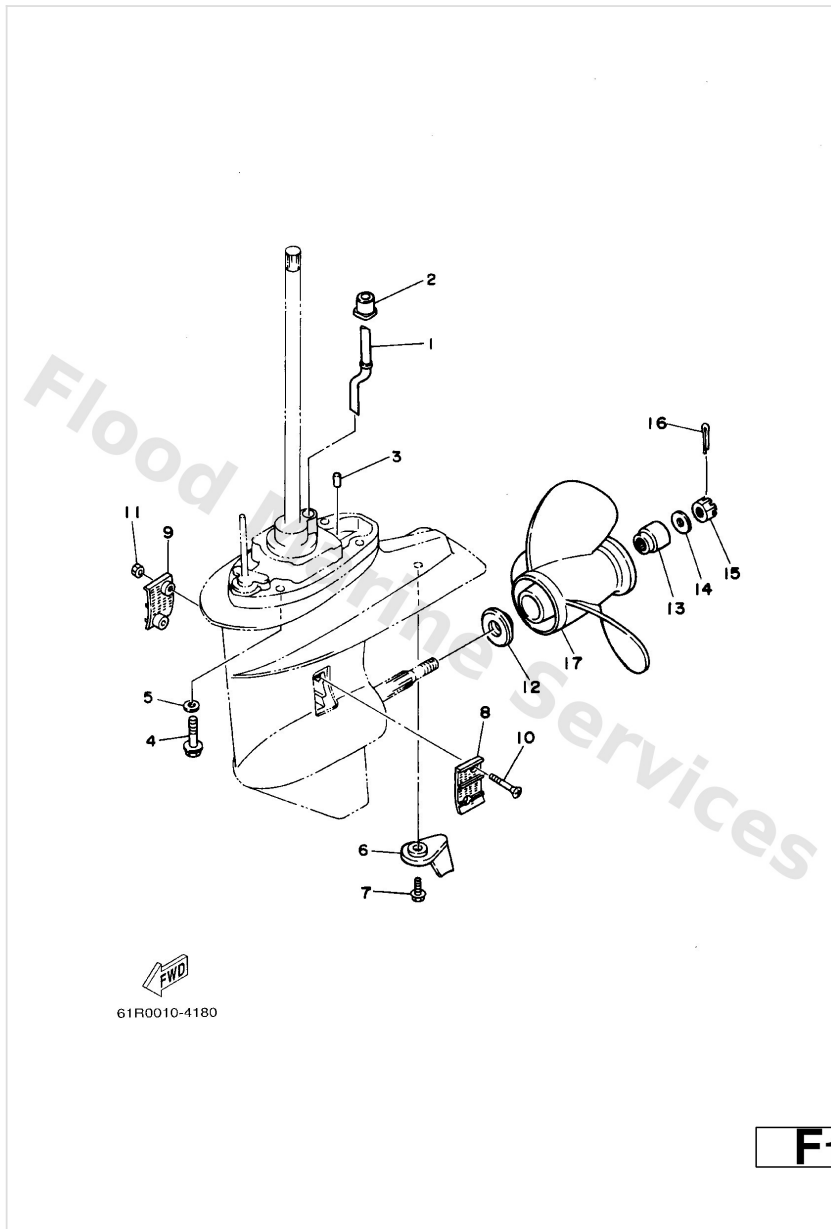

Lower Casing. Drive 2

Ref	Part	
1	61N--44361--00 Tube, water S	Buy now
1	61N--44361--10 Tube, water L	Buy now
2	689--44366--00 Damper, water seal 2	Buy now
3	93606--11M24 Pin, dowel	Buy now
4	90105--10M12 Bolt (689)	Buy now
5	92995--10600 Washer, plate	Buy now
6	61N--45371--00 Tab-trim	Buy now
7	90119--06M48 Bolt, with washer(61n)	Buy now
8	6L2--45214--00 Cover, water inlet	Buy now
9	6L2--45215--00 Cover, water inlet	Buy now
10	90151--05M05 Screw, countersunk	Buy now
11	90185--05002 Nut nylon (sus)(ex4)	Buy now
12	6L2--45987--01 Spacer	Buy now
13	689--45997--00 Spacer	Buy now
14	92990--14200 Washer, plain	Buy now