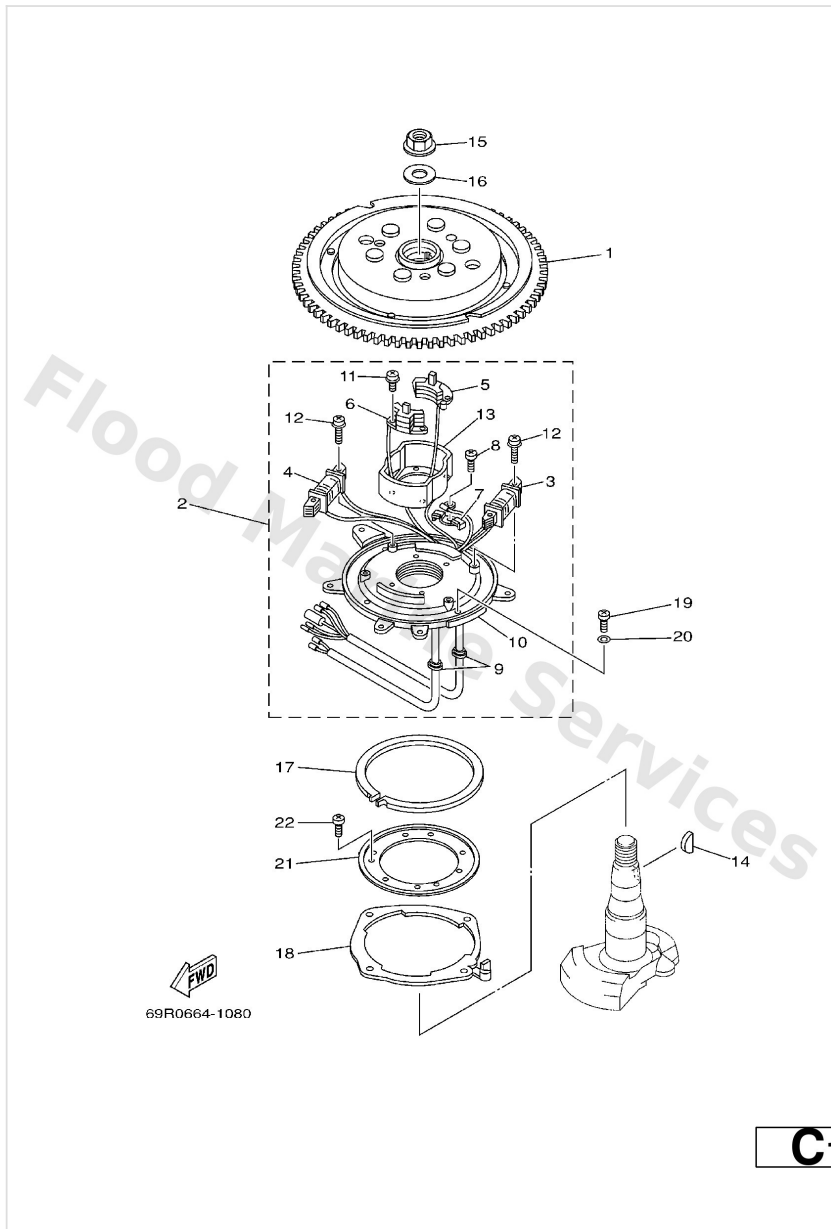

Generator

Ref	Part	
1	61N--85550--10 Rotor assembly FOR VOLGA	Buy now
1	61T--85550--10 Rotor assembly "WC" -FOR VOLGA	Buy now
2	69P--85560--00 Base assembly	Buy now
3	69P--85541--09 Coil, charge	Buy now
4	61N--81313--09 Coil, lighting 1	Buy now
5	61N--85543--09 Coil, pulser	Buy now
6	61N--85543--19 Coil, pulser	Buy now
7	6E9--81328--70 Clamp	Buy now
8	97802--04006 Screw, pan head(3xp)	Buy now
9	6E9--85516--70 Grommet	Buy now
10	69P--85561--00 Base, magneto	Buy now
11	97607--04112 Screw, pan head	Buy now
12	97607--06125 Screw, pan head (76t)	Buy now
13	61N--85537--00 Cover	Buy now
14	90280--05015 Key, woodruff	Buy now