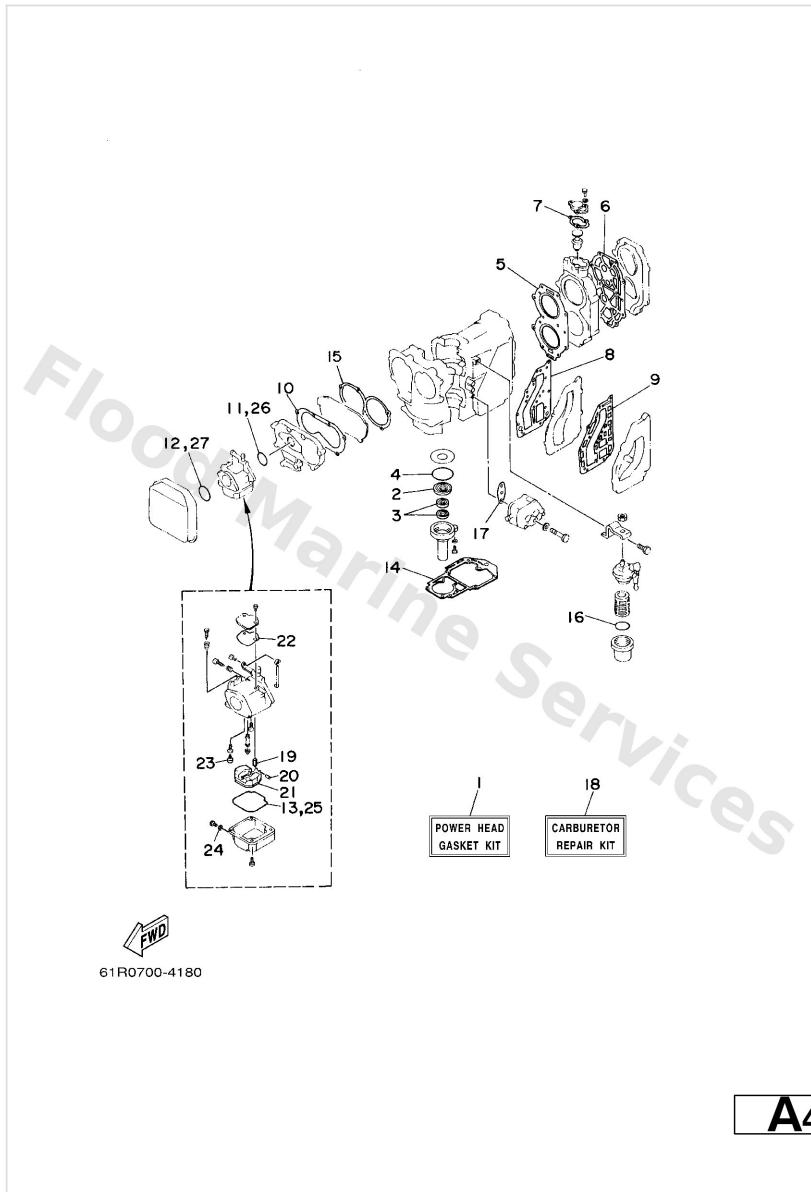

Repair Kit 1

Ref	Part	
16	93210--32738 O-ring(1wg)	Buy now
17	650--24431--A0 Gasket,fuel pump	Buy now
18	61N--W0093--00 Carburetor repair kit	Buy now
19	61N--14392--00 Valve, needle	Buy now
20	6E5--14386--01 Pin, float	Buy now
21	6L2--14385--00 Float	Buy now
22	6L2--14399--00 Gasket	Buy now
23	50M--14355--00 Plug	Buy now
24	6L2--14398--00 Gasket	Buy now