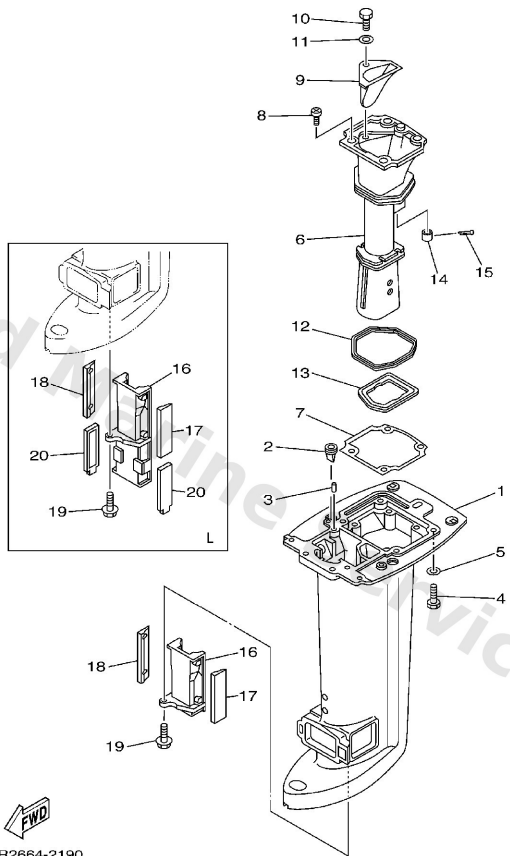

Upper Casing

69R2664-2190

E4

Ref	Part	
16	69P47467005B Plate, guide S	Buy now
16	69P47467105B Plate, guide L	Buy now
17	69P--45127--00 Seal	Buy now
18	69P--45128--00 Seal 2	Buy now
19	90119--06024 Bolt(7u8)	Buy now
20	69P--45159--00 Damper L	Buy now