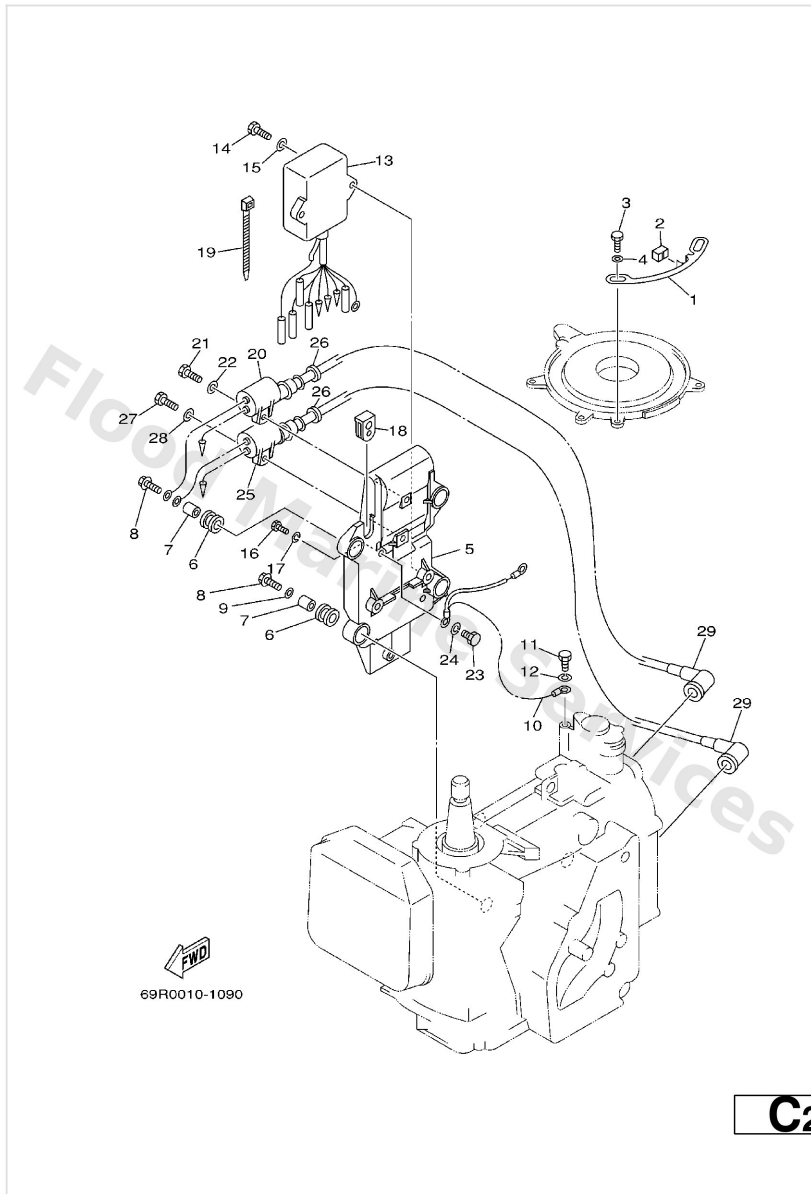

Electrical 1

Ref	Part	
18	6H3--81922--00 Grommet	Buy now
19	90465--13M11 Clamp (6e5)	Buy now
20	61N--85570--00 Ignition coil assembly FOR VOLGA	Buy now
20	6H5--85570--00 Ignition coil assembly	Buy now
25	61N--85570--10 Ignition coil assembly FOR VOLGA	Buy now
26	90480--25161 Grommet(656)	Buy now
29	663--82370--01 Plug cap assembly FOR VOLGA	Buy now
29	6G1--82370--21 Plug cap assembly	Buy now