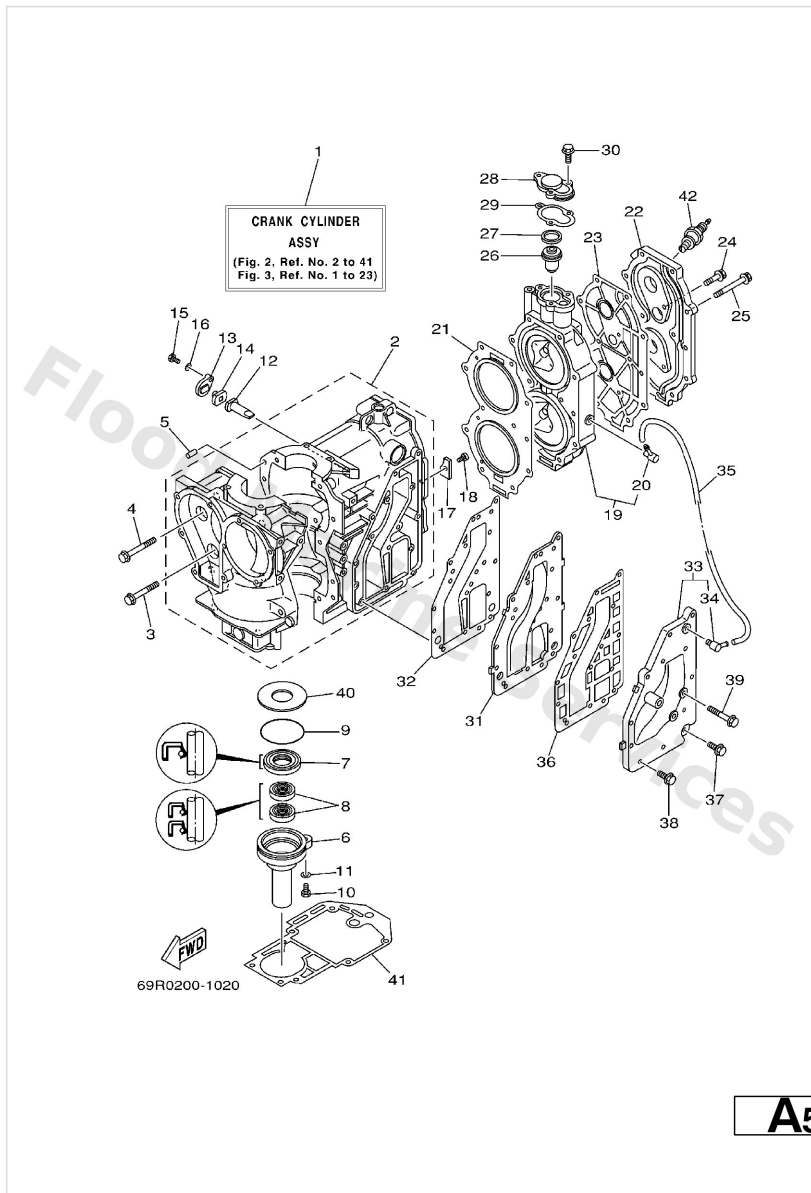

Cylinder. Crankcase

Ref	Part	
3	90119--08009 Bolt, with washer	Buy now
4	90119--08M65 Bolt, with washer	Buy now
5	93606--12019 Pin, dowel (614)	Buy now
7	93102--25008 Oil seal	Buy now
8	93101--16001 Oil seal	Buy now
9	93210--58M21 O-ring (683)	Buy now
10	97095--06022 Bolt(61k)	Buy now
11	92995--06600 Washer, plain (646)	Buy now
12	6J8--11325--00 Anode	Buy now
14	6H3--11328--00 Grommet, anode	Buy now
15	97013--06016 Bolt, hexagon deep recess	Buy now
16	92903--06600 Washer, plain (646)	Buy now
17	689--11325--00 Anode	Buy now
18	90151--06M02 Screw, countersunk	Buy now
20	676--11372--00 Nipple, hose	Buy now