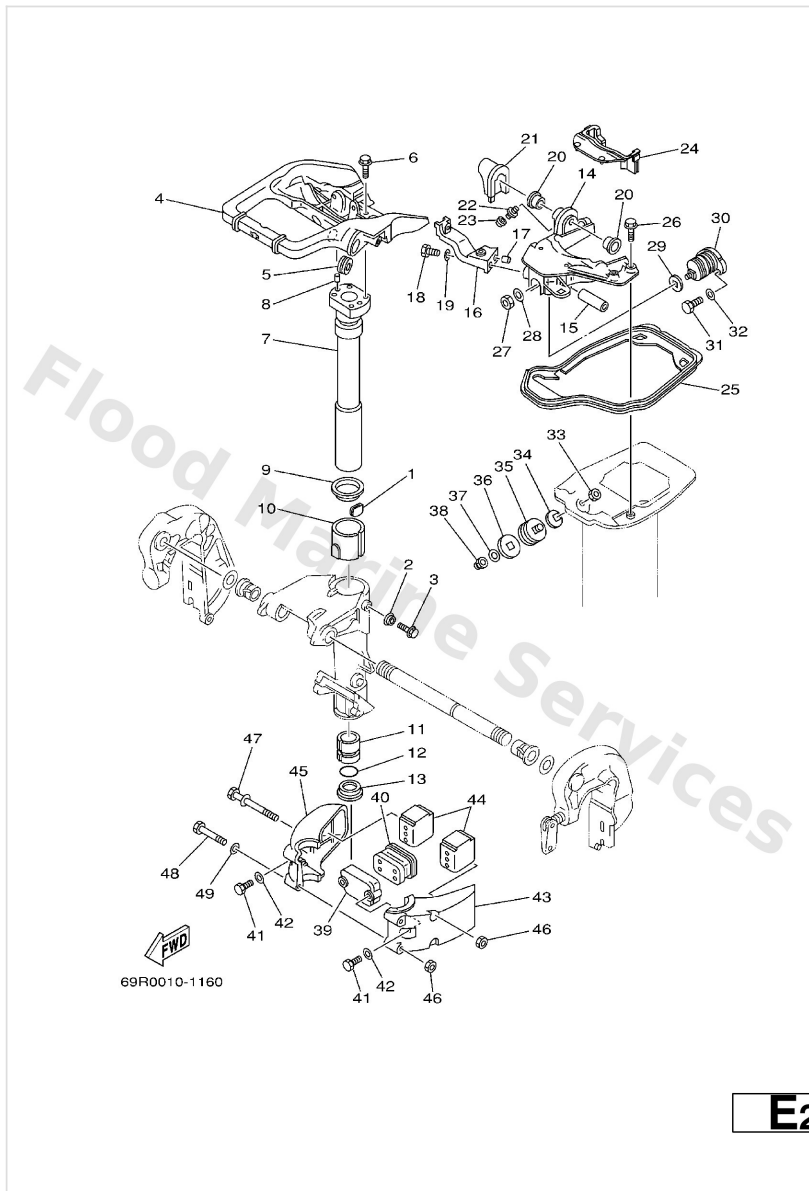

Bracket 2

Ref	Part	
16	648--44519--00--94 Bracket	Buy now
17	93606--12019 Pin, dowel (614)	Buy now
18	97095--06018 Bolt (fj0)	Buy now
19	92995--06600 Washer, plain (646)	Buy now
20	90381--12M01 Bush, solid(6a4)	Buy now
21	689--42718--00 Rubber, seal 3	Buy now
22	93700--06M03 Nipple, grease(6a1)	Buy now
23	663--45119--00 Cap, grease nipple AP	Buy now
24	69P--42717--00 Rubber, seal 2	Buy now
25	69P--42716--00 Rubber seal 1	Buy now
26	90105--06M08 Bolt (689)	Buy now
27	90170--10M42 Nut	Buy now
28	92990--10200 958-69527-00 washer, plain	Buy now
29	648--44591--A0 Gasket	Buy now
30	689--44516--00 Mount damper, upper front	Buy now