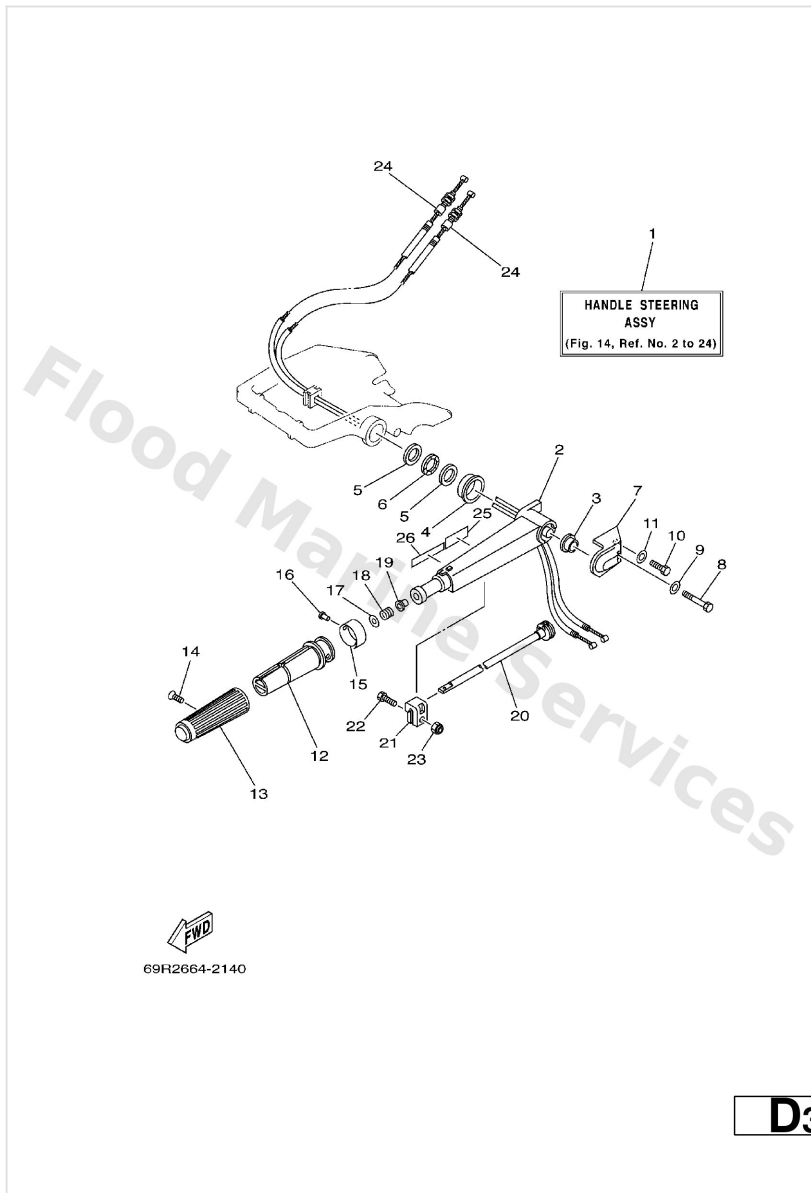

Steering

Ref	Part	
20	689--42138--00 Lever, throttle	Buy now
21	656--42126--01 Piece, friction	Buy now
23	90185--06062 Nut selflocking (656)	Buy now
24	61N--26311--00 Cable, throttle 1	Buy now
25	61T8362780 Label Caution 7 FOR VOLGA	Buy now
25	6E0--83627--51 Label, Caution 7	Buy now
26	6E0--83627--41 Label, caution 7	Buy now