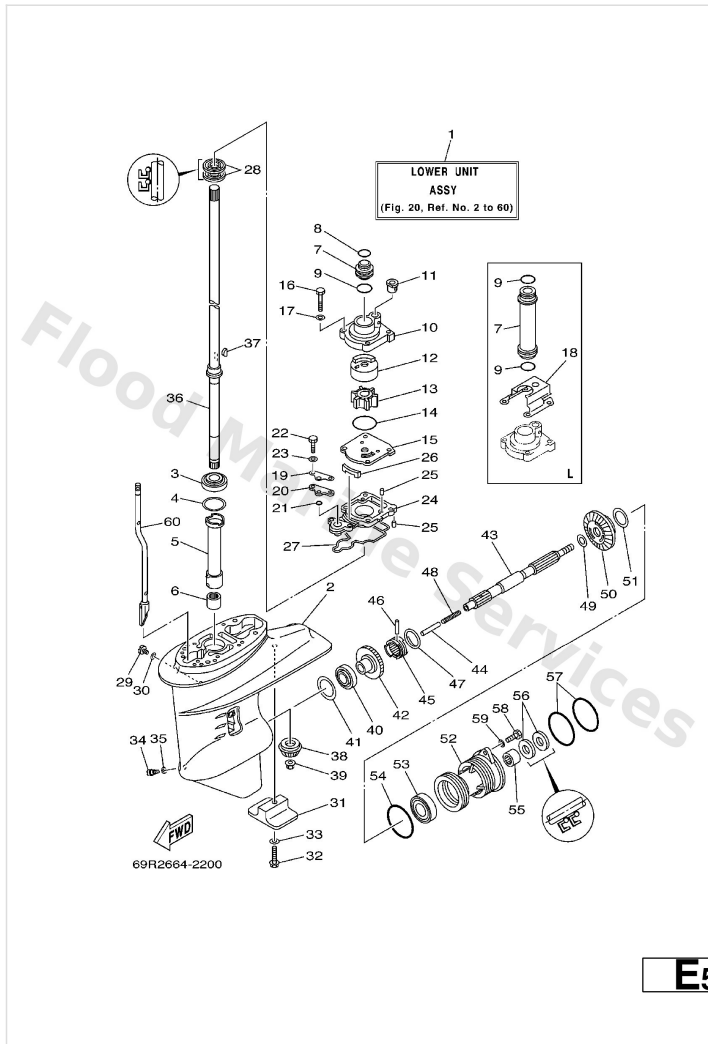

Lower Casing. Drive 1

Ref	Part	
1	69P45300004D Lower unit assembly S	Buy now
1	69P45300104D Lower unit assembly L	Buy now
2	61N--45311--02--4D Casing, lower	Buy now
3	93332--000W5 Bearing(61n)	Buy now
4	61N--45587--00--07 Shim (t:0.70mm) UR	Buy now
4	61N--45587--00--10 Shim (t:1.0mm) UR	Buy now
4	61N--45587--00--11 Shim (t:1.1mm) UR	Buy now
4	61N--45587--00--12 Shim (t:1.2mm) UR	Buy now
4	61N--45587--00--13 Shim (t:1.3mm) UR	Buy now
4	61N--45587--00--14 Shim (t:1.4mm) UR	Buy now
4	61N--45587--00--15 Shim (t:1.5mm) UR	Buy now
4	61N--45587--00--16 Shim (t:1.6mm) UR	Buy now
5	61N--45536--00 Sleeve, drive shaft	Buy now
6	93315--220V7 Bearing, cylindrical(6j8)	Buy now
7	61N--44362--00 Tube, water S	Buy now