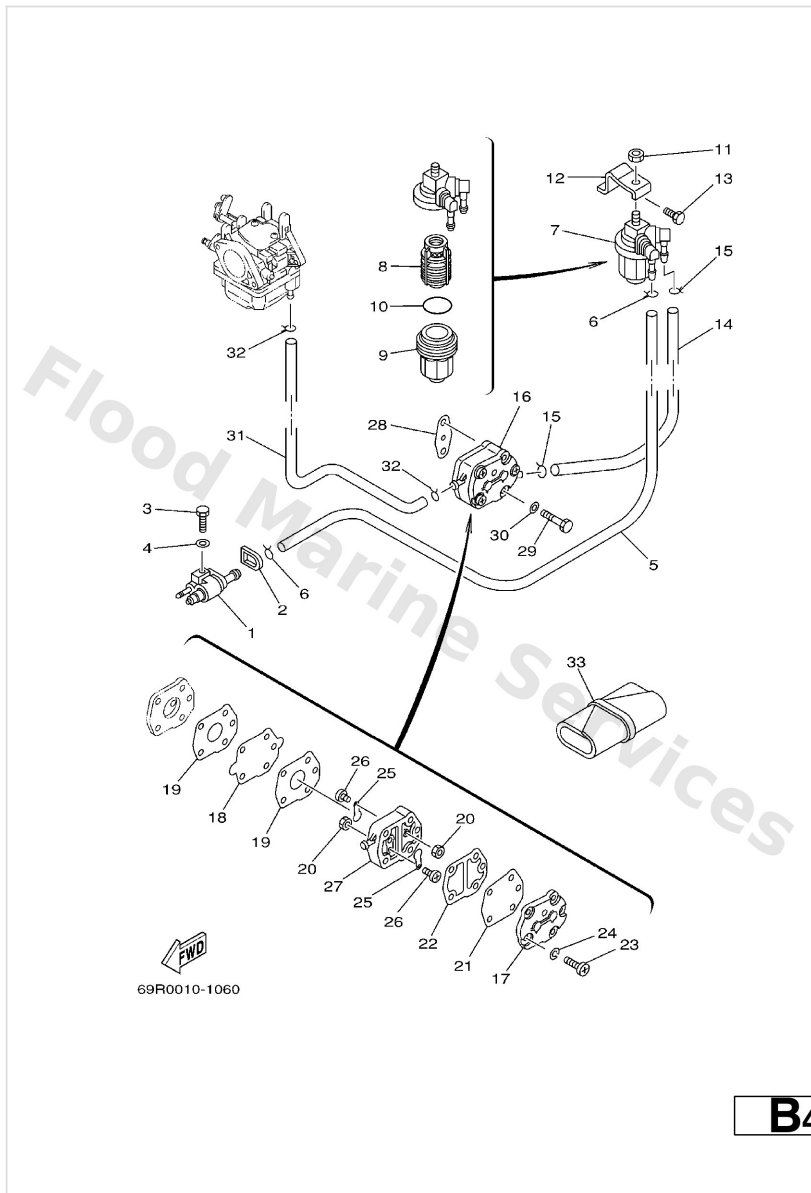

Fuel

Ref	Part	
1	6G1--24304--02 Fuel pipe joint comp. 1	Buy now
2	61N--24329--00 Seal	Buy now
3	97095--06020 Bolt(7u8)	Buy now
4	92995--06600 Washer, plain (646)	Buy now
5	90445--09M75 Hose (11500)	Buy now
6	90467--08004 Clip, pipe 6162435600	Buy now
7	61N--24560--00 Filter assembly	Buy now
8	61N--24563--00 Element, filter	Buy now
9	61N--24521--00 Cup, filter	Buy now
10	93210--32738 O-ring(1wg)	Buy now
11	95380--08600 Nut (661)	Buy now
12	61N--24566--01 Bracket, filter	Buy now
13	97013--06014 Bolt(gj3)	Buy now
14	689--24311--00 Hose	Buy now
16	692--24410--00 Fuel pump assembly	Buy now