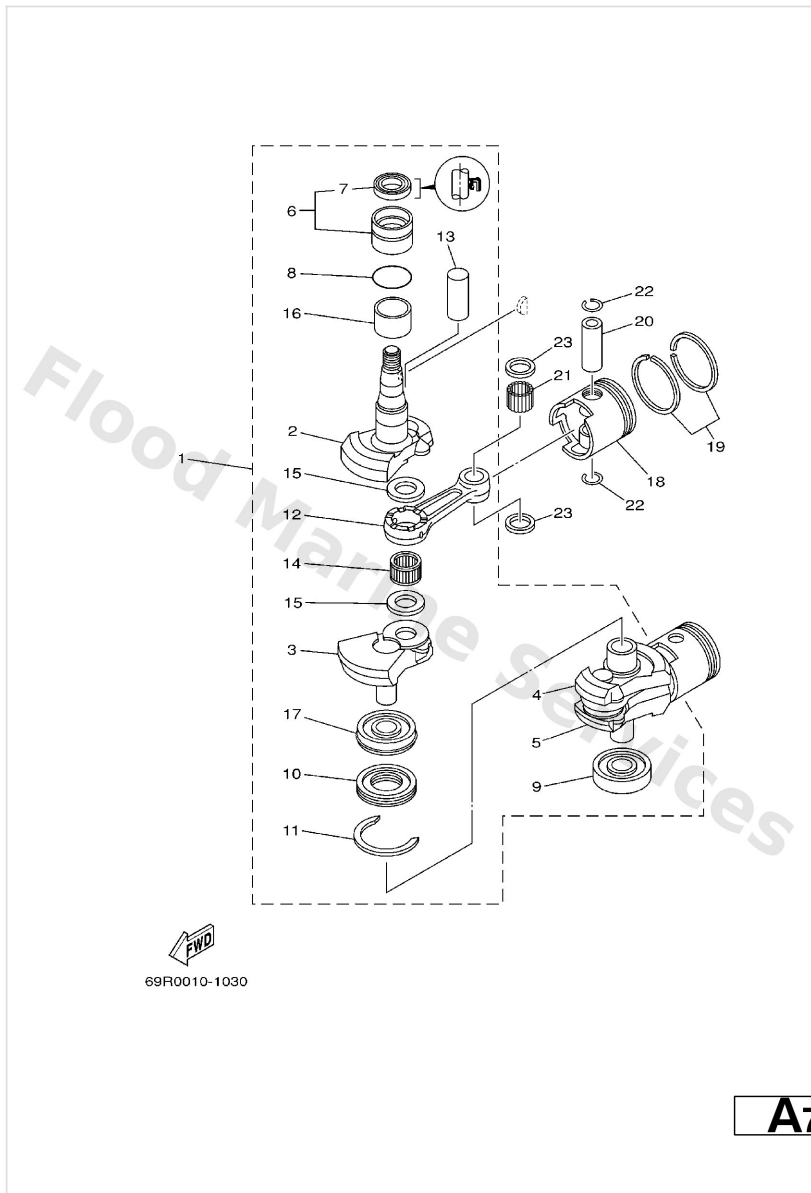

Crankshaft. Piston

Ref	Part	
1	69P--11400--00 Crankshaft assembly	Buy now
2	69P--11412--00 Crank 1	Buy now
3	61N--11422--00 Crank 2	Buy now
4	61N--11432--00 Crank 3	Buy now
5	61N--11442--00 Crank 4	Buy now
6	93399--99951 Bearing	Buy now
7	93102--32M07 Oil seal (697)	Buy now
8	93210--46M16 O-ring (688)	Buy now
9	93306--305U3 Bearing(6j8)	Buy now
10	61N--11515--00 Seal, labyrinth 1	Buy now
11	93440--62057 Cir clip (656)	Buy now
12	689--11651--00 Rod, connecting	Buy now
13	689--11681--01 Pin, crank	Buy now
14	93310--62406 Bearing	Buy now
15	90209--24M03 Washer, plate (689)	Buy now