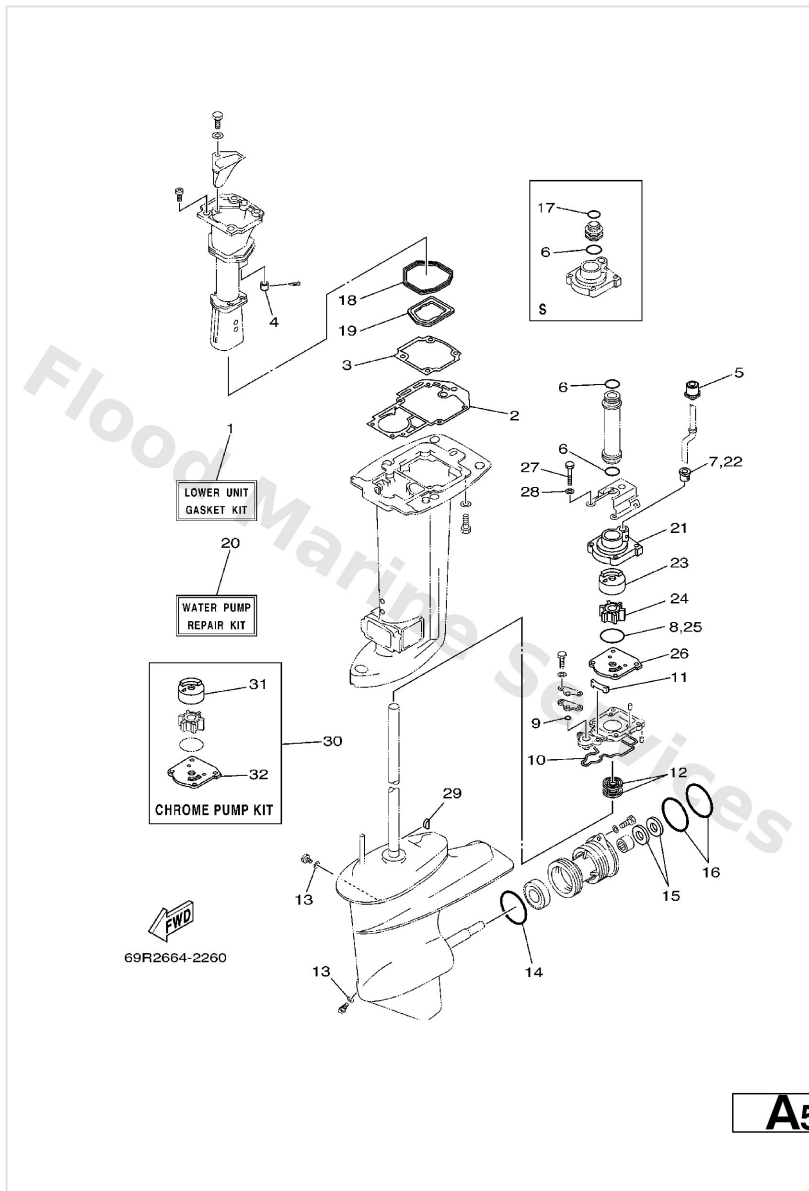

Repair Kit 2

Ref	Part	
1	69P--W0001--20 Lower unit gasket kit	Buy now
2	689--45113--A1 Gasket, upper casing	Buy now
3	69P--41134--A0 Gasket, exhaust manifold	Buy now
4	6A8--41135--00 Gasket, exhaust manifold 3	Buy now
5	689--44366--00 Damper, water seal 2	Buy now
6	93210--26130 O-ring UN	Buy now
7	6L2--44367--00 Damper, water seal 3	Buy now
8	93210--45161 O-ring	Buy now
9	93210--06ME6 O-ring	Buy now
10	61N--45315--00 Packing, lower casing	Buy now
11	61N--45127--00 Seal	Buy now
12	93101--22067 Oil seal (22x36x6-663)	Buy now
13	90430--08020 Gasket	Buy now
14	93210--64ME7 O-ring	Buy now
15	93101--20M07 Oil seal	Buy now