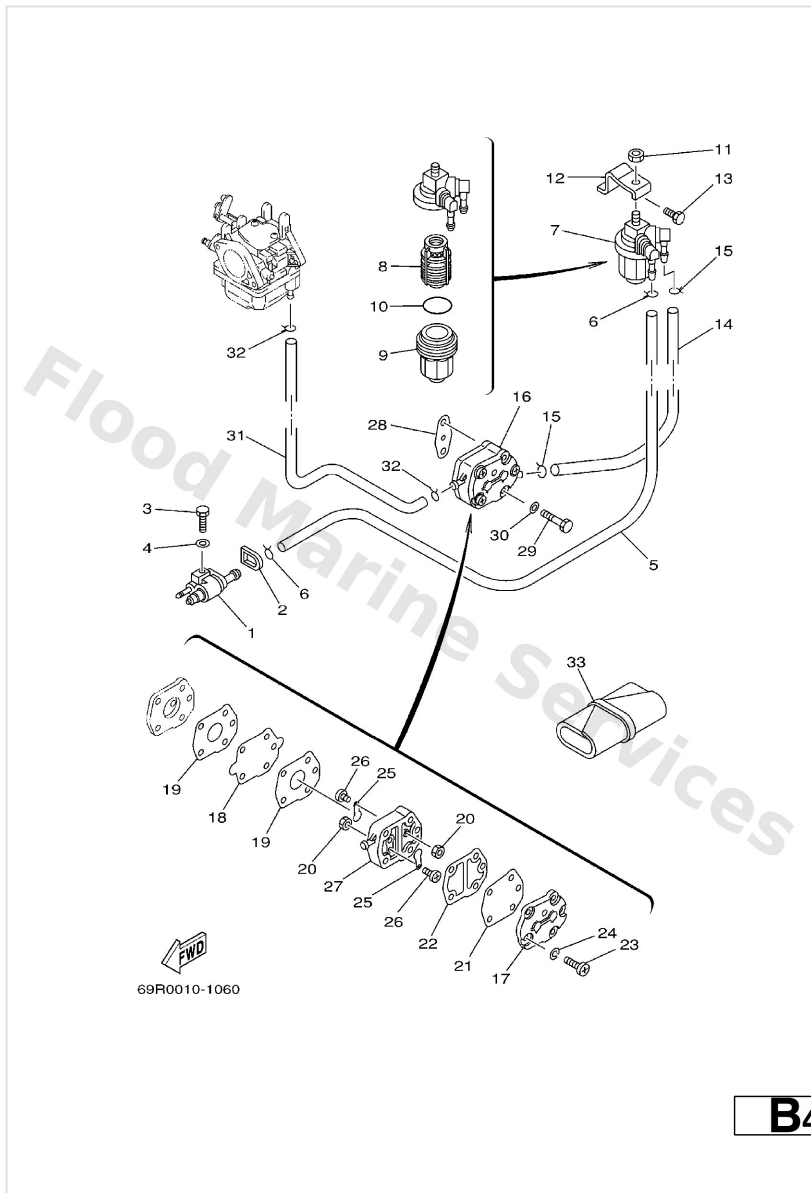

Fuel

Ref	Part	
17	6A0--24413--00 Cover, pump	Buy now
18	692--24411--00 Diaphragm	Buy now
19	648--24434--01 Gasket, body	Buy now
20	95380--03600 Nut (6g8)	Buy now
21	663--24411--00 Diaphragm	Buy now
22	648--24435--02 Gasket, body 2	Buy now
23	98503--05028 Ybs86-530 screw, panhead	Buy now
24	92990--05100 Ybs67-5 washer, spring	Buy now
25	6A0--24421--01 Valve, check	Buy now
26	6A0--14325--00 Screw, pan head	Buy now
27	6A0--24412--02 Body 1	Buy now
28	650--24431--A0 Gasket, fuel pump	Buy now
29	97095--06040 Bolt (682)	Buy now
31	6A1--24311--00 Pipe 1	Buy now
33	656--W2810--02 Tool kit	Buy now