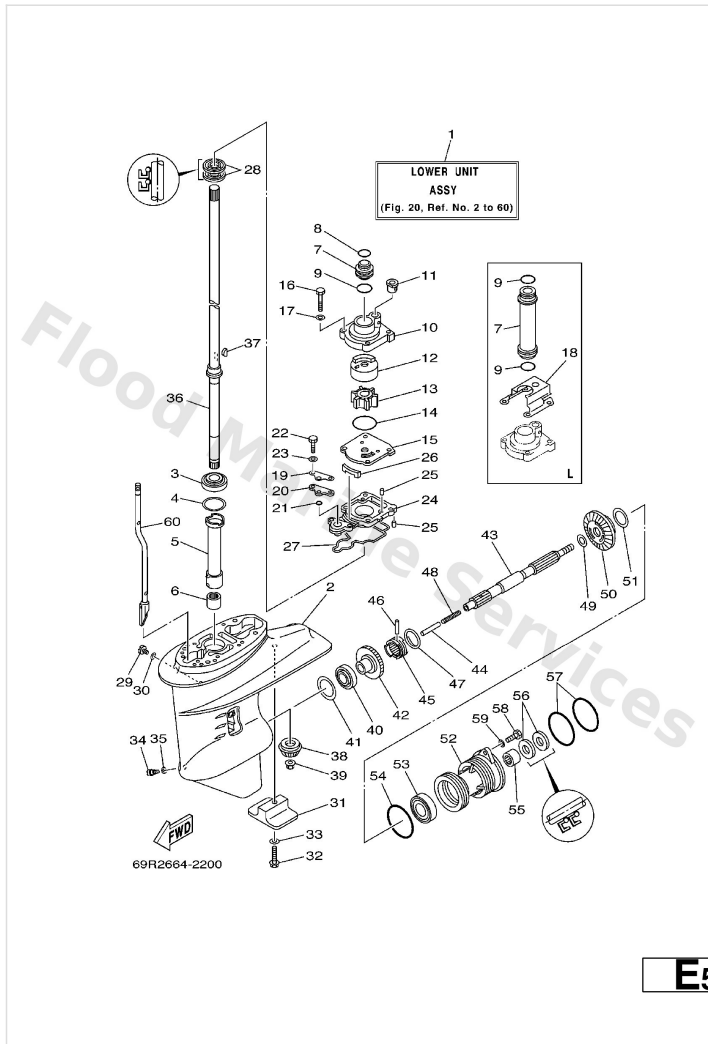

Lower Casing. Drive 1

Ref	Part	
7	61N--44362--10 Tube, water L	Buy now
8	93210--22164 O-ring S	Buy now
9	93210--26130 O-ring S	Buy now
10	69P4431100 Housing, water pump	Buy now
11	6L2--44367--00 Damper, water seal 3	Buy now
12	69P--44322--00 Insert, cartridge FOR STD	Buy now
12	69P--44322--40 Insert, cartridge FOR CHROMATE	Buy now
13	6H4--44352--02 Impeller	Buy now
14	93210--45161 O-ring	Buy now
15	61N--44323--00 Outer plate, cartridge FOR STD	Buy now
15	61N--44323--40 Outer plate, cartridge FOR CHROMATE	Buy now
16	97095--06040 Bolt (682)	Buy now
17	92995--06600 Washer, plain (646)	Buy now
18	65W--44328--11 Plate L	Buy now
19	61N--44176--00 Bracket	Buy now