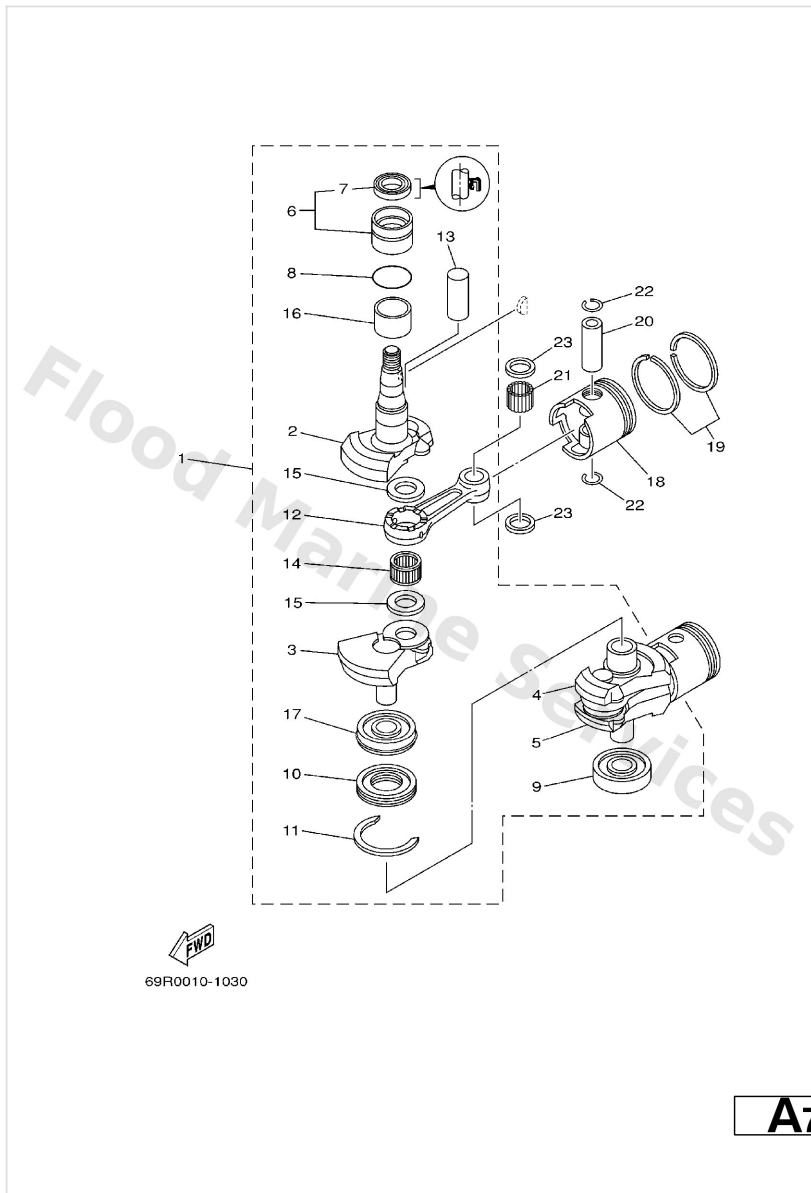

Crankshaft. Piston

Ref	Part	
16	90387--32002 Collar	Buy now
17	93390--00009 Brg,cyl-cal roller 260g nt	Buy now
18	61N--11631--00--95 Piston (std)	Buy now
18	61N--11635--00 Piston (0.25mm o/s) AP	Buy now
18	61N--11636--00 Piston (0.50mm o/s) AP	Buy now
19	61N--11603--00 Piston ring set (std)	Buy now
19	61N--11604--00 Piston ring set (0.25mm o/s) AP	Buy now
19	61N--11605--00 Piston ring set (0.50mm o/s) AP	Buy now
20	689--11633--00 Pin, piston	Buy now
21	93602--20M02 Pin, dowel b (664)	Buy now
22	688--11634--00 Clip, piston pin	Buy now
23	90201--20M27 Washer, plate (689)	Buy now