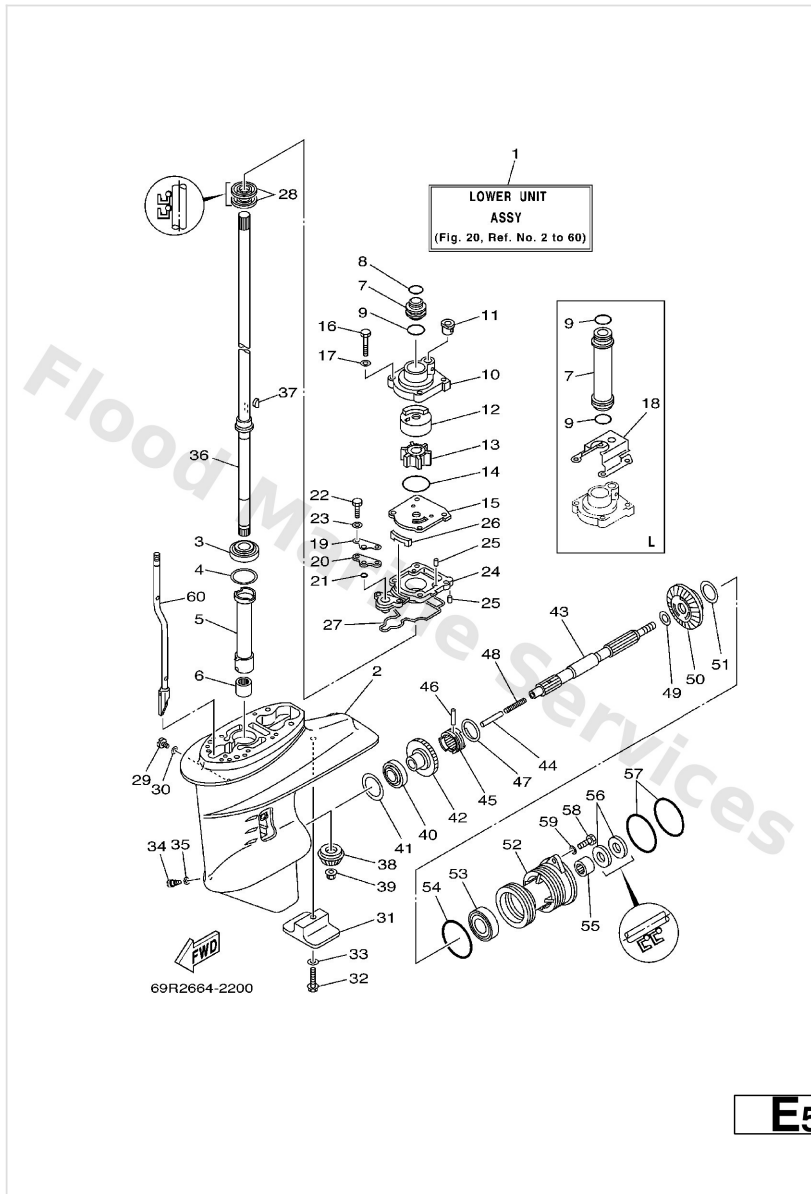

Lower Casing. Drive 1

Ref	Part	
60	61N--44150-00 Shift cam assembly S	Buy now
60	61N--44150-10 Shift cam assembly L	Buy now