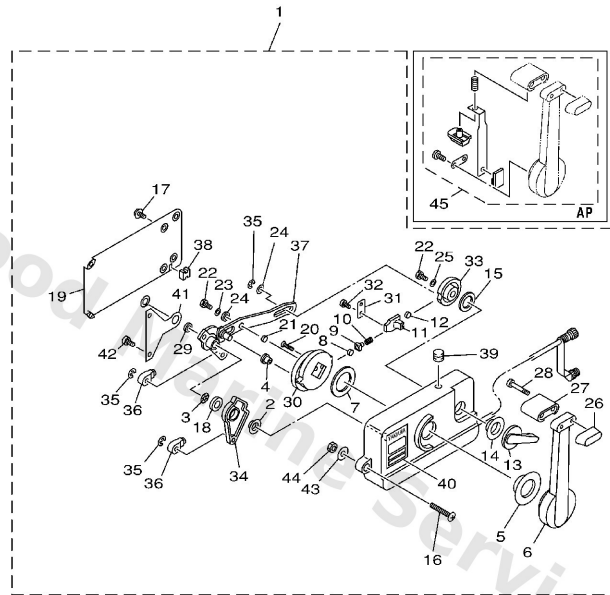

Remote Control Assy

69R0300-1250

F5

Ref	Part	
1	701--48102--51 Remote control assembly AP	Buy now
2	701--48235--00 Bushing 2	Buy now
3	701--48197--10 Washer, wave 2	Buy now
4	701--48252--00 Roller, cam	Buy now
5	701--48234--00 Bushing 1	Buy now
6	701--48221--00 Lever, control	Buy now
7	701--48196--11 Washer, wave 1	Buy now
8	701--48236--00 Roller, detent	Buy now
9	702--48237--00 Adaptor	Buy now
10	702--48238--00 Spring, Detent	Buy now
11	701--48249--00 Spring, adapter	Buy now
12	701--48248--00 Roller, free accel	Buy now
13	701--48152--20 Knob Free Accel LEFT	Buy now
14	701--48243--00 Bushing	Buy now
15	701--48198--10 Washer, wave 3	Buy now

Remote Control Assy

69R0300-1250

F5

Ref	Part	
16	701--48281--10 Screw 1(m6x40)	Buy now
17	701--48289--00 Screw, pan head(62x)	Buy now
18	701--48268--00 Spacer 3	Buy now
19	701--48213--00 Back, plate	Buy now
20	92780--06025 Screw flat head	Buy now
21	701--48255--00 Coller 1	Buy now
22	97390--06018 Bolt (fj0)	Buy now
23	702--48288--00 Washer, Plain	Buy now
24	701--48246--00 Spacer	Buy now
25	92990--06300 Washer, tooth	Buy now
26	701--48229--00 Grip, control lever 2	Buy now
27	701--48222--00 Grip, control lever	Buy now
28	701--48282--00 Screw, pan head	Buy now
29	701--48266--00 Spacer 2	Buy now
30	701--48232--00 Gear 1	Buy now