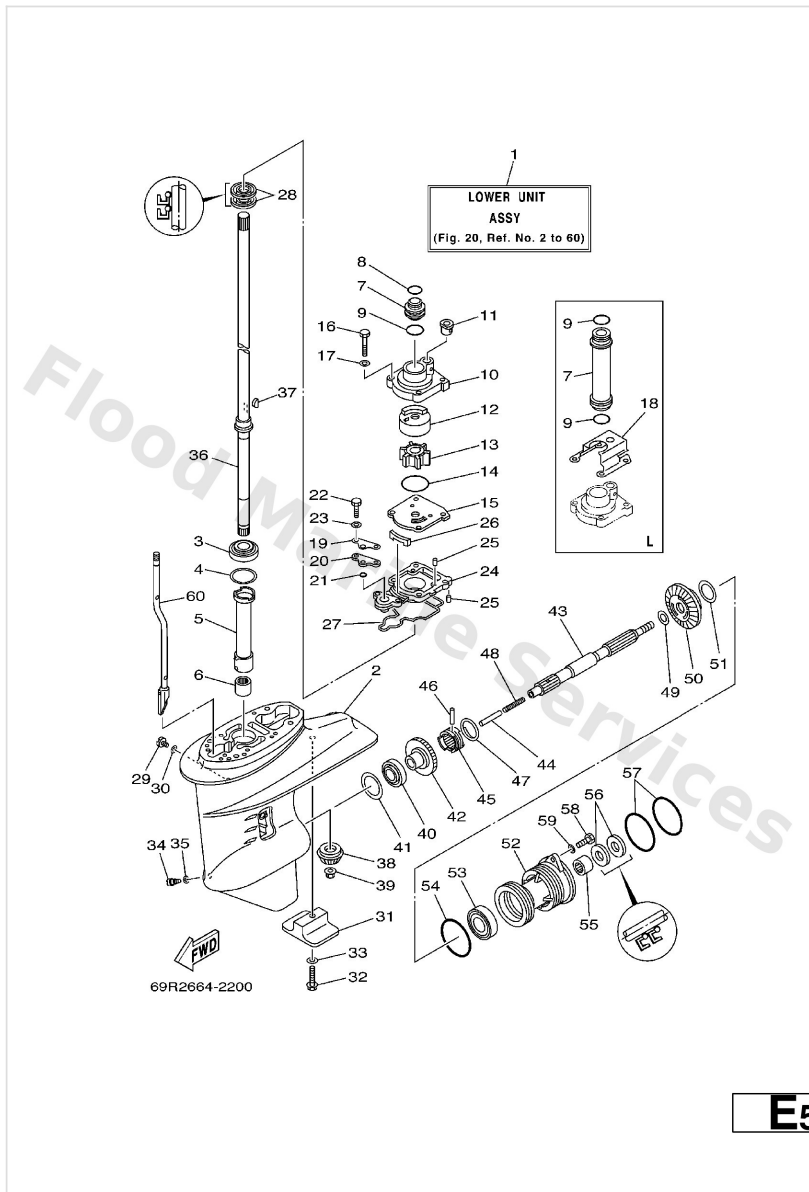

Lower Casing. Drive 1

Ref	Part	
20	61N--45321--00 Plate	Buy now
21	93210--06ME6 O-ring	Buy now
22	97095--06025 Bolt	Buy now
24	61N--45331--00--5B Housing, bearing	Buy now
25	93604--10M03 Pin, dowel (688)	Buy now
26	61N--45127--00 Seal	Buy now
27	61N--45315--00 Packing, lower casing	Buy now
28	93101--22067 Oil seal (22x36x6-663)	Buy now
29	90340--08002 Plug, straight screw	Buy now
30	90430--08020 Gasket	Buy now
31	61N--45251--01 Anode	Buy now
32	95895--06035 Bolt, flange(4nx)	Buy now
33	92990--06300 Washer, tooth	Buy now
34	688--45341--10 Plug, drain	Buy now
36	61N--45510--00 Drive shaft assembly S	Buy now