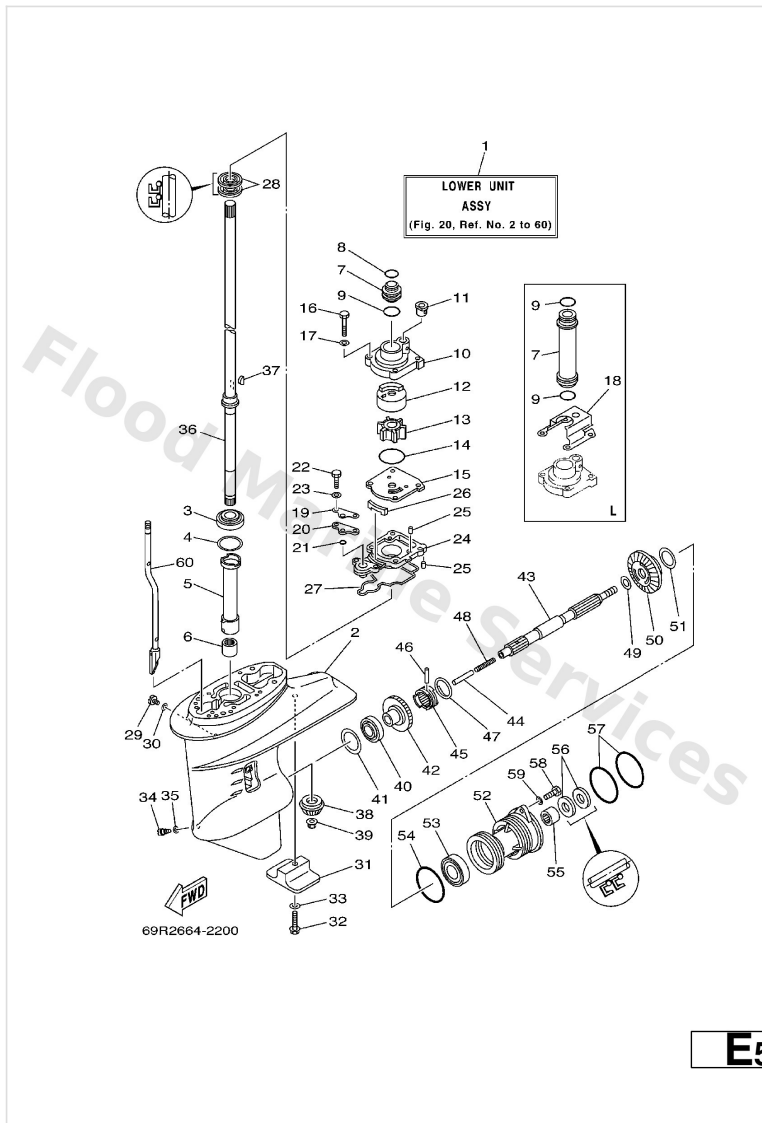

Lower Casing. Drive 1

Ref	Part	
47	648--45633--00 Ring, cross pin	Buy now
48	90501--10065 Spring compression648456360000	Buy now
49	90201--20417 Washer, plate(663)	Buy now
50	61N--45571--00 Gear	Buy now
51	6L2--45577--00--10 Shim (t:1.0mm) UR	Buy now
51	6L2--45577--00--11 Shim (t:1.1mm) UR	Buy now
51	6L2--45577--00--12 Shim (t:1.2mm) UR	Buy now
51	6L2--45577--00--13 Shim (t:1.3mm) UR	Buy now
52	61N--45361--01--4D Cap, lower casing	Buy now
53	93306--00612 Bearing(2hr)	Buy now
54	93210--64ME7 O-ring	Buy now
55	93315--22004 Brg,cyl-cal roller 21g nt	Buy now
56	93101--20M07 Oil seal	Buy now
57	93210--65M50 O-ring	Buy now
58	97075--06020 Bolt(7u8)	Buy now