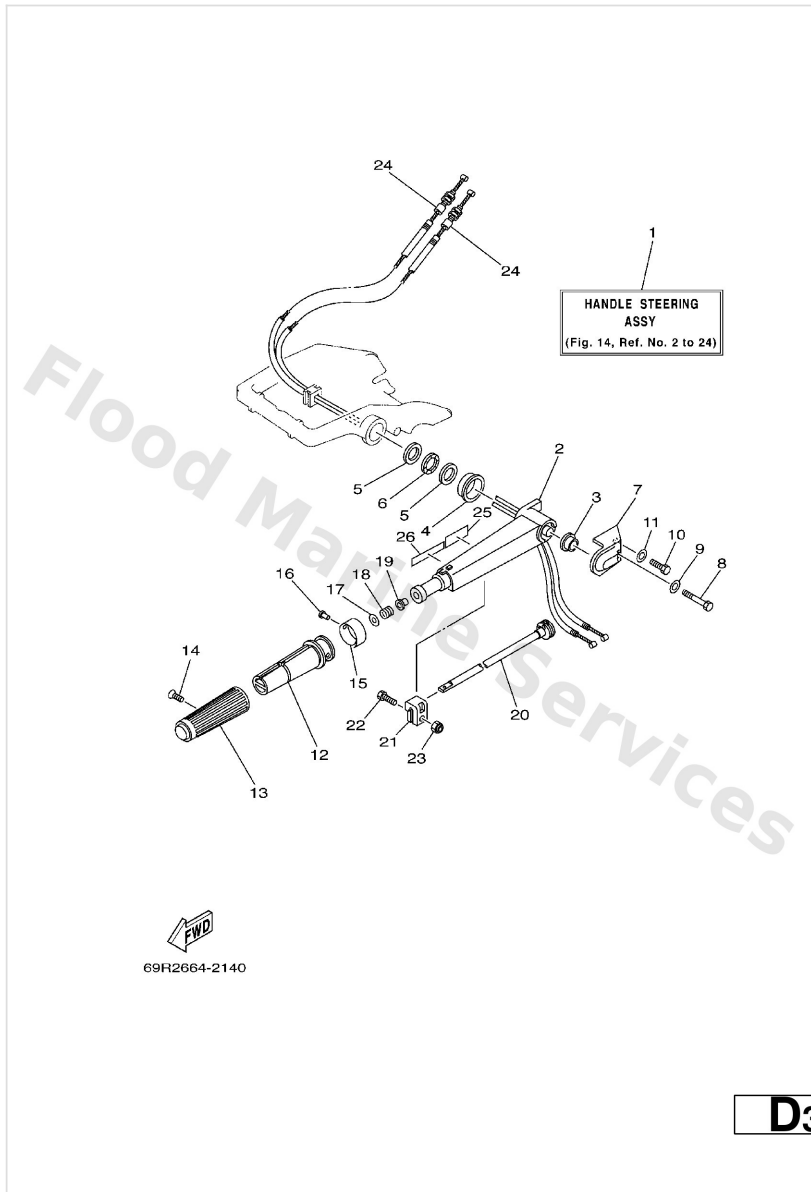

Starting Motor

61R0010-4110

C7

Ref	Part	
16	97013--08030 Bolt	Buy now
17	92903--08600 Washer, plain (663)	Buy now
18	97013--08012 Bolt(62e)	Buy now

Steering

Ref	Part	
3	90387--13003 Collar	Buy now
4	90387--33001 Collar	Buy now
5	90201--28013 Washer, plate	Buy now
6	90206--28001 Washer, wave	Buy now
8	97095--06050 Bolt(jf7)	Buy now
9	92995--06600 Washer, plain (646)	Buy now
10	97095--06020 Bolt(7u8)	Buy now
12	664--42119--00 Grip, steering handle	Buy now
13	6F6--42177--A0 Rubber, handle	Buy now
14	90149--05M13 Screw, countersunk	Buy now
15	6G1--42137--10 Indicator, throttle	Buy now
16	90269--02M09 Rivet(6I5)	Buy now
17	92903--10600 Washer, plate	Buy now
18	90501--23215 Spring (655)	Buy now
19	90386--08032 Bushing (650)	Buy now