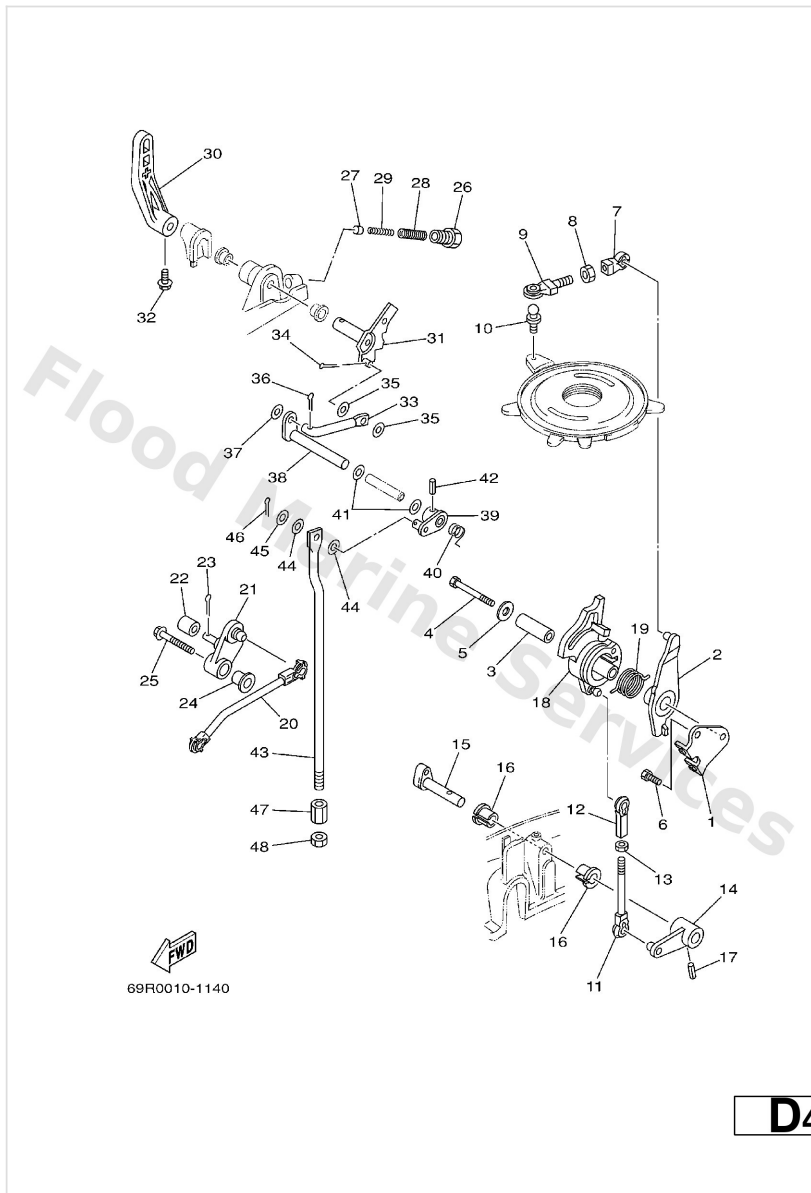

Carburetor

69R0010-1050

B3

Ref	Part	
14	97980--04112 Screw, pan head (686)	Buy now
15	677--14383--01 Screw, drain	Buy now
16	6L2--14398--00 Gasket	Buy now
17	98980--04006 Screw, bind(6I2)	Buy now
18	646--14212--01 Spring, pilot adjusting	Buy now
19	61N--14323--00 Screw, air adjusting	Buy now
20	6L2--14384--00 Gasket, float chamber	Buy now
21	61N--14212--00 Spring, pilot adjusting	Buy now
22	97890--05006 Screw,panhead (eg9)	Buy now
23	62Y--14597--00 Washer	Buy now

Control 1

Ref	Part	
1	69P--14497--00 Stay, throttle wire	Buy now
2	69P--41631--00 Lever, magneto control	Buy now
3	90387--06M59 Collar (6h3)	Buy now
4	97095--06045 Bolt, hexagon	Buy now
5	90201--06416 Washer, plate(663)	Buy now
6	97095--06012 Bolt(gh1)	Buy now
7	662--41237--01 Joint, link	Buy now
8	95380--05700 Nut (656)	Buy now
9	679--41241--01 Rod, link	Buy now
10	663--85518--00 Joint, ball	Buy now
11	682--41238--01 Joint, link	Buy now
12	682--41237--00 Joint, link 2	Buy now
13	95380--05600 Nut, hexagon (663)	Buy now
14	69P421570094 Lever, throttle	Buy now
15	656--42153--00--94 Shaft, throttle control	Buy now

Control 1

Ref	Part	
16	90386--10009 Bushing 6484418600	Buy now
17	91690--40018 Pin spring(664)	Buy now
18	69P--41213--00 Cam, accel.	Buy now
19	69P--42167--00 Spring 1	Buy now
20	69P--41241--00 Rod, link	Buy now
21	69P--42154--00 Lever, throttle control	Buy now
22	62Y--42171--00 Bushing	Buy now
23	91490--16010 Pin, cotter	Buy now
24	90387--06M60 Collar (6h3)	Buy now
25	90119--06M17 Bolt, with washer	Buy now
26	664--42715--00 Bushing 2	Buy now
27	664--44167--01 Plunger, shift cam	Buy now
28	90501--14M07 Spring, compression (664)	Buy now
29	90501--09M08 Spring, compression (664)	Buy now
30	689--44111--01--4D Handle, gear shift	Buy now