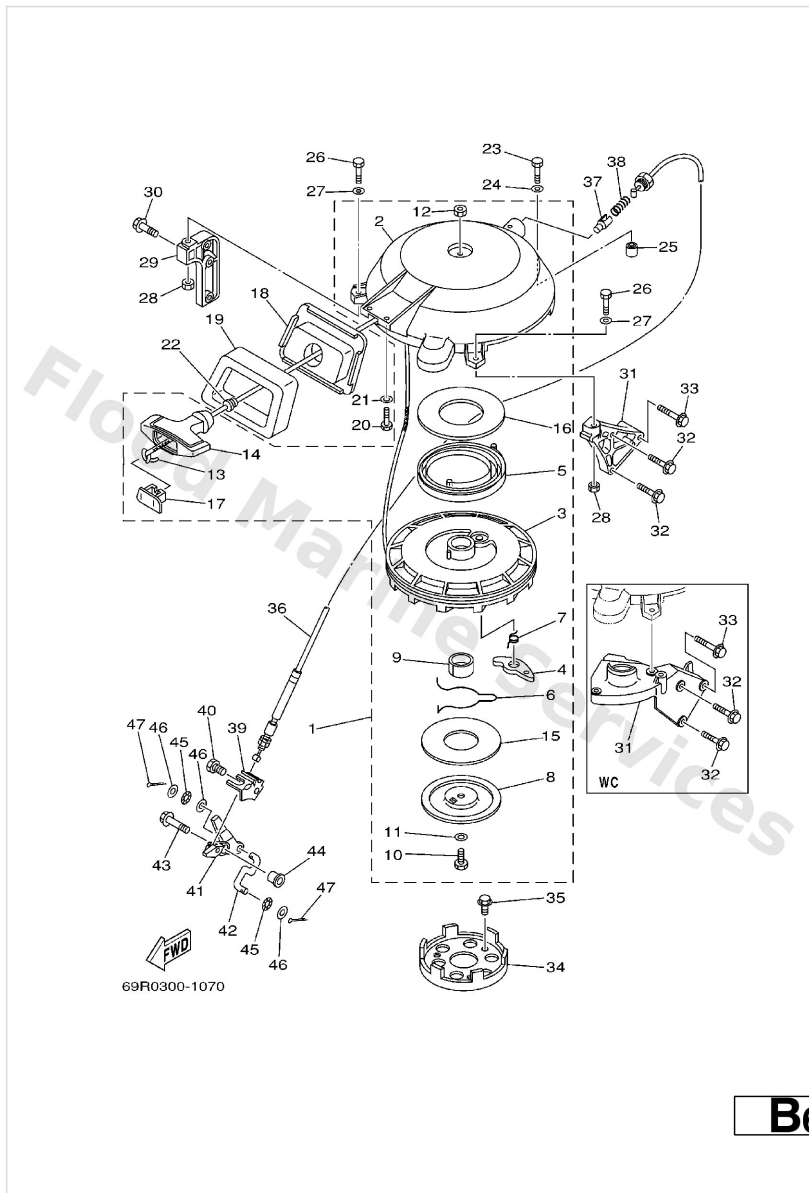

Starter

Ref	Part	
1	61NW157111 Starter assembly	Buy now
2	61N--15711--10 Case, starter	Buy now
3	6G0--15714--01 Drum, sheave	Buy now
4	6F5--15741--01 Pawl, drive	Buy now
5	6F5--15713--01 Spring, starter	Buy now
6	61N--15715--00 Spring, drive plate	Buy now
7	61N--15734--00 Spring, return	Buy now
8	6F5--15716--01 Drive, plate	Buy now
9	6G0--15754--00 Bushing 2	Buy now
10	97313--08030 Bolt	Buy now
11	6F5--15726--01 Washer, lock	Buy now
12	95303--08700 Nut(661)	Buy now
13	* item_description	Buy now
14	689--15755--01 Handle, starter	Buy now
15	6F5--15764--00 Collar	Buy now