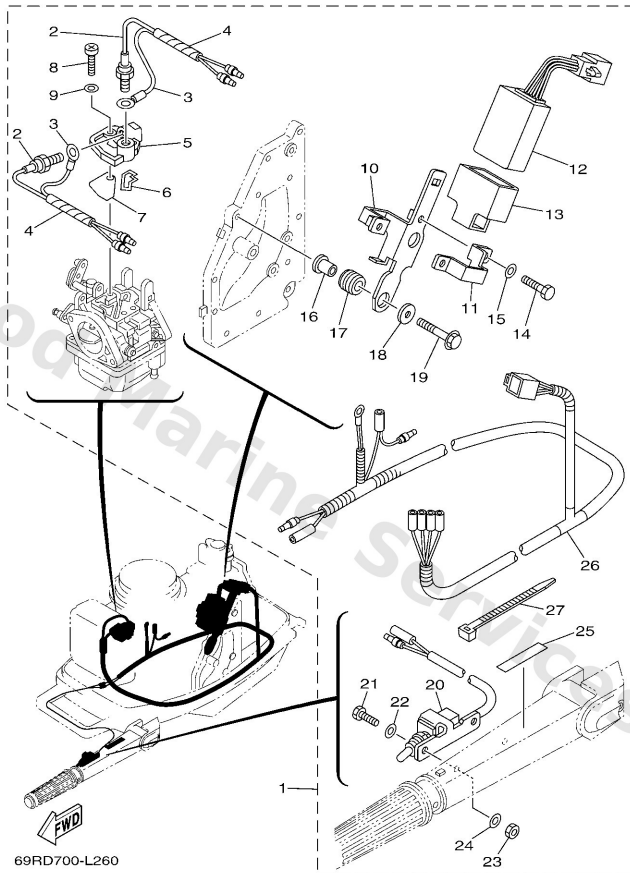

Optional Parts

Ref	Part	
16	9038706263 Collar	Buy now
17	9048010M23 Grommet(6k7)	Buy now
18	9020106M62 Washer, plate (6e5)	Buy now
19	9759506545 Bolt, hexagon w/w deep recess	Buy now
20	69S8251S00 Switch comp.	Buy now
23	9538006600 Nut(661)	Buy now
24	9299006600 Washer, plain (646)	Buy now
25	6E08362701 Label, caution 7	Buy now
26	69S8197100 Wire Lead	Buy now
27	9046513M97 Clamp	Buy now