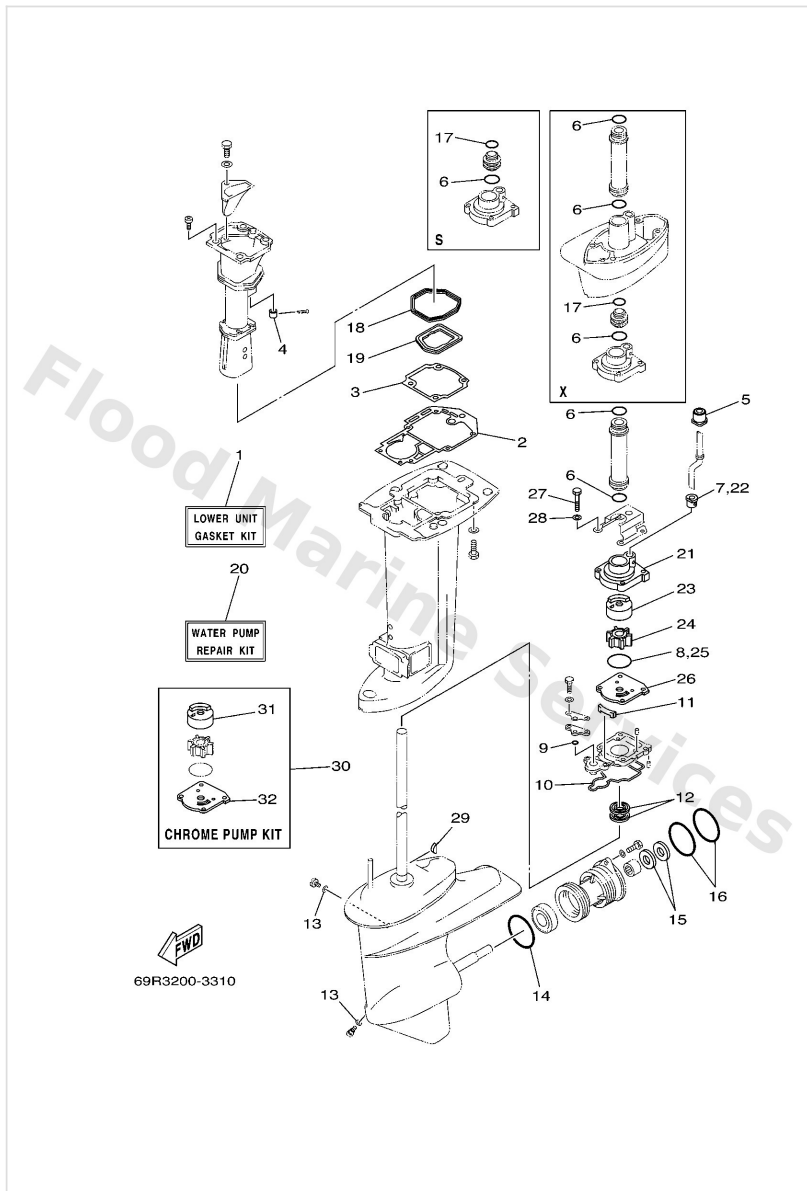

Repair Kit 2

Ref	Part	
16	9321065M50 O-ring	Buy now
17	9321022164 O-ring S(16.7"),X(25.0")	Buy now
18	69P4113800 Seal, ext. 1	Buy now
19	69P4113900 Seal, ext. 2	Buy now
20	69PW007800 Water pump repair kit	Buy now
21	69P4431101 Housing, water pump	Buy now
23	69P4432200 Insert, cartridge	Buy now
24	6H44435202 Impeller	Buy now
26	61N4432300 Outer plate, cartridge	Buy now
27	9709506040 Bolt (682)	Buy now
28	9299506600 Washer, plain (646)	Buy now
29	9028003M03 Key, woodruff (697)	Buy now
30	69PW00780A Chrome pump kit	Buy now
31	69P4432240 Insert, cartridge	Buy now
32	61N4432340 Outer plate, cartridge	Buy now