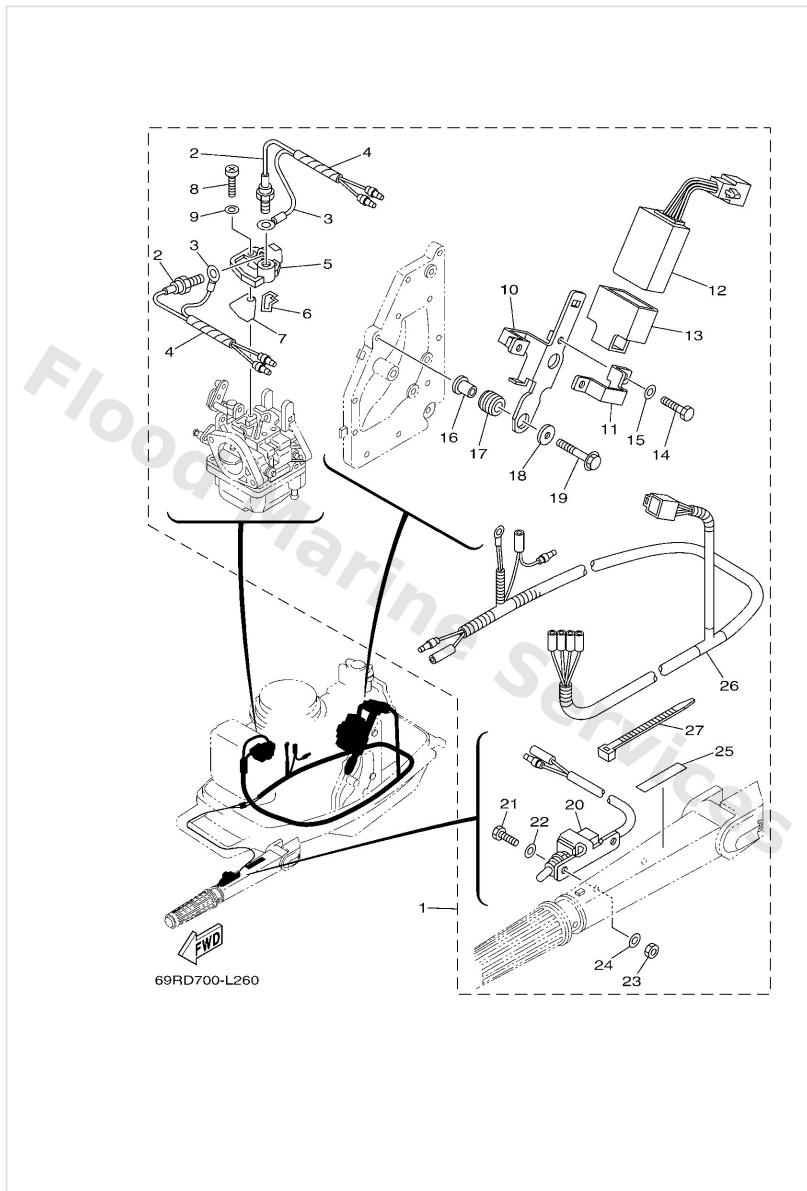

Optional Parts

Ref	Part	
1	69S8379001 Heater assembly AP 25B,30H	Buy now
2	69S8379300 Heater Comp.	Buy now
3	69W8335400 Wire, earth lead 1	Buy now
4	9044606M90 Hose	Buy now
5	69S124660094 Exchanger, heat	Buy now
6	69S1422700 -	Buy now
7	69S1423700 -	Buy now
8	9788004012 Screw, Pan Head	Buy now
9	9299004600 Washer, plain (646)	Buy now
10	69S1429100 -	Buy now
11	69S1429200 -	Buy now
12	67F8193000 Control unit assembly	Buy now
13	69W8554600 Band	Buy now
14	9709506016 Bolt, hexagon deep recess	Buy now
15	9299506600 Washer, plain (646)	Buy now