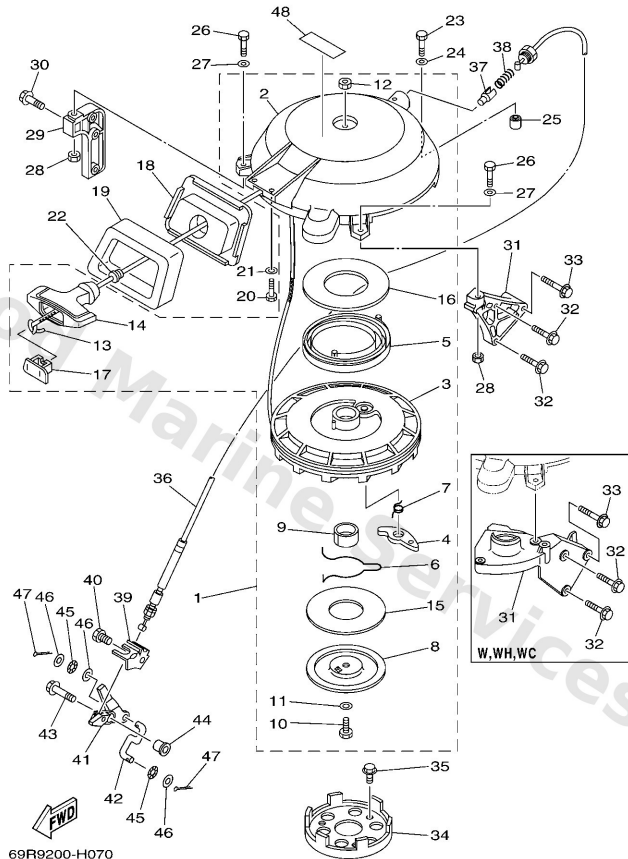

Starter

69R9200-H070

*1: CUT FROM 50M ROLLS, PART NO. 90890-44373, CUTTING LENGTH 1.9M

*1: CORTE DE UN RODILLO DE 50M, PARTS NUMERO 90890-44373, LARGO DEL CORTE 1.9M

Ref	Part	
48	6AH8199540 Label, warning	Buy now