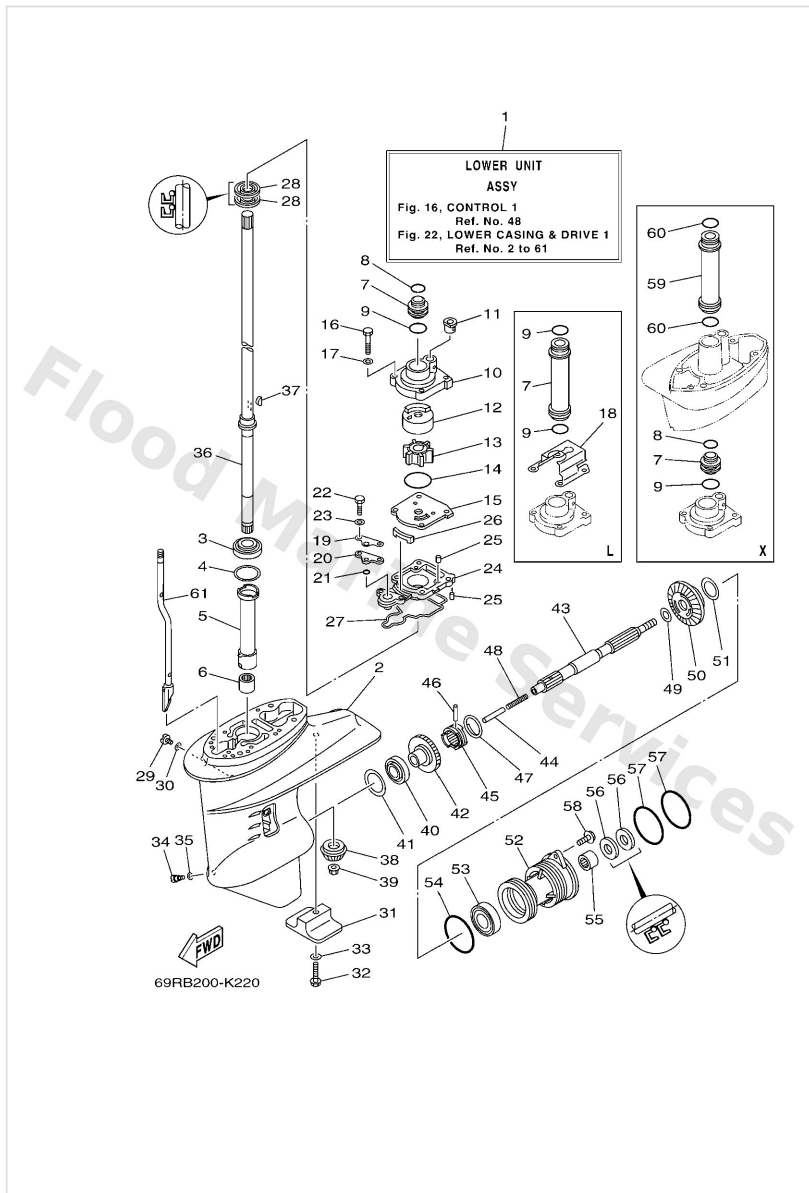

Lower Casing & Drive 1

Ref	Part	
19	61N4417600 Bracket	Buy now
20	61N4532100 Plate	Buy now
21	9321006ME6 O-ring	Buy now
22	9709506025 Bolt	Buy now
24	61N4533100CA Housing, bearing	Buy now
25	9360410M03 Pin, dowel (688)	Buy now
26	61N4512700 Seal	Buy now
27	61N4531500 Packing, lower casing	Buy now
28	9310122067 Oil seal (22x36x6-663)	Buy now
29	9034008002 Plug, straight screw	Buy now
30	9043008020 Gasket	Buy now
31	61N4525101 Anode	Buy now
32	9589506035 Bolt, flange(4nx)	Buy now
33	9299006300 Washer, tooth	Buy now
34	6884534110 Plug, drain	Buy now