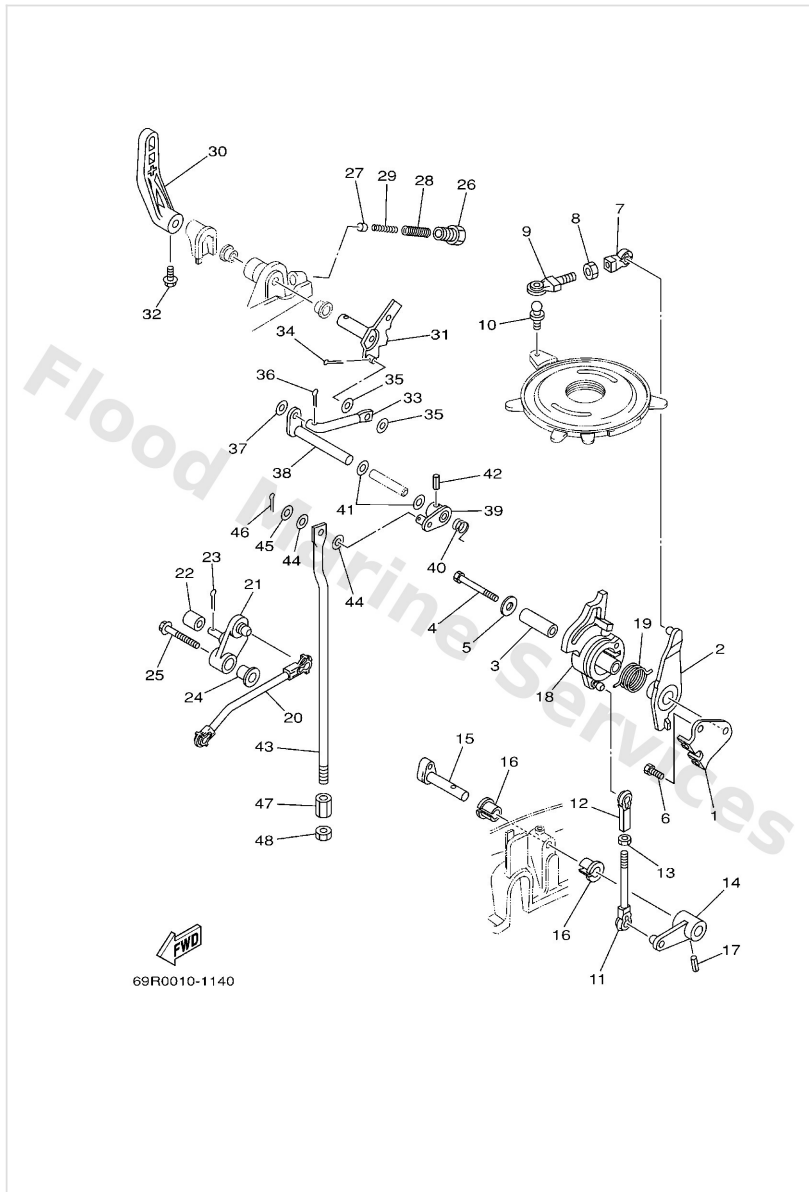

Control 1

Ref	Part	
1	69P1449700 Stay, throttle wire	Buy now
2	69P4163100 Lever, magneto control	Buy now
3	9038706M59 Collar (6h3)	Buy now
4	9709506045 Bolt, hexagon	Buy now
5	9020106416 Washer, plate(663)	Buy now
6	9709506012 Bolt(gh1)	Buy now
7	6624123701 Joint, link	Buy now
8	9538005700 Nut (656)	Buy now
9	6794124101 Rod, link	Buy now
10	6638551800 Joint, ball	Buy now
11	6824123801 Joint, link	Buy now
12	6824123700 Joint, link 2	Buy now
13	9538005600 Nut, hexagon (663)	Buy now
14	69S4215700 Lever, throttle	Buy now
15	656421530094 Shaft, throttle control	Buy now

Control 1

Ref	Part	
16	9038610009 Bushing 6484418600	Buy now
17	9169040018 Pin spring(664)	Buy now
18	69P4121300 Cam, accel.	Buy now
19	69P4216700 Spring 1	Buy now
20	69P4124100 Rod, link	Buy now
21	69P4215400 Lever, throttle control	Buy now
22	62Y4217100 Bushing	Buy now
23	9149016010 Pin, cotter	Buy now
24	9038706M60 Collar (6h3)	Buy now
25	9011906M17 Bolt, with washer	Buy now
26	6644271500 Bushing 2	Buy now
27	6644416701 Plunger, shift cam	Buy now
28	9050114M07 Spring, compresion (664)	Buy now
29	9050109M08 Spring, compresion (664)	Buy now
30	68944111014D Handle, gear shift	Buy now

Control 1

Ref	Part	
31	6644411301 Cam plate, handle	Buy now
32	9010506M07 Bolt (689)	Buy now
33	6644414200 Joint	Buy now
35	9020206007 Washer plate 626441880000	Buy now
36	9149012010 Pin, cotter (6g8)	Buy now
37	9299005600 Washer, plain (646)	Buy now
38	6894412101 Lever, shift rod 1	Buy now
39	6894412500 Lever, shift rod 2	Buy now
40	9050814M13 Spring (689)	Buy now
41	9020210024 Washer plate 648441880000	Buy now
42	9169040016 Pin, spring (648)	Buy now
43	69S4414300 Rod, shift	Buy now
46	9149020010 Pin, cotter	Buy now
47	61N4414600 Connector, shift rod	Buy now
48	9538006600 Nut(661)	Buy now