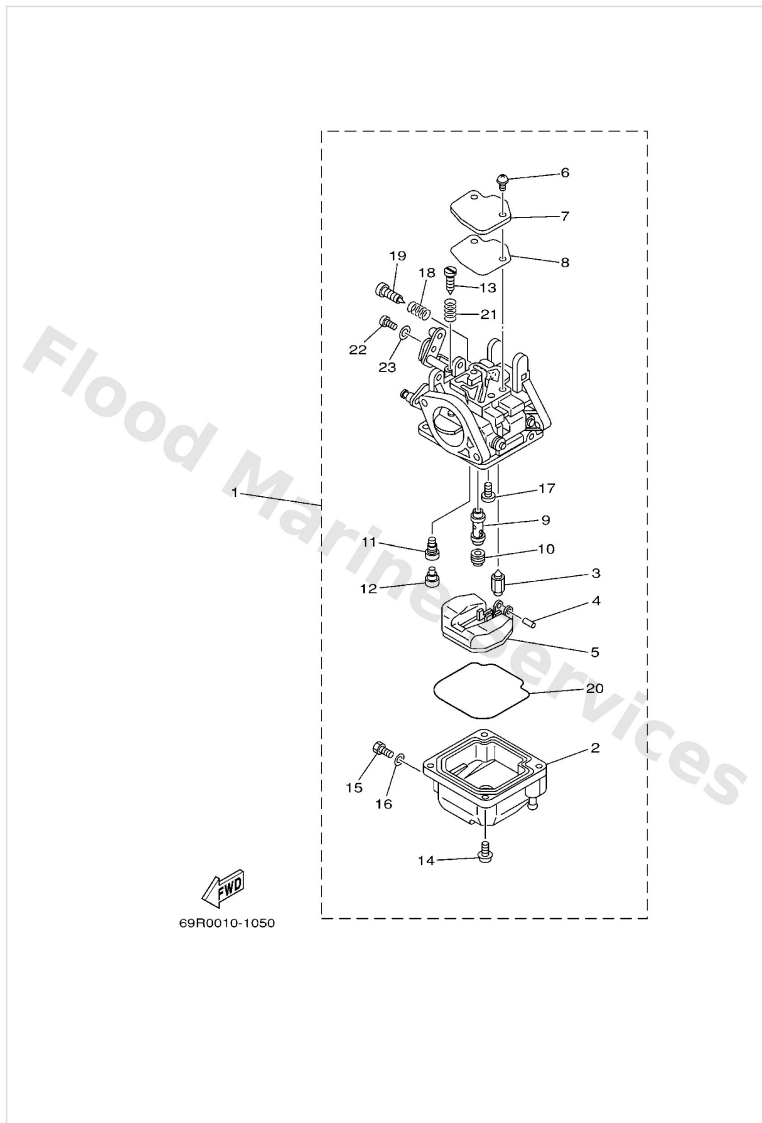

Carburetor

Ref	Part	
1	69P1430100 Carburetor assembly 1 E25B,25B	Buy now
1	69S1430100 Carburetor assembly 1 E30H,30H	Buy now
2	61N1438100 Body, float chamber	Buy now
3	61N1439200 Valve, needle	Buy now
4	6E51438601 Pin, float	Buy now
5	6L21438500 Float	Buy now
6	9798004110 Screw, pan head (e56)	Buy now
7	6L21415700 Cover, mixing	Buy now
8	6L21439900 Gasket	Buy now
9	61N1434100 Nozzle, main FOR 69P-14301-00	Buy now
9	61T1434100 Nozzle, main FOR 69S-14301-00	Buy now
10	61N1434365 Jet, main (#130)	Buy now
11	6L21434234 Jet, pilot (# 68)	Buy now
12	50M1435500 Plug	Buy now
13	6641432101 Screw, throttle	Buy now