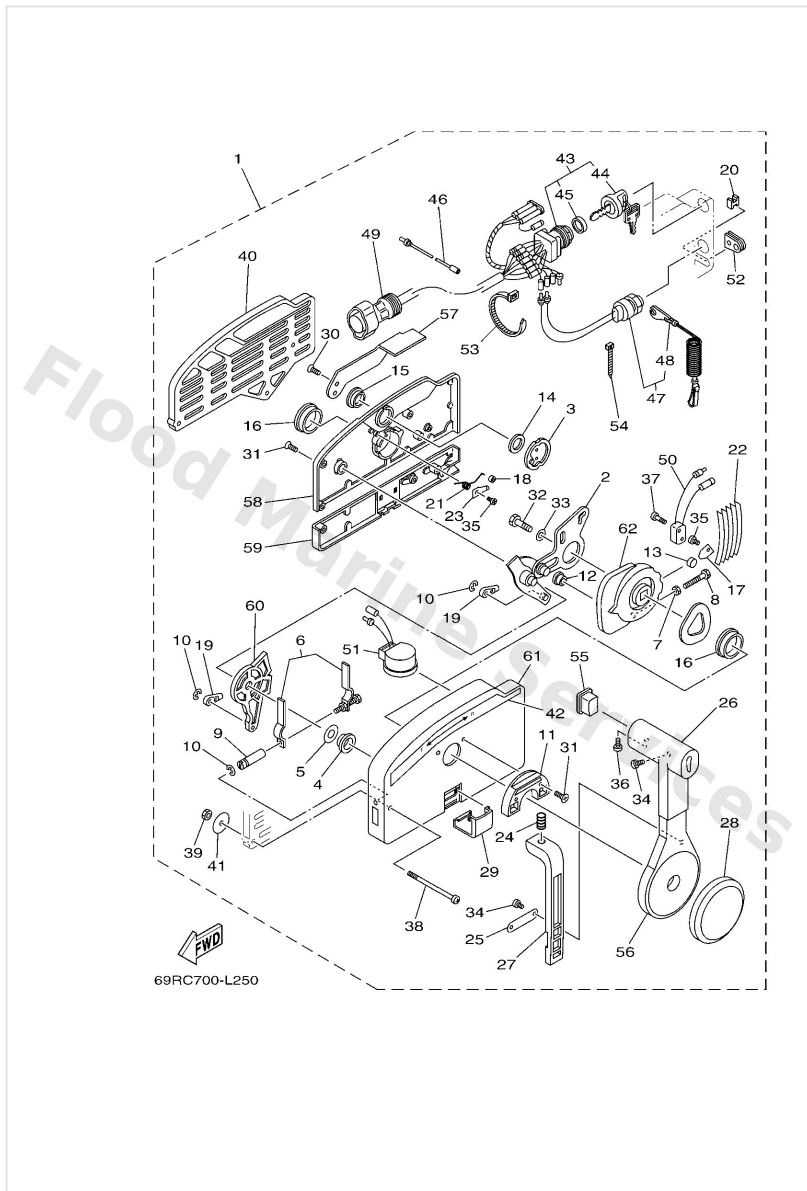

Remote Control Assy

Ref	Part	
16	7034823600 Bushing	Buy now
17	7034818900 Retainer	Buy now
18	7034823400 Roller, detent	Buy now
19	7034834501 Cable end, remote control 2	Buy now
20	7034835800 Anchor, cable	Buy now
21	7034824400 Spring, free accel.	Buy now
22	7034823800 Spring, detent	Buy now
23	7034824600 Spacer 1	Buy now
24	7034822700 Spring, neutral lock	Buy now
25	7034822600 Plate, stopper	Buy now
26	7034822200 Grip, control lever SINGLE	Buy now
27	7034822300 Lock, neutral	Buy now
28	7034822500 Cover	Buy now
29	7034821900 Cover, lead	Buy now
30	7034828100 Screw, flat head	Buy now