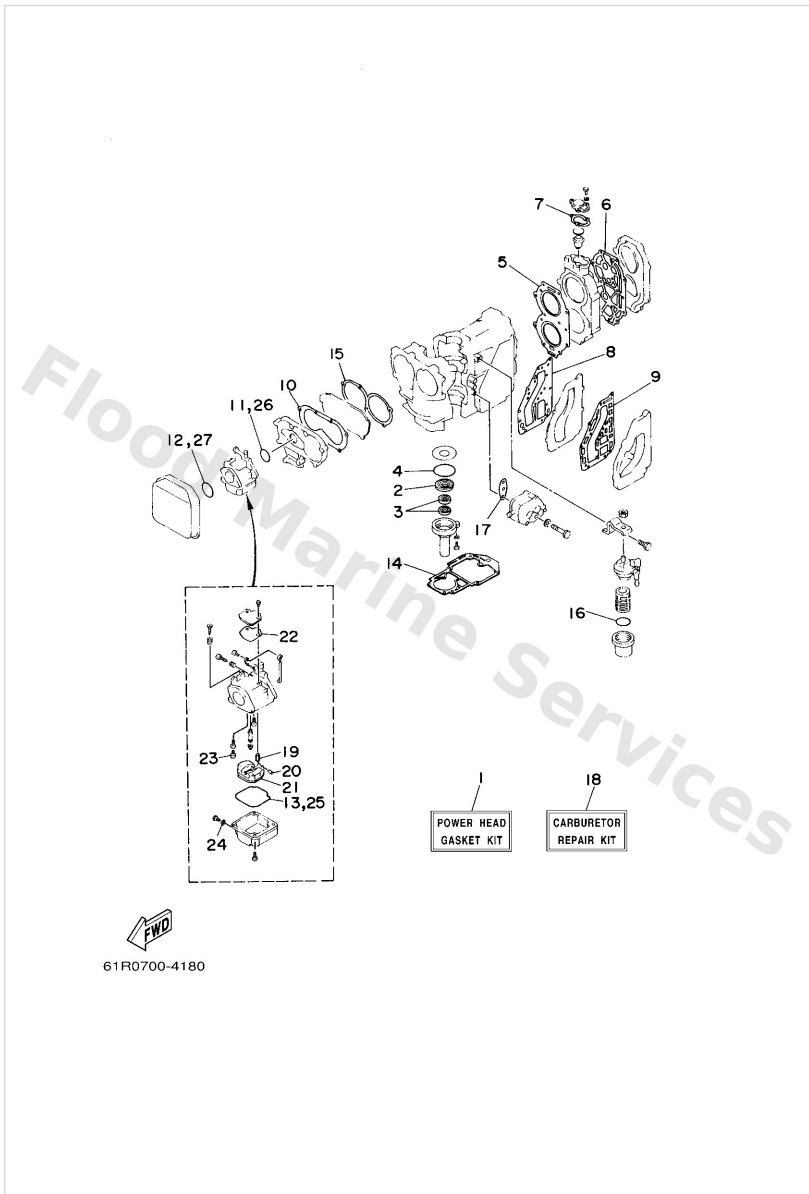

Repair Kit 1

Ref	Part	
16	9321032738 O-ring(1wg)	Buy now
17	65024431A0 Gasket,fuel pump	Buy now
18	61NW009300 Carburetor repair kit	Buy now
19	61N1439200 Valve, needle	Buy now
20	6E51438601 Pin, float	Buy now
21	6L21438500 Float	Buy now
22	6L21439900 Gasket	Buy now
23	50M1435500 Plug	Buy now
24	6L21439800 Gasket	Buy now