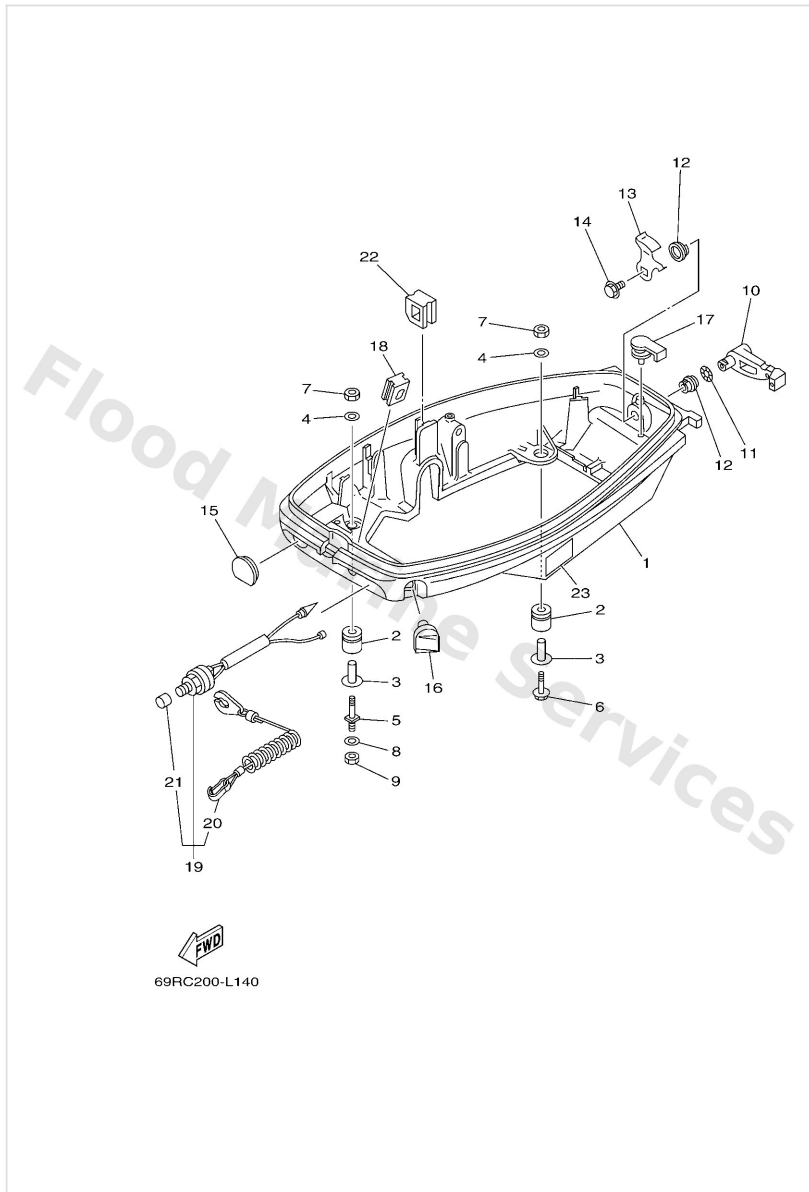

Bottom Cowling

Ref	Part	
16	6894272501 Grommet	Buy now
17	6474252300 Spacer, friction	Buy now
18	61N2632600 Grommet	Buy now
18	6764272440 Grommet 1	Buy now
19	6E98257502 Engine stop switch assembly	Buy now
20	6828255600 Lanyard, stop switch	Buy now
21	6898257Y00 Cap	Buy now
22	9048017M08 Grommet (689)	Buy now
23	6AH4279440 Label, warning (ge	Buy now