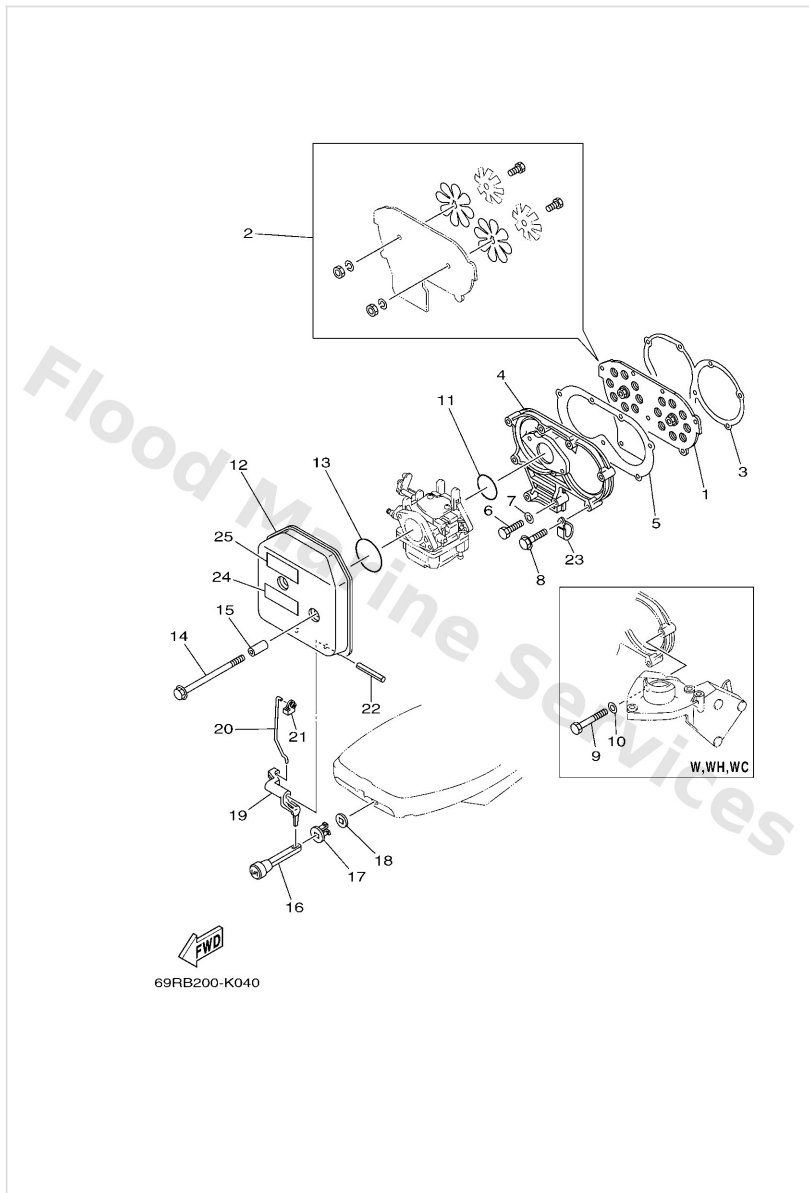

Intake

Ref	Part	
16	6824127101 Knob, choke	Buy now
17	6894127300 Grommet	Buy now
18	6J84127400 Grommet 2	Buy now
19	6894125201 Lever, choke 1	Buy now
20	61N4125600 Rod, choke 1	Buy now
21	6614126202 Joint, choke lever	Buy now
22	9169040048 Pin, spring (689)	Buy now
23	9046506M88 Clamp	Buy now
24	6AH8199440 Label, safety	Buy now
25	6AG8199600 Mark FOR RUS	Buy now