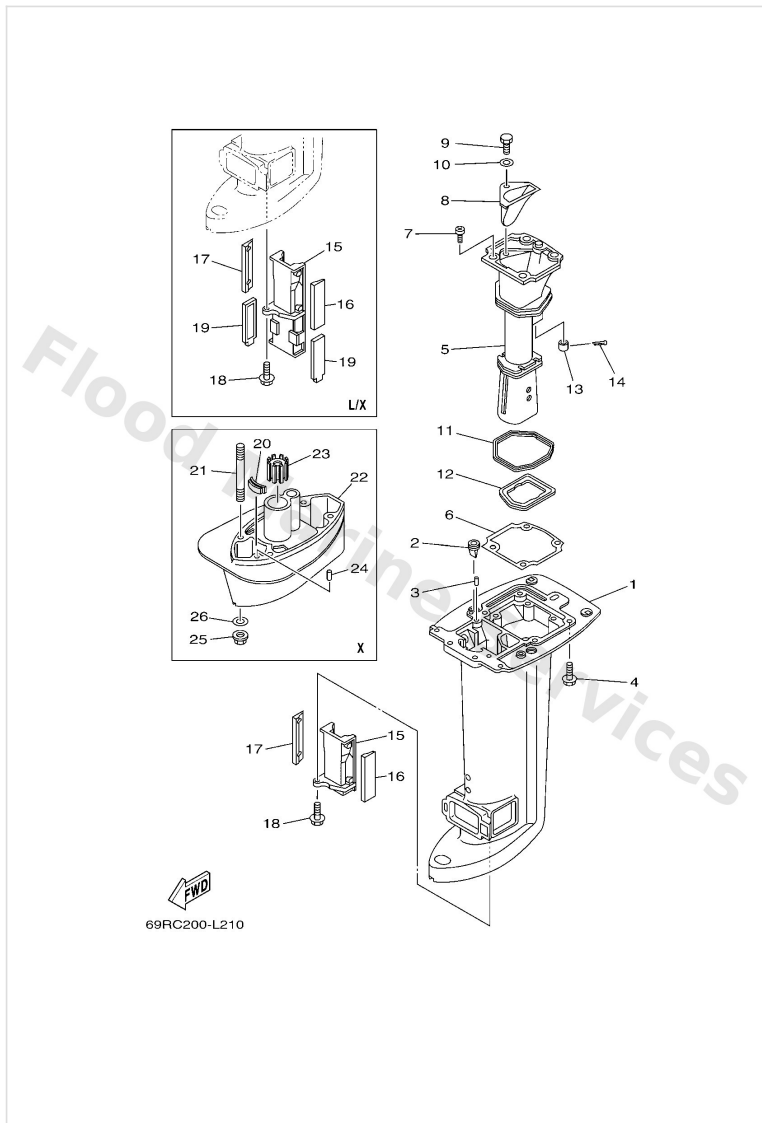

Upper Casing

Ref	Part	
1	69P45111004D Casing, upper S(16.7")	Buy now
1	69P45111104D Casing, upper L(21.6"),X(25.0")	Buy now
2	65W4271700 Rubber, seal 2	Buy now
3	9360612019 Pin, dowel (614)	Buy now
4	9757508530 Bolt, hexagon w/w deep recess	Buy now
5	69P4113101CA Manifold, ext. 1 UR FOR STD	Buy now
5	69P4113111CA Manifold, ext. 1 UR	Buy now
6	69P41134A0 Gasket, exhaust manifold	Buy now
7	9788006016 Screw pan head	Buy now
8	69P4113700CA Guide, exhaust	Buy now
9	9709508020 Bolt, hexagon	Buy now
10	9299508600 Washer, plain (663)	Buy now
11	69P4113800 Seal, ext. 1	Buy now
12	69P4113900 Seal, ext. 2	Buy now
13	6A84113500 Gasket, exhaust manifold 3	Buy now