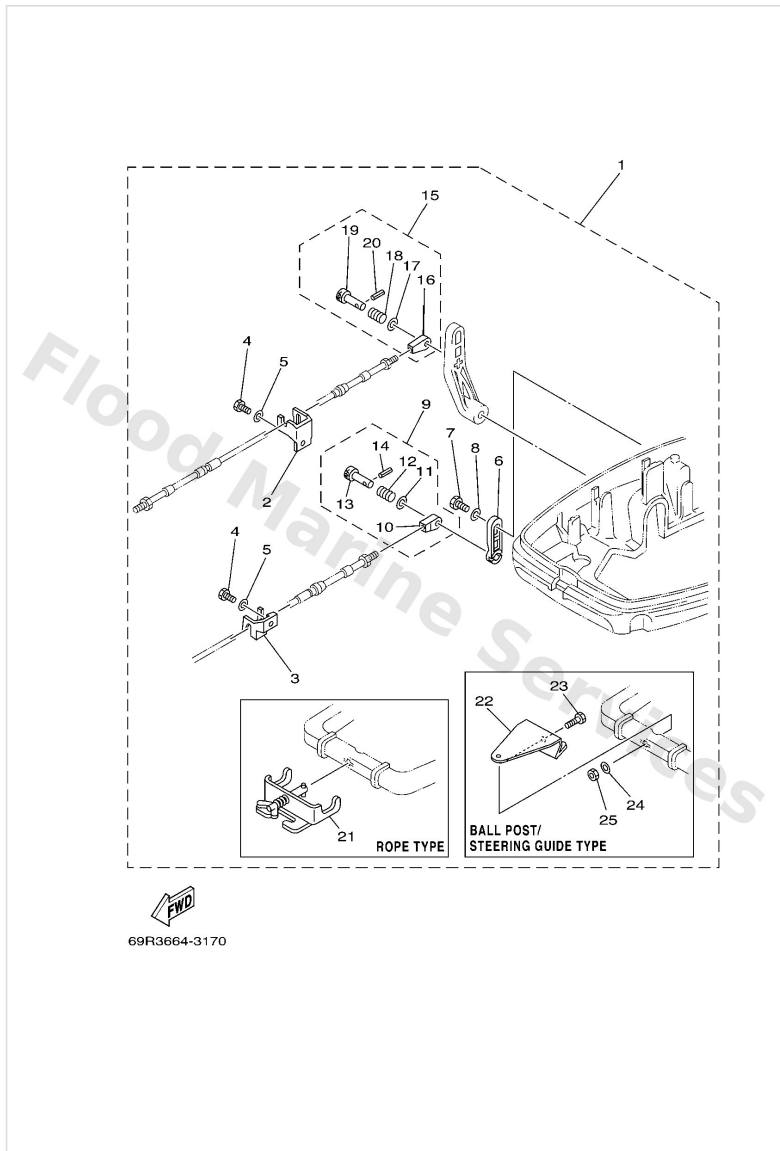

Remo Con Attachment

Ref	Part	
1	68948501014D Remote cont. attachment assembly. AP ROPE TYPE	Buy now
1	68948501214D Remote cont. attachment assembly. AP	Buy now
2	6894853150 Bracket, remote control 1	Buy now
3	6894853250 Bracket, remote control 2	Buy now
4	9709506016 Bolt, hexagon deep recess	Buy now
5	9299506600 Washer, plain (646)	Buy now
6	64848534504D Throttle lever, control	Buy now
7	9709506012 Bolt(gh1)	Buy now
9	6484834050 Cable end assembly	Buy now
10	6174834690 Cable end, remote control	Buy now
11	9299008600 Washer, plain (663)	Buy now
12	9050110264 Spring 6174833290	Buy now
13	6174836191 Hook, cable	Buy now
14	9169030012 Pin, spring	Buy now
15	6484833050 Cable end assembly	Buy now