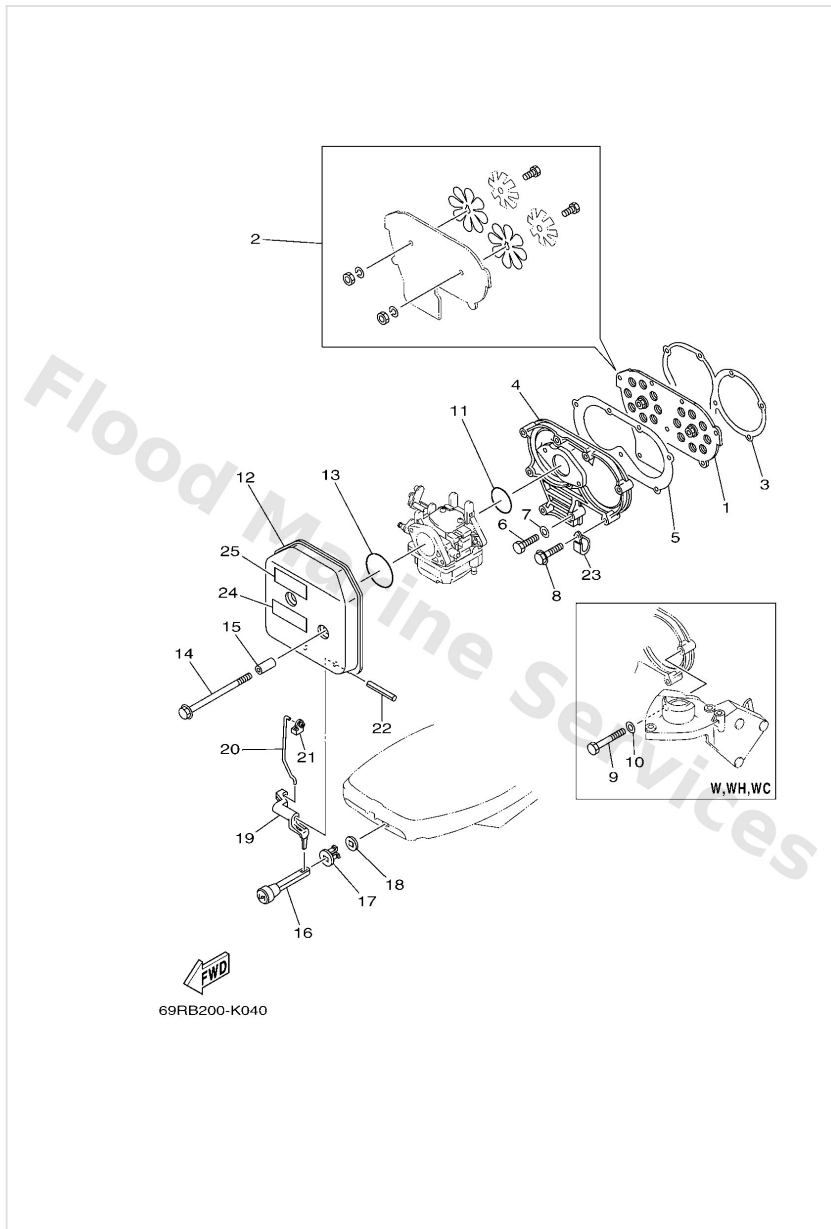

Intake

Ref	Part	
1	61N1361000 Reed valve assembly E25B,25B	Buy now
1	6891361001 Reed valve assembly E30H,30H	Buy now
2	689W000400 Reed set	Buy now
3	64813621A1 Gasket, valve seat	Buy now
4	61N13641011S Manifold, intake 1	Buy now
5	64813645A0 Gasket, manifold 1	Buy now
6	9701306025 Bolt(62y)	Buy now
7	9290306600 Washer, plain (646)	Buy now
8	9751306535 Bolt(3rv)	Buy now
9	9701306050 Bolt, hexagon	Buy now
11	61N1419800 Gasket	Buy now
12	61N1444000 Silencer assembly, intake	Buy now
13	9321040659 O-ring(36y)	Buy now
14	9011906M94 Bolt, with washer	Buy now
15	9038706M26 Collar(61n)	Buy now