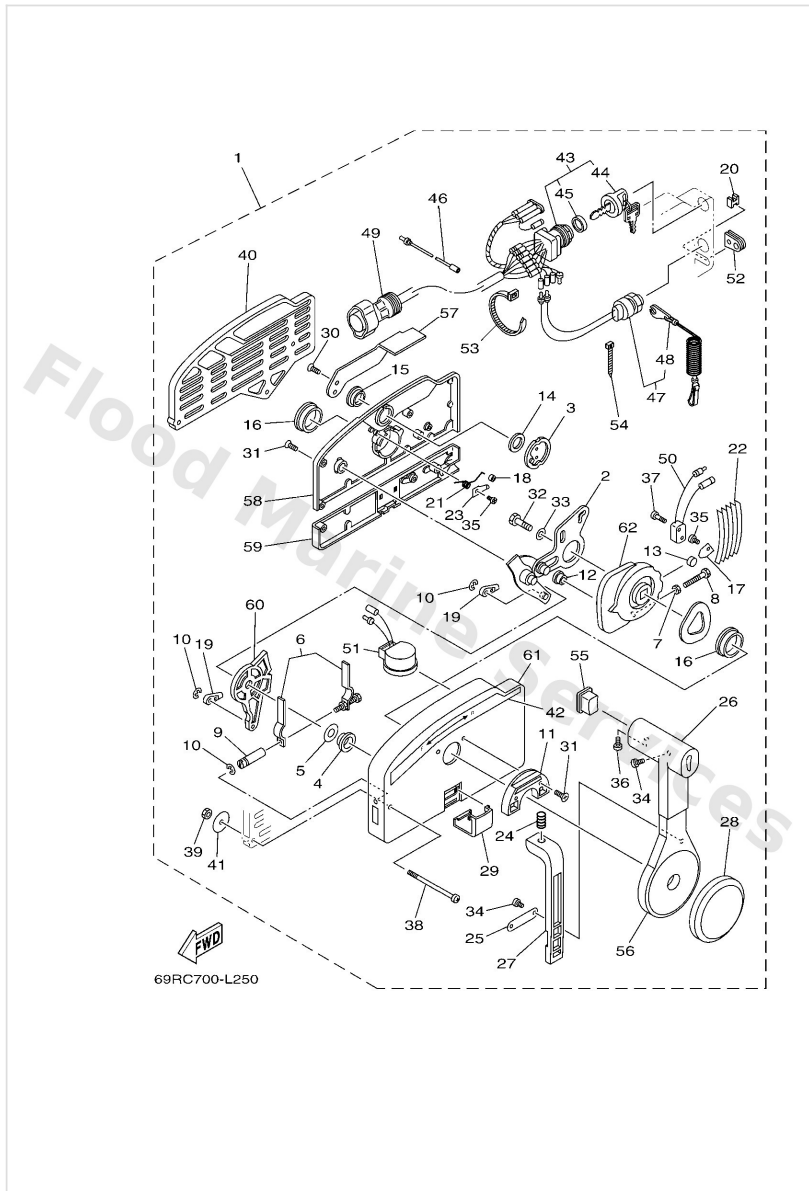

Remote Control Assy

Ref	Part	
31	7034828200 Screw	Buy now
32	9738008030 Bolt, hexagon (fj1)	Buy now
33	9299008600 Washer, plain (663)	Buy now
34	9858004010 Screw, pan head (e56)	Buy now
35	9858004006 Screw, pan head (7h3)	Buy now
36	9858005010 Screw, pan head(62x)	Buy now
37	9858003015 Screw, pan head (n151)	Buy now
38	7034829110 Screw	Buy now
39	9538006600 Nut(661)	Buy now
40	7034829310 Spacer, remote control SINGLE	Buy now
41	7014828700 Washer 1	Buy now
42	7034821500 Graphic	Buy now
43	7038251033 Main switch assembly	Buy now
44	7038257700 Cap, key	Buy now
45	6K18253200 Cap	Buy now