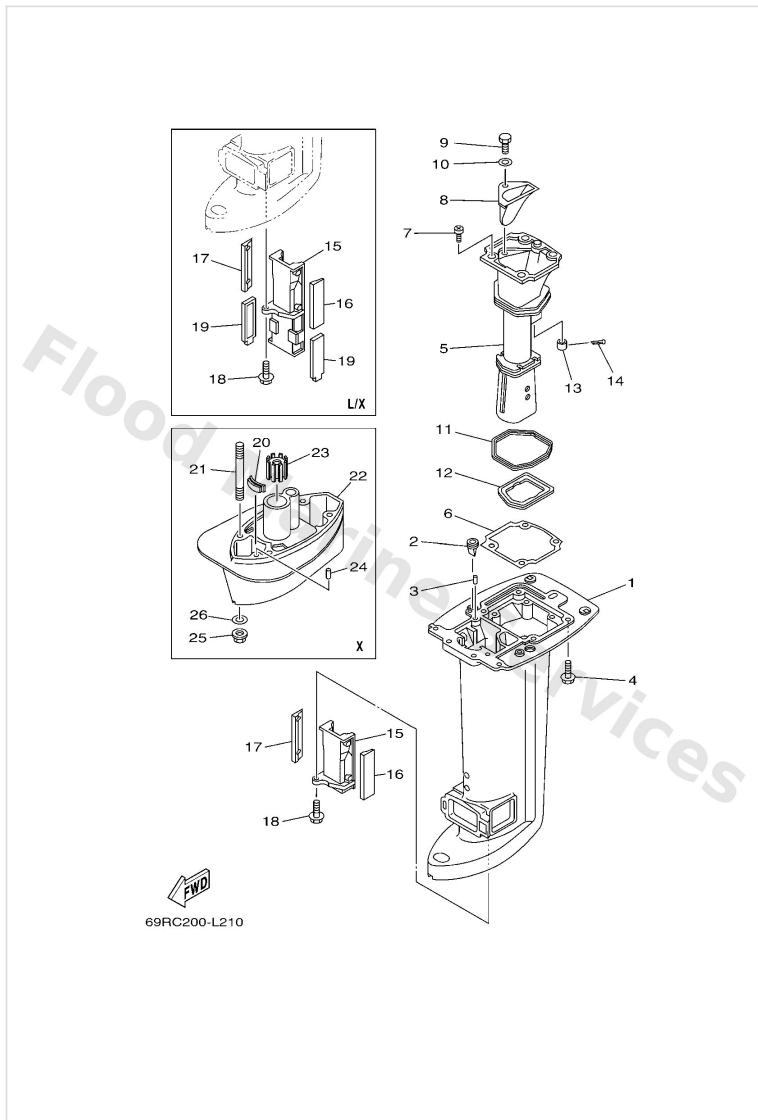

Upper Casing

Ref	Part	
14	9149030025 Pin cotter	Buy now
15	69P4746700CA Plate, Guide S(16.7")	Buy now
15	69P4746710CA Plate, guide L(21.6"),X(25.0")	Buy now
16	69P4512700 Seal	Buy now
17	69P4512800 Seal 2	Buy now
18	9011906024 Bolt(7u8)	Buy now
19	69P4515900 Damper L(21.6"),X(25.0")	Buy now
20	61N4537500 Damper, seal X(25.0")	Buy now
21	9011610M33 Bolt, Stud X(25.0")	Buy now
22	61N45211314D Extension X(25.0")	Buy now
23	6894531800 Bushing, drive shaft 3 X(25.0")	Buy now
24	9360611M24 Pin, dowel X(25.0")	Buy now
25	9017910M03 Nut (689) X(25.0")	Buy now
26	9299510600 Washer, plate X(25.0")	Buy now