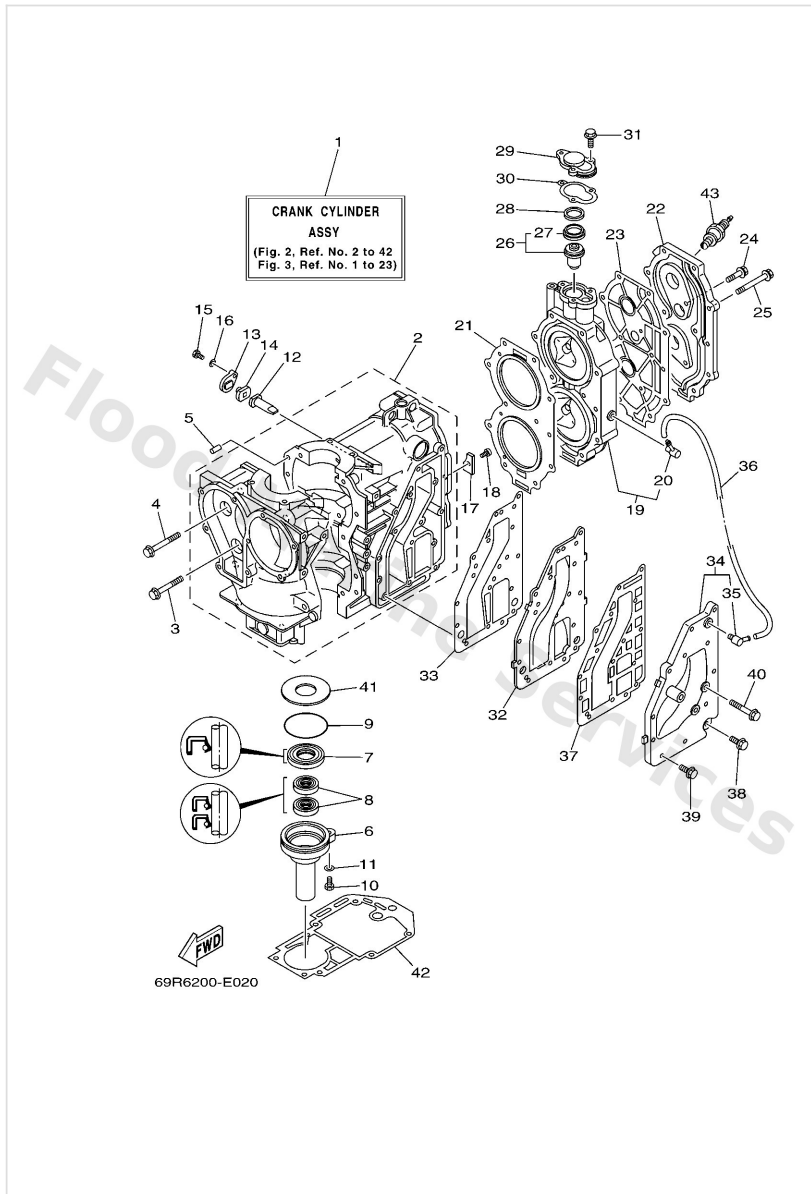

Cylinder & Crankcase

Ref	Part	
43	9470200271 Plug, spark (br7hs-10) E25B-FOR CAR	Buy now