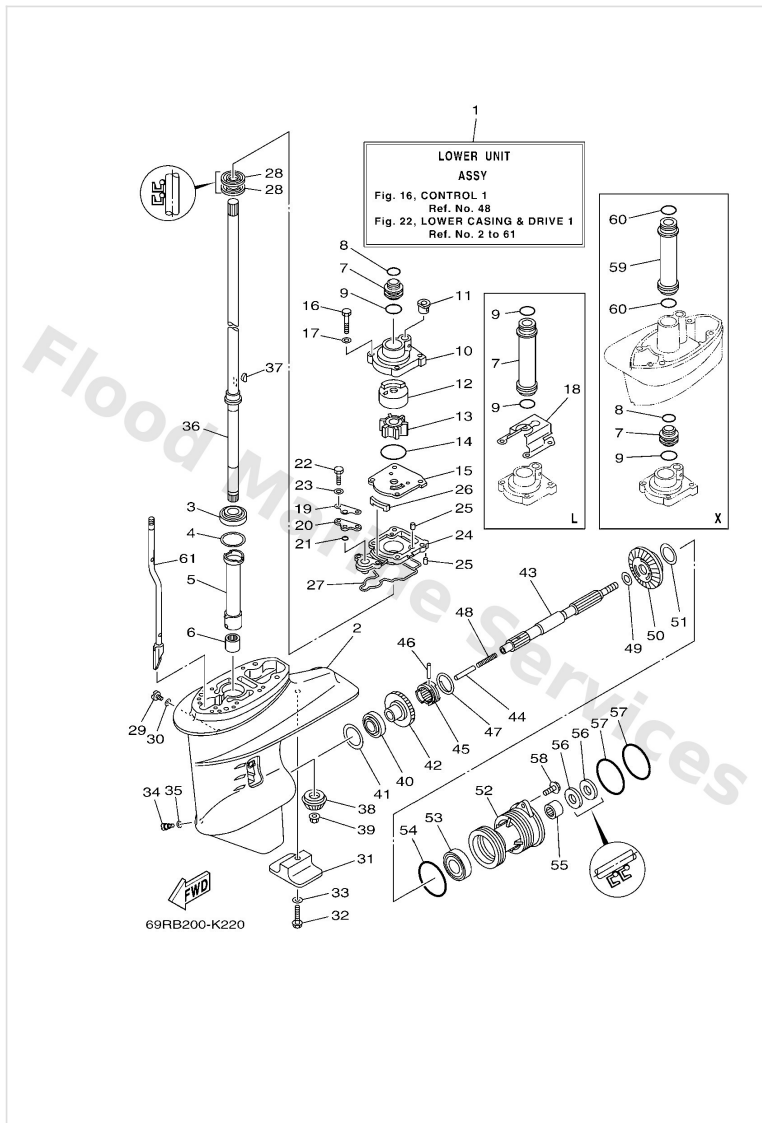

Lower Casing & Drive 1

Ref	Part	
45	6644563102 Clutch, dog	Buy now
46	9025005010 Pin straight 648456320000	Buy now
47	6484563300 Ring, cross pin	Buy now
48	9050110065 Spring compression648456360000	Buy now
49	9020120417 Washer, plate(663)	Buy now
50	61N4557100 Gear	Buy now
51	6L24557700 Shim (t:1.0mm) UR	Buy now
51	6L24557710 Shim (t:1.1mm) UR	Buy now
51	6L24557720 Shim (t:1.2mm) UR	Buy now
51	6L24557730 Shim (t:1.3mm) UR	Buy now
52	61N45361014D Cap, lower casing	Buy now
53	9330600612 Bearing(2hr)	Buy now
54	9321064ME7 O-ring	Buy now
55	9331522004 Brg,cyl-cal roller 21g nt	Buy now
56	9310120M07 Oil seal	Buy now