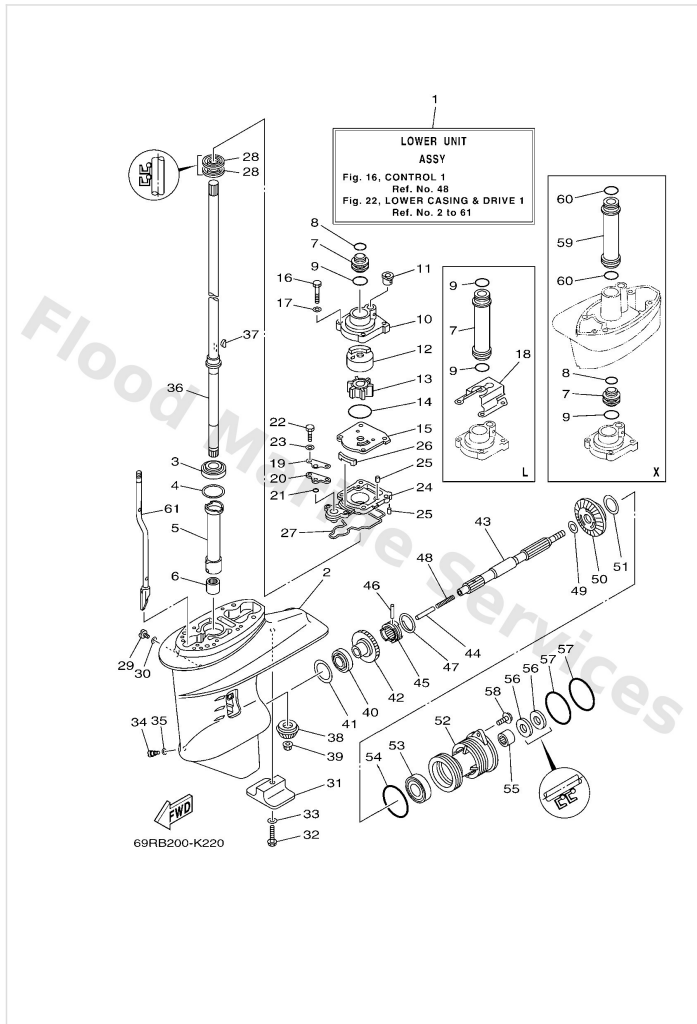

Lower Casing & Drive 1

Ref	Part	
7	61N4436200 Tube, water S(16.7"),X(25.0")	Buy now
7	61N4436210 Tube, water L(21.6")	Buy now
8	9321022164 O-ring S(16.7"),X(25.0")	Buy now
9	9321026130 O-ring S(16.7"),X(25.0")	Buy now
10	69P4431101 Housing, water pump	Buy now
11	6L24436700 Damper, water seal 3	Buy now
12	69P4432200 Insert, cartridge FOR STD	Buy now
12	69P4432240 Insert, cartridge FOR CHROMATE	Buy now
13	6H44435202 Impeller	Buy now
14	9321045161 O-ring	Buy now
15	61N4432300 Outer plate, cartridge FOR STD	Buy now
15	61N4432340 Outer plate, cartridge FOR CHROMATE	Buy now
16	9709506040 Bolt (682)	Buy now
17	9299506600 Washer, plain (646)	Buy now
18	65W4432811 Plate L(21.6")	Buy now