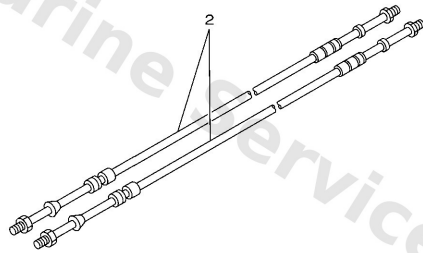

Remote Control Box

67M0100-8280

Ref	Part	
1	7034823017 Remote control assembly (7p) AP WITHOUT PT/T SW.	Buy now
2	7014832020 Cable, Remote Control L=13F UR	Buy now
2	7014832050 Cable, Remote Control L=15F UR	Buy now