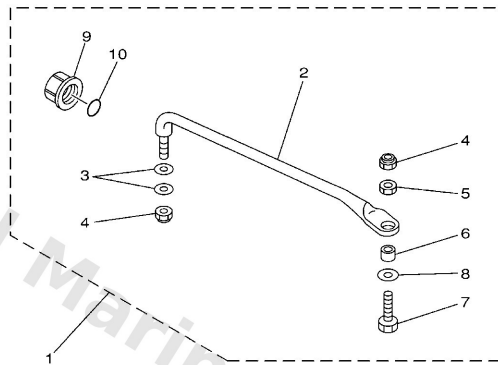

Steering Guide

6J83100-2290

Ref	Part	
1	6896135002 Steering guide attachment kit AP FOR CHN,RUS	Buy now
2	6896135101 Rod, steering	Buy now
3	9020110M20 Washer, plate (663)	Buy now
4	9018509M01 Nut, nylon (663)	Buy now
5	9017009M03 Nut (689)	Buy now
6	9038710M42 Coller (688)	Buy now
7	6E56135500 Bolt	Buy now
8	9020110M63 Washer, plate	Buy now
9	6E54314501 Cap, clamp bracket	Buy now
10	9321016275 O-ring	Buy now