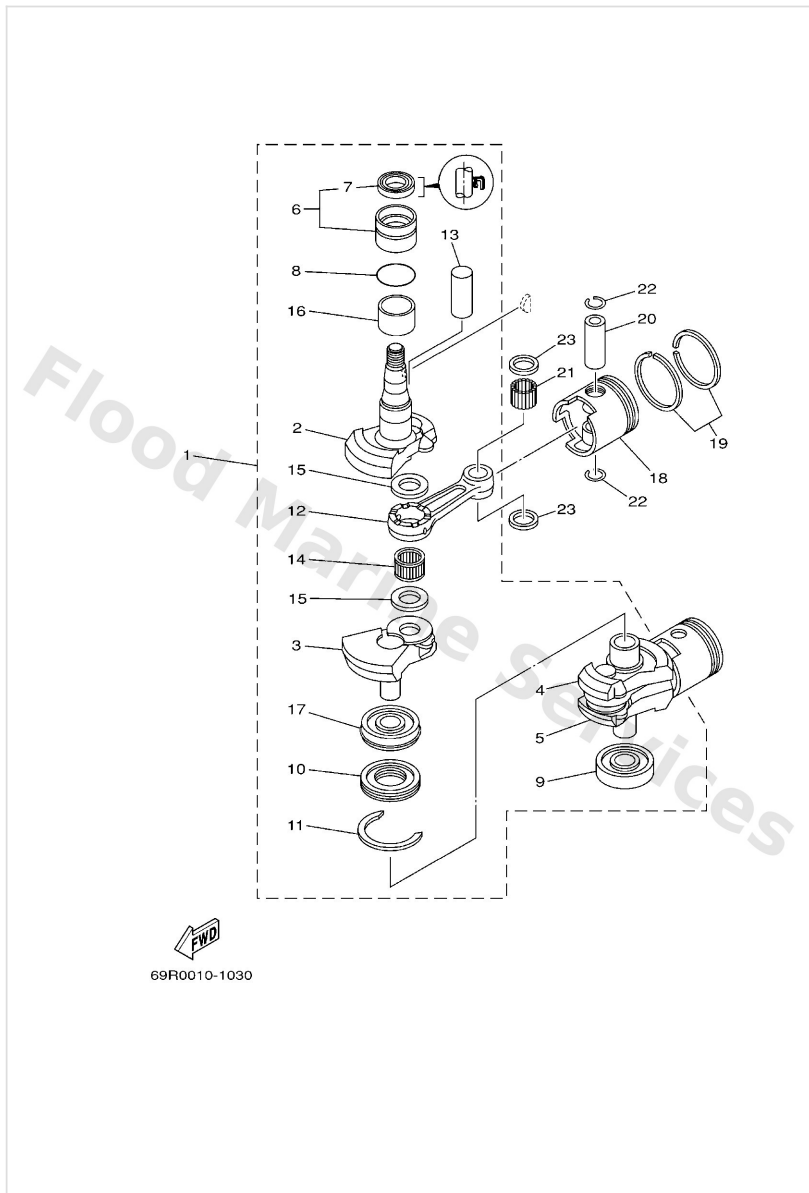

Crankshaft & Piston

Ref	Part	
16	9038732002 Collar	Buy now
17	9339000009 Brg,cyl-cal roller 260g nt	Buy now
18	61N116310095 Piston (std)	Buy now
18	61N1163500 Piston (0.25mm o/s) AP	Buy now
18	61N1163600 Piston (0.50mm o/s) AP	Buy now
19	61N1160300 Piston ring set (std)	Buy now
19	61N1160400 Piston ring set (0.25mm o/s) AP	Buy now
19	61N1160500 Piston ring set (0.50mm o/s) AP	Buy now
20	6891163300 Pin, piston	Buy now
21	9360220M02 Pin, dowel b (664)	Buy now
22	6881163400 Clip, piston pin	Buy now
23	9020120M27 Washer, plate (689)	Buy now