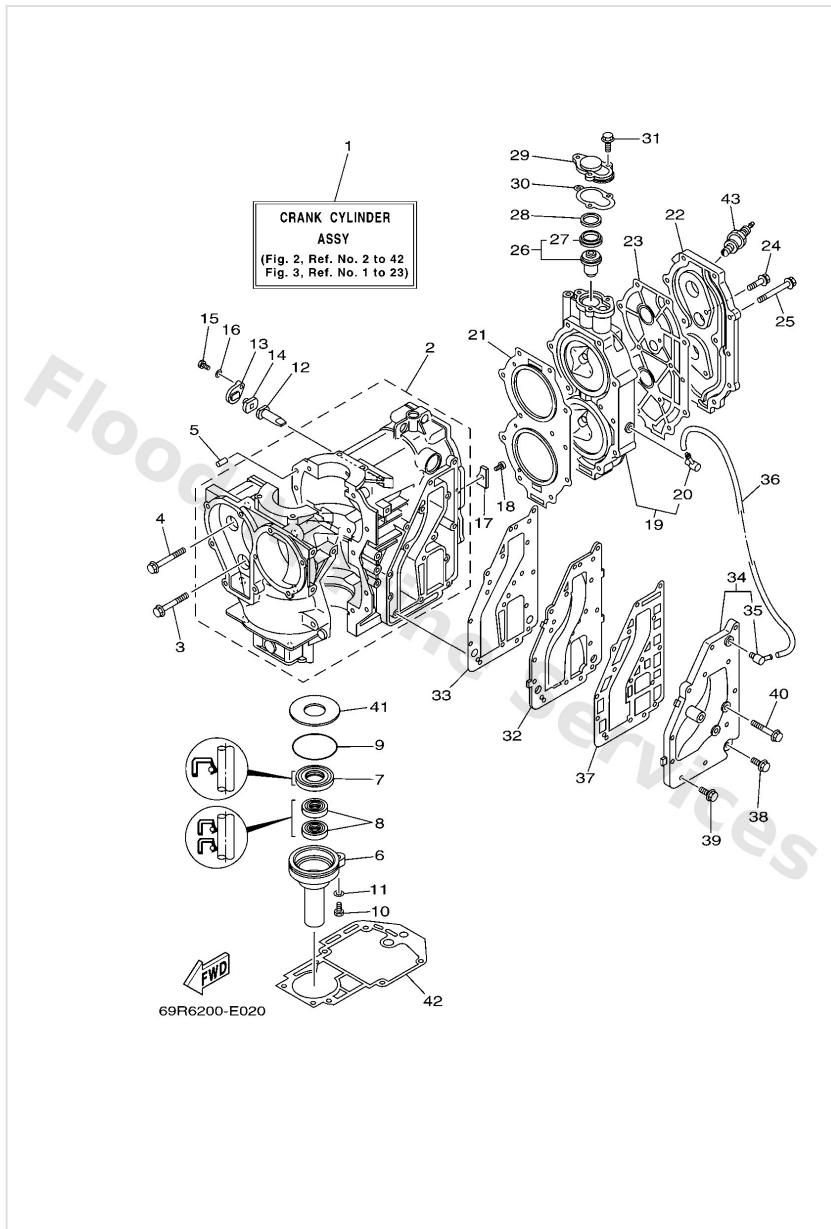

Cylinder & Crankcase

Ref	Part	
15	9701306016 Bolt, hexagon deep recess	Buy now
16	9290306600 Washer, plain (646)	Buy now
17	6891132500 Anode	Buy now
18	9015106M02 Screw, countersunk	Buy now
19	61N1111011S Head, cylinder 1 E25B,25B	Buy now
19	61T1111011S Head, cylinder 1 E30H,30H	Buy now
20	6761137200 Nipple, hose	Buy now
21	61N11181A2 Gasket, cylinder head 1	Buy now
22	61N11191011S Cover, cylinder head 1	Buy now
23	61T11193A1 Gasket, head cover 1	Buy now
24	9011906MA2 Bolt, with washer	Buy now
25	9011908015 Bolt, with washer	Buy now
26	6E51241102 Thermostat	Buy now
27	6E51241200 Seal, thermostat	Buy now
28	9020121567 Washer, plate (650)	Buy now