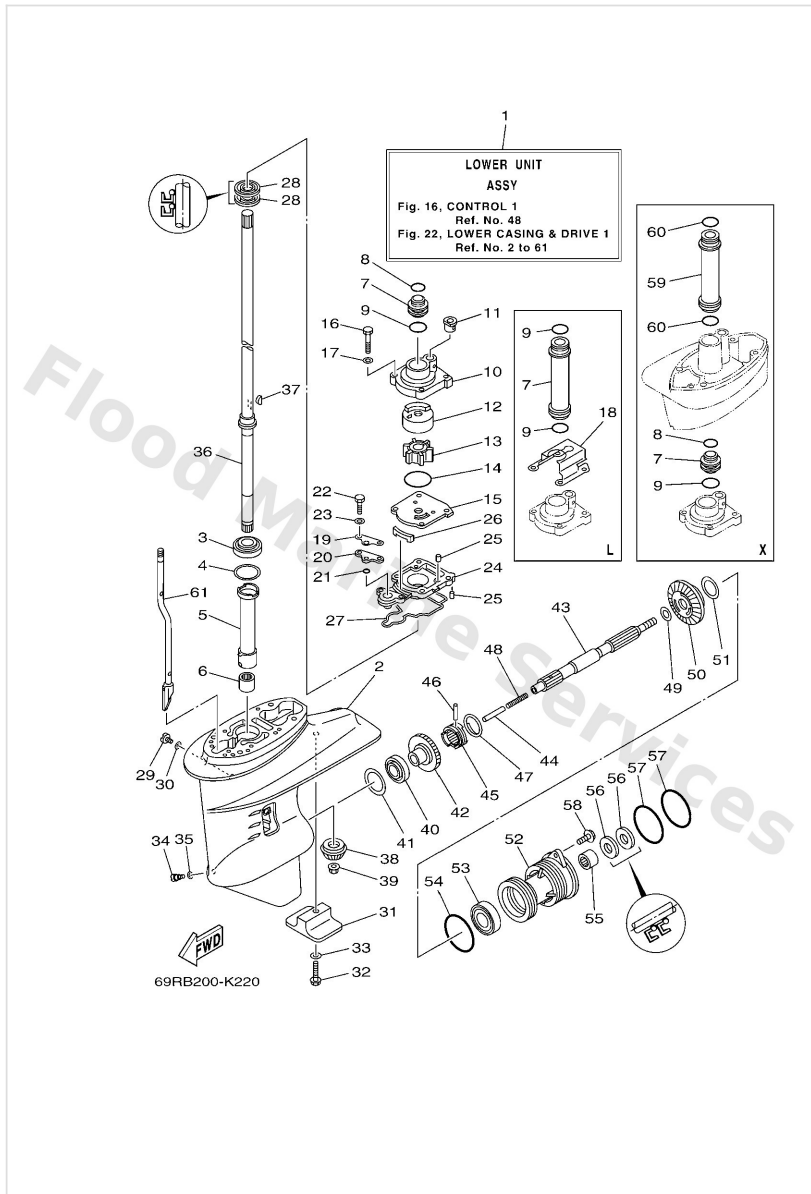

Lower Casing & Drive 1

Ref	Part	
57	9321065M50 O-ring	Buy now
58	9757506520 Bolt, hexagon w/w deep recess	Buy now
61	61N4415000 Shift cam assembly S(16.7")	Buy now
61	61N4415010 Shift cam assembly L(21.6")	Buy now
61	61N4415030 Shift cam assembly X(25.0")	Buy now