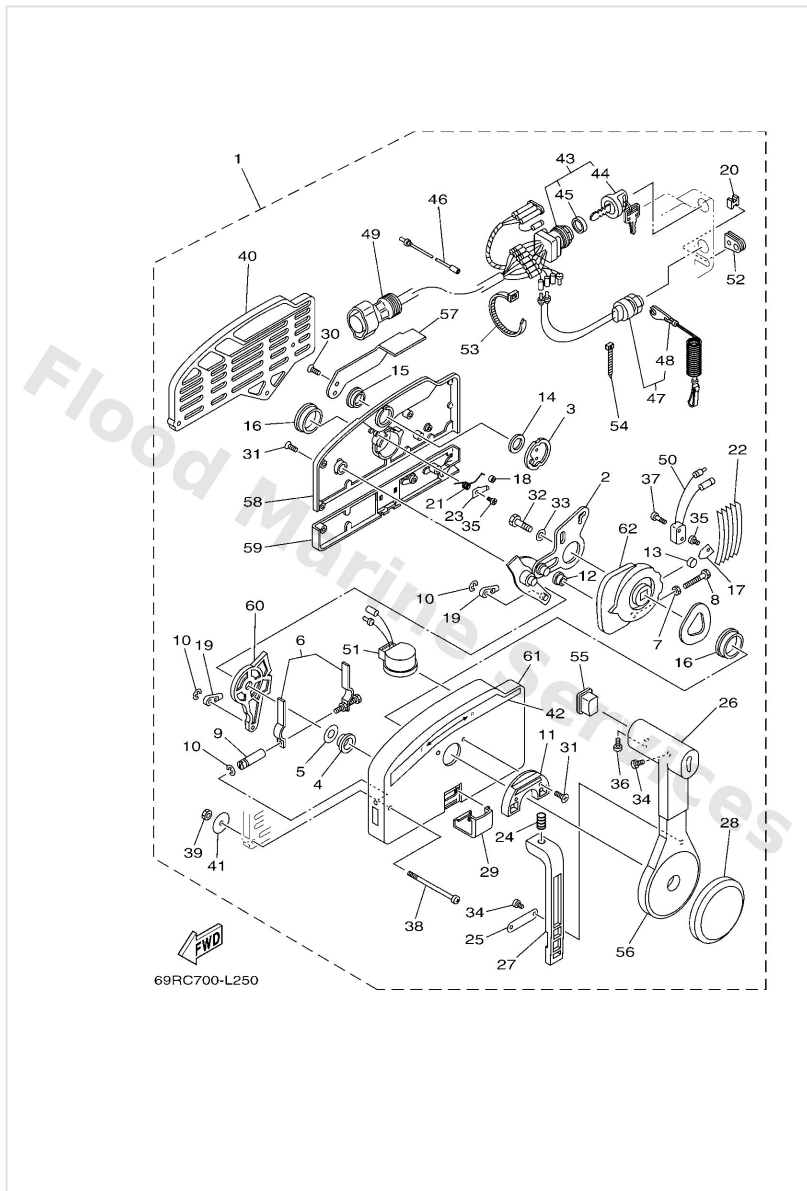

Remote Control Assy

Ref	Part	
1	7034823017 Remote control assembly (7p) AP WITHOUT PT/T SW.	Buy now
2	7034826111 Arm, throttle	Buy now
3	7034815300 Shaft, free accel.	Buy now
4	7034823500 Bushing	Buy now
5	7034826800 Spacer 3	Buy now
6	7034826400 Throttle, friction	Buy now
7	9538005600 Nut, hexagon (663)	Buy now
8	9738005025 Bolt	Buy now
9	7034826500 Shaft Friction	Buy now
10	9343006024 Circlip (701)	Buy now
11	7034824500 Plate, lock	Buy now
12	7034825200 Roller, cam	Buy now
13	7014824800 Roller, free accel	Buy now
14	7034819800 Washer, wave 3	Buy now
15	7034824300 Bushing 3	Buy now