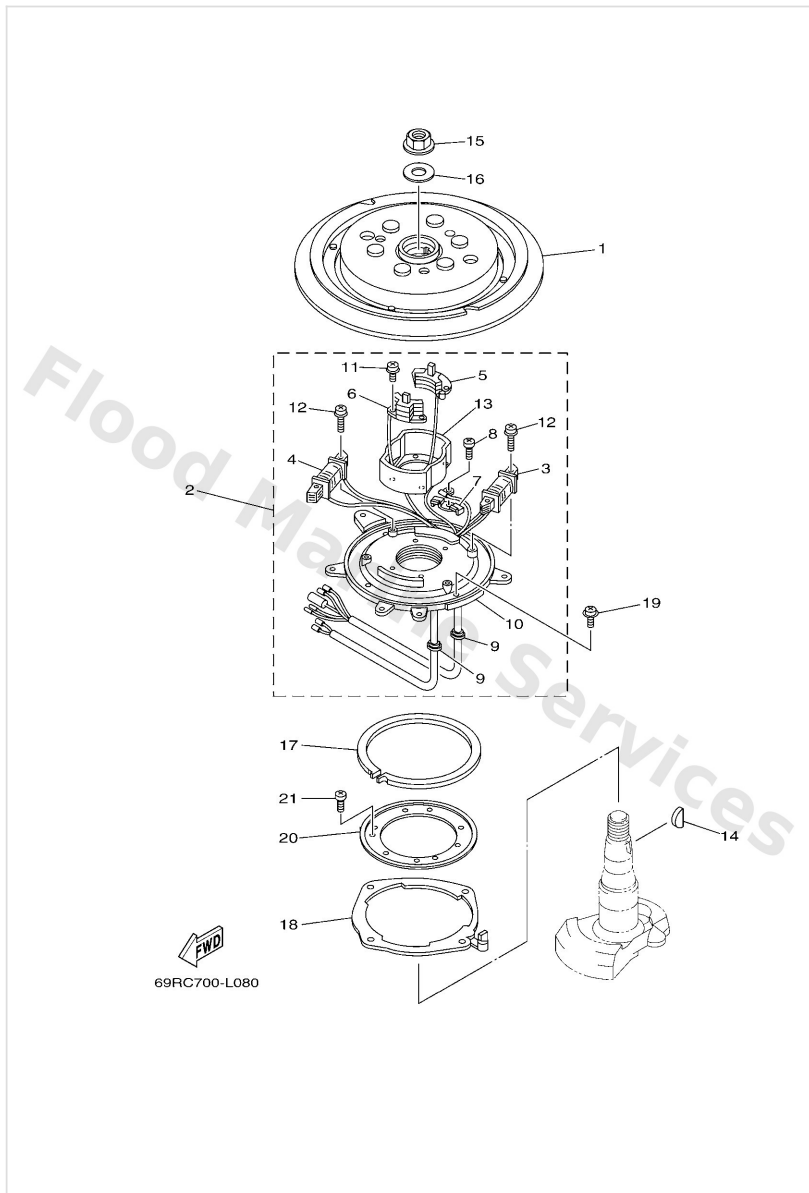

Generator

Ref	Part	
1	61N8555010 Rotor assembly	Buy now
1	61T8555010 Rotor assembly	Buy now
2	69P8556000 Base assembly	Buy now
3	69P8554109 Coil, charge	Buy now
4	61N8131309 Coil, lighting 1	Buy now
5	61N8554309 Coil, pulser	Buy now
6	61N8554319 Coil, pulser	Buy now
7	6E98132870 Clamp	Buy now
8	9780204006 Screw, pan head(3xp)	Buy now
9	6E98551670 Grommet	Buy now
10	69P8556100 Base, magneto	Buy now
11	9760704112 Screw, pan head	Buy now
12	9760706125 Screw, pan head (76t)	Buy now
13	61N8553700 Cover	Buy now
14	9028005015 Key, woodruff	Buy now