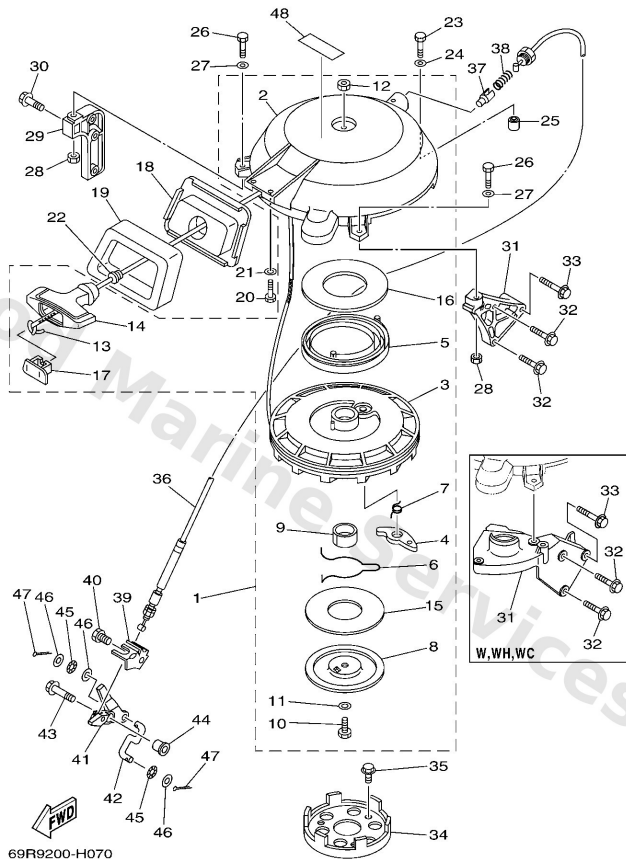

Starter

69R9200-H070

*1: CUT FROM 50M ROLLS, PART NO. 90890-44373, CUTTING LENGTH 1.9M

*1: CORTE DE UN RODILLO DE 50M, PARTS NUMERO 90890-44373, LARGO DEL CORTE 1.9M

Ref	Part	
1	61NW157110 Starter assembly	Buy now
2	61N1571110 Case, starter	Buy now
3	6G01571401 Drum, sheave	Buy now
4	6F51574101 Pawl, drive	Buy now
5	6F51571301 Spring, starter	Buy now
6	61N1571500 Spring, drive plate	Buy now
7	61N1573400 Spring, return	Buy now
8	6F51571601 Drive, plate	Buy now
9	6G01575400 Bushing 2	Buy now
10	9701308030 Bolt	Buy now
11	6F51572601 Washer, lock	Buy now
12	9530308700 Nut(661)	Buy now
13	* item_description *1	Buy now
14	6891575501 Handle, starter	Buy now
15	6F51576400 Collar	Buy now