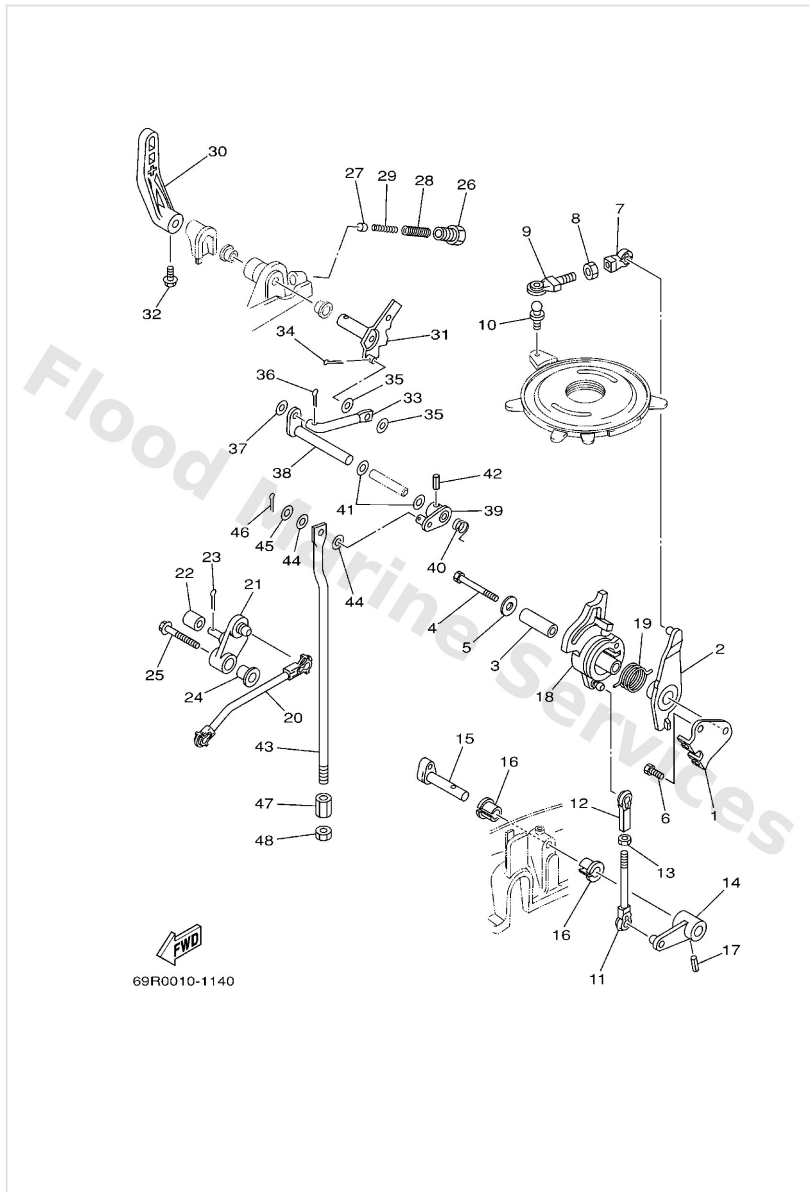

Bracket 2

Ref	Part	
50	9011908061 - E25B-FOR YEM	Buy now
51	69P4362500 Plate, Tilt Rock 4 E25B-FOR YEM	Buy now
52	9044522002 Hose (L82) E25B-FOR YEM	Buy now
53	9709508110 Bolt Hexagon E25B-FOR YEM	Buy now

Carburetor

Ref	Part	
1	69P1430100 Carburetor assembly 1 E25B,25B	Buy now
1	69S1430100 Carburetor assembly 1 E30H,30H	Buy now
2	61N1438100 Body, float chamber	Buy now
3	61N1439200 Valve, needle	Buy now
4	6E51438601 Pin, float	Buy now
5	6L21438500 Float	Buy now
6	9798004110 Screw, pan head (e56)	Buy now
7	6L21415700 Cover, mixing	Buy now
8	6L21439900 Gasket	Buy now
9	61N1434100 Nozzle, main FOR 69P-14301-00	Buy now
9	61T1434100 Nozzle, main FOR 69S-14301-00	Buy now
10	61N1434365 Jet, main (#130)	Buy now
11	6L21434234 Jet, pilot (# 68)	Buy now
12	50M1435500 Plug	Buy now
13	6641432101 Screw, throttle	Buy now

Carburetor

Ref	Part	
14	9798004112 Screw, pan head (686)	Buy now
15	6771438301 Screw, drain	Buy now
16	6L21439800 Gasket	Buy now
17	9898004006 Screw, bind(6l2)	Buy now
18	6461421201 Spring, pilot adjusting	Buy now
19	61N1432300 Screw, air adjusting	Buy now
20	6L21438400 Gasket, float chamber	Buy now
21	61N1421200 Spring, pilot adjusting	Buy now
22	9789005006 Screw,panhead (eg9)	Buy now
23	62Y1459700 Washer	Buy now

Control 1

Ref	Part	
1	69P1449700 Stay, throttle wire	Buy now
2	69P4163100 Lever, magneto control	Buy now
3	9038706M59 Collar (6h3)	Buy now
4	9709506045 Bolt, hexagon	Buy now
5	9020106416 Washer, plate(663)	Buy now
6	9709506012 Bolt(gh1)	Buy now
7	6624123701 Joint, link	Buy now
8	9538005700 Nut (656)	Buy now
9	6794124101 Rod, link	Buy now
10	6638551800 Joint, ball	Buy now
11	6824123801 Joint, link	Buy now
12	6824123700 Joint, link 2	Buy now
13	9538005600 Nut, hexagon (663)	Buy now
14	69S4215700 Lever, throttle	Buy now
15	656421530094 Shaft, throttle control	Buy now