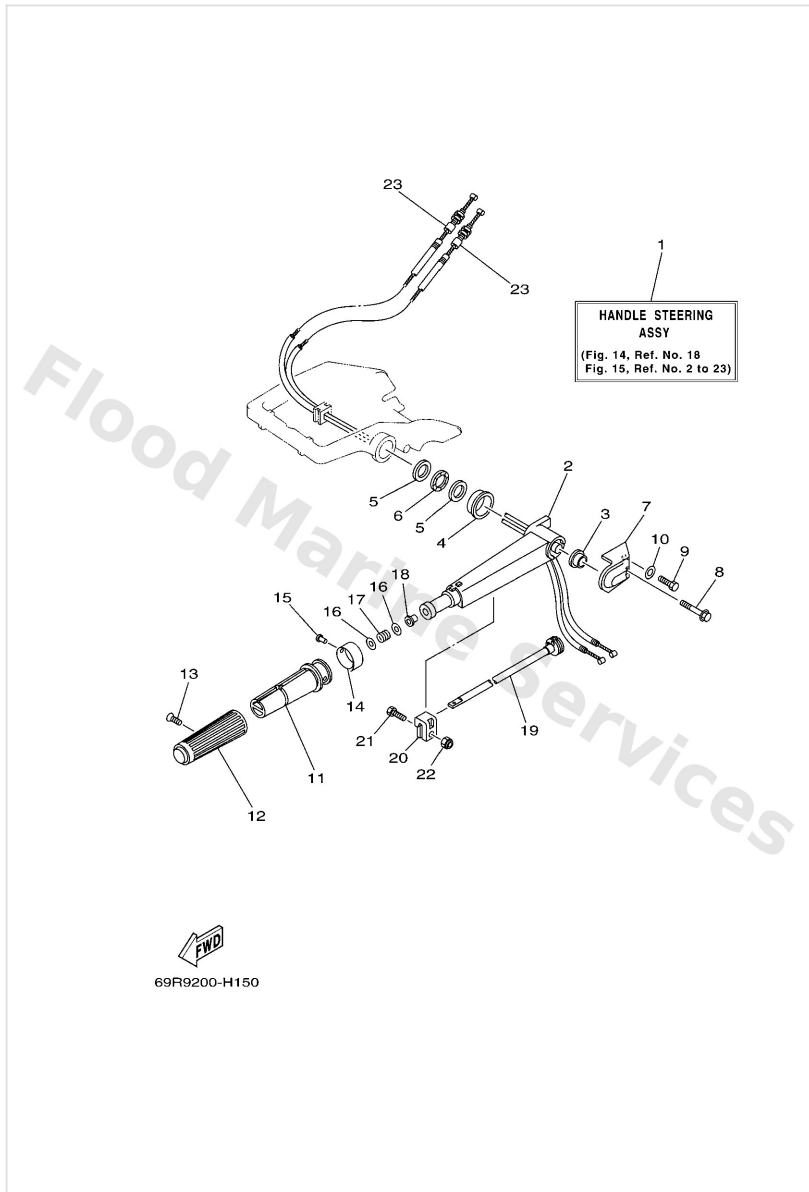

Steering

Ref	Part	
16	9020110M02 Washer, plate(6g9)	Buy now
17	9050123215 Spring (655)	Buy now
18	9038608032 Bushing (650)	Buy now
19	6894213800 Lever, throttle	Buy now
20	6564212601 Piece, friction	Buy now
22	9018506062 Nut selflocking (656)	Buy now
23	61N2631101 Cable, throttle 1	Buy now