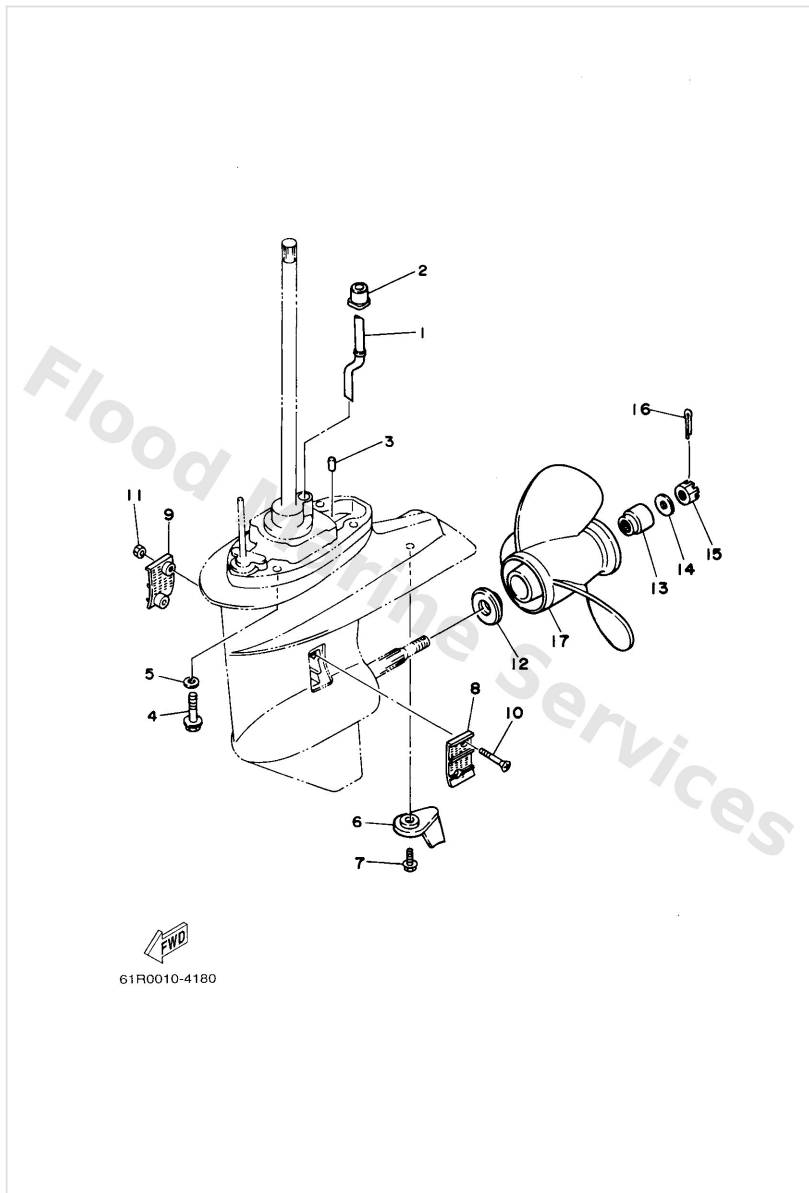

Lower Casing & Drive 2

Ref	Part	
14	9299014200 Washer, plain	Buy now
15	9017114013 Nut(664)	Buy now
16	9149030022 Pin, cotter	Buy now
17	62C4594100 Propeller (3x9-7/8 x10 -f) UR	Buy now
17	6644594101 Propeller (3x9-7/8"x9"-f) UR	Buy now
17	6644594301 Propeller (3x9-7/8 x8 -f) UR	Buy now
17	6644594500 Propeller (3x9-7/8 x10-1/2 -f) UR	Buy now
17	6644594701 Propeller (3x9-7/8 x11-1/4 -f) UR	Buy now
17	6644594902 Propeller (3x9-7/8 x13 -f) UR	Buy now
17	6644595200 Propeller (3x9-7/8 x14 -f) UR	Buy now
17	6644595401 Propeller (3x9-7/8 x12 -f) UR	Buy now