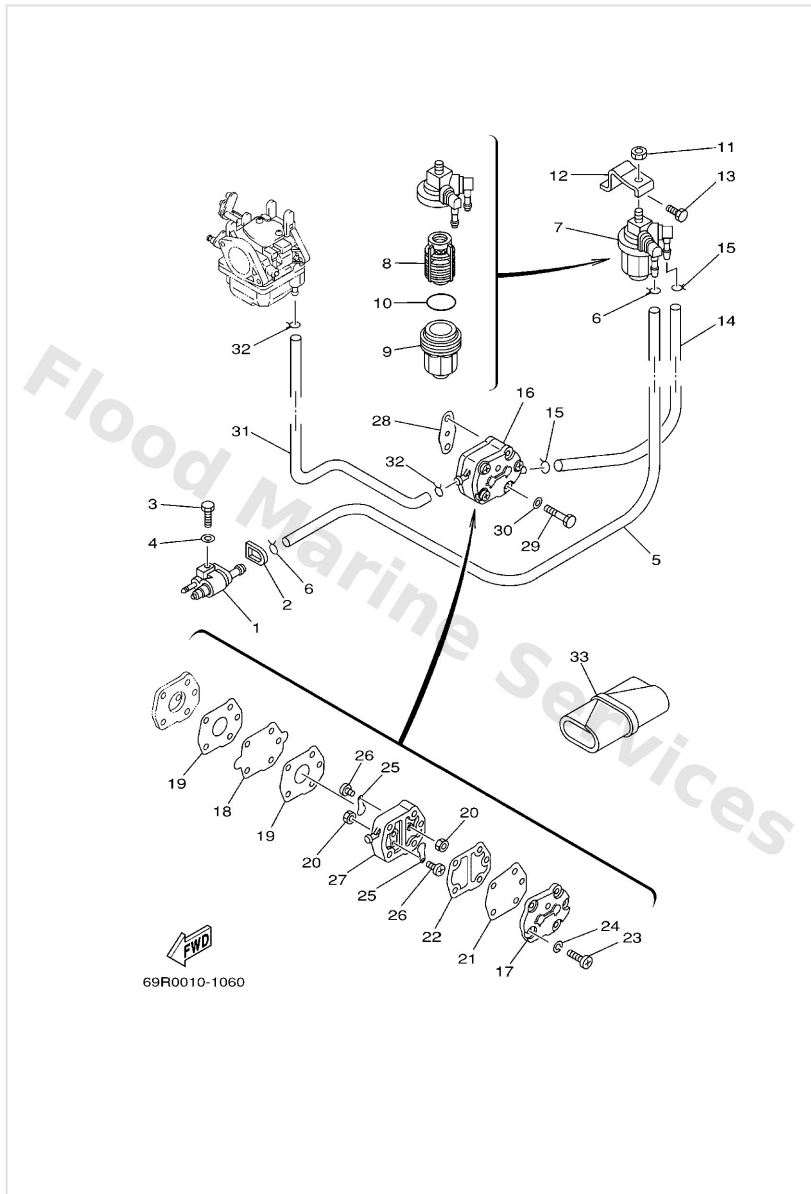

Fuel

Ref	Part	
17	6A02441300 Cover, pump	Buy now
18	6922441100 Diaphragm	Buy now
19	6482443401 Gasket, body	Buy now
20	9538003600 Nut (6g8)	Buy now
21	6632441100 Diaphragm	Buy now
22	6482443502 Gasket, body 2	Buy now
23	9850305028 Ybs86-530 screw,panhead	Buy now
24	9299005100 Ybs67-5 washer, spring	Buy now
25	6A02442101 Valve, check	Buy now
26	6A01432500 Screw, pan head	Buy now
27	6A02441202 Body 1	Buy now
28	65024431A0 Gasket,fuel pump	Buy now
29	9709506040 Bolt (682)	Buy now
31	6A12431100 Pipe 1	Buy now
33	656W281002 Tool kit	Buy now