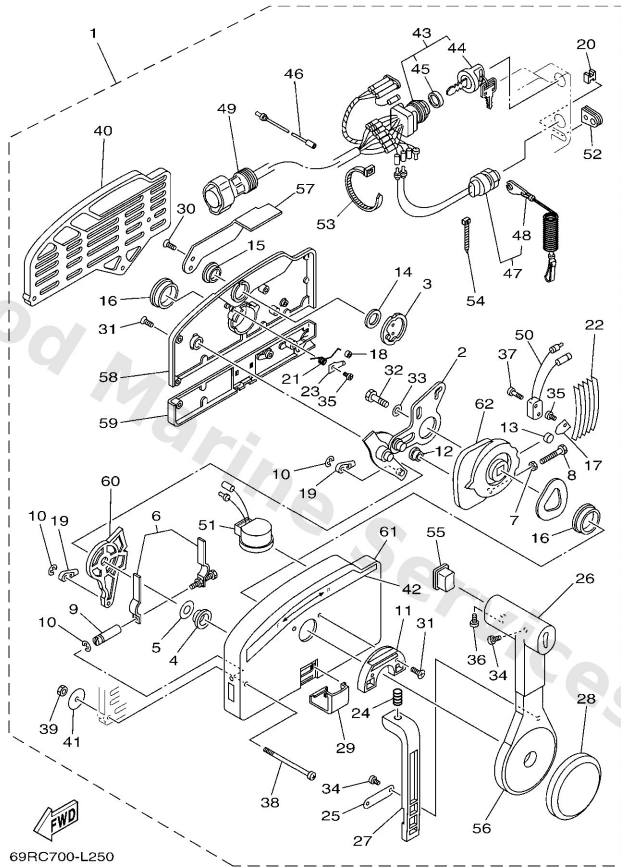

Remote Control Assy

Ref	Part	
61	7034821102 Housing,1	Buy now
62	7034823200 Drive gear	Buy now