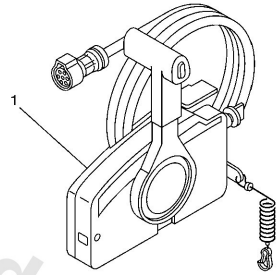

Remote Control Box

67M0100-8280

Ref	Part	
1	7034823017 Remote control assembly (7p) AP WITHOUT PT/T SW.	Buy now
2	7014832020 Cable, Remote Control L=13F UR	Buy now
2	7014832050 Cable, Remote Control L=15F UR	Buy now