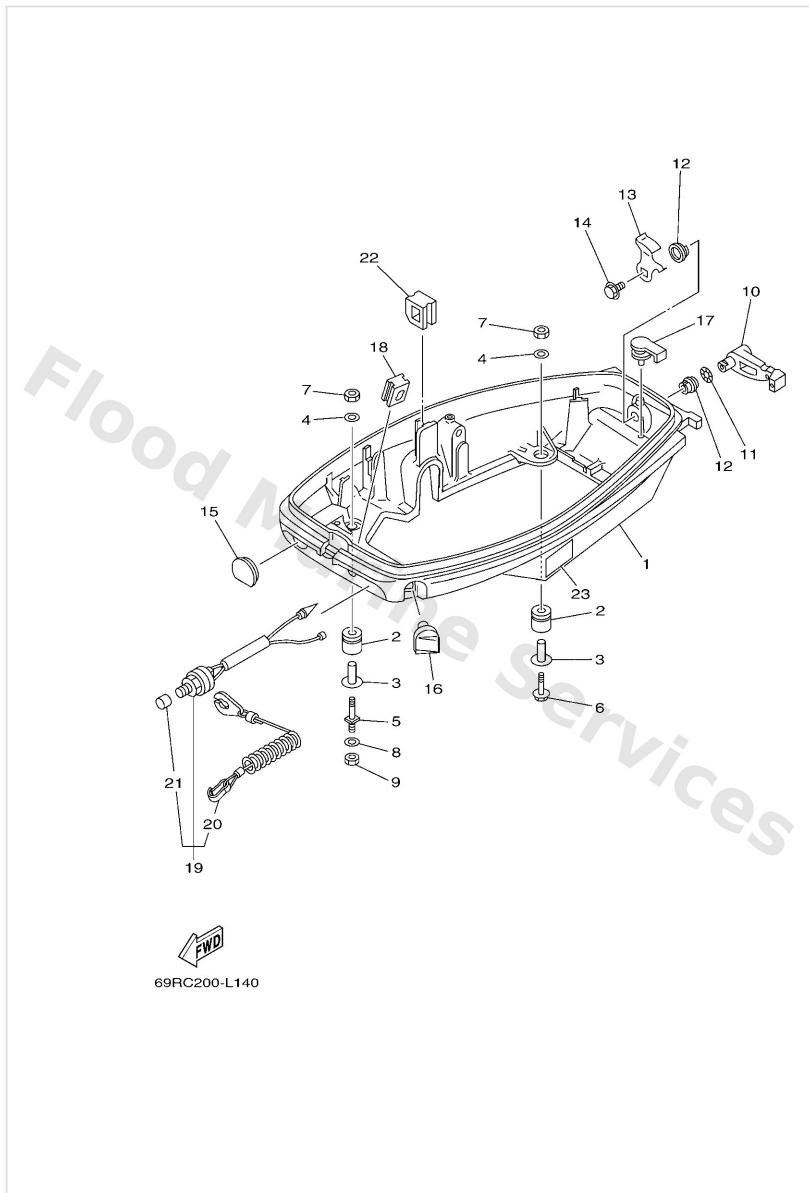

Bottom Cowling

Ref	Part	
1	68942711044D Cowling, bottom 1	Buy now
2	9048015M06 Grommet (689)	Buy now
3	9038708M25 Collar (689)	Buy now
4	9020108M87 Washer (6g0)	Buy now
5	6G04279600 Bolt 1	Buy now
6	9758508540 Bolt, with washer	Buy now
7	9538008700 Nut(661)	Buy now
8	9299008600 Washer, plain (663)	Buy now
10	6894281500 Lever, clamp 1	Buy now
11	9020612052 Washer, wave (666)	Buy now
12	9038612069 Bush(666)	Buy now
13	6894281600 Lever, clamp 2	Buy now
14	9011906M73 Bolt(gh1)	Buy now
15	61T4272440 Grommet	Buy now
15	6824272400 Grommet	Buy now