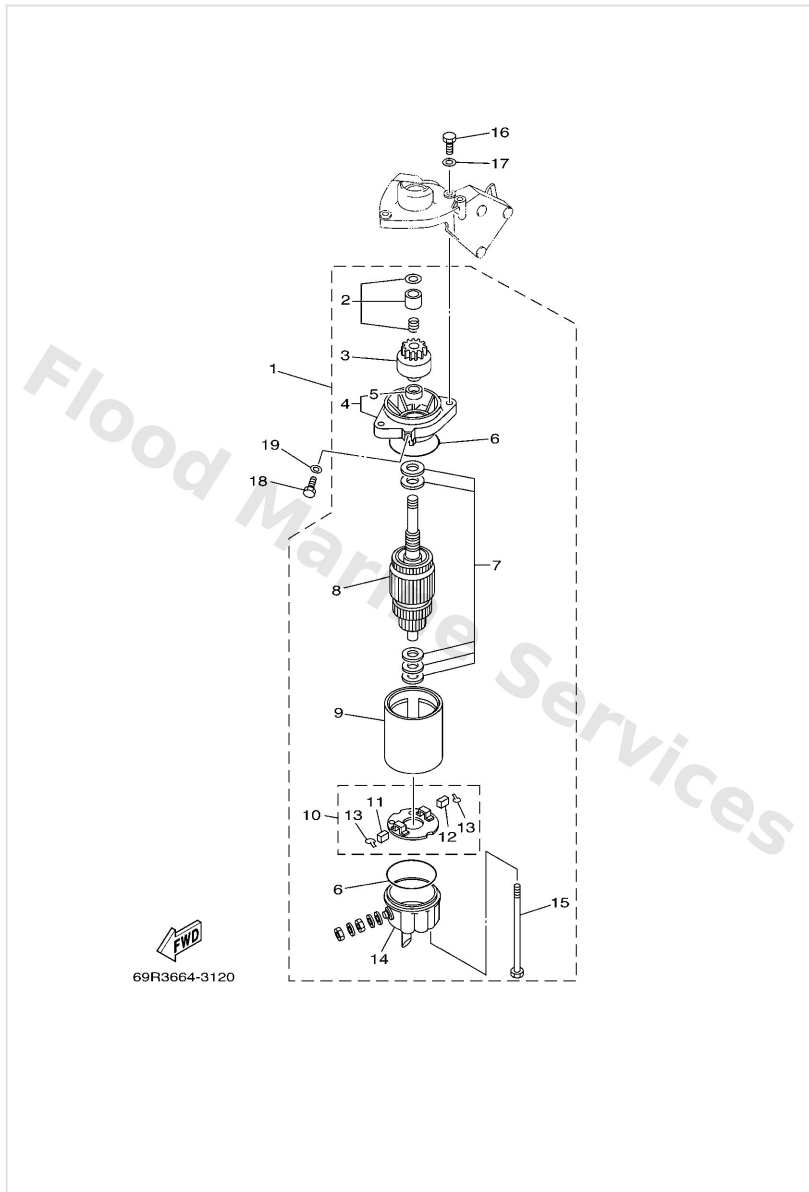

Starting Motor

Ref	Part	
1	6898180013 Starting motor assembly	Buy now
2	6898185711 Pinion stopper set	Buy now
3	6898180712 Pinion assembly	Buy now
4	6898183011 Front cover ass'y	Buy now
5	6898183100 Metal, front	Buy now
6	6898184711 O-ring	Buy now
7	6898180911 Washer kit	Buy now
8	6898185012 Armature assembly	Buy now
9	6898181011 Stator ass'y	Buy now
10	6898184011 Brush holder assembly	Buy now
11	6898181211 Brush 2	Buy now
12	6898181111 Brush 1	Buy now
13	6898181310 Spring, brush	Buy now
14	6898182011 Rear cover ass'y	Buy now
15	6898182610 Bolt	Buy now