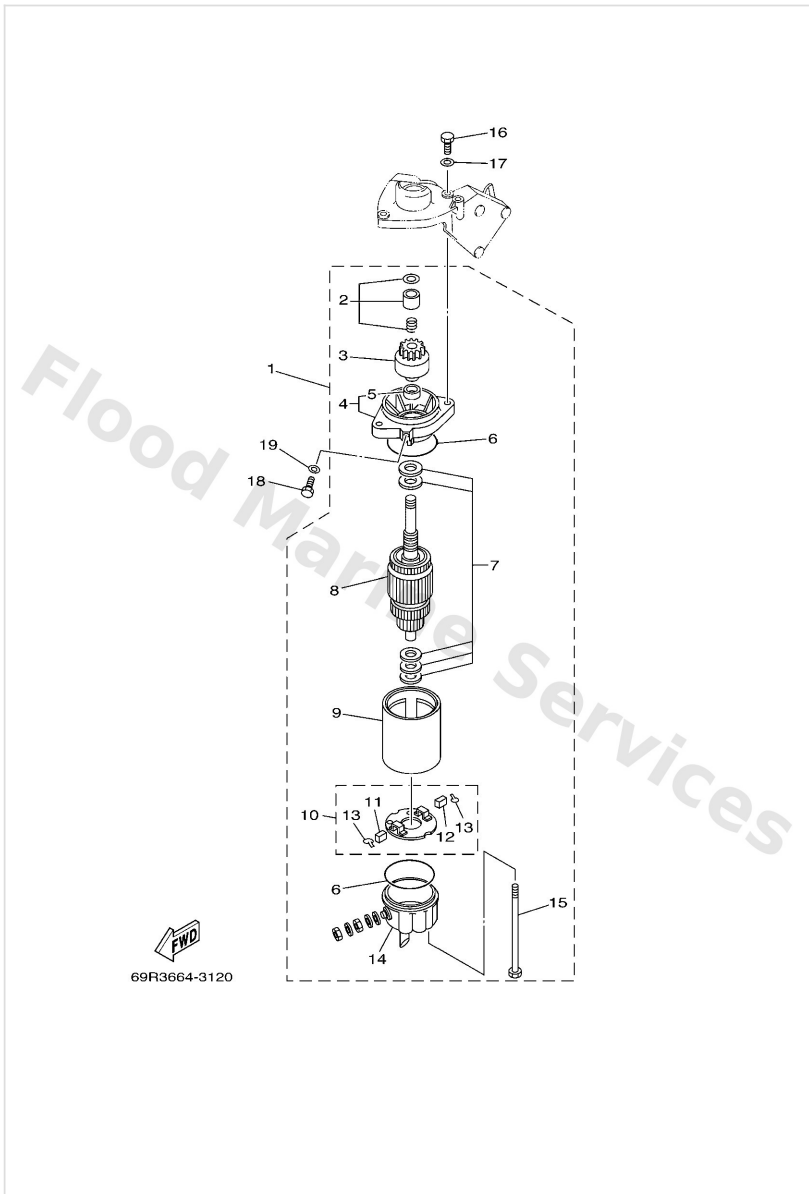

Starting Motor

Ref	Part	
16	9701308030 Bolt	Buy now
17	9290308600 Washer, plain (663)	Buy now
18	9701308012 Bolt(62e)	Buy now