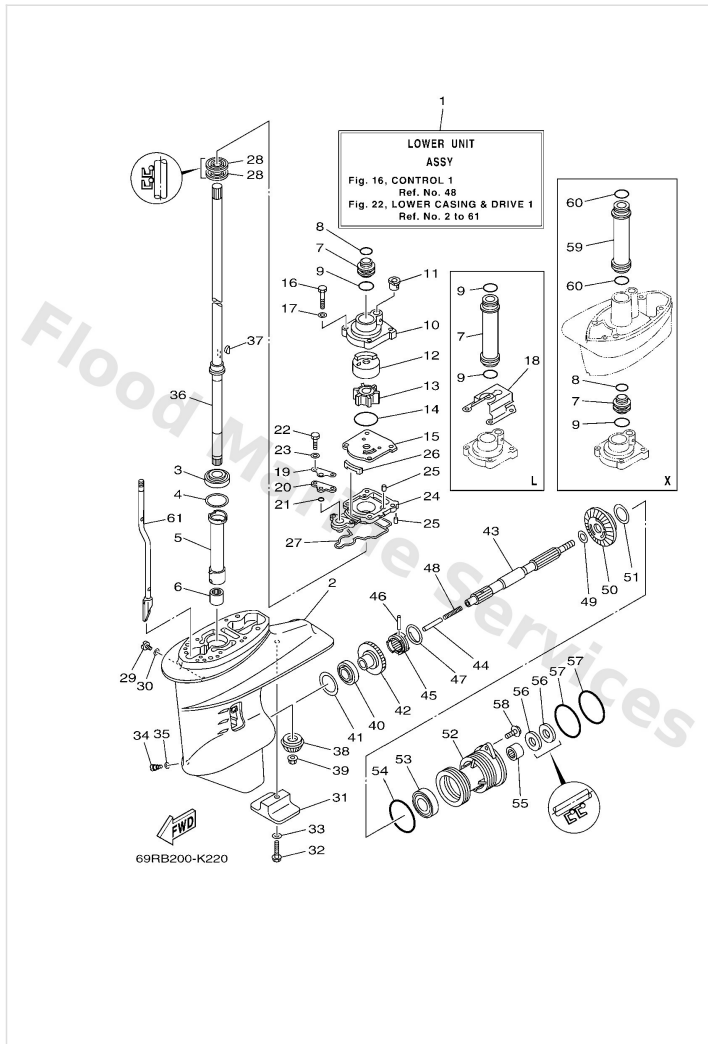

Lower Casing & Drive 1

Ref	Part	
1	69P45300014D Lower unit assembly S(16.7")	Buy now
1	69P45300114D Lower unit assembly L(21.6")	Buy now
1	69P45300314D - X(25.0")	Buy now
2	61N45311024D Casing, lower	Buy now
3	93332000W5 Bearing(61n)	Buy now
4	61N4558700 Shim (t:0.70mm) UR	Buy now
4	61N4558710 Shim (t:1.0mm) UR	Buy now
4	61N4558720 Shim (t:1.1mm) UR	Buy now
4	61N4558730 Shim (t:1.2mm) UR	Buy now
4	61N4558740 Shim (t:1.3mm) UR	Buy now
4	61N4558750 Shim (t:1.4mm) UR	Buy now
4	61N4558760 Shim (t:1.5mm) UR	Buy now
4	61N4558770 Shim (t:1.6mm) UR	Buy now
5	61N4553600 Sleeve, drive shaft	Buy now
6	93315220V7 Bearing, cylindrical(6j8)	Buy now