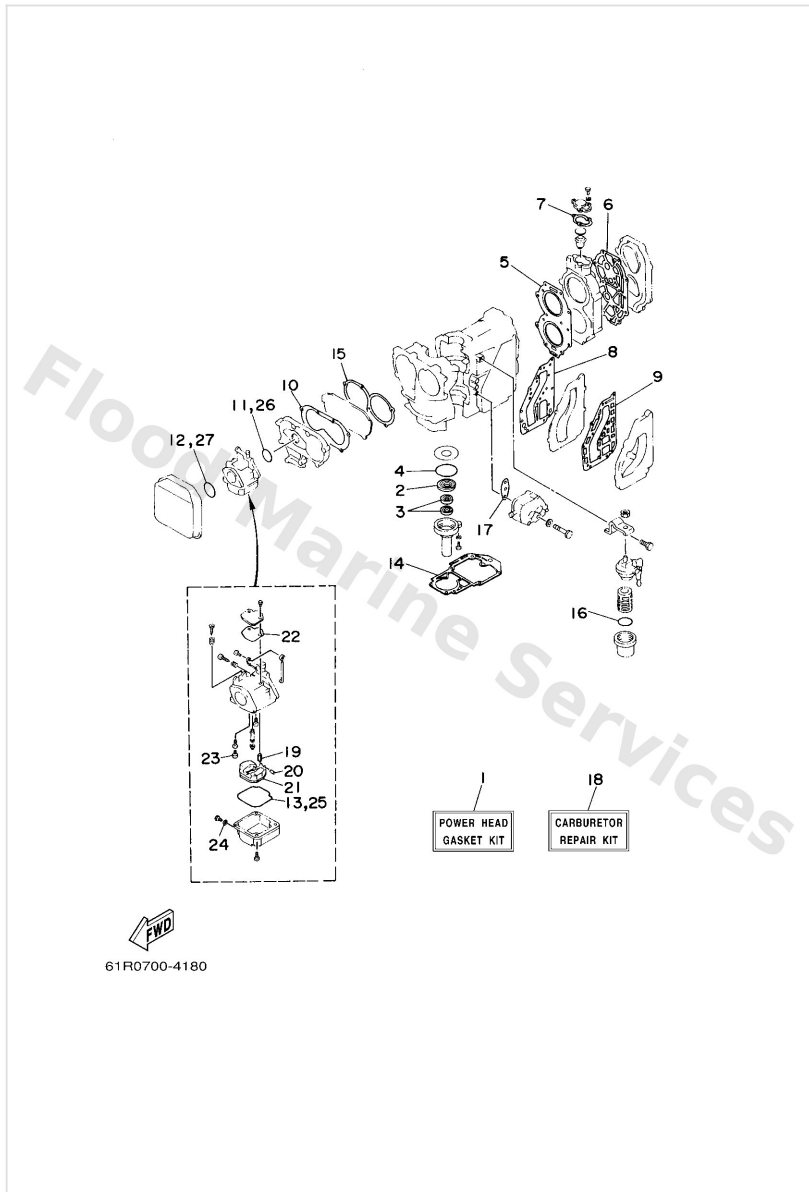

Repair Kit 1

Ref	Part	
1	69PW000100 Power head gasket kit	Buy now
2	9310225008 Oil seal	Buy now
3	9310116001 Oil seal	Buy now
4	9321058M21 O-ring (683)	Buy now
5	61N11181A2 Gasket, cylinder head 1	Buy now
6	61T11193A1 Gasket, head cover 1	Buy now
7	65512414A1 Gasket, cover	Buy now
8	6K841122A1 Gasket, exhaust inner cover	Buy now
9	6K841124A1 Gasket, exhaust outer cover	Buy now
10	64813645A0 Gasket, manifold 1	Buy now
11	61N1419800 Gasket	Buy now
12	9321040659 O-ring(36y)	Buy now
13	6L21438400 Gasket, float chamber	Buy now
14	68945113A1 Gasket, upper casing	Buy now
15	64813621A1 Gasket, valve seat	Buy now