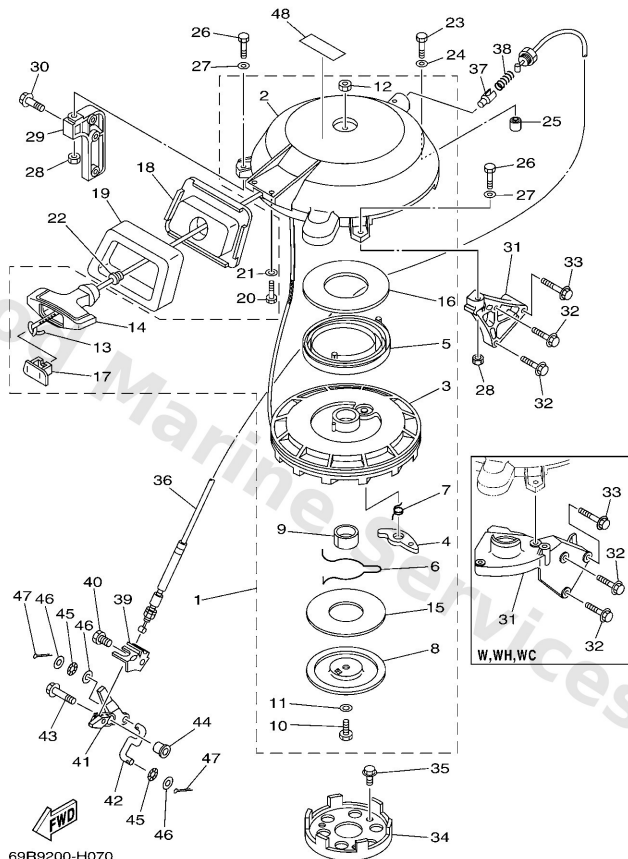

Starter

69R9200-H070

*1: CUT FROM 50M ROLLS, PART NO. 90890-44373, CUTTING LENGTH 1.9M

*1: CORTE DE UN RODILLO DE 50M, PARTS NUMERO 90890-44373, LARGO DEL CORTE 1.9M

Ref	Part	
1	61NW157110 Starter assembly	Buy now
2	61N1571110 Case, starter	Buy now
3	6G01571401 Drum, sheave	Buy now
4	6F51574101 Pawl, drive	Buy now
5	6F51571301 Spring, starter	Buy now
6	61N1571500 Spring, drive plate	Buy now
7	61N1573400 Spring, return	Buy now
8	6F51571601 Drive, plate	Buy now
9	6G01575400 Bushing 2	Buy now
10	9701308030 Bolt	Buy now
11	6F51572601 Washer, lock	Buy now
12	9530308700 Nut(661)	Buy now
13	* item_description *1	Buy now
14	6891575501 Handle, starter	Buy now
15	6F51576400 Collar	Buy now

Starter

69R9200-H070

*1: CUT FROM 50M ROLLS, PART NO. 90890-44373, CUTTING LENGTH 1.9M

*1: CORTE DE UN RODILLO DE 50M, PARTS NUMERO 90890-44373, LARGO DEL CORTE 1.9M

Ref	Part	
16	6F51573900 Washer, thrust 2	Buy now
17	6F51577902 Cover	Buy now
18	69S1575800 Guide, rope	Buy now
19	61N1576200 Seal, rubber 2	Buy now
20	9709506016 Bolt, hexagon deep recess	Buy now
21	9299506600 Washer, plain (646)	Buy now
22	6A01578900 Damper	Buy now
23	9709506035 Bolt(j52)	Buy now
25	9953010014 Pin, dowel	Buy now
28	9538006600 Nut(661)	Buy now
29	6H7157710194 Stay 1	Buy now
30	9011906MA3 Bolt, with washer	Buy now
31	61T157720194 Stay 2	Buy now
31	656157720094 Stay 2	Buy now
32	9011906MA4 Bolt, with washer	Buy now