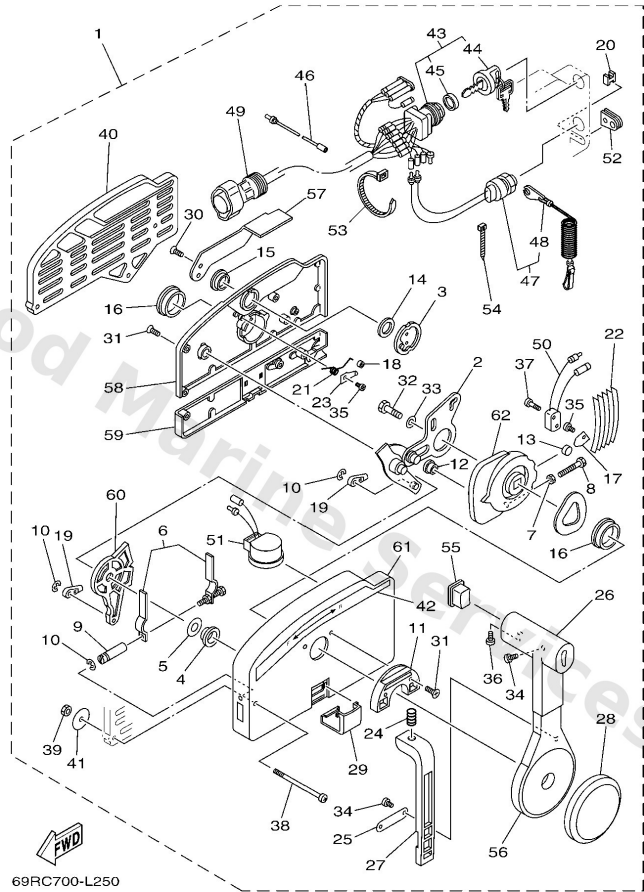

Remote Control Assy

Ref	Part	
46	7038253100 Wire, lead	Buy now
47	6888257501 Engine stop switch assembly	Buy now
48	6828255600 Lanyard, stop switch	Buy now
49	6888258621 Extension, wire harness (7P)	Buy now
50	7038254000 Neutral switch assembly	Buy now
51	7038338311 Buzzer	Buy now
52	7034828400 Grommet	Buy now
53	7038259100 Band	Buy now
54	7038259200 Band	Buy now
55	7034822400 Cover, control lever WITHOUT PT/T SW.	Buy now
56	7034822100 Grip	Buy now
57	7034815200 Knob, free accel	Buy now
58	7034821200 Rear housing	Buy now
59	7034821300 Back, panel	Buy now
60	7034827100 Arm, shift	Buy now