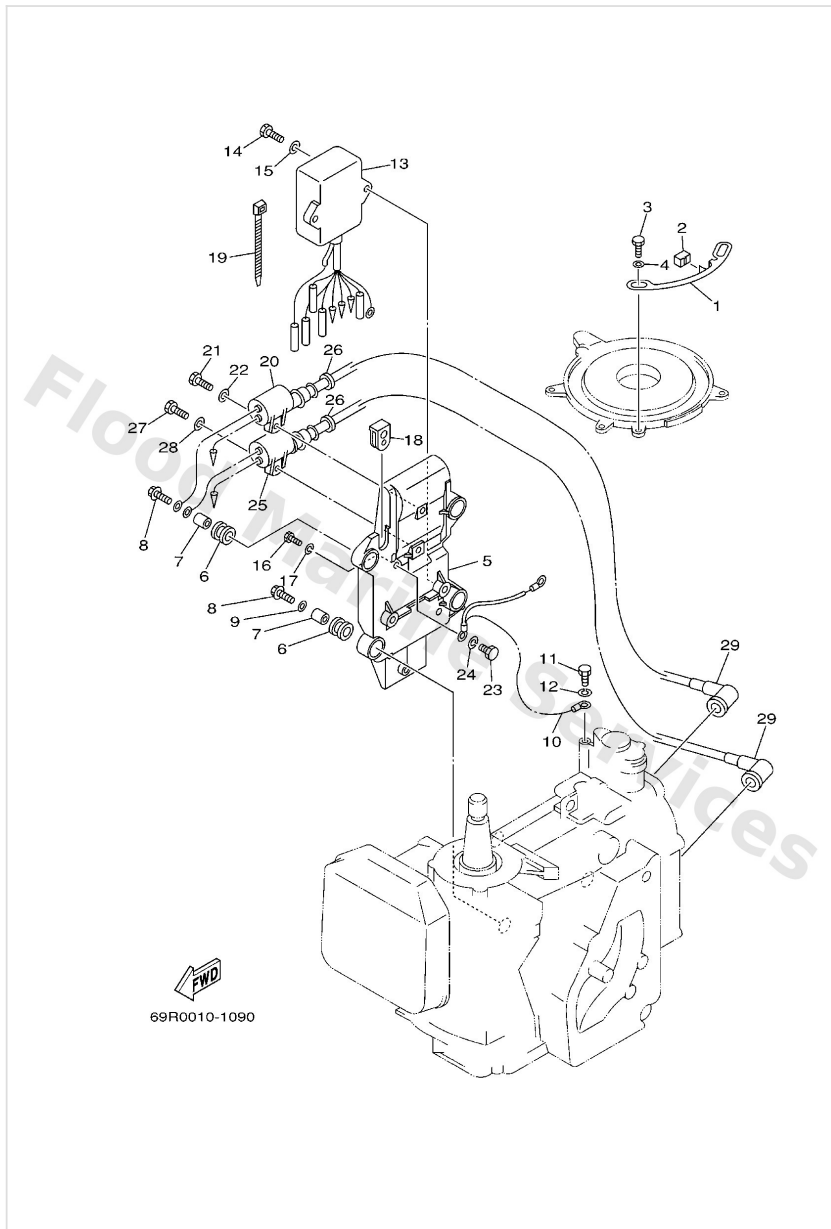

Electrical 1

Ref	Part	
1	61N4161500 Stopper, magneto base	Buy now
2	61N4419401 Cap E25B,25B	Buy now
2	61T4419401 Cap E30H,30H	Buy now
3	9709506010 Bolt	Buy now
4	9299506600 Washer, plain (646)	Buy now
5	61N855420094 Bracket	Buy now
6	61N8231700 Damper, ignition coil	Buy now
7	9038706119 Collar	Buy now
8	9011906M95 Bolt, with washer	Buy now
9	9020106M30 Washer, plate (6a1)	Buy now
10	61N8251901 Wire, earth lead	Buy now
11	9709006012 Bolt(gh1)	Buy now
12	9299006100 Washer(6a1)	Buy now
13	61N8554013 C.d.i. unit assembly	Buy now
14	9709506020 Bolt(7u8)	Buy now