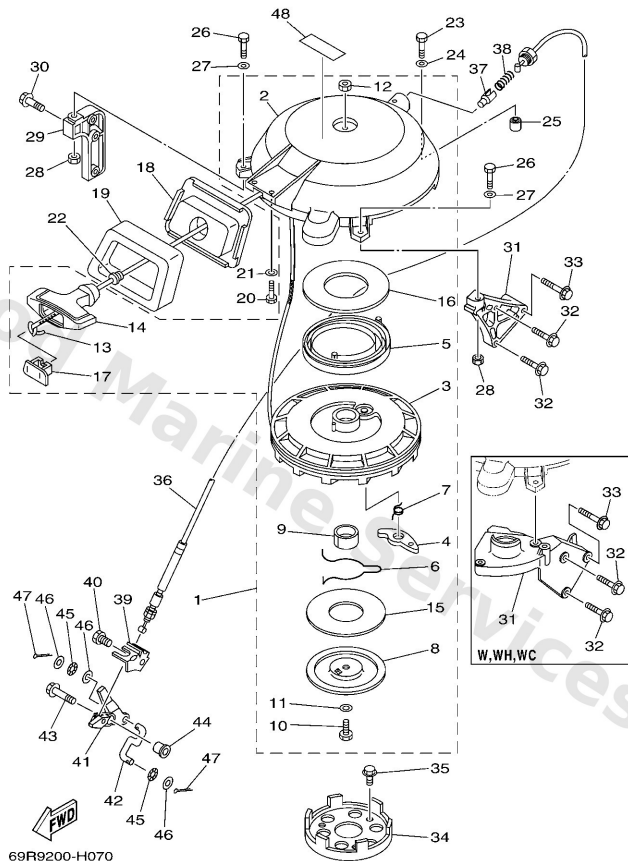

Starter

69R9200-H070

*1: CUT FROM 50M ROLLS, PART NO. 90890-44373, CUTTING LENGTH 1.9M

*1: CORTE DE UN RODILLO DE 50M, PARTS NUMERO 90890-44373, LARGO DEL CORTE 1.9M

Ref	Part	
33	9011906025 Bolt, with washer	Buy now
34	6F51572301 Pully, starter	Buy now
35	9010508M10 Bolt (6a0)	Buy now
36	61T1577000 Cable comp., starter stop	Buy now
37	6561574800 Plunger, starter stop	Buy now
38	9050110227 Spring, comprreshion(656)	Buy now
39	69P1577400 Stay 4	Buy now
40	9709506010 Bolt	Buy now
41	69P1574600 Arm	Buy now
42	6891574770 Link	Buy now
43	9011906M23 Bolt, with washer(61r)	Buy now
44	9038706013 Collar	Buy now
45	9020605005 Washer, wave(656)	Buy now
46	9290305600 Washer, plain (646)	Buy now
47	9149016010 Pin, cotter	Buy now