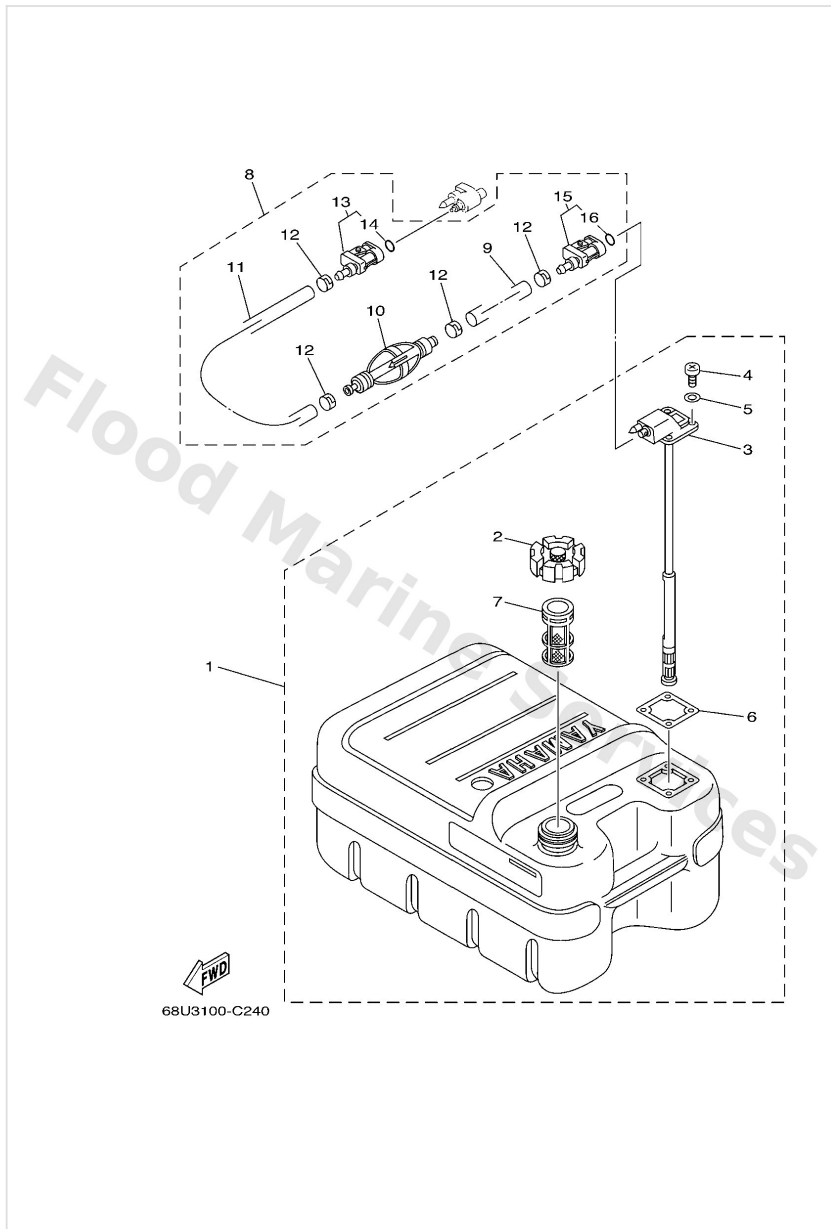

Fuel Tank

Ref	Part	
1	6YJ2420100 Fuel tank comp. AP	Buy now
2	6YJ2461001 Cap assembly	Buy now
3	6YJ2426000 Fuel meter assembly	Buy now
4	9015705M19 Screw, pan head	Buy now
5	6Y12432900 Seal	Buy now
6	6Y12426800 Gasket, fuel meter	Buy now
7	6YJ2416700 Strainer	Buy now
8	61J2430604 Fuel pipe comp. 1 AP	Buy now
9	9044511M06 Hose (I3000)	Buy now
10	61J2436000 Primer pump assembly	Buy now
11	9044511M05 Hose (I1000)	Buy now
12	6502435151 Band 1	Buy now
13	6G12430505 Fuel pipe joint comp. 2	Buy now
14	9321008287 O-ring (655)	Buy now
15	6Y12430506 Fuel pipe joint comp. 2	Buy now