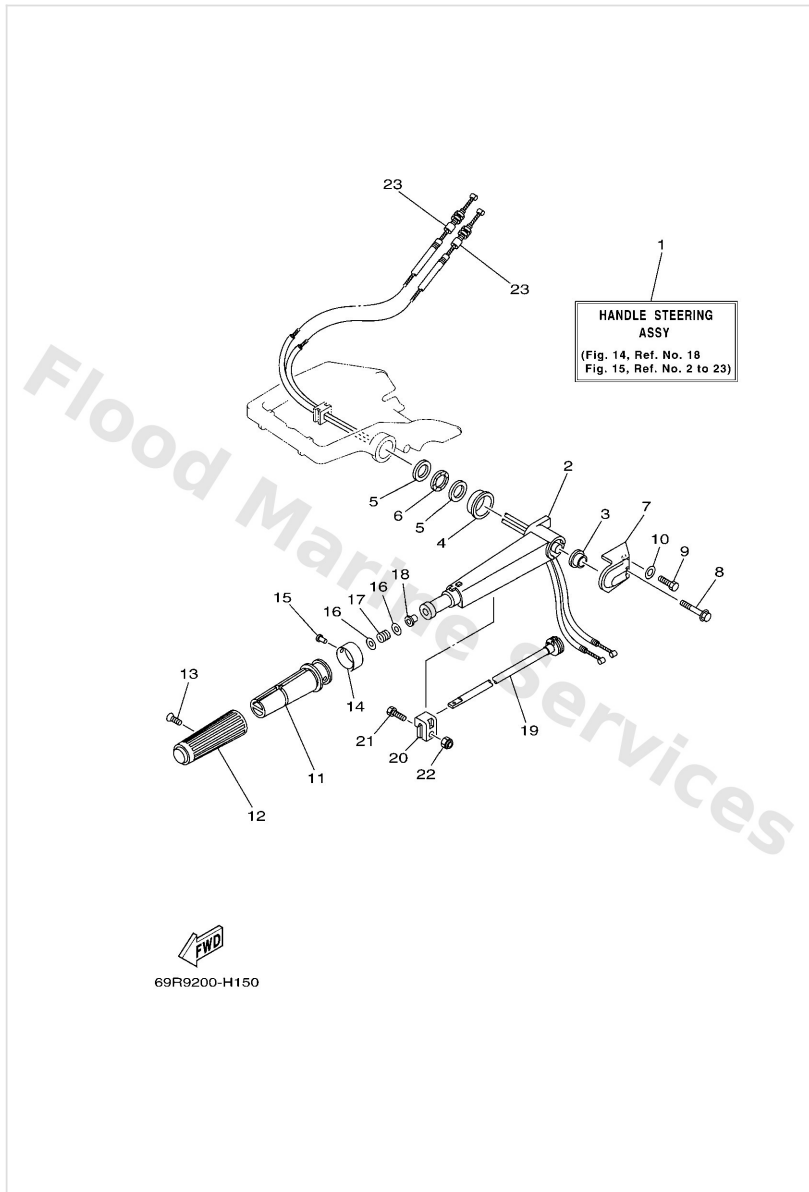

Steering

Ref	Part	
1	69PW0084004D Handle steering assembly	Buy now
2	68942111014D Handle, steering	Buy now
3	9038713003 Collar	Buy now
4	9038733001 Collar	Buy now
5	9020128013 Washer, plate	Buy now
6	9020628001 Washer, wave	Buy now
7	69P42112004D Handle, steering	Buy now
8	9759506550 Bolt, hexagon w/w deep recess	Buy now
9	9709506020 Bolt(7u8)	Buy now
10	9299506600 Washer, plain (646)	Buy now
11	6644211900 Grip, steering handle	Buy now
12	6G14217700 Rubber, handle	Buy now
13	9015205011 Screw, countersunk	Buy now
14	6G14213710 Indicator, throttle	Buy now
15	9026902M09 Rivet(6I5)	Buy now