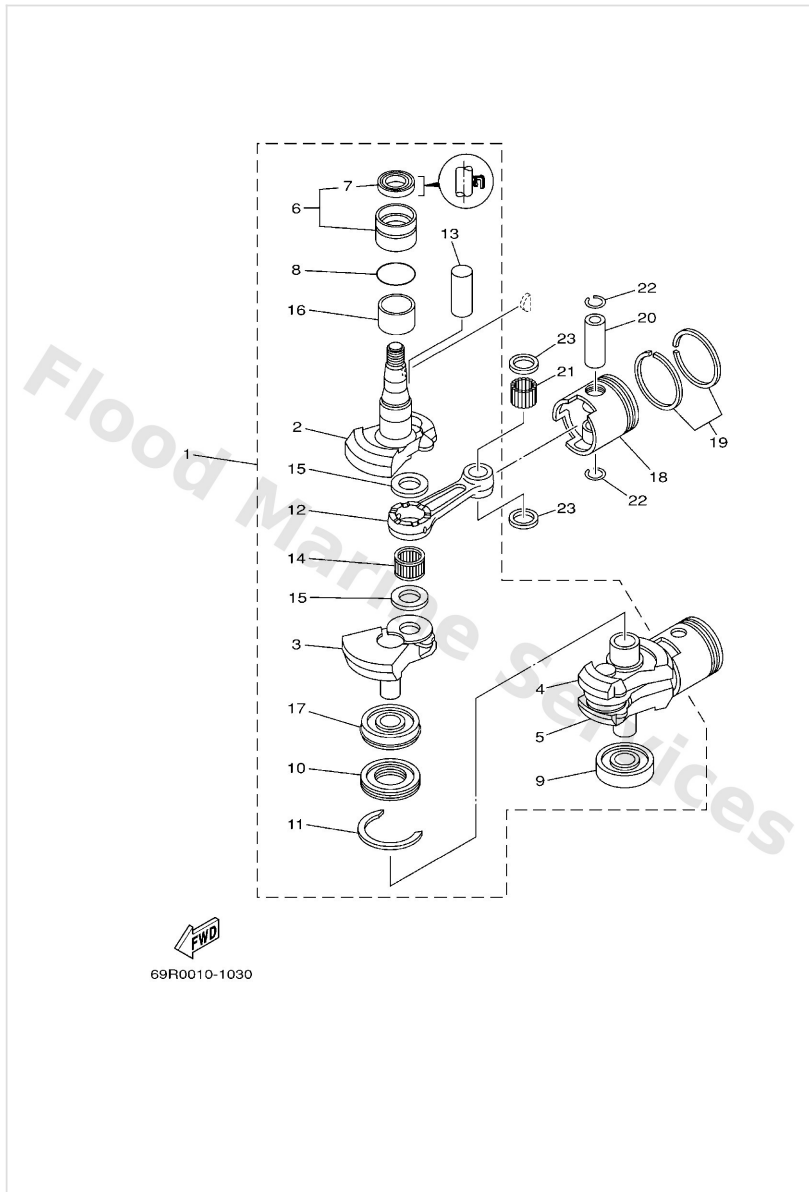

Crankshaft & Piston

Ref	Part	
1	69P1140000 Crankshaft assembly	Buy now
2	69P1141200 Crank 1	Buy now
3	61N1142200 Crank 2	Buy now
4	61N1143200 Crank 3	Buy now
5	61N1144200 Crank 4	Buy now
6	9339999951 Bearing	Buy now
7	9310232M07 Oil seal (697)	Buy now
8	9321046M16 O-ring (688)	Buy now
9	93306305U3 Bearing(6j8)	Buy now
10	61N1151500 Seal, labyrinth 1	Buy now
11	9344062057 Cir clip (656)	Buy now
12	6891165100 Rod, connecting	Buy now
13	6891168101 Pin, crank	Buy now
14	9331062406 Bearing	Buy now
15	9020924M03 Washer, plate (689)	Buy now