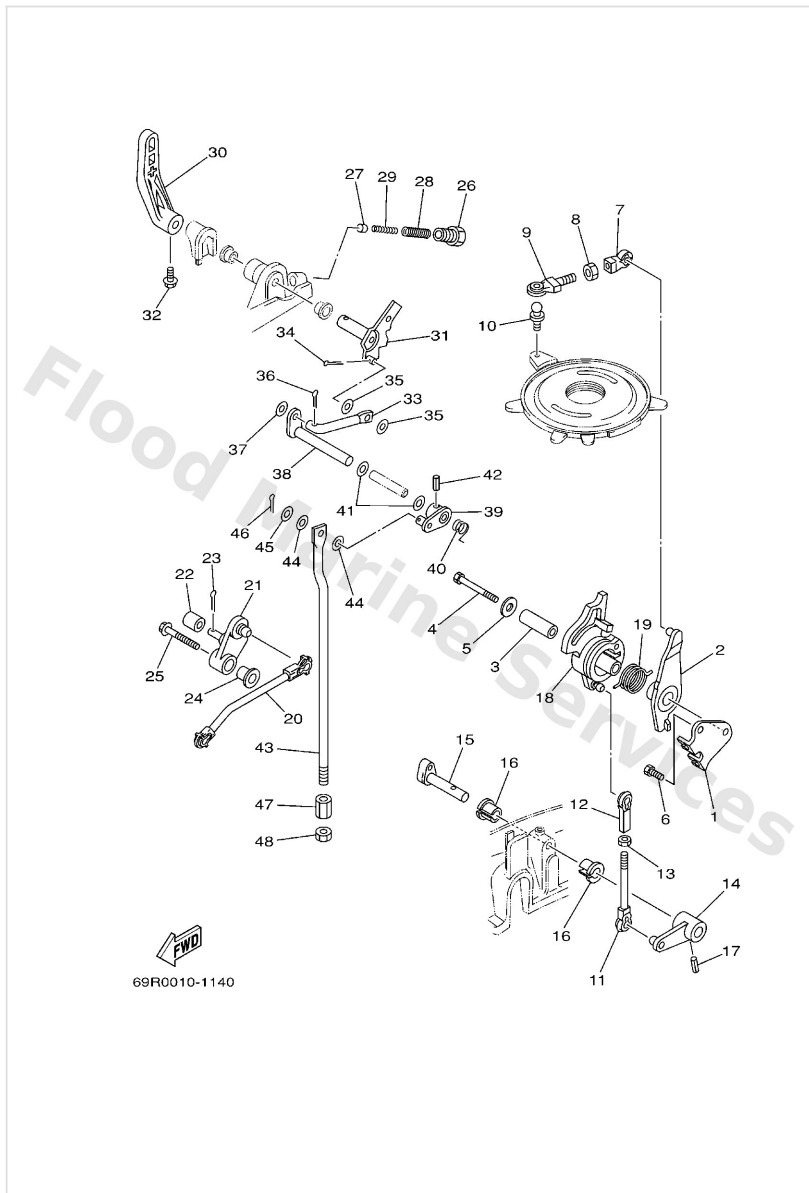

Bracket 2

Ref	Part	
50	9011908061 - E25B-FOR YEM	Buy now
51	69P4362500 Plate, Tilt Rock 4 E25B-FOR YEM	Buy now
52	9044522002 Hose (L82) E25B-FOR YEM	Buy now
53	9709508110 Bolt Hexagon E25B-FOR YEM	Buy now

Carburetor

Ref	Part	
14	9798004112 Screw, pan head (686)	Buy now
15	6771438301 Screw, drain	Buy now
16	6L21439800 Gasket	Buy now
17	9898004006 Screw, bind(6l2)	Buy now
18	6461421201 Spring, pilot adjusting	Buy now
19	61N1432300 Screw, air adjusting	Buy now
20	6L21438400 Gasket, float chamber	Buy now
21	61N1421200 Spring, pilot adjusting	Buy now
22	9789005006 Screw,panhead (eg9)	Buy now
23	62Y1459700 Washer	Buy now

Control 1

Ref	Part	
1	69P1449700 Stay, throttle wire	Buy now
2	69P4163100 Lever, magneto control	Buy now
3	9038706M59 Collar (6h3)	Buy now
4	9709506045 Bolt, hexagon	Buy now
5	9020106416 Washer, plate(663)	Buy now
6	9709506012 Bolt(gh1)	Buy now
7	6624123701 Joint, link	Buy now
8	9538005700 Nut (656)	Buy now
9	6794124101 Rod, link	Buy now
10	6638551800 Joint, ball	Buy now
11	6824123801 Joint, link	Buy now
12	6824123700 Joint, link 2	Buy now
13	9538005600 Nut, hexagon (663)	Buy now
14	69S4215700 Lever, throttle	Buy now
15	656421530094 Shaft, throttle control	Buy now

Control 1

Ref	Part	
16	9038610009 Bushing 6484418600	Buy now
17	9169040018 Pin spring(664)	Buy now
18	69P4121300 Cam, accel.	Buy now
19	69P4216700 Spring 1	Buy now
20	69P4124100 Rod, link	Buy now
21	69P4215400 Lever, throttle control	Buy now
22	62Y4217100 Bushing	Buy now
23	9149016010 Pin, cotter	Buy now
24	9038706M60 Collar (6h3)	Buy now
25	9011906M17 Bolt, with washer	Buy now
26	6644271500 Bushing 2	Buy now
27	6644416701 Plunger, shift cam	Buy now
28	9050114M07 Spring, compresion (664)	Buy now
29	9050109M08 Spring, compresion (664)	Buy now
30	68944111014D Handle, gear shift	Buy now