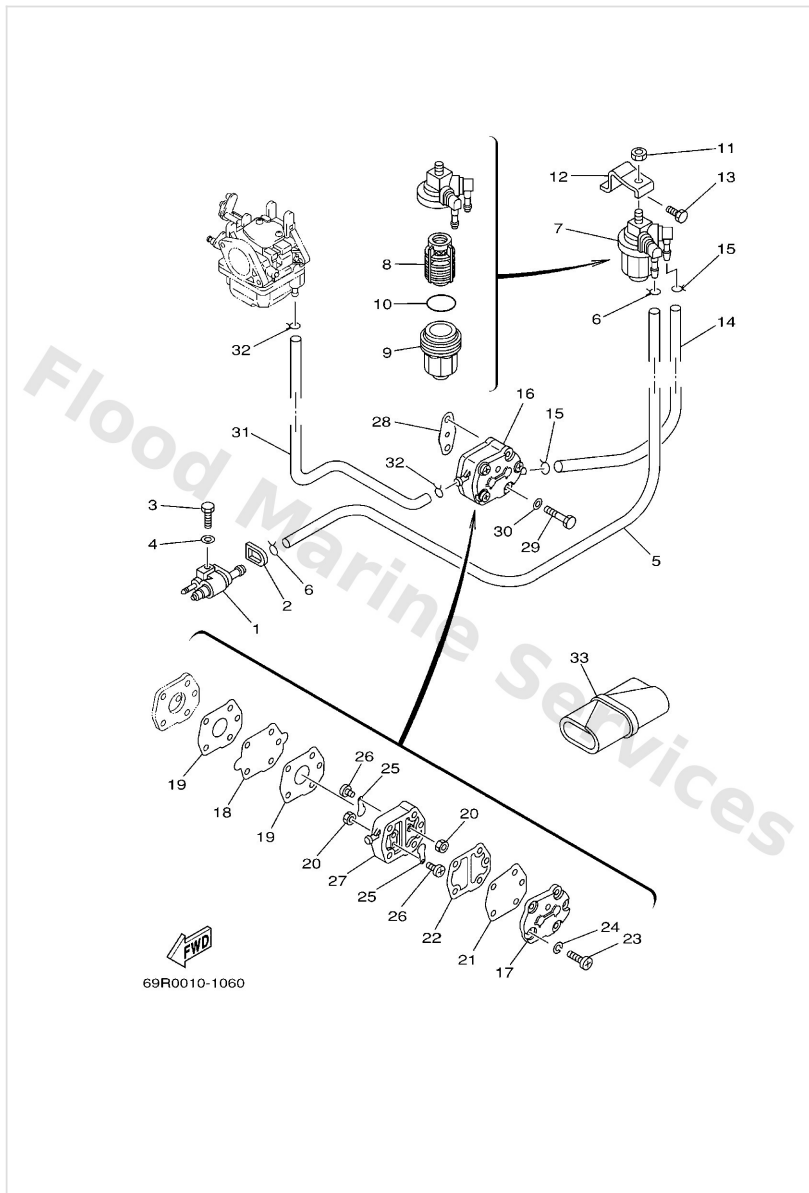

Fuel

Ref	Part	
1	6G12430402 Fuel pipe joint comp. 1	Buy now
2	61N2432900 Seal	Buy now
3	9709506020 Bolt(7u8)	Buy now
4	9299506600 Washer, plain (646)	Buy now
5	9044509M75 Hose (11500)	Buy now
6	9046708004 Clip, pipe 6162435600	Buy now
7	61N2456000 Filter assembly	Buy now
8	61N2456300 Element, filter	Buy now
9	61N2452100 Cup, filter	Buy now
10	9321032738 O-ring(1wg)	Buy now
11	9538008600 Nut (661)	Buy now
12	61N2456601 Bracket, filter	Buy now
13	9701306014 Bolt(gj3)	Buy now
14	6892431100 Hose	Buy now
16	6922441000 Fuel pump assembly	Buy now