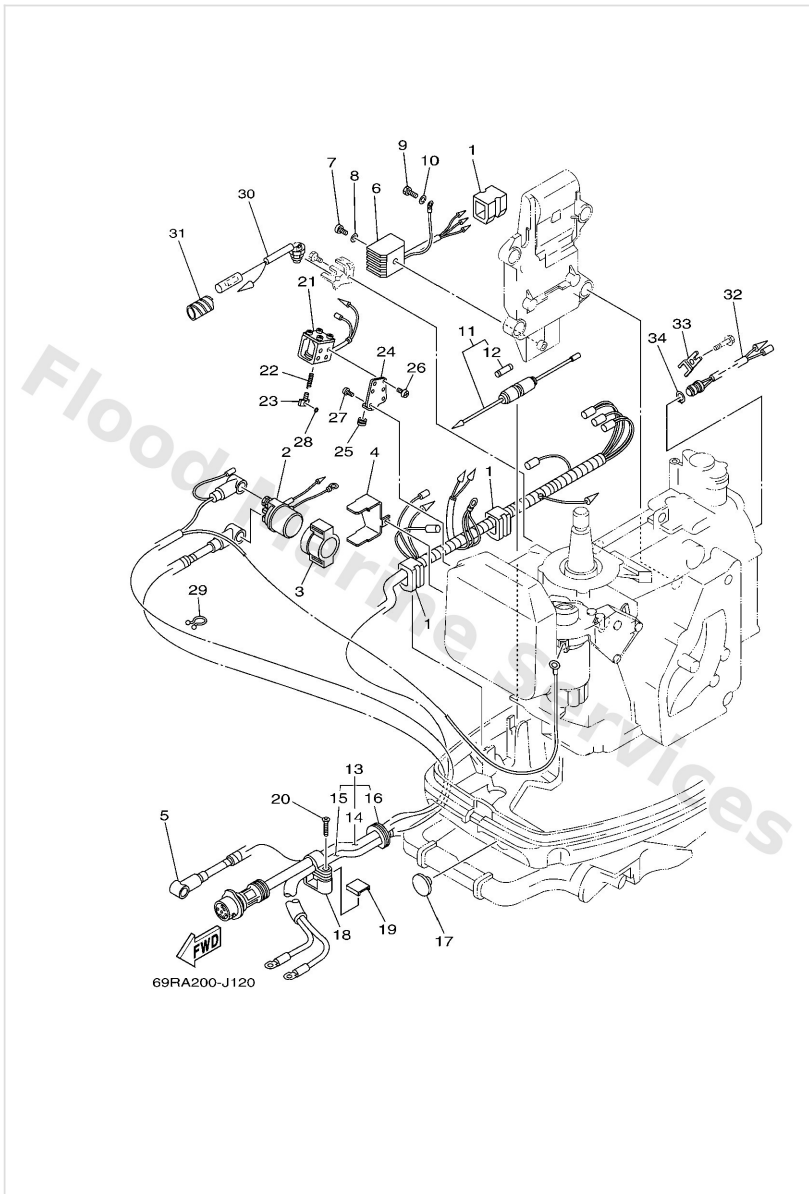

Electrical 4

Ref	Part	
31	9044610M02 Tube (6e5)	Buy now
32	61T8256000 Thermo switch assembly	Buy now
33	61T8258800 Plate	Buy now
34	9900917500 Circlip(24h)	Buy now