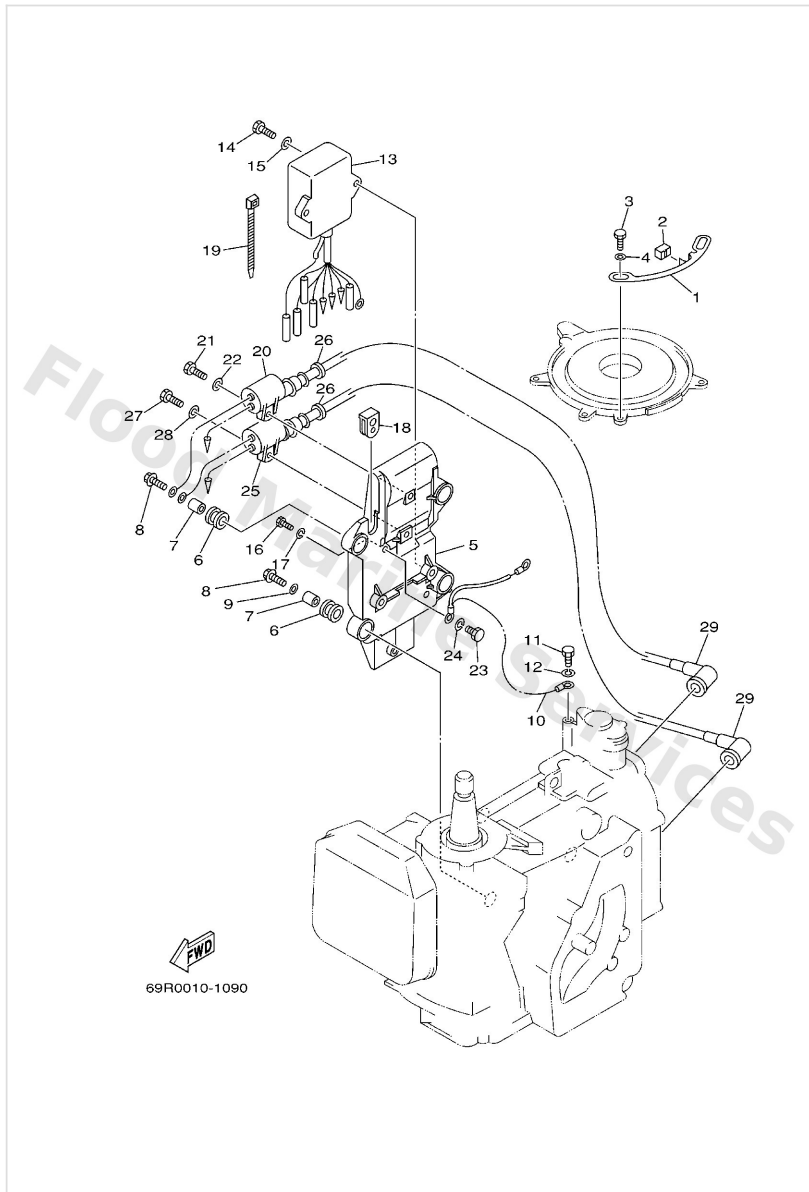

Cylinder & Crankcase

Ref	Part	
43	9470200271 Plug, spark (br7hs-10) E25B-FOR CAR	Buy now

Electrical 1

Ref	Part	
1	61N4161500 Stopper, magneto base	Buy now
2	61N4419401 Cap E25B,25B	Buy now
2	61T4419401 Cap E30H,30H	Buy now
3	9709506010 Bolt	Buy now
4	9299506600 Washer, plain (646)	Buy now
5	61N855420094 Bracket	Buy now
6	61N8231700 Damper, ignition coil	Buy now
7	9038706119 Collar	Buy now
8	9011906M95 Bolt, with washer	Buy now
9	9020106M30 Washer, plate (6a1)	Buy now
10	61N8251901 Wire, earth lead	Buy now
11	9709006012 Bolt(gh1)	Buy now
12	9299006100 Washer(6a1)	Buy now
13	61N8554013 C.d.i. unit assembly	Buy now
14	9709506020 Bolt(7u8)	Buy now

Electrical 1

Ref	Part	
18	6H38192200 Grommet	Buy now
19	9046513M11 Clamp (6e5)	Buy now
25	61N8557000 Ignition coil assembly 30H-FOR CAR	Buy now
20	6H58557000 Ignition coil assembly 30H-FOR CAR	Buy now
25	61N8557010 Ignition coil assembly	Buy now
26	9048025161 Grommet(656)	Buy now
29	6638237001 Plug cap assembly 25B,30H	Buy now
29	66T8237000 Plug cap assembly E25B,E30H	Buy now
29	6G18237021 Plug cap assembly E25B,30H-FOR CAR	Buy now