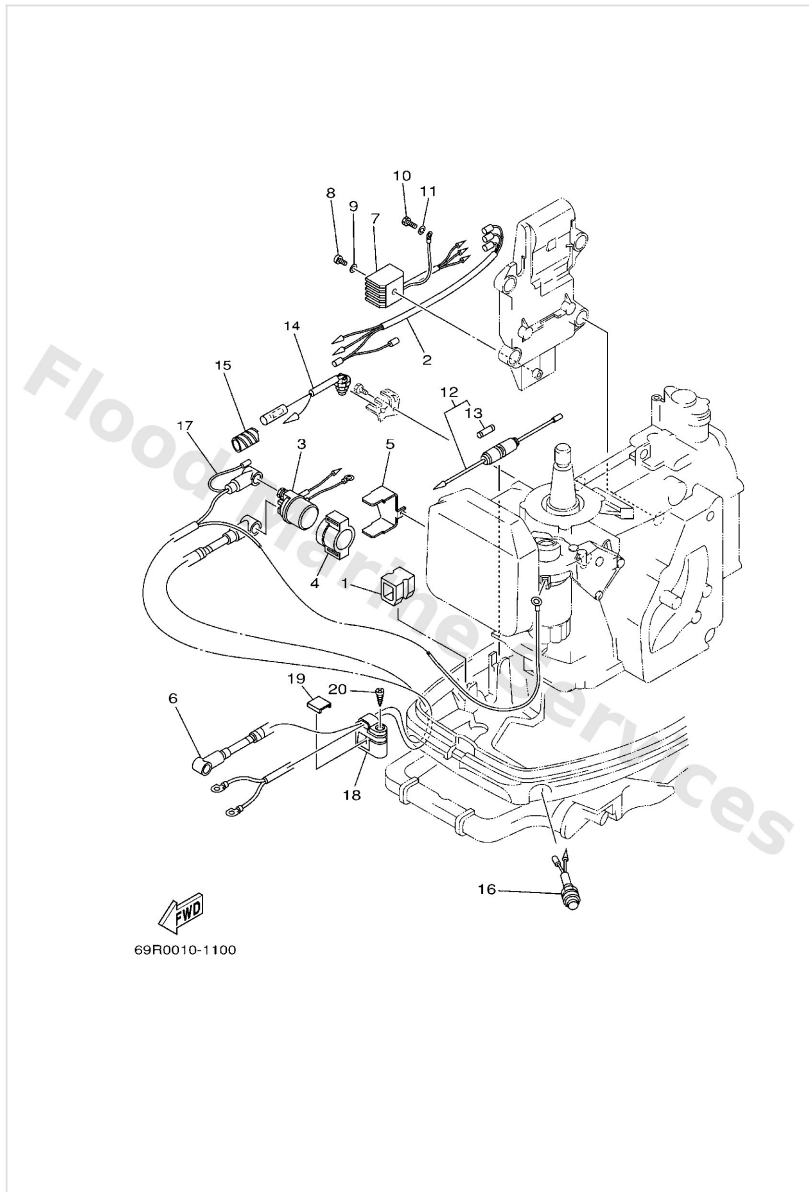

Electrical 2

Ref	Part	
1	9048017M08 Grommet (689)	Buy now
2	6898197100 Wire, lead	Buy now
3	6G18194110 Starter relay	Buy now
4	6G18195200 Holder, relay	Buy now
5	61T8194501 Plate, switch fitting	Buy now
6	6898253102 Wire, lead	Buy now
7	6648197062 Rectifier assembly	Buy now
8	9788005025 Screw, panhead (a93)	Buy now
9	9299005600 Washer, plain (646)	Buy now
10	9709006012 Bolt(gh1)	Buy now
11	9299006100 Washer(6a1)	Buy now
12	6828215010 Fuse holder assembly	Buy now
13	6638215100 Fuse	Buy now
14	6898254001 Neutral switch ass'y	Buy now
15	9044610M02 Tube (6e5)	Buy now