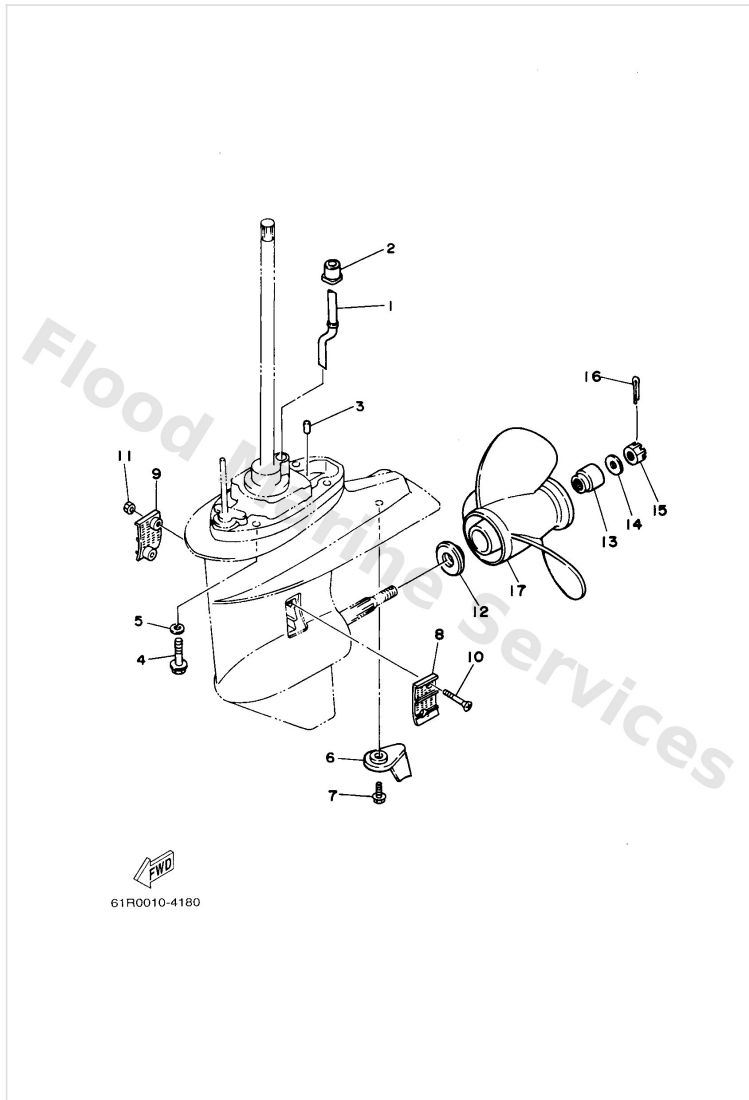

Lower Casing & Drive 2

Ref	Part	
1	61N4436100 Tube, water S(16.7")	Buy now
1	61N4436110 Tube, water L(21.6")	Buy now
1	61N4436130 -	Buy now
2	6894436600 Damper, water seal 2	Buy now
3	9360611M24 Pin, dowel	Buy now
4	9010510M12 Bolt (689) S(16.7"),L(21.6")	Buy now
5	9299510600 Washer, plate S(16.7"),L(21.6")	Buy now
6	61N4537100 Tab-trim	Buy now
7	9011906M48 Bolt, with washer(61n)	Buy now
8	6L24521400 Cover, water inlet	Buy now
9	6L24521500 Cover, water inlet	Buy now
10	9015105M05 Screw, countersunk	Buy now
11	9018505002 Nut nylon (sus)(ex4)	Buy now
12	6L24598701 Spacer	Buy now
13	6894599700 Spacer	Buy now