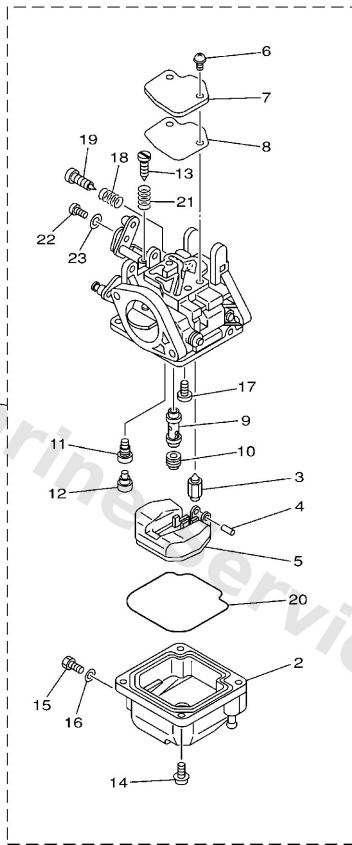

Carburetor

Ref	Part	
14	9798004112 Screw, pan head (686)	Buy now
15	6771438301 Screw, drain	Buy now
16	6L21439800 Gasket	Buy now
17	9898004006 Screw, bind(6l2)	Buy now
18	6461421201 Spring, pilot adjusting	Buy now
19	61N1432300 Screw, air adjusting	Buy now
20	6L21438400 Gasket, float chamber	Buy now
21	61N1421200 Spring, pilot adjusting	Buy now
22	9789005006 Screw,panhead (eg9)	Buy now
23	62Y1459700 Washer	Buy now