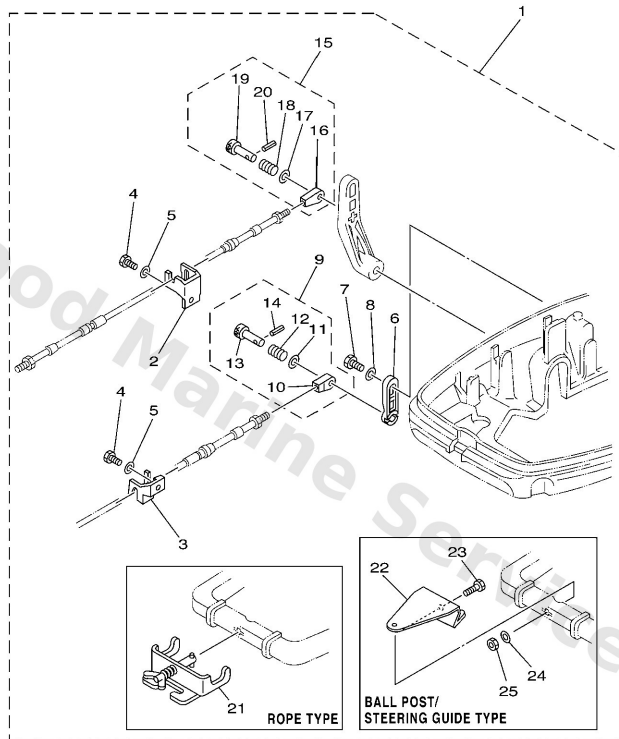

Remo Con Attachment

69R3664-3170

Ref	Part	
16	6484834650 Cable,end remote control 3	Buy now
18	9050110071 Spring 6044833200	Buy now
19	6174833191 Hook, cable	Buy now
21	7004851012 Hook steering assembly ROPE TYPE	Buy now
22	6894851102 Hook, steering	Buy now
23	9707510040 Bolt, hexagon deep recess	Buy now
24	9299010600 Washer, plate	Buy now
25	9018510051 Nut, self-locking	Buy now