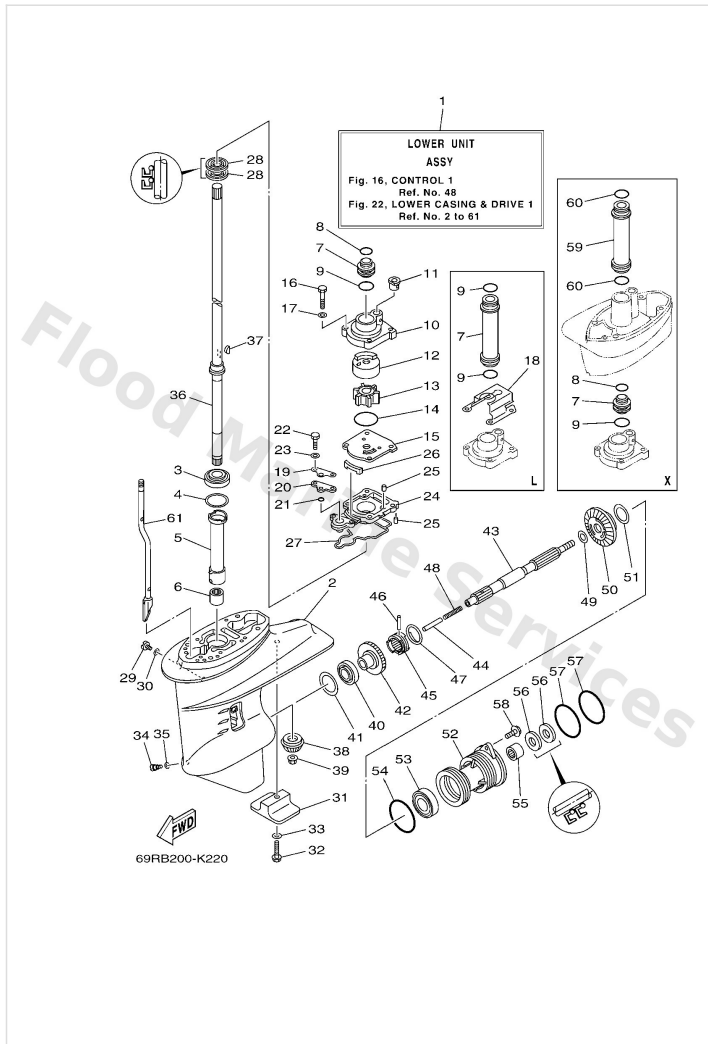

Lower Casing & Drive 1

Ref	Part	
36	61N4551000 Drive shaft assembly S(16.7")	Buy now
36	61N4551010 Drive shaft assembly L(21.6")	Buy now
36	61N4551030 Drive Shaft assembly X(25.0")	Buy now
37	9028003M03 Key, woodruff (697)	Buy now
38	61N4555100 Pinion	Buy now
39	9017910M14 Nut(6j8)	Buy now
40	9333200005 Brg,cyl-cal roller 0.19g nt	Buy now
41	6L24556700 Shim (t:1.0mm) UR	Buy now
41	6L24556710 Shim (t:1.1mm) UR	Buy now
41	6L24556720 Shim (t:1.2mm) UR	Buy now
41	6L24556730 Shim (t:1.3mm) UR	Buy now
41	6L24556740 Shim (t:1.4mm) UR	Buy now
42	61N4556010 Gear	Buy now
43	65W4561100 Shaft, propeller	Buy now
44	6484563500 Plunger,shift	Buy now