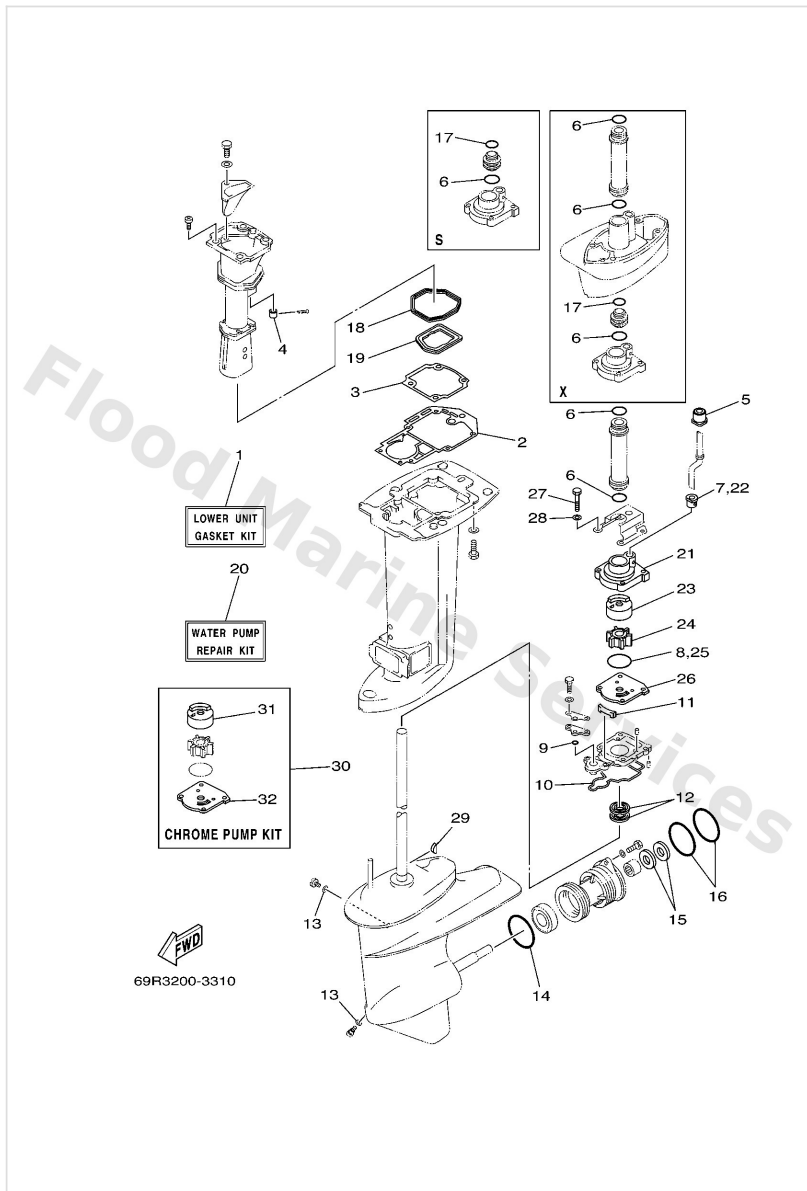

Repair Kit 2

Ref	Part	
1	69PW000120 Lower unit gasket kit	Buy now
2	68945113A1 Gasket, upper casing	Buy now
3	69P41134A0 Gasket, exhaust manifold	Buy now
4	6A84113500 Gasket, exhaust manifold 3	Buy now
5	6894436600 Damper, water seal 2	Buy now
6	9321026130 O-ring UN	Buy now
7	6L24436700 Damper, water seal 3	Buy now
8	9321045161 O-ring	Buy now
9	9321006ME6 O-ring	Buy now
10	61N4531500 Packing, lower casing	Buy now
11	61N4512700 Seal	Buy now
12	9310122067 Oil seal (22x36x6-663)	Buy now
13	9043008020 Gasket	Buy now
14	9321064ME7 O-ring	Buy now
15	9310120M07 Oil seal	Buy now