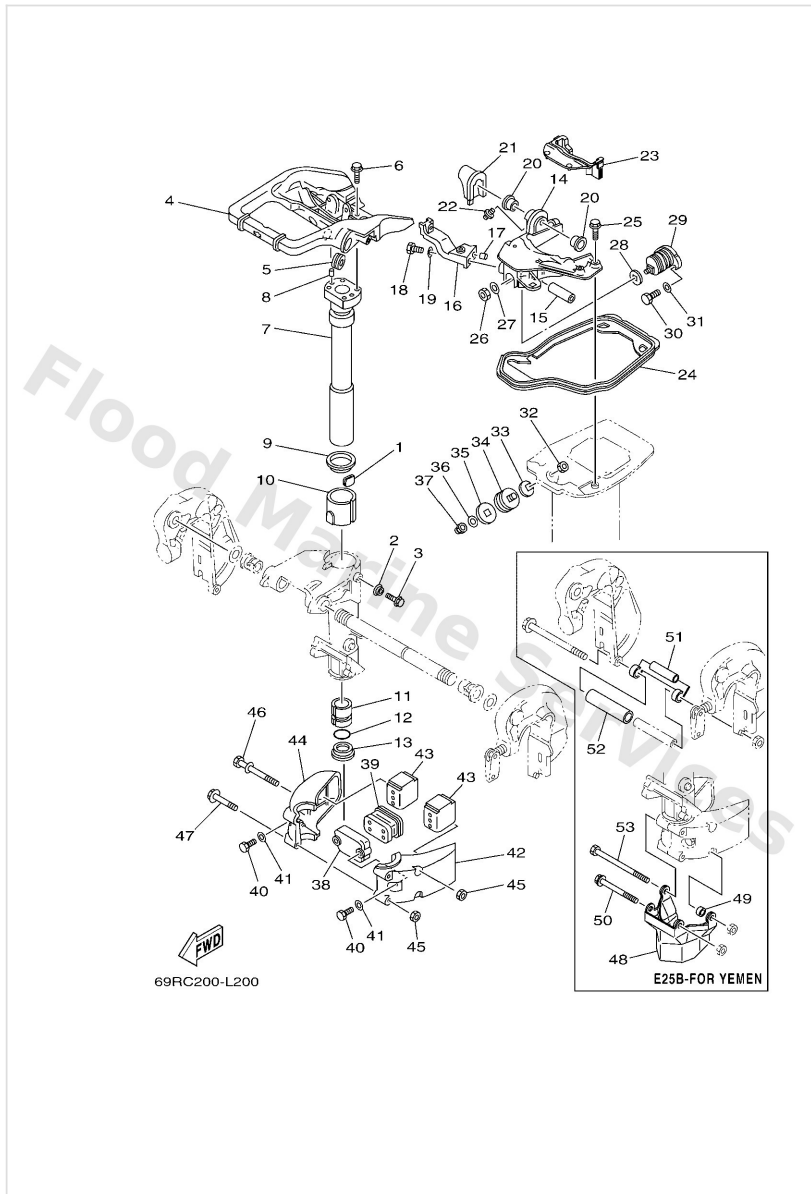

Bracket 2

Ref	Part	
50	9011908061 - E25B-FOR YEM	Buy now
51	69P4362500 Plate, Tilt Rock 4 E25B-FOR YEM	Buy now
52	9044522002 Hose (L82) E25B-FOR YEM	Buy now
53	9709508110 Bolt Hexagon E25B-FOR YEM	Buy now