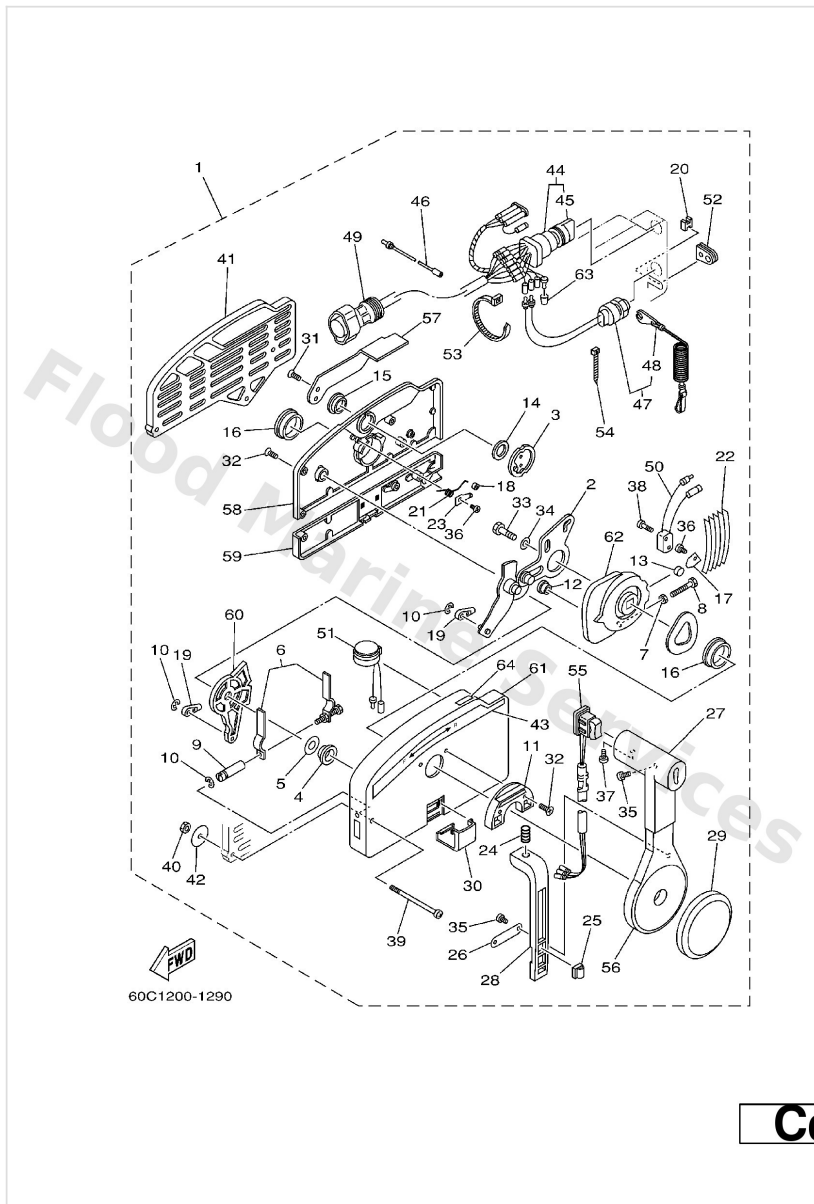

Remote Control Assy

Ref	Part	
45	676-82577-00 Cap, key	Buy now
46	703-82531-00 Wire, lead	Buy now
47	688-82575-01 Engine stop switch assembly	Buy now
48	682-82556-00 Lanyard, stop switch	Buy now
49	688-8258A-20 10p main harness mec 2m (6ft) LJM (10P)	Buy now
50	703-82540-00 Neutral switch assembly	Buy now
51	703-83383-A0 Buzzer	Buy now
52	703-48284-00 Grommet	Buy now
53	703-82591-00 Band	Buy now
54	703-82592-00 Band	Buy now
55	703-48224-00 Cover, control lever WITHOUT PT/T SW.	Buy now
55	703-82563-02 Trim & tilt switch assembly WITH PT/T SW.	Buy now
56	703-48221-00 Grip	Buy now
57	703-48152-00 Knob, free accel	Buy now
58	703-48212-00 Rear housing	Buy now