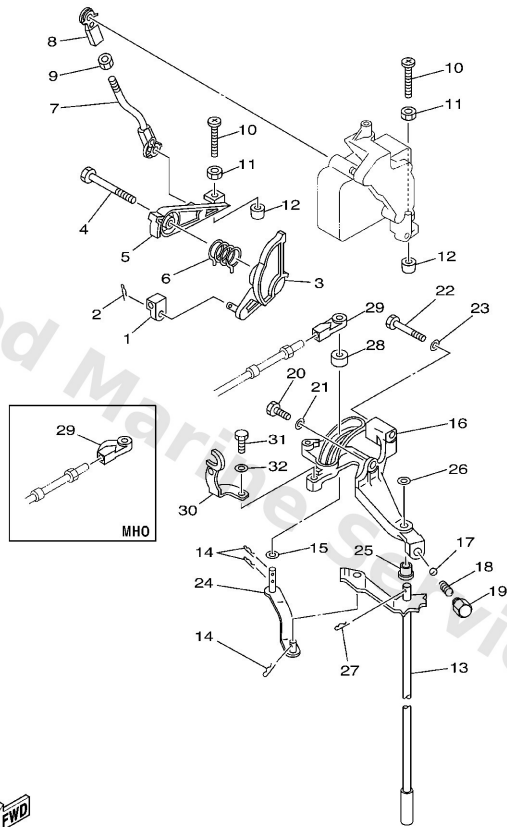

Control

63B2300-3180

E7

Ref	Part	
30	63D-15774-00 Stay 4	Buy now
31	97095-06016 Bolt, hexagon deep recess	Buy now
32	92995-06600 Washer, plain (646)	Buy now