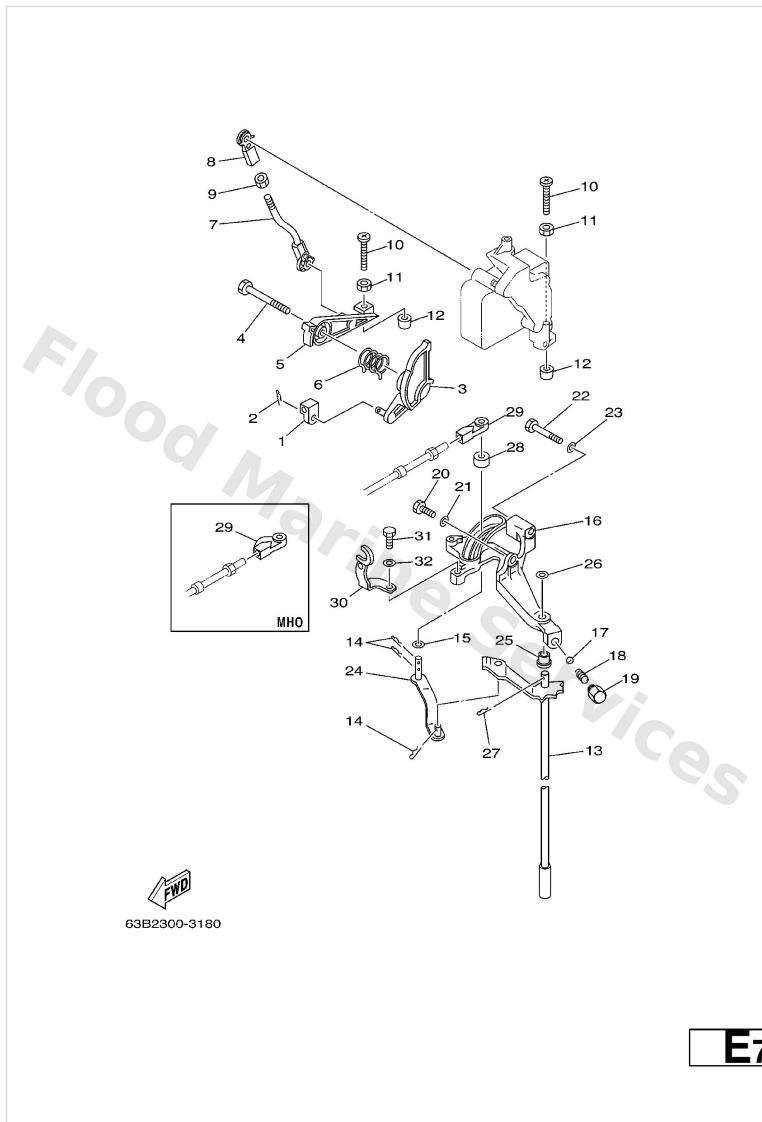

Control

Ref	Part	
1	6H4-48344-00 Cable end, remote control	Buy now
2	90468-18008 Clip 620436610000	Buy now
3	63D-41213-00 Cam, accel. 40V	Buy now
3	68P-41213-A0 Cam Accel. 40Y	Buy now
4	90109-06M43 Bolt(6h4)	Buy now
5	63D-41632-00 Lever, magneto control	Buy now
6	90508-26M35 Spring, torsion	Buy now
7	63D-41636-00 Rod, magneto control	Buy now
8	6H4-41237-00 Joint, link	Buy now
9	95380-05600 Nut, hexagon (663)	Buy now
10	90157-06M13 Screw, pan head(6h4)	Buy now
11	95303-06600 Nut(661)	Buy now
12	688-44194-00 Cap	Buy now
13	63D-44120-00 Handle gear shift assembly S	Buy now
13	63D-44120-10 Handle gear shift assembly L	Buy now