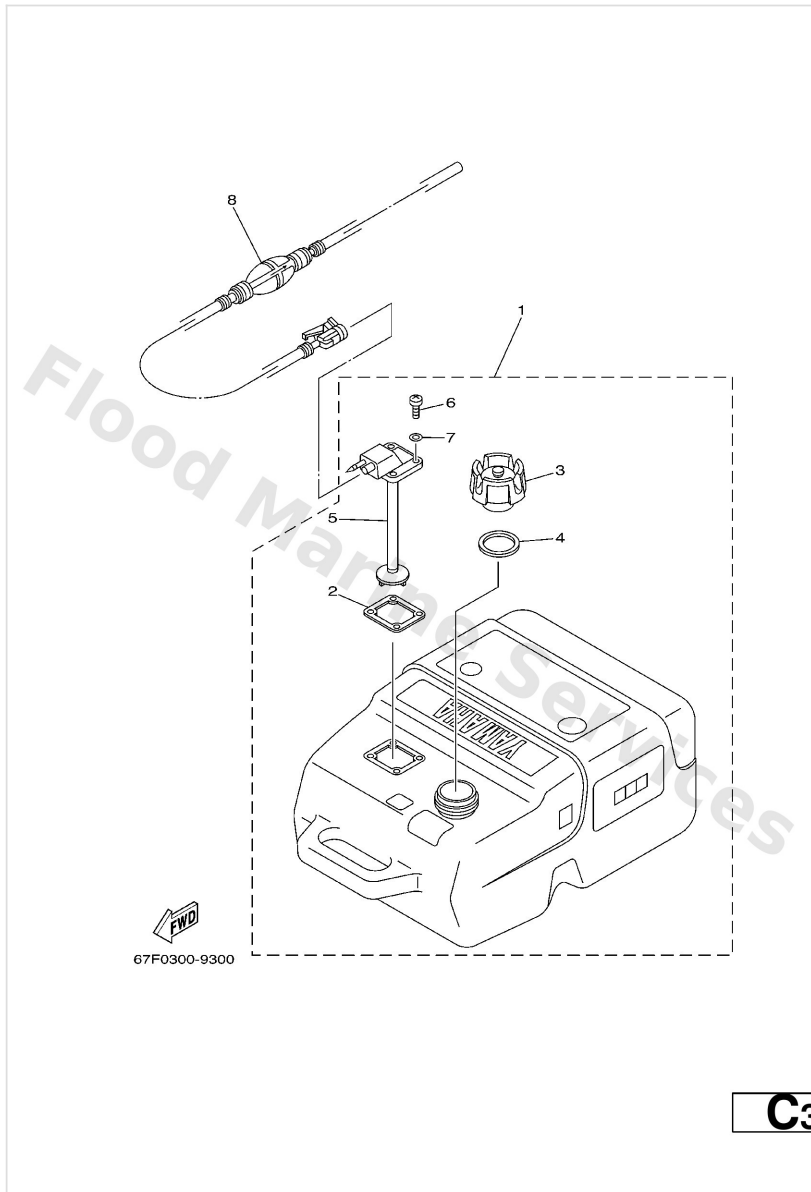

Fuel Tank

Ref	Part	
1	6YK-24201-01 Fuel Tank assembly (25L) AP PLASTIC, 25L,	Buy now
2	6YL-24268-01 Gasket, fuel meter	Buy now
3	6YK-24610-00 Cap assembly WITH INDICATOR	Buy now
4	6YL-24641-00 Gasket, cap 1	Buy now
5	6YK-24260-01 Fuel meter assembly	Buy now
6	90157-05M16 Screw, pan head	Buy now
7	6YL-24329-00 Seal	Buy now
8	6YL-24306-52 Fuel pipe comp. 1 AP	Buy now