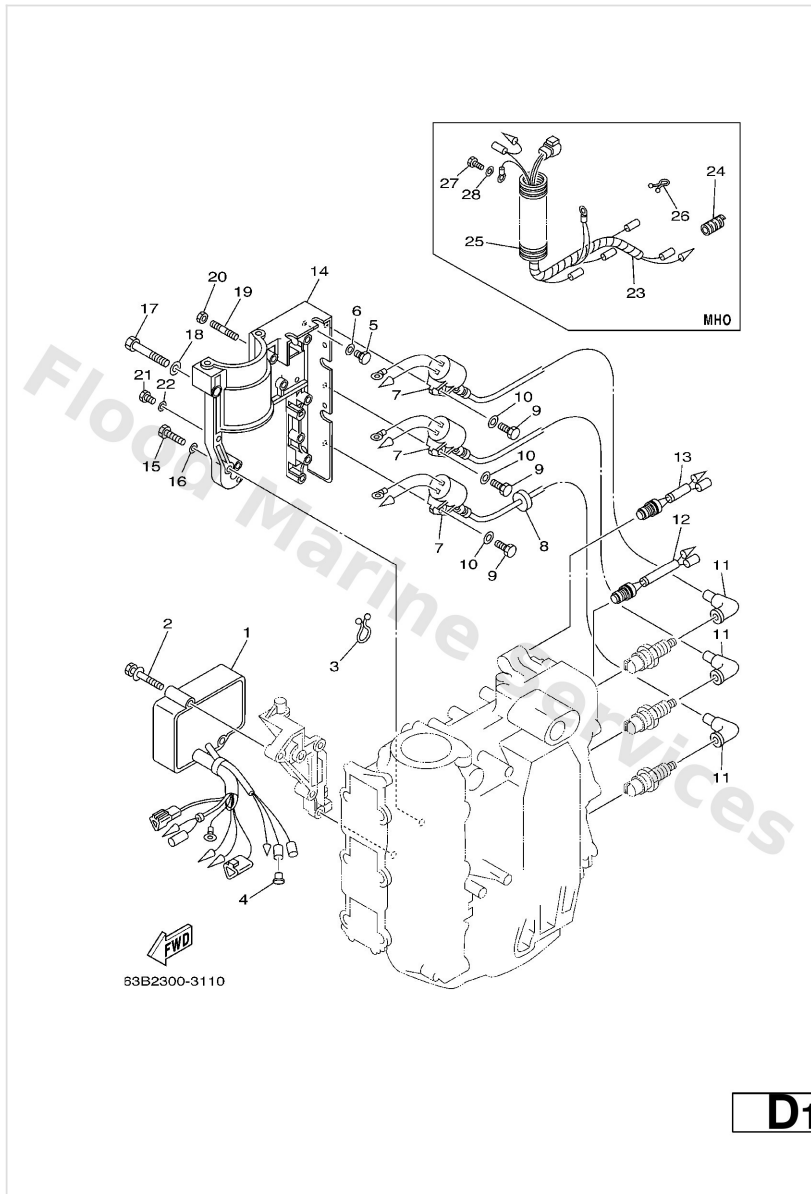

Electrical 1

Ref	Part	
18	92903-08600 Washer, plain (663)	Buy now
19	95670-06640 Bolt, stud(6h4)	Buy now
20	90179-06M24 Nut(6j8)	Buy now
23	63D-82531-00 Wire, lead	Buy now
24	90446-10M02 Tube (6e5)	Buy now
25	6G1-83557-00 Tube	Buy now
26	90464-05M16 Clamp(6j8)	Buy now