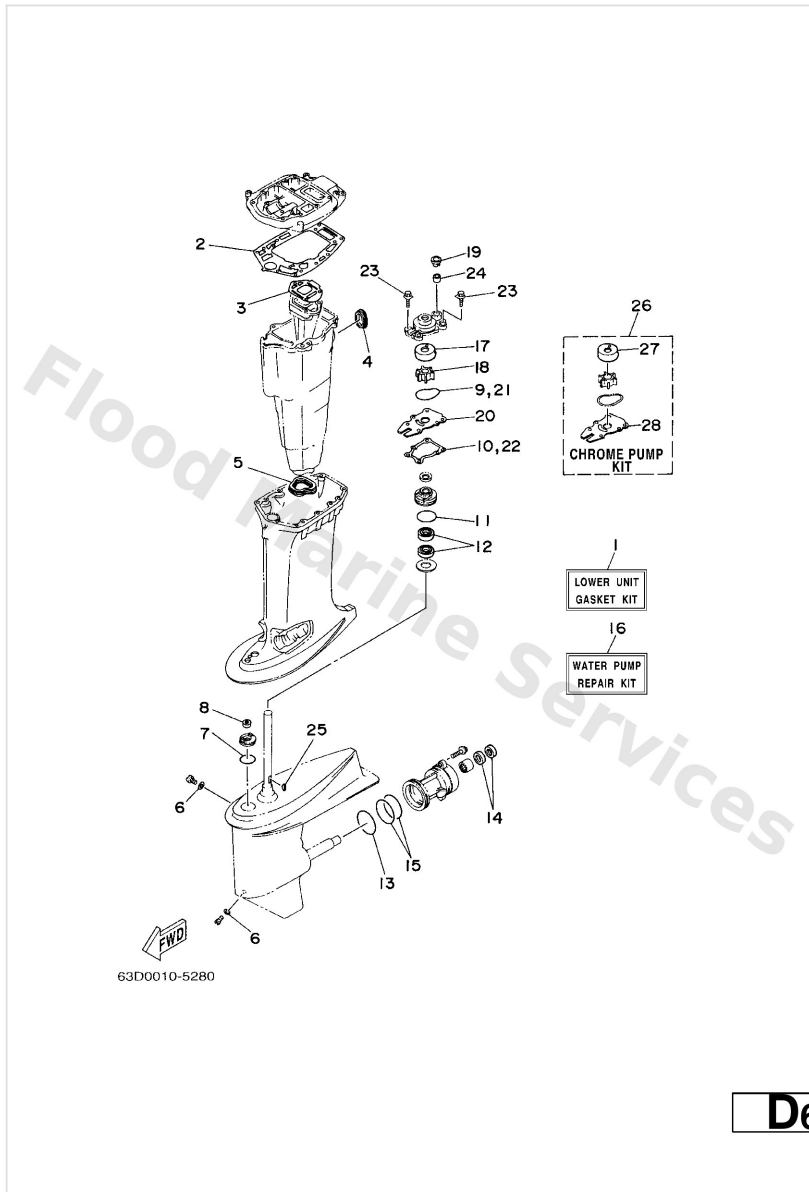

Repair Kit 2

Ref	Part	
1	63D-W0001-20 Lower unit gasket kit	Buy now
2	63D-45114-A0 Gasket, upper casing	Buy now
3	6H4-41134-A0 Gasket, exhaust manifold	Buy now
4	6H3-45127-00 Seal 1	Buy now
5	63D-45123-00 Gasket, muffler	Buy now
6	90430-08020 Gasket	Buy now
7	93210-33MG4 O-ring	Buy now
8	93106-09014 Oil seal	Buy now
9	93210-59MG7 O-ring	Buy now
10	63D-44316-00 Gasket, water pump	Buy now
11	93210-48MG8 O-ring	Buy now
12	93101-25M57 Oil seal	Buy now
13	93210-69MG6 O-ring	Buy now
14	93101-22M00 Oil seal (22x36x6-663)	Buy now
15	93210-74MG5 O-ring (xea)	Buy now