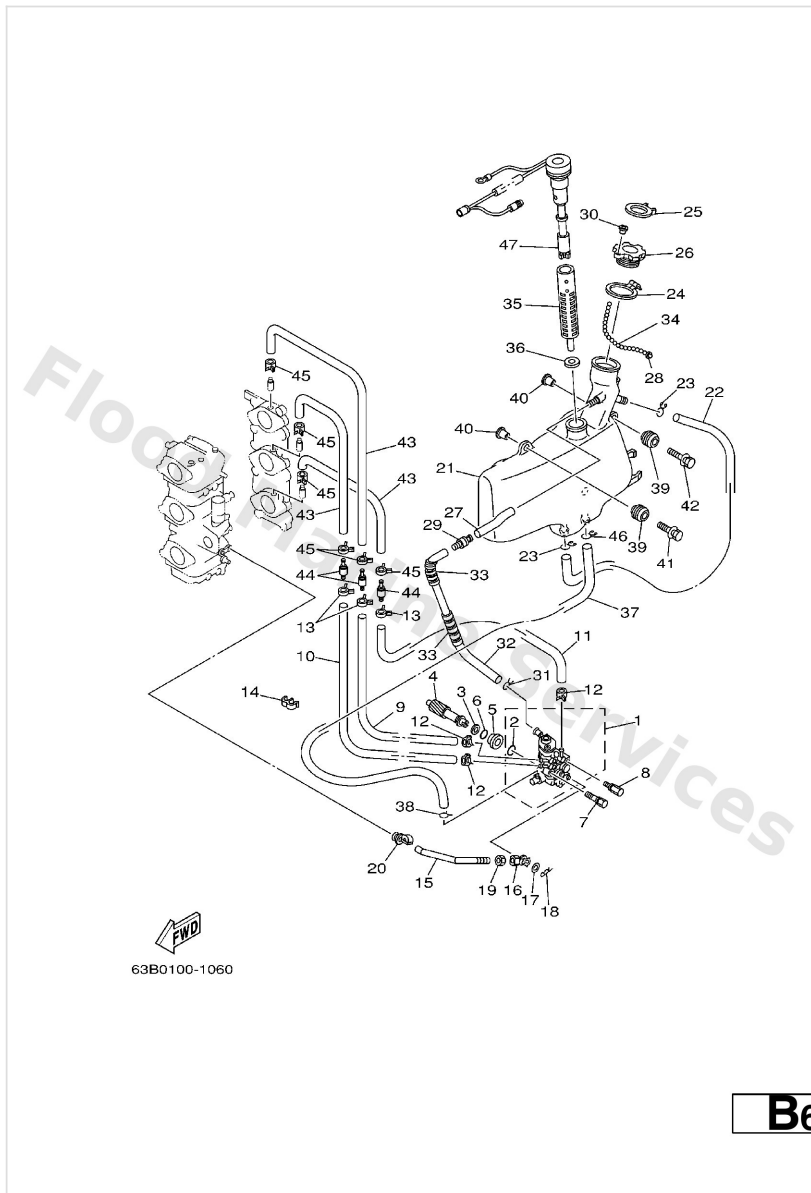

Oil Pump 1

Ref	Part	
17	90202-05088 Washer, plate (666)	Buy now
18	90468-05M03 Clip(6j8)	Buy now
19	95380-05600 Nut, hexagon (663)	Buy now
20	6E9-41237-00 Joint, link	Buy now
21	63D-21707-10 Oil tank comp.	Buy now
22	90445-11M15 Hose (I360)	Buy now
23	90467-11M08 Clip(72x)	Buy now
24	63D-2175R-00 Hook, band	Buy now
25	63D-2176M-00 Hook	Buy now
26	6H4-21770-00 Oil tank cap assembly	Buy now
27	90445-11M23 Hose (I100)	Buy now
28	6H4-21757-00 Washer, special 1	Buy now
29	63D-21744-00 Breather	Buy now
30	6H4-24634-00 Hook, chain ball	Buy now
31	90467-10M04 Clip, pipe 1 (6e9)	Buy now