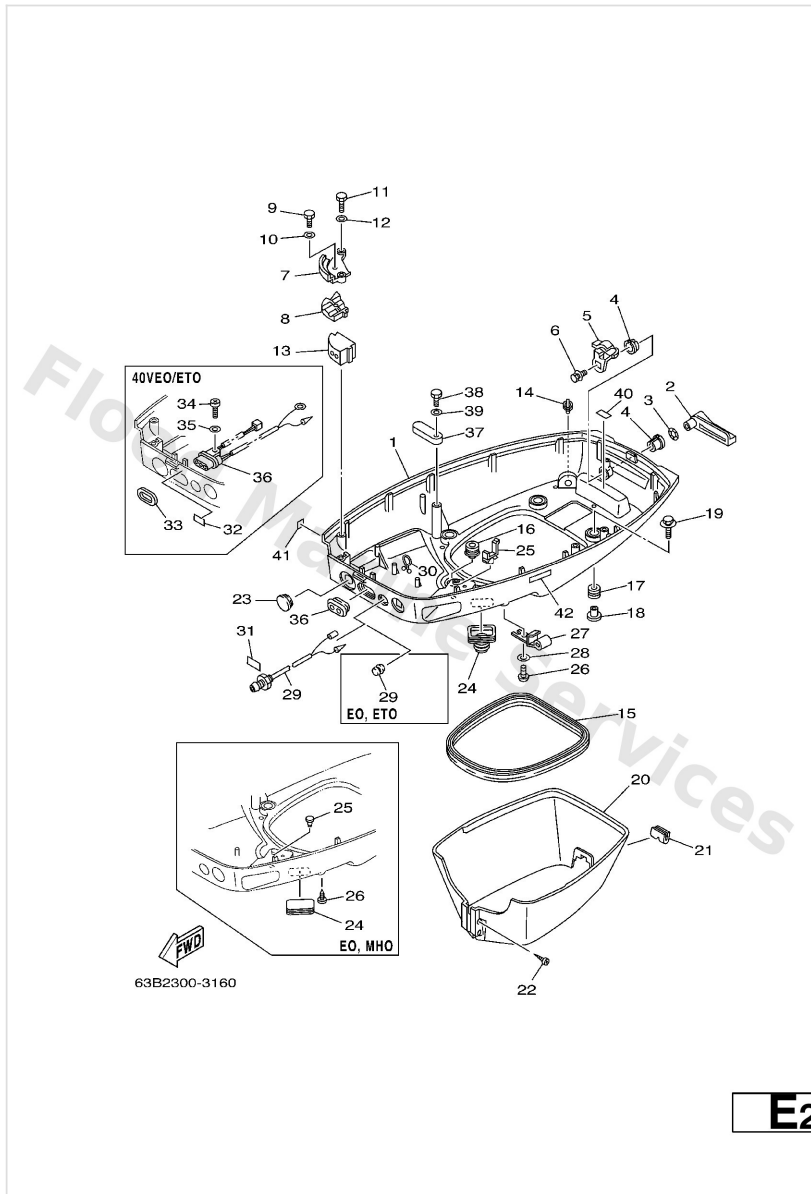

Bottom Cowling

Ref	Part	
40	6G5-42791-10 Mark 1 40Y	Buy now
41	6A1-28176-00 Label Caution	Buy now
42	6E3-8257H-00 Plate Mark	Buy now