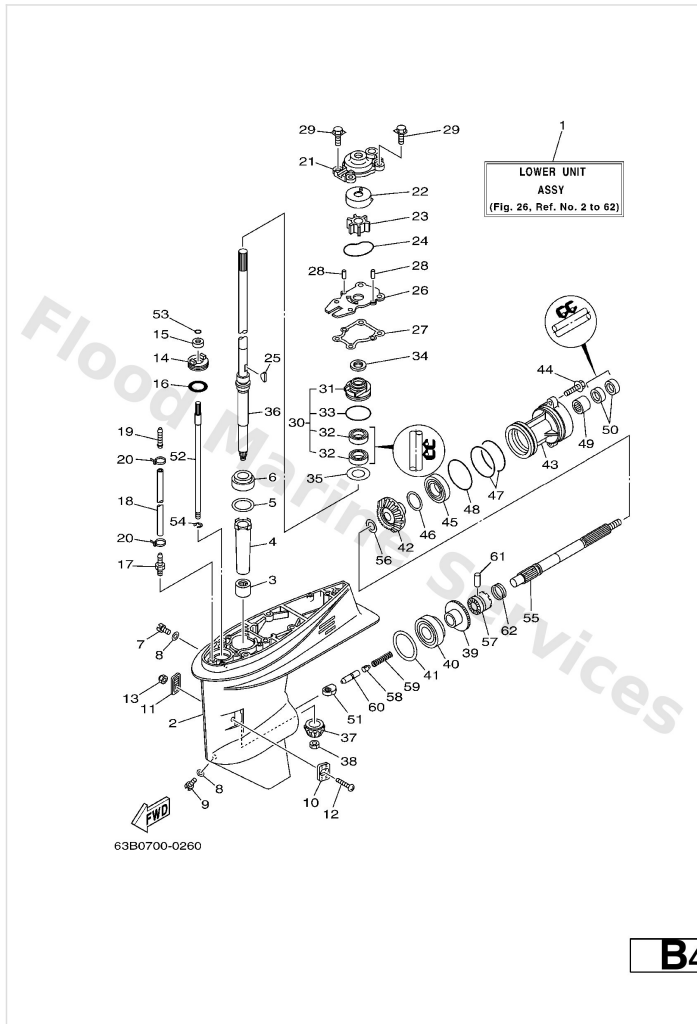

Lower Casing. Drive 1

Ref	Part	
1	63D-45300-02-4D Lower unit assembly S	Buy now
1	63D-45300-12-4D Lower unit assembly L	Buy now
2	63D-45301-03-4D Casing, lower	Buy now
3	93315-32224 Brg,cyl-cal roller 42.2g nk	Buy now
4	6H4-45536-00 Sleeve, drive shaft	Buy now
5	663-45587-01-10 Shim (t:0.10mm) UR	Buy now
5	663-45587-01-12 Shim (t:0.12mm) UR	Buy now
5	663-45587-01-15 Shim (t:0.15mm) UR	Buy now
5	663-45587-01-18 Shim (t:0.18mm) UR	Buy now
5	663-45587-01-30 Shim (t:0.30mm) UR	Buy now
5	663-45587-01-40 Shim (t:0.40mm) UR	Buy now
5	663-45587-01-50 Shim (t:0.50mm) UR	Buy now
6	93332-00001 Brg, tapered roller (409)	Buy now
7	90340-08002 Plug, straight screw	Buy now
8	90430-08020 Gasket	Buy now