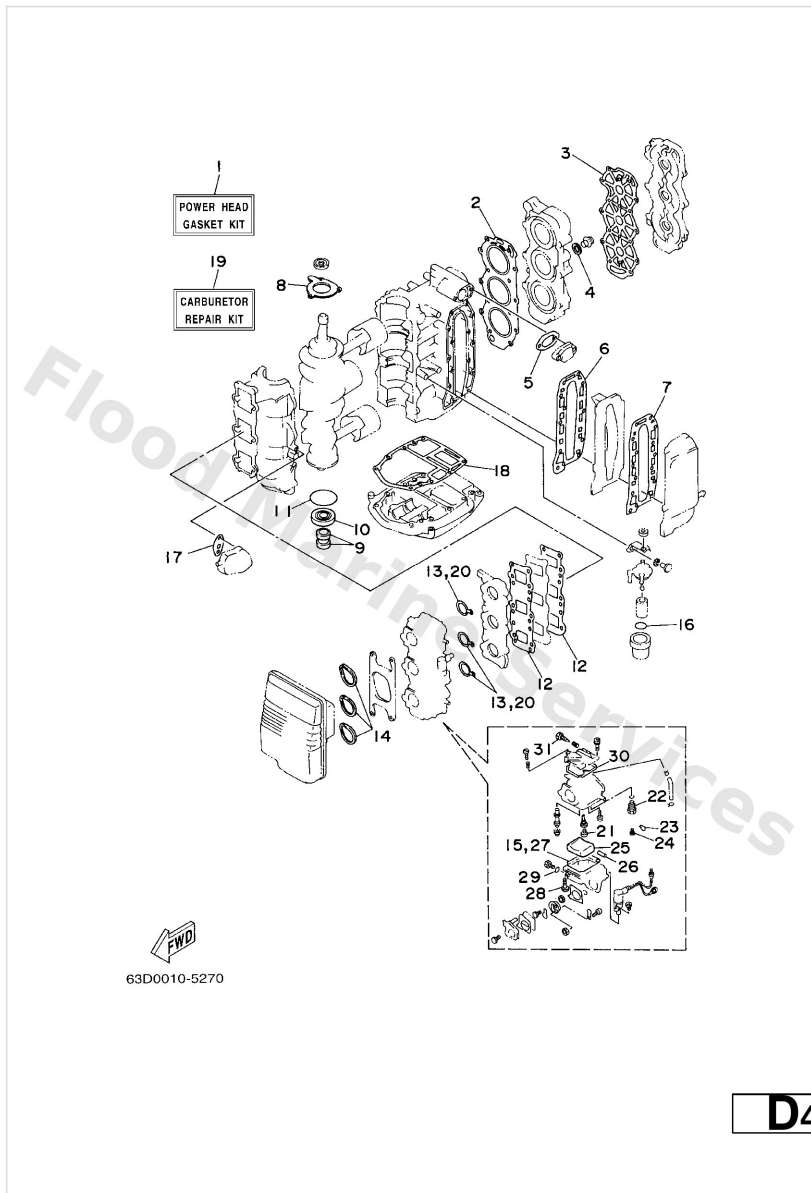

Repair Kit 1

Ref	Part	
1	63D-W0001-00 Power head gasket kit	Buy now
2	63D-11181-A1 Gasket, cylinder head 1	Buy now
3	63D-11193-A0 Gasket, head cover 1	Buy now
4	90430-14115 Gasket (663)	Buy now
5	61A-12414-A0 Gasket, cover	Buy now
6	6H4-41112-A0 Gasket, exhaust inner cover	Buy now
7	6H4-41114-A0 Gasket, exhaust outer cover	Buy now
8	6H4-15369-A1 Gasket, oil seal housing	Buy now
9	93104-16M01 Oil seal(6a8)	Buy now
10	93102-25M28 Oil seal(6h4)	Buy now
11	93210-58M21 O-ring (683)	Buy now
12	6H4-13621-A1 Gasket, valve seat	Buy now
13	6H4-14198-01 Gasket	Buy now
14	6H3-14457-01 Seal	Buy now
15	6H4-14984-00 Gasket, float chamber	Buy now