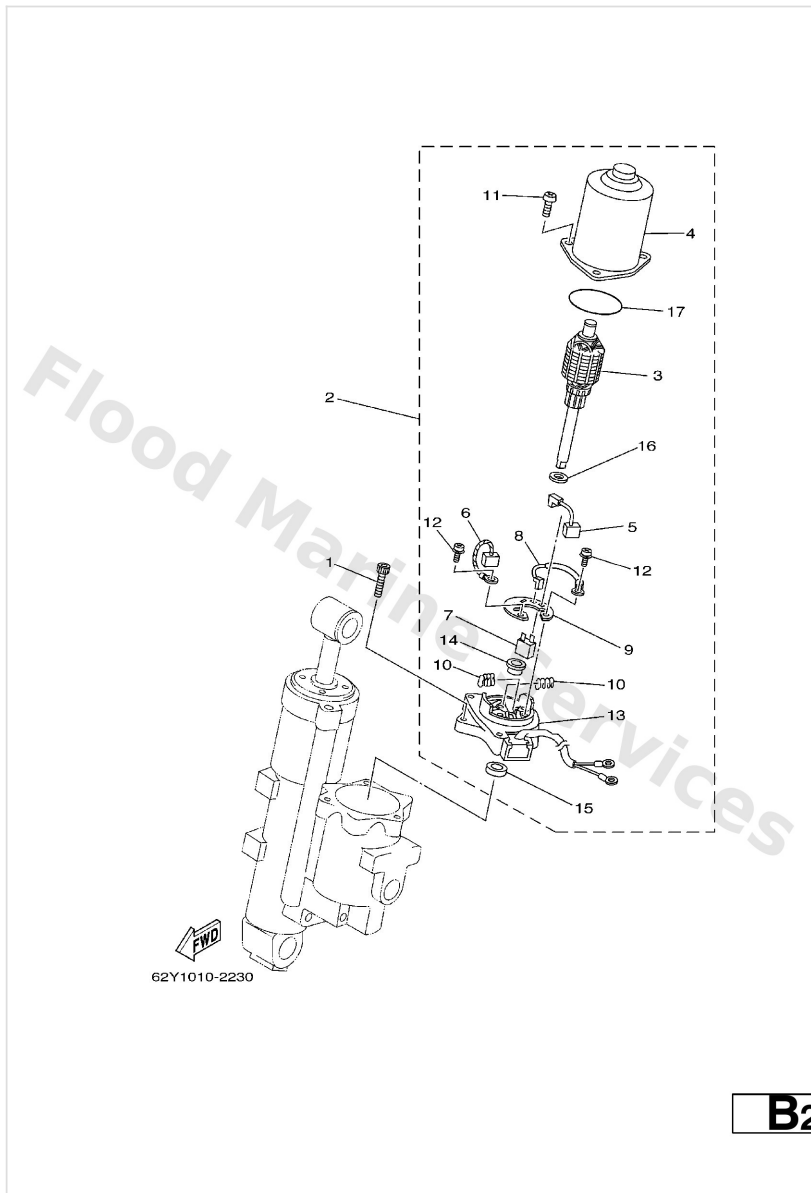

Power Trim & Tilt Assy 2

Ref	Part	
1	62X-43888-00 Bolt,socket	Buy now
2	62Y-43880-01 Motor assembly	Buy now
3	62Y-43805-00 Armature assembly	Buy now
4	62X-43804-01 Stator assembly	Buy now
5	62Y-43892-00 Brush 2	Buy now
6	62Y-43891-00 Brush 1	Buy now
7	62Y-82181-01 Circuit breaker comp.	Buy now
8	62X-43807-00 Wire sub assembly	Buy now
9	69W-4380F-00 Plate, brush holder	Buy now
10	62X-4386K-00 Spring, brush	Buy now
11	97880-05020 Screw, pan head (e22)	Buy now
12	9760204216 Screw, pan head with washer	Buy now
13	62Y-43881-00 Frame, end	Buy now
14	62X-4380H-00 Metal	Buy now
15	93102-08414 Oil seal(61a)	Buy now