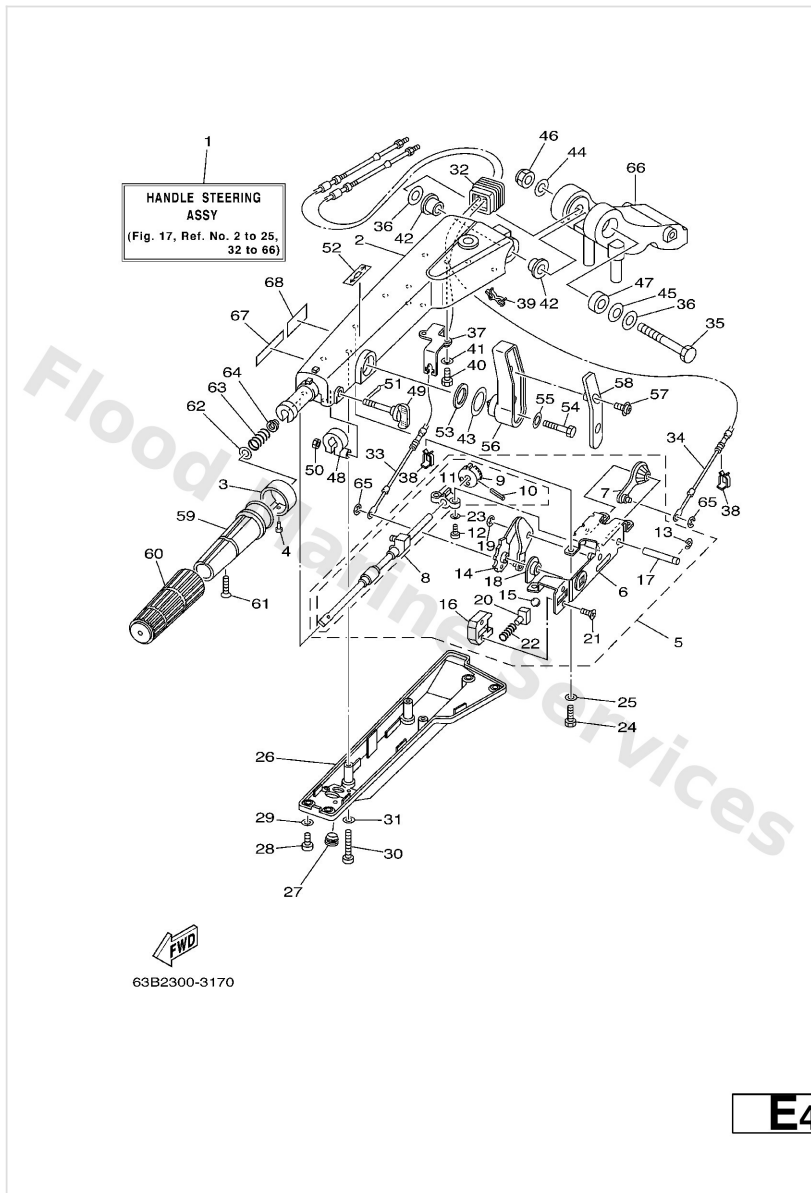

Steering

Ref	Part	
36	92990-12200 Ybs66-12 washer,plain	Buy now
37	63D-48531-00 Bracket Remote Control 1	Buy now
38	63D-48538-00 Clamp, cable 1	Buy now
39	90464-09M42 Clamp(6b0)	Buy now
42	90386-12M93 Bush(6b0)	Buy now
43	90386-29M95 Bush(6B0)	Buy now
44	92990-12600 Washer, plate(663)	Buy now
45	90206-12M22 Washer, wave(6b0)	Buy now
46	90185-12M12 Nut, self-locking(6e5)	Buy now
47	90387-12M02 Collar(6b0)	Buy now
48	63D-42126-00 Friction, steering handle grip	Buy now
49	63D-48154-00 Knob, Throttle	Buy now
50	95380-06600 Nut(661)	Buy now
51	91490-20010 Pin, cotter	Buy now
52	6G8-44191-00 Indicator, shift	Buy now