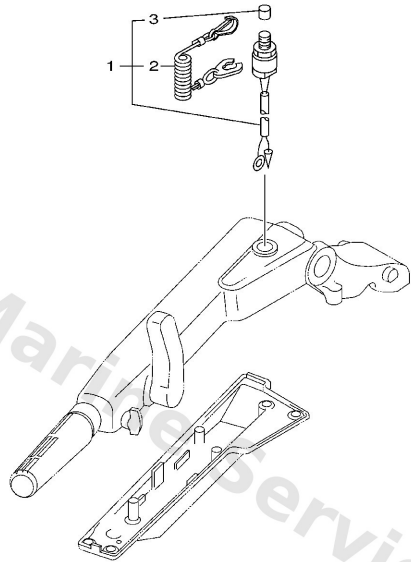

Electrical 4

63B0100-0140

D6

Ref	Part	
1	6K5-82575-03 Engine stop switch assembly	Buy now
2	682-82556-00 Lanyard, stop switch	Buy now
3	689-8257Y-00 Cap	Buy now