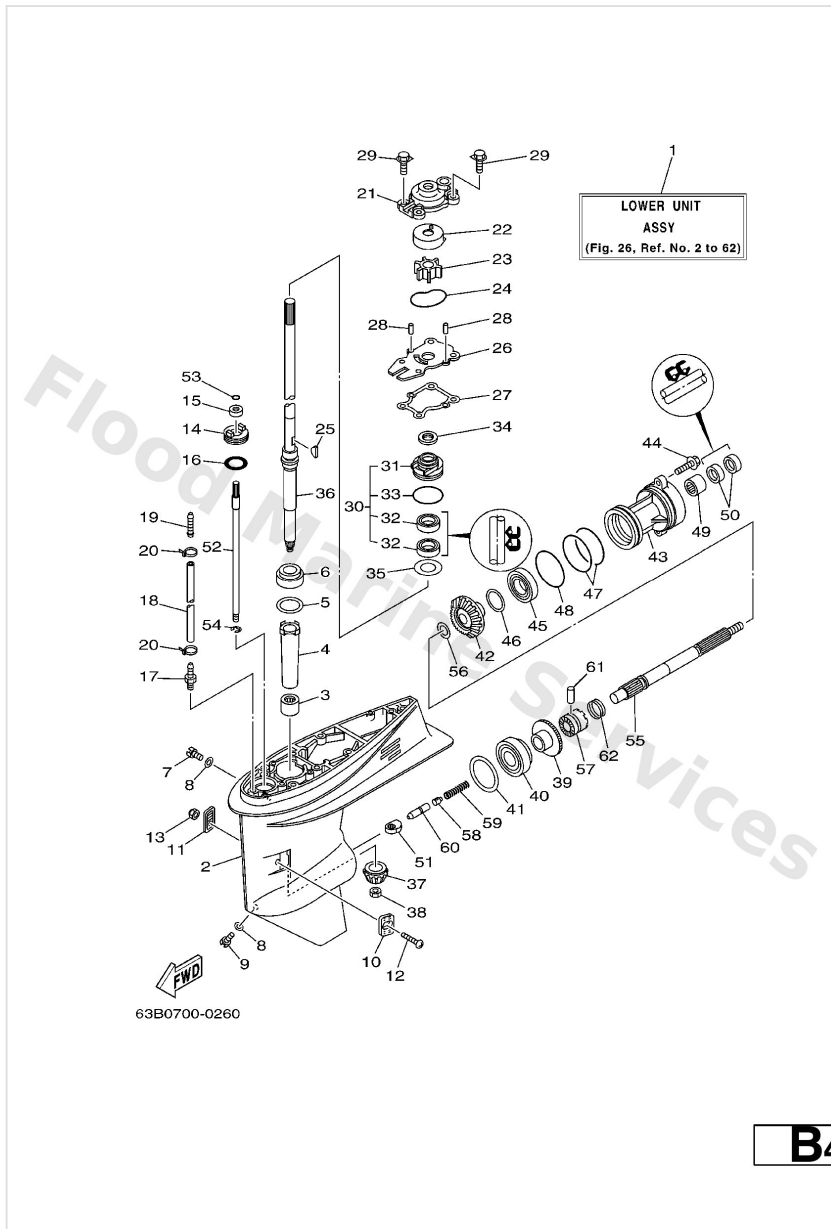

Lower Casing. Drive 1

Ref	Part	
9	688-45341-10 Plug, drain	Buy now
10	63D-45214-00 Cover, water inlet	Buy now
11	63D-45215-00 Cover, water inlet	Buy now
12	90142-05M06 Screw, countersunk	Buy now
13	95380-05600 Nut, hexagon (663)	Buy now
14	63D-45321-00 Plate	Buy now
15	93106-09014 Oil seal	Buy now
16	93210-33MG4 O-ring	Buy now
17	6E5-45378-00 Nipple, hose	Buy now
18	90445-07M31 Hose (I200) L	Buy now
18	90445-07ME9 Hose (I250) S	Buy now
19	6E5-83558-10 End, nipple	Buy now
19	6E5-83558-00 End, nipple	Buy now
20	90465-11M10 Clamp	Buy now
21	63D-44311-00 Housing, water pump	Buy now