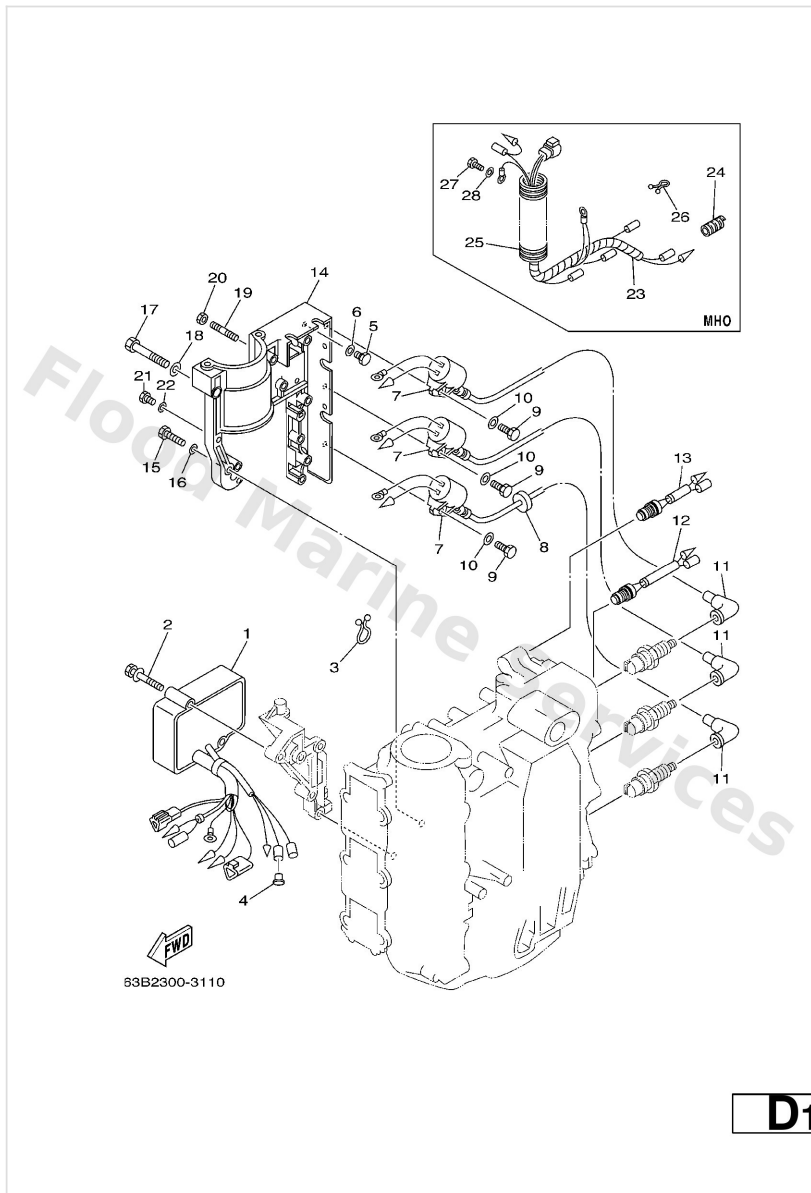

Electrical 1

Ref	Part	
1	63D-85540-03 C.d.i. unit assembly	Buy now
2	90119-06M51 Bolt, with washer(6h4)	Buy now
3	90464-15M11 Clamp (3y2)	Buy now
4	703-82119-00 Cover, lead wire	Buy now
5	97095-06014 Bolt(gj3)	Buy now
6	92995-06600 Washer, plain (646)	Buy now
7	6H5-85570-00 Ignition coil assembly	Buy now
8	90480-25161 Grommet(656)	Buy now
9	97095-06020 Bolt(7u8)	Buy now
11	6G1-82370-21 Plug cap assembly	Buy now
12	689-82560-00 Thermo switch assembly	Buy now
13	6H4-82560-00 Thermo switch assembly	Buy now
14	6H4-81822-02-98 Bracket, starting motor	Buy now
15	97095-06030 Bolt(jf7)	Buy now
17	97013-08050 Bolt, hexagon	Buy now