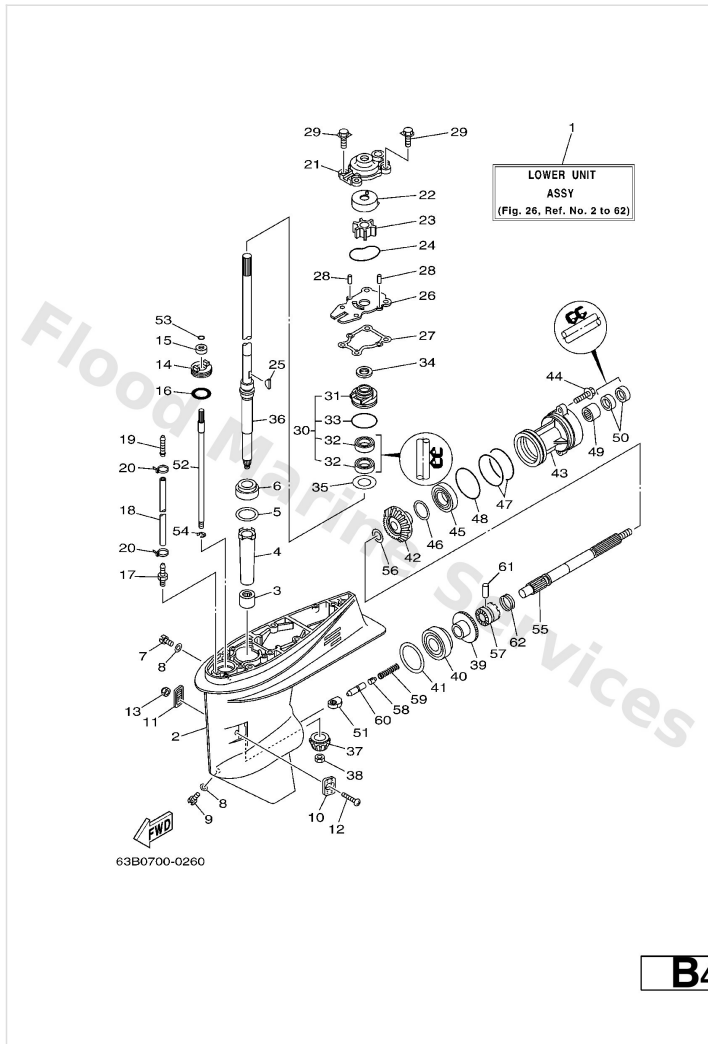

Lower Casing. Drive 1

Ref	Part	
36	63D-45501-10 Drive shaft comp. L	Buy now
37	6H4-45551-01 Pinion	Buy now
38	90170-12138 Nut hexagon(663)	Buy now
39	6H4-45560-01 Gear	Buy now
40	93332-00003 Brg,cyl-cal roller 318g ky	Buy now
41	663-45567-01-10 Shim (t:0.10mm) UR	Buy now
41	663-45567-01-12 Shim (t:0.12mm) UR	Buy now
41	663-45567-01-15 Shim (t:0.15mm) UR	Buy now
41	663-45567-01-18 Shim (t:0.18mm) UR	Buy now
41	663-45567-01-30 Shim (t:0.30mm) UR	Buy now
41	663-45567-01-40 Shim (t:0.40mm) UR	Buy now
41	663-45567-01-50 Shim (t:0.50mm) UR	Buy now
42	6H4-45571-01 Gear	Buy now
43	63D-45361-02-4D Cap, lower casing	Buy now
44	90105-08M61 Bolt, washer based(62x)	Buy now