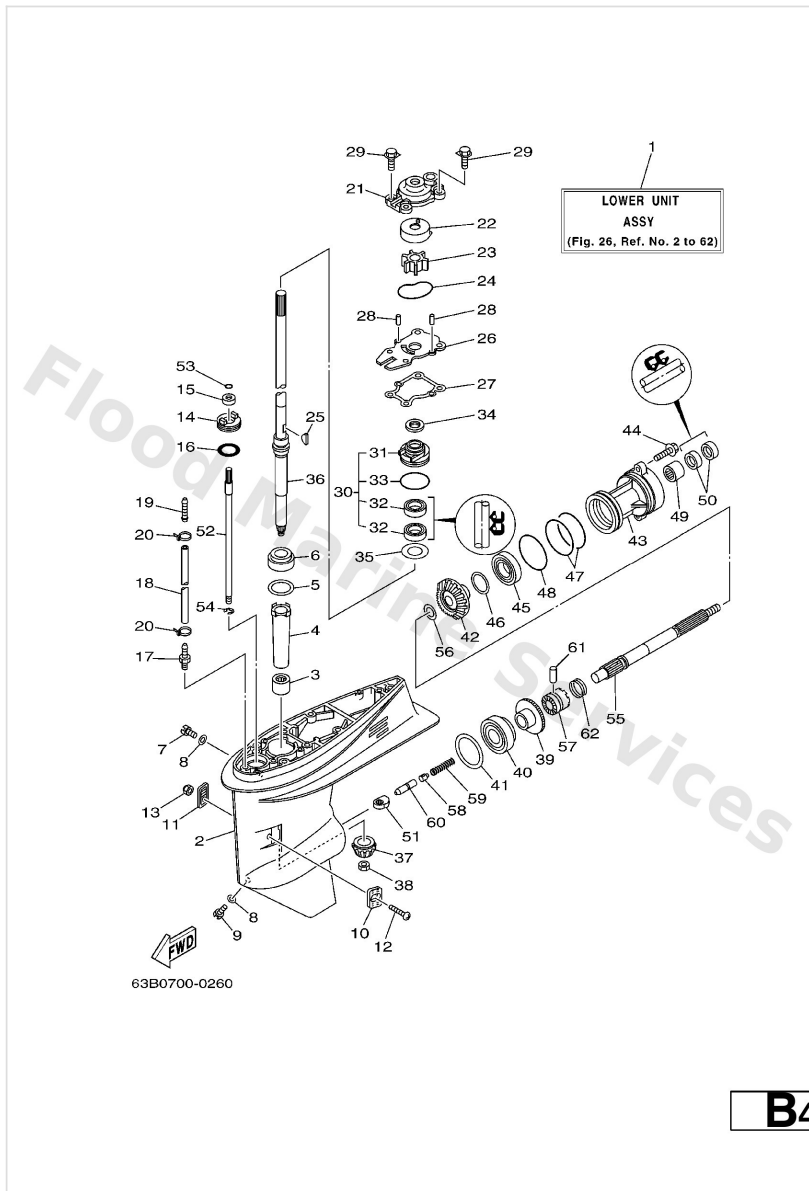

Lower Casing. Drive 1

Ref	Part	
22	63D-44322-00 Insert, cartridge	Buy now
23	6H3-44352-00 Impellar	Buy now
24	93210-59MG7 O-ring	Buy now
25	90280-03024 Key, woodruff(662)	Buy now
26	63D-44323-00 Outer plate, cartridge	Buy now
27	63D-44316-00 Gasket, water pump	Buy now
28	93604-08062 Pin,dowel (626)	Buy now
29	90119-08M15 Bolt, with washer(62w)	Buy now
30	63D-W4434-00 Water pump housing assembly	Buy now
31	63D-44341-00 Housing, water pump set	Buy now
32	93101-25M57 Oil seal	Buy now
33	93210-48MG8 O-ring	Buy now
34	63D-45344-00 Cover, oil seal	Buy now
35	90201-27M00 Washer, plate(62x)	Buy now
36	63D-45501-00 Drive shaft comp. S	Buy now