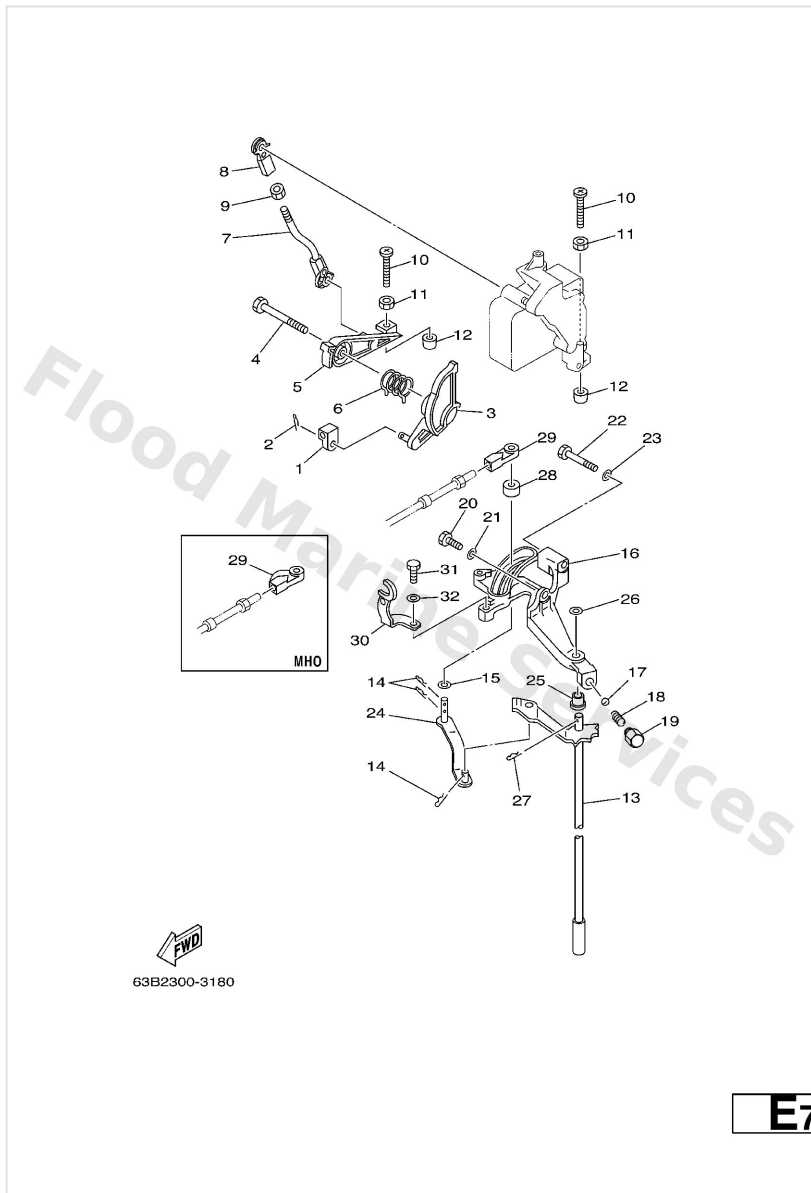

Control

Ref	Part	
15	90202-07M07 Washer, plate (688)	Buy now
16	63D-44117-00 Bracket	Buy now
17	93501-04M02 Ball (697)	Buy now
18	90501-12082 Spring 6484411600	Buy now
19	648-42715-00 Bushing 2	Buy now
20	97013-06020 Bolt(62y)	Buy now
21	92903-06600 Washer, plain (646)	Buy now
22	97013-06045 Bolt, hexagon	Buy now
24	63D-44121-00 Lever, shift rod	Buy now
25	90386-07M58 Bush(6h1)	Buy now
26	92990-08200 Ybs66-8 washer, plain	Buy now
27	91490-20012 Pin, cotter (648)	Buy now
28	688-44122-00 Bushing, shift rod lever	Buy now
29	63D-48344-00 Cable end, remote control	Buy now
29	663-48344-00 Cable end, remote control	Buy now