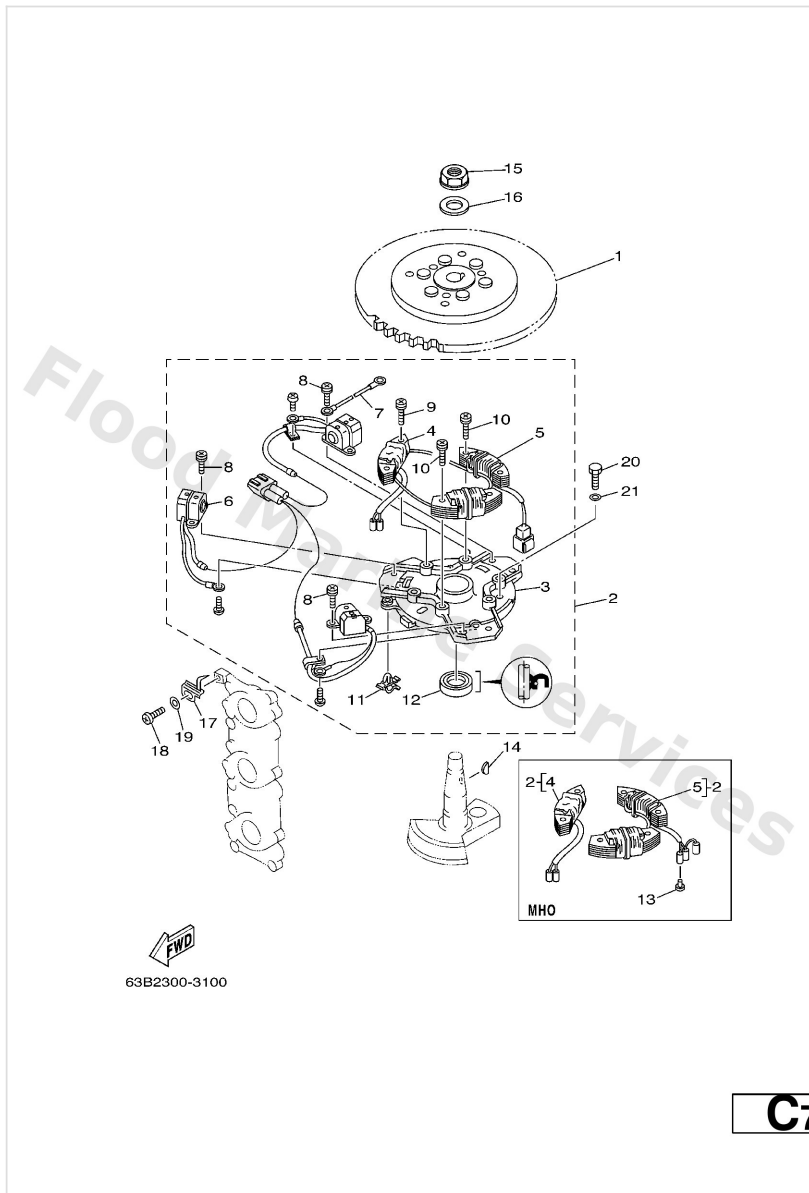

Generator

Ref	Part	
13	703-82119-00 Cover, lead wire 40V	Buy now
14	6H4-11545-00 Key, woodruff	Buy now
15	90179-16M05 Nut (689)	Buy now
16	90201-16M44 Washer (689)	Buy now
17	6H4-81332-00 Plate, timing	Buy now
18	97885-05010 Screw, pan head(62x)	Buy now
19	92995-05600 Washer, plain (646)	Buy now
20	97013-06018 Bolt, hexagon	Buy now
21	92903-06600 Washer, plain (646)	Buy now