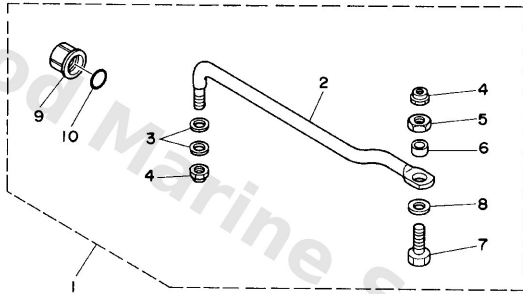

Steering Guide

62Y0010-5200

C4

Ref	Part	
1	63D-61350-00 Steering guide attachment kit AP	Buy now
2	63D-61351-00 Rod, steering link	Buy now
3	90201-10M20 Washer, plate (663)	Buy now
4	90185-09M01 Nut, nylon (663)	Buy now
5	90170-09M03 Nut (689)	Buy now
6	90387-10M42 Coller (688)	Buy now
7	90101-09M01 Bolt(62x)	Buy now
8	90201-10M63 Washer, plate	Buy now
9	6E5-43145-01 Cap, clamp bracket	Buy now
10	93210-16275 O-ring	Buy now