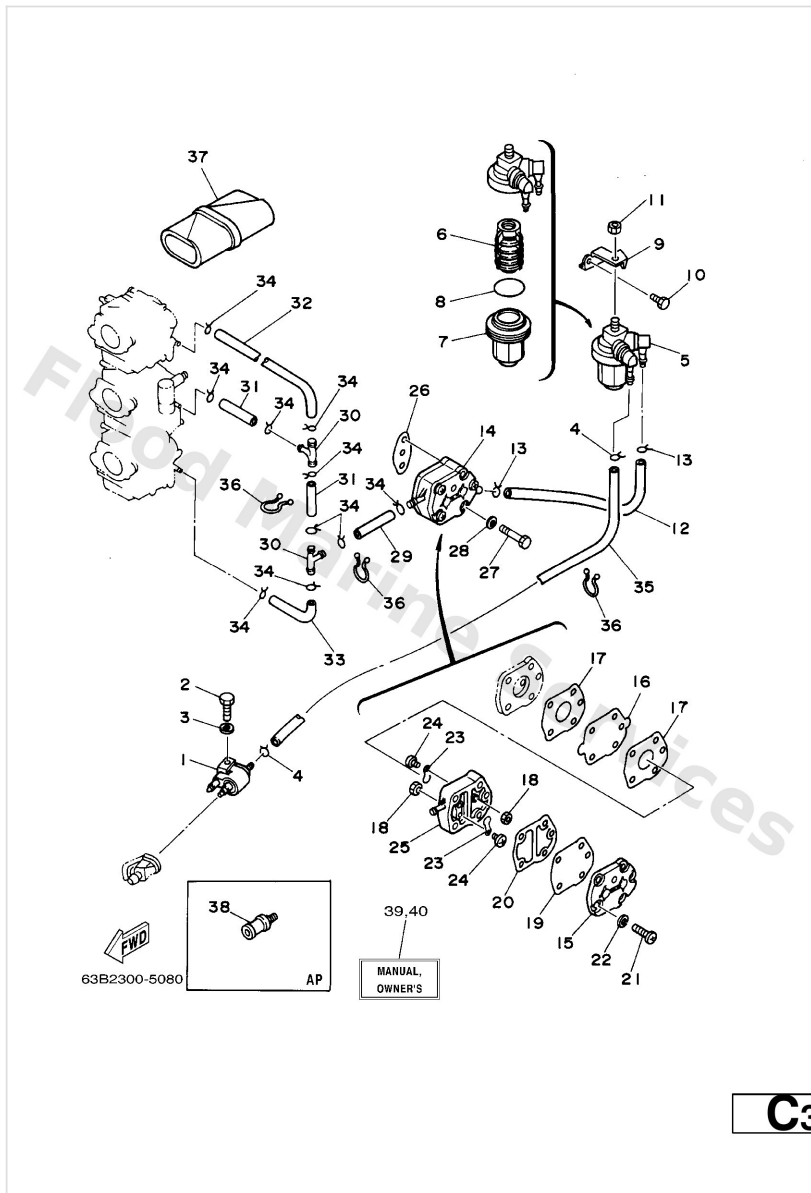

Electrical 4

63B0100-0140

D6

Ref	Part	
1	6K5-82575-03 Engine stop switch assembly	Buy now
2	682-82556-00 Lanyard, stop switch	Buy now
3	689-8257Y-00 Cap	Buy now

Fuel

Ref	Part	
1	6G1-24304-02 Fuel pipe joint comp. 1	Buy now
2	97095-06025 Bolt	Buy now
3	92995-06600 Washer, plain (646)	Buy now
4	90467-08004 Clip, pipe 6162435600	Buy now
5	61N-24560-00 Filter assembly	Buy now
6	61N-24563-00 Element, filter	Buy now
7	61N-24521-00 Cup, filter	Buy now
8	93210-32738 O-ring(1wg)	Buy now
9	6H4-24566-02 Bracket, filter	Buy now
10	97013-06014 Bolt(gj3)	Buy now
11	95380-08600 Nut (661)	Buy now
12	6H4-24314-00 Pipe 4	Buy now
14	692-24410-00 Fuel pump assembly	Buy now
15	6A0-24413-00 Cover, pump	Buy now
16	692-24411-00 Diaphragm	Buy now