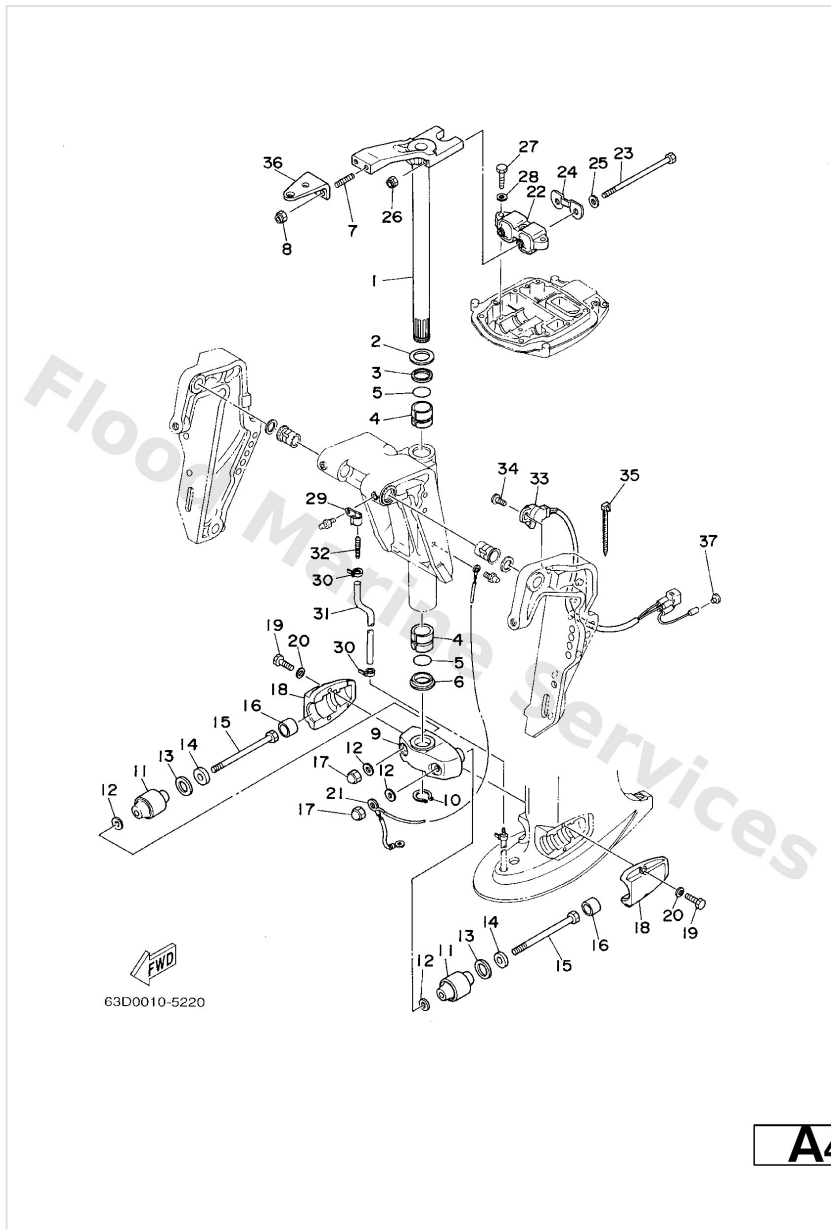

Bracket 4

Ref	Part	
12	90201-12M16 Washer, plate (679)	Buy now
13	90202-25M04 Washer, plate (663)	Buy now
14	90201-13M19 Washer, plate (663)	Buy now
15	90109-12M21 Bolt (6h3)	Buy now
16	663-44575-00 Damper, lower mount rubber	Buy now
17	95380-12800 Nut crown(663)	Buy now
18	63D-44552-01-4D Housing, lower mount rubber	Buy now
19	97075-08030 Bolt, hexagon (fj1)	Buy now
20	92995-08100 Ybs67-8 washer, spring	Buy now
21	63D-82127-00 Wire, lead 2 S	Buy now
21	63D-82127-10 Wire, lead 2 L	Buy now
22	63D-44514-01-94 Mount damper, upper side	Buy now
23	90101-08M15 Bolt	Buy now
24	63D-44526-00 Plate	Buy now
25	90201-09425 Washer, plate (663)	Buy now