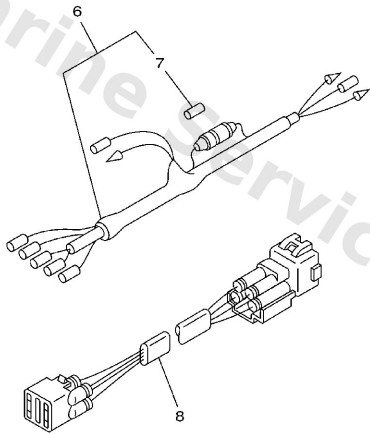

Meter 1

63B0700-1330

D2

Ref	Part	
1	6Y5-83670-12 Trim meter assembly. AP 40V	Buy now
2	6Y5-83518-00 Bulb (12v-1.7w) t6.5	Buy now
3	6Y5-83536-00 Socket, meter	Buy now
4	6Y5-83544-00 Plate, fitting	Buy now
5	688-83664-00 Damper	Buy now
6	6Y5-83553-00 Wire, lead (l=2.5m) AP 40V	Buy now
7	1E6-82151-00 Fuse (10a)	Buy now
8	6R3-82553-70 Extension, wire lead (for trim) AP 40V 4P,7M	Buy now