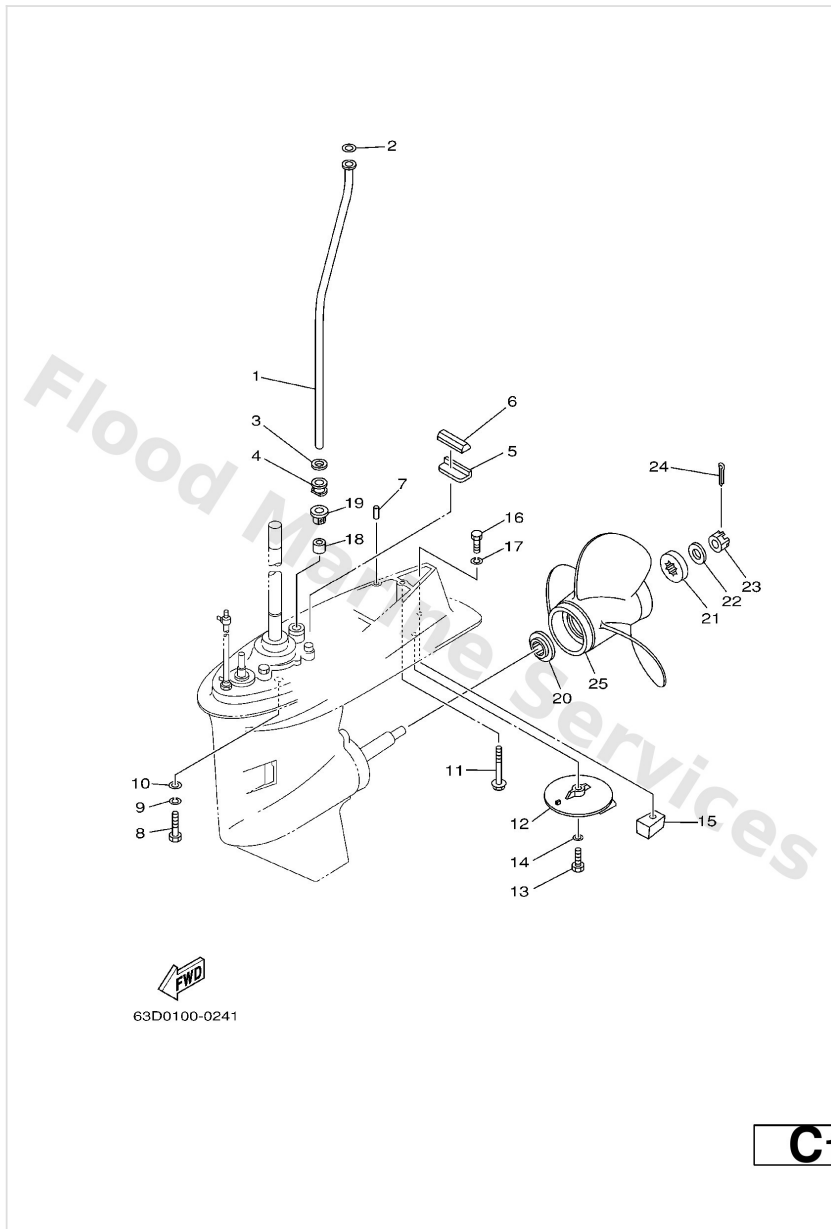

Lower Casing. Drive 2

Ref	Part	
1	63D-44361-00 Tube, water S	Buy now
1	63D-44361-10 Tube, water L	Buy now
2	90202-12060 Washer, plate(663)	Buy now
3	90430-12072 Gasket	Buy now
4	63D-44367-00 Damper, water seal	Buy now
5	663-45376-00-94 Guide, seal damper	Buy now
6	63D-45375-00 Damper, seal	Buy now
7	93606-12019 Pin, dowel (614)	Buy now
8	97075-10040 Bolt, hexagon deep recess	Buy now
9	92995-10100 Ybs67-10 washer, spring	Buy now
10	92995-10600 Washer, plate	Buy now
11	90119-08M84 Bolt, with washer	Buy now
12	664-45371-01 Tab-trim	Buy now
13	97095-08025 Bolt (62g)	Buy now
14	92995-08100 Ybs67-8 washer, spring	Buy now