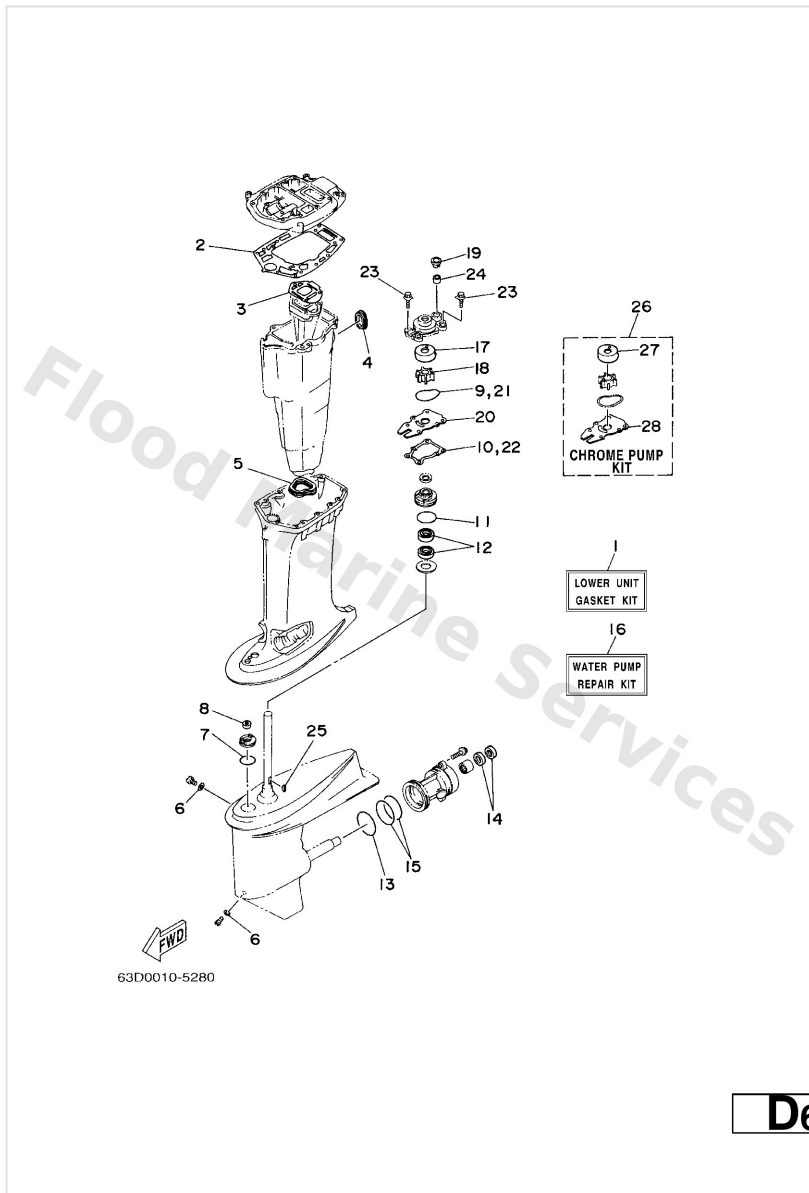

Repair Kit 2

Ref	Part	
16	63D-W0078-01 Water pump repair kit	Buy now
17	63D-44322-00 Insert, cartridge	Buy now
18	6H3-44352-00 Impellar	Buy now
19	63D-44312-00 Cover, water pump housing	Buy now
20	63D-44323-00 Outer plate, cartridge	Buy now
23	90119-08M15 Bolt, with washer(62w)	Buy now
24	663-44366-00 Damper, water seal 2	Buy now
25	90280-03024 Key, woodruff(662)	Buy now
26	63D-W0078-0A Chrome pump kit	Buy now
27	63D-44322-40 Insert, cartridge	Buy now
28	63D-44323-40 Outer plate, cartridge	Buy now