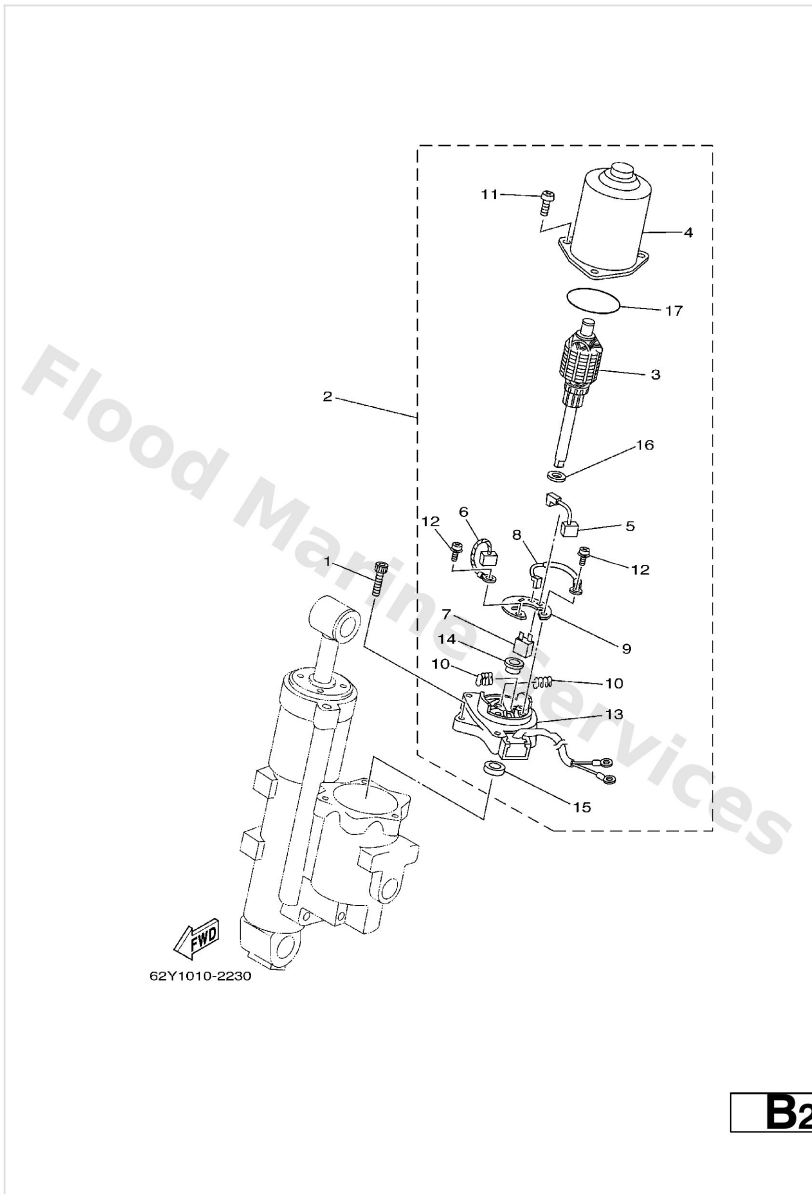

Power Trim & Tilt Assy 2

Ref	Part	
16	90201-083J8 Washer, plate(62x)	Buy now
17	93210-52449 O-ring(50m)	Buy now