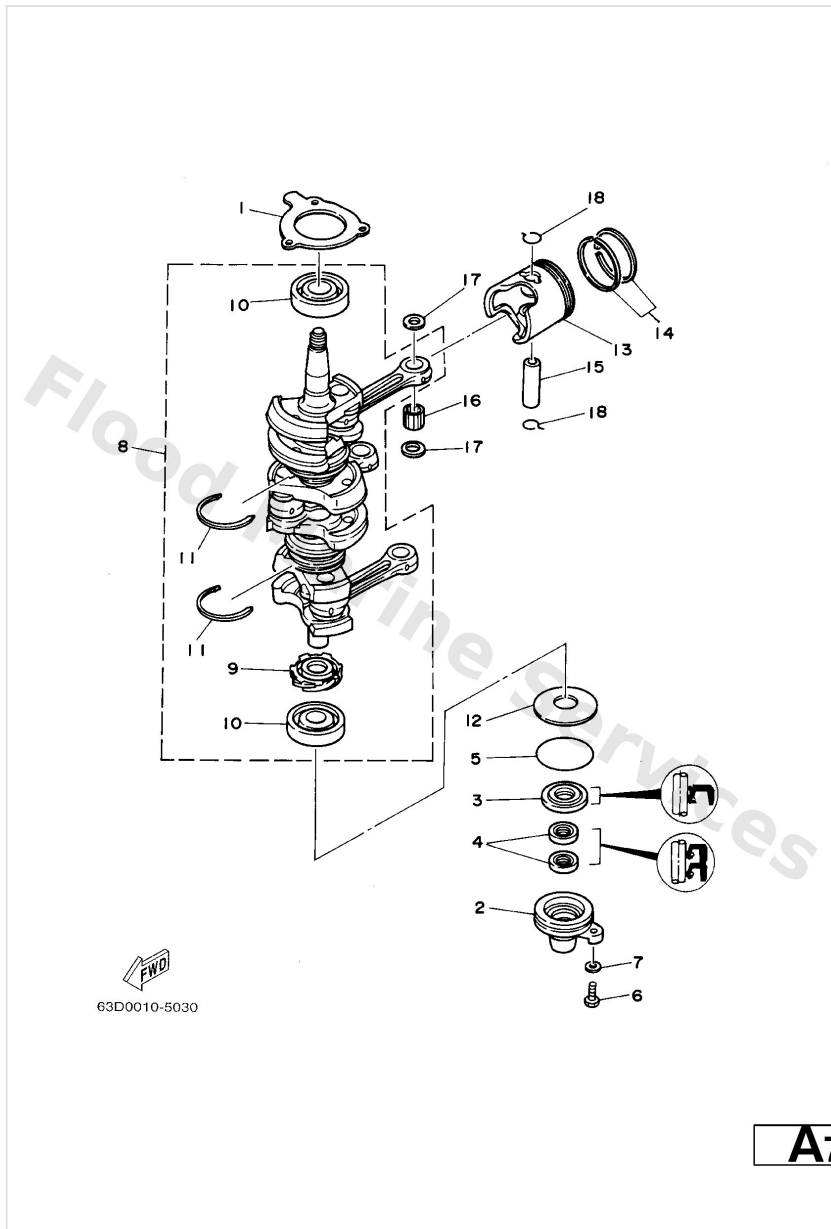

Control

63B2300-3180

E7

Ref	Part	
30	63D-15774-00 Stay 4	Buy now
31	97095-06016 Bolt, hexagon deep recess	Buy now
32	92995-06600 Washer, plain (646)	Buy now

Crankshaft. Piston

Ref	Part	
1	6H4-15369-A1 Gasket, oil seal housing	Buy now
2	6H4-15396-03-5B Housing, oil seal	Buy now
3	93102-25M28 Oil seal(6h4)	Buy now
4	93104-16M01 Oil seal(6a8)	Buy now
5	93210-58M21 O-ring (683)	Buy now
6	97095-06020 Bolt(7u8)	Buy now
7	92995-06600 Washer, plain (646)	Buy now
8	6H4-11400-14 Crankshaft assembly	Buy now
9	6H4-11536-00 Gear, drive	Buy now
10	93306-305U8 Bearing(6h4)	Buy now
11	93440-62057 Cir clip (656)	Buy now
12	90201-50306 Washer plate 648115870000	Buy now
13	6H4-11631-01-95 Piston (std)	Buy now
13	6H4-11635-01 Piston (0.25mm o/s) AP	Buy now
13	6H4-11636-01 Piston (0.50mm o/s) AP	Buy now