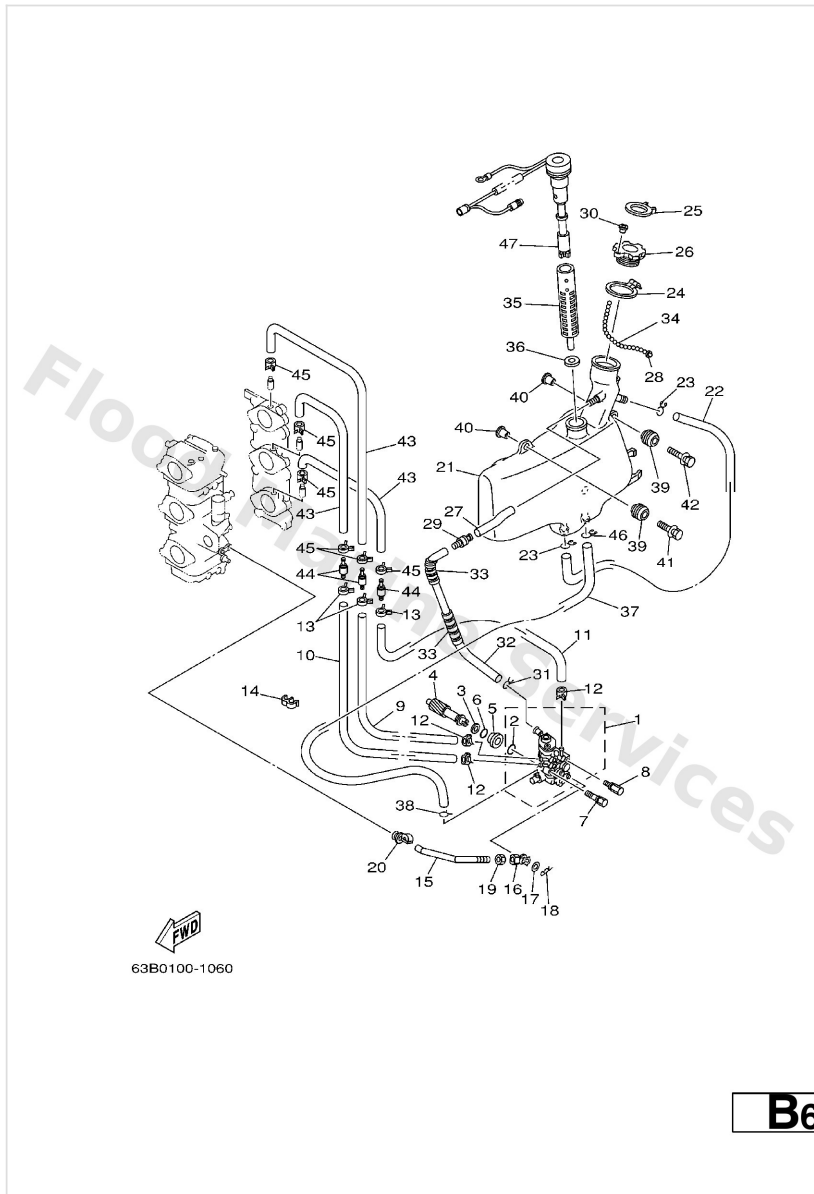

Oil Pump 1

Ref	Part	
1	63D-13200-00 Oil injection pump assembly	Buy now
2	93210-19MA7 O-ring(6r0)	Buy now
3	90201-08M93 Washer, plate (6g5)	Buy now
4	6H4-11537-01 Gear, driven	Buy now
5	6H1-13117-01 Collar, distance	Buy now
6	93210-13M04 93210-13m04	Buy now
7	90109-06M39 Bolt(6h0)	Buy now
8	90109-06M40 Bolt(6h0)	Buy now
9	90445-07M44 Hose (I390)	Buy now
10	90445-07M23 Hose (I570)	Buy now
11	90445-07MA6 Hose (I200)	Buy now
12	90468-07M02 Clip (6e5)	Buy now
14	90464-07M20 Clamp(6h0)	Buy now
15	6H4-41241-01 Rod, link	Buy now
16	6H1-41237-00 Joint, link	Buy now