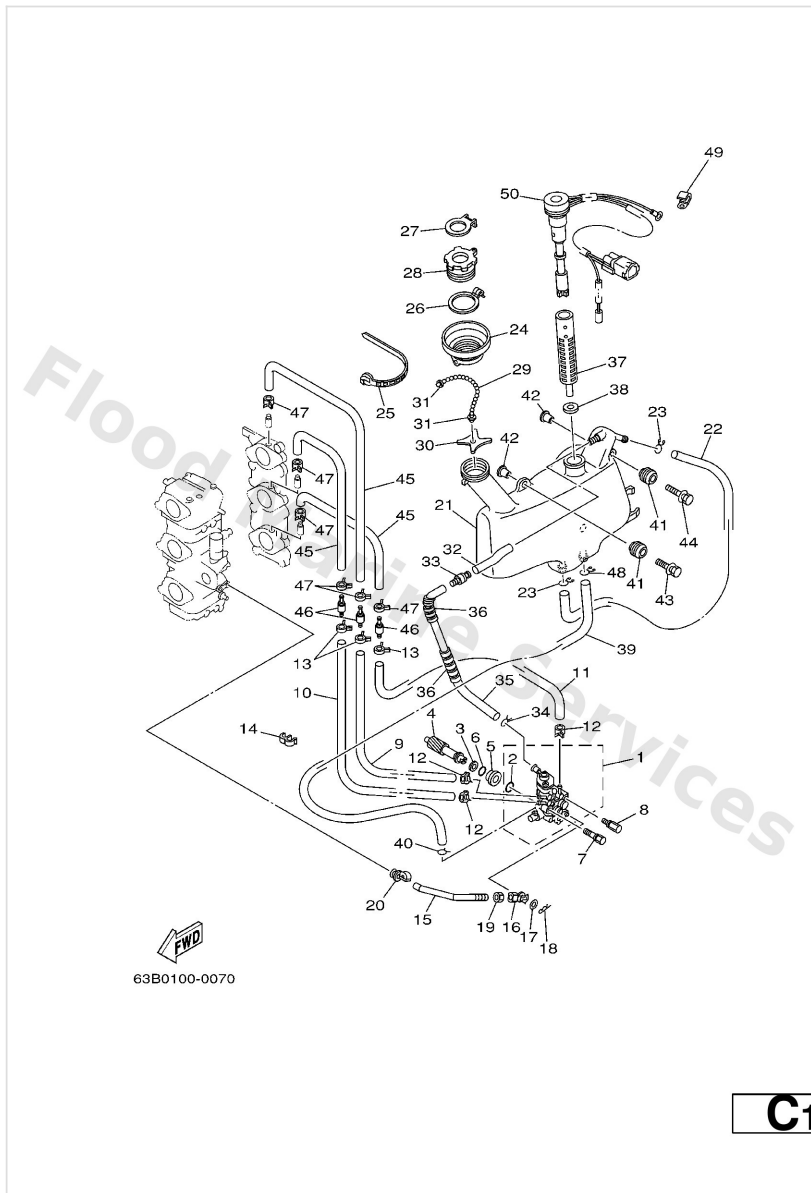

Oil Pump 2

Ref	Part	
17	90202-05088 Washer, plate (666)	Buy now
18	90468-05M03 Clip(6j8)	Buy now
19	95380-05600 Nut, hexagon (663)	Buy now
20	6E9-41237-00 Joint, link	Buy now
21	63D-21707-00 Oil tank comp.	Buy now
22	90445-11M15 Hose (I360)	Buy now
23	90467-11M08 Clip(72x)	Buy now
24	6H4-21752-00 Tube, filler 1	Buy now
25	90465-13M30 Clamp	Buy now
26	63D-2175R-00 Hook, band	Buy now
27	63D-2176M-00 Hook	Buy now
28	6H4-21770-00 Oil tank cap assembly	Buy now
29	6H5-24633-00 Chain, Ball	Buy now
30	6j8-21758-00 Washer, special 2	Buy now
31	6H1-21757-00 Washer, special 1	Buy now