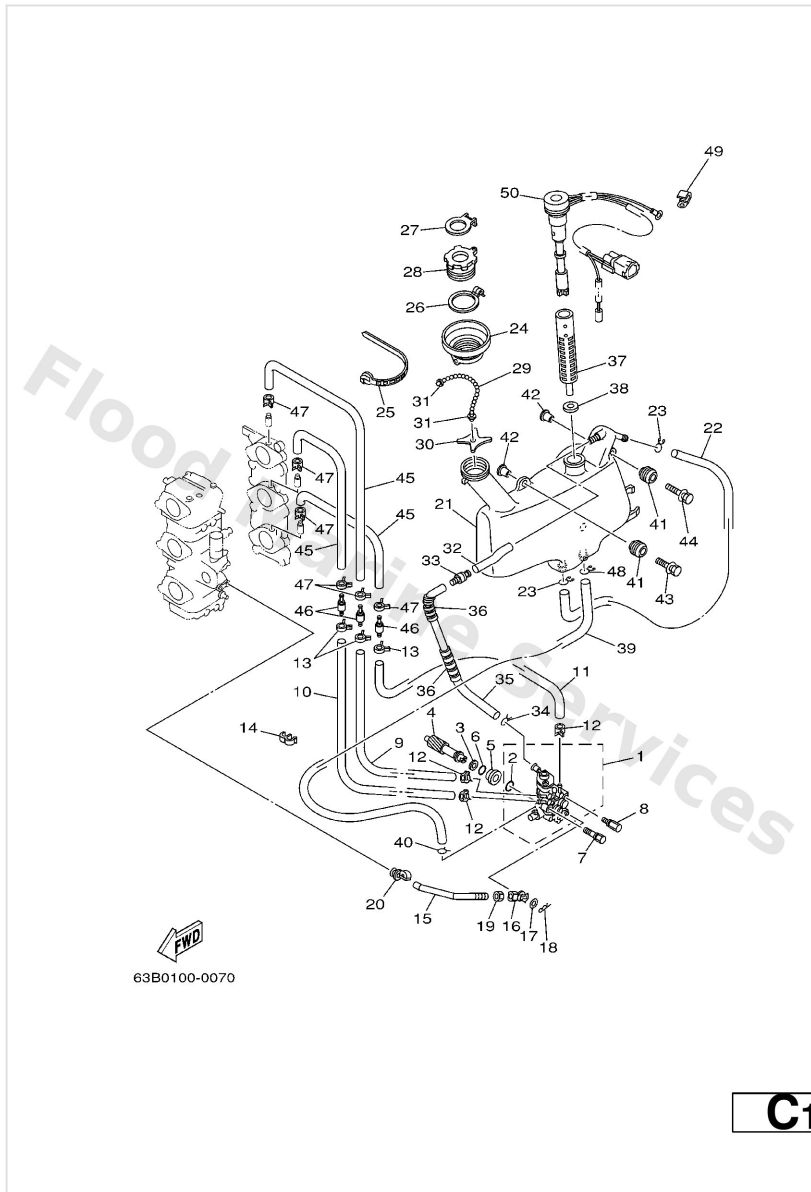

Oil Pump 2

Ref	Part	
1	63D-13200-00 Oil injection pump assembly	Buy now
2	93210-19MA7 O-ring(6r0)	Buy now
3	90201-08M93 Washer, plate (6g5)	Buy now
4	6H4-11537-01 Gear, driven	Buy now
5	6H1-13117-01 Collar, distance	Buy now
6	93210-13M04 93210-13m04	Buy now
7	90109-06M39 Bolt(6h0)	Buy now
8	90109-06M40 Bolt(6h0)	Buy now
9	90445-07M44 Hose (I390)	Buy now
10	90445-07M23 Hose (I570)	Buy now
11	90445-07MA6 Hose (I200)	Buy now
12	90468-07M02 Clip (6e5)	Buy now
14	90464-07M20 Clamp(6h0)	Buy now
15	6H4-41241-01 Rod, link	Buy now
16	6H1-41237-00 Joint, link	Buy now