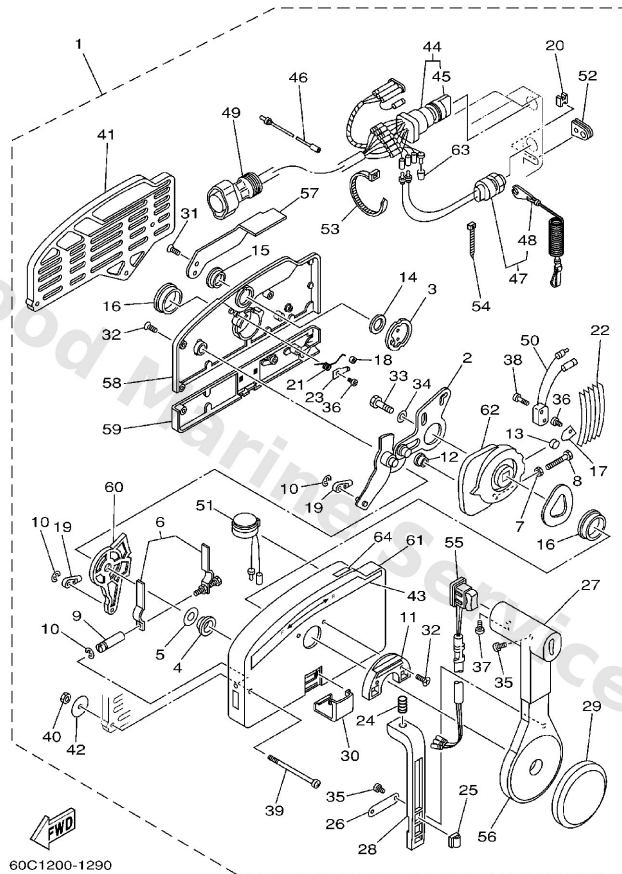

Remote Control Assy

C6

Ref	Part	
59	703-48213-00 Back, panel	Buy now
60	703-48271-00 Arm, shift	Buy now
61	703-48211-01 Housing,1	Buy now
62	703-48232-00 Drive gear	Buy now
63	703-82542-00 Cap	Buy now
64	703-48218-00 Graphic	Buy now