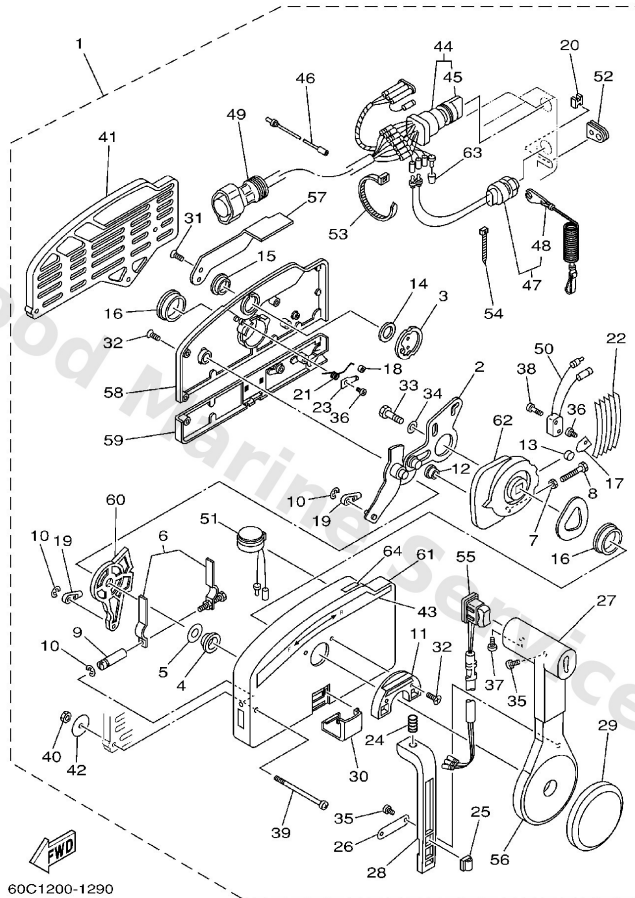

Remote Control Assy

C6

Ref	Part	
30	703-48219-00 Cover, lead	Buy now
31	703-48281-00 Screw, flat head	Buy now
32	703-48282-00 Screw	Buy now
33	97380-08030 Bolt, hexagon (fj1)	Buy now
34	92990-08600 Washer, plain (663)	Buy now
35	98580-04010 Screw, pan head (e56)	Buy now
36	98580-04006 Screw, pan head (7h3)	Buy now
37	98580-05010 Screw, pan head(62x)	Buy now
38	98580-03015 Screw, pan head (n151)	Buy now
39	703-48291-10 Screw	Buy now
40	95380-06600 Nut(661)	Buy now
41	703-48293-10 Spacer, remote control SINGLE	Buy now
42	701-48287-00 Washer 1	Buy now
43	703-48215-00 Graphic	Buy now
44	703-82510-12 Main switch assembly FOR PRIME START	Buy now