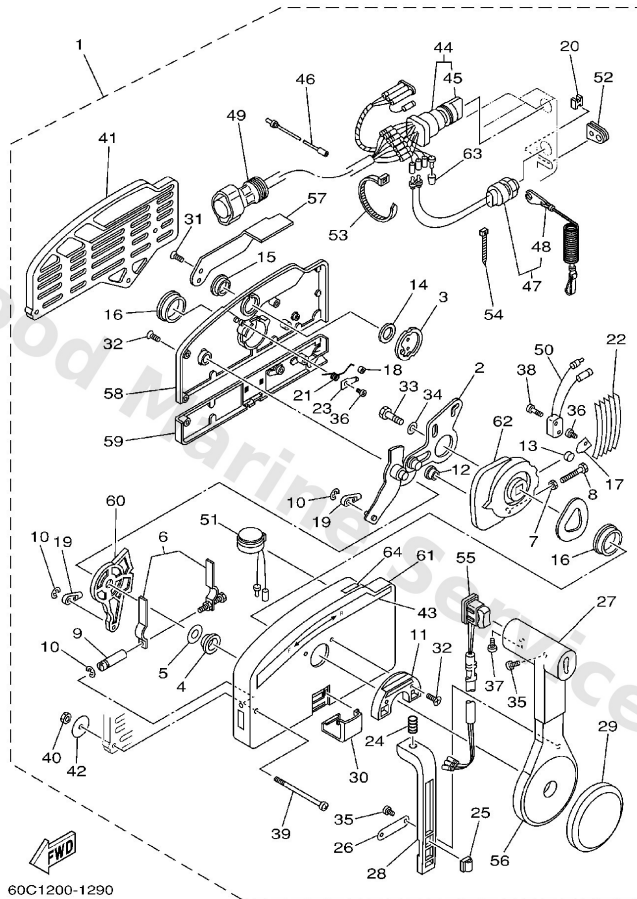

Remote Control Assy

C6

Ref	Part	
1	703-48201-A2 Remote control assembly (10p) AP	Buy now
1	703-48205-A4 Remote control assembly (10p, ptt) AP WITH PT/T SW.	Buy now
2	703-48261-01 Arm, throttle	Buy now
3	703-48153-00 Shaft, free accel.	Buy now
4	703-48235-00 Bushing	Buy now
5	703-48268-00 Spacer 3	Buy now
6	703-48264-00 Throttle, friction	Buy now
7	95380-05600 Nut, hexagon (663)	Buy now
8	97380-05025 Bolt	Buy now
9	703-48265-00 Shaft Friction	Buy now
10	93430-06024 Circlip (701)	Buy now
11	703-48245-00 Plate, lock	Buy now
12	703-48252-00 Roller, cam	Buy now
13	701-48248-00 Roller, free accel	Buy now
14	703-48198-00 Washer, wave 3	Buy now