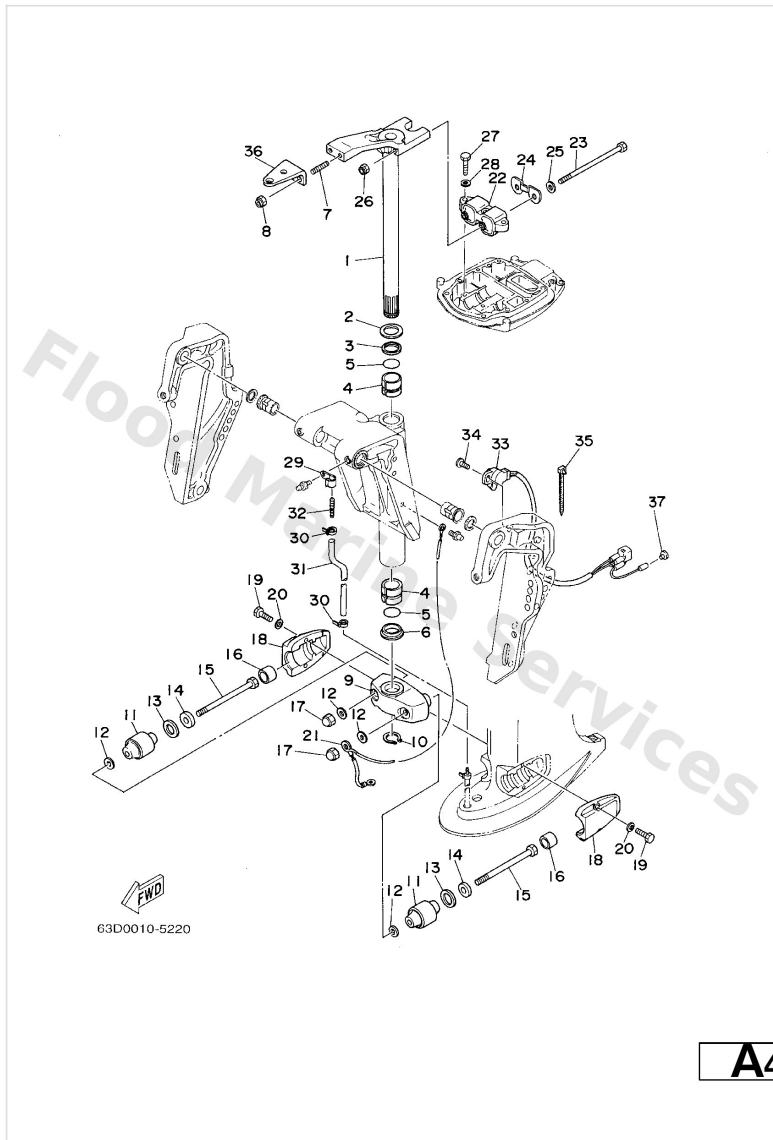

Bracket 4

Ref	Part	
1	63B-42510-00-4D Steering bracket assembly S	Buy now
1	63B-42510-10-4D Steering bracket assembly L	Buy now
1	63D-42510-01-4D Steering bracket assembly S	Buy now
1	63D-42510-11-4D Steering bracket assembly L	Buy now
2	90201-30M00 Washer, plate(6h1)	Buy now
3	90386-30M78 Bush(6h0)	Buy now
4	90386-30M77 Bush(6h0)	Buy now
5	93210-29M94 O-ring(6h1)	Buy now
6	90386-30M60 Bush(6j8)	Buy now
7	90116-10175 Bolt, stud	Buy now
8	90185-10051 Nut, self-locking	Buy now
9	63D-44551-01-4D Housing, lower mount rubber 1	Buy now
10	93410-28M06 Circlip (688)	Buy now
11	63D-44555-00-94 Mount damper, lower side L	Buy now
11	687-44555-00-94 Mount damper, lower side S	Buy now