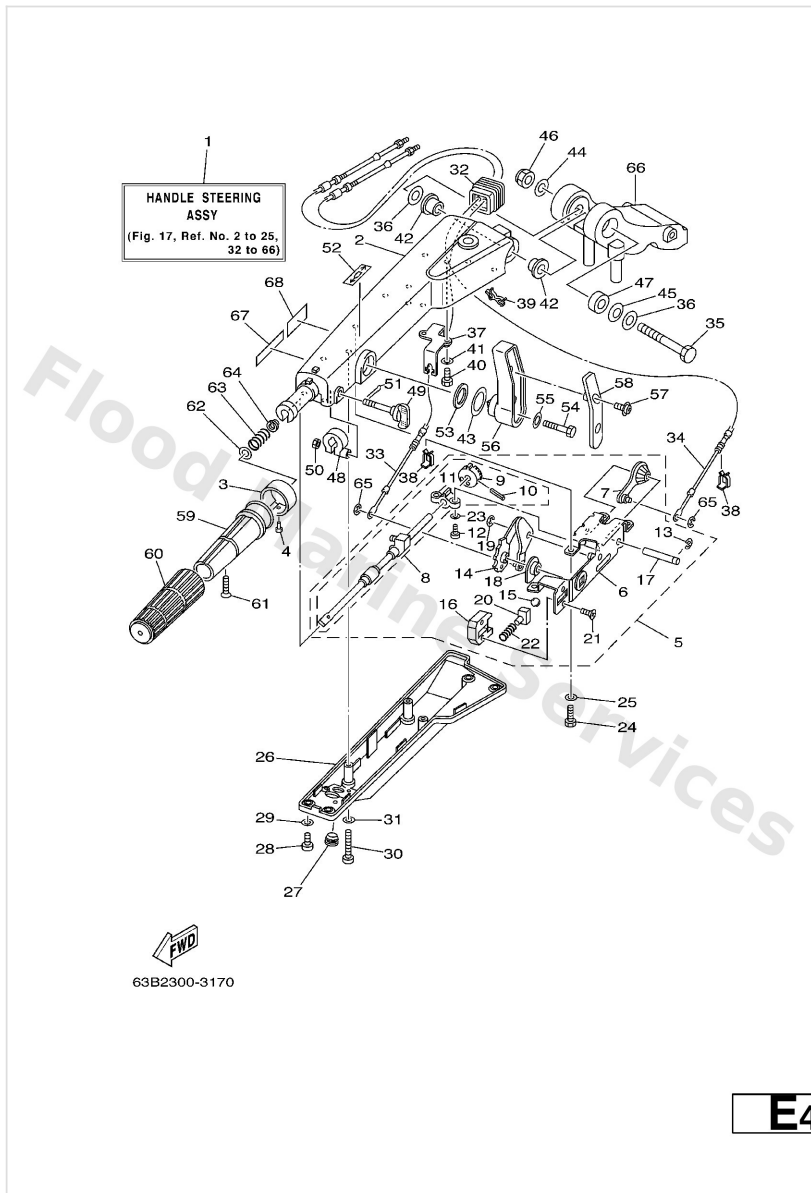

Steering

Ref	Part	
53	90202-24M53 Washer Plate(6B0)	Buy now
54	97095-08040 Bolt, hexagon	Buy now
55	92995-08600 Washer, plain (663)	Buy now
56	63D-44159-01 Handle Gear Shift	Buy now
57	90159-06M18 Screw, with washer(6b0)	Buy now
58	63D-44173-00 Lever, Shift Control	Buy now
59	664-42119-00 Grip, steering handle	Buy now
60	6G1-42177-00 Rubber, handle	Buy now
61	90149-05M13 Screw, countersunk	Buy now
62	92903-10600 Washer, plate	Buy now
63	90501-23215 Spring (655)	Buy now
64	90386-08032 Bushing (650)	Buy now
65	93430-04M03 Circlip (eu0)	Buy now
66	63D-42121-20-4D Bracket	Buy now
67	6E0-83627-41 Label, caution 7	Buy now