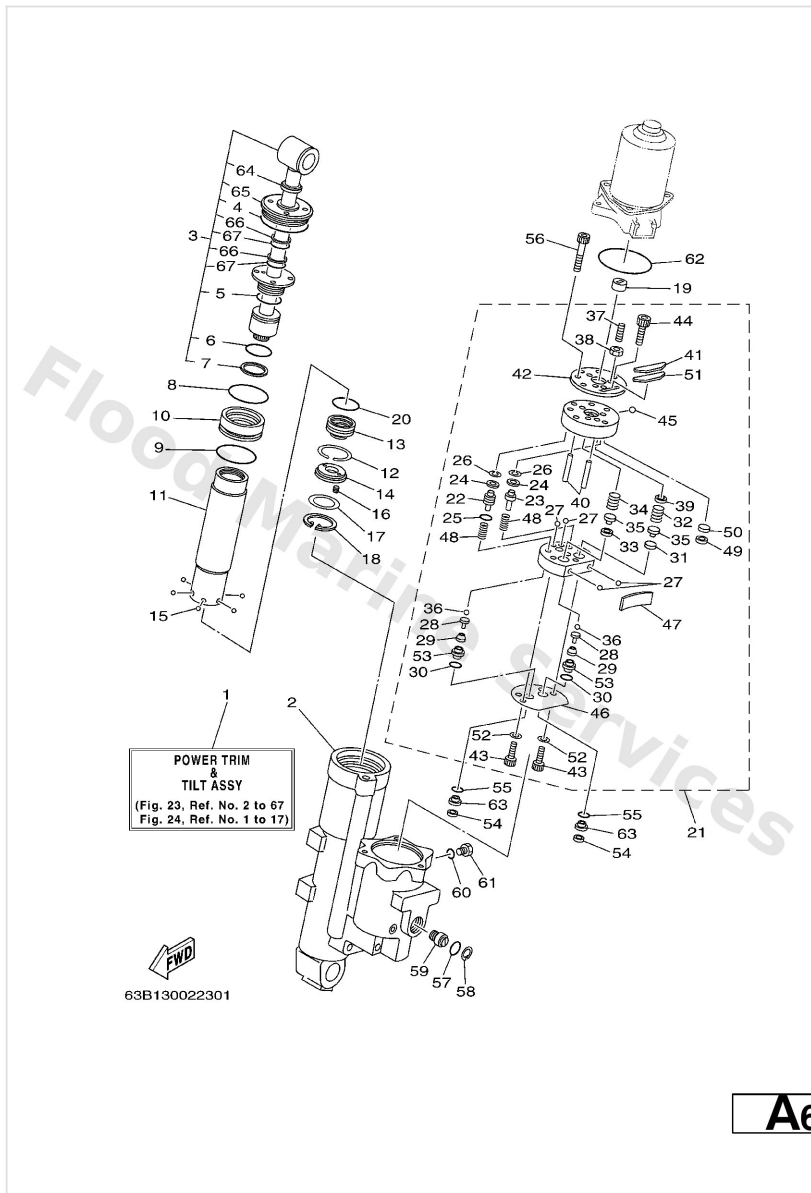

Power Trim & Tilt Assy 1

Ref	Part	
48	69J-43894-00 Spring, shuttle return	Buy now
49	62Y-4387J-00 Washer, special 2	Buy now
50	62Y-22434-00 Plate, valve 1	Buy now
51	62Y-43871-00 Ring, back up	Buy now
52	62Y-4387G-00 Washer	Buy now
53	69J-43893-00 Washer	Buy now
54	6H1-43816-00 Filter 1	Buy now
56	91318-06040 Bolt, socket	Buy now
57	93210-18397 O-ring (6g5)	Buy now
58	6H1-43875-00 Ring, snap	Buy now
59	62Y-43845-00 Screw, manual release	Buy now
60	93210-09165 O-ring	Buy now
61	6H1-43829-00 Plug, reservoir	Buy now
62	62X-43865-00 O-ring	Buy now
63	69W-43899-01 Plate stopper	Buy now