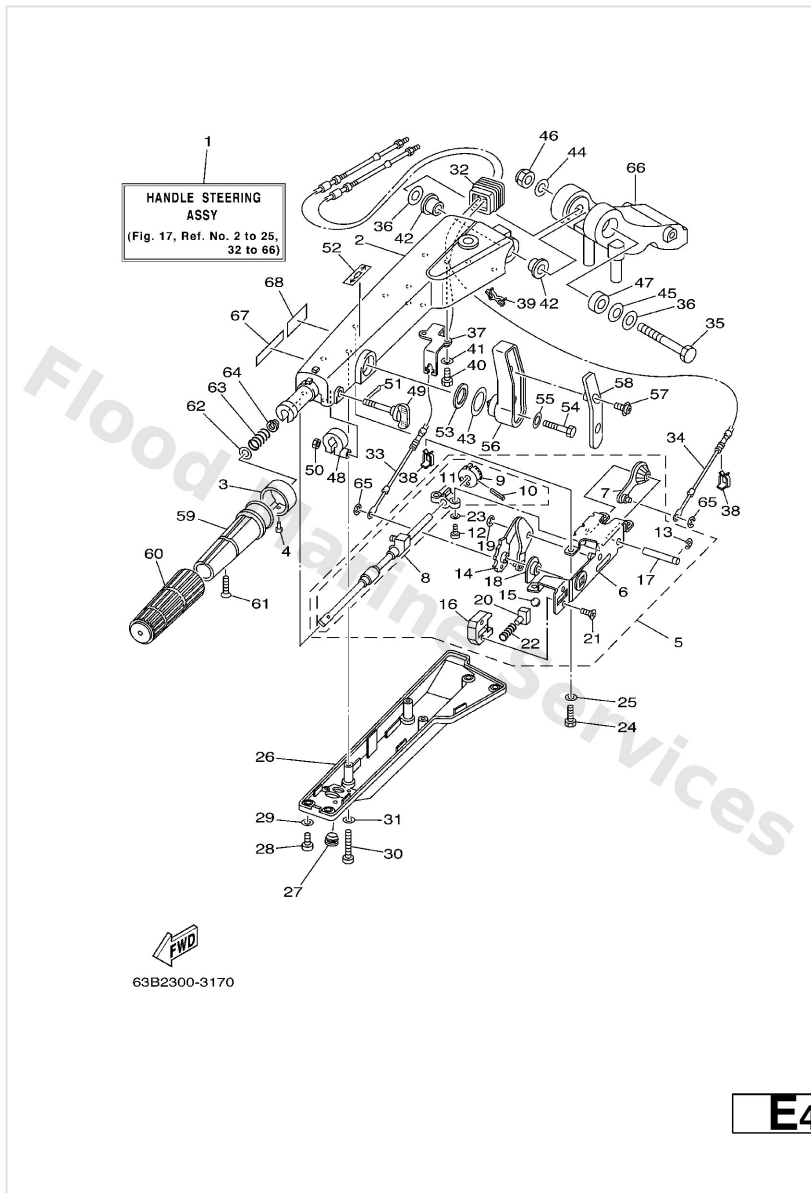

Steering

Ref	Part	
3	6K5-42137-00 Indicator, throttle	Buy now
4	90269-02M09 Rivet(6I5)	Buy now
5	63D-44100-11 Shift Link assembly	Buy now
6	63D-44104-00 Plate Comp	Buy now
7	63D-48261-00 Arm, Throttle	Buy now
8	63D-42115-00 Shaft, Steering Handle	Buy now
10	91690-30025 Pin, spring	Buy now
11	63D-42159-00 Stay	Buy now
12	98580-06016 Screw pan head	Buy now
13	93430-08006 Circlip(2r6)	Buy now
14	63D-44113-01 Cam Plate Handle	Buy now
15	63D-48236-00 Roller, detent	Buy now
16	63D-48119-00 Cover	Buy now
17	63D-42153-00 Shaft Throttle Control	Buy now
18	63D-44132-00 Bushing	Buy now