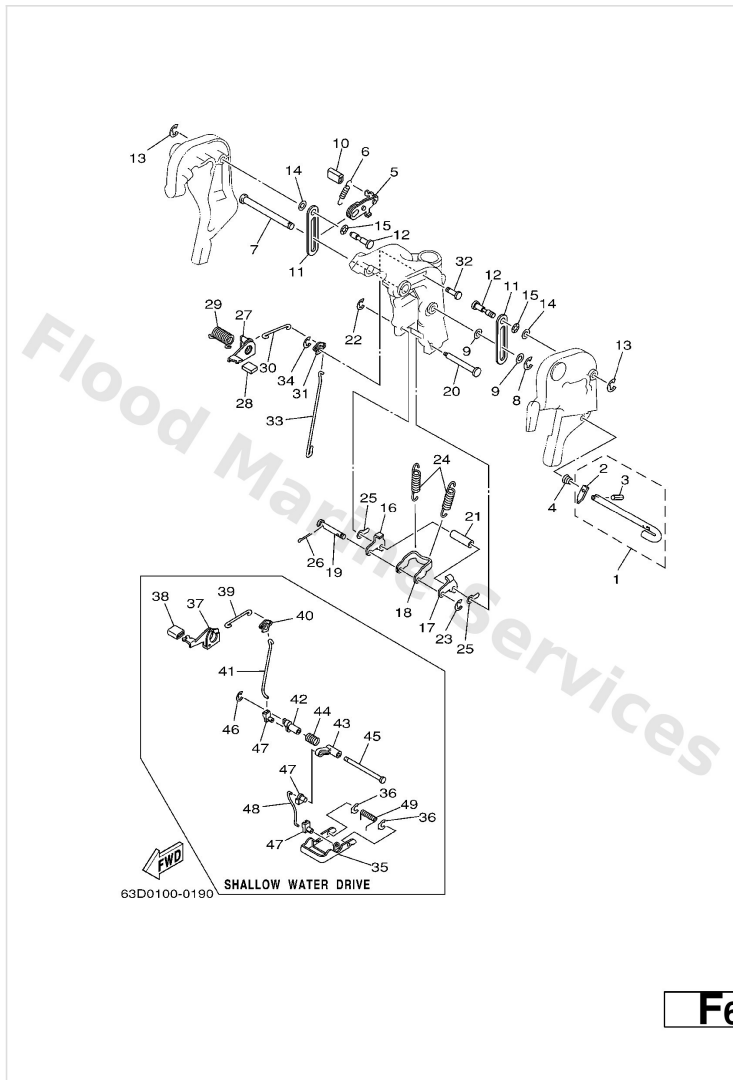

Bracket 3

Ref	Part	
18	6J8-43613-01 Arm, tilt lock	Buy now
19	6H4-43659-00 Shaft, reverse lock	Buy now
20	6J8-43611-01 Shaft, tilt lock	Buy now
21	90387-07M64 Collar (6h4)	Buy now
22	93430-06M02 Circlip (689)	Buy now
46	99080-05600 Circlip(22k) AP	Buy now
24	90506-32M22 Spring, tension(6j8)	Buy now
25	6H4-43674-00 Washer 2 WITHOUT SHALLOW	Buy now
26	91490-20010 Pin, cotter	Buy now
27	6J8-43631-00 Lever, tilt	Buy now
38	6J8-43633-00 Cover, tilt lever AP	Buy now
29	90508-18M23 Spring, torsion(6h4) AP FOR SHALLOW	Buy now
29	90508-18M24 Spring, torsion(6h4)	Buy now
39	6H4-43616-00 Rod, tilt lock 1 AP	Buy now
40	6J8-43641-00 Lever, tilt AP	Buy now