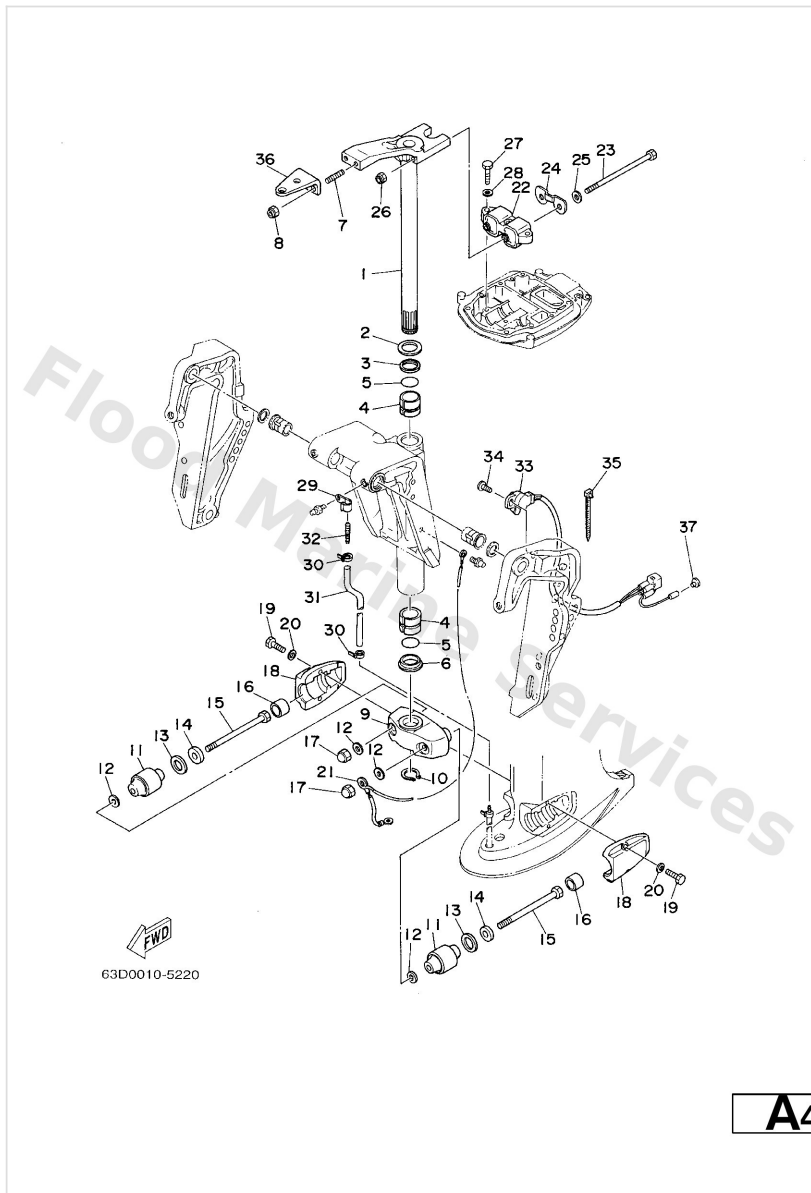

Bracket 4

Ref	Part	
26	90185-08045 Nut, self-locking	Buy now
29	90465-06M86 Clamp	Buy now
30	90465-11M10 Clamp	Buy now
31	90445-07MF1 Hose (I570)	Buy now
32	6E5-83558-00 End, nipple	Buy now
33	63D-83672-01 Trim sender	Buy now
34	97885-06016 Screw, pan head(6b0)	Buy now
35	90465-13M11 Clamp (6e5)	Buy now
36	63D-48511-00-4D Hook, steering STEERING GUIDE	Buy now
37	703-82119-00 Cover, lead wire	Buy now