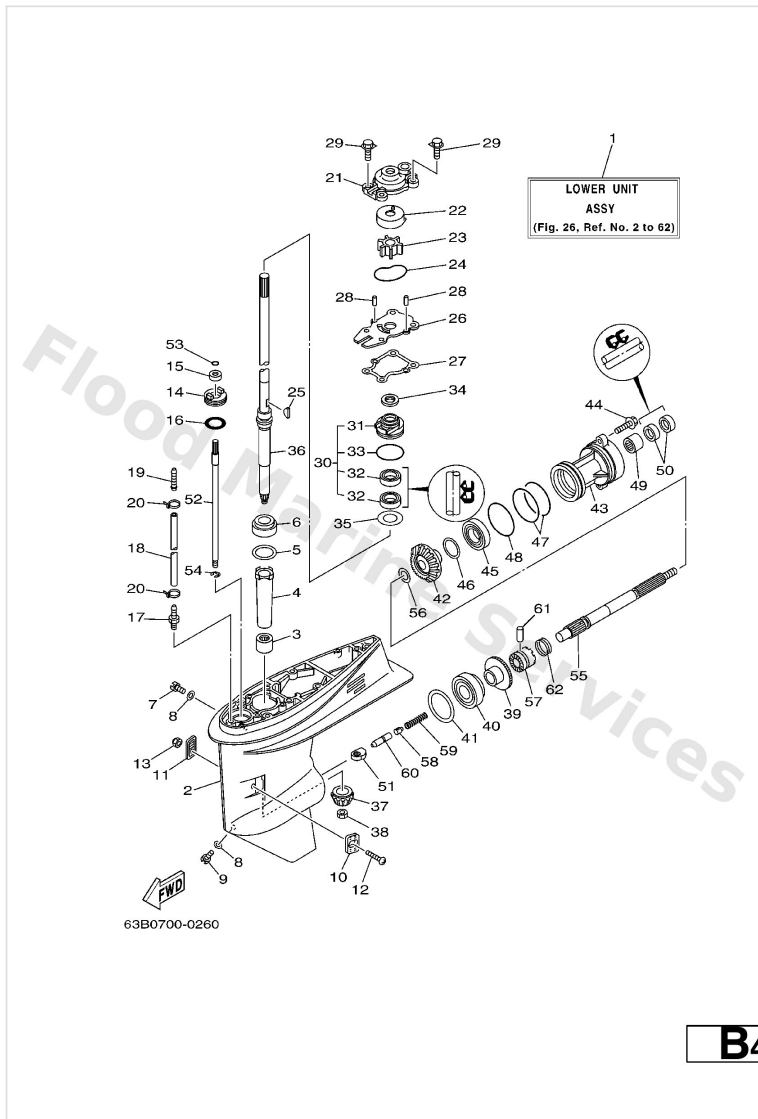

Lower Casing. Drive 1

Ref	Part	
45	93306-001U1 Bearing(62x)	Buy now
46	63D-45577-00-10 Shim (t:0.10mm) UR	Buy now
46	63D-45577-00-12 Shim (t:0.12mm) UR	Buy now
46	63D-45577-00-15 Shim (t:0.15mm) UR	Buy now
46	63D-45577-00-18 Shim (t:0.18mm) UR	Buy now
46	63D-45577-00-30 Shim (t:0.30mm) UR	Buy now
46	63D-45577-00-40 Shim (t:0.40mm) UR	Buy now
46	63D-45577-00-50 Shim (t:0.50mm) UR	Buy now
47	93210-74MG5 O-ring (xea)	Buy now
48	93210-69MG6 O-ring	Buy now
49	93317-22204 Brg,cyl-cal roller 25.5g nt	Buy now
50	93101-22M00 Oil seal (22x36x6-663)	Buy now
51	663-44151-00 Cam, shift	Buy now
52	63D-44144-00 Rod, shift	Buy now
53	93210-07003 O-ring (11m)	Buy now