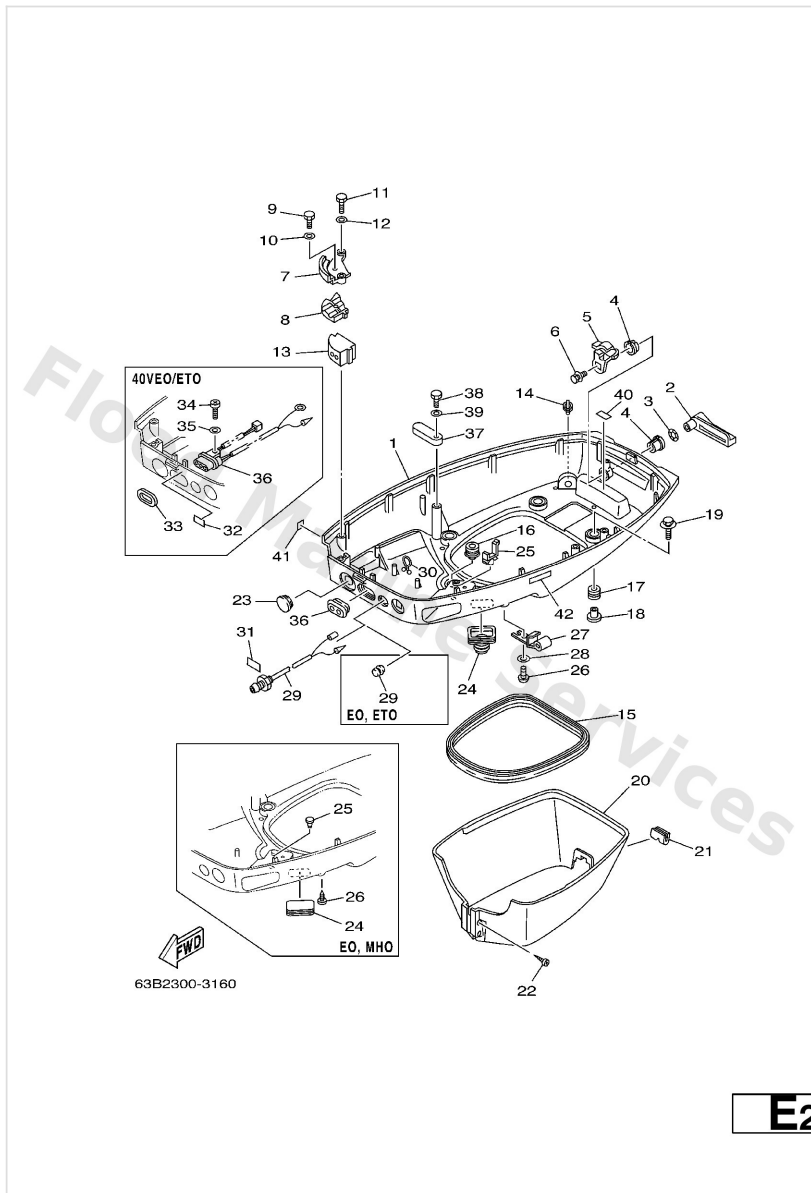

Bottom Cowling

Ref	Part	
1	6H4-42711-07-4D Cowling, bottom 1	Buy now
1	6H4-42711-25-4D Cowling, bottom	Buy now
2	6H4-42815-00 Lever, clamp 1	Buy now
3	90206-12052 Washer, wave (666)	Buy now
4	90386-12069 Bush(666)	Buy now
5	6H4-42816-00 Lever, clamp 2	Buy now
6	90119-06M73 Bolt(gh1)	Buy now
7	6H4-48531-11-94 Bracket, remote control 1	Buy now
8	6H4-48532-11-94 Bracket, remote control 2	Buy now
9	97095-05016 Bolt(6a1)	Buy now
10	92995-05600 Washer, plain (646)	Buy now
11	97095-06020 Bolt(7u8)	Buy now
12	92995-06600 Washer, plain (646)	Buy now
13	6H4-42724-00 Grommet	Buy now
13	6H4-42724-20 Grommet	Buy now