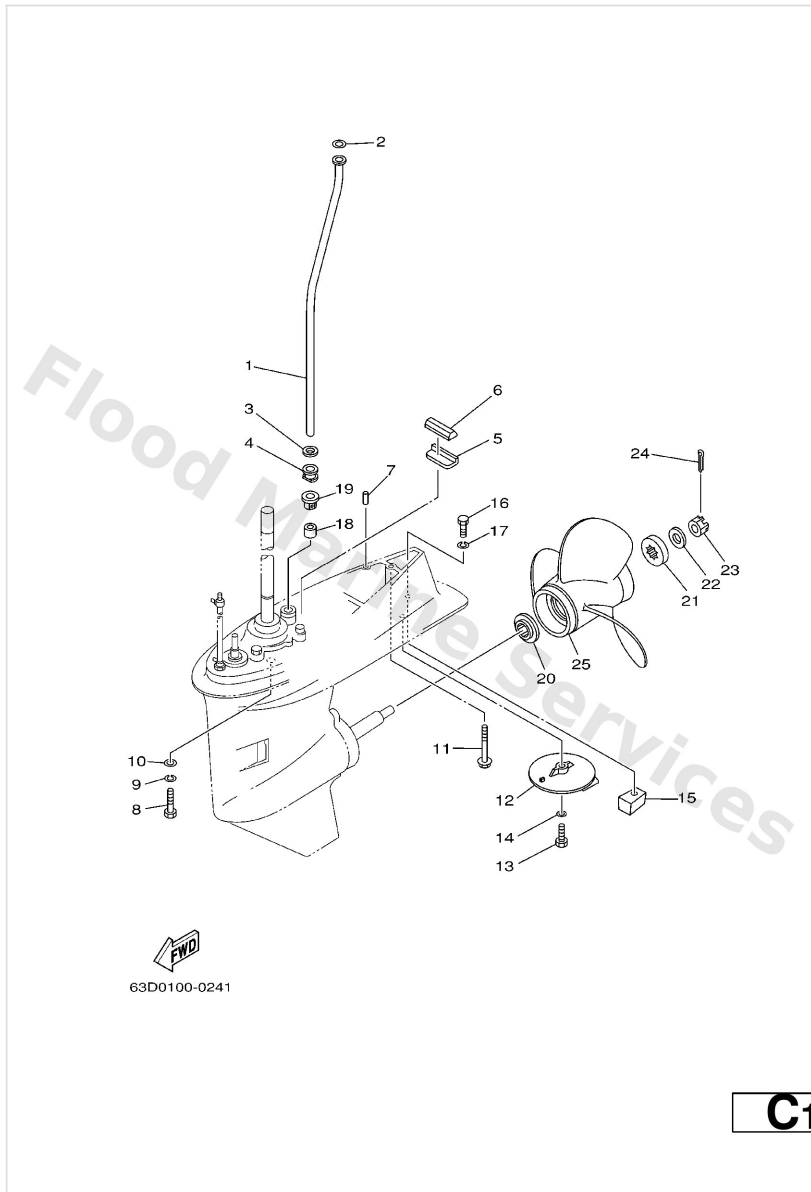

Lower Casing. Drive 2

Ref	Part	
15	67C-45251-00 Anode	Buy now
16	97095-08035 Bolt(70w)	Buy now
18	663-44366-00 Damper, water seal 2	Buy now
19	63D-44312-00 Cover, water pump housing	Buy now
20	663-45987-02 Spacer	Buy now
21	670-45997-02 Spacer	Buy now
22	92990-16200 958-58204-00 washer,plain	Buy now
23	90171-16011 Nut, castle (663)	Buy now
24	91490-30025 Pin cotter	Buy now
25	663-45941-01-EL Propeller (3x10-3/4"x17"-g) UR	Buy now
25	663-45949-01-EL Propeller (3x10-3/4"x16"-g) UR	Buy now