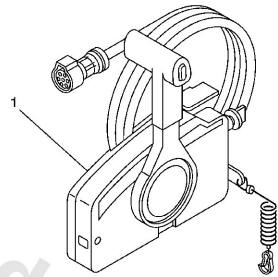

Remote Control Box

67M0100-8280

C5

Ref	Part	
1	703-48201-A2 Remote control assembly (10p) AP	Buy now
1	703-48205-A4 Remote control assembly (10p, ptt) AP WITH PT/T SW.	Buy now
2	701-48320-00 Cable, Remote Control L=12F UR	Buy now
2	701-48320-20 Cable, Remote Control L=13F UR	Buy now
2	701-48320-30 Cable, Remote Control L=14F UR	Buy now
2	701-48320-50 Cable, Remote Control L=15F UR	Buy now
2	701-48320-60 Cable, Remote Control L=16F UR	Buy now
2	701-48320-80 Cable, Remote Control L=17F UR	Buy now