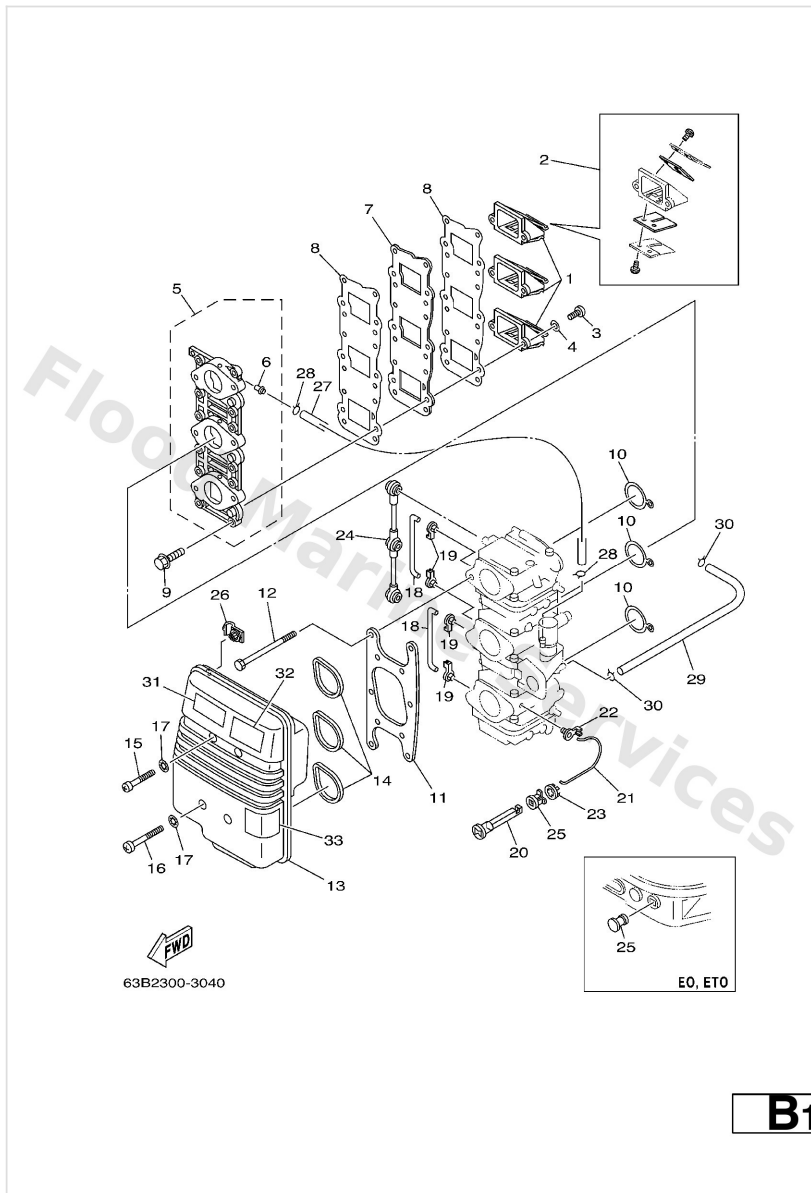

Intake

Ref	Part	
14	6H3-14457-01 Seal	Buy now
15	97885-06040 Screw pan head	Buy now
16	97885-06055 Screw, panhed (gc2)	Buy now
17	90209-06M05 Washer (688)	Buy now
18	6H4-41257-00 Rod, choke link 2	Buy now
19	661-41262-02 Joint, choke lever	Buy now
20	6H4-41271-01 Knob, choke	Buy now
21	6H4-41259-01 Rod, choke 3	Buy now
22	6J8-41262-00 Joint, choke lever	Buy now
23	6J8-41274-00 Grommet 2	Buy now
24	6H4-41217-01 Rod, accel. lever	Buy now
25	689-41273-00 Grommet	Buy now
25	6G1-42748-00 Grommet	Buy now
26	90464-06M19 Clamp(6h4)	Buy now
27	90445-07MA5 Hose (I200)	Buy now