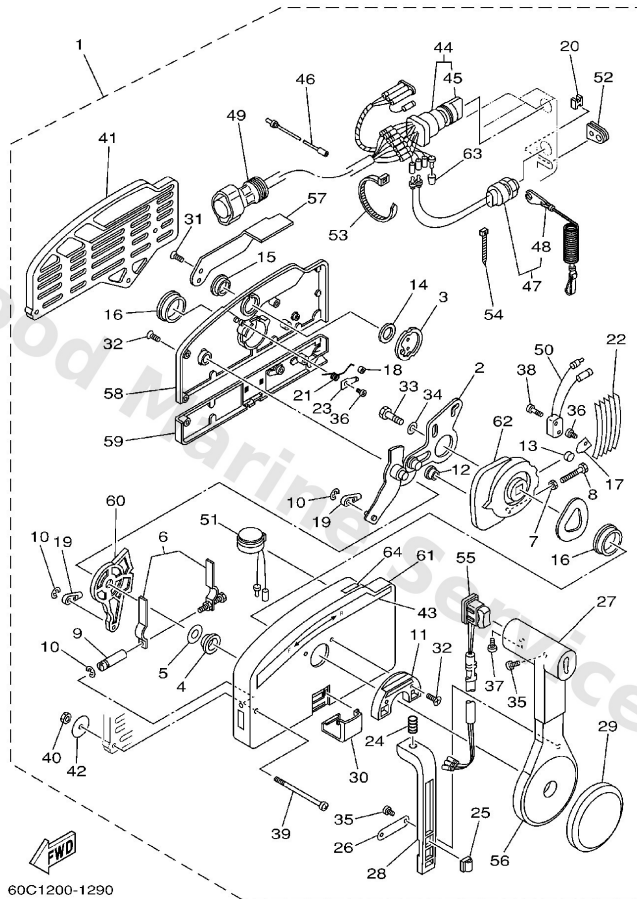

Remote Control Assy

60C1200-1290

C6

Ref	Part	
15	703-48243-00 Bushing 3	Buy now
16	703-48236-00 Bushing	Buy now
17	703-48189-00 Retainer	Buy now
18	703-48234-00 Roller, detent	Buy now
19	703-48345-01 Cable end, remote control 2	Buy now
20	703-48358-00 Anchor, cable	Buy now
21	703-48244-00 Spring, free accel.	Buy now
22	703-48238-00 Spring, detent	Buy now
23	703-48246-00 Spacer 1	Buy now
24	703-48227-00 Spring, neutral lock	Buy now
25	703-82594-00 Clamp WITH PT/T SW.	Buy now
26	703-48226-00 Plate, stopper	Buy now
27	703-48222-00 Grip, control lever SINGLE	Buy now
28	703-48223-00 Lock, neutral	Buy now
29	703-48225-00 Cover	Buy now