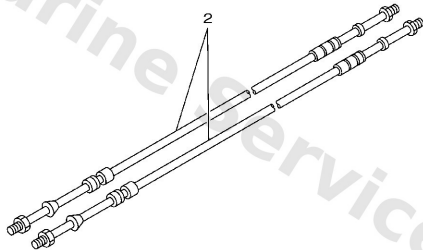

Remote Control Box

67M0100-8280

C5

Ref	Part	
1	703-48201-A2 Remote control assembly (10p) AP	Buy now
1	703-48205-A4 Remote control assembly (10p, ptt) AP WITH PT/T SW.	Buy now
2	701-48320-00 Cable, Remote Control L=12F UR	Buy now
2	701-48320-20 Cable, Remote Control L=13F UR	Buy now
2	701-48320-30 Cable, Remote Control L=14F UR	Buy now
2	701-48320-50 Cable, Remote Control L=15F UR	Buy now
2	701-48320-60 Cable, Remote Control L=16F UR	Buy now
2	701-48320-80 Cable, Remote Control L=17F UR	Buy now