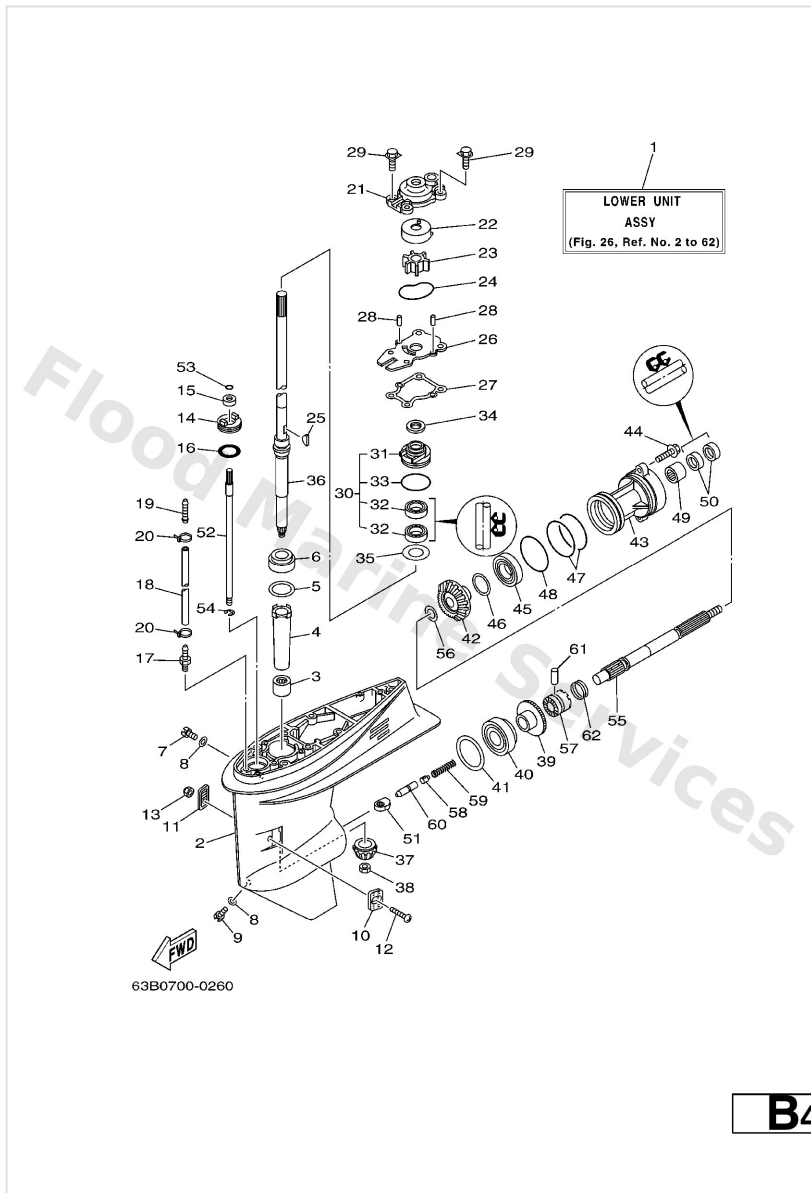

Lower Casing. Drive 1

Ref	Part	
54	99001-08600 Circlip(2r6)	Buy now
55	63D-45611-00 Shaft, propeller	Buy now
56	90201-22429 Washer, plate(663)	Buy now
57	63D-45631-01 Clutch, dog	Buy now
58	663-45634-00 Slide, shift	Buy now
59	90501-16M01 Spring compression	Buy now
60	63D-45635-00 Plunger, shift	Buy now
61	90250-06023 Pin, strait (663)	Buy now
62	663-45633-00 Ring, cross pin	Buy now