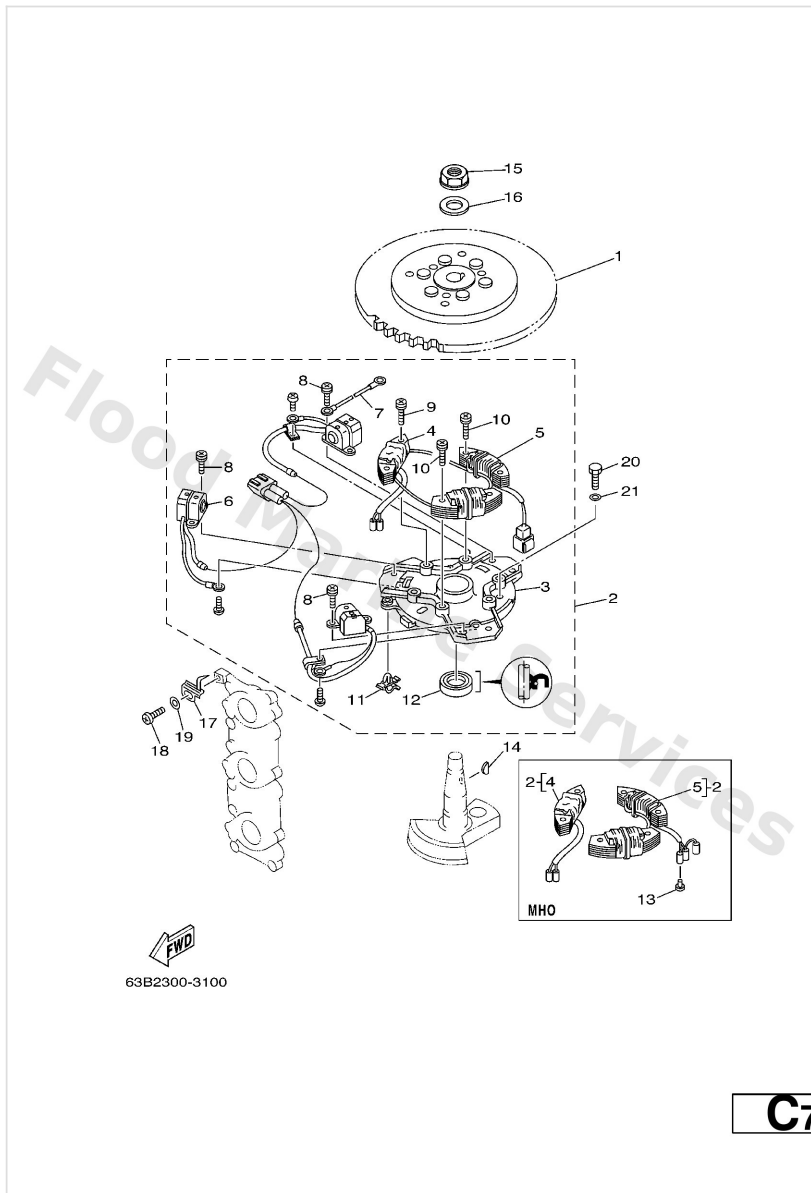

Generator

Ref	Part	
1	63D-85550-00 Rotor assembly	Buy now
1	63D-85550-10 Rotor assembly	Buy now
2	63D-85560-00 Base assembly	Buy now
2	63D-85560-10 Base assembly	Buy now
3	6H4-15359-04-94 Housing, oil seal	Buy now
4	63D-85520-00 Coil, charge	Buy now
5	63D-85533-00 Coil, lighting	Buy now
5	63D-85533-10 Coil, lighting	Buy now
6	63D-85580-00 Coil, pulser	Buy now
7	6H4-83354-00 Wire, earth lead 1	Buy now
8	63D-81345-00 Screw, pan	Buy now
9	63D-81345-10 Screw, pan head (76t)	Buy now
10	63D-81345-20 Screw, pan	Buy now
11	90464-03M15 Clamp(6j8)	Buy now
12	93102-23096 Oil seal (23x38x7-648)	Buy now