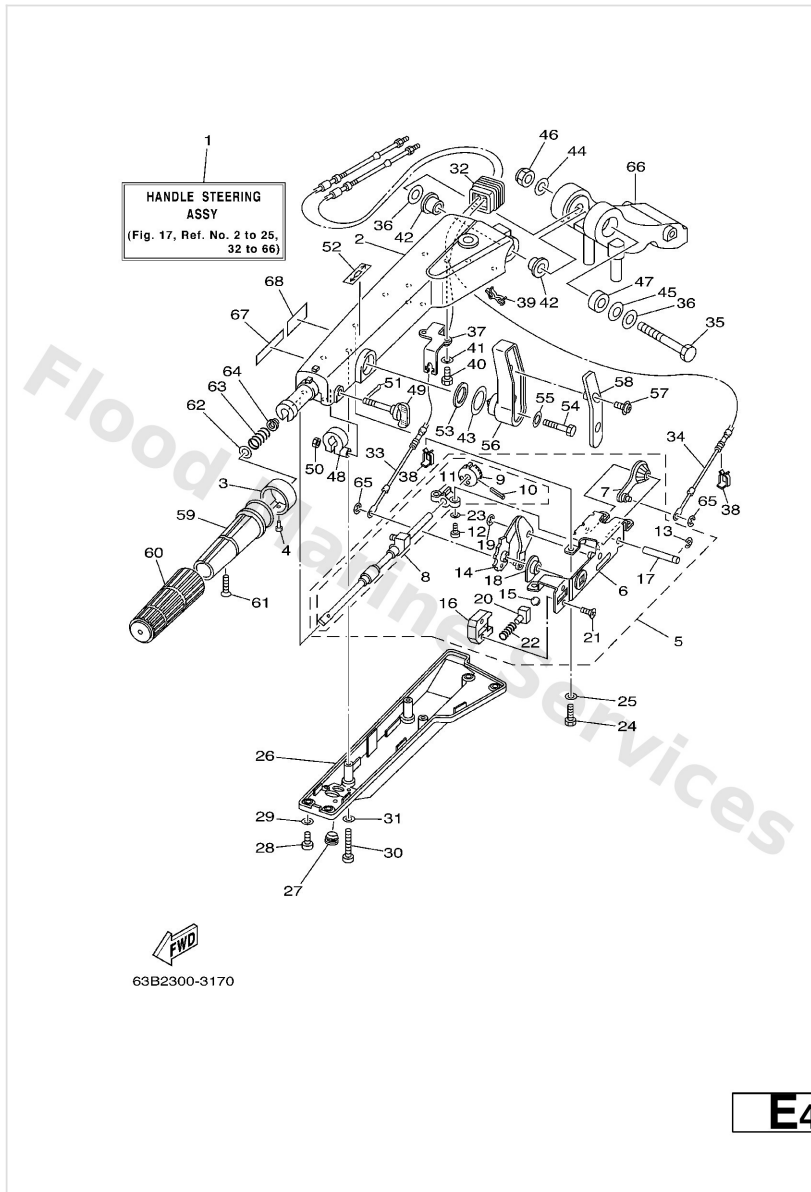

Steering

Ref	Part	
68	6E0-83627-51 Label, Caution 7	Buy now