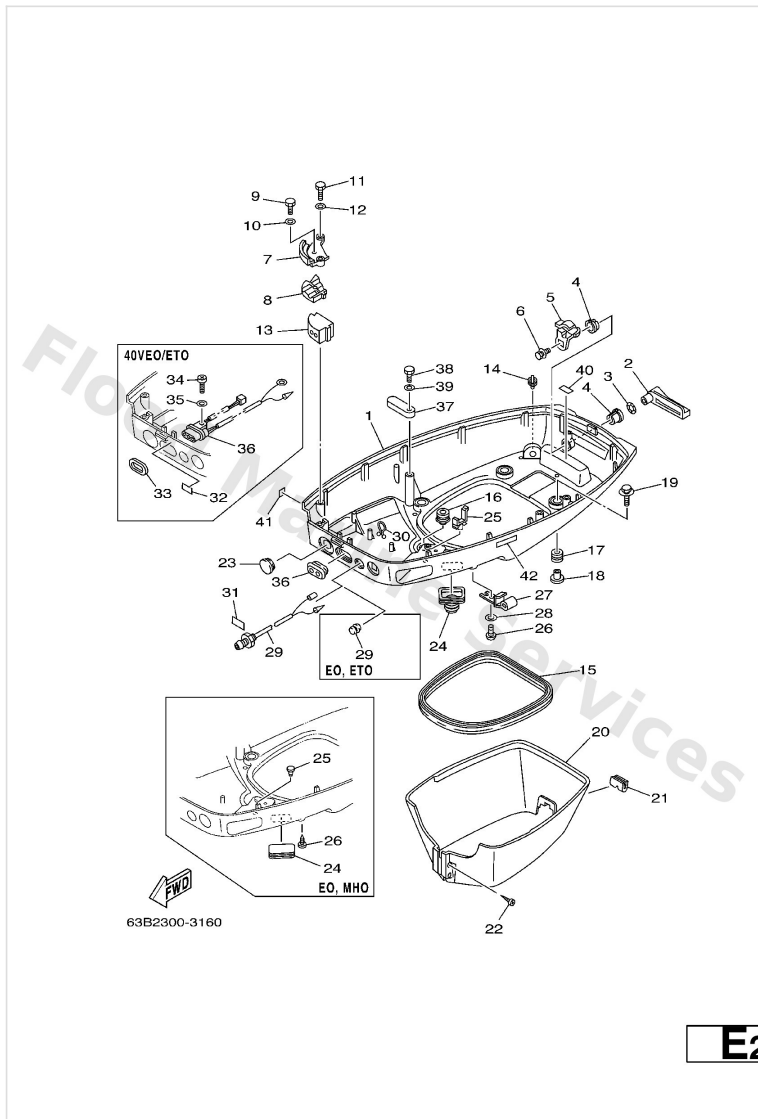

Bottom Cowling

Ref	Part	
26	90157-06M01 Screw (6e5)	Buy now
26	90338-05M03 Plug (6h1)	Buy now
27	6E5-24367-01 Clamp, fuel pipe 2	Buy now
35	92990-06600 Washer, plain (646) 40V	Buy now
29	6H4-42725-00 Grommet 2	Buy now
29	6J8-85410-00 Emergency signal light assembly	Buy now
30	90464-08M07 Clamp	Buy now
31	6H4-85415-10 Mark, signal lamp	Buy now
32	63D-84342-00 Seat, emblem 40V	Buy now
33	6H4-83589-00 Gasket 40V	Buy now
34	97880-06014 Screw, pan head(6h2) 40V	Buy now
36	63D-84301-00 Pilot light assembly 1 40V	Buy now
36	6H3-42727-00 Grommet "ETO"-40Y	Buy now
37	6E5-82588-00 Plate	Buy now
40	6E7-42791-10 Mark 1 40V	Buy now