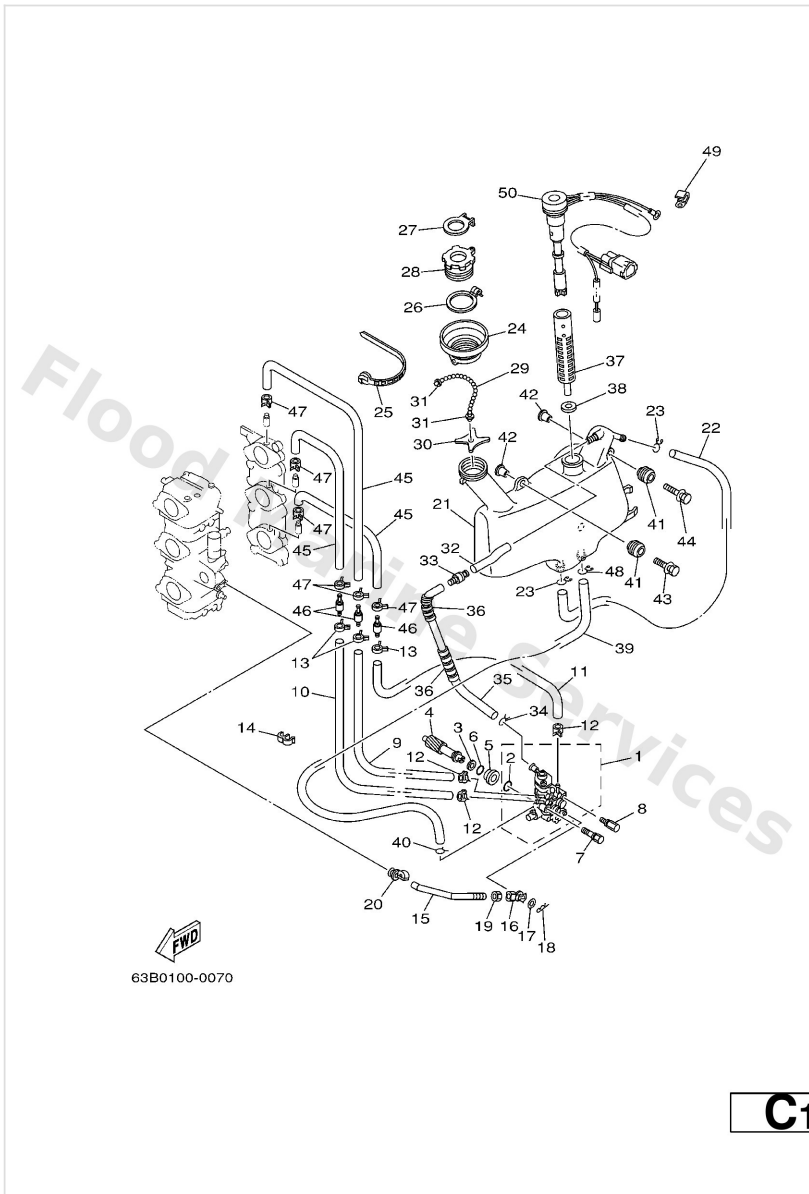

Oil Pump 2

Ref	Part	
49	90465-06M86 Clamp	Buy now
50	63D-85720-00 Oil level gauge assembly	Buy now