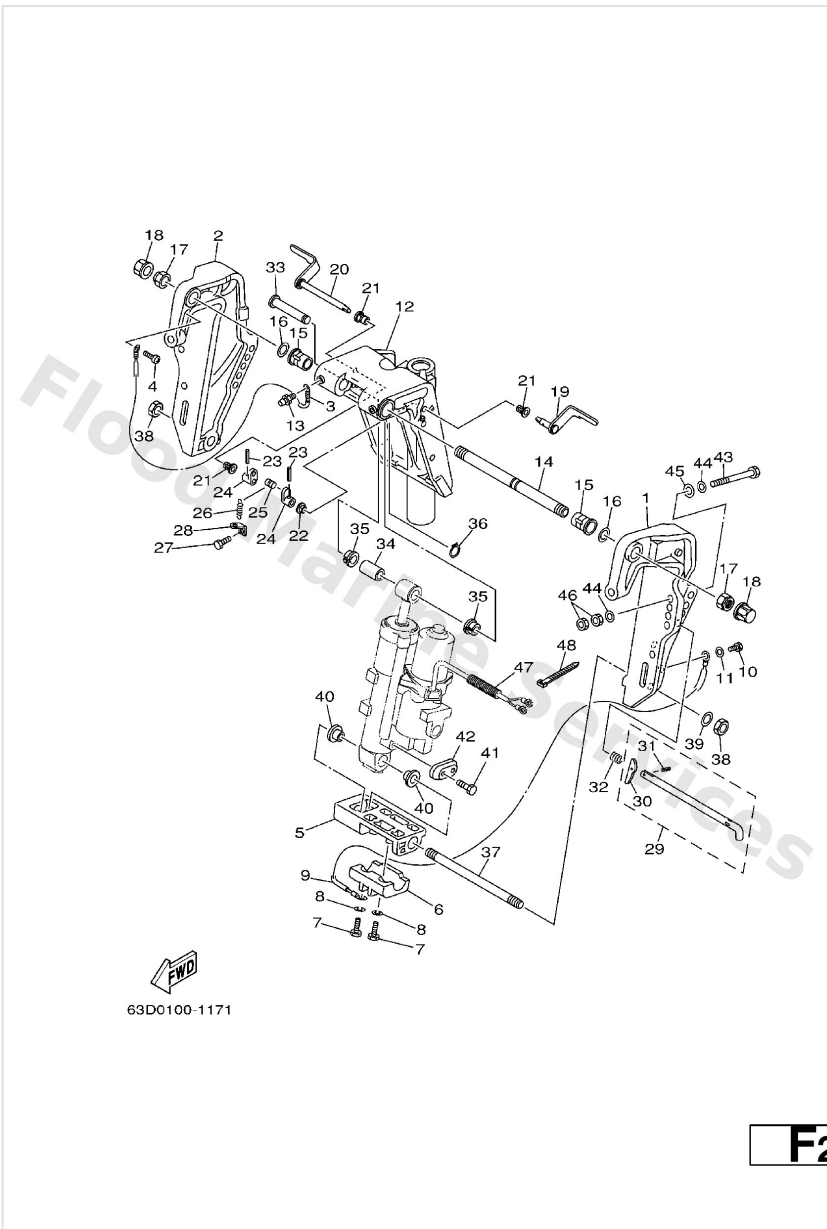

Bracket 1

Ref	Part	
1	63D-43111-01-4D Bracket, clamp 1	Buy now
2	63D-43112-01-4D Bracket, clamp 2	Buy now
3	63D-82148-00 Wire, lead 5	Buy now
4	97885-06008 Screw, pan head(6a3)	Buy now
5	63D-43128-01-4D Spacer, clamp bracket	Buy now
6	63D-45251-00 Anode	Buy now
7	97095-06025 Bolt	Buy now
8	92995-06100 Washer(6a1)	Buy now
9	6H1-82148-00 Wire, lead	Buy now
10	97095-06010 Bolt	Buy now
11	92995-06600 Washer, plain (646)	Buy now
12	63D-43311-03-4D Bracket, swivel 1 S	Buy now
12	63D-43311-13-4D Bracket, swivel 1 L	Buy now
13	93700-06M03 Nipple, grease(6a1)	Buy now
14	63D-43131-01 Bolt, clamp bracket	Buy now