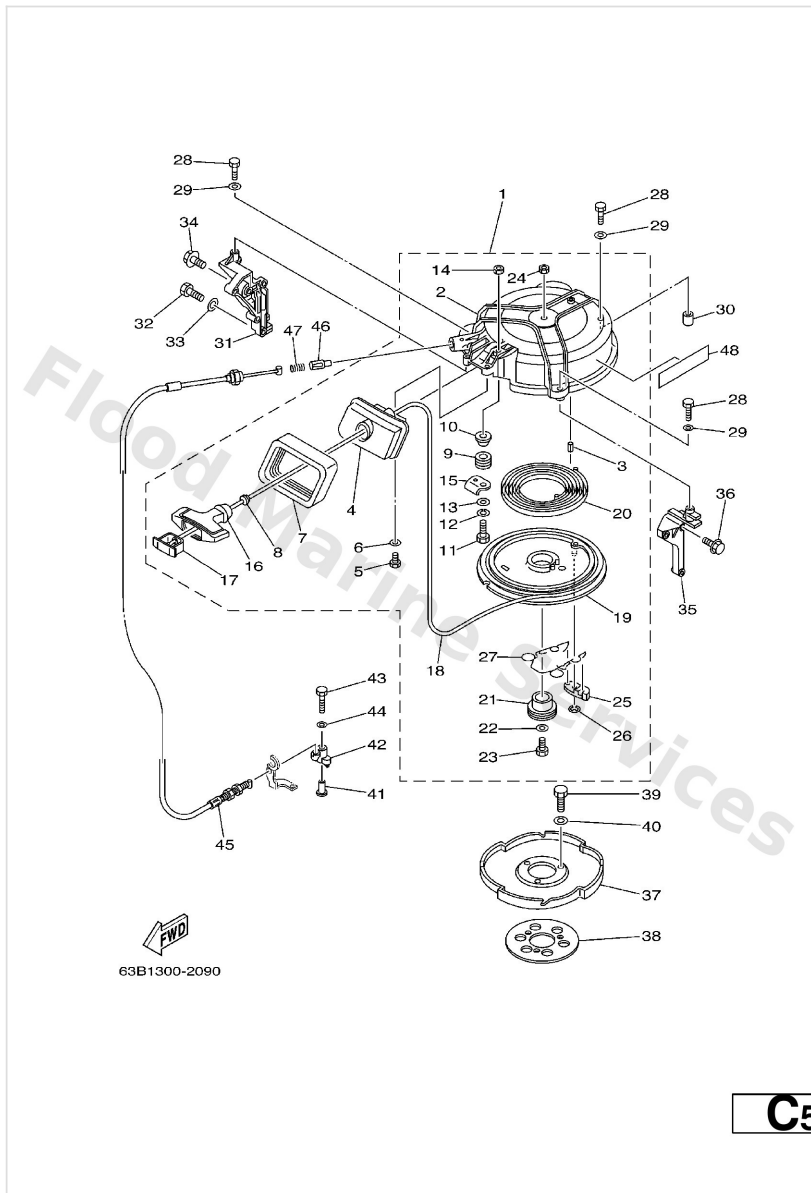

Starter

Ref	Part	
1	6H4-15710-04-4D Starter assembly	Buy now
2	6H4-15711-02-94 Case, starter	Buy now
3	91690-40018 Pin spring(664)	Buy now
4	6H4-15758-01-4D Guide rope	Buy now
5	97095-06016 Bolt, hexagon deep recess	Buy now
6	92995-06600 Washer, plain (646)	Buy now
7	6H4-15762-00 Seal, rubber 2	Buy now
8	6A0-15789-00 Damper	Buy now
9	6F5-15752-00 Roller, wire	Buy now
10	90387-06M69 Collar (688)	Buy now
11	97013-06030 Bolt	Buy now
12	92903-06100 Washer(6a1)	Buy now
13	92903-06600 Washer, plain (646)	Buy now
14	95380-06600 Nut(661)	Buy now
15	6H4-15787-01 Stay	Buy now