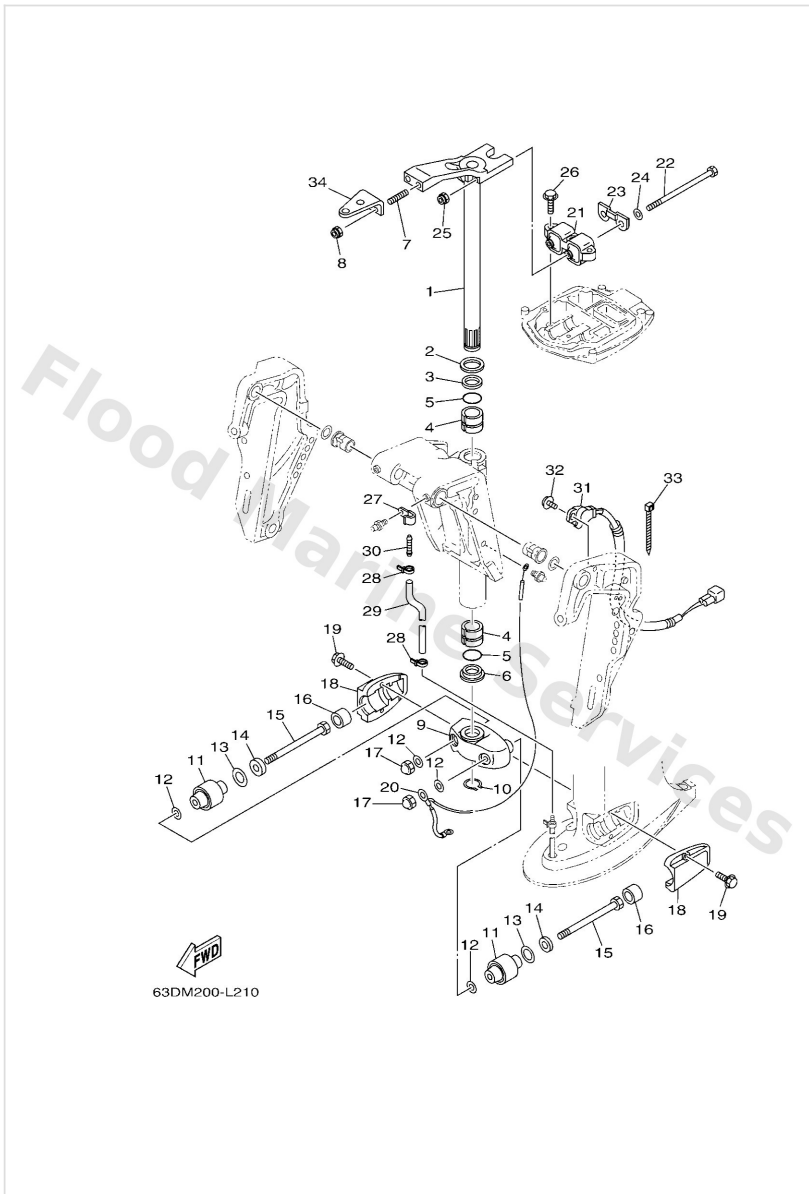

Bracket 4

Ref	Part	
29	9044507MF1 Hose (I570)	Buy now
30	6E58355800 End, nipple	Buy now
31	63D8367211 Trim sender	Buy now
32	9798506216 Screw, with washer(6h2)	Buy now
33	9046513M11 Clamp (6e5)	Buy now
34	63D4851101 Hook, steering STEERING GUIDE	Buy now