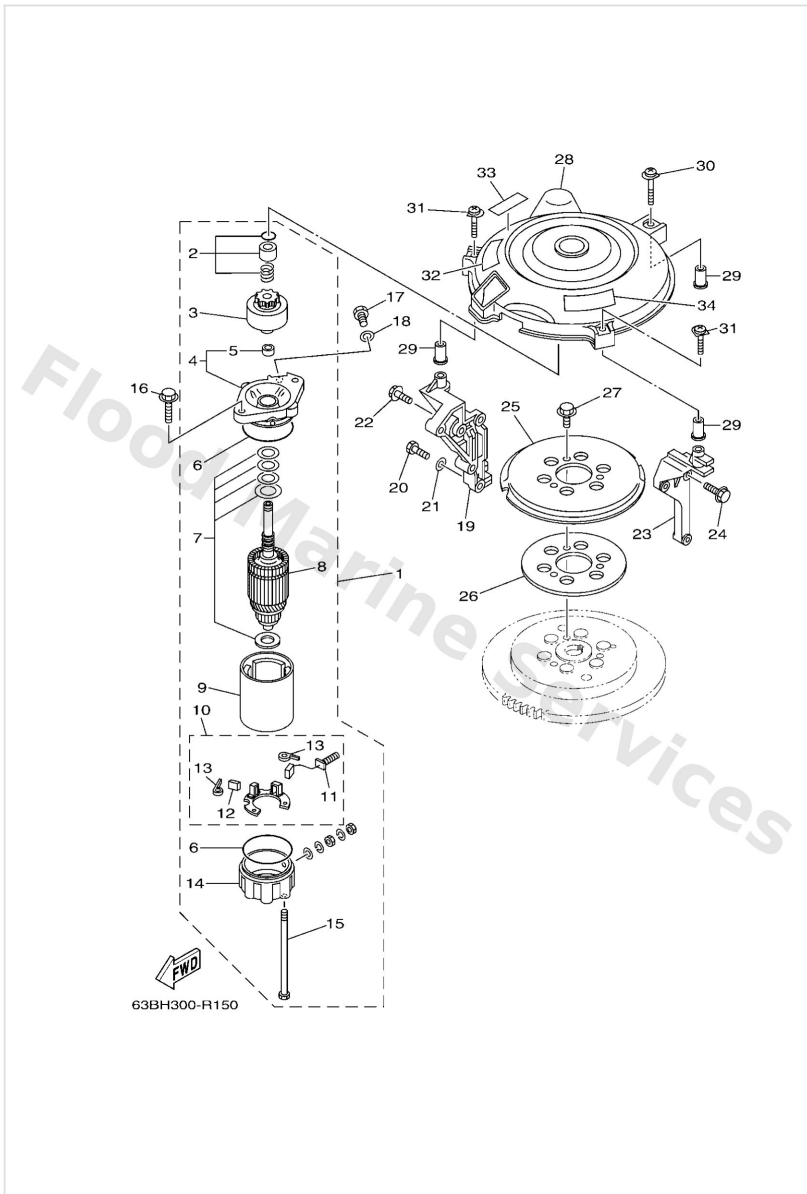

Starting Motor

Ref	Part	
32	6EE8199540 Label, warning	Buy now
33	6EE8199550 Label, warning	Buy now
34	6AG8199600 Mark	Buy now