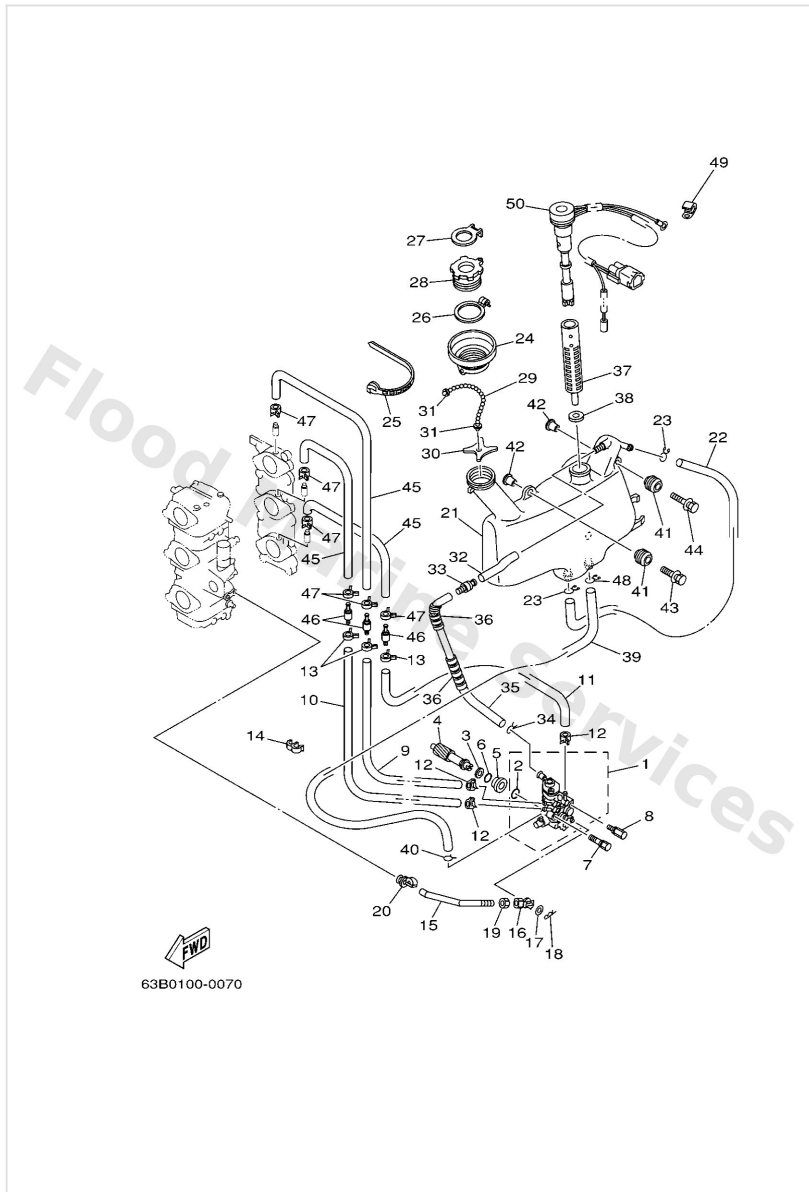

Oil Pump 1

Ref	Part	
1	63D1320000 Oil injection pump assembly	Buy now
2	9321019MA7 O-ring(6r0)	Buy now
3	9020108M93 Washer, plate (6g5)	Buy now
4	6H41153701 Gear, driven	Buy now
5	6H11311701 Collar, distance	Buy now
6	9321013M04 93210-13m04	Buy now
7	9010906M39 Bolt(6h0)	Buy now
8	9010906M40 Bolt(6h0)	Buy now
9	9044507M44 Hose (I390)	Buy now
10	9044507M23 Hose (I570)	Buy now
11	9044507MA6 Hose (I200)	Buy now
12	9046807M02 Clip (6e5)	Buy now
14	9046407M20 Clamp(6h0)	Buy now
15	6H44124101 Rod, link	Buy now
16	6H14123700 Joint, link	Buy now