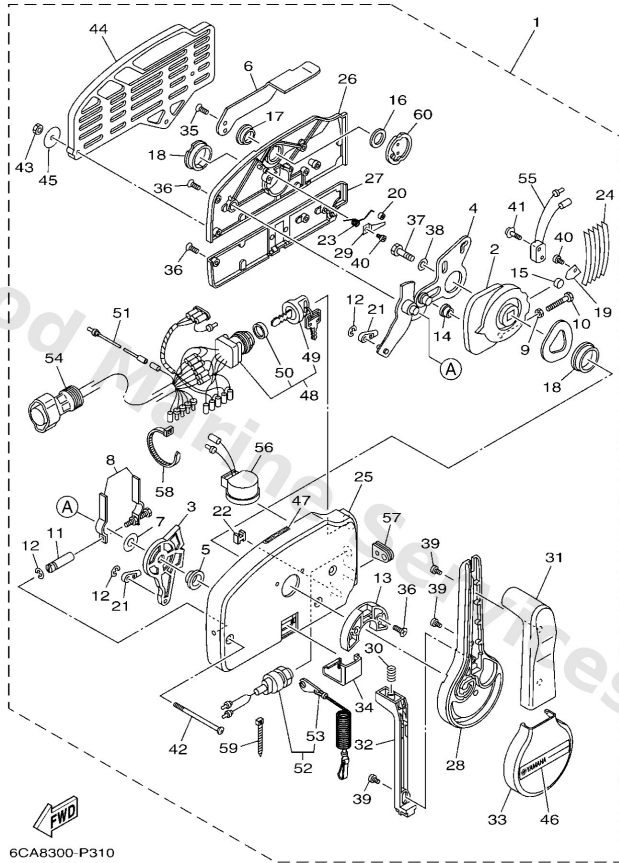

Remote Control Assy 2

6CA8300-P310

Ref	Part	
1	70348201B1 Remote control assembly (10p) AP WITHOUT PT/T SW.	Buy now
2	7034823200 Drive gear	Buy now
3	7034827100 Arm, shift	Buy now
4	7034826101 Arm, throttle	Buy now
5	7034823500 Bushing	Buy now
6	7034815210 Knob, free accel.	Buy now
7	7034826800 Spacer 3	Buy now
8	7034826400 Throttle, friction	Buy now
9	9538005600 Nut, hexagon (663)	Buy now
10	9738005025 Bolt	Buy now
11	7034826510 Shaft, friction	Buy now
12	9343006024 Circlip (701)	Buy now
13	7034824500 Plate, lock	Buy now
14	7034825200 Roller, cam	Buy now
15	7014824800 Roller, free accel	Buy now