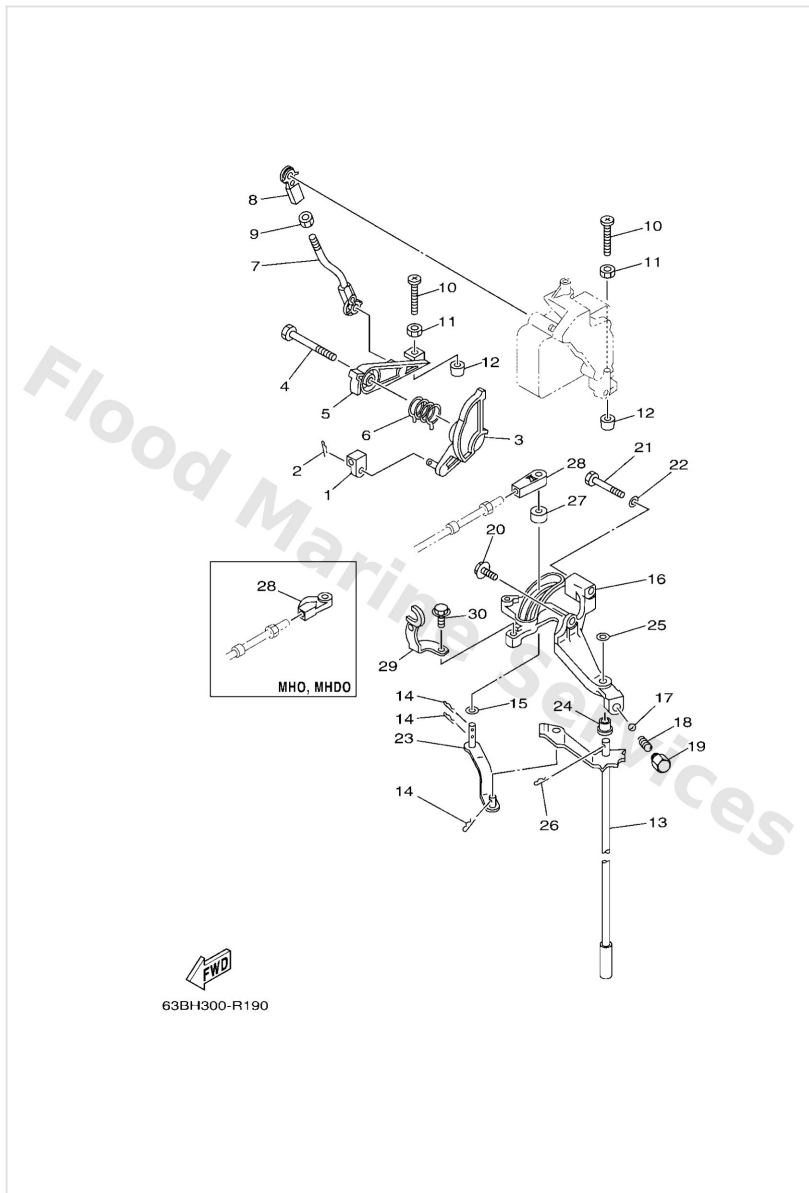

Control

Ref	Part	
16	63D4411700 Bracket	Buy now
17	9350104M02 Ball (697)	Buy now
18	9050112082 Spring 6484411600	Buy now
19	6484271500 Bushing 2	Buy now
20	9751306520 Bolt, with washer(61b)	Buy now
21	9701306045 Bolt, hexagon	Buy now
22	9290306600 Washer, plain (646)	Buy now
23	63D4412100 Lever, shift rod	Buy now
24	9038607M58 Bush(6h1)	Buy now
25	9299008200 Ybs66-8 washer, plain	Buy now
26	9149020012 Pin, cotter (648)	Buy now
27	6884412200 Bushing, shift rod lever	Buy now
28	63D4834400 Cable end, remote control	Buy now
28	6FM4834400 Cable end, remote control	Buy now
29	63D1577400 Stay 4	Buy now