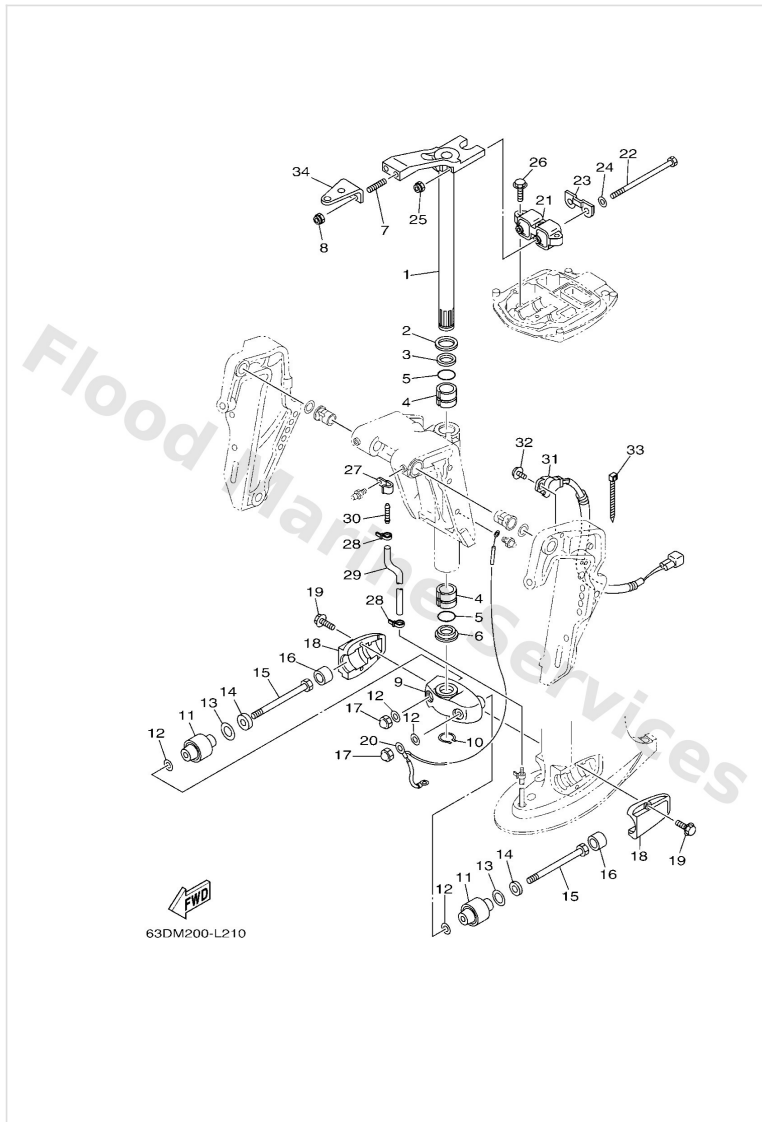

Bracket 4

Ref	Part	
1	63D42510028D -	Buy now
	S(16.0")	
1	63D42510128D Steering bracket assembly	Buy now
	L(21.0")	
2	9020130M00 Washer, plate(6h1)	Buy now
3	9038630M78 Bush(6h0)	Buy now
4	9038630M77 Bush(6h0)	Buy now
5	9321029M94 O-ring(6h1)	Buy now
6	9038630M60 Bush(6j8)	Buy now
7	9011610062 Bolt, stud	Buy now
8	9018510027 Nut, self-locking	Buy now
9	63D44551018D Housing, lower mount rubber 1	Buy now
10	9341028M06 Circlip (688)	Buy now
11	63D4455500 Mount damper, lower side	Buy now
	L(21.0")	
11	6874455500 Mount damper, lower side	Buy now
	S(16.0")	
12	9020112M16 Washer, plate (679)	Buy now
13	9020225M04 Washer, plate (663)	Buy now