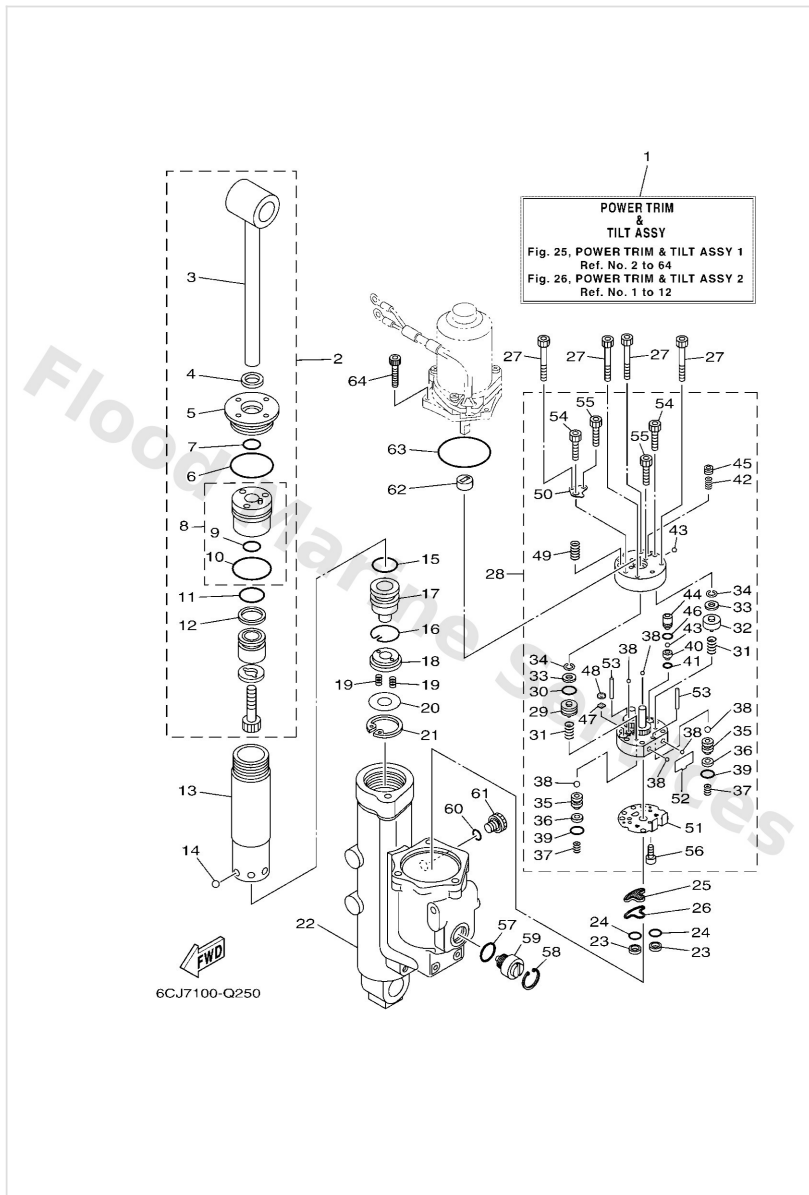

Power Trim & Tilt Assy 1

Ref	Part	
33	69A4384F00 Seal, main valve	Buy now
34	9900203600 Circlip(6I5)	Buy now
35	6EK4382E00 Adaptor 2	Buy now
36	6C64387G00 Washer	Buy now
37	6C64385300 Spring, main valve	Buy now
38	9350532038 Ball(7fk)	Buy now
40	6D84385100 Seat, relief valve	Buy now
41	93210064A5 O-ring(61a)	Buy now
42	6C54385510 Spring, up relief	Buy now
43	9350108001 Ball	Buy now
44	6D84384400 Pin, valve support	Buy now
45	6D84384300 Screw, valve lock	Buy now
46	9321004N51 O-ring	Buy now
47	6H14384G11 Seal, relief valve	Buy now
48	6H14384410 Pin, valve support	Buy now