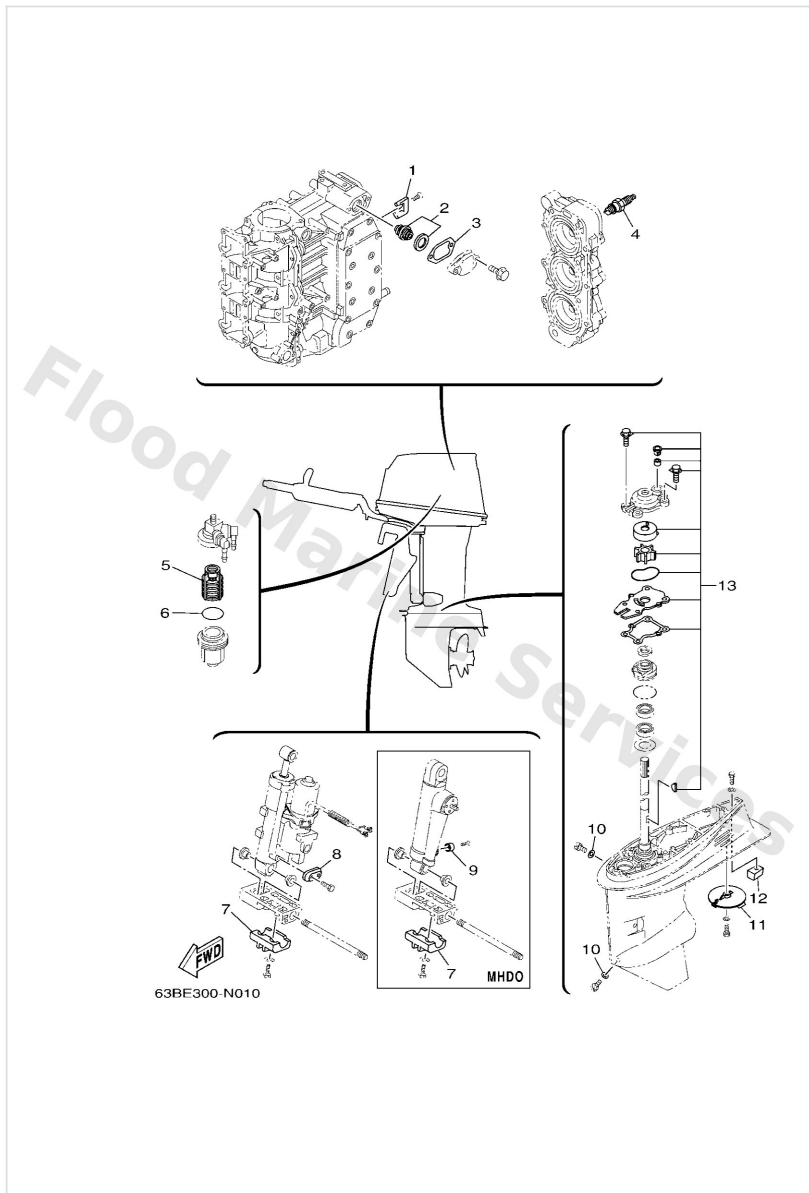

Scheduled Service Parts

Ref	Part	
1	6881132500 Anode	Buy now
2	6E51241130 Thermostat	Buy now
3	6J812414A0 Gasket, cover	Buy now
4	9470200247 Plug, spark (br8hs-10) 50H	Buy now
4	9470200271 Plug, spark (br7hs-10) 40V	Buy now
5	61N2456300 Element, filter	Buy now
6	9321032738 O-ring(1wg)	Buy now
7	63D4525101 Anode	Buy now
8	65W4525100 Anode	Buy now
9	6634525100 Anode	Buy now
10	9043008003 Gasket	Buy now
11	6644537101 Tab-trim	Buy now
12	67C4525100 Anode	Buy now
13	63DW007801 Water pump repair kit	Buy now