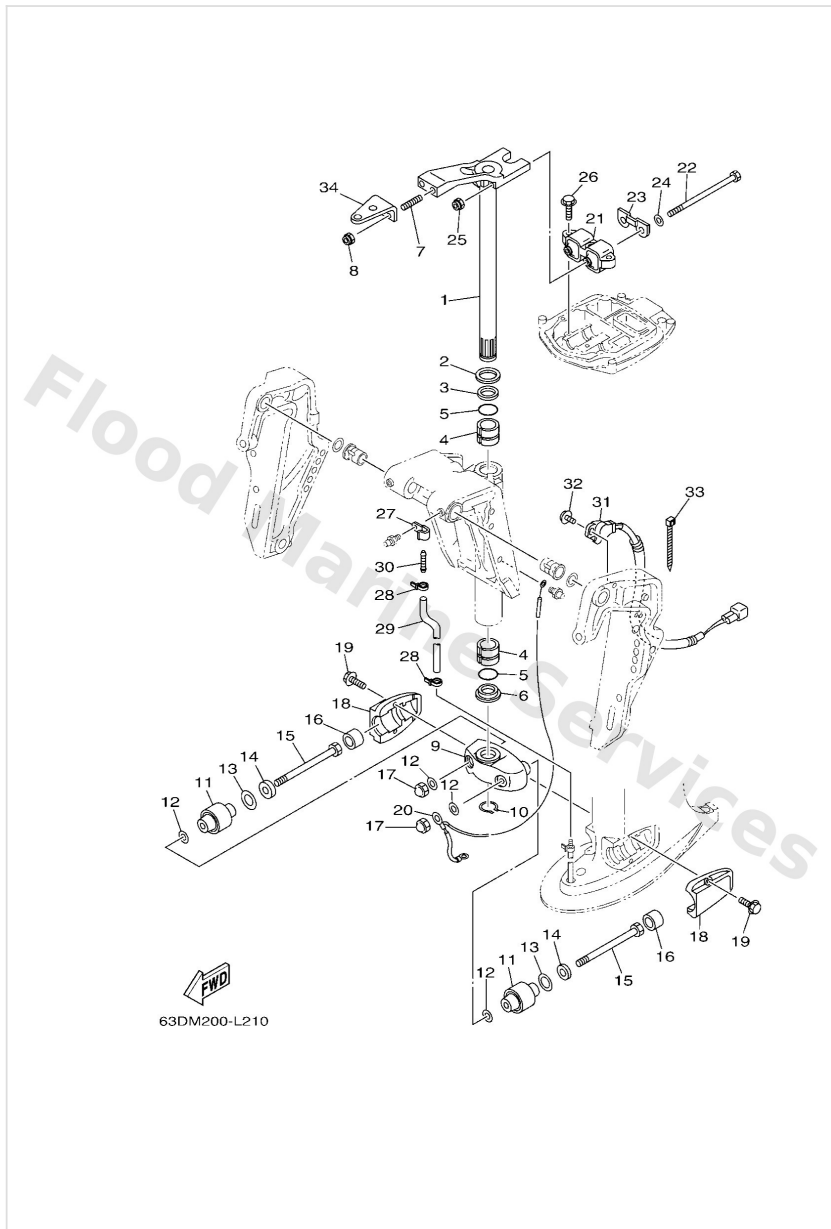

Bracket 4

Ref	Part	
14	9020113M19 Washer, plate (663)	Buy now
15	9010912M21 Bolt (6h3)	Buy now
16	6634457500 Damper, lower mount rubber	Buy now
17	9538012800 Nut crown(663)	Buy now
18	63D44552018D Housing, lower mount rubber 2	Buy now
19	9757508530 Bolt, hexagon w/w deep recess	Buy now
20	63D8212710 Wire, lead 2 L(21.0")	Buy now
20	63D8212720 Wire, Lead 2 S(16.0")	Buy now
21	63D4451401 Mount damper, upper side	Buy now
22	9010908229 Bolt	Buy now
23	63D4452600 Plate	Buy now
24	9020109425 Washer, plate (663)	Buy now
25	9018508018 Nut, self-locking	Buy now
27	9046506M86 Clamp	Buy now
28	9046511M10 Clamp	Buy now