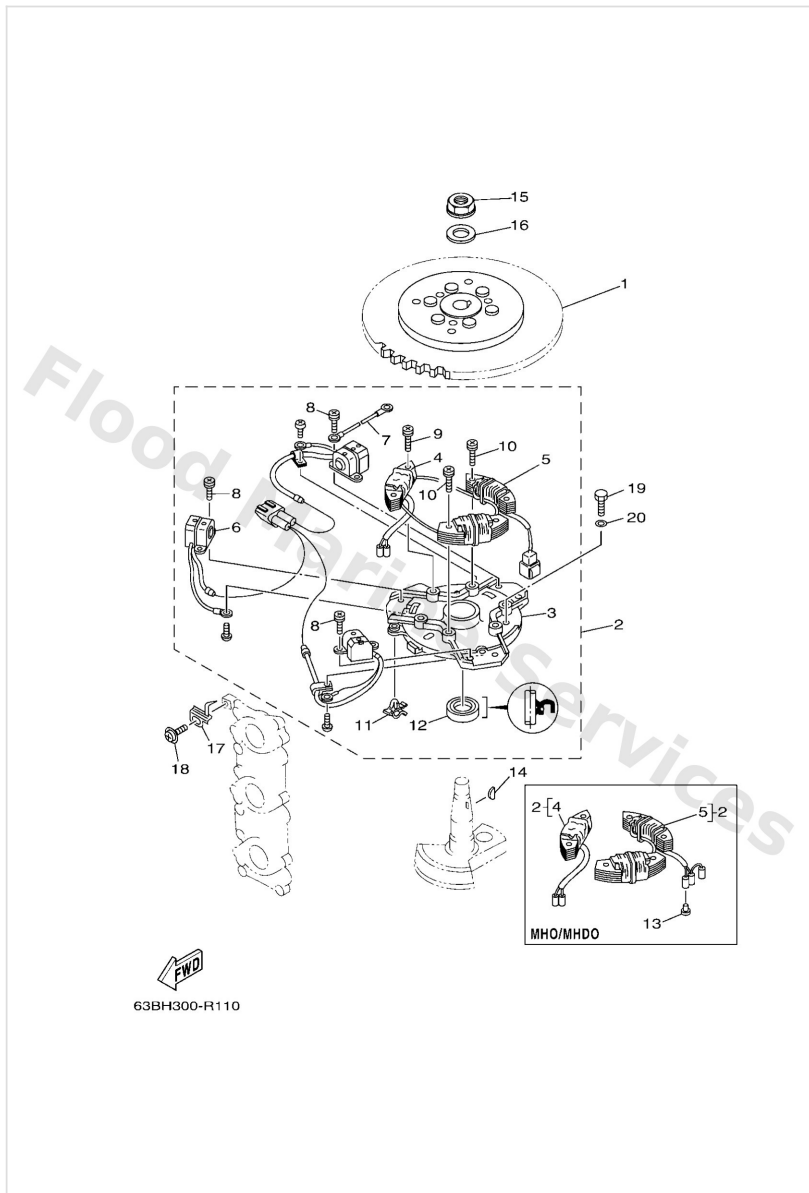

Generator

Ref	Part	
1	63D8555000 Rotor assembly	Buy now
1	63D8555010 Rotor assembly	Buy now
2	63D8556000 Base assembly	Buy now
2	63D8556010 Base assembly	Buy now
3	6H4153590494 Housing, oil seal	Buy now
4	63D8552001 Coil, charge	Buy now
5	63D8553300 Coil, lighting	Buy now
5	63D8553310 Coil, lighting	Buy now
6	63D8558000 Coil, pulser	Buy now
7	6H48335400 Wire, earth lead 1	Buy now
8	63D8134500 Screw, pan	Buy now
9	63D8134510 Screw, pan head (76t)	Buy now
10	63D8134520 Screw, pan	Buy now
11	9046403M15 Clamp(6j8)	Buy now
12	9310223096 Oil seal (23x38x7-648)	Buy now