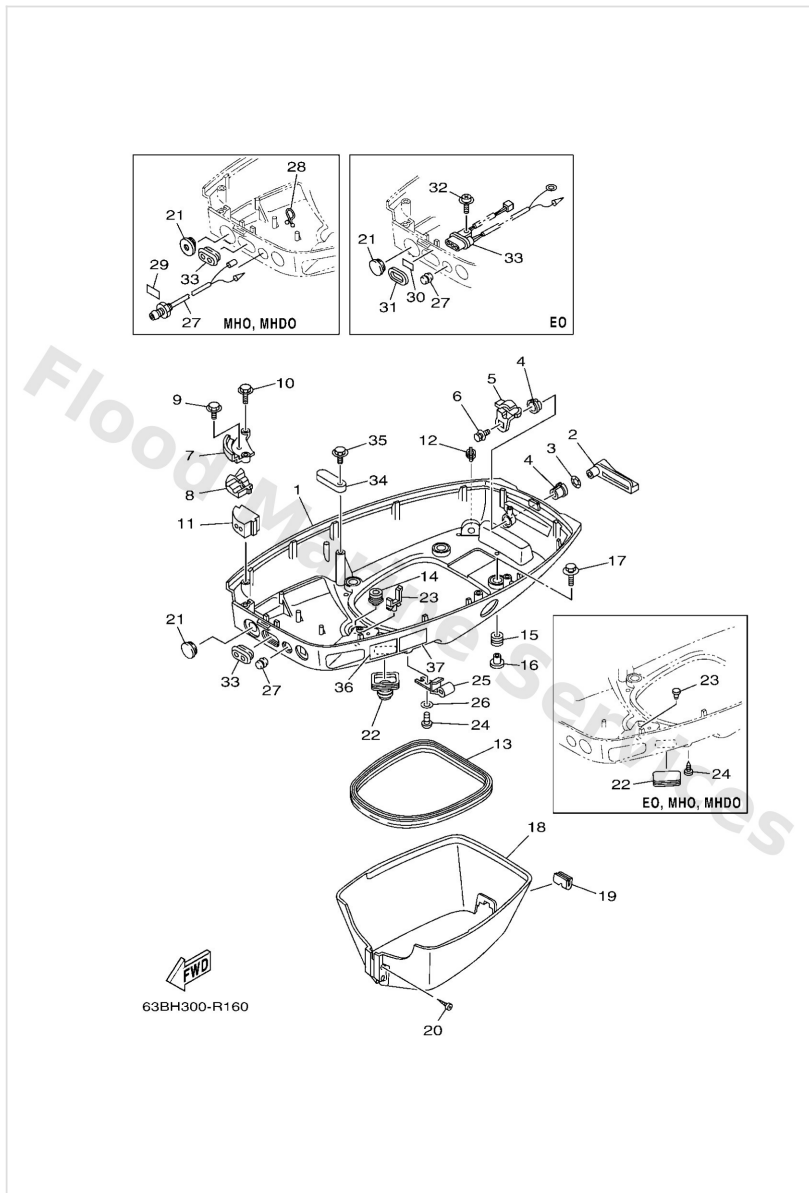

Bottom Cowling

Ref	Part	
13	6H44271600 Rubber seal 1	Buy now
14	6E54272400 Grommet	Buy now
15	9048009M21 Grommet (6e9)	Buy now
16	9038706M41 Coller (6e9)	Buy now
17	9011906M61 Bolt, with washer	Buy now
18	63D42741008D Apron	Buy now
19	63D4271700 Rubber, seal 2	Buy now
20	9778060525 Screw, tapping(65j)	Buy now
21	6764272600 Grommet 3	Buy now
21	6H44272640 Grommet	Buy now
22	6884272610 Grommet	Buy now
22	6H44272600 Grommet	Buy now
23	7038211900 Cover, lead wire	Buy now
23	9046416021 Clamp (1j7)	Buy now
24	9015706M01 Screw (6e5)	Buy now