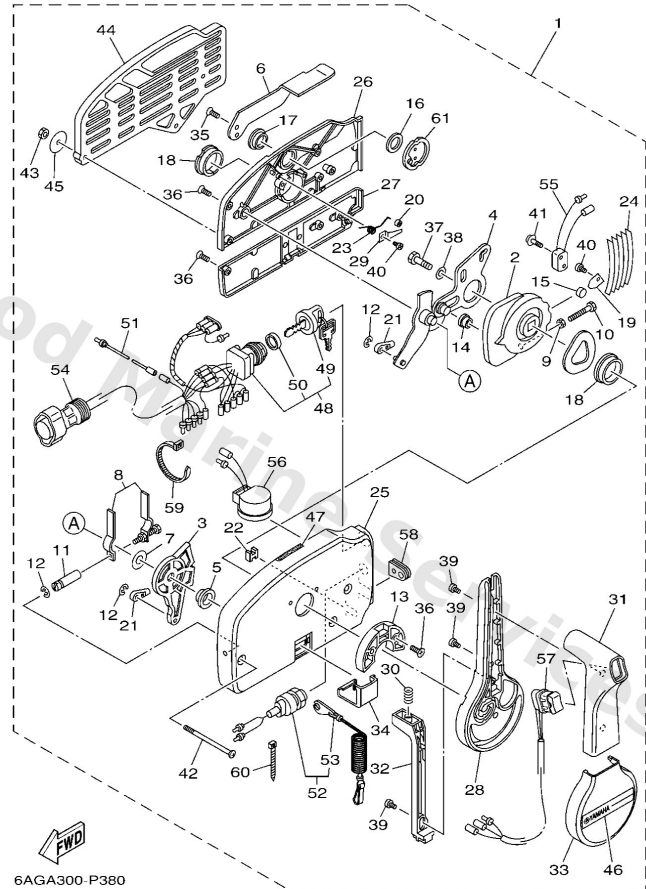

Remote Control Assy 1

6AGA300-P380

Ref	Part	
46	7034821510 Graphic	Buy now
47	6X34419100 Indicator, shift	Buy now
48	7038251013 Main switch assembly PRIME START	Buy now
49	6768257701 Cap, key	Buy now
50	7038253200 Cap	Buy now
51	7038253100 Wire, lead	Buy now
52	6888257502 Engine stop switch assembly	Buy now
53	6828255600 Lanyard, stop switch	Buy now
54	6888258A20 10p main harness mec 2m (6ft) (10P)	Buy now
55	7038254000 Neutral switch assembly	Buy now
56	7038338311 Buzzer	Buy now
57	7038256331 Trim & tilt switch assembly	Buy now
58	7034828400 Grommet	Buy now
59	7038259100 Band	Buy now
60	7038259200 Band	Buy now