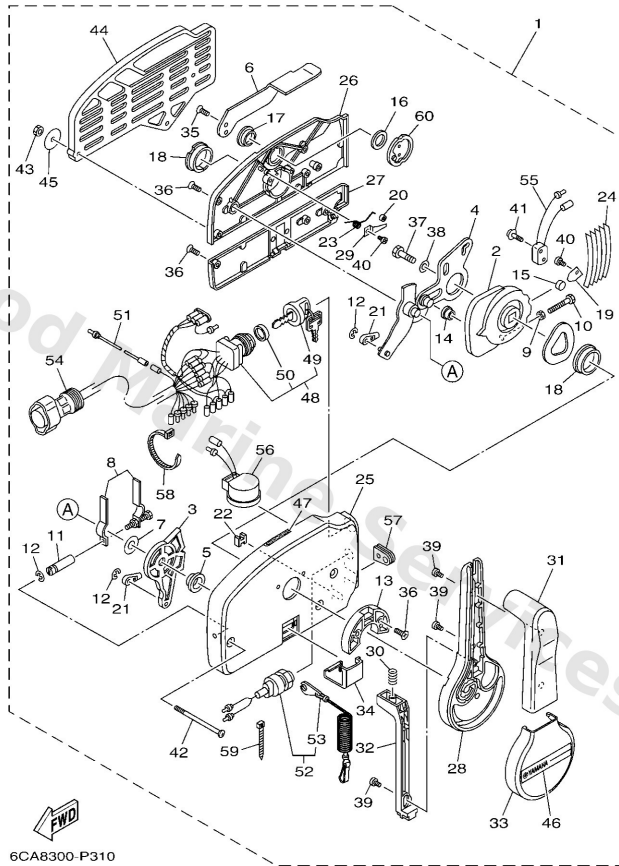

Remote Control Assy 2

6CA8300-P310

Ref	Part	
16	7034819800 Washer, wave 3	Buy now
17	7034824300 Bushing 3	Buy now
18	7034823600 Bushing	Buy now
19	7034818900 Retainer	Buy now
20	7034823400 Roller, detent	Buy now
21	7034834501 Cable end, remote control 2	Buy now
22	7034835800 Anchor, cable	Buy now
23	7034824400 Spring, free accel.	Buy now
24	7034823800 Spring, detent	Buy now
25	7034821110 Housing,1	Buy now
26	7034821210 Back plate 1	Buy now
27	7034821310 Back plate 2	Buy now
28	7034822110 Lever, control	Buy now
29	7034824600 Spacer 1	Buy now
30	7034822700 Spring, neutral lock	Buy now