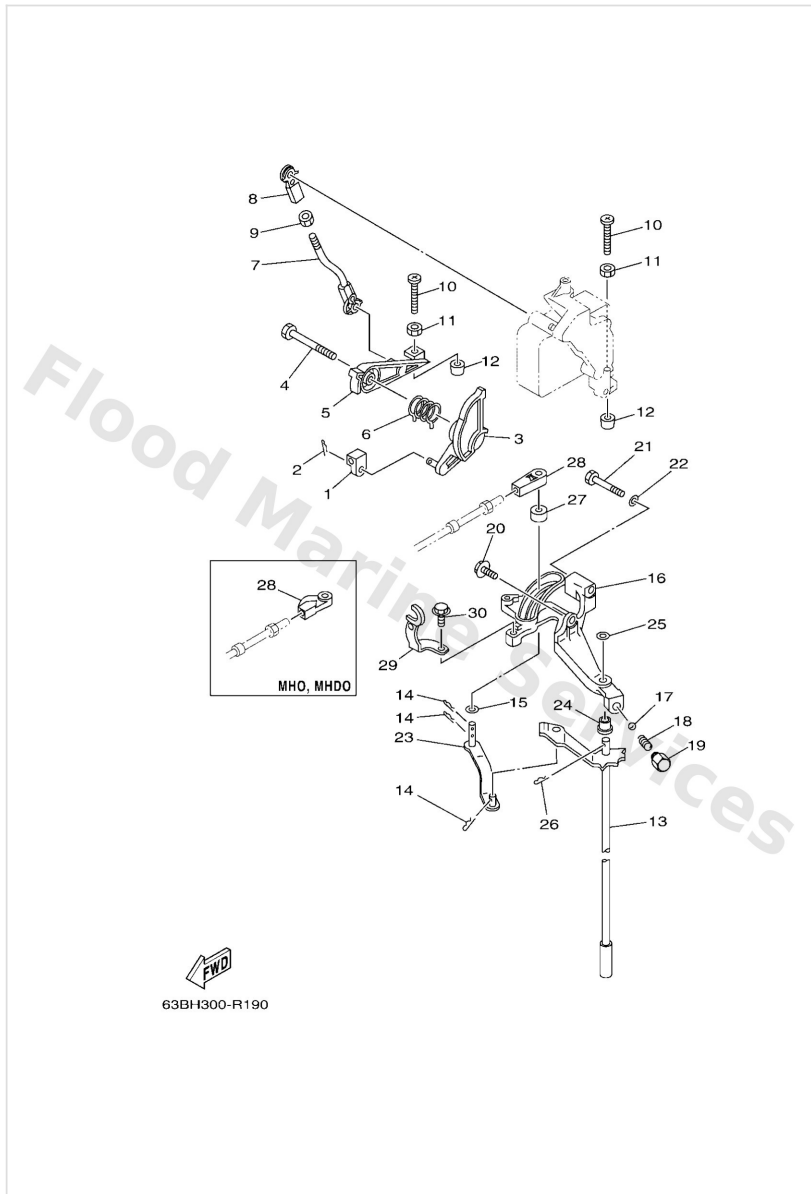

Control

Ref	Part	
30	9759506516 Bolt, with washer(6r6)	Buy now