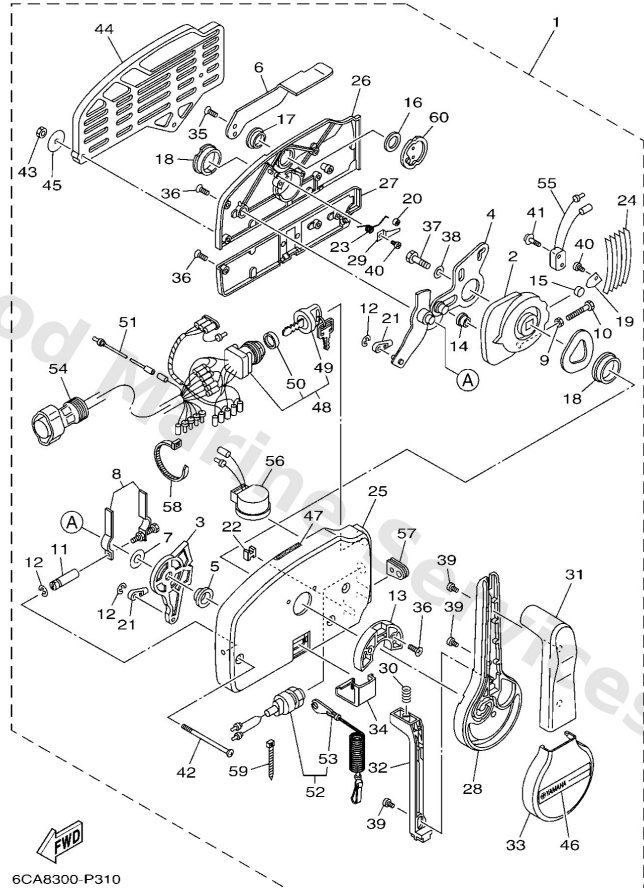

Remote Control Assy 2

6CA8300-P310

Ref	Part	
46	7034821510 Graphic	Buy now
47	6X34419100 Indicator, shift	Buy now
48	7038251013 Main switch assembly PRIME START	Buy now
49	6768257701 Cap, key	Buy now
50	7038253200 Cap	Buy now
51	7038253100 Wire, lead	Buy now
52	6888257502 Engine stop switch assembly	Buy now
53	6828255600 Lanyard, stop switch	Buy now
54	6888258A20 10p main harness mec 2m (6ft) (10P)	Buy now
55	7038254000 Neutral switch assembly	Buy now
56	7038338311 Buzzer	Buy now
57	7034828400 Grommet	Buy now
58	7038259100 Band	Buy now
59	7038259200 Band	Buy now
60	7034815300 Shaft, free accel.	Buy now