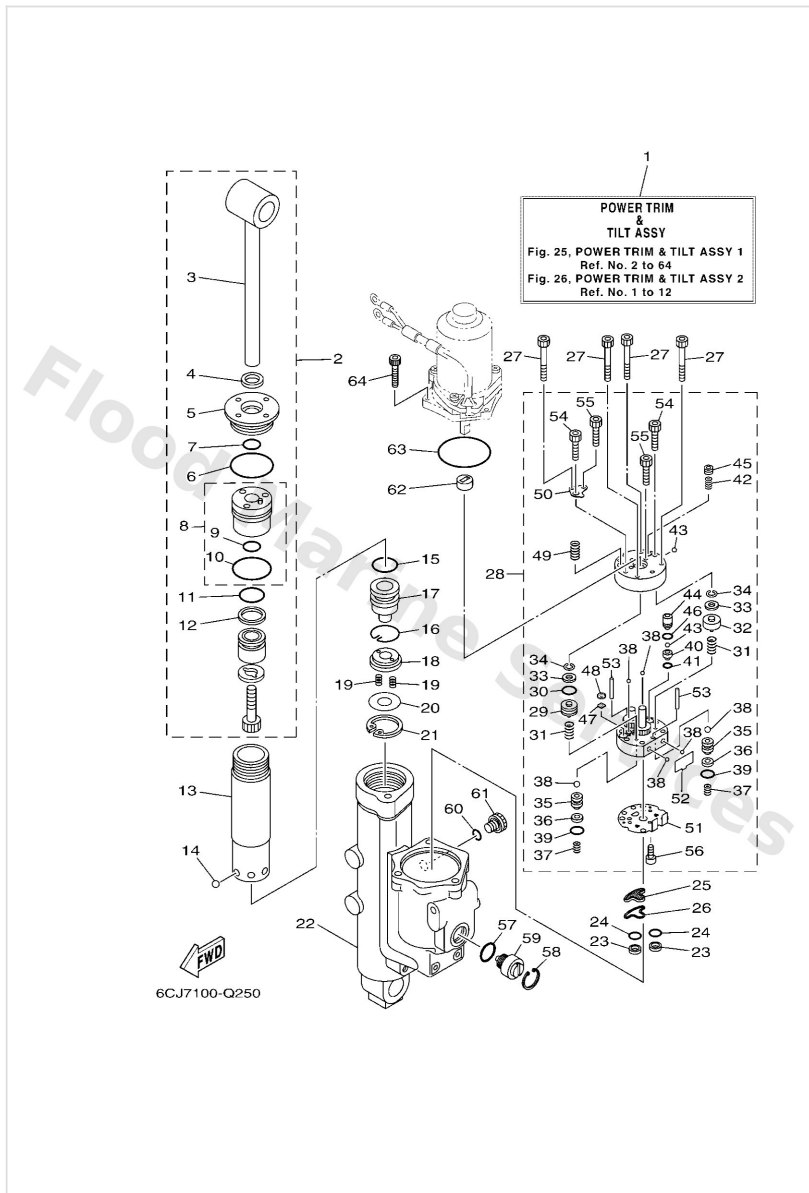

Power Trim & Tilt Assy 1

Ref	Part	
18	6C54389900 Plate stopper	Buy now
19	62X4384H00 Spring	Buy now
20	6C52243500 Plate, valve 2	Buy now
21	9900932500 Circlip(46t)	Buy now
22	62Y4380K11 Cylinder, Tilt Sub assembly	Buy now
23	6C54381710 Filter 2	Buy now
24	69J4389J00 O-ring	Buy now
25	6C54381600 Filter 1	Buy now
26	6C54380G00 Plate	Buy now
27	9131805045 Bolt	Buy now
28	6C54383010 Gear pump assembly	Buy now
29	6D84384100 Piston, shuttle	Buy now
30	6H14388300 O-ring	Buy now
31	69J4389400 Spring, shuttle return	Buy now
32	6D84384M00 Piston, shuttle 2	Buy now