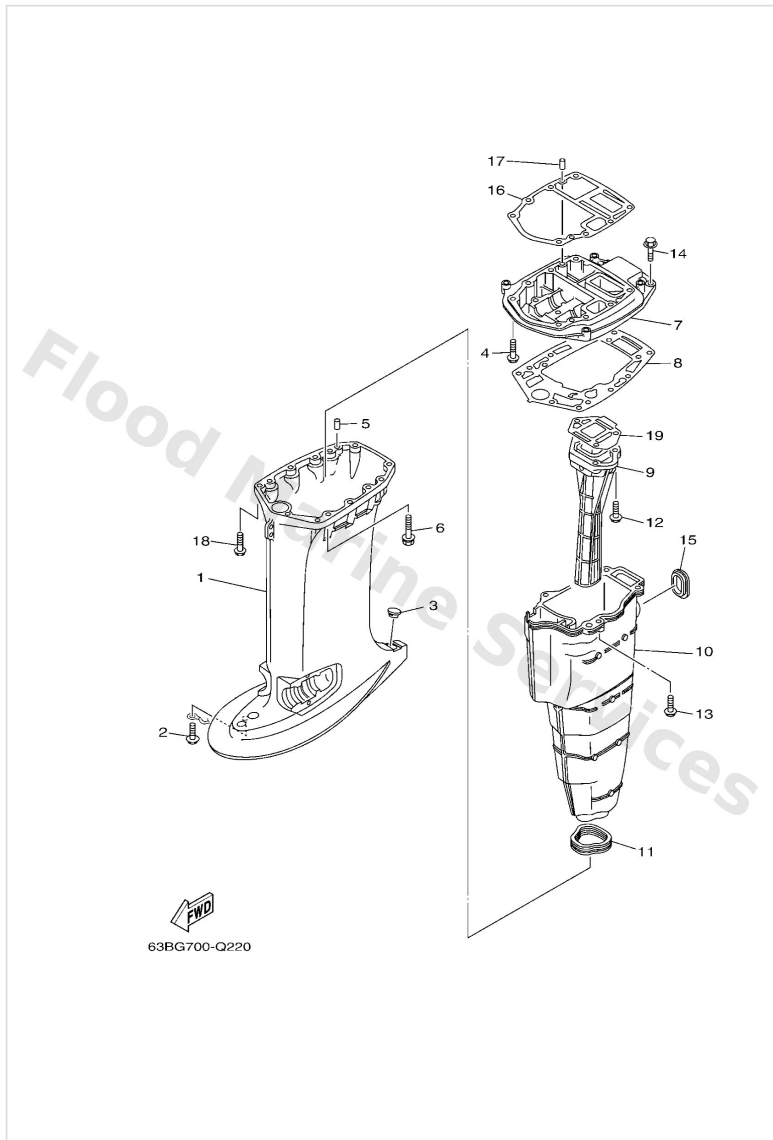

Upper Casing

Ref	Part	
1	63D45111018D Casing, upper S(16.0")	Buy now
1	63D45111118D Casing, upper L(21.0")	Buy now
2	9759506512 Bolt, hexagon w/w deep recess	Buy now
3	63D4515500 Cap	Buy now
4	9757508545 Bolt, hexagon w/w deep recess	Buy now
5	9360612019 Pin, dowel (614)	Buy now
6	9011908M83 Bolt, with washer(697)	Buy now
7	63D4113701CA Guide, exhaust	Buy now
8	63D45114A0 Gasket, upper casing	Buy now
9	6H44113101CA Manifold, ext. 1 40V	Buy now
9	6H54113100CA Manifold, ext 50H	Buy now
10	63D1471100CA Muffler 1 S(16.0")	Buy now
10	63D1471111CA Muffler 1 L(21.0")	Buy now
11	63D4512300 Gasket, muffler	Buy now
12	9757508530 Bolt, hexagon w/w deep recess	Buy now