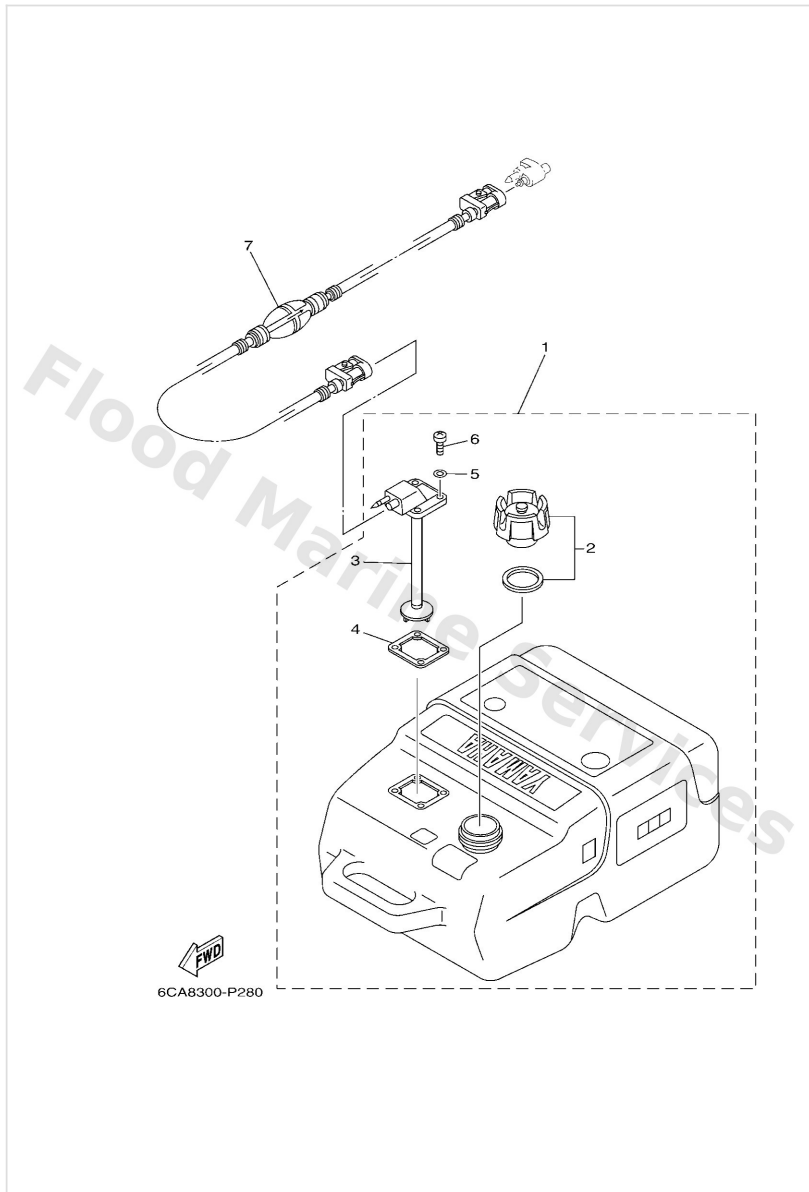

Fuel Tank 1

Ref	Part	
1	6YK2420104 Fuel tank comp. AP EXCEPT FOR RUS	Buy now
2	6YK2461002 Cap assembly	Buy now
3	6YK2426010 Fuel meter assembly	Buy now
4	6YL2426801 Gasket, fuel meter	Buy now
5	6YL2432900 Seal	Buy now
6	9015705M16 Screw, pan head	Buy now
7	6YL2430654 Fuel pipe comp. 1 AP EXCEPT FOR RUS	Buy now