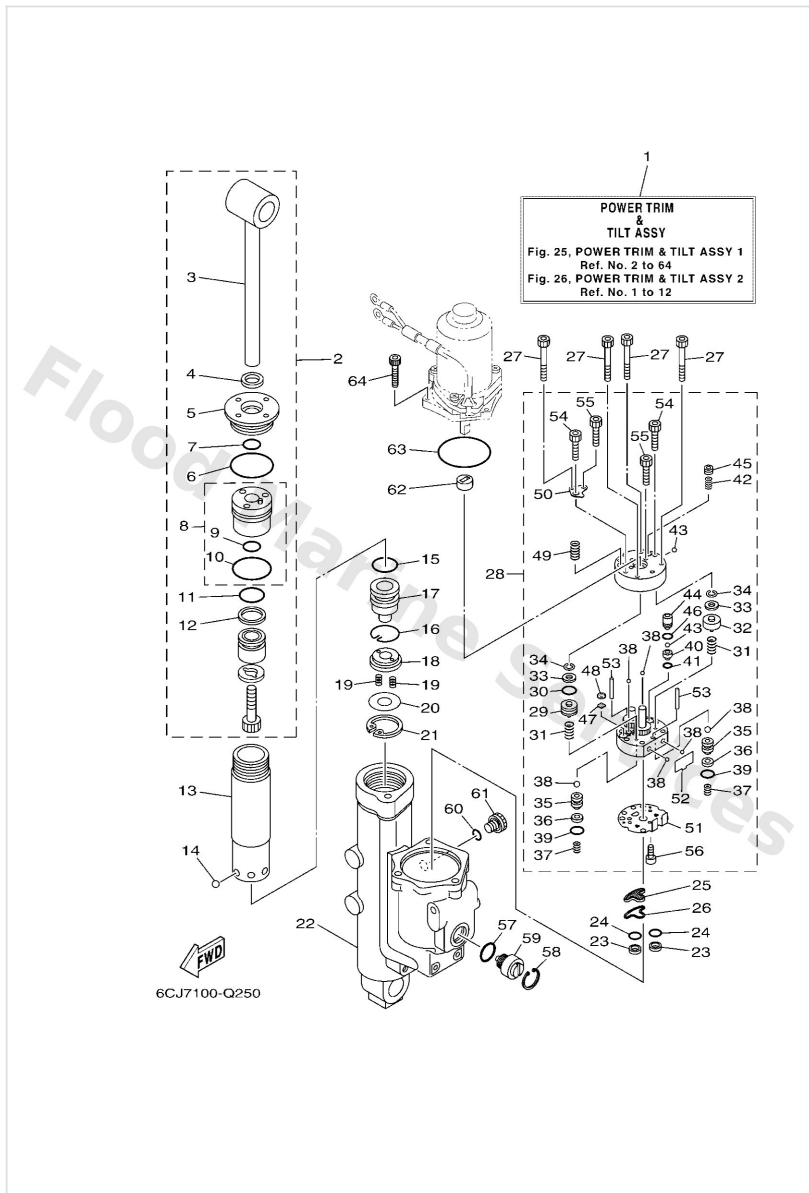

Power Trim & Tilt Assy 1

Ref	Part	
1	62Y4380012 Power trim & tilt assembly	Buy now
2	6CJ4381010 Tilt piston sub assembly	Buy now
3	6CJ4380110 Rod	Buy now
4	62Y4382200 Seal, trim dust	Buy now
5	6CJ4382110 Screw, trim cylinder end	Buy now
6	9321049001 O-ring	Buy now
7	6CJ4386300 O-ring	Buy now
8	6CJ4380R10 Cylinder end sub assembly	Buy now
10	9321044006 O-ring	Buy now
11	6C54386100 O-ring	Buy now
12	6C54387100 Ring, back up	Buy now
13	6CJ2247110 Cylinder, shock absorber	Buy now
14	9350316003 Ball	Buy now
16	6C54387500 Ring, snap	Buy now
17	6CJ4381B10 Free piston sub assembly	Buy now