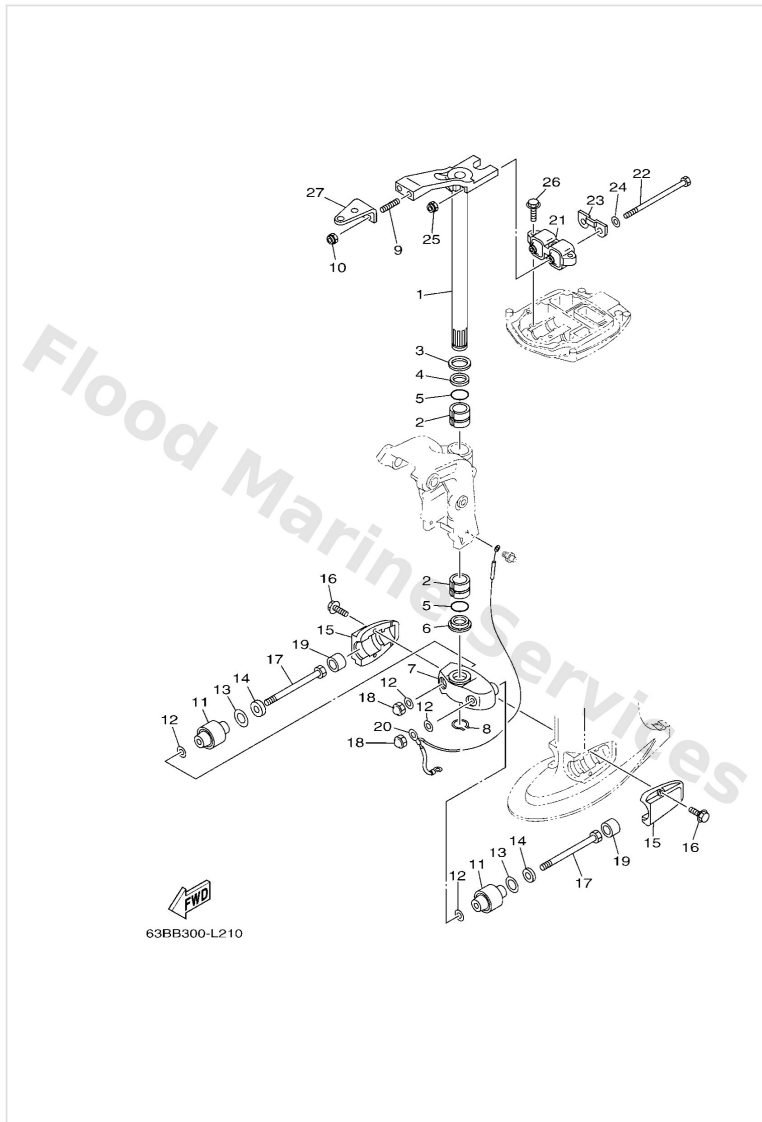

Bracket 5

Ref	Part	
1	63B42510018D Steering bracket assembly S(16.0")	Buy now
1	63B42510118D Steering bracket assembly L(21.0")	Buy now
2	9038630M77 Bush(6h0)	Buy now
3	9020130M00 Washer, plate(6h1)	Buy now
4	9038630M78 Bush(6h0)	Buy now
5	9321029M94 O-ring(6h1)	Buy now
6	9038630M60 Bush(6j8)	Buy now
7	63D44551018D Housing, lower mount rubber 1	Buy now
8	9341028M06 Circlip (688)	Buy now
9	9011610062 Bolt, stud	Buy now
10	9018510027 Nut, self-locking	Buy now
11	63D4455500 Mount damper, lower side L(21.0")	Buy now
11	6874455500 Mount damper, lower side S(16.0")	Buy now
12	9020112M16 Washer, plate (679)	Buy now
13	9020225M04 Washer, plate (663)	Buy now