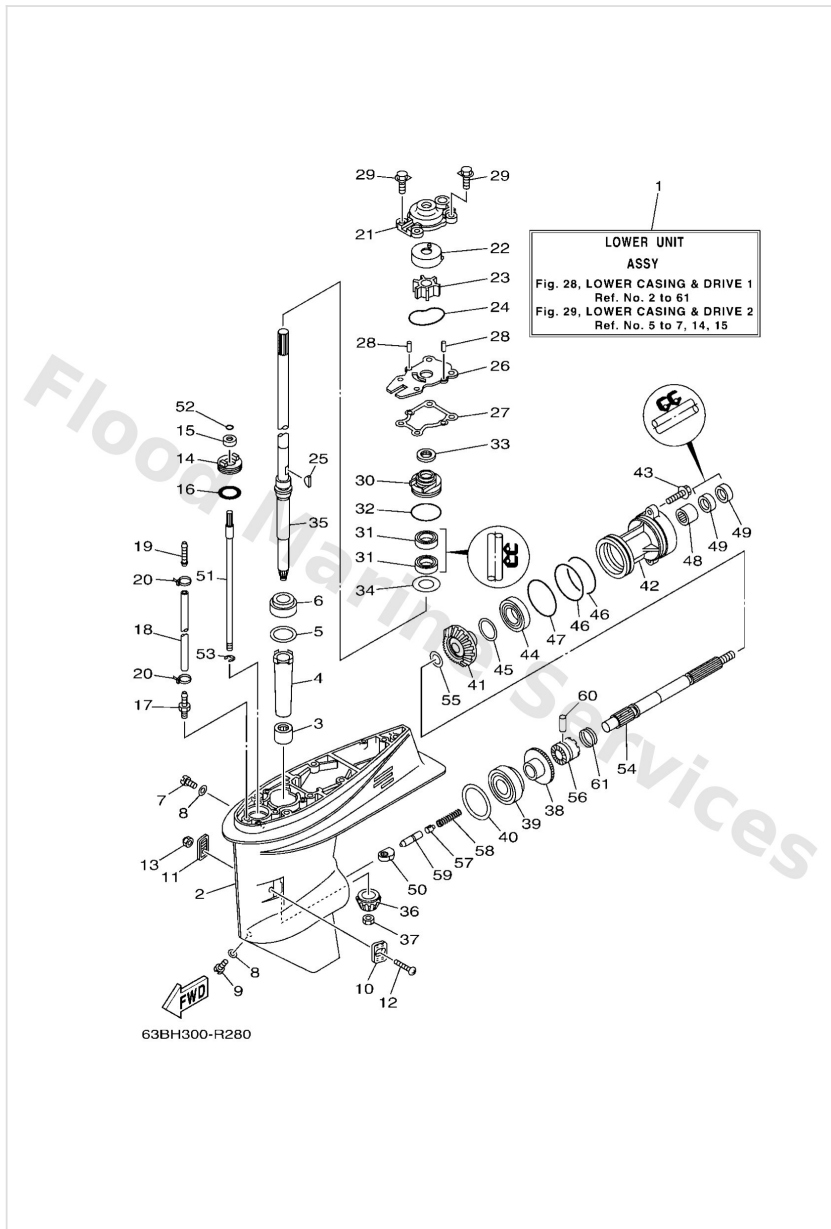

Lower Casing & Drive 1

Ref	Part	
22	63D4432200 Insert, cartridge	Buy now
23	6H34435200 Impellar	Buy now
24	9321059MG7 O-ring	Buy now
25	9028003024 Key, woodruff(662)	Buy now
26	63D4432300 Outer plate, cartridge	Buy now
27	63D4431600 Gasket, water pump	Buy now
28	9360408062 Pin,dowel (626)	Buy now
29	9011908M15 Bolt, with washer(62w)	Buy now
30	6BG4434100 Housing, water pump	Buy now
31	9310125M57 Oil seal	Buy now
32	9321048001 O-ring	Buy now
33	63D4534400 Cover, oil seal	Buy now
34	9020127M00 Washer, plate(62x)	Buy now
35	63D4550100 Drive shaft comp. S(16.0")	Buy now
35	63D4550110 Drive shaft comp. L(21.0")	Buy now