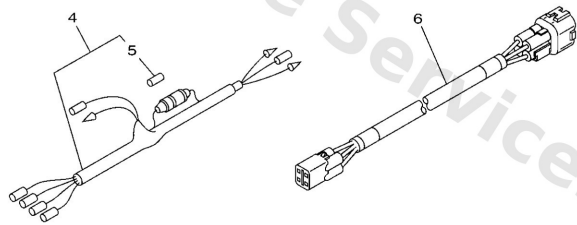

Meter

6DA5200-F460

Ref	Part	
1	6Y58350TE0 Tachometer assembly AP	Buy now
2	9E45004533 Housing, f-4-w(5pcs) F-4-W	Buy now
3	6Y88438300 Nut, ring	Buy now
4	6Y58355300 Wire, lead (l=2.5m) AP	Buy now
5	1E68215100 Fuse (10a)	Buy now
6	6Y58365320 Wire, lead AP 4P,7M	Buy now