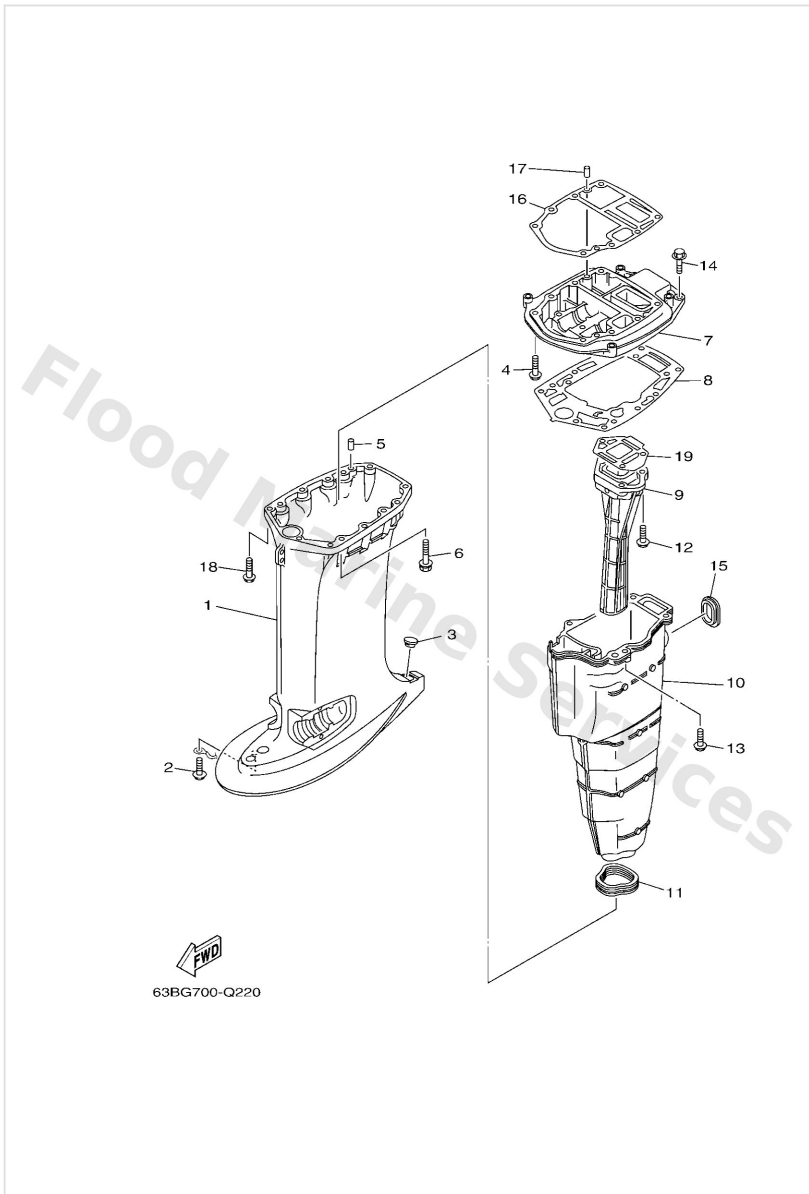

Upper Casing

Ref	Part	
15	6H34512700 Seal 1	Buy now
16	6H445113A0 Gasket, upper casing	Buy now
19	6H441134A0 Gasket, exhaust manifold	Buy now