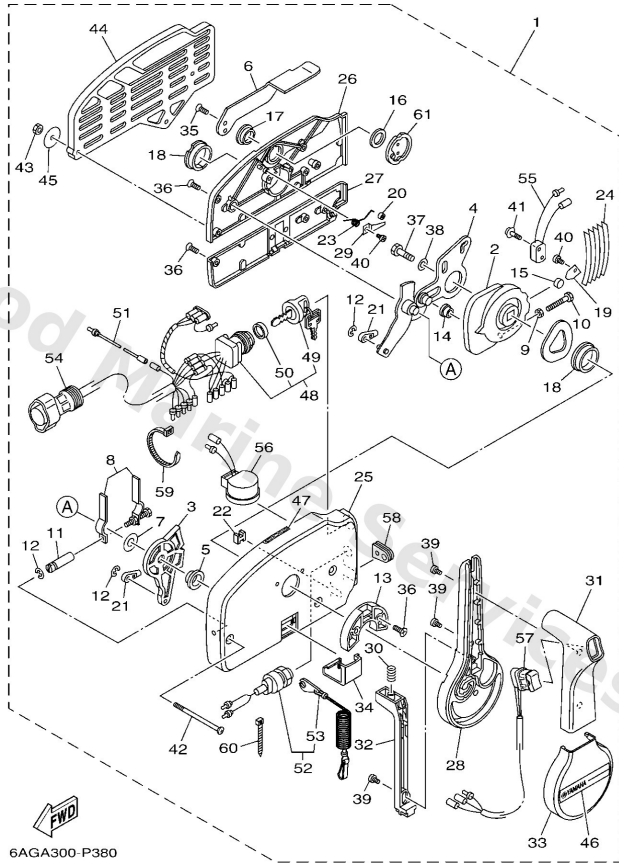

Remote Control Assy 1

Ref	Part	
1	70348205B2 Remote control assembly (10p, ptt) AP WITH PT/T SW.	Buy now
2	7034823200 Drive gear	Buy now
3	7034827100 Arm, shift	Buy now
4	7034826101 Arm, throttle	Buy now
5	7034823500 Bushing	Buy now
6	7034815210 Knob, free accel.	Buy now
7	7034826800 Spacer 3	Buy now
8	7034826400 Throttle, friction	Buy now
9	9538005600 Nut, hexagon (663)	Buy now
10	9738005025 Bolt	Buy now
11	7034826510 Shaft, friction	Buy now
12	9343006024 Circlip (701)	Buy now
13	7034824500 Plate, lock	Buy now
14	7034825200 Roller, cam	Buy now
15	7014824800 Roller, free accel	Buy now