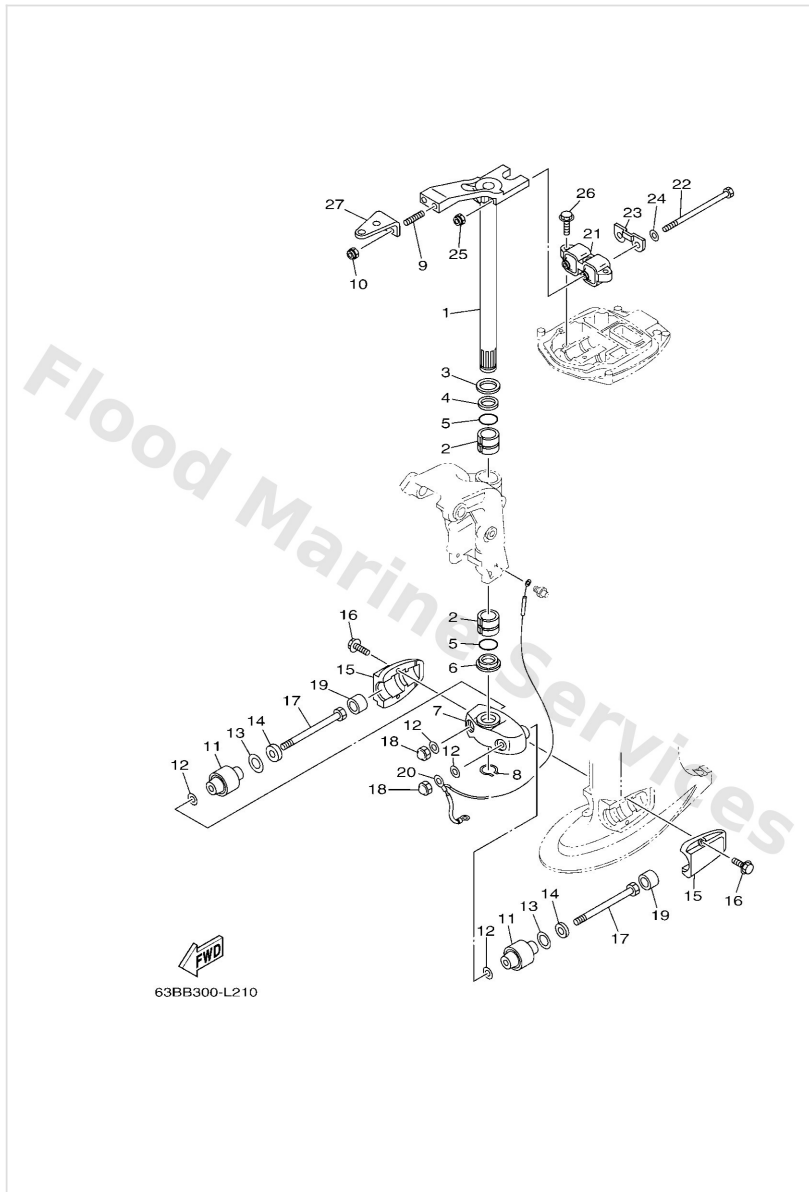

Bracket 5

Ref	Part	
14	9020113M19 Washer, plate (663)	Buy now
15	63D44552018D Housing, lower mount rubber 2	Buy now
16	9757508530 Bolt, hexagon w/w deep recess	Buy now
17	9010912M21 Bolt (6h3)	Buy now
18	9538012800 Nut crown(663)	Buy now
19	6634457500 Damper, lower mount rubber	Buy now
20	63D8212700 Wire, lead 2 S(16.0")	Buy now
20	63D8212710 Wire, lead 2 L(21.0")	Buy now
21	63D4451401 Mount damper, upper side	Buy now
22	9010908229 Bolt	Buy now
23	63D4452600 Plate	Buy now
24	9020109425 Washer, plate (663)	Buy now
25	9018508018 Nut, self-locking	Buy now
27	63D4851101 Hook, steering STEERING GUIDE	Buy now