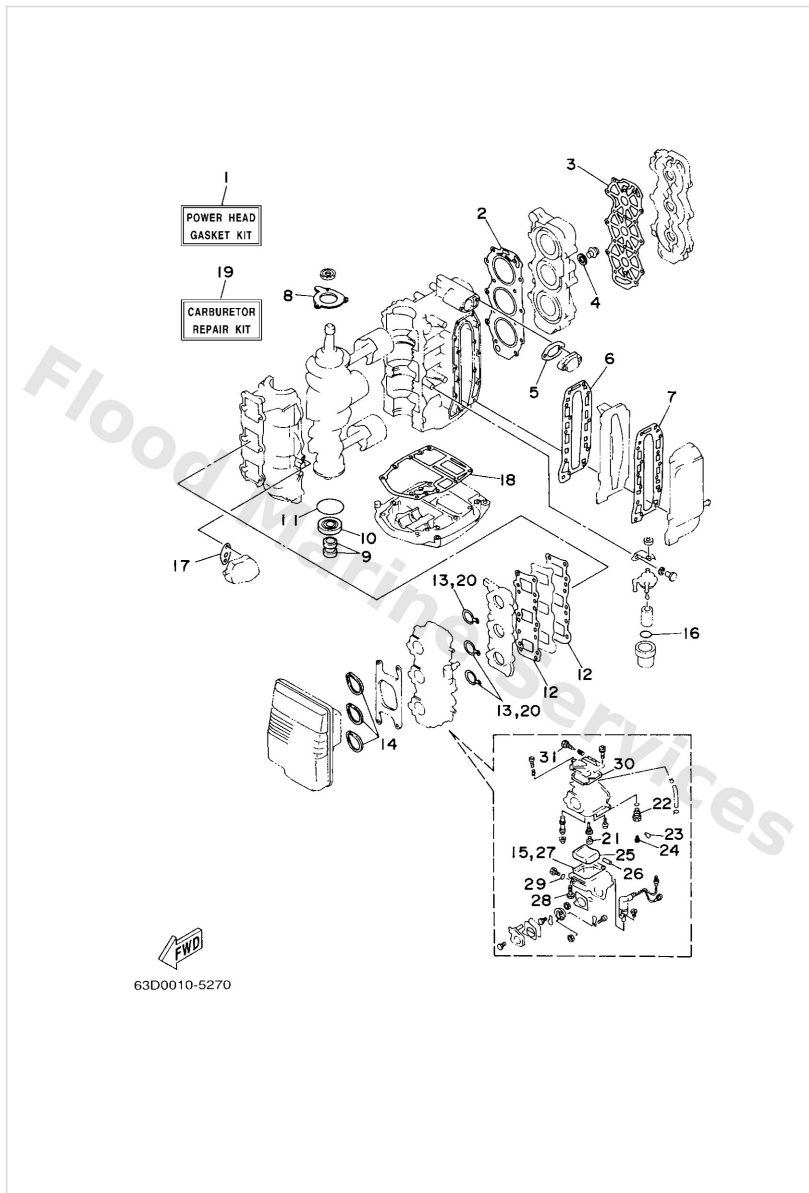

Repair Kit 1

Ref	Part	
16	9321032738 O-ring(1wg)	Buy now
17	65024431A0 Gasket,fuel pump	Buy now
18	6H445113A0 Gasket, upper casing	Buy now
19	6H4W009303 Carburetor repair kit	Buy now
21	6761496600 Rubber cap	Buy now
22	6H41459001 Needle valve assembly	Buy now
23	6631415900 Clip	Buy now
24	6761418600 Pin, valve	Buy now
25	6H41498501 Float	Buy now
26	6H41454800 Pin, float arm	Buy now
28	9798004114 Screw, pan head(ga5)	Buy now
29	9321004230 O-ring (371)	Buy now
30	6H41414700 O-ring	Buy now
31	6921492300 Screw, adjusting	Buy now