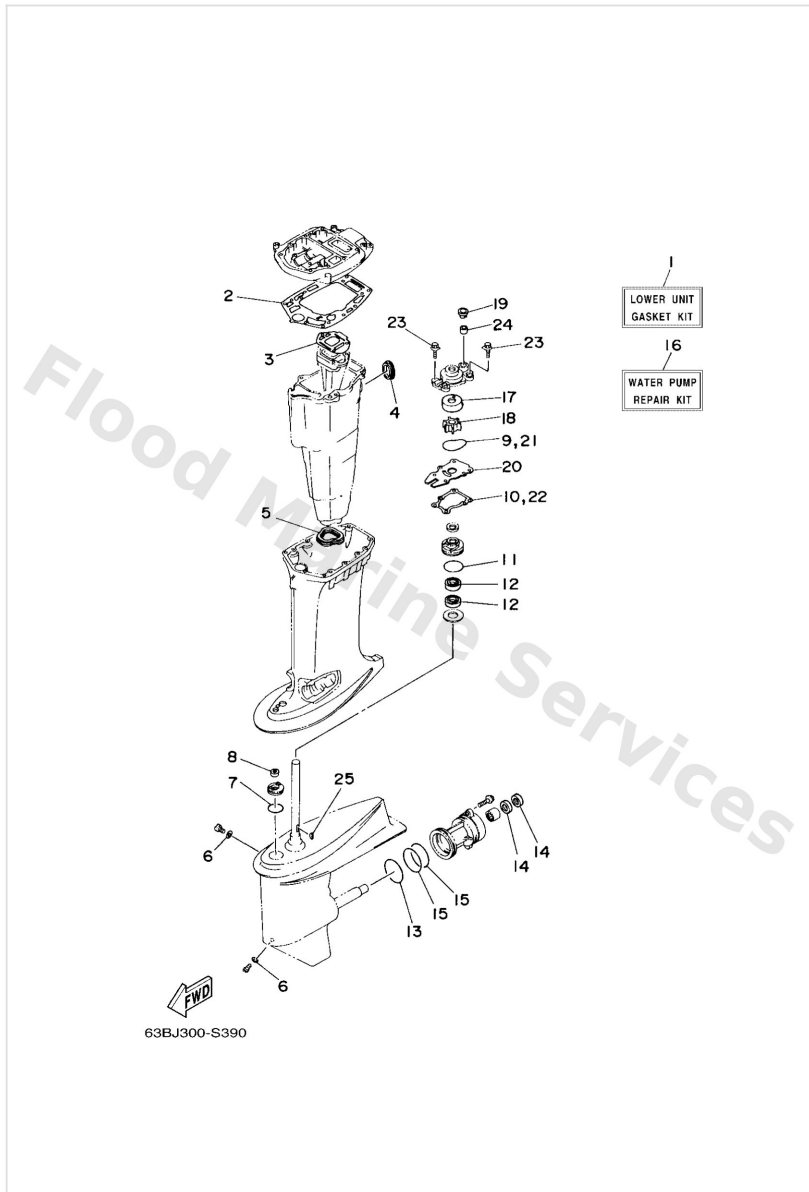

Repair Kit 2

Ref	Part	
16	63DW007801 Water pump repair kit	Buy now
17	63D4432200 Insert, cartridge	Buy now
18	6H34435200 Impellar	Buy now
19	63D4431200 Cover, water pump housing	Buy now
20	63D4432300 Outer plate, cartridge	Buy now
23	9011908M15 Bolt, with washer(62w)	Buy now
24	6634436600 Damper, water seal 2	Buy now
25	9028003024 Key, woodruff(662)	Buy now