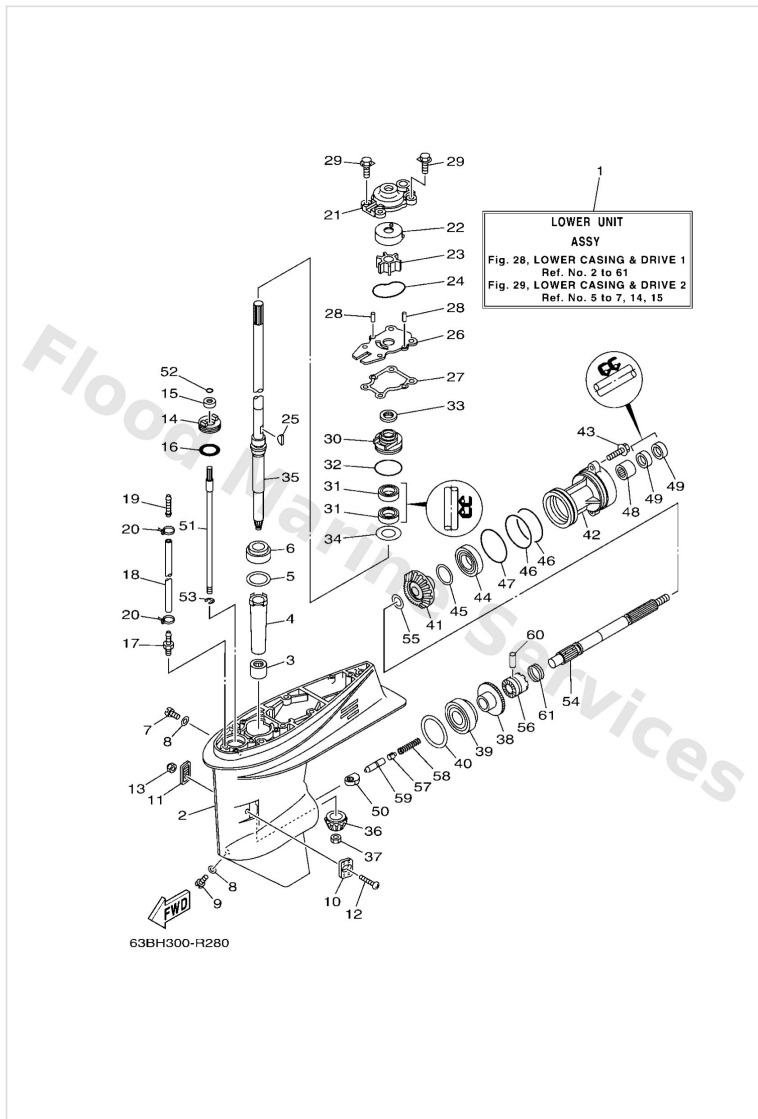

Lower Casing & Drive 1

Ref	Part	
45	63D4557700 Shim (t:0.10mm) UR	Buy now
45	63D4557710 Shim (t:0.12mm) UR	Buy now
45	63D4557720 Shim (t:0.15mm) UR	Buy now
45	63D4557730 Shim (t:0.18mm) UR	Buy now
45	63D4557740 Shim (t:0.30mm) UR	Buy now
45	63D4557750 Shim (t:0.40mm) UR	Buy now
45	63D4557760 Shim (t:0.50mm) UR	Buy now
46	9321074MG5 O-ring (xea)	Buy now
47	9321069MG6 O-ring	Buy now
48	9331722204 Brg,cyl-cal roller 25.5g nt	Buy now
49	9310122M00 Oil seal (22x36x6-663)	Buy now
50	6634415100 Cam, shift	Buy now
51	63D4414400 Rod, shift	Buy now
52	9321007003 O-ring (11m)	Buy now
53	9900108600 Circlip(2r6)	Buy now