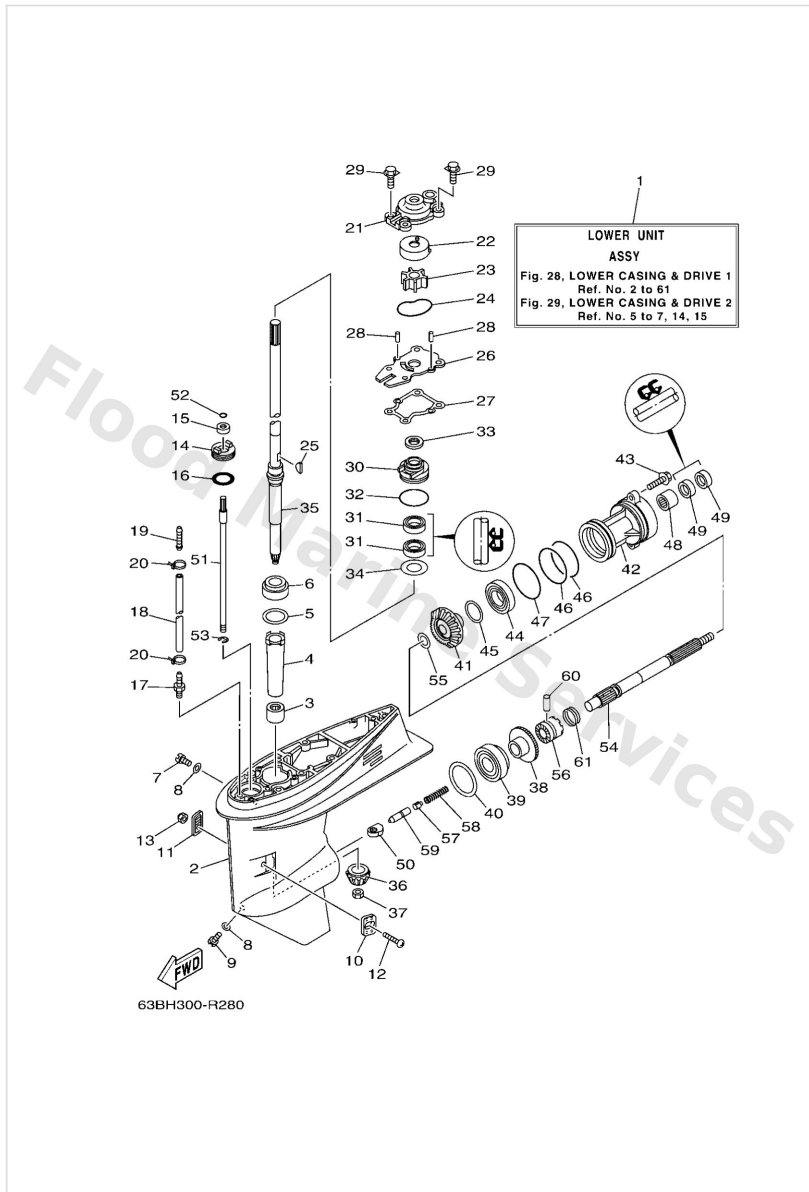

Lower Casing & Drive 1

Ref	Part	
54	63D4561100 Shaft, propeller	Buy now
55	9020122429 Washer, plate(663)	Buy now
56	63D4563101 Clutch, dog	Buy now
57	6634563400 Slide, shift	Buy now
58	9050116M01 Spring compression	Buy now
59	63D4563500 Plunger, shift	Buy now
60	9025006023 Pin, strait (663)	Buy now
61	6634563300 Ring, cross pin	Buy now