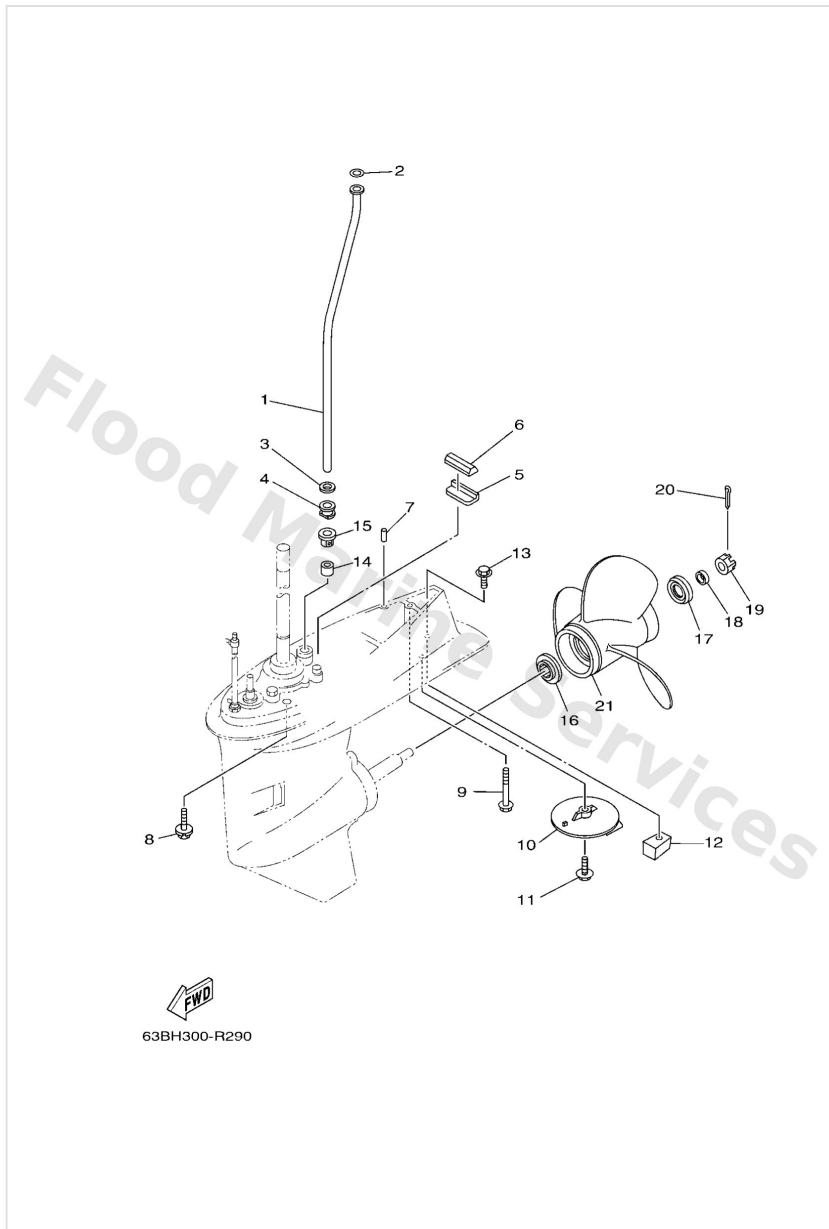

Lower Casing & Drive 2

Ref	Part	
1	63D4436100 Tube, water S(16.0")	Buy now
1	63D4436110 Tube, water L(21.0")	Buy now
2	9020212060 Washer, plate(663)	Buy now
3	9043012072 Gasket	Buy now
4	63D4436700 Damper, water seal	Buy now
5	6634537600 Guide, seal damper	Buy now
6	63D4537500 Damper, seal	Buy now
7	9360612019 Pin, dowel (614)	Buy now
8	9757510640 Bolt, hexagon w/w deep recess	Buy now
9	9757508560 Bolt, hexagon w/w deep recess	Buy now
10	6644537101 Tab-trim	Buy now
11	9759508525 Bolt, hexagon deep recess	Buy now
12	67C4525100 Anode	Buy now
13	9759508535 Bolt, hexagon w/w deep recess	Buy now
14	6634436600 Damper, water seal 2	Buy now