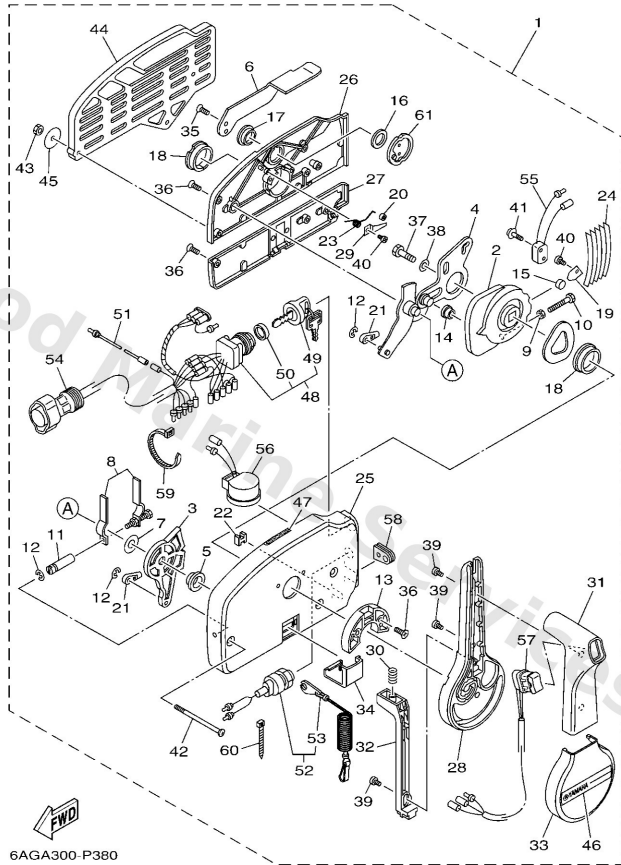

Remote Control Assy 1

Ref	Part	
61	7034815300 Shaft, free accel.	Buy now