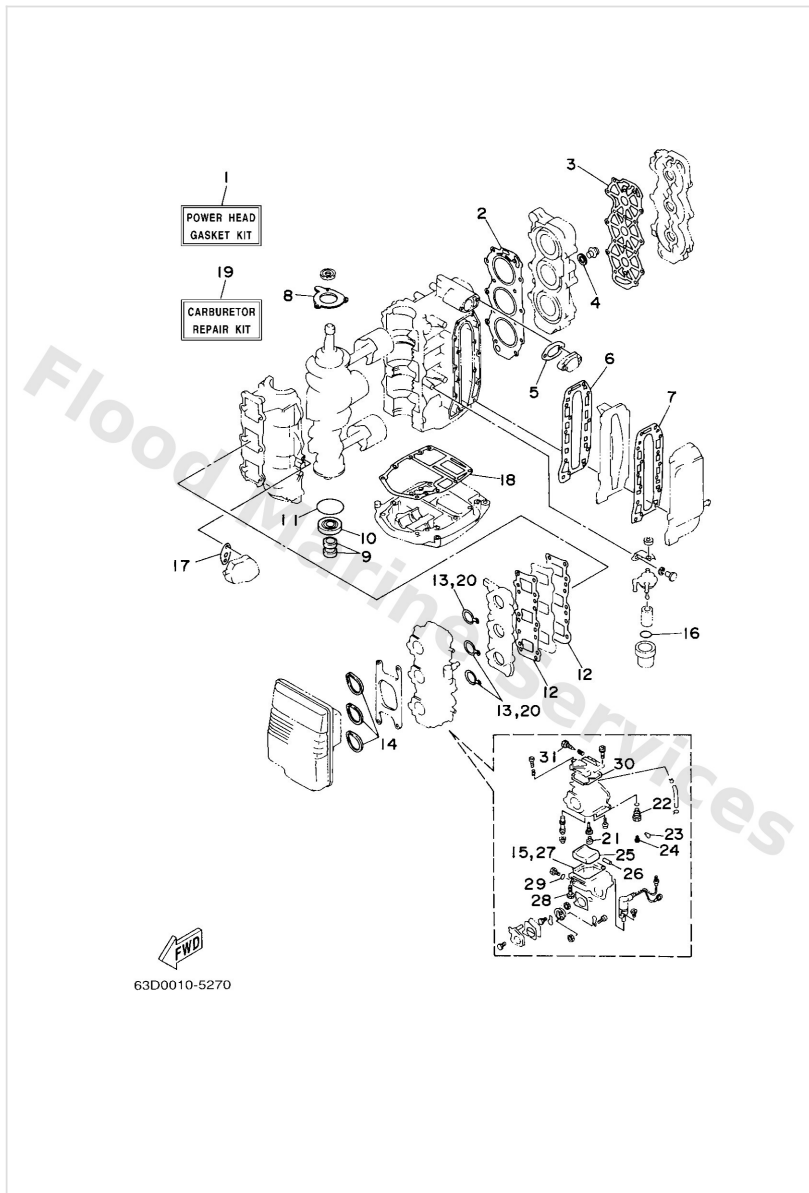

Repair Kit 1

Ref	Part	
1	63DW000100 Power head gasket kit	Buy now
2	63D11181A2 Gasket, cylinder head 1	Buy now
3	63D11193A0 Gasket, head cover 1	Buy now
4	9043014115 Gasket (663)	Buy now
5	6J812414A0 Gasket, cover	Buy now
6	6H441112A0 Gasket, exhaust inner cover	Buy now
7	6H441114A0 Gasket, exhaust outer cover	Buy now
8	6H415369A1 Gasket, oil seal housing	Buy now
9	9310416M01 Oil seal(6a8)	Buy now
10	9310225M28 Oil seal(6h4)	Buy now
11	9321058M21 O-ring (683)	Buy now
12	6H413621A1 Gasket, valve seat	Buy now
13	6H41419801 Gasket	Buy now
14	6H31445701 Seal	Buy now
15	6H41498400 Gasket, float chamber	Buy now