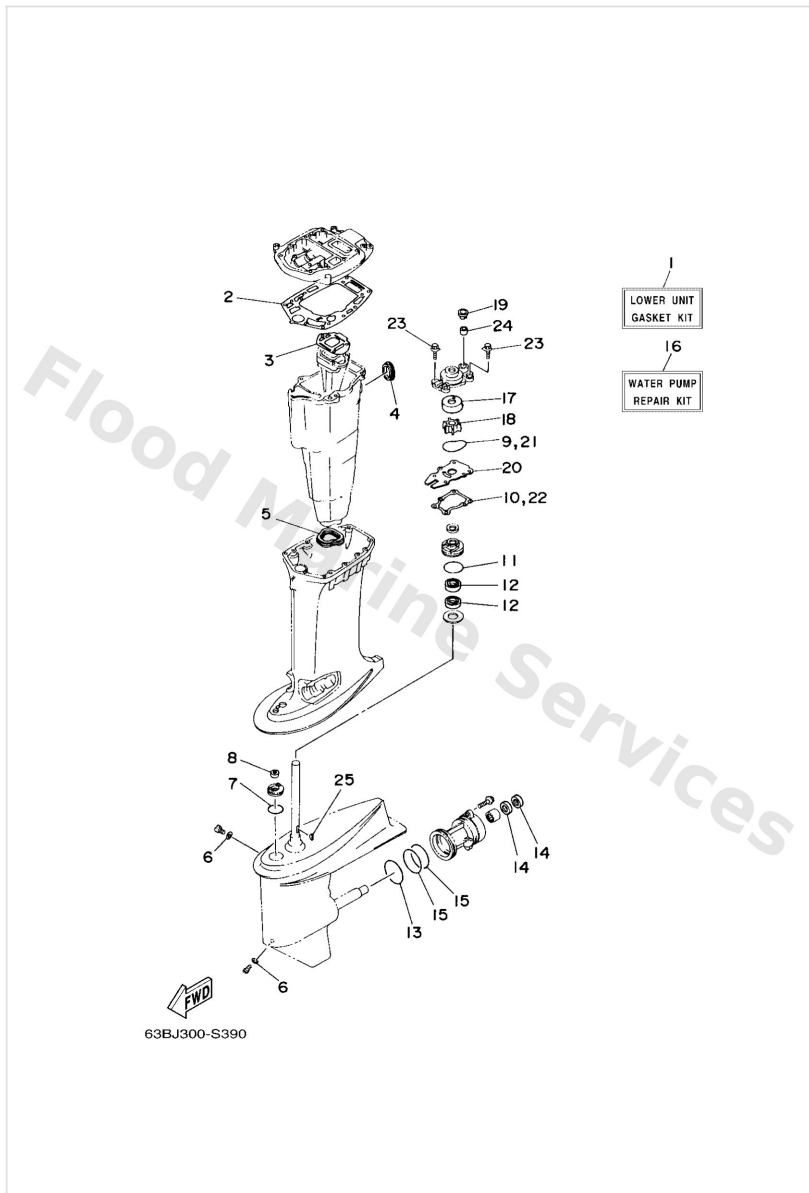

Repair Kit 2

Ref	Part	
1	63DW000121 Lower unit gasket kit	Buy now
2	63D45114A0 Gasket, upper casing	Buy now
3	6H441134A0 Gasket, exhaust manifold	Buy now
4	6H34512700 Seal 1	Buy now
5	63D4512300 Gasket, muffler	Buy now
6	9043008003 Gasket	Buy now
7	9321033MG4 O-ring	Buy now
8	9310609014 Oil seal	Buy now
9	9321059MG7 O-ring	Buy now
10	63D4431600 Gasket, water pump	Buy now
11	9321048001 O-ring	Buy now
12	9310125M57 Oil seal	Buy now
13	9321069MG6 O-ring	Buy now
14	9310122M00 Oil seal (22x36x6-663)	Buy now
15	9321074MG5 O-ring (xea)	Buy now