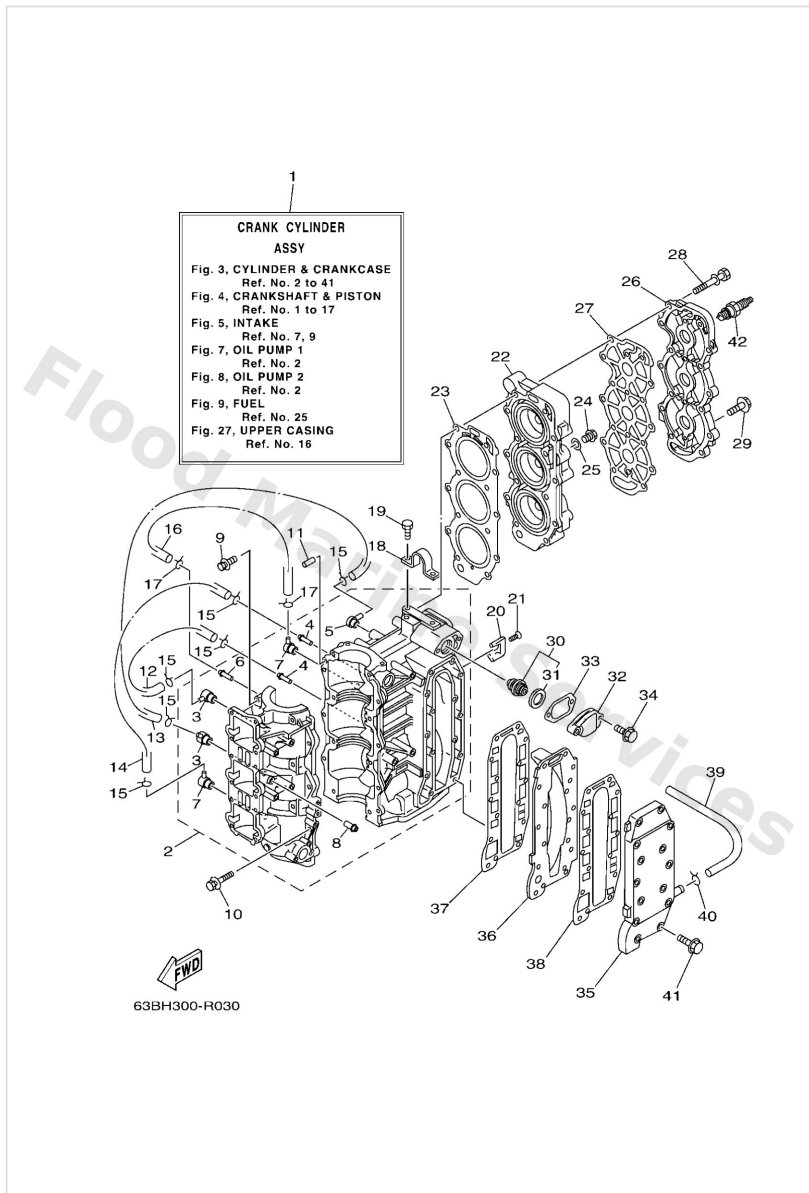

Cylinder & Crankcase

Ref	Part	
31	6881241200 Seal, thermostat	Buy now
32	6H412413001S Cover, thermostat	Buy now
33	6j812414A0 Gasket, cover	Buy now
35	6H441113001S Outer cover, exhaust	Buy now
36	6H441111001S Inner cover, exhaust	Buy now
37	6H441112A0 Gasket, exhaust inner cover	Buy now
38	6H441114A0 Gasket, exhaust outer cover	Buy now
39	9044509M37 Hose (I1500)	Buy now
40	9046708004 Clip, pipe 6162435600	Buy now
41	9011906MA5 Bolt, with washer	Buy now
42	9470200247 Plug, spark (br8hs-10) 50H	Buy now
42	9470200271 Plug, spark (br7hs-10) 40V	Buy now