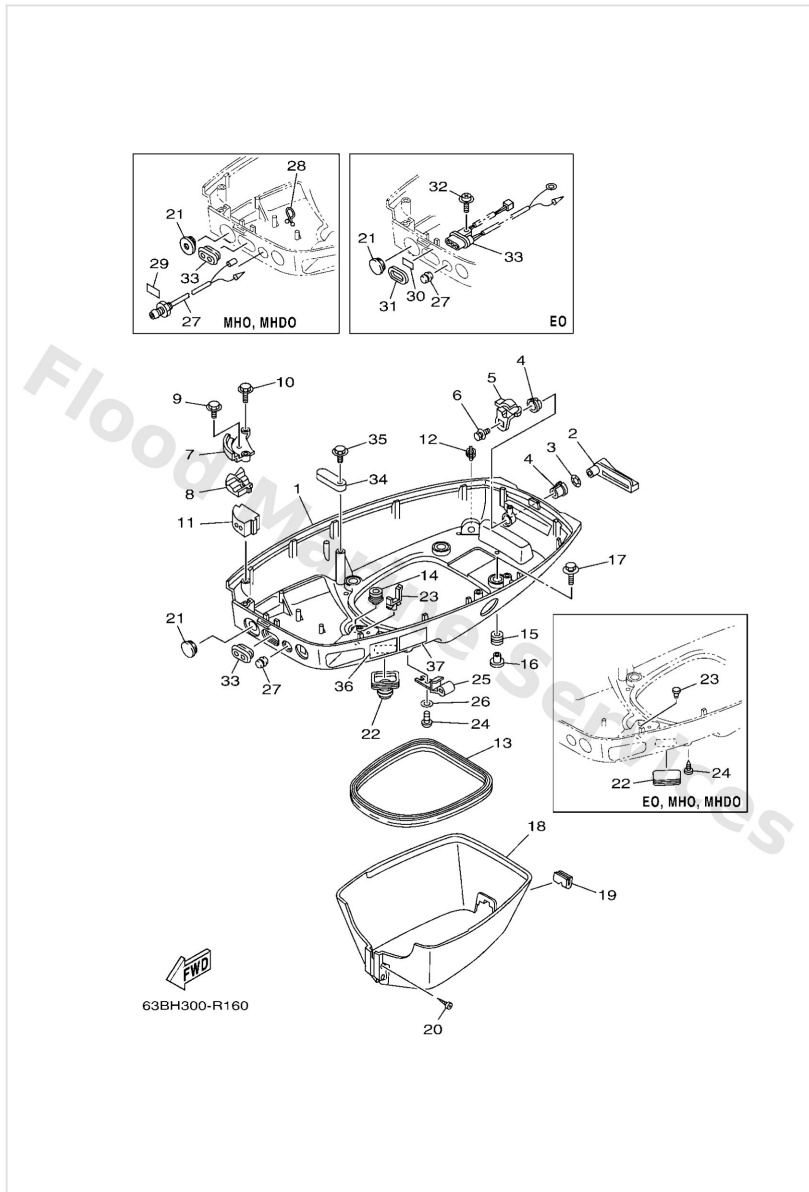

Bottom Cowling

Ref	Part	
1	6H442711078D Cowling, bottom 1	Buy now
1	6H442711258D -	Buy now
2	6H44281500 Lever, clamp 1	Buy now
3	9020612052 Washer, wave (666)	Buy now
4	9038612069 Bush(666)	Buy now
5	6H44281600 Lever, clamp 2	Buy now
6	9011906M73 Bolt(gh1)	Buy now
7	6H4485311194 Bracket, remote control 1	Buy now
8	6H4485321194 Bracket, remote control 2	Buy now
9	9759505516 Bolt, with washer	Buy now
10	9759506520 Bolt(7u8)	Buy now
11	6H44272400 Grommet	Buy now
11	6H44272420 Grommet	Buy now
11	6H44272430 Grommet	Buy now
12	6E54439100 Nipple, hose	Buy now