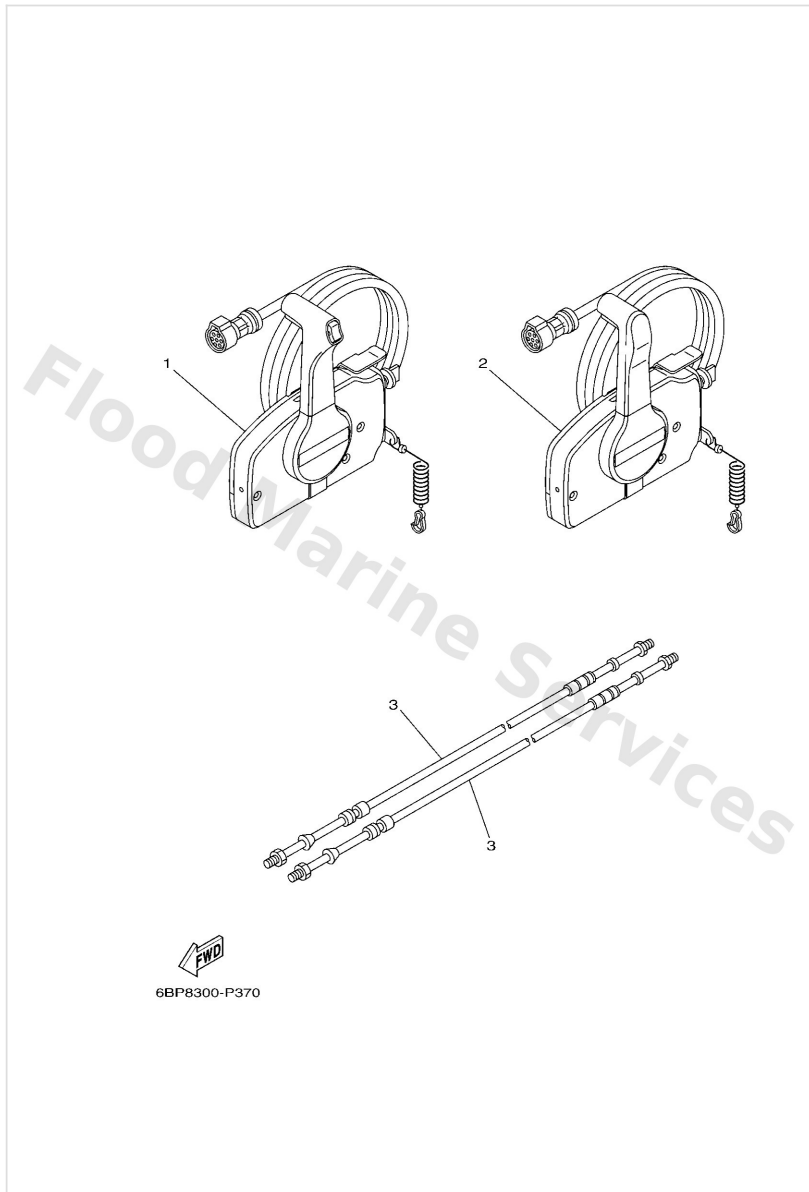

Remote Control Box

Ref	Part	
1	70348205B2 Remote control assembly (10p, ptt) AP WITH PT/T SW.	Buy now
2	70348201B1 Remote control assembly (10p) AP WITHOUT PT/T SW.	Buy now
3	7014832000 Cable, Remote Control L=12F UR	Buy now
3	7014832020 Cable, Remote Control L=13F UR	Buy now
3	7014832030 Cable, Remote Control L=14F UR	Buy now
3	7014832050 Cable, Remote Control L=15F UR	Buy now
3	7014832060 Cable, Remote Control L=16F UR	Buy now
3	7014832080 Cable, Remote Control L=17F UR	Buy now