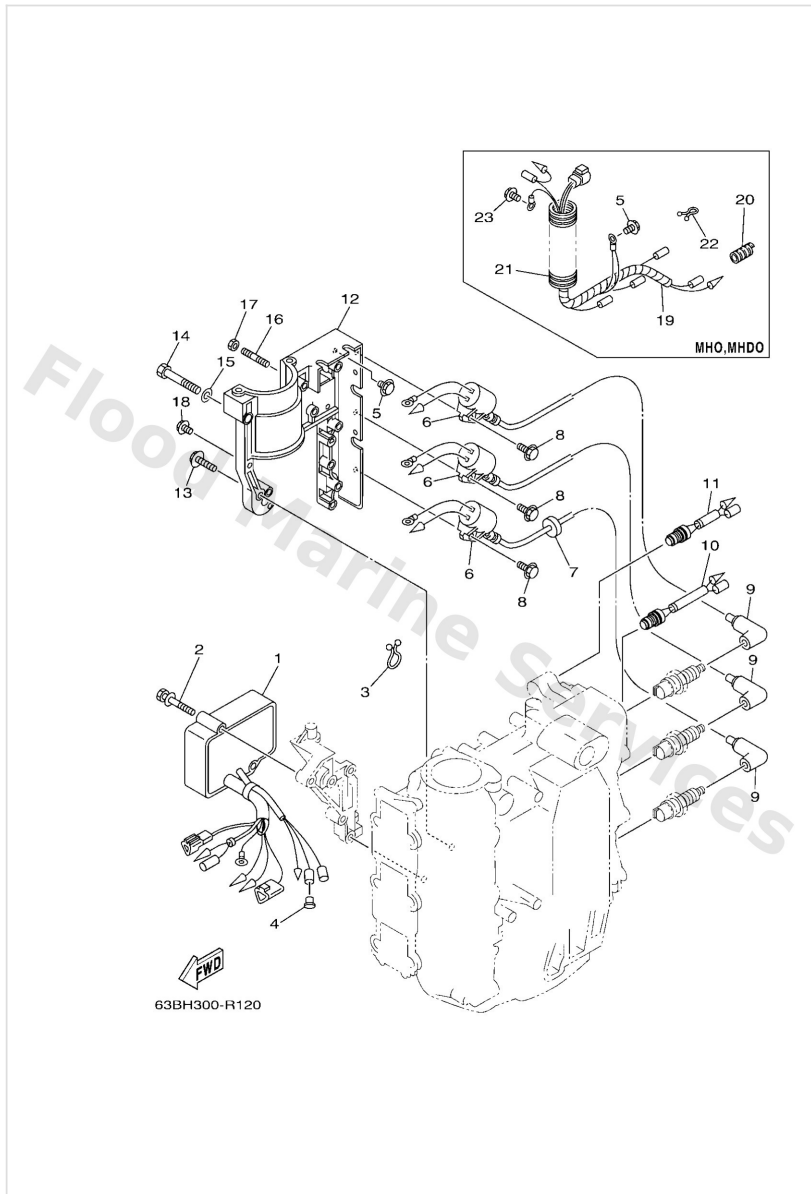

Electrical 1

Ref	Part	
16	9567006640 Bolt, stud(6h4)	Buy now
17	9017906M24 Nut(6j8)	Buy now
19	63D8253100 Wire, lead	Buy now
20	9044610M02 Tube (6e5)	Buy now
21	6G18355700 Tube	Buy now
22	9046405M16 Clamp(6j8)	Buy now