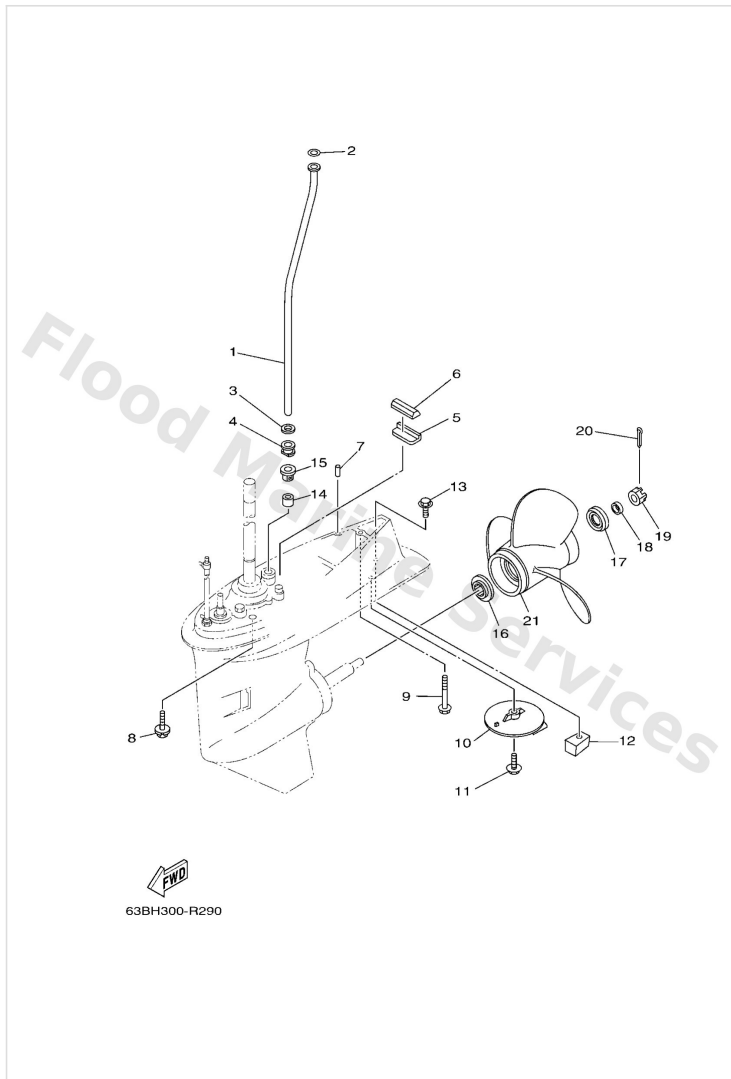

Lower Casing & Drive 2

Ref	Part	
15	63D4431200 Cover, water pump housing	Buy now
16	6634598702 Spacer	Buy now
17	66T4599700 Spacer 2	Buy now
18	9038922M01 Bush	Buy now
19	9017116011 Nut, castle (663)	Buy now
20	9149030025 Pin cotter	Buy now
21	6634595202 Propeller (3x11-3/8x12-g) UR	Buy now
21	6634595401 Propeller (3x11-3/4"x10"-g) UR	Buy now
21	6634595601 Propeller (3x12-1/4"x9"-g) UR	Buy now
21	69W4594500 Propeller (3x11-1/8"x13"-g) UR	Buy now
21	69W4594700 Prop assembly (3x11-5/8"x11"-g) UR	Buy now
21	69W4595200 Propeller (3x11-3/8 x12 -g) UR	Buy now
21	6634593000 Propeller (3x10-1/4"x14"-g) UR	Buy now
21	6634594101 Propeller (3x10-3/4"x17"-g) UR	Buy now
21	6634594901 Propeller (3x10-3/4"x16"-g) UR	Buy now