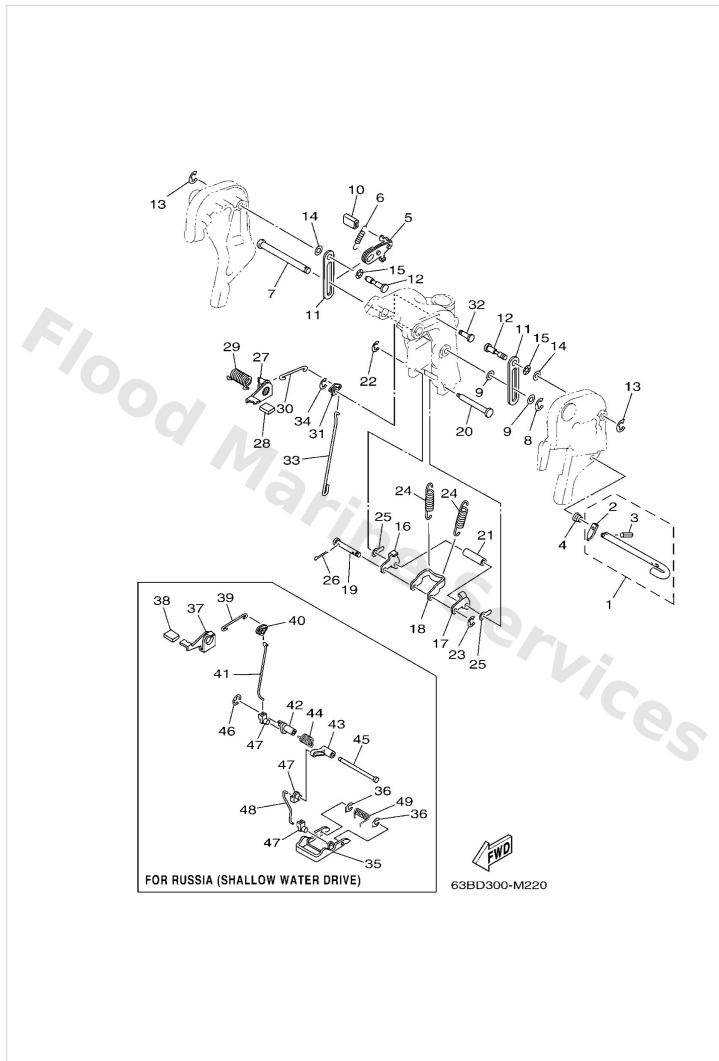

Bracket 3

Ref	Part	
32	9024906M23 Pin(6e7) EXCEPT FOR RUS	Buy now
32	9024906M24 Pin(6h4) FOR RUS	Buy now
33	6J84361700 Rod, tilt lock	Buy now
35	6J84368101 Lever, shallow water drive FOR RUS	Buy now
36	6J84367300 Washer 1 FOR RUS	Buy now
37	6J84363110 Lever, tilt FOR RUS	Buy now
41	6J84361710 Rod, tilt lock FOR RUS	Buy now
42	6J84318600 Lever FOR RUS	Buy now
43	6J84318700 Lever 2 FOR RUS	Buy now
44	9050825M21 Spring, torsion(6h4) FOR RUS	Buy now
45	9024907M25 Pin(6h4) FOR RUS	Buy now
47	6J84126200 Joint, choke lever FOR RUS	Buy now
48	6J84361610 Rod, tilt lock FOR RUS	Buy now
49	9050820M22 Spring, torsion(6h4) FOR RUS	Buy now