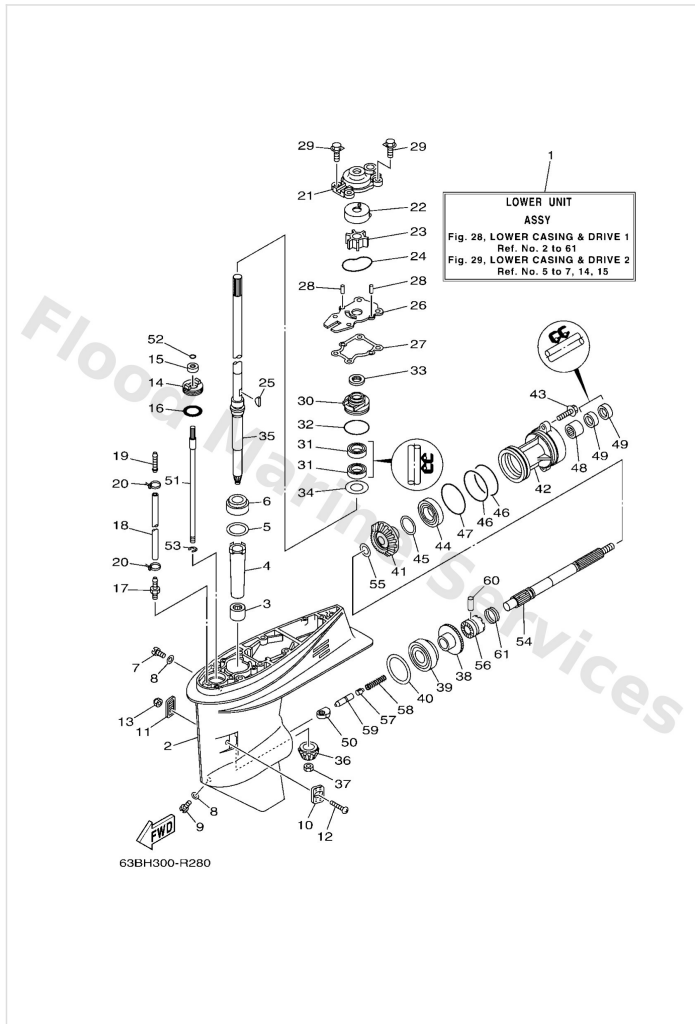

Lower Casing & Drive 1

Ref	Part	
1	63D45300038D Lower unit assembly S(16.0")	Buy now
1	63D45300138D Lower unit assembly L(21.0")	Buy now
2	63D45301038D Casing, lower	Buy now
3	9331532224 Brg,cyl-cal roller 42.2g nk	Buy now
4	6H44553600 Sleeve, drive shaft	Buy now
5	6634558701 Shim (t:0.10mm) UR	Buy now
5	6634558710 Shim (t:0.12mm) UR	Buy now
5	6634558720 Shim (t:0.15mm) UR	Buy now
5	6634558730 Shim (t:0.18mm) UR	Buy now
5	6634558740 Shim (t:0,30mm) UR	Buy now
5	6634558750 Shim (t:0.40mm) UR	Buy now
5	6634558760 Shim (t:0.50mm) UR	Buy now
6	9333200001 Brg, tapered roller (409)	Buy now
7	9034008002 Plug, straight screw	Buy now
8	9043008003 Gasket	Buy now