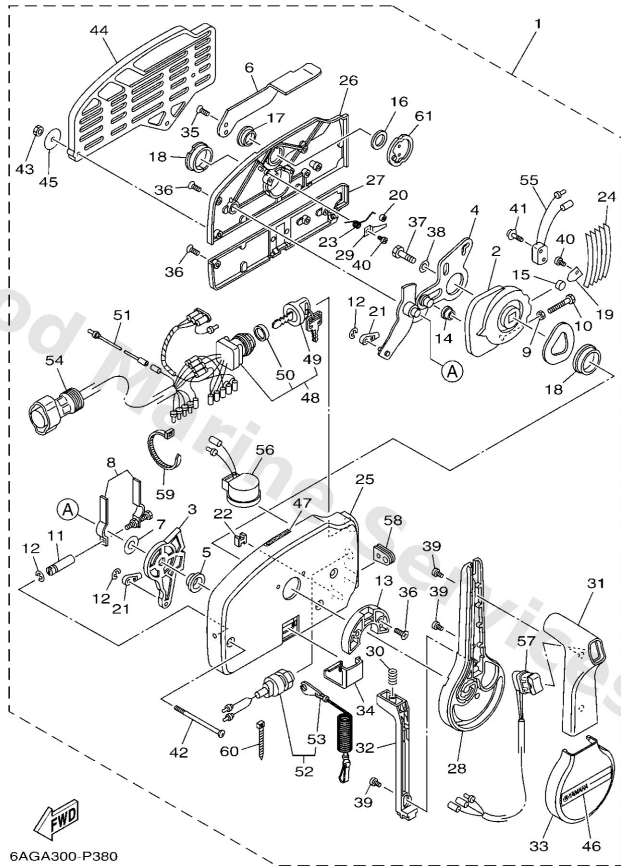

Remote Control Assy 1

6AGA300-P380

Ref	Part	
16	7034819800 Washer, wave 3	Buy now
17	7034824300 Bushing 3	Buy now
18	7034823600 Bushing	Buy now
19	7034818900 Retainer	Buy now
20	7034823400 Roller, detent	Buy now
21	7034834501 Cable end, remote control 2	Buy now
22	7034835800 Anchor, cable	Buy now
23	7034824400 Spring, free accel.	Buy now
24	7034823800 Spring, detent	Buy now
25	7034821110 Housing,1	Buy now
26	7034821210 Back plate 1	Buy now
27	7034821310 Back plate 2	Buy now
28	7034822110 Lever, control	Buy now
29	7034824600 Spacer 1	Buy now
30	7034822700 Spring, neutral lock	Buy now