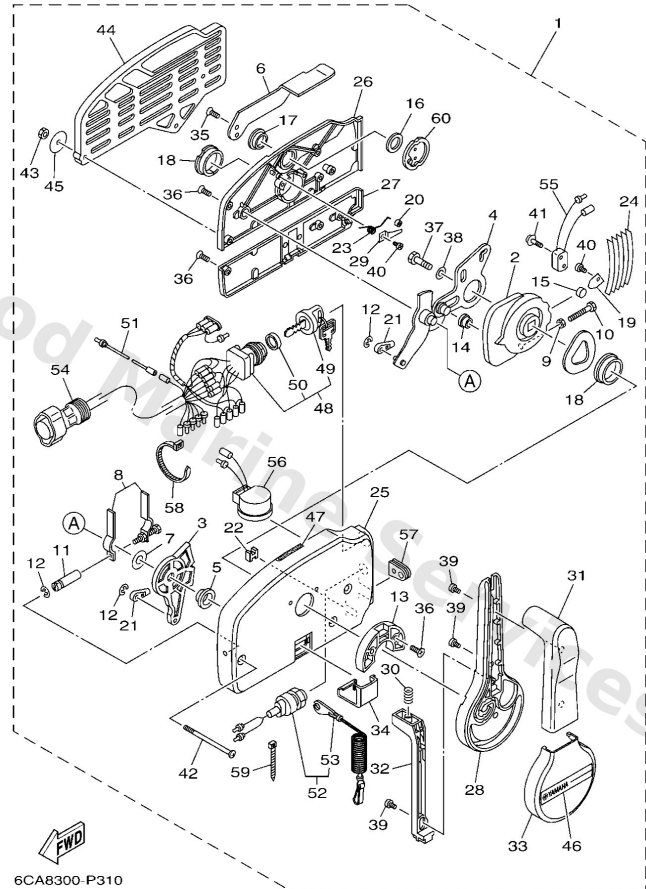

Remote Control Assy 2

Ref	Part	
31	7034822230 Grip, control lever SINGLE	Buy now
32	7034822310 Lock, neutral	Buy now
33	7034822510 Cover	Buy now
34	7034821910 Cover, lead	Buy now
35	7034828100 Screw, flat head	Buy now
36	7034418920 Screw	Buy now
37	9738008030 Bolt, hexagon (fj1)	Buy now
38	9299008600 Washer, plain (663)	Buy now
39	7034812810 Screw 2	Buy now
40	9858004006 Screw, pan head (7h3)	Buy now
41	7034812900 Screw 3	Buy now
42	7034418930 Screw	Buy now
43	9538006600 Nut(661)	Buy now
44	7034829310 Spacer, remote control SINGLE	Buy now
45	7014828700 Washer 1	Buy now