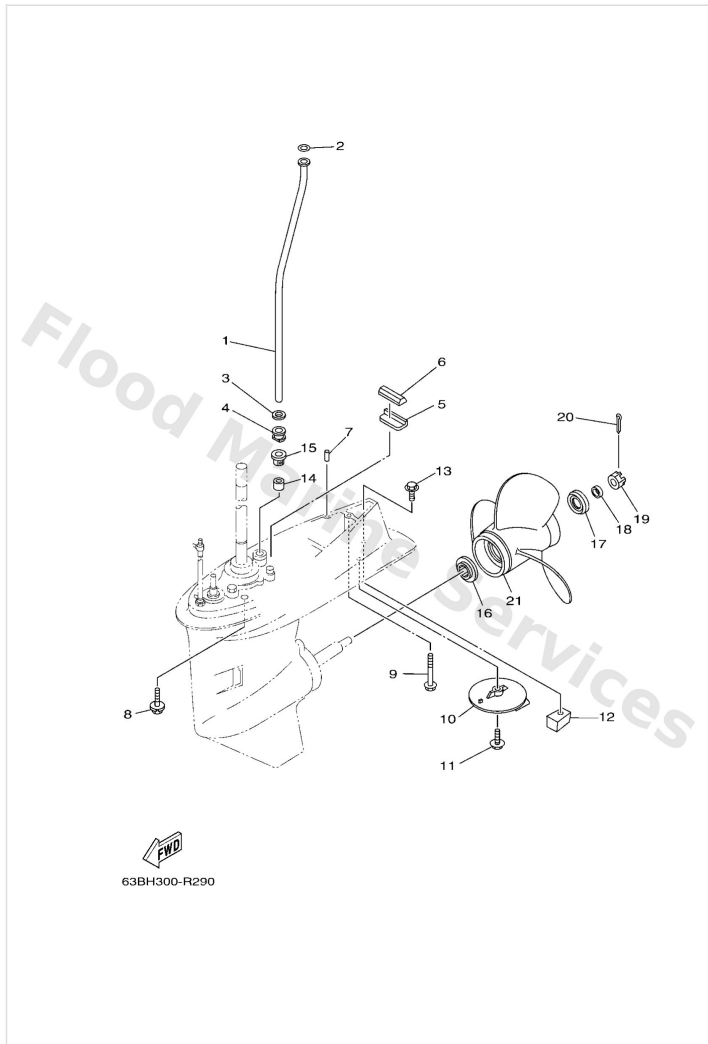

Lower Casing & Drive 2

Ref	Part	
21	6634595801 Propeller (3x11-1/4"x14"-g) UR	Buy now
21	6634597060 Propeller (3x11-3/4"x12"-g) UR	Buy now
21	6634597260 Propeller (3x12"x11"-g) UR	Buy now
21	6634597402 Propeller (3x10-5/8"x13"-g) UR	Buy now
21	6634597460 Propeller (3x11-1/2"x13"-g) UR	Buy now
21	6634597600 Propeller (3x10-1/4"x15"-g) UR	Buy now
21	6634597800 Propeller (3x10-1/4"x16"-g) UR	Buy now
21	6974597000 Propeller (ss 3x11-1/4"x14"-g) UR	Buy now
21	69W4594300 Propeller (3x11 x15 -g) UR	Buy now
21	69W4595800 Propeller (3x11-1/4"x14"-g) UR	Buy now
21	6H54594300 Propeller (3x10"x15"-g) UR WITH LIP CUP	Buy now
21	6H54594500 Propeller (3x10-3/8"x13"-g) UR WITH LIP CUP	Buy now
21	6H54595200 Propeller (3x10-5/8"x12"-g) UR WITH LIP CUP	Buy now
21	6H54595800 Propeller (3x10-1/4"x14"-g) UR WITH LIP CUP	Buy now