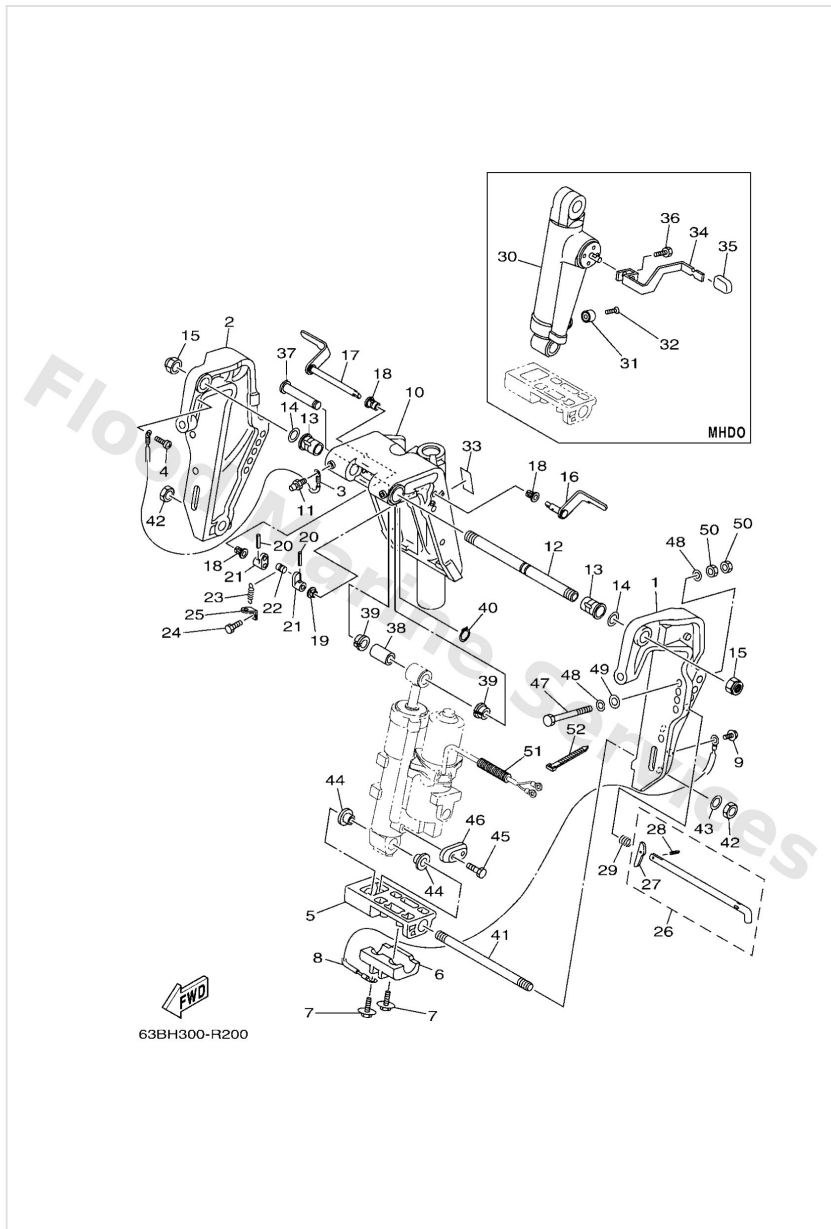

Bracket 1

Ref	Part	
1	63D43111018D Bracket, clamp 1	Buy now
2	63D43112018D Bracket, clamp 2	Buy now
3	63D8214800 Wire, lead 5	Buy now
4	9788506008 Screw, pan head(6a3)	Buy now
5	63D43128014D Spacer, clamp bracket	Buy now
6	63D4525101 Anode	Buy now
7	9759506525 Bolt, hexagon w/w deep recess	Buy now
8	6H18214800 Wire, lead	Buy now
9	9759506510 Bolt, hexagon w/w deep recess	Buy now
10	63D43311038D Bracket, swivel 1 S(16.0")	Buy now
10	63D43311138D Bracket, swivel 1 L(21.0")	Buy now
11	9370006M03 Nipple, grease(6a1)	Buy now
12	63D4313101 Bolt, clamp bracket	Buy now
13	9038622M15 Bushing (688)	Buy now
14	9020122M03 Washer, plate(64j)	Buy now