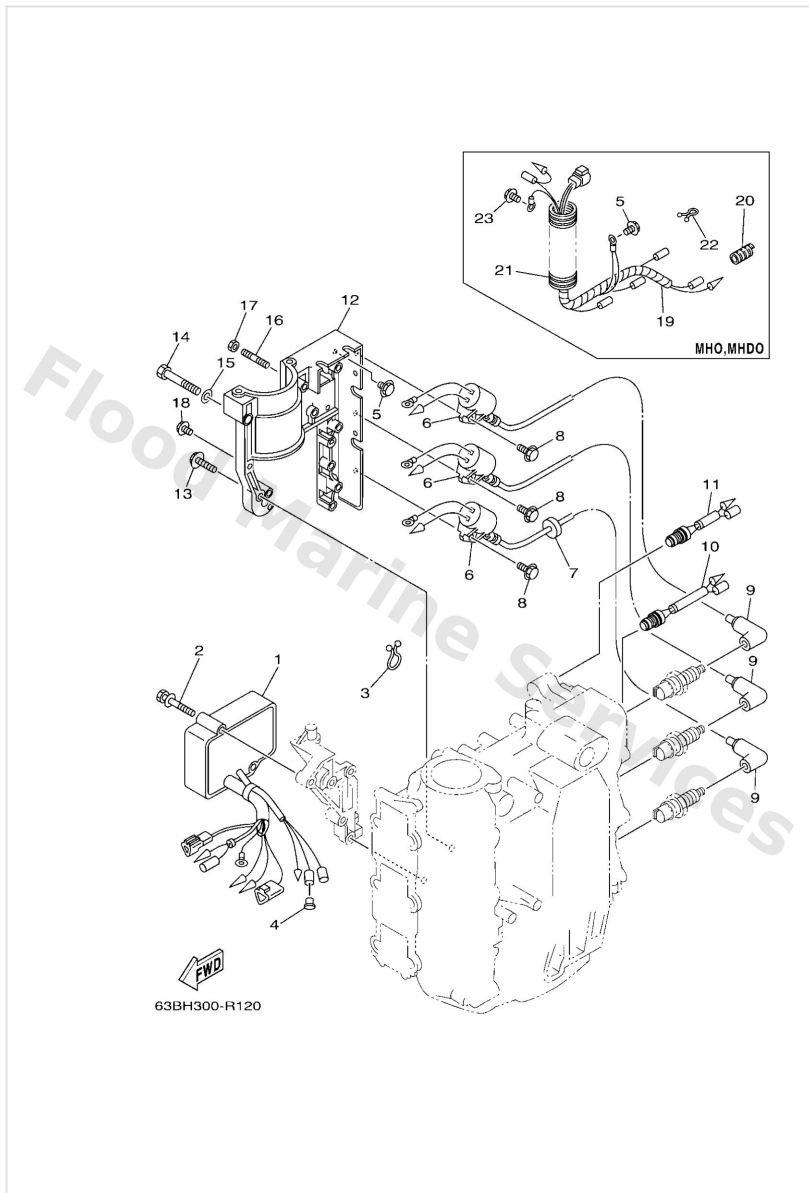

Electrical 1

Ref	Part	
1	63D8554004 C.d.i. unit assembly	Buy now
2	9011906M51 Bolt, with washer(6h4)	Buy now
3	9046415M11 Clamp (3y2)	Buy now
4	7038211900 Cover, lead wire	Buy now
5	9759506514 Bolt(gj3)	Buy now
6	6H58557000 Ignition coil assembly	Buy now
7	9048025161 Grommet(656)	Buy now
8	9759506520 Bolt(7u8)	Buy now
9	6G18237021 Plug cap assembly	Buy now
10	6898256000 Thermo switch assembly	Buy now
11	6H48256000 Thermo switch assembly	Buy now
12	6H4818220298 Bracket, starting motor	Buy now
13	9759506530 Bolt, hexagon w/w deep recess	Buy now
14	9701308050 Bolt, hexagon	Buy now
15	9290308600 Washer, plain (663)	Buy now