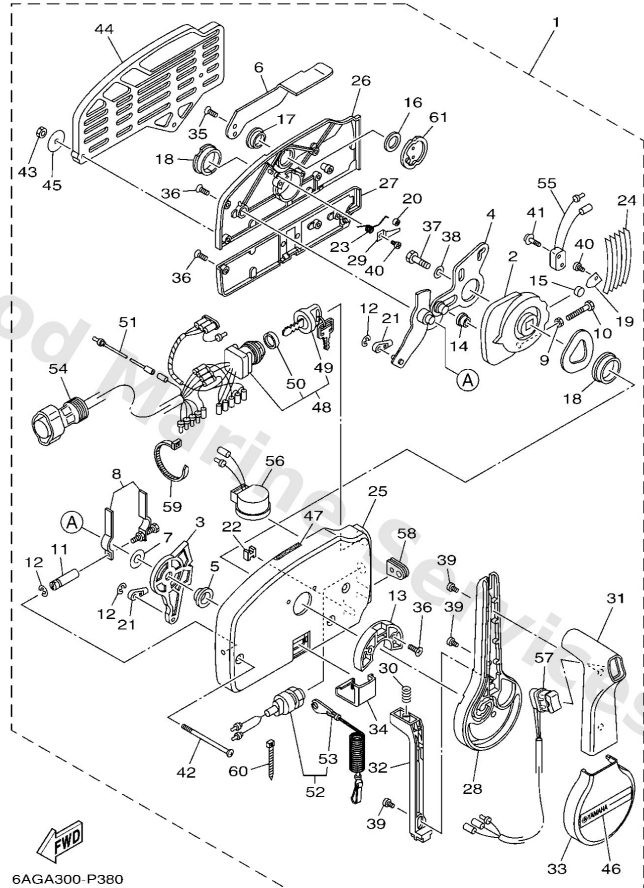

Remote Control Assy 1

Ref	Part	
31	7034822220 Grip, control lever SINGLE	Buy now
32	7034822310 Lock, neutral	Buy now
33	7034822510 Cover	Buy now
34	7034821910 Cover, lead	Buy now
35	7034828100 Screw, flat head	Buy now
36	7034418920 Screw	Buy now
37	9738008030 Bolt, hexagon (fj1)	Buy now
38	9299008600 Washer, plain (663)	Buy now
39	7034812810 Screw 2	Buy now
40	9858004006 Screw, pan head (7h3)	Buy now
41	7034812900 Screw 3	Buy now
42	7034418930 Screw	Buy now
43	9538006600 Nut(661)	Buy now
44	7034829310 Spacer, remote control SINGLE	Buy now
45	7014828700 Washer 1	Buy now