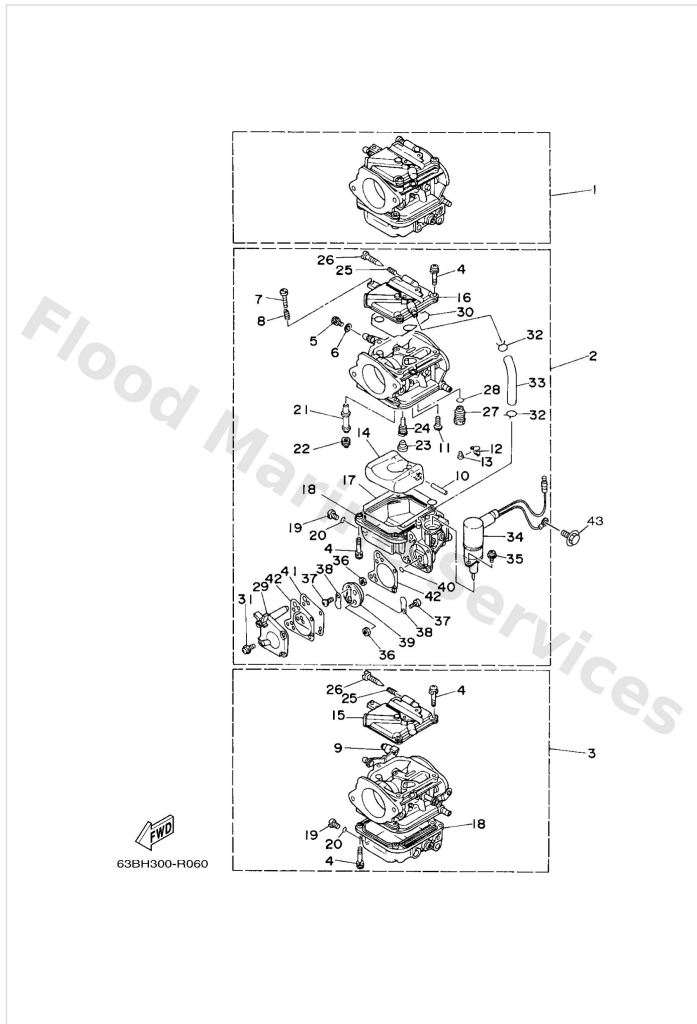

Carburetor

Ref	Part	
1	62W1430100 Carburetor assembly 1 50H	Buy now
1	62X1430100 Carburetor assembly 1 50H	Buy now
1	63B1430100 Carburetor assembly 1 40V	Buy now
1	63D1430100 Carburetor assembly 1 40V	Buy now
2	62W1430200 Carburetor assembly 2 50H	Buy now
2	62X1430200 Carburetor assembly 2 50H	Buy now
2	63B1430200 Carburetor assembly 2 40V	Buy now
2	63D1430200 Carburetor assembly 2 40V	Buy now
3	62W1430300 Carburetor assembly 3 50H	Buy now
3	62X1430300 Carburetor assembly 3 50H	Buy now
3	63B1430300 Carburetor assembly 3 40V	Buy now
3	63D1430300 Carburetor assembly 3 40V	Buy now
4	9798004114 Screw, pan head(ga5)	Buy now
5	6K51459200 Screw	Buy now
6	9020105652 Washer, plate(65j)	Buy now