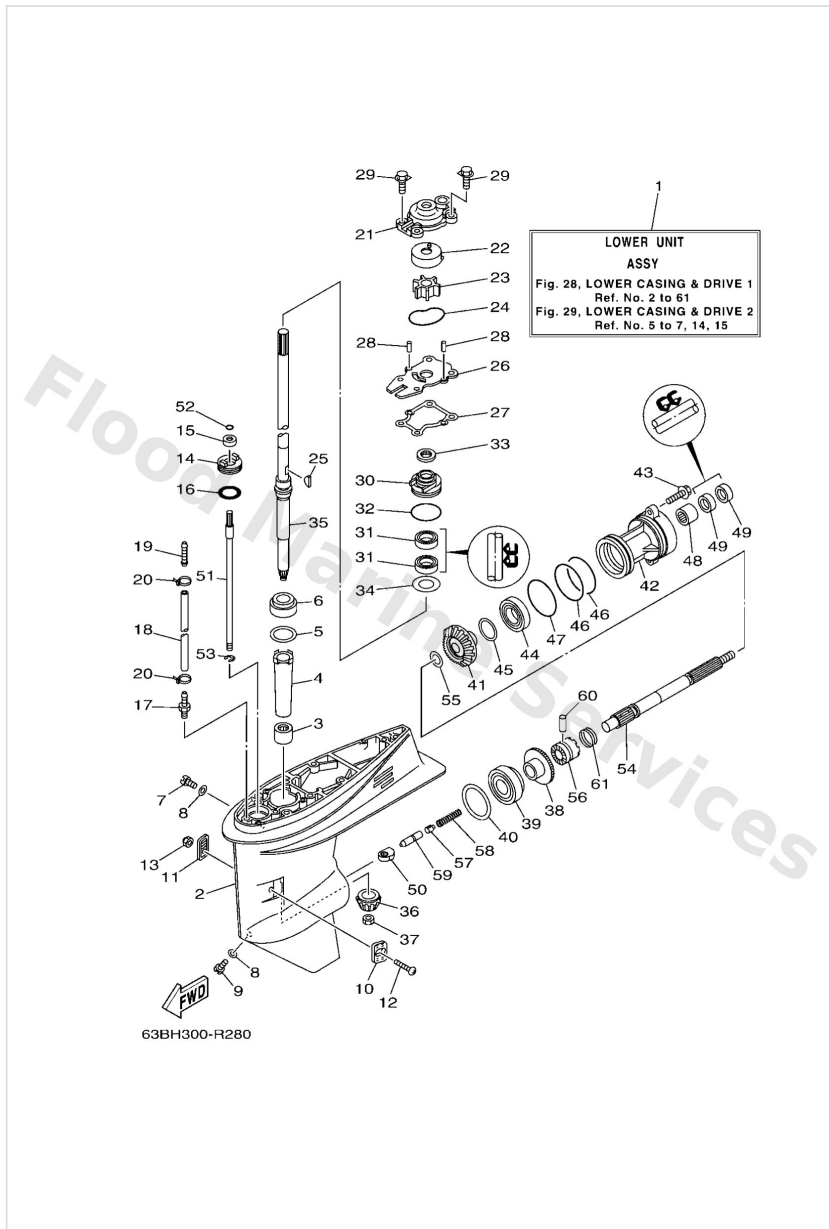

Lower Casing & Drive 1

Ref	Part	
9	6884534110 Plug, drain	Buy now
10	63D4521400 Cover, water inlet	Buy now
11	63D4521500 Cover, water inlet	Buy now
12	9015205010 Screw, countersunk	Buy now
13	9538005600 Nut, hexagon (663)	Buy now
14	63D4532100 Plate	Buy now
15	9310609014 Oil seal	Buy now
16	9321033MG4 O-ring	Buy now
17	6E54537800 Nipple, hose	Buy now
18	9044507M31 Hose (I200) L(21.0")	Buy now
18	9044507ME9 Hose (I250) S(16.0")	Buy now
19	6E58355810 End, nipple	Buy now
19	6E58355800 End, nipple	Buy now
20	9046511M10 Clamp	Buy now
21	63D4431100 Housing, water pump	Buy now