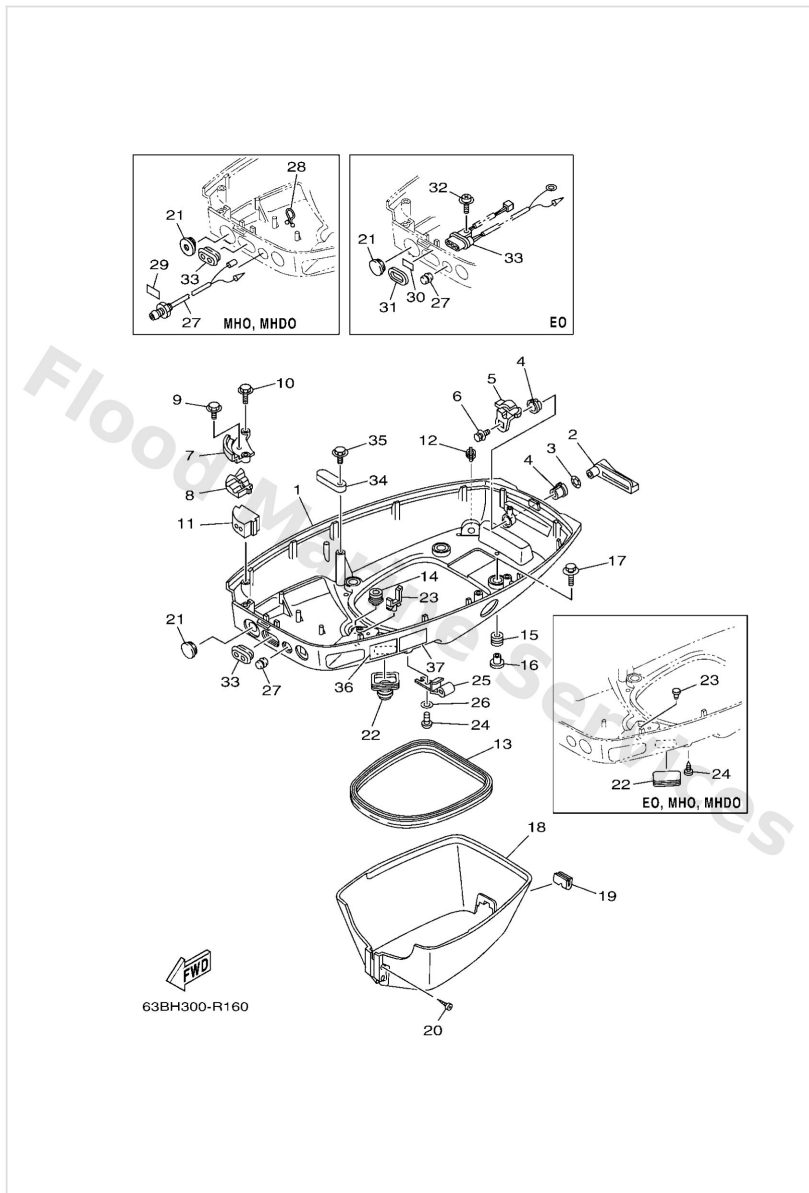

Bottom Cowling

Ref	Part	
24	9033805M03 Plug (6h1)	Buy now
25	6E52436701 Clamp, fuel pipe 2	Buy now
26	9299006600 Washer, plain (646)	Buy now
27	6H44272500 Grommet 2	Buy now
27	6J88541000 Emergency signal light assembly	Buy now
28	9046408M07 Clamp	Buy now
29	6H48541510 Mark, signal lamp	Buy now
30	63D8434200 Seat, emblem	Buy now
31	6FM8358900 Gasket	Buy now
32	9798006214 Screw, with washer	Buy now
33	63D8430100 Pilot light assembly 1	Buy now
33	6H34272700 Grommet	Buy now
34	6E58258800 Plate	Buy now
36	6EE4279440 Label, warning (general)	Buy now
37	6EE4279450 Label, warning (general)	Buy now