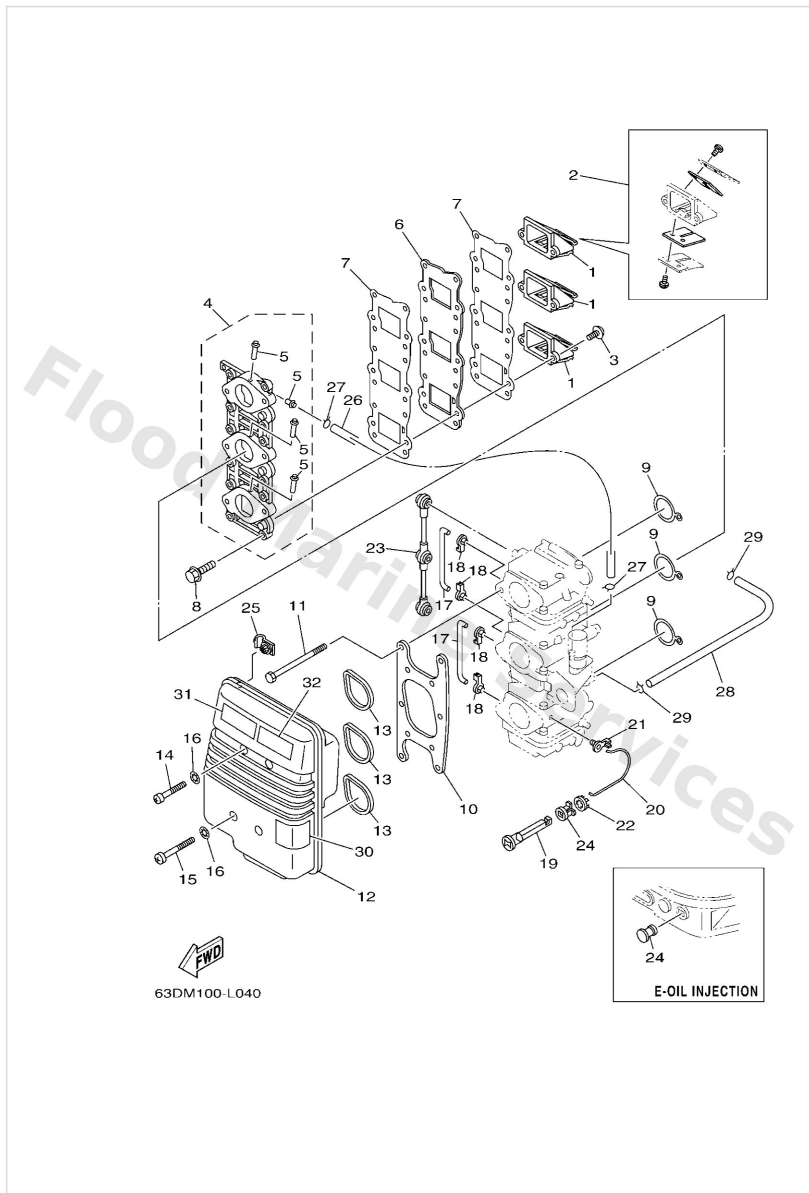

Intake

Ref	Part	
28	6H31434900 Pipe	Buy now
29	9046708004 Clip, pipe 6162435600	Buy now
30	6H18571160 Mark, caution	Buy now
31	6EE8199440 Label, safety	Buy now
32	6EE8199450 Label, safety	Buy now