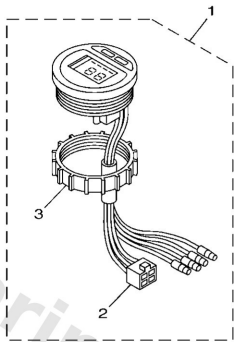

Meter

6DA5200-F460

Ref	Part	
1	6Y58350TE0 Tachometer assembly AP	Buy now
2	9E45004533 Housing, f-4-w(5pcs) F-4-W	Buy now
3	6Y88438300 Nut, ring	Buy now
4	6Y58355300 Wire, lead (l=2.5m) AP	Buy now
5	1E68215100 Fuse (10a)	Buy now
6	6Y58365320 Wire, lead AP 4P,7M	Buy now