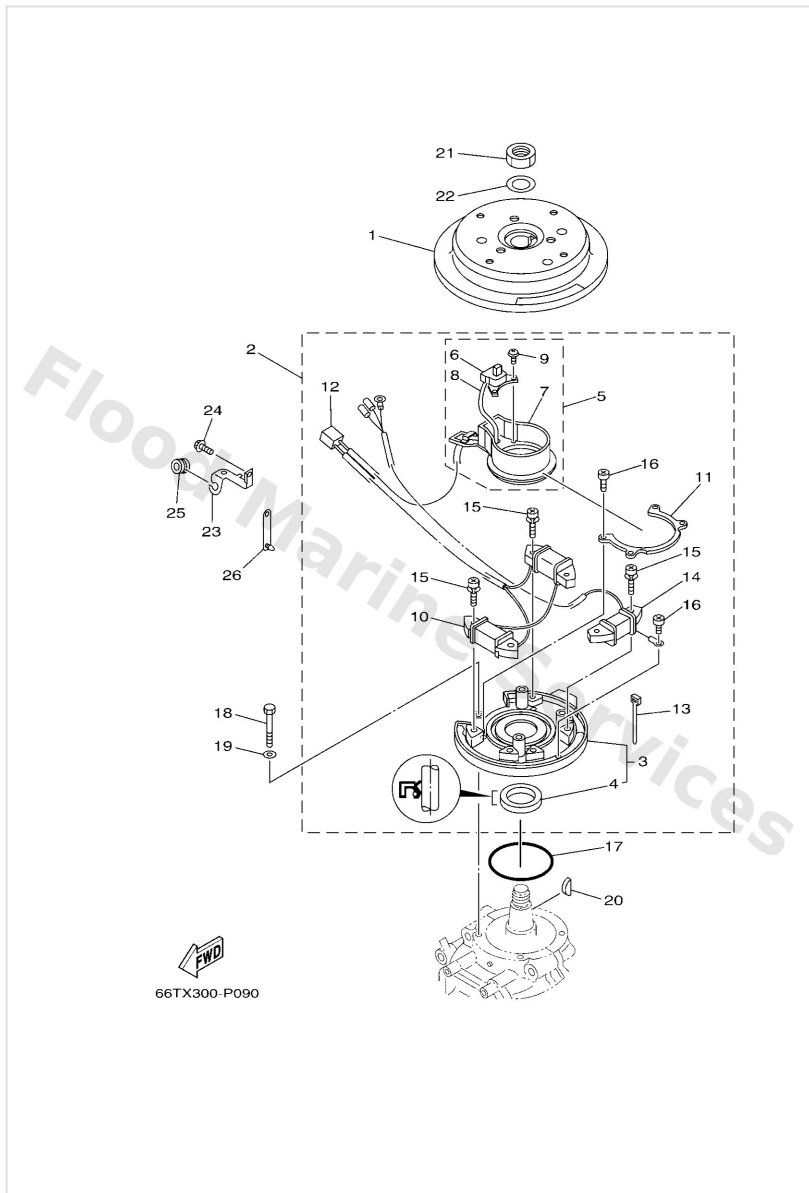

Generator

Ref	Part	
1	66T8555010 Rotor assembly	Buy now
2	66T8556001 Base assembly	Buy now
3	66T8556100 Base, magneto	Buy now
4	9310235008 Oil seal	Buy now
5	66T8558000 Pulser coil assembly	Buy now
6	66T8559600 Coil, pulser 1	Buy now
7	66T8558200 Attachment, pulser	Buy now
8	66T8551500 Lead wire assembly	Buy now
9	9790204108 Screw, with washer	Buy now
10	66T8552000 Coil, charge	Buy now
11	66T4161100 Retainer, magneto base	Buy now
12	9E47104305 Housing, connector (f-4-b)	Buy now
13	66T8132800 Clamp	Buy now
14	66T8553300 Coil, lighting	Buy now
15	9790206125 Screw, pan head (76t)	Buy now