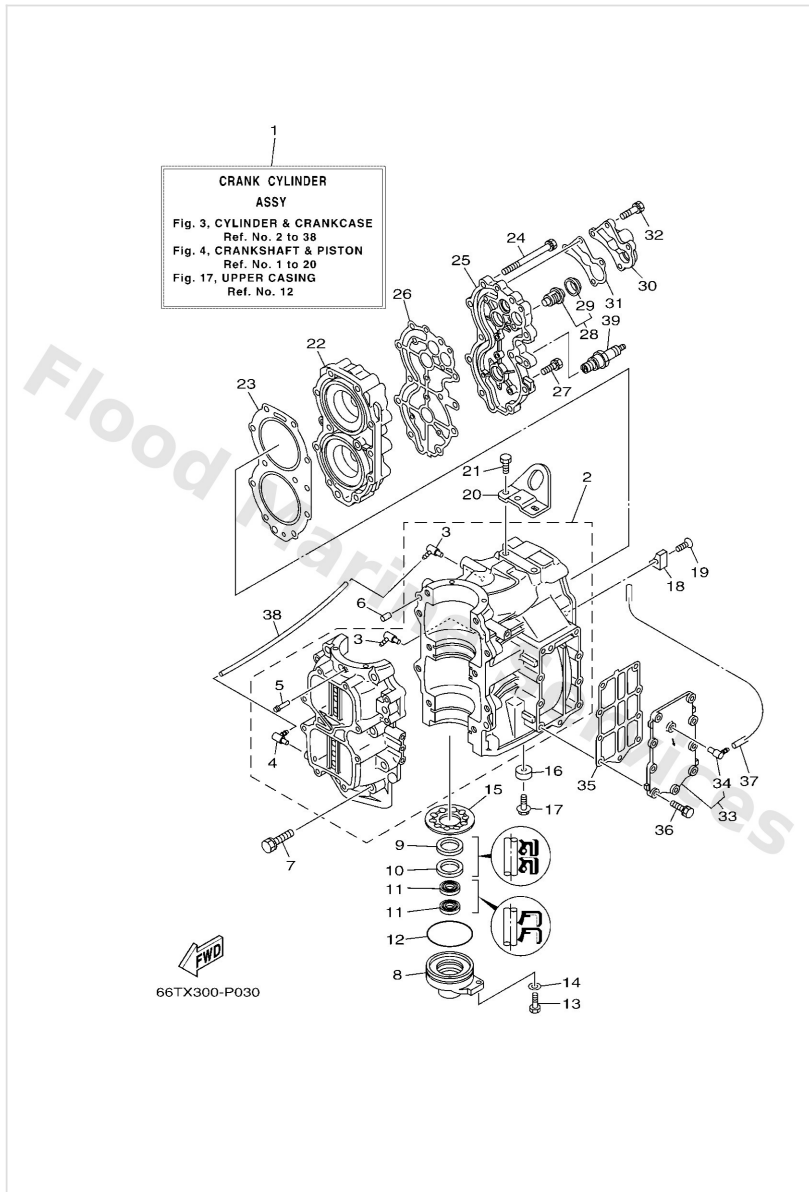

Cylinder & Crankcase

Ref	Part	
32	9011906MA5 Bolt, with washer	Buy now
33	66T41113001S Outer cover, exhaust	Buy now
34	6761137200 Nipple, hose	Buy now
35	66T41114A0 Gasket, exhaust outer cover	Buy now
37	9044509M75 Hose (I1500)	Buy now
38	9044507M08 Hose (I390)	Buy now
39	9470200272 Plug, spark (br7hs)	Buy now