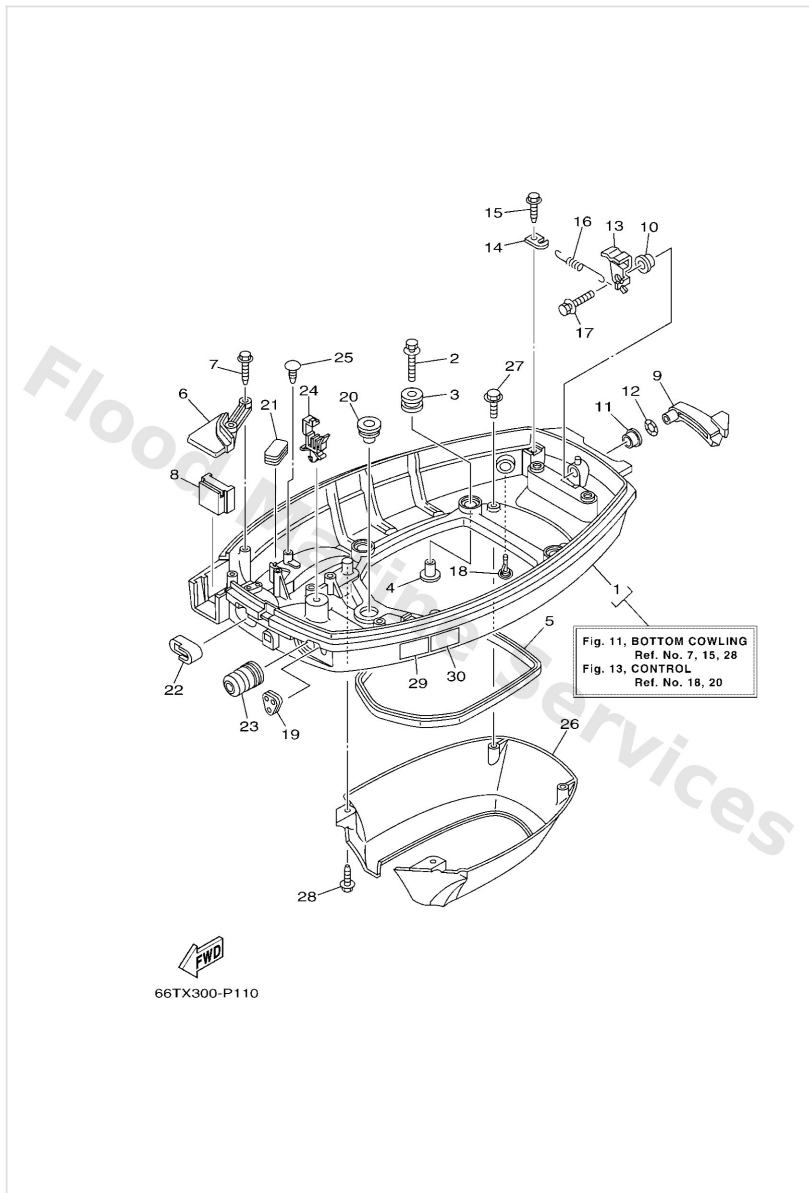

Bottom Cowling

Ref	Part	
1	66T42710018D Bottom cowling assembly	Buy now
2	9011906M61 Bolt, with washer	Buy now
3	9048009M21 Grommet (6e9)	Buy now
4	9038706M41 Coller (6e9)	Buy now
5	66T4271600 Rubber, seal 1	Buy now
6	66T4273800CA Plate, fitting	Buy now
7	9010906M81 Bolt	Buy now
8	66T4272500 Grommet	Buy now
9	66T42815018D Lever, clamp	Buy now
10	9038612M37 Bushing (6f5)	Buy now
11	9038612MA2 Bush	Buy now
12	9020612052 Washer, wave (666)	Buy now
13	66T4281600 Lever, clamp	Buy now
14	66T4314400 Hook, spring	Buy now
15	9010906M86 Bolt	Buy now