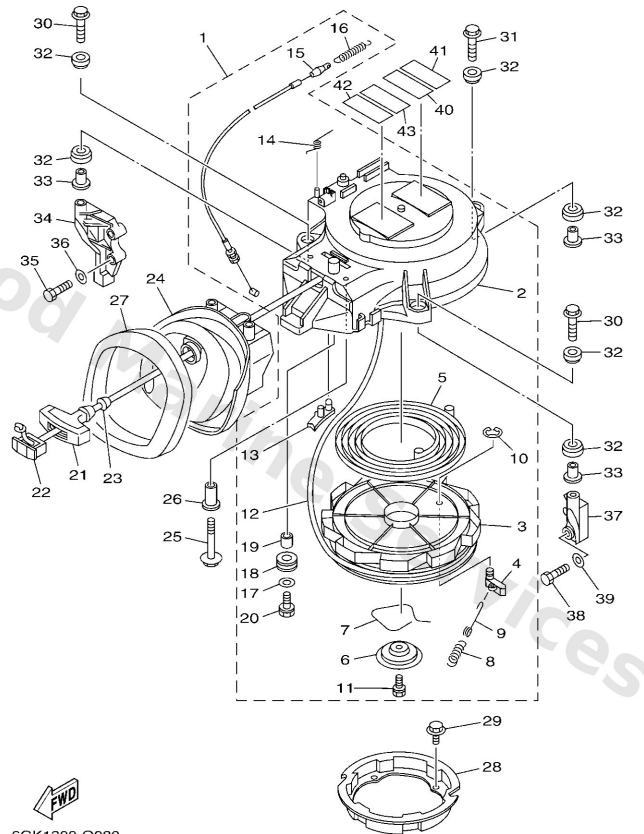

Repair Kit 3

Ref	Part	
1	66T8130300 Lighting coil assembly AP	Buy now
2	66T8553300 Coil, lighting	Buy now
3	9790206125 Screw, pan head (76t)	Buy now
4	9780204006 Screw, pan head(3xp)	Buy now

Starter

Ref	Part	
1	66T1571001 Starter assembly	Buy now
2	66T1571101 Case, starter	Buy now
3	66T1571400 Drum, sheave	Buy now
4	63V1574100 Pawl, drive	Buy now
5	66T1571300 Spring, starter	Buy now
6	66T1571600 Plate, drive	Buy now
7	66T1570500 Spring, drive pawl	Buy now
8	66T1576700 Spring	Buy now
9	66T1578400 Spring, return	Buy now
10	63V1574400 Circlip	Buy now
11	63V1576800 Screw	Buy now
12	* item_description *1	Buy now
13	66T1579400 Stopper	Buy now
14	66T1573400 Spring, return	Buy now
15	66T1577000 Cable comp., starter stop	Buy now

Starter

6GK1300-Q080

*1: CUT FROM 50M ROLLS, PART NO. 90890-44374, CUTTING LENGTH 1.8M

*1:A PRELEVER SUR BOBINE 50M , REFERENCE 90890-44374, LONGUEUR DE COUPE 1.8M

Ref	Part	
16	66T1573100 Retainer, spring	Buy now
17	6F51579100 Washer, lock	Buy now
18	6F51575200 Roller, wire	Buy now
19	6F51575300 Bushing 1	Buy now
20	6F51576800 Bolt	Buy now
21	6891575501 Handle, starter	Buy now
22	6F51577902 Cover	Buy now
23	6971578900 Damper	Buy now
24	66T1575801 Guide, rope	Buy now
25	9759506535 Bolt(j52)	Buy now
26	9038706M66 Collar (6h4)	Buy now
27	66T1576201 Seal, rubber 2	Buy now
28	66T1572300 Pulley, starter	Buy now
29	9759506510 Bolt, hexagon w/w deep recess	Buy now
30	9011908M10 Bolt, with washer	Buy now