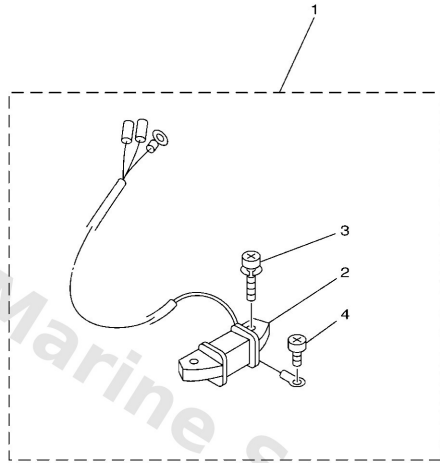

Repair Kit 3

Ref	Part	
1	66T8130300 Lighting coil assembly AP	Buy now
2	66T8553300 Coil, lighting	Buy now
3	9790206125 Screw, pan head (76t)	Buy now
4	9780204006 Screw, pan head(3xp)	Buy now