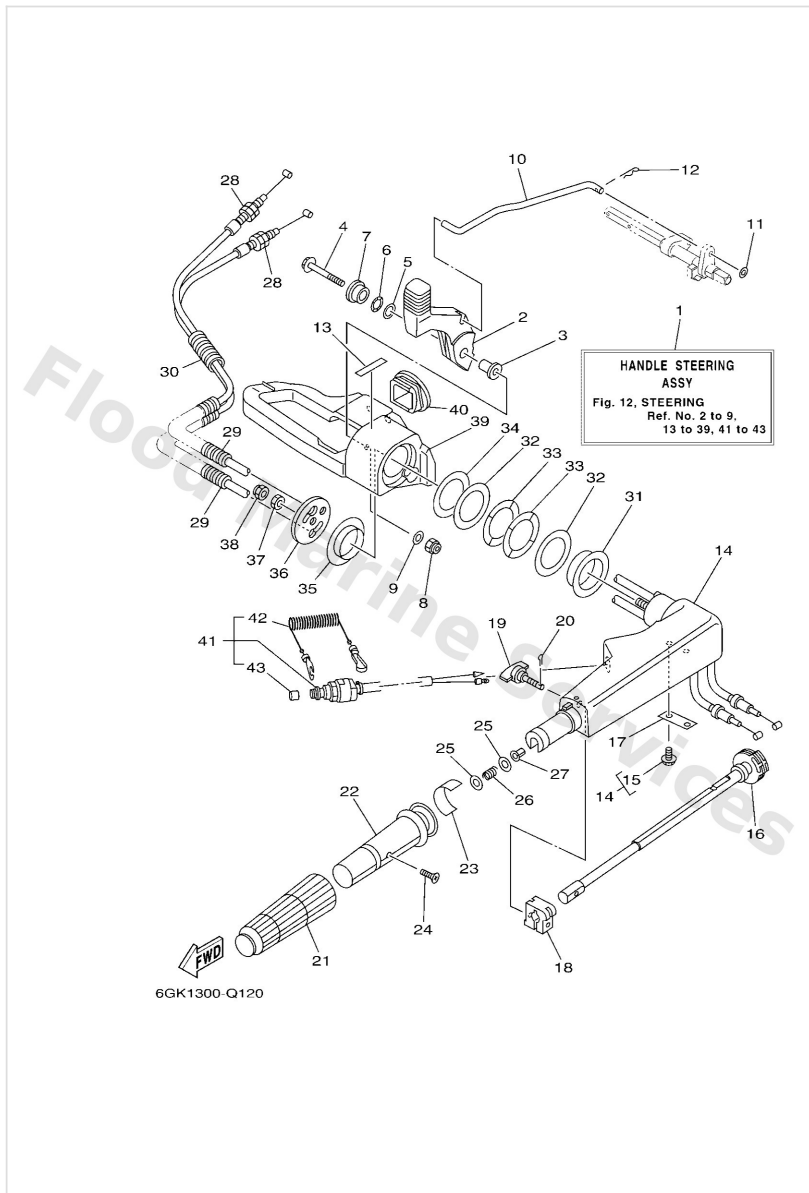

Steering

Ref	Part	
1	66TW0084038D Handle steering assembly	Buy now
2	66T4411102 Handle, gear shift	Buy now
3	9038706M86 Collar	Buy now
4	9759506550 Bolt, hexagon w/w deep recess	Buy now
5	9020112M07 Washer, plate	Buy now
6	9020612052 Washer, wave (666)	Buy now
7	66T4212300 Bolt, handle joint	Buy now
8	9578006300 Nut, nylon (6g1)	Buy now
9	9299506200 Ybs66-6 washer, plain	Buy now
10	66T4412400 Link, shift rod	Buy now
11	9299006200 Ybs66-6 washer, plain	Buy now
12	9046818008 Clip 620436610000	Buy now
13	6X34419100 Indicator, shift	Buy now
14	65W42101014D Handle, steering	Buy now
15	9010906M86 Bolt	Buy now