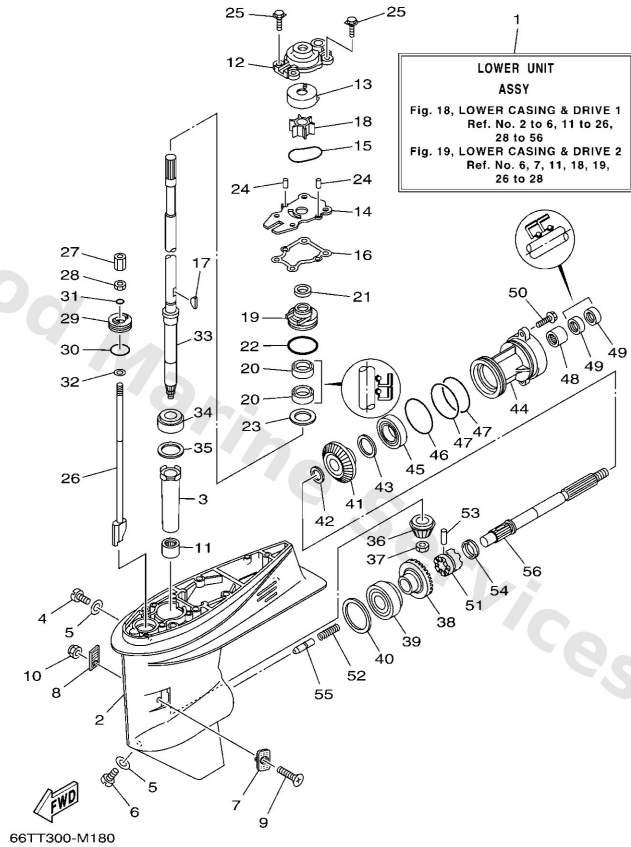

Lower Casing & Drive 1

Ref	Part	
43	63D4557760 Shim (t:0.50mm) UR	Buy now
44	63D45361028D Cap, lower casing	Buy now
45	93306001U1 Bearing(62x)	Buy now
46	9321069MG6 O-ring	Buy now
47	9321074MG5 O-ring (xea)	Buy now
48	9331722204 Brg,cyl-cal roller 25.5g nt	Buy now
49	9310122M00 Oil seal (22x36x6-663)	Buy now
50	9010508M61 Bolt, washer based(62x)	Buy now
51	66T4563100 Clutch, dog	Buy now
52	9050115M01 Spring, compression	Buy now
53	9025006023 Pin, strait (663)	Buy now
54	6634563300 Ring, cross pin	Buy now
55	66T4563500 Plunger, shift	Buy now
56	66T4561100 Shaft, propeller	Buy now