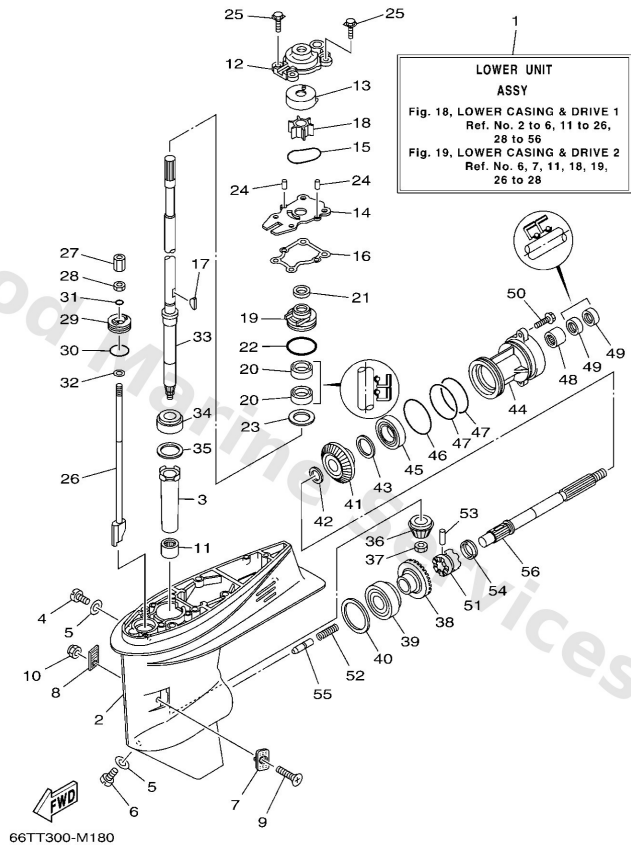

Lower Casing & Drive 1

Ref	Part	
16	63D4431600 Gasket, water pump	Buy now
17	9028003M03 Key, woodruff (697)	Buy now
18	6H44435202 Impeller	Buy now
19	6BG4434100 Housing, water pump	Buy now
20	9310122M60 Oil seal	Buy now
21	66T4534401 Cover, oil seal	Buy now
22	9321048001 O-ring	Buy now
23	9020127M00 Washer, plate(62x)	Buy now
24	9360408062 Pin,dowel (626)	Buy now
25	9011908M15 Bolt, with washer(62w)	Buy now
26	66T4415011 Shift cam assembly L(21.7")	Buy now
27	61N4414600 Connector, shift rod	Buy now
28	9538006700 Nut	Buy now
29	66T4532100 Plate	Buy now
30	9321033MG4 O-ring	Buy now