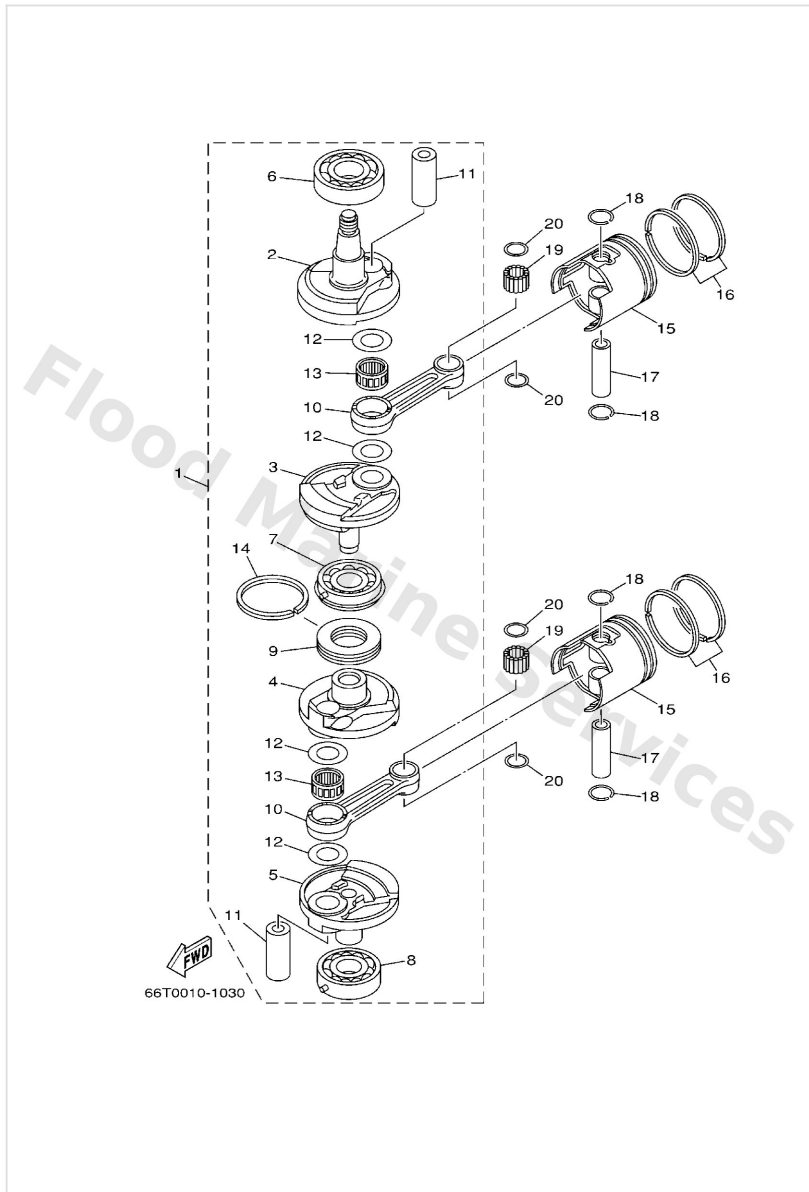

Crankshaft & Piston

Ref	Part	
1	66T1140001 Crankshaft assembly	Buy now
2	66T1141200 Crank 1	Buy now
3	66T1142200 Crank 2	Buy now
4	66T1143200 Crank 3	Buy now
5	66T1144200 Crank 4	Buy now
6	93306307U0 Brg,r-b 6307 80mm 449g (6f5)	Buy now
7	93332000UE Bearing	Buy now
8	93306306V5 Bearing	Buy now
9	6F51151500 Seal, labyrinth 1	Buy now
10	6F51165100 Rod, connecting	Buy now
11	66T1168100 Pin, crank 1	Buy now
12	9020927012 Washer	Buy now
13	93310727U0 Bearing	Buy now
14	9344068M03 Circlip (6f5)	Buy now
15	66T116310193 Piston (std)	Buy now