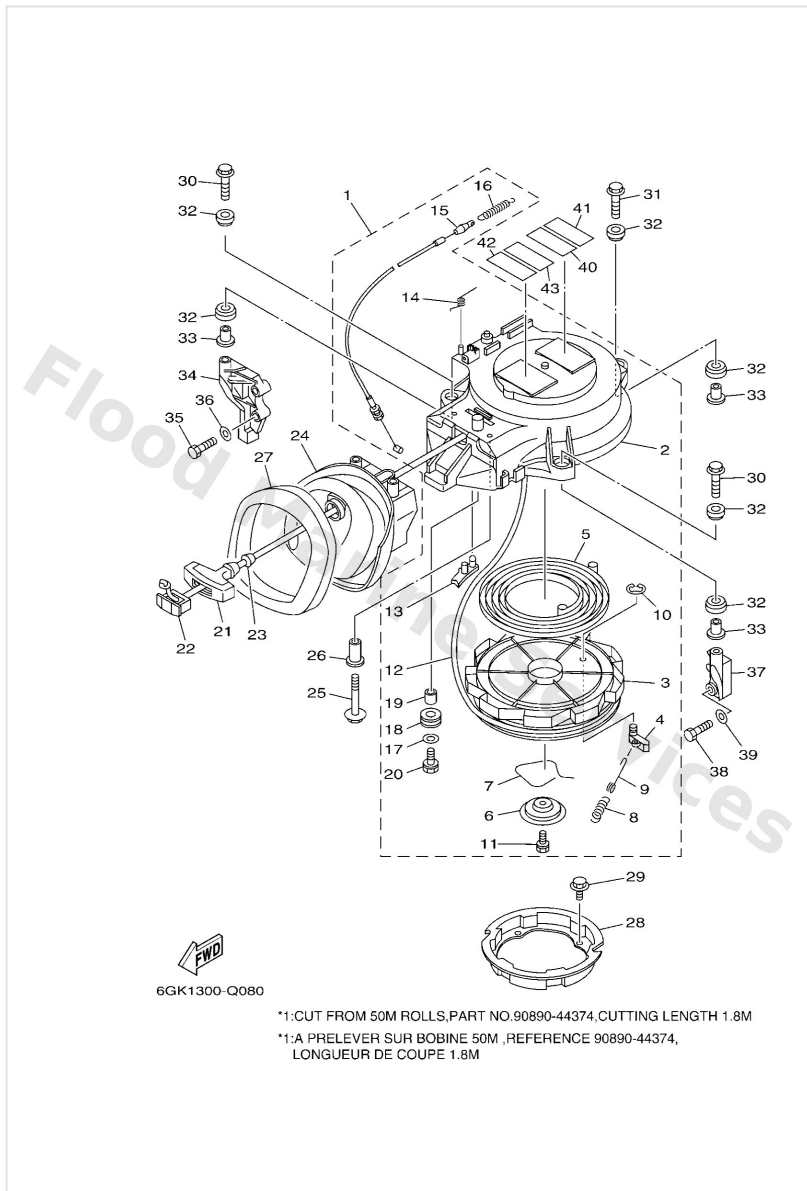

Starter

Ref	Part	
1	66T1571001 Starter assembly	Buy now
2	66T1571101 Case, starter	Buy now
3	66T1571400 Drum, sheave	Buy now
4	63V1574100 Pawl, drive	Buy now
5	66T1571300 Spring, starter	Buy now
6	66T1571600 Plate, drive	Buy now
7	66T1570500 Spring, drive pawl	Buy now
8	66T1576700 Spring	Buy now
9	66T1578400 Spring, return	Buy now
10	63V1574400 Circlip	Buy now
11	63V1576800 Screw	Buy now
12	* item_description *1	Buy now
13	66T1579400 Stopper	Buy now
14	66T1573400 Spring, return	Buy now
15	66T1577000 Cable comp., starter stop	Buy now