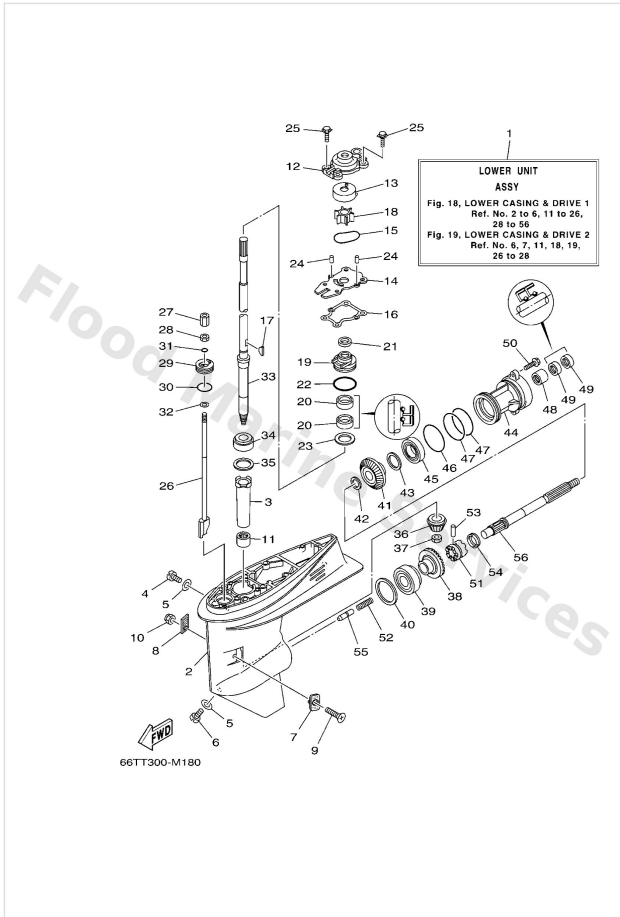

Ref	Part	
40	6634556701 Shim (t:0.10mm) UR	Buy now
40	6634556710 Shim (t:0.12mm) UR	Buy now
40	6634556720 Shim (t:0.15mm) UR	Buy now
40	6634556730 Shim (t:0.18mm) UR	Buy now
40	6634556740 Shim (t:0.30mm) UR	Buy now
40	6634556750 Shim (t:0.40mm) UR	Buy now
40	6634556760 Shim (t:0.50mm) UR	Buy now
41	66T4557100 Gear	Buy now
42	9020122429 Washer, plate(663)	Buy now
43	63D4557700 Shim (t:0.10mm) UR	Buy now
43	63D4557710 Shim (t:0.12mm) UR	Buy now
43	63D4557720 Shim (t:0.15mm) UR	Buy now
43	63D4557730 Shim (t:0.18mm) UR	Buy now
43	63D4557740 Shim (t:0.30mm) UR	Buy now
43	63D4557750 Shim (t:0.40mm) UR	Buy now