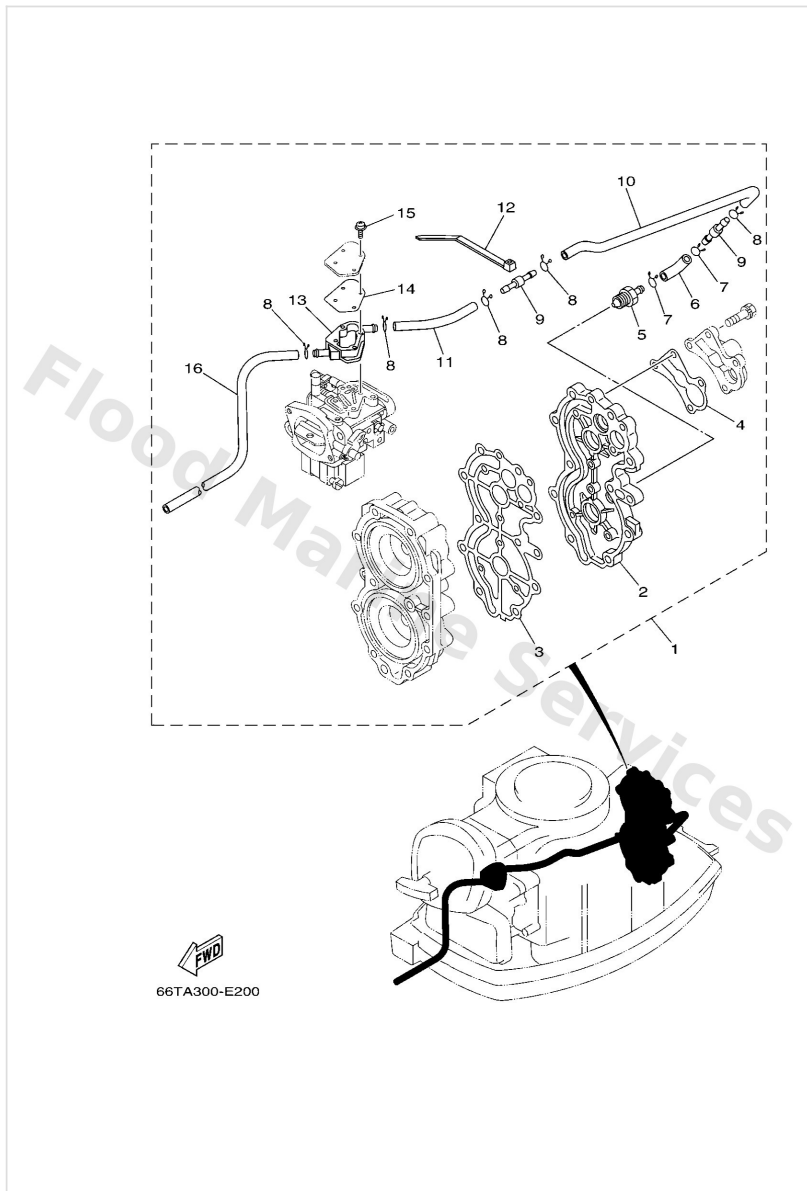

Optional Parts

Ref	Part	
1	66T1244051 - AP	Buy now
2	66T1119150 Cover, cylinder head 1	Buy now
3	66T11193A3 Gasket, head cover 1	Buy now
4	67612414A1 Gasket, cover	Buy now
5	66T1246900 Joint 1	Buy now
6	6E52431500 Pipe 5	Buy now
7	9046711M08 Clip(72x)	Buy now
8	9046710M04 Clip, pipe 1 (6e9)	Buy now
9	6E52437900 Pipe, joint 4	Buy now
10	66T1248150 Pipe 1	Buy now
11	66T1248250 Pipe 2	Buy now
12	9046513M36 Clamp(6h4)	Buy now
13	66T1246600 Exchanger, heat	Buy now
14	66T1453600 Gasket	Buy now
15	9798004125 Screw, with washer	Buy now