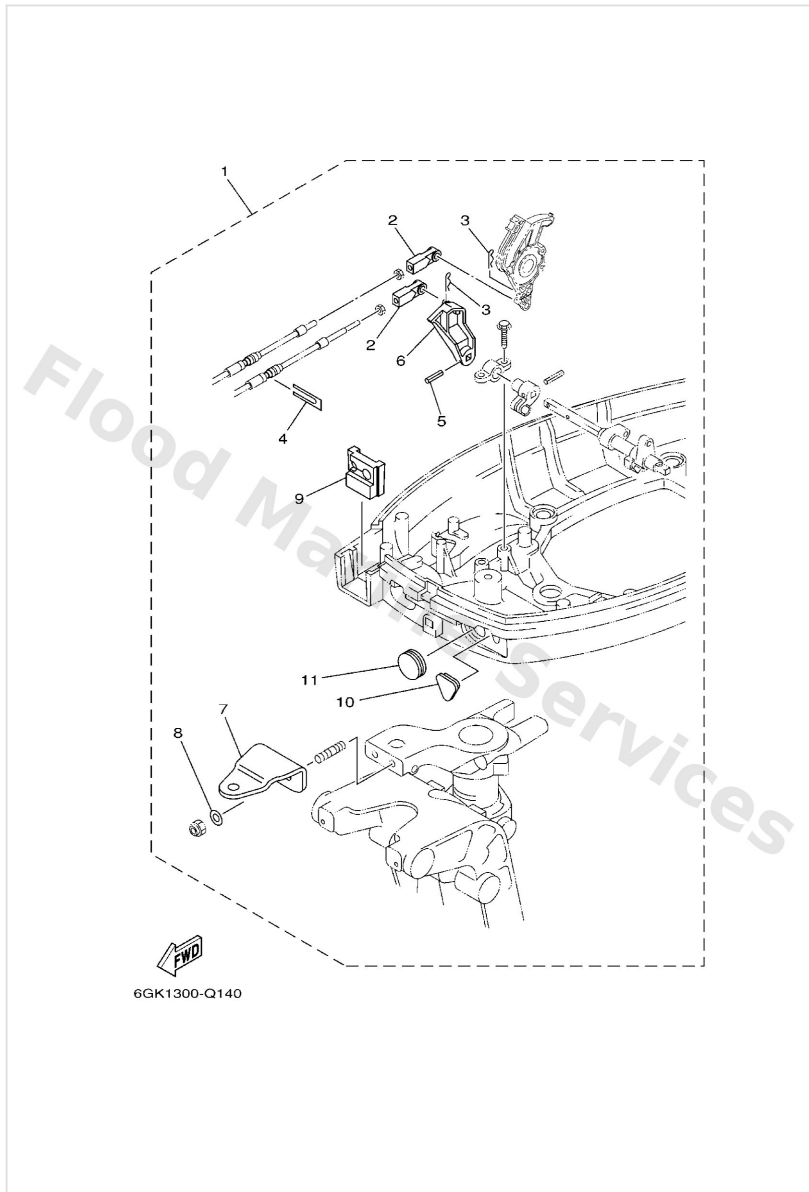

Remo Con Attachment

Ref	Part	
1	66T4850101 Remote cont. attachment assembly. AP	Buy now
2	6634834400 Cable end, remote control	Buy now
3	9046818008 Clip 620436610000	Buy now
4	6H34853800 Clamp, cable	Buy now
5	9025403M05 Pin, spring	Buy now
6	66T4412501 Lever, shift rod	Buy now
7	65W4851101 Hook, steering	Buy now
8	9020110120 Washer, plate	Buy now
9	66T4272530 Grommet	Buy now
10	65W2632610 Grommet	Buy now
11	65W4272610 Grommet	Buy now