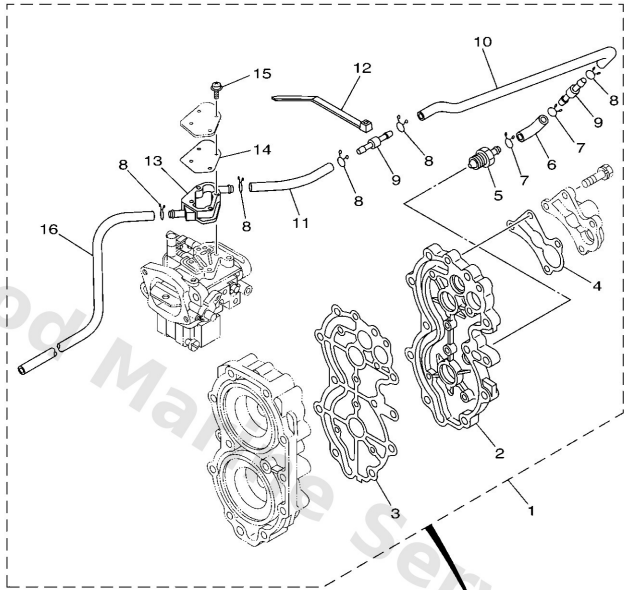

Optional Parts

66TA300-E200

Ref	Part	
16	9044511M78 Hose (I1000)	Buy now