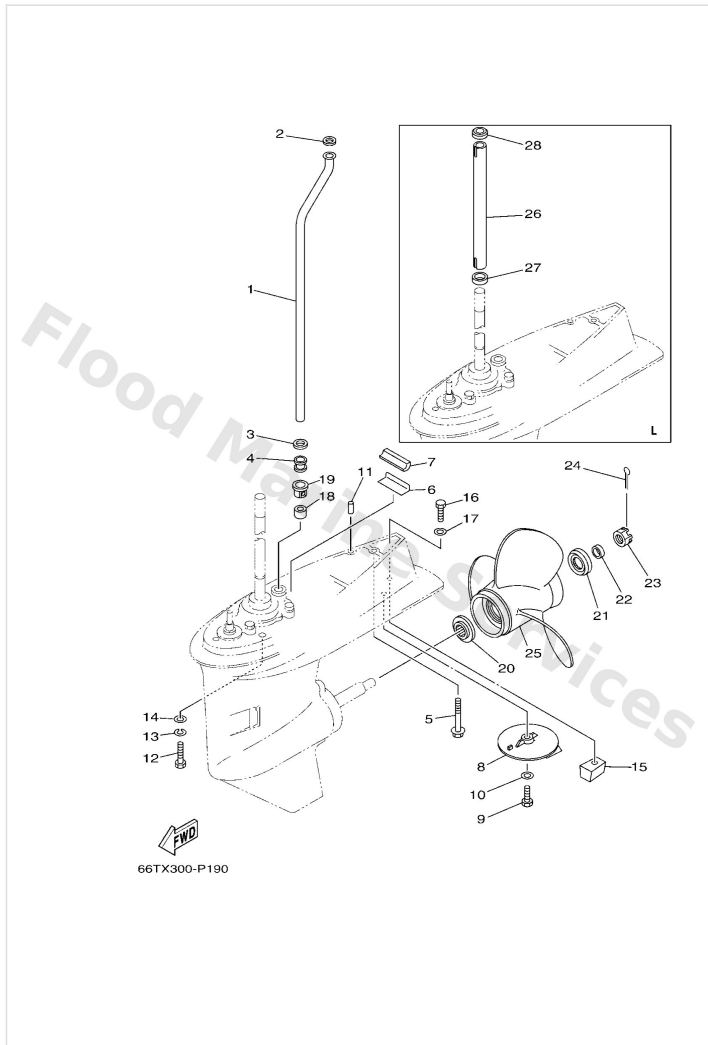

Lower Casing & Drive 2

Ref	Part	
25	6634595202 Propeller (3x11-3/8x12-g) UR	Buy now
25	6634595401 Propeller (3x11-3/4"x10"-g) UR	Buy now
25	6634595601 Propeller (3x12-1/4"x9"-g) UR	Buy now
25	6634595801 Propeller (3x11-1/4"x14"-g) UR	Buy now
25	6634597060 Propeller (3x11-3/4"x12"-g) UR	Buy now
25	6634597260 Propeller (3x12"x11"-g) UR	Buy now
25	6634597460 Propeller (3x11-1/2"x13"-g) UR	Buy now
25	6634597600 Propeller (3x10-1/4"x15"-g) UR	Buy now
25	6634597800 Propeller (3x10-1/4"x16"-g) UR	Buy now
25	69W4595200 Propeller (3x11-3/8 x12 -g) UR	Buy now
25	69W4595800 Propeller (3x11-1/4"x14"-g) UR	Buy now
26	66T4436230 Tube, water 2 L(21.7")	Buy now
27	9048025M70 Grommet L(21.7")	Buy now
28	9048030M71 Grommet L(21.7")	Buy now