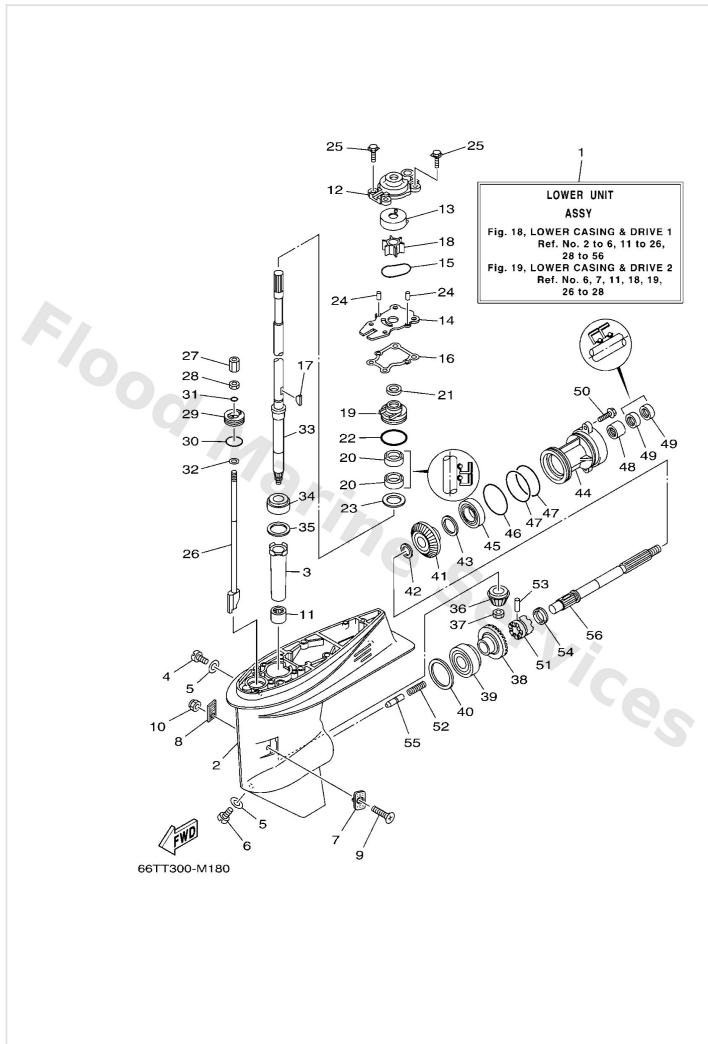

Lower Casing & Drive 1

Ref	Part	
31	9321006ME6 O-ring	Buy now
32	9299006600 Washer, plain (646)	Buy now
33	66T4550111 Drive shaft comp. L(21.7")	Buy now
34	9333200001 Brg, tapered roller (409)	Buy now
35	6634558701 Shim (t:0.10mm) UR	Buy now
35	6634558710 Shim (t:0.12mm) UR	Buy now
35	6634558720 Shim (t:0.15mm) UR	Buy now
35	6634558730 Shim (t:0.18mm) UR	Buy now
35	6634558740 Shim (t:0.30mm) UR	Buy now
35	6634558750 Shim (t:0.40mm) UR	Buy now
35	6634558760 Shim (t:0.50mm) UR	Buy now
36	66T4555100 Pinion	Buy now
37	9017012138 Nut hexagon(663)	Buy now
38	66T4556001 Gear	Buy now
39	9333200003 Brg,cyl-cal roller 318g ky	Buy now