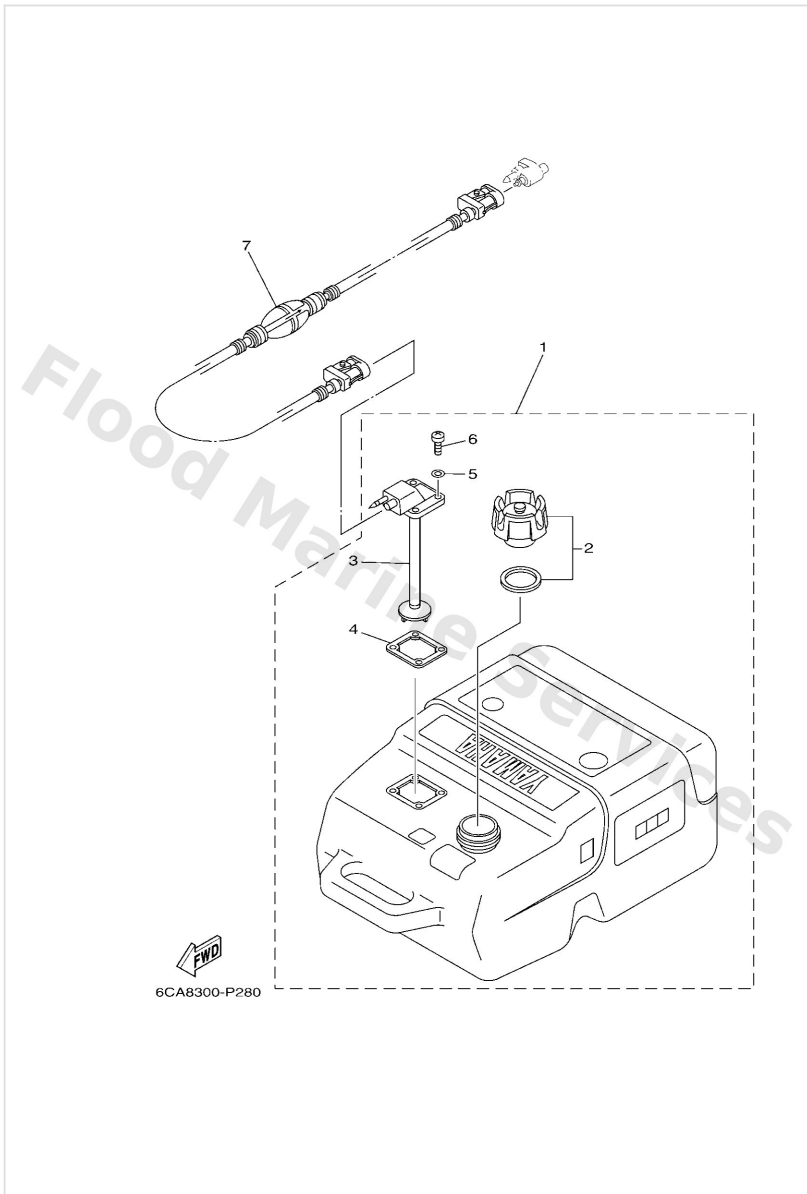

Fuel Tank

Ref	Part	
1	6YK2420104 Fuel tank comp. AP	Buy now
2	6YK2461001 Cap assembly	Buy now
3	6YK2426010 Fuel meter assembly	Buy now
4	6YL2426801 Gasket, fuel meter	Buy now
5	6YL2432900 Seal	Buy now
6	9015705M16 Screw, pan head	Buy now
7	6YL2430654 Fuel pipe comp. 1 AP	Buy now