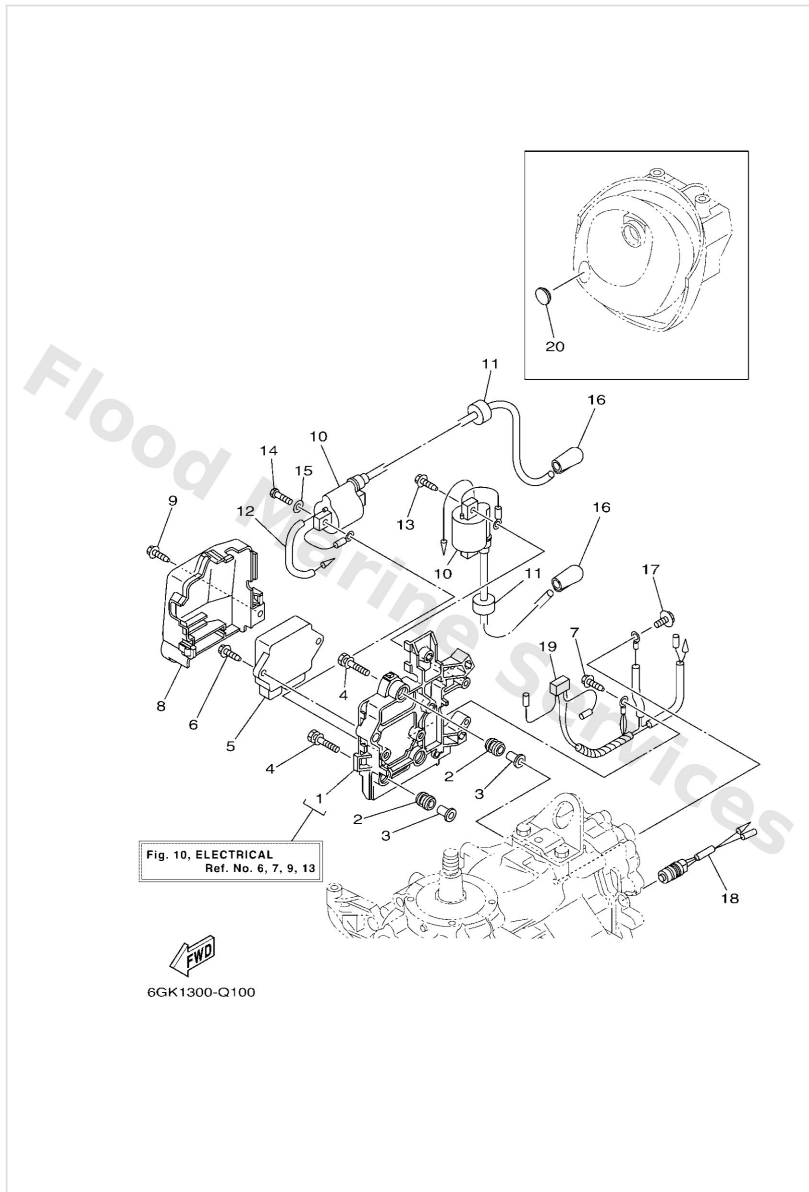

Electrical

Ref	Part	
18	6888256010 Thermo switch assembly	Buy now
19	66T8251900 Wire, earth lead	Buy now
20	6G14272500 Grommet	Buy now