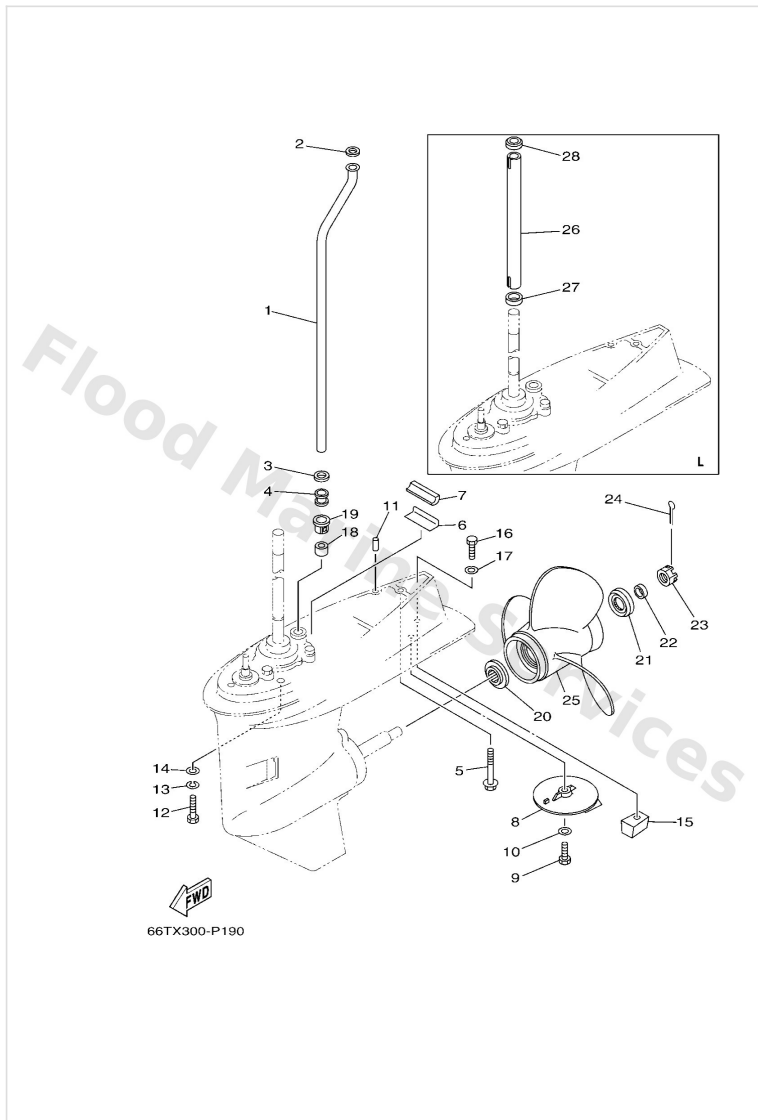

Lower Casing & Drive 2

Ref	Part	
16	9709508035 Bolt(70w)	Buy now
18	6634436600 Damper, water seal 2	Buy now
19	63D4431200 Cover, water pump housing	Buy now
20	6634598702 Spacer	Buy now
21	66T4599700 Spacer 2	Buy now
22	9038922M01 Bush	Buy now
23	9017116011 Nut, castle (663)	Buy now
24	9149030025 Pin cotter	Buy now
25	69W4594300 Propeller (3x11 x15 -g) UR	Buy now
25	69W4594500 Propeller (3x11-1/8"x13"-g) UR	Buy now
25	69W4594700 Prop assembly (3x11-5/8"x11"-g) UR	Buy now
25	63D4594100 Propeller (3x12-1/4 x8 -g) UR	Buy now
25	6634593000 Propeller (3x10-1/4"x14"-g) UR	Buy now
25	6634594101 Propeller (3x10-3/4"x17"-g) UR	Buy now
25	6634594901 Propeller (3x10-3/4"x16"-g) UR	Buy now