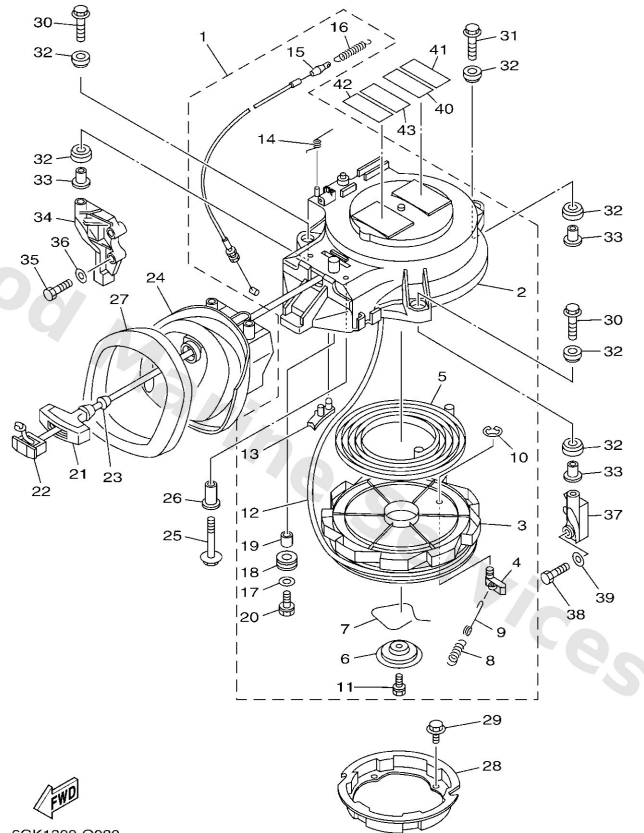

Starter

6GK1300-Q080

*1: CUT FROM 50M ROLLS, PART NO. 90890-44374, CUTTING LENGTH 1.8M

*1:A PRELEVER SUR BOBINE 50M , REFERENCE 90890-44374, LONGUEUR DE COUPE 1.8M

Ref	Part	
31	9011908M51 Bolt, with washer	Buy now
32	9038512M04 Bushing (6f5)	Buy now
33	9038708M05 Collar (663)	Buy now
34	66T1577100 Stay 1	Buy now
35	9701306030 Bolt	Buy now
36	9290306600 Washer, plain (646)	Buy now
37	66T1577200 Stay 2	Buy now
40	6EE8199440 Label, safety	Buy now
41	6EE8199450 Label, safety	Buy now
42	6EE8199540 Label, warning	Buy now
43	6EE8199550 Label, warning	Buy now