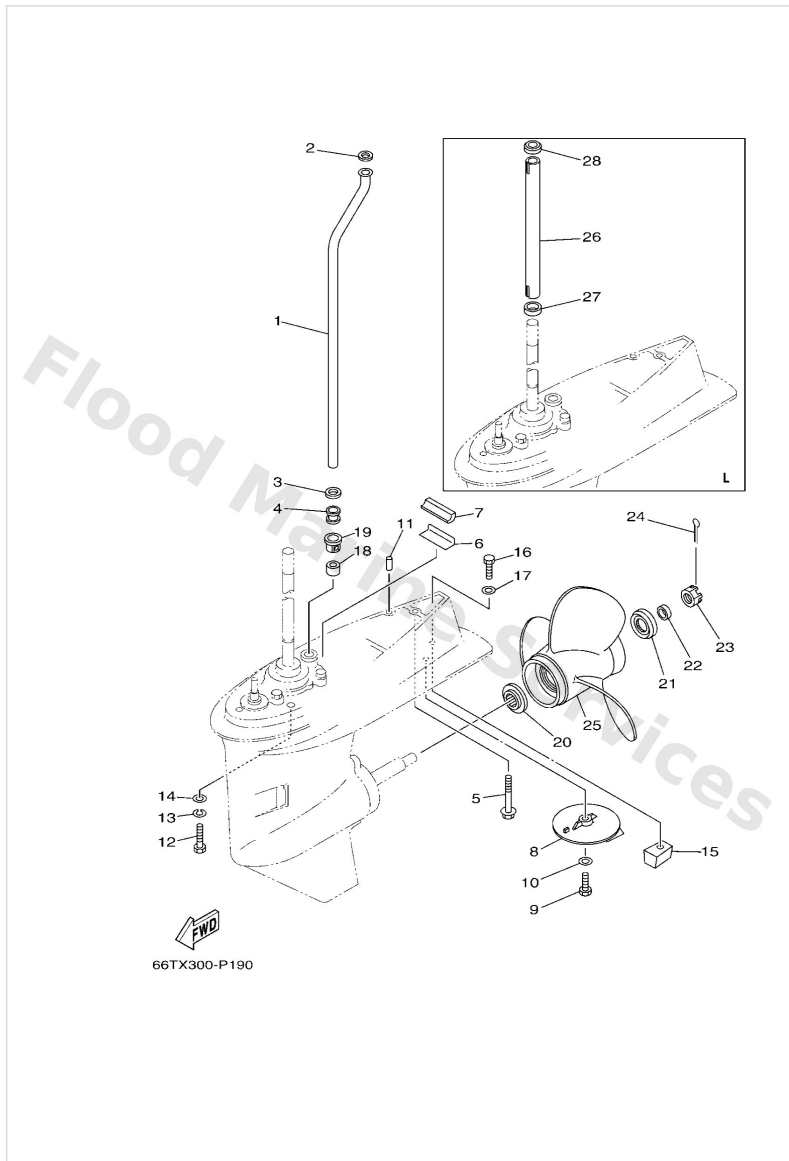

Lower Casing & Drive 2

Ref	Part	
1	66T4436110 Tube, water L(21.7")	Buy now
2	9020212060 Washer, plate(663)	Buy now
3	9043012072 Gasket	Buy now
4	6634436700 Damper, water seal 3	Buy now
5	9757508565 Bolt, hexagon w/w deep recess L(21.7")	Buy now
6	6634537600 Guide, seal damper	Buy now
7	63D4537500 Damper, seal	Buy now
8	6644537101 Tab-trim	Buy now
9	9709508025 Bolt (62g)	Buy now
10	9299508600 Washer, plain (663)	Buy now
11	9360612019 Pin, dowel (614)	Buy now
12	9707510040 Bolt, hexagon deep recess L(21.7")	Buy now
13	9299510100 Ybs67-10 washer, spring L(21.7")	Buy now
14	9299510600 Washer, plate L(21.7")	Buy now
15	67C4525100 Anode	Buy now