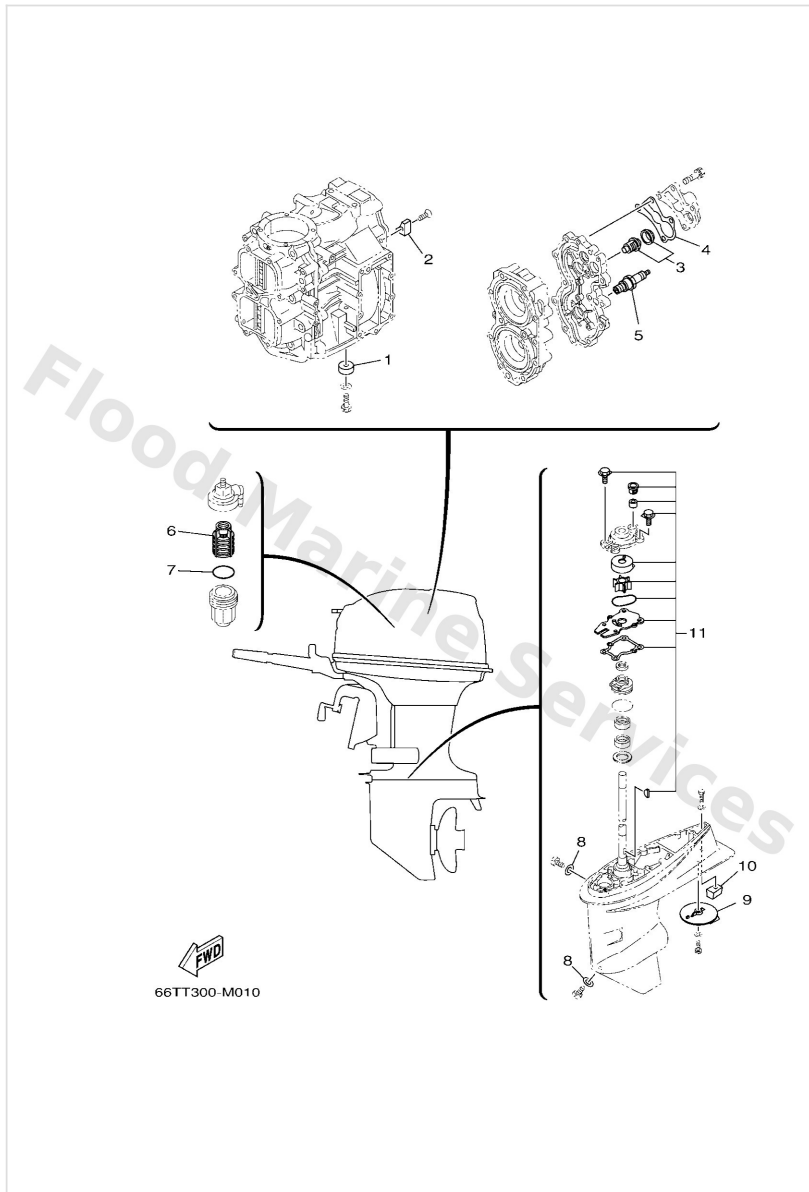

Scheduled Service Parts

Ref	Part	
1	6764525100 Anode	Buy now
2	6761132500 Anode	Buy now
3	6E51241102 Thermostat	Buy now
4	67612414A1 Gasket, cover	Buy now
5	9470200040 Plug, spark (b7hs) UR	Buy now
5	9470200272 Plug, spark (br7hs) UR	Buy now
6	61N2456300 Element, filter	Buy now
7	9321032738 O-ring(1wg)	Buy now
8	9043008003 Gasket	Buy now
9	6644537101 Tab-trim	Buy now
10	67C4525100 Anode	Buy now
11	66TW007800 Water pump repair kit	Buy now