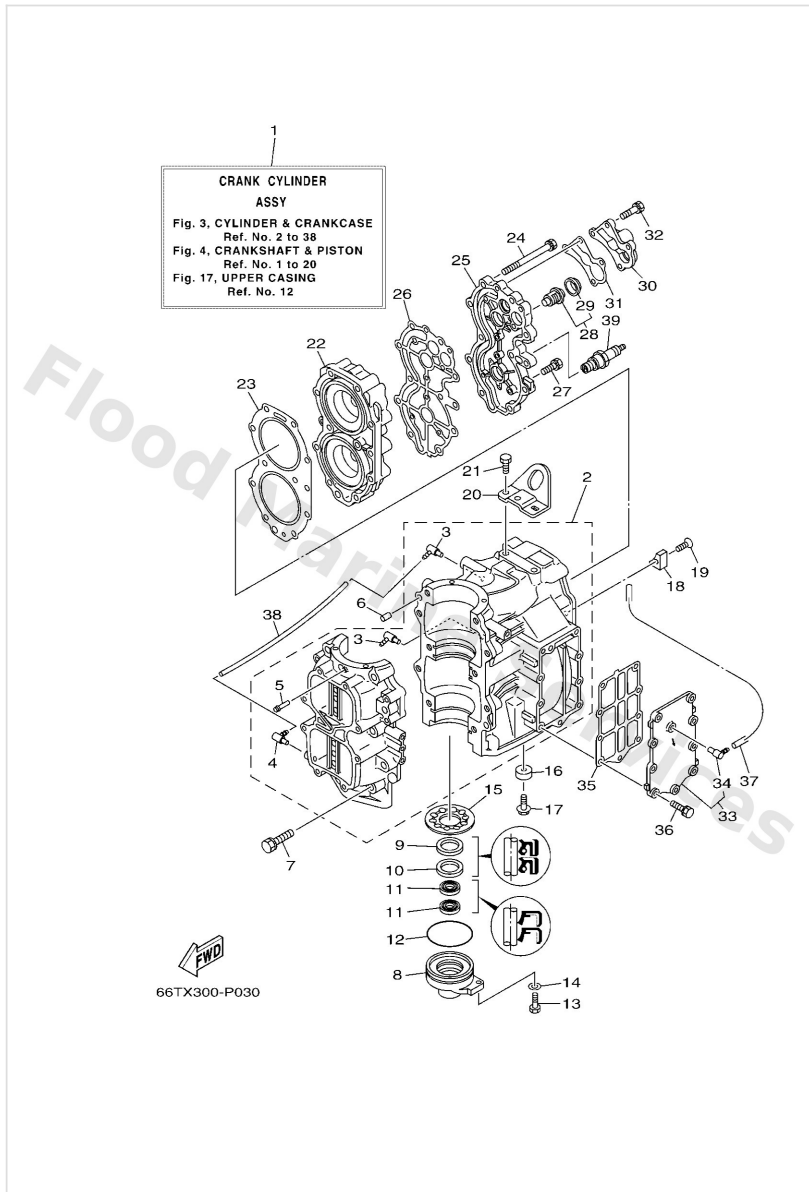

Cylinder & Crankcase

Ref	Part	
17	9759506516 Bolt, with washer(6r6)	Buy now
18	6761132500 Anode	Buy now
19	9015206M01 Screw, countersunk	Buy now
20	66T1111900 Hanger, engine	Buy now
21	9010108002 Bolt	Buy now
22	66T11111011S Head, cylinder 1	Buy now
23	66T11181A3 Gasket, cylinder head 1	Buy now
24	9011908MA5 Bolt, with washer	Buy now
25	66T11191001S Cover, cylinder head 1	Buy now
26	66T11193A3 Gasket, head cover 1	Buy now
27	9011906MA3 Bolt, with washer	Buy now
28	6E51241102 Thermostat	Buy now
29	6E51241200 Seal, thermostat	Buy now
30	67612413001S Cover, thermostat	Buy now
31	67612414A1 Gasket, cover	Buy now