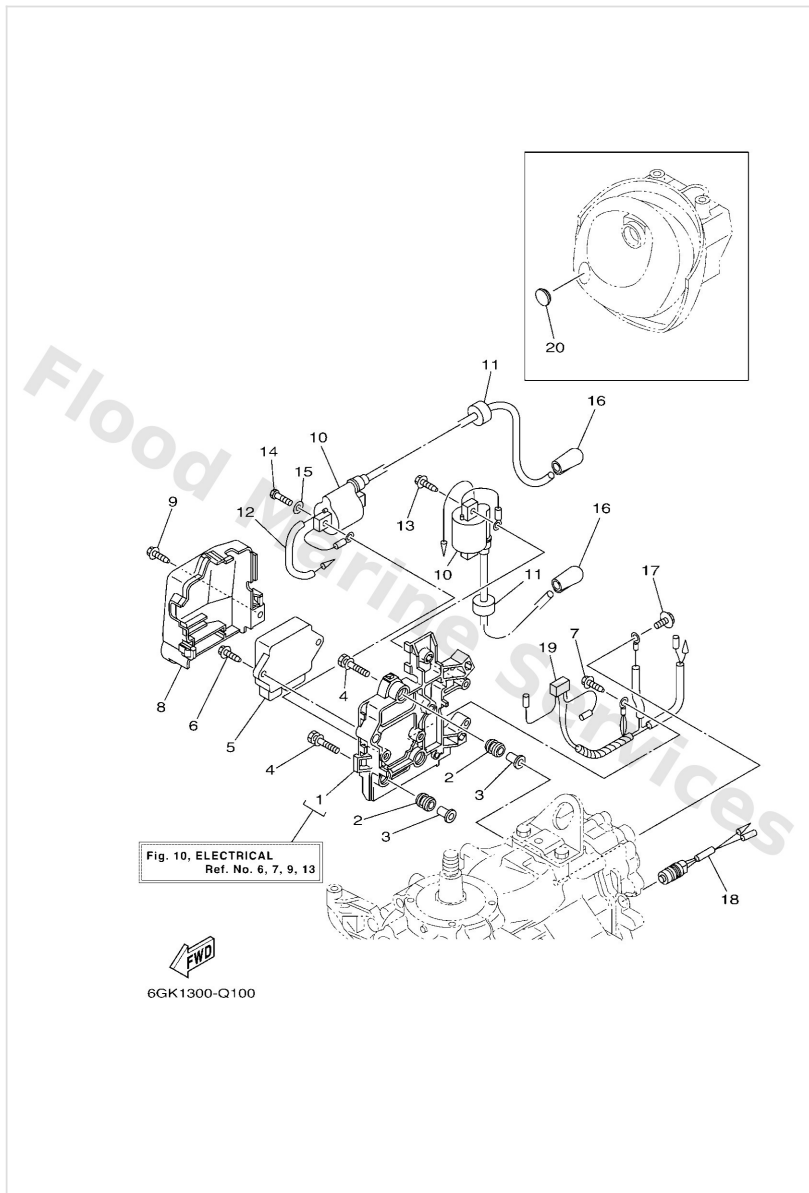

Electrical

Ref	Part	
1	66T8554B0194 Bracket	Buy now
2	6A08231700 Damper, ignition coil	Buy now
3	9038706119 Collar	Buy now
4	9011906M65 Bolt, with washer	Buy now
5	66T8554001 C.d.i. unit assembly	Buy now
6	9010906M81 Bolt	Buy now
7	9010906M80 Bolt	Buy now
8	66T8191601 Cover, terminal	Buy now
10	66T8557000 Ignition coil assembly	Buy now
11	9048025161 Grommet(656)	Buy now
12	9044603MA3 Hose	Buy now
14	9709506025 Bolt	Buy now
15	9299506600 Washer, plain (646)	Buy now
16	6E38237021 Plug cap assembly	Buy now
17	9759506512 Bolt, hexagon w/w deep recess	Buy now