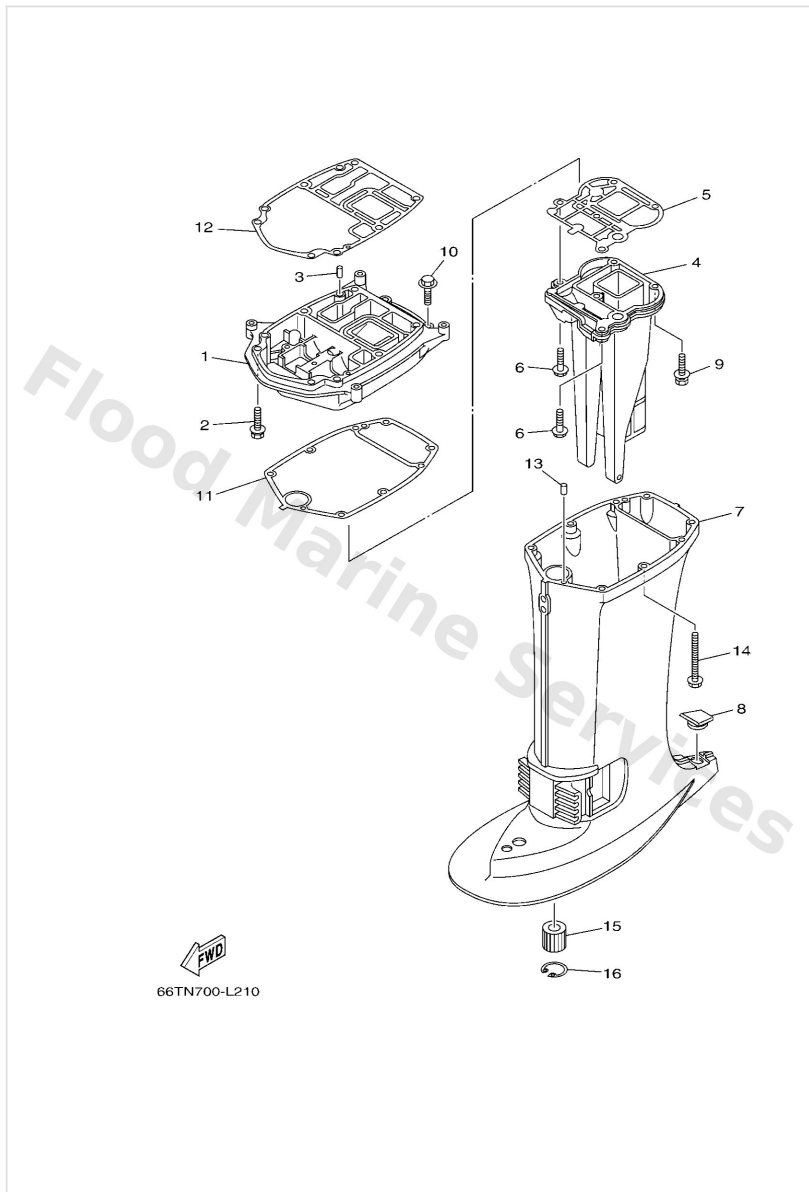

Upper Casing

Ref	Part	
1	66T41137A0CA Guide, exhaust	Buy now
2	9011908M79 Bolt, hexagon (fj1)	Buy now
3	9360612019 Pin, dowel (614)	Buy now
4	66T4113110CA Manifold, ext. 1 L(21.7")	Buy now
5	66T41133A0 Gasket, exhaust manifold 1	Buy now
6	9757508530 Bolt, hexagon w/w deep recess	Buy now
7	66T45111108D Casing, upper L(21.7")	Buy now
8	63D4515500 Cap	Buy now
9	9757508545 Bolt, hexagon w/w deep recess	Buy now
11	66T45114A0 Gasket, upper casing	Buy now
12	66T45113A0 Gasket, upper casing	Buy now
14	9011908M42 Bolt, with washer	Buy now
15	6794531800 Bushing, drive shaft 3 L(21.7")	Buy now
16	9342030042 Circlip (650) L(21.7")	Buy now