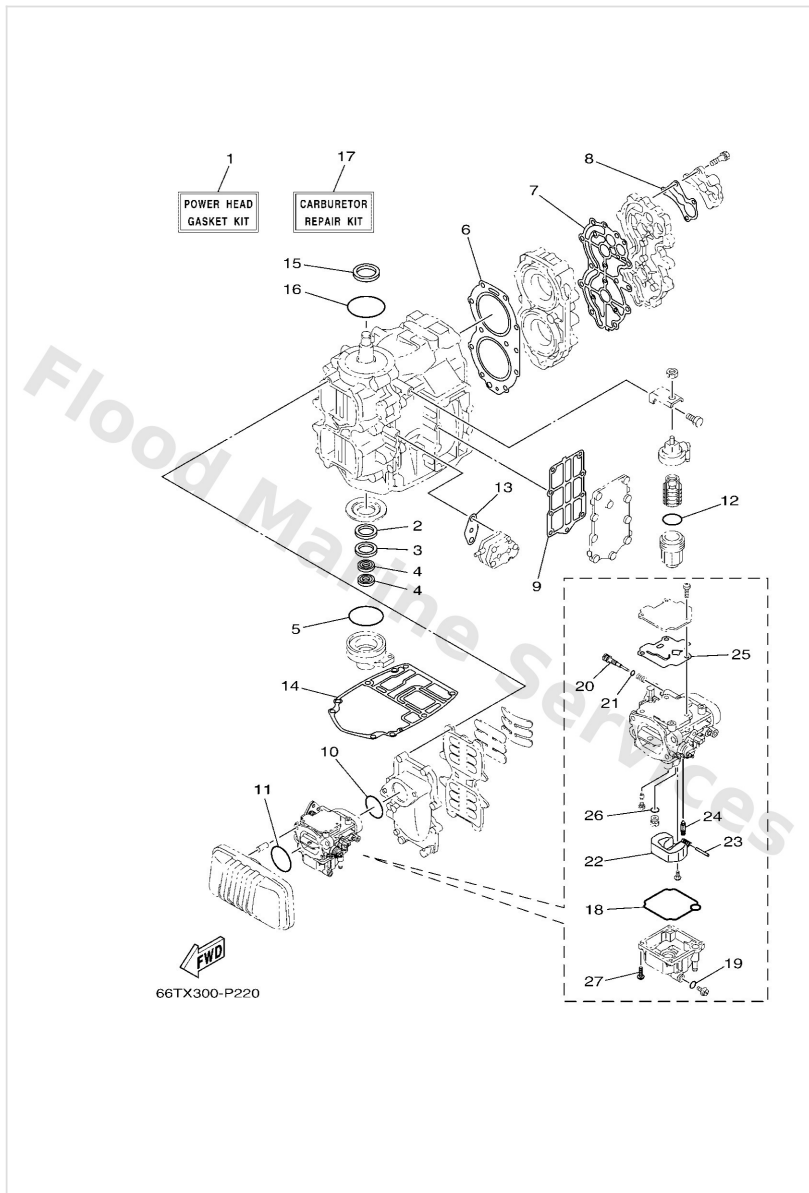

Repair Kit 1

Ref	Part	
1	66TW000102 Power head gasket kit	Buy now
2	9310230M56 Oil seal	Buy now
3	9310130M33 Oil seal(6f5)	Buy now
4	9310116001 Oil seal	Buy now
5	9321065M50 O-ring	Buy now
6	66T11181A3 Gasket, cylinder head 1	Buy now
7	66T11193A3 Gasket, head cover 1	Buy now
8	67612414A1 Gasket, cover	Buy now
9	66T41114A0 Gasket, exhaust outer cover	Buy now
10	9321046M16 O-ring (688)	Buy now
11	9321054M54 O-ring (6g1)	Buy now
12	9321032738 O-ring(1wg)	Buy now
13	65024431A0 Gasket,fuel pump	Buy now
14	66T45113A0 Gasket, upper casing	Buy now
15	9310235008 Oil seal	Buy now