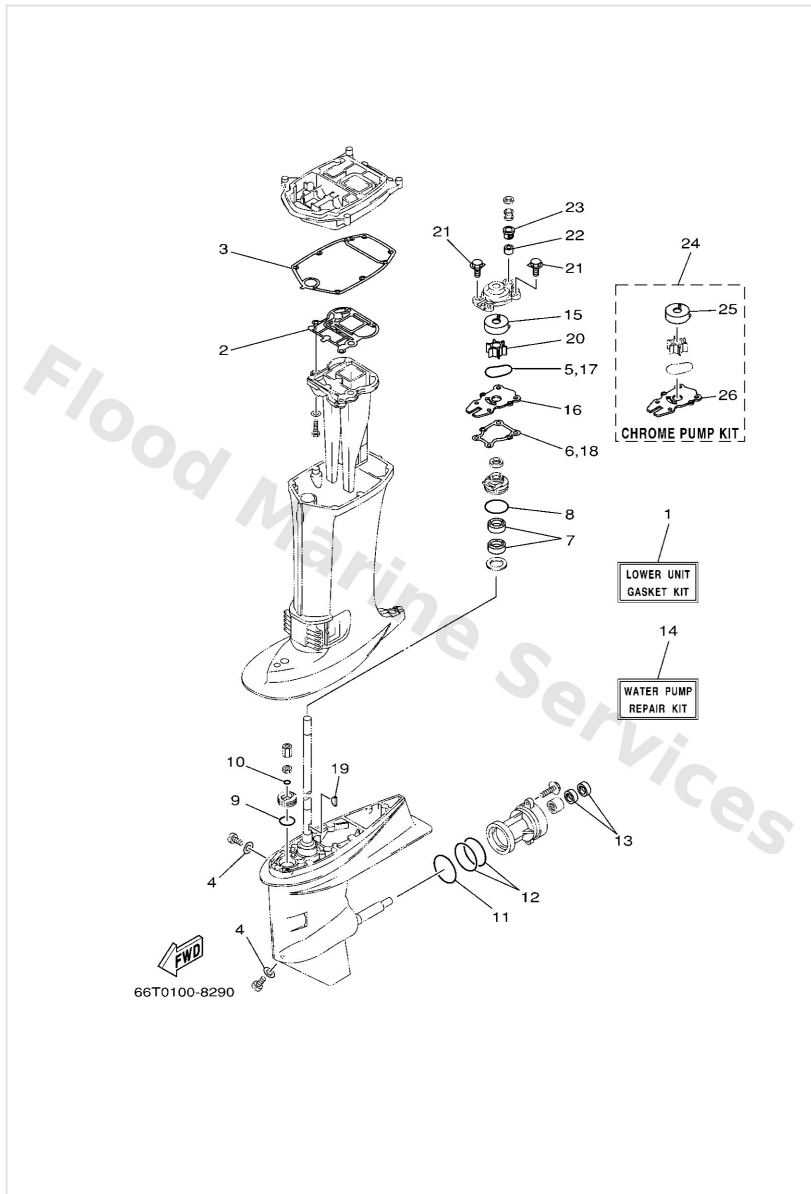

Repair Kit 2

Ref	Part	
16	66T4432300 Outer plate, cartridge	Buy now
19	9028003M03 Key, woodruff (697)	Buy now
20	6H44435202 Impeller	Buy now
21	9011908M15 Bolt, with washer(62w)	Buy now
22	6634436600 Damper, water seal 2	Buy now
23	63D4431200 Cover, water pump housing	Buy now
24	66TW00780A Chrome pump kit	Buy now
25	63D4432240 Insert, cartridge	Buy now
26	66T4432340 Outer plate, cartridge	Buy now