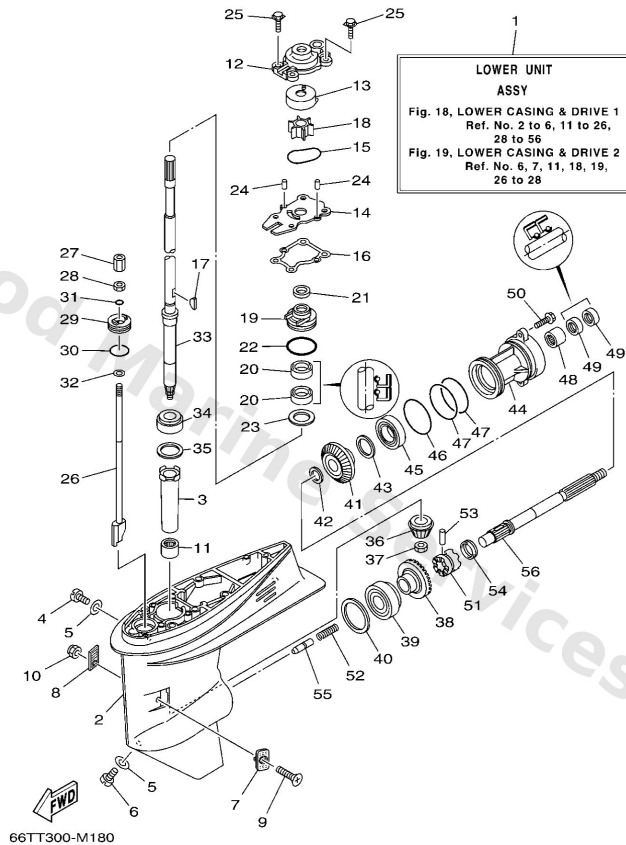

Lower Casing & Drive 1

Ref	Part	
1	66T45300138D Lower unit assembly L(21.7")	Buy now
2	66T45311018D Casing, lower	Buy now
3	6H44553600 Sleeve, drive shaft	Buy now
4	9034008002 Plug, straight screw	Buy now
5	9043008003 Gasket	Buy now
6	6884534110 Plug, drain	Buy now
7	63D4521400 Cover, water inlet	Buy now
8	63D4521500 Cover, water inlet	Buy now
9	9015205010 Screw, countersunk	Buy now
10	9538005600 Nut, hexagon (663)	Buy now
11	9331532224 Brg,cyl-cal roller 42.2g nk	Buy now
12	66T4431100 Housing, water pump	Buy now
13	63D4432200 Insert, cartridge	Buy now
14	66T4432300 Outer plate, cartridge	Buy now
15	9321059MG7 O-ring	Buy now