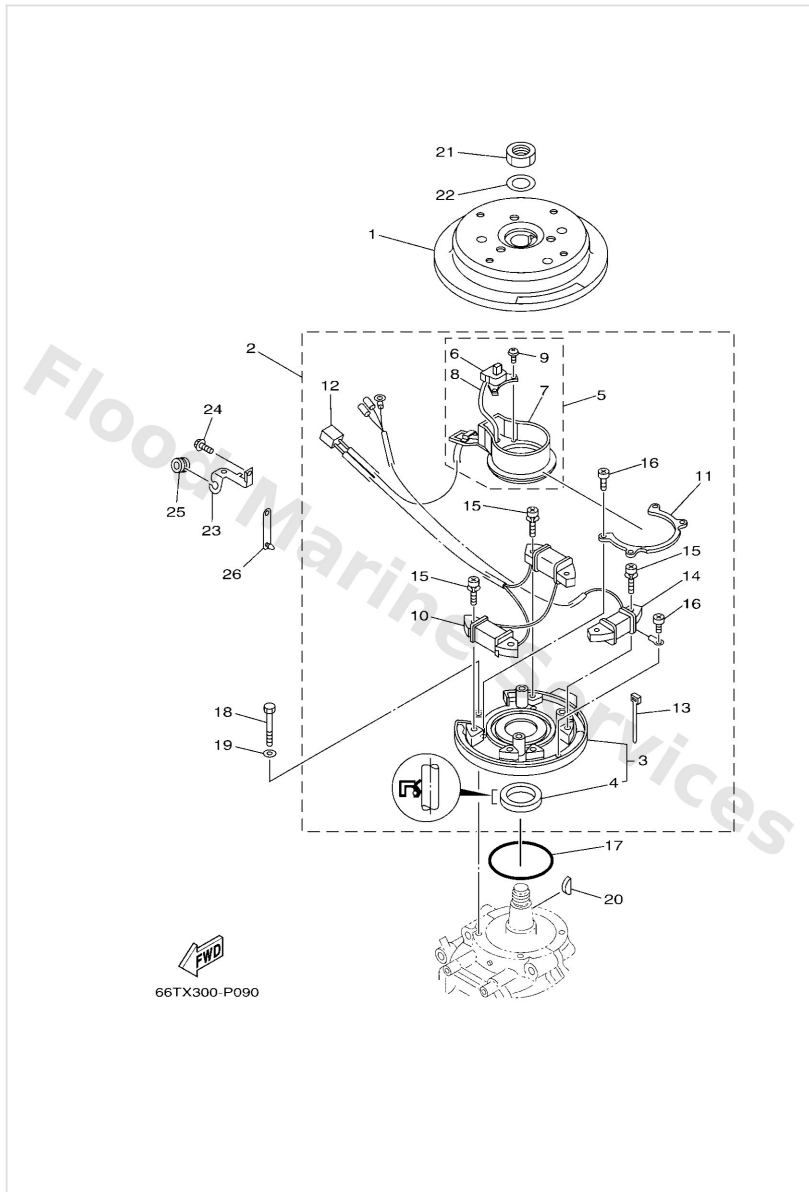

Generator

Ref	Part	
16	9780204006 Screw, pan head(3xp)	Buy now
17	9321075M51 O-ring (6f5)	Buy now
18	9709506040 Bolt (682)	Buy now
19	9299506600 Washer, plain (646)	Buy now
20	9028005015 Key, woodruff	Buy now
21	9017020137 Nut, hexagon(663)	Buy now
22	9020121M18 Washer, plate (663)	Buy now
23	9046515M74 Clamp	Buy now
24	9759506516 Bolt, with washer(6r6)	Buy now
25	9048010M71 Grommet	Buy now
26	9046412M00 Clamp	Buy now