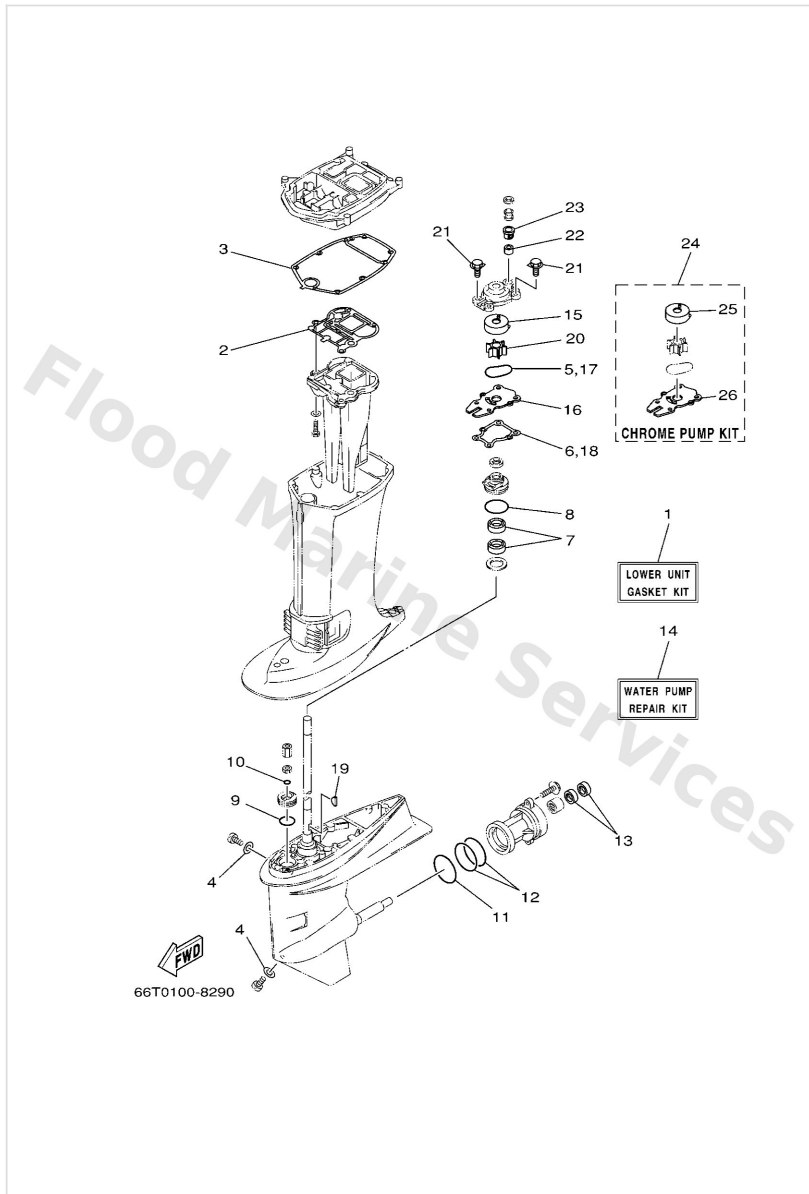

Repair Kit 2

Ref	Part	
1	66TW000121 Lower unit gasket kit	Buy now
2	66T41133A0 Gasket, exhaust manifold 1	Buy now
3	66T45114A0 Gasket, upper casing	Buy now
4	9043008003 Gasket	Buy now
5	9321059MG7 O-ring	Buy now
6	63D4431600 Gasket, water pump	Buy now
7	9310122M60 Oil seal	Buy now
8	9321048001 O-ring	Buy now
9	9321033MG4 O-ring	Buy now
10	9321006ME6 O-ring	Buy now
11	9321069MG6 O-ring	Buy now
12	9321074MG5 O-ring (sea)	Buy now
13	9310122M00 Oil seal (22x36x6-663)	Buy now
14	66TW007800 Water pump repair kit	Buy now
15	63D4432200 Insert, cartridge	Buy now