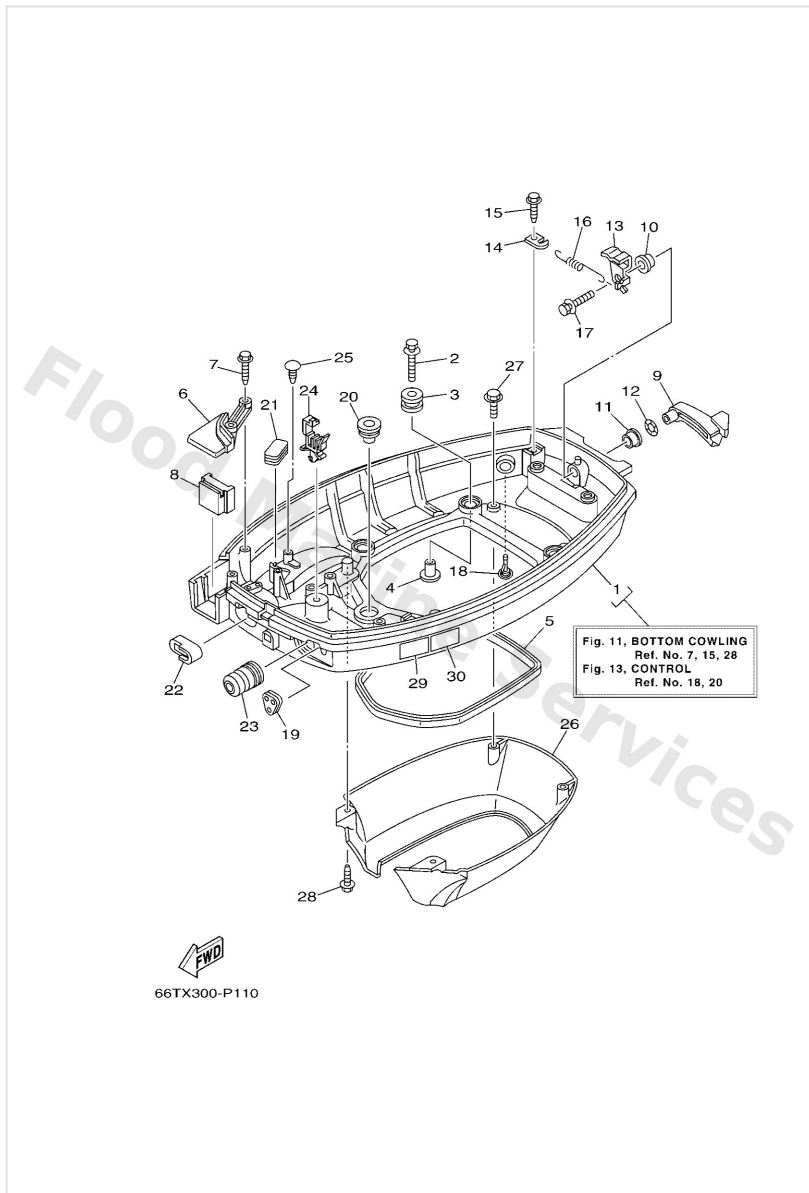

Scheduled Service Parts

Ref	Part	
1	6764525100 Anode	Buy now
2	6761132500 Anode	Buy now
3	6E51241102 Thermostat	Buy now
4	67612414A1 Gasket, cover	Buy now
5	9470200040 Plug, spark (b7hs) UR	Buy now
5	9470200272 Plug, spark (br7hs) UR	Buy now
6	61N2456300 Element, filter	Buy now
7	9321032738 O-ring(1wg)	Buy now
8	9043008003 Gasket	Buy now
9	6644537101 Tab-trim	Buy now
10	67C4525100 Anode	Buy now
11	66TW007800 Water pump repair kit	Buy now

Bottom Cowling

Ref	Part	
1	66T42710018D Bottom cowling assembly	Buy now
2	9011906M61 Bolt, with washer	Buy now
3	9048009M21 Grommet (6e9)	Buy now
4	9038706M41 Coller (6e9)	Buy now
5	66T4271600 Rubber, seal 1	Buy now
6	66T4273800CA Plate, fitting	Buy now
7	9010906M81 Bolt	Buy now
8	66T4272500 Grommet	Buy now
9	66T42815018D Lever, clamp	Buy now
10	9038612M37 Bushing (6f5)	Buy now
11	9038612MA2 Bush	Buy now
12	9020612052 Washer, wave (666)	Buy now
13	66T4281600 Lever, clamp	Buy now
14	66T4314400 Hook, spring	Buy now
15	9010906M86 Bolt	Buy now

Bottom Cowling

Ref	Part	
16	9050616M34 Spring, tension(64d)	Buy now
17	9011906M73 Bolt(gh1)	Buy now
18	6E54439100 Nipple, hose	Buy now
19	65W2632600 Grommet	Buy now
20	6764272700 Grommet 4	Buy now
21	6H44272600 Grommet	Buy now
22	66T2432900 Seal	Buy now
23	65W4272600 Grommet	Buy now
24	9046525M57 Clamp(63v)	Buy now
25	9033805M03 Plug (6h1)	Buy now
26	66T4274100 Apron	Buy now
27	9759506516 Bolt, with washer(6r6)	Buy now
28	9010906M80 Bolt	Buy now
29	6EE4279440 Label, warning (general)	Buy now
30	6EE4279450 Label, warning (general)	Buy now