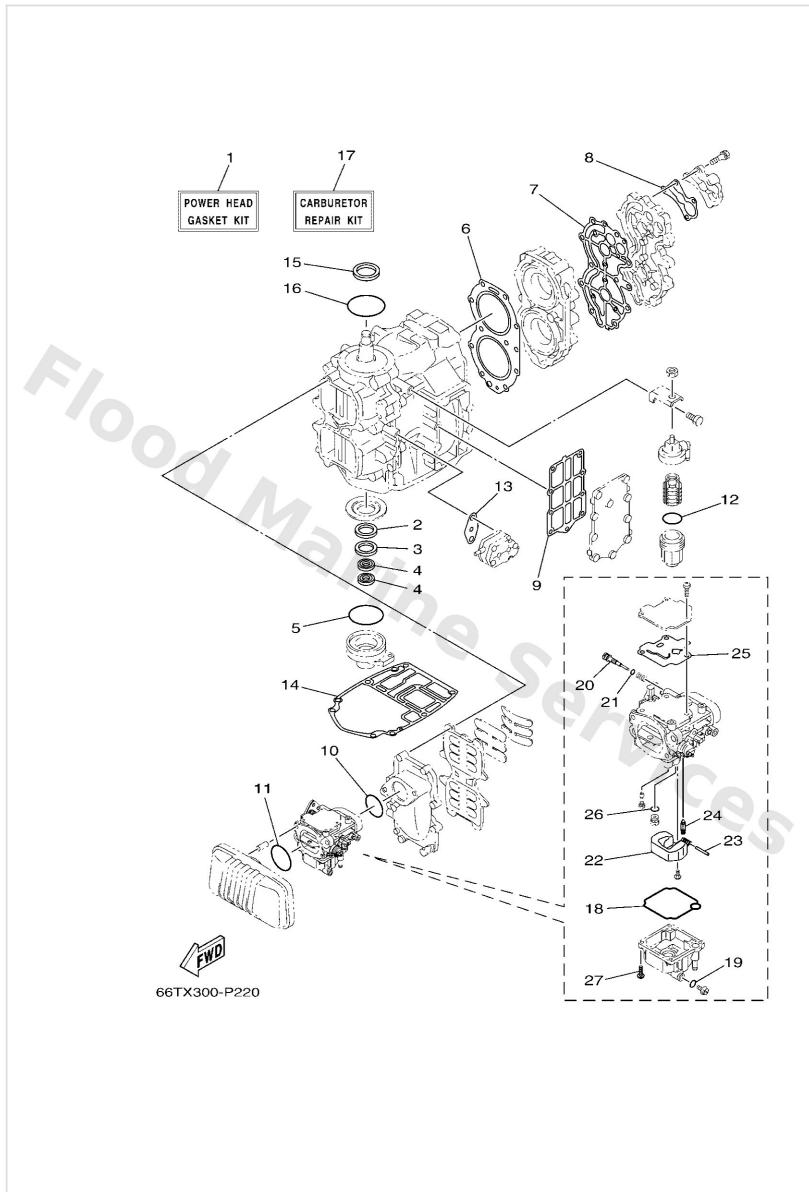

Repair Kit 1

Ref	Part	
16	9321075M51 O-ring (6f5)	Buy now
17	66TW009310 Carburetor repair kit	Buy now
18	66T1498460 Gasket, float chamber	Buy now
19	6521439700 Ring, o	Buy now
20	66T1432360 Screw, air adjusting	Buy now
21	6521414700 Ring, o	Buy now
22	66T1438560 Float	Buy now
23	6E51438601 Pin, float	Buy now
24	6C51454610 Valve, needle	Buy now
25	66T1453660 Gasket	Buy now
26	62Y1422700 O-ring	Buy now
27	62Y1432100 Screw, throttle	Buy now