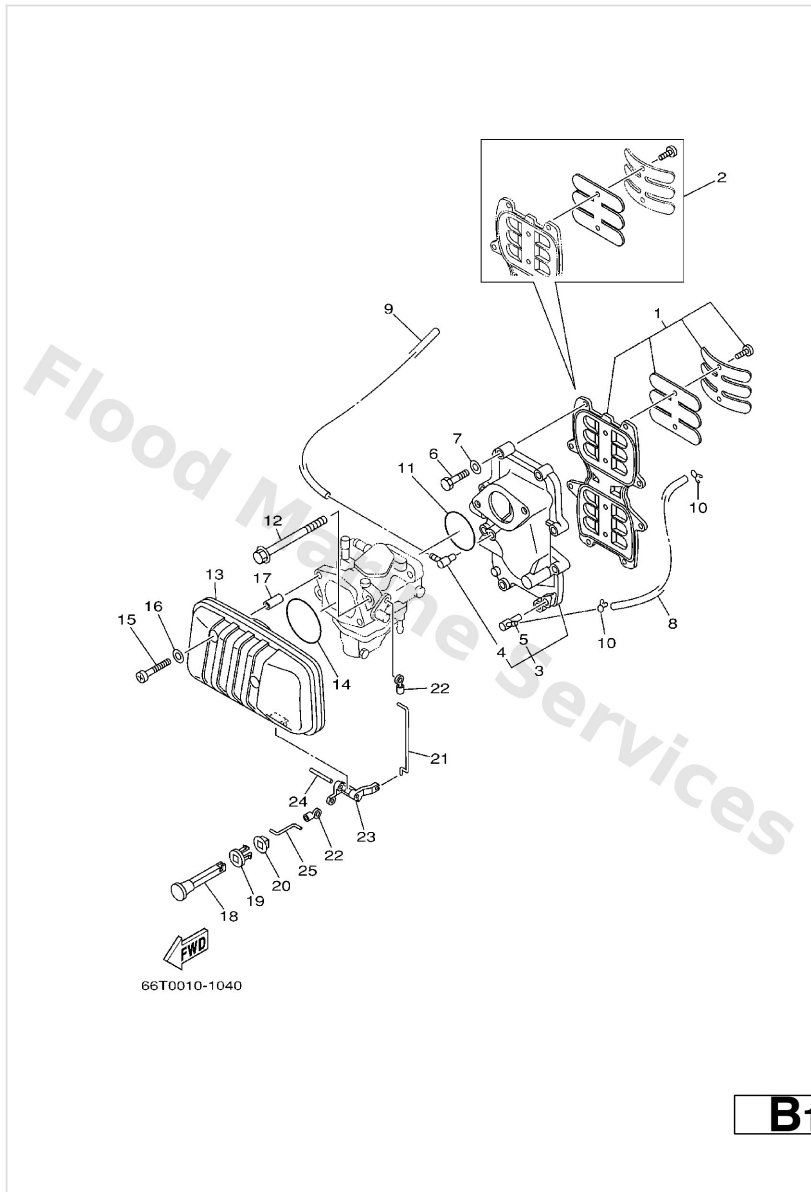

Intake

Ref	Part	
16	92995--06600 Washer, plain (646)	Buy now
17	90387--06M80 Collar	Buy now
18	6H4--41271--01 Knob, choke	Buy now
19	689--41273--00 Grommet	Buy now
20	6J8--41274--00 Grommet 2	Buy now
21	66T--41256--00 Rod, choke 1	Buy now
22	661--41262--02 Joint, choke lever	Buy now
23	66T--41252--00 Lever, choke 1	Buy now
24	91690--40032 Pin, spring (6f5)	Buy now
25	66T--41257--00 Rod, choke 2	Buy now