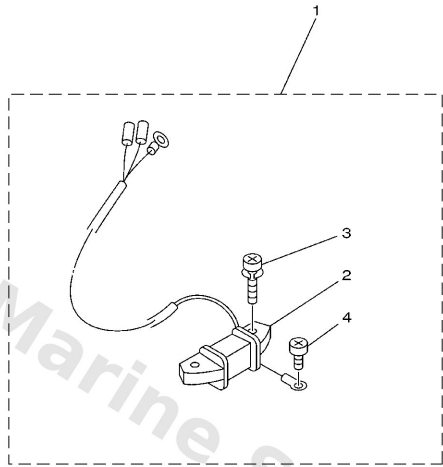

Repair Kit 3

Flood Marine Services

B6

Ref	Part	
1	66T--81303--00 Lighting coil assembly AP	Buy now
2	66T--85533--00 Coil, lighting	Buy now
3	97902--06125 Screw, pan head (76t)	Buy now
4	97802--04006 Screw, pan head(3xp)	Buy now