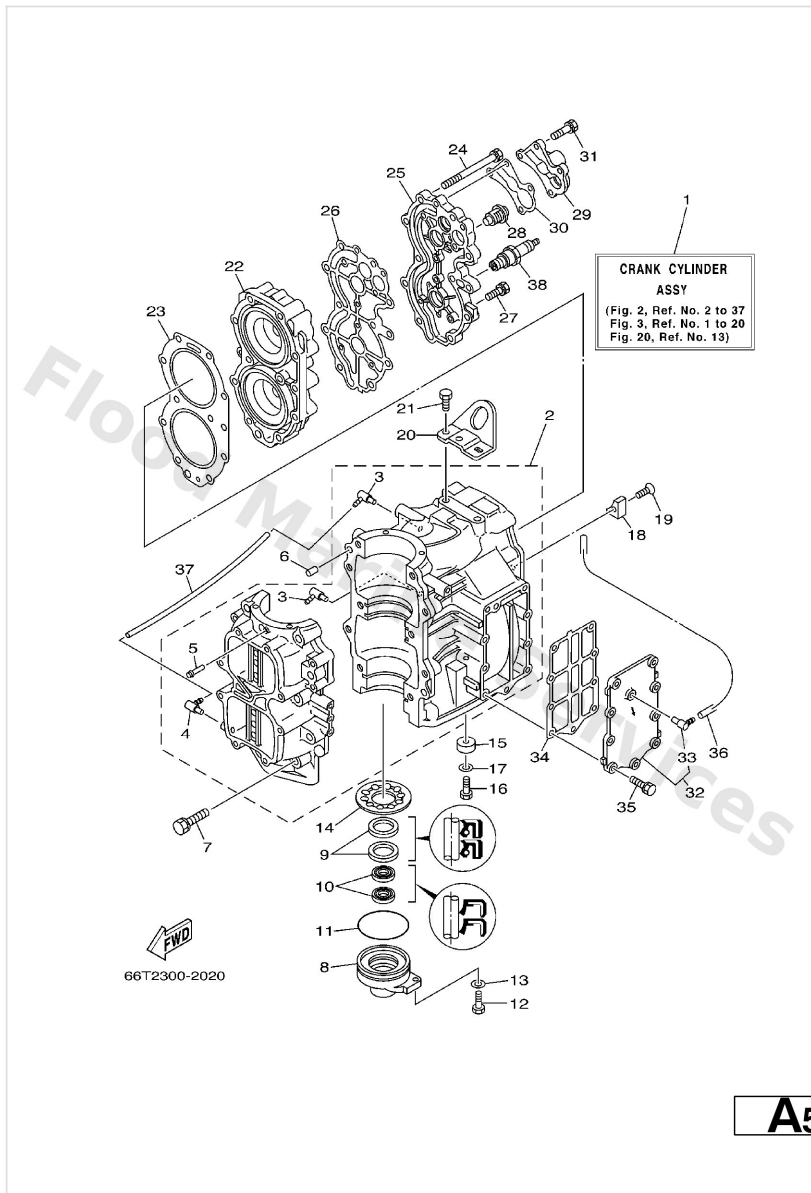

Cylinder. Crankcase

Ref	Part	
23	66T11181A2 Gasket, cylinder head 1	Buy now
24	90119--08MA5 Bolt, with washer	Buy now
26	66T11193A2 Gasket, head cover 1	Buy now
27	90119--06MA3 Bolt, with washer	Buy now
28	6E5--12411--01 Thermostat	Buy now
29	676--12413--00--1S Cover, thermostat	Buy now
30	67612414A0 Gasket, cover	Buy now
31	90119--06MA5 Bolt, with washer	Buy now
32	66T--41113--00--1S Outer cover, exhaust	Buy now
33	676--11372--00 Nipple, hose	Buy now
34	66T--41114--A0 Gasket, exhaust outer cover	Buy now
36	90445--09M75 Hose (I1500)	Buy now
37	90445--07M08 Hose (I390)	Buy now
38	94702--00272 Plug, spark (br7hs)	Buy now