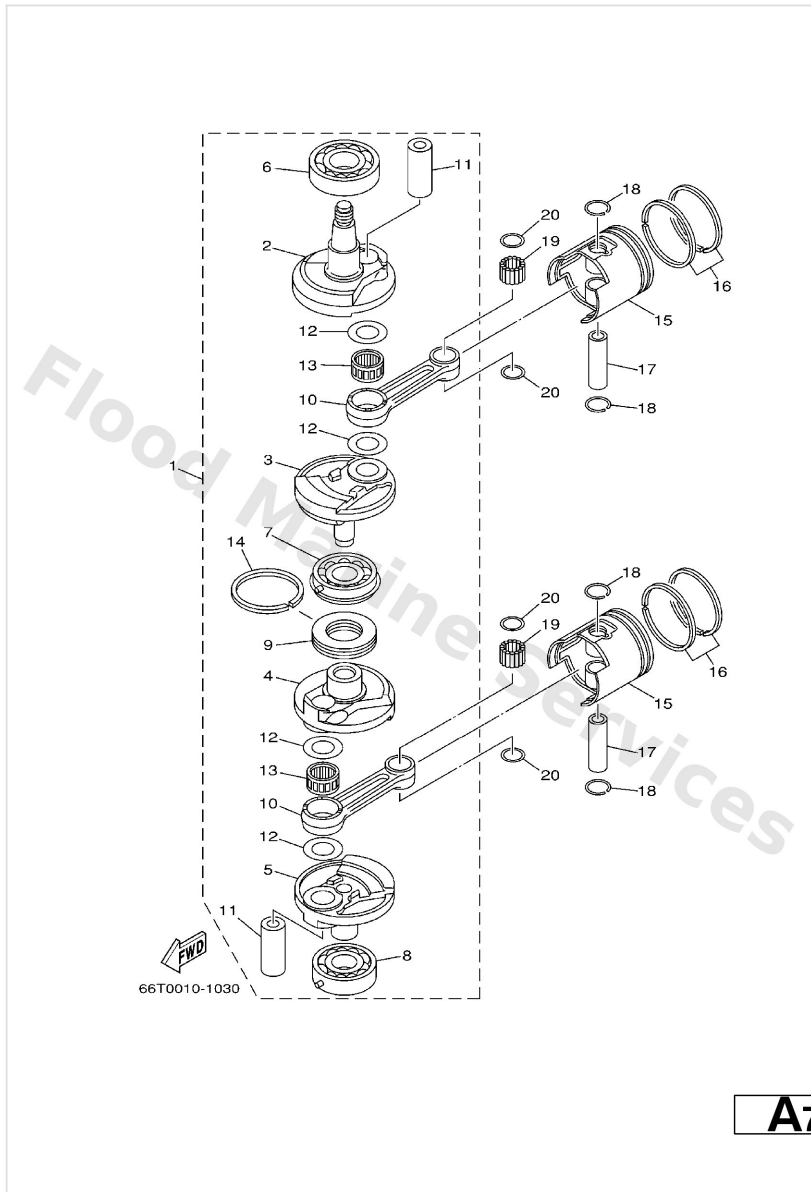

Crankshaft. Piston

Ref	Part	
15	66T--11635--01 Piston (0.25mm o/s) AP	Buy now
15	66T--11636--01 Piston (0.50mm o/s) AP	Buy now
16	66T--11603--00 Piston ring set (std)	Buy now
16	66T--11604--00 Piston ring set (0.25mm o/s) AP	Buy now
16	66T--11605--00 Piston ring set (0.50mm o/s) AP	Buy now
17	6F5--11633--00 Pin, piston	Buy now
18	663--11634--00 Clip, piston pin	Buy now
19	93603--21111 Pin, dowel(663)	Buy now
20	90201--20417 Washer, plate(663)	Buy now