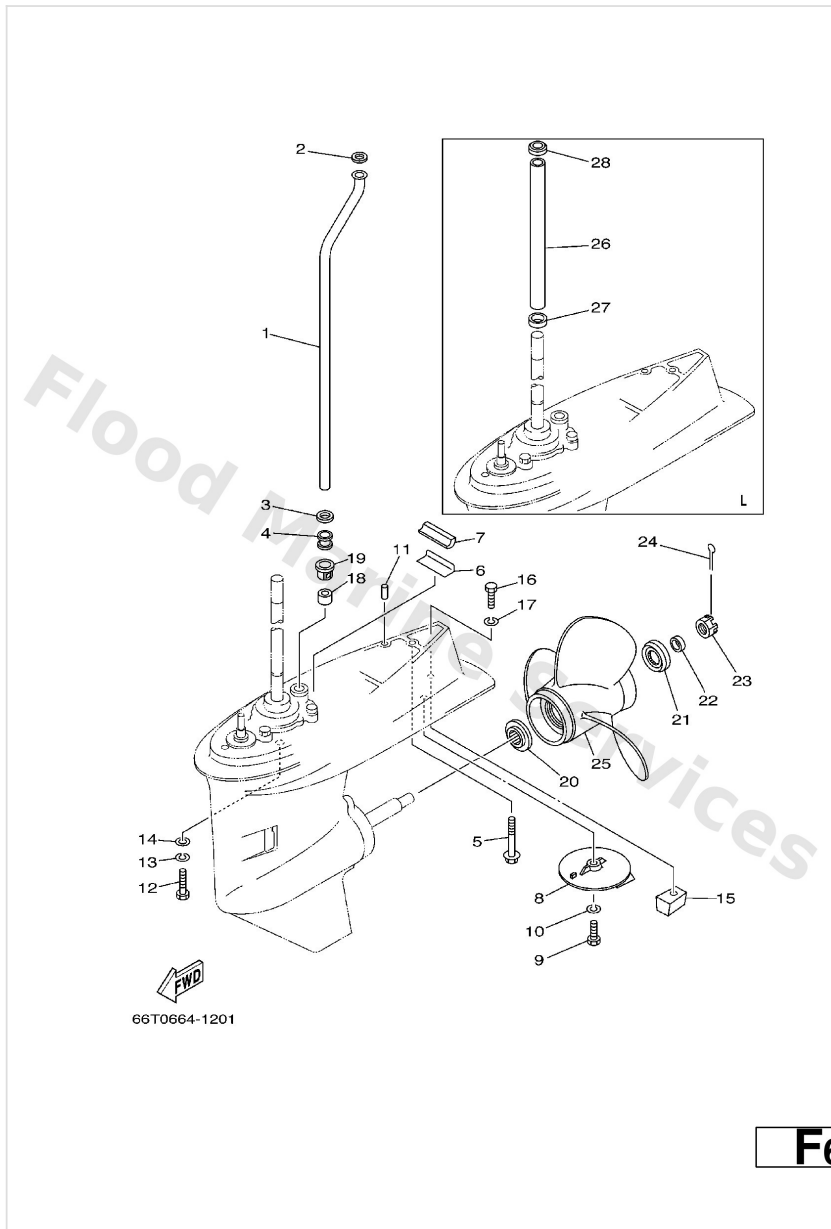

Lower Casing. Drive 1

Ref	Part	
55	66T--45635--00 Plunger, shift	Buy now
56	66T--45611--00 Shaft, propeller	Buy now

Lower Casing. Drive 2

Ref	Part	
1	66T--44361--10 Tube, water L	Buy now
1	66T4436100 Tube, water S	Buy now
2	90202--12060 Washer, plate(663)	Buy now
3	90430--12072 Gasket	Buy now
4	663--44367--00 Damper, water seal 3	Buy now
5	9011908M44 Bolt, with washer	Buy now
6	663--45376--00 Guide, seal damper	Buy now
7	63D--45375--00 Damper, seal	Buy now
8	664--45371--01 Tab-trim	Buy now
9	97095--08025 Bolt (62g)	Buy now
10	92995--08100 Ybs67-8 washer, spring	Buy now
11	93606--12019 Pin, dowel (614)	Buy now
12	97075--10040 Bolt, hexagon deep recess	Buy now
13	92995--10100 Ybs67-10 washer, spring	Buy now
14	92995--10600 Washer, plate	Buy now