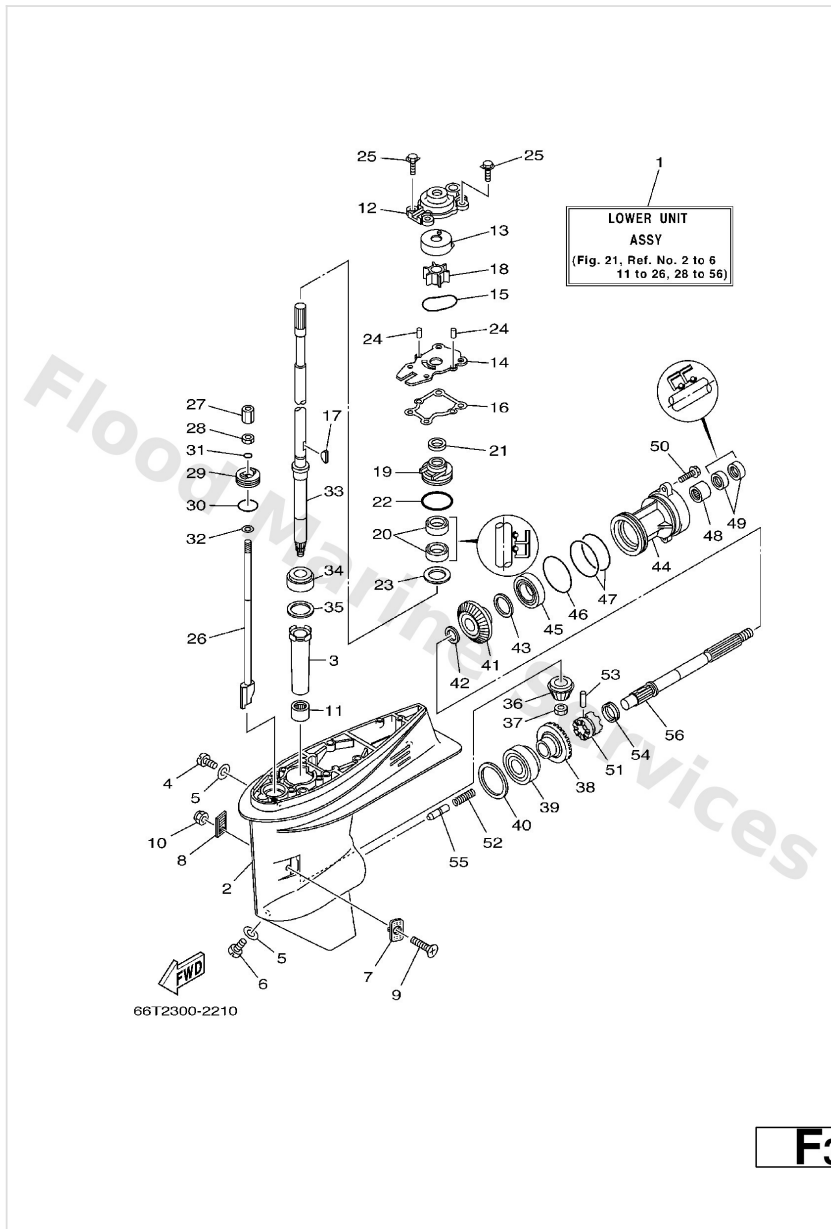

Lower Casing. Drive 1

Ref	Part	
15	93210--59MG7 O-ring	Buy now
16	63D--44316--00 Gasket, water pump	Buy now
17	90280--03M03 Key, woodruff (697)	Buy now
18	6H4--44352--02 Impeller	Buy now
19	63D--44341--00 Housing, water pump set	Buy now
20	93101--22M60 Oil seal	Buy now
21	66T--45344--01 Cover, oil seal	Buy now
22	93210--48MG8 O-ring	Buy now
23	90201--27M00 Washer, plate(62x)	Buy now
24	93604--08062 Pin,dowel (626)	Buy now
25	90119--08M15 Bolt, with washer(62w)	Buy now
26	66T4415001 Shift cam assembly S	Buy now
26	66T--44150--11 Shift cam assembly L	Buy now
27	61N--44146--00 Connector, shift rod	Buy now
28	95380--06700 Nut	Buy now