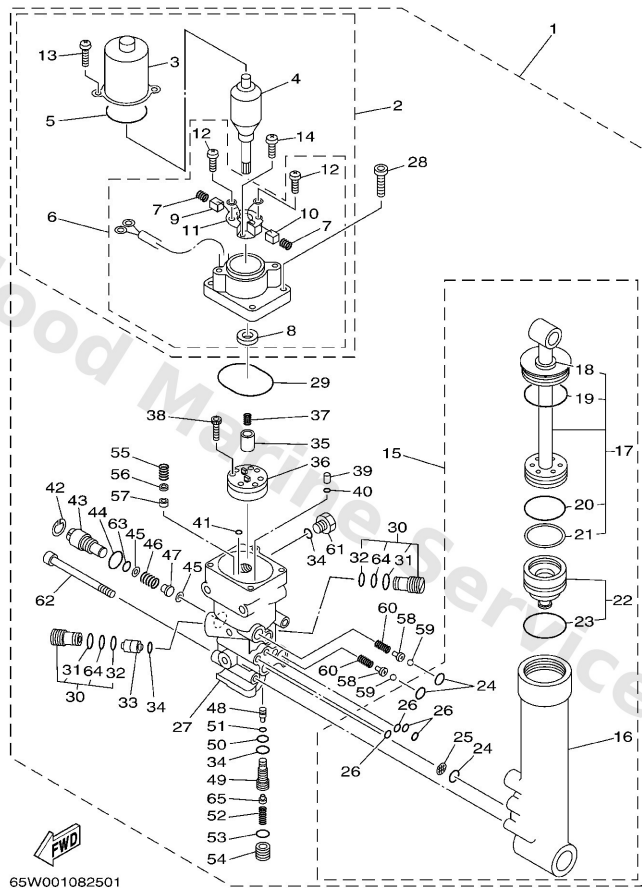

Power Trim & Tilt Assy

65W001082501

E6

Ref	Part	
2	65W--43880--00 Motor assembly (hitachi)	Buy now
3	65W--43804--00 Stator assembly	Buy now
4	65W--43805--00 Armature assembly	Buy now
5	65W--43869--00 O-ring	Buy now
6	65W--43881--00 Frame, End	Buy now
7	65W--4386K--00 Spring, brush	Buy now
8	65W--43882--00 Oil seal	Buy now
9	65W--43892--00 Brush 2	Buy now
10	65W--43891--00 Brush 1	Buy now
11	65W--4380F--00 Plate, brush holder	Buy now
12	65W--43879--00 Screw, with washer	Buy now
13	65W--43887--00 Bolt, screw	Buy now
14	65W--4388E--00 Bolt	Buy now
15	65W--43840--00 Power tilt assembly	Buy now
16	65W--4380K--00 Cylinder, tilt sub assembly	Buy now

Power Trim & Tilt Assy

E6

Ref	Part	
17	65W--43810--00 Tilt piston sub assembly	Buy now
18	65W--43812--00 Seal, dust	Buy now
19	65W--43865--00 O-ring	Buy now
20	6H1--43861--10 O-ring	Buy now
21	65W--43871--00 Ring, back up	Buy now
22	65W--4381B--00 Free piston sub assembly	Buy now
24	93210--11368 O-ring (2h7)	Buy now
25	6H1--43816--00 Filter 1	Buy now
26	93210--064A5 O-ring(61a)	Buy now
27	65W--4380L--00 Housing, trim & tilt sub assembly	Buy now
28	65W--43888--00 Bolt, hexagon socket head(1jk)	Buy now
29	93210--50768 O-ring	Buy now
30	6T4--43802--03 Valve sub assembly	Buy now
31	6H1--43866--00 O-ring	Buy now
32	6H1--43867--00 O-ring	Buy now

Power Trim & Tilt Assy

E6

Ref	Part	
33	62X--43841--00 Piston, shuttle	Buy now
34	93210--09165 O-ring	Buy now
35	65W--43831--00 Connector, shaft	Buy now
36	65W--43830--00 Gear pump assembly	Buy now
37	6T4--43853--00 Spring, main valve	Buy now
38	91318--04025 Bolt(62x)	Buy now
39	65W--43817--00 Filter 2	Buy now
40	65W--43861--00 O-ring	Buy now
41	65W--43862--00 O-ring	Buy now
42	6H1--43875--00 Ring, snap	Buy now
43	6H1--43845--00 Screw, manual release	Buy now
44	93210--18397 O-ring (6g5)	Buy now
45	6H1--43847--00 Seat, manual valve	Buy now
46	65W--43854--00 Spring, manual release	Buy now
47	65W--4382A--00 Adaptor 1	Buy now