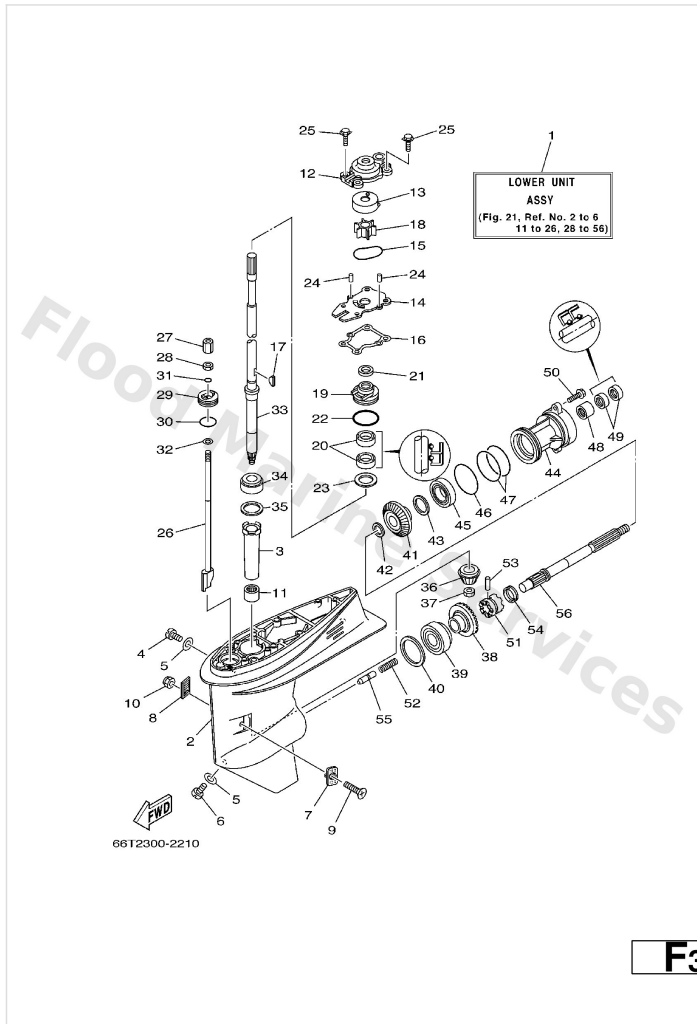

Lower Casing. Drive 1

Ref	Part	
29	66T--45321--00 Plate	Buy now
30	93210--33MG4 O-ring	Buy now
31	93210--06ME6 O-ring	Buy now
32	92990--06600 Washer, plain (646)	Buy now
33	66T--45501--11 Drive shaft comp. L	Buy now
33	66T4550101 Drive shaft comp. S	Buy now
34	93332--00001 Brg, tapered roller (409)	Buy now
35	663--45587--01--10 Shim (t:0.10mm) UR	Buy now
35	663--45587--01--12 Shim (t:0.12mm) UR	Buy now
35	663--45587--01--15 Shim (t:0.15mm) UR	Buy now
35	663--45587--01--18 Shim (t:0.18mm) UR	Buy now
35	663--45587--01--30 Shim (t:0,30mm) UR	Buy now
35	663--45587--01--40 Shim (t:0.40mm) UR	Buy now
35	663--45587--01--50 Shim (t:0.50mm) UR	Buy now
36	66T--45551--00 Pinion	Buy now