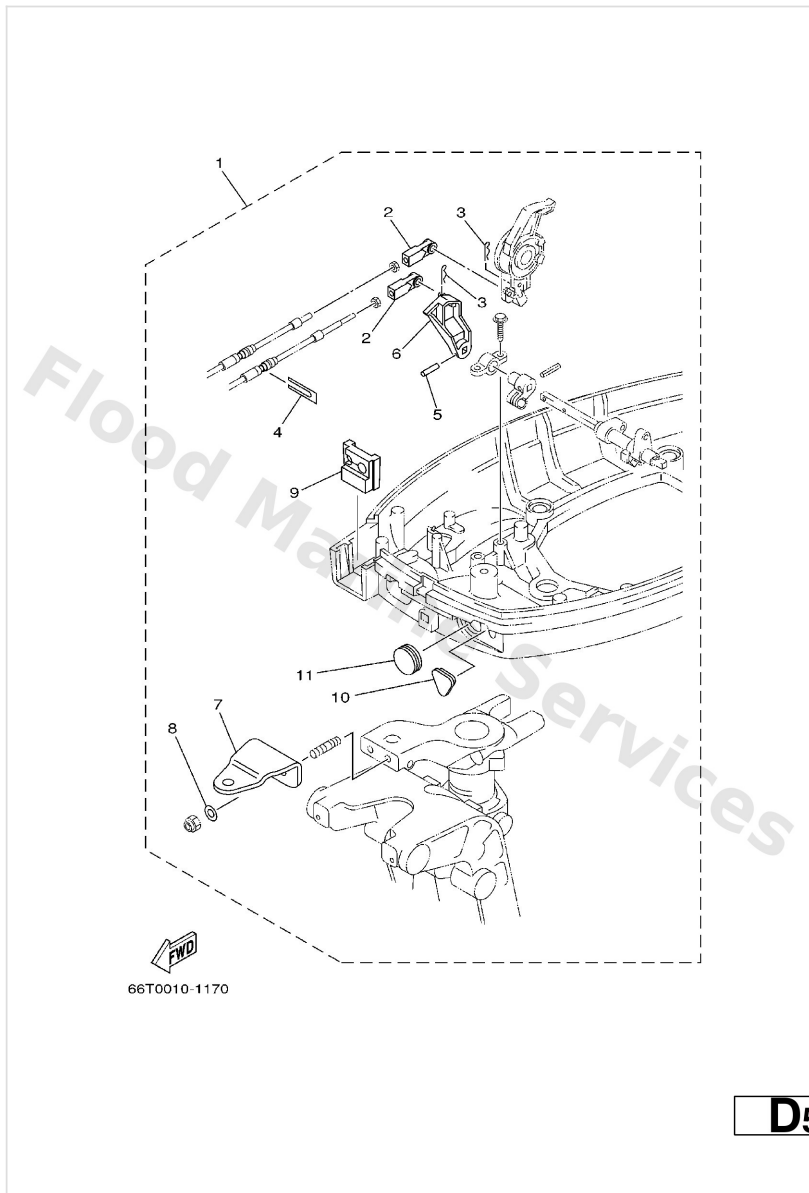

Remote Control Attachment

Ref	Part	
1	66T--48501--01 Remote cont. attachment assembly. AP	Buy now
2	663--48344--00 Cable end, remote control	Buy now
3	90468--18008 Clip 620436610000	Buy now
4	6H3--48538--00 Clamp, cable	Buy now
5	90254--03M04 Pin, spring (6h3)	Buy now
6	66T--44125--01 Lever, shift rod	Buy now
7	65W--48511--00 Hook, steering	Buy now
8	90201--10120 Washer, plate	Buy now
9	66T--42725--30 Grommet	Buy now
10	65W--26326--10 Grommet	Buy now
11	65W--42726--10 Grommet	Buy now