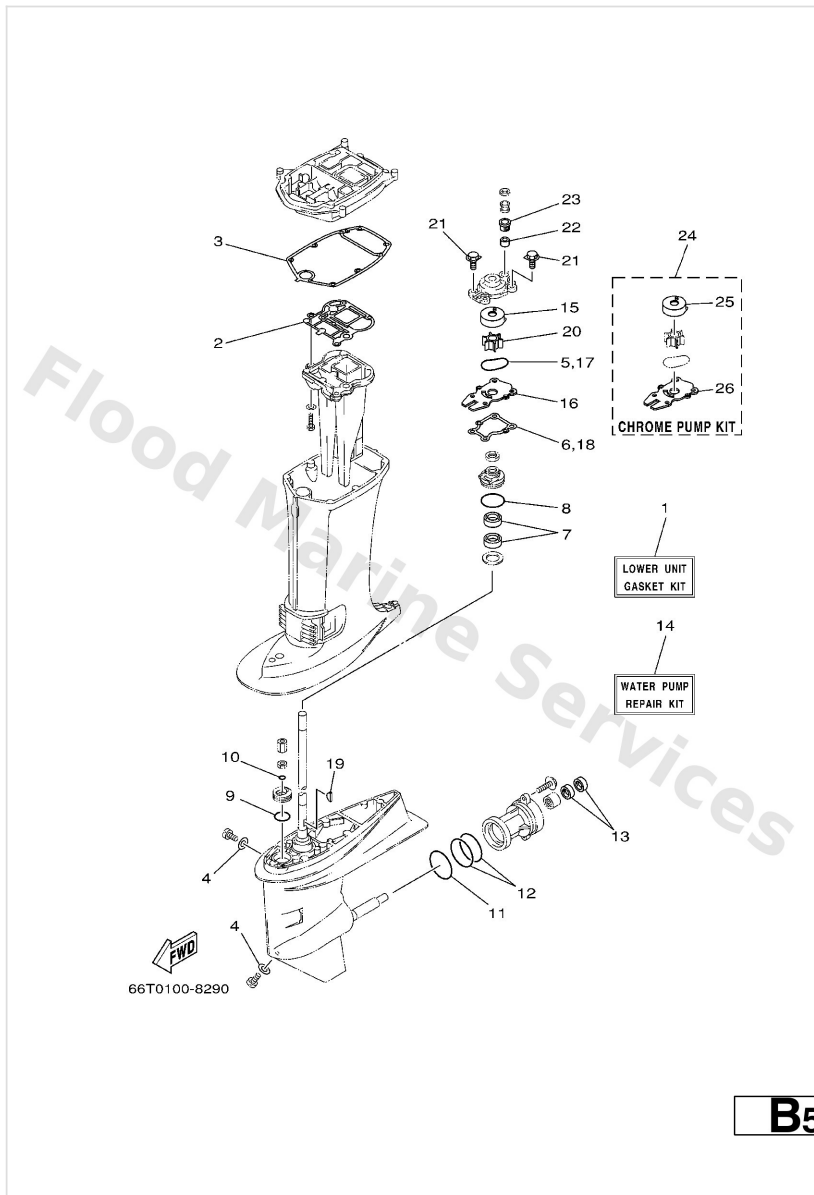

Repair Kit 2

Ref	Part	
16	66T--44323--00 Outer plate, cartridge	Buy now
19	90280--03M03 Key, woodruff (697)	Buy now
20	6H4--44352--02 Impeller	Buy now
21	90119--08M15 Bolt, with washer(62w)	Buy now
22	663--44366--00 Damper, water seal 2	Buy now
23	63D--44312--00 Cover, water pump housing	Buy now
24	66T--W0078--0A Chrome pump kit	Buy now
25	63D--44322--40 Insert, cartridge	Buy now
26	66T--44323--40 Outer plate, cartridge	Buy now