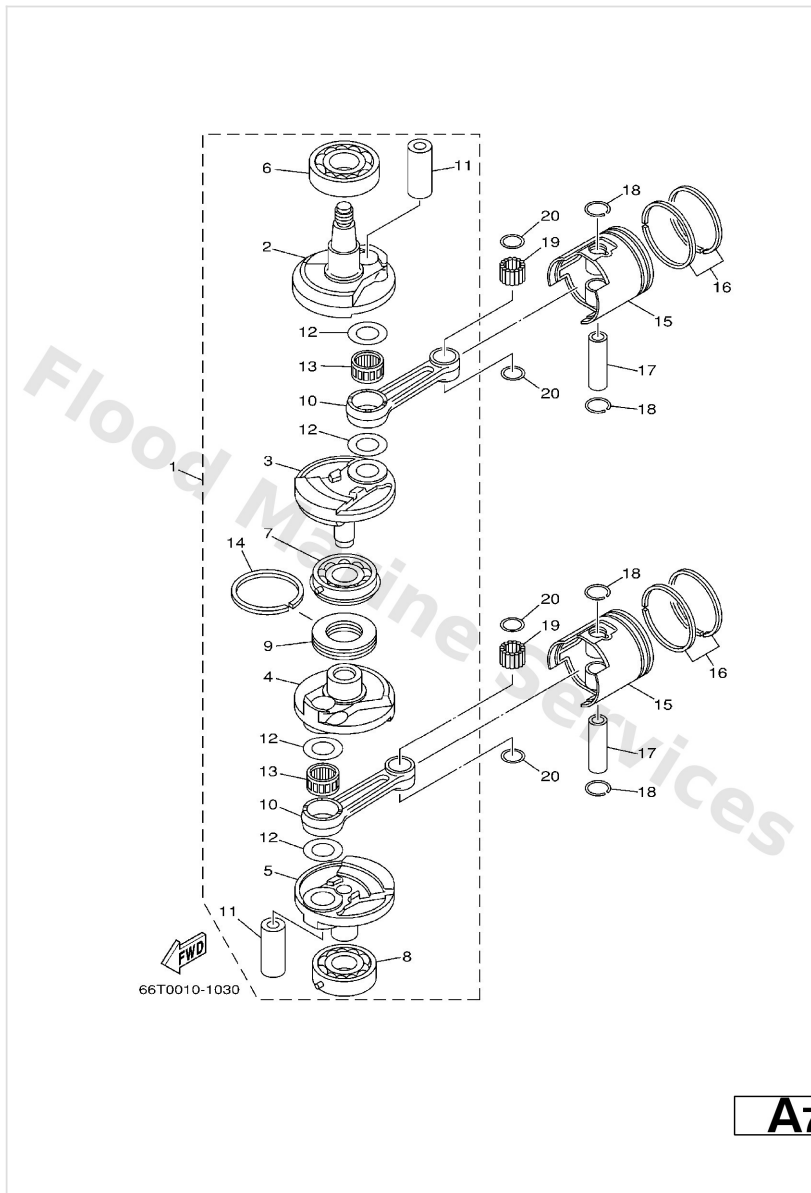

Crankshaft. Piston

Ref	Part	
1	66T--11400--01 Crankshaft assembly	Buy now
2	66T--11412--00 Crank 1	Buy now
3	66T--11422--00 Crank 2	Buy now
4	66T--11432--00 Crank 3	Buy now
5	66T--11442--00 Crank 4	Buy now
6	93306--307U0 Brg,r-b 6307 80mm 449g (6f5)	Buy now
7	93332--000UE Bearing	Buy now
8	93306--306V5 Bearing	Buy now
9	6F5--11515--00 Seal, labyrinth 1	Buy now
10	6F5--11651--00 Rod, connecting	Buy now
11	66T--11681--00 Pin, crank 1	Buy now
12	9020927M07 Washer	Buy now
13	93310--727U0 Bearing	Buy now
14	93440--68M03 Circlip (6f5)	Buy now
15	66T--11631--01--93 Piston (std)	Buy now