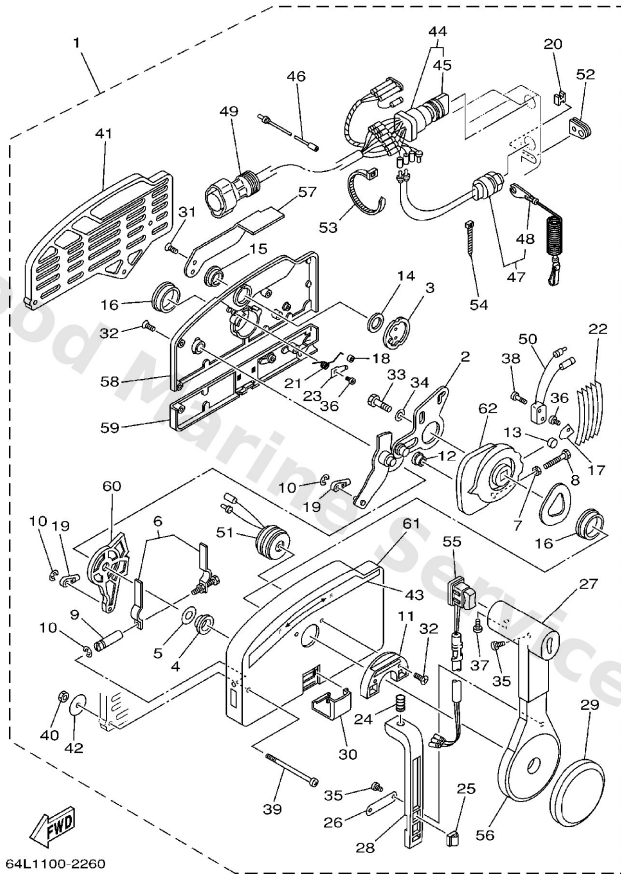

Remote Control Assy

A7

Ref	Part	
61	703--48211--01 Housing,1	Buy now
62	703--48232--00 Drive gear	Buy now