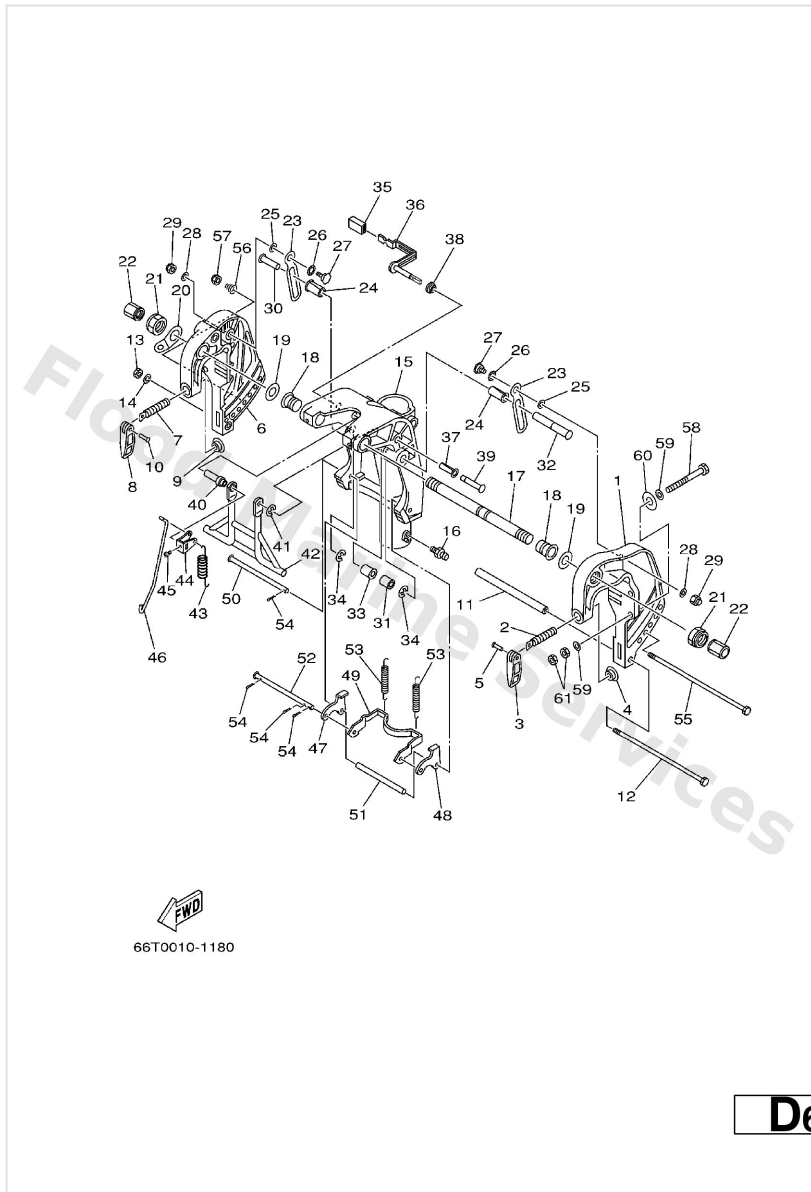

Bracket 1

Ref	Part	
2	90149--14M12 Screw(6h4)	Buy now
4	648--43114--01 Pad, transom clamp	Buy now
5	90243--04007 Pin (663)	Buy now
11	90387--08M29 Collar	Buy now
12	90101--08M76 Bolt	Buy now
13	95380--08600 Nut (661)	Buy now
14	92990--08100 Ybs67-8 washer, spring	Buy now
16	93700--06M03 Nipple, grease(6a1)	Buy now
17	63D--43131--01 Bolt, clamp bracket	Buy now
18	90386--22M15 Bushing (688)	Buy now
19	90201--22M03 Washer, plate(64j)	Buy now
20	6J8--43113--01 Plate, clamp bracket	Buy now
21	90185--22043 Nut, self-locking	Buy now
22	6G5--43145--01 Cap, clamp bracket	Buy now
23	66T--43627--00 Stopper	Buy now