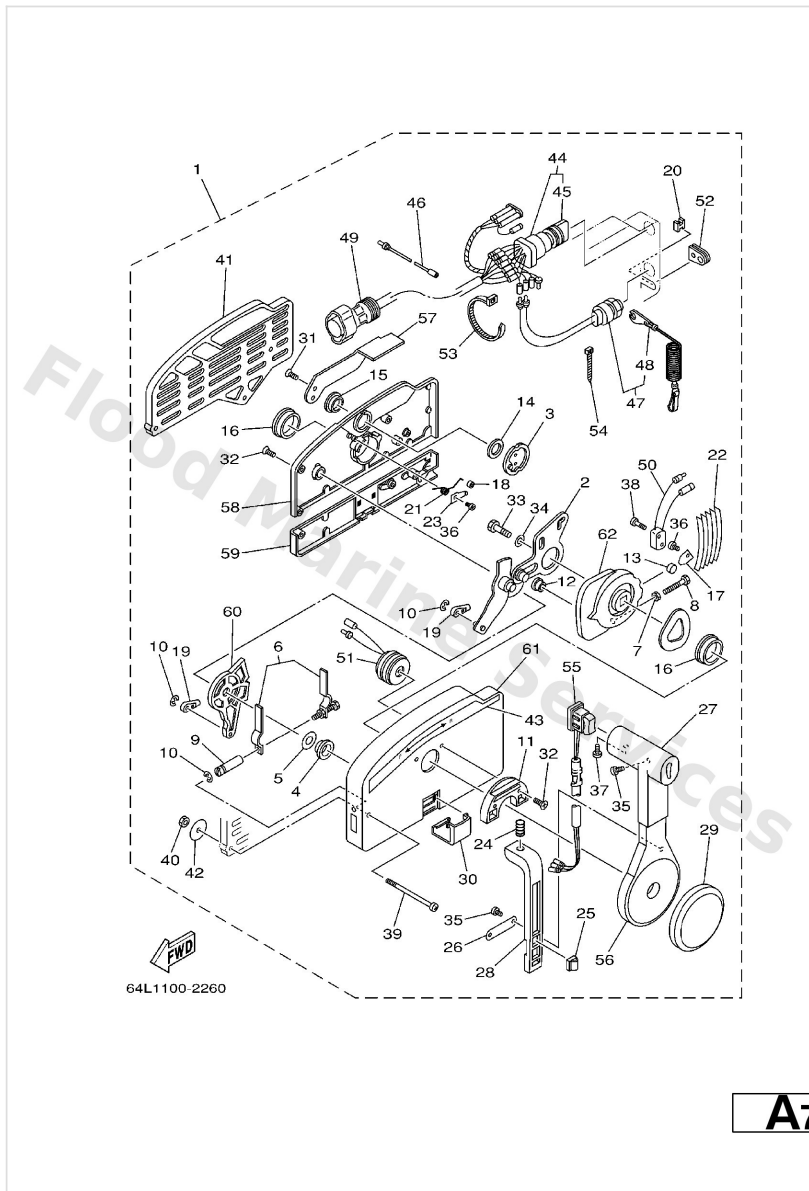

Remote Control Assy

Ref	Part	
31	703--48281--00 Screw, flat head	Buy now
32	703--48282--00 Screw	Buy now
33	97380--08030 Bolt, hexagon (fj1)	Buy now
34	92990--08600 Washer, plain (663)	Buy now
35	98580--04010 Screw, pan head (e56)	Buy now
36	98580--04006 Screw, pan head (7h3)	Buy now
37	98580--05010 Screw, pan head(62x)	Buy now
38	98580--03015 Screw, pan head (n151)	Buy now
39	703--48291--10 Screw	Buy now
40	95380--06600 Nut(661)	Buy now
41	703--48293--10 Spacer, remote control SINGLE	Buy now
42	701--48287--00 Washer 1	Buy now
43	703--48215--00 Graphic	Buy now
44	703--82510--43 Main switch assembly	Buy now
45	703--82577--00 Cap, key	Buy now