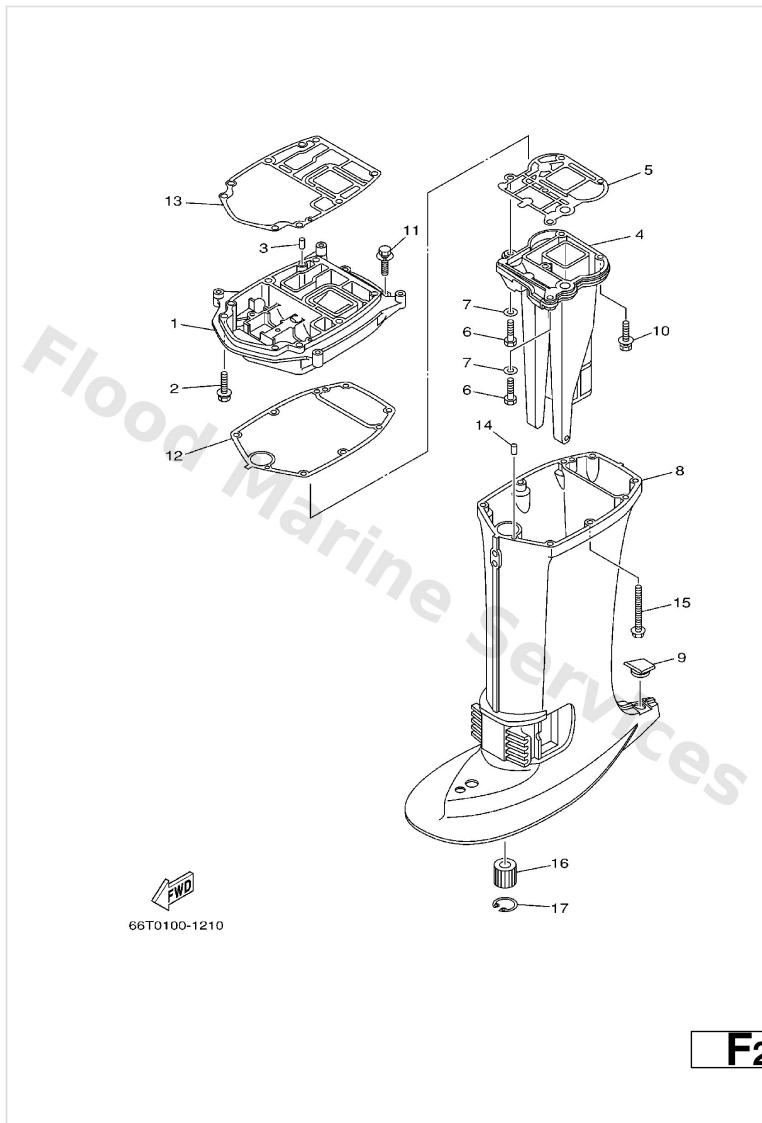

Upper Casing

Ref	Part	
1	66T411370094 Guide, exhaust	Buy now
2	90119--08M79 Bolt, hexagon (fj1)	Buy now
3	93606--12019 Pin, dowel (614)	Buy now
4	66T41131005B Manifold, ext. 1 S	Buy now
4	66T41131105B Manifold, ext. 1 L	Buy now
5	66T--41133--A0 Gasket, exhaust manifold 1	Buy now
6	97075--08030 Bolt, hexagon (fj1)	Buy now
7	92995--08600 Washer, plain (663)	Buy now
8	66T--45111--10--4D Casing, upper L	Buy now
8	66T45111004D Casing, upper S	Buy now
9	63D--45155--00 Cap	Buy now
10	97575--08545 Bolt, hexagon w/w deep recess	Buy now
12	66T--45114--A0 Gasket, upper casing	Buy now
13	66T--45113--A0 Gasket, upper casing	Buy now
15	90119--08M42 Bolt, with washer	Buy now