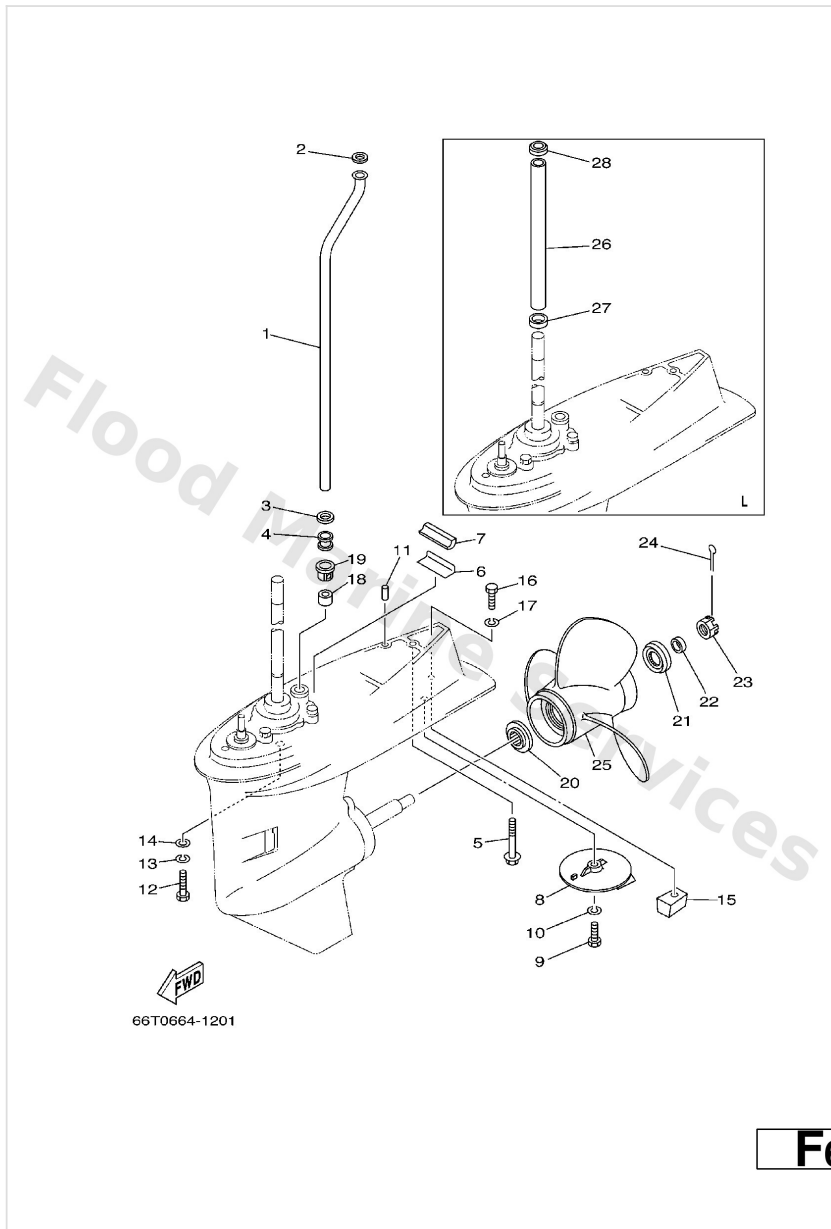

Lower Casing. Drive 2

Ref	Part	
15	67C--45251--00 Anode	Buy now
16	97095--08035 Bolt(70w)	Buy now
18	663--44366--00 Damper, water seal 2	Buy now
19	63D--44312--00 Cover, water pump housing	Buy now
20	663--45987--02 Spacer	Buy now
21	66T--45997--00 Spacer 2	Buy now
22	90389--22M01 Bush	Buy now
23	90171--16011 Nut, castle (663)	Buy now
24	91490--30025 Pin cotter	Buy now
25	63D4594100EL Propeller (3x12-1/4 x8 -g) UR	Buy now
25	663--45930--00--98 Propeller (3x10-1/4"x14"-g) UR	Buy now
26	66T--44362--10 Tube, water 2 L	Buy now
27	90480--25M70 Grommet L	Buy now
28	90480--30M71 Grommet L	Buy now