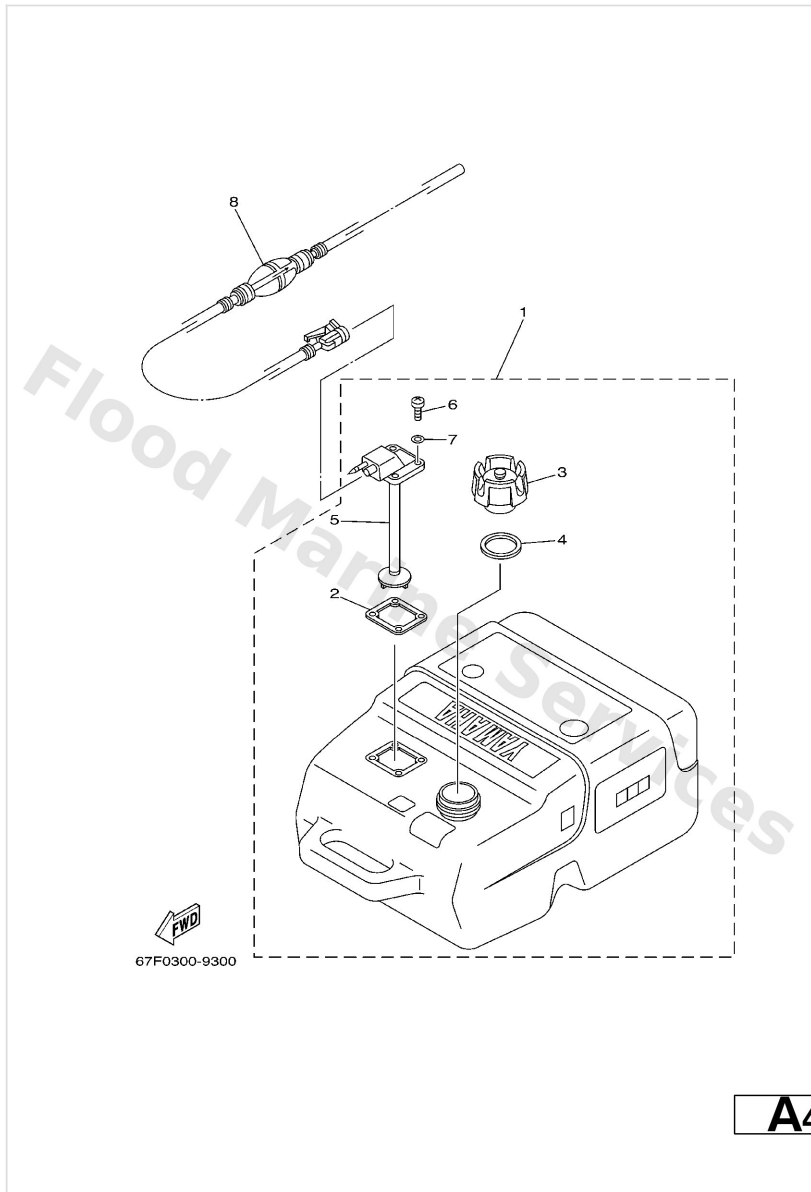

Fuel Tank

Ref	Part	
1	6YK--24201--01 Fuel Tank assembly (25L) AP PLASTIC, 25L,	Buy now
2	6YL--24268--01 Gasket, fuel meter	Buy now
3	6YK--24610--00 Cap assembly WITH INDICATOR	Buy now
4	6YL--24641--00 Gasket, cap 1	Buy now
5	6YK--24260--01 Fuel meter assembly	Buy now
6	90157--05M16 Screw, pan head	Buy now
7	6YL--24329--00 Seal	Buy now
8	6YL--24306--52 Fuel pipe comp. 1 AP	Buy now