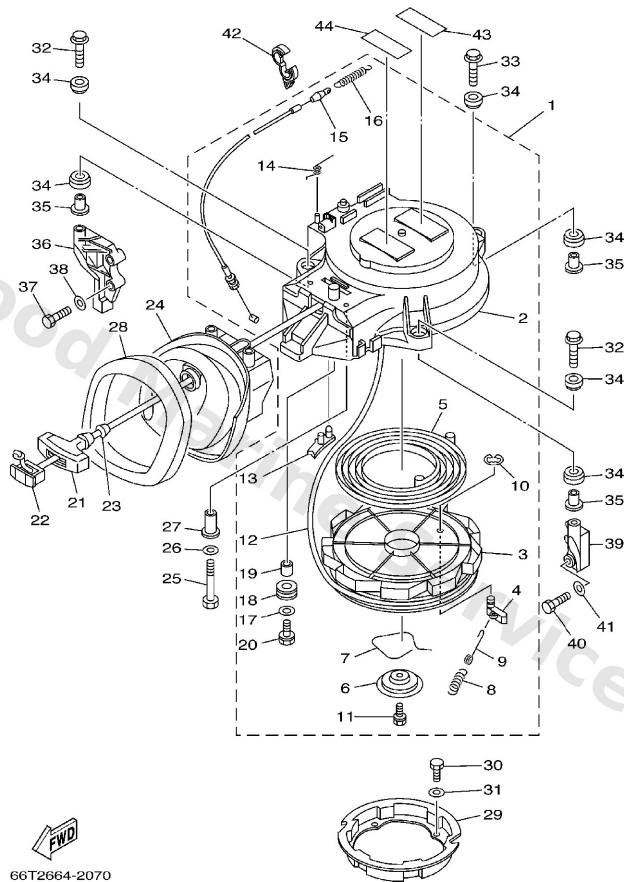

Starter

B5

Ref	Part	
32	90119--08M10 Bolt, with washer	Buy now
33	90119--08M51 Bolt, with washer	Buy now
34	90385--12M04 Bushing (6f5)	Buy now
35	90387--08M05 Collar (663)	Buy now
36	66T--15771--00--94 Stay 1	Buy now
37	97013--06030 Bolt	Buy now
38	92903--06600 Washer, plain (646)	Buy now
39	66T--15772--00--94 Stay 2	Buy now
42	90464--13249 Clamp	Buy now
43	6A1--83625--41 Mark 5	Buy now
44	6A1--83625--51 Mark 5	Buy now