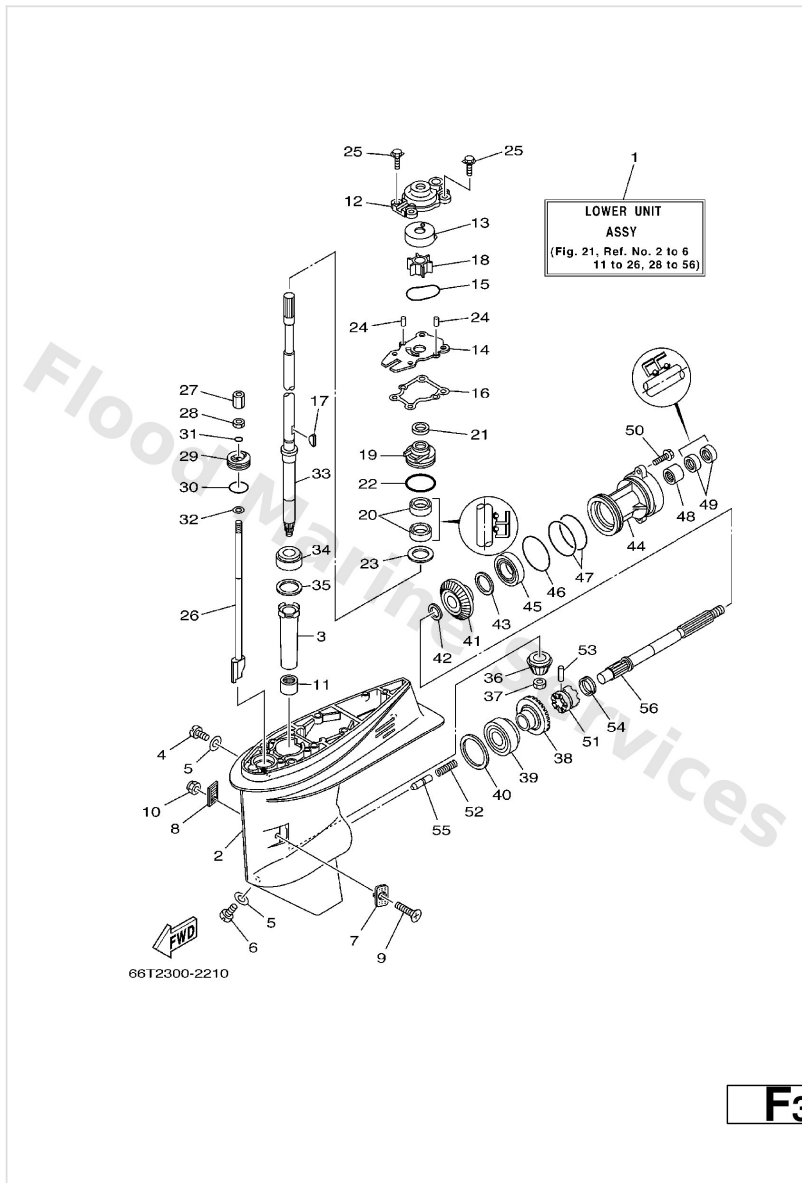

Lower Casing. Drive 1

Ref	Part	
43	63D--45577--00--18 Shim (t:0.18mm) UR	Buy now
43	63D--45577--00--30 Shim (t:0.30mm) UR	Buy now
43	63D--45577--00--40 Shim (t:0.40mm) UR	Buy now
43	63D--45577--00--50 Shim (t:0.50mm) UR	Buy now
44	63D--45361--02--4D Cap, lower casing	Buy now
45	93306--001U1 Bearing(62x)	Buy now
46	93210--69MG6 O-ring	Buy now
47	93210--74MG5 O-ring (xea)	Buy now
48	93317--22204 Brg,cyl-cal roller 25.5g nt	Buy now
49	93101--22M00 Oil seal (22x36x6-663)	Buy now
50	90105--08M61 Bolt, washer based(62x)	Buy now
51	66T--45631--00 Clutch, dog	Buy now
52	90501--15M01 Spring, compression	Buy now
53	90250--06023 Pin, strait (663)	Buy now
54	663--45633--00 Ring, cross pin	Buy now