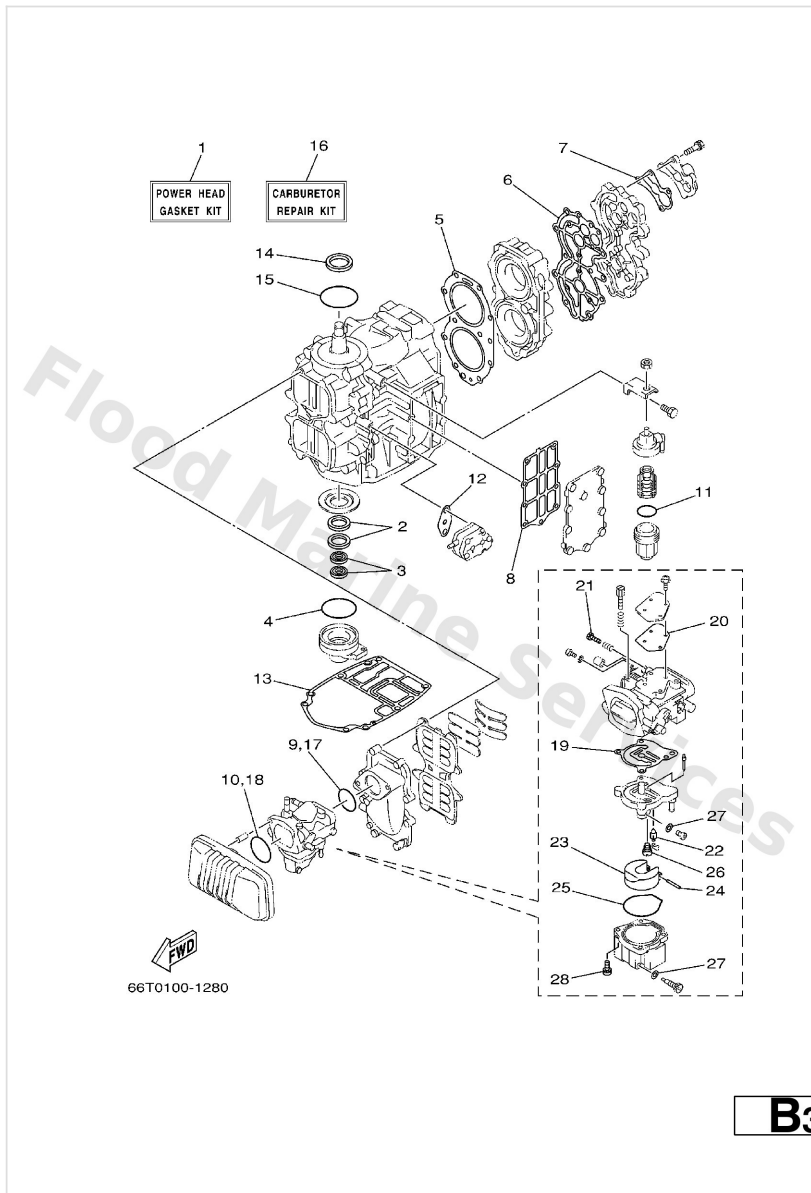

Repair Kit 1

Ref	Part	
1	66T--W0001--01 Power head gasket kit	Buy now
2	93102--30M56 Oil seal	Buy now
3	93101--16001 Oil seal	Buy now
4	93210--65M50 O-ring	Buy now
5	66T11181A2 Gasket, cylinder head 1	Buy now
6	66T11193A2 Gasket, head cover 1	Buy now
7	67612414A0 Gasket, cover	Buy now
8	66T--41114--A0 Gasket, exhaust outer cover	Buy now
9	93210--46M16 O-ring (688)	Buy now
10	93210--54M54 O-ring (6g1)	Buy now
11	93210--32738 O-ring(1wg)	Buy now
12	650--24431--A0 Gasket,fuel pump	Buy now
13	66T--45113--A0 Gasket, upper casing	Buy now
14	93102--35008 Oil seal	Buy now
15	93210--75M51 O-ring (6f5)	Buy now