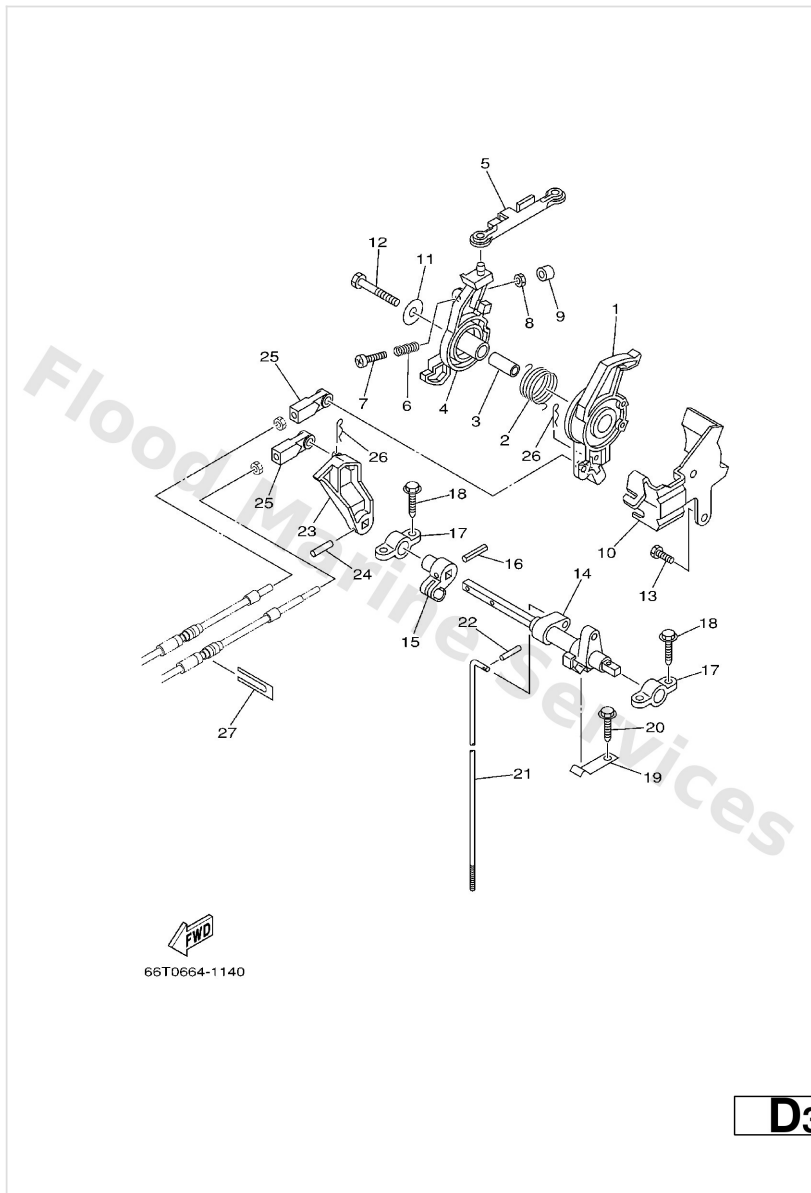

Control

Ref	Part	
16	90254--03M05 Pin, spring	Buy now
17	6F5--41662--00 Bracket 2	Buy now
18	90109--06M81 Bolt	Buy now
19	682--44116--01 Spring	Buy now
20	90109--06M86 Bolt	Buy now
21	66T--44143--10 Rod, shift L	Buy now
21	66T4414300 Rod, shift S	Buy now
22	91490--16012 Pin, cotter (e57)	Buy now
23	66T--44125--01 Lever, shift rod	Buy now
24	90254--03M04 Pin, spring (6h3)	Buy now
25	663--48344--00 Cable end, remote control	Buy now
26	90468--18008 Clip 620436610000	Buy now
27	6H3--48538--00 Clamp, cable	Buy now