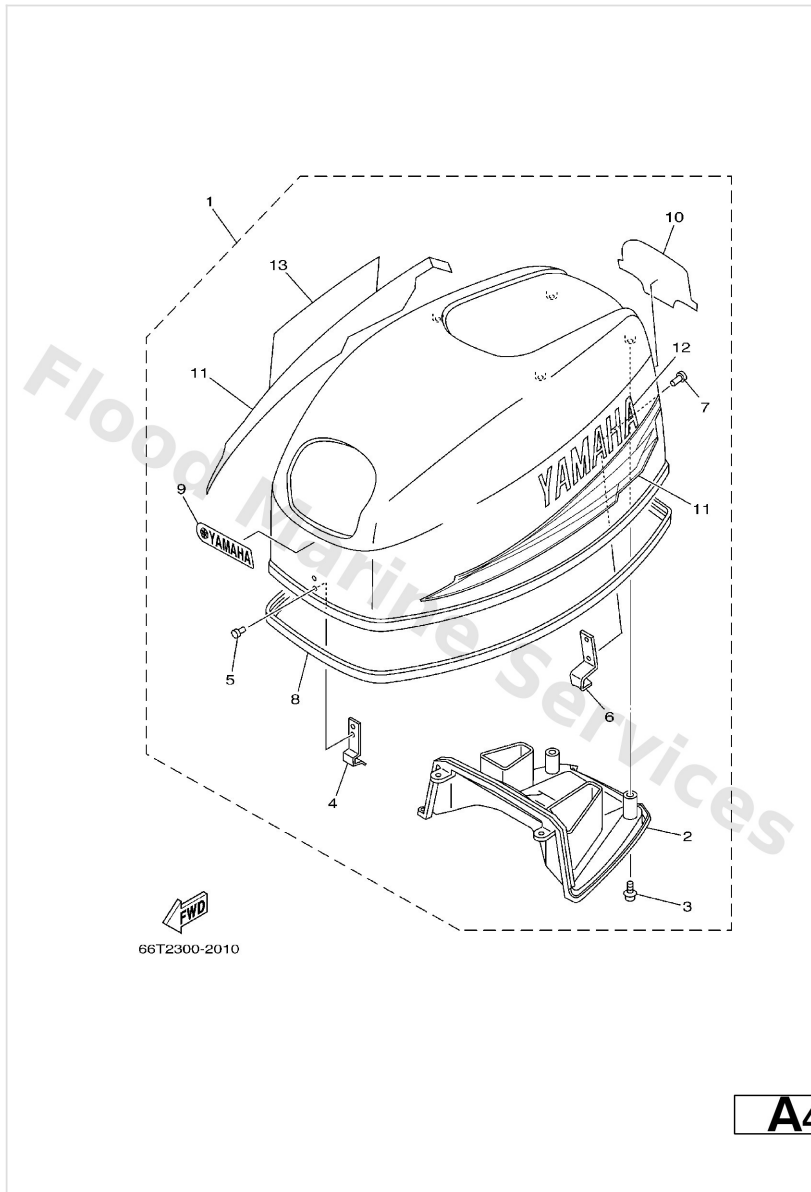

Top Cowling

Ref	Part	
1	66T42610C04D Top Cowling assembly	Buy now
2	66T--42613--01 Molding, air duct	Buy now
3	97780--50616 Screw, pan head tapping (ak5)	Buy now
4	6E0--42651--02 Hook	Buy now
5	90266--04M04 Rivet(6e7)	Buy now
6	6F5--42652--01 Hook	Buy now
7	90266--04M01 Rivet (689)	Buy now
8	66T--42615--02 Seal	Buy now
9	688--42677--D0 Graphic, front	Buy now
10	63D--42678--11 Graphic, rear	Buy now
11	63D--W0070--10 Graphic set	Buy now
12	63D--42681--10 Mark, cowling	Buy now
13	63D--42682--10 Mark, cowling	Buy now