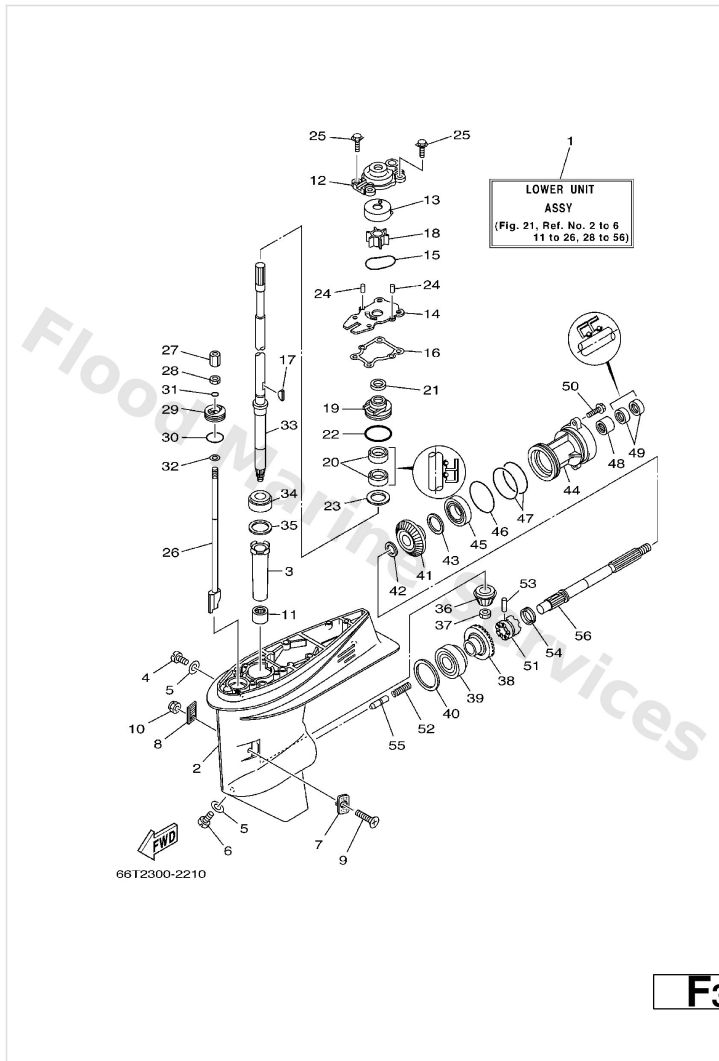

Lower Casing. Drive 1

Ref	Part	
37	90170--12138 Nut hexagon(663)	Buy now
38	66T--45560--01 Gear	Buy now
39	93332--00003 Brg,cyl-cal roller 318g ky	Buy now
40	663--45567--01--10 Shim (t:0.10mm) UR	Buy now
40	663--45567--01--12 Shim (t:0.12mm) UR	Buy now
40	663--45567--01--15 Shim (t:0.15mm) UR	Buy now
40	663--45567--01--18 Shim (t:0.18mm) UR	Buy now
40	663--45567--01--30 Shim (t:0.30mm) UR	Buy now
40	663--45567--01--40 Shim (t:0.40mm) UR	Buy now
40	663--45567--01--50 Shim (t:0.50mm) UR	Buy now
41	66T--45571--00 Gear	Buy now
42	90201--22429 Washer, plate(663)	Buy now
43	63D--45577--00--10 Shim (t:0.10mm) UR	Buy now
43	63D--45577--00--12 Shim (t:0.12mm) UR	Buy now
43	63D--45577--00--15 Shim (t:0.15mm) UR	Buy now