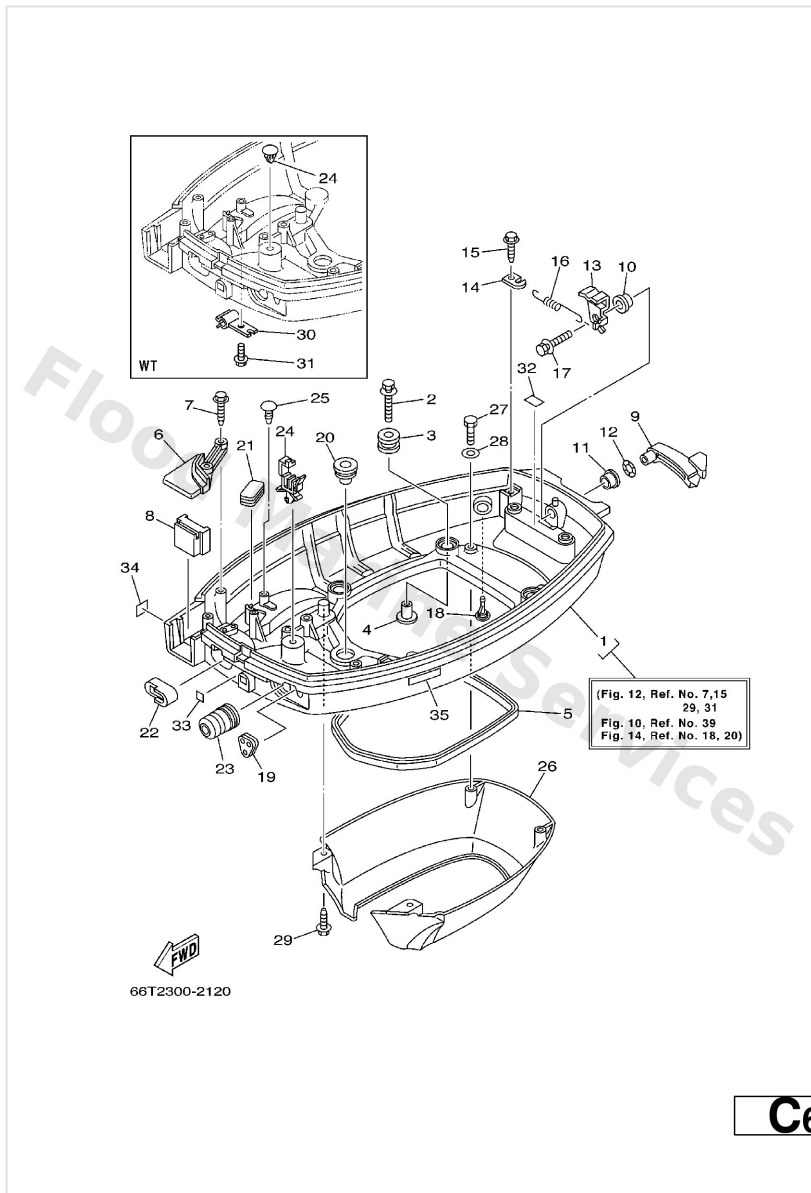

Yamaha 40XWT 2002

Parts Manual

www.floodmarine.co.uk

+44 2882 246 539

Authorised Yamaha Dealers

Contents

BOTTOM COWLING	3
BRACKET 1	6
BRACKET 2	10
BRACKET 3	13
CARBURETOR	15
CONTROL	17
CRANKSHAFT. PISTON	19
CYLINDER. CRANKCASE	21
ELECTRICAL 1	23
ELECTRICAL 2	25
FUEL	28
FUEL TANK	30
GENERATOR	31
INTAKE	33
LOWER CASING. DRIVE 1	35
LOWER CASING. DRIVE 2	41
POWER TRIM & TILT ASSY	43
REMOTE CONTROL ASSY	48
REMOTE CONTROL ATTACHMENT	53
REMOTE CONTROL BOX	54
REPAIR KIT 1	55
REPAIR KIT 2	57
REPAIR KIT 3	59
STARTER	60
STARTING MOTOR	63
STEERING	64
STEERING GUIDE	67
TOP COWLING	68
UPPER CASING	69

Bottom Cowling

Ref	Part	
1	66T--42710--01--4D Bottom cowling assembly	Buy now
2	90119--06M61 Bolt, with washer	Buy now
3	90480--09M21 Grommet (6e9)	Buy now
4	9038706035 Coller (6e9)	Buy now
5	66T--42716--00 Rubber, seal 1	Buy now
6	66T42738005B Plate, fitting	Buy now
7	90109--06M81 Bolt	Buy now
8	66T--42725--00 Grommet	Buy now
8	66T4272520 Grommet	Buy now
9	66T--42815--01--4D Lever, clamp	Buy now
10	90386--12M37 Bushing (6f5)	Buy now
11	90386--12MA2 Bush	Buy now
12	90206--12052 Washer, wave (666)	Buy now
13	66T--42816--00 Lever, clamp	Buy now
14	66T--43144--00 Hook, spring	Buy now

Bracket 1

Ref	Part	
39	90249--10M31 Pin	Buy now
40	90387--07M05 Collar	Buy now
41	99080--08600 Circlip	Buy now
42	66T--43350--02 Receiver assembly	Buy now
43	90506--20M37 Spring, tension	Buy now
44	66T--43631--11 Lever, tilt	Buy now
45	90157--05014 Screw, pan head	Buy now
46	65W--43616--00 Rod, tilt lock	Buy now
47	65W--43614--01 Plate, tilt lock	Buy now
48	65W--43615--01 Plate, tilt lock	Buy now
49	65W--43613--00 Arm, tilt lock	Buy now
50	90249--07M32 Pin	Buy now
51	90387--07M29 Collar	Buy now
52	90249--07M33 Pin	Buy now
53	90506--30M00 Spring, tension (676)	Buy now