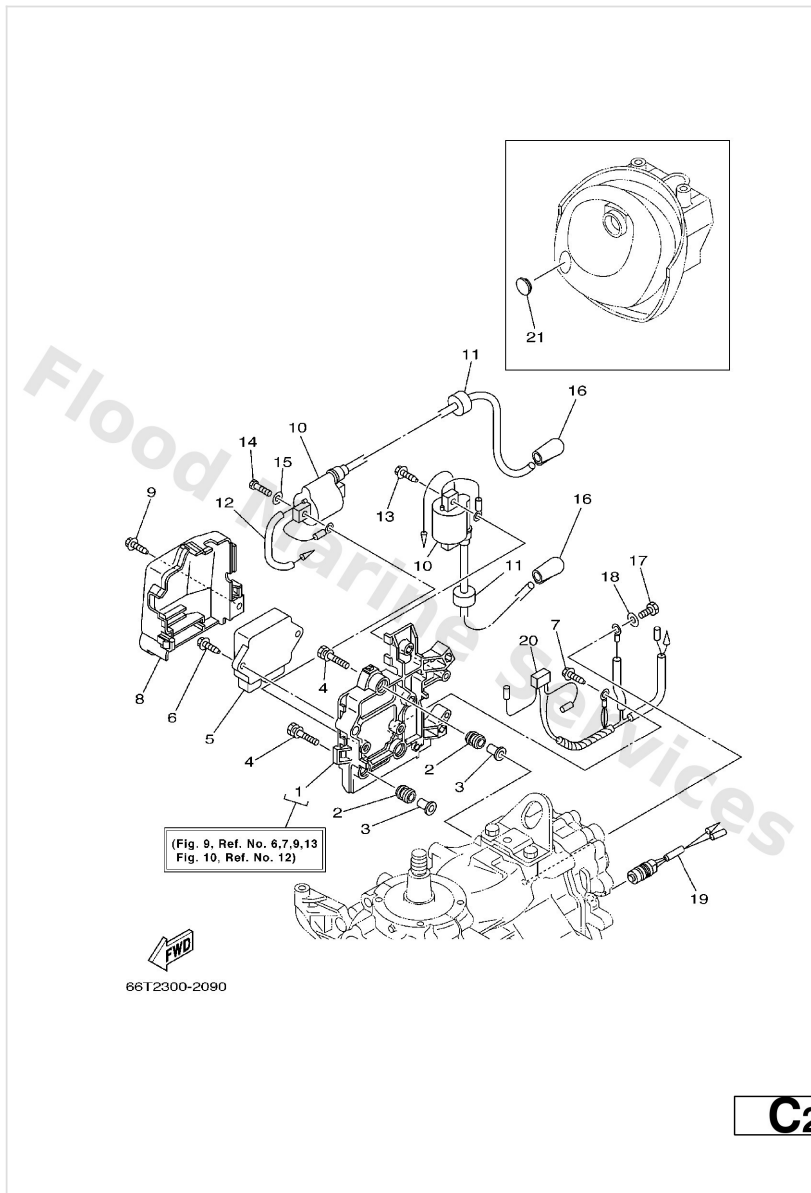

Electrical 1

Ref	Part	
19	688--82560--10 Thermo switch assembly	Buy now
20	66T--82519--00 Wire, earth lead	Buy now
21	6G1--42725--00 Grommet	Buy now