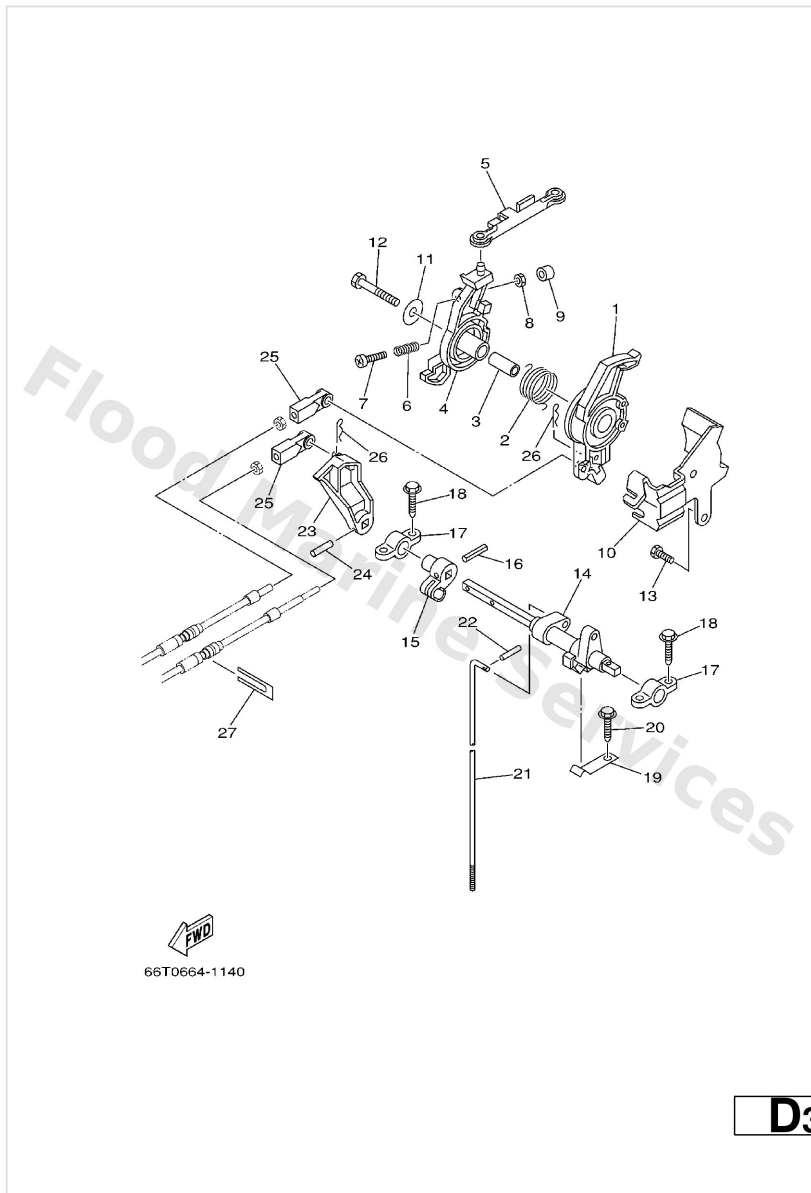

Control

Ref	Part	
1	66T--41638--00 Pulley	Buy now
2	66T--42167--00 Spring 1	Buy now
3	90387--08M16 Collar	Buy now
4	66T--41631--01 Lever, magneto control	Buy now
5	66T--41237--00 Joint, link	Buy now
6	90501--10M84 Spring, compression	Buy now
7	97880--06035 Screw, pan head(6h4)	Buy now
8	95380--06700 Nut	Buy now
9	688--44194--00 Cap	Buy now
10	66T--14497--00 Stay, throttle wire	Buy now
11	90201--08M54 Washer, plate (6e5)	Buy now
12	97095--08045 Bolt, hexagon	Buy now
13	97095--06014 Bolt(gj3)	Buy now
14	66T--44121--00 Lever, shift rod	Buy now
15	66M--44122--00 Bushing, shift rod lever	Buy now