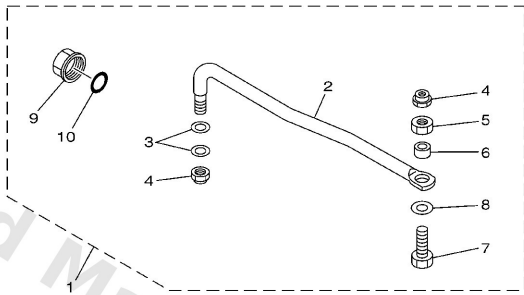

Steering Guide

Flood Marine Services

65W0010-8210

A5

Ref	Part	
1	65W--61350--00 Steering guide attachment kit AP	Buy now
2	65W--61351--00 Rod, steering link	Buy now
3	90201--10M20 Washer, plate (663)	Buy now
4	90185--09M01 Nut, nylon (663)	Buy now
5	90170--09M03 Nut (689)	Buy now
6	90387--10M42 Coller (688)	Buy now
7	90101--09M01 Bolt(62x)	Buy now
8	90201--10M63 Washer, plate	Buy now
9	6E5--43145--01 Cap, clamp bracket	Buy now
10	93210--16275 O-ring	Buy now