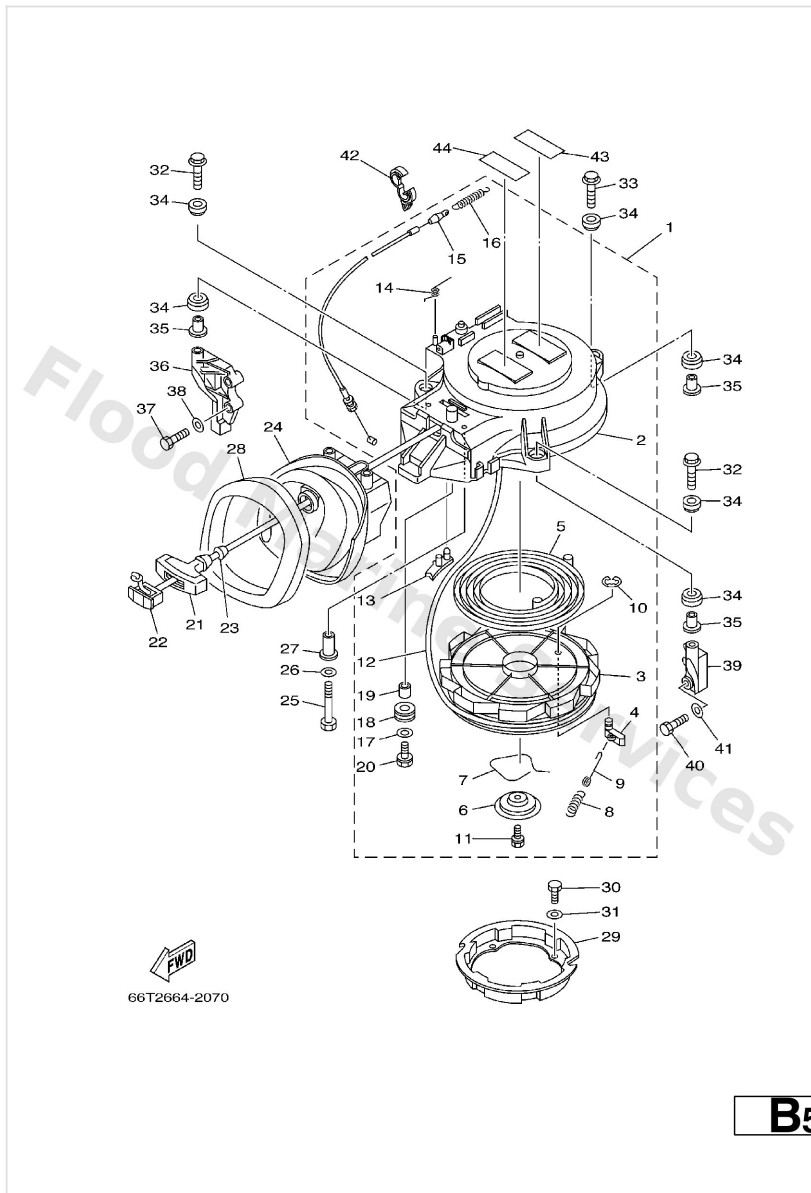

Starter

Ref	Part	
1	66T1571000 Starter assembly	Buy now
2	66T1571100 Case, starter	Buy now
3	66T--15714--00 Drum, sheave	Buy now
4	63V--15741--00 Pawl, drive	Buy now
5	66T--15713--00 Spring, starter	Buy now
6	66T--15716--00 Plate, drive	Buy now
7	66T--15705--00 Spring, drive pawl	Buy now
8	66T--15767--00 Spring	Buy now
9	66T--15784--00 Spring, return	Buy now
10	63V--15744--00 Circlip	Buy now
11	63V--15768--00 Screw	Buy now
12	* item_description	Buy now
13	66T--15794--00 Stopper	Buy now
14	66T--15734--00 Spring, return	Buy now
15	66T--15770--00 Cable comp., starter stop	Buy now