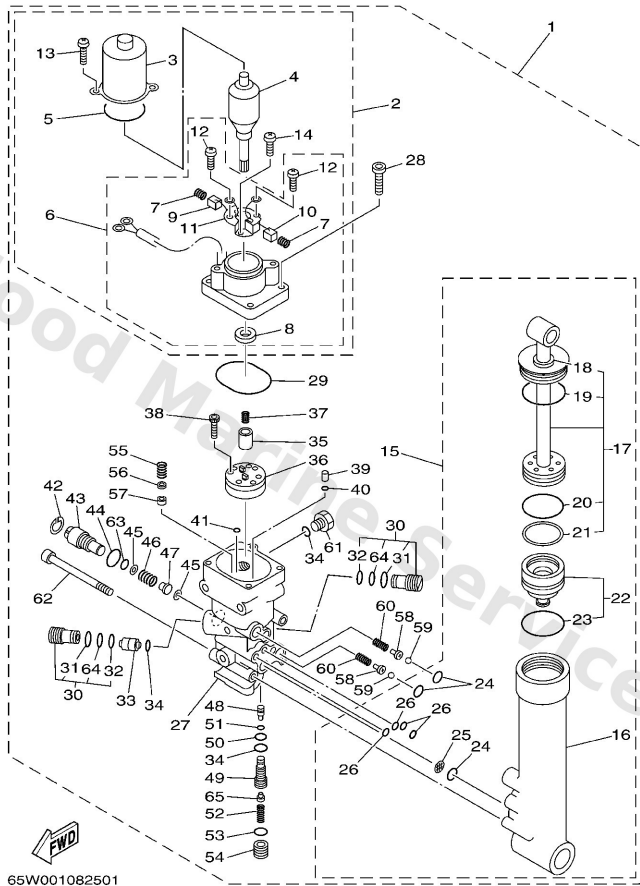

Power Trim & Tilt Assy

E6

Ref	Part	
63	93210-10M74 O-ring	Buy now
64	9321010M74 O-ring	Buy now
65	6T44380800 Seat valve comp. 1	Buy now