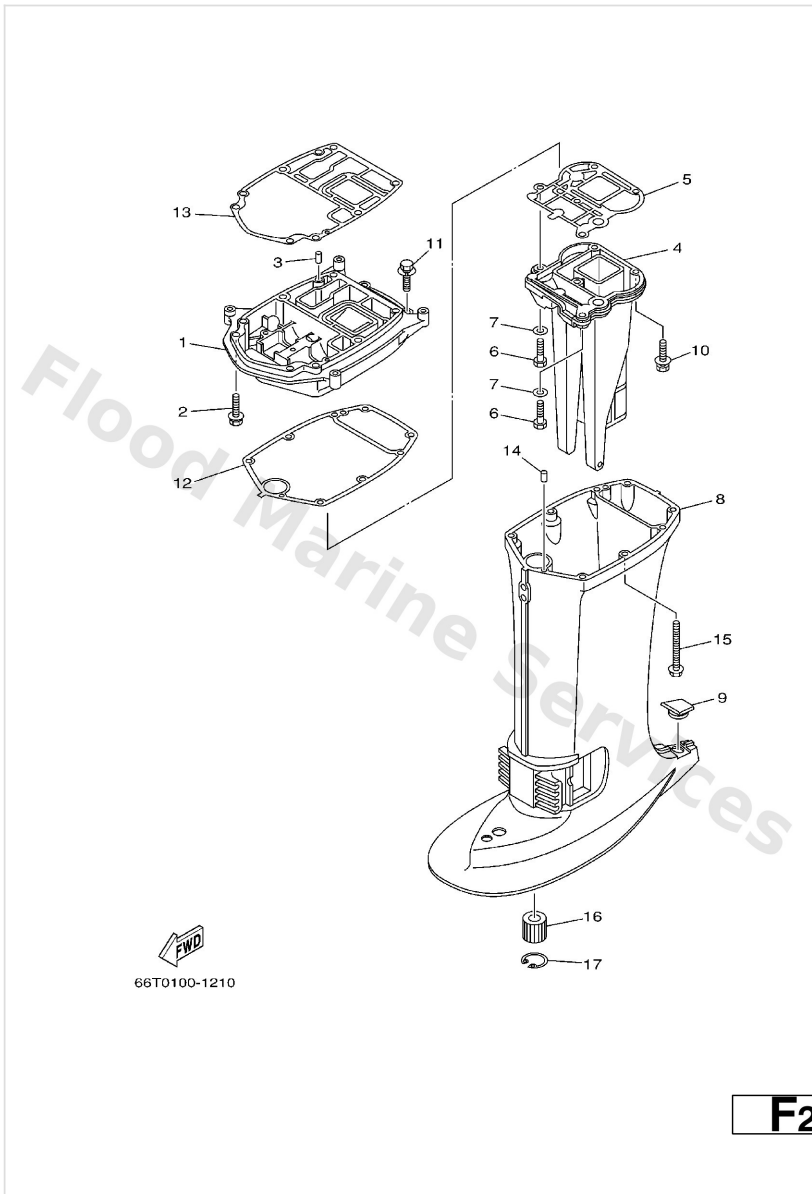

Upper Casing

Ref	Part	
16	679--45318--00 Bushing, drive shaft 3 L	Buy now
17	93420--30042 Circlip (650) L	Buy now