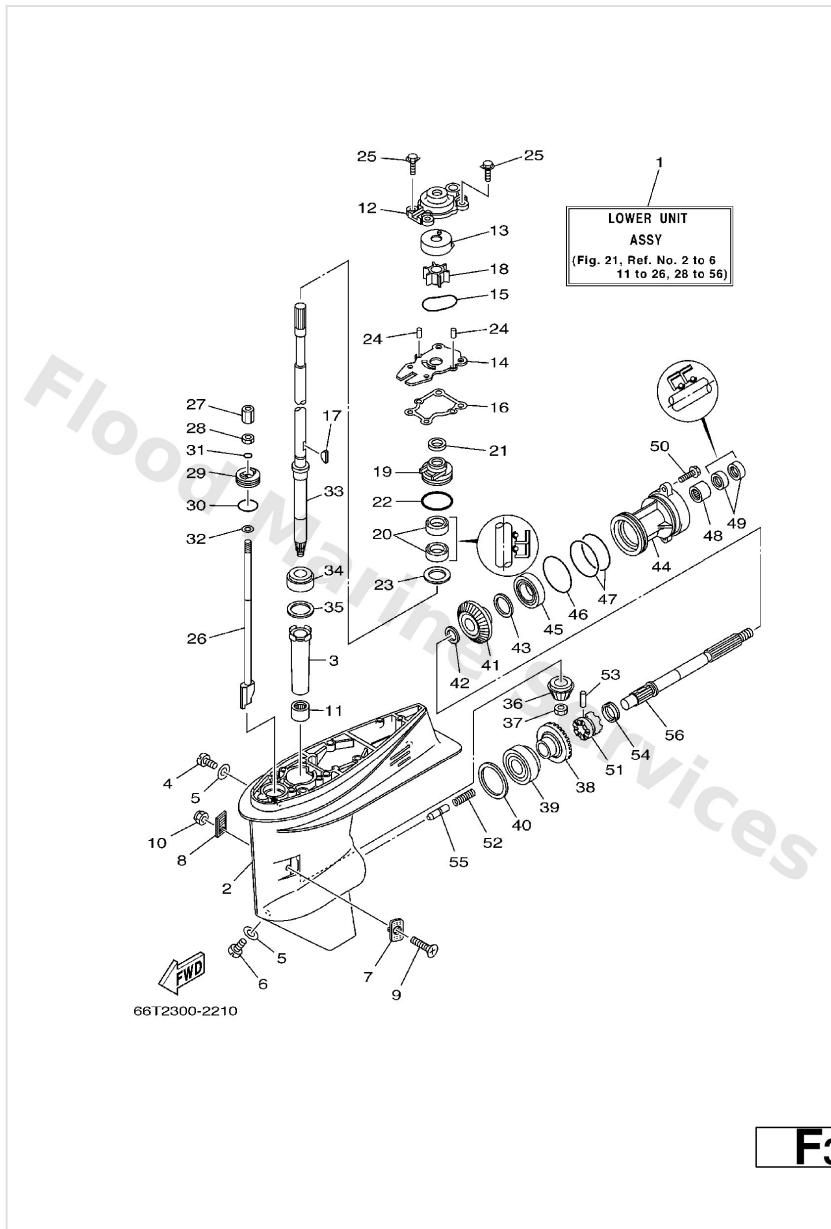

Lower Casing. Drive 1

Ref	Part	
1	66T45300014D Lower unit assembly S	Buy now
1	66T45300114D Lower unit assembly L	Buy now
2	66T--45311--01--4D Casing, lower	Buy now
3	6H4--45536--00 Sleeve, drive shaft	Buy now
4	90340--08002 Plug, straight screw	Buy now
5	90430--08020 Gasket	Buy now
6	688--45341--10 Plug, drain	Buy now
7	63D--45214--00 Cover, water inlet	Buy now
8	63D--45215--00 Cover, water inlet	Buy now
9	90142--05M06 Screw, countersunk	Buy now
10	95380--05600 Nut, hexagon (663)	Buy now
11	93315--32224 Brg,cyl-cal roller 42.2g nk	Buy now
12	66T--44311--00 Housing, water pump	Buy now
13	63D--44322--00 Insert, cartridge	Buy now
14	66T--44323--00 Outer plate, cartridge	Buy now