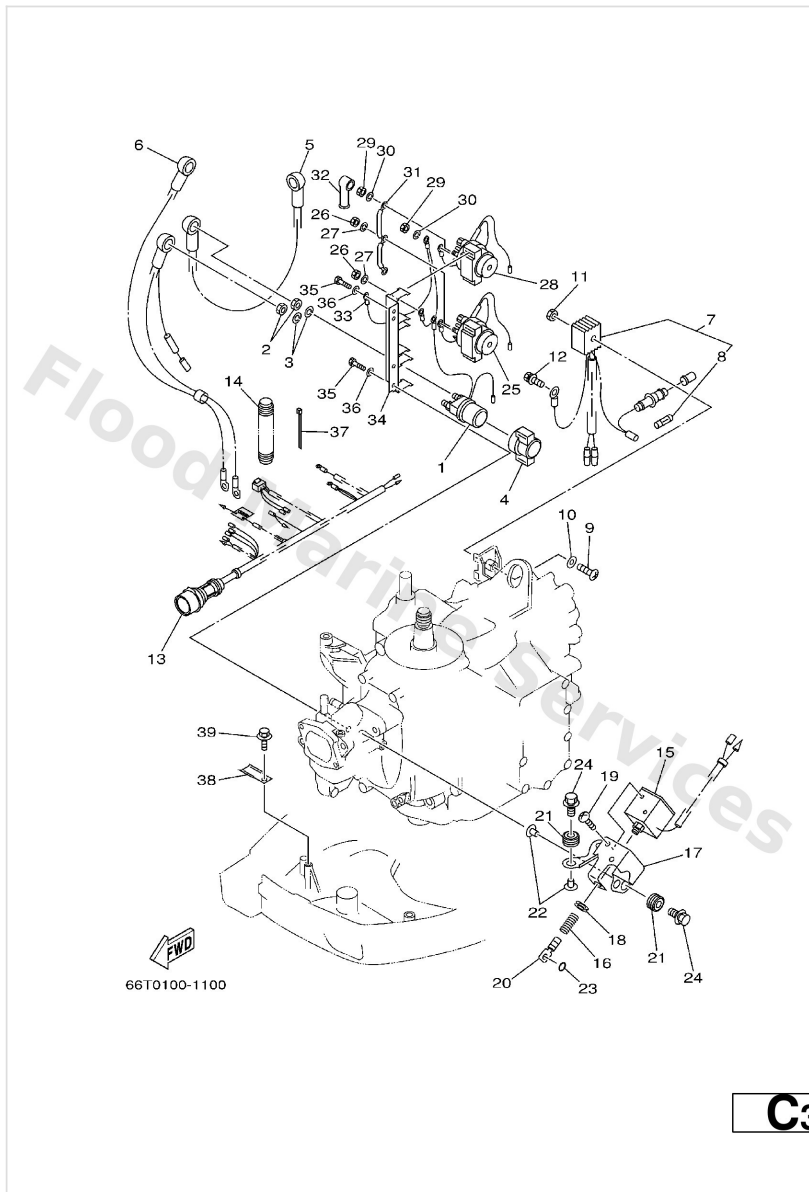

Electrical 2

Ref	Part	
1	6G1--8194A--10 Starter relay	Buy now
2	90170--06M30 Nut(62x)	Buy now
3	90204--06M00 Washer, spring(62x)	Buy now
4	6G1--81952--00 Holder, relay	Buy now
5	6E5--82117--01 Wire, lead	Buy now
6	66T8210500 Battery cable	Buy now
7	6G1--81970--61 Rectifier assembly	Buy now
8	6G1--82151--00 Fuse (10a)	Buy now
9	9788005030 Ybs86-530 screw,panhead	Buy now
10	92990--05600 Washer, plain (646)	Buy now
11	95380--05600 Nut, hexagon (663)	Buy now
12	90109--06M80 Bolt	Buy now
13	66T8259020 Wire harness assembly	Buy now
14	6N7--83557--00 Tube I.DIA.) 22MM	Buy now
15	6J48611100 Coil, solenoid	Buy now