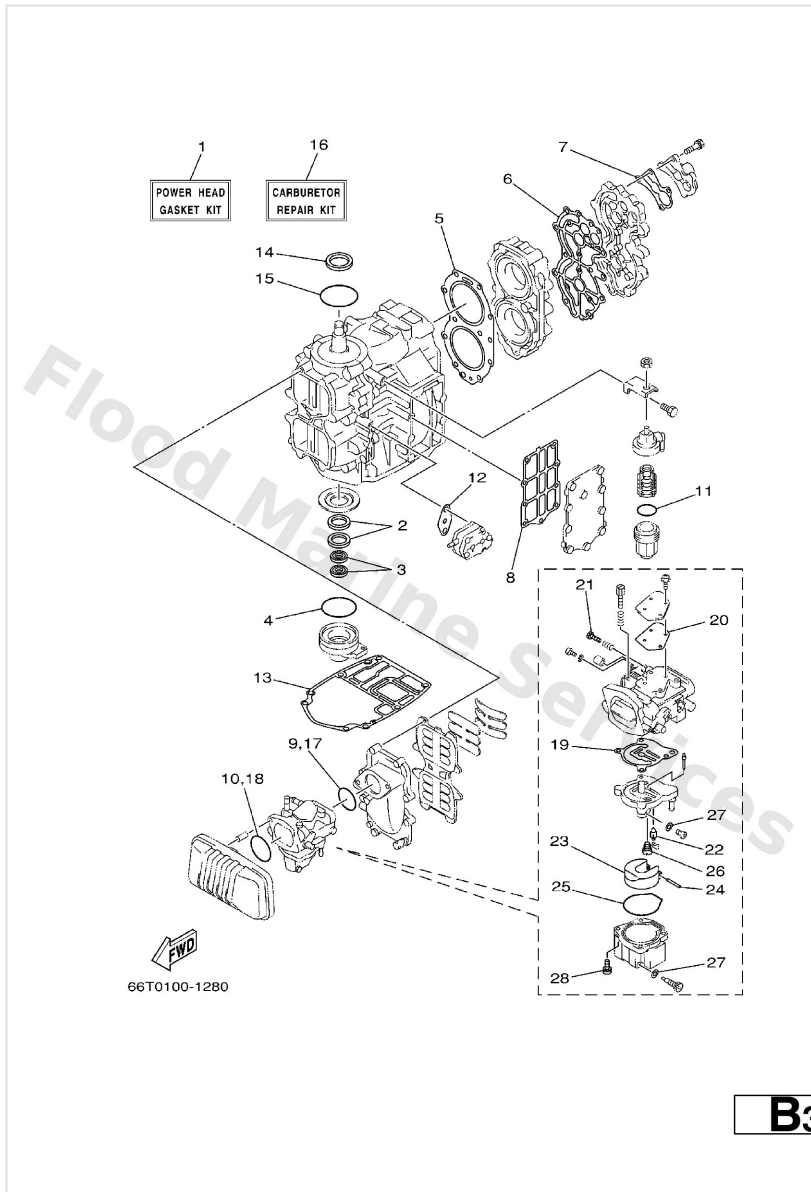

Repair Kit 1

Ref	Part	
16	66T--W0093--01 Carburetor repair kit	Buy now
19	66T--14384--01 Gasket, float chamber	Buy now
20	66T--14536--00 Gasket	Buy now
21	6E5--14323--03 Screw, air adjusting	Buy now
22	6E5--14546--00 Valve, needle	Buy now
23	6E5--14385--02 Float	Buy now
24	6E5--14386--02 Pin, float	Buy now
25	66T--14984--00 Gasket, float chamber	Buy now
26	66T--14992--00 Plug	Buy now
27	66T--14959--00 Gasket	Buy now
28	97980--05125 Screw, panhead (a93)	Buy now