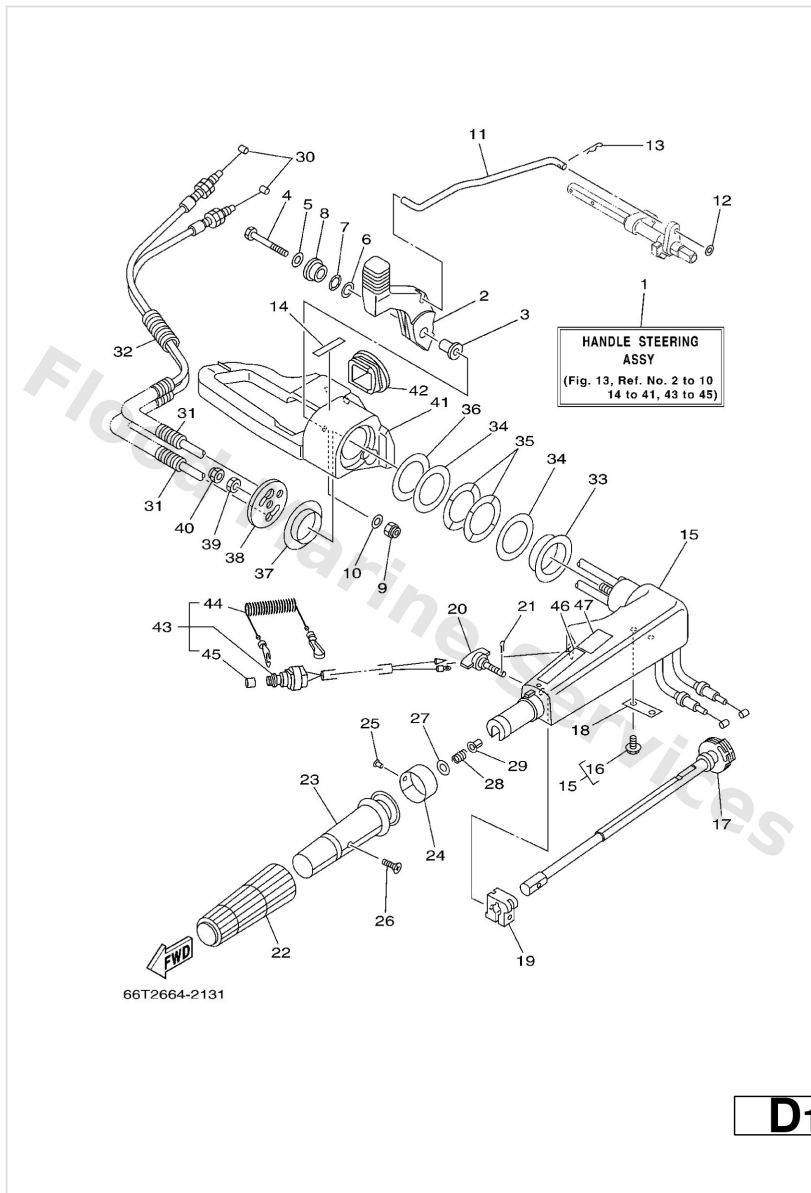

Steering

Ref	Part	
33	90386--40MA0 Bushing	Buy now
34	90201--43M00 Washer, plate	Buy now
35	90206--43M22 Washer, wave	Buy now
36	90202--43M57 Washer, plate	Buy now
37	90386--40M99 Bush	Buy now
38	65W--42131--01 Cover, handle steering	Buy now
39	95380--10700 Nut (682)	Buy now
40	95780--10300 Nut, nylon (6e5)	Buy now
42	66T--41273--00 Grommet	Buy now
43	66T--82575--01 Engine stop switch assembly	Buy now
44	682--82556--00 Lanyard, stop switch	Buy now
45	689--8257Y--00 Cap	Buy now
46	6E0--83627--41 Label, caution 7	Buy now
47	6E0--83627--51 Label, Caution 7	Buy now