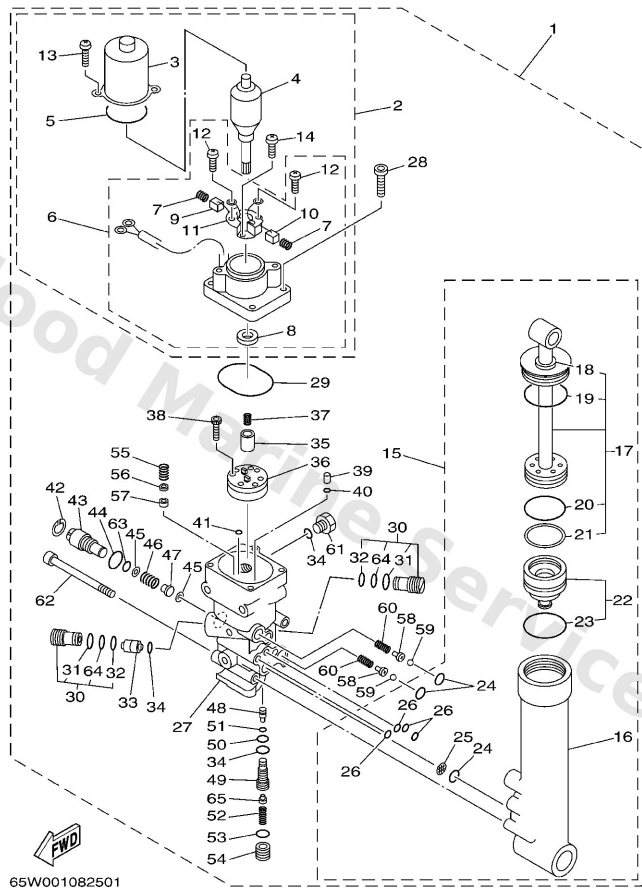

Power Trim & Tilt Assy

65W001082501

E6

Ref	Part	
2	65W--43880--00 Motor assembly (hitachi)	Buy now
3	65W--43804--00 Stator assembly	Buy now
4	65W--43805--00 Armature assembly	Buy now
5	65W--43869--00 O-ring	Buy now
6	65W--43881--00 Frame, End	Buy now
7	65W--4386K--00 Spring, brush	Buy now
8	65W--43882--00 Oil seal	Buy now
9	65W--43892--00 Brush 2	Buy now
10	65W--43891--00 Brush 1	Buy now
11	65W--4380F--00 Plate, brush holder	Buy now
12	65W--43879--00 Screw, with washer	Buy now
13	65W--43887--00 Bolt, screw	Buy now
14	65W--4388E--00 Bolt	Buy now
15	65W--43840--00 Power tilt assembly	Buy now
16	65W--4380K--00 Cylinder, tilt sub assembly	Buy now