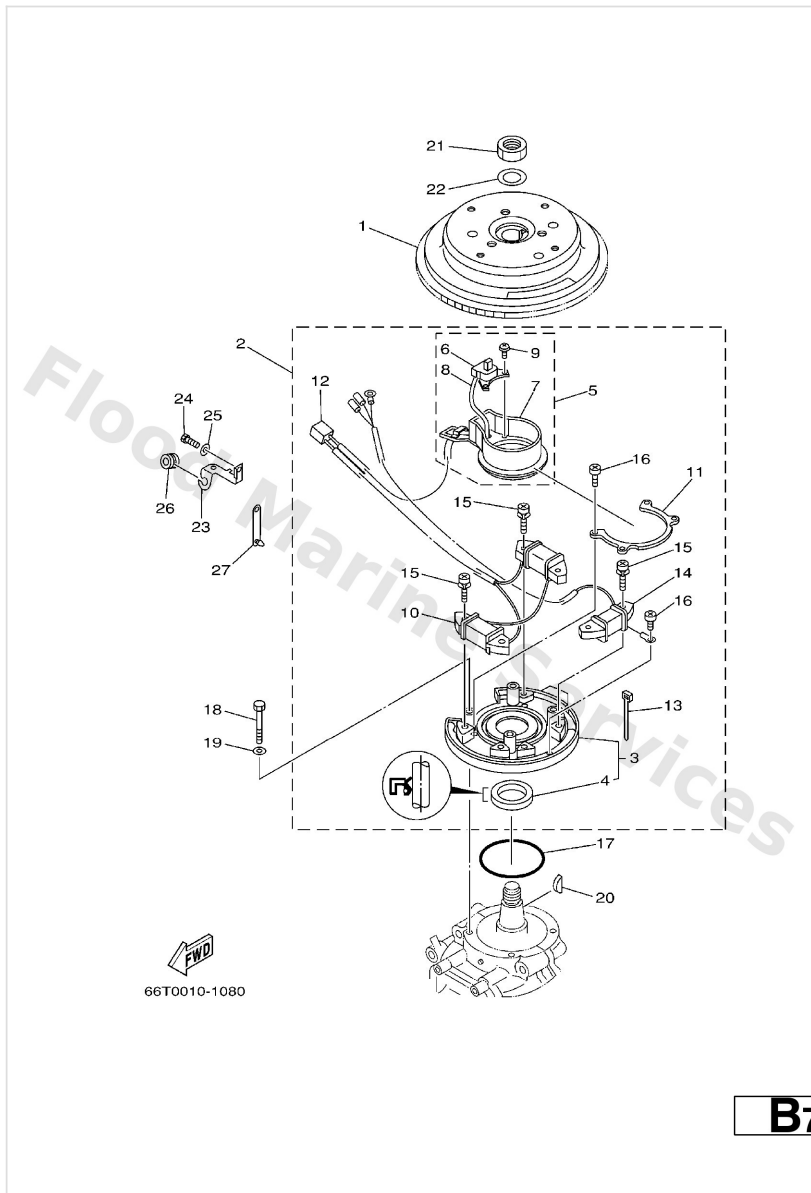

Generator

Ref	Part	
1	66T--85550--10 Rotor assembly	Buy now
1	66T8555000 Rotor assembly	Buy now
2	66T--85560--01 Base assembly	Buy now
3	66T--85561--00 Base, magneto	Buy now
4	93102--35008 Oil seal	Buy now
5	66T--85580--00 Pulser coil assembly	Buy now
6	66T--85596--00 Coil, pulser 1	Buy now
7	66T--85582--00 Attachment, pulser	Buy now
8	66T--85515--00 Lead wire assembly	Buy now
9	97902--04108 Screw, with washer	Buy now
10	66T--85520--00 Coil, charge	Buy now
11	66T--41611--00 Retainer, magneto base	Buy now
12	9E471--04305 Housing, connector (f-4-b)	Buy now
13	66T--81328--00 Clamp	Buy now
14	66T--85533--00 Coil, lighting	Buy now