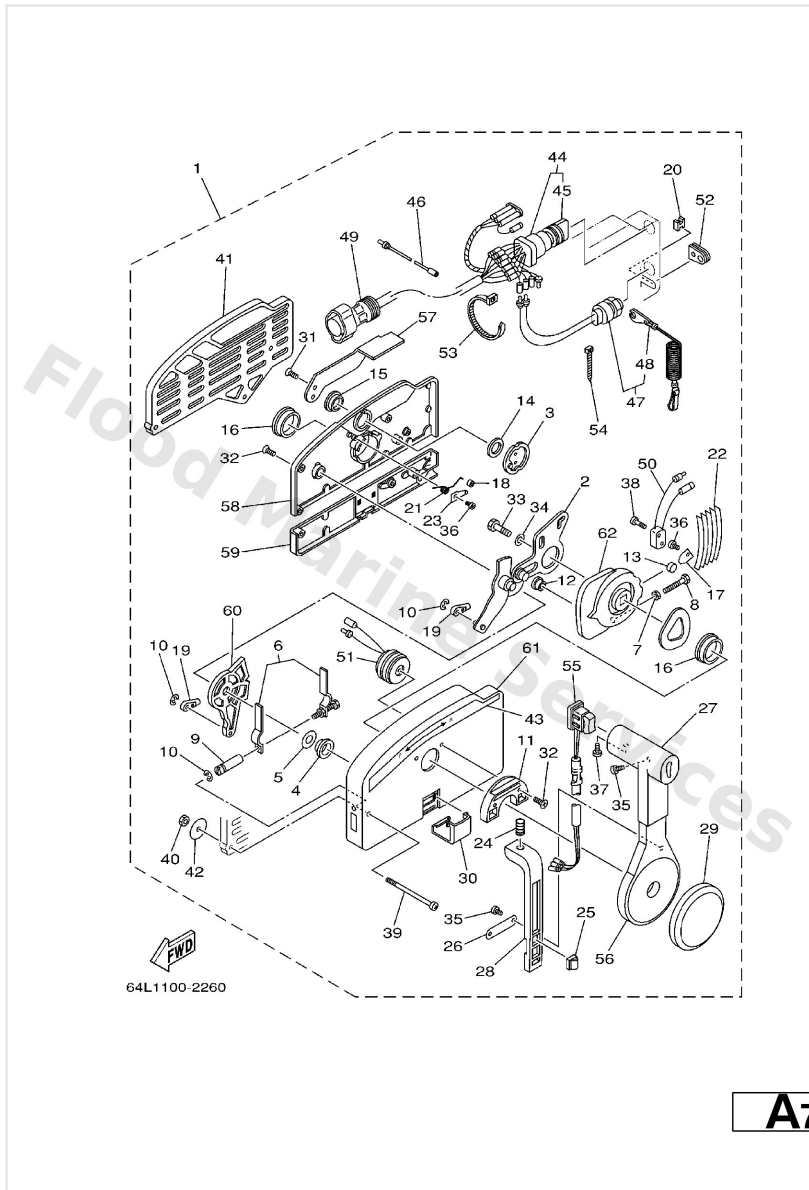

Power Trim & Tilt Assy

65W001082501

E6

Ref	Part	
48	65W--43844--00 Pin, valve support	Buy now
49	65W--43851--00 Seat, relief valve	Buy now
50	93210--08006 O-ring	Buy now
51	93210--03478 O-ring(31m)	Buy now
52	65W--43855--00 Spring, up relief	Buy now
53	93210--11073 O-ring (p95)	Buy now
54	65W--43843--00 Screw, valve lock	Buy now
55	6H1--43856--10 Spring, down relief	Buy now
56	6H1--43844--10 Pin, valve support	Buy now
57	6H1--4384F--10 Seal, main valve	Buy now
58	65W--4386A--00 Pin, absorber valve	Buy now
59	93501--08001 Ball	Buy now
60	65W--43853--00 Spring, absorber valve	Buy now
61	6H1--43829--00 Plug, reservoir	Buy now
62	62X--43878--00 Bolt, socket	Buy now

Power Trim & Tilt Assy

E6

Ref	Part	
63	93210-10M74 O-ring	Buy now
64	9321010M74 O-ring	Buy now
65	6T44380800 Seat valve comp. 1	Buy now

Remote Control Assy

Ref	Part	
1	703--48205--17 Remote control assembly (10p, ptt) AP WITH PT/T SW.	Buy now
2	703--48261--01 Arm, throttle	Buy now
3	703--48153--00 Shaft, free accel.	Buy now
4	703--48235--00 Bushing	Buy now
5	703--48268--00 Spacer 3	Buy now
6	703--48264--00 Throttle, friction	Buy now
7	95380--05600 Nut, hexagon (663)	Buy now
8	97380--05025 28 -	Buy now
9	703--48265--00 Shaft Friction	Buy now
10	93430--06024 Circlip (701)	Buy now
11	703--48245--00 Plate, lock	Buy now
12	703--48252--00 Roller, cam	Buy now
13	701--48248--00 Roller, free accel	Buy now
14	703--48198--00 Washer, wave 3	Buy now
15	703--48243--00 Bushing 3	Buy now