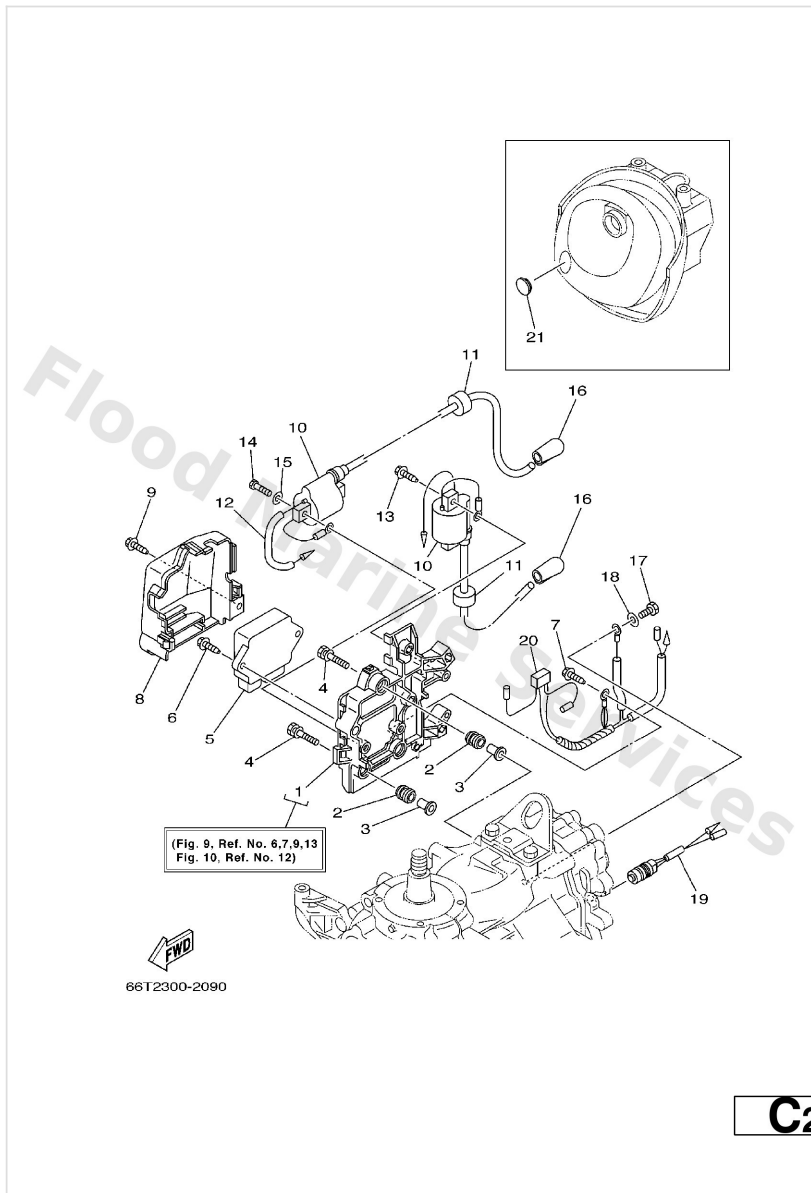

Electrical 1

Ref	Part	
1	66T--8554B--01--94 Bracket	Buy now
2	6A0--82317--00 Damper, ignition coil	Buy now
3	624--42542--00 Collar	Buy now
4	90119--06M65 Bolt, with washer	Buy now
5	66T8554000 C.d.i. unit assembly	Buy now
6	90109--06M81 Bolt	Buy now
7	90109--06M80 Bolt	Buy now
8	66T--81916--01 Cover, terminal	Buy now
10	66T--85570--00 Ignition coil assembly	Buy now
11	90480--25161 Grommet(656)	Buy now
12	90446--03MA3 Hose	Buy now
14	97095--06025 Bolt	Buy now
15	92995--06600 Washer, plain (646)	Buy now
16	6E3--82370--21 Plug cap assembly	Buy now
17	97095--06012 Bolt(gh1)	Buy now