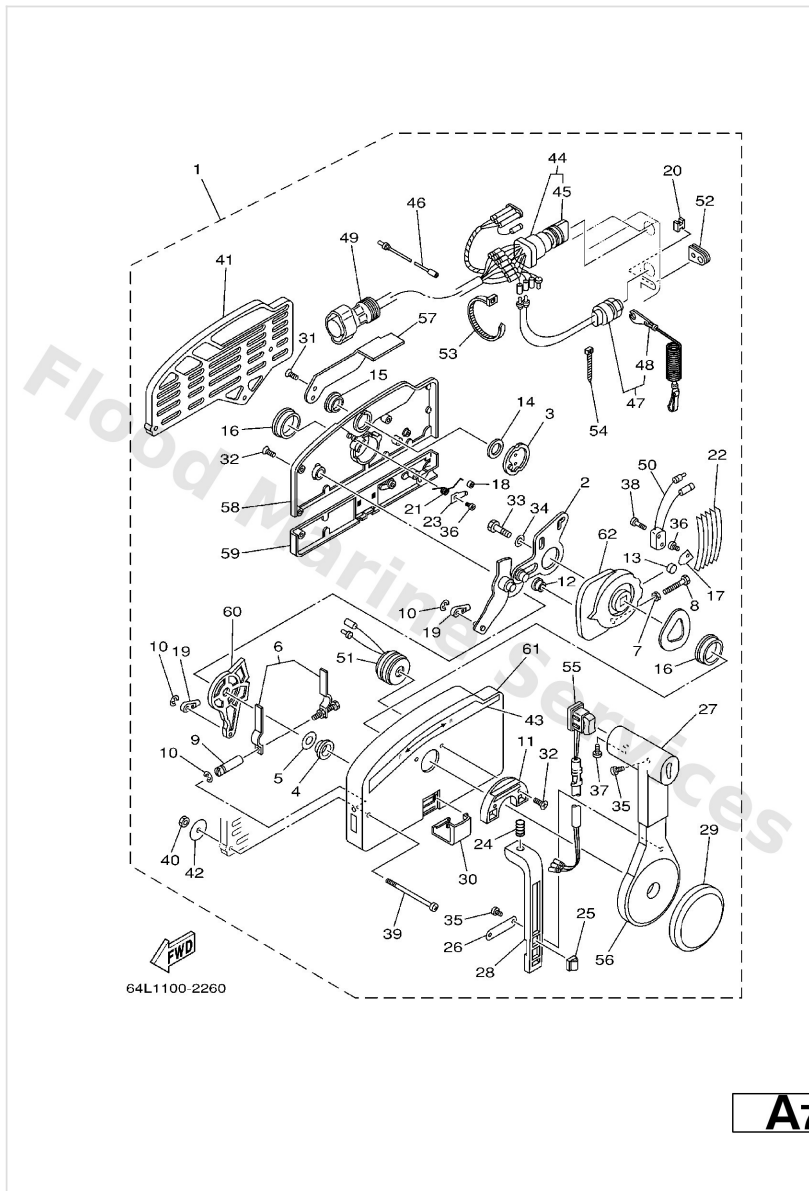

Remote Control Assy

Ref	Part	
46	703--82531--00 Wire, lead	Buy now
47	688--82575--01 Engine stop switch assembly	Buy now
48	682--82556--00 Lanyard, stop switch	Buy now
49	688--8258A--20 10p main harness mec 2m (6ft) L)5M (10P)	Buy now
50	703--82540--00 Neutral switch assembly	Buy now
51	703--83383--02 Buzzer	Buy now
52	703--48284--00 Grommet	Buy now
53	703--82591--00 Band	Buy now
54	703--82592--00 Band	Buy now
55	703--82563--02 Trim & tilt switch assembly	Buy now
56	703--48221--00 Grip	Buy now
57	703--48152--00 Knob, free accel	Buy now
58	703--48212--00 Rear housing	Buy now
59	703--48213--00 Back, panel	Buy now
60	703--48271--00 Arm, shift	Buy now