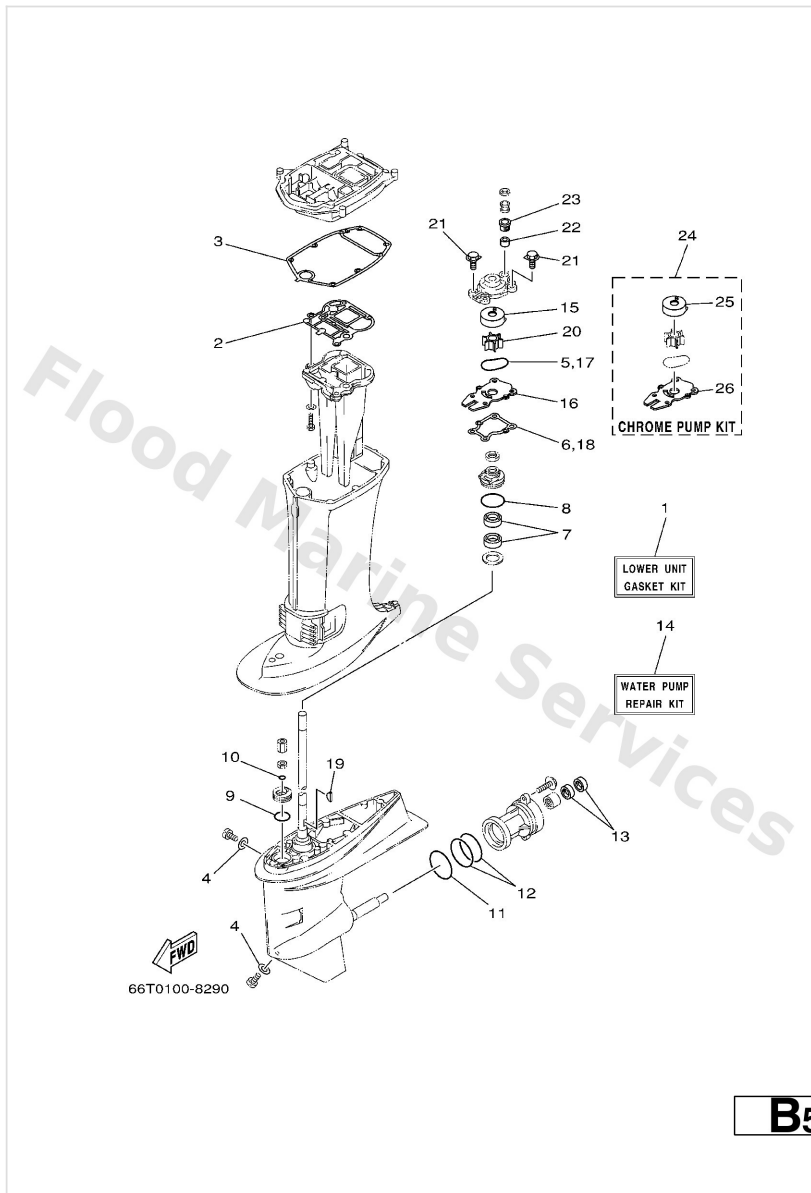

Repair Kit 2

Ref	Part	
1	66TW000120 Lower unit gasket kit	Buy now
2	66T--41133--A0 Gasket, exhaust manifold 1	Buy now
3	66T--45114--A0 Gasket, upper casing	Buy now
4	90430--08020 Gasket	Buy now
5	93210--59MG7 O-ring	Buy now
6	63D--44316--00 Gasket, water pump	Buy now
7	93101--22M60 Oil seal	Buy now
8	93210--48MG8 O-ring	Buy now
9	93210--33MG4 O-ring	Buy now
10	93210--06ME6 O-ring	Buy now
11	93210--69MG6 O-ring	Buy now
12	93210--74MG5 O-ring (sea)	Buy now
13	93101--22M00 Oil seal (22x36x6-663)	Buy now
14	66T--W0078--00 Water pump repair kit	Buy now
15	63D--44322--00 Insert, cartridge	Buy now