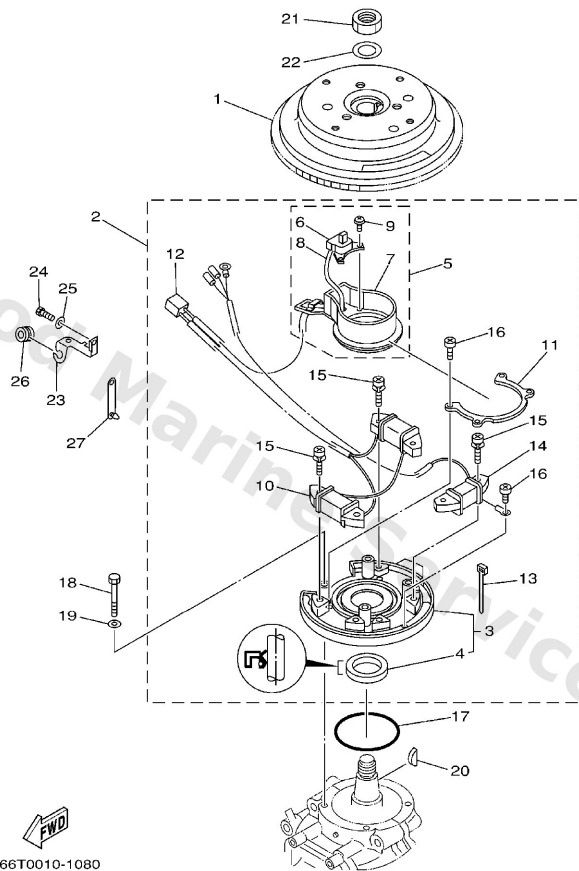

Generator

B7

Ref	Part	
15	97902--06125 Screw, pan head (76t)	Buy now
16	97802--04006 Screw, pan head(3xp)	Buy now
17	93210--75M51 O-ring (6f5)	Buy now
18	97095--06040 Bolt (682)	Buy now
19	92995--06600 Washer, plain (646)	Buy now
20	90280--05015 Key, woodruff	Buy now
21	90170--20137 Nut, hexagon(663)	Buy now
22	90201--21M18 Washer, plate (663)	Buy now
23	90465--15M74 Clamp	Buy now
24	97095--06016 Bolt, hexagon deep recess	Buy now
26	90480--10M71 Grommet	Buy now
27	90464--12M00 8-	Buy now