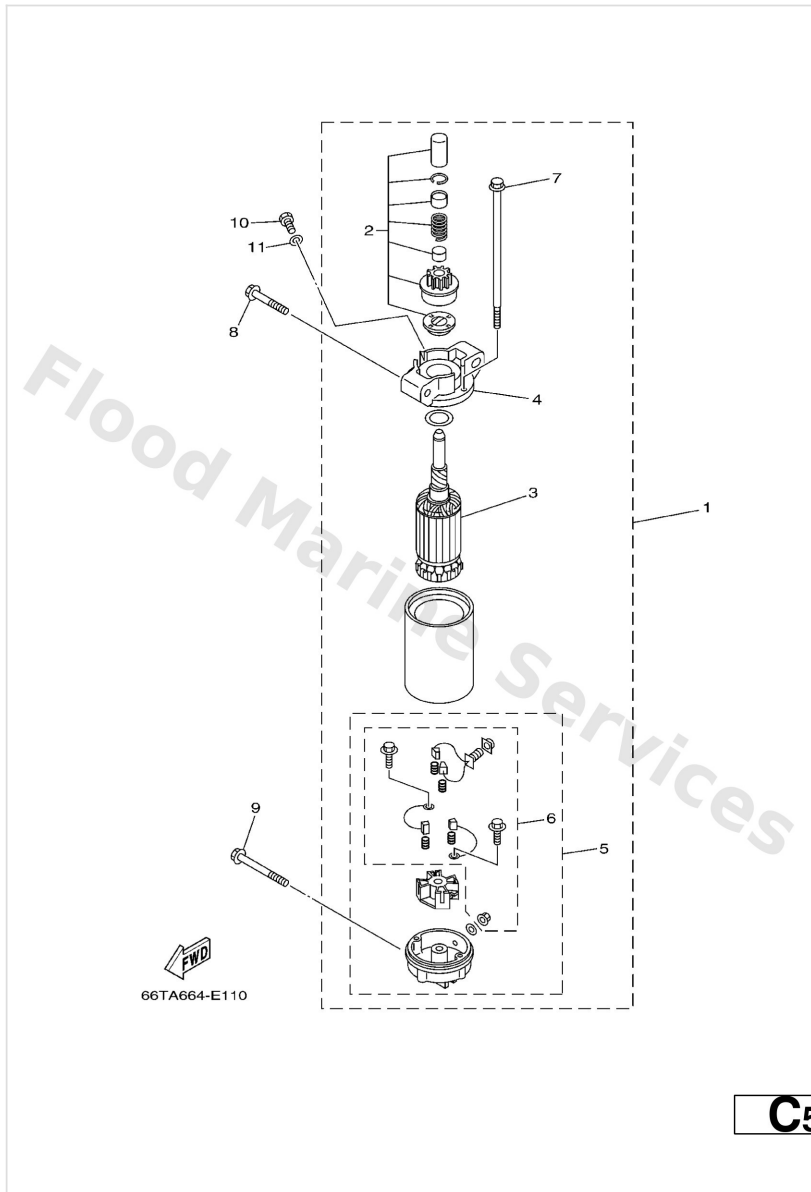

Starting Motor

Ref	Part	
1	66T8180001 Starting motor assembly	Buy now
2	66T8185700 Pinion stopper set	Buy now
3	66T8185001 Armature assembly	Buy now
4	66T8183000 Front bracket assembly	Buy now
5	66T8182000 Rear bracket assembly	Buy now
6	66T8184000 Brush holder assembly	Buy now
7	66T8182600 Bolt	Buy now
8	90119--08M39 Bolt, with washer	Buy now
9	9011908M52 Bolt, with washer	Buy now
10	97095--08016 Bolt, hexagon deep recess	Buy now
11	92995--08600 Washer, plain (663)	Buy now