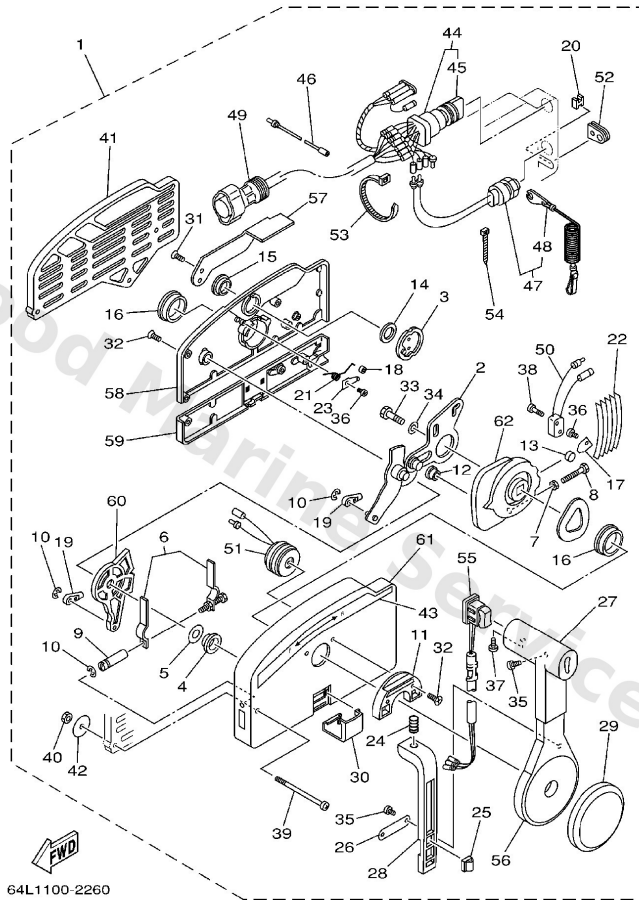

Remote Control Assy

A7

Ref	Part	
16	703--48236--00 Bushing	Buy now
17	703--48189--00 Retainer	Buy now
18	703--48234--00 Roller, detent	Buy now
19	703--48345--01 Cable end, remote control 2	Buy now
20	703--48358--00 Anchor, cable	Buy now
21	703--48244--00 Spring, free accel.	Buy now
22	703--48238--00 Spring, detent	Buy now
23	703--48246--00 Spacer 1	Buy now
24	703--48227--00 Spring, neutral lock	Buy now
25	703--82594--00 Clamp WITH PT/T SW.	Buy now
26	703--48226--00 Plate, stopper	Buy now
27	703--48222--00 Grip, control lever SINGLE	Buy now
28	703--48223--00 Lock, neutral	Buy now
29	703--48225--00 Cover	Buy now
30	703--48219--00 Cover, lead	Buy now