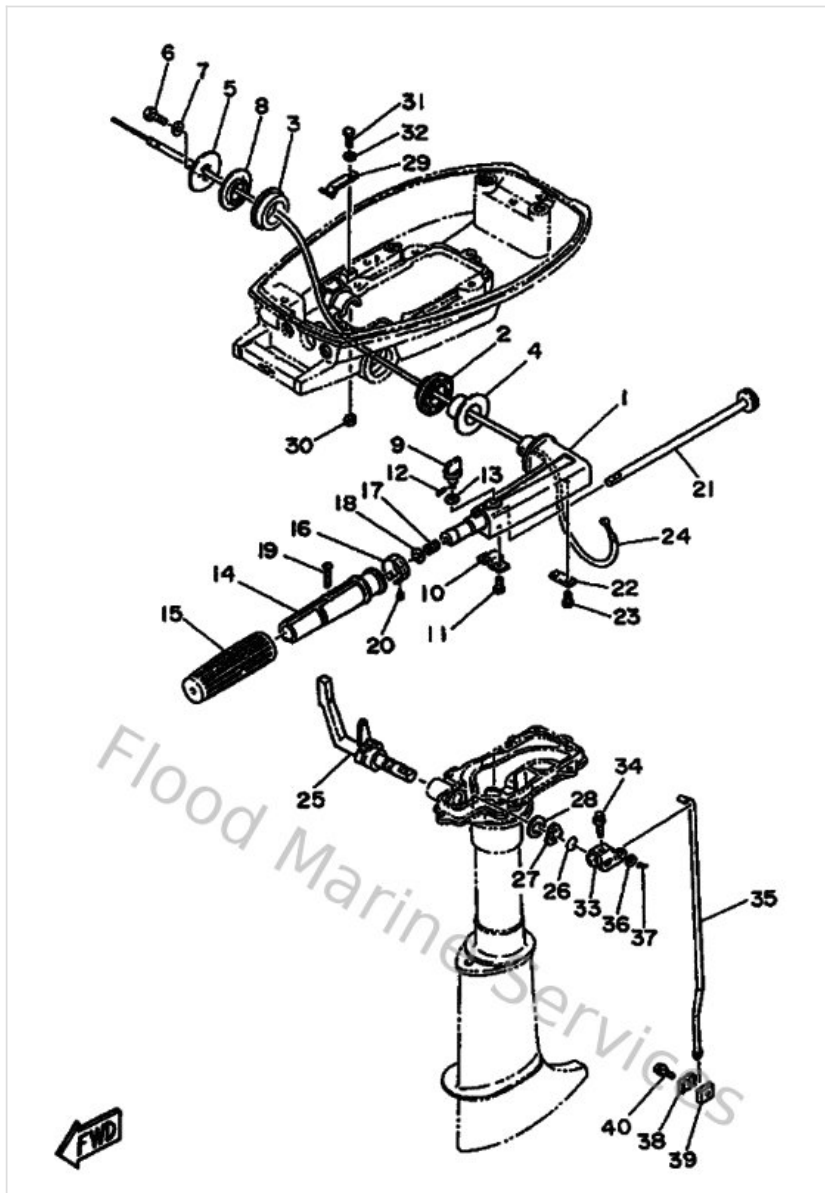

Control

Ref	Part	
1	6E042111024D Handle, steering	Buy now
2	6E0421290200 Bushing, rubber	Buy now
3	6E4421290000 Bushing, rubber	Buy now
4	9038626M3000 Bushing (6e0)	Buy now
5	6E0421310294 Cover, handle steering	Buy now
6	970130502000 Bolt, hexagon	Buy now
7	929900560000 Washer, plain (646)	Buy now
8	9038626M3300 Bushing (6e0)	Buy now
9	6E0421250000 Bolt, friction adjust	Buy now
10	6E0421340200 Cover, throttle lever	Buy now
11	978850501200 Screw, pan head (646)	Buy now
12	914901201200 Pin, cotter (6g8)	Buy now
13	9020207M2200 Washer (6e0)	Buy now
14	6E0421190000 Grip, steering handle	Buy now
15	6E0421770000 Rubber, handle	Buy now