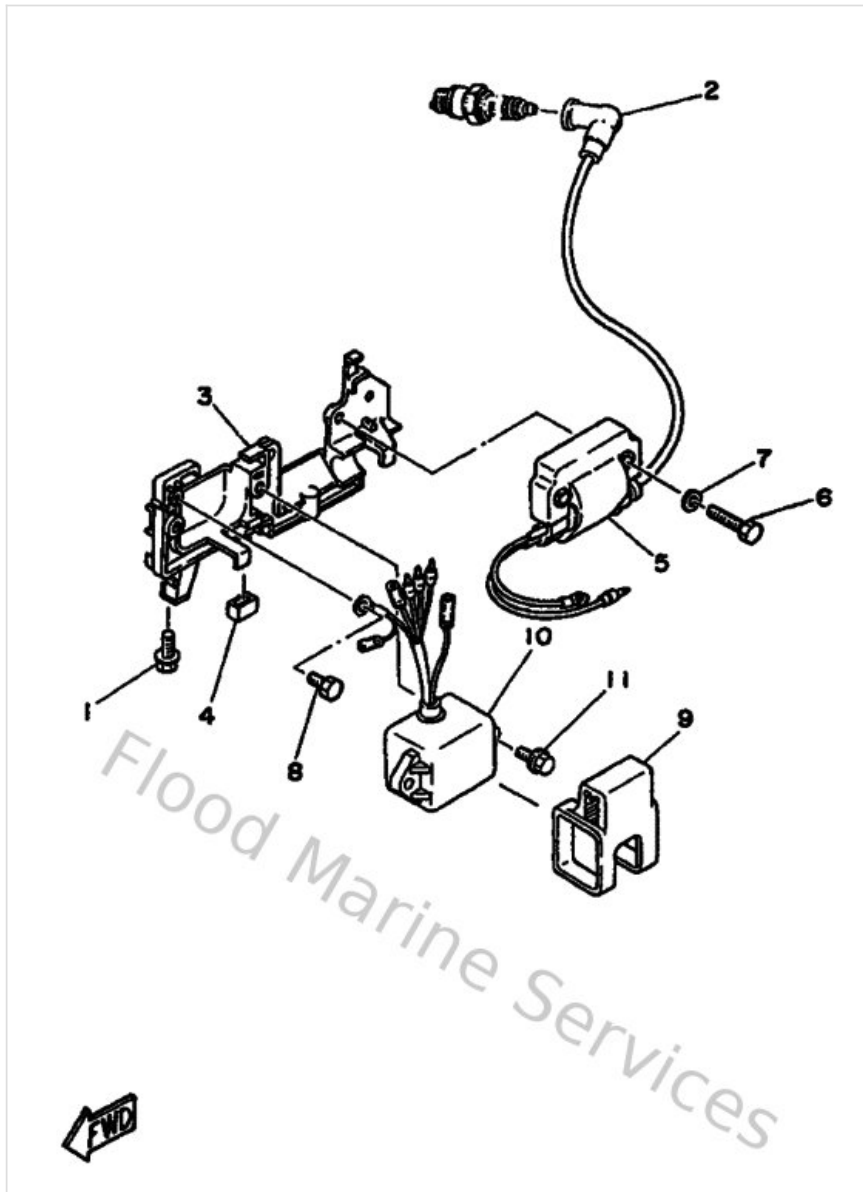

Partie Electrique 1

Ref	Part	
1	958950601600 Bolt, flange deep recess	Buy now
2	6E3823702100 Plug cap assembly	Buy now
3	6E0823160094 Bracket, ignition coil	Buy now
4	6E0823170000 Damper	Buy now
6	970800603000 Bolt(jf7)	Buy now
7	929060660000 Washer(6ta)	Buy now
8	970950601000 Bolt	Buy now
9	6E0855480000 Holder, wire harness	Buy now
10	6E0855407100 C.d.i. unit assembly	Buy now
11	958950602000 Bolt, flange(jk3)	Buy now