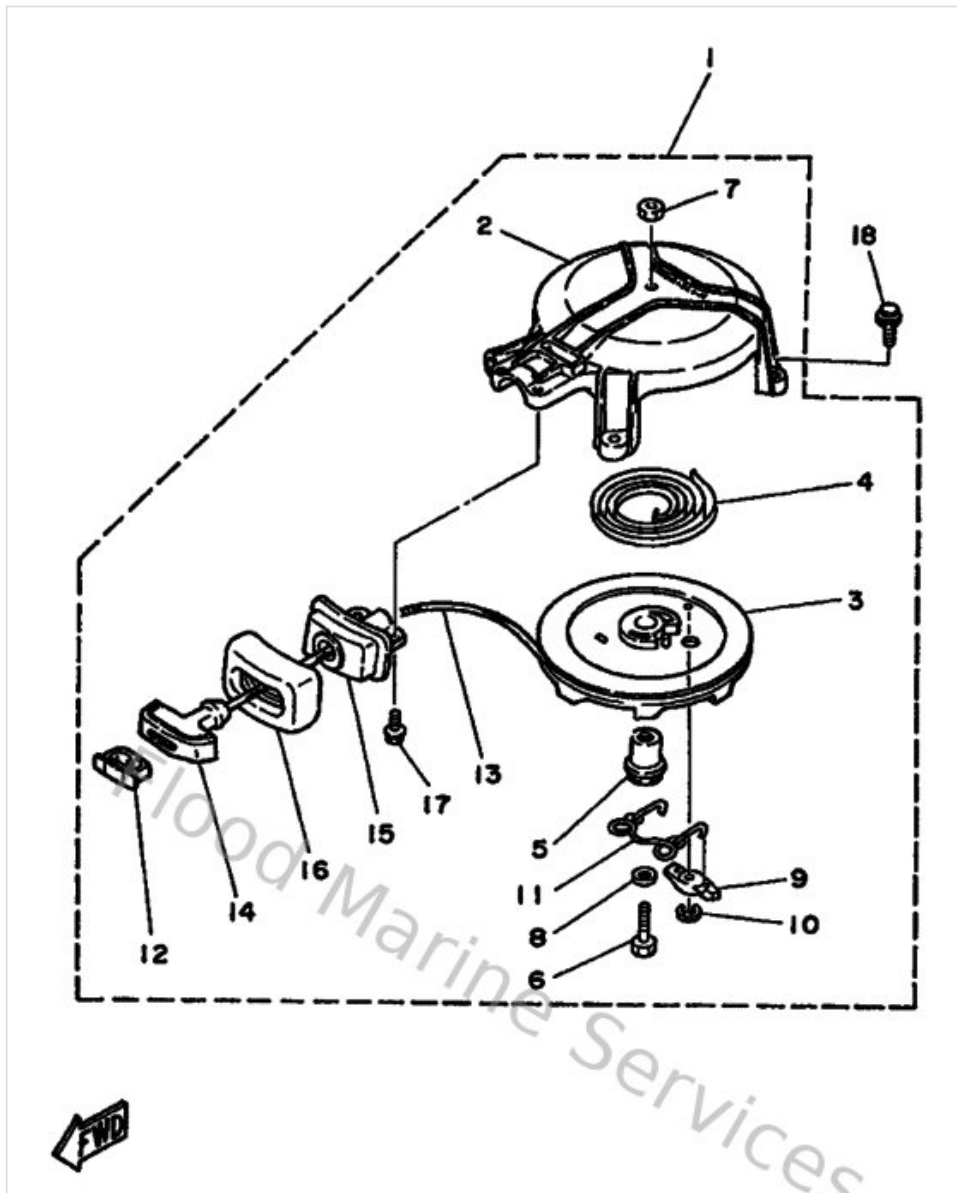

Starter

Ref	Part	
1	6E0157100394 Starter assembly	Buy now
2	6E4157117200 Case, starter	Buy now
3	6E0157140100 Drum, sheave	Buy now
4	9051008M0300 Spring, spiral (6g1)	Buy now
6	970130603500 Bolt(3rv)	Buy now
7	953800660000 Nut(661)	Buy now
8	9020106M3000 Washer, plate (6a1)	Buy now
9	677157410100 Pawl, drive	Buy now
10	9343006M0200 Circlip (689)	Buy now
12	6G1157790000 Cover	Buy now
14	6G1157550000 Handle, starter	Buy now
15	6E3157580100 Guide, wire	Buy now
16	6E0157610000 Seal, rubber 1	Buy now
17	958950601600 Bolt, flange deep recess	Buy now
18	958950602000 Bolt, flange(jk3)	Buy now