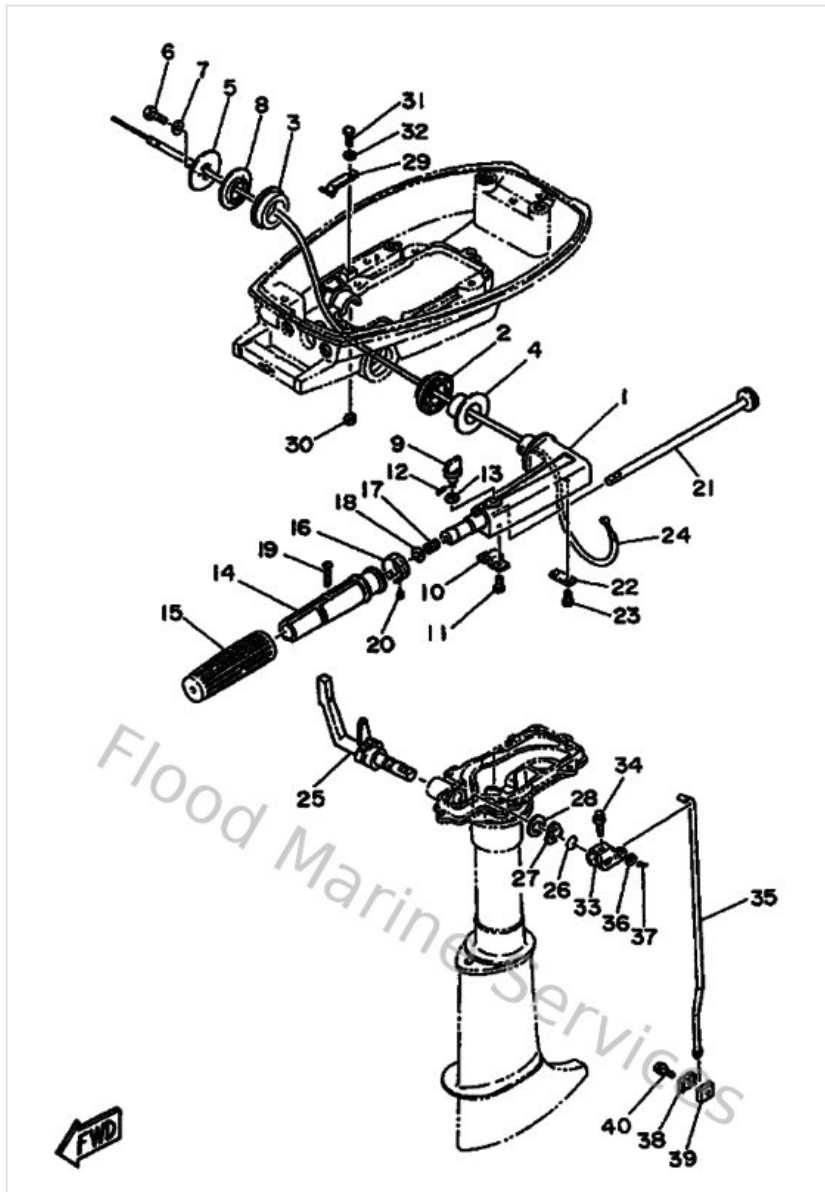

Bottom Cowling

Ref	Part	
33	904450905700 Hose (I180)	Buy now
34	6A4243120000 Pipe, fuel 2	Buy now
35	904670800700 Clip 101235600	Buy now
36	6E0825750000 Engine stop switch assembly	Buy now
37	682825560000 Lanyard, stop switch	Buy now

Control

Ref	Part	
1	6E042111024D Handle, steering	Buy now
2	6E0421290200 Bushing, rubber	Buy now
3	6E4421290000 Bushing, rubber	Buy now
4	9038626M3000 Bushing (6e0)	Buy now
5	6E0421310294 Cover, handle steering	Buy now
6	970130502000 Bolt, hexagon	Buy now
7	929900560000 Washer, plain (646)	Buy now
8	9038626M3300 Bushing (6e0)	Buy now
9	6E0421250000 Bolt, friction adjust	Buy now
10	6E0421340200 Cover, throttle lever	Buy now
11	978850501200 Screw, pan head (646)	Buy now
12	914901201200 Pin, cotter (6g8)	Buy now
13	9020207M2200 Washer (6e0)	Buy now
14	6E0421190000 Grip, steering handle	Buy now
15	6E0421770000 Rubber, handle	Buy now

Control

Ref	Part	
16	6E0421371000 Indicator, throttle	Buy now
17	905012321500 Spring (655)	Buy now
18	902011011900 Washer, plain(735)	Buy now
19	9014905M1300 Screw, countersunk	Buy now
20	9026902M0900 Rivet(615)	Buy now
21	6E0421380100 Lever, throttle	Buy now
22	6E0421590200 Stay	Buy now
23	978950501200 Screw,pan head (646)	Buy now
24	6E0263010100 Throttle wire assembly	Buy now
25	6E0441110200 Handle, gear shift	Buy now
26	932101279000 O-ring(3ld)	Buy now
27	9020616M0600 Washer, wave (6e0)	Buy now
28	902021606100 Washer, plate(663)	Buy now
29	6E0441160000 Spring	Buy now
30	953800670000 Nut	Buy now