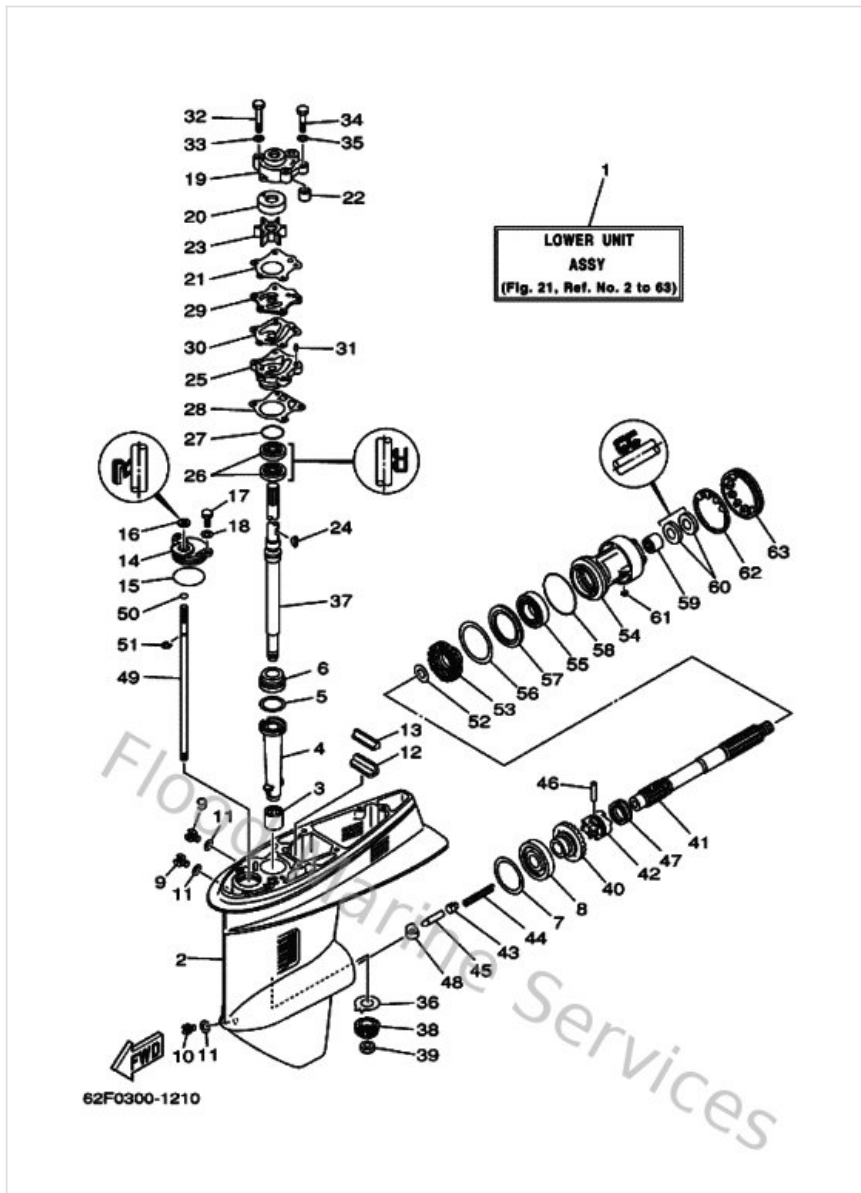

Lower Casing & Drive 3

Ref	Part	
32	970950805500 Bolt, hexagon	Buy now
33	929900860000 Washer, plain (663)	Buy now
34	970950804500 Bolt, hexagon	Buy now
35	929950860000 Washer, plain (663)	Buy now
36	663455520000 Bearing, plain	Buy now
37	62F455011000 Drive Shaft Comp.	Buy now
38	675455510000 Pinion (14T)	Buy now
39	901701213800 Nut hexagon(663)	Buy now
40	675455600000 Gear (24T)	Buy now
41	697456110000 Shaft, propeller	Buy now
42	663456310100 Clutch, dog	Buy now
43	663456340000 Slide, shift	Buy now
44	905011623300 Spring compression(663)	Buy now
45	688456350000 Plunger, shift	Buy now
46	902500602300 Pin, strait (663)	Buy now