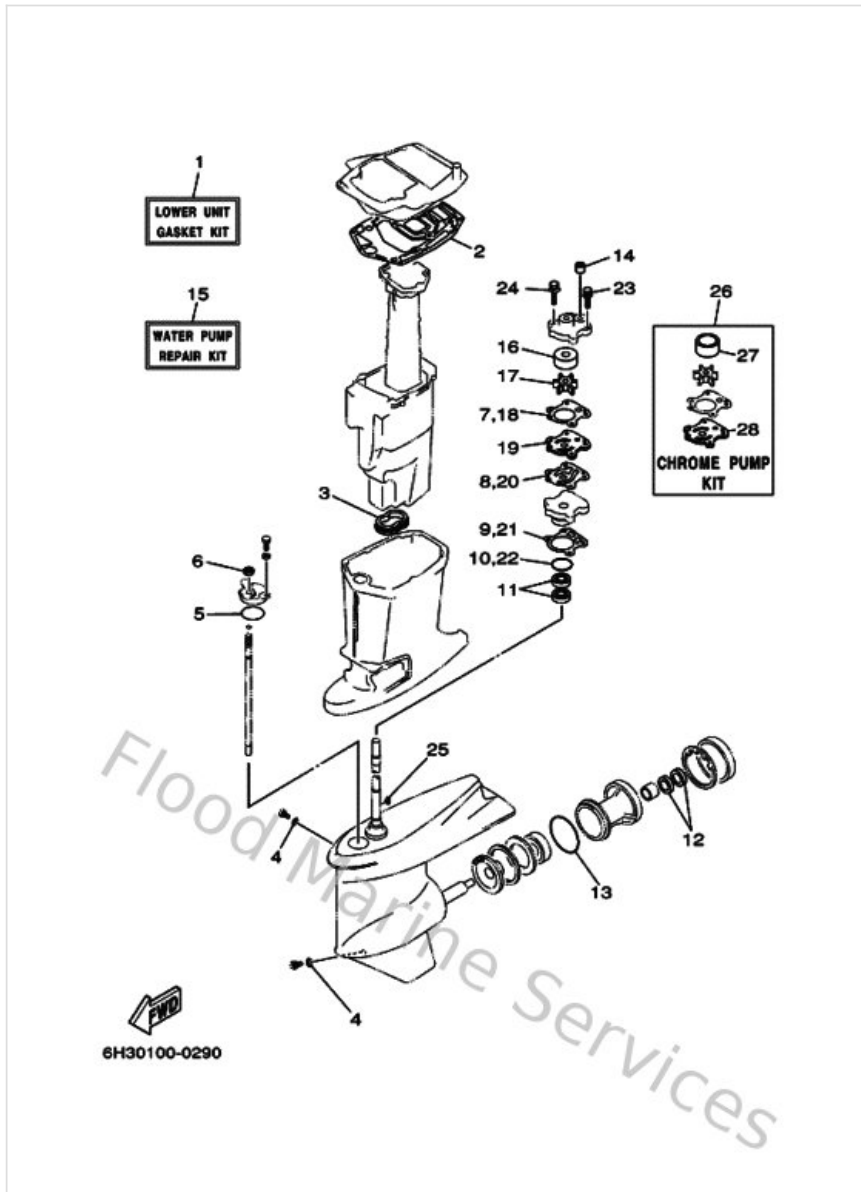

Repair Kit 2

Ref	Part	
16	663443220000 Insert, cartridge	Buy now
17	6H3443520000 Impellar	Buy now
19	663443230000 Outer plate, cartridge	Buy now
23	970950804500 Bolt, hexagon	Buy now
24	970950805500 Bolt, hexagon	Buy now
25	9028003M0300 Key, woodruff (697)	Buy now