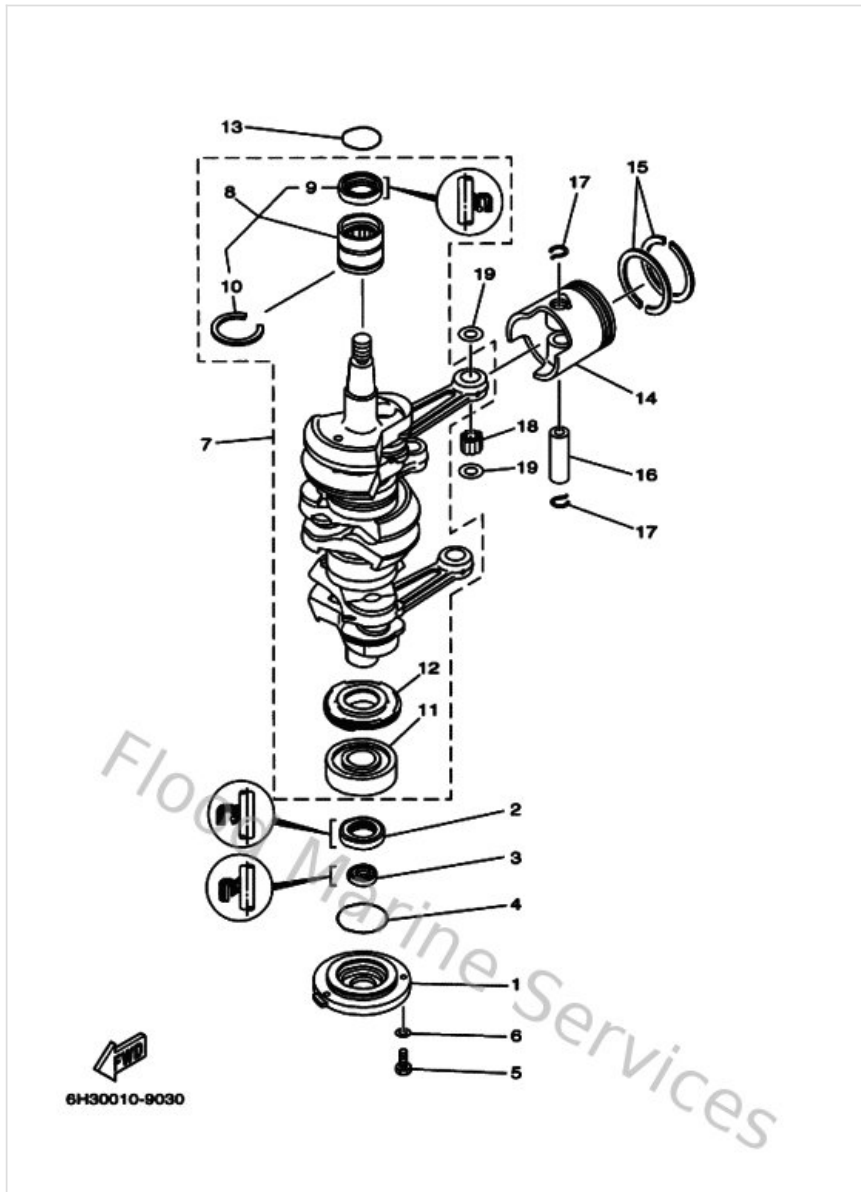

Crankshaft & Piston

Ref	Part	
1	6H3153590094 Housing, oil seal	Buy now
2	9310230M2300 Oil seal (6h3)	Buy now
3	9310618M0100 Oil seal (6h3)	Buy now
4	9321065M5000 O-ring	Buy now
5	970950602000 Bolt(7u8)	Buy now
6	929900660000 Washer, plain (646)	Buy now
7	6H3114001100 Crankshaft assembly	Buy now
8	93311636U600 Bearing, needle (6h3)	Buy now
9	9310236M2400 Oil seal(52w)	Buy now
10	9344049M0400 Circlip (6h3)	Buy now
11	93306306V100 Bearing(6h2)	Buy now
13	9321046M1600 O-ring (688)	Buy now
14	6H3116310196 Piston (std)	Buy now
15	6K5116012200 Piston ring set (2nd o/s)	Buy now
16	6H3116330000 Pin, piston	Buy now