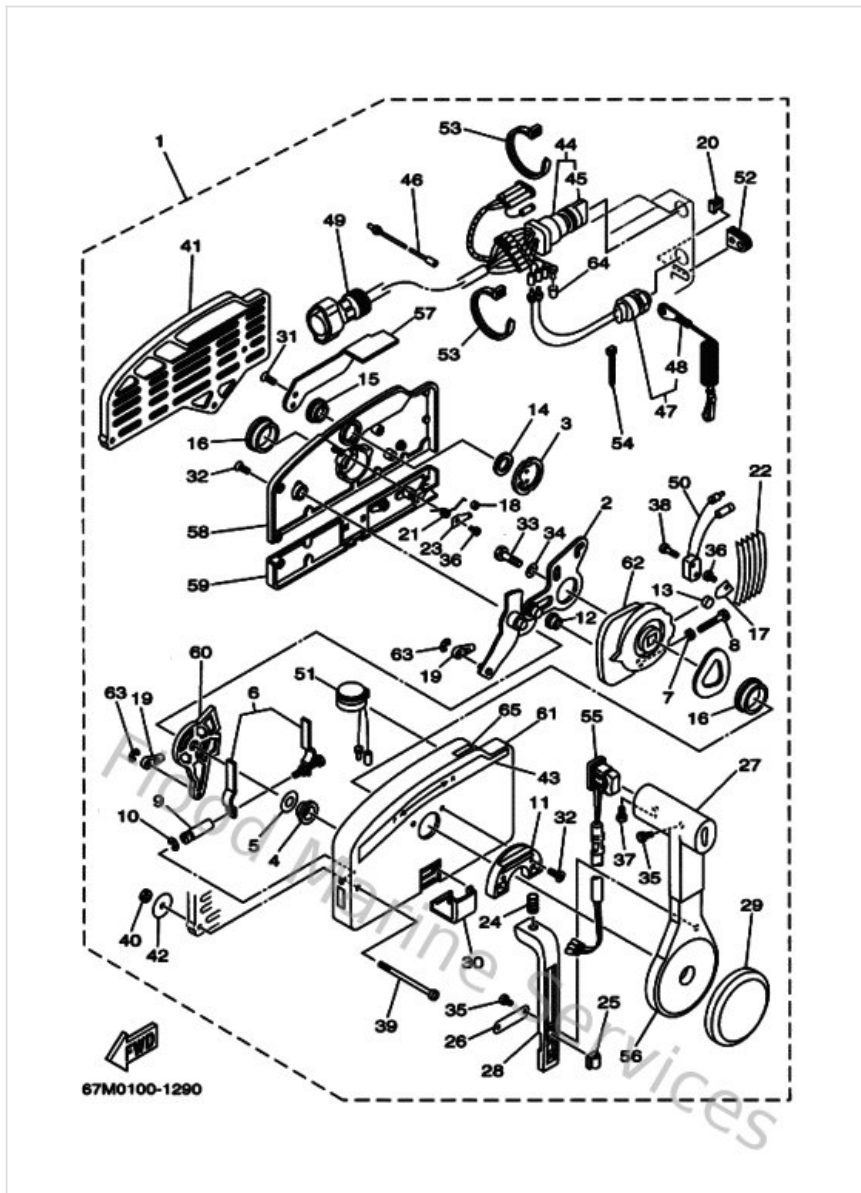

Remote Control Assy 1

Ref	Part	
47	688825750200 Engine stop switch assembly	Buy now
48	682825560000 Lanyard, stop switch	Buy now
49	6888258A2000 10p main harness mec 2m (6ft)	Buy now
50	703825400000 Neutral switch assembly	Buy now
51	70383383B000 Buzzer	Buy now
52	703482840000 Grommet	Buy now
53	904641308000 Band	Buy now
54	703825920000 Band	Buy now
55	703825630200 Trim & tilt switch assembly	Buy now
56	703482210000 Grip	Buy now
57	703481520000 Knob, free accel	Buy now
58	703482120000 Rear housing	Buy now
59	703482130000 Back, panel	Buy now
60	703482710000 Arm, shift	Buy now
61	703482110100 Housing,1	Buy now