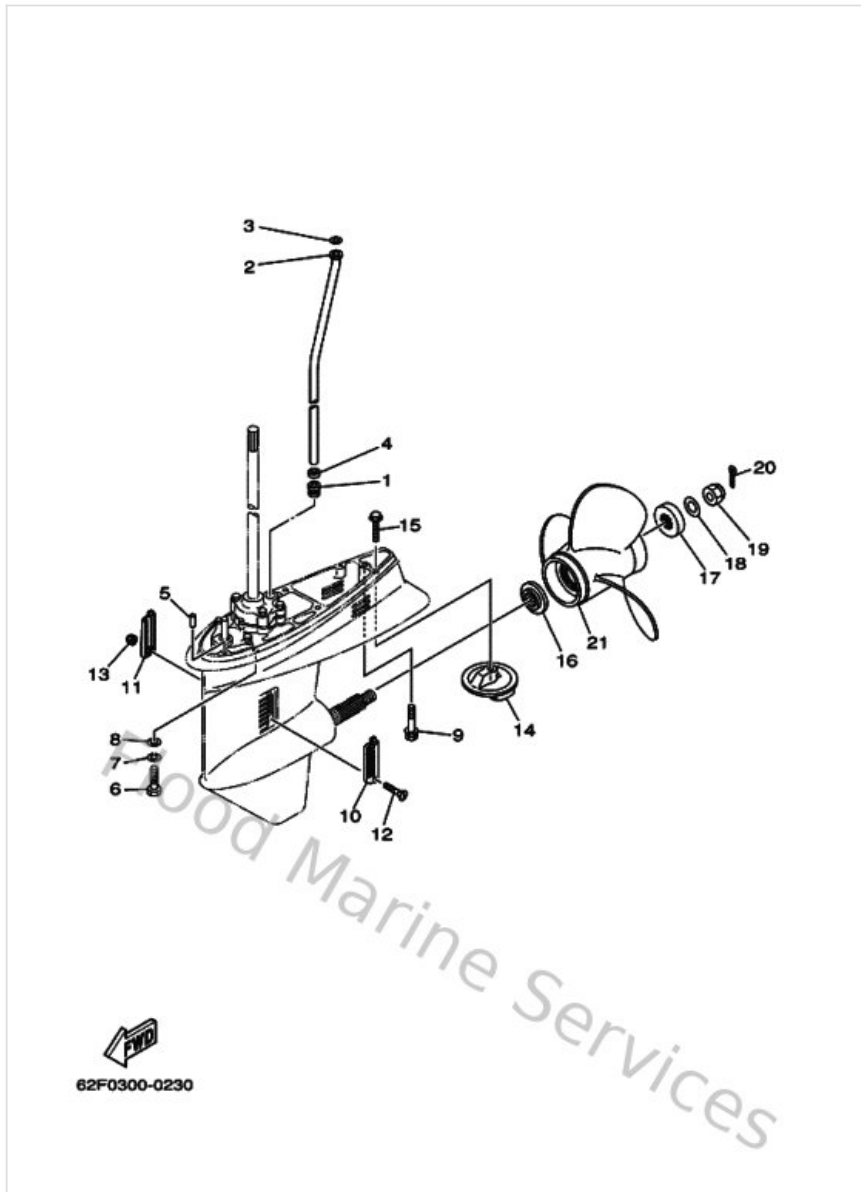

Lower Casing & Drive 4

Ref	Part	
16	663459870200 Spacer	Buy now
17	670459970200 Spacer	Buy now
18	929901620000 958-58204-00 washer,plain	Buy now
19	901711601100 Nut, castle (663)	Buy now
20	914904002500 Pin, cotter (663)	Buy now
21	663459780000 Propeller (3x10-1/4"x16"-g)	Buy now