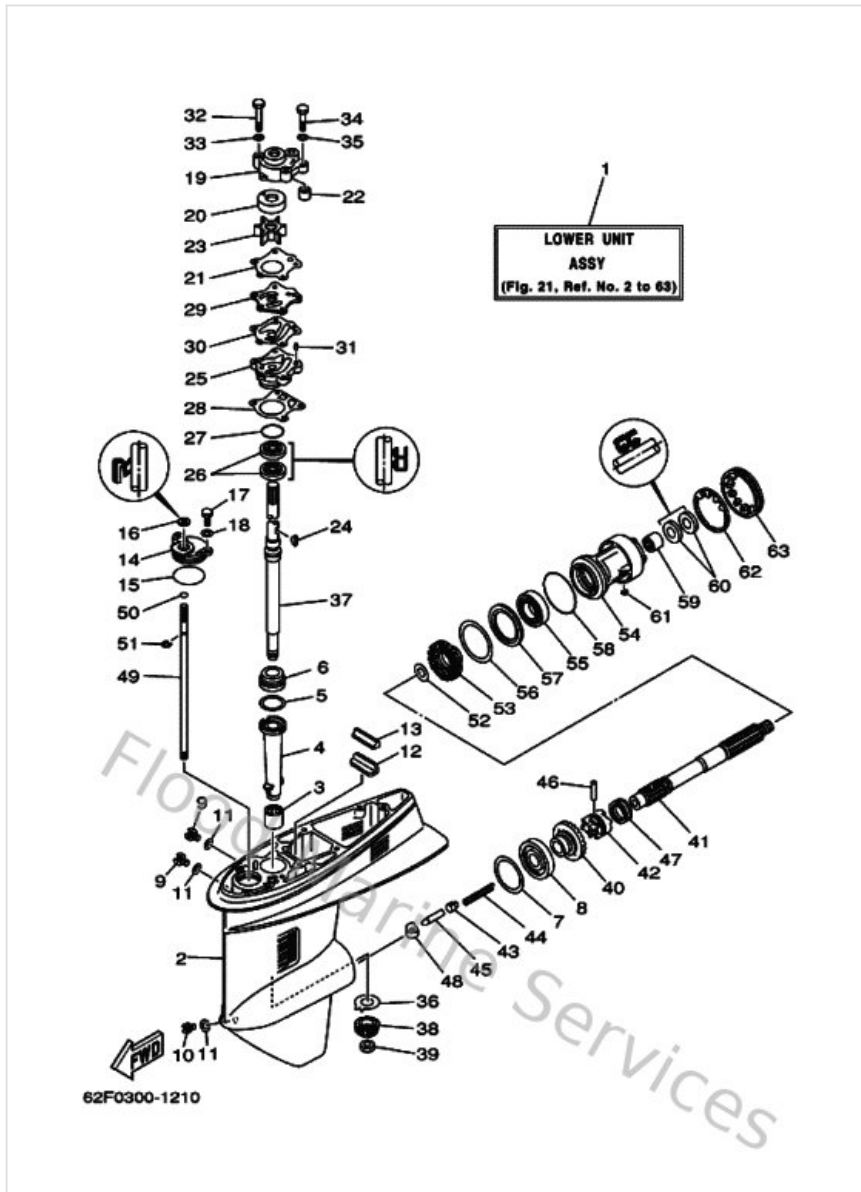

Lower Casing & Drive 3

Ref	Part	
17	970950601600 Bolt, hexagon deep recess	Buy now
18	929950660000 Washer, plain (646)	Buy now
19	663443110200 Housing, water pump	Buy now
20	663443220000 Insert, cartridge	Buy now
21	66344315A000 Gasket, water pump 1	Buy now
22	663443660000 Damper, water seal 2	Buy now
23	6H3443520000 Impellar	Buy now
24	9028003M0300 Key, woodruff (697)	Buy now
25	663443410094 Housing, water pump	Buy now
26	931012307000 Oil seal (663)	Buy now
27	932104104200 O-ring (132)	Buy now
28	66344316A000 Gasket, water pump 2	Buy now
29	663443230000 Outer plate, cartridge	Buy now
30	66344324A000 Gasket, cartridge outer plate	Buy now
31	936040806200 Pin, dowel (626)	Buy now