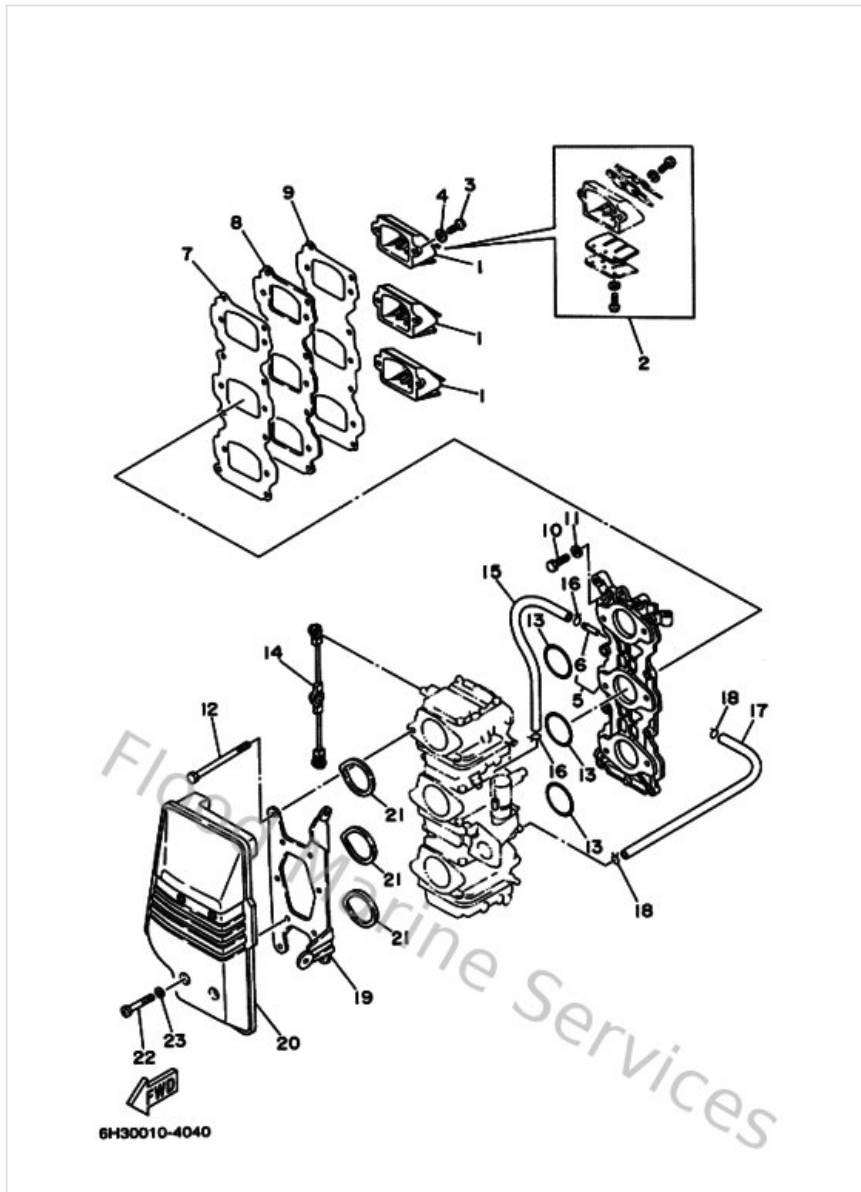

Intake

Ref	Part	
17	6H3143490000 Pipe	Buy now
18	904670800400 Clip, pipe 6162435600	Buy now
19	6H3144131100 Stay	Buy now
20	6H3144400200 Silencer assembly, intake	Buy now
21	6H3144570100 Seal	Buy now
22	978850604500 Screw, pan head(6b0)	Buy now
23	9020906M0500 Washer (688)	Buy now