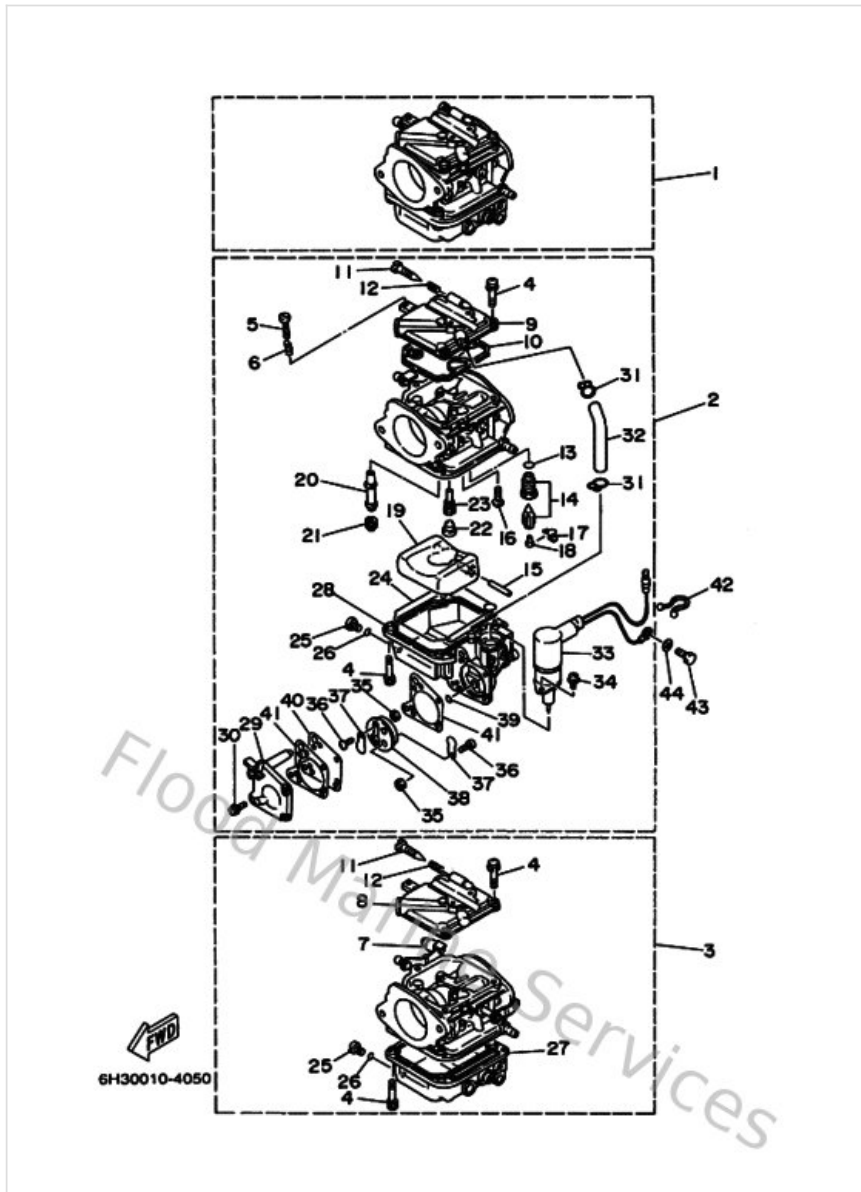

Carburetor

Ref	Part	
4	979800411400 Screw, pan head(ga5)	Buy now
5	63V145230000 Screw, stop	Buy now
6	905011032600 Spring coil(663)(carb)	Buy now
7	6H2145780000 Collar	Buy now
8	6H4141460000 Plate	Buy now
9	6H3141461000 Plate	Buy now
10	6H4141470000 O-ring	Buy now
11	692149230000 Screw, adjusting	Buy now
12	697145550000 Spring	Buy now
13	932100422800 O-ring (371)	Buy now
14	6H4145900100 Needle valve assembly	Buy now
15	6H4145480000 Pin, float arm	Buy now
16	985800400800 Screw, pan head (713)	Buy now
17	663141590000 Clip	Buy now
18	676141860000 Pin, valve	Buy now

Carburetor

Ref	Part	
34	978030401000 Screw, pan head (e56)	Buy now
35	953800360000 Nut (6g8)	Buy now
36	989800300600 Screw, bind(6g1)	Buy now
37	6L5244210000 Valve, check	Buy now
38	6H4244130000 Body 2	Buy now
39	6H4244860000 O-ring	Buy now
40	6H3244111000 Diaphragm	Buy now
41	6H3244341000 Gasket, body	Buy now
42	904651814700 Clamp	Buy now
43	970130601200 Bolt(gh1)	Buy now
44	929030660000 Washer, plain (646)	Buy now