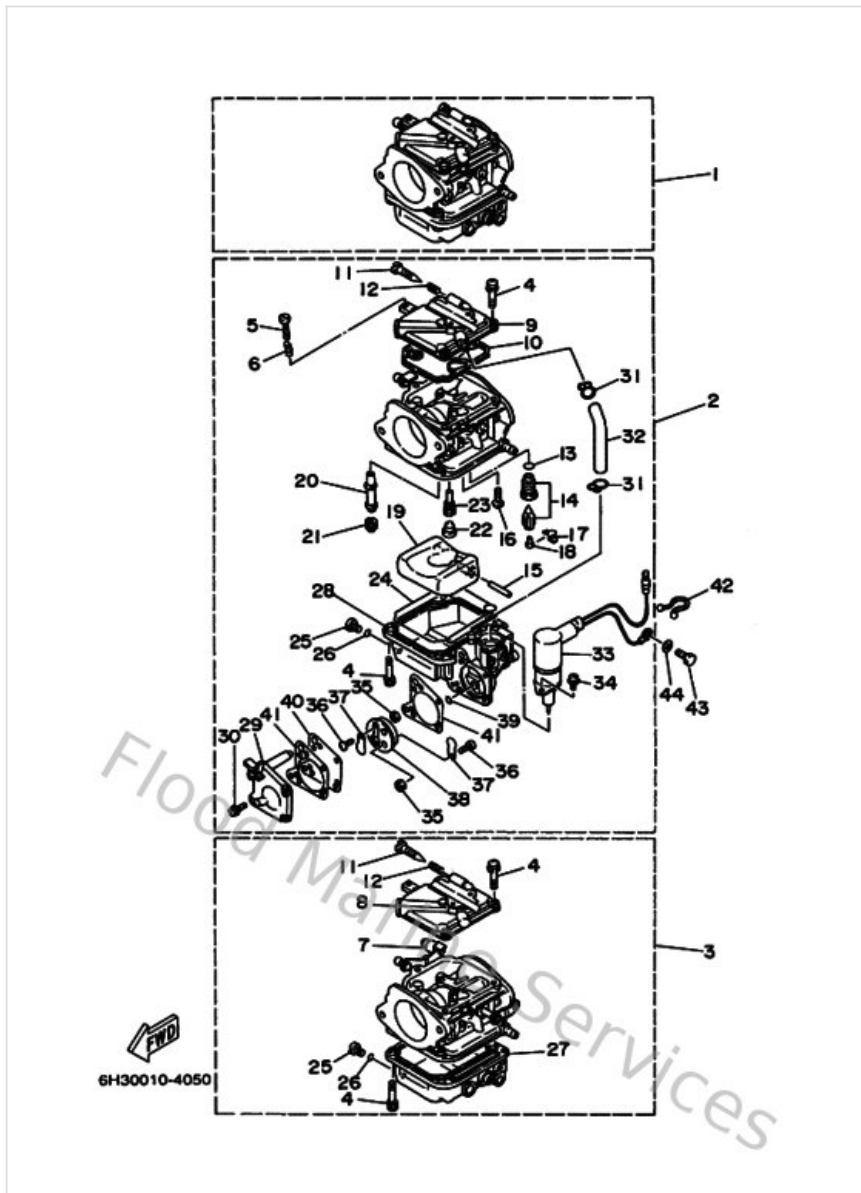

Bracket 4

Ref	Part	
16	663445750000 Damper, lower mount rubber	Buy now
17	953801280000 Nut crown(663)	Buy now
18	6H3445520300 Housing, lower mount rubber	Buy now
19	970750802500 Bolt, hexagon deep recess	Buy now
20	929950810000 Ybs67-8 washer, spring	Buy now
21	9050114M0800 Spring, compression(64j)	Buy now
22	901790606600 Nut(663)	Buy now
23	6H344553014D Cover, lower mount	Buy now
24	901570600900 Screw, pan head(6b0)	Buy now
25	688821270200 Wire, lead 2	Buy now
26	688445140094 Mount damper, upper side	Buy now
27	9010110M4900 Bolt	Buy now
28	9020120M2100 Washer, plate (688)	Buy now
29	9020220M0600 Washer, plate (688)	Buy now
30	9020111M2200 Washer, plate (688)	Buy now

Carburetor

Ref	Part	
4	979800411400 Screw, pan head(ga5)	Buy now
5	63V145230000 Screw, stop	Buy now
6	905011032600 Spring coil(663)(carb)	Buy now
7	6H2145780000 Collar	Buy now
8	6H4141460000 Plate	Buy now
9	6H3141461000 Plate	Buy now
10	6H4141470000 O-ring	Buy now
11	692149230000 Screw, adjusting	Buy now
12	697145550000 Spring	Buy now
13	932100422800 O-ring (371)	Buy now
14	6H4145900100 Needle valve assembly	Buy now
15	6H4145480000 Pin, float arm	Buy now
16	985800400800 Screw, pan head (713)	Buy now
17	663141590000 Clip	Buy now
18	676141860000 Pin, valve	Buy now