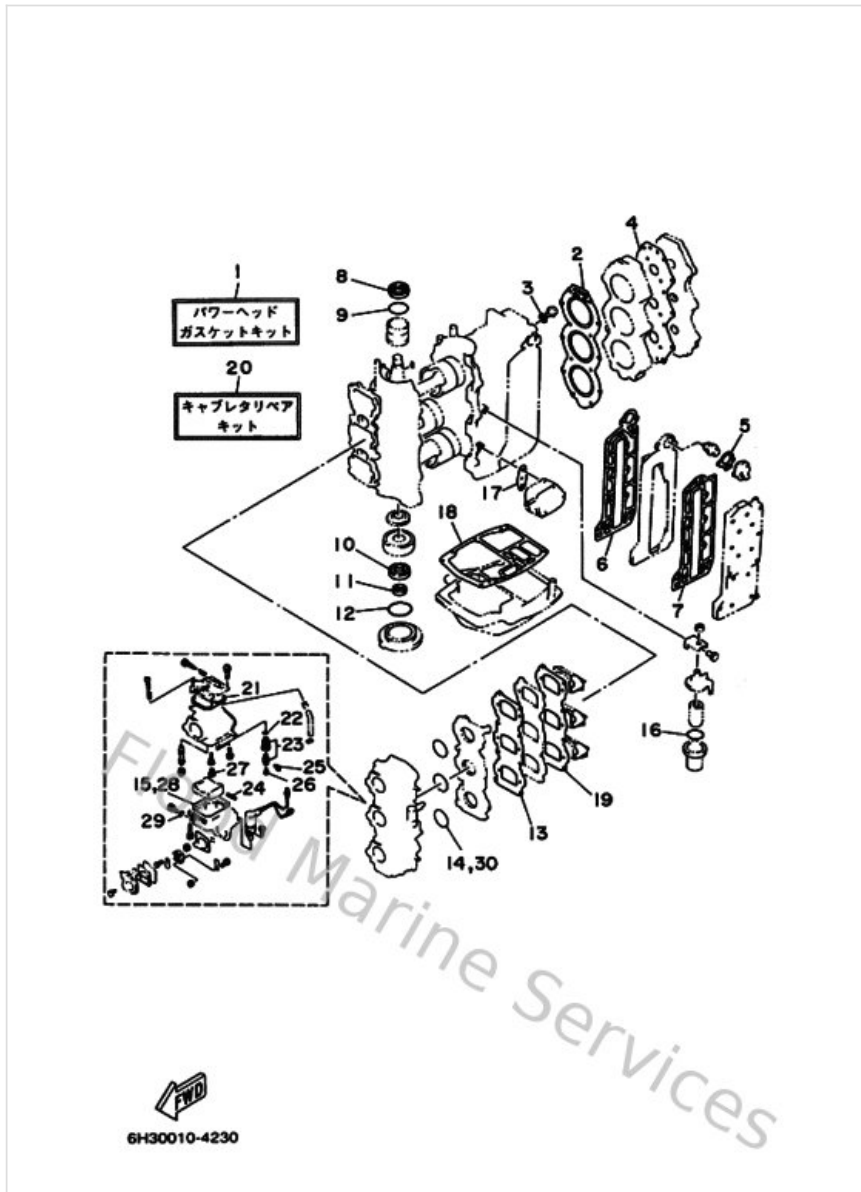

Repair Kit 1

Ref	Part	
1	62FW00010100 Power Head Gasket Kit	Buy now
2	6H311181A100 Gasket, cylinder head 1	Buy now
3	904301411500 Gasket (663)	Buy now
4	6H311193A100 Gasket, head cover 1	Buy now
5	62Y124140000 Gasket, cover	Buy now
6	6H341112A000 Gasket, exhaust inner cover	Buy now
7	6H341114A000 Gasket, exhaust outer cover	Buy now
8	931023635100 Oil seal(52w)	Buy now
9	9321046M1600 O-ring (688)	Buy now
10	9310230M2300 Oil seal (6h3)	Buy now
11	9310618M0100 Oil seal (6h3)	Buy now
12	9321065M5000 O-ring	Buy now
13	6H313621A100 Gasket, valve seat	Buy now
14	6H4141980100 Gasket	Buy now
15	6H4149840000 Gasket, float chamber	Buy now