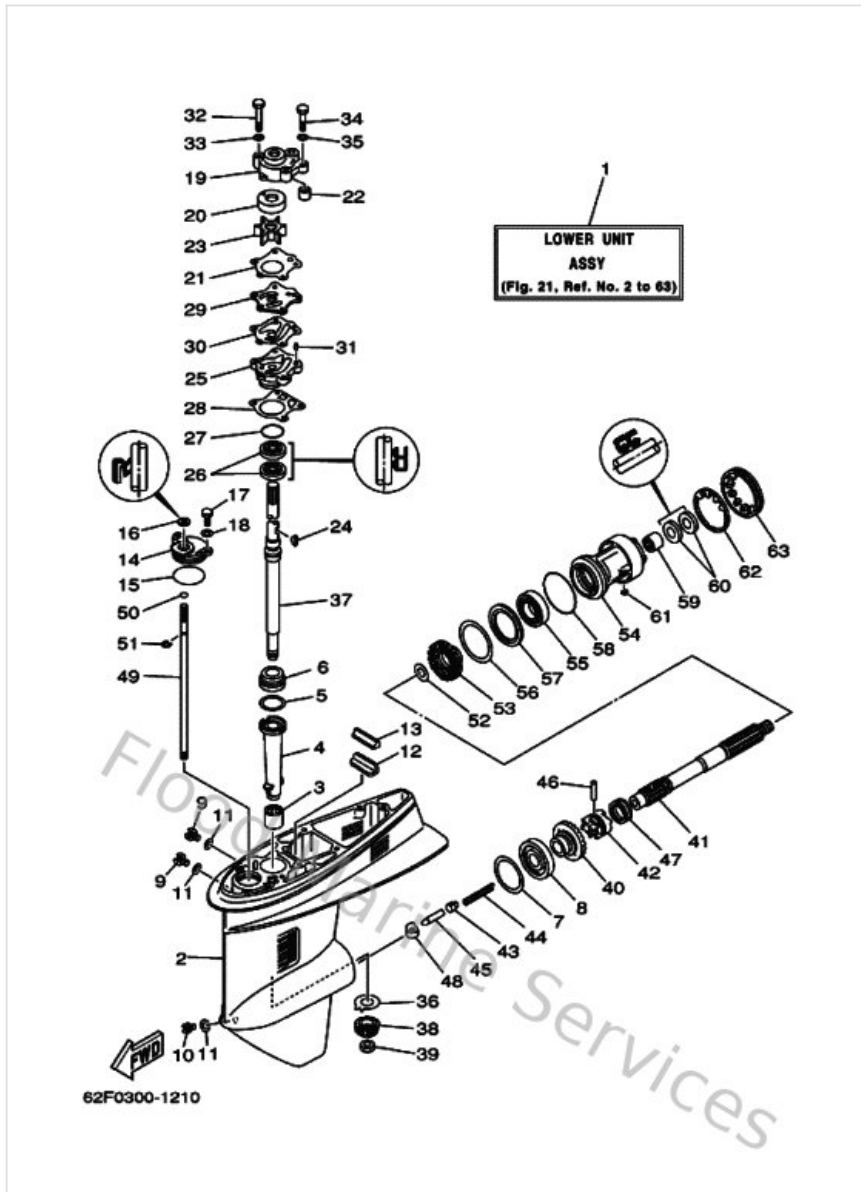

Lower Casing & Drive 3

Ref	Part	
62	9021448M0300 Washer, claw(697)	Buy now
63	697453840000 Nut	Buy now