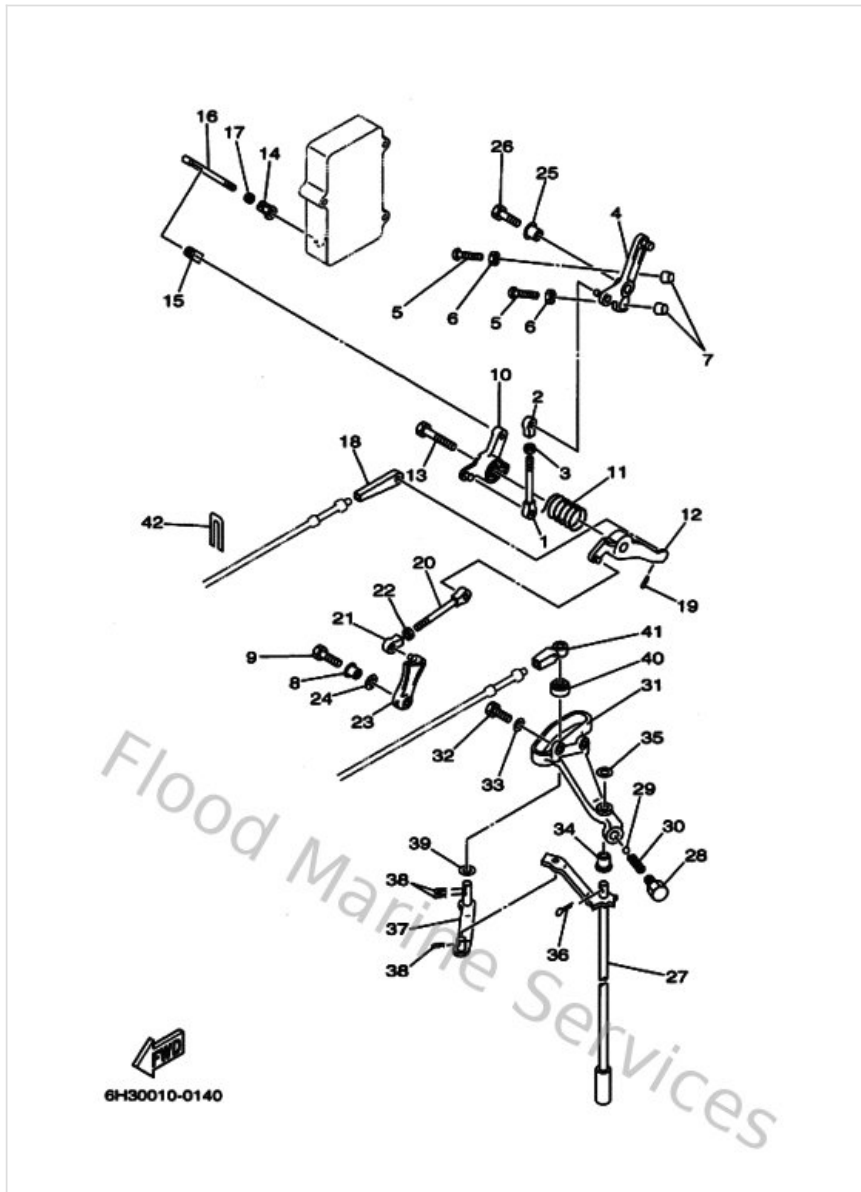

Control

Ref	Part	
1	689421690100 Joint	Buy now
2	682412370000 Joint, link 2	Buy now
3	953800560000 Nut, hexagon (663)	Buy now
4	6H3416310000 Lever, magneto control 1	Buy now
5	9015706M1300 Screw, pan head(6h4)	Buy now
6	953800660000 Nut(661)	Buy now
7	688441940000 Cap	Buy now
8	9038706M6000 Collar (6h3)	Buy now
9	970950602500 Bolt	Buy now
10	6H3416322000 Lever, magneto control	Buy now
11	905082611700 Spring, torsion	Buy now
12	6H3416331000 Lever, magneto control	Buy now
13	9010906M4300 Bolt(6h4)	Buy now
14	6H1412370000 Joint, link	Buy now
15	6F5412370000 Joint, link	Buy now