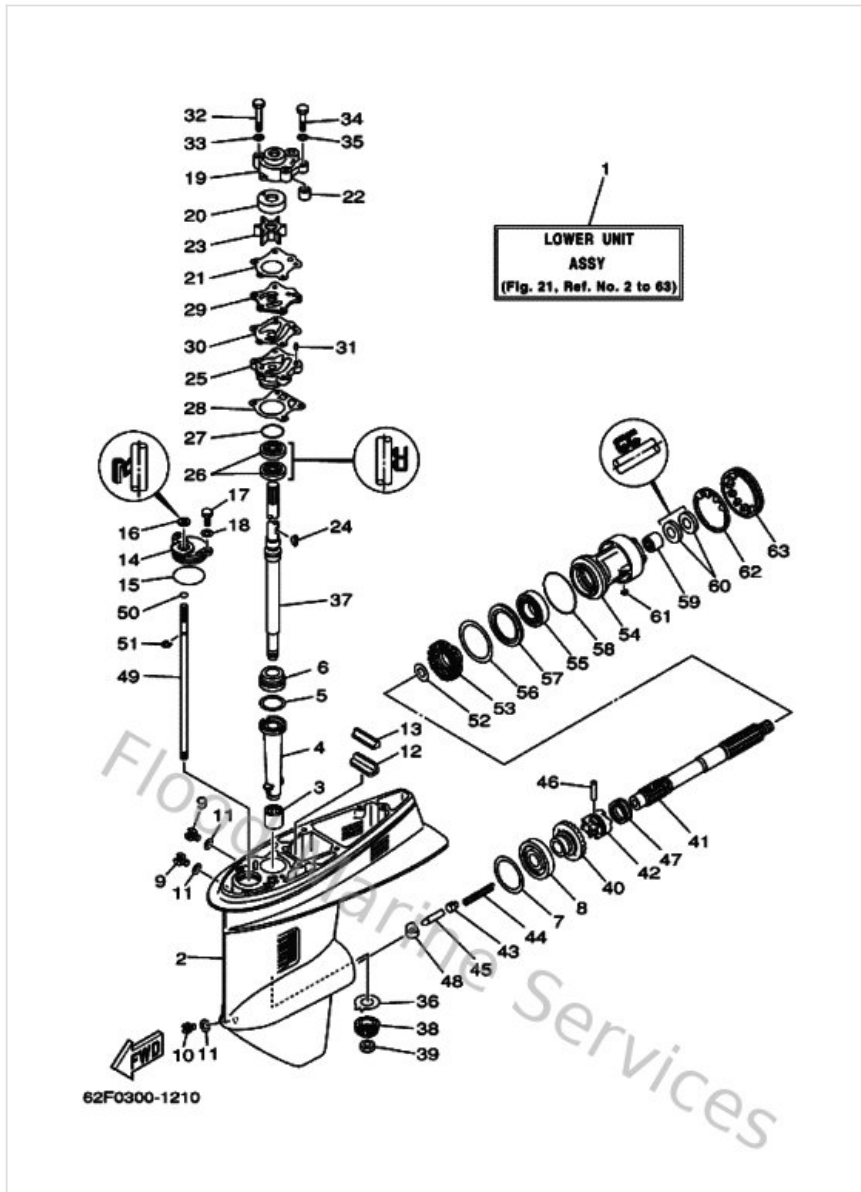

Lower Casing & Drive 3

Ref	Part	
47	663456330000 Ring, cross pin	Buy now
48	663441510000 Cam, shift	Buy now
49	6K5441440000 Rod, shift	Buy now
50	932100700300 O-ring (11m)	Buy now
51	990010860000 Circlip(2r6)	Buy now
52	902012242900 Washer, plate(663)	Buy now
53	675455710100 Gear 2	Buy now
54	663453310094 Housing, bearing	Buy now
55	933060070200 Brg,r-b 6007 62mm 150g ky	Buy now
56	663455770130 Shim (t:0.30mm)	Buy now
57	663455760000 Washer, thrust 2	Buy now
58	9321066M9800 O-ring(6h4)	Buy now
59	933172220400 Brg,cyl-cal roller 25.5g nt	Buy now
60	931012206700 Oil seal (22x36x6-663)	Buy now
61	902820401000 Key, strait(663)	Buy now