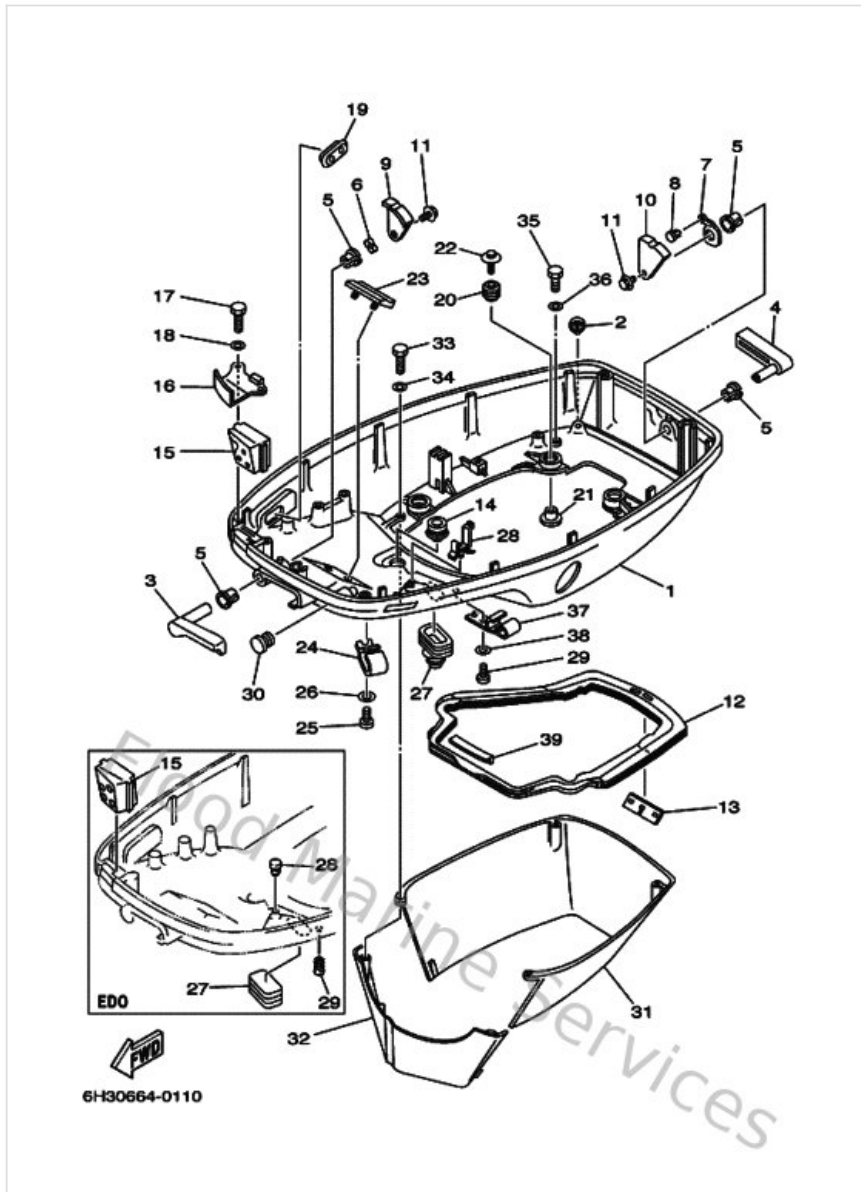

Bottom Cowling

Ref	Part	
1	6H342711244D Cowling, bottom 1	Buy now
2	6H3443910100 Nipple, hose	Buy now
3	6H342815018D Lever, clamp	Buy now
4	6H342817014D Lever, clamp	Buy now
5	9038613M3800 Bushing (697)	Buy now
6	9020613M1000 Washer, wave (6e5)	Buy now
7	6H3428130000 Spring, clamp lever	Buy now
8	9026904M0300 Rivet (6h3)	Buy now
9	6H3428160000 Lever, clamp 2	Buy now
10	6H3428180000 Lever, clamp 4	Buy now
11	9011906M0900 Bolt, with washer	Buy now
12	6H3427160200 Rubber, seal 1	Buy now
13	6K5427170000 Rubber, seal 2	Buy now
14	6E5427240000 Grommet	Buy now
15	6H3427251000 Grommet	Buy now