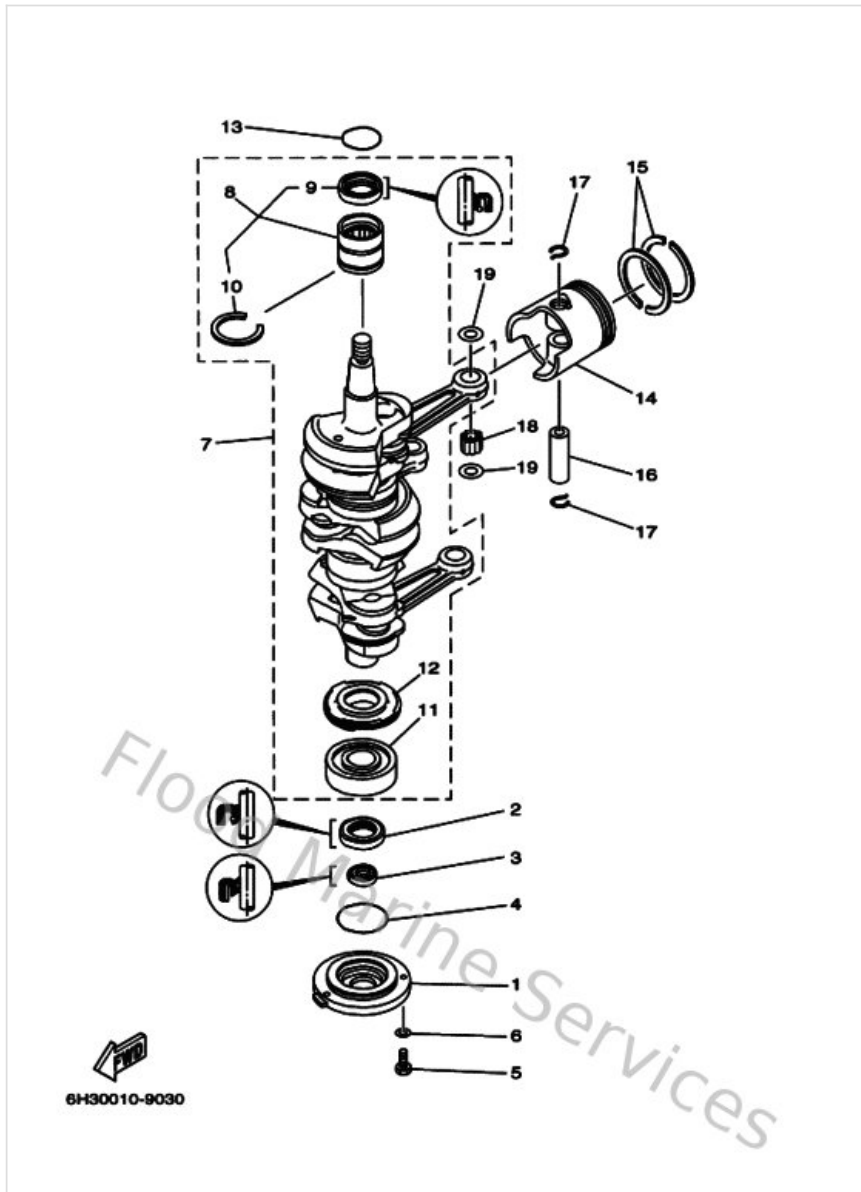

Crankshaft & Piston

Ref	Part	
17	688116341000 Clip, piston pin	Buy now
18	9360318M0900 Pin, dowel b (6h3)	Buy now
19	902012041700 Washer, plate(663)	Buy now