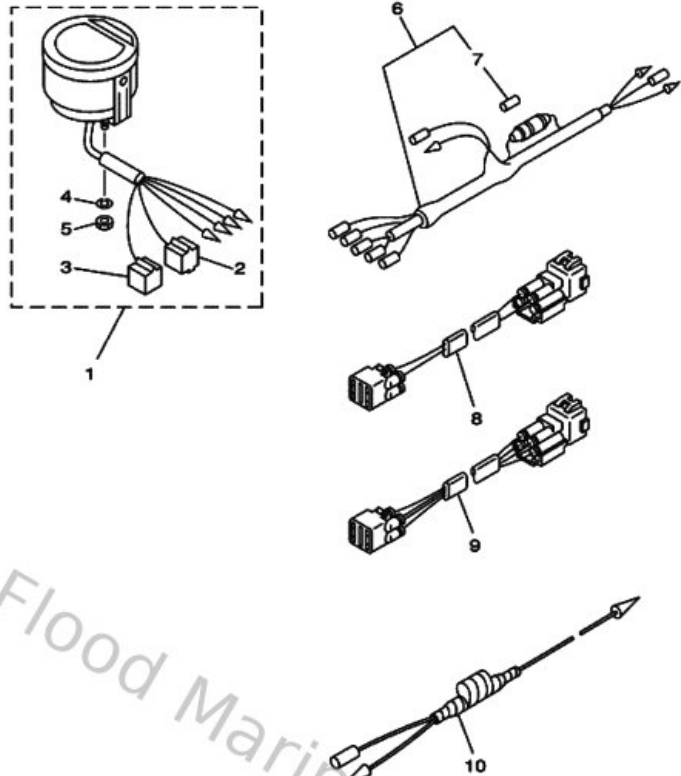

Meter

6H30100-0270

Flood Marine Services

Ref	Part	
1	6Y583500T200 Digital tachometer assembly	Buy now
2	9E4500443300 Housing, connector (m-4-w)	Buy now
3	9E4500453300 Housing, f-4-w(5pcs)	Buy now
4	929900410000 Ybs67-4 washer, spring	Buy now
5	953030460000 Nut, hexagon (663)	Buy now
6	6Y5835530000 Wire, lead (l=2.5m)	Buy now
7	1E6821510000 Fuse (10a)	Buy now
8	6R3825217000 Wire, lead (for tacho., 7m)	Buy now
9	6R3825537000 Extension, wire lead (for trim	Buy now
10	6H4813151100 Lead wire assembly	Buy now