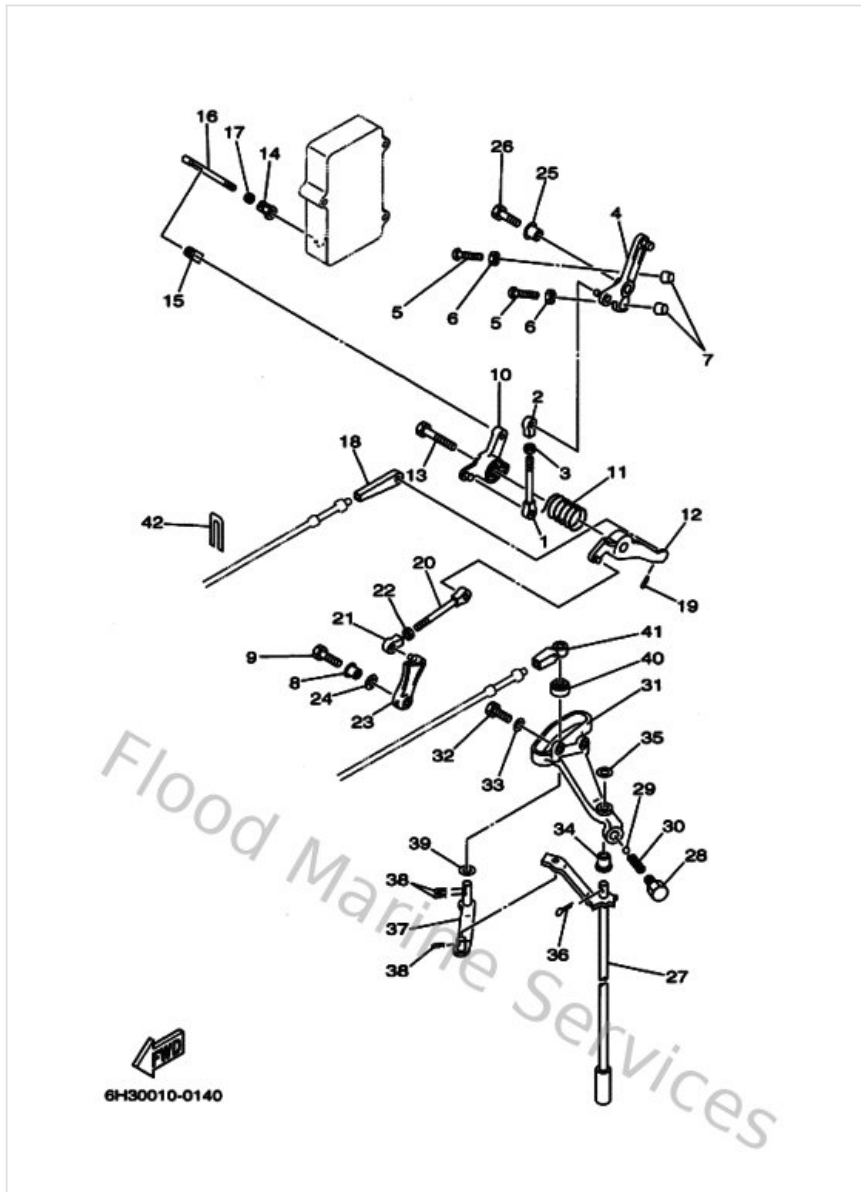

Control

Ref	Part	
36	914902001200 Pin, cotter (648)	Buy now
37	6H3441210100 Lever, shift rod	Buy now
39	9020207M0700 Washer, plate (688)	Buy now
40	688441220000 Bushing, shift rod lever	Buy now
41	663483440000 Cable end, remote control	Buy now
42	6H3485380000 Clamp, cable	Buy now