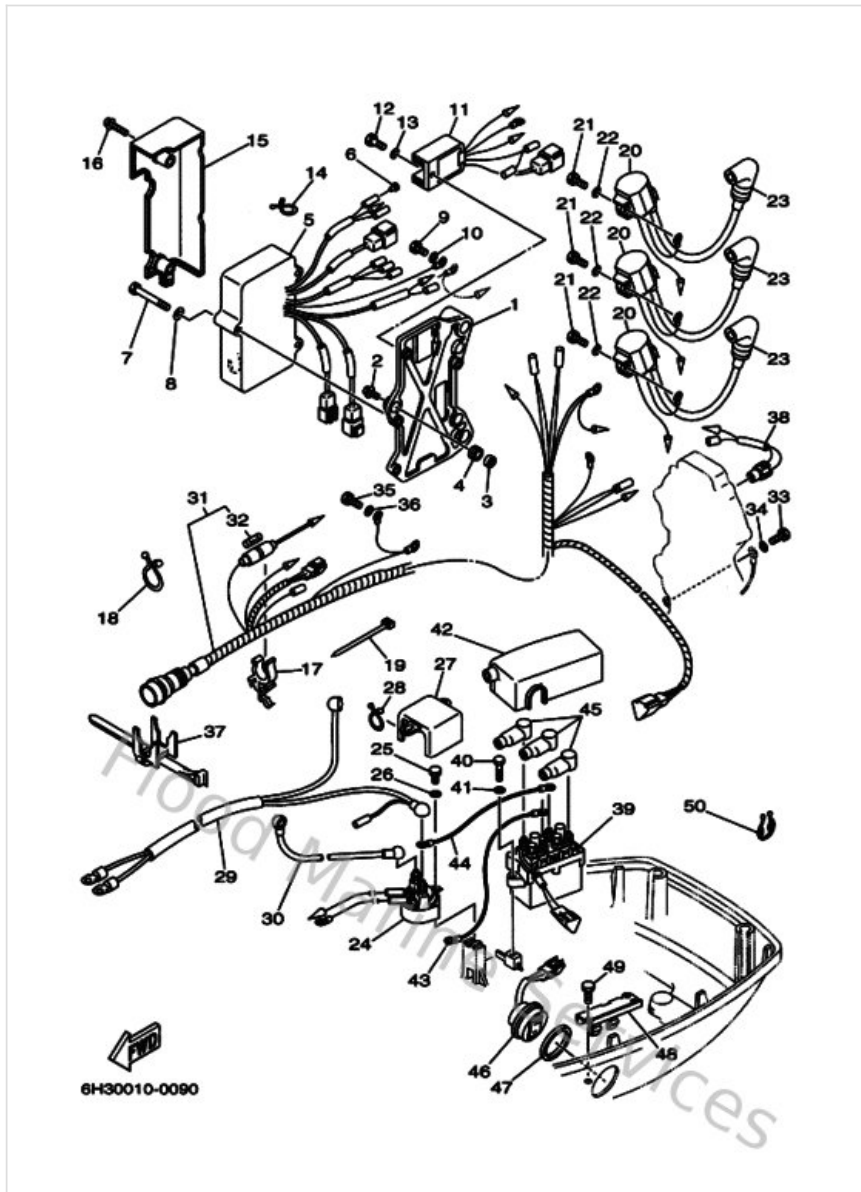

Electrical 1

Ref	Part	
17	6G5821520000 Holder, fuse	Buy now
18	9046423M2200 Clamp	Buy now
19	9046513M1100 Clamp (6e5)	Buy now
20	697855700000 Ignition coil assembly	Buy now
21	970130602000 Bolt(62y)	Buy now
22	929030660000 Washer, plain (646)	Buy now
23	6G1823702100 Plug cap assembly	Buy now
24	688819501000 Relay assembly	Buy now
25	970130601600 Bolt, hexagon deep recess	Buy now
27	6H3821640000 Case 2	Buy now
28	9046415M1100 Clamp (3y2)	Buy now
29	6H3821050100 Battery cable	Buy now
30	6H3821170000 Wire, lead	Buy now
31	6H2825901300 Wire harness assembly (10p)	Buy now
32	682821510100 Fuse	Buy now