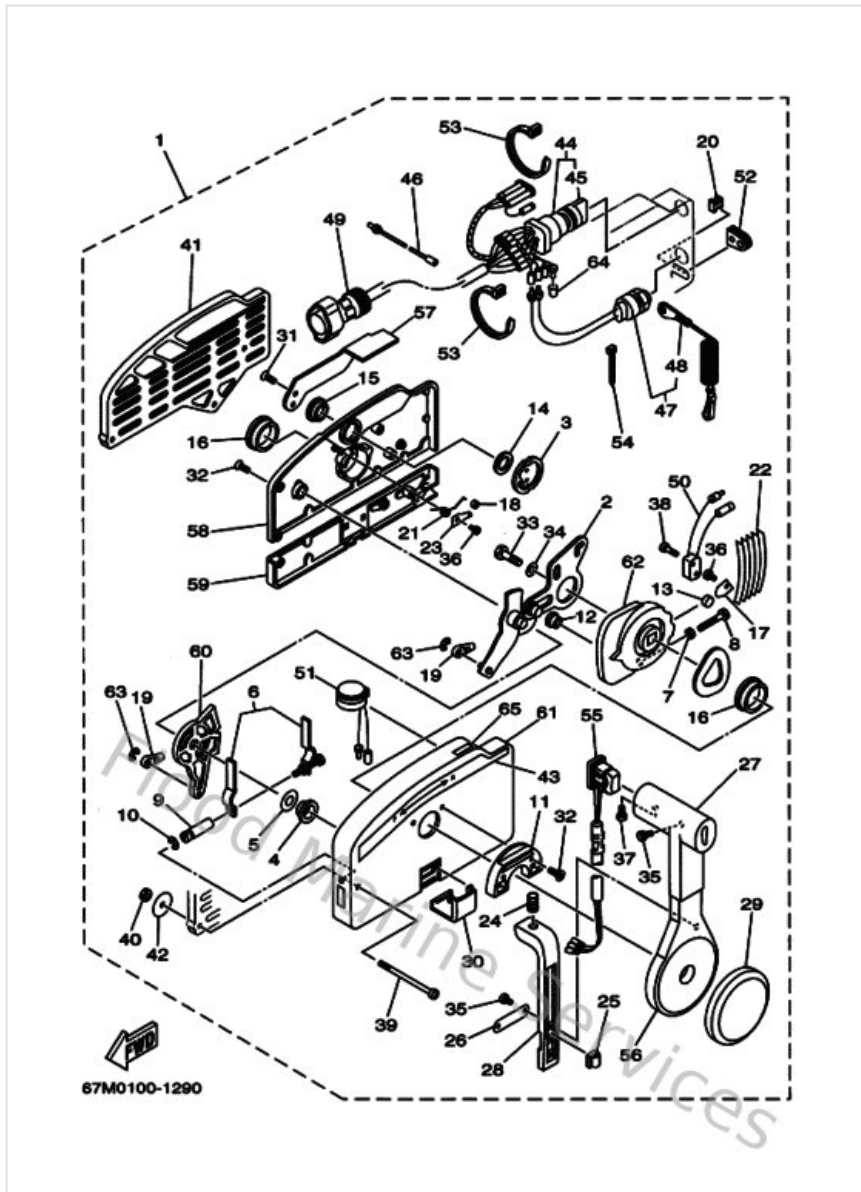

Remote Control Assy 1

Ref	Part	
62	703482320000 Drive gear	Buy now
64	703825420000 Cap	Buy now
65	703482180000 Graphic	Buy now