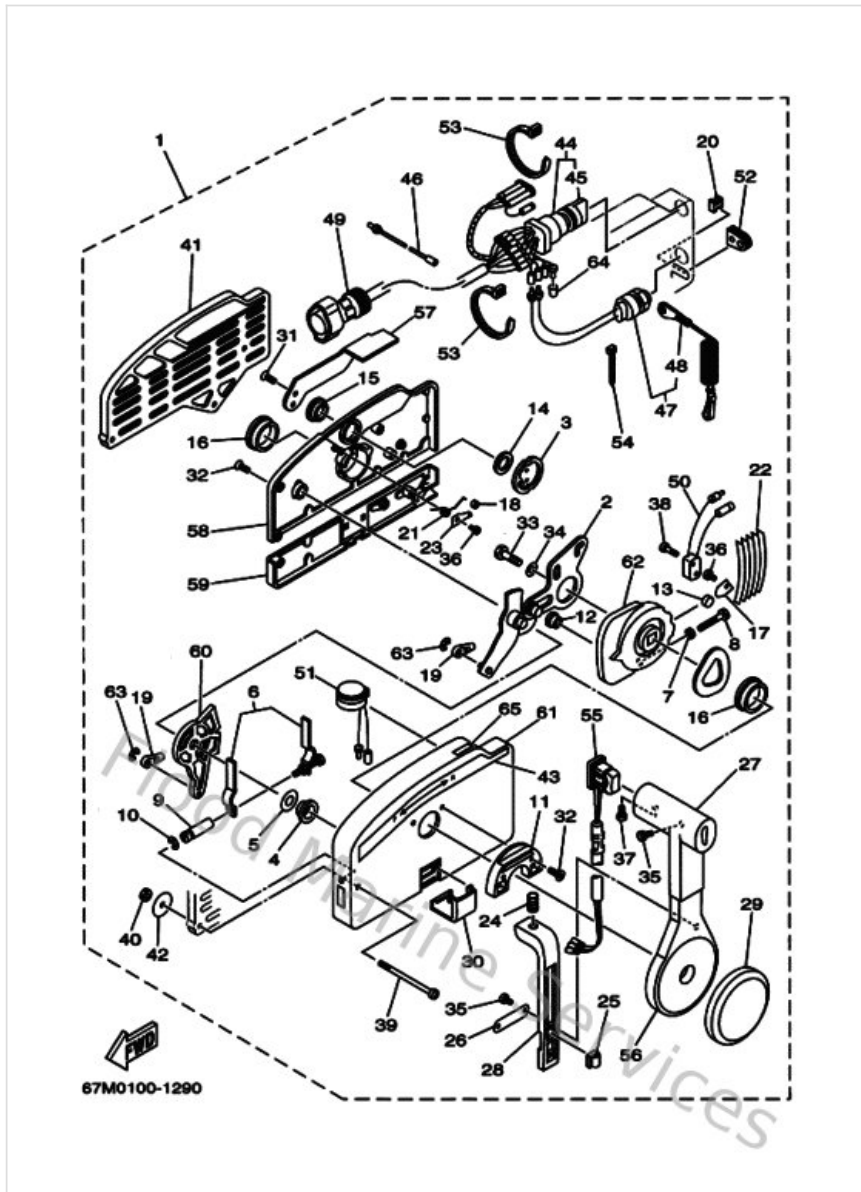

Remote Control Assy 1

Ref	Part	
17	703481890000 Retainer	Buy now
18	703482340000 Roller, detent	Buy now
19	703483450100 Cable end, remote control 2	Buy now
20	703483580000 Anchor, cable	Buy now
21	703482440000 Spring, free accel.	Buy now
22	703482380000 Spring, detent	Buy now
23	703482460000 Spacer 1	Buy now
24	703482270000 Spring, neutral lock	Buy now
25	703825940000 Clamp	Buy now
26	703482260000 Plate, stopper	Buy now
27	703482220000 Grip, control lever	Buy now
28	703482230000 Lock, neutral	Buy now
29	703482250000 Cover	Buy now
30	703482190000 Cover, lead	Buy now
31	703482810000 Screw, flat head	Buy now