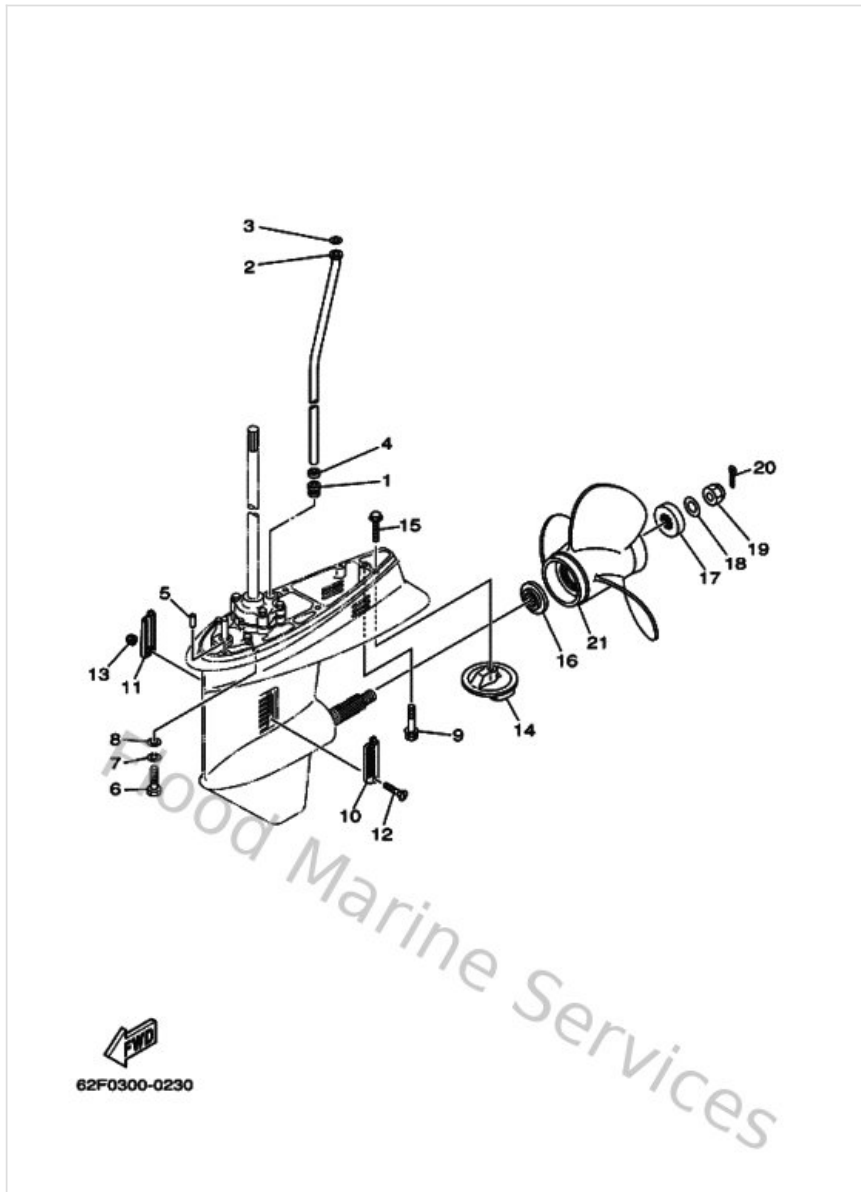

Lower Casing & Drive 4

Ref	Part	
1	663443670000 Damper, water seal 3	Buy now
2	6H3443611000 Tube, water	Buy now
3	902021206000 Washer, plate(663)	Buy now
4	904301207200 Gasket	Buy now
5	936061201900 Pin, dowel (614)	Buy now
6	970751004000 Bolt, hexagon deep recess	Buy now
7	929901010000 Ybs67-10 washer, spring	Buy now
8	929901060000 Washer, plate	Buy now
9	9011908M8400 Bolt, with washer	Buy now
10	688452140200 Cover, water inlet	Buy now
11	688452150200 Cover, water inlet	Buy now
12	9015205M0500 Screw, countersunk	Buy now
13	901850500200 Nut nylon (sus)(ex4)	Buy now
14	679453710000 Tab trim	Buy now
15	9010510M6700 Bolt, hexagon (663)	Buy now