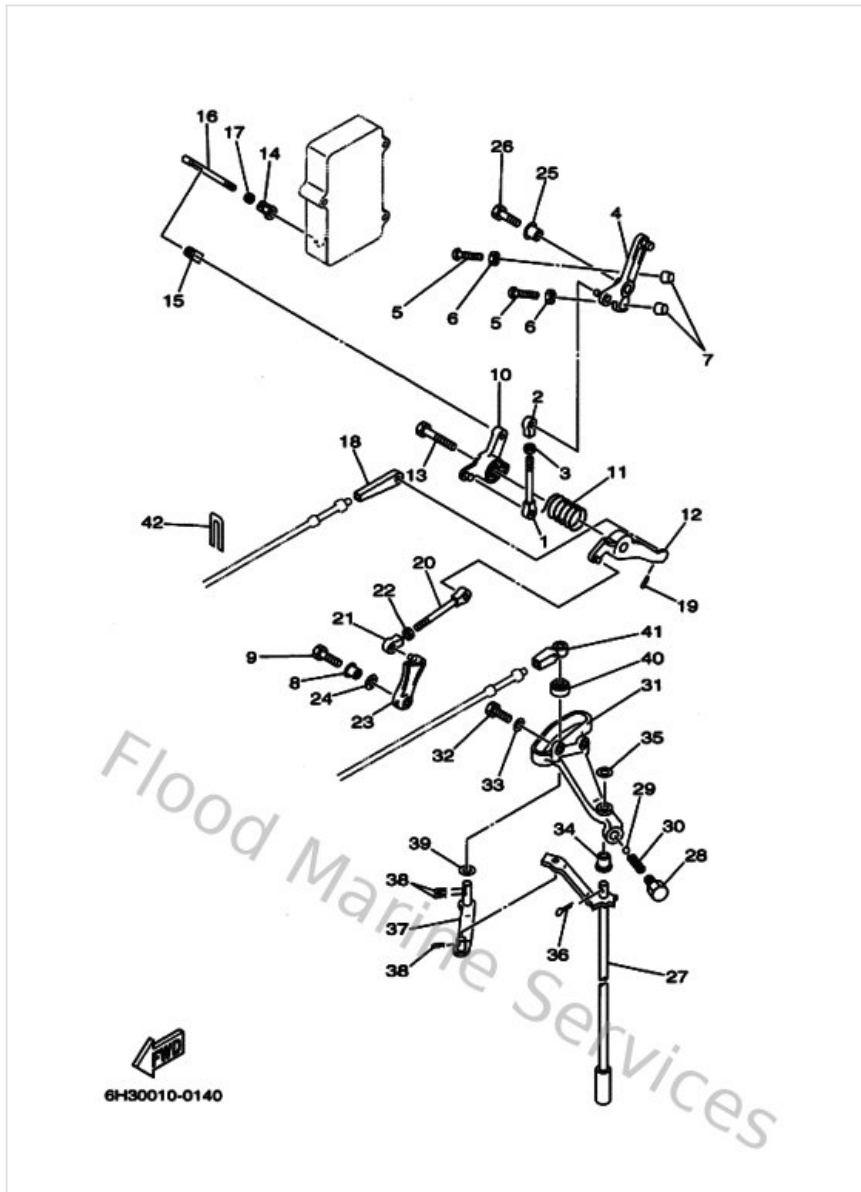

Control

Ref	Part	
16	6H3416361000 Rod, Magneto Control	Buy now
18	6H3483440000 Cable end, remote control	Buy now
19	904681800800 Clip 620436610000	Buy now
21	6H4412370000 Joint, link	Buy now
23	6H3412131000 Cam, accel.	Buy now
24	9020610M0400 Washer, wave (676)	Buy now
27	6H3441201300 Handle gear shift assembly	Buy now
28	648427150000 Bushing 2	Buy now
29	9350104M0200 Ball (697)	Buy now
30	905011208200 Spring 6484411600	Buy now
31	6J2441170194 Bracket	Buy now
32	970130602000 Bolt(62y)	Buy now
33	929900660000 Washer, plain (646)	Buy now
34	9038607M5800 Bush(6h1)	Buy now
35	929900820000 Ybs66-8 washer, plain	Buy now