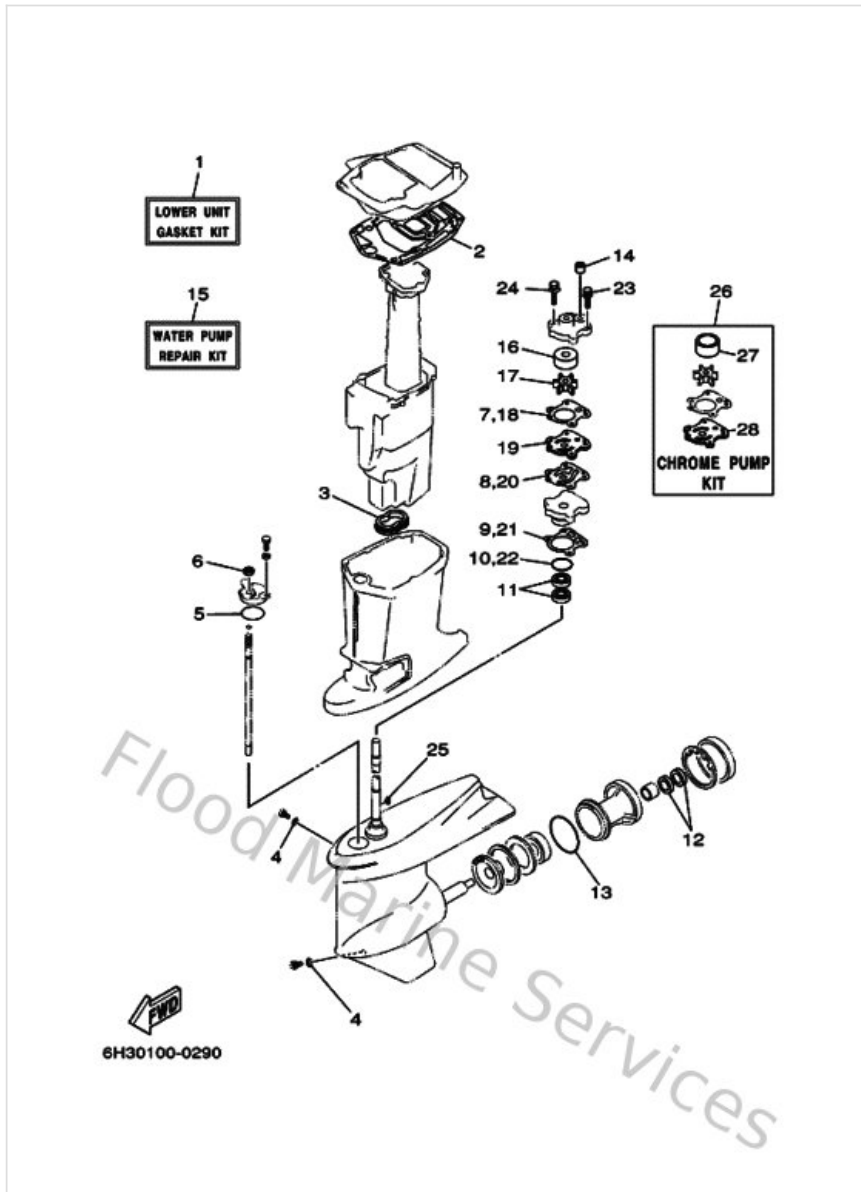

Repair Kit 2

Ref	Part	
1	62FW00012000 Lower unit gasket kit	Buy now
2	6H345114A100 Gasket, upper casing	Buy now
3	6H3451230000 Gasket, muffler	Buy now
4	904300802000 Gasket	Buy now
5	932104904600 O-ring (620)	Buy now
6	931060901400 Oil seal	Buy now
7	66344315A000 Gasket, water pump 1	Buy now
8	66344324A000 Gasket, cartridge outer plate	Buy now
9	66344316A000 Gasket, water pump 2	Buy now
10	932104104200 O-ring (132)	Buy now
11	931012307000 Oil seal (663)	Buy now
12	931012206700 Oil seal (22x36x6-663)	Buy now
13	9321066M9800 O-ring(6h4)	Buy now
14	663443660000 Damper, water seal 2	Buy now
15	62FW00780000 Water pump repair kit	Buy now