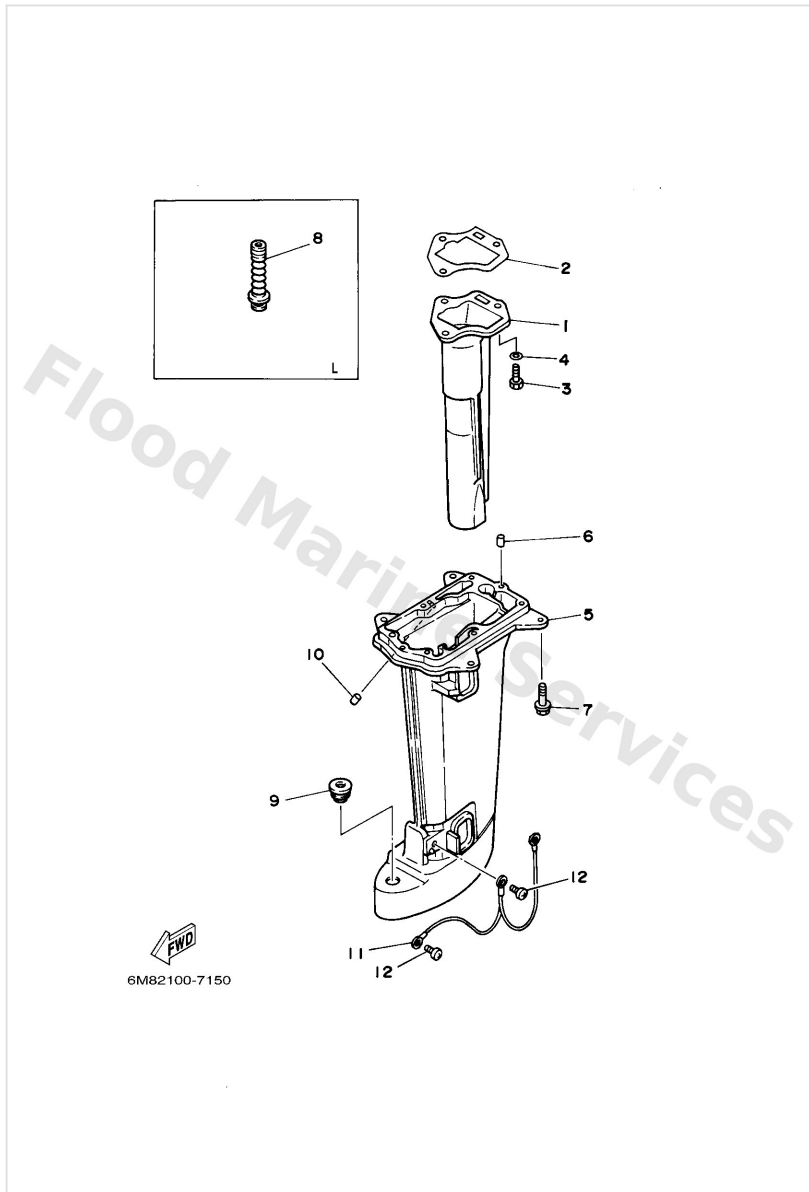

Upper Casing

Ref	Part	
1	6M8G113100CA Manifold, Ext. 1	Buy now
1	6N0G113100CA Manifold, Ext. 1	Buy now
2	6G141133A0 Gasket, exhaust manifold 1	Buy now
3	9709506020 Bolt(7u8)	Buy now
4	9299506600 Washer, plain (646)	Buy now
5	6N0G5111004D Casing, upper S(17.2")	Buy now
5	6N0G5111104D Casing, upper L(22.2")	Buy now
6	9360408062 Pin,dowel (626)	Buy now
7	9589506030 Bolt, flange deep recess	Buy now
8	6554414700 Boot, shift rod L(22.2")	Buy now
9	9048020M29 Grommet (6g1) S(17.2")	Buy now
10	6G14513500 Pipe 1	Buy now
11	6G18214900 Wire, lead 3	Buy now
12	9788506008 Screw, pan head(6a3)	Buy now