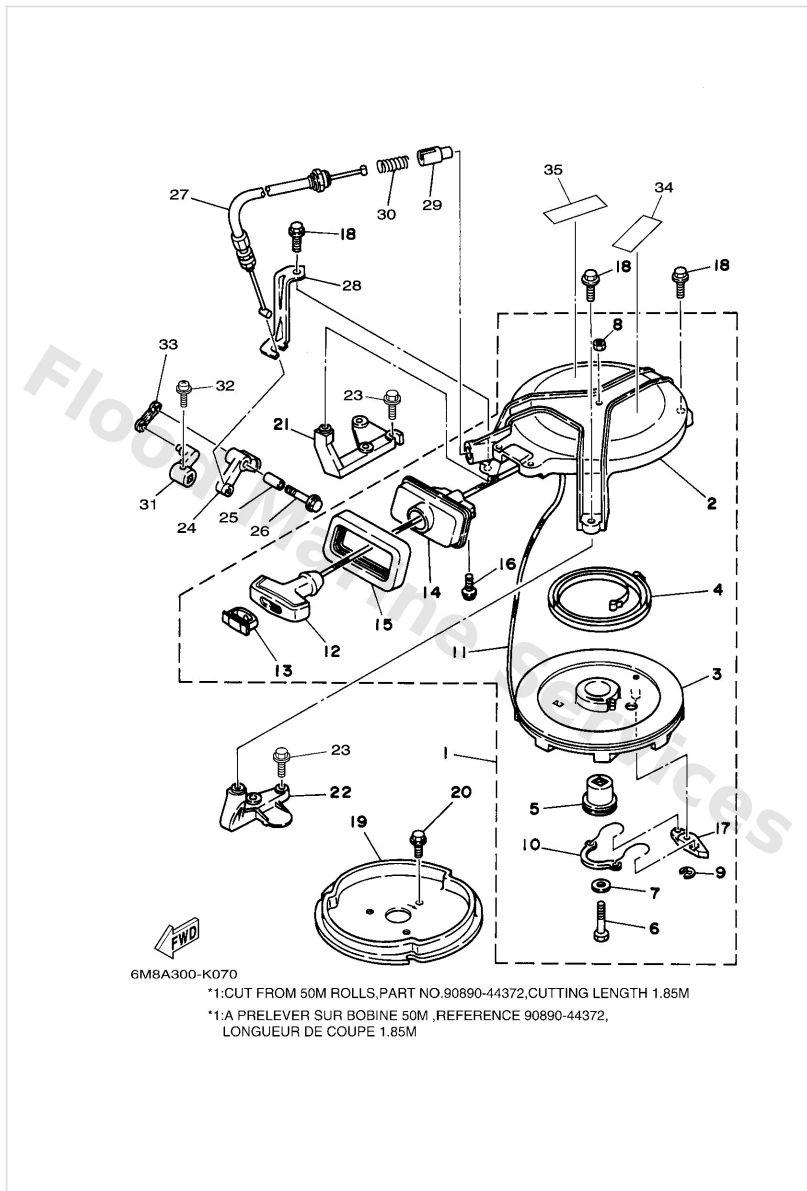

Starter

Ref	Part	
1	6M8E571003 Starter assembly	Buy now
2	6N0E57118094 Case, Starter	Buy now
3	6M8E571400 Drum, sheave	Buy now
4	9051008M03 Spring, spiral (6g1)	Buy now
5	6G11571700 Shaft, starter	Buy now
6	9701306035 Bolt(3rv)	Buy now
7	9020106M30 Washer, plate (6a1)	Buy now
8	9530306600 Nut(661)	Buy now
9	9343006M02 Circlip (689)	Buy now
10	6G11570500 Spring, drive pawl	Buy now
11	* item_description *1	Buy now
12	6G11575500 Handle, starter	Buy now
13	6G11577900 Cover	Buy now
14	6N0E575800 Guide, rope	Buy now
15	6G11576200 Seal 2	Buy now