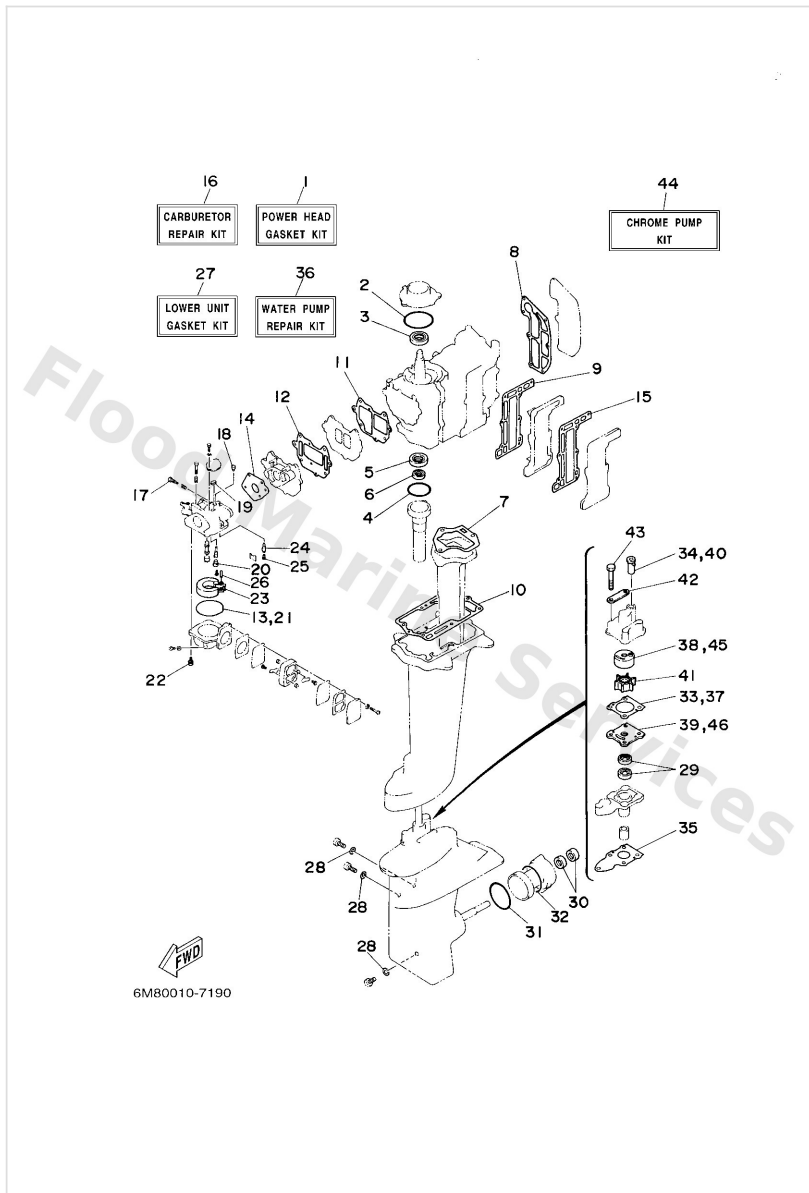

Repair Kit

Ref	Part	
16	6N0W009300 Carburetor repair kit	Buy now
17	6791492300 Screw, pilot	Buy now
18	6G11496600 Cap	Buy now
19	6G11412600 Packing	Buy now
20	6761496600 Rubber cap	Buy now
22	9798004114 Screw, pan head(ga5)	Buy now
23	6G11498500 Float comp.	Buy now
24	6G11454601 Valve, needle	Buy now
25	6761418600 Pin, valve	Buy now
26	6881454800 Pin, arm	Buy now
27	6N0W0001C0 Lower unit gasket kit	Buy now
28	9043008020 Gasket	Buy now
29	9310111M23 Oil seal (6g1)	Buy now
30	9310115074 Oil seal (655)	Buy now
31	9321049046 O-ring (620)	Buy now