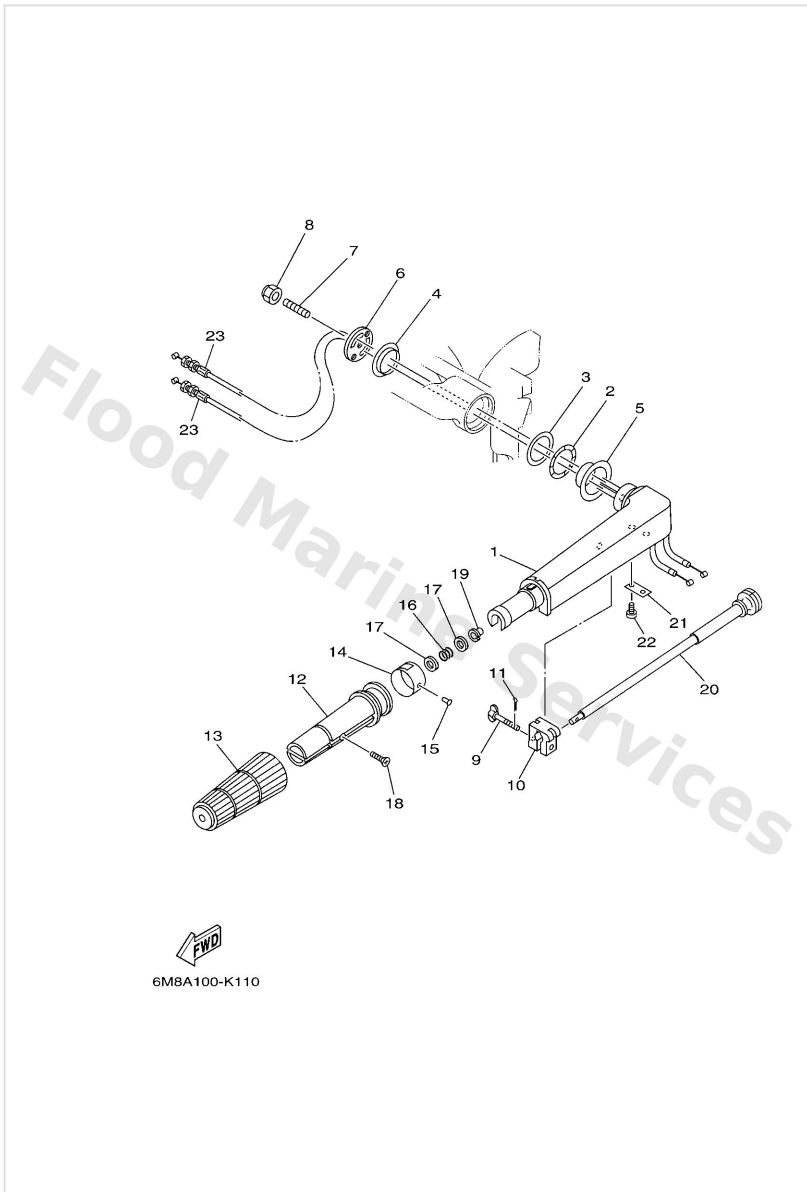

Steering

Ref	Part	
1	6M8G2111114D Handle, steering	Buy now
2	9020636M21 Washer, wave(63v)	Buy now
3	9020236M55 Washer, plate(63v)	Buy now
4	9038633M96 Bush(63v)	Buy now
5	9038634M97 Bush(63v)	Buy now
6	6G14213102 Cover, handle steering	Buy now
7	9011608016 Bolt, stud	Buy now
8	9018508057 Nut, nylon (6j8)	Buy now
9	6G14212501 Bolt, friction adjusting	Buy now
10	6G14212600 Piece, friction	Buy now
11	9149016010 Pin, cotter	Buy now
12	6M4G211900 Grip, steering handle	Buy now
13	6N0G217700 Rubber, handle	Buy now
14	6N0G213710 Indicator, throttle	Buy now
15	9026902M09 Rivet(6I5)	Buy now