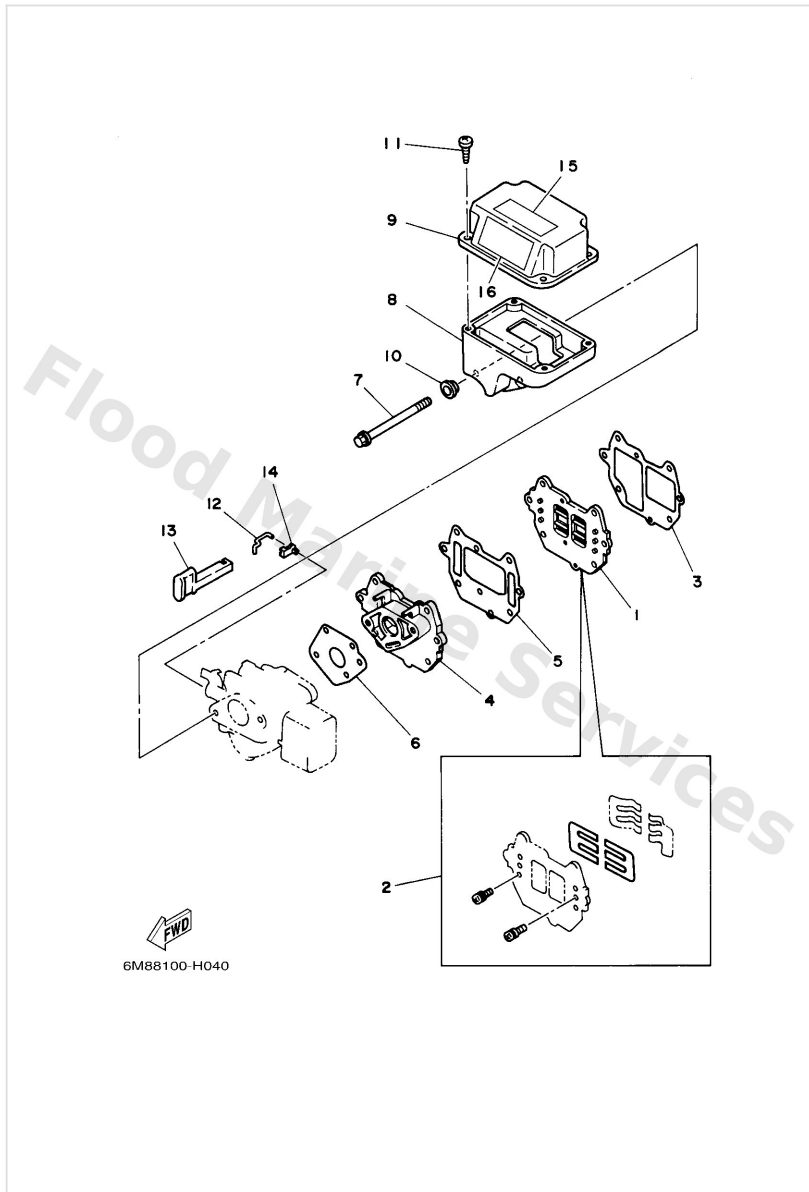

Intake

Ref	Part	
1	6G11361001 Reed valve assembly	Buy now
2	6G1W000400 Reed set	Buy now
3	6G113621A1 Gasket, valve seat	Buy now
4	6N0E36410094 Manifold, intake 1	Buy now
5	6G113645A1 Gasket, intake manifold	Buy now
6	6G114198A1 Gasket	Buy now
7	9589506085 Bolt, flange(6g1)	Buy now
8	6M8E441700 Cover set	Buy now
9	6M8E441800 Cover 2	Buy now
10	9038706M70 Collar (6h5)	Buy now
11	9778050514 Screw, panhead tapping (682)	Buy now
12	6G14125600 Rod, choke link	Buy now
13	6G14127100 Knob, choke 1	Buy now
14	6614126202 Joint, choke lever	Buy now
15	6AH8199440 Label, safety	Buy now