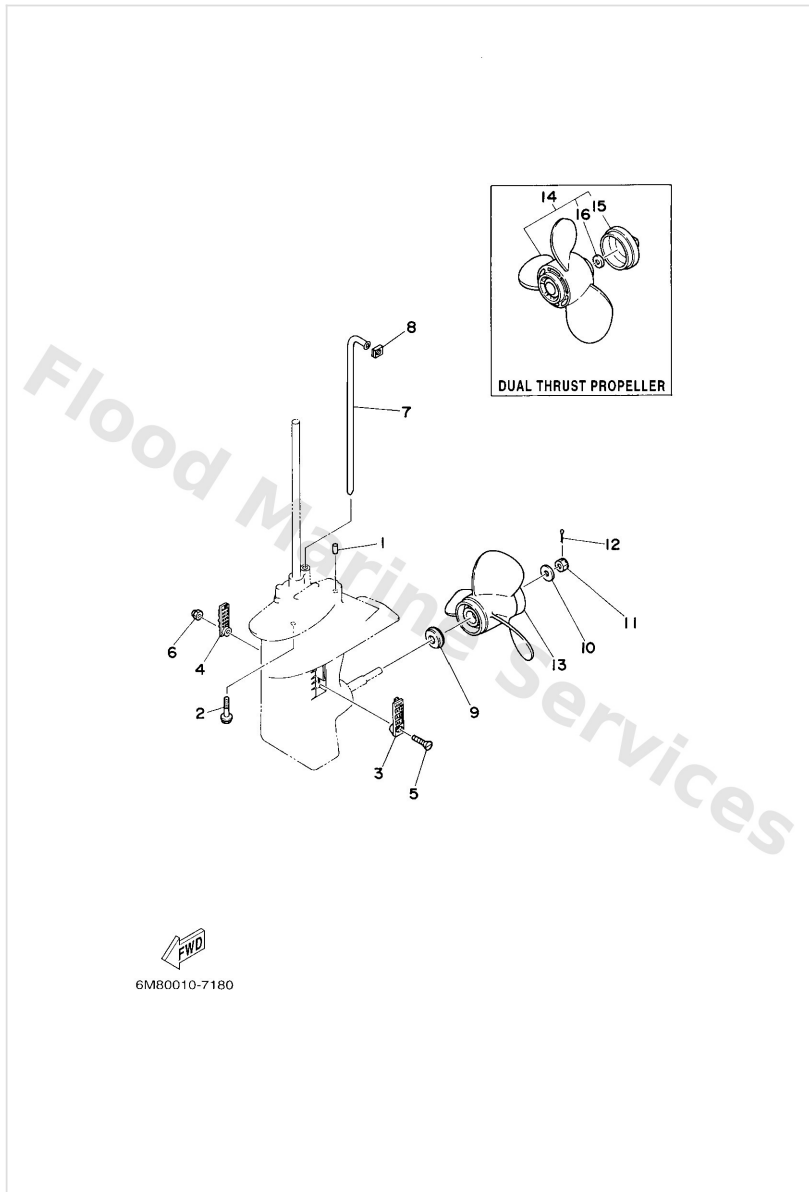

Lower Casing & Drive 2

Ref	Part	
13	6G14594300EL Propeller (3x8-1/2 x7-1/2 -n) UR	Buy now
13	6G14594700EL Propeller (3x8-1/2"x6-1/2"-n) UR	Buy now
14	6G1W459101EL Propeller (3x9 x7 -n) UR	Buy now
14	6G1W459200EL Propeller (3x9 x5 -n) UR	Buy now
15	6G14561601 Nut, propeller	Buy now
16	9020110M02 Washer, plate(6g9)	Buy now