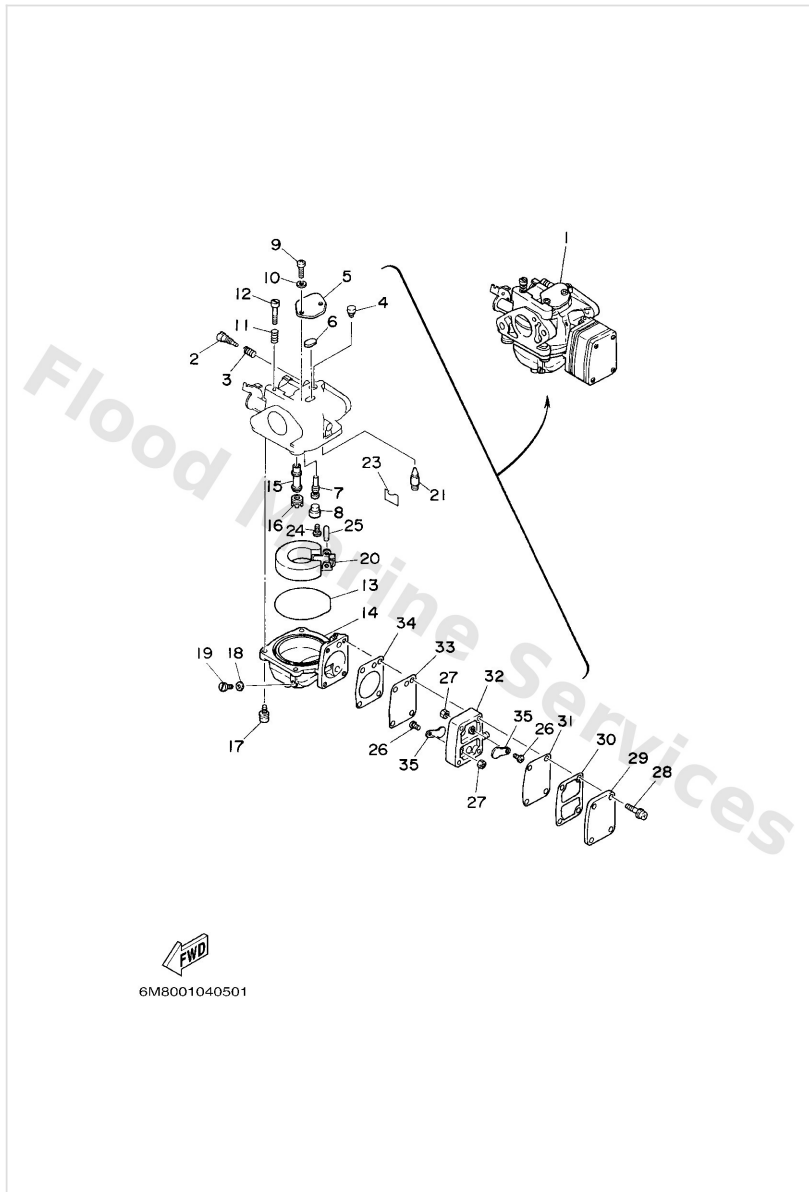

Carburetor

Ref	Part	
15	6G11494700 Nozzle, main	Buy now
15	6H61494700 Nozzle, main	Buy now
16	6761494326 Jet, main (#98)	Buy now
17	9798004114 Screw, pan head(ga5)	Buy now
18	6G11439800 Washer	Buy now
19	6G11499200 Screw, drain	Buy now
20	6G11498500 Float comp.	Buy now
21	6AH1454600 Valve, needle	Buy now
23	6631415900 Clip	Buy now
24	9858004008 Screw, pan head (713)	Buy now
25	6881454800 Pin, arm	Buy now
26	9898003006 Screw, bind(6g1)	Buy now
27	9538003600 Nut (6g8)	Buy now
28	9798004125 Screw, with washer	Buy now
29	6G12445200 Cover, pump	Buy now