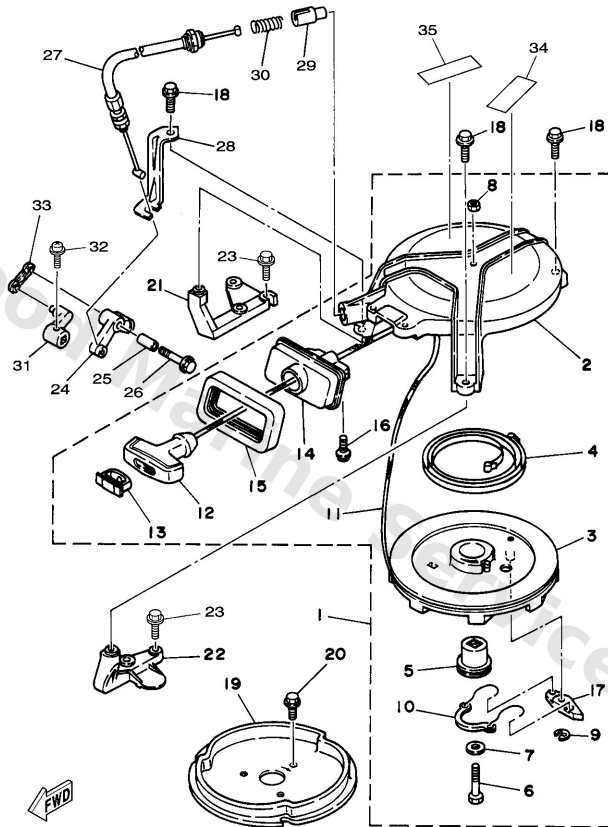

Repair Kit

Ref	Part	
32	9321053M08 O-ring(50m)	Buy now
33	6G144315A0 Gasket,water pump	Buy now
34	6474436600 Damper, water seal 2	Buy now
35	6G145315A0 Packing, lower casing	Buy now
36	6N0W0078A0 Water pump repair kit	Buy now
38	6G14432200 Insert, cartridge	Buy now
39	6G14432300 Outer plate, cartridge	Buy now
41	6G14435200 Impeller	Buy now
42	6G14432800 Plate	Buy now
43	9709506045 Bolt, hexagon	Buy now
44	6N0W00780A Chrome pump kit	Buy now
45	6G14432240 Insert, cartridge	Buy now
46	6G14432340 Outer plate, cartridge	Buy now

Starter

Ref	Part	
1	6M8E571003 Starter assembly	Buy now
2	6N0E57118094 Case, Starter	Buy now
3	6M8E571400 Drum, sheave	Buy now
4	9051008M03 Spring, spiral (6g1)	Buy now
5	6G11571700 Shaft, starter	Buy now
6	9701306035 Bolt(3rv)	Buy now
7	9020106M30 Washer, plate (6a1)	Buy now
8	9530306600 Nut(661)	Buy now
9	9343006M02 Circlip (689)	Buy now
10	6G11570500 Spring, drive pawl	Buy now
11	* item_description *1	Buy now
12	6G11575500 Handle, starter	Buy now
13	6G11577900 Cover	Buy now
14	6N0E575800 Guide, rope	Buy now
15	6G11576200 Seal 2	Buy now

Starter

6M8A300-K070

*1: CUT FROM 50M ROLLS, PART NO.90890-44372, CUTTING LENGTH 1.85M

*1:A PRELEVER SUR BOBINE 50M ,REFERENCE 90890-44372,
LONGUEUR DE COUPE 1.85M

Ref	Part	
16	9589506016 Bolt, flange deep recess	Buy now
17	6771574101 Pawl, drive	Buy now
18	9589506020 Bolt, flange(jk3)	Buy now
19	6N0E57230094 Pulley, starter	Buy now
20	9010506M29 Bolt (6g1)	Buy now
21	6N0E57710094 Stay 1	Buy now
22	6N0E57720094 Stay 2	Buy now
23	9757506520 Bolt, hexagon w/w deep recess	Buy now
24	6G11574681 Arm	Buy now
25	6G11576400 Collar 1	Buy now
26	9589506025 Bolt, flange deep recess	Buy now
27	6N0E577090 Cable comp., starter stop	Buy now
28	6G11577481 Stay 4	Buy now
29	6561574800 Plunger, starter stop	Buy now
30	9050110227 Spring, compreshion(656)	Buy now