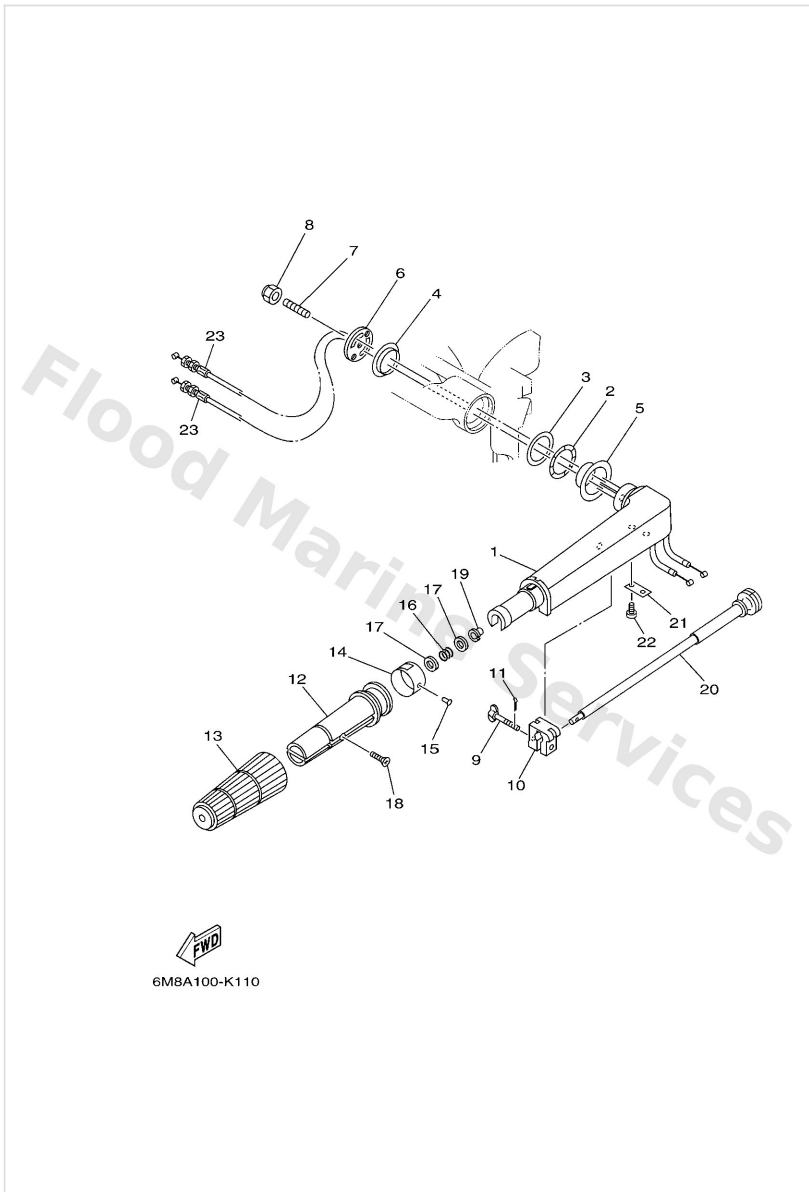

Steering

Ref	Part	
16	9050123215 Spring (655)	Buy now
17	9020110M02 Washer, plate(6g9)	Buy now
18	9015205011 Screw, countersunk	Buy now
19	9038608032 Bushing (650)	Buy now
20	6G14213801 Lever, throttle	Buy now
21	6E04215902 Stay	Buy now
22	9788505012 Screw,pan head (646)	Buy now
23	6N0F630110 Throttle cable assembly	Buy now