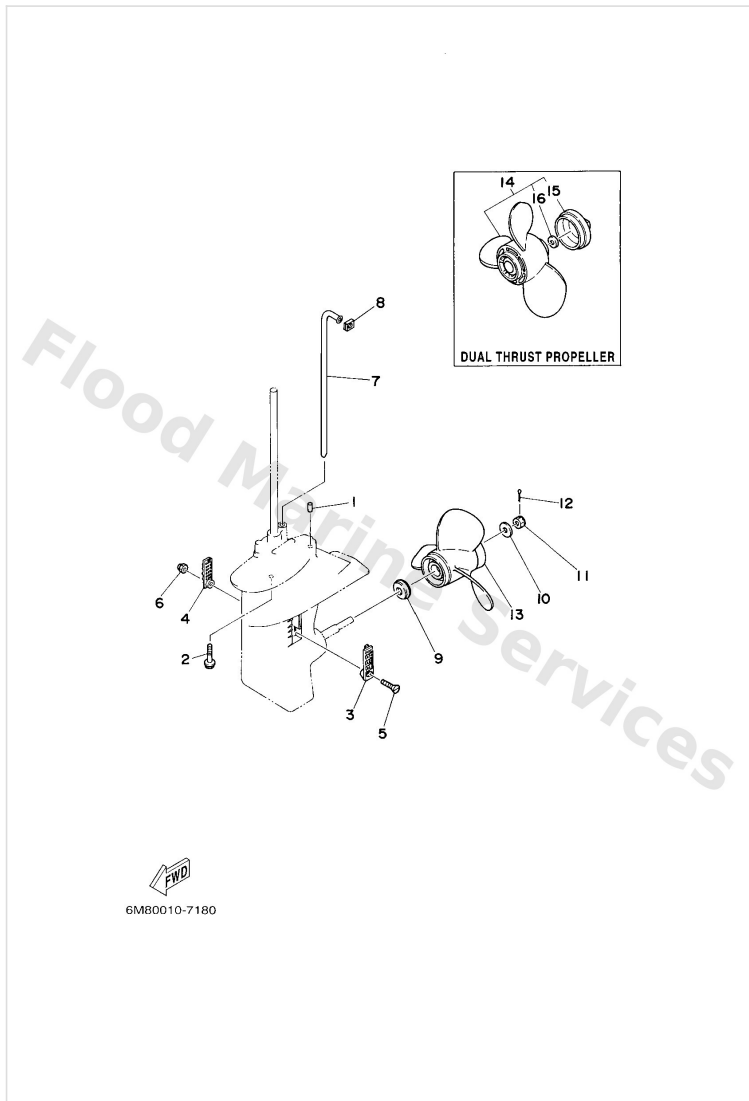

Lower Casing & Drive 2

Ref	Part	
1	9360408062 Pin,dowel (626)	Buy now
2	9589506030 Bolt, flange deep recess	Buy now
3	6G14521400 Cover, water inlet	Buy now
4	6G14521500 Cover, water inlet	Buy now
5	9015205M03 Screw, countersunk	Buy now
6	9018505002 Nut nylon (sus)(ex4)	Buy now
7	6N0G436100 Tube, water 1 S(17.2")	Buy now
7	6N0G436110 Tube, water 1 L(22.2")	Buy now
8	6G14436500 Damper, water seal 1	Buy now
9	6N0G598700 Spacer UR	Buy now
9	6N0G598710 Spacer UR	Buy now
10	9020110M01 Washer, plate(6m7)	Buy now
11	9017110M01 Nut castle (683)	Buy now
12	9149030020 Pin cotter	Buy now
13	6G14594100EL Propeller (3x8-1/2"x8-1/2"-n) UR	Buy now