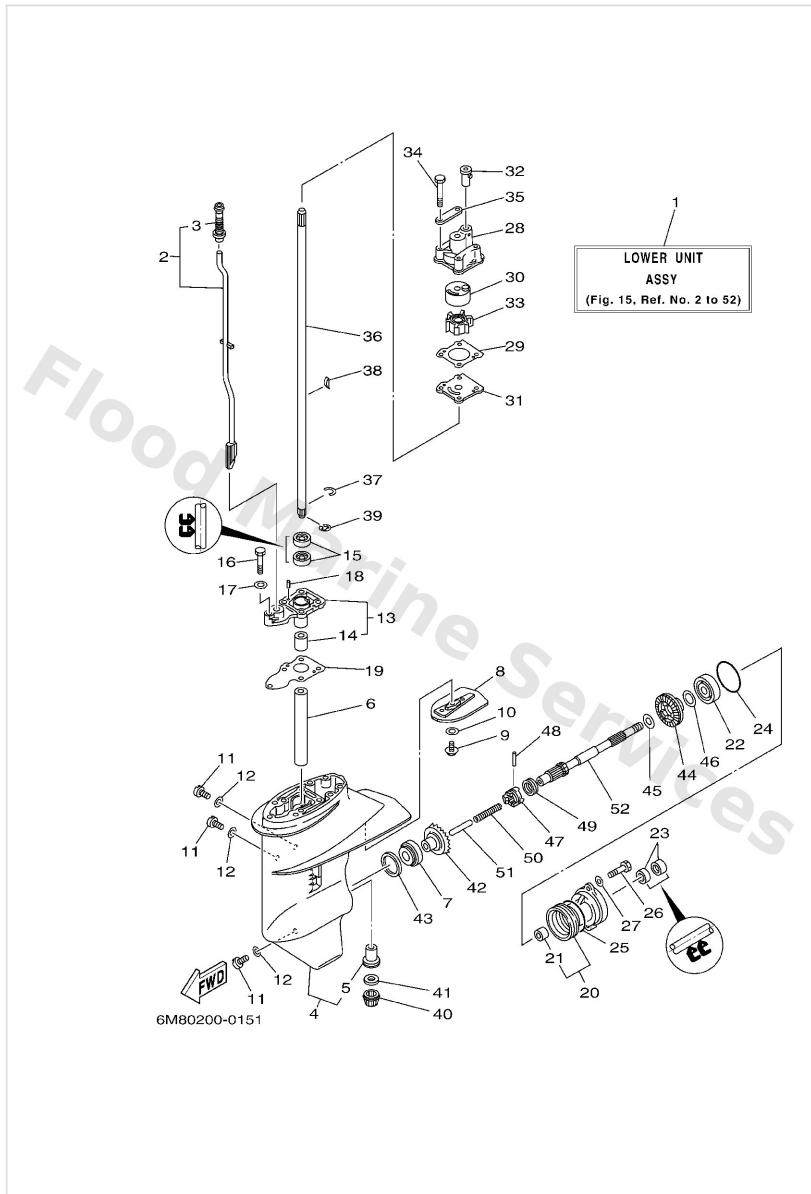

Lower Casing & Drive 1

Ref	Part	
51	6G14563500 Plunger, shift	Buy now
52	6G14561101 Shaft, propellar	Buy now