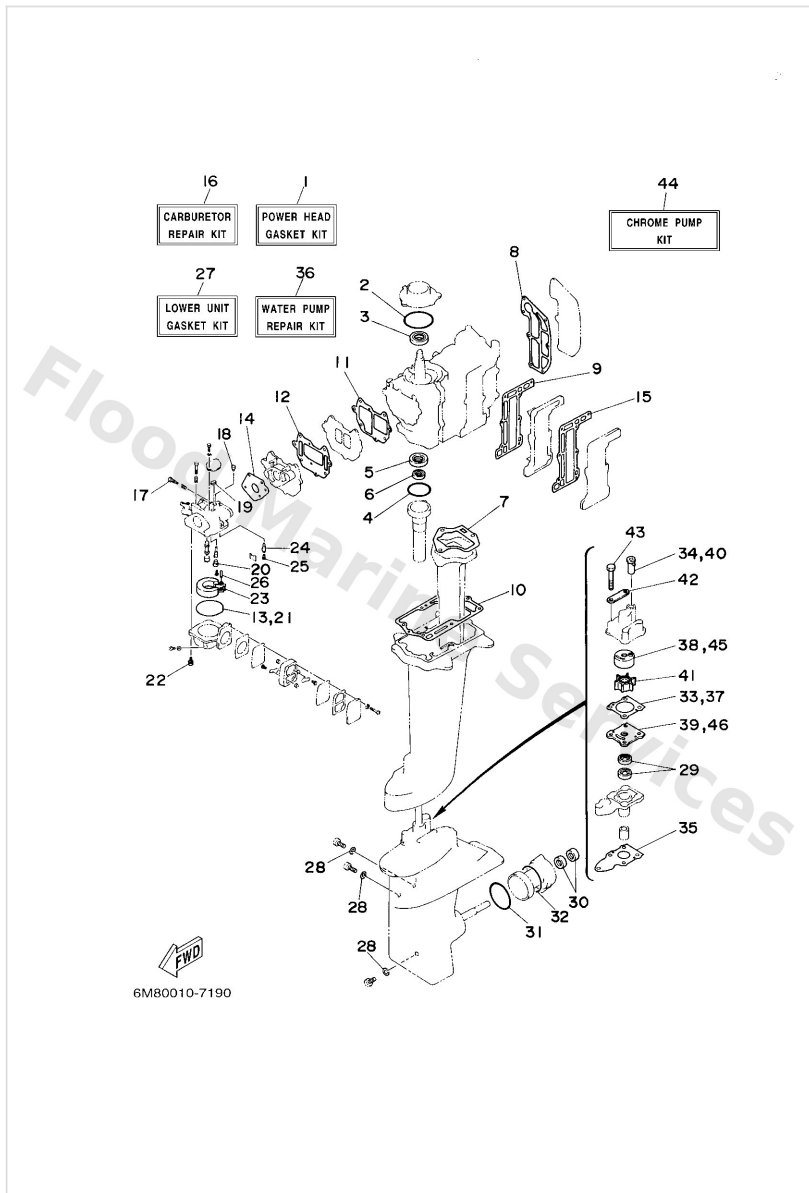

Repair Kit

Ref	Part	
1	6NOW0001A0 Power head gasket kit	Buy now
2	9321054M54 O-ring (6g1)	Buy now
3	9310220M25 Oil seal (6e0)	Buy now
4	9321042159 O-ring (647)	Buy now
5	9310120M34 Oil seal(6j1)	Buy now
6	9310112M26 Oil seal(6g1)	Buy now
7	6G141133A0 Gasket, exhaust manifold 1	Buy now
8	6G111193A1 Gasket, head cover 1	Buy now
9	6G141112A1 Gasket, exhaust inner cover	Buy now
10	6G145113A1 Gasket, upper casing	Buy now
11	6G113621A1 Gasket, valve seat	Buy now
12	6G113645A1 Gasket, intake manifold	Buy now
13	6G11498400 Gasket, float chamber	Buy now
14	6G114198A1 Gasket	Buy now
15	6G141114A0 Gasket, exhaust outer cover	Buy now