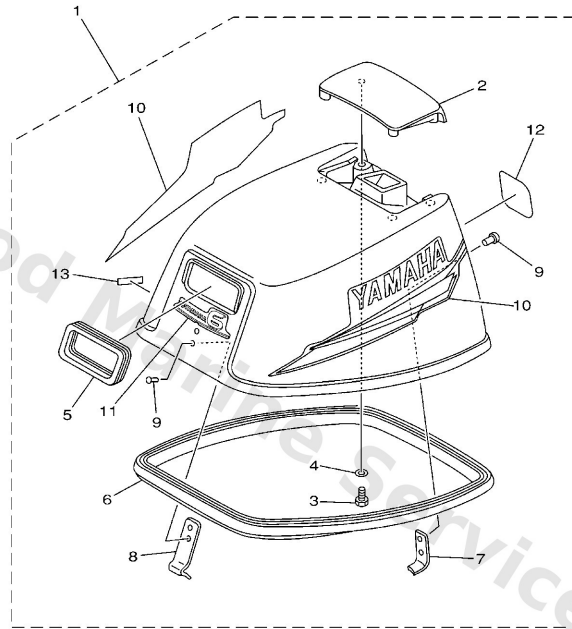

Top Cowling

FWD
6M81200-2010

Ref	Part	
1	6M8G2610304D Top Cowling assembly	Buy now
1	6N0G2610304D Top Cowling assembly	Buy now
2	6N0G2613004D Molding air duct	Buy now
3	9709506016 Bolt, hexagon deep recess	Buy now
4	9299506600 Washer, plain (646)	Buy now
5	6G11576100 Seal 1	Buy now
6	6G14261500 Seal	Buy now
7	6G14264700 Holder, clamp band	Buy now
8	6N0G265100 Hook 1	Buy now
9	9026604M00 Rivet 2 (662)	Buy now
10	6N0WG07010 Graphic set	Buy now
11	6M8G267720 Graphic Front 6 Cv 2Temps	Buy now
11	6N0G267720 Graphic front 8cv	Buy now
12	6M8G267811 Graphic, rear	Buy now
12	6N0G267811 Graphic, rear	Buy now