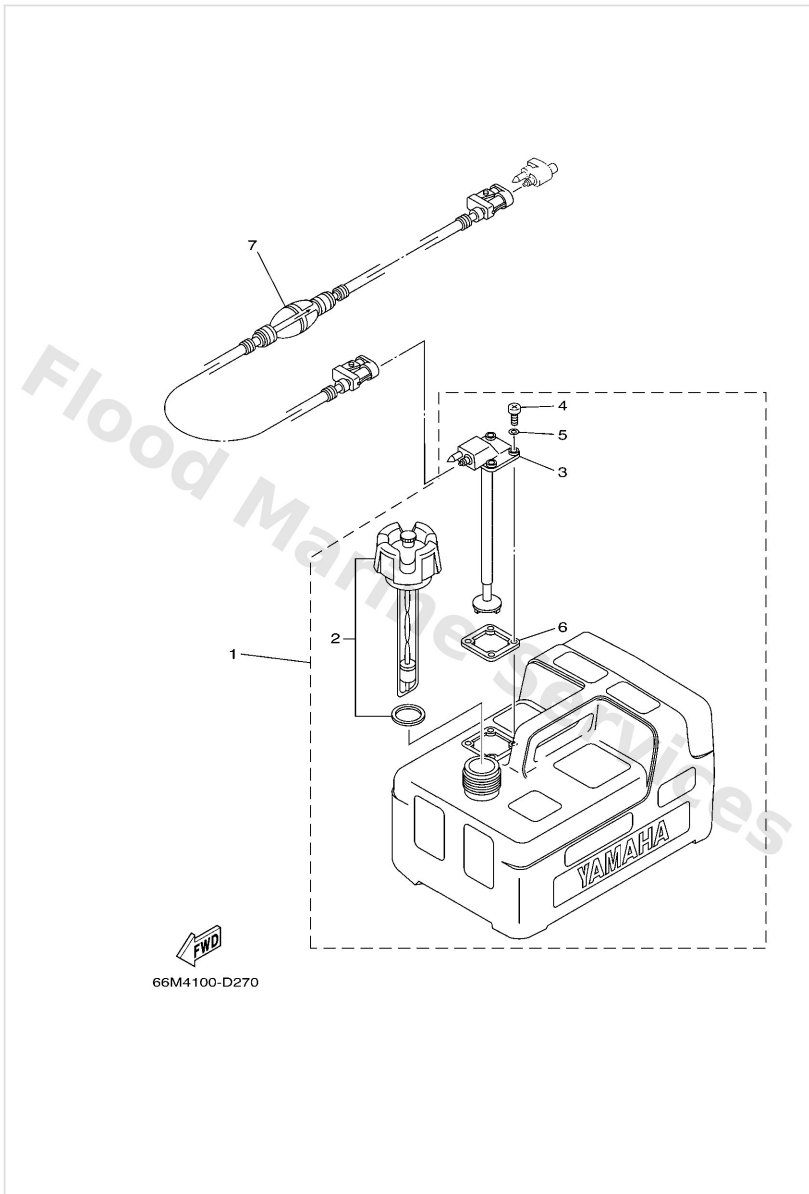

Fuel Tank

Ref	Part	
1	6YL2420105 Fuel Tank assembly (12L) AP	Buy now
2	6YL2461001 Cap assembly	Buy now
3	6YL2426001 Fuel meter assembly	Buy now
4	9015705M16 Screw, pan head	Buy now
5	6YL2432900 Seal	Buy now
6	6YL2426801 Gasket, fuel meter	Buy now
7	6YL2430654 Fuel pipe comp. 1 AP	Buy now