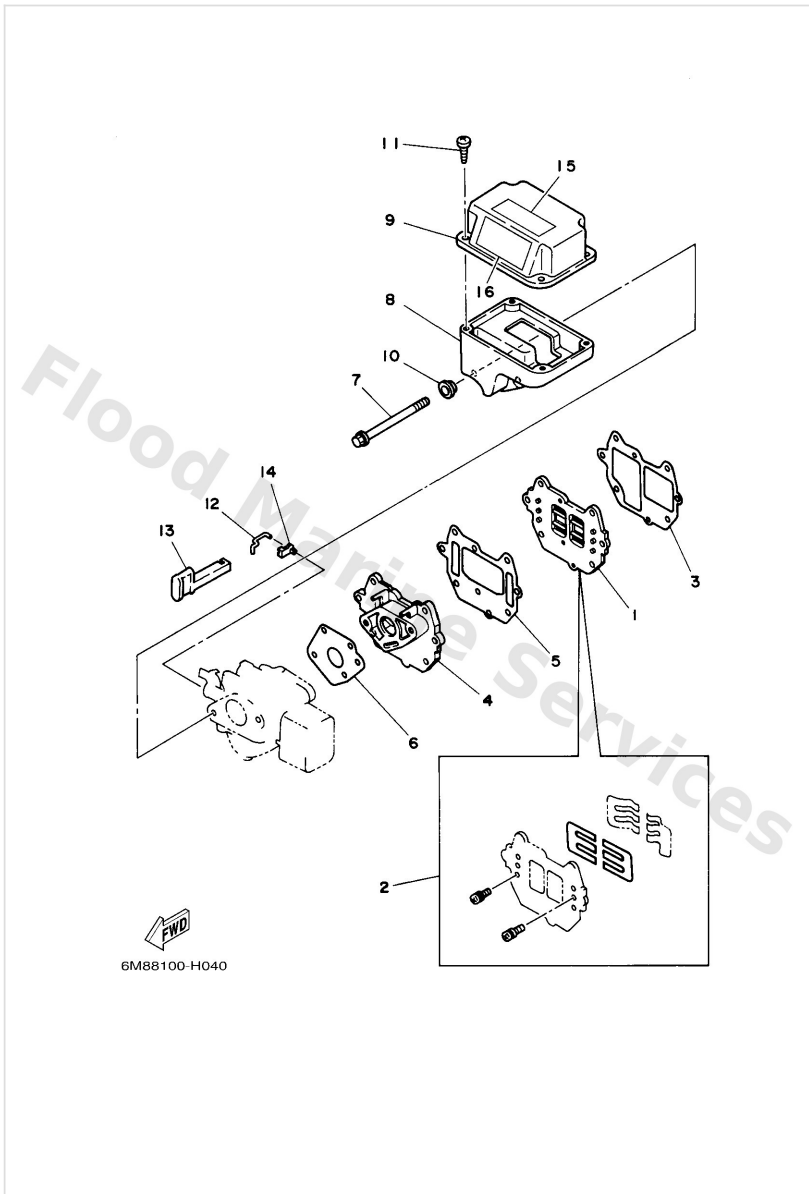

Intake

Ref	Part	
16	6AH8199450 Label, safety	Buy now