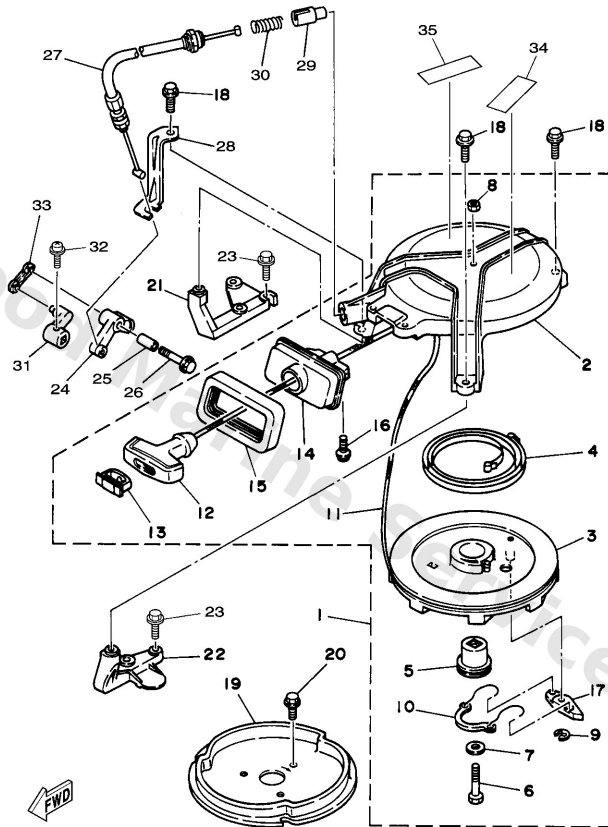

Starter

Ref	Part	
1	6M8E571003 Starter assembly	Buy now
2	6N0E57118094 Case, Starter	Buy now
3	6M8E571400 Drum, sheave	Buy now
4	9051008M03 Spring, spiral (6g1)	Buy now
5	6G11571700 Shaft, starter	Buy now
6	9701306035 Bolt(3rv)	Buy now
7	9020106M30 Washer, plate (6a1)	Buy now
8	9530306600 Nut(661)	Buy now
9	9343006M02 Circlip (689)	Buy now
10	6G11570500 Spring, drive pawl	Buy now
11	* item_description *1	Buy now
12	6G11575500 Handle, starter	Buy now
13	6G11577900 Cover	Buy now
14	6N0E575800 Guide, rope	Buy now
15	6G11576200 Seal 2	Buy now

Starter

6M8A300-K070

*1: CUT FROM 50M ROLLS, PART NO.90890-44372, CUTTING LENGTH 1.85M

*1:A PRELEVER SUR BOBINE 50M ,REFERENCE 90890-44372,
LONGUEUR DE COUPE 1.85M

Ref	Part	
16	9589506016 Bolt, flange deep recess	Buy now
17	6771574101 Pawl, drive	Buy now
18	9589506020 Bolt, flange(jk3)	Buy now
19	6N0E57230094 Pulley, starter	Buy now
20	9010506M29 Bolt (6g1)	Buy now
21	6N0E57710094 Stay 1	Buy now
22	6N0E57720094 Stay 2	Buy now
23	9757506520 Bolt, hexagon w/w deep recess	Buy now
24	6G11574681 Arm	Buy now
25	6G11576400 Collar 1	Buy now
26	9589506025 Bolt, flange deep recess	Buy now
27	6N0E577090 Cable comp., starter stop	Buy now
28	6G11577481 Stay 4	Buy now
29	6561574800 Plunger, starter stop	Buy now
30	9050110227 Spring, compreshion(656)	Buy now

Starter

6M8A300-K070

*1: CUT FROM 50M ROLLS, PART NO. 90890-44372, CUTTING LENGTH 1.85M

*1: A PRELEVER SUR BOBINE 50M , REFERENCE 90890-44372, LONGUEUR DE COUPE 1.85M

Ref	Part	
31	6G14412580 Lever, shift rod 2	Buy now
32	9798005216 Screw, pan w/ plain	Buy now
33	6G11574780 Link	Buy now
34	6AH8199540 Label, warning	Buy now
35	6AH8199550 Label, warning	Buy now