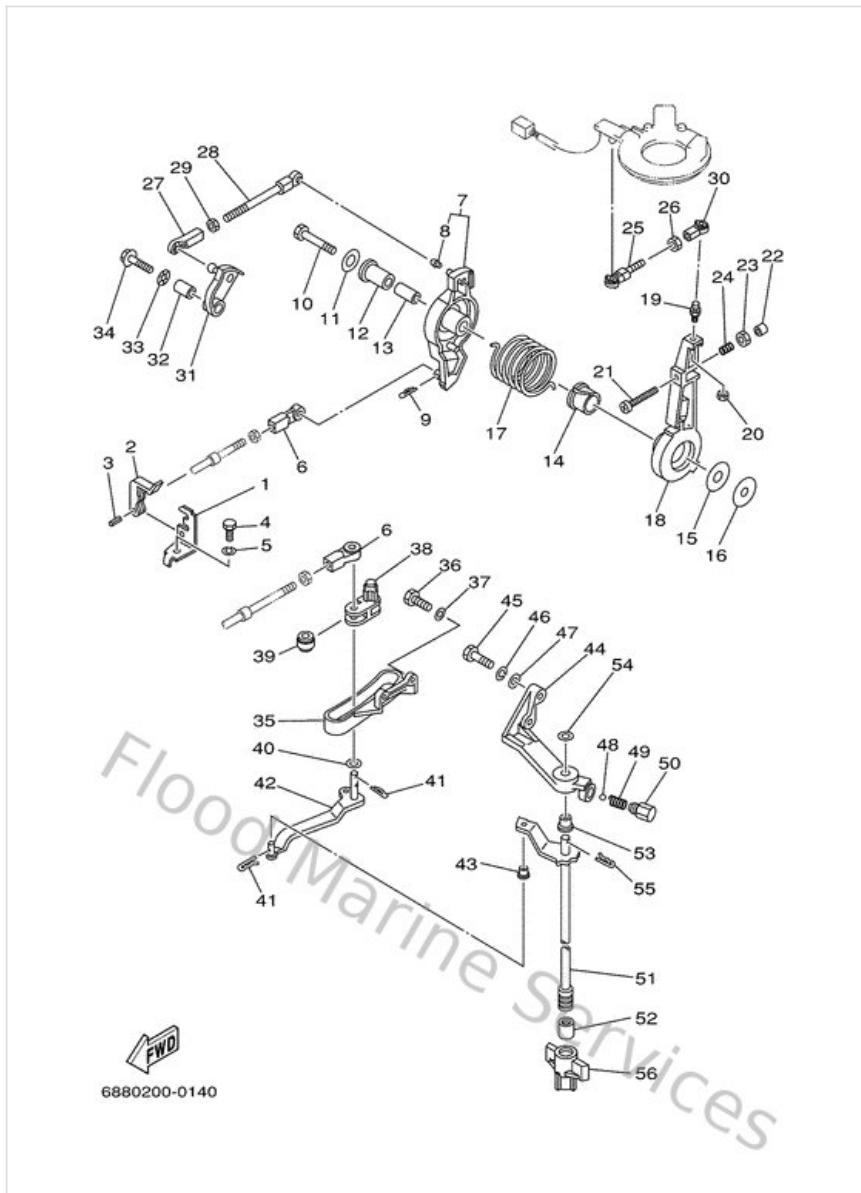

Carburetor

Ref	Part	
16	688149800000 Body, float chamber	Buy now
17	979800411400 Screw, pan head(ga5)	Buy now
18	6H3149920000 Screw, drain	Buy now
19	932100423000 O-ring (371)	Buy now
20	663141260000 Packing	Buy now
21	663145270000 Plate	Buy now
22	688141260000 Packing	Buy now
23	688145270000 Plate	Buy now
24	688145720100 Seal	Buy now
25	979800531000 Screw, with washer(6k5)	Buy now
26	692149230000 Screw, adjusting	Buy now
27	679145550000 Spring	Buy now
28	663145920000 Screw	Buy now
29	902010565200 Washer, plate(65j)	Buy now
30	63V145230000 Screw, stop	Buy now

Carburetor

Ref	Part	
31	905011032600 Spring coil(663)(carb)	Buy now
32	6H2145780000 Collar	Buy now

6880010-4050

Control

Ref	Part	
1	663485310000 Bracket, remote control	Buy now
2	663485380000 Clamp, cable 1	Buy now
3	916903001200 Pin, spring	Buy now
4	970950801600 Bolt, hexagon deep recess	Buy now
5	929950810000 Ybs67-8 washer, spring	Buy now
6	663483440000 Cable end, remote control	Buy now
7	688416320915 Lever, magneto control	Buy now
8	662412140100 Joint 1	Buy now
9	904681800800 Clip 620436610000	Buy now
10	970950804500 Bolt, hexagon	Buy now
11	9020108M2300 Washer, plate (6e5)	Buy now
12	903861208900 Bushing(663)	Buy now
13	90387084J800 Collar	Buy now
14	9038622M1300 Bushing (688)	Buy now
15	902021209200 Washer, plate(663)	Buy now

Control

Ref	Part	
16	9020108M1300 Washer plate (682)	Buy now
17	9050829M0500 Spring, torsion (688)	Buy now
18	688416310194 Lever, magneto control	Buy now
19	663855180000 Joint, ball	Buy now
20	953800570000 Nut (656)	Buy now
21	901570601300 Screw, pan head(697)	Buy now
22	688441940000 Cap	Buy now
23	953800660000 Nut(661)	Buy now
24	9050116M1200 Spring, compression (688)	Buy now
25	682412375000 Joint, link 2	Buy now
26	953800560000 Nut, hexagon (663)	Buy now
27	682412370000 Joint, link 2	Buy now
28	688412110100 Link, accel	Buy now
31	688412130000 Cam, accel.	Buy now
32	9038706M1700 Collar, lever 1	Buy now