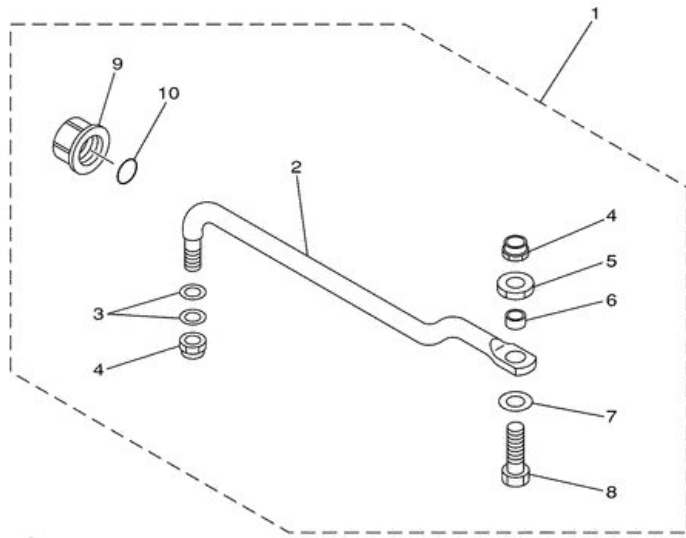

Steering Guide

Flood Marine Services

6880700-9190

Ref	Part	
1	688613501000 Steering guide attachment kit	Buy now
2	688613511000 Rod, steering link	Buy now
3	9020110M2000 Washer, plate (663)	Buy now
4	9018509M0100 Nut, nylon (663)	Buy now
5	9017009M0300 Nut (689)	Buy now
6	9038710M4200 Coller (688)	Buy now
7	9020110M6300 Washer, plate	Buy now
8	6E5613550000 Bolt	Buy now
9	6E5431450100 Cap, clamp bracket	Buy now
10	932101627500 O-ring	Buy now