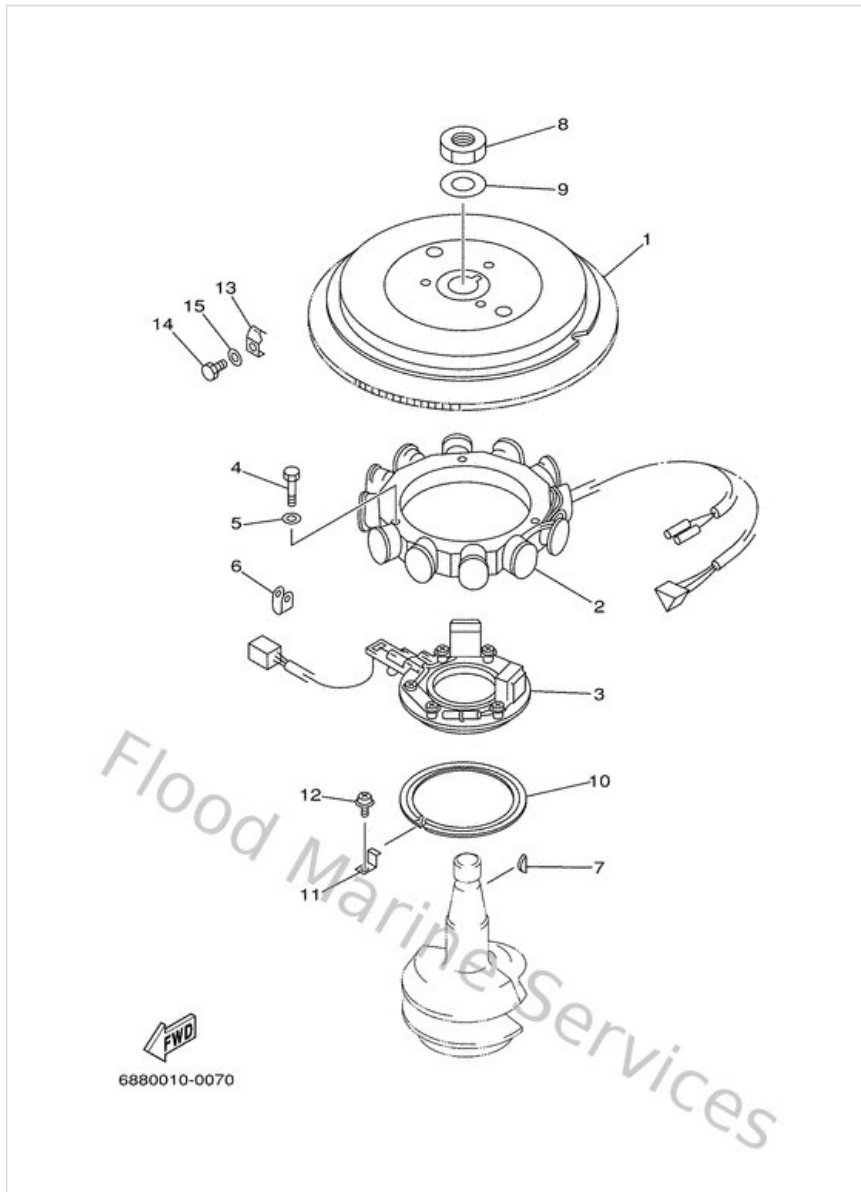

Generator

Ref	Part	
1	688855500000 Rotor assembly	Buy now
2	688855100100 Stator assembly	Buy now
3	688855800000 Coil, pulser	Buy now
4	970130603000 Bolt	Buy now
5	929030660000 Washer, plain (646)	Buy now
7	902800501500 Key, woodruff	Buy now
8	901702013700 Nut, hexagon(663)	Buy now
9	9020121M1800 Washer, plate (663)	Buy now
10	688416110000 Retainer, magneto base 1	Buy now
11	688416120000 Retainer, magneto base 2	Buy now
12	9015906M3100 Screw, with washer	Buy now
13	688813320100 Plate, timing	Buy now
14	970950601000 Bolt	Buy now
15	929950660000 Washer, plain (646)	Buy now