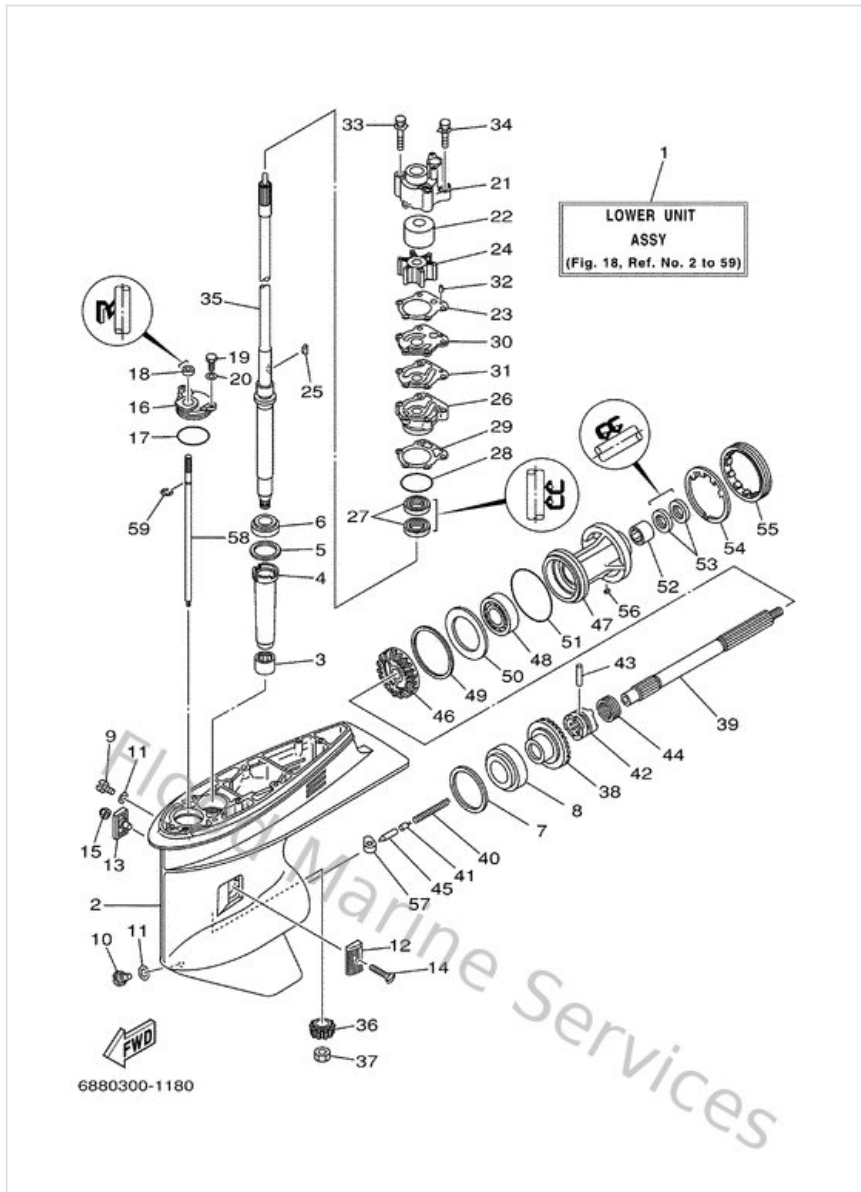

Lower Casing. Drive 1

Ref	Part	
16	688453210000 Plate	Buy now
17	932104904600 O-ring (620)	Buy now
18	931060901400 Oil seal	Buy now
19	970950601600 Bolt, hexagon deep recess	Buy now
20	929950660000 Washer, plain (646)	Buy now
21	688443110100 Housing, water pump 1	Buy now
22	688443220000 Insert, cartridge	Buy now
23	68844315A000 Gasket, water pump 1	Buy now
24	688443520300 Impeller	Buy now
25	9028004M0400 Key, woodruff (688)	Buy now
26	688443410194 Housing, water pump set	Buy now
27	9310125M0300 Oil seal	Buy now
28	932104604400 O-ring	Buy now
29	68844316A000 Gasket, water pump 2	Buy now
30	688443230000 Outer plate, cartridge	Buy now