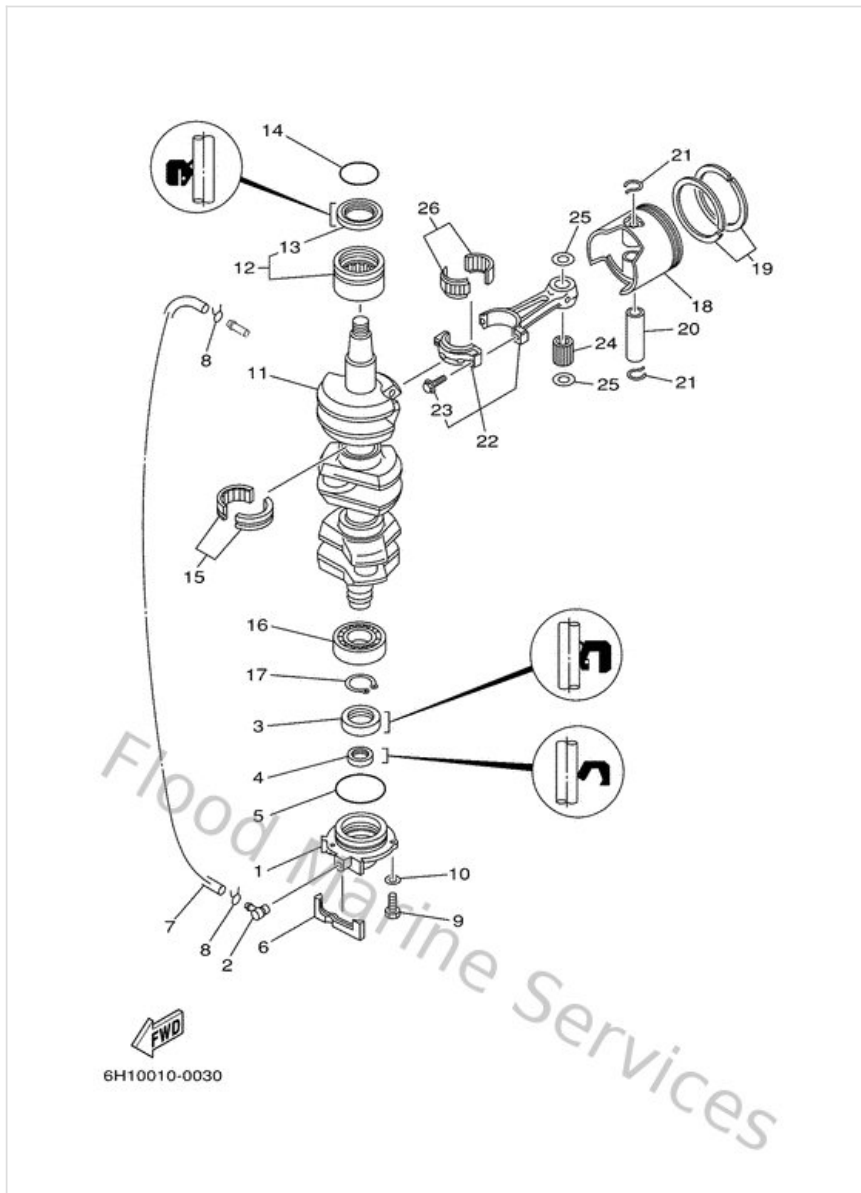

Crankshaft & Piston

Ref	Part	
1	6H1153590194 Housing, oil seal	Buy now
2	688113700000 Check valve assembly	Buy now
3	9310230M0500 Oil seal (688)	Buy now
4	9310420M0200 Oil seal (688)	Buy now
5	932106226900 Ring, o(663)	Buy now
6	688153790000 Seal, crank case	Buy now
7	9044507M8600 Hose (1770)	Buy now
8	904670601600 Clip (655)	Buy now
9	970950602000 Bolt(7u8)	Buy now
10	929950660000 Washer, plain (646)	Buy now
11	688114110100 Crank, shaft	Buy now
12	93310636U400 Bearing (688)	Buy now
13	9310236M0200 Oil seal(52w)	Buy now
14	9321046M1600 O-ring (688)	Buy now
15	93310835U800 Brg,cyl-cal roller (688)	Buy now