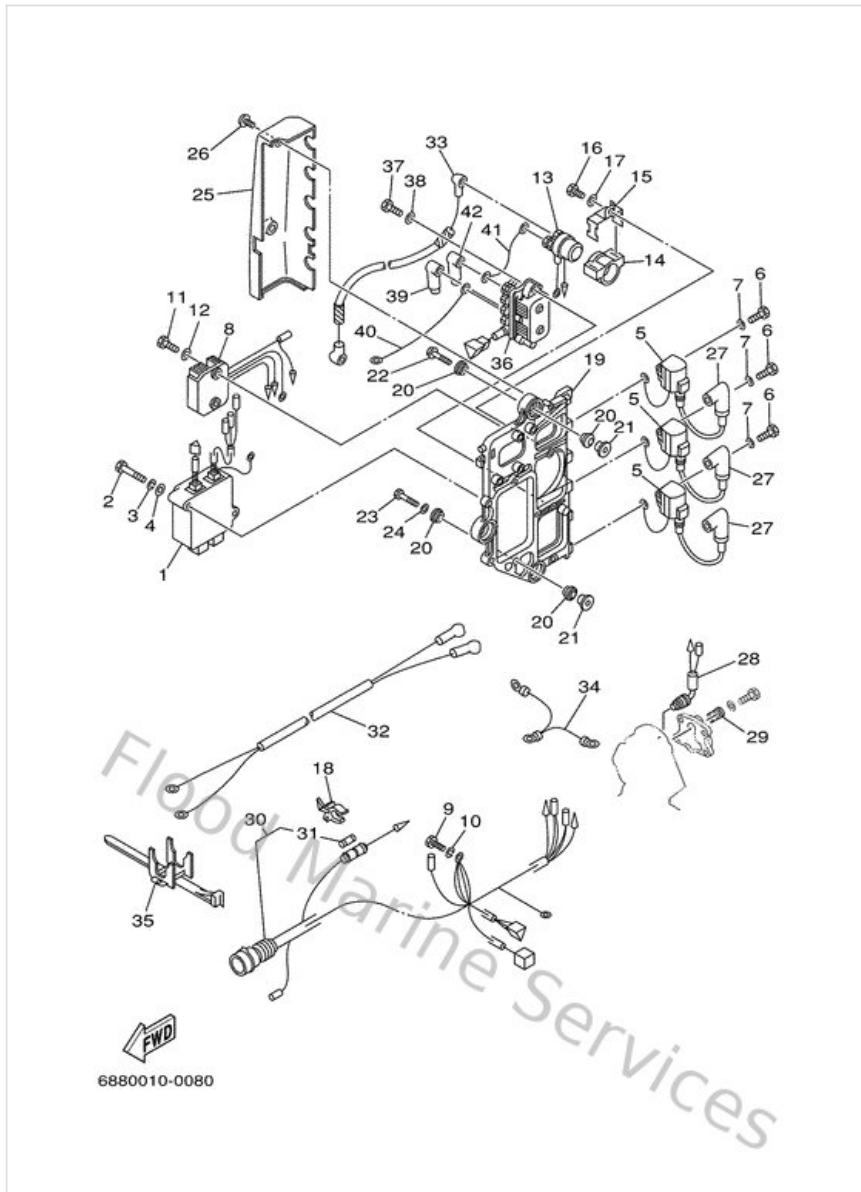

Electrical 1

Ref	Part	
18	6G5821520000 Holder, fuse	Buy now
19	6H1855420094 Bracket	Buy now
20	9048009M2500 Grommet(688)	Buy now
21	9038706M0300 Collar (676)	Buy now
22	9011906M7500 Bolt, with washer	Buy now
23	9010906M3900 Bolt(6h0)	Buy now
24	9020106M3100 Washer (6a0)	Buy now
25	6H1819160000 Cover, terminal	Buy now
26	9015906M1100 Screw, with washer(6I2)	Buy now
27	6G1823702100 Plug cap assembly	Buy now
28	688825601000 Thermo switch assembly	Buy now
29	688825880100 Plate	Buy now
30	688825900400 Wire Harness assembly	Buy now
31	682821510100 Fuse	Buy now
32	6H0821050200 Battery cable	Buy now