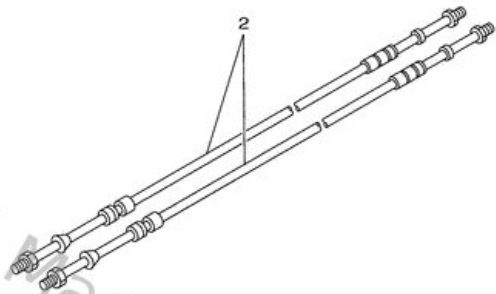

Remote Control Box

67M0100-8280

Ref	Part	
1	703482031400 Remote control assembly (7p)	Buy now
2	701483200000 Cable, Remote Control L=12F	Buy now