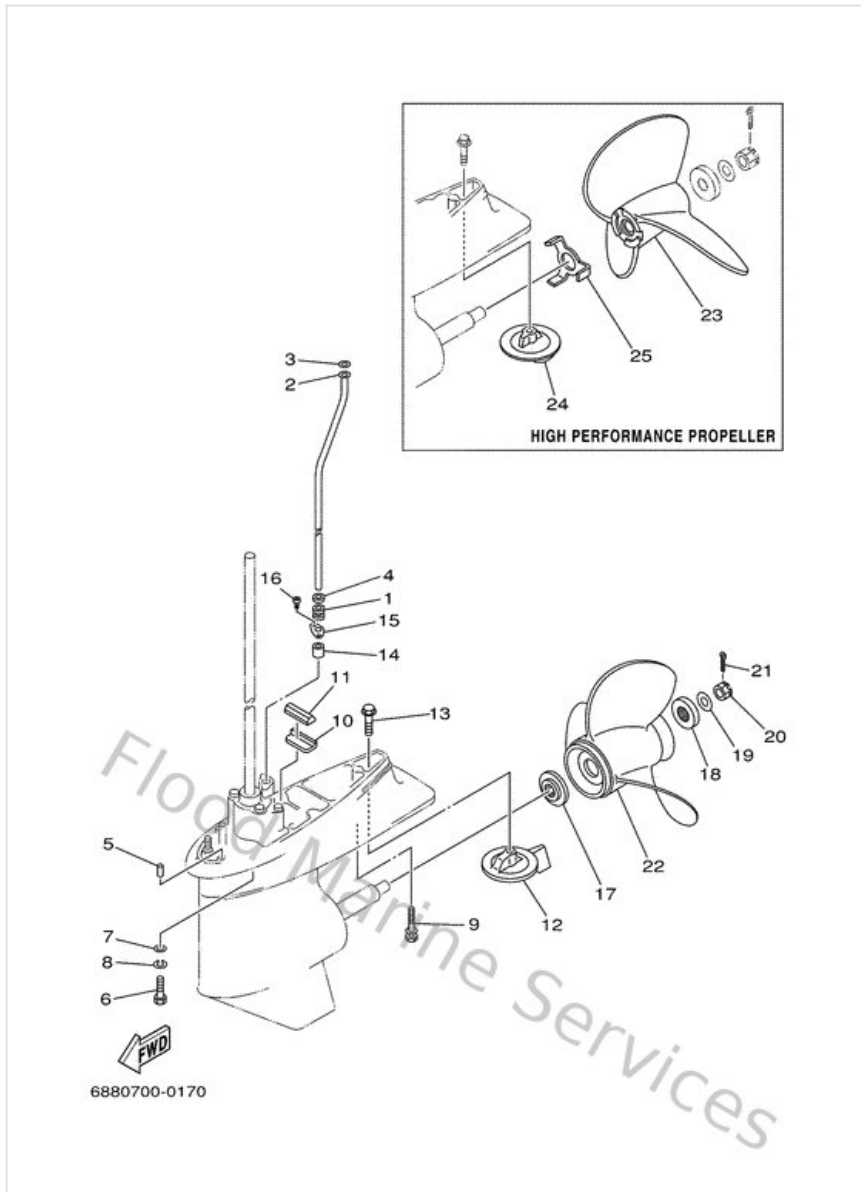

Lower Casing. Drive 2

Ref	Part	
1	663443670000 Damper, water seal 3	Buy now
2	688443611000 Tube, water 1	Buy now
3	902021206000 Washer, plate(663)	Buy now
4	904301207200 Gasket	Buy now
5	936061201900 Pin, dowel (614)	Buy now
6	970751004000 Bolt, hexagon deep recess	Buy now
7	929901060000 Washer, plate	Buy now
8	929901010000 Ybs67-10 washer, spring	Buy now
9	9011908M8400 Bolt, with washer	Buy now
10	663453760000 Guide, seal damper	Buy now
11	688453750000 Damper, seal 2	Buy now
12	688453710200 Tab-trim	Buy now
13	9010510M0000 Bolt, hexagon (663)	Buy now
14	663443660000 Damper, water seal 2	Buy now
15	9048019M0600 Grommet (688)	Buy now