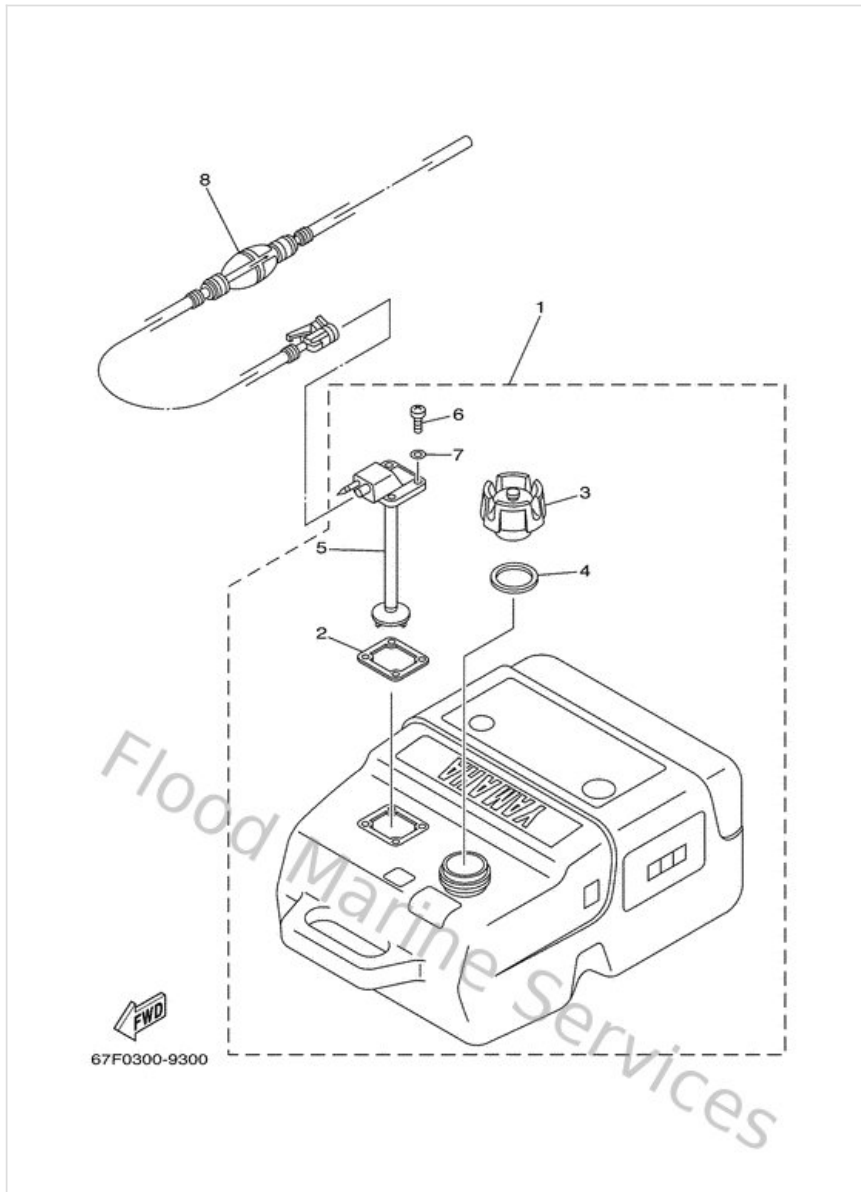

Fuel Tank

Ref	Part	
1	6YK242010100 Fuel Tank assembly (25L)	Buy now
2	6YL242680100 Gasket, fuel meter	Buy now
3	6YK246100000 Cap assembly	Buy now
4	6YL246410000 Gasket, cap 1	Buy now
5	6YK242600100 Fuel meter assembly	Buy now
6	9015705M1600 Screw, pan head	Buy now
7	6YL243290000 Seal	Buy now
8	6YL243065200 Fuel pipe comp. 1	Buy now