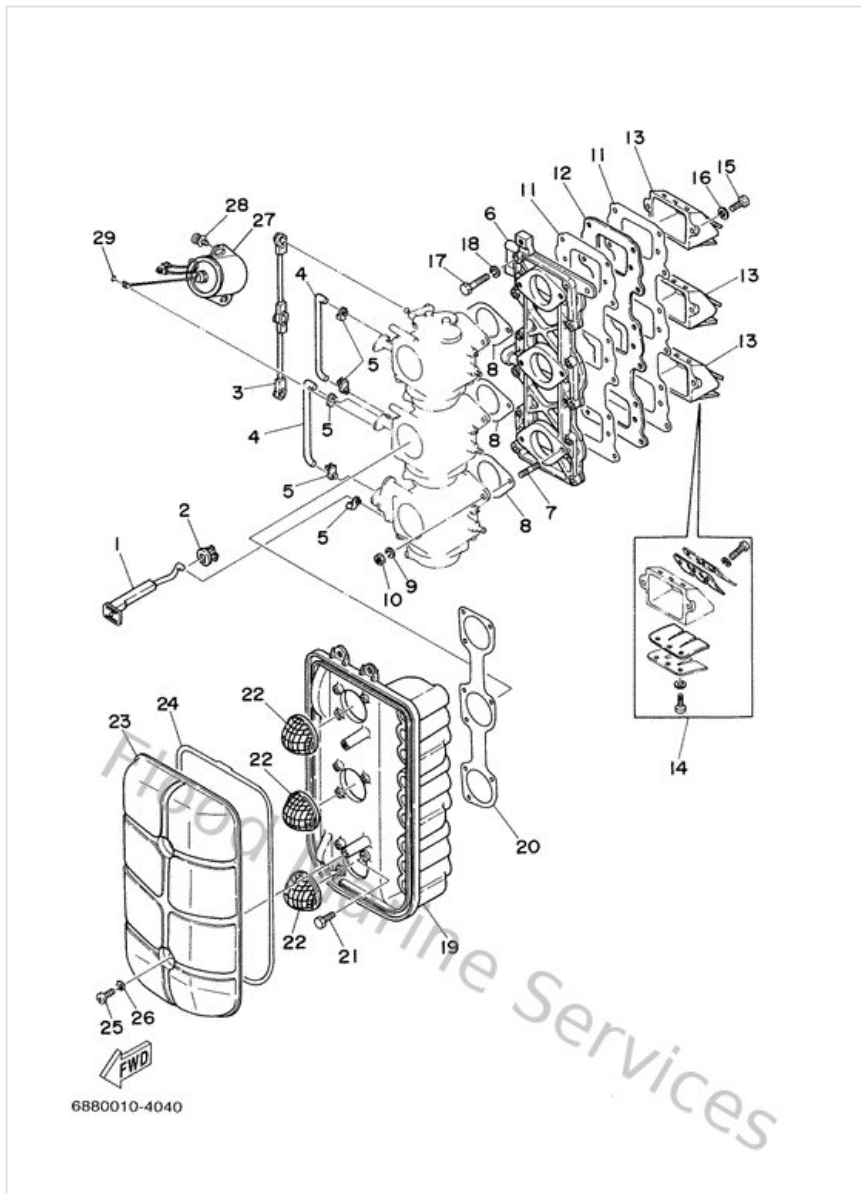

Intake

Ref	Part	
16	929900510000 Ybs67-5 washer, spring	Buy now
17	970130603000 Bolt	Buy now
19	688144170194 Cover 1	Buy now
20	68814483A000 Gasket	Buy now
21	970130601800 Bolt, hexagon	Buy now
22	688144810000 Cap, carburetor	Buy now
23	688144180100 Cover 2	Buy now
24	688144160100 Gasket, air cleaner	Buy now
25	978850601600 Screw, pan head(6b0)	Buy now
26	9020906M0500 Washer (688)	Buy now
27	688861100100 Solenoid	Buy now
28	9015906M1900 Screw, with washer(688)	Buy now
29	932100326100 O-ring (663)	Buy now