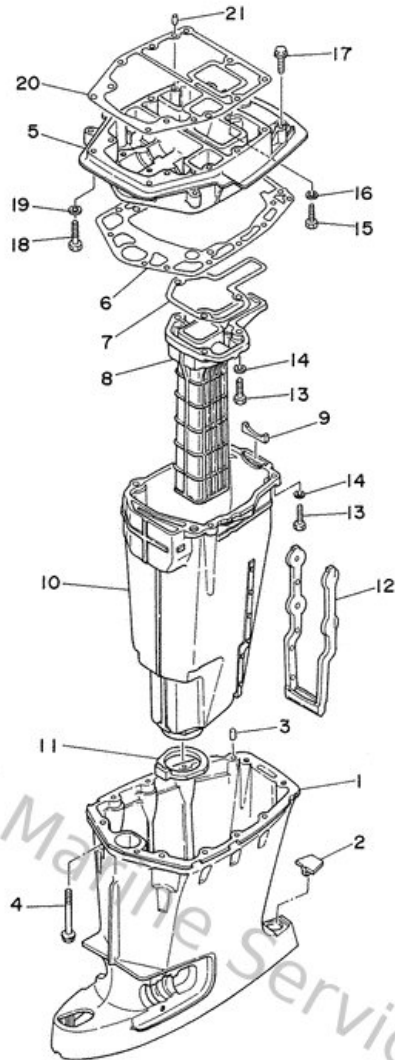

Upper Casing

Ref	Part	
17	970800803000 Bolt, hexagon (fj1)	Buy now
18	970750803500 Bolt(70w)	Buy now
20	68845113A000 Gasket, upper casing	Buy now