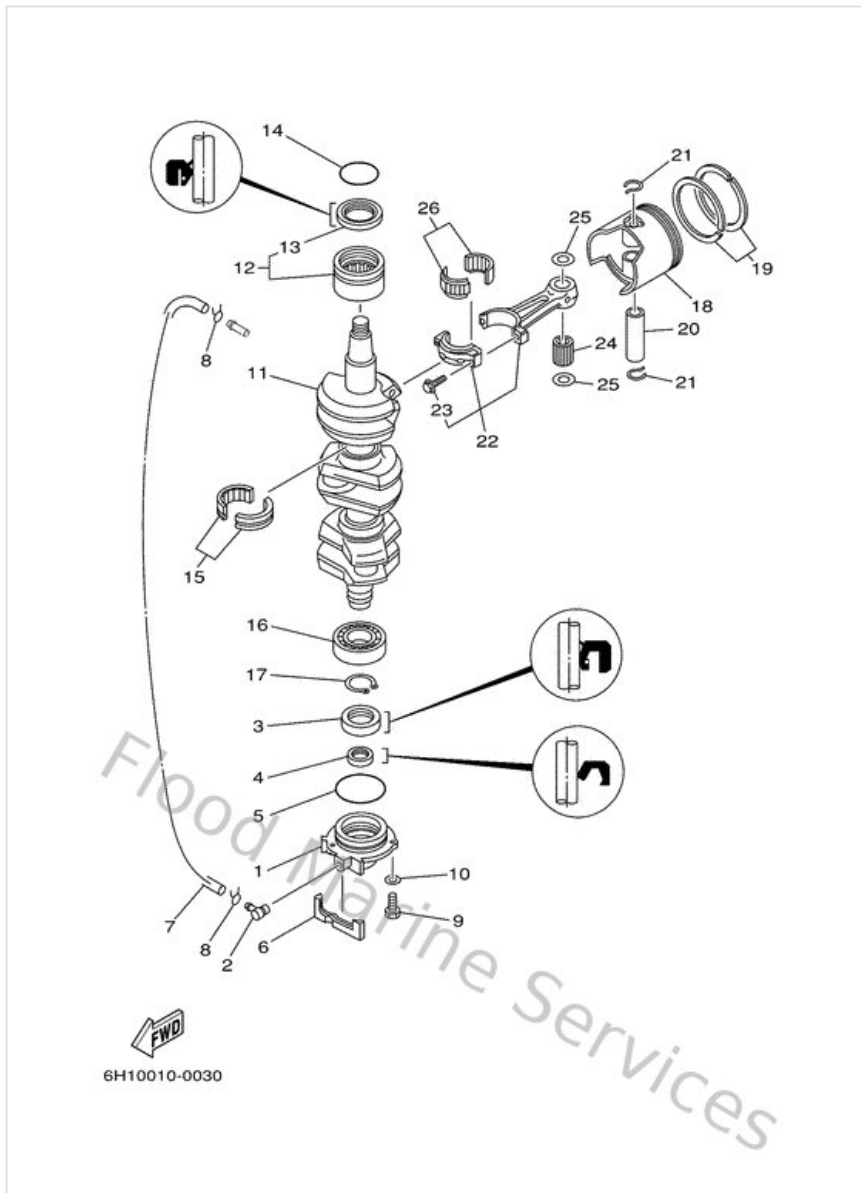

Crankshaft & Piston

Ref	Part	
16	93306206U500 Brg,r-b 6206 66mm (688)	Buy now
17	9341032M0000 Circlip	Buy now
18	6H1116360300 Piston (0.50mm o/s)	Buy now
19	68811605A000 Piston ring set (0.50mm o/s)	Buy now
20	663116330000 Pin, piston	Buy now
21	688116341000 Clip, piston pin	Buy now
22	688116500300 Connecting rod assembly	Buy now
23	9010908M6100 Bolt	Buy now
24	936032111100 Pin, dowel(663)	Buy now
25	902012041700 Washer, plate(663)	Buy now
26	93310730V800 Bearing (688)	Buy now