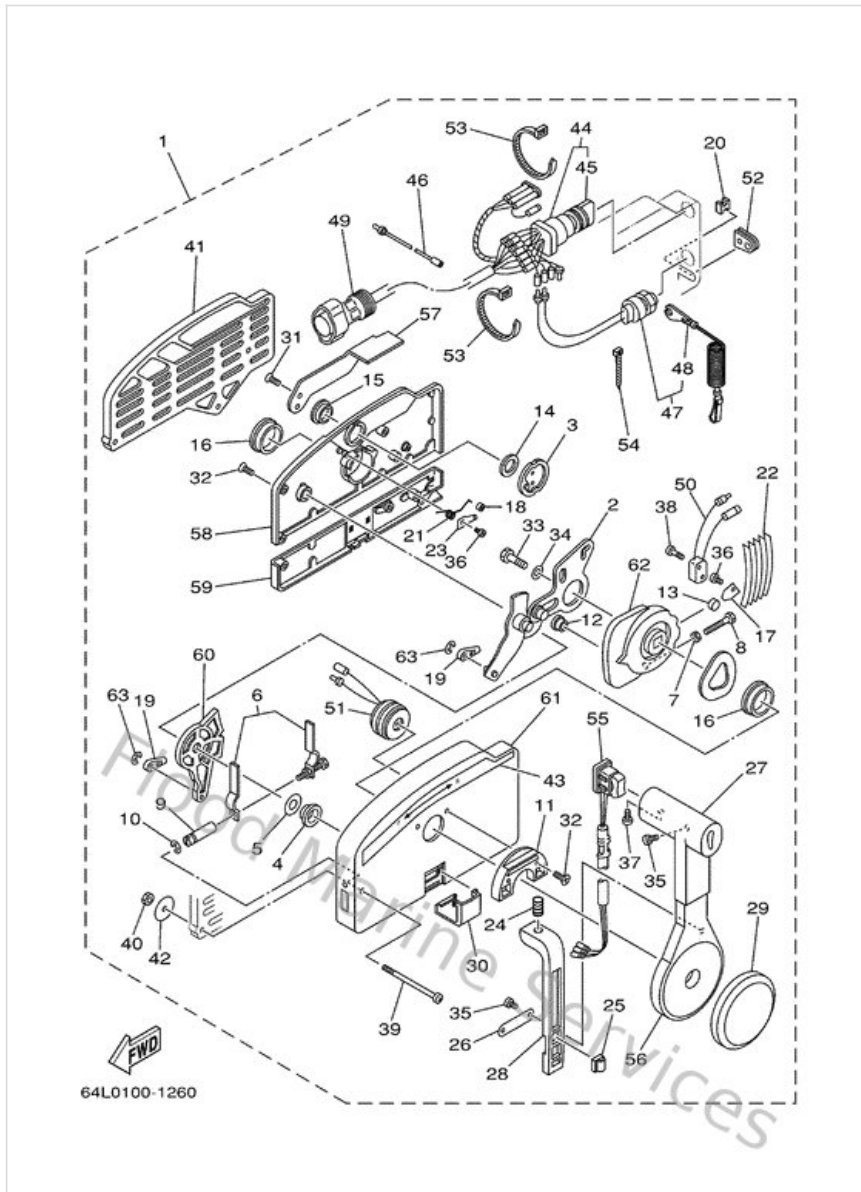

Remote Control Assy 1

Ref	Part	
17	703481890000 Retainer	Buy now
18	703482340000 Roller, detent	Buy now
19	703483450100 Cable end, remote control 2	Buy now
20	703483580000 Anchor, cable	Buy now
21	703482440000 Spring, free accel.	Buy now
22	703482380000 Spring, detent	Buy now
23	703482460000 Spacer 1	Buy now
24	703482270000 Spring, neutral lock	Buy now
26	703482260000 Plate, stopper	Buy now
27	703482220000 Grip, control lever	Buy now
28	703482230000 Lock, neutral	Buy now
29	703482250000 Cover	Buy now
30	703482190000 Cover, lead	Buy now
31	703482810000 Screw, flat head	Buy now
32	703482820000 Screw	Buy now