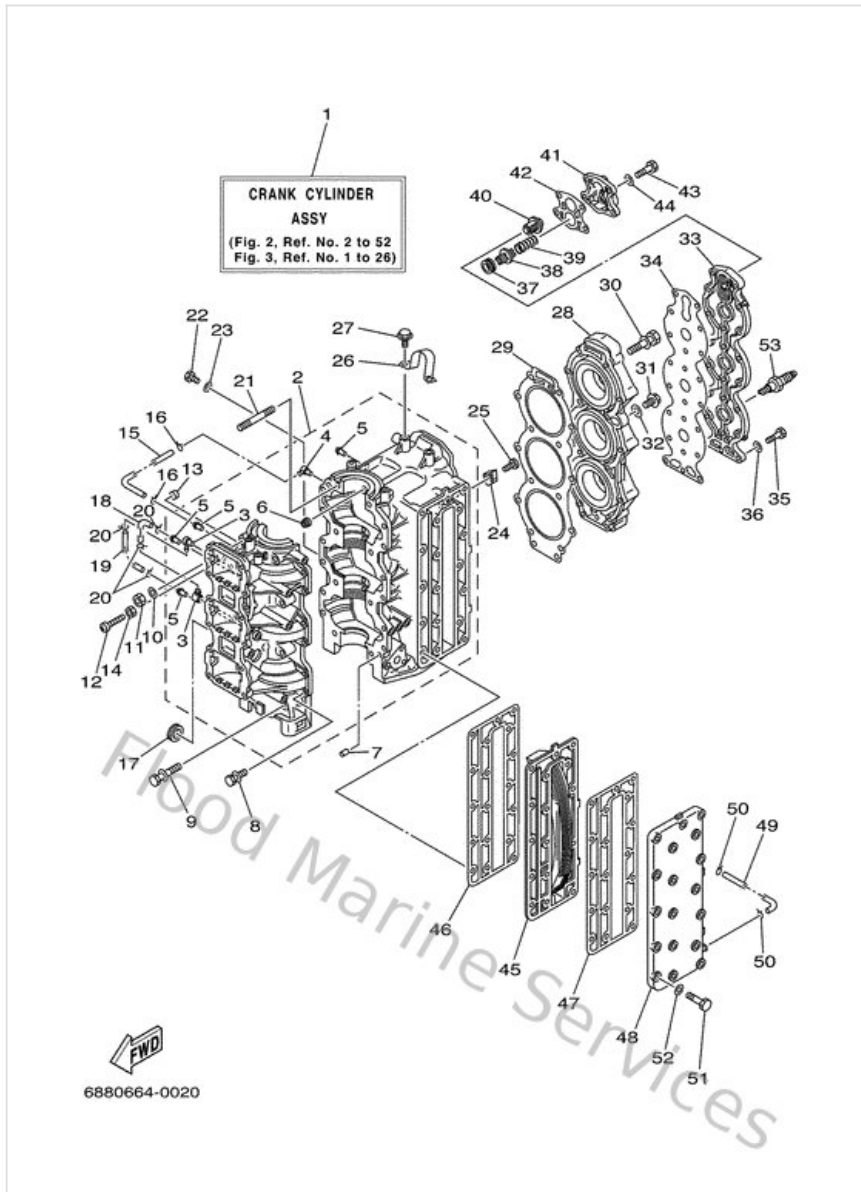

Cylinder. Crankcase

Ref	Part	
48	68841113009M Outer cover, exhaust	Buy now
49	6H4243110000 Pipe 1	Buy now
50	904670800400 Clip, pipe 6162435600	Buy now
51	970130804000 Bolt, Hexagon	Buy now
52	929030860000 Washer, plain (663)	Buy now
53	947020024700 Plug, spark (br8hs-10)	Buy now