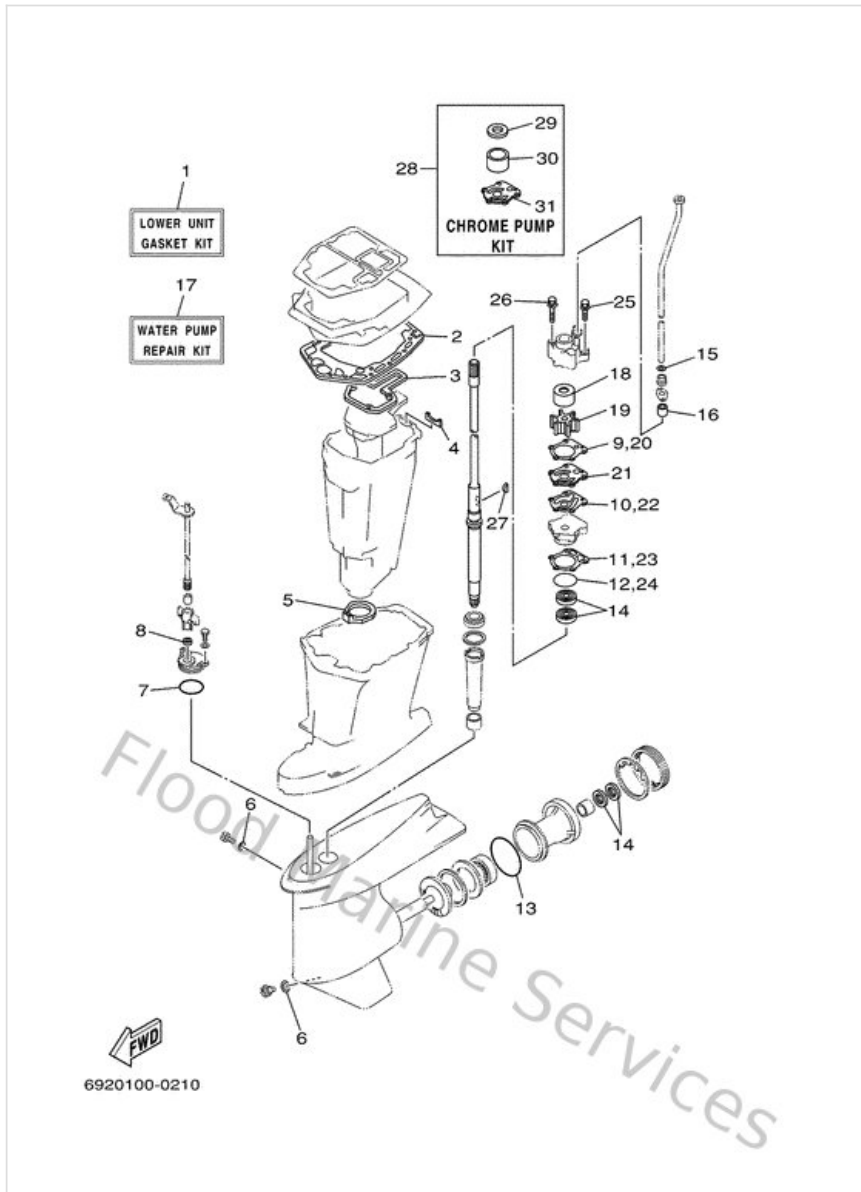

Repair Kit 2

Ref	Part	
1	688W00012200 Lower unit gasket kit	Buy now
2	68845114A100 Gasket, upper casing	Buy now
3	68841134A000 Gasket, exhaust manifold	Buy now
4	688411330000 Gasket, exhaust manifold 1	Buy now
5	688451230000 Gasket, muffler	Buy now
6	904300802000 Gasket	Buy now
7	932104904600 O-ring (620)	Buy now
8	931060901400 Oil seal	Buy now
9	68844315A000 Gasket, water pump 1	Buy now
10	68844324A000 Gasket, cartridge Outer plate	Buy now
11	68844316A000 Gasket, water pump 2	Buy now
12	932104604400 O-ring	Buy now
13	9321085M9700 O-ring(6h1)	Buy now
14	9310125M0300 Oil seal	Buy now
15	904301207200 Gasket	Buy now