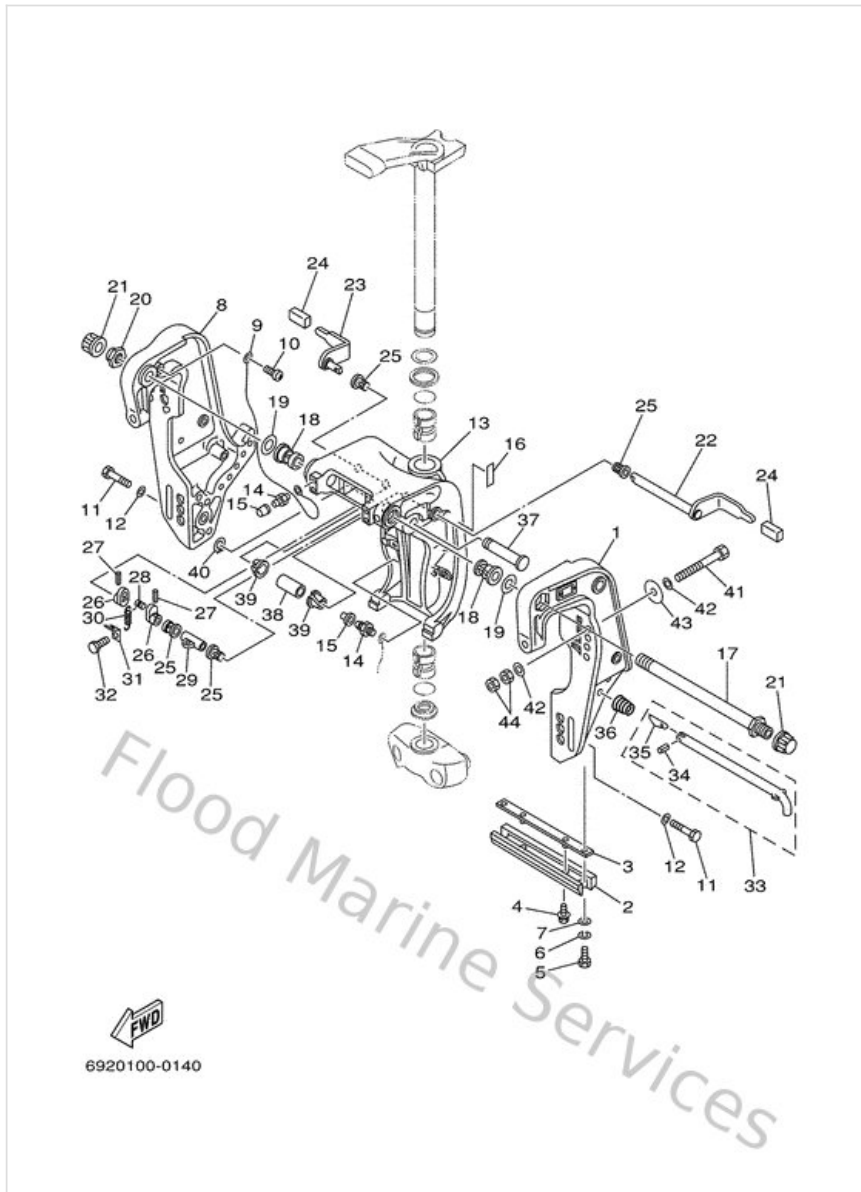

Bracket 2

Ref	Part	
1	68843111134D Bracket, clamp 1	Buy now
2	6H1452510300 Anode	Buy now
3	6H1445260000 Plate 2	Buy now
4	9011906M2900 Bolt, with washer	Buy now
5	970950601600 Bolt, hexagon deep recess	Buy now
6	929950610000 Washer(6a1)	Buy now
7	929950660000 Washer, plain (646)	Buy now
8	68843112124D Bracket, clamp 2	Buy now
9	6E5821480000 Wire, lead 5	Buy now
10	978850601200 Screw, pan head(62j)	Buy now
11	970951004500 Bolt(64d)	Buy now
12	929951010000 Ybs67-10 washer, spring	Buy now
13	6H143311014D Bracket, swivel 1	Buy now
14	9370006M0300 Nipple, grease(6a1)	Buy now
15	663451190000 Cap, grease nipple	Buy now