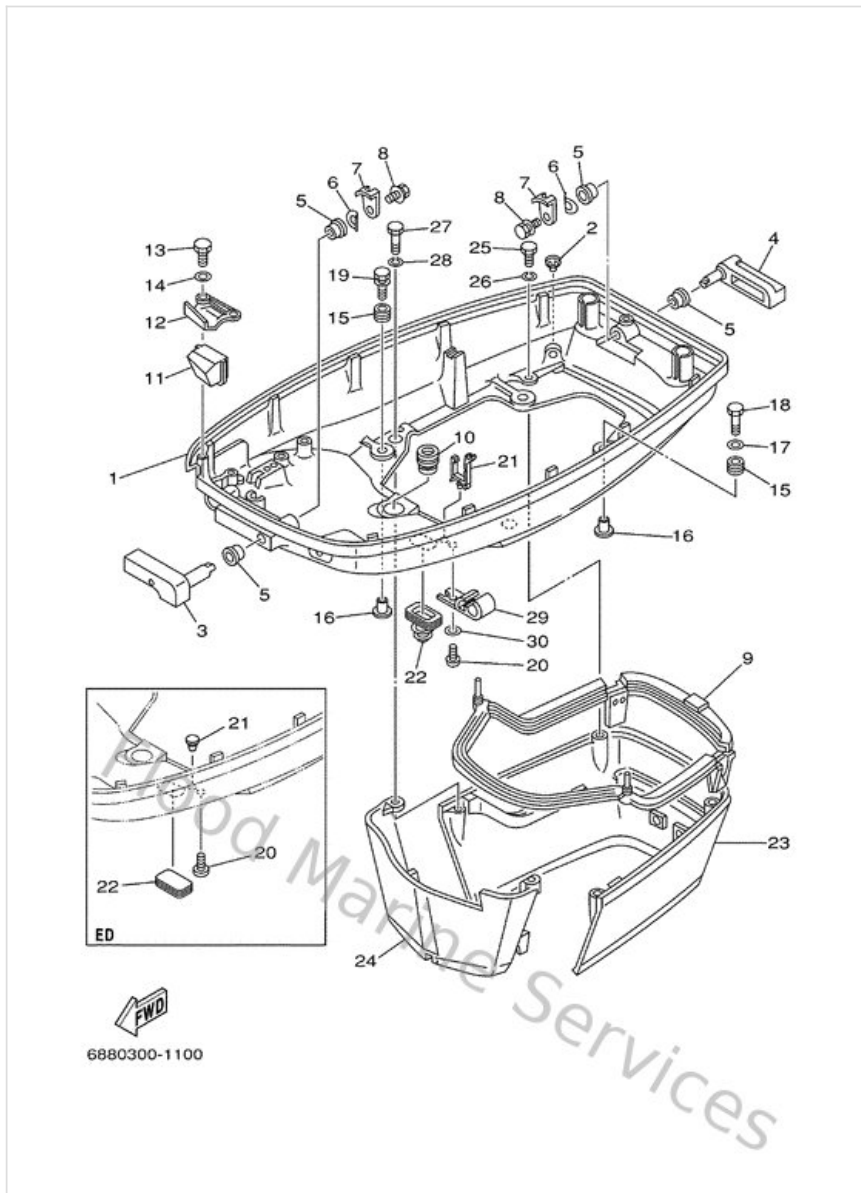

Bottom Cowling

Ref	Part	
16	9038706M6900 Collar (688)	Buy now
17	902010641600 Washer, plate(663)	Buy now
18	970950603000 Bolt(jf7)	Buy now
19	9011906M0800 Bolt, with washer	Buy now
20	9033805M0300 Plug (6h1)	Buy now
21	703821190000 Cover, lead wire	Buy now
22	6H4427260000 Grommet	Buy now
23	68842741018D Apron	Buy now
24	68842771018D Apron	Buy now
25	970950602000 Bolt(7u8)	Buy now
26	929950610000 Washer(6a1)	Buy now