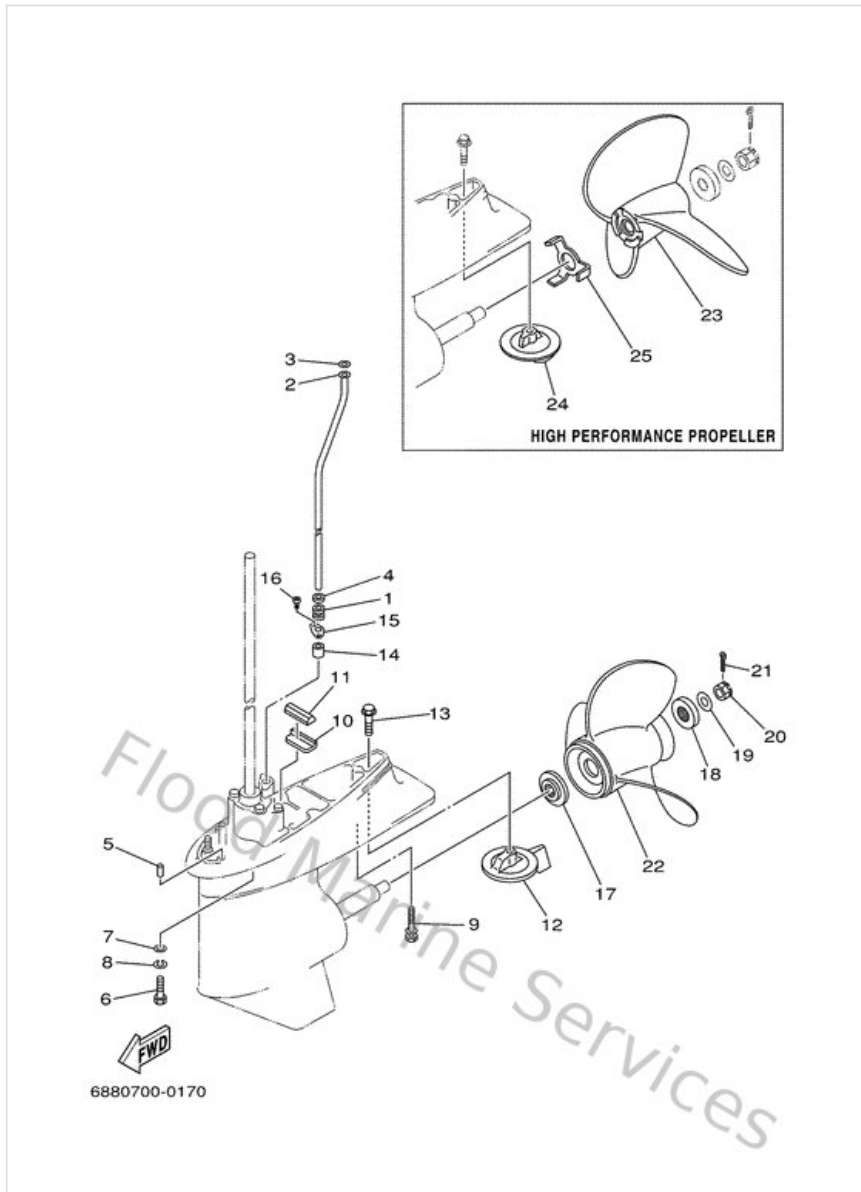

Lower Casing. Drive 2

Ref	Part	
16	977804051200 Screw, pan head tapping	Buy now
17	688459870100 Spacer	Buy now
18	688459970100 Spacer 2	Buy now
19	9020117M0000 Washer, plate(6h1)	Buy now
20	901711601100 Nut, castle (663)	Buy now
21	914904002500 Pin, cotter (663)	Buy now
22	6E5459450100 Propeller (3x13-1/4x17-k)	Buy now
23	6E5459781000 Propeller assembly (3x14"x26"-p)	Buy now
24	6E5453711000 Tab-trim	Buy now
25	6E5459941000 Plate, tooth	Buy now