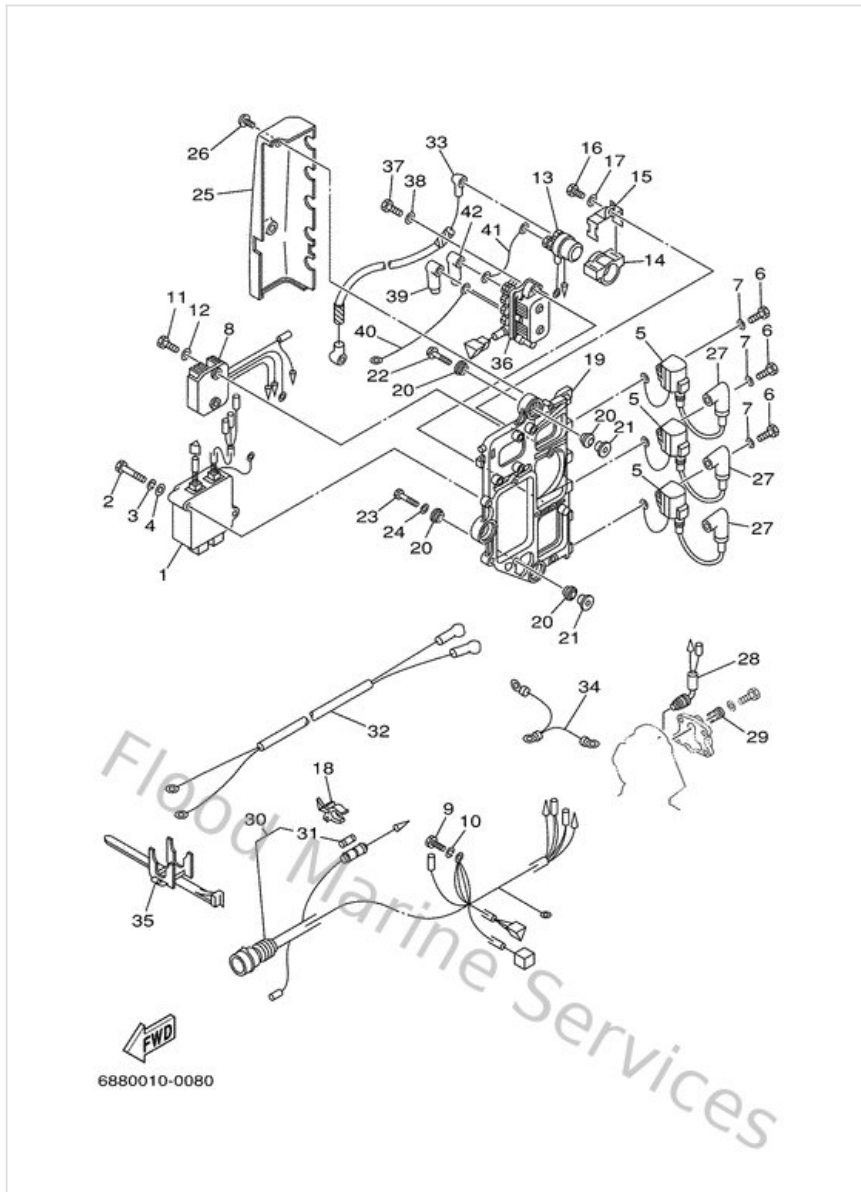

Electrical 1

Ref	Part	
1	6885540000 C.d.i. unit assembly	Buy now
2	978800604000 Screw pan head	Buy now
3	929900610000 Washer(6a1)	Buy now
4	929900660000 Washer, plain (646)	Buy now
5	697855700000 Ignition coil assembly	Buy now
6	970950602000 Bolt(7u8)	Buy now
7	929950660000 Washer, plain (646)	Buy now
8	6H0819600000 Rectifier & regulator assembly	Buy now
9	970950601200 Bolt(gh1)	Buy now
10	929950610000 Washer(6a1)	Buy now
13	6G1819411000 Starter relay	Buy now
14	6G1819520000 Holder, relay	Buy now
15	6E9819457000 Plate, switch fitting	Buy now
16	970140601600 Bolt, hexagon deep recess	Buy now
17	929030660000 Washer, plain (646)	Buy now