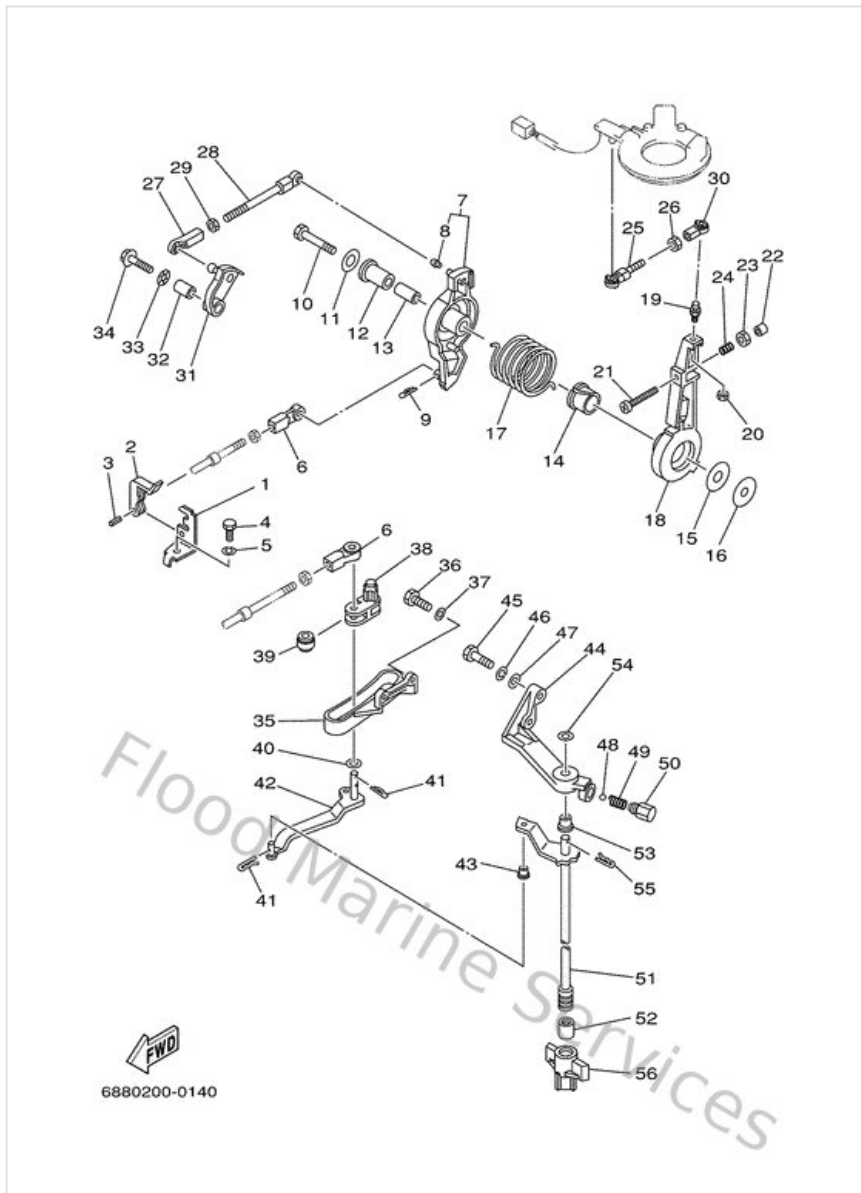

Control

Ref	Part	
1	663485310000 Bracket, remote control	Buy now
2	663485380000 Clamp, cable 1	Buy now
3	916903001200 Pin, spring	Buy now
4	970950801600 Bolt, hexagon deep recess	Buy now
5	929950810000 Ybs67-8 washer, spring	Buy now
6	663483440000 Cable end, remote control	Buy now
7	688416320915 Lever, magneto control	Buy now
8	662412140100 Joint 1	Buy now
9	904681800800 Clip 620436610000	Buy now
10	970950804500 Bolt, hexagon	Buy now
11	9020108M2300 Washer, plate (6e5)	Buy now
12	903861208900 Bushing(663)	Buy now
13	90387084J800 Collar	Buy now
14	9038622M1300 Bushing (688)	Buy now
15	902021209200 Washer, plate(663)	Buy now