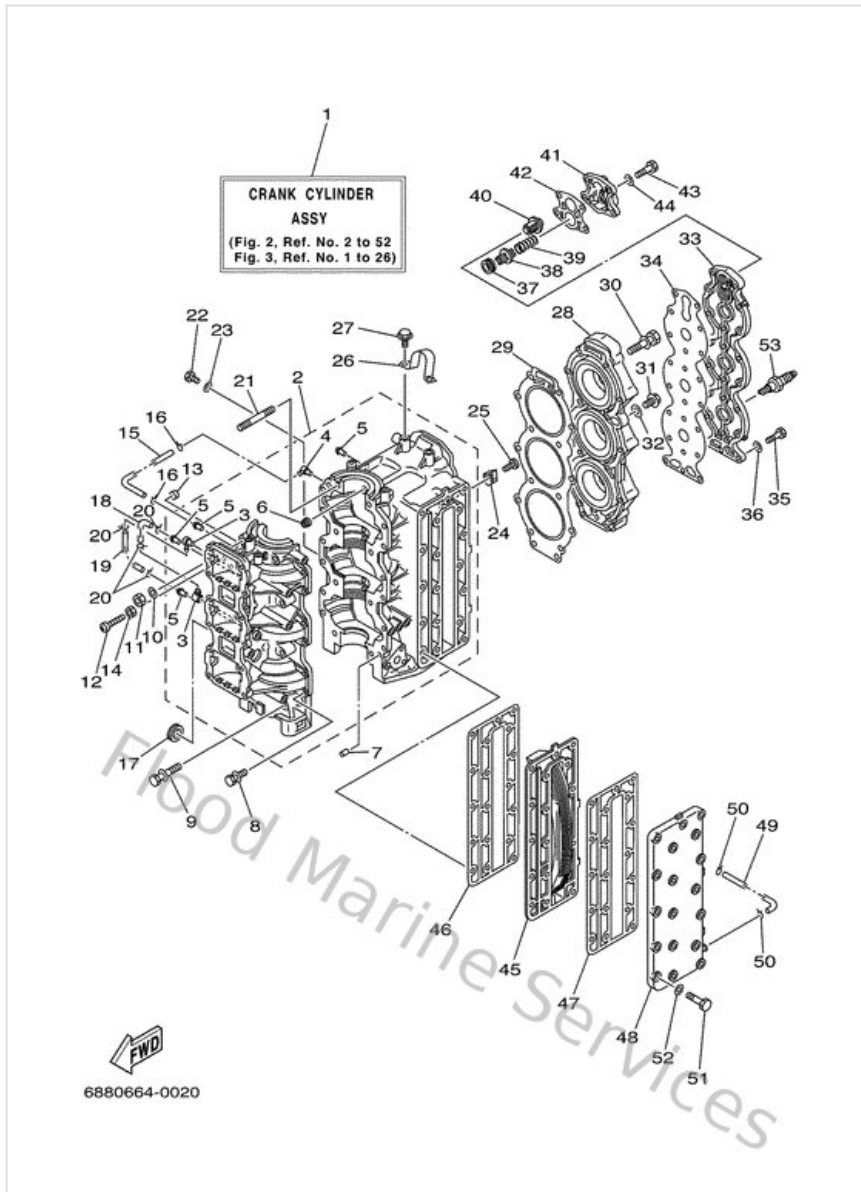

Cylinder. Crankcase

Ref	Part	
32	904301411500 Gasket (663)	Buy now
33	68811191009M Cover, cylinder head 1	Buy now
34	68811193A100 Gasket, head cover 1	Buy now
35	970130602500 Bolt(62y)	Buy now
36	929030660000 Washer, plain (646)	Buy now
37	9048020M0500 Grommet (688)	Buy now
38	688124160000 Valve, pressure control	Buy now
39	9050116M1100 Spring, compression (688)	Buy now
40	6E5124113000 Thermostat	Buy now
41	68812413009M Cover, thermostat	Buy now
42	68812414A100 Gasket, cover	Buy now
43	970130603500 Bolt(3rv)	Buy now
45	68841111001S Inner cover, exhaust	Buy now
46	68841112A000 Gasket, exhaust inner cover	Buy now
47	68841114A000 Gasket, exhaust outer cover	Buy now