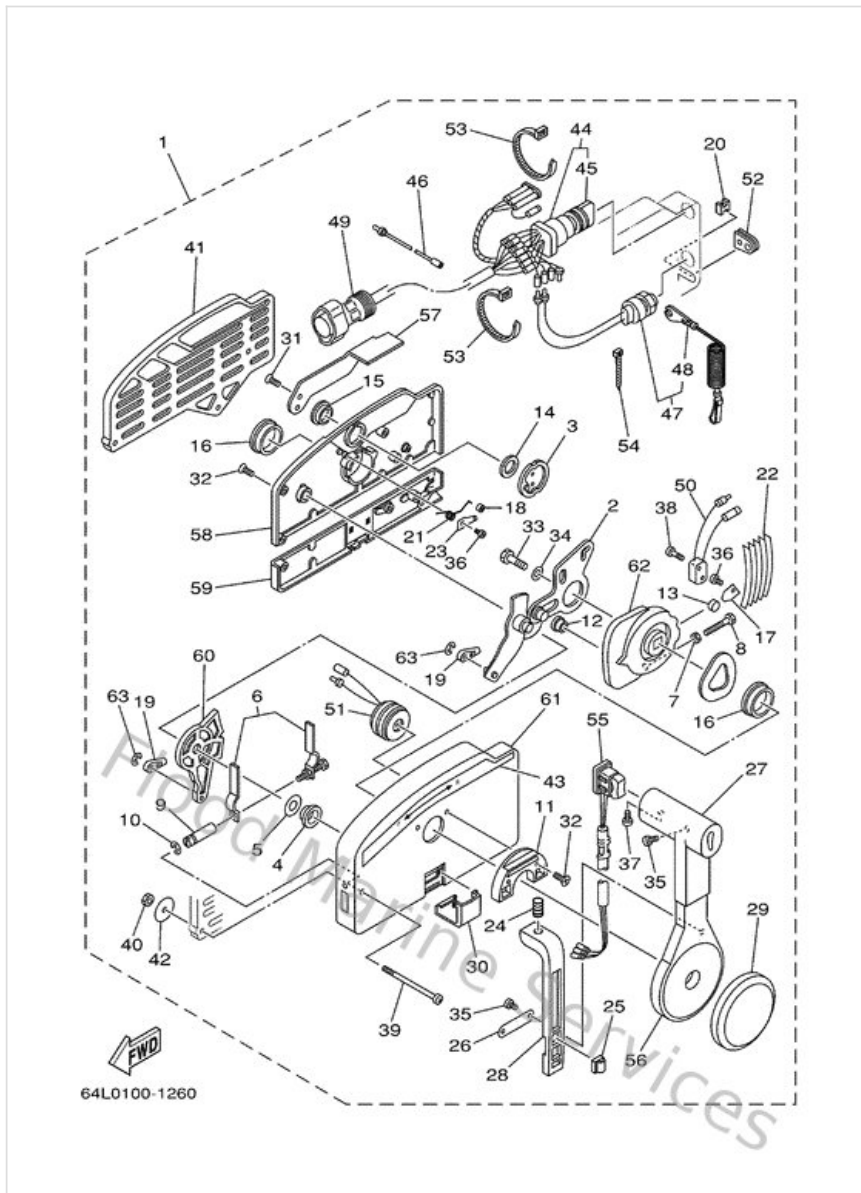

Remote Control Assy 1

Ref	Part	
1	703482031400 Remote control assembly (7p)	Buy now
2	703482610100 Arm, throttle	Buy now
3	703481530000 Shaft, free accel.	Buy now
4	703482350000 Bushing	Buy now
5	703482680000 Spacer 3	Buy now
6	703482640000 Throttle, friction	Buy now
7	953800560000 Nut, hexagon (663)	Buy now
9	703482650000 Shaft Friction	Buy now
10	934300602400 Circlip (701)	Buy now
11	703482450000 Plate, lock	Buy now
12	703482520000 Roller, cam	Buy now
13	701482480000 Roller, free accel	Buy now
14	703481980000 Washer, wave 3	Buy now
15	703482430000 Bushing 3	Buy now
16	703482360000 Bushing	Buy now