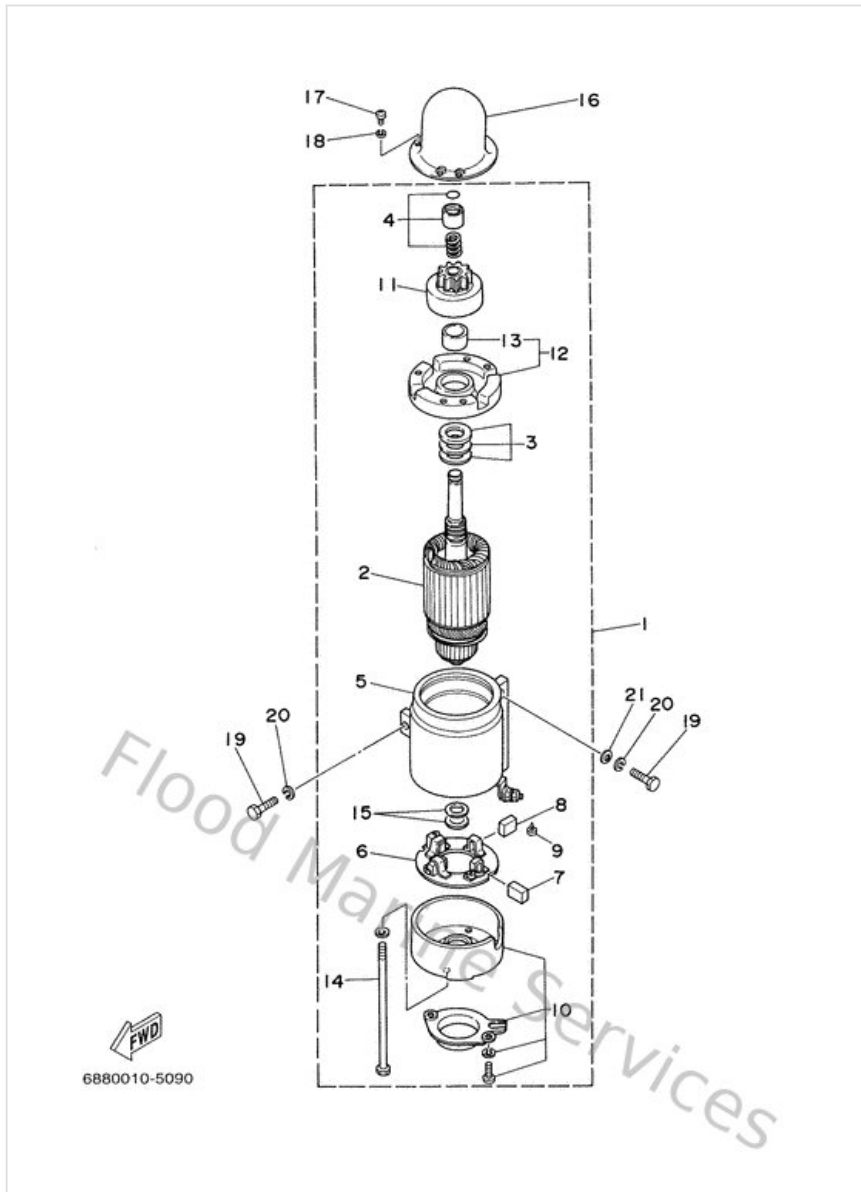

Starting Motor

Ref	Part	
1	688818001200 Starting motor assembly	Buy now
2	676818501100 Armature assembly	Buy now
3	676818091000 Washer kit	Buy now
4	676818571000 Pinion stopper set	Buy now
5	688818101100 Stator assembly	Buy now
6	663818401100 Brush holder assembly	Buy now
7	663818111100 Brush 1	Buy now
8	663818121100 Brush 2	Buy now
9	663818131000 Spring, brush	Buy now
10	663818201200 Rear bracket assembly	Buy now
11	663818321100 Pinion assembly	Buy now
12	688818301100 Front bracket assembly	Buy now
13	688818310000 Metal, front	Buy now
14	663818261000 Bolt 1	Buy now
15	688818240000 Washer 2	Buy now