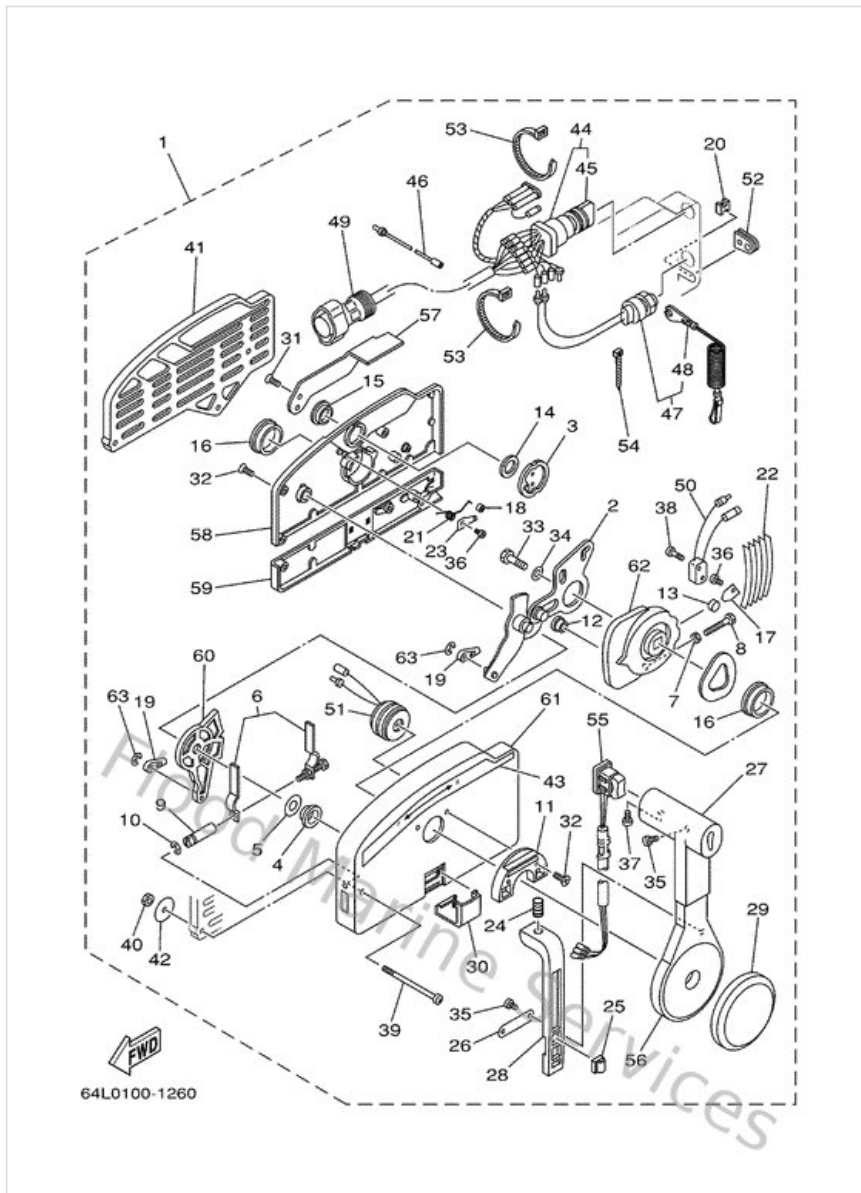

Remote Control Assy 1

Ref	Part	
33	970950803000 Bolt, hexagon (fj1)	Buy now
34	929900860000 Washer, plain (663)	Buy now
35	985800401000 Screw, pan head (e56)	Buy now
36	985800400600 Screw, pan head (7h3)	Buy now
37	985800501000 Screw, pan head(62x)	Buy now
38	985800301500 Screw, pan head (n151)	Buy now
39	703482911000 Screw	Buy now
40	953800660000 Nut(661)	Buy now
41	703482931000 Spacer, remote control	Buy now
42	701482870000 Washer 1	Buy now
43	703482150000 Graphic	Buy now
44	703825103100 Main switch assembly	Buy now
45	676825770000 Cap, key	Buy now
46	703825310000 Wire, lead	Buy now
47	688825750100 Engine stop switch assembly	Buy now