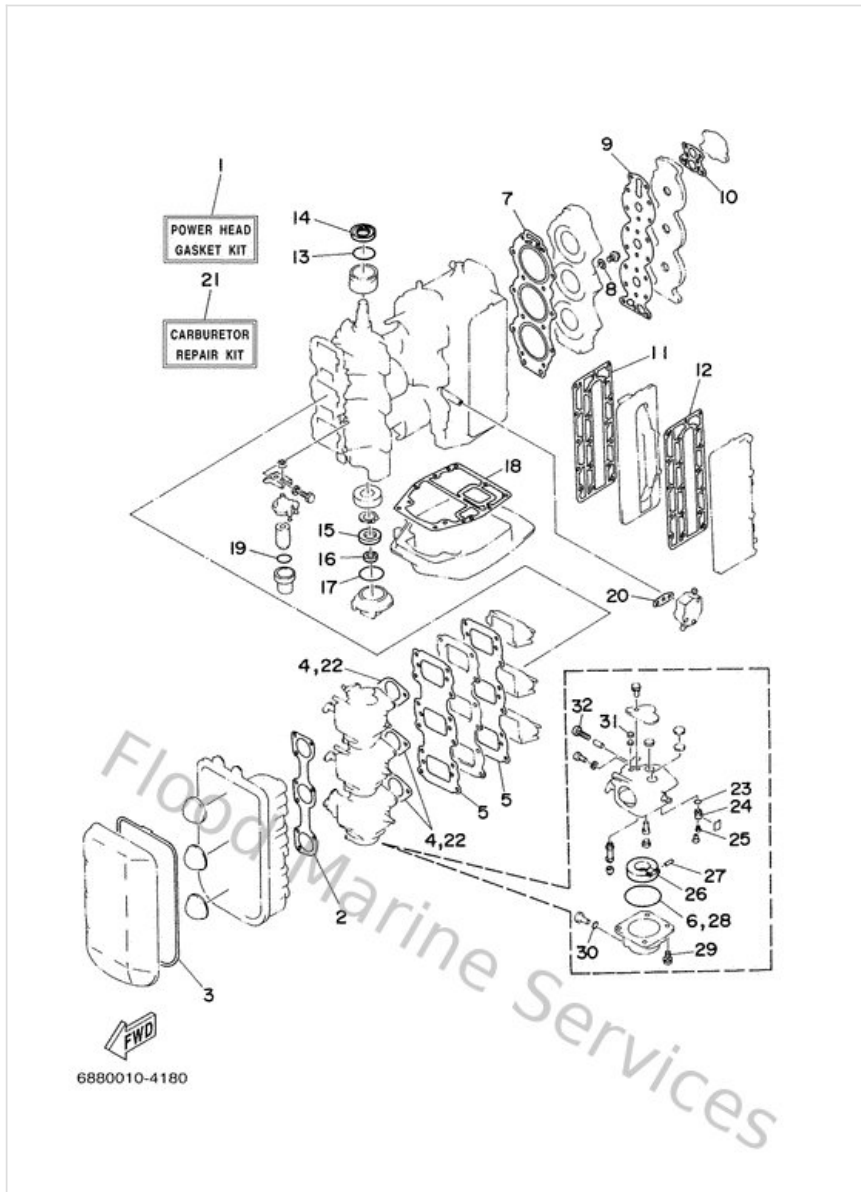

Repair Kit 1

Ref	Part	
1	688W00010200 Power head gasket kit	Buy now
2	68814483A000 Gasket	Buy now
3	688144160100 Gasket, air cleaner	Buy now
4	68814198A200 Gasket	Buy now
5	68813621A100 Gasket, valve seat	Buy now
6	676149840000 Gasket, float chamber	Buy now
7	68811181A100 Gasket, cylinder head 1	Buy now
8	904301411500 Gasket (663)	Buy now
9	68811193A100 Gasket, head cover 1	Buy now
10	68812414A100 Gasket, cover	Buy now
11	68841112A000 Gasket, exhaust inner cover	Buy now
12	68841114A000 Gasket, exhaust outer cover	Buy now
13	9321046M1600 O-ring (688)	Buy now
14	9310236M0200 Oil seal(52w)	Buy now
15	9310230M0500 Oil seal (688)	Buy now