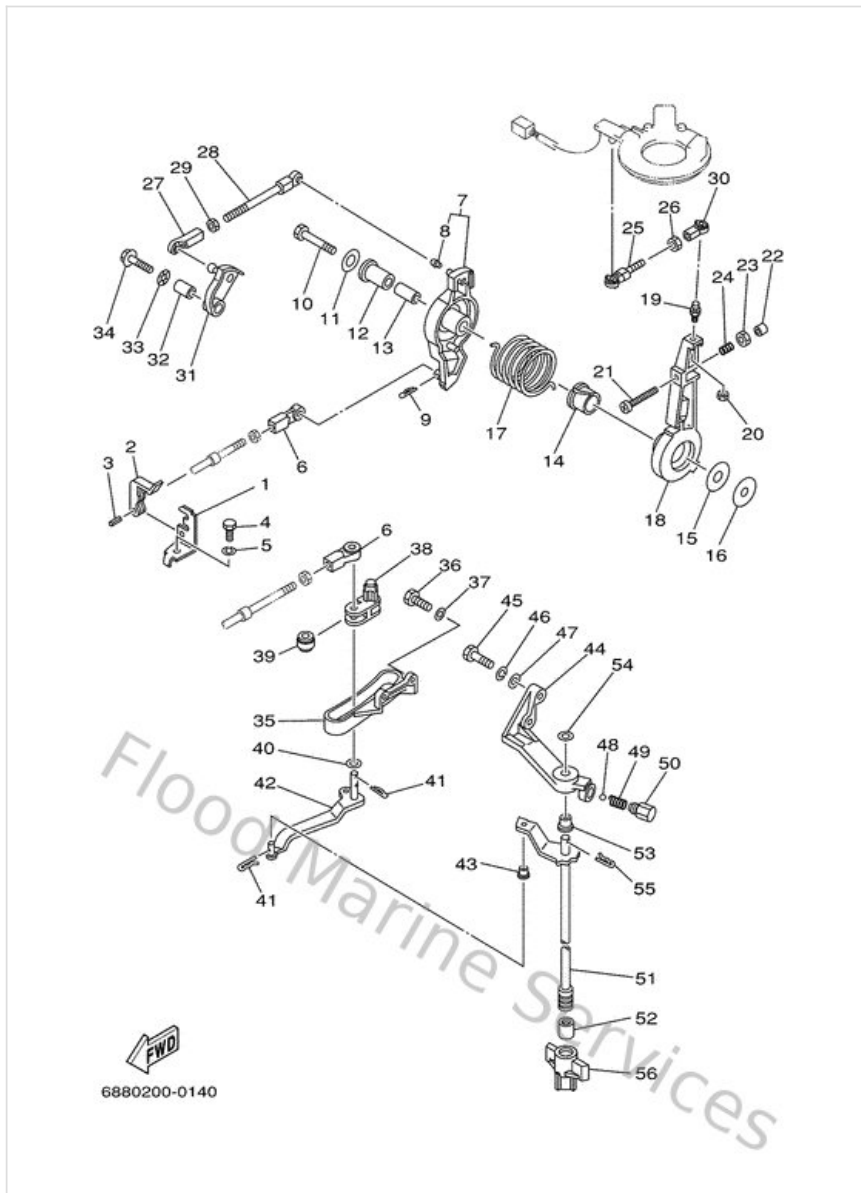

Control

Ref	Part	
49	905011208200 Spring 6484411600	Buy now
50	648427150000 Bushing 2	Buy now
51	688441201200 Handle gear shift assembly	Buy now
52	696441470000 Boot, shift rod	Buy now
53	903860800600 Bushing (688)	Buy now
54	929900820000 Ybs66-8 washer, plain	Buy now
56	697436620000 Guide, reverse rod	Buy now