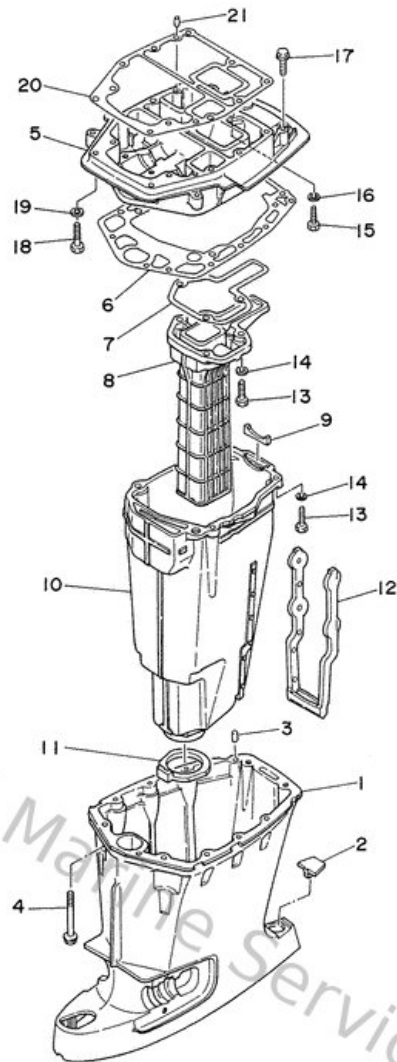

Upper Casing

FWD
6920100-4170

Ref	Part	
1	68845111044D Casing, upper	Buy now
2	663451551000 Cap	Buy now
3	936061201900 Pin, dowel (614)	Buy now
4	9011908M8000 Bolt, with washer(688)	Buy now
5	688411370394 Guide, exhaust	Buy now
6	68845114A100 Gasket, upper casing	Buy now
7	68841134A000 Gasket, exhaust manifold	Buy now
8	69241131005B Manifold, ext. 1	Buy now
9	688411330000 Gasket, exhaust manifold 1	Buy now
10	68814711015B Muffler 1	Buy now
11	688451230000 Gasket, muffler	Buy now
12	663147371000 Damper, muffler	Buy now
13	970750803000 Bolt, hexagon (fj1)	Buy now
14	929950810000 Ybs67-8 washer, spring	Buy now
15	970750802500 Bolt, hexagon deep recess	Buy now