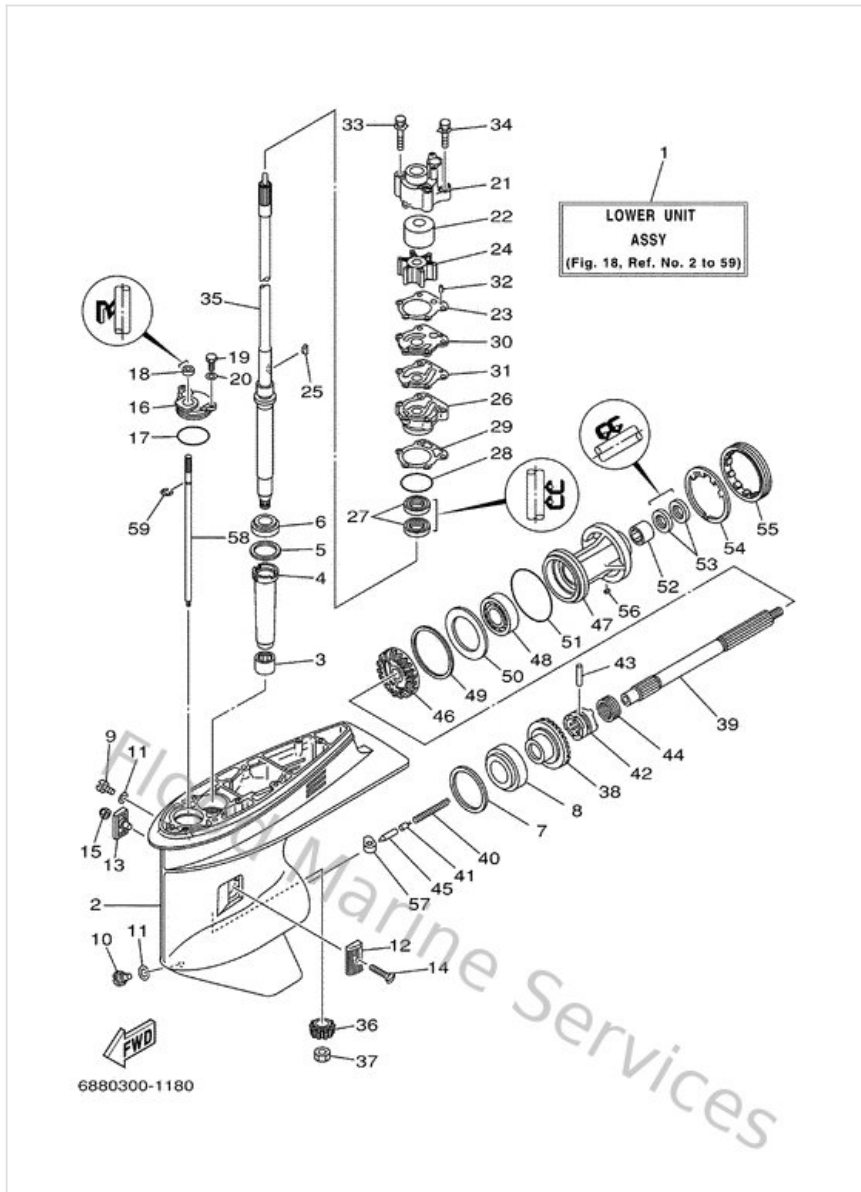

Lower Casing. Drive 1

Ref	Part	
1	69245300144D Lower unit assembly	Buy now
2	68845311064D Lower casing set	Buy now
3	93315325V100 Bearing, needle (688)	Buy now
4	688455360100 Sleeve, drive shaft	Buy now
5	688455870130 Shim (t:0.30mm)	Buy now
6	93332000U300 Brg,tapered roller 50mm (688)	Buy now
7	688455676000 Shim (t:0.50mm)	Buy now
8	93332000W700 Bearing(6b0)	Buy now
9	9034008M0400 Plug, straight screw	Buy now
10	688453410000 Plug, drain	Buy now
11	904300800300 Gasket	Buy now
12	6H1452140000 Cover, water inlet	Buy now
13	6H1452150000 Cover, water inlet	Buy now
14	9015105M0000 Screw, countersunk(692)	Buy now
15	901850500200 Nut nylon (sus)(ex4)	Buy now