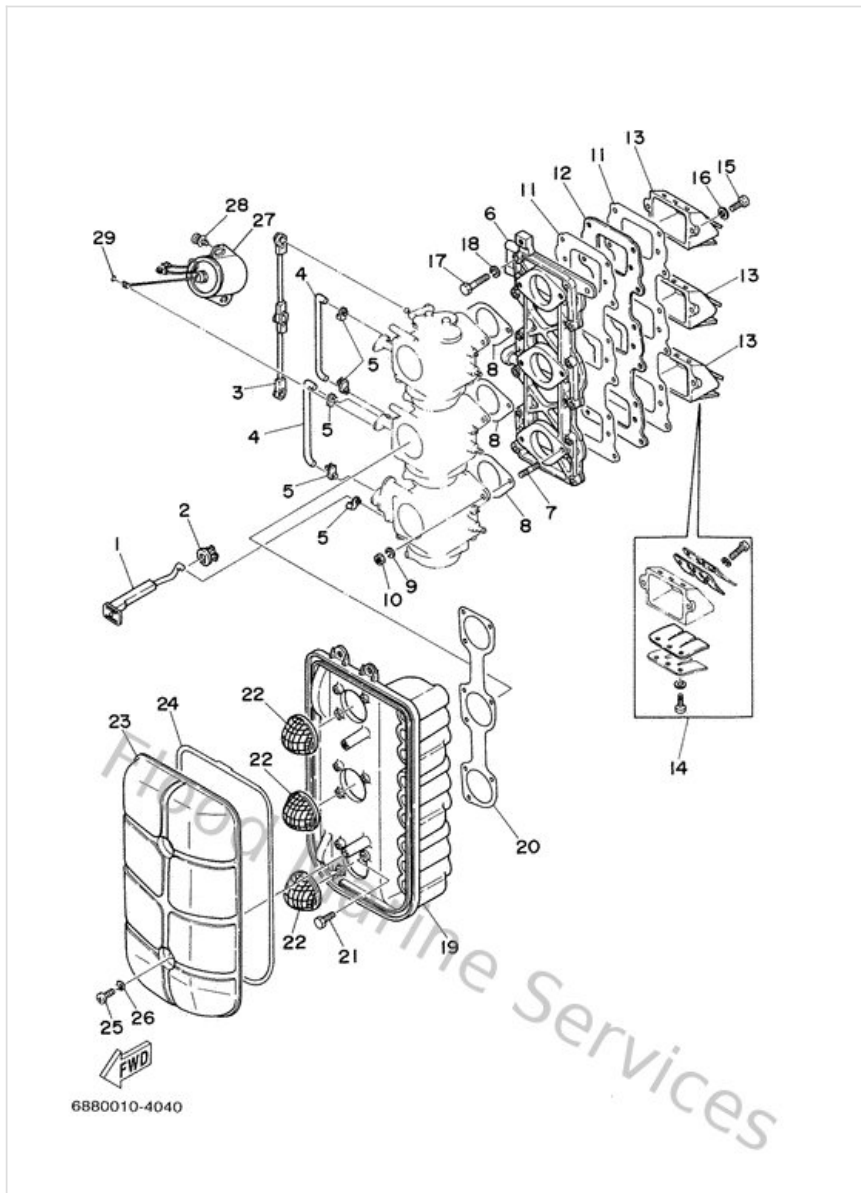

Intake

Ref	Part	
1	692412560000 Rod, choke 1	Buy now
2	689412730000 Grommet	Buy now
3	688412170100 Rod, accel. lever	Buy now
4	688412570100 Rod, choke 2	Buy now
5	661412620200 Joint, choke lever	Buy now
6	688136410094 Intake, manifold 1	Buy now
7	9011606M3000 Bolt, stud(6e5)	Buy now
8	68814198A200 Gasket	Buy now
9	929950610000 Washer(6a1)	Buy now
10	953800660000 Nut(661)	Buy now
11	68813621A100 Gasket, valve seat	Buy now
12	688136240000 Plate, reed valve	Buy now
13	688136100000 Reed valve assembly	Buy now
14	688W00040000 Reed set	Buy now
15	978850502000 Screw, pan head (e22)	Buy now