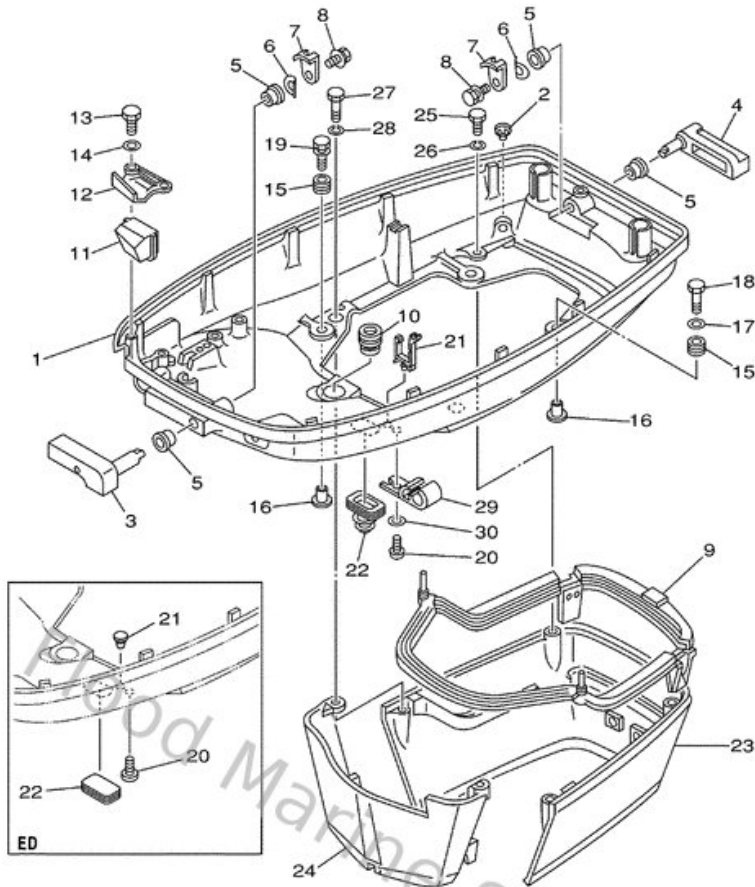

Bottom Cowling

6880300-1100

Ref	Part	
1	999990433100 Bottom Cowling & Bush (688-05)	Buy now
2	6H3443910100 Nipple, hose	Buy now
3	68842815014D Lever, clamp	Buy now
4	68842817014D Lever, clamp	Buy now
5	9038613M3800 Bushing (697)	Buy now
6	902061301900 Washer, wave 6264283200	Buy now
7	688428160000 Lever, clamp 2	Buy now
8	9011906M0900 Bolt, with washer	Buy now
9	688427160200 Rubber seal 1	Buy now
10	663427240000 Grommet	Buy now
11	688427250200 Grommet	Buy now
12	688427380194 Plate, fitting	Buy now
13	970950601600 Bolt, hexagon deep recess	Buy now
14	929950660000 Washer, plain (646)	Buy now
15	9048009M1200 Grommet (6a0)	Buy now