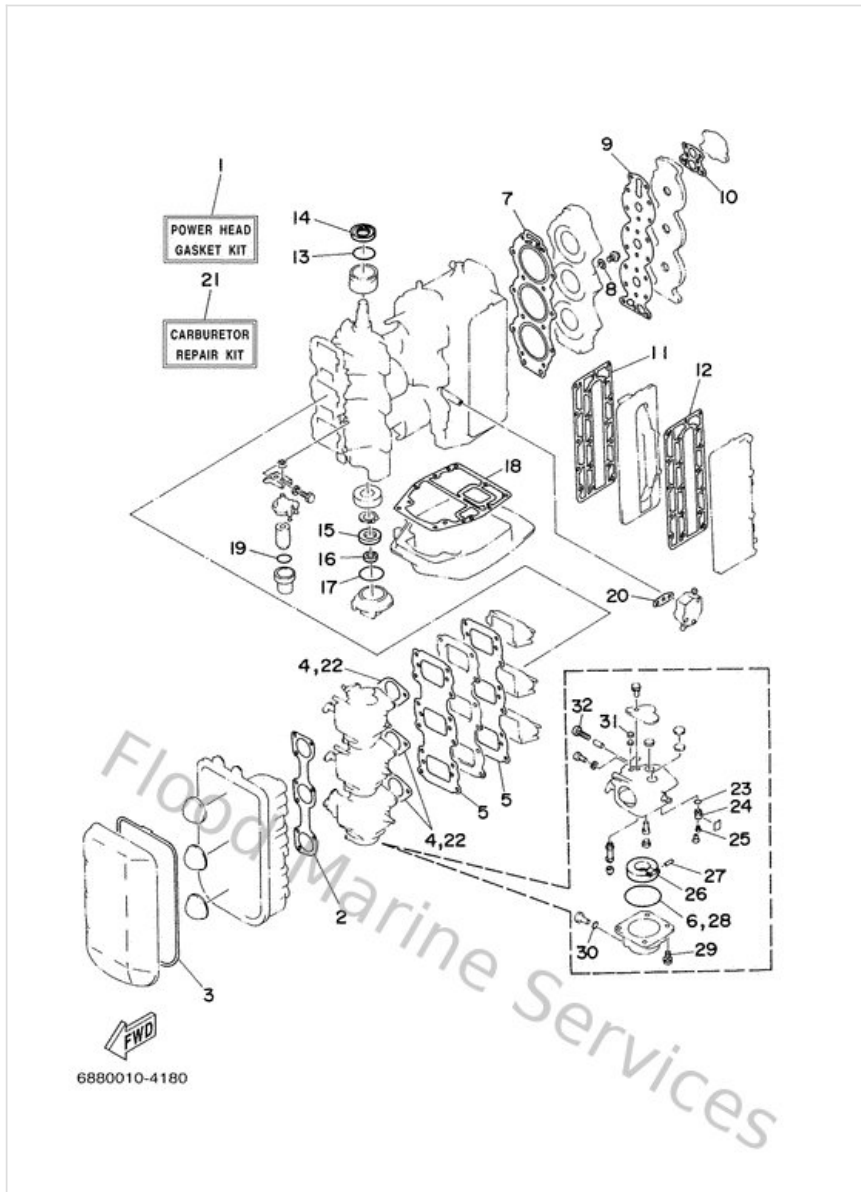

Repair Kit 1

Ref	Part	
16	9310420M0200 Oil seal (688)	Buy now
17	932106226900 Ring, o(663)	Buy now
18	68845113A000 Gasket, upper casing	Buy now
19	932103273800 O-ring(1wg)	Buy now
20	65024431A000 Gasket,fuel pump	Buy now
21	6H1W00930100 Carburetor repair kit	Buy now
23	932100422800 O-ring (371)	Buy now
24	692145900000 Needle valve assembly	Buy now
25	676141860000 Pin, valve	Buy now
26	676149850100 Float comp	Buy now
27	688145480000 Pin, arm	Buy now
29	979800411400 Screw, pan head(ga5)	Buy now
30	932100423000 O-ring (371)	Buy now
31	663141260000 Packing	Buy now
32	692149230000 Screw, adjusting	Buy now