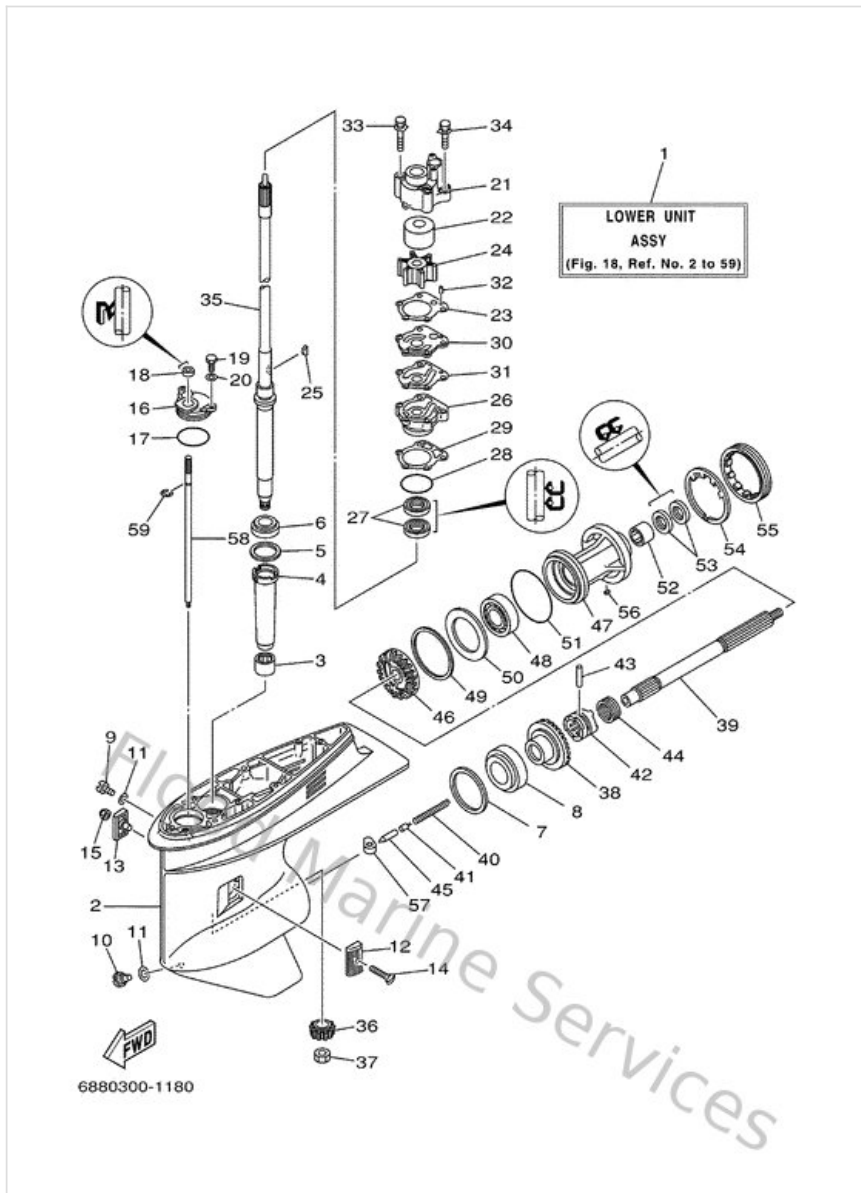

Lower Casing. Drive 1

Ref	Part	
46	688455710100 Gear 2 (26t)	Buy now
47	688453310094 Housing, bearing	Buy now
48	93306207U000 Brg,r-b 6207 72mm 280g (688)	Buy now
49	688455770110 Shim (t:0.10mm)	Buy now
50	688455760000 Washer, thrust 2	Buy now
51	9321085M9700 O-ring(6h1)	Buy now
52	93317325U000 Brg,needle	Buy now
54	688453830200 Washer, claw	Buy now
55	688453840000 Nut	Buy now
56	902820401000 Key, strait(663)	Buy now
57	663441510000 Cam, shift	Buy now
58	663441440100 Rod, shift 2	Buy now
59	934300800600 Circlip(2r6)	Buy now