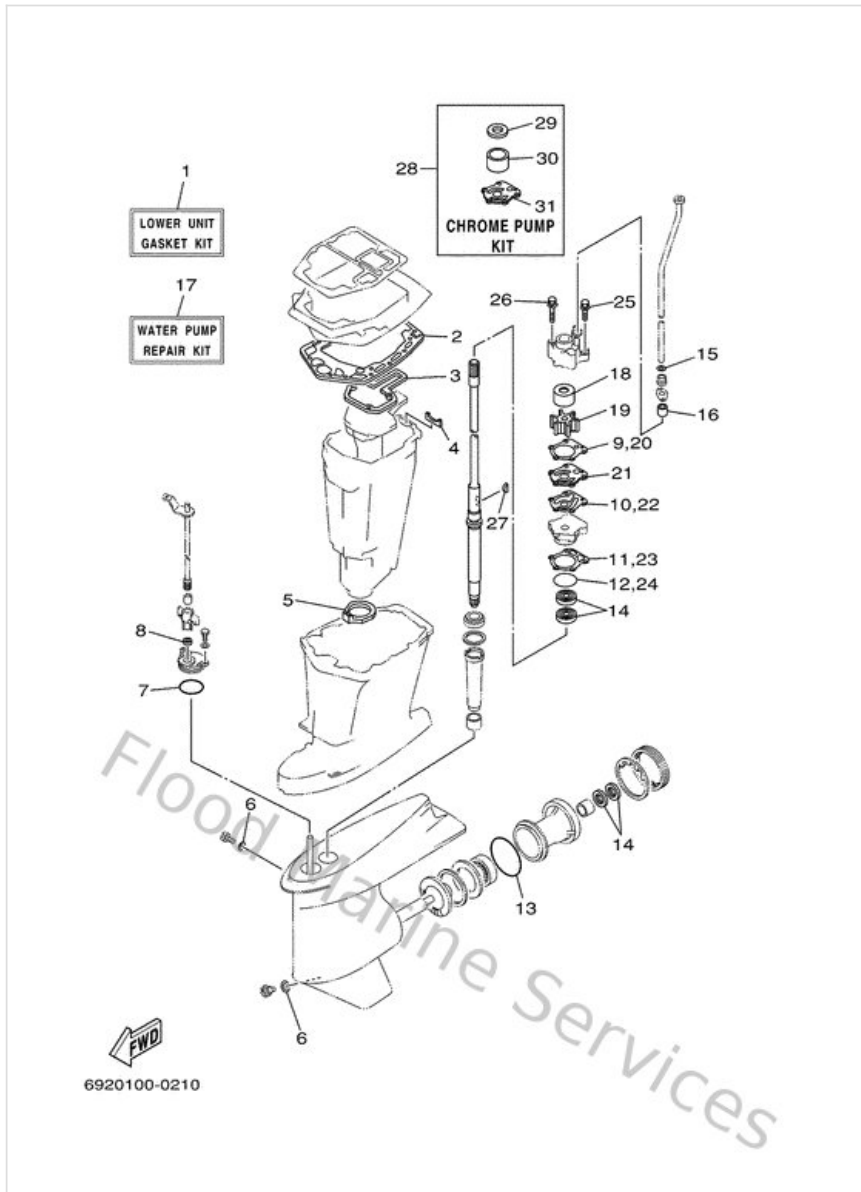

Repair Kit 2

Ref	Part	
16	663443660000 Damper, water seal 2	Buy now
17	692W00780200 Water pump repair kit	Buy now
18	688443220000 Insert, cartridge	Buy now
19	688443520300 Impeller	Buy now
21	688443230000 Outer plate, cartridge	Buy now
25	9011908M1300 Bolt, with washer(6h0)	Buy now
26	9011908M1600 Bolt, with washer(6h0)	Buy now
27	9028004M0400 Key, woodruff (688)	Buy now
28	688W00781A00 Chrome pump kit	Buy now
29	688443214100 Inner plate, cartridge	Buy now
30	688443224100 Insert, cartridge	Buy now