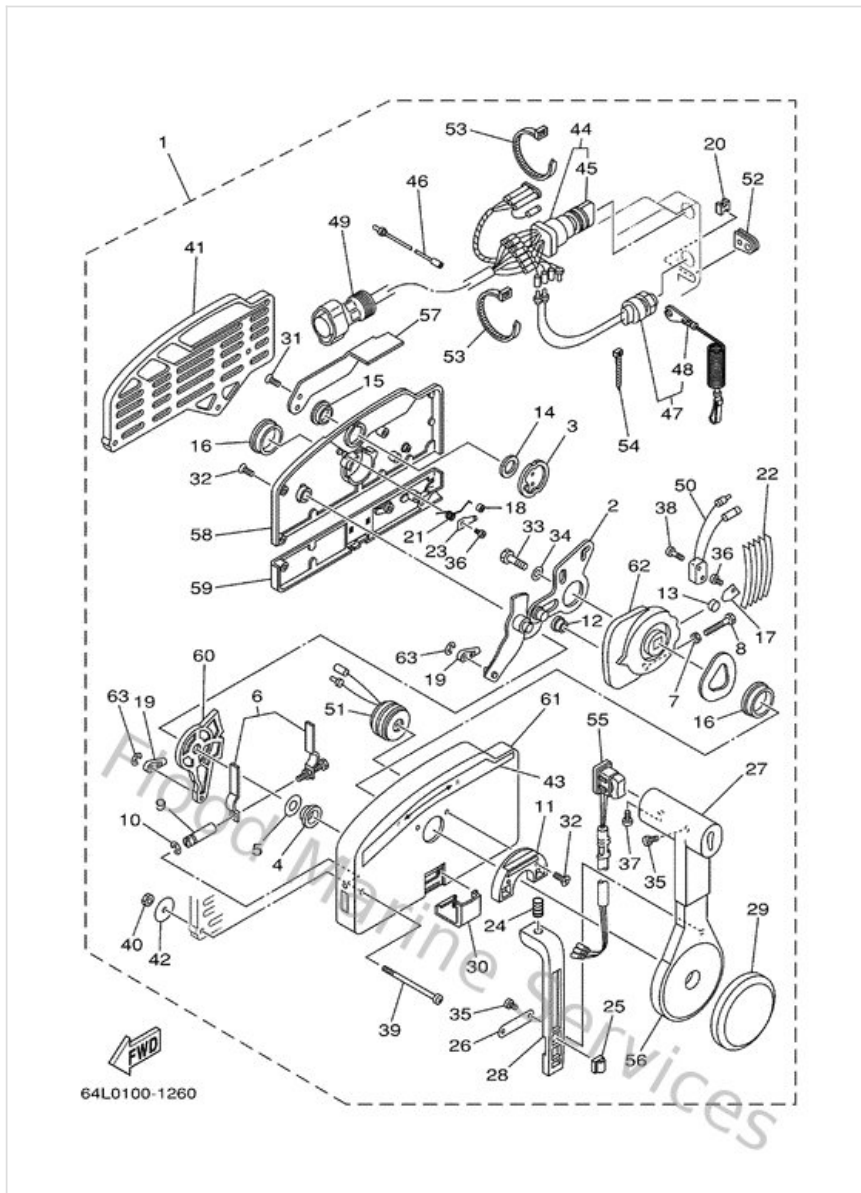

Remote Control Assy 1

Ref	Part	
48	682825560000 Lanyard, stop switch	Buy now
49	688825862100 Extension, wire harness	Buy now
50	703825400000 Neutral switch assembly	Buy now
51	703833830200 Buzzer	Buy now
52	703482840000 Grommet	Buy now
54	703825920000 Band	Buy now
55	703482240000 Cover, control lever	Buy now
56	703482210000 Grip	Buy now
57	703481520000 Knob, free accel	Buy now
58	703482120000 Rear housing	Buy now
59	703482130000 Back, panel	Buy now
60	703482710000 Arm, shift	Buy now
61	703482110100 Housing,1	Buy now
62	703482320000 Drive gear	Buy now