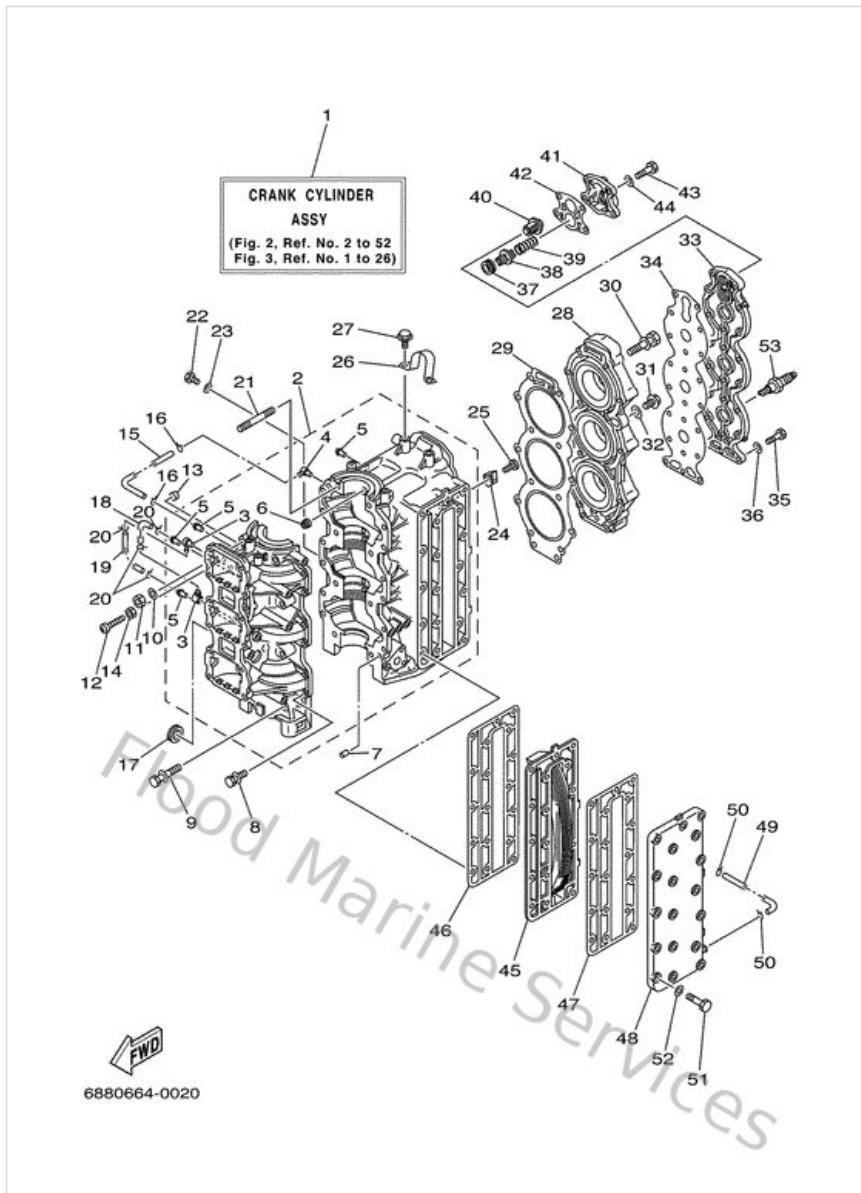

Cylinder. Crankcase

Ref	Part	
16	904670601600 Clip (655)	Buy now
17	9048024M0400 Grommet (688)	Buy now
18	9044507MA300 Hose (I200)	Buy now
19	9044507M2300 Hose (I570)	Buy now
21	9011610M0600 Bolt, stud (688)	Buy now
22	970950601200 Bolt(gh1)	Buy now
23	929950610000 Washer(6a1)	Buy now
24	688113250000 Anode	Buy now
25	987800401400 Screw, flat head(ga5)	Buy now
26	688111190000 Hanger, engine	Buy now
27	9011908MA300 Bolt, with washer	Buy now
28	68811111021S Head, cylinder 1	Buy now
29	68811181A100 Gasket, cylinder head 1	Buy now
30	9011908M6500 Bolt, with washer	Buy now
31	9034014M0600 Plug, straight screw(62y)	Buy now