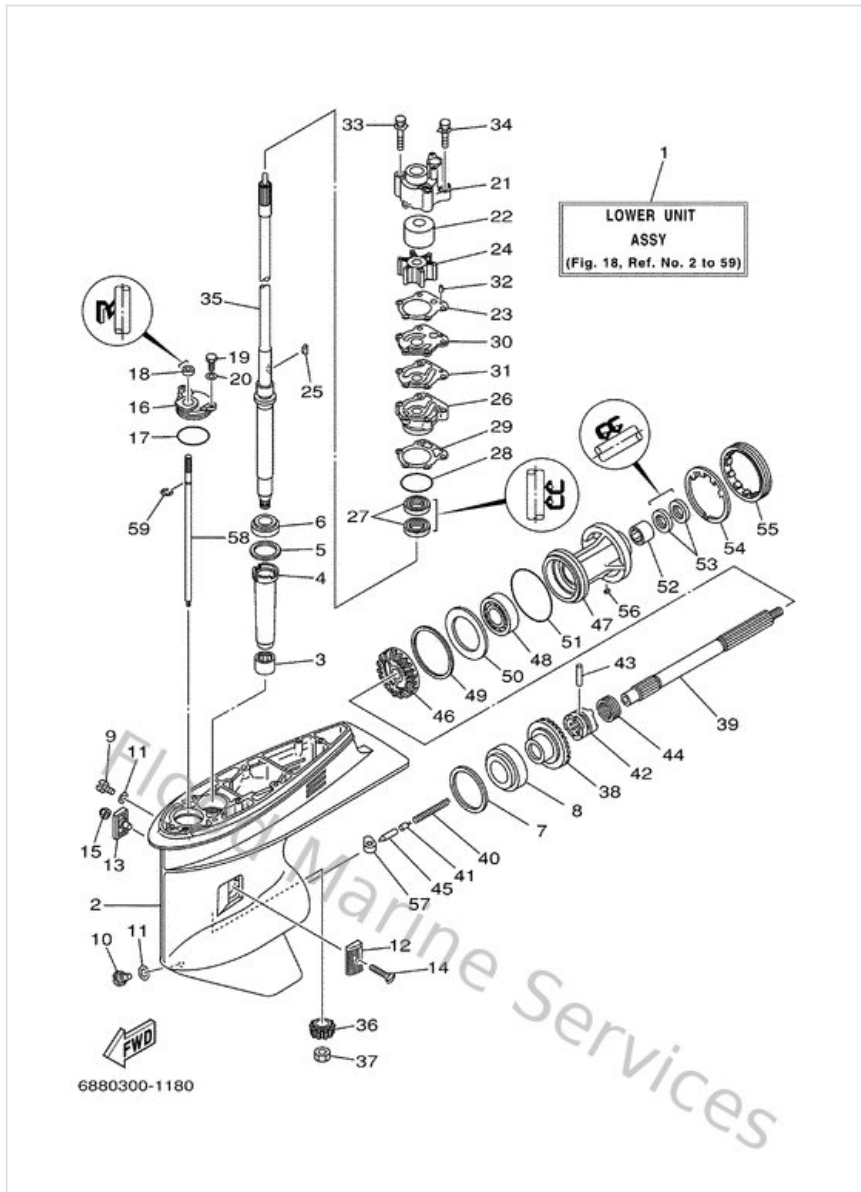

Lower Casing. Drive 1

Ref	Part	
31	68844324A000 Gasket,cartridge Outer plate	Buy now
32	9360410M0300 Pin, dowel (688)	Buy now
33	9011908M1600 Bolt, with washer(6h0)	Buy now
34	9011908M1300 Bolt, with washer(6h0)	Buy now
35	688455011100 Drive shaft comp.	Buy now
36	688455510100 Pinion	Buy now
37	9017016M0100 Nut, hexagon (688)	Buy now
38	688455600000 Gear 1 (26t)	Buy now
39	688456110000 Shaft, propeller	Buy now
40	905011623300 Spring compression(663)	Buy now
41	688456340000 Slide, shift	Buy now
42	688456310100 Clutch, dog	Buy now
43	9025007M0200 Pin, straight (688)	Buy now
44	688456330000 Ping, cross pin	Buy now
45	688456350000 Plunger, shift	Buy now