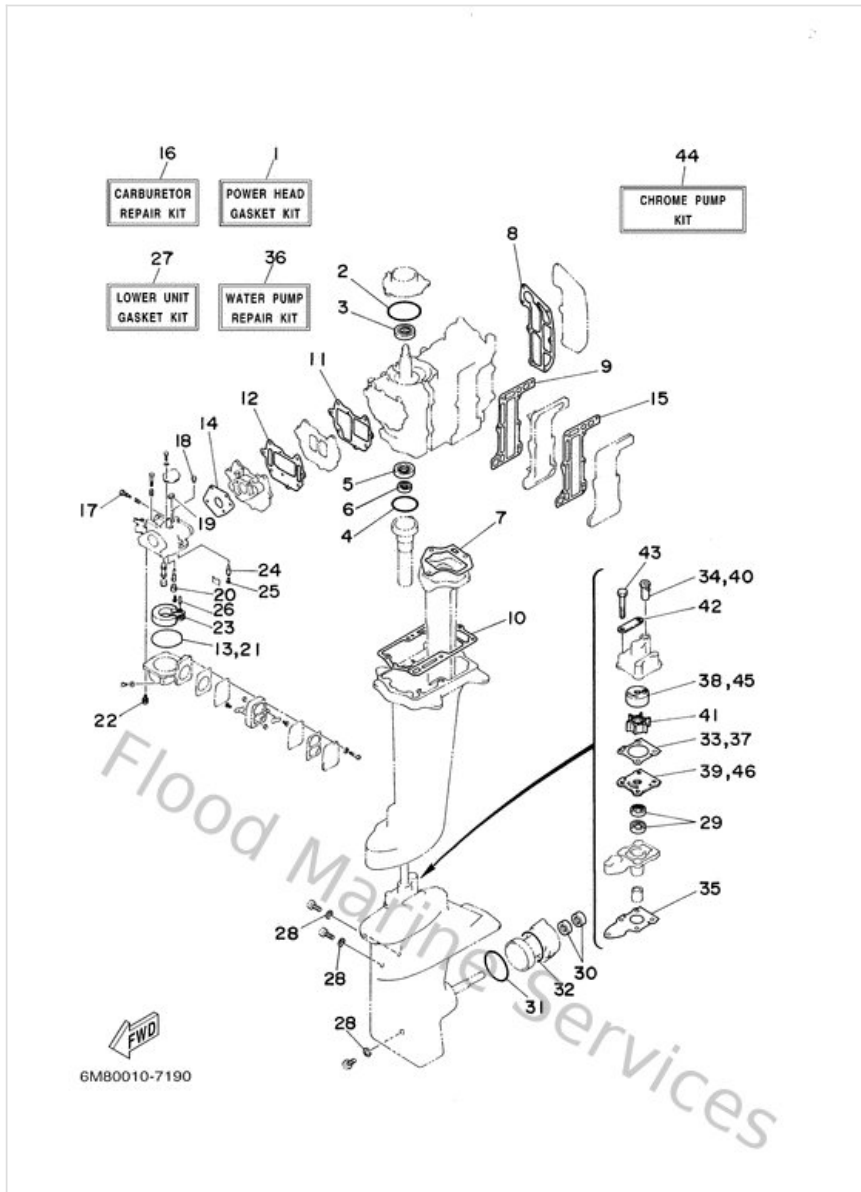

Repair Kit 1

Ref	Part	
1	6NOW0001A000 Power head gasket kit	Buy now
2	9321054M5400 O-ring (6g1)	Buy now
3	9310220M2500 Oil seal (6e0)	Buy now
4	932104215900 O-ring (647)	Buy now
5	9310120M2900 Oil seal(6j1)	Buy now
6	9310112M2600 Oil seal(6g1)	Buy now
7	6G141133A000 Gasket, exhaust manifold 1	Buy now
8	6G111193A100 Gasket, head cover 1	Buy now
9	6G141112A100 Gasket, exhaust inner cover	Buy now
10	6G141113A100 Outer cover, exhaust	Buy now
11	6G113621A100 Gasket, valve seat	Buy now
12	6G113645A100 Gasket, intake manifold	Buy now
13	6G1149840000 Gasket, float chamber	Buy now
14	6G114198A100 Gasket	Buy now
15	6G141114A000 Gasket, exhaust outer cover	Buy now