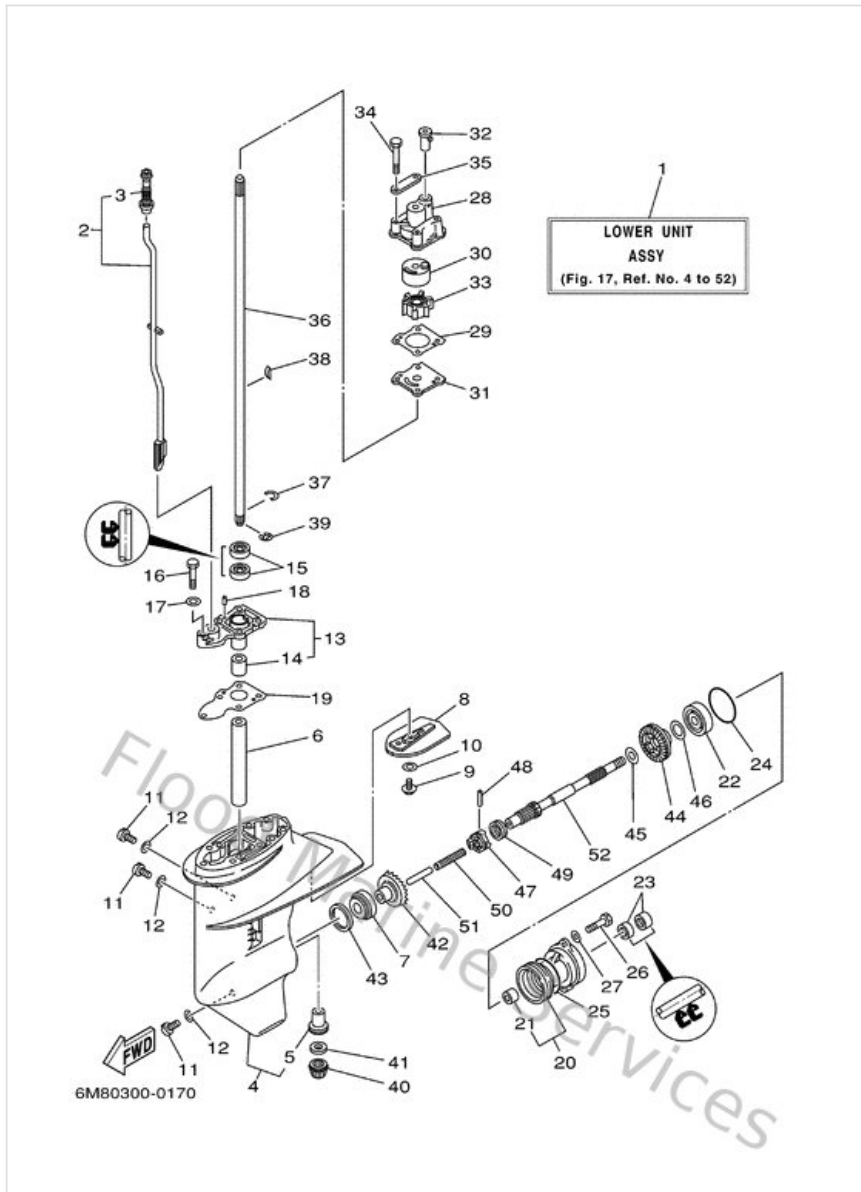

Lower Casing. Drive 1

Ref	Part	
47	6G1456310000 Clutch, dog	Buy now
48	6G1456320000 Cross, pin	Buy now
49	654456330000 Ring, cross pin	Buy now
50	9050112M3800 Spring, compression(6g1)	Buy now
51	6G1456350000 Plunger, shift	Buy now
52	6G1456110100 Shaft, propellar	Buy now