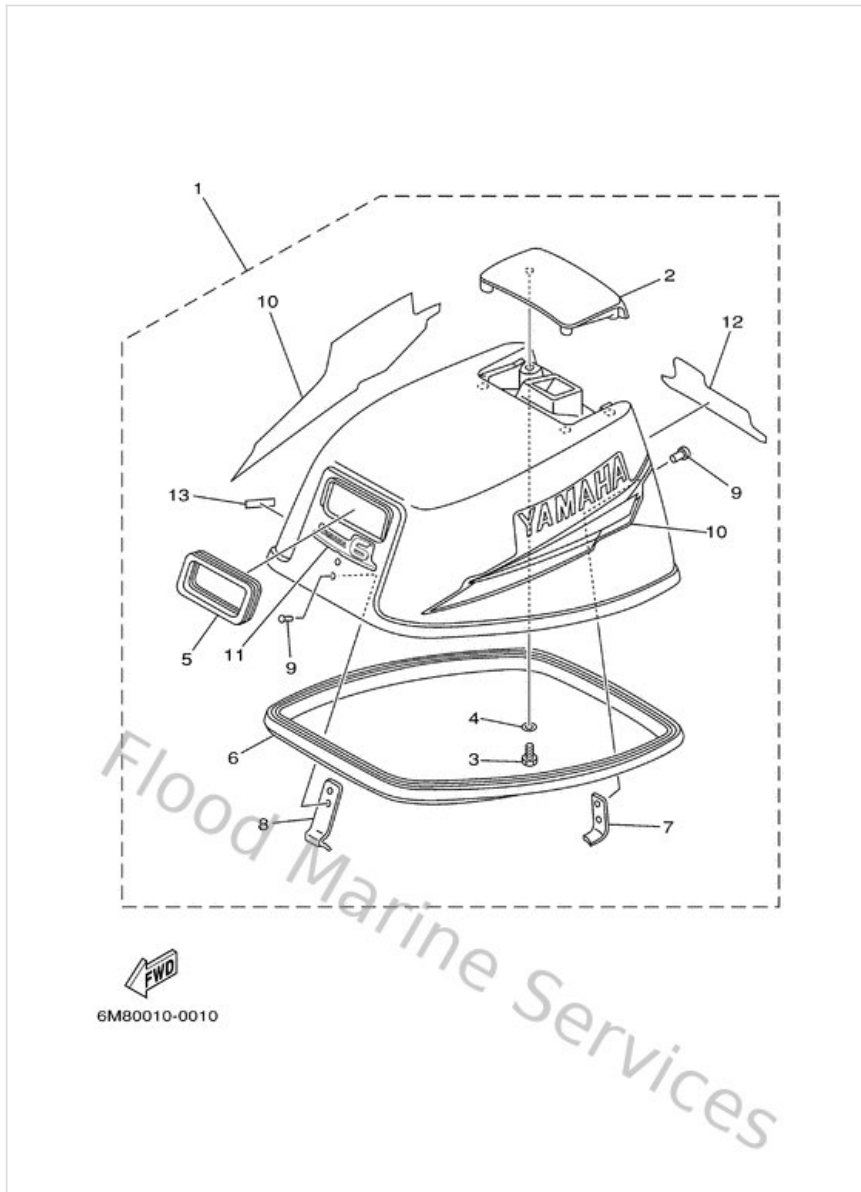

Top Cowling

Ref	Part	
1	6M8G2610114D Top Cowling Assembly	Buy now
2	6N0G2613004D Molding air duct	Buy now
3	970950601600 Bolt, hexagon deep recess	Buy now
4	929900660000 Washer, plain (646)	Buy now
5	6G1157610000 Seal 1	Buy now
6	6N0G26150000 Seal	Buy now
7	6G1426470000 Holder, clamp band	Buy now
8	6N0G26510000 Hook 1	Buy now
9	9026604M0000 Rivet 2 (662)	Buy now
10	6G1W00701400 Graphic set	Buy now
11	6M8G26771100 Graphic, front	Buy now
12	6M8G26781100 Graphic, rear	Buy now
13	6E0441911100 Indicator, shift	Buy now