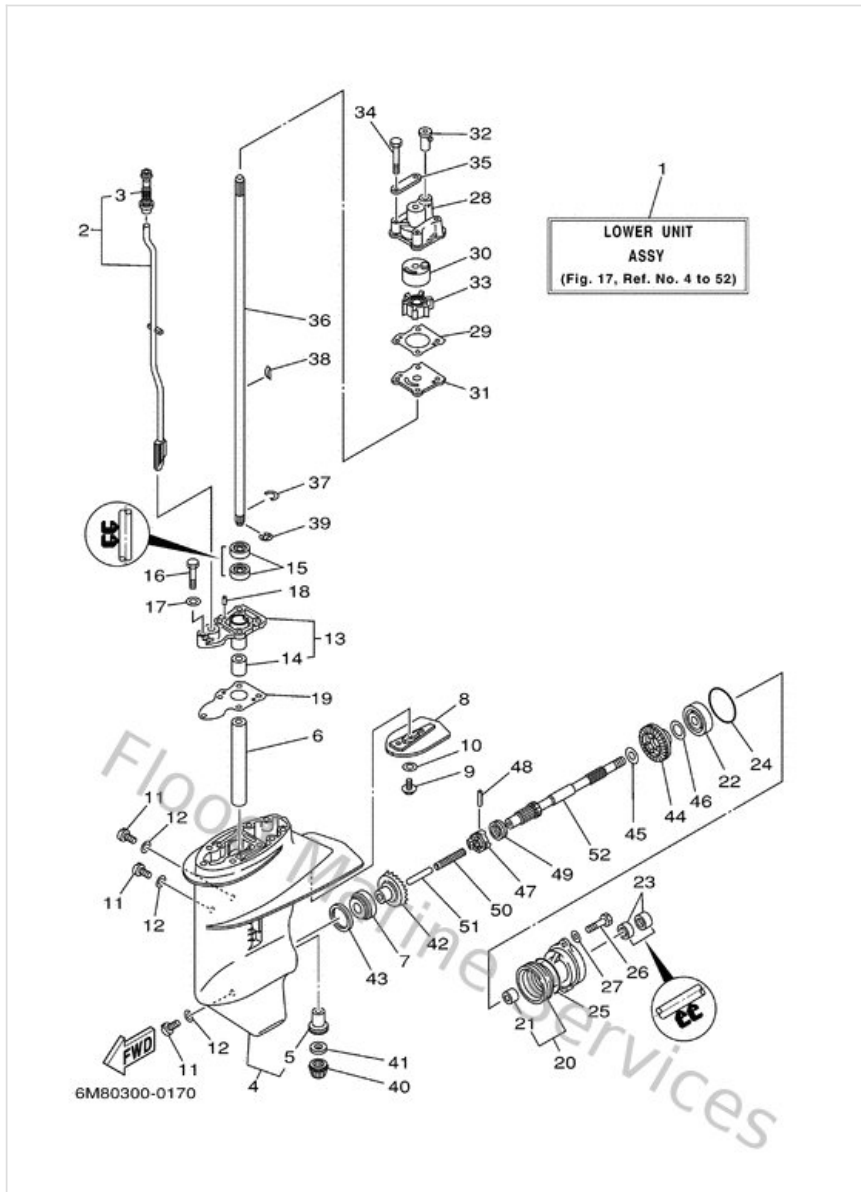

Lower Casing. Drive 1

Ref	Part	
1	6M8G5300004D Lower unit assembly	Buy now
2	6GH441501000 Shift cam assembly	Buy now
3	6G1441470000 Boot, shift rod	Buy now
4	6N0G5311004D Casing, lower	Buy now
5	6G1453170900 Bushing, drive shaft 2	Buy now
6	9038714M4900 Collar (6g1)	Buy now
7	93332000U400 Brg,tapered roller 42mm (689)	Buy now
8	6N0G52510000 Anode	Buy now
9	970950601600 Bolt, hexagon deep recess	Buy now
10	929900630000 Washer, tooth	Buy now
11	903400800200 Plug, straight screw	Buy now
12	904300802000 Gasket	Buy now
13	6G145331015B Housing, bearing 1	Buy now
14	6G1453160900 Bushing, drive shaft 1	Buy now
15	9310111M2300 Oil seal (6g1)	Buy now