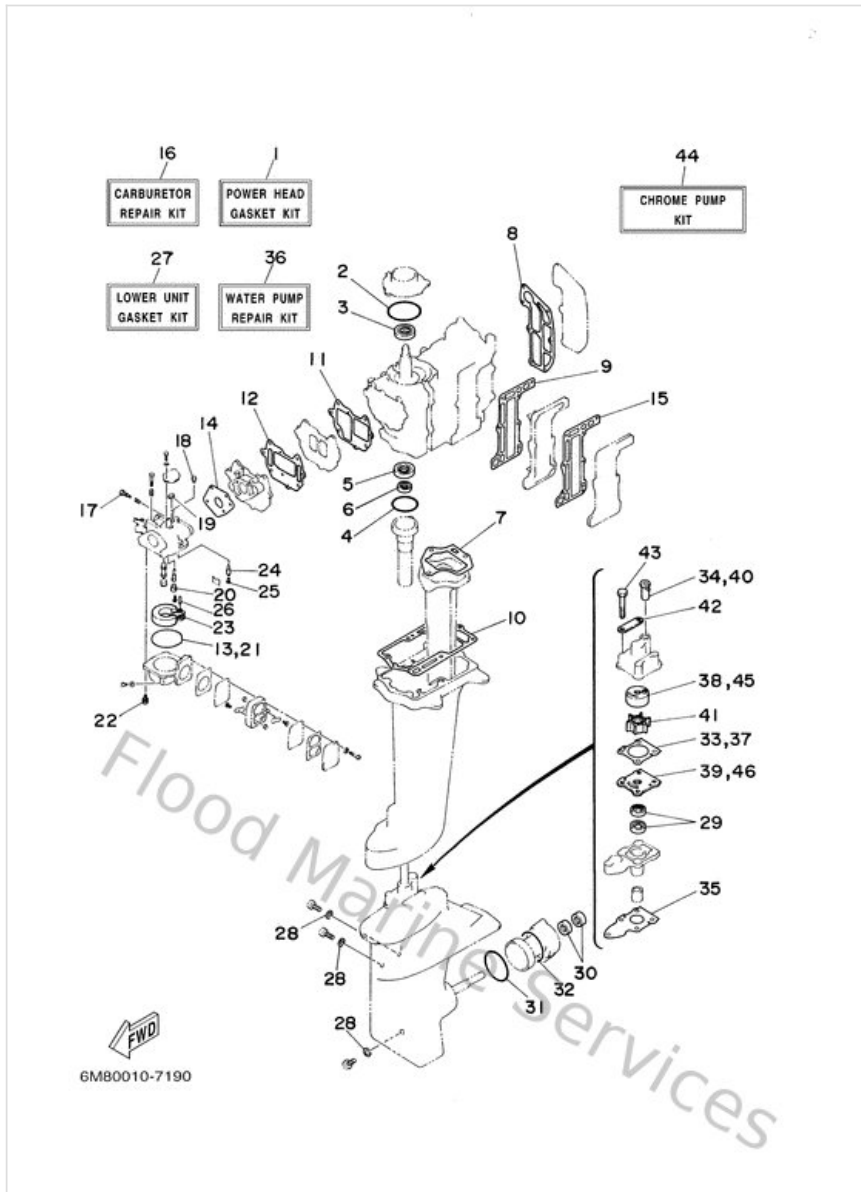

Repair Kit 1

Ref	Part	
16	6N0W00930000 Carburetor repair kit	Buy now
17	679149230000 Screw, pilot	Buy now
18	6G1149660000 Cap	Buy now
19	6G1141260000 Packing	Buy now
20	679149660000 Rubber cap	Buy now
22	979800411400 Screw, pan head(ga5)	Buy now
23	6G1149850000 Float comp.	Buy now
24	6G1145460100 Valve, needle	Buy now
25	676141860000 Pin, valve	Buy now
26	688145480000 Pin, arm	Buy now
27	6N0W0001C000 Lower unit gasket kit	Buy now
28	904300800300 Gasket	Buy now
29	9310111M2300 Oil seal (6g1)	Buy now
30	931011507400 Oil seal (655)	Buy now
31	932104904600 O-ring (620)	Buy now