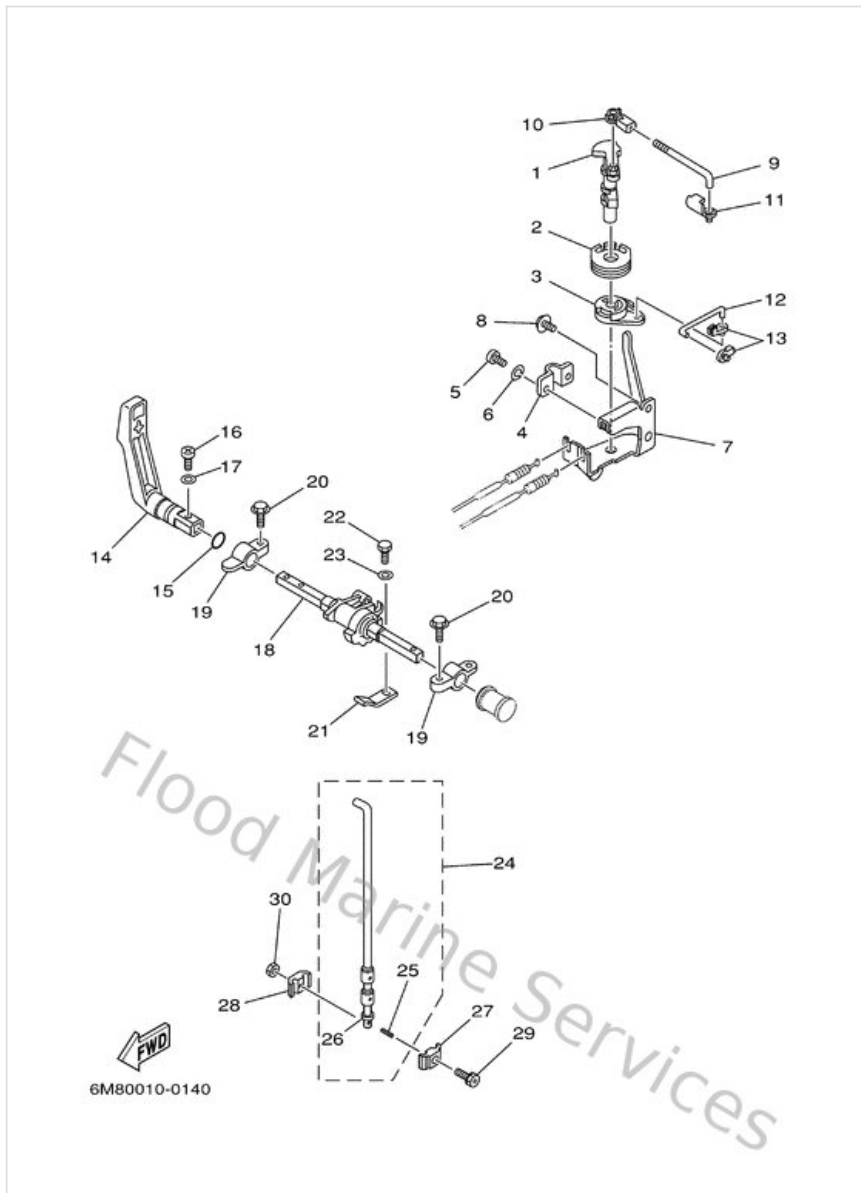

Carburetor

Ref	Part	
16	676149432600 Jet, main (#98)	Buy now
17	985800401400 Screw, pan head(ga5)	Buy now
18	6G1143980000 Washer	Buy now
19	6G1149920000 Screw, drain	Buy now
20	6G1149850000 Float comp.	Buy now
21	6G1145460100 Valve, needle	Buy now
22	676141860000 Pin, valve	Buy now
23	663141590000 Clip	Buy now
24	985800400800 Screw, pan head (713)	Buy now
25	688145480000 Pin, arm	Buy now
26	985800300600 Screw, pan head(78g)	Buy now
27	953800360000 Nut (6g8)	Buy now
28	979800412500 Screw, with washer	Buy now
29	6G1244520000 Cover, pump	Buy now
30	6G1244320000 Packing	Buy now

Control

Ref	Part	
1	6G1416310000 Lever, magneto control	Buy now
2	6G1416380000 Pulley	Buy now
3	6G1412830100 Lever, free accel 1	Buy now
4	6G1416610000 Bracket 1	Buy now
5	978850501000 Screw, pan head(62x)	Buy now
6	929900510000 Ybs67-5 washer, spring	Buy now
7	6G1144978000 Stay, throttle wire	Buy now
8	958800601000 Bolt, flange(7ht)	Buy now
9	6G1412380000 Joint, link	Buy now
10	662412370100 Joint, link	Buy now
11	6R5412370000 Joint, link	Buy now
12	6G1412110000 Link, accel	Buy now
13	661412620200 Joint, choke lever	Buy now
14	6N0G41110000 Handle, gear shift	Buy now
15	932101279000 O-ring(3ld)	Buy now

Control

Ref	Part	
16	978800501600 Screw, pan head(6b0)	Buy now
17	929900560000 Washer, plain (646)	Buy now
18	6G1441210294 Lever, shift rod	Buy now
19	6G1416620194 Bracket	Buy now
20	9010506M1400 Bolt (6e0)	Buy now
21	6G1441160100 Spring	Buy now
22	970950601200 Bolt(gh1)	Buy now
23	929900660000 Washer, plain (646)	Buy now
24	6N0G41100000 Shift rod assembly	Buy now
25	916902001000 Pin, spring	Buy now
27	6N0G41451000 Connector 1	Buy now
28	6N0G41460000 Connector 2	Buy now
29	9010906M1700 Bolt (6g1)	Buy now
30	953800660000 Nut(661)	Buy now