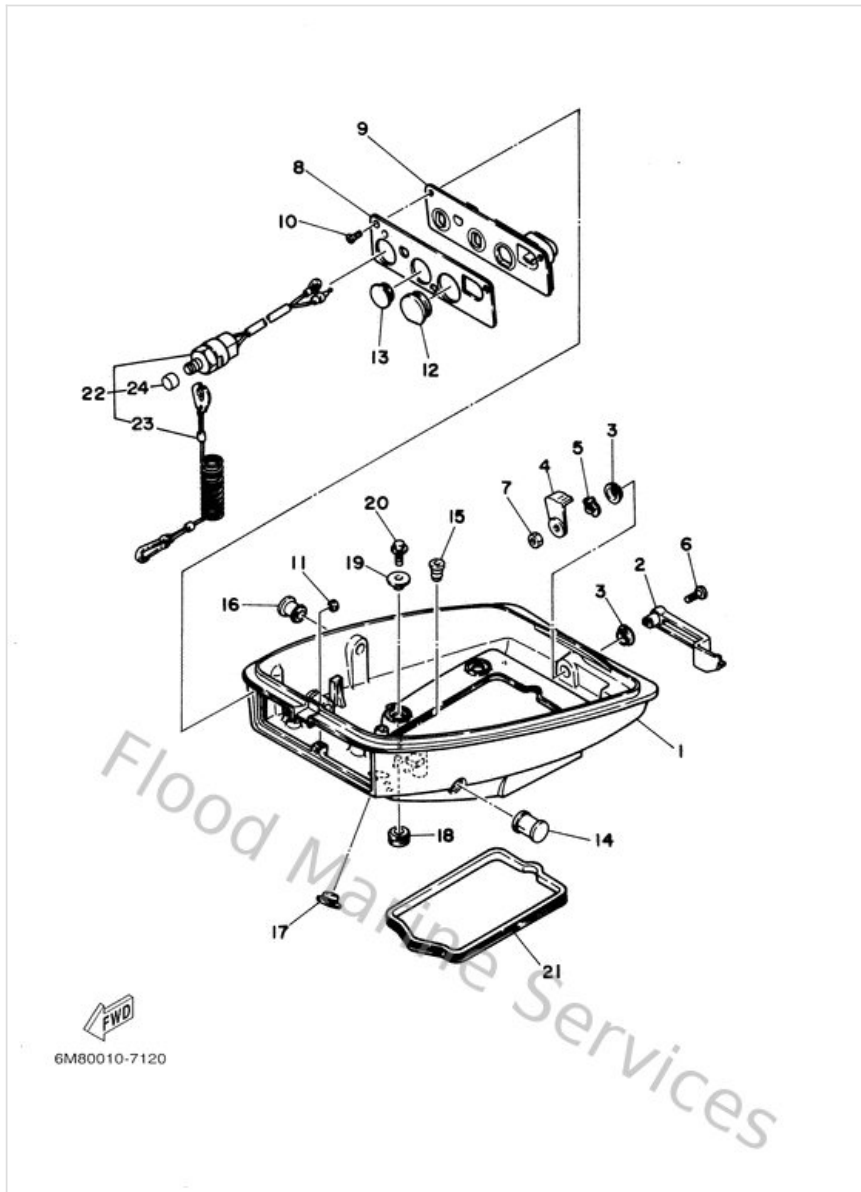

Bottom Cowling

Ref	Part	
1	6N0G2711004D Cowling, bottom 1	Buy now
2	6N0G2815004D Lever clamp	Buy now
3	9038612M4500 Bushing (6g1)	Buy now
4	6E0428160000 Lever, clamp	Buy now
5	902061205200 Washer, wave (666)	Buy now
6	978850603000 Screw, pan head(6e0)	Buy now
7	953800670000 Nut	Buy now
8	6N0G27198000 Pannel front lower	Buy now
9	6N0G27670000 Bracket 3	Buy now
10	9014905M0200 Screw (6g1)	Buy now
11	953800570000 Nut (656)	Buy now
14	6G1427260000 Grommet 3	Buy now
15	6G1427270000 Grommet	Buy now
16	6G1427480000 Grommet	Buy now
17	6G1263260000 Grommet	Buy now