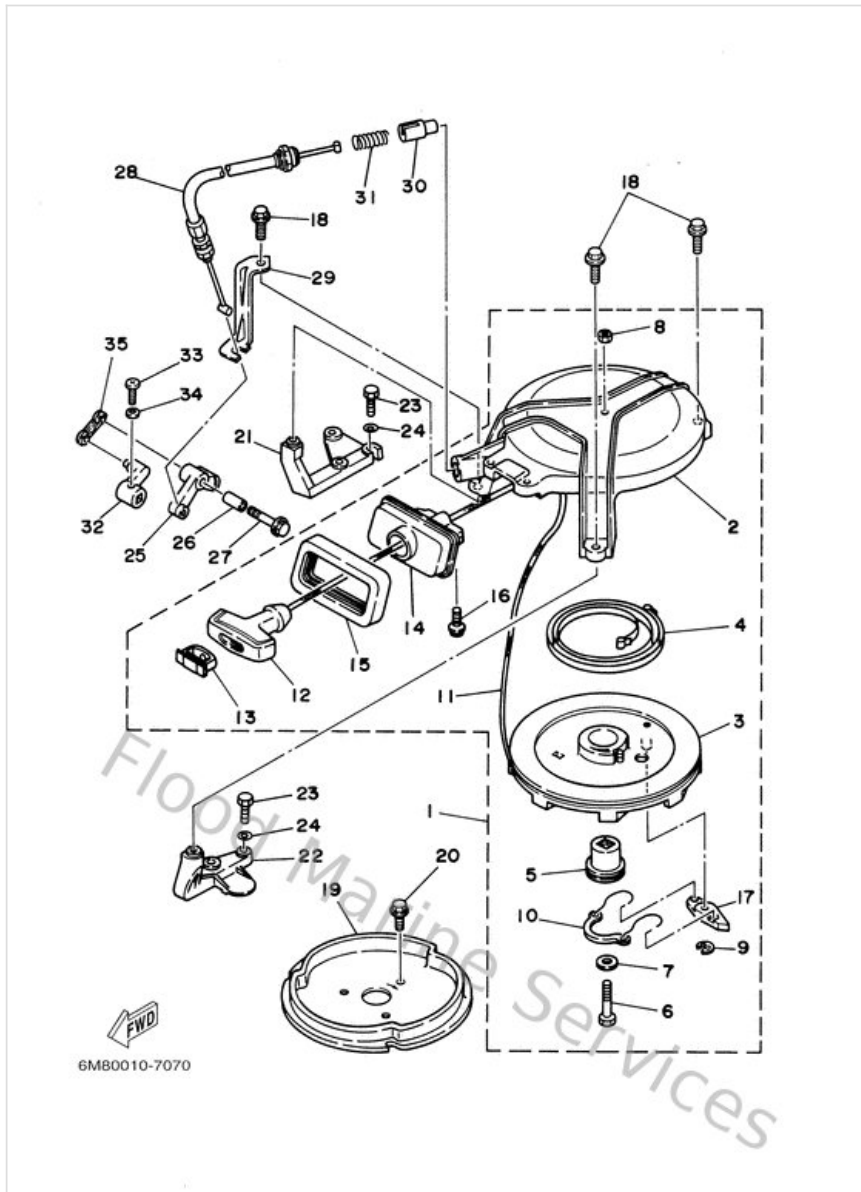

Starter

Ref	Part	
17	677157410100 Pawl, drive	Buy now
18	958800602000 Bolt, flange(jk3)	Buy now
19	6N0E57230094 Pulley, starter	Buy now
20	9010506M2900 Bolt (6g1)	Buy now
21	6N0E57710094 Stay 1	Buy now
22	6GH157720000 Stay 2	Buy now
23	970750602000 Bolt(7u8)	Buy now
24	929950660000 Washer, plain (646)	Buy now
25	6G1157468100 Arm	Buy now
26	6G1157640000 Collar 1	Buy now
27	958950602500 Bolt, flange deep recess	Buy now
28	6N0E57708000 Cable comp., starter stop	Buy now
29	6G1157748100 Stay 4	Buy now
30	656157480000 Plunger, starter stop	Buy now
31	905011022700 Spring, comprreshion(656)	Buy now