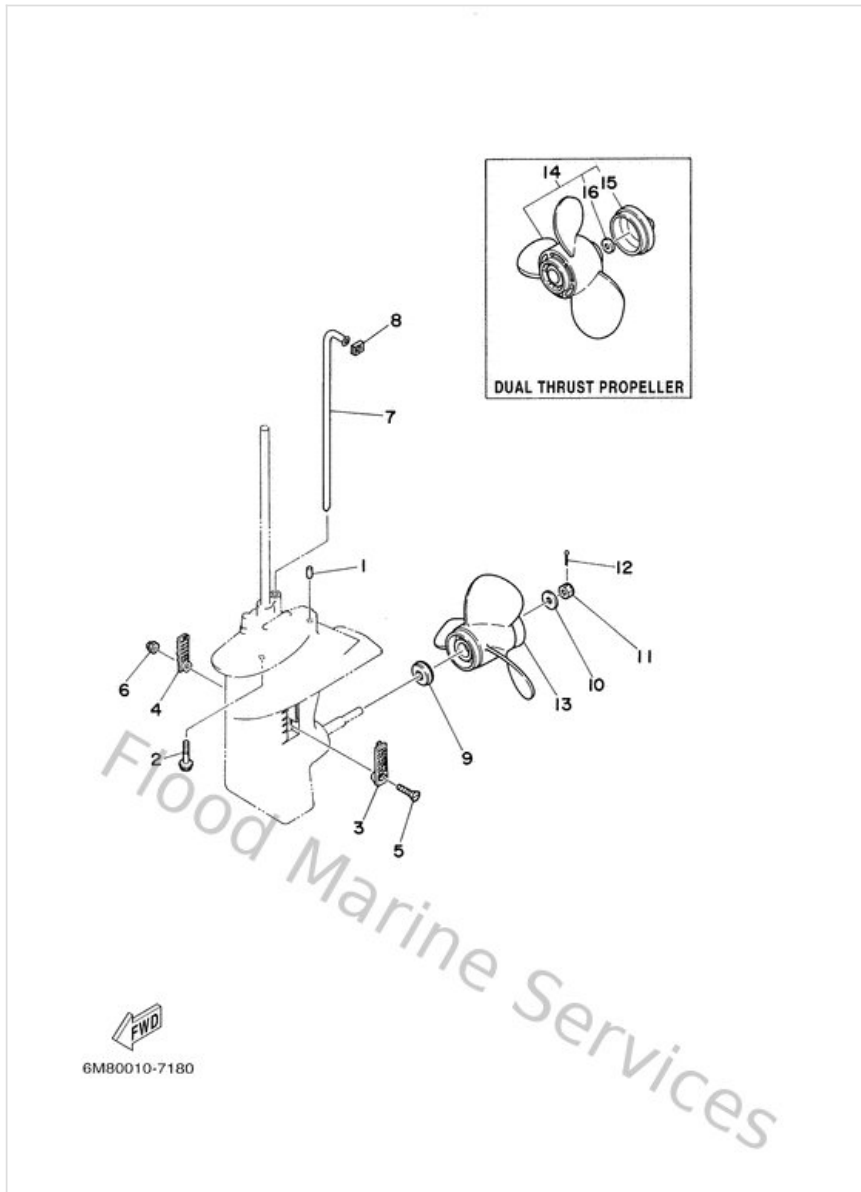

Lower Casing. Drive 2

Ref	Part	
16	9020110M0200 Washer, plate(6g9)	Buy now