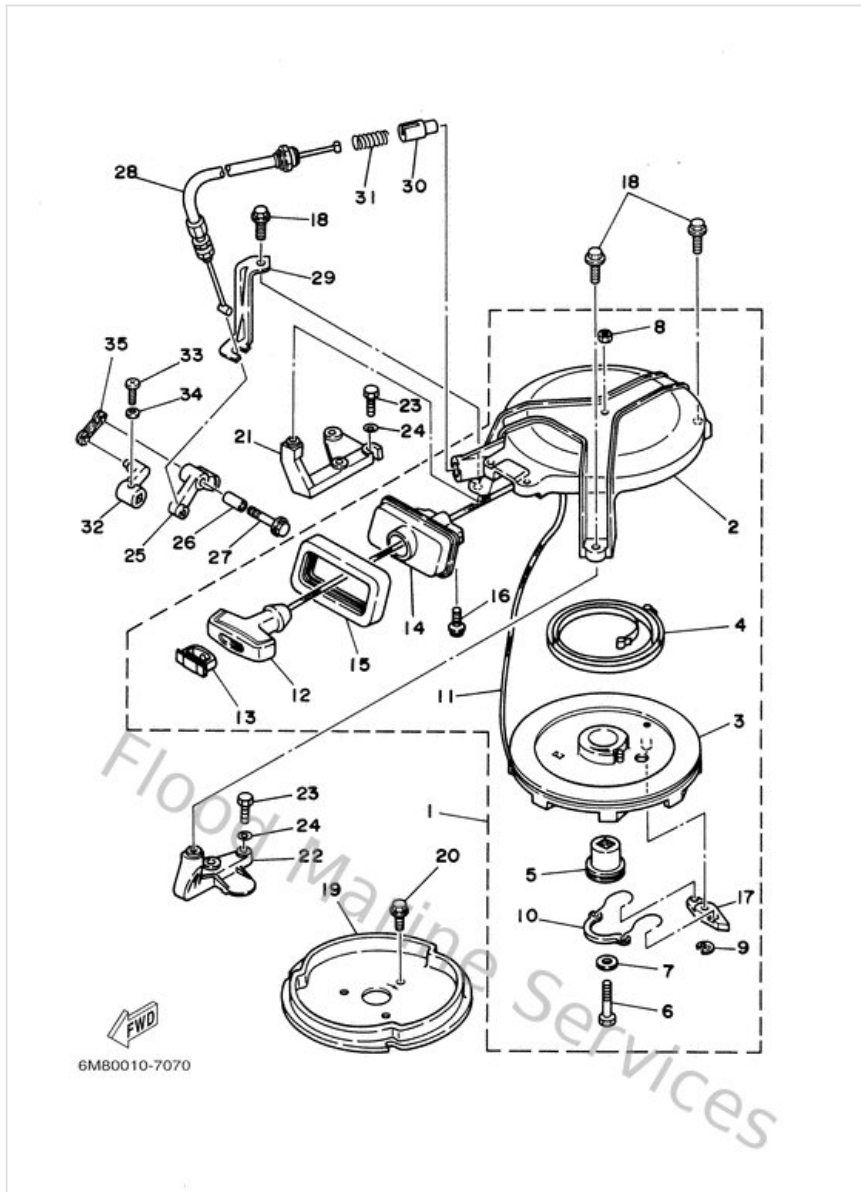

Starter

Ref	Part	
1	6M8E57100300 Starter assembly	Buy now
2	6N0E57118094 Case, Starter	Buy now
3	6M8E57140000 Drum, sheave	Buy now
4	9051008M0300 Spring, spiral (6g1)	Buy now
5	6G1157170000 Shaft, starter	Buy now
6	970130603500 Bolt(3rv)	Buy now
7	9020106M3000 Washer, plate (6a1)	Buy now
8	953800660000 Nut(661)	Buy now
9	9343006M0200 Circlip (689)	Buy now
10	6G1157050000 Spring, drive pawl	Buy now
12	6G1157550000 Handle, starter	Buy now
13	6G1157790000 Cover	Buy now
14	6N0E57580100 Guide, rope	Buy now
15	6G1157620000 Seal 2	Buy now
16	958950601600 Bolt, flange deep recess	Buy now