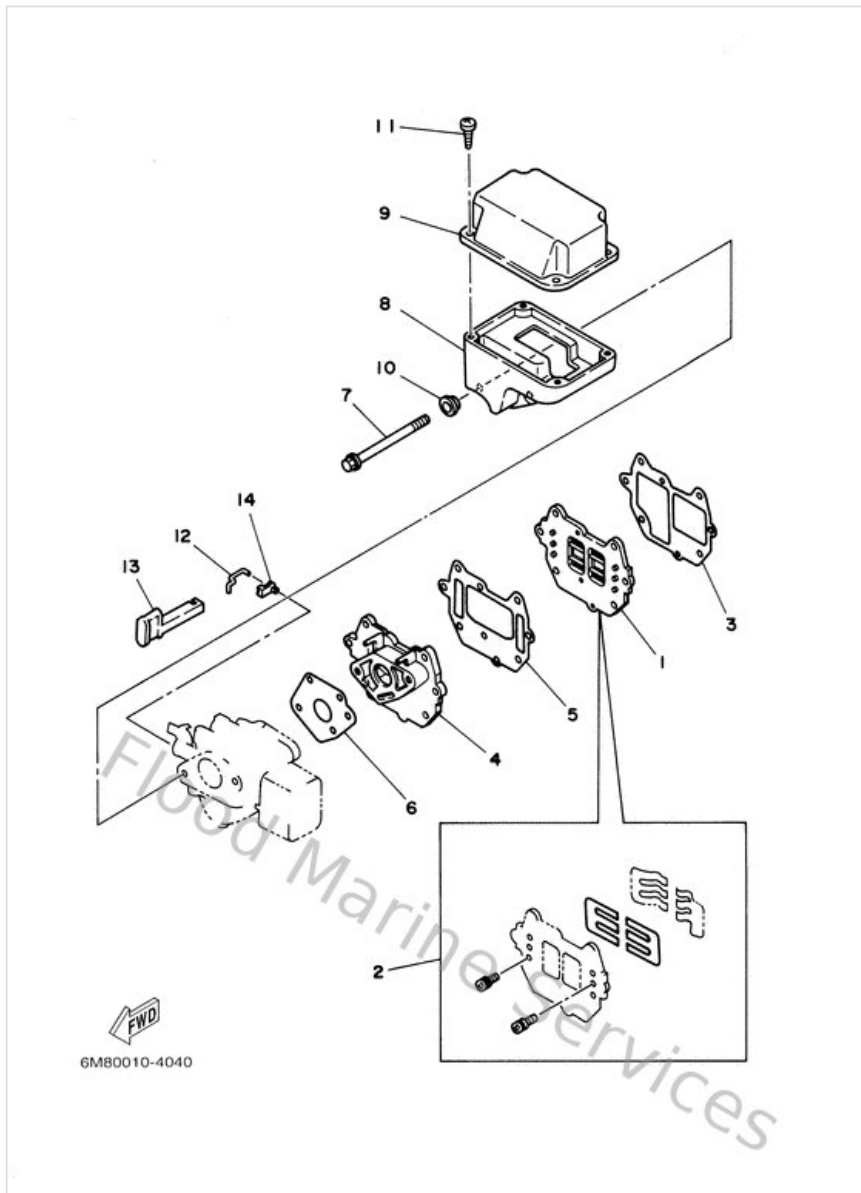

Intake

Ref	Part	
1	6G1136100100 Reed valve assembly	Buy now
2	6G1W00040000 Reed set	Buy now
3	6G113621A100 Gasket, valve seat	Buy now
4	6N0E36410094 Manifold, intake 1	Buy now
5	6G113645A100 Gasket, intake manifold	Buy now
6	6G114198A100 Gasket	Buy now
7	958950608500 Bolt, flange(6g1)	Buy now
8	6M8E44170000 Cover set	Buy now
9	6M8E44180000 Cover 2	Buy now
10	9038706M7000 Collar (6h5)	Buy now
11	977805051400 Screw, panhead tapping (682)	Buy now
12	6G1412560000 Rod, choke link	Buy now
13	6G1412710000 Knob, choke 1	Buy now
14	661412620200 Joint, choke lever	Buy now