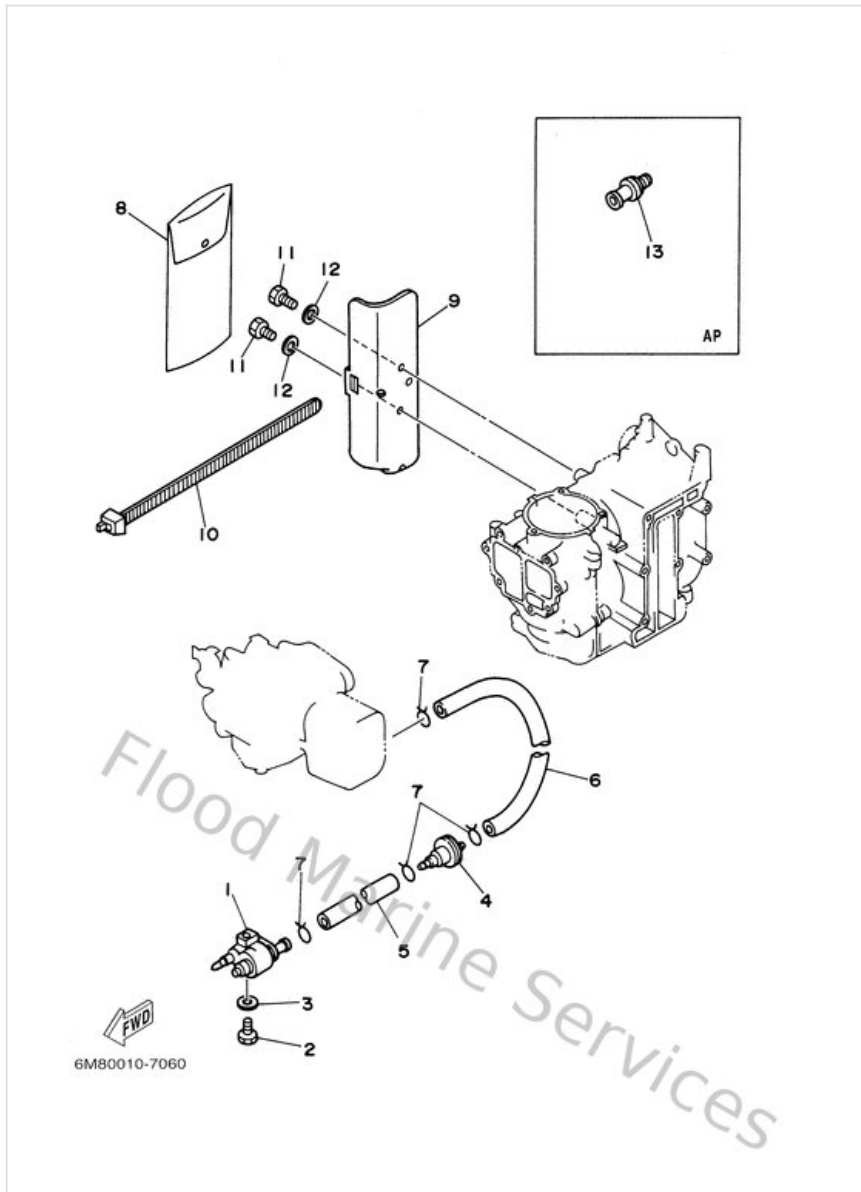

Fuel

Ref	Part	
1	6G1243040200 Fuel pipe joint comp. 1	Buy now
2	970950602500 Bolt	Buy now
3	929950660000 Washer, plain (646)	Buy now
4	646242510200 Strainer 1	Buy now
5	90445092K100 Hose (1420)	Buy now
6	904450922000 Hose (11500)	Buy now
7	904670800400 Clip, pipe 6162435600	Buy now
8	6N0F81000000 Tool kit	Buy now
13	6L8F81930000 Plug, water check	Buy now