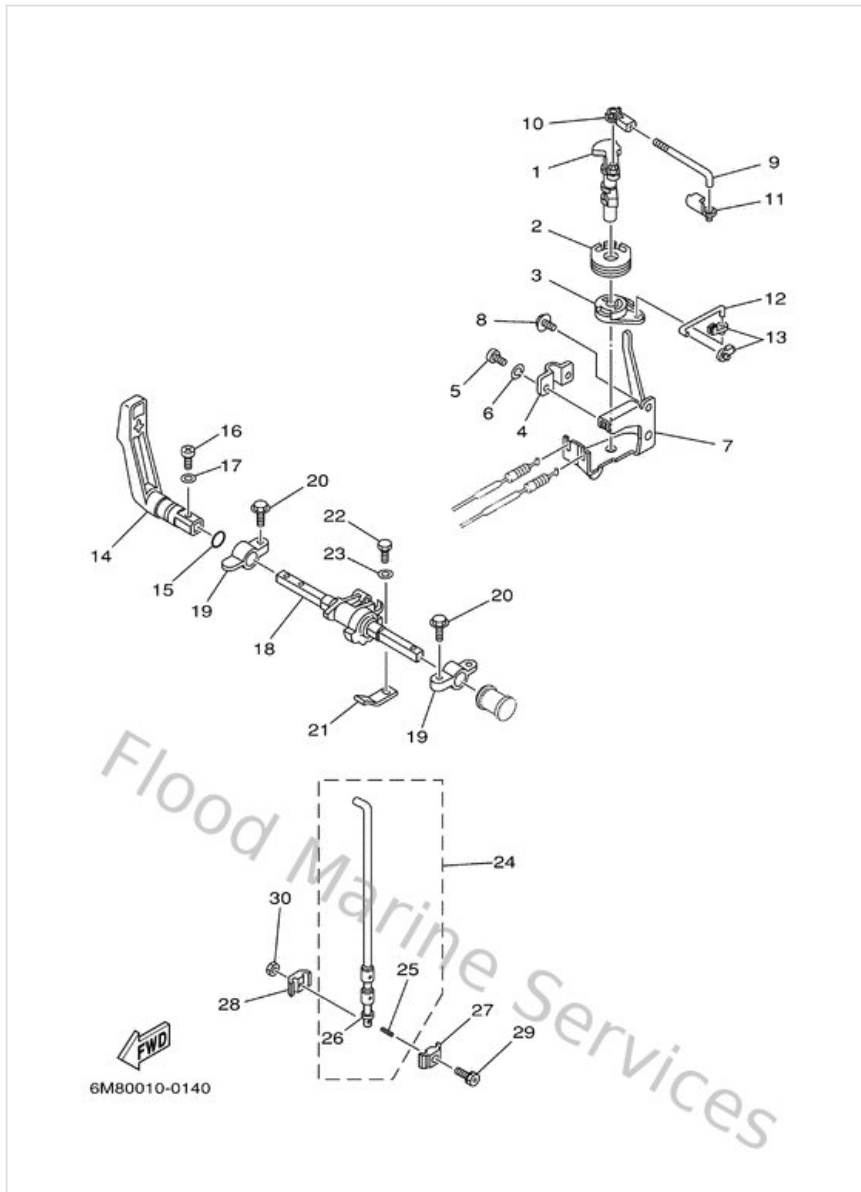

Carburetor

Ref	Part	
16	676149432600 Jet, main (#98)	Buy now
17	985800401400 Screw, pan head(ga5)	Buy now
18	6G1143980000 Washer	Buy now
19	6G1149920000 Screw, drain	Buy now
20	6G1149850000 Float comp.	Buy now
21	6G1145460100 Valve, needle	Buy now
22	676141860000 Pin, valve	Buy now
23	663141590000 Clip	Buy now
24	985800400800 Screw, pan head (713)	Buy now
25	688145480000 Pin, arm	Buy now
26	985800300600 Screw, pan head(78g)	Buy now
27	953800360000 Nut (6g8)	Buy now
28	979800412500 Screw, with washer	Buy now
29	6G1244520000 Cover, pump	Buy now
30	6G1244320000 Packing	Buy now

Control

Ref	Part	
1	6G1416310000 Lever, magneto control	Buy now
2	6G1416380000 Pulley	Buy now
3	6G1412830100 Lever, free accel 1	Buy now
4	6G1416610000 Bracket 1	Buy now
5	978850501000 Screw, pan head(62x)	Buy now
6	929900510000 Ybs67-5 washer, spring	Buy now
7	6G1144978000 Stay, throttle wire	Buy now
8	958800601000 Bolt, flange(7ht)	Buy now
9	6G1412380000 Joint, link	Buy now
10	662412370100 Joint, link	Buy now
11	6R5412370000 Joint, link	Buy now
12	6G1412110000 Link, accel	Buy now
13	661412620200 Joint, choke lever	Buy now
14	6N0G41110000 Handle, gear shift	Buy now
15	932101279000 O-ring(3ld)	Buy now

Control

Ref	Part	
16	978800501600 Screw, pan head(6b0)	Buy now
17	929900560000 Washer, plain (646)	Buy now
18	6G1441210294 Lever, shift rod	Buy now
19	6G1416620194 Bracket	Buy now
20	9010506M1400 Bolt (6e0)	Buy now
21	6G1441160100 Spring	Buy now
22	970950601200 Bolt(gh1)	Buy now
23	929900660000 Washer, plain (646)	Buy now
24	6N0G41100000 Shift rod assembly	Buy now
25	916902001000 Pin, spring	Buy now
27	6N0G41451000 Connector 1	Buy now
28	6N0G41460000 Connector 2	Buy now
29	9010906M1700 Bolt (6g1)	Buy now
30	953800660000 Nut(661)	Buy now