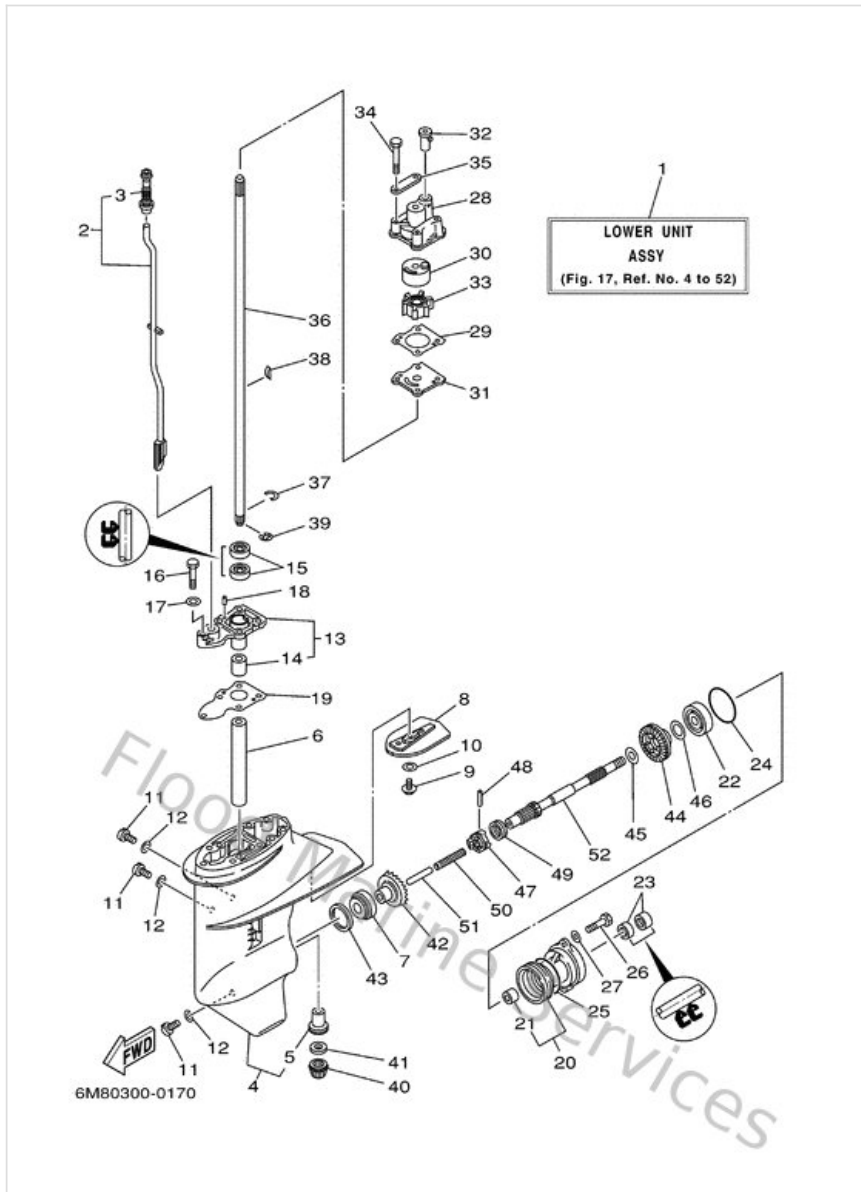

Lower Casing. Drive 1

Ref	Part	
32	647443660000 Damper, water seal 2	Buy now
33	6G1443520000 Impeller	Buy now
34	970950604500 Bolt, hexagon	Buy now
35	6G1443280000 Plate	Buy now
36	6NOG55111000 Shaft, drive	Buy now
37	9046709M0500 Clip (6g1)	Buy now
38	902800302400 Key, woodruff(662)	Buy now
39	934300600500 Circlip(53l)	Buy now
40	6NOG55510000 Pinion	Buy now
41	6G1455333000 Shim (t:2.2mm)	Buy now
42	6NOG55600000 Gear 1 (27t)	Buy now
43	664455870112 Shim (t:0.12mm)	Buy now
44	6NOG55710000 Gear 2	Buy now
45	9020115M8900 Washer, plate (6g1)	Buy now
46	647455670000 Shim, gear adjust	Buy now