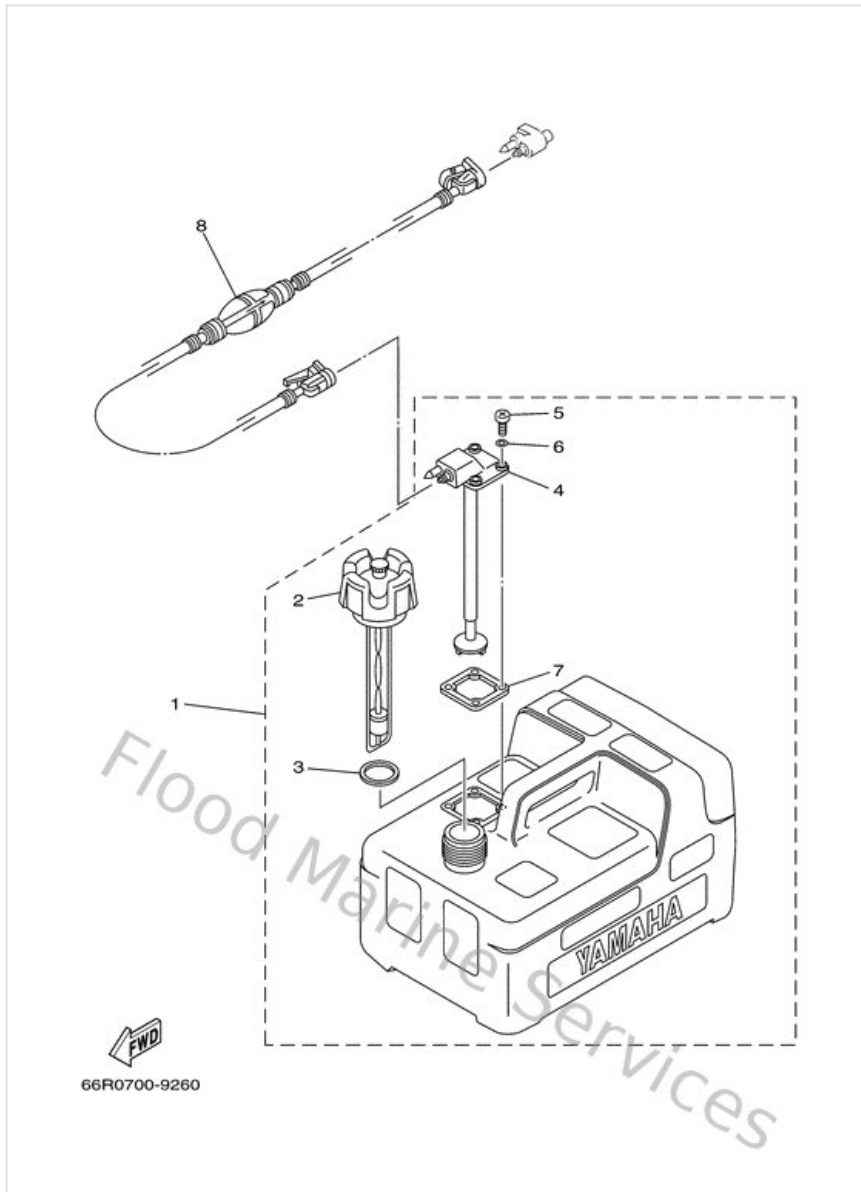

Fuel Tank

Ref	Part	
1	6YLW2420J300 Fuel tank assembly	Buy now
2	6YLF46100000 Cap assembly	Buy now
3	6YLF46410000 Gasket, cap 1	Buy now
4	6YL242600100 Fuel meter assembly	Buy now
5	901570581100 Screw, pan head	Buy now
6	6YLF43290000 Seal	Buy now
7	6YLF42680100 Gasket, fuel meter	Buy now
8	6YL243065200 Fuel pipe comp. 1	Buy now