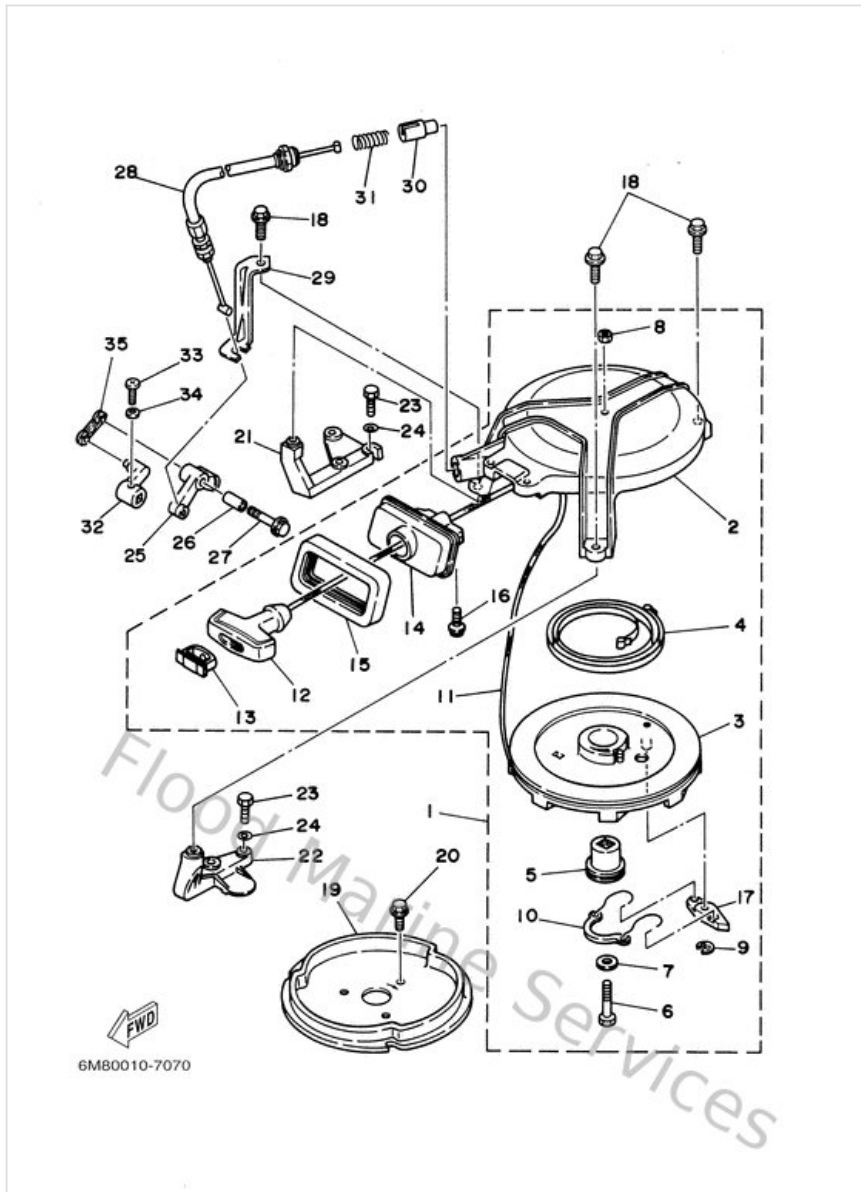

Starter

Ref	Part	
32	6G1441258000 Lever, shift rod 2	Buy now
33	978800501600 Screw, pan head(6b0)	Buy now
34	929900560000 Washer, plain (646)	Buy now
35	6G1157478000 Link	Buy now