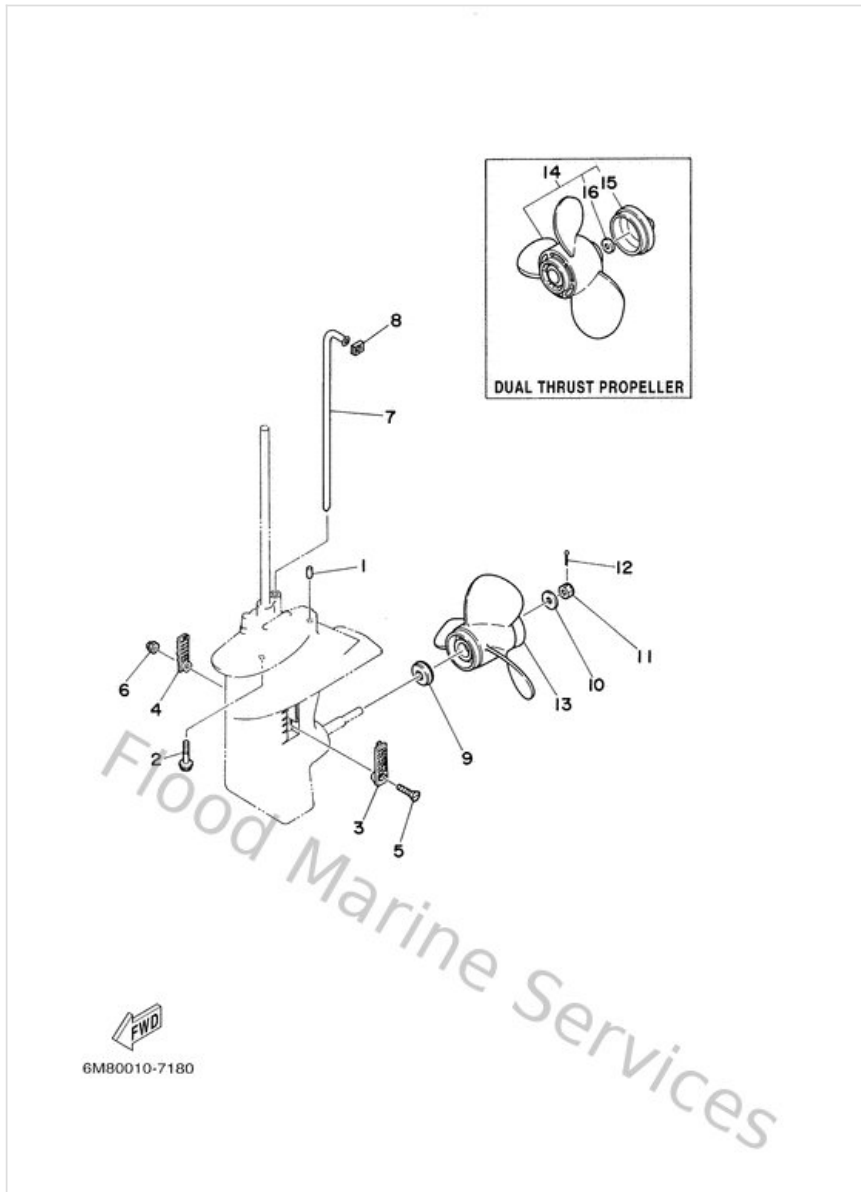

Lower Casing. Drive 2

Ref	Part	
1	936040806200 Pin,dowel (626)	Buy now
2	958950603000 Bolt, flange deep recess	Buy now
3	6G1452140000 Cover, water inlet	Buy now
4	6G1452150000 Cover, water inlet	Buy now
5	9015205M0300 Screw, countersunk	Buy now
6	901850500200 Nut nylon (sus)(ex4)	Buy now
7	6GH443611000 Tube, water 1	Buy now
8	6G1443650000 Damper, water seal 1	Buy now
9	6N0G59870000 Spacer	Buy now
10	9020110M0100 Washer, plate(6m7)	Buy now
11	9017110M0100 Nut castle (683)	Buy now
12	914903002000 Pin cotter	Buy now
13	6G1459470000 Propeller (3x8-1/2"x6-1/2"-n)	Buy now
14	6G1W459101EL Propeller (3x9 x7 -n)	Buy now
15	6G1456160100 Nut, propeller	Buy now