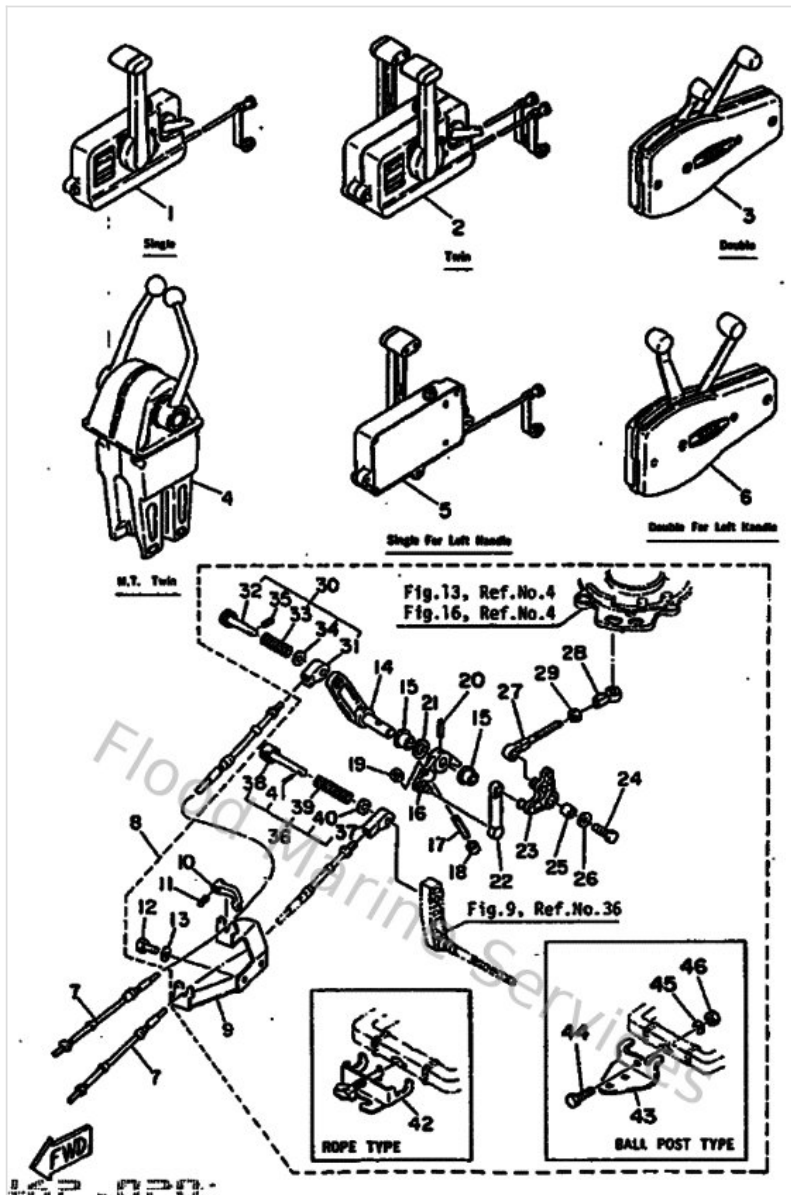

Remote Control

Ref	Part	
1	701481011000 Remote control assembly	Buy now
2	701481102200 Remote Control assembly	Buy now
5	701481021000 Remote control assembly	Buy now
7	MARCABLE09SC Remote Control Cable 9' :ob	Buy now
9	682485315100 Bracket, Remote Control	Buy now
10	682485385000 Clamp, cable	Buy now
11	916903001200 Pin, spring	Buy now
12	973950601600 Bolt, hexagon deep recess	Buy now
13	929900660000 Washer, plain (646)	Buy now
14	682416315094 Lever Magneto Control 1	Buy now
15	903861000900 Bushing 6484418600	Buy now
16	682416325094 Lever, Magneto Control 2	Buy now
17	9011306M0100 Bolt	Buy now
18	663441940000 Cap	Buy now
19	9538R0670000 Nut	Buy now