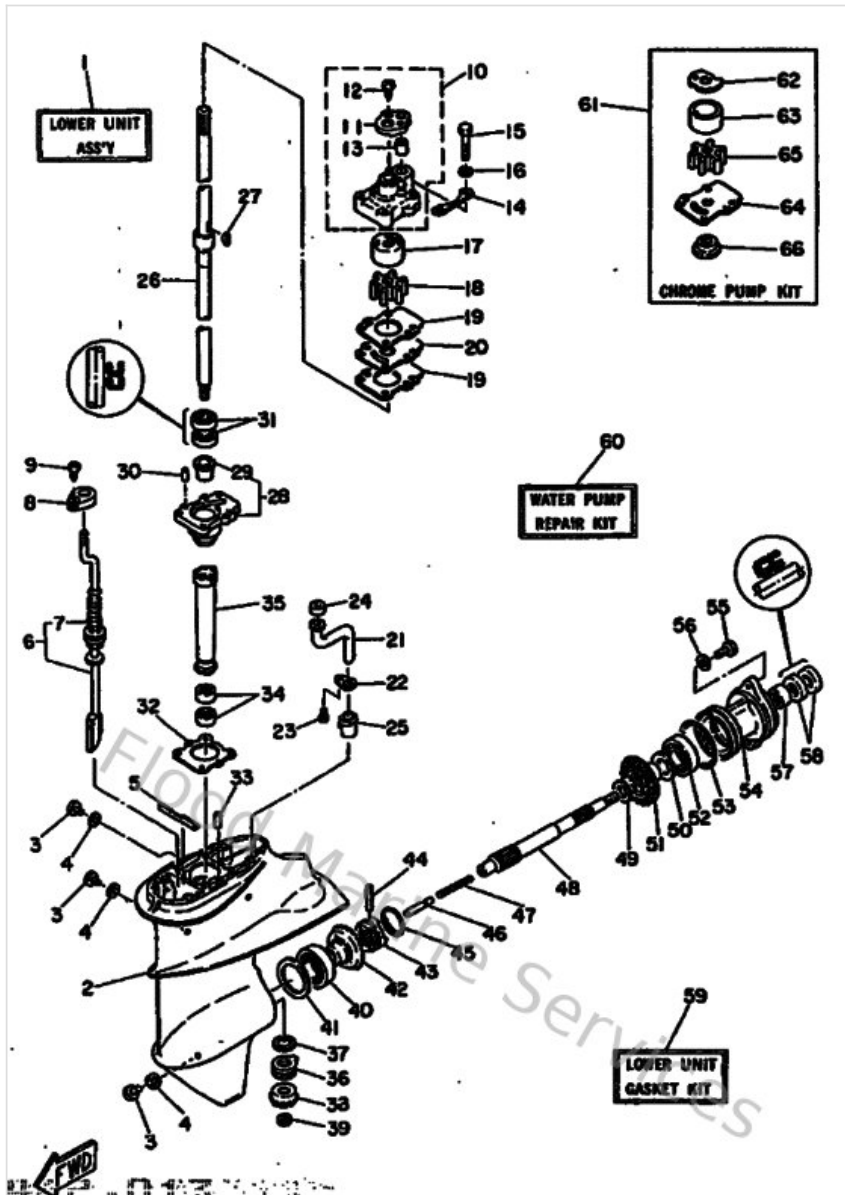

Lower Casing & Drive 1

Ref	Part	
64	682443234000 Outer plate, cartridge(chrome)	Buy now
65	682443524000 Impeller	Buy now
66	682453440000 Cover, oil seal	Buy now