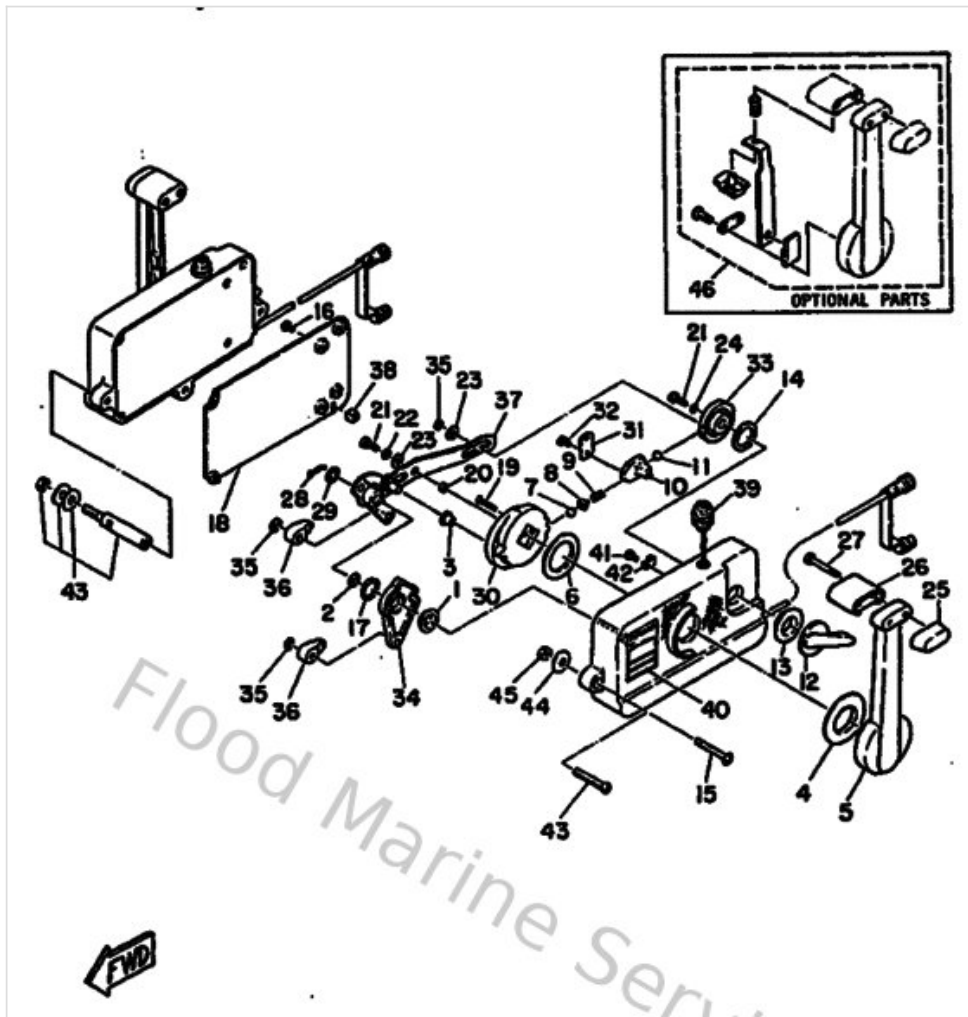

Remote Control Assy

Ref	Part	
1	701481011000 Remote control assembly	Buy now
2	701481971000 Washer, wave 2	Buy now
3	701482520000 Roller, cam	Buy now
4	701482340000 Bushing 1	Buy now
5	701482210000 Lever, control	Buy now
6	701481961100 Washer, wave 1	Buy now
7	701482360000 Roller, detent	Buy now
8	702482370000 Adaptor	Buy now
9	702482380000 Spring, Detent	Buy now
10	701482490000 Spring, adapter	Buy now
11	701482480000 Roller, free accel	Buy now
12	701481522000 Knob Free Accel	Buy now
13	701482430000 Bushing	Buy now
14	701481981000 Washer, wave 3	Buy now
15	701482811000 Screw 1(m6x40)	Buy now