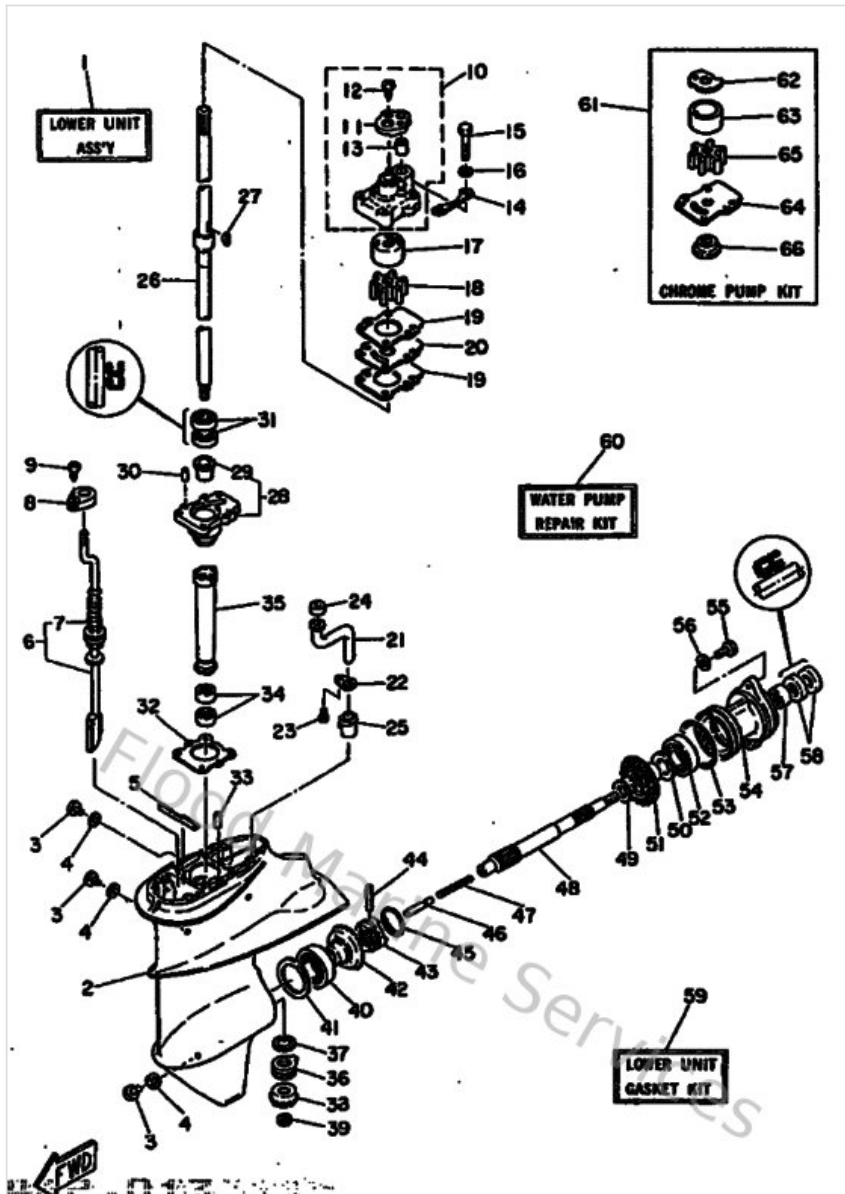

Lower Casing & Drive 1

Ref	Part	
3	903400801400 Plug, straight screw	Buy now
4	904300802000 Gasket	Buy now
5	682453760100 Guide, seal damper	Buy now
6	682441501000 Shift Cam Assembly	Buy now
7	682441470000 Boot, shift rod	Buy now
8	682441760000 Bracket	Buy now
9	977805051000 Screw, tapping(6u1)	Buy now
10	682443000100 Housing water pump assembly	Buy now
11	682443120000 Cover, water pump housing	Buy now
12	977804011200 Screw, pan head tapping	Buy now
13	682443650000 Damper, water seal 1	Buy now
14	682443280000 Plate	Buy now
15	973950604000 Bolt (682)	Buy now
16	929900620000 Ybs66-6 washer, plain	Buy now
17	682443220000 Insert, cartridge	Buy now