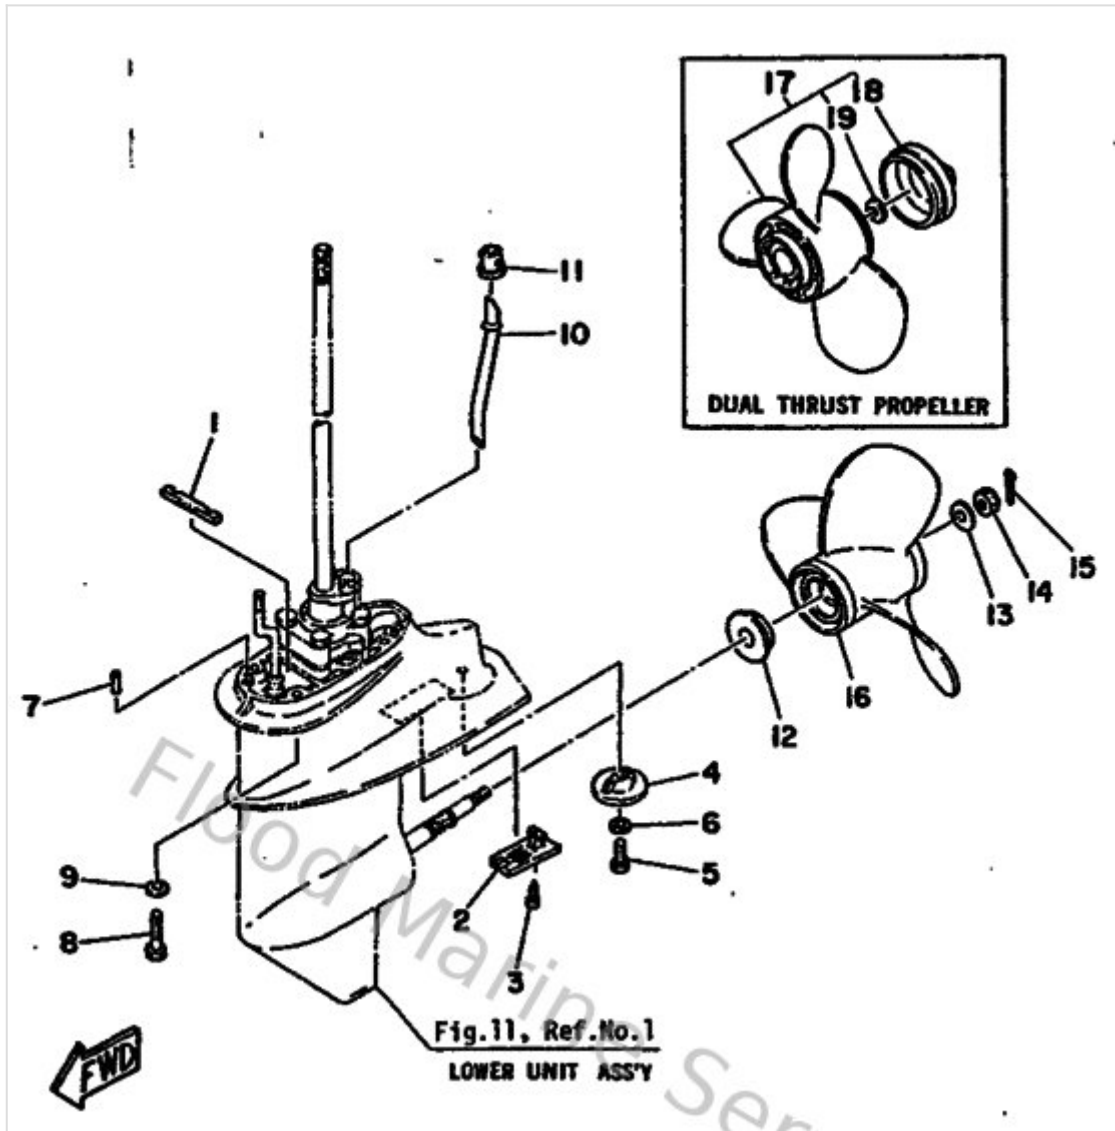

Lower Casing & Drive 2

Ref	Part	
16	683459520000 Propeller (3X9-1/4"x9-3/4"-j)	Buy now
17	683W45920200 Propeller (3x9-3/4"x6-1/2"-j)	Buy now
19	9020110M1500 Washer, plate(6g9)	Buy now