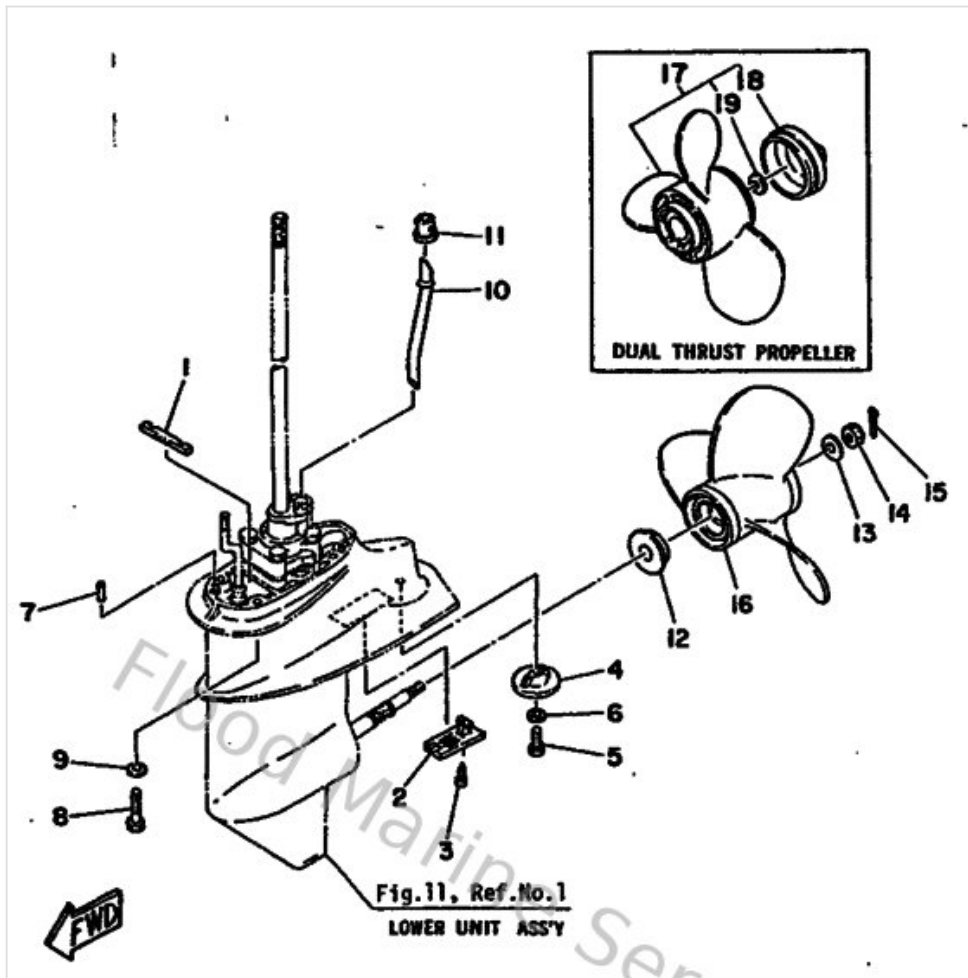

Lower Casing & Drive 2

Ref	Part	
1	682453750100 Damper, seal	Buy now
2	683452140100 Cover Water Inlet	Buy now
3	977805052500 Ybs83-525 screw,panh.tapping	Buy now
4	6E8452510200 Anode	Buy now
5	973950601600 Bolt, hexagon deep recess	Buy now
6	929900660000 Washer, plain (646)	Buy now
7	936061201900 Pin, dowel (614)	Buy now
8	970950803500 Bolt(70w)	Buy now
9	929900860000 Washer, plain (663)	Buy now
10	682443610000 Tube, water	Buy now
11	626443650100 Damper, water seal 1	Buy now
12	683459870100 Spacer 1	Buy now
13	9020110M0100 Washer, plate(6m7)	Buy now
14	9017110M0100 Nut castle (683)	Buy now
15	914903002000 Pin cotter	Buy now