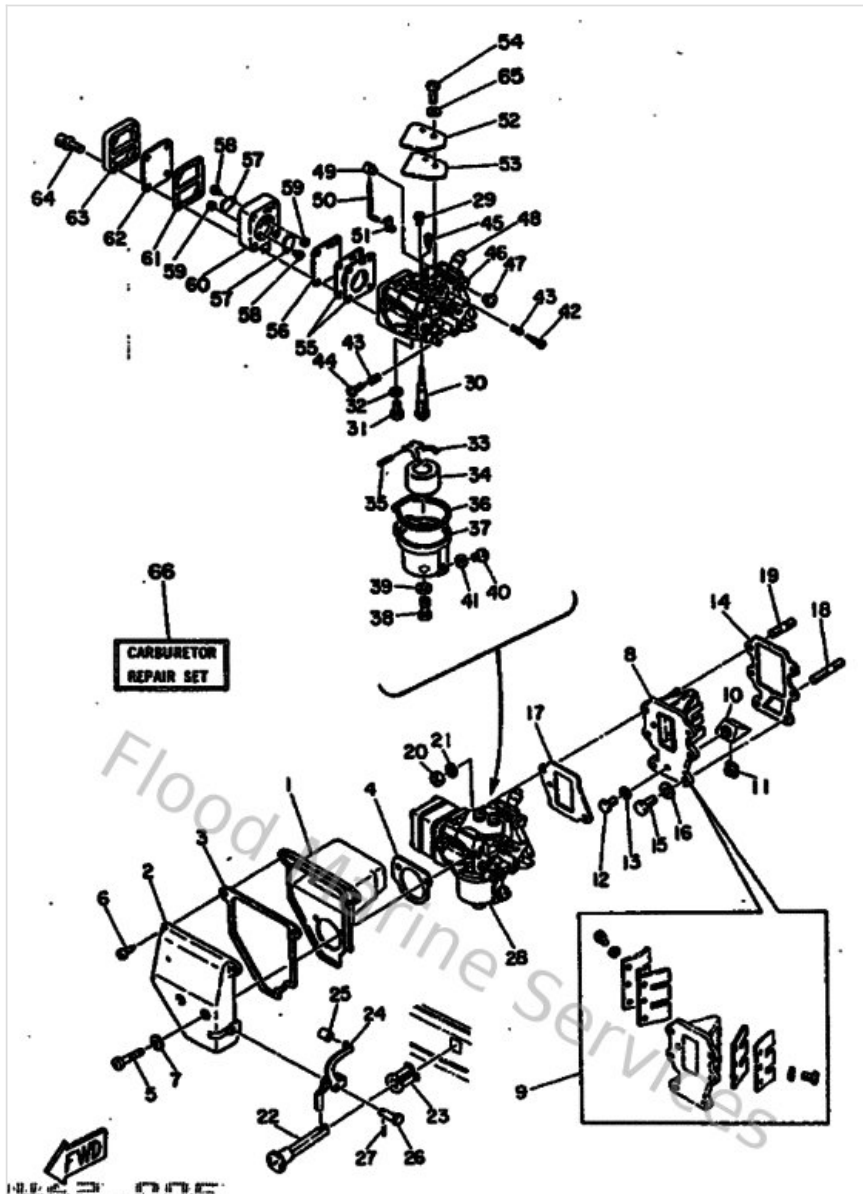

Intake

Ref	Part	
1	682144170200 Cover 1	Buy now
2	682144180100 Cover 2	Buy now
3	682144160000 Gasket, Air Cleaner	Buy now
4	682144830000 Gasket	Buy now
5	985800553000 Ybs86-530 screw,panhead	Buy now
6	977805051400 Screw, panhead tapping (682)	Buy now
7	929030560000 Washer, plain (646)	Buy now
8	6E8136100100 Reed valve assembly	Buy now
9	682W00040000 Reed set	Buy now
10	6E7136250000 Spacer, Reed Valve	Buy now
11	6E7135880000 Nut	Buy now
12	970130601200 Bolt(gh1)	Buy now
13	929030660000 Washer, plain (646)	Buy now
14	682136210000 Gasket, valve seat	Buy now
15	970950601600 Bolt, hexagon deep recess	Buy now