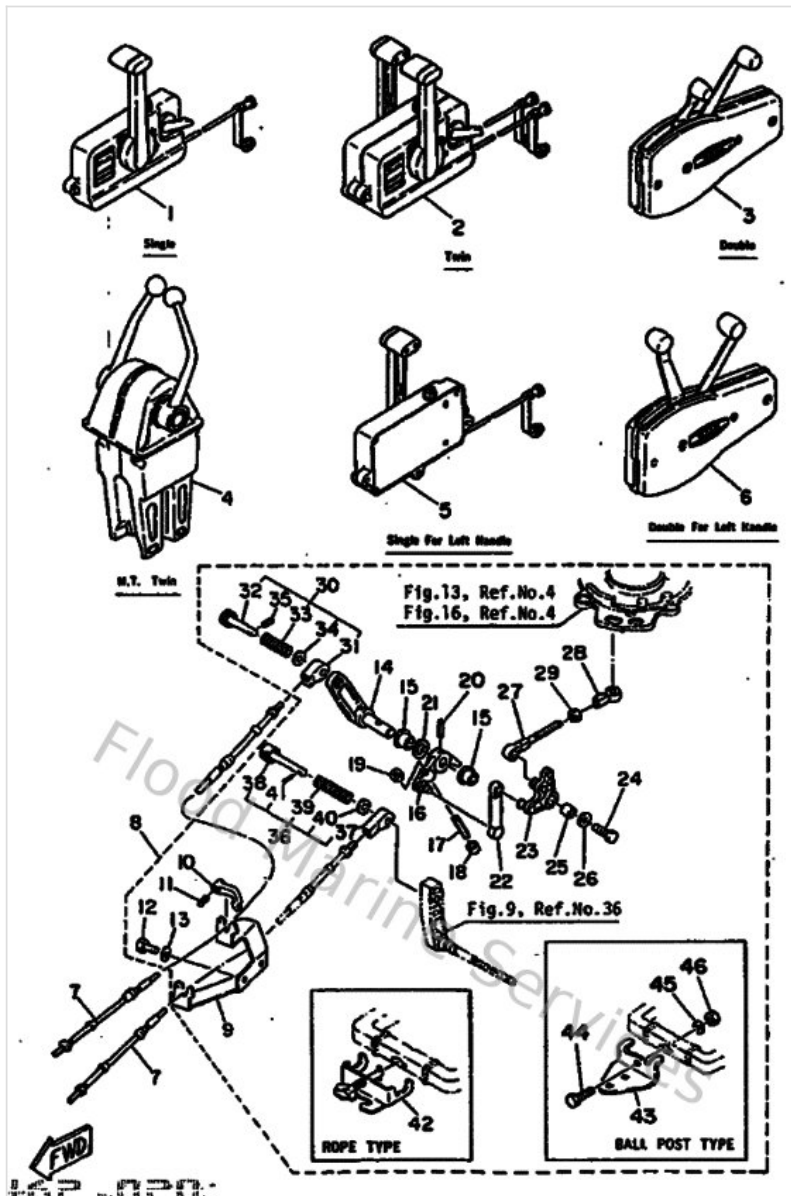

Remote Control

Ref	Part	
42	700485101200 Hook steering assembly	Buy now
43	676485111000 Hook, steering	Buy now
44	973751004000 Bolt, hexagon deep recess	Buy now
45	929901060000 Washer, plate	Buy now
46	901851005100 Nut, self-locking	Buy now