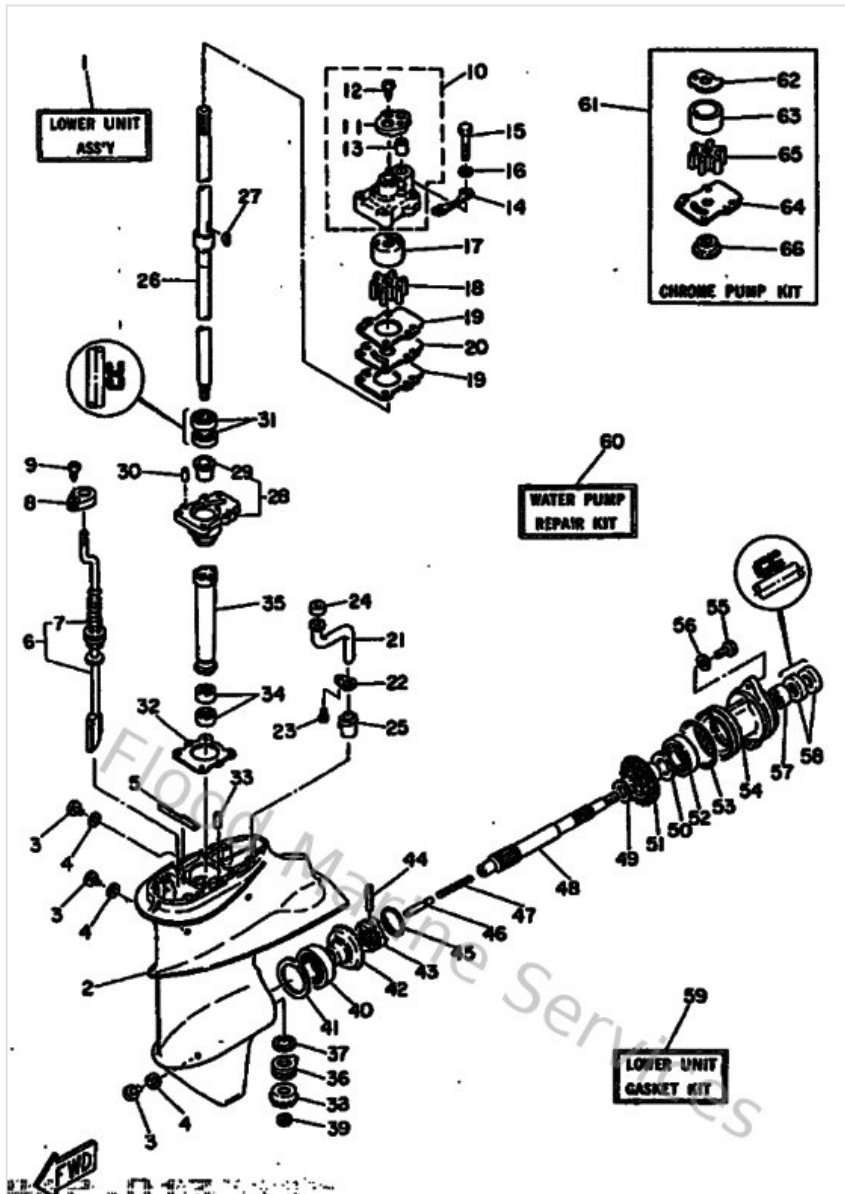

Lower Casing & Drive 1

Ref	Part	
48	683456110000 Shaft propeller	Buy now
49	902011768200 Washer, plate (2k7)	Buy now
50	626455774000 Shim (t:0.50mm)	Buy now
51	6E7455710000 Gear 2	Buy now
52	933060050100 Bearing(1ff)	Buy now
53	9321057M0900 O-ring (683)	Buy now
54	6834536100EJ Cap, lower casing set (683)	Buy now
55	973950602000 Bolt(7u8)	Buy now
56	929900660000 Washer, plain (646)	Buy now
57	93315317U200 Brg,cyl-cal roller 14g (683)	Buy now
58	931011705400 Oil seal (17x30x6-650)	Buy now
59	683W00012100 Lwr Unit Gskt Kit	Buy now
60	682W00780000 Water pump repair kit	Buy now
62	682443214000 Inner Plate Cartridge(Chrome)	Buy now
63	682443224000 Insert, cartridge(chrome)	Buy now