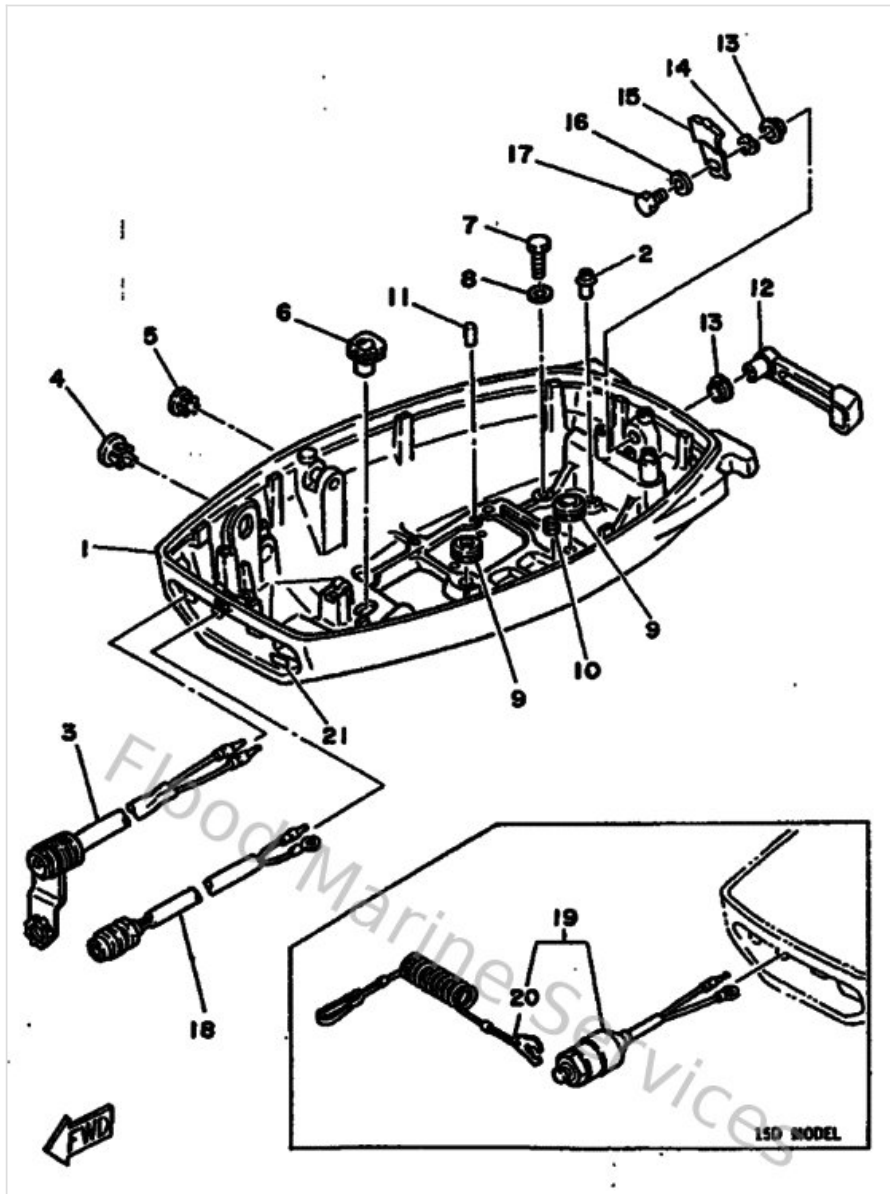

Bottom Cowling

Ref	Part	
2	650243780000 Pipe, joint 2	Buy now
3	682843810000 2p concent 1	Buy now
4	682427250100 Grommet	Buy now
5	682427260000 Grommet 3	Buy now
6	682427270000 Grommet	Buy now
9	682443670000 Rubber water seal 3	Buy now
10	682443660000 Water seal 2	Buy now
15	6E7428160000 Lever, clamp 2	Buy now
18	6A0825500100 Stop switch assembly	Buy now
19	6E9825750000 Engine stop switch assembly	Buy now
20	682825560000 Lanyard, stop switch	Buy now
21	6A1427920100 Mark (100:1)	Buy now

Bracket

Ref	Part	
40	914902001500 Pin, cotter (648)	Buy now
41	682436310000 Lever, Tilt	Buy now
42	9050812M0300 Spring, Torsion	Buy now
43	682436160000 Rod, tilt lock 1	Buy now
44	682436410100 Lever, tilt	Buy now
45	902490611700 Pin(6e7)	Buy now
46	934300502700 Circlip(22k)	Buy now
47	682436170000 Rod, tilt lock 2	Buy now
48	682436140000 Plate, tilt lock 1	Buy now
49	682436150100 Plate, tilt lock	Buy now
50	682436590000 Shaft, reverse lock	Buy now
52	682436430000 Spring	Buy now
53	9038706M1000 Collar(6m7)	Buy now
54	682436110100 Shaft, tilt lock	Buy now
56	9050626M0100 Spring, tension (682)	Buy now