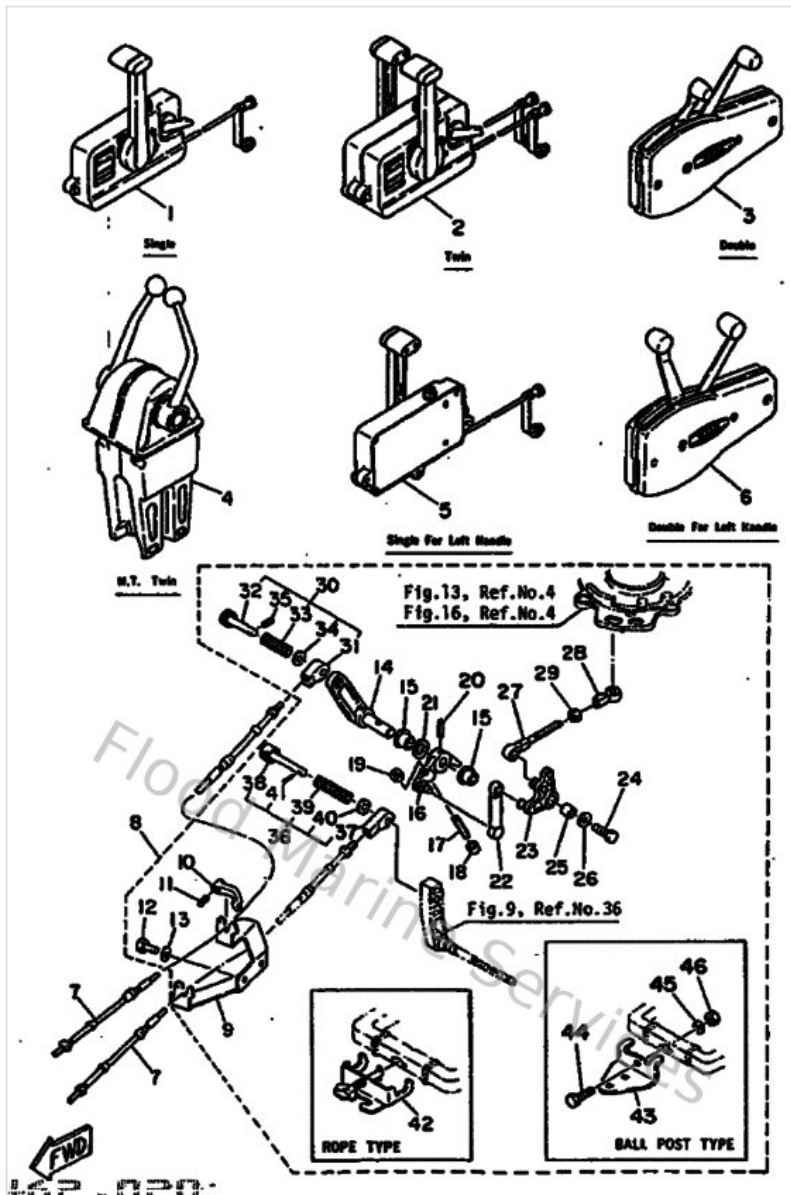

Remote Control

Ref	Part	
22	682412385100 Joint, Link 1	Buy now
23	682416330094 Lever, Magneto Control 3	Buy now
24	973130602000 Bolt(7u8)	Buy now
25	9038706M0200 Collar (664)	Buy now
27	682412375000 Joint, link 2	Buy now
28	682412370000 Joint, link 2	Buy now
29	953800570000 Nut (656)	Buy now
30	682483405000 Cable end assembly	Buy now
31	682483445000 Cable End, Remote Control 1	Buy now
32	617483619100 Hook, cable	Buy now
33	905011026400 Spring 6174833290	Buy now
34	929900860000 Washer, plain (663)	Buy now
36	682483305000 Cable end assembly	Buy now
38	617483319000 Hook, cable	Buy now
39	905011007100 Spring 6044833200	Buy now