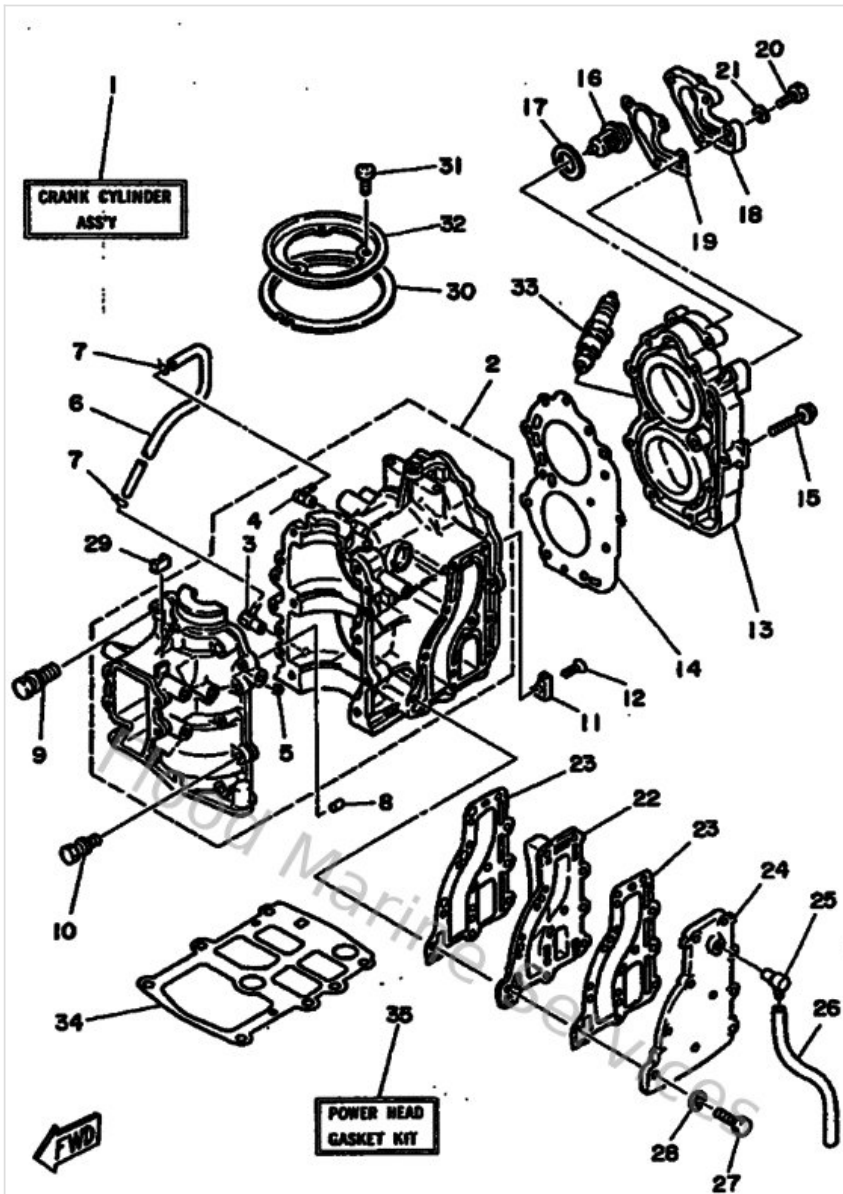

Cylinder & Crankcase

Ref	Part	
34	682113510200 Gasket, cylinder	Buy now
35	682W00010200 Gasket kit	Buy now