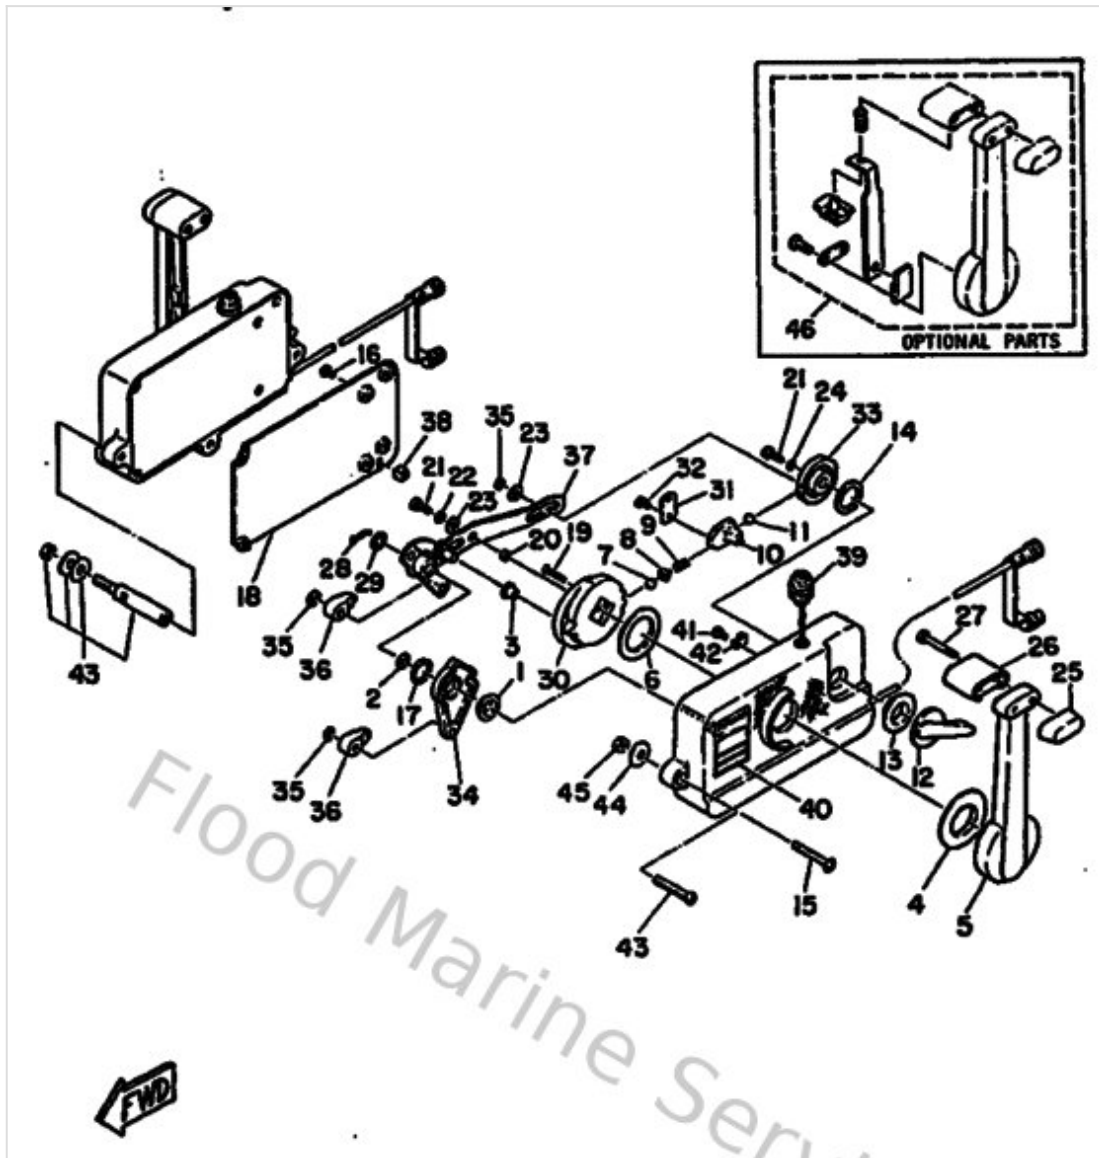

Remote Control Assy

Ref	Part	
32	985800501000 Screw, pan head(62x)	Buy now
33	701481531200 Shaft, free accel	Buy now
34	701482710000 Arm, shift	Buy now
35	934300602400 Circlip (701)	Buy now
36	701483453000 Cable end, remote control 2	Buy now
37	701482610000 Arm, throttle	Buy now
38	701483580000 Anchor, cable	Buy now
39	701825505000 Engine Stop Switch assembly	Buy now
41	701482830000 Screw 3	Buy now
42	701825940000 Clamp	Buy now
43	701482910000 Attachment	Buy now
44	701482870000 Washer 1	Buy now
45	953800660000 Nut(661)	Buy now
46	701482800000 Neutral lock kit	Buy now