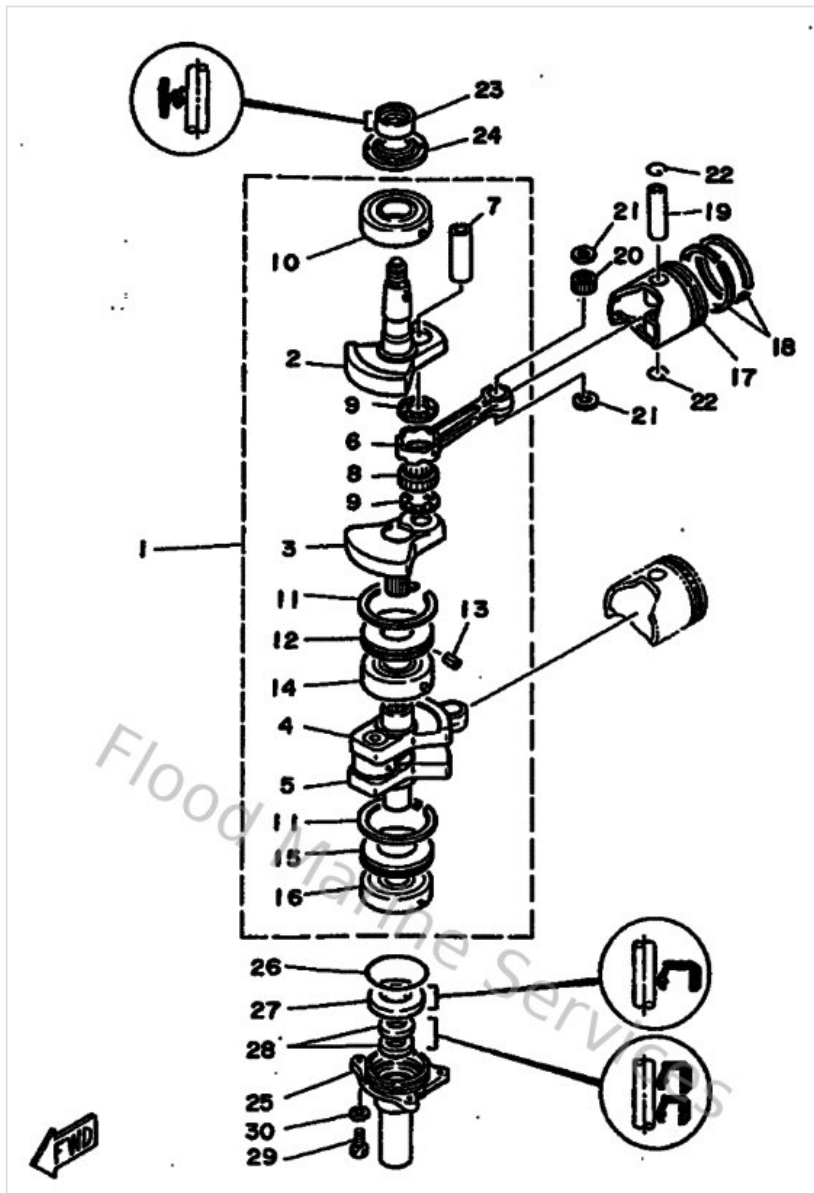

Crankshaft & Piston

Ref	Part	
17	6E7116360000 Piston (2nd o/s)	Buy now
18	682116102100 Piston ring set (2nd o/s)	Buy now
19	634116330000 Pin, piston	Buy now
20	936021410400 Pin, dowel	Buy now
21	902011437700 Washer, plate	Buy now
22	934501502300 Circlip 131116340000	Buy now
23	9311023M0000 Oil seal (682)	Buy now
24	682114450000 Spacer	Buy now
25	68215359009M Housing, oil seal (682)	Buy now
26	9321053M0800 O-ring(50m)	Buy now
27	9310120M1000 Oil seal (682)	Buy now
28	9310113M1100 Oil seal (682)	Buy now
29	973950601600 Bolt, hexagon deep recess	Buy now
30	929900660000 Washer, plain (646)	Buy now