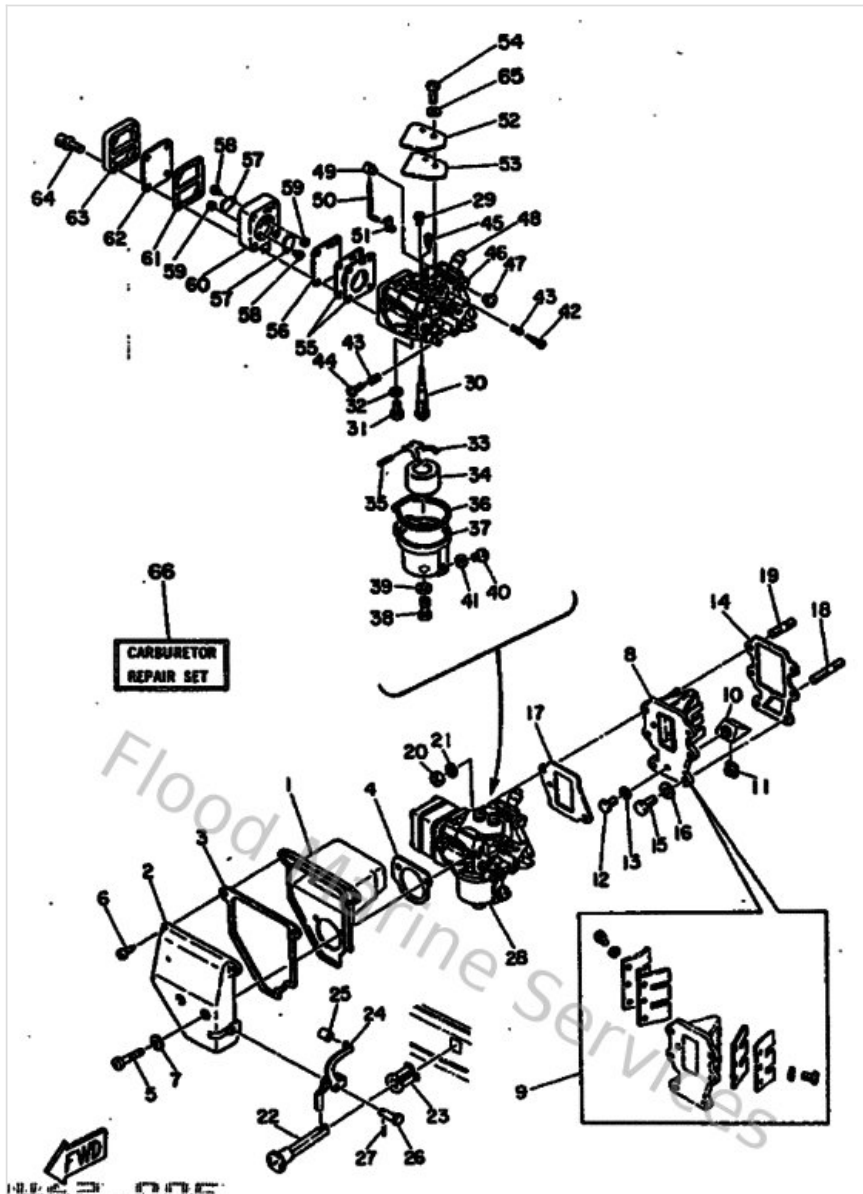

Intake

Ref	Part	
17	677141980000 Gasket	Buy now
18	9011606M0400 Bolt, stud (682)	Buy now
19	901160613000 Bolt, stud	Buy now
20	953030670000 Nut	Buy now
22	682412710100 Knob, choke	Buy now
23	682412730000 Grommet	Buy now
24	682412520100 Lever, Choke 1	Buy now
25	682412670000 Bushing, joint	Buy now
26	6E8143010500 Carbretor assembly	Buy now
27	904681000500 Pin, hair 6264123500	Buy now
29	6E7143422900 Jet, Pilot (# 58)	Buy now
30	6E8143410000 Nozzle Main	Buy now
31	61J143900000 Valve seat assembly	Buy now
32	367141950000 Washer, valve seat	Buy now
33	626143870000 Arm, float	Buy now