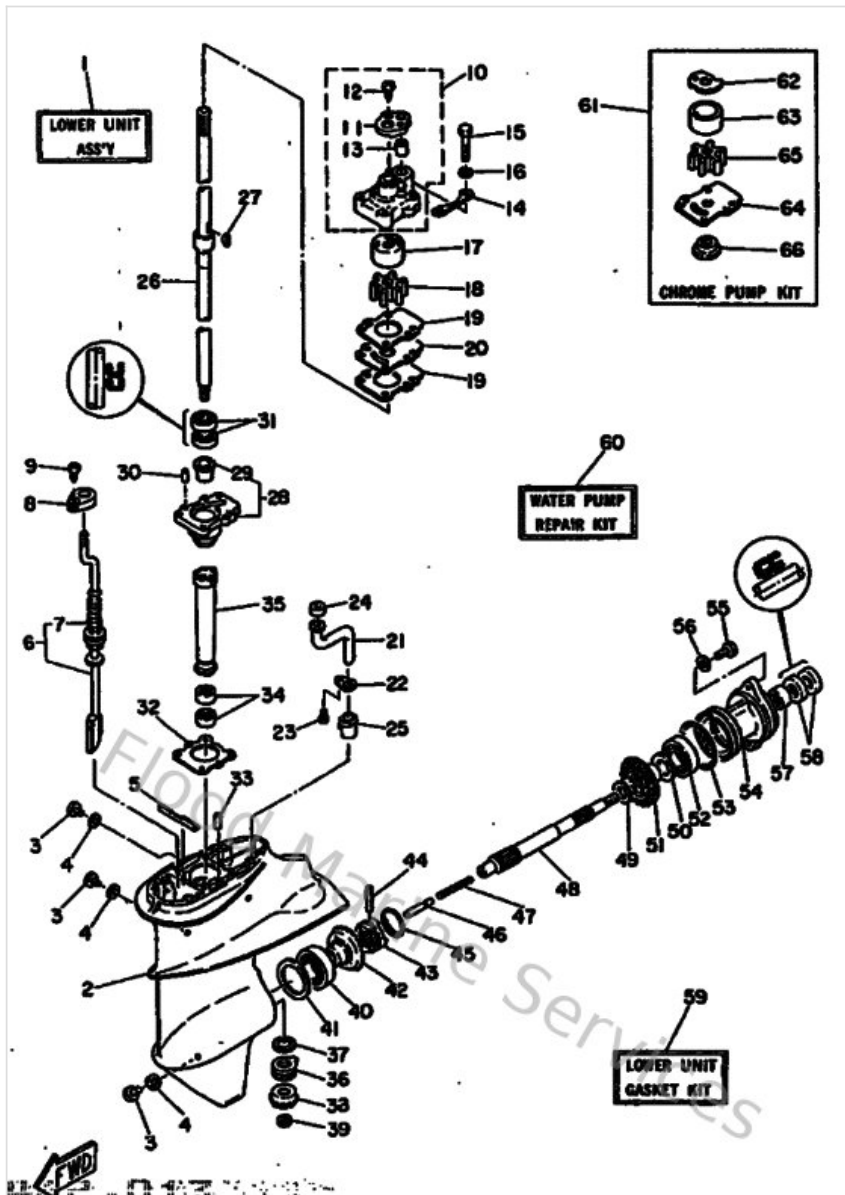

Lower Casing & Drive 1

Ref	Part	
33	936040806200 Pin,dowel (626)	Buy now
34	93315314V000 Bearing Needle (6E7)	Buy now
35	6E7455360000 Sleeve, drive shaft	Buy now
36	93341214U100 Bearing, thrust (6e7)	Buy now
37	6E7455870150 Shim 3	Buy now
38	6E7455510000 Pinion	Buy now
39	9017908M0600 Nut (6e7)	Buy now
40	933320000500 Brg,cyl-cal roller 0.19g nt	Buy now
41	664455676000 Shim (t:0.50mm)	Buy now
42	6E7455600100 Gear	Buy now
43	682456310000 Clutch, dog	Buy now
44	902500501000 Pin straight 648456320000	Buy now
45	648456330000 Ring, cross pin	Buy now
46	650456350000 Plunger, shift	Buy now
47	9050114M0900 Spring, compression	Buy now