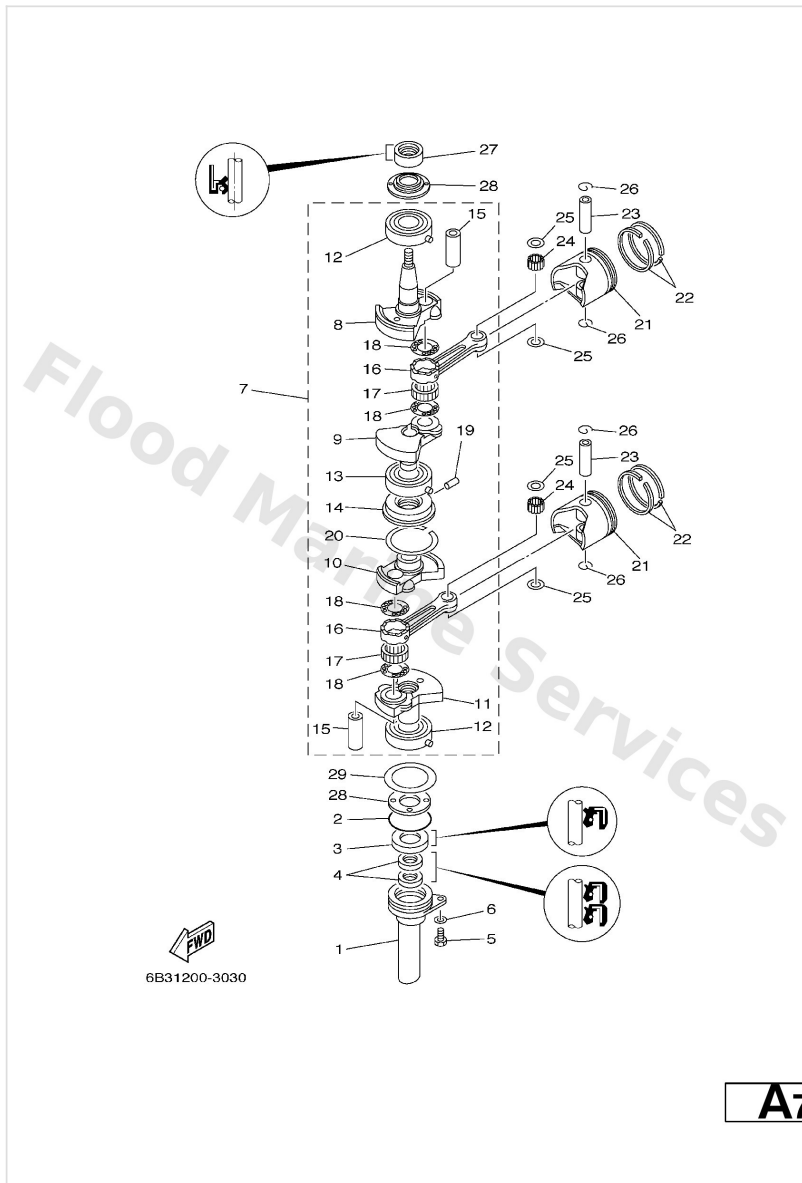

Crankshaft. Piston

Ref	Part	
16	6K4-11651-00 Rod, connecting	Buy now
17	93310-620W5 Bearing, cylindrical(6k4)	Buy now
18	90209-20M23 Washer, crank pin (1h9)	Buy now
19	91609-20008 Pin, spring	Buy now
20	93440-52009 Circlip (168)	Buy now
21	6E7-11631-00-97 Piston (std)	Buy now
21	6E7-11635-00 Piston (1st o.s) AP	Buy now
21	6E7-11636-00 Piston (2nd o.s) AP	Buy now
22	682-11610-01 Piston ring set (std)	Buy now
22	682-11610-11 Piston ring set (1st o/s) AP	Buy now
22	682-11610-21 Piston ring set (2nd o/s) AP	Buy now
23	634-11633-00 Pin, piston	Buy now
24	93602-14104 Pin, dowel	Buy now
25	90201-14377 Washer, plate	Buy now
26	93450-15023 Circlip 131116340000	Buy now