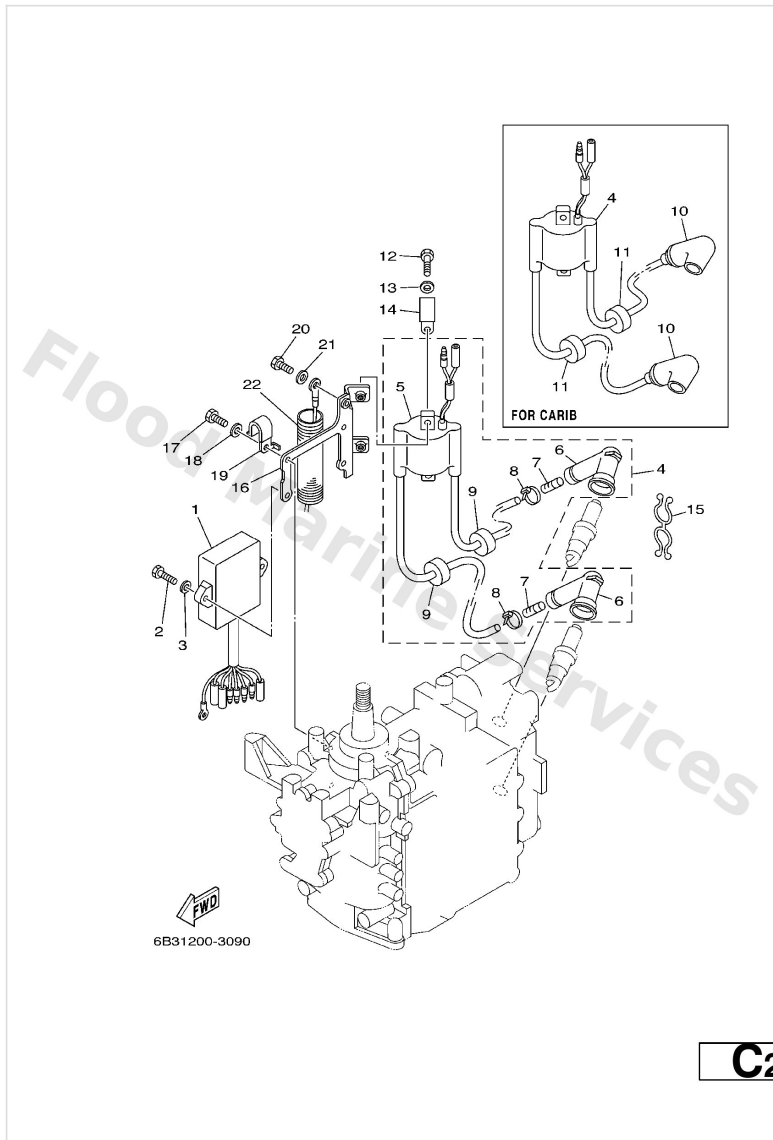

Electrical

Ref	Part	
1	6B4-85540-00 9-	Buy now
2	97095-06020 Bolt(7u8)	Buy now
3	92995-06600 Washer, plain (646)	Buy now
4	6B4-85530-00 9-	Buy now
4	6B4-85570-00 Ignition coil assembly CARIB	Buy now
6	62E-82371-11 Cap, plug FOR 6B4-85530-00	Buy now
7	62E-8231X-00 Terminal 1 FOR 6B4-85530-00	Buy now
8	90465-11M10 Clamp FOR 6B4-85530-00	Buy now
9	90480-25161 Grommet(656) FOR 6B4-85530-00	Buy now
10	6E3-82370-21 Plug cap assembly CARIB	Buy now
12	97095-06016 Bolt, hexagon deep recess	Buy now
14	90465-06M90 Clamp	Buy now
15	90464-08M02 Clamp	Buy now
16	6B4-82316-00 Bracket, ignition coil	Buy now
17	97095-06014 Bolt(gj3)	Buy now