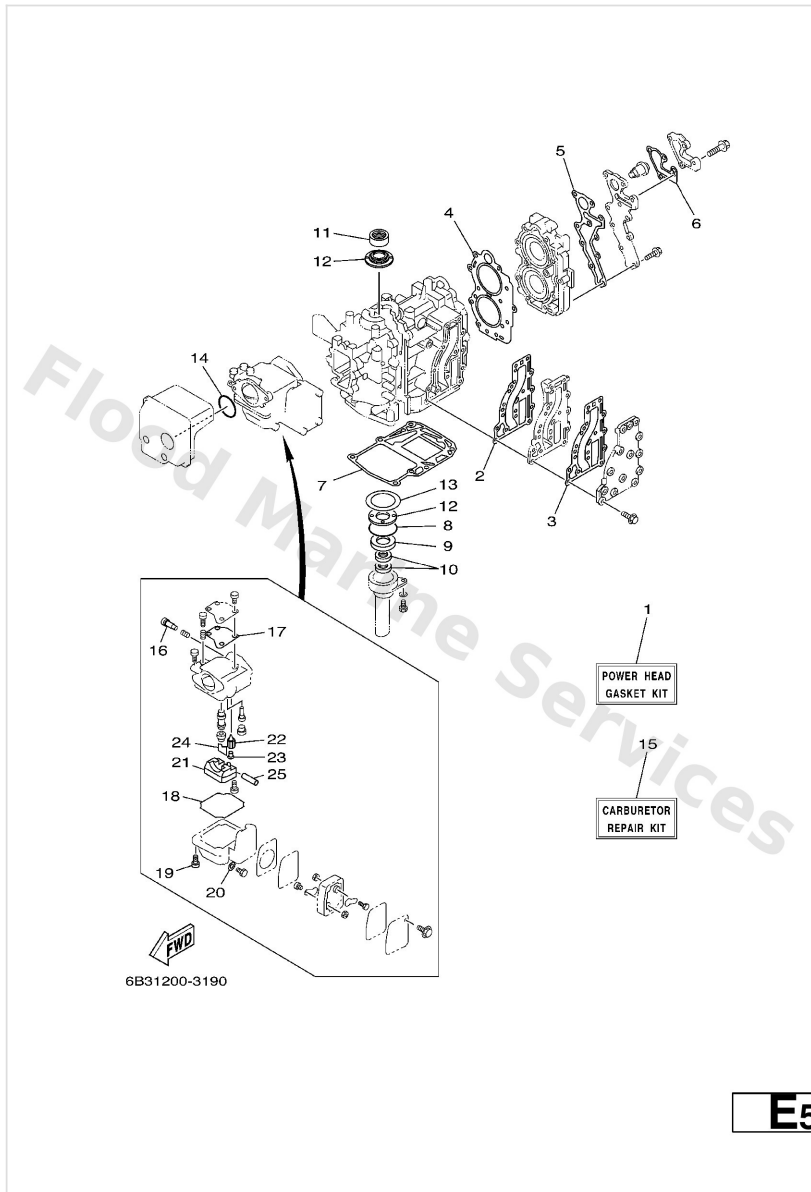

Repair Kit 1

Ref	Part	
16	679-14923-00 Screw, pilot	Buy now
17	63V-14126-00 Gasket	Buy now
18	63V-14984-00 Gasket, float chamber	Buy now
19	97980-04114 Screw, pan head(ga5)	Buy now
20	6G1-14398-00 Washer	Buy now
21	63V-14985-00 Float	Buy now
22	6G1-14546-01 Valve, needle	Buy now
23	676-14186-00 Pin, valve	Buy now
24	663-14159-00 Clip	Buy now
25	6H4-14548-00 Pin, float arm	Buy now