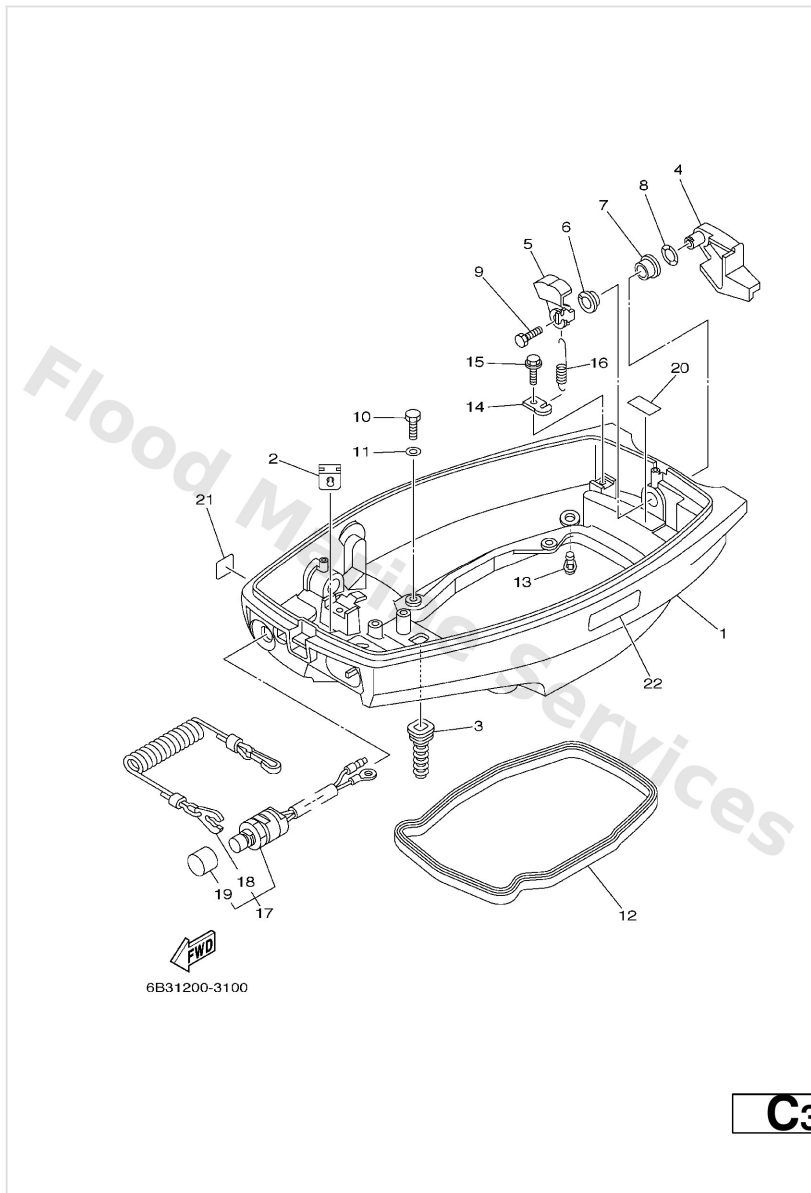

Bottom Cowling

Ref	Part	
1	6B4-42711-00-4D Cowling, bottom	Buy now
2	61N-26326-00 Grommet	Buy now
3	6B4-42727-00 Grommet	Buy now
4	6B4-42815-00-4D Lever, clamp	Buy now
5	6B4-42816-00 Lever, clamp	Buy now
6	90386-12M45 Bushing (6g1)	Buy now
7	90386-12MA2 Bush	Buy now
8	90206-12052 Washer, wave (666)	Buy now
9	97095-06014 Bolt(gj3)	Buy now
10	97095-06016 Bolt, hexagon deep recess	Buy now
11	92995-06600 Washer, plain (646)	Buy now
12	6B4-42716-00 Rubber, seal 1	Buy now
13	6H3-44391-01 Nipple, hose	Buy now
14	66T-43144-00 Hook, spring	Buy now
15	90109-06M80 Bolt	Buy now