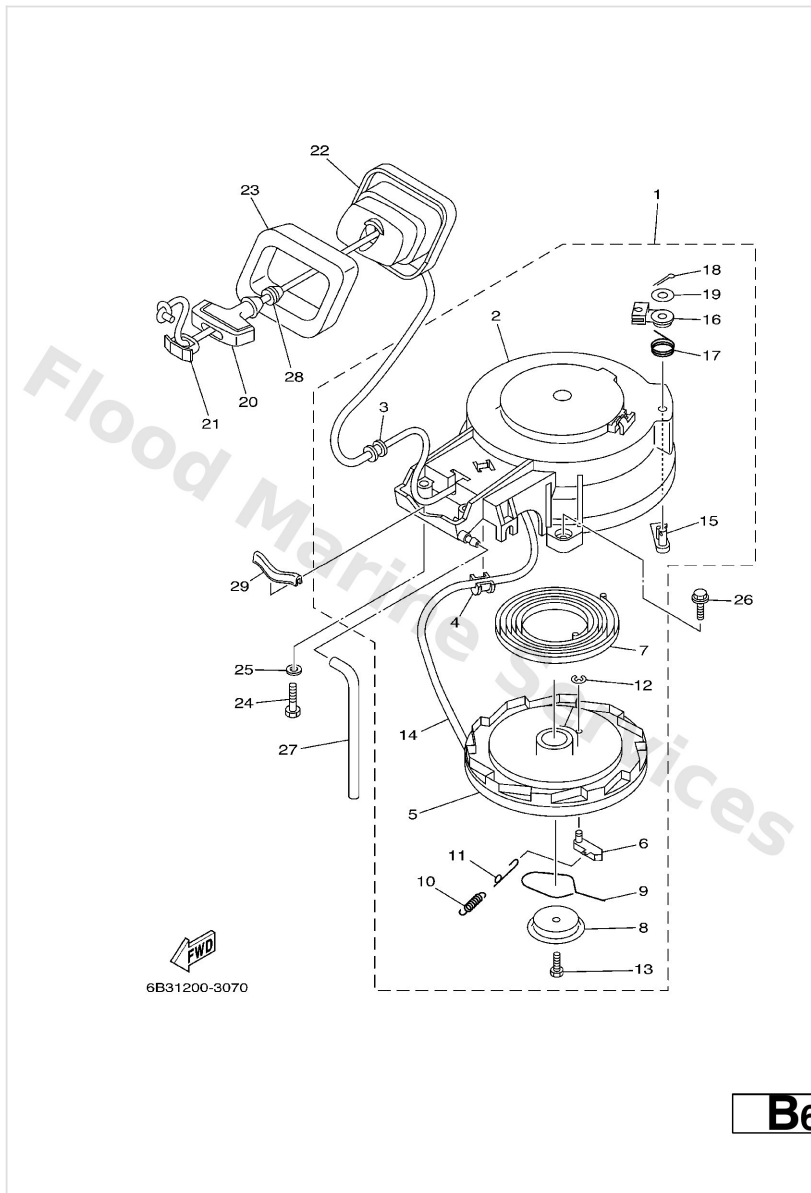

Starter

Ref	Part	
1	6B4-15710-00 Starter assembly	Buy now
2	6B4-15711-00 Case, Starter	Buy now
3	63V-15764-00 Collar 1	Buy now
4	68T-15764-00 Collar 1	Buy now
5	63V-15714-00 Drum, sheave	Buy now
6	63V-15741-00 Pawl, drive	Buy now
7	63V-15713-00 Spring, starter	Buy now
8	63V-15716-00 Plate, drive	Buy now
9	63V-15705-01 Spring, drive pawl	Buy now
10	63V-15767-01 Spring	Buy now
11	68T-15784-00 Spring, return	Buy now
12	63V-15744-00 Circlip	Buy now
13	63V-15768-00 Screw	Buy now
14	* item_description	Buy now
15	63V-15794-00 Stopper	Buy now