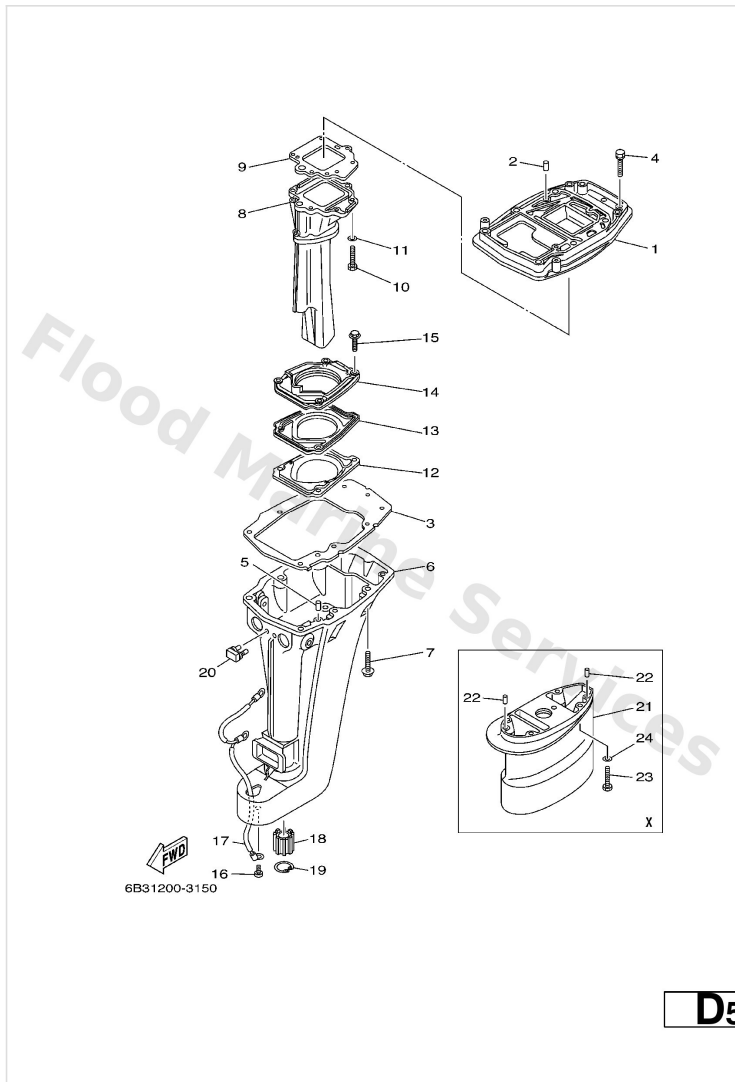

Upper Casing

Ref	Part	
1	6B4-41137-00-5B Guide, exhaust	Buy now
22	93606-12019 Pin, dowel (614) X	Buy now
3	682-45113-A2 Gasket, upper casing	Buy now
4	90119-06MA4 Bolt, with washer	Buy now
6	682-45111-05-4D Casing, upper S	Buy now
6	682-45111-15-4D Casing, upper L/X	Buy now
7	97575-08550 Bolt, with washer	Buy now
8	6B4-41131-00-5B Manifold, ext. 1 UR	Buy now
8	6B4-41131-10-5B Manifold, Ext. 1 UR ANTI-CORROSIVE	Buy now
9	682-41133-A0 Gasket,exhaust manifold 1	Buy now
10	97095-06020 Bolt(7u8)	Buy now
11	92995-06600 Washer, plain (646)	Buy now
12	682-45126-01-5B Plate, seal damper	Buy now
13	682-45127-00 Seal	Buy now
14	682-41116-00-5B Protector S	Buy now