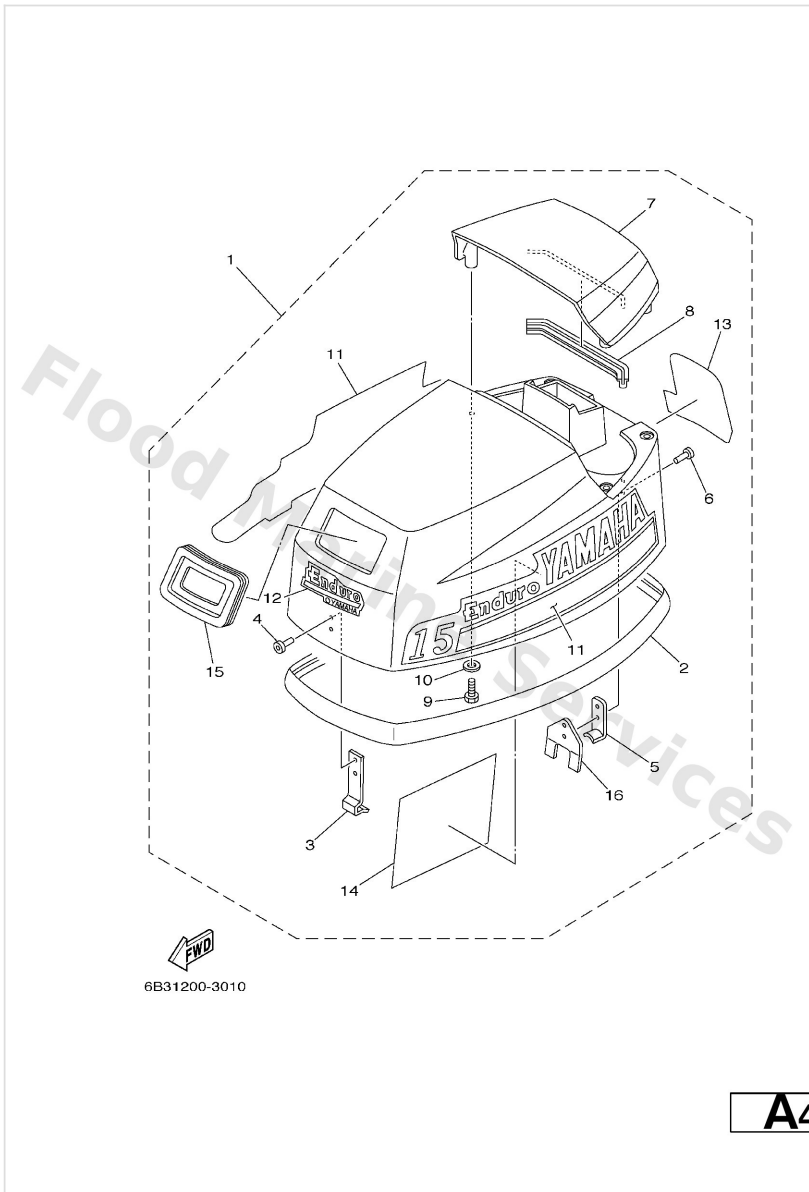

Top Cowling

Ref	Part	
1	6B3-42610-00-4D Top cowling assembly	Buy now
1	6B4-42610-00-4D Top cowling assembly	Buy now
2	6B4-42615-00 Seal	Buy now
3	6B4-42651-00 Hook	Buy now
4	90266-04M00 Rivet 2 (662)	Buy now
5	6B4-42647-00 Holder, clamp band	Buy now
6	90266-04005 Rivet	Buy now
7	6B4-42613-00-4D Molding, air duct	Buy now
8	6B4-42628-00 Seal	Buy now
9	97095-06016 Bolt, hexagon deep recess	Buy now
10	92995-06600 Washer, plain (646)	Buy now
11	6B3-W0070-H0 Graphic Set	Buy now
11	6B4-W0070-H0 1-	Buy now
12	677-42677-J0 Graphic, front	Buy now
13	682-42678-H0 Graphic, Rear	Buy now