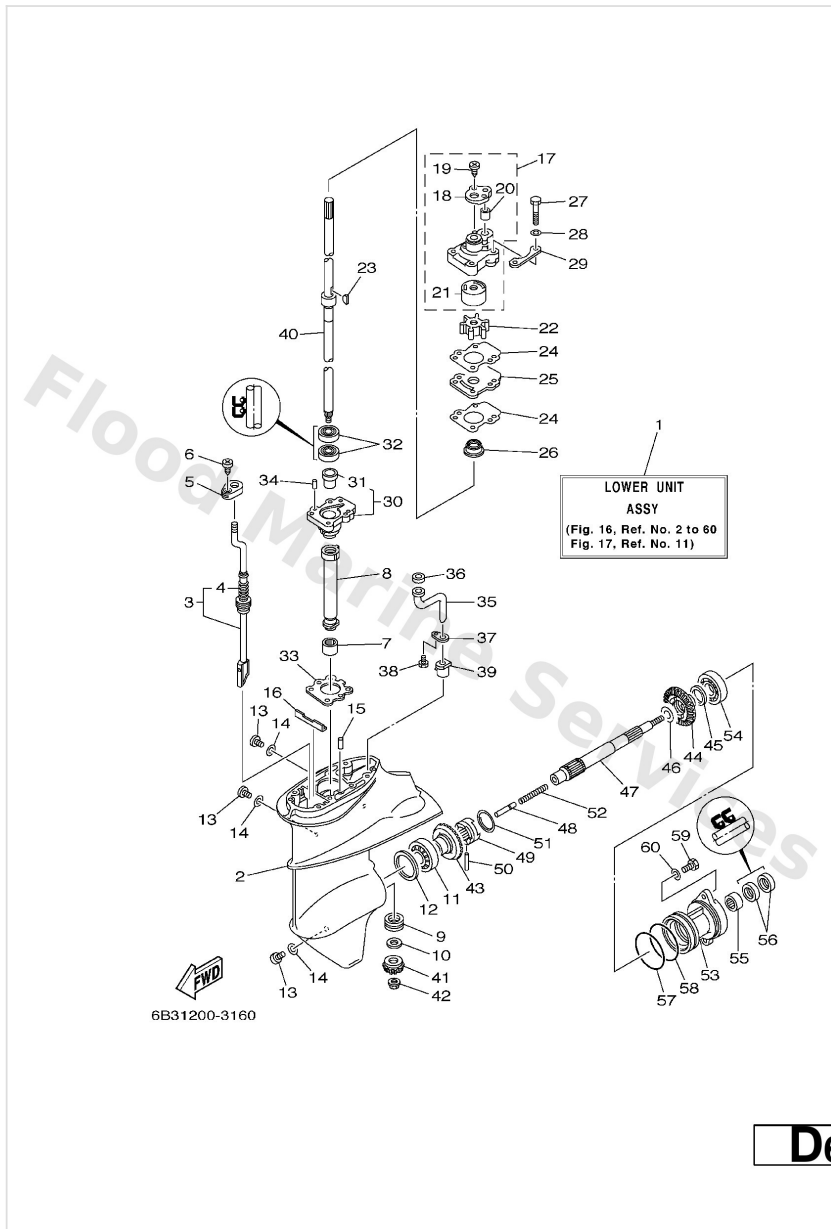

Lower Casing. Drive 1

Ref	Part	
46	90201-17682 Washer, plate (2k7)	Buy now
47	683-45611-00 Shaft propeller	Buy now
48	650-45635-00 Plunger, shift	Buy now
49	682-45631-00 Clutch, dog	Buy now
50	90250-05010 Pin straight 648456320000	Buy now
51	648-45633-00 Ring, cross pin	Buy now
52	90501-14M06 Spring, compression	Buy now
53	683-45361-02-4D Cap, lower casing UR	Buy now
53	6B4-45361-00-4D Cap, Lower Casing UR ANTI-CORROSIVE	Buy now
54	93306-00501 Bearing(1ff)	Buy now
55	93315-317U2 Brg,cyl-cal roller 14g (683)	Buy now
56	93101-17001 Oil seal	Buy now
57	93210-57M09 O-ring (683)	Buy now
58	93210-56M80 O-ring(6j8)	Buy now
59	97095-06020 Bolt(7u8)	Buy now