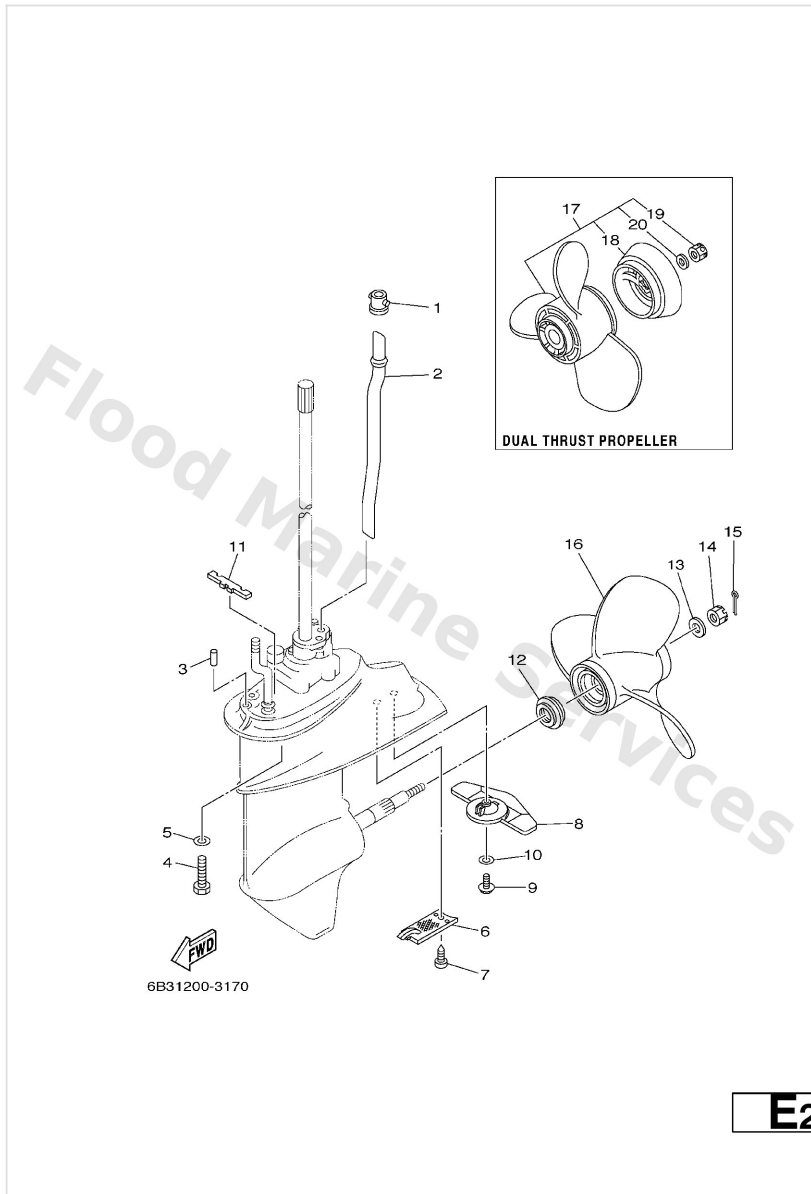

Lower Casing. Drive 2

Ref	Part	
14	90171-10M01 Nut castle (683)	Buy now
15	91490-30020 Pin cotter	Buy now
18	6E7-45986-00 Ring, deflector	Buy now
19	90171-10M07 Nut, castle(6g8)	Buy now
20	90201-10M02 Washer, plate(6g9)	Buy now