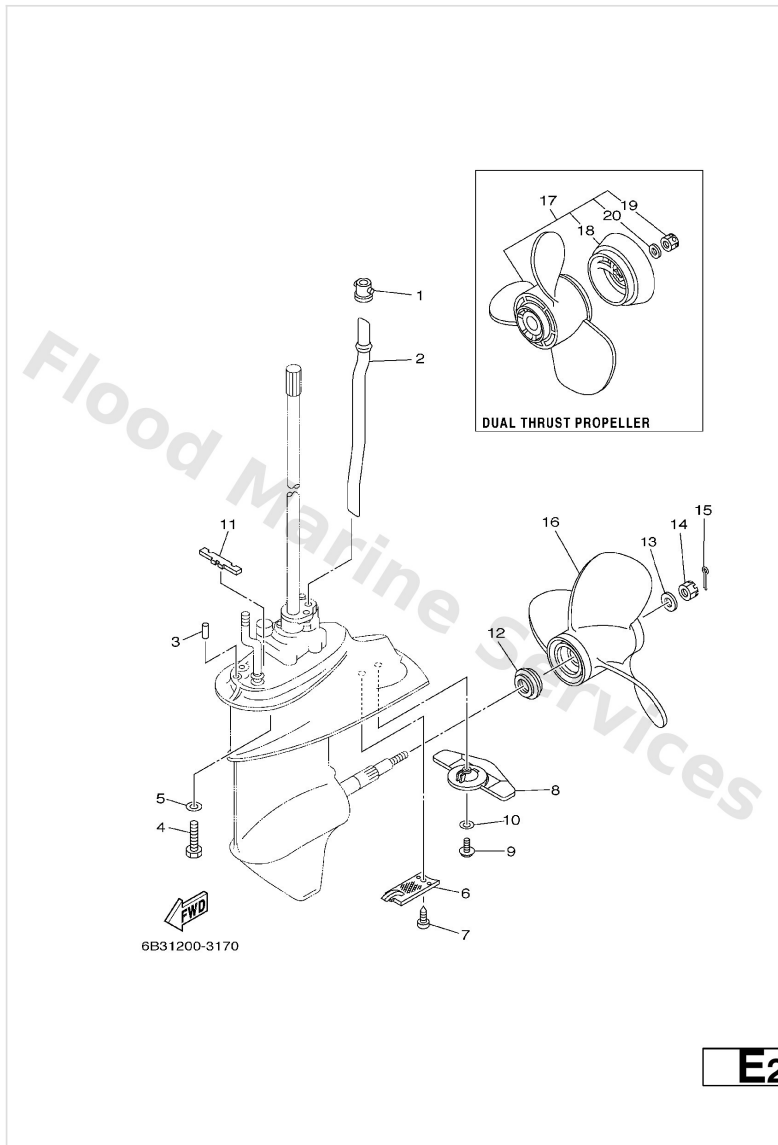

Lower Casing. Drive 2

Ref	Part	
1	626-44365-01 Damper, water seal 1	Buy now
2	682-44361-00 Tube, water S	Buy now
2	6B4-44361-10 Tube, water 1 L	Buy now
2	6B4-44361-30 Tube, water 1 X	Buy now
3	93606-12019 Pin, dowel (614)	Buy now
4	97075-08035 Bolt(70w)	Buy now
5	92995-08600 Washer, plain (663)	Buy now
6	6E7-45214-00 Cover, water inlet	Buy now
7	97880-05012 Screw,pan head (646)	Buy now
8	6B4-45251-00 Anode	Buy now
9	95895-06020 Bolt, flange(jk3)	Buy now
10	92990-06300 Washer, tooth	Buy now
11	682-45375-01 Damper, seal	Buy now
12	6E7-45987-01 Spacer	Buy now
13	90201-10M01 Washer, plate(6m7)	Buy now