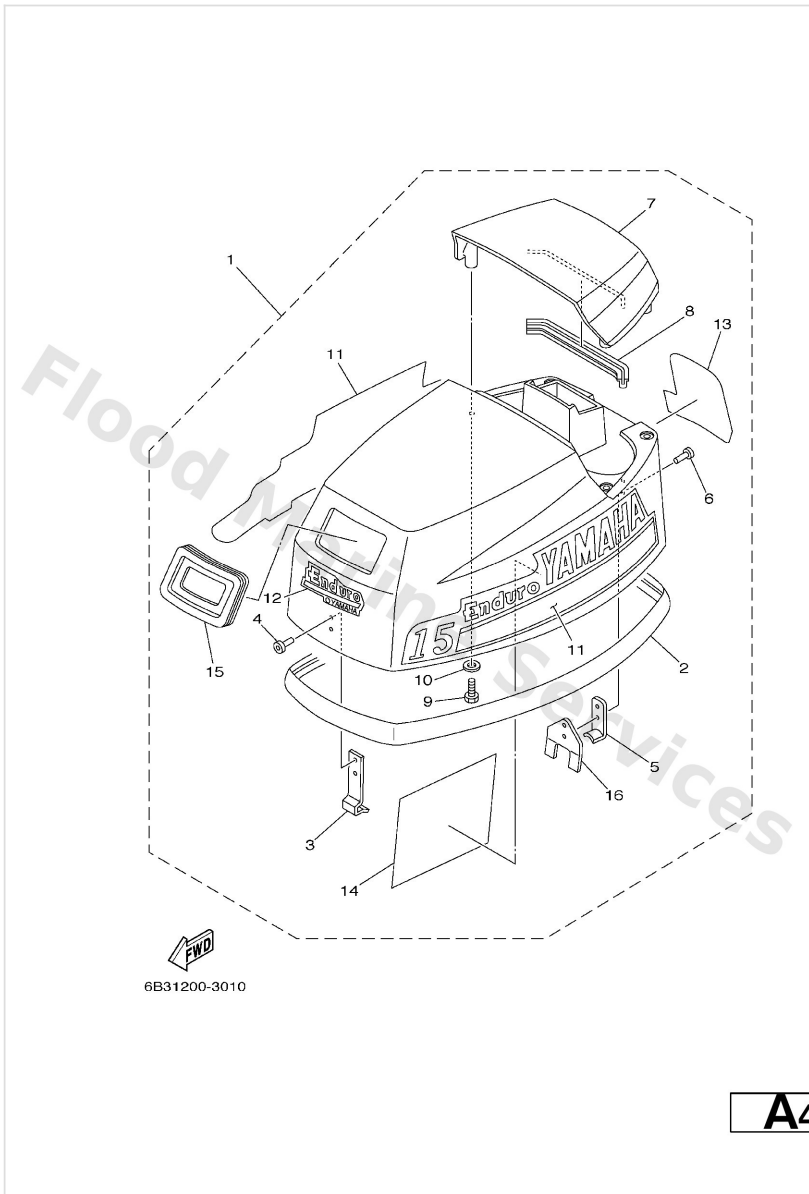

Top Cowling

Ref	Part	
13	684-42678-H0 Graphic, Rear	Buy now
14	677-13437-0A 1-	Buy now
15	6B4-15761-00 Seal, rubber 1	Buy now
16	6B4-42646-00 Plate, clamp	Buy now