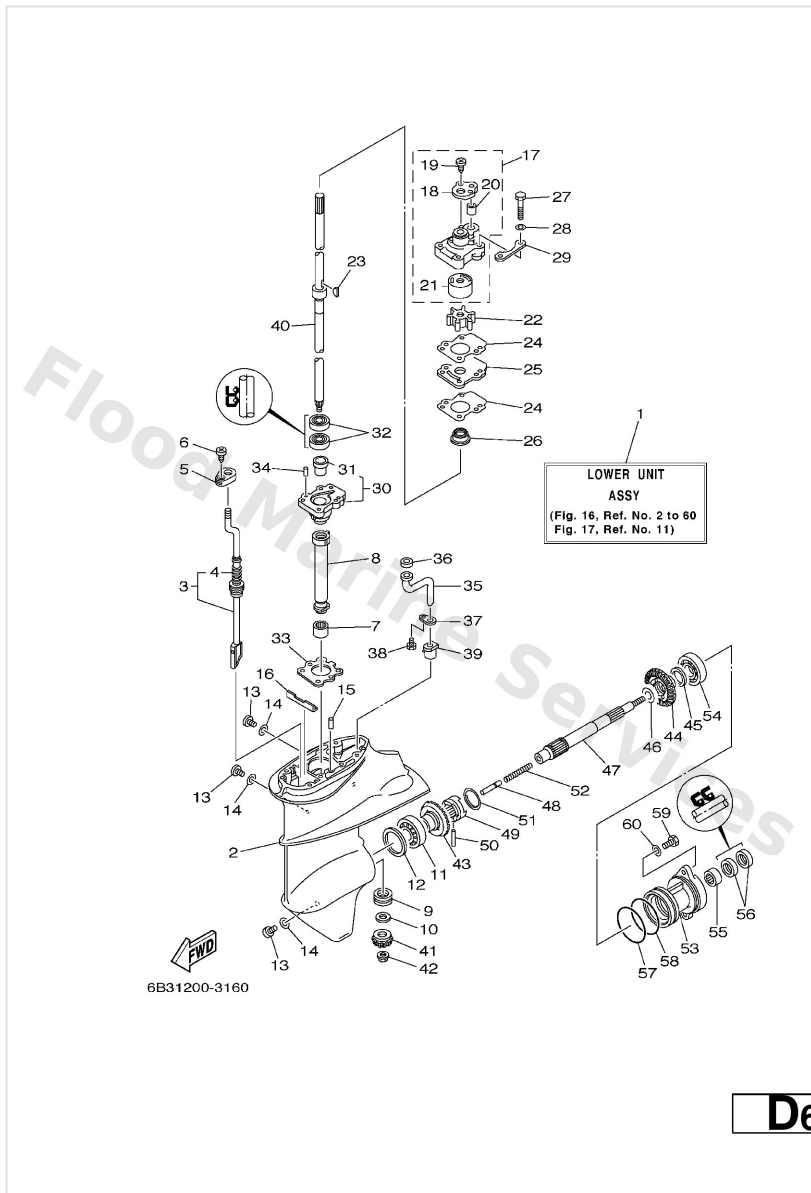

Lower Casing. Drive 1

Ref	Part	
20	682-44365-00 Damper, water seal 1	Buy now
21	682-44322-41 Insert, cartridge	Buy now
22	682-44352-03 Impeller	Buy now
23	90280-03005 Key, woodruff	Buy now
24	682-44315-A0 Gasket, water pump 1	Buy now
25	682-44323-40 Outer plate, cartridge(chrome)	Buy now
26	682-45344-00 Cover, oil seal	Buy now
27	97095-06045 Bolt, hexagon	Buy now
28	92995-06600 Washer, plain (646)	Buy now
29	682-44328-00 Plate	Buy now
30	6E7-45331-00-5B Housing, bearing	Buy now
31	626-45316-09 Bushing, drive shaft 1	Buy now
32	93101-20001 Oil seal	Buy now
33	683-45315-A0 Packing, lower casing	Buy now
34	93606-12019 Pin, dowel (614)	Buy now