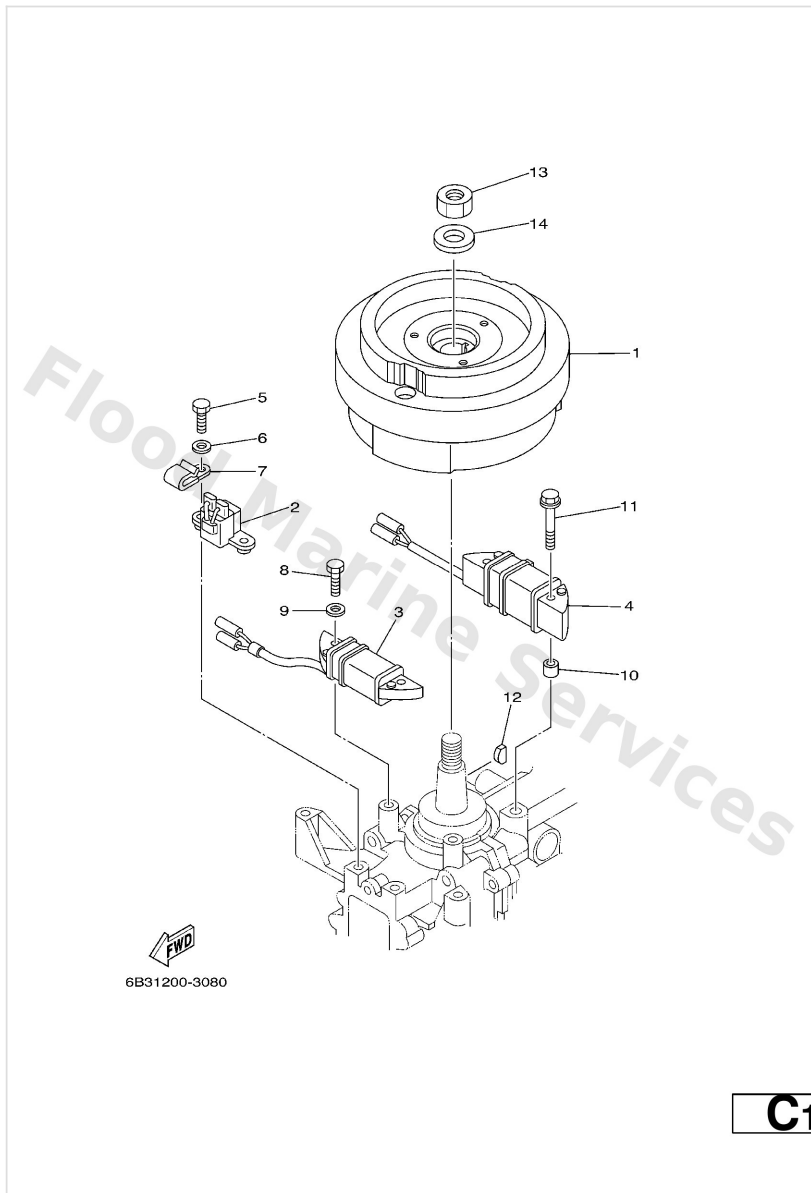

Generator

Ref	Part	
1	6B4-85550-00 8-	Buy now
2	6B4-85580-00 Coil, pulser	Buy now
3	6B4-85520-00 Coil, charge	Buy now
4	63V-85533-00 Coil, lighting WITH L/COIL-80W	Buy now
5	97095-06016 Bolt, hexagon deep recess	Buy now
6	92995-06600 Washer, plain (646)	Buy now
7	90465-06M90 Clamp	Buy now
8	97095-06020 Bolt(7u8)	Buy now
10	90387-06M24 Collar(6r8) WITH L/COIL-80W	Buy now
11	90119-06M40 Bolt, with washer WITH L/COIL-80W	Buy now
12	90280-05013 Key, woodruff	Buy now
13	90170-12066 Nut, hexagon 6481155500	Buy now
14	90201-12472 Washer, plate (4n0)	Buy now