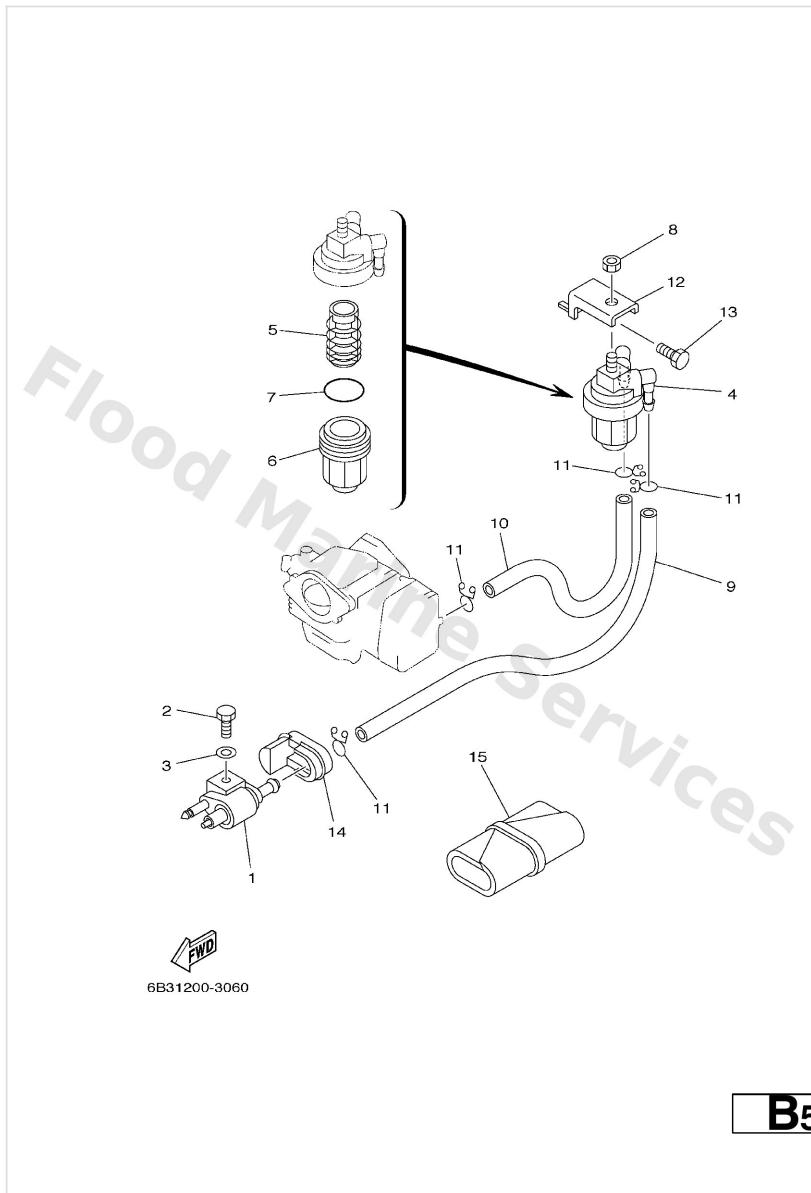

Fuel

Ref	Part	
1	6G1-24304-02 Fuel pipe joint comp. 1	Buy now
2	97095-06020 Bolt(7u8)	Buy now
3	92995-06600 Washer, plain (646)	Buy now
4	61N-24560-00 Filter assembly	Buy now
5	61N-24563-00 Element, filter	Buy now
6	61N-24521-00 Cup, filter	Buy now
7	93210-32738 O-ring(1wg)	Buy now
8	95380-08600 Nut (661)	Buy now
9	90445-09104 Hose (I1500)	Buy now
10	90445-09M00 Hose (I180)	Buy now
11	90467-08004 Clip, pipe 6162435600	Buy now
12	648-24566-02 Bracket, filter	Buy now
13	97013-06010 Bolt(63v)	Buy now
14	6B4-24329-00 Seal	Buy now
15	63V-28100-A0 Tool kit	Buy now