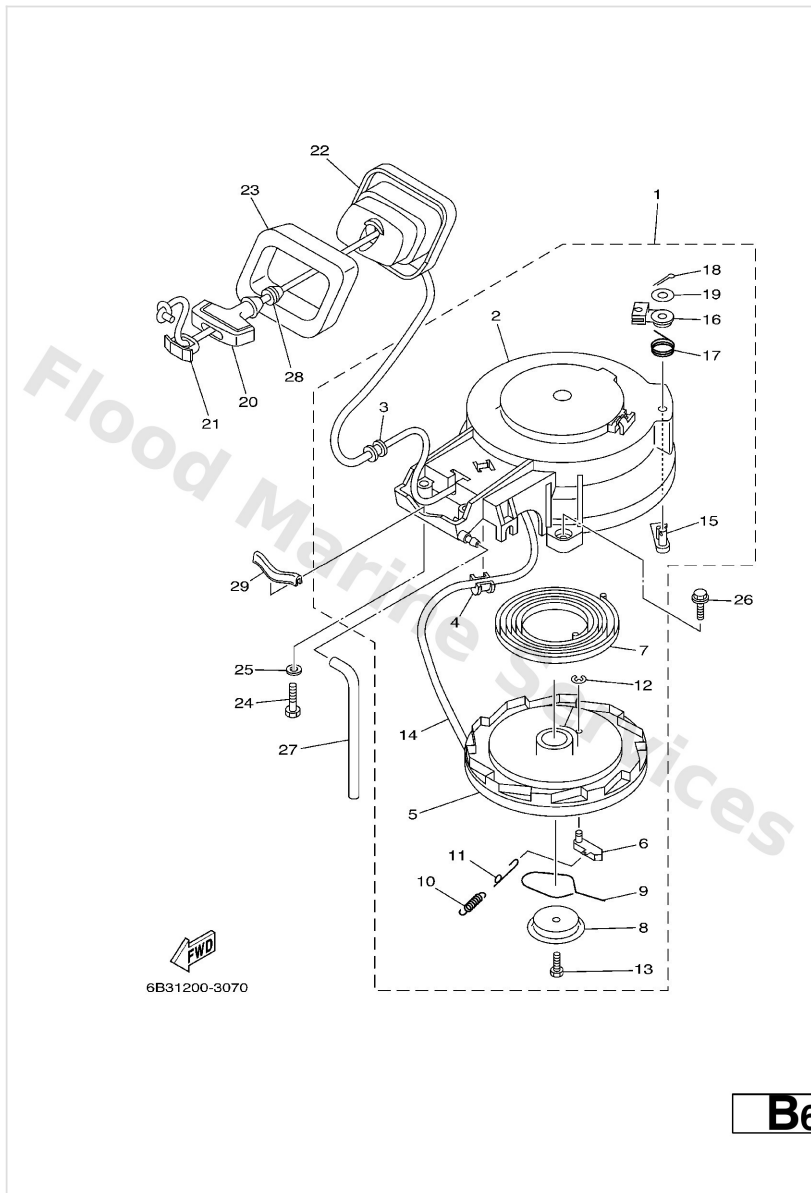

Starter

Ref	Part	
16	63V-15748-00 Plunger, starter stop	Buy now
17	63V-15734-00 Spring, return	Buy now
18	91490-16018 Pin, cotter (e57)	Buy now
19	63V-15726-00 Washer, flat	Buy now
20	6G1-15755-00 Handle, starter	Buy now
21	6G1-15779-00 Cover	Buy now
22	6B4-15758-00-4D Guide, rope	Buy now
23	6B4-15762-00 Seal, rubber 2	Buy now
24	97095-06030 Bolt(jf7)	Buy now
25	92995-06600 Washer, plain (646)	Buy now
26	90119-06M82 Bolt, with washer	Buy now
27	6J8-24311-00 Pipe, fuel 2	Buy now
28	6A0-15789-00 Damper	Buy now
29	6B4-15663-00 Seal	Buy now