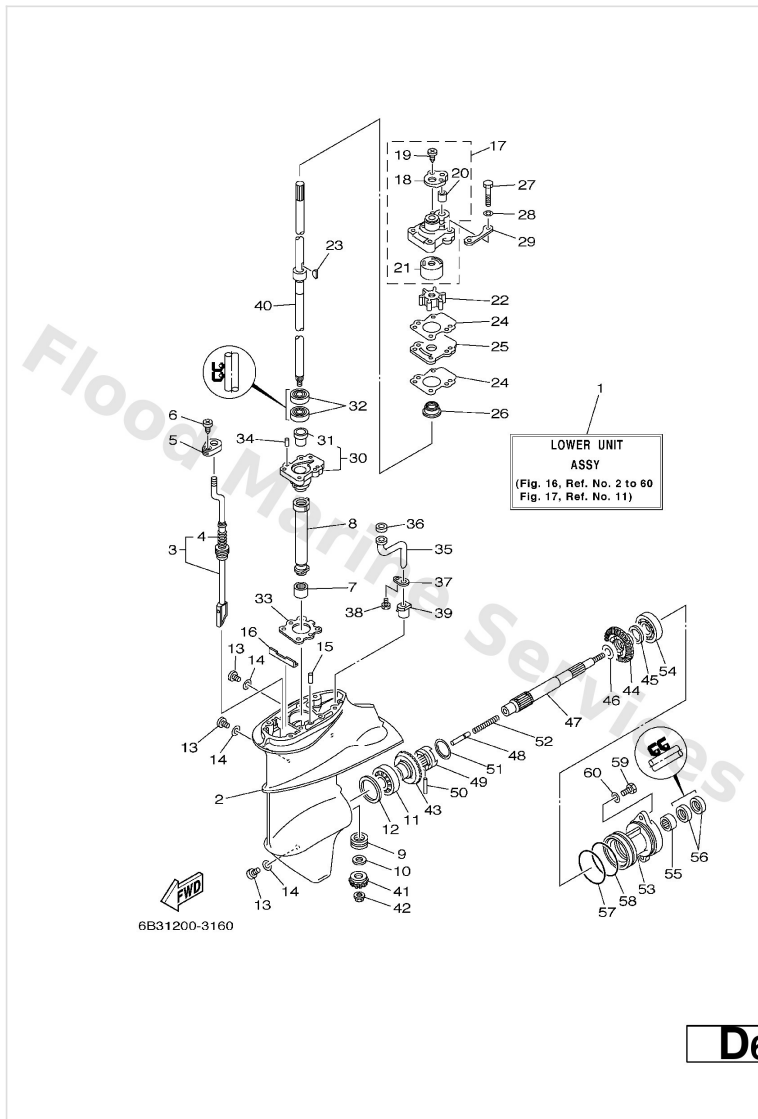

Lower Casing. Drive 1

Ref	Part	
11	93332-00005 Brg,cyl-cal roller 0.19g nt	Buy now
12	664-45567-01-10 Shim (t:0.10mm) UR	Buy now
12	664-45567-01-12 Shim (t:0.12mm) UR	Buy now
12	664-45567-01-15 Shim (t:0.15mm) UR	Buy now
12	664-45567-01-18 Shim (t:0.18mm) UR	Buy now
12	664-45567-01-30 Shim (t:0.30mm) UR	Buy now
12	664-45567-01-40 Shim (t:0.40mm) UR	Buy now
12	664-45567-01-50 Shim (t:0.50mm) UR	Buy now
13	90340-08002 Plug, straight screw	Buy now
14	90430-08020 Gasket	Buy now
15	93604-08062 Pin,dowel (626)	Buy now
16	682-45376-01 Guide, seal damper	Buy now
17	682-44300-40 Housing water pump assembly	Buy now
18	682-44312-00 Cover, water pump housing	Buy now
19	97780-40112 Screw, pan head tapping	Buy now