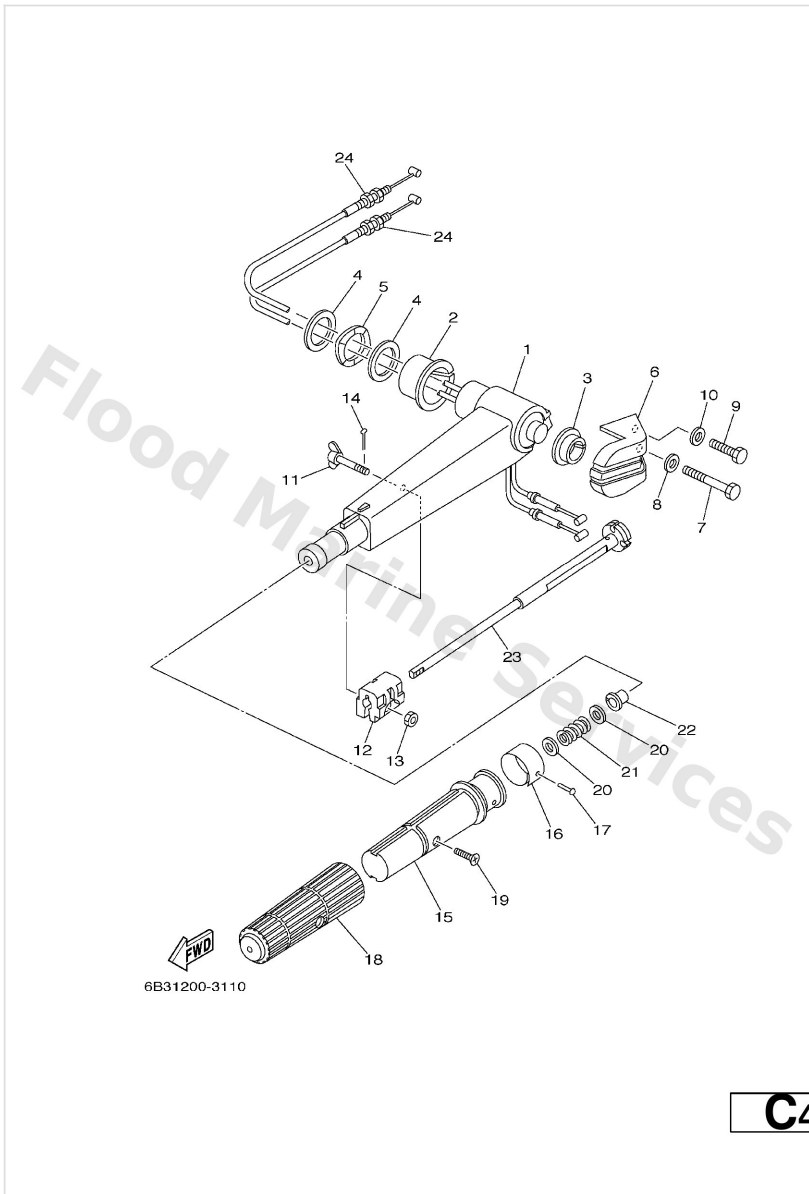

Steering

Ref	Part	
17	90269-02M09 Rivet(615)	Buy now
18	6G1-42177-00 Rubber, handle	Buy now
19	90149-05M13 Screw, countersunk	Buy now
20	90201-10M02 Washer, plate(6g9)	Buy now
21	90501-23215 Spring (655)	Buy now
22	90386-08032 Bushing (650)	Buy now
23	6B4-42138-00 Lever, throttle	Buy now
24	6B4-26301-00 Throttle cable assembly	Buy now