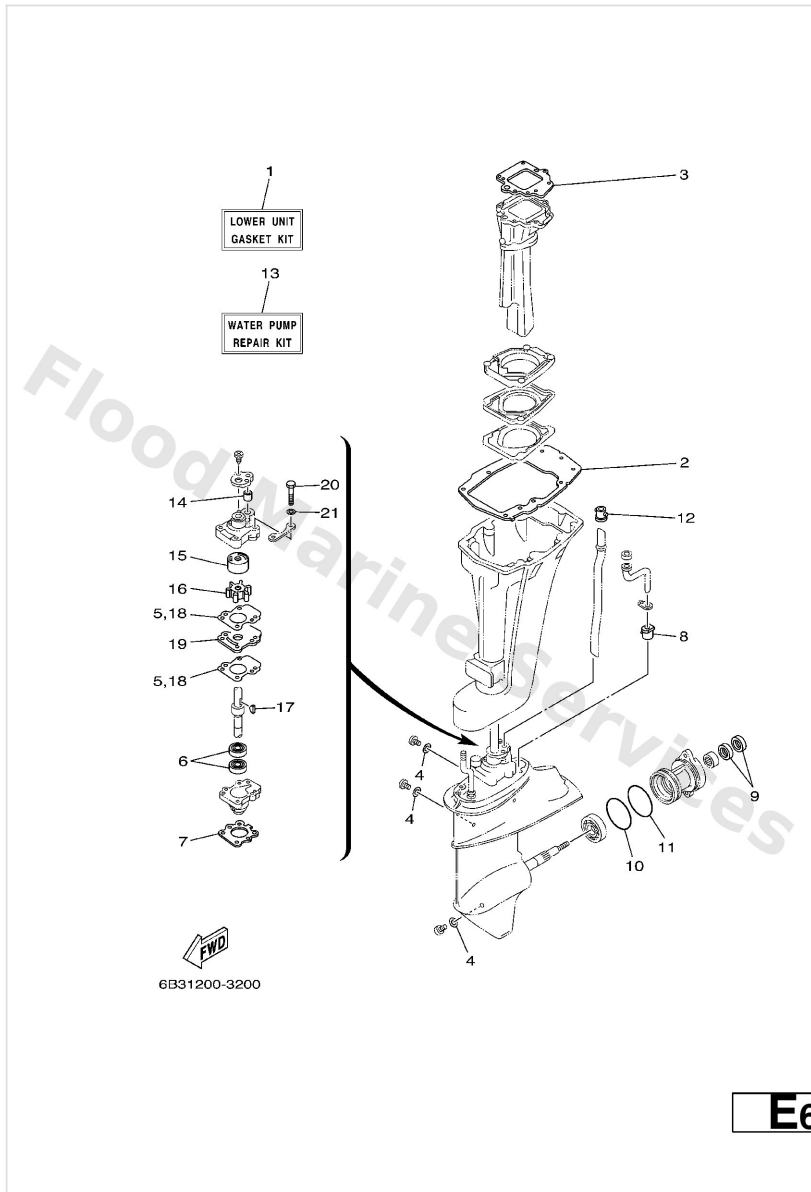

Repair Kit 2

Ref	Part	
16	682-44352-03 Impeller	Buy now
17	90280-03005 Key, woodruff	Buy now
19	682-44323-40 Outer plate, cartridge(chrome)	Buy now
20	97095-06045 Bolt, hexagon	Buy now
21	92995-06600 Washer, plain (646)	Buy now