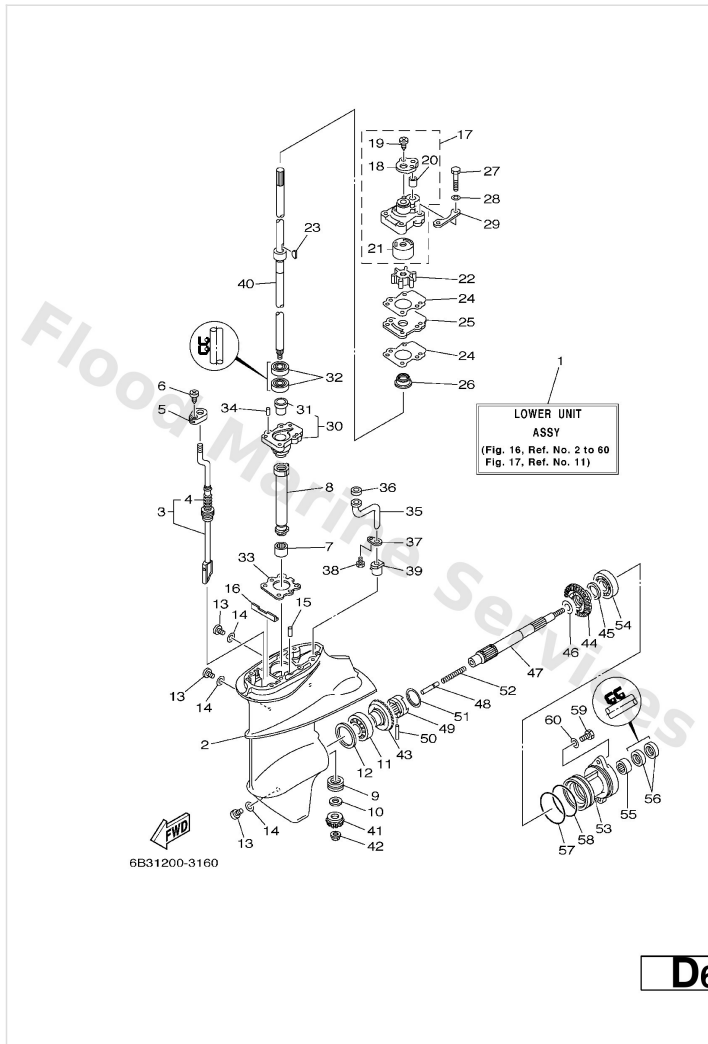

Lower Casing. Drive 1

Ref	Part	
1	6B4-45300-00-4D Lower unit assembly S	Buy now
1	6B4-45300-10-4D Lower unit assembly L	Buy now
1	6B4-45300-30-4D Lower Unit assembly X	Buy now
2	6E8-45311-01-4D Casing, lower	Buy now
3	6B4-44150-00 Shift cam assembly S	Buy now
3	6B4-44150-10 Shift cam assembly L	Buy now
3	6B4-44150-30 Shift cam assembly X	Buy now
4	6B4-44147-00 Boot, shift rod	Buy now
5	682-44176-00 Bracket	Buy now
6	97780-50110 Screw, tapping(6u1)	Buy now
7	93315-314V8 Bearing, needle (6e7)	Buy now
8	6E7-45536-00 Sleeve, drive shaft	Buy now
9	93341-41414 Bearing	Buy now
10	6E8-45587-10-13 Shim (t:1.13mm) UR	Buy now
10	6E8-45587-10-20 Shim (t:1.20mm) UR	Buy now