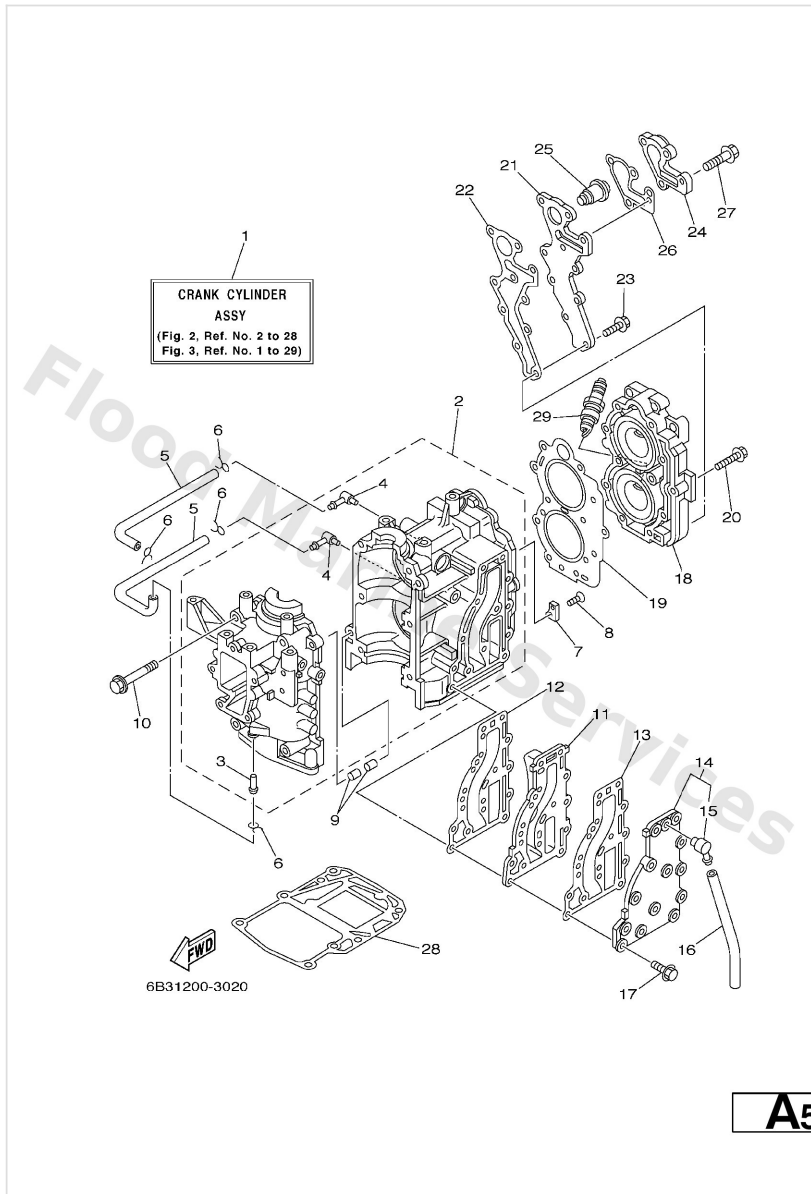

Cylinder. Crankcase

Ref	Part	
22	6B4-11193-A0 2-	Buy now
23	90119-06023 Bolt, with washer	Buy now
25	6E5-12411-30 Thermostat	Buy now
26	682-12414-A1 Gasket, cover	Buy now
27	90119-06MA3 Bolt, with washer	Buy now
28	6B4-11351-A0 Gasket, cylinder	Buy now
29	94702-00160 Plug, spark (b8hs-10)	Buy now
29	94702-00247 Plug, spark (br8hs-10) CARIB	Buy now