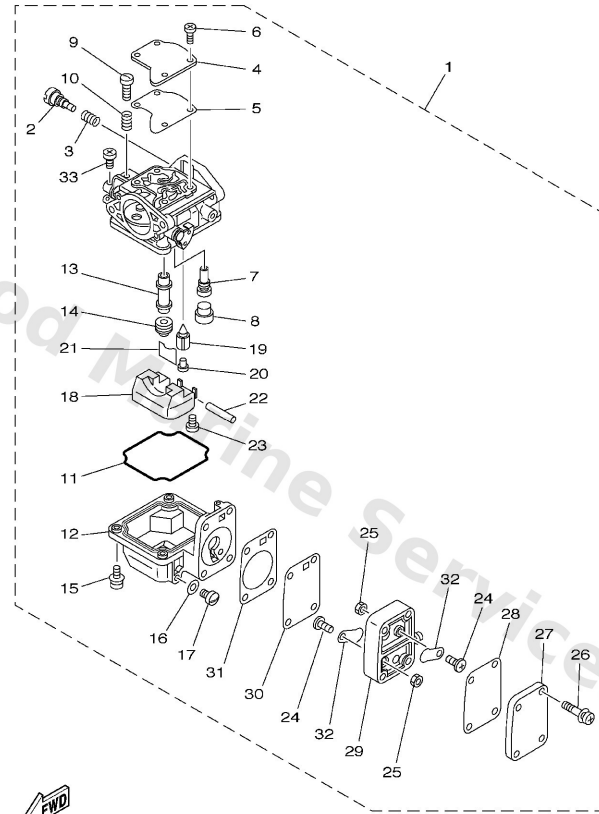

Carburetor

6B31200-3050

B3

Ref	Part	
28	63V-24411-00 Diaphragm	Buy now
29	6G1-24412-01 Body 1	Buy now
30	6G1-24411-00 Diaphragm	Buy now
31	6G1-24431-01 Gasket, fuel pump 1	Buy now
32	6L5-24421-00 Valve, check	Buy now
33	98580-04006 Screw, pan head (7h3)	Buy now