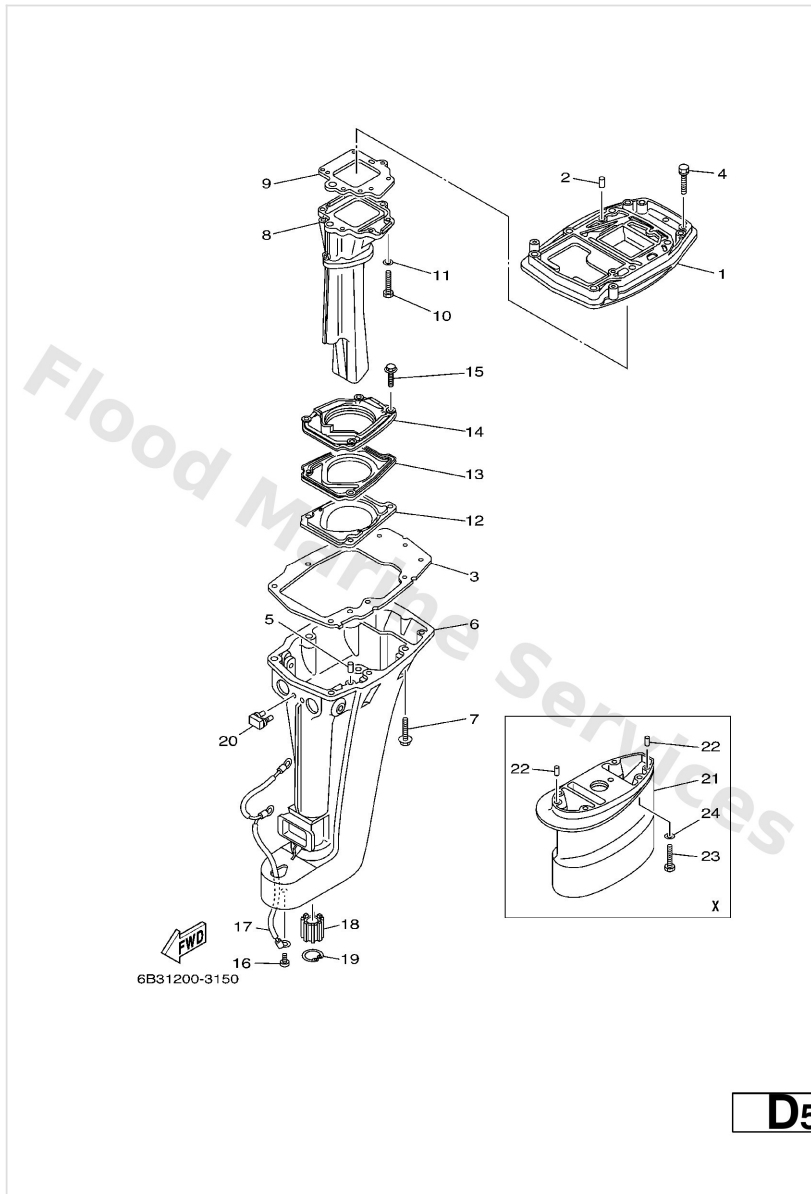

Upper Casing

Ref	Part	
14	6B4-41116-00-5B Protector L/X	Buy now
15	90105-06M01 Bolt (6f5)	Buy now
16	90157-06M06 Screw, pan head(6m7)	Buy now
17	6E7-82127-00 Wire, lead 2	Buy now
18	6B4-45318-00 Bushing, drive shaft L/X	Buy now
19	93420-30042 Circlip (650) L/X	Buy now
20	682-44532-00 Stopper, upper mount	Buy now
21	682-45211-31-4D Extension X	Buy now
23	97075-08035 Bolt(70w) X	Buy now
24	92995-08600 Washer, plain (663) X	Buy now