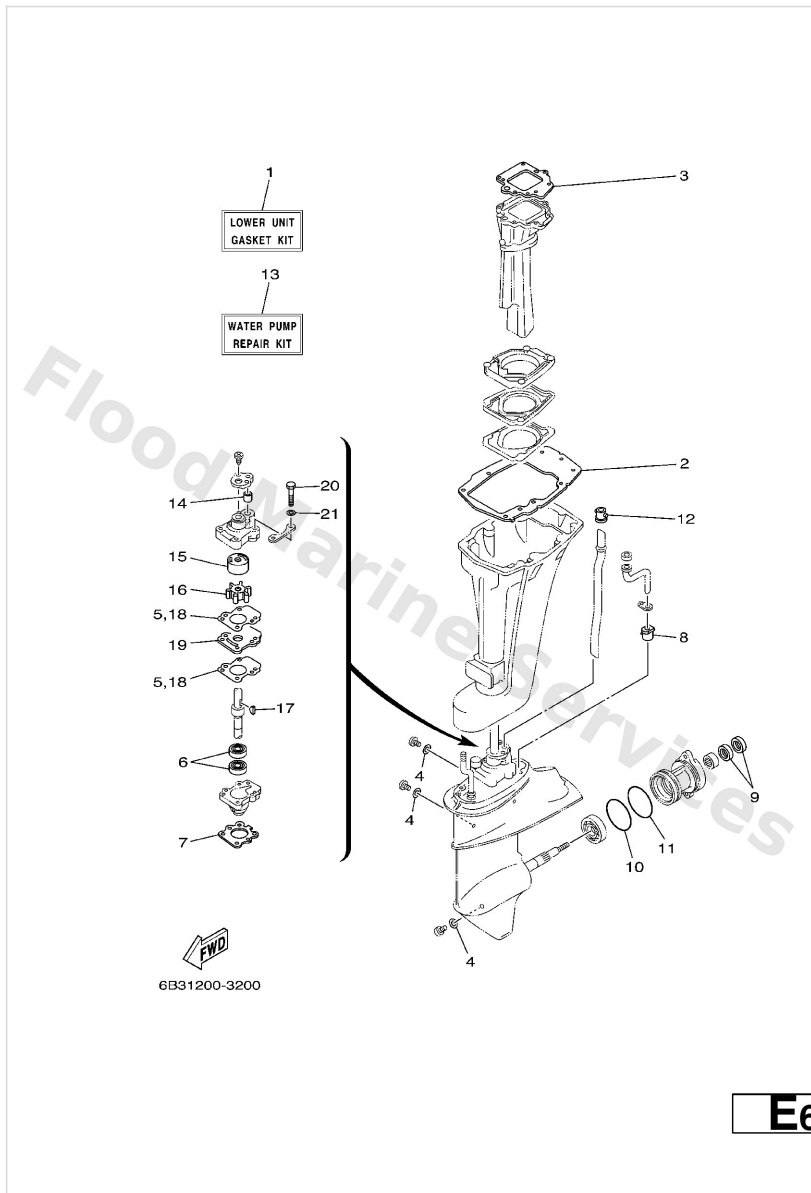

Repair Kit 2

Ref	Part	
1	6B4-W0001-20 Lower unit gasket kit	Buy now
2	682-45113-A2 Gasket, upper casing	Buy now
3	682-41133-A0 Gasket,exhaust manifold 1	Buy now
4	90430-08020 Gasket	Buy now
5	682-44315-A0 Gasket,water pump 1	Buy now
6	93101-20001 Oil seal	Buy now
7	683-45315-A0 Packing,lower casing	Buy now
8	6E7-44366-00 Damper, water seal 2	Buy now
9	93101-17001 Oil seal	Buy now
10	93210-57M09 O-ring (683)	Buy now
11	93210-56M80 O-ring(6j8)	Buy now
12	626-44365-01 Damper, water seal 1	Buy now
13	6B4-W0078-0A Water pump repair kit	Buy now
14	682-44365-00 Damper, water seal 1	Buy now
15	682-44322-41 Insert, cartridge	Buy now