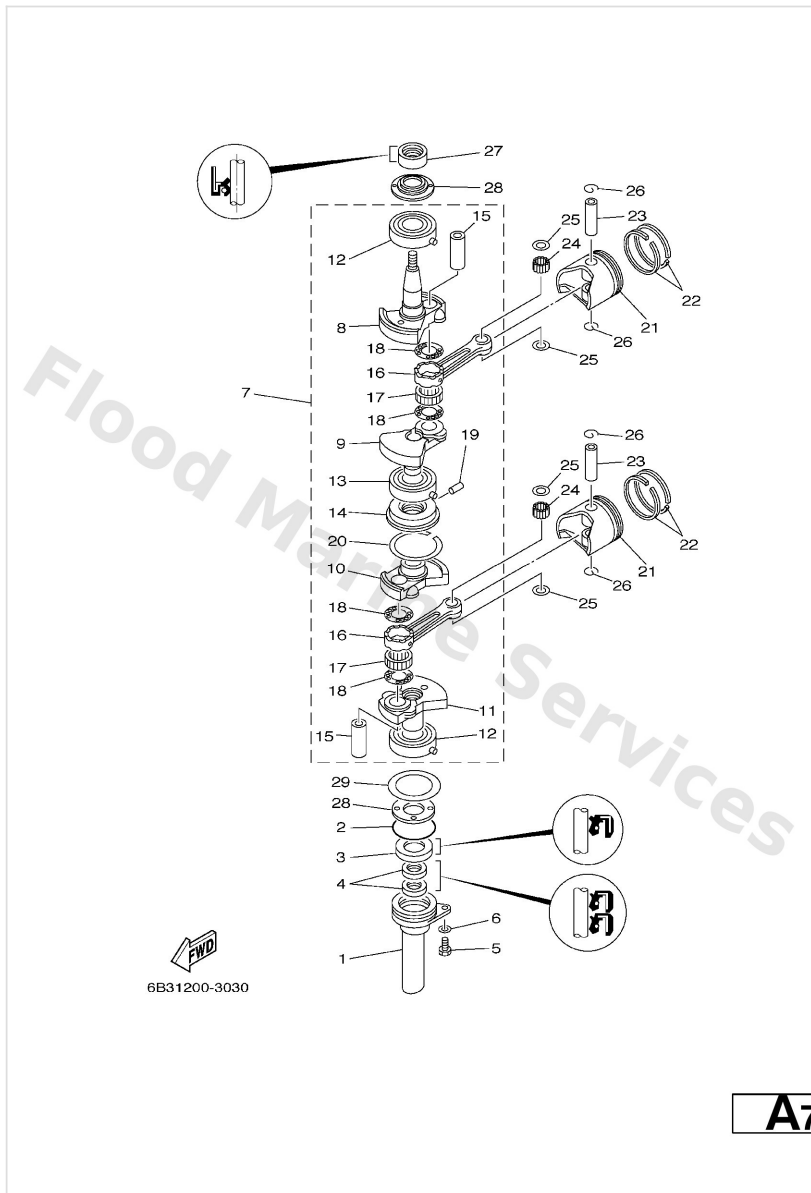

Crankshaft. Piston

Ref	Part	
1	6B4-15396-00-94 Housing, oil seal	Buy now
2	93210-46M16 O-ring (688)	Buy now
3	93102-25010 Oil seal	Buy now
4	93101-13M27 Oil seal (6g8)	Buy now
5	97095-06016 Bolt, hexagon deep recess	Buy now
6	92995-06600 Washer, plain (646)	Buy now
7	6B4-11400-00 Crankshaft assembly	Buy now
8	63V-11412-00 Crank 1	Buy now
9	63V-11422-00 Crank 2	Buy now
10	63V-11432-00 Crank 3	Buy now
11	63V-11442-00 Crank 4	Buy now
12	93306-205A1 Bearing	Buy now
13	93390-00029 Bearing	Buy now
14	63V-11515-02 Seal, labyrinth 1	Buy now
15	682-11681-00 Pin crank	Buy now