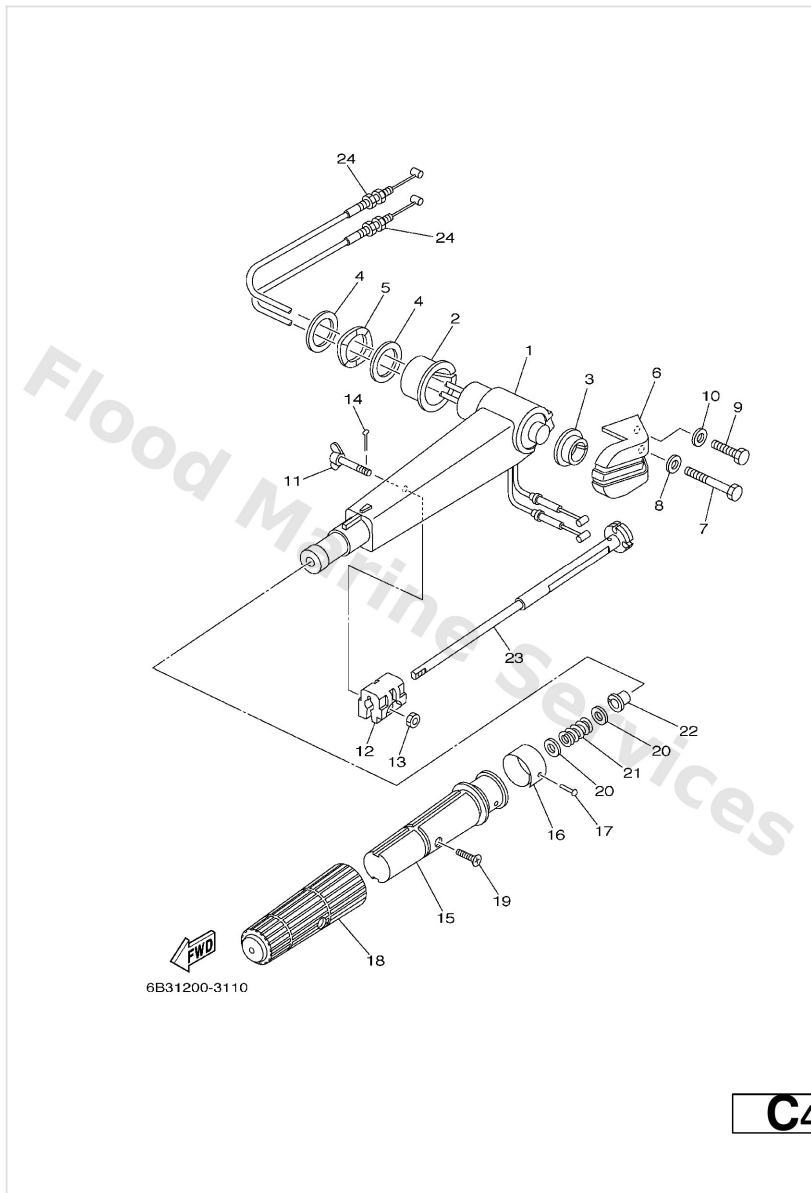

Steering

Ref	Part	
1	6B4-42111-00-4D Handle, steering	Buy now
2	90381-35001 Bush, solid	Buy now
3	90381-20001 Bush, solid	Buy now
4	90201-28013 Washer, plate	Buy now
5	90206-28001 Washer, wave	Buy now
6	6B4-42131-00-4D Cover, handle steering	Buy now
7	97095-08055 Bolt, hexagon	Buy now
8	92995-08600 Washer, plain (663)	Buy now
9	97095-08030 Bolt, hexagon (fj1)	Buy now
11	6B4-42125-00 Bolt, friction adjusting	Buy now
12	6B4-42126-00 Friction, steering handle grip	Buy now
13	95380-06600 Nut(661)	Buy now
14	91490-16010 Pin, cotter	Buy now
15	6B4-42119-00 Grip, steering handle	Buy now
16	6F5-42137-00 Indicator, Throttle	Buy now