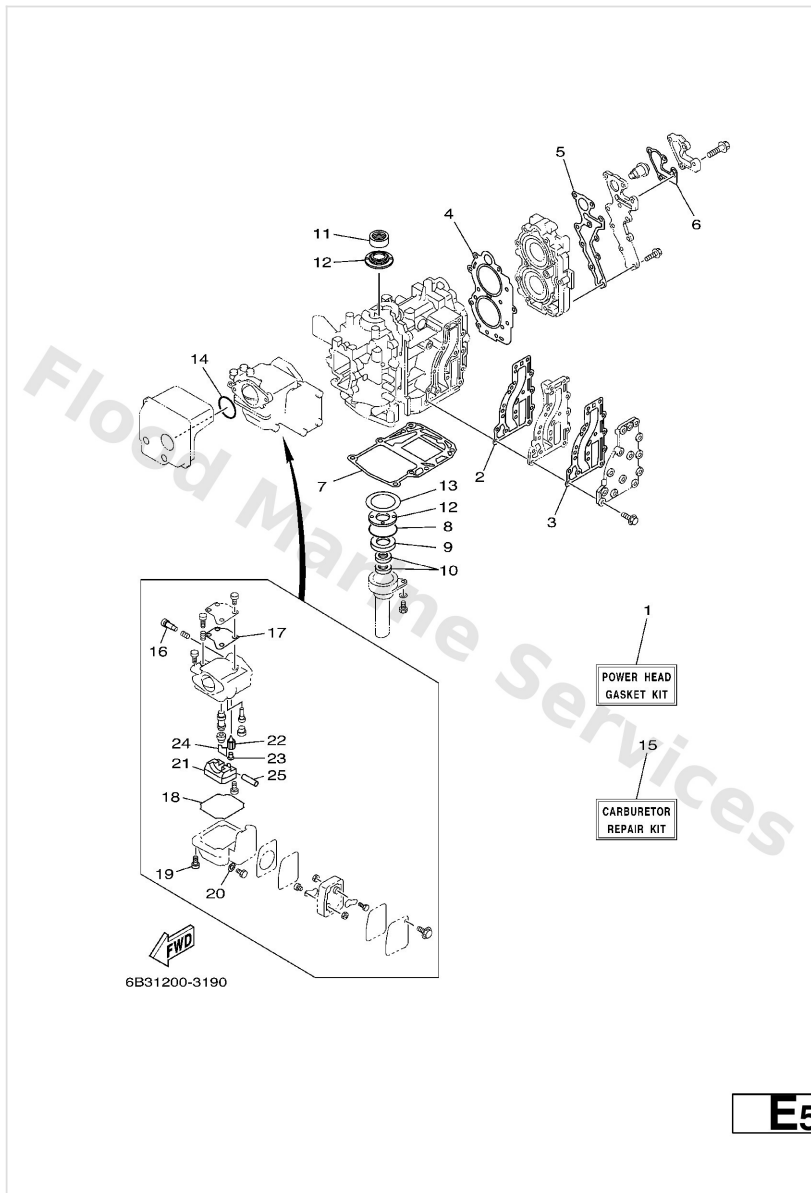

Repair Kit 1

Ref	Part	
1	6B4-W0001-00 Power head gasket kit	Buy now
2	6B4-41112-A0 Gasket, exhaust inner cover	Buy now
3	63V-41112-A0 Gasket, exhaust inner cover	Buy now
4	63V-11181-A1 Gasket, cylinder head 1	Buy now
5	6B4-11193-A0 2-	Buy now
6	682-12414-A1 Gasket, cover	Buy now
7	6B4-11351-A0 Gasket, cylinder	Buy now
8	93210-46M16 O-ring (688)	Buy now
9	93102-25010 Oil seal	Buy now
10	93101-13M27 Oil seal (6g8)	Buy now
11	93110-23M00 Oil seal (682)	Buy now
12	63V-11445-00 Spacer	Buy now
13	90201-46M29 Washer, plate(63v)	Buy now
14	93210-35M86 O-ring(612)	Buy now
15	63V-W0093-00 Carburetor repair kit	Buy now