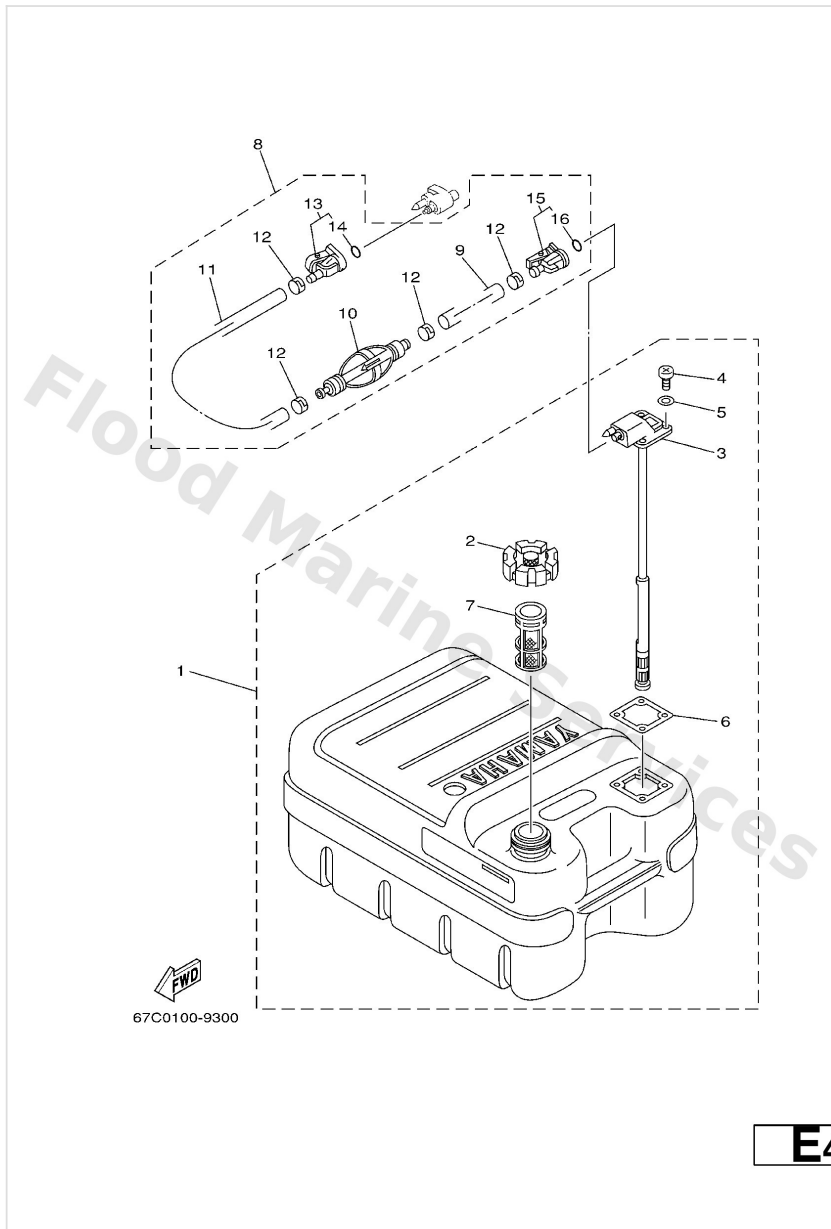

Fuel Tank

Ref	Part	
1	6YJ-24201-00 Fuel tank comp. AP	Buy now
2	6YJ-24610-00 Cap assembly	Buy now
3	6YJ-24260-00 Fuel meter assembly	Buy now
4	98586-05016 Screw, pan head	Buy now
5	6Y1-24329-00 Seal	Buy now
6	6Y1-24268-00 Gasket, fuel meter	Buy now
7	6YJ-24167-00 Strainer	Buy now
8	61J-24306-02 Fuel pipe comp. 1 AP	Buy now
9	90445-11M06 Hose (I3000)	Buy now
10	61J-24360-00 Primer pump assembly	Buy now
11	90445-11M05 Hose (I1000)	Buy now
12	650-24351-51 Band 1	Buy now
13	6G1-24305-03 Fuel pipe joint comp. 2	Buy now
14	93210-08287 O-ring (655)	Buy now
15	6Y1-24305-04 Fuel pipe joint comp. 2	Buy now