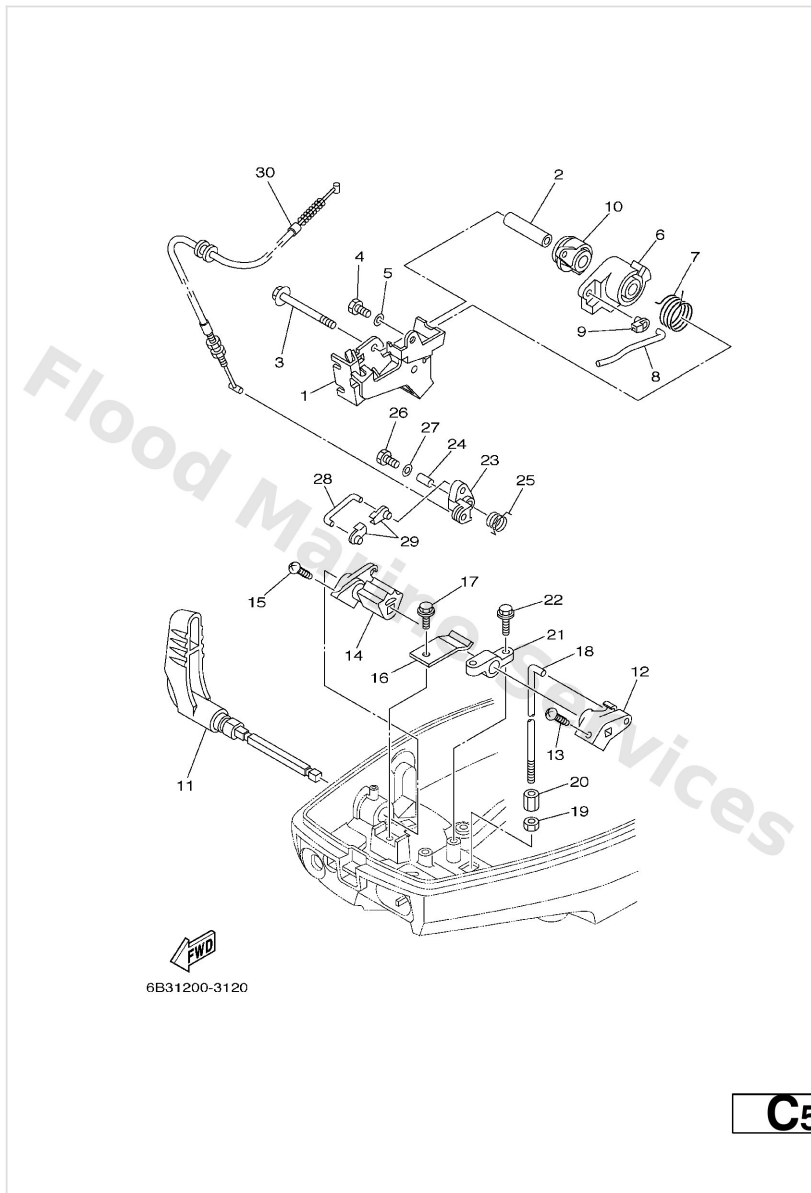

Carburetor

Ref	Part	
14	676-14943-29 Jet, main (#110)	Buy now
14	676-14943-79 Jet, main (#108)	Buy now
15	97980-04114 Screw, pan head(ga5)	Buy now
16	6G1-14398-00 Washer	Buy now
17	6G1-14992-00 Screw, drain	Buy now
18	63V-14985-00 Float	Buy now
19	6G1-14546-01 Valve, needle	Buy now
20	676-14186-00 Pin, valve	Buy now
21	663-14159-00 Clip	Buy now
22	6H4-14548-00 Pin, float arm	Buy now
23	98580-04008 Screw, pan head (713)	Buy now
24	98980-03006 Screw, bind(6g1)	Buy now
25	95380-03600 Nut (6g8)	Buy now
26	97980-04125 Screw, with washer	Buy now
27	6G1-24452-00 Cover, pump	Buy now

Carburetor

6B31200-3050

B3

Ref	Part	
28	63V-24411-00 Diaphragm	Buy now
29	6G1-24412-01 Body 1	Buy now
30	6G1-24411-00 Diaphragm	Buy now
31	6G1-24431-01 Gasket, fuel pump 1	Buy now
32	6L5-24421-00 Valve, check	Buy now
33	98580-04006 Screw, pan head (7h3)	Buy now

Control

Ref	Part	
1	63V-14497-02 Stay, throttle wire	Buy now
2	90387-06M50 Collar(63v)	Buy now
3	95895-06065 Bolt, flange(63v)	Buy now
4	97095-06012 Bolt(gh1)	Buy now
5	92995-06600 Washer, plain (646)	Buy now
6	6B4-41283-00 Lever, free accel.	Buy now
7	90508-20M38 Spring, torsion(63v)	Buy now
8	63V-41211-00 Link, accel.	Buy now
9	6J8-41262-00 Joint, choke lever	Buy now
10	6B4-41638-00 Pulley	Buy now
11	6B4-44111-00-4D Handle, gear shift	Buy now
12	6B4-44121-00 Lever, shift rod	Buy now
13	97780-40520 Ybs83-420 screw,panh,tapping	Buy now
14	6B4-44125-00 Lever, shift rod	Buy now
16	6B4-44116-00 Spring	Buy now