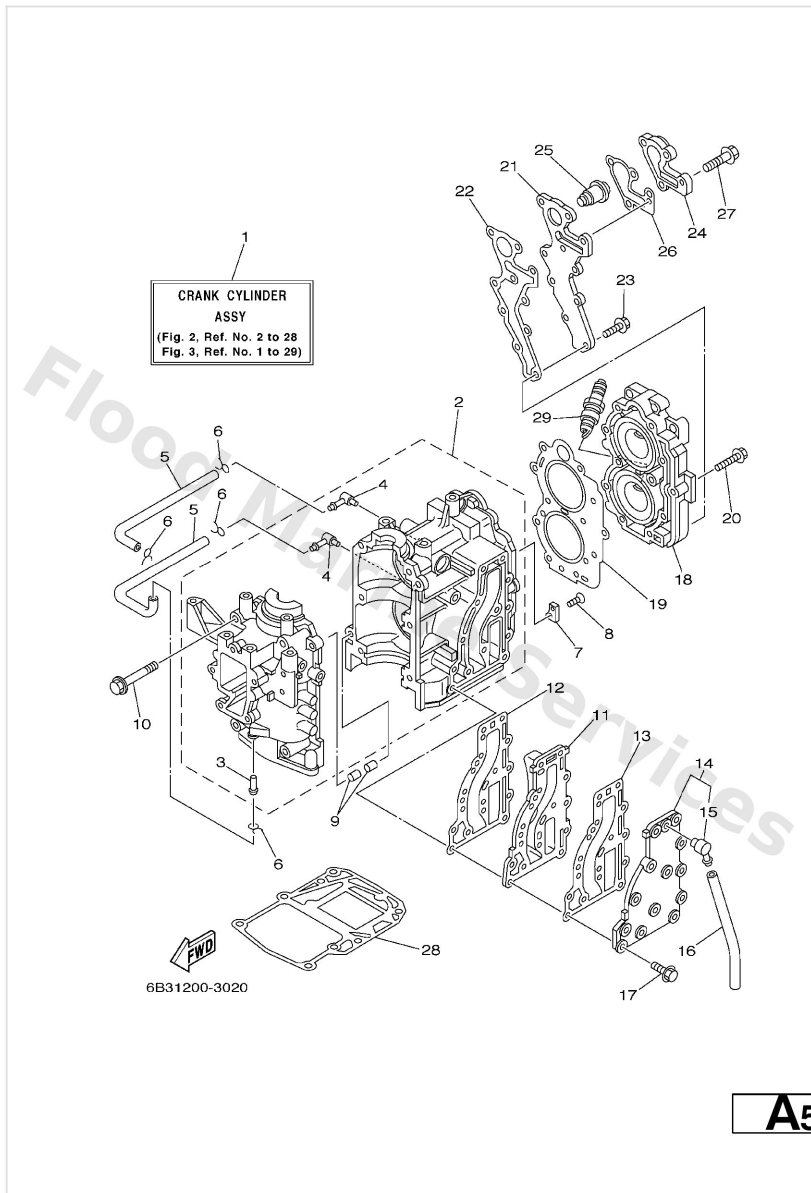

Cylinder. Crankcase

Ref	Part	
3	624-14485-00 Pipe, joint	Buy now
4	650-14485-03 Pipe, joint	Buy now
5	90445-07M08 Hose (I390)	Buy now
6	90467-06016 Clip (655)	Buy now
7	682-11325-00 Anode 1	Buy now
8	98780-05015 Ybs53-516 screw, flat head	Buy now
9	93606-12019 Pin, dowel (614)	Buy now
10	90119-08M07 Bolt, with washer(63v)	Buy now
12	6B4-41112-A0 Gasket, exhaust inner cover	Buy now
13	63V-41112-A0 Gasket, exhaust inner cover	Buy now
15	676-11372-00 Nipple, hose	Buy now
16	90445-09104 Hose (I1500)	Buy now
17	90119-06MA4 Bolt, with washer	Buy now
19	63V-11181-A1 Gasket, cylinder head 1	Buy now
20	90105-07002 Bolt, flange	Buy now