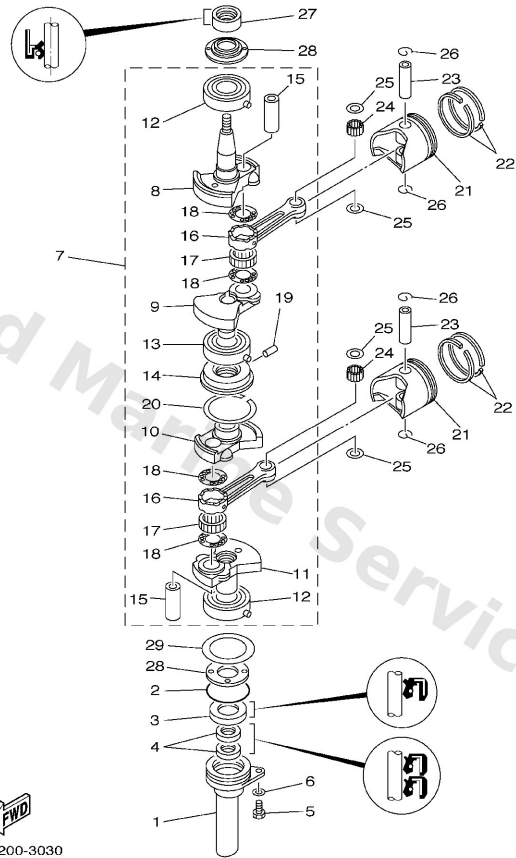

Crankshaft. Piston

A7

Ref	Part	
27	93110-23M00 Oil seal (682)	Buy now
28	63V-11445-00 Spacer	Buy now
29	90201-46M29 Washer, plate(63v)	Buy now