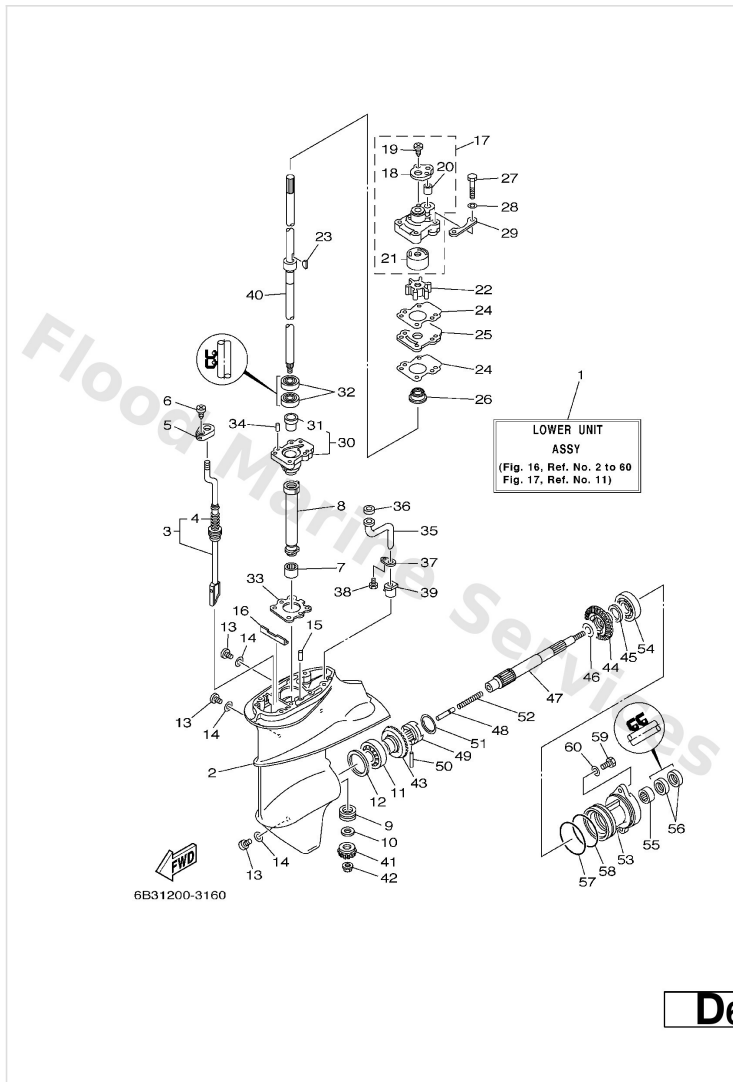

Lower Casing. Drive 1

Ref	Part	
35	683-44362-01 Tube, water 2	Buy now
36	683-44365-01 Damper, water seal 1	Buy now
37	683-44373-00 Set plate, water tube	Buy now
38	97095-06010 Bolt	Buy now
39	6E7-44366-00 Damper, water seal 2	Buy now
40	6B4-45501-00 Drive shaft comp. S	Buy now
40	6B4-45501-10 Drive shaft comp. L	Buy now
40	6B4-45501-30 Drive shaft comp. X	Buy now
41	63V-45551-00 Pinion	Buy now
42	90179-08M06 Nut (6e7)	Buy now
43	6E7-45560-01 Gear	Buy now
44	6E7-45571-00 Gear 2	Buy now
45	626-45577-00-01 Shim (t:0.10mm) UR	Buy now
45	626-45577-00-03 Shim (t:0.30mm) UR	Buy now
45	626-45577-00-05 Shim (t:0.50mm) UR	Buy now