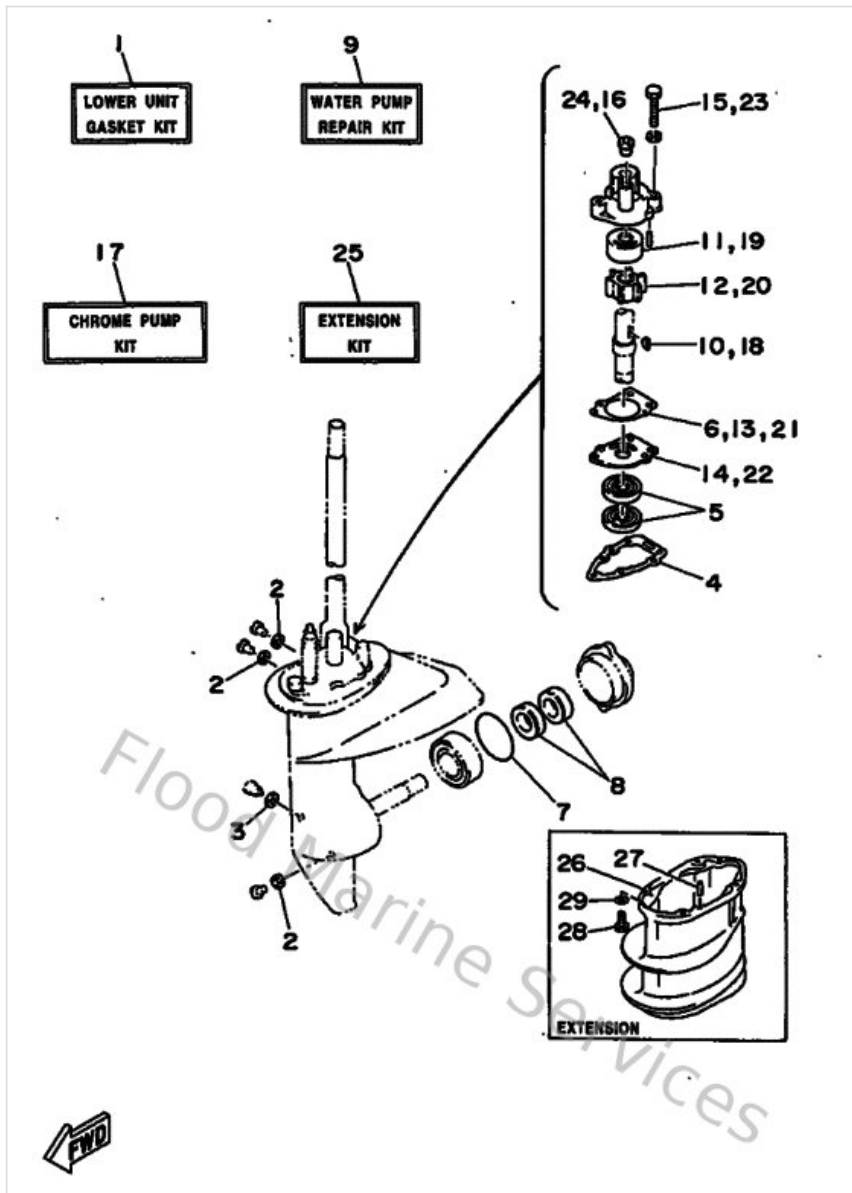

Kits De Reparation 2

Ref	Part	
16	647443660000 Damper, water seal 2	Buy now
17	655W0078CA00 Chrome Pump Kit	Buy now
19	655443224100 Insert, cartridge	Buy now
22	655443234100 Outer plate, cartridge	Buy now
25	677W0072004D Extension Kit	Buy now
26	64745211104D Extension	Buy now
27	936040806200 Pin,dowel (626)	Buy now
28	970950602000 Bolt(7u8)	Buy now
29	929900660000 Washer, plain (646)	Buy now