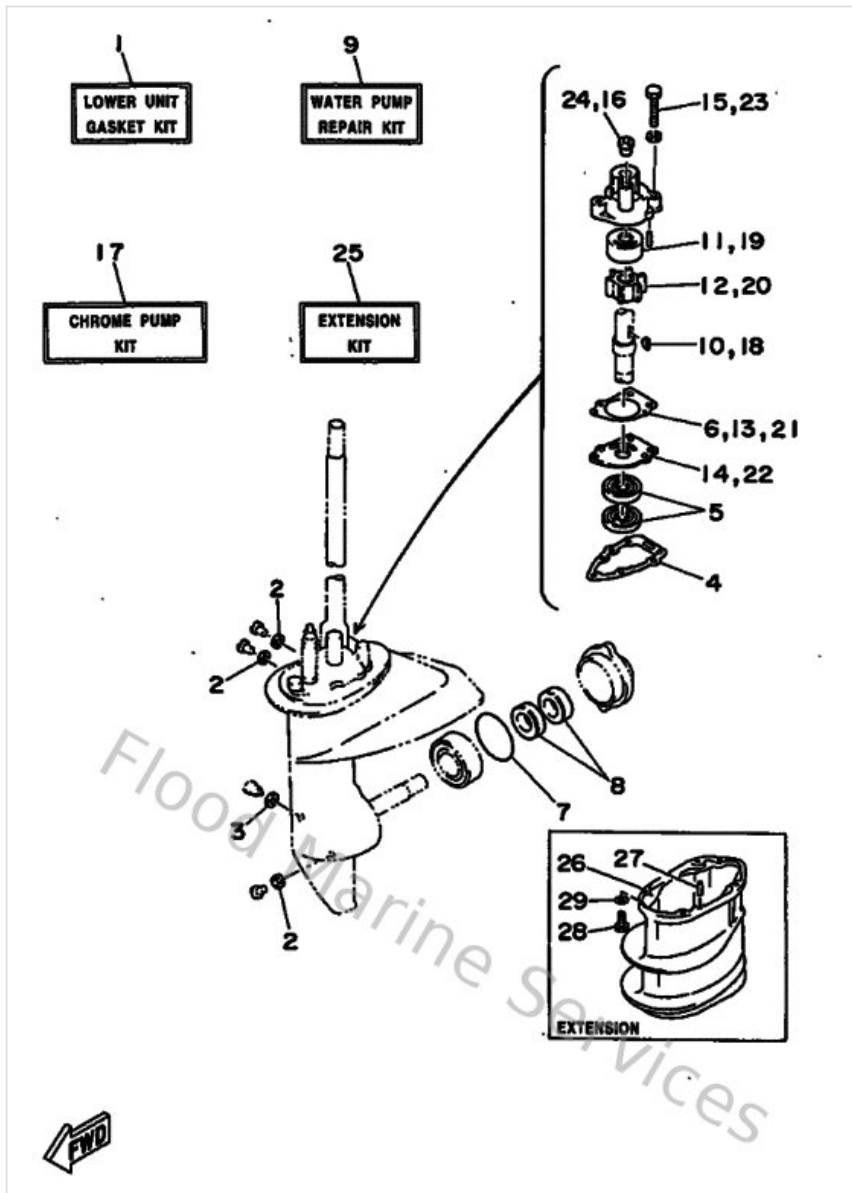

Kits De Reparation 2

Ref	Part	
1	677W0001C000 Gasket kit, lower unit	Buy now
2	904300802000 Gasket	Buy now
3	9043006M0300 Gasket (6f5)	Buy now
4	67745315A000 Packing, lower casing	Buy now
5	931011805000 Oil seal (18x28x6-647)	Buy now
6	65544315A100 Gasket, water pump	Buy now
7	932105867700 O-ring(47x)	Buy now
8	931011507400 Oil seal (655)	Buy now
9	655W0078B000 Water pump repair kit	Buy now
10	902800302400 Key, woodruff(662)	Buy now
11	650443220100 Insert, cartridge	Buy now
12	662443520100 Impeller	Buy now
13	655443150000 Gasket, water pump	Buy now
14	655443230100 Outer plate, cartridge	Buy now
15	970950604000 Bolt (682)	Buy now