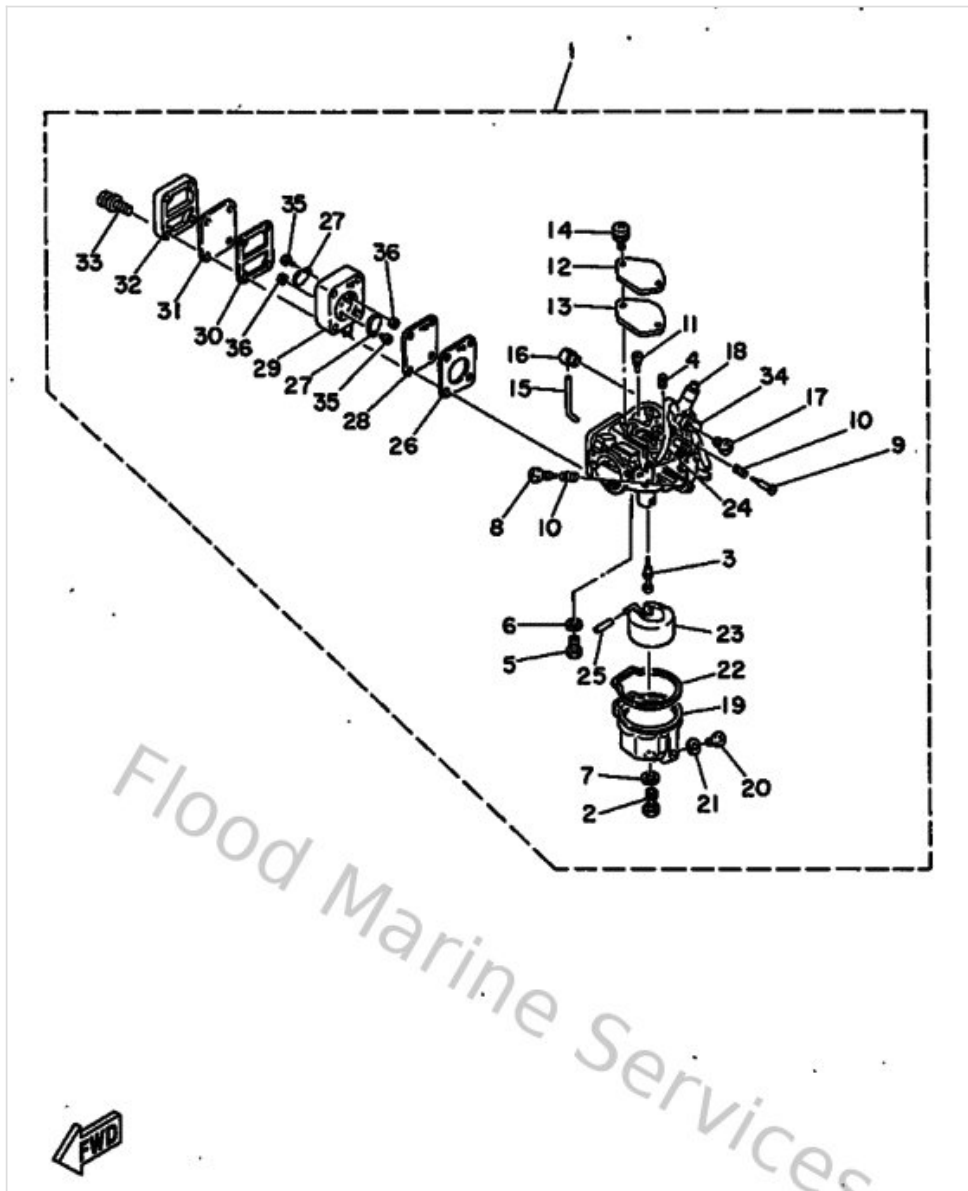

Carburetor

Ref	Part	
1	677143010800 Carburetor assembly 1	Buy now
2	677143434000 Jet, main (#80)	Buy now
3	677143410000 Nozzle, main	Buy now
4	647143422300 Jet, pilot (#46)	Buy now
5	6E8143901200 Needle valve assembly	Buy now
6	367141950000 Washer, valve seat	Buy now
7	1J2143980000 Packing	Buy now
8	985800401400 Screw, pan head(ga5)	Buy now
9	647143230000 Screw, air adjusting	Buy now
10	646142120100 Spring, pilot adjusting	Buy now
11	647143260000 Screw, guide	Buy now
12	677141570100 Cover, Mixing	Buy now
13	677142270100 Gasket	Buy now
14	985800401000 Screw, pan head (e56)	Buy now
15	677412410000 Rod (carb)	Buy now