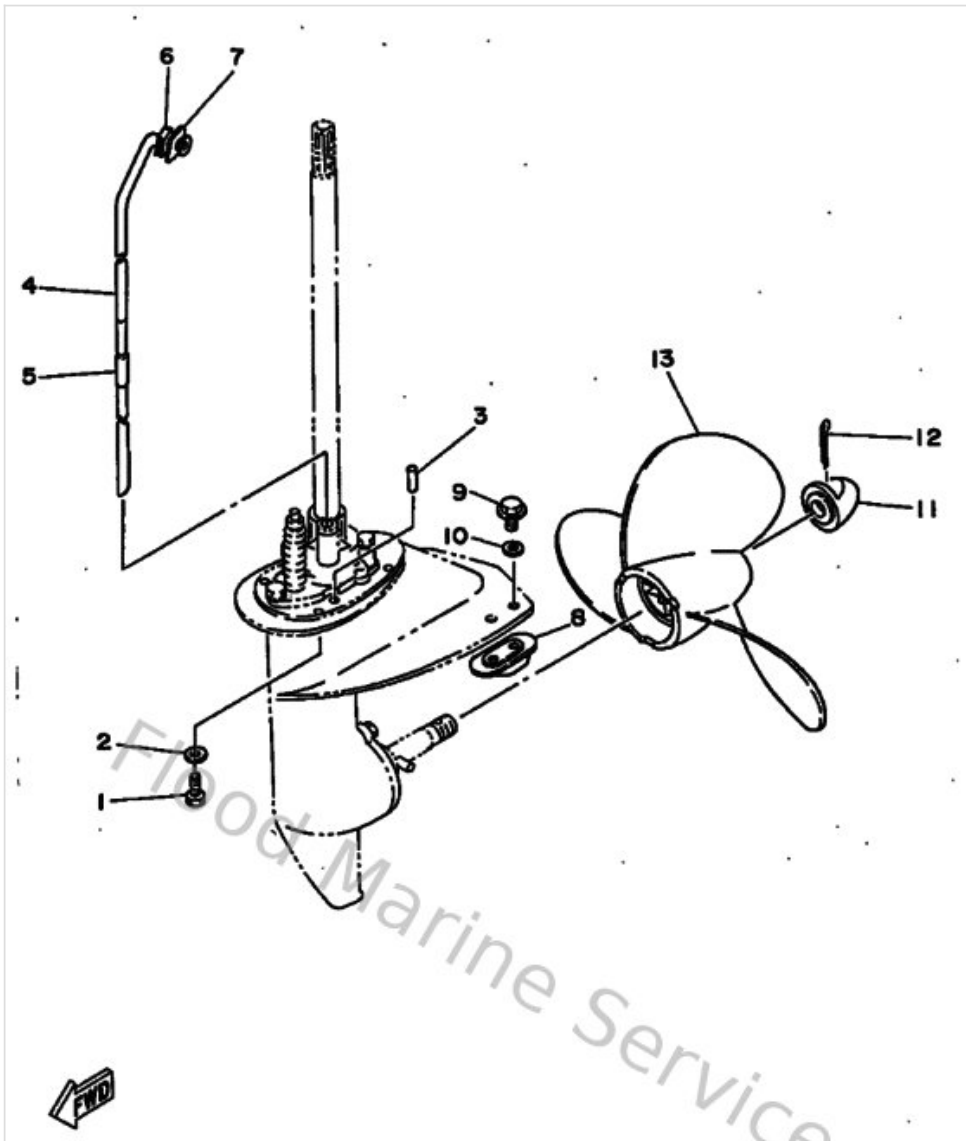

Lower Casing & Drive

Ref	Part	
20	677453150000 Packing, lower casing	Buy now
23	65545361024D Cap, lower casing	Buy now
24	933060051900 Bearing(1ff)	Buy now
25	931011507400 Oil seal (655)	Buy now
26	932105867700 O-ring(47x)	Buy now
29	655443110300 Housing, water pump	Buy now
30	655443150000 Gasket, water pump	Buy now
31	650443220100 Insert, cartridge	Buy now
32	655443234100 Outer plate, cartridge	Buy now
33	647443660000 Damper, water seal 2	Buy now
34	662443520100 Impeller	Buy now
35	902800302400 Key, woodruff(662)	Buy now
36	936041808000 Pin. dowel. (647)	Buy now
37	970950604000 Bolt (682)	Buy now
39	655455011000 Drive shaft comp.	Buy now