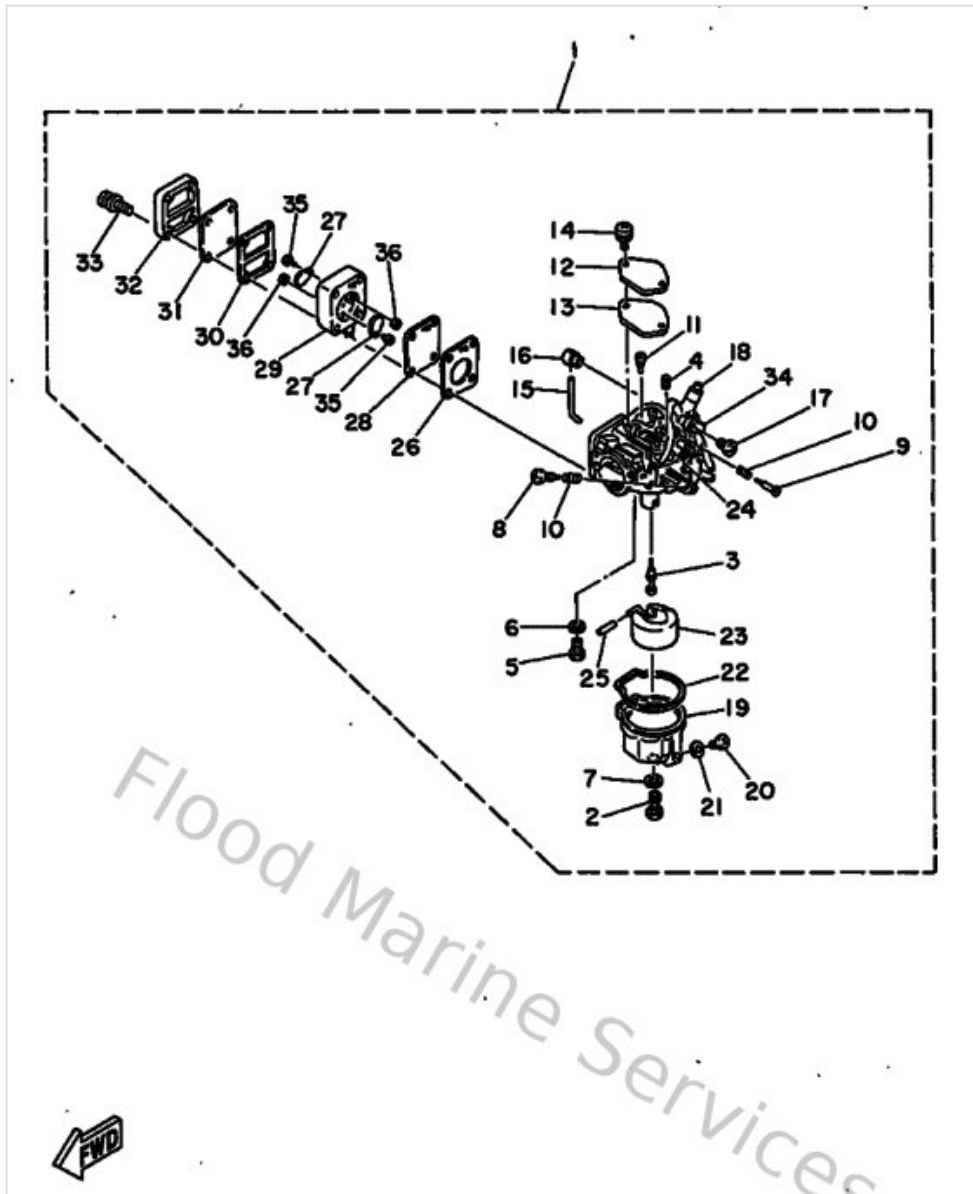

Carburetor

Ref	Part	
32	677244130100 Cover (carb.)	Buy now
33	677244440100 Screw	Buy now
34	677412100000 Accel arm ass'y	Buy now
35	6E7143250000 Screw, pan head	Buy now
36	953800360000 Nut (6g8)	Buy now