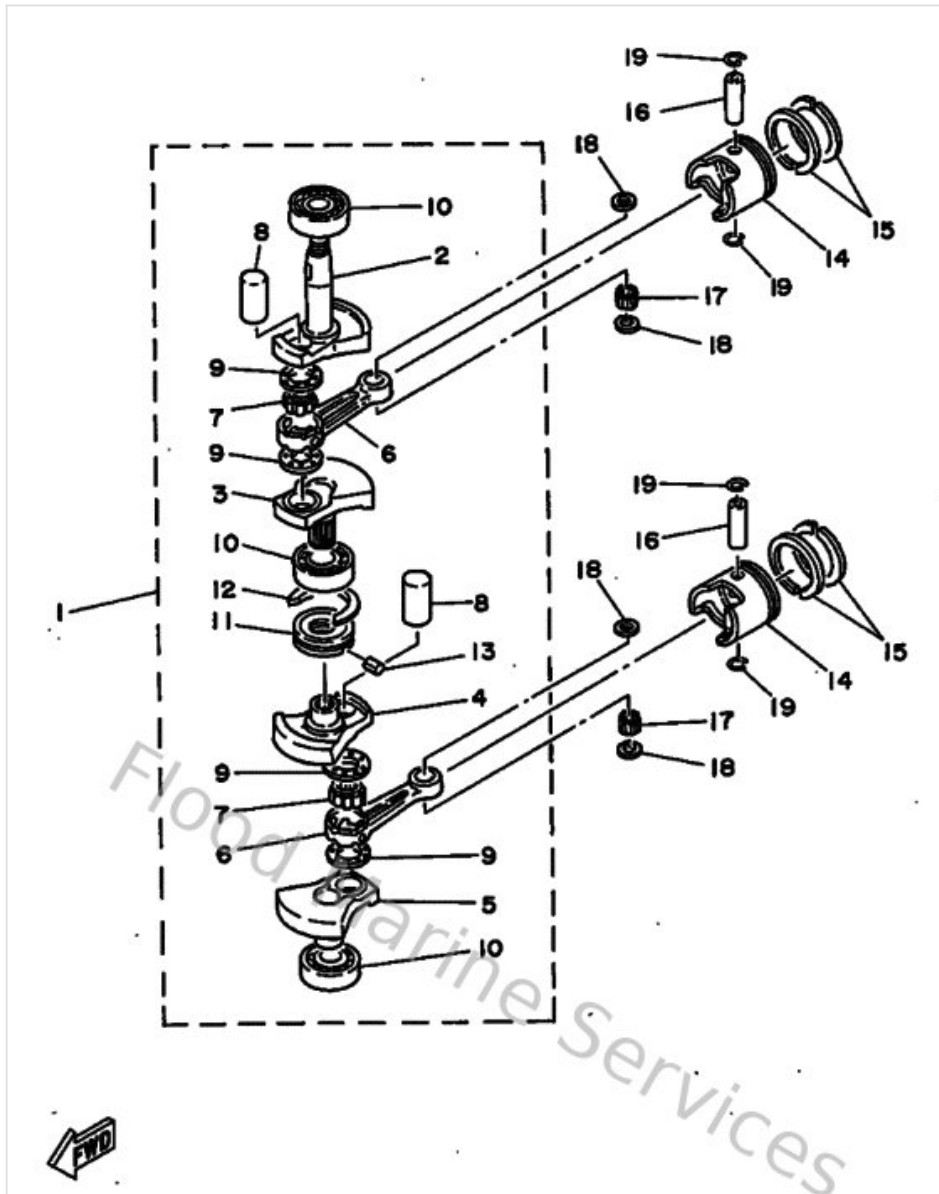

Crankshaft & Piston

Ref	Part	
16	6G1116330000 Pin, piston	Buy now
17	936021411800 Pin dowel (655)	Buy now
18	902011256500 Washer, plate (655)	Buy now
19	934501302200 Circlip 132116340000	Buy now