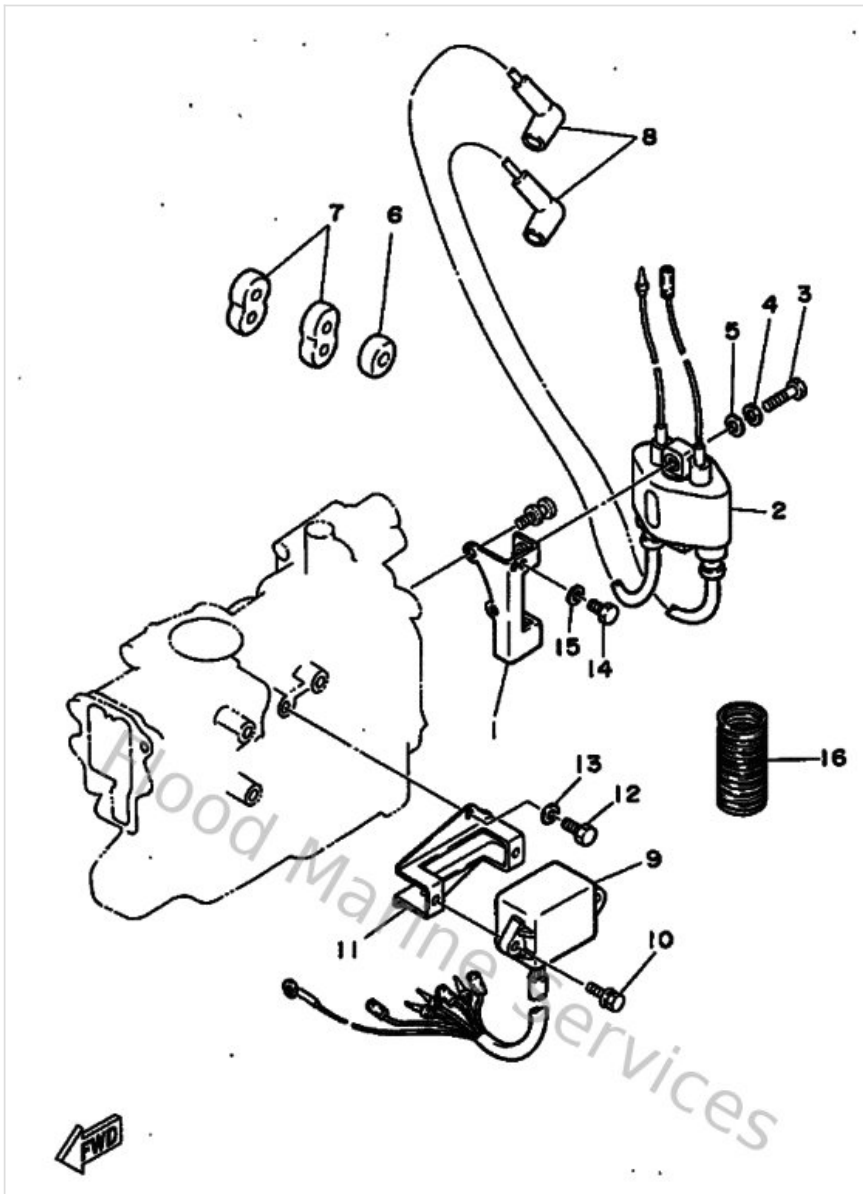

Lower Casing & Drive

Ref	Part	
40	647455510000 Pinion	Buy now
41	647455336000 Shim (t:1.4mm)	Buy now
42	990800760000 Circlip(612)	Buy now
43	624455670003 Shim Gear Adjust (1)(0.3Mm)	Buy now
44	647455600000 Gear 1 assembly	Buy now
45	902011319800 Washer 6474556600	Buy now
46	647455670000 Shim, gear adjust	Buy now
47	647455700100 Gear 2 assembly	Buy now
48	902011522900 Washer 6474557600	Buy now
49	626455774000 Shim (t:0.50mm)	Buy now
50	655456310000 Dog, clutch	Buy now
51	936052909800 Pin dowelb	Buy now
52	934403004000 Circlip (677)	Buy now
53	905011006400 Spring, compression 6164563600	Buy now
54	654456350000 Plunger, shift	Buy now

Lower Casing & Drive

Ref	Part	
55	677456110100 Shaft, propeller	Buy now
56	902500503600 Pin, share 6164561500	Buy now
57	6G1441470000 Boot, shift rod	Buy now
58	655441501000 Shift cam assembly	Buy now

Partie Electrique 1