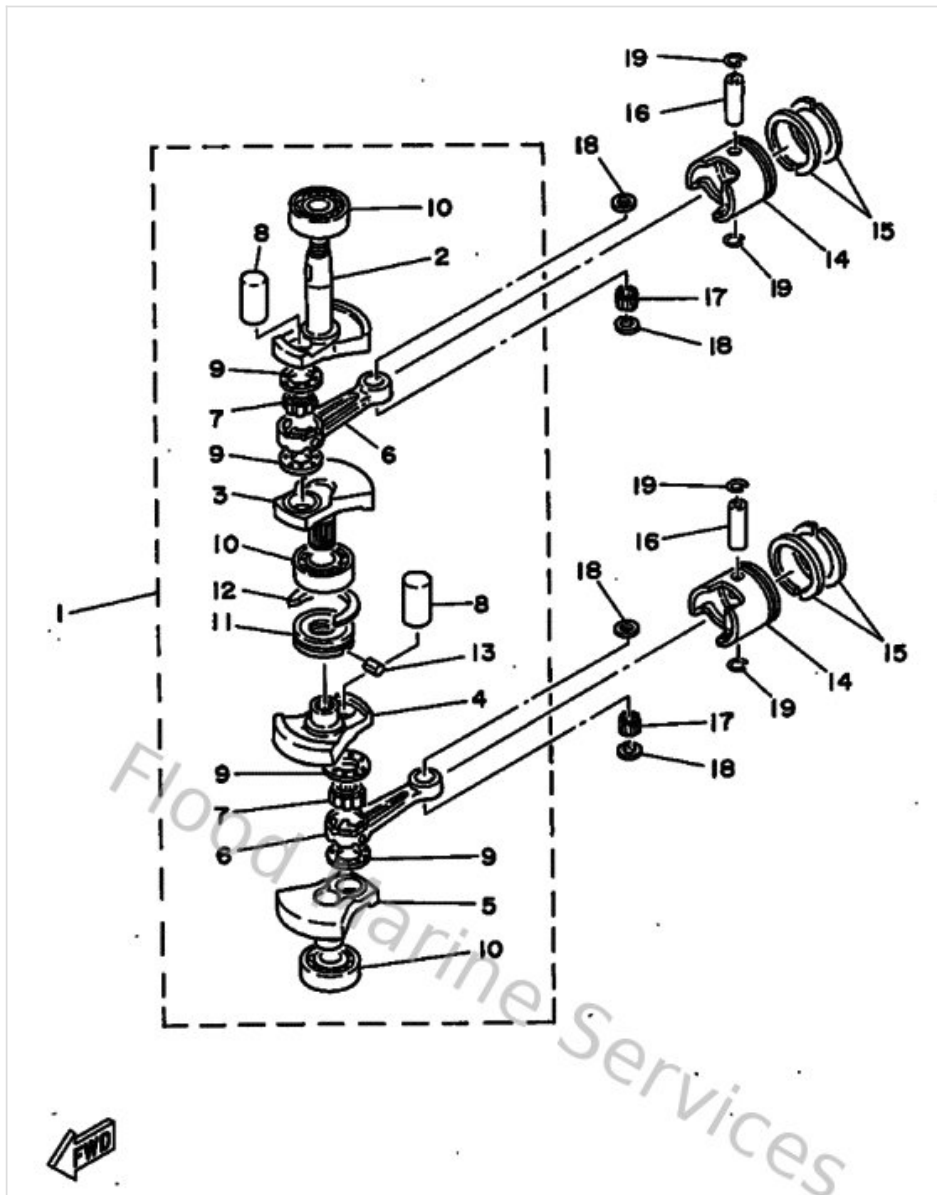

Bracket 1

Ref	Part	
34	655425320000 Cover 1	Buy now
35	6L4431600000 Tilt rod assembly	Buy now
36	689431650000 Plate, tilt lock	Buy now
37	916903000800 Pin. spring(656)	Buy now
38	9050210M0700 Spring, conical(6k3)	Buy now
39	677436300000 Tilt lever assembly	Buy now
40	9024904M0500 Pin (677)	Buy now
41	905011610400 Spring 6474364200	Buy now
42	990800460000 Circlip (eu0)	Buy now
43	677436160000 Rod, tilt lock 1	Buy now
44	647436140000 Plate, tilt lock 1	Buy now
45	647436150100 Plate, tilt lock 2	Buy now
46	902400504700 Pin with hole(655)	Buy now
47	904681000500 Pin, hair 6264123500	Buy now
48	905012614700 Spring 6474365600	Buy now

Control

Ref	Part	
54	970950502000 Bolt, hexagon	Buy now
55	929900510000 Ybs67-5 washer, spring	Buy now
56	655441430100 Rod, Shift	Buy now
57	929900620000 Ybs66-6 washer, plain	Buy now
58	914901601000 Pin, cotter	Buy now
59	616441450100 Connector, shift rod 1	Buy now
60	616441460100 Connector, shift rod 2	Buy now
63	902400500400 Pin w/hole 650416510000	Buy now

Cowling

Ref	Part	
2	677157610100 Seal 1	Buy now
3	6G1426150000 Seal	Buy now
4	677426470000 Holder, clamp band	Buy now
5	677426510200 Hook	Buy now
6	9026604M0400 Rivet(6e7)	Buy now
9	677W0070H000 Graphic Set	Buy now
10	67742711034D Cowling, Bottom	Buy now
11	67742815004D Lever, clamp	Buy now
12	902061205200 Washer, wave (666)	Buy now
13	903861206900 Bush(666)	Buy now
14	689428160000 Lever, clamp 2	Buy now
16	970950601200 Bolt(gh1)	Buy now
17	929900660000 Washer, plain (646)	Buy now
18	677427240000 Grommet	Buy now
19	677427250000 Grommet 2	Buy now

Cowling

Ref	Part	
20	606425910000 Holder, shear pin	Buy now
21	677825752000 Engine stop switch assembly	Buy now
22	682825560000 Lanyard, stop switch	Buy now
23	6898257Y0000 Cap	Buy now

Crankshaft & Piston