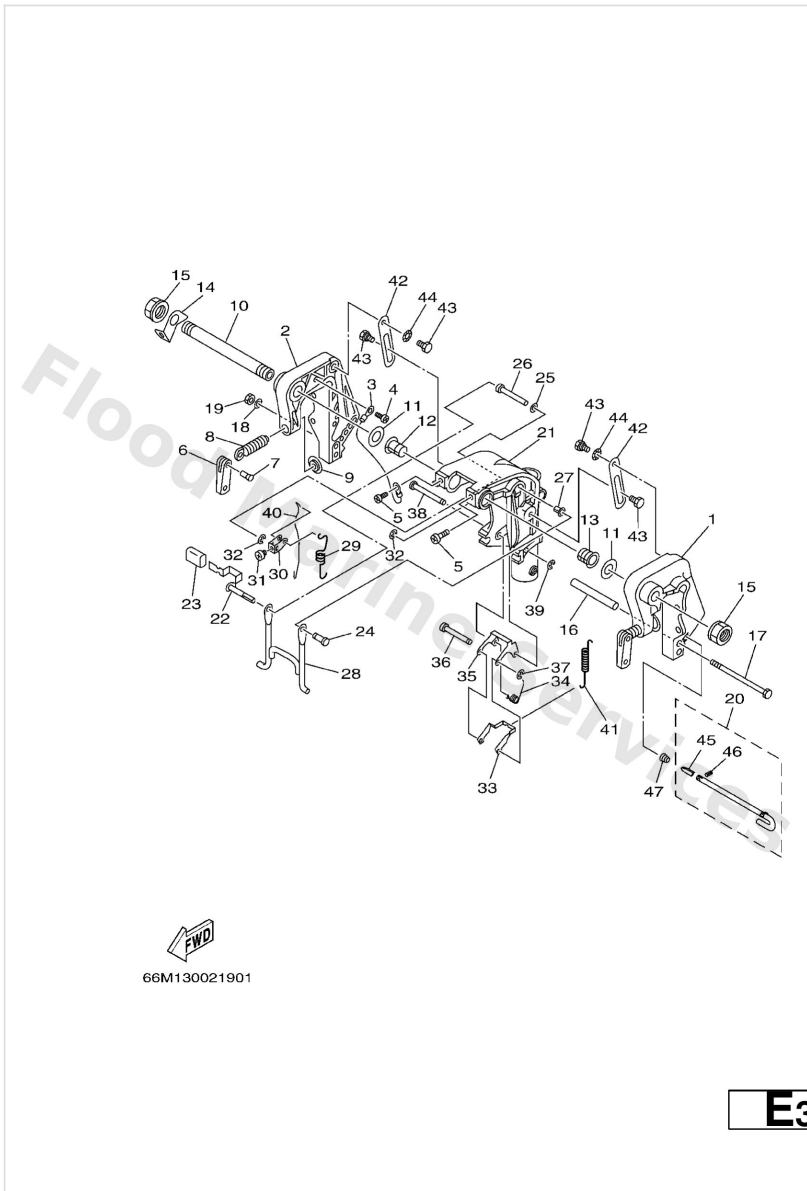

Bracket 1

Ref	Part	
1	63V-43111-05-4D Bracket, clamp 1	Buy now
2	63V-43112-06-4D Bracket, clamp 2	Buy now
3	66M-82148-00 Wire, lead 4	Buy now
4	97885-06008 Screw, pan head(6a3)	Buy now
5	97885-08010 Rivet	Buy now
6	6E0-43118-01 Handle, transom clamp	Buy now
7	90243-04M01 Pin(6a1)	Buy now
8	6E7-43116-00 Screw, transom clamp	Buy now
9	648-43114-01 Pad, transom clamp	Buy now
10	63W-43131-10 Bolt, clamp bracket FOR RIDE GUIDE	Buy now
11	90202-22M54 Washer, plate(63v)	Buy now
12	90386-22M94 Bush(63v)	Buy now
14	66R-43113-00 Plate, clamp bracket	Buy now
15	90185-22043 Nut, self-locking	Buy now
16	90387-06M13 Collar(6h6)	Buy now