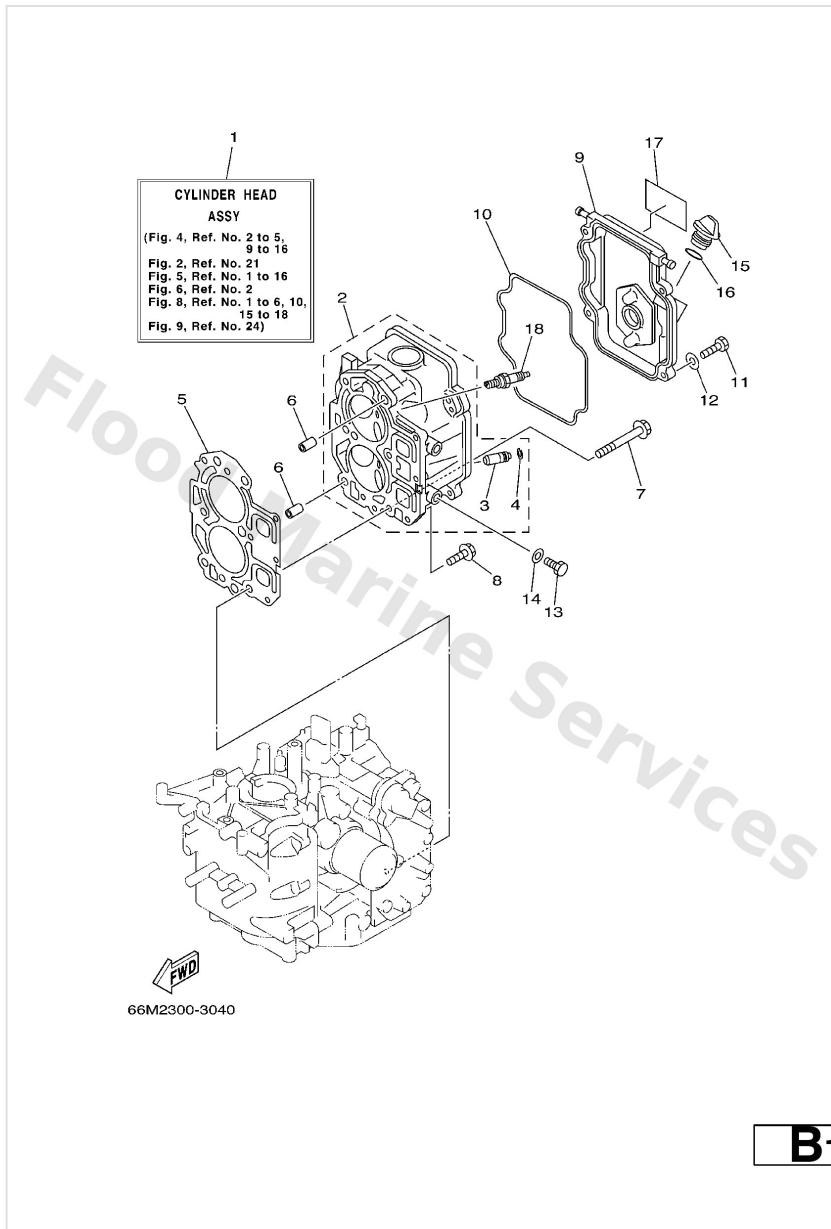

Cylinder. Crankcase 2

Ref	Part	
3	66M-11133-10 Guide Valve 1	Buy now
4	93450-09M01 Circlip (6g8)	Buy now
5	66M-11181-00 Gasket, cylinder head 1	Buy now
6	99510-10114 Pin, dowel(3vd)	Buy now
7	90105-08M78 Bolt, washer based	Buy now
8	90119-06MA3 Bolt, with washer	Buy now
10	66M-11356-00 Seal, cylinder 2	Buy now
11	97095-06020 Bolt(7u8)	Buy now
12	92995-06600 Washer, plain (646)	Buy now
13	97095-08014 Bolt, hexagon deep recess <i>*ECM-"F15A ONLY"</i>	Buy now
14	90430-08143 Gasket (256-11198-00) <i>*ECM-"F15A ONLY"</i>	Buy now
15	6G8-15363-00 Plug, oil	Buy now
16	93210-24M79 O-ring	Buy now
17	66M-12138-60 Mark Caution	Buy now
18	94701-00375 Plug, spark (dpr6ea-9)(62y)	Buy now