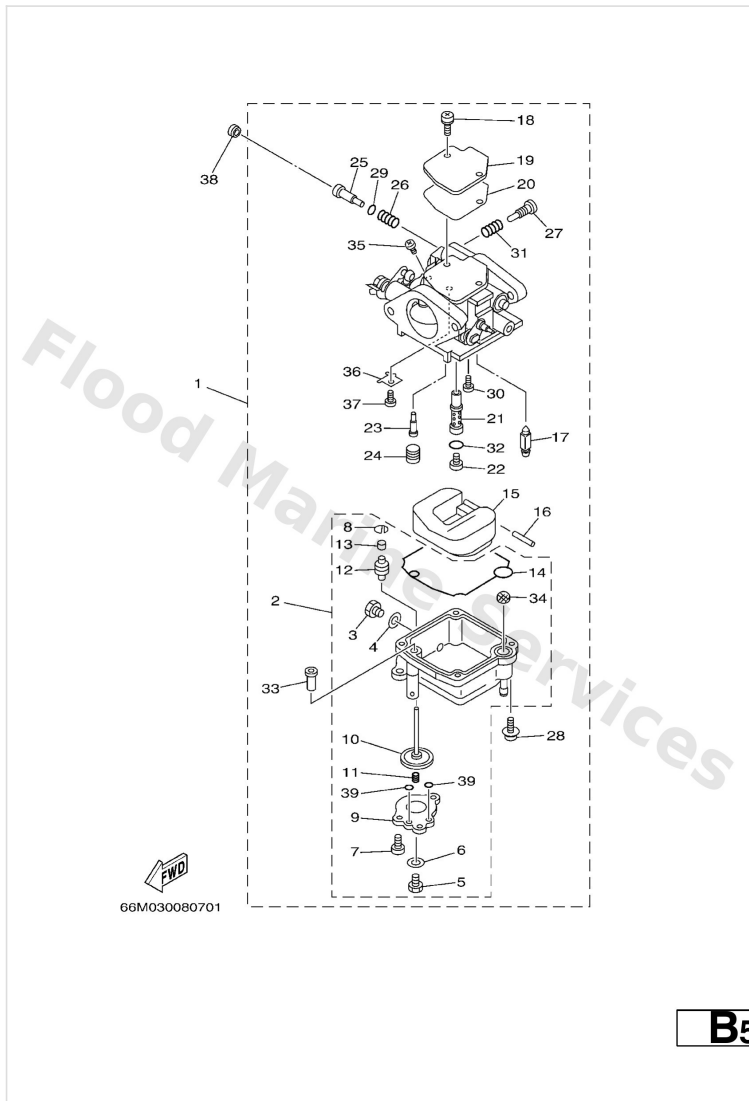

Carburetor

Ref	Part	
24	62Y-14355-00 Plug F9.9C	Buy now
24	66M-14355-00 Plug F13.5A,F15A	Buy now
25	5H0-14323-00 Pilot screw set FOR STD	Buy now
25	62Y-14323-10 Screw, Air Adjusting FOR *ECM	Buy now
26	30X-14334-00 Spring, air adjusting	Buy now
26	521-00 Screw, Throttle	Buy now
28	97980-04112 Screw, pan head (686)	Buy now
29	62Y-14397-00 O-ring	Buy now
30	98980-04006 Screw, bind(612)	Buy now
31	646-14212-01 Spring, pilot adjusting	Buy now
32	6F5-14397-00 O-ring	Buy now
33	66M-14272-00 Valve, check seat F13.5A,F15A	Buy now
34	66M-14827-00 Filter	Buy now
35	97890-04005 Screw, pan head(6g8)	Buy now
36	66M-14157-00 Cover Mixing	Buy now