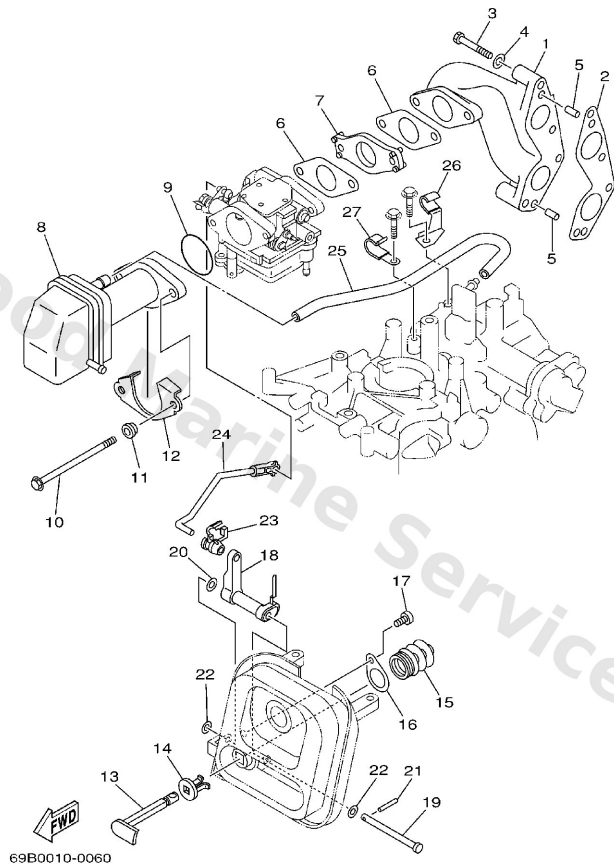

Intake

B3

Ref	Part	
15	66M-41292-00 Bush 2	Buy now
16	66M-41298-00 Washer 2	Buy now
17	97780-50510 Screw, tapping(6u1)	Buy now
18	66M-41252-00 Lever, choke 1	Buy now
19	90240-05M20 Pin, clevis	Buy now
20	90206-05005 Washer, wave(656)	Buy now
21	91690-20016 Pin, spring (677)	Buy now
22	90202-05088 Washer, plate (666)	Buy now
23	6R5-41237-00 Joint, link	Buy now
24	66M-41256-00 Rod, choke 1	Buy now
25	66M-15373-00 Pipe, breather	Buy now
26	90465-08M82 Clamp	Buy now
27	90465-08M83 Clamp	Buy now