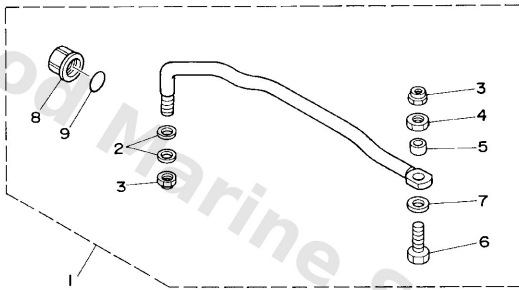

Steering Guide

63V0100-5210

A5

Ref	Part	
1	63V-61350-00 Steering guide attachment kit AP	Buy now
2	90201-10M20 Washer, plate (663)	Buy now
3	90185-09M01 Nut, nylon (663)	Buy now
4	90170-09M03 Nut (689)	Buy now
5	90387-10M42 Coller (688)	Buy now
6	6E5-61355-00 Bolt	Buy now
7	90201-10M63 Washer, plate	Buy now
8	6E5-43145-01 Cap, clamp bracket	Buy now
9	93210-16275 O-ring	Buy now