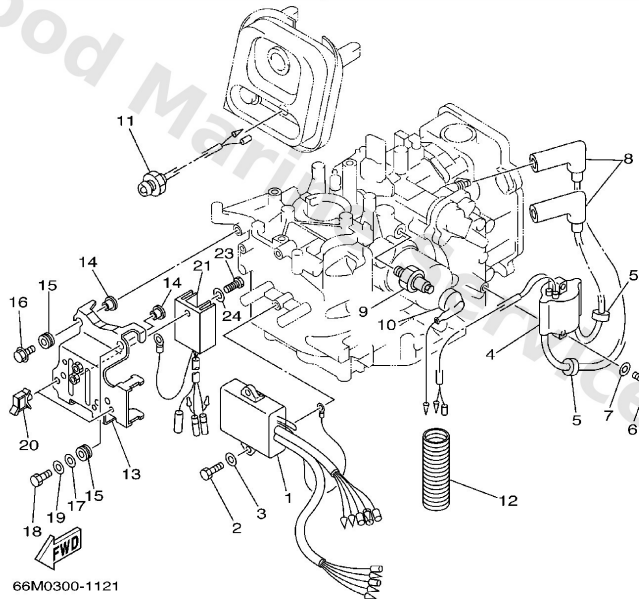

Electrical 1

C6

Ref	Part	
1	66M-85540-01 C.d.i. Unit assembly F9.9C,F13.5A	Buy now
1	66M-85540-10 C.d.i. unit assembly F15A	Buy now
2	97095-06020 Bolt(7u8)	Buy now
3	92995-06600 Washer, plain (646)	Buy now
4	66M-85570-00 Ignition coil assembly	Buy now
5	90480-25161 Grommet(656)	Buy now
8	6G8-82370-30 Plug cap assembly	Buy now
9	62Y-82504-10 Oil pressure switch assembly	Buy now
10	66M-82127-10 Wire, lead 2	Buy now
11	65W-85410-01 Emergency signal light assembly	Buy now
12	6H1-83557-00 Tube	Buy now
13	66M-85542-00 Bracket	Buy now
13	66M-85542-10 Bracket	Buy now
14	90387-06M05 Collar(6h4)	Buy now
15	90480-13M24 Grommet (6e9)	Buy now