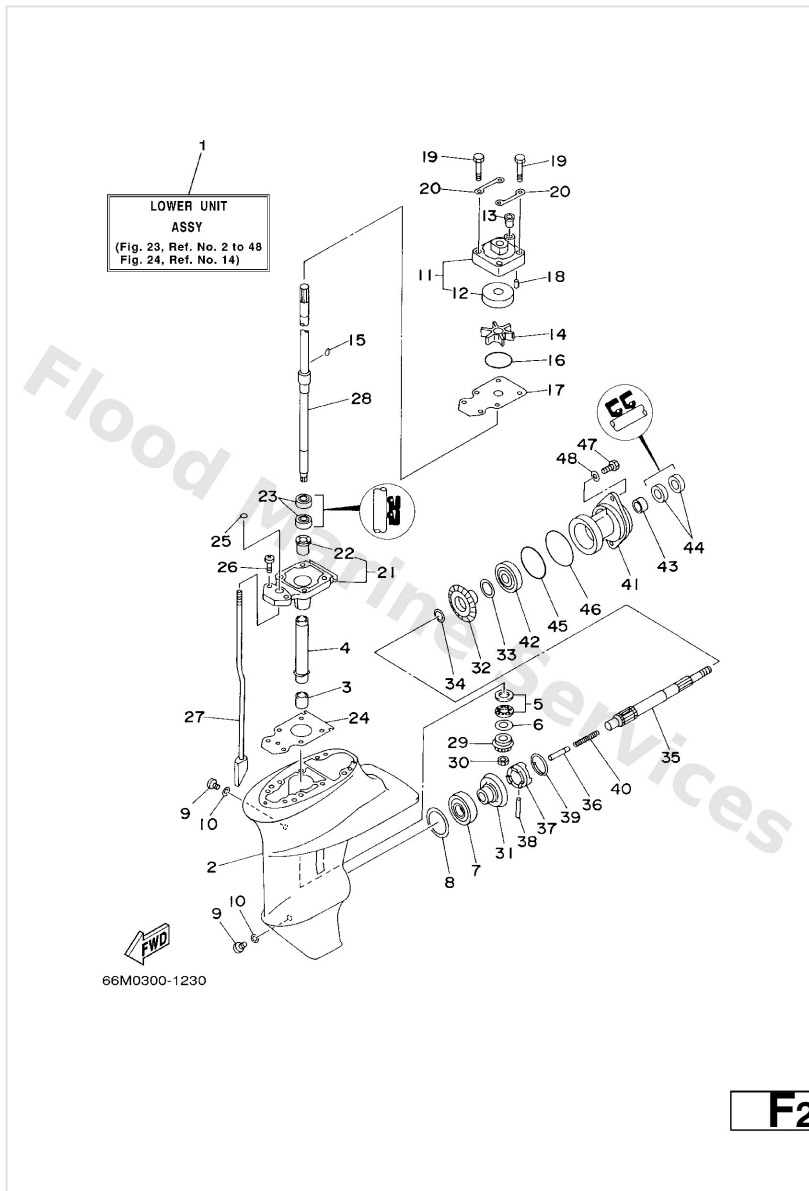

Lower Casing. Drive 1

Ref	Part	
33	626-45577-00-05 Shim (t:0.50mm) UR	Buy now
34	90201-17682 Washer, plate (2k7)	Buy now
35	683-45611-00 Shaft propeller	Buy now
36	650-45635-00 Plunger, shift	Buy now
37	682-45631-00 Clutch, dog	Buy now
38	90250-05010 Pin straight 648456320000	Buy now
39	648-45633-00 Ring, cross pin	Buy now
40	90501-14M06 Spring, compression	Buy now
41	683-45361-02-4D Cap, lower casing	Buy now
42	93306-00501 Bearing(1ff)	Buy now
43	93315-317U2 Brg,cyl-cal roller 14g (683)	Buy now
44	93101-17054 Oil seal (17x30x6-650)	Buy now
45	93210-57M09 O-ring (683)	Buy now
46	93210-56M80 O-ring(6j8)	Buy now
47	97095-06020 Bolt(7u8)	Buy now