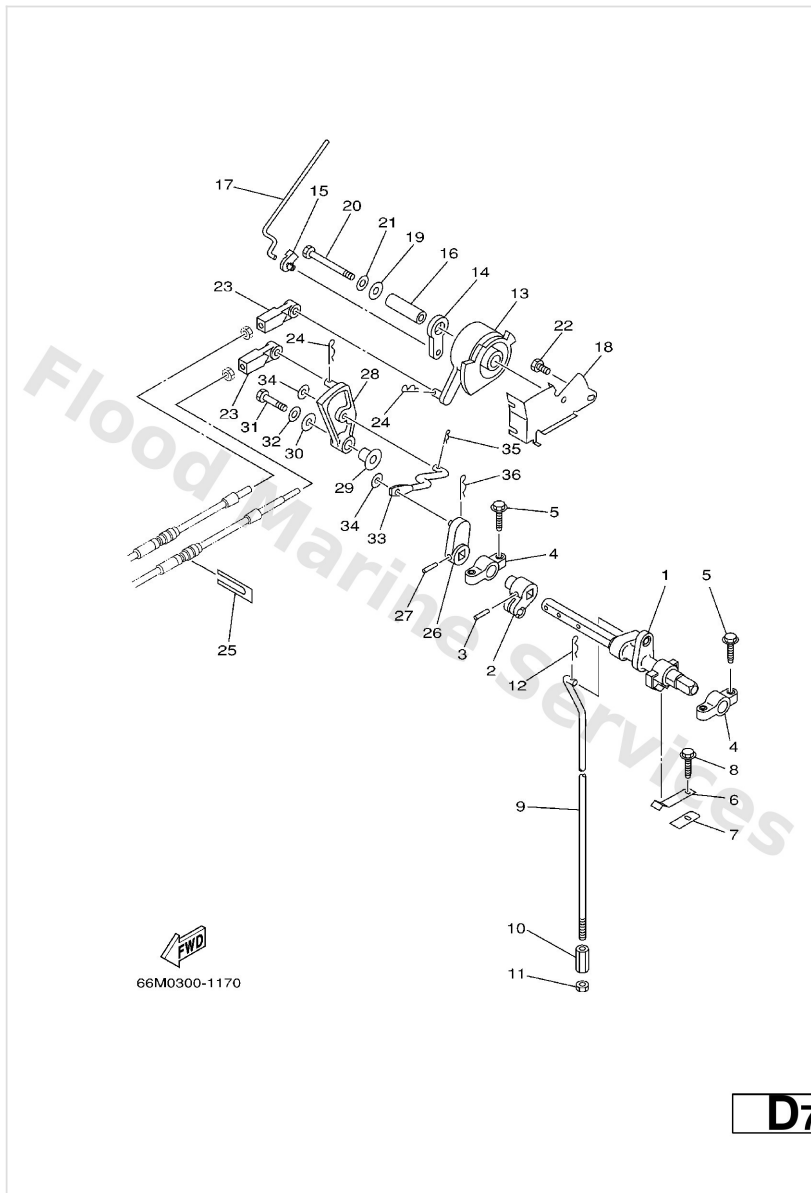

Control

Ref	Part	
15	661-41262-02 Joint, choke lever	Buy now
16	90387-06M08 Collar	Buy now
17	66M-41211-00 Link, accel.	Buy now
18	65W-14497-01 Stay, Throttle Wire	Buy now
19	90201-06M31 Washer (6a0)	Buy now
20	97095-06055 Bolt, hexagon w/w deep recess	Buy now
21	92995-06600 Washer, plain (646)	Buy now
22	97095-06010 Bolt	Buy now
23	663-48344-00 Cable end, remote control	Buy now
25	6H3-48538-00 Clamp, cable	Buy now
26	65W-44142-00 Joint	Buy now
28	65W-44125-00 Lever, shift rod	Buy now
29	90387-06M29 Collar (6a0)	Buy now
31	97095-06025 Bolt	Buy now
33	66M-44192-00 Joint, rod 1	Buy now