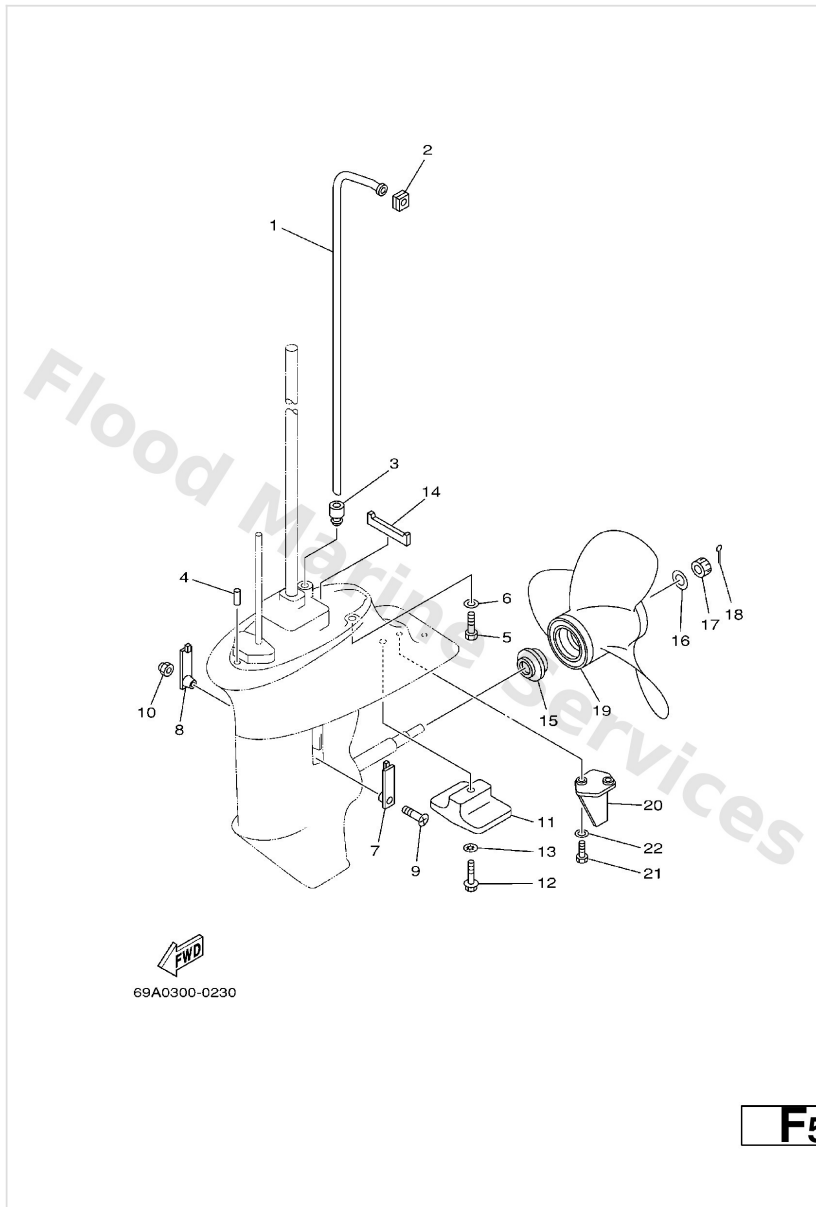

Lower Casing. Drive 2

Ref	Part	
15	6E7-45987-01 Spacer	Buy now
16	90201-10M01 Washer, plate(6m7)	Buy now
17	90171-10M01 Nut castle (683)	Buy now
18	91490-30020 Pin cotter	Buy now
19	63V-45945-00-EL Propeller (3x9-1/4 x9 -j1) UR	Buy now
19	63V-45947-00-EL Propeller (3x9-1/4 x8 -j) UR	Buy now
19	683-45941-00-EL Propeller (3x9-1/4"x12"-j) UR	Buy now
19	683-45943-00-EL Propeller (3x9-1/4"x10-1/2"-j) UR	Buy now
19	683-45945-00-EL Propeller (3X9-1/4"X9"-j) UR	Buy now
19	683-45952-00-EL Propeller (3X9-1/4"x9-3/4"-j) UR	Buy now
20	66M-45371-00 Tab-trim S	Buy now
21	97095-06016 Bolt, hexagon deep recess S	Buy now
22	92995-06600 Washer, plain (646) S	Buy now