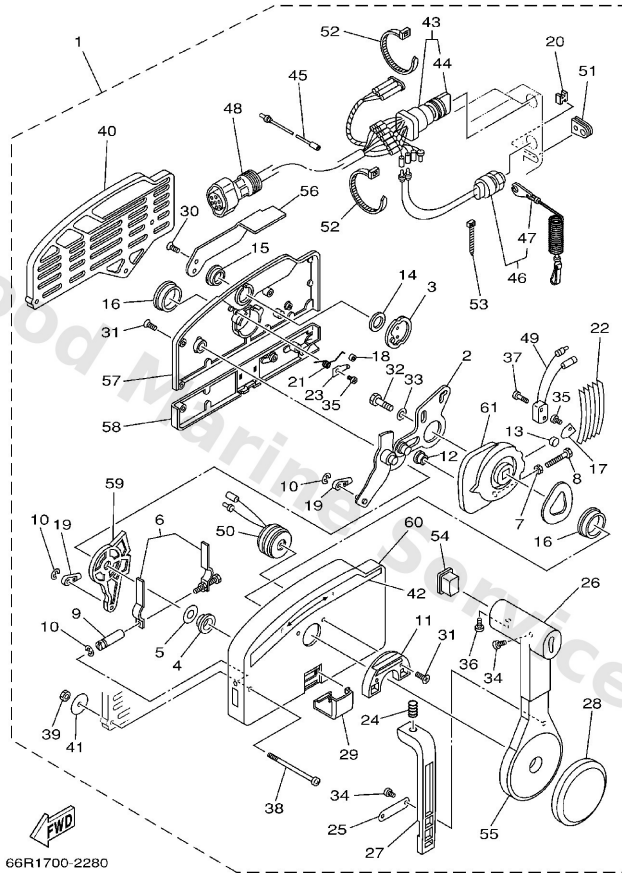

Remote Control Assy

A7

Ref	Part	
61	703-48232-00 Drive gear	Buy now