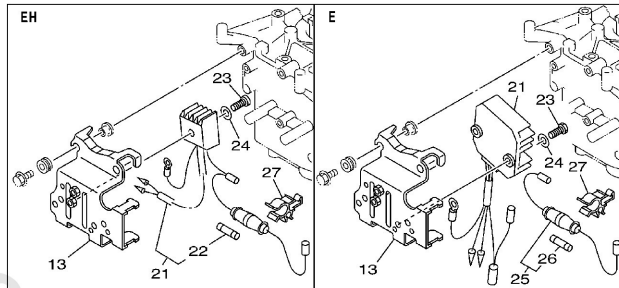

Electrical 1

C6

Ref	Part	
16	95895-06020 Bolt, flange(jk3)	Buy now
17	90201-06M05 Washer, plate(6e3)	Buy now
18	97095-06025 Bolt	Buy now
20	90464-09M13 Clamp (6h1)	Buy now
21	6G1-81970-61 Rectifier assembly	Buy now
21	6G8-81960-A1 Rectifier & regulator assembly	Buy now
21	6J8-81960-00 Rectifier & regulator assembly	Buy now
22	6G1-82151-00 Fuse (10a) FOR 6G1-81970-61	Buy now
23	97095-06016 Bolt, hexagon deep recess	Buy now
23	97880-05025 Screw, panhead (a93)	Buy now
24	92990-05600 Washer, plain (646)	Buy now
25	6G8-82150-00 Fuse holder assembly	Buy now
26	663-82151-00 Fuse	Buy now
27	6G5-82152-00 Holder, fuse	Buy now