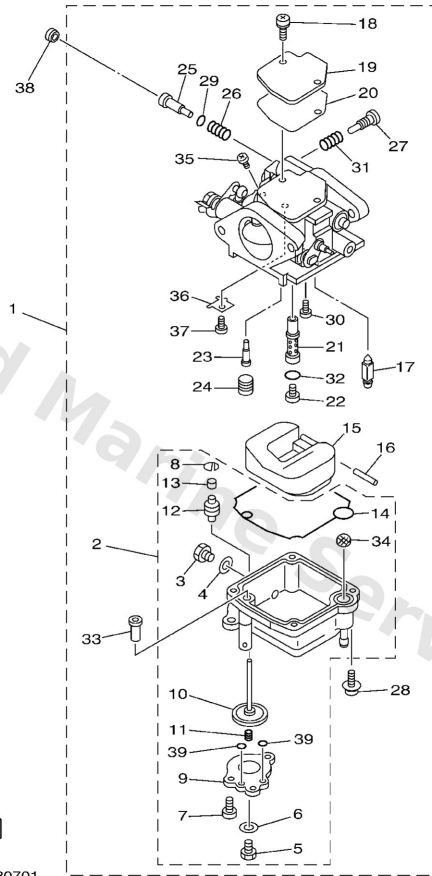

Carburetor

66M030080701

B5

Ref	Part	
37	98580-03005 Screw, pan head(78g)	Buy now
38	6G8-14457-00 Plug FOR *ECM	Buy now
39	69M-24533-00 O-ring F13.5A,F15A	Buy now