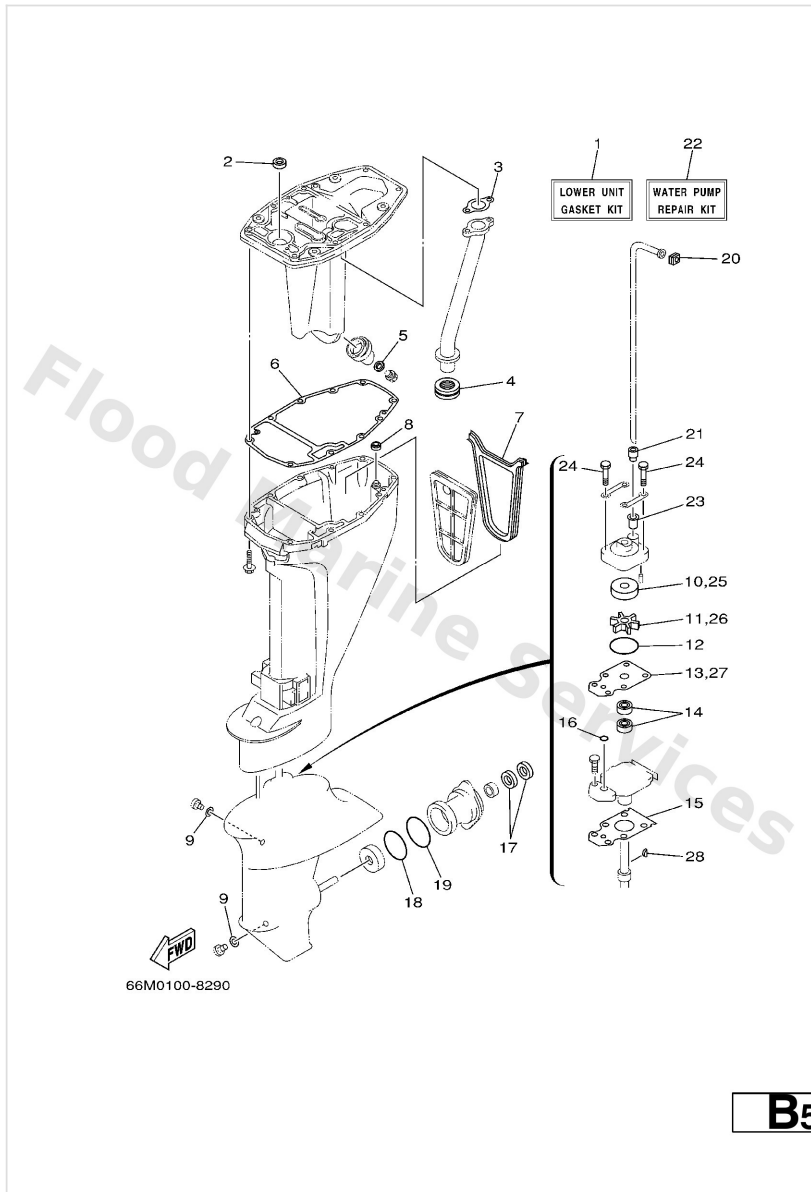

Repair Kit 3

Ref	Part	
16	93210-06ME6 O-ring	Buy now
17	93101-17054 Oil seal (17x30x6-650)	Buy now
18	93210-57M09 O-ring (683)	Buy now
19	93210-56M80 O-ring(6j8)	Buy now
20	63V-44365-10 Damper, water seal 1	Buy now
21	63V-44368-00 Rubber, water seal 4	Buy now
22	63V-W0078-00 Water pump repair kit	Buy now
23	647-44366-00 Damper, water seal 2	Buy now
24	97080-08045 Bolt, hexagon	Buy now
28	664-44338-00 Key, woodruff	Buy now