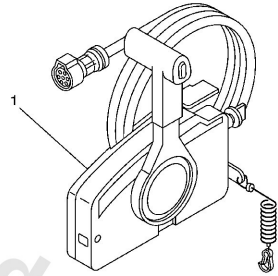

Remote Control Box

67M0100-8280

A6

Ref	Part	
1	703-48203-15 Remote control assembly (7p) AP	Buy now
2	701-48310-80 Cable, Remote Control L=10F UR	Buy now
2	701-48310-90 Cable, Remote Control L=11F UR	Buy now
2	701-48320-00 Cable, Remote Control L=12F UR	Buy now