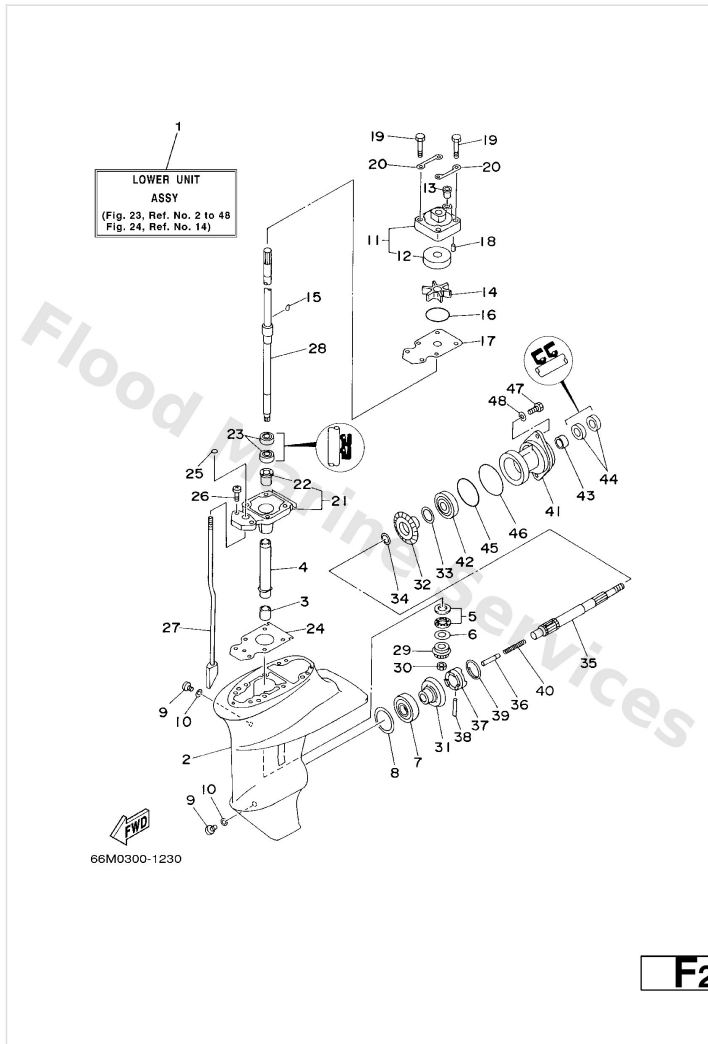

Lower Casing. Drive 1

Ref	Part	
1	66M-45300-01-4D Lower unit assembly S	Buy now
1	66M-45300-11-4D Lower unit assembly L	Buy now
2	63V-45311-01-4D Casing, lower L	Buy now
2	66M-45311-00-4D Casing, lower S	Buy now
3	93315-314V8 Bearing, needle (6e7)	Buy now
4	63V-45536-00 Sleeve, drive shaft	Buy now
5	93341-41414 Bearing	Buy now
6	6E8-45587-10-13 Shim (t:1.13mm) UR	Buy now
6	6E8-45587-10-20 Shim (t:1.20mm) UR	Buy now
7	93332-00005 Brg,cyl-cal roller 0.19g nt	Buy now
8	664-45567-01-10 Shim (t:0.10mm) UR	Buy now
8	664-45567-01-12 Shim (t:0.12mm) UR	Buy now
8	664-45567-01-15 Shim (t:0.15mm) UR	Buy now
8	664-45567-01-18 Shim (t:0.18mm) UR	Buy now
8	664-45567-01-30 Shim (t:0.30mm) UR	Buy now