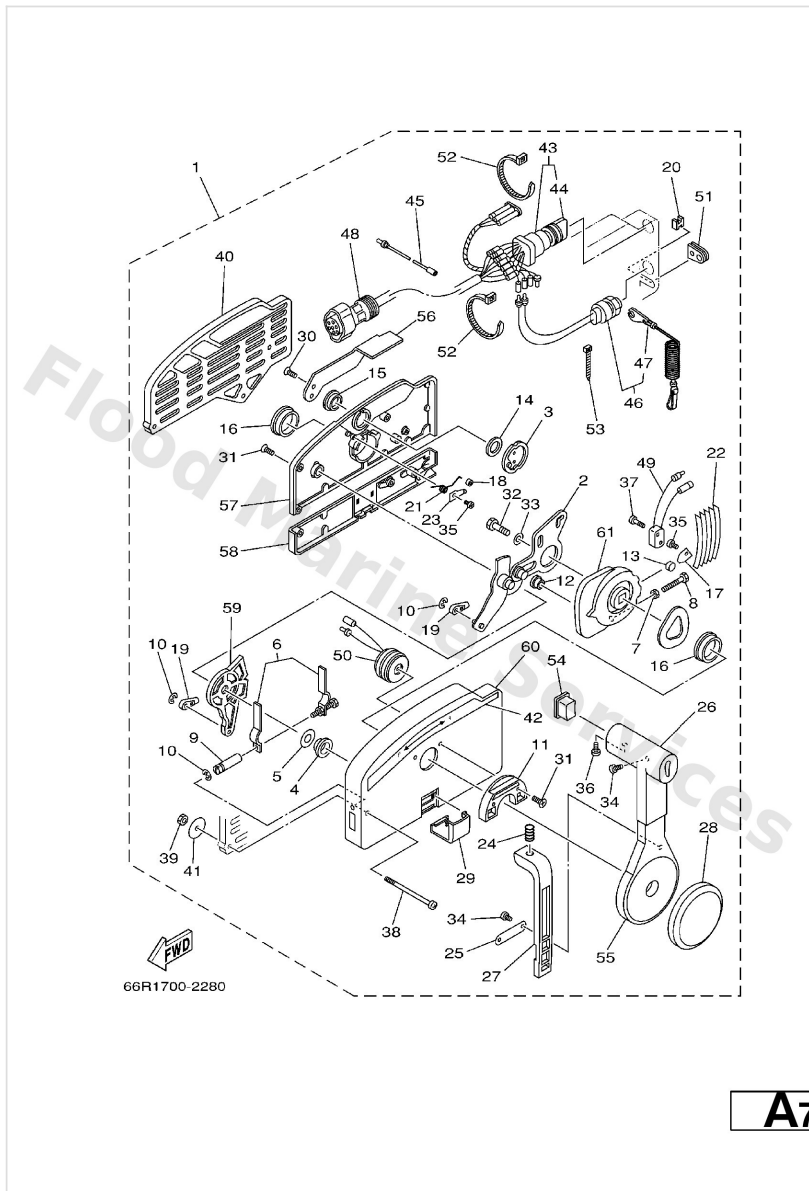

Remote Control Assy

Ref	Part	
31	703-48282-00 Screw	Buy now
32	97380-08030 Bolt, hexagon (fj1)	Buy now
33	92990-08600 Washer, plain (663)	Buy now
34	98580-04010 Screw, pan head (e56)	Buy now
35	98580-04006 Screw, pan head (7h3)	Buy now
36	98580-05010 Screw, pan head(62x)	Buy now
37	98580-03015 Screw, pan head (n151)	Buy now
38	703-48291-10 Screw	Buy now
39	95380-06600 Nut(661)	Buy now
40	703-48293-10 Spacer, remote control SINGLE	Buy now
41	701-48287-00 Washer 1	Buy now
42	703-48215-00 Graphic	Buy now
43	703-82510-33 Main switch assembly	Buy now
44	703-82577-00 Cap, key	Buy now
45	703-82531-00 Wire, lead	Buy now