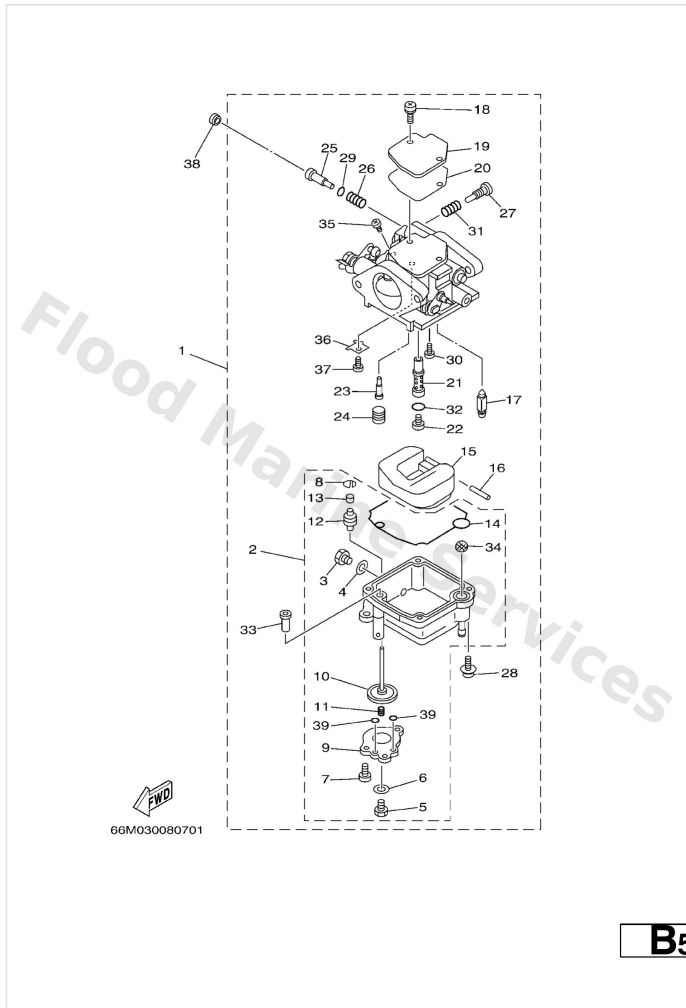

Carburetor

Ref	Part	
1	66M-14301-00 Carburetor assembly 1 F13.5A,F15A-FOR STD	Buy now
1	66M-14301-20 Carburetor assembly 1 *ECM-"F15A ONLY"	Buy now
1	66N-14301-00 Carburetor assembly 1 F9.9C	Buy now
2	66M-14381-02 Body Float Chamber F13.5A,F15A	Buy now
2	66N-14381-00 Body, Float Chamber F9.9C	Buy now
3	62Y-14383-00 Screw, drain	Buy now
4	66M-14398-00 Gasket	Buy now
5	677-14383-01 Screw, drain F13.5A,F15A	Buy now
6	6L2-14398-00 Gasket F13.5A,F15A	Buy now
7	66M-14325-00 Screw, pan head F13.5A,F15A	Buy now
8	66M-14377-00 Stopper F13.5A,F15A	Buy now
9	66M-14958-00 Cover, diaphragm F13.5A,F15A	Buy now
10	66M-14368-01 Diaphragm assembly 1 F13.5A,F15A	Buy now
11	6G8-14275-02 Spring F13.5A,F15A	Buy now
12	66M-14239-00 Seal F13.5A,F15A	Buy now