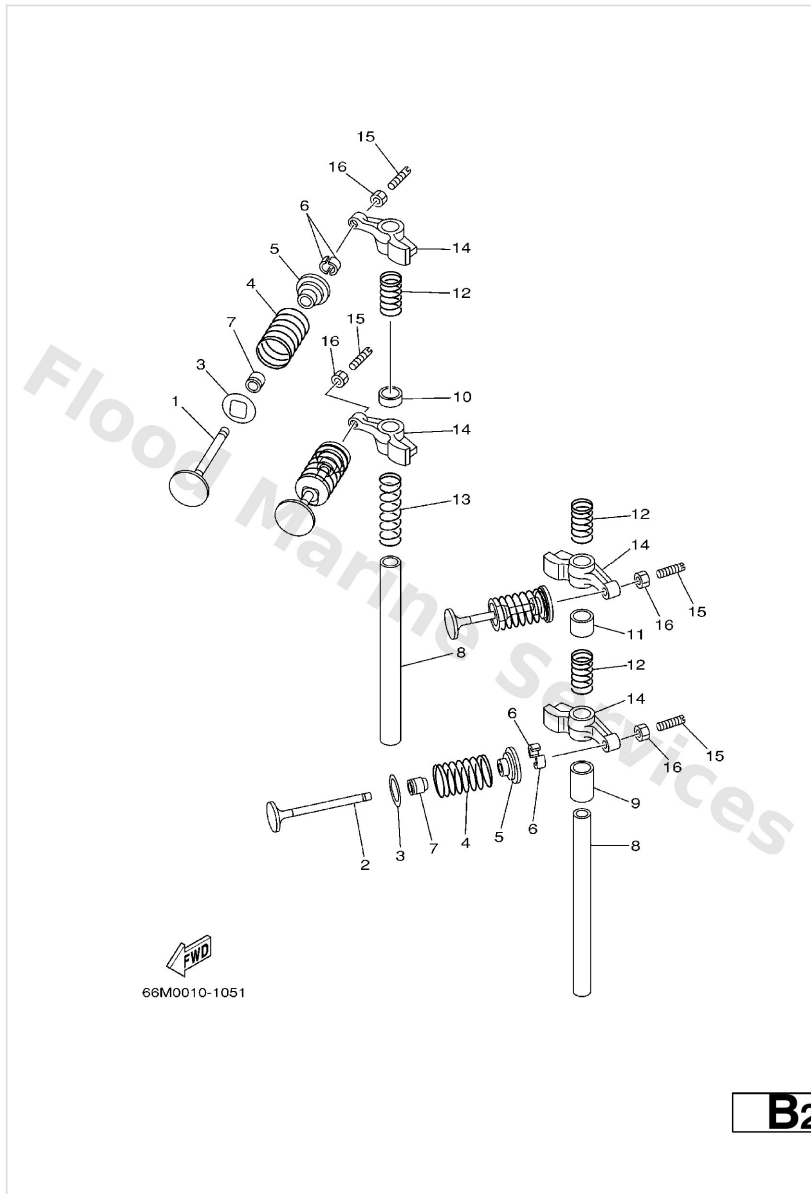

Valve

Ref	Part	
16	62Y-12158-00 Nut, lock	Buy now