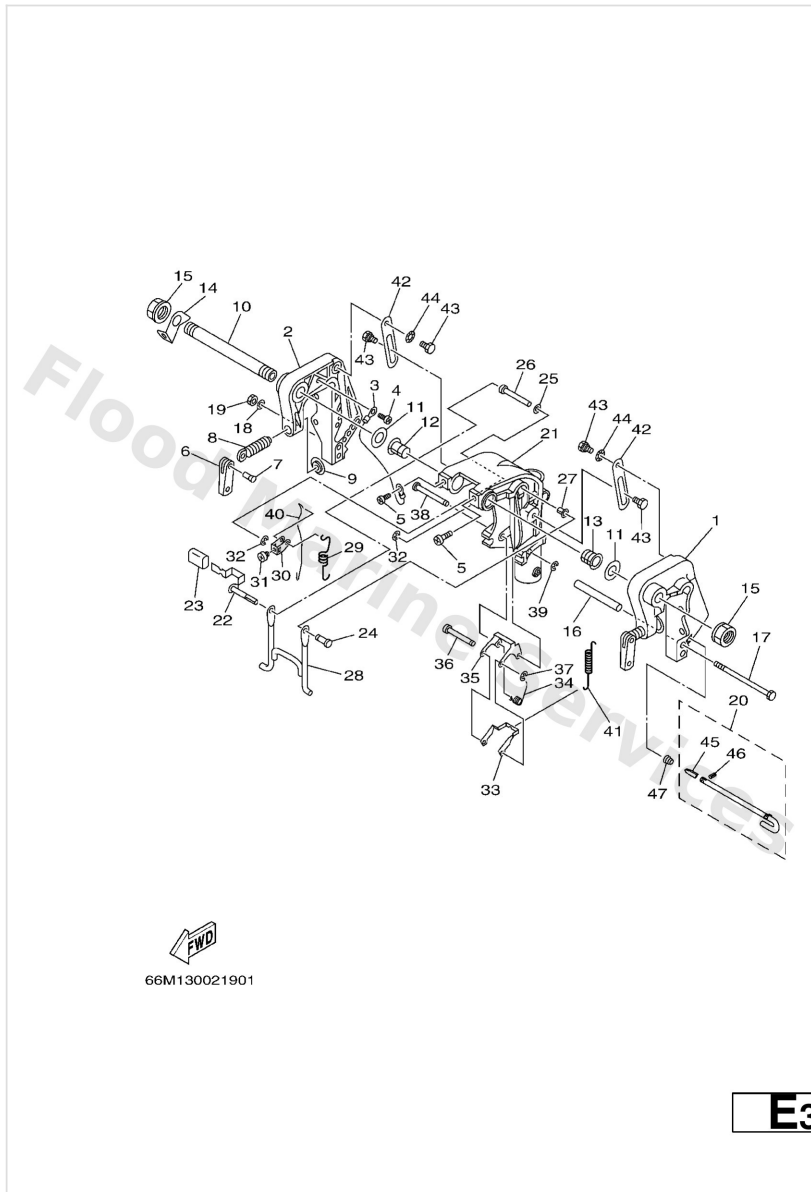

Bracket 1

Ref	Part	
1	63V-43111-05-4D Bracket, clamp 1	Buy now
2	63V-43112-06-4D Bracket, clamp 2	Buy now
3	66M-82148-00 Wire, lead 4	Buy now
4	97885-06008 Screw, pan head(6a3)	Buy now
5	97885-08010 Rivet	Buy now
6	6E0-43118-01 Handle, transom clamp	Buy now
7	90243-04M01 Pin(6a1)	Buy now
8	6E7-43116-00 Screw, transom clamp	Buy now
9	648-43114-01 Pad, transom clamp	Buy now
10	63W-43131-10 Bolt, clamp bracket FOR RIDE GUIDE	Buy now
11	90202-22M54 Washer, plate(63v)	Buy now
12	90386-22M94 Bush(63v)	Buy now
14	66R-43113-00 Plate, clamp bracket	Buy now
15	90185-22043 Nut, self-locking	Buy now
16	90387-06M13 Collar(6h6)	Buy now

Bracket 1

Ref	Part	
17	90101-06M29 Bolt, hexagon (682)	Buy now
18	92995-06600 Washer, plain (646)	Buy now
19	4316001 Tilt Rod assembly	Buy now
19	95380-06700 Nut	Buy now
21	63V-43311-03-4D Bracket, swivel 1 S	Buy now
21	66M-43311-10-4D Bracket, swivel 1 L	Buy now
22	66M-43630-01 Tilt lever assembly	Buy now
23	682-43318-01 Cover	Buy now
24	63V-43191-00 Shaft, stopper	Buy now
25	90202-07M60 Washer, plate	Buy now
26	90387-07M07 Collar	Buy now
27	90386-07M95 Bush(63v)	Buy now
28	66M-43350-01 Receiver assembly	Buy now
29	90507-20M00 Spring, tension(63v)	Buy now
30	63V-43641-01 Lever, tilt	Buy now

Bracket 1

Ref	Part	
31	90157-05014 Screw, pan head	Buy now
32	99080-05600 Circlip(22k)	Buy now
33	63V-43614-10 Plate, tilt lock	Buy now
34	90508-18M41 Spring, torsion	Buy now
35	66R-43615-00 Plate, tilt lock	Buy now
36	66R-43611-00 Shaft, tilt lock	Buy now
37	93430-04M03 Circlip (eu0)	Buy now
38	63V-43659-00 Shaft, reverse lock	Buy now
40	66R-43617-00 Rod, tilt lock	Buy now
41	63V-43656-00 Spring, reverse lock 1	Buy now
42	63V-43181-00 Lever, tilt stop 1	Buy now
43	90109-06M84 Bolt	Buy now
44	90206-10M24 Washer, wave	Buy now
45	6894316500 Plate, tilt lock	Buy now
46	9169030008 Pin. spring(656)	Buy now