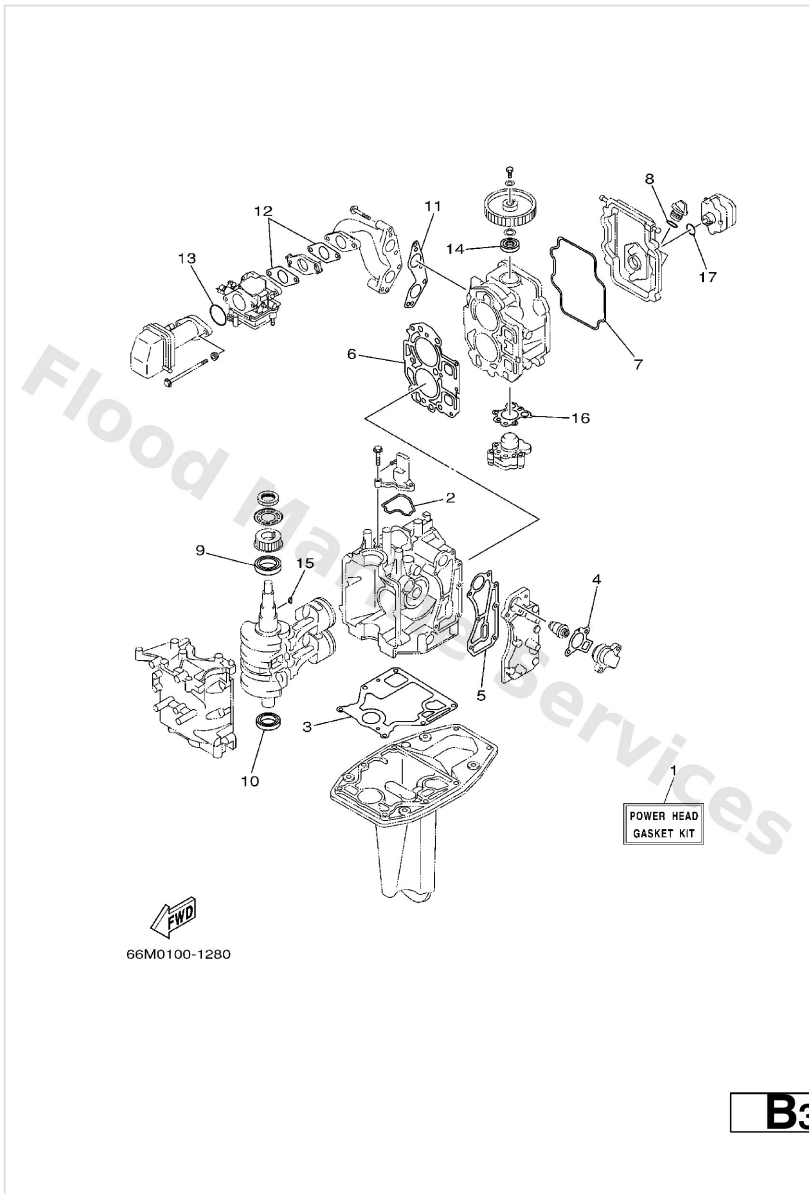

Repair Kit 1

Ref	Part	
16	66M-13329-10 Gasket, pump cover	Buy now
17	93210-20M65 O-ring	Buy now