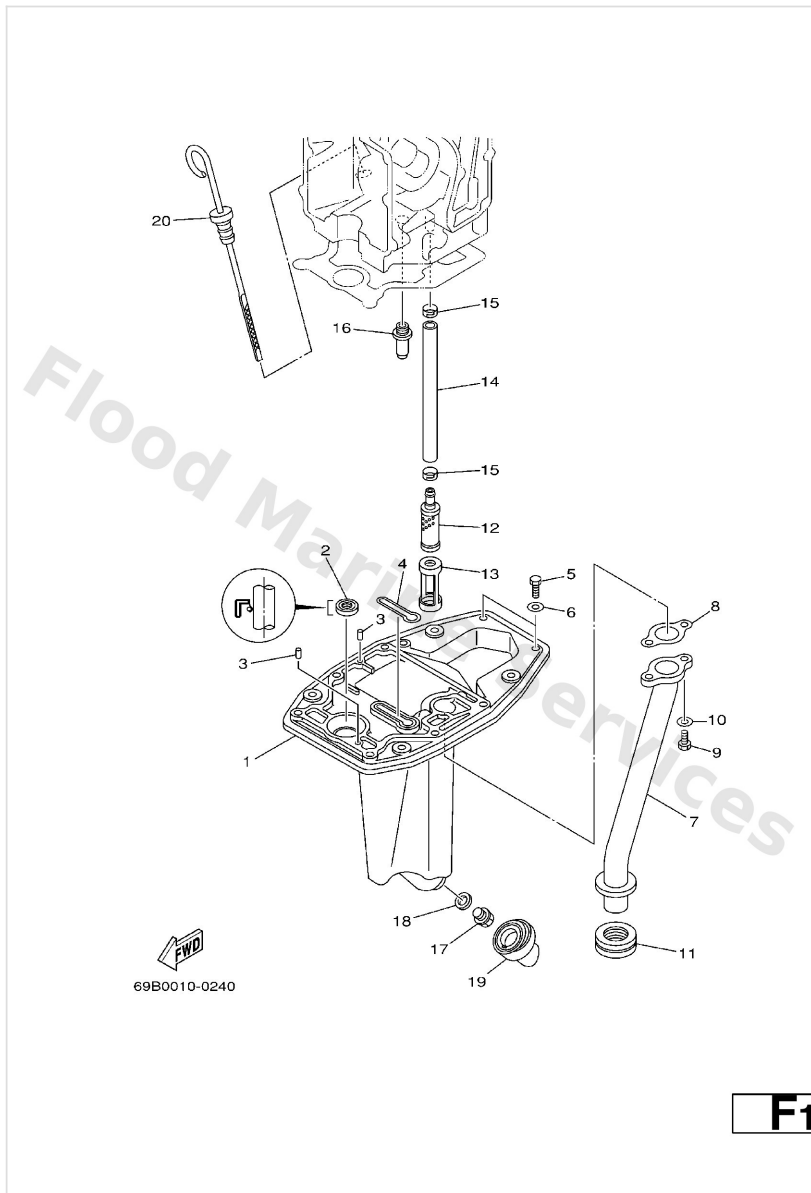

Oil Pan

Ref	Part	
1	66M-41137-00-5B Guide, exhaust	Buy now
2	93101-12M63 Oil seal	Buy now
3	93606-12019 Pin, dowel (614)	Buy now
4	66M-11355-00 Seal, cylinder 1	Buy now
5	97095-06020 Bolt(7u8)	Buy now
6	92995-06600 Washer, plain (646)	Buy now
7	66M-41131-01-94 Manifold, Ext. 1	Buy now
8	66M-41133-00 Gasket, exhaust manifold 1	Buy now
9	97095-06016 Bolt, hexagon deep recess	Buy now
11	66M-41138-00 Seal, ext. 1	Buy now
12	66M-13421-00 Strainer 2	Buy now
13	66M-13417-00 Cover, Strainer	Buy now
14	66M-13416-00 Pipe Oil 1	Buy now
15	66M-24351-00 Band 1	Buy now
16	6G8-11575-00 Relief valve ass'y	Buy now