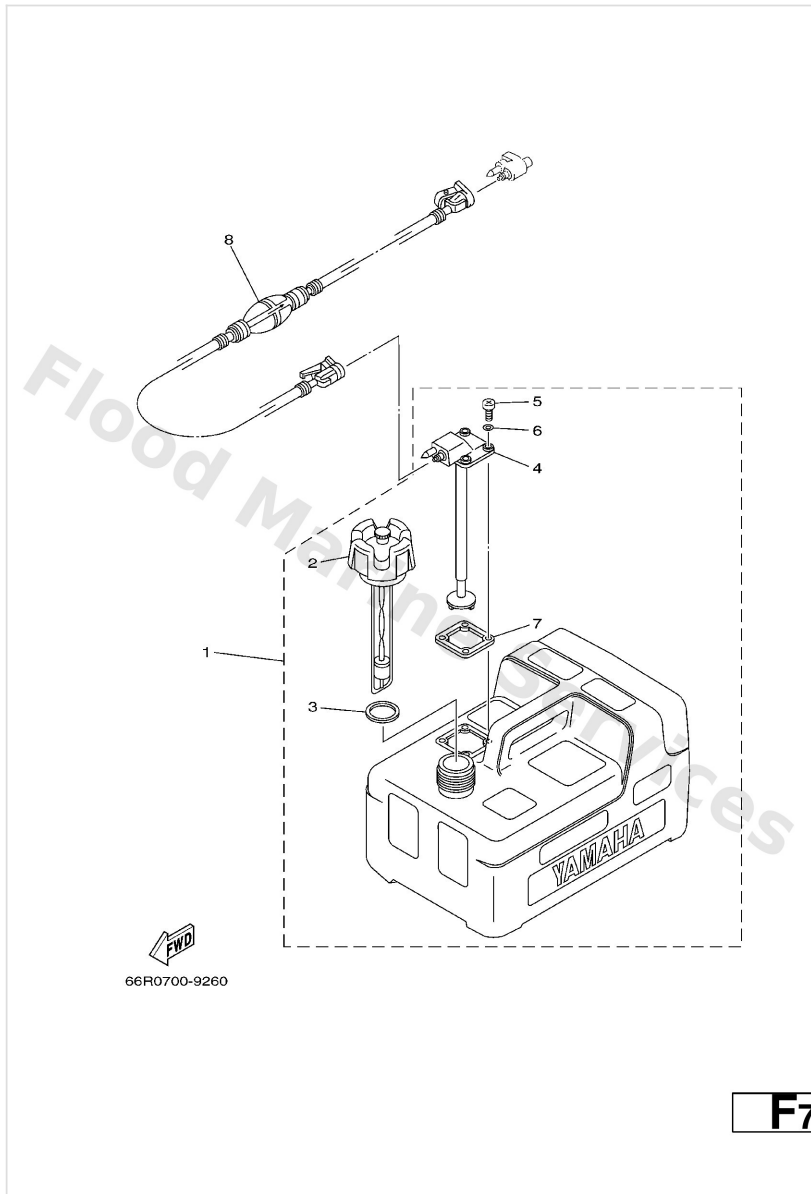

Fuel Tank 1

Ref	Part	
1	6YL-24201-02 Fuel Tank assembly AP	Buy now
2	6YL-24610-00 Cap Assembly	Buy now
3	6YL-24641-00 Gasket, cap 1	Buy now
4	6YL-24260-01 Fuel meter assembly	Buy now
5	90157-05M16 Screw, pan head	Buy now
6	6YL-24329-00 Seal	Buy now
7	6YL-24268-01 Gasket, fuel meter	Buy now
8	6YL-24306-52 Fuel pipe comp. 1 AP	Buy now