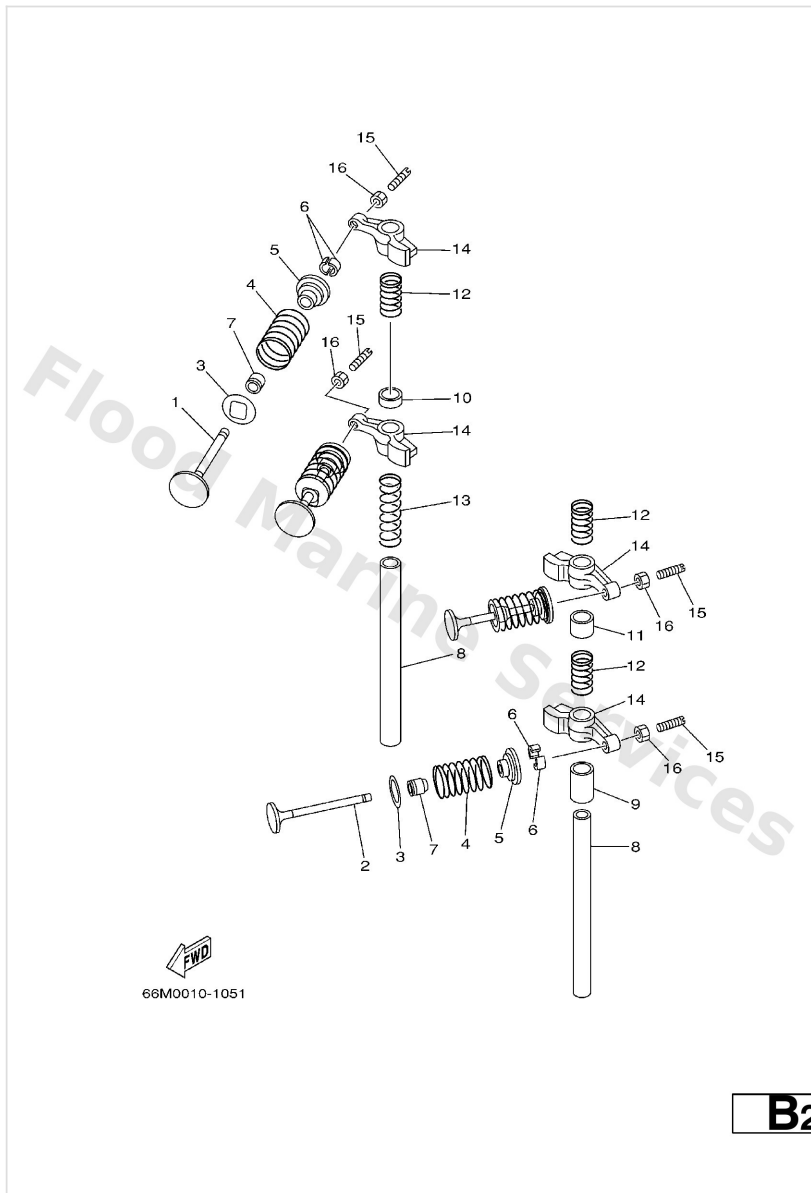

Valve

Ref	Part	
1	66M-12111-00 Valve, intake	Buy now
2	66M-12121-00 Valve, exhaust	Buy now
3	66M-12116-00 Seat, valve spring	Buy now
4	66M-12113-00 Spring, valve inner	Buy now
5	30X-12117-00 Retainer, valve spring	Buy now
6	30X-12118-00 Cotter, valve	Buy now
7	51Y-12119-00 Seal, valve stem	Buy now
8	66M-12146-00 Shaft, rocker	Buy now
9	90387-13M56 Collar (6g8)	Buy now
10	90387-13001 Collar	Buy now
11	90387-13002 Collar	Buy now
12	90501-12M40 Spring, compression (6g8)	Buy now
13	90501-12M41 Spring Compression (6G8)	Buy now
14	66M-12151-10 Arm, Valve Rocker	Buy now
15	62Y-12159-00 Screw Valve Adjusting	Buy now