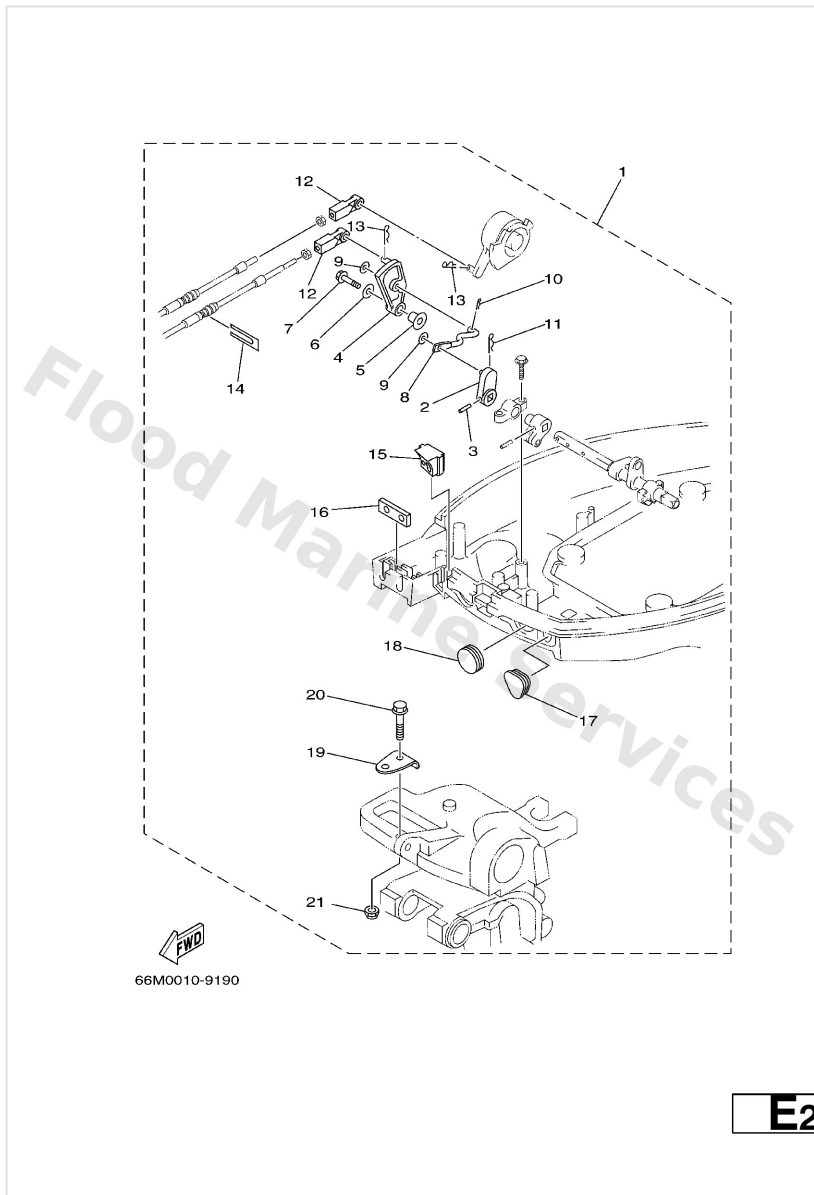

Remote Control Attachment

Ref	Part	
17	65W-26326-10 Grommet	Buy now
18	65W-42726-10 Grommet	Buy now
19	63V-48511-01 Hook, steering	Buy now
20	97575-08535 Bolt(70w)	Buy now
21	90185-08057 Nut, nylon (6j8)	Buy now