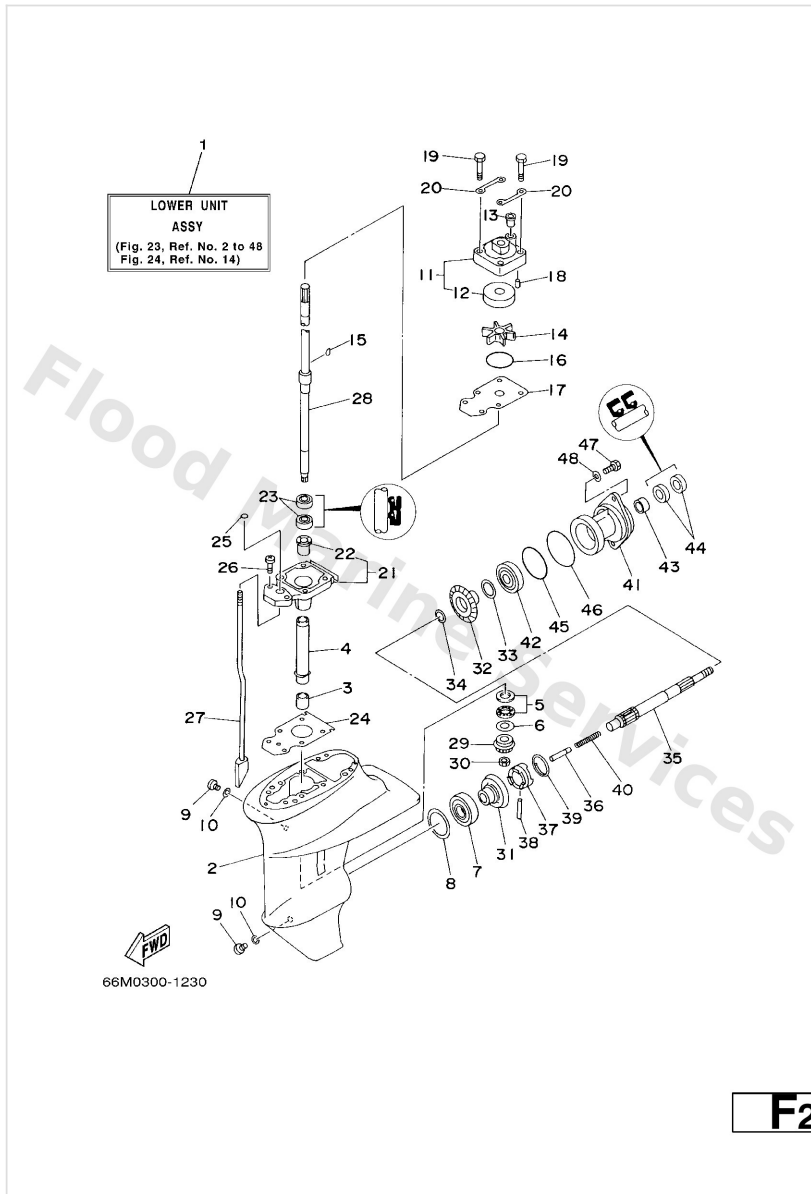

Lower Casing. Drive 1

Ref	Part	
48	92995-06600 Washer, plain (646)	Buy now