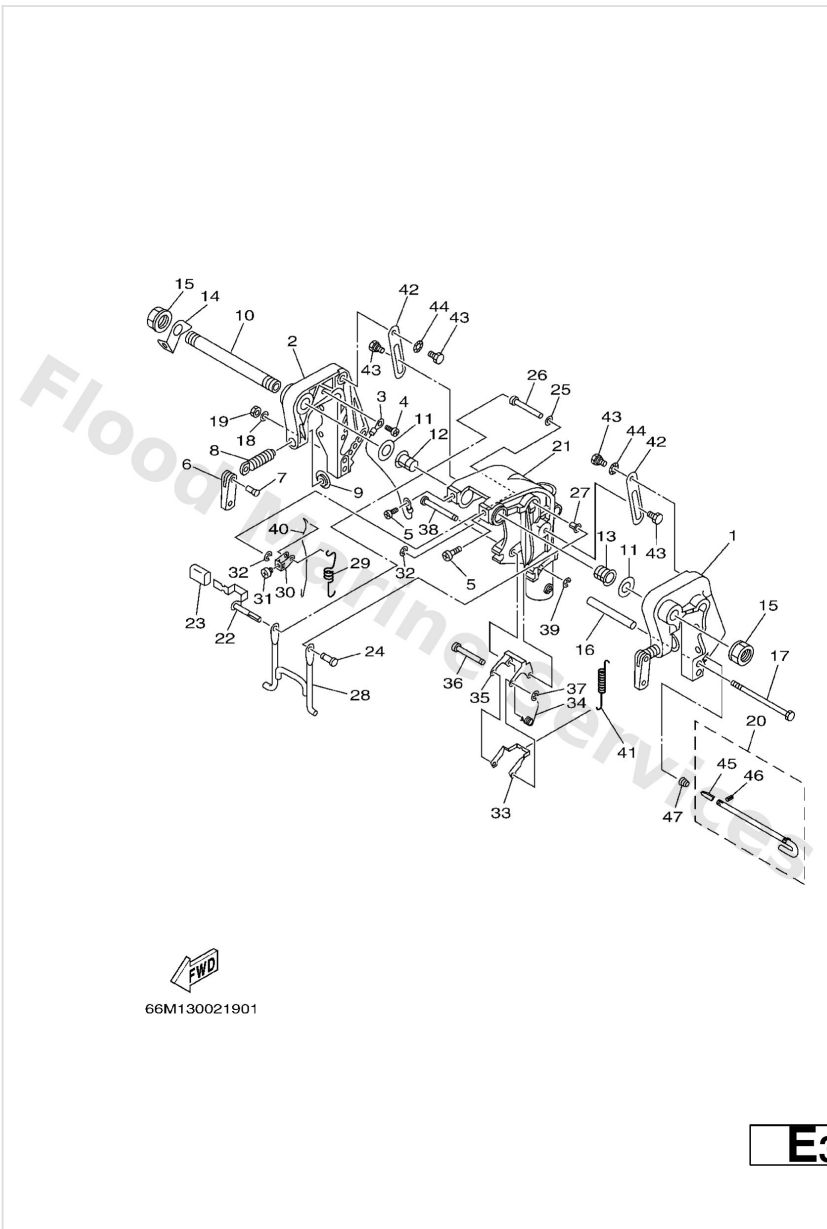

Bracket 1

Ref	Part	
17	90101-06M29 Bolt, hexagon (682)	Buy now
18	92995-06600 Washer, plain (646)	Buy now
19	4316001 Tilt Rod assembly	Buy now
19	95380-06700 Nut	Buy now
21	63V-43311-03-4D Bracket, swivel 1 S	Buy now
21	66M-43311-10-4D Bracket, swivel 1 L	Buy now
22	66M-43630-01 Tilt lever assembly	Buy now
23	682-43318-01 Cover	Buy now
24	63V-43191-00 Shaft, stopper	Buy now
25	90202-07M60 Washer, plate	Buy now
26	90387-07M07 Collar	Buy now
27	90386-07M95 Bush(63v)	Buy now
28	66M-43350-01 Receiver assembly	Buy now
29	90507-20M00 Spring, tension(63v)	Buy now
30	63V-43641-01 Lever, tilt	Buy now