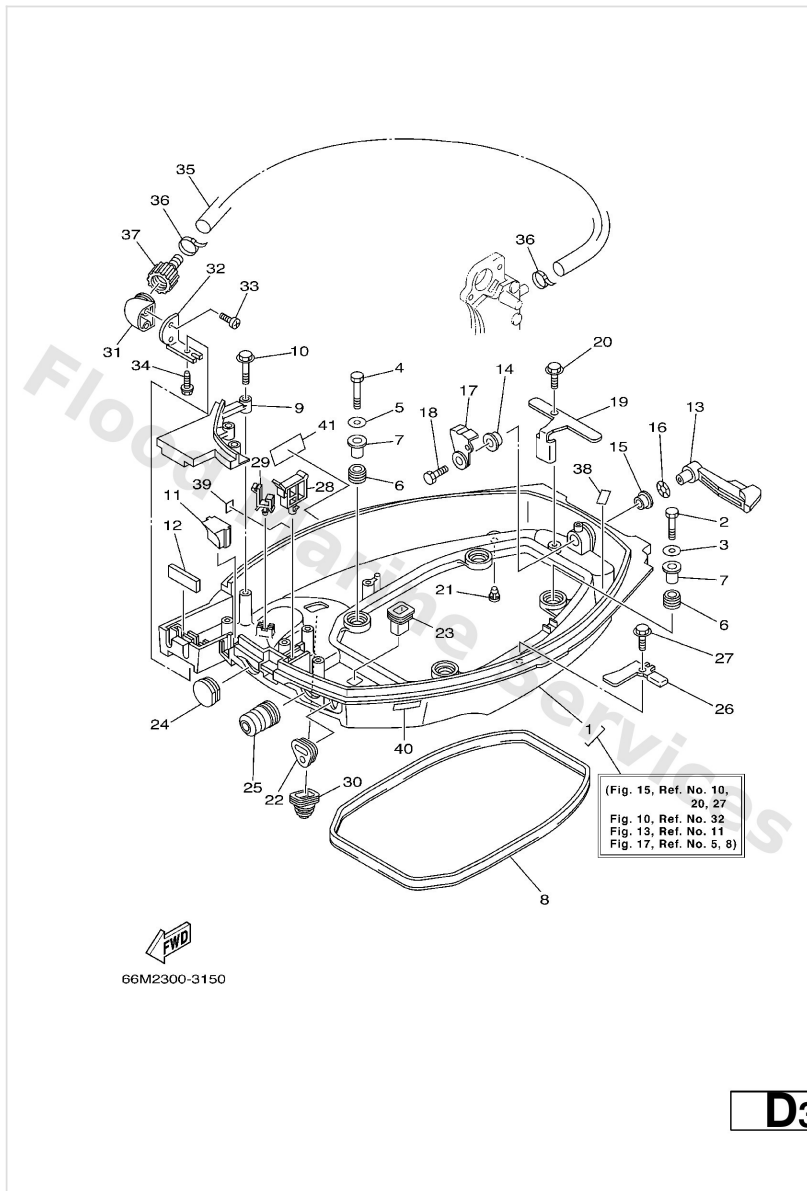

Bottom Cowling

Ref	Part	
1	66M-42710-04-4D Bottom Cowling assembly WITH TAPPING BOLT	Buy now
2	97095-06035 Bolt(j52)	Buy now
3	92995-06600 Washer, plain (646)	Buy now
4	97095-06025 Bolt	Buy now
6	90480-15M31 Grommet (6g1)	Buy now
7	90387-06034 Collar (6g1)	Buy now
8	66M-42716-00 Rubber, seal 1	Buy now
9	66M-42738-00-4D Plate, fitting	Buy now
10	90109-06M82 Bolt	Buy now
11	66M-42725-00 Grommet	Buy now
11	66M-42725-10 Grommet	Buy now
11	66M-42725-20 Grommet	Buy now
12	62Y-42727-00 Grommet	Buy now
12	65W-42727-00 Grommet	Buy now
13	66M-42815-00-4D Lever, clamp 1	Buy now

Bracket 1

Ref	Part	
31	90157-05014 Screw, pan head	Buy now
32	99080-05600 Circlip(22k)	Buy now
33	63V-43614-10 Plate, tilt lock	Buy now
34	90508-18M41 Spring, torsion	Buy now
35	66R-43615-00 Plate, tilt lock	Buy now
36	66R-43611-00 Shaft, tilt lock	Buy now
37	93430-04M03 Circlip (eu0)	Buy now
38	63V-43659-00 Shaft, reverse lock	Buy now
40	66R-43617-00 Rod, tilt lock	Buy now
41	63V-43656-00 Spring, reverse lock 1	Buy now
42	63V-43181-00 Lever, tilt stop 1	Buy now
43	90109-06M84 Bolt	Buy now
44	90206-10M24 Washer, wave	Buy now
45	6894316500 Plate, tilt lock	Buy now
46	9169030008 Pin. spring(656)	Buy now