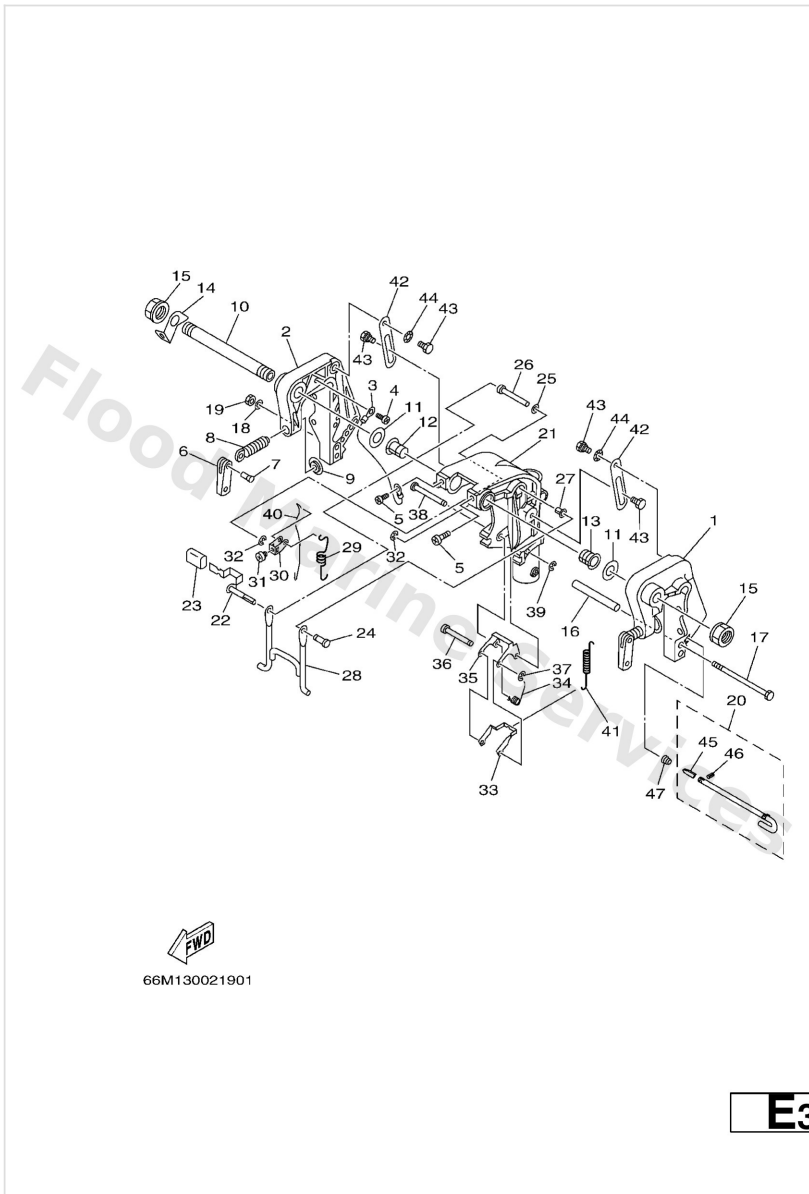

Bracket 1

Ref	Part	
47	9050210M07 Spring, conical(6k3)	Buy now