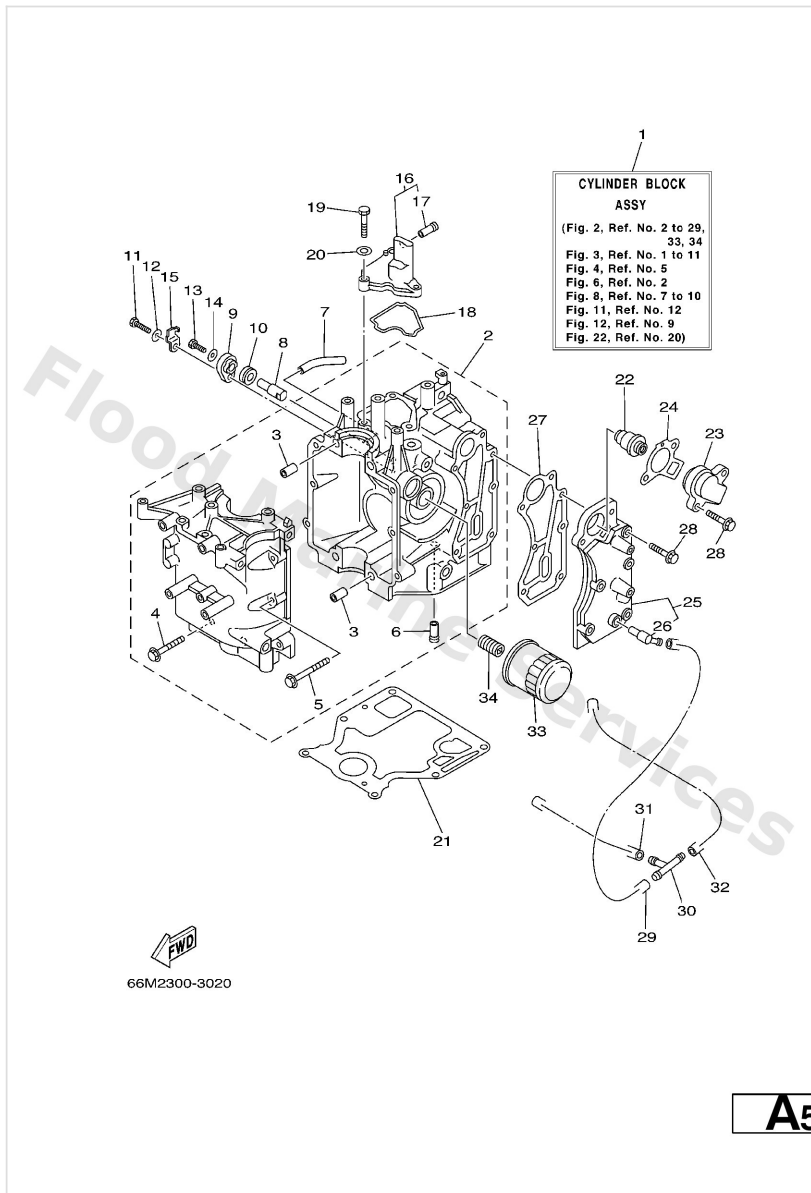

Cylinder. Crankcase 1

Ref	Part	
3	99510-10114 Pin, dowel(3vd)	Buy now
4	90119-08M66 Bolt, with washer	Buy now
5	90119-06M14 Bolt, with washer (677)	Buy now
6	6E5-24377-00 Pipe, joint	Buy now
7	90445-10M46 Hose (I200)	Buy now
8	66M-11325-00 Anode	Buy now
10	66M-11328-00 Grommet, anode	Buy now
11	97095-06020 Bolt(7u8)	Buy now
12	92995-06600 Washer, plain (646)	Buy now
13	97095-05012 Bolt, hexagon	Buy now
14	92995-05600 Washer, plain (646)	Buy now
15	66M-12535-00 Plate	Buy now
18	66M-11357-00 Seal, cylinder 3	Buy now
21	66M-11351-00 Gasket, cylinder	Buy now
22	66M-12411-00 Thermostat	Buy now