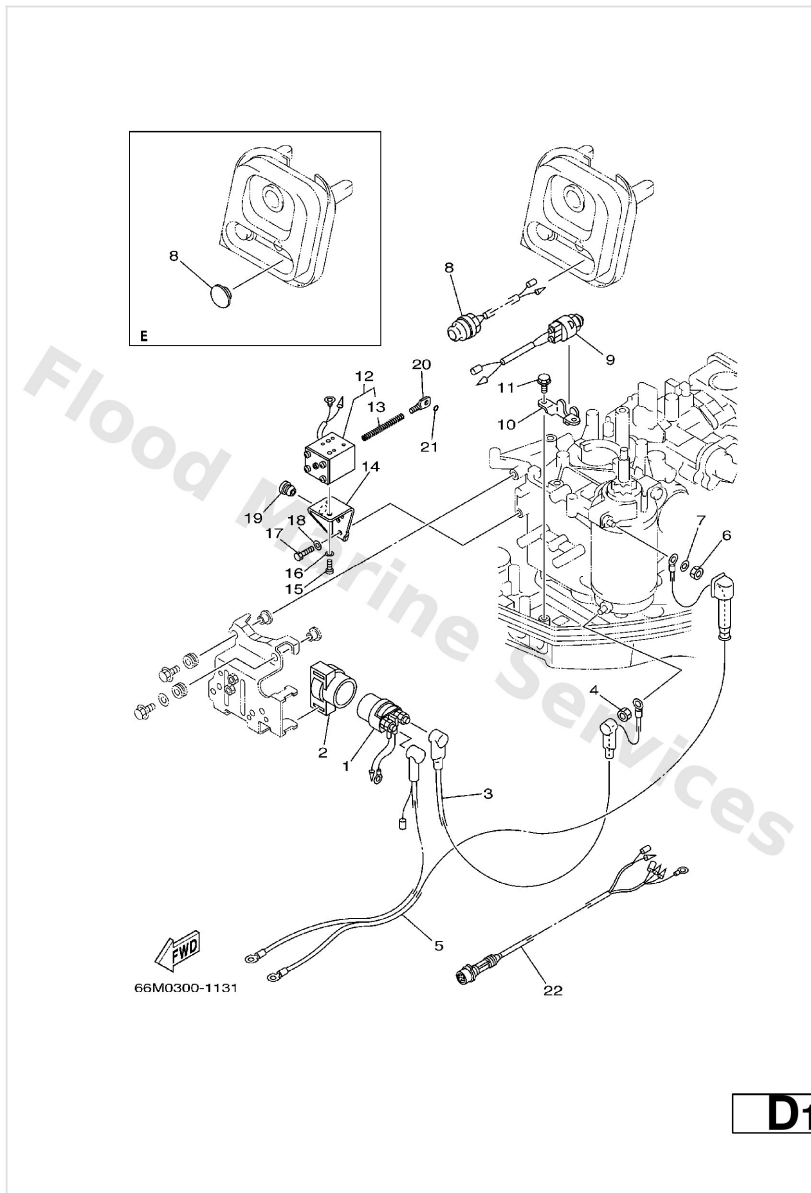

Electrical 2

Ref	Part	
1	6G1-81941-10 Starter relay	Buy now
2	6G1-81952-00 Holder, relay	Buy now
3	66M-82117-00 Wire, lead	Buy now
4	65W-8182B-00 Nut, special	Buy now
5	66M-82105-00 Battery cable	Buy now
6	95380-08700 Nut(661)	Buy now
7	92990-08600 Washer, plain (663)	Buy now
8	65W-81870-00 Starting switch assembly	Buy now
8	6G1-42725-00 Grommet	Buy now
9	6H3-82540-00 Neutral switch assembly	Buy now
10	6J8-82554-00 Stay, neutral switch	Buy now
11	90109-06M86 Bolt	Buy now
12	66M-86111-00 Coil, solenoid	Buy now
13	66M-86116-00 Wire, Pull	Buy now
14	66M-86112-00 Stay Solenoid	Buy now