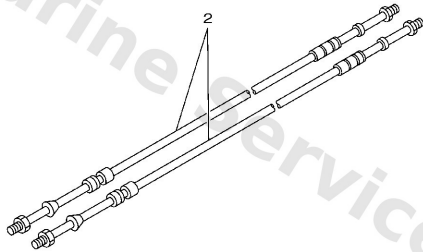

Remote Control Box

67M0100-8280

A6

Ref	Part	
1	703-48203-15 Remote control assembly (7p) AP	Buy now
2	701-48310-80 Cable, Remote Control L=10F UR	Buy now
2	701-48310-90 Cable, Remote Control L=11F UR	Buy now
2	701-48320-00 Cable, Remote Control L=12F UR	Buy now