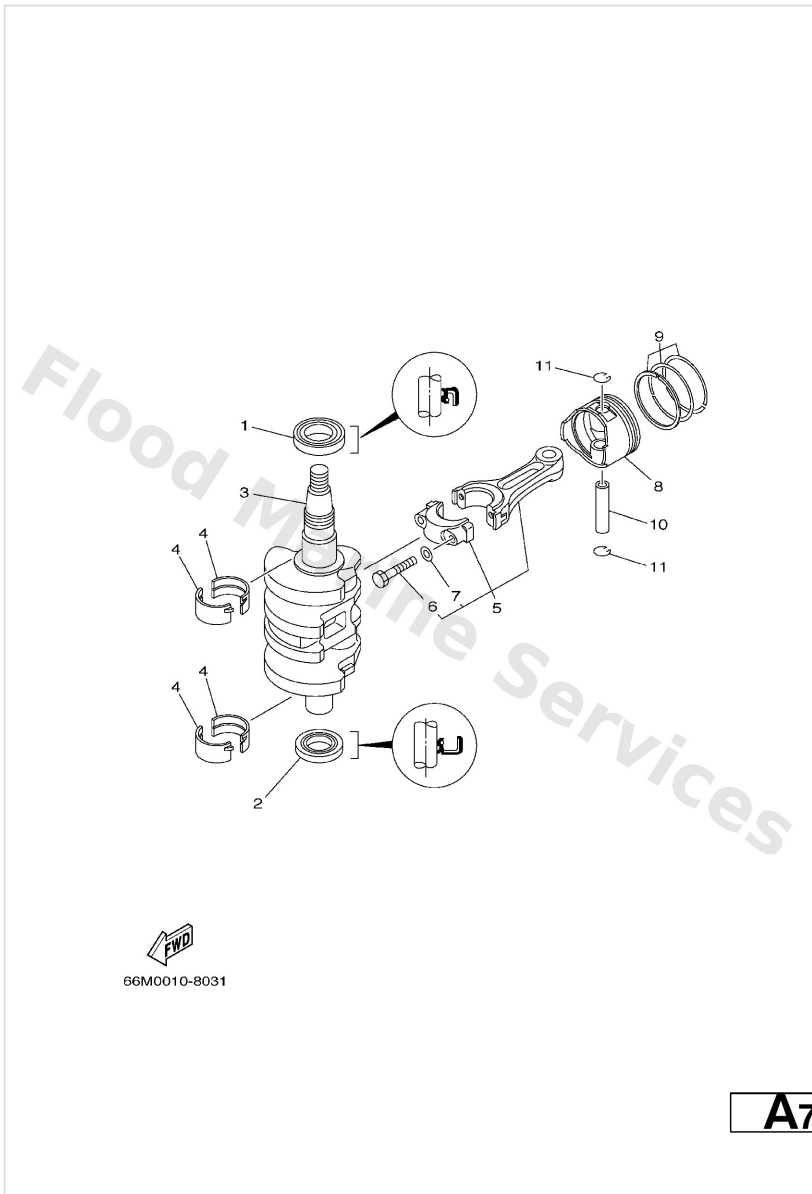

Crankshaft. Piston

Ref	Part	
10	634-11633-00 Pin, piston	Buy now
11	93450-15023 Circlip 131116340000	Buy now