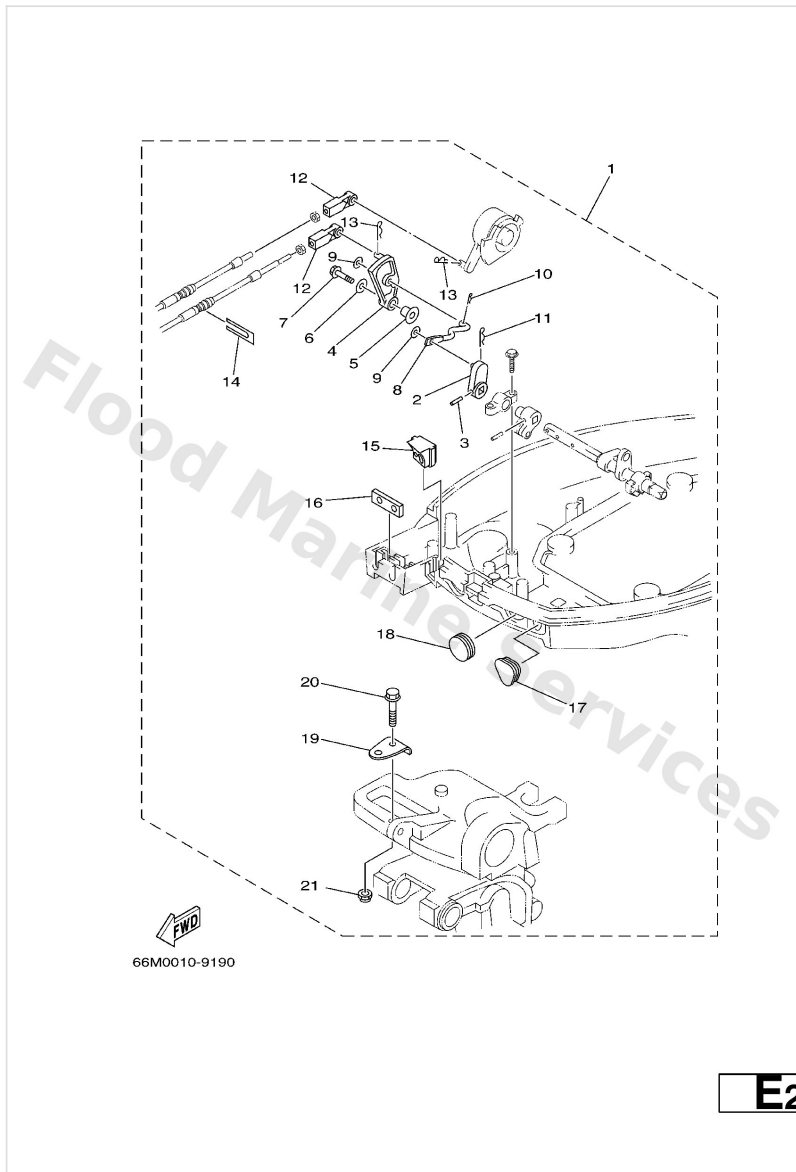

Remote Control Attachment

Ref	Part	
1	66M-48501-00 Remote cont. attachment assembly. AP	Buy now
2	65W-44142-00 Joint	Buy now
3	90254-03M05 Pin, spring	Buy now
4	65W-44125-00 Lever, shift rod	Buy now
5	90387-06M29 Coller (6a0)	Buy now
6	90201-06M31 Washer (6a0)	Buy now
7	97595-06525 Bolt, hexagon w/w deep recess	Buy now
8	66M-44192-00 Joint, rod 1	Buy now
9	90201-05M06 Washer, plate(61u)	Buy now
10	90468-10005 Pin, hair 6264123500	Buy now
11	90468-18008 Clip 620436610000	Buy now
12	663-48344-00 Cable end, remote control	Buy now
14	6H3-48538-00 Clamp, cable	Buy now
15	66M-42725-20 Grommet	Buy now
16	62Y-42727-00 Grommet	Buy now