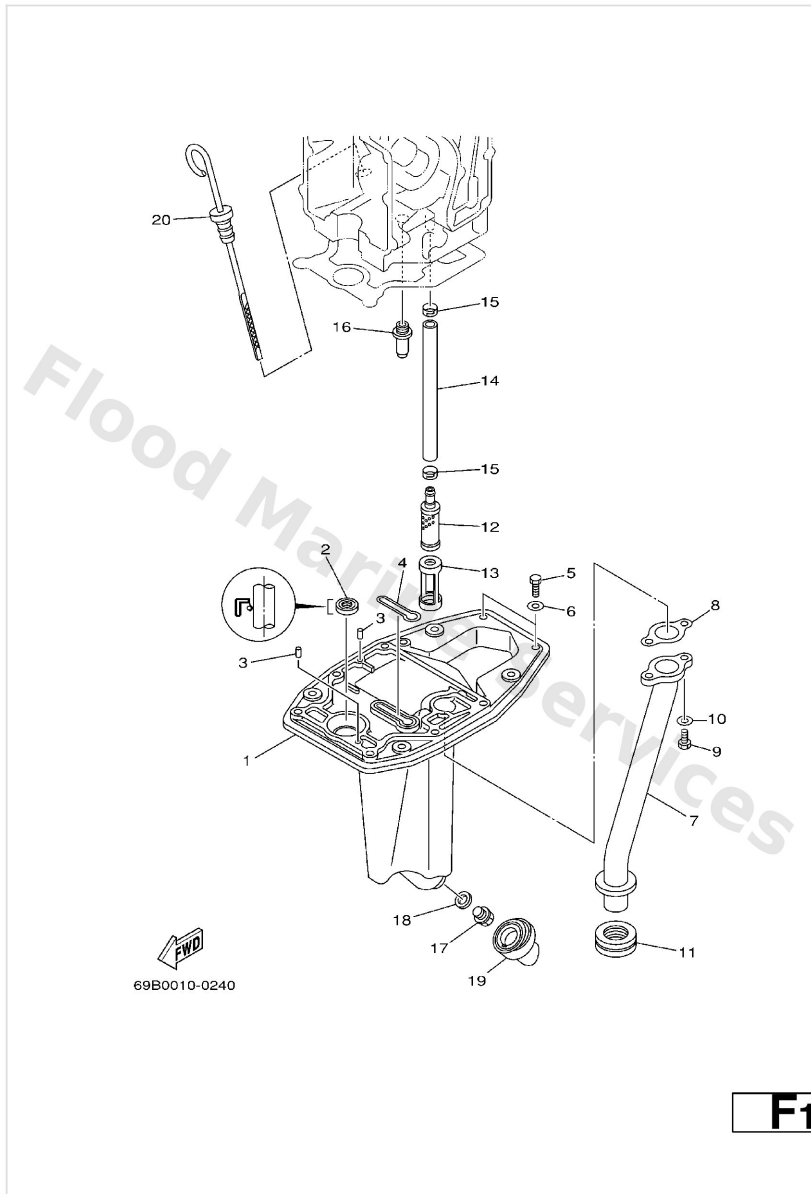

Oil Pan

Ref	Part	
17	90340-14M06 Plug, straight screw(62y)	Buy now
18	90430-14M09 Gasket	Buy now
19	66M-15316-00 Damper 1	Buy now
20	66M-15362-00 Plug, Oil Level	Buy now