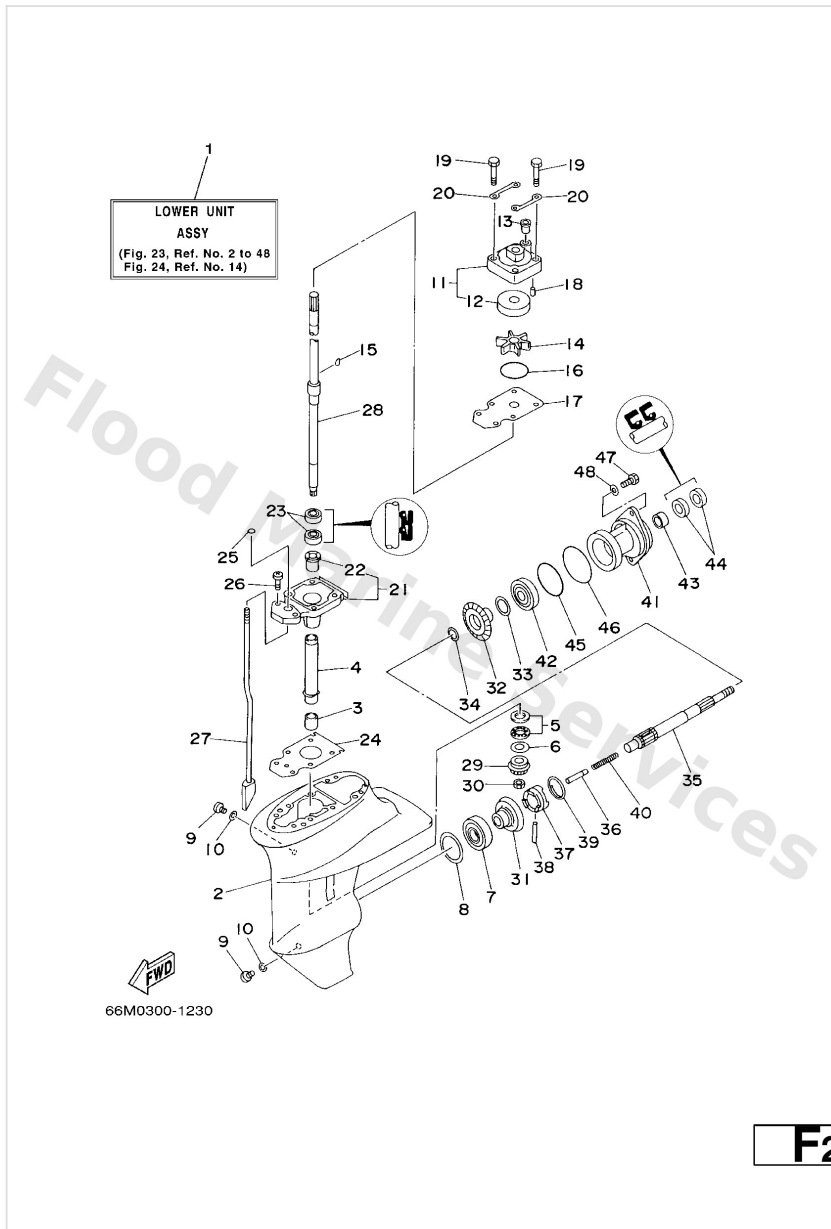

Lower Casing. Drive 1

Ref	Part	
8	664-45567-01-40 Shim (t:0.40mm) UR	Buy now
8	664-45567-01-50 Shim (t:0.50mm) UR	Buy now
9	90340-08002 Plug, straight screw	Buy now
10	90430-08020 Gasket	Buy now
11	63V-44301-00 Water pump housing comp.	Buy now
12	63V-44322-00 Insert, cartridge	Buy now
13	647-44366-00 Damper, water seal 2	Buy now
14	63V-44352-01 Impeller	Buy now
15	664-44338-00 Key, woodruff	Buy now
16	93210-44398 O-ring(55x)	Buy now
17	63V-44323-00 Outer plate, cartridge	Buy now
18	93604-12M07 Pin, dowel (688)	Buy now
19	97080-08045 Bolt, hexagon	Buy now
20	63V-44328-00 Plate	Buy now
21	63V-45331-00-5B Housing, bearing	Buy now