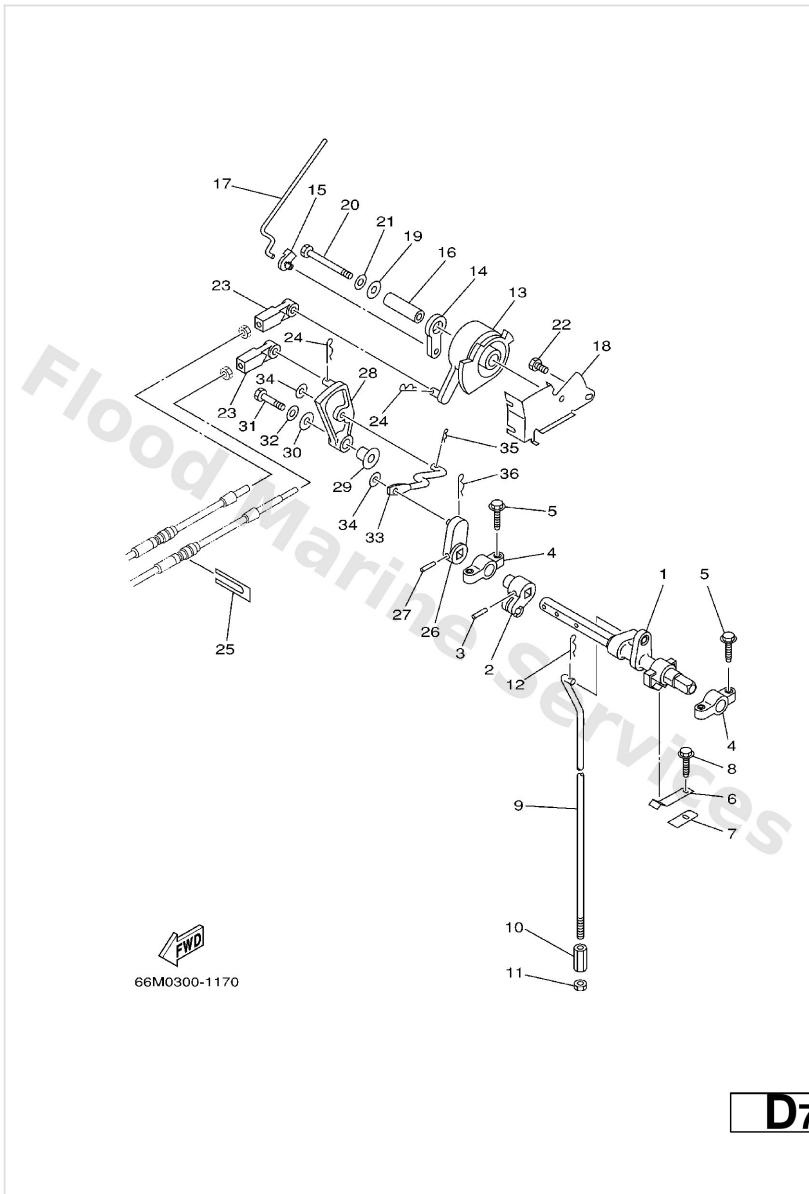

Control

Ref	Part	
34	90201-05M06 Washer, plate(61u)	Buy now
35	90468-10005 Pin, hair 6264123500	Buy now