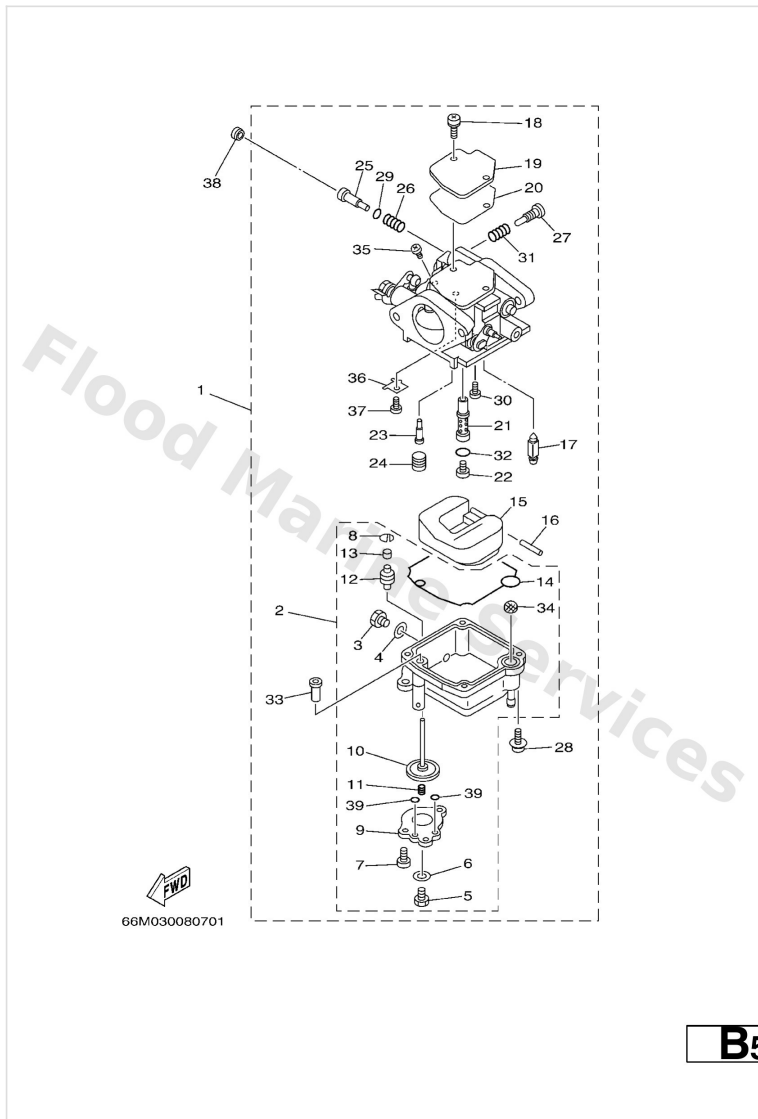

Carburetor

Ref	Part	
13	66M-14225-00 Cap F13.5A,F15A	Buy now
14	66M-14384-00 Gasket, float chamber	Buy now
15	6L2-14385-00 Float	Buy now
16	6E5-14386-01 Pin, float	Buy now
17	6L2-14392-00 Valve, needle	Buy now
18	97980-04110 Screw, pan head (e56)	Buy now
19	6L2-14157-00 Cover, mixing	Buy now
20	62Y-14399-00 Gasket	Buy now
21	66M-14341-00 Nozzle Main F13.5A,F15A-FOR STD	Buy now
21	66M-14341-10 Nozzle Main *ECM-"F15A ONLY"	Buy now
21	66N-14341-00 Nozzle, main F9.9C	Buy now
22	66M-14343-51 Jet, Main (#102) *ECM-"F15A ONLY"	Buy now
22	66M-14343-52 Jet, main (#104) F13.5A,F15A-FOR STD	Buy now
22	66N-14343-34 Jet, main (#68) F9.9C	Buy now
23	66M-14342-23 Jet, pilot (#45)	Buy now