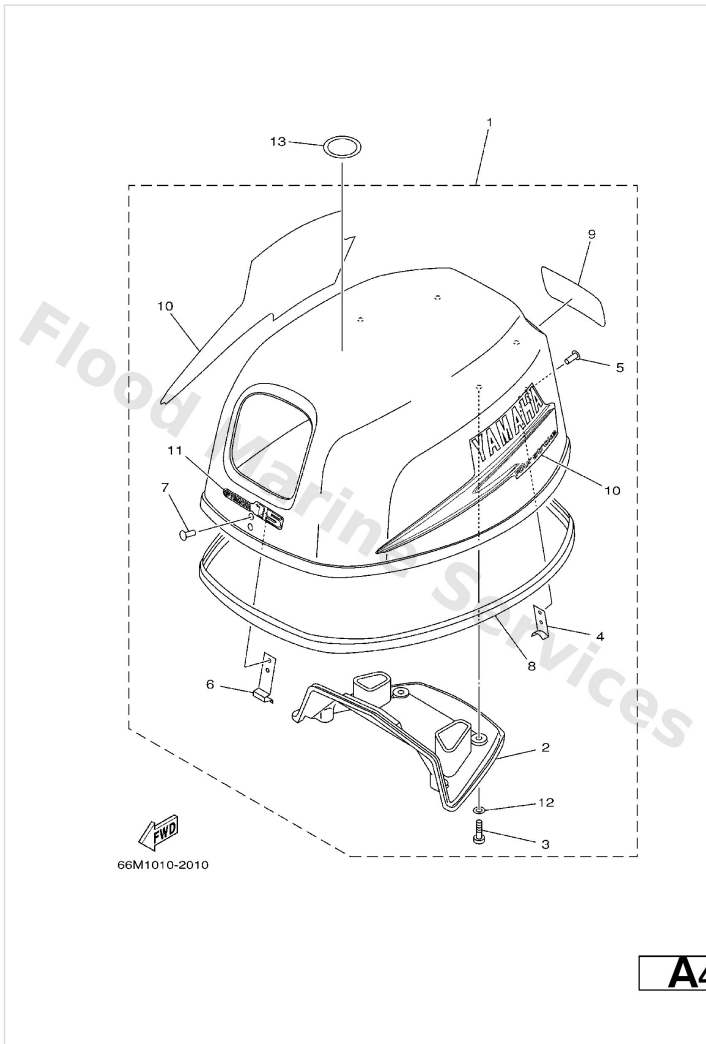

Top Cowling

Ref	Part	
1	66M-42610-10-4D Top Cowling assembly F15A	Buy now
1	66N-42610-10-4D Top Cowling assembly F9.9C	Buy now
1	69V-42610-10-4D Top Cowling assembly F13.5A	Buy now
2	66M-42613-00 Molding Air Duct	Buy now
3	97780-60520 Screw, tapping(6k8)	Buy now
4	6E0-42651-02 Hook	Buy now
5	90266-04M04 Rivet(6e7)	Buy now
6	6E7-42652-00 Hook	Buy now
8	66M-42615-00 Seal	Buy now
9	66M-42678-20 Graphic Front F15A	Buy now
9	66N-42678-20 Graphic, rear F9.9C	Buy now
9	69V-42678-20 Graphic Rear F13.5A	Buy now
10	66M-W0070-20 Graphic set	Buy now
11	66M-42677-00 Graphic, front F15A	Buy now
11	66N-42677-00 Graphic, Front F9.9C	Buy now