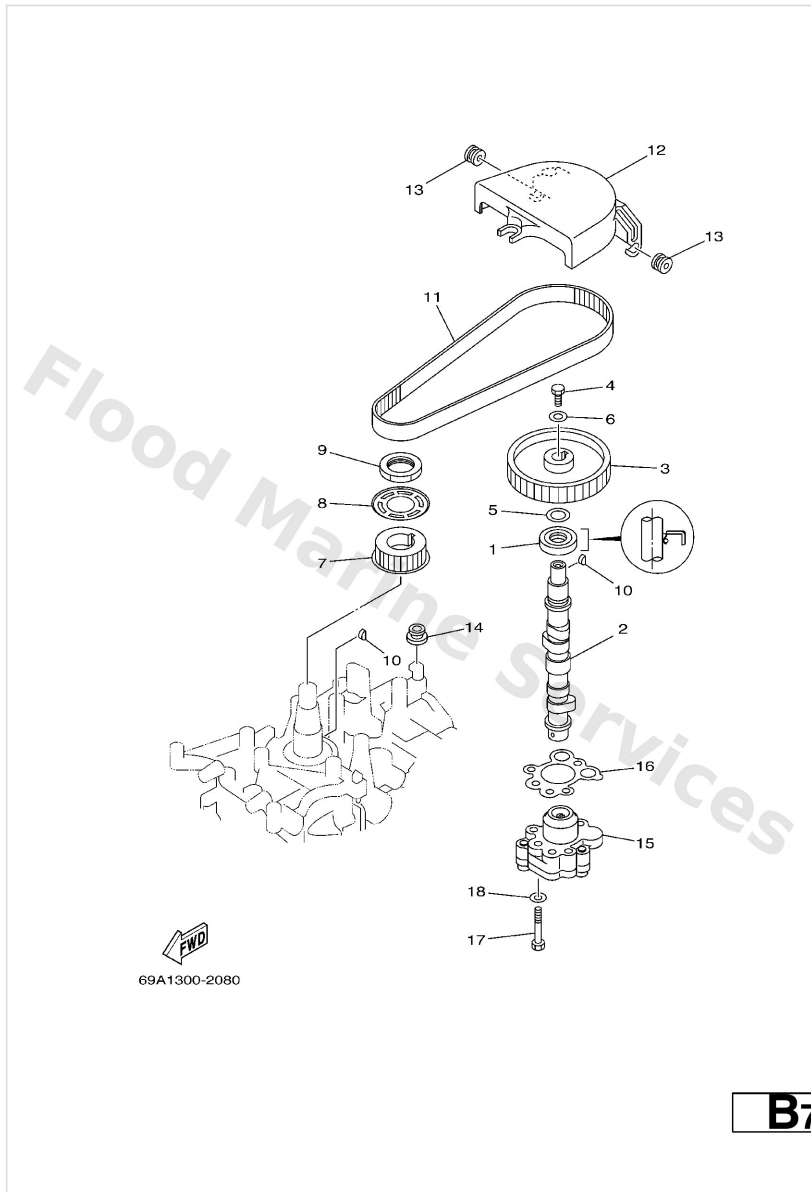

Oil Pan

Ref	Part	
17	90340-14M06 Plug, straight screw(62y)	Buy now
18	90430-14M09 Gasket	Buy now
19	66M-15316-00 Damper 1	Buy now
20	66M-15362-00 Plug, Oil Level	Buy now

Oil Pump

Ref	Part	
1	93102-18M21 Oil seal (6g8)	Buy now
2	66M-12170-00 Camshaft assembly 1	Buy now
2	66M-12171-10 Camshaft 1	Buy now
3	66M-11537-00-94 Gear, driven	Buy now
4	97013-06016 Bolt, hexagon deep recess	Buy now
5	90201-13201 Washer 6474283300	Buy now
6	90201-06M94 Washer (6g8)	Buy now
7	66M-11536-10 Gear, drive	Buy now
8	66M-11557-00 Washer 1	Buy now
9	90170-28M37 Nut	Buy now
10	90280-03M01 Key woodruff 146115450000	Buy now
11	66M-46241-00 Belt	Buy now
12	66M-46297-00 Cover, dust	Buy now
13	90480-10M16 Grommet(6j8)	Buy now
14	90480-12072 Grommet(53y)	Buy now