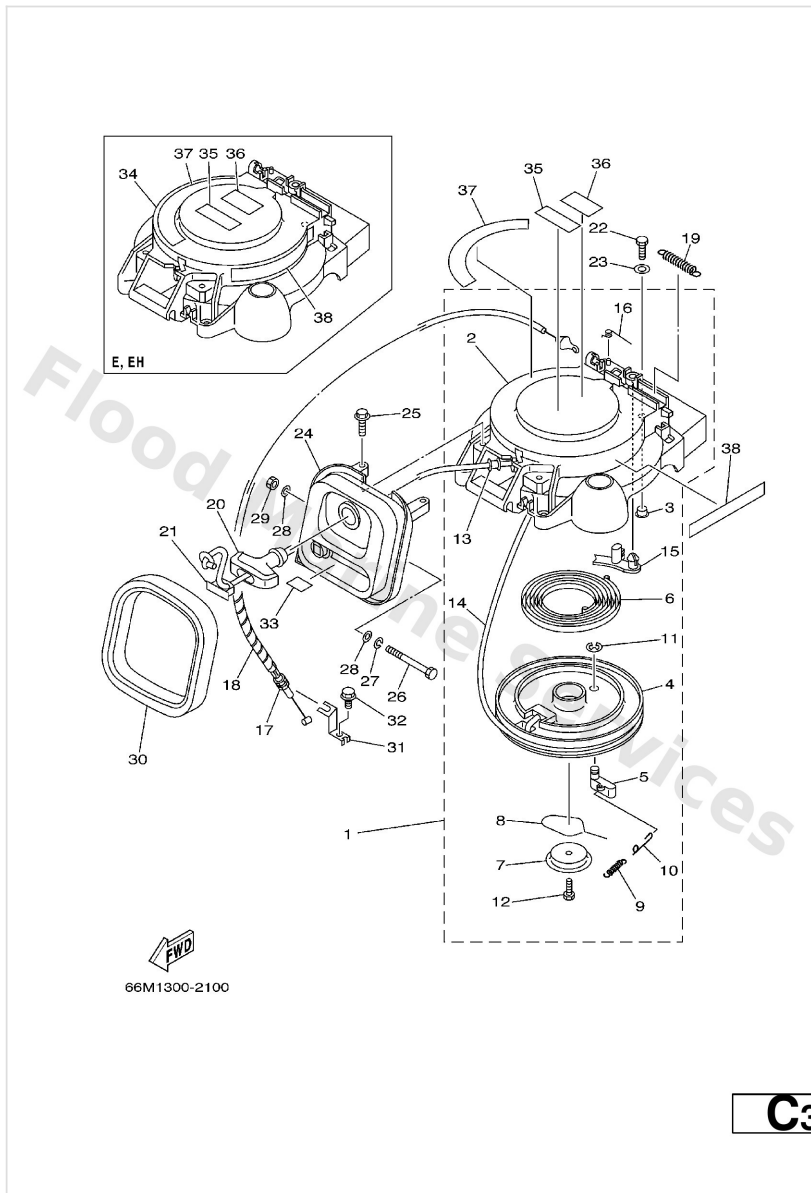

Starter

Ref	Part	
1	66M-15710-01 Starter assembly	Buy now
2	66M-15711-01 Case, starter	Buy now
3	90387-06M05 Collar(6h4)	Buy now
4	63V-15714-00 Drum, sheave	Buy now
5	63V-15741-00 Pawl, drive	Buy now
6	63V-15713-00 Spring, starter	Buy now
7	63V-15716-00 Plate, drive	Buy now
8	63V-15705-01 Spring, drive pawl	Buy now
9	63V-15767-01 Spring	Buy now
10	63V-15784-01 Spring, return	Buy now
11	63V-15744-00 Circlip	Buy now
12	63V-15768-00 Screw	Buy now
13	63V-15764-00 Collar 1	Buy now
14	* item_description	Buy now
15	66T-15794-00 Stopper	Buy now