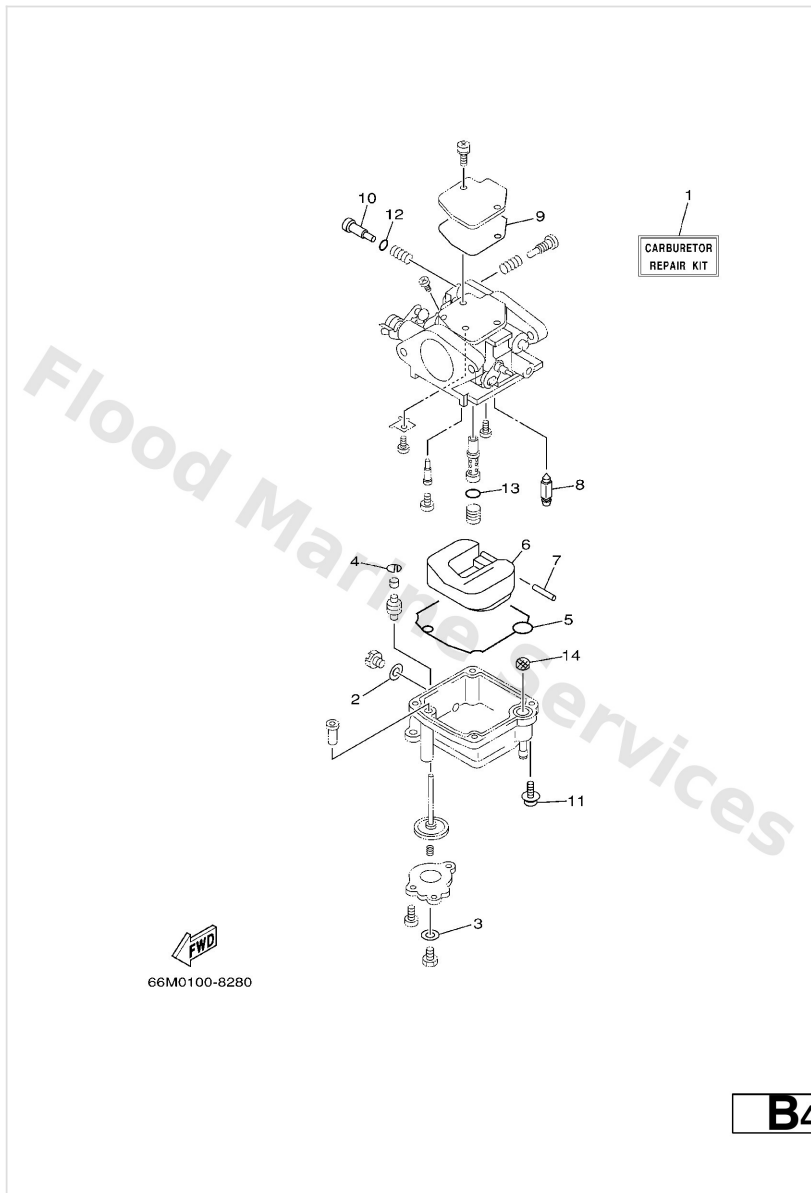

Repair Kit 2

Ref	Part	
1	66M-W0093-01 Carburetor repair kit	Buy now
2	66M-14398-00 Gasket	Buy now
3	6L2-14398-00 Gasket	Buy now
4	66M-14377-00 Stopper	Buy now
5	66M-14384-00 Gasket, float chamber	Buy now
6	6L2-14385-00 Float	Buy now
7	6E5-14386-01 Pin, float	Buy now
8	6L2-14392-00 Valve, needle	Buy now
9	62Y-14399-00 Gasket	Buy now
10	5H0-14323-00 Pilot screw set	Buy now
11	97980-04112 Screw, pan head (686)	Buy now
12	62Y-14397-00 O-ring	Buy now
13	6F5-14397-00 O-ring	Buy now
14	66M-14827-00 Filter	Buy now