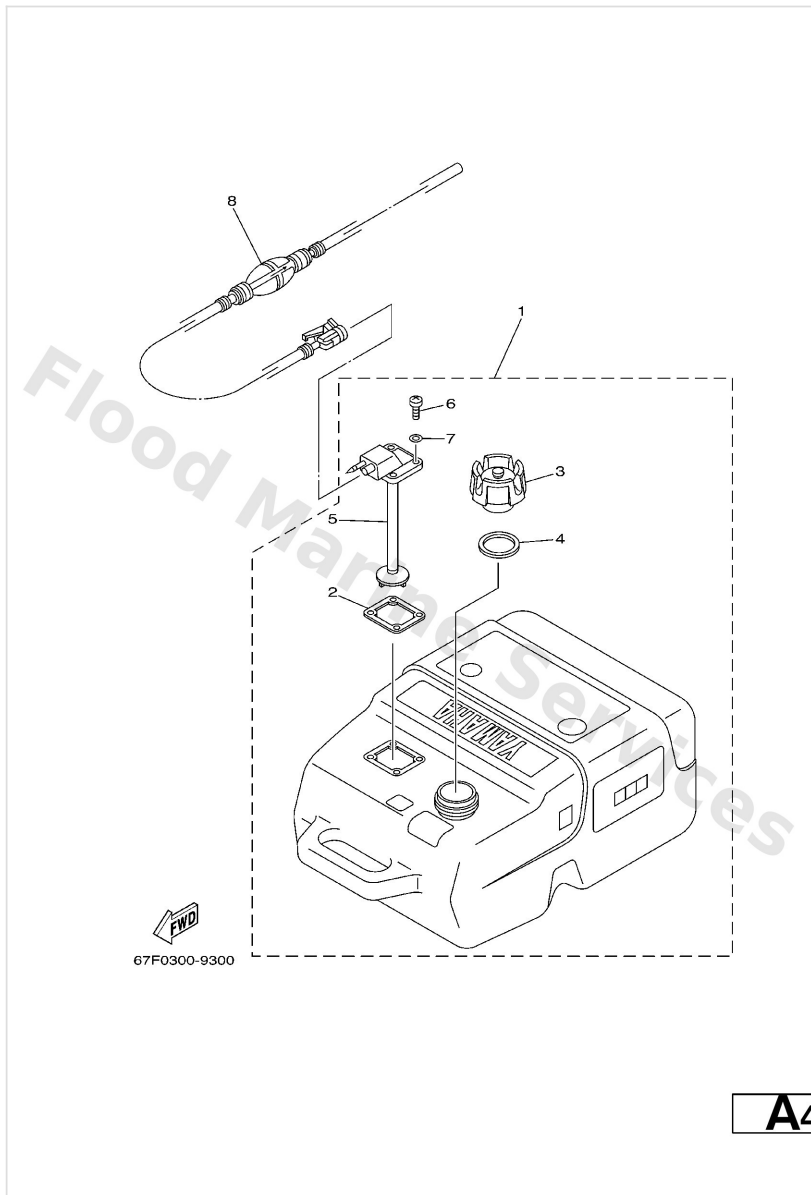

Fuel Tank 2

Ref	Part	
1	6YK-24201-10 Fuel Tank assembly (25L) AP *ECM-"F15A ONLY"	Buy now
2	6YL-24268-01 Gasket, fuel meter	Buy now
3	6YK-24610-10 Cap assembly WITHOUT INDICATOR	Buy now
4	6YL-24641-00 Gasket, cap 1	Buy now
5	6YK-24260-01 Fuel meter assembly	Buy now
6	90157-05M16 Screw, pan head	Buy now
7	6YL-24329-00 Seal	Buy now
8	6YL-24306-52 Fuel pipe comp. 1 AP *ECM-"F15A ONLY"	Buy now