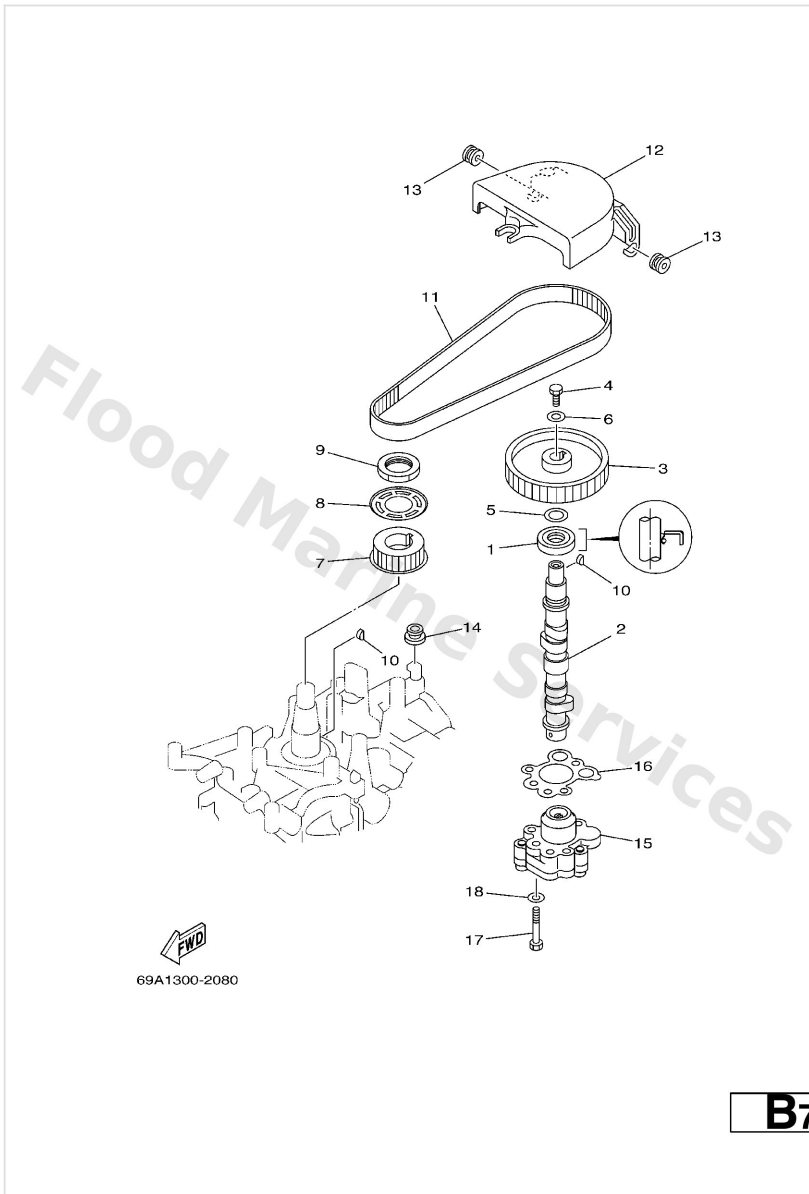

Oil Pump

Ref	Part	
15	66M-13300-10 Oil Pump assembly	Buy now
16	66M-13329-10 Gasket, pump cover	Buy now
17	97095-06035 Bolt(j52)	Buy now
18	92995-06600 Washer, plain (646)	Buy now