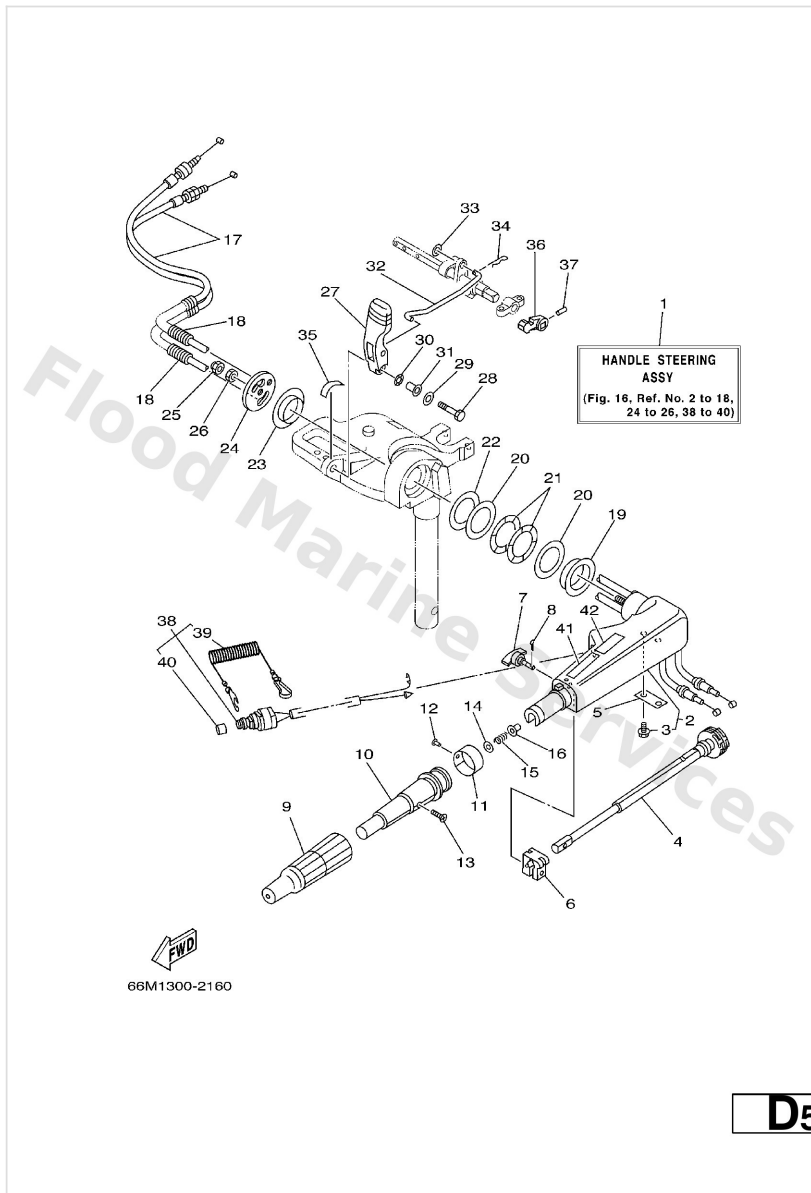

Steering

Ref	Part	
33	92990-06200 Ybs66-6 washer, plain	Buy now
34	90468-18008 Clip 620436610000	Buy now
35	6E0-44191-11 Indicator, shift	Buy now
36	65W-44173-00 Lever, shift control FOR NEWTRAL SW.	Buy now
37	90254-03M05 Pin, spring FOR NEWTRAL SW.	Buy now
38	65W-82575-01 Engine stop switch assembly	Buy now
39	682-82556-00 Lanyard, stop switch	Buy now
40	689-8257Y-00 Cap	Buy now
41	6E0-83627-41 Label, caution 7	Buy now
42	6E0-83627-51 Label, Caution 7	Buy now