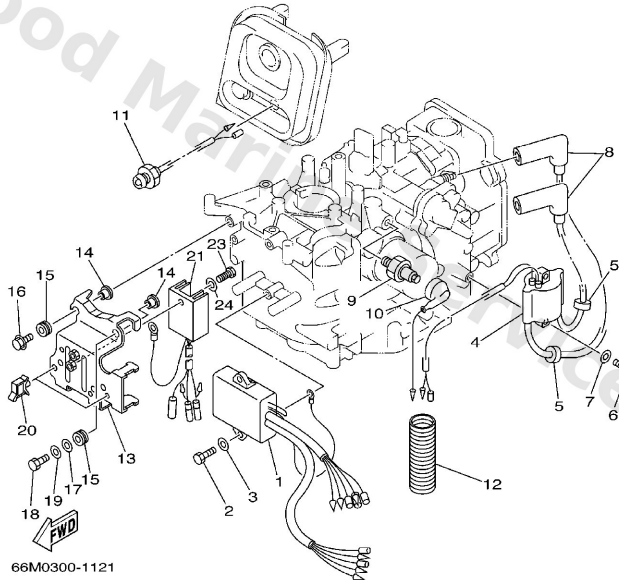

Electrical 1

C6

Ref	Part	
16	95895-06020 Bolt, flange(jk3)	Buy now
17	90201-06M05 Washer, plate(6e3)	Buy now
18	97095-06025 Bolt	Buy now
20	90464-09M13 Clamp (6h1)	Buy now
21	6G1-81970-61 Rectifier assembly	Buy now
21	6G8-81960-A1 Rectifier & regulator assembly	Buy now
21	6J8-81960-00 Rectifier & regulator assembly	Buy now
22	6G1-82151-00 Fuse (10a) FOR 6G1-81970-61	Buy now
23	97095-06016 Bolt, hexagon deep recess	Buy now
23	97880-05025 Screw, panhead (a93)	Buy now
24	92990-05600 Washer, plain (646)	Buy now
25	6G8-82150-00 Fuse holder assembly	Buy now
26	663-82151-00 Fuse	Buy now
27	6G5-82152-00 Holder, fuse	Buy now