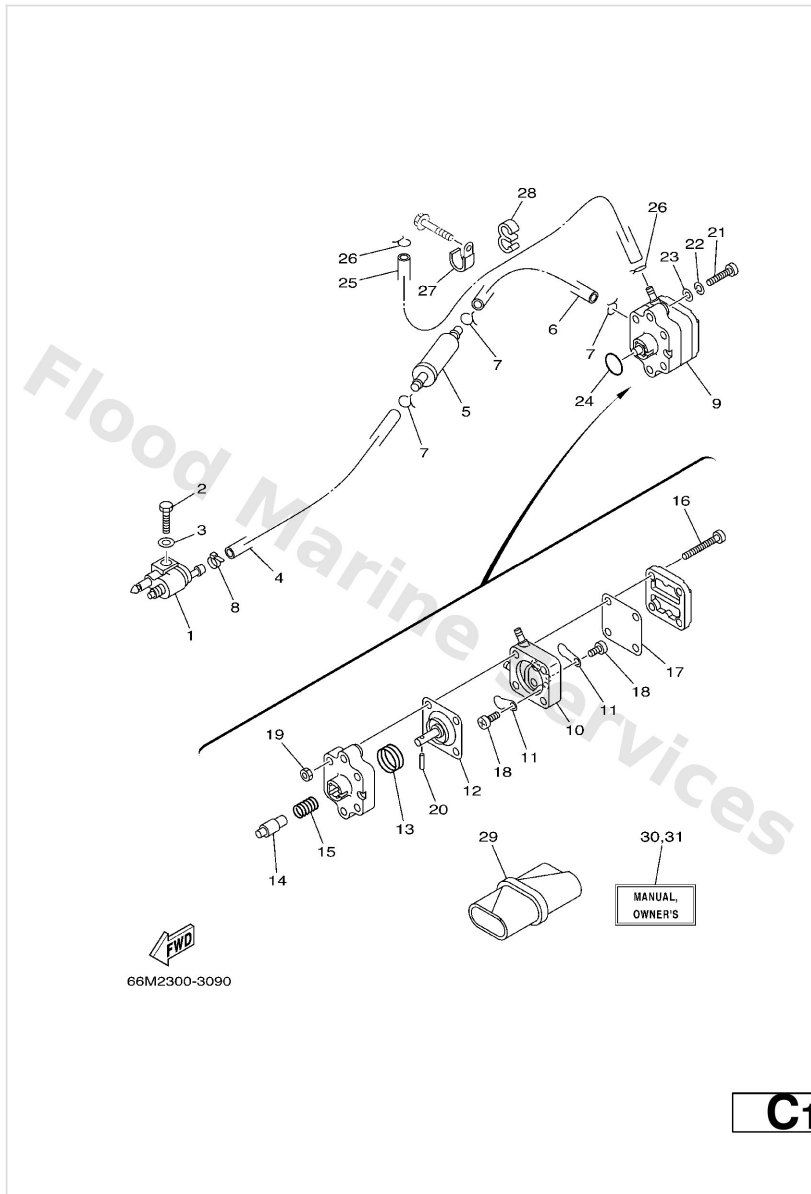

Fuel

Ref	Part	
31	66M-28199-86-A0 O/m f13.5amh/f15ae/aeh/ehw '03 UR (DK,P,GR)	Buy now
31	66M-28199-86-B0 O/m f13.5amh/f15ae/aeh/ehw '03 UR (N,S,SS)	Buy now