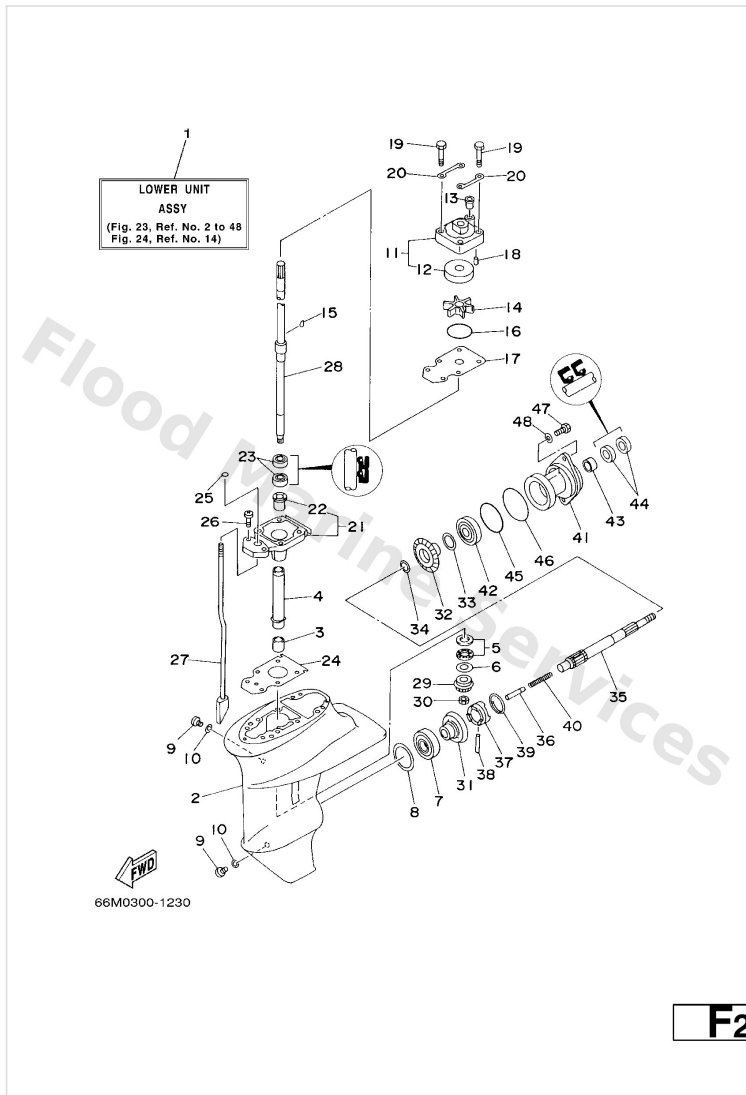

Lower Casing. Drive 1

Ref	Part	
22	90381-14020 Bushing, drive shaft 1	Buy now
23	93101-20048 Oil seal (20x30x6-648)	Buy now
24	63V-45315-A0 Packing, lower casing	Buy now
25	93210-06ME6 O-ring	Buy now
26	97080-08025 Screw, bind(j36)	Buy now
27	63V-44150-00 Shift cam assembly S	Buy now
27	66M-44150-10 Shift cam assembly L	Buy now
28	63V-45510-01 Drive shaft assembly S	Buy now
28	63V-45510-11 Drive shaft assembly L	Buy now
29	63V-45551-00 Pinion	Buy now
30	90179-08M06 Nut (6e7)	Buy now
31	6E7-45560-01 Gear	Buy now
32	6E7-45571-00 Gear 2	Buy now
33	626-45577-00-01 Shim (t:0.10mm) UR	Buy now
33	626-45577-00-03 Shim (t:0.30mm) UR	Buy now