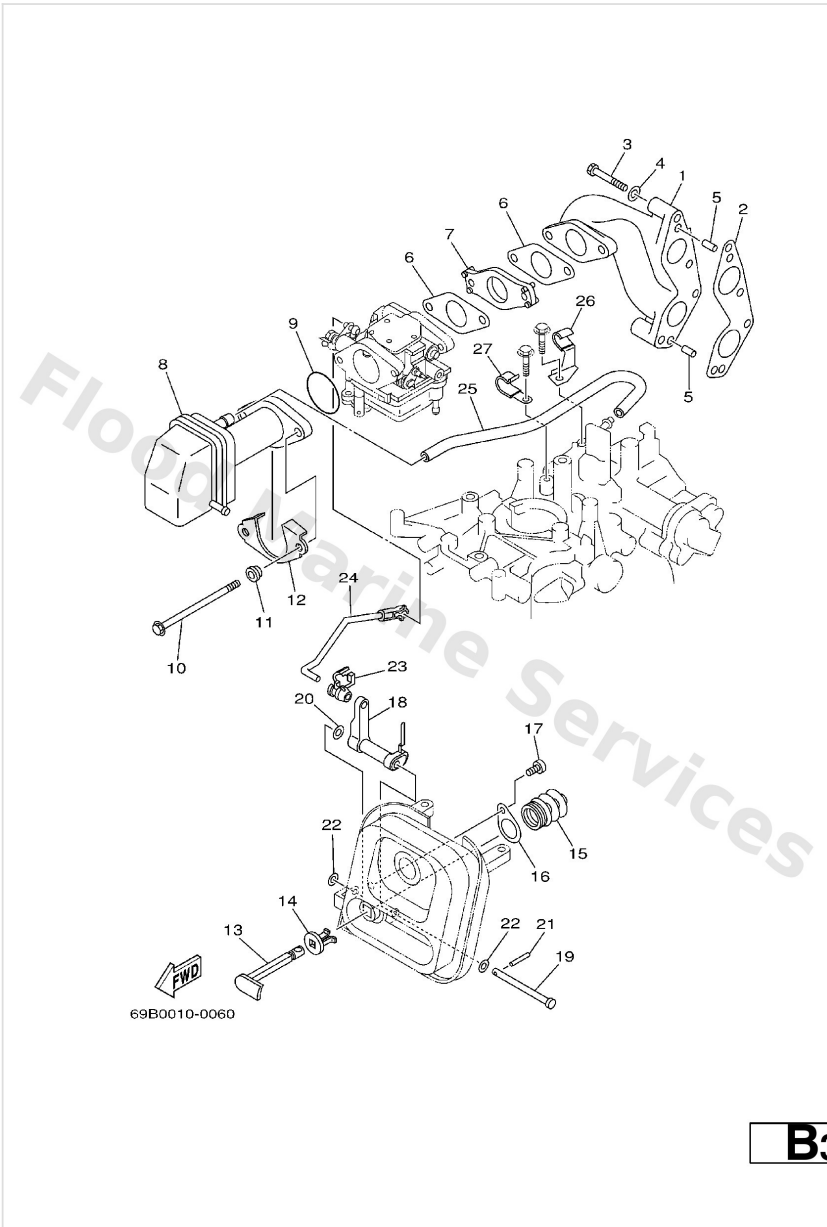

Intake

Ref	Part	
1	66M-13641-00-94 Manifold 1	Buy now
2	66M-13645-00 Gasket, manifold 1	Buy now
3	97095-06040 Bolt (682)	Buy now
4	92995-06600 Washer, plain (646)	Buy now
5	93606-12019 Pin, dowel (614)	Buy now
6	66M-13646-00 Gasket, manifold 2	Buy now
7	66M-14271-00 Insulator F9.9C,F15A	Buy now
7	69V-14271-00 Insulator F13.5A	Buy now
8	66M-14440-00 Silencer assembly, intake	Buy now
9	93210-35M86 O-ring(6I2)	Buy now
10	90119-06M76 Bolt, with washer	Buy now
11	90387-06M79 Collar	Buy now
12	66M-14477-00 Plate	Buy now
13	66M-41271-00 Knob, choke	Buy now
14	689-41273-00 Grommet	Buy now