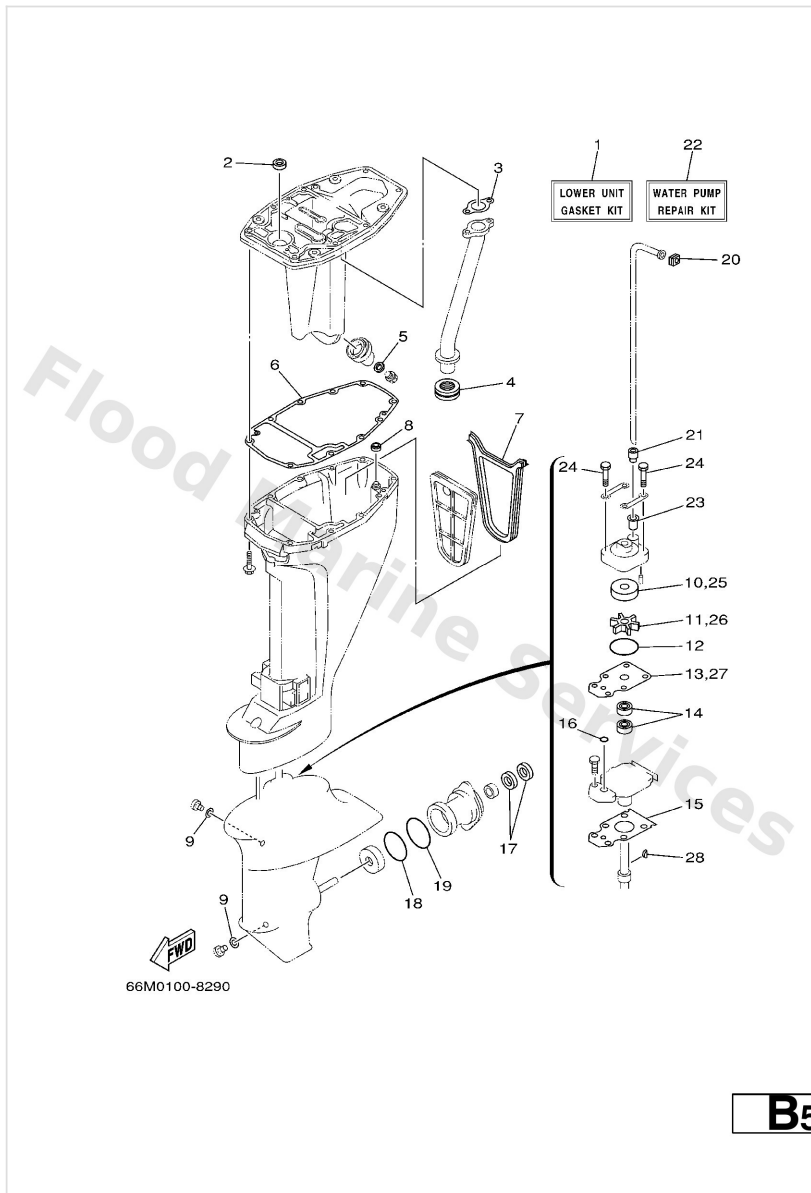

Repair Kit 3

Ref	Part	
1	66M-W0001-20 Lower Unit Gasket Kit	Buy now
2	93101-12M63 Oil seal	Buy now
3	66M-41133-00 Gasket, exhaust manifold 1	Buy now
4	66M-41138-00 Seal, ext. 1	Buy now
5	90430-14M09 Gasket	Buy now
6	66M-45113-00 Gasket, upper casing	Buy now
7	66M-45115-00 Gasket, upper casing	Buy now
8	66M-45128-00 Seal 2	Buy now
9	90430-08020 Gasket	Buy now
10	63V-44322-00 Insert, cartridge	Buy now
11	63V-44352-01 Impeller	Buy now
12	93210-44398 O-ring(55x)	Buy now
13	63V-44323-00 Outer plate, cartridge	Buy now
14	93101-20048 Oil seal (20x30x6-648)	Buy now
15	63V-45315-A0 Packing, lower casing	Buy now