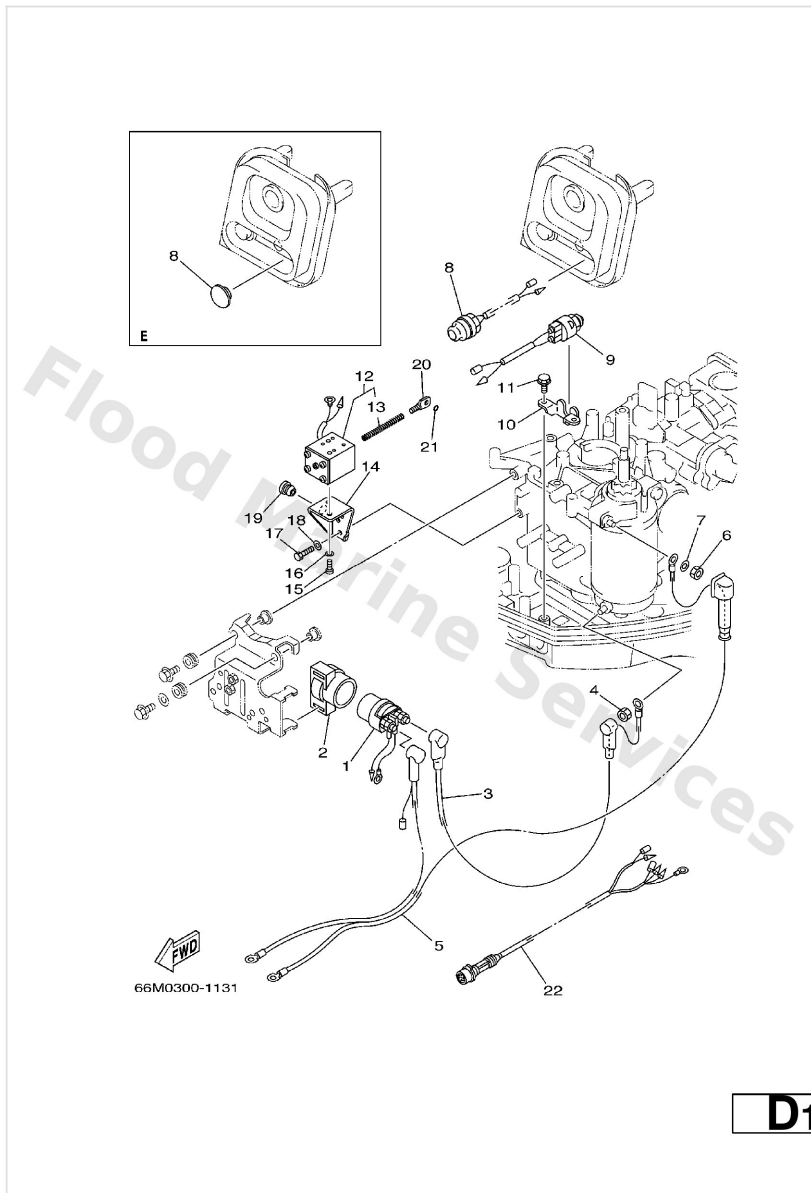

Electrical 2

Ref	Part	
15	97880-05008 Screw, with washer	Buy now
16	92990-05600 Washer, plain (646)	Buy now
17	97095-06016 Bolt, hexagon deep recess	Buy now
18	92995-06600 Washer, plain (646)	Buy now
19	90480-10M13 Grommet (6e0)	Buy now
20	66M-86117-00 Hook, wire pull	Buy now
21	93210-03261 O-ring (663)	Buy now
22	66M-82590-00 Wire Harness assembly	Buy now