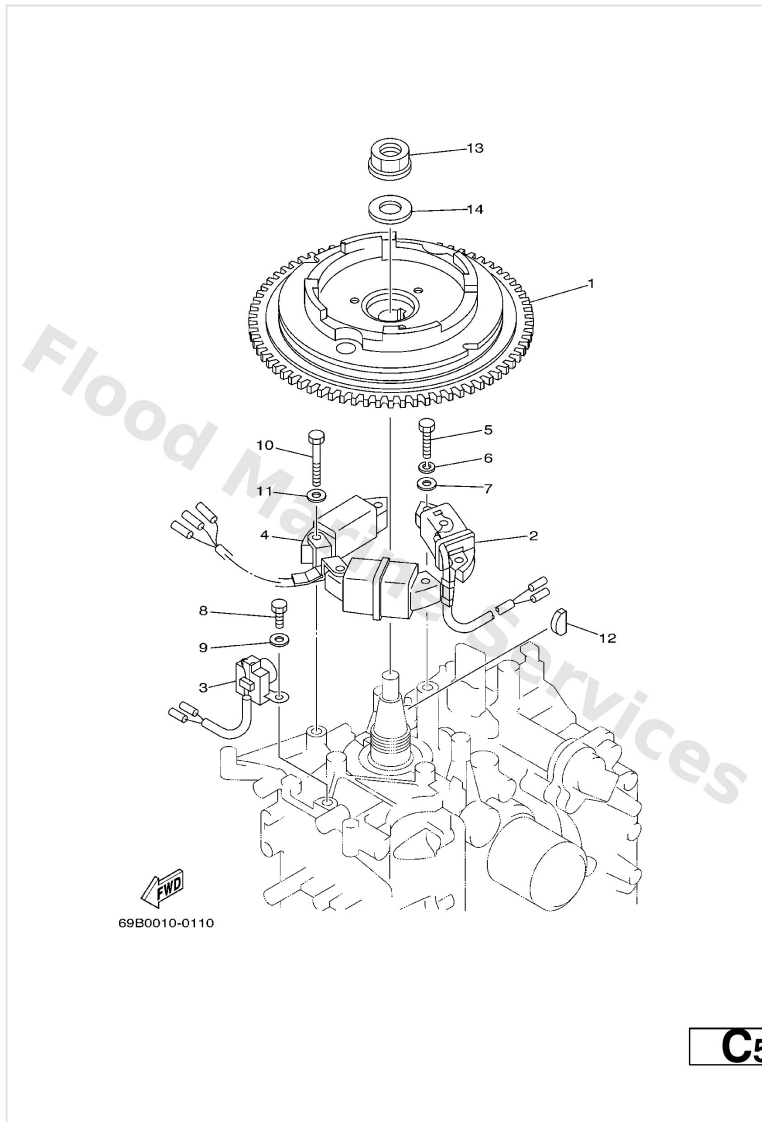

Generator

Ref	Part	
1	66M-85550-00 Rotor assembly WITHOUT RING GEAR	Buy now
1	66M-85550-10 Rotor assembly WITH RING GEAR	Buy now
2	66M-85520-00 Coil, charge	Buy now
3	66M-85580-00 Coil, pulser	Buy now
4	66M-85533-00 Coil, Lighting 6A	Buy now
4	66M-85533-10 Coil, Lighting 10A	Buy now
5	97095-06025 Bolt	Buy now
6	92995-06100 Washer(6a1)	Buy now
7	92995-06600 Washer, plain (646)	Buy now
8	97095-06016 Bolt, hexagon deep recess	Buy now
10	97095-06030 Bolt(jf7)	Buy now
10	97095-06040 Bolt (682)	Buy now
12	90280-05013 Key, woodruff	Buy now
13	90179-16M05 Nut (689)	Buy now
14	90201-16M44 Washer (689)	Buy now