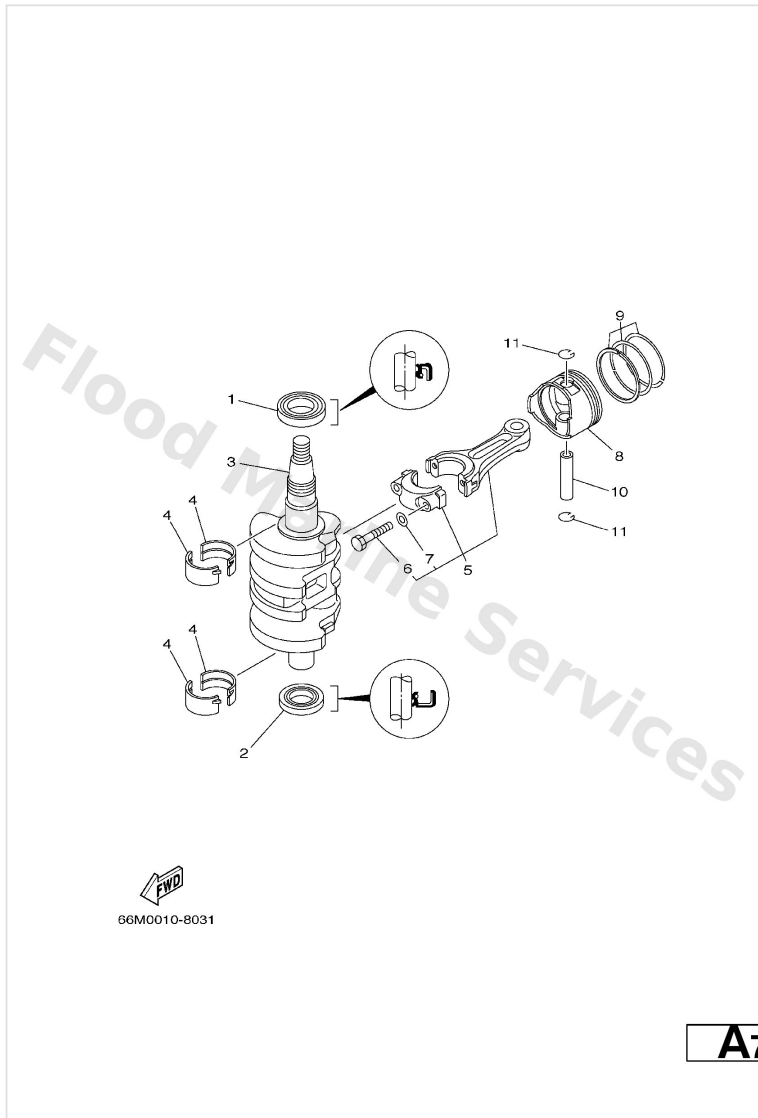

Crankshaft. Piston

Ref	Part	
1	93102-35M51 Oil seal	Buy now
2	93102-25M52 Oil seal	Buy now
3	66M-11411-00 Crankshaft	Buy now
4	66M-11416-00 Plane bearing, crankshaft 1 UR BROWN	Buy now
4	66M-11416-10 Plane bearing, crankshaft 1 UR BLACK	Buy now
4	66M-11416-20 Plane bearing, crankshaft 1 UR BLUE	Buy now
5	66M-11650-00 Connecting rod kit	Buy now
6	66M-11654-00 Bolt, connecting rod	Buy now
7	90201-07M01 Washer, plate	Buy now
8	66M-11631-00-96 Piston (std)	Buy now
8	66M-11635-00 Piston (0.25mm o/s) AP	Buy now
8	66M-11636-00 Piston (0.50Mm O/S) AP	Buy now
9	66M-11603-00 Piston ring set (std)	Buy now
9	66M-11604-00 Piston ring set (0.25mm o/s) AP	Buy now
9	66M-11605-00 Piston ring set (0.50mm o/s) AP	Buy now