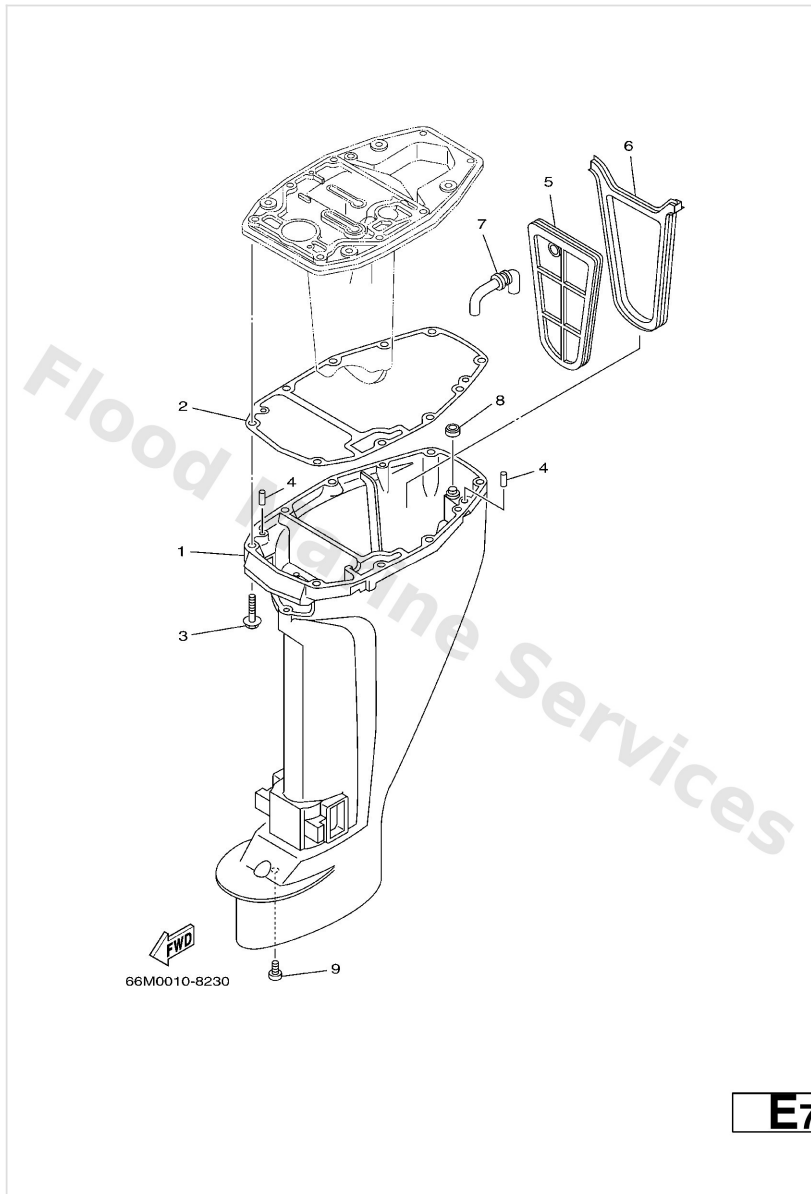

Upper Casing

Ref	Part	
1	66M-45111-00-4D Casing, upper S	Buy now
1	66M-45111-10-4D Casing, upper L	Buy now
2	66M-45113-00 Gasket, upper casing	Buy now
3	97575-08545 Bolt, hexagon w/w deep recess	Buy now
4	93606-12019 Pin, dowel (614)	Buy now
5	66M-45126-00 Plate, Seal Damper	Buy now
6	66M-45115-00 Gasket, upper casing	Buy now
7	66M-45136-00 Pipe	Buy now
8	66M-45128-00 Seal 2	Buy now
9	90157-06M06 Screw, pan head(6m7)	Buy now