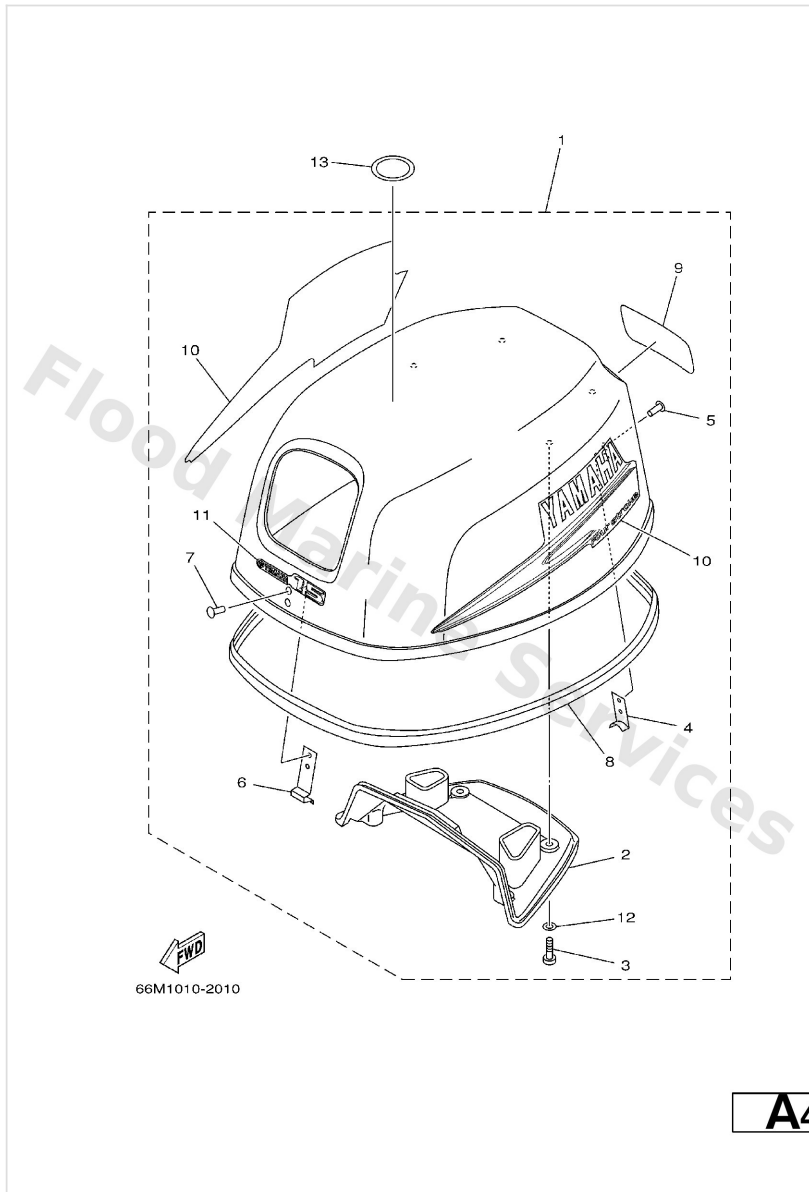

Top Cowling

Ref	Part	
11	69V-42677-00 Graphic Rear F13.5A	Buy now
12	90202-05M38 Washer, plate(6I2)	Buy now
13	67F-13434-02 Label, Caution	Buy now