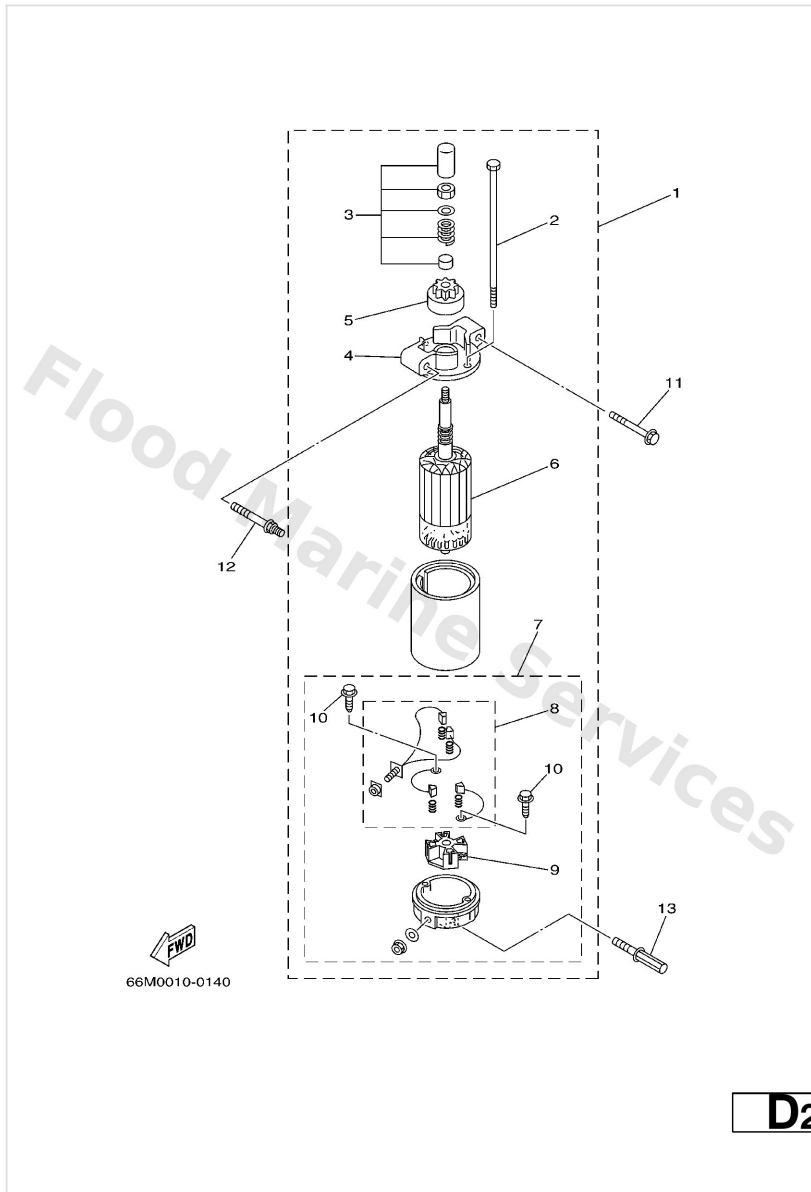

Starting Motor

Ref	Part	
1	66M-81800-01 Starting motor assembly	Buy now
2	65W-81826-00 Bolt	Buy now
3	65W-81857-01 Retainer	Buy now
4	66M-81830-00 Front bracket assembly	Buy now
5	65W-81807-00 Gear assembly, starting motor	Buy now
6	65W-81850-01 Armature assembly	Buy now
7	66M-81820-00 Rear bracket assembly	Buy now
8	65W-81801-00 Brush set	Buy now
9	65W-81840-00 Brush holder assembly	Buy now
10	65W-81825-00 Screw	Buy now
11	90119-08M39 Bolt, with washer	Buy now
12	90109-08M78 Bolt	Buy now
13	90109-08M85 Bolt	Buy now