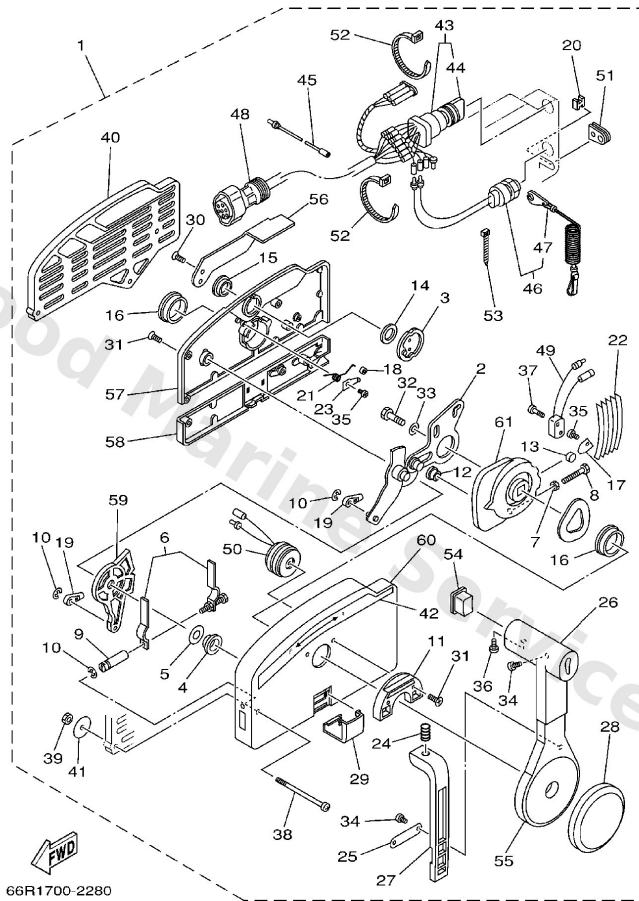

Remote Control Assy

A7

Ref	Part	
46	688-82575-01 Engine stop switch assembly	Buy now
47	682-82556-00 Lanyard, stop switch	Buy now
48	688-82586-21 Extension, wire harness L)5M (7P)	Buy now
49	703-82540-00 Neutral switch assembly	Buy now
50	703-83383-02 Buzzer	Buy now
51	703-48284-00 Grommet	Buy now
52	703-82591-00 Band	Buy now
53	703-82592-00 Band	Buy now
54	703-48224-00 Cover, control lever WITHOUT PT/T SW.	Buy now
55	703-48221-00 Grip	Buy now
56	703-48152-00 Knob, free accel	Buy now
57	703-48212-00 Rear housing	Buy now
58	703-48213-00 Back, panel	Buy now
59	703-48271-00 Arm, shift	Buy now
60	703-48211-01 Housing,1	Buy now