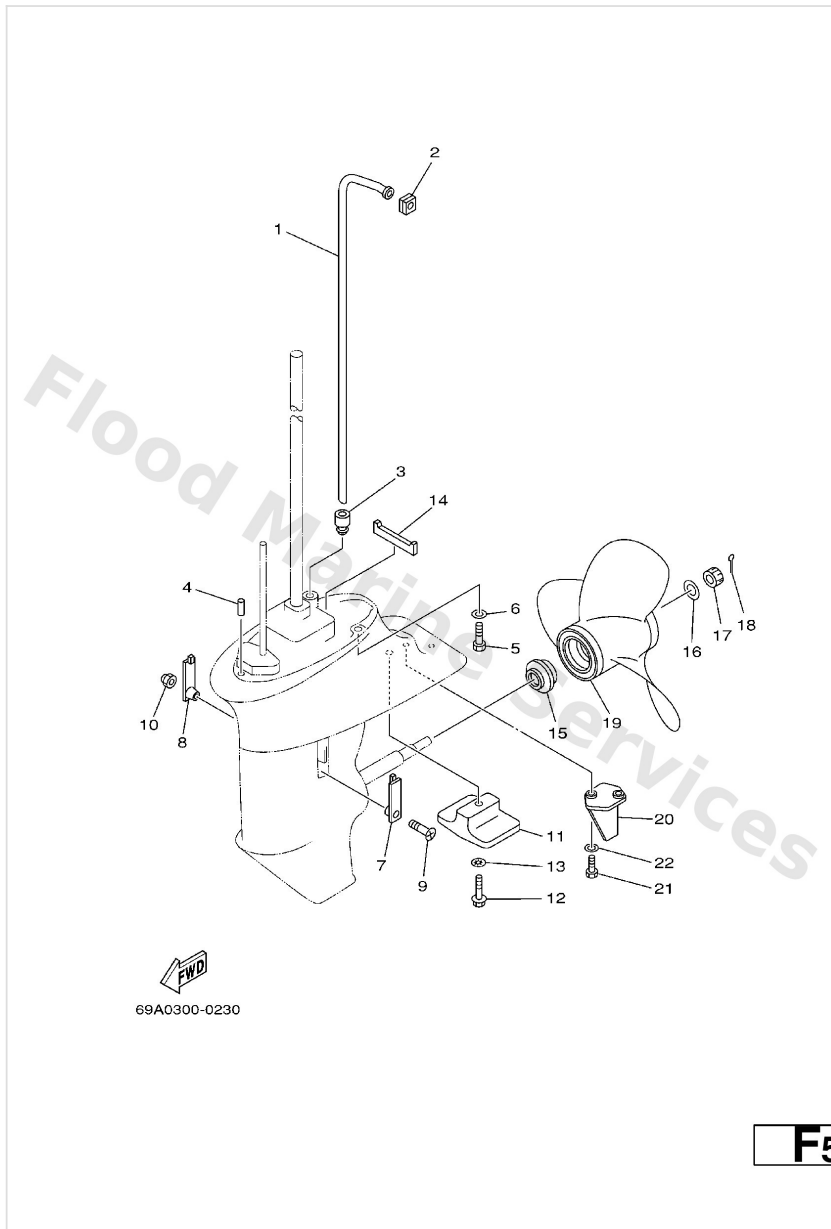

Lower Casing. Drive 2

Ref	Part	
1	66M-44361-00 Tube, Water 1 S	Buy now
1	66M-44361-10 Tube, water L	Buy now
2	63V-44365-10 Damper, water seal 1	Buy now
3	63V-44368-00 Rubber, water seal 4	Buy now
4	93604-12M07 Pin, dowel (688)	Buy now
5	97075-08030 Bolt, hexagon (fj1)	Buy now
6	92995-08600 Washer, plain (663)	Buy now
7	6G1-45214-00 Cover, water inlet	Buy now
8	63V-45215-00 Cover, water inlet	Buy now
9	90152-05M04 Screw, countersunk	Buy now
10	90185-05002 Nut nylon (sus)(ex4)	Buy now
11	61N-45251-01 Anode	Buy now
12	95895-06030 Bolt, flange deep recess	Buy now
13	92990-06300 Washer, tooth	Buy now
14	63V-45375-00 Damper, seal	Buy now