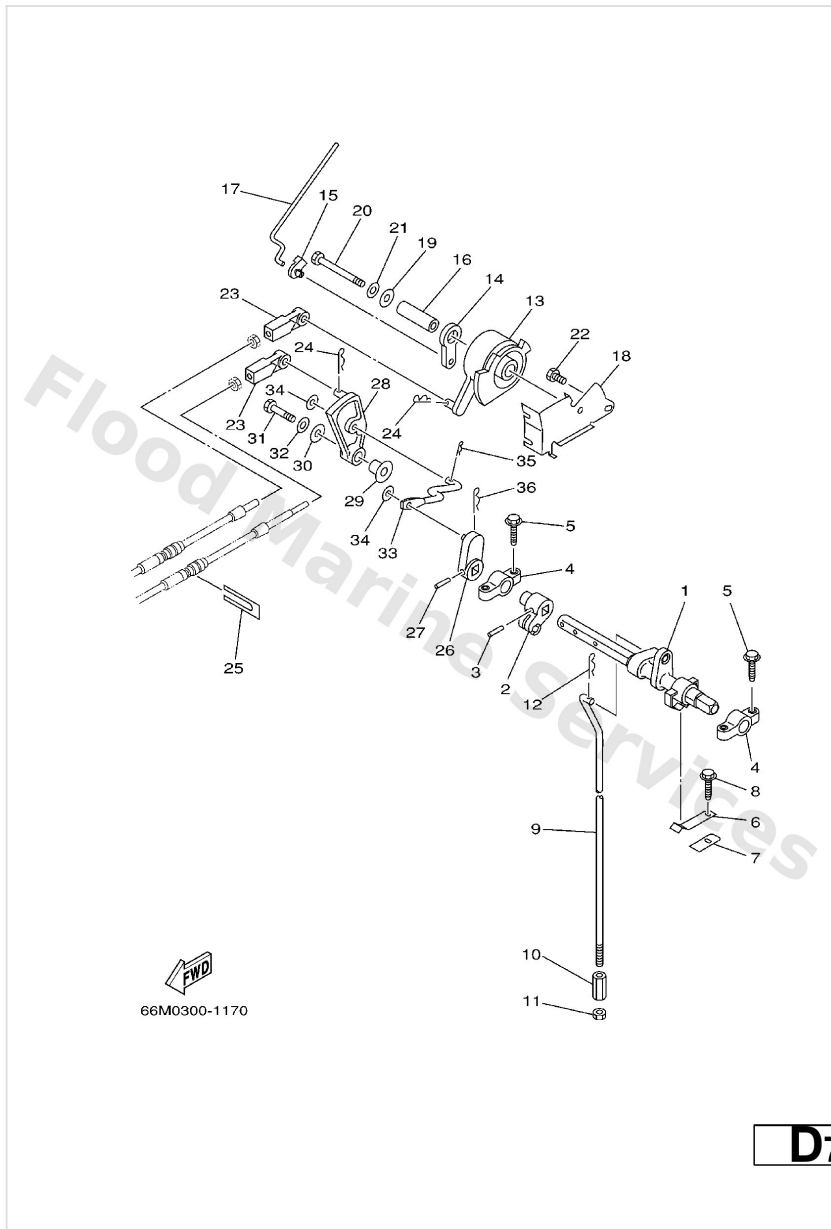

Carburetor

66M030080701

B5

Ref	Part	
37	98580-03005 Screw, pan head(78g)	Buy now
38	6G8-14457-00 Plug FOR *ECM	Buy now
39	69M-24533-00 O-ring F13.5A,F15A	Buy now

Control

Ref	Part	
1	65W-44121-00 Lever, shift rod	Buy now
2	66M-44122-00 Bushing, shift rod lever	Buy now
3	90254-03M05 Pin, spring	Buy now
4	6F5-41662-00 Bracket 2	Buy now
5	90109-06M81 Bolt	Buy now
6	65W-44116-00 Spring	Buy now
7	66R-44114-00 Stopper	Buy now
8	90109-06M86 Bolt	Buy now
9	66M-44143-00 Rod, shift S	Buy now
9	66M-44143-10 Rod, shift L	Buy now
10	90170-06015 Connector, shift rod	Buy now
11	95380-06700 Nut	Buy now
12	90468-18008 Clip 620436610000	Buy now
13	65W-41638-00 Pulley	Buy now
14	65W-41283-00 Lever, free accel.	Buy now