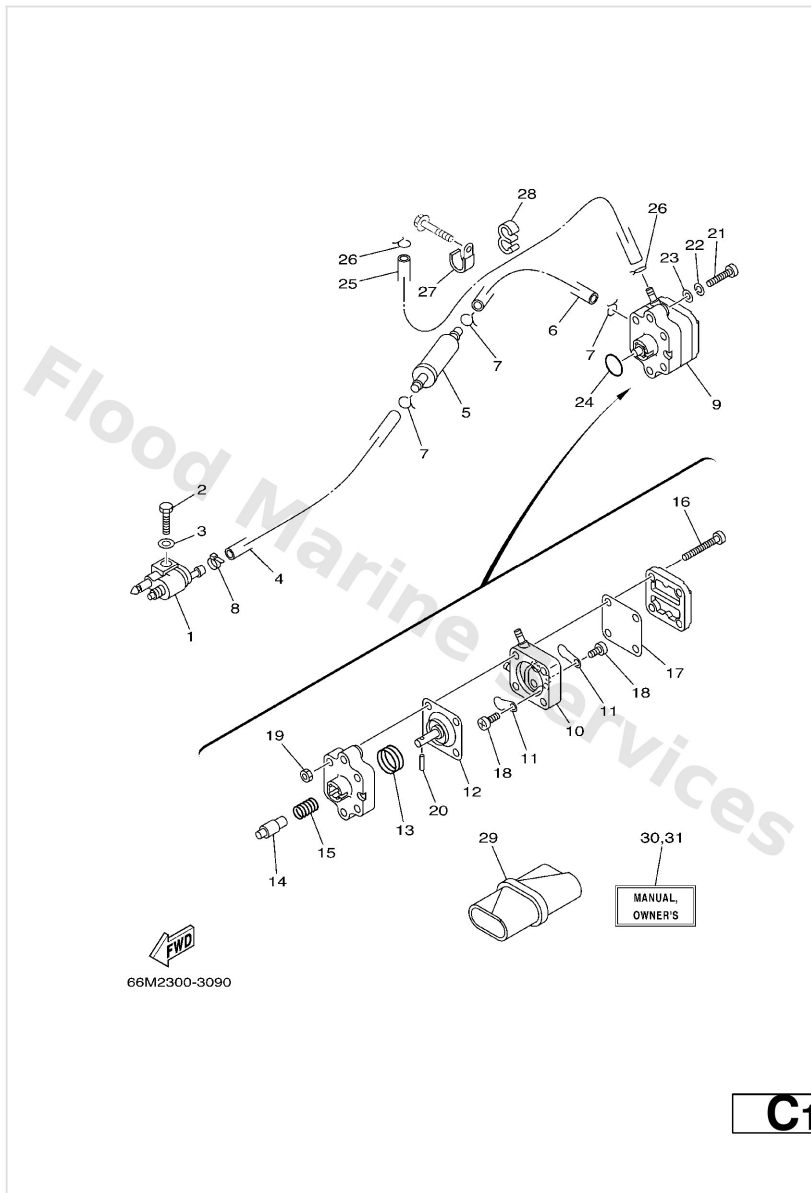

Fuel

Ref	Part	
1	6G1-24304-02 Fuel pipe joint comp. 1	Buy now
2	97095-06020 Bolt(7u8)	Buy now
3	92995-06600 Washer, plain (646)	Buy now
4	90445-10M40 Hose (I400)	Buy now
5	65W-24251-00 Strainer 1	Buy now
6	90445-10M20 Hose (I400)	Buy now
7	90467-09M03 Clip(6k8)	Buy now
8	90465-11M10 Clamp	Buy now
9	66M-24410-10 Fuel pump assembly	Buy now
10	66M-24413-01 Body 2	Buy now
11	6A0-24421-01 Valve, check	Buy now
12	66M-24411-10 Diaphragm	Buy now
13	66M-24423-00 Spring, diaphragm	Buy now
14	66M-13131-10 Plunger	Buy now
15	66M-24454-00 Spring	Buy now