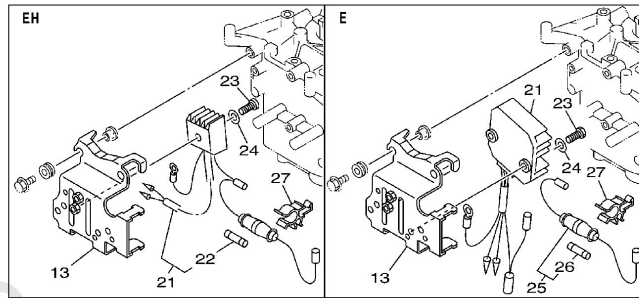

Electrical 1

C6

Ref	Part	
1	66M-85540-01 C.d.i. Unit assembly F9.9C,F13.5A	Buy now
1	66M-85540-10 C.d.i. unit assembly F15A	Buy now
2	97095-06020 Bolt(7u8)	Buy now
3	92995-06600 Washer, plain (646)	Buy now
4	66M-85570-00 Ignition coil assembly	Buy now
5	90480-25161 Grommet(656)	Buy now
8	6G8-82370-30 Plug cap assembly	Buy now
9	62Y-82504-10 Oil pressure switch assembly	Buy now
10	66M-82127-10 Wire, lead 2	Buy now
11	65W-85410-01 Emergency signal light assembly	Buy now
12	6H1-83557-00 Tube	Buy now
13	66M-85542-00 Bracket	Buy now
13	66M-85542-10 Bracket	Buy now
14	90387-06M05 Collar(6h4)	Buy now
15	90480-13M24 Grommet (6e9)	Buy now