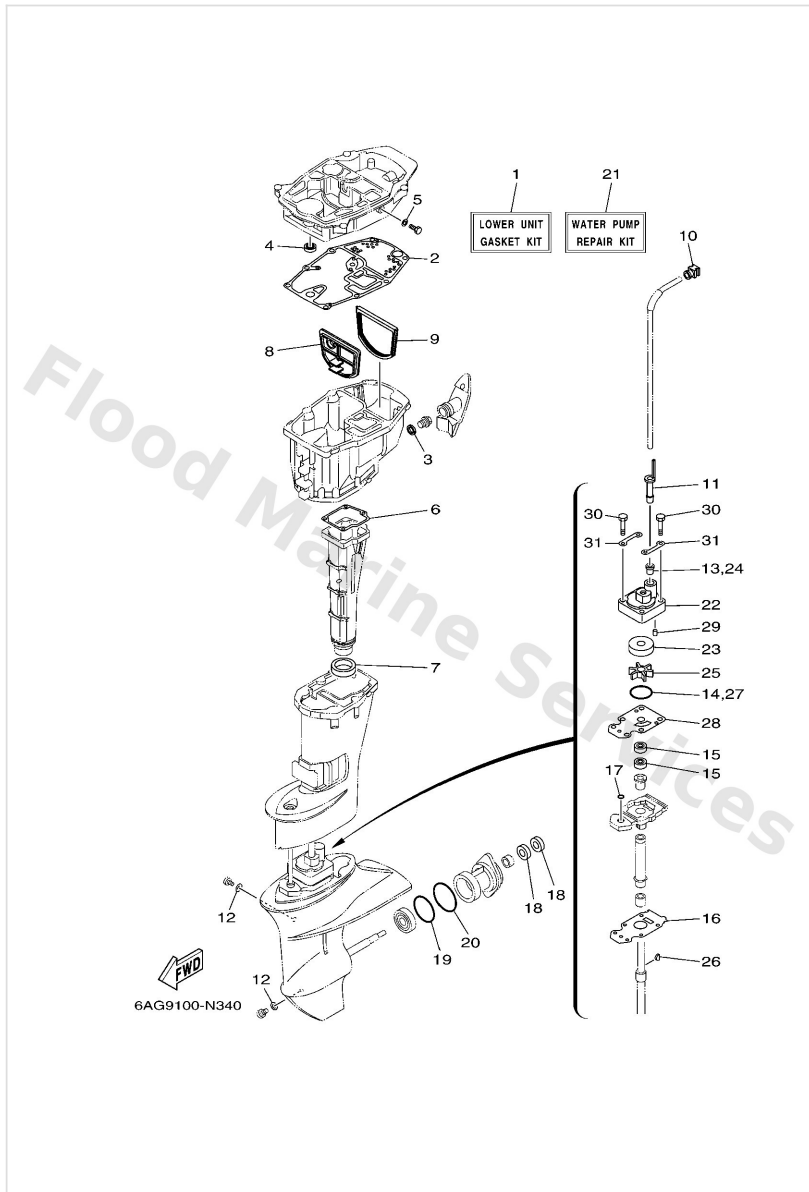

Repair Kit 3

Ref	Part	
16	69G45315A0 Packing, lower casing	Buy now
17	9321006ME6 O-ring	Buy now
18	9310117054 Oil seal (17x30x6-650)	Buy now
19	9321057M09 O-ring (683)	Buy now
20	9321056M80 O-ring(6j8)	Buy now
21	6AHW007800 Water pump repair kit	Buy now
22	6AH4431100 Housing, water pump	Buy now
23	63V4432200 Insert, cartridge	Buy now
25	63V4435201 Impeller	Buy now
26	6644433800 Key, woodruff	Buy now
28	68T4432300 Outer plate, cartridge	Buy now
29	9360412M07 Pin, dowel (688)	Buy now
30	9709508045 Bolt, hexagon	Buy now
31	63V4432801 Plate	Buy now