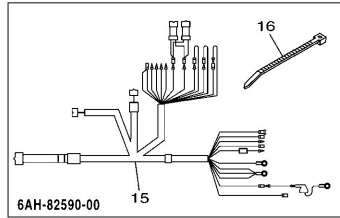

Electrical 4

Ref	Part	
35	9046476001 Clamp	Buy now