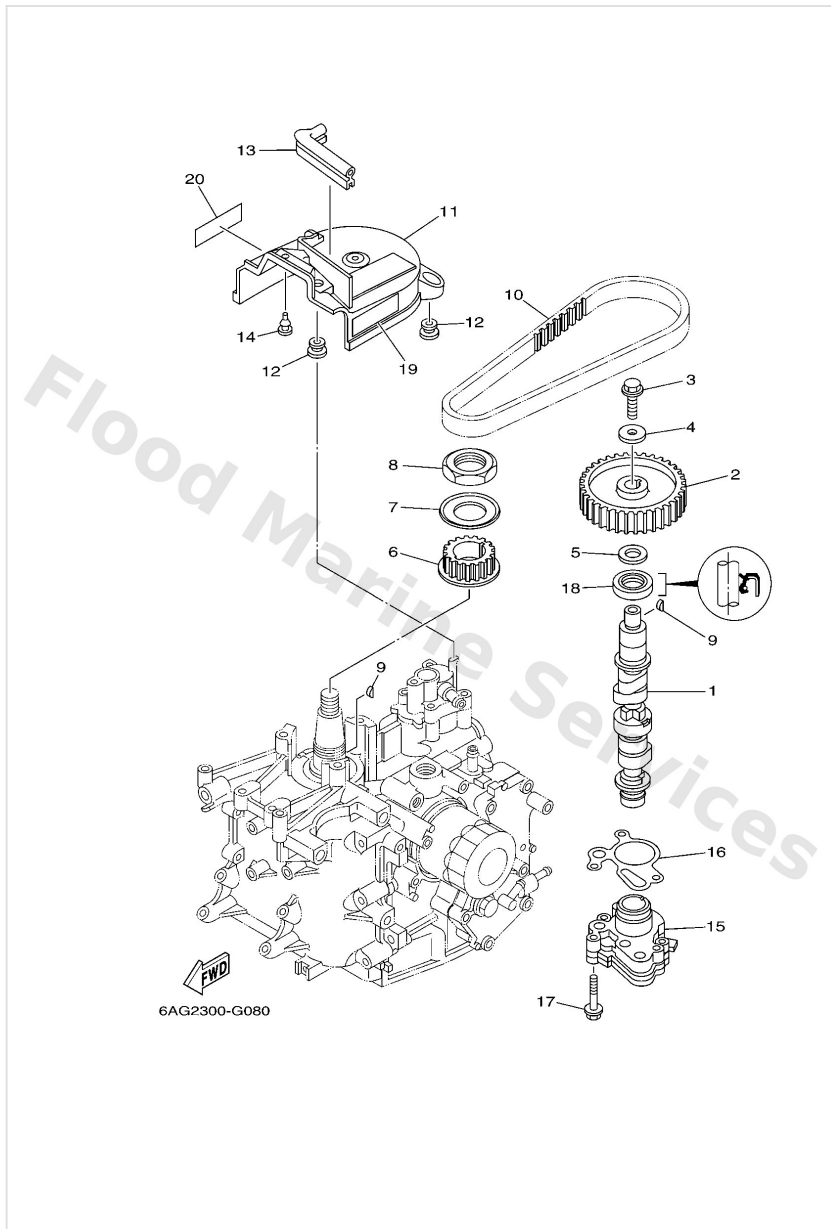

Oil Pump

Ref	Part	
1	6AG1217000 Camshaft assembly 1 F15C	Buy now
1	6AH1217000 Camshaft assembly 1 F20B	Buy now
2	6AH1153700 Gear, driven	Buy now
3	90105081A7 Bolt, washer based(jn9)	Buy now
4	9020108784 Washer, plate (317)	Buy now
5	9020115423 Washer, plate(663)	Buy now
6	6AH1153600 Gear, drive	Buy now
7	6AH1155700 Washer 1	Buy now
8	9017030003 Nut	Buy now
9	9028003M01 Key woodruff 146115450000	Buy now
10	6AH4624100 Belt	Buy now
11	6AH4629700 Cover, dust	Buy now
12	9048010627 Grommet	Buy now
13	6AH4261700 Damper, form	Buy now
14	9048006M19 Grommet (6e3)	Buy now