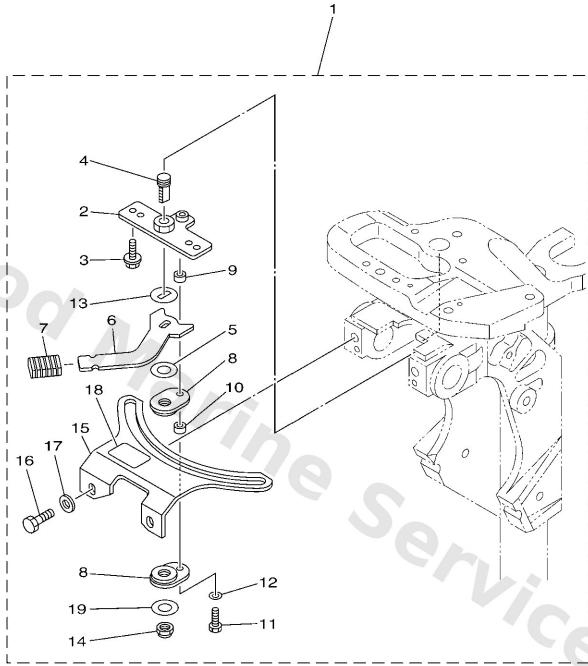

Steering Friction

6AU5110-L180

Ref	Part	
16	9010108022 Bolt, hexagon deep recess	Buy now
17	9020108065 Washer, plate	Buy now
18	68T4315500 Mark 1	Buy now
19	90201106M5 Washer, plate(3gm)	Buy now