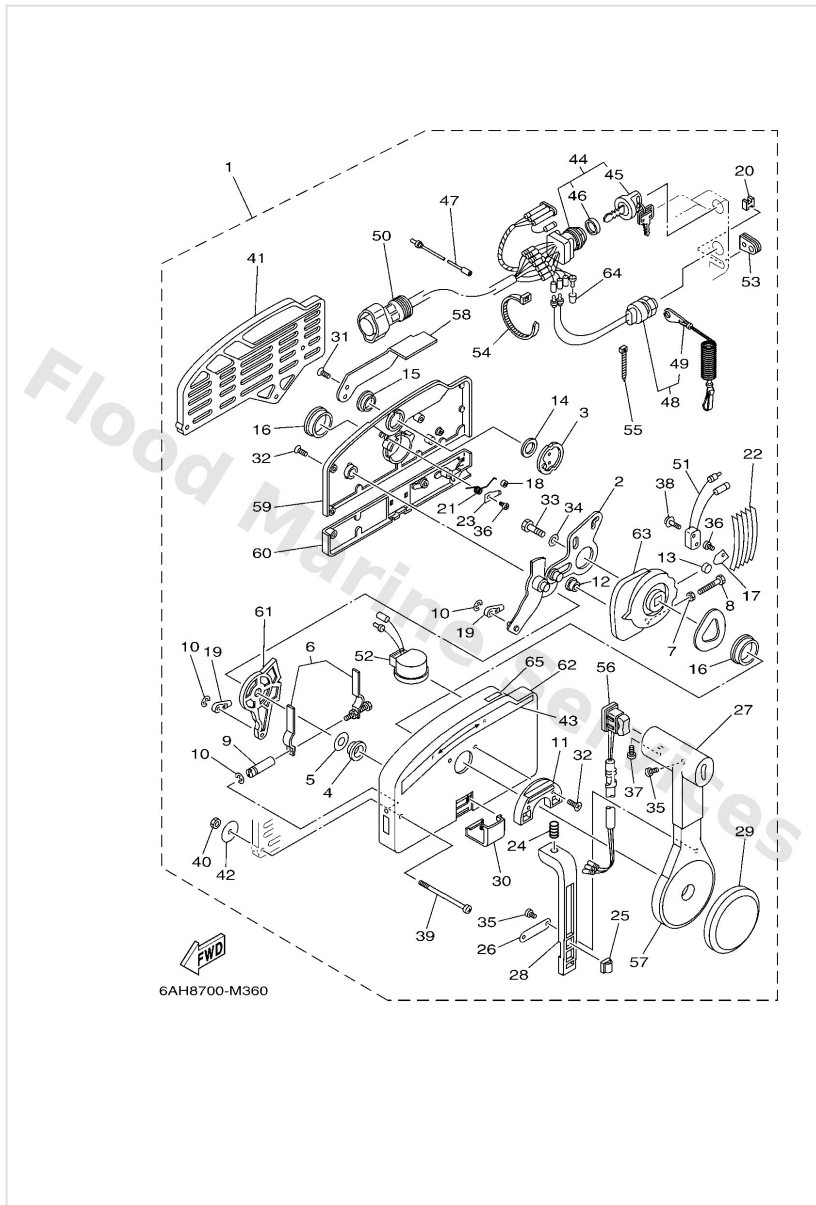

Remote Control Assy

Ref	Part	
15	7034824300 Bushing 3	Buy now
16	7034823400 Roller, detent	Buy now
17	7034818900 Retainer	Buy now
18	7034823600 Bushing	Buy now
19	7034834501 Cable end, remote control 2	Buy now
20	7034835800 Anchor, cable	Buy now
21	7034824400 Spring, free accel.	Buy now
22	7034823800 Spring, detent	Buy now
23	7034824600 Spacer 1	Buy now
24	7034822700 Spring, neutral lock	Buy now
25	7038259400 Clamp WITH PT/T SW.	Buy now
26	7034822600 Plate, stopper	Buy now
27	7034822200 Grip, control lever FOR 703-48205-A7	Buy now
27	7034822210 Grip, control lever FOR 703-48201-A6	Buy now
28	7034822300 Lock, neutral	Buy now