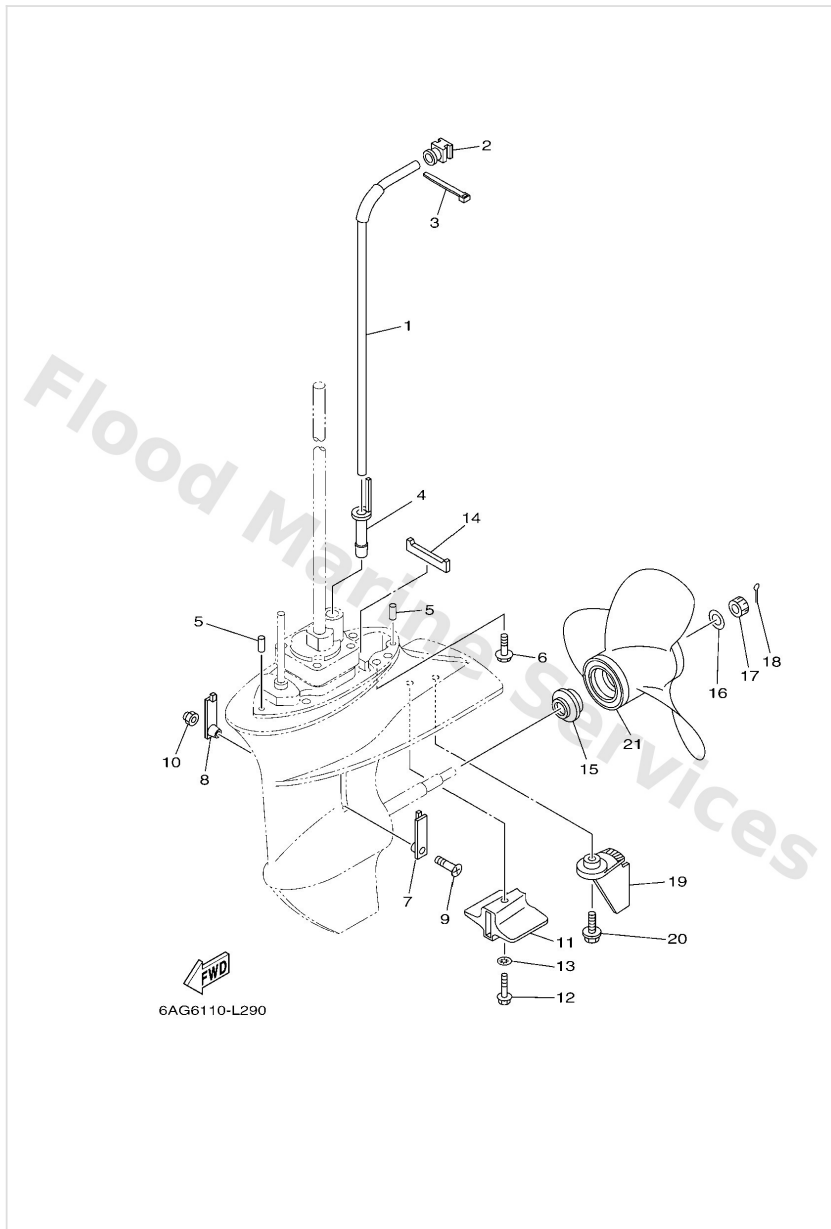

Lower Casing & Drive 2

Ref	Part	
1	6AH4436101 Tube, water 1 S(17.1")	Buy now
1	6AH4436111 Tube, water 1 L(22.1")	Buy now
2	6AH4436500 Damper, water seal 1	Buy now
3	9046511M10 Clamp	Buy now
4	6AH4436800 Rubber, water seal 4	Buy now
5	9360412M07 Pin, dowel (688)	Buy now
6	9757508530 Bolt, hexagon w/w deep recess	Buy now
7	6G14521400 Cover, water inlet	Buy now
8	63V4521500 Cover, water inlet	Buy now
9	9015205011 Screw, countersunk	Buy now
10	9018505002 Nut nylon (sus)(ex4)	Buy now
11	6AH4525100 Anode	Buy now
12	9589506035 Bolt, flange(4nx)	Buy now
13	9299006300 Washer, tooth	Buy now
14	63V4537500 Damper, seal	Buy now