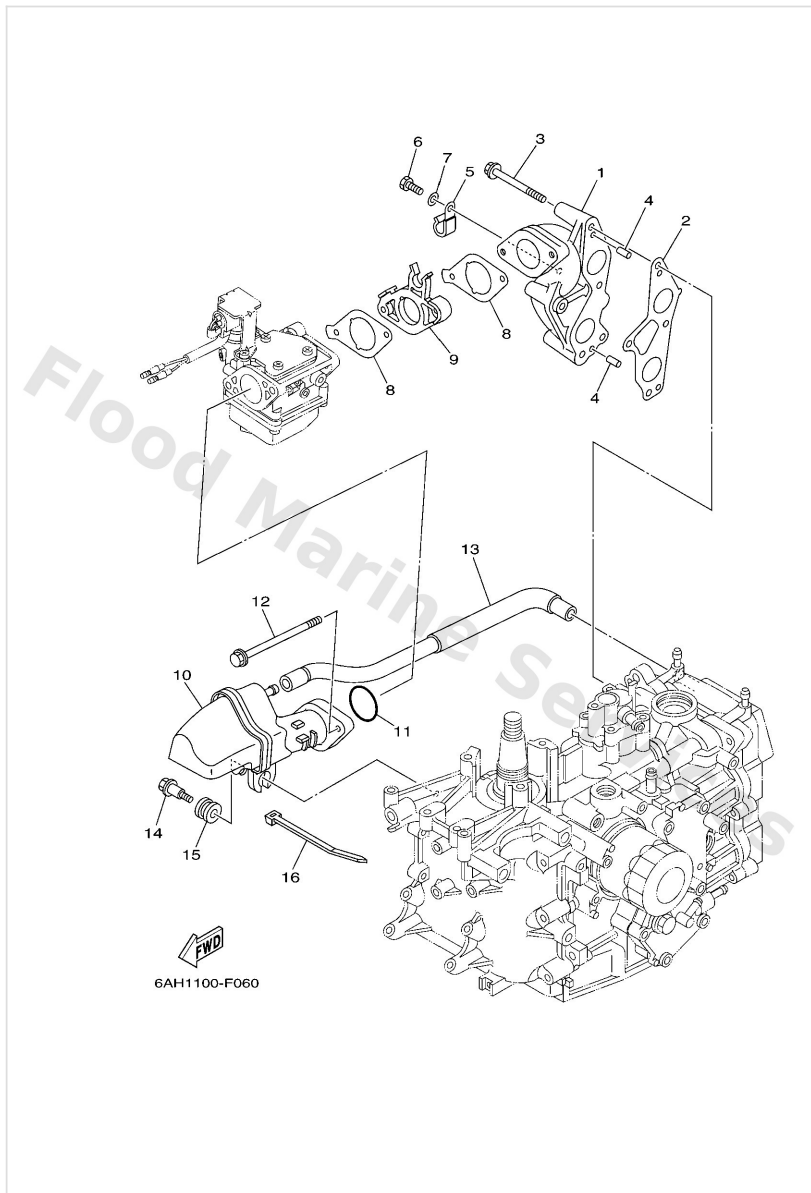

Intake

Ref	Part	
1	6AH136410094 Manifold 1	Buy now
2	6AH1364500 Gasket, manifold 1	Buy now
3	9759506555 Bolt, hexagon w/w deep recess	Buy now
4	9169050014 Pin, spring (647)	Buy now
5	9046508M83 Clamp	Buy now
6	9709506012 Bolt(gh1)	Buy now
7	9299506600 Washer, plain (646)	Buy now
8	6AH1364600 Gasket, manifold 2	Buy now
9	6AH1427100 Insulator	Buy now
10	6AH1444000 Silencer assembly, intake	Buy now
11	9321035M86 O-ring(612)	Buy now
12	9589506100 Bolt, flange deep recess	Buy now
13	6AH1537300 Pipe, breather	Buy now
14	9010906MA1 Bolt	Buy now
15	9048016616 Grommet	Buy now