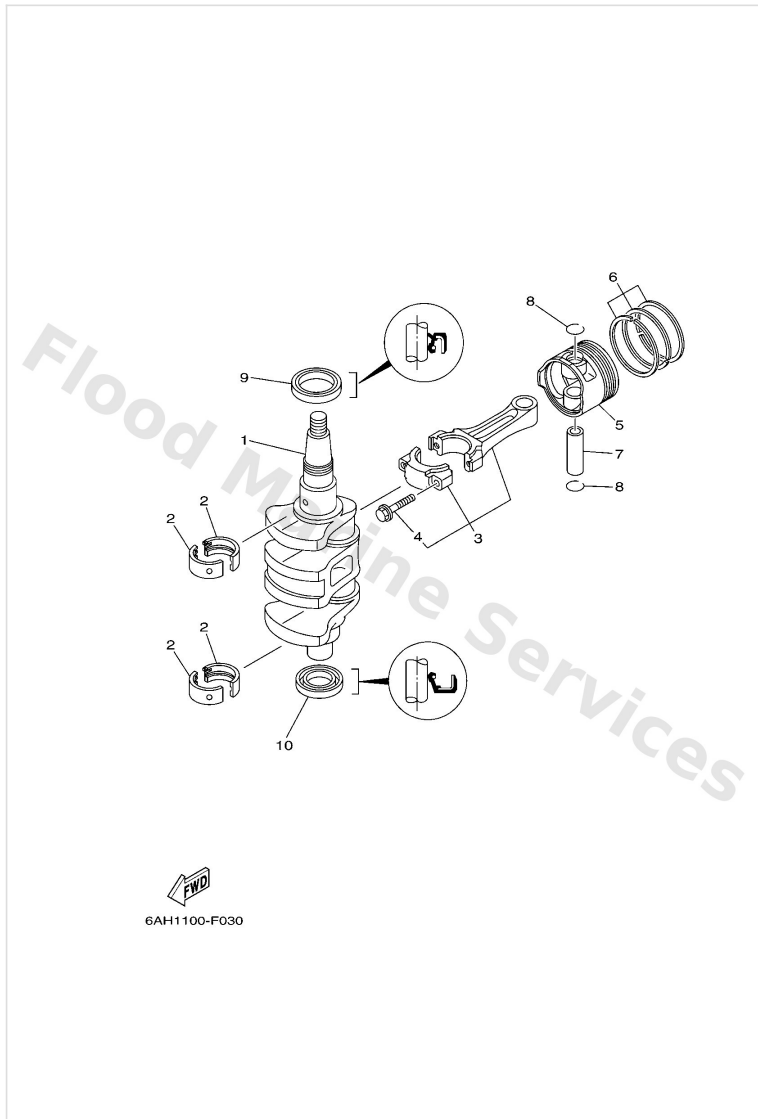

Control 2

Ref	Part	
1	6AH4412300 Arm, shift rod	Buy now
2	9025403M05 Pin, spring	Buy now
3	6AH4412100 Lever, shift rod	Buy now
4	6AH2636400 End, cable 2	Buy now
5	6G1416620194 Bracket	Buy now
6	9709506020 Bolt(7u8)	Buy now
7	9299506600 Washer, plain (646)	Buy now
8	6AH4412500 Lever, shift rod	Buy now
10	65W4411600 Spring	Buy now
11	66R4411400 Stopper	Buy now
12	9589506014 Bolt, flange deep recess	Buy now
13	6AH4414300 Rod, shift S(17.1")	Buy now
13	6AH4414310 Rod, shift L(22.1")	Buy now
14	9017006015 Connector, shift rod	Buy now
15	9538006700 Nut	Buy now

Control 2

Ref	Part	
16	6AH4853200 Bracket, remote control 2	Buy now
17	9048019031 Grommet(75v)	Buy now
18	6824853850 Clamp, cable	Buy now
19	9169030012 Pin, spring	Buy now
20	9709506014 Bolt(gj3)	Buy now
22	6634834400 Cable end, remote control	Buy now
23	9046818008 Clip 620436610000	Buy now
24	6AH4163800 Pulley	Buy now
25	9050820M44 Spring, torsion	Buy now
26	65W4128300 Lever, free accel.	Buy now
27	6J84126200 Joint, choke lever	Buy now
28	6AH4121100 Link, accel.	Buy now
29	9038706139 Collar	Buy now
30	9020106M31 Washer (6a0)	Buy now
31	9759506555 Bolt, hexagon w/w deep recess	Buy now

Control 2

Ref	Part	
33	6AH1457100 Bracket, throttle	Buy now
34	6AH4853100 Bracket, remote control 1	Buy now
35	9010906M86 Bolt	Buy now

Crankshaft & Piston

Ref	Part	
1	6AH1141100 Crankshaft	Buy now
2	6AH1141600 Plane bearing, crankshaft 1 UR BROWN	Buy now
2	6AH1141610 Plane bearing, crankshaft 1 UR BLACK	Buy now
2	6AH1141620 Plane bearing, crankshaft 1 UR BLUE	Buy now
3	6AH1165010 Connecting rod assembly	Buy now
4	6AH1165400 Bolt, connecting rod	Buy now
5	6AH1163100 Piston (std)	Buy now
5	6AH1163500 Piston (0.25mm o/s) AP	Buy now
5	6AH1163600 Piston (0.50mm o/s) AP	Buy now
6	6AH1160300 Piston ring set (std)	Buy now
6	6AH1160400 Piston ring set (0.25mm o/s) AP	Buy now
6	6AH1160500 Piston ring set (0.50mm o/s) AP	Buy now
7	1371163310 Pin, piston	Buy now
8	9345017129 Circlip(1ar)	Buy now
9	9310237004 Oil seal	Buy now