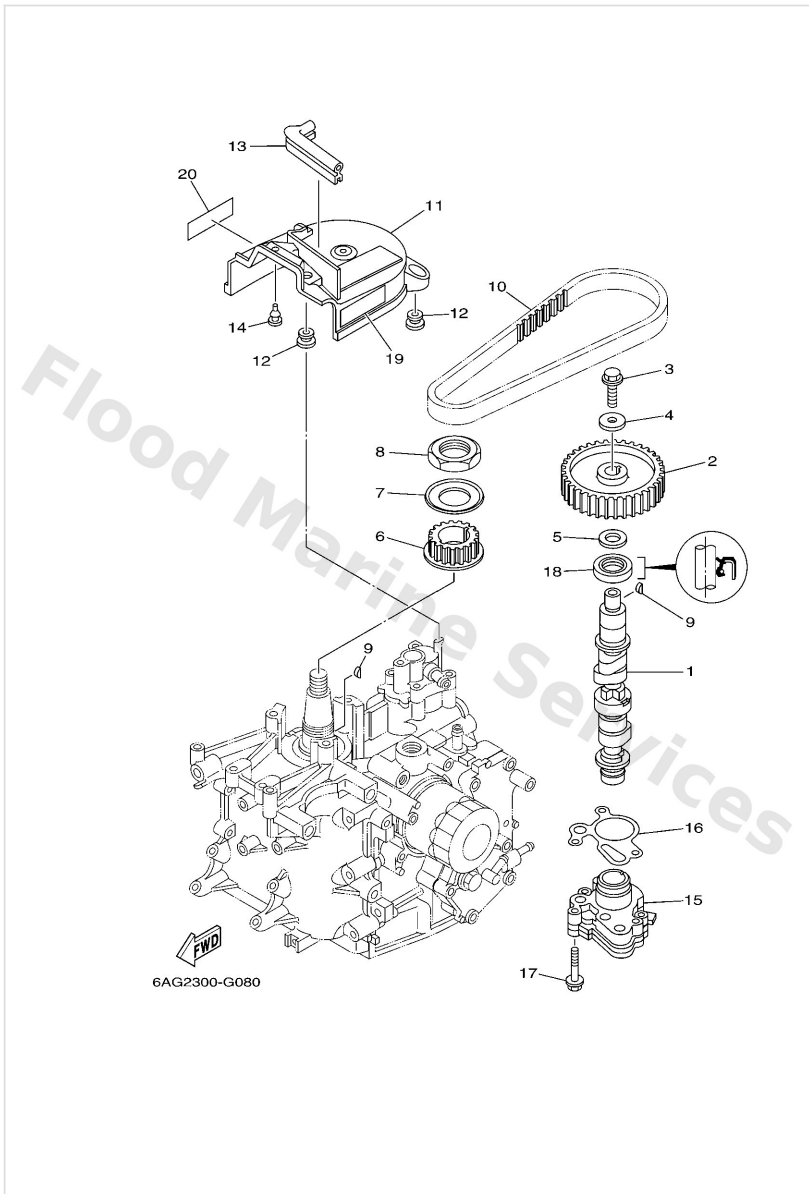

Oil Pump

Ref	Part	
15	6AH1330000 Oil pump assembly	Buy now
16	6AH1332910 Gasket, pump cover	Buy now
17	9010506035 Bolt, flange	Buy now
18	9310222010 Oil seal	Buy now
19	6AH8199440 Label, safety	Buy now
20	6AH8199450 Label, safety	Buy now