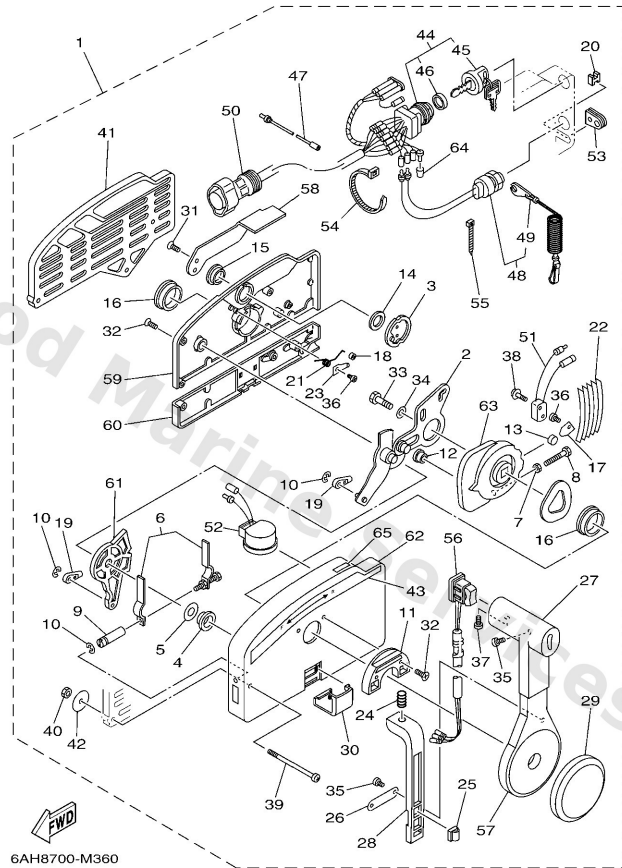

Remote Control Assy

Ref	Part	
59	7034821200 Rear housing	Buy now
60	7034821300 Back, panel	Buy now
61	7034827100 Arm, shift	Buy now
62	7034821102 Housing,1	Buy now
63	7034823200 Drive gear	Buy now
64	7038254200 Cap FOR 703-48205-A7	Buy now
65	7034821800 Graphic	Buy now