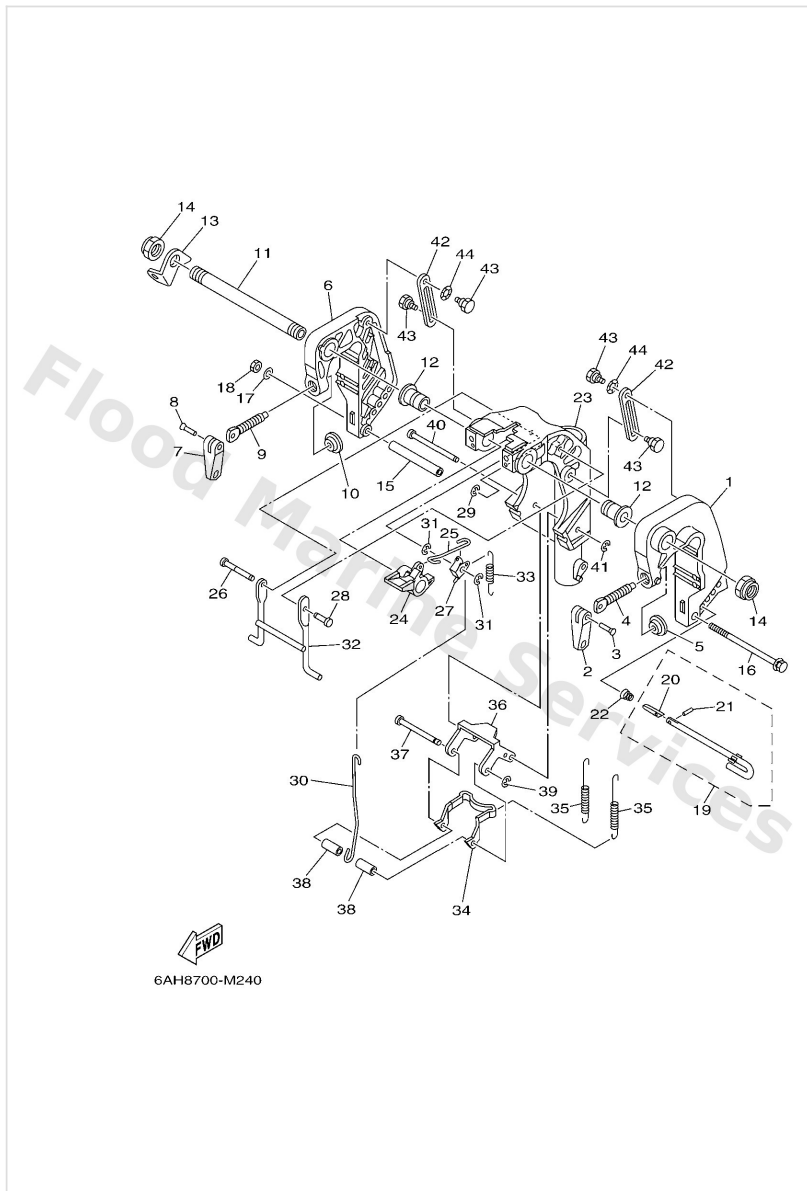

Bracket 1

Ref	Part	
1	6AH43111004D Bracket, clamp 1	Buy now
2	6E04311801 Handle, transom clamp	Buy now
3	9024304M01 Pin(6a1)	Buy now
4	6E74311600 Screw, transom clamp	Buy now
5	6484311401 Pad, transom clamp	Buy now
6	6AH43112004D Bracket, clamp 2	Buy now
11	69A4313100 Bolt, clamp bracket FOR REMOTE CONTROL	Buy now
12	9038622MA4 Bush	Buy now
13	66R4311300 Plate, clamp bracket	Buy now
14	9018522043 Nut, self-locking	Buy now
15	9038706M13 Collar(6h6)	Buy now
16	9010106M18 Bolt(6I5)	Buy now
17	9299506600 Washer, plain (646)	Buy now
18	9538006700 Nut	Buy now
19	6L24316001 Tilt rod assembly	Buy now