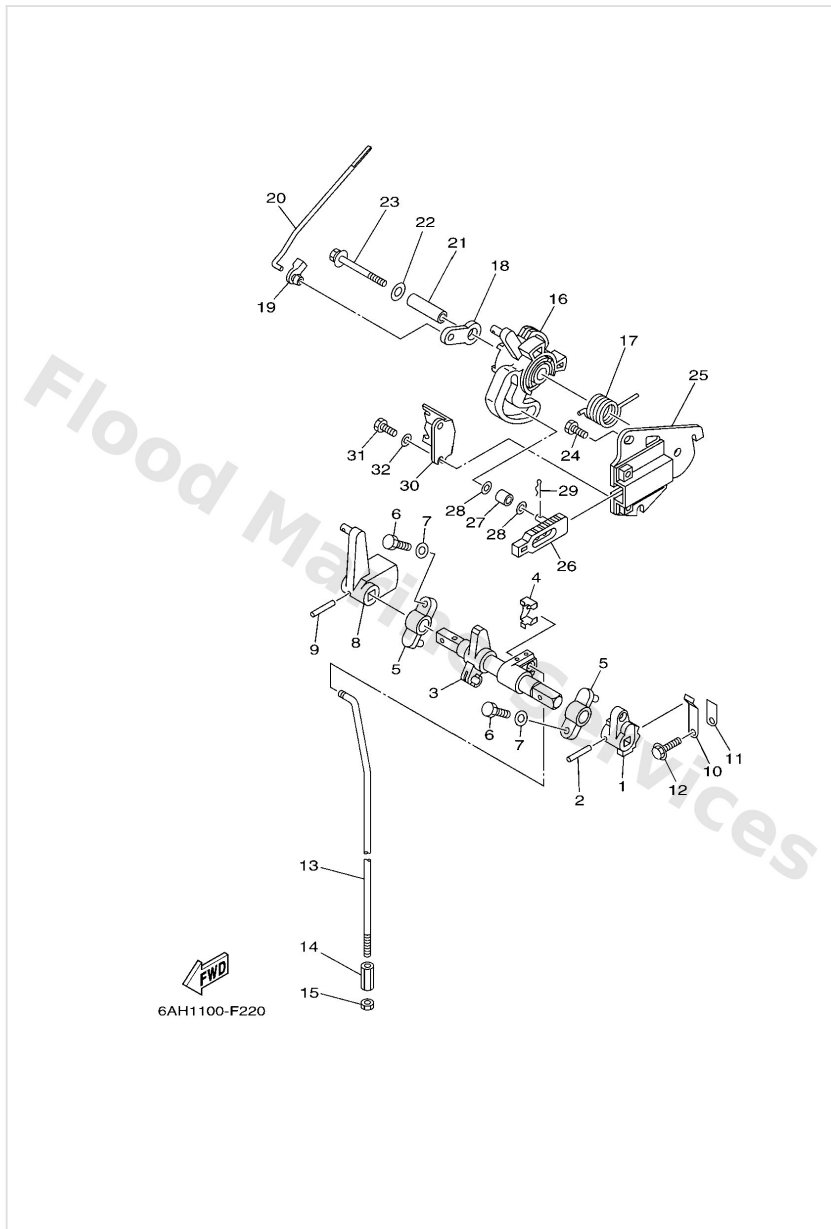

Control 1

Ref	Part	
1	6AH4412300 Arm, shift rod	Buy now
2	9025403M05 Pin, spring	Buy now
3	6AH4412100 Lever, shift rod	Buy now
4	6AH2636400 End, cable 2	Buy now
5	6G1416620194 Bracket	Buy now
6	9709506020 Bolt(7u8)	Buy now
7	9299506600 Washer, plain (646)	Buy now
8	6AH4412500 Lever, shift rod	Buy now
10	65W4411600 Spring	Buy now
11	66R4411400 Stopper	Buy now
12	9589506014 Bolt, flange deep recess	Buy now
13	6AH4414300 Rod, shift S(17.1")	Buy now
13	6AH4414310 Rod, shift L(22.1")	Buy now
14	9017006015 Connector, shift rod	Buy now
15	9538006700 Nut	Buy now