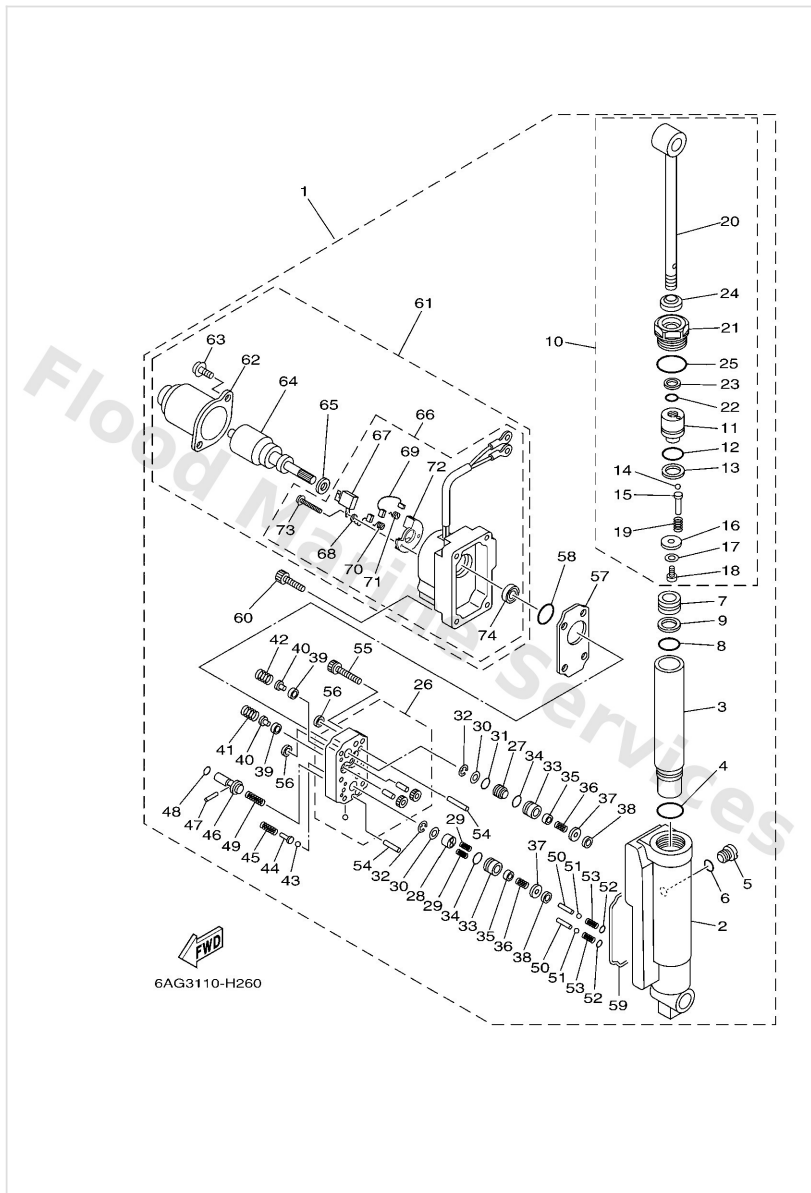

Power Tilt Assy

Ref	Part	
33	69G4382G00 Valve seat	Buy now
34	9321012N52 O-ring	Buy now
35	6T44380800 Seat valve comp. 1	Buy now
36	69G4385300 Spring, main valve	Buy now
37	69G4388F00 Spacer	Buy now
38	69J4381C00 Filter 3	Buy now
39	6H14384G11 Seal, relief valve	Buy now
40	6H14384410 Pin, valve support	Buy now
41	6F24385500 Spring, up relief	Buy now
42	6H14385610 Spring, down relief	Buy now
44	69A4386A00 Pin, absorber valve	Buy now
45	69A4382400 Spring, down relief 2	Buy now
46	69A4384800 Rod, manual release	Buy now
47	9360215250 Pin, dowel	Buy now
48	9321006001 O-ring (26h)	Buy now