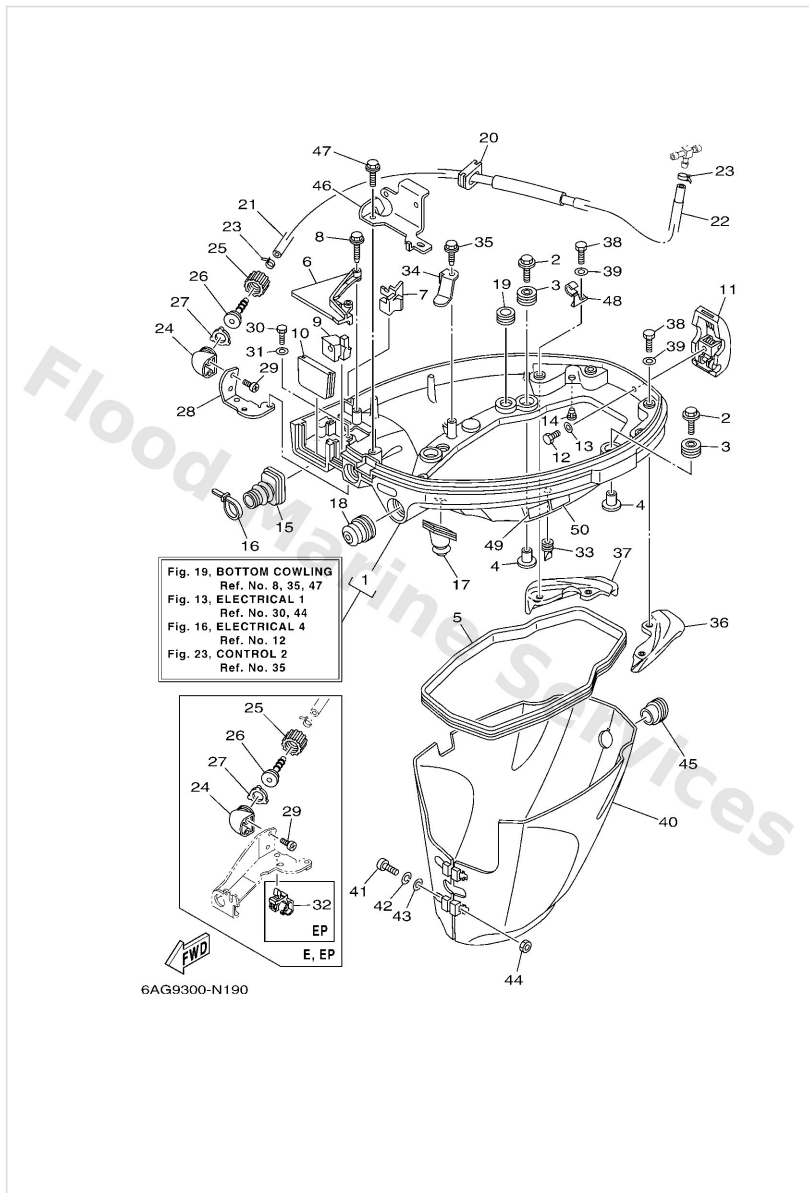

Bottom Cowling

Ref	Part	
1	6AH42710004D Bottom cowling assembly	Buy now
1	6AH42710104D Bottom cowling assembly	Buy now
2	68F8511900 Bolt	Buy now
3	9048021M82 Grommet	Buy now
4	9038706176 Collar	Buy now
5	6AH4271600 Rubber, seal 1	Buy now
6	6AH42738004D Plate, fitting	Buy now
7	6AH4271800 Rubber, seal 3	Buy now
8	9010906M82 Bolt	Buy now
9	6AH4272500 Grommet	Buy now
9	6AH4272510 Grommet	Buy now
9	6AH4272520 Grommet	Buy now
10	6AH4272400 Grommet	Buy now
10	6AH4272410 Grommet	Buy now
11	6AH4280100 Cowling clamp comp.	Buy now