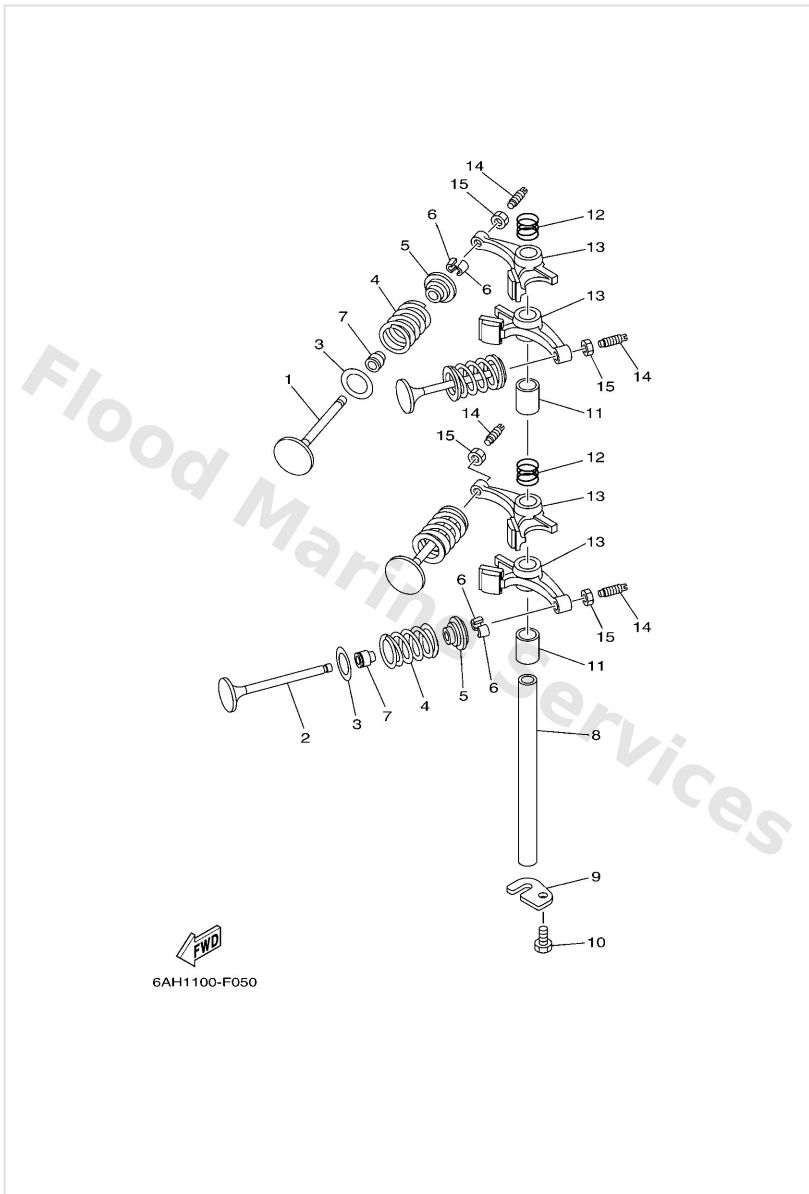

Valve

Ref	Part	
1	6AH1211100 Valve, intake	Buy now
2	6AH1212110 Valve, exhaust	Buy now
3	62Y1211600 Seat, valve spring	Buy now
4	3YF1211300 Spring, valve inner	Buy now
5	30X1211700 Retainer, valve spring	Buy now
6	30X1211800 Cotter, valve	Buy now
7	51Y1211900 Seal, valve stem	Buy now
8	66M1214600 Shaft, rocker	Buy now
9	6AH1227900 Plate	Buy now
10	9701306012 Bolt(gh1)	Buy now
11	9038713006 Collar	Buy now
12	90501120A5 Spring, compression	Buy now
13	6AH1215100 Arm, valve rocker	Buy now
14	64J1215900 Screw, valve adjusting	Buy now
15	62Y1215800 Nut, lock	Buy now