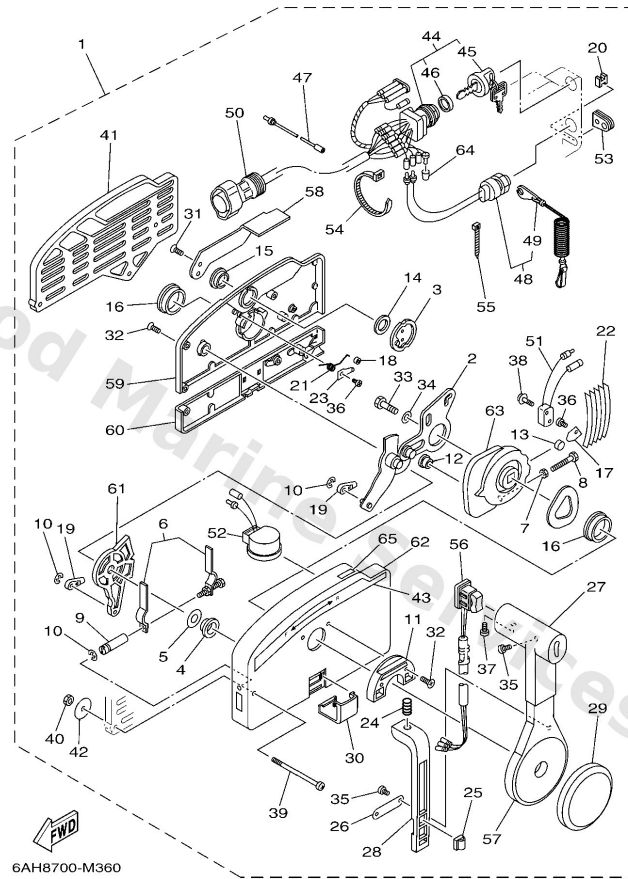

Remote Control Assy

Ref	Part	
44	7038251013 Main switch assembly PRIME START	Buy now
45	6768257701 Cap, key	Buy now
46	7038253200 Cap	Buy now
47	7038253100 Wire, lead	Buy now
48	6888257501 Engine stop switch assembly	Buy now
49	6828255600 Lanyard, stop switch	Buy now
50	6888258A20 10p main harness mec 2m (6ft) (10P)	Buy now
51	7038254000 Neutral switch assembly	Buy now
52	70383383B0 Buzzer	Buy now
53	7034828400 Grommet	Buy now
54	7038259100 Band	Buy now
55	7038259200 Band	Buy now
56	7038256302 Trim & tilt switch assembly WITH PT/T SW.	Buy now
57	7034822100 Grip	Buy now
58	7034815200 Knob, free accel	Buy now