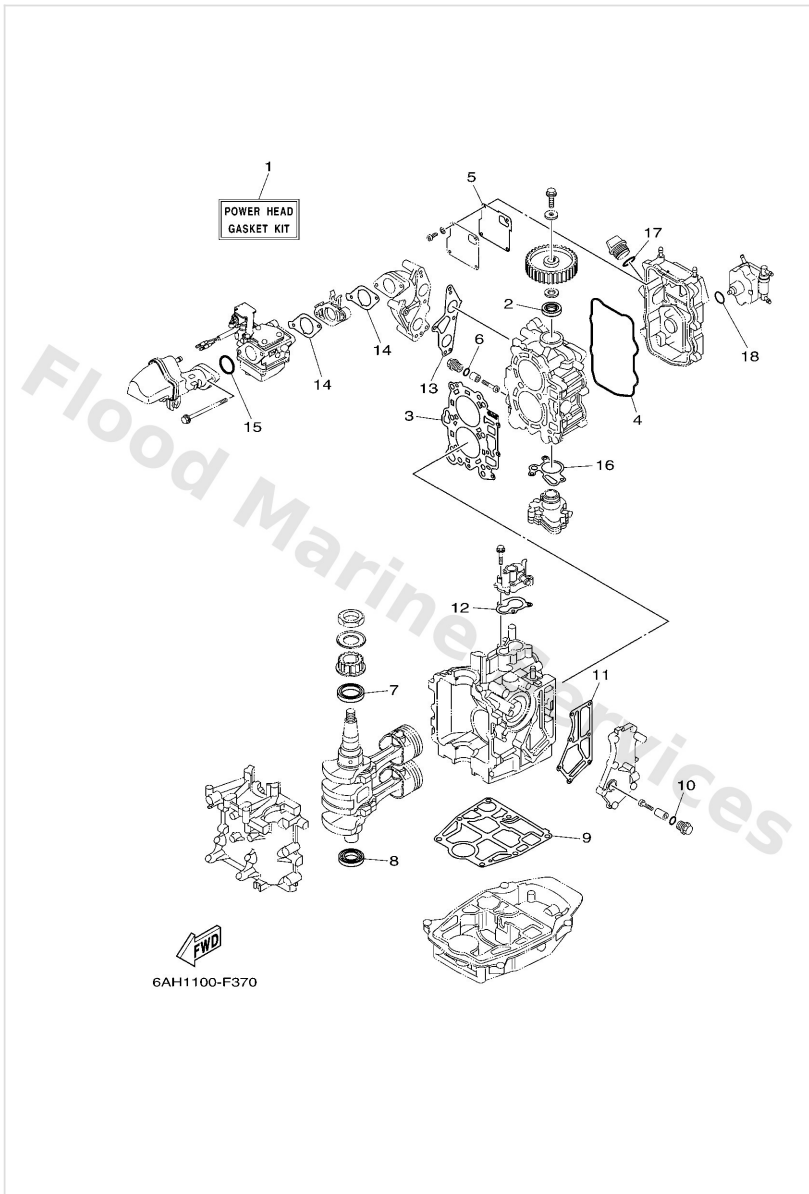

Repair Kit 1

Ref	Part	
17	9321024M79 O-ring	Buy now
18	9321020M65 O-ring	Buy now