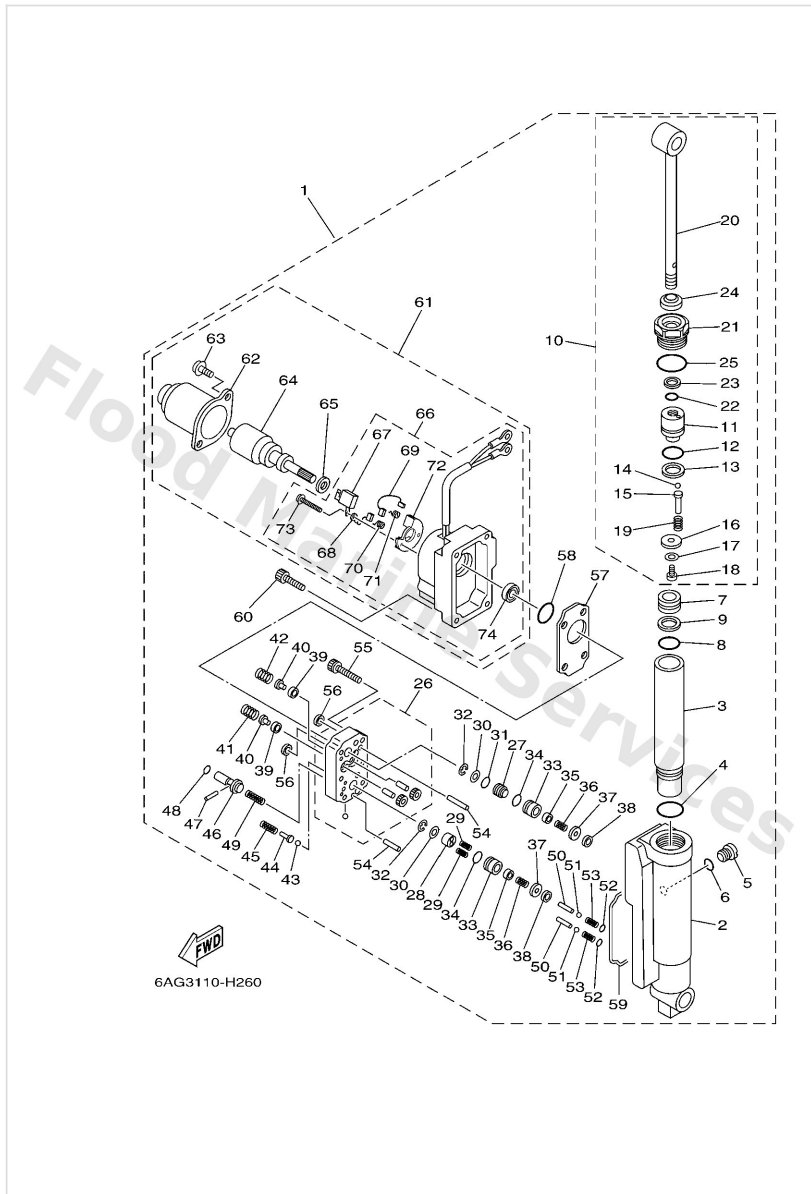

Power Tilt Assy

Ref	Part	
67	65W8218100 Circuit breaker comp.	Buy now
68	65W4389201 Brush 2	Buy now
69	65W4389101 Brush 1	Buy now
70	65W4386K01 Spring, brush	Buy now
71	65W4386L00 Spring, brush 2	Buy now
72	65W4380F01 Plate, brush holder	Buy now
73	65W4387901 Screw, with washer	Buy now
74	65W4388201 Oil seal	Buy now