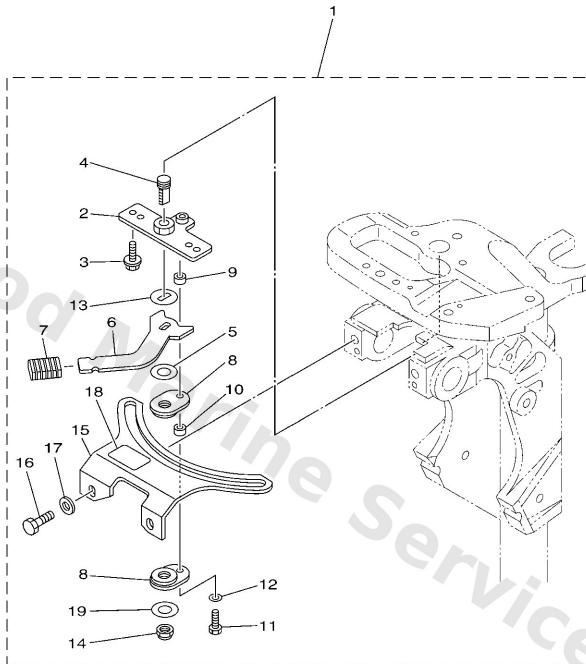

Steering Friction

6AU5110-L180

Ref	Part	
1	6AH4250801 Steering friction assembly	Buy now
2	68T4252501 Plate, friction	Buy now
3	9011905018 Bolt, with washer	Buy now
4	67C4256200 Shaft, steering lock	Buy now
5	9020210M56 Washer, plate	Buy now
6	68T4256100 Knob, steering lock	Buy now
7	6894363300 Cover, tilt lever	Buy now
8	65W4252800 Plate, friction	Buy now
9	9038705053 Collar	Buy now
10	9038705054 Collar	Buy now
11	9709505020 Bolt, hexagon	Buy now
12	9299505600 Washer, plain (646)	Buy now
13	9020910M26 Washer	Buy now
14	9018510M14 Nut, self-locking	Buy now
15	6AH4252700 Plate, friction	Buy now