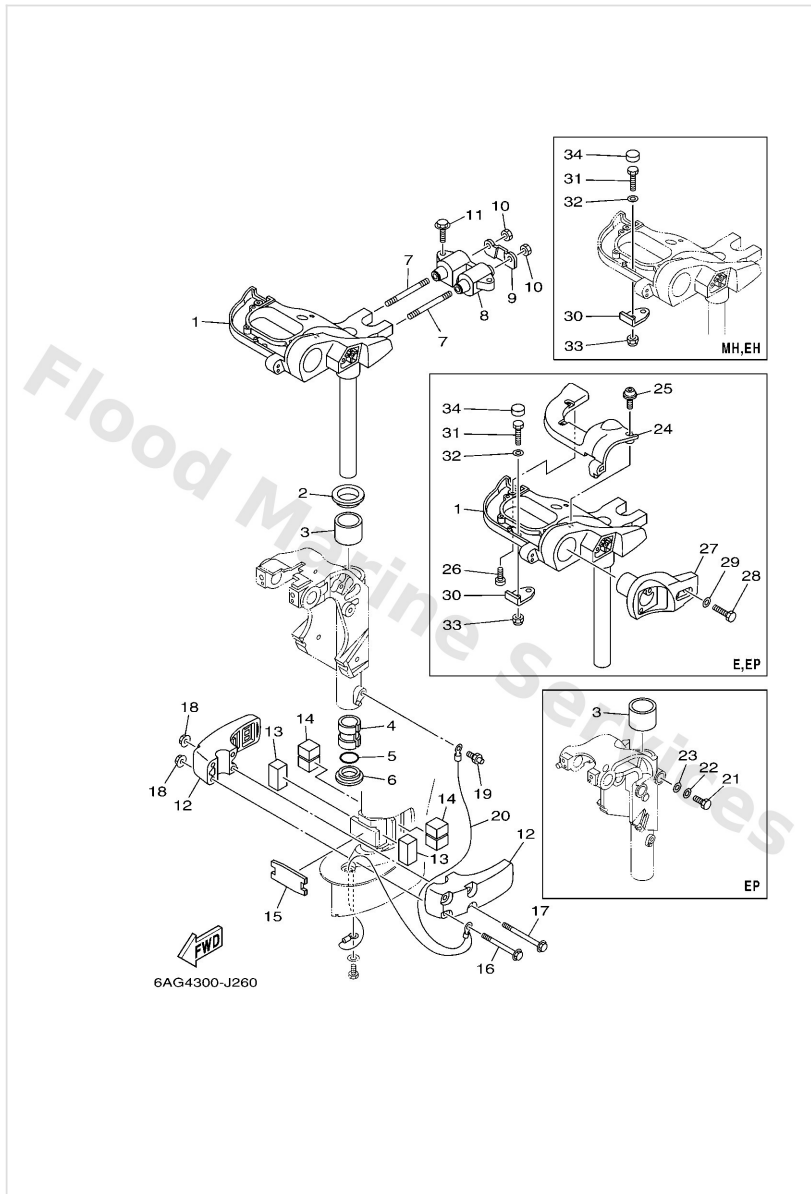

Bracket 3

Ref	Part	
31	9709508025 Bolt (62g)	Buy now
32	9299508600 Washer, plain (663)	Buy now
33	9018508057 Nut, nylon (6j8)	Buy now
34	6AH4419400 Cap	Buy now