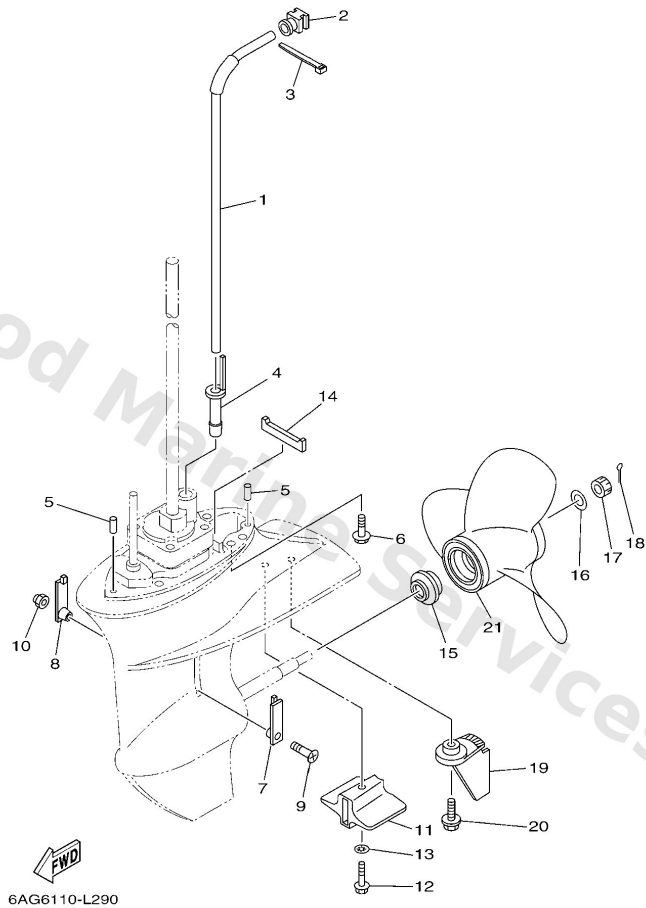

Lower Casing & Drive 2

Ref	Part	
15	6E74598701 Spacer	Buy now
16	9020110M01 Washer, plate(6m7)	Buy now
17	9017110M01 Nut castle (683)	Buy now
18	9149030020 Pin cotter	Buy now
19	6AH45371004D Tab-trim	Buy now
20	9011906M88 Bolt, with washer	Buy now
21	63V4594110 Propeller (3x9-1/4 x12 -j1) UR	Buy now
21	63V4594310 Propeller (3x9-1/4 x11 -j1) UR	Buy now
21	63V4594510 Propeller (3x9-1/4 x9 -j1) UR	Buy now
21	63V4595210 Propeller (3x9-1/4 x10 -j1) UR	Buy now
21	6834594100 Propeller (3x9-1/4"x12"-j) UR	Buy now
21	6834594300 Propeller (3x9-1/4"x10-1/2"-j) UR	Buy now
21	6834595200 Propeller (3X9-1/4"x9-3/4"-j) UR	Buy now