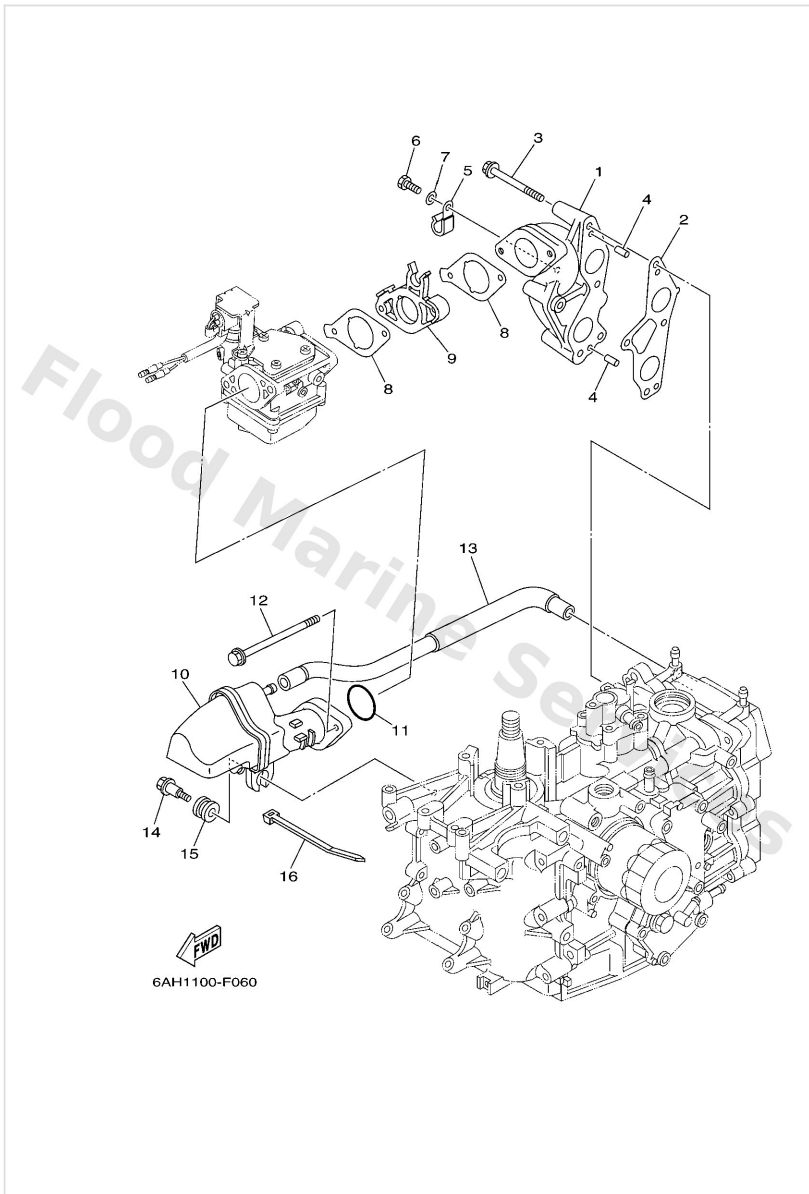

Intake

Ref	Part	
16	9046513M18 Clamp	Buy now