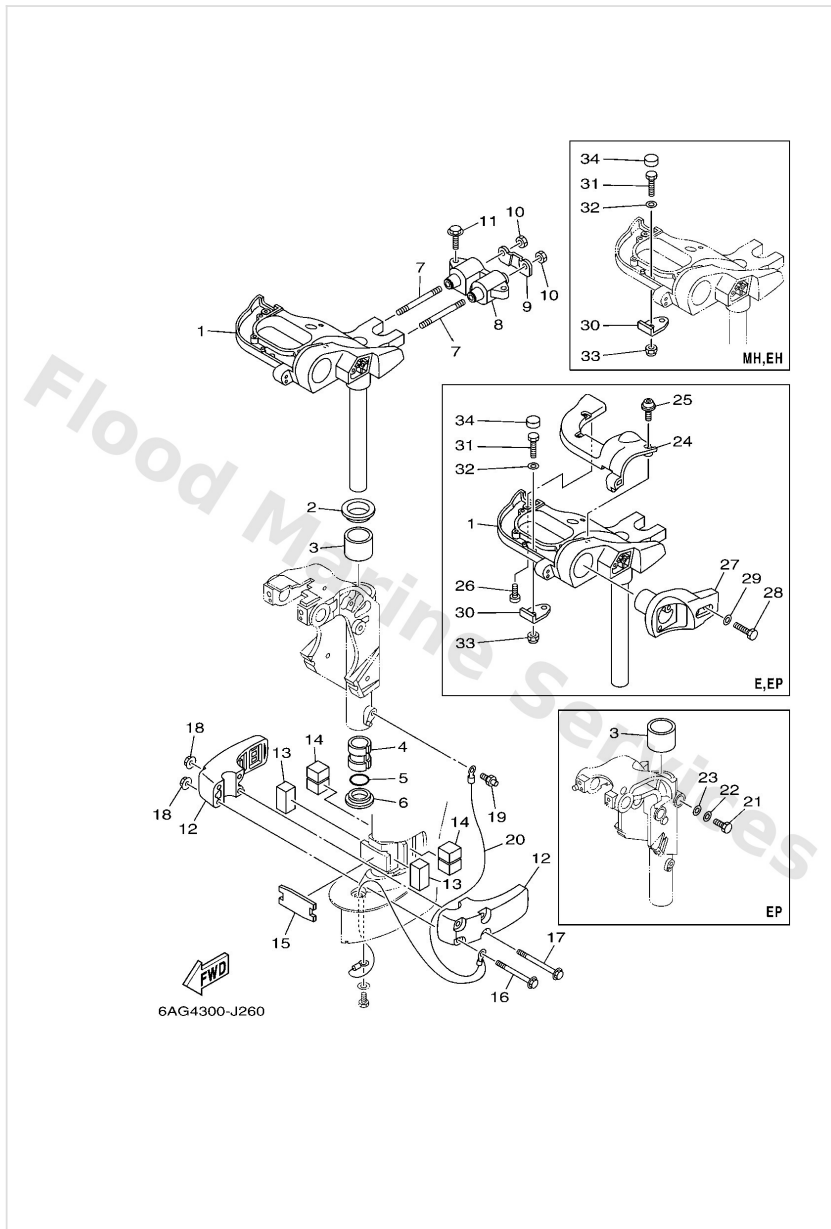

Bracket 3

Ref	Part	
15	6AH4457400 Stopper, lower mount rubber	Buy now
16	9011908M45 Bolt, with washer	Buy now
17	9011908M46 Bolt, with washer	Buy now
18	9017908M34 Nut	Buy now
19	9370006M03 Nipple, grease(6a1)	Buy now
20	6AH8212700 Wire, lead 2 EP-S(17.1")	Buy now
20	6AH8212711 Wire, lead 2 EP-L(22.1")	Buy now
21	9709506014 Bolt(gj3)	Buy now
22	9299506600 Washer, plain (646)	Buy now
24	6AH4253210 Cover	Buy now
25	9011106072 Bolt,hex. socket button	Buy now
26	9778060520 Screw, tapping(6k8)	Buy now
27	6AH8377300 Bracket, switch	Buy now
28	9709506030 Bolt(jf7)	Buy now
30	6AH4851101 Hook, steering	Buy now