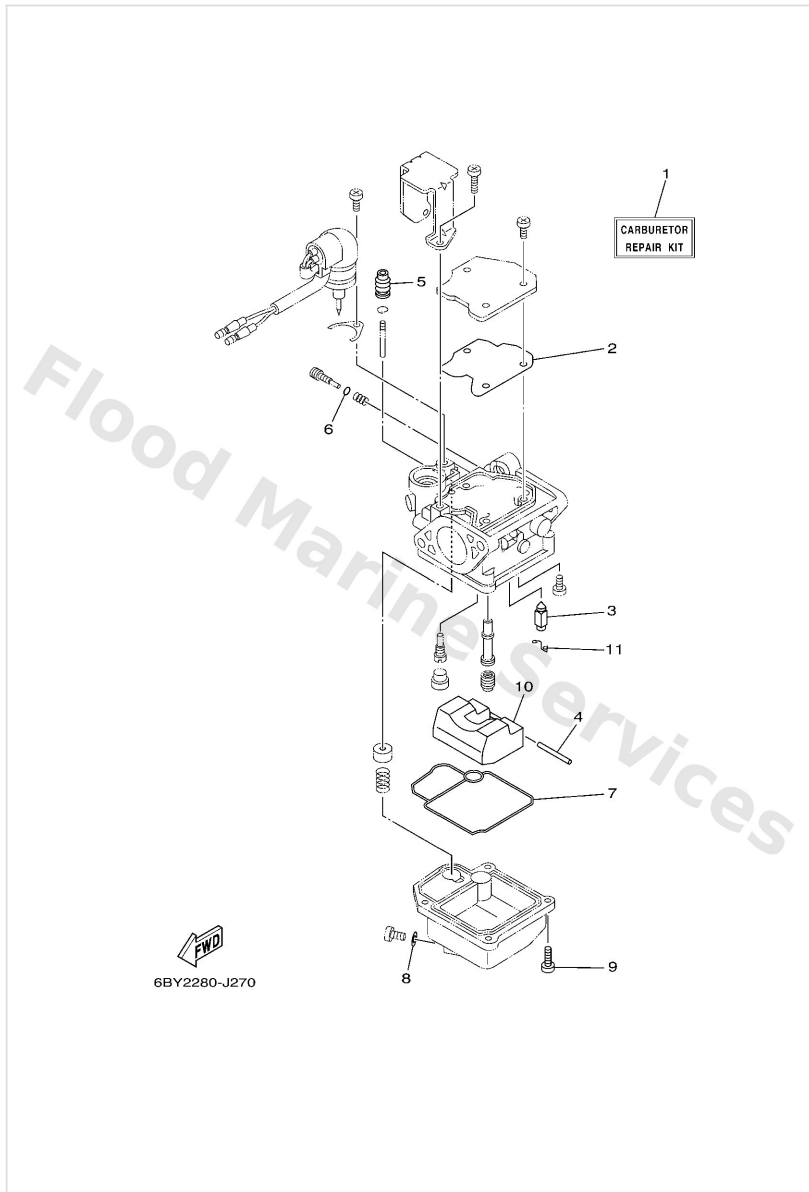

Repair Kit 2

Ref	Part	
1	6AHW009301 Carburetor repair kit	Buy now
2	65W1412610 Gasket	Buy now
3	6AH1454600 Valve, needle	Buy now
4	6H41454800 Pin, float arm	Buy now
5	65W1437302 Cover, plunger cap	Buy now
6	67F1439810 O-ring	Buy now
7	6AH1438400 Gasket, float chamber	Buy now
8	65W1439800 Washer	Buy now
9	9798004114 Screw, pan head(ga5)	Buy now
10	6AH1498500 Float	Buy now
11	6331415900 Clip	Buy now