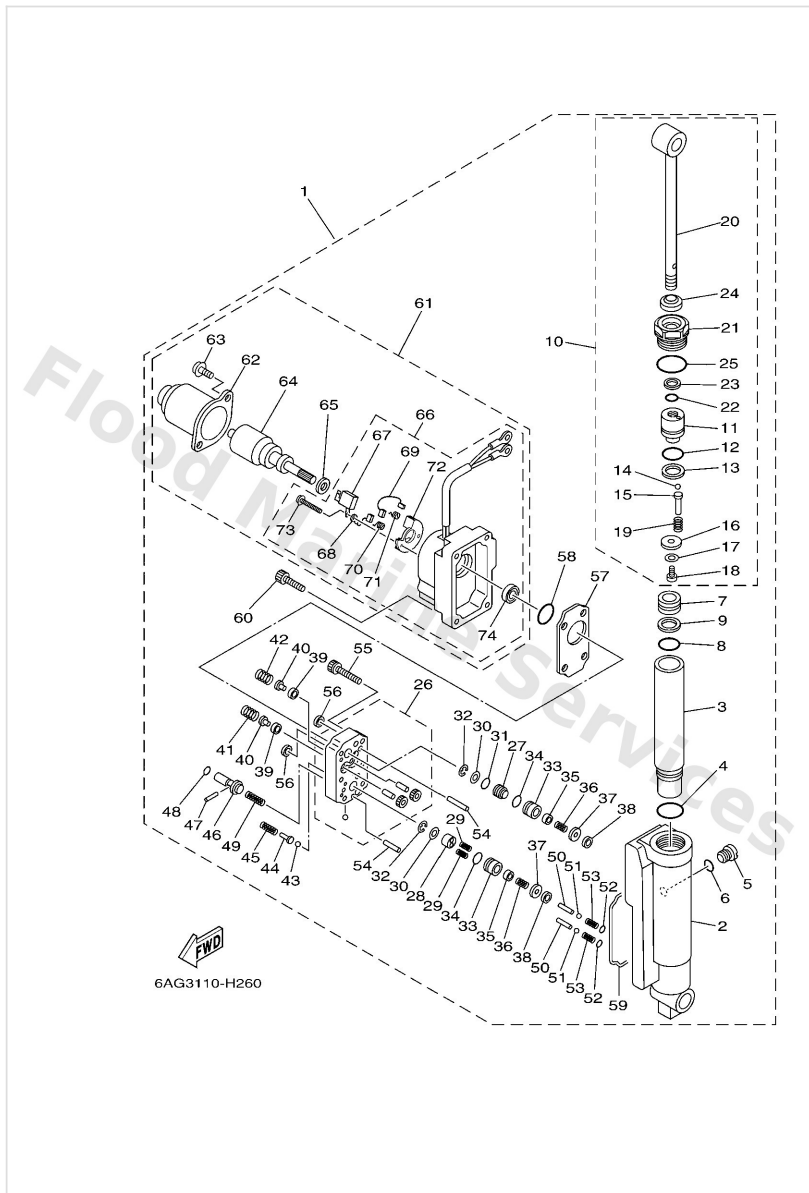

Power Tilt Assy

Ref	Part	
18	6AH4387800 Bolt, socket	Buy now
19	6AH4385700 Spring, absorber valve	Buy now
20	6AH4380100 Rod	Buy now
21	6AH4381100 Screw, cylinder end	Buy now
22	6H14386601 O-ring	Buy now
23	69A4387100 Ring, back up	Buy now
24	69A4381200 Seal, dust	Buy now
25	62X4386200 O-ring	Buy now
26	6AH4383000 Gear pump assembly	Buy now
27	69A4384100 Piston, shuttle	Buy now
28	69A4384M00 Piston, shuttle 2	Buy now
29	62Y4389400 Spring, shuttle return	Buy now
30	69A4384F00 Seal, main valve	Buy now
31	6H14388300 O-ring	Buy now
32	9900203600 Circlip(6I5)	Buy now