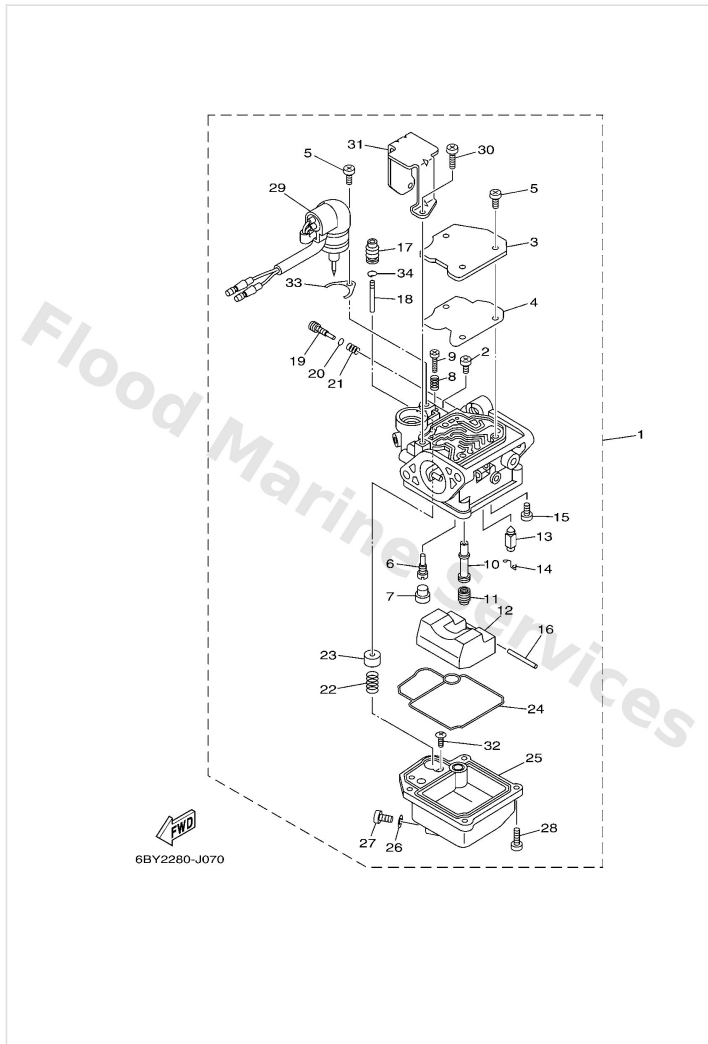

Carburetor

Ref	Part	
1	6AG14301B0 Carburetor assembly 1 F15C	Buy now
1	6AG14301F0 Carburetor assembly 1 F15C	Buy now
1	6AH14301B0 Carburetor assembly 1 F20B	Buy now
1	6AH14301F0 Carburetor assembly 1 F20B	Buy now
2	9858004006 Screw, pan head (7h3)	Buy now
3	65W1457200 Plate	Buy now
4	65W1412610 Gasket	Buy now
5	9798004110 Screw, pan head (e56)	Buy now
6	6761494805 Jet (#45) FOR 6AH-14301-F0	Buy now
6	6AG1494802 Jet (#38) FOR 6AG-14301-B0	Buy now
6	6AG1494805 Jet (#45) FOR 6AH-14301-B0	Buy now
6	6AH1494802 Jet (#38) FOR 6AG-14301-F0	Buy now
7	6791496600 Rubber cap	Buy now
8	9050110326 Spring coil(663)(carb)	Buy now
9	63V1452300 Screw, stop	Buy now