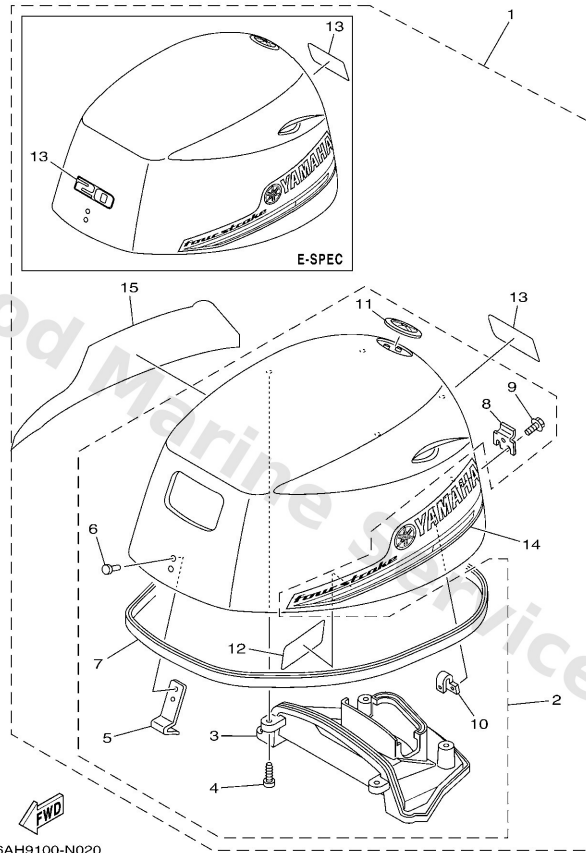

Top Cowling

Ref	Part	
12	6AH4273500 Protector	Buy now
13	6AG4267720 Graphic, front F15C	Buy now
13	6AH4267700 Graphic, front F20B	Buy now
14	6AG4267500 Graphic, side 1	Buy now
15	6AG4267600 Graphic, side 2	Buy now