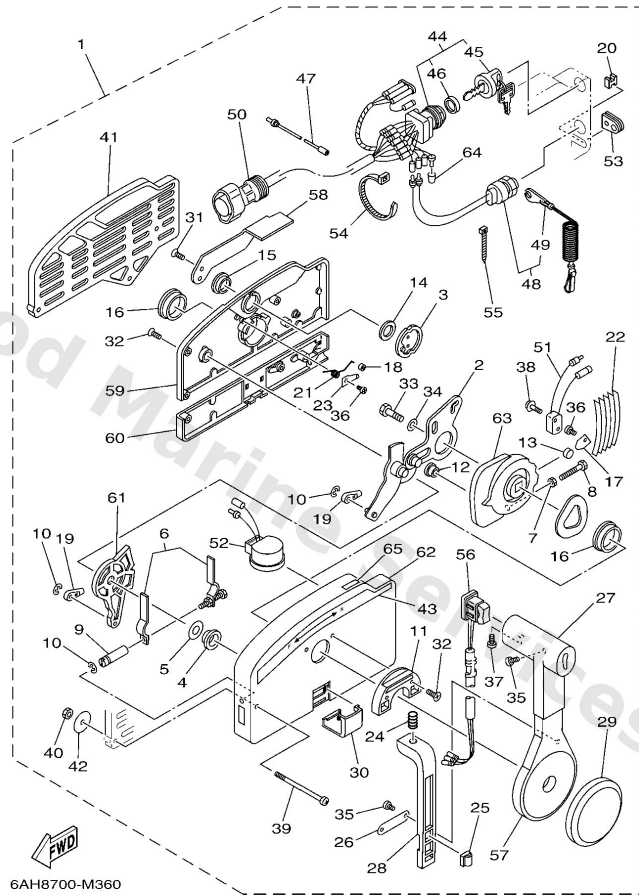

Remo Con Attachment

Ref	Part	
1	6AH4850100 Remote cont. attachment assembly. AP	Buy now
2	6AH4272410 Grommet	Buy now
3	9046511M10 Clamp	Buy now
4	65W4272610 Grommet	Buy now
5	6AH8377300 Bracket, switch	Buy now
6	9759506530 Bolt, hexagon w/w deep recess	Buy now
7	6AH4853200 Bracket, remote control 2	Buy now
8	9048019031 Grommet(75v)	Buy now
9	6824853850 Clamp, cable	Buy now
10	9169030012 Pin, spring	Buy now
11	9759506514 Bolt(gj3)	Buy now
12	6634834400 Cable end, remote control	Buy now
13	9046818008 Clip 620436610000	Buy now
14	6AH4853100 Bracket, remote control 1	Buy now
15	9010906M86 Bolt	Buy now

Remo Con Attachment

6AH3110-H360

Ref	Part	
18	9046513M18 Clamp	Buy now
19	6D58434000 Socket cord assembly 1	Buy now

Remote Control Assy

Ref	Part	
1	70348201A6 Remote control assembly AP WITHOUT PT/T SW.	Buy now
1	70348205A7 Remote control assembly (10p, ptt) AP WITH PT/T SW.	Buy now
2	7034826101 Arm, throttle	Buy now
3	7034815300 Shaft, free accel.	Buy now
4	7034823500 Bushing	Buy now
5	7034826800 Spacer 3	Buy now
6	7034826400 Throttle, friction	Buy now
7	9538005600 Nut, hexagon (663)	Buy now
8	9738005025 Bolt	Buy now
9	7034826500 Shaft Friction	Buy now
10	9343006024 Circlip (701)	Buy now
11	7034824500 Plate, lock	Buy now
12	7034825200 Roller, cam	Buy now
13	7014824800 Roller, free accel	Buy now
14	7034819800 Washer, wave 3	Buy now