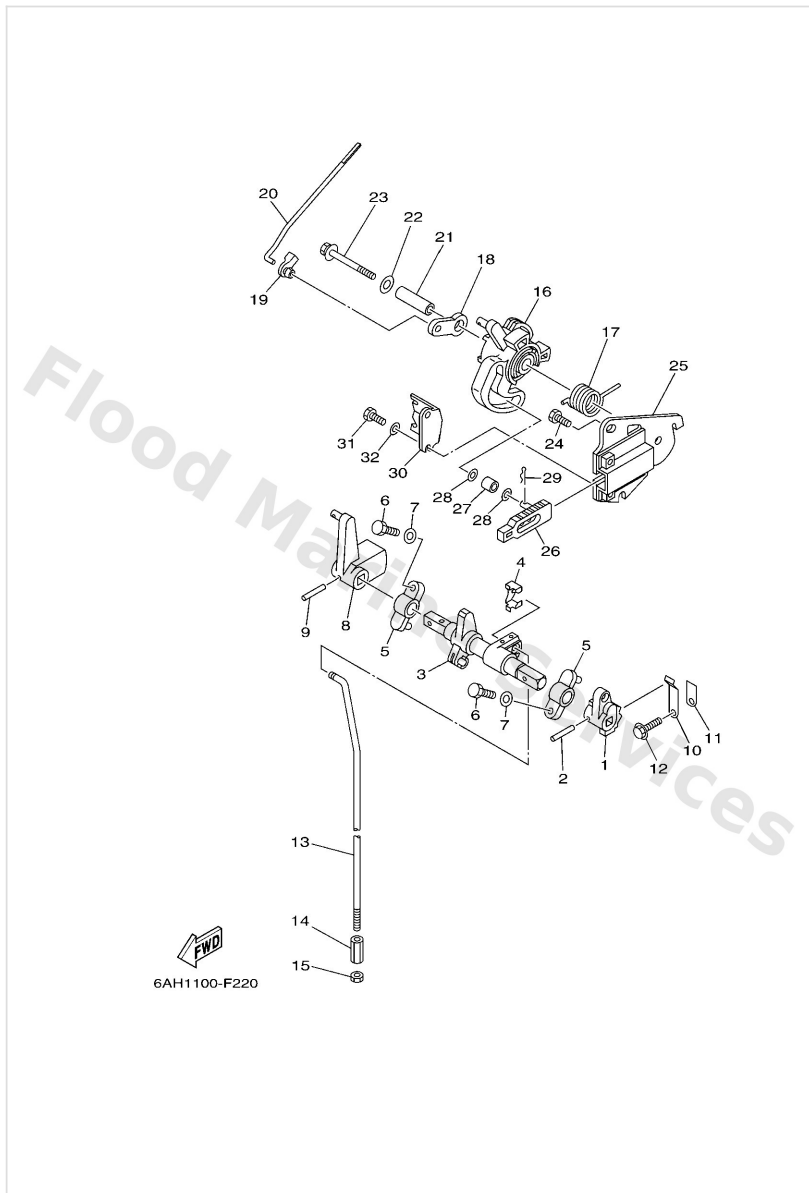

Control 1

Ref	Part	
16	6AH4163800 Pulley	Buy now
17	9050820M44 Spring, torsion	Buy now
18	65W4128300 Lever, free accel.	Buy now
19	6J84126200 Joint, choke lever	Buy now
20	6AH4121100 Link, accel.	Buy now
21	9038706139 Collar	Buy now
22	9020106M31 Washer (6a0)	Buy now
23	9759506555 Bolt, hexagon w/w deep recess	Buy now
24	9709506014 Bolt(gj3)	Buy now
25	6AH1457100 Bracket, throttle	Buy now
26	6AH4416710 Plunger, shift cam	Buy now
27	62Y4217100 Bushing	Buy now
28	9020105M04 Washer, plate	Buy now
29	9046810005 Pin, hair 6264123500	Buy now
30	6AH1449700 Stay, throttle wire	Buy now