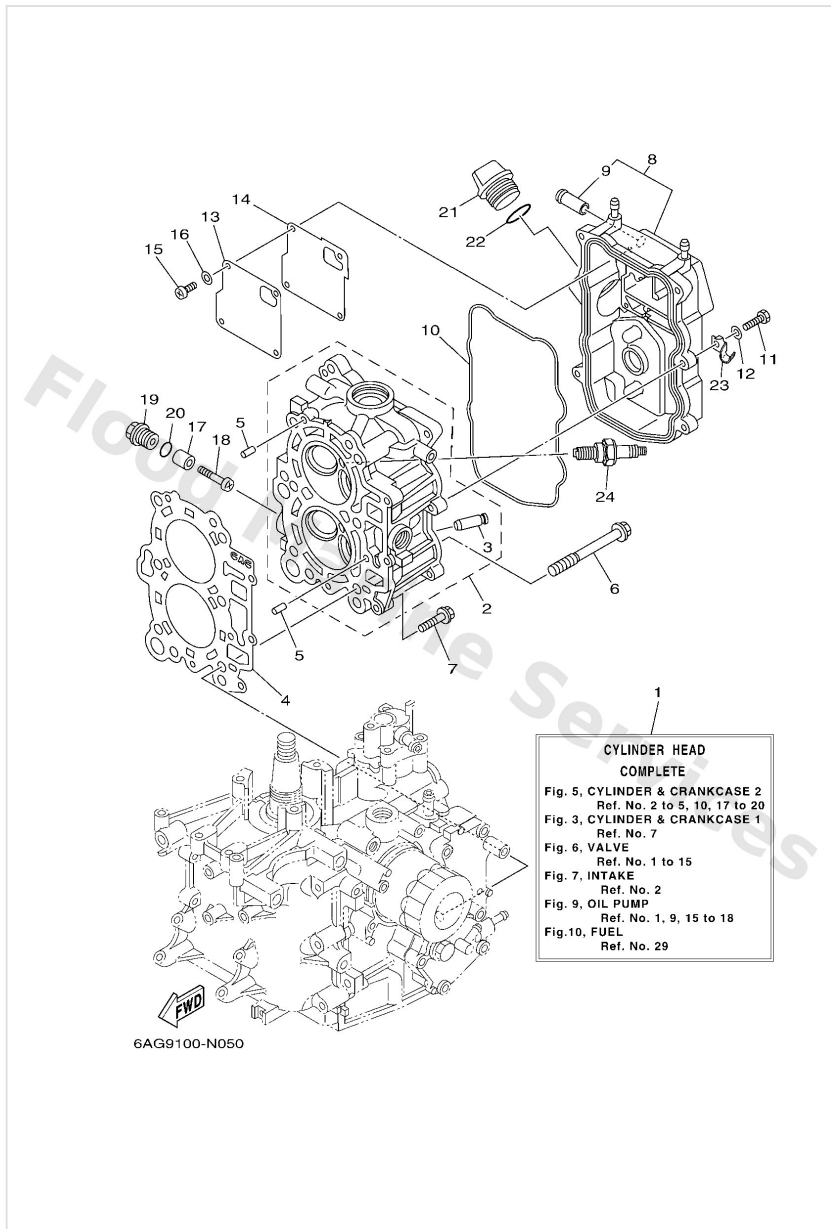

Cylinder & Crankcase 2

Ref	Part	
1	6AGW009A011S Cylinder head complete F15C	Buy now
1	6AHW009A011S Cylinder head complete F20B	Buy now
2	6AH1111101S Head, cylinder 1	Buy now
3	6AH1113310 Guide, valve 1	Buy now
4	6AG1118110 Gasket, cylinder head 1	Buy now
5	9360612019 Pin, dowel (614)	Buy now
6	9010509006 Bolt, flange	Buy now
7	9011906MA3 Bolt, with washer	Buy now
8	6AH11191001S Cover, cylinder head 1	Buy now
9	6AH1137200 Nipple, hose	Buy now
10	6AH1135600 Seal, cylinder 2	Buy now
11	9709506020 Bolt(7u8)	Buy now
12	9299506600 Washer, plain (646)	Buy now
13	6AH1116800 Cover, breather	Buy now
14	6AH1116900 Gasket, breather cover	Buy now