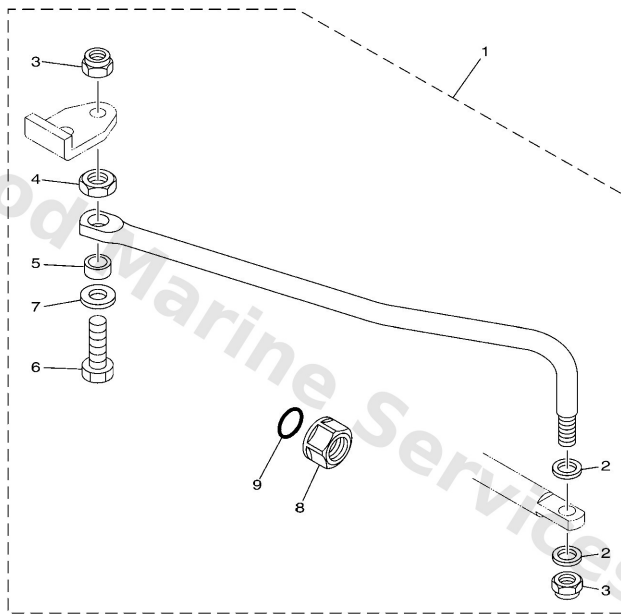

Steering Guide

6AH1100-F341

Ref	Part	
1	6AH6135000 Steering guide attachment kit AP	Buy now
2	9020110M20 Washer, plate (663)	Buy now
3	9018509M01 Nut, nylon (663)	Buy now
4	9017009M03 Nut (689)	Buy now
5	9038710M42 Coller (688)	Buy now
6	6E56135500 Bolt	Buy now
7	9020110M63 Washer, plate	Buy now
8	6E54314501 Cap, clamp bracket	Buy now
9	9321016275 O-ring	Buy now