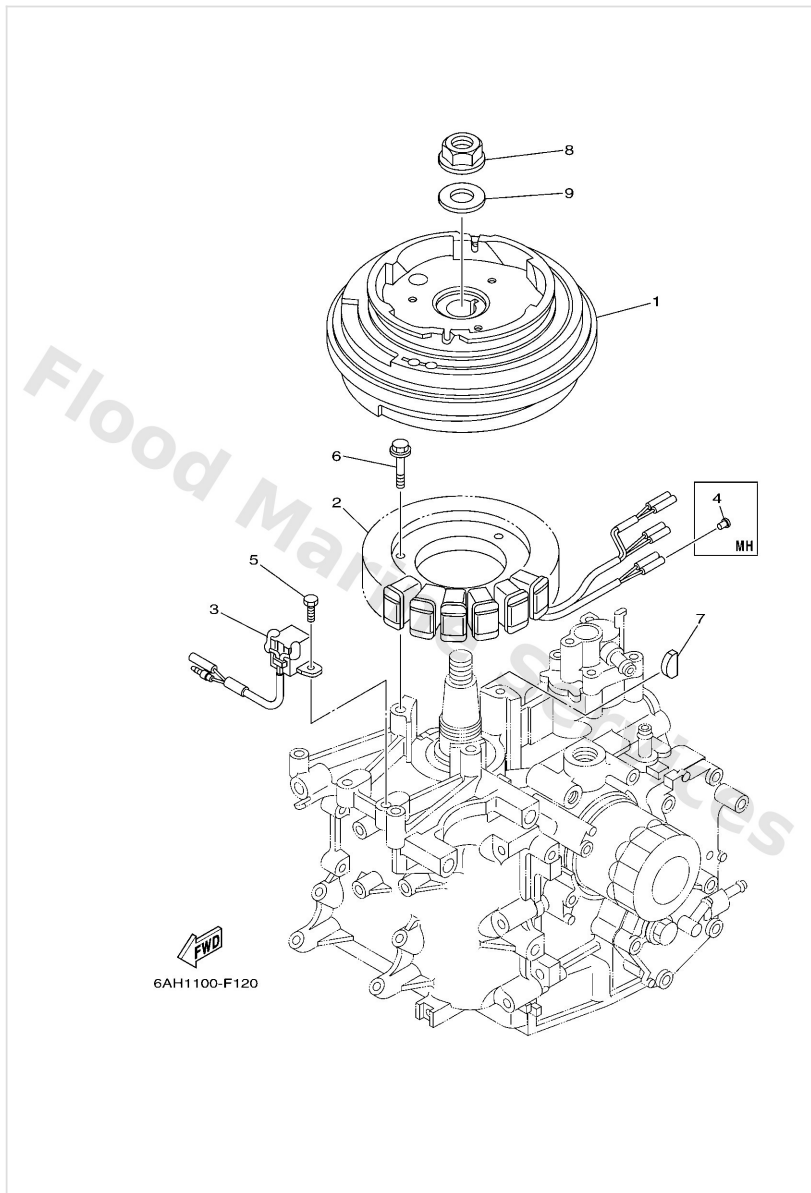

Generator

Ref	Part	
1	6AH8555000 Rotor assembly	Buy now
1	6AH8555010 Rotor assembly	Buy now
2	6AH8551000 Stator assembly	Buy now
3	6AH8558000 Coil, pulser	Buy now
4	7038211900 Cover, lead wire	Buy now
5	9709505012 Bolt, hexagon	Buy now
6	9589506030 Bolt, flange deep recess	Buy now
7	9028005013 Key, woodruff	Buy now
8	9017916M05 Nut (689)	Buy now
9	9020116M44 Washer (689)	Buy now