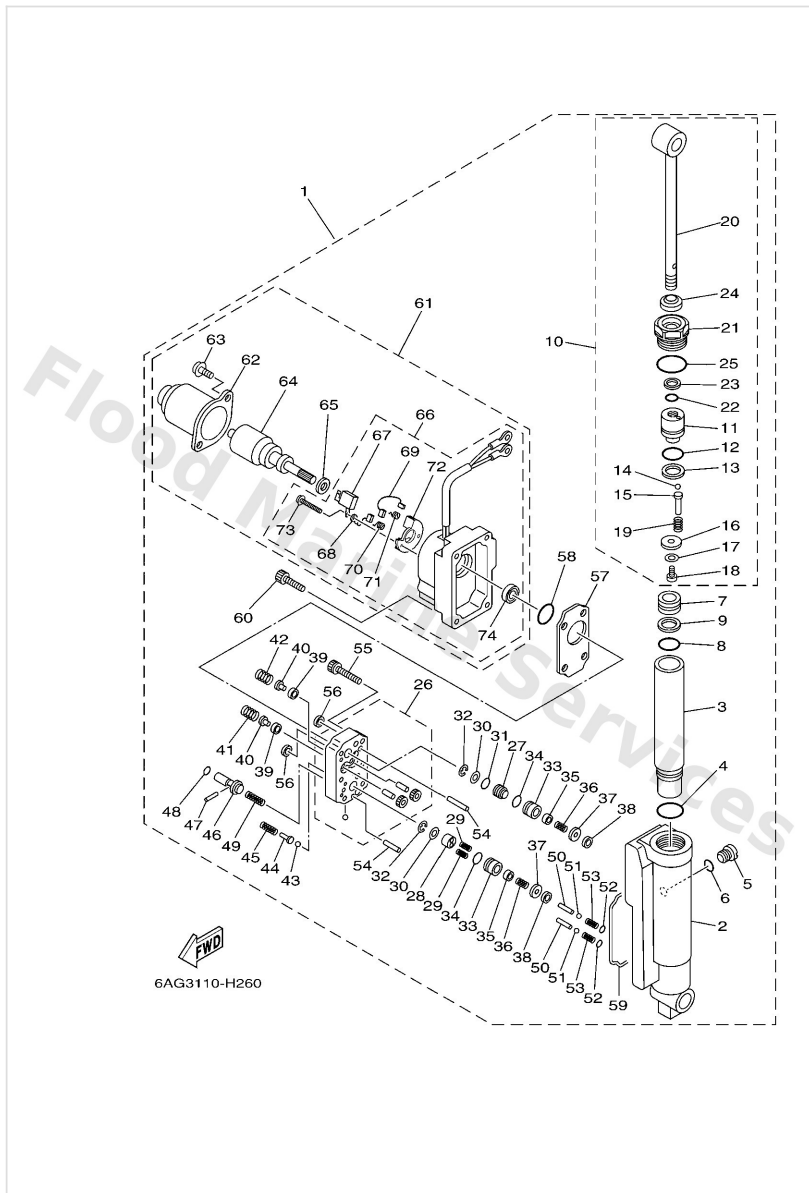

Power Tilt Assy

Ref	Part	
49	6AH4385400 Spring, manual release	Buy now
50	69A4381G00 Pin 1	Buy now
53	69A4384H00 Spring	Buy now
54	9360614081 Pin,dowel(296)	Buy now
55	9131805025 Bolt,socket	Buy now
57	6AH4381J00 Plate	Buy now
58	N354386210 O-ring	Buy now
59	69A2312900 Gasket, drain plug	Buy now
60	69A4387800 Bolt, socket	Buy now
61	69A4388001 Motor assembly	Buy now
62	65W4380401 Stator assembly	Buy now
63	65W4388701 Bolt	Buy now
64	65W4380501 Armature assembly	Buy now
65	65W4387G00 Washer	Buy now
66	69A4388101 Frame, end	Buy now