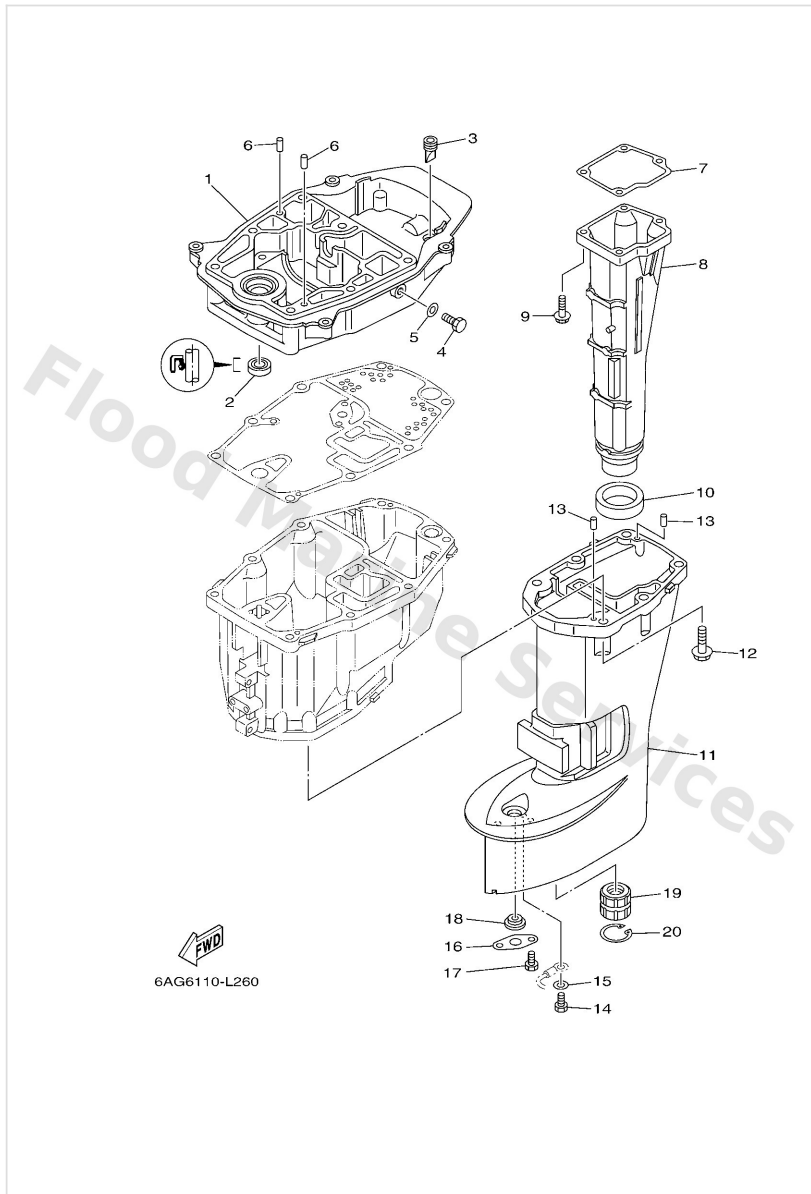

Upper Casing

Ref	Part	
14	9709505010 Bolt (682)	Buy now
15	9299505600 Washer, plain (646)	Buy now
16	68T4532100 Plate	Buy now
17	9709506008 Bolt (fj1)	Buy now
18	9048014M54 Grommet	Buy now
19	6824531800 Bushing, drive shaft L(22.1")	Buy now
20	9342030042 Circlip (650) L(22.1")	Buy now