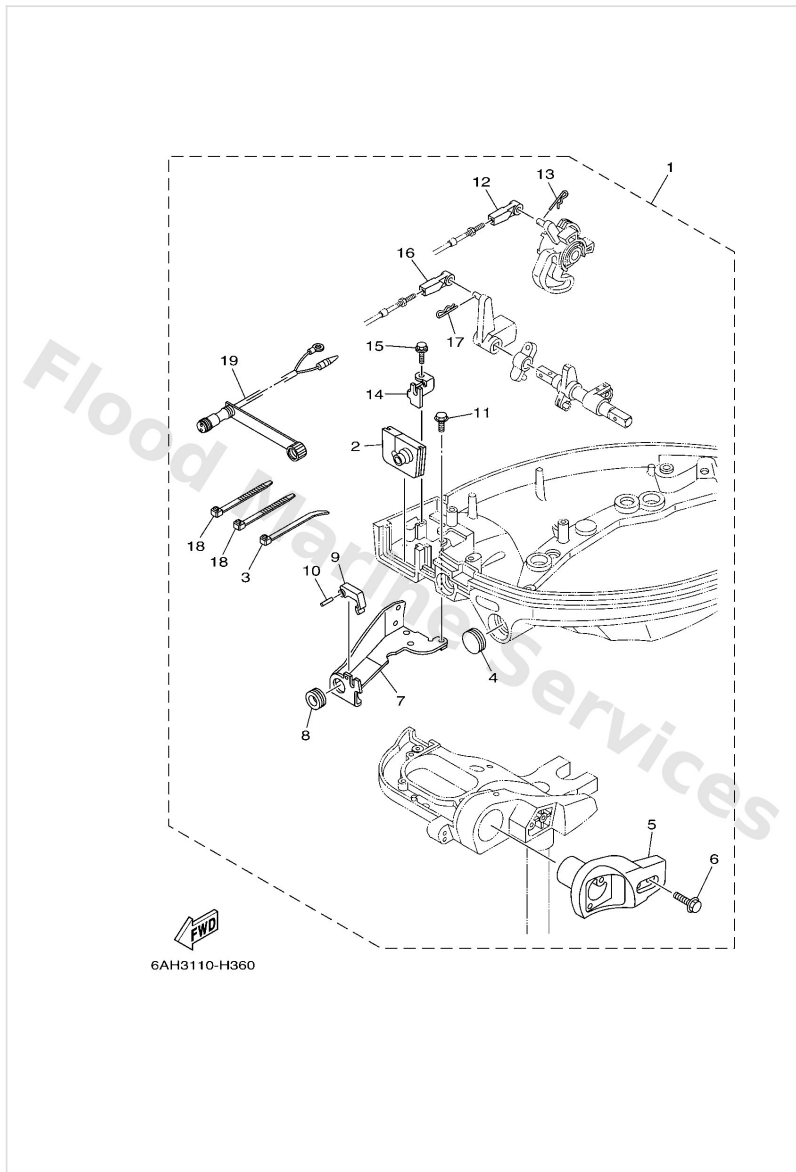

Remo Con Attachment

Ref	Part	
1	6AH4850100 Remote cont. attachment assembly. AP	Buy now
2	6AH4272410 Grommet	Buy now
3	9046511M10 Clamp	Buy now
4	65W4272610 Grommet	Buy now
5	6AH8377300 Bracket, switch	Buy now
6	9759506530 Bolt, hexagon w/w deep recess	Buy now
7	6AH4853200 Bracket, remote control 2	Buy now
8	9048019031 Grommet(75v)	Buy now
9	6824853850 Clamp, cable	Buy now
10	9169030012 Pin, spring	Buy now
11	9759506514 Bolt(gj3)	Buy now
12	6634834400 Cable end, remote control	Buy now
13	9046818008 Clip 620436610000	Buy now
14	6AH4853100 Bracket, remote control 1	Buy now
15	9010906M86 Bolt	Buy now