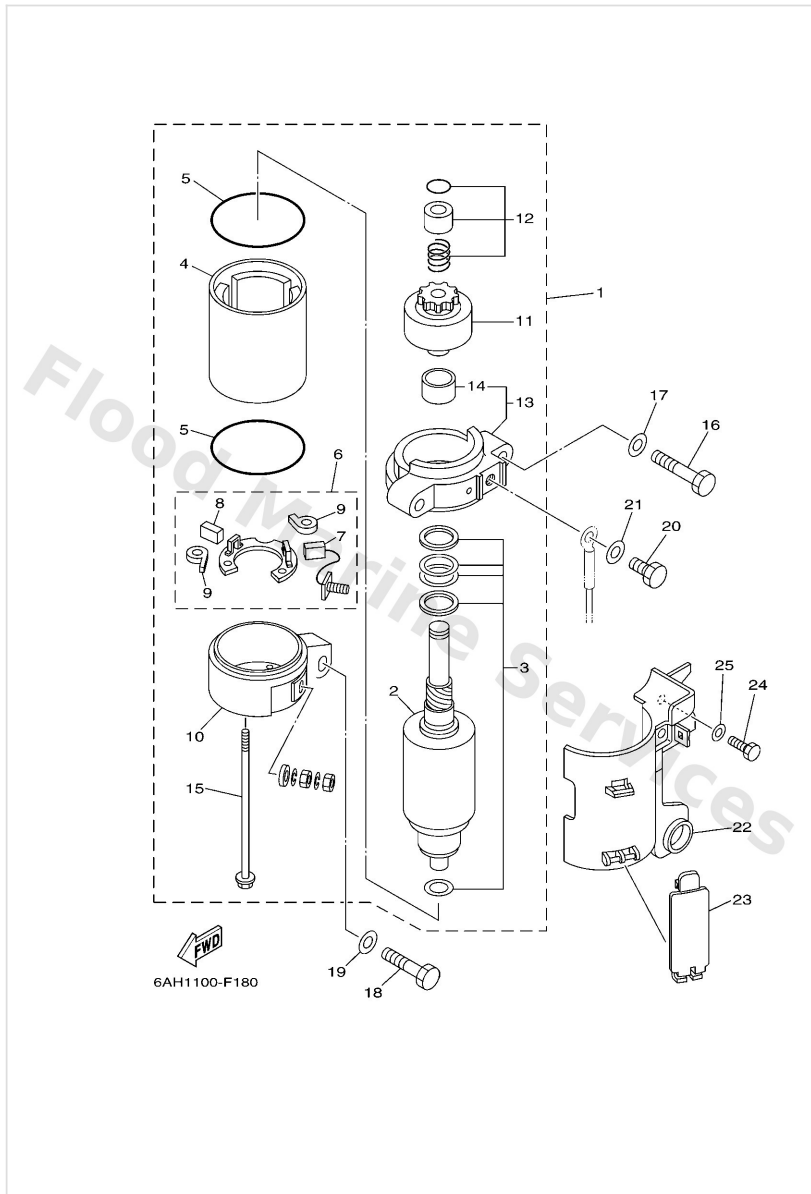

Starting Motor

Ref	Part	
16	9701308045 Bolt	Buy now
17	9290308600 Washer, plain (663)	Buy now
18	9701308035 Bolt	Buy now
20	9709508016 Bolt, hexagon deep recess	Buy now
21	9299508600 Washer, plain (663)	Buy now
22	6AH8194200 Cover	Buy now
23	6AH8258100 Stay, cord clamp	Buy now
24	9709506014 Bolt(gj3)	Buy now
25	9299506600 Washer, plain (646)	Buy now