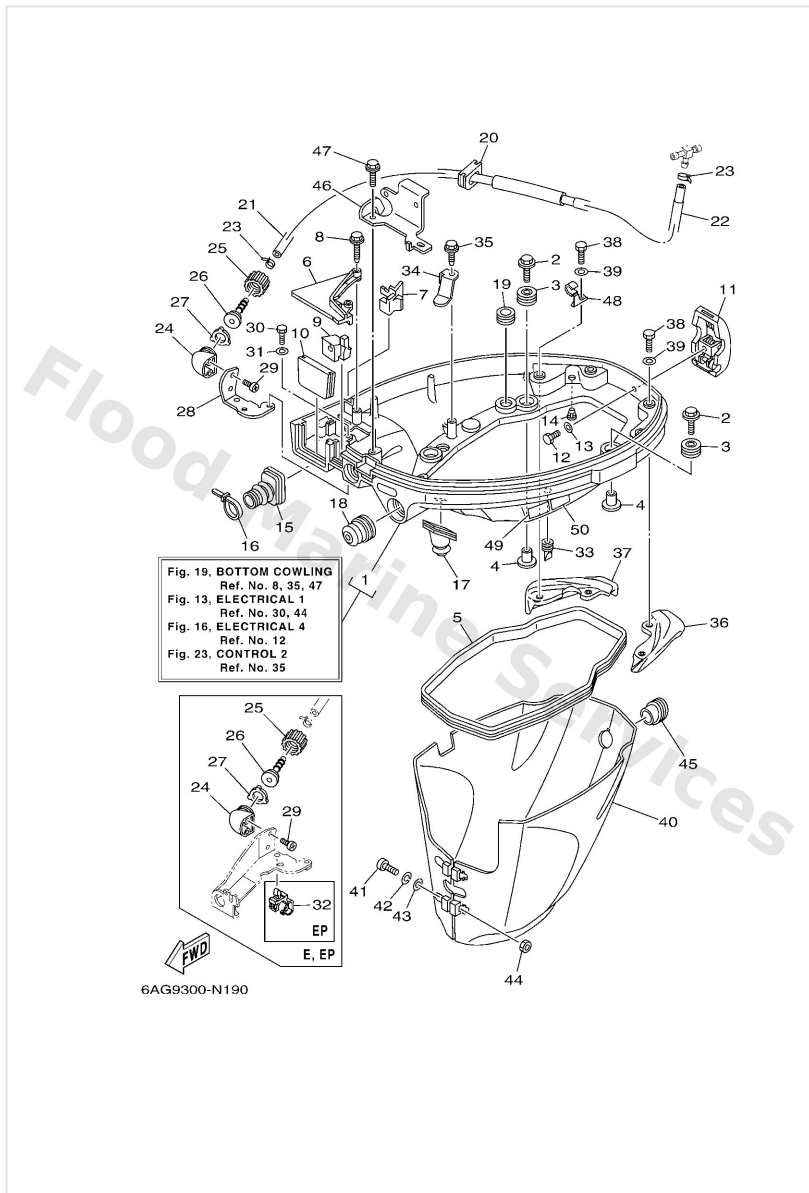

Bottom Cowling

Ref	Part	
12	9709506012 Bolt(gh1)	Buy now
13	9299506600 Washer, plain (646)	Buy now
14	6BL4439100 Nipple, hose	Buy now
15	6AH2632600 Grommet	Buy now
15	6AH2632610 Grommet	Buy now
16	9046511M10 Clamp	Buy now
17	6AH4272700 Grommet	Buy now
18	65W4272600 Grommet	Buy now
18	65W4272610 Grommet	Buy now
19	9048016007 Grommet	Buy now
20	6AH4272600 Grommet	Buy now
21	6AH2431401 Pipe 4	Buy now
22	9044515003 Hose (l230)	Buy now
24	68T1257200 Adapter	Buy now
25	6R31258100 Joint, hose 1	Buy now