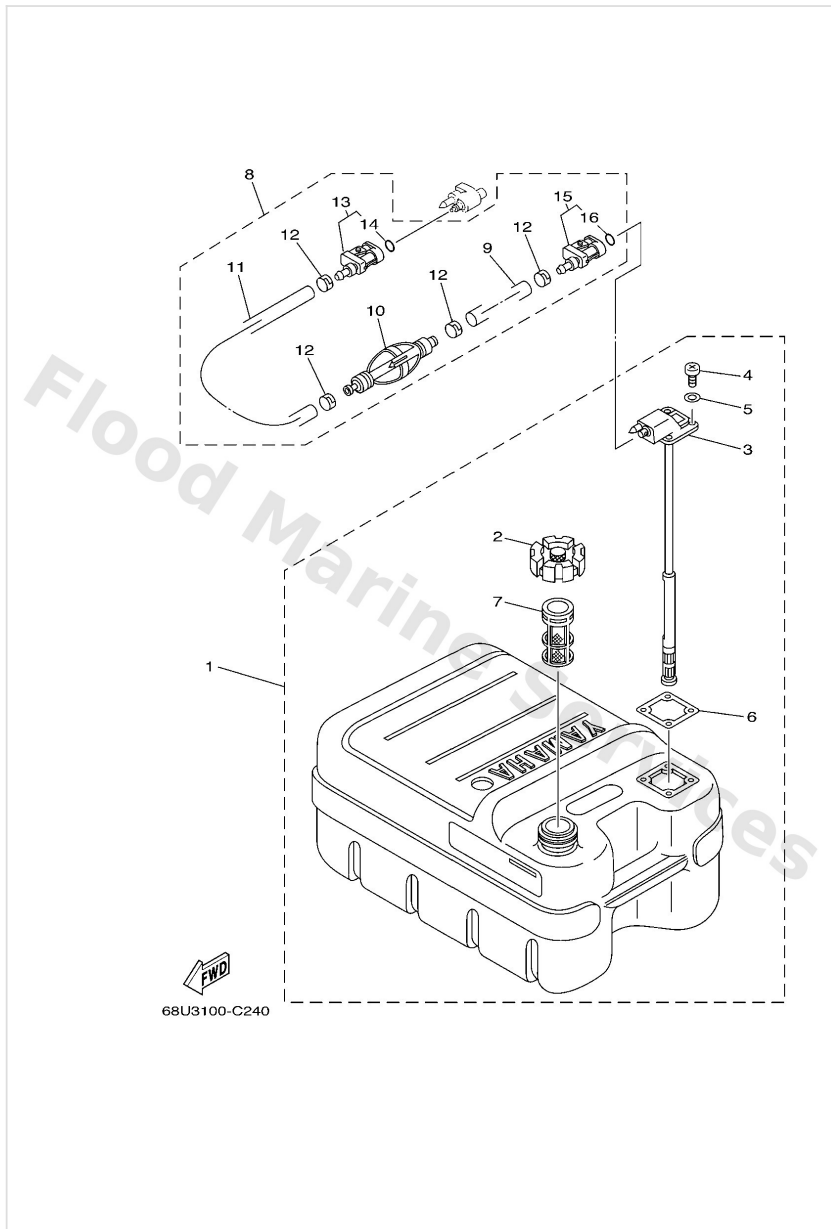

Fuel Tank 2

Ref	Part	
1	6YJ2420100 Fuel tank comp. AP FOR RUS	Buy now
2	6YJ2461001 Cap assembly	Buy now
3	6YJ2426000 Fuel meter assembly	Buy now
4	9015705M19 Screw, pan head	Buy now
5	6Y12432900 Seal	Buy now
6	6Y12426800 Gasket, fuel meter	Buy now
7	6YJ2416700 Strainer	Buy now
8	61J2430604 Fuel pipe comp. 1 AP FOR RUS	Buy now
9	9044511M06 Hose (I3000)	Buy now
10	61J2436000 Primer pump assembly	Buy now
11	9044511M05 Hose (I1000)	Buy now
12	6502435151 Band 1	Buy now
13	6G12430505 Fuel pipe joint comp. 2	Buy now
14	9321008287 O-ring (655)	Buy now
15	6Y12430506 Fuel pipe joint comp. 2	Buy now