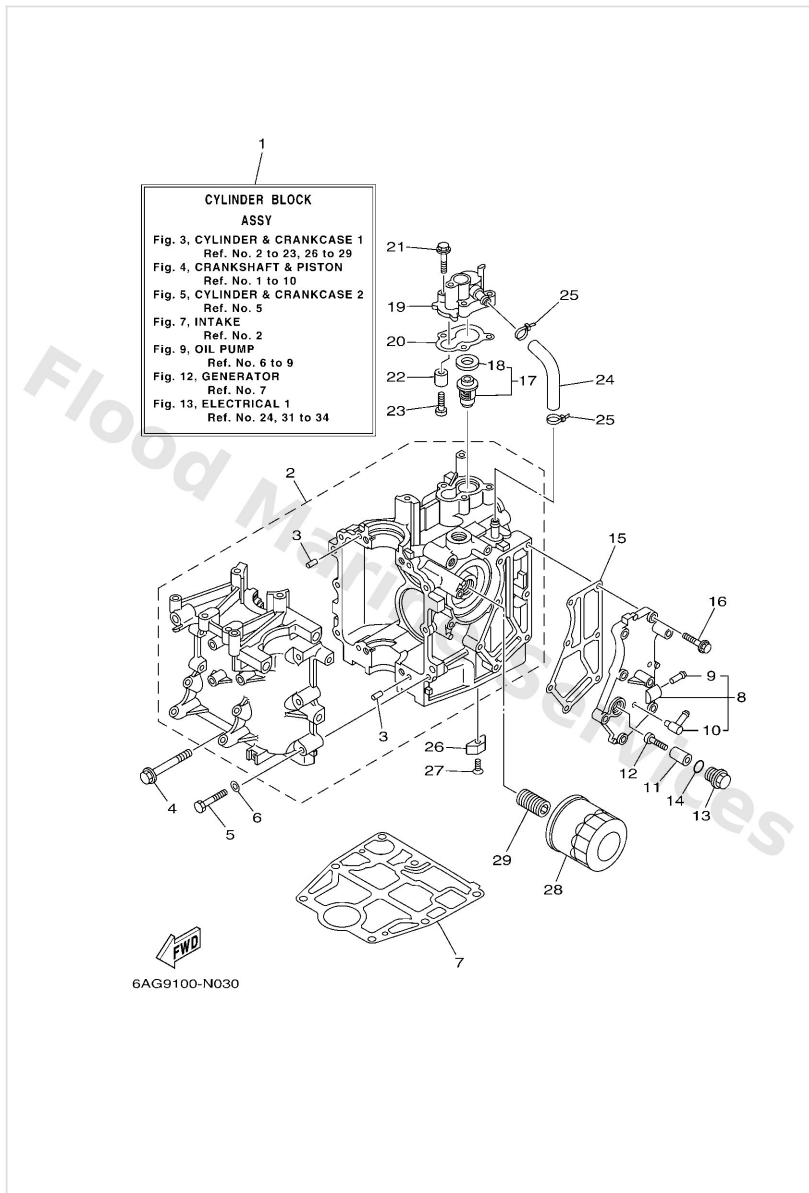

Cylinder & Crankcase 1

Ref	Part	
1	6AHW009B011S Cylinder block assembly	Buy now
2	6AH1510000 Crankcase assembly	Buy now
3	9360612019 Pin, dowel (614)	Buy now
4	9011908093 Bolt, with washer	Buy now
5	9701306040 Bolt (682)	Buy now
6	9290306600 Washer, plain (646)	Buy now
7	6AH1135110 Gasket, cylinder	Buy now
8	6AH41113001S Outer cover, exhaust & pipe	Buy now
9	6502437800 Pipe, joint 2	Buy now
10	6761137200 Nipple, hose	Buy now
11	6G81132500 Anode	Buy now
12	9788005025 Screw, panhead (a93)	Buy now
13	6G81119701 Plug, blind	Buy now
14	9321013M63 O-ring (6g8)	Buy now
15	6AH4111400 Gasket, exhaust outer cover	Buy now