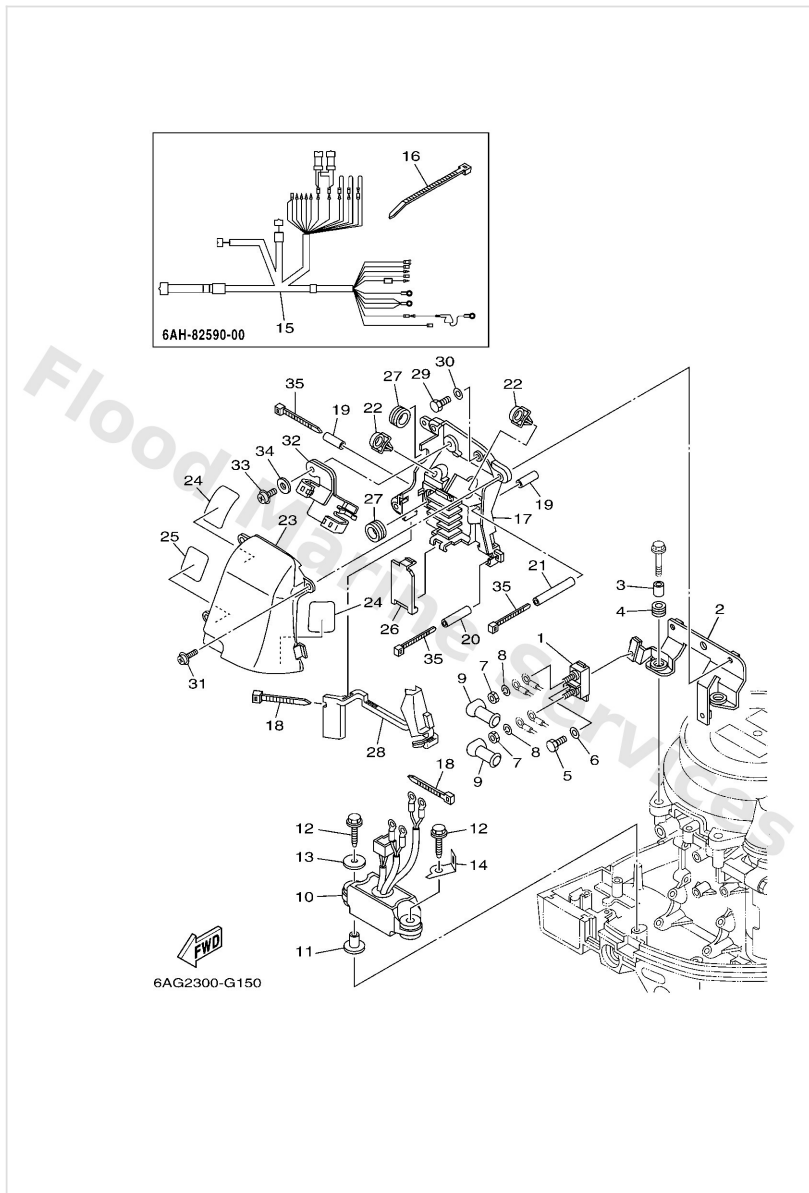

Electrical 4

Ref	Part	
1	6H58192500 Terminal	Buy now
2	6AH8192901 Bracket, terminal	Buy now
3	9038706182 Collar	Buy now
4	6AH8231700 Damper, ignition coil	Buy now
5	9709506014 Bolt(gj3)	Buy now
6	9299506600 Washer, plain (646)	Buy now
7	9017006M30 Nut(62x)	Buy now
8	9020406M00 Washer, spring(62x)	Buy now
9	6G58211900 Cover, lead wire	Buy now
10	6AH8195000 Relay assembly	Buy now
11	9038706M03 Collar (676)	Buy now
12	9010906MA2 Bolt	Buy now
13	9020106416 Washer, plate(663)	Buy now
14	6AH8238800 Plate	Buy now
15	6AH8259000 Wire harness & extension wire	Buy now