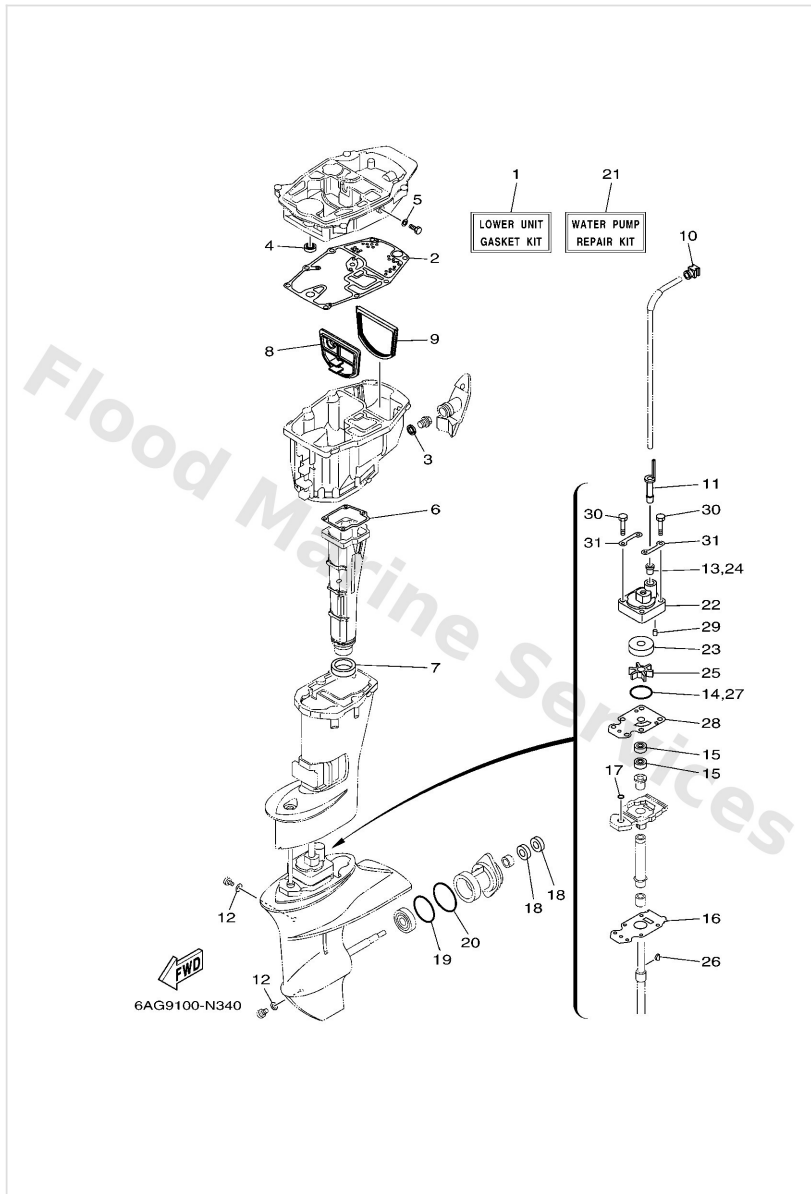

Repair Kit 3

Ref	Part	
1	6AHW000120 Lower unit gasket kit	Buy now
2	6AH1531210 Gasket, oil pan	Buy now
3	9043014M09 Gasket	Buy now
4	9310112M63 Oil seal	Buy now
5	9043008143 Gasket (256-11198-00)	Buy now
6	6AH4113400 Gasket, exhaust manifold	Buy now
7	6AH4113800 Seal, ext. 1	Buy now
8	6AH4512600 Plate, seal damper	Buy now
9	6AH4511500 Gasket, upper casing	Buy now
10	6AH4436500 Damper, water seal 1	Buy now
11	6AH4436800 Rubber, water seal 4	Buy now
12	9043008020 Gasket	Buy now
13	6L24436700 Damper, water seal 3	Buy now
14	9321049046 O-ring (620)	Buy now
15	9310120001 Oil seal	Buy now