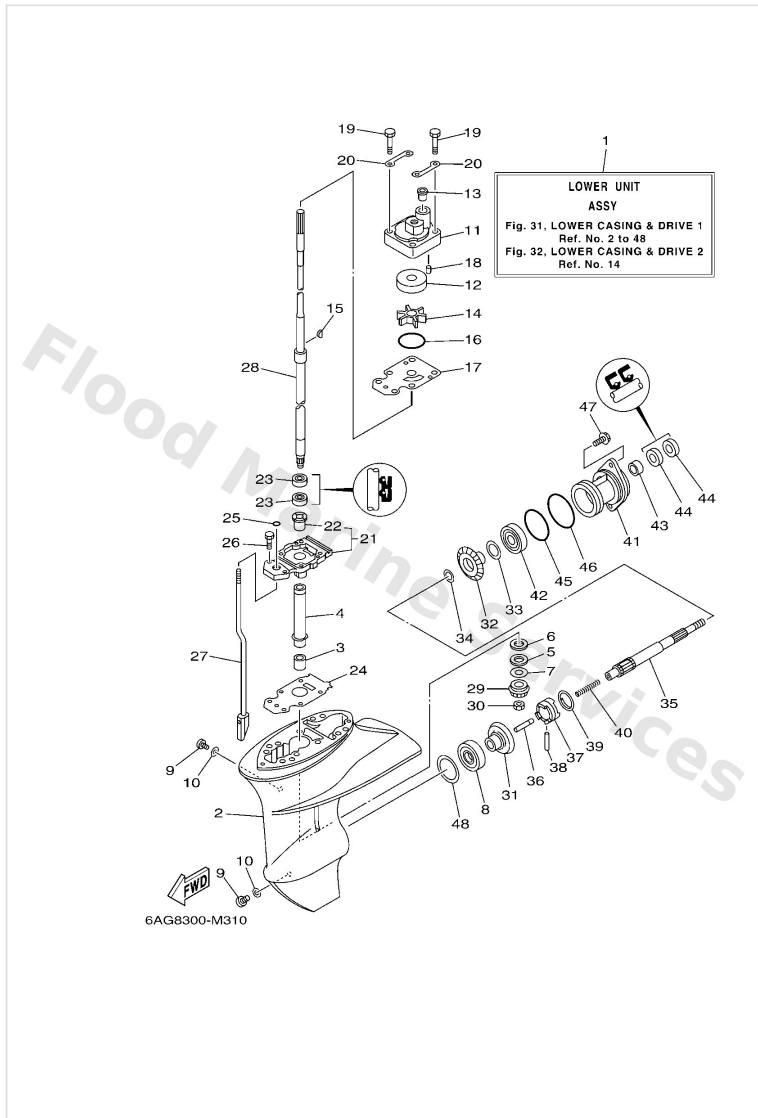

Lower Casing & Drive 1

Ref	Part	
28	6AH4551000 Drive shaft assembly S(17.1")	Buy now
28	6AH4551010 Drive shaft assembly L(22.1")	Buy now
29	63V4555100 Pinion	Buy now
30	9017908M06 Nut (6e7)	Buy now
31	6E74556001 Gear	Buy now
32	6E74557100 Gear 2	Buy now
33	6264557700 Shim (t:0.10mm) UR	Buy now
33	6264557710 Shim (t:0.20mm) UR	Buy now
33	6264557720 Shim (t:0.30mm) UR	Buy now
33	6264557730 Shim (t:0.40mm) UR	Buy now
33	6264557740 Shim (t:0.50mm) UR	Buy now
34	9020117682 Washer, plate (2k7)	Buy now
35	6834561100 Shaft propeller	Buy now
36	6504563500 Plunger, shift	Buy now
37	6824563100 Clutch, dog	Buy now