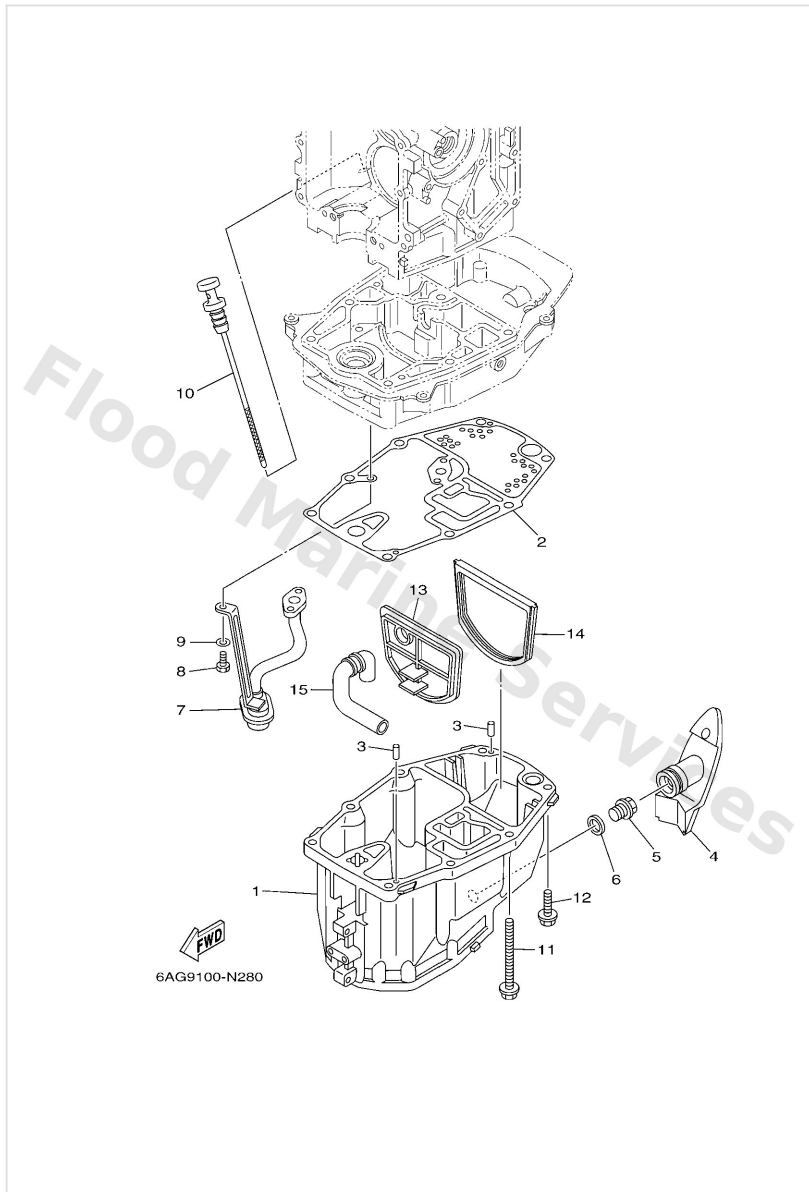

Oil Pan

Ref	Part	
1	6AH1531100CA Oil pan	Buy now
2	6AH1531210 Gasket, oil pan	Buy now
3	9360412M07 Pin, dowel (688)	Buy now
4	6AH1531600 Damper, engine mount 1	Buy now
5	9034014M06 Plug, straight screw(62y)	Buy now
6	9043014M09 Gasket	Buy now
7	6AH1341100 Strainer, oil	Buy now
8	9701306016 Bolt, hexagon deep recess	Buy now
9	9290306600 Washer, plain (646)	Buy now
10	6AH1536210 Plug, oil level	Buy now
11	9011908103 Bolt, with washer	Buy now
12	9757508530 Bolt, hexagon w/w deep recess	Buy now
13	6AH4512600 Plate, seal damper	Buy now
14	6AH4511500 Gasket, upper casing	Buy now
15	6AH4513500 Pipe	Buy now