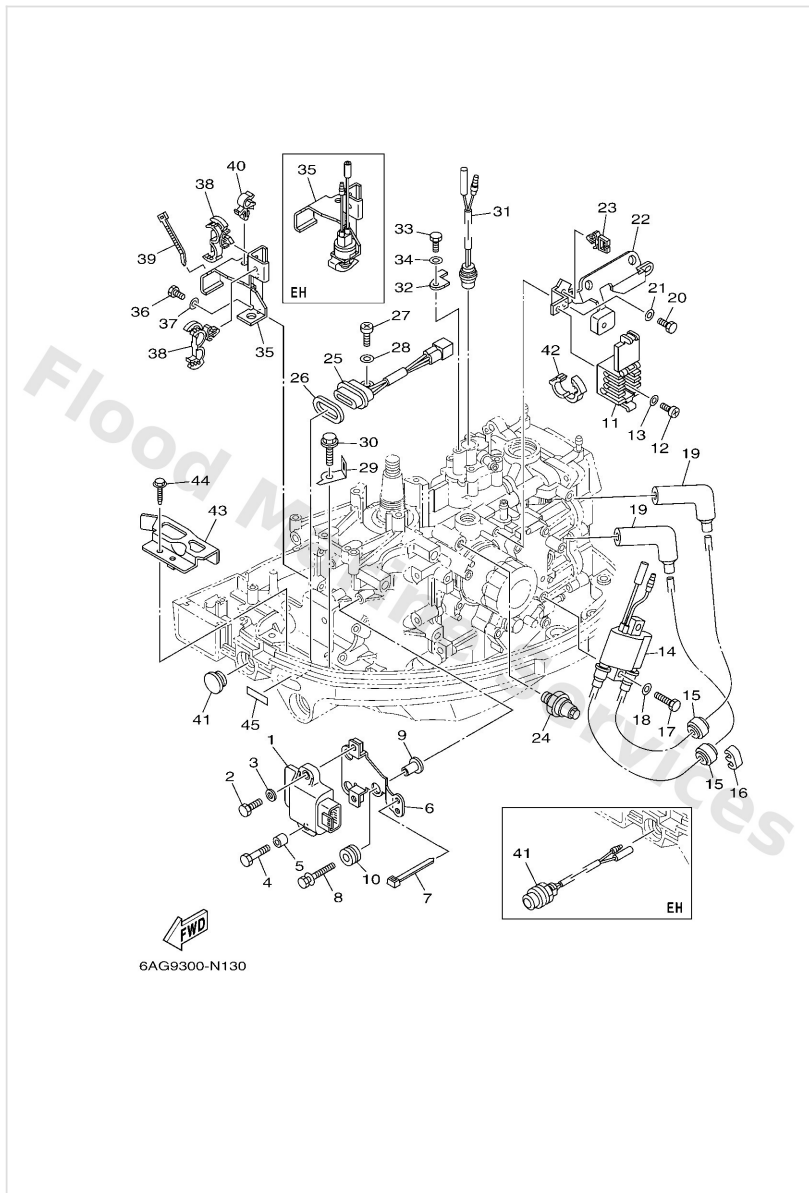

Electrical 1

Ref	Part	
15	9048025003 Grommet	Buy now
16	67F8236100 Clamp, cord	Buy now
17	9709506025 Bolt	Buy now
19	6AH8237000 Plug cap assembly	Buy now
20	9709506014 Bolt(gj3)	Buy now
22	6AH8554200 Bracket	Buy now
23	9046407M56 Clamp	Buy now
24	64J8250400 Oil pressure switch assembly	Buy now
25	62Y8430100 Pilot light assembly 1	Buy now
26	6H48358900 Gasket	Buy now
27	9788506012 Screw, pan head(62j)	Buy now
29	6AH8238800 Plate	Buy now
30	9010906M86 Bolt	Buy now
31	6AH8256000 Thermo switch assembly	Buy now
32	6AH8258800 Plate	Buy now