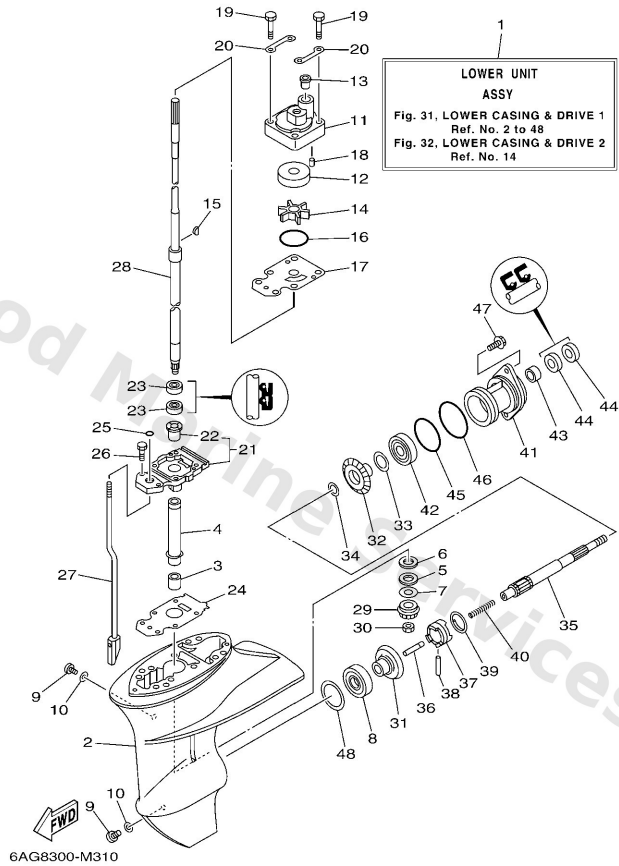

Lower Casing & Drive 1

Ref	Part	
48	6644556750 Shim (t:0.40mm) UR	Buy now
48	6644556760 Shim (t:0.50mm) UR	Buy now