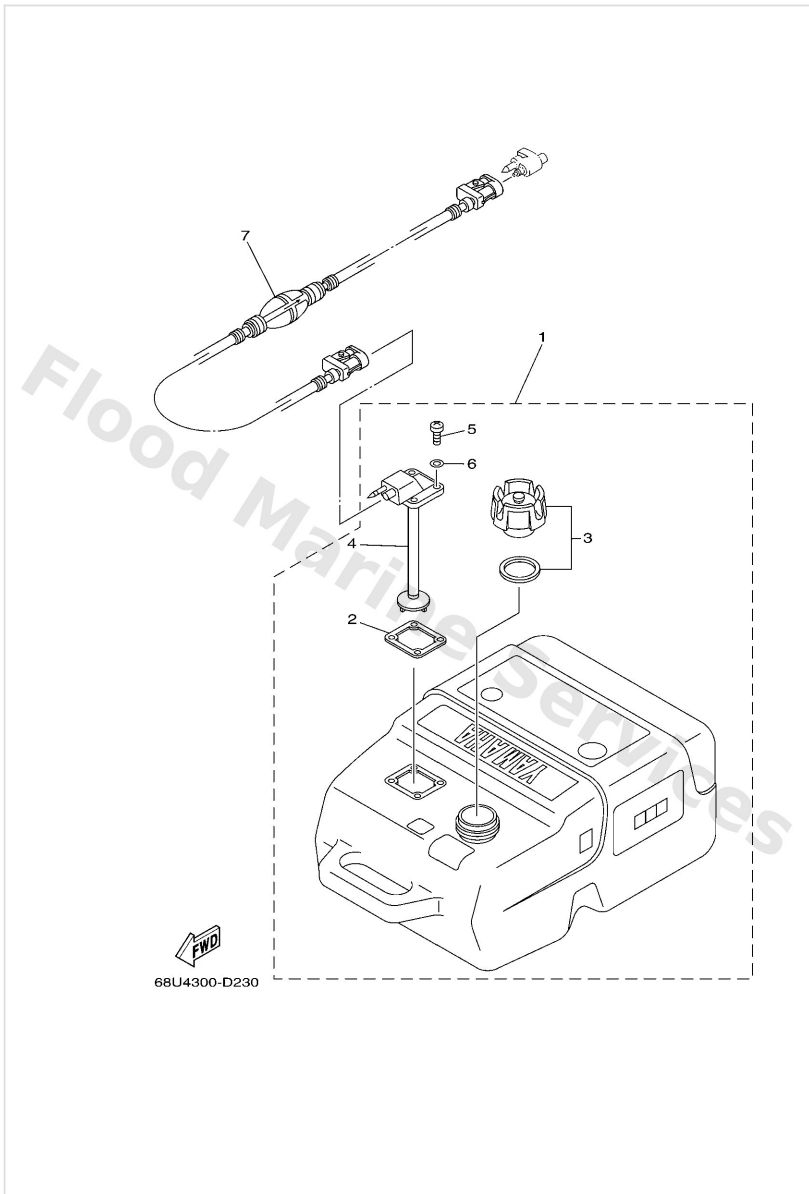

Fuel Tank 1

Ref	Part	
1	6YK2420103 Fuel Tank assembly (25L) AP EXCEPT FOR RUS	Buy now
2	6YL2426801 Gasket, fuel meter	Buy now
3	6YK2461001 Cap assembly	Buy now
4	6YK2426001 Fuel meter assembly	Buy now
5	9015705M16 Screw, pan head	Buy now
6	6YL2432900 Seal	Buy now
7	6YL2430654 Fuel pipe comp. 1 AP EXCEPT FOR RUS	Buy now