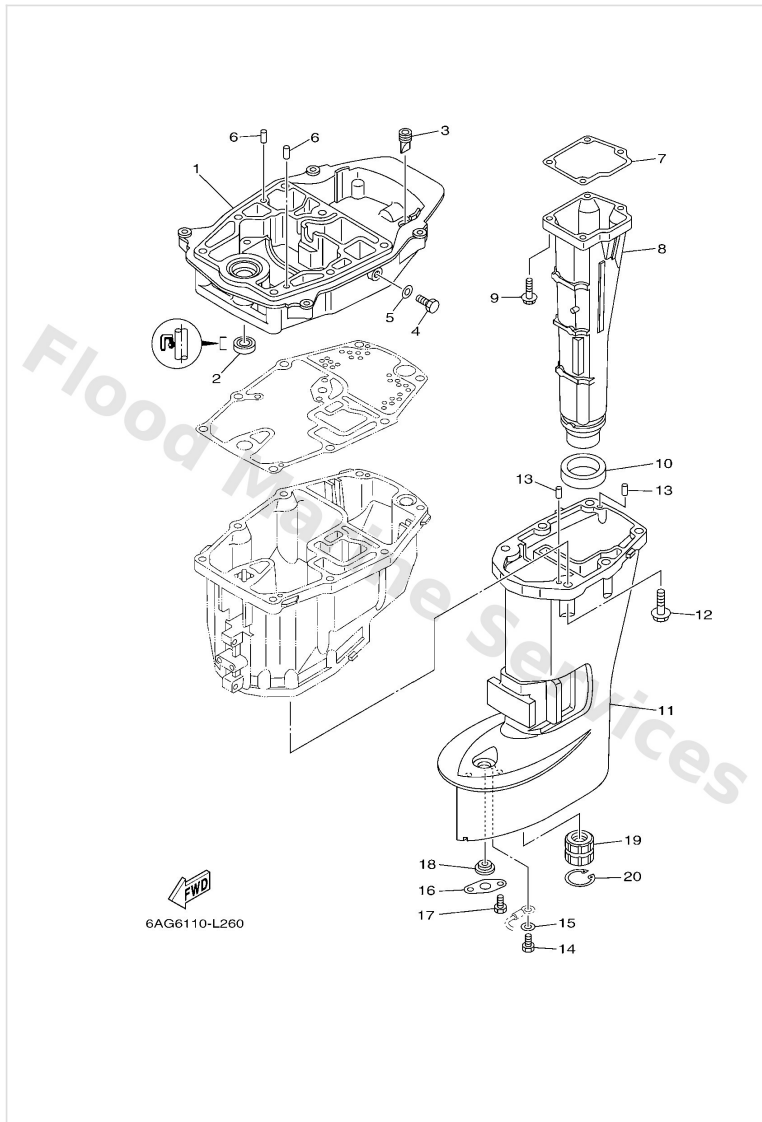

Upper Casing

Ref	Part	
1	6AH4113700CA Guide, exhaust	Buy now
2	9310112M63 Oil seal	Buy now
3	65W4271700 Rubber, seal 2	Buy now
4	9709508014 Bolt, hexagon deep recess	Buy now
5	9043008143 Gasket (256-11198-00)	Buy now
6	9360619M23 Pin, dowel	Buy now
7	6AH4113400 Gasket, exhaust manifold	Buy now
8	6AH1471100CA Muffler 1 S(17.1")	Buy now
8	6AH1471110CA Muffler 1 L(22.1")	Buy now
9	9757506525 Bolt, hexagon w/w deep recess	Buy now
10	6AH4113800 Seal, ext. 1	Buy now
11	6AH45111004D Casing, upper S(17.1")	Buy now
11	6AH45111104D Casing, upper L(22.1")	Buy now
12	9757508530 Bolt, hexagon w/w deep recess	Buy now
13	9360412M07 Pin, dowel (688)	Buy now