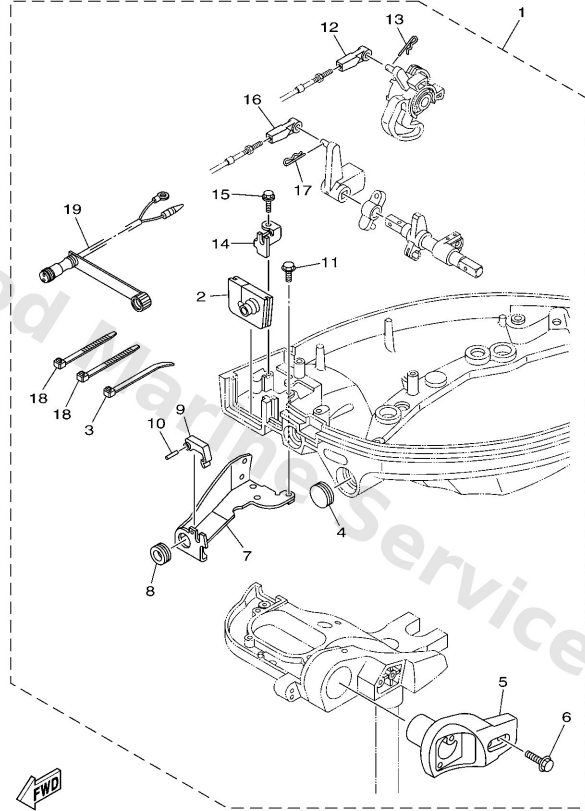

Remo Con Attachment

6AH3110-H360

Ref	Part	
18	9046513M18 Clamp	Buy now
19	6D58434000 Socket cord assembly 1	Buy now