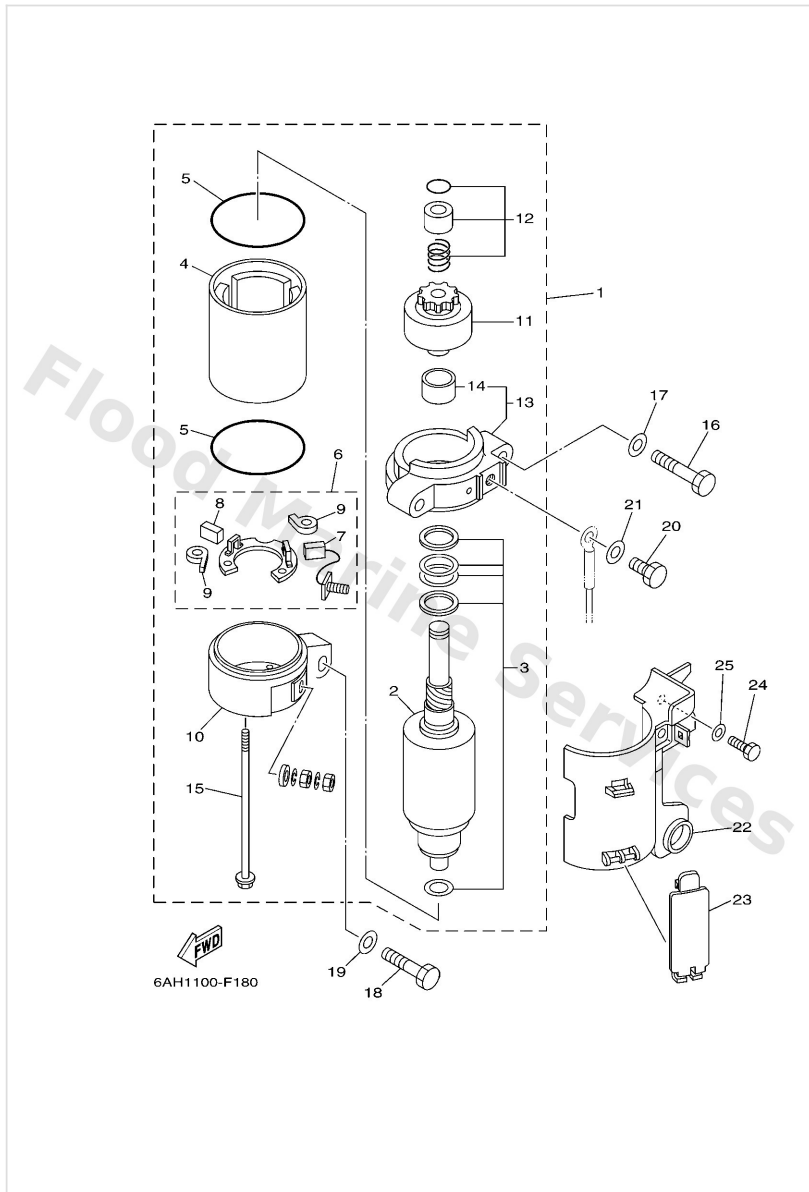

Starting Motor

Ref	Part	
1	6AH8180000 Starting motor assembly	Buy now
2	6898185011 Armature assembly	Buy now
3	6898180911 Washer kit	Buy now
4	6898181011 Stator ass'y	Buy now
5	6898184711 O-ring	Buy now
6	6898184011 Brush holder assembly	Buy now
7	6898181111 Brush 1	Buy now
8	6898181211 Brush 2	Buy now
9	6898181310 Spring, brush	Buy now
10	6AH8182000 Rear bracket assembly	Buy now
11	6898180712 Pinion assembly	Buy now
12	68T8185700 Pinion stopper set	Buy now
13	6AH8183000 Front bracket assembly	Buy now
14	6898183100 Metal, front	Buy now
15	6898182610 Bolt	Buy now