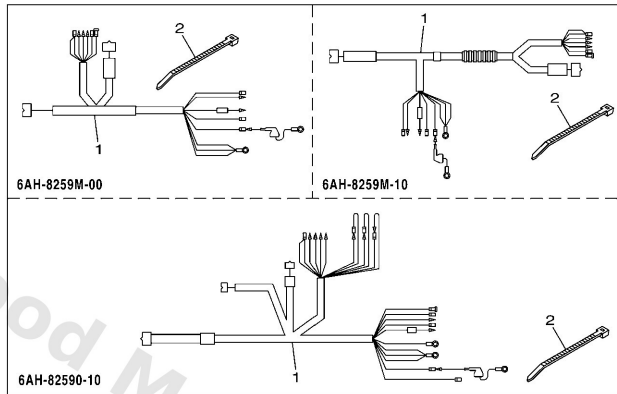

Electrical 3

6AH9100-N150

Ref	Part	
1	6AH8259010 Wire harness & extension wire	Buy now
1	6AH8259M00 Wire harness & extension wire	Buy now
1	6AH8259M10 Wire harness & extension wire	Buy now
2	9046513M18 Clamp	Buy now
3	6AH8552A00 Housing	Buy now
4	6AH8552E00 Cover, case	Buy now
5	6AH8553700 Cover	Buy now
6	9048019368 Grommet(75v)	Buy now
7	6AH8554700 Damper	Buy now
8	9046420181 Clamp(4ap)	Buy now
9	9709506014 Bolt(gj3)	Buy now
10	9299506600 Washer, plain (646)	Buy now
11	9798506214 Screw, with washer	Buy now