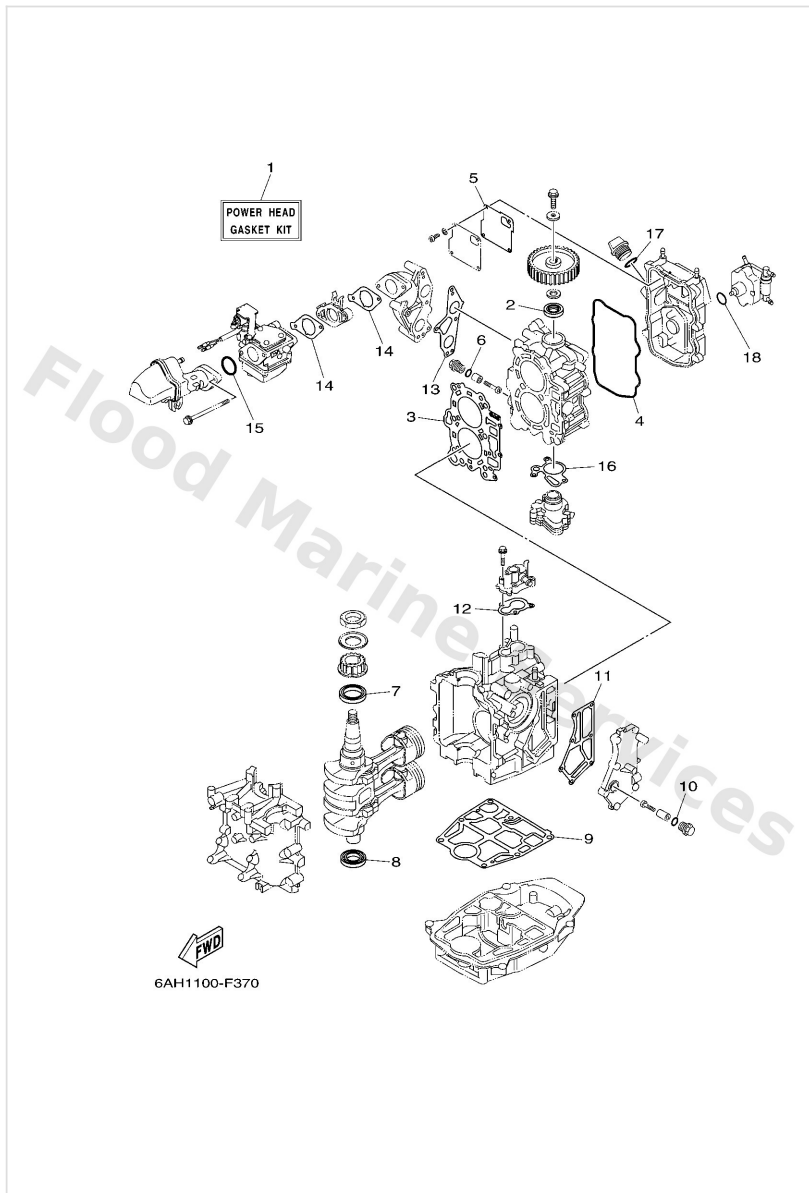

Repair Kit 1

Ref	Part	
1	6AGW000100 Power head gasket kit	Buy now
2	9310222010 Oil seal	Buy now
3	6AG1118110 Gasket, cylinder head 1	Buy now
4	6AH1135600 Seal, cylinder 2	Buy now
5	6AH1116900 Gasket, breather cover	Buy now
6	9321013M63 O-ring (6g8)	Buy now
7	9310237004 Oil seal	Buy now
8	9310225014 Oil seal	Buy now
9	6AH1135110 Gasket, cylinder	Buy now
11	6AH4111400 Gasket, exhaust outer cover	Buy now
12	6AH1241400 Gasket, cover	Buy now
13	6AH1364500 Gasket, manifold 1	Buy now
14	6AH1364600 Gasket, manifold 2	Buy now
15	9321035M86 O-ring(6l2)	Buy now
16	6AH1332910 Gasket, pump cover	Buy now