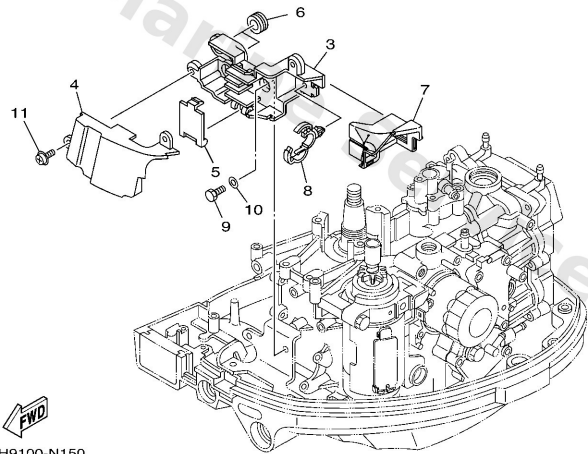

Electrical 3

6AH9100-N150

Ref	Part	
1	6AH8259010 Wire harness & extension wire	Buy now
1	6AH8259M00 Wire harness & extension wire	Buy now
1	6AH8259M10 Wire harness & extension wire	Buy now
2	9046513M18 Clamp	Buy now
3	6AH8552A00 Housing	Buy now
4	6AH8552E00 Cover, case	Buy now
5	6AH8553700 Cover	Buy now
6	9048019368 Grommet(75v)	Buy now
7	6AH8554700 Damper	Buy now
8	9046420181 Clamp(4ap)	Buy now
9	9709506014 Bolt(gj3)	Buy now
10	9299506600 Washer, plain (646)	Buy now
11	9798506214 Screw, with washer	Buy now