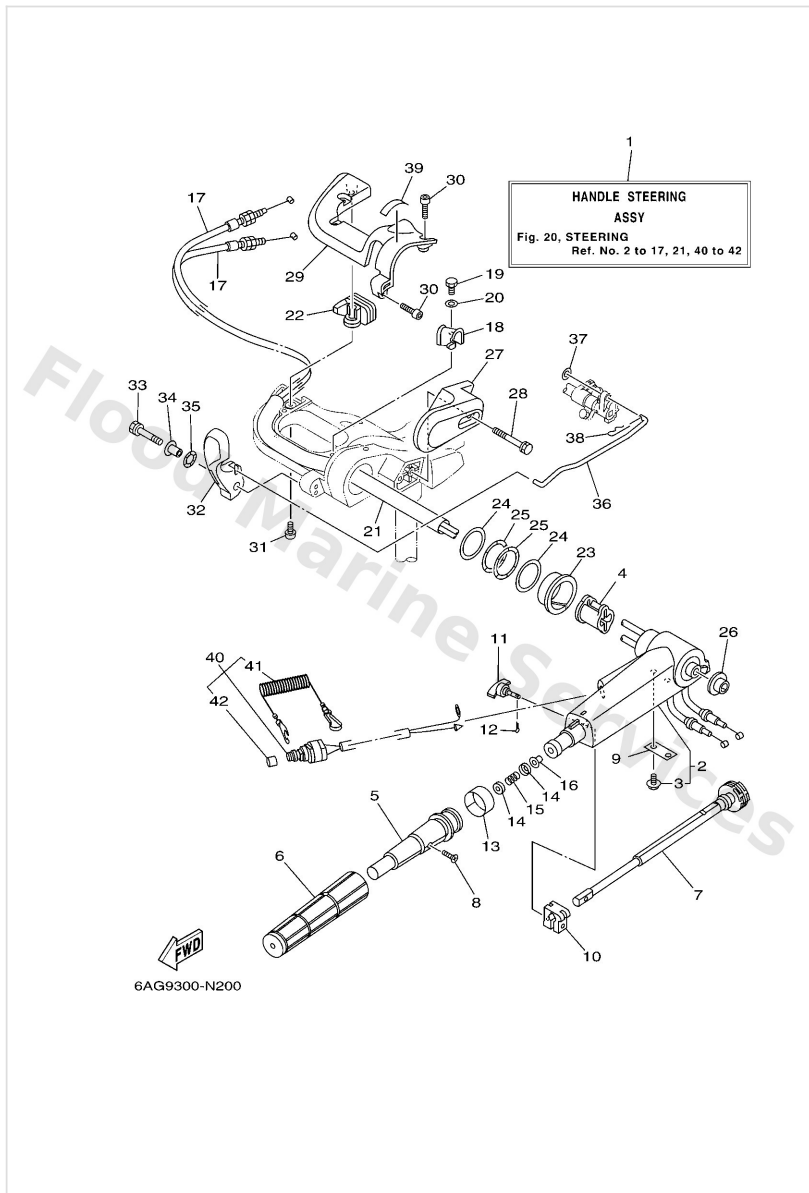

Steering

Ref	Part	
1	6AHW0084034D Handle steering assembly	Buy now
2	6AH42101024D Handle, steering	Buy now
3	9010906M86 Bolt	Buy now
4	6AH2628800 Grommet, cable	Buy now
5	66M4211901 Grip, steering handle	Buy now
6	67D4217700 Rubber, handle	Buy now
7	65W4213800 Lever, throttle	Buy now
8	9015205011 Screw, countersunk	Buy now
9	65W4215900 Stay	Buy now
10	6G14212600 Piece, friction	Buy now
11	65W4212500 Bolt, friction adjusting	Buy now
12	9149016010 Pin, cotter	Buy now
13	6J04213710 Indicator, throttle	Buy now
14	6X44418800 Washer	Buy now
15	9050123215 Spring (655)	Buy now