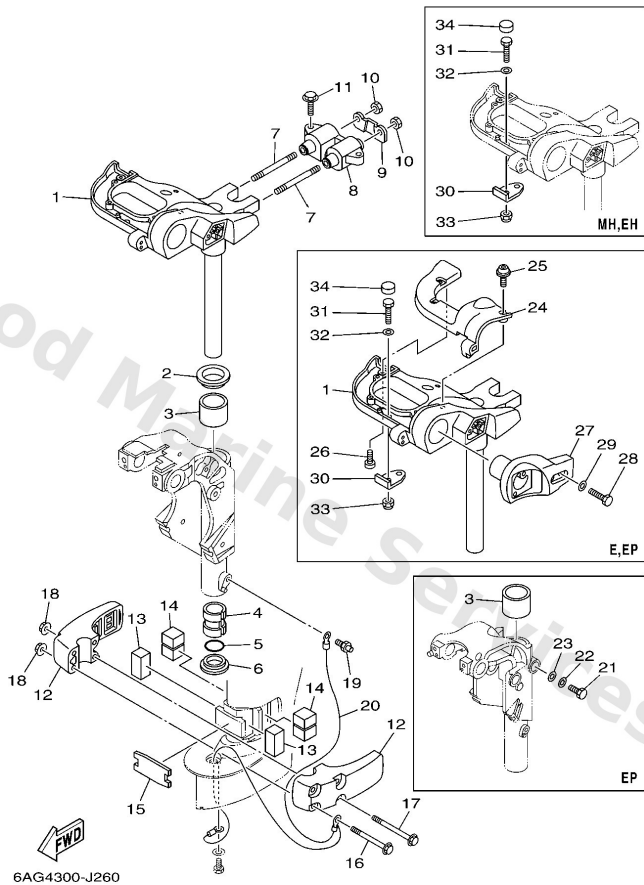

Bracket 3

Ref	Part	
1	6AH42510004D Steering bracket assembly S(17.1")	Buy now
1	6AH42510104D Steering bracket assembly L(22.1")	Buy now
2	9020940008 Washer	Buy now
3	9038640001 Bush	Buy now
4	9038630048 Bush	Buy now
5	9321029M94 O-ring(6h1)	Buy now
6	9038630M60 Bush(6j8)	Buy now
7	9011610033 Bolt, stud	Buy now
8	6AH4451400 Mount damper, upper side	Buy now
9	6AH4452600 Plate	Buy now
10	9538010600 Nut(624)	Buy now
11	9011908094 Bolt, with washer	Buy now
12	6AH44551004D Housing, lower mount rubber 1	Buy now
13	6AH4455700 Mount damper, lower front	Buy now
14	6AH4455500 Mount damper, lower side	Buy now