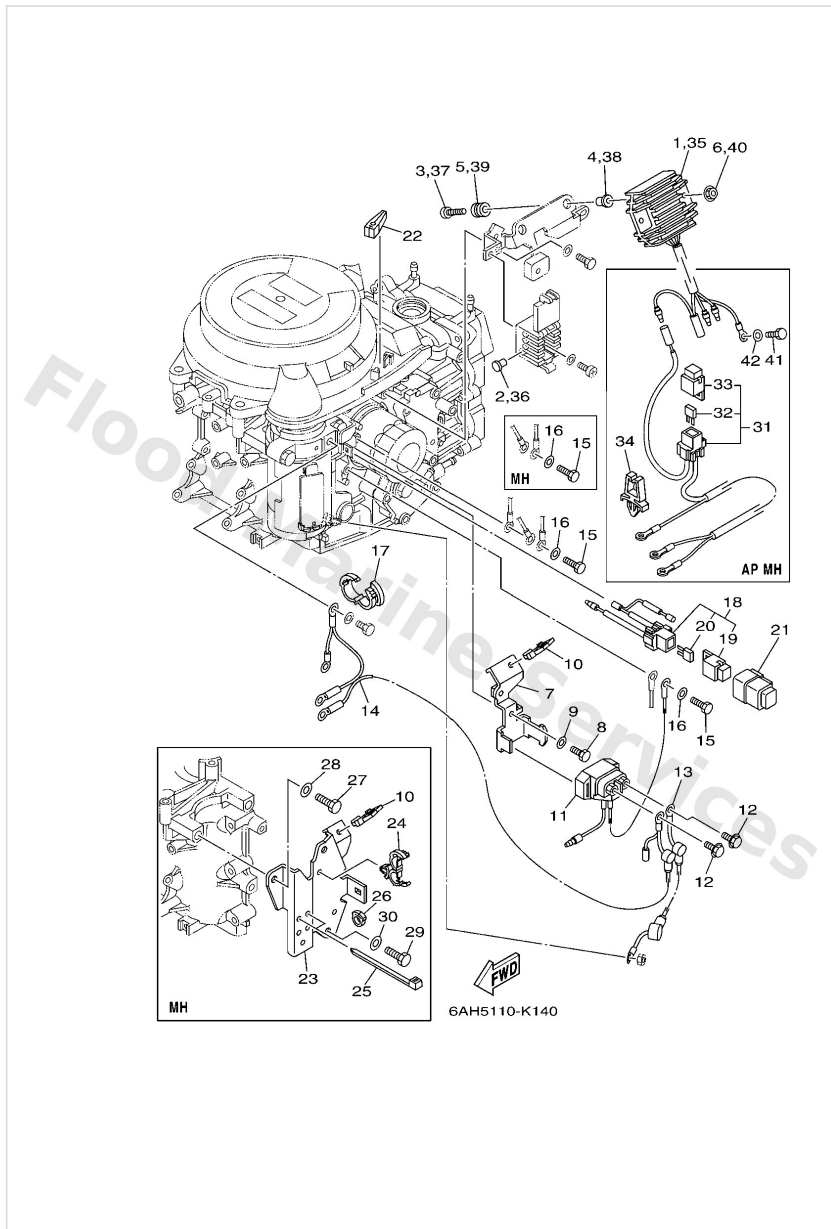

Electrical 2

Ref	Part	
18	6AH8215000 Fuse holder assembly	Buy now
19	67F8215B10 Cap (yellow)	Buy now
20	67F8215100 Fuse	Buy now
21	6AH8215700 Damper	Buy now
22	67F2812A00 Puller, fuse	Buy now
23	6AH8239800 Plate 3	Buy now
24	9046418246 Clamp(4tr)	Buy now
25	9046513M18 Clamp	Buy now
26	9046409010 Clamp	Buy now
27	9709508025 Bolt (62g)	Buy now
28	9299508600 Washer, plain (663)	Buy now
29	9709508016 Bolt, hexagon deep recess	Buy now
31	6AH8194900 Wire, lead AP	Buy now
33	67F8215B00 Cap (black)	Buy now
34	9046406001 Clamp AP	Buy now