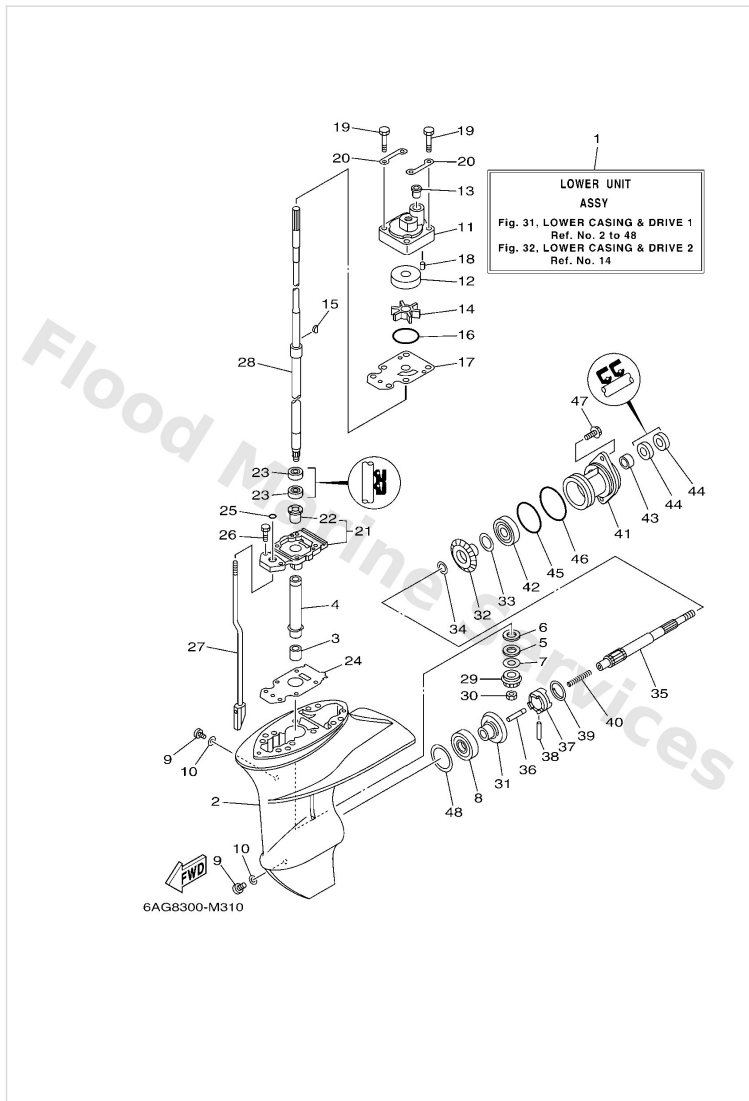

Lower Casing & Drive 1

Ref	Part	
38	9025005010 Pin straight 648456320000	Buy now
39	6484563300 Ring, cross pin	Buy now
40	90501150A0 Spring, compression	Buy now
41	68345361024D Cap, lower casing	Buy now
42	9330600501 Bearing(1ff)	Buy now
43	93315317U2 Brg,cyl-cal roller 14g (683)	Buy now
44	9310117054 Oil seal (17x30x6-650)	Buy now
45	9321057M09 O-ring (683)	Buy now
46	9321056M80 O-ring(6j8)	Buy now
47	9757506520 Bolt, hexagon w/w deep recess	Buy now
48	6644556701 Shim (t:0.10mm) UR	Buy now
48	6644556710 Shim (t:0.12mm) UR	Buy now
48	6644556720 Shim (t:0.15mm) UR	Buy now
48	6644556730 Shim (t:0.18mm) UR	Buy now
48	6644556740 Shim (t:0.30mm) UR	Buy now