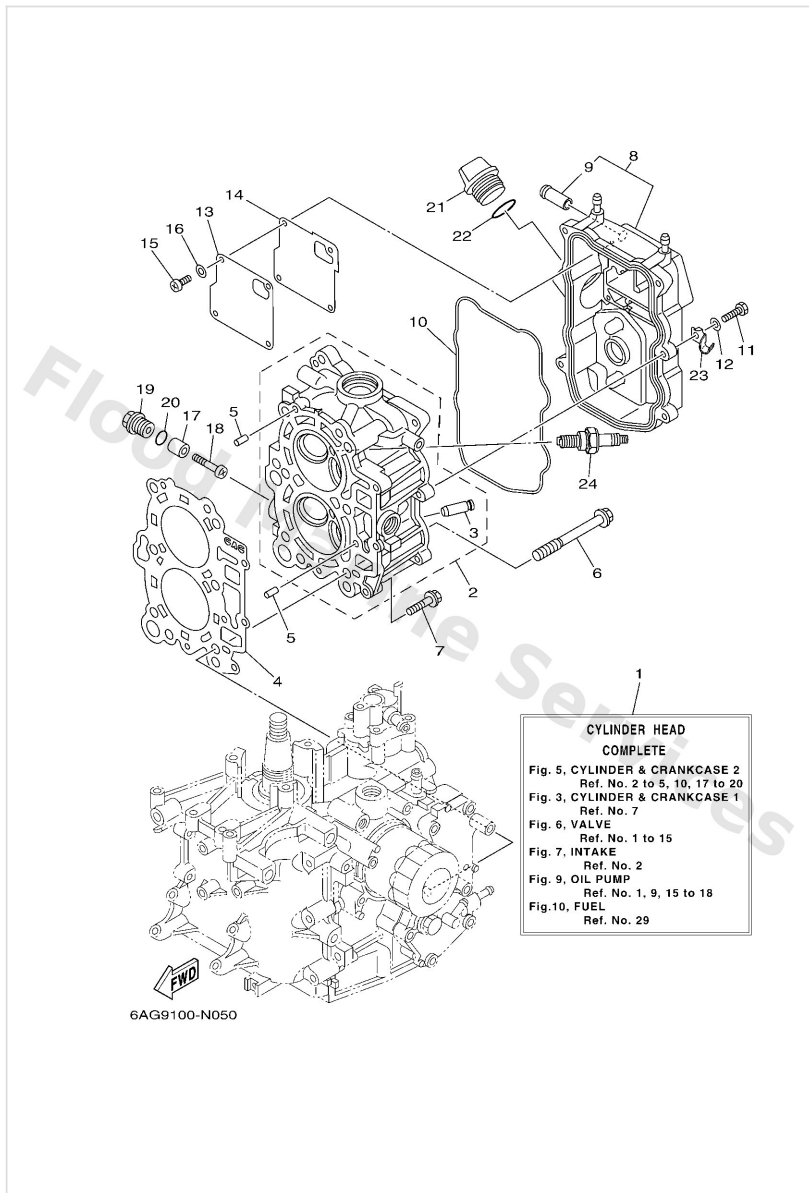

Cylinder & Crankcase 2

Ref	Part	
15	9850704010 Screw, pan head(6g8)	Buy now
16	9290704600 Washer(jf2)	Buy now
17	6G81132500 Anode	Buy now
18	9788005025 Screw, panhead (a93)	Buy now
19	6G81119701 Plug, blind	Buy now
20	9321013M63 O-ring (6g8)	Buy now
21	6G81536300 Plug, oil	Buy now
22	9321024M79 O-ring	Buy now
23	9046508059 Clamp	Buy now
24	9470200418 Plug, spark (dpr6eb-9)	Buy now