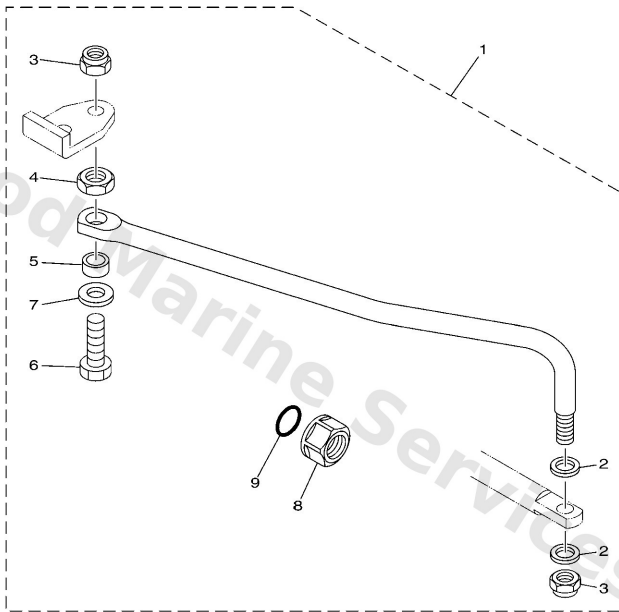

Steering Guide

6AH1100-F341

Ref	Part	
1	6AH6135000 Steering guide attachment kit AP	Buy now
2	9020110M20 Washer, plate (663)	Buy now
3	9018509M01 Nut, nylon (663)	Buy now
4	9017009M03 Nut (689)	Buy now
5	9038710M42 Coller (688)	Buy now
6	6E56135500 Bolt	Buy now
7	9020110M63 Washer, plate	Buy now
8	6E54314501 Cap, clamp bracket	Buy now
9	9321016275 O-ring	Buy now