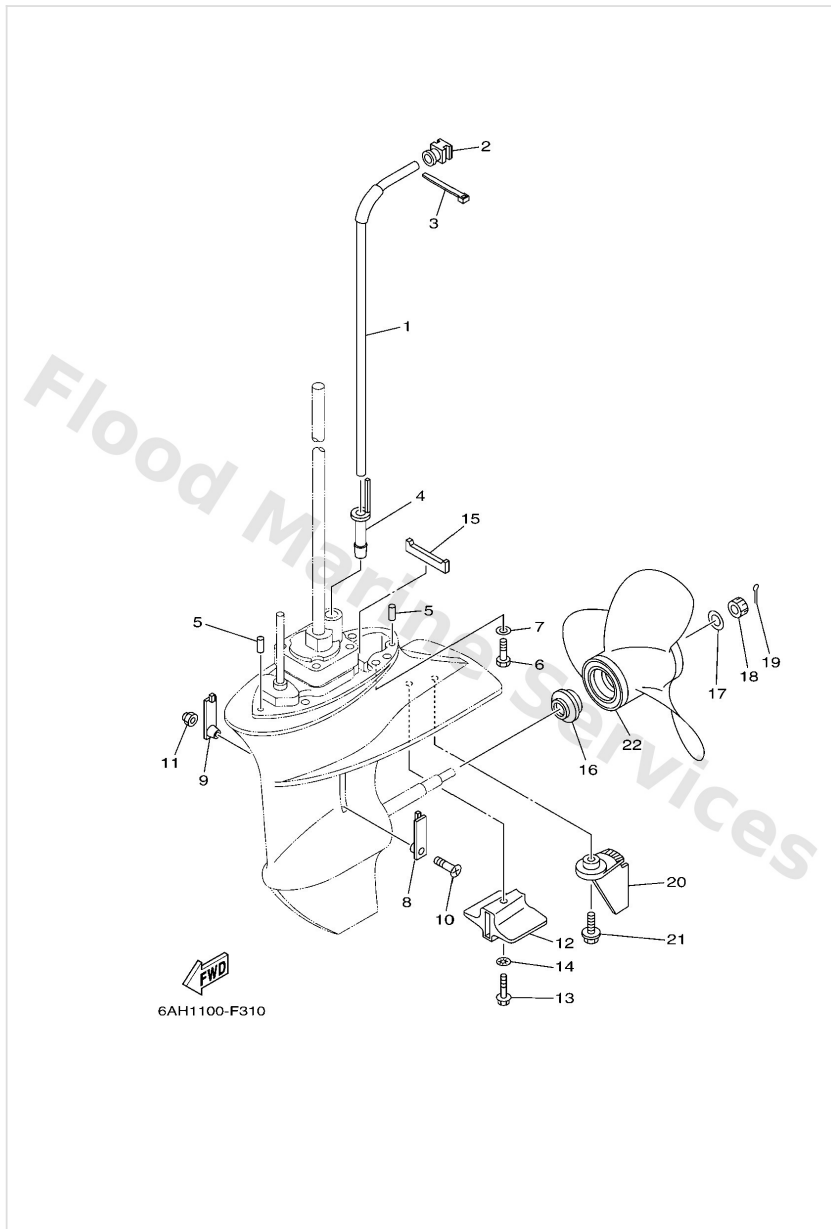

Lower Casing & Drive 2

Ref	Part	
1	6AH4436100 Tube, water 1 S(17.1")	Buy now
1	6AH4436110 Tube, water 1 L(22.1")	Buy now
2	6AH4436500 Damper, water seal 1	Buy now
3	9046511M10 Clamp	Buy now
4	6AH4436800 Rubber, water seal 4	Buy now
5	9360412M07 Pin, dowel (688)	Buy now
6	9707508030 Bolt, hexagon (fj1)	Buy now
7	9299508600 Washer, plain (663)	Buy now
8	6G14521400 Cover, water inlet	Buy now
9	63V4521500 Cover, water inlet	Buy now
10	9015205M04 Screw, countersunk	Buy now
11	9018505002 Nut nylon (sus)(ex4)	Buy now
12	6AH4525100 Anode	Buy now
13	9589506035 Bolt, flange(4nx)	Buy now
14	9299006300 Washer, tooth	Buy now