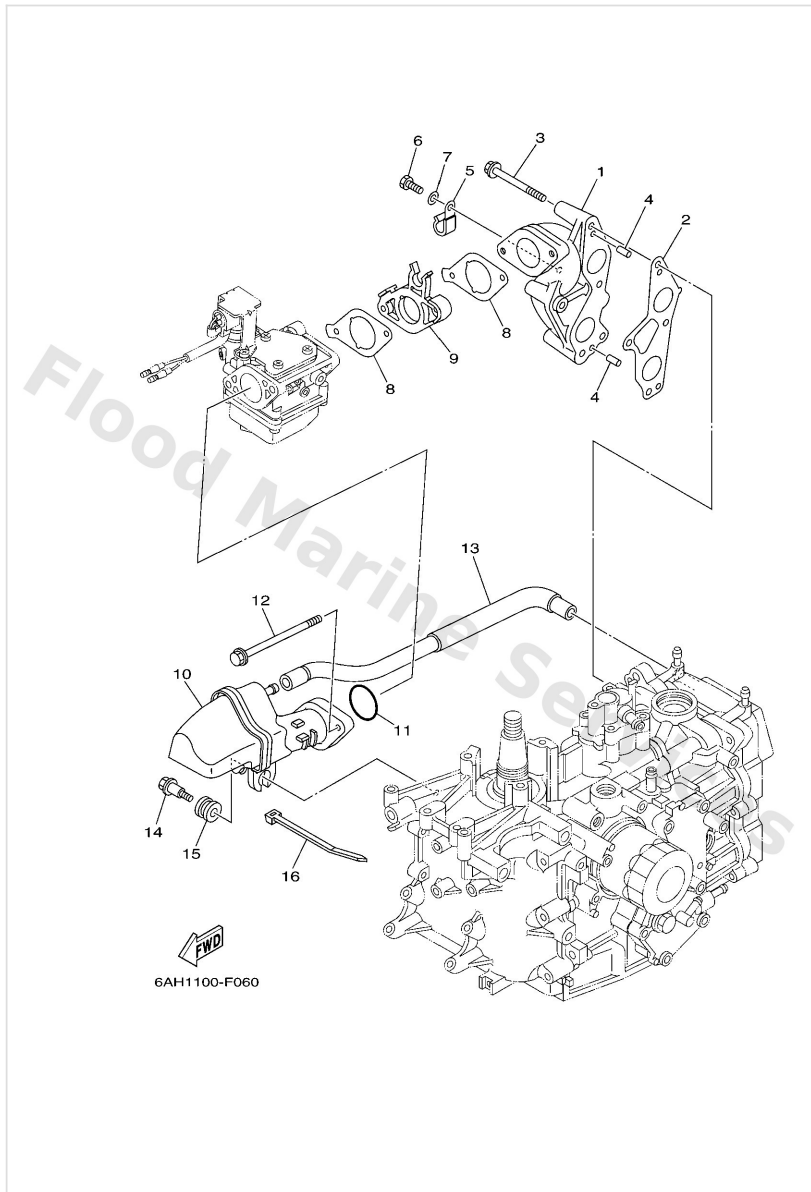

Intake

Ref	Part	
1	6AH136410094 Manifold 1	Buy now
2	6AH1364500 Gasket, manifold 1	Buy now
3	9759506555 Bolt, hexagon w/w deep recess	Buy now
4	9169050014 Pin, spring (647)	Buy now
5	9046508M83 Clamp	Buy now
6	9709506012 Bolt(gh1)	Buy now
7	9299506600 Washer, plain (646)	Buy now
8	6AH1364600 Gasket, manifold 2	Buy now
9	6AH1427100 Insulator	Buy now
10	6AH1444000 Silencer assembly, intake	Buy now
11	9321035M86 O-ring(612)	Buy now
12	9589506100 Bolt, flange deep recess	Buy now
13	6AH1537300 Pipe, breather	Buy now
14	9010906MA1 Bolt	Buy now
15	9048016616 Grommet	Buy now