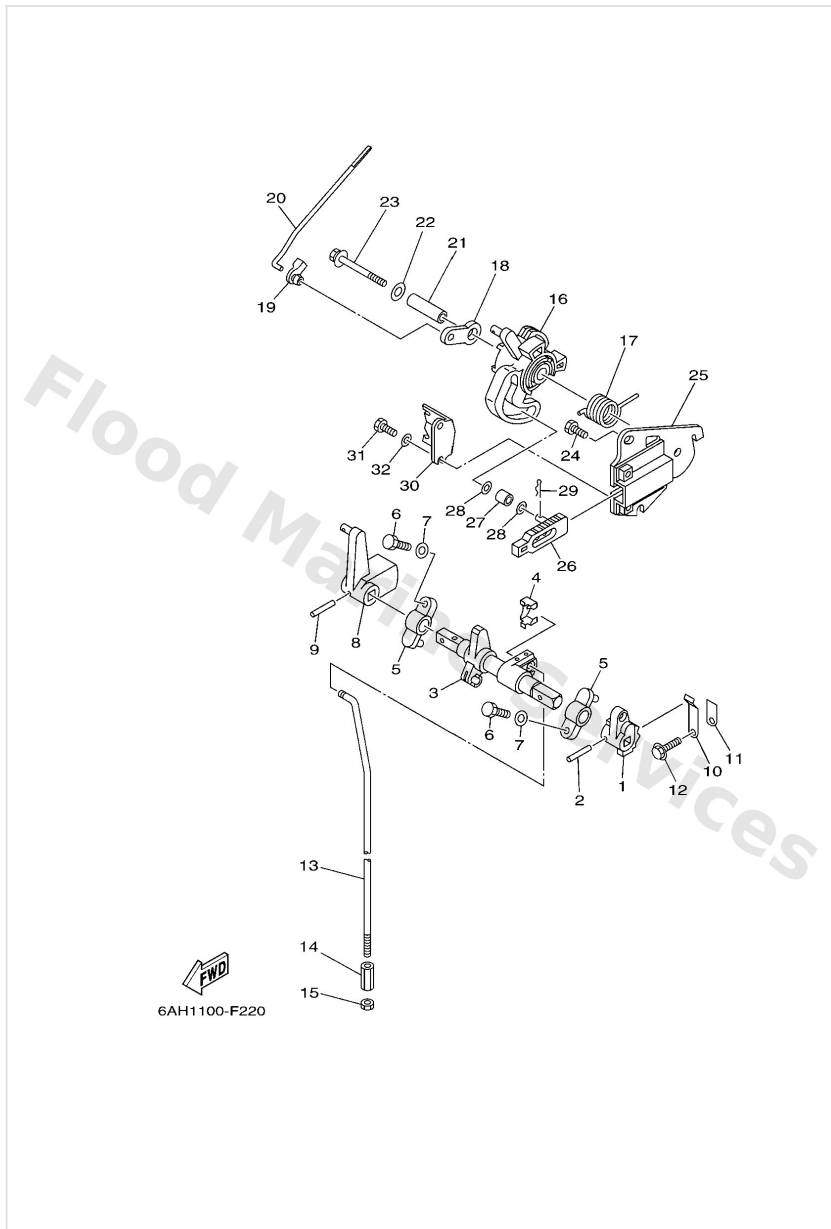

Carburetor

Ref	Part	
10	6AH1494700 Jet, needle F20B	Buy now
10	6AH1494720 Jet, needle F15C	Buy now
11	65W1494329 Jet, main (#112) F20B	Buy now
11	6761494319 Jet, main (#80) F15C	Buy now
12	6AH1498500 Float	Buy now
13	6AH1454600 Valve, needle	Buy now
14	6631415900 Clip	Buy now
15	9858004008 Screw, pan head (713)	Buy now
16	6H41454800 Pin, float arm	Buy now
17	65W1437302 Cover, plunger cap	Buy now
18	6AH1437900 Rod, starter F15C	Buy now
18	6AH1437910 Rod, starter F20B	Buy now
19	67C1492320 Screw, pilot F15C	Buy now
19	6AH1492320 Screw, pilot F20B	Buy now
20	67C1439700 O-ring	Buy now

Carburetor

Ref	Part	
21	67C1455500 Spring	Buy now
22	65W1433500 Spring, plunger F15C	Buy now
22	6AH1433500 Spring, plunger F20B	Buy now
23	6AH1437100 Plunger, starter	Buy now
24	6AH1438400 Gasket, float chamber	Buy now
25	6AH1498000 Body, float chamber	Buy now
26	65W1439800 Washer	Buy now
27	65W1499200 Screw, drain	Buy now
28	9798004114 Screw, pan head(ga5)	Buy now
29	6AH1438000 Prime starter assembly M-SPEC	Buy now
29	6AH1438010 Prime starter assembly E-SPEC	Buy now
30	9798004108 Screw, with washer(6m6)	Buy now
31	6AH1434600 Plate	Buy now
32	67C1456700 Screw	Buy now
33	65W1434600 Plate	Buy now

Carburetor

Ref	Part	
34	65W1439G00 Clip 1	Buy now

Control 1

Ref	Part	
1	6AH4412300 Arm, shift rod	Buy now
2	9025403M05 Pin, spring	Buy now
3	6AH4412100 Lever, shift rod	Buy now
4	6AH2636400 End, cable 2	Buy now
5	6G1416620194 Bracket	Buy now
6	9709506020 Bolt(7u8)	Buy now
7	9299506600 Washer, plain (646)	Buy now
8	6AH4412500 Lever, shift rod	Buy now
10	65W4411600 Spring	Buy now
11	66R4411400 Stopper	Buy now
12	9589506014 Bolt, flange deep recess	Buy now
13	6AH4414300 Rod, shift S(17.1")	Buy now
13	6AH4414310 Rod, shift L(22.1")	Buy now
14	9017006015 Connector, shift rod	Buy now
15	9538006700 Nut	Buy now