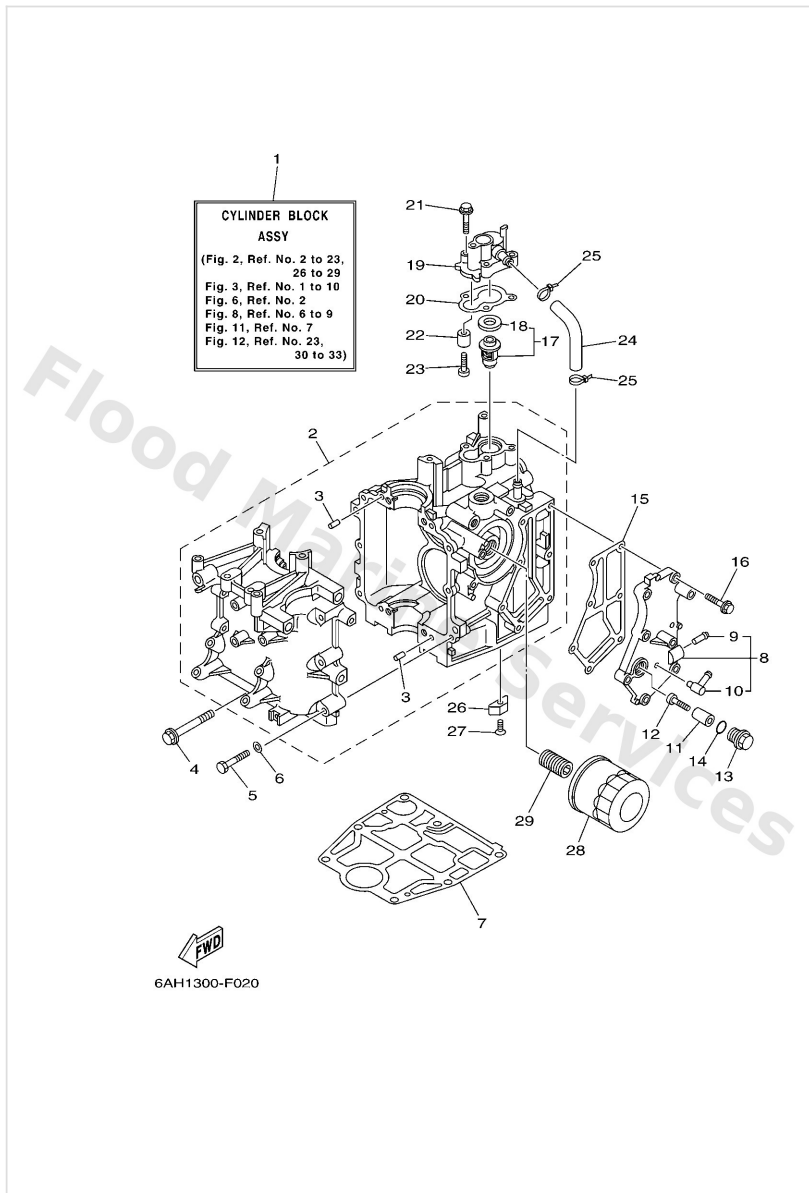

Cylinder & Crankcase 1

Ref	Part	
1	6AHW009B001S Cylinder block assembly	Buy now
2	6AH15100001S Crankcase assembly	Buy now
3	9360612019 Pin, dowel (614)	Buy now
4	9011908093 Bolt, with washer	Buy now
5	9701306040 Bolt (682)	Buy now
6	9290306600 Washer, plain (646)	Buy now
7	6AH1135100 Gasket, cylinder	Buy now
8	6AH41113001S Outer cover, exhaust & pipe	Buy now
9	6502437800 Pipe, joint 2	Buy now
10	6761137200 Nipple, hose	Buy now
11	6G81132500 Anode	Buy now
12	9788005025 Screw, panhead (a93)	Buy now
13	6G81119701 Plug, blind	Buy now
14	9321013M63 O-ring (6g8)	Buy now
15	6AH4111400 Gasket, exhaust outer cover	Buy now