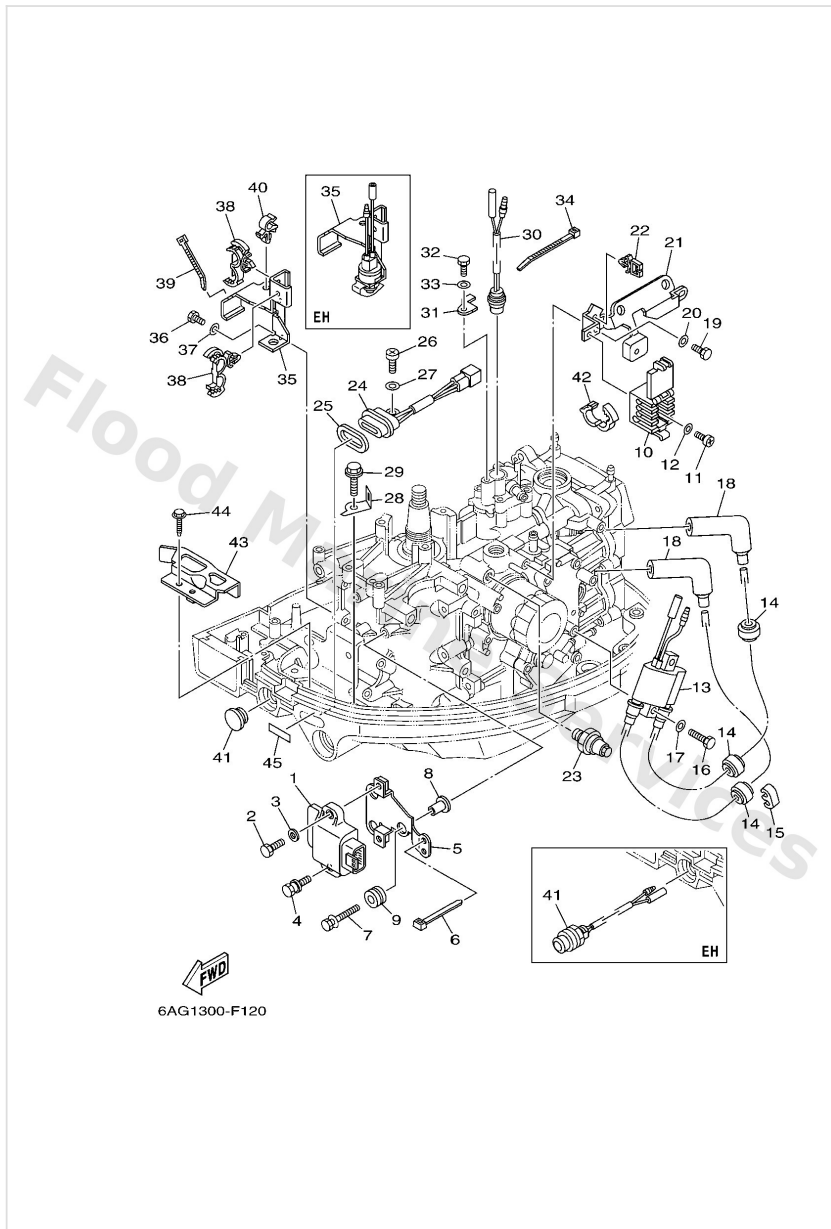

Electrical 1

Ref	Part	
1	6AH8554000 C.d.i. unit assembly F15C	Buy now
1	6AH8554010 C.d.i. unit assembly F20B	Buy now
2	9709506020 Bolt(7u8)	Buy now
3	9299506600 Washer, plain (646)	Buy now
4	9010906221 Bolt	Buy now
5	6AH8194800 Bracket	Buy now
6	9046513M18 Clamp	Buy now
7	9011906M35 Bolt, with washer	Buy now
8	9038706M60 Collar (6h3)	Buy now
9	9048010M23 Grommet(6k7)	Buy now
10	6AH8252200 Clamp, coupler	Buy now
11	9788006010 Screw pan head	Buy now
12	9020106M05 Washer, plate(6e3)	Buy now
13	6F58557013 Ignition coil assembly	Buy now
14	9048025003 Grommet	Buy now