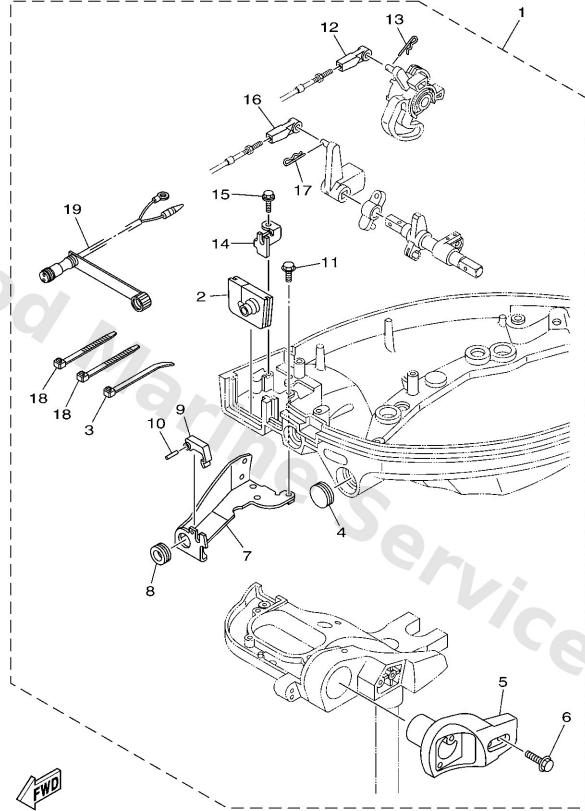

Remo Con Attachment

6AH3110-H360

Ref	Part	
18	9046513M18 Clamp	Buy now
19	6D58434000 Socket cord assembly 1	Buy now