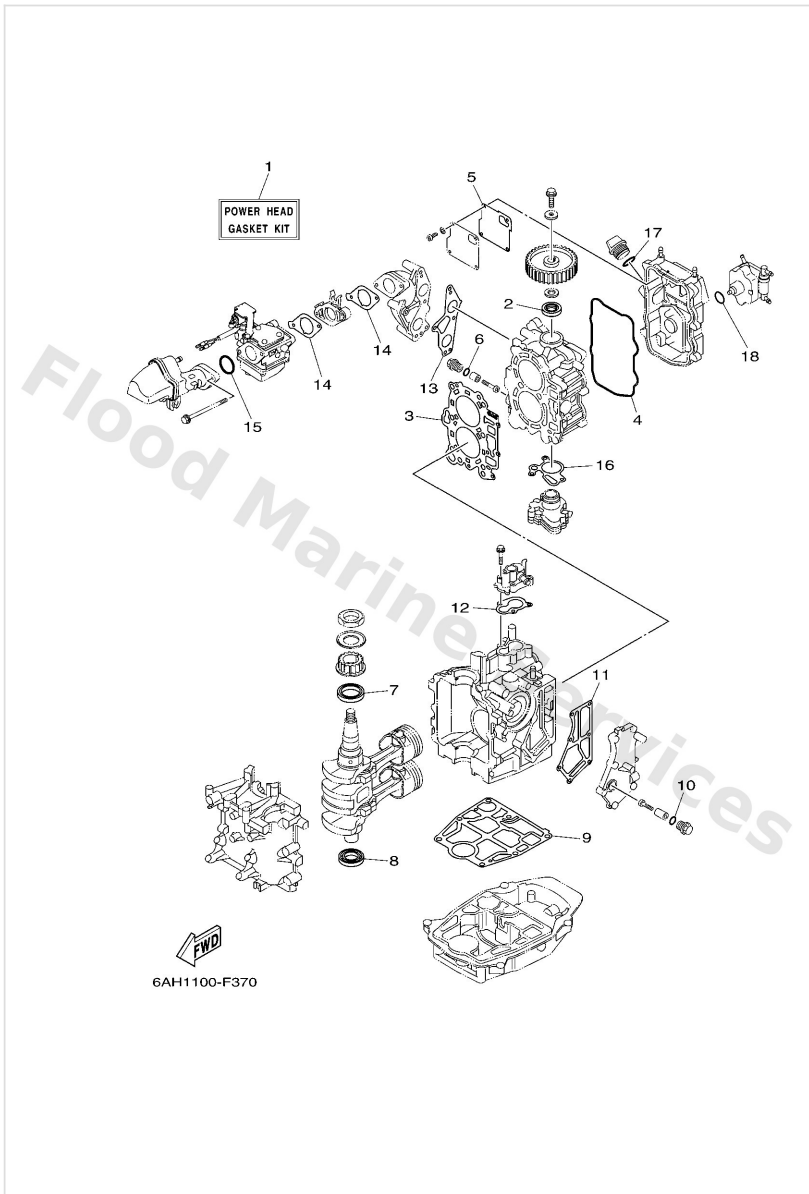

Repair Kit 1

Ref	Part	
17	9321024M79 O-ring	Buy now
18	9321020M65 O-ring	Buy now