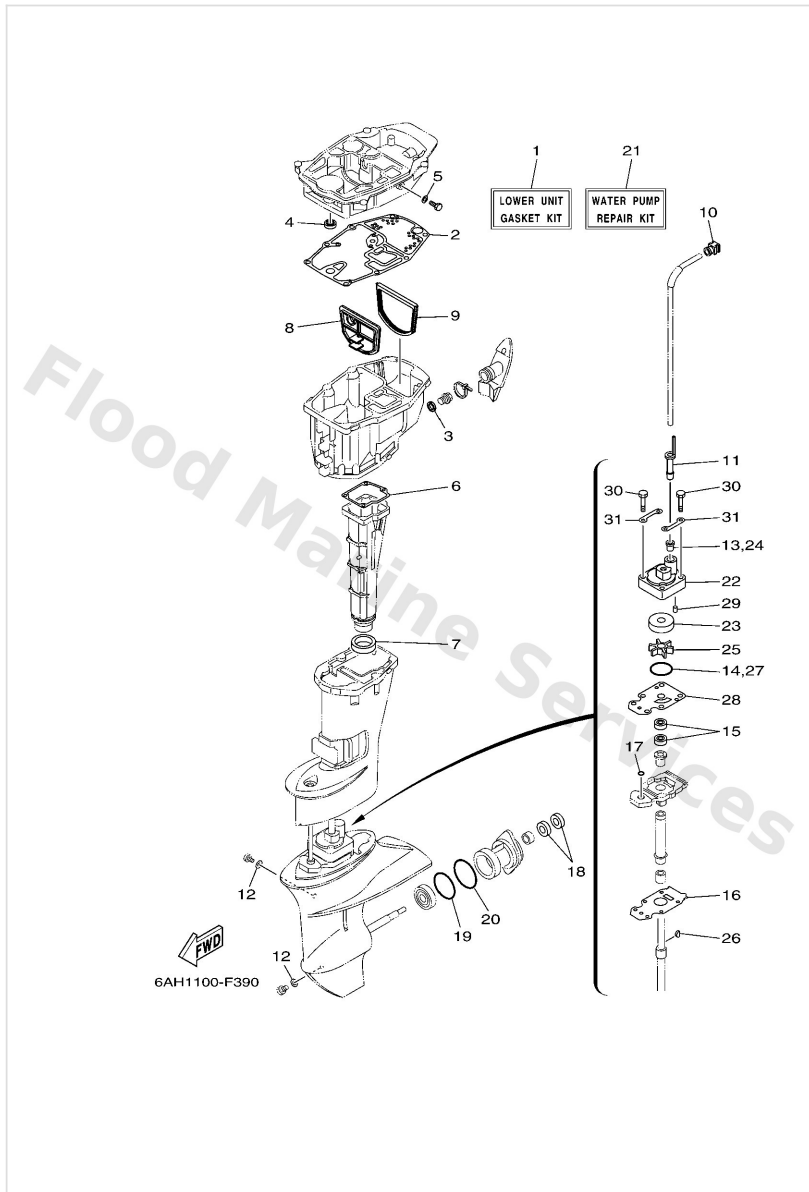

Repair Kit 3

Ref	Part	
16	69G45315A0 Packing, lower casing	Buy now
17	9321006ME6 O-ring	Buy now
18	9310117054 Oil seal (17x30x6-650)	Buy now
19	9321057M09 O-ring (683)	Buy now
20	9321056M80 O-ring(6j8)	Buy now
21	6AHW007800 Water pump repair kit	Buy now
22	6AH4431100 Housing, water pump	Buy now
23	63V4432200 Insert, cartridge	Buy now
25	63V4435201 Impeller	Buy now
26	6644433800 Key, woodruff	Buy now
28	68T4432300 Outer plate, cartridge	Buy now
29	9360412M07 Pin, dowel (688)	Buy now
30	9708008045 Bolt, hexagon	Buy now
31	63V4432800 Plate	Buy now