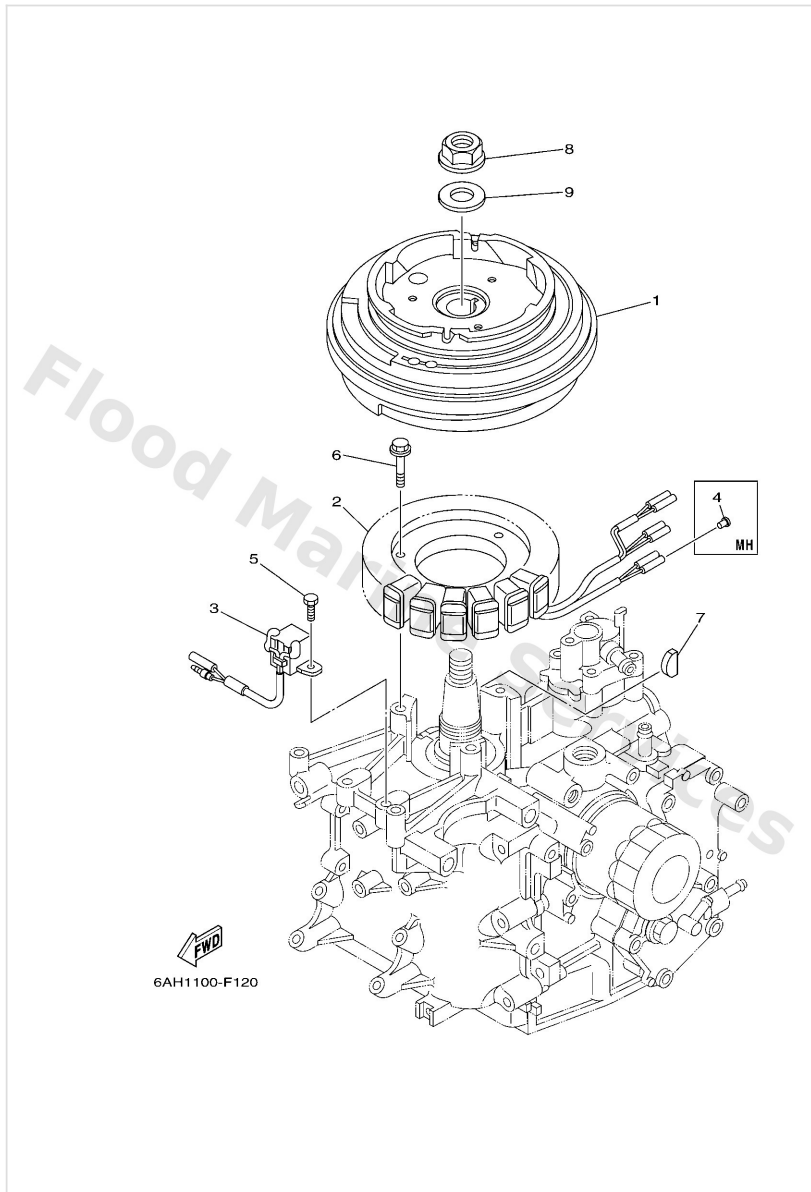

Generator

Ref	Part	
1	6AH8555000 Rotor assembly	Buy now
1	6AH8555010 Rotor assembly	Buy now
2	6AH8551000 Stator assembly	Buy now
3	6AH8558000 Coil, pulser	Buy now
4	7038211900 Cover, lead wire	Buy now
5	9709505012 Bolt, hexagon	Buy now
6	9589506030 Bolt, flange deep recess	Buy now
7	9028005013 Key, woodruff	Buy now
8	9017916M05 Nut (689)	Buy now
9	9020116M44 Washer (689)	Buy now