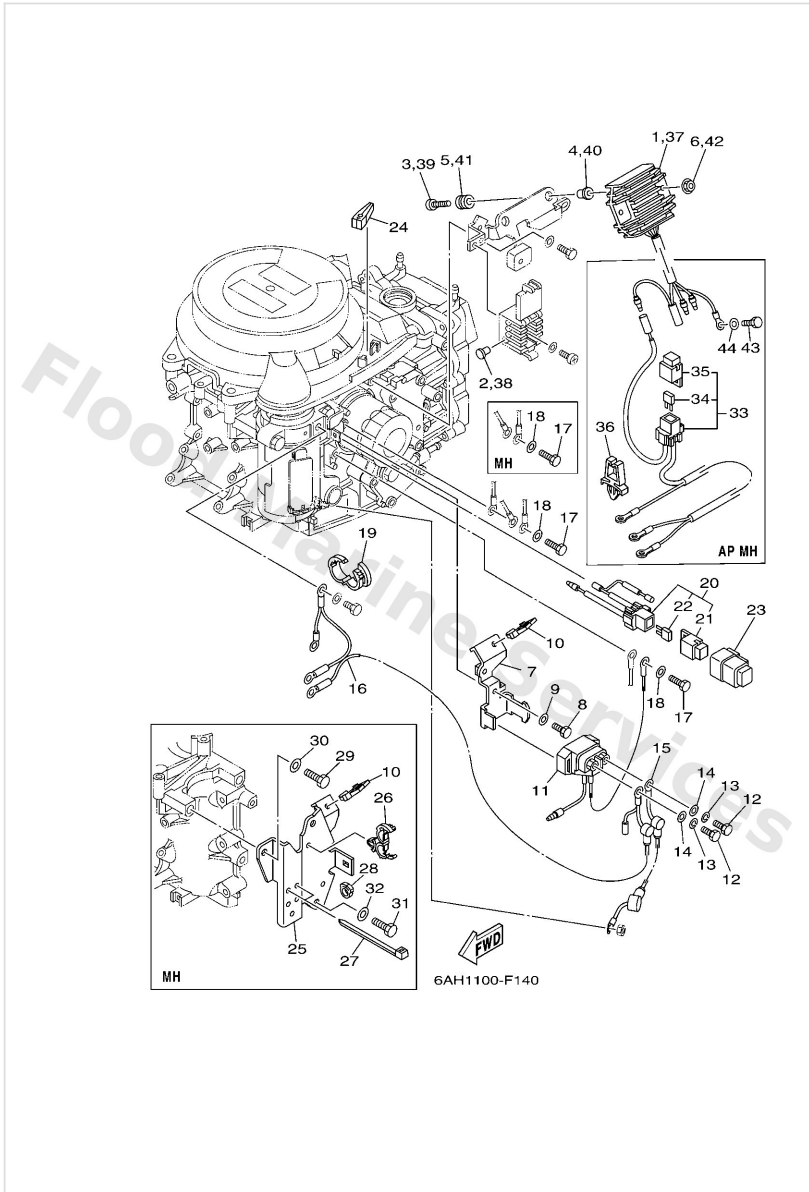

Electrical 2

Ref	Part	
36	9046406001 Clamp AP	Buy now