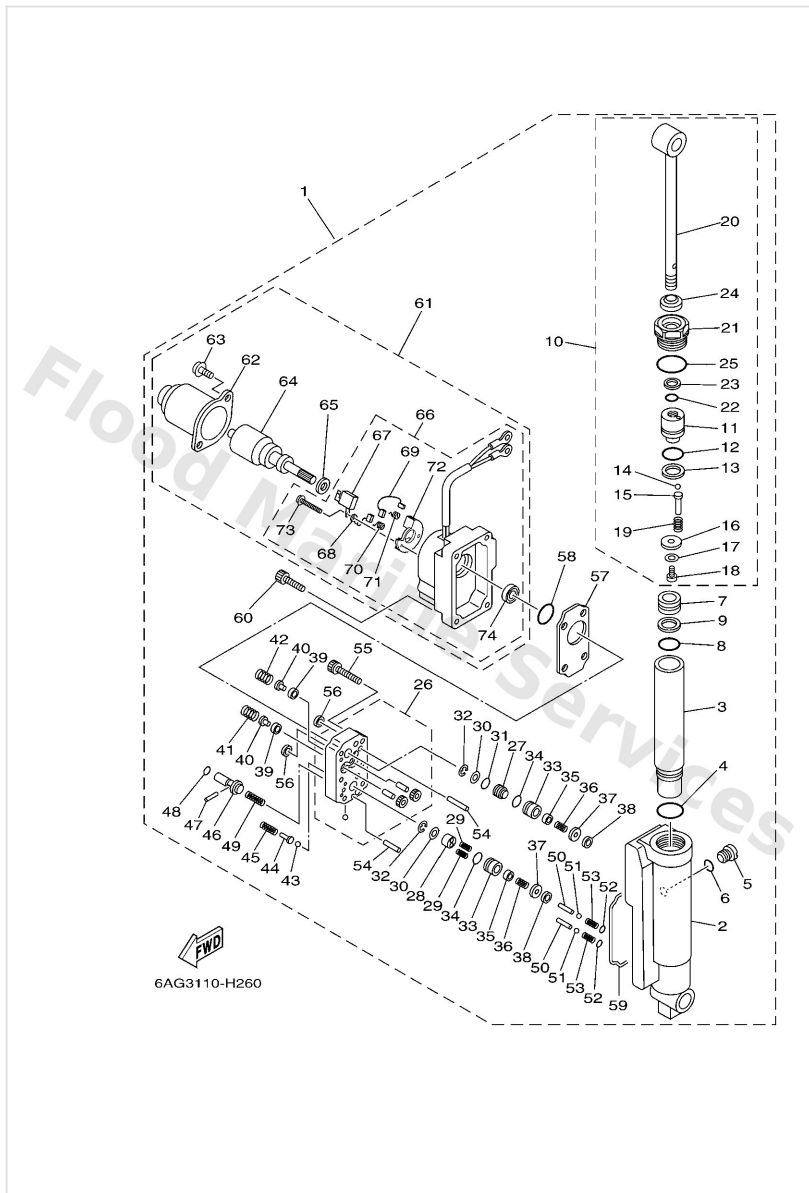

Power Tilt Assy

Ref	Part	
18	6AH4387800 Bolt, socket	Buy now
19	6AH4385700 Spring, absorber valve	Buy now
20	6AH4380100 Rod	Buy now
21	6AH4381100 Screw, cylinder end	Buy now
22	6H14386600 O-ring	Buy now
23	69A4387100 Ring, back up	Buy now
24	69A4381200 Seal, dust	Buy now
25	62X4386200 O-ring	Buy now
26	6AH4383000 Gear pump assembly	Buy now
27	69A4384100 Piston, shuttle	Buy now
28	69A4384M00 Piston, shuttle 2	Buy now
29	62Y4389400 Spring, shuttle return	Buy now
30	69A4384F00 Seal, main valve	Buy now
31	6H14388300 O-ring	Buy now
32	9900203600 Circlip(6I5)	Buy now