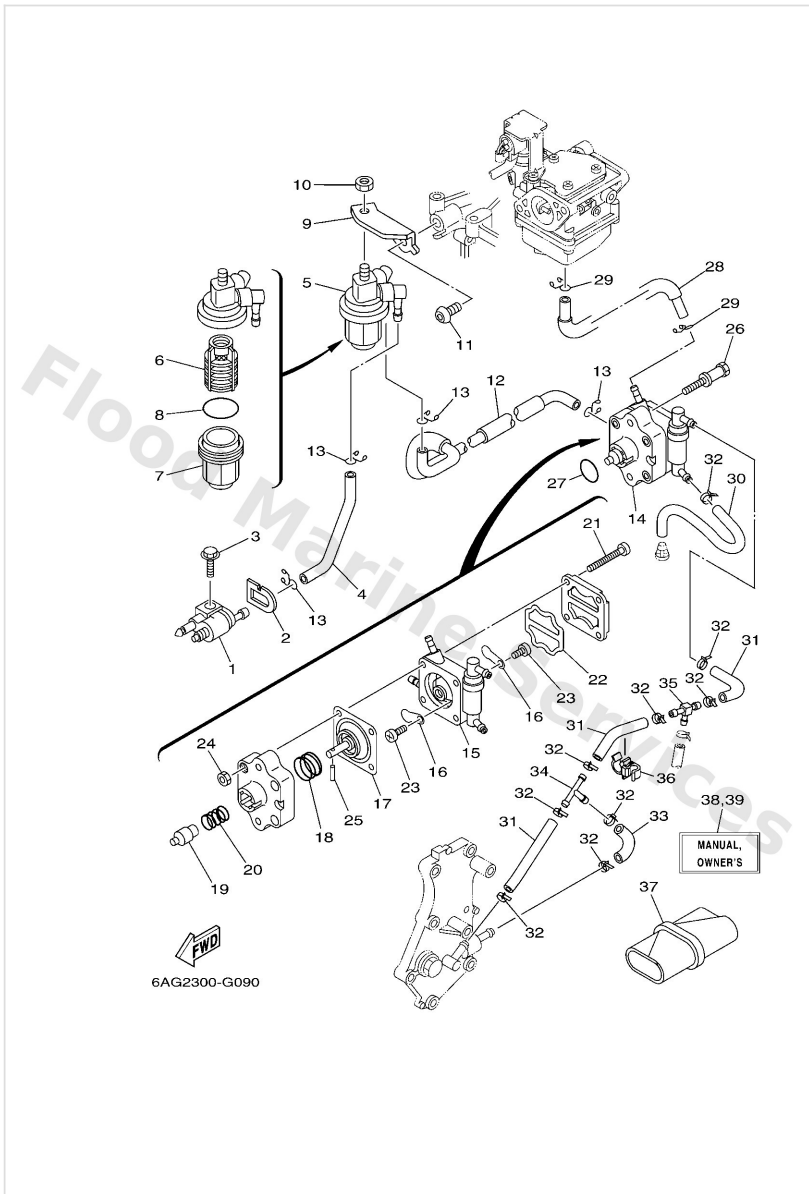

Fuel

Ref	Part	
39	6AG2819984N0 O/m f15cmhs '10 UR (N)	Buy now
39	6AG2819984P0 Manual,owner's UR (P)	Buy now
39	6AG2819984R0 Manual,owner's UR (GR)	Buy now