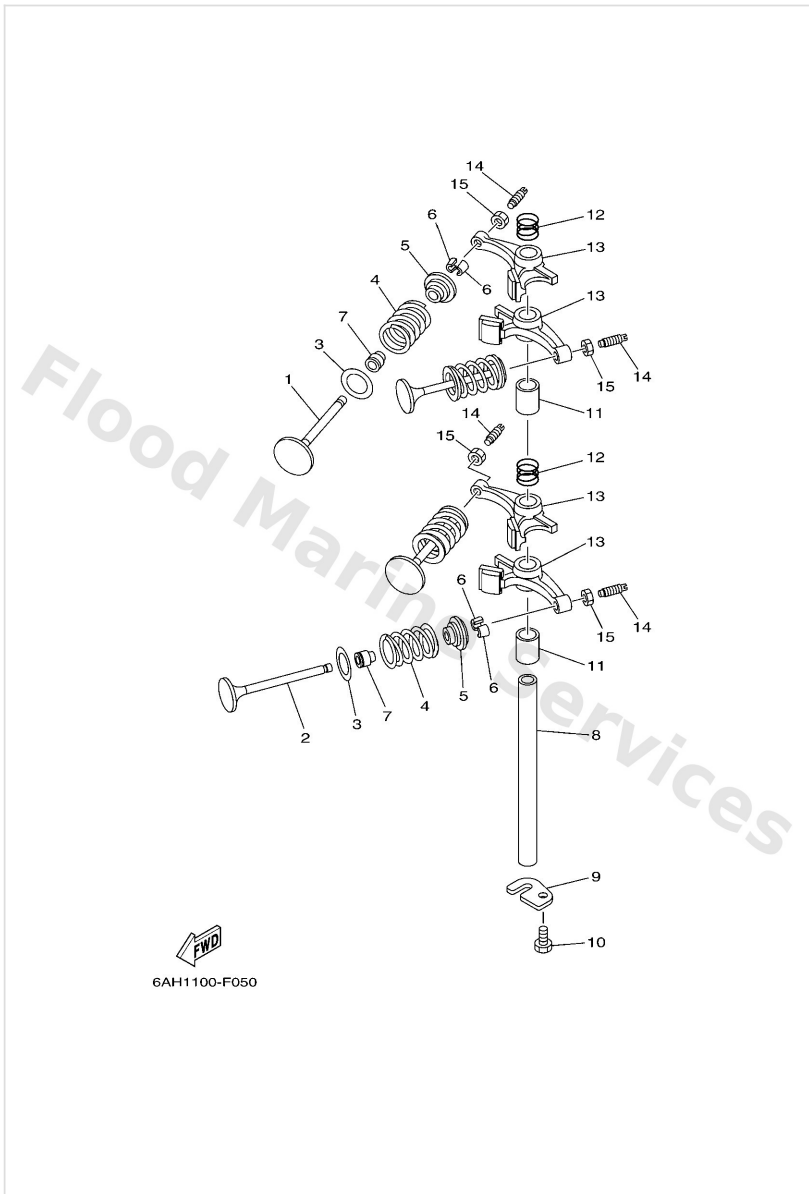

Valve

Ref	Part	
1	6AH1211100 Valve, intake	Buy now
2	6AH1212100 Valve, exhaust	Buy now
3	62Y1211600 Seat, valve spring	Buy now
4	3YF1211300 Spring, valve inner	Buy now
5	30X1211700 Retainer, valve spring	Buy now
6	30X1211800 Cotter, valve	Buy now
7	51Y1211900 Seal, valve stem	Buy now
8	66M1214600 Shaft, rocker	Buy now
9	6AH1227900 Plate	Buy now
10	9701306012 Bolt(gh1)	Buy now
11	9038713006 Collar	Buy now
12	90501120A5 Spring, compression	Buy now
13	6AH1215100 Arm, valve rocker	Buy now
14	64J1215900 Screw, valve adjusting	Buy now
15	62Y1215800 Nut, lock	Buy now