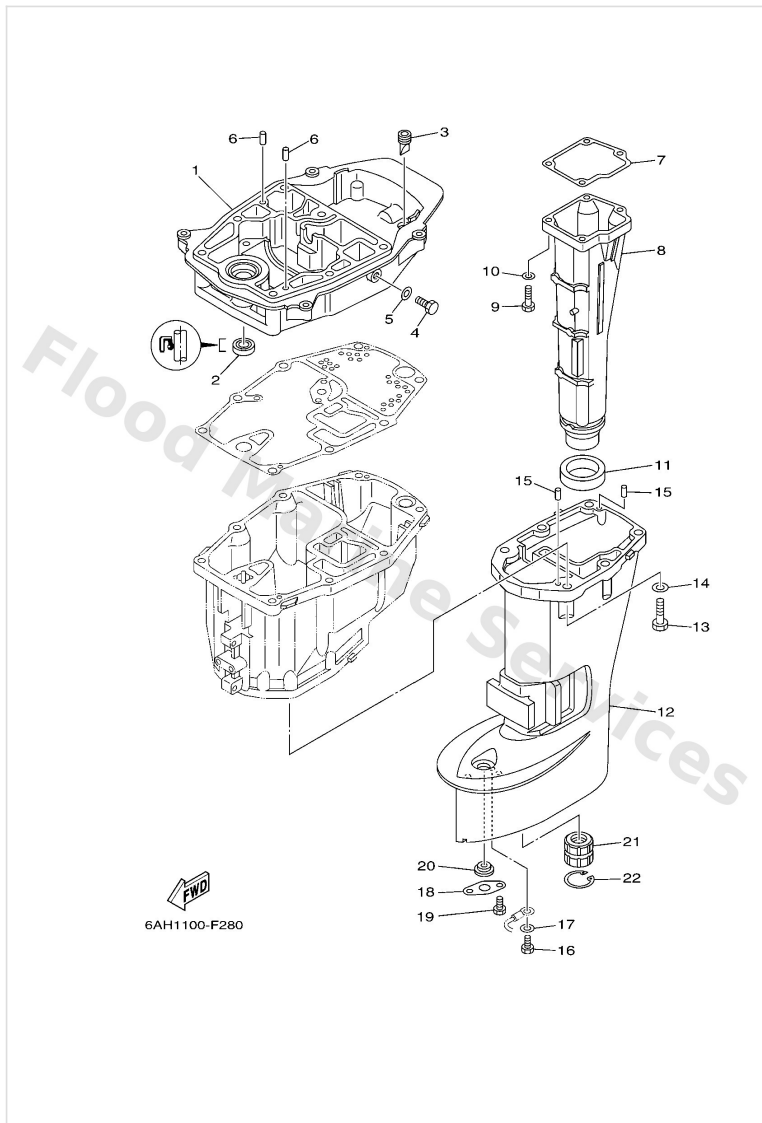

Upper Casing

Ref	Part	
1	6AH41137005B Guide, exhaust	Buy now
2	9310112M63 Oil seal	Buy now
3	65W4271700 Rubber, seal 2	Buy now
4	9709508014 Bolt, hexagon deep recess	Buy now
5	9043008143 Gasket (256-11198-00)	Buy now
6	9360619M23 Pin, dowel	Buy now
7	6AH4113400 Gasket, exhaust manifold	Buy now
8	6AH14711005B Muffler 1 S(17.1")	Buy now
8	6AH14711105B Muffler 1 L(22.1")	Buy now
9	9707506025 Bolt	Buy now
10	9299506600 Washer, plain (646)	Buy now
11	6AH4113800 Seal, ext. 1	Buy now
12	6AH45111004D Casing, upper S(17.1")	Buy now
12	6AH45111104D Casing, upper L(22.1")	Buy now
13	9707508030 Bolt, hexagon (fj1)	Buy now