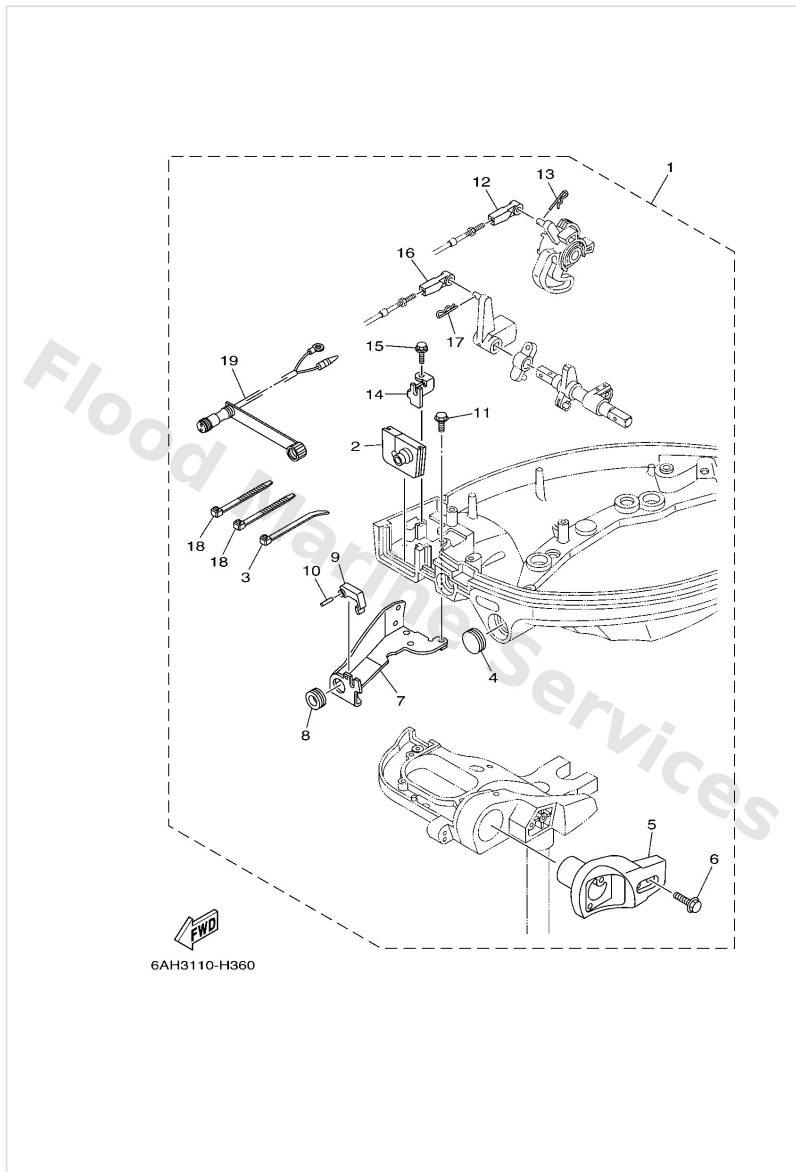

Remo Con Attachment

Ref	Part	
1	6AH4850100 Remote cont. attachment assembly. AP	Buy now
2	6AH4272410 Grommet	Buy now
3	9046511M10 Clamp	Buy now
4	65W4272610 Grommet	Buy now
5	6AH8377300 Bracket, switch	Buy now
6	9759506530 Bolt, hexagon w/w deep recess	Buy now
7	6AH4853200 Bracket, remote control 2	Buy now
8	9048019031 Grommet(75v)	Buy now
9	6824853850 Clamp, cable	Buy now
10	9169030012 Pin, spring	Buy now
11	9759506514 Bolt(gj3)	Buy now
12	6634834400 Cable end, remote control	Buy now
13	9046818008 Clip 620436610000	Buy now
14	6AH4853100 Bracket, remote control 1	Buy now
15	9010906M86 Bolt	Buy now