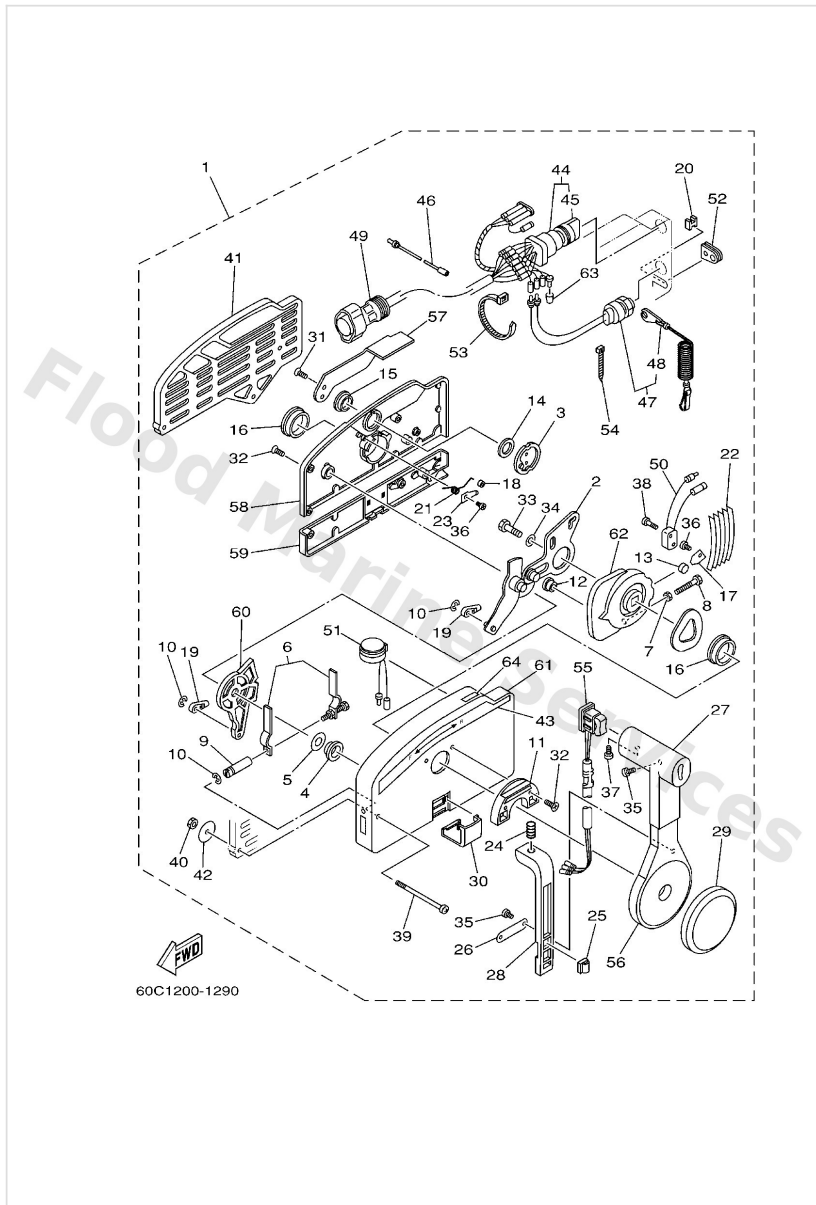

Remote Control Assy

Ref	Part	
45	6768257700 Cap, key	Buy now
46	7038253100 Wire, lead	Buy now
47	6888257501 Engine stop switch assembly	Buy now
48	6828255600 Lanyard, stop switch	Buy now
49	6888258A20 10p main harness mec 2m (6ft) (10P)	Buy now
50	7038254000 Neutral switch assembly	Buy now
51	70383383B0 Buzzer	Buy now
52	7034828400 Grommet	Buy now
53	7038259100 Band	Buy now
54	7038259200 Band	Buy now
55	7034822400 Cover, control lever WITHOUT PT/T SW.	Buy now
55	7038256302 Trim & tilt switch assembly WITH PT/T SW.	Buy now
56	7034822100 Grip	Buy now
57	7034815200 Knob, free accel	Buy now
58	7034821200 Rear housing	Buy now