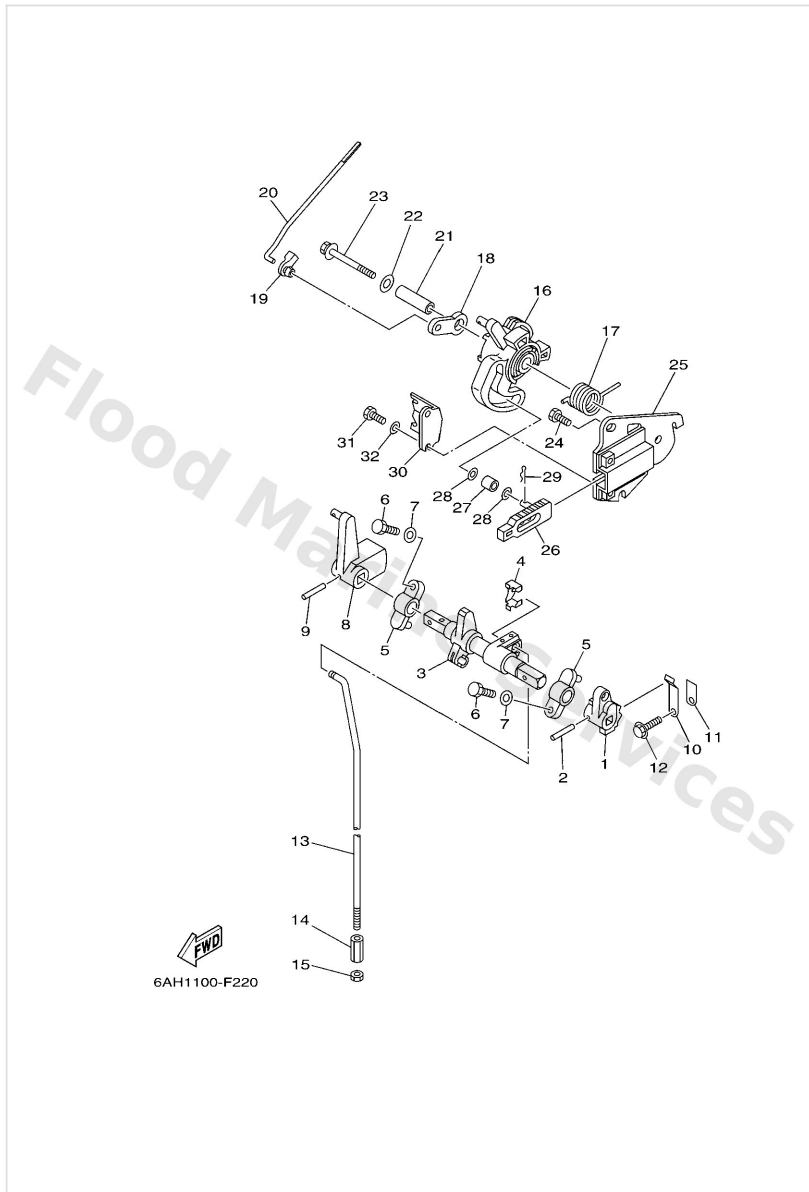

Carburetor

Ref	Part	
34	65W1439G00 Clip 1	Buy now

Control 1

Ref	Part	
1	6AH4412300 Arm, shift rod	Buy now
2	9025403M05 Pin, spring	Buy now
3	6AH4412100 Lever, shift rod	Buy now
4	6AH2636400 End, cable 2	Buy now
5	6G1416620194 Bracket	Buy now
6	9709506020 Bolt(7u8)	Buy now
7	9299506600 Washer, plain (646)	Buy now
8	6AH4412500 Lever, shift rod	Buy now
10	65W4411600 Spring	Buy now
11	66R4411400 Stopper	Buy now
12	9589506014 Bolt, flange deep recess	Buy now
13	6AH4414300 Rod, shift S(17.1")	Buy now
13	6AH4414310 Rod, shift L(22.1")	Buy now
14	9017006015 Connector, shift rod	Buy now
15	9538006700 Nut	Buy now

Control 1

Ref	Part	
16	6AH4163800 Pulley	Buy now
17	9050820M44 Spring, torsion	Buy now
18	65W4128300 Lever, free accel.	Buy now
19	6J84126200 Joint, choke lever	Buy now
20	6AH4121100 Link, accel.	Buy now
21	9038706139 Collar	Buy now
22	9020106M31 Washer (6a0)	Buy now
23	9759506555 Bolt, hexagon w/w deep recess	Buy now
24	9709506014 Bolt(gj3)	Buy now
25	6AH1457100 Bracket, throttle	Buy now
26	6AH4416700 Plunger, shift cam	Buy now
27	62Y4217100 Bushing	Buy now
28	9020105M04 Washer, plate	Buy now
29	9046810005 Pin, hair 6264123500	Buy now
30	6AH1449700 Stay, throttle wire	Buy now