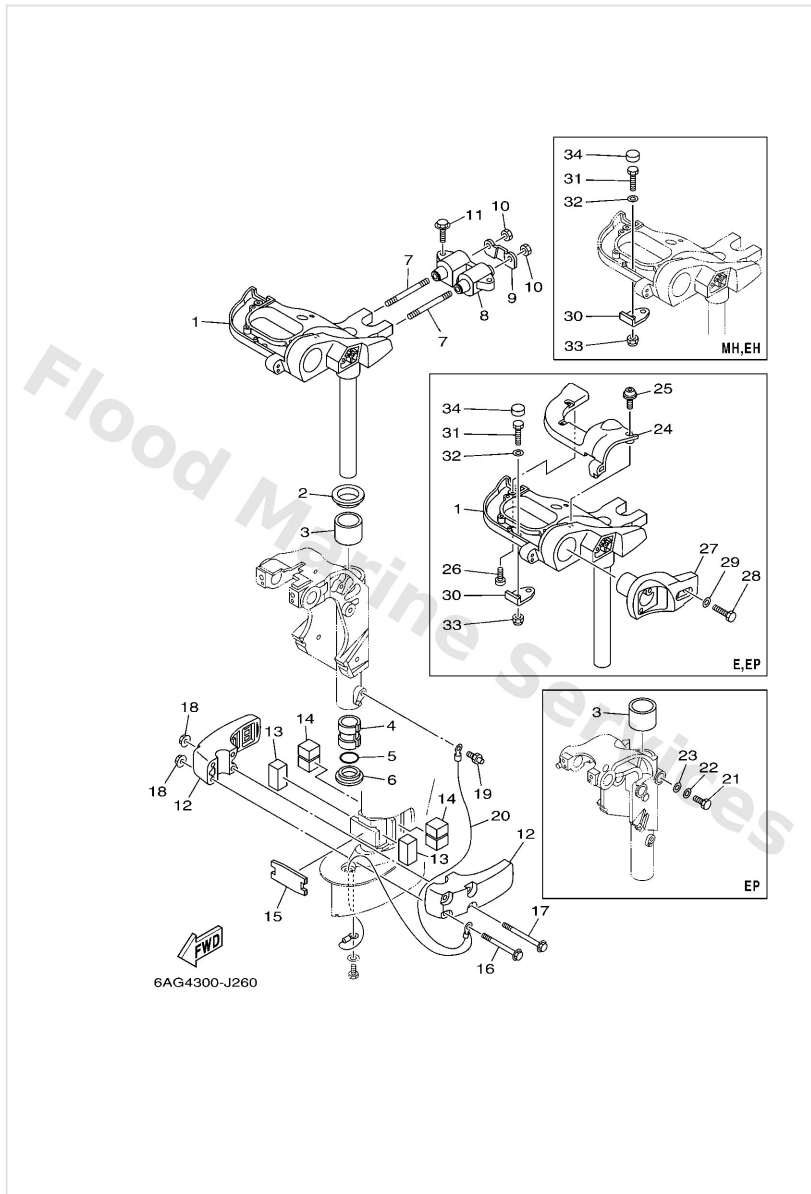

Bracket 3

Ref	Part	
31	9709508025 Bolt (62g)	Buy now
32	9299508600 Washer, plain (663)	Buy now
33	9018508057 Nut, nylon (6j8)	Buy now
34	6AH4419400 Cap	Buy now