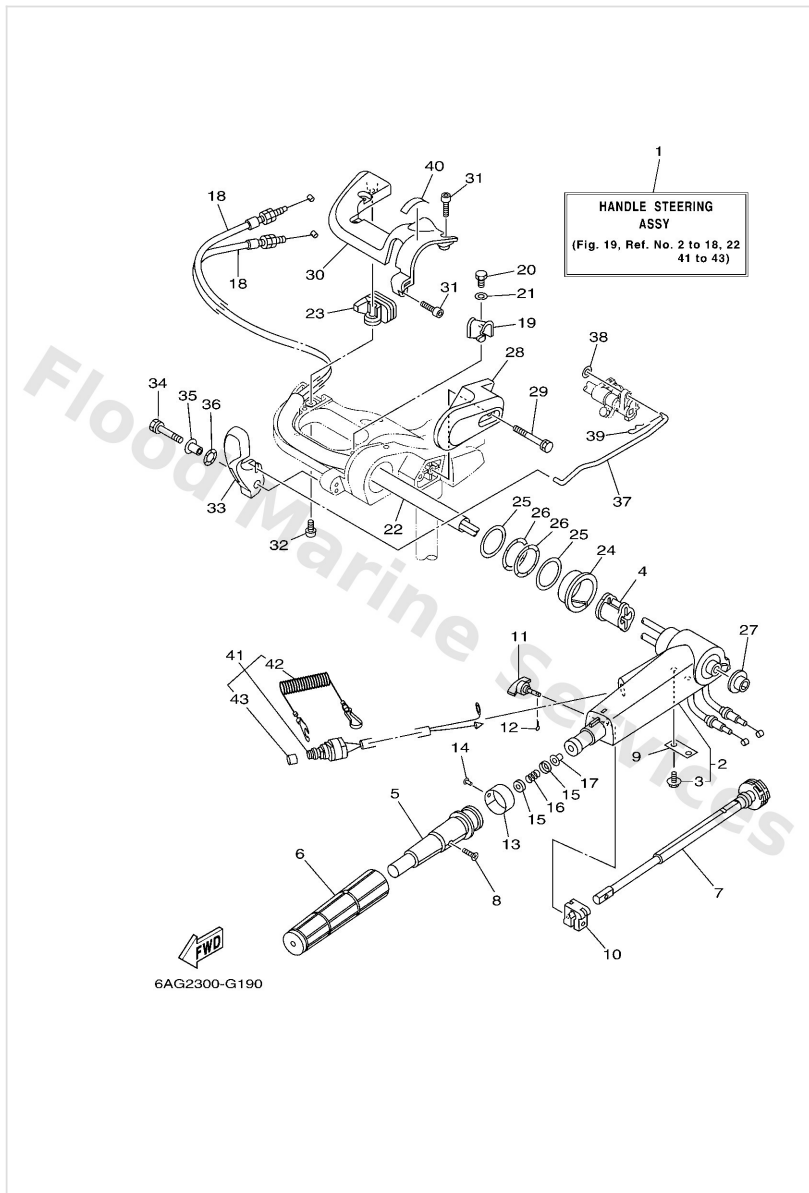

Steering

Ref	Part	
1	6AHW0084014D Handle steering assembly	Buy now
2	6AH42101014D Handle, steering	Buy now
3	9010906M86 Bolt	Buy now
4	6AH2628800 Grommet, cable	Buy now
5	66M4211900 Grip, steering handle	Buy now
6	67D4217700 Rubber, handle	Buy now
7	65W4213800 Lever, throttle	Buy now
8	9014905M13 Screw, countersunk	Buy now
9	65W4215900 Stay	Buy now
10	6G14212600 Piece, friction	Buy now
11	65W4212500 Bolt, friction adjusting	Buy now
12	9149016010 Pin, cotter	Buy now
13	6J04213700 Indicator, throttle	Buy now
14	9026902M09 Rivet(615)	Buy now
15	6X44418800 Washer	Buy now