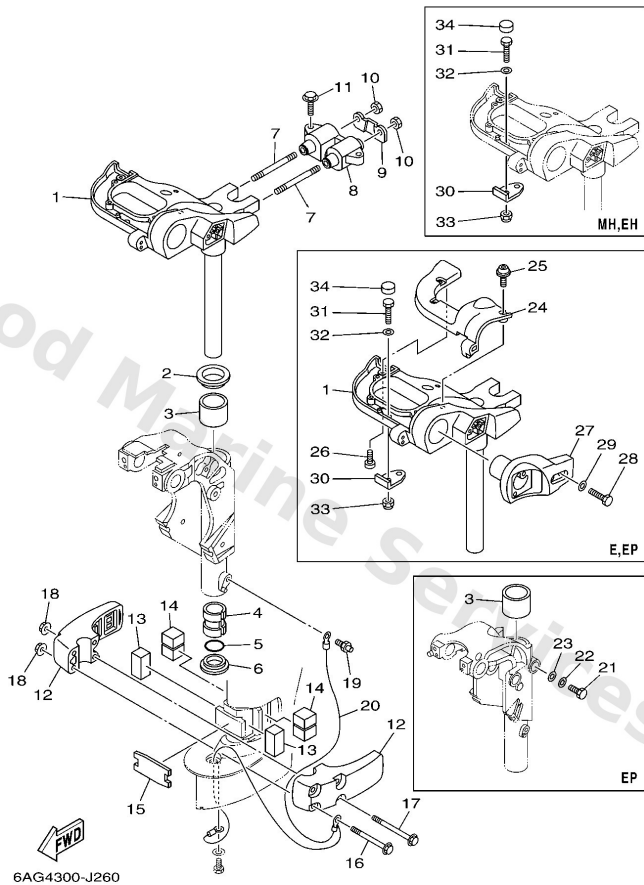

Bracket 3

Ref	Part	
1	6AH42510004D Steering bracket assembly S(17.1")	Buy now
1	6AH42510104D Steering bracket assembly L(22.1")	Buy now
2	9020940008 Washer	Buy now
3	9038640001 Bush	Buy now
4	9038630048 Bush	Buy now
5	9321029M94 O-ring(6h1)	Buy now
6	9038630M60 Bush(6j8)	Buy now
7	9011610033 Bolt, stud	Buy now
8	6AH445140094 Mount damper, upper side	Buy now
9	6AH4452600 Plate	Buy now
10	9538010600 Nut(624)	Buy now
11	9011908094 Bolt, with washer	Buy now
12	6AH44551004D Housing, lower mount rubber 1	Buy now
13	6AH4455700 Mount damper, lower front	Buy now
14	6AH4455500 Mount damper, lower side	Buy now