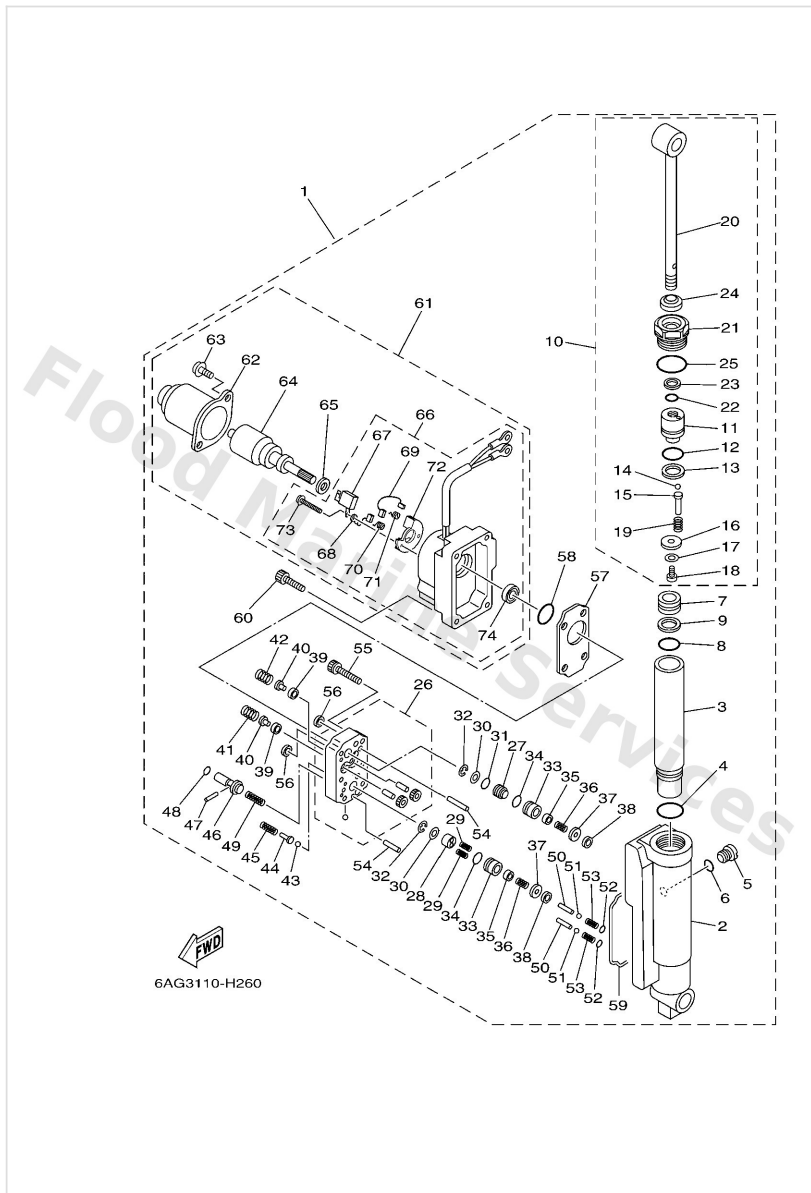

Power Tilt Assy

Ref	Part	
33	69G4382G00 Valve seat	Buy now
34	9321012N52 O-ring	Buy now
35	6T44380800 Seat valve comp. 1	Buy now
36	69G4385300 Spring, main valve	Buy now
37	69G4388F00 Spacer	Buy now
38	69J4381C00 Filter 3	Buy now
39	6H14384G11 Seal, relief valve	Buy now
40	6H14384410 Pin, valve support	Buy now
41	6F24385500 Spring, up relief	Buy now
42	6H14385610 Spring, down relief	Buy now
44	69A4386A00 Pin, absorber valve	Buy now
45	69A4382400 Spring, down relief 2	Buy now
46	69A4384800 Rod, manual release	Buy now
47	9360215250 Pin, dowel	Buy now
48	9321006001 O-ring (26h)	Buy now