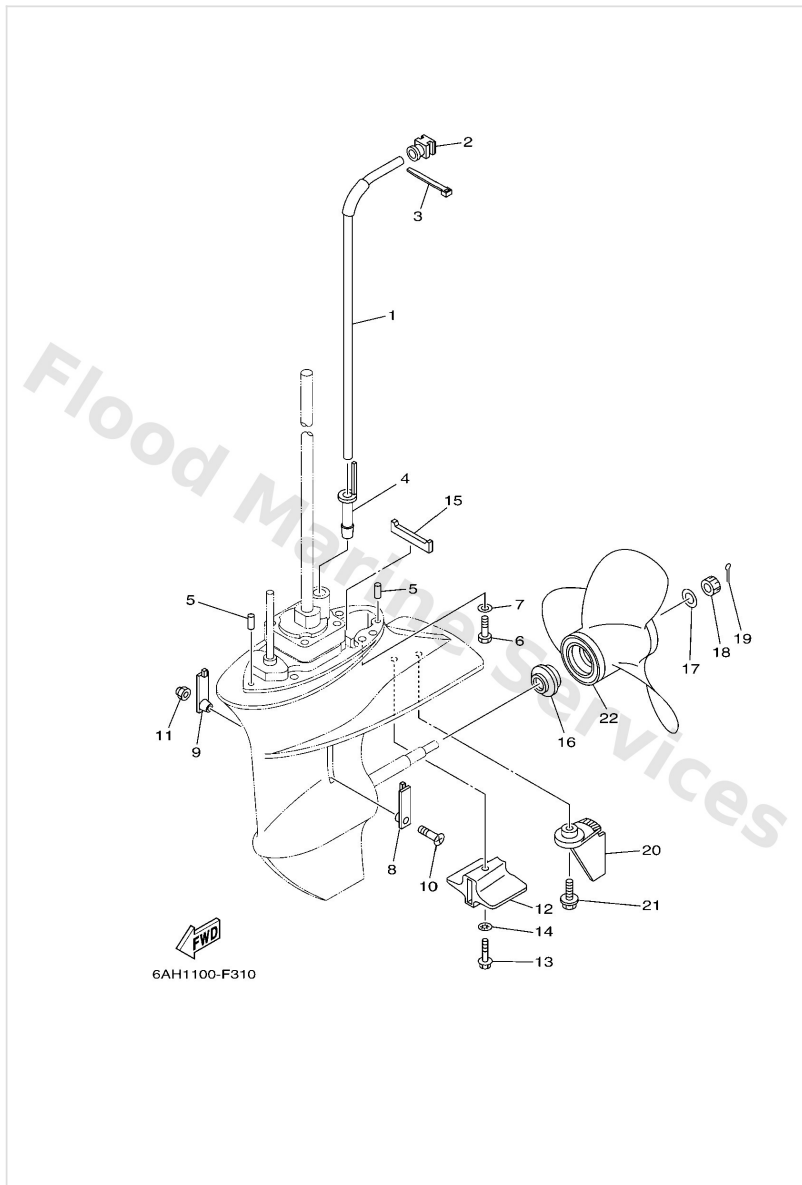

Lower Casing & Drive 2

Ref	Part	
15	63V4537500 Damper, seal	Buy now
16	6E74598701 Spacer	Buy now
17	9020110M01 Washer, plate(6m7)	Buy now
18	9017110M01 Nut castle (683)	Buy now
19	9149030020 Pin cotter	Buy now
20	6AH45371004D Tab-trim	Buy now
21	9011906M88 Bolt, with washer	Buy now
22	63V4594110EL Propeller (3x9-1/4 x12 -j1) UR	Buy now
22	63V4594310EL Propeller (3x9-1/4 x11 -j1) UR	Buy now
22	63V4594510EL Propeller (3x9-1/4 x9 -j1) UR	Buy now
22	63V4595210EL Propeller (3x9-1/4 x10 -j1) UR	Buy now
22	6834594100EL Propeller (3x9-1/4"x12"-j) UR	Buy now
22	6834594300EL Propeller (3x9-1/4"x10-1/2"-j) UR	Buy now
22	6834595200EL Propeller (3X9-1/4"x9-3/4"-j) UR	Buy now