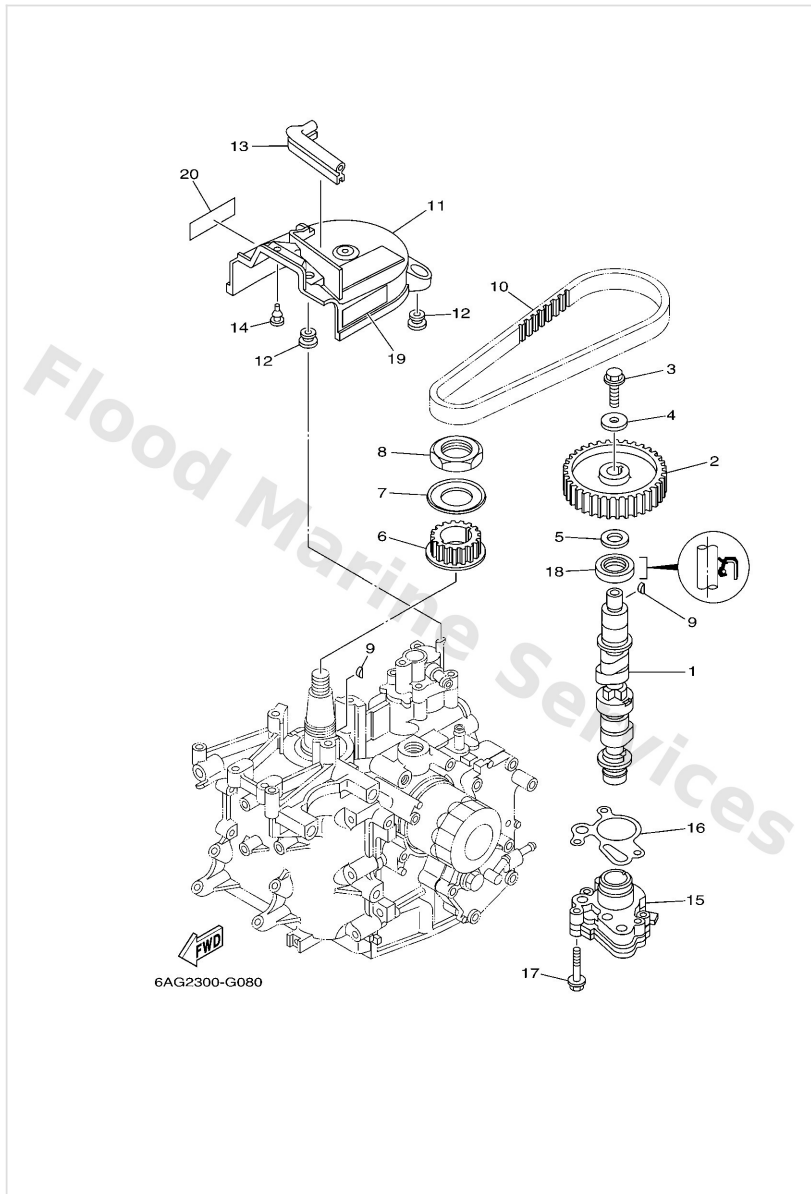

Oil Pump

Ref	Part	
15	6AH1330000 Oil pump assembly	Buy now
16	6AH1332900 Gasket, pump cover	Buy now
17	9010506035 Bolt, flange	Buy now
18	9310222009 Oil seal	Buy now
19	6AH8199440 Label, safety	Buy now
20	6AH8199450 Label, safety	Buy now