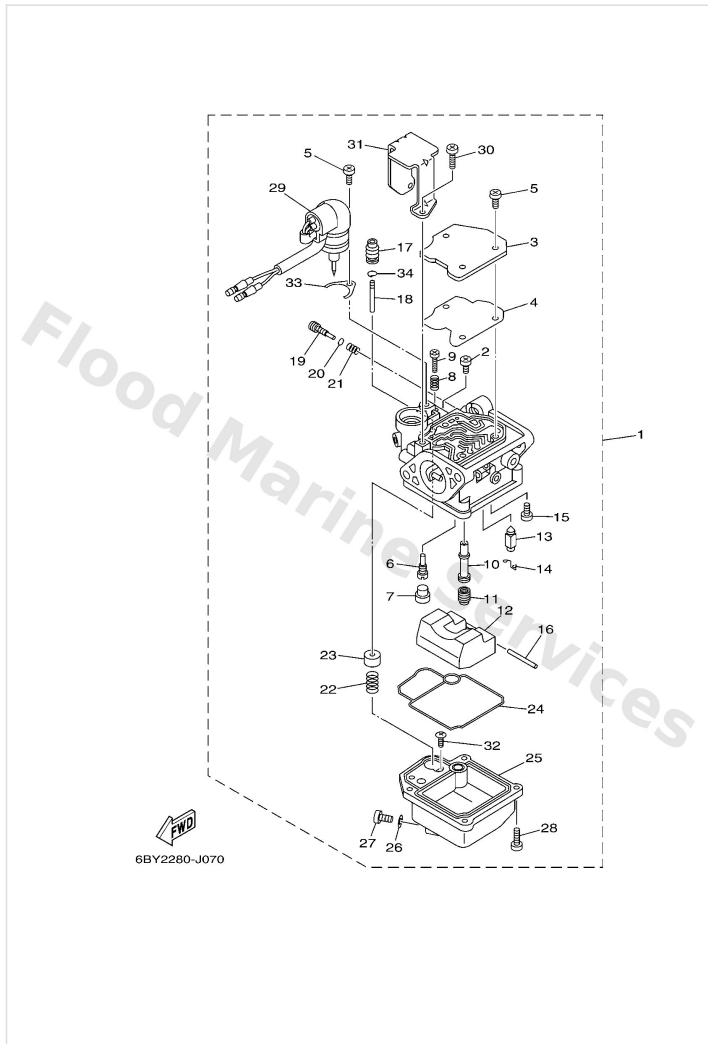

Carburetor

Ref	Part	
1	6AG1430111 Carburetor assembly 1 F15C	Buy now
1	6AG1430151 Carburetor assembly 1 F15C	Buy now
1	6AH1430111 Carburetor assembly 1 F20B	Buy now
1	6AH1430151 Carburetor assembly 1 F20B	Buy now
2	9858004006 Screw, pan head (7h3)	Buy now
3	65W1457200 Plate	Buy now
4	65W1412610 Gasket	Buy now
5	9798004110 Screw, pan head (e56)	Buy now
6	6761494805 Jet (#45) FOR 6AH-14301-51	Buy now
6	6AG1494802 Jet (#38) FOR 6AG-14301-11	Buy now
6	6AG1494805 Jet (#45) FOR 6AH-14301-11	Buy now
6	6AH1494802 Jet (#38) FOR 6AG-14301-51	Buy now
7	6791496600 Rubber cap	Buy now
8	9050110326 Spring coil(663)(carb)	Buy now
9	63V1452300 Screw, stop	Buy now