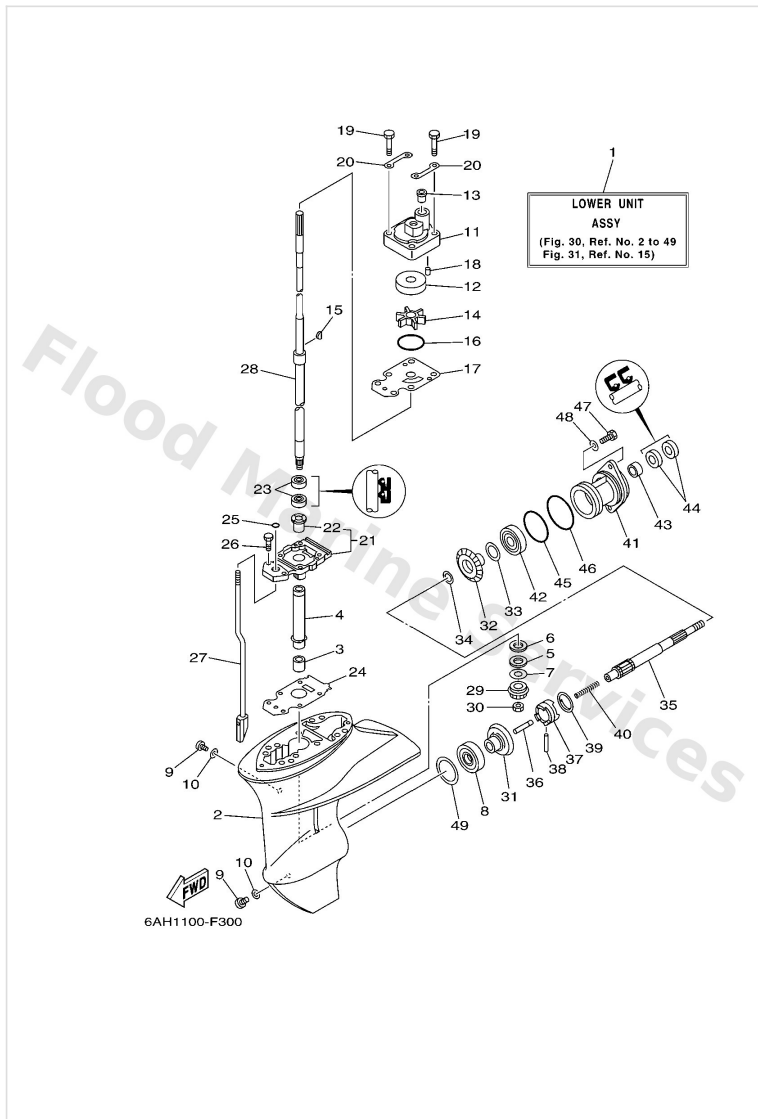

Lower Casing & Drive 1

Ref	Part	
28	6AH4551000 Drive shaft assembly S(17.1")	Buy now
28	6AH4551010 Drive shaft assembly L(22.1")	Buy now
29	63V4555100 Pinion	Buy now
30	9017908M06 Nut (6e7)	Buy now
31	6E74556001 Gear	Buy now
32	6E74557100 Gear 2	Buy now
33	6264557700 Shim (t:0.10mm) UR	Buy now
33	6264557710 Shim (t:0.20mm) UR	Buy now
33	6264557720 Shim (t:0.30mm) UR	Buy now
33	6264557730 Shim (t:0.40mm) UR	Buy now
33	6264557740 Shim (t:0.50mm) UR	Buy now
34	9020117682 Washer, plate (2k7)	Buy now
35	6834561100 Shaft propeller	Buy now
36	6504563500 Plunger, shift	Buy now
37	6824563100 Clutch, dog	Buy now