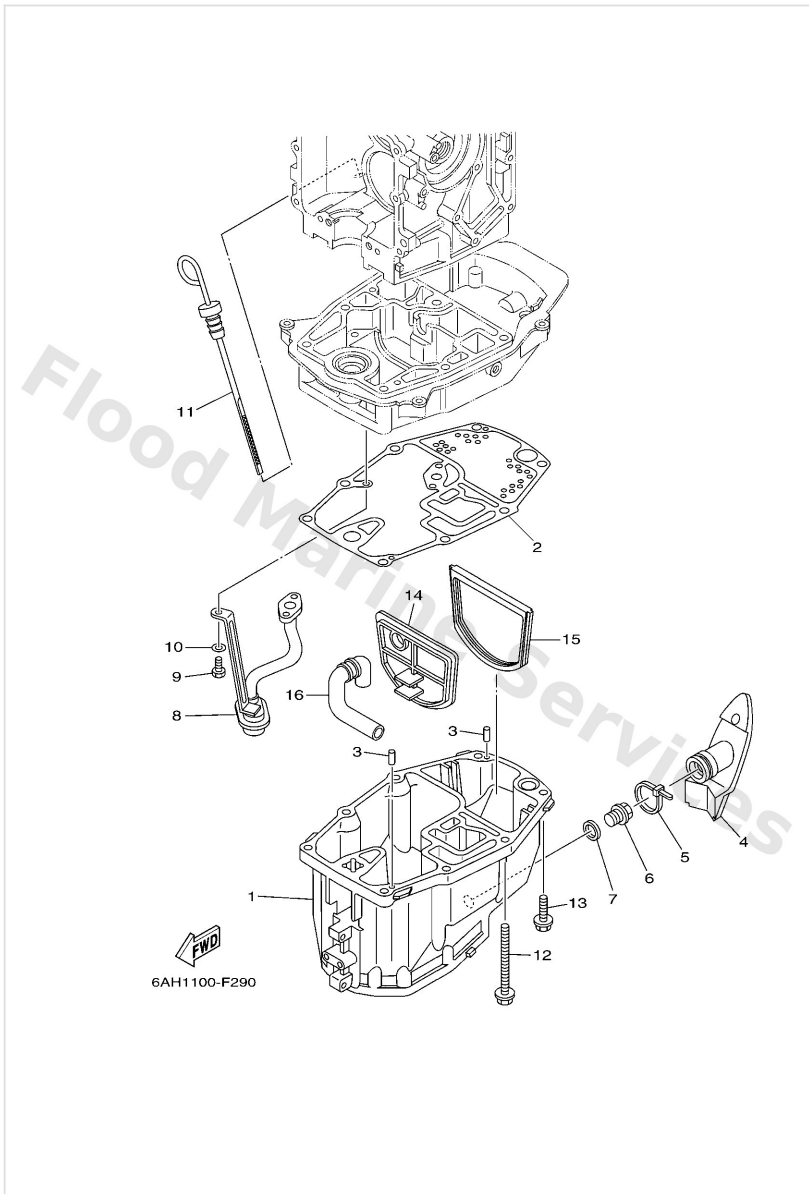

Oil Pan

Ref	Part	
16	6AH4513500 Pipe	Buy now