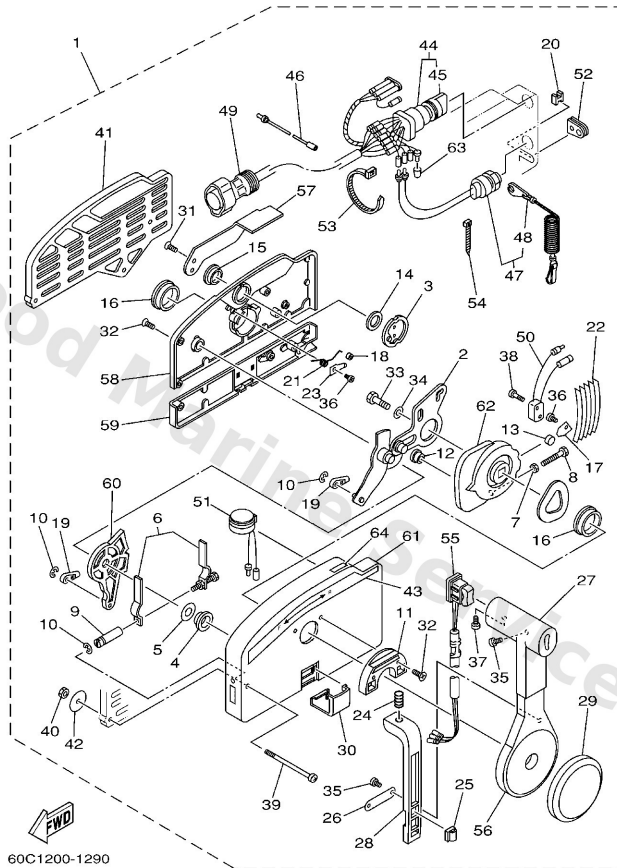

Remote Control Assy

Ref	Part	
59	7034821300 Back, panel	Buy now
60	7034827100 Arm, shift	Buy now
61	7034821101 Housing,1	Buy now
62	7034823200 Drive gear	Buy now
63	7038254200 Cap FOR 703-48205-A5	Buy now
64	7034821800 Graphic	Buy now