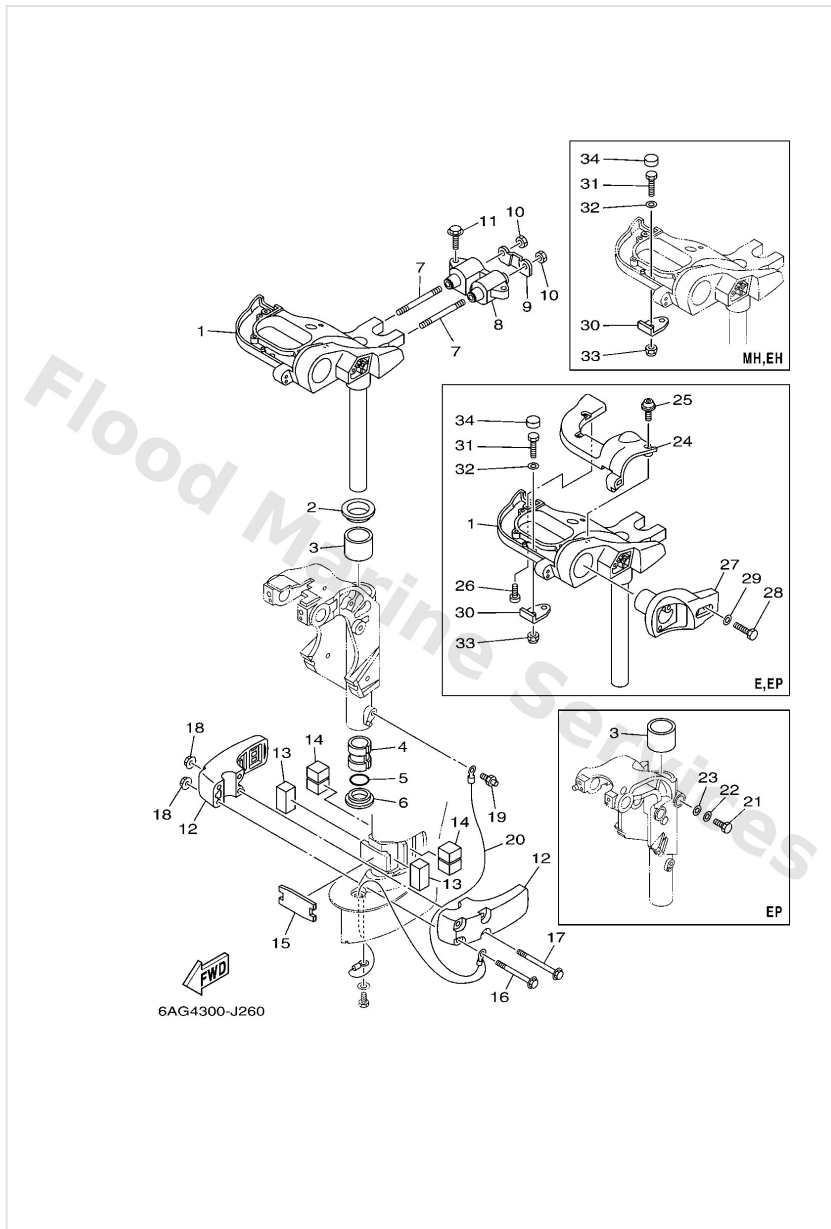

Bracket 3

Ref	Part	
15	6AH4457400 Stopper, lower mount rubber	Buy now
16	9011908M45 Bolt, with washer	Buy now
17	9011908M46 Bolt, with washer	Buy now
18	9017908M34 Nut	Buy now
19	9370006M03 Nipple, grease(6a1)	Buy now
20	6AH8212700 Wire, lead 2 EP-S(17.1")	Buy now
20	6AH8212711 Wire, lead 2 EP-L(22.1")	Buy now
21	9709506014 Bolt(gj3)	Buy now
22	9299506600 Washer, plain (646)	Buy now
24	6AH4253210 Cover	Buy now
25	9011106072 Bolt,hex. socket button	Buy now
26	9778060520 Screw, tapping(6k8)	Buy now
27	6AH8377300 Bracket, switch	Buy now
28	9709506030 Bolt(jf7)	Buy now
30	6AH4851100 Hook, steering	Buy now