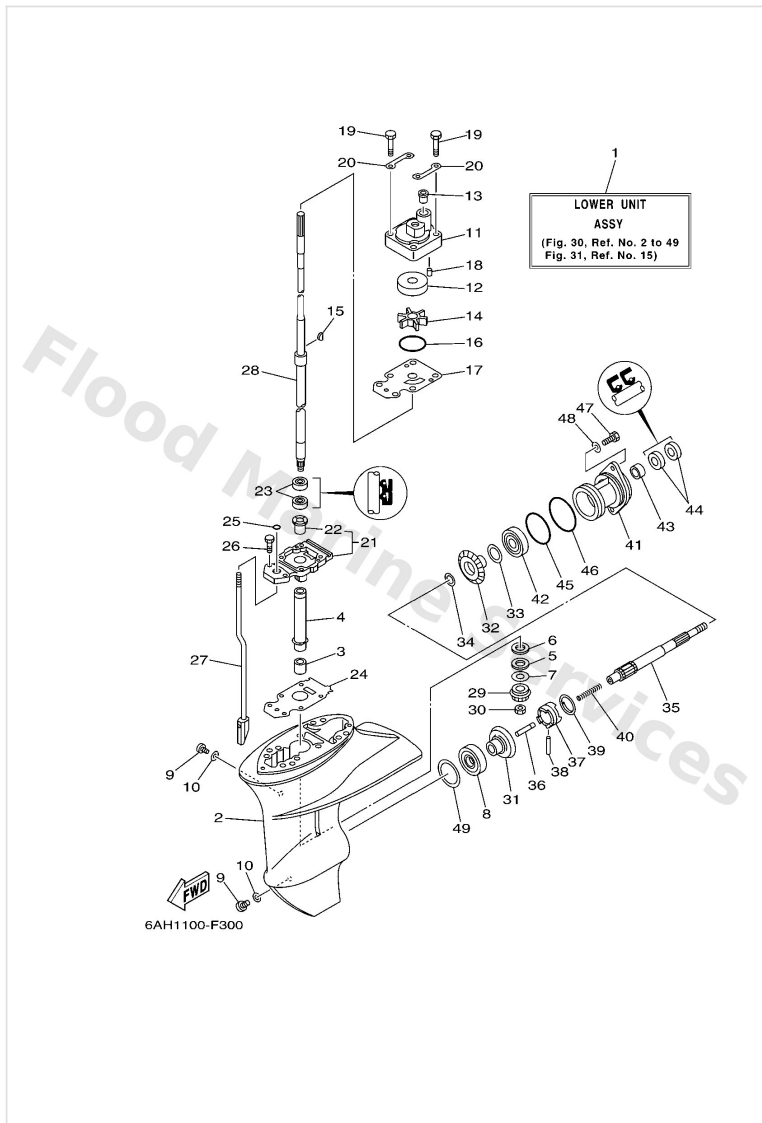

Lower Casing & Drive 1

Ref	Part	
38	9025005010 Pin straight 648456320000	Buy now
39	6484563300 Ring, cross pin	Buy now
40	90501150A0 Spring, compression	Buy now
41	68345361024D Cap, lower casing	Buy now
42	9330600501 Bearing(1ff)	Buy now
43	93315317U2 Brg,cyl-cal roller 14g (683)	Buy now
44	9310117054 Oil seal (17x30x6-650)	Buy now
45	9321057M09 O-ring (683)	Buy now
46	9321056M80 O-ring(6j8)	Buy now
47	9707506020 Bolt(7u8)	Buy now
48	9299506600 Washer, plain (646)	Buy now
49	6644556701 Shim (t:0.10mm) UR	Buy now
49	6644556710 Shim (t:0.12mm) UR	Buy now
49	6644556720 Shim (t:0.15mm) UR	Buy now
49	6644556730 Shim (t:0.18mm) UR	Buy now