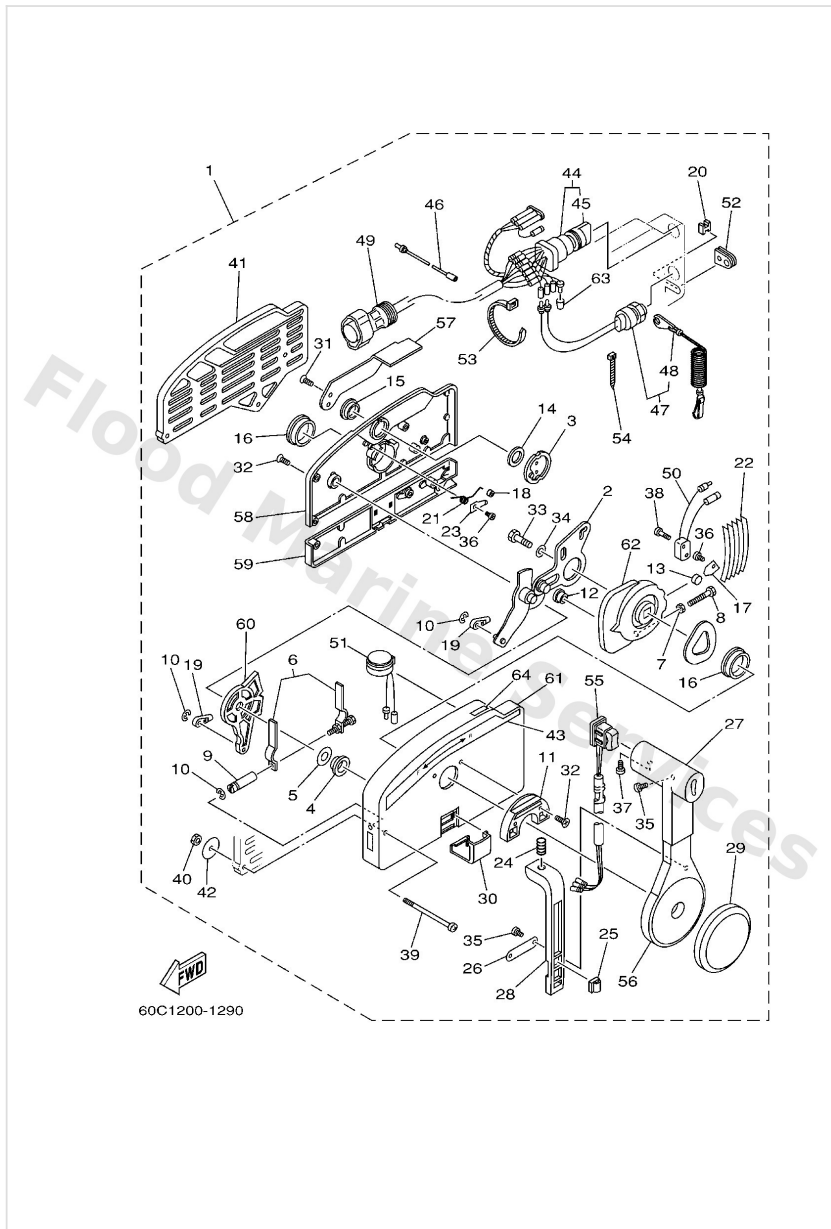

Remo Con Attachment

Ref	Part	
1	6AH4850100 Remote cont. attachment assembly. AP	Buy now
2	6AH4272410 Grommet	Buy now
3	9046511M10 Clamp	Buy now
4	65W4272610 Grommet	Buy now
5	6AH8377300 Bracket, switch	Buy now
6	9759506530 Bolt, hexagon w/w deep recess	Buy now
7	6AH4853200 Bracket, remote control 2	Buy now
8	9048019031 Grommet(75v)	Buy now
9	6824853850 Clamp, cable	Buy now
10	9169030012 Pin, spring	Buy now
11	9759506514 Bolt(gj3)	Buy now
12	6634834400 Cable end, remote control	Buy now
13	9046818008 Clip 620436610000	Buy now
14	6AH4853100 Bracket, remote control 1	Buy now
15	9010906M86 Bolt	Buy now

Remo Con Attachment

6AH3110-H360

Ref	Part	
18	9046513M18 Clamp	Buy now
19	6D58434000 Socket cord assembly 1	Buy now

Remote Control Assy

Ref	Part	
1	70348201A3 Remote control assembly (10p) AP WITHOUT PT/T SW.	Buy now
1	70348205A5 Remote control assembly (10p, ptt) AP WITH PT/T SW.	Buy now
2	7034826101 Arm, throttle	Buy now
3	7034815300 Shaft, free accel.	Buy now
4	7034823500 Bushing	Buy now
5	7034826800 Spacer 3	Buy now
6	7034826400 Throttle, friction	Buy now
7	9538005600 Nut, hexagon (663)	Buy now
8	9738005025 Bolt	Buy now
9	7034826500 Shaft Friction	Buy now
10	9343006024 Circlip (701)	Buy now
11	7034824500 Plate, lock	Buy now
12	7034825200 Roller, cam	Buy now
13	7014824800 Roller, free accel	Buy now
14	7034819800 Washer, wave 3	Buy now