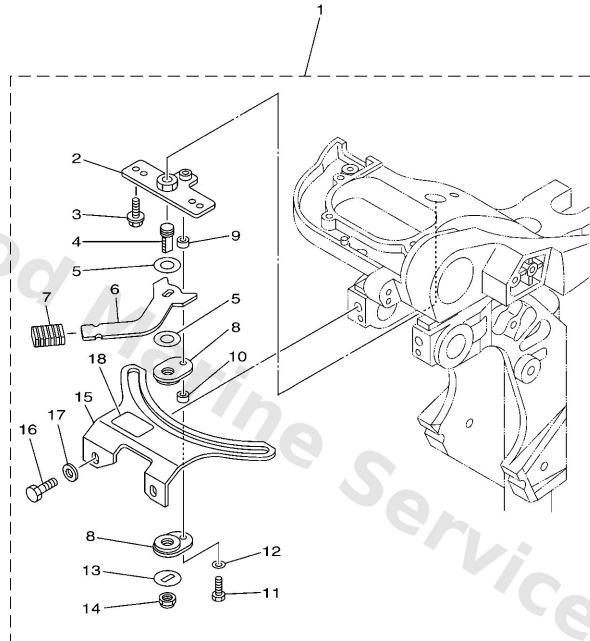

Steering Friction

6AH1100-F210

Ref	Part	
16	9010108022 Bolt, hexagon deep recess	Buy now
17	9020108065 Washer, plate	Buy now
18	68T4315500 Mark 1	Buy now