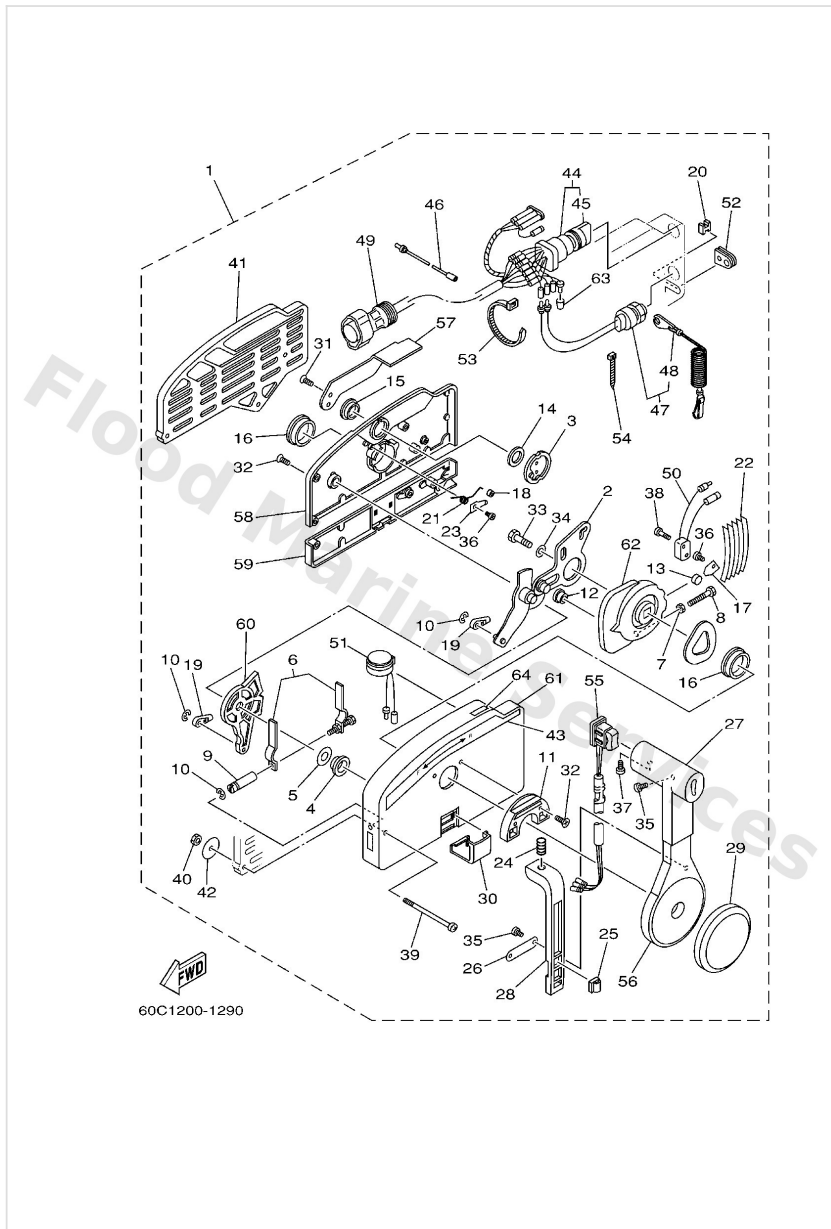

Remote Control Assy

Ref	Part	
15	7034824300 Bushing 3	Buy now
16	7034823600 Bushing	Buy now
17	7034818900 Retainer	Buy now
18	7034823400 Roller, detent	Buy now
19	7034834501 Cable end, remote control 2	Buy now
20	7034835800 Anchor, cable	Buy now
21	7034824400 Spring, free accel.	Buy now
22	7034823800 Spring, detent	Buy now
23	7034824600 Spacer 1	Buy now
24	7034822700 Spring, neutral lock	Buy now
25	7038259400 Clamp WITH PT/T SW.	Buy now
26	7034822600 Plate, stopper	Buy now
27	7034822200 Grip, control lever SINGLE	Buy now
28	7034822300 Lock, neutral	Buy now
29	7034822500 Cover	Buy now