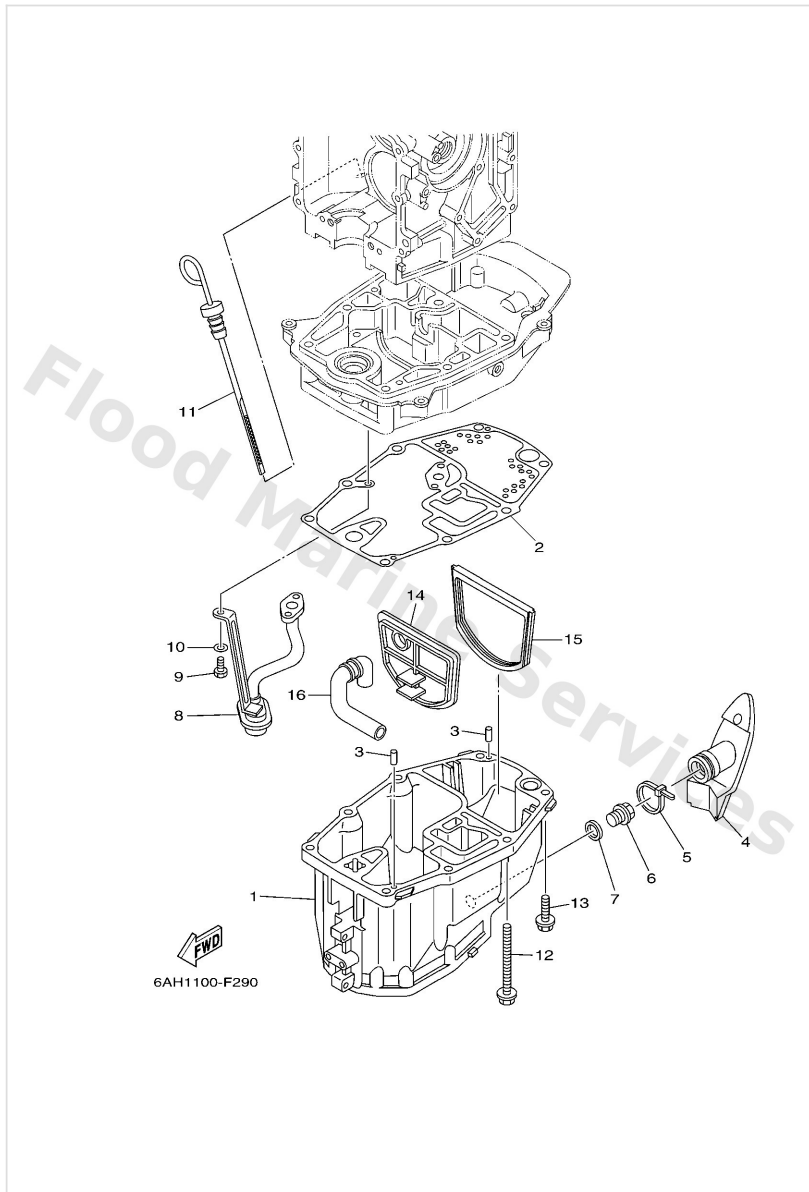

Oil Pan

Ref	Part	
1	6AH15311005B Oil pan	Buy now
2	6AH1531200 Gasket, oil pan	Buy now
3	9360412M07 Pin, dowel (688)	Buy now
4	6AH1531600 Damper, engine mount 1	Buy now
5	9046511M59 Clamp(63m)	Buy now
6	9034014M06 Plug, straight screw(62y)	Buy now
7	9043014M09 Gasket	Buy now
8	6AH1341100 Strainer, oil	Buy now
9	9701306016 Bolt, hexagon deep recess	Buy now
10	9290306600 Washer, plain (646)	Buy now
11	6AH1536200 Plug, oil level	Buy now
12	9011908103 Bolt, with washer	Buy now
13	9011908102 Bolt, with washer	Buy now
14	6AH4512600 Plate, seal damper	Buy now
15	6AH4511500 Gasket, upper casing	Buy now