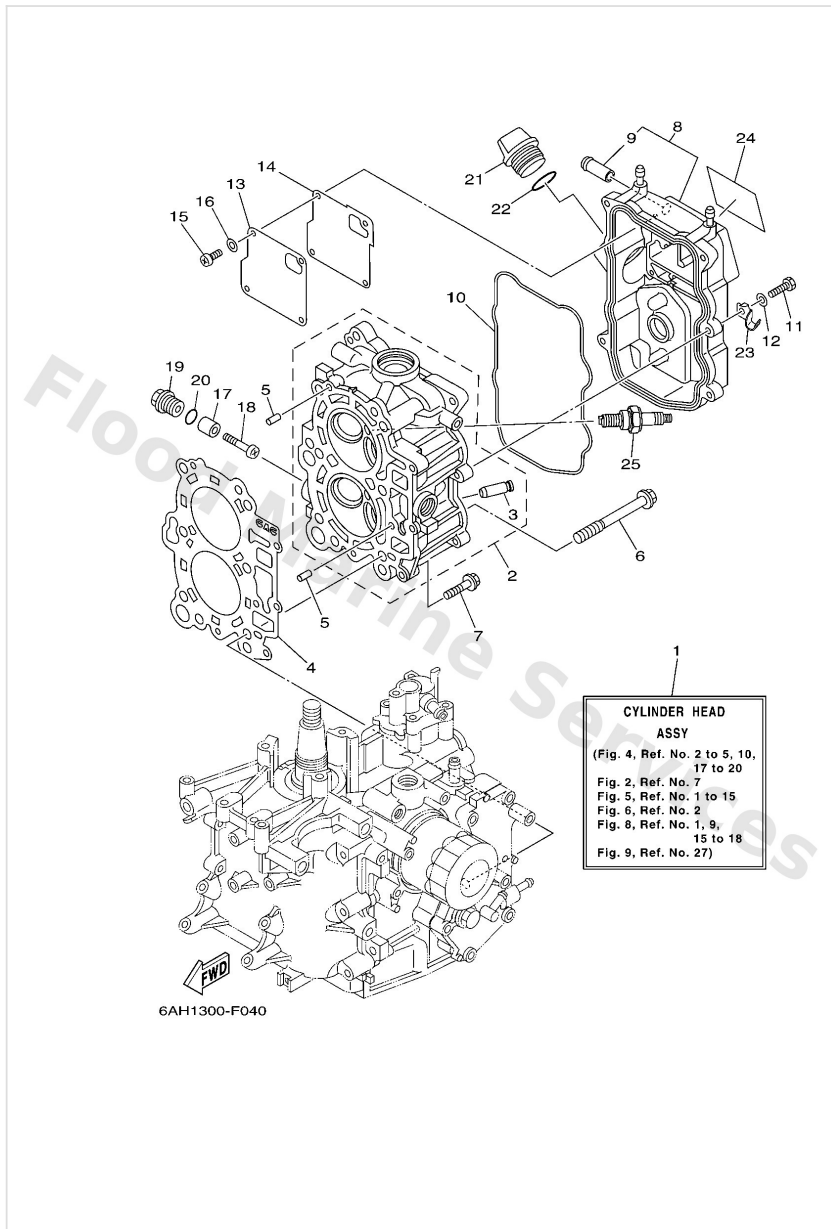

Cylinder & Crankcase 2

Ref	Part	
1	6AGW009A001S Cylinder head complete F15C	Buy now
1	6AHW009A001S Cylinder head complete F20B	Buy now
2	6AH111110094 Head, cylinder with ex valve	Buy now
3	6AH1113310 Guide, valve 1	Buy now
4	6AG1118100 Gasket, cylinder head 1	Buy now
5	9360612019 Pin, dowel (614)	Buy now
6	9010509006 Bolt, flange	Buy now
7	9011906MA3 Bolt, with washer	Buy now
8	6AH11191001S Cover, cylinder head 1	Buy now
9	6AH1137200 Nipple, hose	Buy now
10	6AH1135600 Seal, cylinder 2	Buy now
11	9709506020 Bolt(7u8)	Buy now
12	9299506600 Washer, plain (646)	Buy now
13	6AH1116800 Cover, breather	Buy now
14	6AH1116900 Gasket, breather cover	Buy now