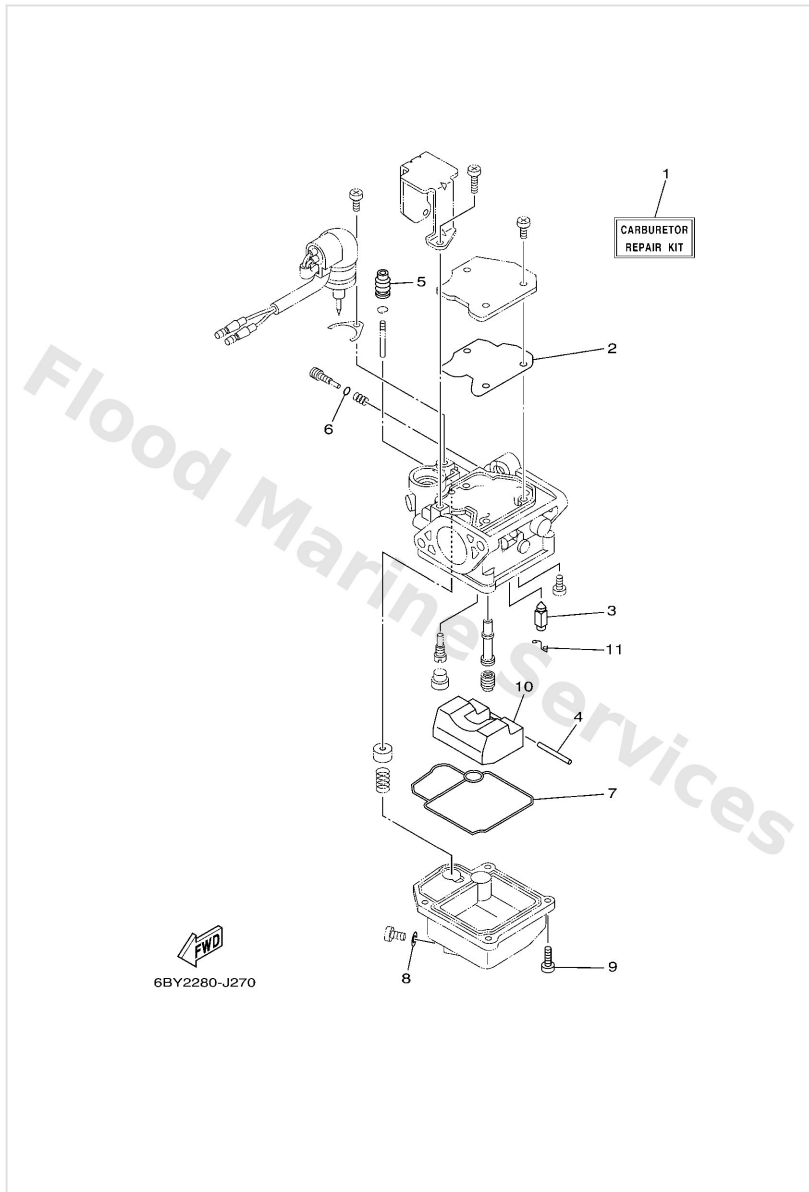

Repair Kit 2

Ref	Part	
1	6AHW009301 Carburetor repair kit	Buy now
2	65W1412610 Gasket	Buy now
3	6AH1454600 Valve, needle	Buy now
4	6H41454800 Pin, float arm	Buy now
5	65W1437302 Cover, plunger cap	Buy now
6	67C1439700 O-ring	Buy now
7	6AH1438400 Gasket, float chamber	Buy now
8	65W1439800 Washer	Buy now
9	9798004114 Screw, pan head(ga5)	Buy now
10	6AH1498500 Float	Buy now
11	6631415900 Clip	Buy now