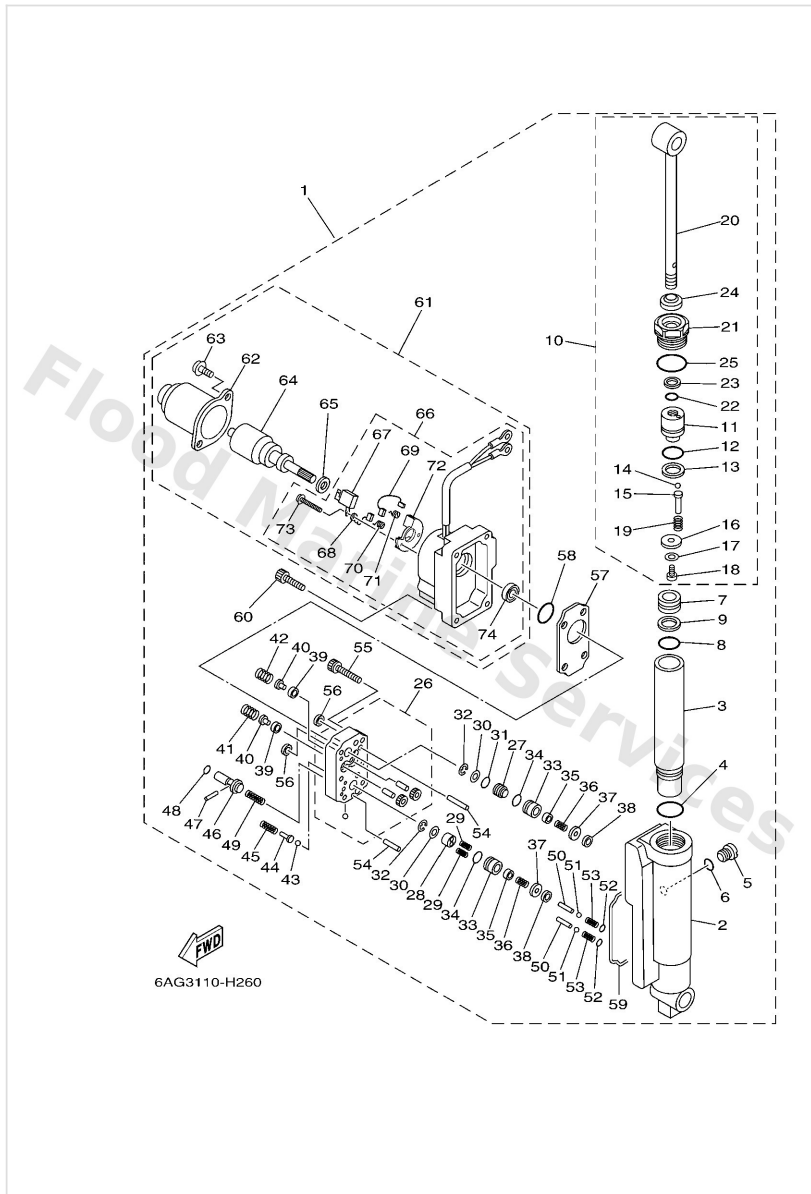

Power Tilt Assy

Ref	Part	
67	65W8218100 Circuit breaker comp.	Buy now
68	65W4389201 Brush 2	Buy now
69	65W4389101 Brush 1	Buy now
70	65W4386K01 Spring, brush	Buy now
71	65W4386L00 Spring, brush 2	Buy now
72	65W4380F01 Plate, brush holder	Buy now
73	65W4387901 Screw, with washer	Buy now
74	65W4388201 Oil seal	Buy now