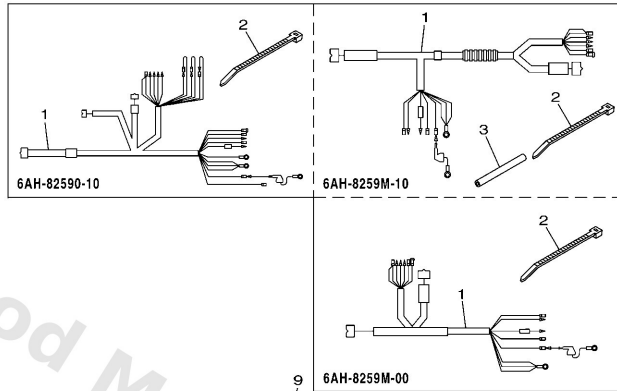

Electrical 2

Ref	Part	
36	9046406001 Clamp AP	Buy now

Electrical 3

Ref	Part	
1	6AH8259010 Wire harness & extension wire	Buy now
1	6AH8259M00 Wire harness & extension wire	Buy now
1	6AH8259M10 Wire harness & extension wire	Buy now
2	9046513M18 Clamp	Buy now
3	9044508029 Hose	Buy now
4	6AH8552A00 Housing	Buy now
5	6AH8552E00 Cover, case	Buy now
6	6AH4273530 Protector	Buy now
7	6AH4273540 Protector	Buy now
8	6AH8553700 Cover	Buy now
9	9048019368 Grommet(75v)	Buy now
10	6AH8554700 Damper	Buy now
11	9046420181 Clamp(4ap)	Buy now
12	9709506014 Bolt(gj3)	Buy now
13	9299506600 Washer, plain (646)	Buy now

Electrical 3

Ref	Part	
14	9798506214 Screw, with washer	Buy now

Electrical 4

Ref	Part	
1	6H58192500 Terminal	Buy now
2	6AH8192901 Bracket, terminal	Buy now
3	9038706182 Collar	Buy now
4	6AH8231700 Damper, ignition coil	Buy now
5	9709506014 Bolt(gj3)	Buy now
6	9299506600 Washer, plain (646)	Buy now
7	9017006M30 Nut(62x)	Buy now
8	9020406M00 Washer, spring(62x)	Buy now
9	6G58211900 Cover, lead wire	Buy now
10	6AH8195000 Relay assembly	Buy now
11	9038706M03 Collar (676)	Buy now
12	9010906MA2 Bolt	Buy now
13	9020106416 Washer, plate(663)	Buy now
14	6AH8238800 Plate	Buy now
15	6AH8259000 Wire harness & extension wire	Buy now