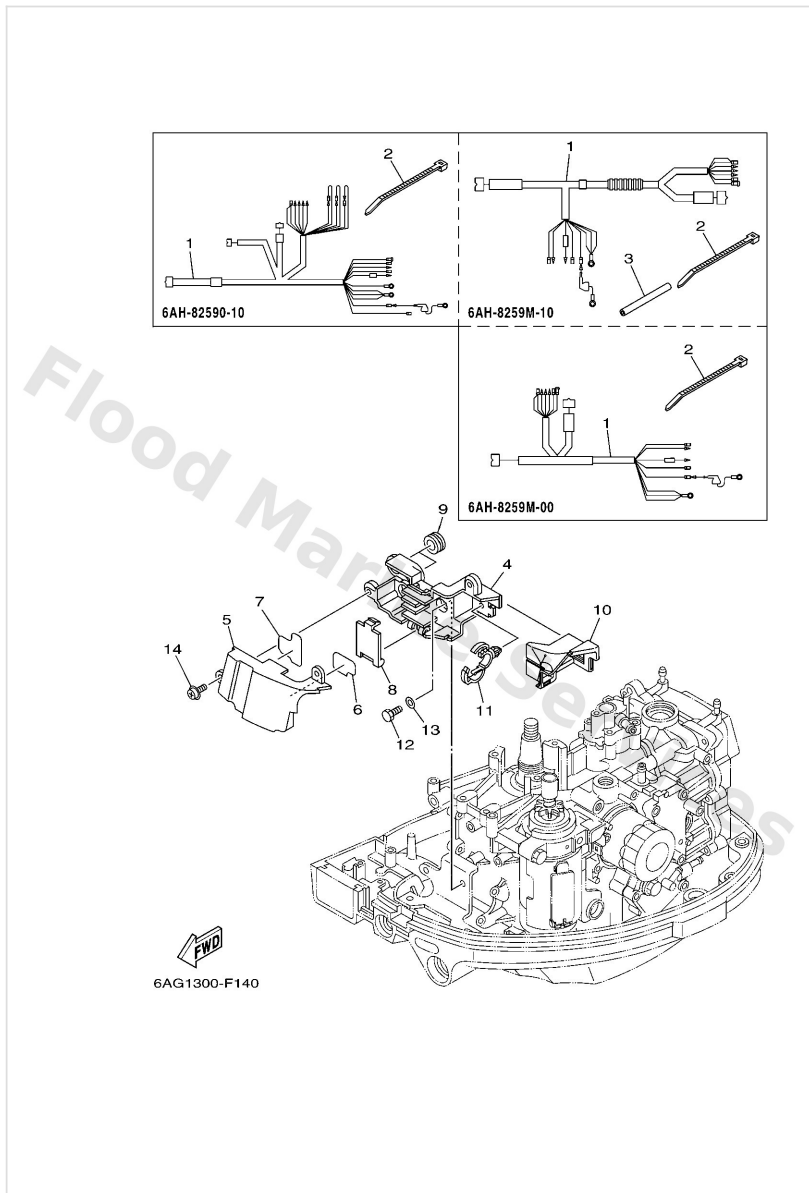

Electrical 3

Ref	Part	
1	6AH8259010 Wire harness & extension wire	Buy now
1	6AH8259M00 Wire harness & extension wire	Buy now
1	6AH8259M10 Wire harness & extension wire	Buy now
2	9046513M18 Clamp	Buy now
3	9044508029 Hose	Buy now
4	6AH8552A00 Housing	Buy now
5	6AH8552E00 Cover, case	Buy now
6	6AH4273530 Protector	Buy now
7	6AH4273540 Protector	Buy now
8	6AH8553700 Cover	Buy now
9	9048019368 Grommet(75v)	Buy now
10	6AH8554700 Damper	Buy now
11	9046420181 Clamp(4ap)	Buy now
12	9709506014 Bolt(gj3)	Buy now
13	9299506600 Washer, plain (646)	Buy now