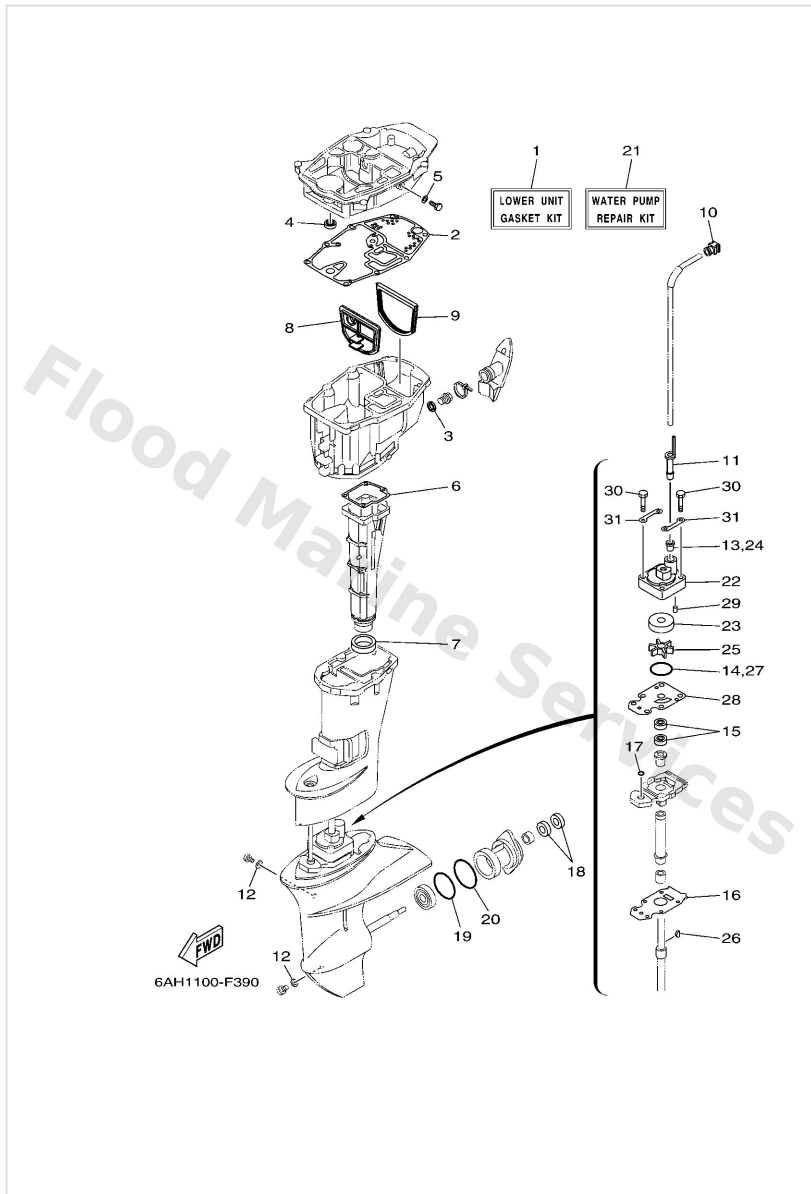

Repair Kit 3

Ref	Part	
1	6AHW000120 Lower unit gasket kit	Buy now
2	6AH1531200 Gasket, oil pan	Buy now
3	9043014M09 Gasket	Buy now
4	9310112M63 Oil seal	Buy now
5	9043008143 Gasket (256-11198-00)	Buy now
6	6AH4113400 Gasket, exhaust manifold	Buy now
7	6AH4113800 Seal, ext. 1	Buy now
8	6AH4512600 Plate, seal damper	Buy now
9	6AH4511500 Gasket, upper casing	Buy now
10	6AH4436500 Damper, water seal 1	Buy now
11	6AH4436800 Rubber, water seal 4	Buy now
12	9043008020 Gasket	Buy now
13	6L24436700 Damper, water seal 3	Buy now
14	9321049046 O-ring (620)	Buy now
15	9310120001 Oil seal	Buy now