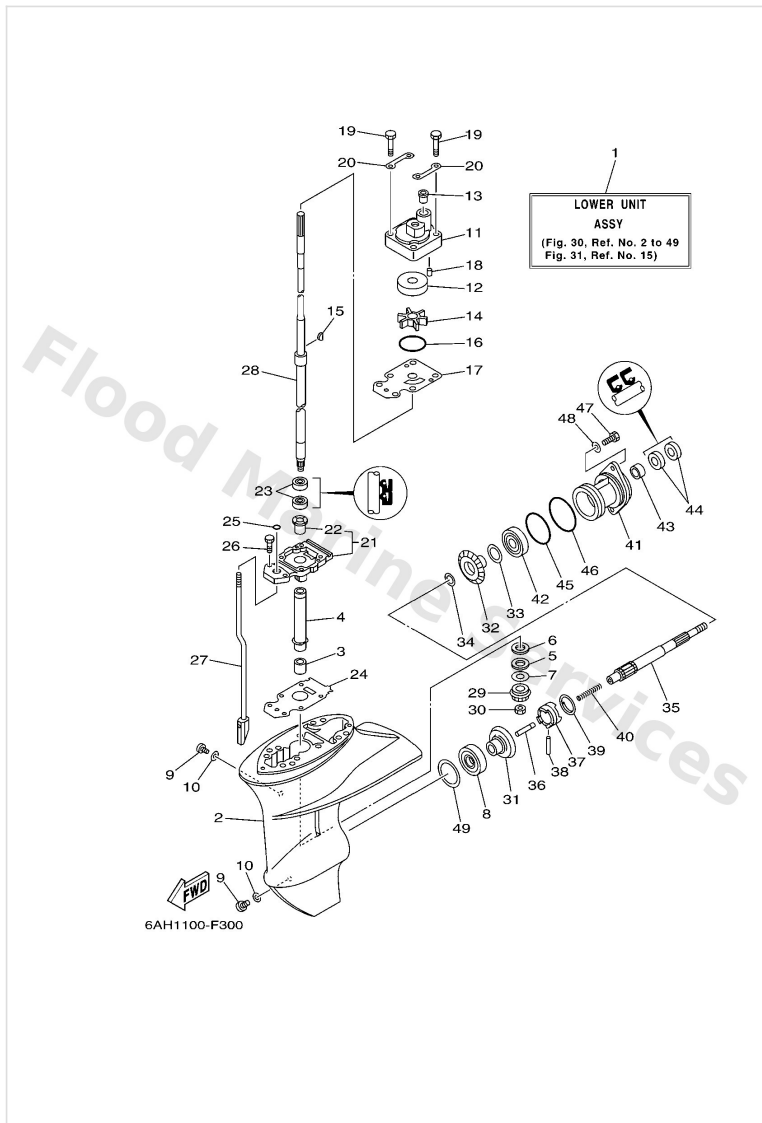

Lower Casing & Drive 1

Ref	Part	
1	6AH45300004D Lower unit assembly S(17.1")	Buy now
1	6AH45300104D Lower unit assembly L(22.1")	Buy now
2	6AH45311004D Casing, lower	Buy now
3	93315314V8 Bearing, needle (6e7)	Buy now
4	63V4553600 Sleeve, drive shaft	Buy now
5	9020914011 Washer	Buy now
6	9020115017 Washer, plate	Buy now
7	6E84558710 Shim (t:1.13mm) UR	Buy now
7	6E84558730 Shim (t:1.20mm) UR	Buy now
8	9333200005 Brg,cyl-cal roller 0.19g nt	Buy now
9	9034008002 Plug, straight screw	Buy now
10	9043008020 Gasket	Buy now
11	6AH4431100 Housing, water pump	Buy now
12	63V4432200 Insert, cartridge	Buy now
13	6L24436700 Damper, water seal 3	Buy now