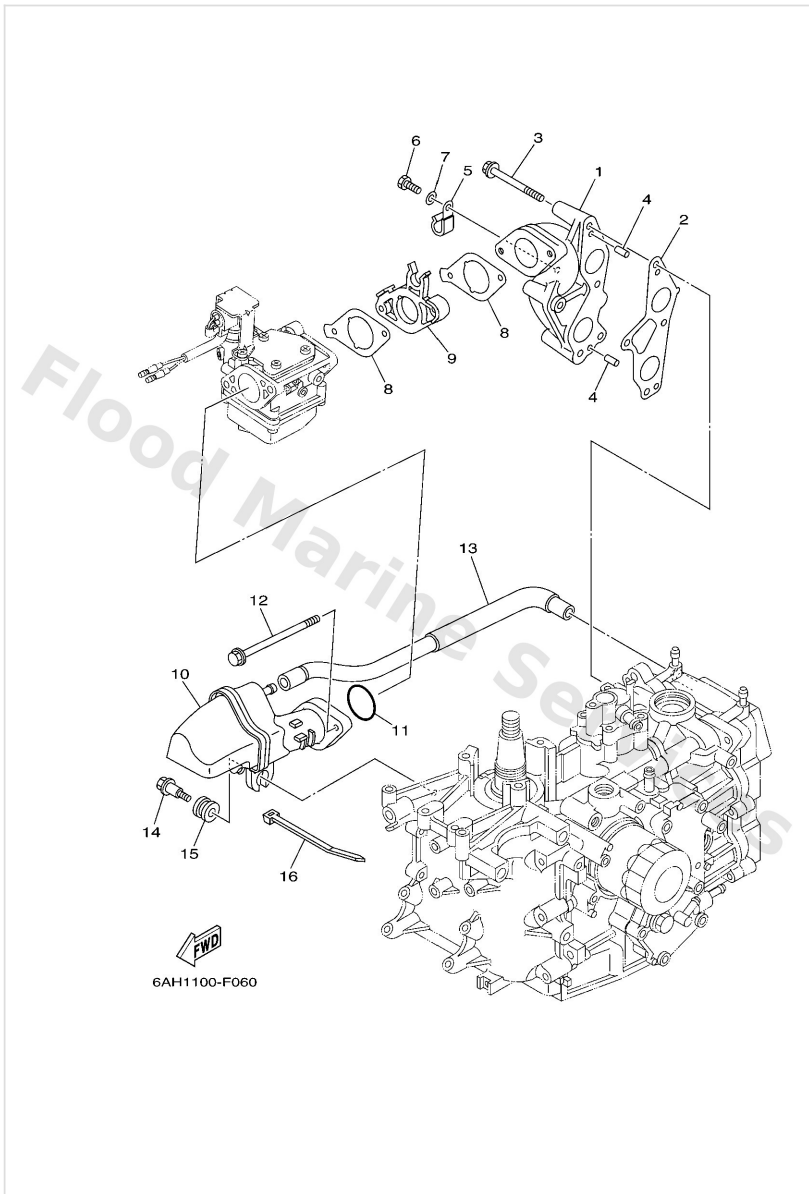

Intake

Ref	Part	
16	9046513M18 Clamp	Buy now