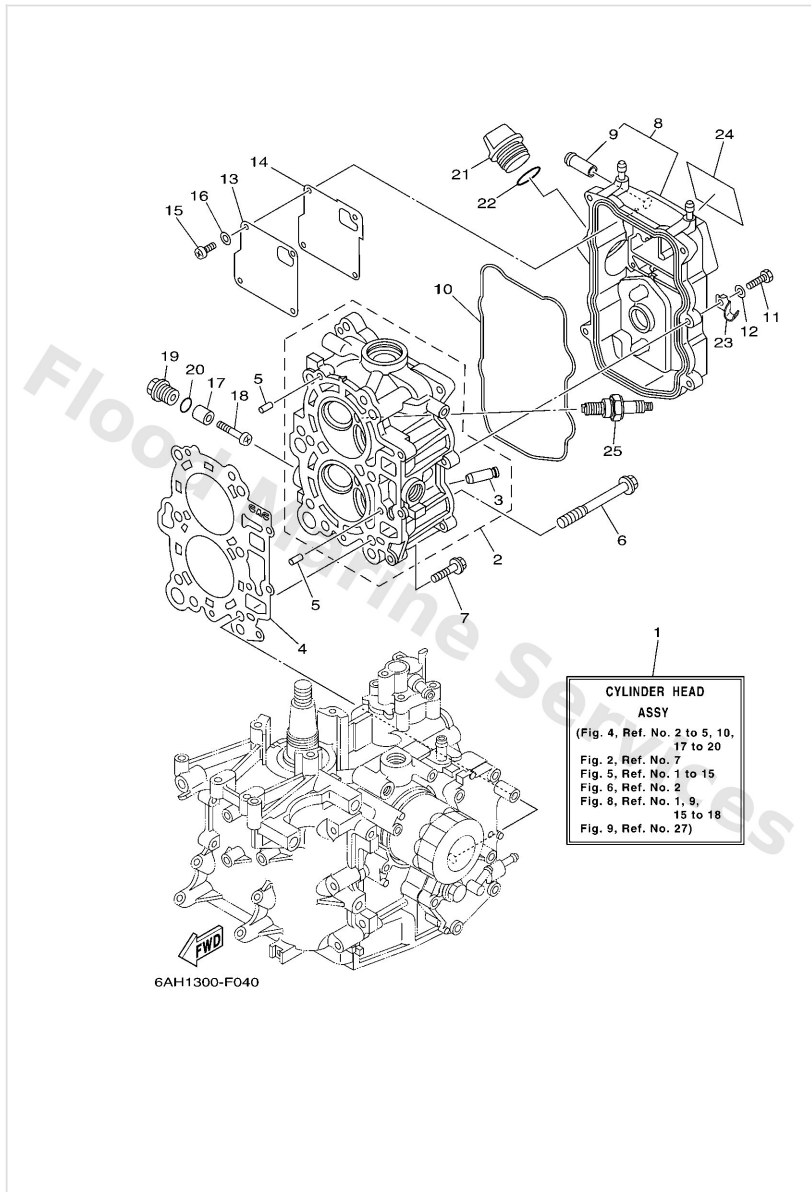

Cylinder & Crankcase 2

Ref	Part	
15	9850704010 Screw, pan head(6g8)	Buy now
16	9290704600 Washer(jf2)	Buy now
17	6G81132500 Anode	Buy now
18	9788005025 Screw, panhead (a93)	Buy now
19	6G81119701 Plug, blind	Buy now
20	9321013M63 O-ring (6g8)	Buy now
21	6G81536300 Plug, oil	Buy now
22	9321024M79 O-ring	Buy now
23	9046508059 Clamp	Buy now
24	62Y1213860 Mark Caution	Buy now
25	9470200418 Plug, spark (dpr6eb-9)	Buy now