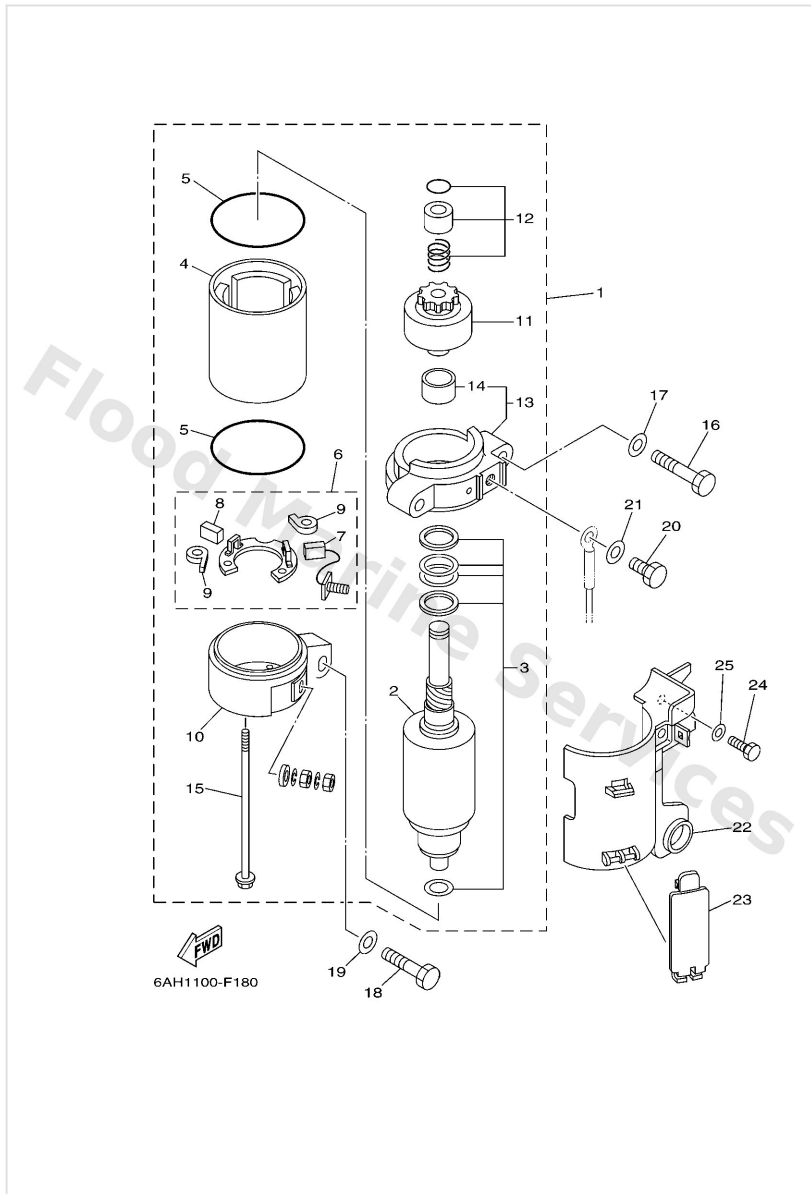

Starting Motor

Ref	Part	
16	9701308045 Bolt	Buy now
17	9290308600 Washer, plain (663)	Buy now
18	9701308035 Bolt	Buy now
20	9709508016 Bolt, hexagon deep recess	Buy now
21	9299508600 Washer, plain (663)	Buy now
22	6AH8194200 Cover	Buy now
23	6AH8258100 Stay, cord clamp	Buy now
24	9709506014 Bolt(gj3)	Buy now
25	9299506600 Washer, plain (646)	Buy now