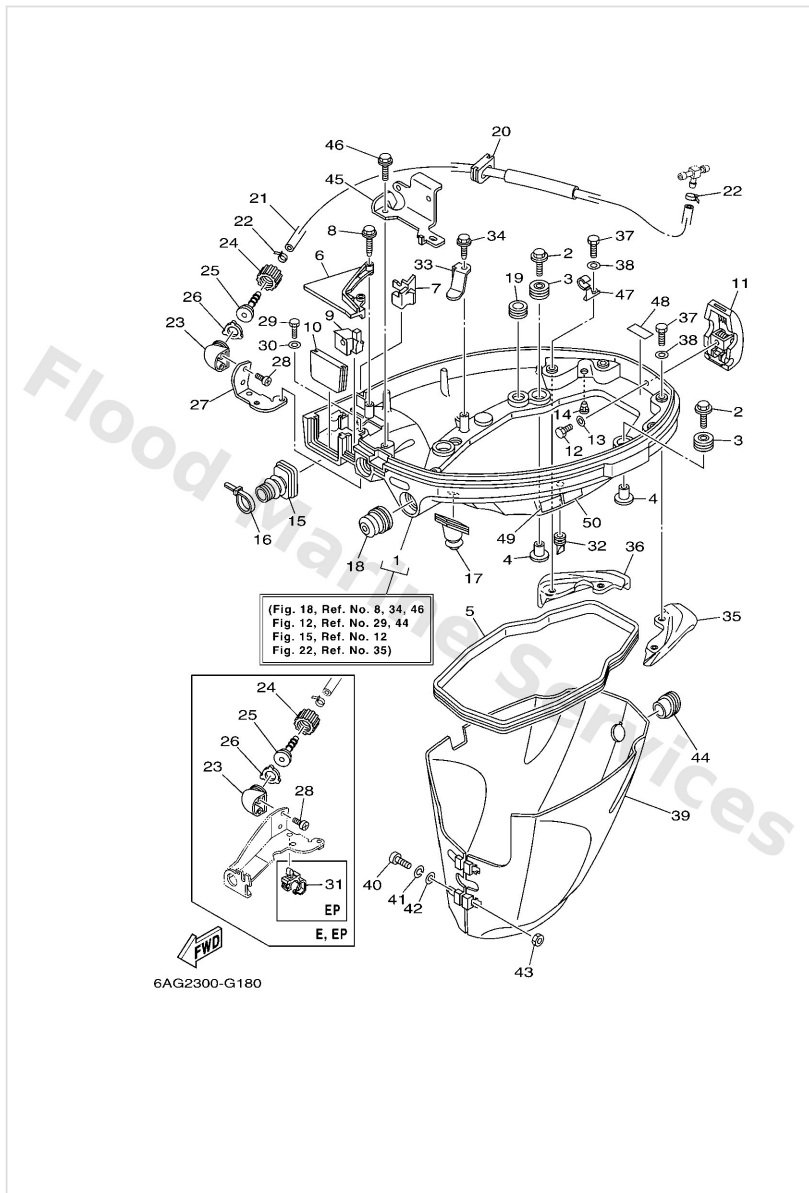

Yamaha F15CEP 2010

Parts Manual

www.floodmarine.co.uk

+44 2882 246 539

Authorised Yamaha Dealers

Contents

BOTTOM COWLING	3
BRACKET 1	7
BRACKET 2	10
BRACKET 3	13
CARBURETOR	16
CONTROL 1	20
CONTROL 2	22
CRANKSHAFT & PISTON	25
CYLINDER & CRANKCASE 1	27
CYLINDER & CRANKCASE 2	29
ELECTRICAL 1	31
ELECTRICAL 2	34
ELECTRICAL 3	37
ELECTRICAL 4	39
ELECTRICAL 5	42
FUEL	43
FUEL TANK	47
GENERATOR	48
INTAKE	49
LOWER CASING & DRIVE 1	51
LOWER CASING & DRIVE 2	56
OIL PAN	58
OIL PUMP	60
POWER TILT ASSY	62
REMO CON ATTACHMENT	67
REMOTE CONTROL ASSY	69
REMOTE CONTROL BOX	74
REPAIR KIT 1	75
REPAIR KIT 2	77
REPAIR KIT 3	78
STARTER	80
STARTING MOTOR	83
STEERING	85
STEERING FRICTION	88
STEERING GUIDE	90
TOP COWLING	91
UPPER CASING	93
VALVE	95

Bottom Cowling

Ref	Part	
1	6AH42710004D Bottom cowling assembly	Buy now
1	6AH42710104D Bottom cowling assembly	Buy now
2	68F8511900 Bolt	Buy now
3	9048021M82 Grommet	Buy now
4	9038706176 Collar	Buy now
5	6AH4271600 Rubber, seal 1	Buy now
6	6AH42738004D Plate, fitting	Buy now
7	6AH4271800 Rubber, seal 3	Buy now
8	9010906M82 Bolt	Buy now
9	6AH4272500 Grommet	Buy now
9	6AH4272510 Grommet	Buy now
9	6AH4272520 Grommet	Buy now
10	6AH4272400 Grommet	Buy now
10	6AH4272410 Grommet	Buy now
11	6AH4280100 Cowling clamp comp.	Buy now