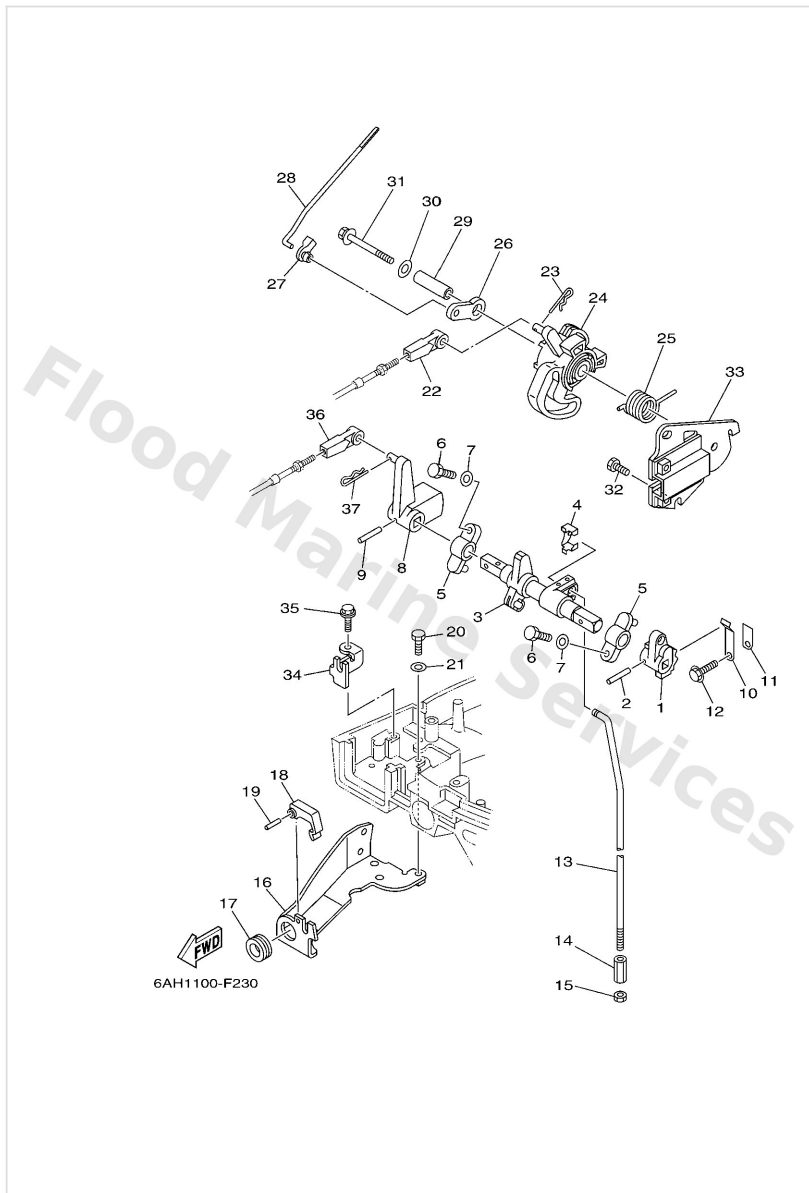

Control 2

Ref	Part	
16	6AH4853200 Bracket, remote control 2	Buy now
17	9048019031 Grommet(75v)	Buy now
18	6824853850 Clamp, cable	Buy now
19	9169030012 Pin, spring	Buy now
20	9709506014 Bolt(gj3)	Buy now
22	6634834400 Cable end, remote control	Buy now
23	9046818008 Clip 620436610000	Buy now
24	6AH4163800 Pulley	Buy now
25	9050820M44 Spring, torsion	Buy now
26	65W4128300 Lever, free accel.	Buy now
27	6J84126200 Joint, choke lever	Buy now
28	6AH4121100 Link, accel.	Buy now
29	9038706139 Collar	Buy now
30	9020106M31 Washer (6a0)	Buy now
31	9759506555 Bolt, hexagon w/w deep recess	Buy now