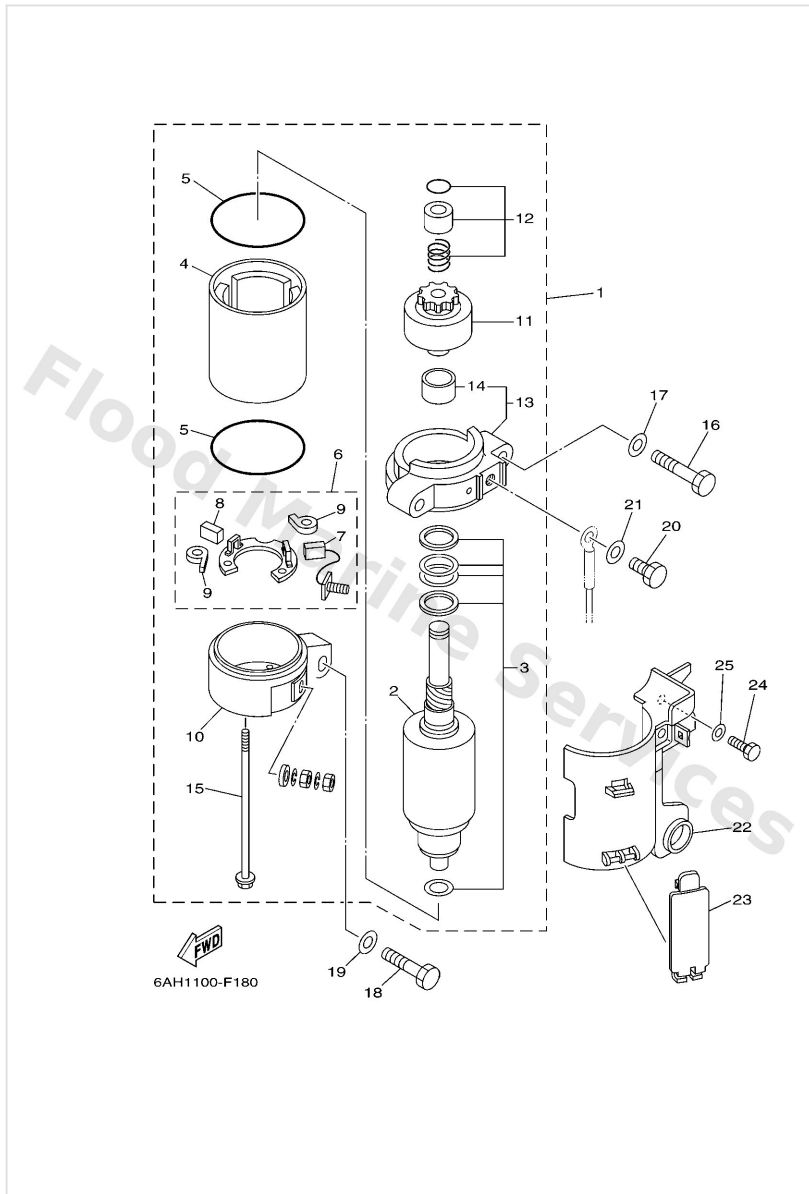

Starting Motor

Ref	Part	
1	6AH8180000 Starting motor assembly	Buy now
2	6898185011 Armature assembly	Buy now
3	6898180911 Washer kit	Buy now
4	6898181011 Stator ass'y	Buy now
5	6898184711 O-ring	Buy now
6	6898184011 Brush holder assembly	Buy now
7	6898181111 Brush 1	Buy now
8	6898181211 Brush 2	Buy now
9	6898181310 Spring, brush	Buy now
10	6AH8182000 Rear bracket assembly	Buy now
11	6898180712 Pinion assembly	Buy now
12	68T8185700 Pinion stopper set	Buy now
13	6AH8183000 Front bracket assembly	Buy now
14	6898183100 Metal, front	Buy now
15	6898182610 Bolt	Buy now