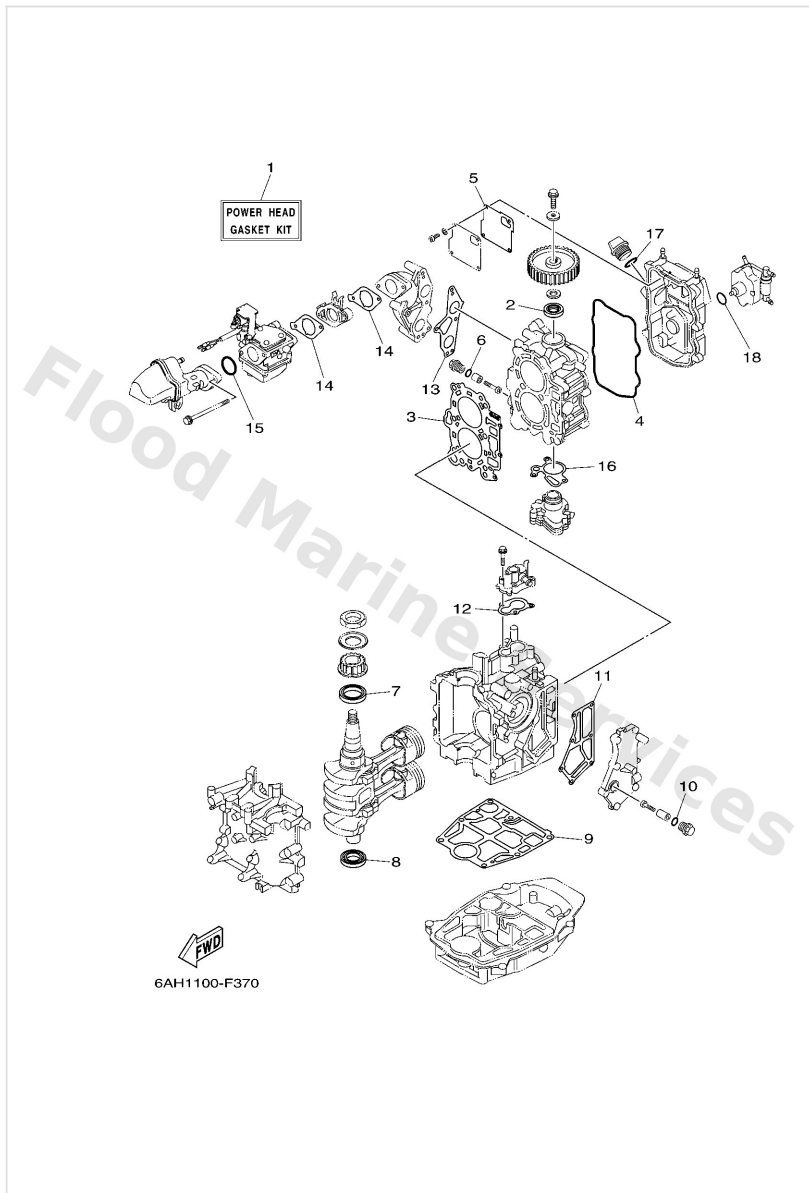

Repair Kit 1

Ref	Part	
1	6AGW000100 Power head gasket kit	Buy now
2	9310222009 Oil seal	Buy now
3	6AG1118100 Gasket, cylinder head 1	Buy now
4	6AH1135600 Seal, cylinder 2	Buy now
5	6AH1116900 Gasket, breather cover	Buy now
6	9321013M63 O-ring (6g8)	Buy now
7	9310237004 Oil seal	Buy now
8	9310225014 Oil seal	Buy now
9	6AH1135100 Gasket, cylinder	Buy now
11	6AH4111400 Gasket, exhaust outer cover	Buy now
12	6AH1241400 Gasket, cover	Buy now
13	6AH1364500 Gasket, manifold 1	Buy now
14	6AH1364600 Gasket, manifold 2	Buy now
15	9321035M86 O-ring(6l2)	Buy now
16	6AH1332900 Gasket, pump cover	Buy now