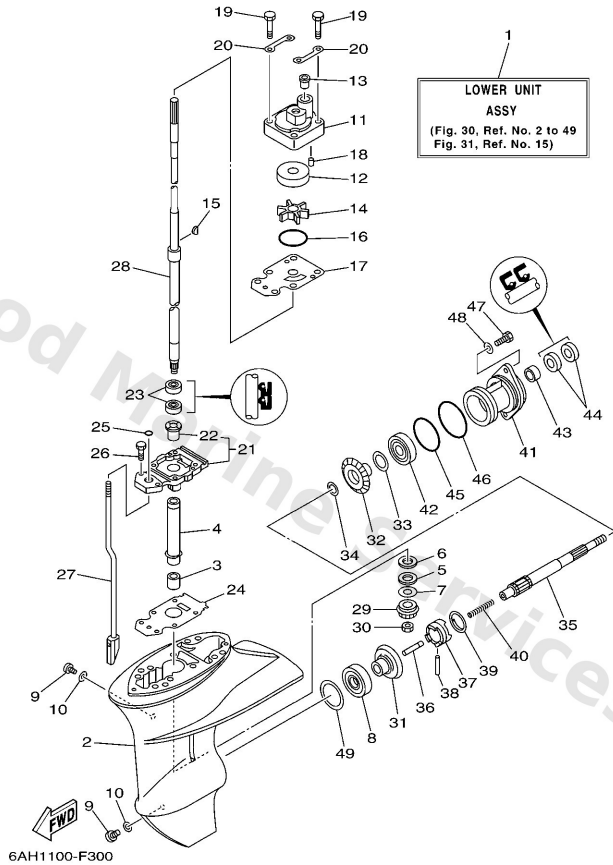

Lower Casing & Drive 1

Ref	Part	
49	6644556740 Shim (t:0.30mm) UR	Buy now
49	6644556750 Shim (t:0.40mm) UR	Buy now
49	6644556760 Shim (t:0.50mm) UR	Buy now