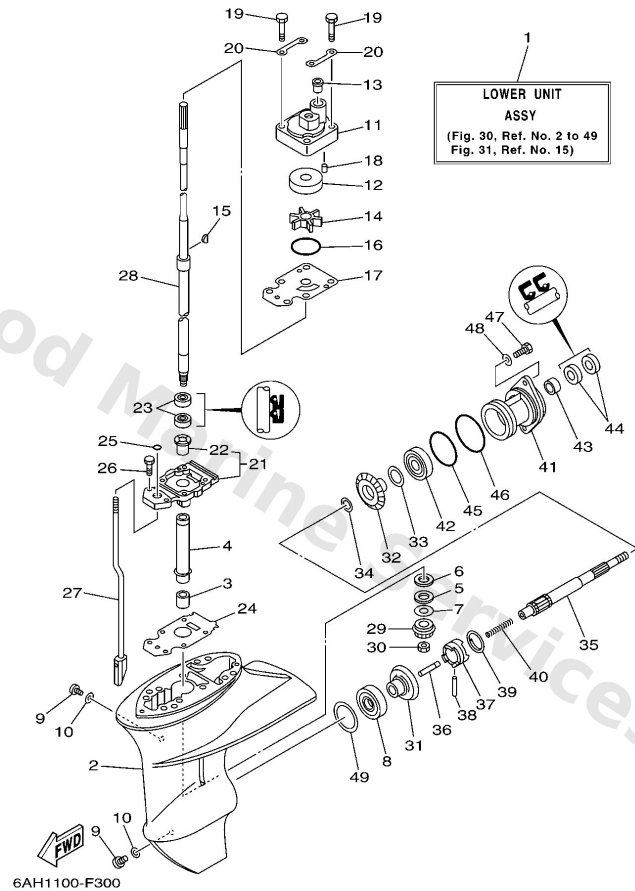

Lower Casing & Drive 1

Ref	Part	
14	63V4435201 Impeller	Buy now
15	6644433800 Key, woodruff	Buy now
16	9321049046 O-ring (620)	Buy now
17	68T4432300 Outer plate, cartridge	Buy now
18	9360412M07 Pin, dowel (688)	Buy now
19	9708008045 Bolt, hexagon	Buy now
20	63V4432800 Plate	Buy now
21	69G45331015B Housing, bearing	Buy now
22	6264531609 Bushing, drive shaft 1	Buy now
23	9310120001 Oil seal	Buy now
24	69G45315A0 Packing, lower casing	Buy now
25	9321006ME6 O-ring	Buy now
26	9708008025 Screw, bind(j36)	Buy now
27	6AH4415000 Shift cam assembly S(17.1")	Buy now
27	6AH4415010 Shift cam assembly L(22.1")	Buy now