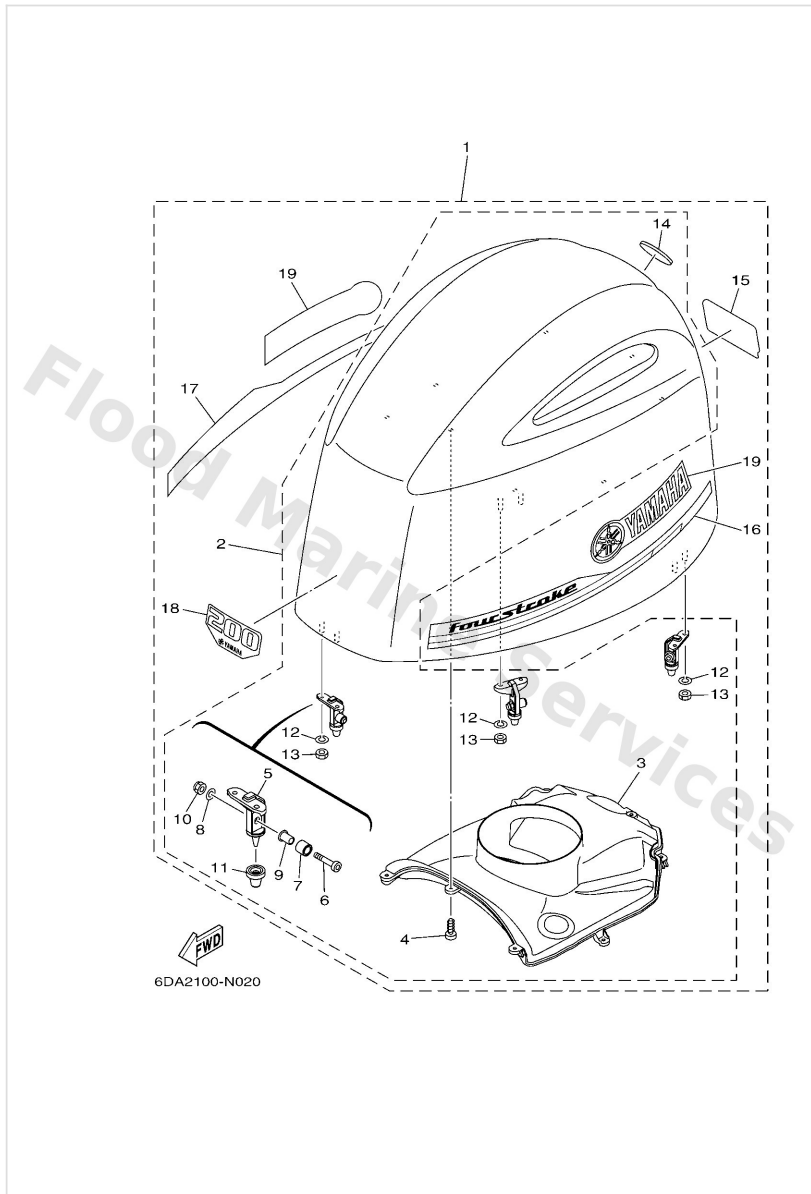

Top Cowling

Ref	Part	
16	6DA4267500 Graphic, side 1	Buy now
17	6DA4267600 Graphic, side 2	Buy now
18	6DA4267700 Graphic, front	Buy now
19	63P4268120 Mark, cowling	Buy now