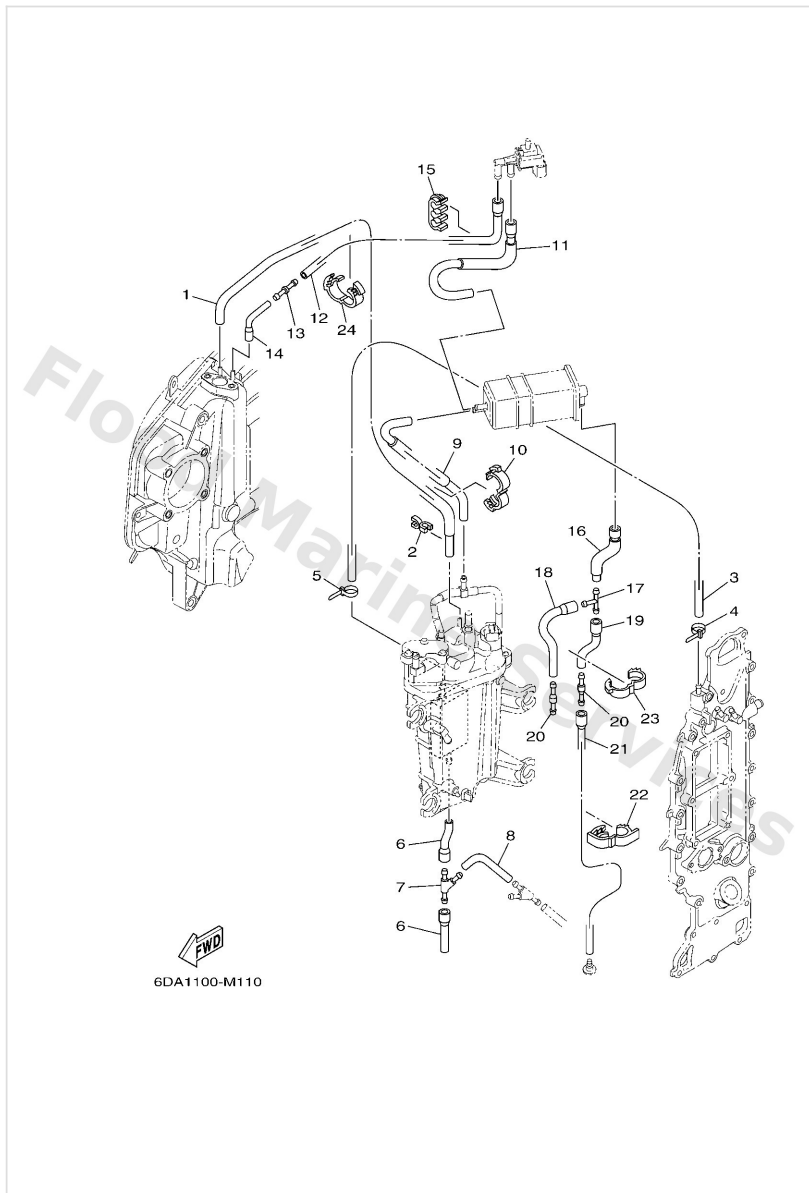

Intake 3

Ref	Part	
1	6DA1353200 Hose, vacuum sensing 3	Buy now
2	9046407M41 Clamp(62y)	Buy now
3	9044509120 Hose (I1500)	Buy now
4	9046511M10 Clamp	Buy now
6	6DA1257600 Hose 1	Buy now
7	6CE2437700 Pipe, joint 2	Buy now
8	9044510056 Hose (I85)	Buy now
9	6DA1475A00 Pipe 1	Buy now
10	9046416001 Clamp	Buy now
11	6DA1475F00 Pipe 3	Buy now
12	6DA2416A00 Hose	Buy now
13	6CB1498900 Orifice, air vent	Buy now
14	6DA1475G00 Pipe 4	Buy now
15	9046410011 Clamp	Buy now
16	6DA1354500 Hose 1	Buy now