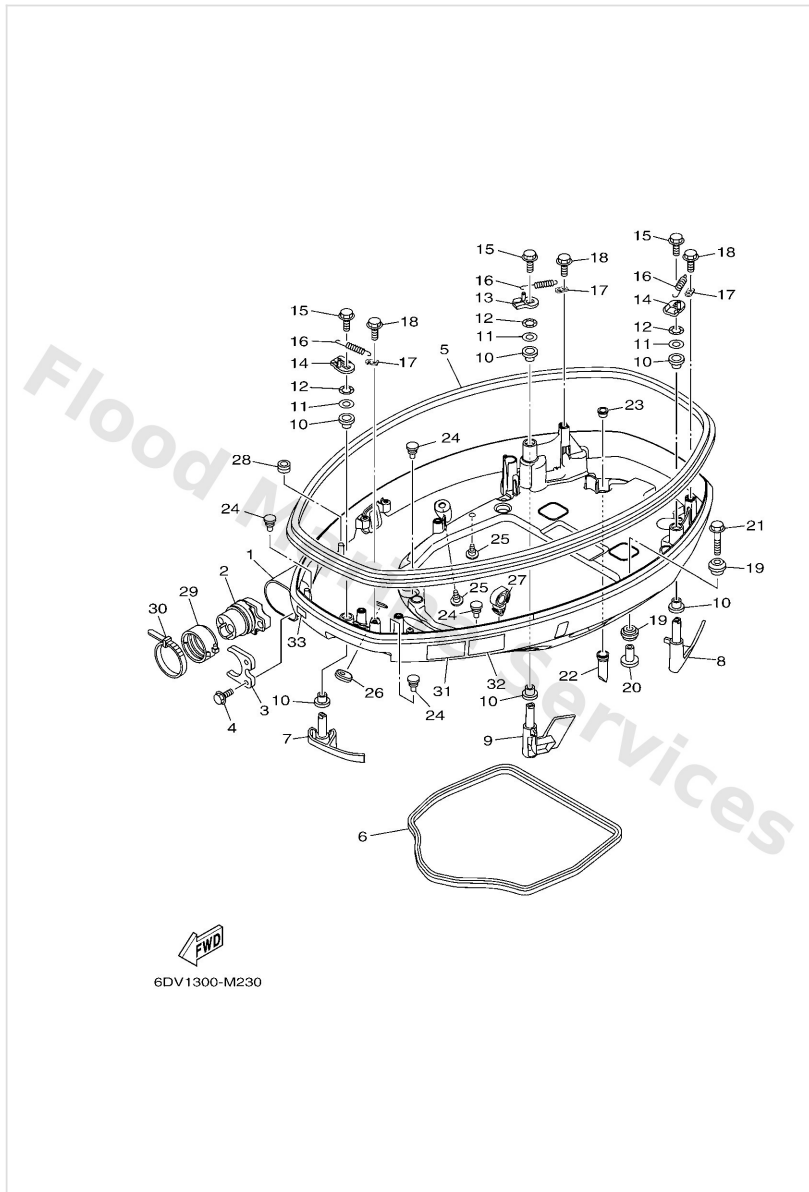

Scheduled Service Parts

Ref	Part	
17	6K14537102 Tab-trim	Buy now
18	9470200400 Plug, spark (lfr6a-11)	Buy now
19	61AW0078A3 Water pump repair kit	Buy now

Bottom Cowling 1

Ref	Part	
1	6DA42710008D Bottom cowling assembly	Buy now
2	6CE4272502 Grommet	Buy now
3	6CB4276100 Stopper	Buy now
4	9589506014 Bolt, flange deep recess	Buy now
5	6DA4261500 Seal	Buy now
6	63P4271600 Rubber seal 1	Buy now
7	6DA42815008D Lever, clamp 1 (6da)	Buy now
8	6DA42816018D Lever, clamp 2 (6da)	Buy now
9	6DA42817018D Lever, clamp 3 (6da)	Buy now
10	9038615M73 Bush(6I2)	Buy now
11	90201156J2 Washer, plate(j41)	Buy now
12	9020615M18 Washer, wave(6I2)	Buy now
13	6CB4281800 Lever, clamp	Buy now
14	6CB4281900 Lever, clamp	Buy now
15	9589508012 Bolt, flange deep recess	Buy now