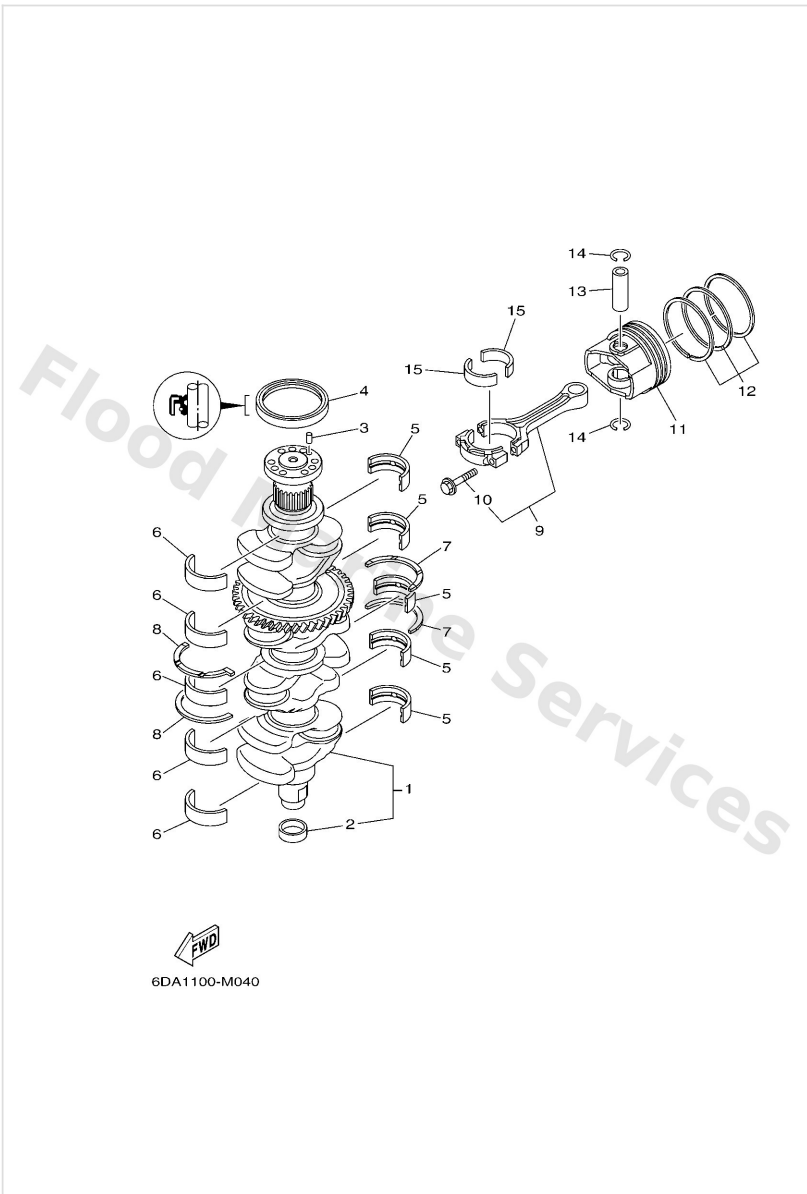

Crankshaft & Piston

Ref	Part	
12	6CB1160300 Piston ring set (std)	Buy now
13	6CB1163300 Pin, piston	Buy now
14	K0FA323300 Ring, hole snap	Buy now
15	6CB1165600 Plane bearing, connecting rod UR YELLOW	Buy now
15	6CB1165610 Plane bearing, connecting rod UR GREEN	Buy now
15	6CB1165620 Plane bearing, connecting rod UR BLUE	Buy now