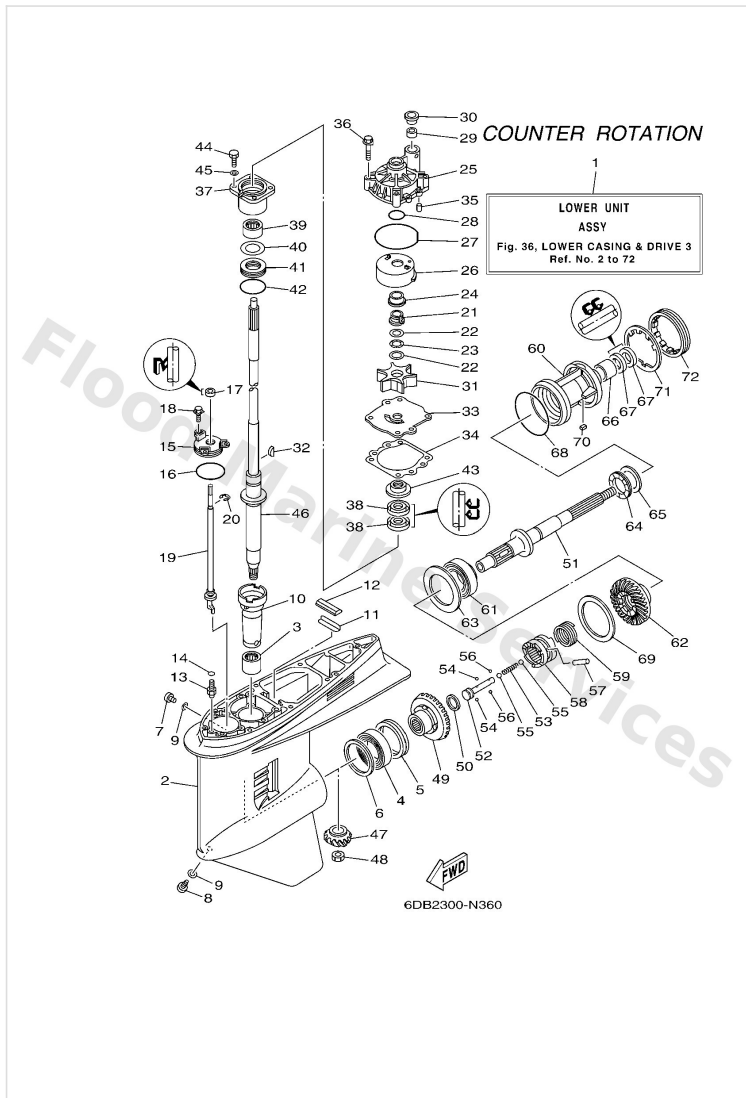

Lower Casing & Drive 3

Ref	Part	
40	6E54558701 Shim (t:0.10mm) UR	Buy now
40	6E54558710 Shim (t:0.12mm) UR	Buy now
40	6E54558720 Shim (t:0.15mm) UR	Buy now
40	6E54558730 Shim (t:0.18mm) UR	Buy now
40	6E54558740 Shim (t:0.30mm) UR	Buy now
40	6E54558750 Shim (t:0.40mm) UR	Buy now
40	6E54558760 Shim (t:0.50mm) UR	Buy now
41	93341930V2 Bearing, thrust(64d)	Buy now
42	9321055M14 O-ring (70e)	Buy now
43	6E54534400 Cover, oil seal	Buy now
44	9709508025 Bolt (62g)	Buy now
45	9299508600 Washer, plain (663)	Buy now
46	63P4550111 Drive shaft comp. X(25.3")	Buy now
47	6DA4555100 Pinion (14t)	Buy now
48	9017016M01 Nut, hexagon (688)	Buy now