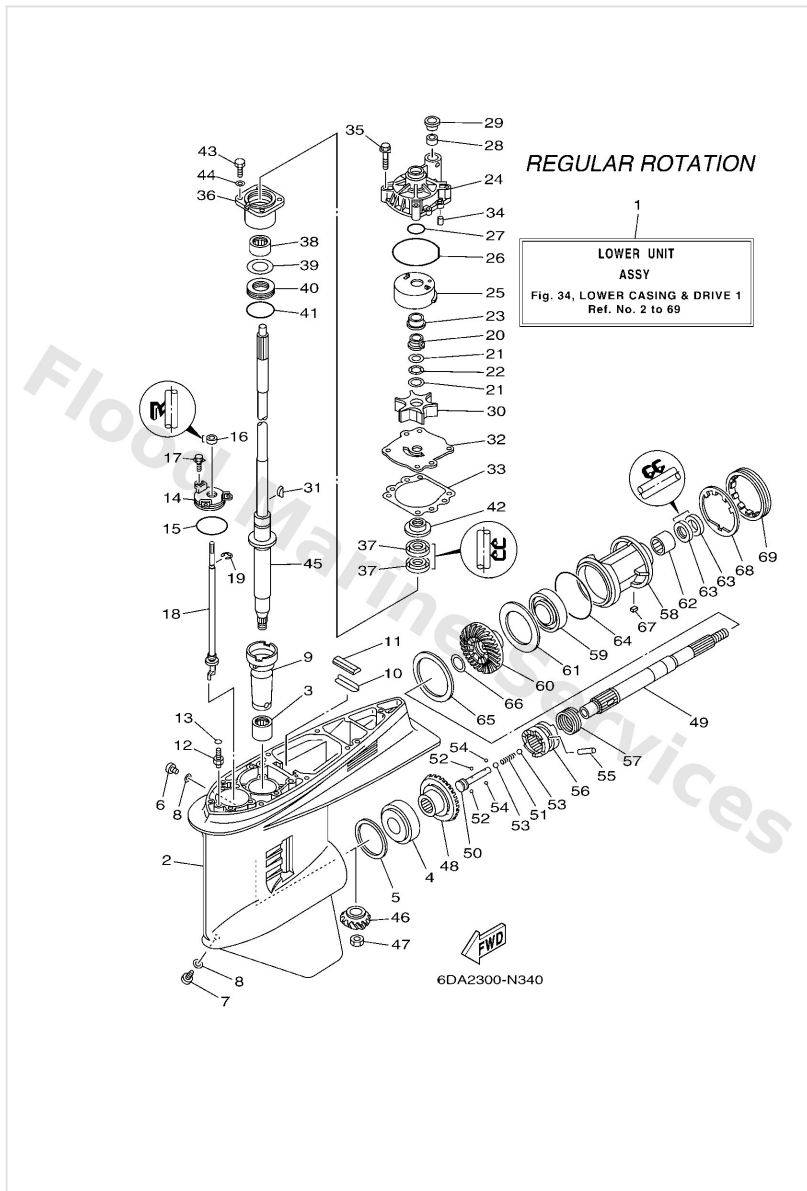

Lower Casing & Drive 1

Ref	Part	
25	61A4432202 Insert, cartridge	Buy now
26	9321086M38 O-ring (6e5)	Buy now
27	9321037160 O-ring (6g8)	Buy now
28	6E54436500 Damper, water seal 1	Buy now
29	6E54431200 Cover, water pump housing	Buy now
30	6E54435201 Impeller	Buy now
31	9028004M05 Key, woodruff (6e5)	Buy now
32	6G54432301 Outer plate, cartridge	Buy now
33	6E544315A0 Gasket, water pump	Buy now
34	9360612019 Pin, dowel (614)	Buy now
35	9011908M14 Bolt, with washer	Buy now
36	6E545331009S Housing, bearing	Buy now
37	9310128M16 Oil seal (6e5)	Buy now
38	93317330U2 Bearing, cylindrical(6k0)	Buy now
39	6E54558701 Shim (t:0.10mm) UR	Buy now