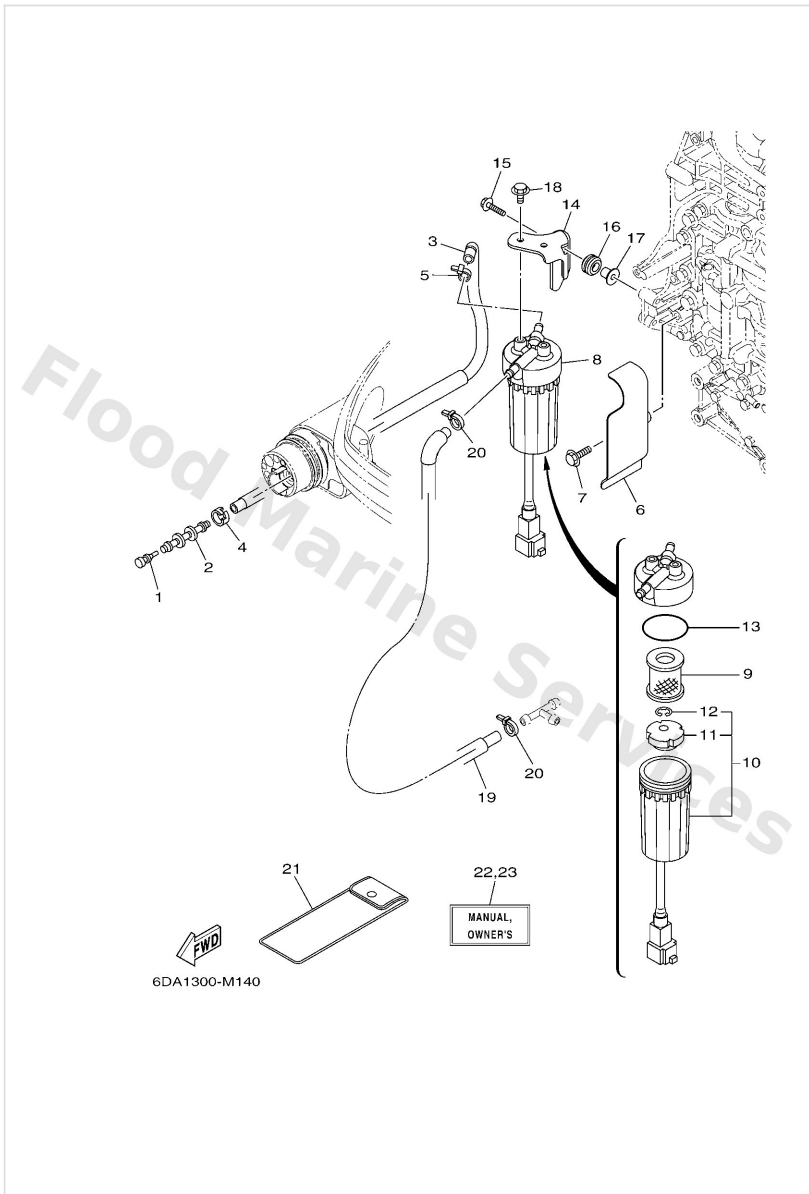

Fuel 1

Ref	Part	
23	6DV2819982M0 Manual,Owner's UR (S)	Buy now
23	6DV2819982N0 Manual,Owner's UR (N)	Buy now
23	6DV2819982P0 Manual,Owner's UR (P)	Buy now
23	6DV2819982R0 Manual,Owner's UR (GR)	Buy now