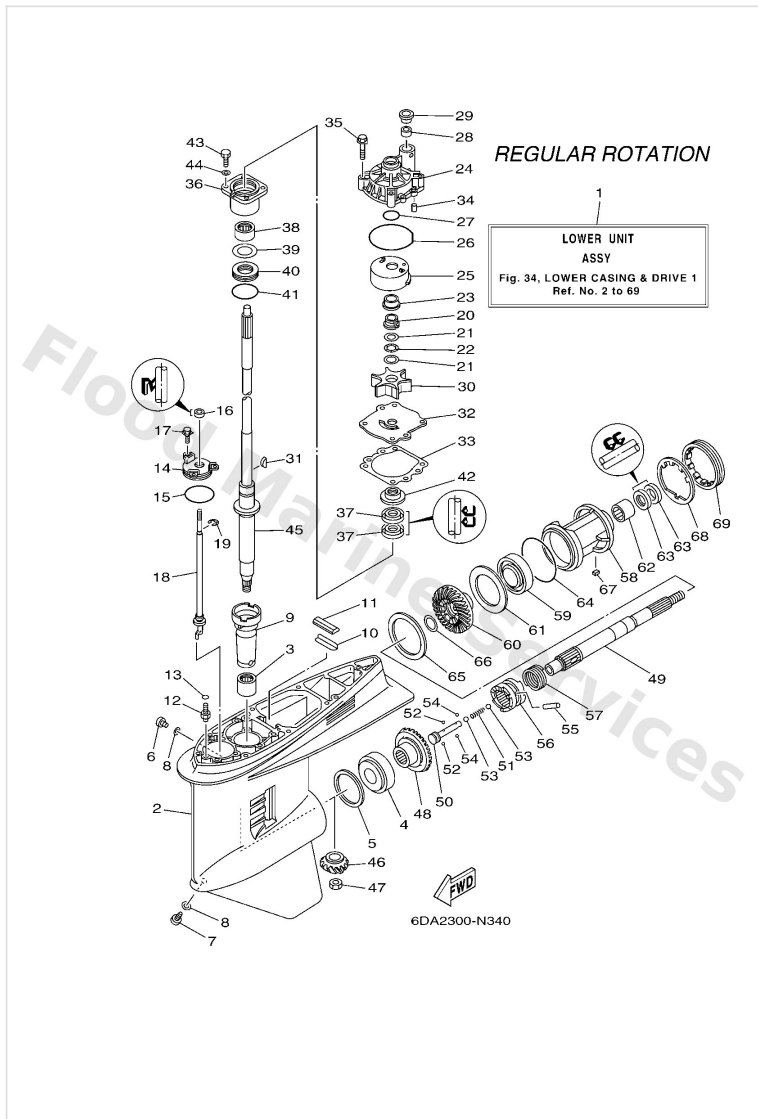

Lower Casing & Drive 1

Ref	Part	
39	6E54558710 Shim (t:0.12mm) UR	Buy now
39	6E54558720 Shim (t:0.15mm) UR	Buy now
39	6E54558730 Shim (t:0.18mm) UR	Buy now
39	6E54558740 Shim (t:0.30mm) UR	Buy now
39	6E54558750 Shim (t:0.40mm) UR	Buy now
39	6E54558760 Shim (t:0.50mm) UR	Buy now
40	93341930V2 Bearing, thrust(64d)	Buy now
41	9321055M14 O-ring (70e)	Buy now
42	6E54534400 Cover, oil seal	Buy now
43	9709508025 Bolt (62g)	Buy now
44	9299508600 Washer, plain (663)	Buy now
45	63P4550111 Drive shaft comp. X(25.3")	Buy now
46	6DA4555100 Pinion (14t)	Buy now
47	9017016M01 Nut, hexagon (688)	Buy now
48	6DA4556000 Gear 1 (26t)	Buy now