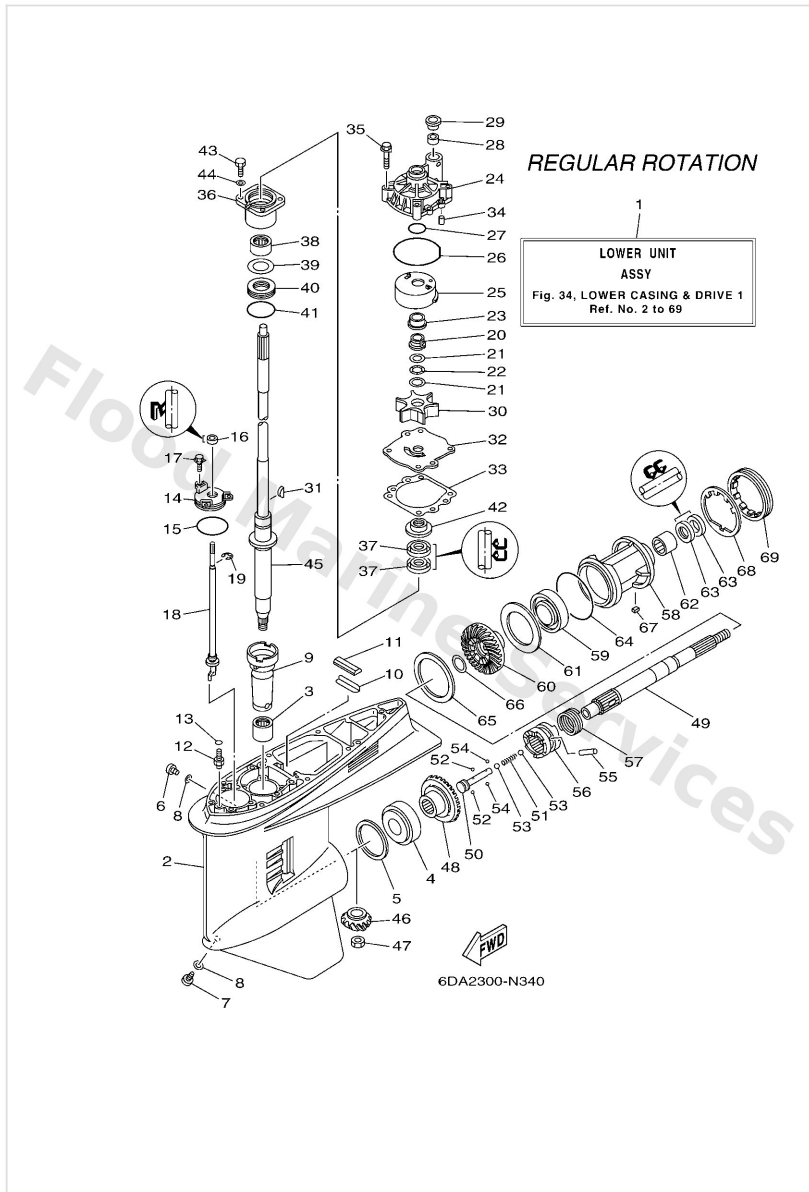

Lower Casing & Drive 1

Ref	Part	
10	6634537600 Guide, seal damper	Buy now
11	6884537500 Damper, seal 2	Buy now
12	63P4537800 Nipple, hose	Buy now
13	9321007003 O-ring (11m)	Buy now
14	6E54532100 Plate	Buy now
15	9321058144 O-ring(47x)	Buy now
16	9310609014 Oil seal	Buy now
17	9011906M10 Bolt, with washer	Buy now
18	63P4415001 Shift cam assembly	Buy now
19	9900108600 Circlip(2r6)	Buy now
20	61A4553800 Spacer, 1	Buy now
21	9020122M01 Washer, plate(61a)	Buy now
22	9020622M19 Washer, wave(61a)	Buy now
23	61A4552700 Collar, drive shaft	Buy now
24	61A4431101 Housing, water pump	Buy now