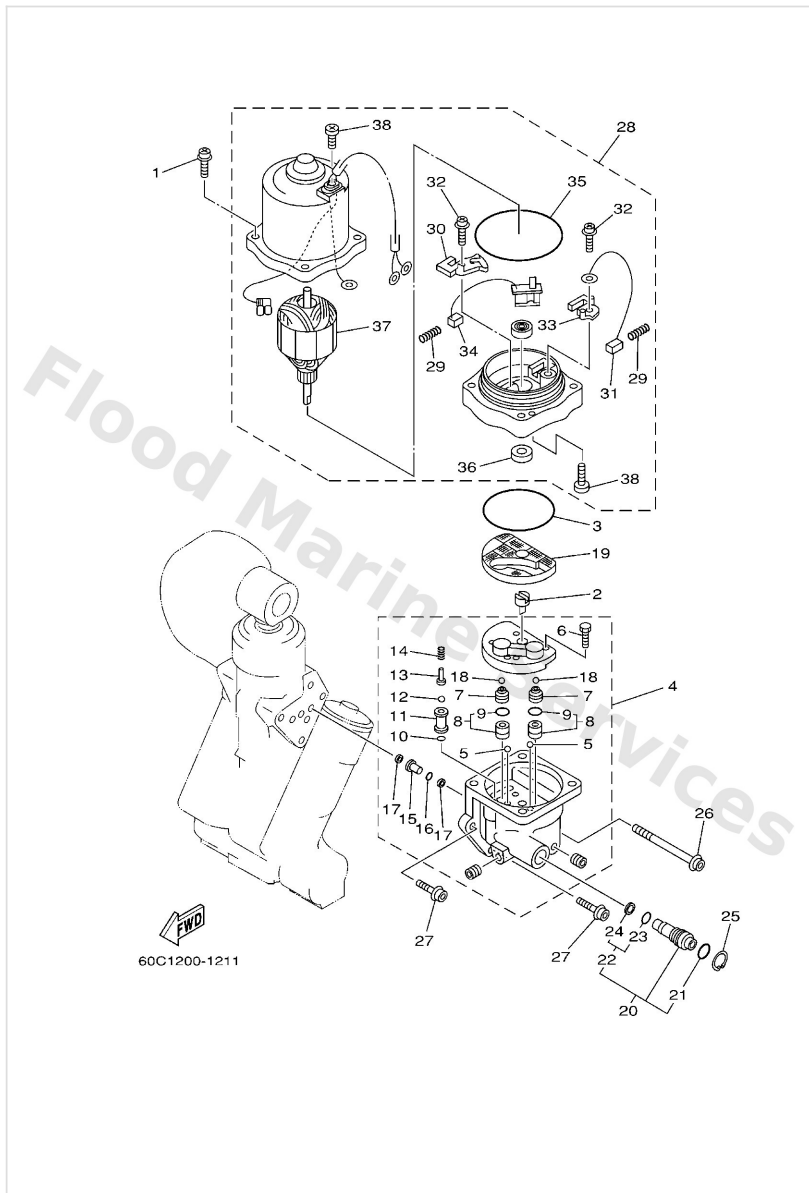

Power Trim & Tilt Assy 2

Ref	Part	
16	64E4386500 O-ring 10	Buy now
17	64E4381600 Filter 1	Buy now
18	6AW4385800 Ball	Buy now
19	64E4381711 Filter 2	Buy now
20	64E4386001 Manual valve sub-assembly	Buy now
21	72X85075L0 O-ring (nsd161)	Buy now
22	64E4382700 Ring set	Buy now
23	64E4387A00 O-ring	Buy now
24	64E4387300 Ring, back up	Buy now
25	6AW4387500 Ring, snap	Buy now
26	64E4387911 Screw, with washer	Buy now
27	64E4387901 Screw, with washer	Buy now
28	67H4388004 Motor assembly	Buy now
29	6H14386K10 Spring, brush	Buy now
30	64E4380J00 Holder Brush	Buy now