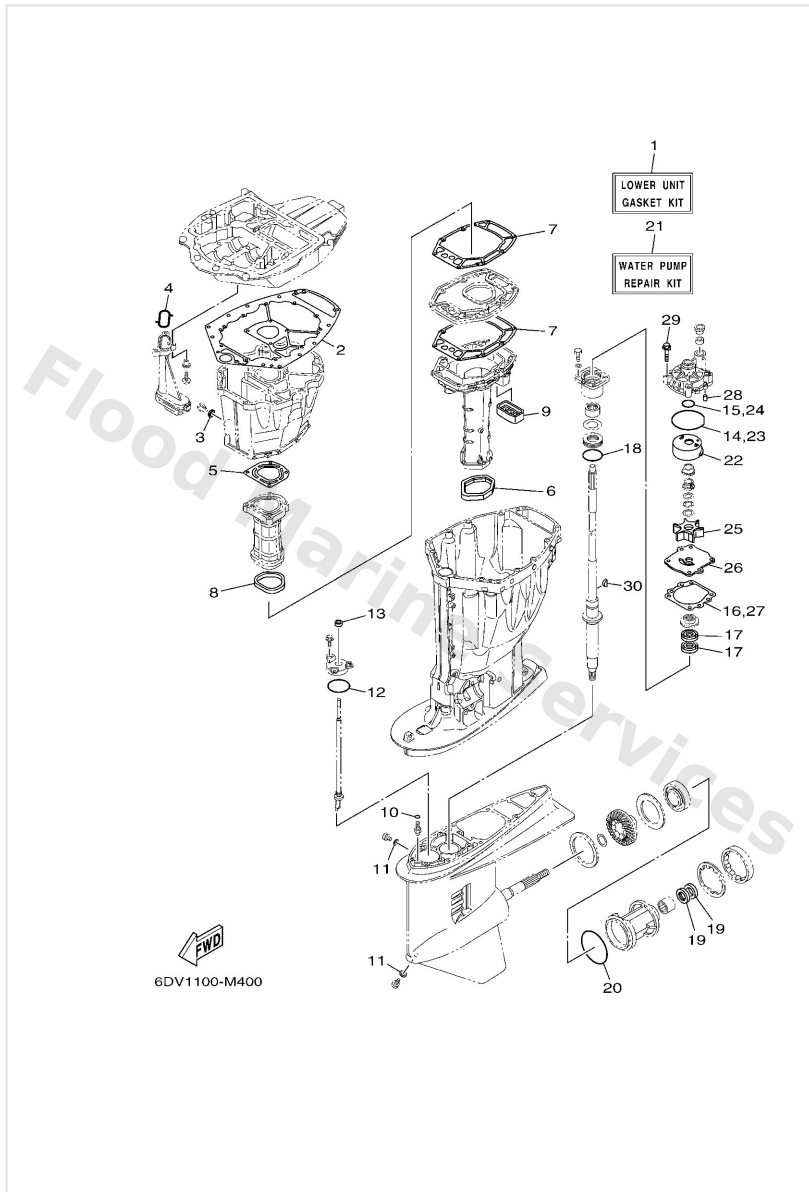

Repair Kit 2

Ref	Part	
1	63PW000121 Lower unit gasket kit	Buy now
2	63P1531201 Gasket, oil pan	Buy now
3	9043014M09 Gasket	Buy now
4	63P1341500 Seal, oil strainer	Buy now
5	63P41133A0 Gasket, exhaust manifold 1	Buy now
6	69J4512300 Gasket, muffler	Buy now
7	63P41134A1 Gasket, exhaust manifold	Buy now
8	63P4113800 Seal, ext. 1	Buy now
9	69J4512700 Seal	Buy now
10	9321007003 O-ring (11m)	Buy now
11	9043008020 Gasket	Buy now
12	9321058144 O-ring(47x)	Buy now
13	9310609014 Oil seal	Buy now
14	9321086M38 O-ring (6e5)	Buy now
15	9321037160 O-ring (6g8)	Buy now