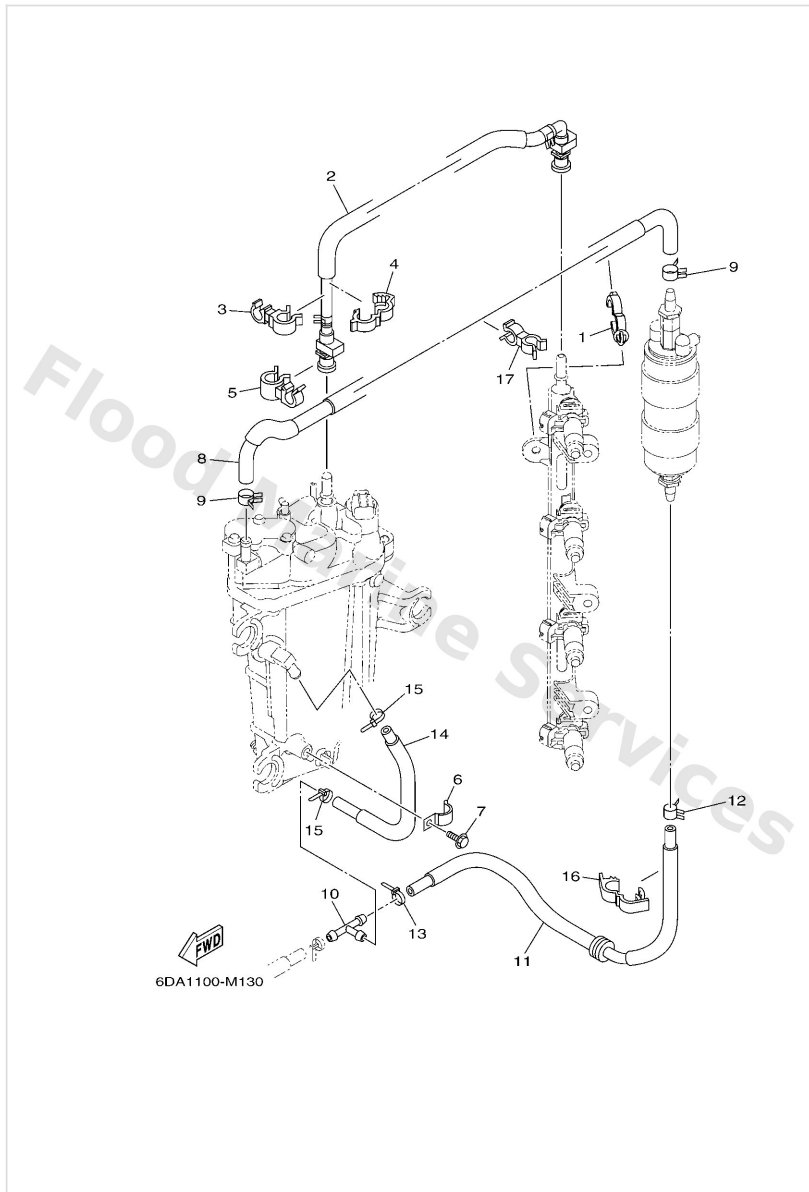

Fuel Injection Pump 2

Ref	Part	
16	9046418004 Clamp	Buy now
17	9046413260 Clamp	Buy now