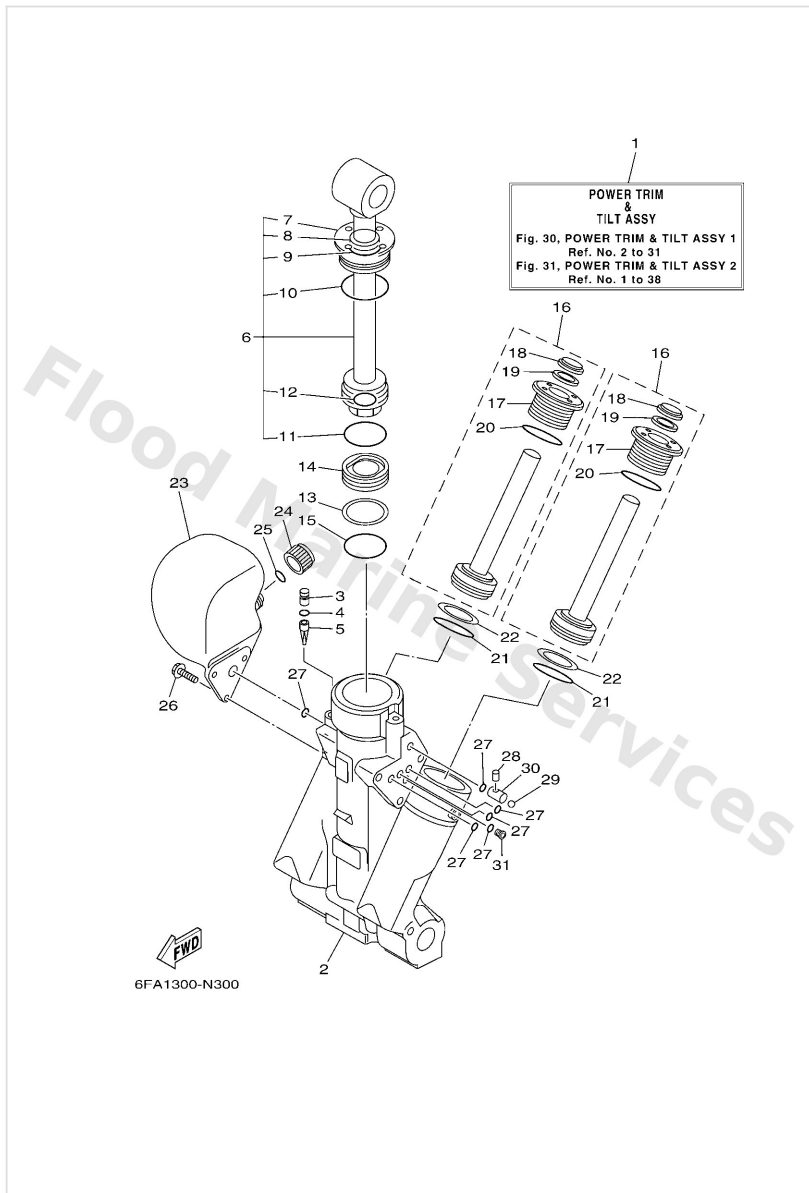

Power Trim & Tilt Assy 1

Ref	Part	
1	63P4380006 Power trim & tilt assembly	Buy now
2	64E4382503 Housing, trim & tilt	Buy now
3	6AW4388J00 Plug 2	Buy now
4	9321010M74 O-ring	Buy now
5	64E4381700 Filter 2	Buy now
6	63P4381002 Tilt Piston Sub assembly	Buy now
7	64E4381102 Screw, cylinder end	Buy now
8	64E4389800 Seal, dust 2	Buy now
9	64E4386700 O-ring 7	Buy now
10	64E4386600 O-ring 6	Buy now
11	6E54386200 O-ring 2	Buy now
12	64E4388300 O-ring 10	Buy now
13	6E54387200 Ring, back-up 2	Buy now
14	6E54381402 Piston, free	Buy now
16	64E4382003 Trim piston sub assembly	Buy now