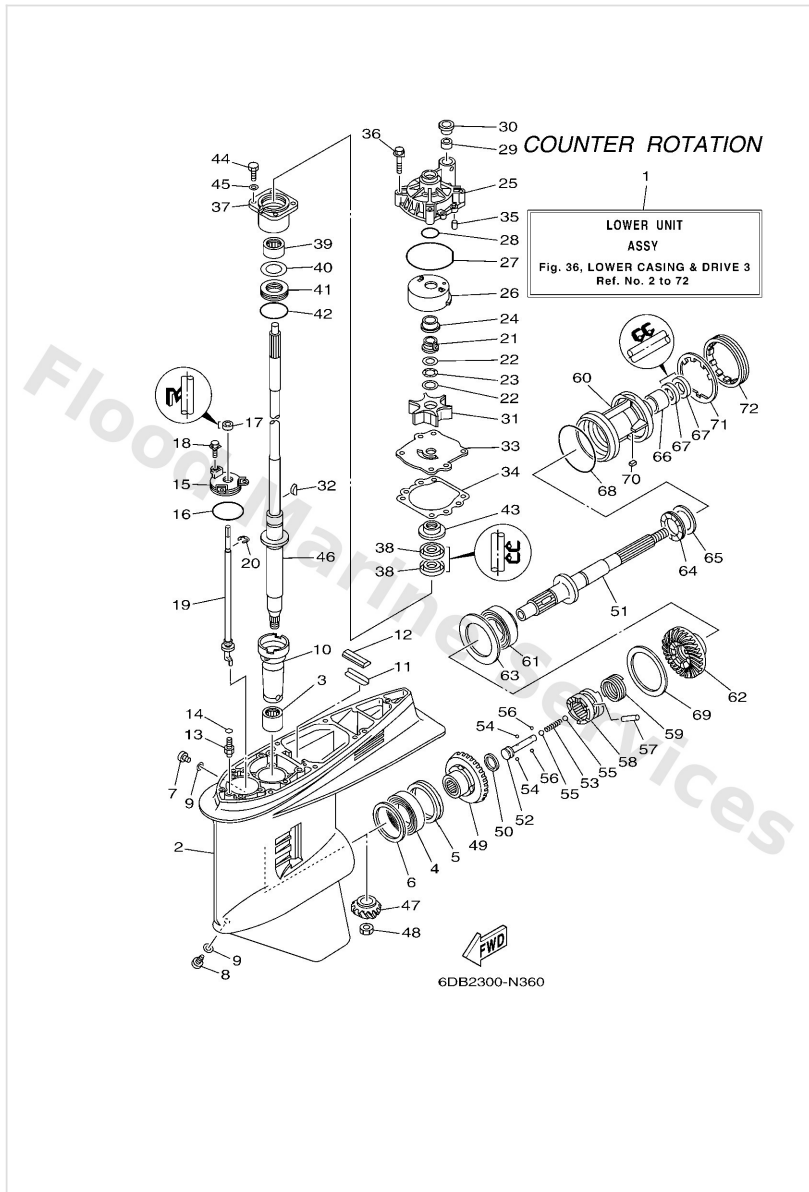

Lower Casing & Drive 3

Ref	Part	
10	6G54553601 Sleeve, drive shaft	Buy now
11	6634537600 Guide, seal damper	Buy now
12	6884537500 Damper, seal 2	Buy now
13	63P4537800 Nipple, hose	Buy now
14	9321007003 O-ring (11m)	Buy now
15	6E54532100 Plate	Buy now
16	9321058144 O-ring(47x)	Buy now
17	9310609014 Oil seal	Buy now
18	9011906M10 Bolt, with washer	Buy now
19	64P4415001 Shift cam assembly	Buy now
20	9900108600 Circlip(2r6)	Buy now
21	61A4553800 Spacer, 1	Buy now
22	9020122M01 Washer, plate(61a)	Buy now
23	9020622M19 Washer, wave(61a)	Buy now
24	61A4552700 Collar, drive shaft	Buy now