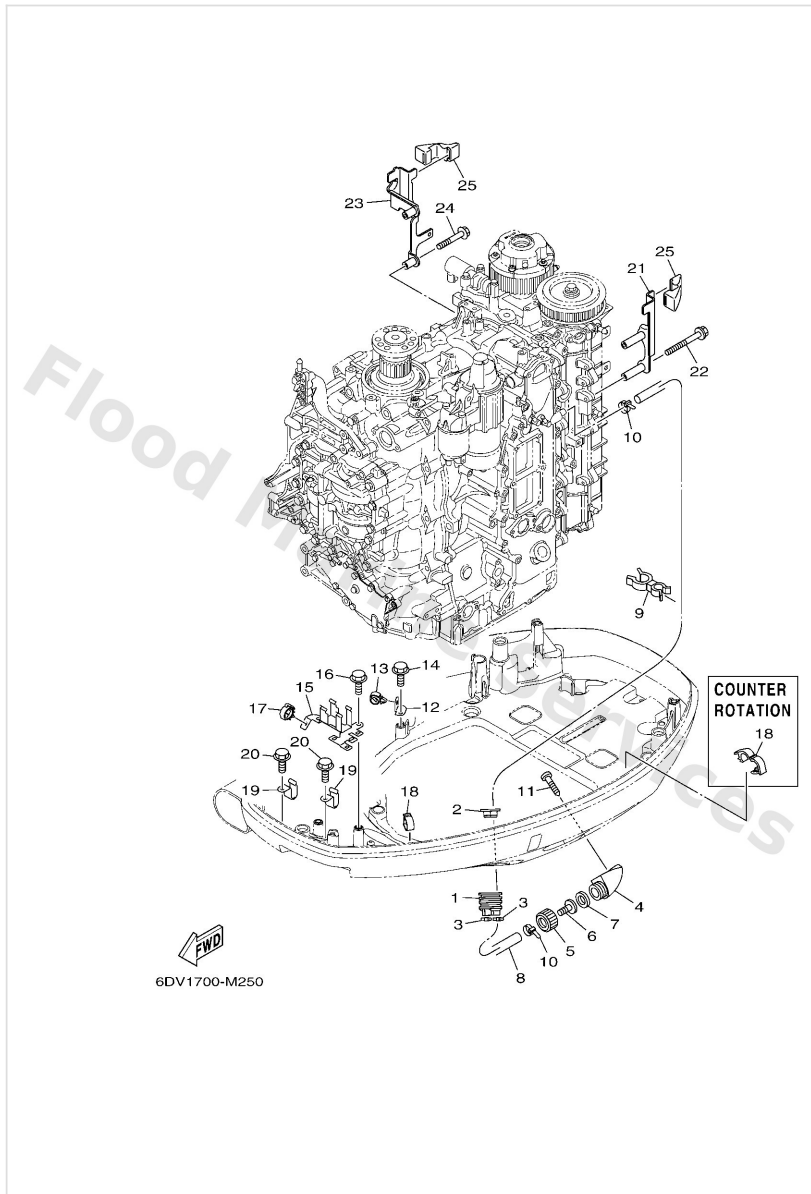

Bottom Cowling 3

Ref	Part	
18	9046418004 Clamp	Buy now
19	9046212013 Clamp	Buy now
21	6DA1199800 Bracket 1	Buy now
22	9589506065 Bolt, flange(63v)	Buy now
23	6DA1199900 Bracket 2	Buy now
24	9589506040 Bolt, flange	Buy now
25	6CB4266200 Damper	Buy now