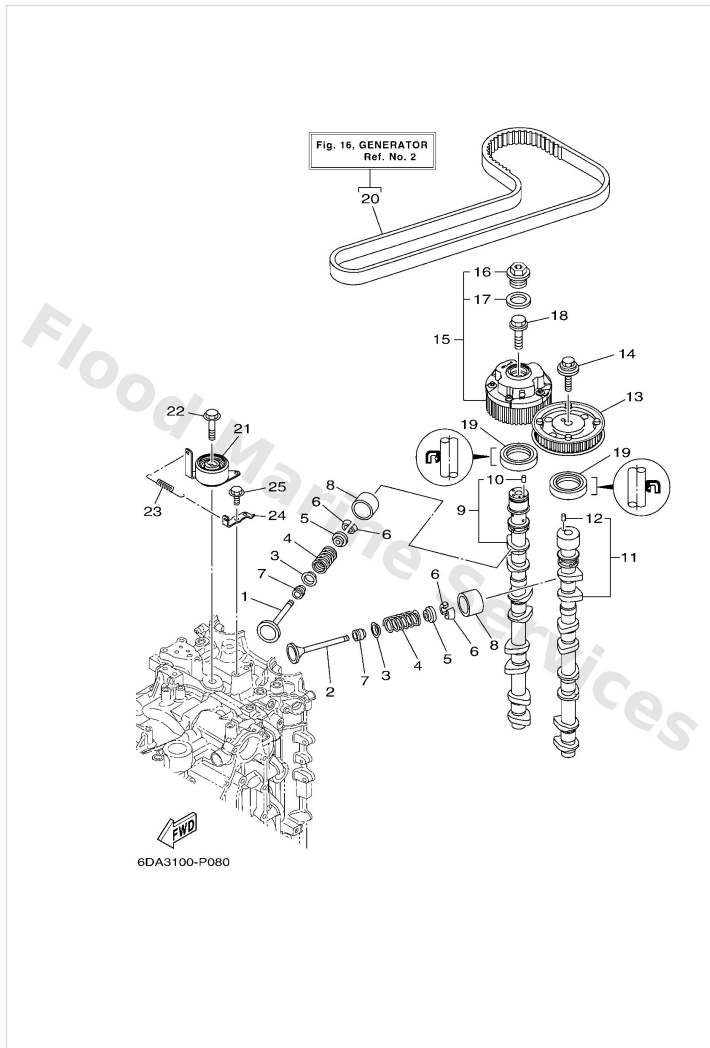

Ref	Part	
8	K0FA375180 Lifter, valve (3.182) UR	Buy now
8	K0FA375190 Lifter, valve (3.202) UR	Buy now
8	K0FA3751A0 Lifter, valve (3.222) UR	Buy now
8	K0FA3751B0 Lifter, valve (3.242) UR	Buy now
8	K0FA3751C0 Lifter, valve (3.262) UR	Buy now
8	K0FA3751D0 Lifter, valve (3.282) UR	Buy now
8	K0FA3751E0 Lifter, valve (3.302) UR	Buy now
8	K0FA3751F0 Lifter, valve (3.322) UR	Buy now
8	K0FA3751G0 Lifter, valve (3.342) UR	Buy now
8	K0FA3751H0 Lifter, valve (3.362) UR	Buy now
8	K0FA3751J0 Lifter, valve (3.382) UR	Buy now
8	K0FA3751K0 Lifter, valve (3.402) UR	Buy now
8	K0FA3751L0 Lifter, valve (3.422) UR	Buy now
8	K0FA3751M0 Lifter, valve (3.442) UR	Buy now
8	K0FA3751N0 Lifter, valve (3.462) UR	Buy now