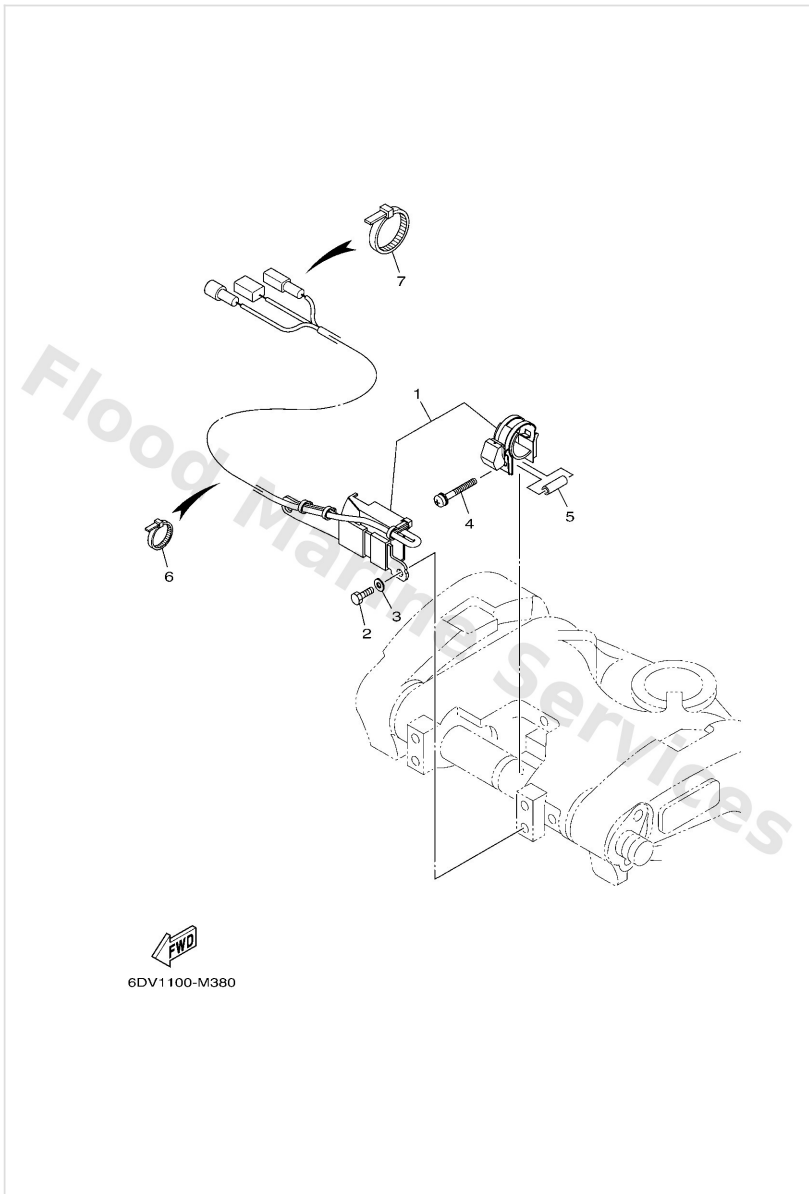

Optional Parts 2

Ref	Part	
1	6CE825E000 Tilt limit switch assembly	Buy now
2	9709506016 Bolt, hexagon deep recess	Buy now
3	9299506600 Washer, plain (646)	Buy now
4	9015905059 Screw, with washer	Buy now
5	9038705004 Collar	Buy now
6	9046511M10 Clamp	Buy now
7	9046513M18 Clamp	Buy now