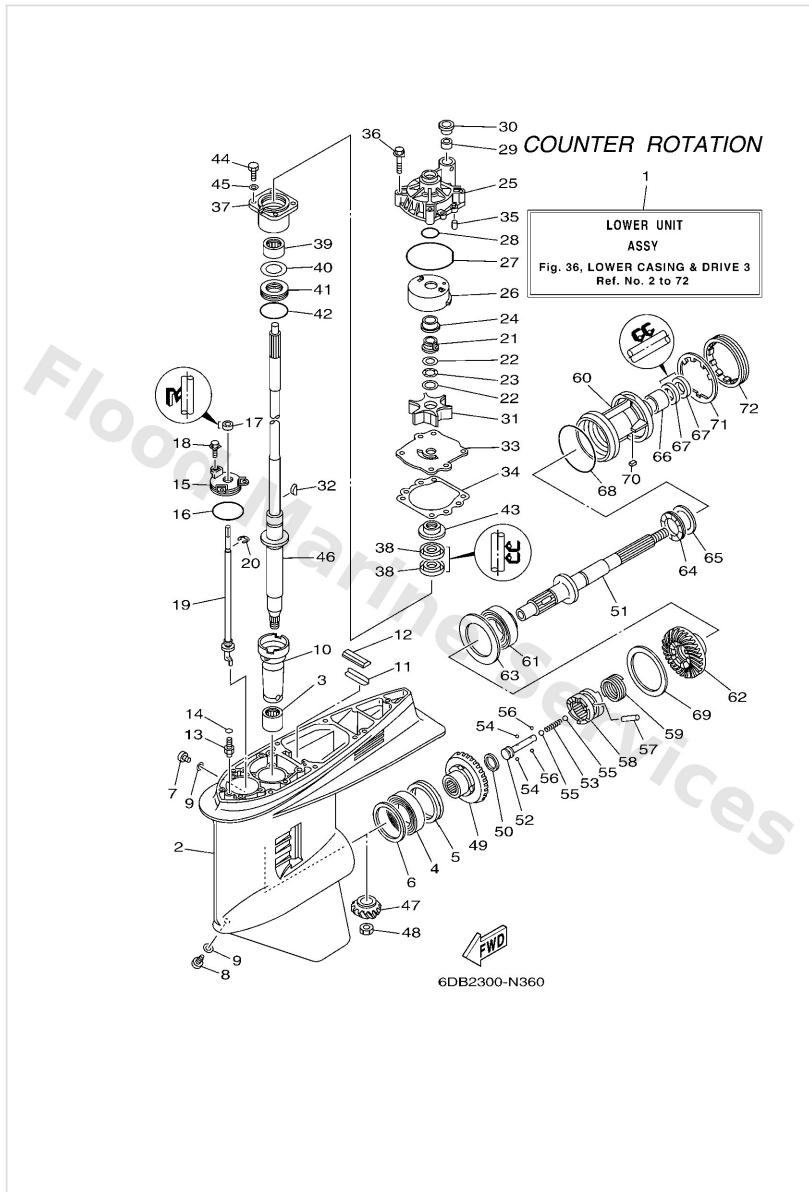

Lower Casing & Drive 3

Ref	Part	
49	6DB4556000 Gear 1 (26t)	Buy now
50	9020126015 Washer, plate	Buy now
51	6K14561110 Shaft, propeller	Buy now
52	6E54563402 Slide, shift	Buy now
53	9050116M37 Spring (6g5)	Buy now
54	9350732009 Ball (12r)	Buy now
55	9351132017 Ball (498)	Buy now
56	9350316003 Ball	Buy now
57	9025008M07 Pin, straight (6g5)	Buy now
58	6DA4563100 Clutch, dog	Buy now
59	6E54563301 Ring, cross pin	Buy now
60	6K14533201CA Housing, bearing	Buy now
61	9333200048 Bearing(6k0)	Buy now
62	6DB4557000 Gear 2 (26t)	Buy now
63	6K14557600 Washer, thrust	Buy now