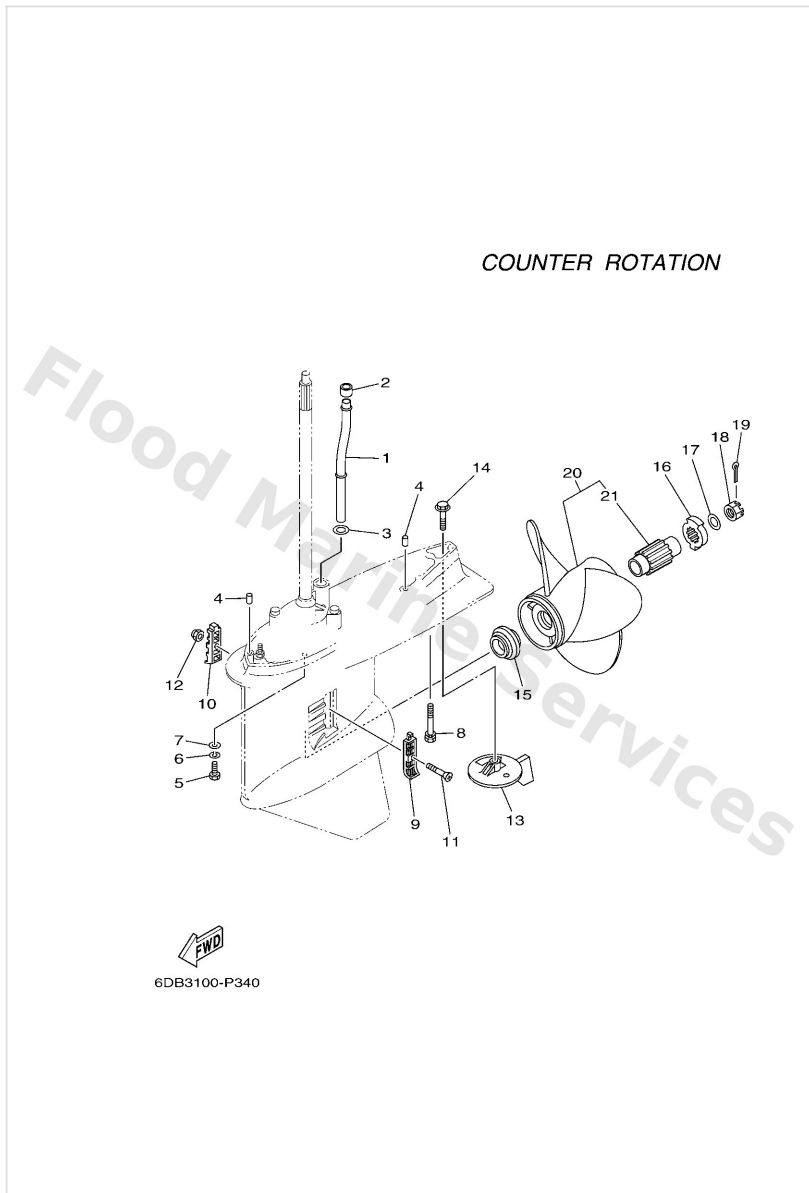

Lower Casing & Drive 4

Ref	Part	
16	6CE4599700 Spacer 2	Buy now
17	9299018200 Washer (6e5)	Buy now
18	9017118M04 Nut, castle (6e5)	Buy now
19	9149040030 Pin, cotter (663)	Buy now
20	68G4597010 Propeller (3X14-1/2X15-MI) UR SDS PROP.	Buy now
20	68G4597210 Propeller (3X14-1/4"X17"-MI) UR SDS PROP.	Buy now
20	68G4597410 Propeller (3X13-3/4"X19"-MI) UR SDS PROP.	Buy now
20	68G4597610 Reliance sds (3x13-3/4"x21"ml) UR SDS PROP.	Buy now
20	68G4597810 Propeller (3X14-1/4"X18"-MI) UR SDS PROP.	Buy now
21	6CE45C8100 Propeller damper sds gen 1	Buy now