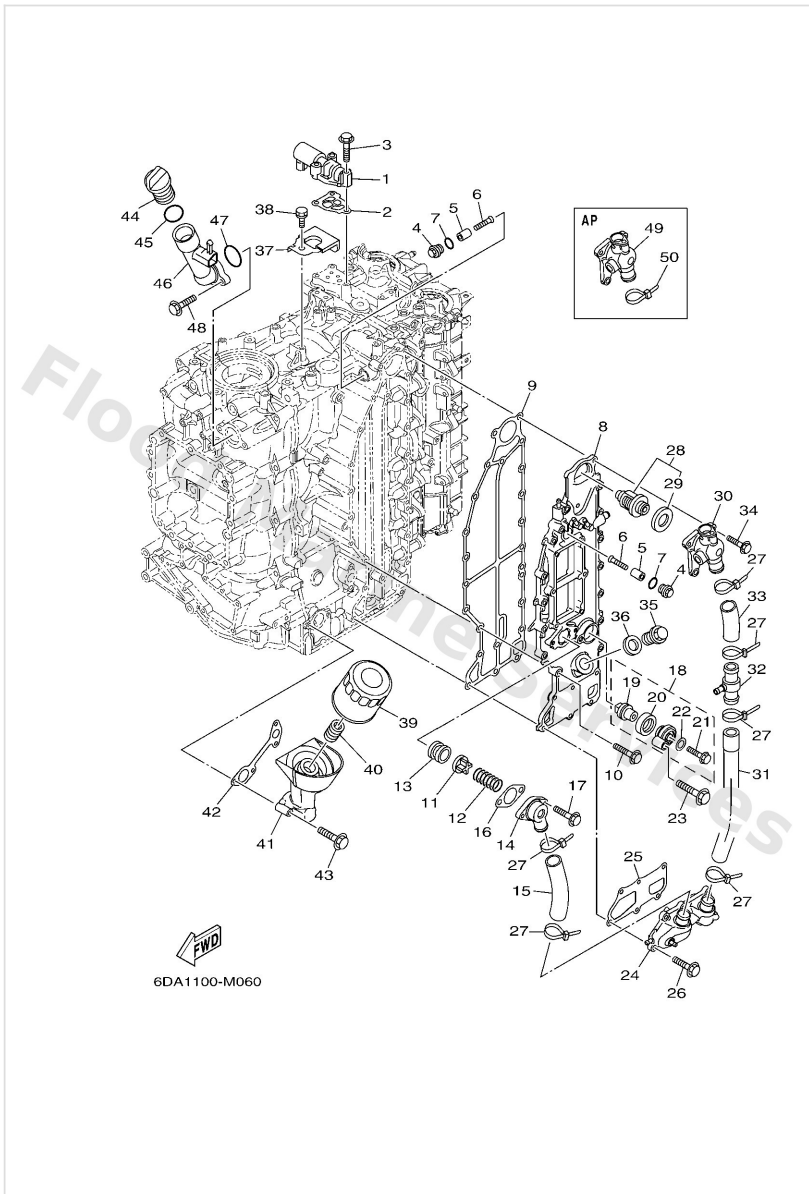

Cylinder & Crankcase 3

Ref	Part	
48	9010506037 Bolt, flange	Buy now
49	6DA1241B009S Cover, thermostat 2 AP WATER TEMP SENSOR	Buy now