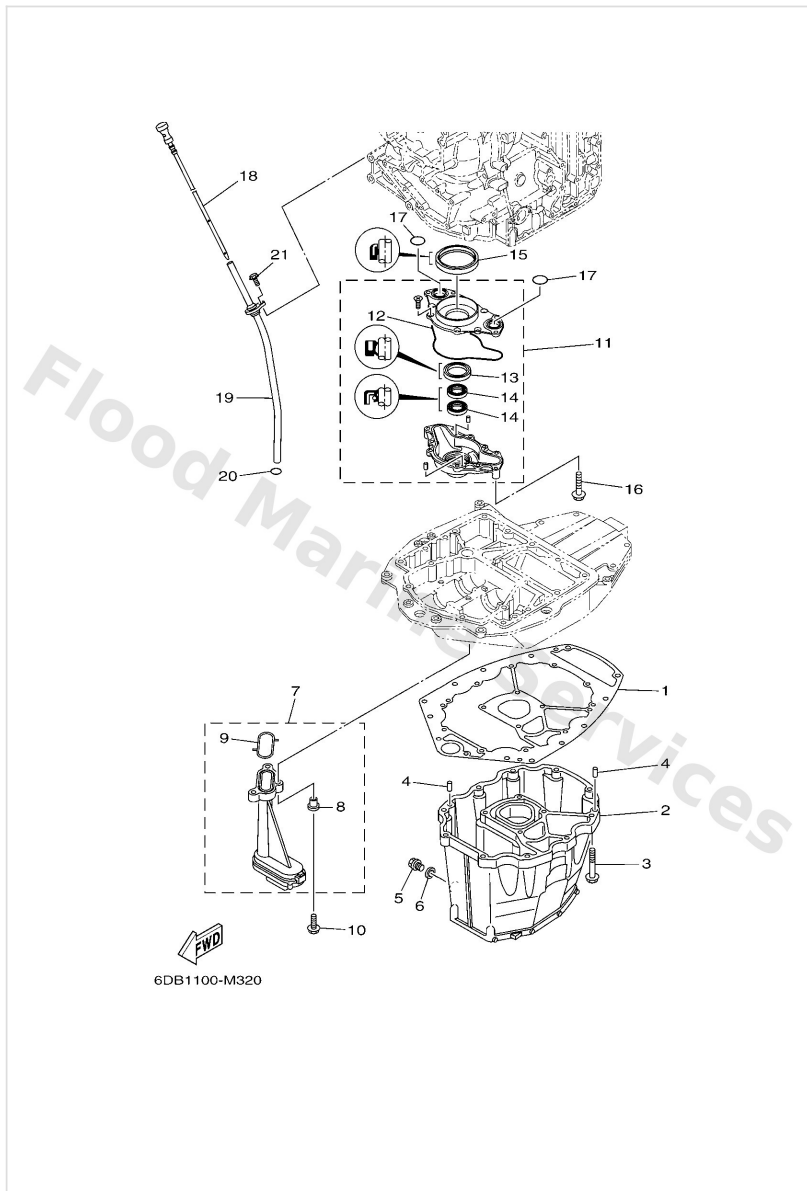

Oil Pan

Ref	Part	
1	63P1531201 Gasket, oil pan	Buy now
2	6DA1531100CA Oil pan X(25.3")	Buy now
3	9757508535 Bolt(70w)	Buy now
4	9360816M16 Pin, dowel(6t4)	Buy now
5	9034014M06 Plug, straight screw(62y)	Buy now
6	9043014M09 Gasket	Buy now
7	63P1341100 Strainer, oil	Buy now
8	9038706263 Collar	Buy now
9	63P1341500 Seal, oil strainer	Buy now
10	9581206025 Bolt, flange	Buy now
11	6DA1330000 Oil pump assembly	Buy now
12	6DA1332900 Gasket, pump cover	Buy now
13	6AW1311900 Oil seal	Buy now
14	69J1363100 Oil seal	Buy now
15	6CB1135500 Seal, cylinder 1	Buy now