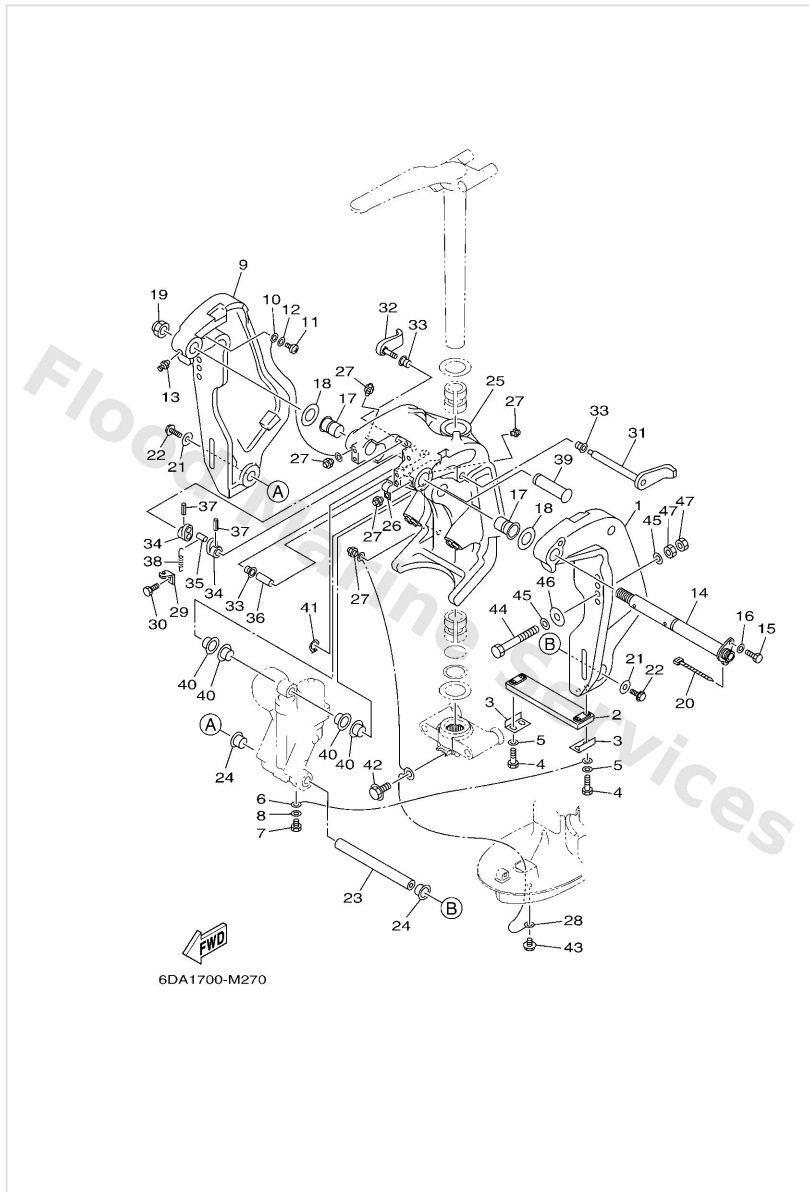

Bracket 1

Ref	Part	
1	64E43111028D Bracket, clamp	Buy now
2	6AW4525100 Anode	Buy now
3	6G54452600 Plate	Buy now
4	9709506030 Bolt(jf7)	Buy now
5	9299506600 Washer, plain (646)	Buy now
6	6E58214800 Wire, lead 5	Buy now
7	9709506010 Bolt	Buy now
9	64E43112028D Bracket, clamp	Buy now
11	9788506012 Screw, pan head(62j)	Buy now
13	9370006M03 Nipple, grease(6a1)	Buy now
14	64E4313130 Bolt, clamp bracket	Buy now
15	9709508020 Bolt, hexagon	Buy now
16	9299508600 Washer, plain (663)	Buy now
17	9038625M31 Bushing (6e5)	Buy now
18	9020126M59 Washer, plate (6e5)	Buy now