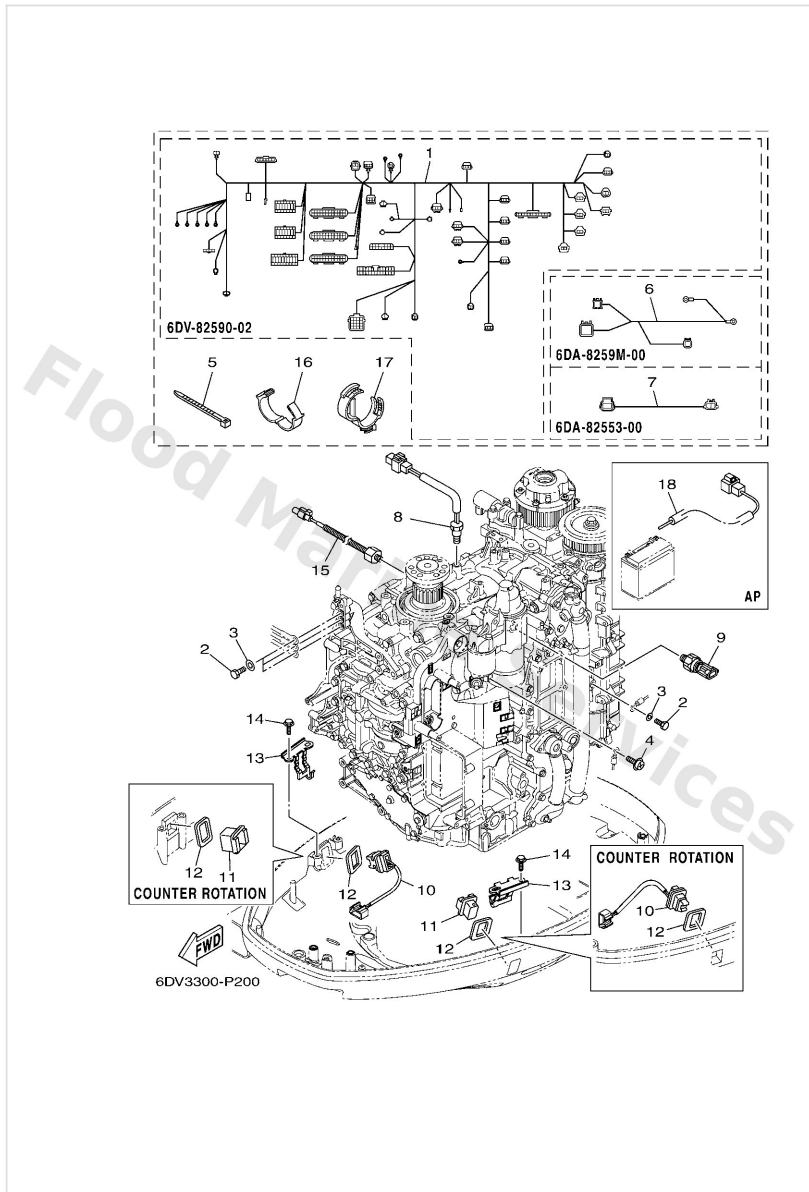

Electrical 4

Ref	Part	
16	9046426001 Clamp	Buy now
17	9046430003 Clamp	Buy now
18	69J8194902 Wire, lead (isolator, 3.8m) AP	Buy now