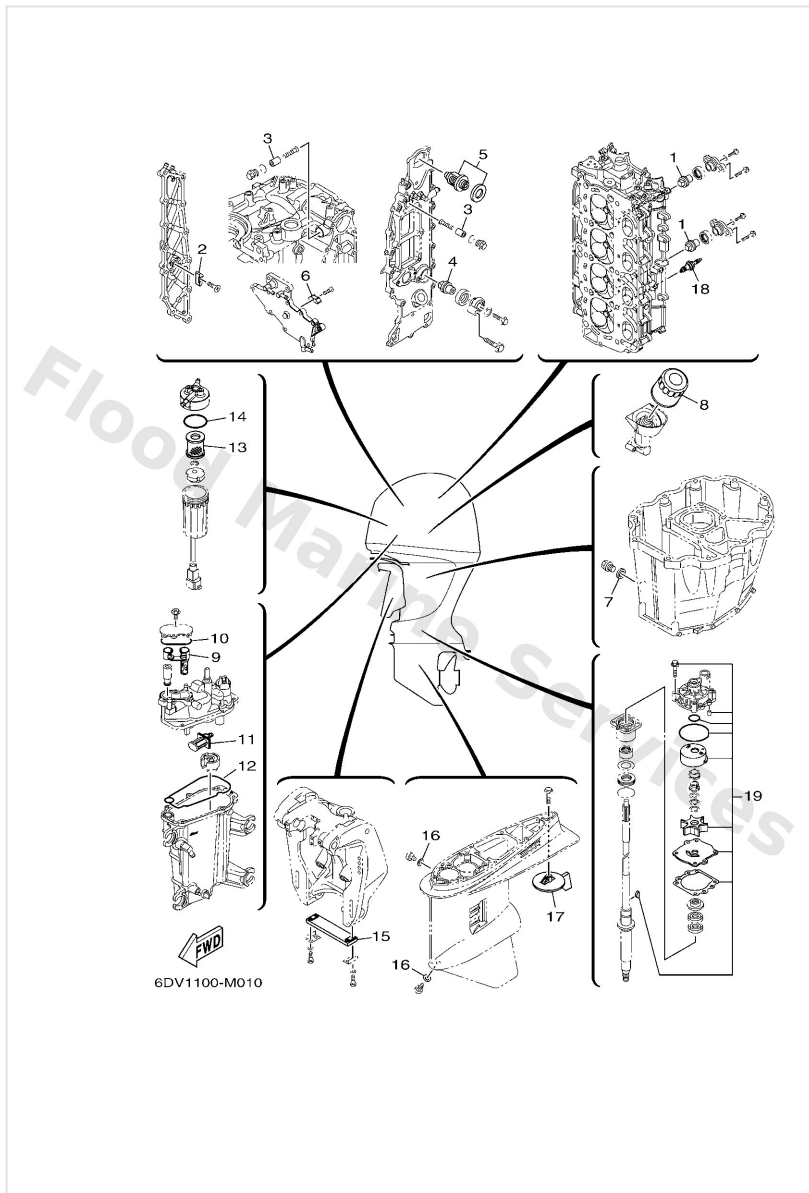

Scheduled Service Parts

Ref	Part	
1	67F1132501 Anode	Buy now
2	6E51132500 Anode	Buy now
3	68T1132500 Anode	Buy now
5	6DA1241100 Thermostat	Buy now
7	9043014M09 Gasket	Buy now
8	69J1344003 Element assembly, oil cleaner	Buy now
9	6CB2450101 Filter, fuel	Buy now
10	6CB1301600 O-ring	Buy now
11	63P1391500 Filter	Buy now
12	6CB1498400 Gasket, float chamber	Buy now
13	6P32456301 Element, filter (with tag)	Buy now
14	6P32456400 Gasket	Buy now
15	6AW4525100 Anode	Buy now
16	9043008020 Gasket	Buy now
17	6J94537101 Tab-trim	Buy now