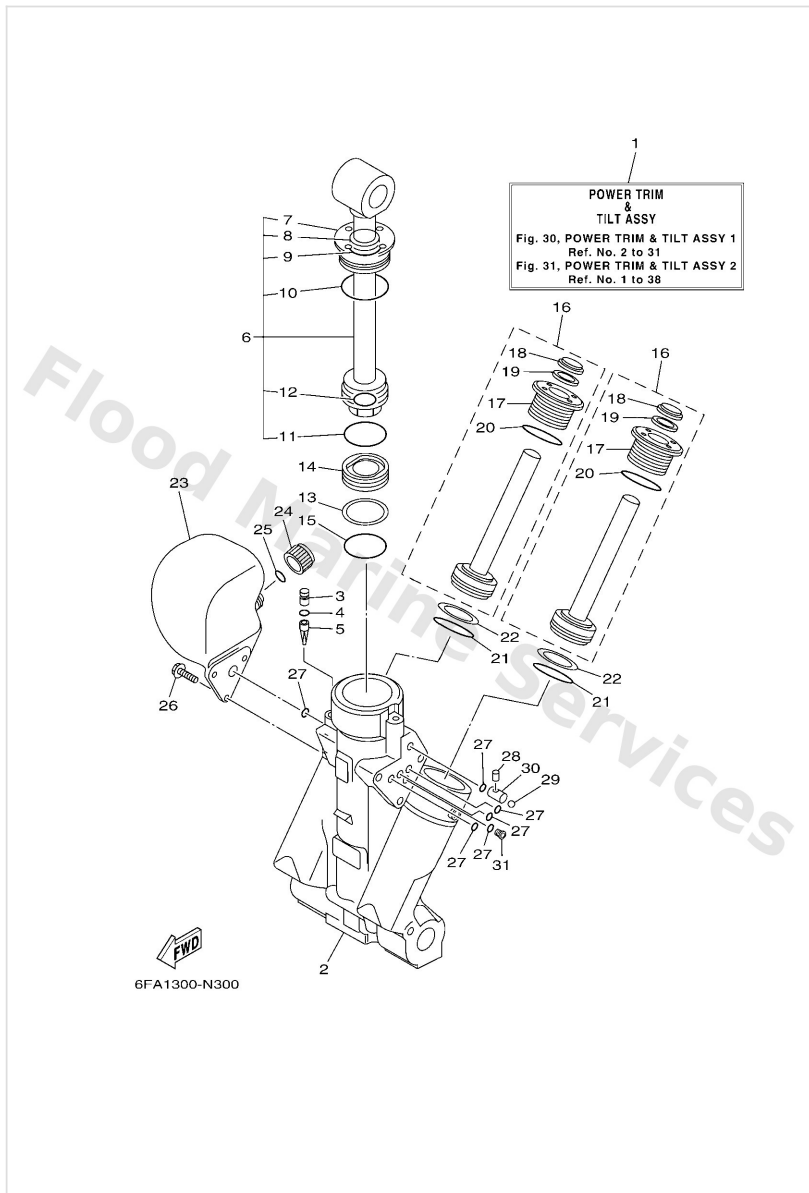

Power Trim & Tilt Assy 1

Ref	Part	
17	64E4382103 Screw, trim cylinder end	Buy now
18	64E4382200 Seal, trim dust	Buy now
19	64E4384J00 Seal, trim down	Buy now
20	6G54386400 O-ring 4	Buy now
21	6E54386400 O-ring 4	Buy now
22	6E54387401 Ring, back-up 4	Buy now
23	64E4382801 Body, reservoir	Buy now
24	64E4382901 Plug, reservoir	Buy now
25	64E4389700 O-ring	Buy now
26	64E4388E01 Bolt ,screw (l:14mm)	Buy now
27	64E4386900 O-ring 9	Buy now
28	64E4381G00 Pin 1	Buy now
29	6E54385800 Ball 1	Buy now
30	64E4382G00 Valve seat	Buy now
31	64E4384N00 Plug, Orifice	Buy now