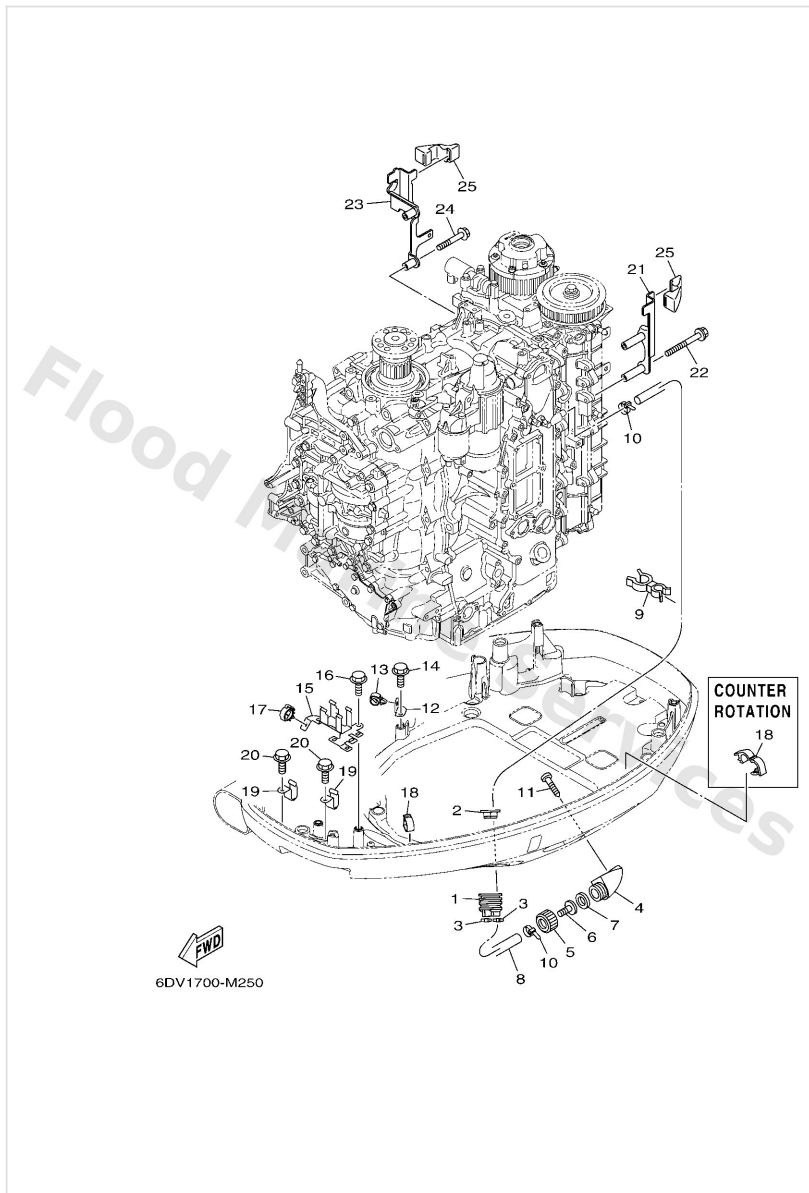

Bottom Cowling 3

Ref	Part	
1	6H14272621 Grommet	Buy now
2	6BG4238400 Seal, cap	Buy now
3	9046511M10 Clamp	Buy now
4	6AW1257200 Adapter	Buy now
5	6R31258100 Joint, hose 1	Buy now
6	6AW1258200 Joint, hose 2	Buy now
7	6R31258300 Gasket, hose joint	Buy now
8	6DA4254100 Pipe 1	Buy now
9	9046421256 Clamp	Buy now
11	9778060520 Screw, tapping(6k8)	Buy now
12	63P4275600 Stay, clamp	Buy now
13	9046413249 Clamp	Buy now
14	9589506012 Bolt, flange deep recess	Buy now
15	6DV8366G00 Bracket 3	Buy now
17	9046418246 Clamp(4tr)	Buy now