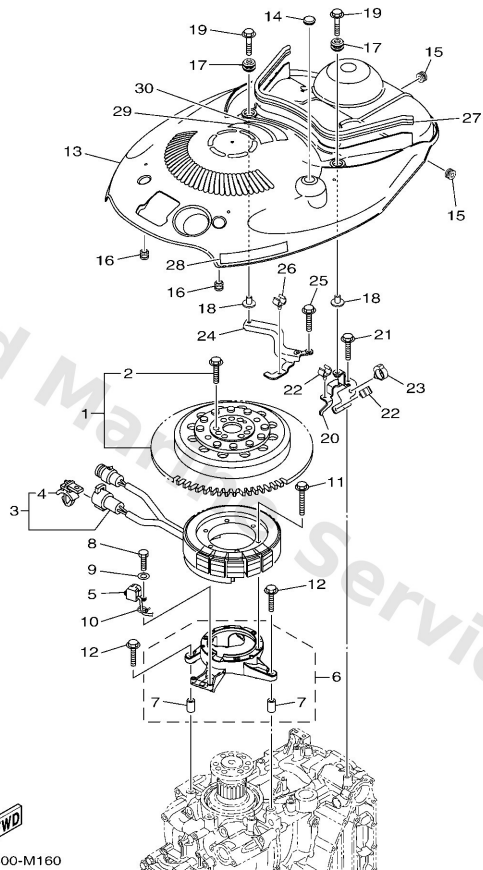

Generator

Ref	Part	
1	6DAW814500 Rotor assembly with bolts	Buy now
2	6AWW901100 Bolt set	Buy now
3	6DA8141000 Stator assembly	Buy now
4	9046412002 Clamp	Buy now
5	6CB8558000 Coil, pulser	Buy now
6	6DA8556100 Base, magneto	Buy now
7	9959008012 Pin, dowel	Buy now
8	9709505020 Bolt, hexagon	Buy now
9	9299505600 Washer, plain (646)	Buy now
10	9046513M97 Clamp	Buy now
11	9502206035 Bolt, flange	Buy now
12	9589506030 Bolt, flange deep recess	Buy now
13	6DA8133700 Cover, flywheel	Buy now
14	9048016025 Grommet (715)	Buy now
15	9048012314 Grommet(3aa)	Buy now