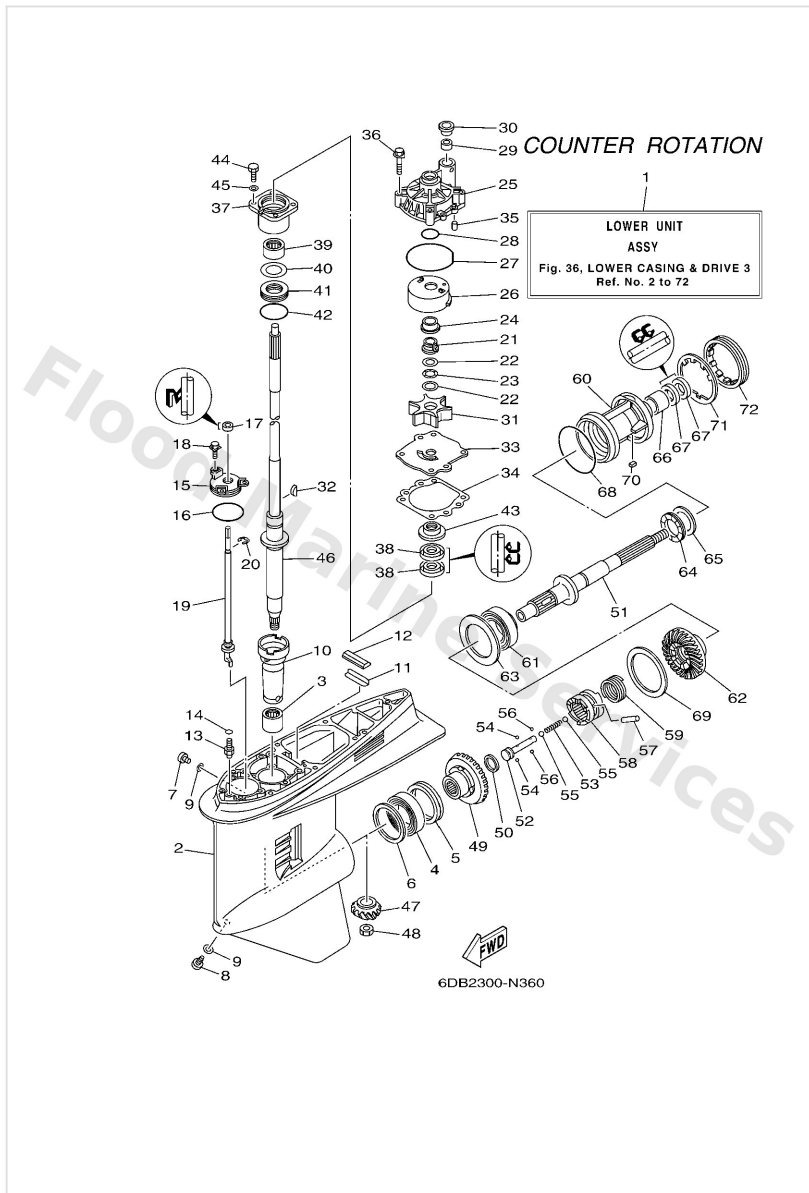

Lower Casing & Drive 3

Ref	Part	
25	61A4431101 Housing, water pump	Buy now
26	61A4432202 Insert, cartridge	Buy now
27	9321086M38 O-ring (6e5)	Buy now
28	9321037160 O-ring (6g8)	Buy now
29	6E54436500 Damper, water seal 1	Buy now
30	6E54431200 Cover, water pump housing	Buy now
31	6E54435201 Impeller	Buy now
32	9028004M05 Key, woodruff (6e5)	Buy now
33	6G54432301 Outer plate, cartridge	Buy now
34	6E544315A0 Gasket, water pump	Buy now
35	9360612019 Pin, dowel (614)	Buy now
36	9011908M14 Bolt, with washer	Buy now
37	6E545331009S Housing, bearing	Buy now
38	9310128M16 Oil seal (6e5)	Buy now
39	93317330U2 Bearing, cylindrical(6k0)	Buy now