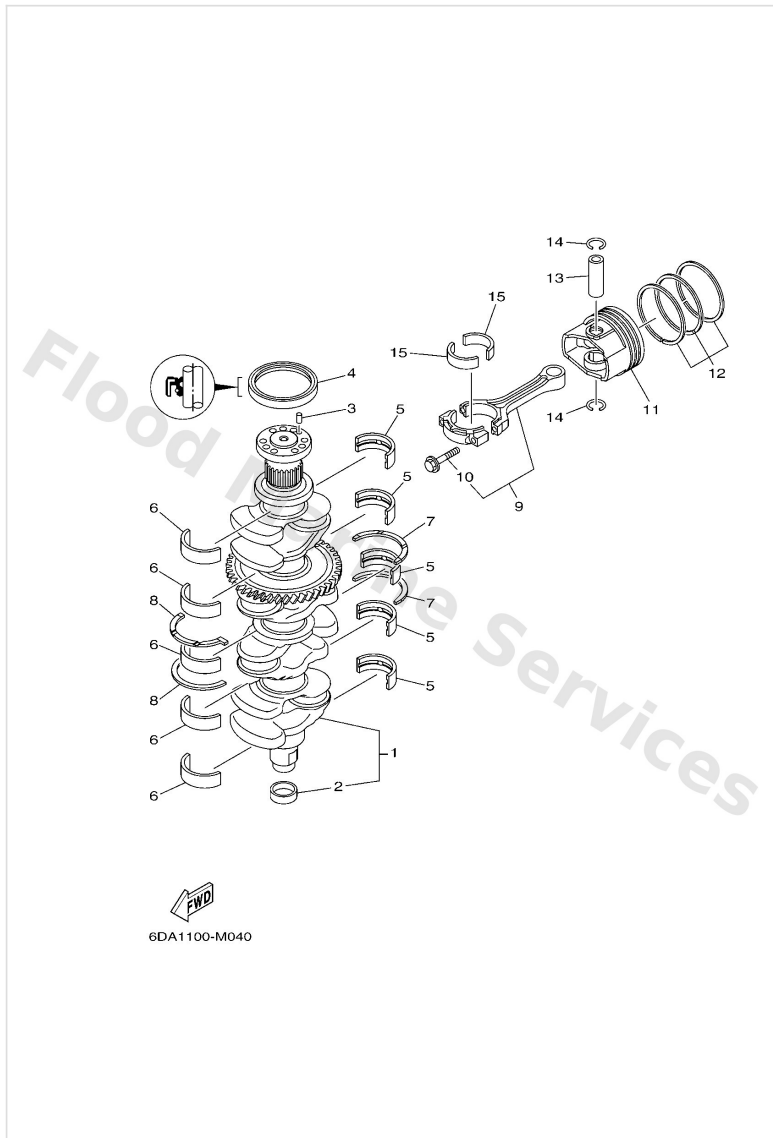

Crankshaft & Piston

Ref	Part	
1	6DA1141000 Crankshaft	Buy now
2	6CB1147800 Collar	Buy now
3	9360612019 Pin, dowel (614)	Buy now
4	9310285008 Oil seal	Buy now
5	6DA1141600 Plane bearing, crankshaft 1 UR YELLOW	Buy now
5	6DA1141610 Plane bearing, crankshaft 1 UR GREEN	Buy now
5	6DA1141620 Plane bearing, crankshaft 1 UR BLUE	Buy now
6	6DA1141700 Plane bearing, crankshaft 2 UR YELLOW	Buy now
6	6DA1141710 Plane bearing, crankshaft 2 UR GREEN	Buy now
6	6DA1141720 Plane bearing, crankshaft 2 UR BLUE	Buy now
7	6DA1142600 Bearing, thrust 1	Buy now
8	6DA1142700 Bearing, thrust 2	Buy now
9	6CBW116500 Connecting rod assembly	Buy now
10	6CB1165400 Bolt, connecting rod	Buy now
11	6DA116311094 Piston (std)	Buy now