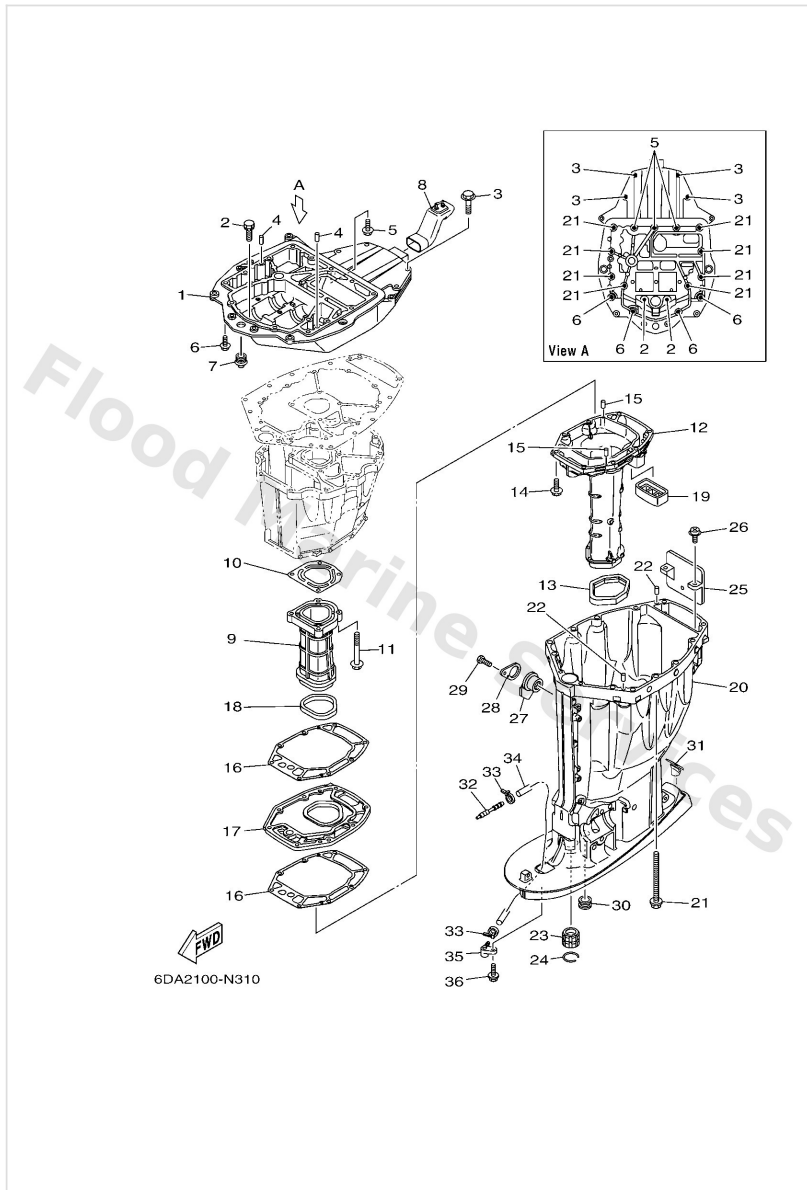

Upper Casing

Ref	Part	
1	63P4113704CA Guide, exhaust	Buy now
2	9011908102 Bolt, with washer	Buy now
3	9757510545 Bolt, hexagon w/w deep recess	Buy now
4	9360816M16 Pin, dowel(6t4)	Buy now
5	9011908M58 Bolt, with washer	Buy now
6	9757510535 Bolt, hexagon w/w deep recess	Buy now
7	6E54272400 Grommet	Buy now
8	6DA4276900 Seal, rubber	Buy now
9	63P41131019S Manifold, ext. 1	Buy now
10	63P41133A0 Gasket, exhaust manifold 1	Buy now
11	9757508560 Bolt, hexagon w/w deep recess	Buy now
12	6DA14711009S Muffler 1 X(25.3")	Buy now
13	69J4512300 Gasket, muffler	Buy now
14	9757508535 Bolt(70w)	Buy now
15	9360619M23 Pin, dowel	Buy now