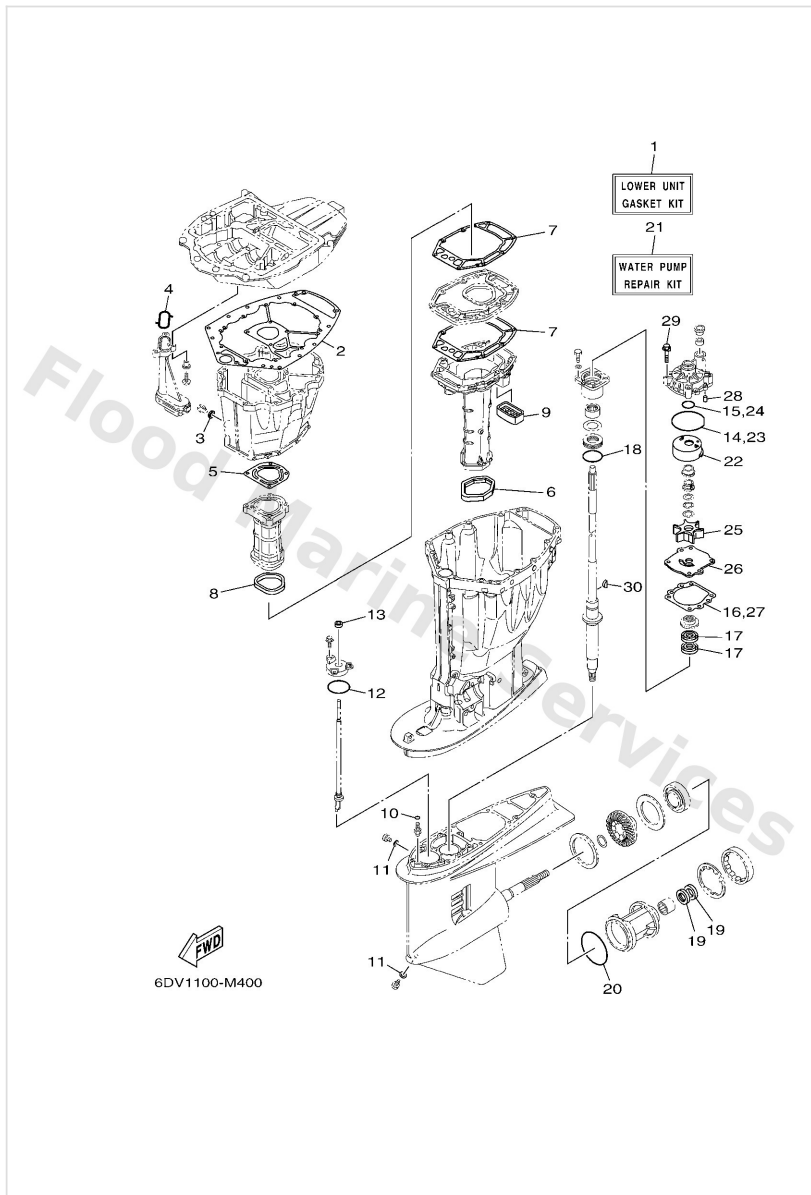

Repair Kit 2

Ref	Part	
16	6E544315A0 Gasket, water pump	Buy now
17	9310128M16 Oil seal (6e5)	Buy now
18	9321055M14 O-ring (70e)	Buy now
19	9310130M17 Oil seal (6e5)	Buy now
20	9321097M55 O-ring (6g5)	Buy now
21	61AW0078A3 Water pump repair kit	Buy now
22	61A4432202 Insert, cartridge	Buy now
25	6E54435201 Impeller	Buy now
26	6G54432301 Outer plate, cartridge	Buy now
28	9360612019 Pin, dowel (614)	Buy now
29	9011908M14 Bolt, with washer	Buy now
30	9028004M05 Key, woodruff (6e5)	Buy now