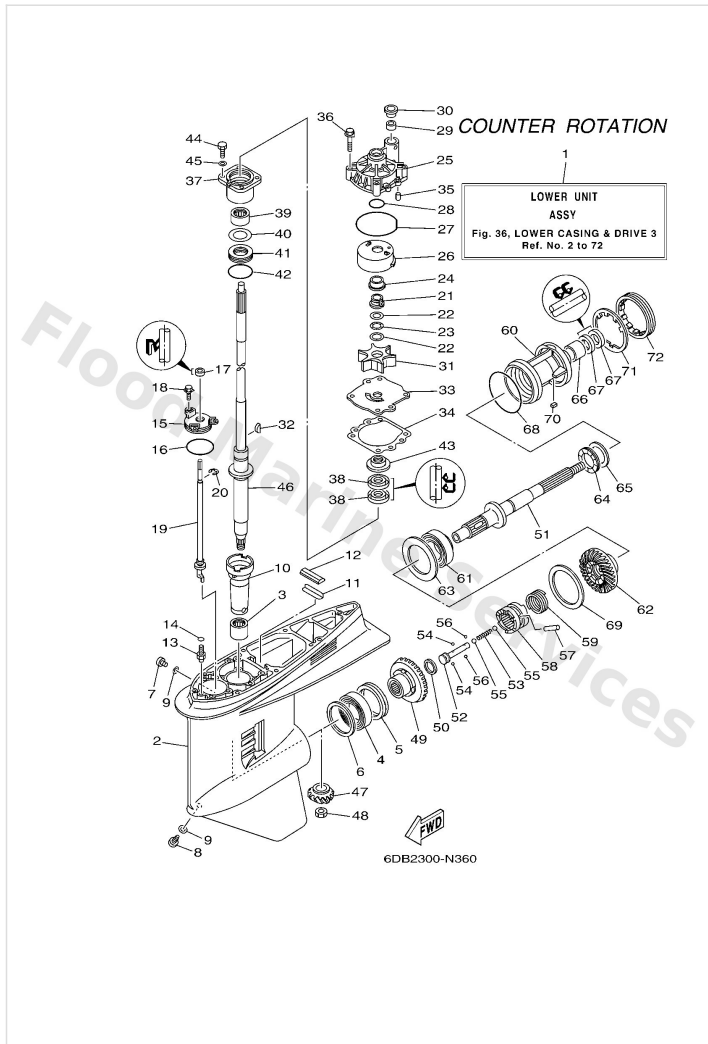

Lower Casing & Drive 3

Ref	Part	
1	6DB45300108D Lower unit assembly X(25.3"),LH	Buy now
2	6J945301078D Casing, lower	Buy now
3	93311928U5 Bearing, needle (6g5)	Buy now
4	93390000U2 Bearing(6k0)	Buy now
5	93341465U4 Bearing, thrust (6k0)	Buy now
6	6G54556701 Shim (t:0.10mm) UR	Buy now
6	6G54556710 Shim (t:0.12mm) UR	Buy now
6	6G54556720 Shim (t:0.15mm) UR	Buy now
6	6G54556730 Shim (t:0.18mm) UR	Buy now
6	6G54556740 Shim (t:0.30mm) UR	Buy now
6	6G54556750 Shim (t:0.40mm) UR	Buy now
6	6G54556760 Shim (t:0.50mm) UR	Buy now
7	9034008002 Plug, straight screw	Buy now
8	6884534110 Plug, drain	Buy now
9	9043008020 Gasket	Buy now