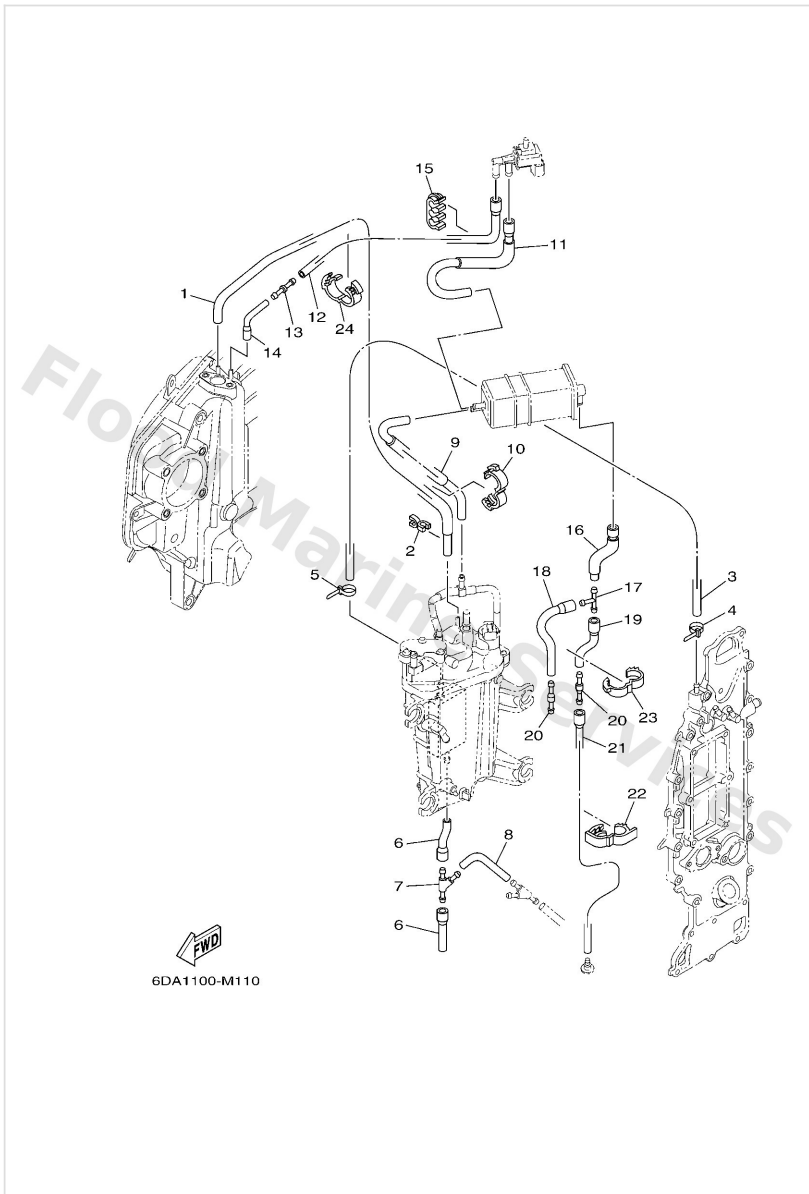

Intake 3

Ref	Part	
17	6882437800 Pipe, joint	Buy now
18	68V1354610 Hose 2	Buy now
19	6DA1354800 Hose, air 4	Buy now
20	6E52174400 Breezer	Buy now
21	6DA1354700 Hose 3	Buy now
22	9046418004 Clamp	Buy now