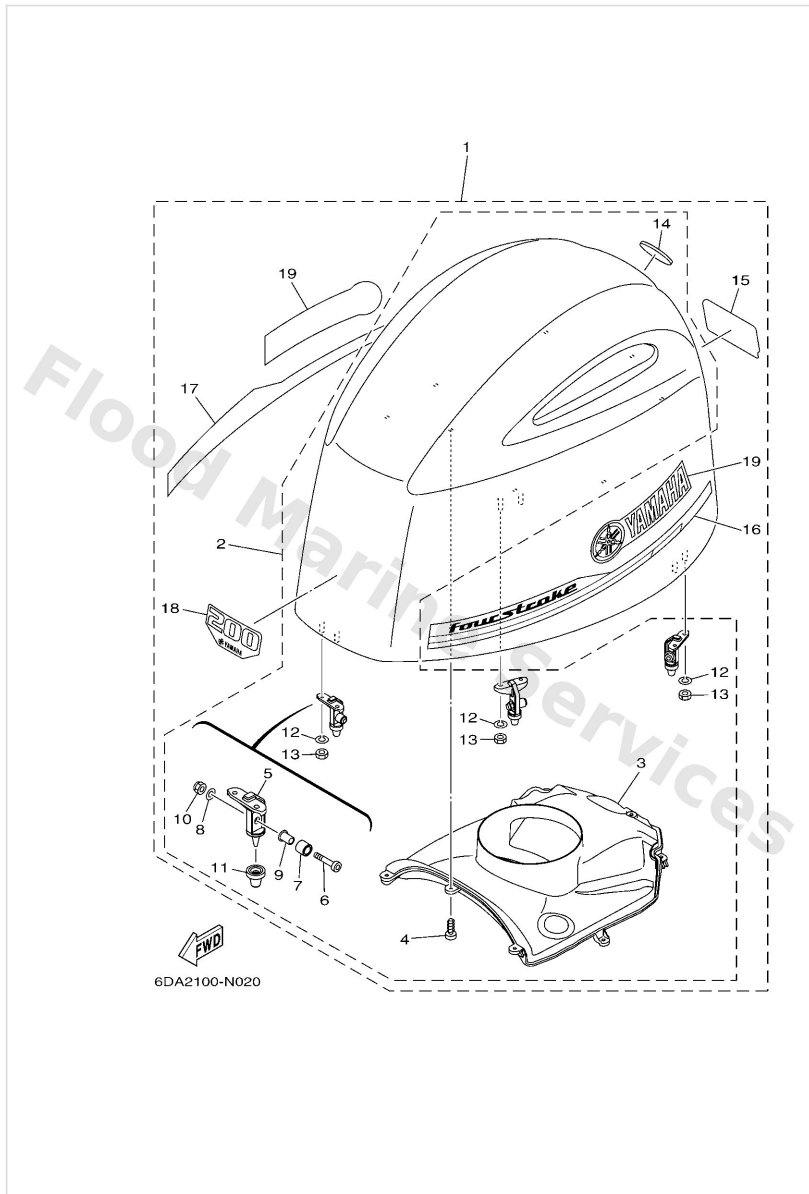

Top Cowling

Ref	Part	
1	6DA4261001 Top cowling assembly (6da)	Buy now
2	6DA4261A01 Top cowling w/o graphics	Buy now
3	6DA4261300 Molding, air duct	Buy now
4	9016705017 Screw, tapping	Buy now
5	6CB42647A0 Holder, clamp band	Buy now
6	9011108078 Bolt,hex. socket button	Buy now
7	9038710094 Collar	Buy now
8	9299008600 Washer, plain (663)	Buy now
9	9038708M45 Coller (6f5)	Buy now
10	9578008300 Nut, nylon (6j8)	Buy now
11	6AW4266300 Damper 2	Buy now
12	9299006100 Washer(6a1)	Buy now
13	9538006600 Nut(661)	Buy now
14	6DA4269700 Tuning fork mark	Buy now
15	6DA4267800 Graphic, rear	Buy now