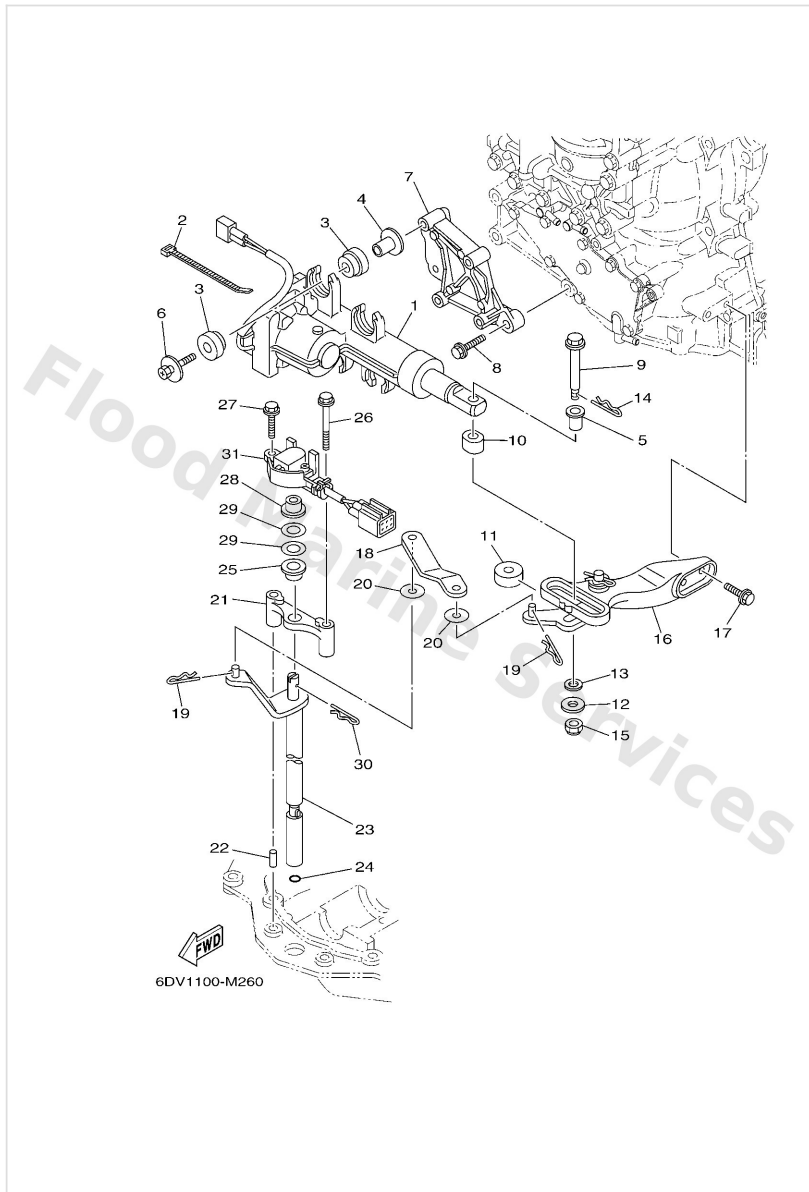

Bracket 2

Ref	Part	
31	9018514M00 Nut, self-locking(61a)	Buy now
32	9299514600 Washer (6e5)	Buy now
33	63P4451100 Cover, upper mount	Buy now
34	9038714004 Collar	Buy now

Control

Ref	Part	
1	6DV4820A00 Actuator unit	Buy now
2	9046511M10 Clamp	Buy now
3	6DV8556400 Grommet	Buy now
4	9038706176 Collar	Buy now
5	9038608008 Bush	Buy now
6	68F8511900 Bolt	Buy now
7	6DV4414200 Joint	Buy now
8	9587508030 Bolt, flange deep recess	Buy now
9	6DV4219500 Pin, joint 1	Buy now
10	6DV4412200 Bushing, shift rod lever	Buy now
11	6DV4413200 Bushing	Buy now
12	9020106068 Washer, plate (6k8)	Buy now
13	9020208M41 Washer, plate(6t4)	Buy now
14	9046818008 Clip 620436610000	Buy now
15	9018506M07 Nut, self-locking(6e5)	Buy now

Control

Ref	Part	
16	6DV4410000 Shift link assembly	Buy now
17	9757506520 Bolt, hexagon w/w deep recess	Buy now
18	6DV4412100 Lever, shift rod	Buy now
20	9020206015 Washer, plate	Buy now
21	6DV4411800 Bracket	Buy now
22	9360409066 Pin, dowel	Buy now
23	6DV4412001 Handle gear shift assembly	Buy now
24	9321009165 O-ring	Buy now
25	9038610001 Bush	Buy now
26	9759506550 Bolt, hexagon w/w deep recess	Buy now
29	9020111008 Washer, plate	Buy now
30	90468180A0 Clip	Buy now
31	6DV6830300 Sensor assembly	Buy now