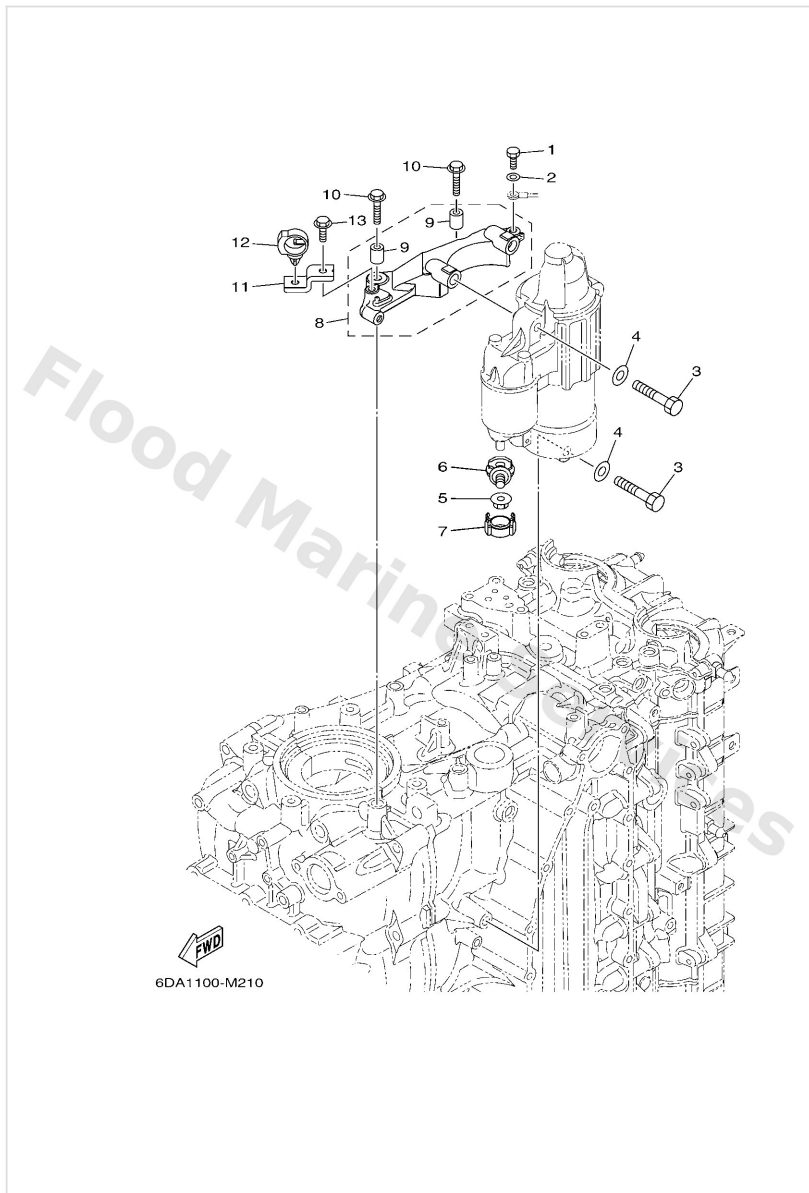

Electrical 5

Ref	Part	
1	9709506016 Bolt, hexagon deep recess	Buy now
2	9299506600 Washer, plain (646)	Buy now
3	9701308045 Bolt	Buy now
4	9290308600 Washer, plain (663)	Buy now
5	9017908003 Nut	Buy now
6	60V8192500 Terminal	Buy now
7	68F8258200 Cover, wire harness	Buy now
8	6DA8182200 Bracket, starting motor	Buy now
9	9959010114 Pin, dowel	Buy now
10	9010508M87 Bolt, washer based	Buy now
11	6DA8238800 Plate	Buy now
12	9046420181 Clamp(4ap)	Buy now
13	9589506016 Bolt, flange deep recess	Buy now