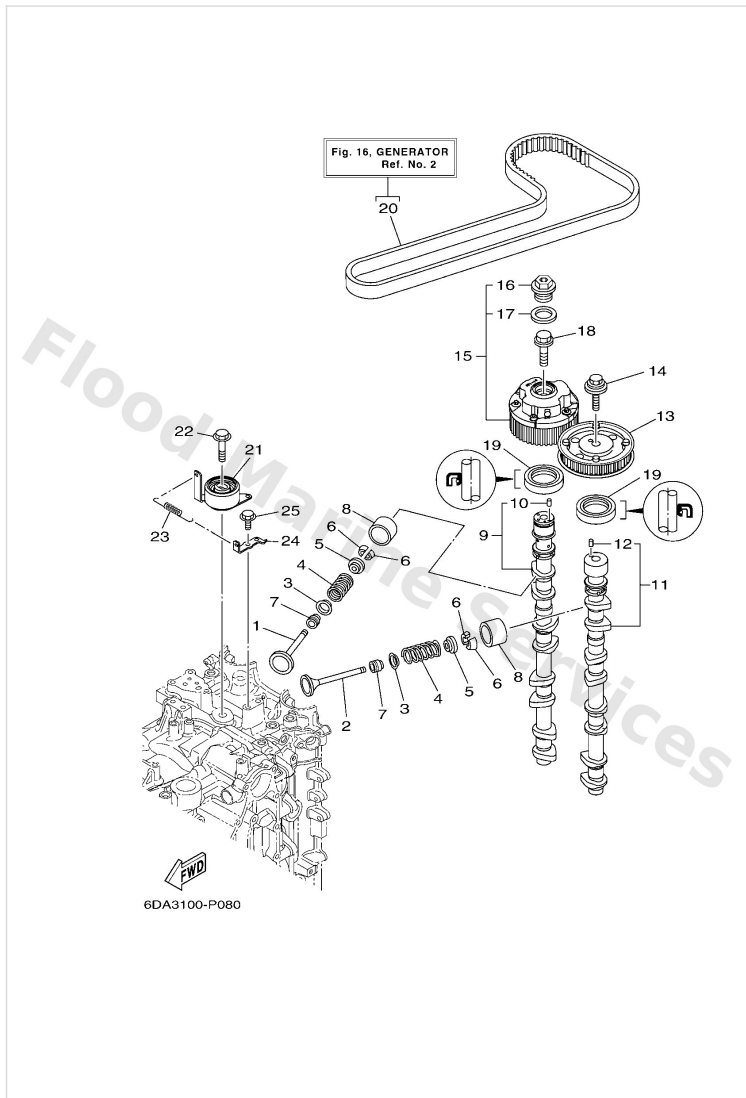

Valve

Ref	Part	
1	6CB1211100 Valve, intake	Buy now
2	6DA1212100 Valve, exhaust	Buy now
3	K0FA374300 Seat, valve spring	Buy now
4	6CB1211300 Spring, valve inner	Buy now
5	K0FA374100 Retainer, valve spring	Buy now
6	K0FA374200 Lock, valve spring retainer	Buy now
7	51Y1211900 Seal, valve stem	Buy now
8	K0FA375100 Lifter, valvek (3.000) UR	Buy now
8	K0FA375110 Lifter, valve (3.025) UR	Buy now
8	K0FA375120 Lifter, valve (3.050) UR	Buy now
8	K0FA375130 Lifter, valve (3.075) UR	Buy now
8	K0FA375140 Lifter, valve (3.100) UR	Buy now
8	K0FA375150 Lifter, valve (3.122) UR	Buy now
8	K0FA375160 Lifter, valve (3.142) UR	Buy now
8	K0FA375170 Lifter, valve (3.162) UR	Buy now