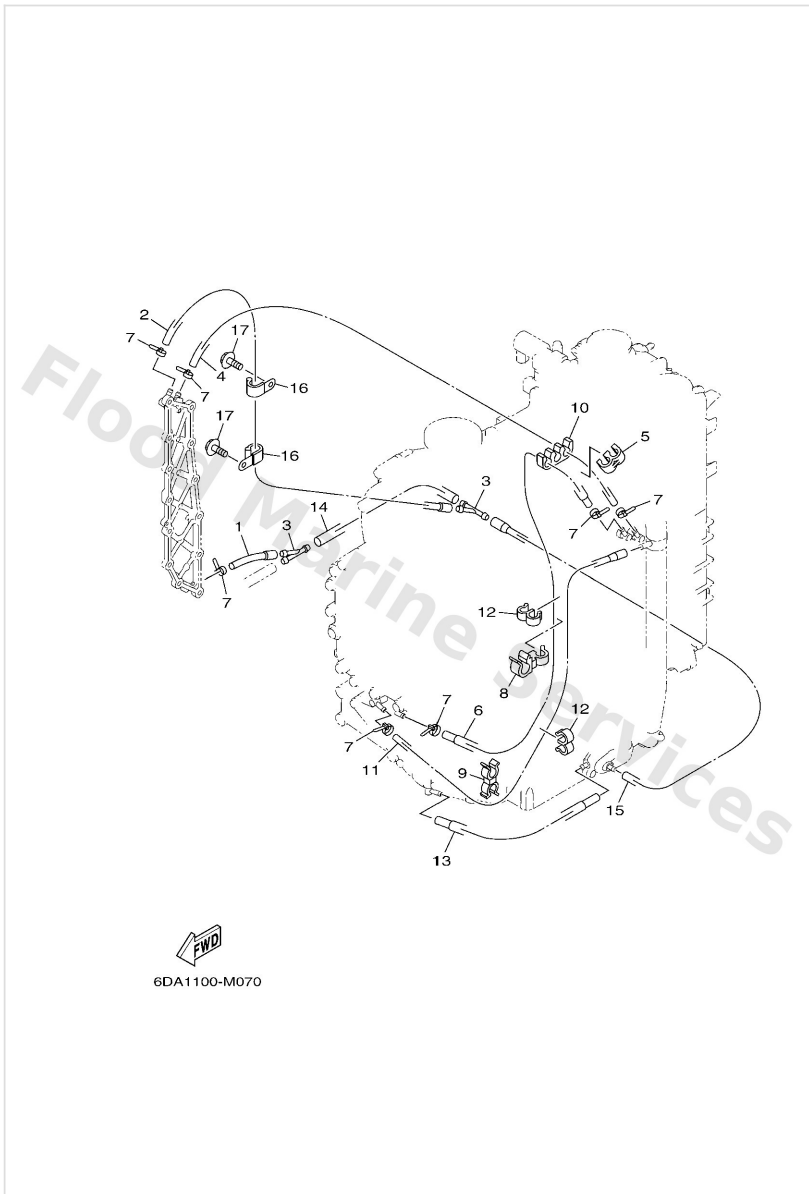

Cylinder & Crankcase 4

Ref	Part	
1	6DA1257600 Hose 1	Buy now
2	6DA1258900 Hose 6	Buy now
3	6CE2437700 Pipe, joint 2	Buy now
4	9044509008 Hose (I580)	Buy now
5	9046409M21 Clamp(6j8)	Buy now
6	6DA1257800 Hose 3	Buy now
7	9046511M10 Clamp	Buy now
8	9046412010 Clamp	Buy now
9	9046409142 Clamp(3xv)	Buy now
10	9046409020 Clamp	Buy now
11	6DA1257900 Hose 4	Buy now
12	9046409M31 Clamp(6m7)	Buy now
13	6DA1255200 Hose 8	Buy now
14	9044510057 Hose (I170)	Buy now
16	9046508M83 Clamp	Buy now