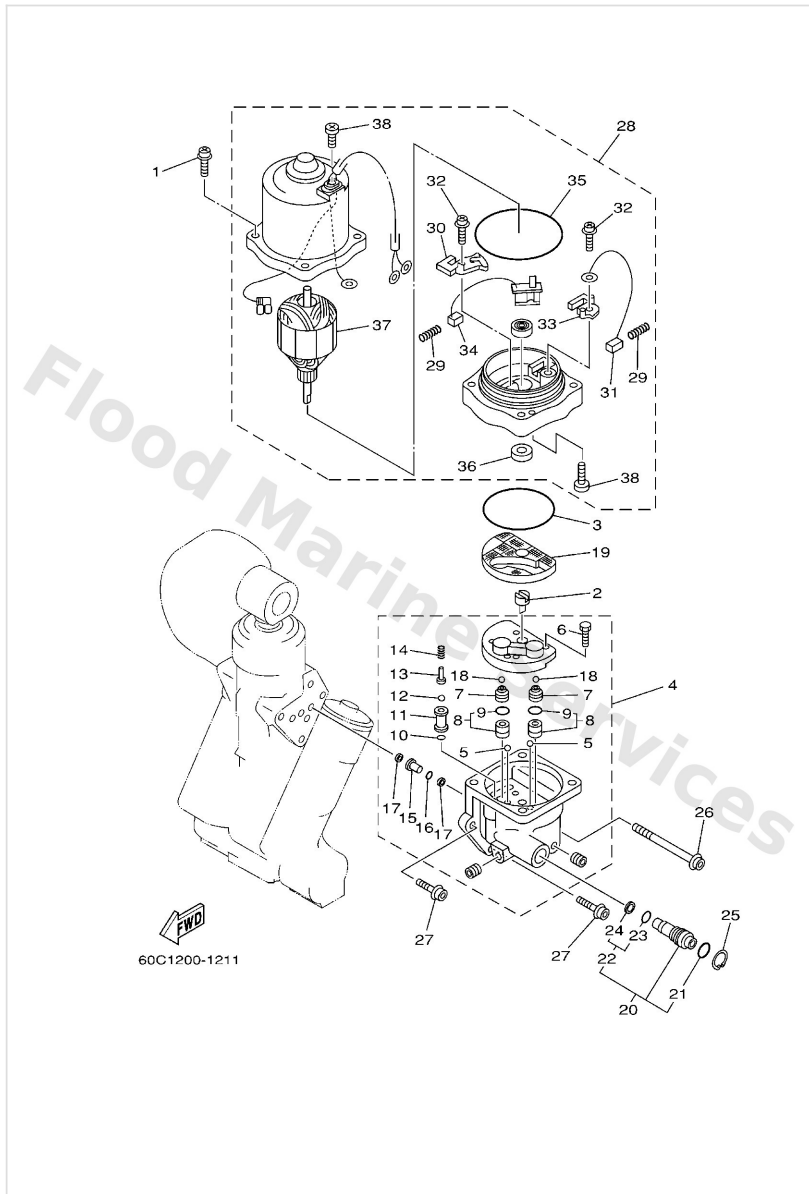

Power Trim & Tilt Assy 2

Ref	Part	
31	64E4389100 Brush 1	Buy now
32	9760704310 Screw, pan head(6g8)	Buy now
33	64E4380F00 Holder, brush 2	Buy now
34	64E4389200 Breaker comp. (brush 2)	Buy now
35	6G54386501 O-ring	Buy now
36	9310208M43 Oil seal(6b0)	Buy now
37	64E4380501 Armature assembly	Buy now
38	64E4384310 Screw valve lock	Buy now