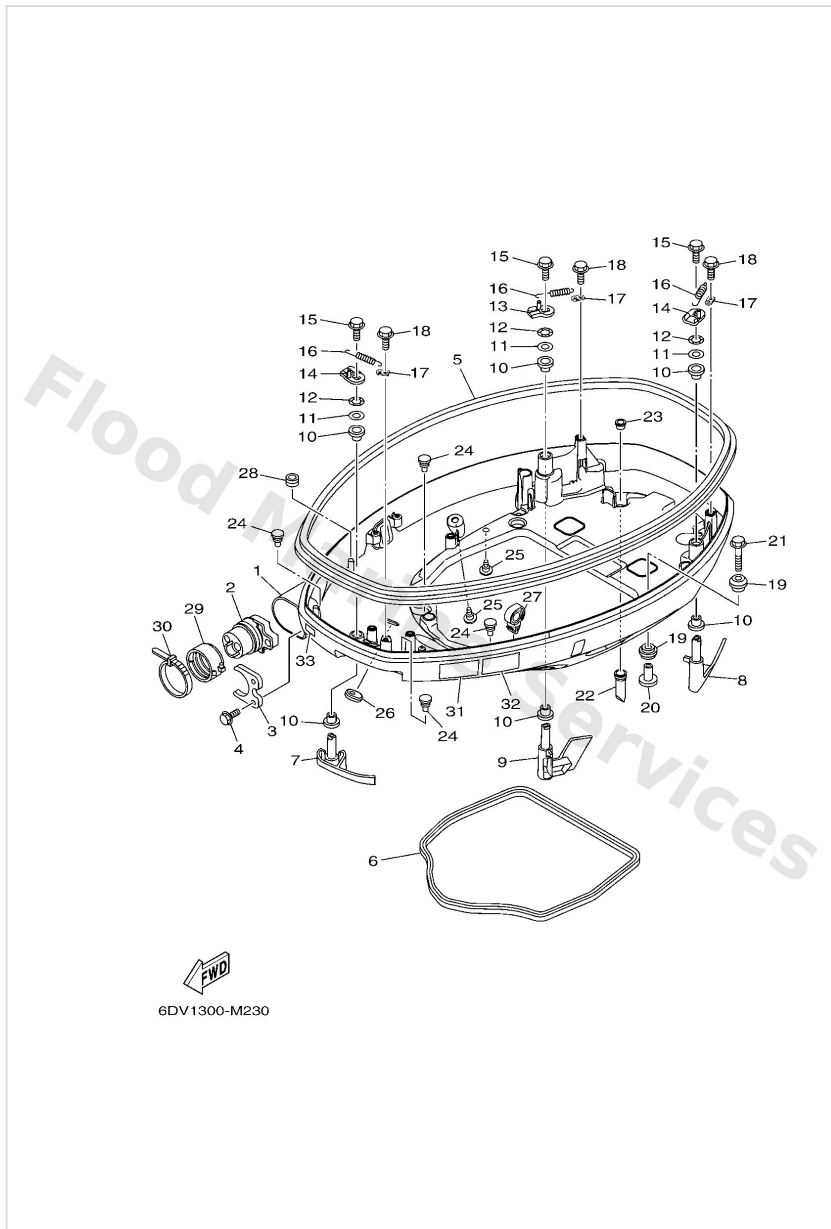

Bottom Cowling 1

Ref	Part	
16	9050622001 Spring, tension	Buy now
17	66T4314400 Hook, spring	Buy now
18	9589506012 Bolt, flange deep recess	Buy now
19	9048022M81 Grommet	Buy now
20	9038708M37 Coller (6e5)	Buy now
21	9011908M22 Bolt, with washer	Buy now
22	6DA4271700 Rubber, seal 2	Buy now
23	6DA4238400 Seal, cap	Buy now
24	6H44274800 Grommet	Buy now
25	6P24439100 Nipple, hose	Buy now
26	61A4272700 Grommet	Buy now
27	9046413249 Clamp	Buy now
28	9048013163 Grommet (1e5)	Buy now
29	68F4275300 Fastner AP	Buy now
30	9046420258 Clamp AP	Buy now