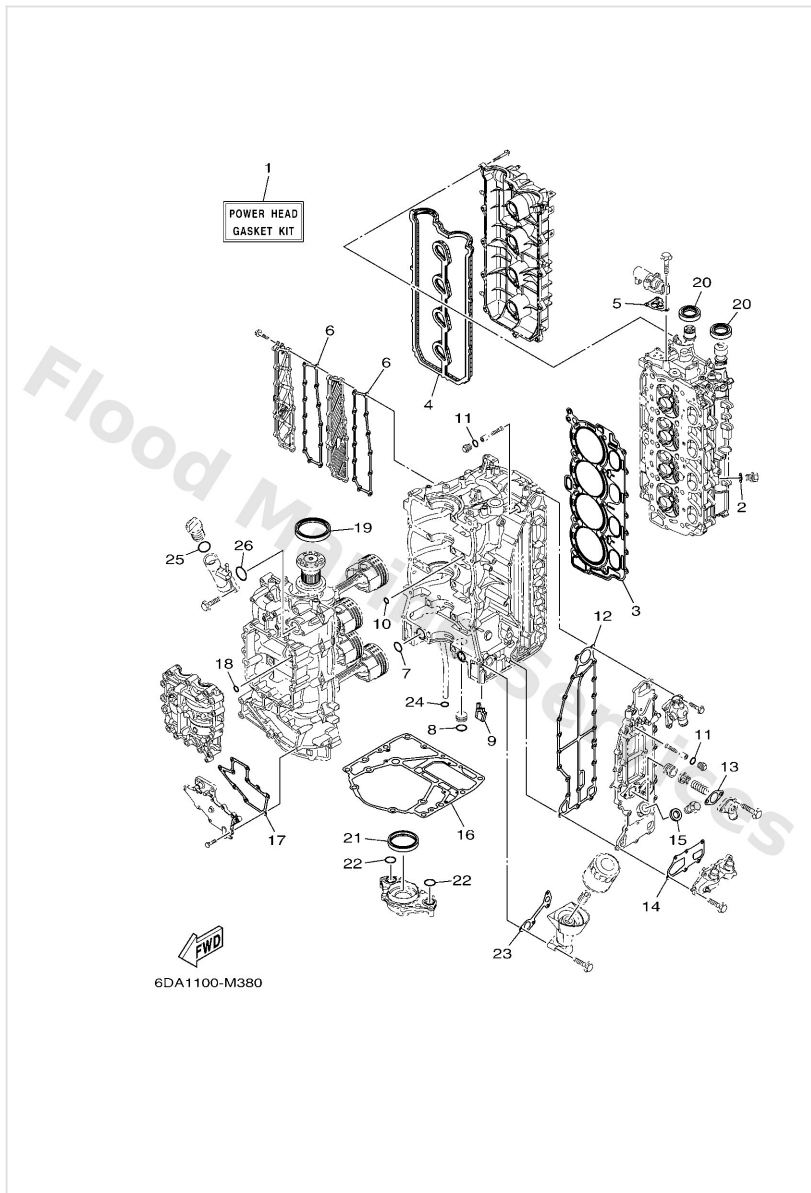

Repair Kit 1

Ref	Part	
1	6DAW000101 Power head gasket kit	Buy now
2	9043014115 Gasket (663)	Buy now
3	6DA1118100 Gasket, cylinder head 1	Buy now
4	6DA1119300 Gasket, head cover 1	Buy now
5	6CB1242F00 Gasket, filter	Buy now
6	6DA1535300 Gasket, drain	Buy now
7	9321025552 O-ring (22f)	Buy now
8	9321025647 O-ring (7or)	Buy now
9	6DA1466400 Grommet, water shut	Buy now
10	9321012648 O-ring (7or)	Buy now
11	9321013M63 O-ring (6g8)	Buy now
12	6DA4111400 Gasket, exhaust outer cover	Buy now
13	60V11382A0 Gasket 2	Buy now
14	6DA1138100 Gasket 1	Buy now
15	90201186F1 Washer, plate (22f)	Buy now