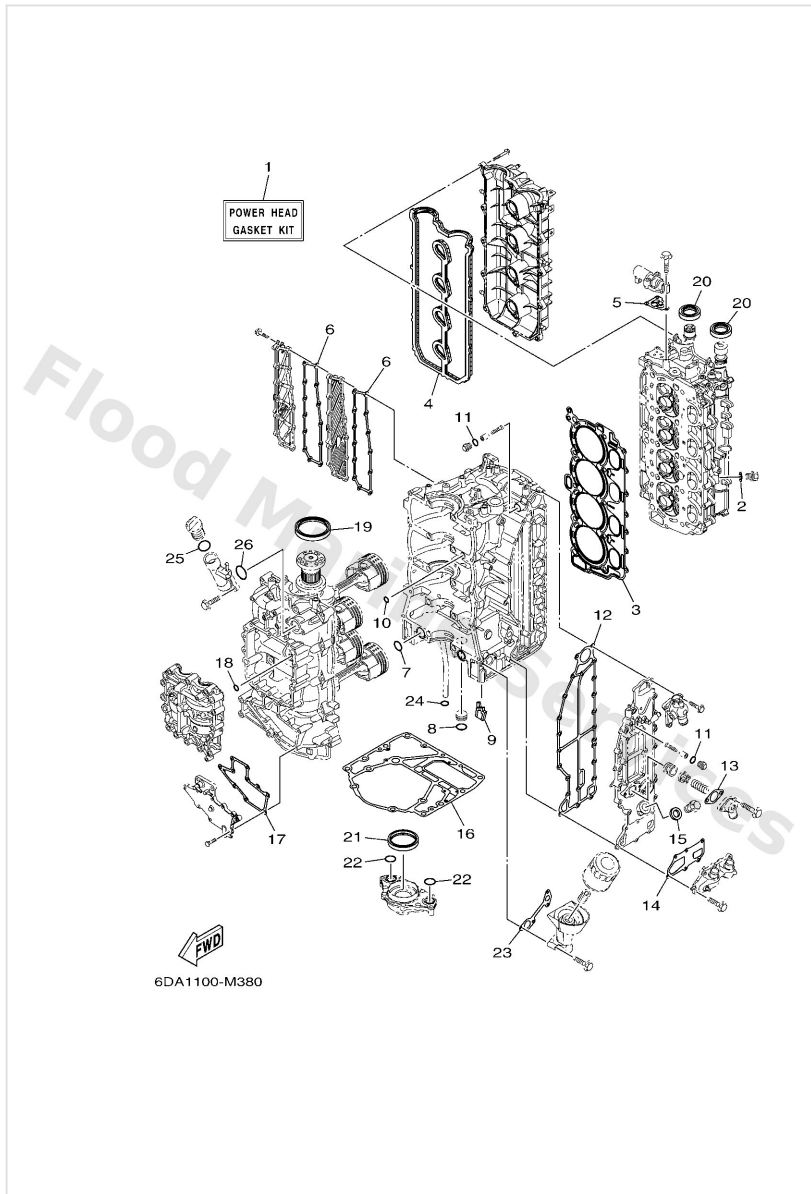

Repair Kit 1

Ref	Part	
16	63P1135102 Gasket, cylinder	Buy now
17	6DA1545100 Gasket, crankcase cover 1	Buy now
18	9321008001 O-ring	Buy now
19	9310285008 Oil seal	Buy now
20	9310238008 Oil seal	Buy now
21	6CB1135500 Seal, cylinder 1	Buy now
23	6DA1347500 Gasket	Buy now
24	9321019MJ3 O-ring	Buy now
25	9321024M79 O-ring	Buy now
26	93210357A3 O-ring	Buy now