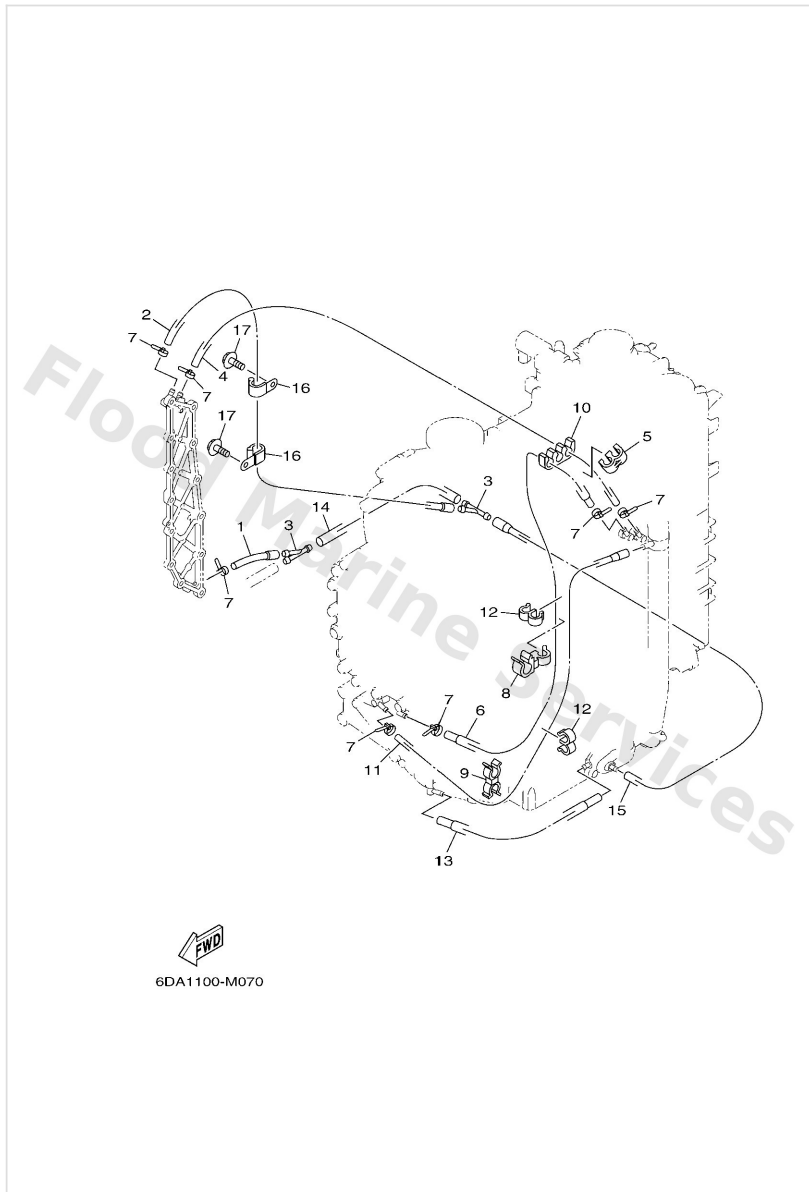

Cylinder & Crankcase 4

Ref	Part	
17	9589506012 Bolt, flange deep recess	Buy now