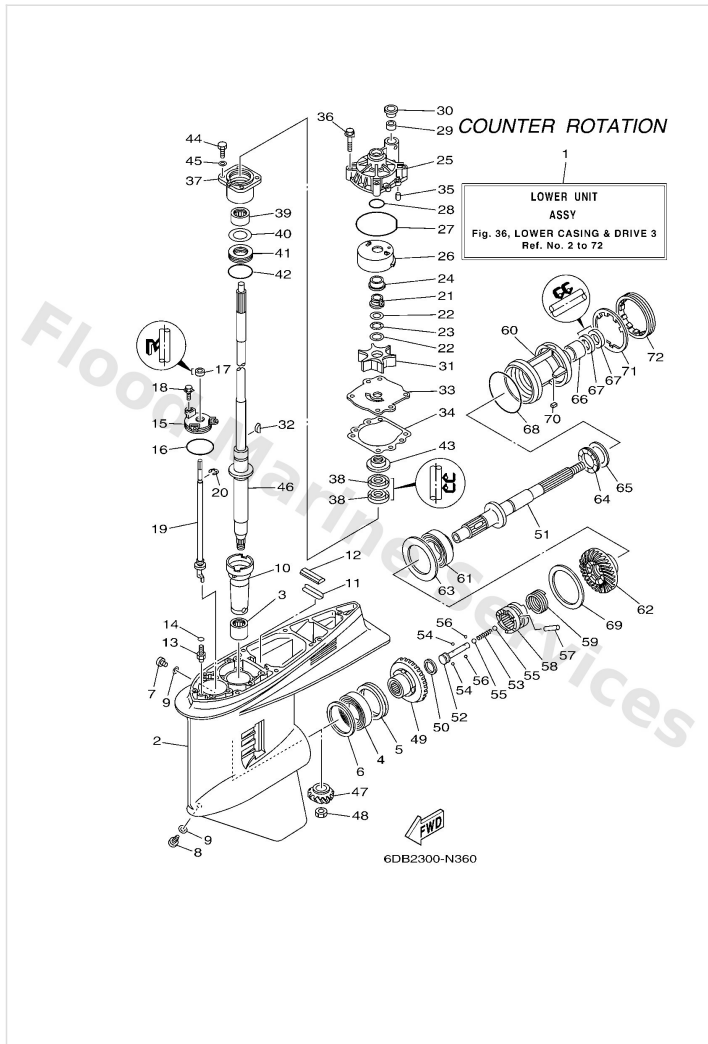

Lower Casing & Drive 3

Ref	Part	
64	93341440U5 Bearing, thrust (6k0)	Buy now
65	6K14557801 Shim (t:0.10mm) UR	Buy now
65	6K14557810 Shim (t:0.12mm) UR	Buy now
65	6K14557820 Shim (t:0.15mm) UR	Buy now
65	6K14557830 Shim (t:0.18mm) UR	Buy now
65	6K14557840 Shim (t:0.30mm) UR	Buy now
65	6K14557850 Shim (t:0.40mm) UR	Buy now
65	6K14557860 Shim (t:0.50mm) UR	Buy now
66	9331543061 Bearing	Buy now
67	9310130M17 Oil seal (6e5)	Buy now
68	9321097M55 O-ring (6g5)	Buy now
69	6G54557702 Shim (t:0.10mm) UR	Buy now
69	6G54557710 Shim (t:0.12mm) UR	Buy now
69	6G54557720 Shim (t:0.15mm) UR	Buy now
69	6G54557730 Shim (t:0.18mm) UR	Buy now