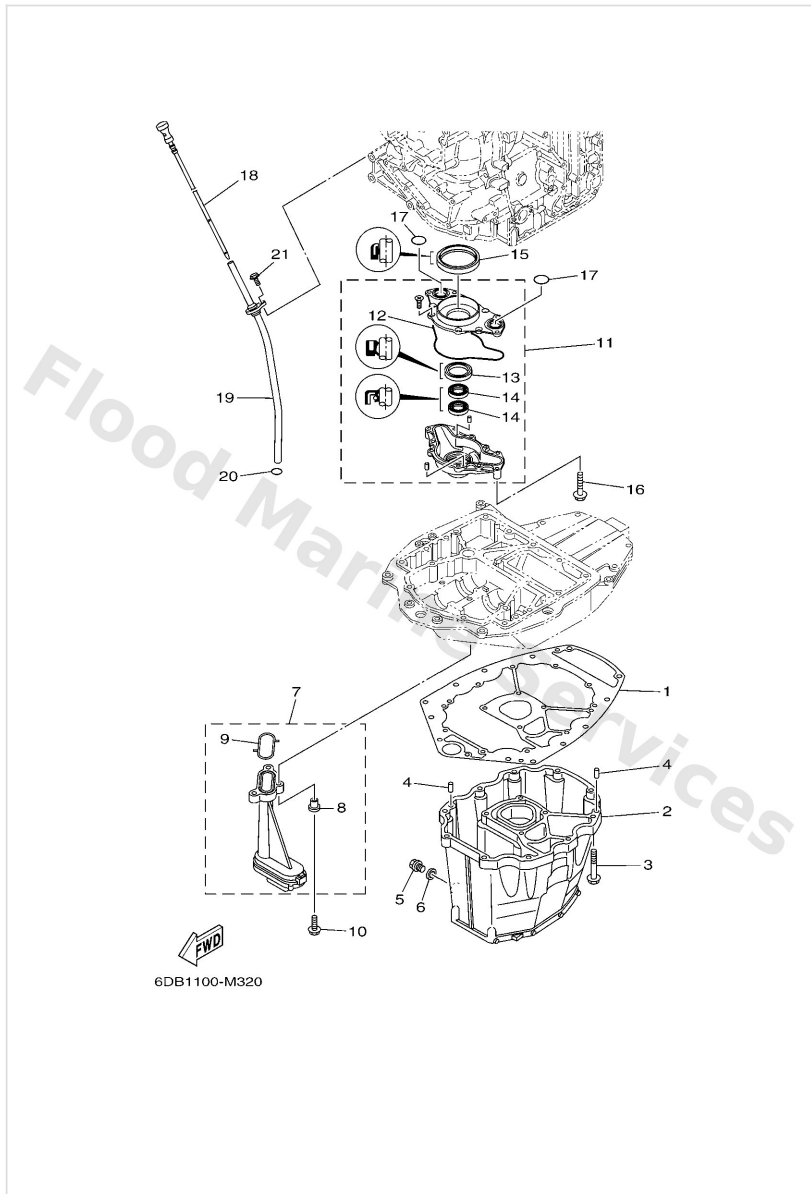

Oil Pan

Ref	Part	
16	9757506540 Bolt, hexagon w/w deep recess	Buy now
17	9321025552 O-ring (22f)	Buy now
18	6DA1536200 Plug, oil level	Buy now
19	6DA1537700 Guide, inlet	Buy now
20	9321019MJ3 O-ring	Buy now
21	9589506016 Bolt, flange deep recess	Buy now