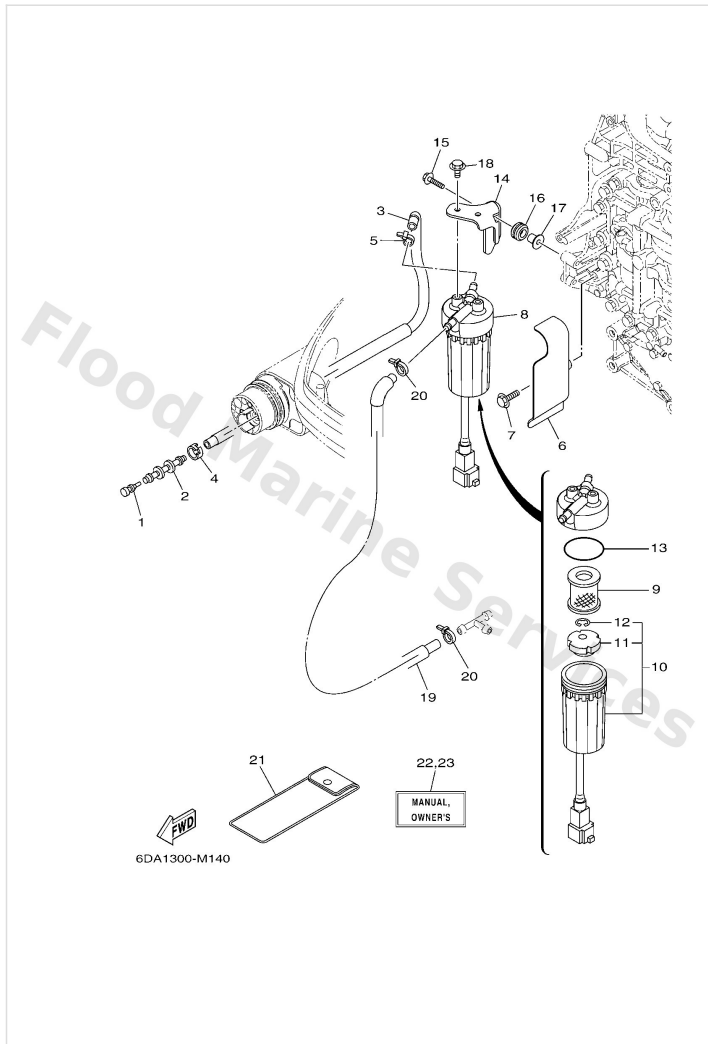

Fuel 1

Ref	Part	
15	9011906M17 Bolt, with washer	Buy now
16	9048015013 Grommet	Buy now
17	9038706289 Collar	Buy now
18	9589506012 Bolt, flange deep recess	Buy now
19	6DA2431300 Pipe 3 FOR F(L)200GET1	Buy now
19	6DA2431310 Pipe 3 FOR F(L)200GET	Buy now
21	69J2810001 Tool kit AP	Buy now
22	6DV2819972E0 O/m f200getx/fl200getx '15 UR (E)	Buy now
22	6DV2819972F0 Manual, Owner's UR (F)	Buy now
22	6DV2819972G0 Manual, Owner's UR (D)	Buy now
22	6DV2819972S0 Manual, Owner's UR (ES)	Buy now
22	6DV2819972D0 Manual, Owner's UR (NL)	Buy now
22	6DV2819972H0 Manual, Owner's UR (I)	Buy now
23	6DV2819982K0 Manual, Owner's UR (DK)	Buy now
23	6DV2819982L0 Manual, Owner's UR (SF)	Buy now