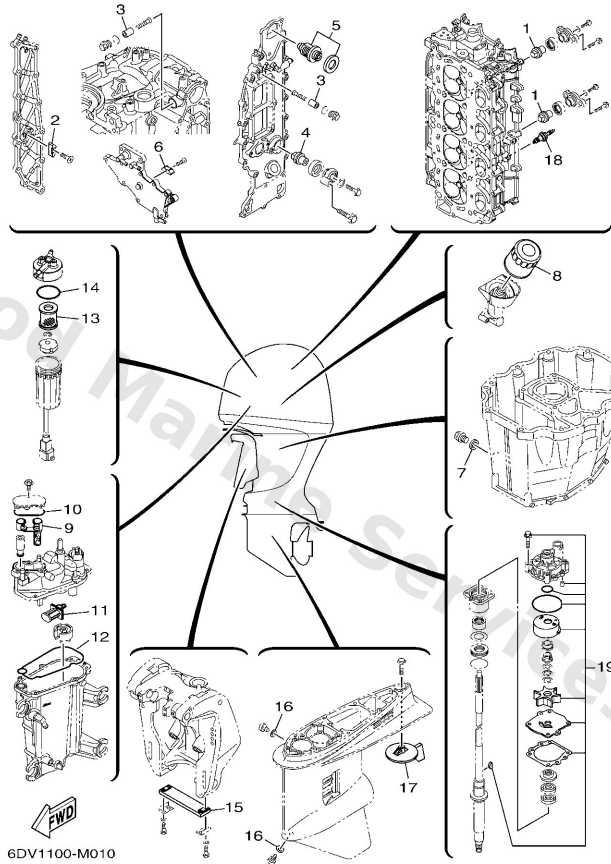

Scheduled Service Parts

Ref	Part	
17	6K14537102 Tab-trim	Buy now
18	9470200400 Plug, spark (lfr6a-11)	Buy now
19	61AW0078A3 Water pump repair kit	Buy now