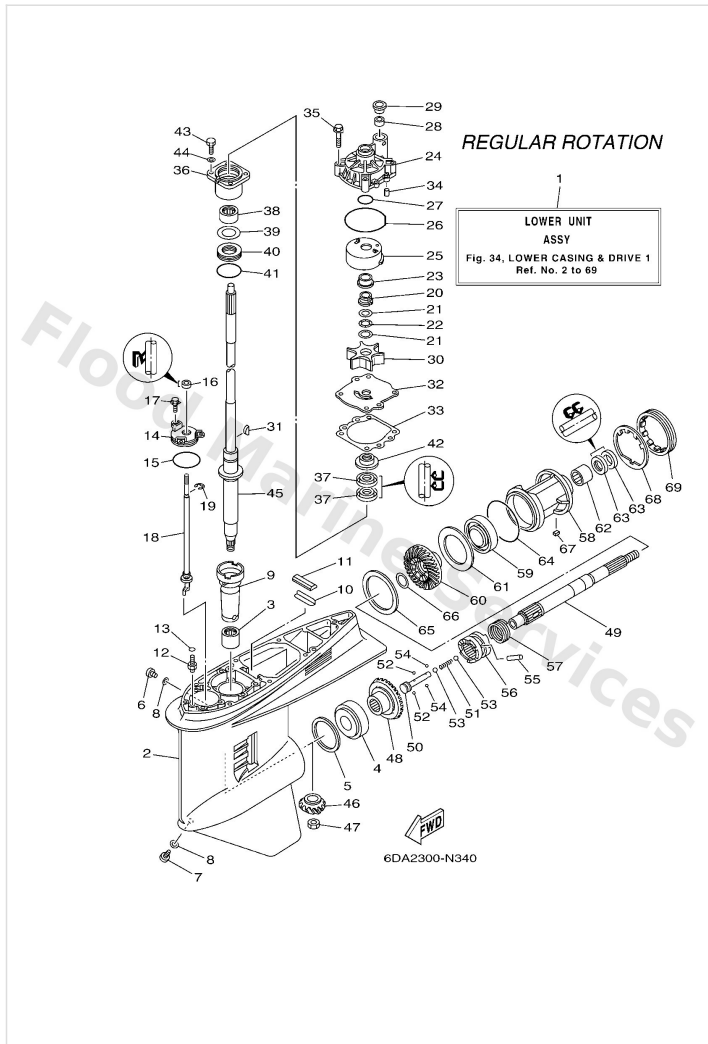

Lower Casing & Drive 1

Ref	Part	
1	6DA45300108D Lower unit assembly X(25.3"),RH	Buy now
2	6J945301078D Casing, lower	Buy now
3	93311928U5 Bearing, needle (6g5)	Buy now
4	93332000V3 Bearing, taper roller (6g5)	Buy now
5	6G54556701 Shim (t:0.10mm) UR	Buy now
5	6G54556710 Shim (t:0.12mm) UR	Buy now
5	6G54556720 Shim (t:0.15mm) UR	Buy now
5	6G54556730 Shim (t:0.18mm) UR	Buy now
5	6G54556740 Shim (t:0.30mm) UR	Buy now
5	6G54556750 Shim (t:0.40mm) UR	Buy now
5	6G54556760 Shim (t:0.50mm) UR	Buy now
6	9034008002 Plug, straight screw	Buy now
7	6884534110 Plug, drain	Buy now
8	9043008020 Gasket	Buy now
9	6G54553601 Sleeve, drive shaft	Buy now