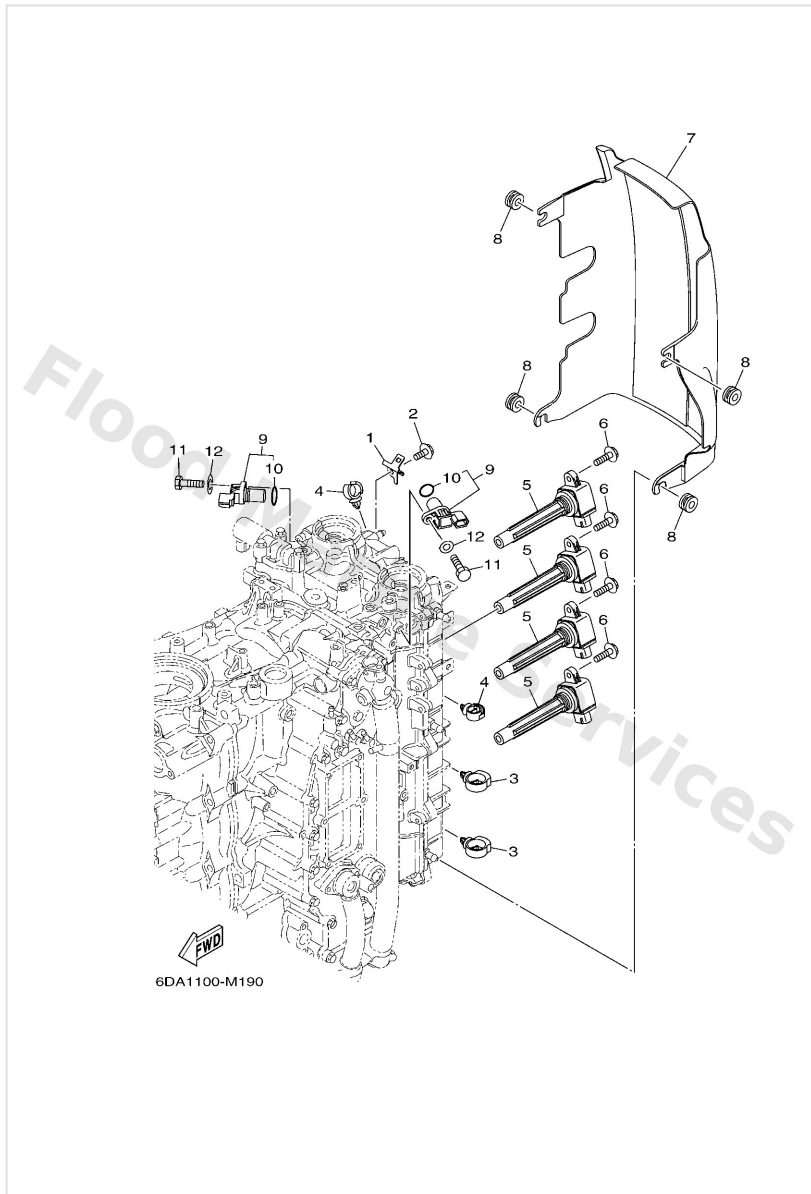

Electrical 3

Ref	Part	
1	6D88238901 Plate 2	Buy now
2	9589506012 Bolt, flange deep recess	Buy now
3	9046420181 Clamp(4ap)	Buy now
4	9046413249 Clamp	Buy now
5	6CB8231000 Ignition coil assembly	Buy now
6	9589506025 Bolt, flange deep recess	Buy now
7	6DA8231400 Cover, ignition coil	Buy now
8	9048012314 Grommet(3aa)	Buy now
9	6P28589600 Sensor, cam position	Buy now
10	6P28507500 O-ring	Buy now
11	9709506020 Bolt(7u8)	Buy now
12	9299506600 Washer, plain (646)	Buy now