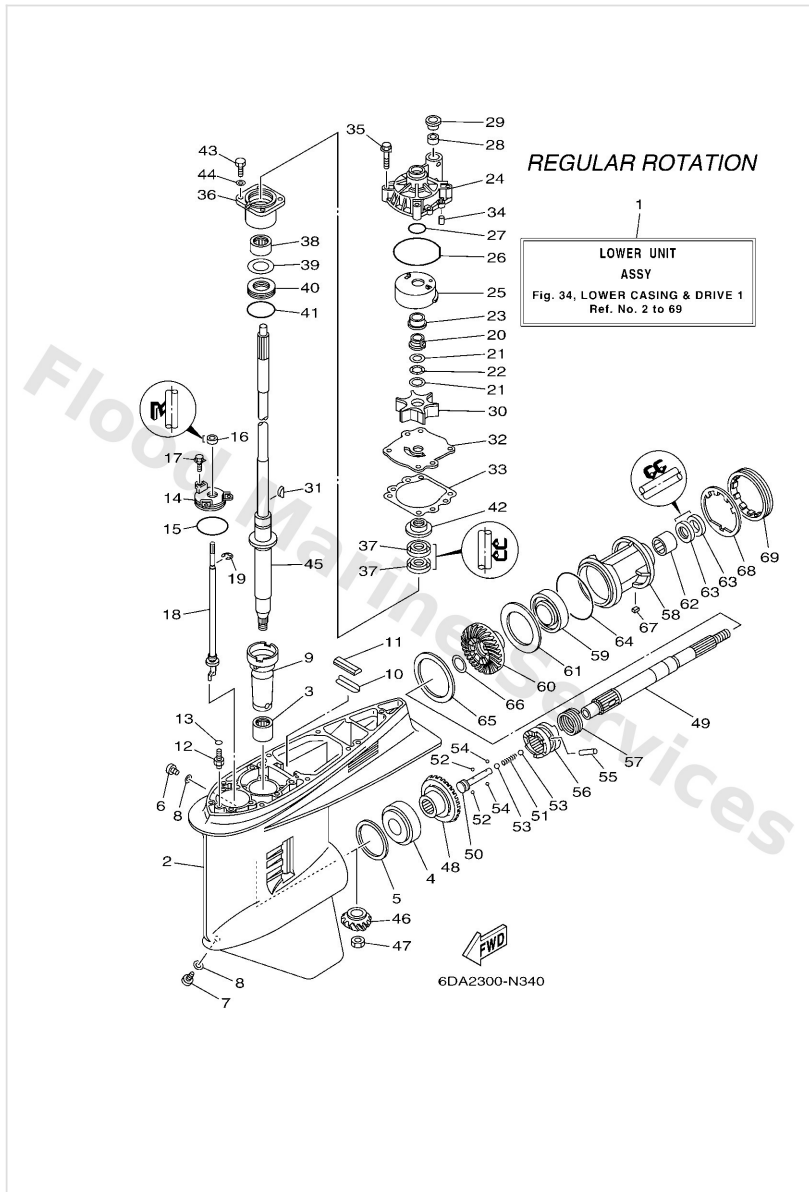

Lower Casing & Drive 1

Ref	Part	
49	6J94561101 Shaft, propeller	Buy now
50	6E54563402 Slide, shift	Buy now
51	9050116M37 Spring (6g5)	Buy now
52	9350732009 Ball (12r)	Buy now
53	9351132017 Ball (498)	Buy now
54	9350316003 Ball	Buy now
55	9025008M07 Pin, straight (6g5)	Buy now
56	6DA4563100 Clutch, dog	Buy now
57	6E54563301 Ring, cross pin	Buy now
58	6J94533200CA Housing, bearing	Buy now
59	93306209U0 Bearing (6g5)	Buy now
60	6DA4557100 Gear 2 (26t)	Buy now
61	6G54557610 Washer, thrust 2	Buy now
62	9331543061 Bearing	Buy now
63	9310130M17 Oil seal (6e5)	Buy now