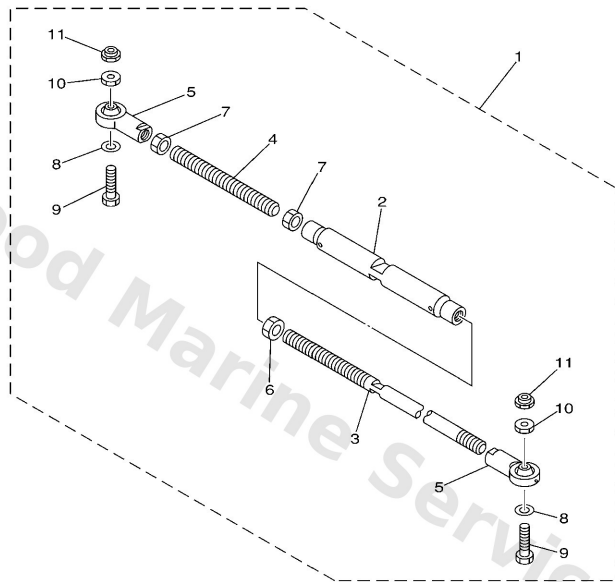

Steering Guide Attachment 2 Direction Guide Accessoire 2

67H0100-0300

Ref	Part	
1	6E56130101 Tie bar assembly (l:600-800mm) AP	Buy now
2	6E56131300 Adjuster	Buy now
3	6E56131111 Tie bar	Buy now
4	6E56131500 Tie bar, 2	Buy now
5	6E56130300 Steering axle comp.	Buy now
6	9017014M06 Nut (6e5)	Buy now
7	9538014700 Nut (6e5)	Buy now
8	9020110M76 Washer, plate (6e5)	Buy now
9	9010109M70 Bolt (6e5)	Buy now
10	9017009M05 Nut, hexagon (6e5)	Buy now
11	9018509M01 Nut, nylon (663)	Buy now