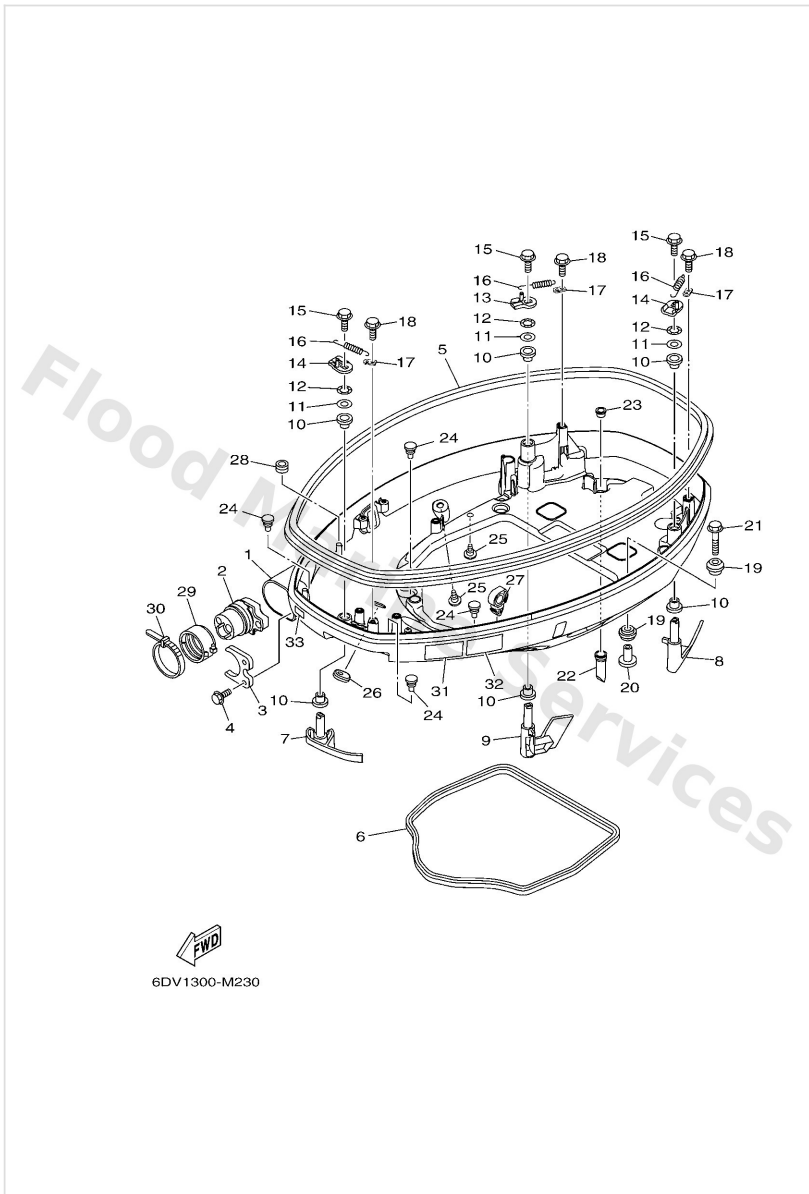

Bottom Cowling 1

Ref	Part	
31	6EE4279440 Label, warning (general)	Buy now
32	6EE4279450 Label, warning (general)	Buy now
33	6AH8199600 Mark	Buy now