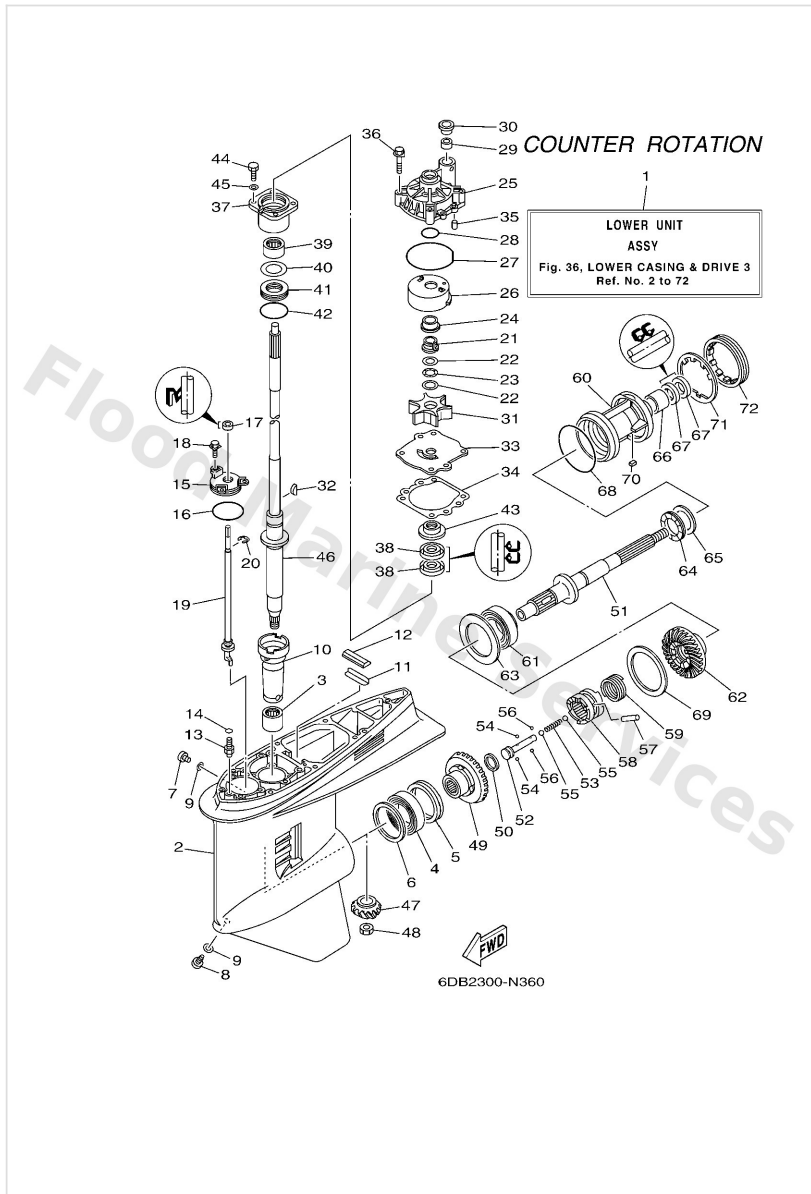

Lower Casing & Drive 3

Ref	Part	
69	6G54557740 Shim (t:0.30mm) UR	Buy now
69	6G54557750 Shim (t:0.40mm) UR	Buy now
69	6G54557760 Shim (t:0.50mm) UR	Buy now
70	9028204M00 Key, straight(6g5)	Buy now
71	6G54538301 Washer, claw	Buy now
72	6G54538402 Nut	Buy now