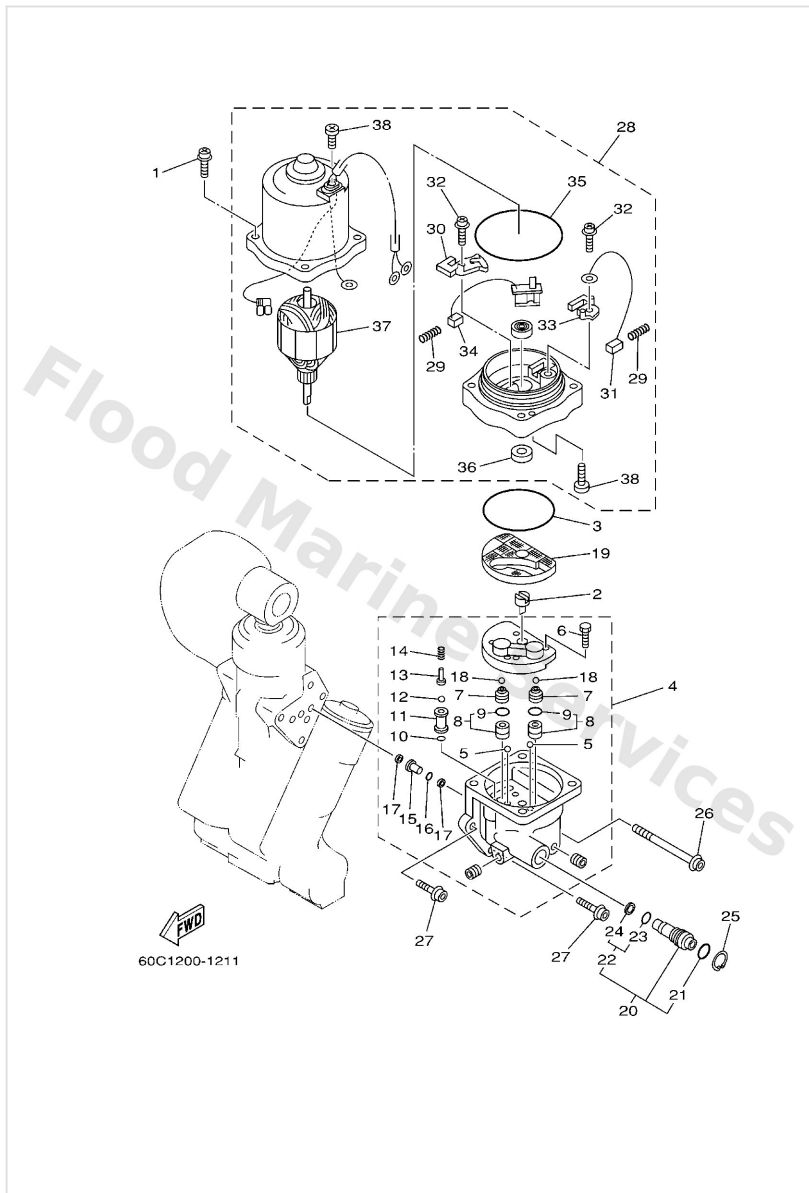

Power Trim & Tilt Assy 2

Ref	Part	
1	64E4388E11 Bolt ,screw (l:34.7mm)	Buy now
2	64E4383100 Connector, shaft	Buy now
3	64E4386800 O-ring 8	Buy now
4	64E4383001 Gear pump assembly	Buy now
5	72X4385800 Ball	Buy now
6	64E4384300 Screw, valve lock	Buy now
7	6AW4384100 Piston, shuttle	Buy now
8	64E4380200 Valve sub assembly	Buy now
9	6E54389600 O-ring	Buy now
10	6G54386300 O-ring 3	Buy now
11	64E4385100 Seat, Relief Valve	Buy now
12	64E4385800 Ball	Buy now
13	64E4385900 Pin, Valve Support	Buy now
14	64E4385500 Spring, up relief	Buy now
15	64E4385000 Valve sub assembly	Buy now