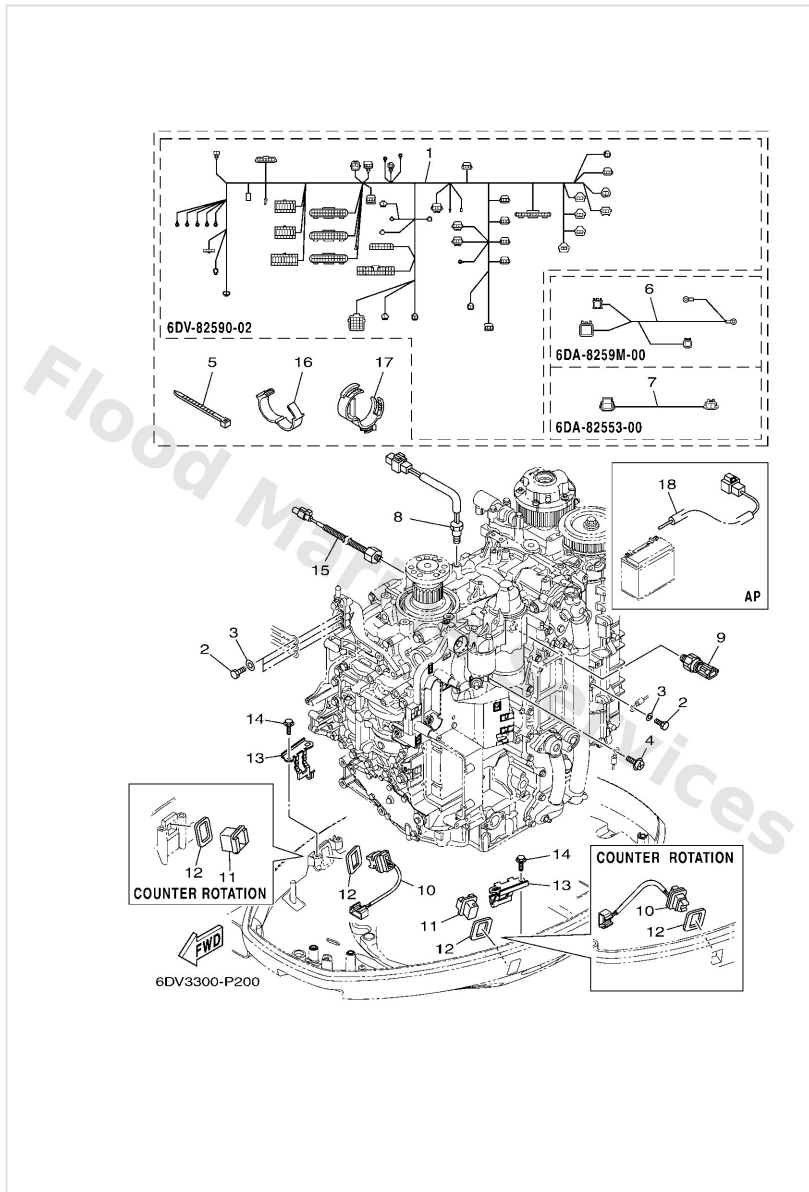

Electrical 4

Ref	Part	
1	6DV8259002 Wire harness assembly	Buy now
2	9709506016 Bolt, hexagon deep recess	Buy now
3	9299506600 Washer, plain (646)	Buy now
4	9798504308 Screw, with washer	Buy now
5	9046511M59 Clamp(63m)	Buy now
6	6DA8259M00 Wire harness assembly 2	Buy now
7	6DA8255300 Extension, wire lead	Buy now
8	6CB8579000 Thermosensor assembly	Buy now
9	6AW8365100 Sender, oil pressure	Buy now
10	6BR8256301 Trim & tilt switch assembly	Buy now
11	69J4272301 Cover, bottom	Buy now
12	69J8258700 Gasket	Buy now
13	63P8361401 Bracket	Buy now
14	9589506012 Bolt, flange deep recess	Buy now
15	6CJ8578000 Sensor, knock	Buy now