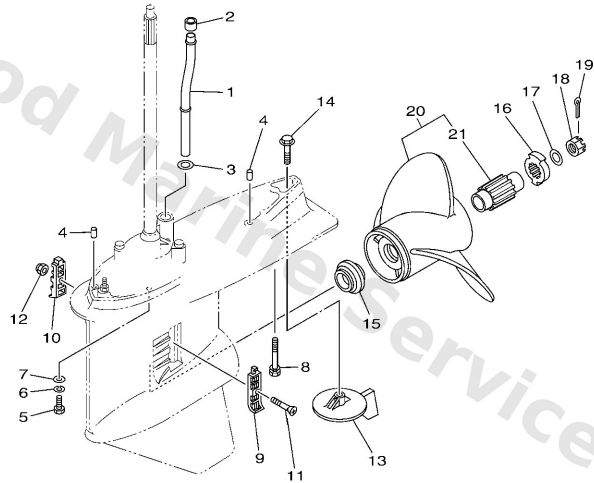

Lower Casing & Drive 2

REGULAR ROTATION

6DV3100-P350

Ref	Part	
16	6CE4599700 Spacer 2	Buy now
17	9299018200 Washer (6e5)	Buy now
18	9017118M04 Nut, castle (6e5)	Buy now
19	9149040030 Pin, cotter (663)	Buy now
20	68F4597010 Propeller (3X14-1/2"X15"-M) UR SDS PROP.	Buy now
20	68F4597210 Propeller (3X14-1/4"X17"-M) UR SDS PROP.	Buy now
20	68F4597410 Propeller (3X13-3/4"X19"-M) UR SDS PROP.	Buy now
20	68F4597610 Propeller (3X13-3/4"X21"-M) UR SDS PROP.	Buy now
20	68F4597810 Propeller (3X14-1/4"X18"-M) UR SDS PROP.	Buy now
21	6CE45C8100 Propeller damper sds gen 1	Buy now