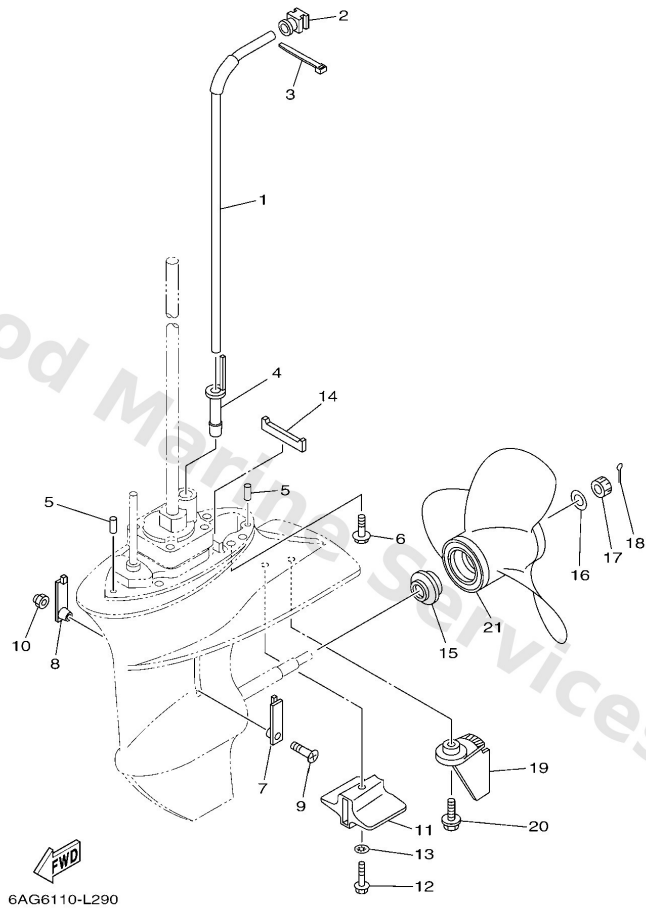

Lower Casing & Drive 2

Ref	Part	
15	6E74598701 Spacer	Buy now
16	9020110M01 Washer, plate(6m7)	Buy now
17	9017110M01 Nut castle (683)	Buy now
18	9149030020 Pin cotter	Buy now
19	6AH45371004D Tab-trim	Buy now
20	9011906M88 Bolt, with washer	Buy now
21	63V4594110 Propeller (3x9-1/4 x12 -j1) UR	Buy now
21	63V4594310 Propeller (3x9-1/4 x11 -j1) UR	Buy now
21	63V4594510 Propeller (3x9-1/4 x9 -j1) UR	Buy now
21	63V4595210 Propeller (3x9-1/4 x10 -j1) UR	Buy now
21	6834594100 Propeller (3x9-1/4"x12"-j) UR	Buy now
21	6834594300 Propeller (3x9-1/4"x10-1/2"-j) UR	Buy now
21	6834595200 Propeller (3X9-1/4"x9-3/4"-j) UR	Buy now