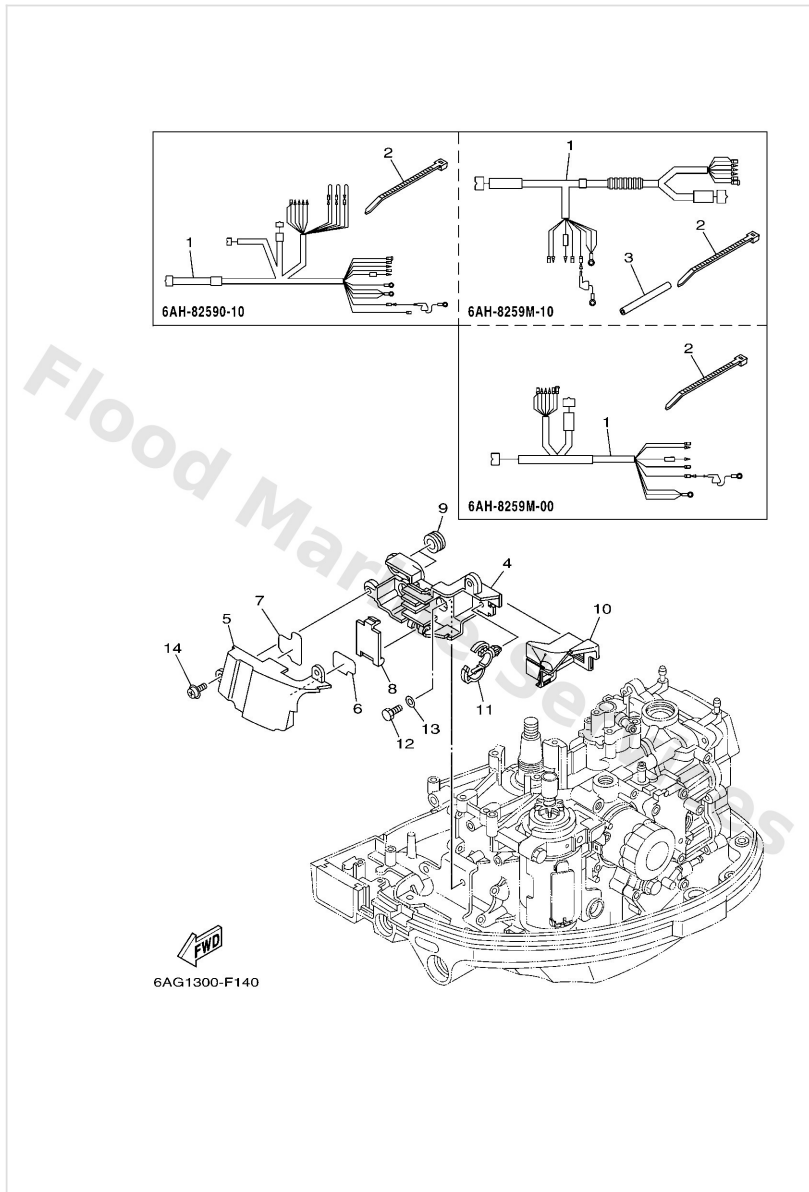

Electrical 3

Ref	Part	
1	6AH8259010 Wire harness & extension wire	Buy now
1	6AH8259M00 Wire harness & extension wire	Buy now
1	6AH8259M10 Wire harness & extension wire	Buy now
2	9046513M18 Clamp	Buy now
3	9044508029 Hose	Buy now
4	6AH8552A00 Housing	Buy now
5	6AH8552E00 Cover, case	Buy now
6	6AH4273530 Protector	Buy now
7	6AH4273540 Protector	Buy now
8	6AH8553700 Cover	Buy now
9	9048019368 Grommet(75v)	Buy now
10	6AH8554700 Damper	Buy now
11	9046420181 Clamp(4ap)	Buy now
12	9709506014 Bolt(gj3)	Buy now
13	9299506600 Washer, plain (646)	Buy now