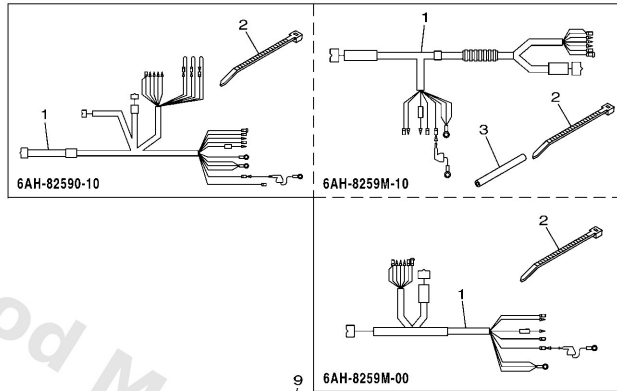

Electrical 3

Ref	Part	
14	9798506214 Screw, with washer	Buy now