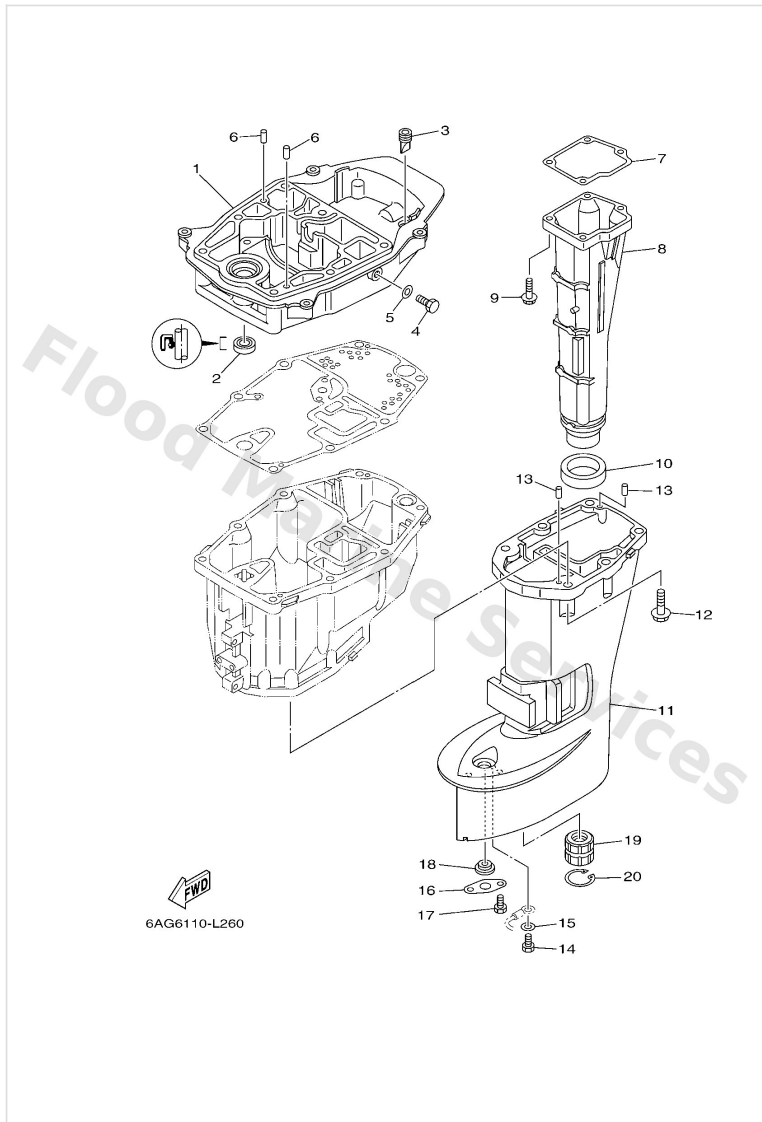

Upper Casing

Ref	Part	
1	6AH4113700CA Guide, exhaust	Buy now
2	9310112M63 Oil seal	Buy now
3	65W4271700 Rubber, seal 2	Buy now
4	9709508014 Bolt, hexagon deep recess	Buy now
5	9043008143 Gasket (256-11198-00)	Buy now
6	9360619M23 Pin, dowel	Buy now
7	6AH4113400 Gasket, exhaust manifold	Buy now
8	6AH1471100CA Muffler 1 S(17.1")	Buy now
8	6AH1471110CA Muffler 1 L(22.1")	Buy now
9	9757506525 Bolt, hexagon w/w deep recess	Buy now
10	6AH4113800 Seal, ext. 1	Buy now
11	6AH45111004D Casing, upper S(17.1")	Buy now
11	6AH45111104D Casing, upper L(22.1")	Buy now
12	9757508530 Bolt, hexagon w/w deep recess	Buy now
13	9360412M07 Pin, dowel (688)	Buy now