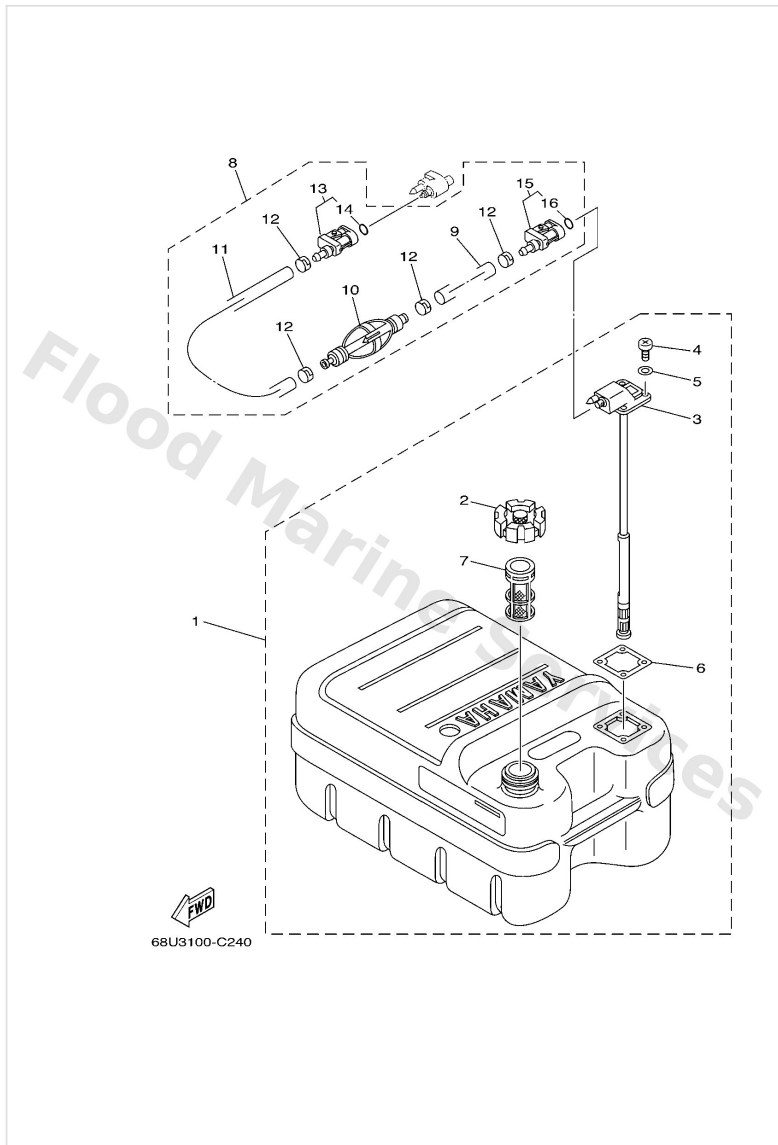

Fuel Tank 2

Ref	Part	
1	6YJ2420110 Fuel Tank assembly (24L) AP FOR RUS	Buy now
2	6YJ2461001 Cap assembly	Buy now
3	6Y12426012 Fuel meter assembly WITH INDICATOR	Buy now
4	9015705M19 Screw, pan head	Buy now
5	6Y12432900 Seal	Buy now
6	6Y12426800 Gasket, fuel meter	Buy now
7	6YJ2416700 Strainer	Buy now
8	61J2430604 Fuel pipe comp. 1 AP FOR RUS	Buy now
9	9044511M06 Hose (I3000)	Buy now
10	61J2436000 Primer pump assembly	Buy now
11	9044511M05 Hose (I1000)	Buy now
12	6502435151 Band 1	Buy now
13	6G12430505 Fuel pipe joint comp. 2	Buy now
14	9321008287 O-ring (655)	Buy now
15	6Y12430506 Fuel pipe joint comp. 2	Buy now