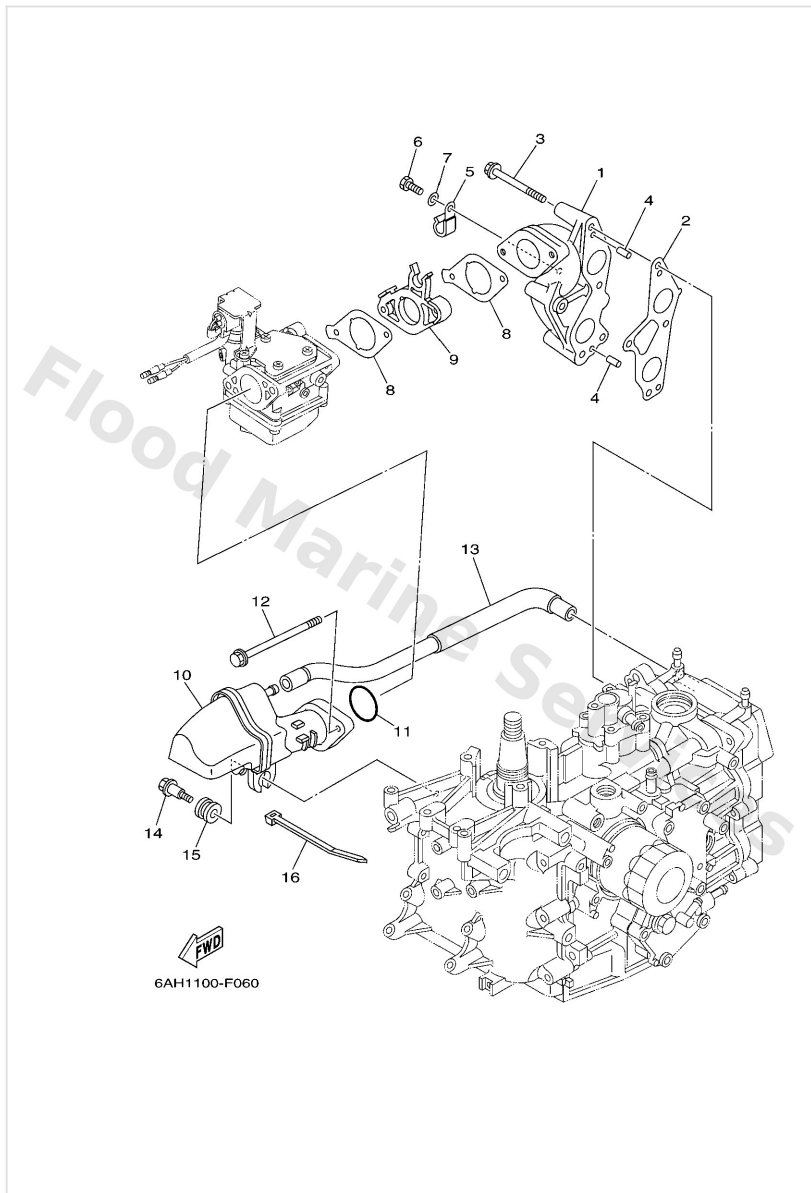

Intake

Ref	Part	
1	6AH136410094 Manifold 1	Buy now
2	6AH1364500 Gasket, manifold 1	Buy now
3	9759506555 Bolt, hexagon w/w deep recess	Buy now
4	9169050014 Pin, spring (647)	Buy now
5	9046508M83 Clamp	Buy now
6	9709506012 Bolt(gh1)	Buy now
7	9299506600 Washer, plain (646)	Buy now
8	6AH1364600 Gasket, manifold 2	Buy now
9	6AH1427100 Insulator	Buy now
10	6AH1444000 Silencer assembly, intake	Buy now
11	9321035M86 O-ring(612)	Buy now
12	9589506100 Bolt, flange deep recess	Buy now
13	6AH1537300 Pipe, breather	Buy now
14	9010906MA1 Bolt	Buy now
15	9048016616 Grommet	Buy now