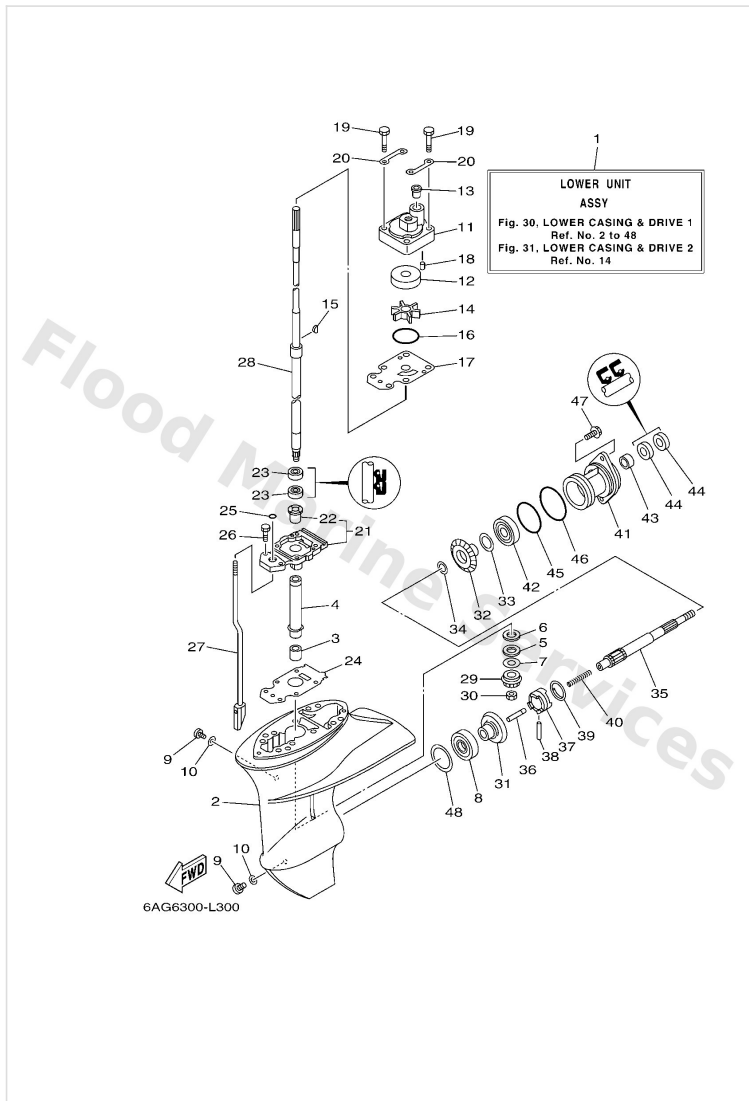

Lower Casing & Drive 1

Ref	Part	
38	9025005010 Pin straight 648456320000	Buy now
39	6484563300 Ring, cross pin	Buy now
40	90501150A0 Spring, compression	Buy now
41	68345361024D Cap, lower casing	Buy now
42	9330600501 Bearing(1ff)	Buy now
43	93315317U2 Brg,cyl-cal roller 14g (683)	Buy now
44	9310117054 Oil seal (17x30x6-650)	Buy now
45	9321057M09 O-ring (683)	Buy now
46	9321056M80 O-ring(6j8)	Buy now
47	9757506520 Bolt, hexagon w/w deep recess	Buy now
48	6644556701 Shim (t:0.10mm) UR	Buy now
48	6644556710 Shim (t:0.12mm) UR	Buy now
48	6644556720 Shim (t:0.15mm) UR	Buy now
48	6644556730 Shim (t:0.18mm) UR	Buy now
48	6644556740 Shim (t:0.30mm) UR	Buy now