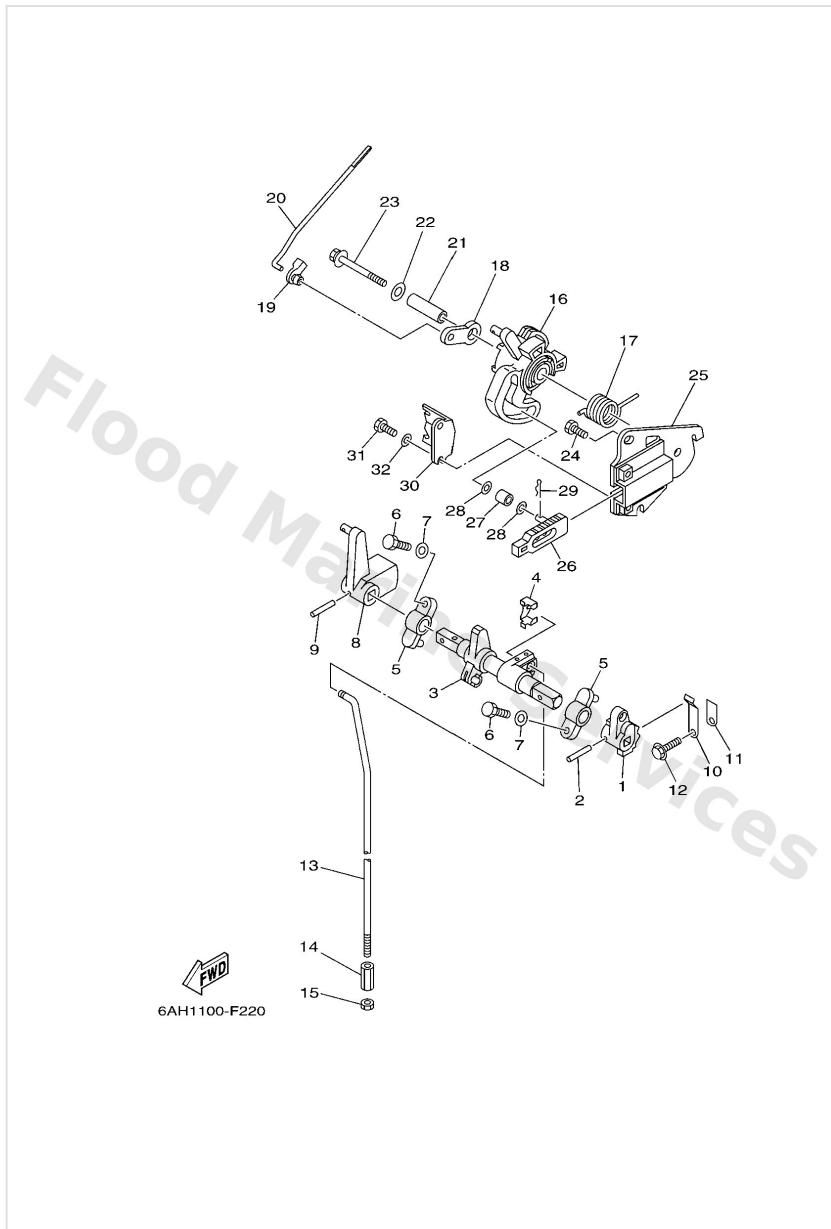

Carburetor

Ref	Part	
10	6AH1494700 Jet, needle F20B	Buy now
10	6AH1494720 Jet, needle F15C	Buy now
11	65W1494329 Jet, main (#112) F20B	Buy now
11	6761494319 Jet, main (#80) F15C	Buy now
12	6AH1498500 Float	Buy now
13	6AH1454600 Valve, needle	Buy now
14	6631415900 Clip	Buy now
15	9858004008 Screw, pan head (713)	Buy now
16	6H41454800 Pin, float arm	Buy now
17	65W1437302 Cover, plunger cap	Buy now
18	6AH1437900 Rod, starter F15C	Buy now
18	6AH1437910 Rod, starter F20B	Buy now
19	6AH1492320 Screw, pilot	Buy now
20	67C1439700 O-ring	Buy now
21	67C1455500 Spring	Buy now

Control 1

Ref	Part	
1	6AH4412300 Arm, shift rod	Buy now
2	9025403M05 Pin, spring	Buy now
3	6AH4412100 Lever, shift rod	Buy now
4	6AH2636400 End, cable 2	Buy now
5	6G1416620194 Bracket	Buy now
6	9709506020 Bolt(7u8)	Buy now
7	9299506600 Washer, plain (646)	Buy now
8	6AH4412500 Lever, shift rod	Buy now
10	65W4411600 Spring	Buy now
11	66R4411400 Stopper	Buy now
12	9589506014 Bolt, flange deep recess	Buy now
13	6AH4414300 Rod, shift S(17.1")	Buy now
13	6AH4414310 Rod, shift L(22.1")	Buy now
14	9017006015 Connector, shift rod	Buy now
15	9538006700 Nut	Buy now