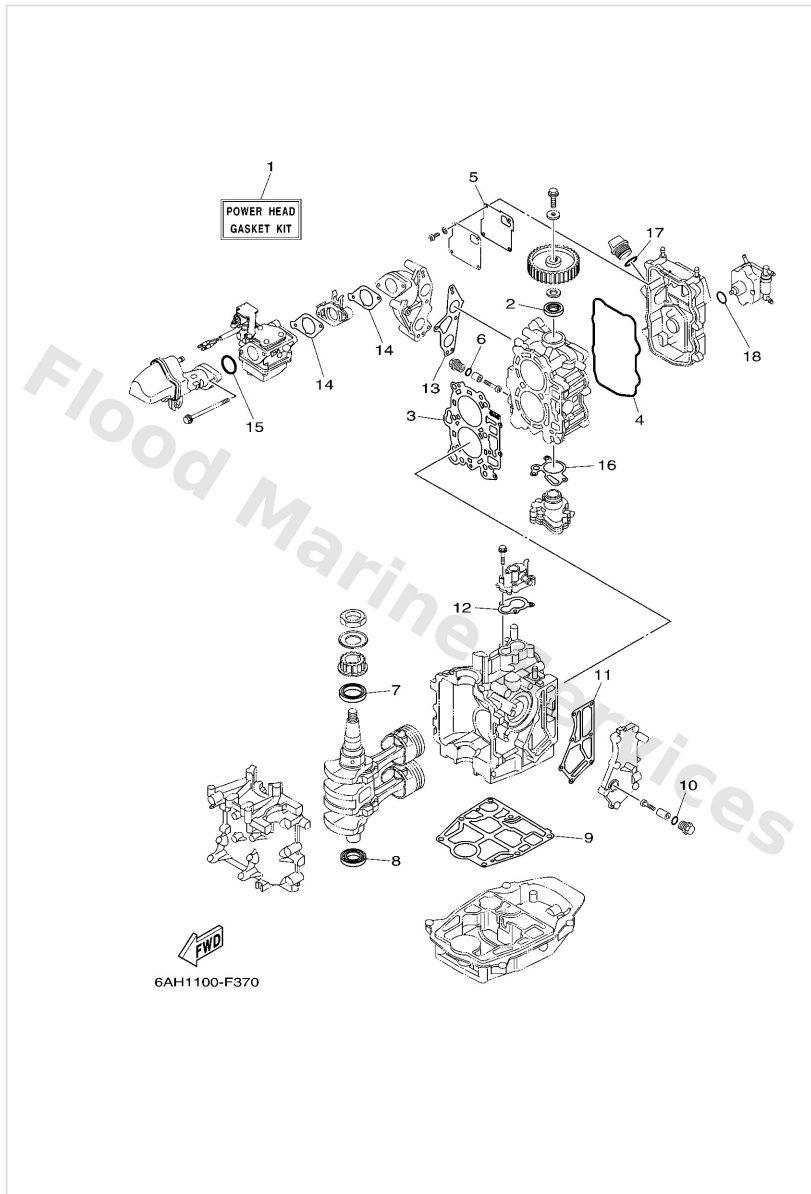

Repair Kit 1

Ref	Part	
17	9321024M79 O-ring	Buy now
18	9321020M65 O-ring	Buy now