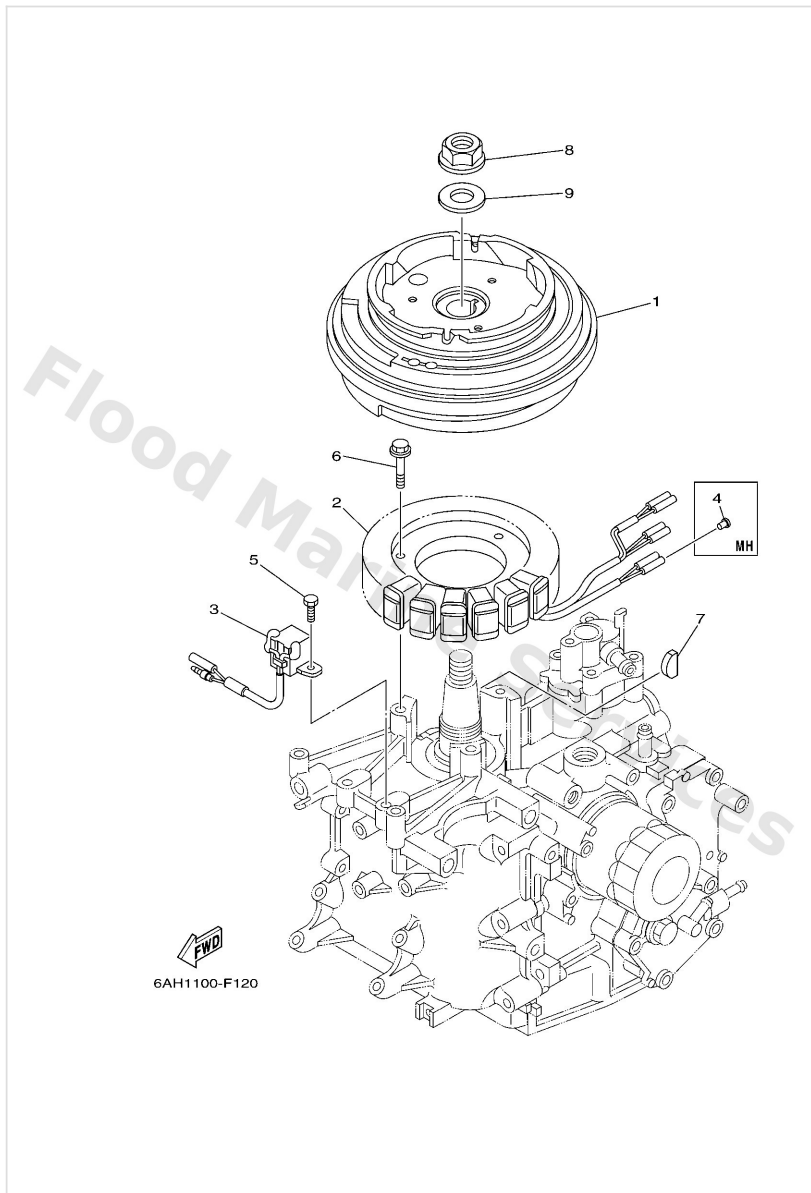

Generator

Ref	Part	
1	6AH8555000 Rotor assembly	Buy now
1	6AH8555010 Rotor assembly	Buy now
2	6AH8551000 Stator assembly	Buy now
3	6AH8558000 Coil, pulser	Buy now
4	7038211900 Cover, lead wire	Buy now
5	9709505012 Bolt, hexagon	Buy now
6	9589506030 Bolt, flange deep recess	Buy now
7	9028005013 Key, woodruff	Buy now
8	9017916M05 Nut (689)	Buy now
9	9020116M44 Washer (689)	Buy now