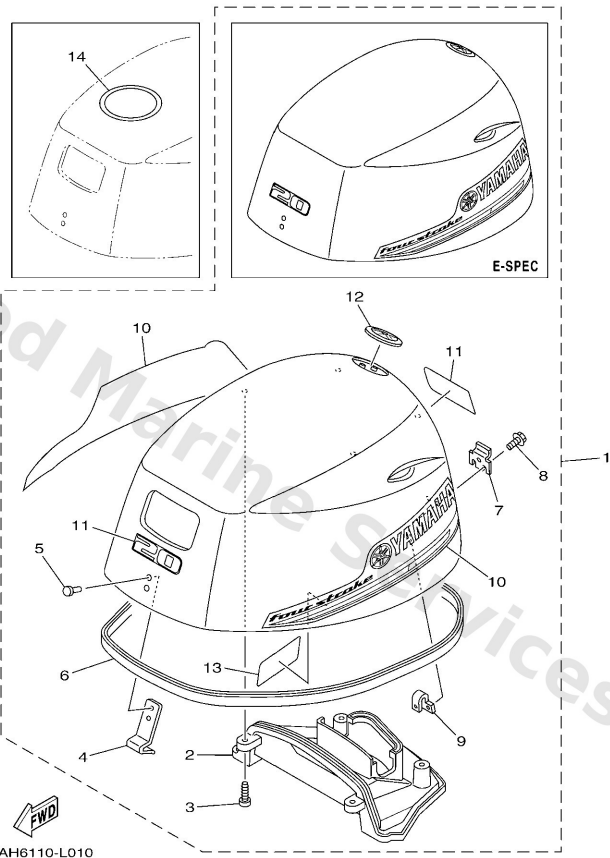

Top Cowling

Ref	Part	
12	6AH4269701 Tuning fork mark	Buy now
13	6AH4273500 Protector	Buy now
14	67F1343420 Label, Caution	Buy now