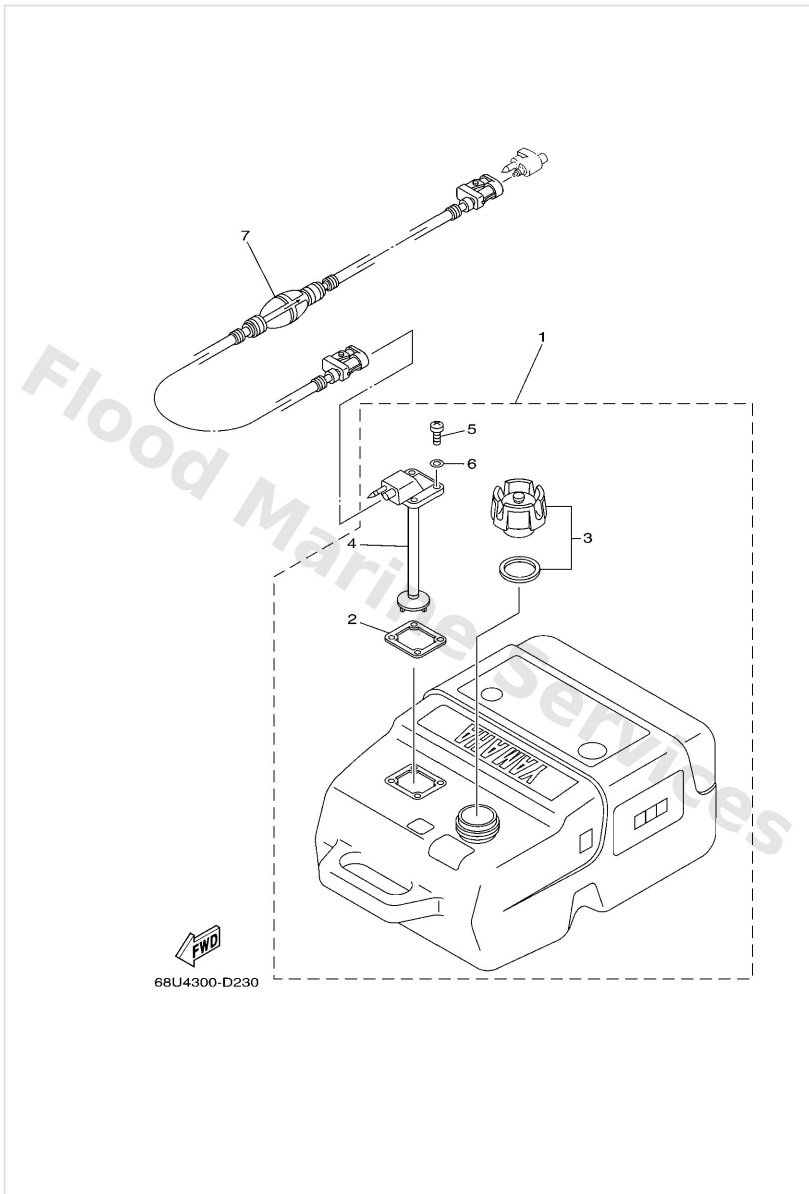

Fuel Tank 1

Ref	Part	
1	6YK2420103 Fuel Tank assembly (25L) AP EXCEPT FOR RUS	Buy now
2	6YL2426801 Gasket, fuel meter	Buy now
3	6YK2461001 Cap assembly	Buy now
4	6YK2426001 Fuel meter assembly	Buy now
5	9015705M16 Screw, pan head	Buy now
6	6YL2432900 Seal	Buy now
7	6YL2430654 Fuel pipe comp. 1 AP EXCEPT FOR RUS	Buy now