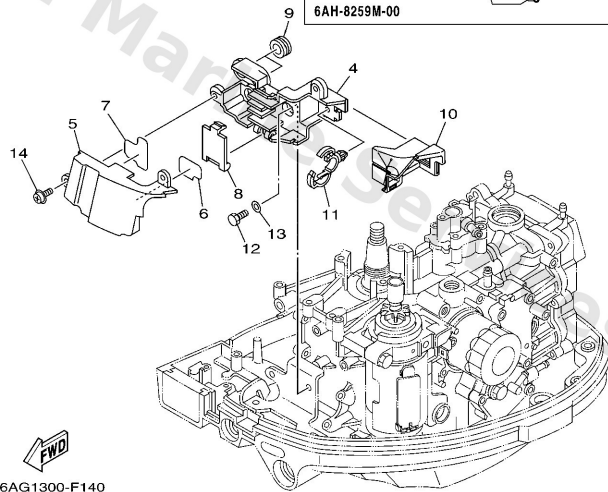

Electrical 3

Ref	Part	
14	9798506214 Screw, with washer	Buy now