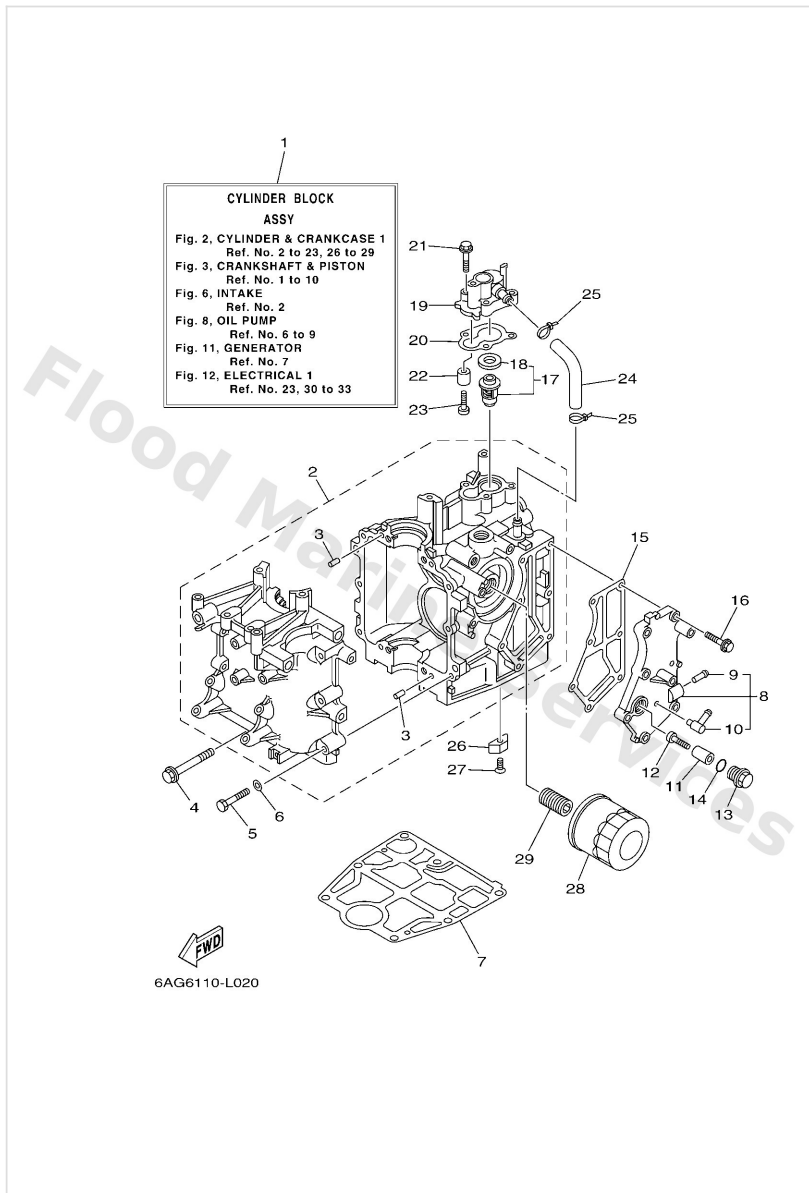

Cylinder & Crankcase 1

Ref	Part	
1	6AHW009B001S Cylinder block assembly	Buy now
2	6AH1510000 Crankcase assembly	Buy now
3	9360612019 Pin, dowel (614)	Buy now
4	9011908093 Bolt, with washer	Buy now
5	9701306040 Bolt (682)	Buy now
6	9290306600 Washer, plain (646)	Buy now
7	6AH1135100 Gasket, cylinder	Buy now
8	6AH41113001S Outer cover, exhaust & pipe	Buy now
9	6502437800 Pipe, joint 2	Buy now
10	6761137200 Nipple, hose	Buy now
11	6G81132500 Anode	Buy now
12	9788005025 Screw, panhead (a93)	Buy now
13	6G81119701 Plug, blind	Buy now
14	9321013M63 O-ring (6g8)	Buy now
15	6AH4111400 Gasket, exhaust outer cover	Buy now