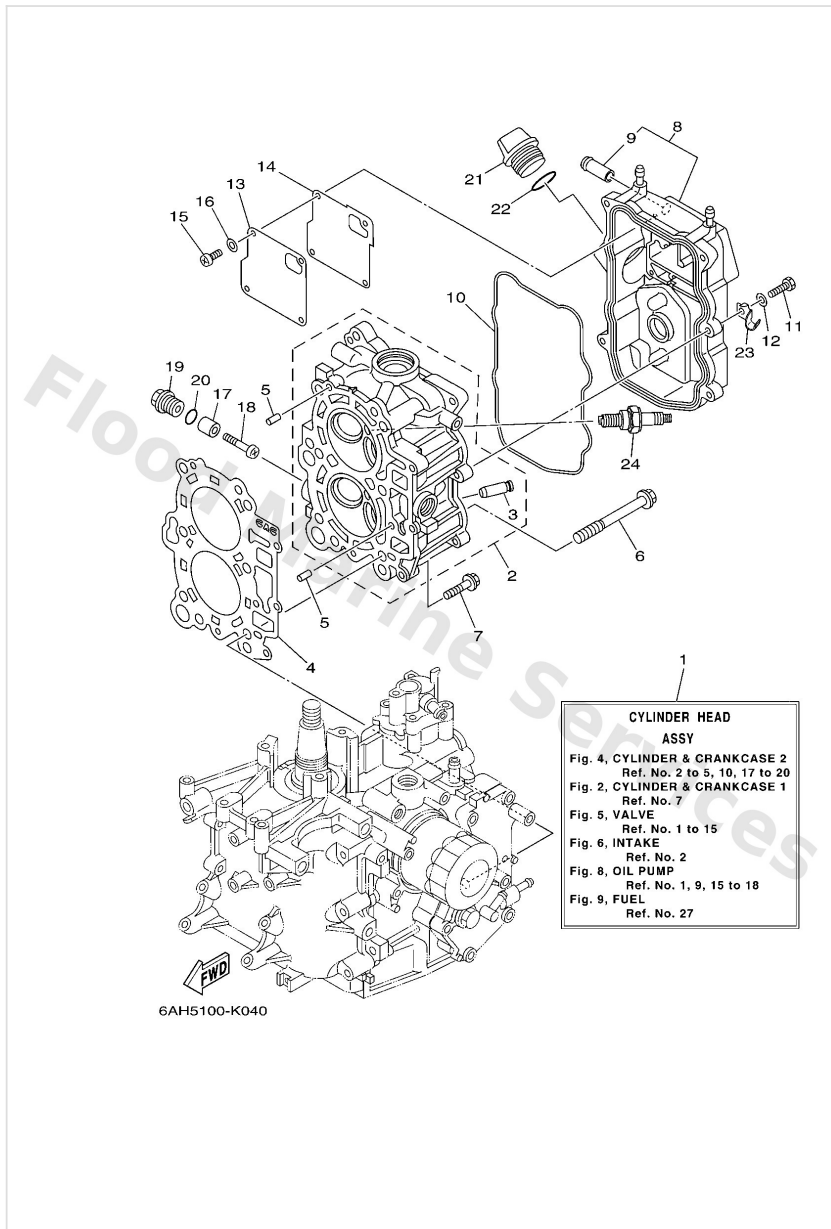

Cylinder & Crankcase 2

Ref	Part	
1	6AGW009A001S Cylinder head complete F15C	Buy now
1	6AHW009A001S Cylinder head complete F20B	Buy now
2	6AH1111001S Head, cylinder 1	Buy now
3	6AH1113310 Guide, valve 1	Buy now
4	6AG1118100 Gasket, cylinder head 1	Buy now
5	9360612019 Pin, dowel (614)	Buy now
6	9010509006 Bolt, flange	Buy now
7	9011906MA3 Bolt, with washer	Buy now
8	6AH11191001S Cover, cylinder head 1	Buy now
9	6AH1137200 Nipple, hose	Buy now
10	6AH1135600 Seal, cylinder 2	Buy now
11	9709506020 Bolt(7u8)	Buy now
12	9299506600 Washer, plain (646)	Buy now
13	6AH1116800 Cover, breather	Buy now
14	6AH1116900 Gasket, breather cover	Buy now