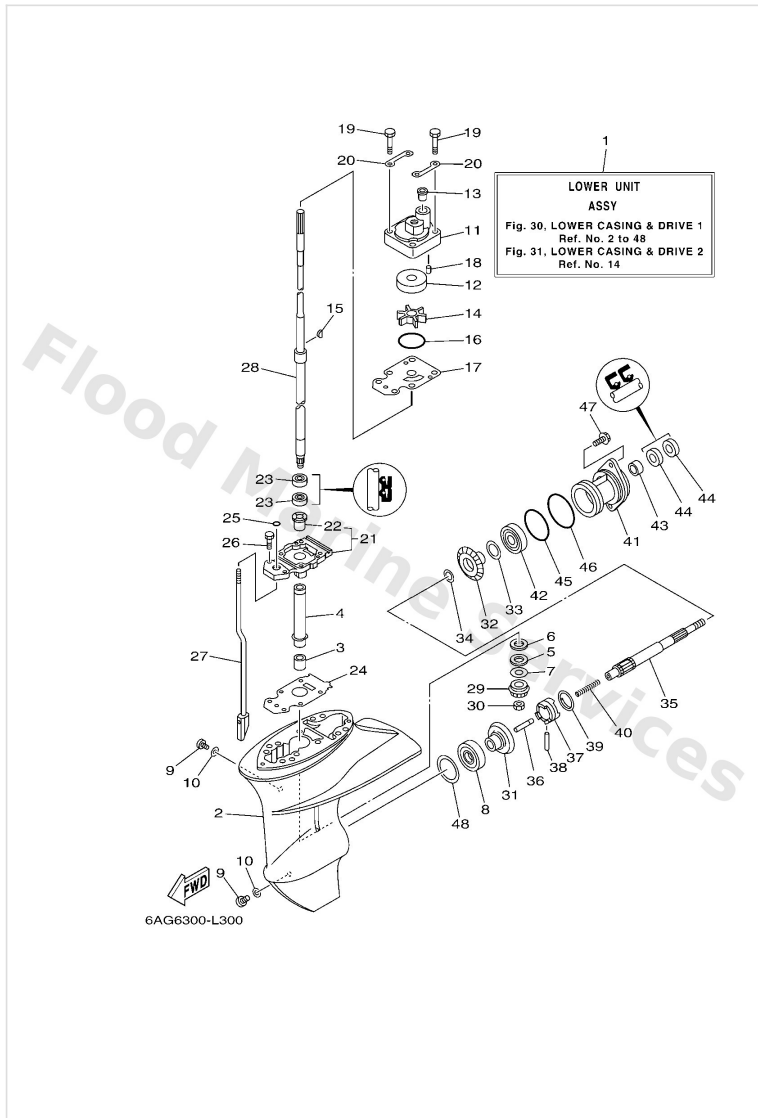

Lower Casing & Drive 1

Ref	Part	
28	6AH4551000 Drive shaft assembly S(17.1")	Buy now
28	6AH4551010 Drive shaft assembly L(22.1")	Buy now
29	63V4555100 Pinion	Buy now
30	9017908M06 Nut (6e7)	Buy now
31	6E74556001 Gear	Buy now
32	6E74557100 Gear 2	Buy now
33	6264557700 Shim (t:0.10mm) UR	Buy now
33	6264557710 Shim (t:0.20mm) UR	Buy now
33	6264557720 Shim (t:0.30mm) UR	Buy now
33	6264557730 Shim (t:0.40mm) UR	Buy now
33	6264557740 Shim (t:0.50mm) UR	Buy now
34	9020117682 Washer, plate (2k7)	Buy now
35	6834561100 Shaft propeller	Buy now
36	6504563500 Plunger, shift	Buy now
37	6824563100 Clutch, dog	Buy now