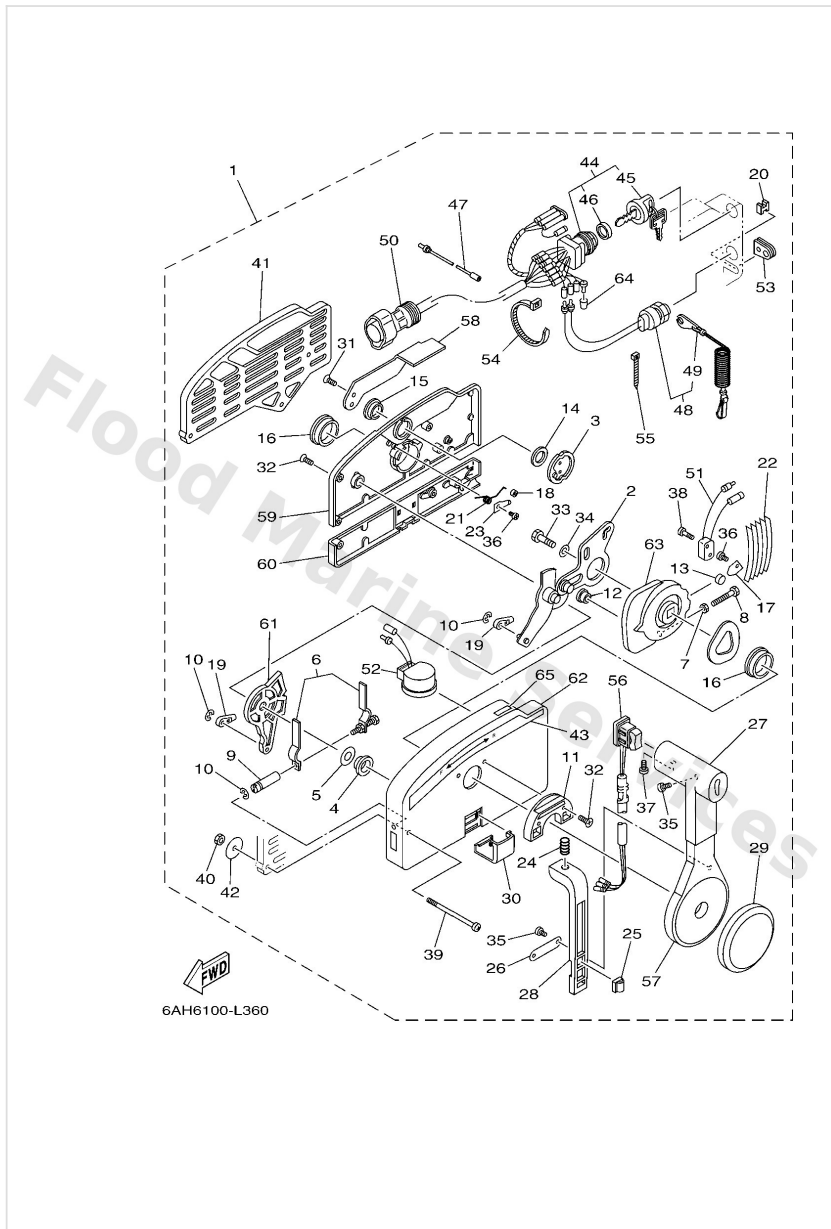

Remote Control Assy

Ref	Part	
30	7034821900 Cover, lead	Buy now
31	7034828100 Screw, flat head	Buy now
32	7034828200 Screw	Buy now
33	9738008030 Bolt, hexagon (fj1)	Buy now
34	9299008600 Washer, plain (663)	Buy now
35	9858004010 Screw, pan head (e56)	Buy now
36	9858004006 Screw, pan head (7h3)	Buy now
37	9858005010 Screw, pan head(62x)	Buy now
38	9858003015 Screw, pan head (n151)	Buy now
39	7034829110 Screw	Buy now
40	9538006600 Nut(661)	Buy now
41	7034829310 Spacer, remote control SINGLE	Buy now
42	7014828700 Washer 1	Buy now
43	7034821500 Graphic	Buy now
44	7038251012 Main switch assembly PRIME START	Buy now