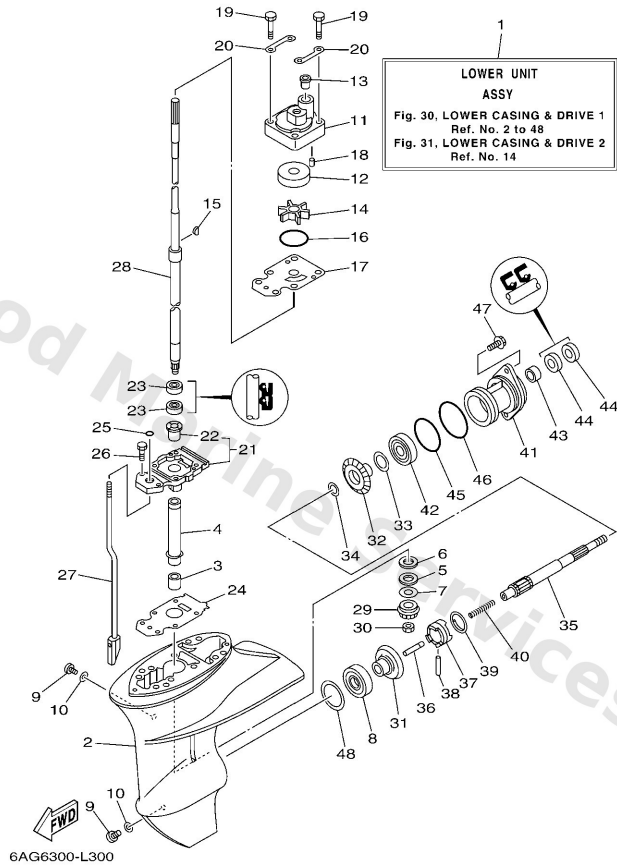

Lower Casing & Drive 1

Ref	Part	
48	6644556750 Shim (t:0.40mm) UR	Buy now
48	6644556760 Shim (t:0.50mm) UR	Buy now