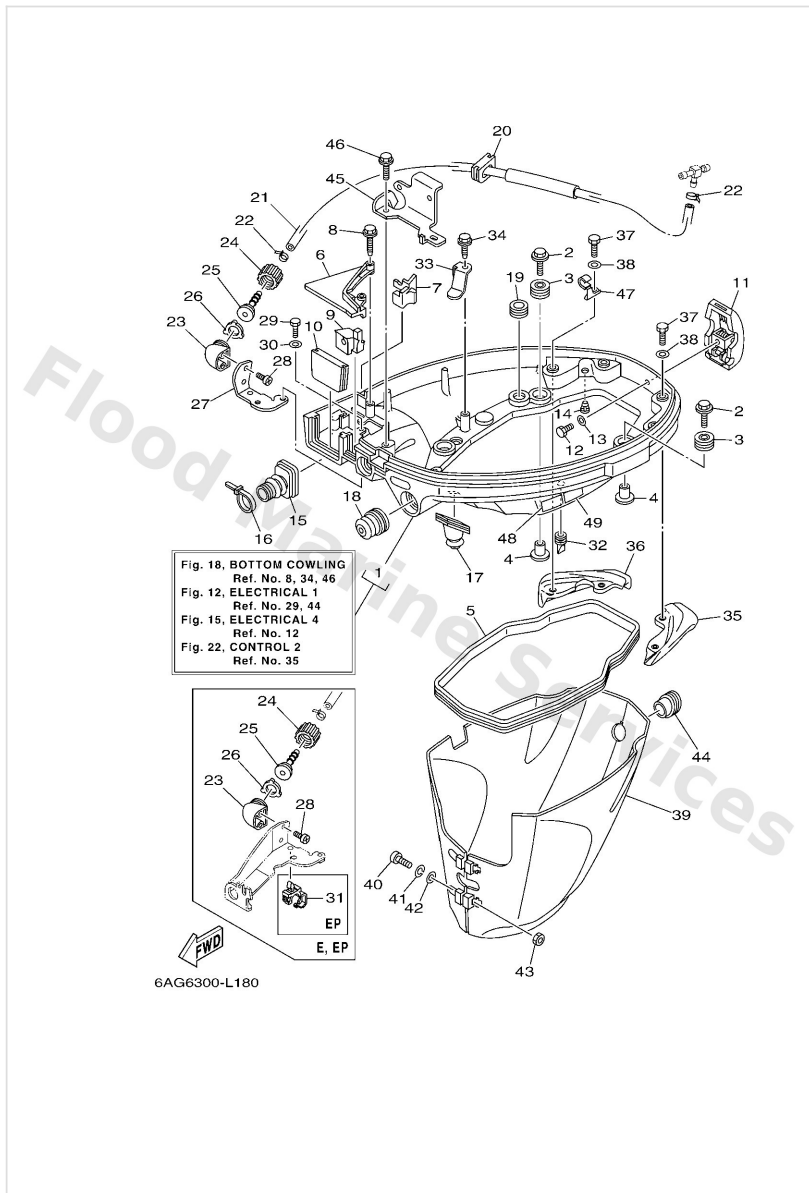

Yamaha F20BE 2012

Parts Manual

www.floodmarine.co.uk

+44 2882 246 539

Authorised Yamaha Dealers

Contents

BOTTOM COWLING	3
BRACKET 1	7
BRACKET 2	10
BRACKET 3	13
CARBURETOR	16
CONTROL 1	19
CONTROL 2	21
CRANKSHAFT & PISTON	24
CYLINDER & CRANKCASE 1	26
CYLINDER & CRANKCASE 2	28
ELECTRICAL 1	30
ELECTRICAL 2	33
ELECTRICAL 3	35
ELECTRICAL 4	37
ELECTRICAL 5	40
FUEL	41
FUEL TANK 1	45
FUEL TANK 2	46
GENERATOR	47
INTAKE	48
LOWER CASING & DRIVE 1	50
LOWER CASING & DRIVE 2	55
OIL PAN	57
OIL PUMP	59
POWER TILT ASSY	61
REMO CON ATTACHMENT	66
REMOTE CONTROL ASSY	68
REMOTE CONTROL BOX	73
REPAIR KIT 1	74
REPAIR KIT 2	76
REPAIR KIT 3	77
STARTER	79
STARTING MOTOR	82
STEERING	84
STEERING FRICTION	87
STEERING GUIDE	89
TOP COWLING	90
UPPER CASING	92
VALVE	94

Bottom Cowling

Ref	Part	
1	6AH42710004D Bottom cowling assembly	Buy now
1	6AH42710104D Bottom cowling assembly	Buy now
2	68F8511900 Bolt	Buy now
3	9048021M82 Grommet	Buy now
4	9038706176 Collar	Buy now
5	6AH4271600 Rubber, seal 1	Buy now
6	6AH42738004D Plate, fitting	Buy now
7	6AH4271800 Rubber, seal 3	Buy now
8	9010906M82 Bolt	Buy now
9	6AH4272500 Grommet	Buy now
9	6AH4272510 Grommet	Buy now
9	6AH4272520 Grommet	Buy now
10	6AH4272400 Grommet	Buy now
10	6AH4272410 Grommet	Buy now
11	6AH4280100 Cowling clamp comp.	Buy now

Bracket 1

Ref	Part	
20	6894316500 Plate, tilt lock	Buy now
21	9169030008 Pin. spring(656)	Buy now
22	9050210M07 Spring, conical(6k3)	Buy now
23	6AH43311004D Bracket, swivel 1 S(17.1")	Buy now
23	6AH43311104D Bracket, swivel 1 L(22.1")	Buy now
24	6AH4363100 Lever, tilt	Buy now
25	6AH4361600 Rod, tilt lock	Buy now
26	6AH4364600 Shaft, lever	Buy now
27	6AH4364100 Lever, tilt	Buy now
28	6AH4319100 Shaft, stopper	Buy now
29	9908005600 Circlip(22k)	Buy now
30	6AH4361700 Rod, tilt lock	Buy now
32	6AH4335000 Receiver assembly	Buy now
33	9050618014 Spring, tension	Buy now
34	6AH4361400 Plate, tilt lock	Buy now