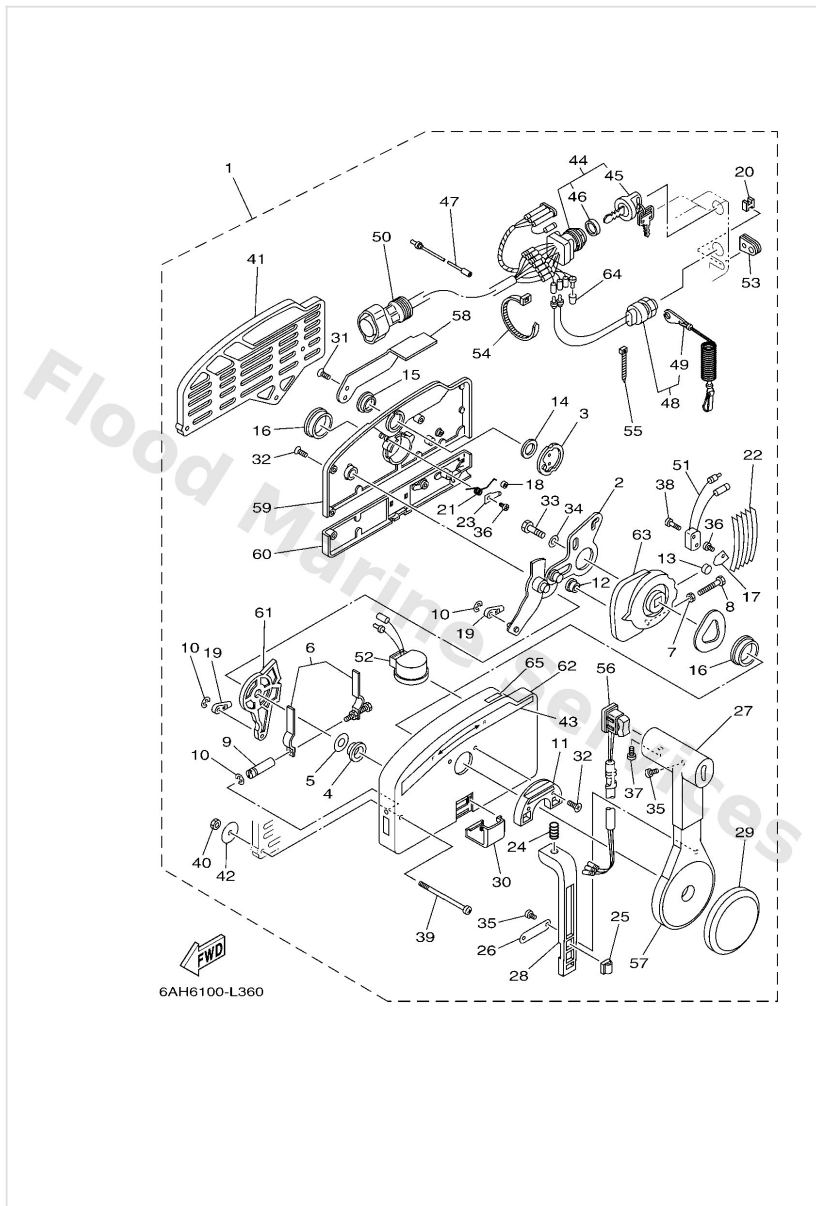

Remote Control Assy

Ref	Part	
45	6768257700 Cap, key	Buy now
46	7038253200 Cap	Buy now
47	7038253100 Wire, lead	Buy now
48	6888257501 Engine stop switch assembly	Buy now
49	6828255600 Lanyard, stop switch	Buy now
50	6888258A20 10p main harness mec 2m (6ft) (10P)	Buy now
51	7038254000 Neutral switch assembly	Buy now
52	70383383B0 Buzzer	Buy now
53	7034828400 Grommet	Buy now
54	7038259100 Band	Buy now
55	7038259200 Band	Buy now
56	7034822400 Cover, control lever WITHOUT PT/T SW.	Buy now
56	7038256302 Trim & tilt switch assembly WITH PT/T SW.	Buy now
57	7034822100 Grip	Buy now
58	7034815200 Knob, free accel	Buy now