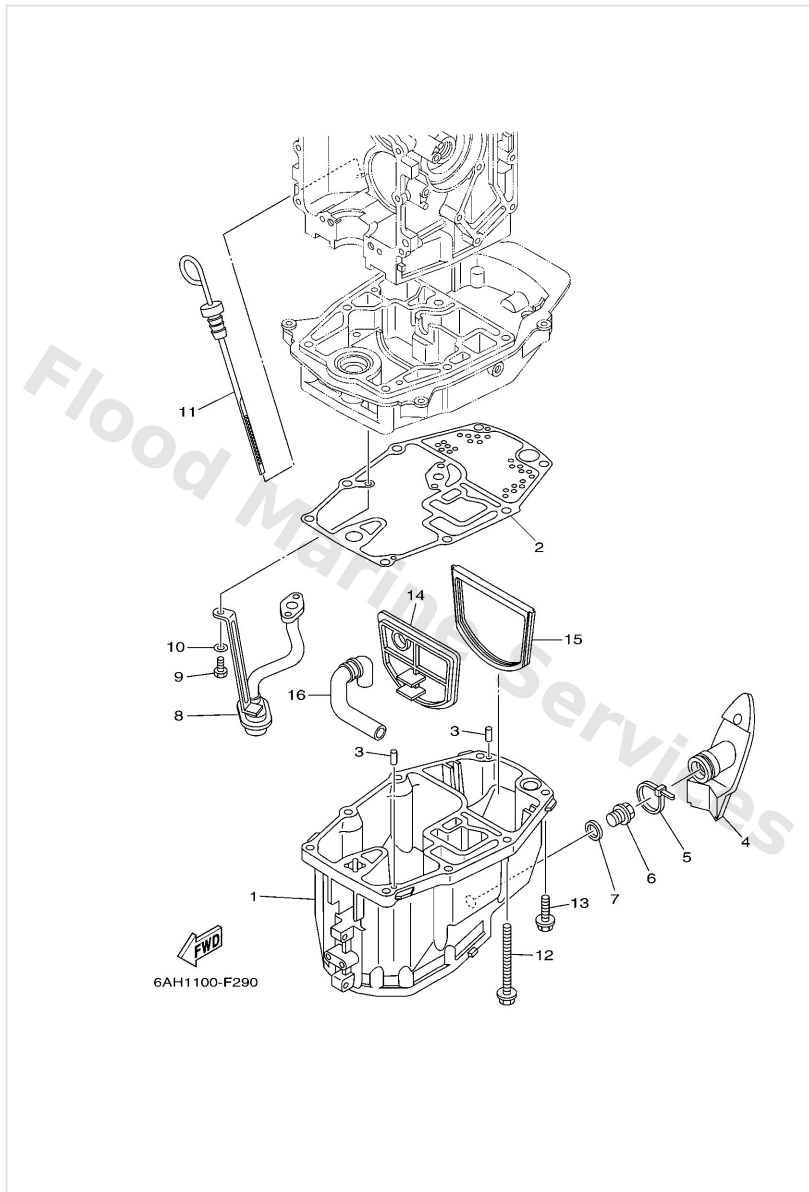

Oil Pan

Ref	Part	
1	6AH1531100CA Oil pan	Buy now
2	6AH1531200 Gasket, oil pan	Buy now
3	9360412M07 Pin, dowel (688)	Buy now
4	6AH1531600 Damper, engine mount 1	Buy now
5	9046511M59 Clamp(63m)	Buy now
6	9034014M06 Plug, straight screw(62y)	Buy now
7	9043014M09 Gasket	Buy now
8	6AH1341100 Strainer, oil	Buy now
9	9701306016 Bolt, hexagon deep recess	Buy now
10	9290306600 Washer, plain (646)	Buy now
11	6AH1536200 Plug, oil level	Buy now
12	9011908103 Bolt, with washer	Buy now
13	9757508530 Bolt, hexagon w/w deep recess	Buy now
14	6AH4512600 Plate, seal damper	Buy now
15	6AH4511500 Gasket, upper casing	Buy now