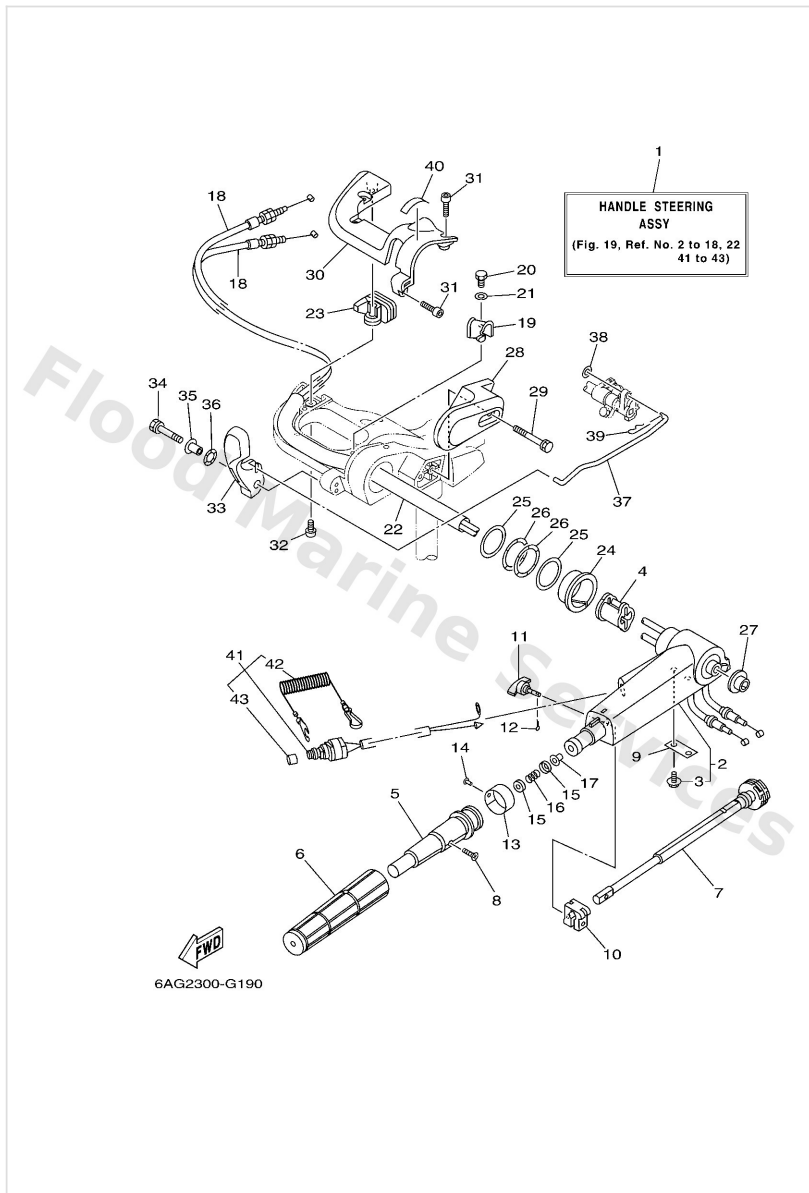

Steering

Ref	Part	
1	6AHW0084024D Handle steering assembly	Buy now
2	6AH42101014D Handle, steering	Buy now
3	9010906M86 Bolt	Buy now
4	6AH2628800 Grommet, cable	Buy now
5	66M4211901 Grip, steering handle	Buy now
6	67D4217700 Rubber, handle	Buy now
7	65W4213800 Lever, throttle	Buy now
8	9015205011 Screw, countersunk	Buy now
9	65W4215900 Stay	Buy now
10	6G14212600 Piece, friction	Buy now
11	65W4212500 Bolt, friction adjusting	Buy now
12	9149016010 Pin, cotter	Buy now
13	6J04213700 Indicator, throttle	Buy now
14	9026902M09 Rivet(615)	Buy now
15	6X44418800 Washer	Buy now