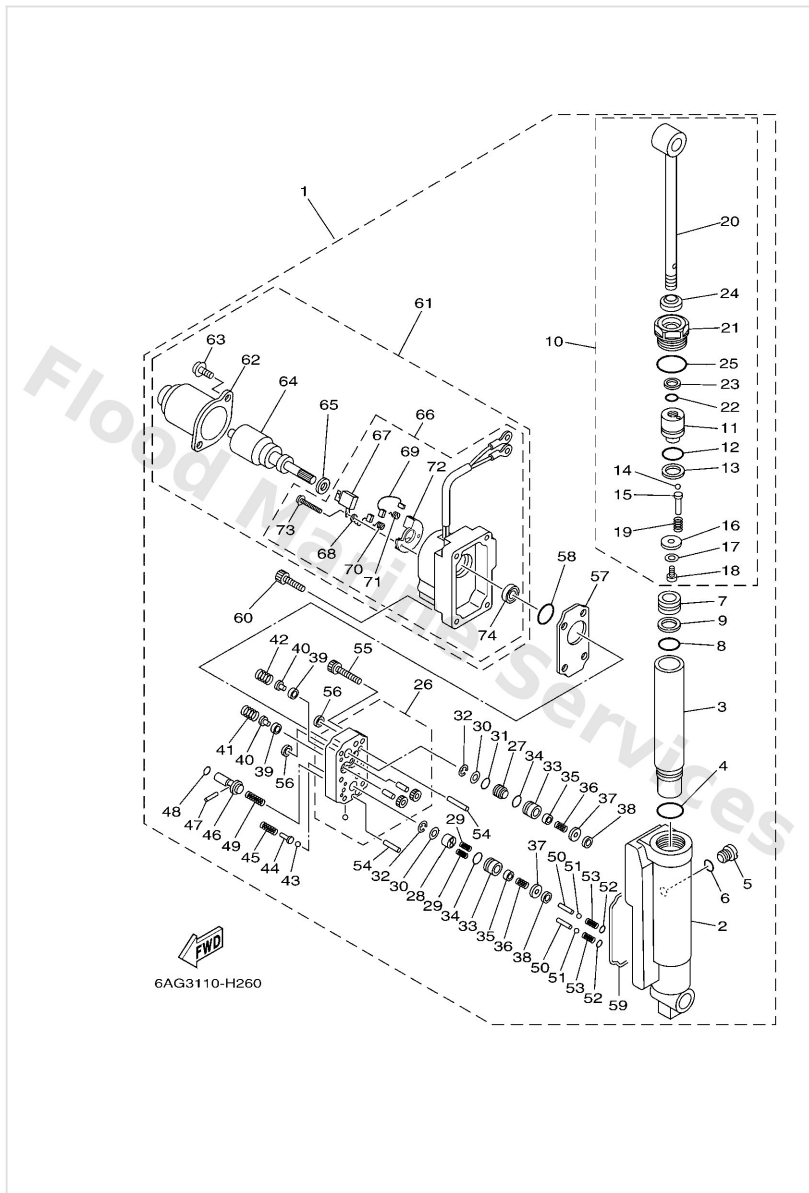

Power Tilt Assy

Ref	Part	
49	6AH4385400 Spring, manual release	Buy now
50	69A4381G00 Pin 1	Buy now
53	69A4384H00 Spring	Buy now
54	9360614081 Pin,dowel(296)	Buy now
55	9131805025 Bolt,socket	Buy now
57	6AH4381J00 Plate	Buy now
58	N354386210 O-ring	Buy now
59	69A2312900 Gasket, drain plug	Buy now
60	69A4387800 Bolt, socket	Buy now
61	69A4388001 Motor assembly	Buy now
62	65W4380401 Stator assembly	Buy now
63	65W4388701 Bolt	Buy now
64	65W4380501 Armature assembly	Buy now
65	65W4387G00 Washer	Buy now
66	69A4388101 Frame, end	Buy now