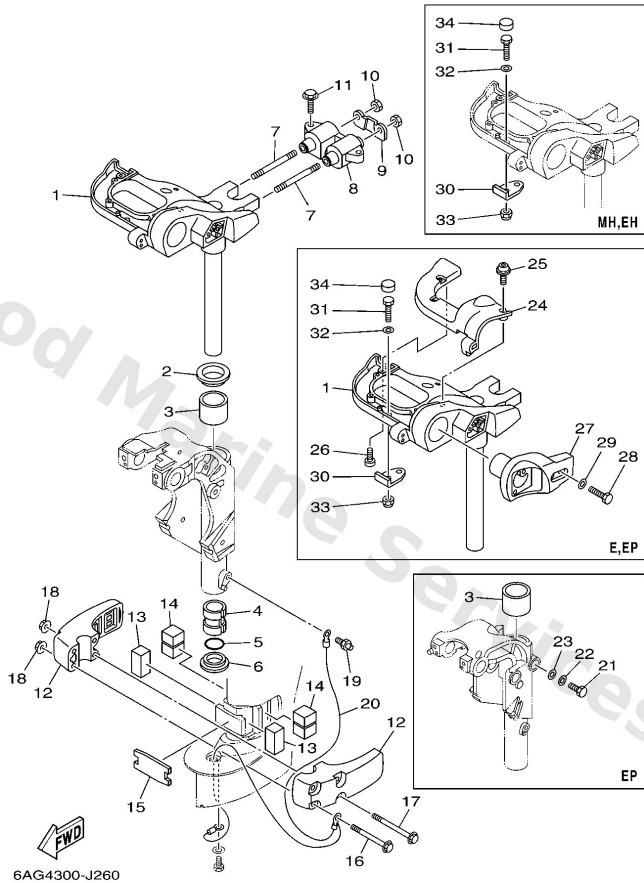

Bracket 3

Ref	Part	
1	6AH42510004D Steering bracket assembly S(17.1")	Buy now
1	6AH42510104D Steering bracket assembly L(22.1")	Buy now
2	9020940008 Washer	Buy now
3	9038640001 Bush	Buy now
4	9038630048 Bush	Buy now
5	9321029M94 O-ring(6h1)	Buy now
6	9038630M60 Bush(6j8)	Buy now
7	9011610033 Bolt, stud	Buy now
8	6AH4451400 Mount damper, upper side	Buy now
9	6AH4452600 Plate	Buy now
10	9538010600 Nut(624)	Buy now
11	9011908094 Bolt, with washer	Buy now
12	6AH44551004D Housing, lower mount rubber 1	Buy now
13	6AH4455700 Mount damper, lower front	Buy now
14	6AH4455500 Mount damper, lower side	Buy now