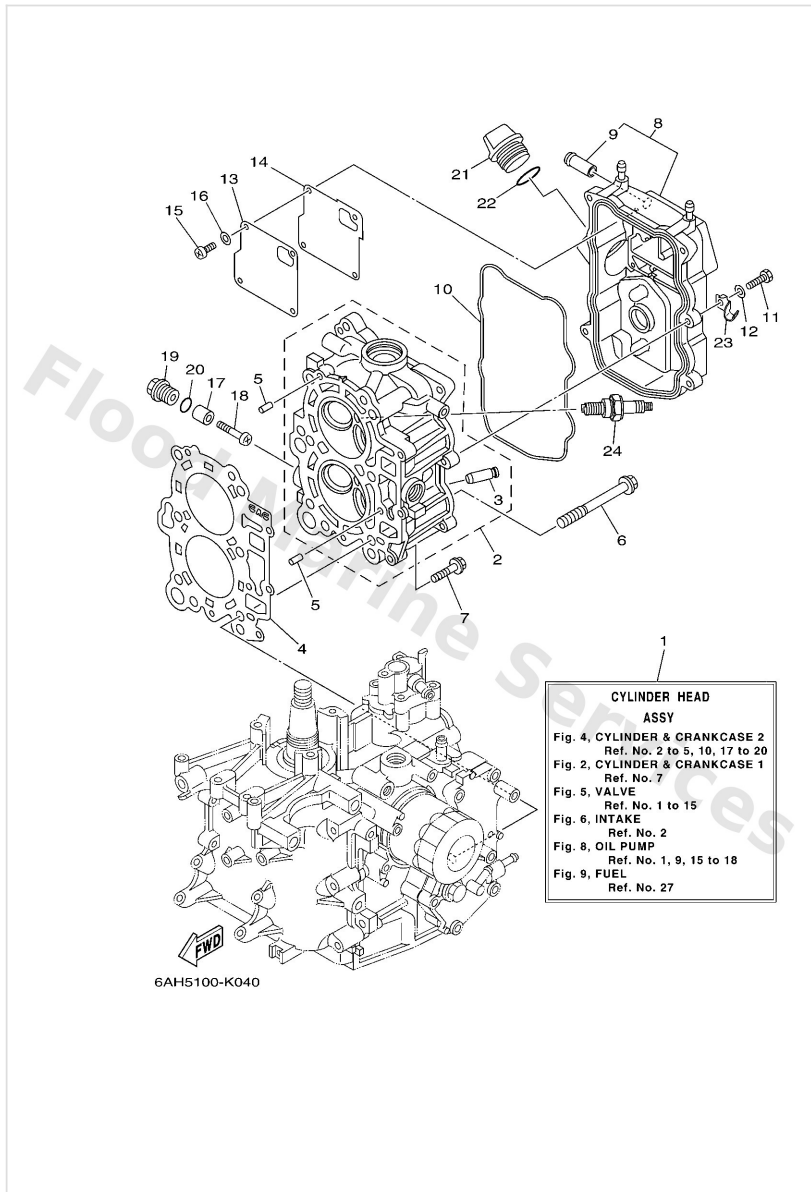

Cylinder & Crankcase 2

Ref	Part	
15	9850704010 Screw, pan head(6g8)	Buy now
16	9290704600 Washer(jf2)	Buy now
17	6G81132500 Anode	Buy now
18	9788005025 Screw, panhead (a93)	Buy now
19	6G81119701 Plug, blind	Buy now
20	9321013M63 O-ring (6g8)	Buy now
21	6G81536300 Plug, oil	Buy now
22	9321024M79 O-ring	Buy now
23	9046508059 Clamp	Buy now
24	9470200418 Plug, spark (dpr6eb-9)	Buy now