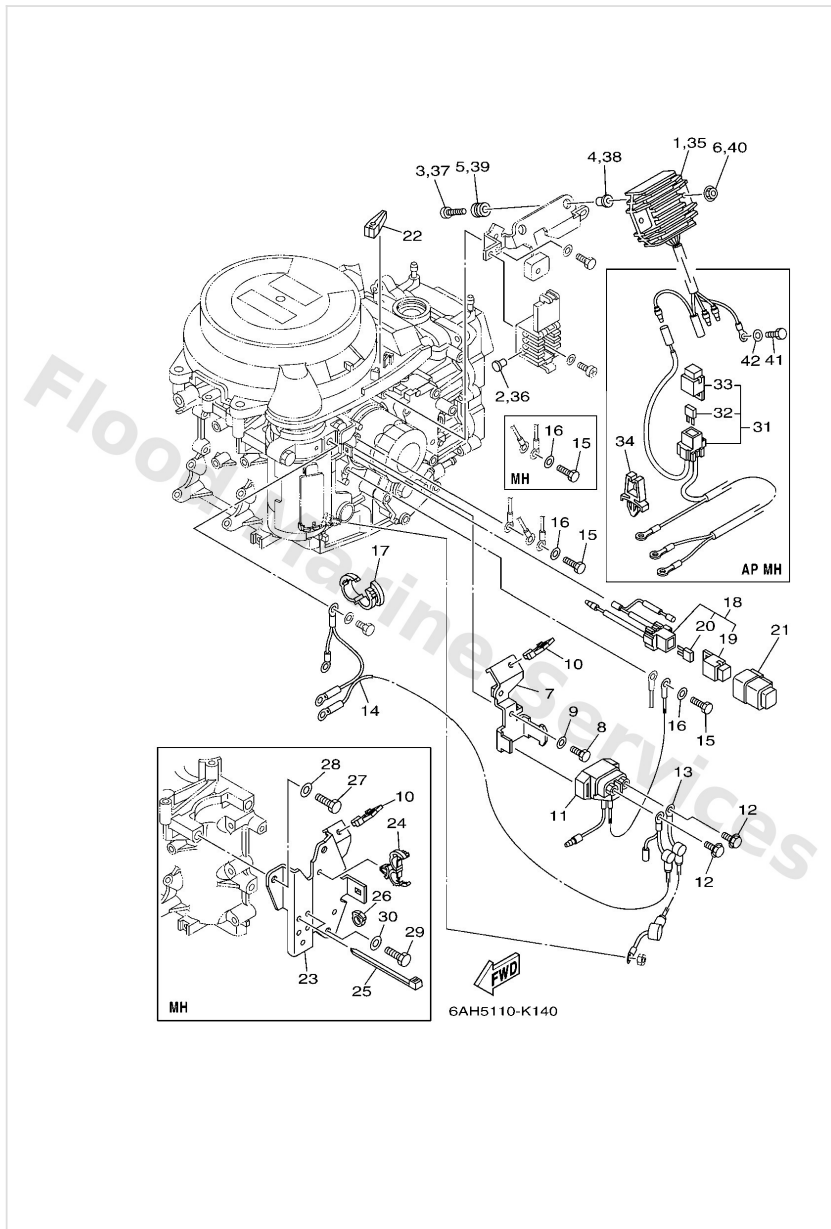

Electrical 2

Ref	Part	
18	6AH8215000 Fuse holder assembly	Buy now
19	67F8215B10 Cap (yellow)	Buy now
20	67F8215100 Fuse	Buy now
21	6AH8215700 Damper	Buy now
22	67F2812A00 Puller, fuse	Buy now
23	6AH8239800 Plate 3	Buy now
24	9046418246 Clamp(4tr)	Buy now
25	9046513M18 Clamp	Buy now
26	9046409010 Clamp	Buy now
27	9709508025 Bolt (62g)	Buy now
28	9299508600 Washer, plain (663)	Buy now
29	9709508016 Bolt, hexagon deep recess	Buy now
31	6AH8194900 Wire, lead AP	Buy now
33	67F8215B00 Cap (black)	Buy now
34	9046406001 Clamp AP	Buy now