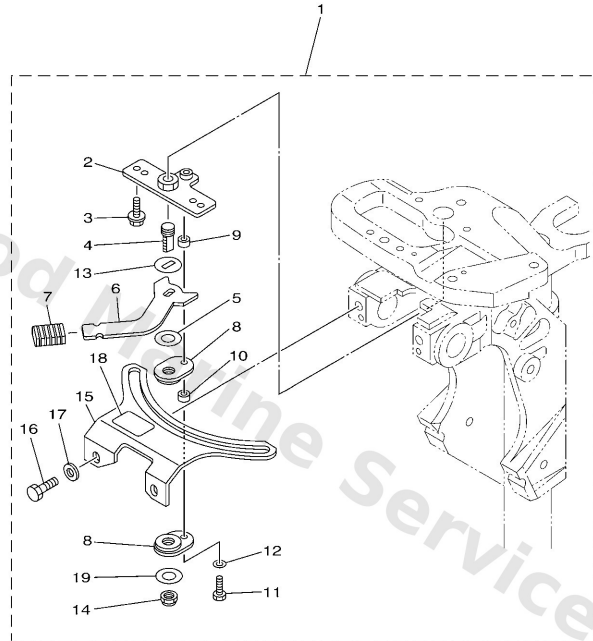

Steering Friction

6AU5110-L180

Ref	Part	
16	9010108022 Bolt, hexagon deep recess	Buy now
17	9020108065 Washer, plate	Buy now
18	68T4315500 Mark 1	Buy now
19	90201106M5 Washer, plate(3gm)	Buy now