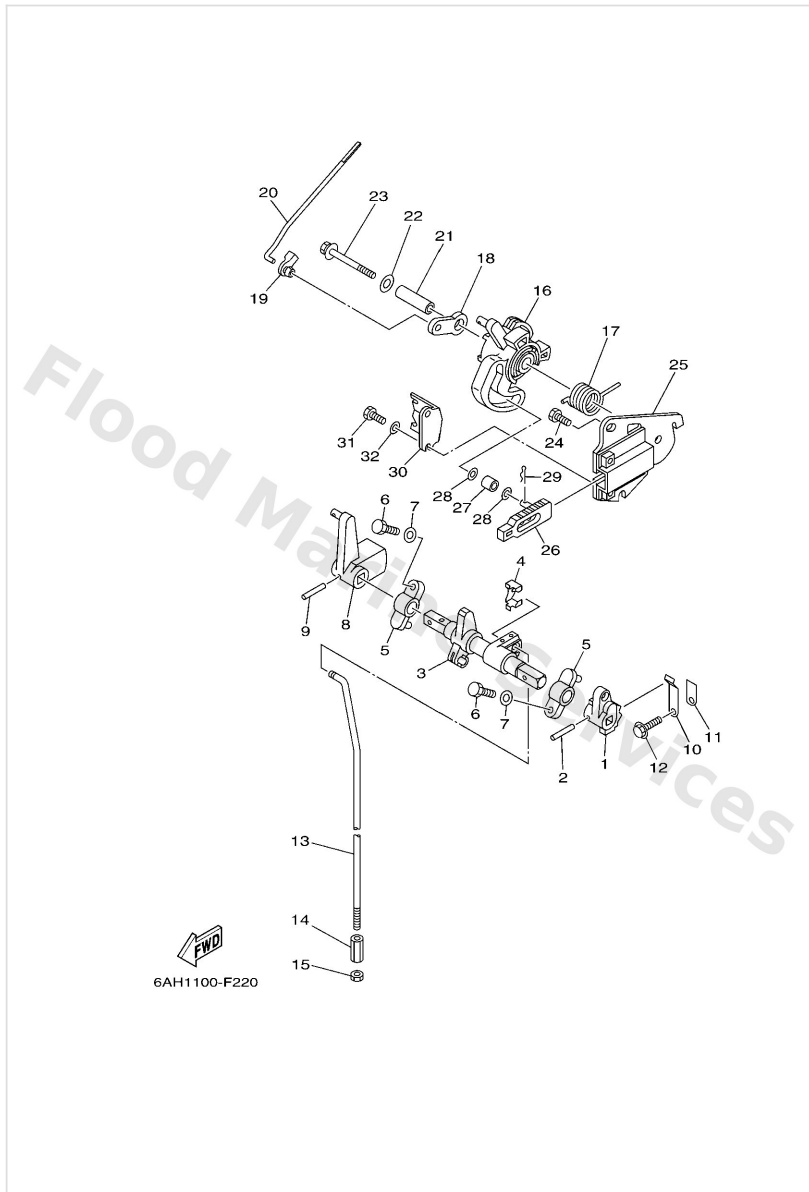

Control 1

Ref	Part	
16	6AH4163800 Pulley	Buy now
17	9050820M44 Spring, torsion	Buy now
18	65W4128300 Lever, free accel.	Buy now
19	6J84126200 Joint, choke lever	Buy now
20	6AH4121100 Link, accel.	Buy now
21	9038706139 Collar	Buy now
22	9020106M31 Washer (6a0)	Buy now
23	9759506555 Bolt, hexagon w/w deep recess	Buy now
24	9709506014 Bolt(gj3)	Buy now
25	6AH1457100 Bracket, throttle	Buy now
26	6AH4416700 Plunger, shift cam	Buy now
27	62Y4217100 Bushing	Buy now
28	9020105M04 Washer, plate	Buy now
29	9046810005 Pin, hair 6264123500	Buy now
30	6AH1449700 Stay, throttle wire	Buy now