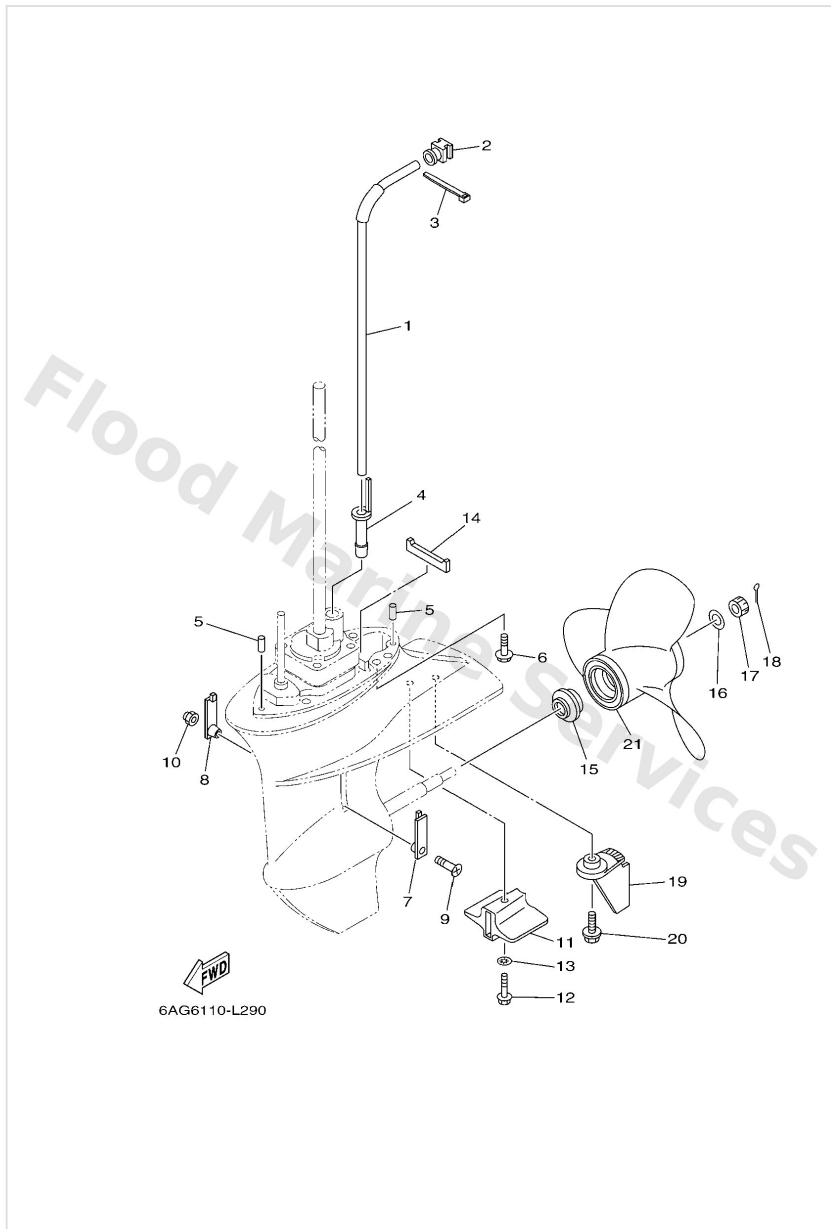

Lower Casing & Drive 2

Ref	Part	
1	6AH4436101 Tube, water 1 S(17.1")	Buy now
1	6AH4436111 Tube, water 1 L(22.1")	Buy now
2	6AH4436500 Damper, water seal 1	Buy now
3	9046511M10 Clamp	Buy now
4	6AH4436800 Rubber, water seal 4	Buy now
5	9360412M07 Pin, dowel (688)	Buy now
6	9757508530 Bolt, hexagon w/w deep recess	Buy now
7	6G14521400 Cover, water inlet	Buy now
8	63V4521500 Cover, water inlet	Buy now
9	9015205011 Screw, countersunk	Buy now
10	9018505002 Nut nylon (sus)(ex4)	Buy now
11	6AH4525100 Anode	Buy now
12	9589506035 Bolt, flange(4nx)	Buy now
13	9299006300 Washer, tooth	Buy now
14	63V4537500 Damper, seal	Buy now