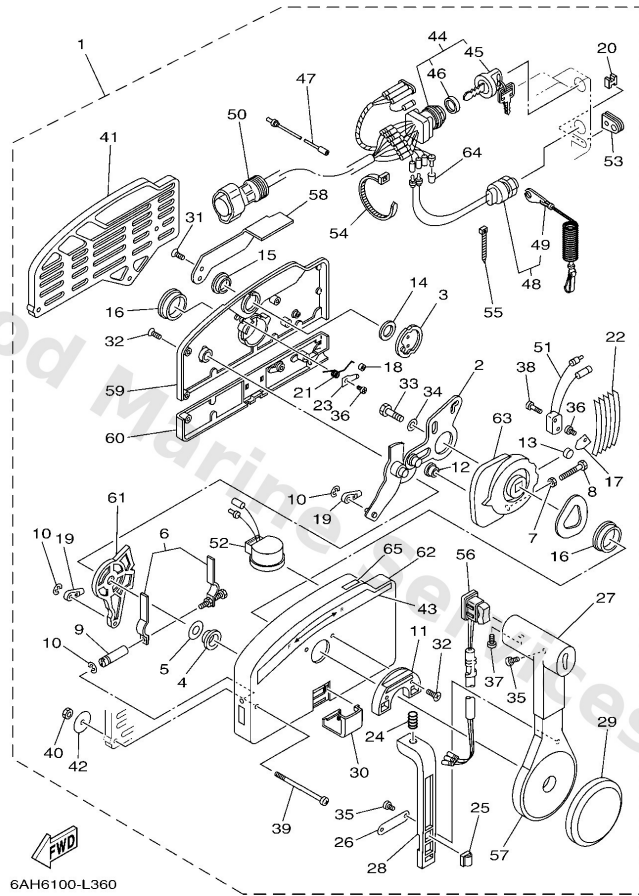

Remote Control Assy

Ref	Part	
15	7034824300 Bushing 3	Buy now
16	7034823600 Bushing	Buy now
17	7034818900 Retainer	Buy now
18	7034823400 Roller, detent	Buy now
19	7034834501 Cable end, remote control 2	Buy now
20	7034835800 Anchor, cable	Buy now
21	7034824400 Spring, free accel.	Buy now
22	7034823800 Spring, detent	Buy now
23	7034824600 Spacer 1	Buy now
24	7034822700 Spring, neutral lock	Buy now
25	7038259400 Clamp WITH PT/T SW.	Buy now
26	7034822600 Plate, stopper	Buy now
27	7034822200 Grip, control lever SINGLE	Buy now
28	7034822300 Lock, neutral	Buy now
29	7034822500 Cover	Buy now