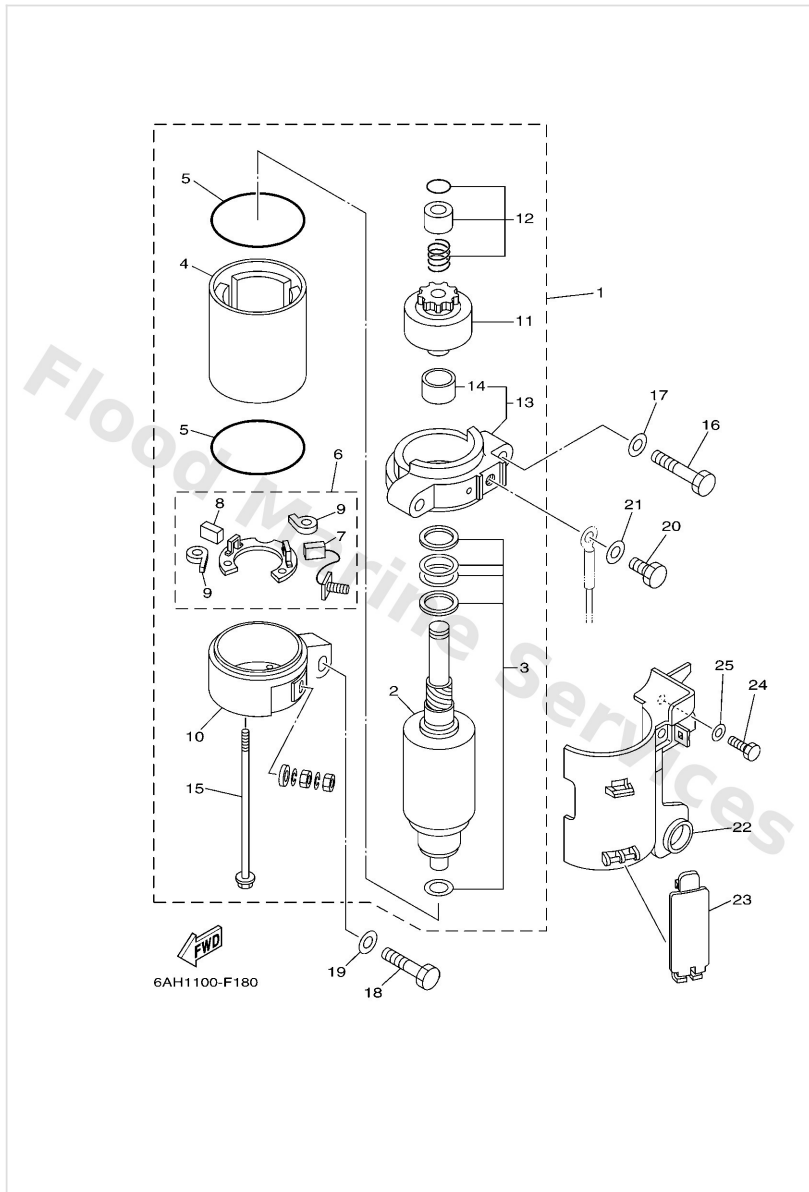

Starting Motor

Ref	Part	
1	6AH8180000 Starting motor assembly	Buy now
2	6898185011 Armature assembly	Buy now
3	6898180911 Washer kit	Buy now
4	6898181011 Stator ass'y	Buy now
5	6898184711 O-ring	Buy now
6	6898184011 Brush holder assembly	Buy now
7	6898181111 Brush 1	Buy now
8	6898181211 Brush 2	Buy now
9	6898181310 Spring, brush	Buy now
10	6AH8182000 Rear bracket assembly	Buy now
11	6898180712 Pinion assembly	Buy now
12	68T8185700 Pinion stopper set	Buy now
13	6AH8183000 Front bracket assembly	Buy now
14	6898183100 Metal, front	Buy now
15	6898182610 Bolt	Buy now