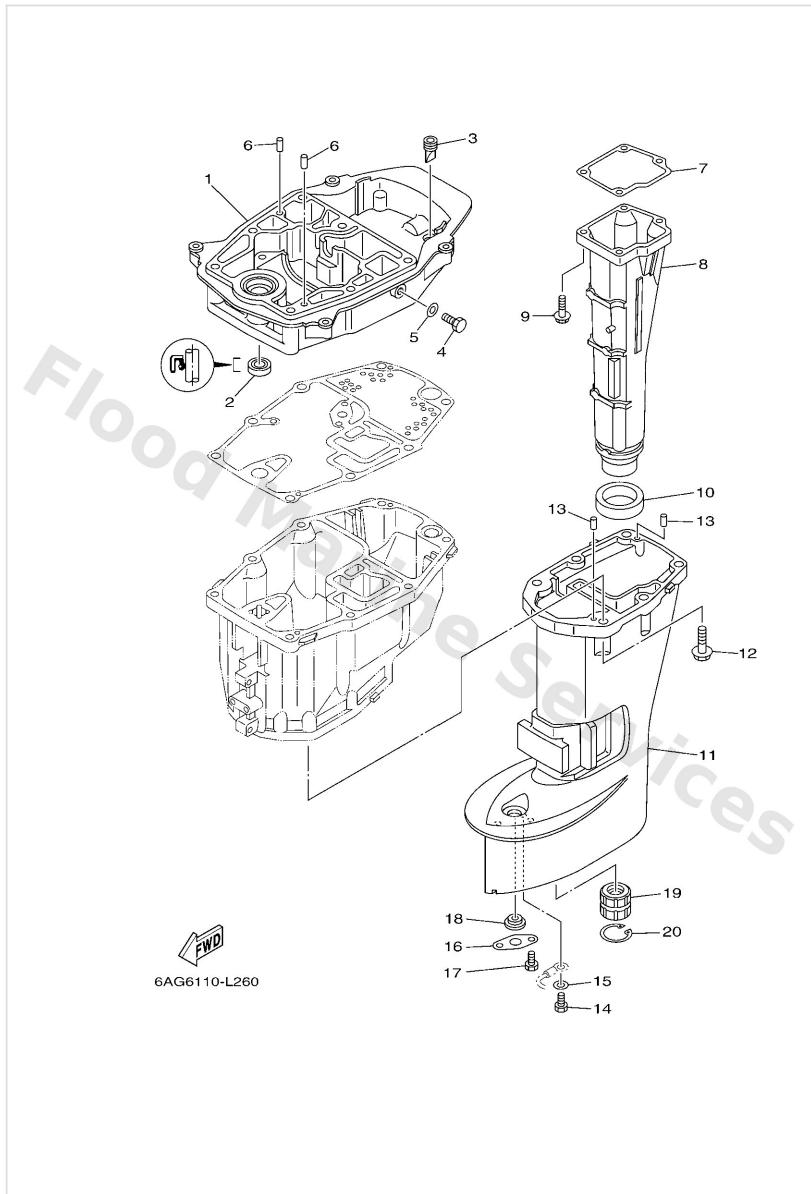

Upper Casing

Ref	Part	
14	9709505010 Bolt (682)	Buy now
15	9299505600 Washer, plain (646)	Buy now
16	68T4532100 Plate	Buy now
17	9709506008 Bolt (fj1)	Buy now
18	9048014M54 Grommet	Buy now
19	6824531800 Bushing, drive shaft L(22.1")	Buy now
20	9342030042 Circlip (650) L(22.1")	Buy now