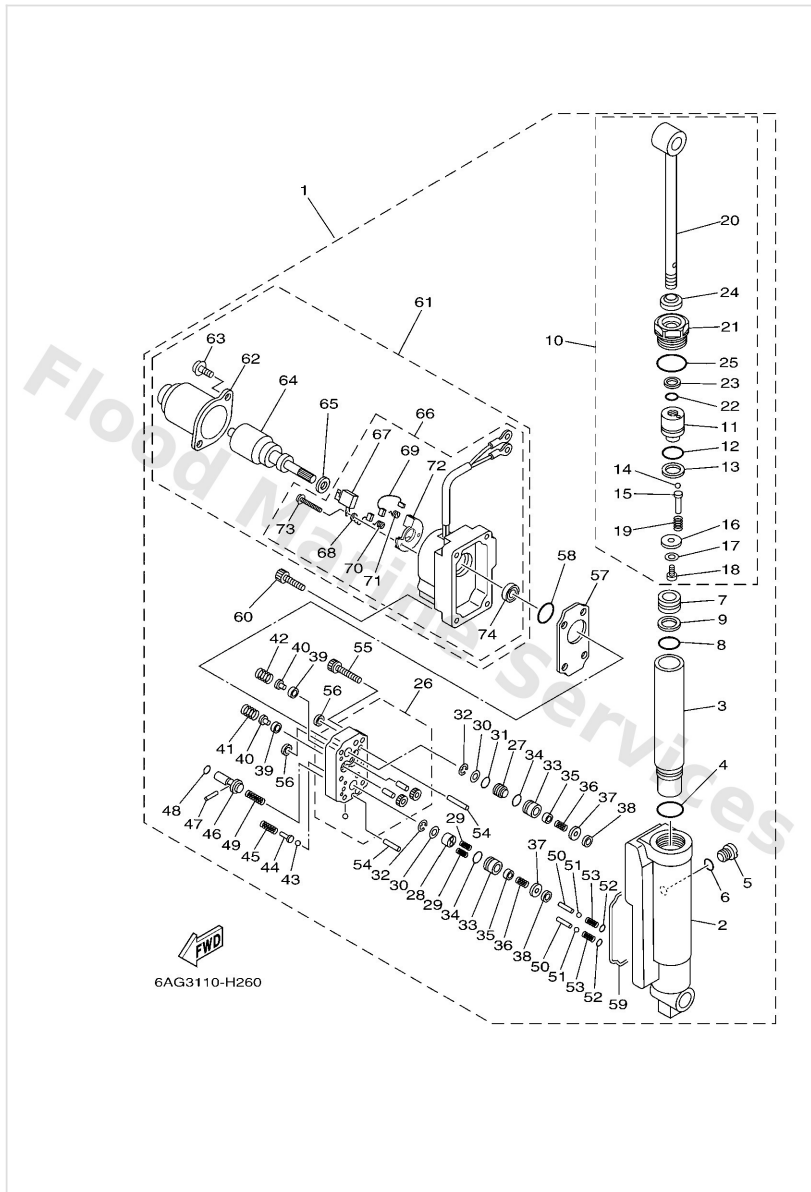

Power Tilt Assy

Ref	Part	
33	69G4382G00 Valve seat	Buy now
34	9321012N52 O-ring	Buy now
35	6T44380800 Seat valve comp. 1	Buy now
36	69G4385300 Spring, main valve	Buy now
37	69G4388F00 Spacer	Buy now
38	69J4381C00 Filter 3	Buy now
39	6H14384G11 Seal, relief valve	Buy now
40	6H14384410 Pin, valve support	Buy now
41	6F24385500 Spring, up relief	Buy now
42	6H14385610 Spring, down relief	Buy now
44	69A4386A00 Pin, absorber valve	Buy now
45	69A4382400 Spring, down relief 2	Buy now
46	69A4384800 Rod, manual release	Buy now
47	9360215250 Pin, dowel	Buy now
48	9321006001 O-ring (26h)	Buy now