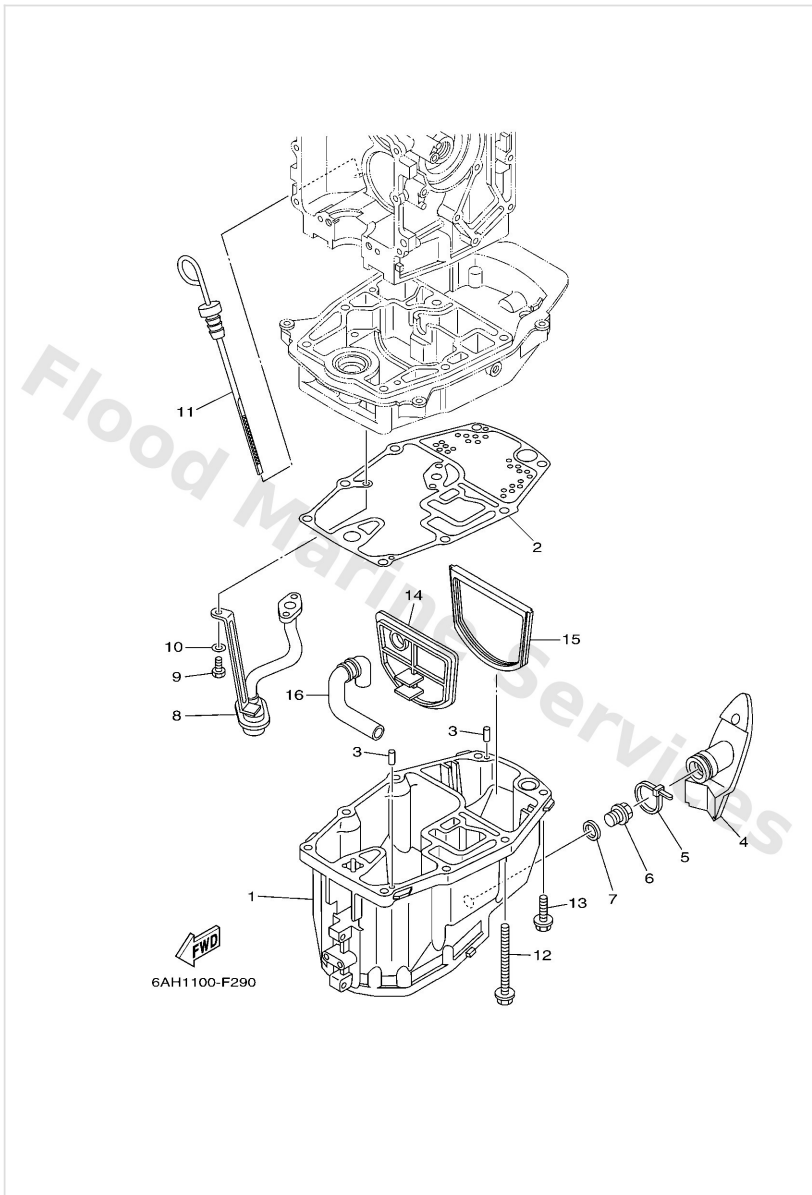

Oil Pan

Ref	Part	
16	6AH4513500 Pipe	Buy now