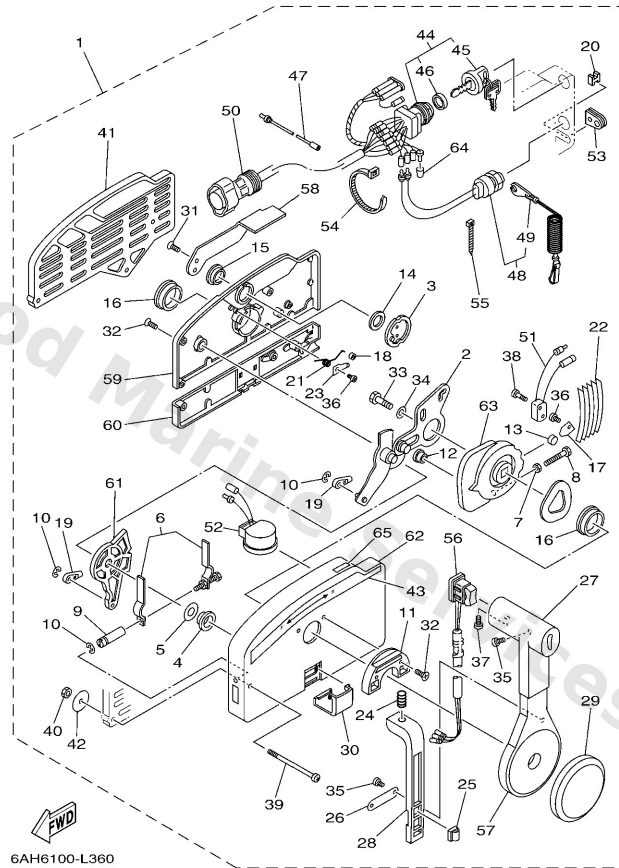

Remote Control Assy

Ref	Part	
59	7034821200 Rear housing	Buy now
60	7034821300 Back, panel	Buy now
61	7034827100 Arm, shift	Buy now
62	7034821102 Housing,1	Buy now
63	7034823200 Drive gear	Buy now
64	7038254200 Cap FOR 703-48205-A6	Buy now
65	7034821800 Graphic	Buy now