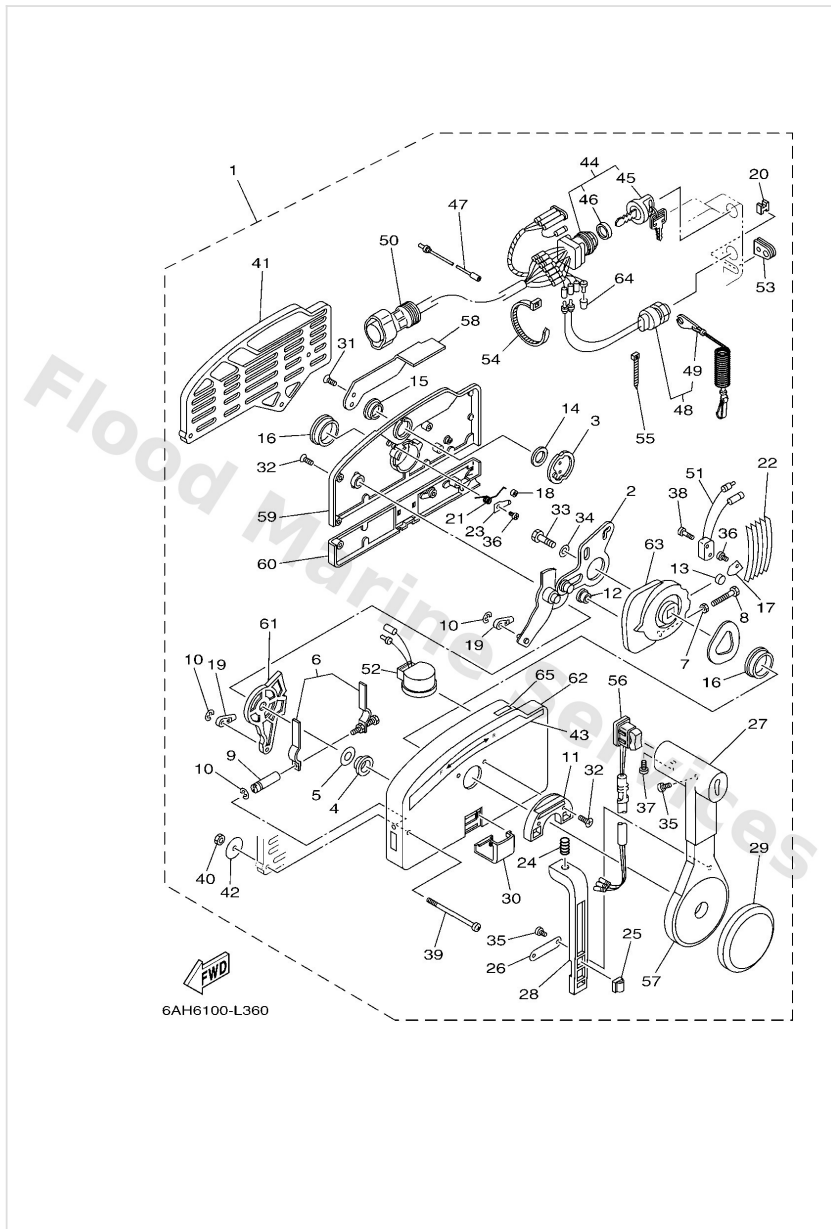

Remo Con Attachment

Ref	Part	
1	6AH4850100 Remote cont. attachment assembly. AP	Buy now
2	6AH4272410 Grommet	Buy now
3	9046511M10 Clamp	Buy now
4	65W4272610 Grommet	Buy now
5	6AH8377300 Bracket, switch	Buy now
6	9759506530 Bolt, hexagon w/w deep recess	Buy now
7	6AH4853200 Bracket, remote control 2	Buy now
8	9048019031 Grommet(75v)	Buy now
9	6824853850 Clamp, cable	Buy now
10	9169030012 Pin, spring	Buy now
11	9759506514 Bolt(gj3)	Buy now
12	6634834400 Cable end, remote control	Buy now
13	9046818008 Clip 620436610000	Buy now
14	6AH4853100 Bracket, remote control 1	Buy now
15	9010906M86 Bolt	Buy now

Remo Con Attachment

6AH3110-H360

Ref	Part	
18	9046513M18 Clamp	Buy now
19	6D58434000 Socket cord assembly 1	Buy now

Remote Control Assy

Ref	Part	
1	70348201A4 Remote control assembly (10p) AP WITHOUT PT/T SW.	Buy now
1	70348205A6 Remote control assembly (10p, ptt) AP WITH PT/T SW.	Buy now
2	7034826101 Arm, throttle	Buy now
3	7034815300 Shaft, free accel.	Buy now
4	7034823500 Bushing	Buy now
5	7034826800 Spacer 3	Buy now
6	7034826400 Throttle, friction	Buy now
7	9538005600 Nut, hexagon (663)	Buy now
8	9738005025 Bolt	Buy now
9	7034826500 Shaft Friction	Buy now
10	9343006024 Circlip (701)	Buy now
11	7034824500 Plate, lock	Buy now
12	7034825200 Roller, cam	Buy now
13	7014824800 Roller, free accel	Buy now
14	7034819800 Washer, wave 3	Buy now