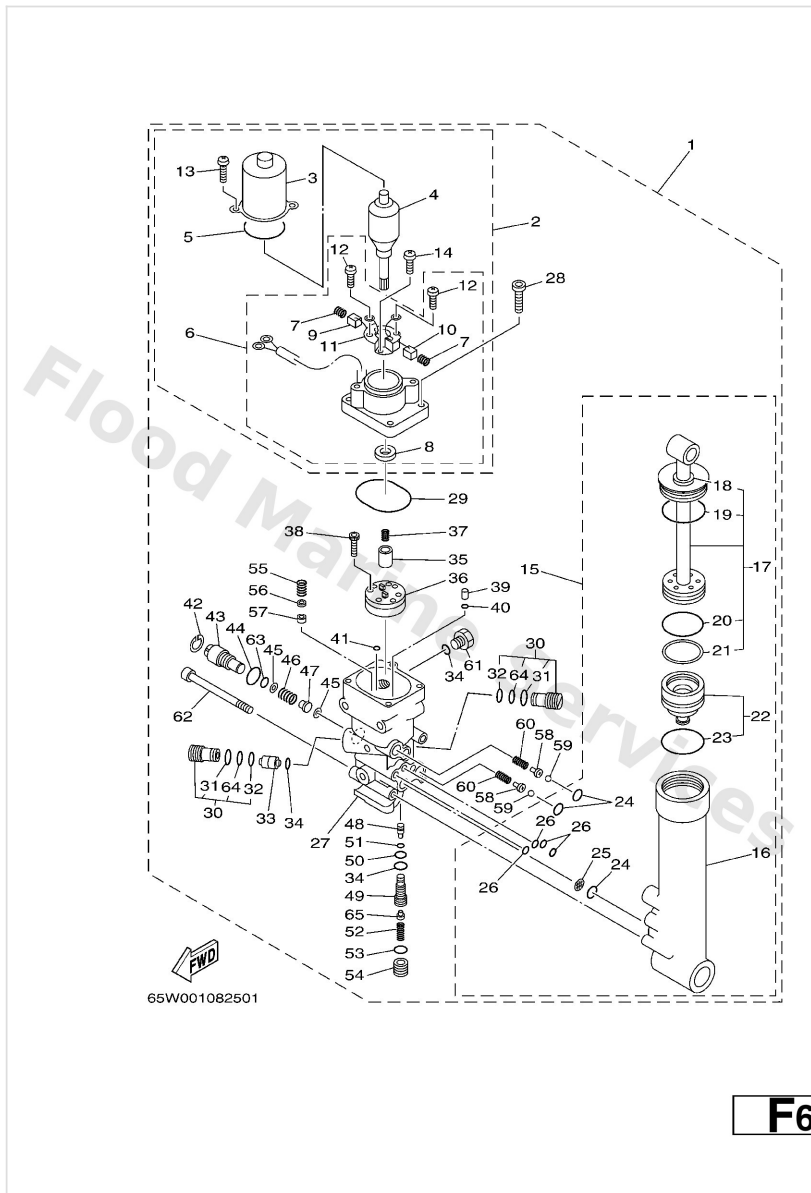

Power Trim & Tilt Assy

Ref	Part	
47	65W4382A00 Adaptor 1	Buy now
48	65W4384400 Pin, valve support	Buy now
49	65W4385100 Seat, relief valve	Buy now
50	9321008006 O-ring	Buy now
51	9321003478 O-ring(31m)	Buy now
52	65W4385500 Spring, up relief	Buy now
53	9321011073 O-ring (p95)	Buy now
54	65W4384300 Screw, valve lock	Buy now
55	6H14385610 Spring, down relief	Buy now
56	6H14384410 Pin, valve support	Buy now
57	6H14384F10 Seal, main valve	Buy now
58	65W4386A00 Pin, absorber valve	Buy now
59	9350108001 Ball	Buy now
60	65W4385300 Spring, absorber valve	Buy now
61	6H14382900 Plug, reservoir	Buy now