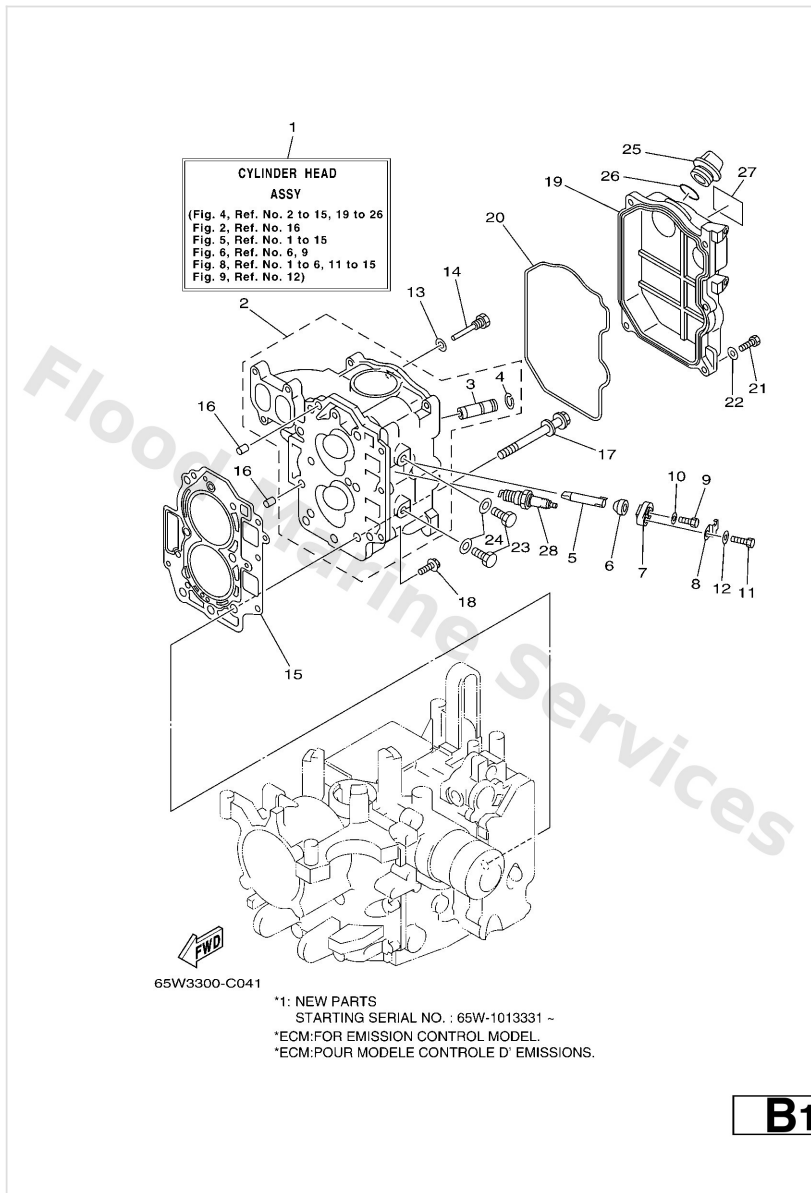

Cylinder & Crankcase 2

Ref	Part	
14	9010906M65 Bolt(62y)	Buy now
15	65W1118120 Gasket, cylinder head 1	Buy now
15	65W1118130 Gasket, cylinder head 1 NEW PARTS *1	Buy now
16	9953008012 Pin, dowel(6g8)	Buy now
17	9011909M00 Bolt, with washer(62y)	Buy now
18	9011906MA3 Bolt, with washer	Buy now
19	65W11191001S Cover Cylinder Head 1	Buy now
20	65W1135600 Seal, cylinder 2	Buy now
23	9709508014 Bolt, hexagon deep recess *ECM-F25A ONLY	Buy now
24	9043008143 Gasket (256-11198-00) *ECM-F25A ONLY	Buy now
25	6G81536300 Plug, oil	Buy now
26	9321024M79 O-ring	Buy now
27	62Y1213860 Mark Caution	Buy now
28	9470100375 Plug, spark (dpr6ea-9)(62y)	Buy now