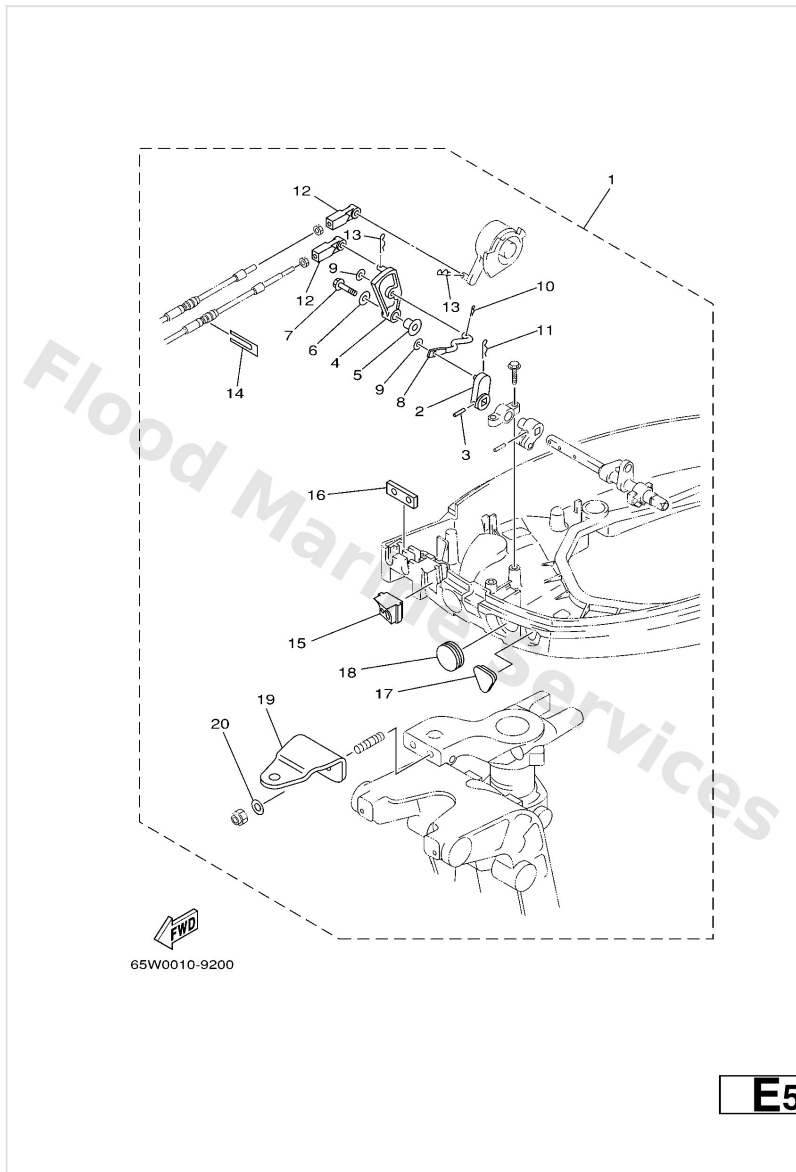

Remo Con Attachment

Ref	Part	
1	65W4850100 Remote cont. attachment assembly. AP	Buy now
2	65W4414200 Joint	Buy now
3	9025403M05 Pin, spring	Buy now
4	65W4412500 Lever, shift rod	Buy now
5	9038706M29 Collar (6a0)	Buy now
6	9020106M31 Washer (6a0)	Buy now
7	9759506525 Bolt, hexagon w/w deep recess	Buy now
8	65W4419200 Joint, rod 1	Buy now
9	9020105M06 Washer, plate(61u)	Buy now
10	9046810005 Pin, hair 6264123500	Buy now
11	9046818008 Clip 620436610000	Buy now
12	6634834400 Cable end, remote control	Buy now
14	6H34853800 Clamp, cable	Buy now
15	65W4272521 Grommet	Buy now
16	62Y4272700 Grommet	Buy now