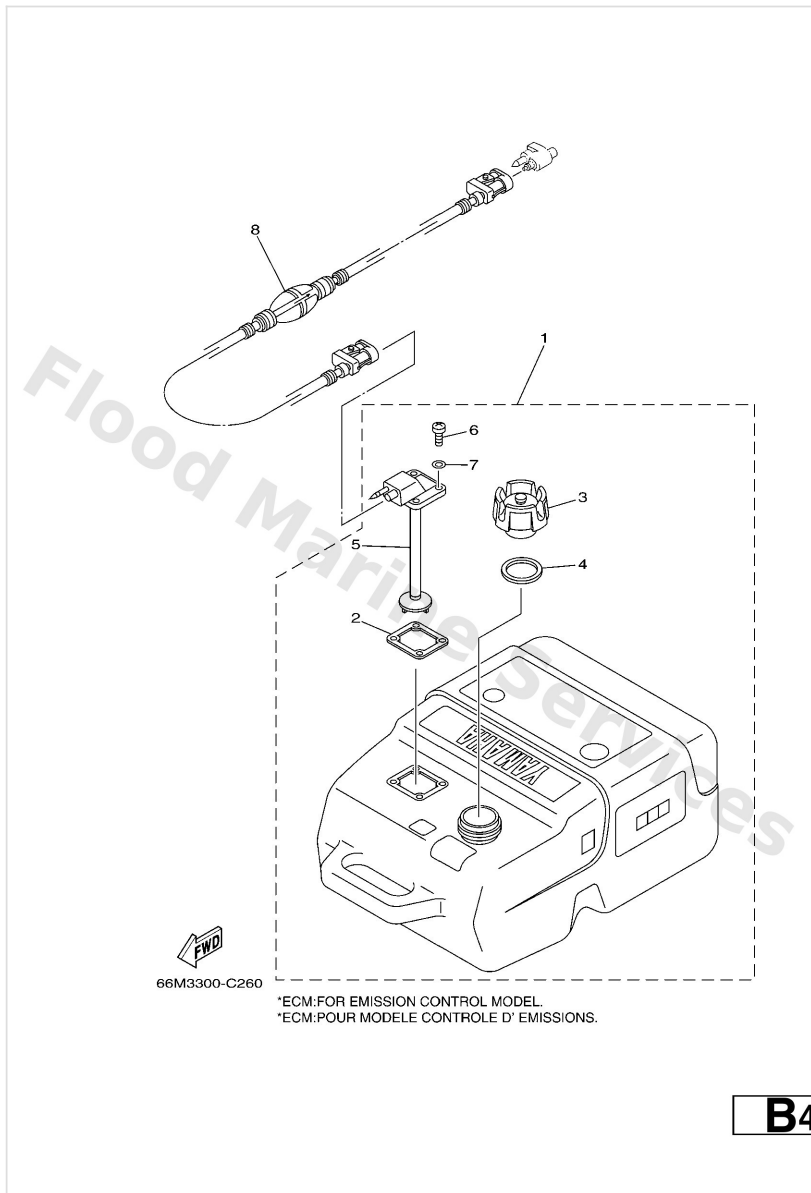

Fuel Tank

Ref	Part	
1	6YK2420101 Fuel Tank assembly (25L) AP	Buy now
1	6YK2420110 Fuel Tank assembly (25L) AP *ECM-F25A ONLY	Buy now
2	6YL2426801 Gasket, fuel meter	Buy now
3	6YK2461001 Cap assembly	Buy now
3	6YK2461010 Cap assembly *ECM-F25A ONLY	Buy now
4	6YL2464100 Gasket, cap 1	Buy now
5	6YK2426001 Fuel meter assembly	Buy now
6	9015705M16 Screw, pan head	Buy now
7	6YL2432900 Seal	Buy now
8	6YL2430653 Fuel pipe comp. 1 AP	Buy now