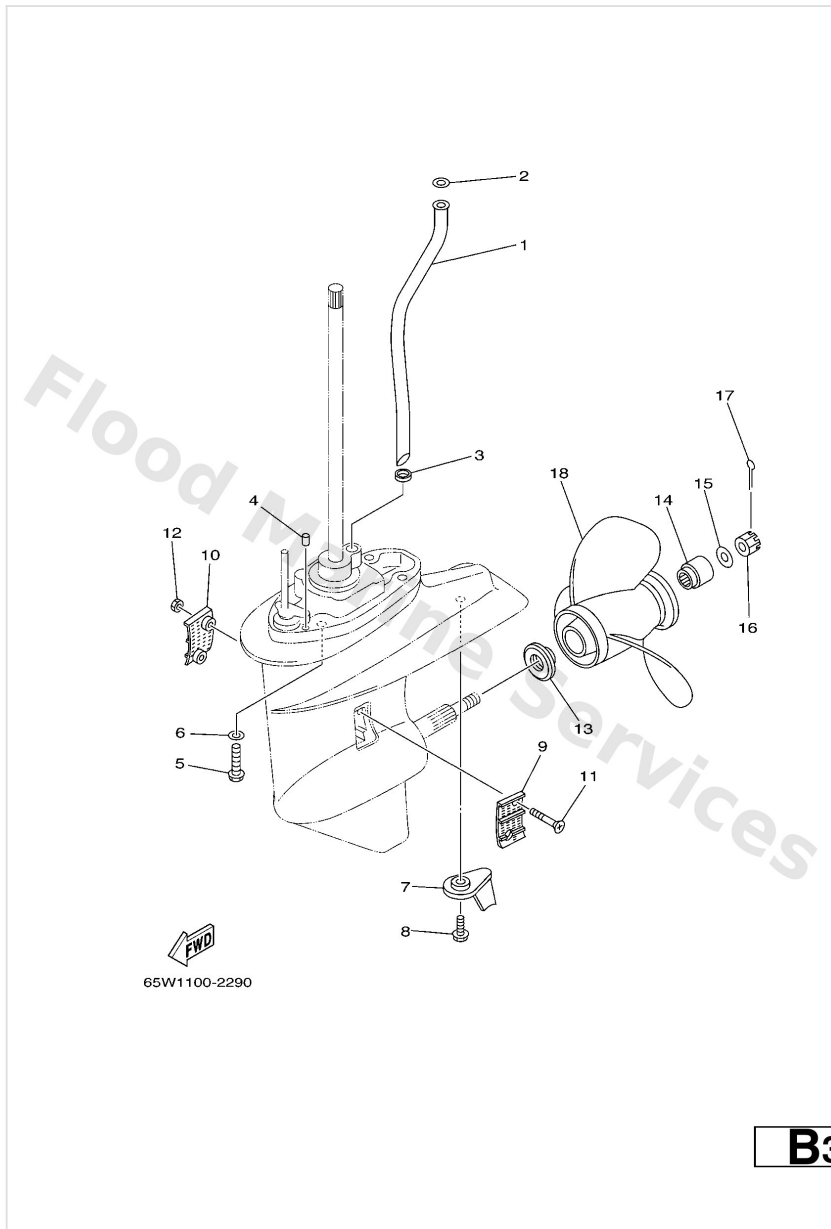

Lower Casing & Drive 2

Ref	Part	
1	65W4436101 Tube, water S	Buy now
1	65W4436111 Tube, water L	Buy now
2	9020212060 Washer, plate(663)	Buy now
3	9043010002 Gasket	Buy now
4	9360611M24 Pin, dowel	Buy now
5	9010510M12 Bolt (689)	Buy now
6	9299510600 Washer, plate	Buy now
7	61N4537100 Tab-trim	Buy now
8	9011906M48 Bolt, with washer(61n)	Buy now
9	6L24521400 Cover, water inlet	Buy now
10	6L24521500 Cover, water inlet	Buy now
11	9015105M05 Screw, countersunk	Buy now
12	9018505002 Nut nylon (sus)(ex4)	Buy now
13	6L24598701 Spacer	Buy now
14	6894599700 Spacer	Buy now