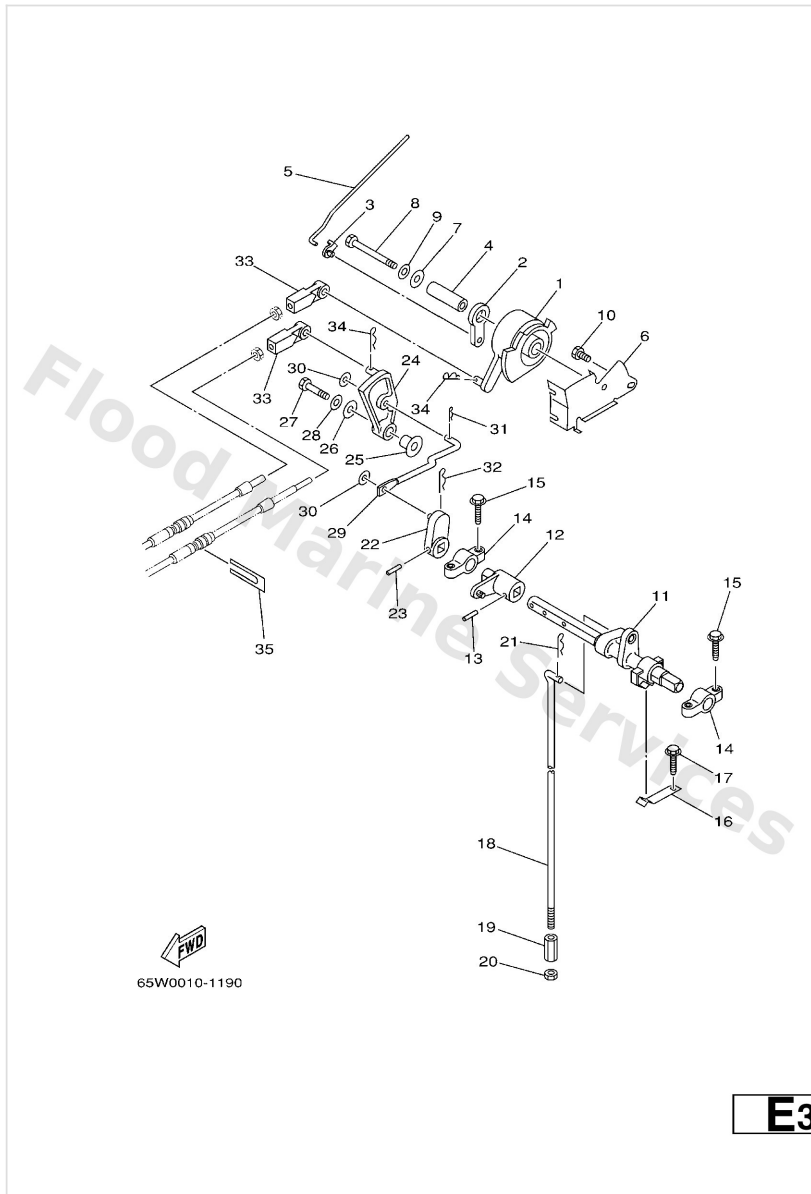

Control

Ref	Part	
35	6H34853800 Clamp, cable	Buy now