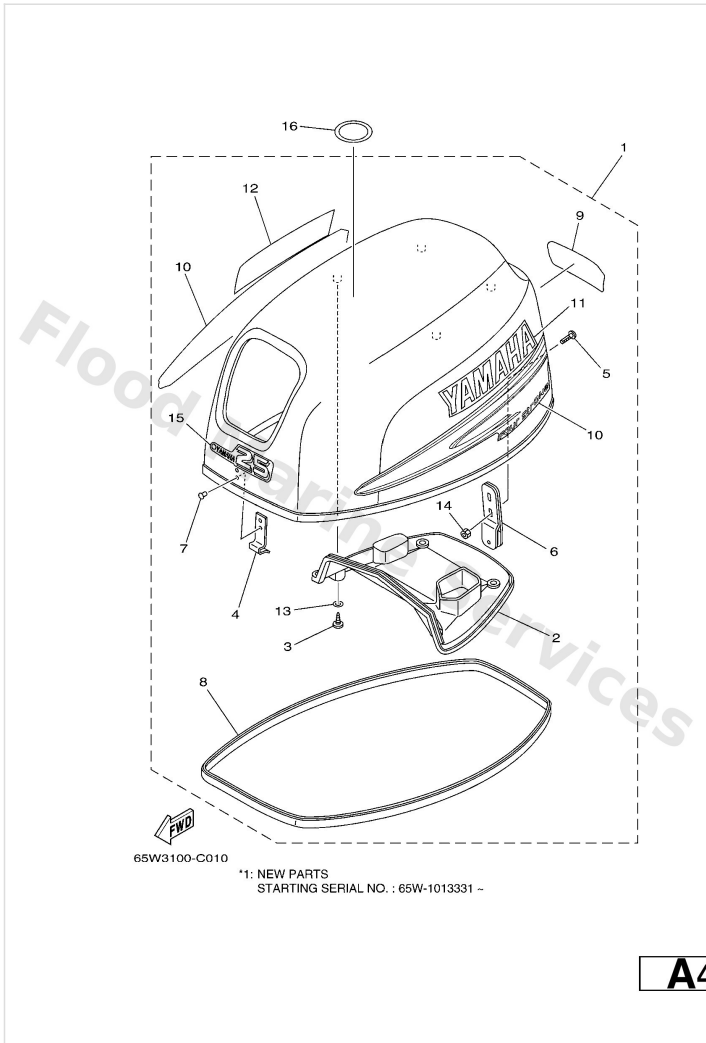

Top Cowling

Ref	Part	
1	65W42610114D Top Cowling assembly F25A	Buy now
1	65W42610204D Top Cowling assembly F25A-NEW PARTS *1	Buy now
1	65W42610414D Top Cowling assembly F20A	Buy now
1	65W42610424D Top Cowling assembly F20A-NEW PARTS *1	Buy now
2	65W4261300 Molding Air Duct	Buy now
3	9778060520 Screw, tapping(6k8)	Buy now
4	65W4265101 Hook	Buy now
5	9010906MA4 Bolt	Buy now
6	65W4265200 Hook	Buy now
6	65W4265201 Hook NEW PARTS *1	Buy now
7	9026606M02 Rivet (697)	Buy now
8	65W4261501 Seal	Buy now
8	6D54261500 Seal NEW PARTS *1	Buy now
9	65W4267820 Graphic, front F25A	Buy now
9	65W4267840 Graphic, front F20A	Buy now