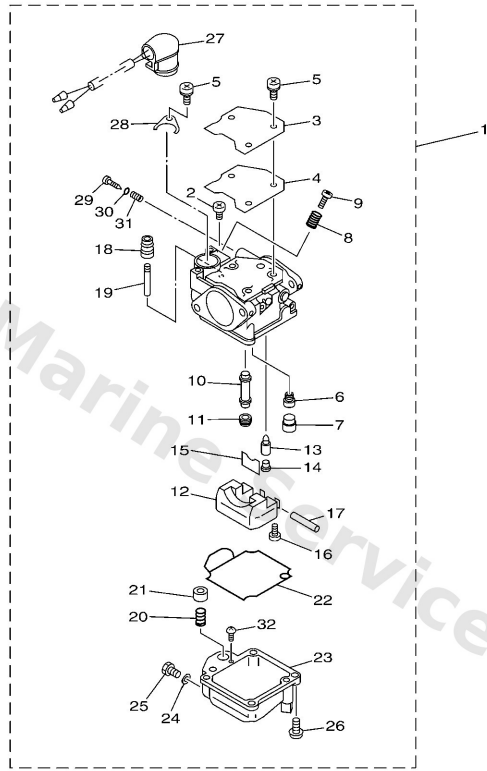

Carburetor

65W3300-C070

*ECM:FOR EMISSION CONTROL MODEL.
*ECM:POUR MODELE CONTROLE D' EMISSIONS.

B5

Ref	Part	
24	65W1439800 Washer	Buy now
25	65W1499200 Screw, drain	Buy now
26	9798004114 Screw, pan head(ga5)	Buy now
27	65W1438000 Prime starter assembly FOR STD	Buy now
27	65W1438020 Prime starter assembly FOR STD	Buy now
28	65W1434600 Plate	Buy now
29	65W1492310 Screw, pilot *ECM-F25A ONLY	Buy now
29	67C1492300 Screw, pilot FOR STD	Buy now
30	67C1439700 O-ring	Buy now
31	67C1455500 Spring	Buy now
32	67C1456700 Screw	Buy now