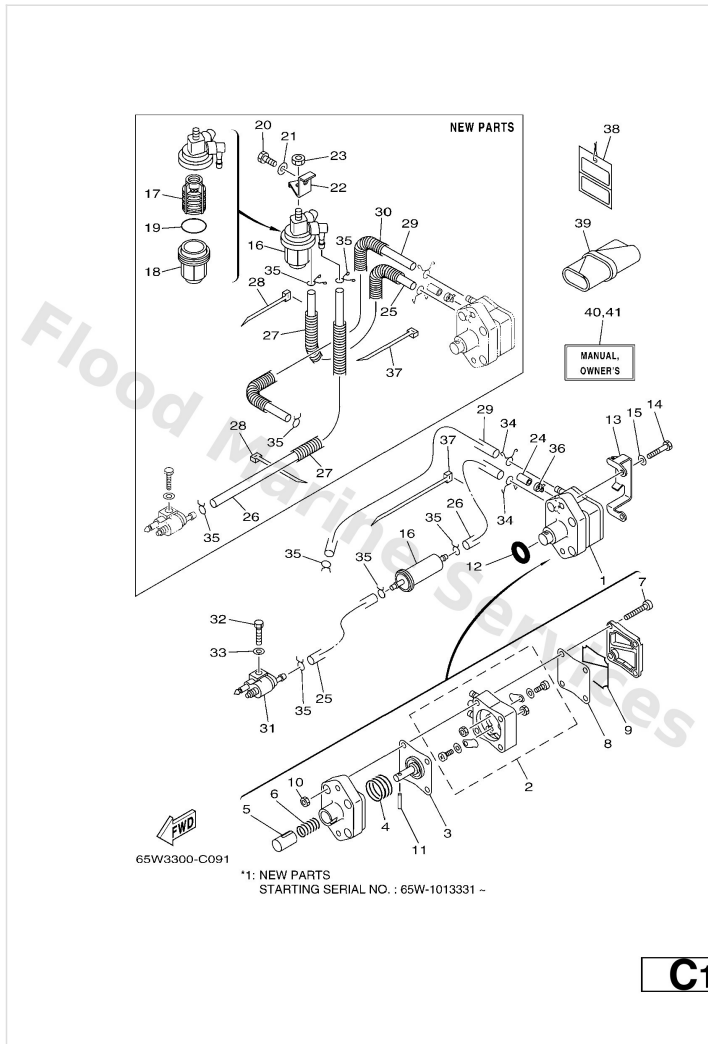

Fuel

Ref	Part	
16	61N2456000 Filter assembly NEW PARTS *1	Buy now
16	65W2425100 Strainer 1	Buy now
17	61N2456300 Element, filter FOR 61N-24560-00	Buy now
18	61N2452100 Cup, filter FOR 61N-24560-00	Buy now
19	9321032738 O-ring(1wg) FOR 61N-24560-00	Buy now
20	9709508014 Bolt, hexagon deep recess NEW PARTS *1	Buy now
21	9299508600 Washer, plain (663) NEW PARTS *1	Buy now
22	6D52456600 Bracket, filter NEW PARTS *1	Buy now
23	9538008600 Nut (661) NEW PARTS *1	Buy now
24	65W2448100 Plug	Buy now
25	9044510M33 Hose (I1040)	Buy now
25	9044510MG6 Hose (I200) NEW PARTS *1	Buy now
26	9044510M03 Hose (I400)	Buy now
26	9044510M34 Hose (L550) NEW PARTS *1	Buy now
27	9044614M12 Hose(6tc) NEW PARTS *1	Buy now