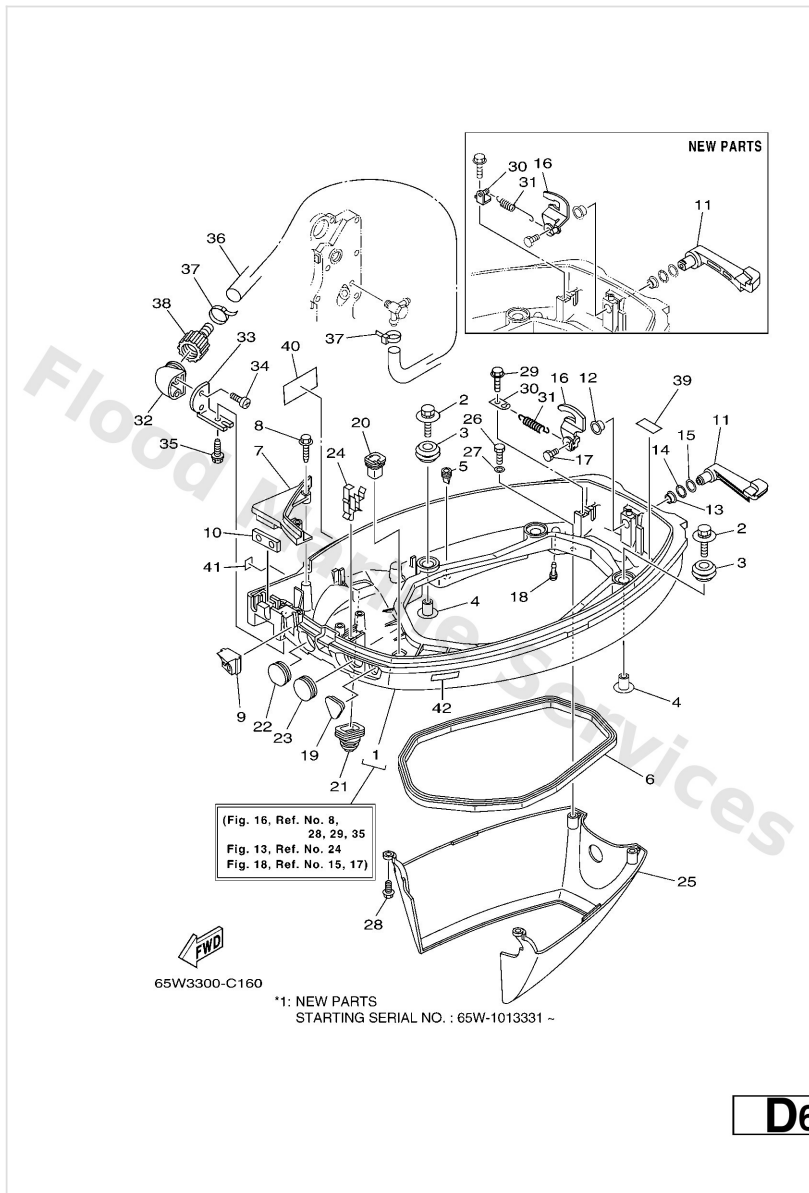

Bottom Cowling

Ref	Part	
34	9016706002 Screw, tapping FLUSHING KIT	Buy now
36	9044511M82 Hose FLUSHING KIT	Buy now
37	9046511M10 Clamp FLUSHING KIT	Buy now
38	6R31258000 Joint assembly FLUSHING KIT	Buy now
39	62Y8237700 Label	Buy now
40	6G81344451 Mark	Buy now
41	6A12817600 Label Caution	Buy now
42	6E38257H00 Plate Mark	Buy now