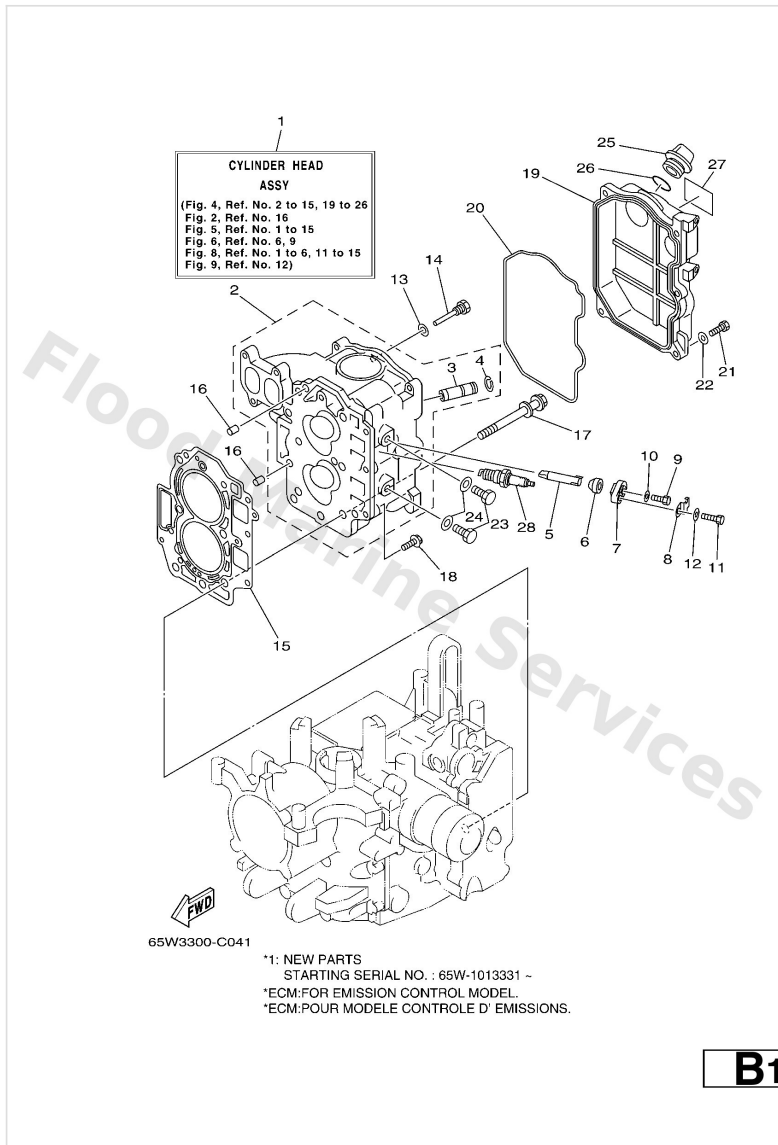

Cylinder & Crankcase 1

Ref	Part	
32	9046708004 Clip, pipe 6162435600	Buy now

Cylinder & Crankcase 2

Ref	Part	
1	65WW009A141S Cylinder Head Complete	Buy now
1	65WW009A151S Cylinder Head Complete NEW PARTS *1	Buy now
2	65W11111201S Head Cylinder 1 FOR STD	Buy now
2	65W11111301S - *ECM-F25A ONLY	Buy now
3	62Y1113330 Guide, valve 1	Buy now
4	9345009M01 Circlip (6g8)	Buy now
5	62Y1132500 Anode	Buy now
6	66M1132800 Grommet, anode	Buy now
7	66M113270094 Cover, anode	Buy now
8	66M1253500 Plate	Buy now
9	9709505012 Bolt, hexagon	Buy now
10	9299505600 Washer, plain (646)	Buy now
11	9709506020 Bolt(7u8)	Buy now
12	9299506600 Washer, plain (646)	Buy now
13	9043006014 Gasket 256113960000	Buy now