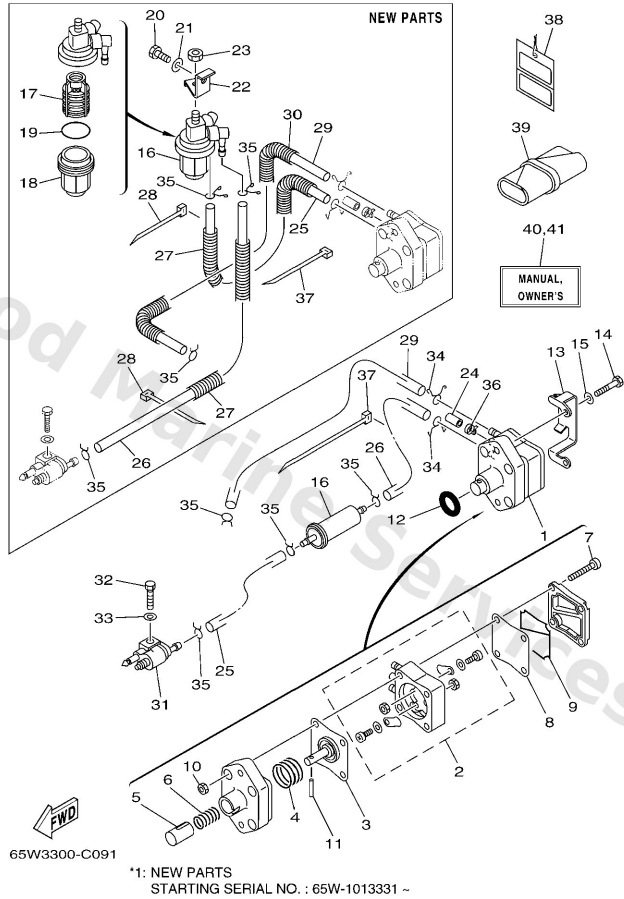

Fuel

C1

Ref	Part	
41	65W2819988B0 Om f20ae/et '04 UR (N,S,SS)	Buy now