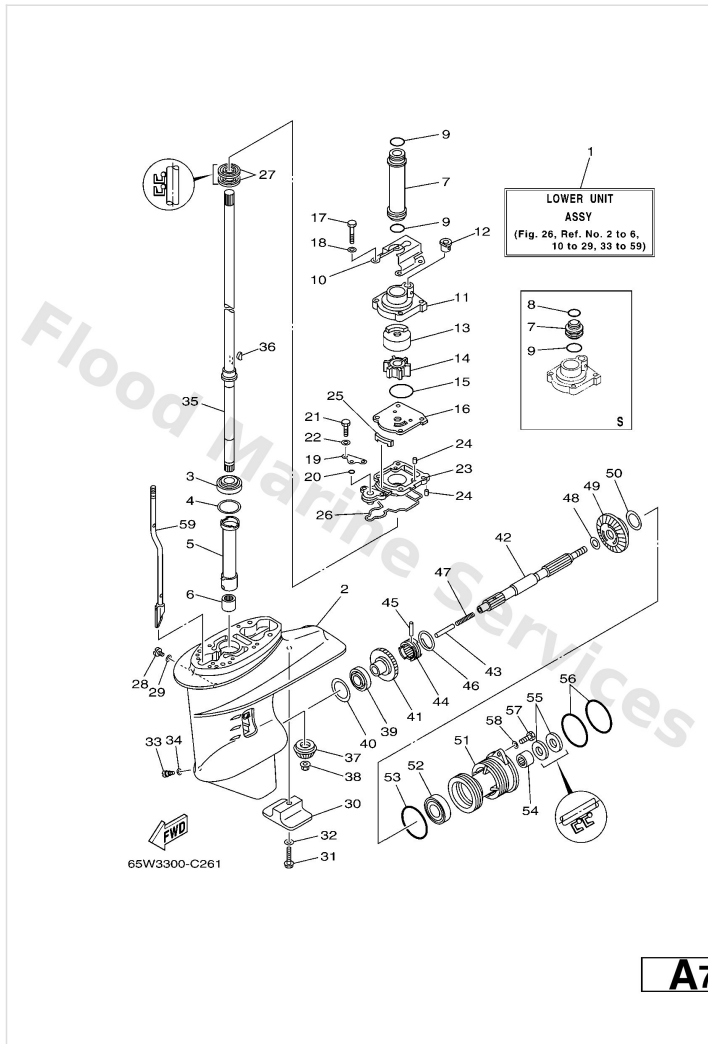

Lower Casing & Drive 1

Ref	Part	
1	65W45300014D Lower unit assembly S	Buy now
1	65W45300114D Lower unit assembly L	Buy now
2	61N45311024D Casing, lower	Buy now
3	93332000W5 Bearing(61n)	Buy now
4	61N455870007 Shim (t:0.70mm) UR	Buy now
4	61N455870010 Shim (t:1.0mm) UR	Buy now
4	61N455870011 Shim (t:1.1mm) UR	Buy now
4	61N455870012 Shim (t:1.2mm) UR	Buy now
4	61N455870013 Shim (t:1.3mm) UR	Buy now
4	61N455870014 Shim (t:1.4mm) UR	Buy now
4	61N455870015 Shim (t:1.5mm) UR	Buy now
4	61N455870016 Shim (t:1.6mm) UR	Buy now
5	61N4553600 Sleeve, drive shaft	Buy now
6	93315220V7 Bearing, cylindrical(6j8)	Buy now
7	61N4436200 Tube, water S	Buy now