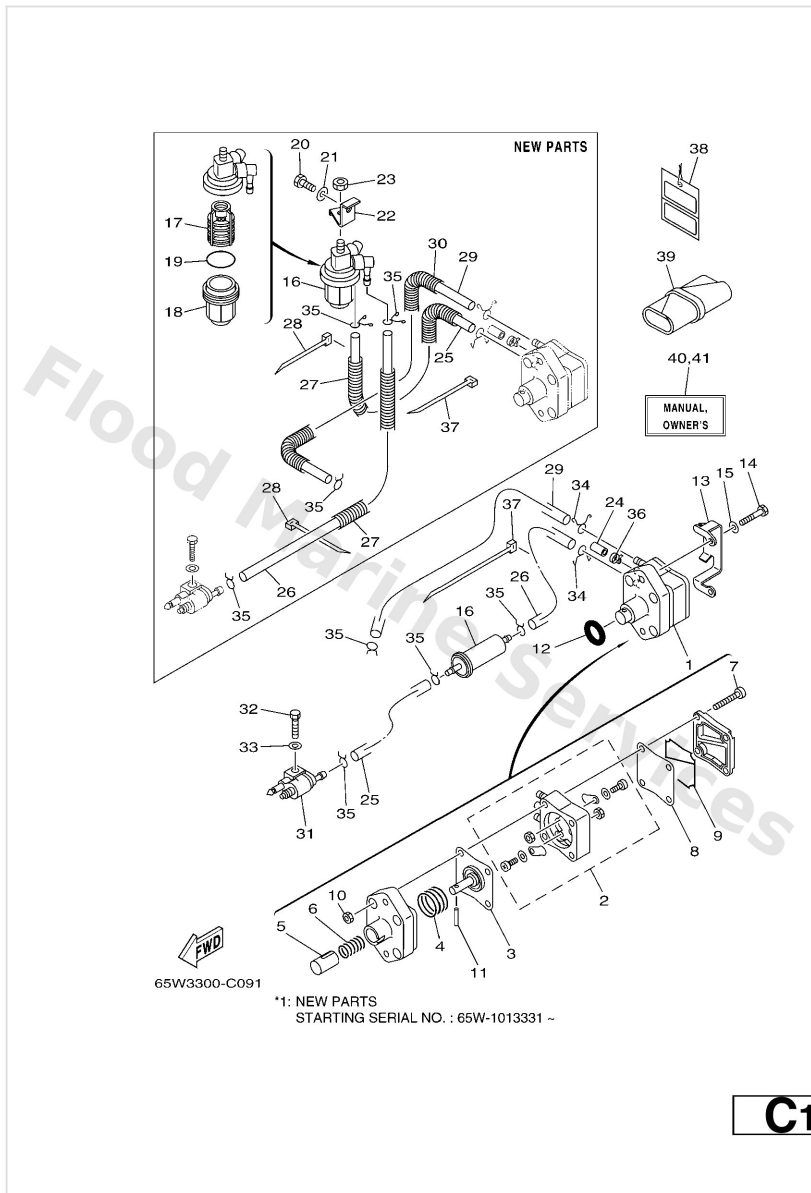

Electrical 2

Ref	Part	
34	6828211901 Cover, lead wire	Buy now
35	9757506516 Bolt, hexagon w/w deep recess	Buy now

Electrical 3

65W2300-3140

D4

Ref	Part	
1	65W8257501 Engine stop switch assembly	Buy now
2	6828255600 Lanyard, stop switch	Buy now
3	6898257Y00 Cap	Buy now
4	9709506012 Bolt(gh1)	Buy now
5	9299506600 Washer, plain (646)	Buy now