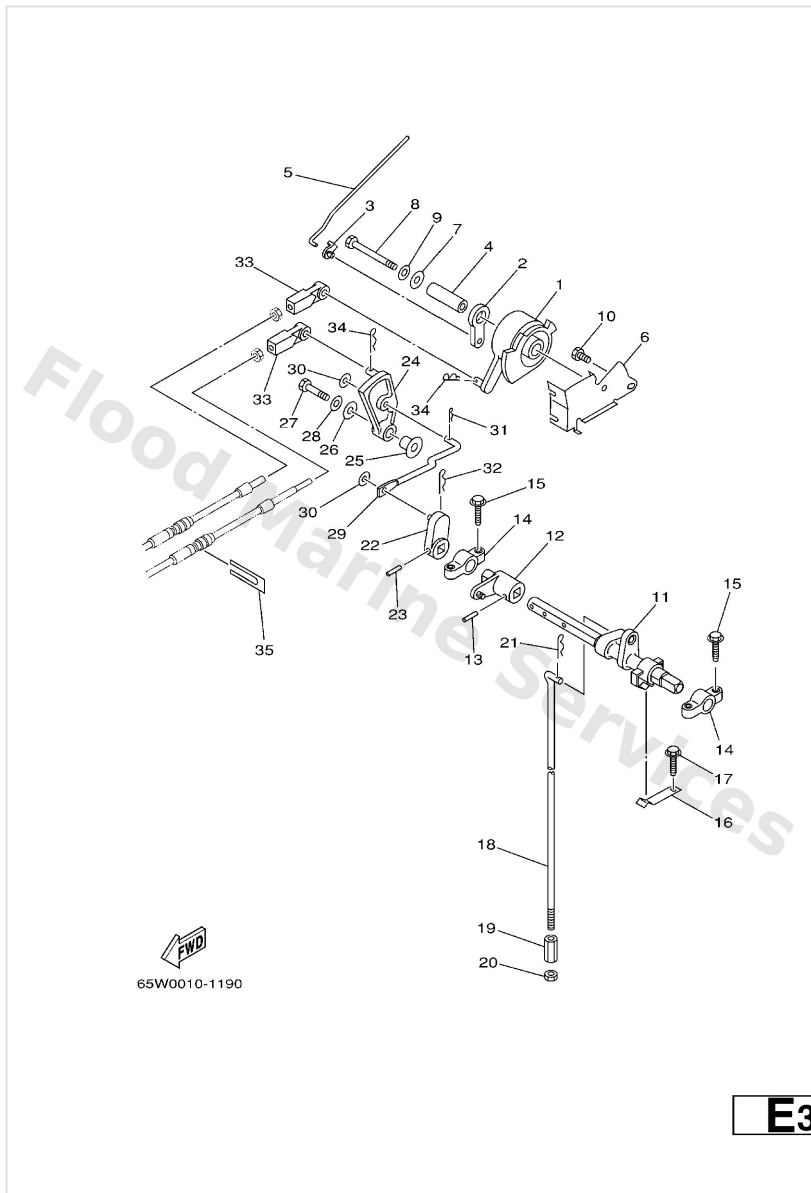

Control

Ref	Part	
1	65W4163800 Pulley	Buy now
2	65W4128300 Lever, free accel.	Buy now
3	6614126202 Joint, choke lever	Buy now
4	9038706064 Collar	Buy now
5	65W4121100 Link Accel.	Buy now
6	65W1449701 Stay, Throttle Wire	Buy now
7	9020106M31 Washer (6a0)	Buy now
8	9709506055 Bolt, hexagon w/w deep recess	Buy now
9	9299506600 Washer, plain (646)	Buy now
10	9709506010 Bolt	Buy now
11	65W4412100 Lever, shift rod	Buy now
12	65W4412200 Bushing, Shift Rod Lever	Buy now
13	9025403M05 Pin, spring	Buy now
14	6F54166200 Bracket 2	Buy now
15	9010906M81 Bolt	Buy now