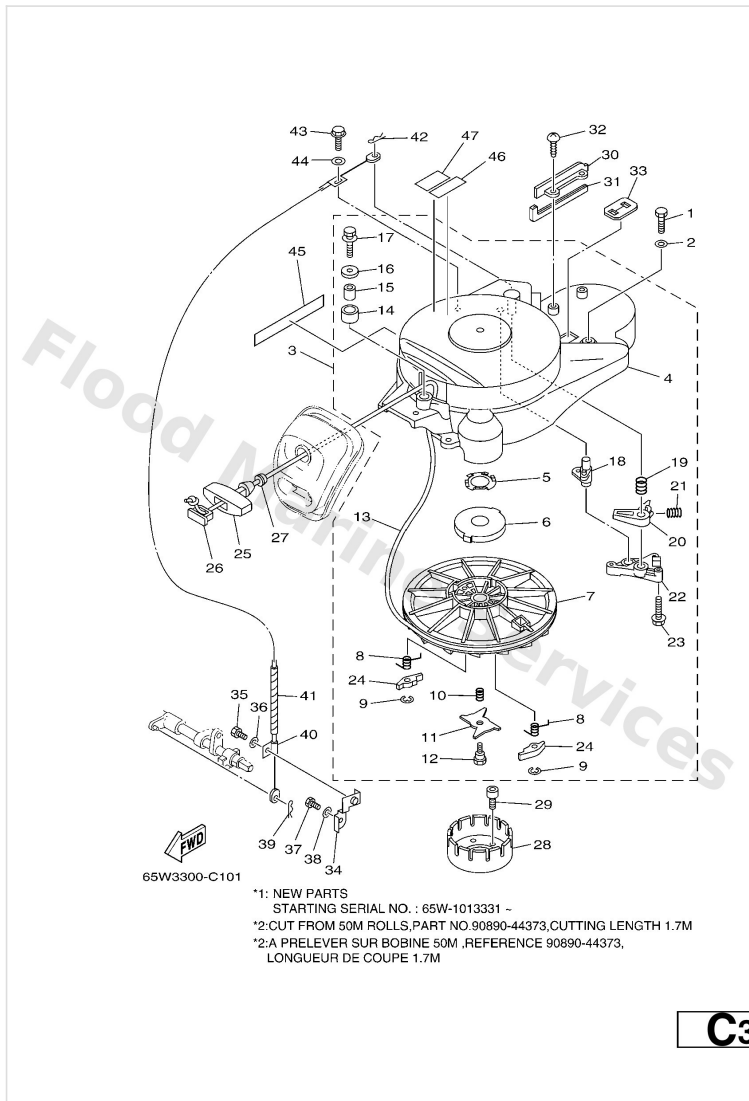

Starter

Ref	Part	
29	9011008M03 Bolt, Hexagon Socket Head	Buy now
30	65W1564500 Shim Kick Shaft OLD PARTS	Buy now
31	65W1576100 Seal Rubber 1 OLD PARTS	Buy now
32	9778060520 Screw, tapping(6k8) OLD PARTS	Buy now
33	65W8163910 Cover	Buy now
34	65W1577400 Stay 4	Buy now
35	9709506012 Bolt(gh1)	Buy now
39	9046818008 Clip 620436610000	Buy now
40	65W1577000 Cable Comp., Starter Stop	Buy now
40	65W1577020 Cable comp., starter stop NEW PARTS *1	Buy now
41	9044606M90 Hose	Buy now
42	9046810005 Pin, hair 6264123500	Buy now
43	65W1548200 Bolt 2	Buy now
43	65W1548220 Bolt 2 NEW PARTS *1	Buy now
44	65W1572600 Washer, flat	Buy now