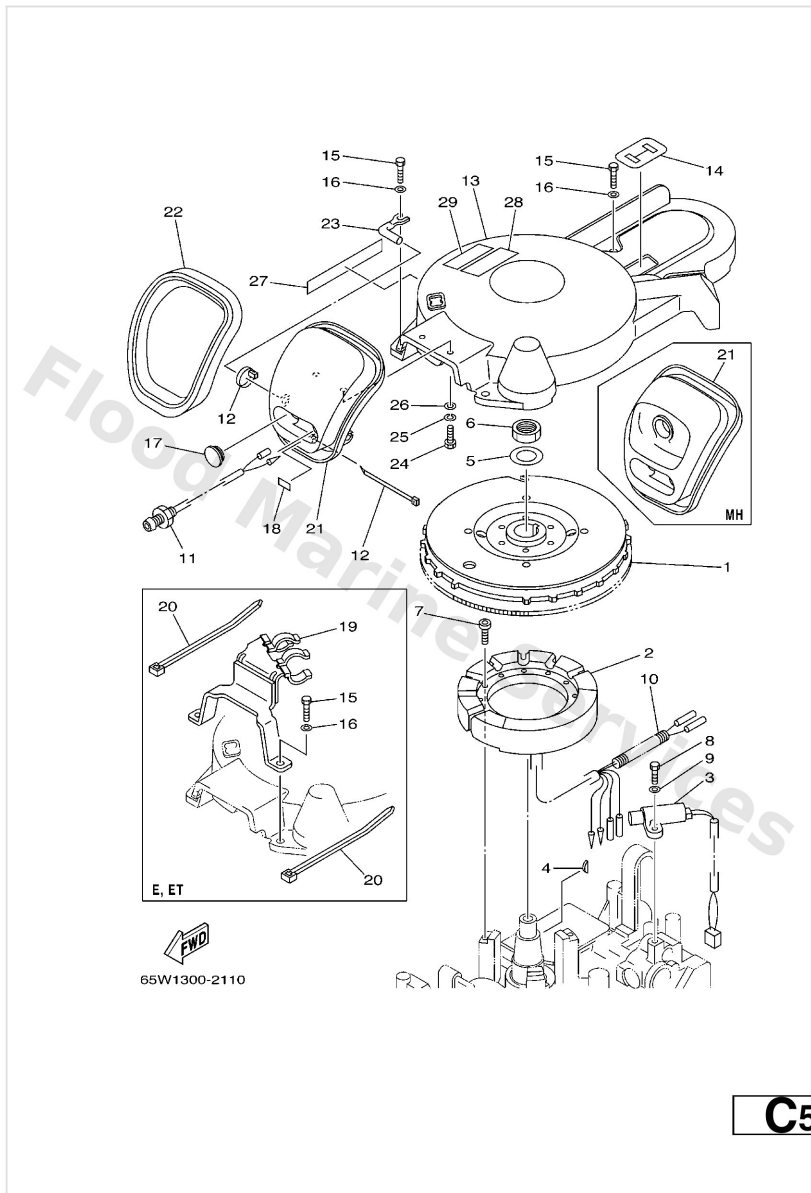

Generator

Ref	Part	
1	65W8555001 Rotor assembly	Buy now
1	65W8555011 Rotor assembly	Buy now
2	65W8551000 Stator assembly	Buy now
2	65W8551010 Stator assembly	Buy now
3	65W8558000 Coil, pulser	Buy now
4	65W1154500 Key, woodruff	Buy now
5	9020121M18 Washer, plate (663)	Buy now
6	9017020137 Nut, hexagon(663)	Buy now
7	9138005025 Bolt, hex. socket head	Buy now
7	9138005030 Bolt,socket	Buy now
8	9709505016 Bolt(6a1)	Buy now
9	9299505600 Washer, plain (646)	Buy now
10	9044610M82 Hose	Buy now
11	65W8541001 Emergency signal light assembly	Buy now
12	9046511M10 Clamp	Buy now