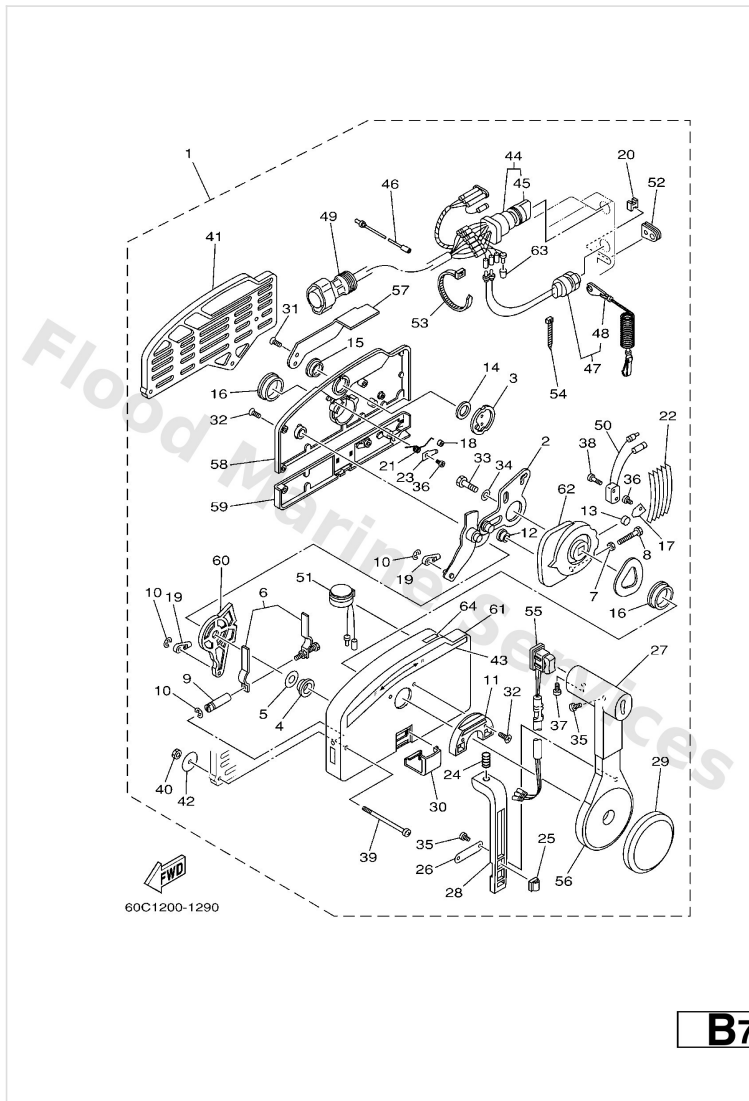

Remote Control Assy

Ref	Part	
44	7038251012 Main switch assembly PRIME START	Buy now
45	6768257700 Cap, key	Buy now
46	7038253100 Wire, lead	Buy now
47	6888257501 Engine stop switch assembly	Buy now
48	6828255600 Lanyard, stop switch	Buy now
49	6888258621 Extension, wire harness L)5M (7P)	Buy now
49	6888258A20 10p main harness mec 2m (6ft) L)5M (10P)	Buy now
50	7038254000 Neutral switch assembly	Buy now
51	70383383A0 Buzzer	Buy now
52	7034828400 Grommet	Buy now
53	7038259100 Band	Buy now
54	7038259200 Band	Buy now
55	7034822400 Cover, control lever WITHOUT PT/T SW.	Buy now
55	7038256302 Trim & tilt switch assembly WITH PT/T SW.	Buy now
56	7034822100 Grip	Buy now