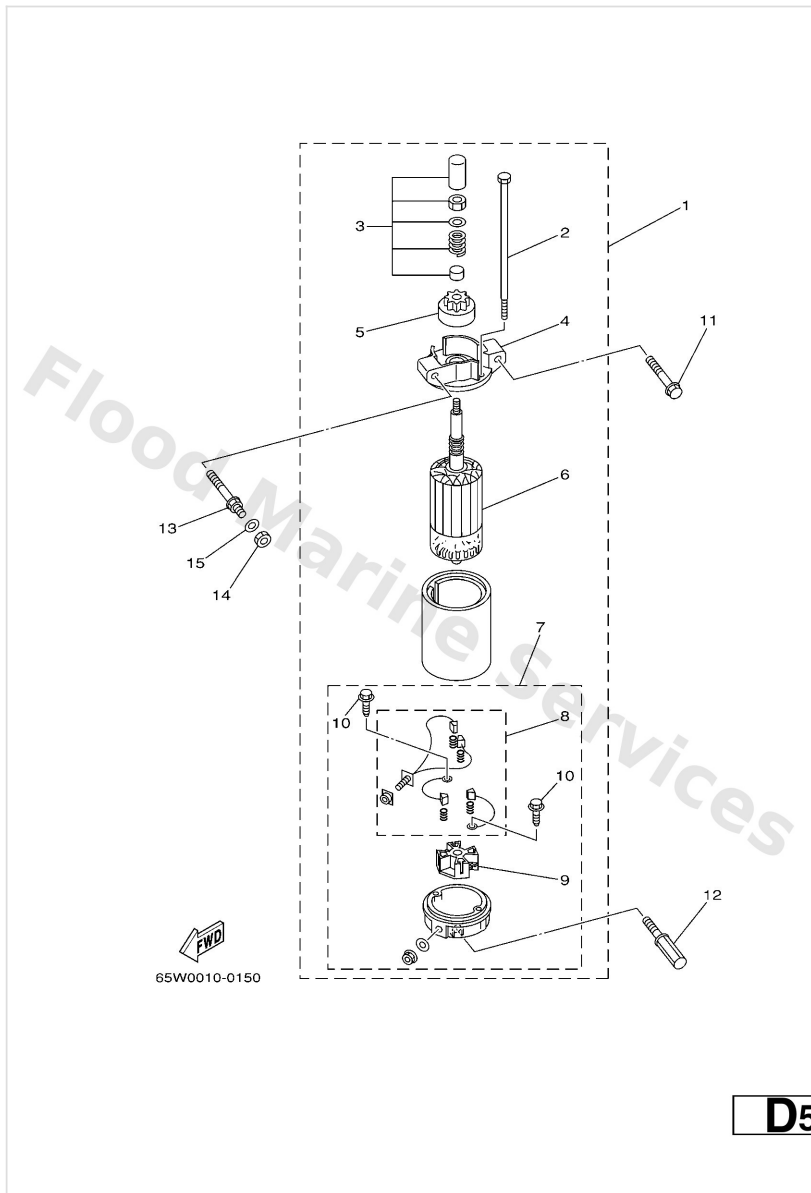

Starting Motor

Ref	Part	
1	65W8180001 Starting motor assembly	Buy now
2	65W8182600 Bolt	Buy now
3	65W8185701 Retainer	Buy now
4	65W8183000 Front Bracket assembly	Buy now
5	65W8180700 Gear assembly, starting motor	Buy now
6	65W8185001 Armature assembly	Buy now
7	65W8182000 Rear bracket assembly	Buy now
8	65W8180100 Brush set	Buy now
9	65W8184000 Brush holder assembly	Buy now
10	65W8182500 Screw	Buy now
11	9011908M39 Bolt, with washer	Buy now
12	9010908M77 Bolt	Buy now
13	9010908M78 Bolt	Buy now
14	9538008700 Nut(661)	Buy now
15	9299008600 Washer, plain (663)	Buy now