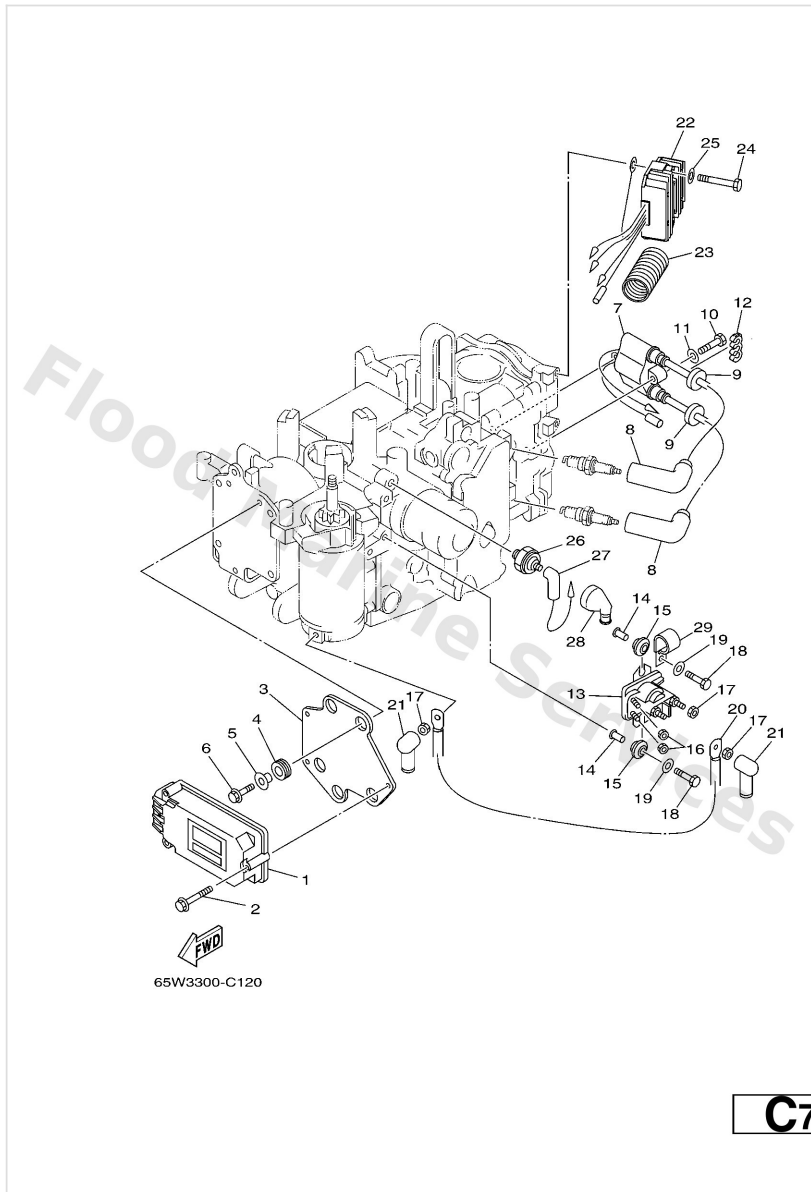

Electrical 1

Ref	Part	
1	65W8554020 C.d.i. unit assembly	Buy now
2	65W8252V00 Screw, special	Buy now
3	65W8554200 Bracket	Buy now
4	65W8554700 Damper	Buy now
5	65W8612920 Collar	Buy now
6	65W8252V10 Screw, special	Buy now
7	65W8557001 Ignition coil assembly	Buy now
8	6G88237030 Plug cap assembly	Buy now
9	9048025161 Grommet(656)	Buy now
10	9709506030 Bolt(jf7)	Buy now
11	9299506600 Washer, plain (646)	Buy now
12	9046407M05 Clamp (6g5)	Buy now
13	65W8194100 Starter relay assembly	Buy now
14	65W8191C00 Collar	Buy now
15	65W8192200 Grommet	Buy now