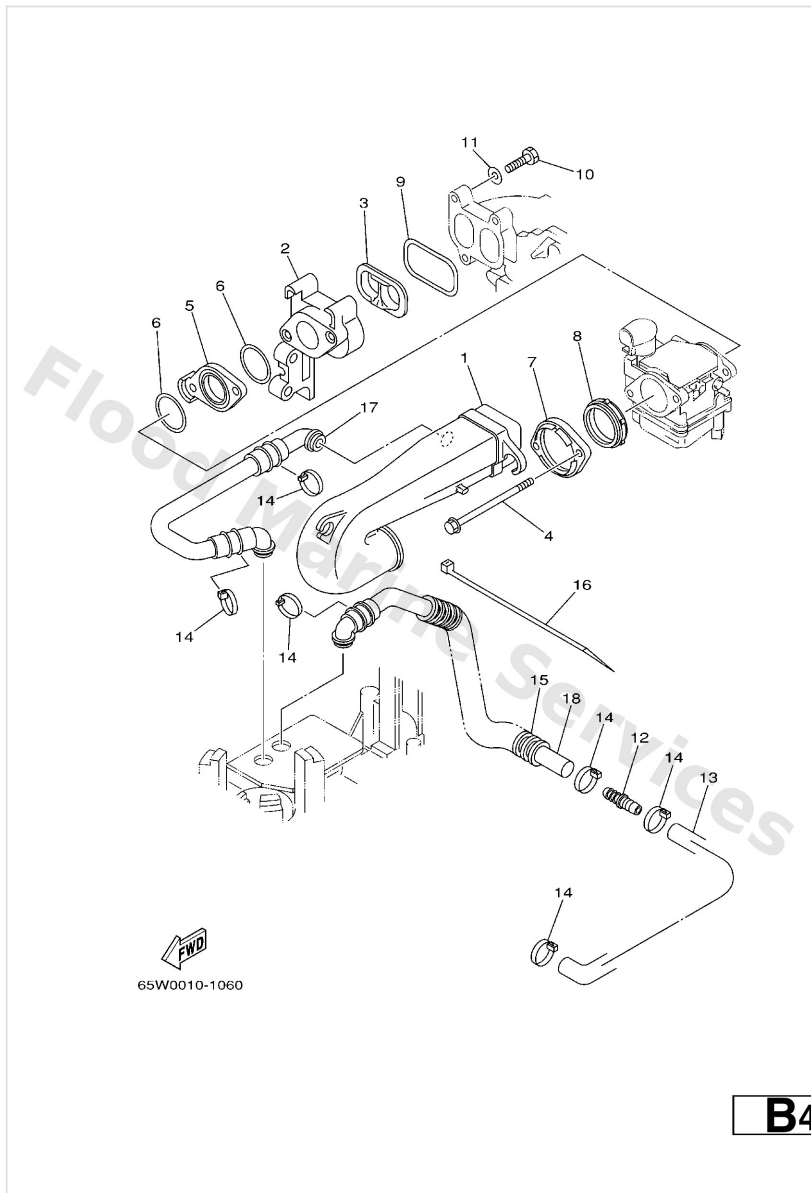

Intake

Ref	Part	
1	65W1444000 Silencer assembly, intake	Buy now
2	65W1364000 Manifold	Buy now
3	65W1332300 Insert	Buy now
4	65W1449600 Bolt	Buy now
5	65W1427100 Insulator	Buy now
6	65W1419800 Gasket	Buy now
7	65W1426200 Flange	Buy now
8	65W1445710 Seal	Buy now
9	65W1364500 Gasket, manifold 1	Buy now
10	9709506025 Bolt	Buy now
11	9299506600 Washer, plain (646)	Buy now
12	65W2437700 Pipe, joint 3	Buy now
13	65W1539710 Pipe	Buy now
14	9046513M36 Clamp(6h4)	Buy now
15	9044624M54 Hose	Buy now