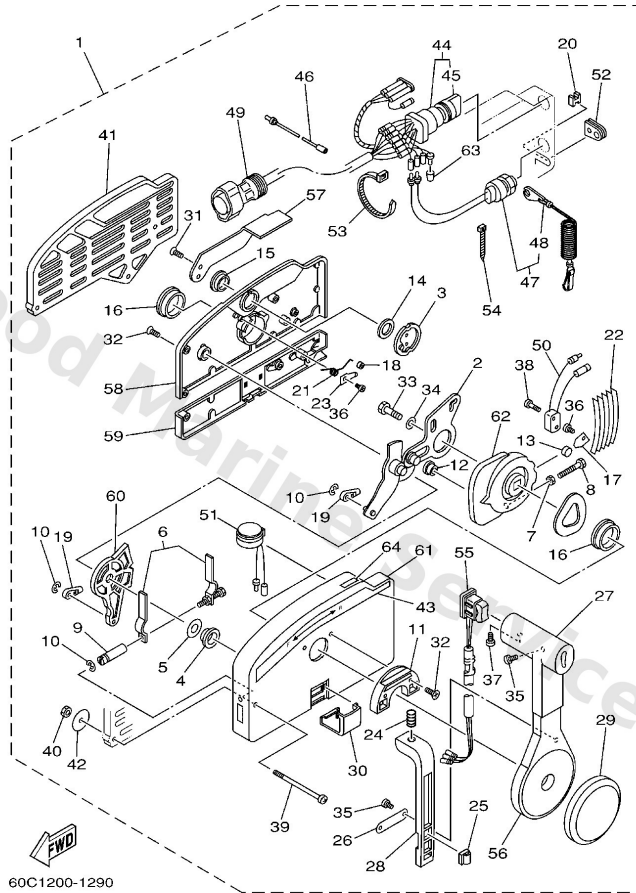

Remote Control Assy

60C1200-1290

B7

Ref	Part	
15	7034824300 Bushing 3	Buy now
16	7034823600 Bushing	Buy now
17	7034818900 Retainer	Buy now
18	7034823400 Roller, detent	Buy now
19	7034834501 Cable end, remote control 2	Buy now
20	7034835800 Anchor, cable	Buy now
21	7034824400 Spring, free accel.	Buy now
22	7034823800 Spring, detent	Buy now
23	7034824600 Spacer 1	Buy now
24	7034822700 Spring, neutral lock	Buy now
25	7038259400 Clamp WITH PT/T SW.	Buy now
26	7034822600 Plate, stopper	Buy now
27	7034822200 Grip, control lever SINGLE	Buy now
28	7034822300 Lock, neutral	Buy now
29	7034822500 Cover	Buy now