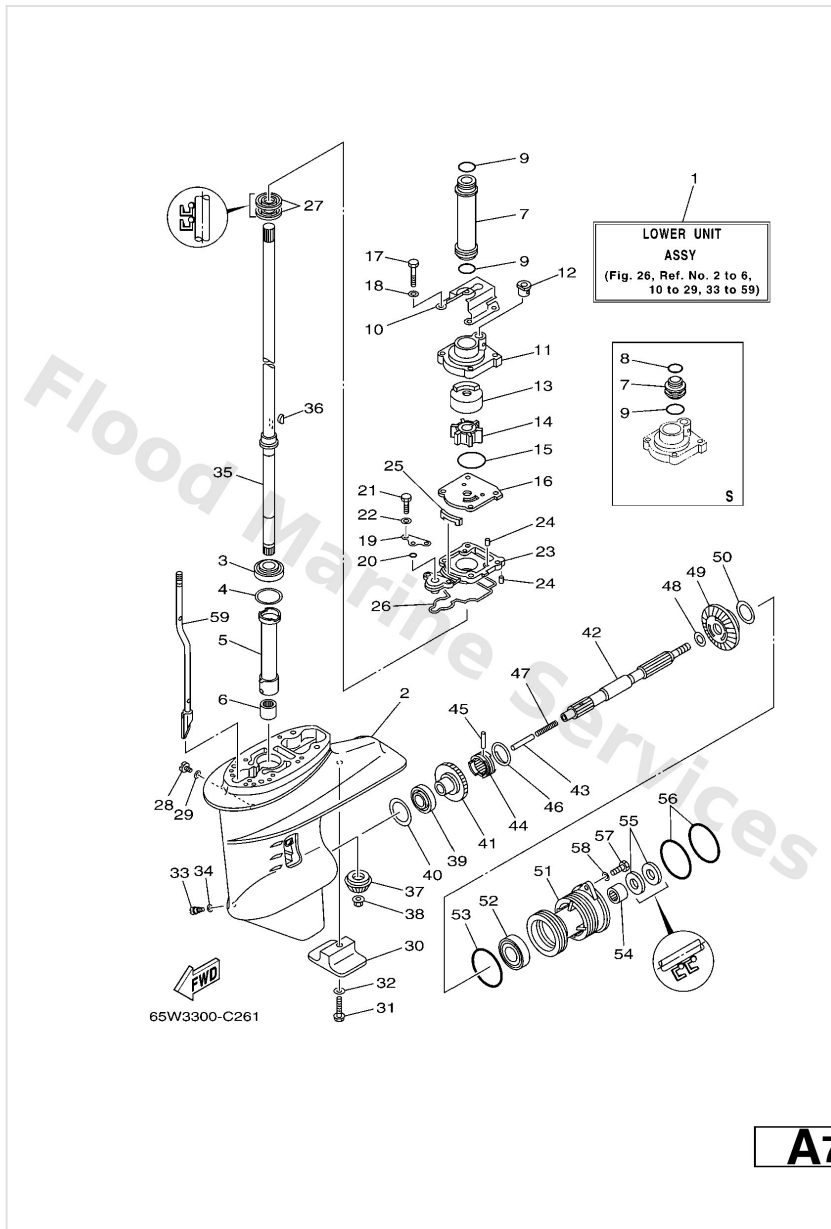

Lower Casing & Drive 1

Ref	Part	
23	65W45331005B Housing, bearing	Buy now
24	9360410M03 Pin, dowel (688)	Buy now
25	61N4512700 Seal	Buy now
26	61N4531500 Packing, lower casing	Buy now
27	9310122067 Oil seal (22x36x6-663)	Buy now
28	9034008002 Plug, straight screw	Buy now
29	9043008020 Gasket	Buy now
30	61N4525101 Anode	Buy now
31	9589506035 Bolt, flange(4nx)	Buy now
32	9299006300 Washer, tooth	Buy now
33	6884534110 Plug, drain	Buy now
35	61N4551000 Drive shaft assembly S	Buy now
35	61N4551010 Drive shaft assembly L	Buy now
36	9028003024 Key, woodruff(662)	Buy now
37	61N4555100 Pinion	Buy now