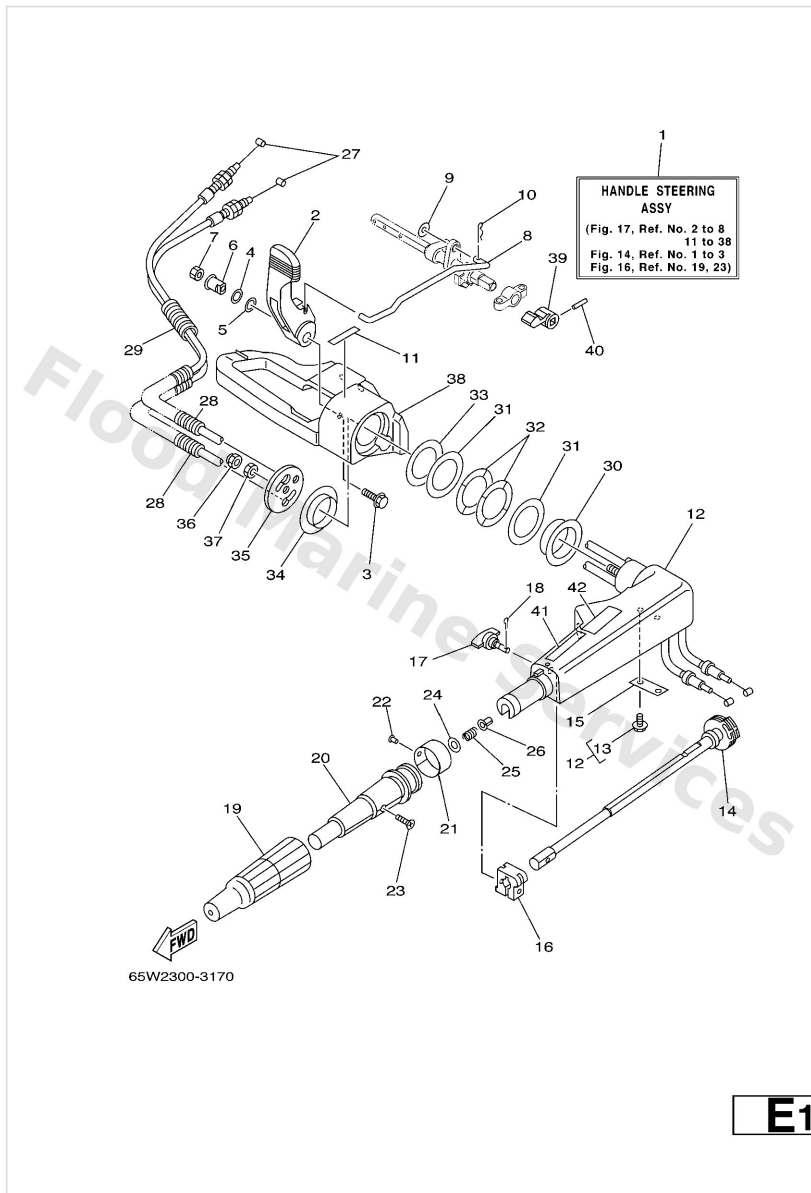

Steering

Ref	Part	
1	65WW0084014D Handle steering assembly	Buy now
2	65W4411100 Handle, gear shift	Buy now
3	9011906M85 Bolt, with washer	Buy now
4	9020612M00 Washer, wave (676)	Buy now
5	9020112M07 Washer, plate	Buy now
6	65W4212300 Bolt, handle joint	Buy now
7	9538006600 Nut(661)	Buy now
8	65W4412400 Link, shift rod	Buy now
9	9299006200 Ybs66-6 washer, plain	Buy now
10	9046818008 Clip 620436610000	Buy now
11	6E04419111 Indicator, shift	Buy now
12	65W42101014D Handle, steering	Buy now
13	9010906M86 Bolt	Buy now
14	65W4213800 Lever, throttle	Buy now
15	65W4215900 Stay	Buy now