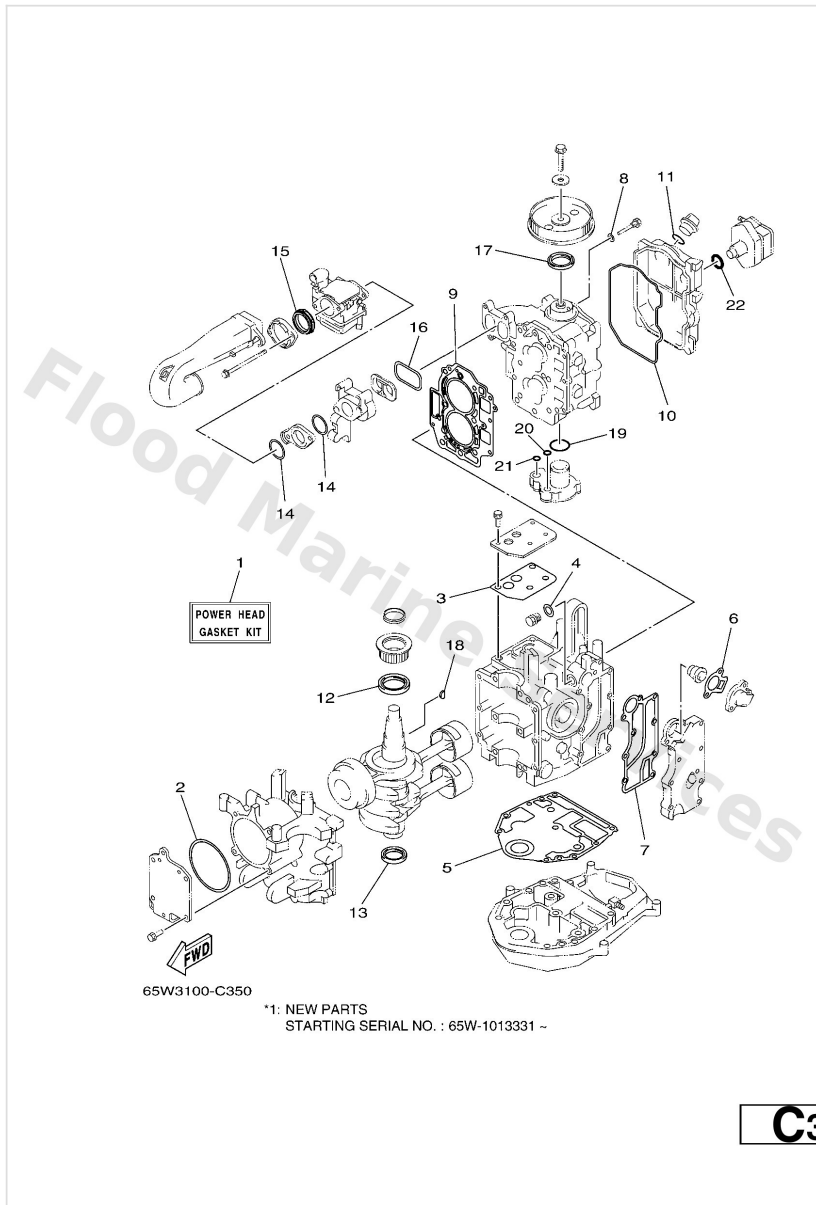

Repair Kit 1

Ref	Part	
1	65WW000102 Power head gasket kit	Buy now
1	6D5W000100 Power head gasket kit NEW PARTS *1	Buy now
2	65W1566300 Seal	Buy now
3	65W1116901 Gasket, breather cover	Buy now
4	9043014115 Gasket (663)	Buy now
5	65W1135110 Gasket, cylinder	Buy now
6	62Y1241400 Gasket, cover	Buy now
7	65W4111400 Gasket, exhaust outer cover	Buy now
8	9043006014 Gasket 256113960000	Buy now
9	65W1118120 Gasket, cylinder head 1	Buy now
9	65W1118130 Gasket, cylinder head 1 NEW PARTS *1	Buy now
10	65W1135600 Seal, cylinder 2	Buy now
11	9321024M79 O-ring	Buy now
12	9310243004 Oil seal NEW PARTS *1	Buy now
12	9310243M42 Oil seal(62y)	Buy now