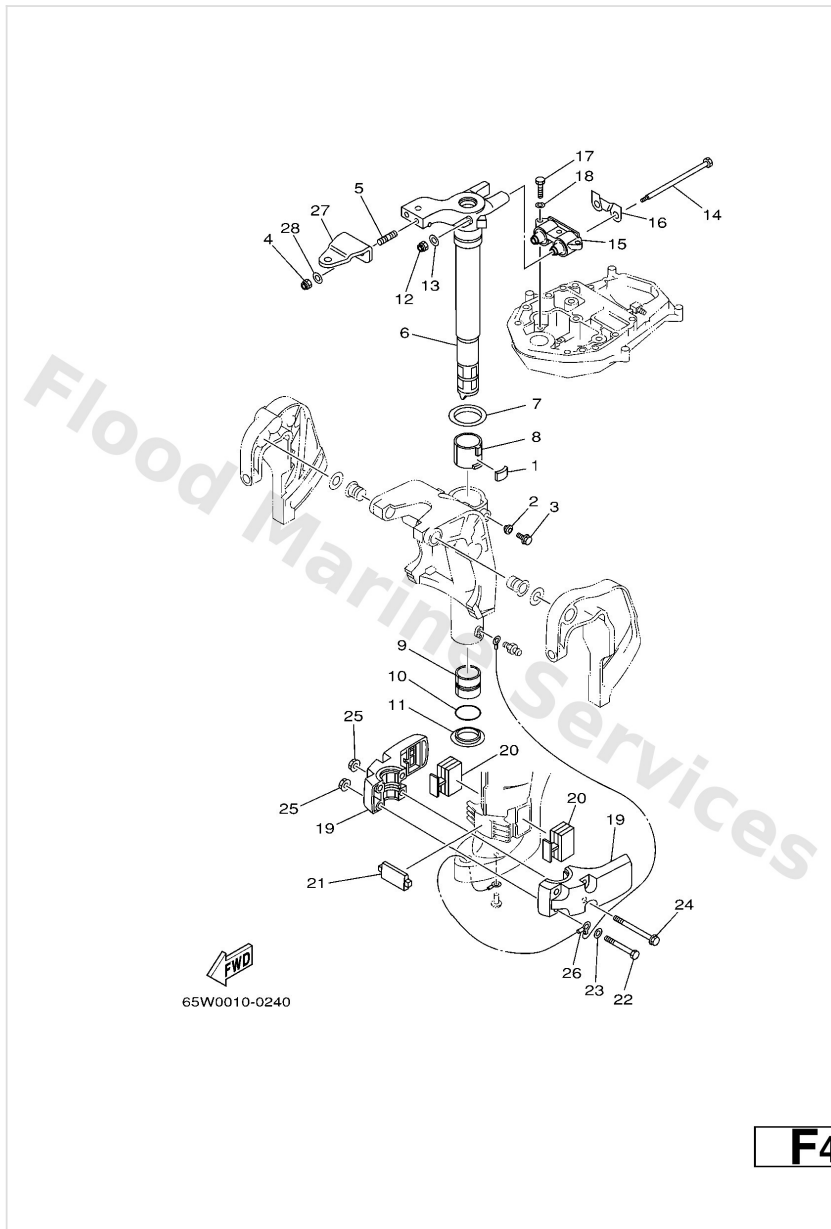

Bracket 3

Ref	Part	
1	6484252800 Plate, friction	Buy now
2	65W4337300 Seal, damper	Buy now
3	9010508M76 Bolt, washer based	Buy now
4	9018510051 Nut, self-locking	Buy now
5	9011610M28 Bolt, stud	Buy now
6	65W42511004D Bracket, steering S	Buy now
6	65W42511104D Bracket, steering L	Buy now
7	9020952M00 Washer (676)	Buy now
8	9038652M02 Bushing (676)	Buy now
9	9038644M03 Bushing (676)	Buy now
10	9321043MJ0 O-ring	Buy now
11	9038644M99 Bush	Buy now
12	9018508045 Nut, self-locking	Buy now
13	9299508200 Ybs66-8 washer, plain	Buy now
14	9010108M86 Bolt (6h4)	Buy now