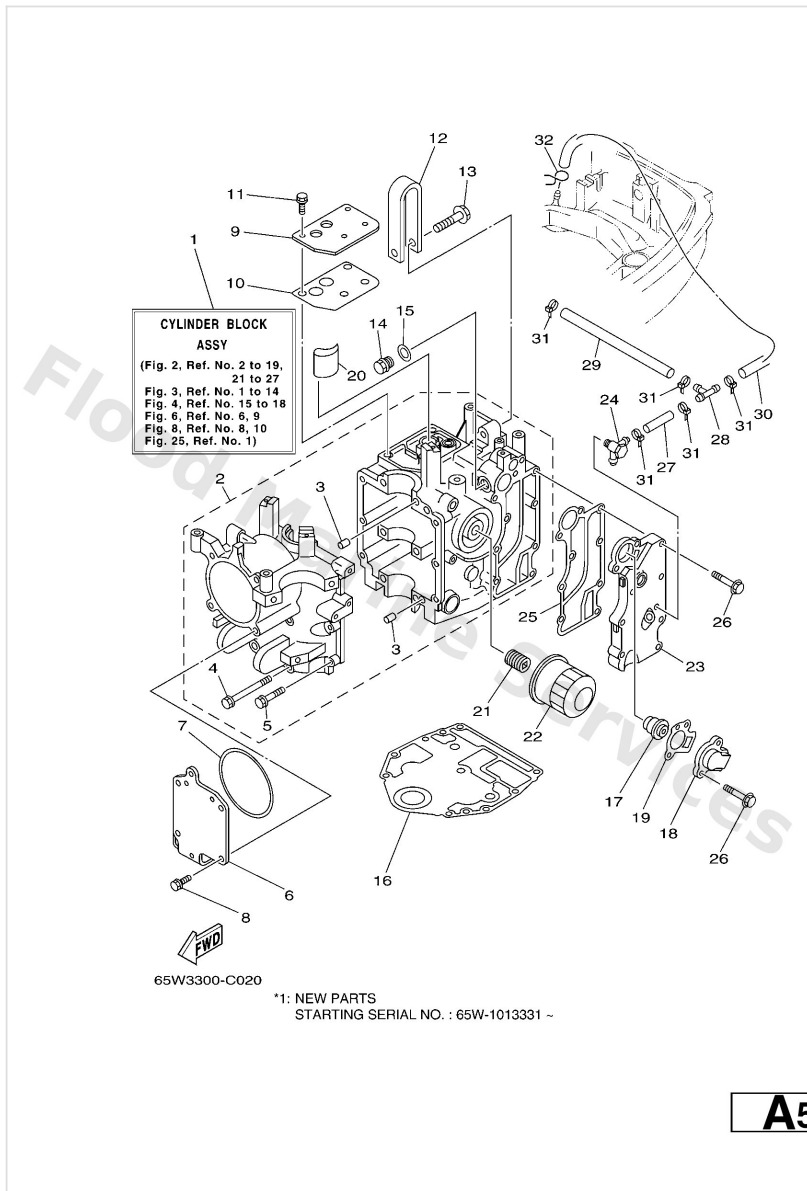

Cylinder & Crankcase 1

Ref	Part	
16	65W1135110 Gasket, cylinder	Buy now
17	6G81241102 Thermostat	Buy now
18	6H312413001S Cover, thermostat	Buy now
19	62Y1241400 Gasket, cover	Buy now
20	65W1328600 Cleaner	Buy now
21	9040120M00 Bolt, union(62y)	Buy now
22	5GH1344000 Element assembly, oil cleaner	Buy now
23	65W41113101S Outer cover, exhaust	Buy now
24	62Y1137201 Nipple, hose FLUSHING KIT	Buy now
25	65W4111400 Gasket, exhaust outer cover	Buy now
27	9044509068 Hose (I420)	Buy now
28	6882437800 Pipe, joint	Buy now
29	9044509095 Hose (L260)	Buy now
30	9044509104 Hose (I1500)	Buy now
31	9046511M10 Clamp	Buy now