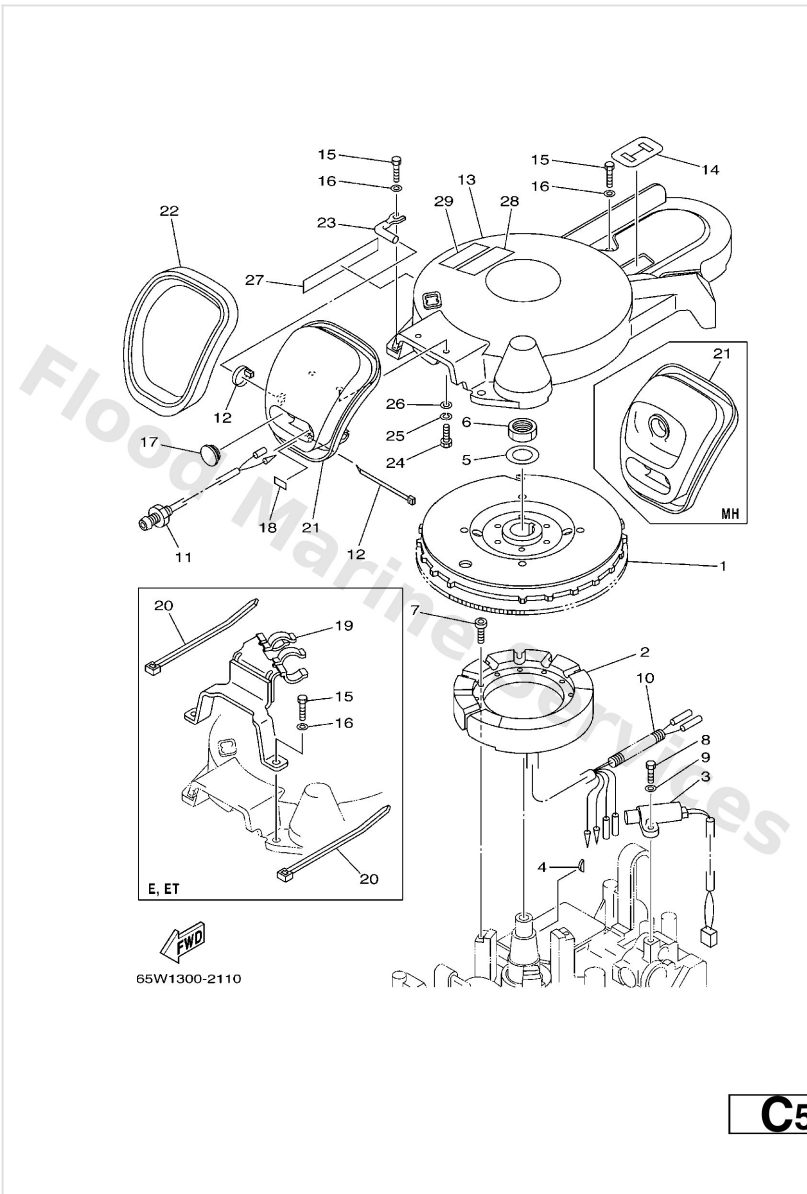

Generator

Ref	Part	
28	6A18362541 Mark 5	Buy now
29	6A18362551 Mark 5	Buy now