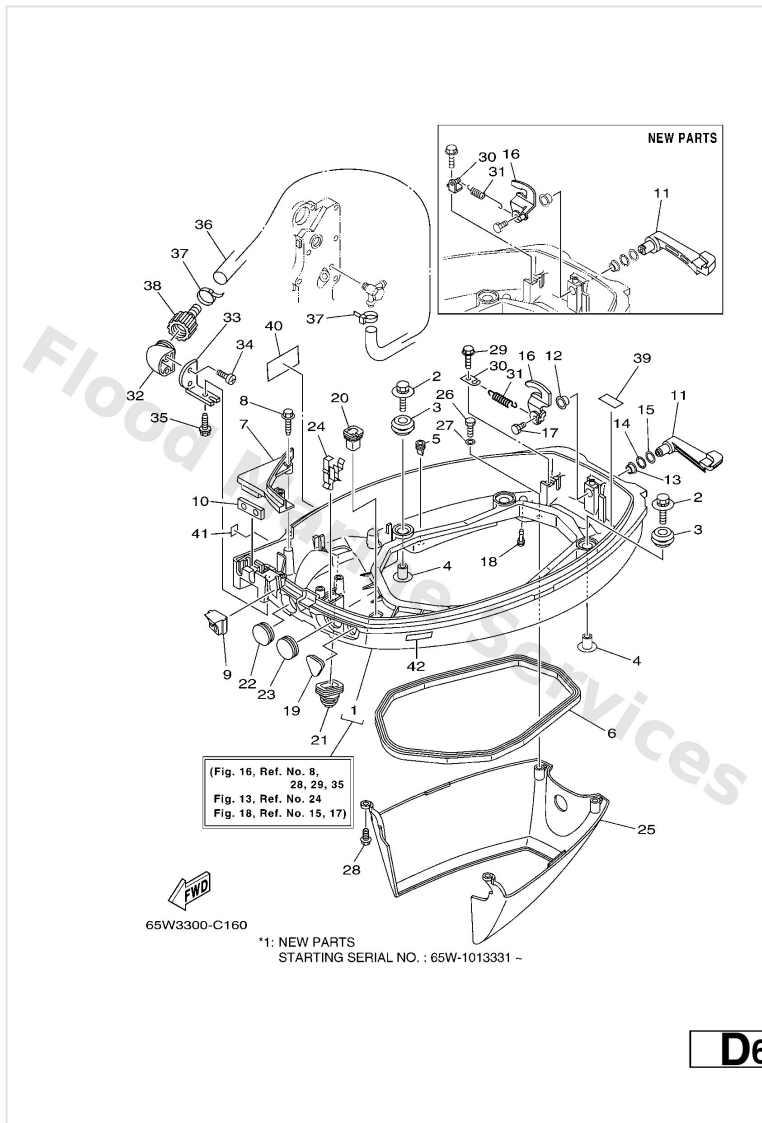

Yamaha F25AE 2004

Parts Manual

www.floodmarine.co.uk

+44 2882 246 539

Authorised Yamaha Dealers

Contents

BOTTOM COWLING	3
BRACKET 1	7
BRACKET 2	11
BRACKET 3	14
CARBURETOR	16
CONTROL	19
CRANKSHAFT & PISTON	22
CYLINDER & CRANKCASE 1	24
CYLINDER & CRANKCASE 2	27
ELECTRICAL 1	29
ELECTRICAL 2	31
ELECTRICAL 3	34
FUEL	35
FUEL TANK	39
GENERATOR	40
INTAKE	43
LOWER CASING & DRIVE 1	45
LOWER CASING & DRIVE 2	50
OIL PAN	52
OIL PUMP	54
POWER TRIM & TILT ASSY	56
REMO CON ATTACHMENT	61
REMOTE CONTROL ASSY	63
REMOTE CONTROL BOX	68
REPAIR KIT 1	69
REPAIR KIT 2	71
REPAIR KIT 3	72
STARTER	74
STARTING MOTOR	78
STEERING	79
STEERING GUIDE	82
TOP COWLING	83
UPPER CASING	85
VALVE	87

Bottom Cowling

Ref	Part	
1	65W42710054D Bottom Cowling assembly WITH TAPPING BOLT	Buy now
1	65W42710064D Bottom Cowling assembly WITH TAPPING BOLT *1	Buy now
1	65W42710154D Bottom Cowling assembly WITH TAPPING BOLT	Buy now
1	65W42710164D Bottom Cowling assembly WITH TAPPING BOLT *1	Buy now
2	9011906M08 Bolt, with washer	Buy now
3	9048009M12 Grommet (6a0)	Buy now
4	9038706060 Collar (688)	Buy now
5	65W4271700 Rubber, seal 2	Buy now
6	62Y4271600 Rubber seal 1	Buy now
7	65W42738014D Plate, fitting	Buy now
8	9010906M82 Bolt	Buy now
9	65W4272500 Grommet	Buy now
9	65W4272521 Grommet	Buy now
10	62Y4272700 Grommet	Buy now
10	65W4272700 Grommet	Buy now