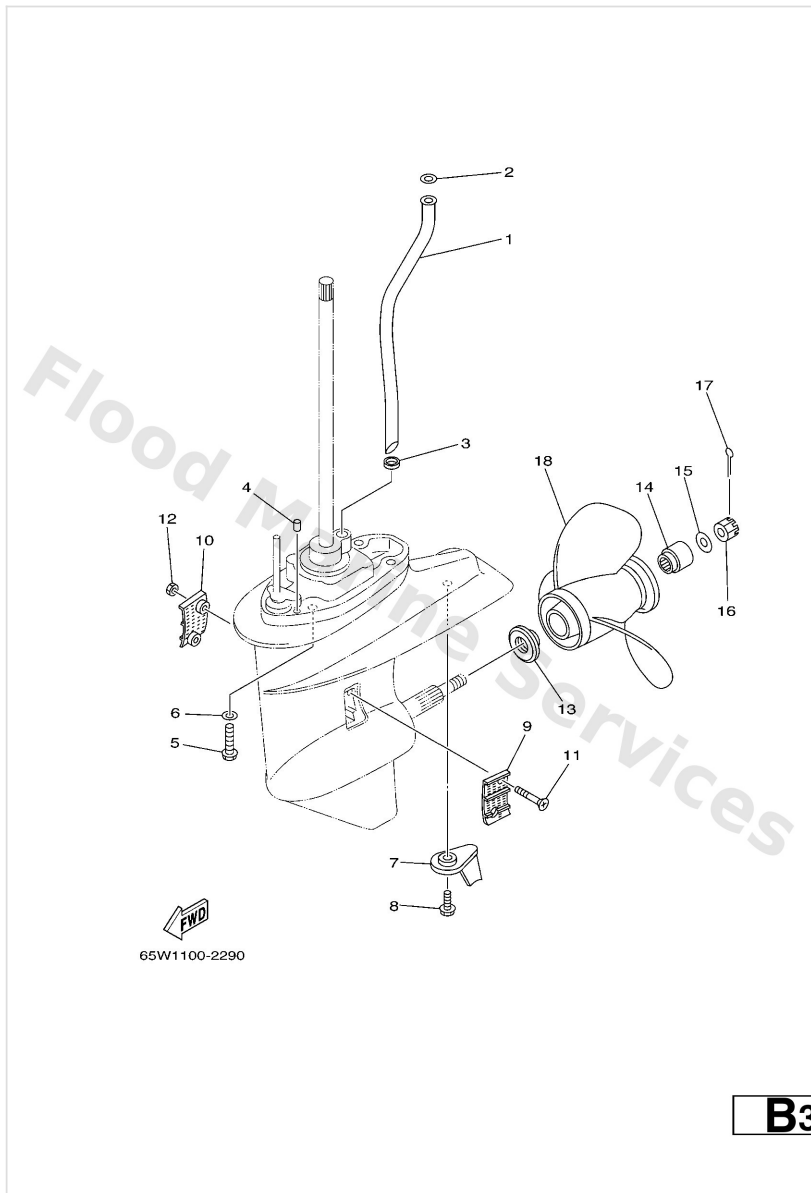

Lower Casing & Drive 2

Ref	Part	
15	9299014200 Washer, plain	Buy now
16	9017114013 Nut(664)	Buy now
17	9149030022 Pin, cotter	Buy now
18	6644594101EL Propeller (3x9-7/8"x9"-f) UR	Buy now
18	6644594301EL Propeller (3x9-7/8 x8 -f) UR	Buy now
18	6644594500EL Propeller (3x9-7/8 x10-1/2 -f) UR	Buy now
18	6644594701EL Propeller (3x9-7/8 x11-1/4 -f) UR	Buy now
18	6644594902EL Propeller (3x9-7/8 x13 -f) UR	Buy now
18	6644595200EL Propeller (3x9-7/8 x14 -f) UR	Buy now
18	6644595400EL Propeller (3x9-7/8 x12 -f) UR	Buy now
18	664459700098 Propeller (3x9-1/8 x13 -f) UR	Buy now
18	664459720098 Propeller (3x9-1/8 x12 -f) UR	Buy now