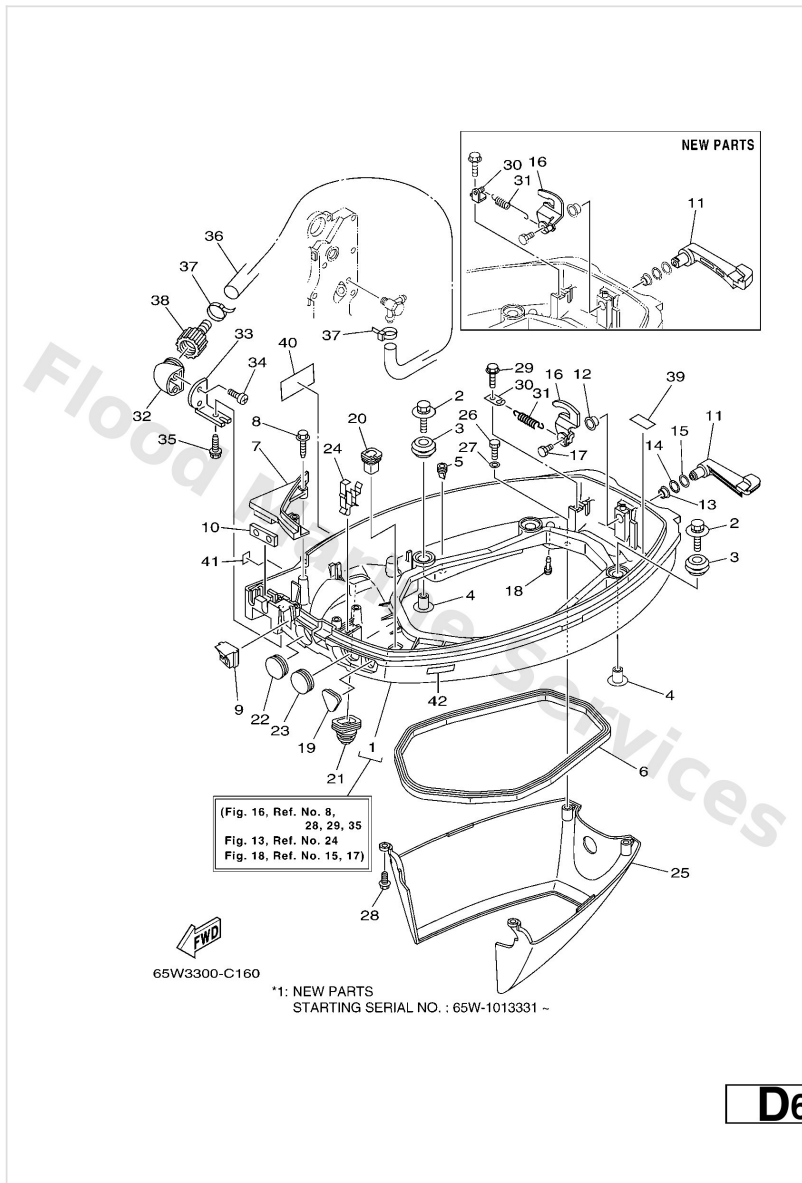

Bottom Cowling

Ref	Part	
11	65W42815014D Lever, clamp 1	Buy now
11	6D542815004D Lever, clamp 1 NEW PARTS *1	Buy now
12	9038612M37 Bushing (6f5)	Buy now
13	9038612MA2 Bush	Buy now
14	9020612052 Washer, wave (666)	Buy now
15	9020112M07 Washer, plate	Buy now
16	65W4281603 Lever, Clamp	Buy now
16	6D54281600 Lever Clamp NEW PARTS *1	Buy now
17	9709506012 Bolt(gh1)	Buy now
18	6H34439101 Nipple, hose	Buy now
19	65W2632600 Grommet	Buy now
19	65W2632610 Grommet	Buy now
20	6824272700 Grommet	Buy now
21	65W4272410 Grommet FLUSHING KIT	Buy now
21	6H14272621 Grommet FLUSHING KIT	Buy now