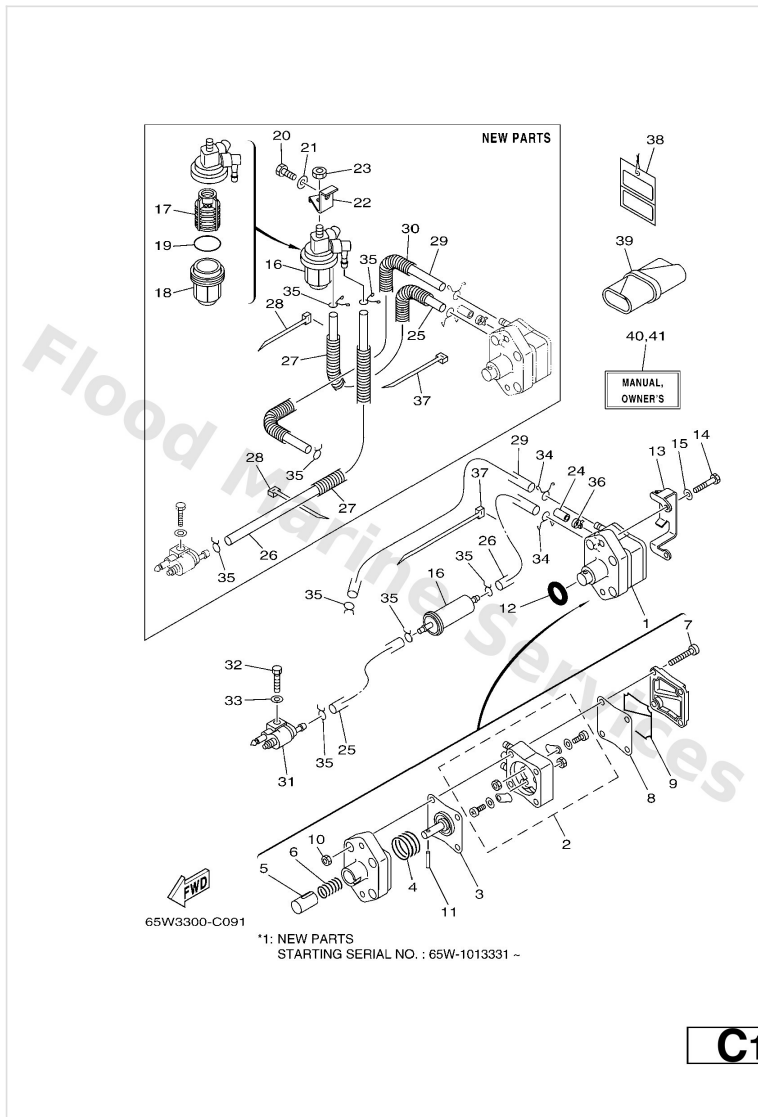

Fuel

Ref	Part	
28	9046511M10 Clamp NEW PARTS *1	Buy now
29	9044510M43 Hose (I400)	Buy now
29	9044510MG7 Hose (I350) NEW PARTS *1	Buy now
30	9044614M51 Hose(6tc) NEW PARTS *1	Buy now
31	6G12430402 Fuel pipe joint comp. 1	Buy now
32	9709506025 Bolt	Buy now
34	9046710M04 Clip, pipe 1 (6e9)	Buy now
35	9046709M03 Clip(6k8)	Buy now
35	9046709M17 Clip(6k8) NEW PARTS *1	Buy now
37	9046513M18 Clamp	Buy now
38	61H2819R31 Tag Warning	Buy now
39	62Y2810000 Tool kit	Buy now
40	65W2819978A0 Om f20ae/et '04 UR (E,F,S)	Buy now
40	65W2819978B0 Om f20ae/et '04 UR (D,NL,I)	Buy now
41	65W2819988A0 Om f20ae/et '04 UR (DK,P,GR)	Buy now