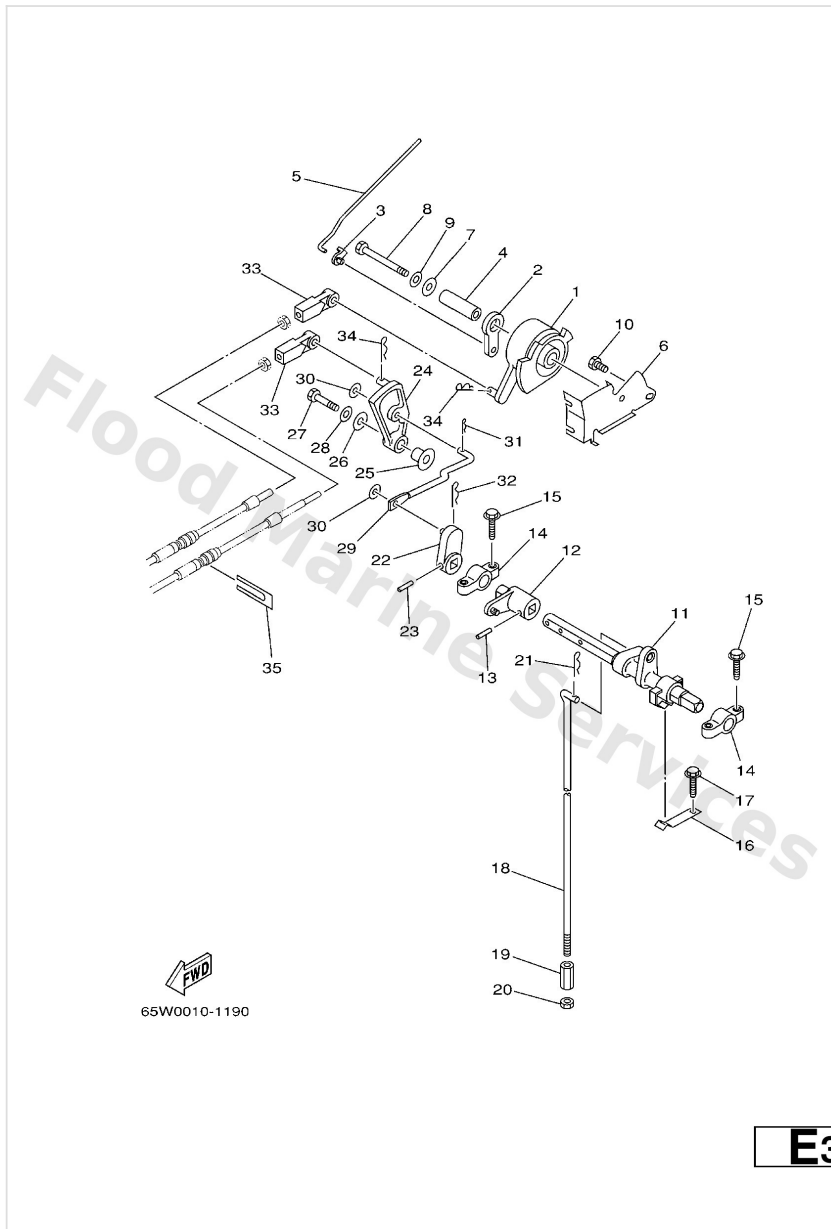

Control

Ref	Part	
16	65W4411600 Spring	Buy now
17	9010906M86 Bolt	Buy now
18	65W4414300 Rod, shift S	Buy now
18	65W4414310 Rod, shift L	Buy now
19	9017006015 Connector, shift rod	Buy now
20	9538006700 Nut	Buy now
21	9046818008 Clip 620436610000	Buy now
22	65W4414200 Joint	Buy now
24	65W4412500 Lever, shift rod	Buy now
25	9038706M29 Coller (6a0)	Buy now
27	9709506025 Bolt	Buy now
29	65W4419200 Joint, rod 1	Buy now
30	9020105M06 Washer, plate(61u)	Buy now
31	9046810005 Pin, hair 6264123500	Buy now
33	6634834400 Cable end, remote control	Buy now