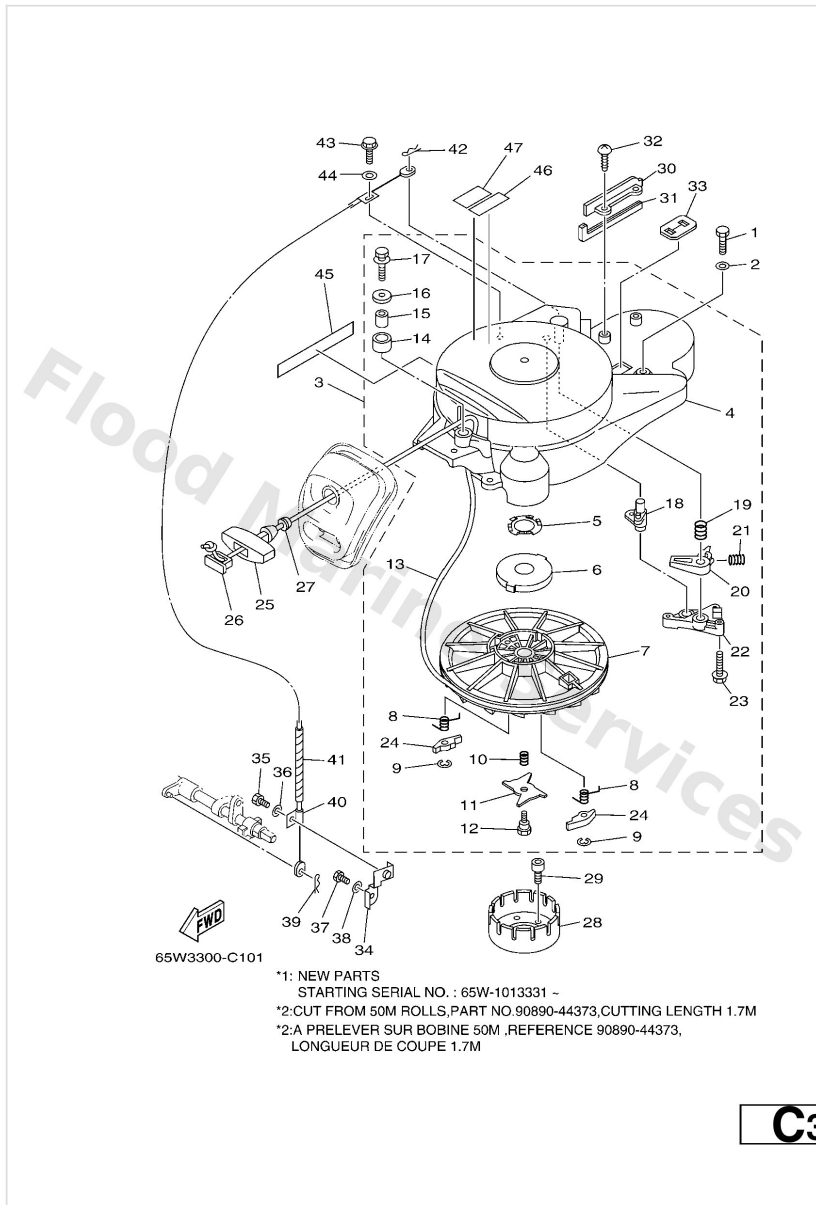

Starter

Ref	Part	
1	9709506025 Bolt	Buy now
2	9299506600 Washer, plain (646)	Buy now
3	65WW157101 Starter assembly	Buy now
3	65WW157120 Starter assembly NEW PARTS *1	Buy now
4	65W1571101 Case, Starter	Buy now
4	65W1571120 Case, starter FOR 65W-W1571-20	Buy now
5	65W1573200 Washer, wave 1	Buy now
6	65W1571300 Spring, starter	Buy now
7	65W1571401 Drum, sheave	Buy now
8	65W1573400 Spring Return	Buy now
9	65W1574400 Circlip	Buy now
10	65W1571500 Spring, friction	Buy now
11	65W1571600 Plate, drive	Buy now
12	65W1579300 Screw	Buy now
13	* item_description *2	Buy now