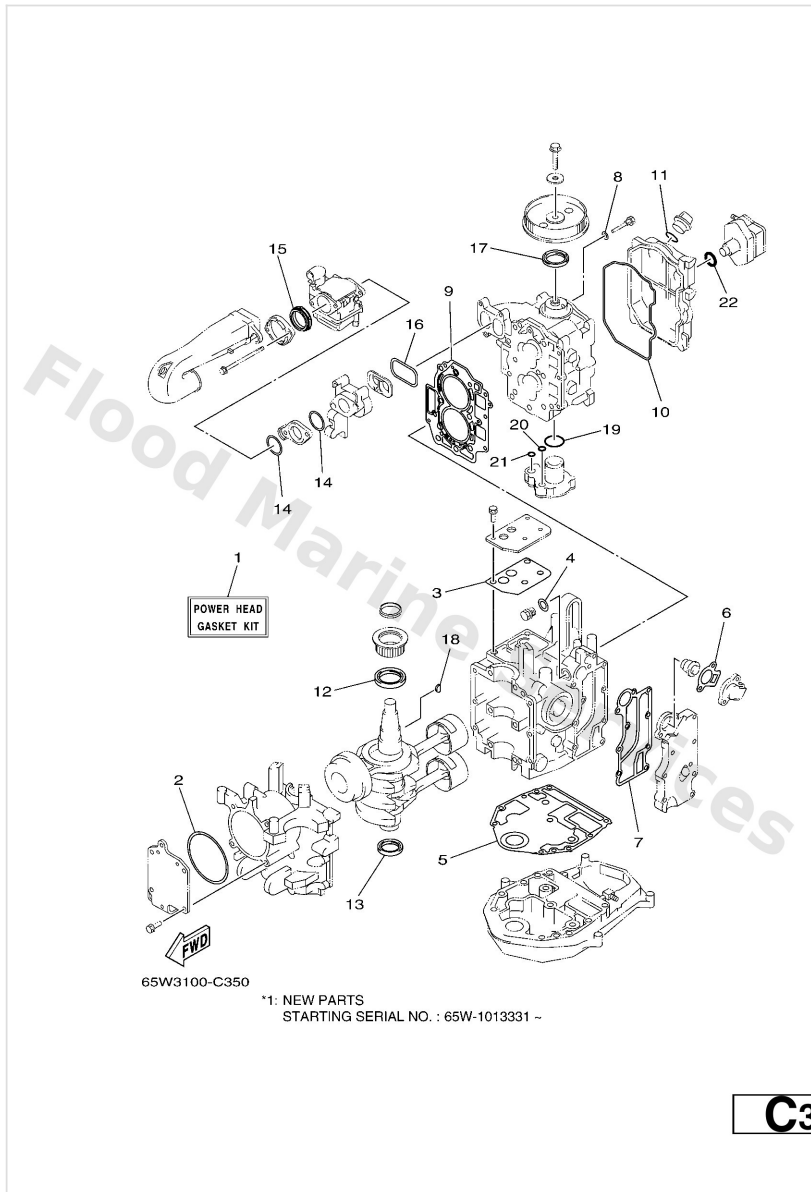

Repair Kit 1

Ref	Part	
13	9310135002 Oil seal NEW PARTS *1	Buy now
13	9310235M47 Oil seal(62y)	Buy now
14	65W1419800 Gasket	Buy now
15	65W1445710 Seal	Buy now
16	65W1364500 Gasket, manifold 1	Buy now
17	9310237M40 Oil seal(62y)	Buy now
18	9028004M06 Key, woodruff(6a1)	Buy now
19	9321033MH2 O-ring(62y)	Buy now
20	9321012MG9 O-ring(62y)	Buy now
21	9321014515 O-ring (11h)	Buy now