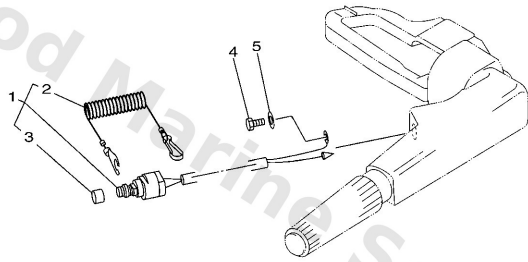

Electrical 3

65W2300-3140

D4

Ref	Part	
1	65W8257501 Engine stop switch assembly	Buy now
2	6828255600 Lanyard, stop switch	Buy now
3	6898257Y00 Cap	Buy now
4	9709506012 Bolt(gh1)	Buy now
5	9299506600 Washer, plain (646)	Buy now