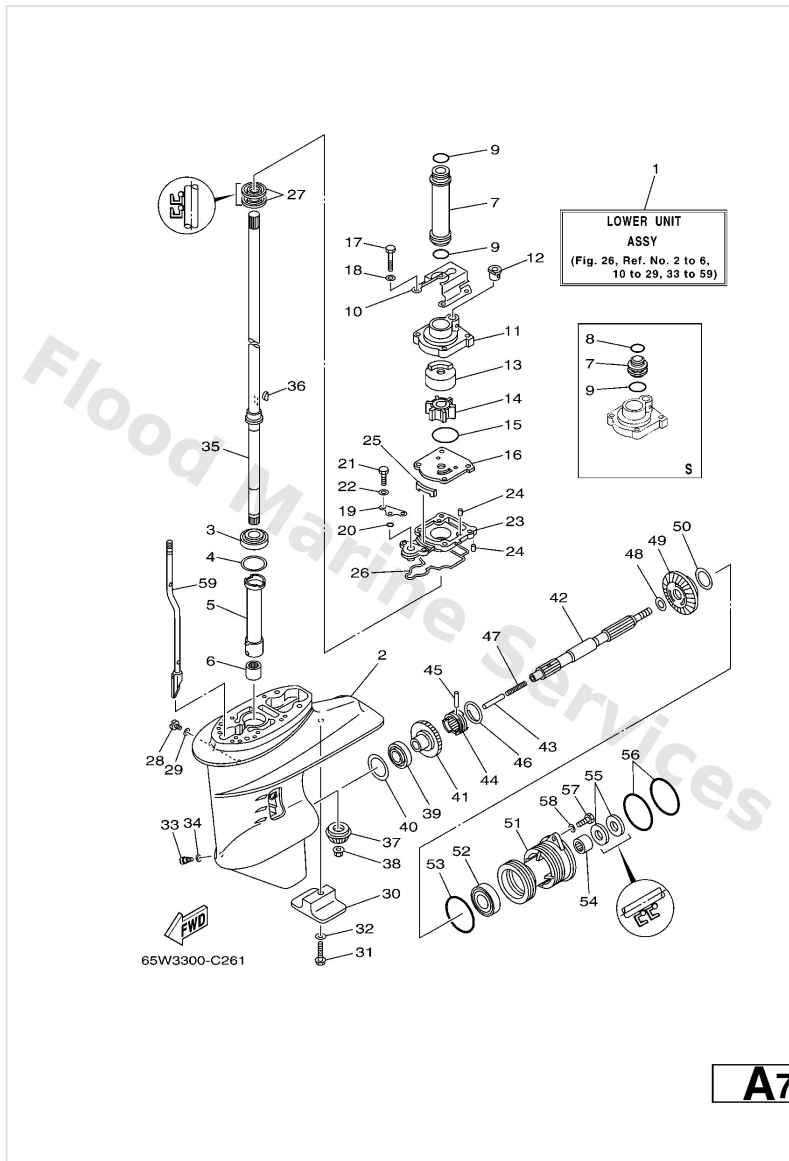

Lower Casing & Drive 1

Ref	Part	
38	9017910M14 Nut(6j8)	Buy now
39	9333200005 Brg,cyl-cal roller 0.19g nt	Buy now
40	6L2455670010 Shim (t:1.0mm) UR	Buy now
40	6L2455670011 Shim (t:1.1mm) UR	Buy now
40	6L2455670012 Shim (t:1.2mm) UR	Buy now
40	6L2455670013 Shim (t:1.3mm) UR	Buy now
40	6L2455670014 Shim (t:1.4mm) UR	Buy now
41	61N4556010 Gear	Buy now
42	65W4561100 Shaft, propeller	Buy now
43	6484563500 Plunger,shift	Buy now
44	6644563102 Clutch, dog	Buy now
45	9025005010 Pin straight 648456320000	Buy now
46	6484563300 Ring, cross pin	Buy now
47	9050110065 Spring compression648456360000	Buy now
48	9020120417 Washer, plate(663)	Buy now