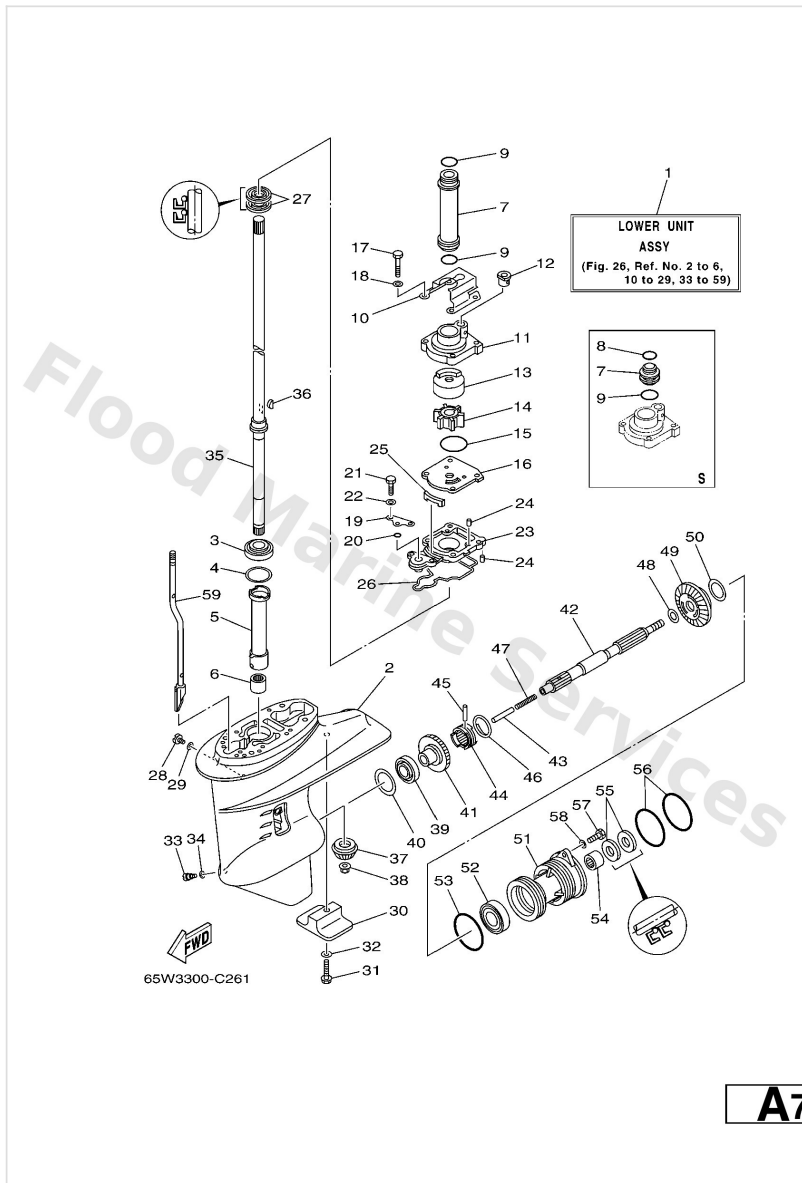

Lower Casing & Drive 1

Ref	Part	
7	61N4436210 Tube, water L	Buy now
8	9321022164 O-ring S	Buy now
9	9321026130 O-ring S	Buy now
10	65W4432811 Plate L	Buy now
11	61N4431101 Housing, water pump	Buy now
12	6L24436700 Damper, water seal 3	Buy now
13	61N4432201 Insert, cartridge	Buy now
14	6H44435202 Impeller	Buy now
15	9321045161 O-ring	Buy now
16	61N4432300 Outer plate, cartridge	Buy now
17	9709506040 Bolt (682)	Buy now
18	9299506600 Washer, plain (646)	Buy now
19	65W4417600 Bracket	Buy now
20	9321006ME6 O-ring	Buy now
21	9709506025 Bolt	Buy now