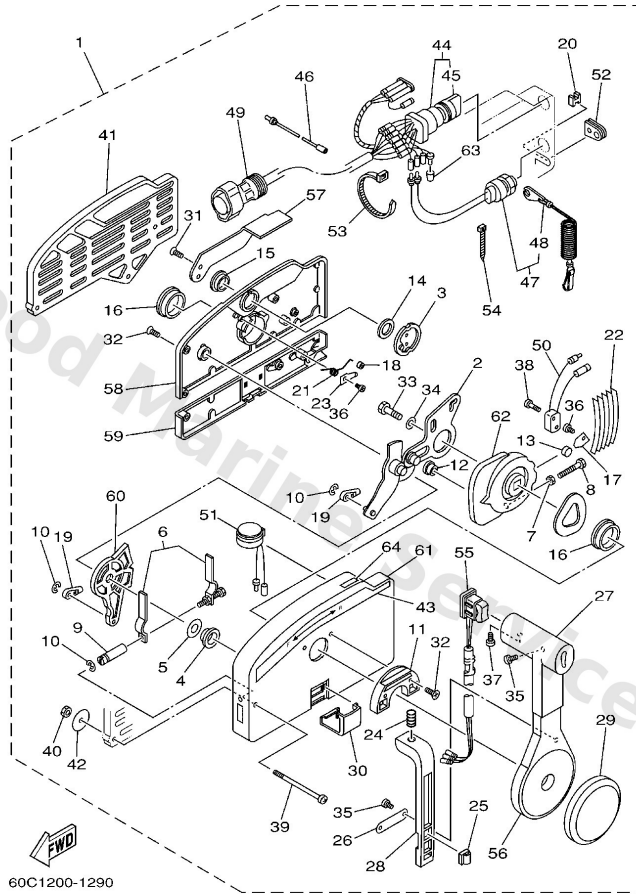

Remote Control Assy

B7

Ref	Part	
1	70348203A2 Remote control assembly (7p) AP	Buy now
1	70348205A4 Remote control assembly (10p, ptt) AP WITH PT/T SW.	Buy now
2	7034826101 Arm, throttle	Buy now
3	7034815300 Shaft, free accel.	Buy now
4	7034823500 Bushing	Buy now
5	7034826800 Spacer 3	Buy now
6	7034826400 Throttle, friction	Buy now
7	9538005600 Nut, hexagon (663)	Buy now
8	9738005025 Bolt	Buy now
9	7034826500 Shaft Friction	Buy now
10	9343006024 Circlip (701)	Buy now
11	7034824500 Plate, lock	Buy now
12	7034825200 Roller, cam	Buy now
13	7014824800 Roller, free accel	Buy now
14	7034819800 Washer, wave 3	Buy now