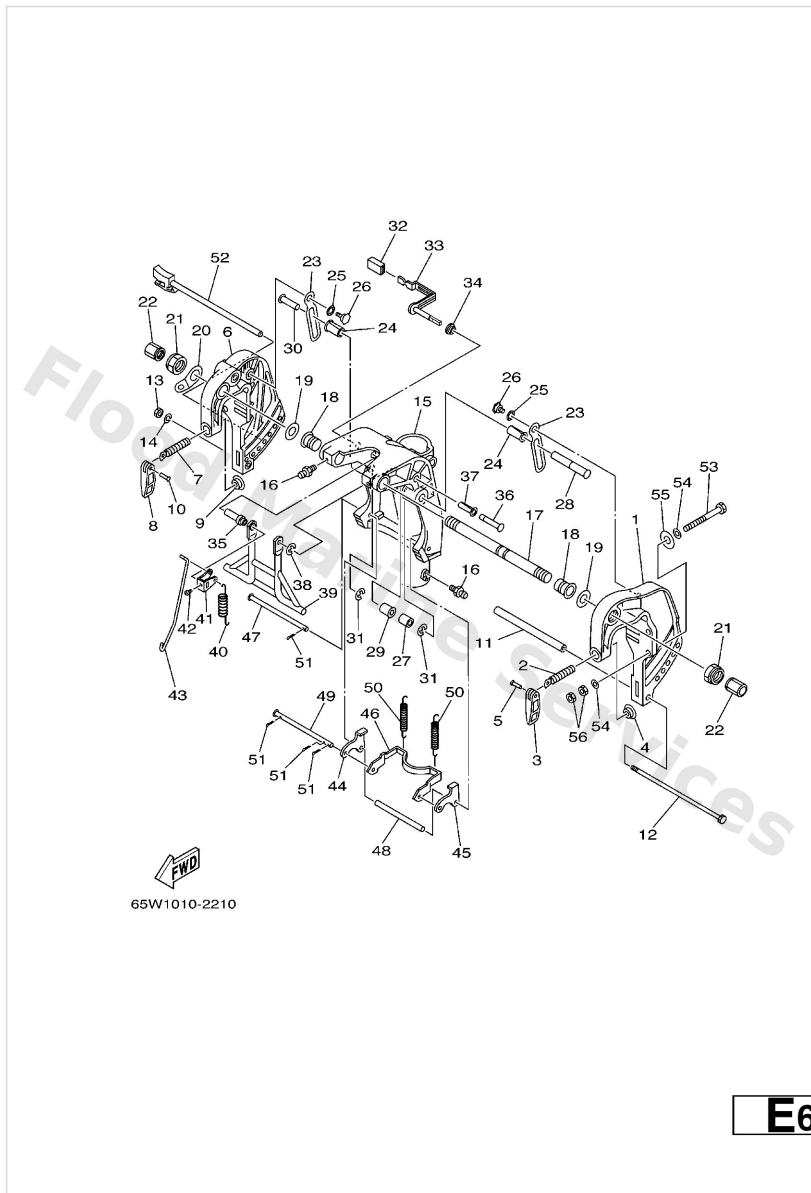

Bracket 1

Ref	Part	
19	9020122M03 Washer, plate(64j)	Buy now
20	6J84311301 Plate, clamp bracket	Buy now
21	9018522M11 Nut, self-locking	Buy now
22	6G54314501 Cap, clamp bracket	Buy now
23	65W4362701 Stopper	Buy now
24	9038612M98 Bush	Buy now
25	9020614M23 Washer, Wave	Buy now
26	9010908M87 Bolt	Buy now
27	9038712M04 Collar	Buy now
28	9024912M39 Pin	Buy now
29	9038612MA0 Bush, solid	Buy now
30	9024912M34 Pin	Buy now
31	9343010M00 Circlip	Buy now
32	6824331801 Cover	Buy now
33	65W4363011 Tilt lever assembly	Buy now