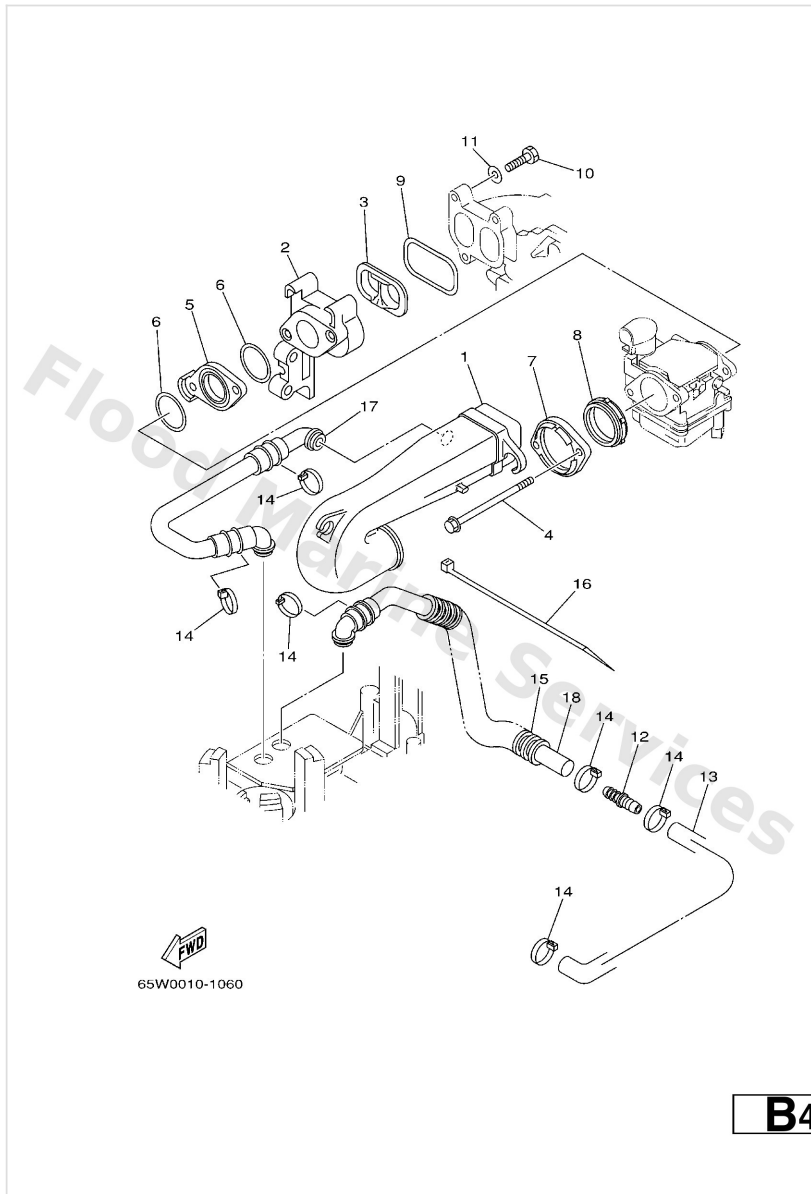

Intake

Ref	Part	
16	9046511M52 Clamp(6e7)	Buy now
17	65W1537000 Breather assembly	Buy now
18	65W1537010 Breather assembly	Buy now