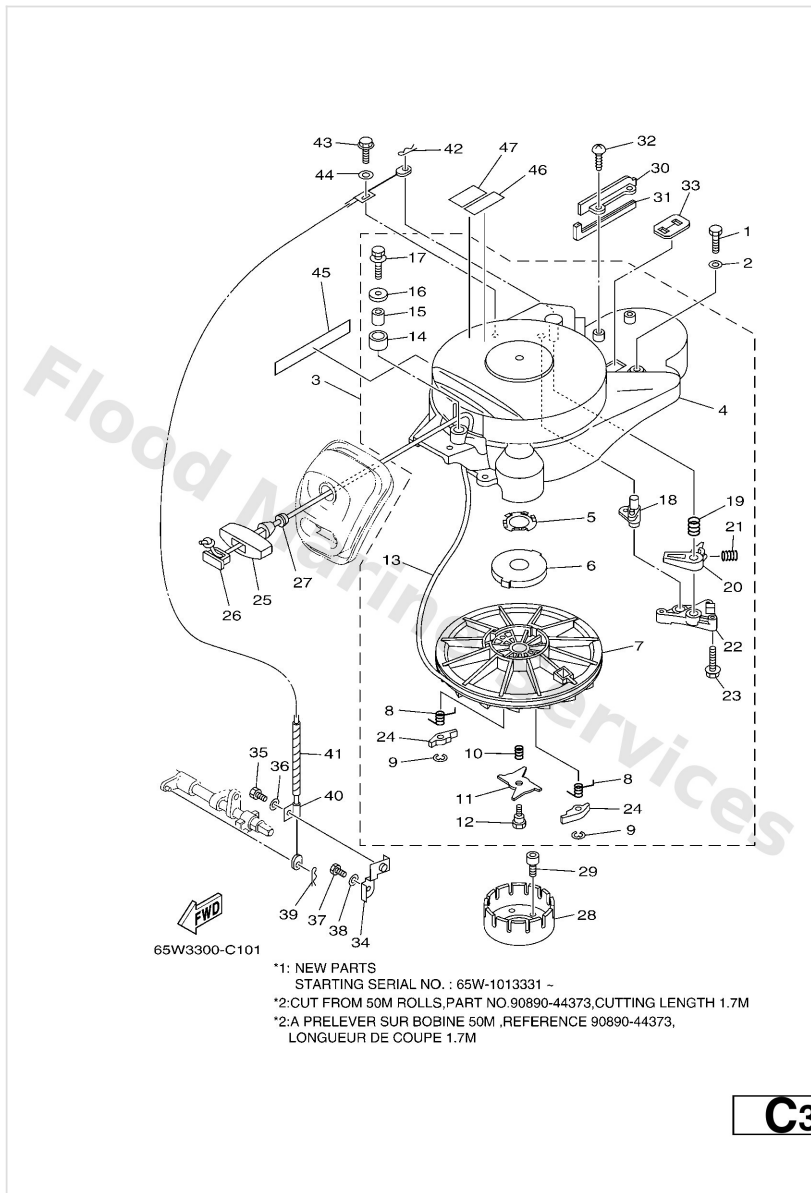

Starter

Ref	Part	
14	65W1575200 Roller Wire	Buy now
15	65W1575300 Bush	Buy now
16	65W1579100 Washer Lock	Buy now
17	65W1548100 Bolt 1	Buy now
18	65W1573501 Guide, cam	Buy now
19	65W1576701 Spring	Buy now
20	65W1579400 Stopper	Buy now
21	65W1578400 Spring, return	Buy now
22	65W1541400 Cover 1	Buy now
23	65W1576800 Bolt	Buy now
24	65W1574110 Pawl, drive	Buy now
25	6891575501 Handle, starter	Buy now
26	6F51577902 Cover	Buy now
27	6A01578900 Damper	Buy now
28	65W1572310 Pulley, starter	Buy now