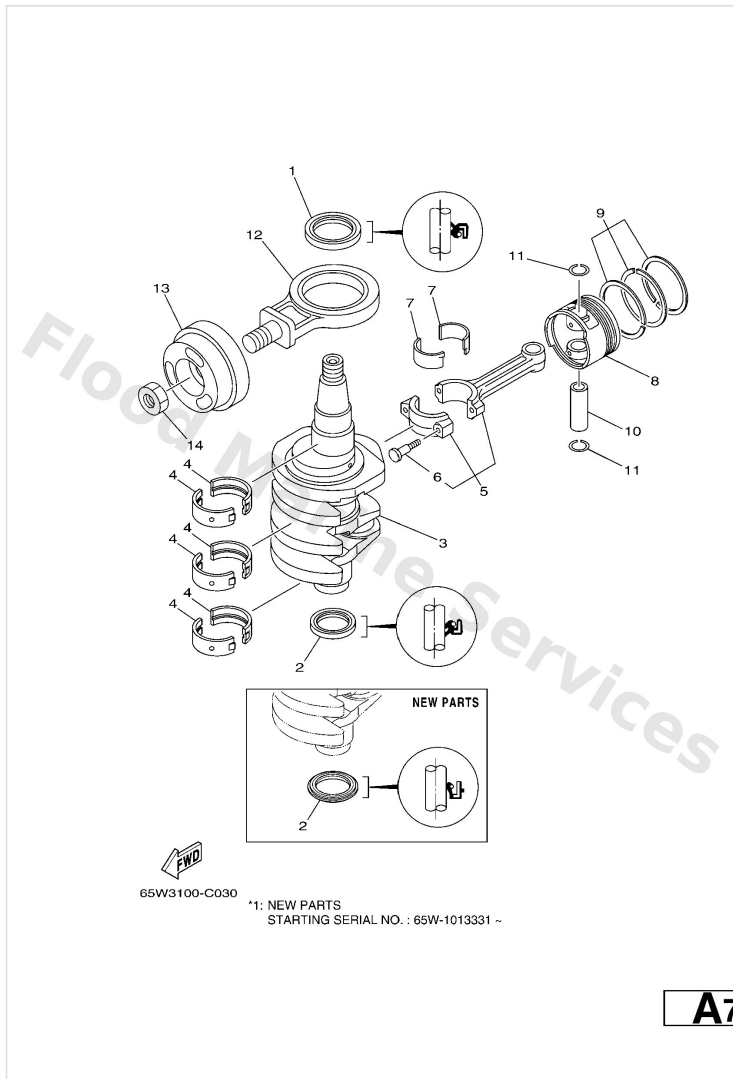

Control

Ref	Part	
1	65W4163800 Pulley	Buy now
2	65W4128300 Lever, free accel.	Buy now
3	6614126202 Joint, choke lever	Buy now
4	9038706064 Collar	Buy now
5	65W4121100 Link Accel.	Buy now
6	65W1449701 Stay, Throttle Wire	Buy now
7	9020106M31 Washer (6a0)	Buy now
8	9709506055 Bolt, hexagon w/w deep recess	Buy now
9	9299506600 Washer, plain (646)	Buy now
10	9709506010 Bolt	Buy now
11	65W4412100 Lever, shift rod	Buy now
12	65W4412200 Bushing, Shift Rod Lever	Buy now
13	9025403M05 Pin, spring	Buy now
14	6F54166200 Bracket 2	Buy now
15	9010906M81 Bolt	Buy now

Control

Ref	Part	
16	65W4411600 Spring	Buy now
17	9010906M86 Bolt	Buy now
18	65W4414300 Rod, shift S	Buy now
18	65W4414310 Rod, shift L	Buy now
19	9017006015 Connector, shift rod	Buy now
20	9538006700 Nut	Buy now
21	9046818008 Clip 620436610000	Buy now
22	65W4414200 Joint	Buy now
24	65W4412500 Lever, shift rod	Buy now
25	9038706M29 Coller (6a0)	Buy now
27	9709506025 Bolt	Buy now
29	65W4419200 Joint, rod 1	Buy now
30	9020105M06 Washer, plate(61u)	Buy now
31	9046810005 Pin, hair 6264123500	Buy now
33	6634834400 Cable end, remote control	Buy now

Control

Ref	Part	
35	6H34853800 Clamp, cable	Buy now

Crankshaft & Piston

Ref	Part	
1	9310243004 Oil seal NEW PARTS *1	Buy now
1	9310243M42 Oil seal(62y)	Buy now
2	9310135002 Oil seal NEW PARTS *1	Buy now
2	9310235M47 Oil seal(62y)	Buy now
3	65W1141101 Crankshaft	Buy now
4	62Y1141600 Plane bearing, crankshaft 1 UR BROWN	Buy now
4	62Y1141610 Plane bearing, crankshaft 1 UR BLACK	Buy now
4	62Y1141620 Plane bearing, crankshaft 1 UR BLUE	Buy now
5	67C1165000 Connecting rod assembly	Buy now
6	62Y1165400 Bolt, connecting rod	Buy now
7	62Y1165600 Plane bearing, connecting rod UR BROWN	Buy now
7	62Y1165610 Plane bearing, connecting rod UR BLACK	Buy now
7	62Y1165620 Plane bearing, connecting rod UR BLUE	Buy now
8	65W116310096 Piston (std)	Buy now
8	65W1163500 Piston (0.25mm o/s) AP	Buy now