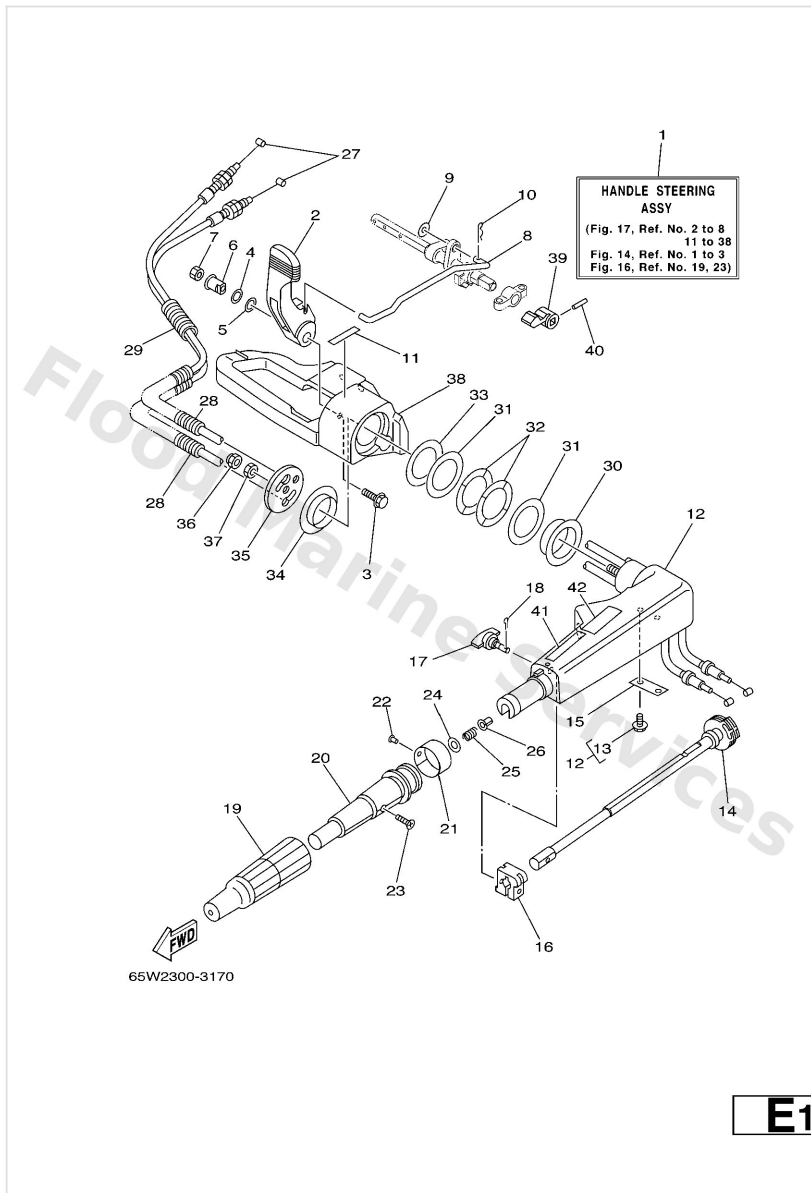

Steering

Ref	Part	
31	9020143M00 Washer, plate	Buy now
32	9020643M22 Washer, wave	Buy now
33	9020243M57 Washer, plate	Buy now
34	9038640M99 Bush	Buy now
35	65W4213101 Cover, handle steering	Buy now
36	9578010300 Nut, nylon (6e5)	Buy now
37	9538010700 Nut (682)	Buy now
38	65W42121014D Bracket	Buy now
39	65W4417300 Lever, shift control	Buy now
40	9025403M05 Pin, spring	Buy now
41	6E08362741 Label, caution 7	Buy now
42	6E08362751 -	Buy now