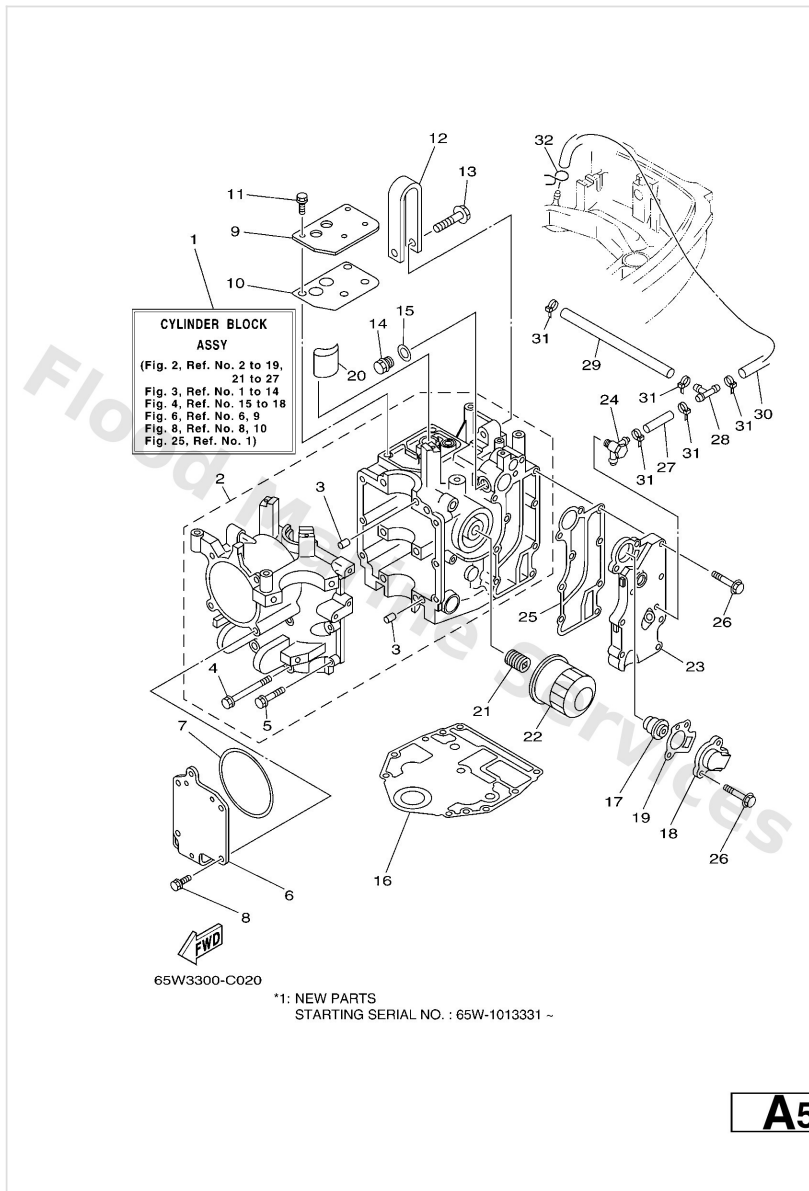

Cylinder & Crankcase 1

Ref	Part	
1	65WW009B111S Cylinder Block assembly	Buy now
1	65WW009B121S Cylinder Block assembly NEW PARTS *1	Buy now
2	65W15100111S Crankcase assembly	Buy now
3	9953008012 Pin, dowel(6g8)	Buy now
4	9011908M01 Bolt, with washer(62y)	Buy now
5	9011906MA5 Bolt, with washer	Buy now
6	65W1512101 Crankcase 2	Buy now
7	65W1566300 Seal	Buy now
8	65W1222800 Bolt	Buy now
9	65W1116801 Cover Breather	Buy now
10	65W1116901 Gasket, breather cover	Buy now
12	65W1111900 Hanger Engine	Buy now
13	9010508M87 Bolt, washer based	Buy now
14	9034014M06 Plug, straight screw(62y)	Buy now
15	9043014115 Gasket (663)	Buy now