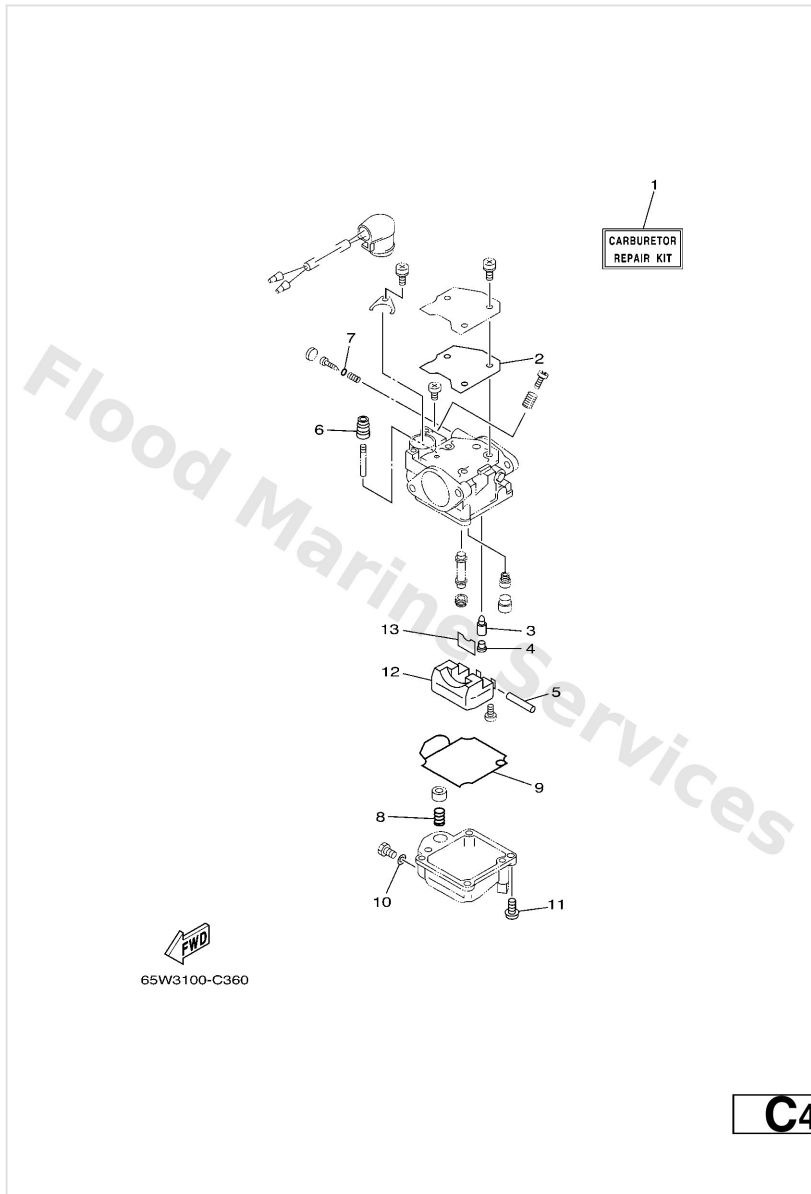

Repair Kit 2

Ref	Part	
1	65WW009301 Carburetor repair kit	Buy now
2	65W1412600 Gasket	Buy now
3	6G11454601 Valve, needle	Buy now
4	6761418600 Pin, valve	Buy now
5	6H41454800 Pin, float arm	Buy now
6	65W1437300 Cover, plunger cap	Buy now
7	67C1439700 O-ring	Buy now
8	65W1433500 Spring, plunger	Buy now
9	65W1438400 Gasket, float chamber	Buy now
10	65W1439800 Washer	Buy now
11	9798004114 Screw, pan head(ga5)	Buy now
12	63V1498500 Float	Buy now
13	6631415900 Clip	Buy now