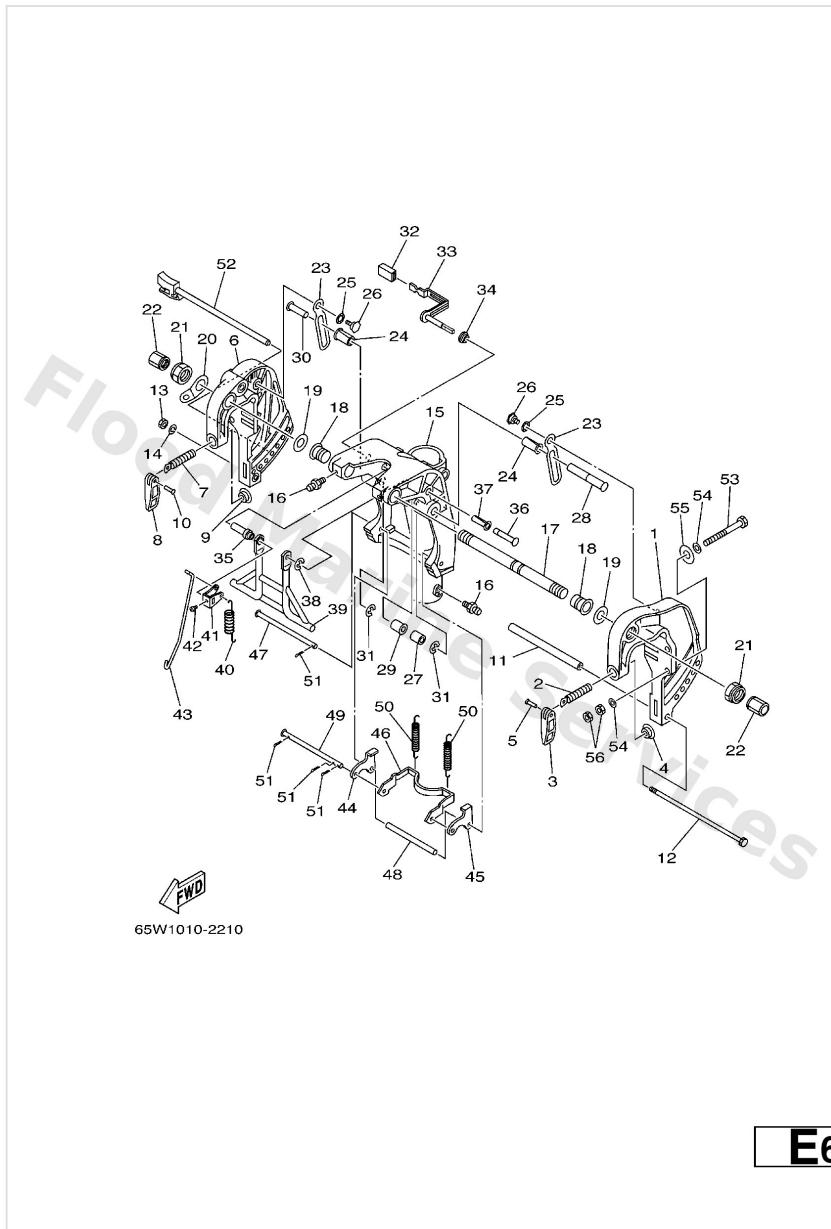

Bracket 1

Ref	Part	
1	65W43111024D Bracket, Clamp 1	Buy now
2	9014914M12 Screw(6h4)	Buy now
3	66343118014D Handle, transom clamp	Buy now
4	6484311401 Pad, transom clamp	Buy now
5	9024304007 Pin (663)	Buy now
6	65W43112024D -	Buy now
11	9038708M29 Collar	Buy now
12	9010108M76 Bolt	Buy now
13	9538008600 Nut (661)	Buy now
14	9299008100 Ybs67-8 washer, spring	Buy now
15	65W43311004D Bracket, swivel S	Buy now
15	65W43311104D Bracket, swivel 1 L	Buy now
16	9370006M03 Nipple, grease(6a1)	Buy now
17	63D4313101 Bolt, clamp bracket	Buy now
18	9038622M15 Bushing (688)	Buy now