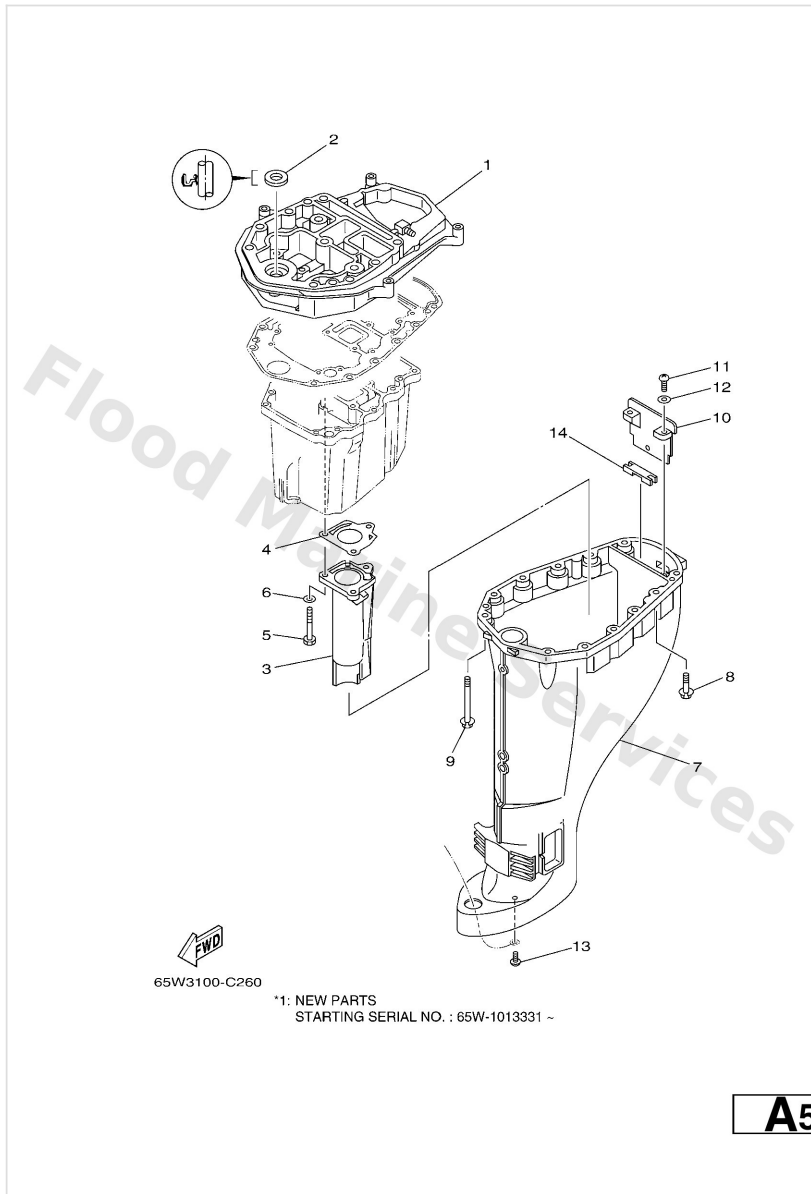

Upper Casing

Ref	Part	
13	9015706M06 Screw, pan head(6m7)	Buy now
14	65W4512800 Seal 2	Buy now