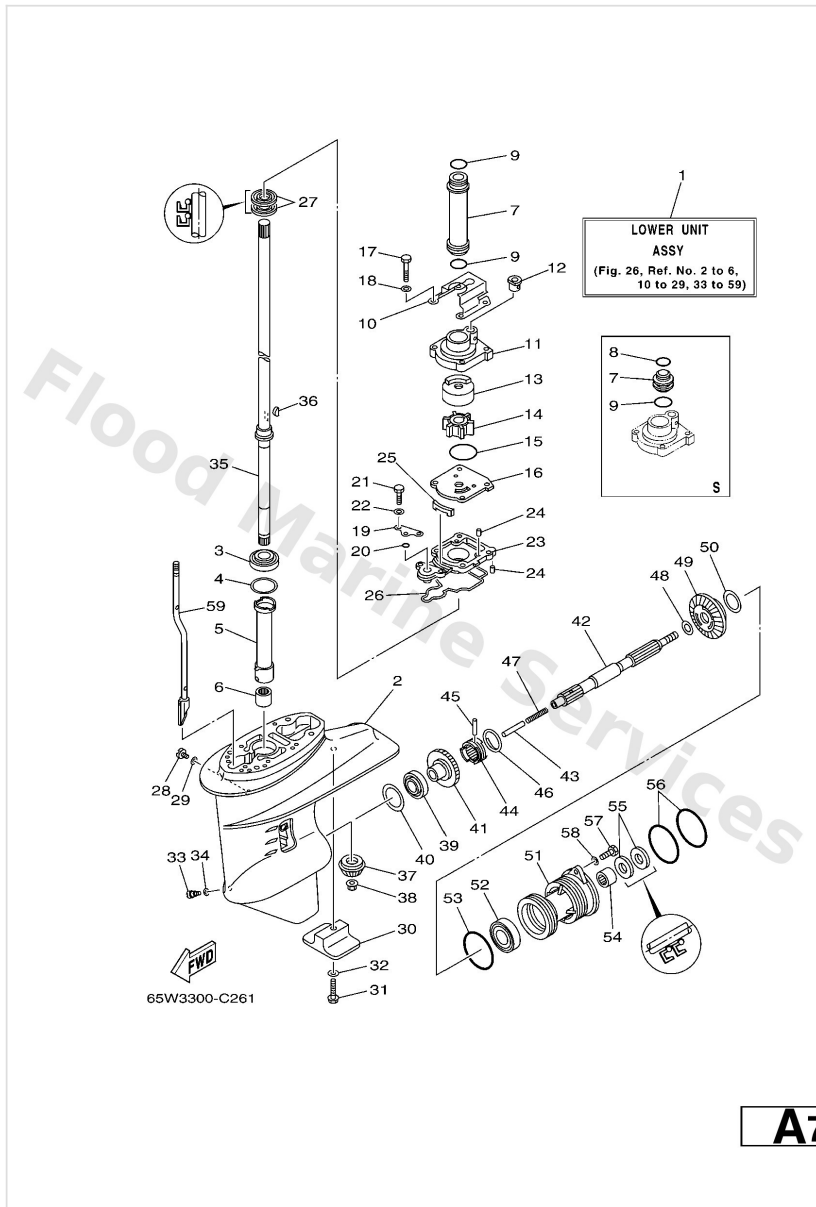

Lower Casing & Drive 1

Ref	Part	
49	61N4557100 Gear	Buy now
50	6L2455770010 Shim (t:1.0mm) UR	Buy now
50	6L2455770011 Shim (t:1.1mm) UR	Buy now
50	6L2455770012 Shim (t:1.2mm) UR	Buy now
50	6L2455770013 Shim (t:1.3mm) UR	Buy now
51	61N45361014D Cap, lower casing	Buy now
52	9330600612 Bearing(2hr)	Buy now
53	9321064ME7 O-ring	Buy now
54	9331522004 Brg,cyl-cal roller 21g nt	Buy now
55	9310120M07 Oil seal	Buy now
56	9321065M50 O-ring	Buy now
57	9707506020 Bolt(7u8)	Buy now
59	65W4415001 Shift cam assembly S	Buy now
59	65W4415011 Shift cam assembly L	Buy now