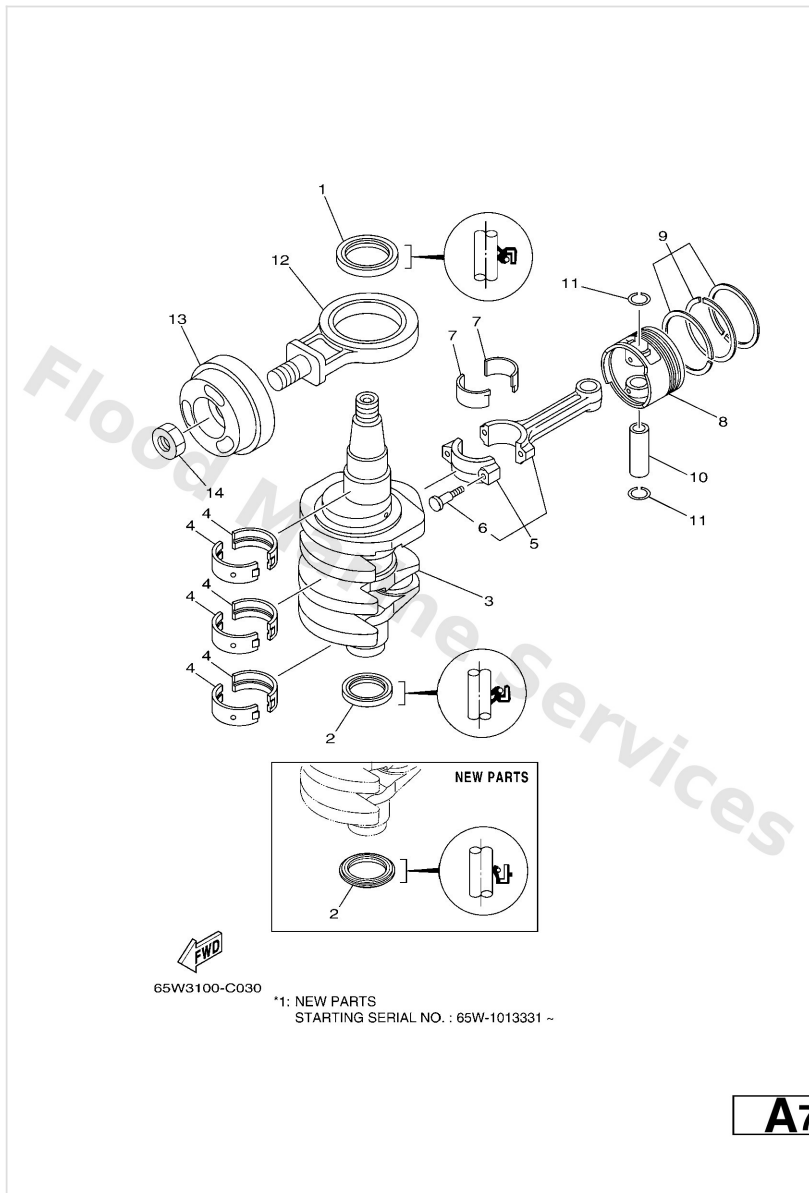

Crankshaft & Piston

Ref	Part	
8	65W1163600 Piston (0.50mm o/s) AP	Buy now
9	67C1160300 Piston ring set (std)	Buy now
9	67C1160400 Piston ring set (0.25mm o/s) AP	Buy now
9	67C1160500 Piston ring set (0.50mm o/s) AP	Buy now
9	68U1160300 Piston ring set (std) NEW PARTS *1	Buy now
9	68U1160400 Piston ring set (0.25mm o/s) AP-NEW PARTS *1	Buy now
9	68U1160500 Piston ring set (0.50mm o/s) AP-NEW PARTS *1	Buy now
10	62Y1163300 Pin, piston	Buy now
11	9345017129 Circlip(1ar)	Buy now
12	65W1166500 Con-rod assembly, balance	Buy now
13	65W1164211 Piston, Balance	Buy now
14	9017020137 Nut, hexagon(663)	Buy now