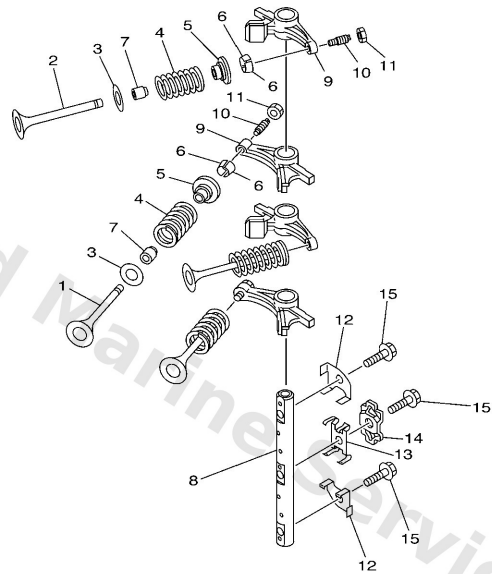

Valve

65W1010-2050

B3

Ref	Part	
1	67C1211100 Valve, intake	Buy now
2	62Y1212100 Valve, exhaust	Buy now
3	62Y1211600 Seat, valve spring	Buy now
4	51Y1211400 Spring, valve outer	Buy now
5	30X1211700 Retainer, valve spring	Buy now
6	30X1211800 Cotter, valve	Buy now
7	51Y1211900 Seal, valve stem	Buy now
8	65W1214600 Shaft Rocker	Buy now
9	65W1215100 Arm, valve rocker	Buy now
10	62Y1215900 Screw Valve Adjusting	Buy now
11	62Y1215800 Nut, lock	Buy now
12	62Y1223800 Plate Bolt Stopper	Buy now
13	62Y1221600 Spring	Buy now
14	62Y1223100 Guide, stopper 1	Buy now
15	9010908M63 Bolt(62y)	Buy now