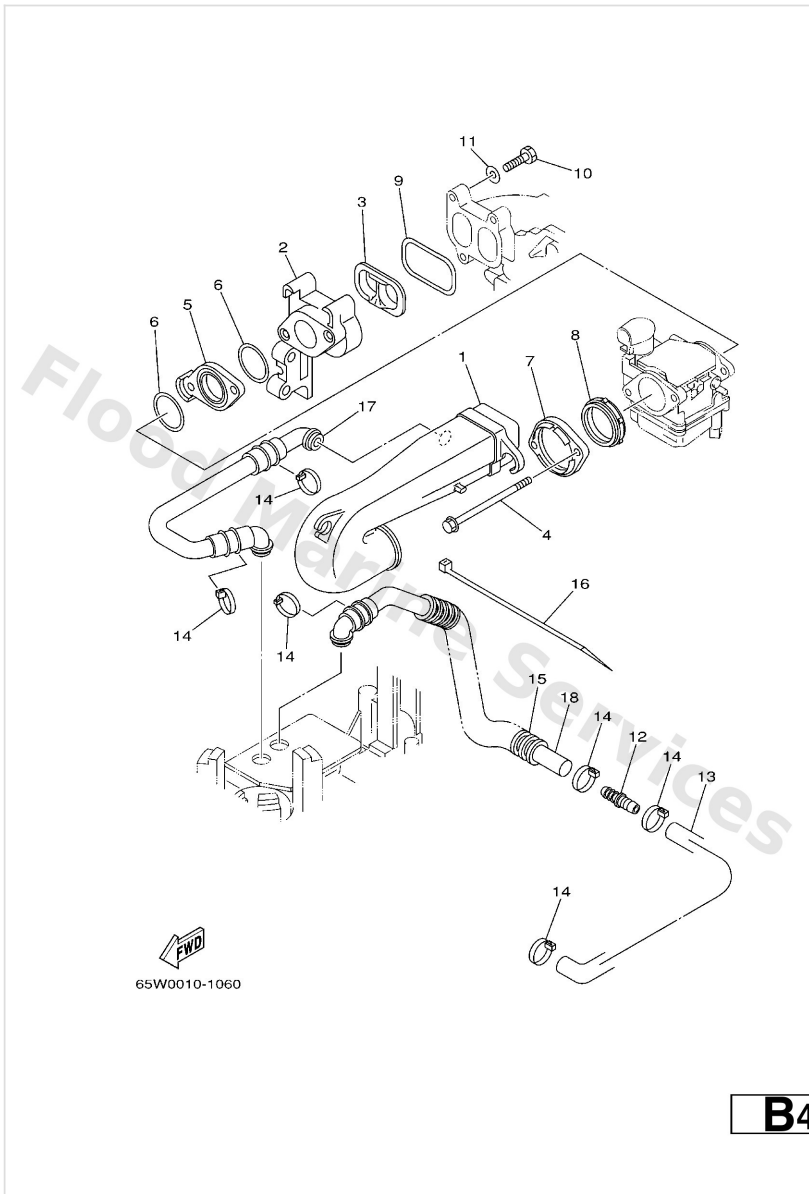

Intake

Ref	Part	
15	9044624M54 Hose	Buy now
16	9046511M52 Clamp(6e7)	Buy now
17	65W1537000 Breather assembly	Buy now
18	65W1537010 Breather assembly	Buy now