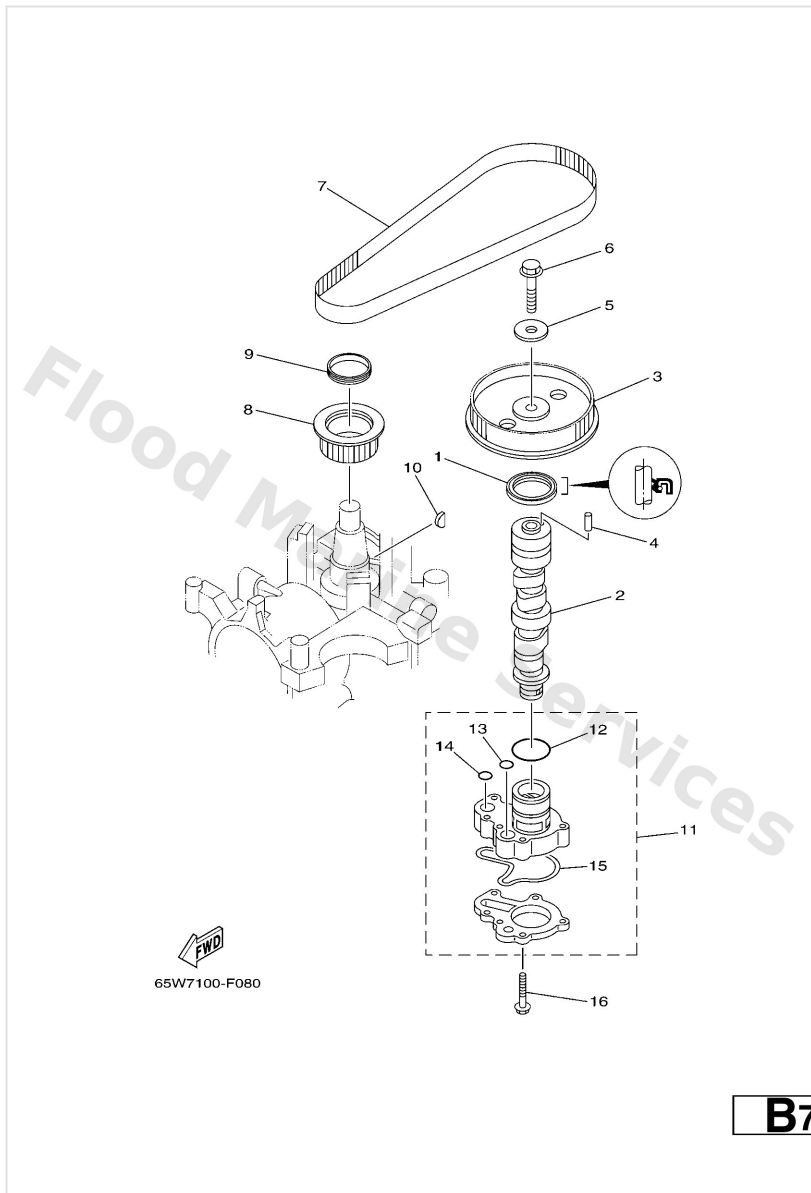

Oil Pump

Ref	Part	
1	9310237M40 Oil seal(62y)	Buy now
2	65W1217020 Camshaft assembly 1	Buy now
2	65W1217101 Camshaft 1	Buy now
3	65W1153701 Gear, driven	Buy now
4	9360514143 Pin (2h7)	Buy now
5	9020110M06 Washer, plate(62y)	Buy now
6	9589510040 Bolt, flange deep recess	Buy now
7	65W4624100 Belt	Buy now
8	65W1153610 Gear, drive	Buy now
9	65W1147600 Spring	Buy now
10	9028004M06 Key, woodruff(6a1)	Buy now
11	65W1330000 Oil pump assembly	Buy now
12	9321033MH2 O-ring(62y)	Buy now
13	9321012MG9 O-ring(62y)	Buy now
14	9321014515 O-ring (11h)	Buy now