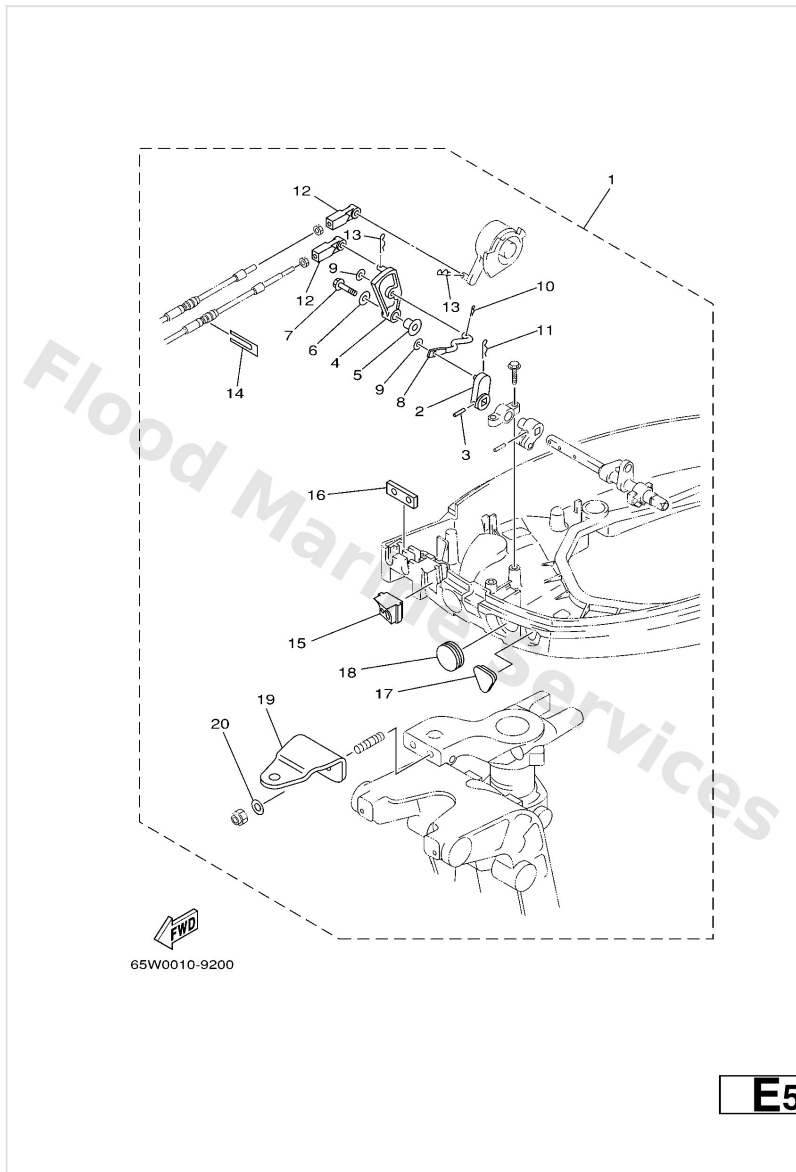

Remo Con Attachment

Ref	Part	
1	65W4850100 Remote cont. attachment assembly. AP	Buy now
2	65W4414200 Joint	Buy now
3	9025403M05 Pin, spring	Buy now
4	65W4412500 Lever, shift rod	Buy now
5	9038706M29 Coller (6a0)	Buy now
6	9020106M31 Washer (6a0)	Buy now
7	9759506525 Bolt, hexagon w/w deep recess	Buy now
8	65W4419200 Joint, rod 1	Buy now
9	9020105M06 Washer, plate(61u)	Buy now
10	9046810005 Pin, hair 6264123500	Buy now
11	9046818008 Clip 620436610000	Buy now
12	6634834400 Cable end, remote control	Buy now
14	6H34853800 Clamp, cable	Buy now
15	65W4272521 Grommet	Buy now
16	62Y4272700 Grommet	Buy now