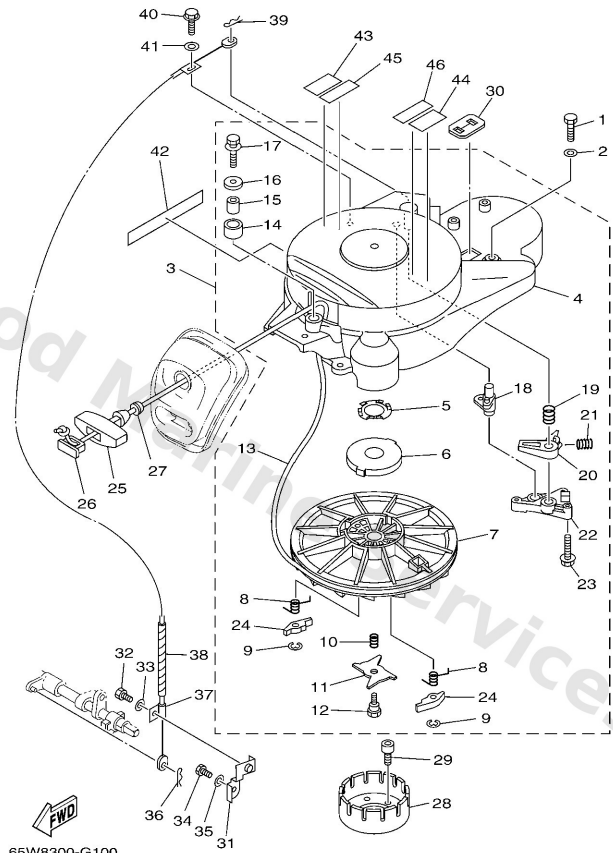

Starter

65W8300-G100

*1: CUT FROM 50M ROLLS, PART NO. 90890-44373, CUTTING LENGTH 1.7M
*1: A PRELEVER SUR BOBINE 50M , REFERENCE 90890-44373, LONGUEUR DE COUPE 1.7M

C3

Ref	Part	
31	65W1577400 Stay 4	Buy now
32	9709506012 Bolt(gh1)	Buy now
36	9046818008 Clip 620436610000	Buy now
37	65W1577020 Cable comp., starter stop	Buy now
38	9044606M90 Hose	Buy now
39	9046810005 Pin, hair 6264123500	Buy now
40	65W1548220 Bolt 2	Buy now
41	65W1572600 Washer, flat	Buy now
42	65W1343762 Mark, Caution	Buy now
43	6AH8199540 Label, warning	Buy now
44	6AH8199550 Label, warning	Buy now
45	6AH8199440 Label, safety	Buy now
46	6AH8199450 Label, safety	Buy now