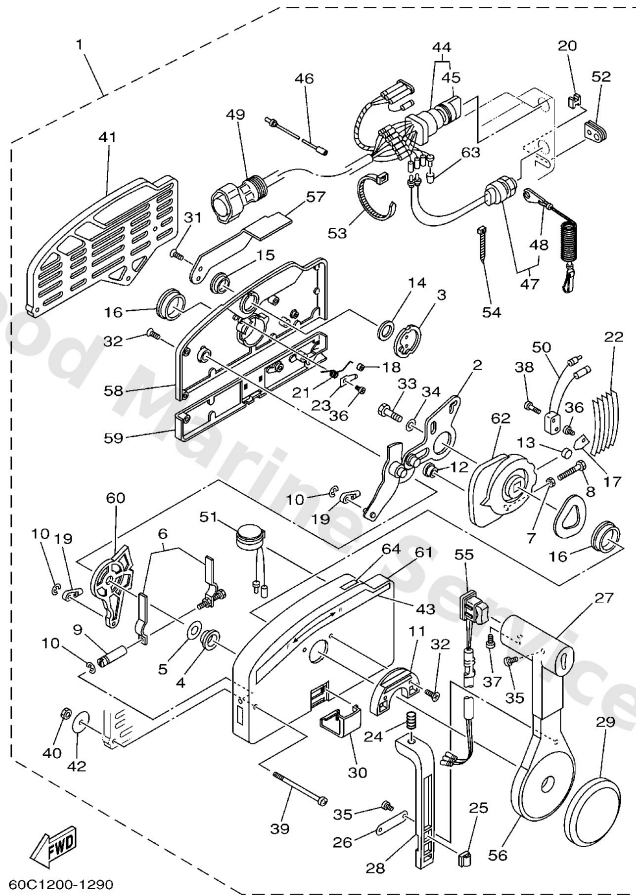

Remote Control Assy

60C1200-1290

B7

Ref	Part	
15	7034824300 Bushing 3	Buy now
16	7034823600 Bushing	Buy now
17	7034818900 Retainer	Buy now
18	7034823400 Roller, detent	Buy now
19	7034834501 Cable end, remote control 2	Buy now
20	7034835800 Anchor, cable	Buy now
21	7034824400 Spring, free accel.	Buy now
22	7034823800 Spring, detent	Buy now
23	7034824600 Spacer 1	Buy now
24	7034822700 Spring, neutral lock	Buy now
25	7038259400 Clamp WITH PT/T SW.	Buy now
26	7034822600 Plate, stopper	Buy now
27	7034822200 Grip, control lever SINGLE	Buy now
28	7034822300 Lock, neutral	Buy now
29	7034822500 Cover	Buy now