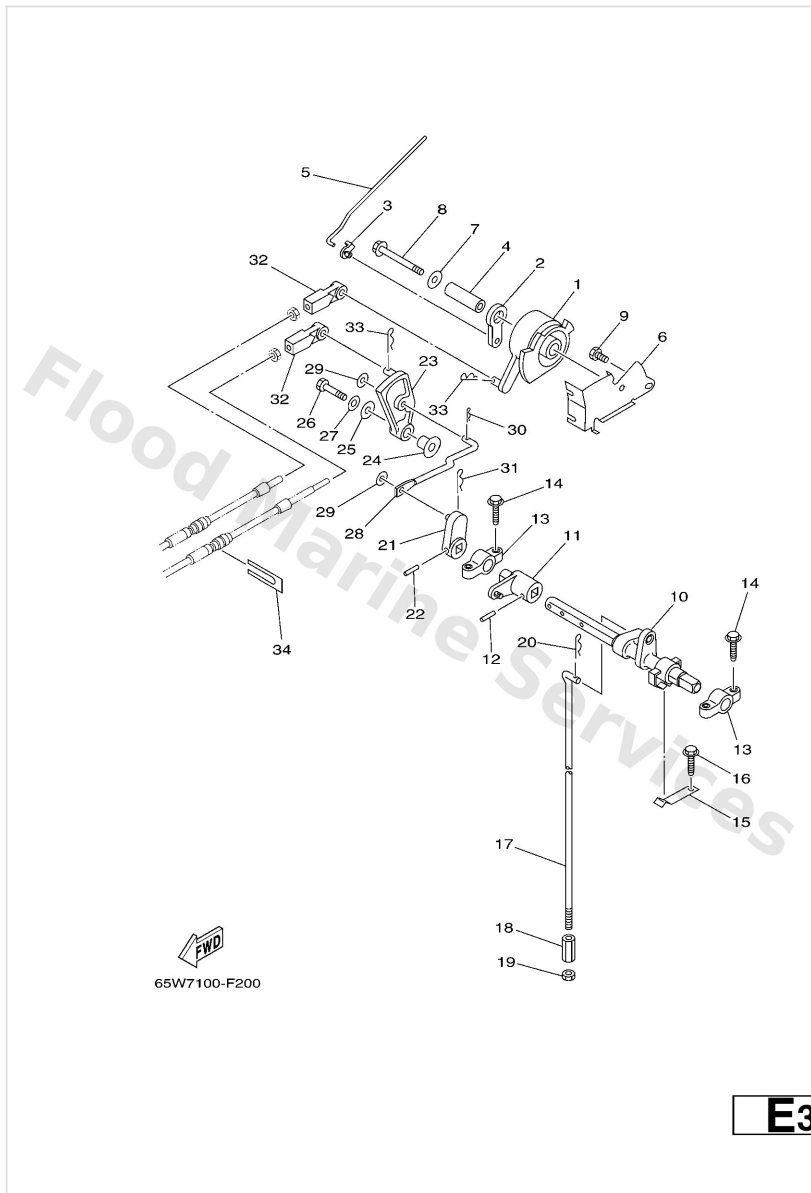

Control

Ref	Part	
1	65W4163800 Pulley	Buy now
2	65W4128300 Lever, free accel.	Buy now
3	6614126202 Joint, choke lever	Buy now
4	9038706064 Collar	Buy now
5	65W4121100 Link Accel.	Buy now
6	65W1449701 Stay, Throttle Wire	Buy now
7	9020106M31 Washer (6a0)	Buy now
8	9759506555 Bolt, hexagon w/w deep recess	Buy now
9	9709506010 Bolt	Buy now
10	65W4412100 Lever, shift rod	Buy now
11	65W4412200 Bushing, Shift Rod Lever	Buy now
12	9025403M05 Pin, spring	Buy now
13	6F54166200 Bracket 2	Buy now
14	9010906M81 Bolt	Buy now
15	65W4411600 Spring	Buy now