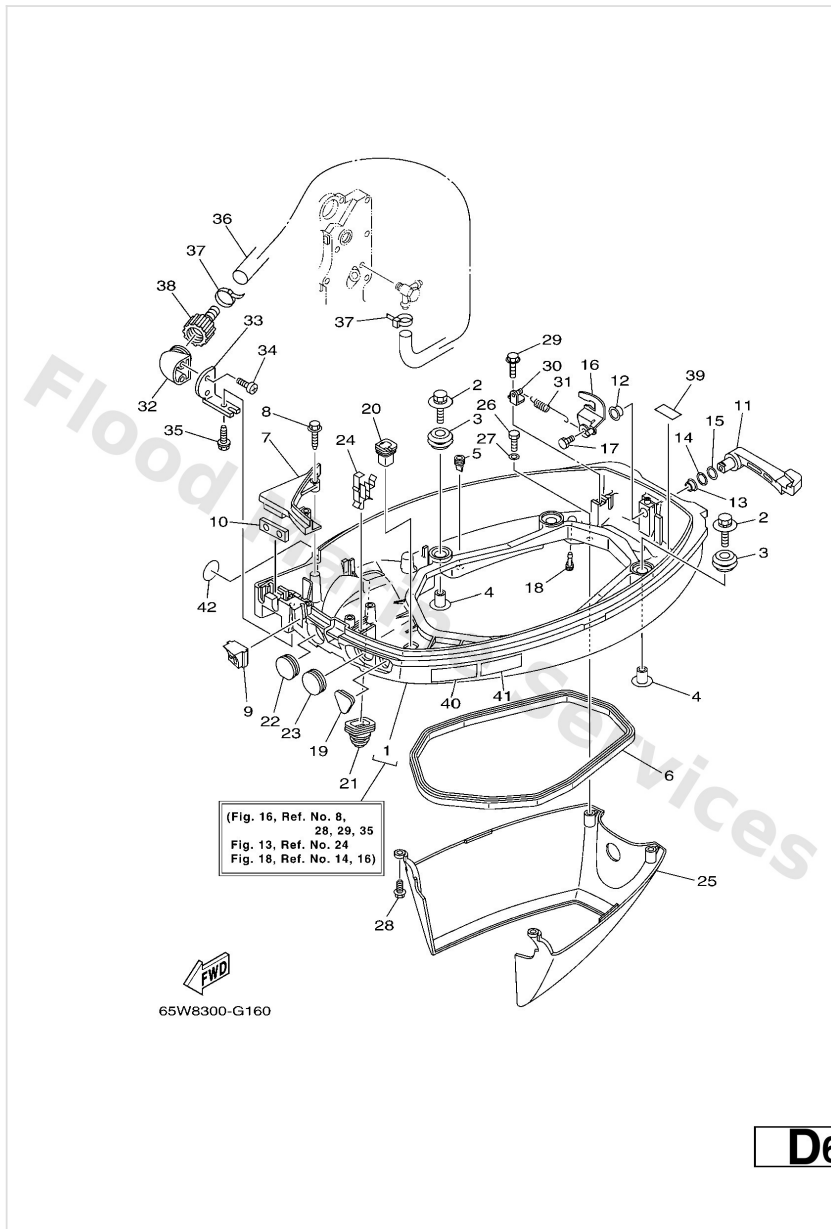

Bottom Cowling

Ref	Part	
1	65W42710064D Bottom Cowling assembly WITH TAPPING BOLT	Buy now
1	65W42710164D Bottom Cowling assembly WITH TAPPING BOLT	Buy now
2	9011906M08 Bolt, with washer	Buy now
3	9048009M12 Grommet (6a0)	Buy now
4	9038706060 Collar (688)	Buy now
5	65W4271700 Rubber, seal 2	Buy now
6	62Y4271600 Rubber seal 1	Buy now
7	65W42738014D Plate, fitting	Buy now
8	9010906M82 Bolt	Buy now
9	65W4272500 Grommet	Buy now
9	65W4272521 Grommet	Buy now
10	62Y4272700 Grommet	Buy now
10	65W4272700 Grommet	Buy now
11	6D542815004D Lever, clamp 1	Buy now
12	9038612M37 Bushing (6f5)	Buy now