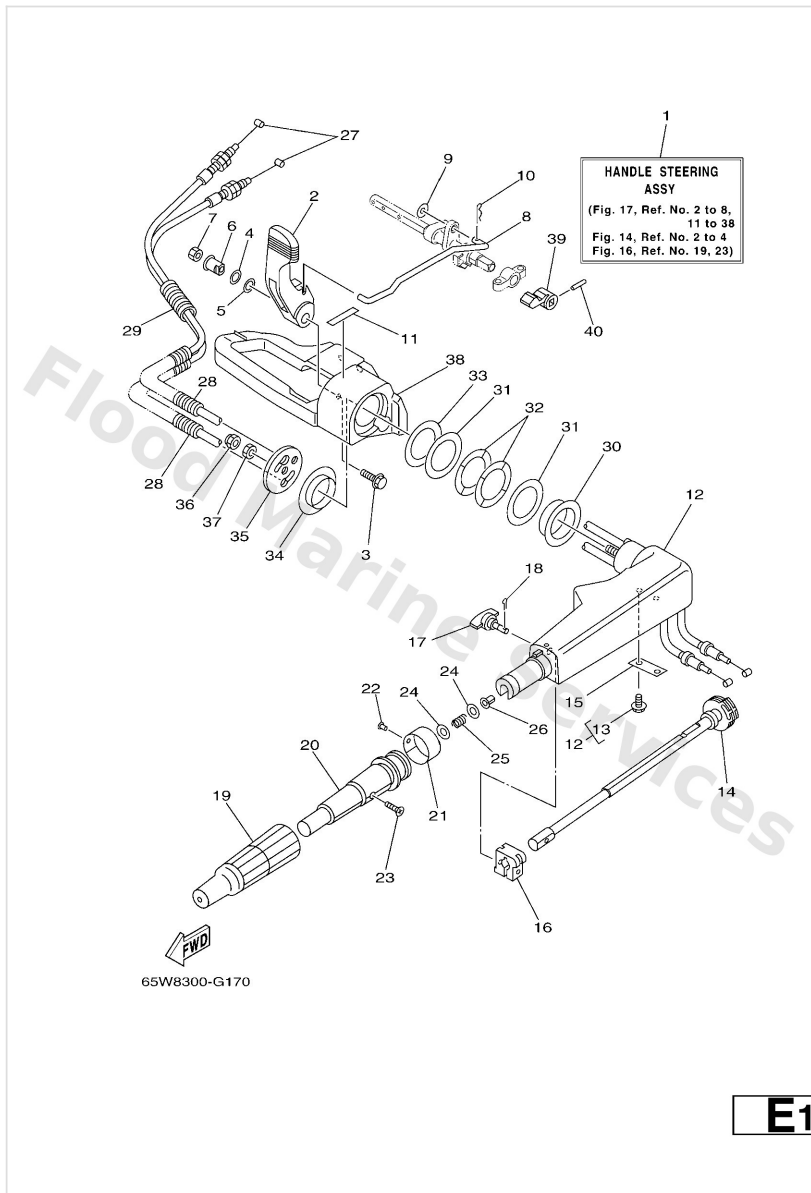

Steering

Ref	Part	
1	65WW0084014D Handle steering assembly	Buy now
2	65W4411100 Handle, gear shift	Buy now
3	9011906M85 Bolt, with washer	Buy now
4	9020612M00 Washer, wave (676)	Buy now
5	9020112M07 Washer, plate	Buy now
6	65W4212300 Bolt, handle joint	Buy now
7	9538006600 Nut(661)	Buy now
8	65W4412400 Link, shift rod	Buy now
9	9299006200 Ybs66-6 washer, plain	Buy now
10	9046818008 Clip 620436610000	Buy now
11	6E04419111 Indicator, shift	Buy now
12	65W42101014D Handle, steering	Buy now
13	9010906M86 Bolt	Buy now
14	65W4213800 Lever, throttle	Buy now
15	65W4215900 Stay	Buy now