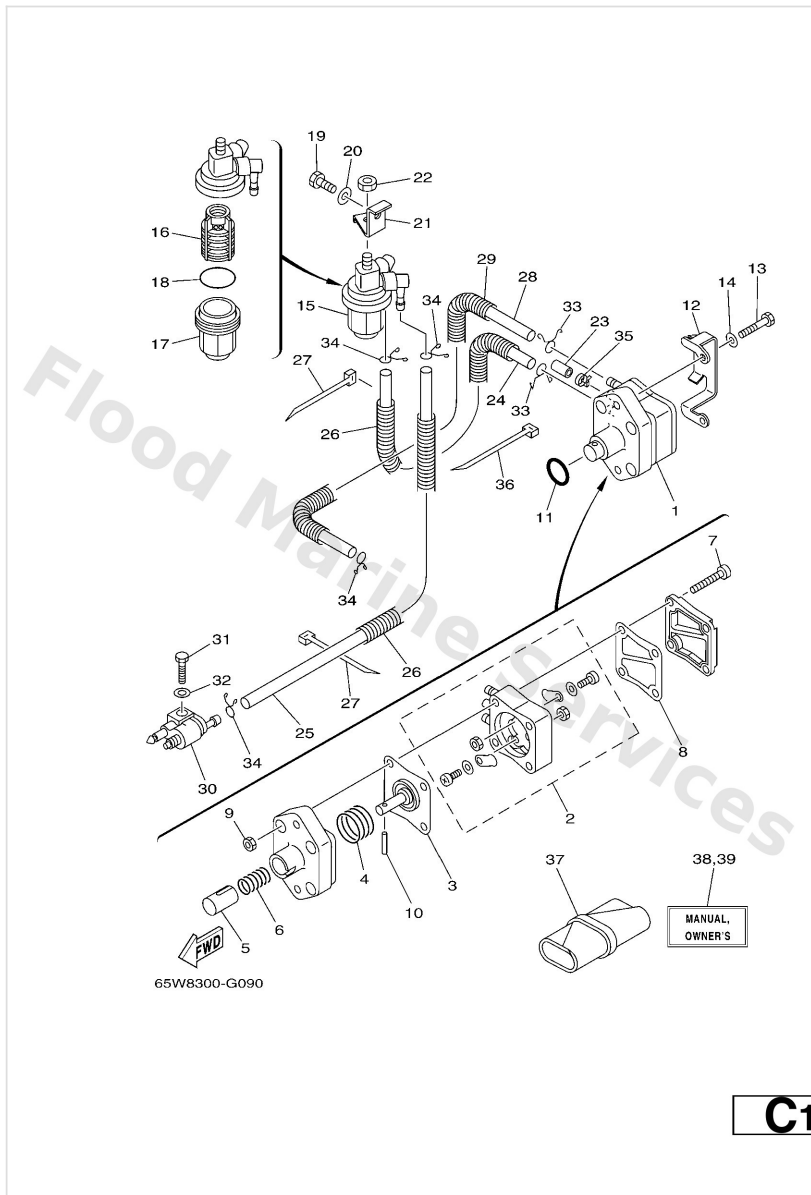

Fuel

Ref	Part	
16	61N2456300 Element, filter	Buy now
17	61N2452100 Cup, filter	Buy now
18	9321032738 O-ring(1wg)	Buy now
19	9709508014 Bolt, hexagon deep recess	Buy now
20	9299508600 Washer, plain (663)	Buy now
21	6D52456600 Bracket, filter	Buy now
22	9538008600 Nut (661)	Buy now
23	65W2448100 Plug	Buy now
24	9044510MG6 Hose (I200)	Buy now
25	9044510M34 Hose (L550)	Buy now
26	9044614M12 Hose(6tc)	Buy now
27	9046511M10 Clamp	Buy now
28	9044510MG7 Hose (I350)	Buy now
29	9044614M51 Hose(6tc)	Buy now
30	6G12430402 Fuel pipe joint comp. 1	Buy now