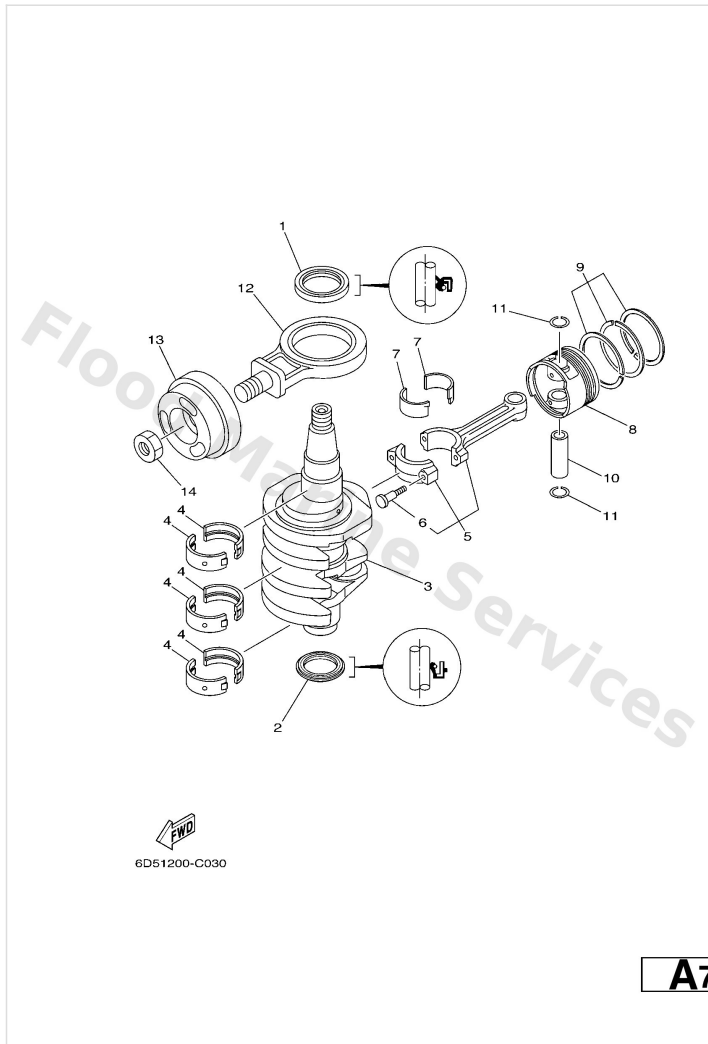

Crankshaft & Piston

Ref	Part	
1	9310243004 Oil seal	Buy now
2	9310135002 Oil seal	Buy now
3	65W1141101 Crankshaft	Buy now
4	62Y1141600 Plane bearing, crankshaft 1 UR BROWN	Buy now
4	62Y1141610 Plane bearing, crankshaft 1 UR BLACK	Buy now
4	62Y1141620 Plane bearing, crankshaft 1 UR BLUE	Buy now
5	62Y1165020 Connecting rod assembly	Buy now
6	62Y1165400 Bolt, connecting rod	Buy now
7	62Y1165600 Plane bearing, connecting rod UR BROWN	Buy now
7	62Y1165610 Plane bearing, connecting rod UR BLACK	Buy now
7	62Y1165620 Plane bearing, connecting rod UR BLUE	Buy now
8	65W116310096 Piston (std)	Buy now
8	65W1163500 Piston (0.25mm o/s) AP	Buy now
8	65W1163600 Piston (0.50mm o/s) AP	Buy now
9	68U1160300 Piston ring set (std)	Buy now