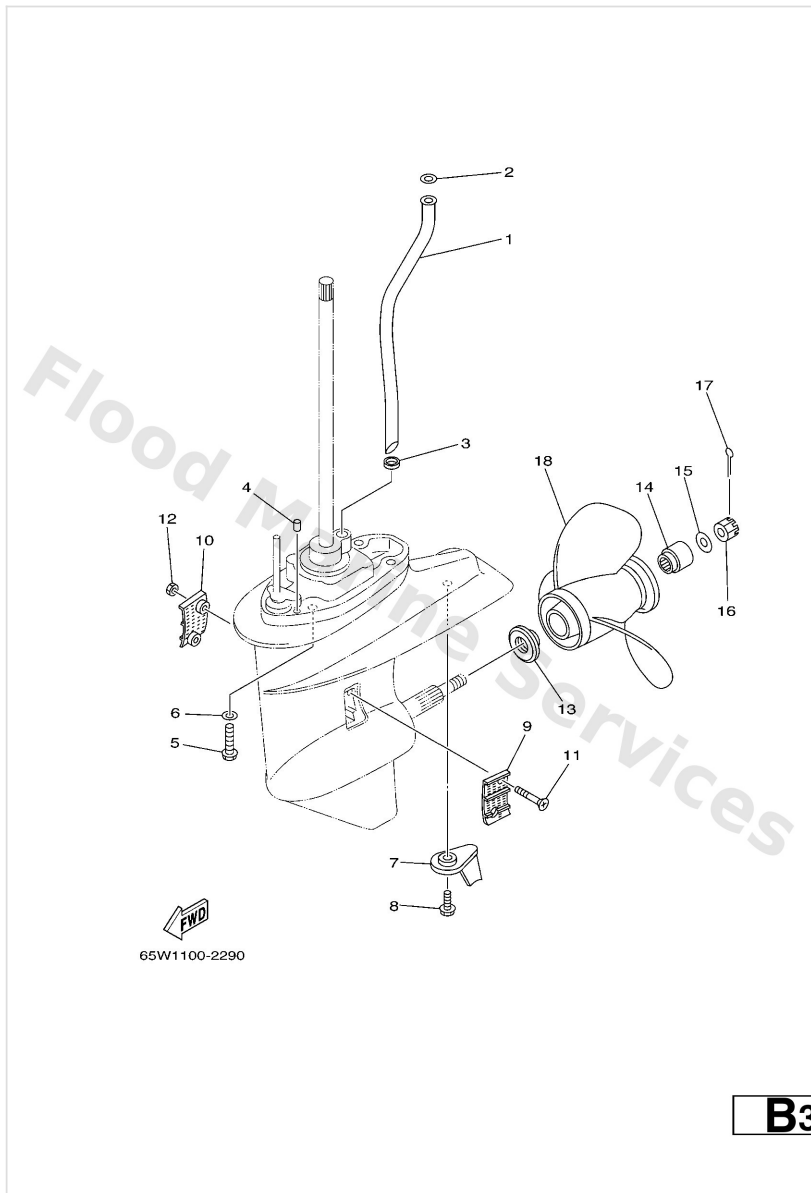

Lower Casing & Drive 2

Ref	Part	
15	9299014200 Washer, plain	Buy now
16	9017114013 Nut(664)	Buy now
17	9149030022 Pin, cotter	Buy now
18	6644594101EL Propeller (3x9-7/8"x9"-f) UR	Buy now
18	6644594301EL Propeller (3x9-7/8 x8 -f) UR	Buy now
18	6644594500EL Propeller (3x9-7/8 x10-1/2 -f) UR	Buy now
18	6644594701EL Propeller (3x9-7/8 x11-1/4 -f) UR	Buy now
18	6644594902EL Propeller (3x9-7/8 x13 -f) UR	Buy now
18	6644595200EL Propeller (3x9-7/8 x14 -f) UR	Buy now
18	6644595401EL Propeller (3x9-7/8 x12 -f) UR	Buy now
18	664459700098 Propeller (3x9-1/8 x13 -f) UR	Buy now
18	664459720098 Propeller (3x9-1/8 x12 -f) UR	Buy now