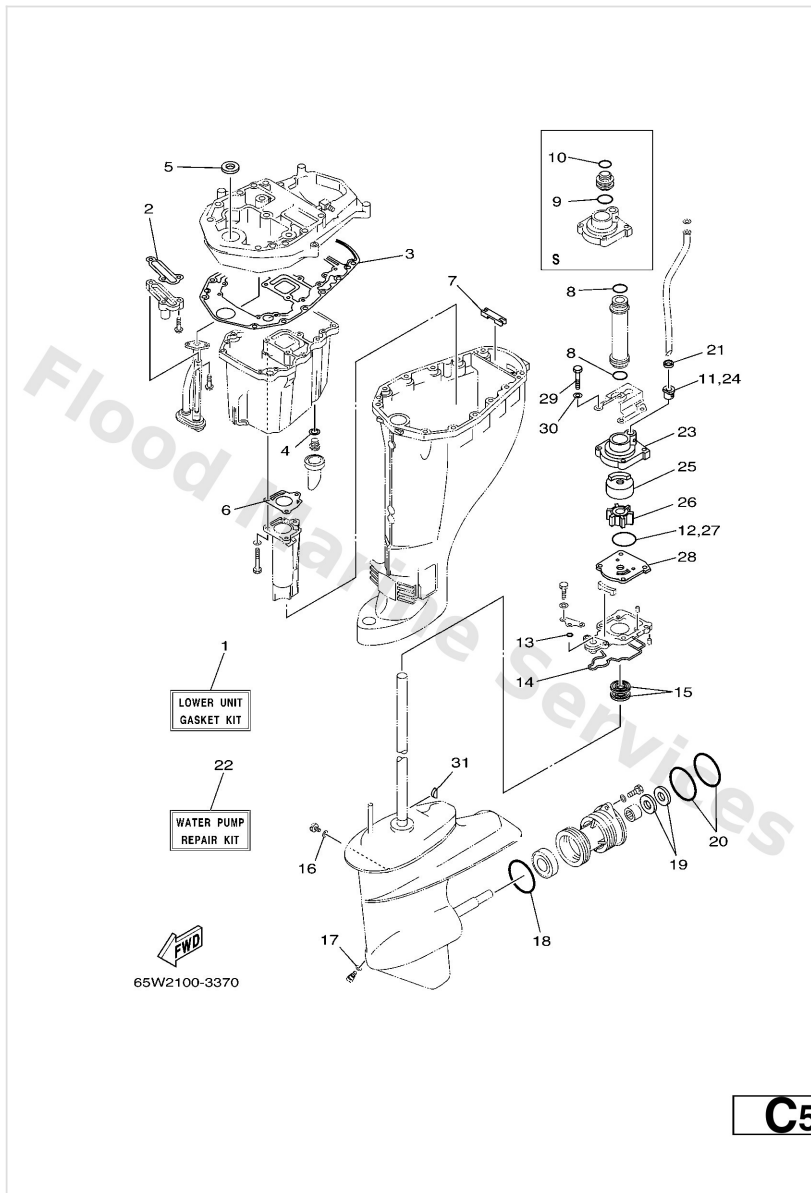

Repair Kit 3

Ref	Part	
18	9321064ME7 O-ring	Buy now
19	9310120M07 Oil seal	Buy now
20	9321065M50 O-ring	Buy now
21	9043010002 Gasket	Buy now
22	61NW007811 Water pump repair kit	Buy now
23	61N4431101 Housing, water pump	Buy now
25	61N4432201 Insert, cartridge	Buy now
26	6H44435202 Impeller	Buy now
28	61N4432300 Outer plate, cartridge	Buy now
29	9709506040 Bolt (682)	Buy now
30	9299506600 Washer, plain (646)	Buy now
31	9028003024 Key, woodruff(662)	Buy now