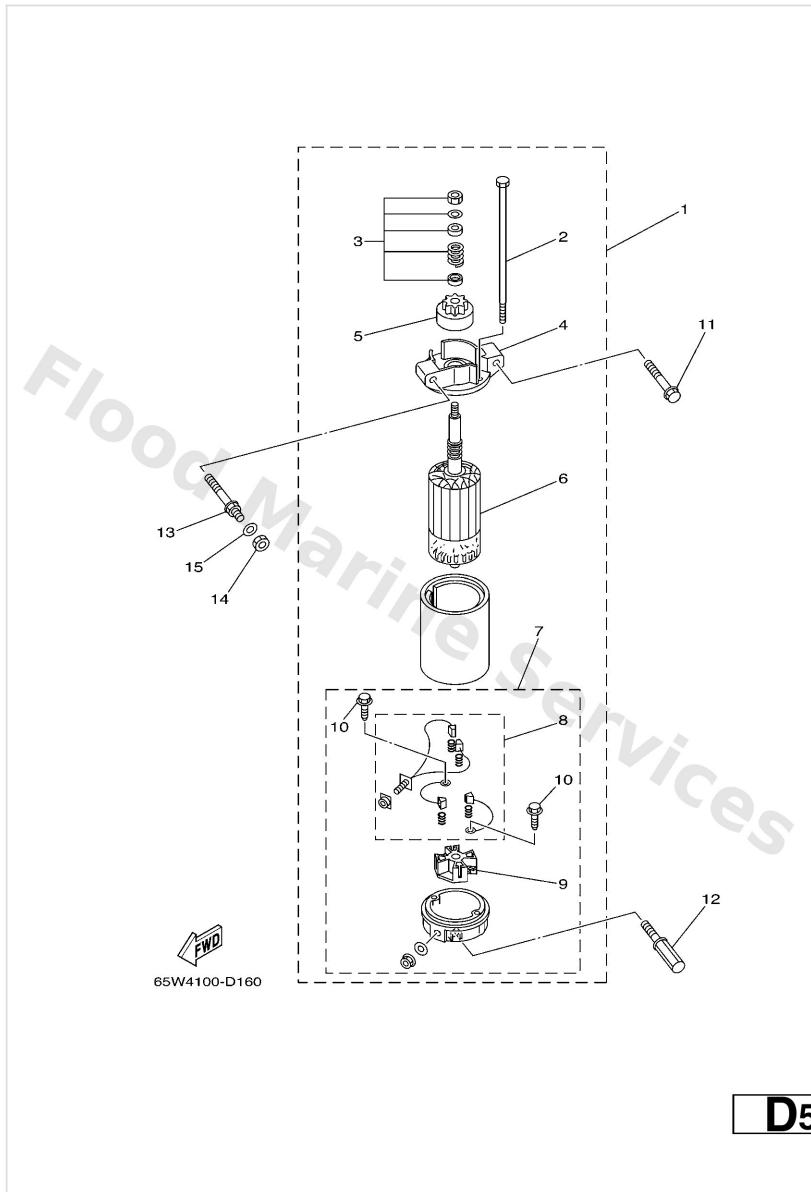

Starting Motor

Ref	Part	
1	65W8180003 Starting motor assembly	Buy now
2	65W8182600 Bolt	Buy now
3	65W8185703 Pinion stopper set	Buy now
4	65W8183000 Front Bracket assembly	Buy now
5	65W8180700 Gear assembly, starting motor	Buy now
6	65W8185002 Armature assembly	Buy now
7	65W8182000 Rear bracket assembly	Buy now
8	65W8180100 Brush set	Buy now
9	65W8184000 Brush holder assembly	Buy now
10	65W8182500 Screw	Buy now
11	9011908M39 Bolt, with washer	Buy now
12	9010908M77 Bolt	Buy now
13	9010908M78 Bolt	Buy now
14	9538008700 Nut(661)	Buy now
15	9299008600 Washer, plain (663)	Buy now