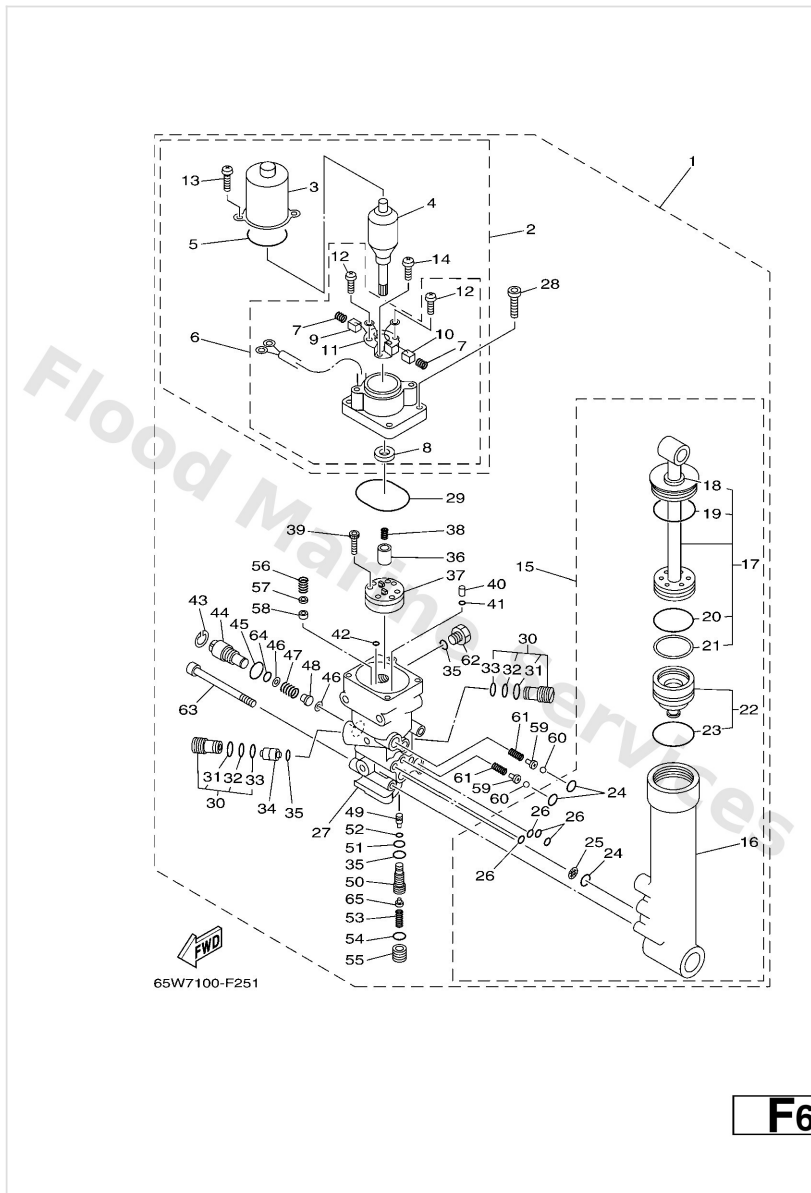

Power Trim & Tilt Assy

Ref	Part	
16	65W4380K00 Cylinder, tilt sub assembly	Buy now
17	65W4381000 Tilt piston sub assembly	Buy now
18	65W4381200 Seal, dust	Buy now
19	65W4386500 O-ring	Buy now
20	6H14386110 O-ring	Buy now
21	65W4387100 Ring, back up	Buy now
22	65W4381B00 Free piston sub assembly	Buy now
24	9321011368 O-ring (2h7)	Buy now
25	6H14381600 Filter 1	Buy now
26	93210064A5 O-ring(61a)	Buy now
27	65W4380L00 Housing, trim & tilt sub assembly	Buy now
28	65W4388800 Bolt, hexagon socket head(1jk)	Buy now
29	9321050768 O-ring	Buy now
30	6T44380203 Valve sub assembly	Buy now
31	6H14386600 O-ring	Buy now