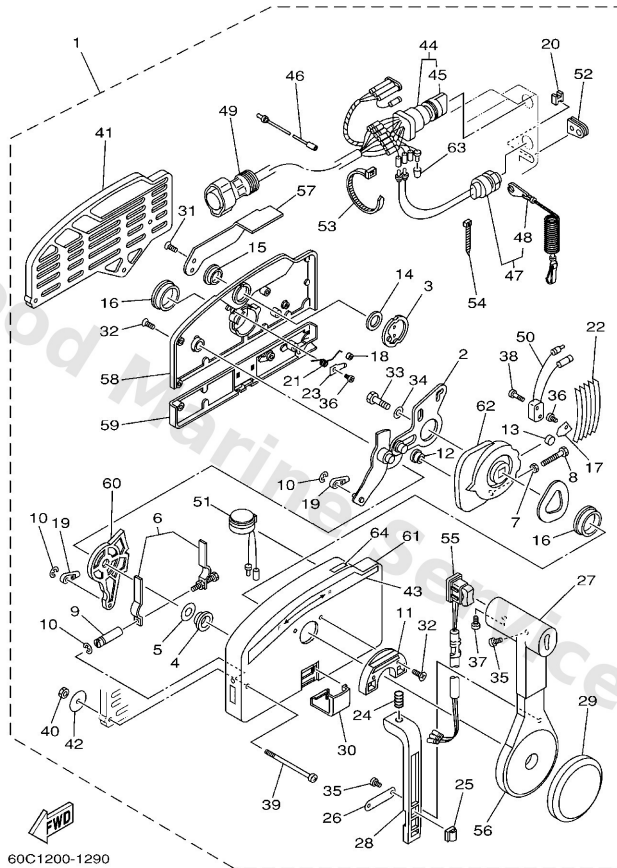

Remote Control Assy

B7

Ref	Part	
57	7034815200 Knob, free accel	Buy now
58	7034821200 Rear housing	Buy now
59	7034821300 Back, panel	Buy now
60	7034827100 Arm, shift	Buy now
61	7034821101 Housing,1	Buy now
62	7034823200 Drive gear	Buy now
63	7038254200 Cap	Buy now
64	7034821800 Graphic	Buy now