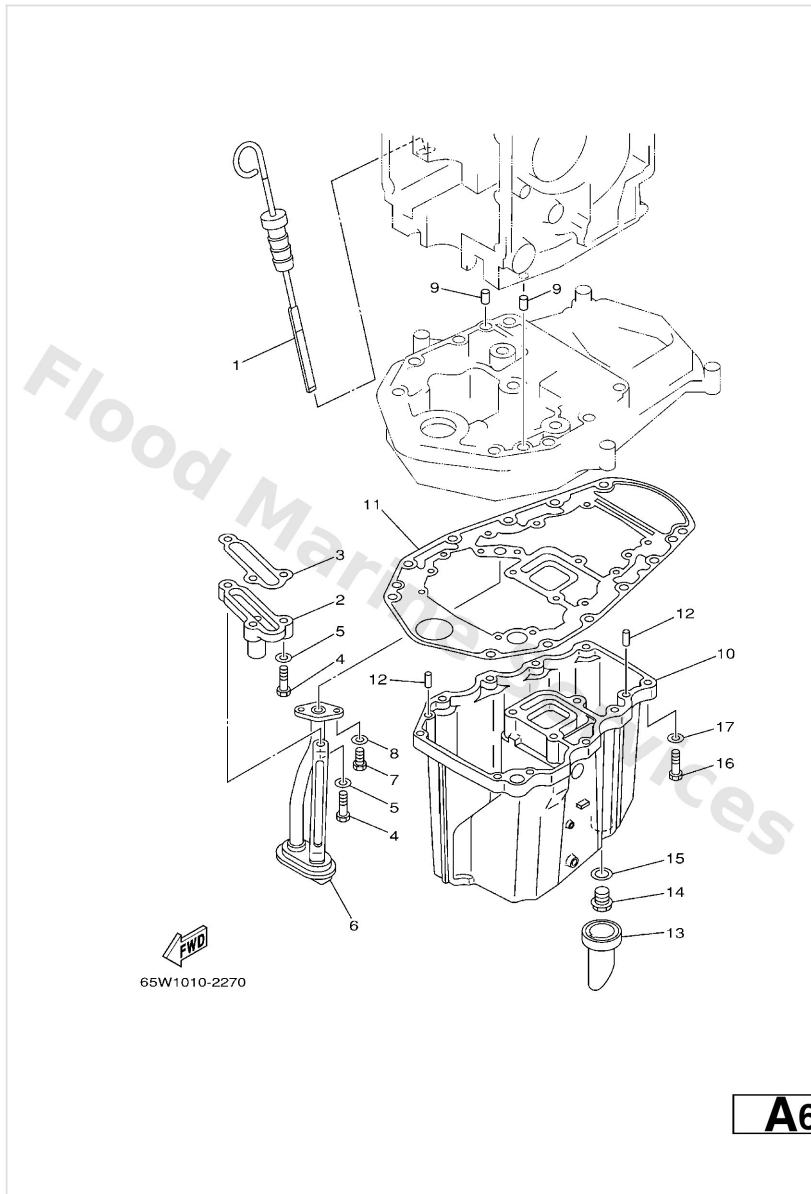

Oil Pan

Ref	Part	
17	9299506600 Washer, plain (646)	Buy now