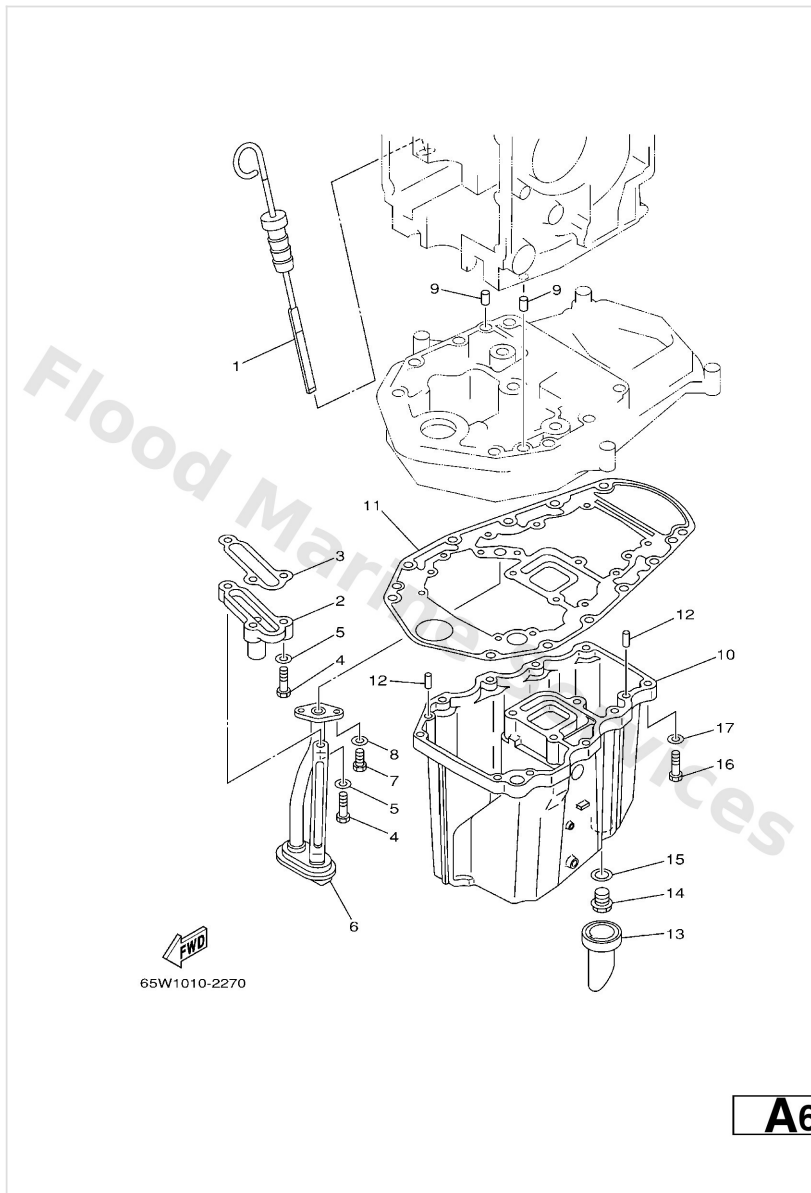

Oil Pan

Ref	Part	
1	65W1536201 Plug, oil level	Buy now
2	62Y1157500 Relief valve ass'y	Buy now
3	62Y1347500 Gasket	Buy now
4	9701306025 Bolt(62y)	Buy now
5	9290306600 Washer, plain (646)	Buy now
6	65W1341100 Strainer, oil	Buy now
7	9701306016 Bolt, hexagon deep recess	Buy now
9	9360812M05 Pin, dowel b (6e5)	Buy now
10	65W15311025B Oil pan	Buy now
11	69W1531200 Gasket, oil pan	Buy now
12	9360612019 Pin, dowel (614)	Buy now
13	65W1531600 Damper 1	Buy now
14	9034014M06 Plug, straight screw(62y)	Buy now
15	9043014M09 Gasket	Buy now
16	9707506025 Bolt	Buy now