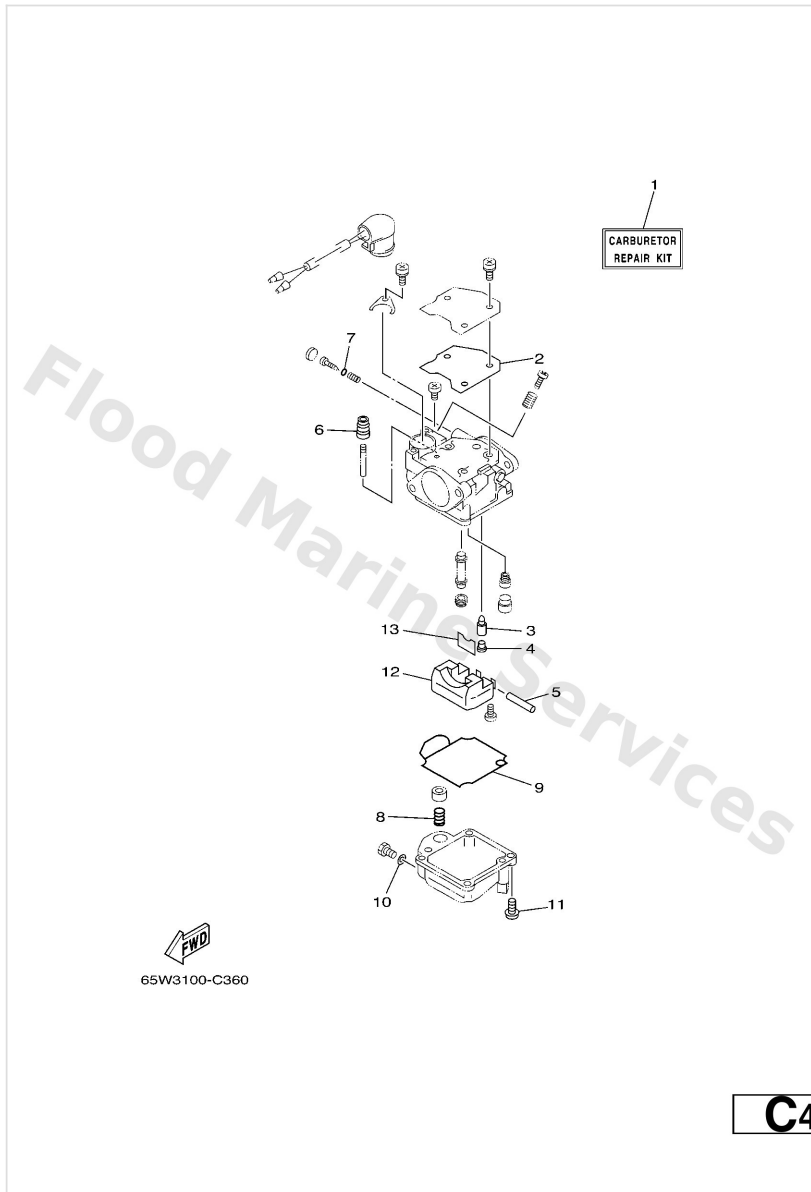

Repair Kit 2

Ref	Part	
1	65WW009302 Carburetor repair kit	Buy now
2	65W1412610 Gasket	Buy now
3	6G11454601 Valve, needle	Buy now
4	6761418600 Pin, valve	Buy now
5	6H41454800 Pin, float arm	Buy now
6	65W1437301 Cover, plunger cap	Buy now
7	67C1439700 O-ring	Buy now
8	65W1433500 Spring, plunger	Buy now
9	65W1438400 Gasket, float chamber	Buy now
10	65W1439800 Washer	Buy now
11	9798004114 Screw, pan head(ga5)	Buy now
12	63V1498500 Float	Buy now
13	6631415900 Clip	Buy now