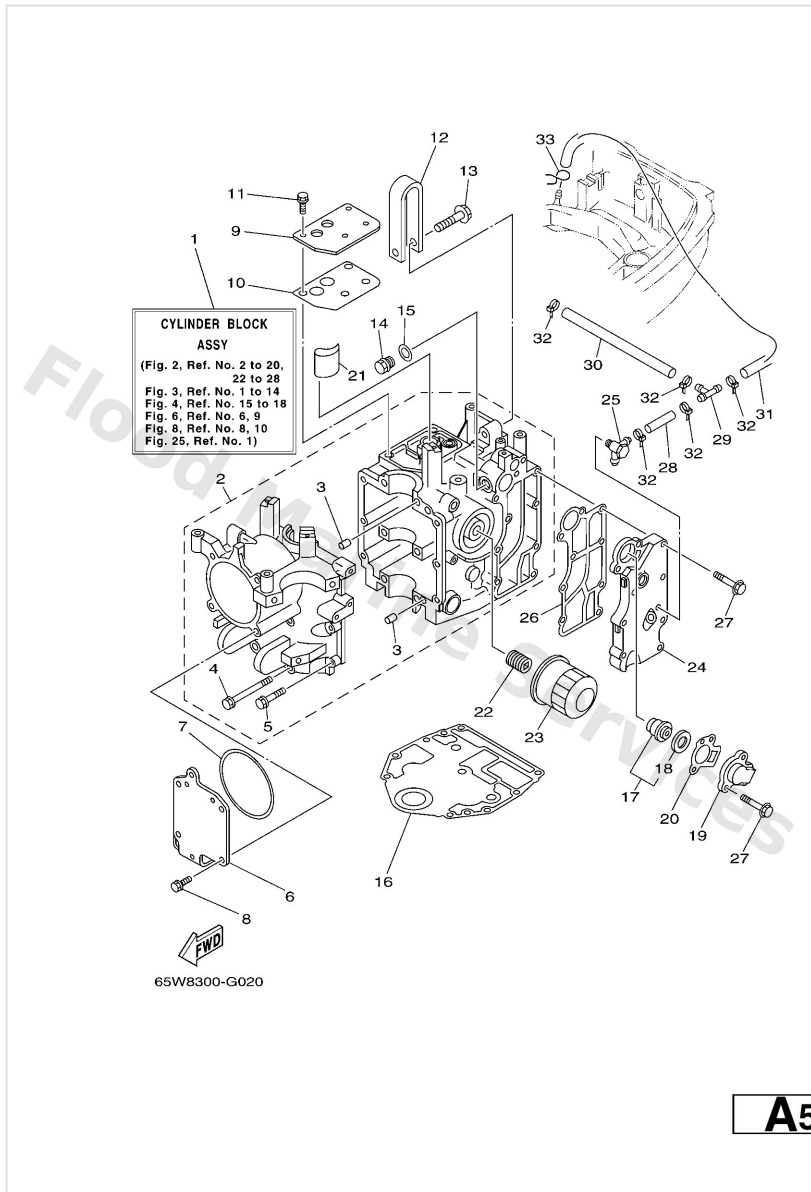

Cylinder & Crankcase 1

Ref	Part	
1	65WW009B121S Cylinder Block assembly	Buy now
2	65W15100111S Crankcase assembly	Buy now
3	9953008012 Pin, dowel(6g8)	Buy now
4	9011908M01 Bolt, with washer(62y)	Buy now
5	9011906MA5 Bolt, with washer	Buy now
6	65W1512101 Crankcase 2	Buy now
7	65W1566300 Seal	Buy now
8	65W1222800 Bolt	Buy now
9	65W1116801 Cover Breather	Buy now
10	65W1116901 Gasket, breather cover	Buy now
12	65W1111900 Hanger Engine	Buy now
13	9010508M87 Bolt, washer based	Buy now
14	9034014M06 Plug, straight screw(62y)	Buy now
15	9043014115 Gasket (663)	Buy now
16	65W1135110 Gasket, cylinder	Buy now