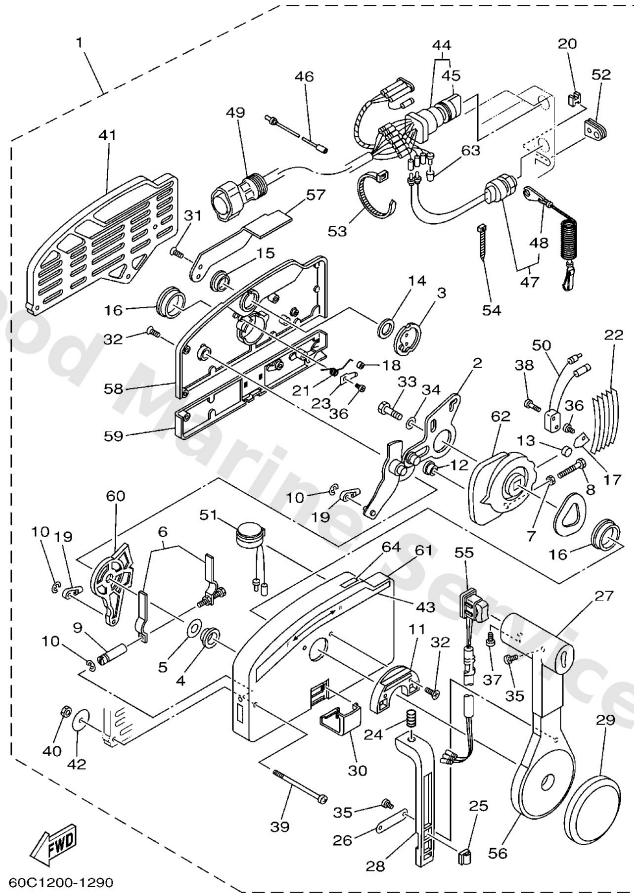

Remote Control Assy

60C1200-1290

B7

Ref	Part	
30	7034821900 Cover, lead	Buy now
31	7034828100 Screw, flat head	Buy now
32	7034828200 Screw	Buy now
33	9738008030 Bolt, hexagon (fj1)	Buy now
34	9299008600 Washer, plain (663)	Buy now
35	9858004010 Screw, pan head (e56)	Buy now
36	9858004006 Screw, pan head (7h3)	Buy now
37	9858005010 Screw, pan head(62x)	Buy now
38	9858003015 Screw, pan head (n151)	Buy now
39	7034829110 Screw	Buy now
40	9538006600 Nut(661)	Buy now
41	7034829310 Spacer, remote control SINGLE	Buy now
42	7014828700 Washer 1	Buy now
43	7034821500 Graphic	Buy now
44	7038251003 Main switch assembly FOR 703-48203-A3	Buy now