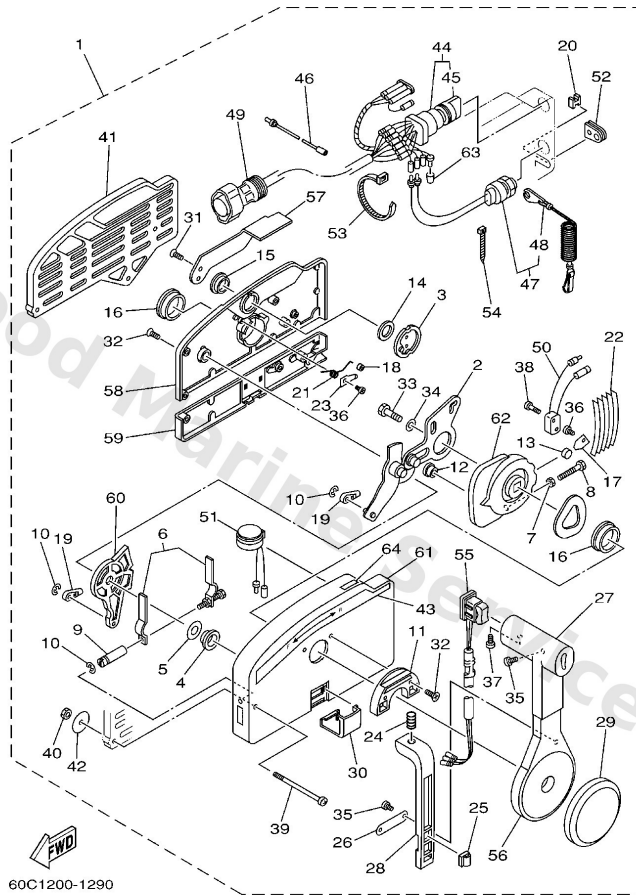

Remote Control Assy

B7

Ref	Part	
1	70348203A3 Remote control assembly (7p) AP WITHOUT PT/T SW.	Buy now
1	70348205A5 Remote control assembly (10p, ptt) AP WITH PT/T SW.	Buy now
2	7034826101 Arm, throttle	Buy now
3	7034815300 Shaft, free accel.	Buy now
4	7034823500 Bushing	Buy now
5	7034826800 Spacer 3	Buy now
6	7034826400 Throttle, friction	Buy now
7	9538005600 Nut, hexagon (663)	Buy now
8	9738005025 Bolt	Buy now
9	7034826500 Shaft Friction	Buy now
10	9343006024 Circlip (701)	Buy now
11	7034824500 Plate, lock	Buy now
12	7034825200 Roller, cam	Buy now
13	7014824800 Roller, free accel	Buy now
14	7034819800 Washer, wave 3	Buy now