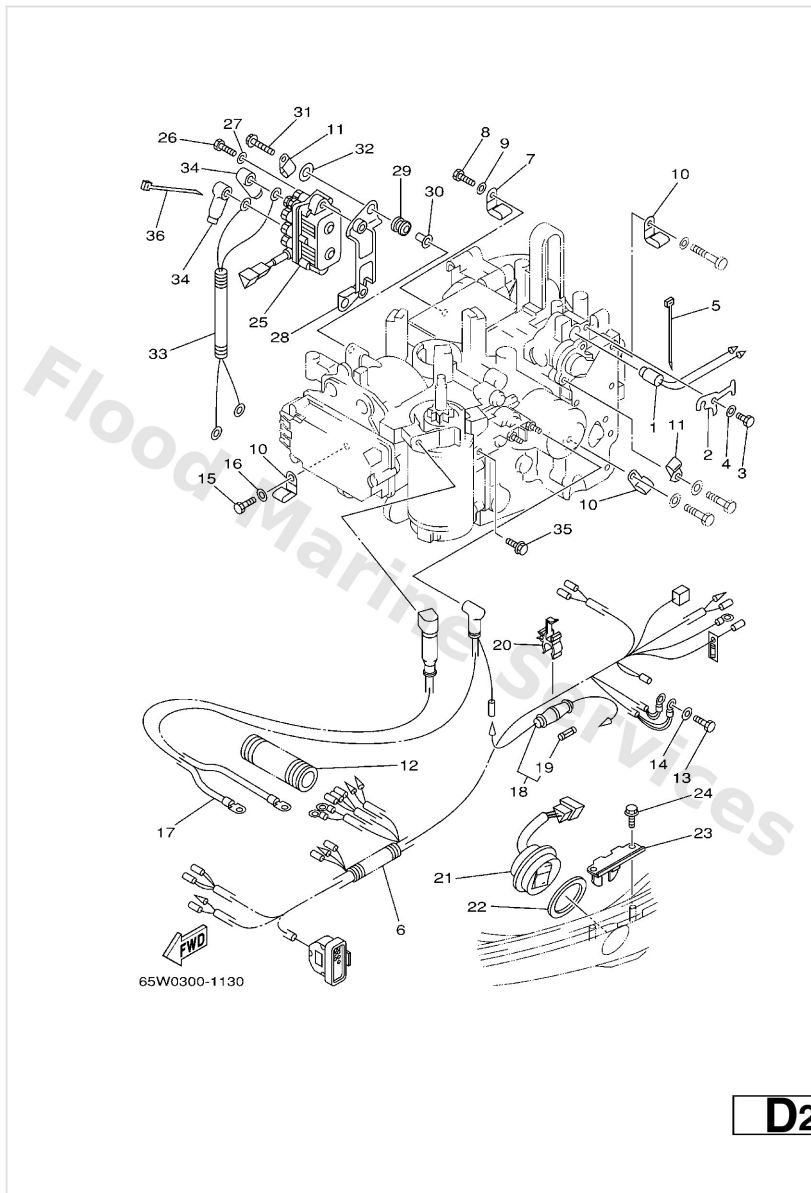

Electrical 2

Ref	Part	
1	65W8579000 Thermosensor assembly	Buy now
2	65W8575700 Retainer	Buy now
3	9709506012 Bolt(gh1)	Buy now
4	9299506600 Washer, plain (646)	Buy now
5	9046511M10 Clamp	Buy now
6	65W8259010 Wire Harness assembly (7P)	Buy now
6	65W8259030 Wire Harness assembly (10P)	Buy now
6	65W8259040 Wire Harness assembly	Buy now
7	9046508M08 Clamp (6e5)	Buy now
8	9709506016 Bolt, hexagon deep recess	Buy now
11	9046506M88 Clamp	Buy now
12	6N78355700 Tube	Buy now
15	9709505016 Bolt(6a1)	Buy now
16	9299505600 Washer, plain (646)	Buy now
17	65W8210500 Battery cable	Buy now