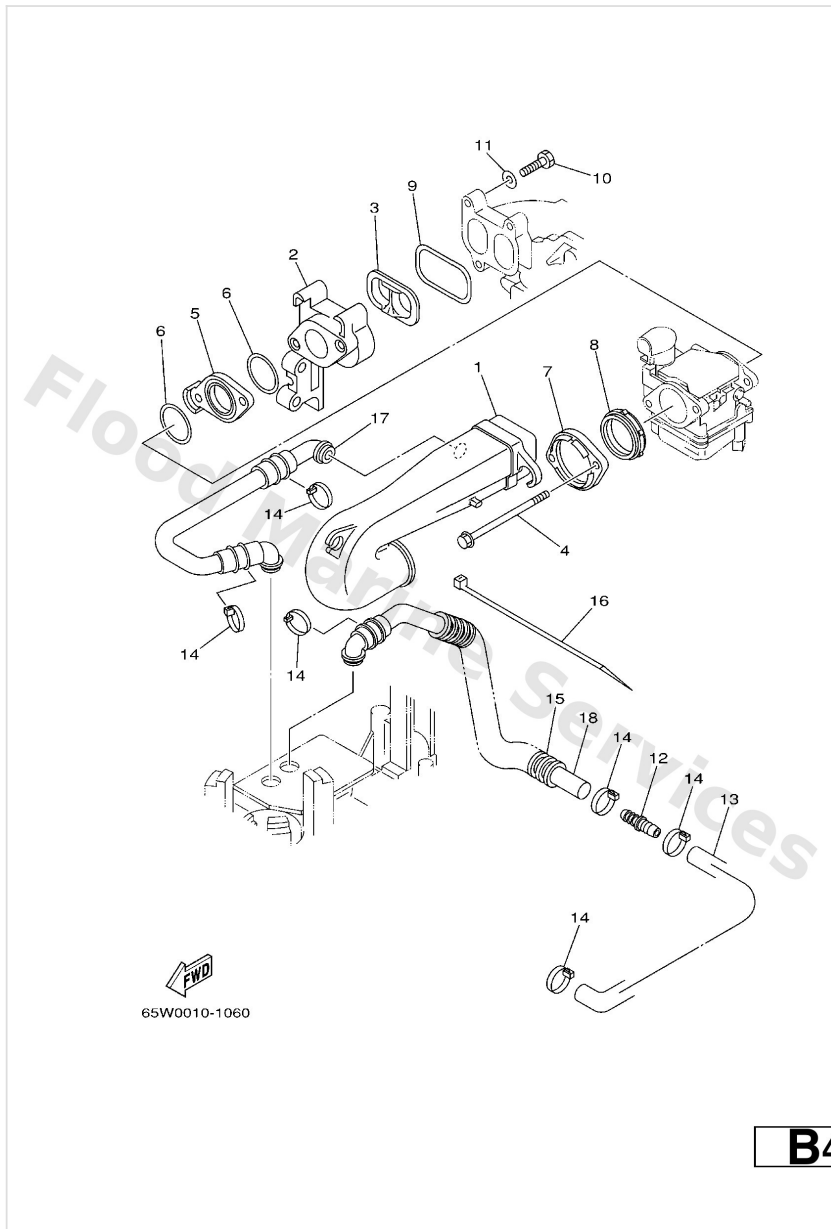

Intake

Ref	Part	
1	65W1444000 Silencer assembly, intake	Buy now
2	65W1364000 Manifold	Buy now
3	65W1332300 Insert	Buy now
4	65W1449600 Bolt	Buy now
5	65P1427100 Insulator F20A	Buy now
5	65W1427100 Insulator F25A	Buy now
6	65W1419800 Gasket	Buy now
7	65W1426200 Flange	Buy now
8	65W1445710 Seal	Buy now
9	65W1364500 Gasket, manifold 1	Buy now
10	9709506025 Bolt	Buy now
11	9299506600 Washer, plain (646)	Buy now
12	65W2437700 Pipe, joint 3	Buy now
13	65W1539710 Pipe	Buy now
14	9046513M36 Clamp(6h4)	Buy now