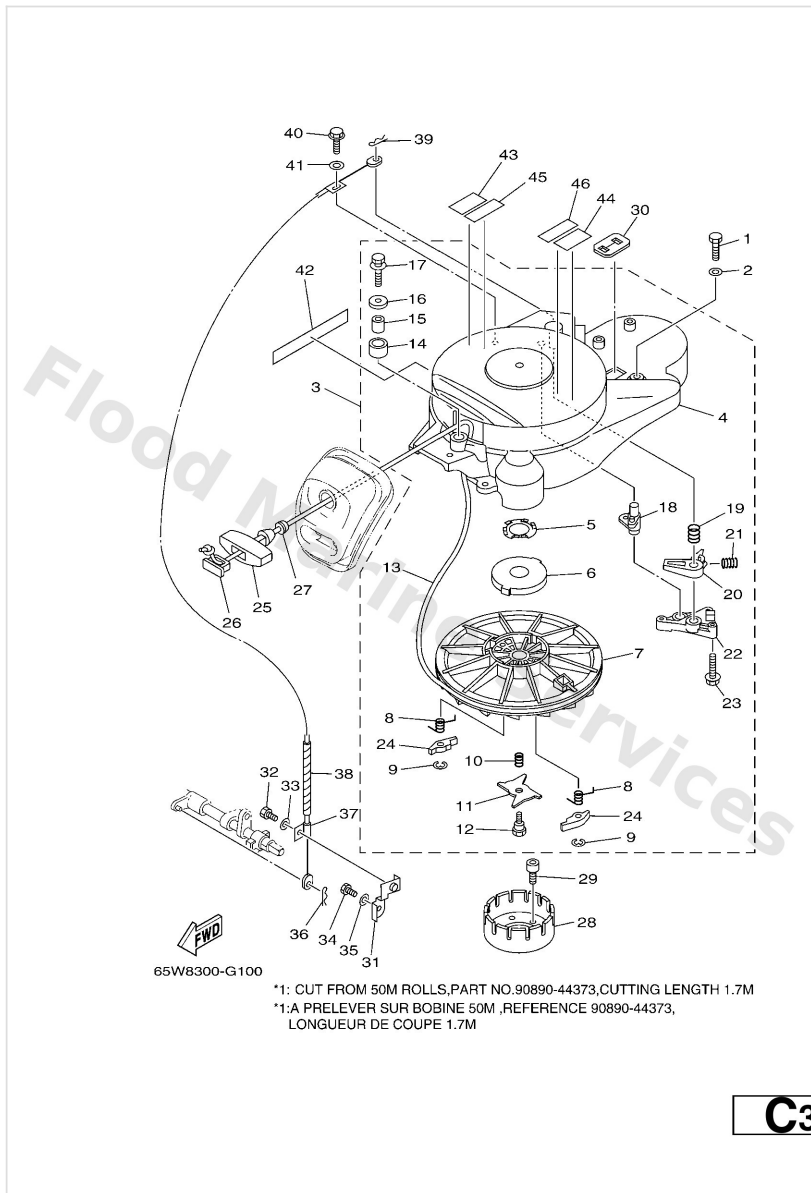

Starter

Ref	Part	
16	65W1579100 Washer Lock	Buy now
17	65W1548100 Bolt 1	Buy now
18	65W1573501 Guide, cam	Buy now
19	65W1576701 Spring	Buy now
20	65W1579400 Stopper	Buy now
21	65W1578400 Spring, return	Buy now
22	65W1541400 Cover 1	Buy now
23	65W1576800 Bolt	Buy now
24	65W1574110 Pawl, drive	Buy now
25	6891575501 Handle, starter	Buy now
26	6F51577902 Cover	Buy now
27	6A01578900 Damper	Buy now
28	65W1572310 Pulley, starter	Buy now
29	9011008M03 Bolt, Hexagon Socket Head	Buy now
30	65W8163910 Cover	Buy now