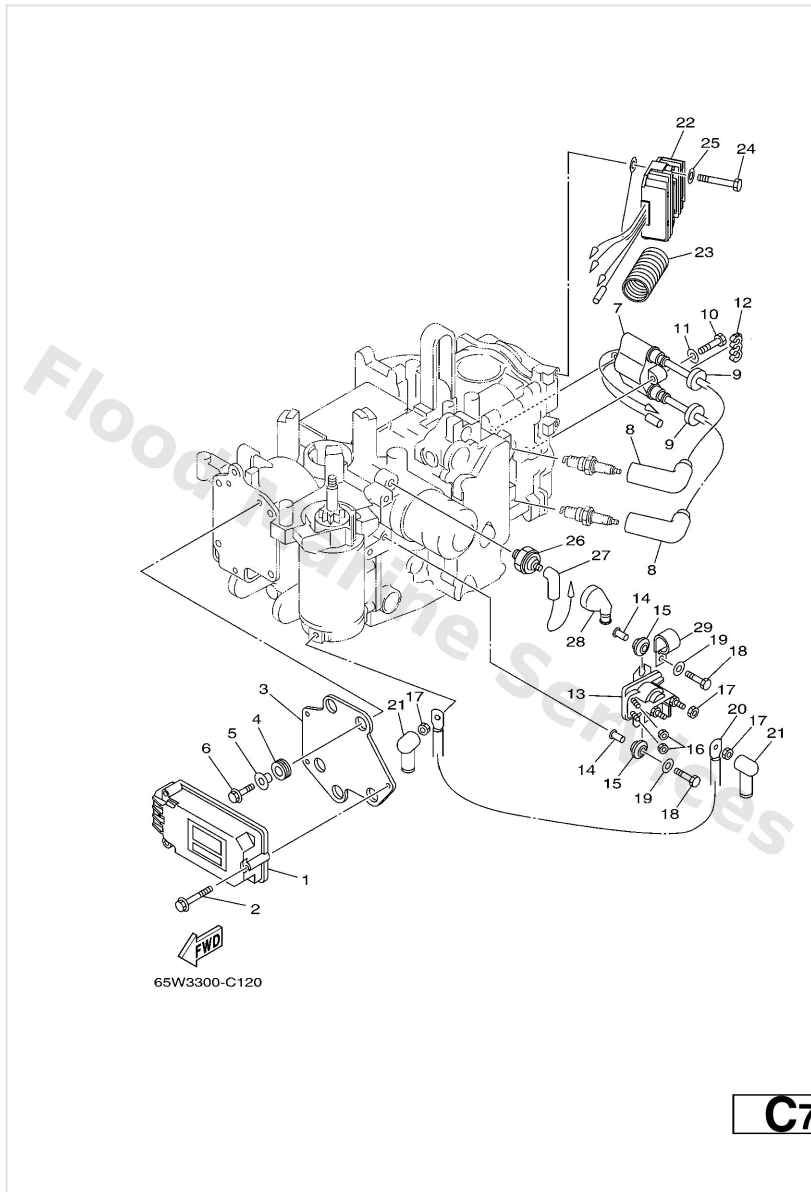

Electrical 1

Ref	Part	
16	65W8182A00 Nut	Buy now
17	65W8182B00 Nut, special	Buy now
18	9709506016 Bolt, hexagon deep recess	Buy now
18	9709506025 Bolt	Buy now
20	65W8211700 Wire, lead	Buy now
21	6G58211910 Cover, lead wire	Buy now
22	65W8196010 Rectifier & regulator assembly	Buy now
23	6K38355700 Tube	Buy now
24	9709506040 Bolt (682)	Buy now
26	65W8250400 Oil pressure switch assembly	Buy now
27	65W8212700 Wire, lead 2	Buy now
28	65W8253200 Cap	Buy now
29	65W8339X00 Clamp, cord	Buy now