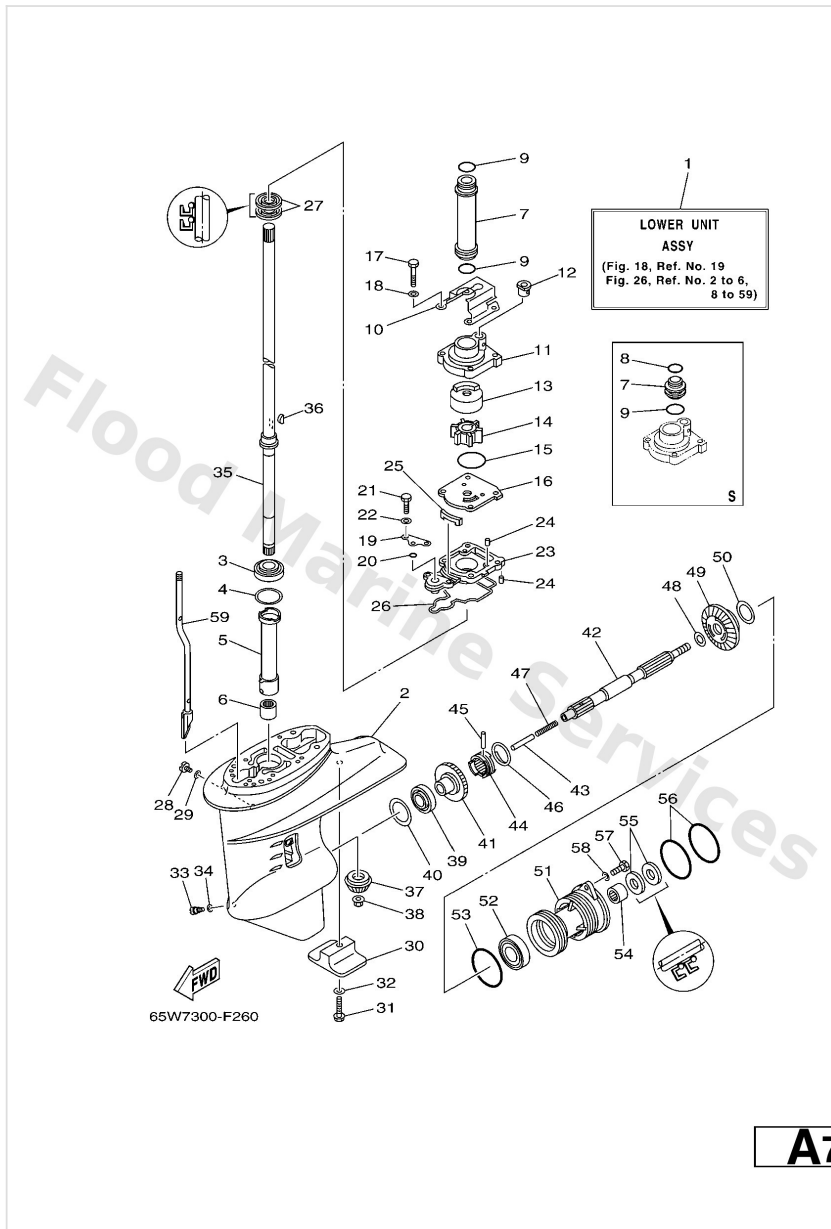

Lower Casing & Drive 1

Ref	Part	
23	65W45331005B Housing, bearing	Buy now
24	9360410M03 Pin, dowel (688)	Buy now
25	61N4512700 Seal	Buy now
26	61N4531500 Packing, lower casing	Buy now
27	9310122067 Oil seal (22x36x6-663)	Buy now
28	9034008002 Plug, straight screw	Buy now
29	9043008020 Gasket	Buy now
30	61N4525101 Anode	Buy now
31	9589506035 Bolt, flange(4nx)	Buy now
32	9299006300 Washer, tooth	Buy now
33	6884534110 Plug, drain	Buy now
35	61N4551000 Drive shaft assembly S(16.6")	Buy now
35	61N4551010 Drive shaft assembly L(21.6")	Buy now
36	9028003024 Key, woodruff(662)	Buy now
37	61N4555100 Pinion	Buy now