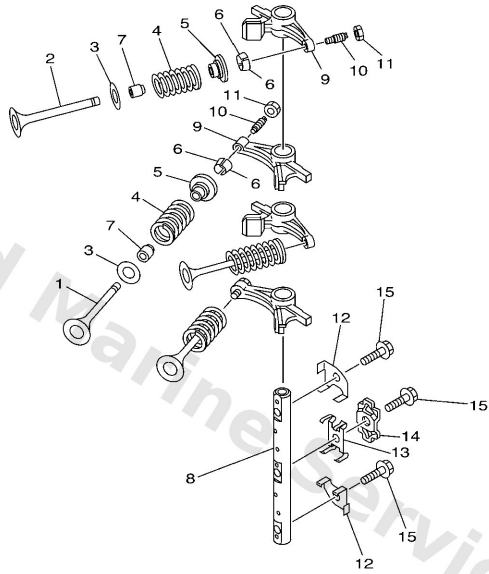

Valve

65W1010-2050

B3

Ref	Part	
1	67C1211100 Valve, intake	Buy now
2	62Y1212100 Valve, exhaust	Buy now
3	62Y1211600 Seat, valve spring	Buy now
4	51Y1211400 Spring, valve outer	Buy now
5	30X1211700 Retainer, valve spring	Buy now
6	30X1211800 Cotter, valve	Buy now
7	51Y1211900 Seal, valve stem	Buy now
8	65W1214600 Shaft Rocker	Buy now
9	65W1215100 Arm, valve rocker	Buy now
10	62Y1215900 Screw Valve Adjusting	Buy now
11	62Y1215800 Nut, lock	Buy now
12	62Y1223800 Plate Bolt Stopper	Buy now
13	62Y1221600 Spring	Buy now
14	62Y1223100 Guide, stopper 1	Buy now
15	9010908M63 Bolt(62y)	Buy now