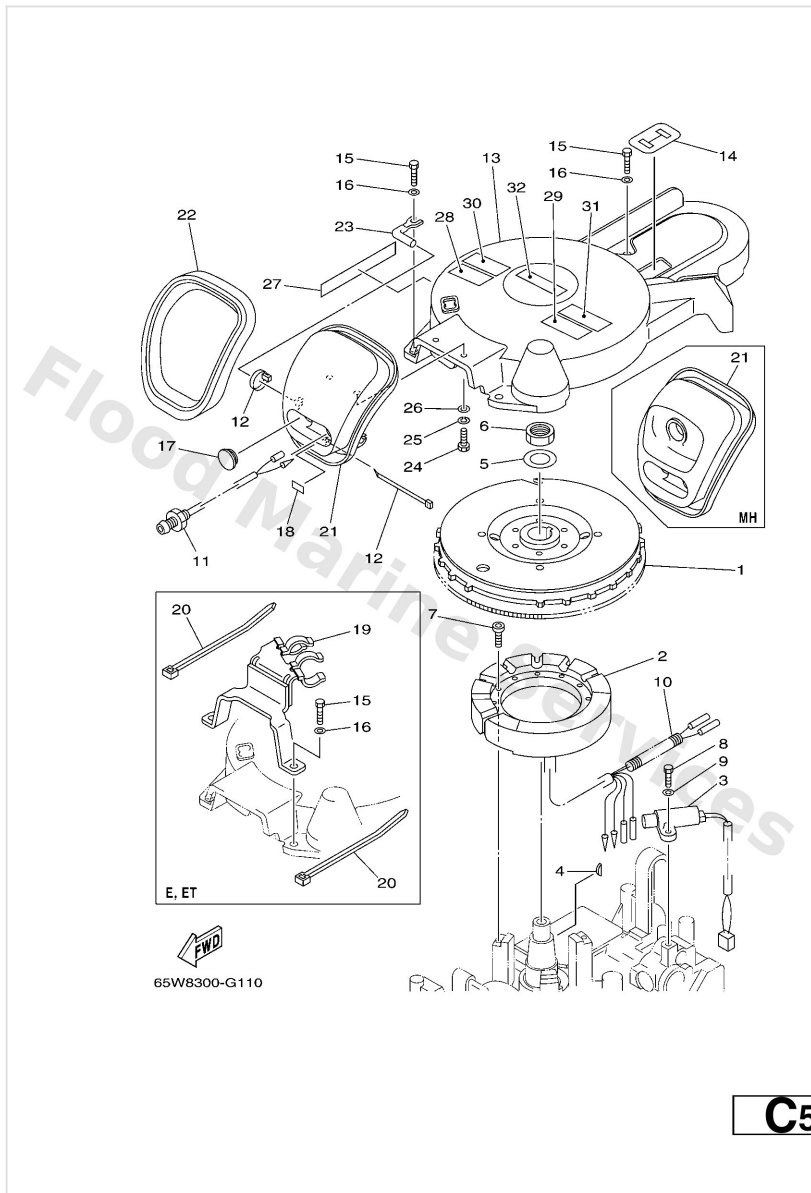

Generator

Ref	Part	
1	65W8555001 Rotor assembly	Buy now
1	65W8555011 Rotor assembly	Buy now
2	65W8551000 Stator assembly	Buy now
2	65W8551010 Stator assembly	Buy now
3	65W8558000 Coil, pulser	Buy now
4	65W1154500 Key, woodruff	Buy now
5	9020121M18 Washer, plate (663)	Buy now
6	9017020137 Nut, hexagon(663)	Buy now
7	9138005025 Bolt, hex. socket head	Buy now
7	9138005030 Bolt,socket	Buy now
8	9709505016 Bolt(6a1)	Buy now
9	9299505600 Washer, plain (646)	Buy now
10	9044610M82 Hose	Buy now
11	65W8541001 Emergency signal light assembly	Buy now
12	9046511M10 Clamp	Buy now