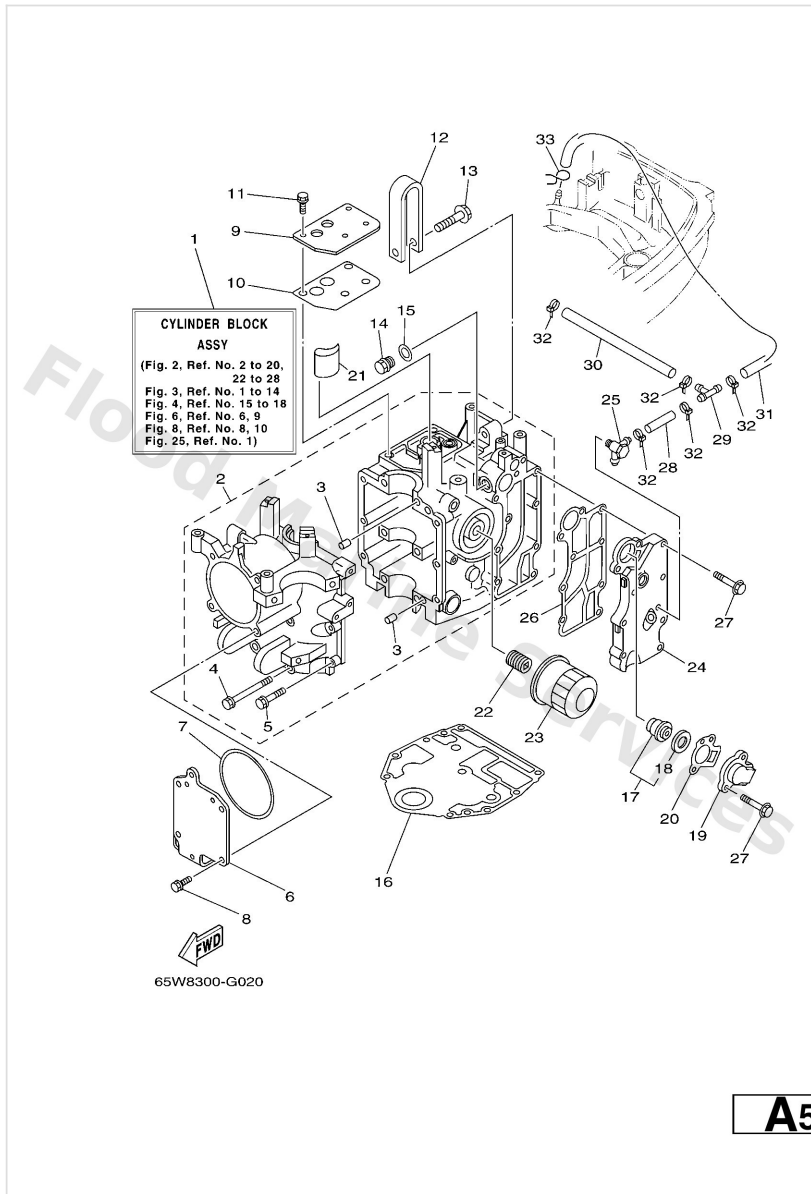

Cylinder & Crankcase 1

Ref	Part	
33	9046708004 Clip, pipe 6162435600	Buy now