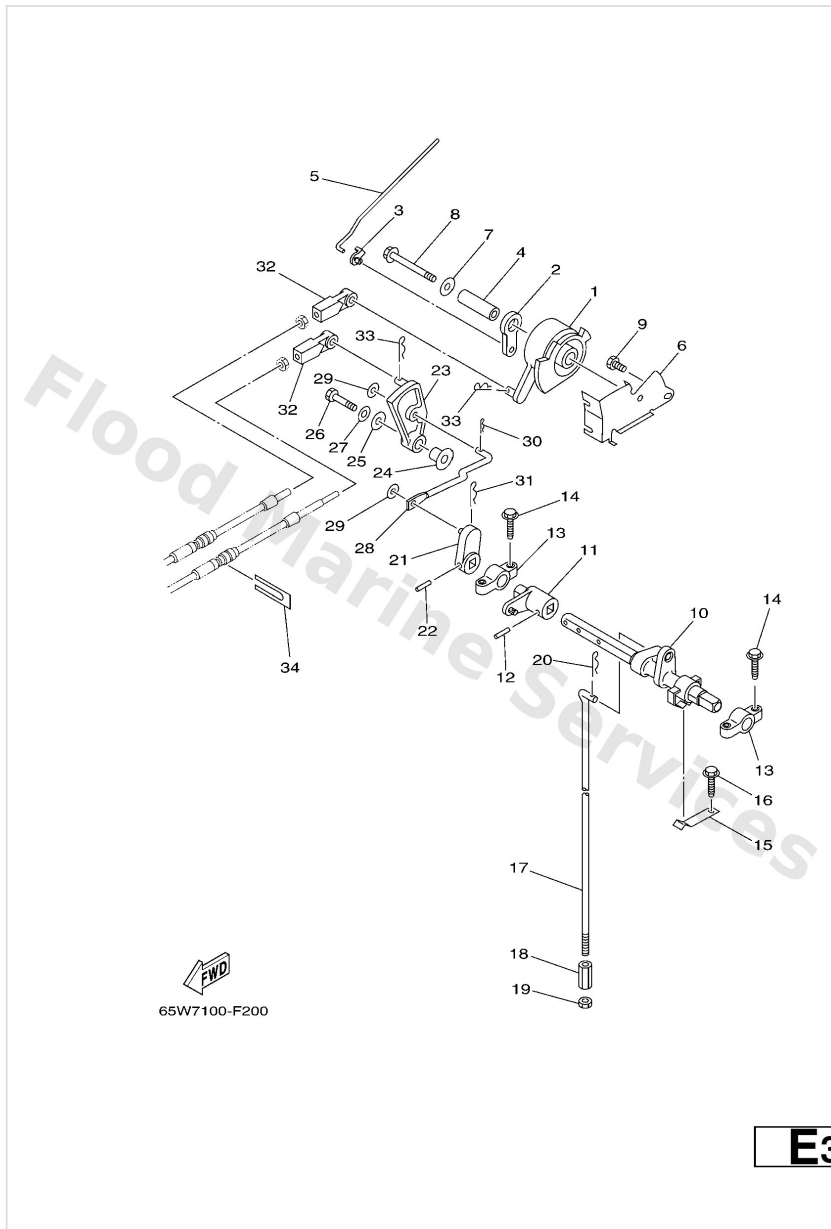

Control

Ref	Part	
16	9010906M86 Bolt	Buy now
17	65W4414300 Rod, shift S(16.6")	Buy now
17	65W4414310 Rod, shift L(21.6")	Buy now
18	9017006015 Connector, shift rod	Buy now
19	9538006700 Nut	Buy now
20	9046818008 Clip 620436610000	Buy now
21	65W4414200 Joint	Buy now
23	65W4412500 Lever, shift rod	Buy now
24	9038706M29 Coller (6a0)	Buy now
26	9709506025 Bolt	Buy now
27	9299506600 Washer, plain (646)	Buy now
28	65W4419200 Joint, rod 1	Buy now
29	9020105M06 Washer, plate(61u)	Buy now
30	9046810005 Pin, hair 6264123500	Buy now
32	6634834400 Cable end, remote control	Buy now