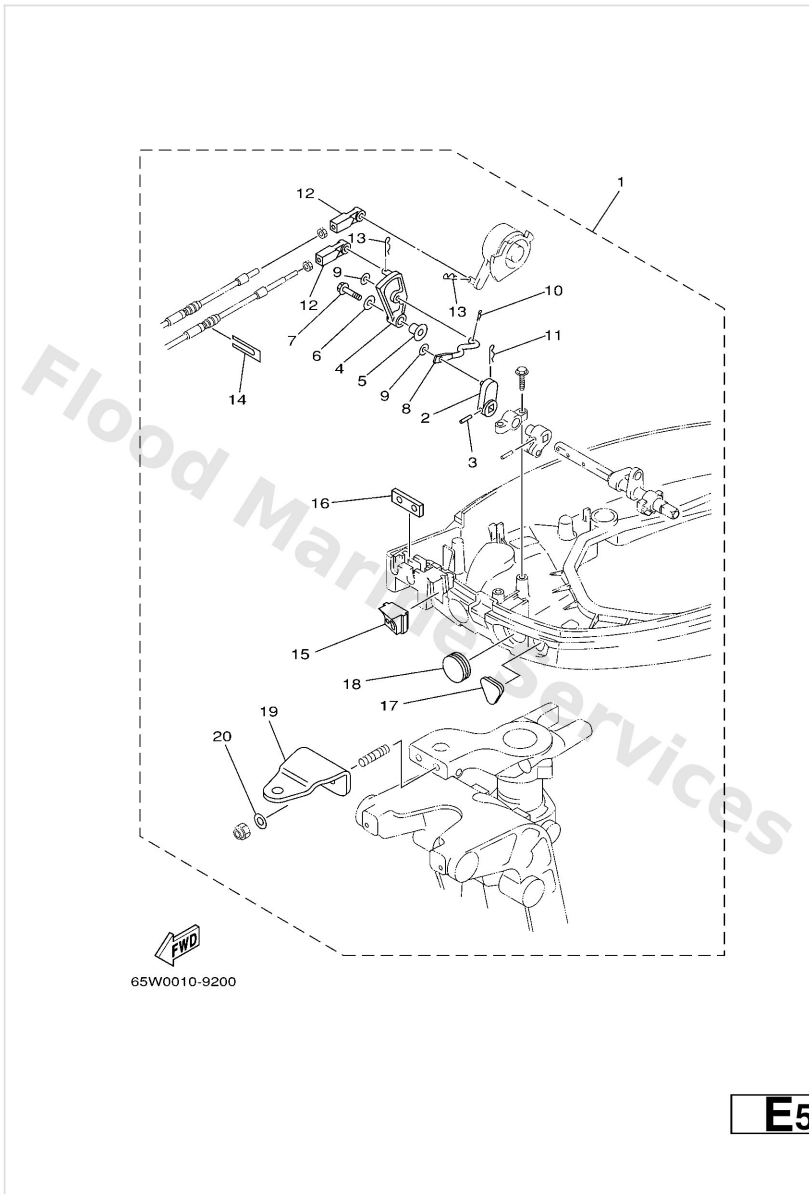

Remo Con Attachment

Ref	Part	
17	65W2632610 Grommet	Buy now
18	65W4272610 Grommet	Buy now
19	65W4851100 Hook, steering	Buy now
20	9020110120 Washer, plate	Buy now