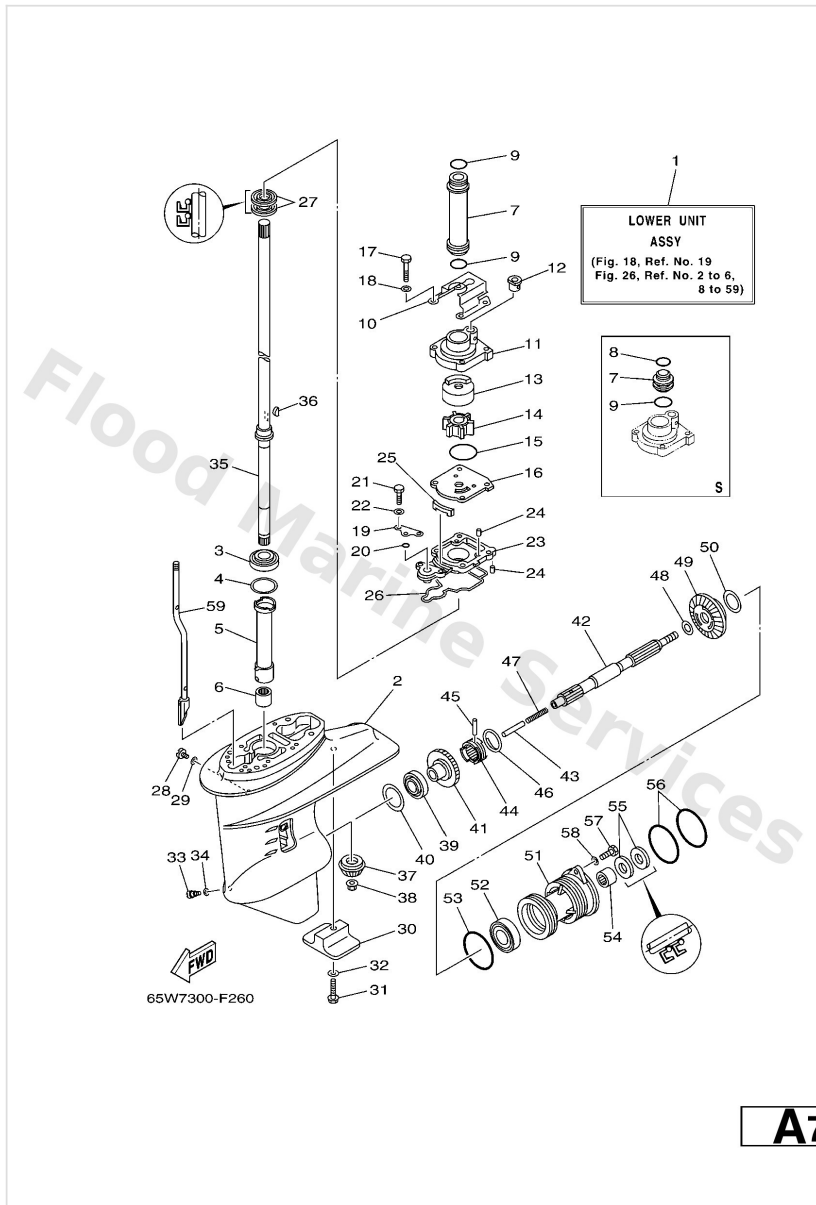

Lower Casing & Drive 1

Ref	Part	
49	61N4557100 Gear	Buy now
50	6L24557700 Shim (t:1.0mm) UR	Buy now
50	6L24557710 Shim (t:1.1mm) UR	Buy now
50	6L24557720 Shim (t:1.2mm) UR	Buy now
50	6L24557730 Shim (t:1.3mm) UR	Buy now
51	61N45361014D Cap, lower casing	Buy now
52	9330600612 Bearing(2hr)	Buy now
53	9321064ME7 O-ring	Buy now
54	9331522004 Brg,cyl-cal roller 21g nt	Buy now
55	9310120M07 Oil seal	Buy now
56	9321065M50 O-ring	Buy now
57	9707506020 Bolt(7u8)	Buy now
59	65W4415001 Shift cam assembly S(16.6")	Buy now
59	65W4415011 Shift cam assembly L(21.6")	Buy now