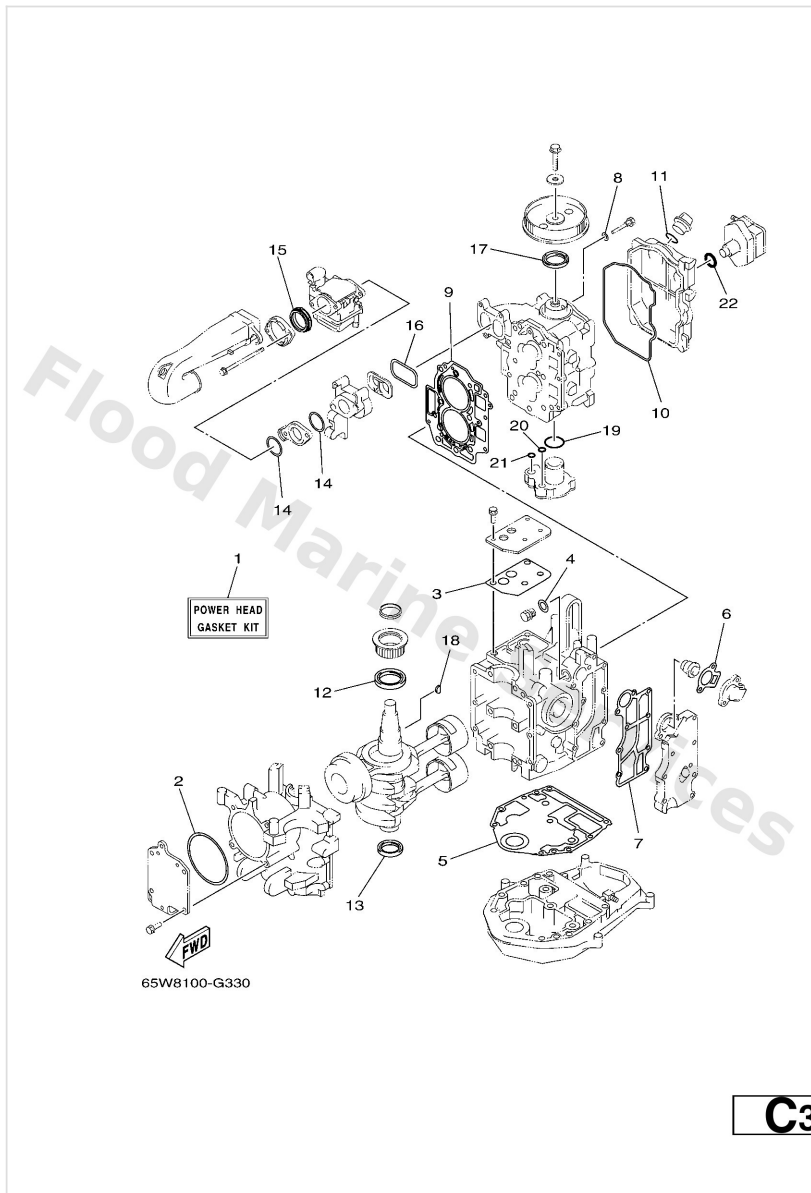

Repair Kit 1

Ref	Part	
1	6D5W000100 Power head gasket kit	Buy now
2	65W1566300 Seal	Buy now
3	65W1116901 Gasket, breather cover	Buy now
4	9043014115 Gasket (663)	Buy now
5	65W1135110 Gasket, cylinder	Buy now
6	62Y1241400 Gasket, cover	Buy now
7	65W4111401 Gasket, exhaust outer cover	Buy now
8	9043006014 Gasket 256113960000	Buy now
9	65W1118130 Gasket, cylinder head 1	Buy now
10	65W1135600 Seal, cylinder 2	Buy now
11	9321024M79 O-ring	Buy now
12	9310243004 Oil seal	Buy now
13	9310135002 Oil seal	Buy now
14	65W1419800 Gasket	Buy now
15	65W1445710 Seal	Buy now