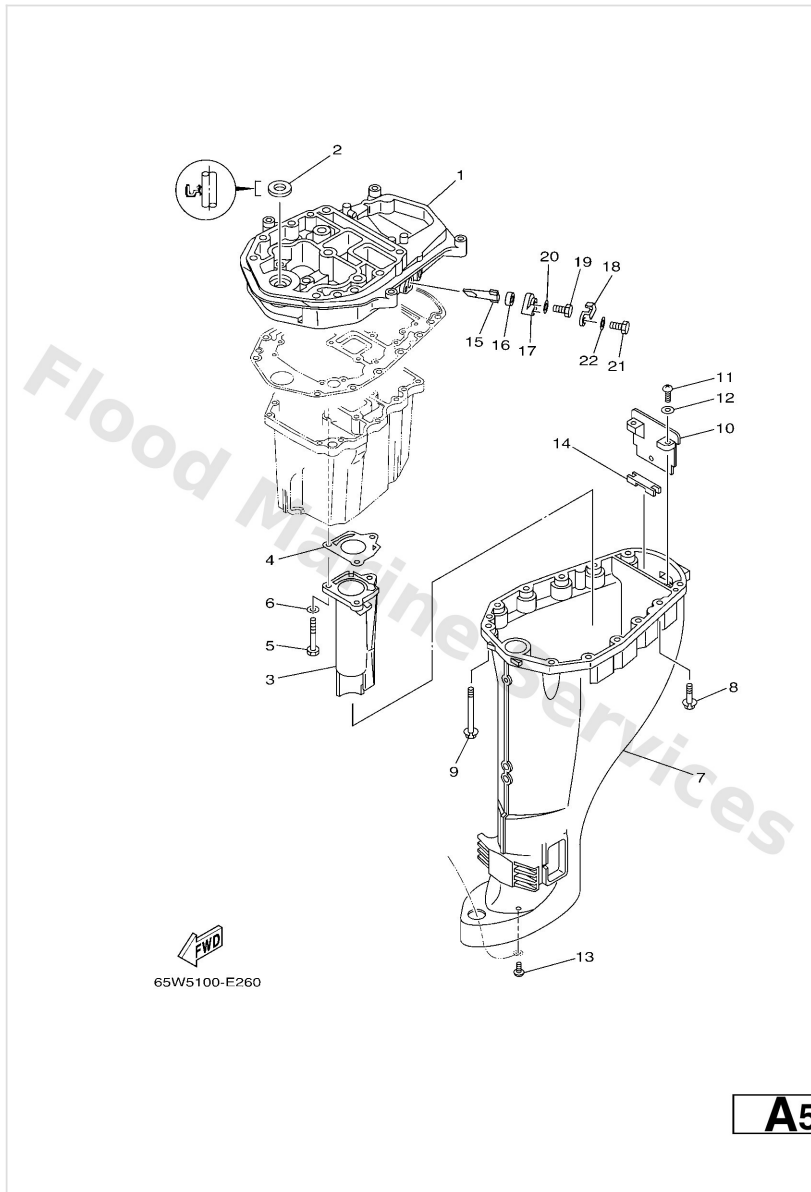

Upper Casing

Ref	Part	
15	62Y1132500 Anode	Buy now
16	66M1132800 Grommet, anode	Buy now
17	66M113270094 Cover, anode	Buy now
18	66M1253500 Plate	Buy now
19	9709505012 Bolt, hexagon	Buy now
20	9299505600 Washer, plain (646)	Buy now
21	9701306020 Bolt(62y)	Buy now
22	9290306600 Washer, plain (646)	Buy now