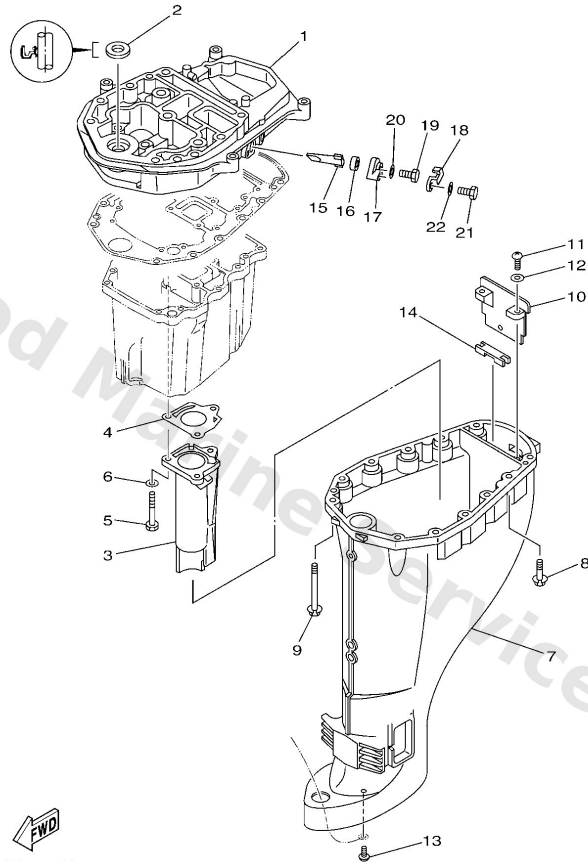

Upper Casing

A5

Ref	Part	
1	65W411371194 Guide, exhaust	Buy now
2	9311016004 Oil seal	Buy now
3	68U41131005B Manifold, ext. 1	Buy now
4	67C4113300 Gasket, exhaust manifold 1	Buy now
5	9707506050 Bolt(jf7)	Buy now
6	9299506600 Washer, plain (646)	Buy now
7	6D545111104D Casing, upper L(21.6")	Buy now
7	6D545111A04D Casing, upper S(16.6")	Buy now
8	9011908M79 Bolt, hexagon (fj1)	Buy now
9	9011908M82 Bolt, with washer(697)	Buy now
10	65W4515100 Cover, upper casing	Buy now
11	9788005016 Screw, pan head(6b0)	Buy now
12	9299005600 Washer, plain (646)	Buy now
13	9015706M06 Screw, pan head(6m7)	Buy now
14	65W4512800 Seal 2	Buy now