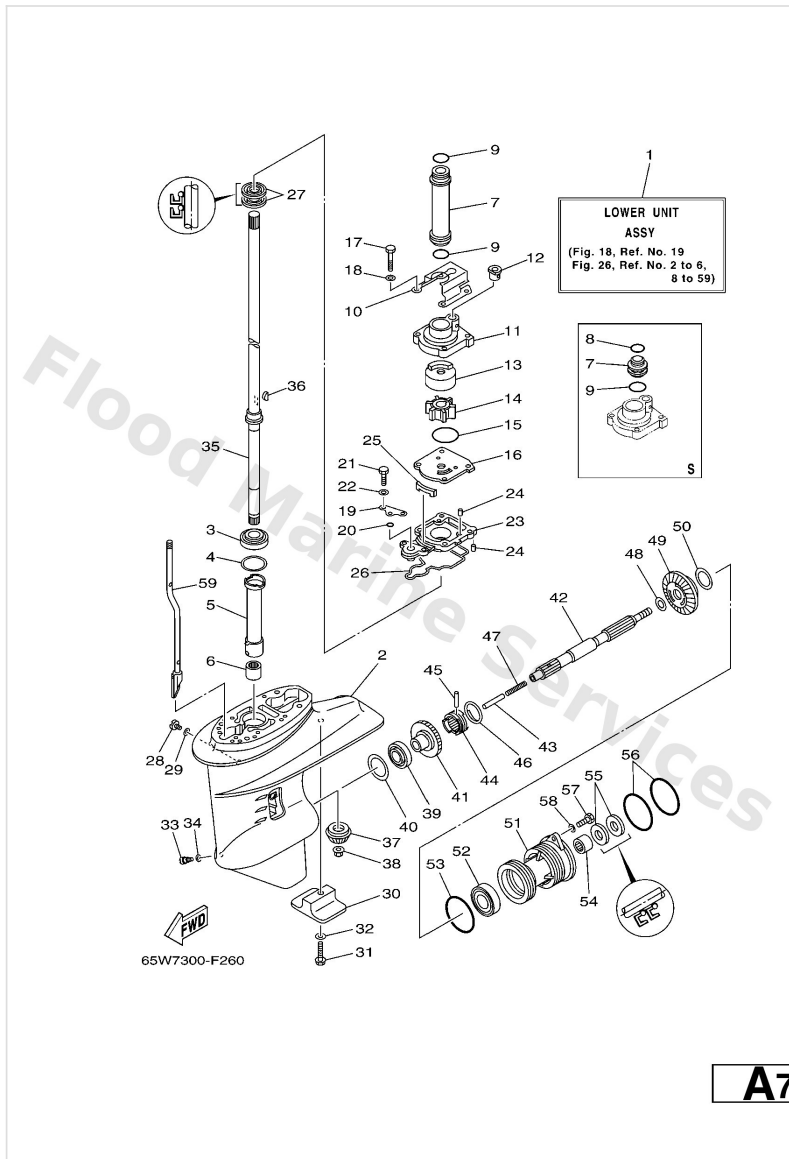

Lower Casing & Drive 1

Ref	Part	
38	9017910M14 Nut(6j8)	Buy now
39	9333200005 Brg,cyl-cal roller 0.19g nt	Buy now
40	6L24556700 Shim (t:1.0mm) UR	Buy now
40	6L24556710 Shim (t:1.1mm) UR	Buy now
40	6L24556720 Shim (t:1.2mm) UR	Buy now
40	6L24556730 Shim (t:1.3mm) UR	Buy now
40	6L24556740 Shim (t:1.4mm) UR	Buy now
41	61N4556010 Gear	Buy now
42	65W4561100 Shaft, propeller	Buy now
43	6484563500 Plunger,shift	Buy now
44	6644563102 Clutch, dog	Buy now
45	9025005010 Pin straight 648456320000	Buy now
46	6484563300 Ring, cross pin	Buy now
47	9050110065 Spring compression648456360000	Buy now
48	9020120417 Washer, plate(663)	Buy now