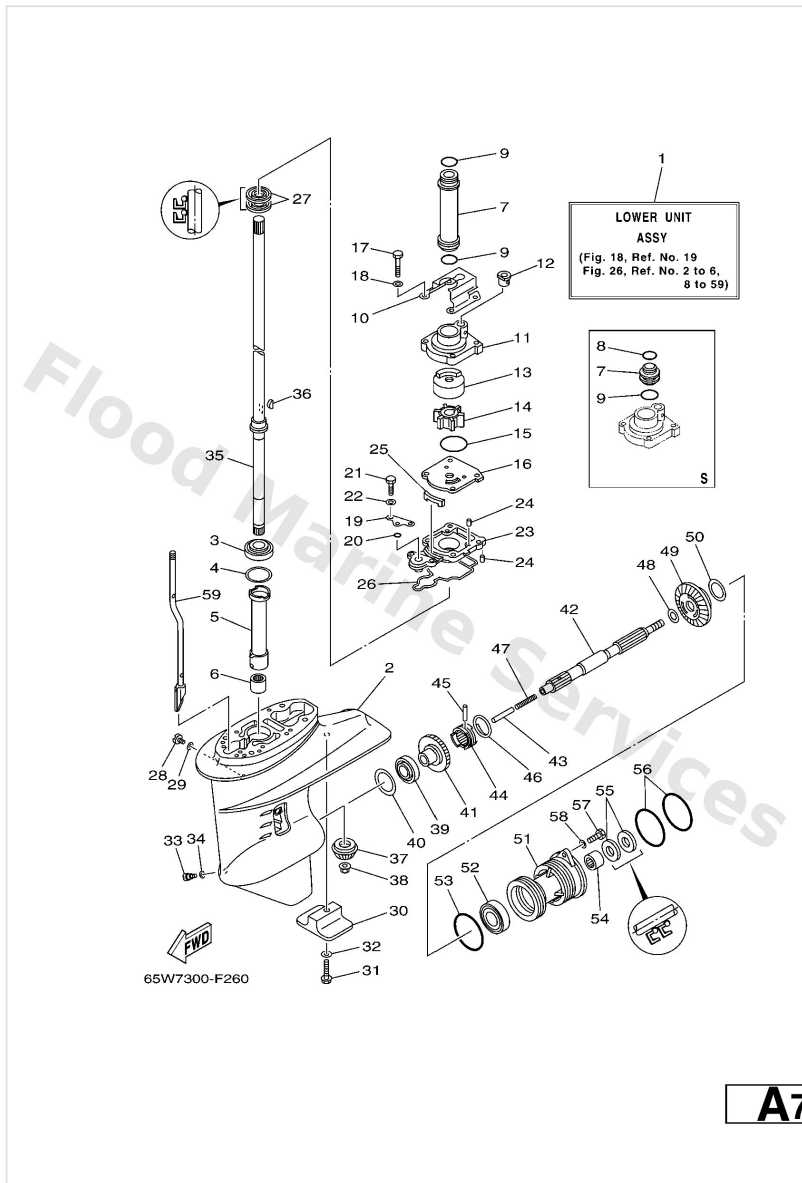

Lower Casing & Drive 1

Ref	Part	
7	61N4436210 Tube, water L(21.6")	Buy now
8	9321022164 O-ring S(16.6")	Buy now
9	9321026130 O-ring S(16.6")	Buy now
10	65W4432811 Plate L(21.6")	Buy now
11	61N4431101 Housing, water pump	Buy now
12	6L24436700 Damper, water seal 3	Buy now
13	61N4432201 Insert, cartridge	Buy now
14	6H44435202 Impeller	Buy now
15	9321045161 O-ring	Buy now
16	61N4432300 Outer plate, cartridge	Buy now
17	9709506040 Bolt (682)	Buy now
18	9299506600 Washer, plain (646)	Buy now
19	65W4417600 Bracket	Buy now
20	9321006ME6 O-ring	Buy now
21	9709506025 Bolt	Buy now