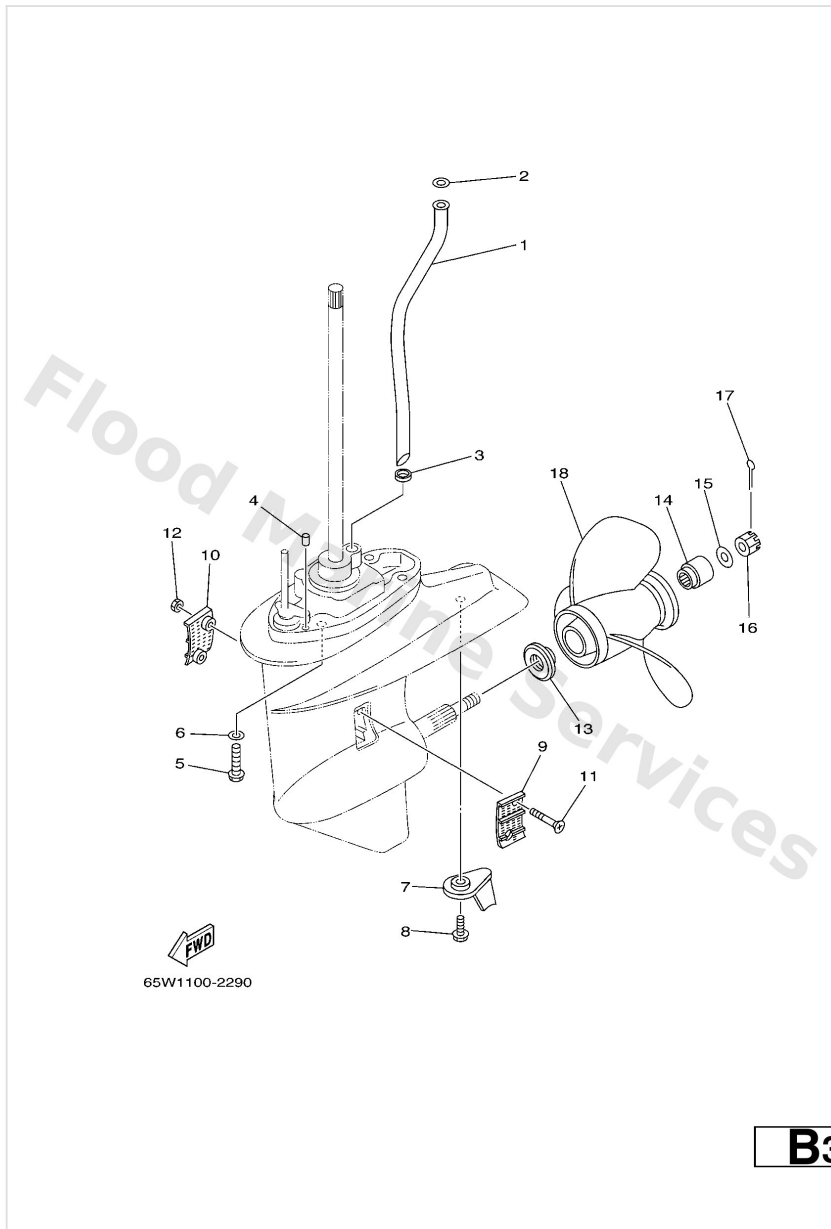

Lower Casing & Drive 2

Ref	Part	
1	65W4436101 Tube, water S(16.6")	Buy now
1	65W4436111 Tube, water L(21.6")	Buy now
2	9020212060 Washer, plate(663)	Buy now
3	9043010002 Gasket	Buy now
4	9360611M24 Pin, dowel	Buy now
5	9010510M12 Bolt (689)	Buy now
6	9299510600 Washer, plate	Buy now
7	61N4537100 Tab-trim	Buy now
8	9011906M48 Bolt, with washer(61n)	Buy now
9	6L24521400 Cover, water inlet	Buy now
10	6L24521500 Cover, water inlet	Buy now
11	9015105M05 Screw, countersunk	Buy now
12	9018505002 Nut nylon (sus)(ex4)	Buy now
13	6L24598701 Spacer	Buy now
14	6894599700 Spacer	Buy now