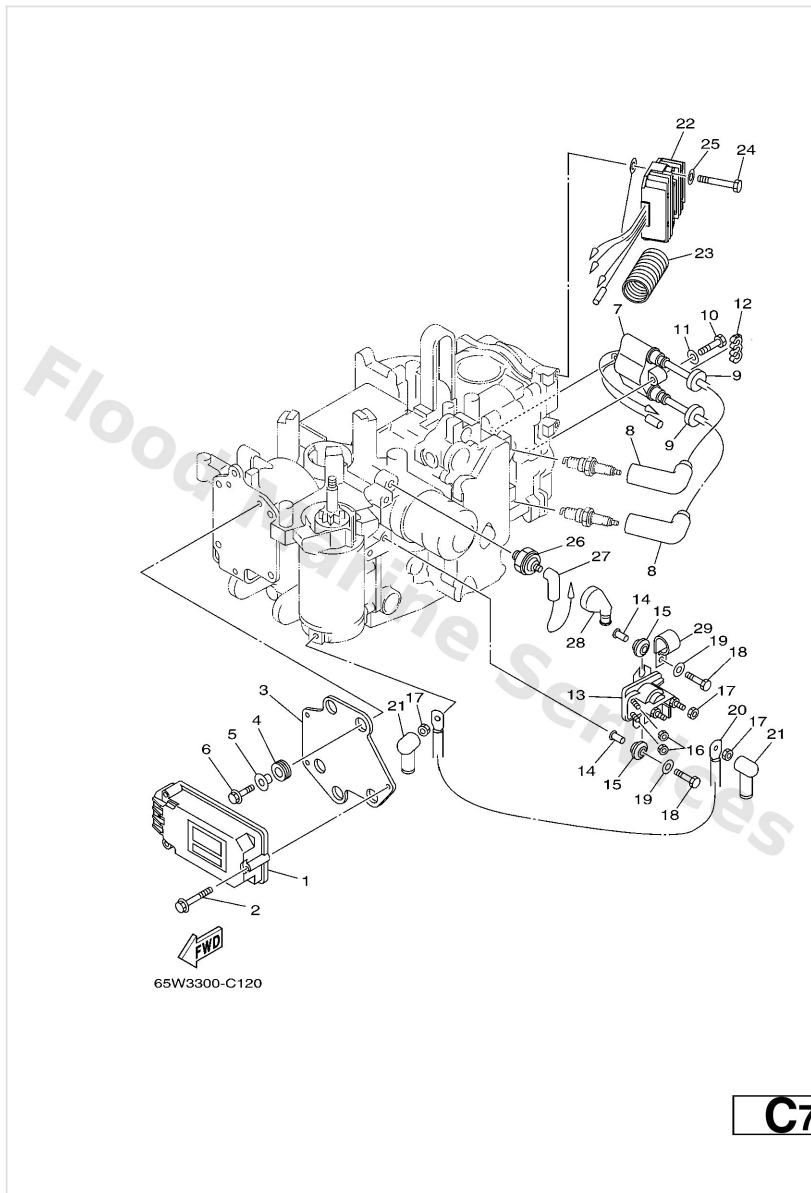

Electrical 1

Ref	Part	
1	65W8554020 C.d.i. unit assembly	Buy now
2	65W8252V00 Screw, special	Buy now
3	65W8554200 Bracket	Buy now
4	65W8554700 Damper	Buy now
5	65W8612920 Collar	Buy now
6	65W8252V10 Screw, special	Buy now
7	65W8557001 Ignition coil assembly	Buy now
8	6G88237030 Plug cap assembly	Buy now
9	9048025161 Grommet(656)	Buy now
10	9709506030 Bolt(jf7)	Buy now
11	9299506600 Washer, plain (646)	Buy now
12	9046407M05 Clamp (6g5)	Buy now
13	65W8194101 Starter relay assembly	Buy now
14	65W8191C00 Collar	Buy now
15	65W8192200 Grommet	Buy now