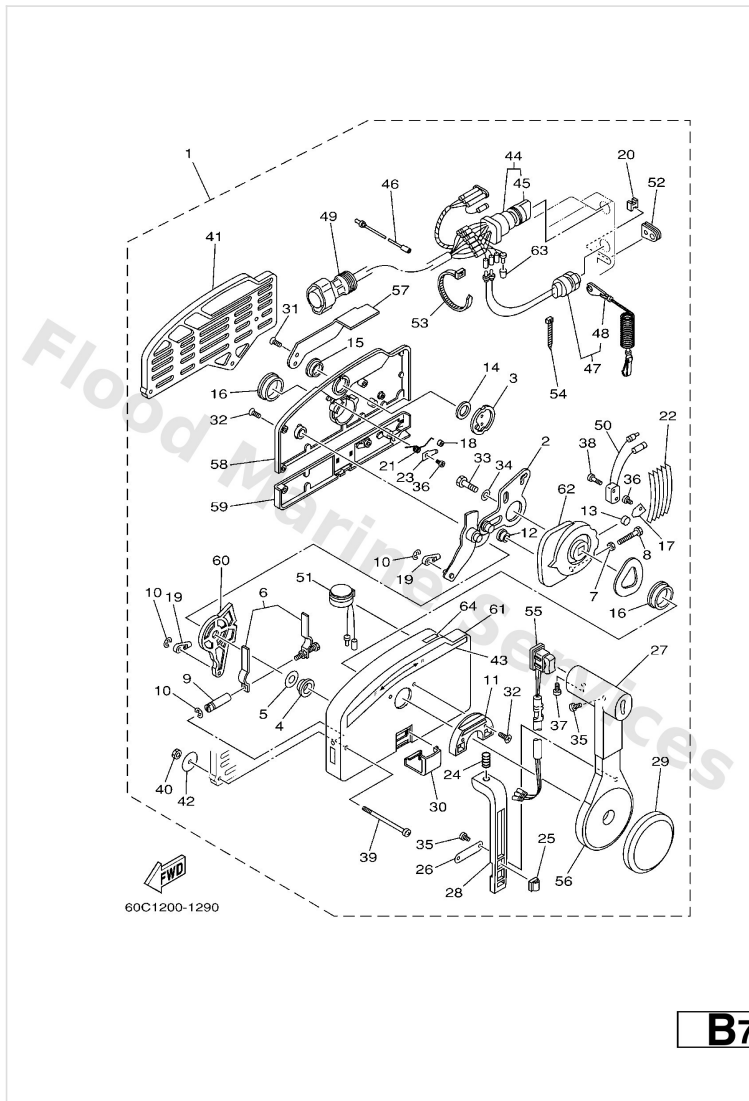

Remote Control Assy

Ref	Part	
44	7038251012 Main switch assembly PRIME START	Buy now
45	6768257700 Cap, key	Buy now
46	7038253100 Wire, lead	Buy now
47	6888257501 Engine stop switch assembly	Buy now
48	682825600 Lanyard, stop switch	Buy now
49	6888258621 Extension, wire harness (7P)	Buy now
49	6888258A20 10p main harness mec 2m (6ft) (10P)	Buy now
50	7038254000 Neutral switch assembly	Buy now
51	70383383B0 Buzzer	Buy now
52	7034828400 Grommet	Buy now
53	7038259100 Band	Buy now
54	7038259200 Band	Buy now
55	7034822400 Cover, control lever WITHOUT PT/T SW.	Buy now
55	7038256302 Trim & tilt switch assembly WITH PT/T SW.	Buy now
56	7034822100 Grip	Buy now