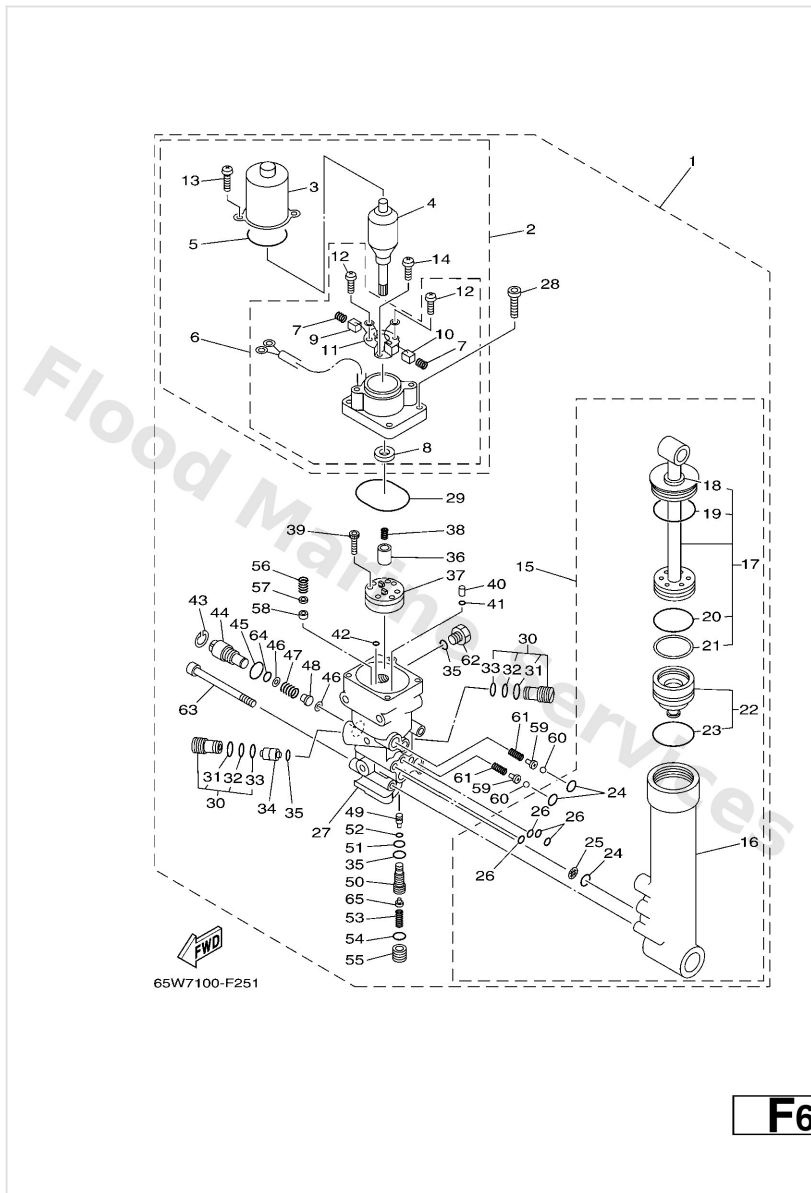

Power Trim & Tilt Assy

Ref	Part	
47	65W4385400 Spring, manual release	Buy now
48	65W4382A00 Adaptor 1	Buy now
49	65W4384400 Pin, valve support	Buy now
50	65W4385100 Seat, relief valve	Buy now
51	9321008006 O-ring	Buy now
52	9321003478 O-ring(31m)	Buy now
53	65W4385500 Spring, up relief	Buy now
54	9321011073 O-ring (p95)	Buy now
55	65W4384300 Screw, valve lock	Buy now
56	6H14385610 Spring, down relief	Buy now
57	6H14384410 Pin, valve support	Buy now
58	6H14384F10 Seal, main valve	Buy now
59	65W4386A00 Pin, absorber valve	Buy now
60	9350108001 Ball	Buy now
61	65W4385300 Spring, absorber valve	Buy now