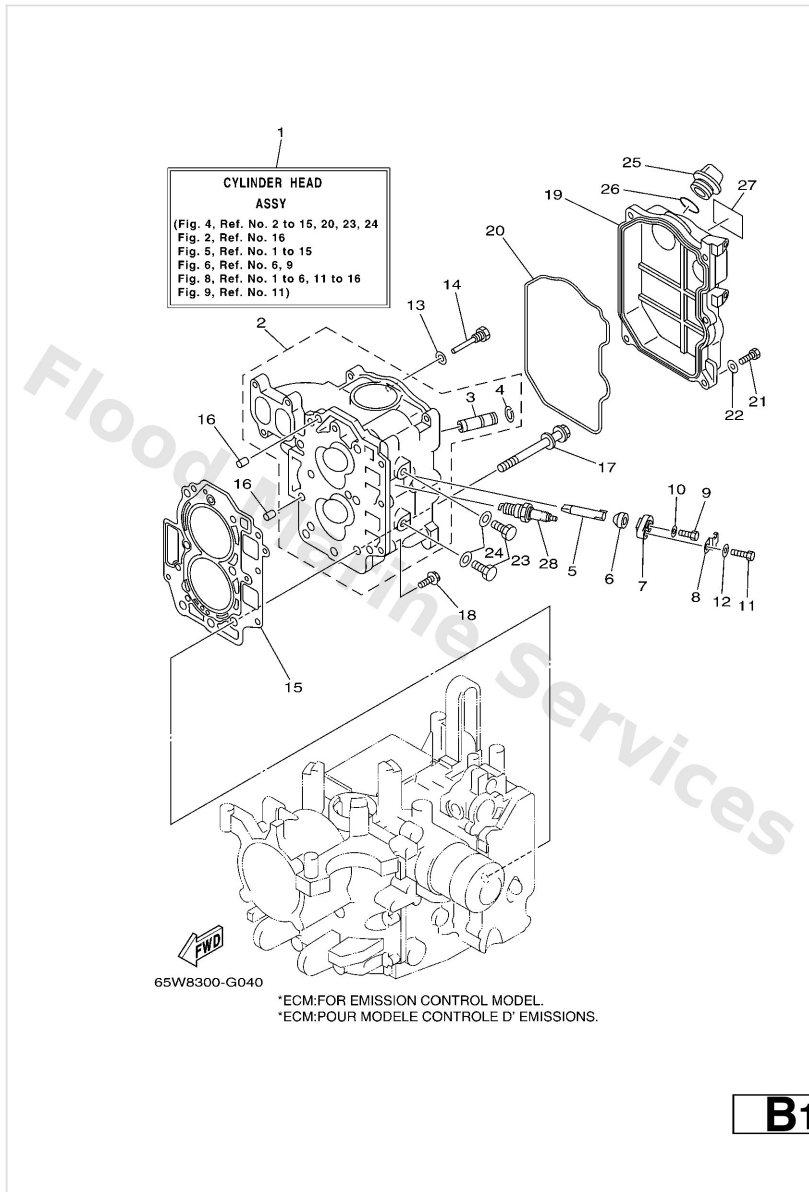

Cylinder & Crankcase 2

Ref	Part	
15	65W1118130 Gasket, cylinder head 1	Buy now
16	9953008012 Pin, dowel(6g8)	Buy now
17	9011909M00 Bolt, with washer(62y)	Buy now
18	9011906MA3 Bolt, with washer	Buy now
19	65W11191001S Cover Cylinder Head 1	Buy now
20	65W1135600 Seal, cylinder 2	Buy now
23	9709508014 Bolt, hexagon deep recess <i>*ECM-F25A ONLY</i>	Buy now
24	9043008143 Gasket (256-11198-00) <i>*ECM-F25A ONLY</i>	Buy now
25	6G81536300 Plug, oil	Buy now
26	9321024M79 O-ring	Buy now
27	62Y1213860 Mark Caution	Buy now
28	9470100375 Plug, spark (dpr6ea-9)(62y)	Buy now