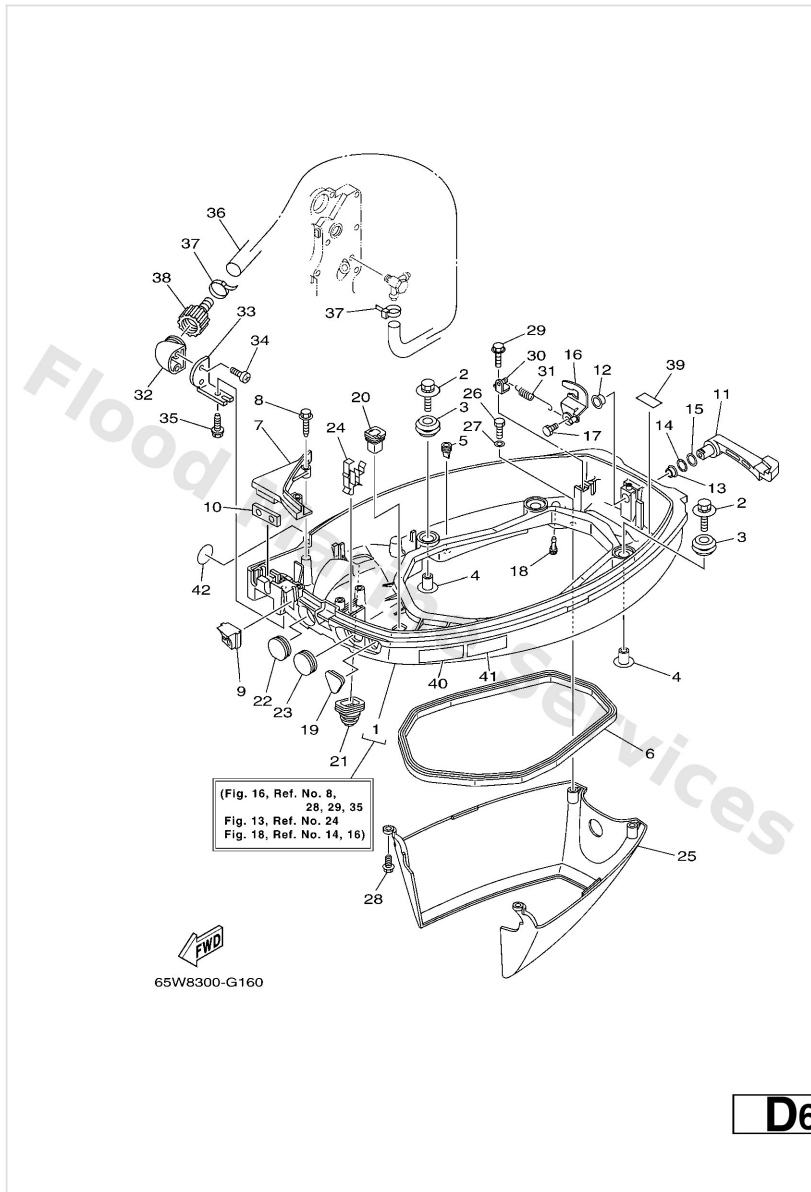

Bottom Cowling

Ref	Part	
41	6AH4279450 Label, warning (ge	Buy now
42	6G82415E00 Label Caution FOR SAV-F25A ONLY	Buy now