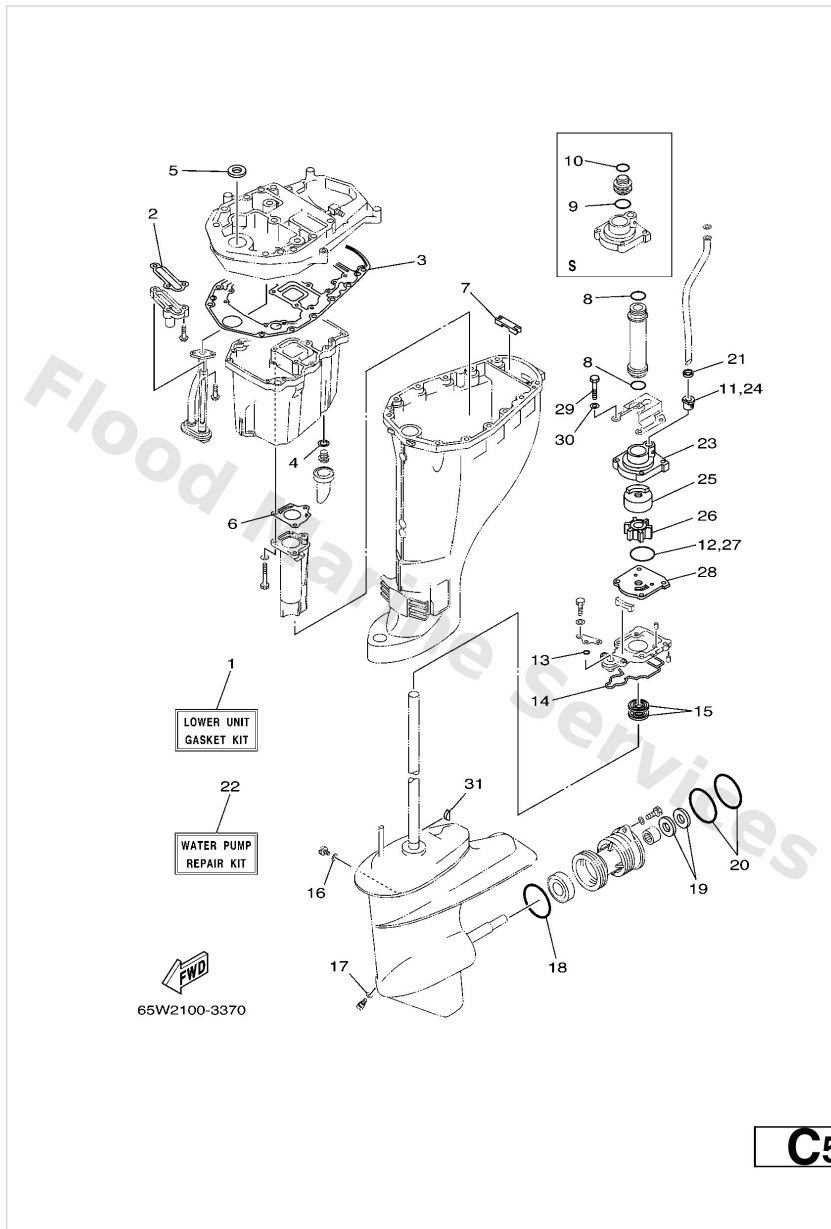

Repair Kit 3

Ref	Part	
1	65WW000123 Lower unit gasket kit	Buy now
2	62Y1347500 Gasket	Buy now
3	69W1531200 Gasket, oil pan	Buy now
4	9043014M09 Gasket	Buy now
5	9311016004 Oil seal	Buy now
6	67C4113300 Gasket, exhaust manifold 1	Buy now
7	65W4512800 Seal 2	Buy now
8	9321026130 O-ring L(21.6")	Buy now
10	9321022164 O-ring S(16.6")	Buy now
11	6L24436700 Damper, water seal 3	Buy now
12	9321045161 O-ring	Buy now
13	9321006ME6 O-ring	Buy now
14	61N4531500 Packing, lower casing	Buy now
15	9310122067 Oil seal (22x36x6-663)	Buy now
16	9043008020 Gasket	Buy now