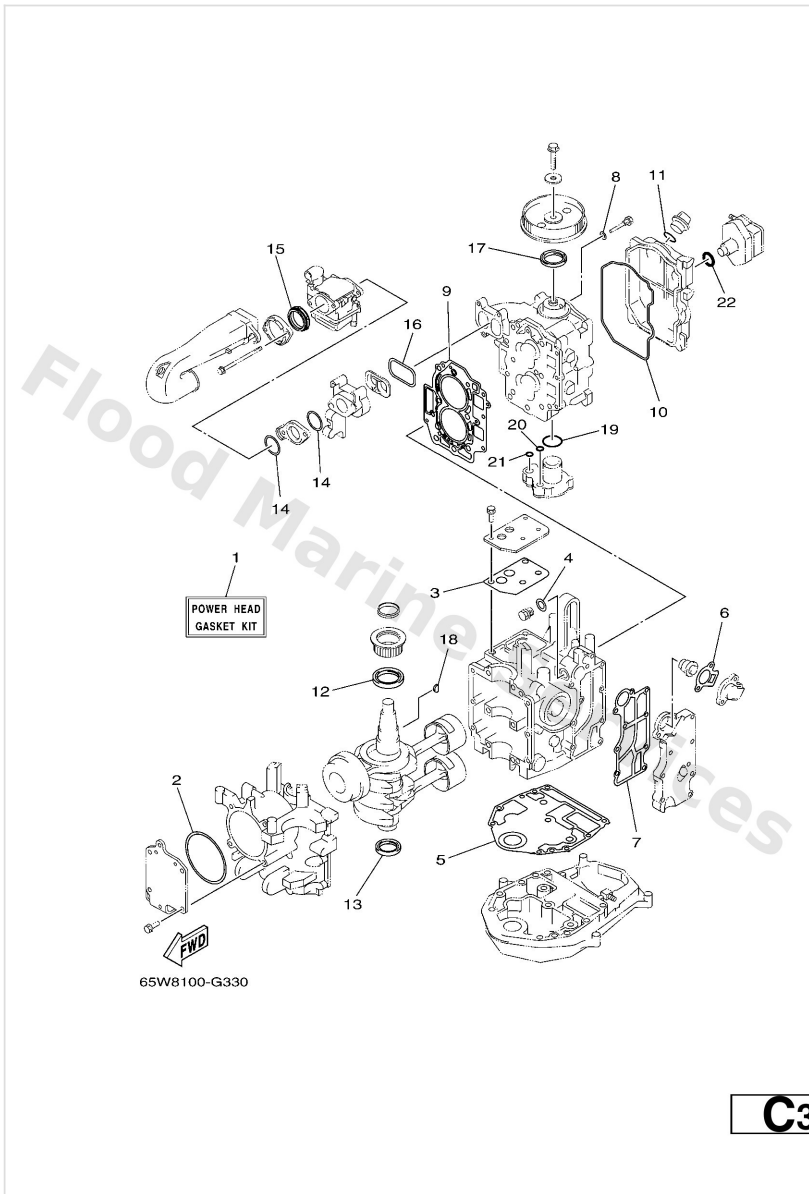

Repair Kit 1

Ref	Part	
16	65W1364500 Gasket, manifold 1	Buy now
17	9310237M40 Oil seal(62y)	Buy now
18	9028004M06 Key, woodruff(6a1)	Buy now
19	9321033MH2 O-ring(62y)	Buy now
20	9321012MG9 O-ring(62y)	Buy now
21	9321014515 O-ring (11h)	Buy now