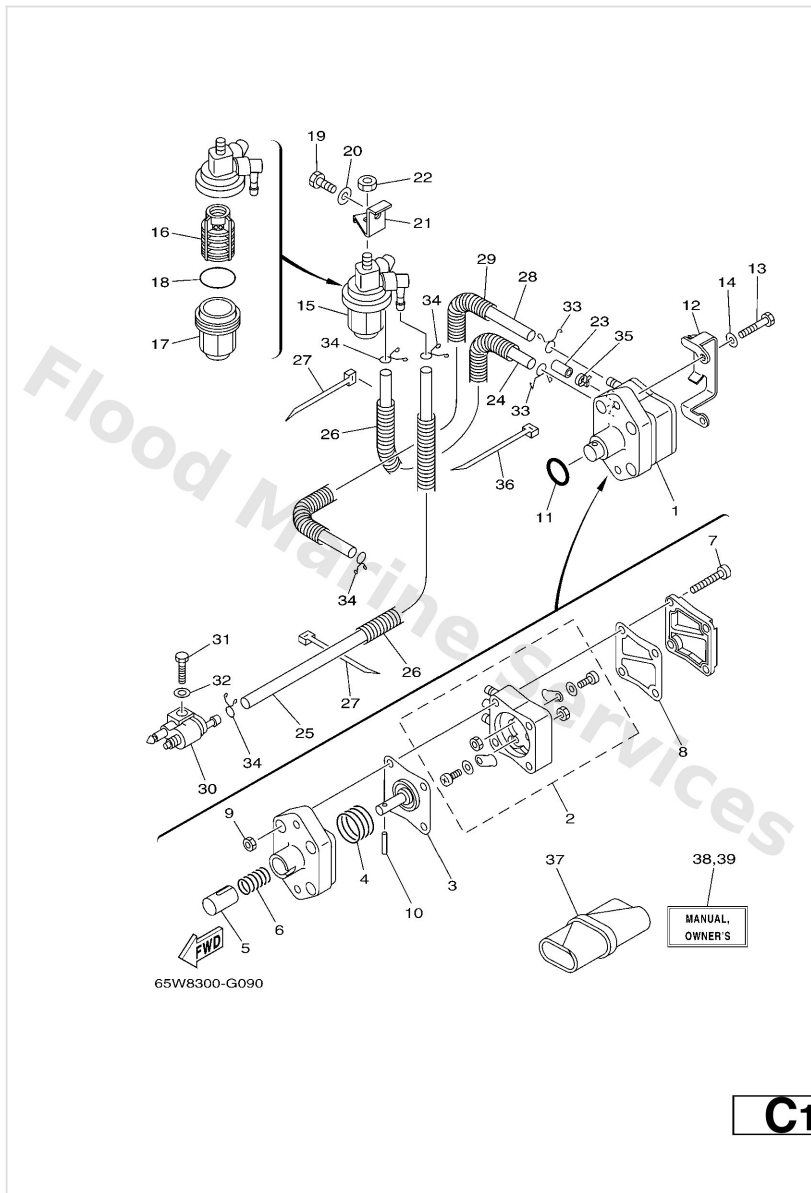

Fuel

Ref	Part	
1	62Y2441004 Fuel pump assembly	Buy now
2	62Y2441501 Body 4	Buy now
3	62Y2441102 Diaphragm	Buy now
4	62Y2442300 Spring, diaphragm	Buy now
5	62Y1313101 Plunger	Buy now
6	62Y2445400 Spring	Buy now
7	62Y2444401 Screw	Buy now
8	6C52447100 Diaphragm	Buy now
9	9538005600 Nut, hexagon (663)	Buy now
10	62Y2437401 Pin	Buy now
11	9321024M79 O-ring	Buy now
12	65W2447410 Cover	Buy now
13	9709506030 Bolt(jf7)	Buy now
14	9299506600 Washer, plain (646)	Buy now
15	61N2456000 Filter assembly	Buy now