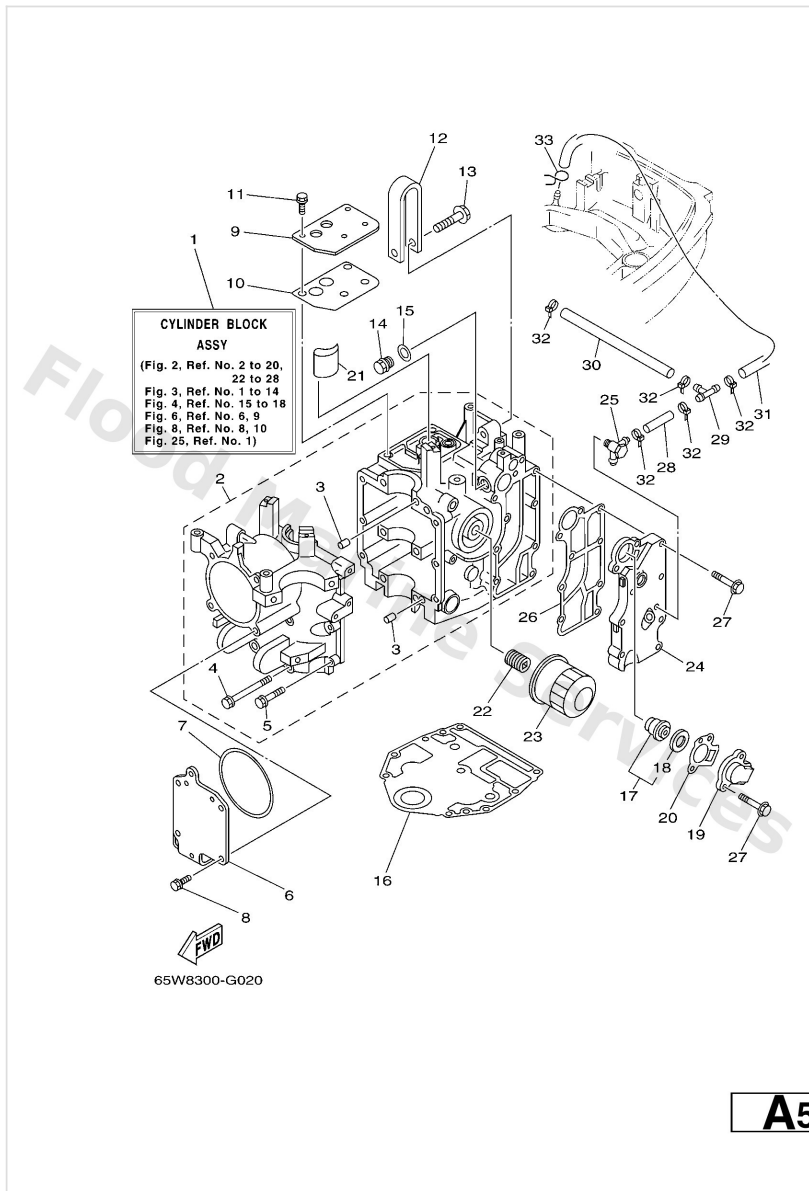

Cylinder & Crankcase 1

Ref	Part	
17	6G81241103 Thermostat	Buy now
18	6881241200 Seal, thermostat	Buy now
19	6H312413001S Cover, thermostat	Buy now
20	62Y1241400 Gasket, cover	Buy now
21	65W1328600 Cleaner	Buy now
22	9040120M00 Bolt, union(62y)	Buy now
23	5GH1344000 Element assembly, oil cleaner	Buy now
24	65W41113101S Outer cover, exhaust	Buy now
25	62Y1137201 Nipple, hose FLUSHING KIT	Buy now
26	65W4111401 Gasket, exhaust outer cover	Buy now
28	9044509068 Hose (I420)	Buy now
29	6882437800 Pipe, joint	Buy now
30	9044509095 Hose (L260)	Buy now
31	9044509104 Hose (I1500)	Buy now
32	9046511M10 Clamp	Buy now