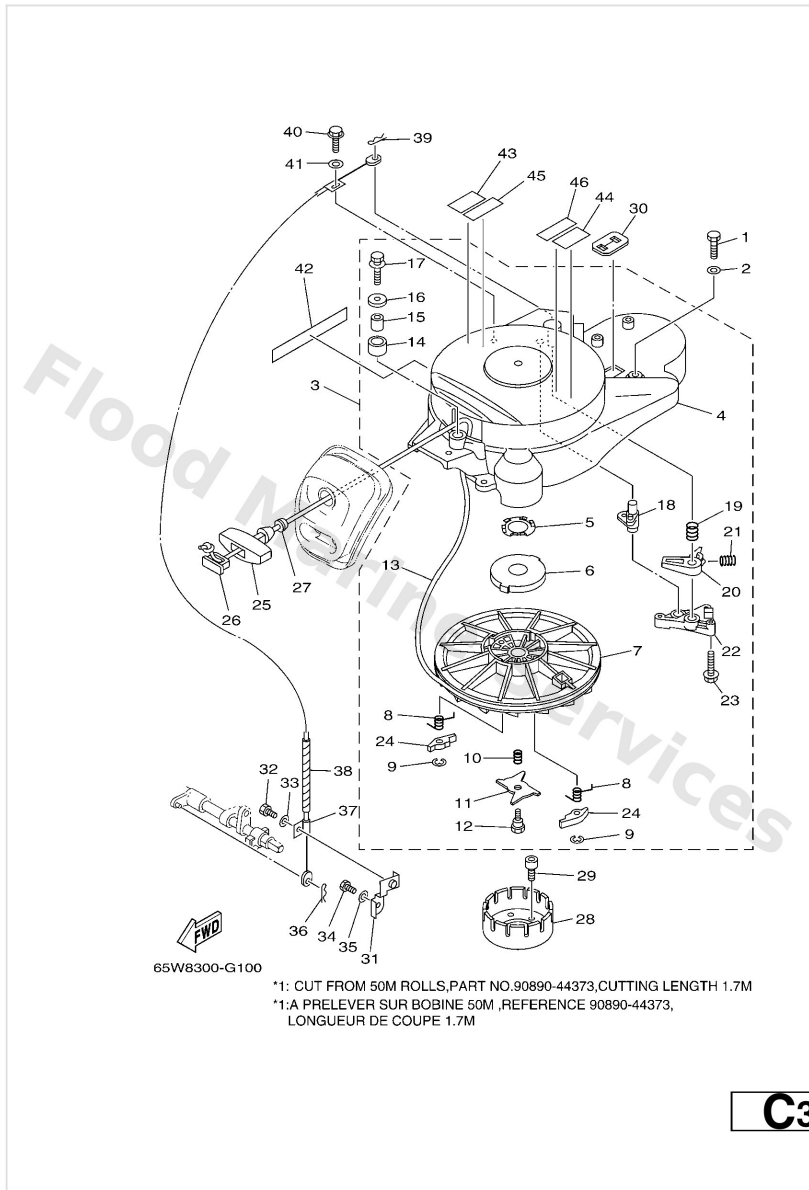

Starter

Ref	Part	
1	9709506025 Bolt	Buy now
2	9299506600 Washer, plain (646)	Buy now
3	65WW157120 Starter assembly	Buy now
4	65W1571120 Case, starter	Buy now
5	65W1573200 Washer, wave 1	Buy now
6	65W1571300 Spring, starter	Buy now
7	65W1571401 Drum, sheave	Buy now
8	65W1573400 Spring Return	Buy now
9	65W1574400 Circlip	Buy now
10	65W1571500 Spring, friction	Buy now
11	65W1571600 Plate, drive	Buy now
12	65W1579300 Screw	Buy now
13	*_ item_description *1	Buy now
14	65W1575200 Roller Wire	Buy now
15	65W1575300 Bush	Buy now