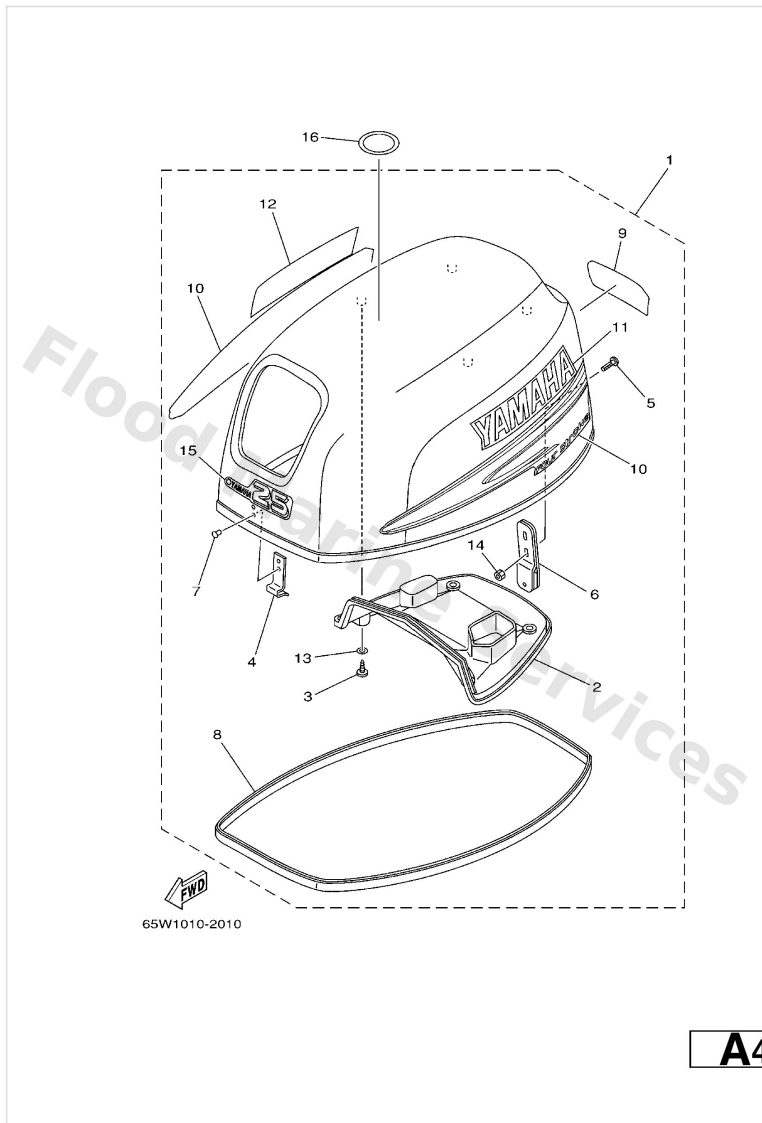

Top Cowling

Ref	Part	
1	65W42610204D Top Cowling assembly F25A	Buy now
1	65W42610424D Top Cowling assembly F20A	Buy now
2	65W4261300 Molding Air Duct	Buy now
3	9778060520 Screw, tapping(6k8)	Buy now
4	65W4265101 Hook	Buy now
5	9010906MA4 Bolt	Buy now
6	65W4265201 Hook	Buy now
7	9026606M02 Rivet (697)	Buy now
8	6D54261500 Seal	Buy now
9	65W4267820 Graphic, front F25A	Buy now
9	65W4267840 Graphic, front F20A	Buy now
10	65WW007020 Graphic set	Buy now
11	65W4268120 Mark, cowling	Buy now
12	65W4268220 Mark, cowling	Buy now
13	9020205M38 Washer, plate(6l2)	Buy now