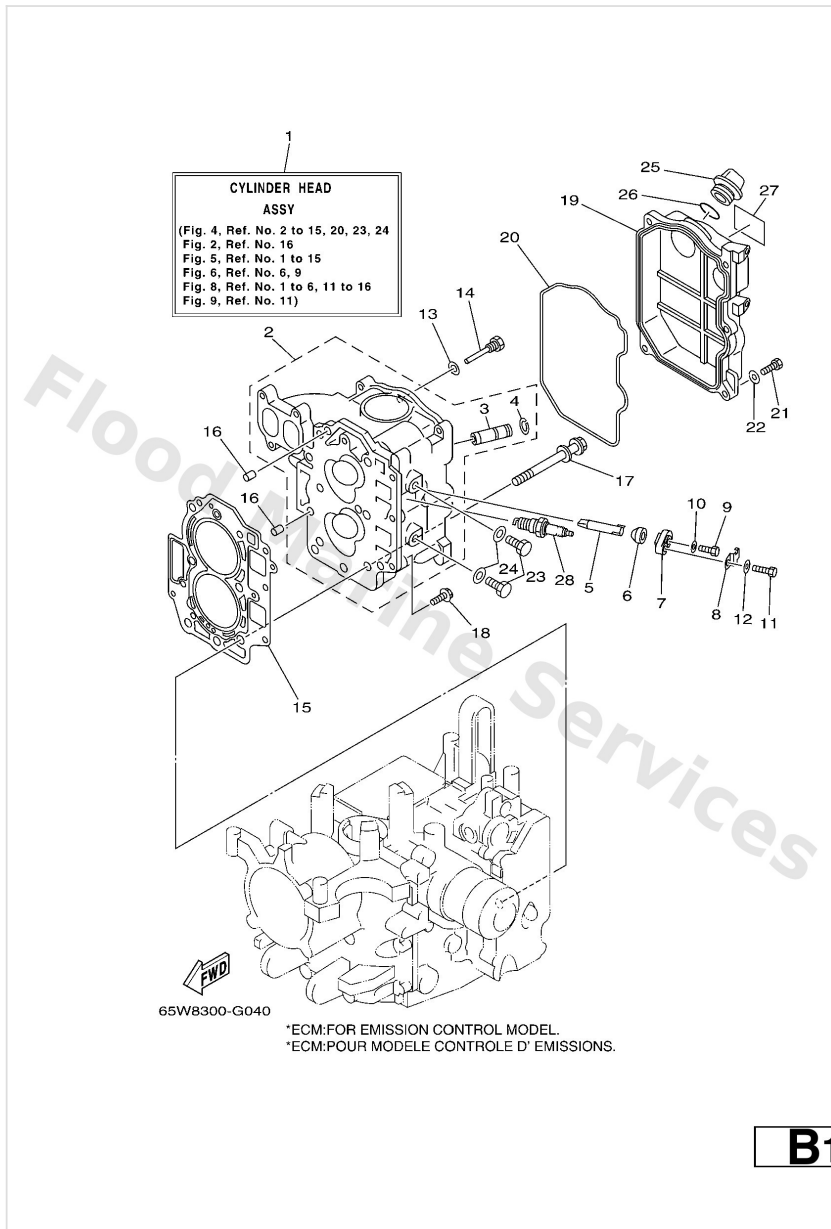

Cylinder & Crankcase 1

Ref	Part	
33	9046708004 Clip, pipe 6162435600	Buy now

Cylinder & Crankcase 2

Ref	Part	
1	65WW009A161S Cylinder Head Complete	Buy now
2	65W1111201S Head Cylinder 1 FOR STD	Buy now
2	65W1111301S - *ECM-F25A ONLY	Buy now
3	62Y1113330 Guide, valve 1	Buy now
4	9345009M01 Circlip (6g8)	Buy now
5	62Y1132500 Anode	Buy now
6	66M1132800 Grommet, anode	Buy now
7	66M113270094 Cover, anode	Buy now
8	66M1253500 Plate	Buy now
9	9709505012 Bolt, hexagon	Buy now
10	9299505600 Washer, plain (646)	Buy now
11	9709506020 Bolt(7u8)	Buy now
12	9299506600 Washer, plain (646)	Buy now
13	9043006014 Gasket 256113960000	Buy now
14	9010906M65 Bolt(62y)	Buy now