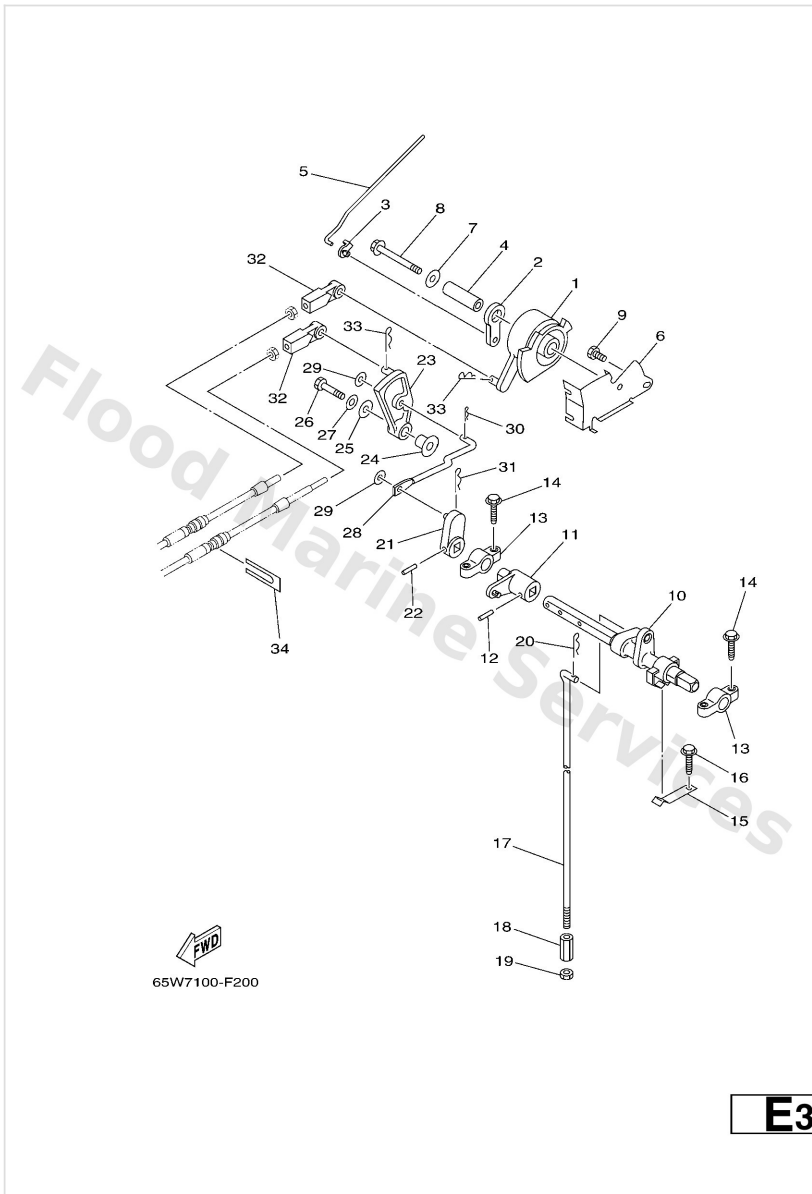

Control

Ref	Part	
34	6H34853800 Clamp, cable	Buy now