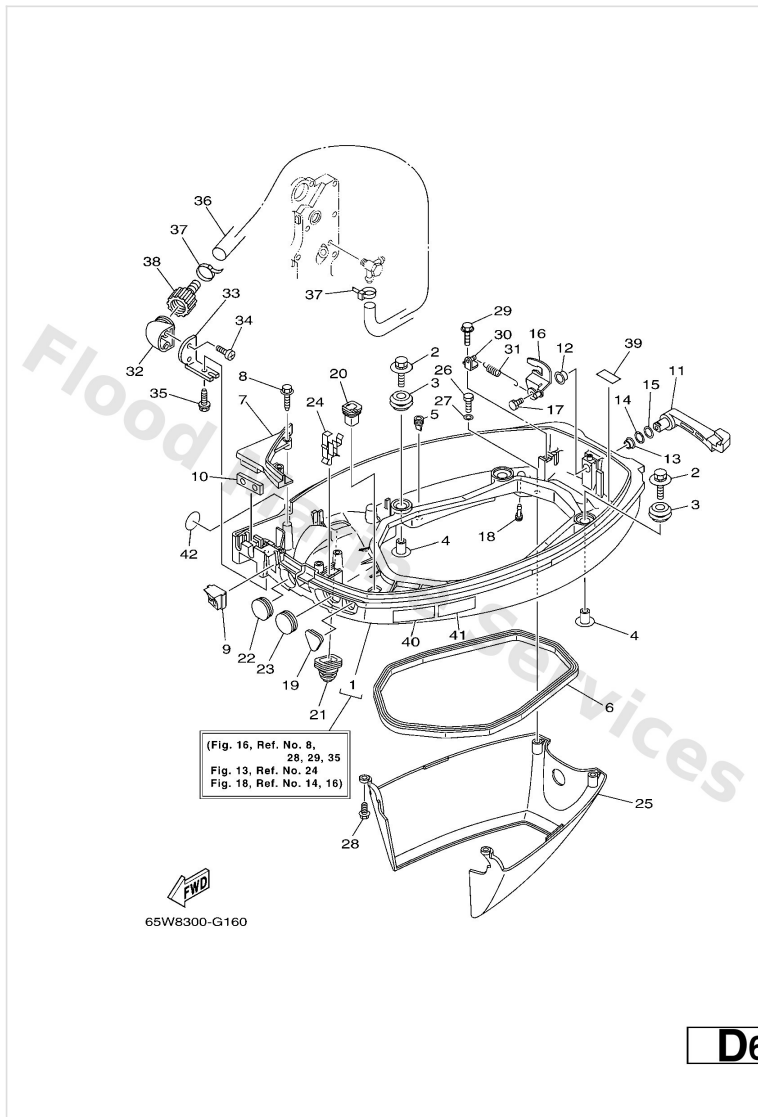

Bottom Cowling

Ref	Part	
25	65W4274101 Apron	Buy now
26	9709506014 Bolt(gj3)	Buy now
27	9299506600 Washer, plain (646)	Buy now
28	9010906M81 Bolt	Buy now
35	9010906M86 Bolt FLUSHING KIT	Buy now
30	6D54314400 Hook, spring	Buy now
31	9050618010 Spring Tension	Buy now
32	68T1257200 Adapter FLUSHING KIT	Buy now
33	69W1253500 Plate FLUSHING KIT	Buy now
34	9016706002 Screw, tapping FLUSHING KIT	Buy now
36	9044511M82 Hose FLUSHING KIT	Buy now
37	9046511M10 Clamp FLUSHING KIT	Buy now
38	6R31258000 Joint assembly FLUSHING KIT	Buy now
39	62Y8237700 Label	Buy now
40	6AH4279440 Label, warning (ge)	Buy now