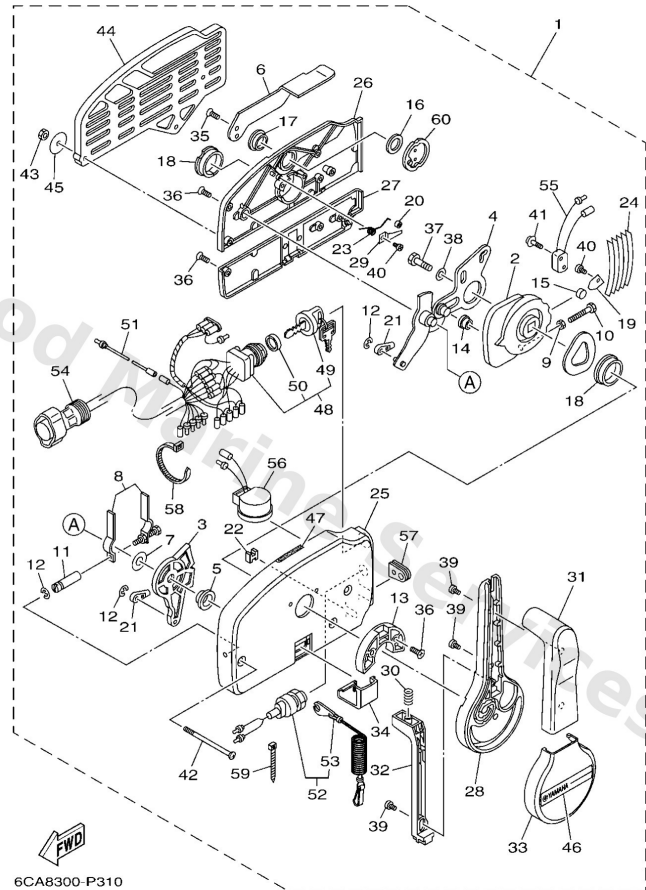

Remote Control Assy 2

Ref	Part	
31	7034822230 Grip, control lever SINGLE	Buy now
32	7034822310 Lock, neutral	Buy now
33	7034822510 Cover	Buy now
34	7034821910 Cover, lead	Buy now
35	7034828100 Screw, flat head	Buy now
36	7034418920 Screw	Buy now
37	9738008030 Bolt, hexagon (fj1)	Buy now
38	9299008600 Washer, plain (663)	Buy now
39	7034812810 Screw 2	Buy now
40	9858004006 Screw, pan head (7h3)	Buy now
41	7034812900 Screw 3	Buy now
42	7034418930 Screw	Buy now
43	9538006600 Nut(661)	Buy now
44	7034829310 Spacer, remote control SINGLE	Buy now
45	7014828700 Washer 1	Buy now