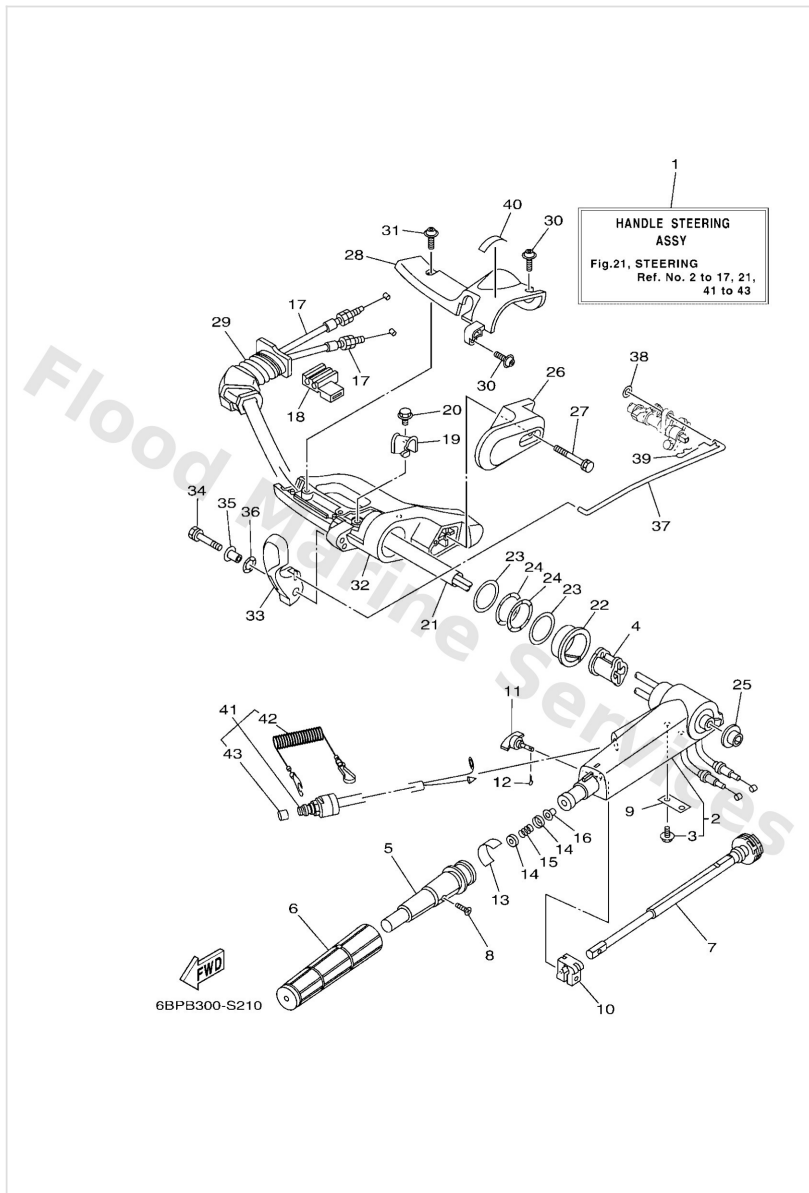

Steering

Ref	Part	
1	6BPW0084008D Handle steering assembly	Buy now
2	6AH42101028D Handle, steering	Buy now
3	9010906M86 Bolt	Buy now
4	6AH2628800 Grommet, cable	Buy now
5	66M4211901 Grip, steering handle	Buy now
6	67D4217700 Rubber, handle	Buy now
7	65W4213800 Lever, throttle	Buy now
8	9015205011 Screw, countersunk	Buy now
9	65W4215900 Stay	Buy now
10	6G14212600 Piece, friction	Buy now
11	65W4212500 Bolt, friction adjusting	Buy now
12	9149016010 Pin, cotter	Buy now
13	6J04213710 Indicator, throttle	Buy now
14	6X44418800 Washer	Buy now
15	9050123215 Spring (655)	Buy now