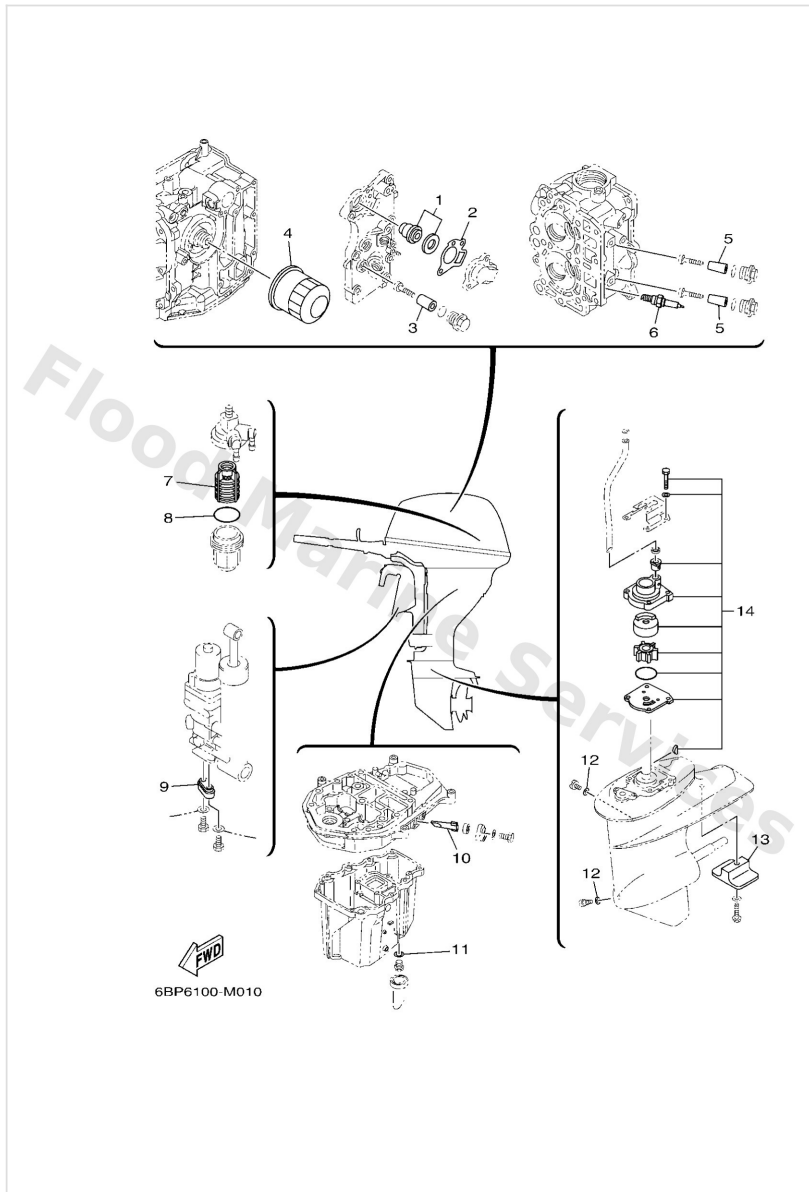

Scheduled Service Parts

Ref	Part	
1	6G81241103 Thermostat	Buy now
2	62Y1241400 Gasket, cover	Buy now
3	6G81132500 Anode	Buy now
4	5GH1344060 Element assembly, oil cleaner	Buy now
5	6BL1132500 Anode	Buy now
6	9470200418 Plug, spark (dpr6eb-9)	Buy now
7	61N2456310 Element, filter	Buy now
8	9321032738 O-ring(1wg)	Buy now
9	65W4525100 Anode	Buy now
10	62Y1132500 Anode	Buy now
11	9043014M09 Gasket	Buy now
12	9043008003 Gasket	Buy now
13	61N4525101 Anode	Buy now
14	61NW007811 Water pump repair kit	Buy now