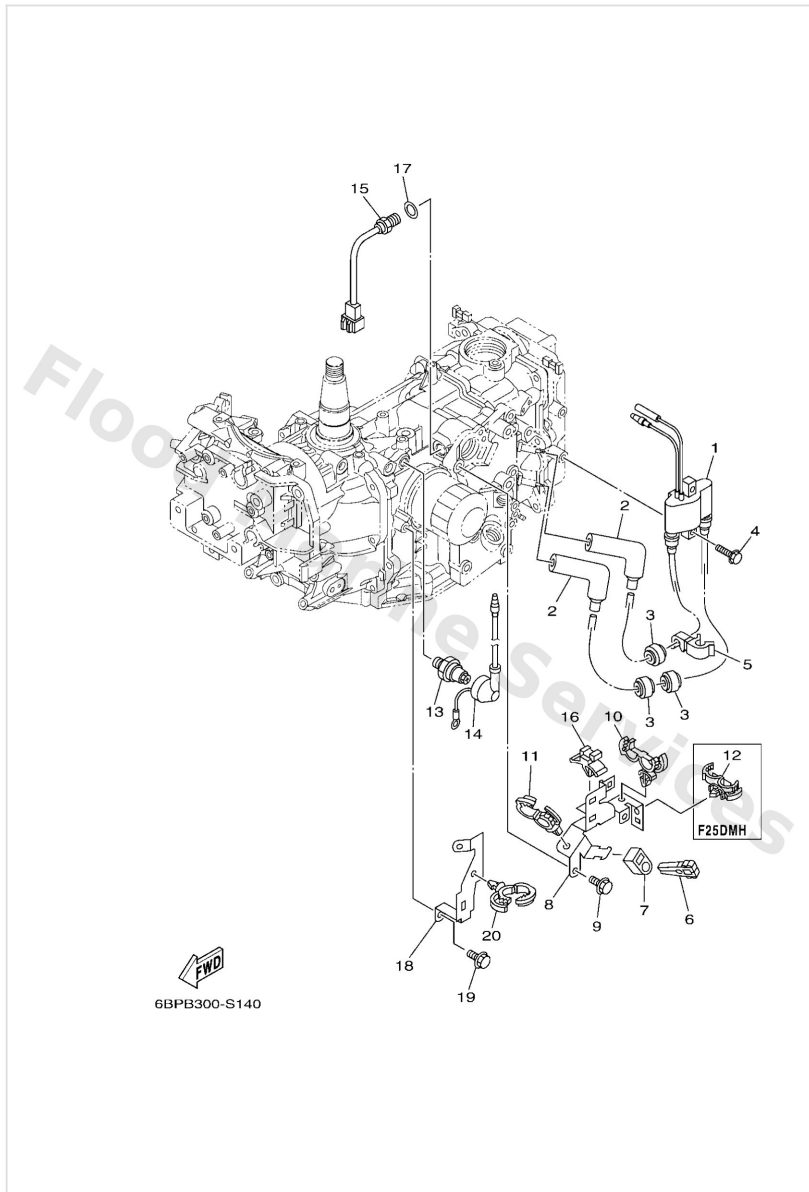

Electrical 2

Ref	Part	
1	6F58557013 Ignition coil assembly	Buy now
2	6AH8237000 Plug cap assembly	Buy now
3	9048025003 Grommet	Buy now
4	9759506525 Bolt, hexagon w/w deep recess	Buy now
5	9046409018 Clamp	Buy now
6	67F2812A00 Puller, fuse	Buy now
7	67C8215500 Band	Buy now
8	6BL8339X00 Clamp, cord	Buy now
9	9759506516 Bolt, with washer(6r6)	Buy now
10	9046418246 Clamp(4tr)	Buy now
11	9046420181 Clamp(4ap)	Buy now
13	64J8250400 Oil pressure switch assembly	Buy now
14	68V8131500 Lead wire assembly	Buy now
15	6CJ8579000 Thermosensor assembly	Buy now
16	9046409M47 Clamp(65j)	Buy now