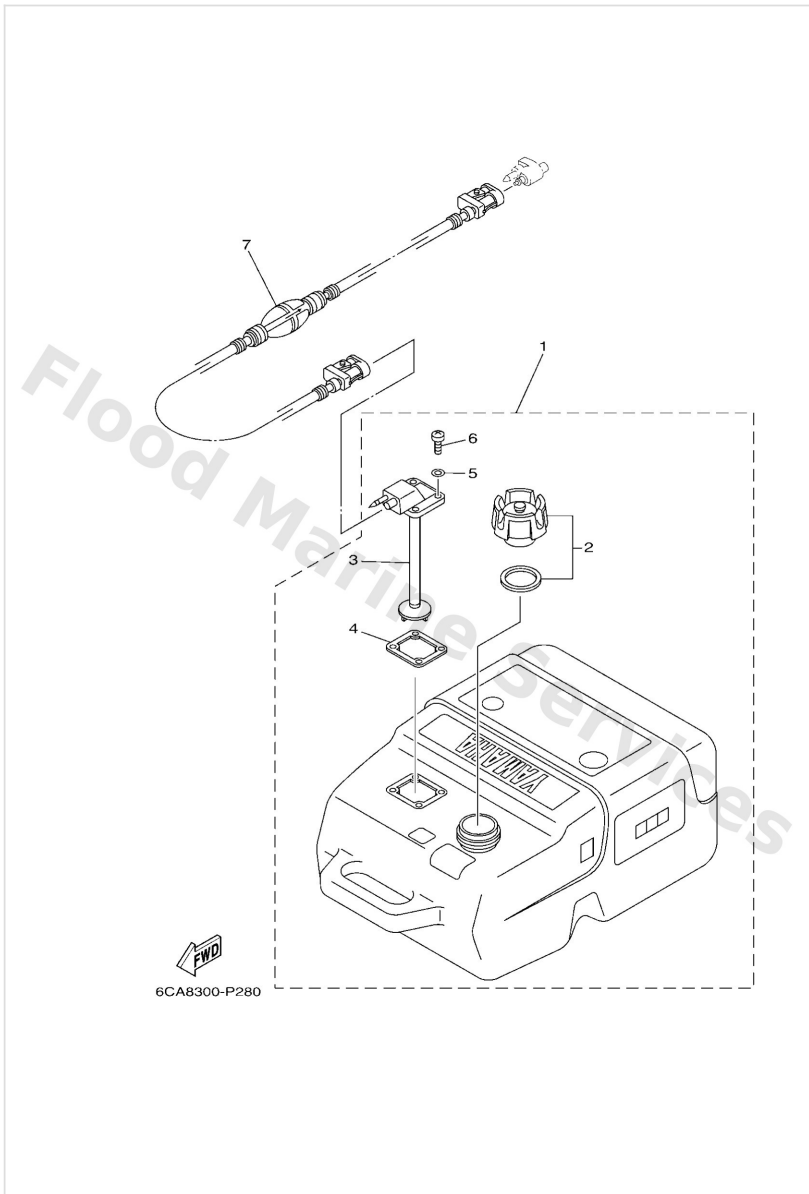

Fuel Tank 1

Ref	Part	
1	6YK2420104 Fuel tank comp. AP EXCEPT FOR RUS	Buy now
2	6YK2461002 Cap assembly	Buy now
3	6YK2426010 Fuel meter assembly	Buy now
4	6YL2426801 Gasket, fuel meter	Buy now
5	6YL2432900 Seal	Buy now
6	9015705M16 Screw, pan head	Buy now
7	6YL2430654 Fuel pipe comp. 1 AP EXCEPT FOR RUS	Buy now