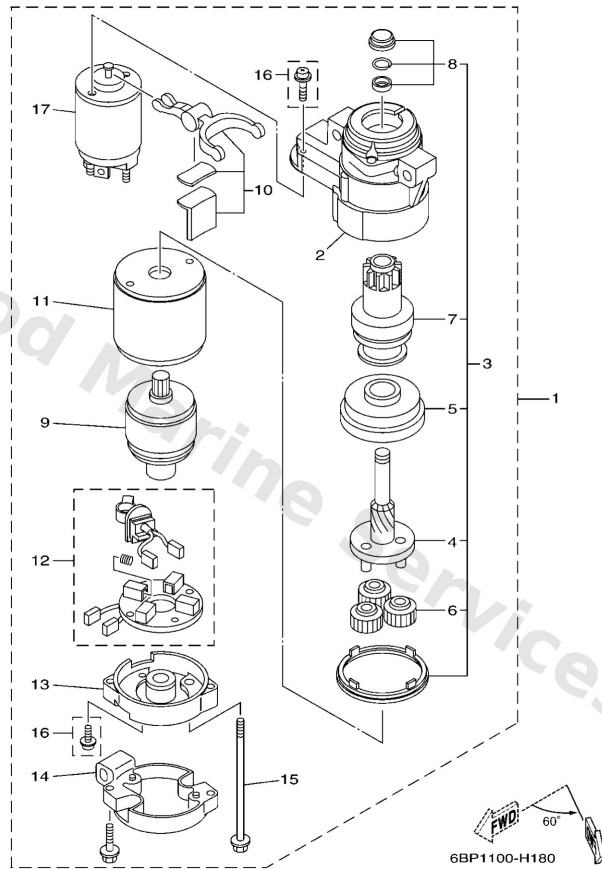

Starting Motor

Ref	Part	
1	6BG8180000 Starting motor assembly	Buy now
2	6BG8183000 Front bracket assembly	Buy now
3	6BG8180700 Gear assembly, starting motor	Buy now
4	6BG8183600 Spring, lever	Buy now
5	6BG8189100 Gear, ring	Buy now
6	6AW8183T00 Gear, idler	Buy now
7	6BG8183200 Clutch, over run	Buy now
8	6BG8185700 Pinion stopper set	Buy now
9	6BG8185000 Armature assembly	Buy now
10	6BG8183900 Lever assembly	Buy now
11	6BG8181000 Stator assembly	Buy now
12	6BG8184000 Brush holder assembly	Buy now
13	6BG8182000 Rear bracket assembly	Buy now
14	6BG8182J00 Bracket complete	Buy now
15	6BG8182600 Bolt	Buy now