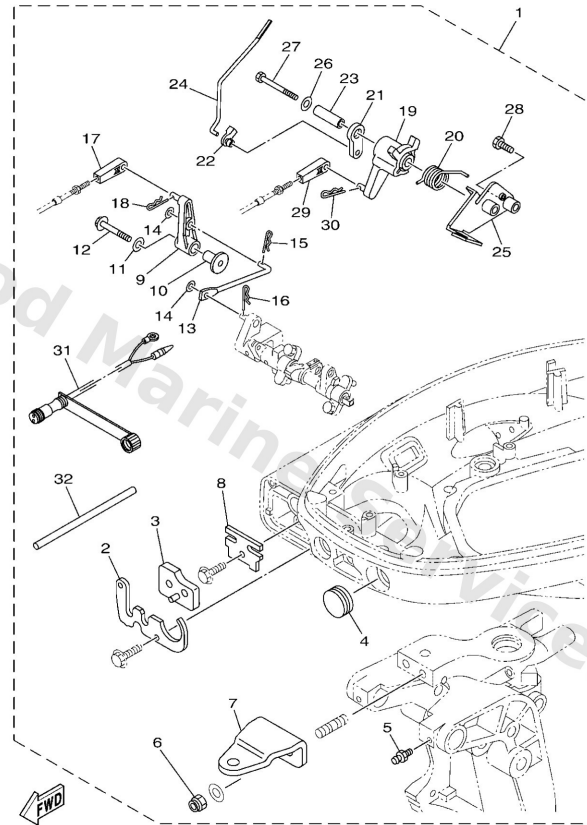

Remo Con Attachment

6BPA100-R250

Ref	Part	
16	9046818001 Clip	Buy now
17	6FM4834400 Cable end, remote control	Buy now
18	9046818008 Clip 620436610000	Buy now
19	6BL4163800 Pulley	Buy now
20	9050820040 Spring, torsion	Buy now
21	65W4128300 Lever, free accel.	Buy now
22	6J84126200 Joint, choke lever	Buy now
23	9038706139 Collar	Buy now
24	6BL4121100 Link, accel.	Buy now
25	6BL1457110 Bracket, throttle	Buy now
27	9709506065 Bolt(jn5)	Buy now
28	9709506025 Bolt	Buy now
31	6D58434000 Socket cord assembly 1	Buy now
32	9044609M42 Hose(6n6)	Buy now