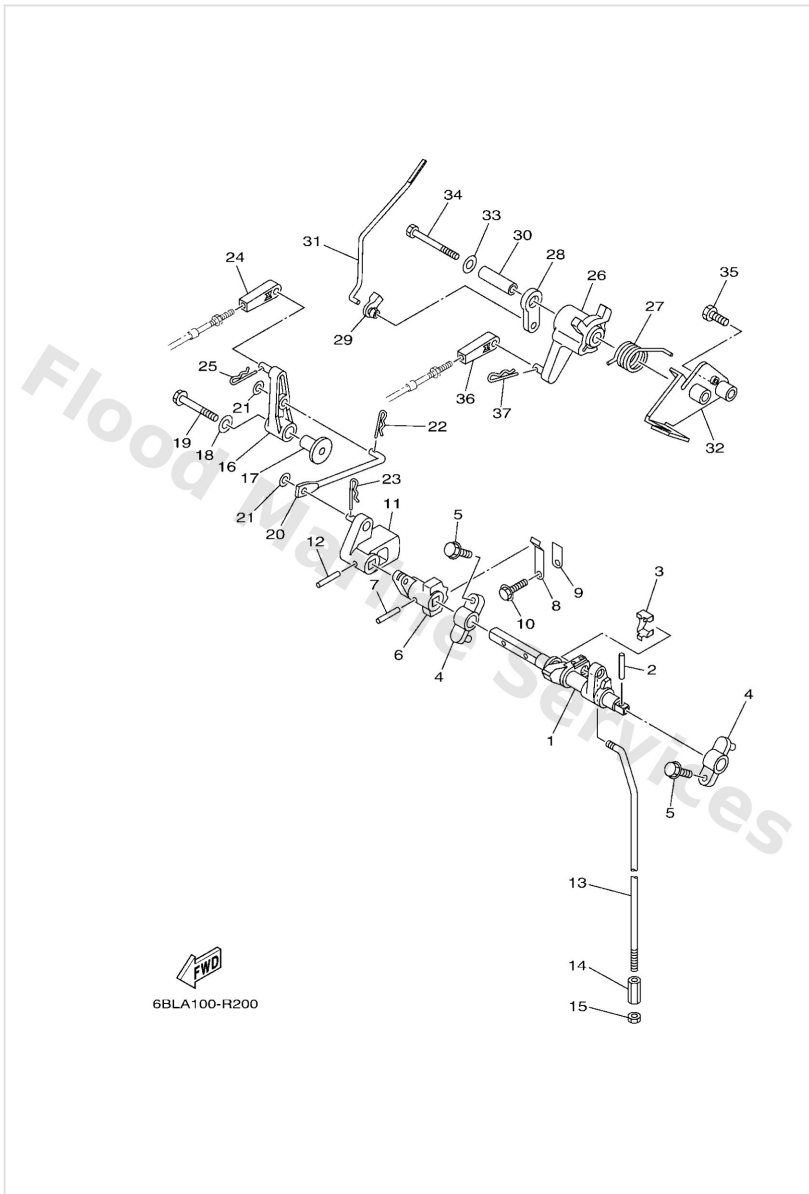

Control 1

Ref	Part	
32	6BL1457110 Bracket, throttle	Buy now
34	9709506065 Bolt(jn5)	Buy now
35	9709506025 Bolt	Buy now