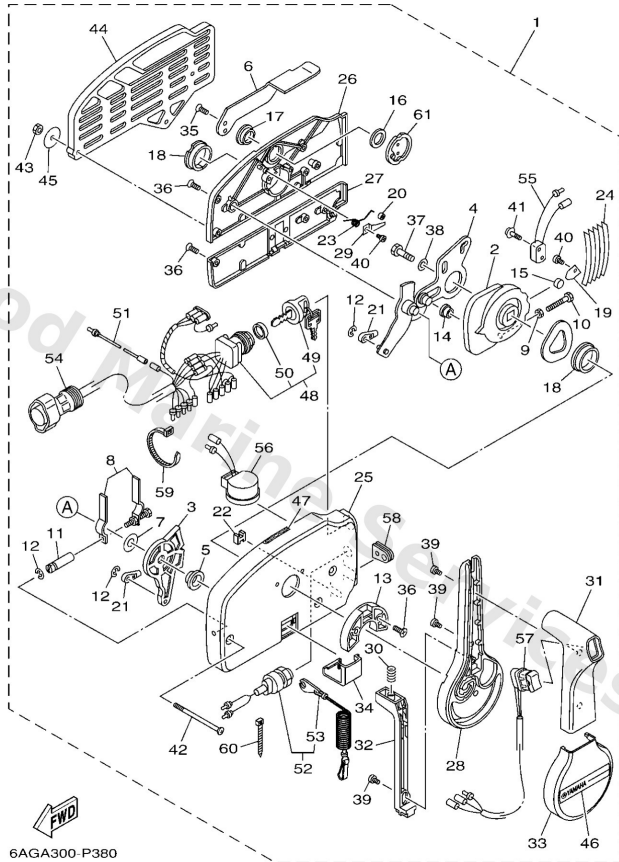

Remote Control Assy 1

Ref	Part	
1	70348205B2 Remote control assembly (10p, ptt) AP WITH PT/T SW.	Buy now
2	7034823200 Drive gear	Buy now
3	7034827100 Arm, shift	Buy now
4	7034826101 Arm, throttle	Buy now
5	7034823500 Bushing	Buy now
6	7034815210 Knob, free accel.	Buy now
7	7034826800 Spacer 3	Buy now
8	7034826400 Throttle, friction	Buy now
9	9538005600 Nut, hexagon (663)	Buy now
10	9738005025 Bolt	Buy now
11	7034826510 Shaft, friction	Buy now
12	9343006024 Circlip (701)	Buy now
13	7034824500 Plate, lock	Buy now
14	7034825200 Roller, cam	Buy now
15	7014824800 Roller, free accel	Buy now