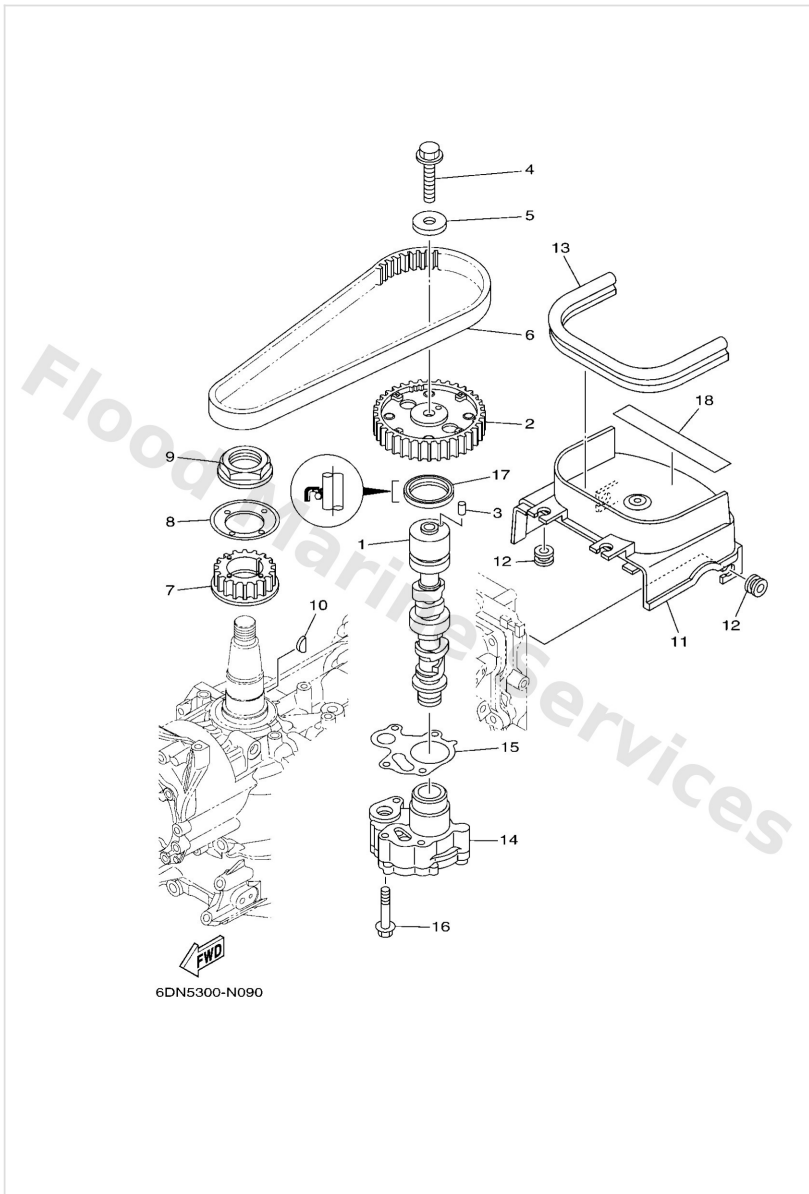

Oil Pump

Ref	Part	
15	6C51332900 Gasket, pump cover	Buy now
16	9011906025 Bolt, with washer	Buy now
17	9310237M40 Oil seal(62y)	Buy now
18	6BP1343761 Mark, caution	Buy now