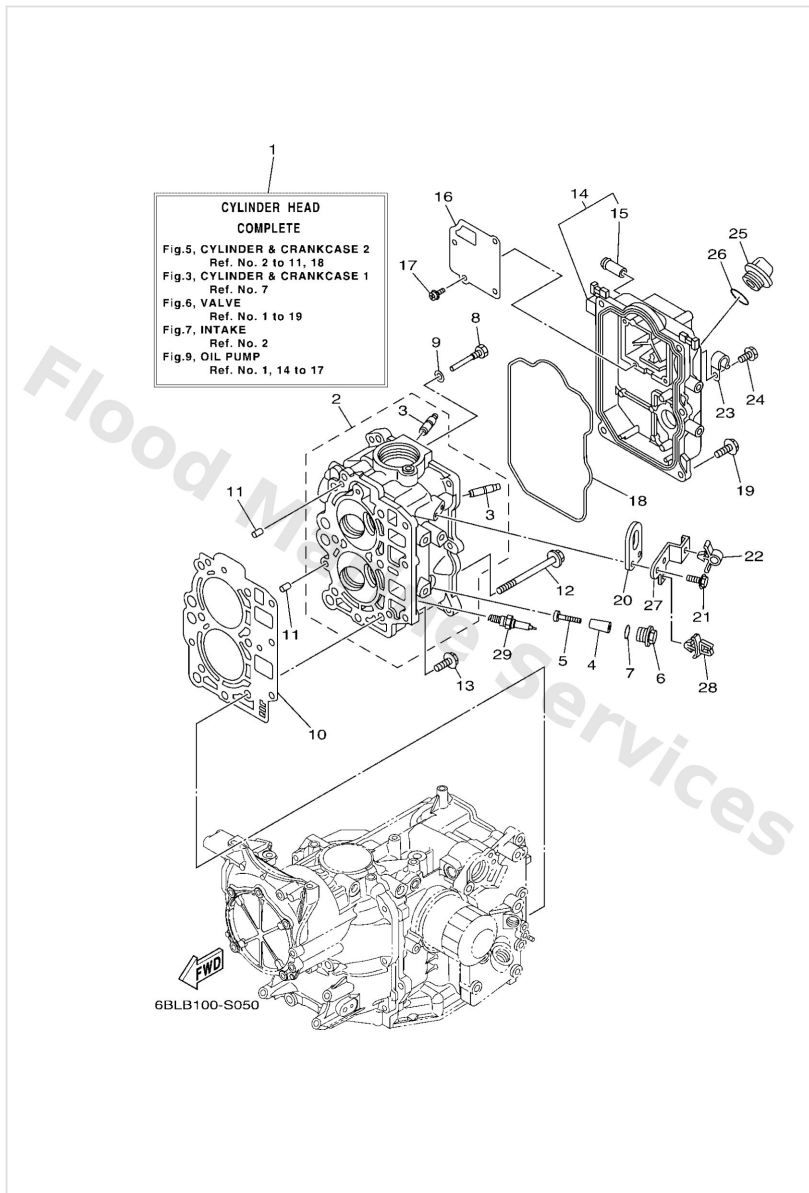

Cylinder & Crankcase 2

Ref	Part	
16	6BG1116800 Cover, breather	Buy now
17	9760704210 Screw, pan head with washer	Buy now
18	6BL1135600 Seal, cylinder 2	Buy now
19	9759506520 Bolt(7u8)	Buy now
20	62Y1111900 Hanger, engine	Buy now
22	9046409023 Clamp	Buy now
23	9046508M83 Clamp	Buy now
24	9759506512 Bolt, hexagon w/w deep recess	Buy now
25	6G81536300 Plug, oil	Buy now
26	9321024M79 O-ring	Buy now
27	6BL8239800 Plate 3	Buy now
28	9046406001 Clamp	Buy now
29	9470200418 Plug, spark (dpr6eb-9)	Buy now