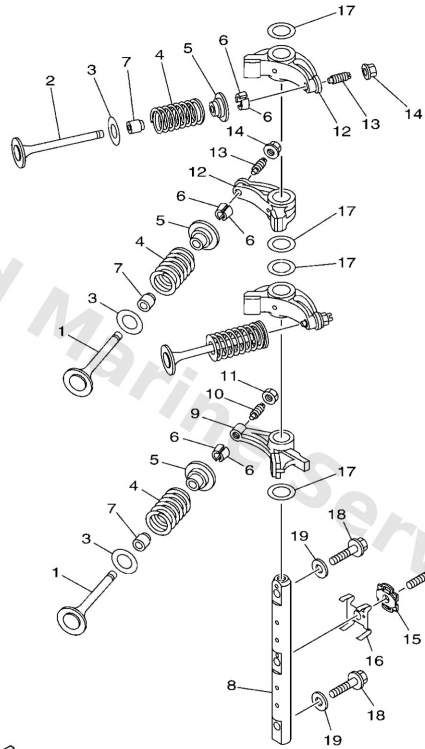

Valve

6BP1100-H050

Ref	Part	
16	6BL1223300 Plate, guide stopper 1	Buy now
17	9020116014 Washer, plate	Buy now
18	9010508060 Bolt, flange	Buy now
19	9299008200 Ybs66-8 washer, plain	Buy now