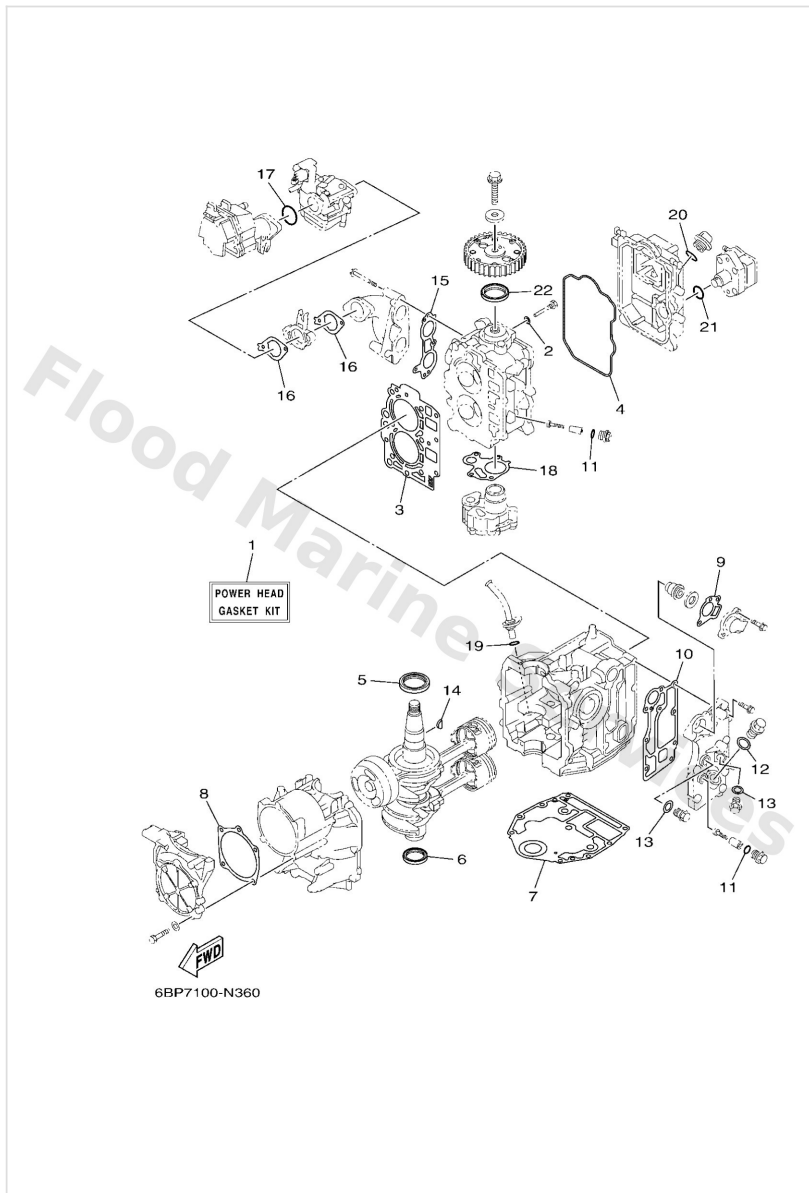

Repair Kit 1

Ref	Part	
1	6BLW000101 Power head gasket kit	Buy now
2	9043006014 Gasket 256113960000	Buy now
3	6BL1118100 Gasket, cylinder head 1	Buy now
4	6BL1135600 Seal, cylinder 2	Buy now
5	9310243M42 Oil seal(62y)	Buy now
6	9310135002 Oil seal	Buy now
7	6BG1135100 Gasket, cylinder	Buy now
8	6BL1566300 Seal	Buy now
9	62Y1241400 Gasket, cover	Buy now
10	6BL4111400 Gasket, exhaust outer cover	Buy now
11	9321013M63 O-ring (6g8)	Buy now
12	90201186F1 Washer, plate (22f)	Buy now
13	9043014115 Gasket (663)	Buy now
14	9028003017 Key Woodruff 146115450000	Buy now
15	6BL1364500 Gasket, manifold 1	Buy now