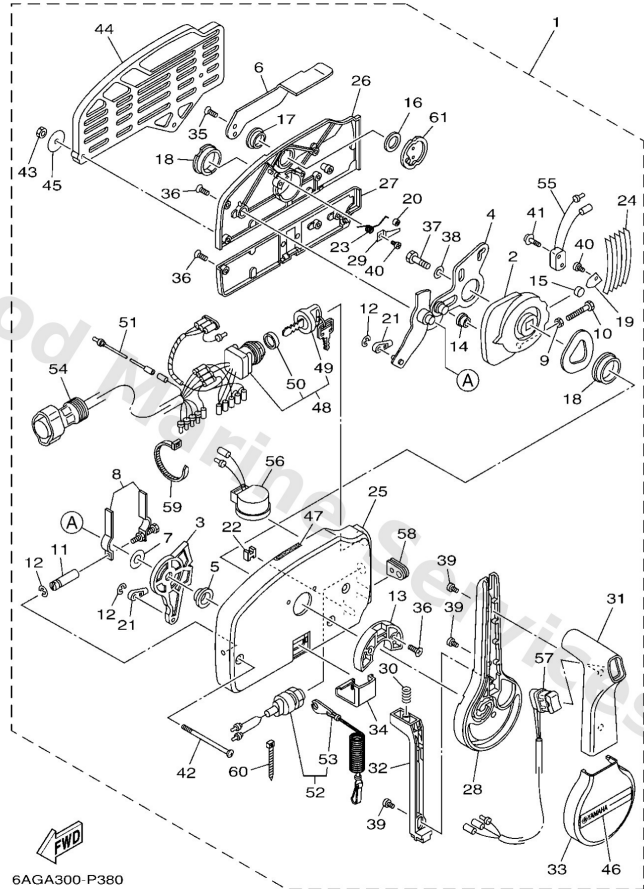

Remote Control Assy 1

6AGA300-P380

Ref	Part	
46	7034821510 Graphic	Buy now
47	6X34419100 Indicator, shift	Buy now
48	7038251013 Main switch assembly PRIME START	Buy now
49	6768257701 Cap, key	Buy now
50	7038253200 Cap	Buy now
51	7038253100 Wire, lead	Buy now
52	6888257502 Engine stop switch assembly	Buy now
53	6828255600 Lanyard, stop switch	Buy now
54	6888258A20 10p main harness mec 2m (6ft) (10P)	Buy now
55	7038254000 Neutral switch assembly	Buy now
56	7038338311 Buzzer	Buy now
57	7038256331 Trim & tilt switch assembly	Buy now
58	7034828400 Grommet	Buy now
59	7038259100 Band	Buy now
60	7038259200 Band	Buy now