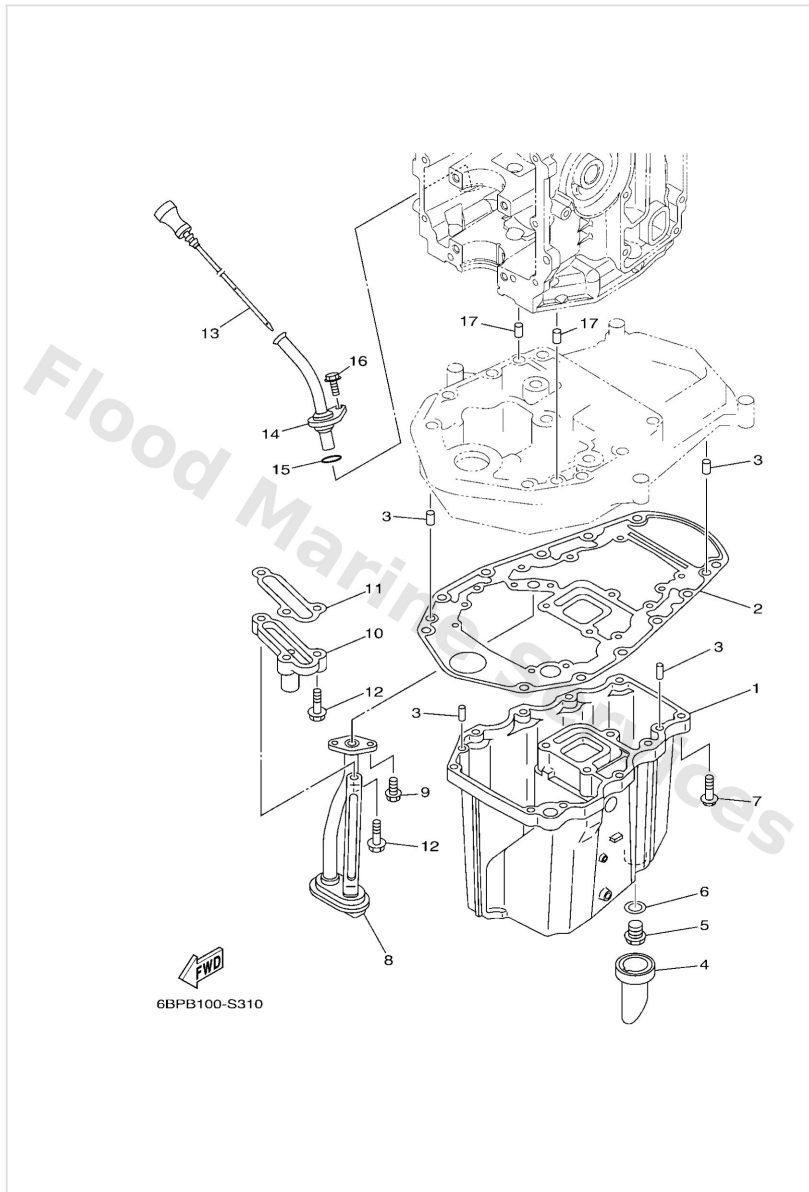

Oil Pan

Ref	Part	
1	65W1531103CA Oil pan	Buy now
2	69W1531200 Gasket, oil pan	Buy now
3	9360612019 Pin, dowel (614)	Buy now
4	65W1531600 Damper 1	Buy now
5	9034014M06 Plug, straight screw(62y)	Buy now
6	9043014M09 Gasket	Buy now
7	9757506525 Bolt, hexagon w/w deep recess	Buy now
8	65W1341100 Strainer, oil	Buy now
9	9751306516 Bolt, hexagon deep recess	Buy now
10	6BG115760094 Body, relief	Buy now
11	62Y1347500 Gasket	Buy now
12	9751306525 Bolt, with washer(61b)	Buy now
13	6BL1536200 Plug, oil level	Buy now
14	6BL1537700 Guide, inlet	Buy now
15	9321019MJ3 O-ring	Buy now