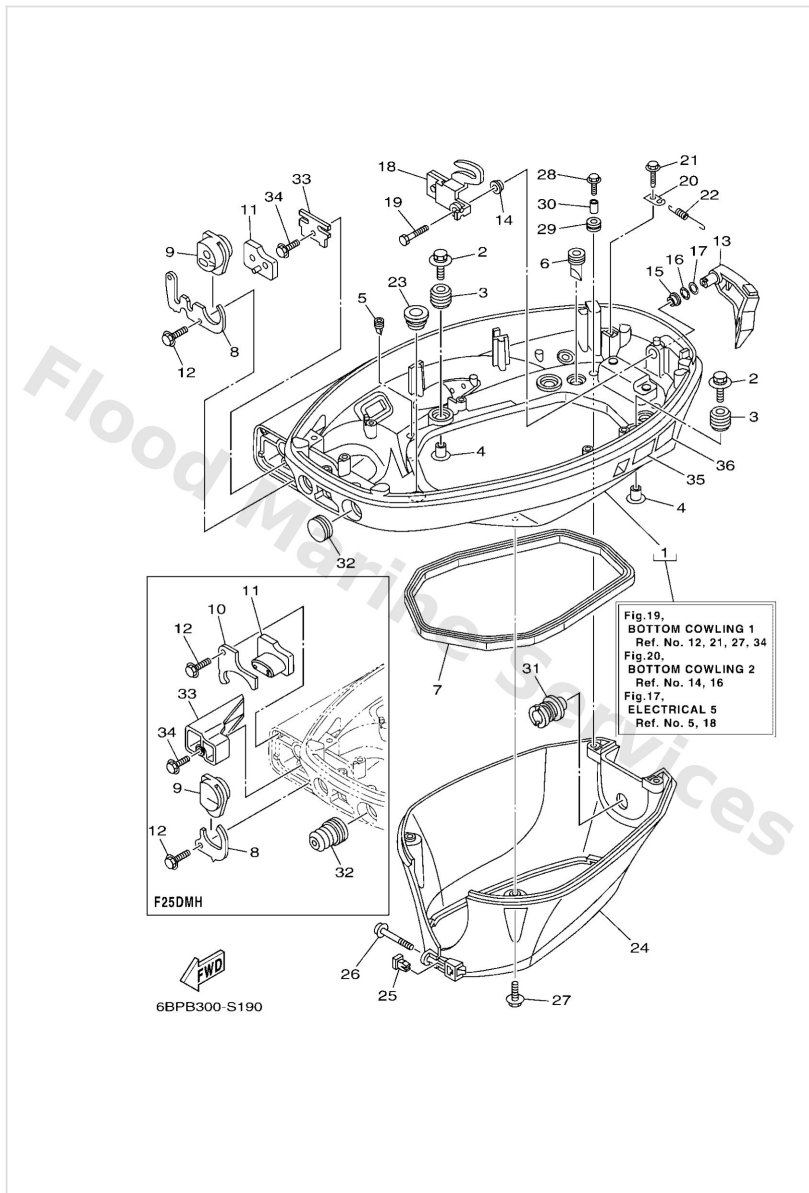

Bottom Cowling 1

Ref	Part	
1	6BP42710008D Bottom cowling assembly	Buy now
2	9011906M61 Bolt, with washer	Buy now
3	6BG4274800 Grommet	Buy now
4	9038706M69 Collar (688)	Buy now
5	65W4271700 Rubber, seal 2	Buy now
6	61A4271700 Rubber, seal 2	Buy now
7	62Y4271600 Rubber seal 1	Buy now
8	6BL4276100 Stopper	Buy now
8	6BL4276110 Stopper	Buy now
9	6BL4272501 Grommet	Buy now
9	6BL4272510 Grommet	Buy now
10	6BL4276210 Stopper	Buy now
11	6BL4272700 Grommet	Buy now
11	6BL4272710 Grommet	Buy now
12	9010906M86 Bolt	Buy now