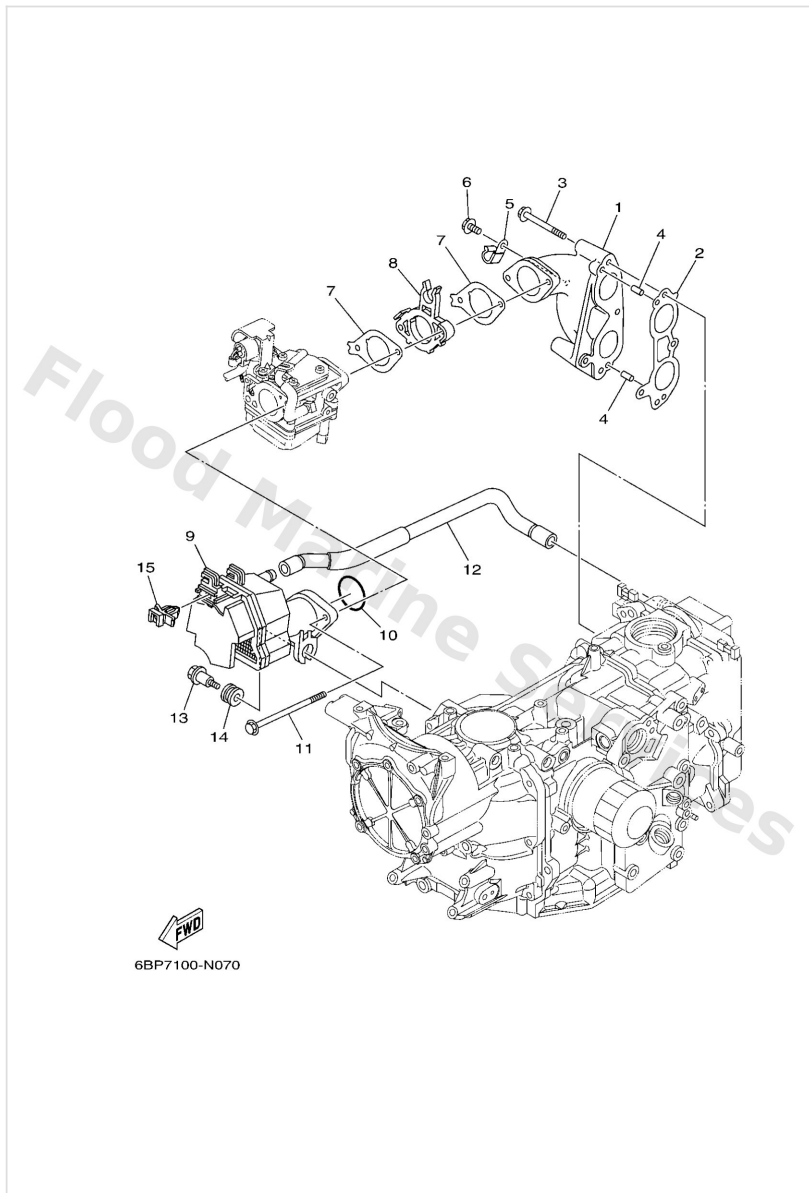

Intake

Ref	Part	
1	6BL136410094 Manifold 1	Buy now
2	6BL1364500 Gasket, manifold 1	Buy now
3	9759506555 Bolt, hexagon w/w deep recess	Buy now
4	9169050014 Pin, spring (647)	Buy now
5	9046508M83 Clamp	Buy now
6	9759506512 Bolt, hexagon w/w deep recess	Buy now
7	6BL1364600 Gasket, manifold 2	Buy now
8	6BL1427100 Insulator	Buy now
9	6BL1444000 Silencer assembly, intake	Buy now
10	9321039ME4 O-ring(6h2)	Buy now
11	9589506100 Bolt, flange deep recess	Buy now
12	6BL1537300 Pipe, breather	Buy now
13	9010906MA1 Bolt	Buy now
14	9048016616 Grommet	Buy now
15	9046409M47 Clamp(65j)	Buy now