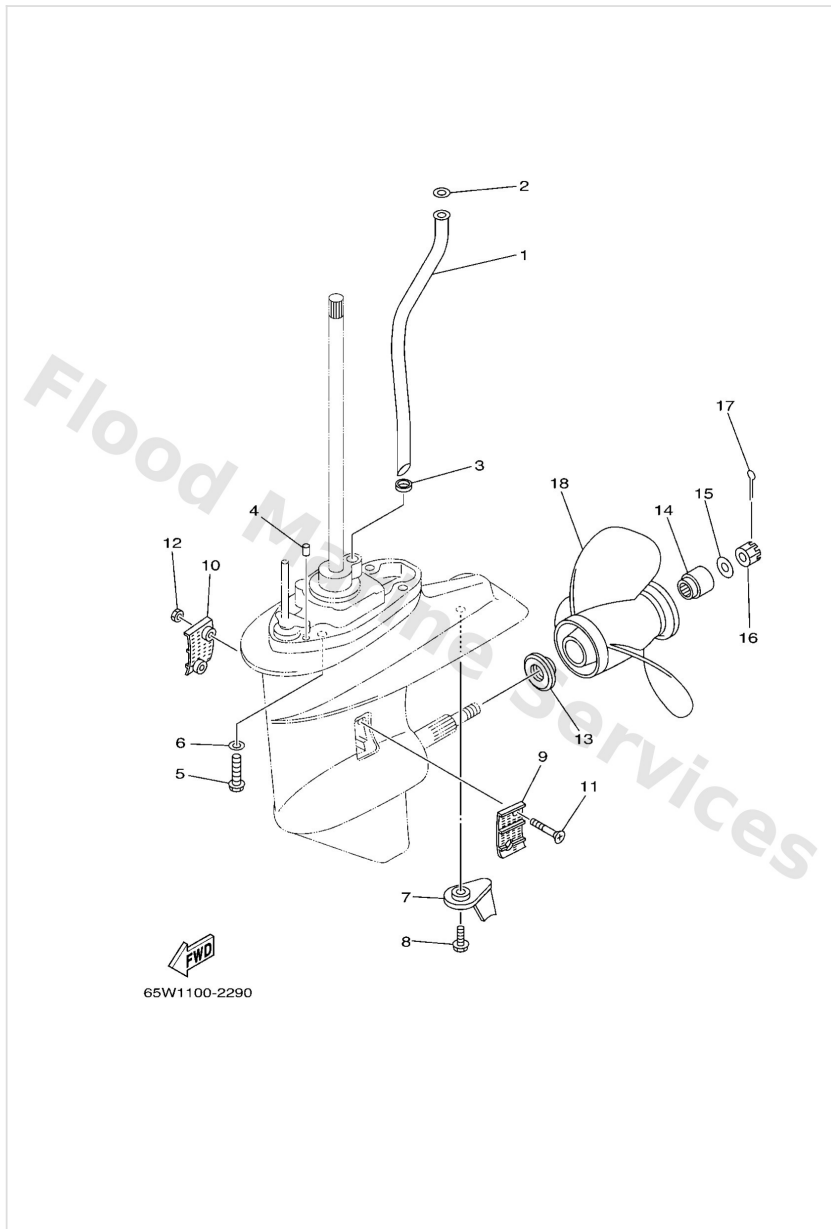

Lower Casing & Drive 2

Ref	Part	
1	65W4436102 Tube, water S(16.7")	Buy now
1	65W4436112 Tube, water L(21.7")	Buy now
2	9020212060 Washer, plate(663)	Buy now
3	9043010002 Gasket	Buy now
4	9360611M24 Pin, dowel	Buy now
5	9010510M12 Bolt (689)	Buy now
6	9299510600 Washer, plate	Buy now
7	61N4537100 Tab-trim	Buy now
8	9011906M48 Bolt, with washer(61n)	Buy now
9	6L24521400 Cover, water inlet	Buy now
10	6L24521500 Cover, water inlet	Buy now
11	9015105M05 Screw, countersunk	Buy now
12	9018505002 Nut nylon (sus)(ex4)	Buy now
13	6L24598701 Spacer	Buy now
14	6894599700 Spacer	Buy now