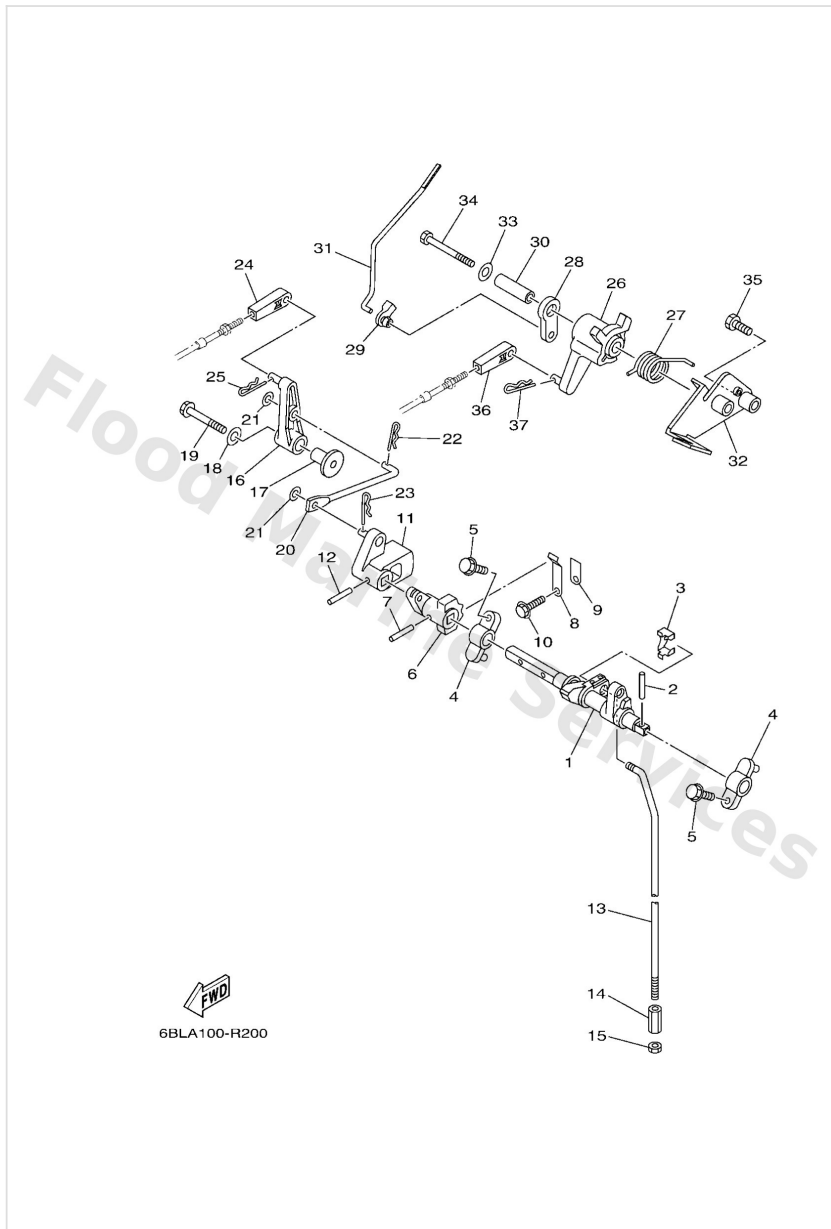

Control 1

Ref	Part	
1	6BL4412101 Lever, shift rod	Buy now
2	9025403M05 Pin, spring	Buy now
3	6AH2636400 End, cable 2	Buy now
4	6G1416620194 Bracket	Buy now
5	9759506520 Bolt(7u8)	Buy now
6	6BL4417300 Lever, shift control	Buy now
8	65W4411600 Spring	Buy now
9	66R4411400 Stopper	Buy now
10	9589506014 Bolt, flange deep recess	Buy now
11	6BL4414200 Joint	Buy now
13	6BP4414300 Rod, shift S(16.7")	Buy now
13	6BP4414310 Rod, shift L(21.7")	Buy now
14	9017006015 Connector, shift rod	Buy now
15	9538006700 Nut	Buy now
16	6BL4412500 Lever, shift rod	Buy now