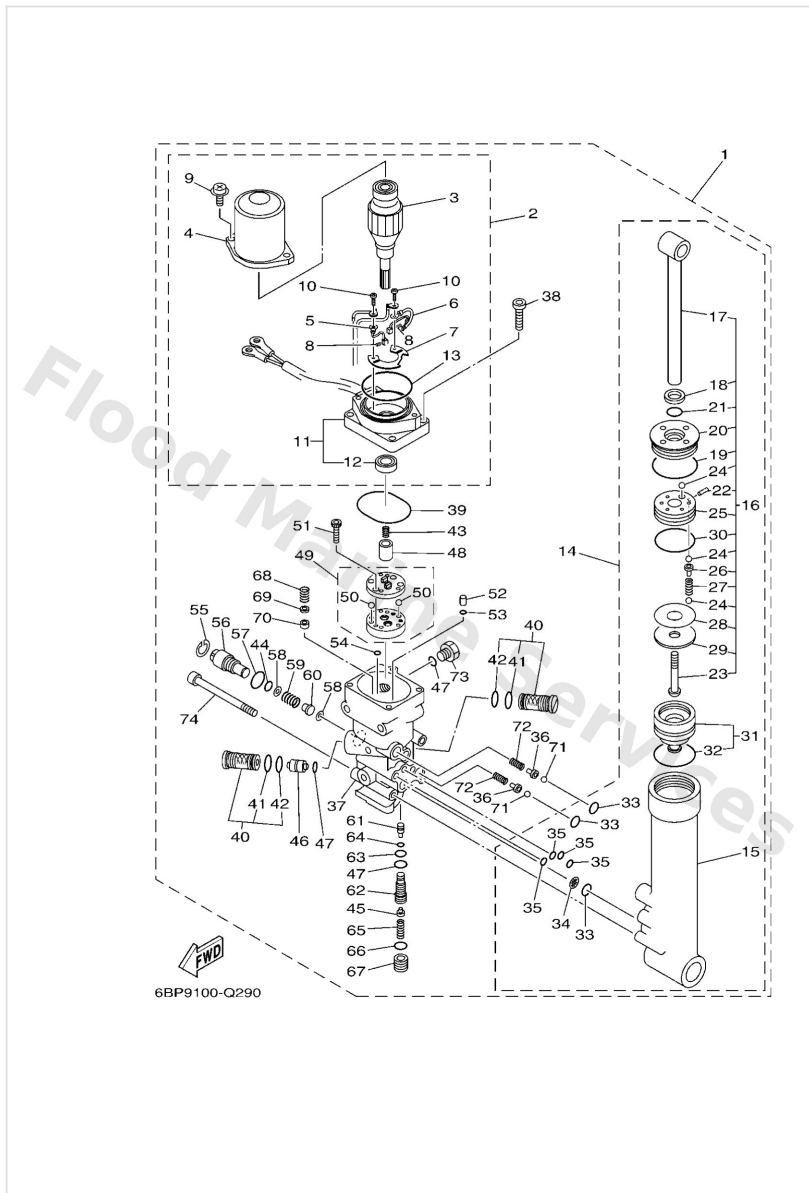

Power Trim & Tilt Assy

Ref	Part	
63	9321008006 O-ring	Buy now
64	9321003478 O-ring(31m)	Buy now
65	65W4385500 Spring, up relief	Buy now
66	9321011073 O-ring (p95)	Buy now
67	65W4384300 Screw, valve lock	Buy now
68	6H14385610 Spring, down relief	Buy now
69	6H14384410 Pin, valve support	Buy now
70	6H14384F10 Seal, main valve	Buy now
71	9350108001 Ball	Buy now
72	65W4385300 Spring, absorber valve	Buy now
73	6H14382900 Plug, reservoir	Buy now
74	62X4387801 Bolt, socket	Buy now