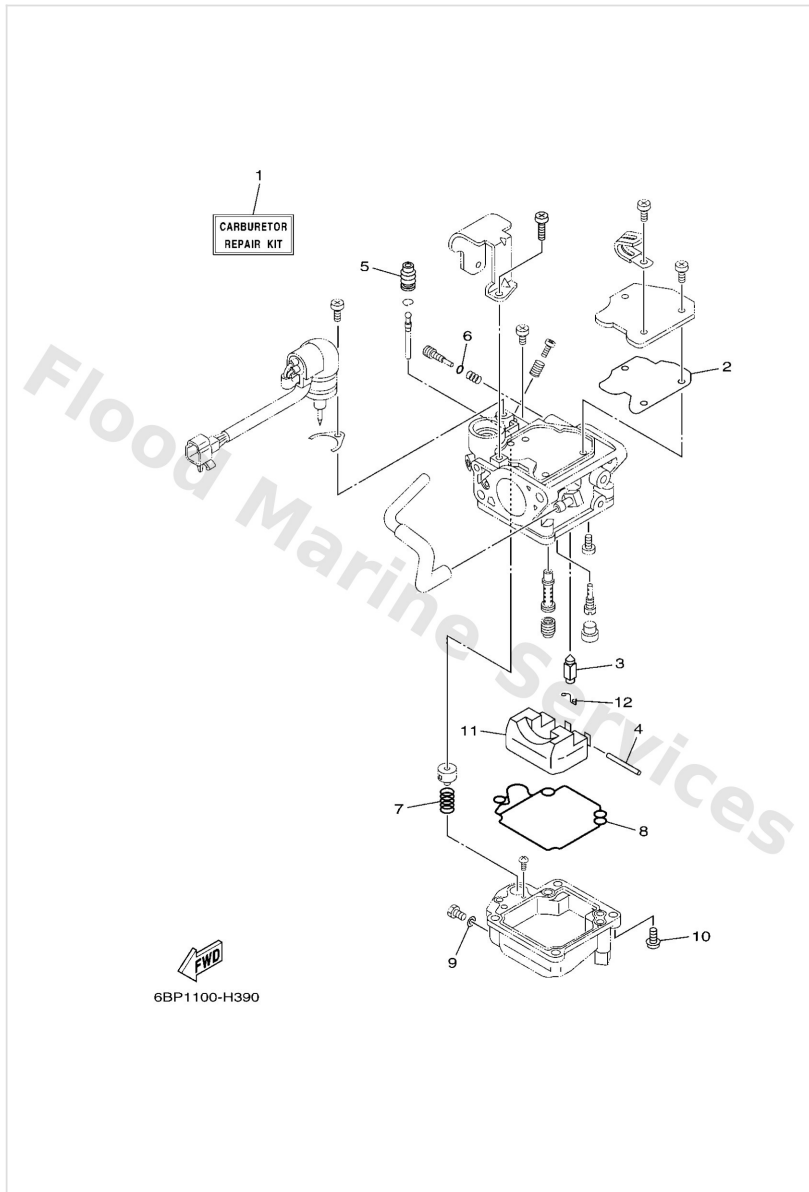

Repair Kit 2

Ref	Part	
1	6BLW009300 Carburetor repair kit	Buy now
2	65W1412610 Gasket	Buy now
3	6AH1454600 Valve, needle	Buy now
4	6H41454800 Pin, float arm	Buy now
5	65W1437302 Cover, plunger cap	Buy now
6	67C1439700 O-ring	Buy now
7	65W1433500 Spring, plunger	Buy now
8	65W1438400 Gasket, float chamber	Buy now
9	65W1439800 Washer	Buy now
10	9798004114 Screw, pan head(ga5)	Buy now
11	63V1498500 Float	Buy now
12	6631415900 Clip	Buy now