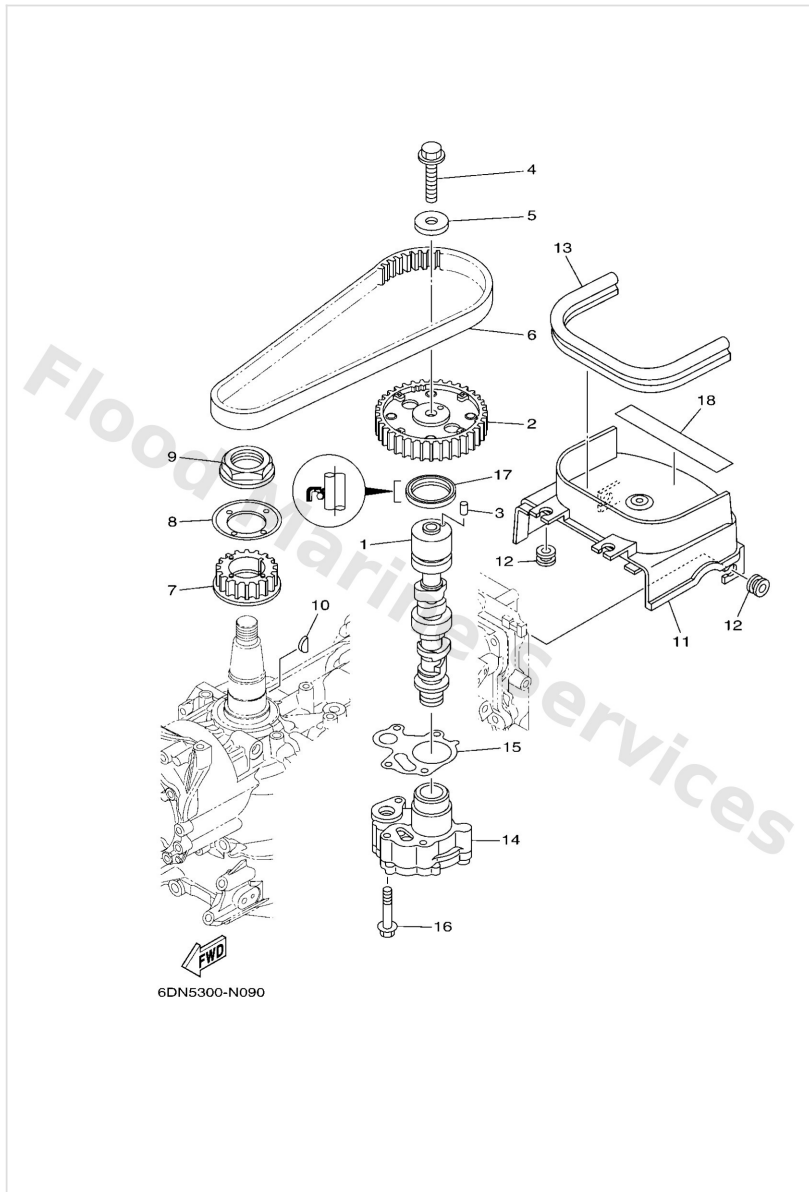

Oil Pump

Ref	Part	
1	6BL1217000 Camshaft assembly 1	Buy now
1	6BL1217100 Camshaft 1	Buy now
2	6C51153710 Gear, driven	Buy now
3	9360517002 Pin, dowel	Buy now
4	9581710035 Bolt, washer based (2h9)	Buy now
5	9020110144 Washer plate 810176580000	Buy now
6	6C54624100 Belt	Buy now
7	6C51153600 Gear, drive	Buy now
8	62Y1155700 Washer 1	Buy now
9	9017935001 Nut	Buy now
10	9028003017 Key Woodruff 146115450000	Buy now
11	6BL4629700 Cover, dust	Buy now
12	9048012314 Grommet(3aa)	Buy now
13	6BL4261700 Damper, form	Buy now
14	6BL1330000 Oil pump assembly	Buy now