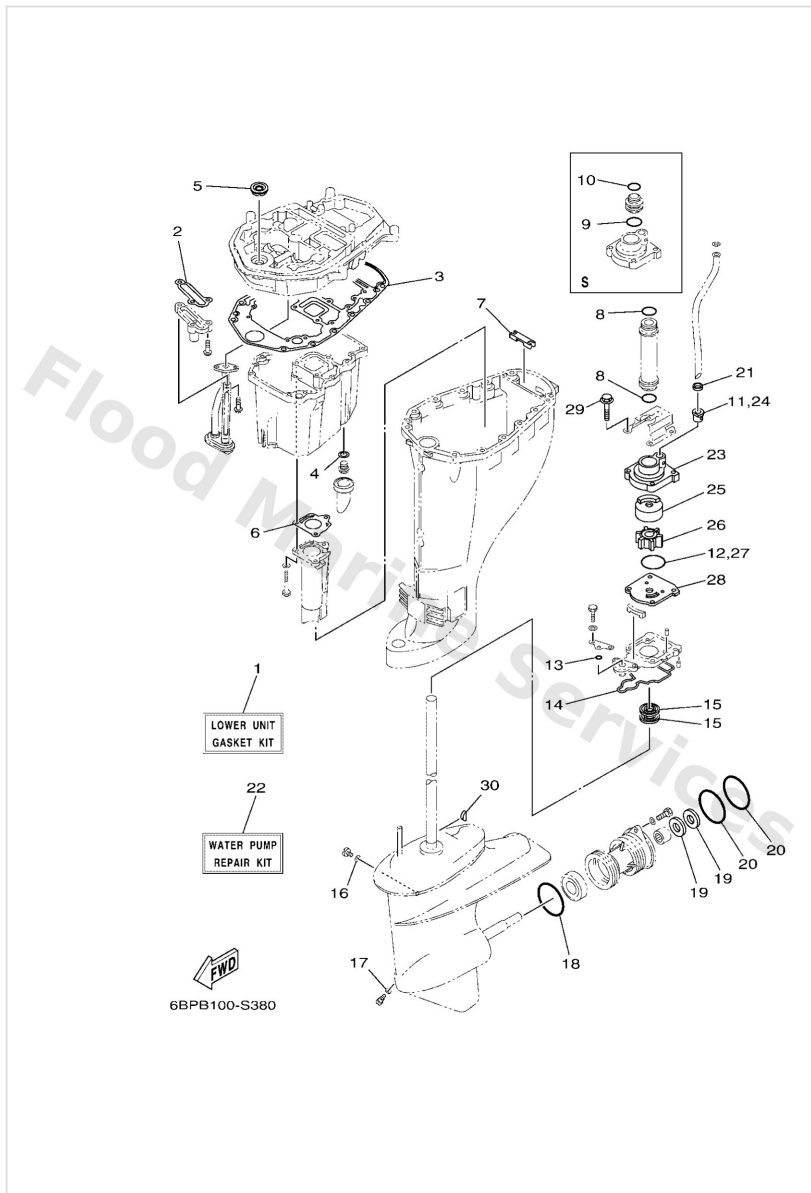

Repair Kit 3

Ref	Part	
18	9321064ME7 O-ring	Buy now
19	9310120M07 Oil seal	Buy now
20	9321065M50 O-ring	Buy now
21	9043010002 Gasket	Buy now
22	61NW007811 Water pump repair kit	Buy now
23	61N4431101 Housing, water pump	Buy now
25	61N4432201 Insert, cartridge	Buy now
26	6H44435202 Impeller	Buy now
28	61N4432300 Outer plate, cartridge	Buy now
29	9759506540 Bolt, hexagon w/w deep recess	Buy now
30	9028003024 Key, woodruff(662)	Buy now