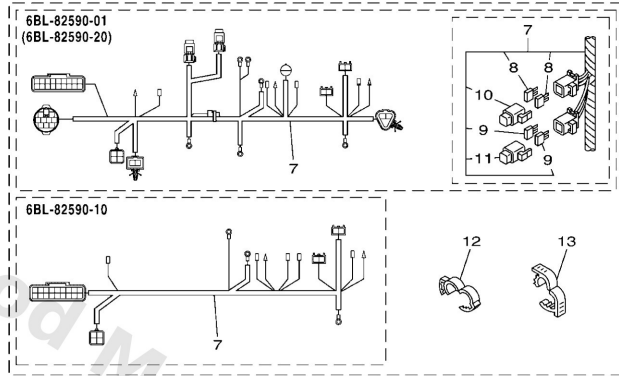

Electrical 5

Ref	Part	
13	9046409010 Clamp	Buy now
14	6G14272500 Grommet	Buy now
15	69J4272301 Cover, bottom	Buy now
15	69J8256301 Trim & tilt switch assembly	Buy now
16	69J8258700 Gasket	Buy now
17	63P8361401 Bracket	Buy now
19	67C8541500 Mark, signal lamp	Buy now