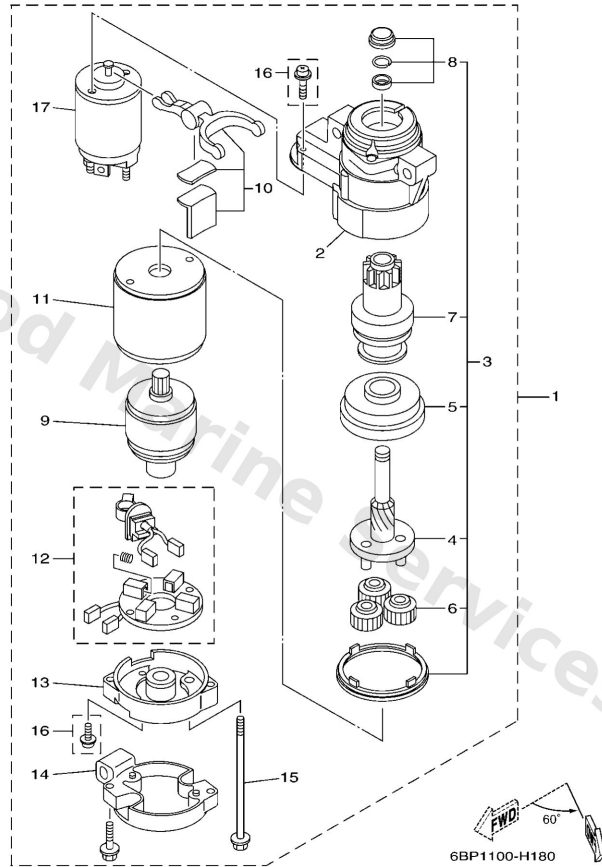

Starting Motor

Ref	Part	
16	6BG8184600 Screw	Buy now
17	6BG8194100 Starter relay assembly	Buy now