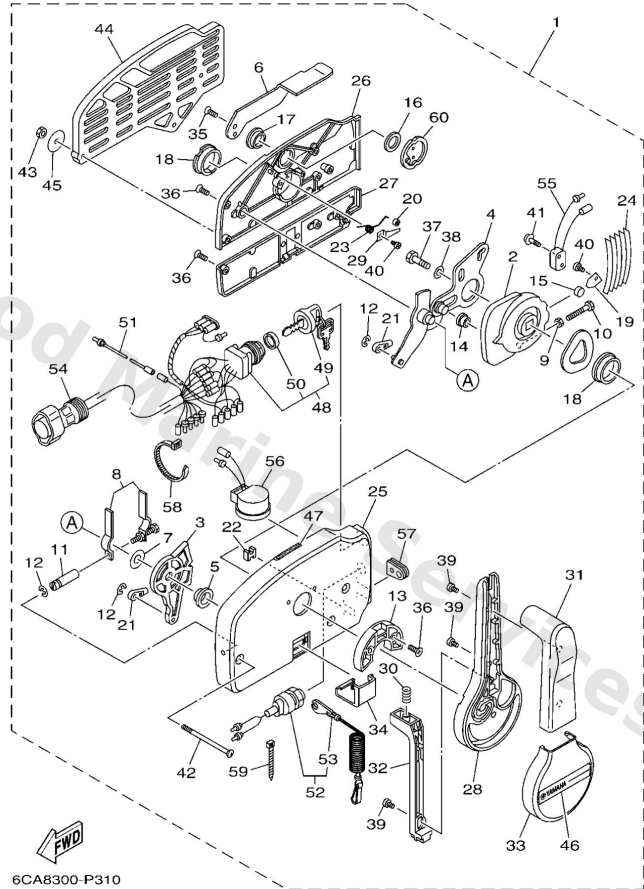

Remote Control Assy 2

6CA8300-P310

Ref	Part	
46	7034821510 Graphic	Buy now
47	6X34419100 Indicator, shift	Buy now
48	7038251013 Main switch assembly PRIME START	Buy now
49	6768257701 Cap, key	Buy now
50	7038253200 Cap	Buy now
51	7038253100 Wire, lead	Buy now
52	6888257502 Engine stop switch assembly	Buy now
53	6828255600 Lanyard, stop switch	Buy now
54	6888258A20 10p main harness mec 2m (6ft) (10P)	Buy now
55	7038254000 Neutral switch assembly	Buy now
56	7038338311 Buzzer	Buy now
57	7034828400 Grommet	Buy now
58	7038259100 Band	Buy now
59	7038259200 Band	Buy now
60	7034815300 Shaft, free accel.	Buy now