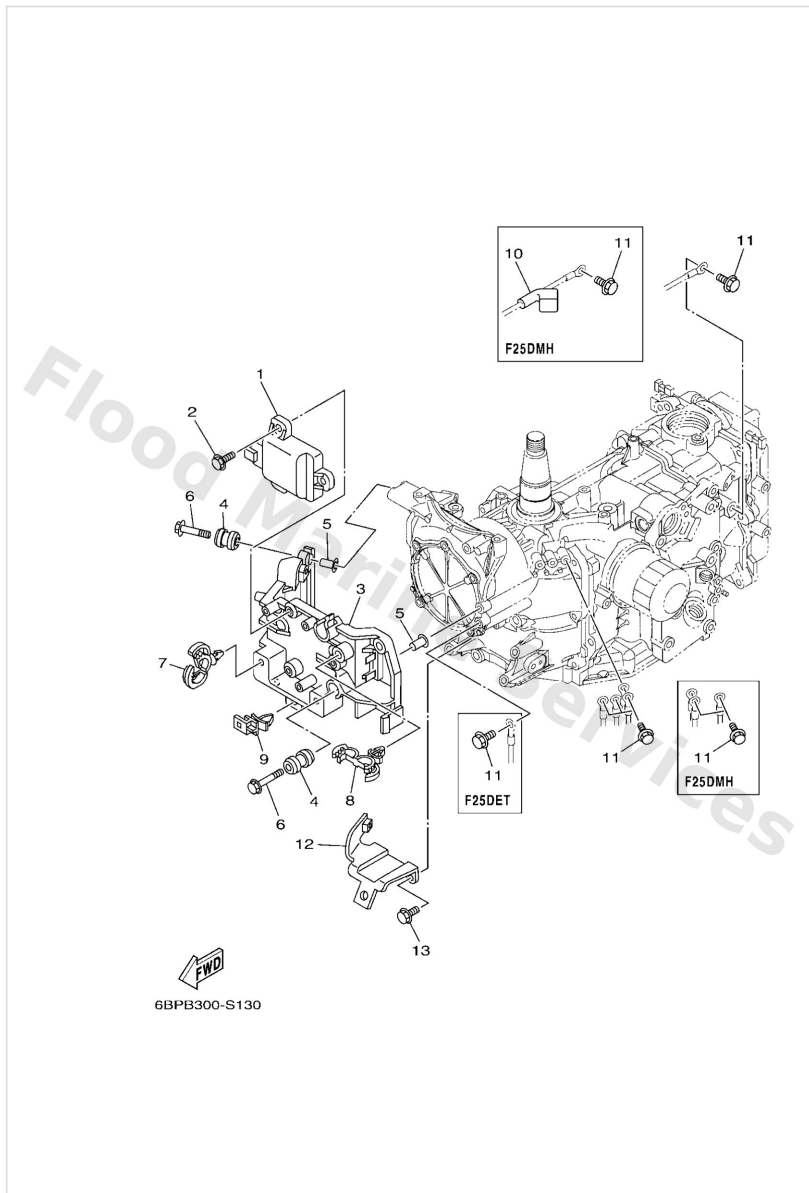

Electrical 1

Ref	Part	
1	6BL8554000 C.d.i. unit assembly	Buy now
2	9757506520 Bolt, hexagon w/w deep recess	Buy now
3	6BL8194800 Bracket	Buy now
4	6A08231700 Damper, ignition coil	Buy now
5	9038706119 Collar	Buy now
6	9589506030 Bolt, flange deep recess	Buy now
7	9046412183 Clamp(jn2)	Buy now
7	9046413249 Clamp	Buy now
8	9046418246 Clamp(4tr)	Buy now
9	9046412002 Clamp	Buy now
10	6BL8211900 Cover, lead wire	Buy now
11	9759506516 Bolt, with washer(6r6)	Buy now
12	6BL8255400 Stay, neutral switch	Buy now
13	9589506014 Bolt, flange deep recess	Buy now