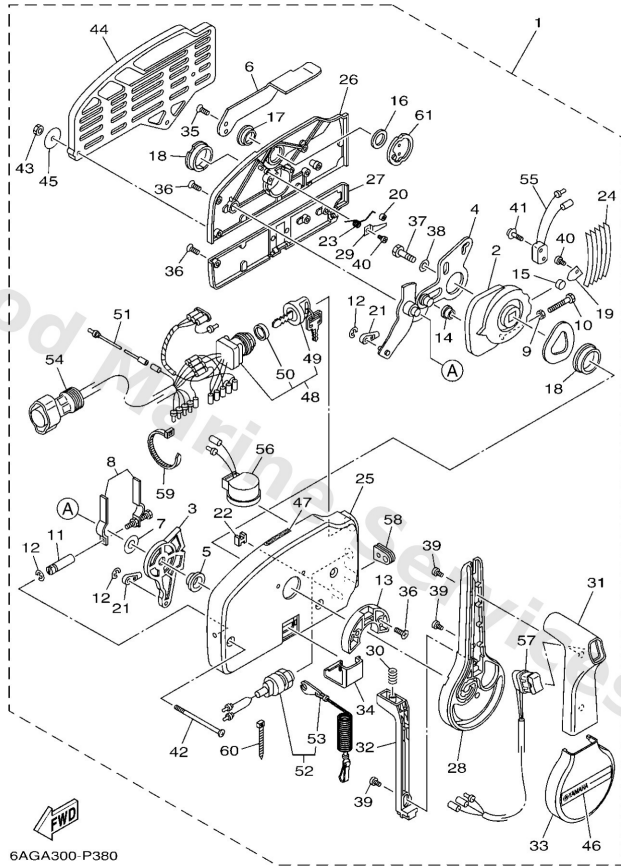

Remote Control Assy 1

Ref	Part	
61	7034815300 Shaft, free accel.	Buy now