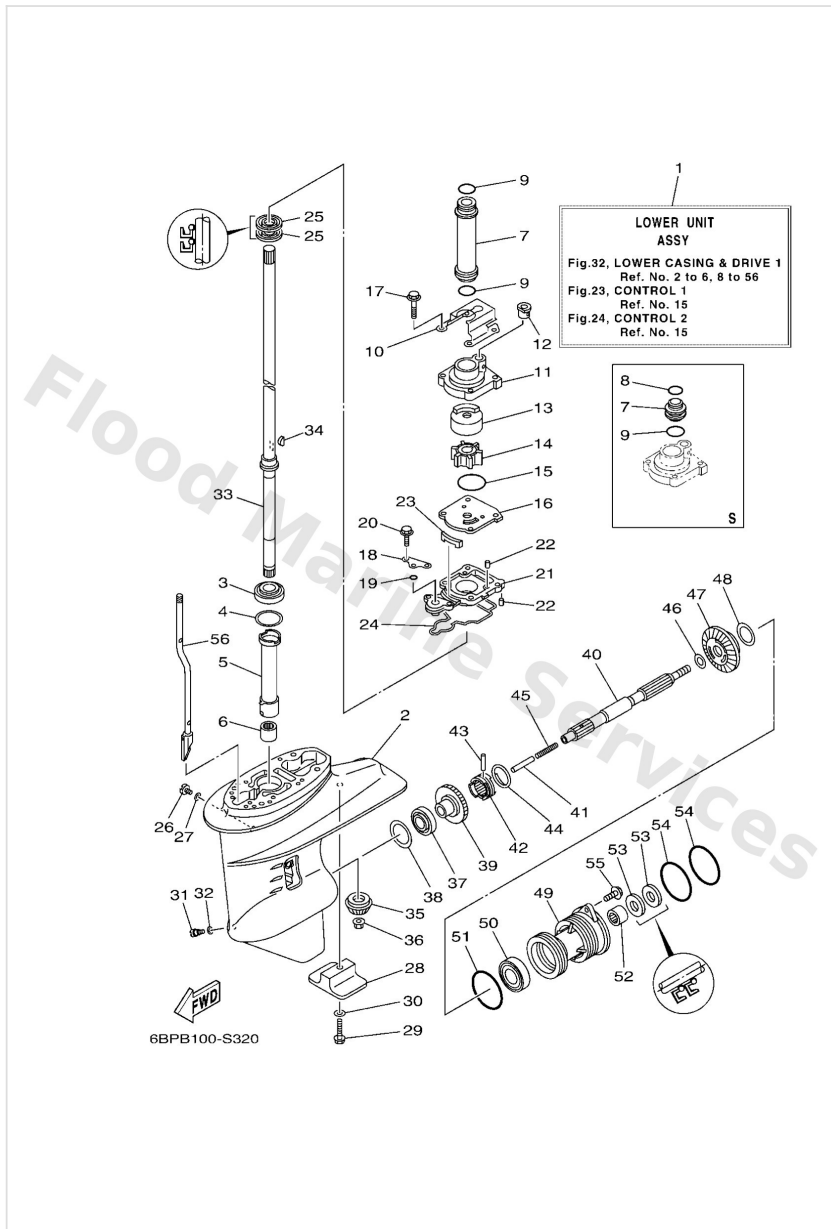

Lower Casing & Drive 1

Ref	Part	
22	9360410M03 Pin, dowel (688)	Buy now
23	61N4512700 Seal	Buy now
24	61N4531500 Packing, lower casing	Buy now
25	9310122067 Oil seal (22x36x6-663)	Buy now
26	9034008002 Plug, straight screw	Buy now
27	9043008003 Gasket	Buy now
28	61N4525101 Anode	Buy now
29	9589506035 Bolt, flange(4nx)	Buy now
30	9299006300 Washer, tooth	Buy now
31	6884534110 Plug, drain	Buy now
33	61N4551000 Drive shaft assembly S(16.7")	Buy now
33	61N4551010 Drive shaft assembly L(21.7")	Buy now
34	9028003024 Key, woodruff(662)	Buy now
35	61N4555100 Pinion	Buy now
36	9017910M14 Nut(6j8)	Buy now