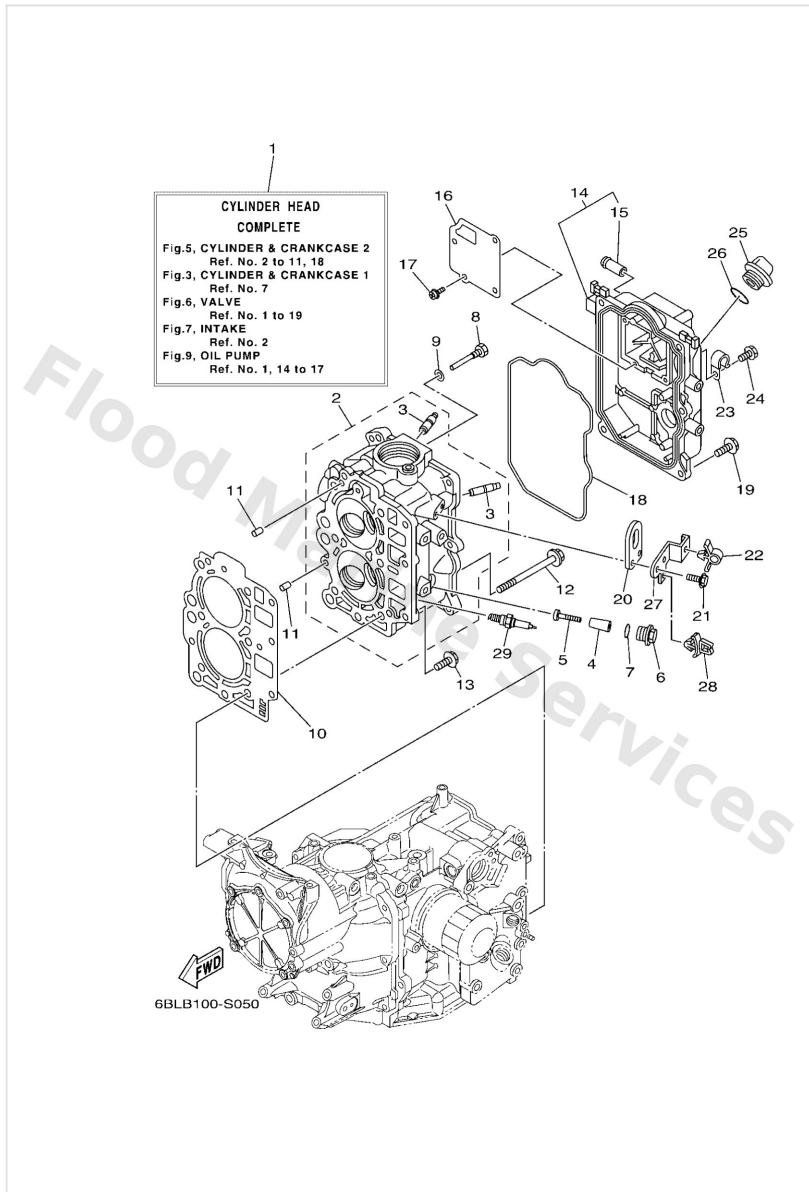

Cylinder & Crankcase 2

Ref	Part	
1	6BLW009A101S Cylinder head complete	Buy now
2	6BL1111101S Head, cylinder 1	Buy now
3	62Y1113330 Guide, valve 1	Buy now
4	6BL1132500 Anode	Buy now
5	9898005035 Screw, bind	Buy now
6	6G811197A0 Plug, blind	Buy now
7	9321013M63 O-ring (6g8)	Buy now
8	9010906M65 Bolt(62y)	Buy now
9	9043006014 Gasket 256113960000	Buy now
10	6BL1118100 Gasket, cylinder head 1	Buy now
11	9360612019 Pin, dowel (614)	Buy now
12	9010509009 Bolt, flange	Buy now
13	9011906MA3 Bolt, with washer	Buy now
14	6BL11191001S Cover, cylinder head 1	Buy now
15	62Y1448500 Pipe, joint	Buy now