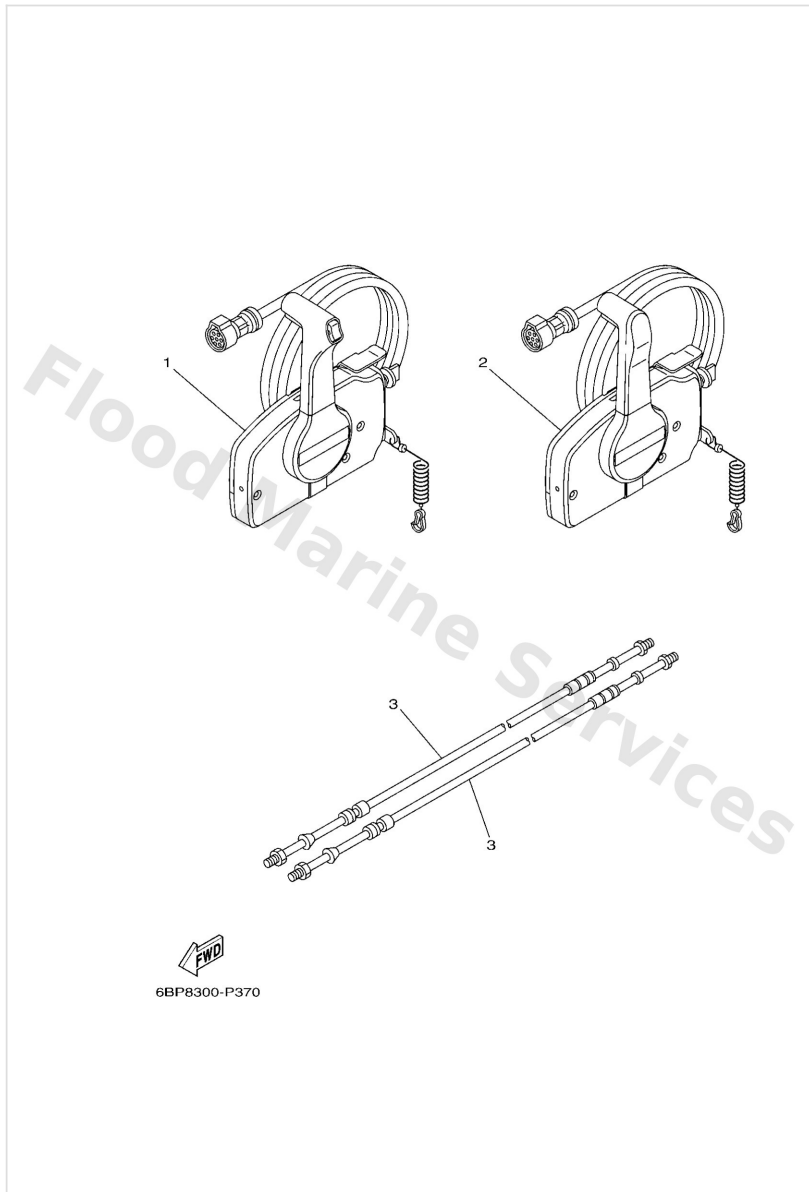

Remote Control Box

Ref	Part	
1	70348205B2 Remote control assembly (10p, ptt) AP WITH PT/T SW.	Buy now
2	70348201B1 Remote control assembly (10p) AP WITHOUT PT/T SW.	Buy now
3	7014831090 Cable, Remote Control L=11F UR	Buy now
3	7014832000 Cable, Remote Control L=12F UR	Buy now
3	7014832020 Cable, Remote Control L=13F UR	Buy now
3	7014832050 Cable, Remote Control L=15F UR	Buy now