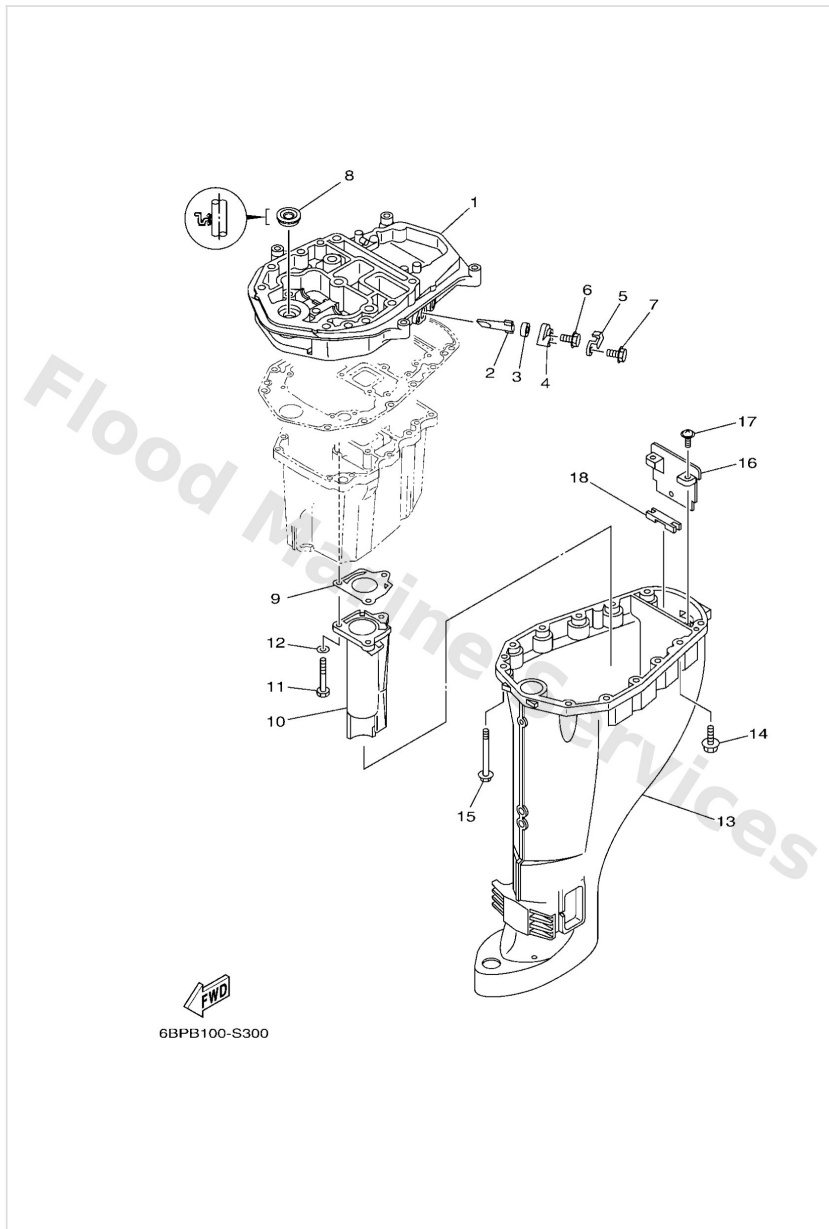

Upper Casing

Ref	Part	
1	67C4113720CA Guide, exhaust	Buy now
2	62Y1132500 Anode	Buy now
3	66M1132800 Grommet, anode	Buy now
4	66M113270094 Cover, anode	Buy now
5	66M1253500 Plate	Buy now
6	9759505512 Bolt, hexagon	Buy now
7	9751306520 Bolt, with washer(61b)	Buy now
8	9310316011 Oil seal	Buy now
9	67C4113300 Gasket, exhaust manifold 1	Buy now
10	68U4113100CA Manifold, ext. 1	Buy now
11	9707506050 Bolt(jf7)	Buy now
12	9299506600 Washer, plain (646)	Buy now
13	6BP45111008D Casing, upper S(16.7")	Buy now
13	6D545111108D Casing, upper L(21.7")	Buy now
14	9757508530 Bolt, hexagon w/w deep recess	Buy now