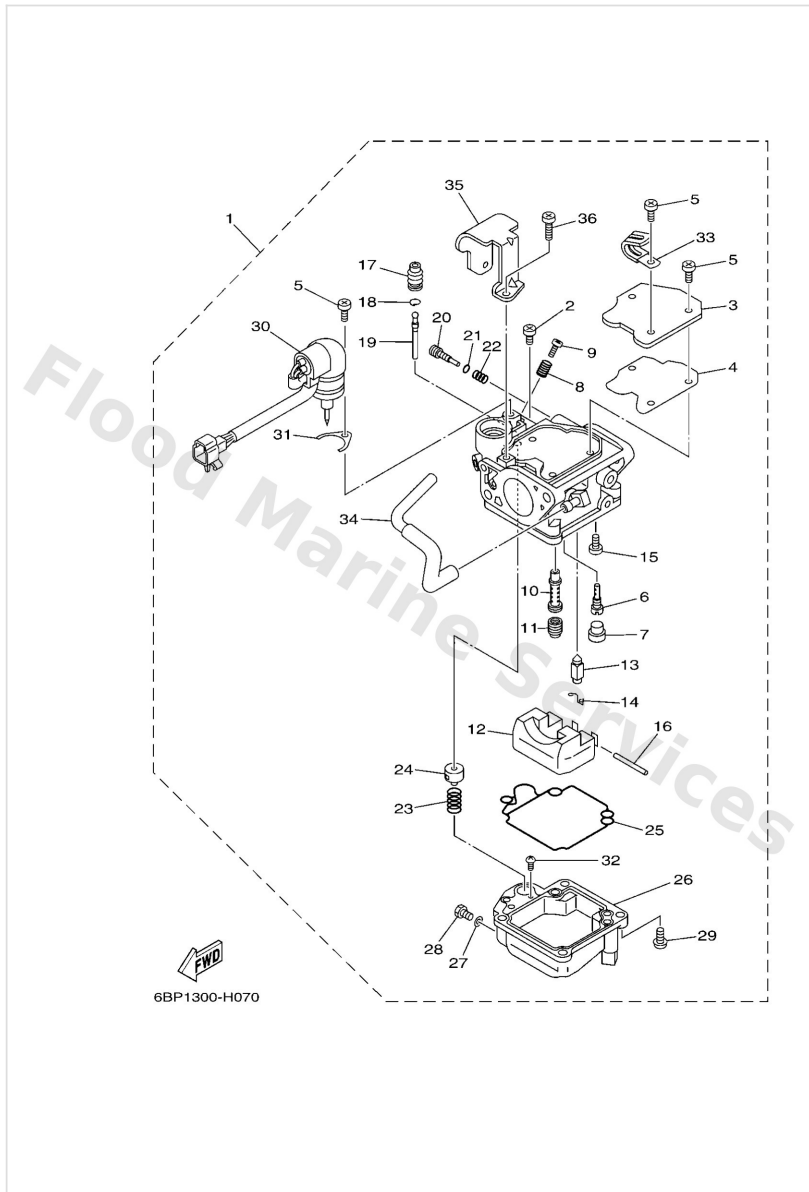

Carburetor

Ref	Part	
31	65W1434600 Plate	Buy now
32	67C1456700 Screw	Buy now
33	67F1425500 Plate	Buy now
34	65W1480700 Hose comp.	Buy now
35	6BL1434600 Plate	Buy now
36	9798004108 Screw, with washer(6m6)	Buy now