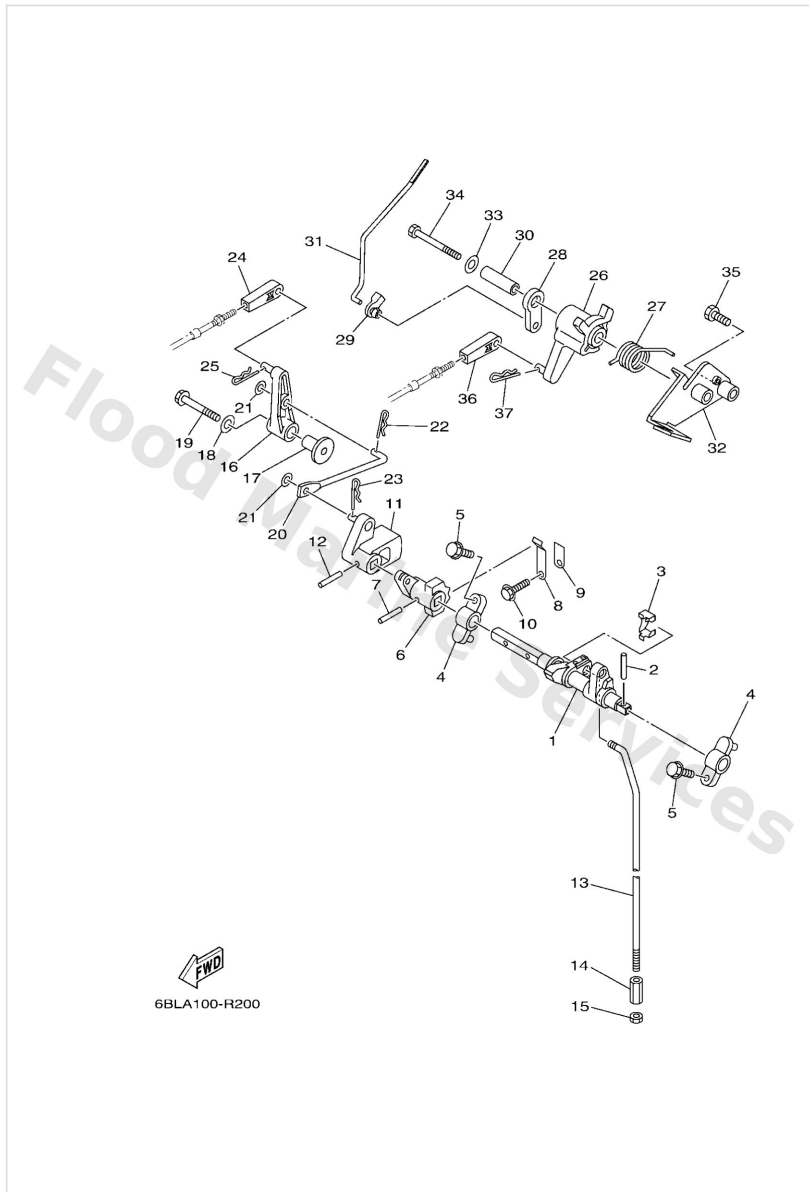

Control 1

Ref	Part	
17	9038706M86 Collar	Buy now
18	9020106M31 Washer (6a0)	Buy now
19	9759506535 Bolt(j52)	Buy now
20	6BL4419200 Link, shift rod	Buy now
21	9020105M06 Washer, plate(61u)	Buy now
22	9046810005 Pin, hair 6264123500	Buy now
23	9046818001 Clip	Buy now
24	6FM4834400 Cable end, remote control	Buy now
25	9046818008 Clip 620436610000	Buy now
26	6BL4163800 Pulley	Buy now
27	9050820040 Spring, torsion	Buy now
28	65W4128300 Lever, free accel.	Buy now
29	6J84126200 Joint, choke lever	Buy now
30	9038706139 Collar	Buy now
31	6BL4121100 Link, accel.	Buy now