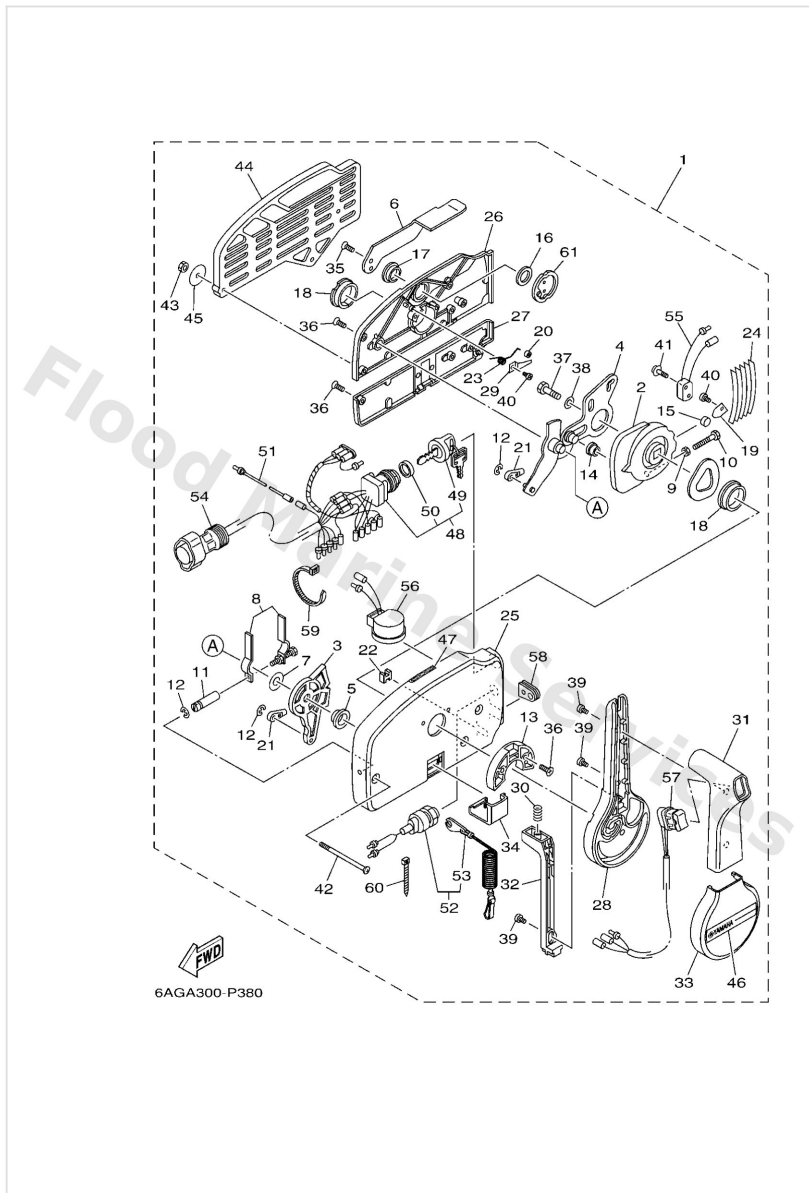

Remote Control Assy 1

Ref	Part	
16	7034819800 Washer, wave 3	Buy now
17	7034824300 Bushing 3	Buy now
18	7034823600 Bushing	Buy now
19	7034818900 Retainer	Buy now
20	7034823400 Roller, detent	Buy now
21	7034834501 Cable end, remote control 2	Buy now
22	7034835800 Anchor, cable	Buy now
23	7034824400 Spring, free accel.	Buy now
24	7034823800 Spring, detent	Buy now
25	7034821110 Housing,1	Buy now
26	7034821210 Back plate 1	Buy now
27	7034821310 Back plate 2	Buy now
28	7034822110 Lever, control	Buy now
29	7034824600 Spacer 1	Buy now
30	7034822700 Spring, neutral lock	Buy now