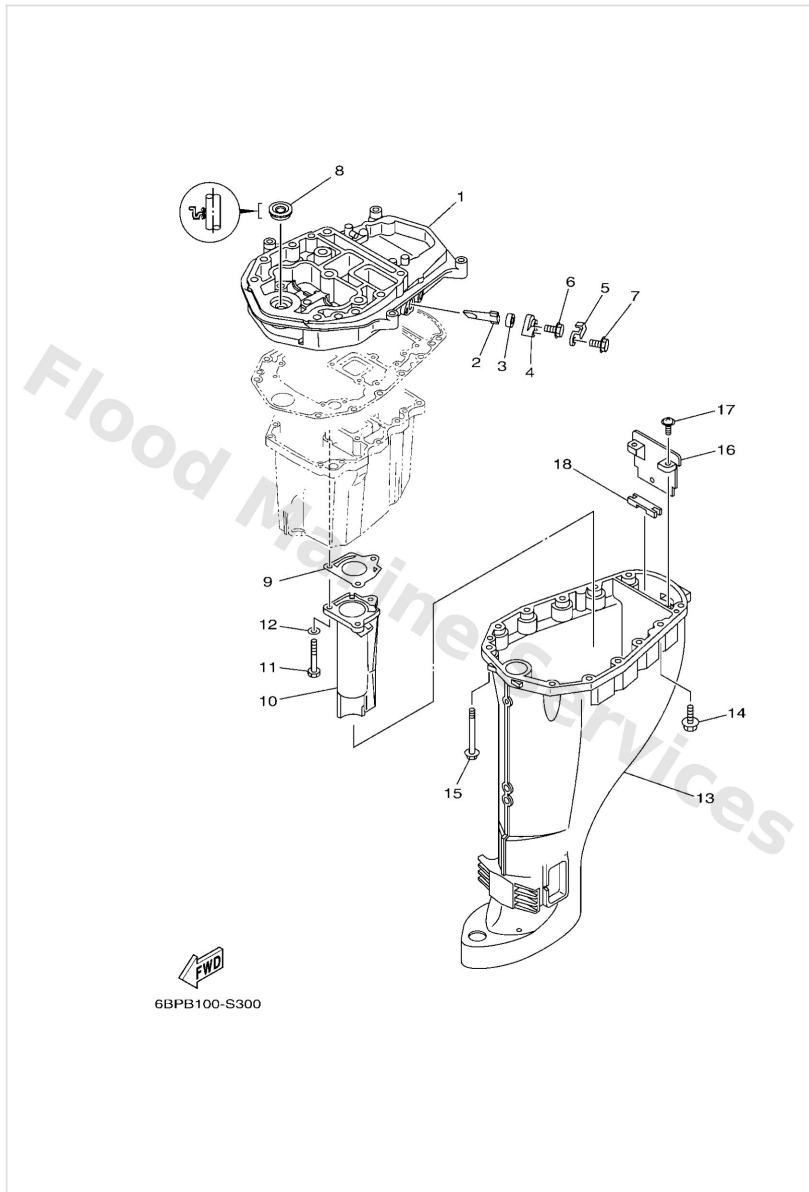

Upper Casing

Ref	Part	
15	9011908132 Bolt, with washer	Buy now
16	65W4515100 Cover, upper casing	Buy now
17	9798005216 Screw, pan w/ plain	Buy now
18	65W4512800 Seal 2	Buy now

Valve

6BP1100-H050

Ref	Part	
1	69W1211100 Valve, intake	Buy now
2	69W1212110 Valve, exhaust	Buy now
3	62Y1211600 Seat, valve spring	Buy now
4	51Y1211400 Spring, valve outer	Buy now
5	30X1211700 Retainer, valve spring	Buy now
6	30X1211800 Cotter, valve	Buy now
7	51Y1211900 Seal, valve stem	Buy now
8	6BL1214600 Shaft, rocker	Buy now
9	62Y1215100 Arm, valve rocker	Buy now
10	64J1215900 Screw, valve adjusting	Buy now
11	62Y1215800 Nut, lock	Buy now
12	6C51215100 Arm, valve rocker	Buy now
13	6C51215900 Screw, valve adjusting	Buy now
14	6C51215800 Nut, lock	Buy now
15	6BL1223100 Guide, stopper 1	Buy now