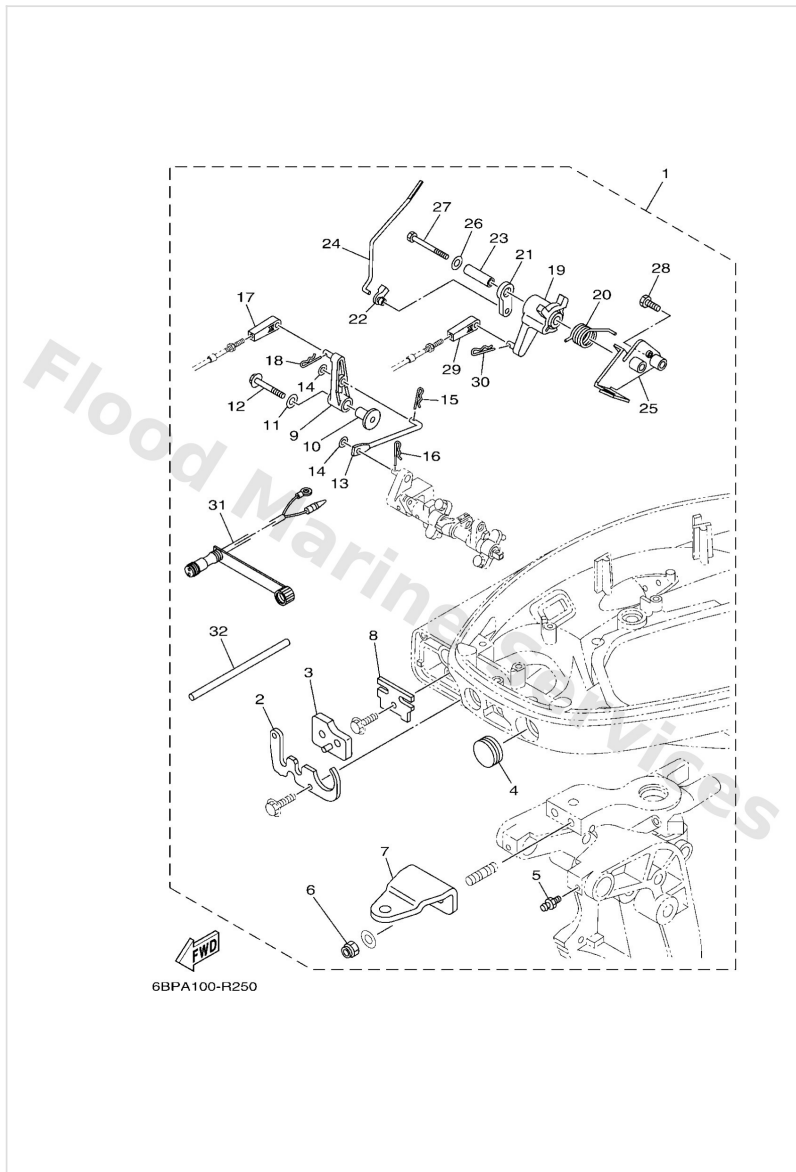

Remo Con Attachment

Ref	Part	
1	6BL4850100 Remote cont. attachment assembly. AP	Buy now
2	6BL4276100 Stopper	Buy now
3	6BL4272700 Grommet	Buy now
4	65W4272610 Grommet	Buy now
5	9370006M03 Nipple, grease(6a1)	Buy now
6	9018510027 Nut, self-locking	Buy now
7	65W4851101 Hook, steering	Buy now
8	6BL4853800 Clamp, cable 1	Buy now
9	6BL4412500 Lever, shift rod	Buy now
10	9038706M86 Collar	Buy now
11	9020106M31 Washer (6a0)	Buy now
12	9759506535 Bolt(j52)	Buy now
13	6BL4419200 Link, shift rod	Buy now
14	9020105M06 Washer, plate(61u)	Buy now
15	9046810005 Pin, hair 6264123500	Buy now