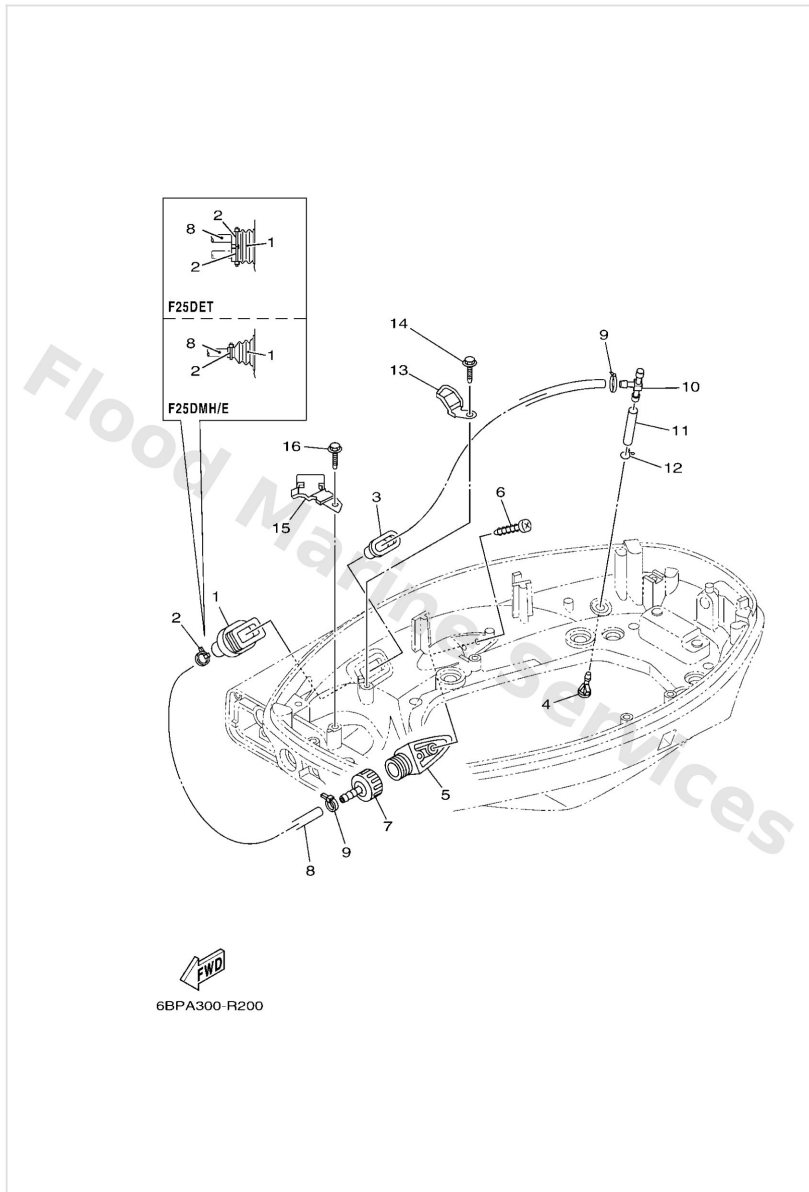

Bottom Cowling 2

Ref	Part	
1	6BG4272400 Grommet	Buy now
1	6H14272621 Grommet	Buy now
2	9046511M10 Clamp	Buy now
3	6BG4238400 Seal, cap	Buy now
4	6BL4439100 Nipple, hose	Buy now
5	6AW1257200 Adapter	Buy now
6	9778060520 Screw, tapping(6k8)	Buy now
7	6R31258000 Joint assembly	Buy now
8	9044511153 Hose (l800)	Buy now
10	6C52437800 Pipe, joint 4	Buy now
11	9044509057 Hose (l180)	Buy now
12	9046708M18 Clip	Buy now
13	6BL2439600 Plate	Buy now
14	9010906M86 Bolt	Buy now
15	6BL2436400 Stay	Buy now