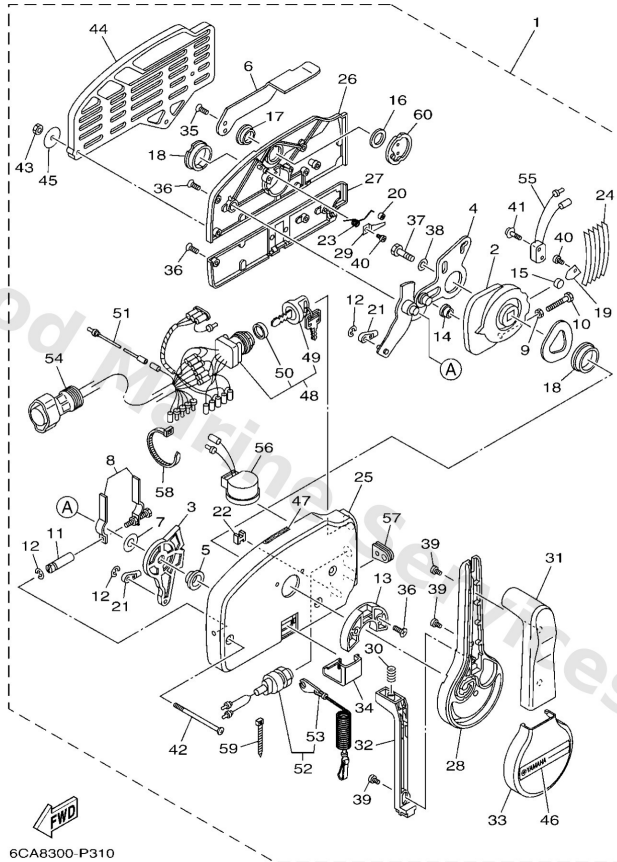

Remote Control Assy 2

6CA8300-P310

Ref	Part	
1	70348201B1 Remote control assembly (10p) AP WITHOUT PT/T SW.	Buy now
2	7034823200 Drive gear	Buy now
3	7034827100 Arm, shift	Buy now
4	7034826101 Arm, throttle	Buy now
5	7034823500 Bushing	Buy now
6	7034815210 Knob, free accel.	Buy now
7	7034826800 Spacer 3	Buy now
8	7034826400 Throttle, friction	Buy now
9	9538005600 Nut, hexagon (663)	Buy now
10	9738005025 Bolt	Buy now
11	7034826510 Shaft, friction	Buy now
12	9343006024 Circlip (701)	Buy now
13	7034824500 Plate, lock	Buy now
14	7034825200 Roller, cam	Buy now
15	7014824800 Roller, free accel	Buy now