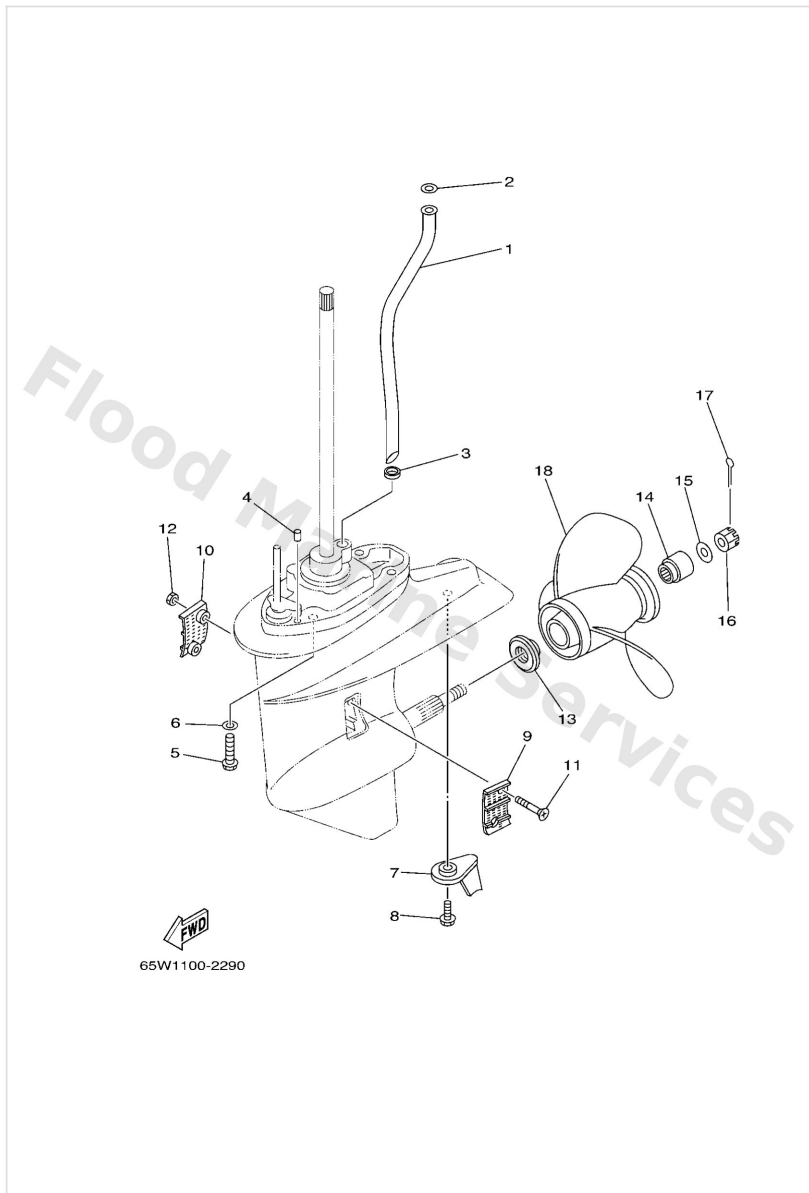

Lower Casing & Drive 2

Ref	Part	
15	9299014200 Washer, plain	Buy now
16	9017114013 Nut(664)	Buy now
17	9149030022 Pin, cotter	Buy now
18	6644594101 Propeller (3x9-7/8"x9"-f) UR	Buy now
18	6644594301 Propeller (3x9-7/8 x8 -f) UR	Buy now
18	6644594500 Propeller (3x9-7/8 x10-1/2 -f) UR	Buy now
18	6644594701 Propeller (3x9-7/8 x11-1/4 -f) UR	Buy now
18	6644594902 Propeller (3x9-7/8 x13 -f) UR	Buy now
18	6644595200 Propeller (3x9-7/8 x14 -f) UR	Buy now
18	6644595401 Propeller (3x9-7/8 x12 -f) UR	Buy now
18	6644597000 Propeller (3x9-1/8 x13 -f) UR	Buy now
18	6644597200 Propeller (3x9-1/8 x12 -f) UR	Buy now