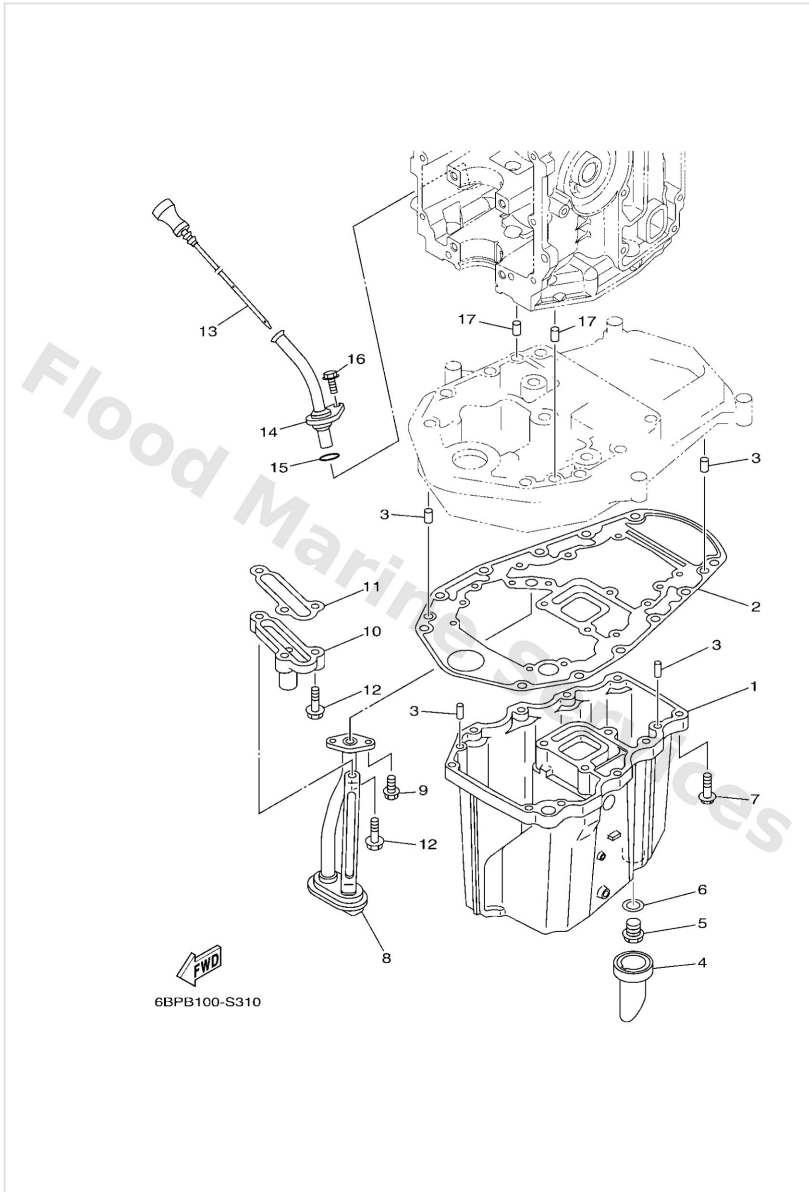

Oil Pan

Ref	Part	
16	9589506016 Bolt, flange deep recess	Buy now
17	9360812M05 Pin, dowel b (6e5)	Buy now