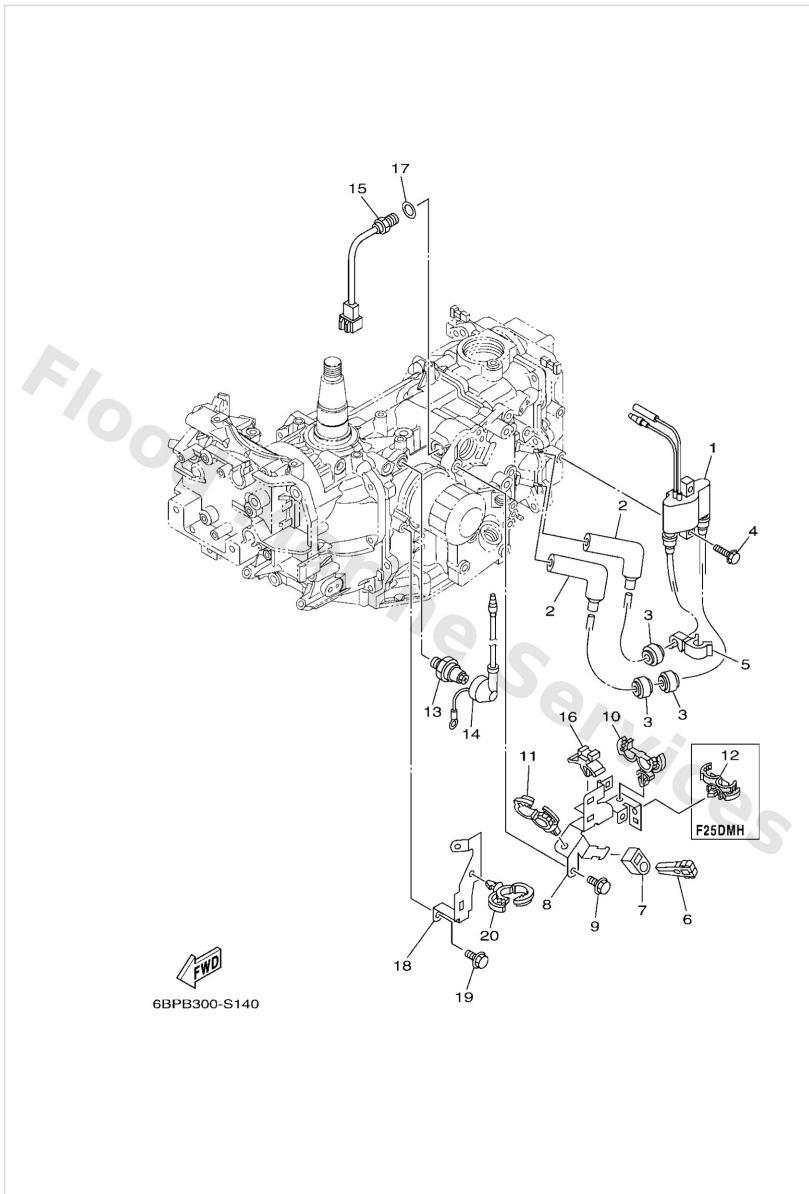

Electrical 2

Ref	Part	
17	9043014115 Gasket (663)	Buy now
18	6BL8238900 Plate 2	Buy now