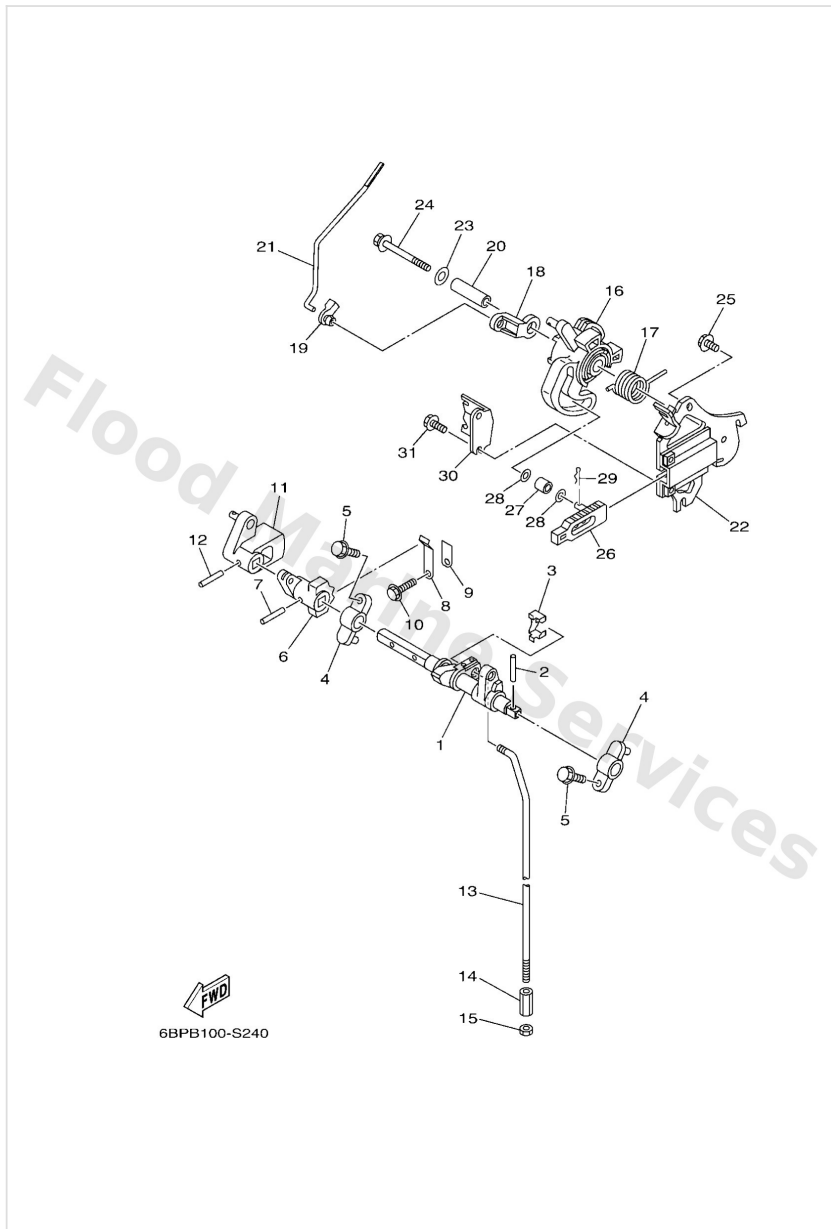

Control 2

Ref	Part	
1	6BL4412101 Lever, shift rod	Buy now
2	9025403M05 Pin, spring	Buy now
3	6AH2636400 End, cable 2	Buy now
4	6G1416620194 Bracket	Buy now
5	9759506520 Bolt(7u8)	Buy now
6	6BL4417300 Lever, shift control	Buy now
8	65W4411600 Spring	Buy now
9	66R4411400 Stopper	Buy now
10	9589506014 Bolt, flange deep recess	Buy now
11	6BL4414200 Joint	Buy now
13	6BP4414300 Rod, shift S(16.7")	Buy now
13	6BP4414310 Rod, shift L(21.7")	Buy now
14	9017006015 Connector, shift rod	Buy now
15	9538006700 Nut	Buy now
16	6AH4163800 Pulley	Buy now