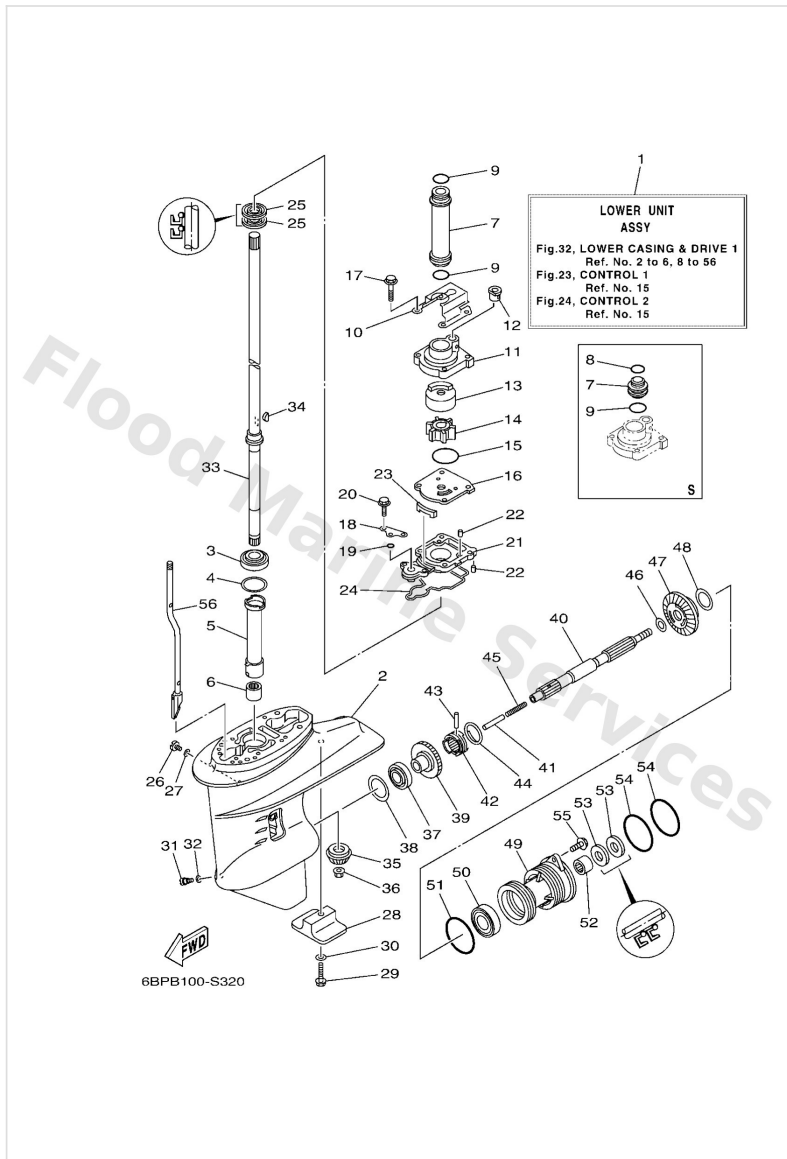

Lower Casing & Drive 1

Ref	Part	
37	9333200005 Brg,cyl-cal roller 0.19g nt	Buy now
38	6L24556700 Shim (t:1.0mm) UR	Buy now
38	6L24556710 Shim (t:1.1mm) UR	Buy now
38	6L24556720 Shim (t:1.2mm) UR	Buy now
38	6L24556730 Shim (t:1.3mm) UR	Buy now
38	6L24556740 Shim (t:1.4mm) UR	Buy now
39	61N4556010 Gear	Buy now
40	65W4561100 Shaft, propeller	Buy now
41	6484563500 Plunger,shift	Buy now
42	6FM4563100 Clutch, dog	Buy now
43	9025005010 Pin straight 648456320000	Buy now
44	6484563311 Ring, cross pin	Buy now
45	9050110065 Spring compression648456360000	Buy now
46	9020120417 Washer, plate(663)	Buy now
47	61N4557100 Gear	Buy now