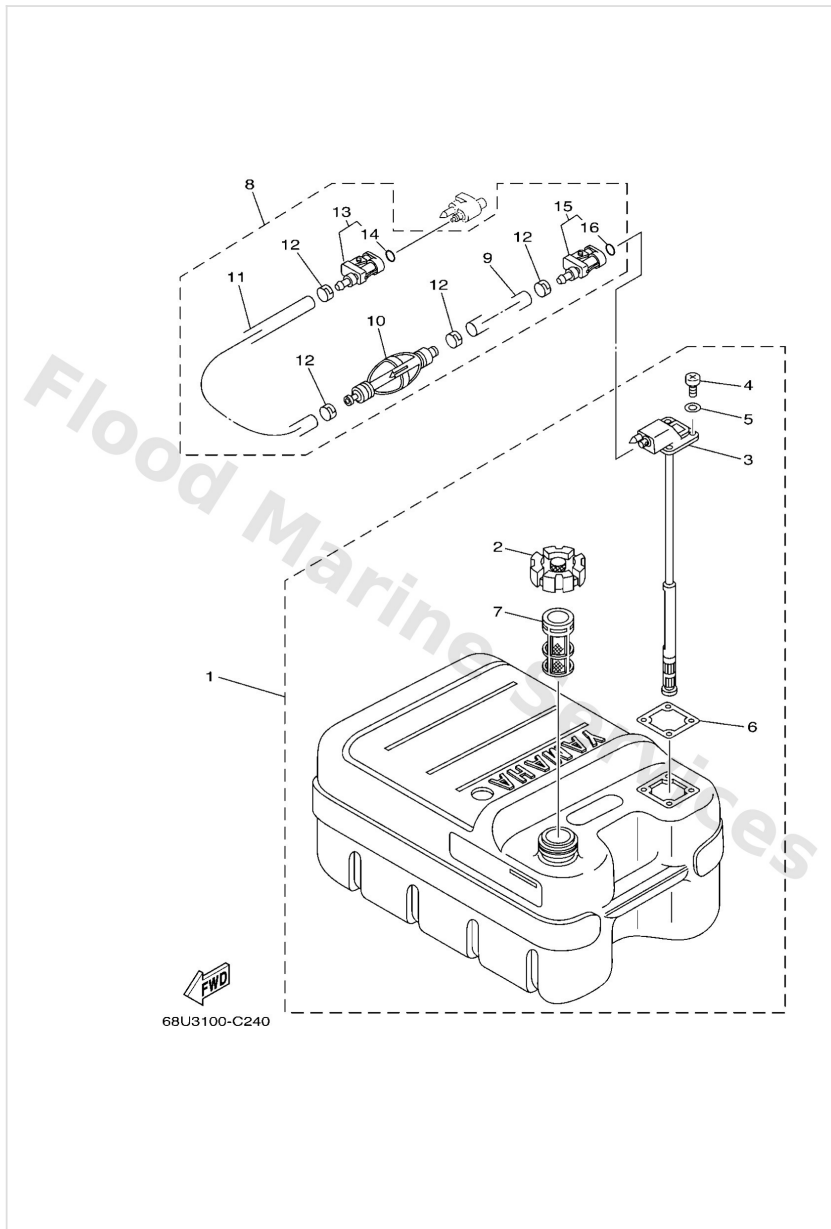

Fuel Tank 2

Ref	Part	
1	6YJ2420120 Fuel tank comp. AP FOR RUS	Buy now
2	6YJ2461001 Cap assembly	Buy now
3	6YJ2426010 Fuel meter assembly	Buy now
4	9015705M19 Screw, pan head	Buy now
5	6Y12432900 Seal	Buy now
6	6Y12426800 Gasket, fuel meter	Buy now
7	6YJ2416700 Strainer	Buy now
8	61J2430604 Fuel pipe comp. 1 AP FOR RUS	Buy now
9	9044511M06 Hose (I3000)	Buy now
10	61J2436000 Primer pump assembly	Buy now
11	9044511M05 Hose (I1000)	Buy now
12	6502435151 Band 1	Buy now
13	6G12430505 Fuel pipe joint comp. 2	Buy now
14	9321008287 O-ring (655)	Buy now
15	6Y12430506 Fuel pipe joint comp. 2	Buy now