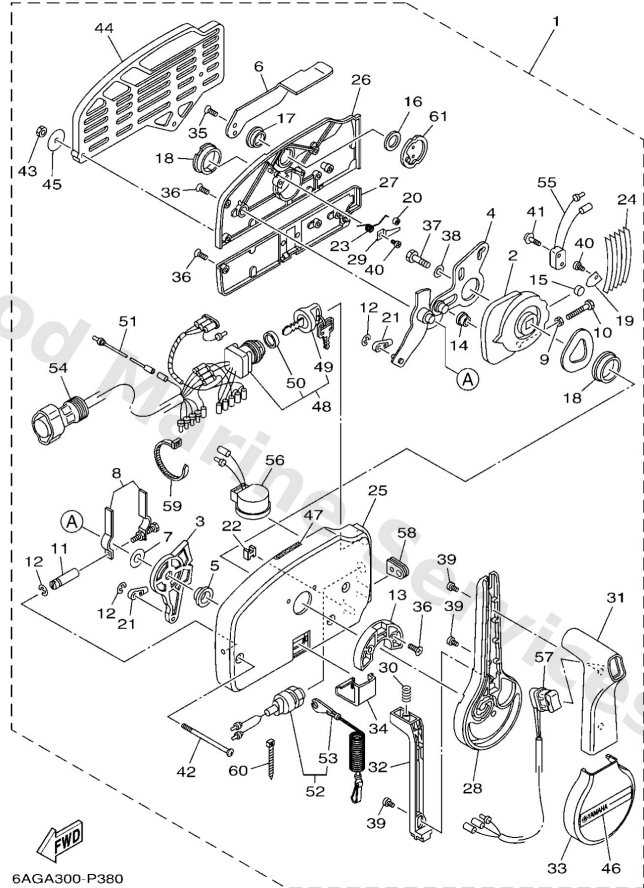

Remote Control Assy 1

6AGA300-P380

Ref	Part	
31	7034822220 Grip, control lever SINGLE	Buy now
32	7034822310 Lock, neutral	Buy now
33	7034822510 Cover	Buy now
34	7034821910 Cover, lead	Buy now
35	7034828100 Screw, flat head	Buy now
36	7034418920 Screw	Buy now
37	9738008030 Bolt, hexagon (fj1)	Buy now
38	9299008600 Washer, plain (663)	Buy now
39	7034812810 Screw 2	Buy now
40	9858004006 Screw, pan head (7h3)	Buy now
41	7034812900 Screw 3	Buy now
42	7034418930 Screw	Buy now
43	9538006600 Nut(661)	Buy now
44	7034829310 Spacer, remote control SINGLE	Buy now
45	7014828700 Washer 1	Buy now