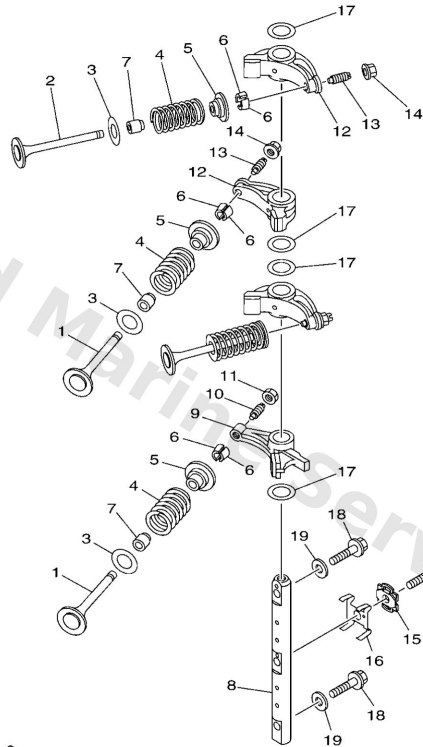

Valve

6BP1100-H050

Ref	Part	
1	69W1211100 Valve, intake	Buy now
2	69W1212110 Valve, exhaust	Buy now
3	62Y1211600 Seat, valve spring	Buy now
4	51Y1211400 Spring, valve outer	Buy now
5	30X1211700 Retainer, valve spring	Buy now
6	30X1211800 Cotter, valve	Buy now
7	51Y1211900 Seal, valve stem	Buy now
8	6BL1214600 Shaft, rocker	Buy now
9	62Y1215100 Arm, valve rocker	Buy now
10	64J1215900 Screw, valve adjusting	Buy now
11	62Y1215800 Nut, lock	Buy now
12	6C51215100 Arm, valve rocker	Buy now
13	6C51215900 Screw, valve adjusting	Buy now
14	6C51215800 Nut, lock	Buy now
15	6BL1223100 Guide, stopper 1	Buy now