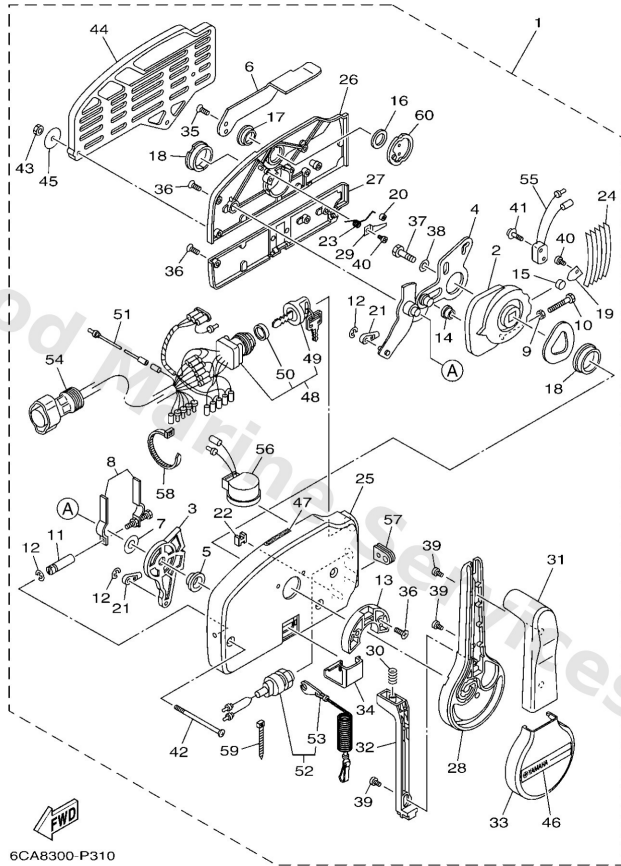

Remote Control Assy 2

Ref	Part	
16	7034819800 Washer, wave 3	Buy now
17	7034824300 Bushing 3	Buy now
18	7034823600 Bushing	Buy now
19	7034818900 Retainer	Buy now
20	7034823400 Roller, detent	Buy now
21	7034834501 Cable end, remote control 2	Buy now
22	7034835800 Anchor, cable	Buy now
23	7034824400 Spring, free accel.	Buy now
24	7034823800 Spring, detent	Buy now
25	7034821110 Housing,1	Buy now
26	7034821210 Back plate 1	Buy now
27	7034821310 Back plate 2	Buy now
28	7034822110 Lever, control	Buy now
29	7034824600 Spacer 1	Buy now
30	7034822700 Spring, neutral lock	Buy now