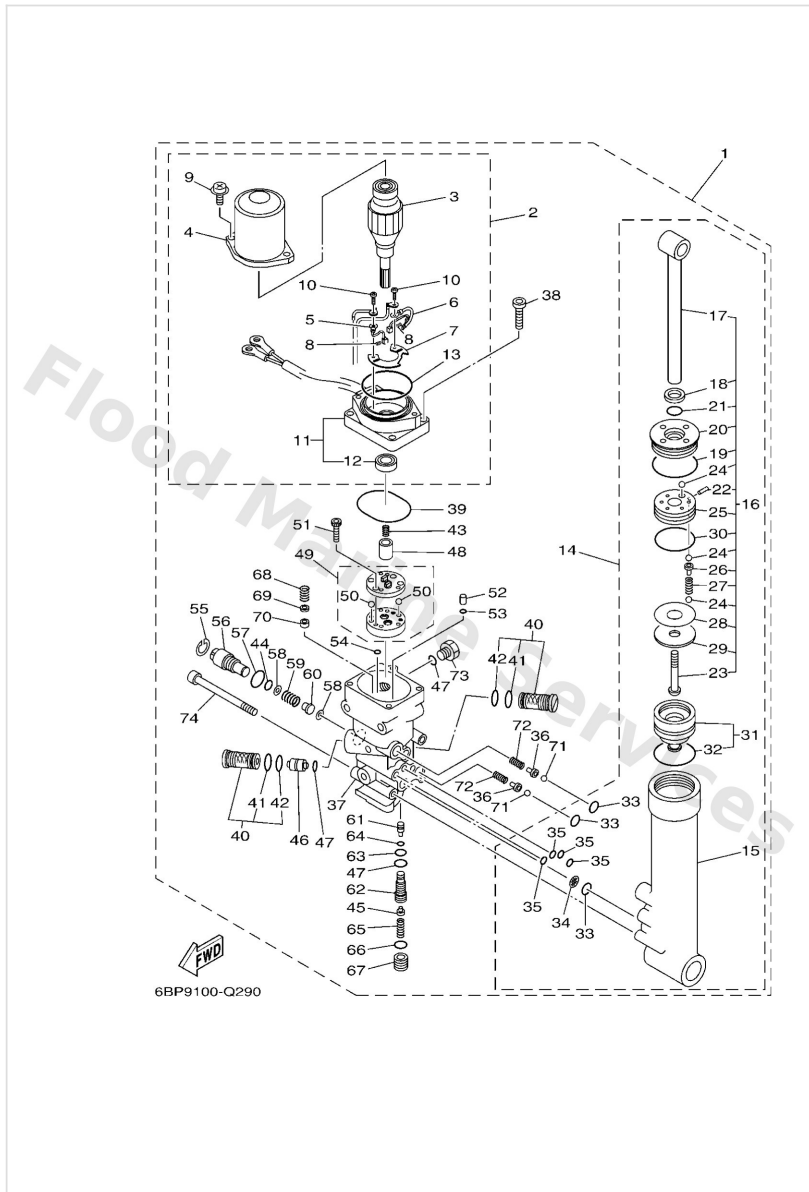

Power Trim & Tilt Assy

Ref	Part	
47	9321009165 O-ring	Buy now
48	65W4383100 Connector, shaft	Buy now
49	65W4383000 Gear pump assembly	Buy now
51	9131804025 Bolt(62x)	Buy now
52	65W4381700 Filter 2	Buy now
53	9321004N50 O-ring	Buy now
54	9321004N51 O-ring	Buy now
55	6H14387500 Ring, snap	Buy now
56	6H14384500 Screw, manual release	Buy now
57	6D84386300 O-ring	Buy now
58	6H14384700 Seat, manual valve	Buy now
59	65W4385400 Spring, manual release	Buy now
60	65W4382A00 Adaptor 1	Buy now
61	65W4384400 Pin, valve support	Buy now
62	65W4385100 Seat, relief valve	Buy now