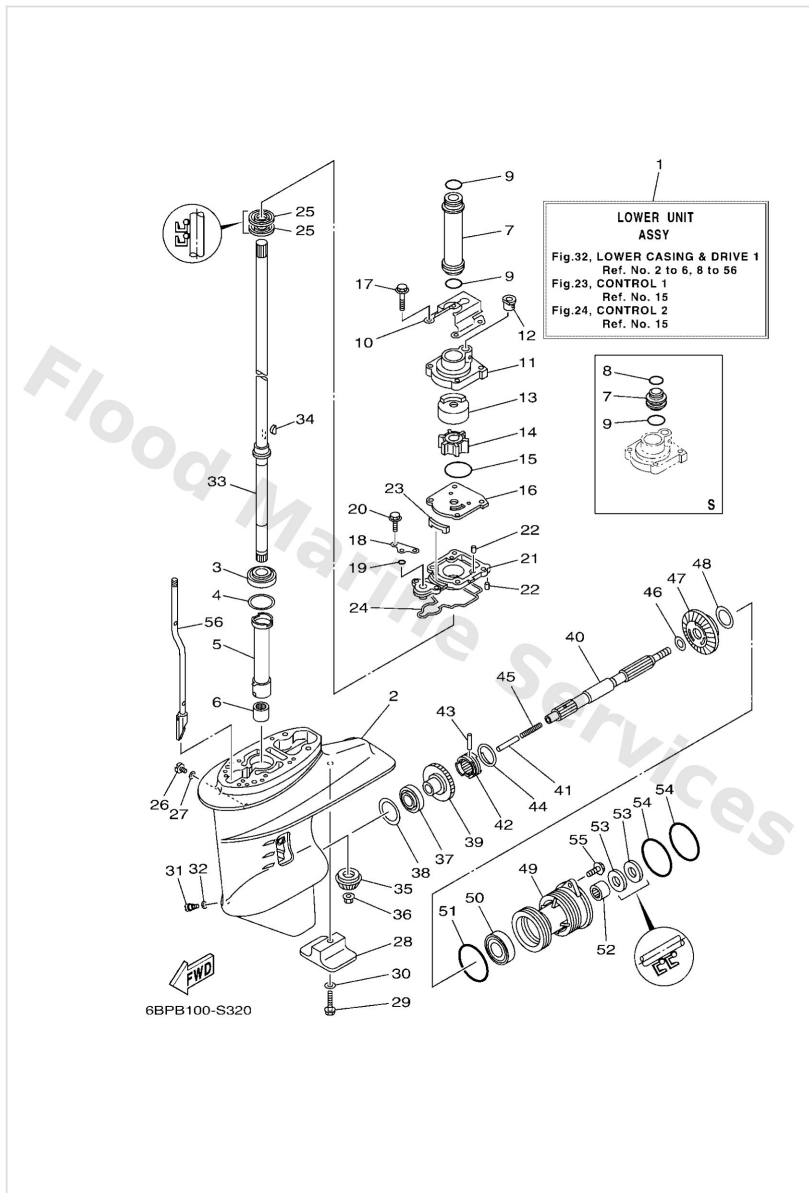

Lower Casing & Drive 1

Ref	Part	
48	6L24557700 Shim (t:1.0mm) UR	Buy now
48	6L24557710 Shim (t:1.1mm) UR	Buy now
48	6L24557720 Shim (t:1.2mm) UR	Buy now
48	6L24557730 Shim (t:1.3mm) UR	Buy now
49	61N45361018D Cap, lower casing	Buy now
50	9330600612 Bearing(2hr)	Buy now
51	9321064ME7 O-ring	Buy now
52	9331522004 Brg,cyl-cal roller 21g nt	Buy now
53	9310120M07 Oil seal	Buy now
54	9321065M50 O-ring	Buy now
55	9757506520 Bolt, hexagon w/w deep recess	Buy now
56	65W4415001 Shift cam assembly S(16.7")	Buy now
56	65W4415011 Shift cam assembly L(21.7")	Buy now