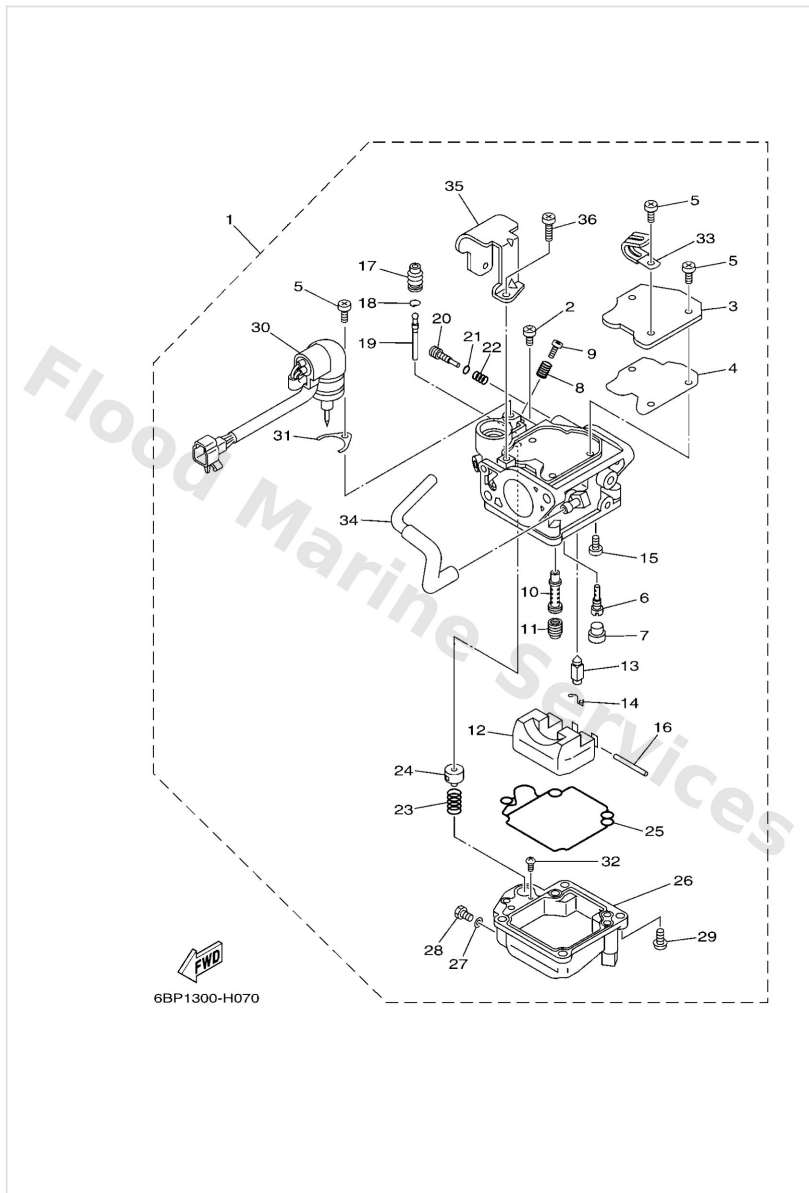

Carburetor

Ref	Part	
16	6H41454800 Pin, float arm	Buy now
17	65W1437302 Cover, plunger cap	Buy now
18	65W1439G00 Clip 1	Buy now
19	65W1437900 Rod, starter	Buy now
20	6AH1492320 Screw, pilot	Buy now
21	67F1439810 O-ring	Buy now
22	67C1455500 Spring	Buy now
23	65W1433500 Spring, plunger	Buy now
24	65W1437100 Plunger, starter	Buy now
25	65W1438400 Gasket, float chamber	Buy now
26	65W1498020 Body, float chamber	Buy now
27	65W1439800 Washer	Buy now
28	65W1499200 Screw, drain	Buy now
29	9798004114 Screw, pan head(ga5)	Buy now
30	6BL1438000 Prime starter assembly	Buy now