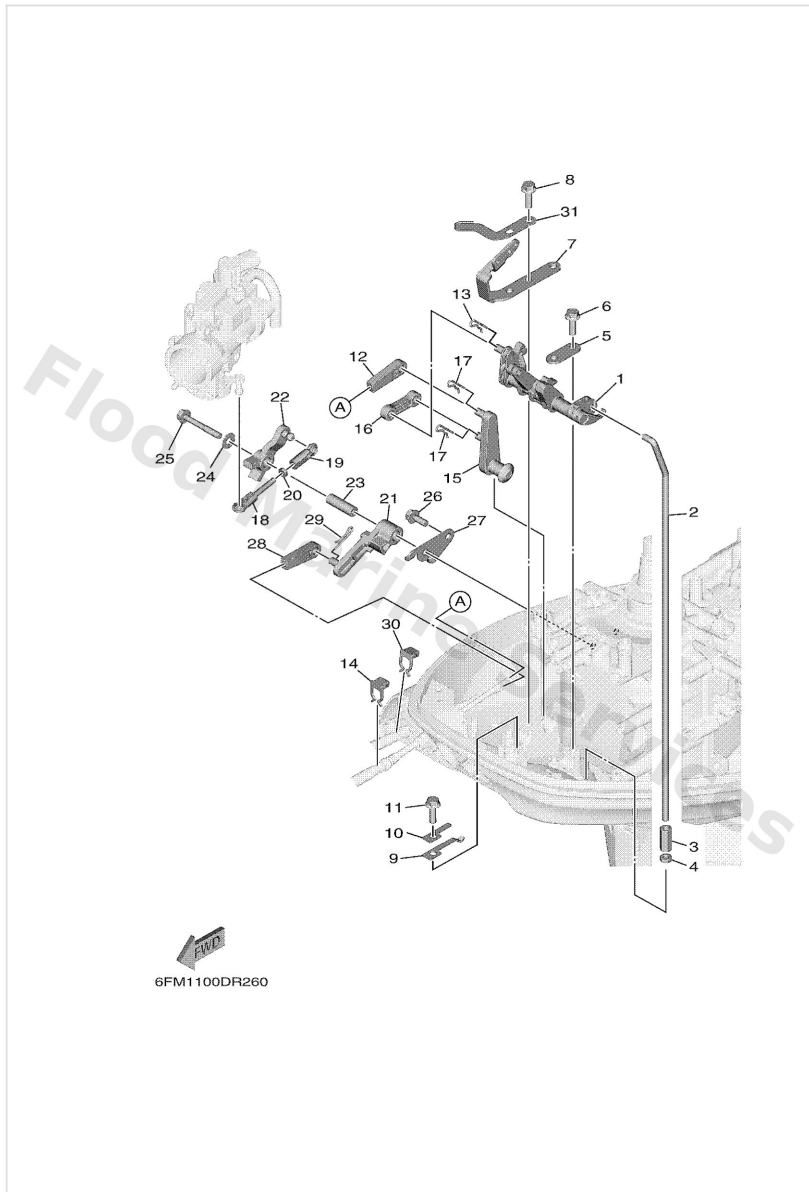

Control 2

Ref	Part	
18	6824123750 Joint, link 2	Buy now
19	6H44123700 Joint, link	Buy now
20	9538005700 Nut (656)	Buy now
21	6FM4215700 Lever, throttle	Buy now
22	6FM4128300 Lever, free accel.	Buy now
23	9038706M59 Collar (6h3)	Buy now
24	9020106M62 Washer, plate (6e5)	Buy now
25	9589506045 Bolt, flange deep recess	Buy now
26	9589506016 Bolt, flange deep recess	Buy now
27	6FM1457100 Bracket, throttle	Buy now
31	6FM8239800 Plate 3	Buy now