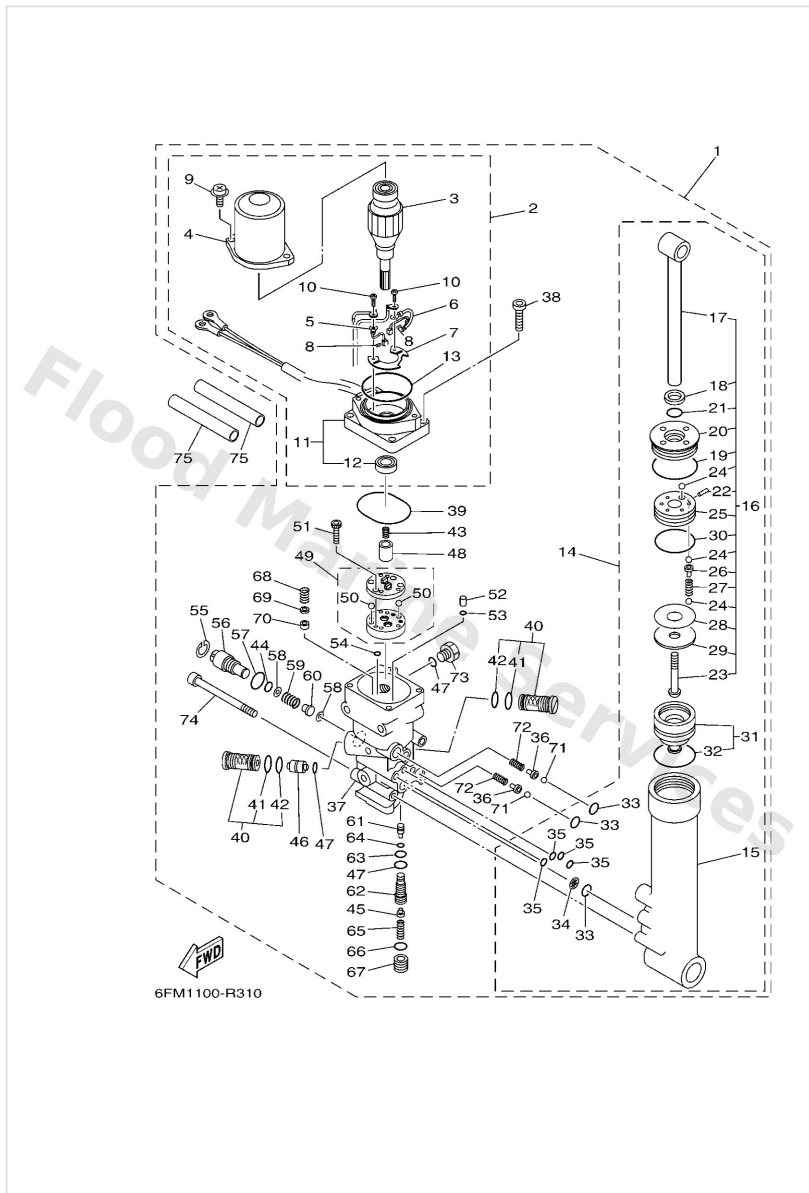

Power Trim & Tilt Assy

Ref	Part	
47	9321009165 O-ring	Buy now
48	65W4383100 Connector, shaft	Buy now
49	65W4383000 Gear pump assembly	Buy now
51	9131804025 Bolt(62x)	Buy now
52	65W4381700 Filter 2	Buy now
53	9321004N50 O-ring	Buy now
54	9321004N51 O-ring	Buy now
55	6H14387500 Ring, snap	Buy now
56	6H14384500 Screw, manual release	Buy now
57	6D84386300 O-ring	Buy now
58	6H14384700 Seat, manual valve	Buy now
59	65W4385400 Spring, manual release	Buy now
60	65W4382A00 Adaptor 1	Buy now
61	65W4384400 Pin, valve support	Buy now
62	65W4385100 Seat, relief valve	Buy now