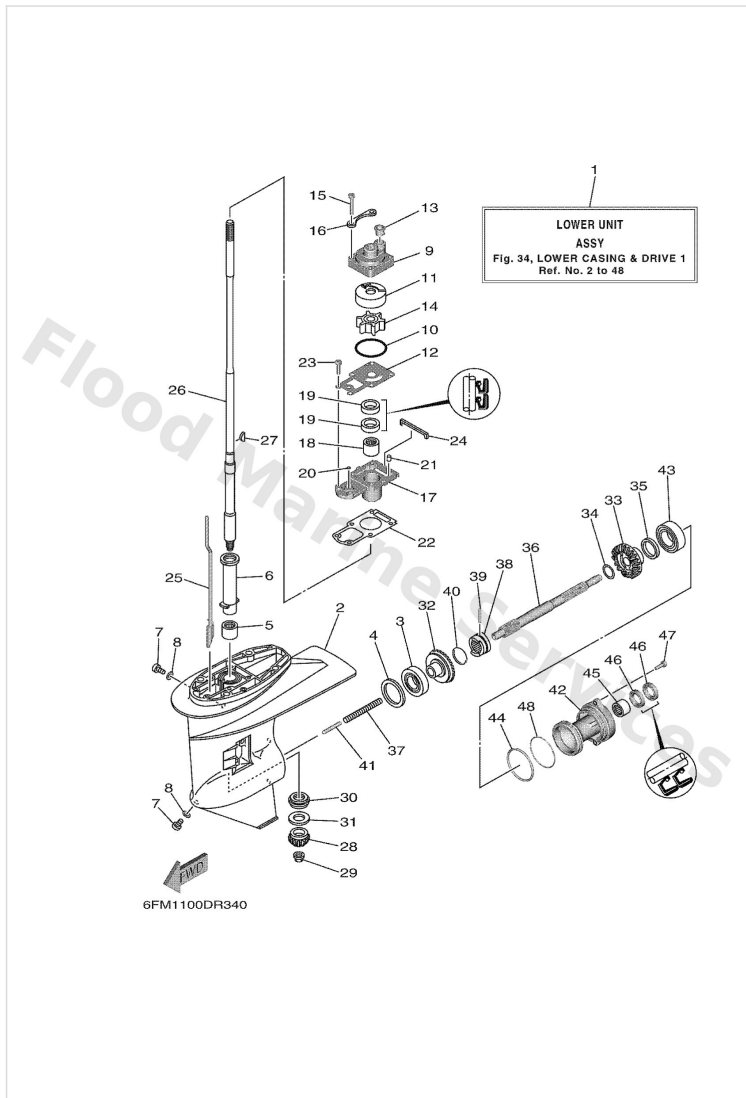

Lower Casing & Drive 1

Ref	Part	
25	6FM4415010 Shift cam assembly L(21.7")	Buy now
26	6FM4551000 Drive shaft assembly S(16.7")	Buy now
26	6FM4551010 Drive shaft assembly L(21.7")	Buy now
27	9028003024 Key, woodruff(662)	Buy now
28	6L24555101 Pinion	Buy now
29	9017910M14 Nut(6j8)	Buy now
30	93341320U0 Bearing, thrust (6I2)	Buy now
31	6L24558700 Shim (t:1.5mm) UR	Buy now
31	6L24558710 Shim (t:1.6mm) UR	Buy now
32	6FM4556000 Gear	Buy now
33	6FM4557100 Gear	Buy now
34	9020120417 Washer, plate(663)	Buy now
35	6L24557700 Shim (t:1.0mm) UR	Buy now
35	6L24557710 Shim (t:1.1mm) UR	Buy now
35	6L24557720 Shim (t:1.2mm) UR	Buy now