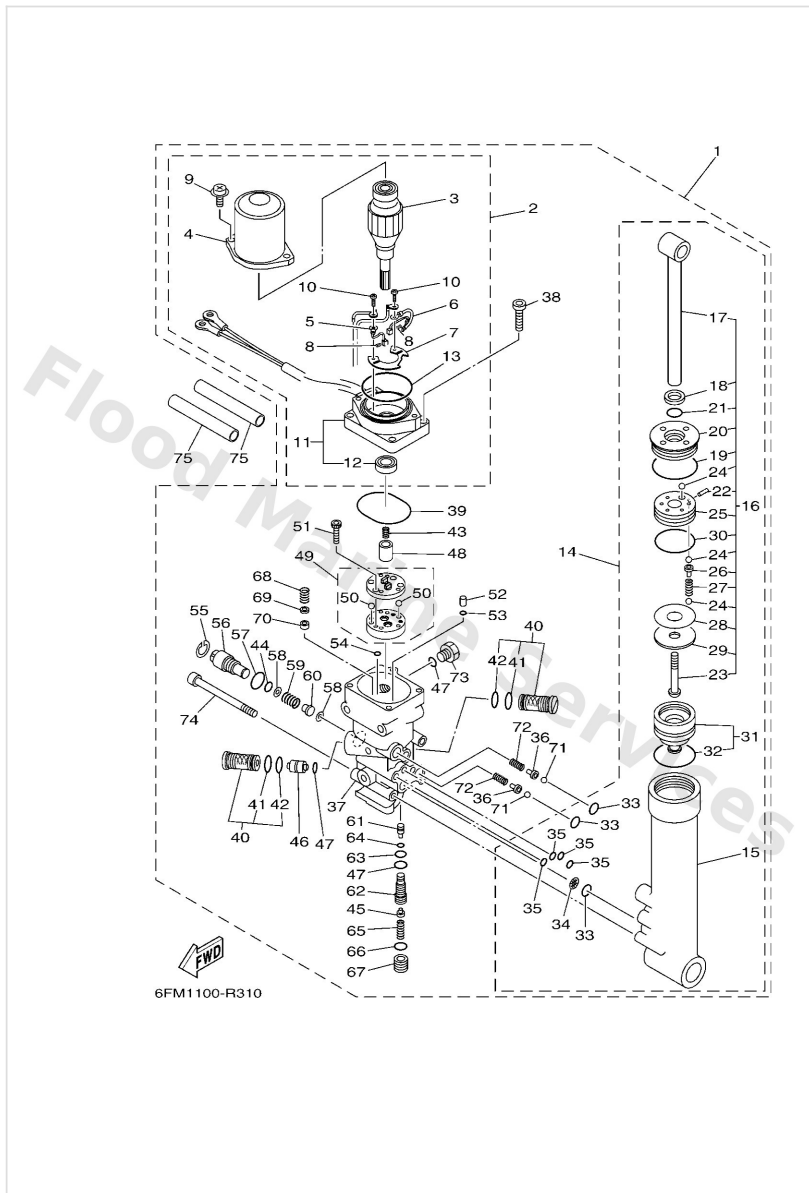

Power Trim & Tilt Assy

Ref	Part	
31	65W4381B00 Free piston sub assembly	Buy now
32	6H14386110 O-ring	Buy now
33	9321011368 O-ring (2h7)	Buy now
34	69J4381C00 Filter 3	Buy now
35	93210064A5 O-ring(61a)	Buy now
37	65W4380L04 Housing, trim & tilt sub assembly	Buy now
38	9138006020 Bolt, hexagon socket head(1jk)	Buy now
39	9321050768 O-ring	Buy now
40	67F4380200 Valve sub assembly	Buy now
41	6H14386601 O-ring	Buy now
42	9321012N52 O-ring	Buy now
43	6T44385300 Spring, main valve	Buy now
44	9321010M74 O-ring	Buy now
45	6T44380800 Seat valve comp. 1	Buy now
46	62X4384100 Piston, shuttle	Buy now