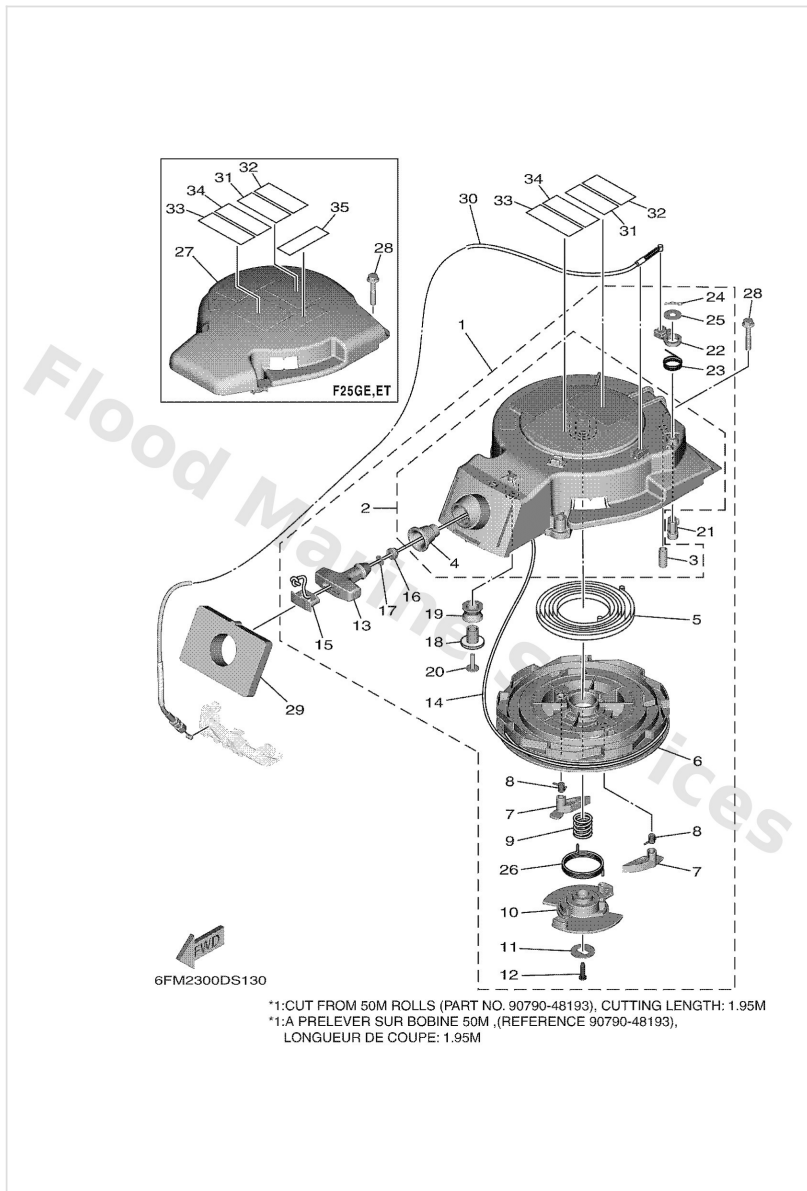

Starter

Ref	Part	
1	6FM1571002 Starter assembly	Buy now
2	6FM1571101 Case, starter	Buy now
3	6FM1576400 Collar 1	Buy now
4	6AH1579500 Guide, rope	Buy now
5	63V1571300 Spring, starter	Buy now
6	6FM1571401 Drum, sheave	Buy now
7	6FM1574100 Pawl, drive	Buy now
8	6FM1573400 Spring, return	Buy now
9	6FM1570500 Spring, drive pawl	Buy now
10	6FM1573501 Guide, cam	Buy now
11	6FM1572600 Washer, flat	Buy now
12	6FM1579300 Screw	Buy now
13	6G11575500 Handle, starter	Buy now
14	*_ item_description *1	Buy now
15	6G11577900 Cover	Buy now