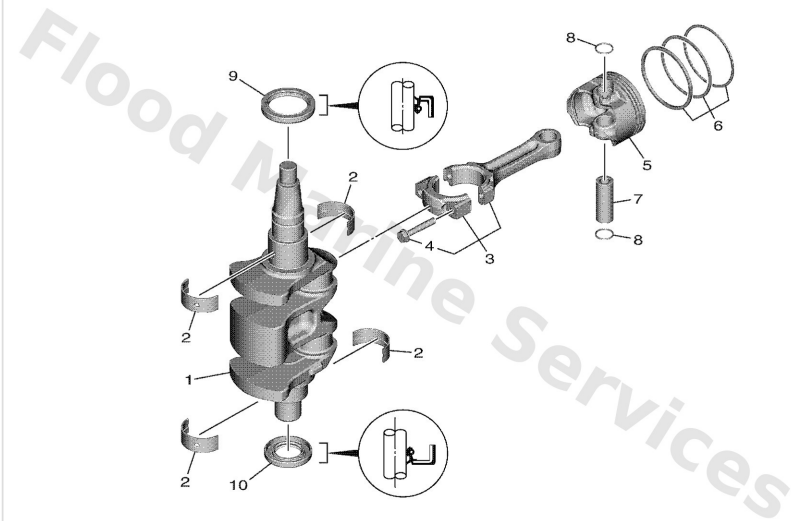

Crankshaft & Piston

Ref	Part	
10	9310225014 Oil seal	Buy now

6FM1100DR040