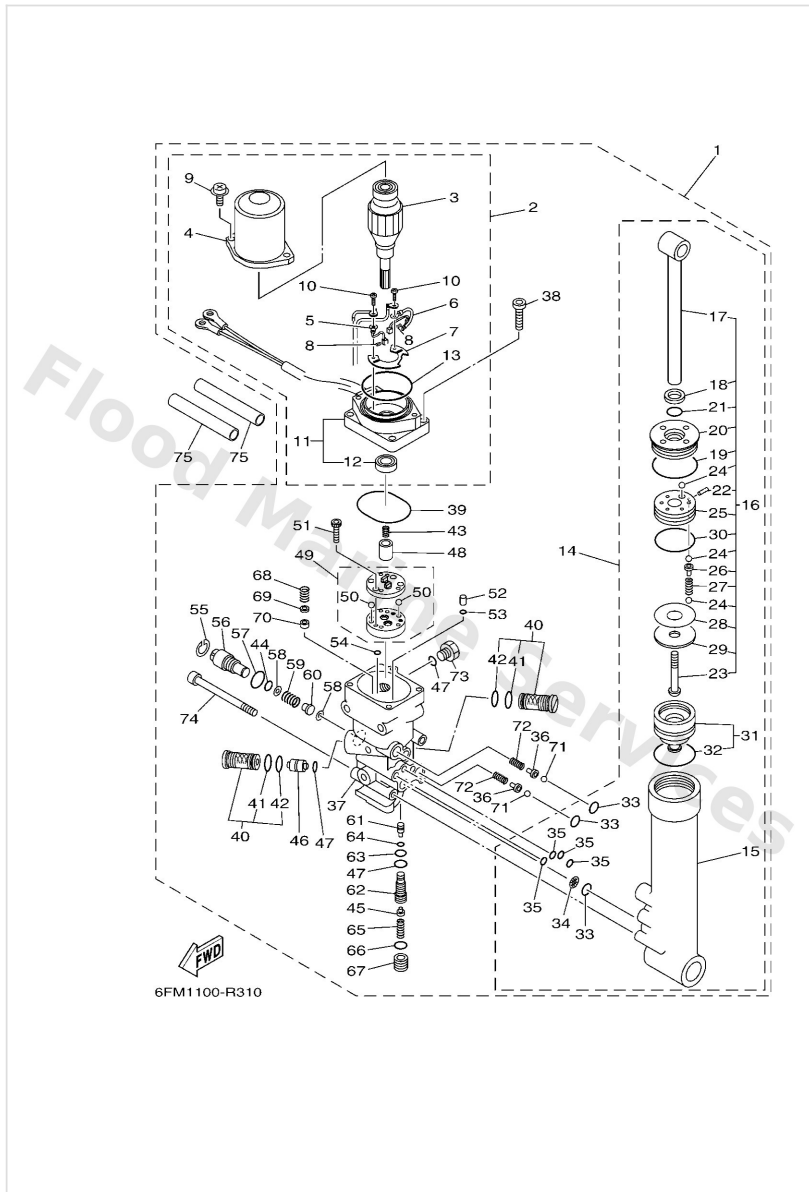

Power Trim & Tilt Assy

Ref	Part	
63	9321008006 O-ring	Buy now
64	9321003478 O-ring(31m)	Buy now
65	65W4385500 Spring, up relief	Buy now
66	9321011073 O-ring (p95)	Buy now
67	65W4384300 Screw, valve lock	Buy now
68	6H14385610 Spring, down relief	Buy now
69	6H14384410 Pin, valve support	Buy now
70	6H14384F10 Seal, main valve	Buy now
71	9350108001 Ball	Buy now
72	65W4385300 Spring, absorber valve	Buy now
73	6H14382900 Plug, reservoir	Buy now
74	62X4387801 Bolt, socket	Buy now
75	9044615003 Hose	Buy now