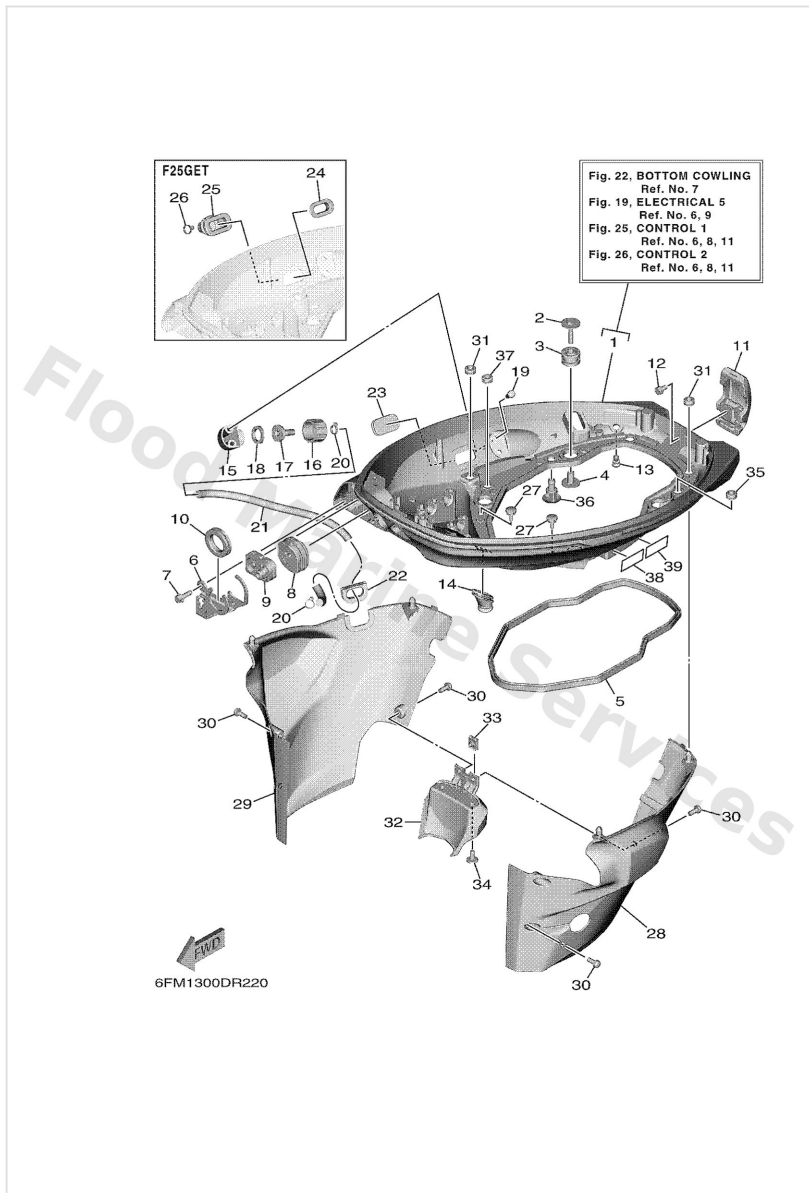

Bottom Cowling

Ref	Part	
1	6FM42710008D Bottom cowling assembly	Buy now
2	68F8511900 Bolt	Buy now
3	9048021M82 Grommet	Buy now
4	9038706176 Collar	Buy now
5	6FM4271600 Rubber, seal 1	Buy now
6	6FM4276100 Stopper	Buy now
6	6FM4276110 Stopper	Buy now
7	9010906316 Bolt	Buy now
8	6FM4272400 Grommet	Buy now
8	6FM4272410 Grommet	Buy now
9	6FM4272500 Grommet	Buy now
10	6FM4272610 Grommet	Buy now
11	6FM4280100 Cowling clamp comp.	Buy now
12	9759506512 Bolt, hexagon w/w deep recess	Buy now
13	6BL4439100 Nipple, hose	Buy now