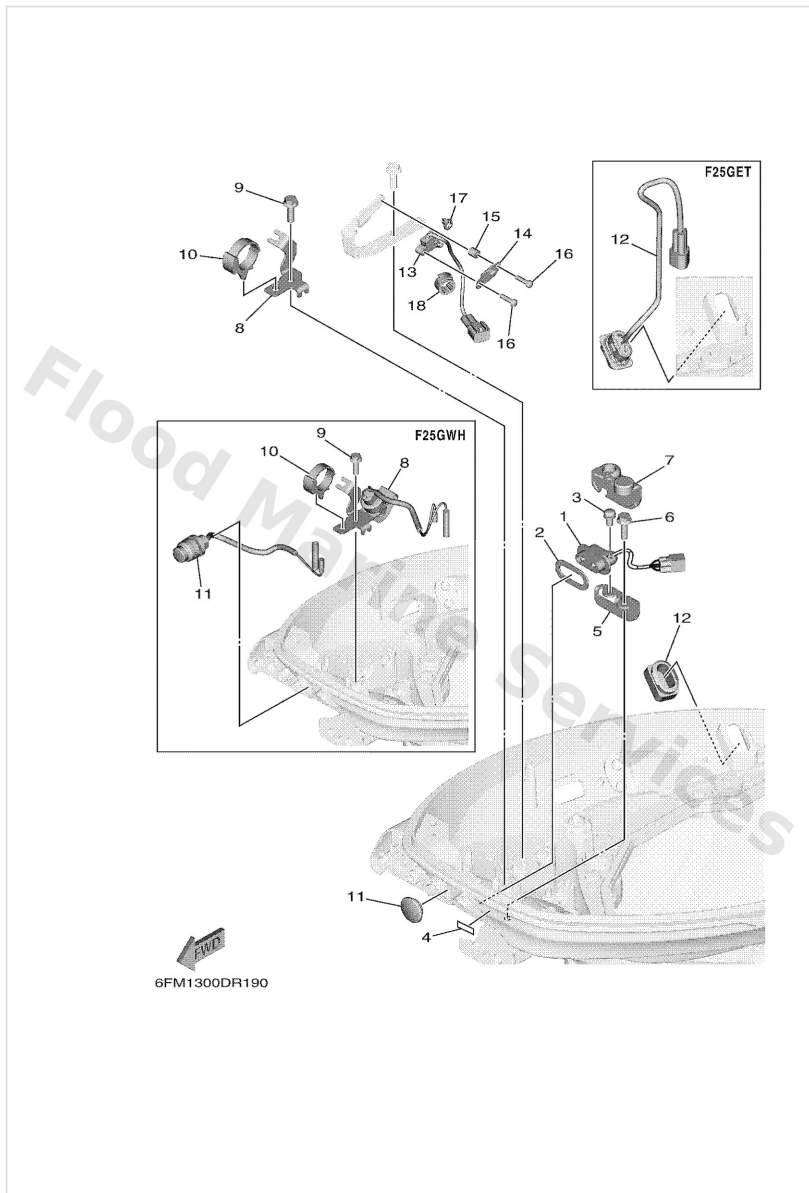

Electrical 4

Ref	Part	
1	6FM8259000 Wire harness assembly	Buy now
1	6FM8259010 Wire harness assembly	Buy now
1	6FM8259020 Wire harness assembly	Buy now
1	6FM8259040 Wire harness assembly	Buy now
2	9046409M47 Clamp(65j)	Buy now
3	9046412002 Clamp	Buy now
4	6Y88258211 White cap 1 (4pin)	Buy now
5	67F8215100 Fuse	Buy now
6	67F8215B10 Cap (yellow)	Buy now
7	6FM8258200 Cap 1 (3p)	Buy now
8	9759506516 Bolt, with washer(6r6)	Buy now
9	9046511M52 Clamp(6e7)	Buy now
10	9046513M11 Clamp (6e5)	Buy now
11	9046428003 Clamp	Buy now
12	9046511M59 Clamp(63m)	Buy now

Electrical 4

Ref	Part	
13	6FM8198000 Diode assembly	Buy now

Electrical 5

Ref	Part	
1	62Y8430100 Pilot light assembly 1	Buy now
2	6FM8358900 Gasket	Buy now
3	9798506212 Screw, with washer(6h3)	Buy now
4	67C8541500 Mark, signal lamp	Buy now
5	6FM8238800 Plate	Buy now
6	9010906M86 Bolt	Buy now
7	6FM8235500 Grommet	Buy now
8	6FM1577400 Stay 4	Buy now
8	6FM8254000 Neutral switch assembly	Buy now
10	9046412183 Clamp(jn2)	Buy now
11	65W8187000 Starting switch assembly	Buy now
11	6G14272500 Grommet	Buy now
12	6FM4272300 Cover, bottom	Buy now
12	6FM8256301 Trim & tilt switch assembly	Buy now
13	60V8259F00 Switch assembly	Buy now