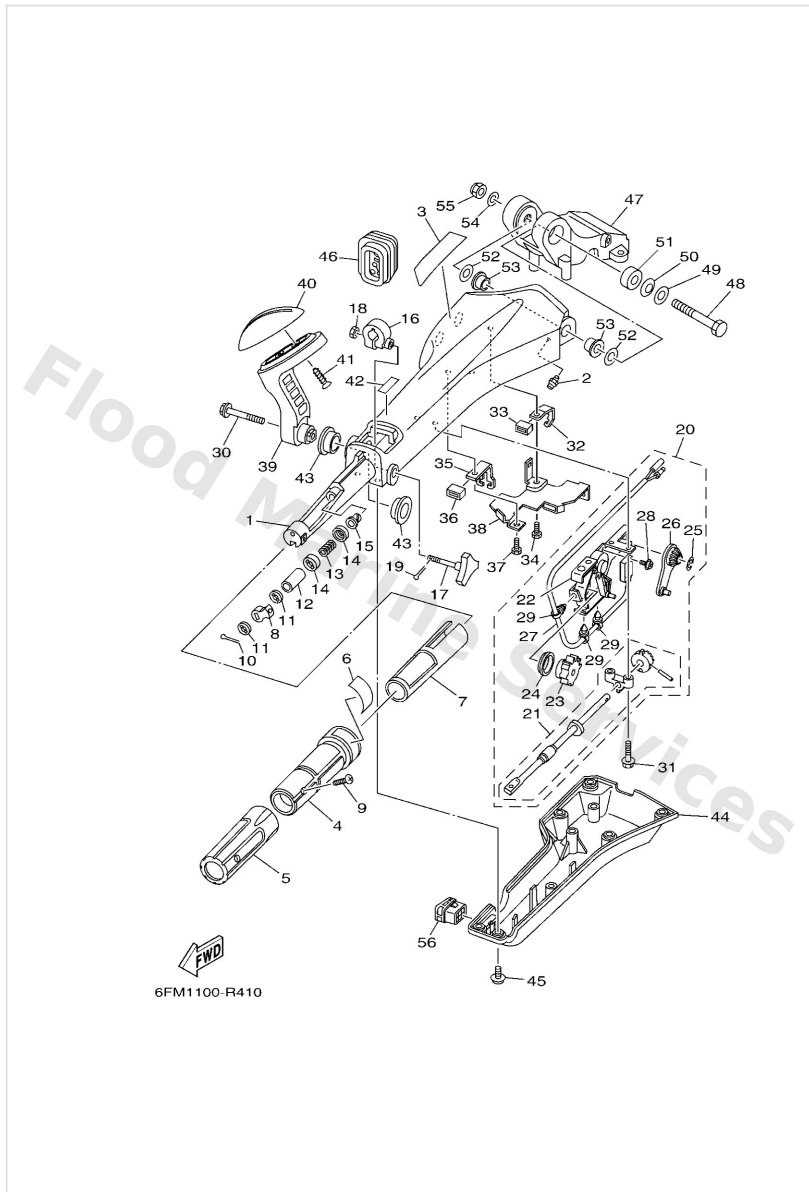

Optional Parts 3

Ref	Part	
49	9299012200 Ybs66-12 washer,plain	Buy now
50	9020612M22 Washer, wave(6b0)	Buy now
51	9038712M02 Collar(6b0)	Buy now
52	9020112035 Washer, plate	Buy now
53	9038612003 Bush	Buy now
54	9299012600 Washer, plate(663)	Buy now
55	9018512M12 Nut, self-locking(6e5)	Buy now
56	6X44272810 Cap	Buy now