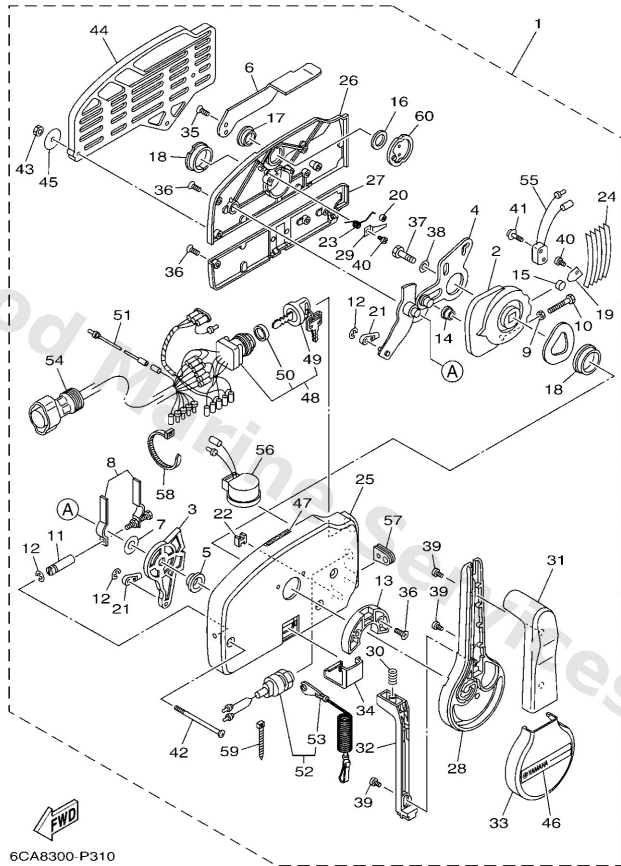

Remote Control Assy

6CA8300-P310

Ref	Part	
16	7034819800 Washer, wave 3	Buy now
17	7034824300 Bushing 3	Buy now
18	7034823600 Bushing	Buy now
19	7034818900 Retainer	Buy now
20	7034823400 Roller, detent	Buy now
21	7034834501 Cable end, remote control 2	Buy now
22	7034835800 Anchor, cable	Buy now
23	7034824400 Spring, free accel.	Buy now
24	7034823800 Spring, detent	Buy now
25	7034821110 Housing,1	Buy now
26	7034821210 Back plate 1	Buy now
27	7034821310 Back plate 2	Buy now
28	7034822110 Lever, control	Buy now
29	7034824600 Spacer 1	Buy now
30	7034822700 Spring, neutral lock	Buy now