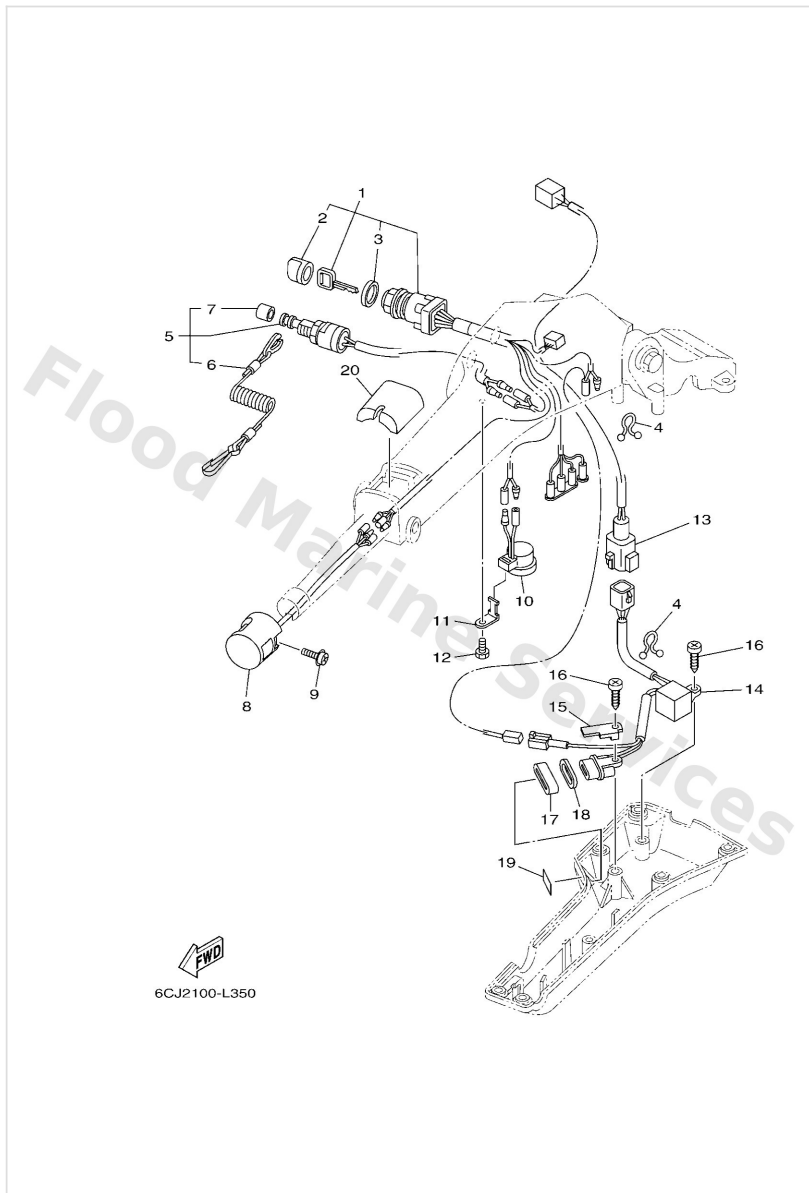

Optional Parts 4

Ref	Part	
1	6X48251041 Main switch assembly	Buy now
2	6768257701 Cap, key	Buy now
3	7038253200 Cap	Buy now
4	9046408M07 Clamp	Buy now
5	69W8257500 Engine stop switch assembly	Buy now
6	6828255600 Lanyard, stop switch	Buy now
7	6898257Y00 Cap	Buy now
8	6X48256301 Trim & tilt switch assembly	Buy now
9	9798006216 Screw, with washer(6h2)	Buy now
10	6X48338300 Buzzer	Buy now
11	6X48338600 Stay, buzzer	Buy now
12	9709506014 Bolt(gj3)	Buy now
13	6X48365320 Wire, lead (l: 700mm)	Buy now
14	6C58430100 Pilot light assembly 1	Buy now
15	6X44411400 Stopper	Buy now