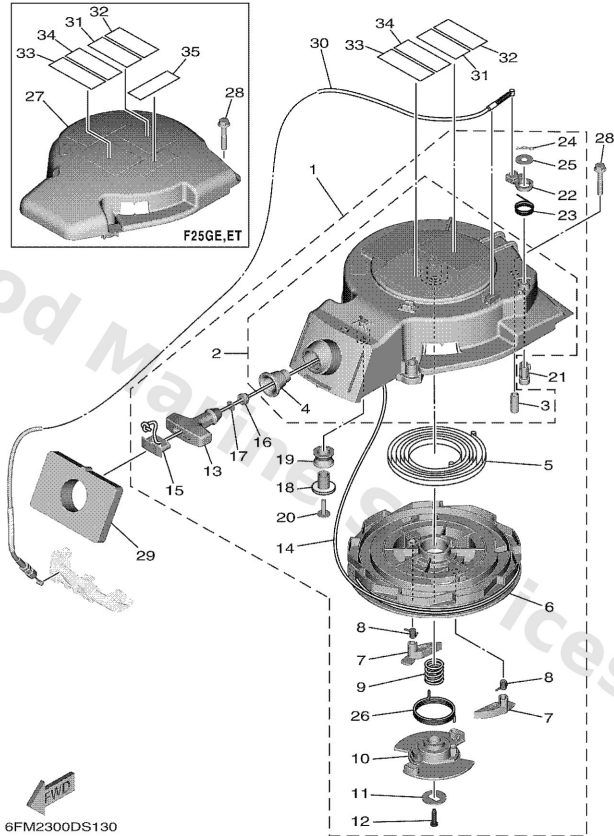

Starter

*1: CUT FROM 50M ROLLS (PART NO. 90790-48193), CUTTING LENGTH: 1.95M
*1:A PRELEVER SUR BOBINE 50M (REFERENCE 90790-48193),
LONGUEUR DE COUPE: 1.95M

Ref	Part	
30	6FM1577008 Cable comp., starter stop	Buy now
31	6EE8199540 Label, warning	Buy now
32	6EE8199550 Label, warning	Buy now
33	6EE8199440 Label, safety	Buy now
34	6EE8199450 Label, safety	Buy now
35	6AG8199600 Mark	Buy now