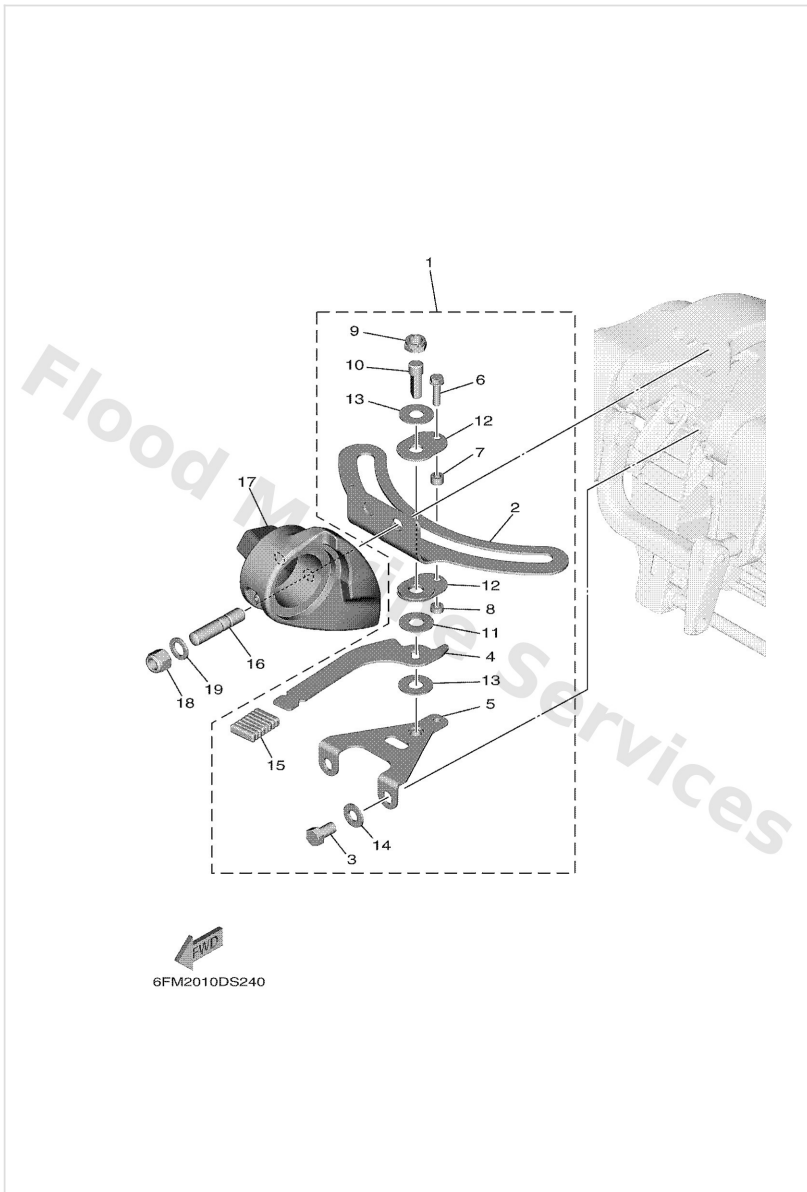

Steering Friction

Ref	Part	
1	6FM4250800 Steering friction assembly	Buy now
2	6FM4252700 Plate, friction	Buy now
3	9010908M91 Bolt, hexagon deep recess	Buy now
4	6FM4256100 Knob, steering lock	Buy now
5	6FM4252500 Plate, friction	Buy now
6	9759505520 Bolt, With Washer	Buy now
7	9038705054 Collar	Buy now
8	9038705053 Collar	Buy now
9	9018510M14 Nut, self-locking	Buy now
10	67C4256200 Shaft, steering lock	Buy now
11	9020210M56 Washer, plate	Buy now
12	65W4252800 Plate, friction	Buy now
13	90201106M5 Washer, plate(3gm)	Buy now
14	9299508200 Ybs66-8 washer, plain	Buy now
15	6894363300 Cover, tilt lever	Buy now