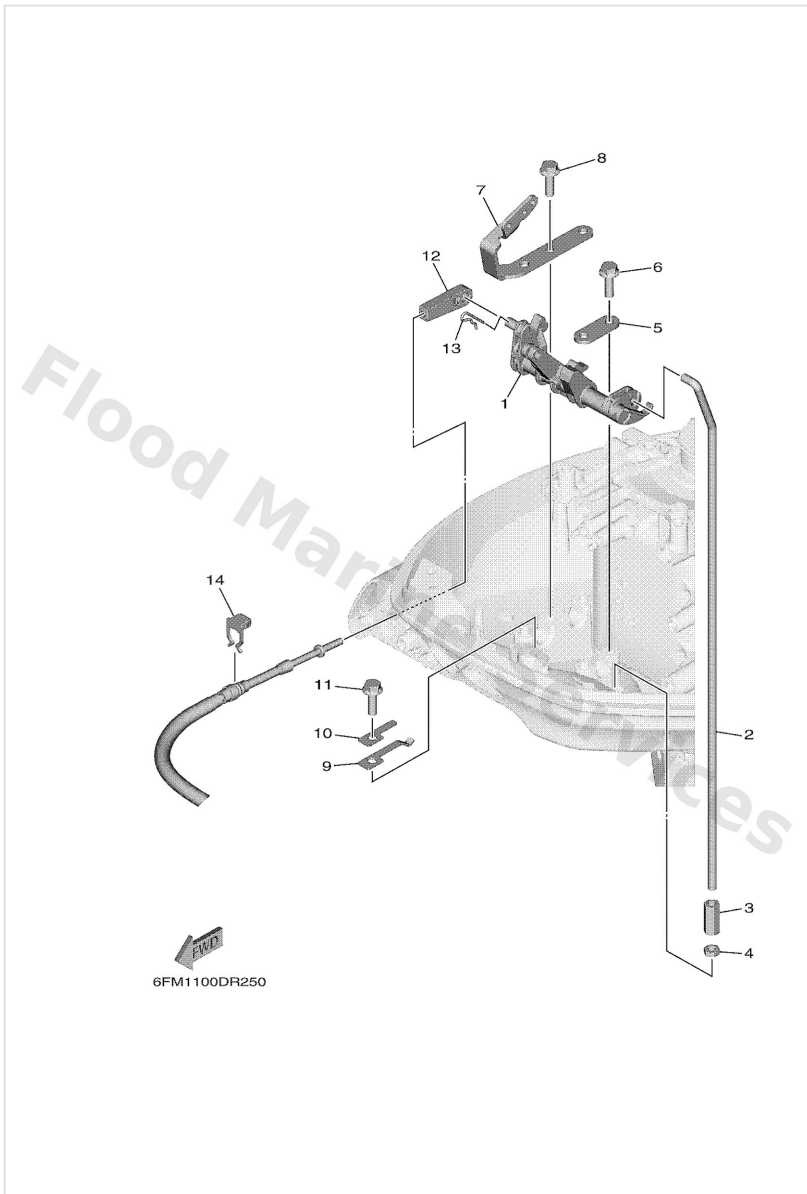

Control 1

Ref	Part	
1	6FM4412100 Lever, shift rod	Buy now
2	6FM4414300 Rod, shift S(16.7")	Buy now
2	6FM4414310 Rod, shift L(21.7")	Buy now
3	9017006015 Connector, shift rod	Buy now
4	9538006700 Nut	Buy now
5	6FM4166100 Bracket 1	Buy now
6	9010906M86 Bolt	Buy now
7	6FM4166200 Bracket 2	Buy now
9	66R4411600 Spring	Buy now
10	66R4411800 Bracket	Buy now
12	6FM4834400 Cable end, remote control	Buy now
13	9046818008 Clip 620436610000	Buy now
14	63D4853800 Clamp, cable 1	Buy now