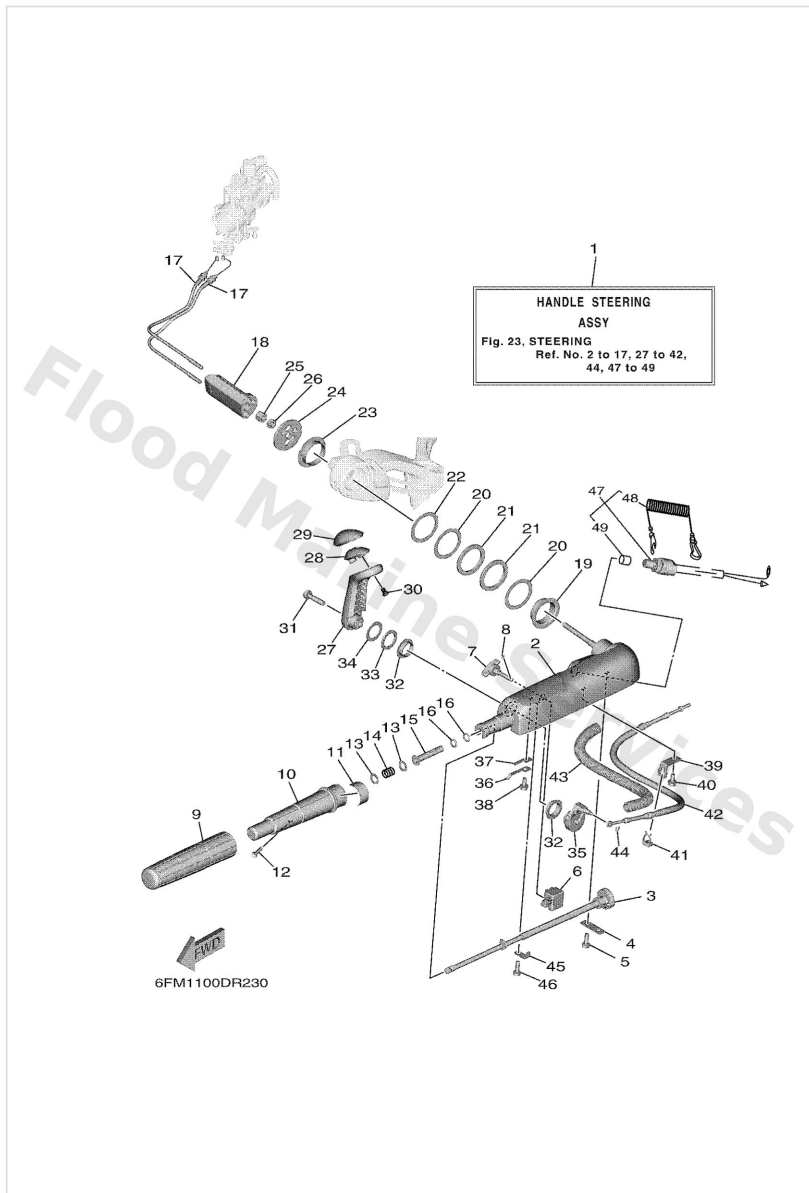

Steering

Ref	Part	
1	6FMW0084008D Handle steering assembly	Buy now
2	6FM42111008D Handle, steering	Buy now
3	6DR4213801 Lever, throttle	Buy now
4	65W4215900 Stay	Buy now
5	9010506M07 Bolt (689)	Buy now
6	6DR4212600 Friction, steering handle grip	Buy now
7	65W4212500 Bolt, friction adjusting	Buy now
8	9149016010 Pin, cotter	Buy now
9	67D4217700 Rubber, handle	Buy now
10	67D4211901 Grip, steering handle	Buy now
11	6FM4213700 Indicator, throttle	Buy now
12	9015205011 Screw, countersunk	Buy now
13	9020110M02 Washer, plate(6g9)	Buy now
14	9050123215 Spring (655)	Buy now
15	6FM4217100 Bushing	Buy now