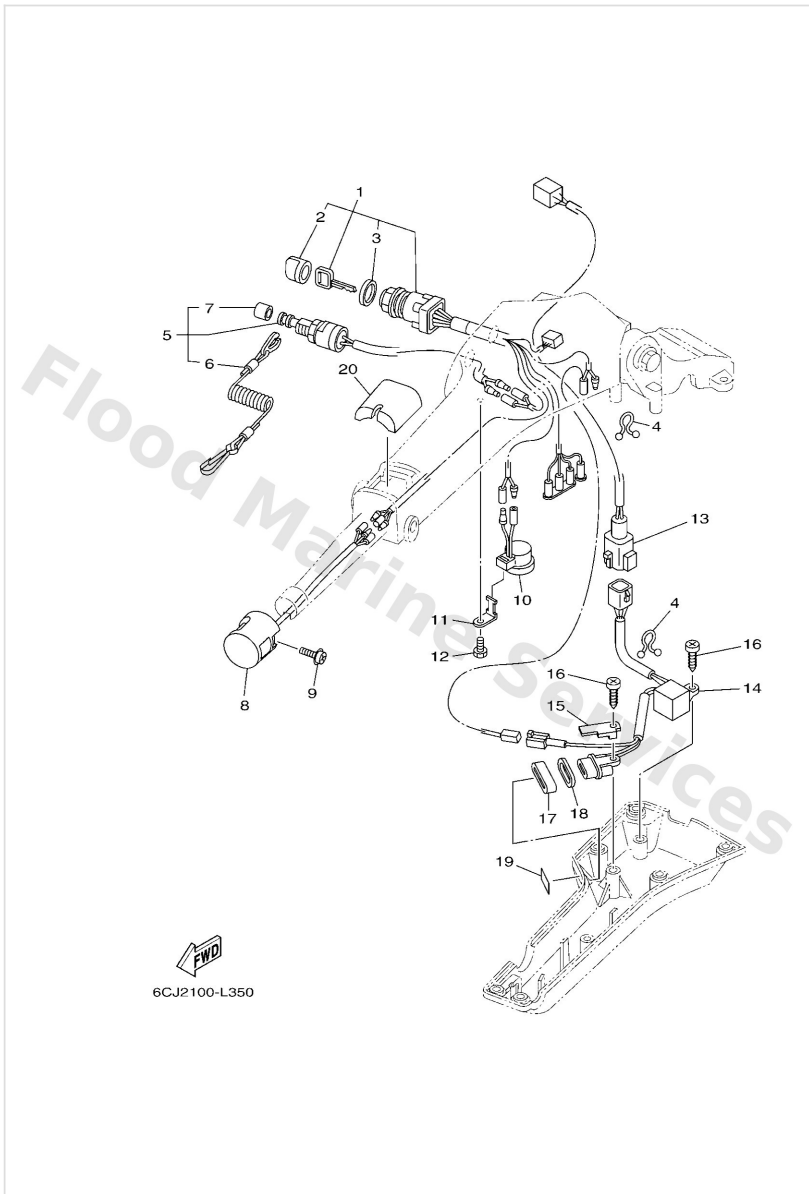

Optional Parts 4

Ref	Part	
16	9778060620 Screw, tapping(6k8)	Buy now
17	6X44272700 Grommet	Buy now
18	6FM8358900 Gasket	Buy now
19	6X48541500 Mark, signal lamp	Buy now
20	6X48194201 Cover	Buy now