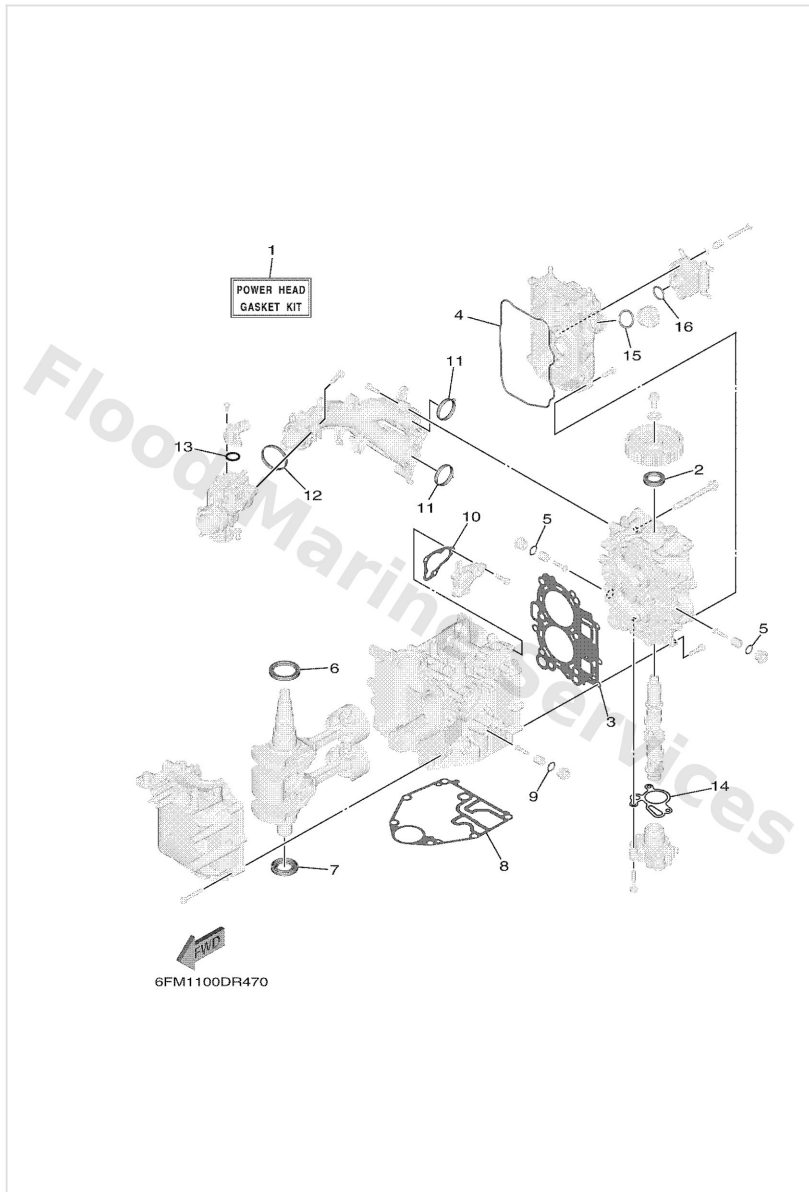

Repair Kit 1

Ref	Part	
1	6FMW000100 Power head gasket kit	Buy now
2	9310222010 Oil seal	Buy now
3	6FM1118100 Gasket, cylinder head 1	Buy now
4	6FM1135600 Seal, cylinder 2	Buy now
5	9321013M63 O-ring (6g8)	Buy now
6	9310237004 Oil seal	Buy now
7	9310225014 Oil seal	Buy now
8	6FM1135100 Gasket, cylinder	Buy now
10	6FM1241400 Gasket, cover	Buy now
11	6FM1364500 Gasket, manifold 1	Buy now
12	6FM1364600 Gasket, manifold 2	Buy now
13	1ST1416A00 O-ring	Buy now
14	6AH1332910 Gasket, pump cover	Buy now
15	9321024M79 O-ring	Buy now
16	9321020M65 O-ring	Buy now