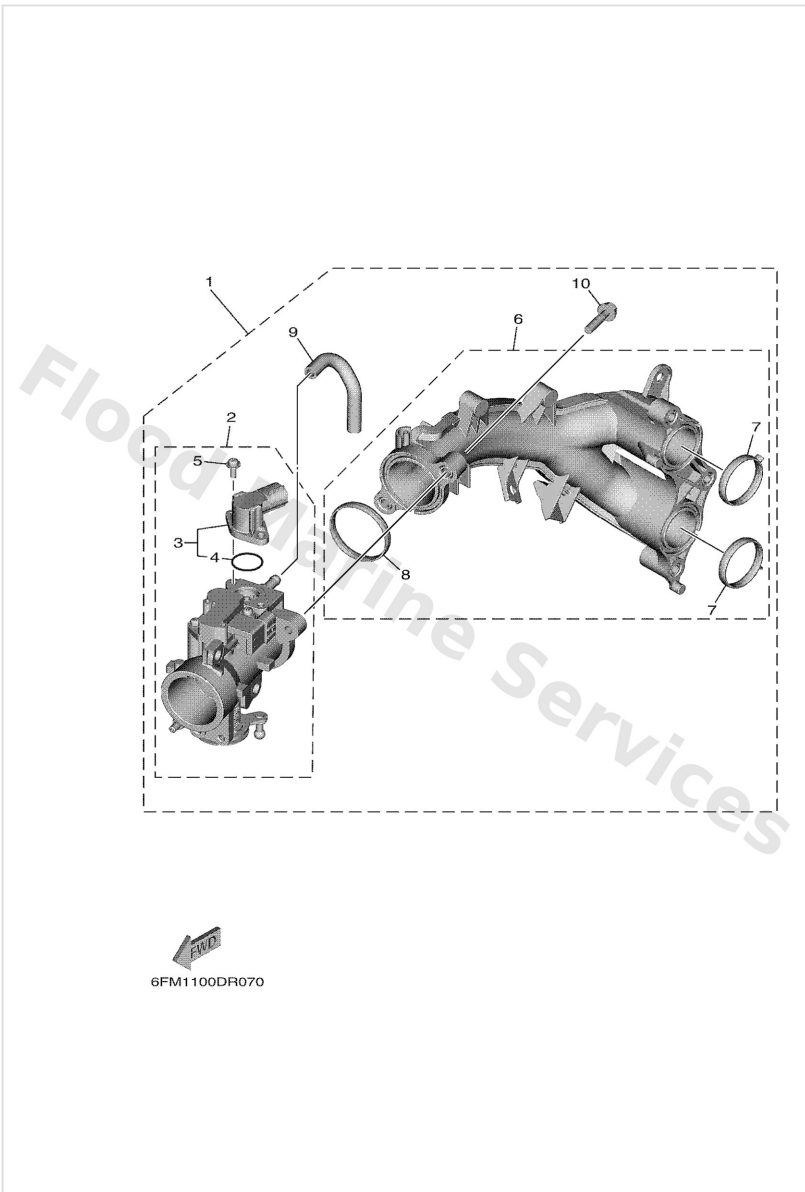

Intake 1

Ref	Part	
1	6FM1420000 Intake assembly	Buy now
2	6FM1375000 Throttle body assembly	Buy now
3	6FM1410H00 Solenoid valve	Buy now
4	1ST1416A00 O-ring	Buy now
5	68V1421600 Screw	Buy now
6	6FM1364100 Manifold, intake 1	Buy now
7	6FM1364500 Gasket, manifold 1	Buy now
8	6FM1364600 Gasket, manifold 2	Buy now
9	6FM1354300 Hose, air	Buy now
10	6P21444600 Bolt	Buy now