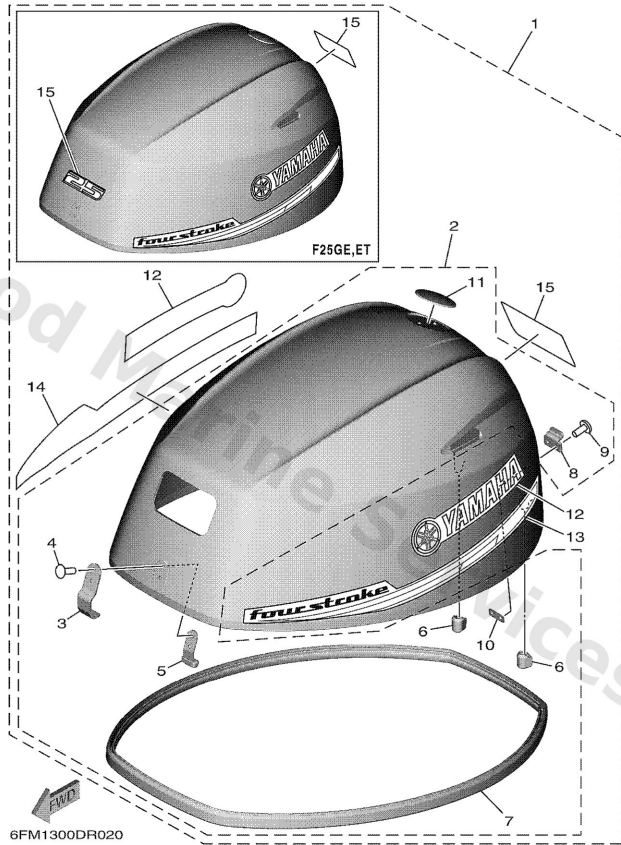

Top Cowling

Ref	Part	
15	6BP4267710 Graphic, front	Buy now