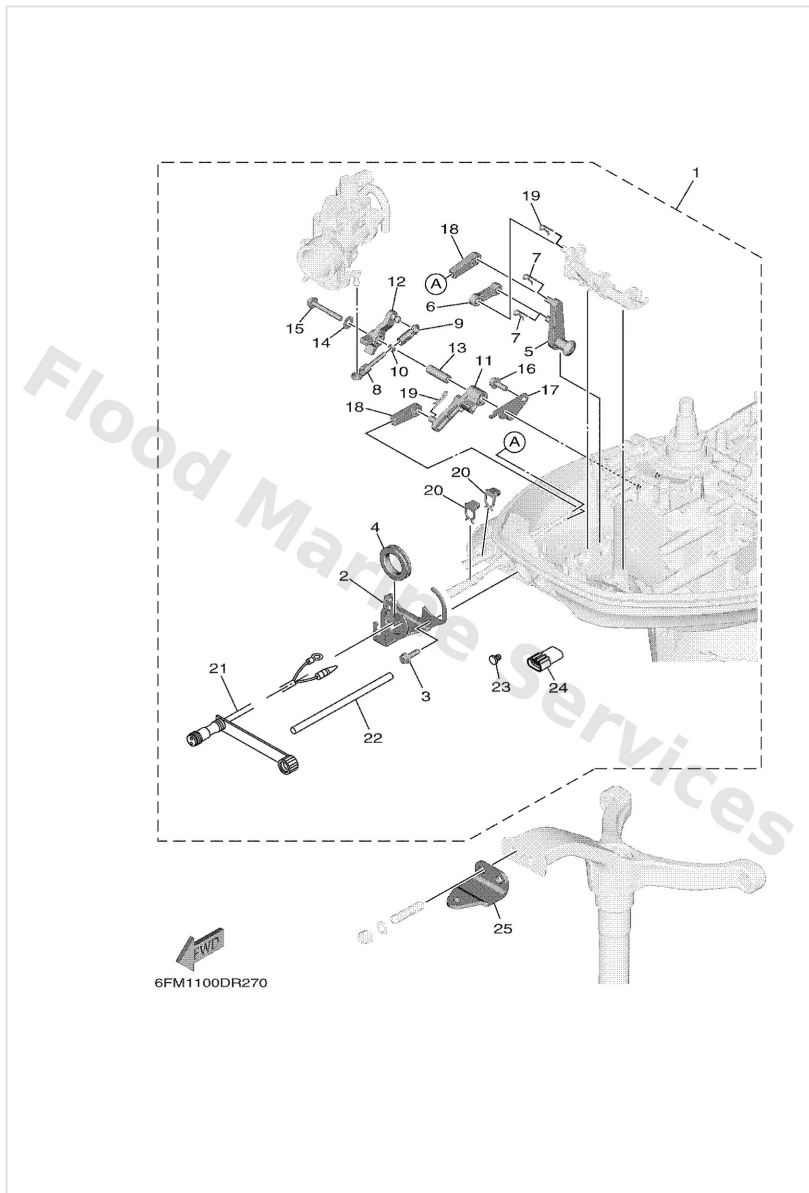

Remo Con Attachment

Ref	Part	
16	9589506016 Bolt, flange deep recess	Buy now
17	6FM1457100 Bracket, throttle	Buy now
18	6FM4834400 Cable end, remote control	Buy now
20	63D4853800 Clamp, cable 1	Buy now
21	6D58434000 Socket cord assembly 1	Buy now
22	9044609M42 Hose(6n6)	Buy now
23	7038211900 Cover, lead wire	Buy now
24	6FM8258200 Cap 1 (3p)	Buy now
25	65W4851101 Hook, steering AP	Buy now