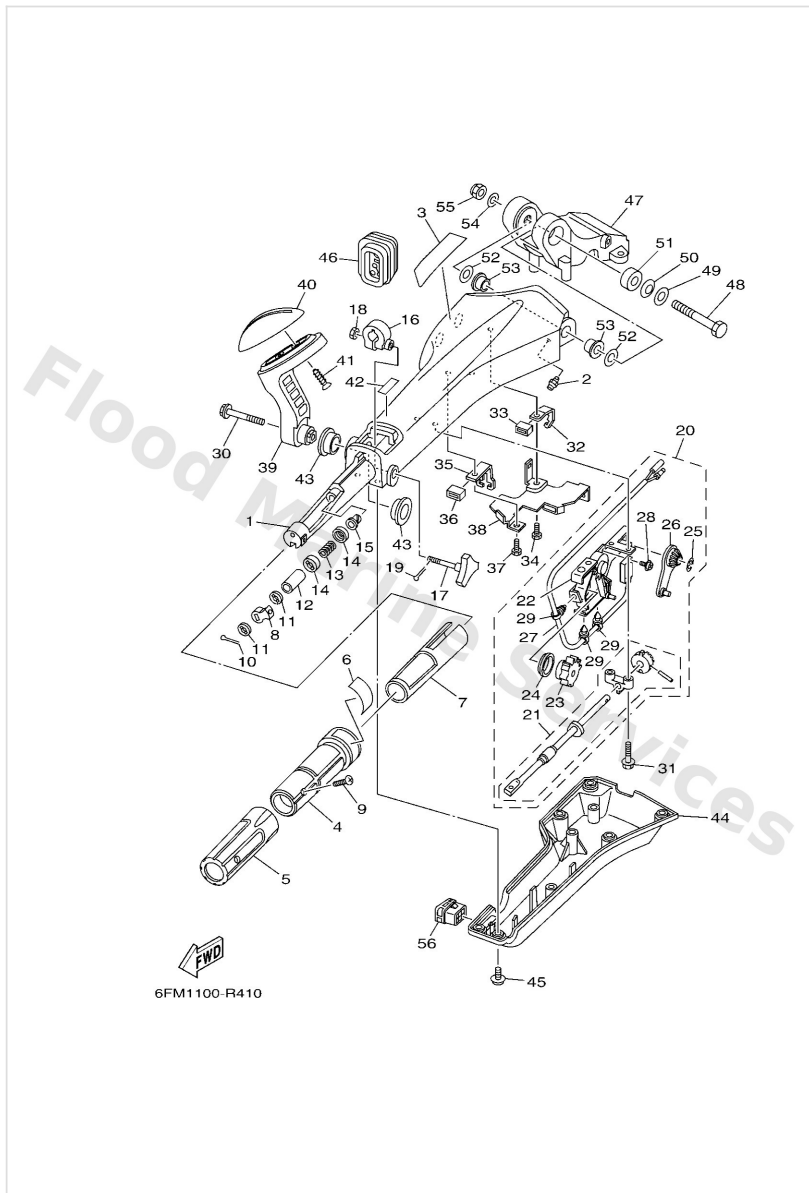

Optional Parts 3

Ref	Part	
1	6X442111028D Handle, steering	Buy now
2	9370006M03 Nipple, grease(6a1)	Buy now
3	6X44821500 Graphic	Buy now
4	6X44211901 Grip, steering handle	Buy now
5	6X44217700 Rubber, handle	Buy now
6	6X44213700 Indicator, throttle	Buy now
7	6X44129100 Bushing	Buy now
8	6X44413901 Collar	Buy now
9	9015205007 Screw, countersunk	Buy now
10	9149020010 Pin, cotter	Buy now
11	6X44417700 Washer	Buy now
12	6X44212800 Collar, distance 1	Buy now
13	9050123215 Spring (655)	Buy now
14	6X44418800 Washer	Buy now
15	9038608032 Bushing (650)	Buy now