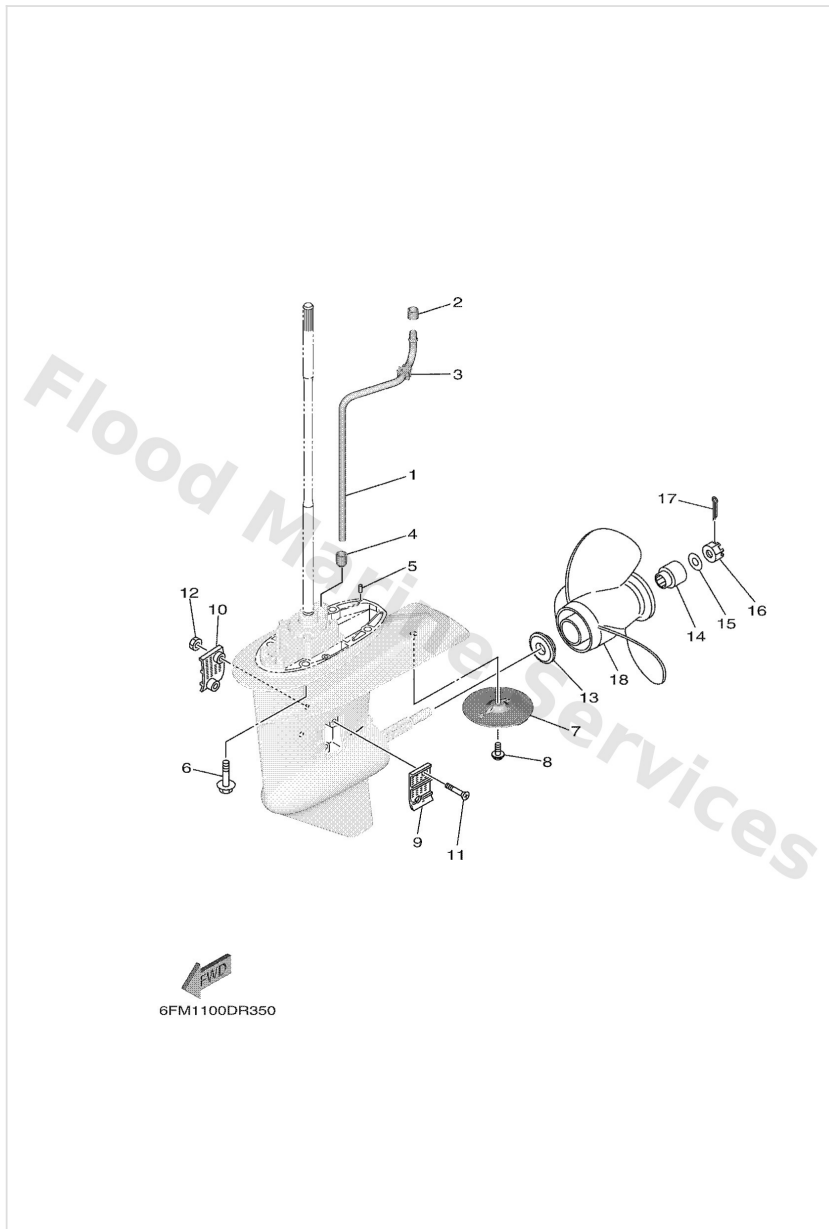

Lower Casing & Drive 2

Ref	Part	
1	6FM4436100 Tube, water 1 S(16.7")	Buy now
1	6FM4436110 Tube, water 1 L(21.7")	Buy now
2	6824436500 Damper, water seal 1	Buy now
3	6AH4436500 Damper, water seal 1	Buy now
4	6L24436800 Rubber, water seal 4	Buy now
5	9360412M07 Pin, dowel (688)	Buy now
6	9010510M12 Bolt (689)	Buy now
7	6644537101 Tab-trim	Buy now
8	9010508M02 Bolt hexagon	Buy now
9	6L24521400 Cover, water inlet	Buy now
10	6L24521500 Cover, water inlet	Buy now
11	9015105M05 Screw, countersunk	Buy now
12	9018505002 Nut nylon (sus)(ex4)	Buy now
13	6L24598701 Spacer	Buy now
14	6894599700 Spacer	Buy now