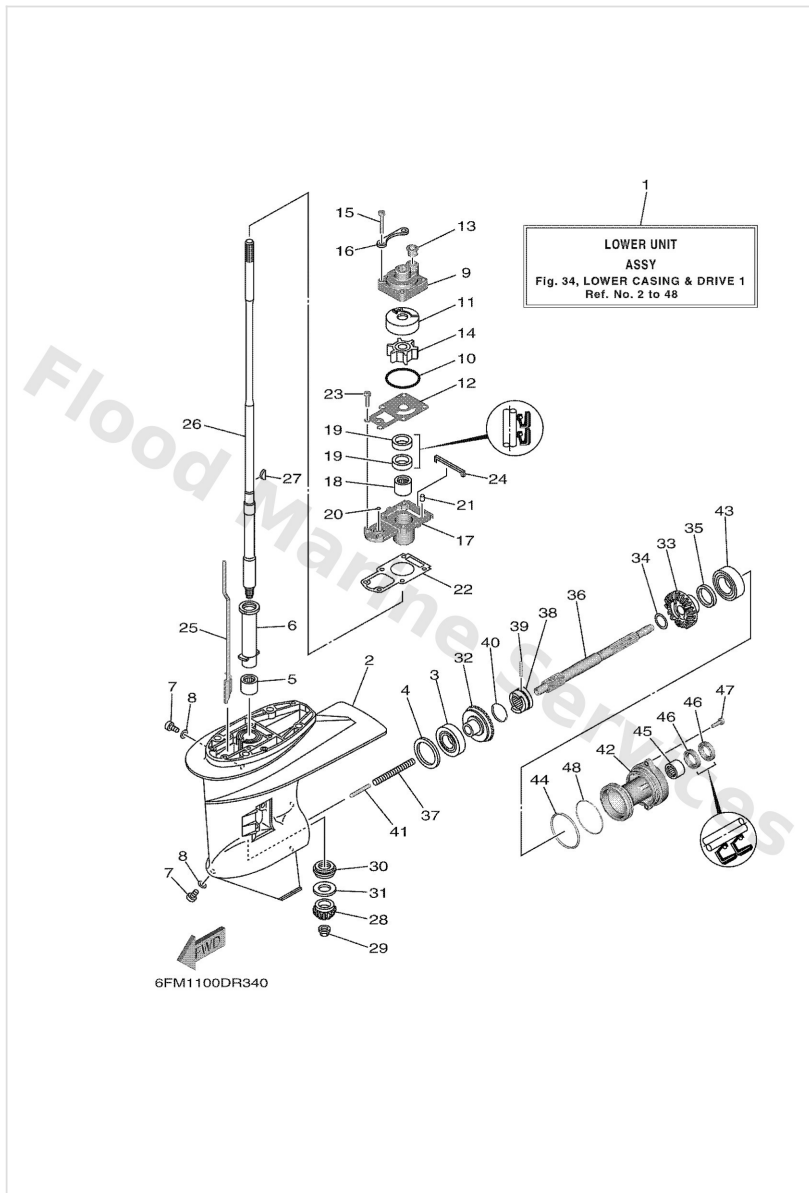

Lower Casing & Drive 1

Ref	Part	
35	6L24557730 Shim (t:1.3mm) UR	Buy now
36	65W4561100 Shaft, propeller	Buy now
37	9050110065 Spring compression648456360000	Buy now
38	6FM4563100 Clutch, dog	Buy now
39	9025005010 Pin straight 648456320000	Buy now
40	6484563311 Ring, cross pin	Buy now
41	6484563500 Plunger,shift	Buy now
42	6L245361038D Cap, lower casing	Buy now
43	9330600612 Bearing(2hr)	Buy now
44	9321060MA3 O-ring(6j8)	Buy now
46	9310120M07 Oil seal	Buy now
47	9759506520 Bolt(7u8)	Buy now
48	9321060M99 O-ring(6t3)	Buy now