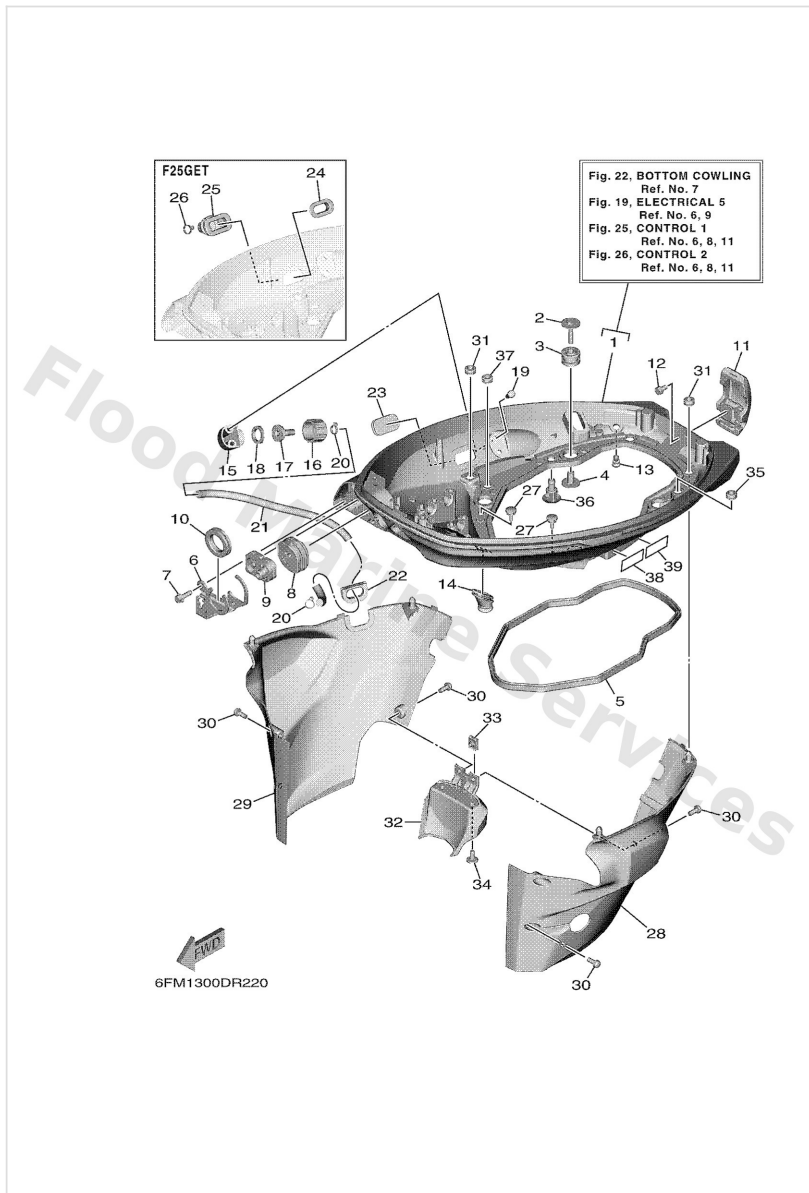

Bottom Cowling

Ref	Part	
14	6AH4272700 Grommet	Buy now
15	6DR1257200 Adapter	Buy now
16	6R31258100 Joint, hose 1	Buy now
17	6R31258200 Joint, hose 2	Buy now
18	6R31258300 Gasket, hose joint	Buy now
19	9778060520 Screw, tapping(6k8)	Buy now
20	9046511M10 Clamp	Buy now
21	9044511182 Hose (I370)	Buy now
22	6AH4272600 Grommet	Buy now
23	6H44272600 Grommet	Buy now
24	6BG4238400 Seal, cap	Buy now
25	6BG4272400 Grommet	Buy now
27	6H44274800 Grommet	Buy now
28	6FM4274100 Apron	Buy now
29	6FM4277100 Apron	Buy now