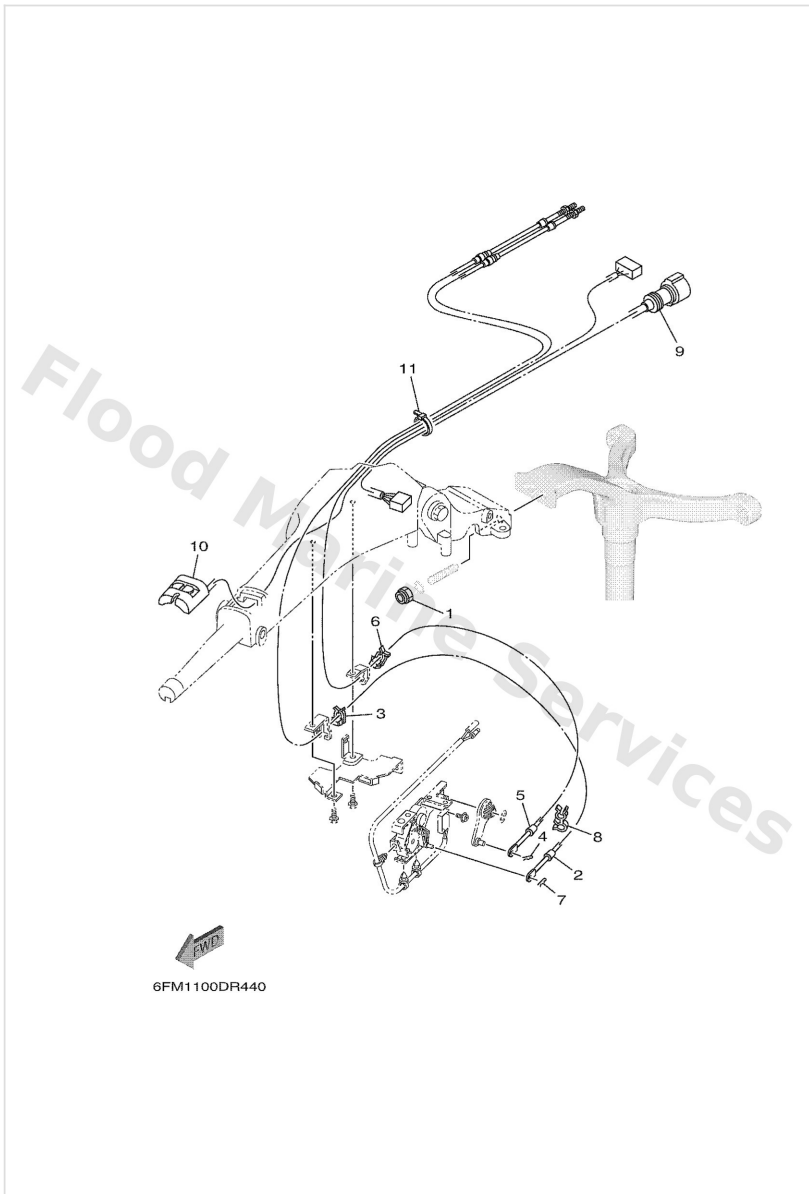

Optional Parts 5

Ref	Part	
1	9018510027 Nut, self-locking	Buy now
2	63D4832111 Cable	Buy now
3	63D4853800 Clamp, cable 1	Buy now
4	9046810005 Pin, hair 6264123500	Buy now
5	6FM2630110 Throttle cable assembly	Buy now
8	9046409M42 Clamp(6b0)	Buy now
9	6X48258610 Ext., wire harness (l:950mm)	Buy now
10	6X48186000 Switch assembly	Buy now
11	9046513M39 Clamp(6e8)	Buy now