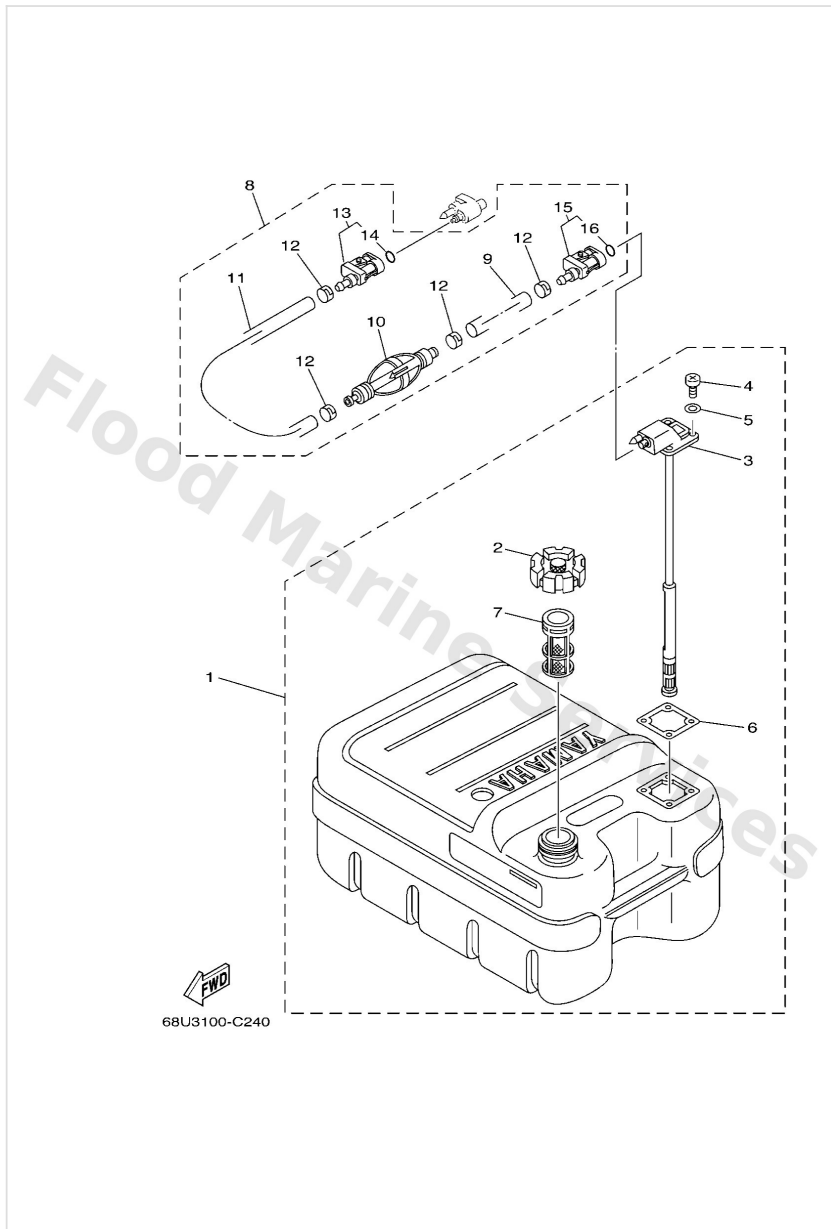

Fuel Tank 2

Ref	Part	
1	6YJ2420120 Fuel tank comp. AP FOR RUS	Buy now
2	6YJ2461001 Cap assembly	Buy now
3	6YJ2426010 Fuel meter assembly	Buy now
4	9015705M19 Screw, pan head	Buy now
5	6Y12432900 Seal	Buy now
6	6Y12426800 Gasket, fuel meter	Buy now
7	6YJ2416700 Strainer	Buy now
8	61J2430604 Fuel pipe comp. 1 AP FOR RUS	Buy now
9	9044511M06 Hose (I3000)	Buy now
10	61J2436000 Primer pump assembly	Buy now
11	9044511M05 Hose (I1000)	Buy now
12	6502435151 Band 1	Buy now
13	6G12430505 Fuel pipe joint comp. 2	Buy now
14	9321008287 O-ring (655)	Buy now
15	6Y12430506 Fuel pipe joint comp. 2	Buy now