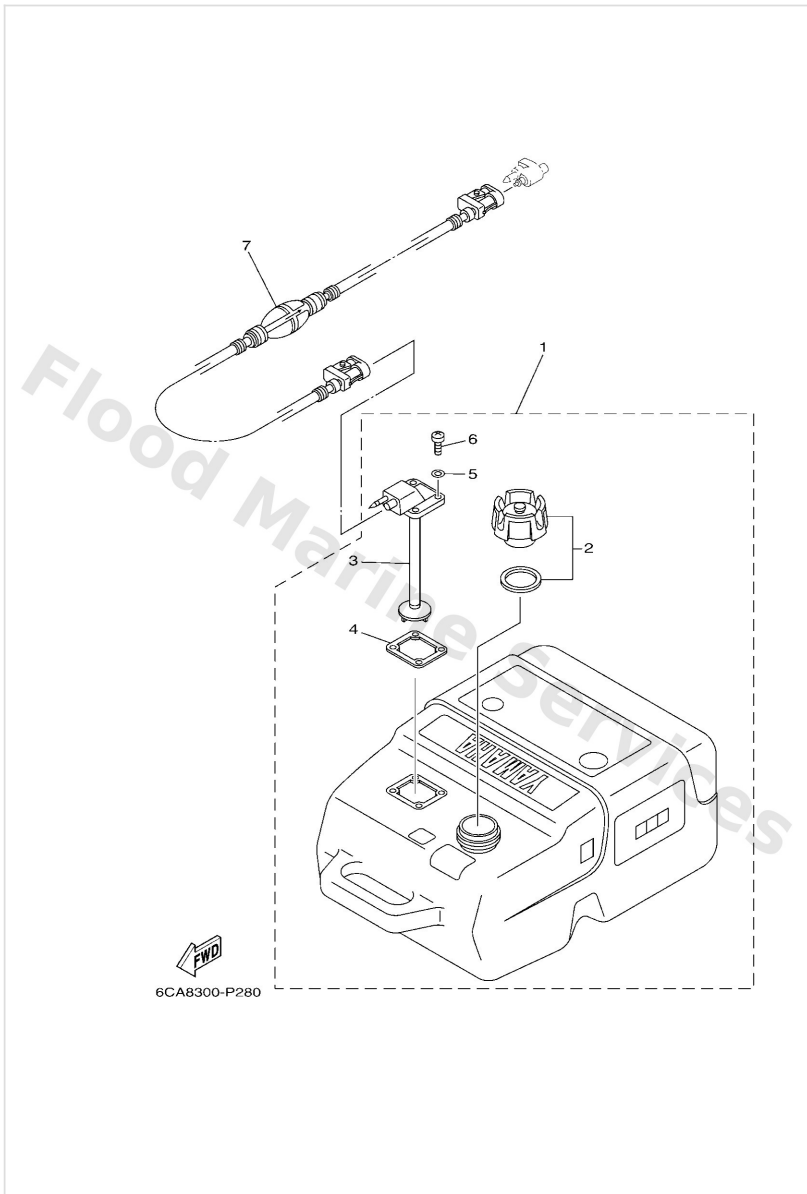

Fuel Tank 1

Ref	Part	
1	6YK2420104 Fuel tank comp. AP EXCEPT FOR RUS	Buy now
2	6YK2461002 Cap assembly	Buy now
3	6YK2426010 Fuel meter assembly	Buy now
4	6YL2426801 Gasket, fuel meter	Buy now
5	6YL2432900 Seal	Buy now
6	9015705M16 Screw, pan head	Buy now
7	6YL2430654 Fuel pipe comp. 1 AP EXCEPT FOR RUS	Buy now