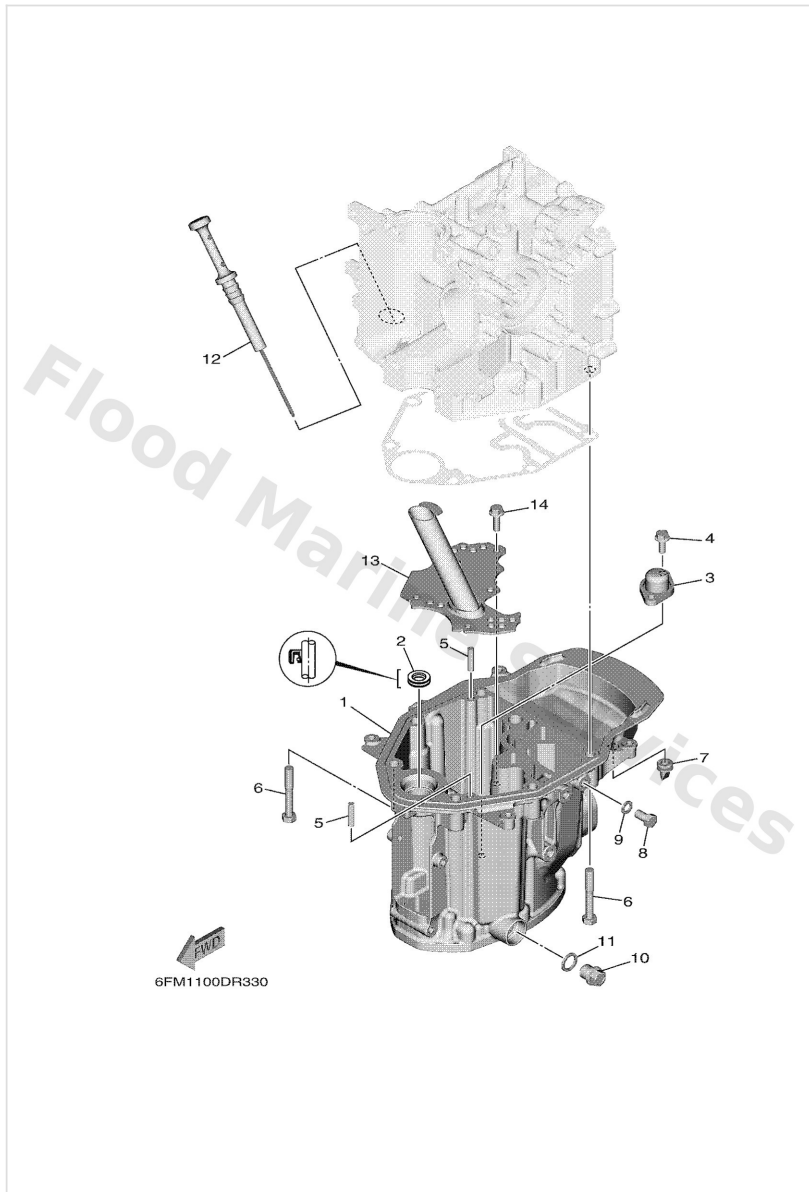

Oil Pan

Ref	Part	
1	6FM15311008D Oil pan	Buy now
2	9310113001 Oil seal	Buy now
3	6FM1341100 Strainer, oil	Buy now
4	9582206016 Bolt, flange	Buy now
5	9360625M00 Pin, dowel b (676)	Buy now
6	9757508555 Bolt, hexagon w/w deep recess	Buy now
7	65W4271700 Rubber, seal 2	Buy now
8	9709508014 Bolt, hexagon deep recess	Buy now
9	9043008143 Gasket (256-11198-00)	Buy now
10	9034014M06 Plug, straight screw(62y)	Buy now
11	9043014M09 Gasket	Buy now
12	6FM1536200 Plug, oil level	Buy now
13	6FM1331700 Plate, baffle	Buy now
14	9582206020 Bolt, flange	Buy now