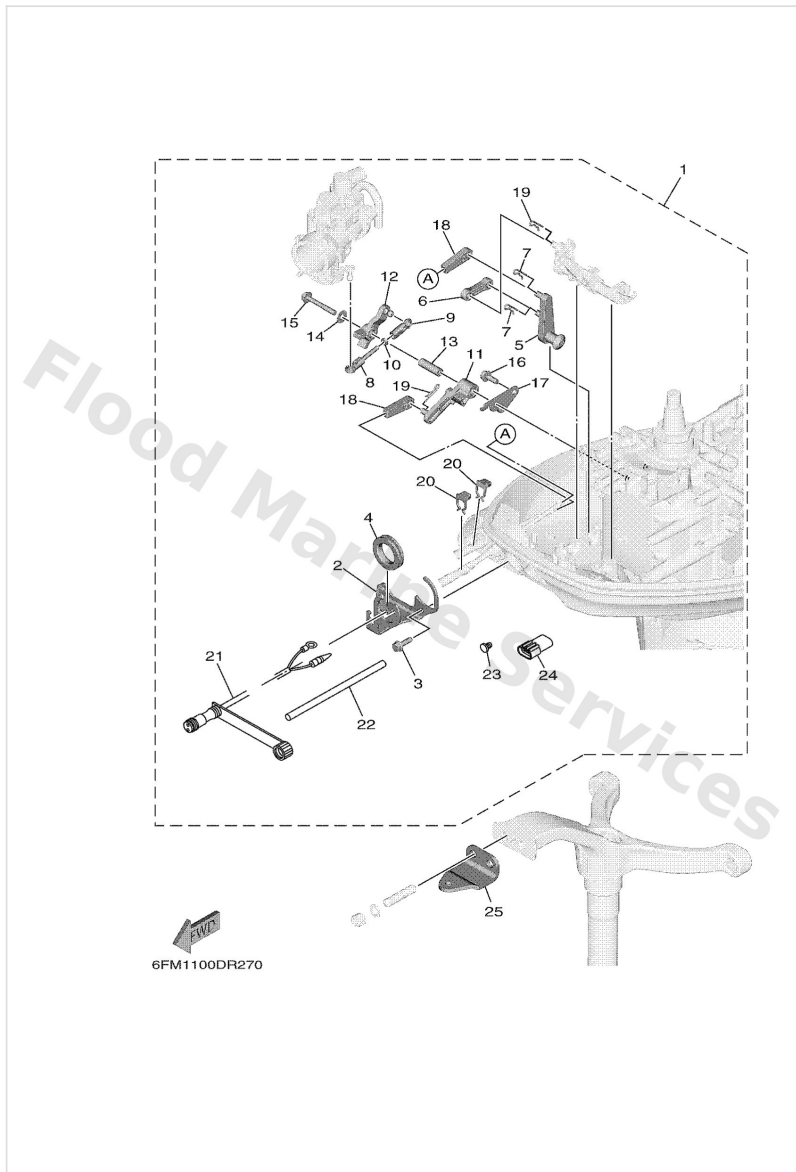

Remo Con Attachment

Ref	Part	
1	6FM4850100 Remote cont. attachment assembly. AP	Buy now
2	6FM4276110 Stopper	Buy now
3	9010906316 Bolt	Buy now
4	6FM4272610 Grommet	Buy now
5	6FM4412500 Lever, shift rod	Buy now
6	6FM4419200 Link, shift rod	Buy now
7	9046818008 Clip 620436610000	Buy now
8	6824123750 Joint, link 2	Buy now
9	6H44123700 Joint, link	Buy now
10	9538005700 Nut (656)	Buy now
11	6FM4215700 Lever, throttle	Buy now
12	6FM4128300 Lever, free accel.	Buy now
13	9038706M59 Collar (6h3)	Buy now
14	9020106M62 Washer, plate (6e5)	Buy now
15	9589506045 Bolt, flange deep recess	Buy now