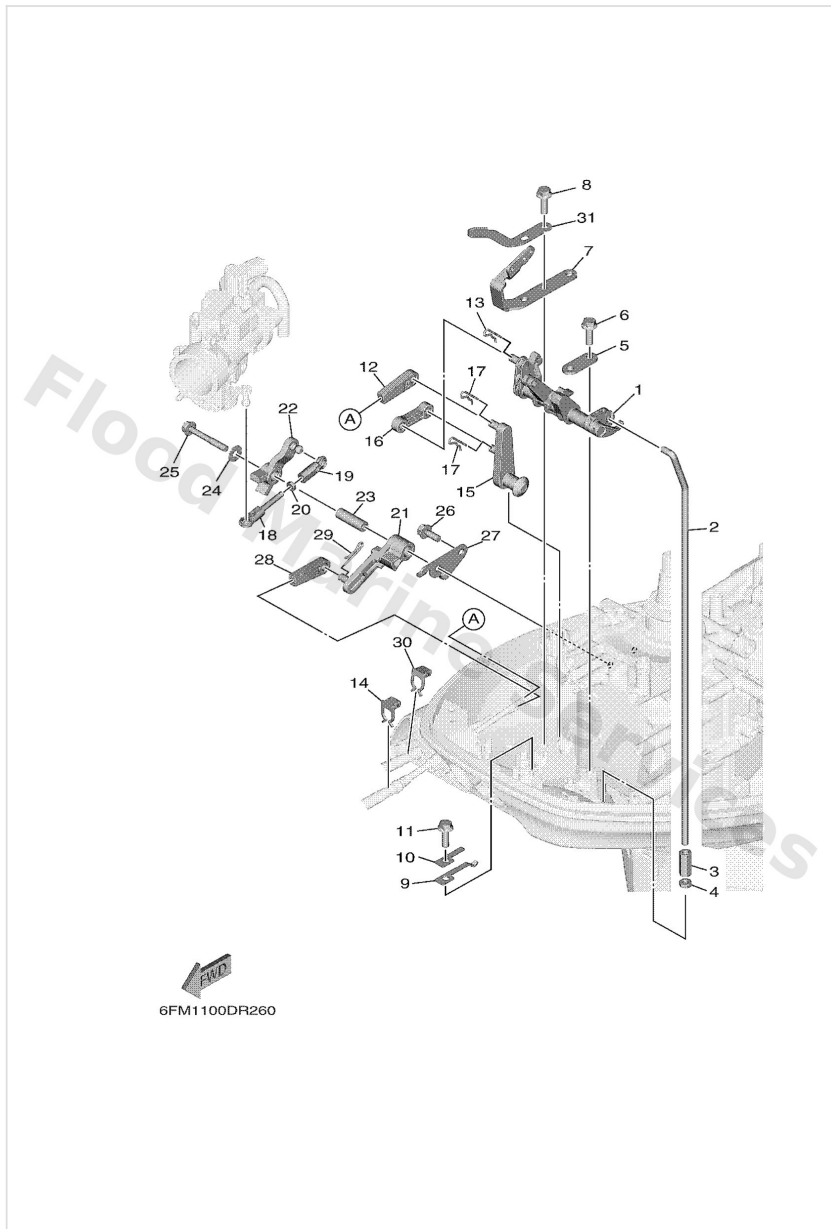

Control 2

Ref	Part	
1	6FM4412100 Lever, shift rod	Buy now
2	6FM4414300 Rod, shift S(16.7")	Buy now
2	6FM4414310 Rod, shift L(21.7")	Buy now
3	9017006015 Connector, shift rod	Buy now
4	9538006700 Nut	Buy now
5	6FM4166100 Bracket 1	Buy now
6	9010906M86 Bolt	Buy now
7	6FM4166200 Bracket 2	Buy now
9	66R4411600 Spring	Buy now
10	66R4411800 Bracket	Buy now
12	6FM4834400 Cable end, remote control	Buy now
13	9046818008 Clip 620436610000	Buy now
14	63D4853800 Clamp, cable 1	Buy now
15	6FM4412500 Lever, shift rod	Buy now
16	6FM4419200 Link, shift rod	Buy now