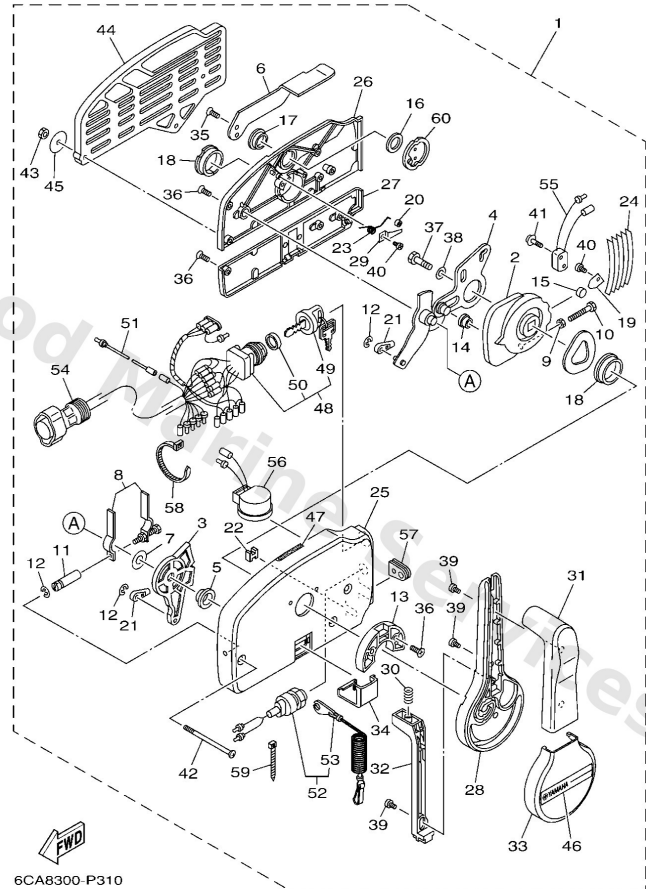

Remote Control Assy

Ref	Part	
31	7034822230 Grip, control lever SINGLE	Buy now
32	7034822310 Lock, neutral	Buy now
33	7034822510 Cover	Buy now
34	7034821910 Cover, lead	Buy now
35	7034828100 Screw, flat head	Buy now
36	7034418920 Screw	Buy now
37	9738008030 Bolt, hexagon (fj1)	Buy now
38	9299008600 Washer, plain (663)	Buy now
39	7034812810 Screw 2	Buy now
40	9858004006 Screw, pan head (7h3)	Buy now
41	7034812900 Screw 3	Buy now
42	7034418930 Screw	Buy now
43	9538006600 Nut(661)	Buy now
44	7034829310 Spacer, remote control SINGLE	Buy now
45	7014828700 Washer 1	Buy now