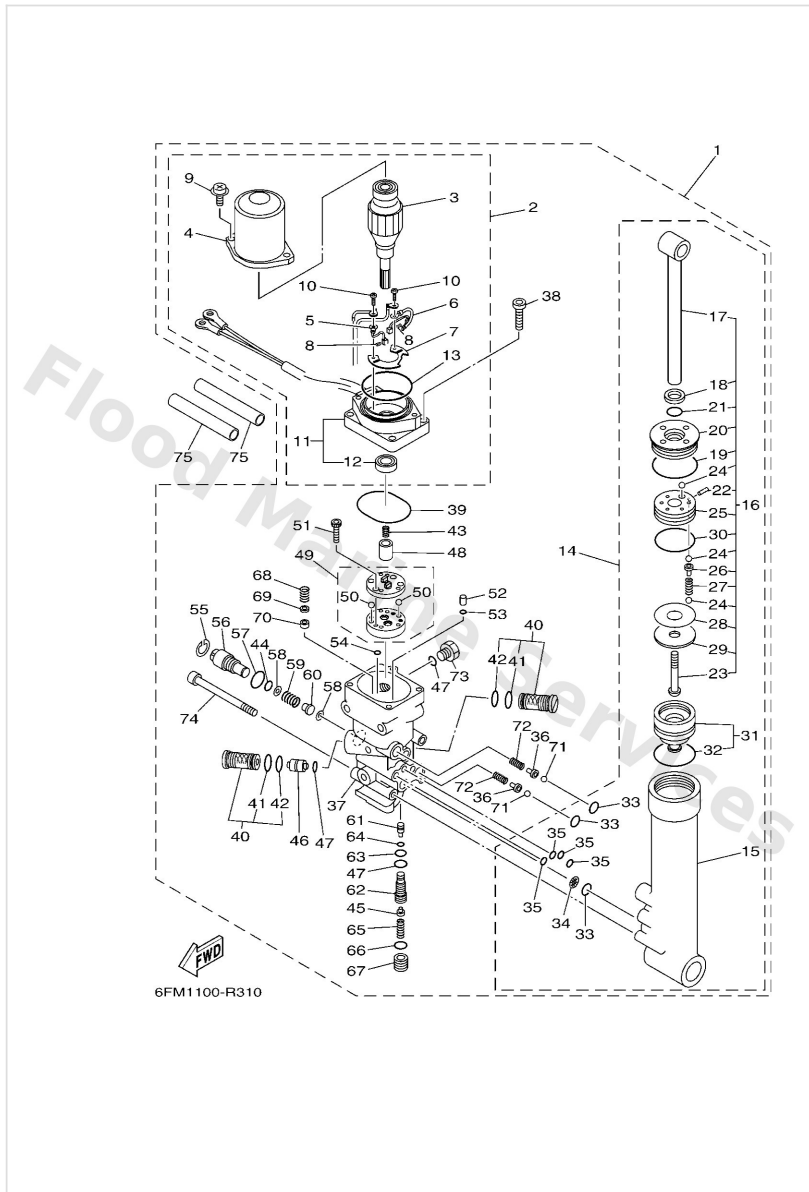

Power Trim & Tilt Assy

Ref	Part	
1	65W43800238D Power trim & tilt assembly	Buy now
2	65W4388021 Motor assembly	Buy now
3	67C4380510 Armature assembly	Buy now
4	67C4380410 Stator assembly	Buy now
5	67C4389210 Brush 2	Buy now
6	67C8218110 Circuit breaker comp.	Buy now
7	67C4380F10 Plate, brush holder	Buy now
8	67C4386K10 Spring, brush	Buy now
9	67C4387910 Screw, with washer	Buy now
10	9760204316 Screw, pan head with washer	Buy now
11	65W4388121 Frame, end	Buy now
12	67C4388210 Oil seal	Buy now
13	67C4386210 O-ring	Buy now
14	65W4384001 Power tilt assembly	Buy now
15	65W4380K00 Cylinder, tilt sub assembly	Buy now