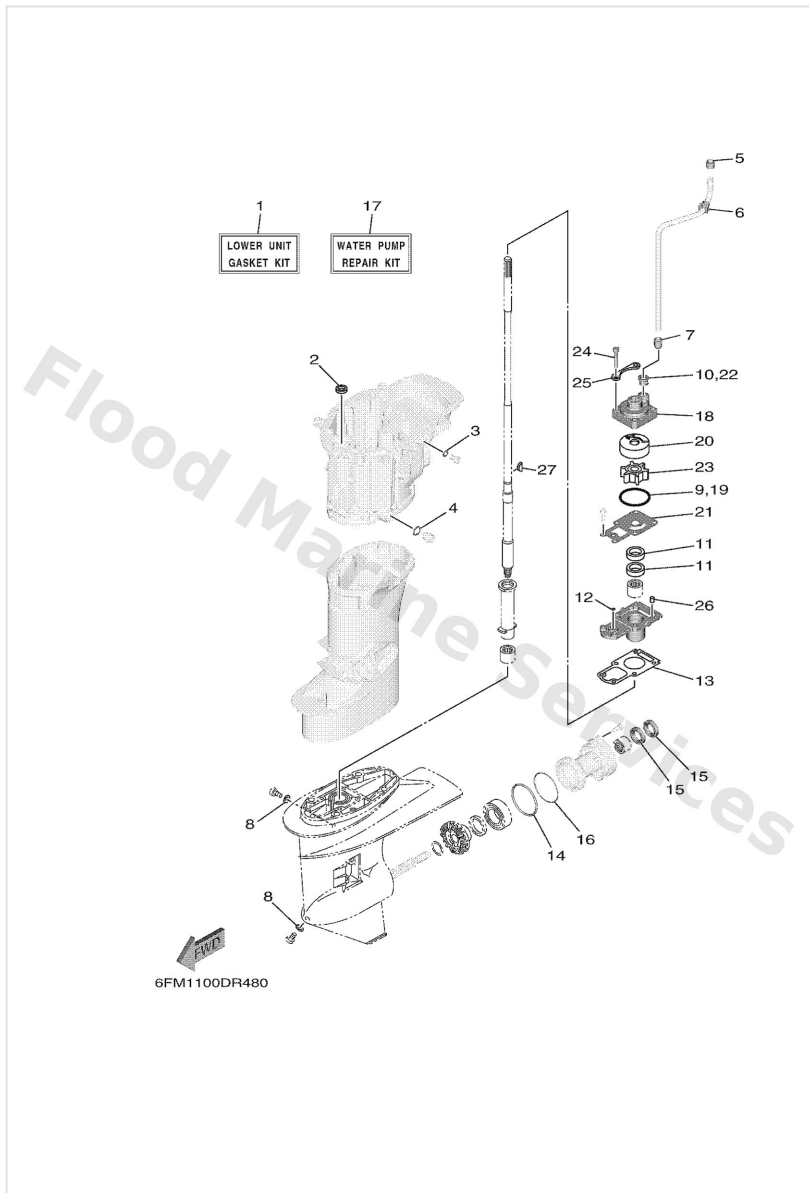

Repair Kit 2

Ref	Part	
1	6FMW000120 Lower unit gasket kit	Buy now
2	9310113001 Oil seal	Buy now
3	9043008143 Gasket (256-11198-00)	Buy now
4	9043014M09 Gasket	Buy now
5	6824436500 Damper, water seal 1	Buy now
6	6AH4436500 Damper, water seal 1	Buy now
7	6L24436800 Rubber, water seal 4	Buy now
8	9043008003 Gasket	Buy now
9	9321045161 O-ring	Buy now
10	6L24436710 Damper, water seal 3	Buy now
11	9310120048 Oil seal (20x30x6-648)	Buy now
12	9321006ME6 O-ring	Buy now
13	6L245315A0 Packing, lower casing	Buy now
14	9321060MA3 O-ring(6j8)	Buy now
15	9310120M07 Oil seal	Buy now