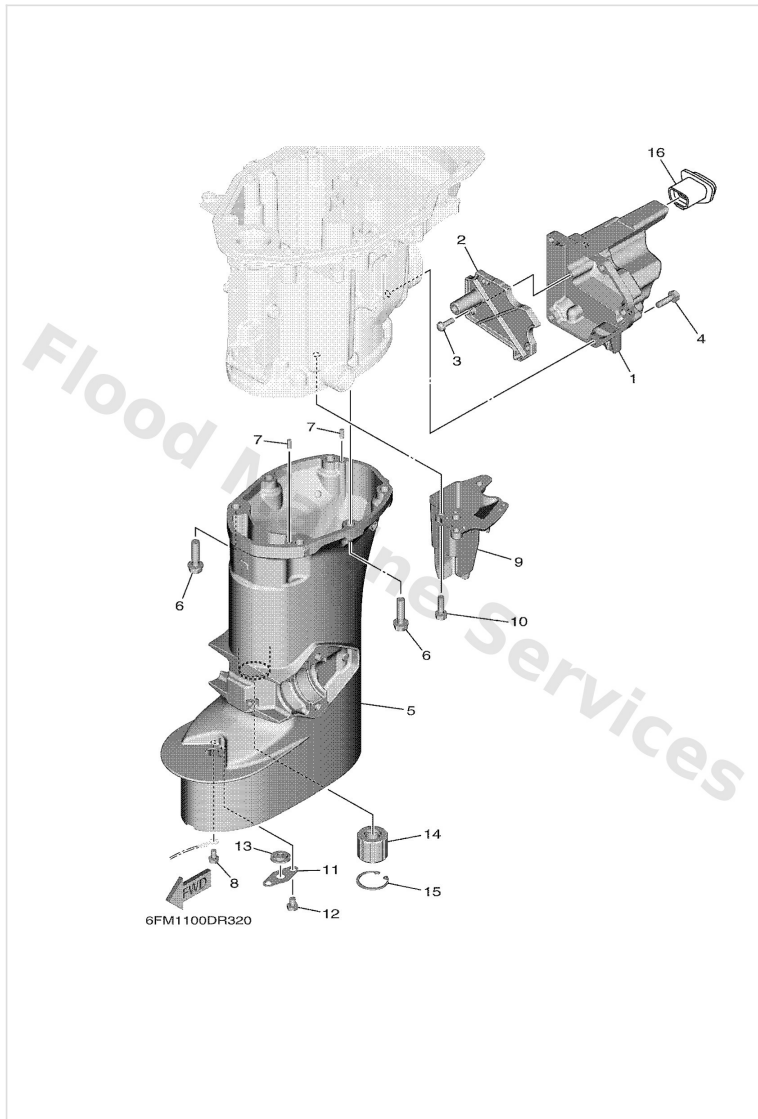

Upper Casing

Ref	Part	
1	6FM14731008D Chamber 1	Buy now
2	6FM4512600 Plate, seal damper	Buy now
3	9798005216 Screw, pan w/ plain	Buy now
4	9010506M07 Bolt (689)	Buy now
5	6FM45111008D Casing, upper S(16.7")	Buy now
5	6FM45111108D Casing, upper L(21.7")	Buy now
6	9757508530 Bolt, hexagon w/w deep recess	Buy now
7	9360410M03 Pin, dowel (688)	Buy now
8	9759505510 Bolt hex. head	Buy now
9	6FM1471100CA Muffler 1	Buy now
11	68T4532100 Plate L(21.7")	Buy now
12	9709506008 Bolt (fj1) L(21.7")	Buy now
13	9048014M54 Grommet L(21.7")	Buy now
14	6L24531800 Bushing, drive shaft L(21.7")	Buy now
15	9342030042 Circlip (650) L(21.7")	Buy now