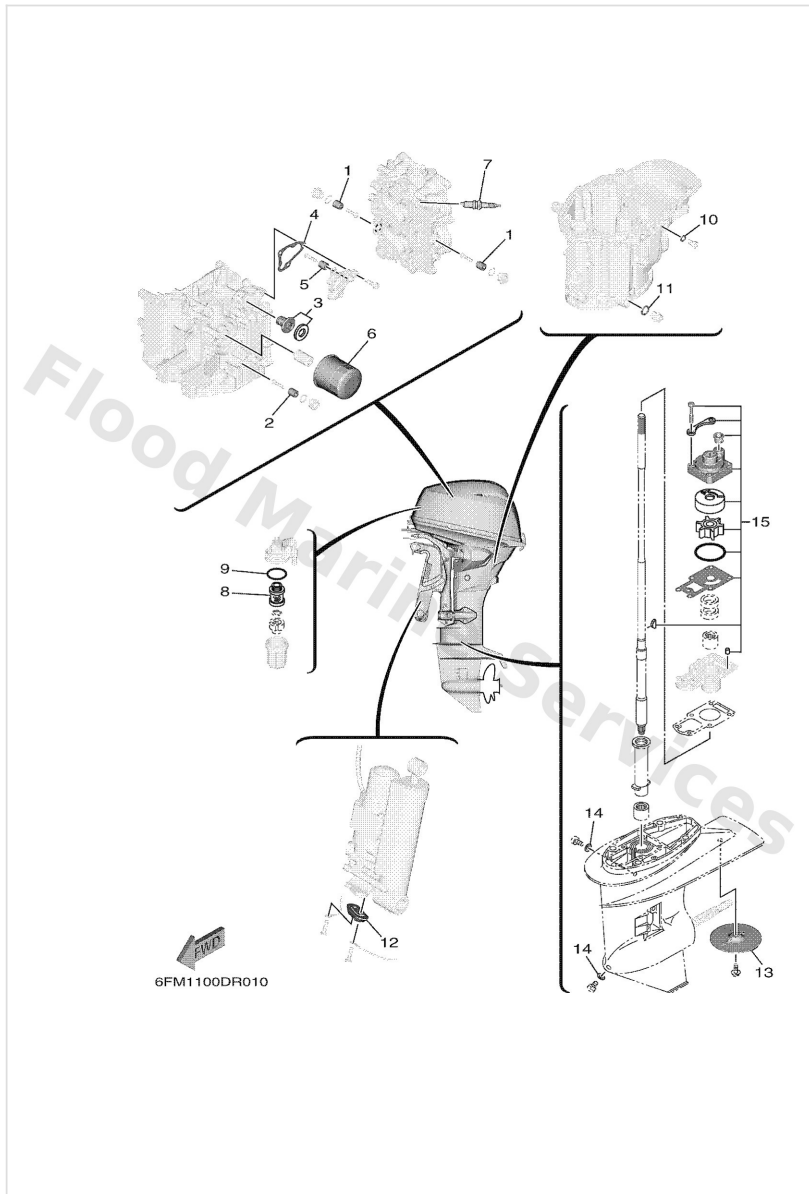

Scheduled Service Parts

Ref	Part	
1	6G81132500 Anode	Buy now
3	6FM1241100 Thermostat	Buy now
4	6FM1241400 Gasket, cover	Buy now
6	5GH1344060 Element assembly, oil cleaner	Buy now
7	9470200418 Plug, spark (dpr6eb-9)	Buy now
8	6D82456300 Element, filter (with tag)	Buy now
9	6D82456400 Gasket	Buy now
10	9043008143 Gasket (256-11198-00)	Buy now
11	9043014M09 Gasket	Buy now
12	65W4525100 Anode	Buy now
13	6644537101 Tab-trim	Buy now
14	9043008003 Gasket	Buy now
15	6FMW007800 Water pump repair kit	Buy now