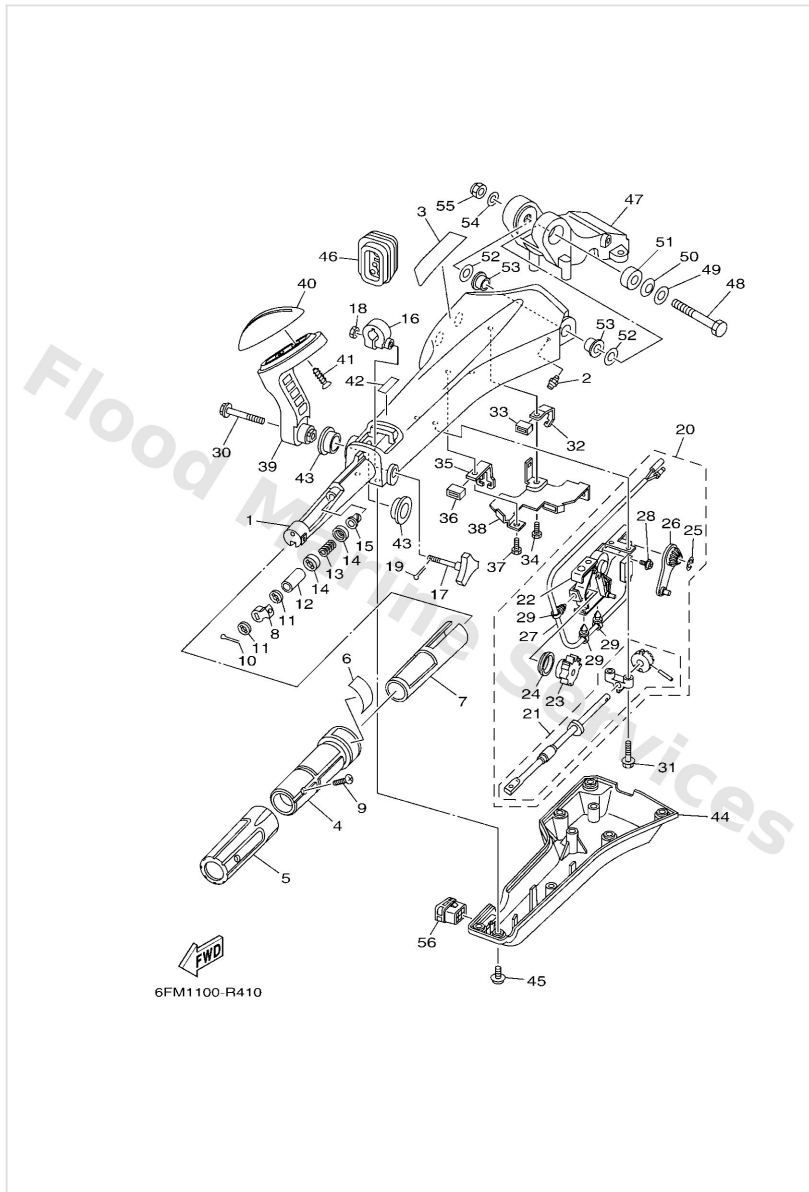

Optional Parts 3

Ref	Part	
32	6X44853800 Clamp, cable 1	Buy now
33	6X42636700 Protector	Buy now
34	9709506014 Bolt(gj3)	Buy now
35	6X44853810 Clamp, cable 1	Buy now
38	6X44215900 Stay	Buy now
39	6X444159008D Handle, gear shift	Buy now
40	6X44417300 Lever, shift control	Buy now
41	9778060920 Screw, tapping	Buy now
42	6X34419100 Indicator, shift	Buy now
43	9038626MA3 Bush	Buy now
44	6X44213111 Cover, handle steering	Buy now
45	9798506216 Screw, with washer(6h2)	Buy now
46	6X44272501 Grommet	Buy now
47	63D42121228D Bracket	Buy now
48	9010112014 Bolt	Buy now