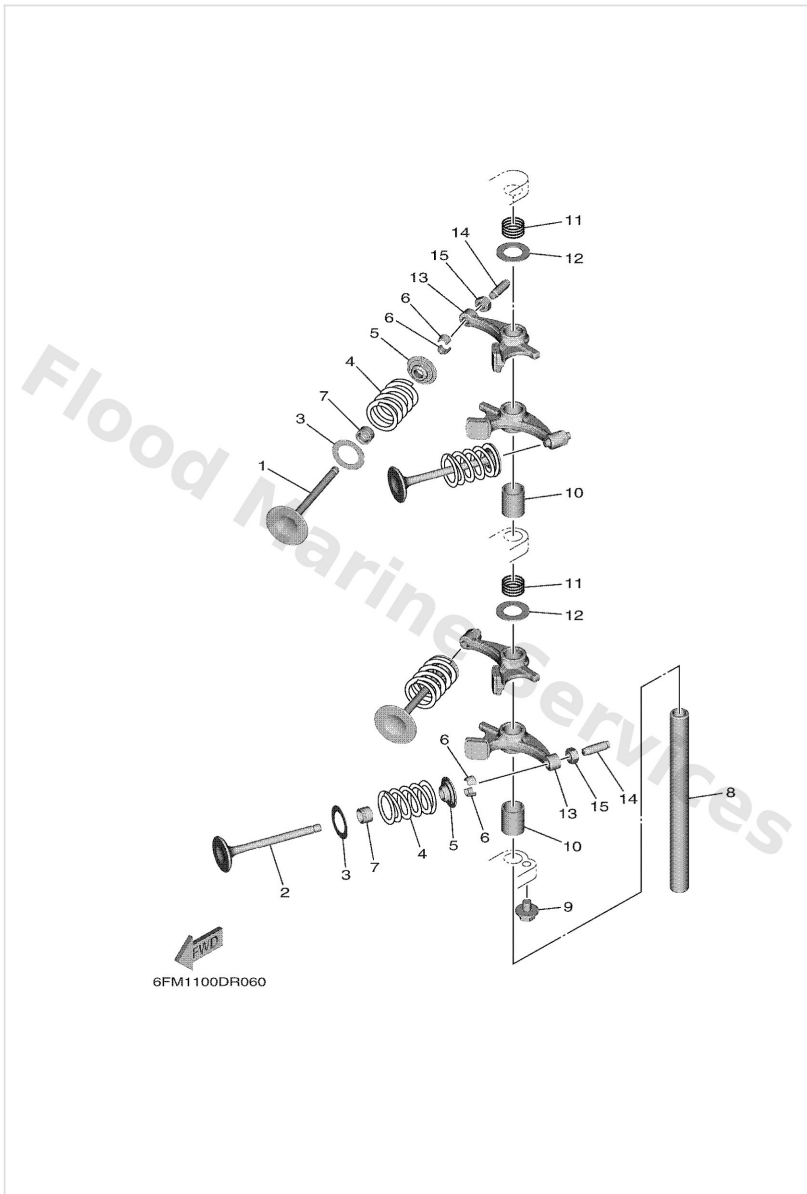

Valve

Ref	Part	
1	6FM1211100 Valve, intake	Buy now
2	6FM1212100 Valve, exhaust	Buy now
3	62Y1211600 Seat, valve spring	Buy now
4	3YF1211300 Spring, valve inner	Buy now
5	30X1211700 Retainer, valve spring	Buy now
6	30X1211800 Cotter, valve	Buy now
7	51Y1211900 Seal, valve stem	Buy now
8	66M1214600 Shaft, rocker	Buy now
9	9011906054 Bolt, with washer	Buy now
10	9038713006 Collar	Buy now
11	90501120A5 Spring, compression	Buy now
12	9020113013 Washer, plate	Buy now
13	6AH1215100 Arm, valve rocker	Buy now
14	64J1215900 Screw, valve adjusting	Buy now
15	62Y1215800 Nut, lock	Buy now