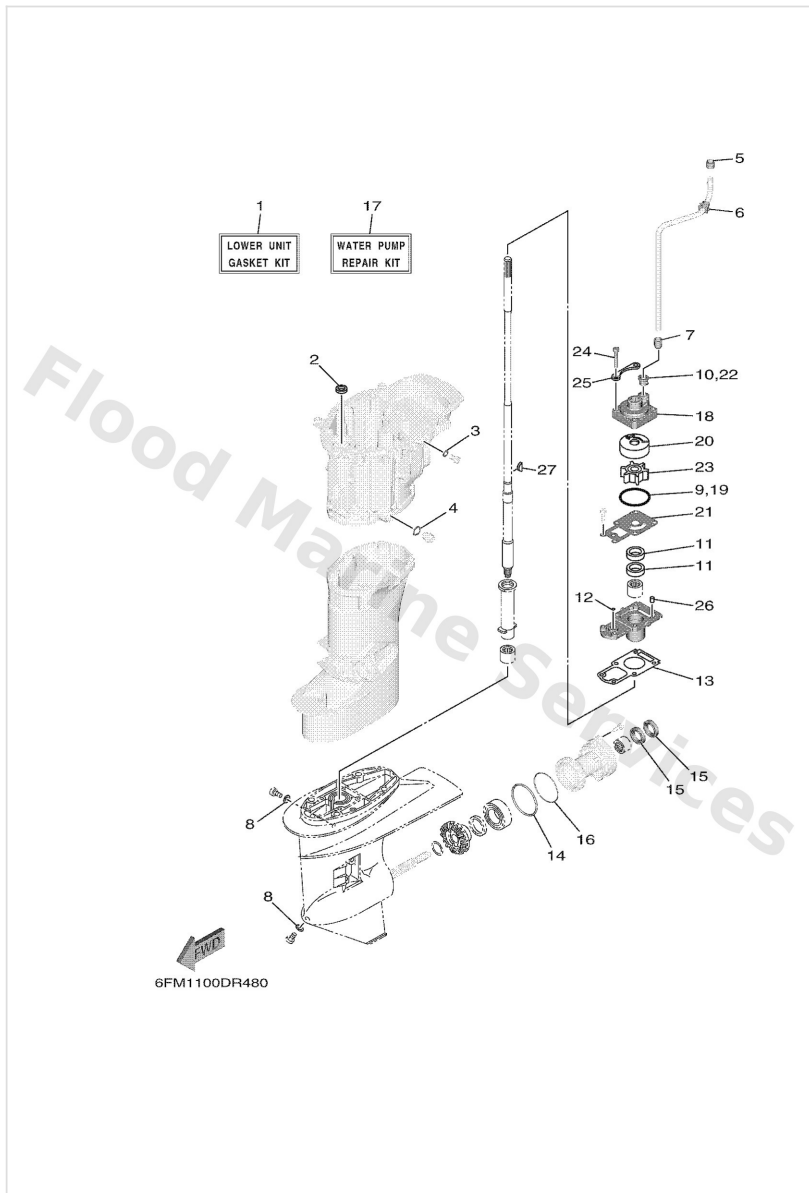

Repair Kit 2

Ref	Part	
16	9321060M99 O-ring(6t3)	Buy now
17	6FMW007800 Water pump repair kit	Buy now
18	6L24431101 Housing, water pump	Buy now
20	6L24432200 Insert, cartridge	Buy now
21	6FM4432301 Outer plate, cartridge	Buy now
23	6L24435200 Impeller	Buy now
24	9759506540 Bolt, hexagon w/w deep recess	Buy now
25	6L24432800 Plate	Buy now
26	9360412M07 Pin, dowel (688)	Buy now
27	9028003024 Key, woodruff(662)	Buy now