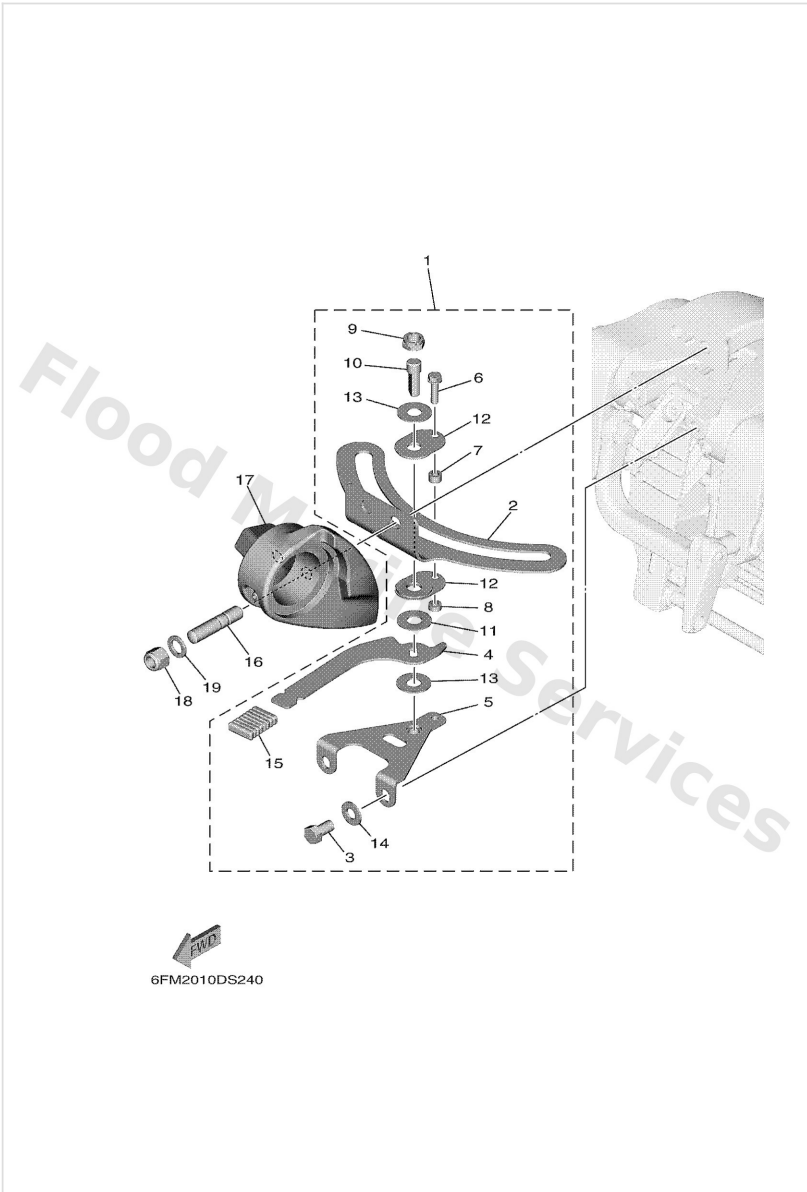

Steering Friction

Ref	Part	
16	9011610064 Bolt, stud	Buy now
17	6FM42121018D Bracket	Buy now
18	9018510027 Nut, self-locking	Buy now
19	9020110049 Washer, plate	Buy now