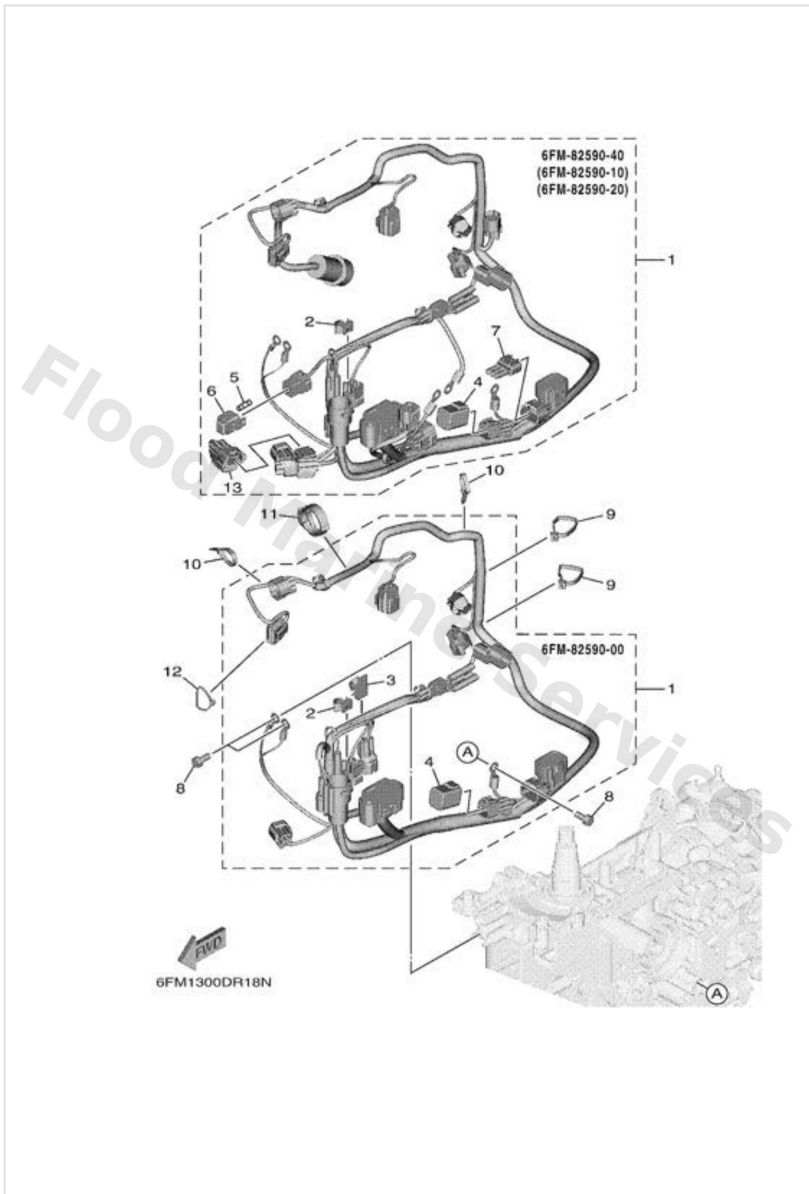

Electrical 4

Ref	Part	
13	6FM8198000 Diode assembly	Buy now