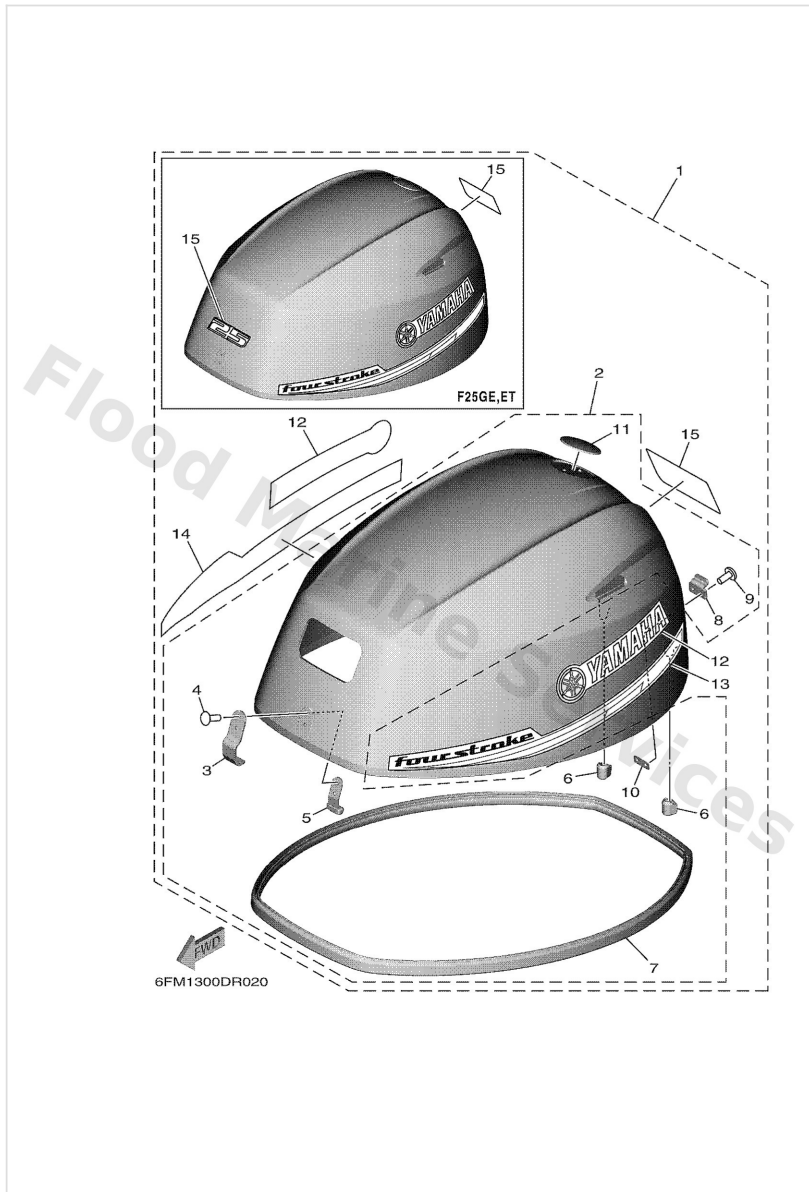

Top Cowling

Ref	Part	
1	6FM4261000 Top cowling assembly	Buy now
1	6FM4261010 Top cowling assembly	Buy now
2	6FM4261A00 Top cowling w/o graphics	Buy now
2	6FM4261A10 Top cowling w/o graphics	Buy now
3	6FM4265100 Hook	Buy now
4	9026604M01 Rivet (689)	Buy now
5	6FM4264900 Holder, clamp band	Buy now
6	6BG4266200 Damper	Buy now
7	6FM4261500 Seal	Buy now
8	6FM4265200 Hook	Buy now
10	6FM4264700 Holder, clamp band	Buy now
11	6AH4269710 Tuning fork mark	Buy now
12	6FM4268100 Mark, cowling	Buy now
13	6FM4267500 Graphic, side 1	Buy now
14	6FM4267600 Graphic, side 2	Buy now