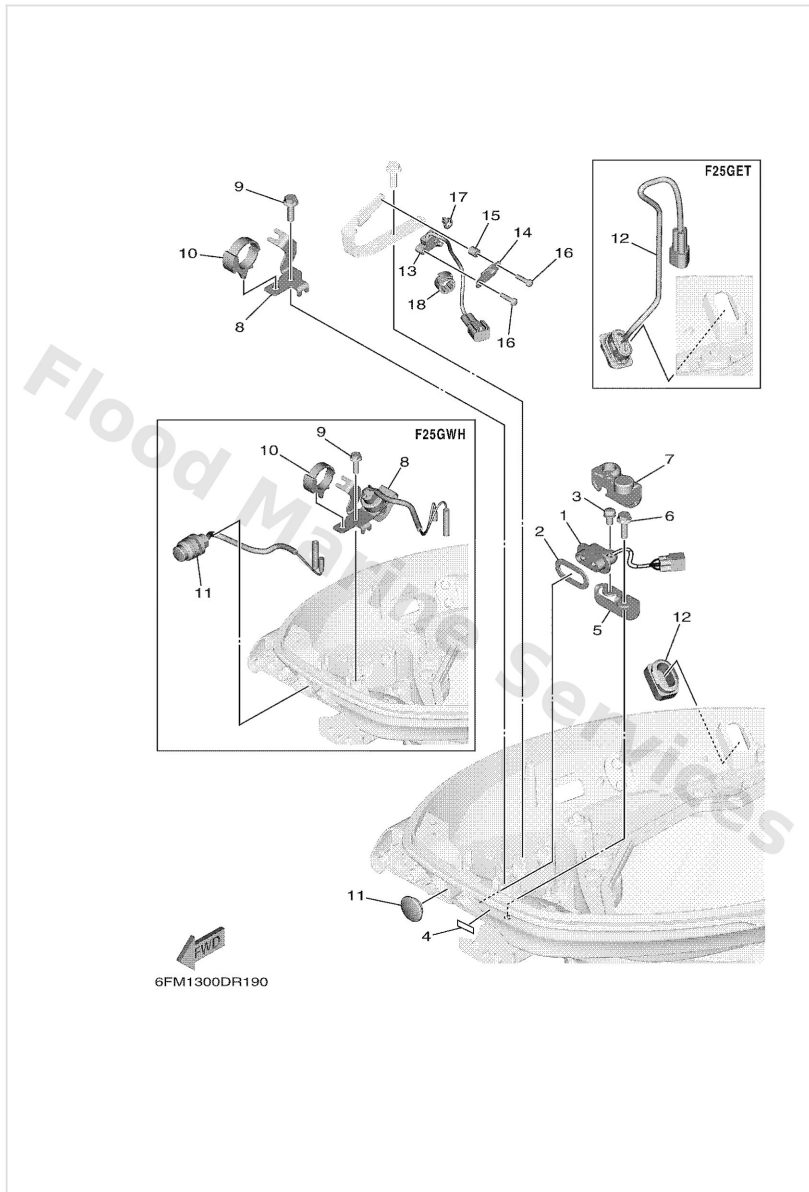

Electrical 4

Ref	Part	
13	6FM8198000 Diode assembly	Buy now

Electrical 5

Ref	Part	
1	62Y8430100 Pilot light assembly 1	Buy now
2	6FM8358900 Gasket	Buy now
3	9798506212 Screw, with washer(6h3)	Buy now
4	67C8541500 Mark, signal lamp	Buy now
5	6FM8238800 Plate	Buy now
6	9010906M86 Bolt	Buy now
7	6FM8235500 Grommet	Buy now
8	6FM1577400 Stay 4	Buy now
8	6FM8254000 Neutral switch assembly	Buy now
10	9046412183 Clamp(jn2)	Buy now
11	65W8187000 Starting switch assembly	Buy now
11	6G14272500 Grommet	Buy now
12	6FM4272300 Cover, bottom	Buy now
12	6FM8256301 Trim & tilt switch assembly	Buy now
13	60V8259F00 Switch assembly	Buy now

Electrical 5

Ref	Part	
14	6FM8258800 Plate	Buy now
15	9038704001 Collar	Buy now
16	9798504116 Screw, with washer(61b)	Buy now
17	9046511M10 Clamp	Buy now
18	9046413227 Clamp	Buy now

Electrical 6

Ref	Part	
1	6FM8186001 Switch assembly	Buy now
2	6FM4217600 Stay 2	Buy now
3	9044610M82 Hose	Buy now
4	9046410M59 Clamp	Buy now
5	9046416001 Clamp	Buy now