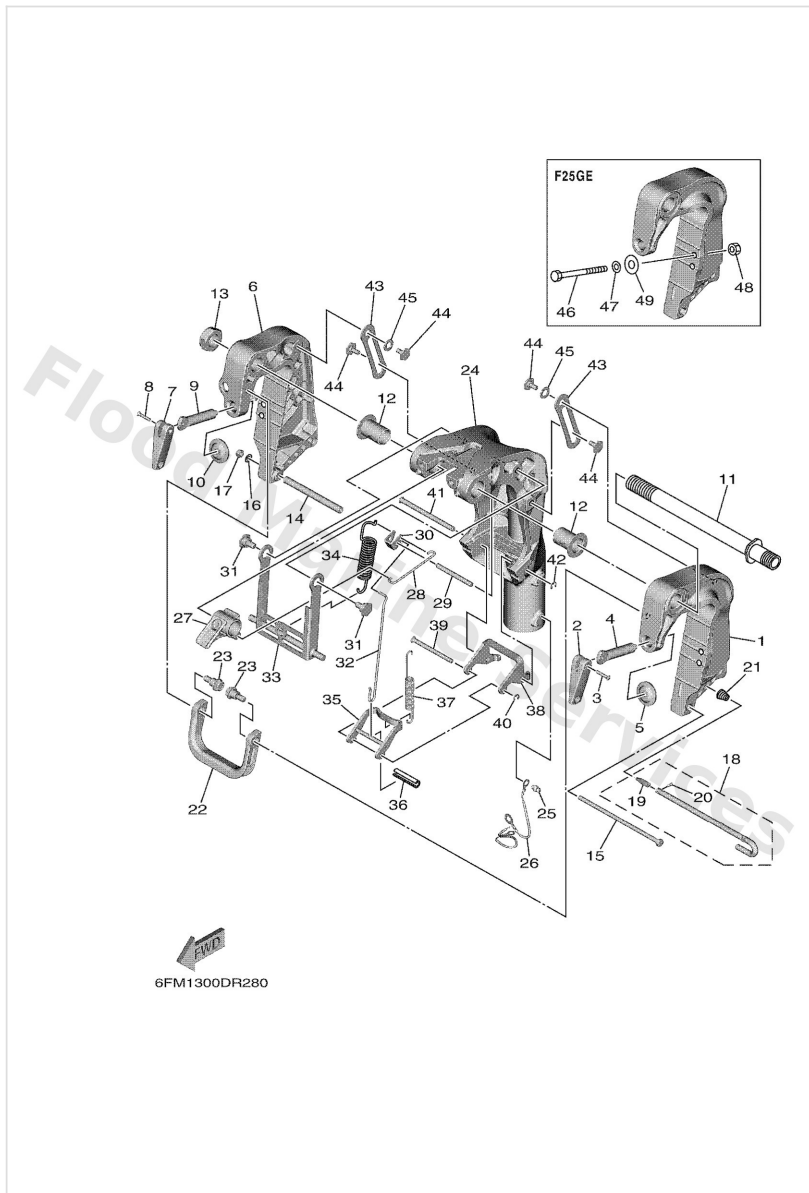

Bracket 1

Ref	Part	
1	6FM43111008D Bracket, clamp 1	Buy now
2	6E04311801 Handle, transom clamp	Buy now
3	9024304M01 Pin(6a1)	Buy now
4	6E74311600 Screw, transom clamp	Buy now
5	6484311401 Pad, transom clamp	Buy now
6	6FM43112008D Bracket, clamp 2	Buy now
11	6FM4313110 Bolt, clamp bracket	Buy now
12	9038622MA4 Bush	Buy now
13	9018522043 Nut, self-locking	Buy now
14	9038706M13 Collar(6h6)	Buy now
15	9010106M18 Bolt(6I5)	Buy now
16	9299506600 Washer, plain (646)	Buy now
17	9538006700 Nut	Buy now
18	6L24316001 Tilt rod assembly	Buy now
19	6894316500 Plate, tilt lock	Buy now