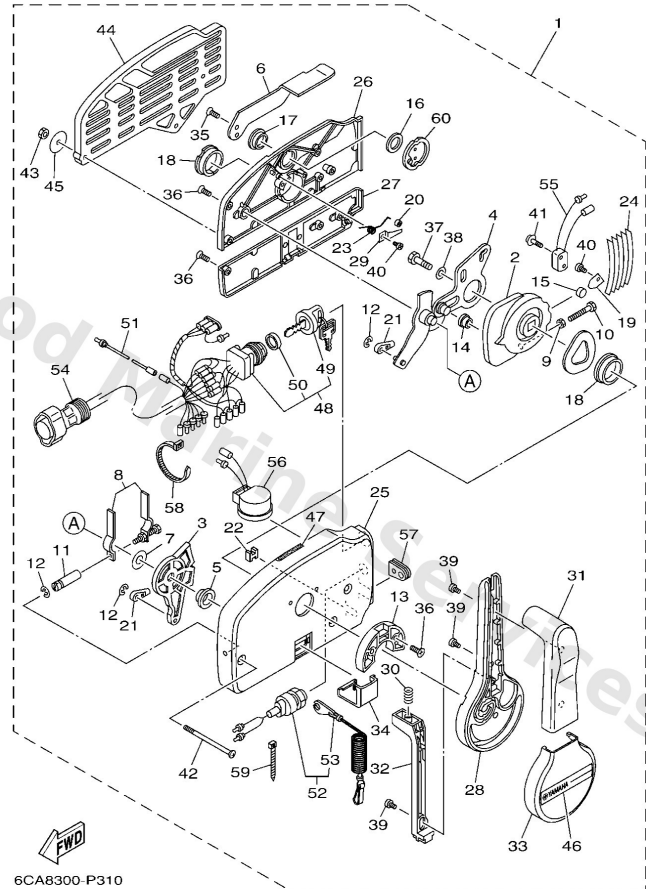

Remote Control Assy

Ref	Part	
46	7034821510 Graphic	Buy now
47	6X34419100 Indicator, shift	Buy now
48	7038251013 Main switch assembly PRIME START	Buy now
49	6768257701 Cap, key	Buy now
50	7038253200 Cap	Buy now
51	7038253100 Wire, lead	Buy now
52	6888257502 Engine stop switch assembly	Buy now
53	6828255600 Lanyard, stop switch	Buy now
54	6888258A20 10p main harness mec 2m (6ft) (10P)	Buy now
55	7038254000 Neutral switch assembly	Buy now
56	7038338311 Buzzer	Buy now
57	7034828400 Grommet	Buy now
58	7038259100 Band	Buy now
59	7038259200 Band	Buy now
60	7034815300 Shaft, free accel.	Buy now