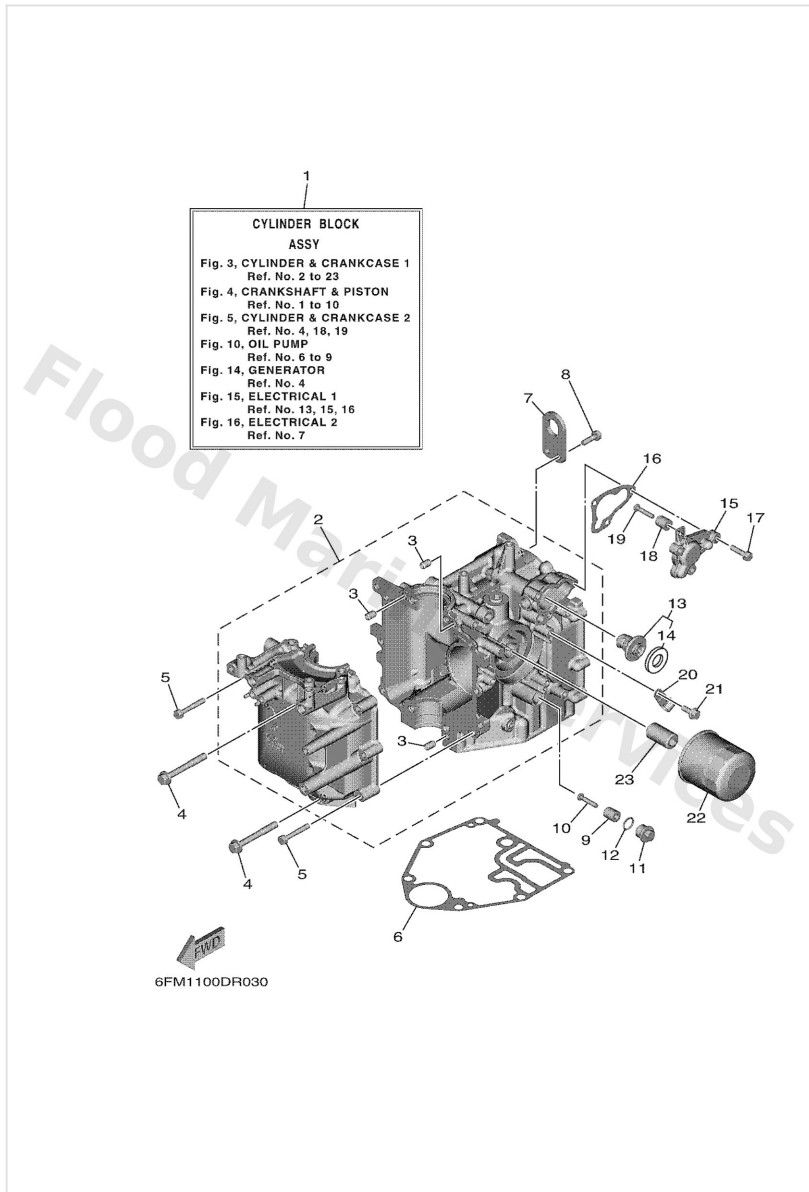

Cylinder & Crankcase 1

Ref	Part	
1	6FMW009B001S Cylinder block assembly	Buy now
2	6FM1510000 Crankcase assembly	Buy now
3	9953008012 Pin, dowel(6g8)	Buy now
4	9011908093 Bolt, with washer	Buy now
5	9751306540 Bolt, with washer(6I2)	Buy now
6	6FM1135100 Gasket, cylinder	Buy now
7	6FM1111900 Hanger, engine	Buy now
8	9010506M07 Bolt (689)	Buy now
9	6G81132500 Anode	Buy now
10	9898005025 Screw, panhead (a93)	Buy now
11	6G811197A0 Plug, blind	Buy now
12	9321013M63 O-ring (6g8)	Buy now
13	6FM1241100 Thermostat	Buy now
14	6FM1241200 Seal, thermostat	Buy now
15	6FM12413001S Cover, thermostat	Buy now