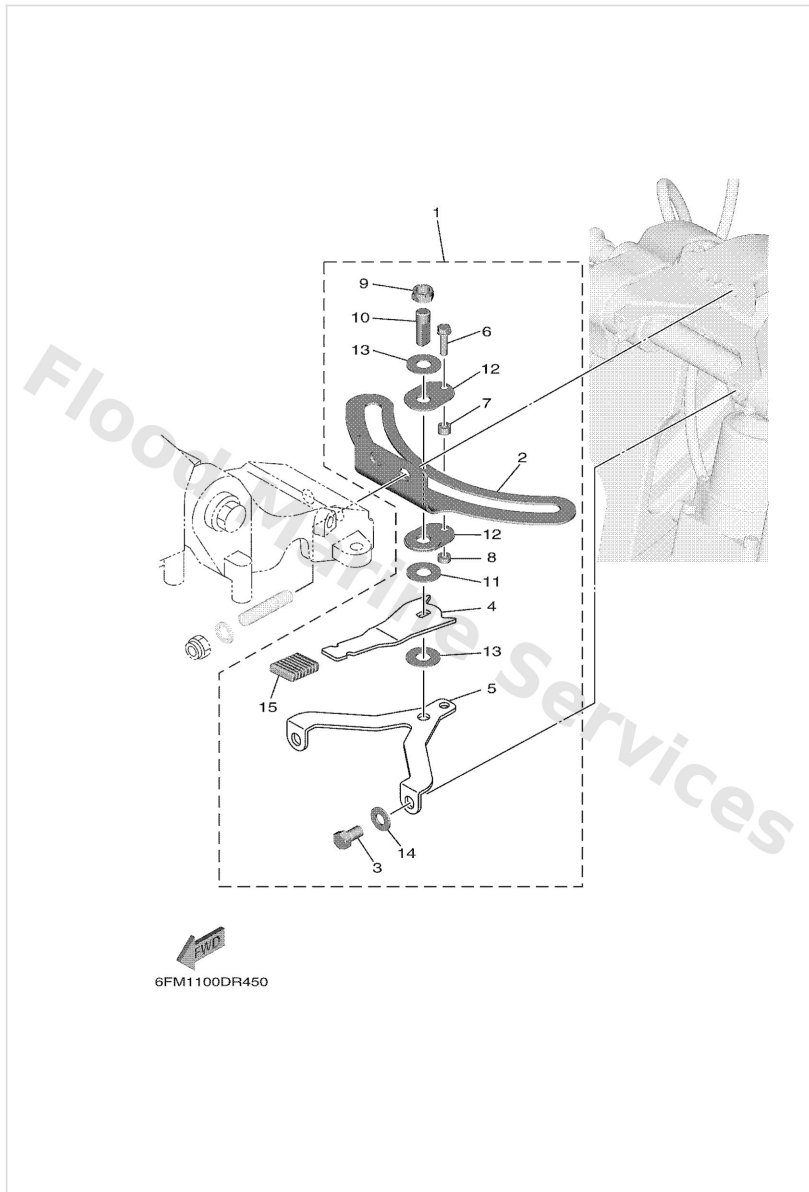

Optional Parts 6

Ref	Part	
1	6FM4250810 Steering friction assembly	Buy now
2	6FM4252700 Plate, friction	Buy now
3	9010908M91 Bolt, hexagon deep recess	Buy now
4	6FM4256110 Knob, steering lock	Buy now
5	6FM4252510 Plate, friction	Buy now
6	9759505520 Bolt, With Washer	Buy now
7	9038705054 Collar	Buy now
8	9038705053 Collar	Buy now
9	9018510M14 Nut, self-locking	Buy now
10	67C4256200 Shaft, steering lock	Buy now
11	9020210M56 Washer, plate	Buy now
12	65W4252800 Plate, friction	Buy now
13	90201106M5 Washer, plate(3gm)	Buy now
14	9299508200 Ybs66-8 washer, plain	Buy now
15	6894363300 Cover, tilt lever	Buy now