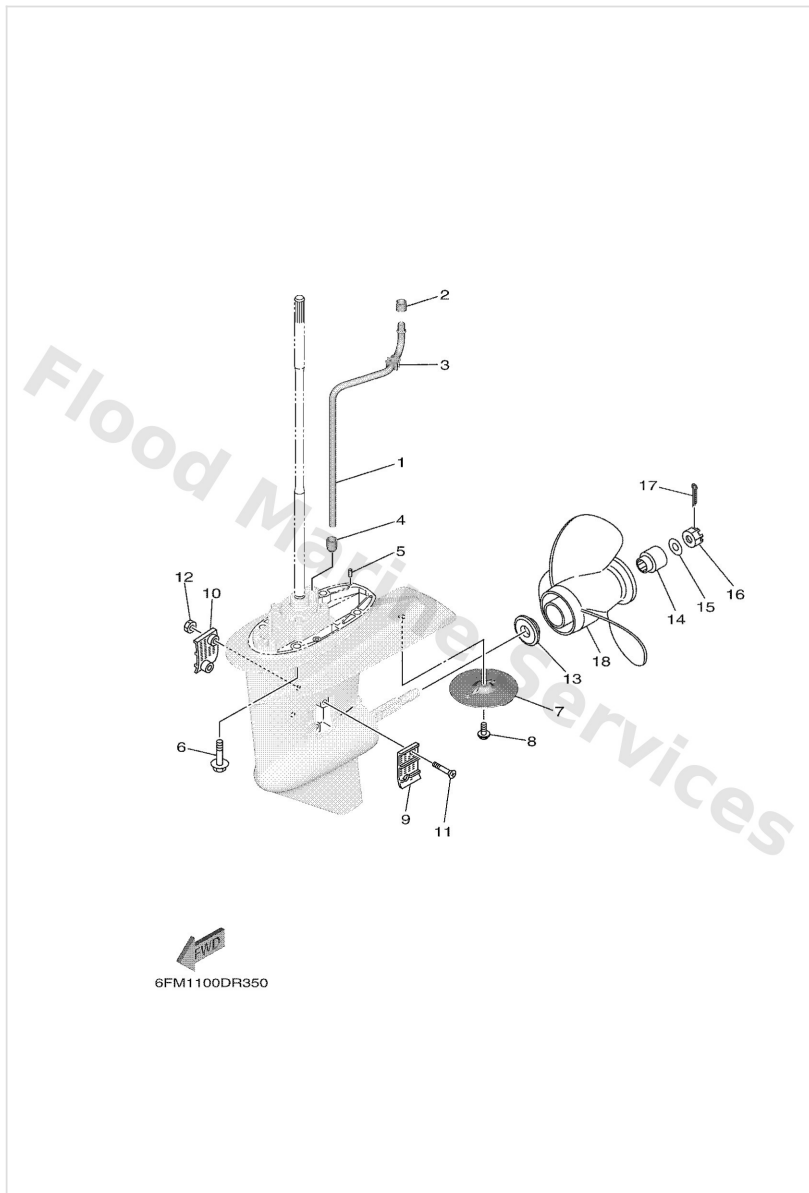

Lower Casing & Drive 2

Ref	Part	
15	9299014200 Washer, plain	Buy now
16	9017114013 Nut(664)	Buy now
17	9149030022 Pin, cotter	Buy now
18	6644594101 Propeller (3x9-7/8"x9"-f) UR	Buy now
18	6644594301 Propeller (3x9-7/8 x8 -f) UR	Buy now
18	6644594500 Propeller (3x9-7/8 x10-1/2 -f) UR	Buy now
18	6644594701 Propeller (3x9-7/8 x11-1/4 -f) UR	Buy now
18	6644594902 Propeller (3x9-7/8 x13 -f) UR	Buy now
18	6644595200 Propeller (3x9-7/8 x14 -f) UR	Buy now
18	6644595401 Propeller (3x9-7/8 x12 -f) UR	Buy now
18	6644597000 Propeller (3x9-1/8 x13 -f) UR	Buy now
18	6644597200 Propeller (3x9-1/8 x12 -f) UR	Buy now