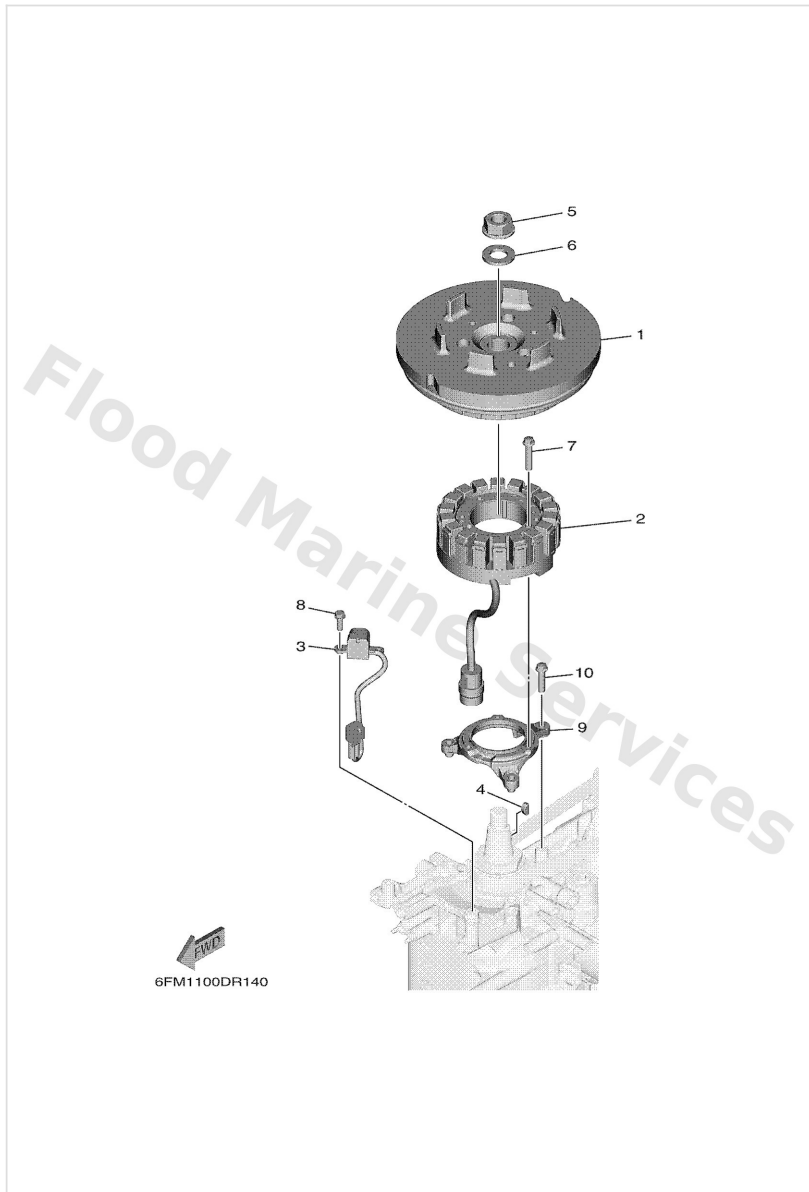

Generator

Ref	Part	
1	6FM8145000 Rotor assembly	Buy now
1	6FM8145010 Rotor assembly	Buy now
2	6FM8141000 Stator assembly	Buy now
3	6CB8558000 Coil, pulser	Buy now
4	9028005013 Key, woodruff	Buy now
5	9017916M05 Nut (689)	Buy now
6	9020116M44 Washer (689)	Buy now
7	9502306030 Bolt, flange(4as)	Buy now
8	9759505516 Bolt, with washer	Buy now
9	6FM8556100 Base, magneto	Buy now
10	9502306025 Bolt, flange(4kg)	Buy now