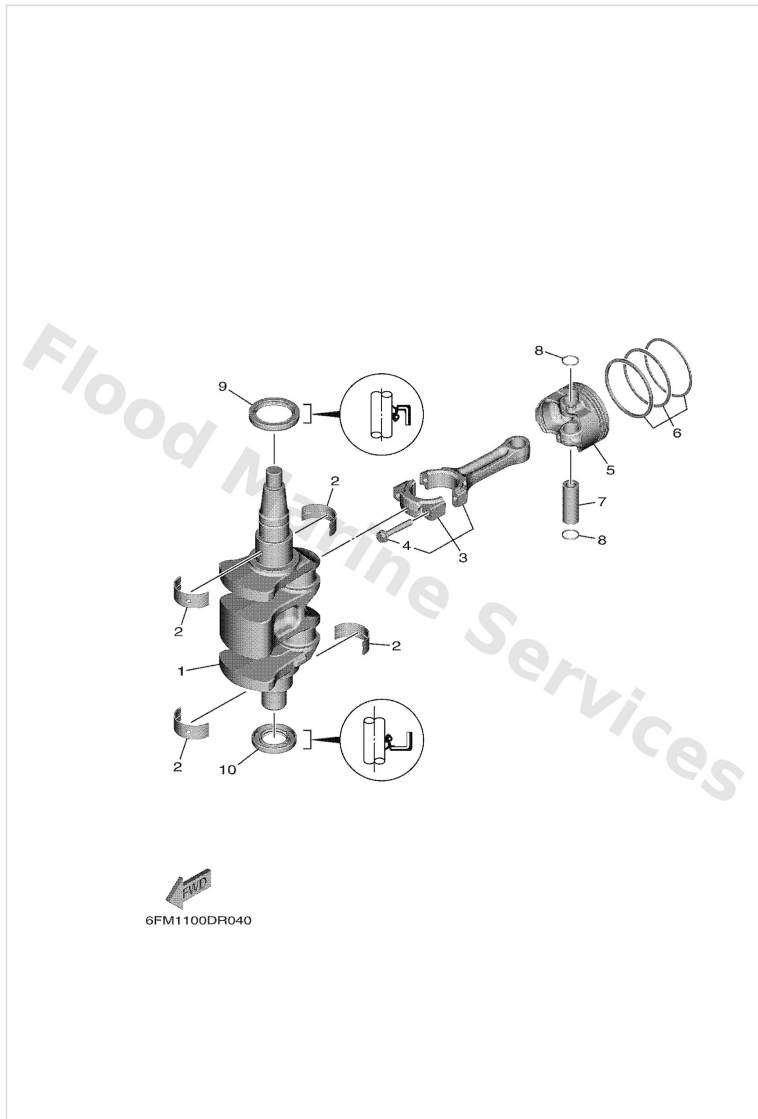

Crankshaft & Piston

Ref	Part	
1	6FM1141100 Crankshaft	Buy now
2	6AH1141600 Plane bearing, crankshaft 1 UR BROWN	Buy now
2	6AH1141610 Plane bearing, crankshaft 1 UR BLACK	Buy now
2	6AH1141620 Plane bearing, crankshaft 1 UR BLUE	Buy now
3	6FM1165000 Connecting rod assembly	Buy now
4	6AH1165400 Bolt, connecting rod	Buy now
5	6FM1163100 Piston (std)	Buy now
5	6FM1163500 Piston (0.25mm o/s) AP	Buy now
5	6FM1163600 Piston (0.50mm o/s) AP	Buy now
6	67C1160300 Piston ring set (std)	Buy now
6	67C1160400 Piston ring set (0.25mm o/s) AP	Buy now
6	67C1160500 Piston ring set (0.50mm o/s) AP	Buy now
7	6FM1163300 Pin, piston	Buy now
8	9345017129 Circlip(1ar)	Buy now
9	9310237004 Oil seal	Buy now