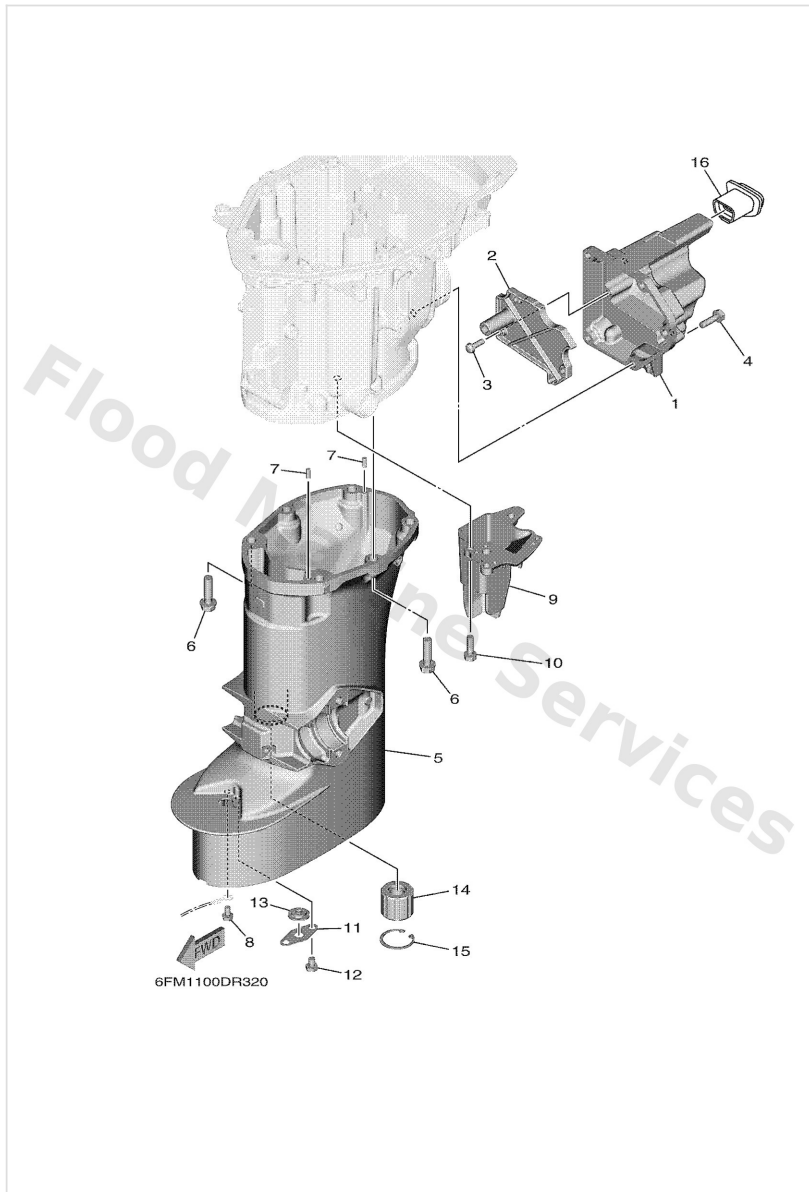

Upper Casing

Ref	Part	
16	6FM4276900 Seal, rubber	Buy now