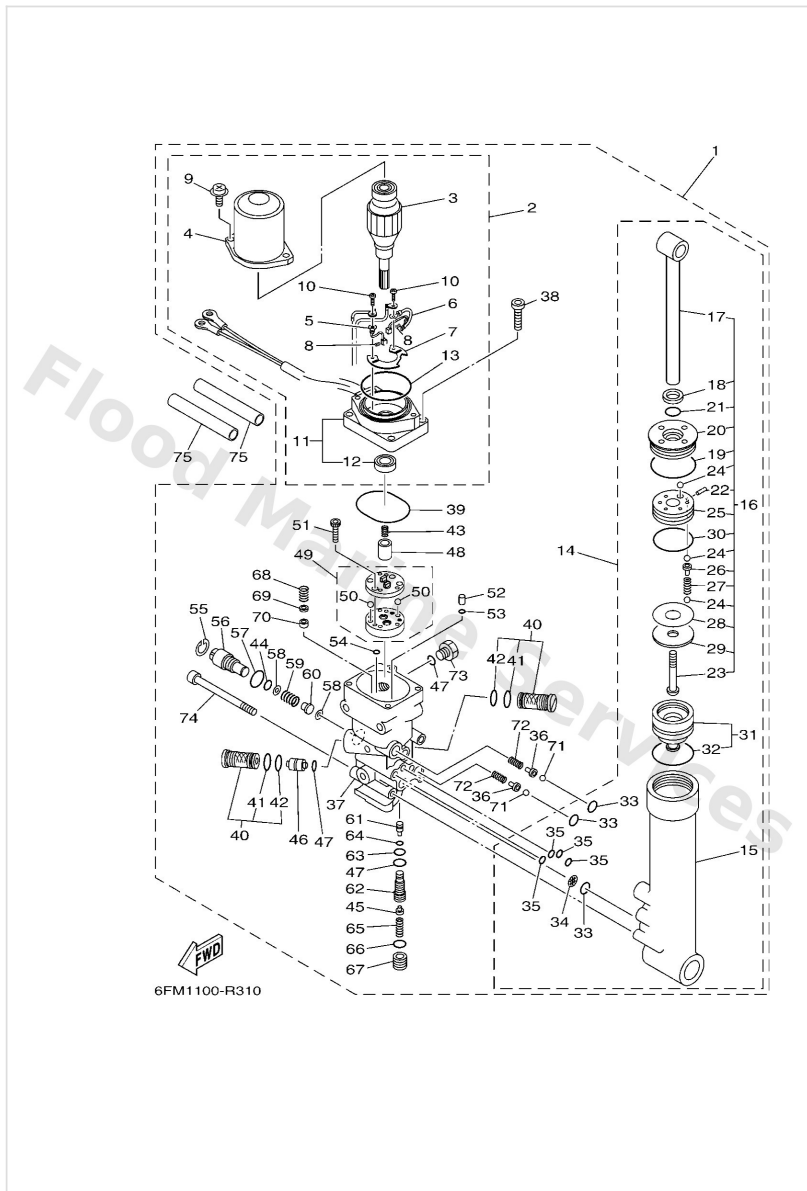

Power Trim & Tilt Assy

Ref	Part	
16	65W4381001 Tilt piston sub assembly	Buy now
17	65W4380101 Rod	Buy now
18	65W4381200 Seal, dust	Buy now
19	65W4386500 O-ring	Buy now
20	65W4381101 Screw, cylinder end	Buy now
21	67C4386700 O-ring	Buy now
22	9160916012 91609-16012	Buy now
23	9201210040 Bolt, button head	Buy now
24	9350532038 Ball(7fk)	Buy now
25	65W4385A01 Piston, tilt	Buy now
26	65W4386A00 Pin, absorber valve	Buy now
27	65W4385700 Spring, absorber valve	Buy now
28	15A2244200 Shim UN	Buy now
29	9020110038 Washer, plate	Buy now
30	6H14386200 O-ring	Buy now