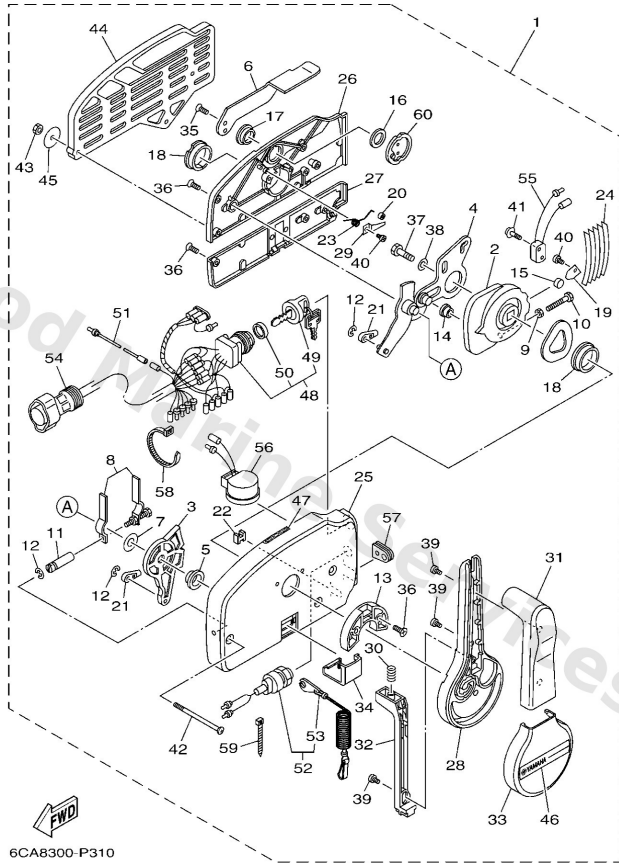

Remote Control Assy

6CA8300-P310

Ref	Part	
1	70348201B1 Remote control assembly (10p) AP RUS WITHOUT PT/T SW.	Buy now
2	7034823200 Drive gear	Buy now
3	7034827100 Arm, shift	Buy now
4	7034826101 Arm, throttle	Buy now
5	7034823500 Bushing	Buy now
6	7034815210 Knob, free accel.	Buy now
7	7034826800 Spacer 3	Buy now
8	7034826400 Throttle, friction	Buy now
9	9538005600 Nut, hexagon (663)	Buy now
10	9738005025 Bolt	Buy now
11	7034826510 Shaft, friction	Buy now
12	9343006024 Circlip (701)	Buy now
13	7034824500 Plate, lock	Buy now
14	7034825200 Roller, cam	Buy now
15	7014824800 Roller, free accel	Buy now