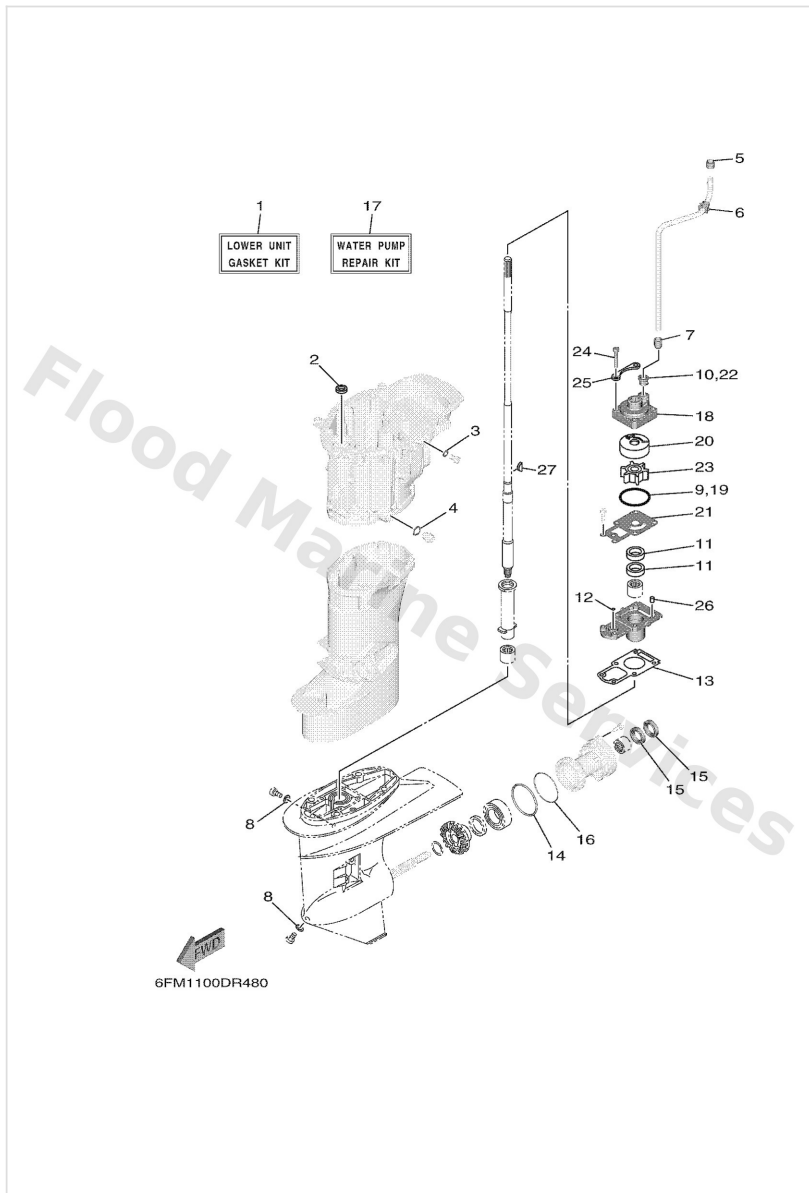

Repair Kit 2

Ref	Part	
1	6FMW000120 Lower unit gasket kit	Buy now
2	9310113001 Oil seal	Buy now
3	9043008143 Gasket (256-11198-00)	Buy now
4	9043014M09 Gasket	Buy now
5	6824436500 Damper, water seal 1	Buy now
6	6AH4436500 Damper, water seal 1	Buy now
7	6L24436800 Rubber, water seal 4	Buy now
8	9043008003 Gasket	Buy now
9	9321045161 O-ring	Buy now
10	6L24436710 Damper, water seal 3	Buy now
11	9310120048 Oil seal (20x30x6-648)	Buy now
12	9321006ME6 O-ring	Buy now
13	6L245315A0 Packing, lower casing	Buy now
14	9321060MA3 O-ring(6j8)	Buy now
15	9310120M07 Oil seal	Buy now