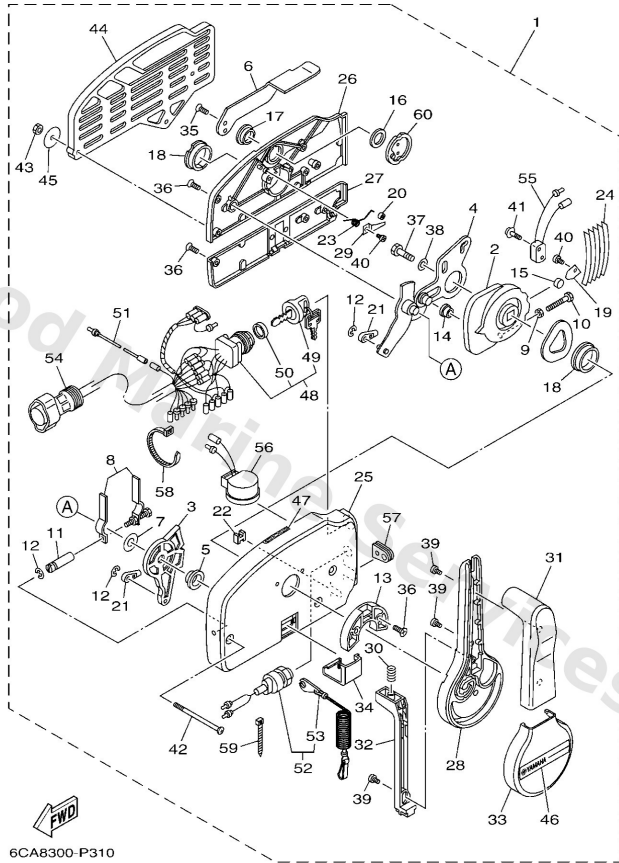

Remote Control Assy

6CA8300-P310

Ref	Part	
1	70348201B1 Remote control assembly (10p) AP RUS WITHOUT PT/T SW.	Buy now
2	7034823200 Drive gear	Buy now
3	7034827100 Arm, shift	Buy now
4	7034826101 Arm, throttle	Buy now
5	7034823500 Bushing	Buy now
6	7034815210 Knob, free accel.	Buy now
7	7034826800 Spacer 3	Buy now
8	7034826400 Throttle, friction	Buy now
9	9538005600 Nut, hexagon (663)	Buy now
10	9738005025 Bolt	Buy now
11	7034826510 Shaft, friction	Buy now
12	9343006024 Circlip (701)	Buy now
13	7034824500 Plate, lock	Buy now
14	7034825200 Roller, cam	Buy now
15	7014824800 Roller, free accel	Buy now