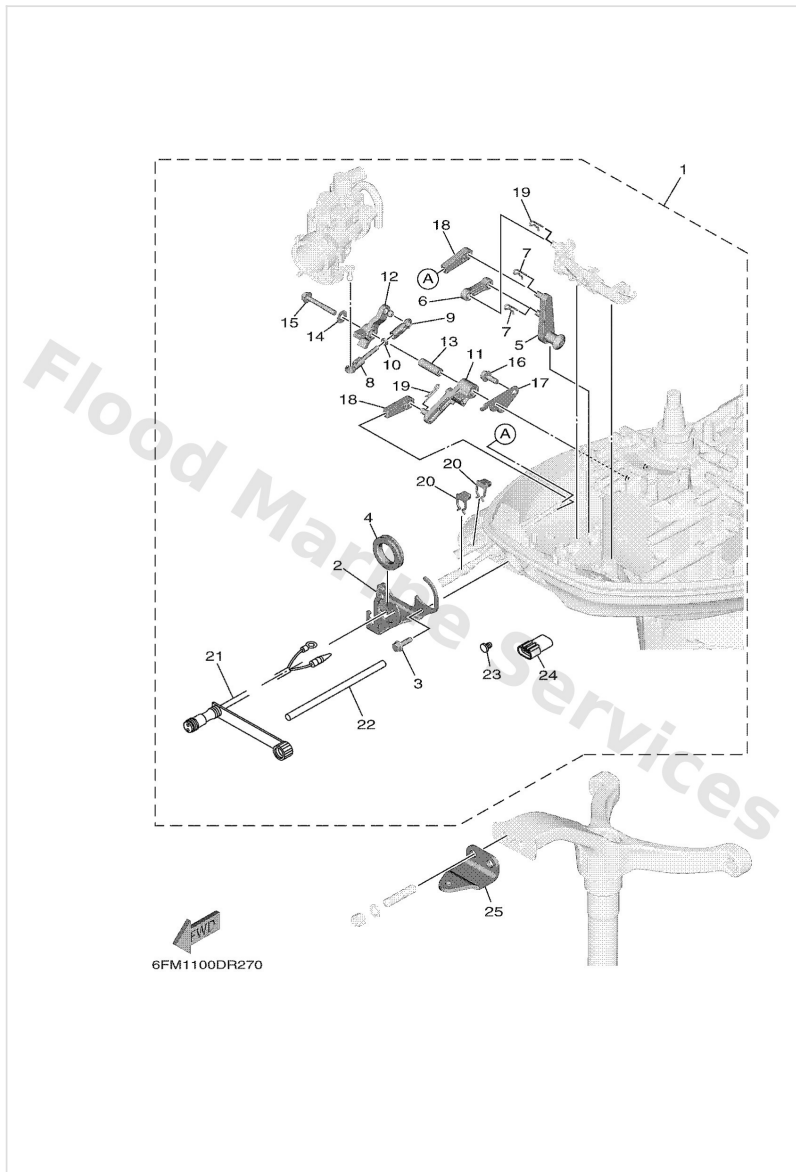

Remo Con Attachment

Ref	Part	
1	6FM4850100 Remote cont. attachment assembly. AP	Buy now
2	6FM4276110 Stopper	Buy now
3	9010906316 Bolt	Buy now
4	6FM4272610 Grommet	Buy now
5	6FM4412500 Lever, shift rod	Buy now
6	6FM4419200 Link, shift rod	Buy now
7	9046818008 Clip 620436610000	Buy now
8	6824123750 Joint, link 2	Buy now
9	6H44123700 Joint, link	Buy now
10	9538005700 Nut (656)	Buy now
11	6FM4215700 Lever, throttle	Buy now
12	6FM4128300 Lever, free accel.	Buy now
13	9038706M59 Collar (6h3)	Buy now
14	9020106M62 Washer, plate (6e5)	Buy now
15	9589506045 Bolt, flange deep recess	Buy now