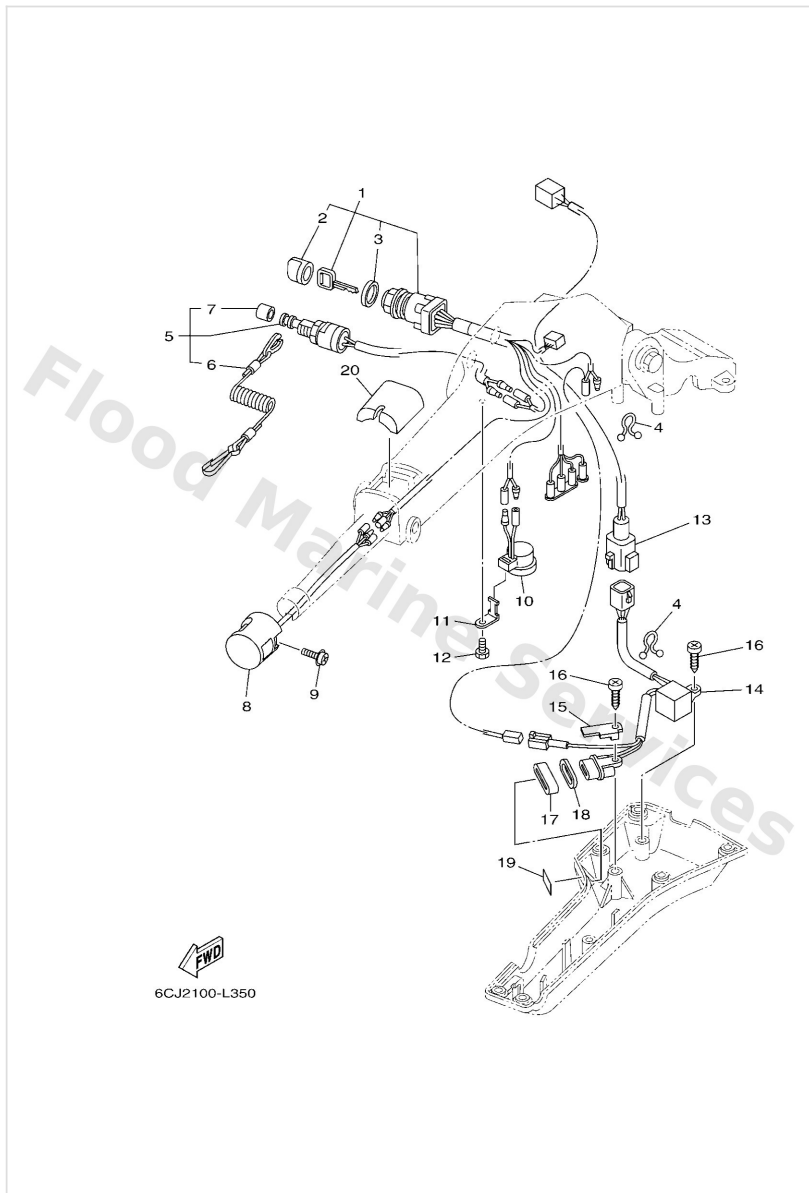

Optional Parts 4

Ref	Part	
1	6X48251041 Main switch assembly	Buy now
2	6768257701 Cap, key	Buy now
3	7038253200 Cap	Buy now
4	9046408M07 Clamp	Buy now
5	69W8257500 Engine stop switch assembly	Buy now
6	6828255600 Lanyard, stop switch	Buy now
7	6898257Y00 Cap	Buy now
8	6X48256301 Trim & tilt switch assembly	Buy now
9	9798006216 Screw, with washer(6h2)	Buy now
10	6X48338300 Buzzer	Buy now
11	6X48338600 Stay, buzzer	Buy now
12	9709506014 Bolt(gj3)	Buy now
13	6X48365320 Wire, lead (l: 700mm)	Buy now
14	6C58430100 Pilot light assembly 1	Buy now
15	6X44411400 Stopper	Buy now