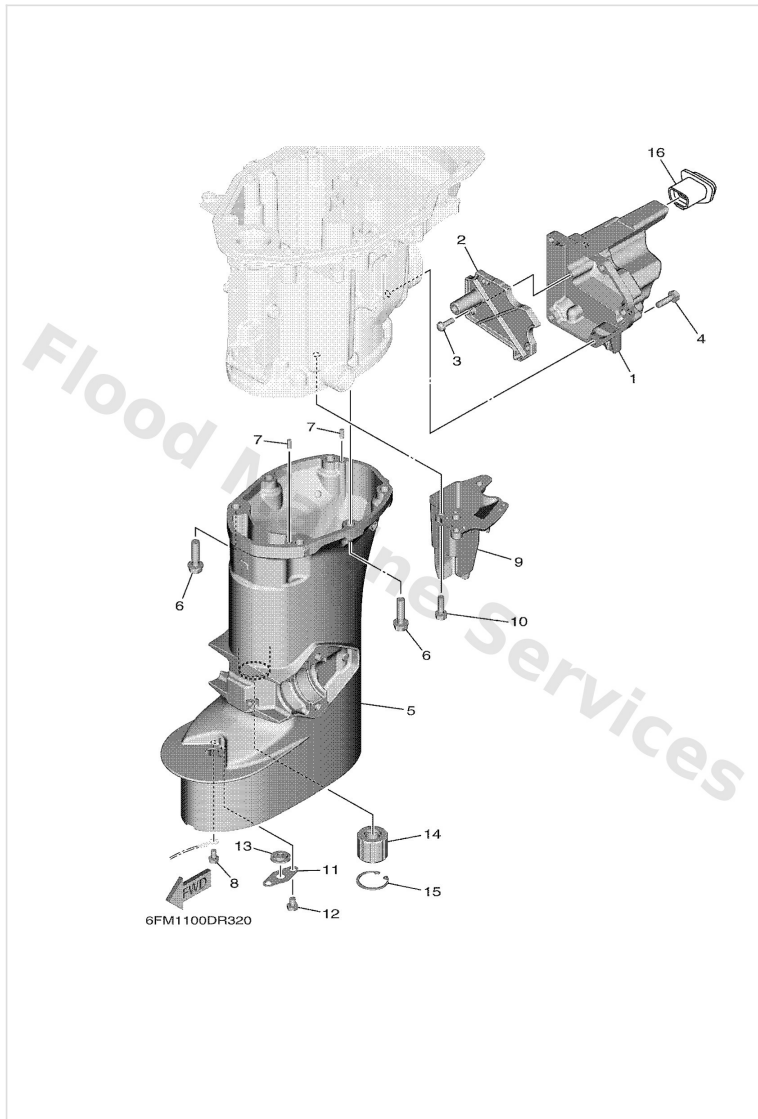

Upper Casing

Ref	Part	
1	6FM14731008D Chamber 1	Buy now
2	6FM4512600 Plate, seal damper	Buy now
3	9798005216 Screw, pan w/ plain	Buy now
4	9010506M07 Bolt (689)	Buy now
5	6FM45111008D Casing, upper S(16.7")	Buy now
5	6FM45111108D Casing, upper L(21.7")	Buy now
6	9757508530 Bolt, hexagon w/w deep recess	Buy now
7	9360410M03 Pin, dowel (688)	Buy now
8	9759505510 Bolt hex. head	Buy now
9	6FM1471100CA Muffler 1	Buy now
11	68T4532100 Plate L(21.7")	Buy now
12	9709506008 Bolt (fj1) L(21.7")	Buy now
13	9048014M54 Grommet L(21.7")	Buy now
14	6L24531800 Bushing, drive shaft L(21.7")	Buy now
15	9342030042 Circlip (650) L(21.7")	Buy now