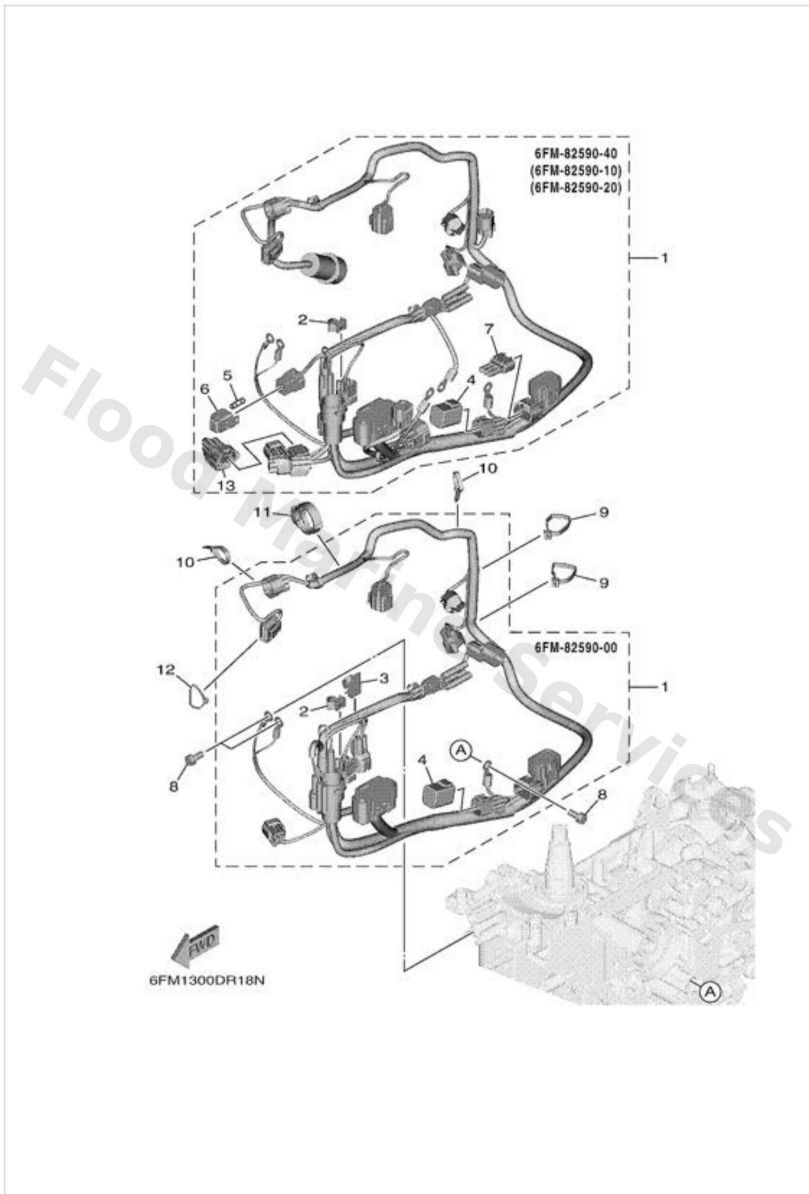

Electrical 4

Ref	Part	
13	6FM8198000 Diode assembly	Buy now