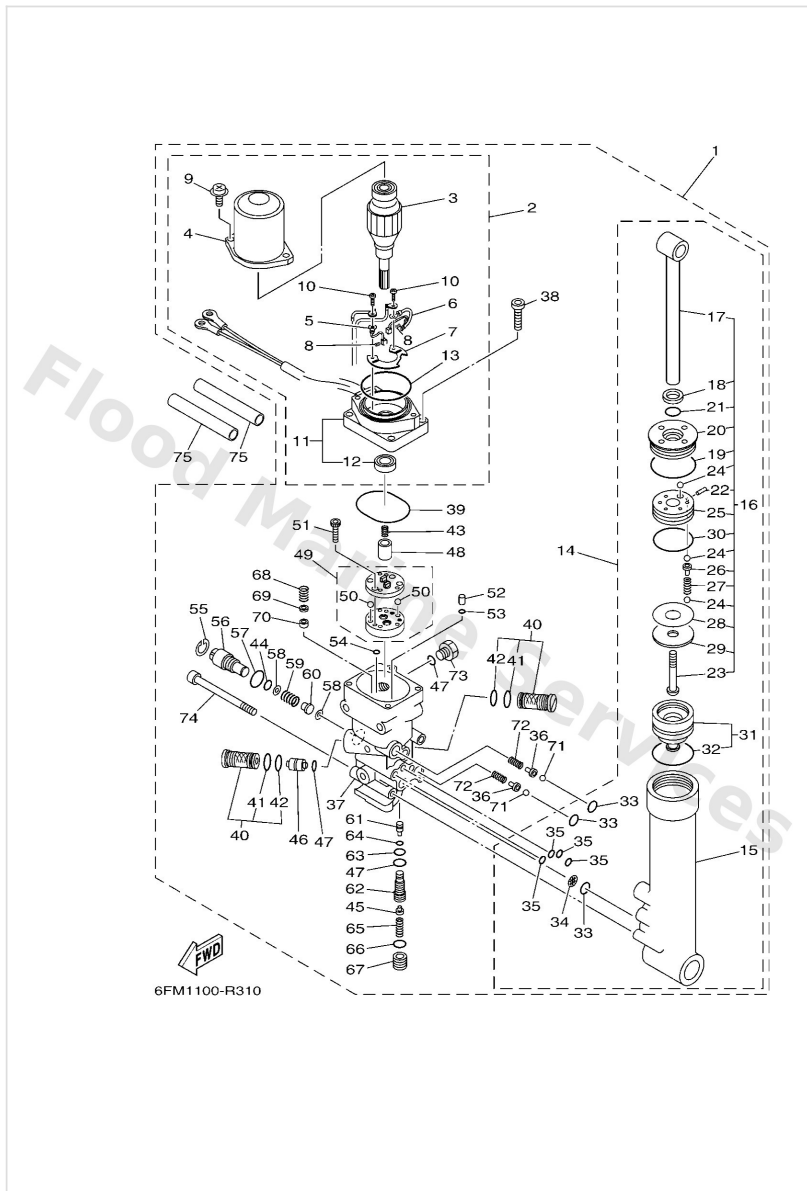

Power Trim & Tilt Assy

Ref	Part	
16	65W4381001 Tilt piston sub assembly	Buy now
17	65W4380101 Rod	Buy now
18	65W4381200 Seal, dust	Buy now
19	65W4386500 O-ring	Buy now
20	65W4381101 Screw, cylinder end	Buy now
21	67C4386700 O-ring	Buy now
22	9160916012 91609-16012	Buy now
23	9201210040 Bolt, button head	Buy now
24	9350532038 Ball(7fk)	Buy now
25	65W4385A01 Piston, tilt	Buy now
26	65W4386A00 Pin, absorber valve	Buy now
27	65W4385700 Spring, absorber valve	Buy now
28	15A2244200 Shim UN	Buy now
29	9020110038 Washer, plate	Buy now
30	6H14386200 O-ring	Buy now