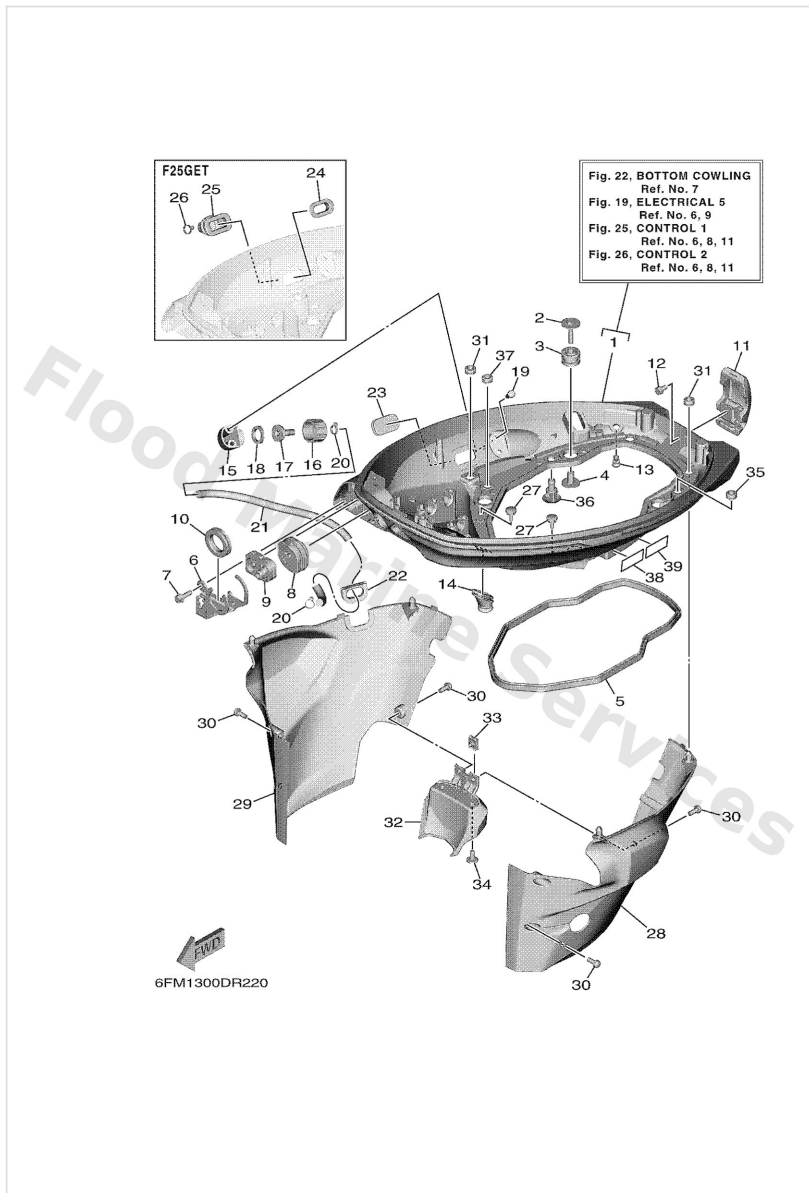

Bottom Cowling

Ref	Part	
1	6FM42710008D Bottom cowling assembly	Buy now
2	68F8511900 Bolt	Buy now
3	9048021M82 Grommet	Buy now
4	9038706176 Collar	Buy now
5	6FM4271600 Rubber, seal 1	Buy now
6	6FM4276100 Stopper	Buy now
6	6FM4276110 Stopper	Buy now
7	9010906316 Bolt	Buy now
8	6FM4272400 Grommet	Buy now
8	6FM4272410 Grommet	Buy now
9	6FM4272500 Grommet	Buy now
10	6FM4272610 Grommet	Buy now
11	6FM4280100 Cowling clamp comp.	Buy now
12	9759506512 Bolt, hexagon w/w deep recess	Buy now
13	6BL4439100 Nipple, hose	Buy now