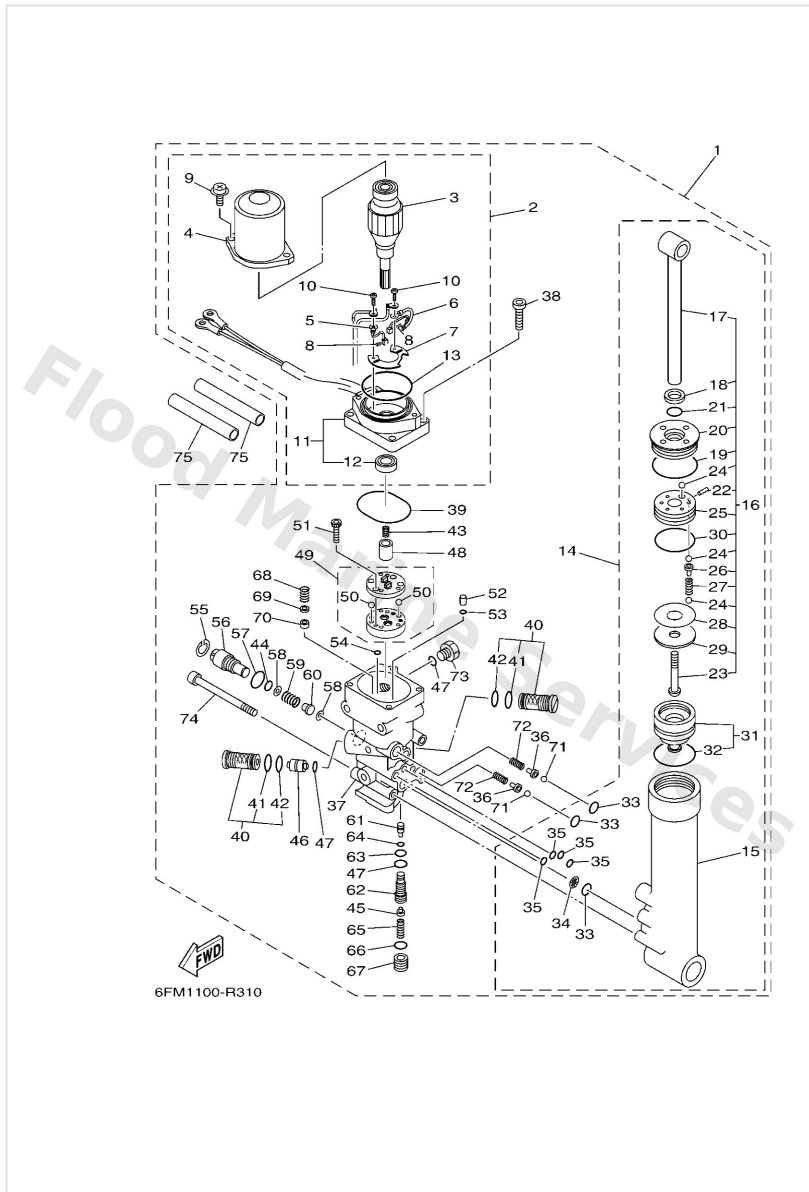

Power Trim & Tilt Assy

Ref	Part	
47	9321009165 O-ring	Buy now
48	65W4383100 Connector, shaft	Buy now
49	65W4383000 Gear pump assembly	Buy now
51	9131804025 Bolt(62x)	Buy now
52	65W4381700 Filter 2	Buy now
53	9321004N50 O-ring	Buy now
54	9321004N51 O-ring	Buy now
55	6H14387500 Ring, snap	Buy now
56	6H14384500 Screw, manual release	Buy now
57	6D84386300 O-ring	Buy now
58	6H14384700 Seat, manual valve	Buy now
59	65W4385400 Spring, manual release	Buy now
60	65W4382A00 Adaptor 1	Buy now
61	65W4384400 Pin, valve support	Buy now
62	65W4385100 Seat, relief valve	Buy now