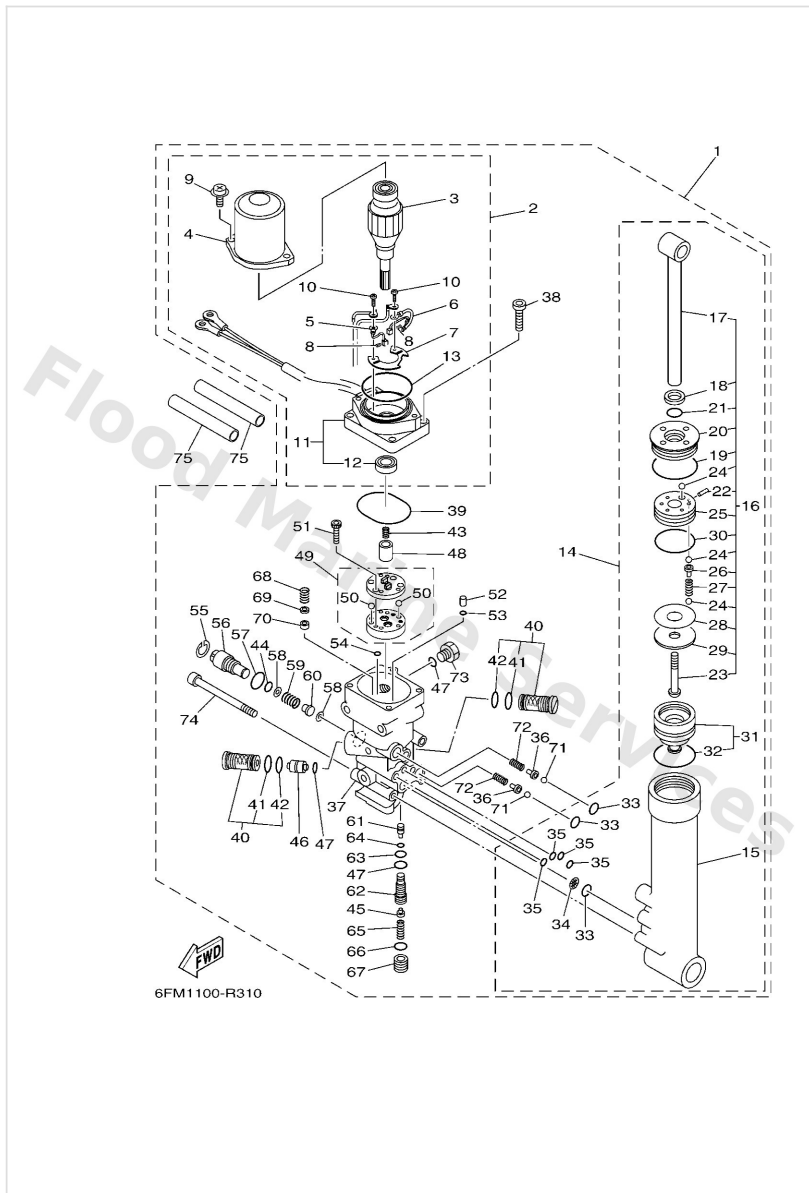

Power Trim & Tilt Assy

Ref	Part	
63	9321008006 O-ring	Buy now
64	9321003478 O-ring(31m)	Buy now
65	65W4385500 Spring, up relief	Buy now
66	9321011073 O-ring (p95)	Buy now
67	65W4384300 Screw, valve lock	Buy now
68	6H14385610 Spring, down relief	Buy now
69	6H14384410 Pin, valve support	Buy now
70	6H14384F10 Seal, main valve	Buy now
71	9350108001 Ball	Buy now
72	65W4385300 Spring, absorber valve	Buy now
73	6H14382900 Plug, reservoir	Buy now
74	62X4387801 Bolt, socket	Buy now
75	9044615003 Hose	Buy now