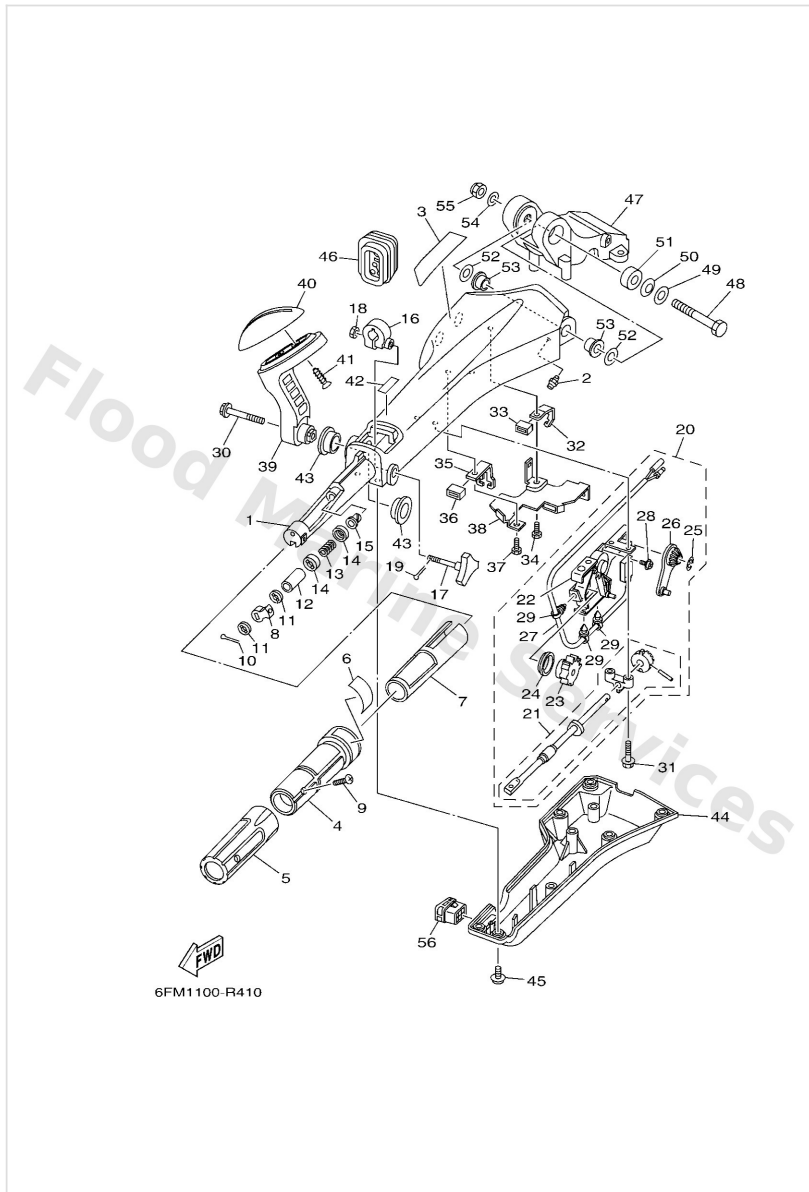

Optional Parts 3

Ref	Part	
32	6X44853800 Clamp, cable 1	Buy now
33	6X42636700 Protector	Buy now
34	9709506014 Bolt(gj3)	Buy now
35	6X44853810 Clamp, cable 1	Buy now
38	6X44215900 Stay	Buy now
39	6X444159008D Handle, gear shift	Buy now
40	6X44417300 Lever, shift control	Buy now
41	9778060920 Screw, tapping	Buy now
42	6X34419100 Indicator, shift	Buy now
43	9038626MA3 Bush	Buy now
44	6X44213111 Cover, handle steering	Buy now
45	9798506216 Screw, with washer(6h2)	Buy now
46	6X44272501 Grommet	Buy now
47	63D42121228D Bracket	Buy now
48	9010112014 Bolt	Buy now