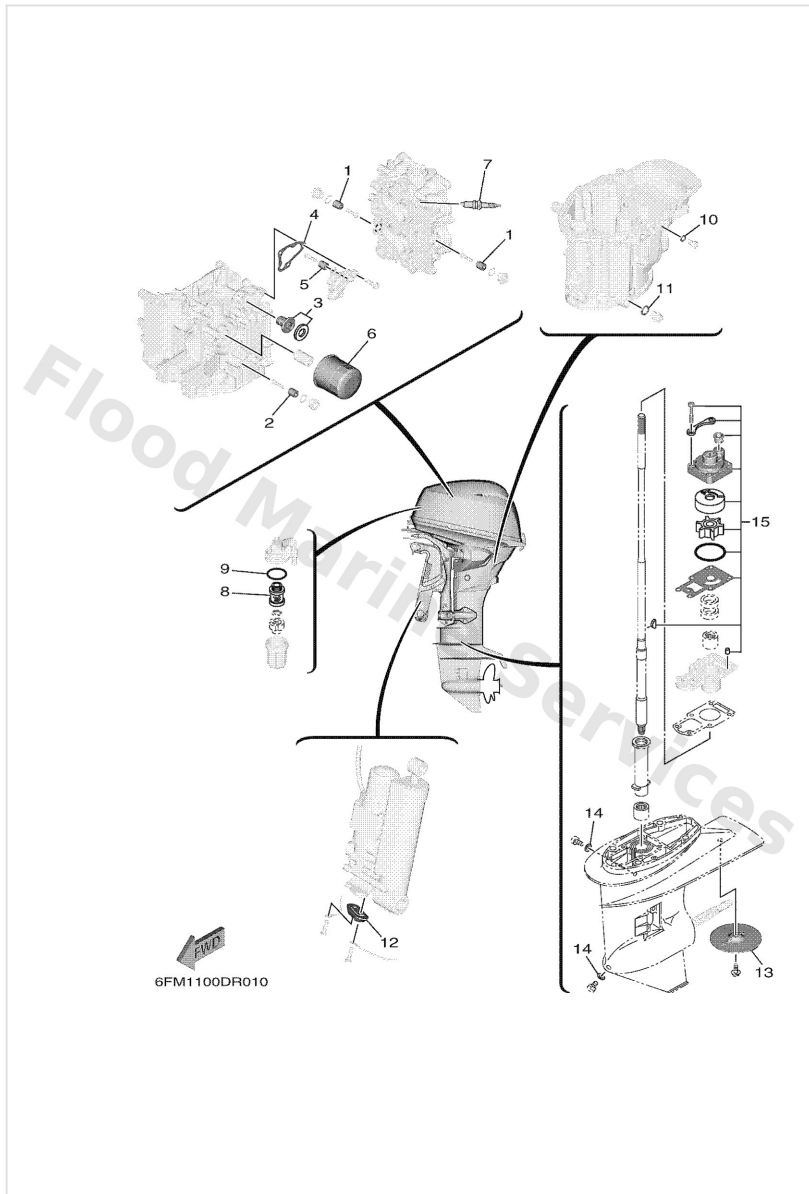

STEERING FRICTION	94
STEERING GUIDE	96
TOP COWLING	97
UPPER CASING	99
VALVE	101

Scheduled Service Parts

Ref	Part	
1	6G81132500 Anode	Buy now
3	6FM1241100 Thermostat	Buy now
4	6FM1241400 Gasket, cover	Buy now
6	5GH1344060 Element assembly, oil cleaner	Buy now
7	9470200418 Plug, spark (dpr6eb-9)	Buy now
8	6D82456300 Element, filter (with tag)	Buy now
9	6D82456400 Gasket	Buy now
10	9043008143 Gasket (256-11198-00)	Buy now
11	9043014M09 Gasket	Buy now
12	65W4525100 Anode	Buy now
13	6644537101 Tab-trim	Buy now
14	9043008003 Gasket	Buy now
15	6FMW007800 Water pump repair kit	Buy now