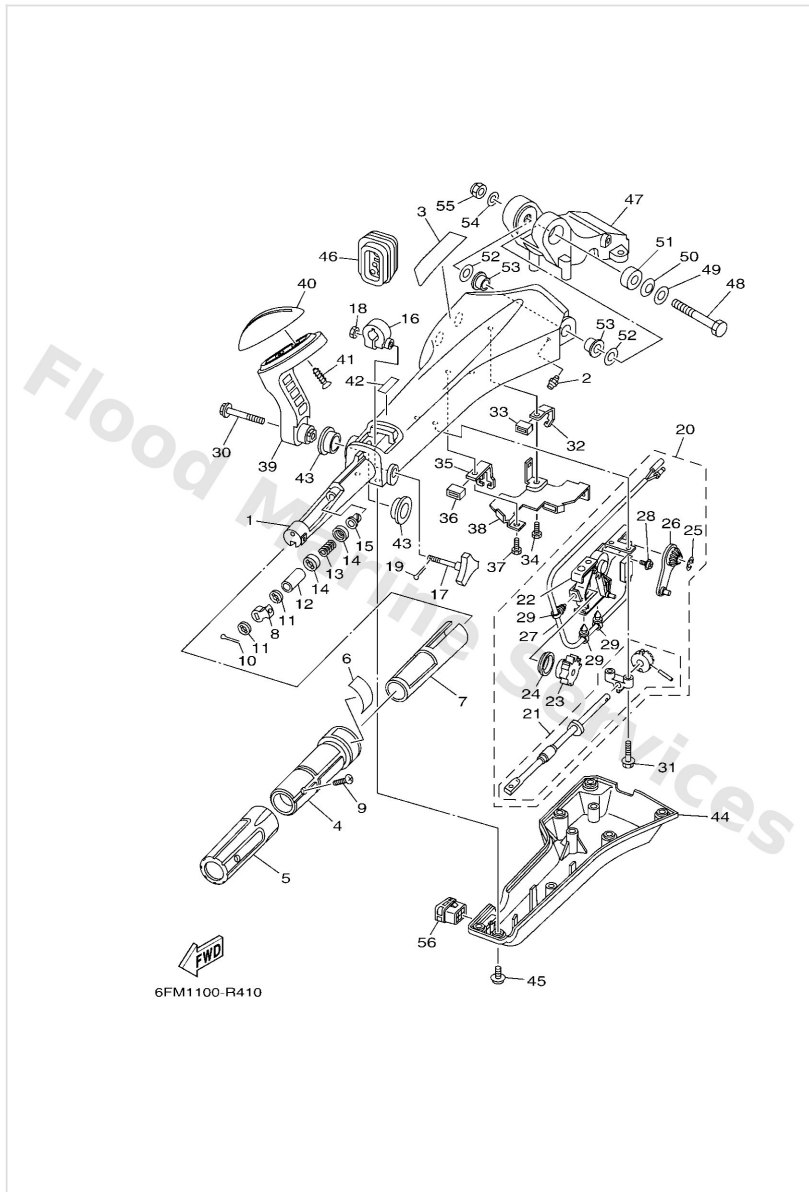

Optional Parts 3

Ref	Part	
49	9299012200 Ybs66-12 washer,plain	Buy now
50	9020612M22 Washer, wave(6b0)	Buy now
51	9038712M02 Collar(6b0)	Buy now
52	9020112035 Washer, plate	Buy now
53	9038612003 Bush	Buy now
54	9299012600 Washer, plate(663)	Buy now
55	9018512M12 Nut, self-locking(6e5)	Buy now
56	6X44272810 Cap	Buy now