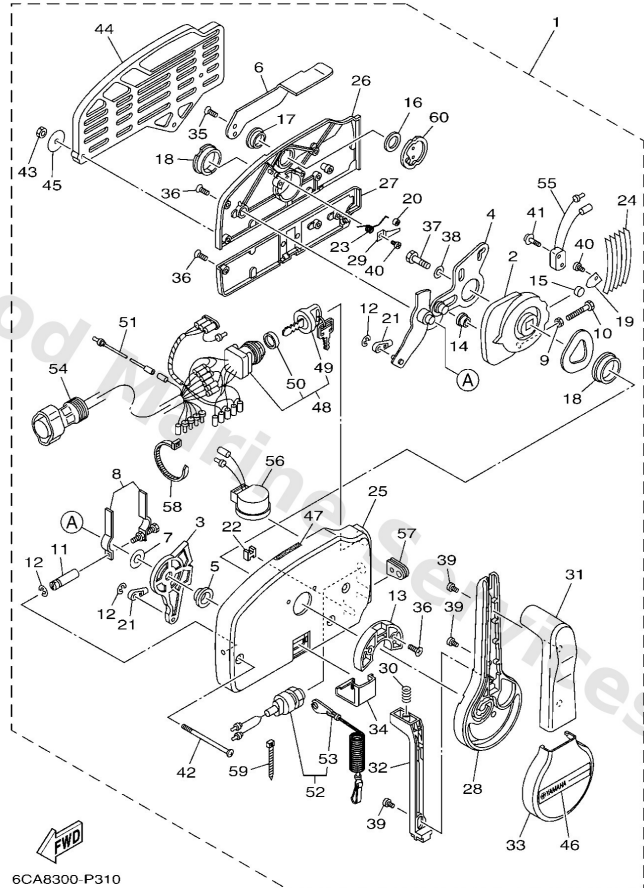

Remote Control Assy

Ref	Part	
46	7034821510 Graphic	Buy now
47	6X34419100 Indicator, shift	Buy now
48	7038251013 Main switch assembly PRIME START	Buy now
49	6768257701 Cap, key	Buy now
50	7038253200 Cap	Buy now
51	7038253100 Wire, lead	Buy now
52	6888257502 Engine stop switch assembly	Buy now
53	6828255600 Lanyard, stop switch	Buy now
54	6888258A20 10p main harness mec 2m (6ft) (10P)	Buy now
55	7038254000 Neutral switch assembly	Buy now
56	7038338311 Buzzer	Buy now
57	7034828400 Grommet	Buy now
58	7038259100 Band	Buy now
59	7038259200 Band	Buy now
60	7034815300 Shaft, free accel.	Buy now