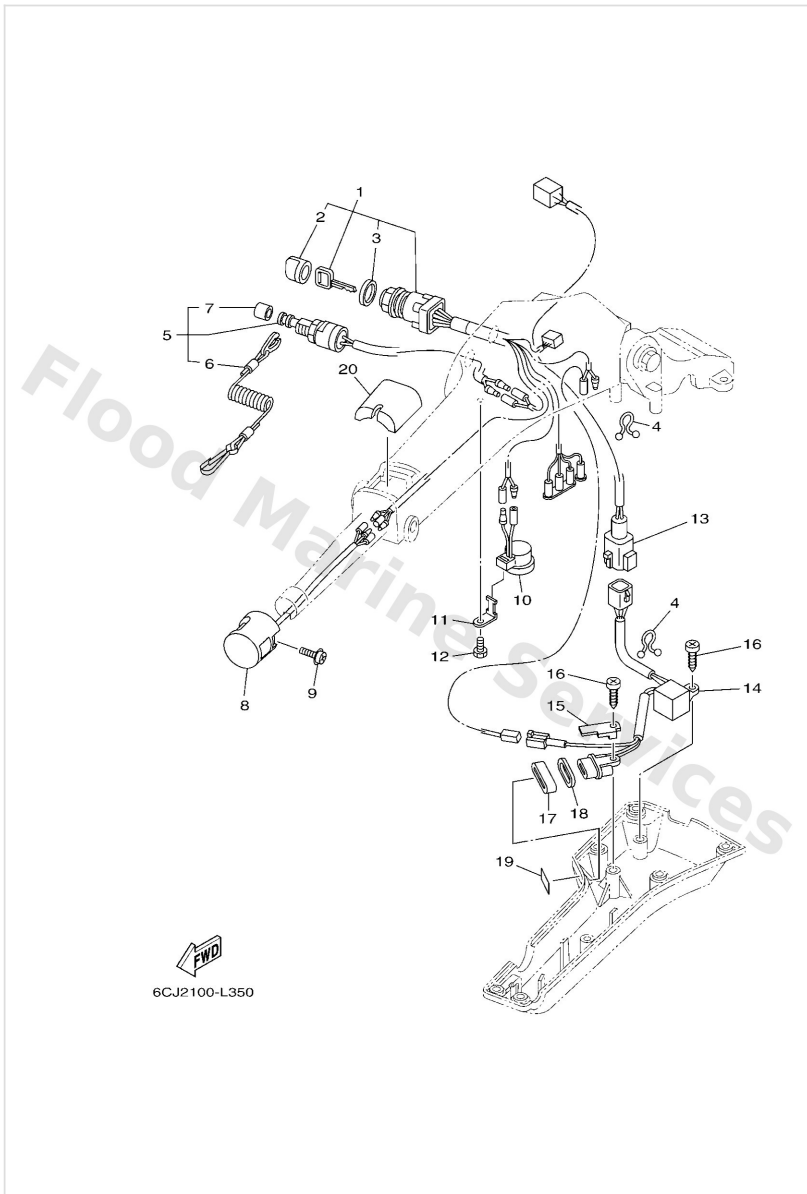

Optional Parts 4

Ref	Part	
16	9778060620 Screw, tapping(6k8)	Buy now
17	6X44272700 Grommet	Buy now
18	6H48358900 Gasket	Buy now
19	6X48541500 Mark, signal lamp	Buy now
20	6X48194201 Cover	Buy now