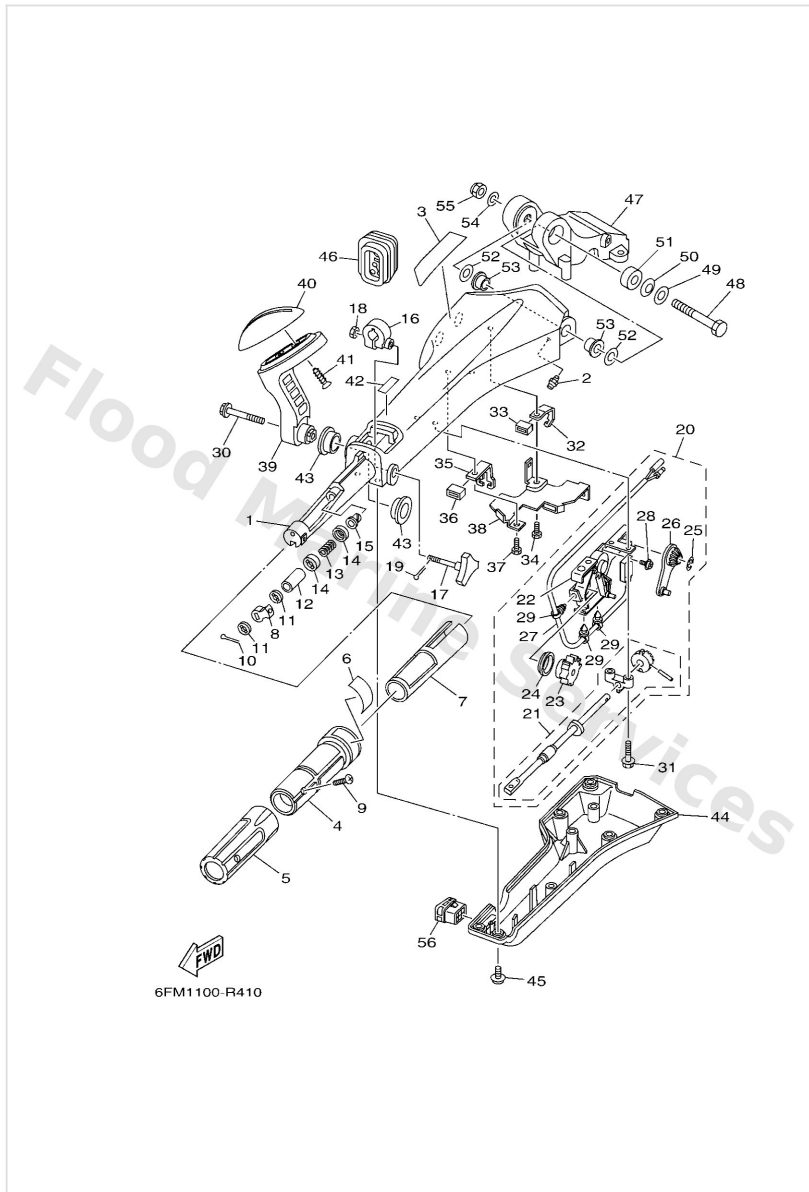

Optional Parts 3

Ref	Part	
1	6X442111028D Handle, steering	Buy now
2	9370006M03 Nipple, grease(6a1)	Buy now
3	6X44821500 Graphic	Buy now
4	6X44211901 Grip, steering handle	Buy now
5	6X44217700 Rubber, handle	Buy now
6	6X44213700 Indicator, throttle	Buy now
7	6X44129100 Bushing	Buy now
8	6X44413901 Collar	Buy now
9	9015205007 Screw, countersunk	Buy now
10	9149020010 Pin, cotter	Buy now
11	6X44417700 Washer	Buy now
12	6X44212800 Collar, distance 1	Buy now
13	9050123215 Spring (655)	Buy now
14	6X44418800 Washer	Buy now
15	9038608032 Bushing (650)	Buy now