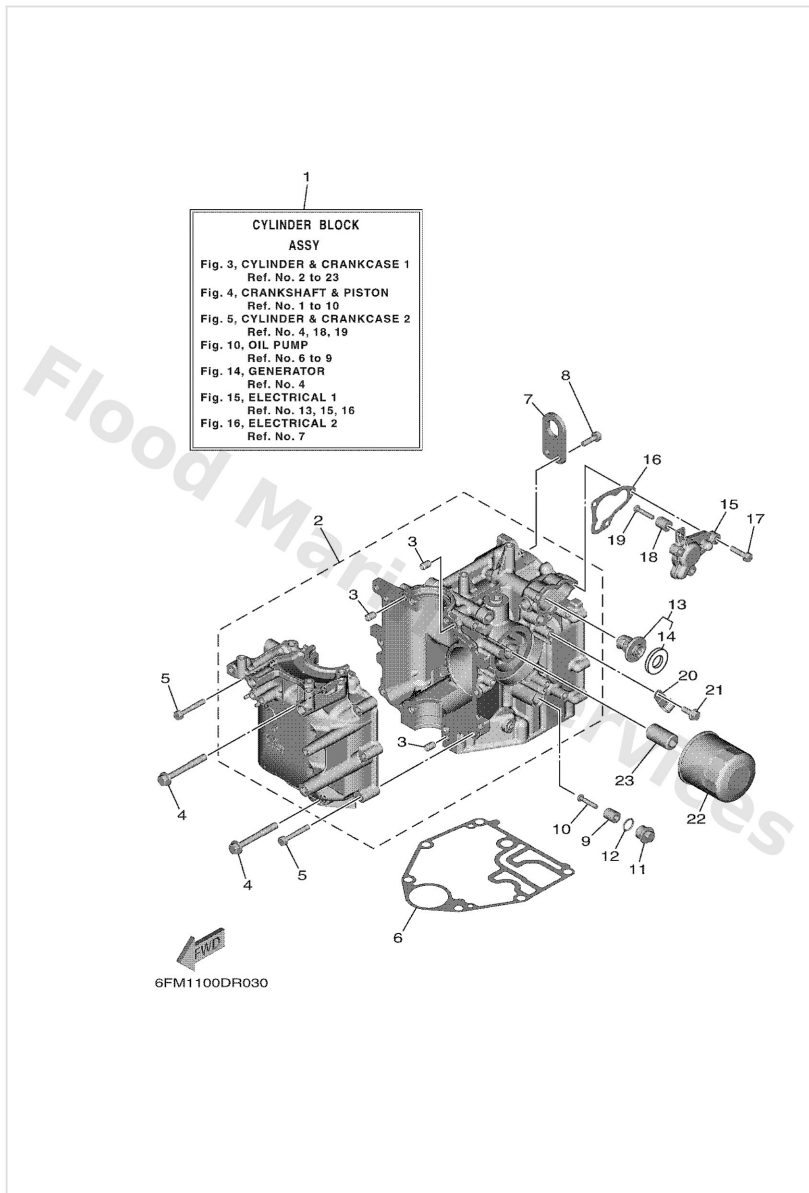

Cylinder & Crankcase 1

Ref	Part	
1	6FMW009B001S Cylinder block assembly	Buy now
2	6FM1510000 Crankcase assembly	Buy now
3	9953008012 Pin, dowel(6g8)	Buy now
4	9011908093 Bolt, with washer	Buy now
5	9751306540 Bolt, with washer(6I2)	Buy now
6	6FM1135100 Gasket, cylinder	Buy now
7	6FM1111900 Hanger, engine	Buy now
8	9010506M07 Bolt (689)	Buy now
9	6G81132500 Anode	Buy now
10	9898005025 Screw, panhead (a93)	Buy now
11	6G811197A0 Plug, blind	Buy now
12	9321013M63 O-ring (6g8)	Buy now
13	6FM1241100 Thermostat	Buy now
14	6FM1241200 Seal, thermostat	Buy now
15	6FM12413001S Cover, thermostat	Buy now