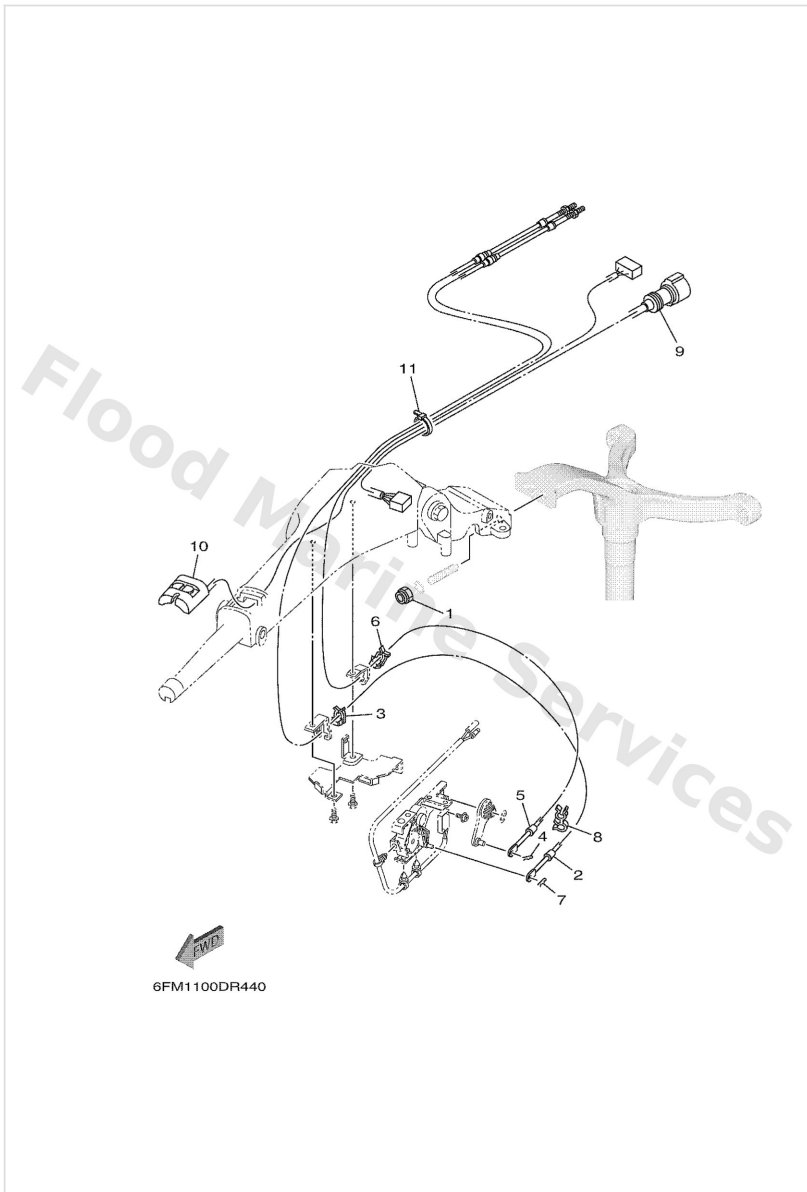

Optional Parts 5

Ref	Part	
1	9018510027 Nut, self-locking	Buy now
2	63D4832111 Cable	Buy now
3	63D4853800 Clamp, cable 1	Buy now
4	9046810005 Pin, hair 6264123500	Buy now
5	6FM2630110 Throttle cable assembly	Buy now
8	9046409M42 Clamp(6b0)	Buy now
9	6X48258610 Ext., wire harness (l:950mm)	Buy now
10	6X48186000 Switch assembly	Buy now
11	9046513M39 Clamp(6e8)	Buy now