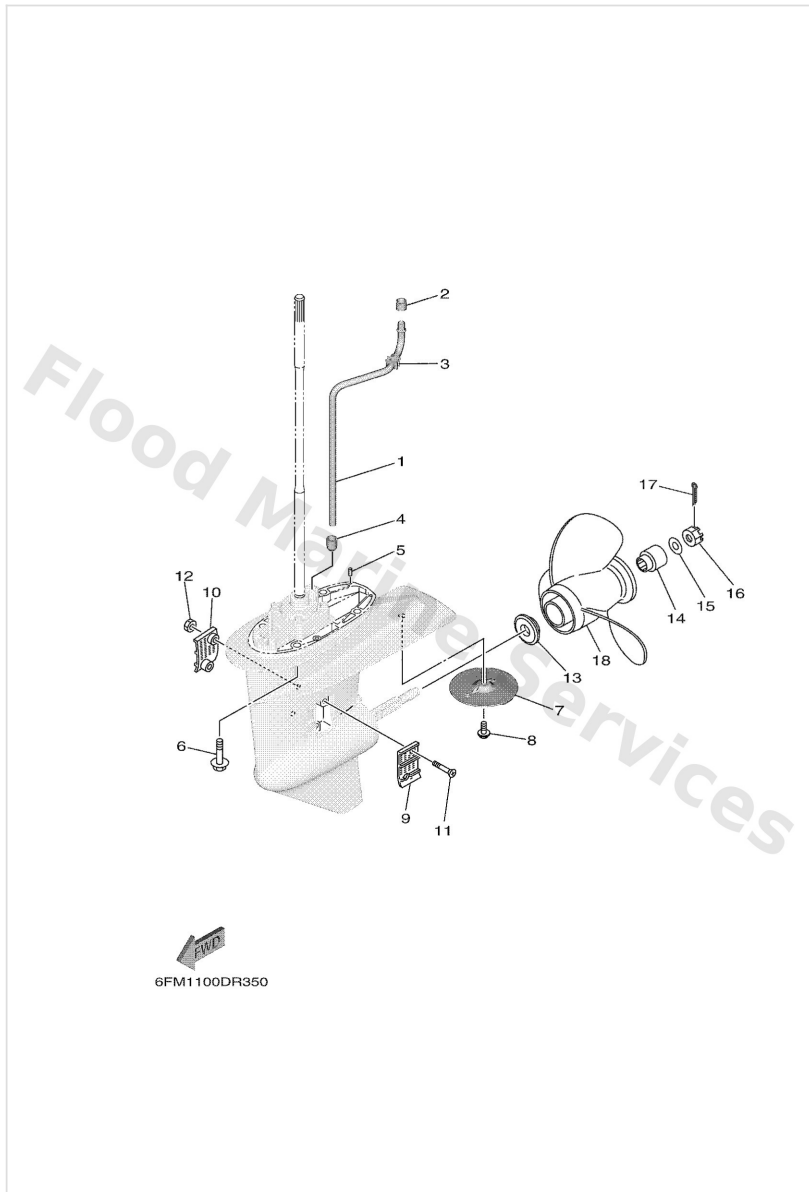

Lower Casing & Drive 2

Ref	Part	
15	9299014200 Washer, plain	Buy now
16	9017114013 Nut(664)	Buy now
17	9149030022 Pin, cotter	Buy now
18	6644594101 Propeller (3x9-7/8"x9"-f) UR	Buy now
18	6644594301 Propeller (3x9-7/8 x8 -f) UR	Buy now
18	6644594500 Propeller (3x9-7/8 x10-1/2 -f) UR	Buy now
18	6644594701 Propeller (3x9-7/8 x11-1/4 -f) UR	Buy now
18	6644594902 Propeller (3x9-7/8 x13 -f) UR	Buy now
18	6644595200 Propeller (3x9-7/8 x14 -f) UR	Buy now
18	6644595401 Propeller (3x9-7/8 x12 -f) UR	Buy now
18	6644597000 Propeller (3x9-1/8 x13 -f) UR	Buy now
18	6644597200 Propeller (3x9-1/8 x12 -f) UR	Buy now