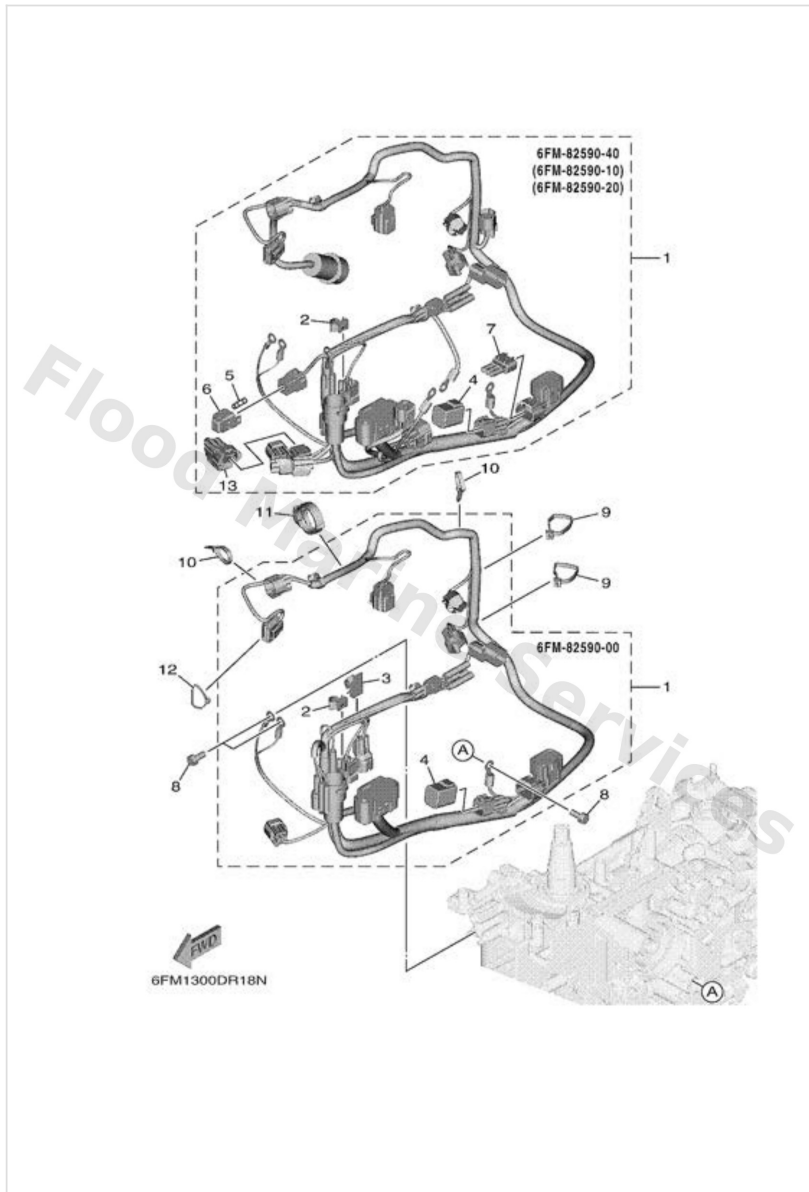

Electrical 4

Ref	Part	
1	6FM8259000 Wire harness assembly	Buy now
1	6FM8259010 Wire harness assembly	Buy now
1	6FM8259020 Wire harness assembly	Buy now
1	6FM8259040 Wire harness assembly	Buy now
2	9046409M47 Clamp(65j)	Buy now
3	9046412002 Clamp	Buy now
4	6Y88258211 White cap 1 (4pin)	Buy now
5	67F8215100 Fuse	Buy now
6	67F8215B10 Cap (yellow)	Buy now
7	6FM8258200 Cap 1 (3p)	Buy now
8	9759506516 Bolt, with washer(6r6)	Buy now
9	9046513M36 Clamp(6h4)	Buy now
10	9046513M11 Clamp (6e5)	Buy now
11	9046428003 Clamp	Buy now
12	9046511M59 Clamp(63m)	Buy now