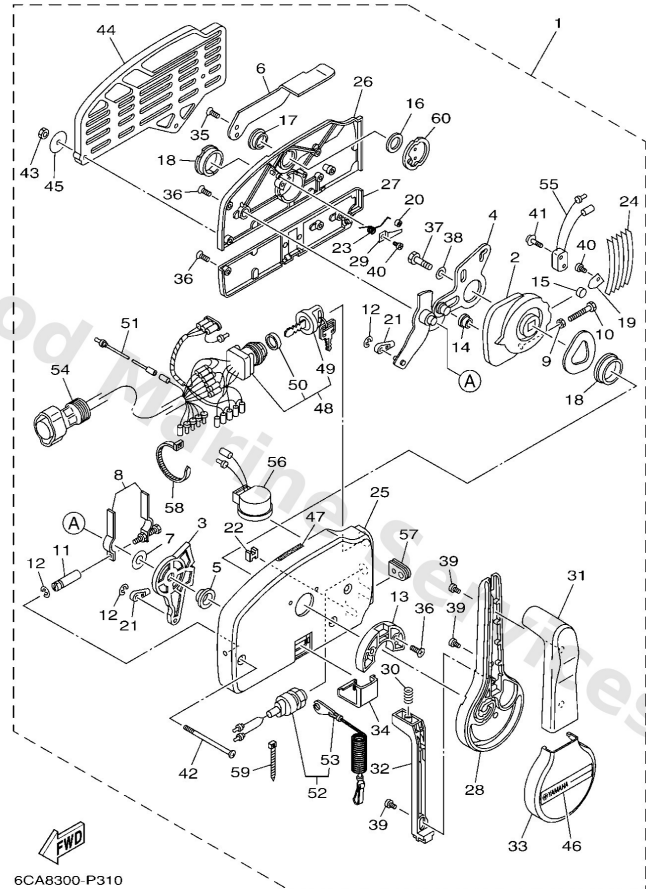

Remote Control Assy

6CA8300-P310

Ref	Part	
31	7034822230 Grip, control lever SINGLE	Buy now
32	7034822310 Lock, neutral	Buy now
33	7034822510 Cover	Buy now
34	7034821910 Cover, lead	Buy now
35	7034828100 Screw, flat head	Buy now
36	7034418920 Screw	Buy now
37	9738008030 Bolt, hexagon (fj1)	Buy now
38	9299008600 Washer, plain (663)	Buy now
39	7034812810 Screw 2	Buy now
40	9858004006 Screw, pan head (7h3)	Buy now
41	7034812900 Screw 3	Buy now
42	7034418930 Screw	Buy now
43	9538006600 Nut(661)	Buy now
44	7034829310 Spacer, remote control SINGLE	Buy now
45	7014828700 Washer 1	Buy now