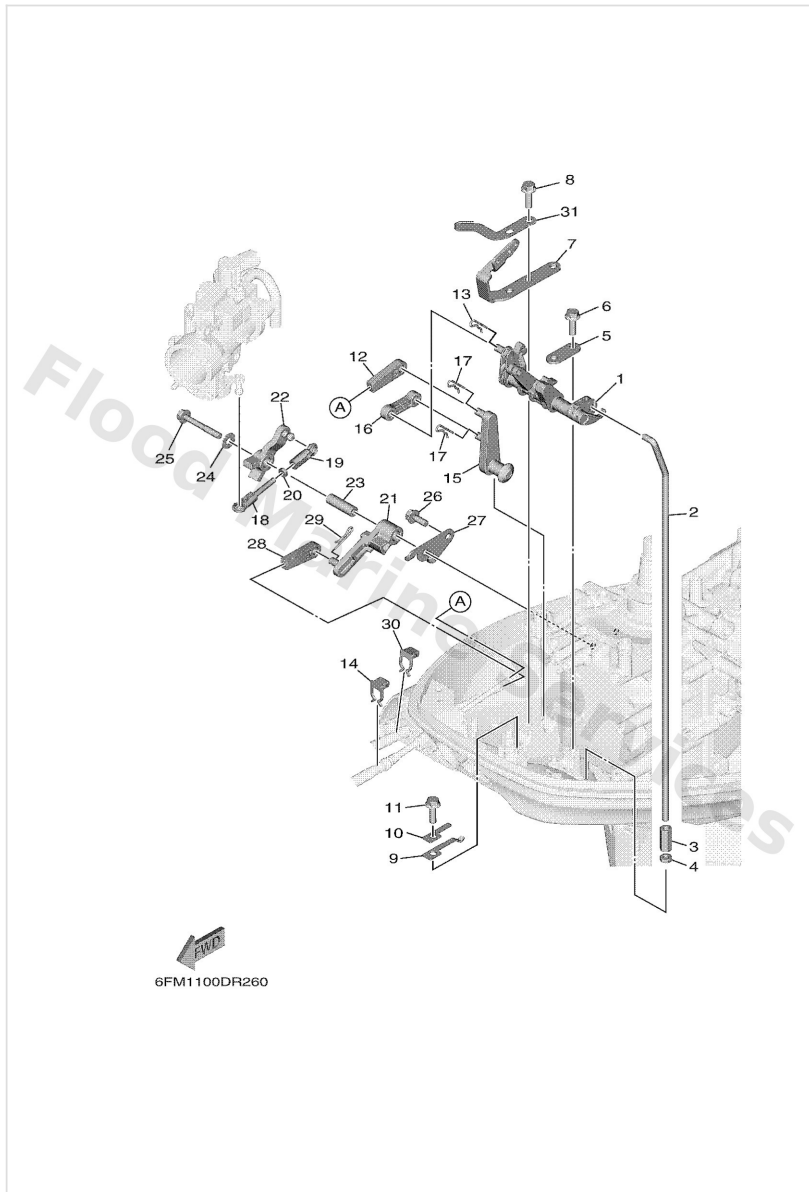

Control 2

Ref	Part	
18	6824123750 Joint, link 2	Buy now
19	6H44123700 Joint, link	Buy now
20	9538005700 Nut (656)	Buy now
21	6FM4215700 Lever, throttle	Buy now
22	6FM4128300 Lever, free accel.	Buy now
23	9038706M59 Collar (6h3)	Buy now
24	9020106M62 Washer, plate (6e5)	Buy now
25	9589506045 Bolt, flange deep recess	Buy now
26	9589506016 Bolt, flange deep recess	Buy now
27	6FM1457100 Bracket, throttle	Buy now
31	6FM8239800 Plate 3	Buy now