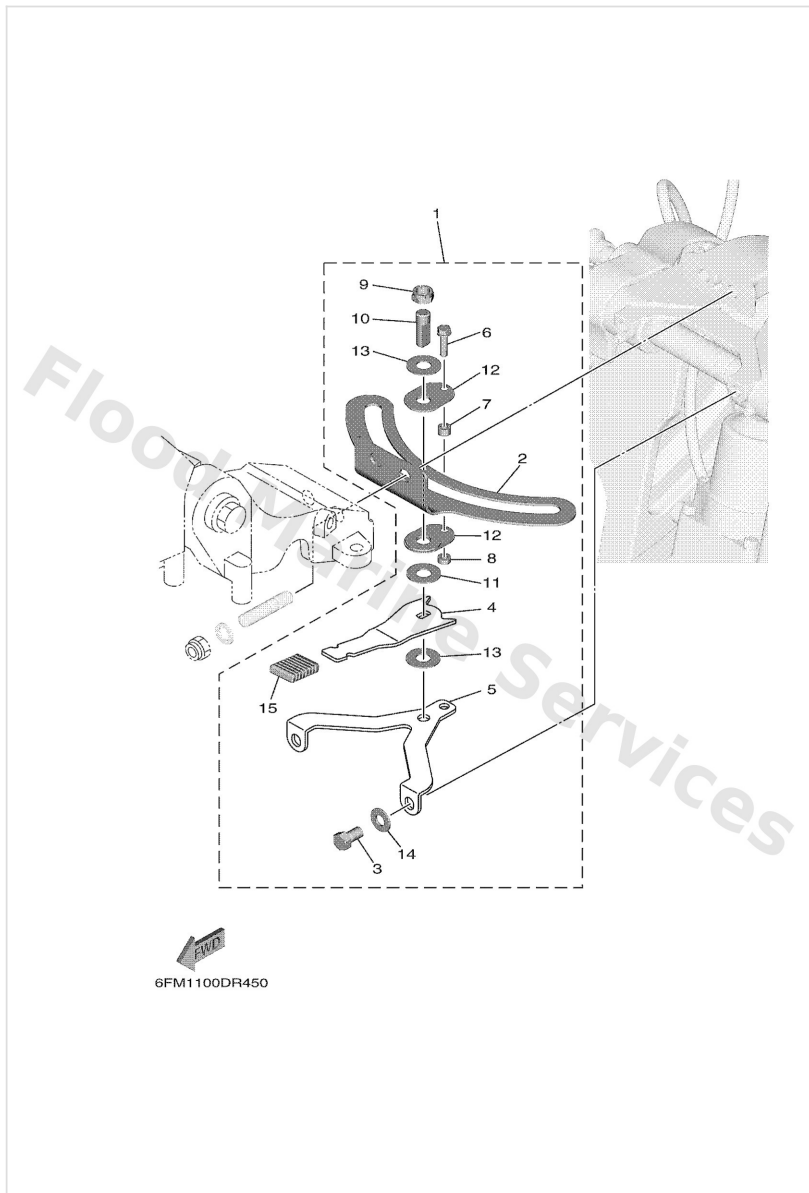

Optional Parts 6

Ref	Part	
1	6FM4250810 Steering friction assembly	Buy now
2	6FM4252700 Plate, friction	Buy now
3	9010908M91 Bolt, hexagon deep recess	Buy now
4	6FM4256110 Knob, steering lock	Buy now
5	6FM4252510 Plate, friction	Buy now
6	9759505520 Bolt, With Washer	Buy now
7	9038705054 Collar	Buy now
8	9038705053 Collar	Buy now
9	9018510M14 Nut, self-locking	Buy now
10	67C4256200 Shaft, steering lock	Buy now
11	9020210M56 Washer, plate	Buy now
12	65W4252800 Plate, friction	Buy now
13	90201106M5 Washer, plate(3gm)	Buy now
14	9299508200 Ybs66-8 washer, plain	Buy now
15	6894363300 Cover, tilt lever	Buy now