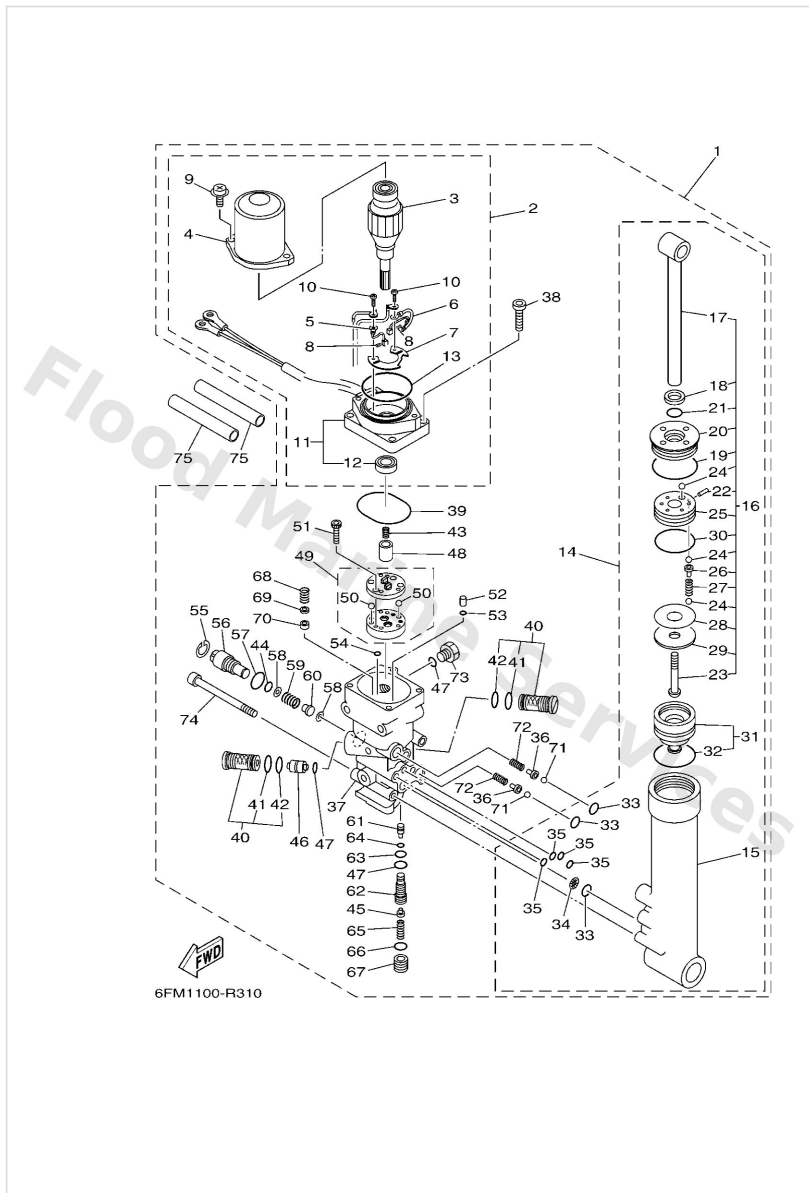

Power Trim & Tilt Assy

Ref	Part	
31	65W4381B00 Free piston sub assembly	Buy now
32	6H14386110 O-ring	Buy now
33	9321011368 O-ring (2h7)	Buy now
34	69J4381C00 Filter 3	Buy now
35	93210064A5 O-ring(61a)	Buy now
37	65W4380L04 Housing, trim & tilt sub assembly	Buy now
38	9138006020 Bolt, hexagon socket head(1jk)	Buy now
39	9321050768 O-ring	Buy now
40	67F4380200 Valve sub assembly	Buy now
41	6H14386601 O-ring	Buy now
42	9321012N52 O-ring	Buy now
43	6T44385300 Spring, main valve	Buy now
44	9321010M74 O-ring	Buy now
45	6T44380800 Seat valve comp. 1	Buy now
46	62X4384100 Piston, shuttle	Buy now