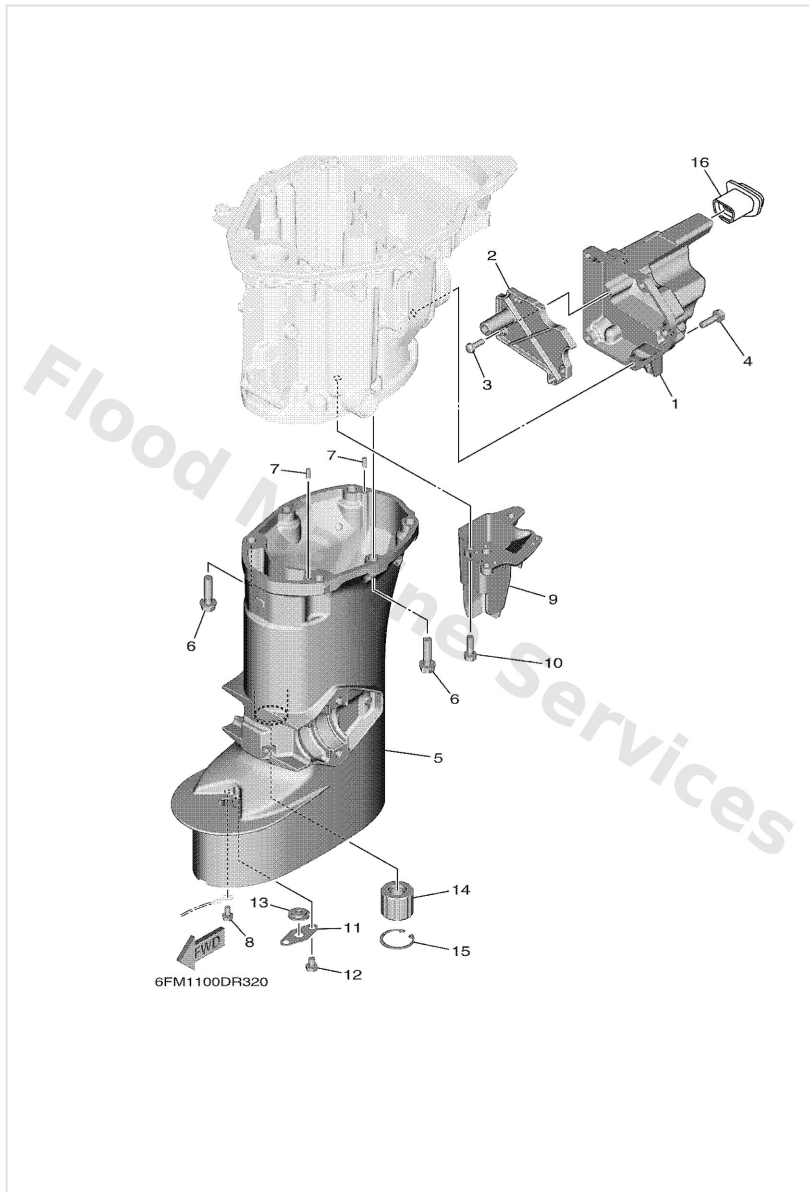

Upper Casing

Ref	Part	
16	6FM4276900 Seal, rubber	Buy now