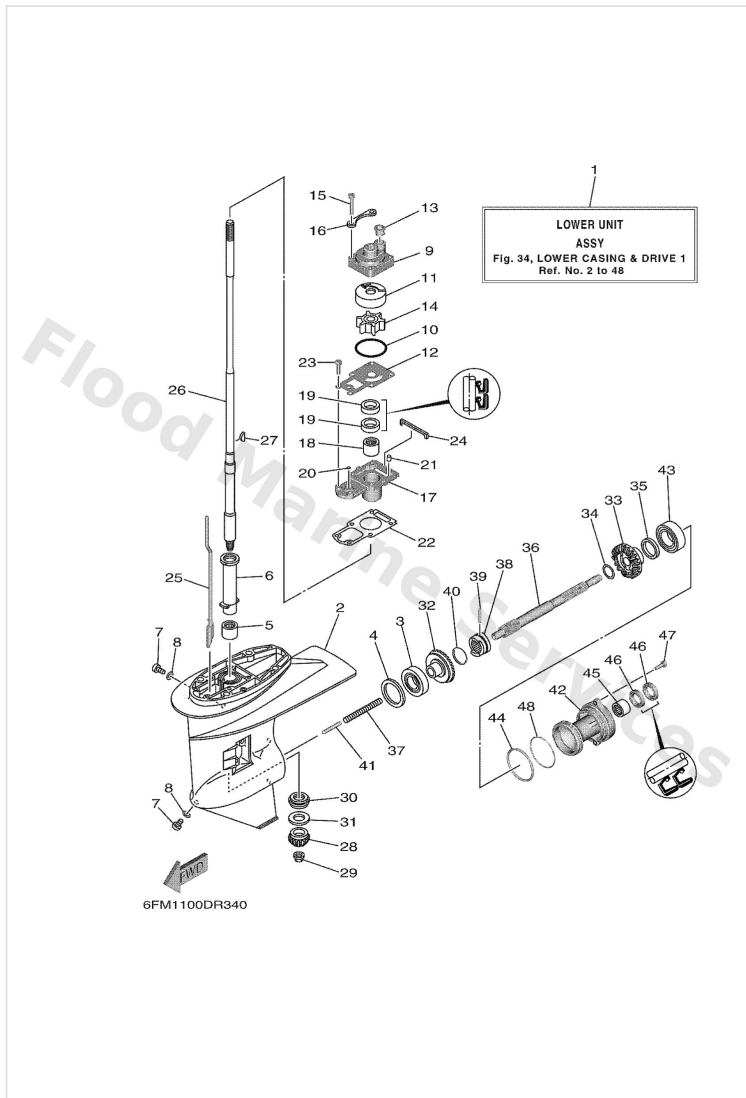

Lower Casing & Drive 1

Ref	Part	
25	6FM4415010 Shift cam assembly L(21.7")	Buy now
26	6FM4551000 Drive shaft assembly S(16.7")	Buy now
26	6FM4551010 Drive shaft assembly L(21.7")	Buy now
27	9028003024 Key, woodruff(662)	Buy now
28	6L24555101 Pinion	Buy now
29	9017910M14 Nut(6j8)	Buy now
30	93341320U0 Bearing, thrust (6I2)	Buy now
31	6L24558700 Shim (t:1.5mm) UR	Buy now
31	6L24558710 Shim (t:1.6mm) UR	Buy now
32	6FM4556000 Gear	Buy now
33	6FM4557100 Gear	Buy now
34	9020120417 Washer, plate(663)	Buy now
35	6L24557700 Shim (t:1.0mm) UR	Buy now
35	6L24557710 Shim (t:1.1mm) UR	Buy now
35	6L24557720 Shim (t:1.2mm) UR	Buy now