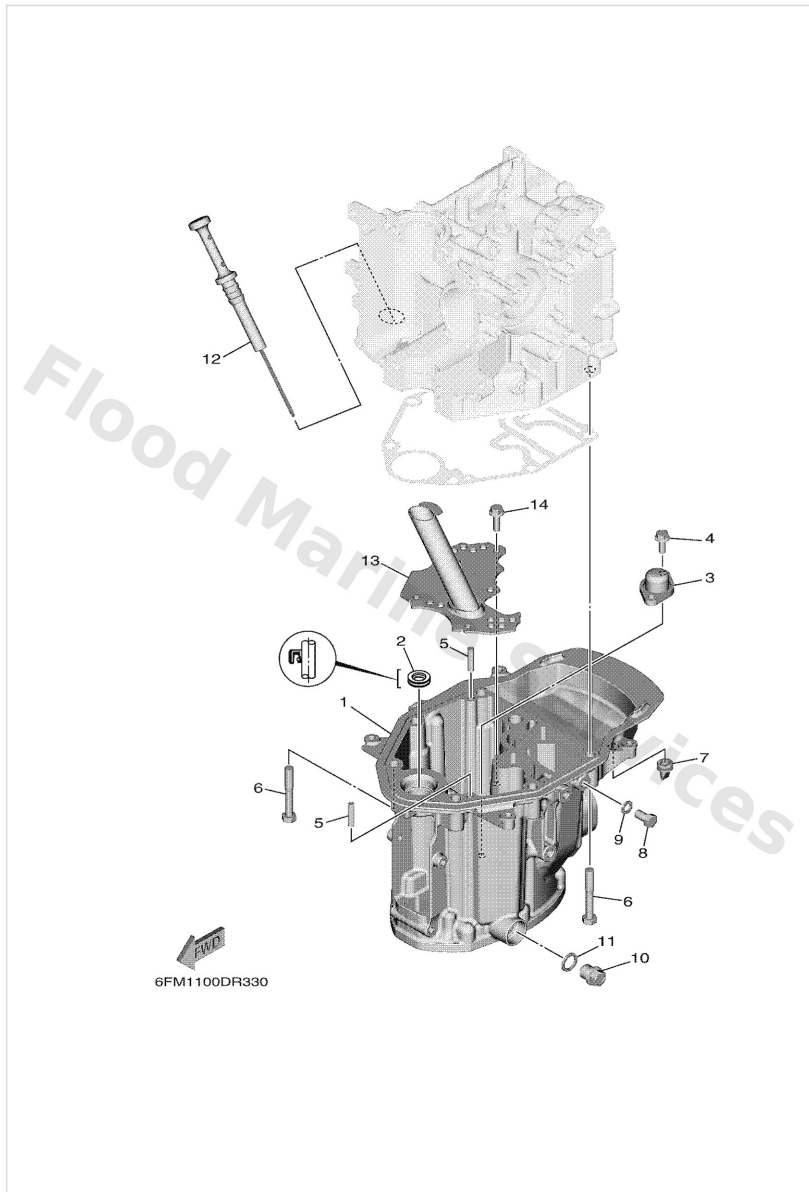

Oil Pan

Ref	Part	
1	6FM15311008D Oil pan	Buy now
2	9310113001 Oil seal	Buy now
3	6FM1341100 Strainer, oil	Buy now
4	9582206016 Bolt, flange	Buy now
5	9360625M00 Pin, dowel b (676)	Buy now
6	9757508555 Bolt, hexagon w/w deep recess	Buy now
7	65W4271700 Rubber, seal 2	Buy now
8	9709508014 Bolt, hexagon deep recess	Buy now
9	9043008143 Gasket (256-11198-00)	Buy now
10	9034014M06 Plug, straight screw(62y)	Buy now
11	9043014M09 Gasket	Buy now
12	6FM1536200 Plug, oil level	Buy now
13	6FM1331700 Plate, baffle	Buy now
14	9582206020 Bolt, flange	Buy now