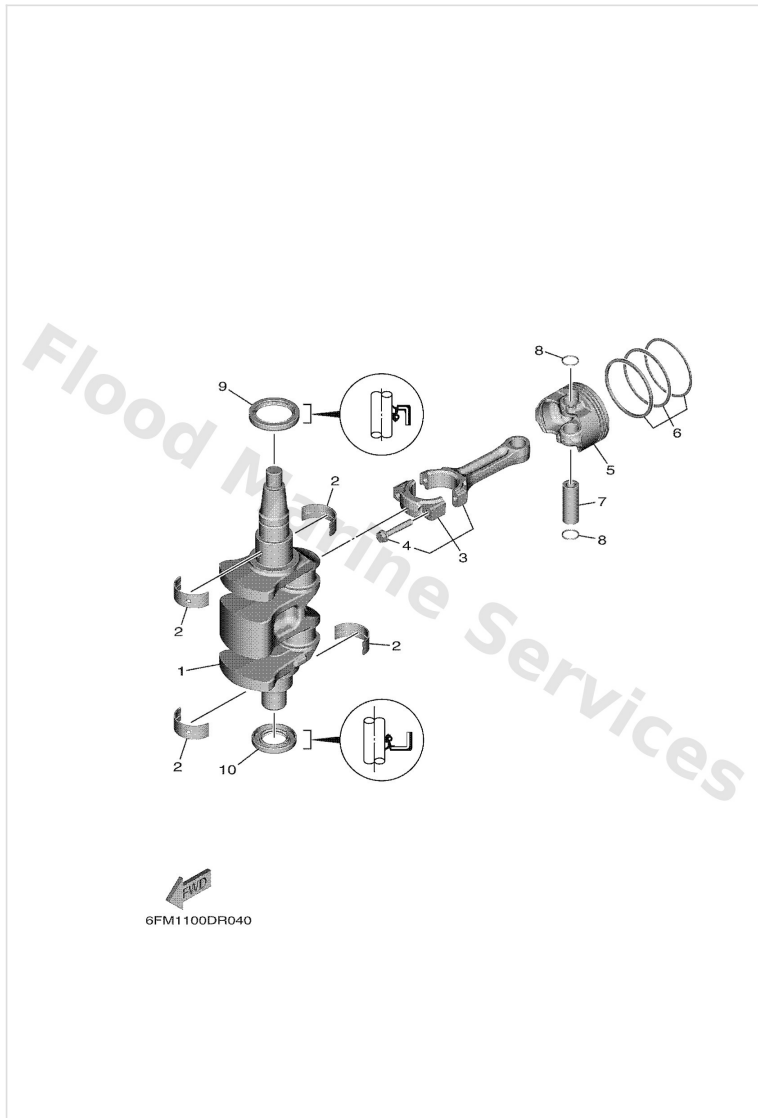

Crankshaft & Piston

Ref	Part	
1	6FM1141100 Crankshaft	Buy now
2	6AH1141600 Plane bearing, crankshaft 1 UR BROWN	Buy now
2	6AH1141610 Plane bearing, crankshaft 1 UR BLACK	Buy now
2	6AH1141620 Plane bearing, crankshaft 1 UR BLUE	Buy now
3	6FM1165000 Connecting rod assembly	Buy now
4	6AH1165400 Bolt, connecting rod	Buy now
5	6FM1163100 Piston (std)	Buy now
5	6FM1163500 Piston (0.25mm o/s) AP	Buy now
5	6FM1163600 Piston (0.50mm o/s) AP	Buy now
6	67C1160300 Piston ring set (std)	Buy now
6	67C1160400 Piston ring set (0.25mm o/s) AP	Buy now
6	67C1160500 Piston ring set (0.50mm o/s) AP	Buy now
7	6FM1163300 Pin, piston	Buy now
8	9345017129 Circlip(1ar)	Buy now
9	9310237004 Oil seal	Buy now