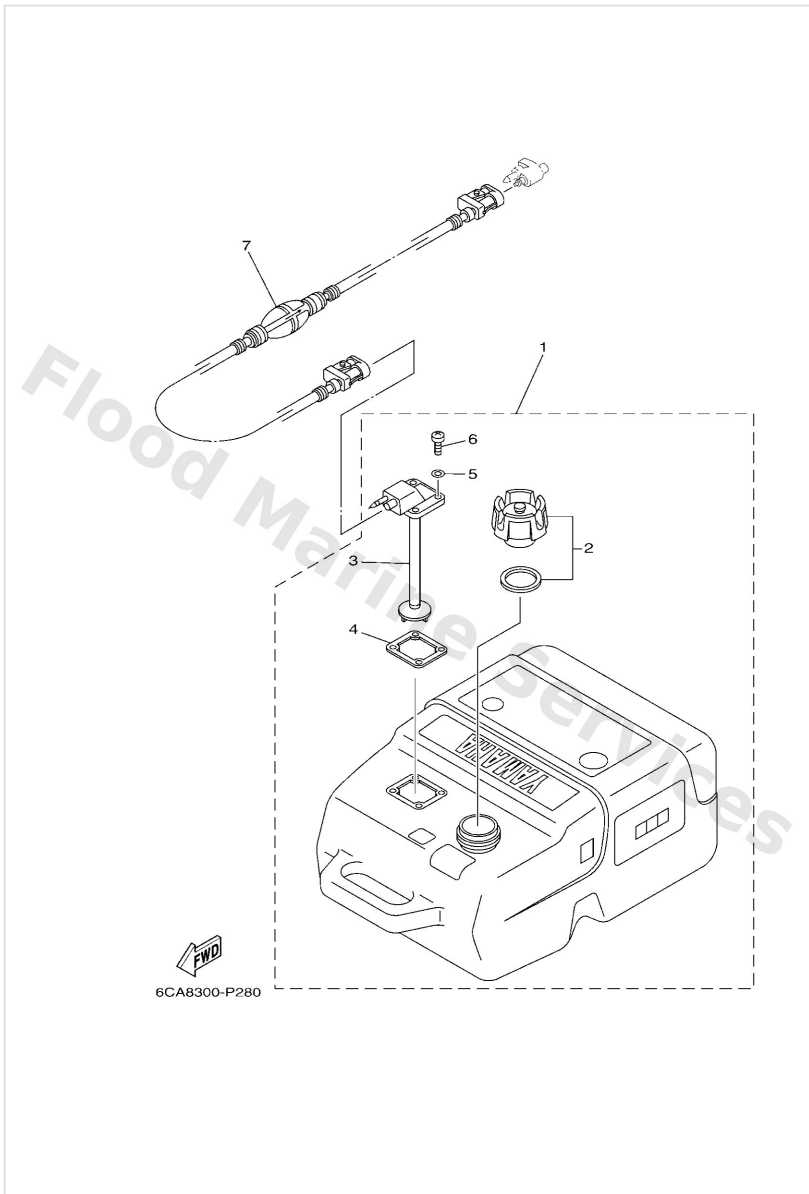

Fuel Tank 1

Ref	Part	
1	6YK2420104 Fuel tank comp. AP EXCEPT FOR RUS	Buy now
2	6YK2461001 Cap assembly	Buy now
3	6YK2426010 Fuel meter assembly	Buy now
4	6YL2426801 Gasket, fuel meter	Buy now
5	6YL2432900 Seal	Buy now
6	9015705M16 Screw, pan head	Buy now
7	6YL2430654 Fuel pipe comp. 1 AP EXCEPT FOR RUS	Buy now