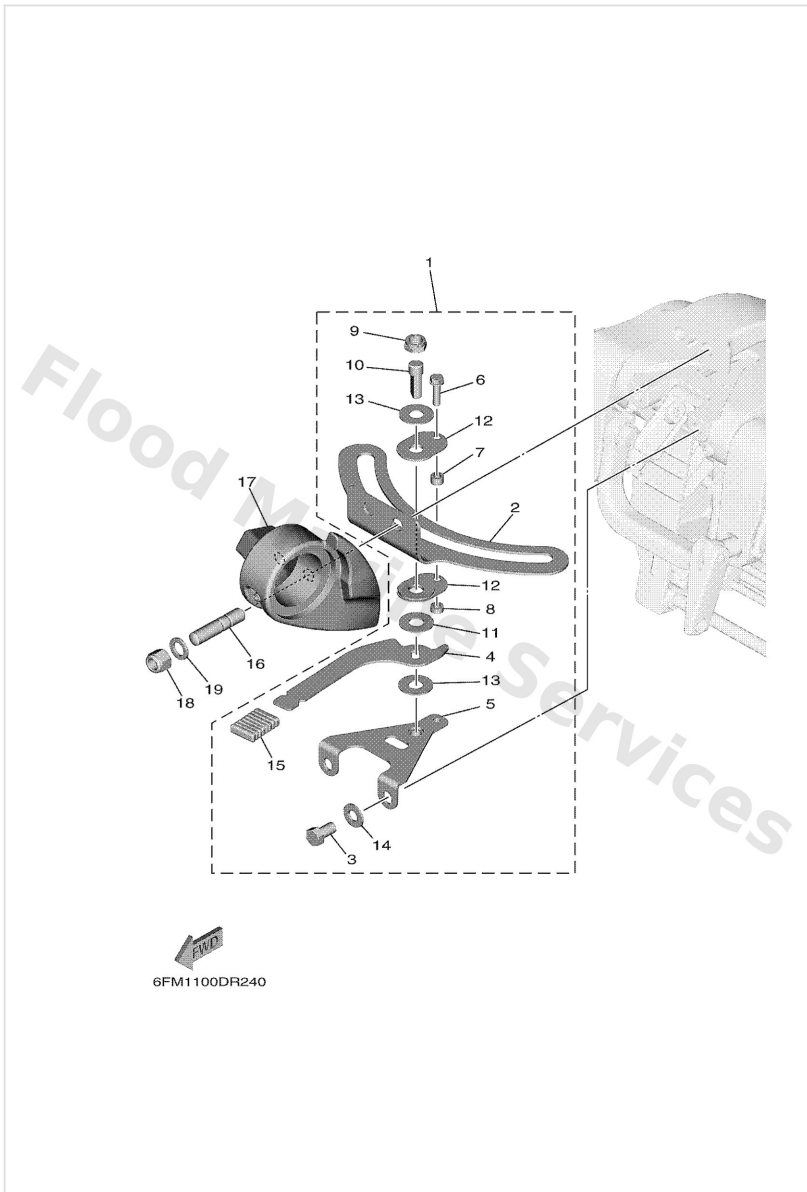

Steering Friction

Ref	Part	
1	6FM4250800 Steering friction assembly	Buy now
2	6FM4252700 Plate, friction	Buy now
3	9010908M91 Bolt, hexagon deep recess	Buy now
4	6FM4256100 Knob, steering lock	Buy now
5	6FM4252500 Plate, friction	Buy now
6	9759505520 Bolt, With Washer	Buy now
7	9038705054 Collar	Buy now
8	9038705053 Collar	Buy now
9	9018510M14 Nut, self-locking	Buy now
10	67C4256200 Shaft, steering lock	Buy now
11	9020210M56 Washer, plate	Buy now
12	65W4252800 Plate, friction	Buy now
13	90201106M5 Washer, plate(3gm)	Buy now
14	9299508200 Ybs66-8 washer, plain	Buy now
15	6894363300 Cover, tilt lever	Buy now