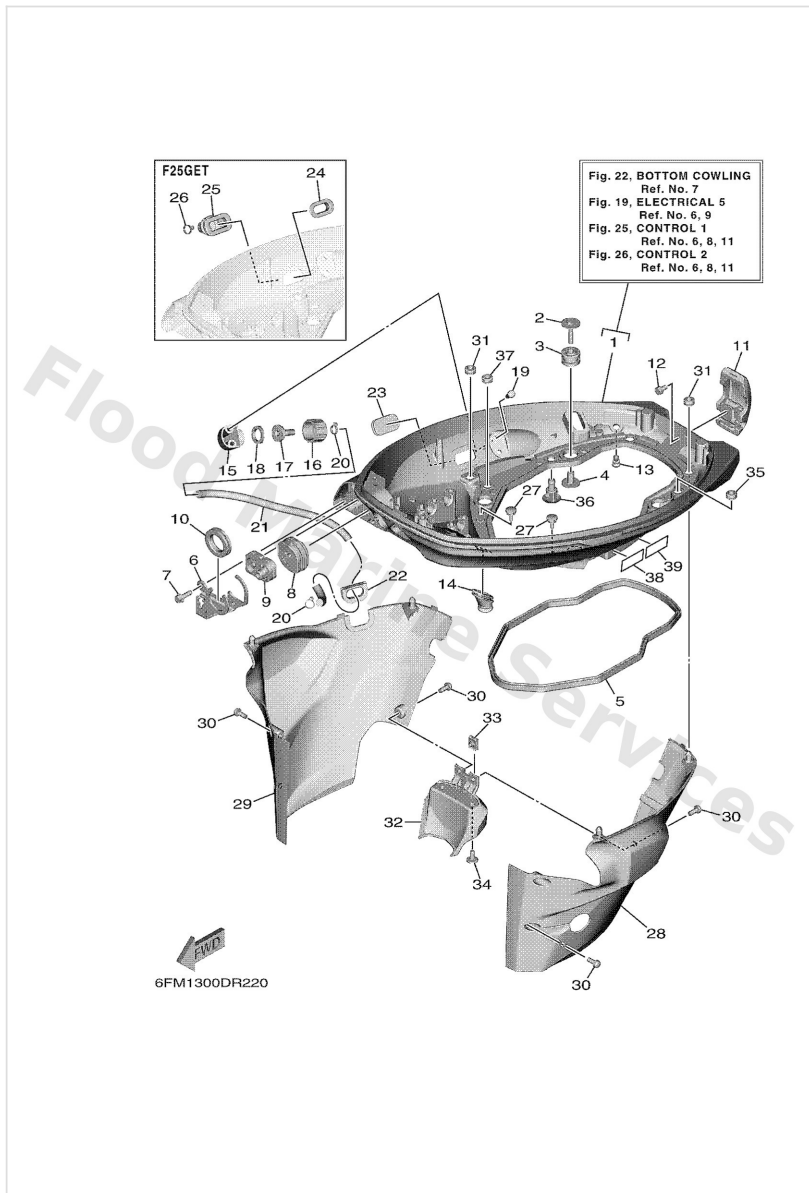

Bottom Cowling

Ref	Part	
14	6AH4272700 Grommet	Buy now
15	6DR1257200 Adapter	Buy now
16	6R31258100 Joint, hose 1	Buy now
17	6R31258200 Joint, hose 2	Buy now
18	6R31258300 Gasket, hose joint	Buy now
19	9778060520 Screw, tapping(6k8)	Buy now
20	9046511M10 Clamp	Buy now
21	9044511182 Hose (I370)	Buy now
22	6AH4272600 Grommet	Buy now
23	6H44272600 Grommet	Buy now
24	6BG4238400 Seal, cap	Buy now
25	6BG4272400 Grommet	Buy now
27	6H44274800 Grommet	Buy now
28	6FM4274100 Apron	Buy now
29	6FM4277100 Apron	Buy now