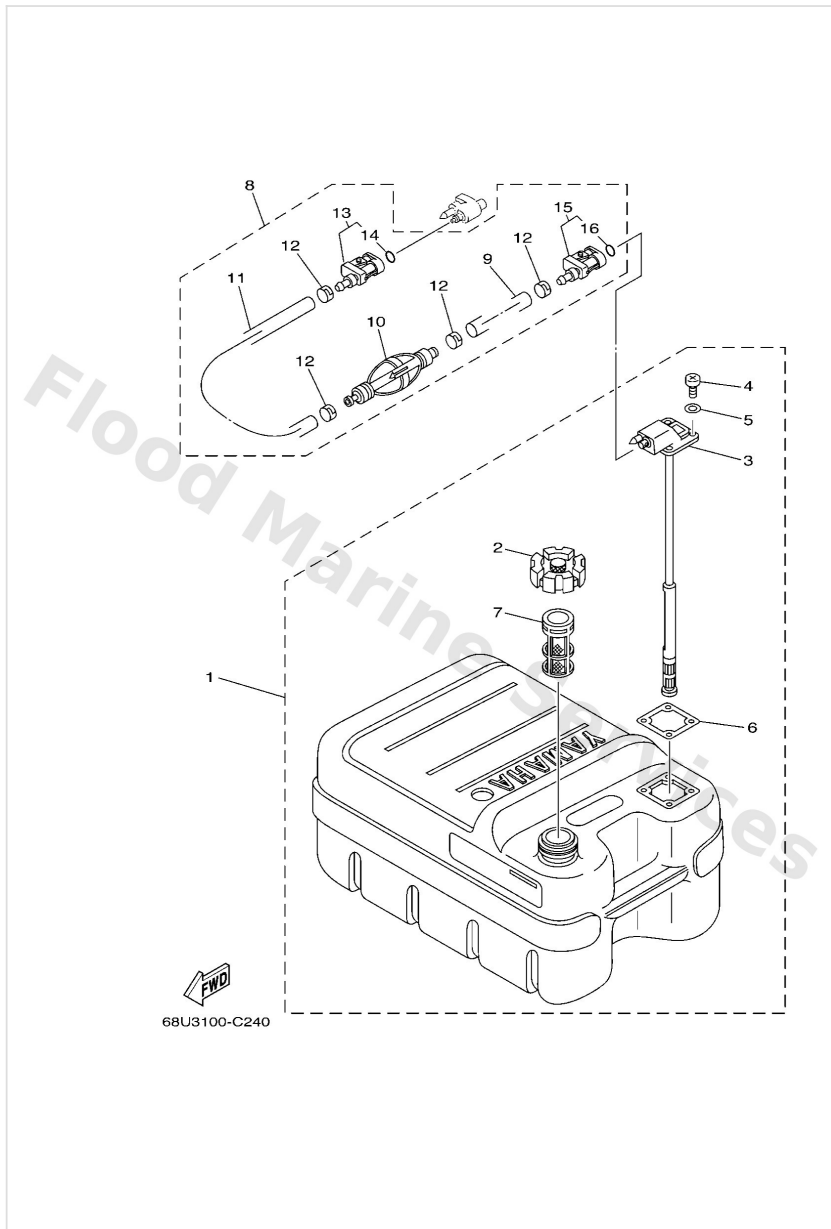

Fuel Tank 2

Ref	Part	
1	6YJ2420120 Fuel tank comp. AP FOR RUS	Buy now
2	6YJ2461001 Cap assembly	Buy now
3	6YJ2426010 Fuel meter assembly	Buy now
4	9015705M19 Screw, pan head	Buy now
5	6Y12432900 Seal	Buy now
6	6Y12426800 Gasket, fuel meter	Buy now
7	6YJ2416700 Strainer	Buy now
8	61J2430604 Fuel pipe comp. 1 AP FOR RUS	Buy now
9	9044511M06 Hose (I3000)	Buy now
10	61J2436000 Primer pump assembly	Buy now
11	9044511M05 Hose (I1000)	Buy now
12	6502435151 Band 1	Buy now
13	6G12430505 Fuel pipe joint comp. 2	Buy now
14	9321008287 O-ring (655)	Buy now
15	6Y12430506 Fuel pipe joint comp. 2	Buy now