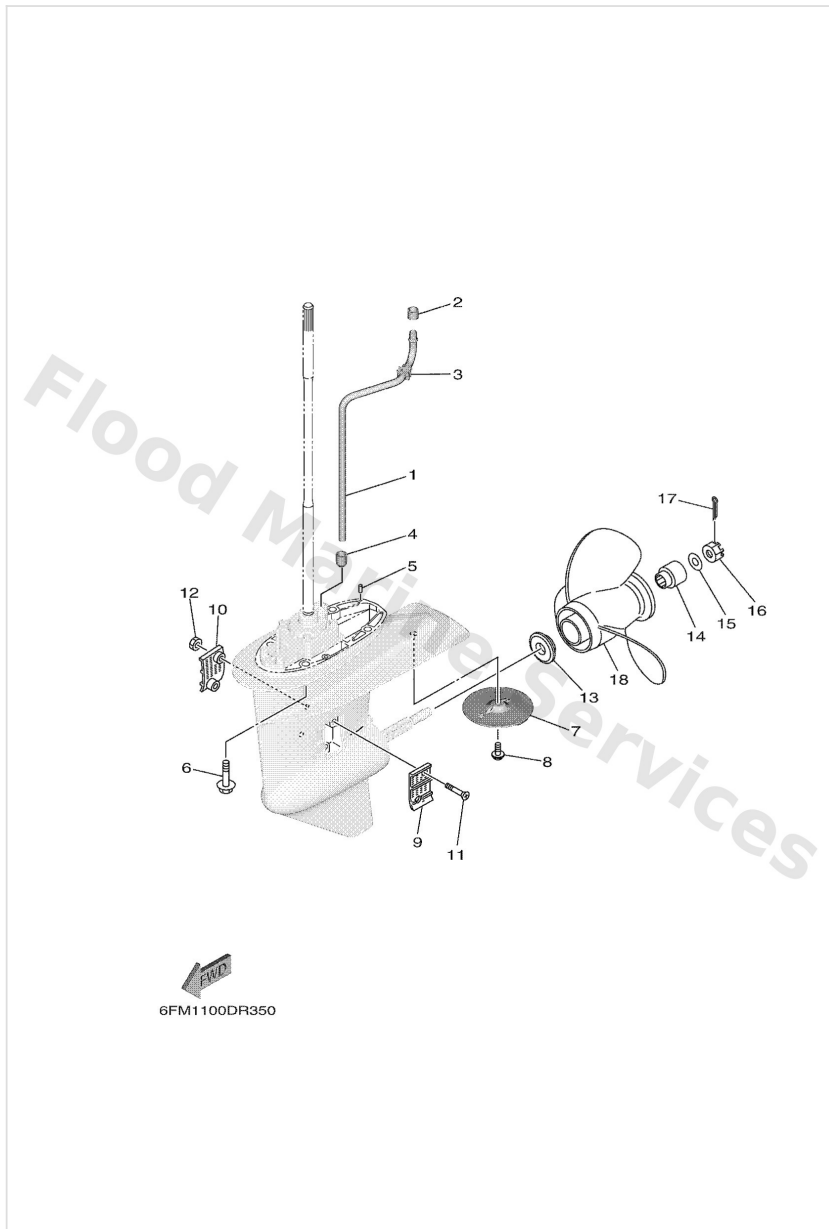

Lower Casing & Drive 2

Ref	Part	
1	6FM4436100 Tube, water 1 S(16.7")	Buy now
1	6FM4436110 Tube, water 1 L(21.7")	Buy now
2	6824436500 Damper, water seal 1	Buy now
3	6AH4436500 Damper, water seal 1	Buy now
4	6L24436800 Rubber, water seal 4	Buy now
5	9360412M07 Pin, dowel (688)	Buy now
6	9010510M12 Bolt (689)	Buy now
7	6644537101 Tab-trim	Buy now
8	9010508M02 Bolt hexagon	Buy now
9	6L24521400 Cover, water inlet	Buy now
10	6L24521500 Cover, water inlet	Buy now
11	9015105M05 Screw, countersunk	Buy now
12	9018505002 Nut nylon (sus)(ex4)	Buy now
13	6L24598701 Spacer	Buy now
14	6894599700 Spacer	Buy now