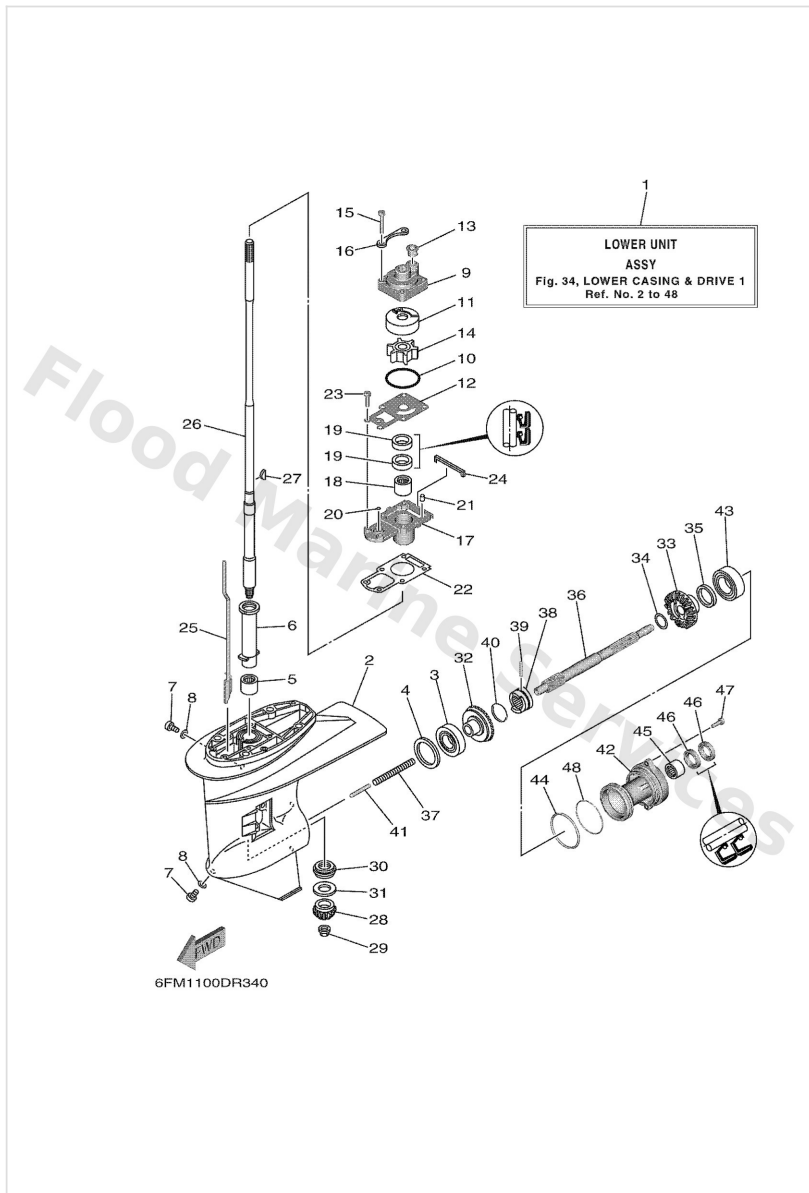

Lower Casing & Drive 1

Ref	Part	
35	6L24557730 Shim (t:1.3mm) UR	Buy now
36	65W4561100 Shaft, propeller	Buy now
37	9050110065 Spring compression648456360000	Buy now
38	6FM4563100 Clutch, dog	Buy now
39	9025005010 Pin straight 648456320000	Buy now
40	6484563311 Ring, cross pin	Buy now
41	6484563500 Plunger,shift	Buy now
42	6L245361038D Cap, lower casing	Buy now
43	9330600612 Bearing(2hr)	Buy now
44	9321060MA3 O-ring(6j8)	Buy now
46	9310120M07 Oil seal	Buy now
47	9759506520 Bolt(7u8)	Buy now
48	9321060M99 O-ring(6t3)	Buy now