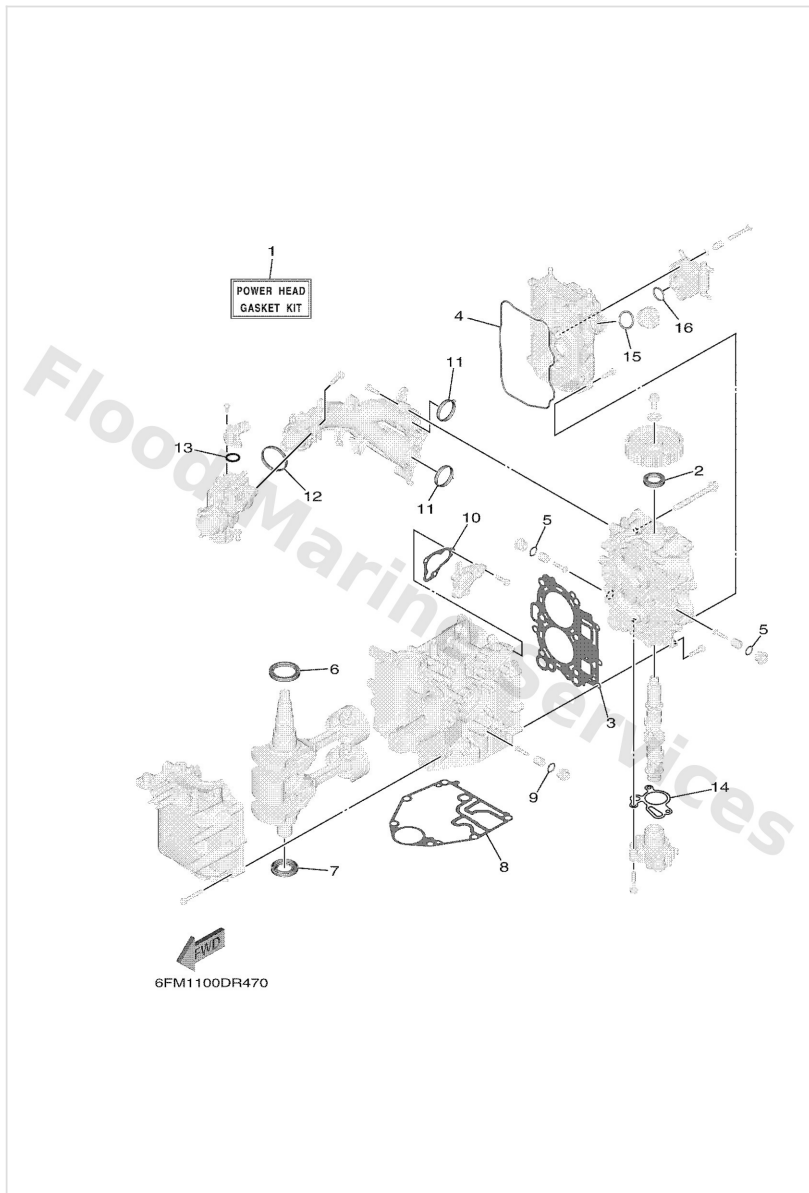

Repair Kit 1

Ref	Part	
1	6FMW000100 Power head gasket kit	Buy now
2	9310222010 Oil seal	Buy now
3	6FM1118100 Gasket, cylinder head 1	Buy now
4	6FM1135600 Seal, cylinder 2	Buy now
5	9321013M63 O-ring (6g8)	Buy now
6	9310237004 Oil seal	Buy now
7	9310225014 Oil seal	Buy now
8	6FM1135100 Gasket, cylinder	Buy now
10	6FM1241400 Gasket, cover	Buy now
11	6FM1364500 Gasket, manifold 1	Buy now
12	6FM1364600 Gasket, manifold 2	Buy now
13	1ST1416A00 O-ring	Buy now
14	6AH1332910 Gasket, pump cover	Buy now
15	9321024M79 O-ring	Buy now
16	9321020M65 O-ring	Buy now