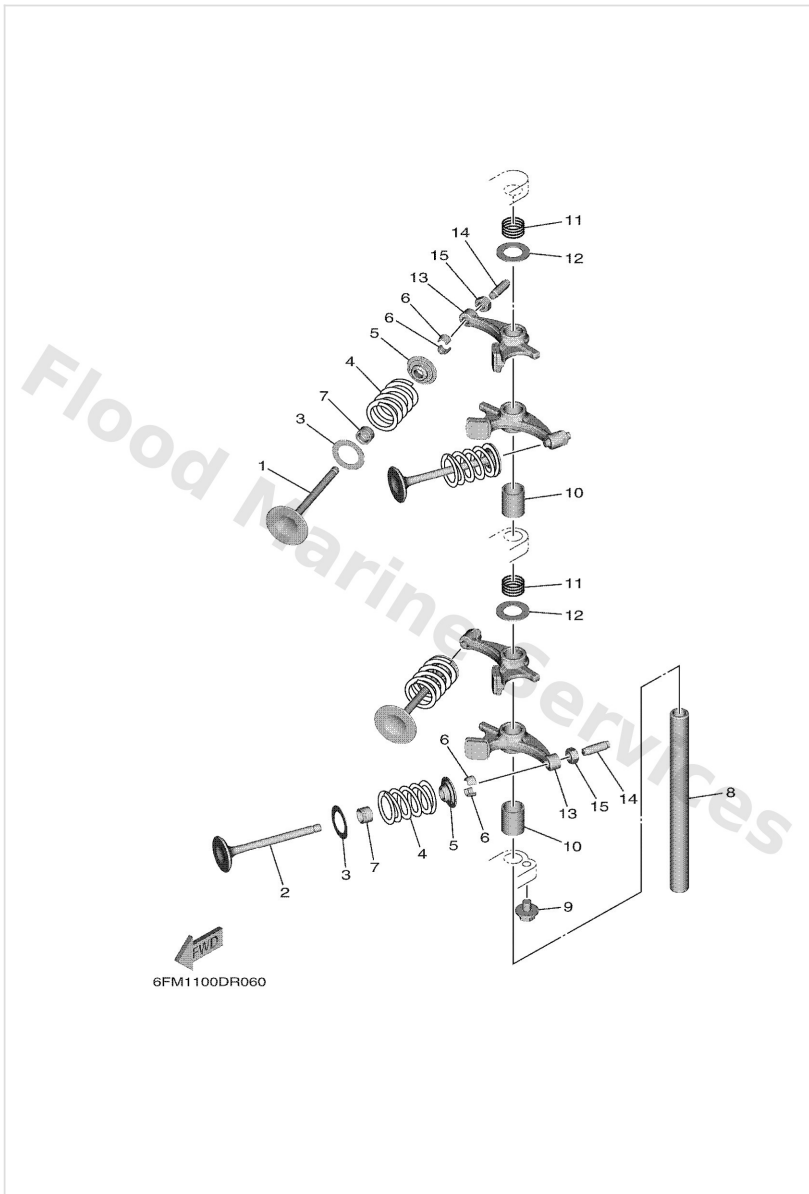

Valve

Ref	Part	
1	6FM1211100 Valve, intake	Buy now
2	6FM1212100 Valve, exhaust	Buy now
3	62Y1211600 Seat, valve spring	Buy now
4	3YF1211300 Spring, valve inner	Buy now
5	30X1211700 Retainer, valve spring	Buy now
6	30X1211800 Cotter, valve	Buy now
7	51Y1211900 Seal, valve stem	Buy now
8	66M1214600 Shaft, rocker	Buy now
9	9011906054 Bolt, with washer	Buy now
10	9038713006 Collar	Buy now
11	90501120A5 Spring, compression	Buy now
12	9020113013 Washer, plate	Buy now
13	6AH1215100 Arm, valve rocker	Buy now
14	64J1215900 Screw, valve adjusting	Buy now
15	62Y1215800 Nut, lock	Buy now