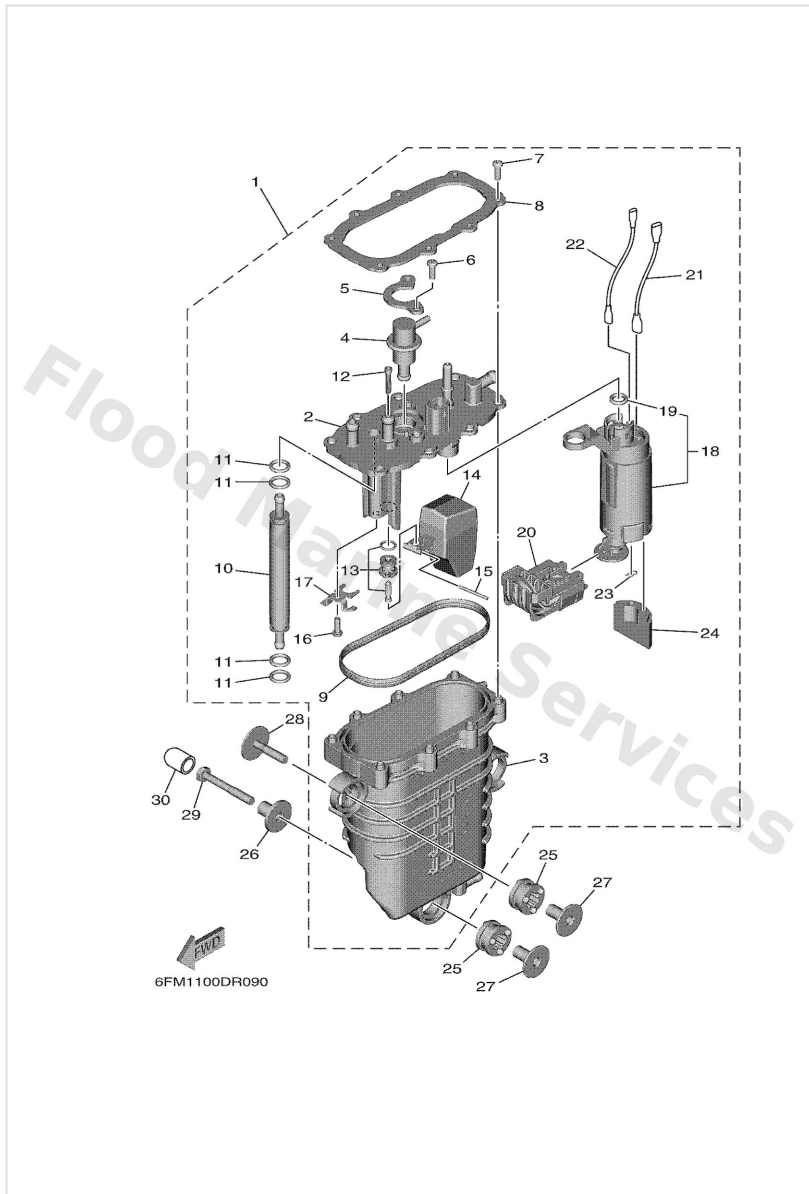

Fuel Injection Pump

Ref	Part	
1	6FM1418000 Float chamber assembly 2	Buy now
2	6FM1418200 Cover, float chamber	Buy now
3	6FM1418100 Body, float chamber 1	Buy now
4	6FM1390600 Regulator, pressure	Buy now
5	6FM1414600 Plate	Buy now
6	6FM1456500 Screw	Buy now
7	6FM1456700 Screw	Buy now
8	6FM1424300 Plate	Buy now
9	6FM1498400 Gasket, float chamber	Buy now
10	6FM2184100 Cooler	Buy now
11	6FM1456200 O-ring	Buy now
12	6FM2425100 Strainer 1	Buy now
13	6FM1454600 Valve, needle	Buy now
14	68V1498500 Float	Buy now
15	6FM1438600 Pin, float	Buy now