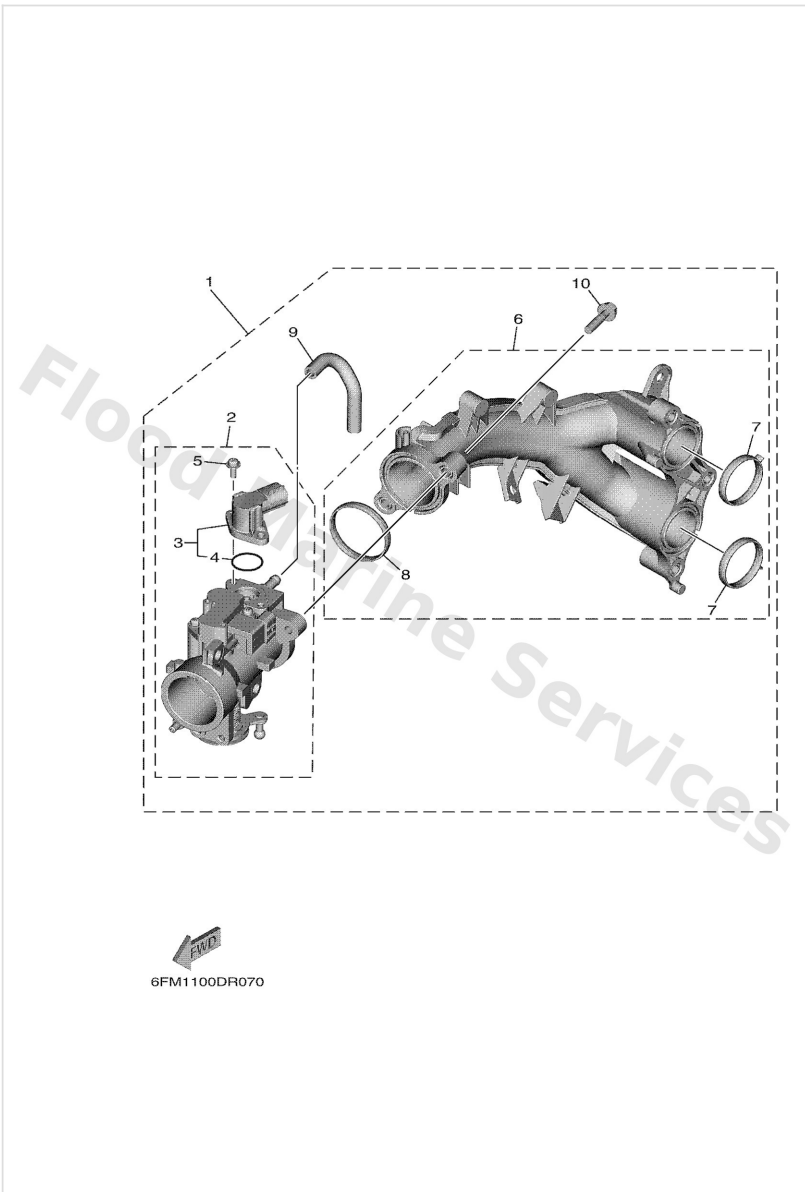

Intake 1

Ref	Part	
1	6FM1420000 Intake assembly	Buy now
2	6FM1375000 Throttle body assembly	Buy now
3	6FM1410H00 Solenoid valve	Buy now
4	1ST1416A00 O-ring	Buy now
5	68V1421600 Screw	Buy now
6	6FM1364100 Manifold, intake 1	Buy now
7	6FM1364500 Gasket, manifold 1	Buy now
8	6FM1364600 Gasket, manifold 2	Buy now
9	6FM1354300 Hose, air	Buy now
10	6P21444600 Bolt	Buy now