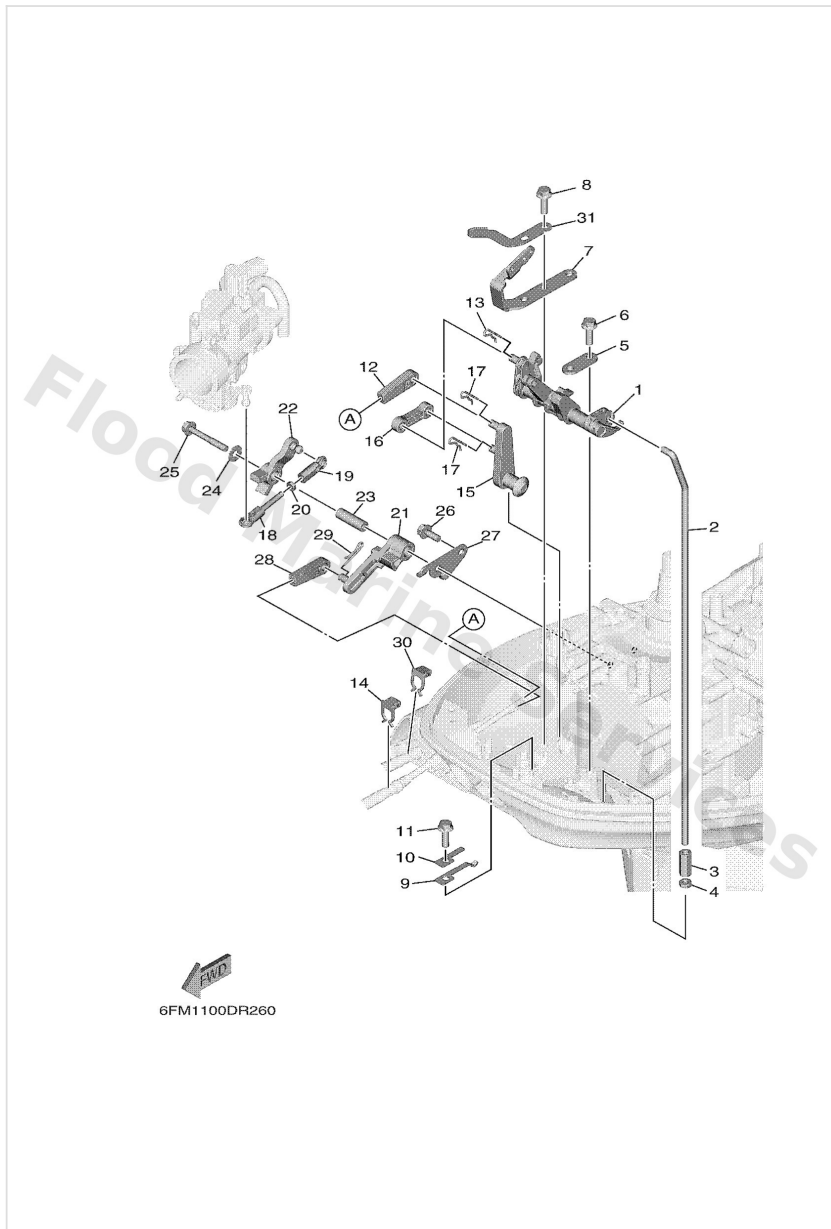

Control 2

Ref	Part	
1	6FM4412100 Lever, shift rod	Buy now
2	6FM4414300 Rod, shift S(16.7")	Buy now
2	6FM4414310 Rod, shift L(21.7")	Buy now
3	9017006015 Connector, shift rod	Buy now
4	9538006700 Nut	Buy now
5	6FM4166100 Bracket 1	Buy now
6	9010906M86 Bolt	Buy now
7	6FM4166200 Bracket 2	Buy now
9	66R4411600 Spring	Buy now
10	66R4411800 Bracket	Buy now
12	6FM4834400 Cable end, remote control	Buy now
13	9046818008 Clip 620436610000	Buy now
14	63D4853800 Clamp, cable 1	Buy now
15	6FM4412500 Lever, shift rod	Buy now
16	6FM4419200 Link, shift rod	Buy now