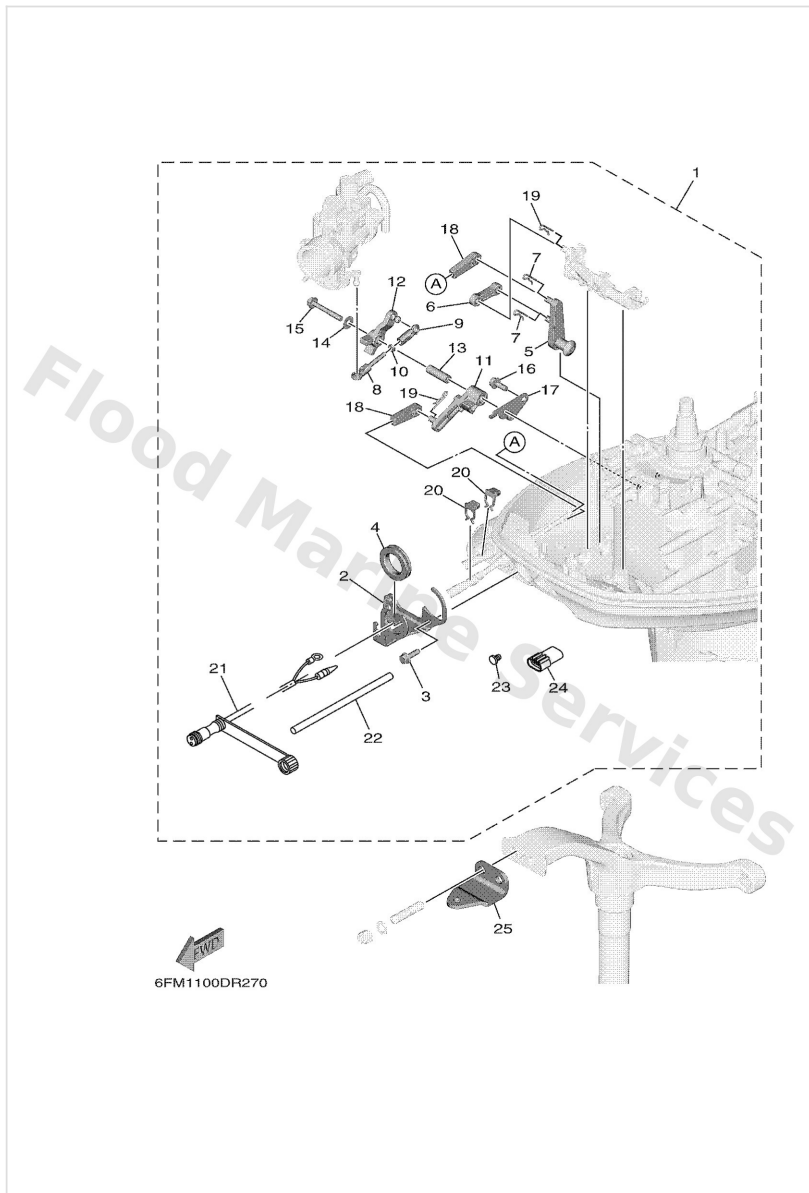

Remo Con Attachment

Ref	Part	
16	9589506016 Bolt, flange deep recess	Buy now
17	6FM1457100 Bracket, throttle	Buy now
18	6FM4834400 Cable end, remote control	Buy now
20	63D4853800 Clamp, cable 1	Buy now
21	6D58434000 Socket cord assembly 1	Buy now
22	9044609M42 Hose(6n6)	Buy now
23	7038211900 Cover, lead wire	Buy now
24	6FM8258200 Cap 1 (3p)	Buy now
25	65W4851101 Hook, steering	Buy now