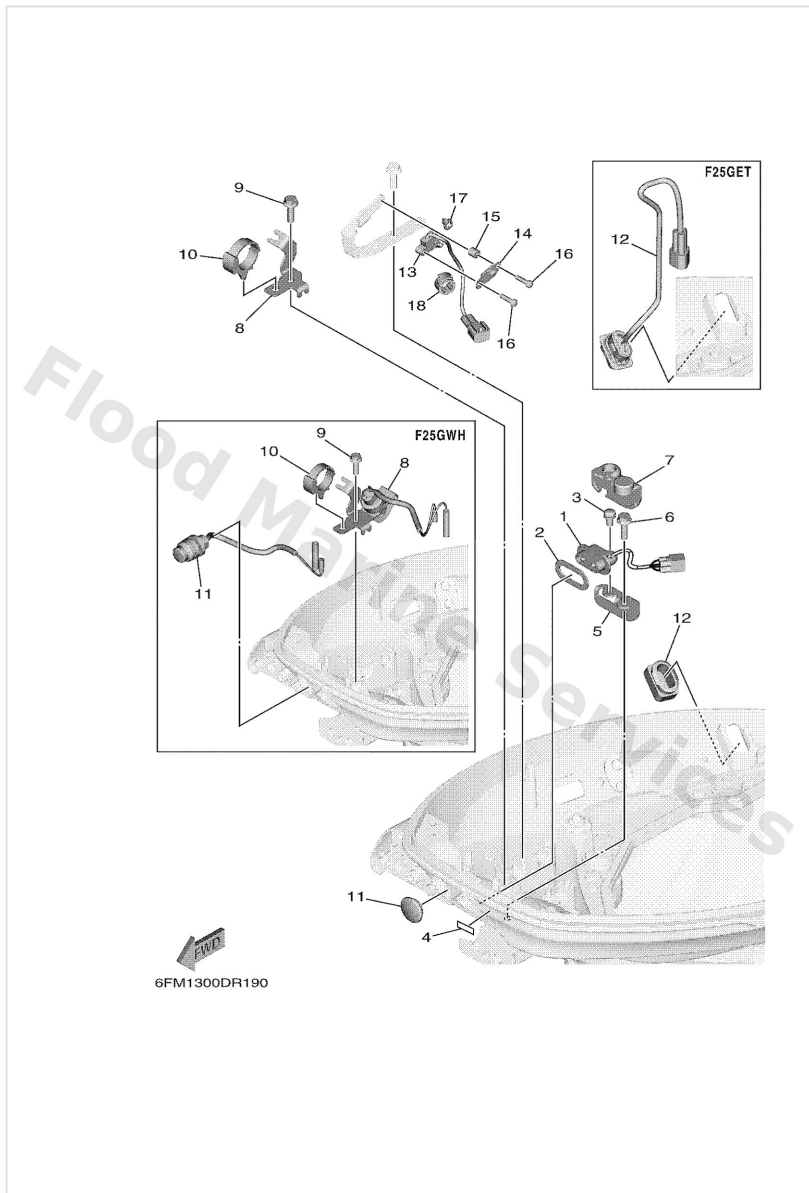

Electrical 4

Ref	Part	
1	6FM8259000 Wire harness assembly	Buy now
1	6FM8259010 Wire harness assembly	Buy now
1	6FM8259020 Wire harness assembly	Buy now
1	6FM8259040 Wire harness assembly	Buy now
2	9046409M47 Clamp(65j)	Buy now
3	9046412002 Clamp	Buy now
4	6Y88258211 White cap 1 (4pin)	Buy now
5	67F8215100 Fuse	Buy now
6	67F8215B10 Cap (yellow)	Buy now
7	6FM8258200 Cap 1 (3p)	Buy now
8	9759506516 Bolt, with washer(6r6)	Buy now
9	9046513M36 Clamp(6h4)	Buy now
10	9046513M11 Clamp (6e5)	Buy now
11	9046428003 Clamp	Buy now
12	9046511M59 Clamp(63m)	Buy now

Electrical 4

Ref	Part	
13	6FM8198000 Diode assembly	Buy now

Electrical 5

Ref	Part	
1	62Y8430100 Pilot light assembly 1	Buy now
2	6H48358900 Gasket	Buy now
3	9798506212 Screw, with washer(6h3)	Buy now
4	67C8541500 Mark, signal lamp	Buy now
5	6FM8238800 Plate	Buy now
6	9010906M86 Bolt	Buy now
7	6FM8235500 Grommet	Buy now
8	6FM1577400 Stay 4	Buy now
8	6FM8254000 Neutral switch assembly	Buy now
10	9046412183 Clamp(jn2)	Buy now
11	65W8187000 Starting switch assembly	Buy now
11	6G14272500 Grommet	Buy now
12	6FM4272300 Cover, bottom	Buy now
12	6FM8256300 Trim & tilt switch assembly	Buy now
13	60V8259F00 Switch assembly	Buy now