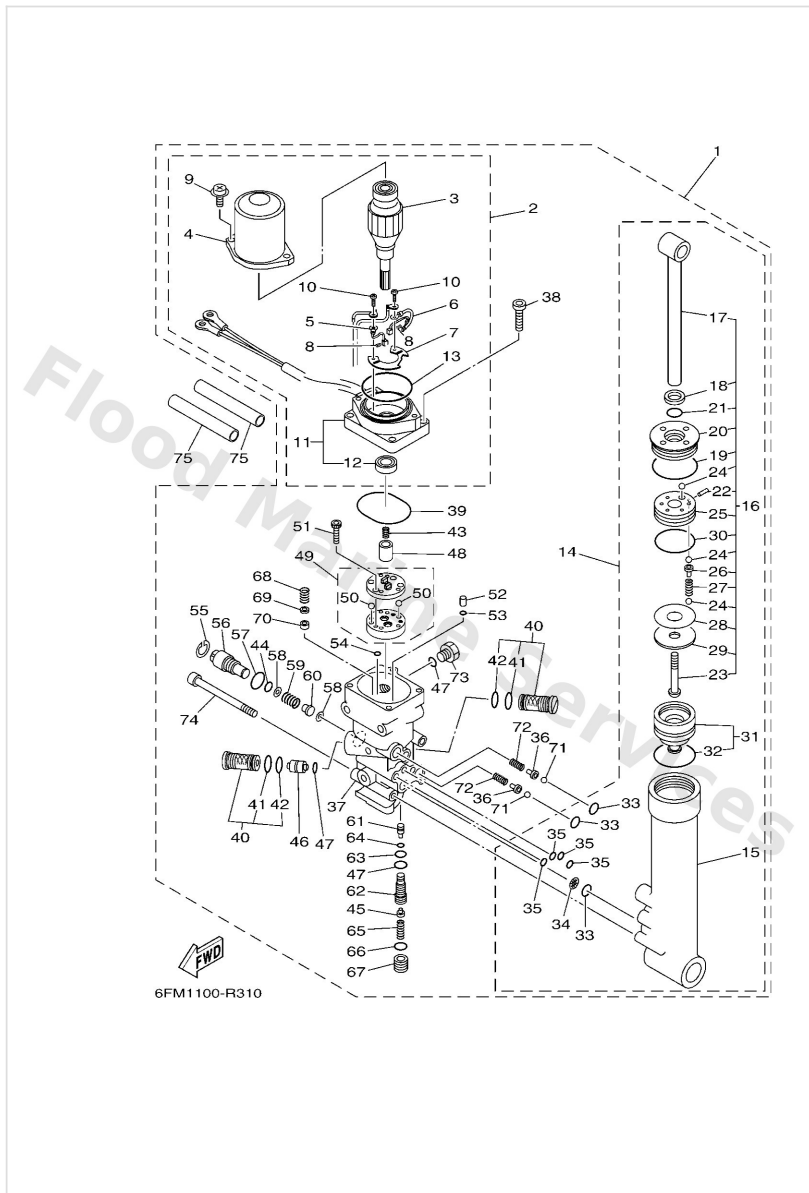

Power Trim & Tilt Assy

Ref	Part	
1	65W43800238D Power trim & tilt assembly	Buy now
2	65W4388021 Motor assembly	Buy now
3	67C4380510 Armature assembly	Buy now
4	67C4380410 Stator assembly	Buy now
5	67C4389210 Brush 2	Buy now
6	67C8218110 Circuit breaker comp.	Buy now
7	67C4380F10 Plate, brush holder	Buy now
8	67C4386K10 Spring, brush	Buy now
9	67C4387910 Screw, with washer	Buy now
10	9760204316 Screw, pan head with washer	Buy now
11	65W4388121 Frame, end	Buy now
12	67C4388210 Oil seal	Buy now
13	67C4386210 O-ring	Buy now
14	65W4384001 Power tilt assembly	Buy now
15	65W4380K00 Cylinder, tilt sub assembly	Buy now