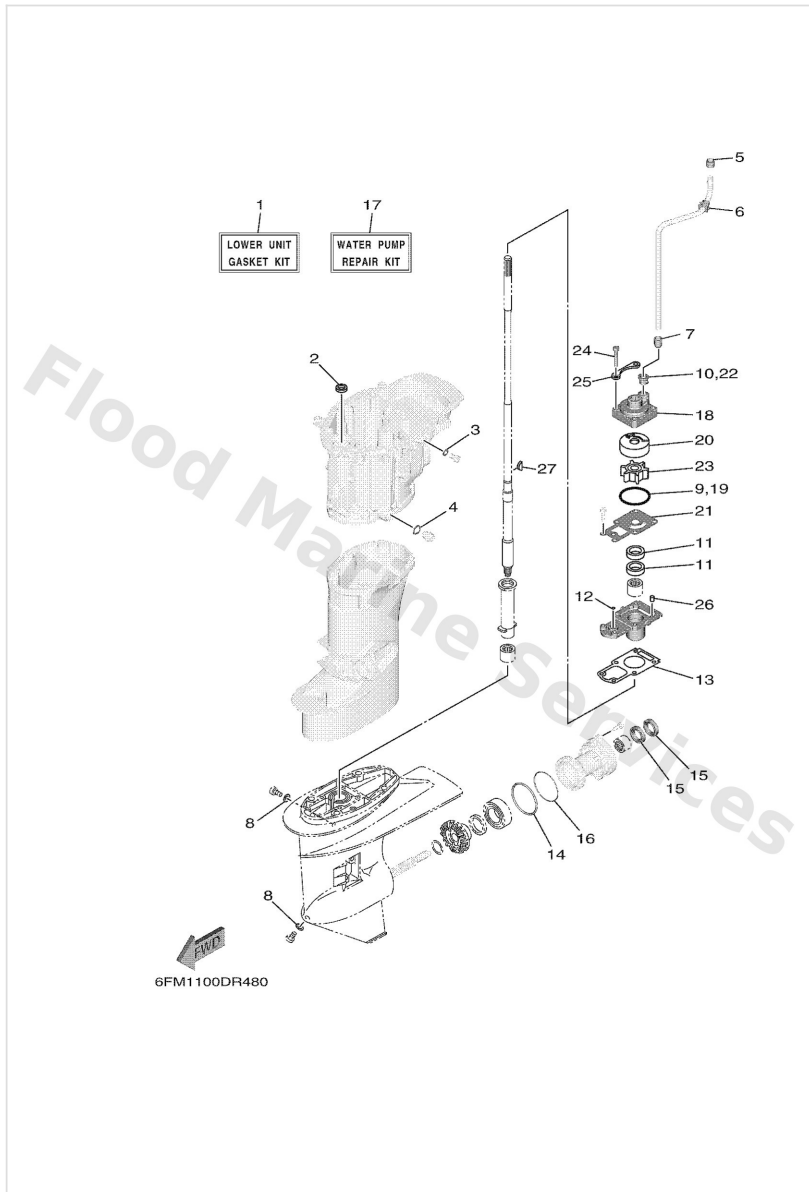

Repair Kit 2

Ref	Part	
16	9321060M99 O-ring(6t3)	Buy now
17	6FMW007800 Water pump repair kit	Buy now
18	6L24431101 Housing, water pump	Buy now
20	6L24432200 Insert, cartridge	Buy now
21	6FM4432300 Outer plate, cartridge	Buy now
23	6L24435200 Impeller	Buy now
24	9759506540 Bolt, hexagon w/w deep recess	Buy now
25	6L24432800 Plate	Buy now
26	9360412M07 Pin, dowel (688)	Buy now
27	9028003024 Key, woodruff(662)	Buy now