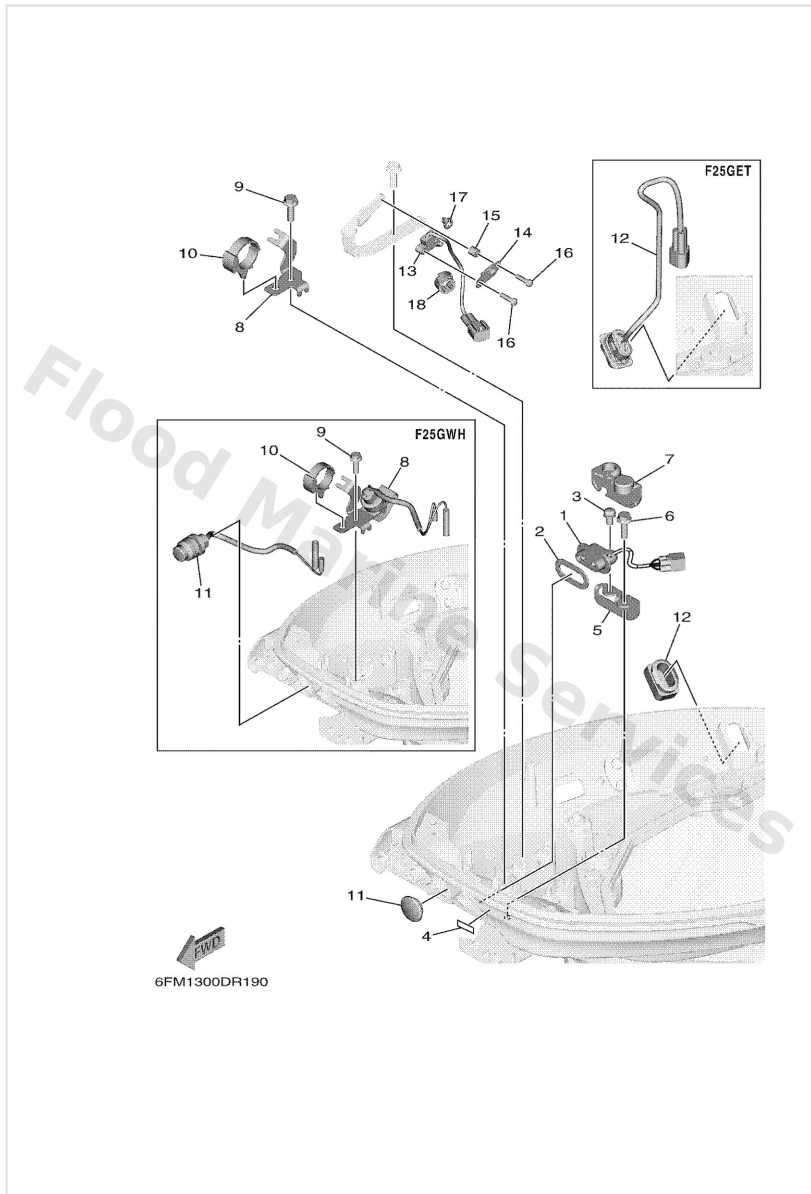

Electrical 5

Ref	Part	
14	6FM8258800 Plate	Buy now
15	9038704001 Collar	Buy now
16	9798504116 Screw, with washer(61b)	Buy now
17	9046511M10 Clamp	Buy now
18	9046413227 Clamp	Buy now