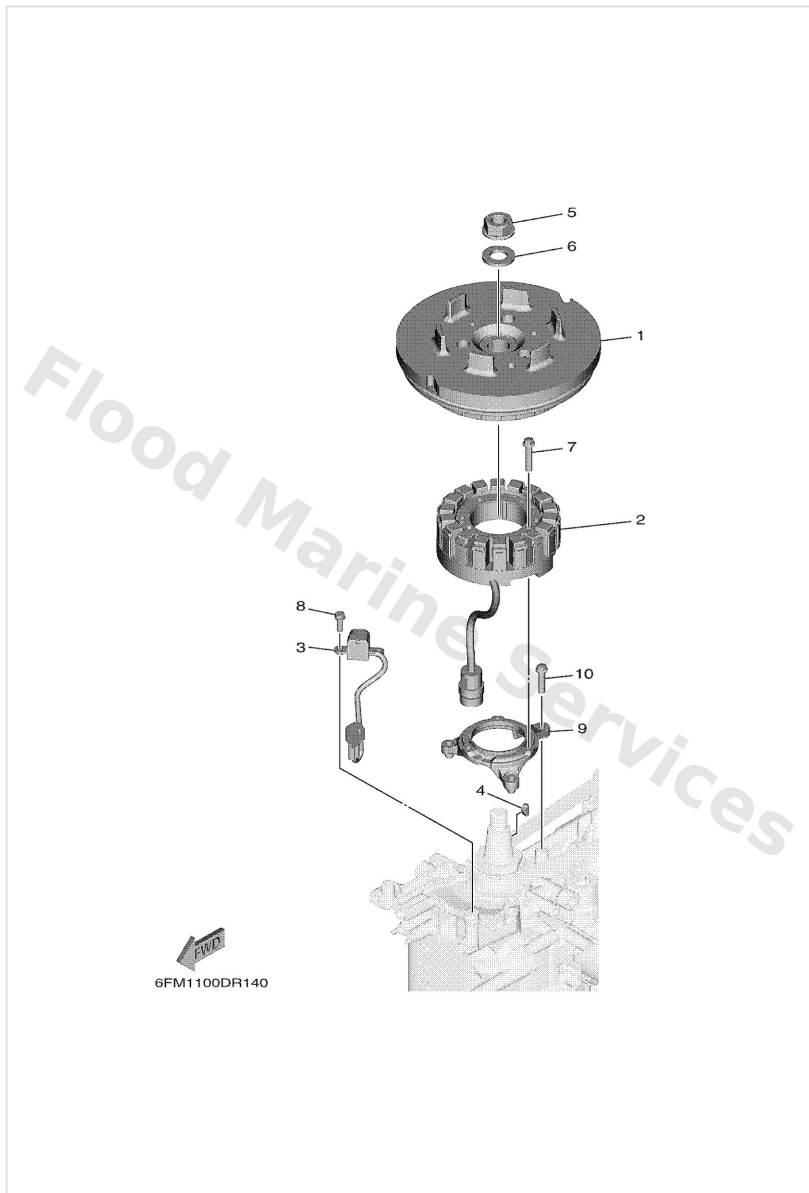

Generator

Ref	Part	
1	6FM8145000 Rotor assembly	Buy now
1	6FM8145010 Rotor assembly	Buy now
2	6FM8141000 Stator assembly	Buy now
3	6CB8558000 Coil, pulser	Buy now
4	9028005013 Key, woodruff	Buy now
5	9017916M05 Nut (689)	Buy now
6	9020116M44 Washer (689)	Buy now
7	9502306030 Bolt, flange(4as)	Buy now
8	9759505516 Bolt, with washer	Buy now
9	6FM8556100 Base, magneto	Buy now
10	9502306025 Bolt, flange(4kg)	Buy now