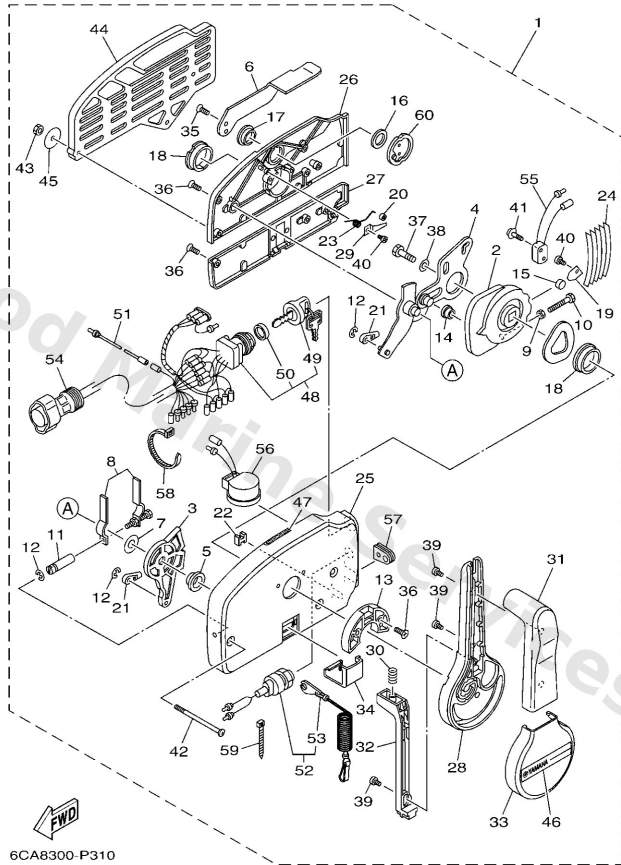

Remote Control Assy

6CA8300-P310

Ref	Part	
16	7034819800 Washer, wave 3	Buy now
17	7034824300 Bushing 3	Buy now
18	7034823600 Bushing	Buy now
19	7034818900 Retainer	Buy now
20	7034823400 Roller, detent	Buy now
21	7034834501 Cable end, remote control 2	Buy now
22	7034835800 Anchor, cable	Buy now
23	7034824400 Spring, free accel.	Buy now
24	7034823800 Spring, detent	Buy now
25	7034821110 Housing,1	Buy now
26	7034821210 Back plate 1	Buy now
27	7034821310 Back plate 2	Buy now
28	7034822110 Lever, control	Buy now
29	7034824600 Spacer 1	Buy now
30	7034822700 Spring, neutral lock	Buy now