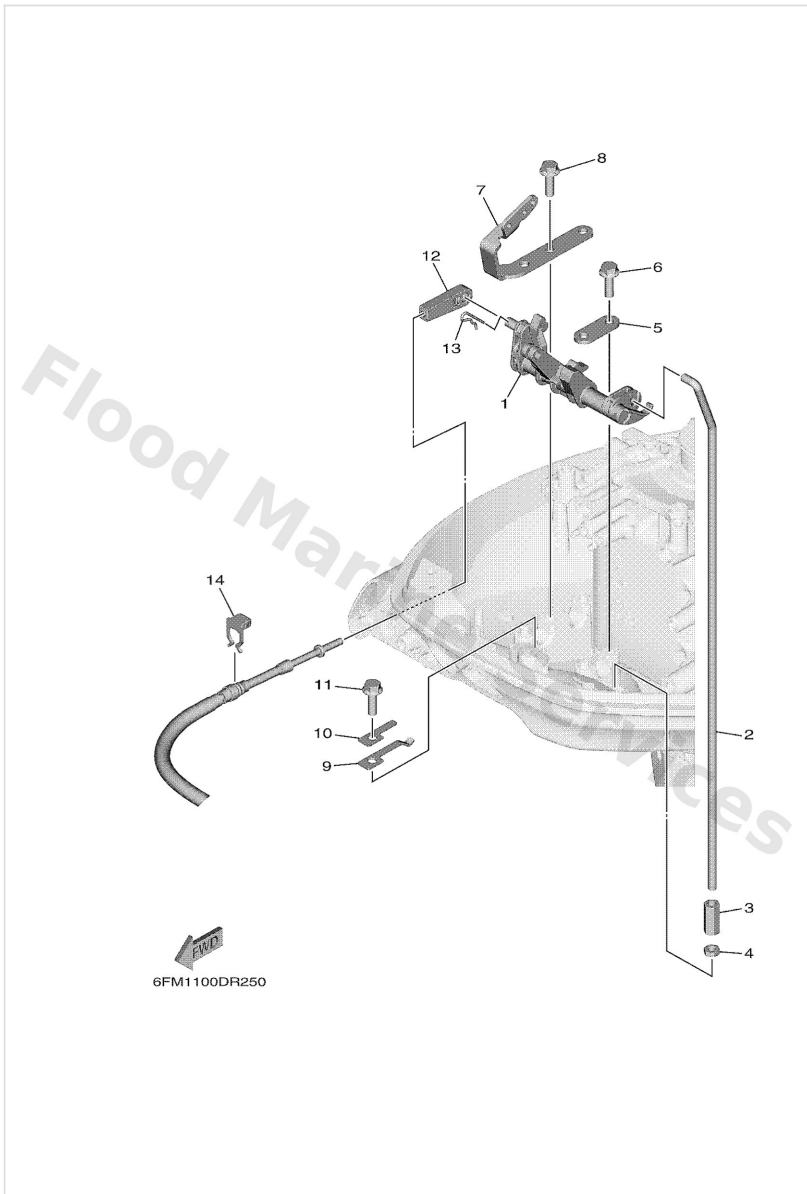

Control 1

Ref	Part	
1	6FM4412100 Lever, shift rod	Buy now
2	6FM4414300 Rod, shift S(16.7")	Buy now
2	6FM4414310 Rod, shift L(21.7")	Buy now
3	9017006015 Connector, shift rod	Buy now
4	9538006700 Nut	Buy now
5	6FM4166100 Bracket 1	Buy now
6	9010906M86 Bolt	Buy now
7	6FM4166200 Bracket 2	Buy now
9	66R4411600 Spring	Buy now
10	66R4411800 Bracket	Buy now
12	6FM4834400 Cable end, remote control	Buy now
13	9046818008 Clip 620436610000	Buy now
14	63D4853800 Clamp, cable 1	Buy now