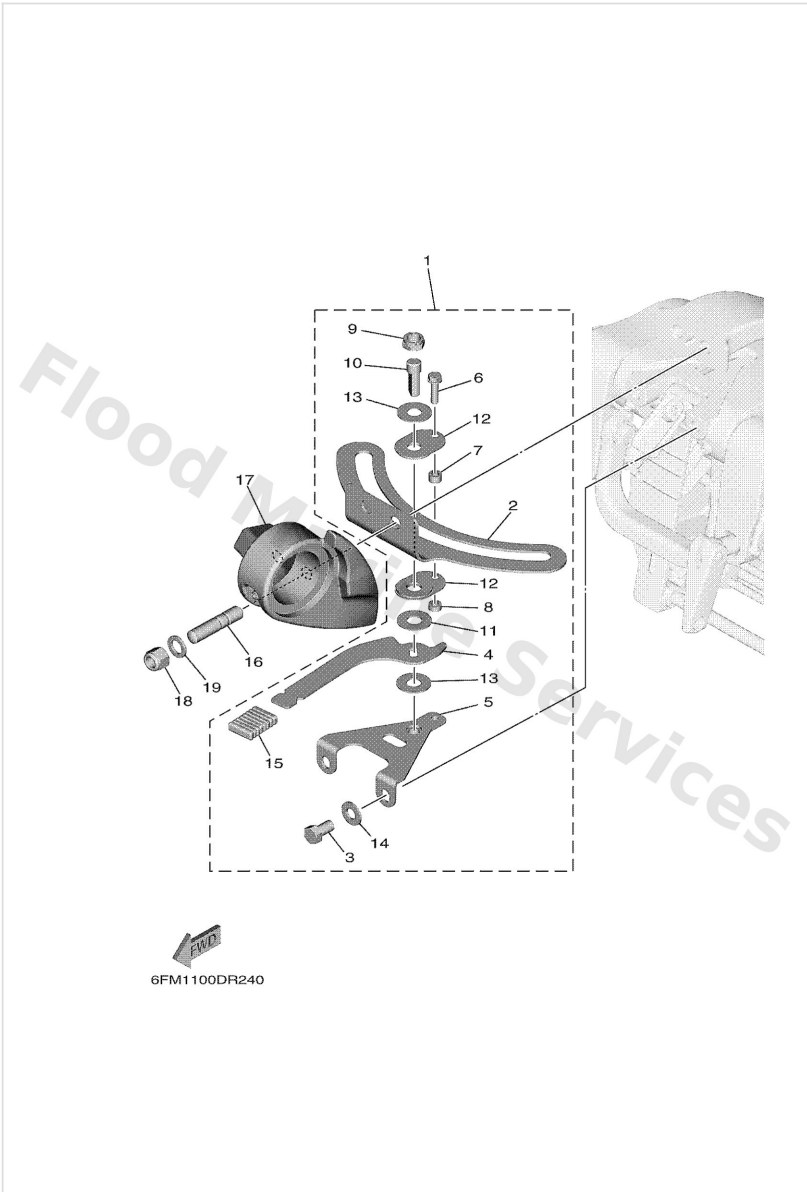

Steering Friction

Ref	Part	
16	9011610064 Bolt, stud	Buy now
17	6FM42121008D Bracket	Buy now
18	9018510027 Nut, self-locking	Buy now
19	9020110049 Washer, plate	Buy now