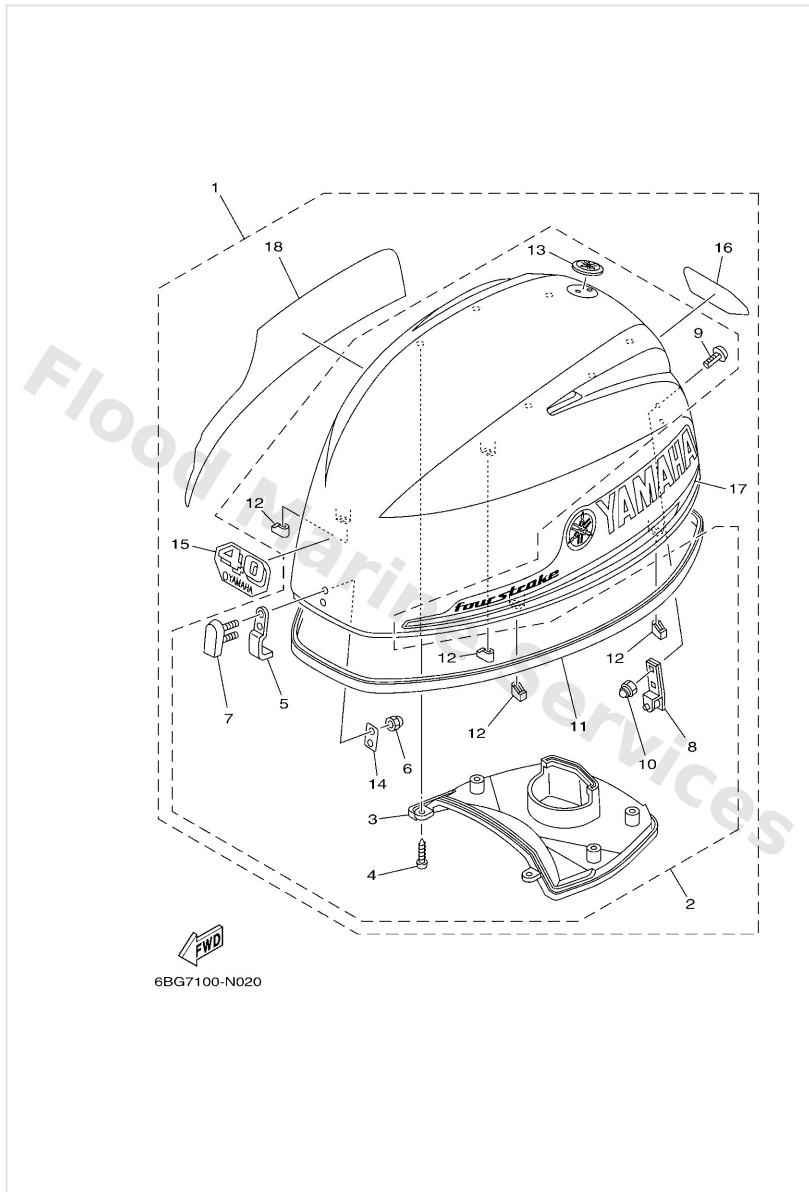

Top Cowling

Ref	Part	
15	6BG4267700 Graphic, front F40F	Buy now
15	6BG4267710 Graphic, front F30B	Buy now
16	6BG4267820 Graphic, rear F40F	Buy now
16	6BT4267801 Graphic, rear F30B	Buy now
17	6BG4267500 Graphic, side 1	Buy now
18	6BG4267600 Graphic, side 2	Buy now