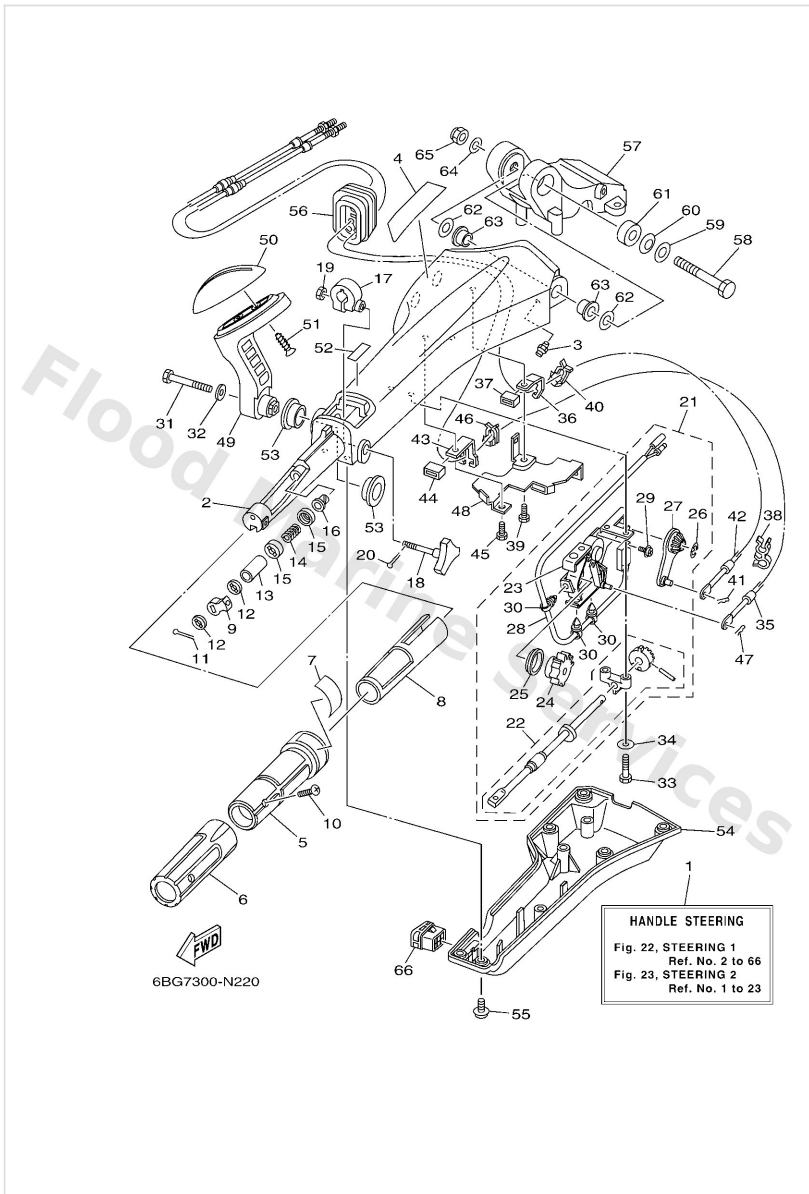

Steering 1

Ref	Part	
66	6X44272810 Cap	Buy now