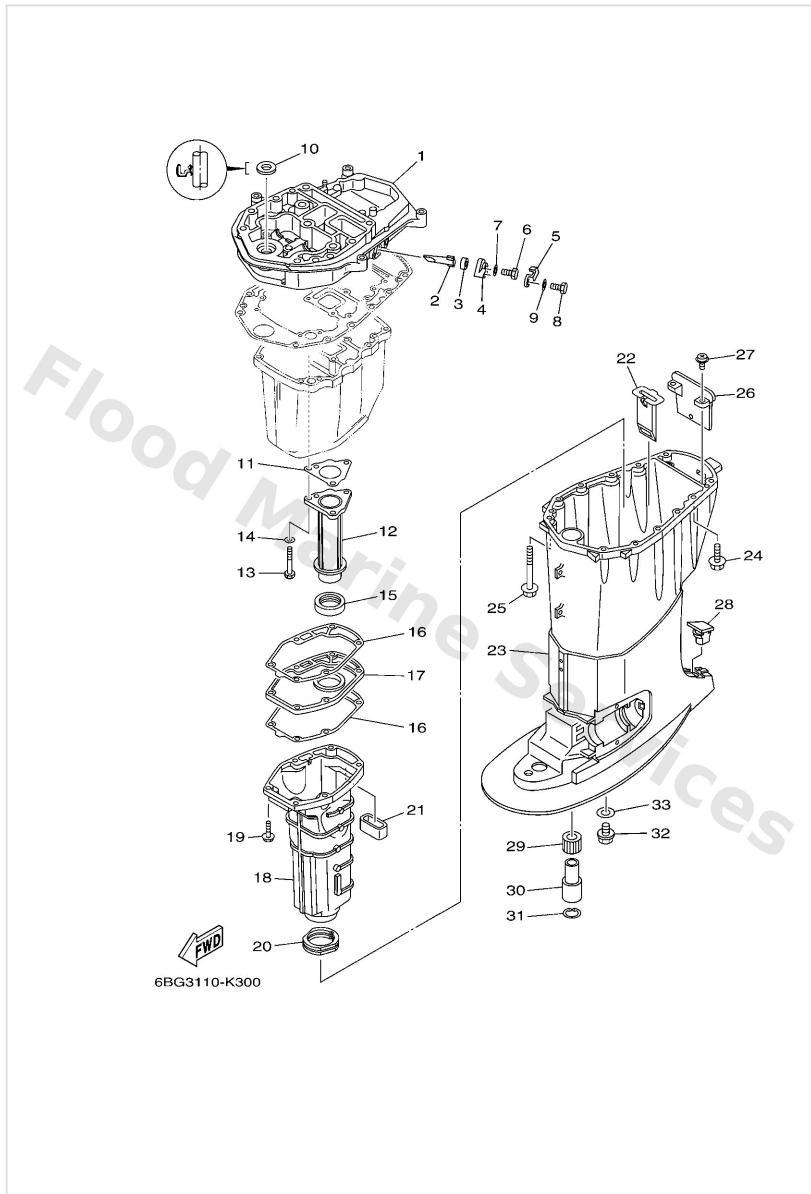

Upper Casing

Ref	Part	
28	6C54515500 Cap L(21.0")	Buy now
29	6794531800 Bushing, drive shaft 3 L(21.0")	Buy now
30	9038723002 Collar L(21.0")	Buy now
31	9342036M01 Circlip (6a0) L(21.0")	Buy now
32	9034014M06 Plug, straight screw(62y) L(21.0")	Buy now
33	9043014M09 Gasket L(21.0")	Buy now