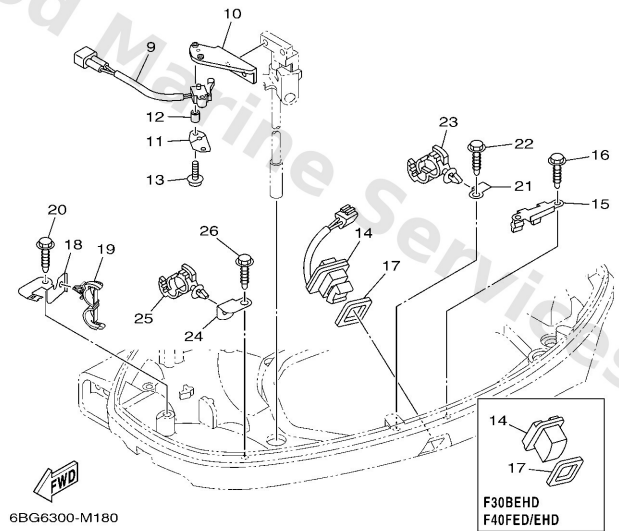

Electrical 4

Ref	Part	
21	6BG1119200 Cover, cylinder head 2	Buy now

Electrical 5

Ref	Part	
1	6BG8259003 Wire harness assembly	Buy now
1	6BG8259013 Wire harness assembly	Buy now
2	67F8215100 Fuse	Buy now
3	67F8215110 Fuse	Buy now
4	67F8215B10 Cap (yellow)	Buy now
5	67F8215B20 Cap (green)	Buy now
6	6P28258200 Cap 1 (female) FOR 6BG-82590-03	Buy now
7	6P28258210 Cap 1 (male) FOR 6BG-82590-03	Buy now
8	9046411008 Clamp	Buy now
9	60V8259F00 Switch assembly	Buy now
10	6CJ8255400 Stay, neutral switch	Buy now
11	61A8258801 Plate	Buy now
12	9038704001 Collar	Buy now
13	9798504116 Screw, with washer(61b)	Buy now
14	69J4272301 Cover, bottom	Buy now

Electrical 5

Ref	Part	
14	69J8256300 Trim & tilt switch assembly	Buy now
15	6BG8361400 Bracket	Buy now
16	9010906M86 Bolt	Buy now
17	69J8258700 Gasket	Buy now
18	6BG4281101 Stay	Buy now
19	9046418205 Clamp(4tr)	Buy now
21	6BG4274300 Bracket	Buy now
23	9046420181 Clamp(4ap)	Buy now
24	63P4275600 Stay, clamp	Buy now
27	9046513M97 Clamp	Buy now