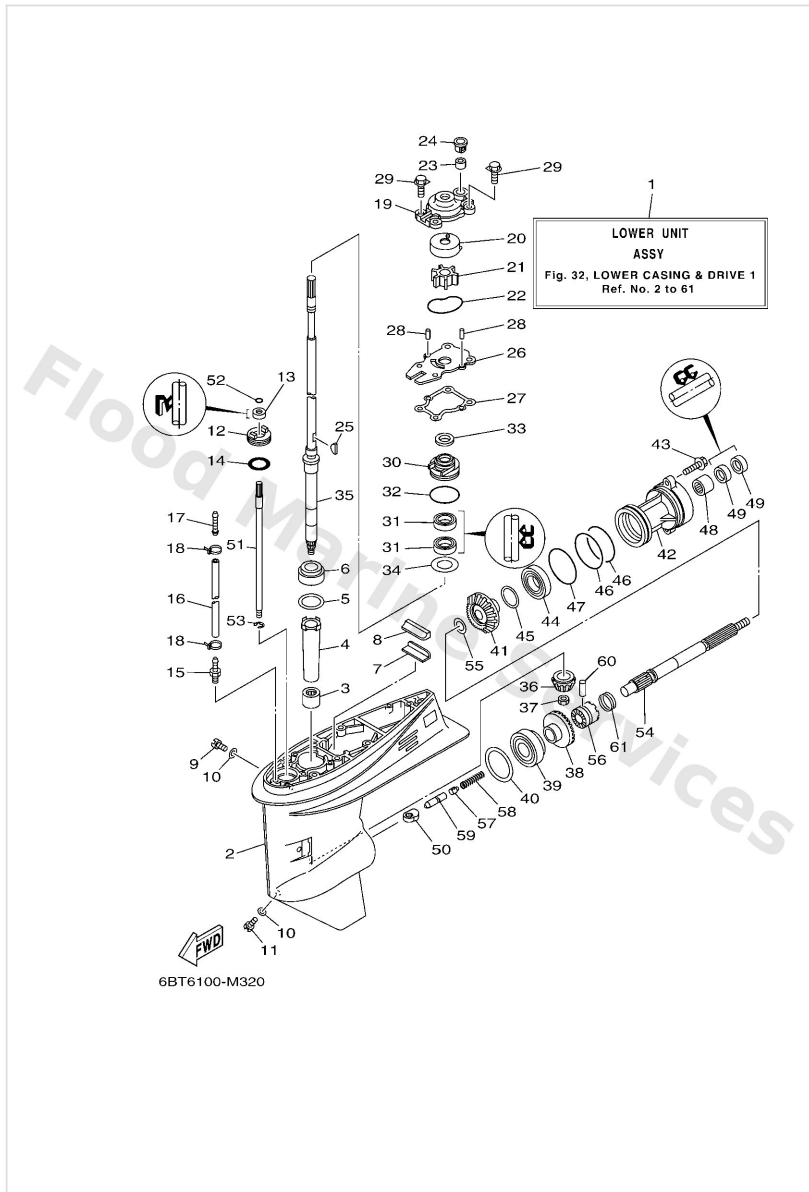

Lower Casing & Drive 1

Ref	Part	
9	9034008002 Plug, straight screw	Buy now
10	9043008020 Gasket	Buy now
11	6884534110 Plug, drain	Buy now
12	63D4532100 Plate	Buy now
13	9310609014 Oil seal	Buy now
14	9321033MG4 O-ring	Buy now
15	6E54537800 Nipple, hose	Buy now
16	9044507ME8 Hose (I250)	Buy now
17	6E58355810 End, nipple	Buy now
18	9046511M10 Clamp	Buy now
19	66T4431100 Housing, water pump	Buy now
20	63D4432200 Insert, cartridge	Buy now
21	6H44435202 Impeller	Buy now
22	9321059MG7 O-ring	Buy now
23	6634436600 Damper, water seal 2	Buy now