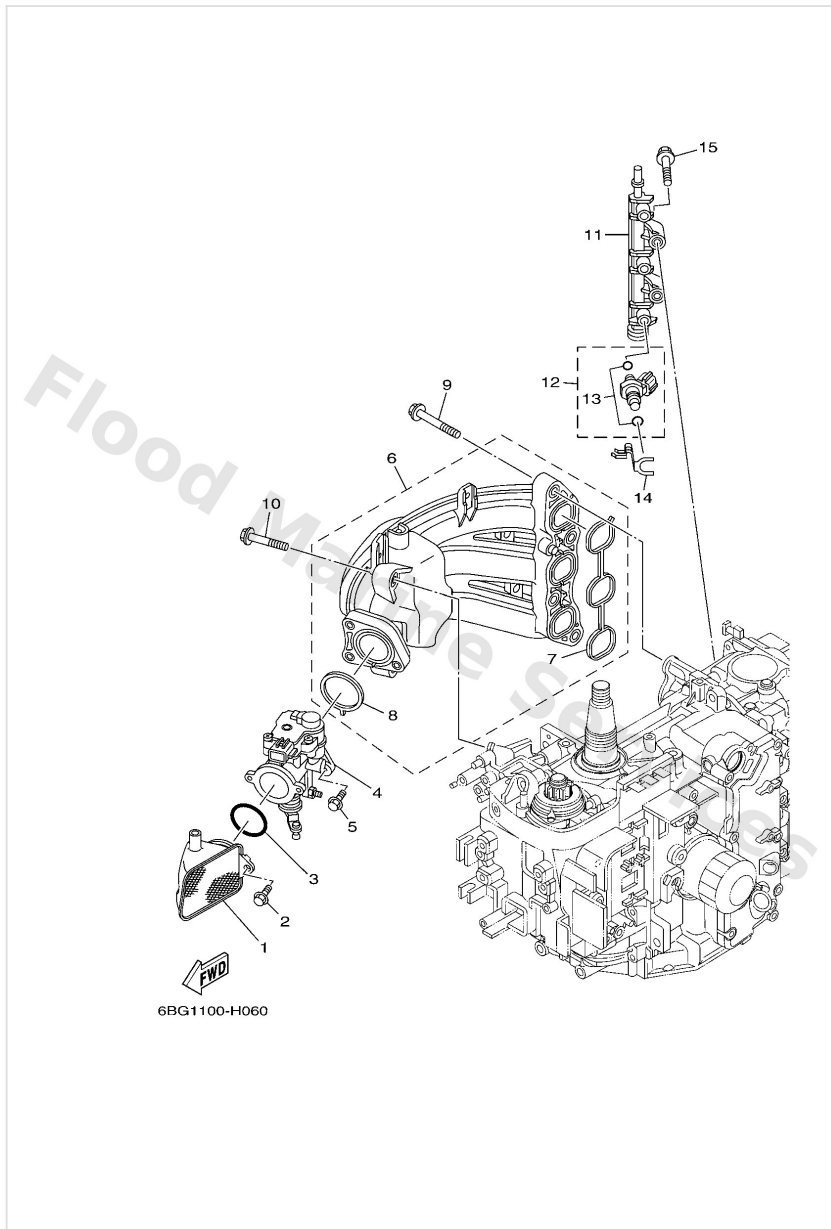

Intake 1

Ref	Part	
1	6BG1444000 Silencer assembly, intake F40F	Buy now
1	6BT1444000 Silencer assembly, intake F30B	Buy now
2	9589506016 Bolt, flange deep recess	Buy now
3	9321042159 O-ring (647)	Buy now
4	6BG1375001 Throttle body assembly	Buy now
6	6BG1364100 Manifold, intake 1	Buy now
7	6BG1364500 Gasket, manifold 1	Buy now
8	6BG1355700 Gasket	Buy now
9	9011908069 Bolt, with washer	Buy now
10	9011906126 Bolt, with washer	Buy now
11	6BG1316100 Pipe, delivery 1	Buy now
12	6BG1376100 Injector	Buy now
13	6C51410B00 Packing kit	Buy now
14	6BG1357700 Clip	Buy now
15	9589506040 Bolt, flange	Buy now