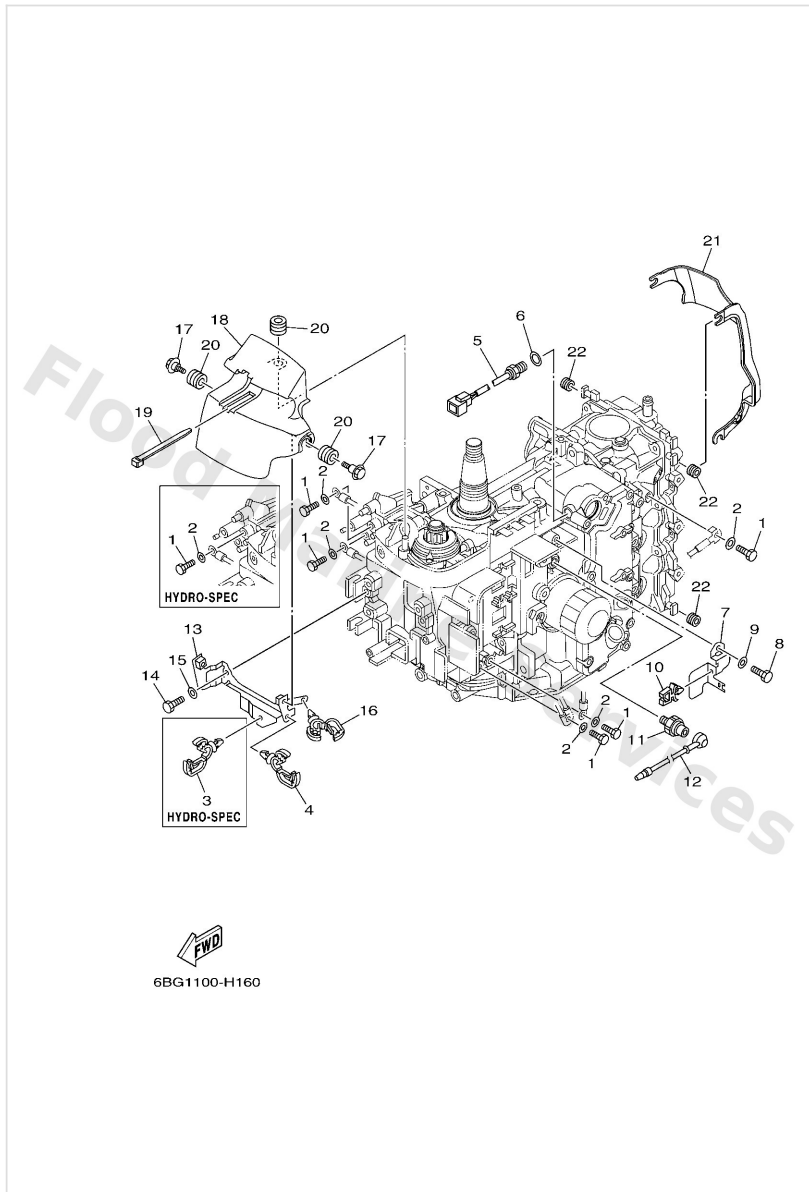

Electrical 4

Ref	Part	
1	9709506016 Bolt, hexagon deep recess	Buy now
2	9299506600 Washer, plain (646)	Buy now
3	9046413249 Clamp	Buy now
5	6CJ8579000 Thermosensor assembly	Buy now
6	9043014115 Gasket (663)	Buy now
7	6BG8238800 Plate	Buy now
10	9046406001 Clamp	Buy now
11	64J8250400 Oil pressure switch assembly	Buy now
12	68V8131500 Lead wire assembly	Buy now
13	6BG8257V00 Plate, connector	Buy now
16	9046418246 Clamp(4tr)	Buy now
17	9010906MA1 Bolt	Buy now
18	6BG8194200 Cover	Buy now
19	9046513M24 Band, switch cord	Buy now
20	9048012314 Grommet(3aa)	Buy now