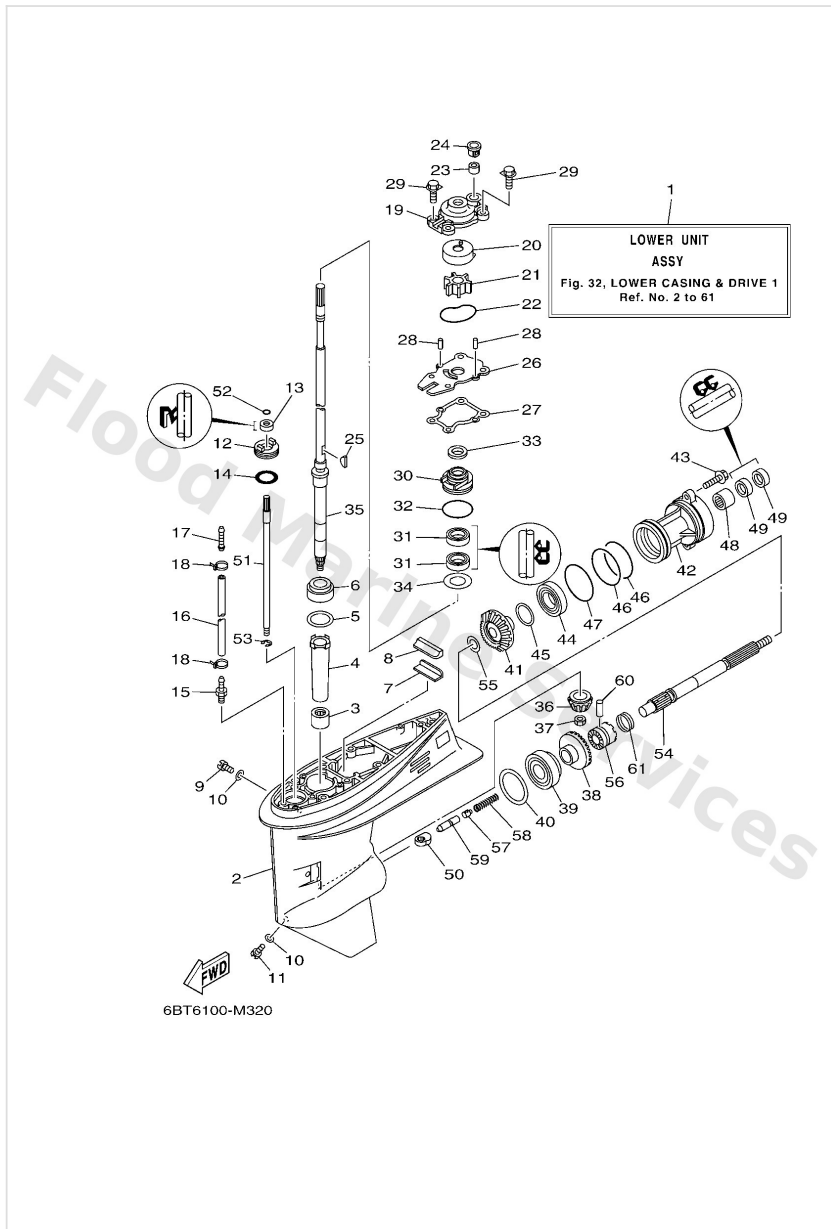

Lower Casing & Drive 1

Ref	Part	
24	63D4431200 Cover, water pump housing	Buy now
25	9028003M03 Key, woodruff (697)	Buy now
26	63D4432300 Outer plate, cartridge	Buy now
27	63D4431600 Gasket, water pump	Buy now
28	9360408062 Pin,dowel (626)	Buy now
29	9011908M15 Bolt, with washer(62w)	Buy now
30	6BG4434100 Housing, water pump	Buy now
31	9310122M60 Oil seal	Buy now
32	9321048001 O-ring	Buy now
33	66T4534401 Cover, oil seal	Buy now
34	9020127M00 Washer, plate(62x)	Buy now
35	67C4550100 Drive shaft comp. S(16.1")	Buy now
35	67C4550110 Drive shaft comp. L(21.0")	Buy now
36	66T4555100 Pinion	Buy now
37	9017012138 Nut hexagon(663)	Buy now