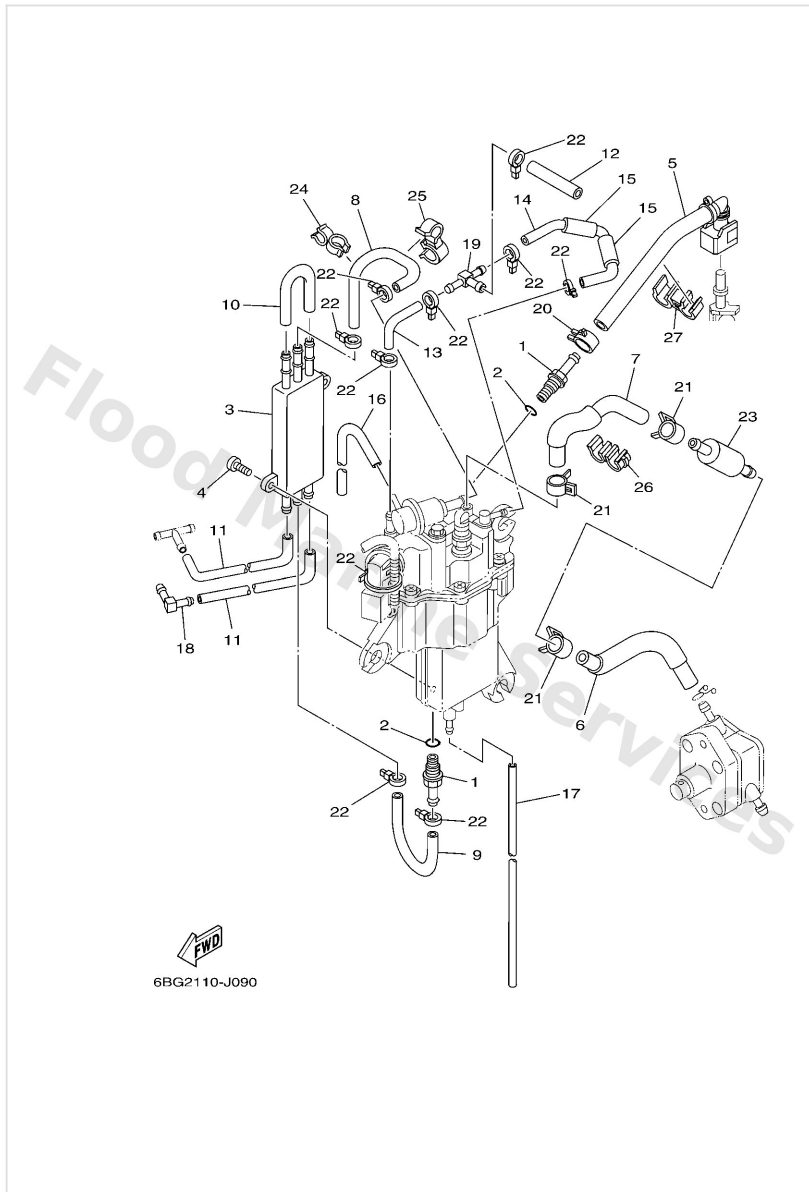

Fuel Injection Pump 2

Ref	Part	
1	6C51425100 Nipple	Buy now
2	6C51373900 O-ring	Buy now
3	6C52184101 Cooler	Buy now
4	6C52444400 Screw	Buy now
5	6BG1397400 Pipe, fuel 4	Buy now
6	6BG2451B00 Hose, fuel inlet	Buy now
7	6BG1414800 Pipe	Buy now
8	6BG2432100 Pipe 10	Buy now
9	6BG2432200 Pipe 11	Buy now
10	6BG2432300 Pipe 12	Buy now
11	6BG2432400 Pipe 13	Buy now
12	6C51354700 Hose 3	Buy now
13	6BG1354500 Hose 1	Buy now
14	6BG1354600 Hose 2	Buy now
15	6BG1354800 Hose, air 4	Buy now