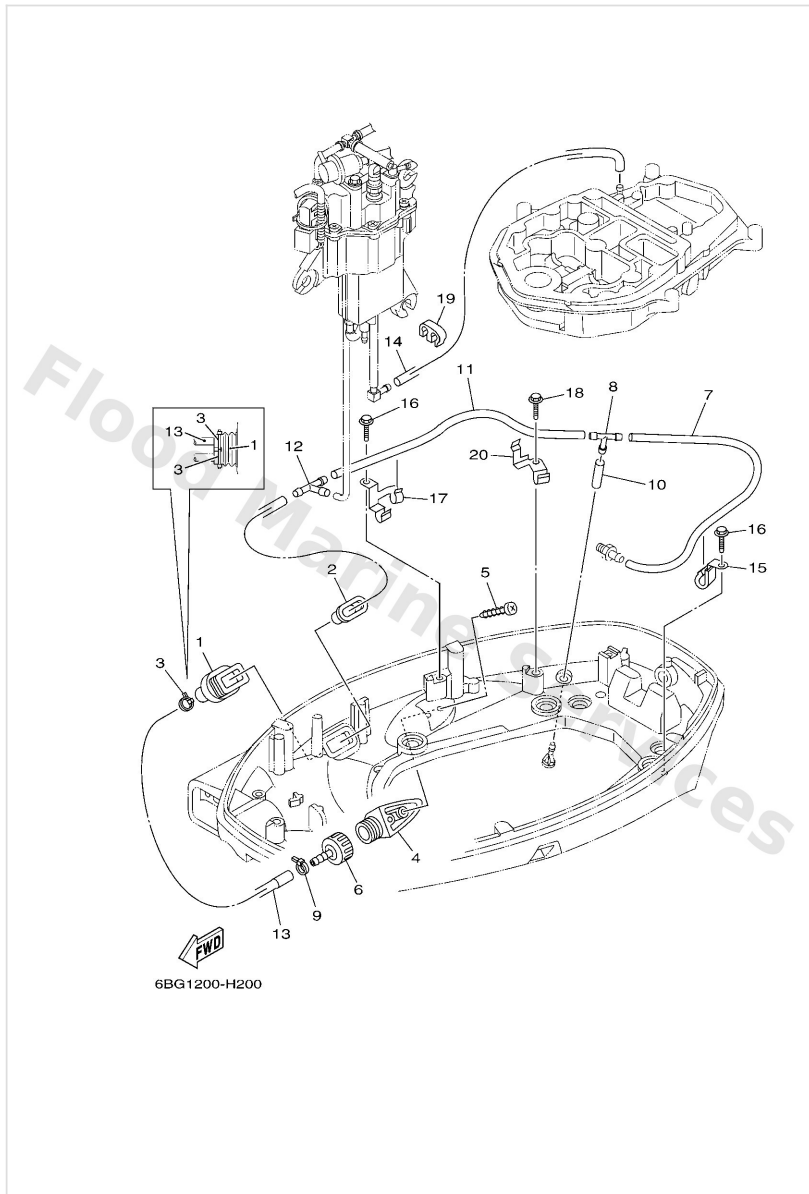

Bottom Cowling 2

Ref	Part	
19	9046409M21 Clamp(6j8)	Buy now
20	6BG2413601 Clamp 2	Buy now