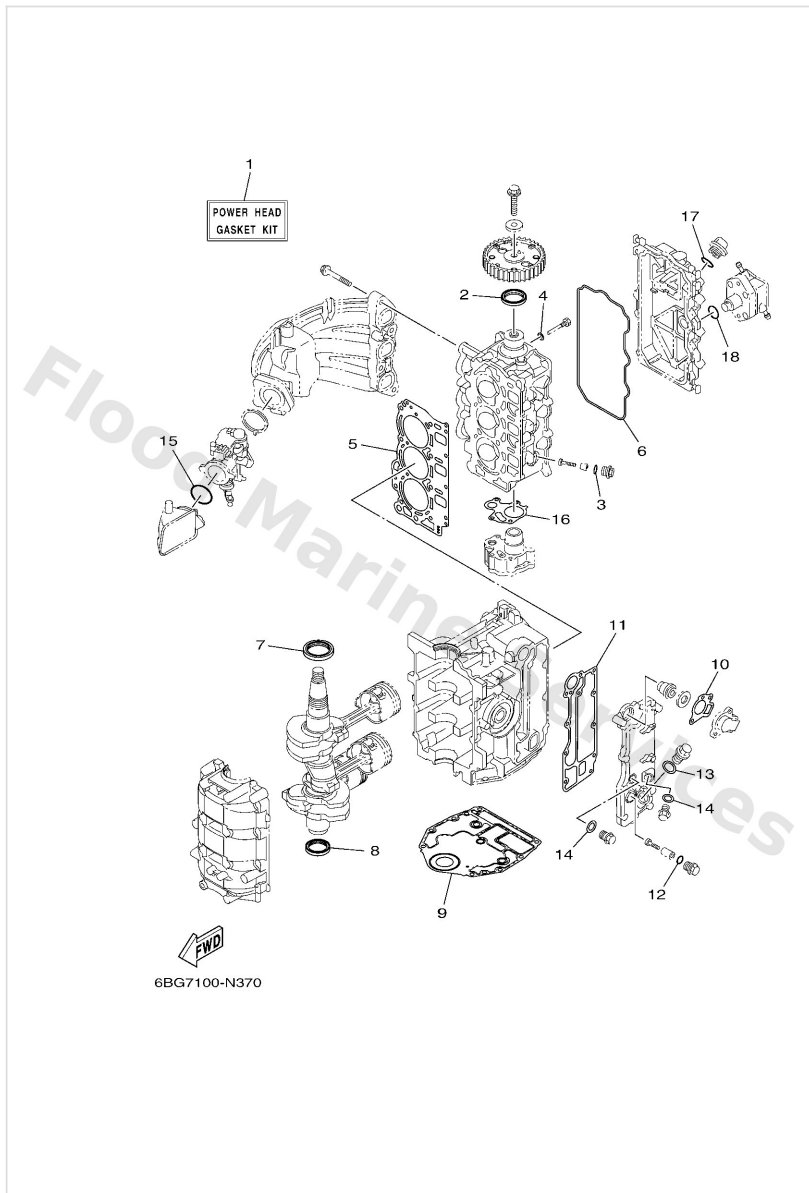

Repair Kit 1

Ref	Part	
1	6BGW000100 Power head gasket kit	Buy now
2	9310237M40 Oil seal(62y)	Buy now
3	9321013M63 O-ring (6g8)	Buy now
4	9043006014 Gasket 256113960000	Buy now
5	6BG1118100 Gasket, cylinder head 1	Buy now
6	6BG1135600 Seal, cylinder 2	Buy now
7	9310243M42 Oil seal(62y)	Buy now
8	9310135002 Oil seal	Buy now
9	6BG1135100 Gasket, cylinder	Buy now
10	62Y1241400 Gasket, cover	Buy now
11	6BG4111400 Gasket, exhaust outer cover	Buy now
13	9043018130 Gasket (1j7)	Buy now
14	9043014115 Gasket (663)	Buy now
15	9321042159 O-ring (647)	Buy now
16	6C51332900 Gasket, pump cover	Buy now