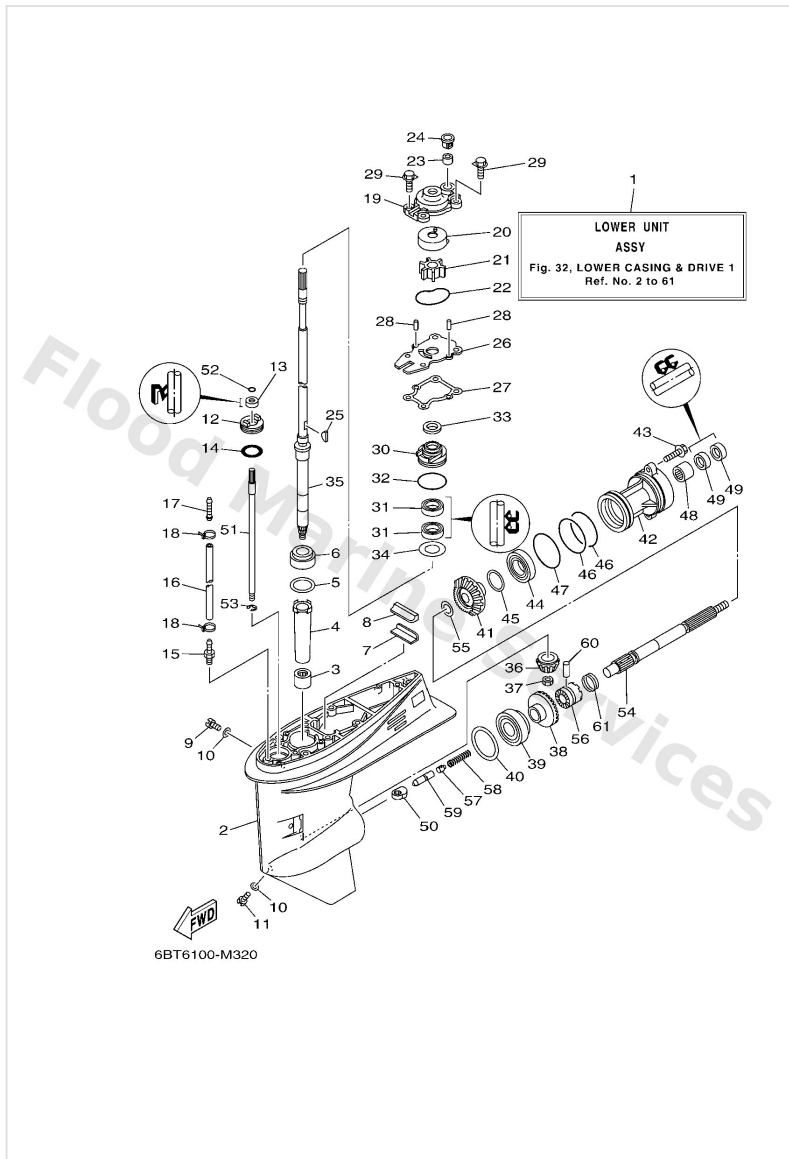

Lower Casing & Drive 1

Ref	Part	
45	63D4557720 Shim (t:0.15mm) UR	Buy now
45	63D4557730 Shim (t:0.18mm) UR	Buy now
45	63D4557740 Shim (t:0.30mm) UR	Buy now
45	63D4557750 Shim (t:0.40mm) UR	Buy now
45	63D4557760 Shim (t:0.50mm) UR	Buy now
46	9321074MG5 O-ring (xea)	Buy now
47	9321069MG6 O-ring	Buy now
48	9331722204 Brg,cyl-cal roller 25.5g nt	Buy now
49	9310122M00 Oil seal (22x36x6-663)	Buy now
50	62Y4415100 Cam, shift	Buy now
51	63D4414400 Rod, shift	Buy now
52	9321007003 O-ring (11m)	Buy now
53	9900108600 Circlip(2r6)	Buy now
54	63D4561100 Shaft, propeller	Buy now
55	9020122429 Washer, plate(663)	Buy now