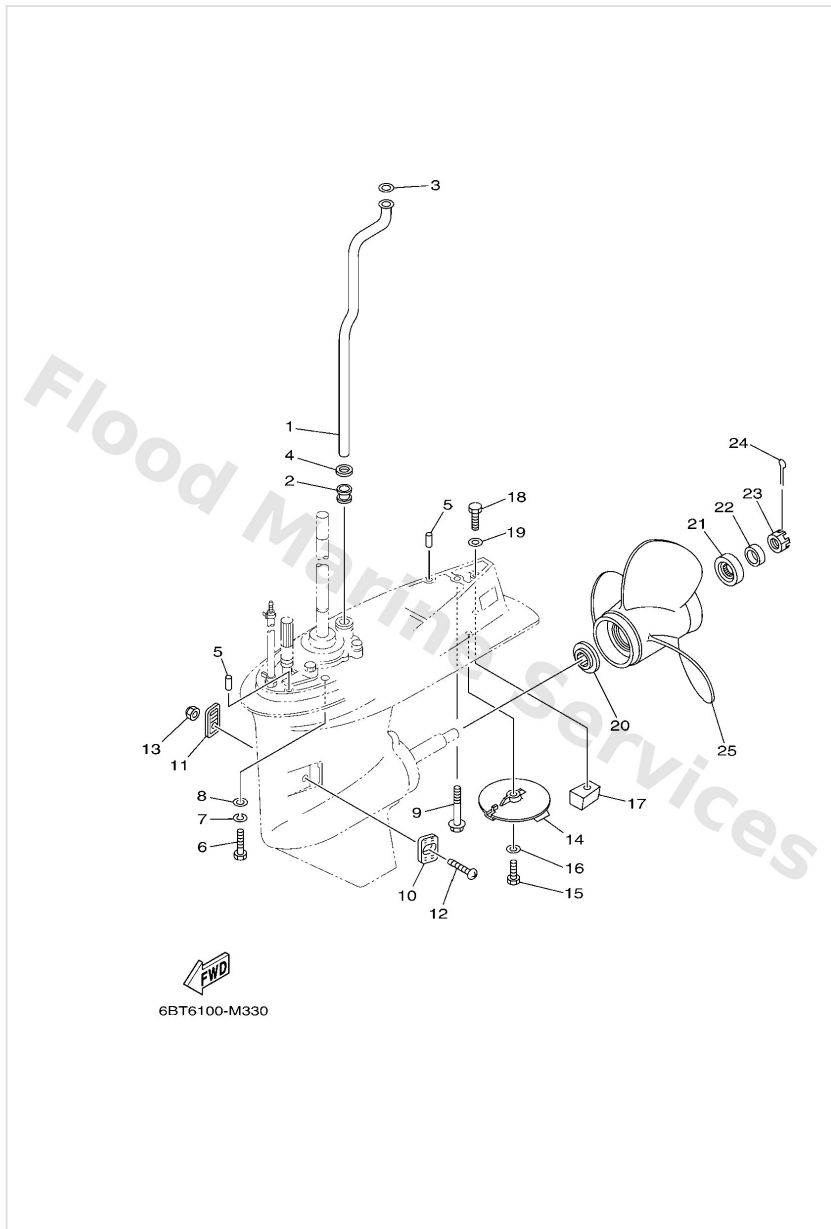

Lower Casing & Drive 2

Ref	Part	
1	62Y4436100 Tube, water L(21.0")	Buy now
1	67C4436100 Tube, water 1 S(16.1")	Buy now
2	6634436700 Damper, water seal 3	Buy now
3	9020212060 Washer, plate(663)	Buy now
4	9043012072 Gasket	Buy now
5	9360612019 Pin, dowel (614)	Buy now
6	9707510040 Bolt, hexagon deep recess	Buy now
7	9299510100 Ybs67-10 washer, spring	Buy now
8	9299510600 Washer, plate	Buy now
9	9011908M84 Bolt, with washer	Buy now
10	63D4521400 Cover, water inlet	Buy now
11	63D4521500 Cover, water inlet	Buy now
12	9015205010 Screw, countersunk	Buy now
13	9538005600 Nut, hexagon (663)	Buy now
14	67C4537100 Tab-trim	Buy now