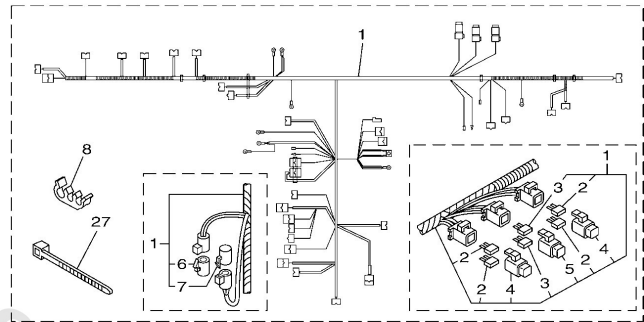

Electrical 5

Ref	Part	
1	6BG8259003 Wire harness assembly	Buy now
1	6BG8259013 Wire harness assembly	Buy now
2	67F8215100 Fuse	Buy now
3	67F8215110 Fuse	Buy now
4	67F8215B10 Cap (yellow)	Buy now
5	67F8215B20 Cap (green)	Buy now
6	6P28258200 Cap 1 (female) FOR 6BG-82590-03	Buy now
7	6P28258210 Cap 1 (male) FOR 6BG-82590-03	Buy now
8	9046411008 Clamp	Buy now
9	60V8259F00 Switch assembly	Buy now
10	6CJ8255400 Stay, neutral switch	Buy now
11	61A8258801 Plate	Buy now
12	9038704001 Collar	Buy now
13	9798504116 Screw, with washer(61b)	Buy now
14	69J4272301 Cover, bottom	Buy now