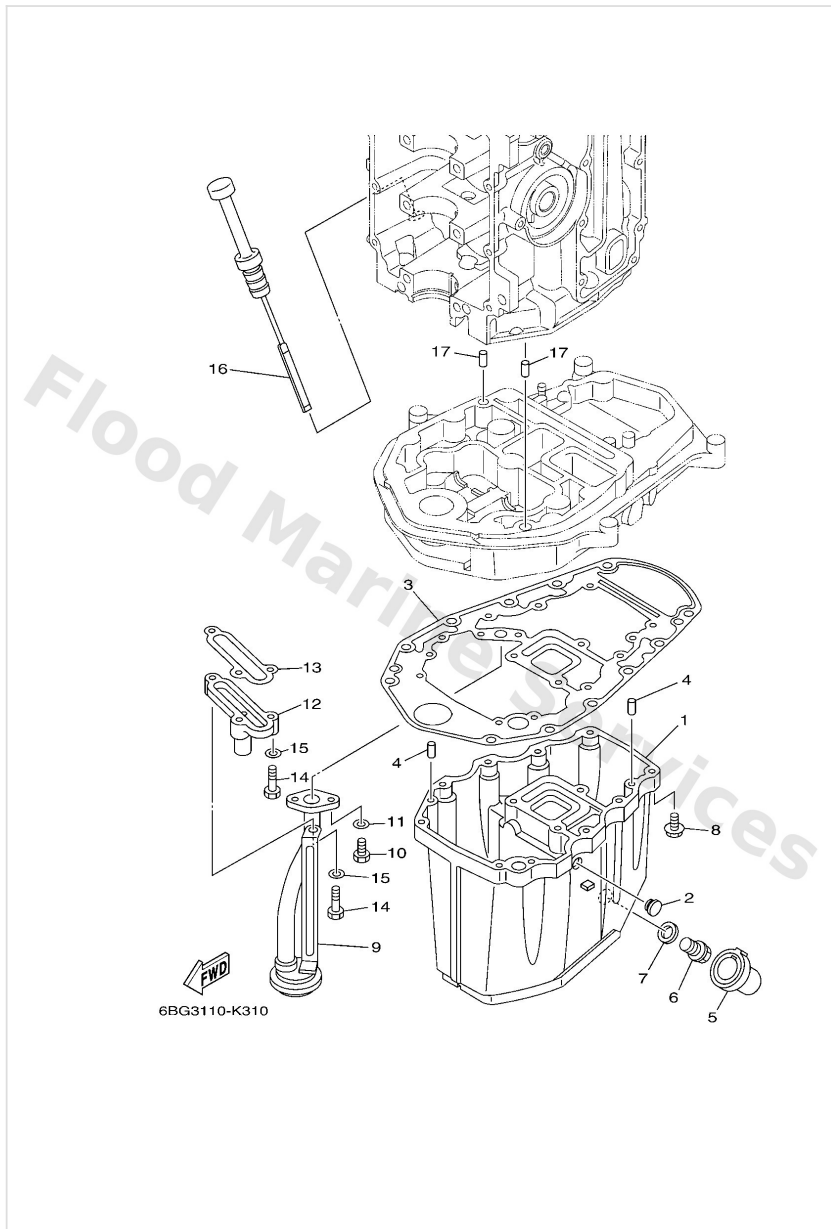

Oil Pan

Ref	Part	
1	6BG1531100CA Oil pan	Buy now
2	9048012M25 Grommet (6e9)	Buy now
3	69W1531200 Gasket, oil pan	Buy now
4	9360612019 Pin, dowel (614)	Buy now
5	67C1531600 Damper 1 L(21.0")	Buy now
5	67C1531610 Damper, engine mount 1 S(16.1")	Buy now
6	9034014M06 Plug, straight screw(62y)	Buy now
7	9043014M09 Gasket	Buy now
8	9757506525 Bolt, hexagon w/w deep recess	Buy now
9	62Y1341100 Strainer, oil	Buy now
10	9701306016 Bolt, hexagon deep recess	Buy now
11	9290306600 Washer, plain (646)	Buy now
12	6BG115760094 Body, relief	Buy now
13	62Y1347500 Gasket	Buy now
14	9701306025 Bolt(62y)	Buy now