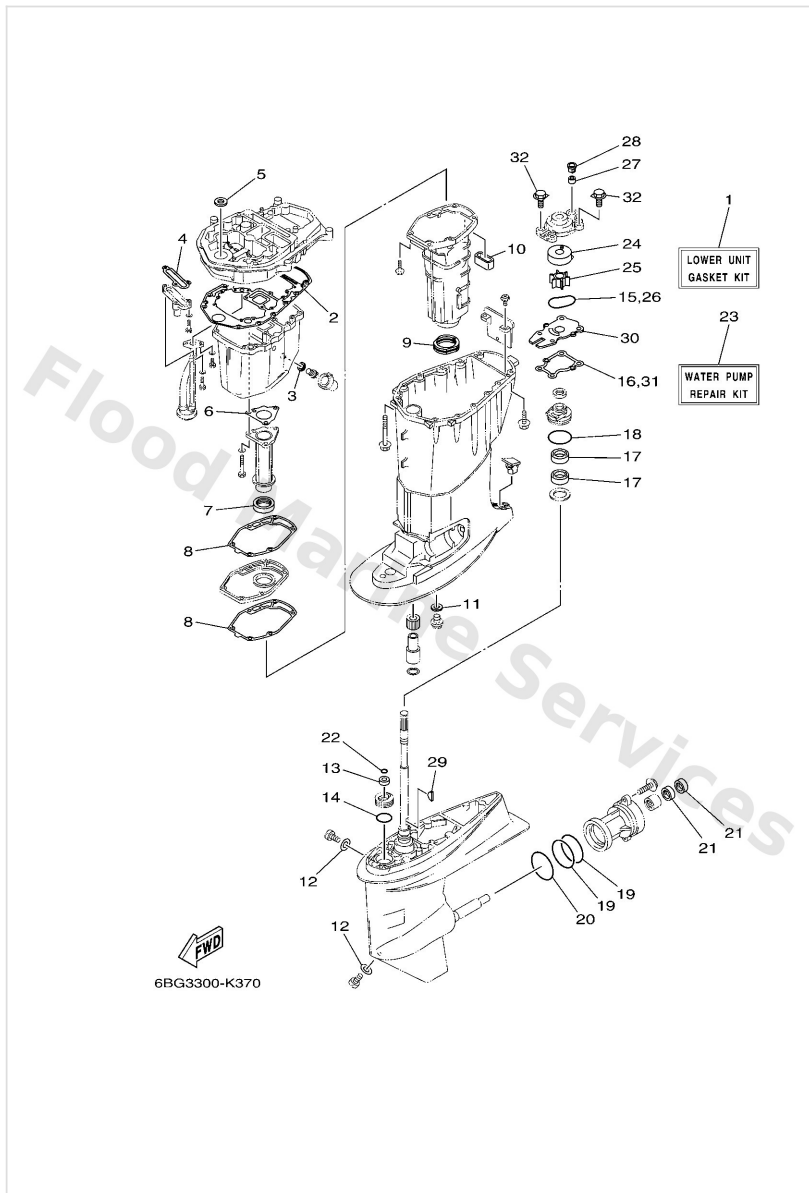

Repair Kit 2

Ref	Part	
1	6BGW000120 Lower unit gasket kit	Buy now
2	69W1531200 Gasket, oil pan	Buy now
3	9043014M09 Gasket	Buy now
4	62Y1347500 Gasket	Buy now
5	9311016004 Oil seal	Buy now
6	64J4113310 Gasket, exhaust manifold 1	Buy now
7	64J4613210 Gasket 1	Buy now
8	6BG4113400 Gasket, exhaust manifold	Buy now
9	67C4512300 Gasket, muffler	Buy now
10	62Y4512700 Seal	Buy now
12	9043008020 Gasket	Buy now
13	9310609014 Oil seal	Buy now
14	9321033MG4 O-ring	Buy now
15	9321059MG7 O-ring	Buy now
16	63D4431600 Gasket, water pump	Buy now