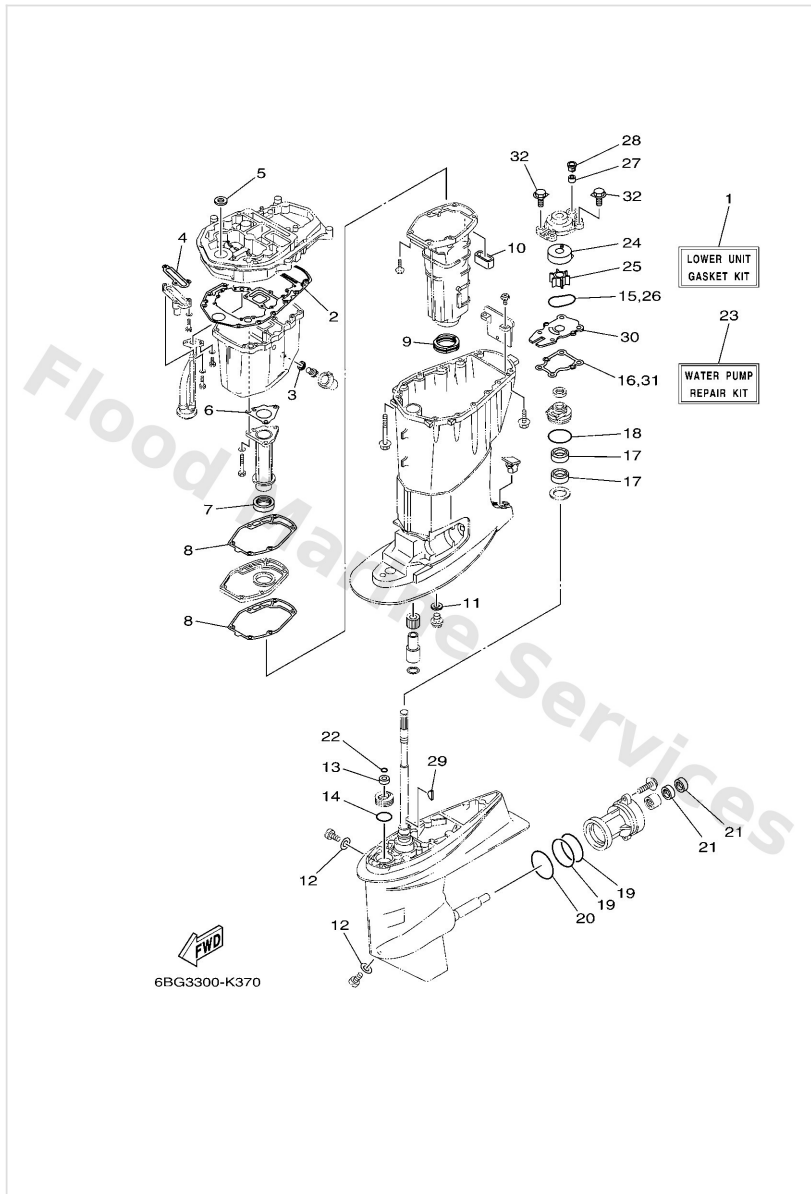

Repair Kit 2

Ref	Part	
17	9310122M60 Oil seal	Buy now
18	9321048001 O-ring	Buy now
19	9321074MG5 O-ring (xea)	Buy now
20	9321069MG6 O-ring	Buy now
21	9310122M00 Oil seal (22x36x6-663)	Buy now
22	9321007003 O-ring (11m)	Buy now
23	6BGW007800 Water pump repair kit	Buy now
24	63D4432200 Insert, cartridge	Buy now
25	6H44435202 Impeller	Buy now
27	6634436600 Damper, water seal 2	Buy now
28	63D4431200 Cover, water pump housing	Buy now
29	9028003M03 Key, woodruff (697)	Buy now
30	63D4432300 Outer plate, cartridge	Buy now
32	9011908M15 Bolt, with washer(62w)	Buy now