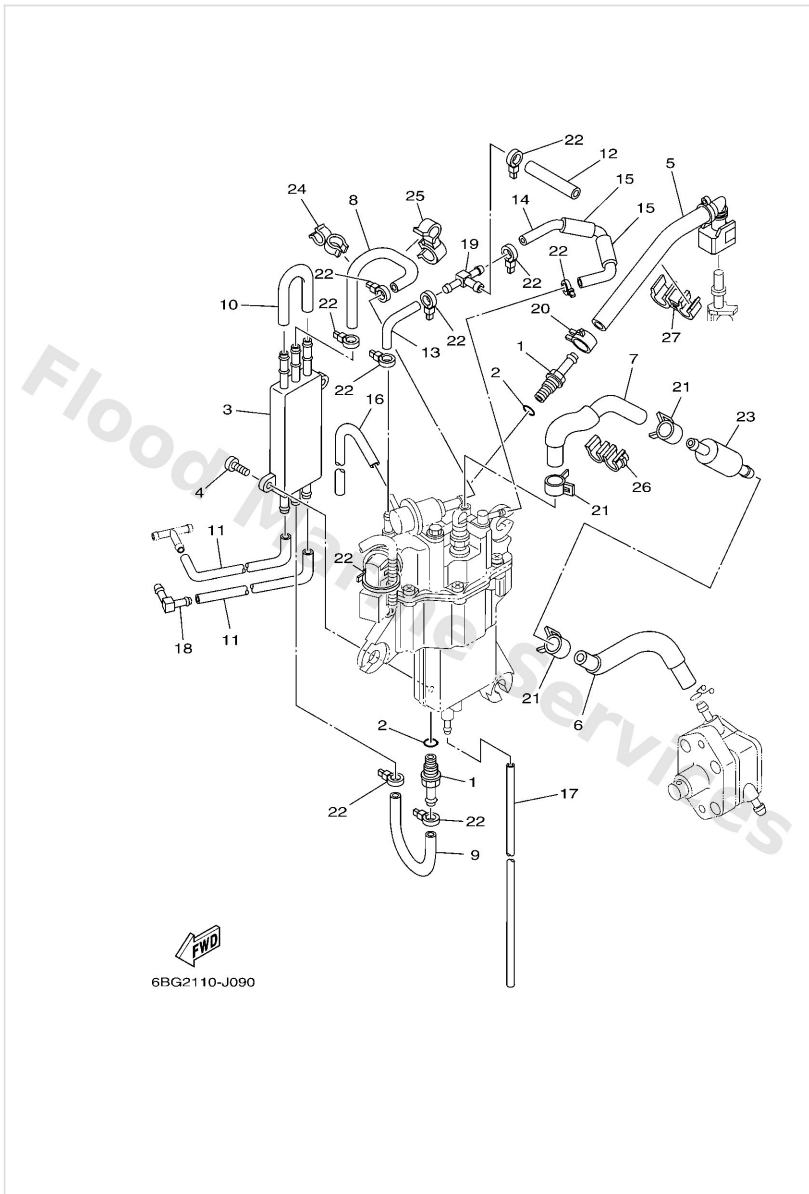

Fuel Injection Pump 2

Ref	Part	
16	6BG1354200 Hose, vacuum sensing 1	Buy now
17	6BG1414900 Pipe	Buy now
18	6C51410F00 Connector	Buy now
19	6C52437900 Pipe, joint 4	Buy now
20	6C51357700 Clip	Buy now
21	6BG2438700 Clip	Buy now
22	9046511M10 Clamp	Buy now
23	6C52425100 Strainer 1	Buy now
24	9046412006 Clamp	Buy now
25	9046412010 Clamp	Buy now
26	9046412224 Clamp(4pe)	Buy now
27	9046415007 Clamp	Buy now