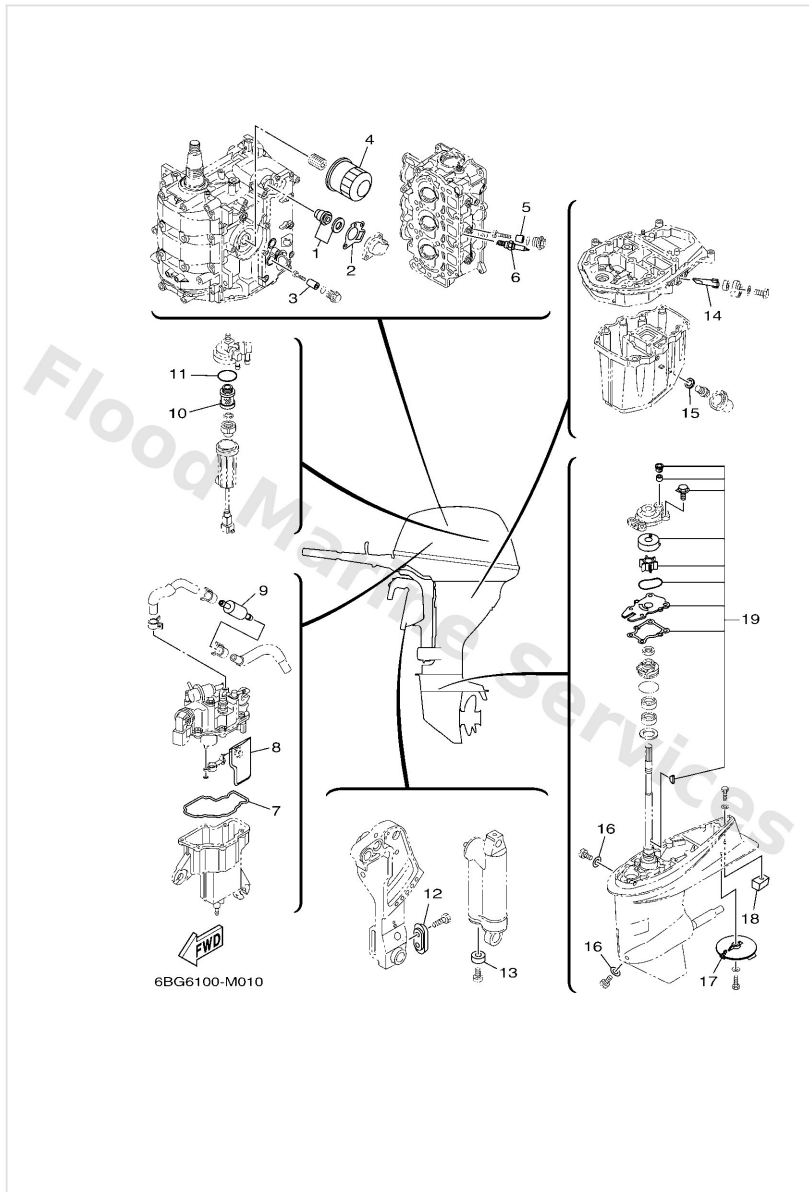

Scheduled Service Parts

Ref	Part	
1	6G81241103 Thermostat	Buy now
2	62Y1241400 Gasket, cover	Buy now
3	6G81132500 Anode	Buy now
4	5GH1344050 Element assembly, oil cleaner	Buy now
6	9470200418 Plug, spark (dpr6eb-9)	Buy now
7	6BG1498400 Gasket, float chamber	Buy now
8	6BG1391501 Filter	Buy now
9	6C52425100 Strainer 1	Buy now
10	6D82456300 Element, filter (with tag)	Buy now
11	6D82456400 Gasket	Buy now
12	65W4525100 Anode	Buy now
13	6634525100 Anode	Buy now
14	62Y1132500 Anode	Buy now
15	9043014M09 Gasket	Buy now
16	9043008020 Gasket	Buy now