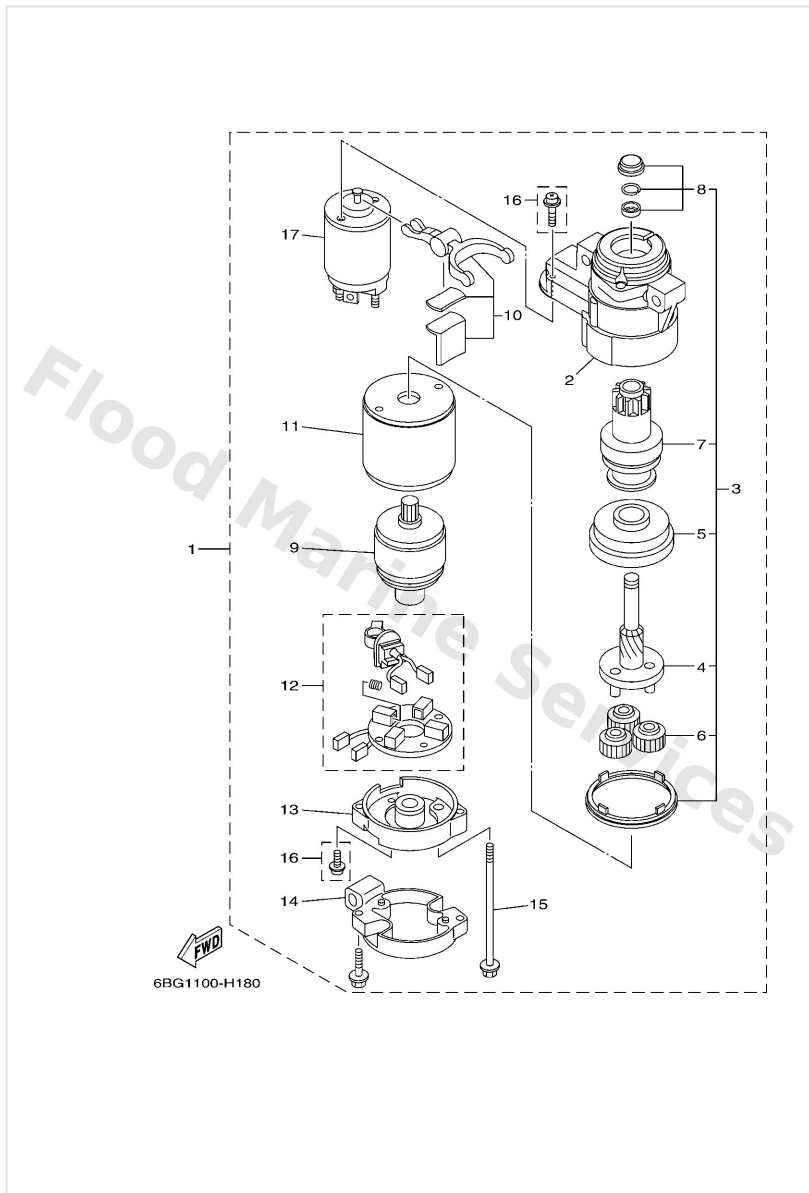

Starting Motor

Ref	Part	
1	6BG8180000 Starting motor assembly	Buy now
2	6BG8183000 Front bracket assembly	Buy now
3	6BG8180700 Gear assembly, starting motor	Buy now
4	6BG8183600 Spring, lever	Buy now
5	6BG8189100 Gear, ring	Buy now
6	6AW8183T00 Gear, idler	Buy now
7	6BG8183200 Clutch, over run	Buy now
8	6BG8185700 Pinion stopper set	Buy now
9	6BG8185000 Armature assembly	Buy now
10	6BG8183900 Lever assembly	Buy now
11	6BG8181000 Stator assembly	Buy now
12	6BG8184000 Brush holder assembly	Buy now
13	6BG8182000 Rear bracket assembly	Buy now
14	6BG8182J00 Bracket complete	Buy now
15	6BG8182600 Bolt	Buy now