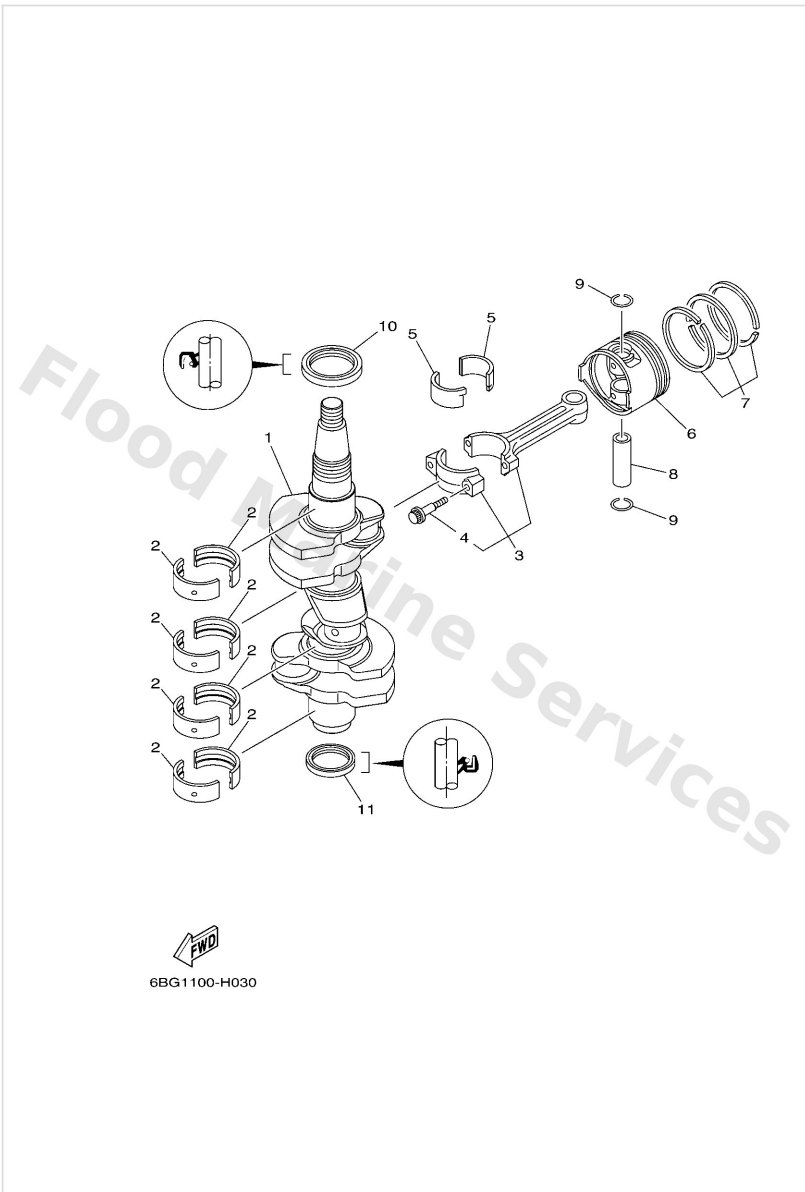

Control

Ref	Part	
16	9020110M20 Washer, plate (663)	Buy now
17	9149020015 Pin, cotter (648)	Buy now
18	9046818008 Clip 620436610000	Buy now
19	6884412200 Bushing, shift rod lever	Buy now
20	9020207M07 Washer, plate (688)	Buy now
22	69W4834400 Cable end, remote control	Buy now
23	6J84123700 Joint, link	Buy now
24	6824123700 Joint, link 2	Buy now
25	9538005700 Nut (656)	Buy now
26	62Y4215400 Lever, throttle control	Buy now
27	6C54217100 Bushing	Buy now
28	9149016010 Pin, cotter	Buy now
29	62Y4413500 Spring	Buy now
30	9038706M45 Collar(62y)	Buy now
31	9011906126 Bolt, with washer	Buy now

Control

Ref	Part	
32	6BG4233500 Lever, accel. control	Buy now
33	9589506045 Bolt, flange deep recess	Buy now
34	9020610M04 Washer, wave (676)	Buy now
35	9038706279 Collar	Buy now

Crankshaft & Piston

Ref	Part	
1	6BG1141100 Crankshaft	Buy now
2	6BG1141600 Plane bearing, crankshaft 1 UR YELLOW	Buy now
2	6BG1141610 Plane bearing, crankshaft 1 UR RED	Buy now
2	6BG1141620 Plane bearing, crankshaft 1 UR PINK	Buy now
2	6BG1141630 Plane bearing, crankshaft 1 UR GREEN	Buy now
3	6C51165010 Connecting rod assembly	Buy now
4	6C51165400 Bolt, connecting rod	Buy now
5	6CJ1165600 Plane bearing, connecting rod UR YELLOW	Buy now
5	6CJ1165610 Plane bearing, connecting rod UR RED	Buy now
5	6CJ1165620 Plane bearing, connecting rod UR PINK	Buy now
5	6CJ1165630 Plane bearing, connecting rod UR GREEN	Buy now
6	69W116310197 Piston (std)	Buy now
6	69W1163501 Piston (0.25mm o/s) AP	Buy now
6	69W1163601 Piston (0.50mm o/s) AP	Buy now
7	67C1160300 Piston ring set (std)	Buy now

Crankshaft & Piston

Ref	Part	
7	67C1160400 Piston ring set (0.25mm o/s) AP	Buy now
7	67C1160500 Piston ring set (0.50mm o/s) AP	Buy now
8	62Y1163300 Pin, piston	Buy now
9	9345017129 Circlip(1ar)	Buy now
10	9310243M42 Oil seal(62y)	Buy now
11	9310135002 Oil seal	Buy now