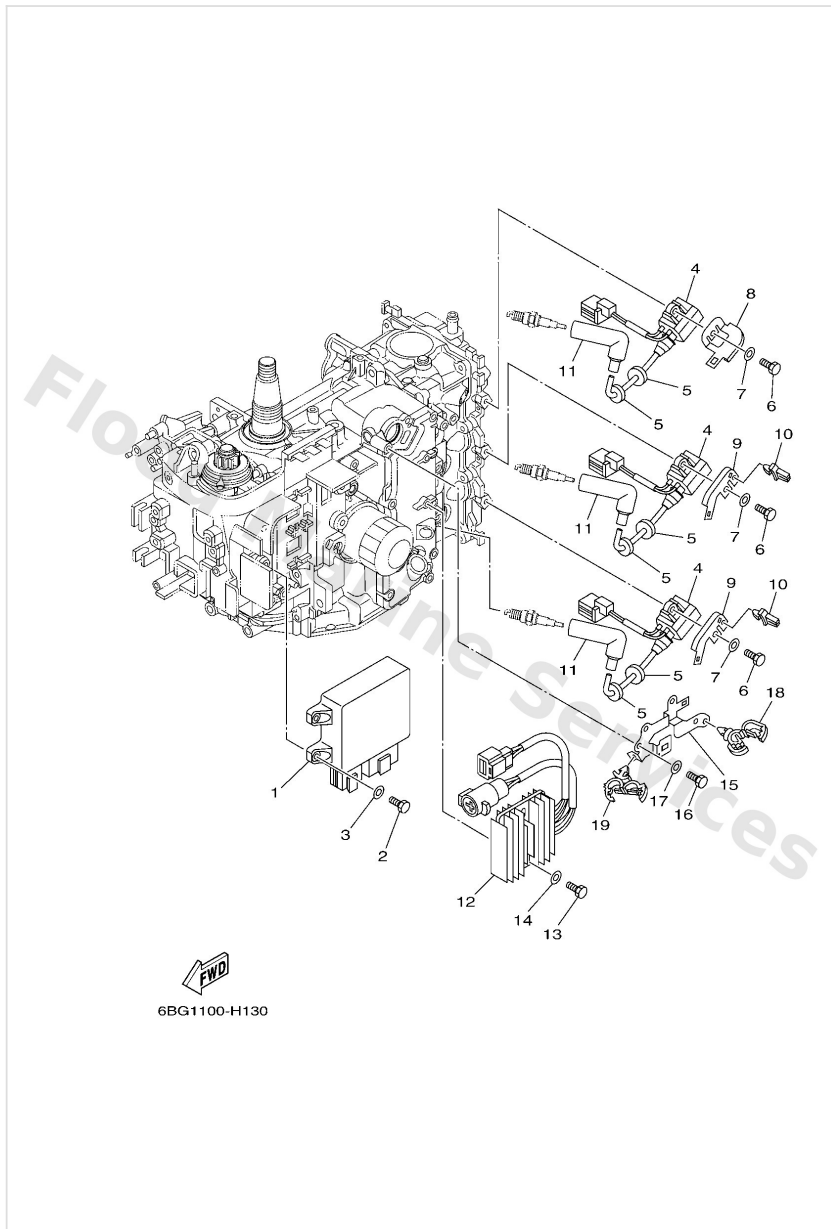

Electrical 1

Ref	Part	
1	6BG8591A04 Engine control unit assembly F40F	Buy now
1	6BT8591A03 Engine control unit assembly F30B	Buy now
2	9709506025 Bolt	Buy now
3	9299506600 Washer, plain (646)	Buy now
4	6BG8557000 Ignition coil assembly	Buy now
5	9048025003 Grommet	Buy now
8	6BG8239800 Plate 3	Buy now
9	6BG8238900 Plate 2	Buy now
10	9046406001 Clamp	Buy now
11	6AH8237000 Plug cap assembly	Buy now
12	6BG8196000 Rectifier & regulator assembly	Buy now
15	6BG8152800 Clamp 1	Buy now
16	9709506016 Bolt, hexagon deep recess	Buy now
18	9046413249 Clamp	Buy now
19	9046418246 Clamp(4tr)	Buy now