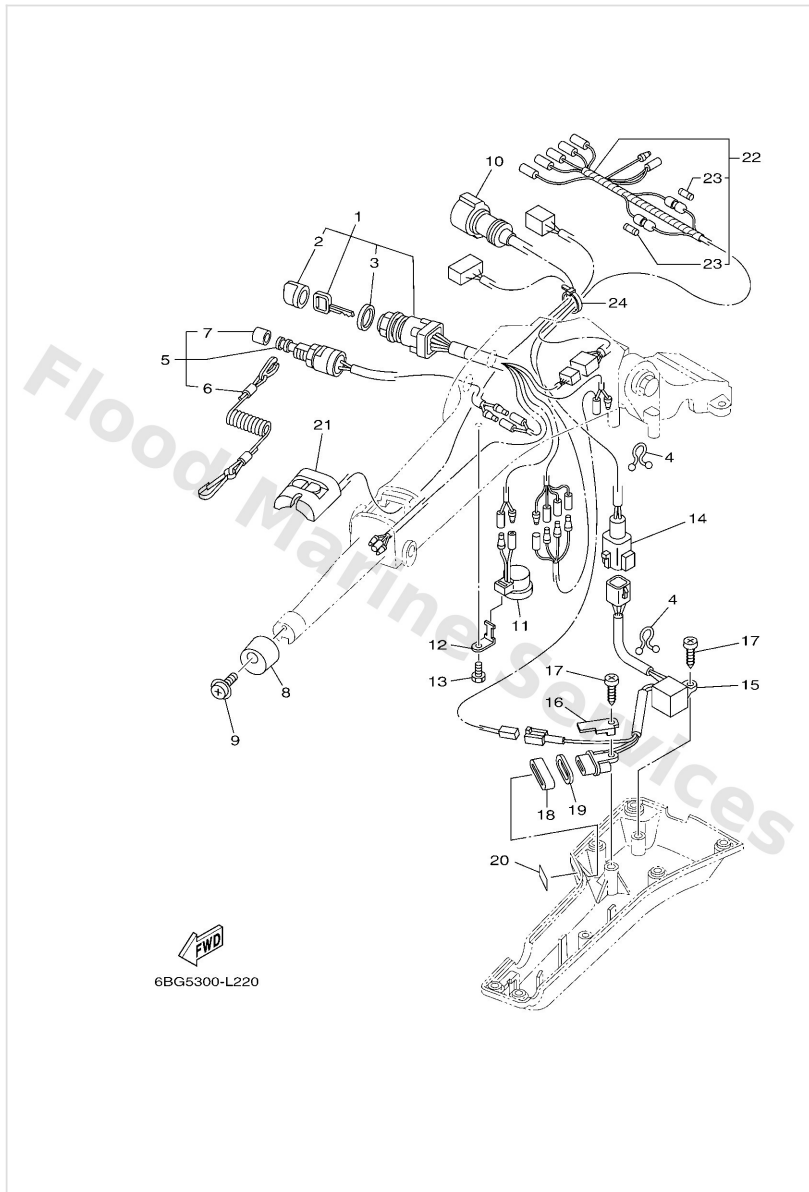

Steering 2

Ref	Part	
16	6X44411400 Stopper	Buy now
17	9778060620 Screw, tapping(6k8)	Buy now
18	6X44272700 Grommet	Buy now
19	6H48358900 Gasket	Buy now
20	6X48541500 Mark, signal lamp	Buy now
21	6X48186000 Switch assembly	Buy now
22	6Y583553M0 Wire, lead (l=2.5m)	Buy now
23	1E68215100 Fuse (10a)	Buy now
24	9046513M36 Clamp(6h4)	Buy now