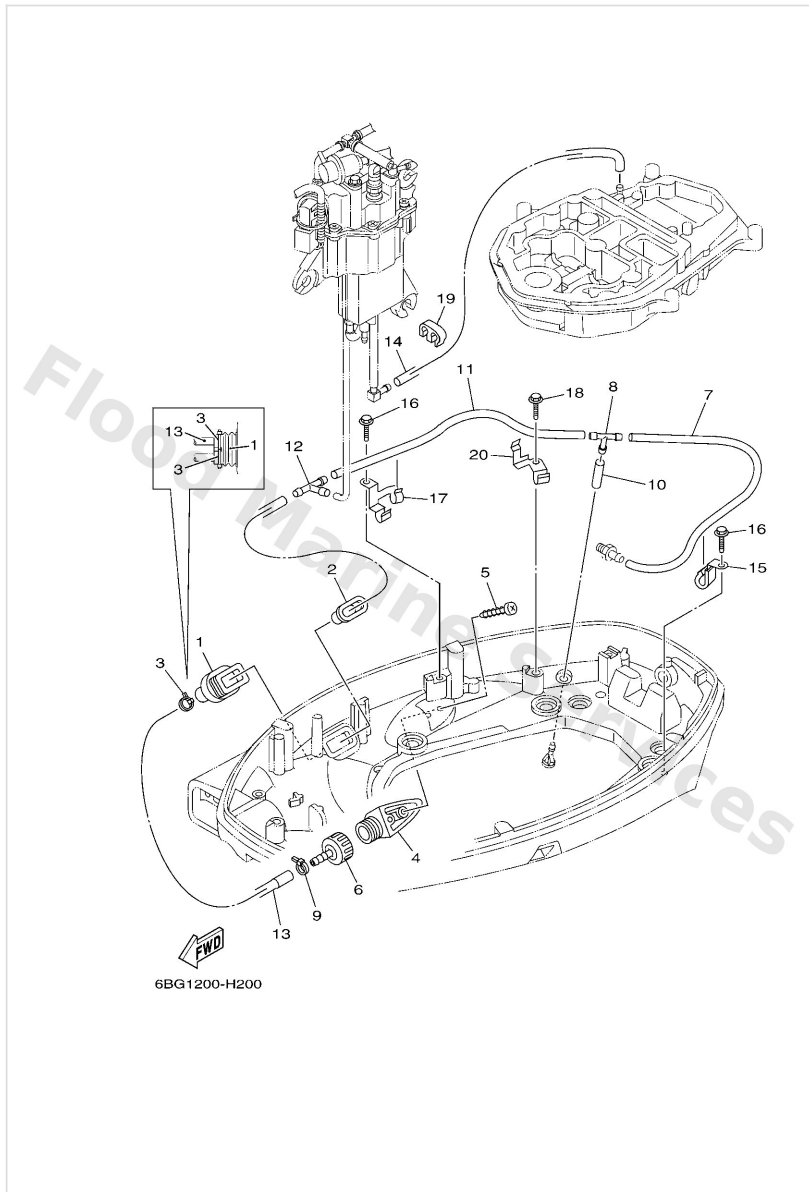

Bottom Cowling 2

Ref	Part	
1	6H14272621 Grommet	Buy now
2	6BG4238400 Seal, cap	Buy now
3	9046511M10 Clamp	Buy now
4	6AW1257200 Adapter	Buy now
5	9778060520 Screw, tapping(6k8)	Buy now
6	6R31258000 Joint assembly	Buy now
7	9044509035 Hose (l420)	Buy now
8	6882437800 Pipe, joint	Buy now
10	9044509220 Hose (l1500)	Buy now
11	9044509224 Hose (l1500)	Buy now
13	6BG1248100 Pipe 1	Buy now
14	6A12431100 Pipe 1	Buy now
15	9046208067 Clamp	Buy now
16	9010906M86 Bolt	Buy now
17	6BG2413501 Clamp 1	Buy now