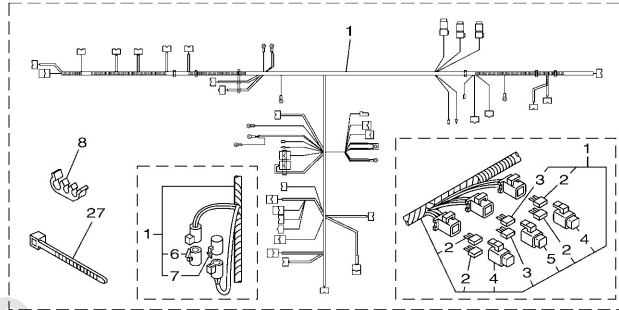

Electrical 4

Ref	Part	
21	6BG1119200 Cover, cylinder head 2	Buy now

Electrical 5

Ref	Part	
1	6BG8259003 Wire harness assembly	Buy now
1	6BG8259013 Wire harness assembly	Buy now
2	67F8215100 Fuse	Buy now
3	67F8215110 Fuse	Buy now
4	67F8215B10 Cap (yellow)	Buy now
5	67F8215B20 Cap (green)	Buy now
6	6P28258200 Cap 1 (female) FOR 6BG-82590-03	Buy now
7	6P28258210 Cap 1 (male) FOR 6BG-82590-03	Buy now
8	9046411008 Clamp	Buy now
9	60V8259F00 Switch assembly	Buy now
10	6CJ8255400 Stay, neutral switch	Buy now
11	61A8258801 Plate	Buy now
12	9038704001 Collar	Buy now
13	9798504116 Screw, with washer(61b)	Buy now
14	69J4272301 Cover, bottom	Buy now

Electrical 5

Ref	Part	
14	69J8256300 Trim & tilt switch assembly	Buy now
15	6BG8361400 Bracket	Buy now
16	9010906M86 Bolt	Buy now
17	69J8258700 Gasket	Buy now
18	6BG4281101 Stay	Buy now
19	9046418205 Clamp(4tr)	Buy now
21	6BG4274300 Bracket	Buy now
23	9046420181 Clamp(4ap)	Buy now
24	63P4275600 Stay, clamp	Buy now
27	9046513M97 Clamp	Buy now