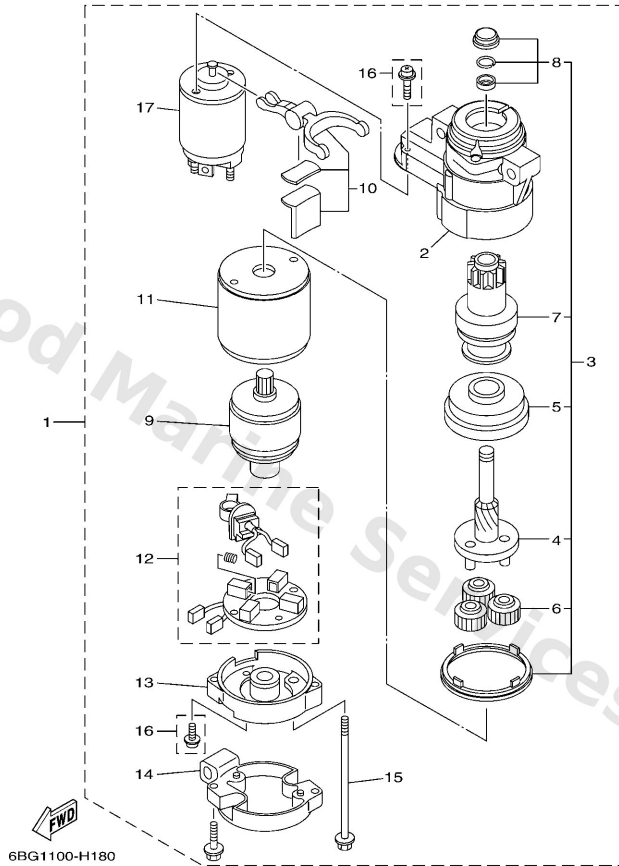

Starting Motor

Ref	Part	
16	6BG8184600 Screw	Buy now
17	6BG8194100 Starter relay assembly	Buy now