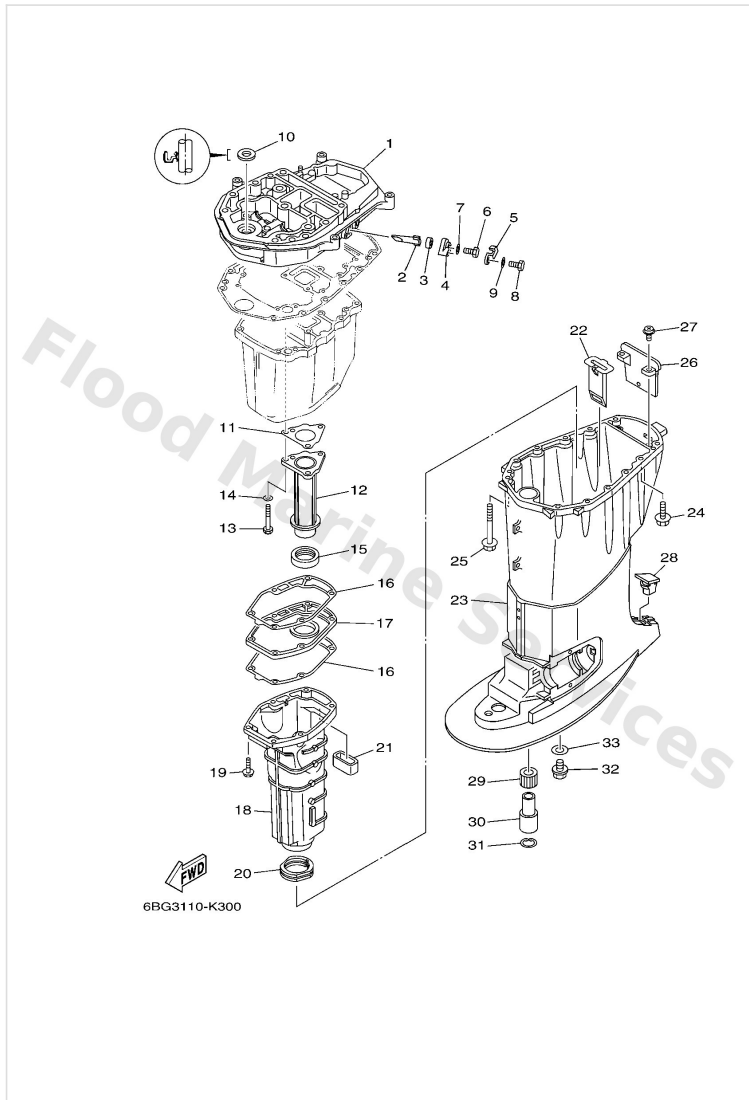

Upper Casing

Ref	Part	
16	6BG4113400 Gasket, exhaust manifold	Buy now
17	6BG4518100CA Plate	Buy now
18	69W1471100CA Muffler 1 L(21.0")	Buy now
18	6BG1471100CA Muffler 1 S(16.1")	Buy now
19	9757506525 Bolt, hexagon w/w deep recess	Buy now
20	67C4512300 Gasket, muffler	Buy now
21	62Y4512700 Seal	Buy now
22	64J7712300 Guide 1	Buy now
23	6BG45111008D Casing, upper S(16.1")	Buy now
23	6BG45111108D Casing, upper L(21.0")	Buy now
24	9011908102 Bolt, with washer	Buy now
25	9011908132 Bolt, with washer	Buy now
26	67C4515100 Cover, upper casing	Buy now
27	9798005216 Screw, pan w/ plain	Buy now
28	63D4515500 Cap S(16.1")	Buy now