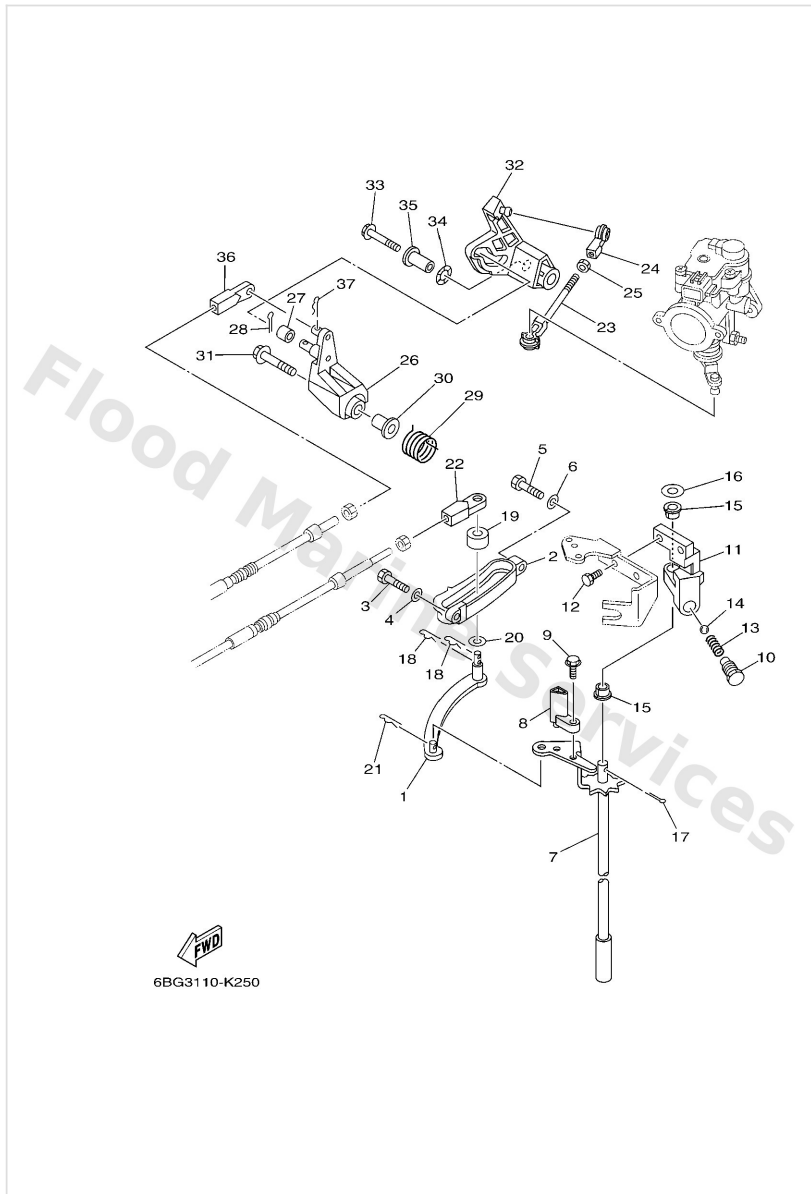

Control

Ref	Part	
32	6BG4233500 Lever, accel. control	Buy now
33	9589506045 Bolt, flange deep recess	Buy now
34	9020610M04 Washer, wave (676)	Buy now
35	9038706279 Collar	Buy now