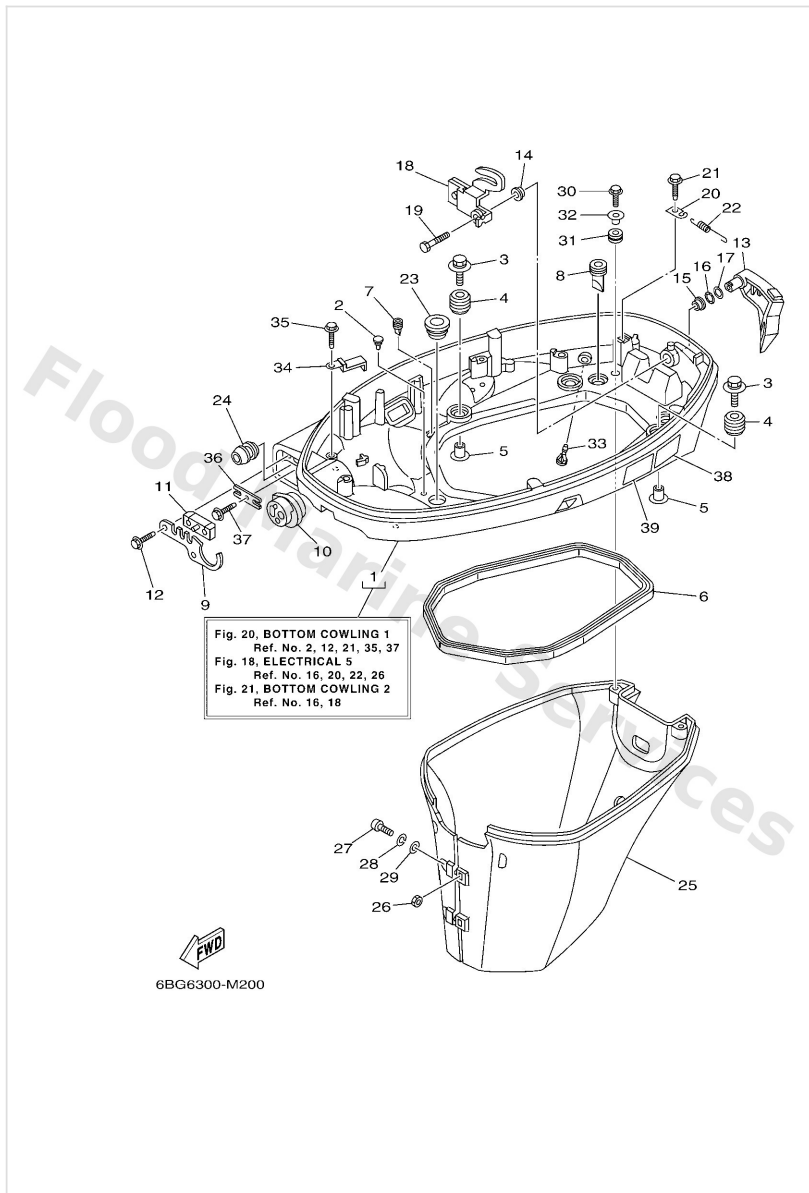

Scheduled Service Parts

Ref	Part	
17	67C4537100 Tab-trim	Buy now
18	67C4525100 Anode	Buy now
19	6BGW007800 Water pump repair kit	Buy now

Bottom Cowling 1

Ref	Part	
1	6BG42710018D Bottom cowling assembly	Buy now
2	6H44274800 Grommet	Buy now
3	9011906M61 Bolt, with washer	Buy now
4	6BG4274800 Grommet	Buy now
5	9038706M69 Collar (688)	Buy now
6	62Y4271600 Rubber seal 1	Buy now
7	65W4271700 Rubber, seal 2	Buy now
8	61A4271700 Rubber, seal 2	Buy now
9	6BG4276100 Stopper	Buy now
10	6BG4272500 Grommet	Buy now
11	6BG4272700 Grommet	Buy now
12	9010906M86 Bolt	Buy now
13	6BG42815008D Lever, clamp	Buy now
14	9038612M37 Bushing (6f5)	Buy now
15	9038612MA2 Bush	Buy now