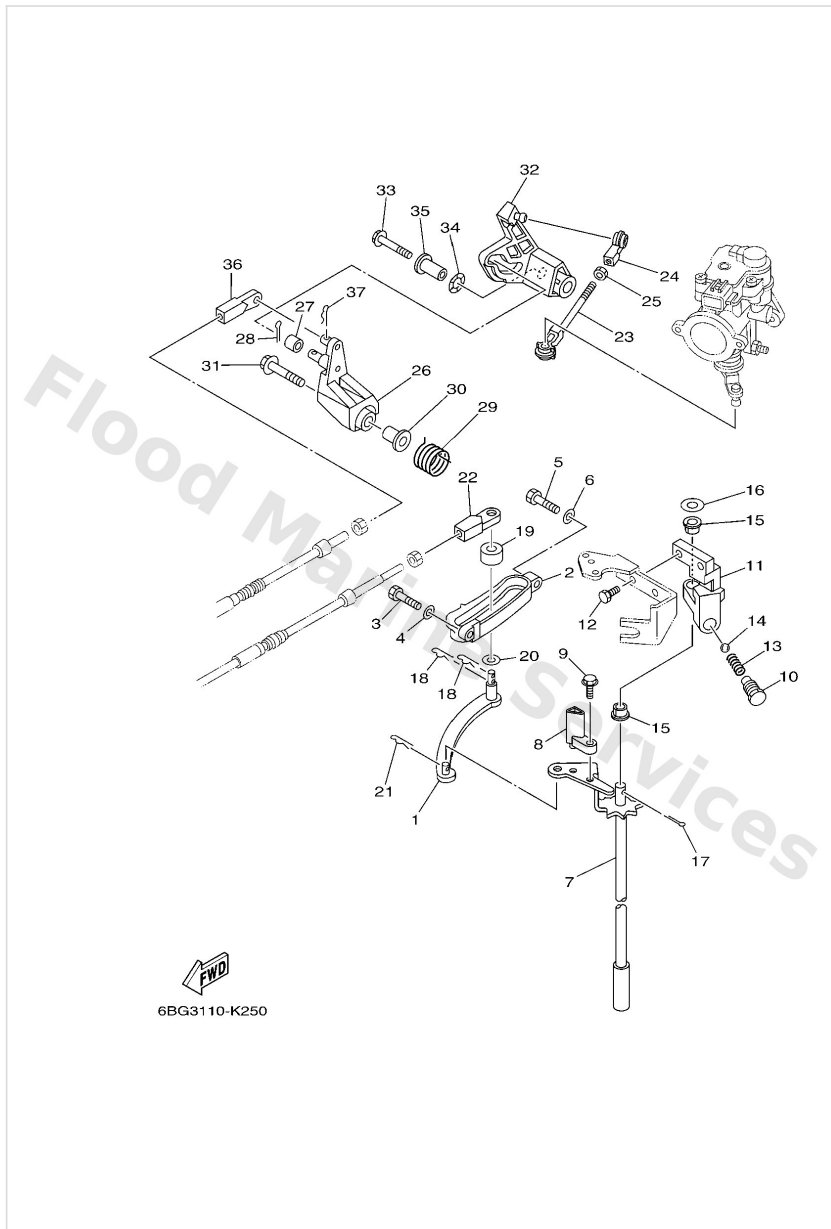

Control

Ref	Part	
1	69W4412100 Lever, shift rod	Buy now
2	62Y4411701 Bracket	Buy now
3	9709506020 Bolt(7u8)	Buy now
4	9299506600 Washer, plain (646)	Buy now
5	9709506025 Bolt	Buy now
7	6BG4412001 Handle gear shift assembly S(16.1")	Buy now
7	6C54412002 Handle gear shift assembly L(21.0")	Buy now
8	6C54412200 Bushing, shift rod lever	Buy now
9	9759505514 Bolt, w/ plain	Buy now
10	62Y4271501 Bushing	Buy now
11	62Y441180094 Bracket	Buy now
12	9010106054 Bolt(7u8)	Buy now
13	9050112082 Spring 6484411600	Buy now
14	9350104M02 Ball (697)	Buy now
15	9038690M90 Bush(61a)	Buy now