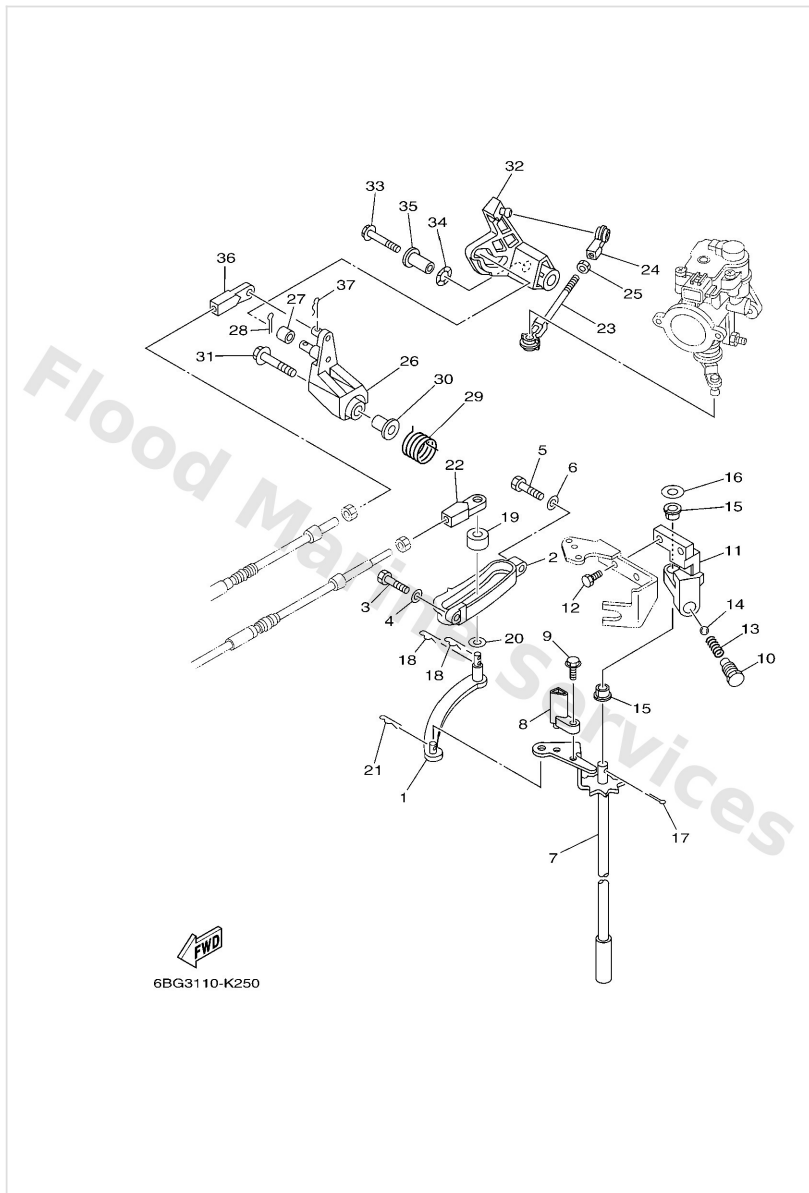

Control

Ref	Part	
16	9020110M20 Washer, plate (663)	Buy now
17	9149020015 Pin, cotter (648)	Buy now
18	9046818008 Clip 620436610000	Buy now
19	6884412200 Bushing, shift rod lever	Buy now
20	9020207M07 Washer, plate (688)	Buy now
22	69W4834400 Cable end, remote control	Buy now
23	6J84123700 Joint, link	Buy now
24	6824123700 Joint, link 2	Buy now
25	9538005700 Nut (656)	Buy now
26	62Y4215400 Lever, throttle control	Buy now
27	6C54217100 Bushing	Buy now
28	9149016010 Pin, cotter	Buy now
29	62Y4413500 Spring	Buy now
30	9038706M45 Collar(62y)	Buy now
31	9011906126 Bolt, with washer	Buy now