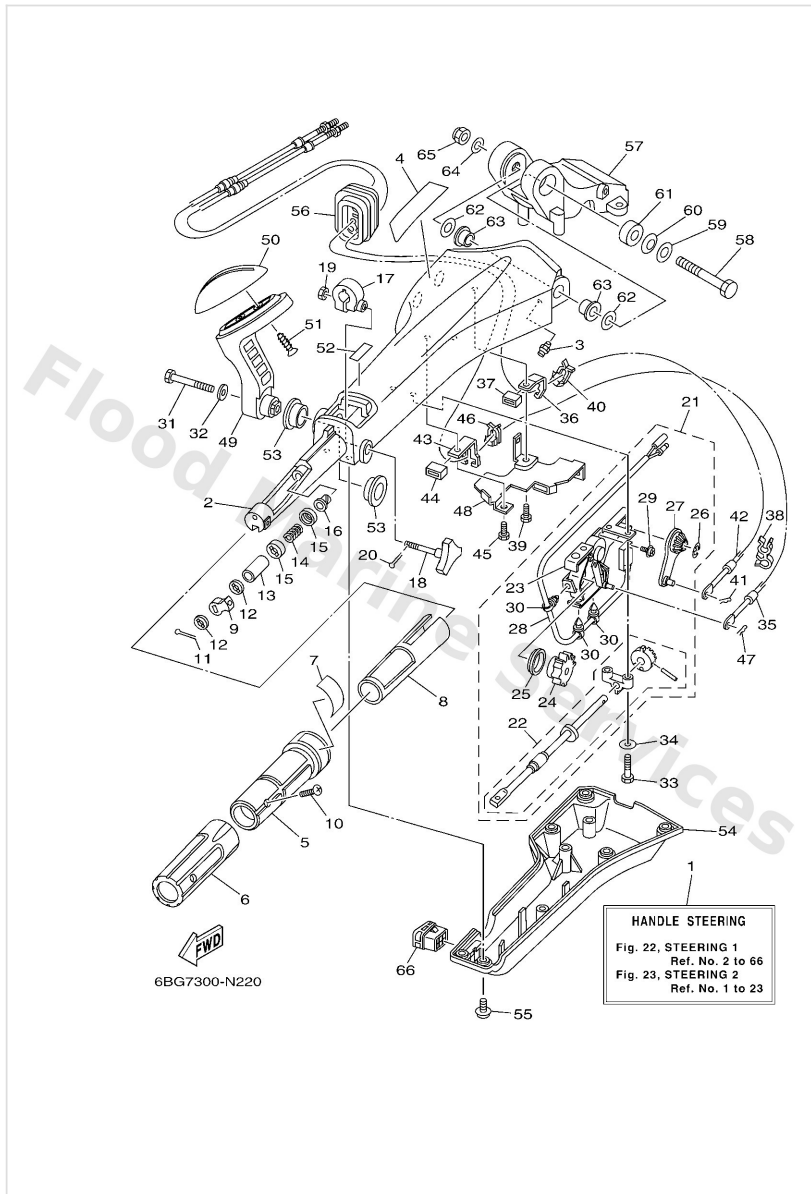

Steering 1

Ref	Part	
51	9778060920 Screw, tapping	Buy now
52	6X34419100 Indicator, shift	Buy now
53	9038626MA3 Bush	Buy now
54	6X44213111 Cover, handle steering	Buy now
55	9798506216 Screw, with washer(6h2)	Buy now
56	6X44272501 Grommet	Buy now
57	63D42121228D Bracket	Buy now
58	9010112014 Bolt	Buy now
59	9299012200 Ybs66-12 washer,plain	Buy now
60	9020612M22 Washer, wave(6b0)	Buy now
61	9038712M02 Collar(6b0)	Buy now
62	9020112035 Washer, plate	Buy now
63	9038612003 Bush	Buy now
64	9299012600 Washer, plate(6b3)	Buy now
65	9018512M12 Nut, self-locking(6e5)	Buy now