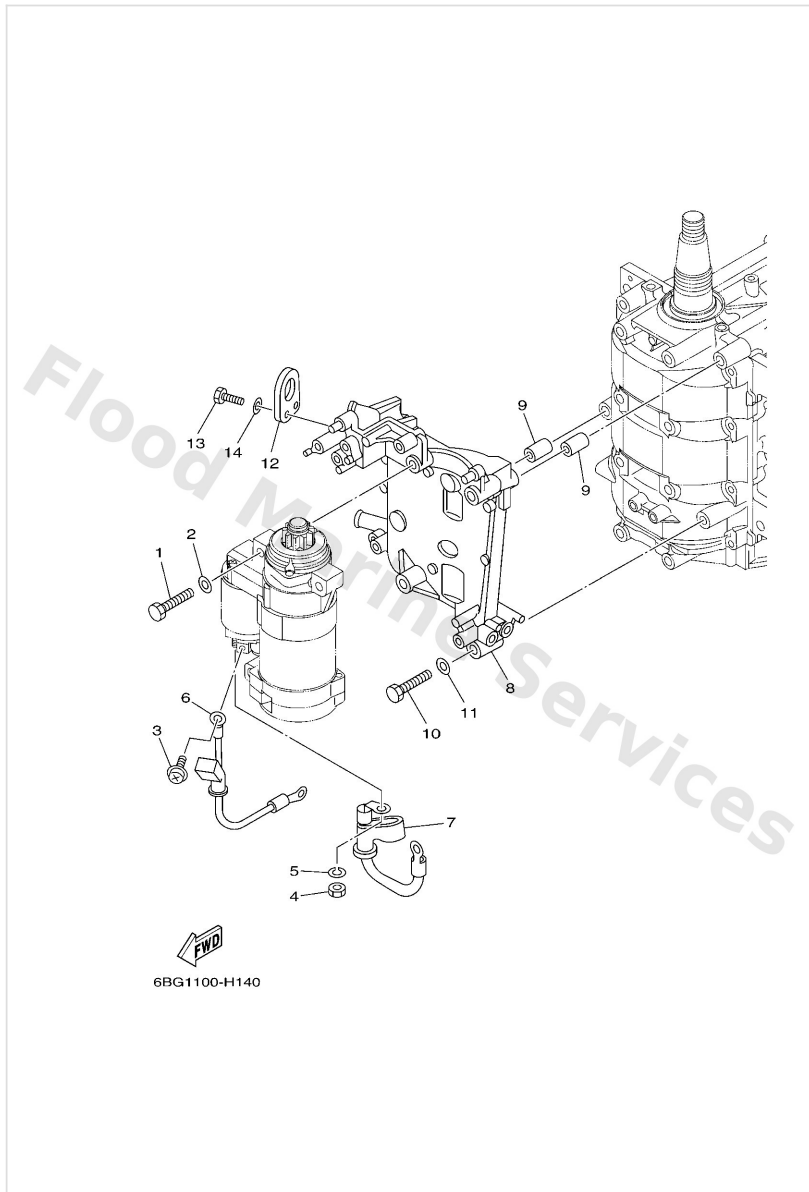

Electrical 2

Ref	Part	
1	9701308045 Bolt	Buy now
2	9290308600 Washer, plain (663)	Buy now
3	9015905M12 Screw, with washer(6t4)	Buy now
4	9533308600 Nut(6l2)	Buy now
5	9290308100 Ybs67-8 washer, spring	Buy now
6	6BG8181500 Cord, starter motor	Buy now
7	6BG8211500 Wire, plus lead	Buy now
8	6BG8182200 Bracket, starting motor	Buy now
9	9953010114 Pin, dowel(3vd)	Buy now
10	9709508045 Bolt, hexagon	Buy now
11	9299508600 Washer, plain (663)	Buy now
12	62Y1111900 Hanger, engine	Buy now
13	9709506020 Bolt(7u8)	Buy now
14	9299506600 Washer, plain (646)	Buy now