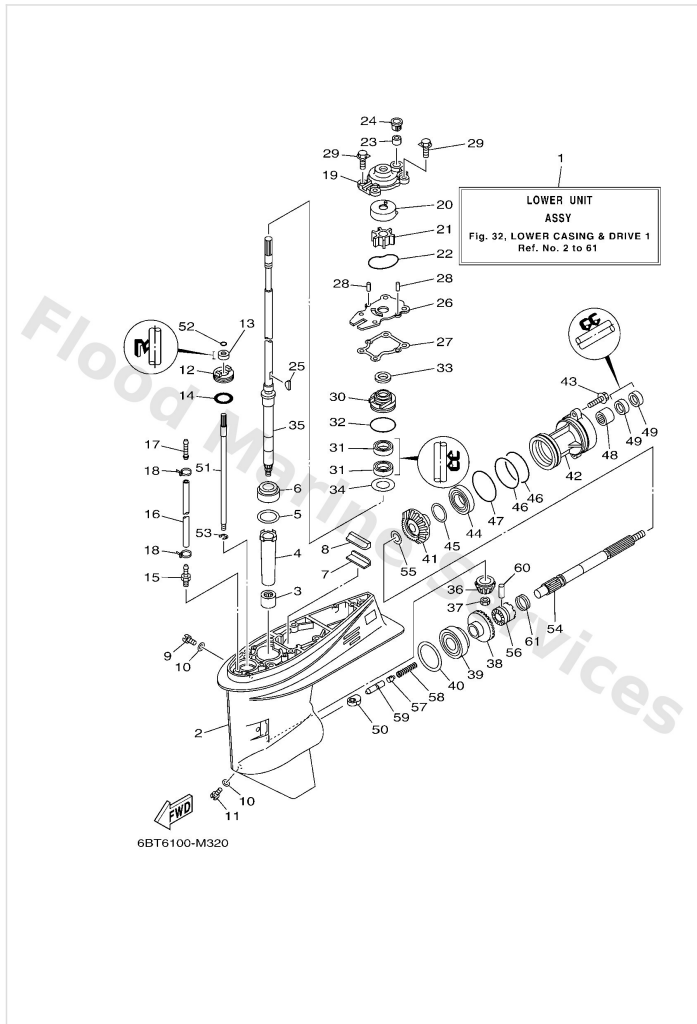

Lower Casing & Drive 1

Ref	Part	
38	66T4556001 Gear	Buy now
39	9333200003 Brg,cyl-cal roller 318g ky	Buy now
40	6634556701 Shim (t:0.10mm) UR	Buy now
40	6634556710 Shim (t:0.12mm) UR	Buy now
40	6634556720 Shim (t:0.15mm) UR	Buy now
40	6634556730 Shim (t:0.18mm) UR	Buy now
40	6634556740 Shim (t:0.30mm) UR	Buy now
40	6634556750 Shim (t:0.40mm) UR	Buy now
40	6634556760 Shim (t:0.50mm) UR	Buy now
41	66T4557100 Gear	Buy now
42	63D45361028D Cap, lower casing	Buy now
43	9010508M61 Bolt, washer based(62x)	Buy now
44	93306001U1 Bearing(62x)	Buy now
45	63D4557700 Shim (t:0.10mm) UR	Buy now
45	63D4557710 Shim (t:0.12mm) UR	Buy now