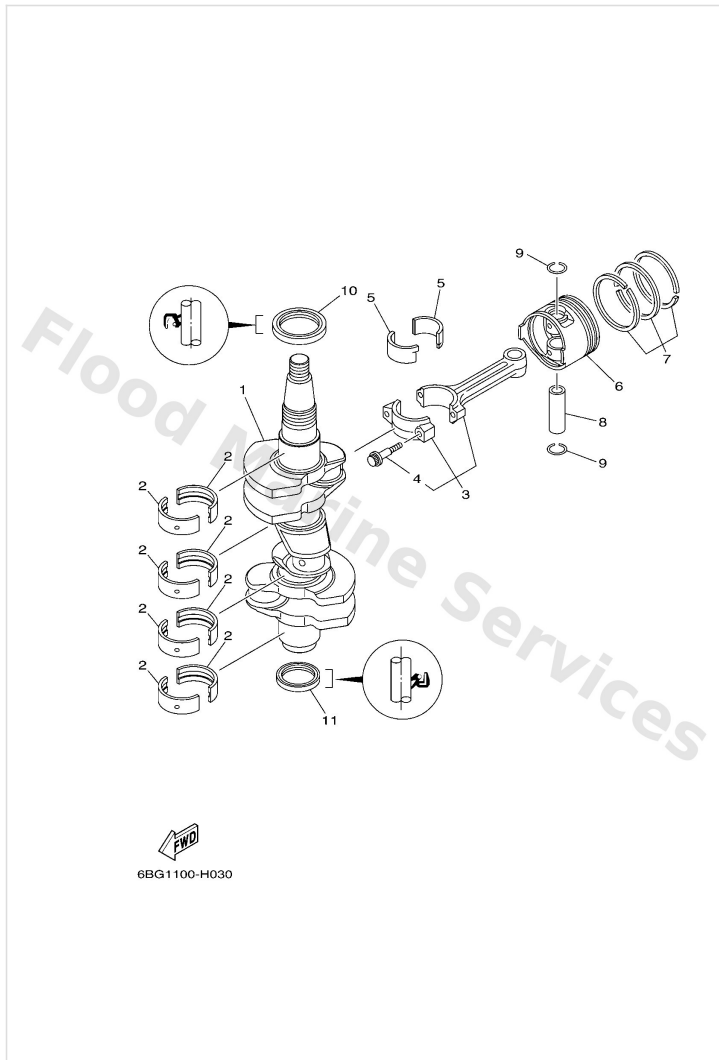

Crankshaft & Piston

Ref	Part	
1	6BG1141100 Crankshaft	Buy now
2	6BG1141600 Plane bearing, crankshaft 1 UR YELLOW	Buy now
2	6BG1141610 Plane bearing, crankshaft 1 UR RED	Buy now
2	6BG1141620 Plane bearing, crankshaft 1 UR PINK	Buy now
2	6BG1141630 Plane bearing, crankshaft 1 UR GREEN	Buy now
3	6C51165010 Connecting rod assembly	Buy now
4	6C51165400 Bolt, connecting rod	Buy now
5	6CJ1165600 Plane bearing, connecting rod UR YELLOW	Buy now
5	6CJ1165610 Plane bearing, connecting rod UR RED	Buy now
5	6CJ1165620 Plane bearing, connecting rod UR PINK	Buy now
5	6CJ1165630 Plane bearing, connecting rod UR GREEN	Buy now
6	69W116310197 Piston (std)	Buy now
6	69W1163501 Piston (0.25mm o/s) AP	Buy now
6	69W1163601 Piston (0.50mm o/s) AP	Buy now
7	67C1160300 Piston ring set (std)	Buy now