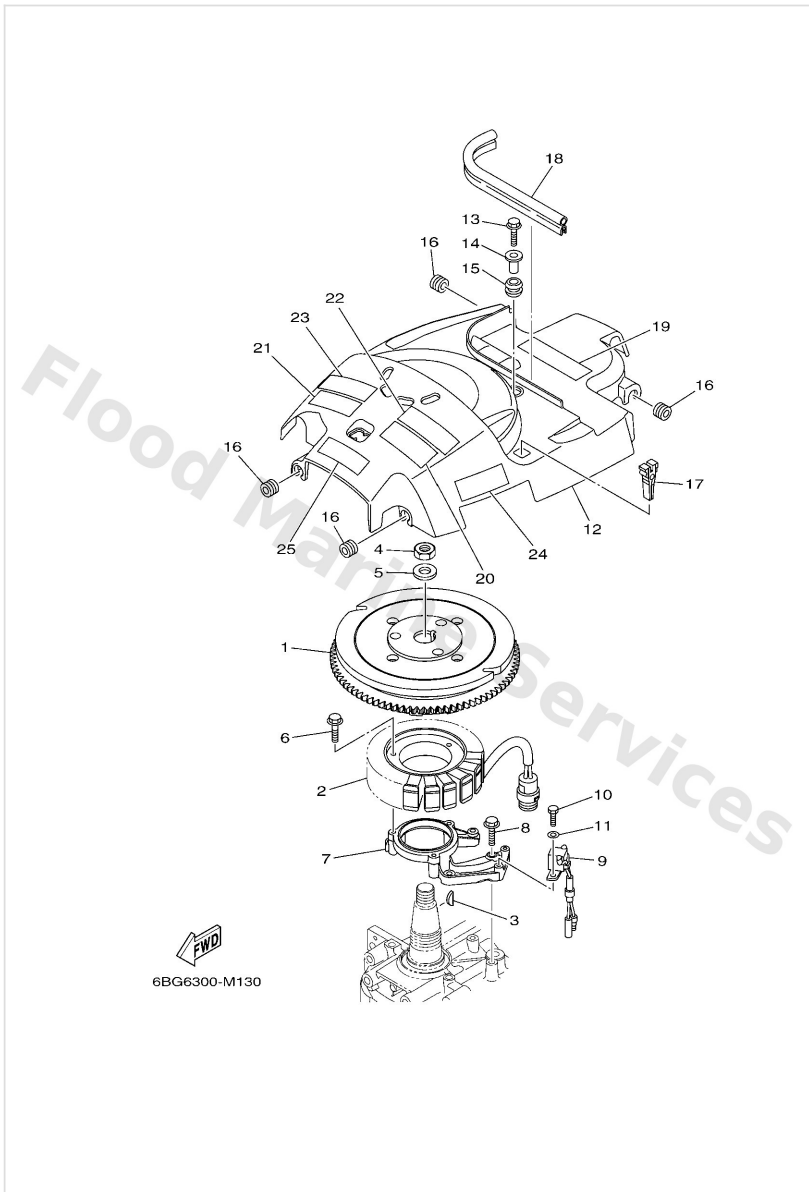

Generator

Ref	Part	
17	67F2812A00 Puller, fuse	Buy now
18	6BG4261700 Damper, form	Buy now
19	6BG1343760 Mark, caution	Buy now
20	6AH8199540 Label, warning	Buy now
21	6AH8199550 Label, warning	Buy now
22	6AH8199440 Label, safety	Buy now
23	6AH8199450 Label, safety	Buy now
24	6BG8191900 Graphic, regulator	Buy now
25	6AG8199600 Mark	Buy now