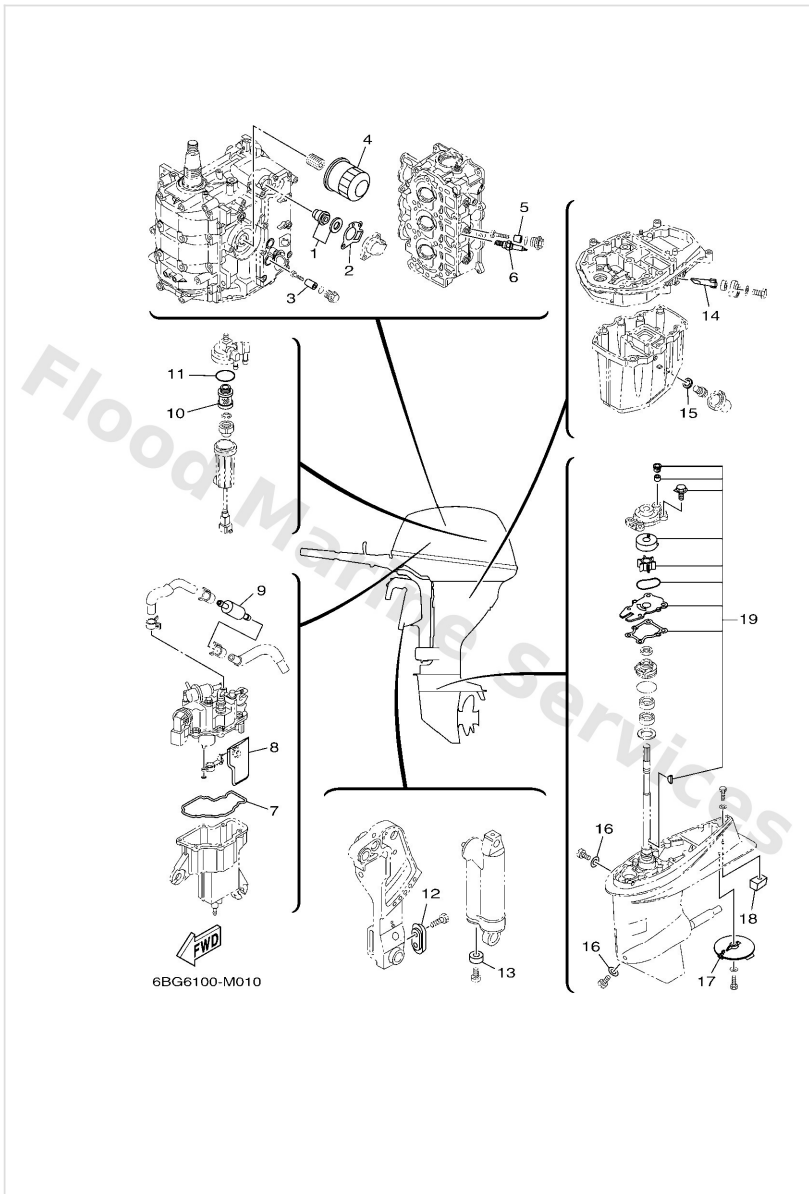

Scheduled Service Parts

Ref	Part	
17	67C4537100 Tab-trim	Buy now
18	67C4525100 Anode	Buy now
19	6BGW007800 Water pump repair kit	Buy now