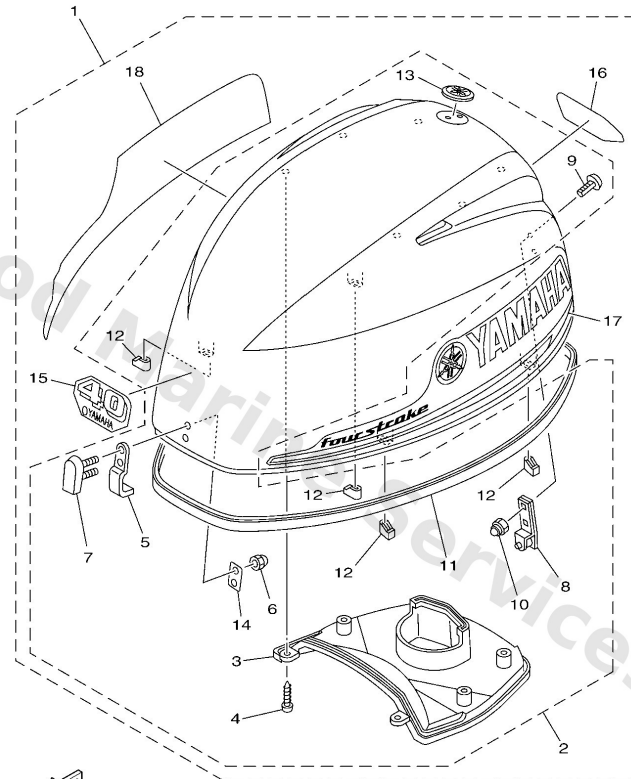

Top Cowling

6BG7100-N020

Ref	Part	
1	6BG4261002 Top cowling assembly F40F	Buy now
1	6BT4261002 Top cowling assembly F30B	Buy now
2	6BG4261A00 Top cowling w/o graphics	Buy now
3	6BG4261300 Molding, air duct	Buy now
4	9016705017 Screw, tapping	Buy now
5	6BG4265100 Hook	Buy now
6	9538005800 Nut(j44)	Buy now
7	6BG4285100 Cover, clamp	Buy now
8	6BG4265200 Hook	Buy now
9	9010906047 Bolt	Buy now
10	9018506M05 Nut, self-locking(6e9)	Buy now
11	6BG4261500 Seal	Buy now
12	6BG4266200 Damper	Buy now
13	6AH4269710 Tuning fork mark	Buy now
14	6BG4264900 Holder, clamp band	Buy now