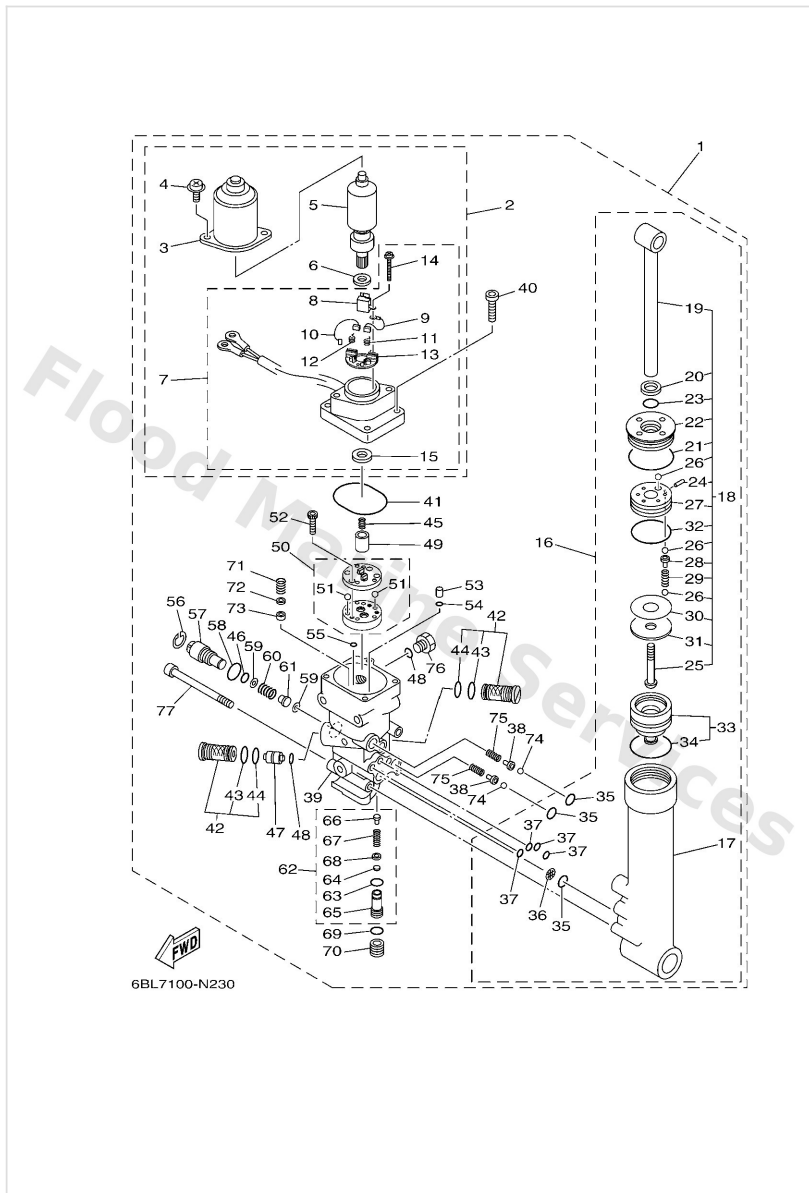

Power Trim & Tilt Assy

Ref	Part	
31	9020110038 Washer, plate	Buy now
32	6H14386200 O-ring	Buy now
33	65W4381B00 Free piston sub assembly	Buy now
34	6H14386110 O-ring	Buy now
35	9321011368 O-ring (2h7)	Buy now
36	69J4381C00 Filter 3	Buy now
37	93210064A5 O-ring(61a)	Buy now
39	67C4380L02 Housing, trim & tilt sub assembly	Buy now
40	9138006020 Bolt, hexagon socket head(1jk)	Buy now
41	9321050768 O-ring	Buy now
42	67F4380200 Valve sub assembly	Buy now
43	6H14386601 O-ring	Buy now
44	9321012N52 O-ring	Buy now
45	6T44385300 Spring, main valve	Buy now
46	9321010M74 O-ring	Buy now