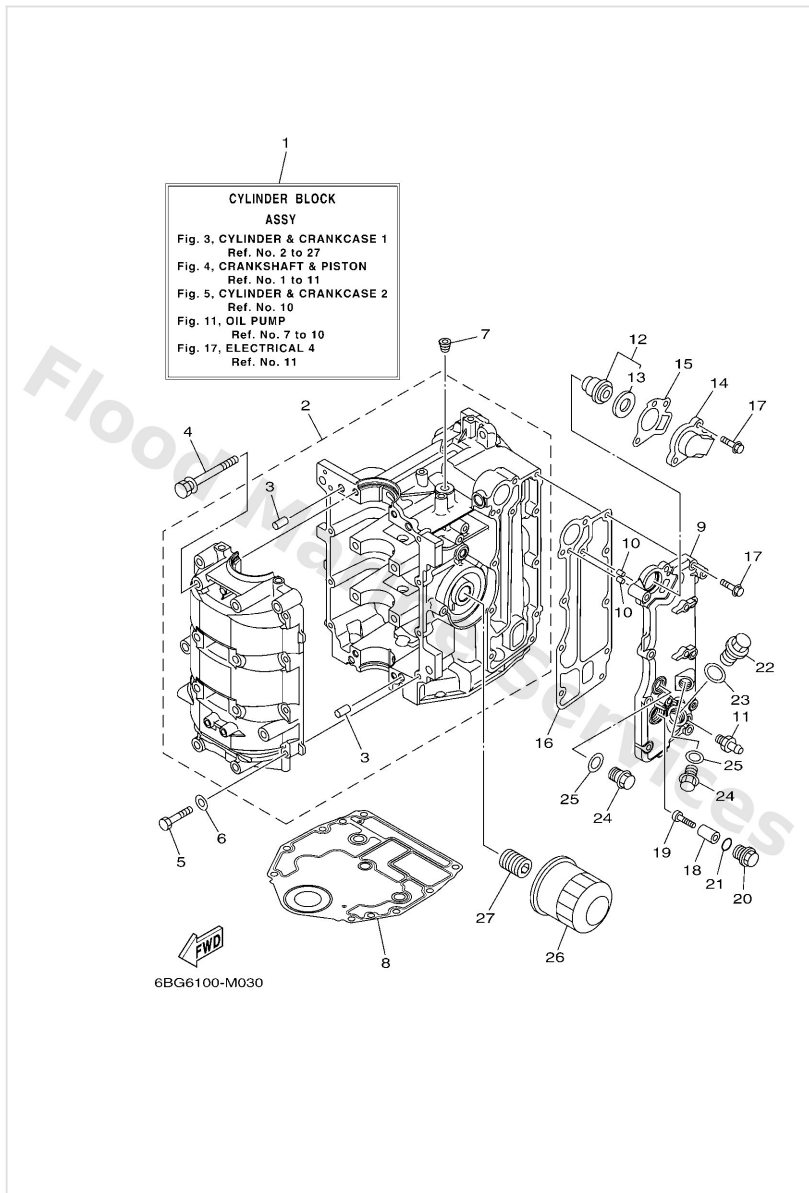

Cylinder & Crankcase 1

Ref	Part	
1	6BGW009B009S Cylinder block assembly	Buy now
2	6BG1510000 Crankcase assembly	Buy now
3	9360612019 Pin, dowel (614)	Buy now
4	9011908154 Bolt, with washer	Buy now
5	9701306035 Bolt(3rv)	Buy now
6	9290306600 Washer, plain (646)	Buy now
7	9034451003 Plug, taper screw	Buy now
8	6BG1135100 Gasket, cylinder	Buy now
9	6BG41113009S Outer cover, exhaust	Buy now
10	9360410M03 Pin, dowel (688)	Buy now
11	62Y1248110 Pipe 1	Buy now
12	6G81241103 Thermostat	Buy now
13	6881241200 Seal, thermostat	Buy now
14	6C512413009S Cover, thermostat	Buy now
15	62Y1241400 Gasket, cover	Buy now