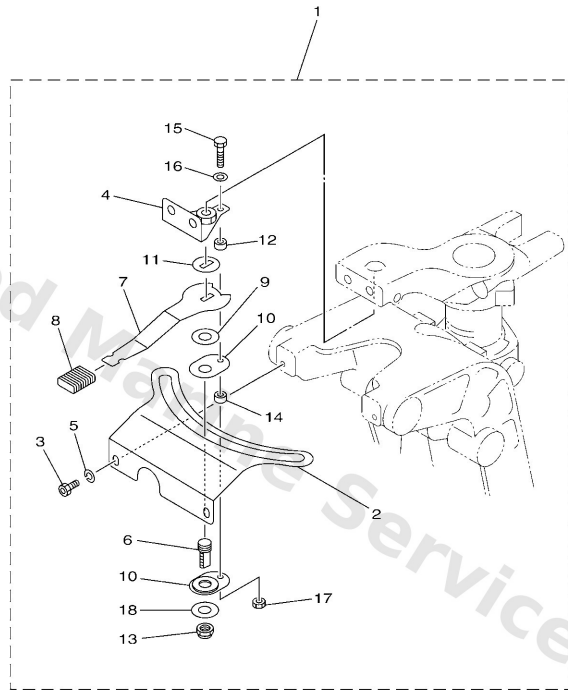

Steering Friction

6BG4110-L230

Ref	Part	
16	9299505600 Washer, plain (646)	Buy now
17	9538005600 Nut, hexagon (663)	Buy now
18	90201106M5 Washer, plate(3gm)	Buy now