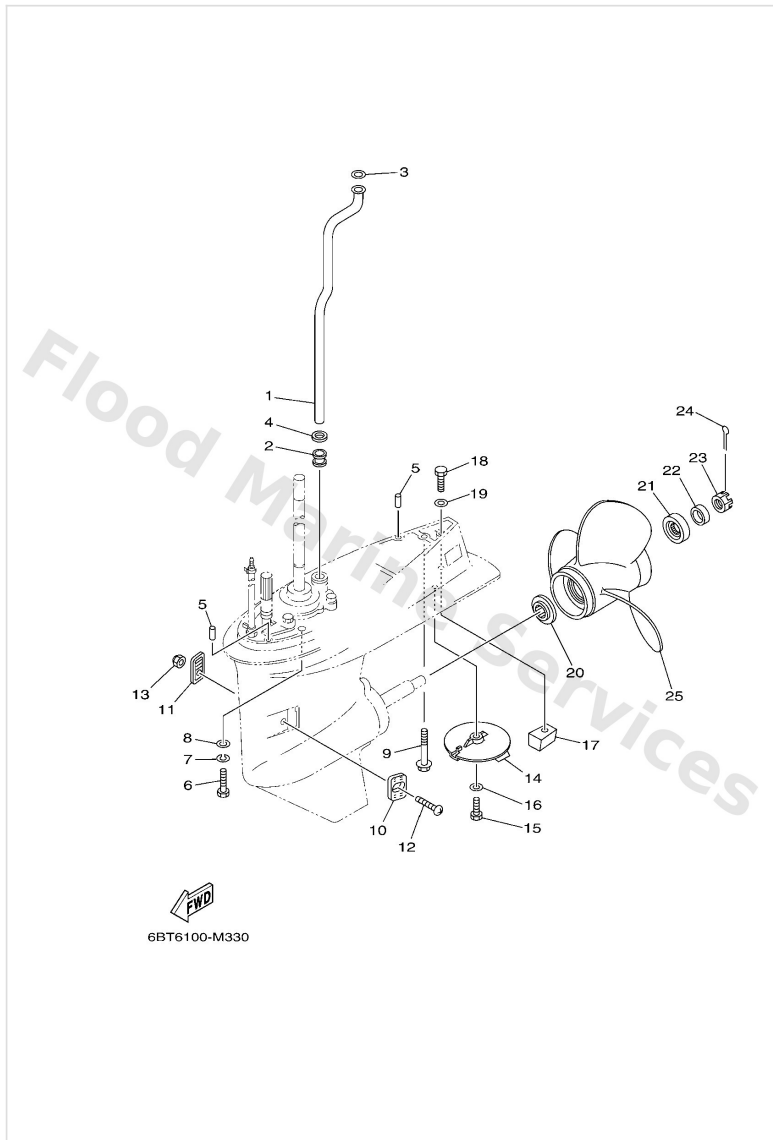

Lower Casing & Drive 2

Ref	Part	
15	9709508025 Bolt (62g)	Buy now
16	9299508600 Washer, plain (663)	Buy now
17	67C4525100 Anode	Buy now
18	9709508035 Bolt(70w)	Buy now
20	6634598702 Spacer	Buy now
21	66T4599700 Spacer 2	Buy now
22	9038922M01 Bush	Buy now
23	9017116011 Nut, castle (663)	Buy now
24	9149030025 Pin cotter	Buy now
25	69W4594300 Propeller (3x11 x15 -g) UR	Buy now
25	69W4594500 Propeller (3x11-1/8"x13"-g) UR	Buy now
25	6634593000 Propeller (3x10-1/4"x14"-g) UR	Buy now
25	6634594101 Propeller (3x10-3/4"x17"-g) UR	Buy now
25	6634594901 Propeller (3x10-3/4"x16"-g) UR	Buy now
25	6634595202 Propeller (3x11-3/8x12-g) UR	Buy now