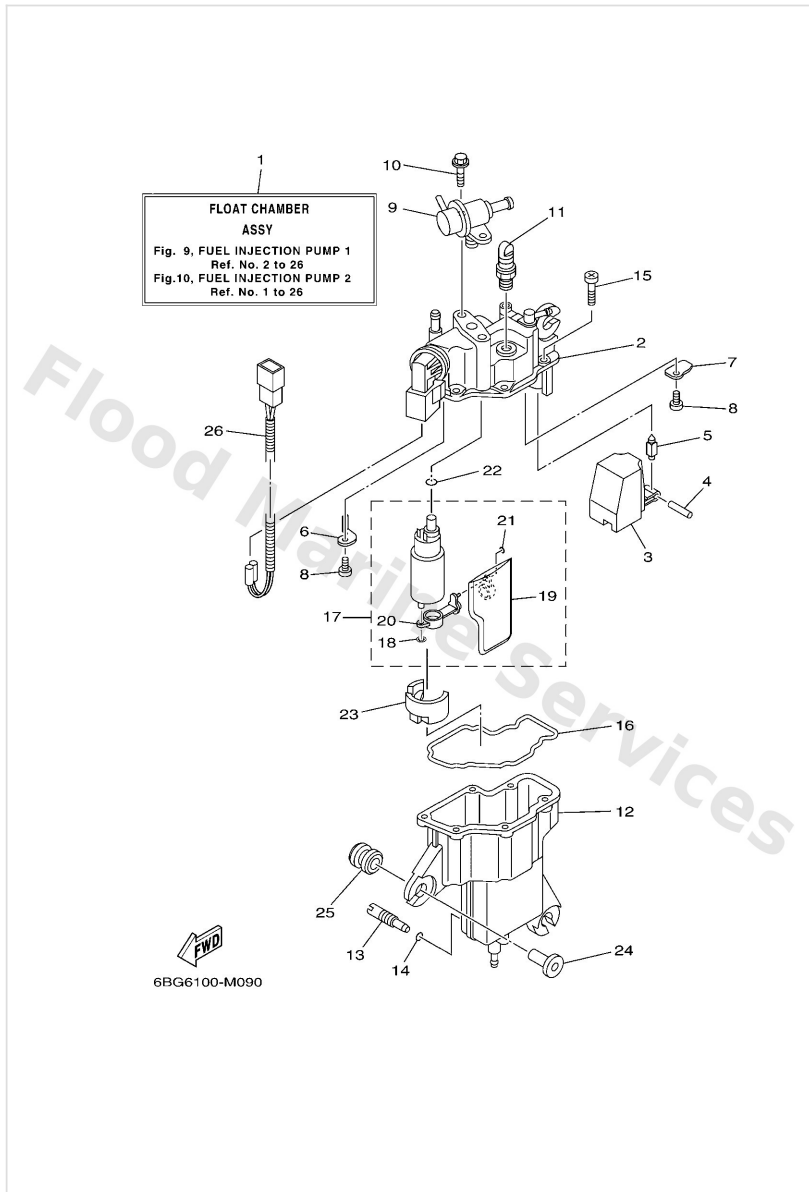

Fuel Injection Pump 1

Ref	Part	
16	6BG1498400 Gasket, float chamber	Buy now
17	6BG1391002 Fuel pump assembly	Buy now
18	6C51412710 Clip	Buy now
19	6BG1391501 Filter	Buy now
20	6BG1393800 Pipe	Buy now
21	6BG1413700 Clip	Buy now
22	6BG1456100 O-ring	Buy now
23	6BG1359300 Damper	Buy now
24	9038706M69 Collar (688)	Buy now
25	9048009M12 Grommet (6a0)	Buy now
26	6BG8255300 Extension, wire lead	Buy now