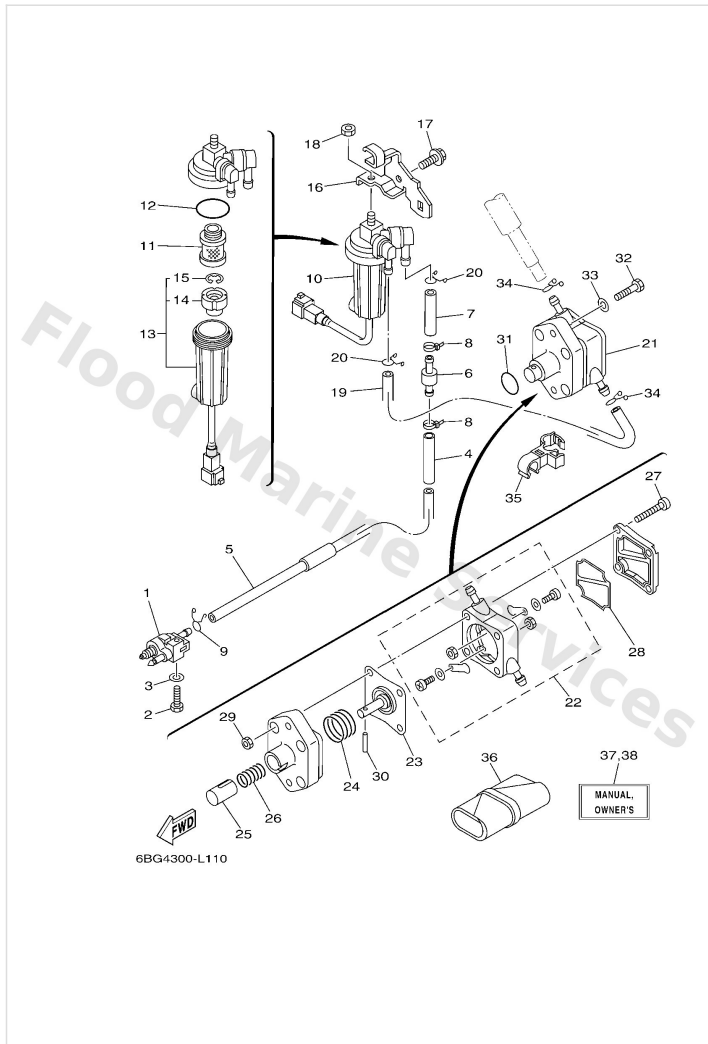

Fuel

Ref	Part	
31	9321024M79 O-ring	Buy now
32	9709506030 Bolt(jf7)	Buy now
34	9046710M04 Clip, pipe 1 (6e9)	Buy now
35	9046412012 Clamp	Buy now
36	6C52810000 Tool kit AP	Buy now
37	6BG2819977D0 Manual,owner's UR (NL)	Buy now
37	6BG2819977E0 Manual,owner's UR (E)	Buy now
37	6BG2819977F0 Manual,owner's UR (F)	Buy now
37	6BG2819977G0 Manual,owner's UR (D)	Buy now
37	6BG2819977H0 Manual,owner's UR (I)	Buy now
37	6BG2819977S0 Manual,owner's UR (ES)	Buy now
38	6BG2819987K0 Manual,owner's UR (DK)	Buy now
38	6BG2819987L0 Manual,owner's UR (SF)	Buy now
38	6BG2819987M0 Manual,owner's UR (S)	Buy now
38	6BG2819987N0 Manual,owner's UR (N)	Buy now