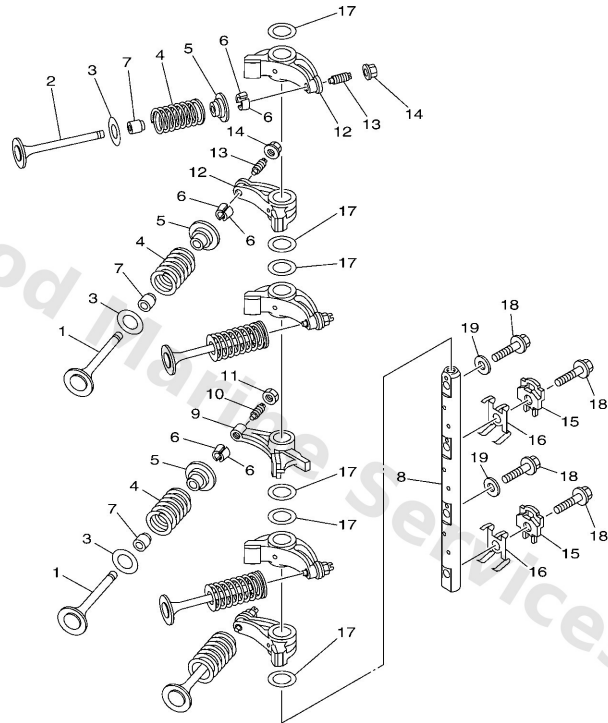

Valve

6BG1100-H050

Ref	Part	
1	69W1211100 Valve, intake	Buy now
2	69W1212110 Valve, exhaust	Buy now
3	62Y1211600 Seat, valve spring	Buy now
4	51Y1211400 Spring, valve outer	Buy now
5	30X1211700 Retainer, valve spring	Buy now
6	30X1211800 Cotter, valve	Buy now
7	51Y1211900 Seal, valve stem	Buy now
8	6BG1214600 Shaft, rocker	Buy now
9	62Y1215100 Arm, valve rocker	Buy now
10	64J1215900 Screw, valve adjusting	Buy now
11	62Y1215800 Nut, lock	Buy now
12	6C51215100 Arm, valve rocker	Buy now
13	6C51215900 Screw, valve adjusting	Buy now
14	6C51215800 Nut, lock	Buy now
15	6C51223100 Guide, stopper 1	Buy now