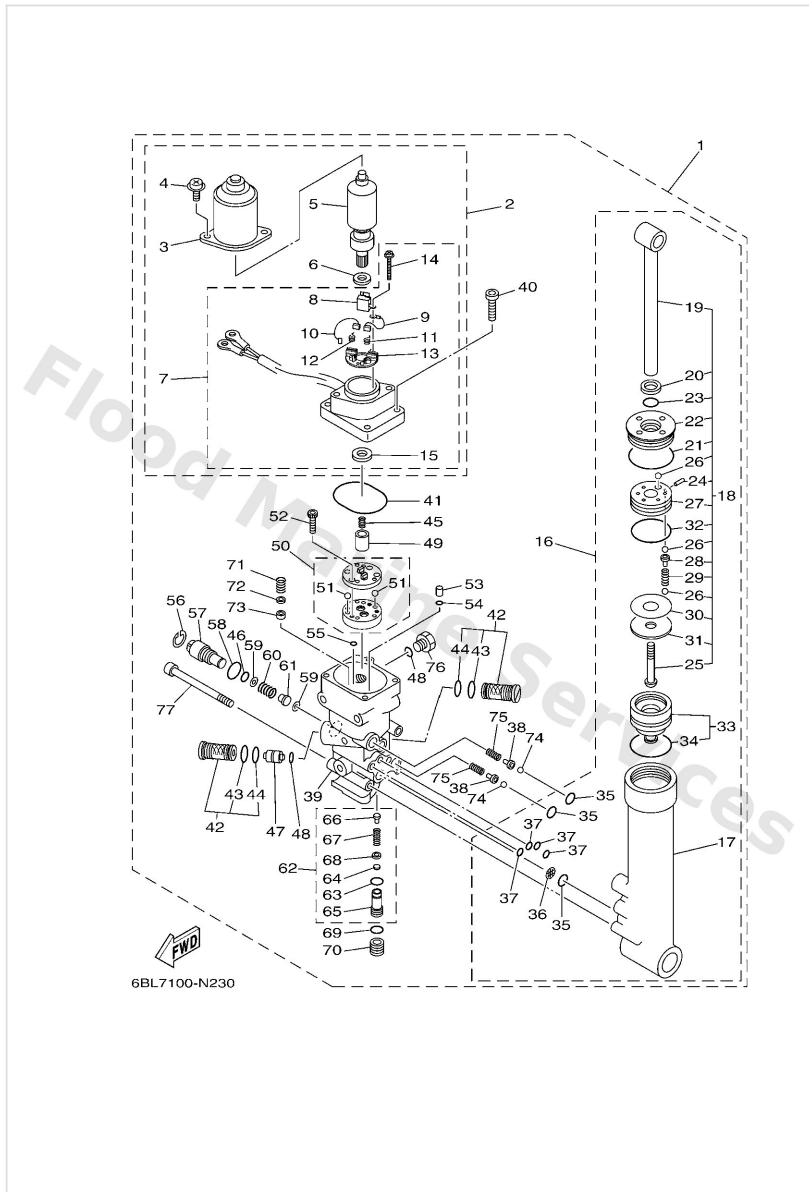

Power Trim & Tilt Assy

Ref	Part	
1	67C43800118D Power trim & tilt assembly	Buy now
2	67C4388001 Motor assembly	Buy now
3	65W4380401 Stator assembly	Buy now
4	65W4388701 Bolt	Buy now
5	65W4380501 Armature assembly	Buy now
6	65W4387G00 Washer	Buy now
7	67C4388101 Frame, end	Buy now
8	65W8218100 Circuit breaker comp.	Buy now
9	65W4389201 Brush 2	Buy now
10	65W4389101 Brush 1	Buy now
11	65W4386K01 Spring, brush	Buy now
12	65W4386L00 Spring, brush 2	Buy now
13	65W4380F01 Plate, brush holder	Buy now
14	65W4387901 Screw, with washer	Buy now
15	65W4388201 Oil seal	Buy now