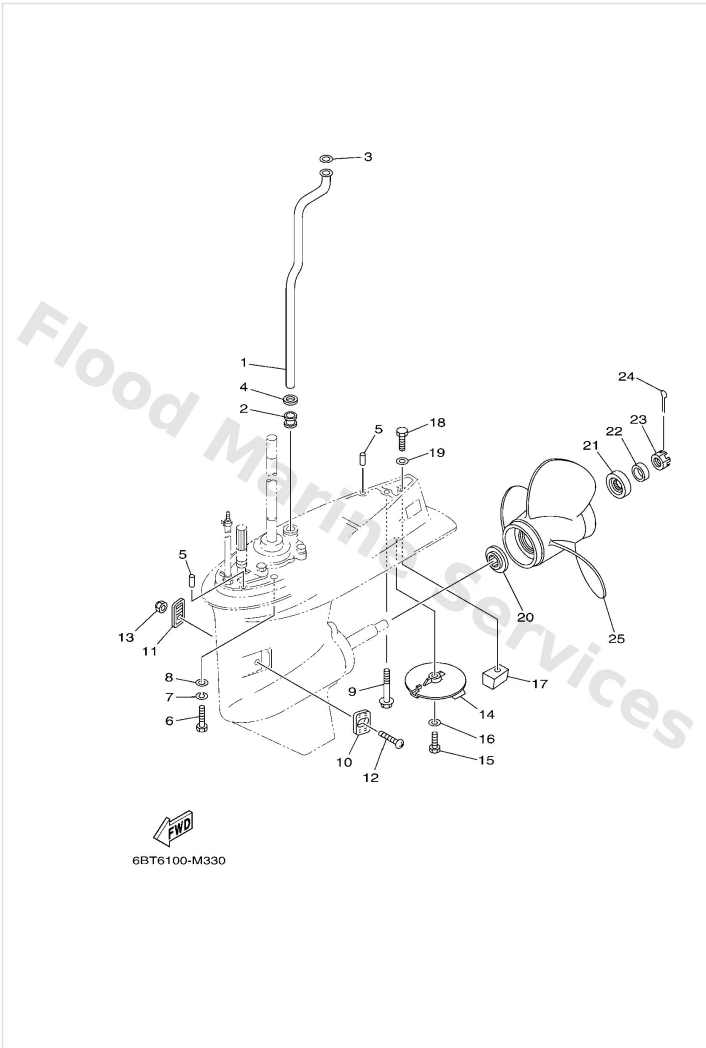

Ref	Part	
25	6634595601 Propeller (3x12-1/4"x9"-g) UR	Buy now
25	6634595801 Propeller (3x11-1/4"x14"-g) UR	Buy now
25	6634597060 Propeller (3x11-3/4"x12"-g) UR	Buy now
25	6634597260 Propeller (3x12"x11"-g) UR	Buy now
25	6634597402 Propeller (3x10-5/8"x13"-g) UR	Buy now
25	6634597460 Propeller (3x11-1/2"x13"-g) UR	Buy now
25	6634597600 Propeller (3x10-1/4"x15"-g) UR	Buy now
25	6634597800 Propeller (3x10-1/4"x16"-g) UR	Buy now
25	6974597000 Propeller (ss 3x11-1/4"x14"-g) UR	Buy now
25	69W4594700 Prop assembly (3x11-5/8"x11"-g) UR	Buy now
25	69W4595200 Propeller (3x11-3/8 x12 -g) UR	Buy now
25	6H54594300 Propeller (3x10"x15"-g) UR WITH LIP CUP	Buy now
25	6H54594500 Propeller (3x10-3/8"x13"-g) UR WITH LIP CUP	Buy now
25	6H54595200 Propeller (3x10-5/8"x12"-g) UR WITH LIP CUP	Buy now
25	6H54595800 Propeller (3x10-1/4"x14"-g) UR WITH LIP CUP	Buy now