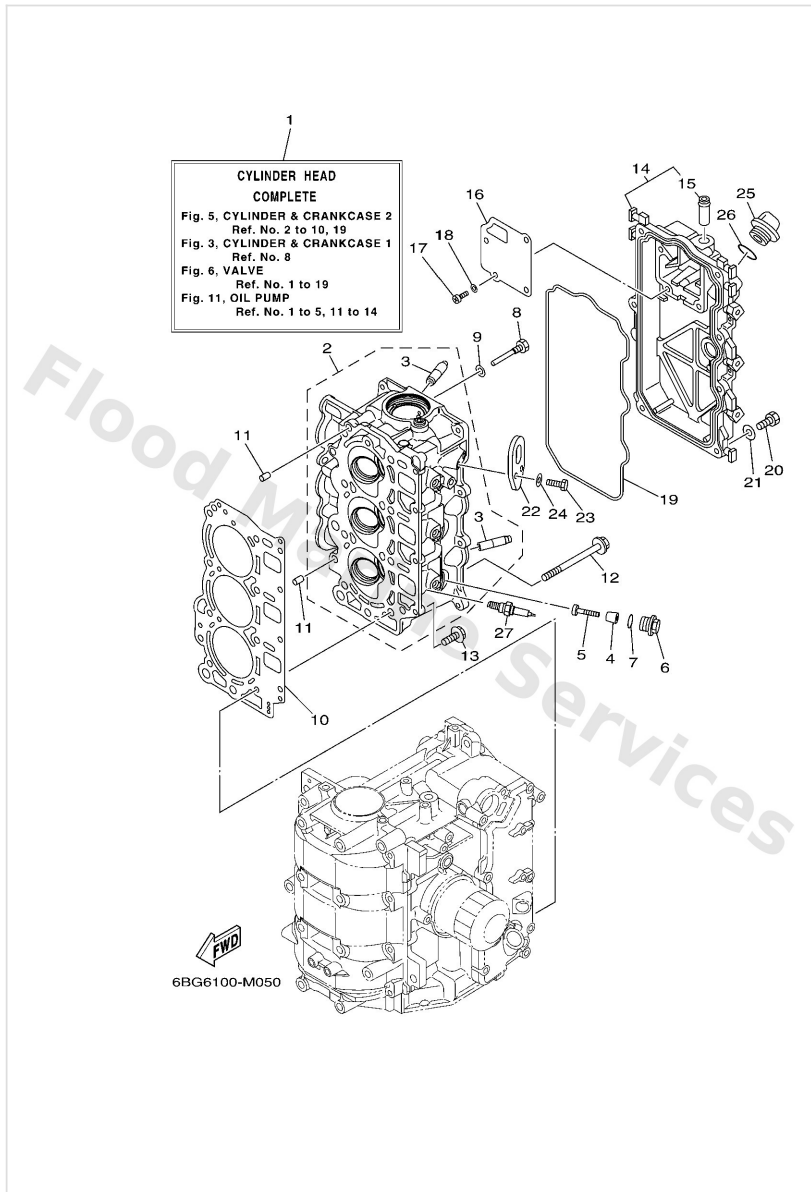

Cylinder & Crankcase 2

Ref	Part	
16	6BG1116800 Cover, breather	Buy now
17	9850704010 Screw, pan head(6g8)	Buy now
18	9290704600 Washer(jf2)	Buy now
19	6BG1135600 Seal, cylinder 2	Buy now
20	9709506020 Bolt(7u8)	Buy now
21	9299506600 Washer, plain (646)	Buy now
22	6BG1111900 Hanger, engine	Buy now
25	6G81536300 Plug, oil	Buy now
26	9321024M79 O-ring	Buy now
27	9470200418 Plug, spark (dpr6eb-9)	Buy now