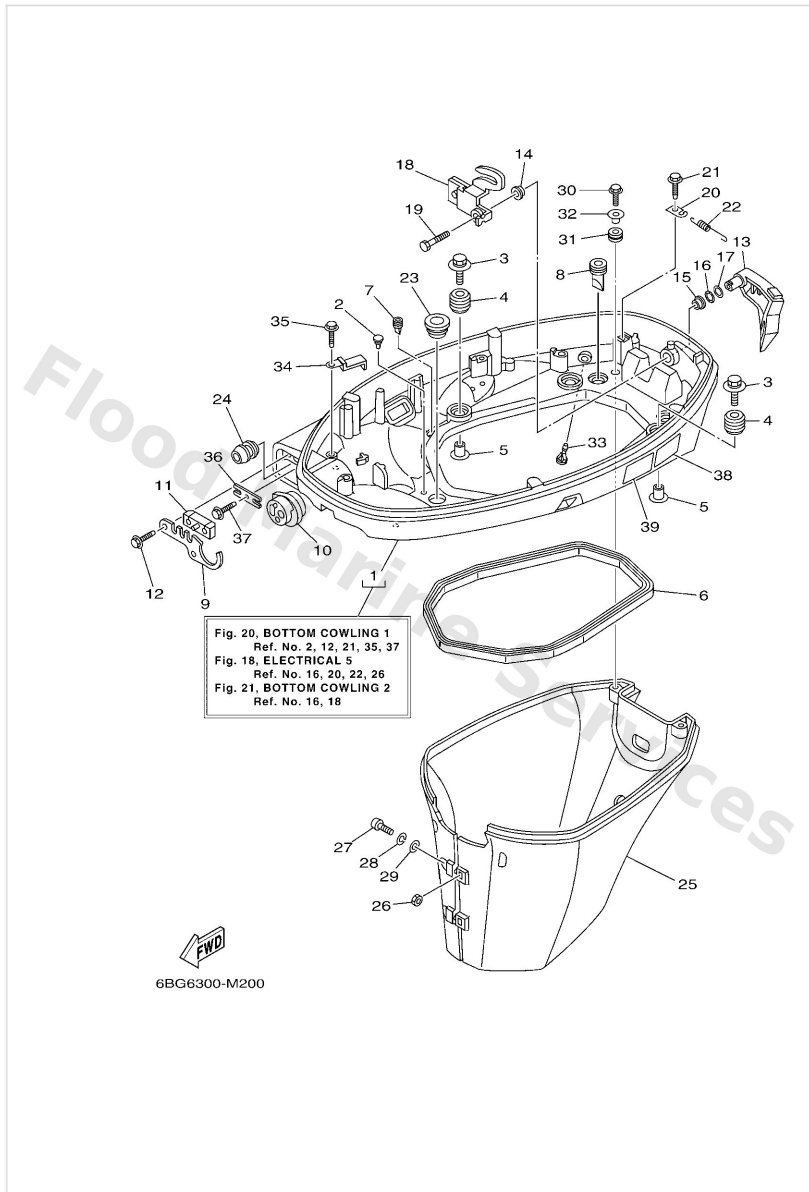

Bottom Cowling 1

Ref	Part	
31	9048013M24 Grommet (6e9)	Buy now
32	9038706M43 Coller (6e9)	Buy now
33	6BL4439100 Nipple, hose	Buy now
34	9046220005 Clamp	Buy now
36	6BG4853800 Clamp, cable 1	Buy now
38	6AH4279440 Label, warning (ge)	Buy now
39	6AH4279450 Label, warning (ge)	Buy now