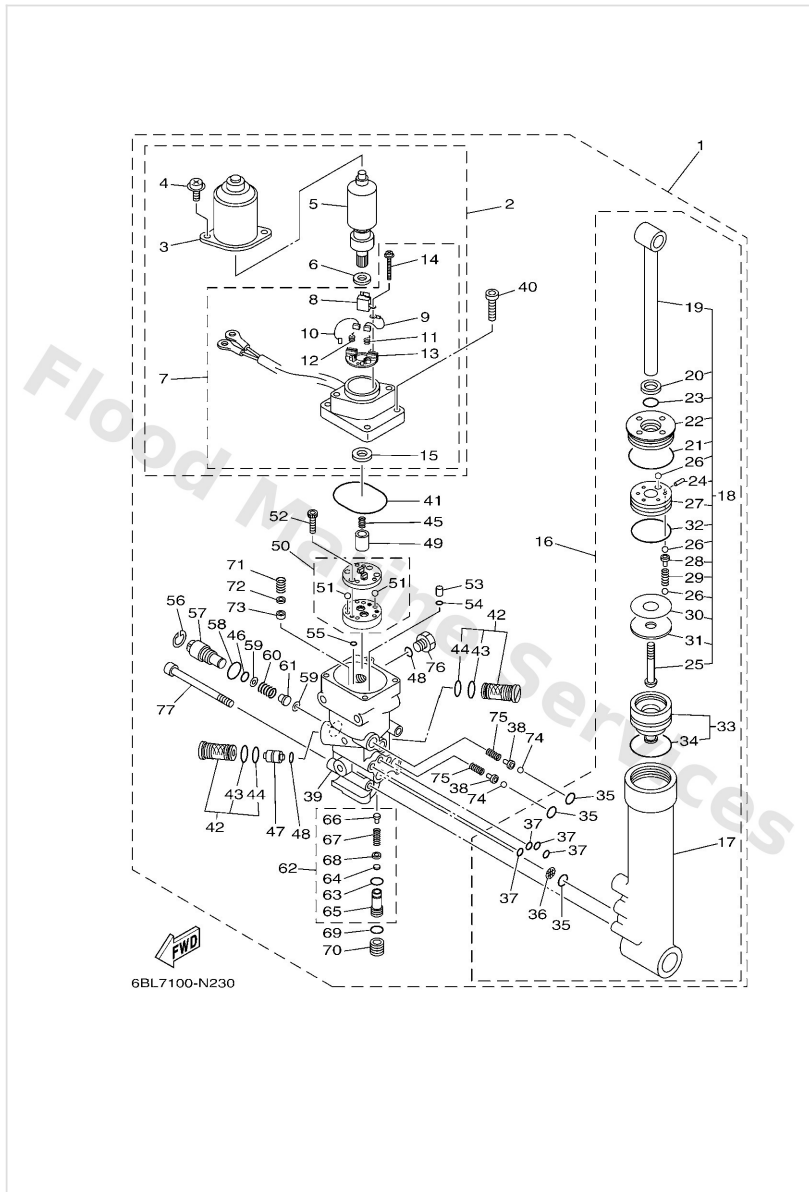

Power Trim & Tilt Assy

Ref	Part	
64	6H14384G11 Seal, relief valve	Buy now
65	67C4385100 Seat, relief valve	Buy now
66	67F4384300 Screw, valve lock	Buy now
67	6H14385610 Spring, down relief	Buy now
68	6H14384410 Pin, valve support	Buy now
69	9321011073 O-ring (p95)	Buy now
70	65W4384300 Screw, valve lock	Buy now
73	6H14384F10 Seal, main valve	Buy now
74	9350108001 Ball	Buy now
75	65W4385300 Spring, absorber valve	Buy now
76	6H14382900 Plug, reservoir	Buy now
77	62X4387801 Bolt, socket	Buy now