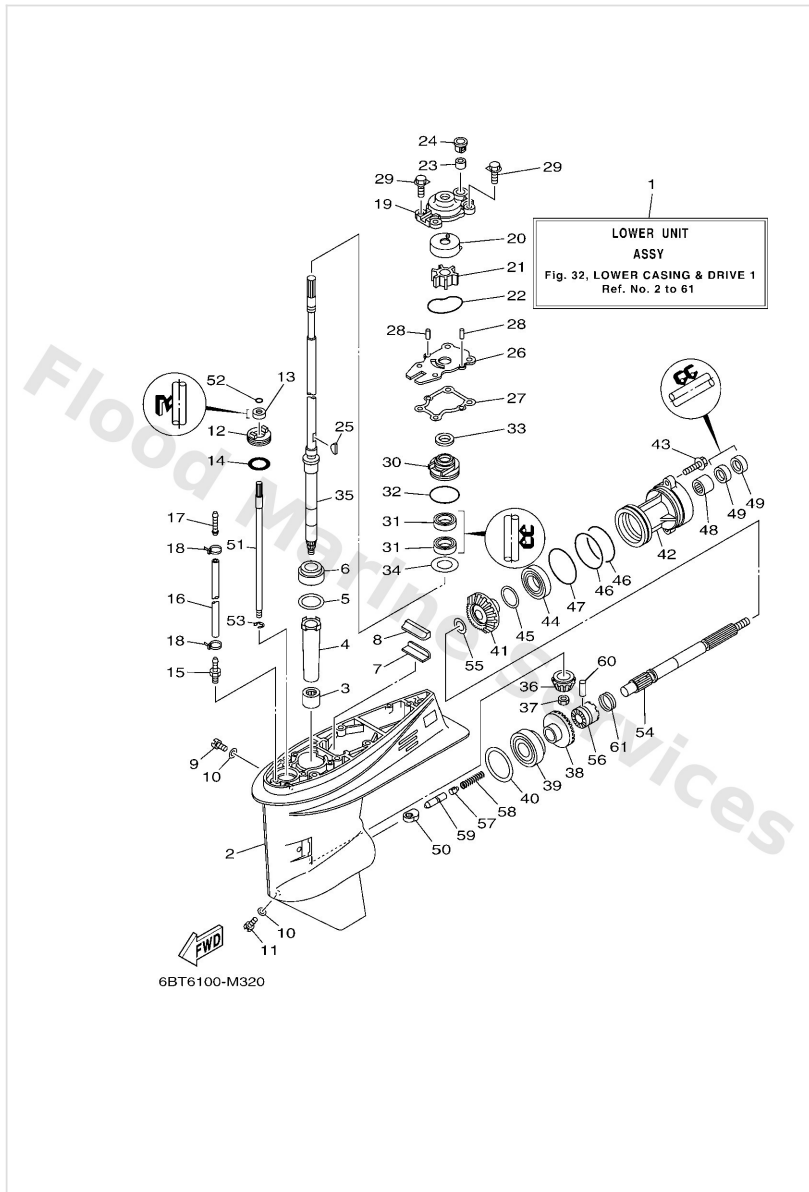

Lower Casing & Drive 1

Ref	Part	
56	63D4563101 Clutch, dog	Buy now
57	6634563400 Slide, shift	Buy now
58	9050118001 Spring, compression	Buy now
59	63D4563500 Plunger, shift	Buy now
60	9025006023 Pin, strait (663)	Buy now
61	67C4563300 Ring, cross pin	Buy now