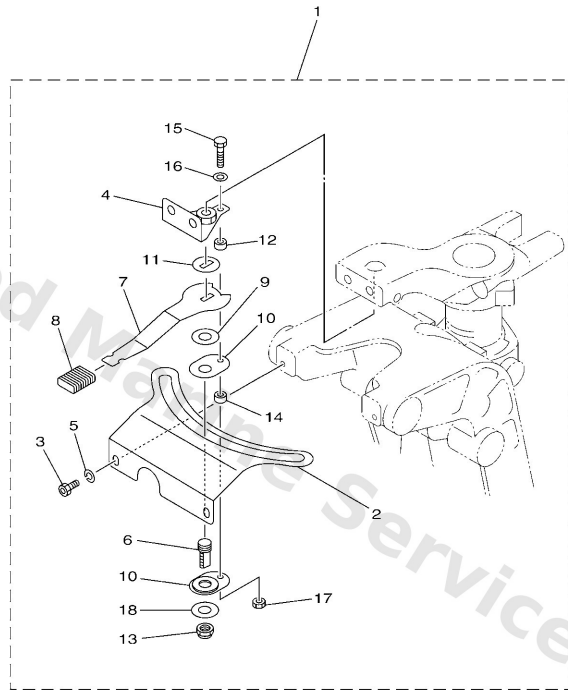

Steering Friction

6BG4110-L230

Ref	Part	
1	67C4250804 Steering friction assembly	Buy now
2	67C4252703 Plate, friction	Buy now
3	9010906M88 Bolt(61a)	Buy now
4	67C4252500 Plate, friction	Buy now
5	9299006100 Washer(6a1)	Buy now
6	67C4256200 Shaft, steering lock	Buy now
7	67C4256100 Knob, steering lock	Buy now
8	6894363300 Cover, tilt lever	Buy now
9	9020210M56 Washer, plate	Buy now
10	65W4252800 Plate, friction	Buy now
11	9020910M26 Washer	Buy now
12	9038705053 Collar	Buy now
13	9018510M14 Nut, self-locking	Buy now
14	9038705054 Collar	Buy now
15	9709505020 Bolt, hexagon	Buy now