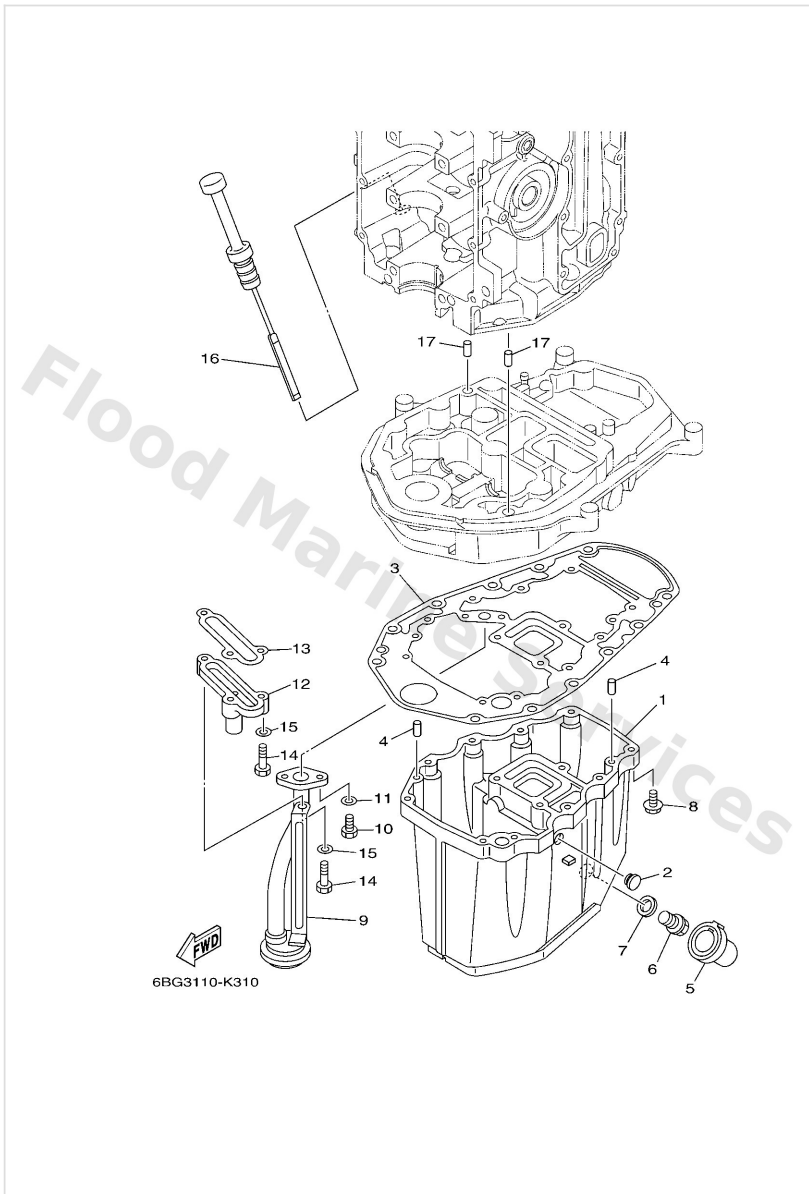

Oil Pan

Ref	Part	
16	6BG1536200 Plug, oil level	Buy now
17	9360812M05 Pin, dowel b (6e5)	Buy now