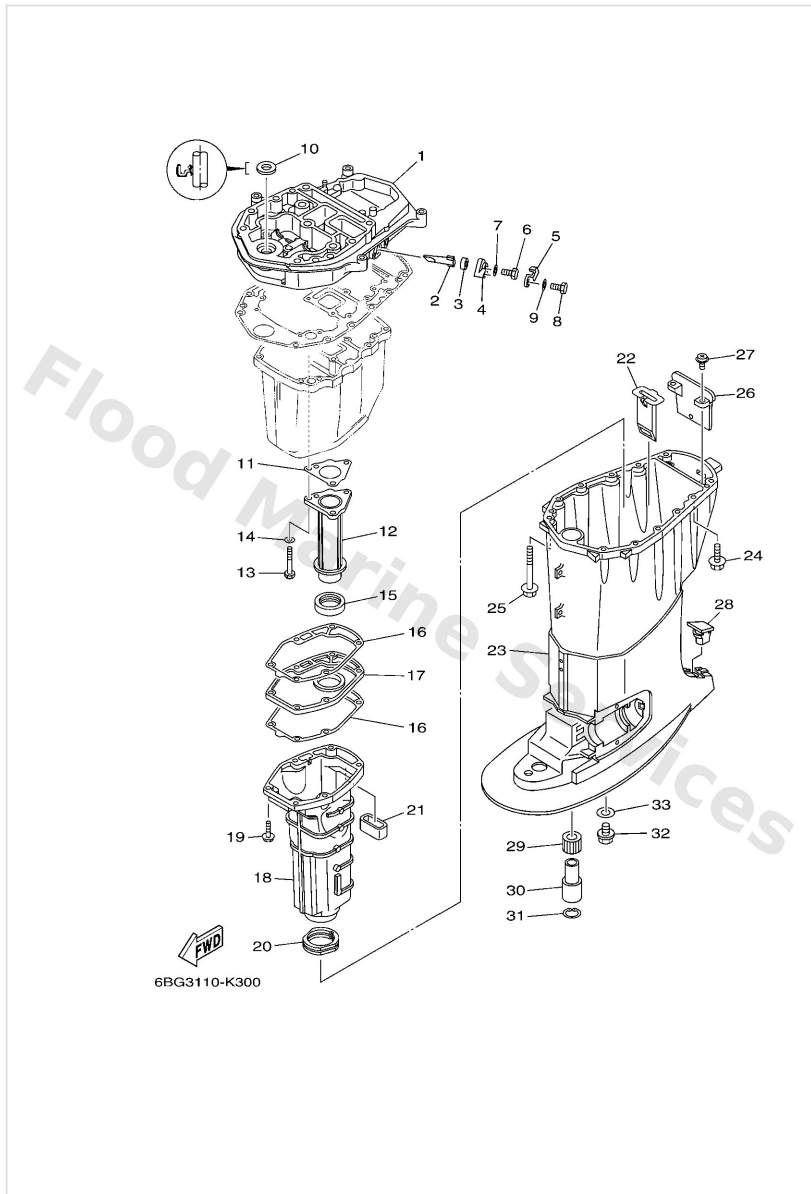

Upper Casing

Ref	Part	
1	6BG4113700CA Guide, exhaust	Buy now
2	62Y1132500 Anode	Buy now
3	66M1132800 Grommet, anode	Buy now
4	66M113270094 Cover, anode	Buy now
5	66M1253500 Plate	Buy now
6	9709505012 Bolt, hexagon	Buy now
7	9299505600 Washer, plain (646)	Buy now
8	9701306020 Bolt(62y)	Buy now
9	9290306600 Washer, plain (646)	Buy now
10	9311016004 Oil seal	Buy now
11	64J4113310 Gasket, exhaust manifold 1	Buy now
12	6BG4113100CA Manifold, ext. 1	Buy now
13	9707506050 Bolt(jf7)	Buy now
14	9299506600 Washer, plain (646)	Buy now
15	64J4613210 Gasket 1	Buy now