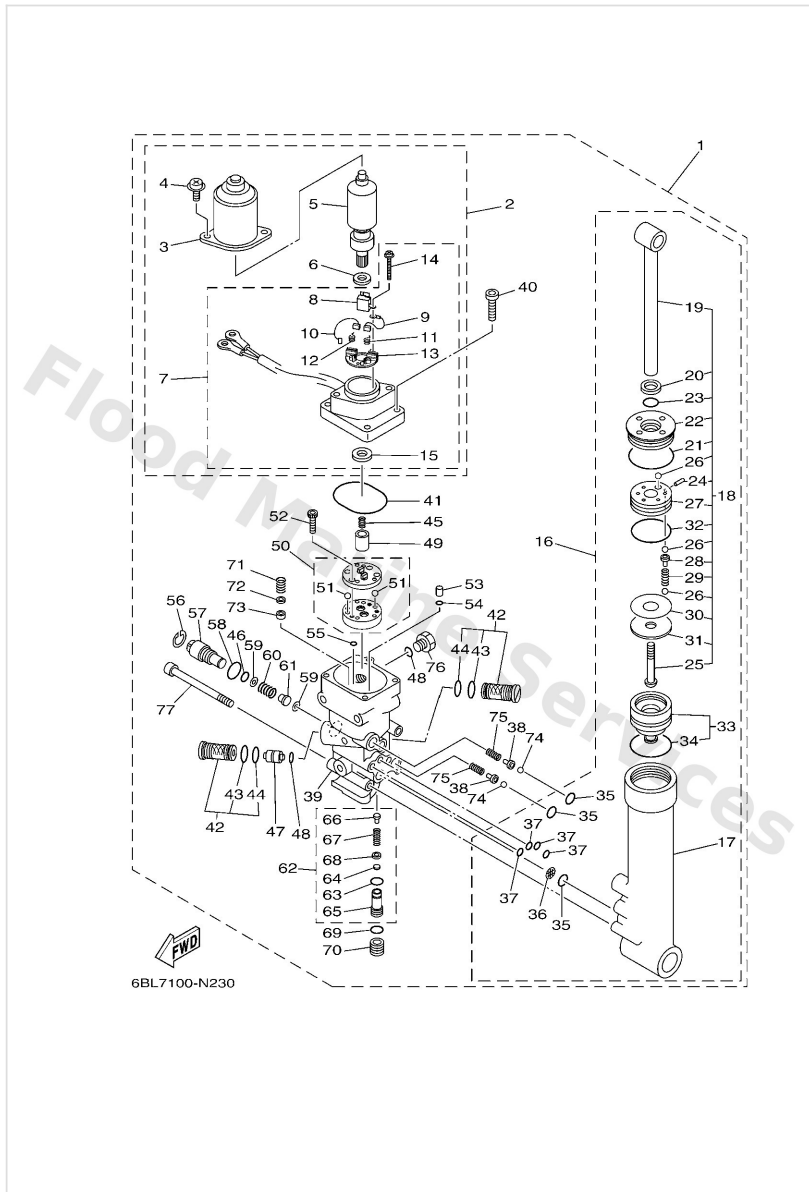

Power Trim & Tilt Assy

Ref	Part	
47	62X4384100 Piston, shuttle	Buy now
48	9321009165 O-ring	Buy now
49	65W4383100 Connector, shaft	Buy now
50	65W4383000 Gear pump assembly	Buy now
52	9131804025 Bolt(62x)	Buy now
53	65W4381700 Filter 2	Buy now
54	9321004N50 O-ring	Buy now
55	9321004N51 O-ring	Buy now
56	6H14387500 Ring, snap	Buy now
57	6H14384500 Screw, manual release	Buy now
58	6D84386300 O-ring	Buy now
59	6H14384700 Seat, manual valve	Buy now
60	65W4385400 Spring, manual release	Buy now
61	65W4382A00 Adaptor 1	Buy now
62	CS24380381 Case valve comp.	Buy now