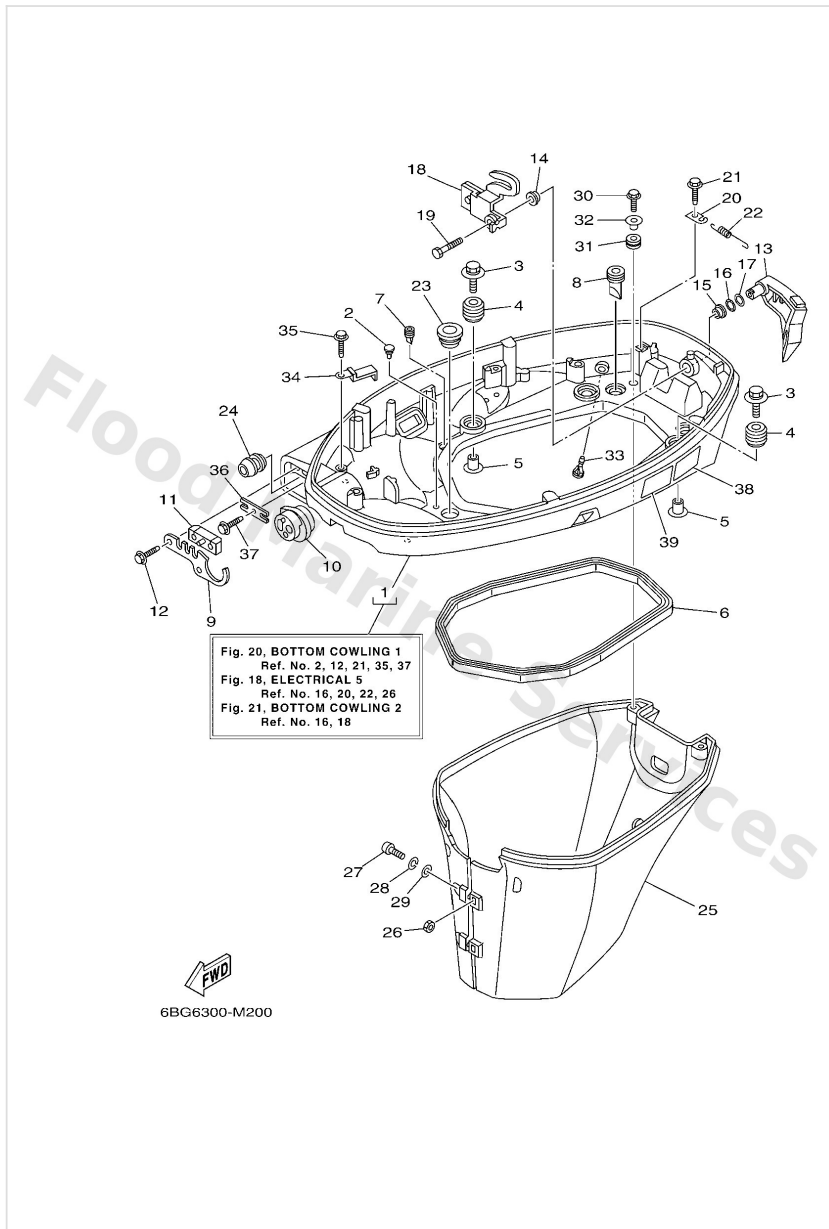

Scheduled Service Parts

Ref	Part	
17	67C4537100 Tab-trim	Buy now
18	67C4525100 Anode	Buy now
19	6BGW007800 Water pump repair kit	Buy now

Bottom Cowling 1

Ref	Part	
1	6BG42710018D Bottom cowling assembly	Buy now
2	6H44274800 Grommet	Buy now
3	9011906M61 Bolt, with washer	Buy now
4	6BG4274800 Grommet	Buy now
5	9038706M69 Collar (688)	Buy now
6	62Y4271600 Rubber seal 1	Buy now
7	65W4271700 Rubber, seal 2	Buy now
8	61A4271700 Rubber, seal 2	Buy now
9	6BG4276100 Stopper	Buy now
10	6BG4272500 Grommet	Buy now
11	6BG4272700 Grommet	Buy now
12	9010906M86 Bolt	Buy now
13	6BG42815008D Lever, clamp	Buy now
14	9038612M37 Bushing (6f5)	Buy now
15	9038612MA2 Bush	Buy now

Bottom Cowling 1

Ref	Part	
16	9020612052 Washer, wave (666)	Buy now
17	9020112M07 Washer, plate	Buy now
18	6BG4281600 Lever, clamp	Buy now
19	9709506014 Bolt(gj3)	Buy now
20	66T4314400 Hook, spring	Buy now
22	9050618M40 Spring, tension	Buy now
23	68U4272700 Grommet	Buy now
24	6BG2432900 Seal	Buy now
25	6BG42741008D Apron S(16.1")	Buy now
25	6BG42741108D Apron L(21.0")	Buy now
26	9538006600 Nut(661)	Buy now
27	9788006025 Screw, pan head(6b0)	Buy now
28	9299006100 Washer(6a1)	Buy now
29	9299006600 Washer, plain (646)	Buy now
30	9010906M80 Bolt	Buy now