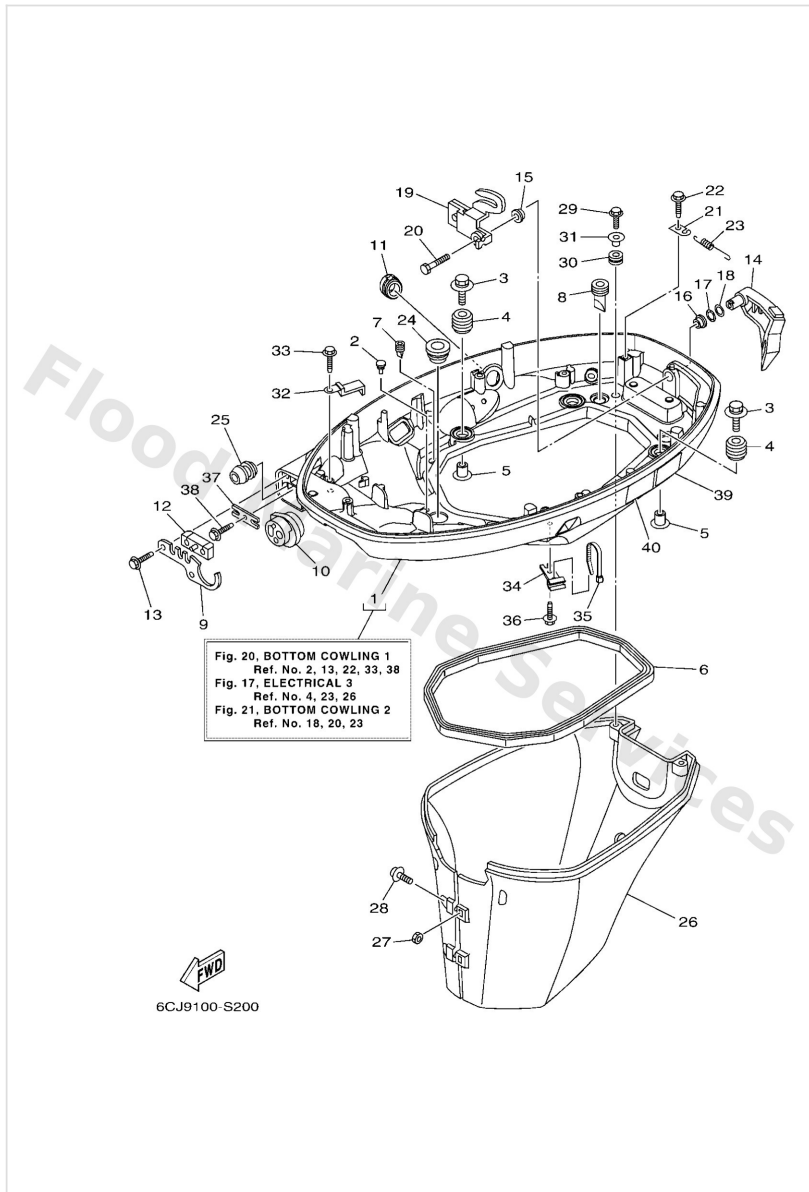

Scheduled Service Parts

Ref	Part	
17	6CJW007800 Water pump repair kit	Buy now

Bottom Cowling 1

Ref	Part	
1	6CJ42710018D Bottom cowling assembly	Buy now
2	6H44274800 Grommet	Buy now
3	9011906M61 Bolt, with washer	Buy now
4	6BG4274800 Grommet	Buy now
5	9038706M69 Collar (688)	Buy now
6	62Y4271600 Rubber seal 1	Buy now
7	65W4271700 Rubber, seal 2	Buy now
8	61A4271700 Rubber, seal 2	Buy now
9	6BG4276100 Stopper	Buy now
10	6CJ4272500 Grommet	Buy now
11	6CJ4272600 Grommet	Buy now
12	6BG4272700 Grommet	Buy now
13	9010906M86 Bolt	Buy now
14	6BG42815008D Lever, clamp	Buy now
15	9038612M37 Bushing (6F5)	Buy now

Bottom Cowling 1

Ref	Part	
16	9038612MA2 Bush	Buy now
17	9020612052 Washer, wave (666)	Buy now
18	9020112M07 Washer, plate	Buy now
19	6BG4281600 Lever, clamp	Buy now
20	9709506014 Bolt(gj3)	Buy now
21	66T4314400 Hook, spring	Buy now
23	9050618023 Spring, tension	Buy now
24	68U4272700 Grommet	Buy now
25	6BG2432900 Seal	Buy now
26	6BG42741108D Apron	Buy now
27	9538006600 Nut(661)	Buy now
28	9798006325 Screw, with washer	Buy now
29	9010906M80 Bolt	Buy now
30	9048013M24 Grommet (6e9)	Buy now
31	9038706M43 Coller (6e9)	Buy now