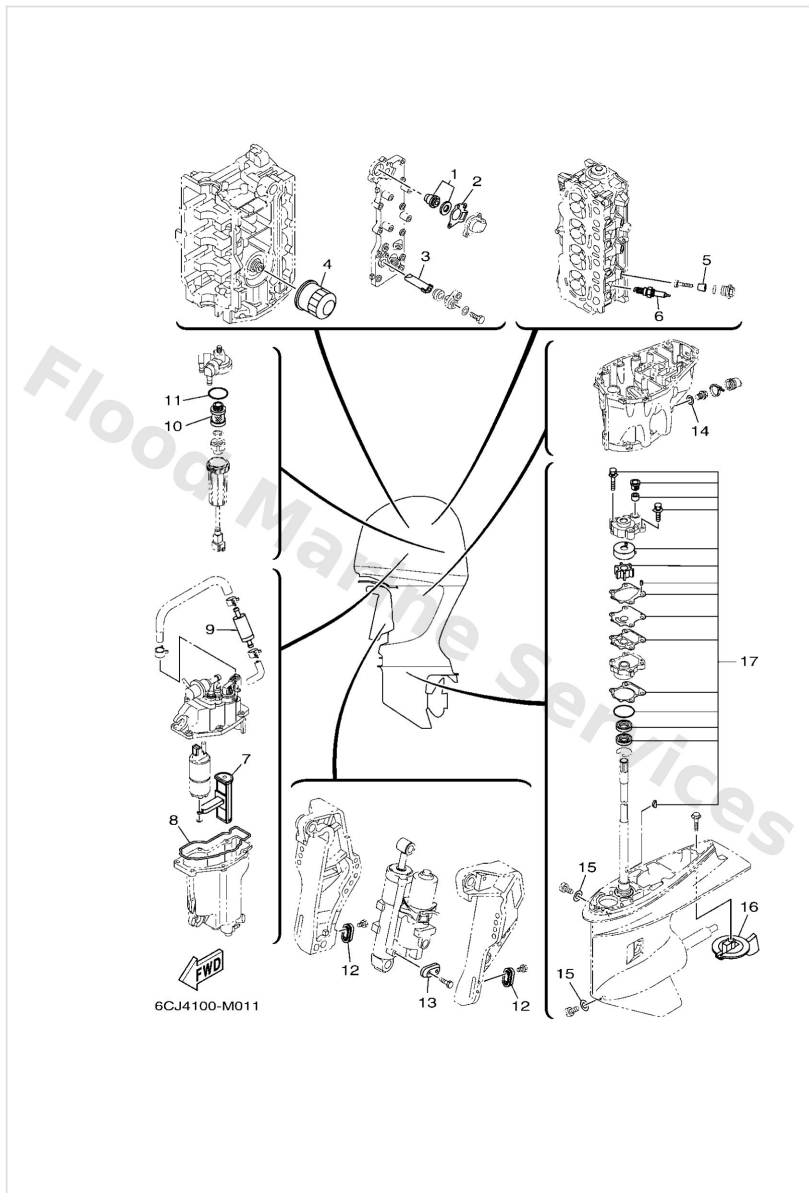

Scheduled Service Parts

Ref	Part	
1	6G81241103 Thermostat	Buy now
2	62Y1241400 Gasket, cover	Buy now
3	62Y1132500 Anode	Buy now
4	5GH1344060 Element assembly, oil cleaner	Buy now
5	6G81132500 Anode	Buy now
6	9470200429 Plug, spark (ngk lkr7e)	Buy now
7	6C51391500 Filter	Buy now
8	6C51498410 Gasket, float chamber	Buy now
9	6C52425100 Strainer 1	Buy now
10	6D82456300 Element, filter (with tag)	Buy now
11	6D82456400 Gasket	Buy now
12	65W4525100 Anode	Buy now
14	9043014M09 Gasket	Buy now
15	9043008003 Gasket	Buy now
16	67F4537100 Tab-trim	Buy now