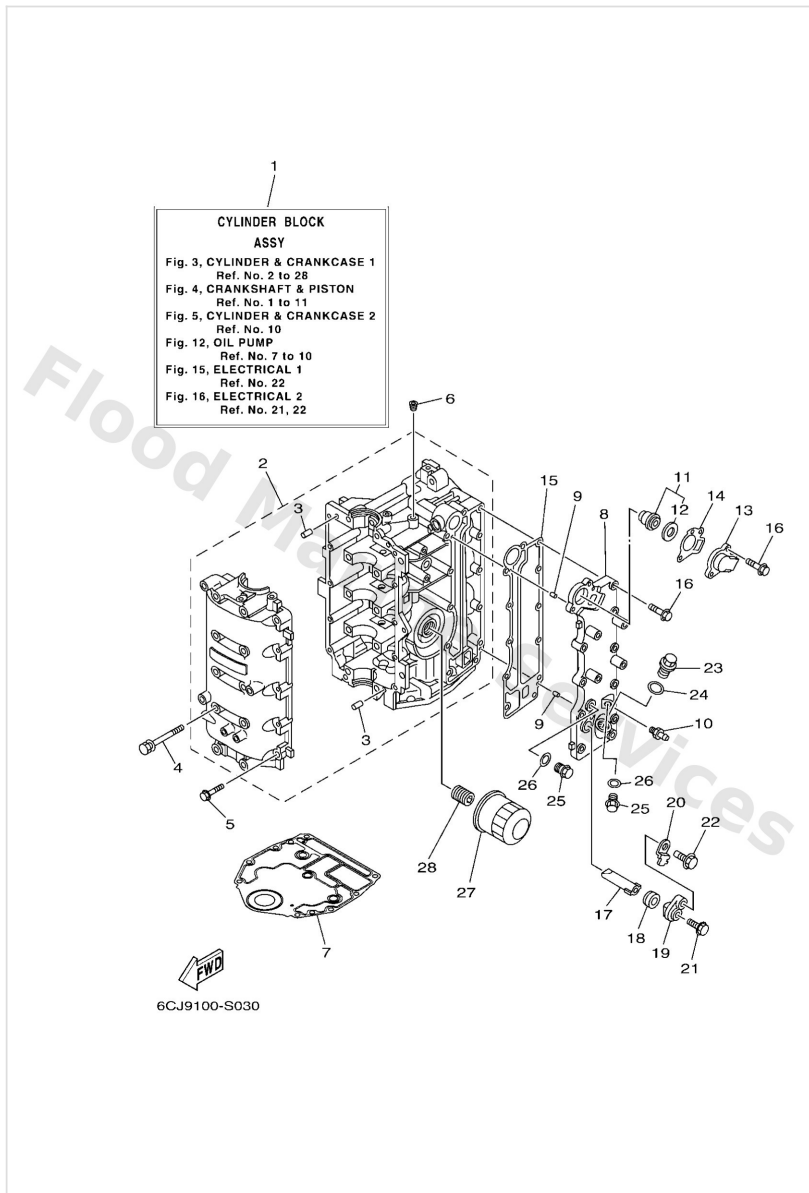

Cylinder & Crankcase 1

Ref	Part	
1	6CJW009B029S Cylinder block assembly	Buy now
2	6CJ1510001 Crankcase assembly	Buy now
3	9360612019 Pin, dowel (614)	Buy now
4	9011908154 Bolt, with washer	Buy now
5	9751306535 Bolt(3rv)	Buy now
6	9034451003 Plug, taper screw	Buy now
7	6BG1135100 Gasket, cylinder	Buy now
8	6C541113119S Outer cover, exhaust	Buy now
9	9360410M03 Pin, dowel (688)	Buy now
10	62Y1248110 Pipe 1	Buy now
11	6G81241103 Thermostat	Buy now
12	6881241200 Seal, thermostat	Buy now
13	6C512413009S Cover, thermostat	Buy now
14	62Y1241400 Gasket, cover	Buy now
15	6C54111410 Gasket, exhaust outer cover	Buy now