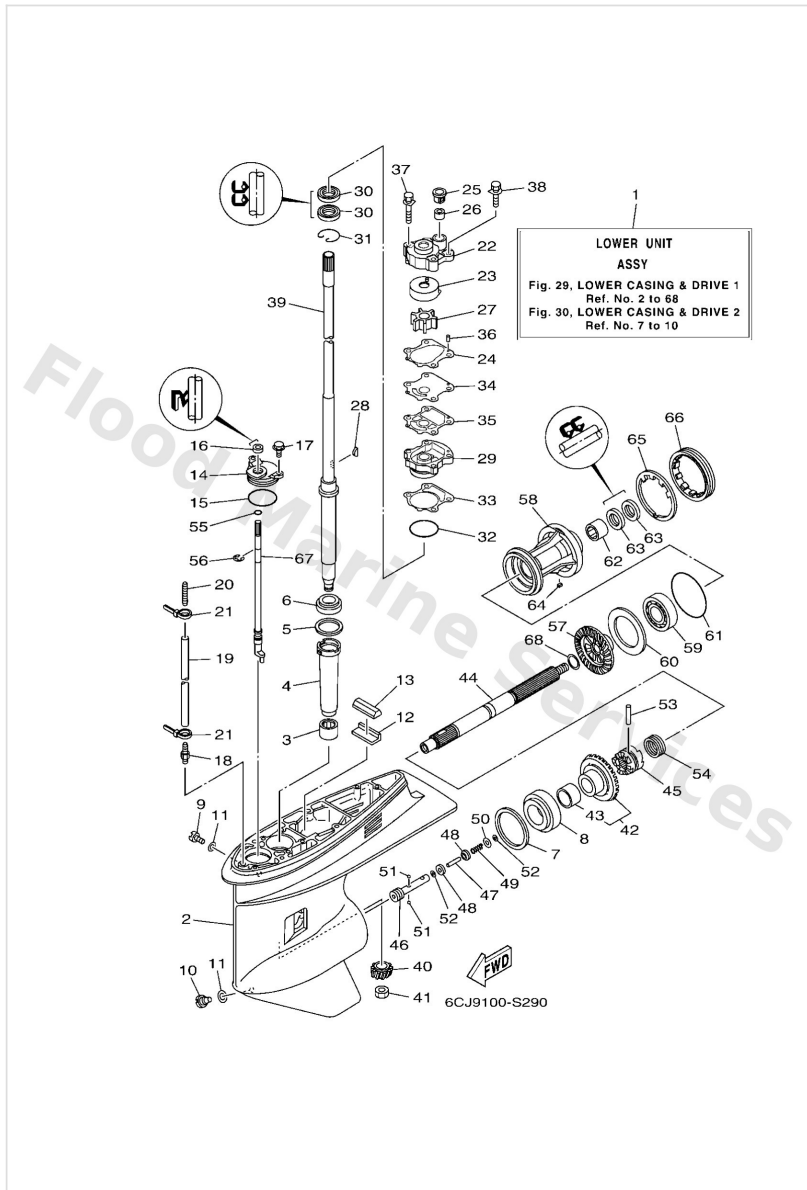

Lower Casing & Drive 1

Ref	Part	
34	6CJ4432300 Outer plate, cartridge	Buy now
35	6CJ4432400 Gasket, cartridge	Buy now
36	9360410M03 Pin, dowel (688)	Buy now
37	9011908M33 Bolt, with washer(6b0)	Buy now
38	9011908M14 Bolt, with washer	Buy now
39	64J4550130 Drive shaft comp. (l, d: 18mm) L(21.0")	Buy now
40	6CJ4555100 Pinion (12t)	Buy now
41	9017016M01 Nut, hexagon (688)	Buy now
42	6CJ4556000 Gear 1 (28t)	Buy now
43	93317322V0 Bearing	Buy now
44	67F4561101 Shaft, propeller	Buy now
45	6D84563100 Clutch, dog	Buy now
46	67F4563400 Slide, shift	Buy now
47	6H14566800 Shaft, free 1	Buy now
48	6H14563500 Plunger, shift	Buy now