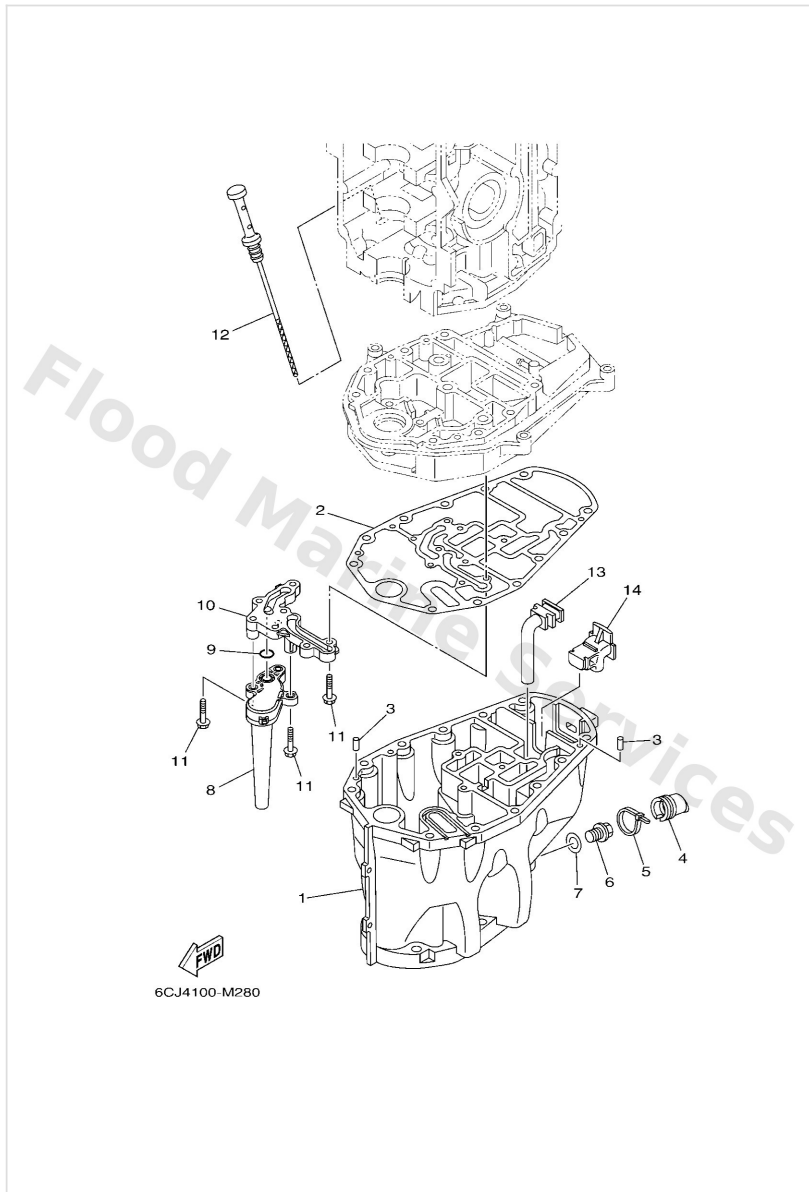

Oil Pan

Ref	Part	
1	6C51531102 Oil pan	Buy now
2	6C51531201 Gasket, oil pan	Buy now
3	9360612019 Pin, dowel (614)	Buy now
4	6CJ1531600 Damper 1	Buy now
5	9046511M59 Clamp(63m)	Buy now
6	9034014M06 Plug, straight screw(62y)	Buy now
7	9043014M09 Gasket	Buy now
8	6CJ1341110 Strainer, oil	Buy now
9	9321012790 O-ring(3ld)	Buy now
10	6CJ1533310 Cover	Buy now
11	9581206025 Bolt, flange	Buy now
12	6C51536200 Plug, oil level	Buy now
13	6C54513510 Pipe	Buy now
14	6C54513610 Pipe	Buy now