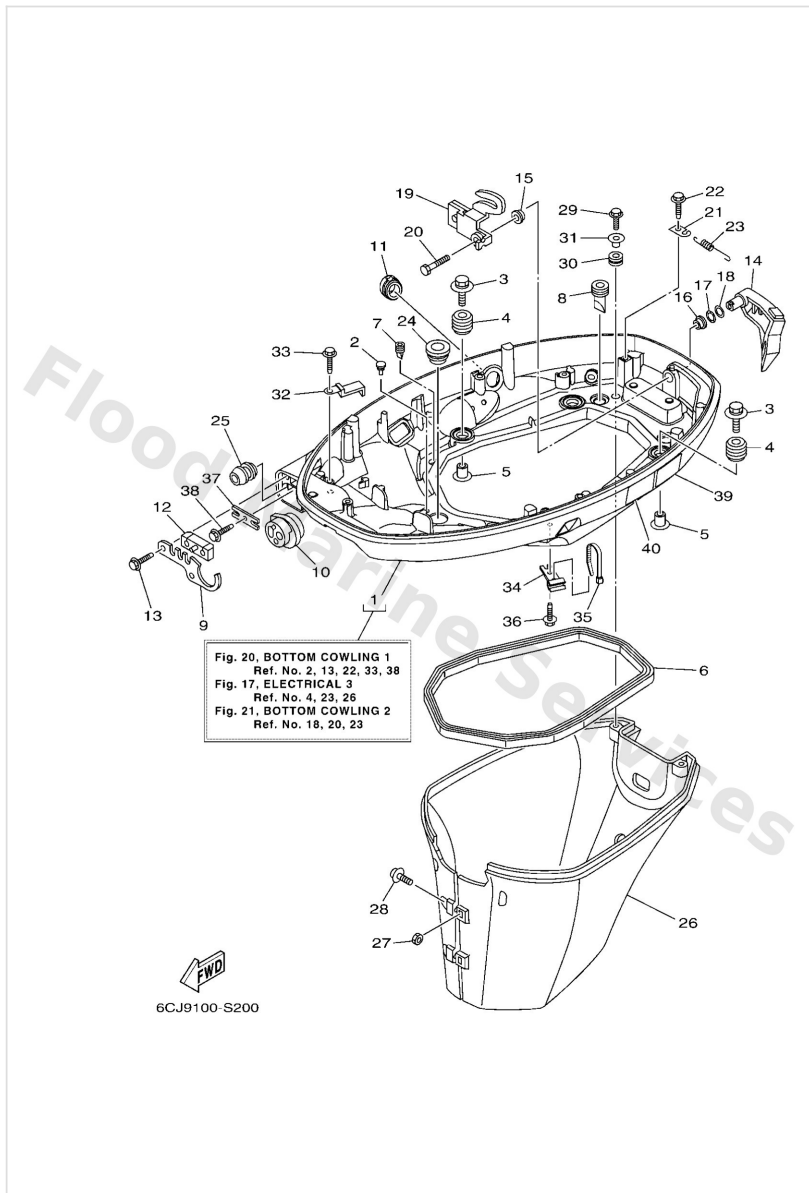

Bottom Cowling 1

Ref	Part	
32	9046220005 Clamp	Buy now
34	9046409M49 Clamp	Buy now
35	9046511M10 Clamp	Buy now
37	6BG4853800 Clamp, cable 1	Buy now
39	6EE4279440 Label, warning (general)	Buy now
40	6EE4279450 Label, warning (general)	Buy now