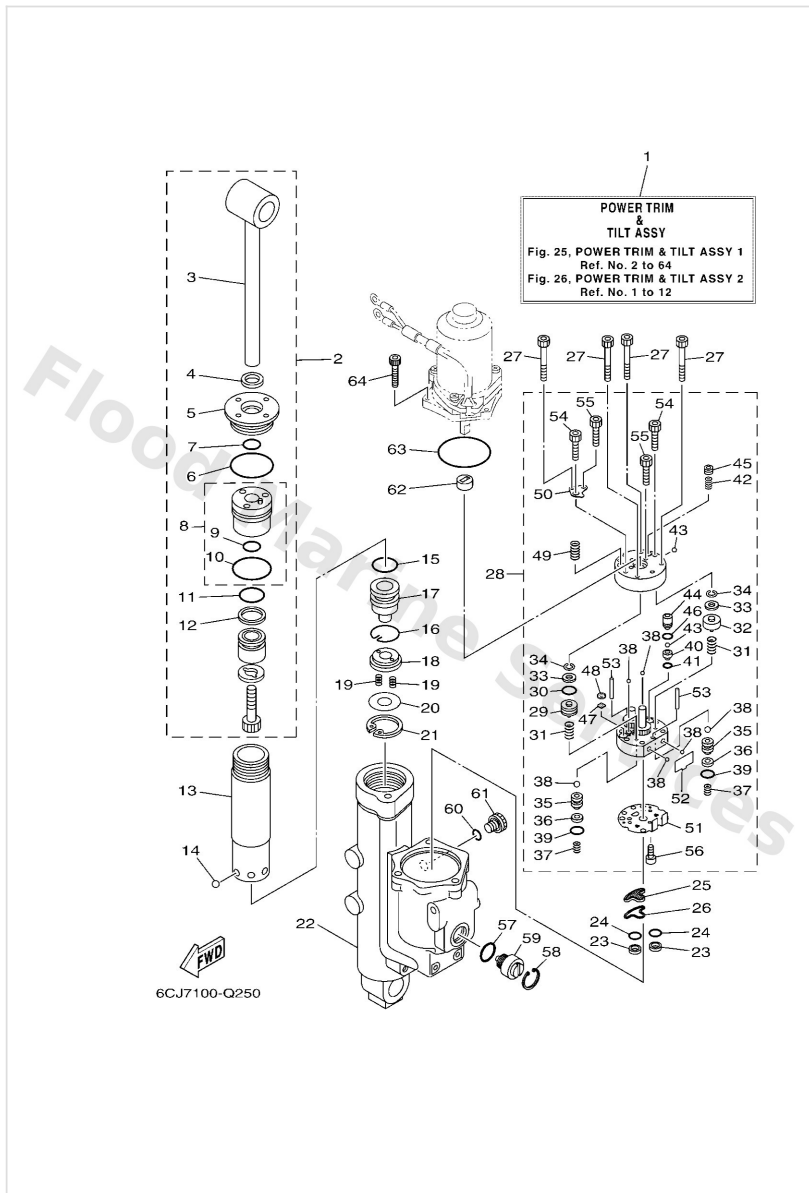

Power Trim & Tilt Assy 1

Ref	Part	
49	6C54385610 Spring, down relief	Buy now
50	6D84382L00 Cap, relief valve	Buy now
51	6C54389500 Seat, relief valve	Buy now
52	6C54385400 Spring, manual release	Buy now
53	9360426256 Pin, dowel	Buy now
54	9131805030 Bolt	Buy now
55	9131803025 Bolt	Buy now
56	9131803005 Bolt	Buy now
57	6D84386300 O-ring	Buy now
58	6H14387500 Ring, snap	Buy now
59	6CJ4384510 Screw, manual release	Buy now
60	9321009165 O-ring	Buy now
61	6CJ4382910 Plug, reservoir	Buy now
62	6C54383100 Connector, shaft	Buy now
63	9321064488 93210-64488	Buy now