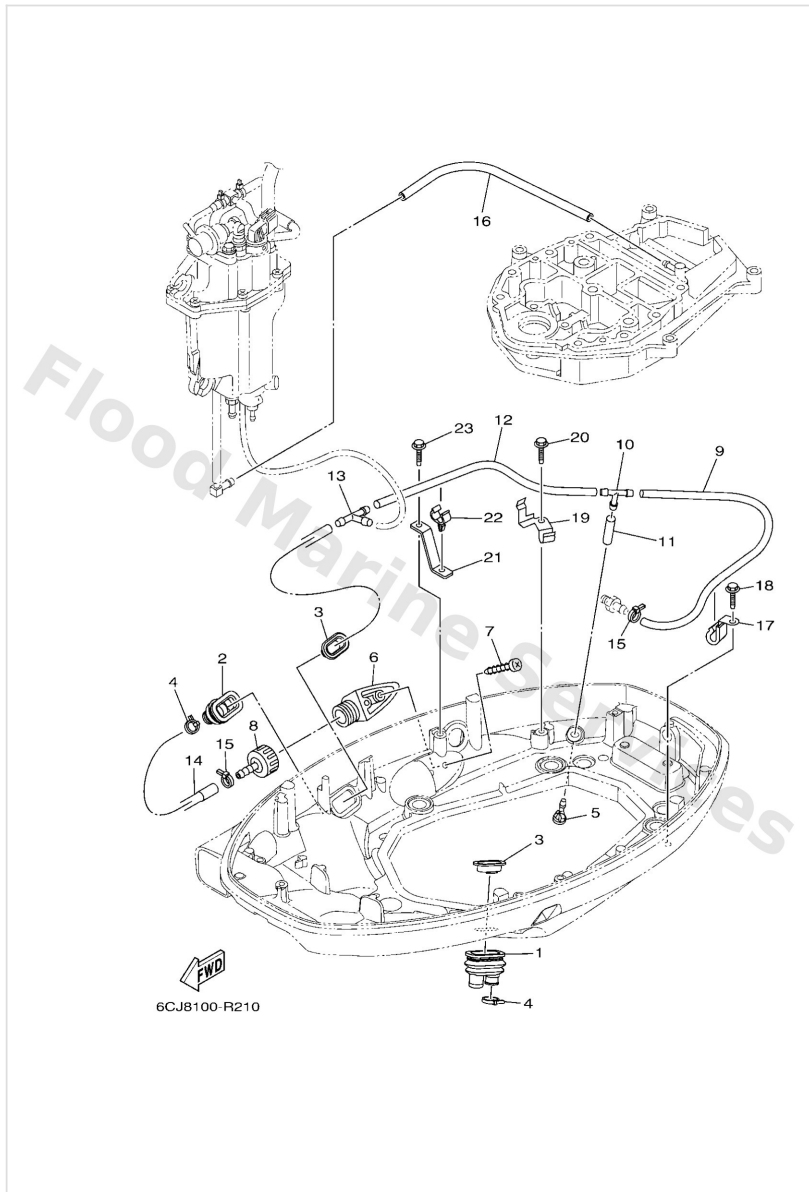

Bottom Cowling 2

Ref	Part	
1	6H14272630 Grommet	Buy now
2	6BG4272400 Grommet	Buy now
3	6BG4238400 Seal, cap	Buy now
4	9046511M10 Clamp	Buy now
5	6BL4439100 Nipple, hose	Buy now
6	6AW1257200 Adapter	Buy now
7	9778060520 Screw, tapping(6k8)	Buy now
8	6R31258000 Joint assembly	Buy now
9	9044509036 Hose (I400)	Buy now
10	6882437800 Pipe, joint	Buy now
11	9044509220 Hose (I1500)	Buy now
12	90445096H2 Hose (I1500)	Buy now
14	6BG1248100 Pipe 1	Buy now
16	9044509304 Hose (I1500)	Buy now
17	9046208067 Clamp	Buy now