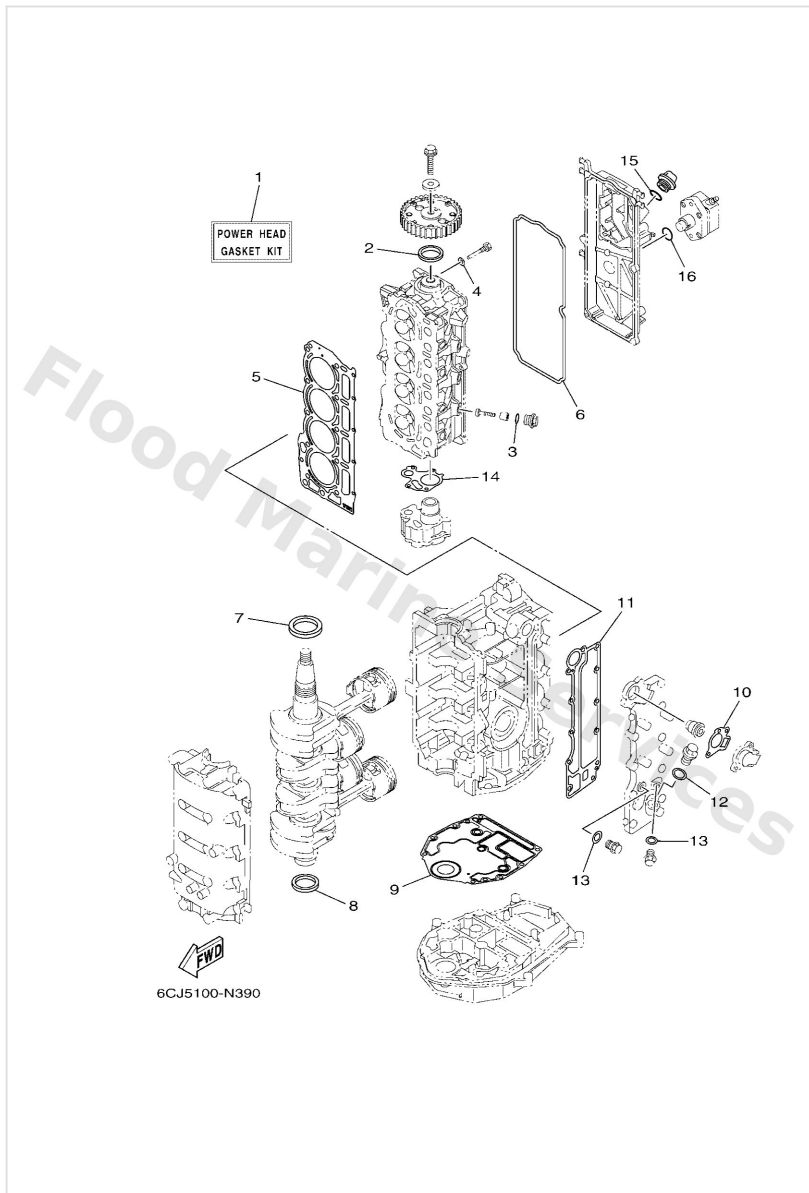

Repair Kit 1

Ref	Part	
1	6CJW000101 Power head gasket kit	Buy now
2	9310237M40 Oil seal(62y)	Buy now
3	9321013M63 O-ring (6g8)	Buy now
4	9043006014 Gasket 256113960000	Buy now
5	6CJ1118100 Gasket, cylinder head 1	Buy now
6	6CJ1135600 Seal, cylinder 2	Buy now
7	9310243004 Oil seal	Buy now
8	9310135002 Oil seal	Buy now
9	6BG1135100 Gasket, cylinder	Buy now
10	62Y1241400 Gasket, cover	Buy now
11	6C54111410 Gasket, exhaust outer cover	Buy now
12	90201186F1 Washer, plate (22f)	Buy now
13	9043014115 Gasket (663)	Buy now
14	6C51332900 Gasket, pump cover	Buy now
15	9321024M79 O-ring	Buy now