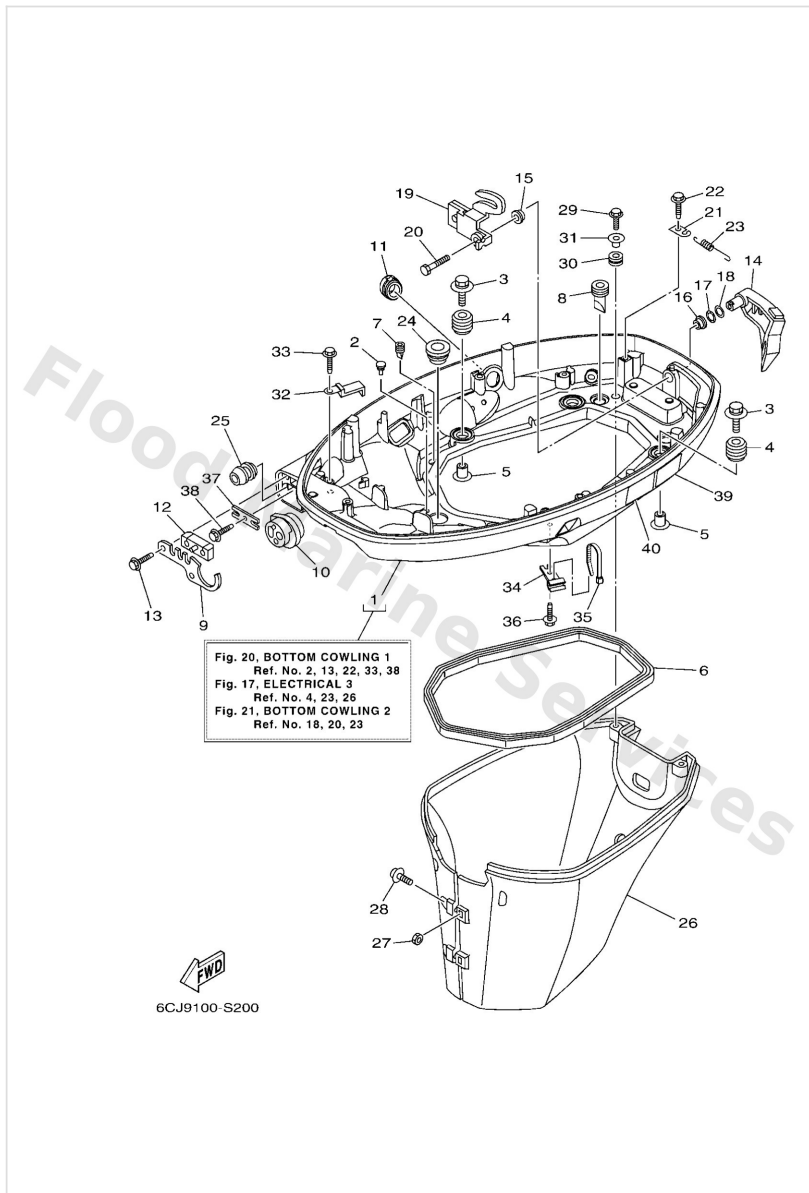

Scheduled Service Parts

Ref	Part	
1	6G81241103 Thermostat	Buy now
2	62Y1241400 Gasket, cover	Buy now
3	62Y1132500 Anode	Buy now
4	5GH1344060 Element assembly, oil cleaner	Buy now
5	6G81132500 Anode	Buy now
6	9470200429 Plug, spark (ngk lkr7e)	Buy now
7	6C51391500 Filter	Buy now
8	6C51498410 Gasket, float chamber	Buy now
9	6C52425100 Strainer 1	Buy now
10	6D82456300 Element, filter (with tag)	Buy now
11	6D82456400 Gasket	Buy now
12	65W4525100 Anode	Buy now
14	9043014M09 Gasket	Buy now
15	9043008003 Gasket	Buy now
16	67F4537100 Tab-trim	Buy now

Scheduled Service Parts

Ref	Part	
17	6CJW007800 Water pump repair kit	Buy now

Bottom Cowling 1

Ref	Part	
1	6CJ42710018D Bottom cowling assembly	Buy now
2	6H44274800 Grommet	Buy now
3	9011906M61 Bolt, with washer	Buy now
4	6BG4274800 Grommet	Buy now
5	9038706M69 Collar (688)	Buy now
6	62Y4271600 Rubber seal 1	Buy now
7	65W4271700 Rubber, seal 2	Buy now
8	61A4271700 Rubber, seal 2	Buy now
9	6BG4276100 Stopper	Buy now
10	6CJ4272500 Grommet	Buy now
11	6CJ4272600 Grommet	Buy now
12	6BG4272700 Grommet	Buy now
13	9010906M86 Bolt	Buy now
14	6BG42815008D Lever, clamp	Buy now
15	9038612M37 Bushing (6F5)	Buy now