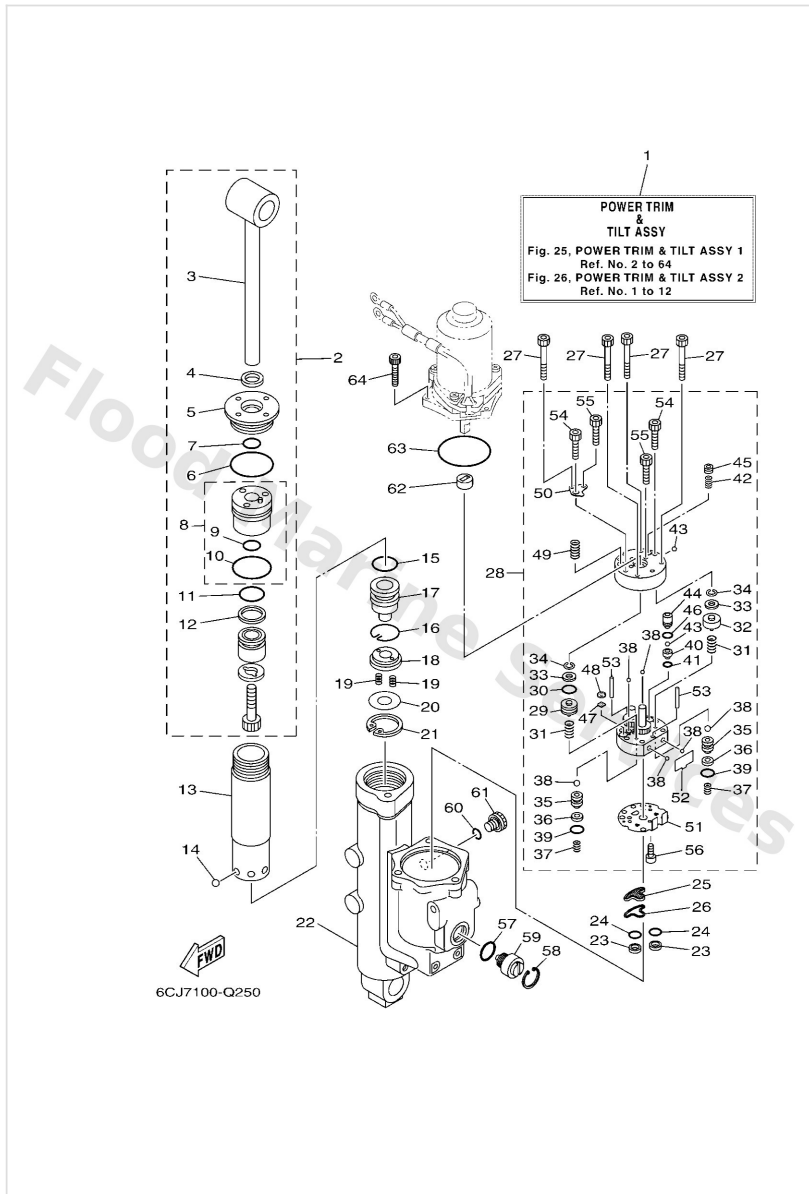

Power Trim & Tilt Assy 1

Ref	Part	
64	9138005020 Bolt,socket	Buy now