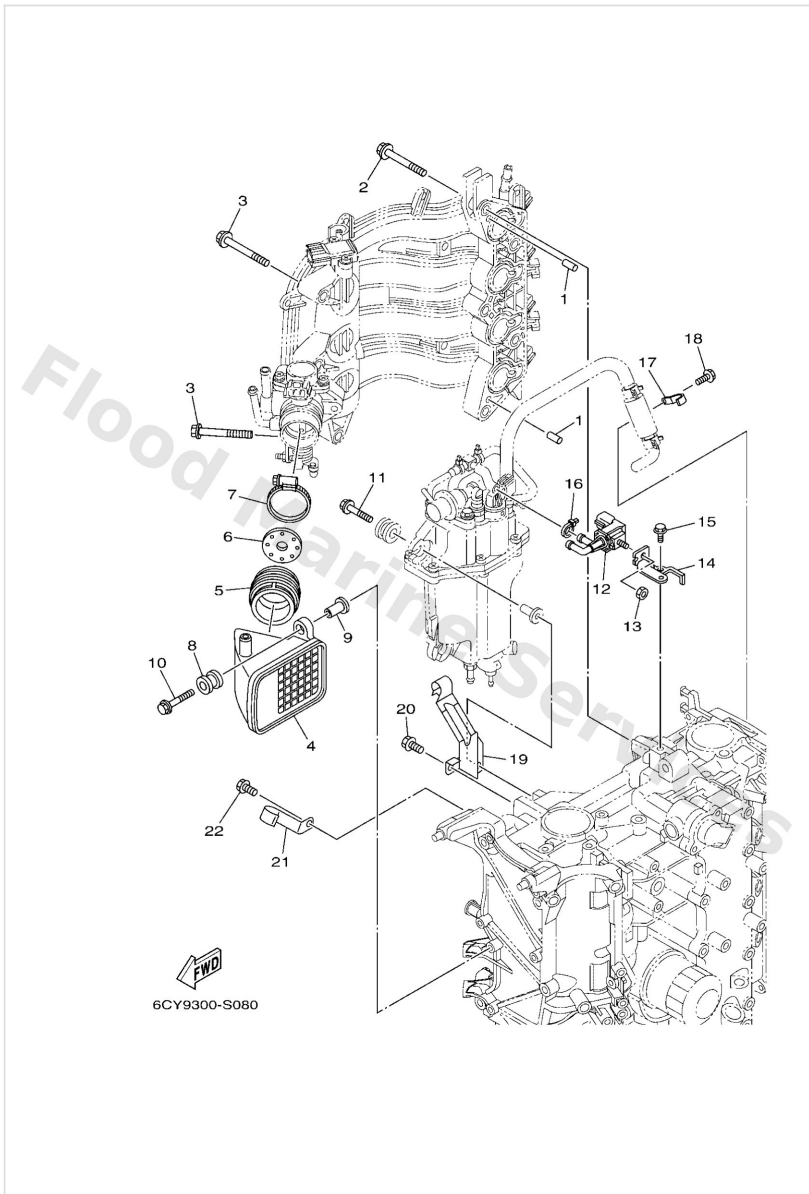

Intake 2

Ref	Part	
16	9046511M10 Clamp	Buy now
17	6CJ1342800 Bracket, strainer 1	Buy now
19	6C51537800 Holder	Buy now
20	9759506514 Bolt(gj3)	Buy now
21	6C51537811 Holder	Buy now