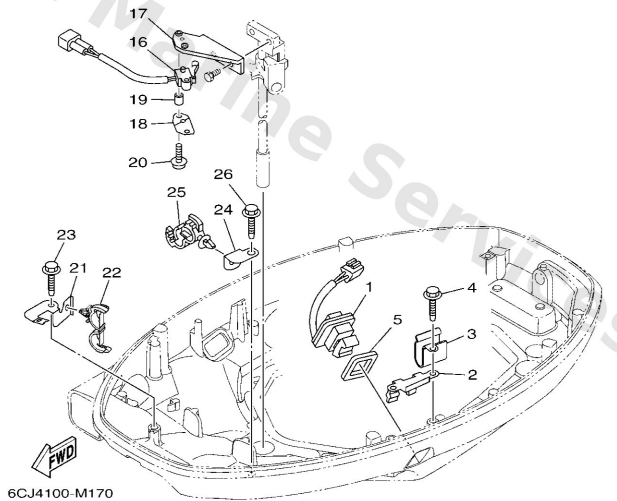

Electrical 3

Ref	Part	
16	60V8259F00 Switch assembly	Buy now
17	6CJ8255400 Stay, neutral switch	Buy now
18	61A8258801 Plate	Buy now
19	9038704001 Collar	Buy now
20	9798504116 Screw, with washer(61b)	Buy now
21	6BG4281101 Stay	Buy now
22	9046418205 Clamp(4tr)	Buy now
24	63P4275600 Stay, clamp	Buy now
25	9046412183 Clamp(jn2)	Buy now
27	9046415008 Clamp	Buy now