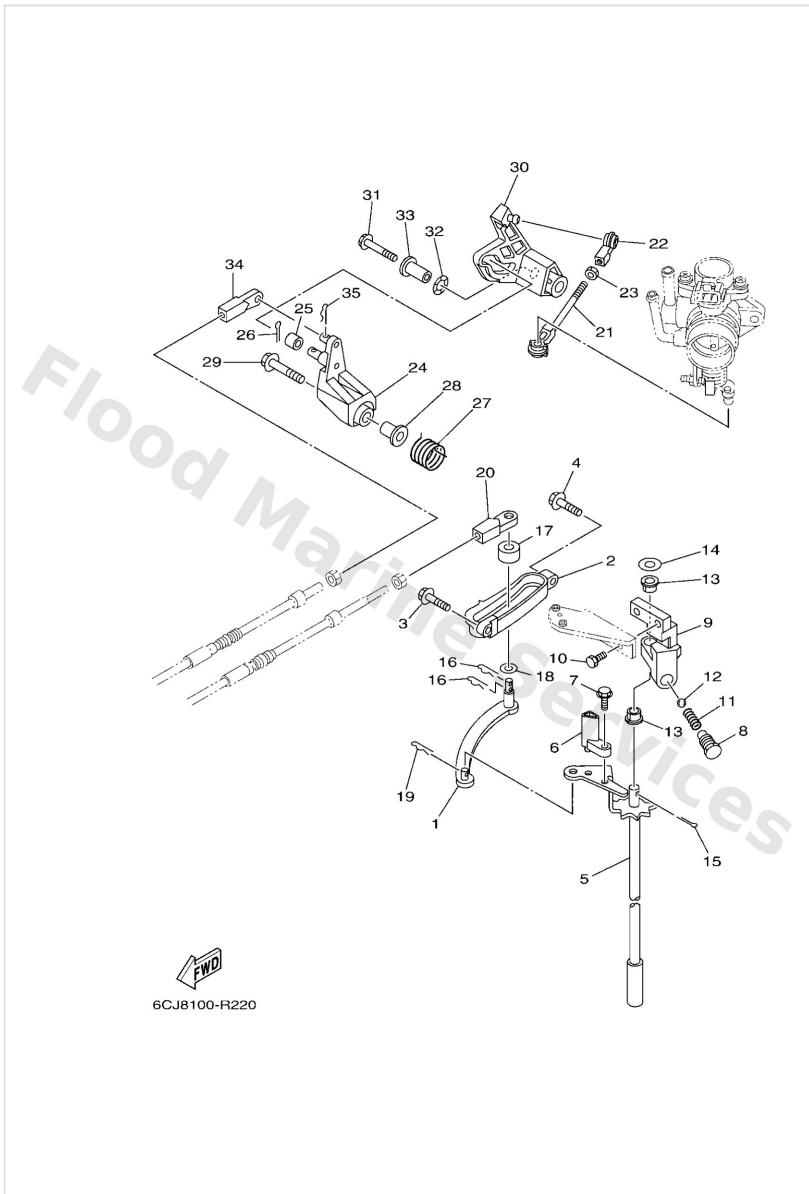

Control

Ref	Part	
32	9020610M04 Washer, wave (676)	Buy now
33	9038706279 Collar	Buy now