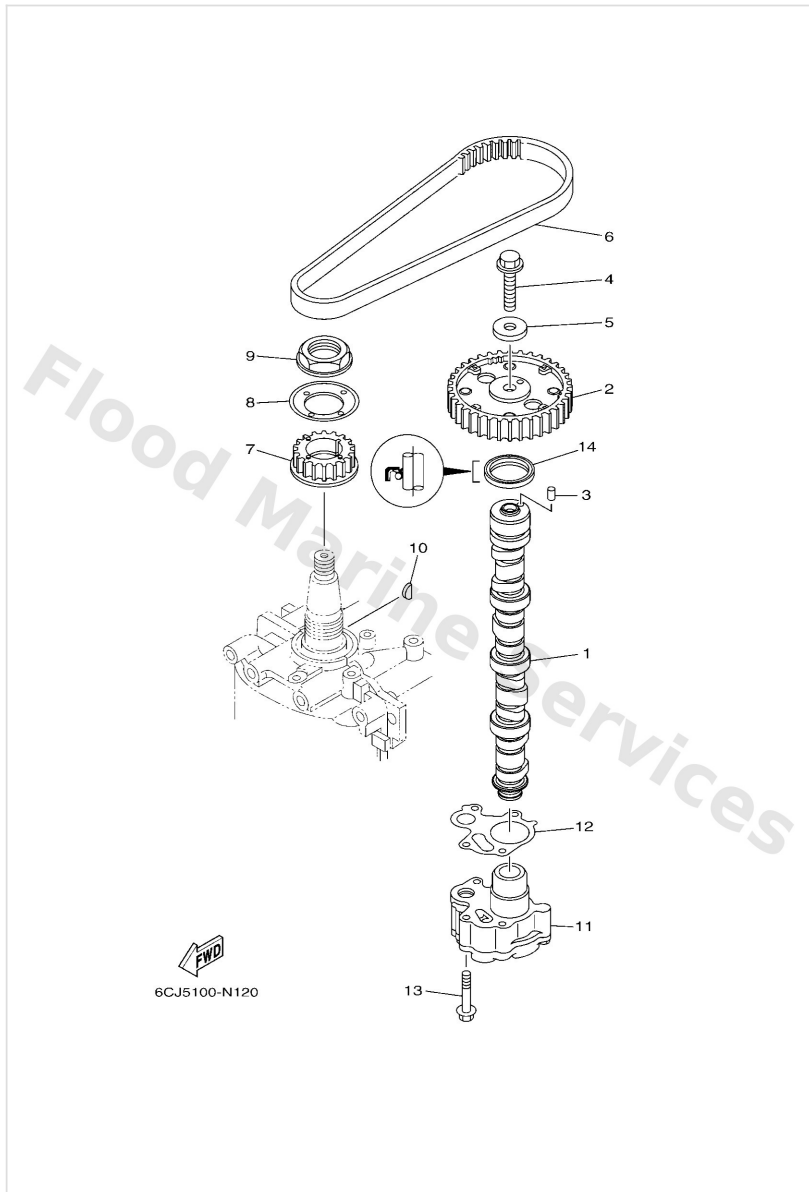

Oil Pump

Ref	Part	
1	6CJ1217100 Camshaft 1	Buy now
2	6C51153710 Gear, driven	Buy now
3	9360517002 Pin, dowel	Buy now
4	9581710035 Bolt, washer based (2h9)	Buy now
5	9020110144 Washer plate 810176580000	Buy now
6	6C54624100 Belt	Buy now
7	6C51153600 Gear, drive	Buy now
8	62Y1155700 Washer 1	Buy now
9	9017935001 Nut	Buy now
10	9028003017 Key Woodruff 146115450000	Buy now
11	6CJ1330000 Oil pump assembly	Buy now
12	6C51332900 Gasket, pump cover	Buy now
13	9011906025 Bolt, with washer	Buy now
14	9310237M40 Oil seal(62y)	Buy now