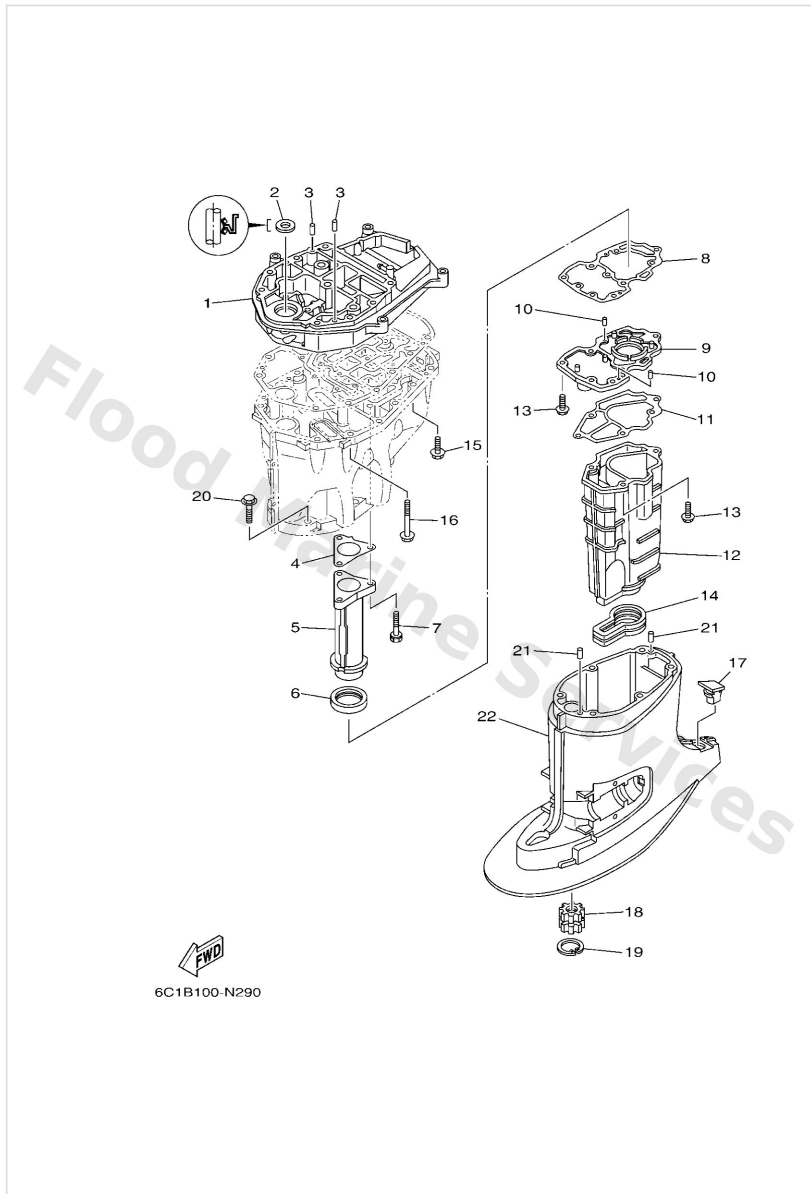

Upper Casing

Ref	Part	
16	9011908132 Bolt, with washer	Buy now
17	6C54515500 Cap	Buy now
18	69W4531800 Bushing, drive shaft	Buy now
19	9342036M01 Circlip (6a0)	Buy now
20	9757510545 Bolt, hexagon w/w deep recess	Buy now
21	9360612019 Pin, dowel (614)	Buy now
22	6C545111008D Casing, upper	Buy now