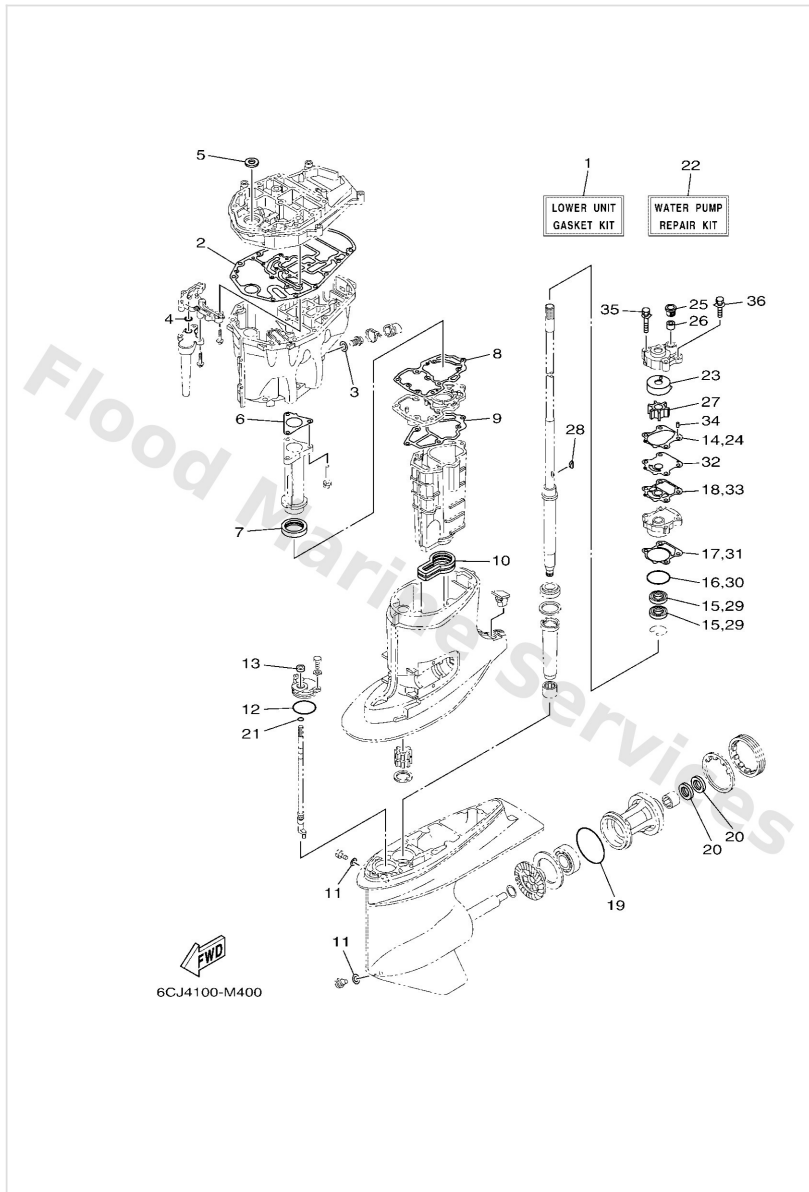

Repair Kit 2

Ref	Part	
16	9321046044 O-ring	Buy now
17	6CJ4431600 Gasket, water pump	Buy now
18	6CJ4432400 Gasket, cartridge	Buy now
19	9321086M39 O-ring (6e5)	Buy now
20	9310125M03 Oil seal	Buy now
21	9321007003 O-ring (11m)	Buy now
22	6CJW007800 Water pump repair kit	Buy now
23	63D4432200 Insert, cartridge	Buy now
25	63D4431200 Cover, water pump housing	Buy now
26	6634436600 Damper, water seal 2	Buy now
27	6H34435200 Impellar	Buy now
28	9028003M03 Key, woodruff (697)	Buy now
32	6CJ4432300 Outer plate, cartridge	Buy now
34	9360410M03 Pin, dowel (688)	Buy now
35	9011908M33 Bolt, with washer(6b0)	Buy now