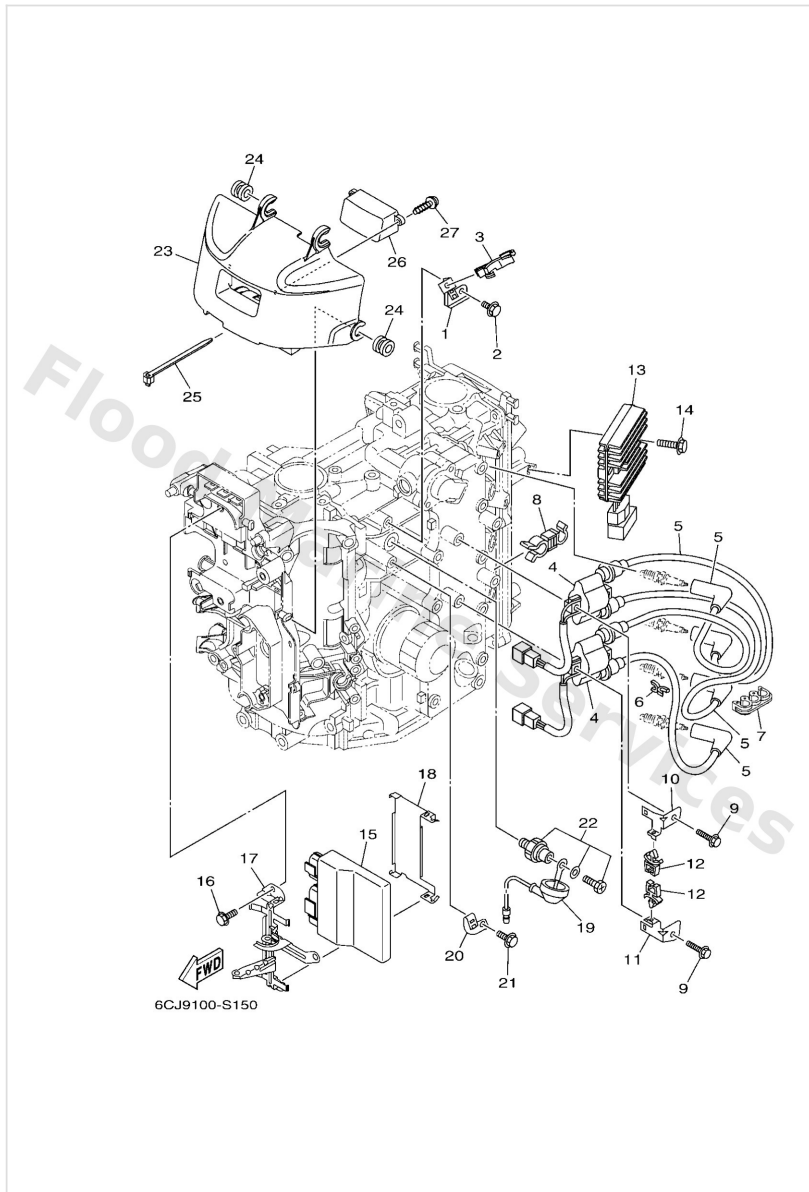

Electrical 1

Ref	Part	
17	6CJ8258800 Plate	Buy now
18	6CJ8253B00 Plate, lock	Buy now
19	68V8131500 Lead wire assembly	Buy now
20	6C58238810 Plate	Buy now
22	64J8250400 Oil pressure switch assembly	Buy now
23	6CJ8194200 Cover	Buy now
24	9048012314 Grommet(3aa)	Buy now
25	9046513M24 Band, switch cord	Buy now
26	6CJ8355900 Cover, meter	Buy now
27	9016705009 Screw, tapping	Buy now