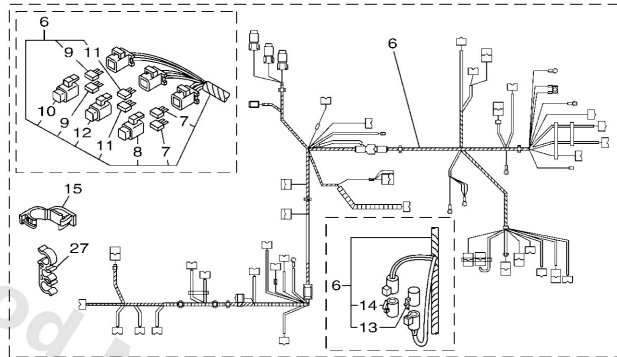

Electrical 3

Ref	Part	
16	60V8259F00 Switch assembly	Buy now
17	6CJ8255400 Stay, neutral switch	Buy now
18	61A8258801 Plate	Buy now
19	9038704001 Collar	Buy now
20	9798504116 Screw, with washer(61b)	Buy now
21	6BG4281101 Stay	Buy now
22	9046418205 Clamp(4tr)	Buy now
24	63P4275600 Stay, clamp	Buy now
25	9046412183 Clamp(jn2)	Buy now
27	9046415008 Clamp	Buy now