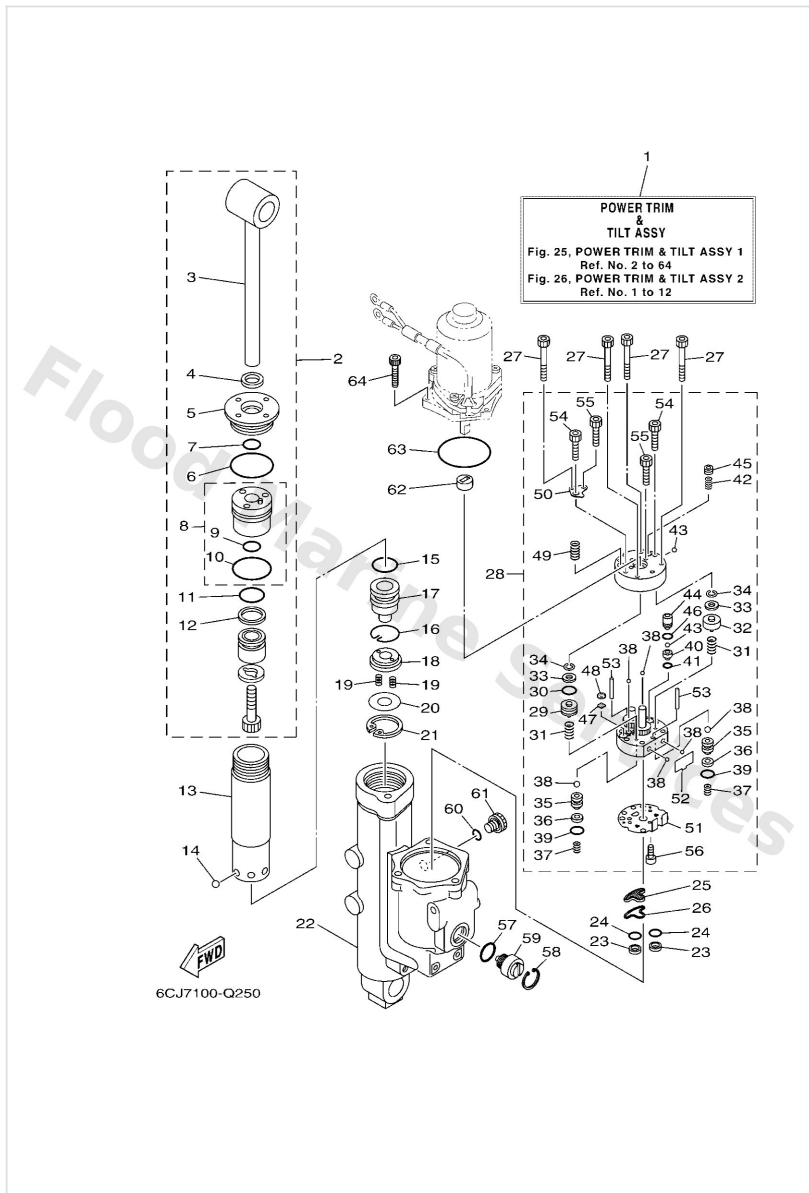

Power Trim & Tilt Assy 1

Ref	Part	
1	6CJ4380012 Power trim & tilt assembly	Buy now
2	6CJ4381010 Tilt piston sub assembly	Buy now
3	6CJ4380110 Rod	Buy now
4	62Y4382200 Seal, trim dust	Buy now
5	6CJ4382110 Screw, trim cylinder end	Buy now
6	9321049001 O-ring	Buy now
7	6CJ4386300 O-ring	Buy now
8	6CJ4380R10 Cylinder end sub assembly	Buy now
10	9321044006 O-ring	Buy now
11	6C54386100 O-ring	Buy now
12	6C54387100 Ring, back up	Buy now
13	6CJ2247110 Cylinder, shock absorber	Buy now
14	9350316003 Ball	Buy now
16	6C54387500 Ring, snap	Buy now
17	6CJ4381B10 Free piston sub assembly	Buy now