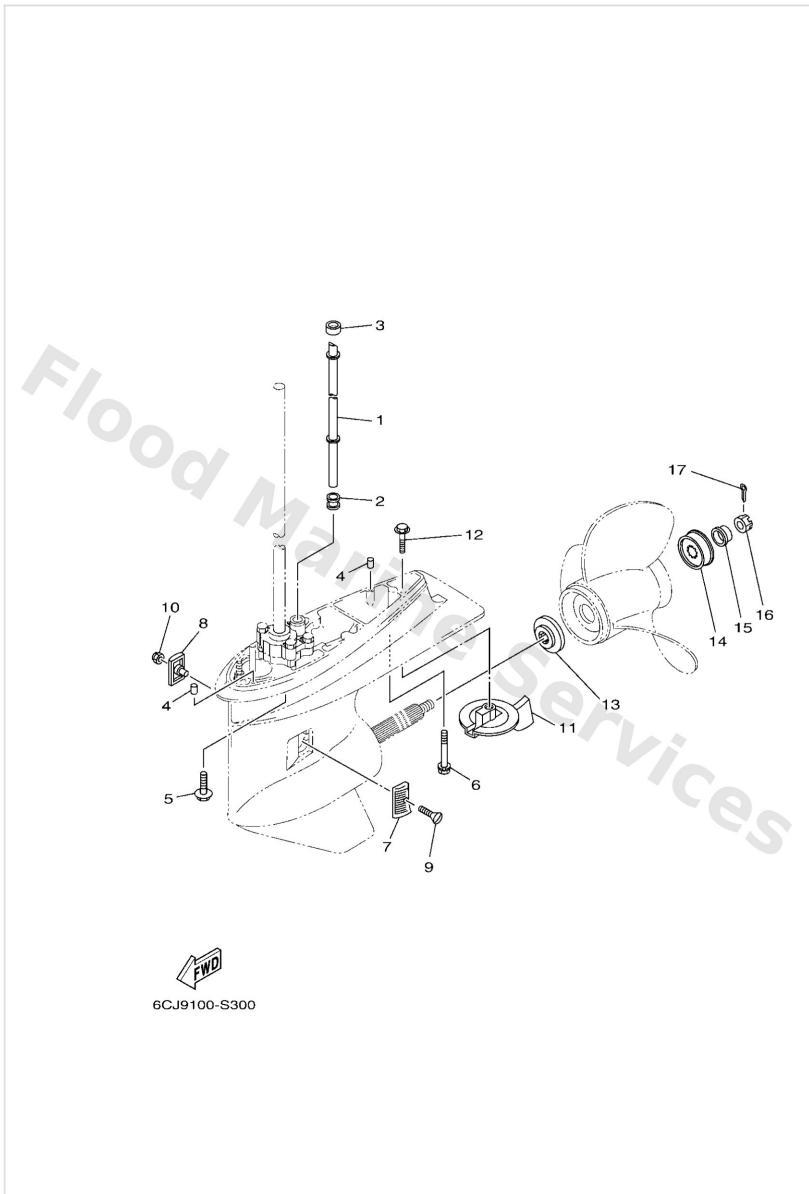

Lower Casing & Drive 2

Ref	Part	
16	9017116011 Nut, castle (663)	Buy now
17	9149030025 Pin cotter	Buy now