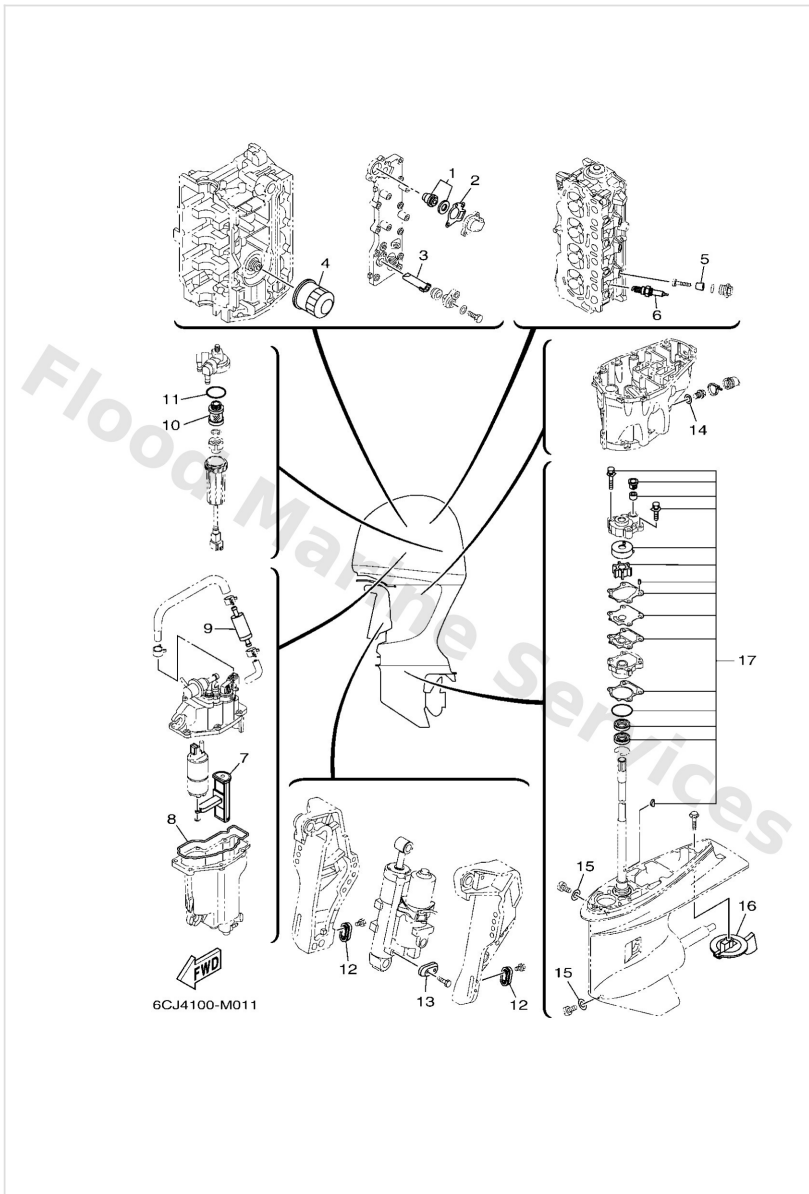

Scheduled Service Parts

Ref	Part	
17	6CJW007800 Water pump repair kit	Buy now