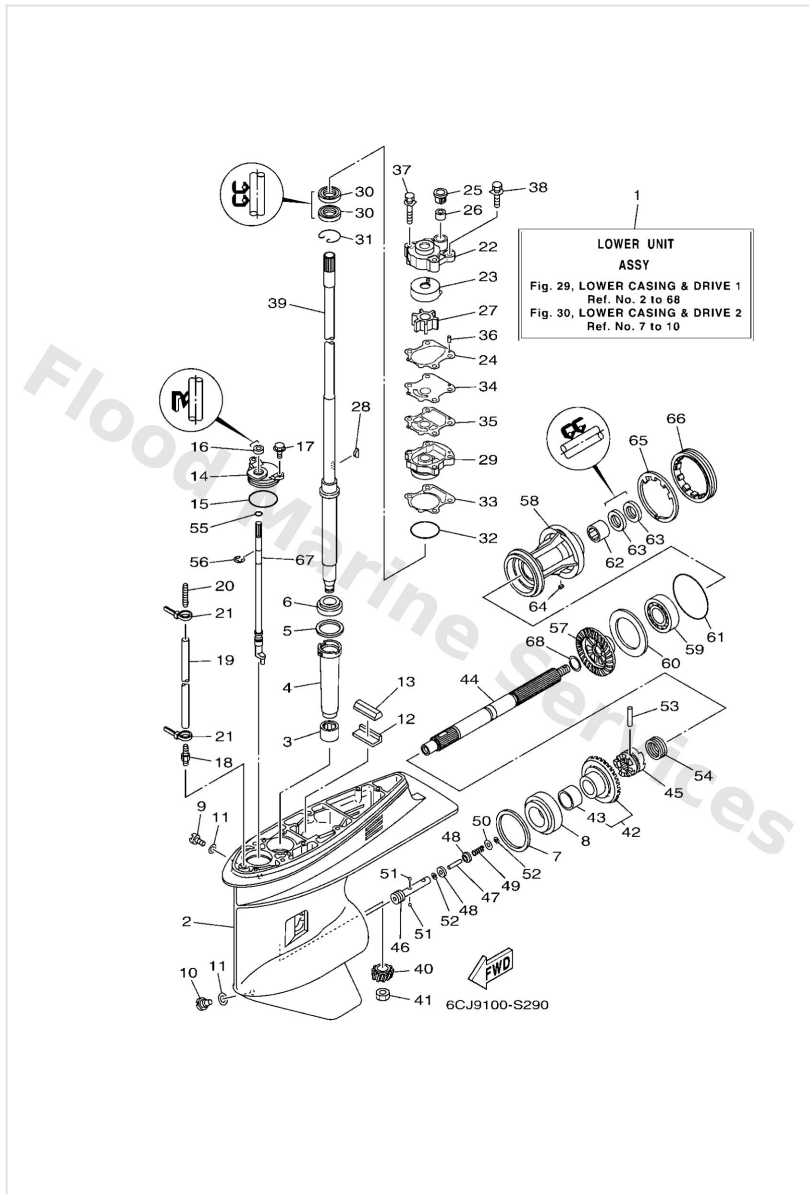

Lower Casing & Drive 1

Ref	Part	
64	9028204010 Key, strait(663)	Buy now
65	6884538302 Washer, claw	Buy now
66	6884538402 Nut	Buy now
67	64J4415001 Shift cam assembly	Buy now
68	9020125M05 Washer, plate	Buy now