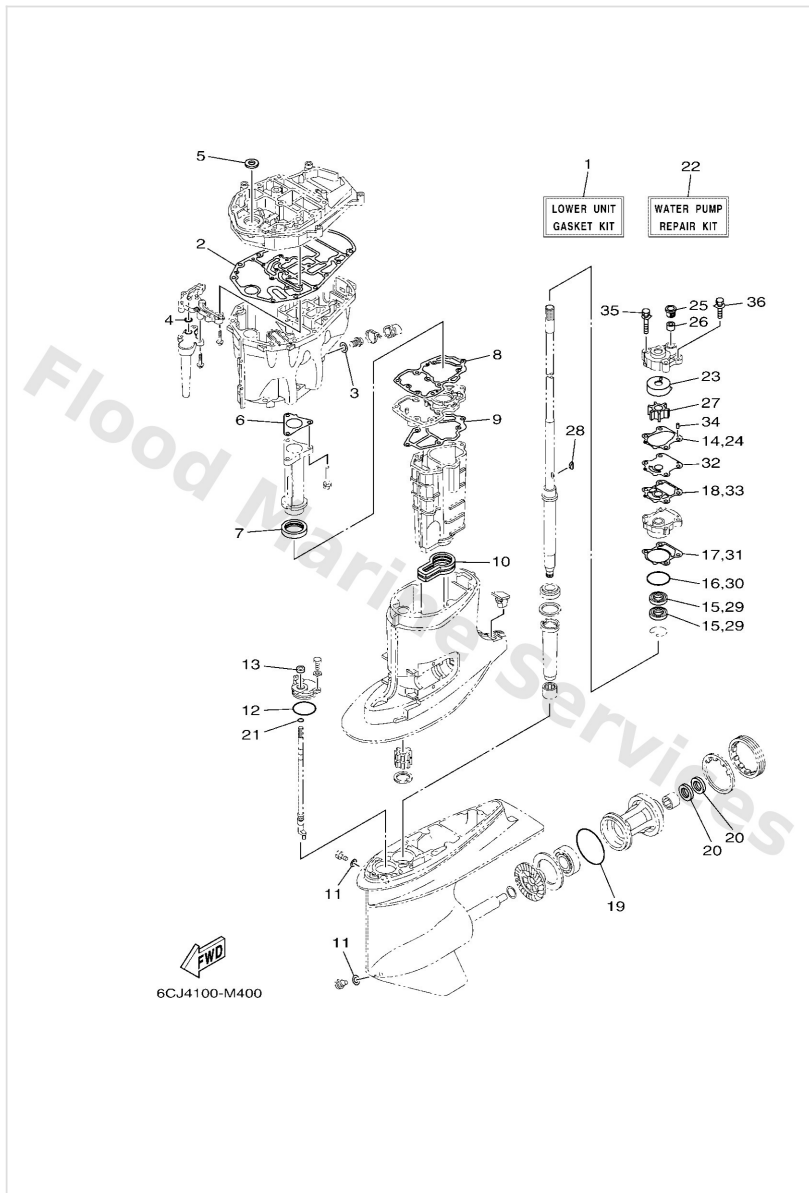

Repair Kit 2

Ref	Part	
1	6CJW000121 Lower unit gasket kit	Buy now
2	6C51531201 Gasket, oil pan	Buy now
3	9043014M09 Gasket	Buy now
4	9321012790 O-ring(3ld)	Buy now
5	9310318011 Oil seal	Buy now
6	6C54113300 Gasket, exhaust manifold 1	Buy now
7	6C54613200 Gasket 1	Buy now
8	6C54113400 Gasket, exhaust manifold	Buy now
9	6C54113500 Gasket, exhaust manifold	Buy now
10	6C54512300 Gasket, muffler	Buy now
11	9043008003 Gasket	Buy now
12	9321049046 O-ring (620)	Buy now
13	9310609014 Oil seal	Buy now
14	6CJ4431500 Gasket, water pump	Buy now
15	9310123070 Oil seal (663)	Buy now