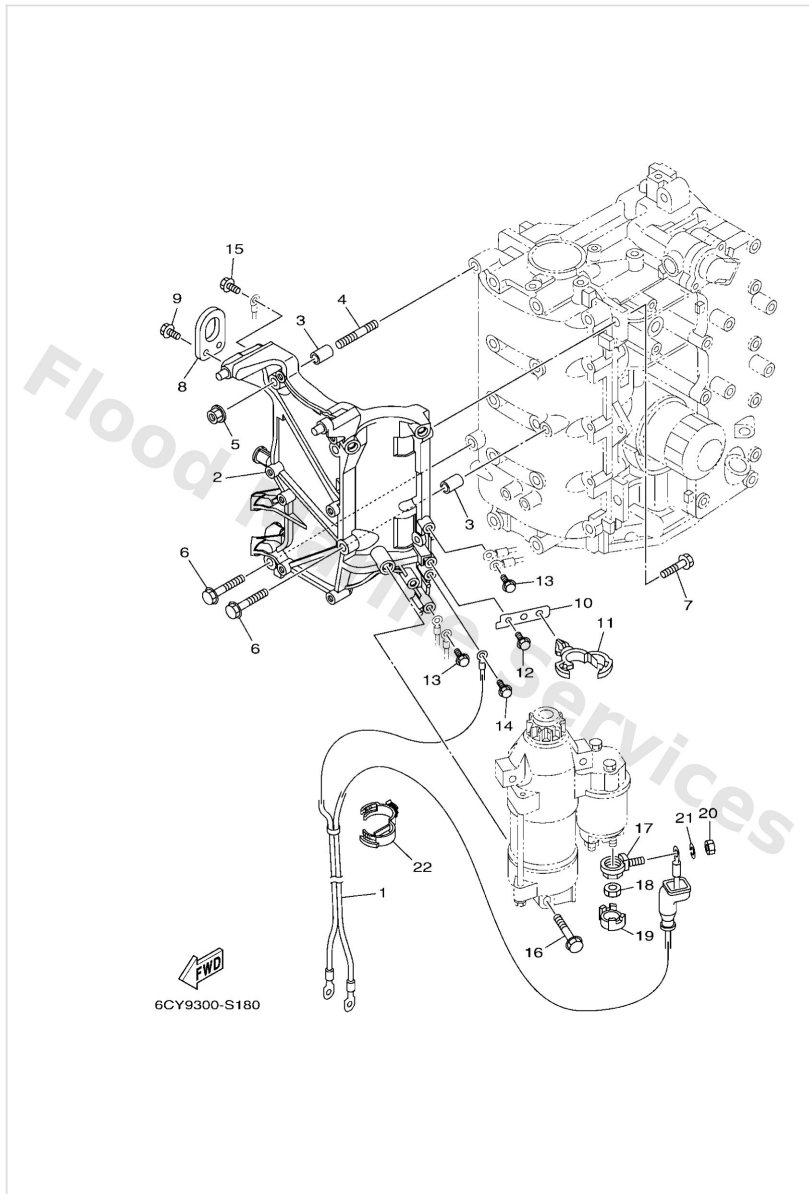

Electrical 4

Ref	Part	
1	6C582105U1 Battery cable	Buy now
2	6CJ8182200 Bracket, starting motor	Buy now
3	9953010114 Pin, dowel(3vd)	Buy now
4	9568008330 Bolt, stud	Buy now
5	9017908M34 Nut	Buy now
6	9759508535 Bolt, hexagon w/w deep recess	Buy now
7	9759508525 Bolt, hexagon deep recess	Buy now
8	62Y1111900 Hanger, engine	Buy now
9	9759506520 Bolt(7u8)	Buy now
10	6CJ8552500 Plate	Buy now
11	9046420181 Clamp(4ap)	Buy now
12	9759506516 Bolt, with washer(6r6)	Buy now
16	9751308545 Bolt, with washer	Buy now
17	60V8192500 Terminal	Buy now
18	9017908003 Nut	Buy now