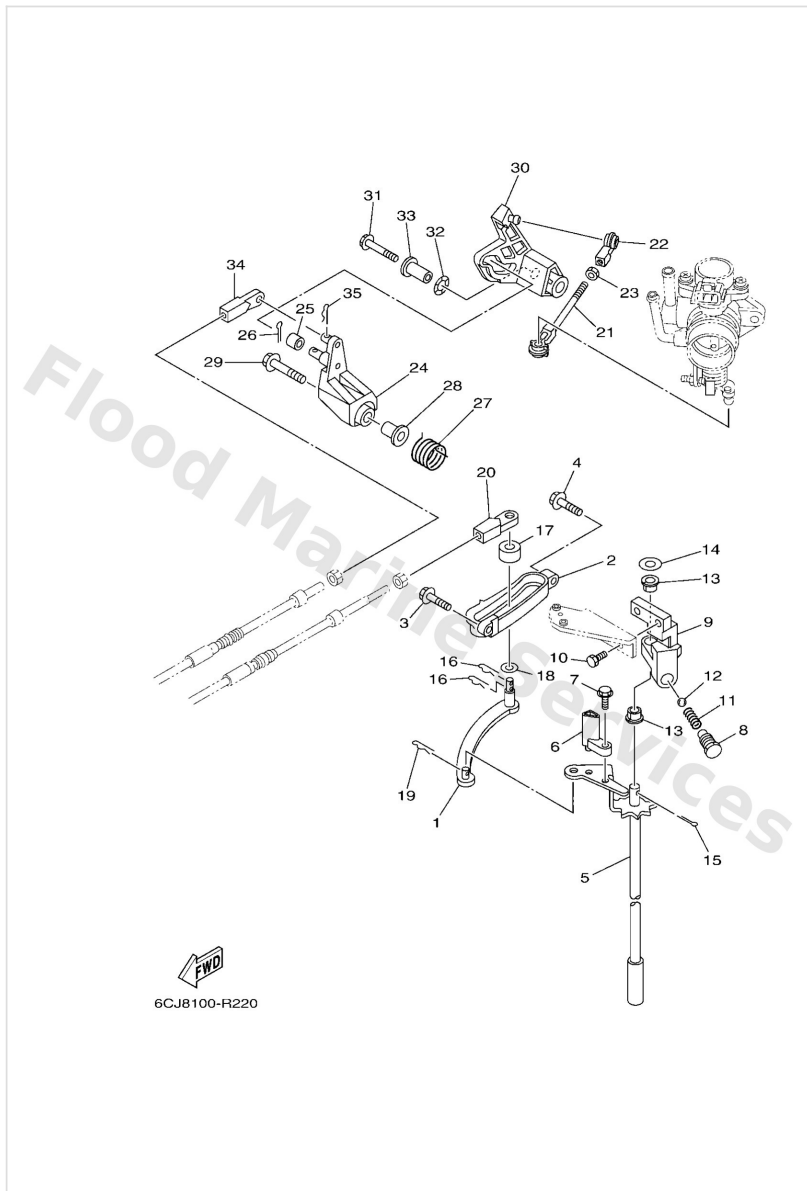

Control

Ref	Part	
1	69W4412100 Lever, shift rod	Buy now
2	62Y4411701 Bracket	Buy now
3	9759506520 Bolt(7u8)	Buy now
4	9759506525 Bolt, hexagon w/w deep recess	Buy now
5	6C54412002 Handle gear shift assembly L(21.0")	Buy now
6	6C54412200 Bushing, shift rod lever	Buy now
7	9759505514 Bolt, w/ plain	Buy now
8	62Y4271501 Bushing	Buy now
9	62Y441180094 Bracket	Buy now
10	9010106054 Bolt(7u8)	Buy now
11	9050112082 Spring 6484411600	Buy now
12	9350104M02 Ball (697)	Buy now
13	9038690M90 Bush(61a)	Buy now
14	9020110M20 Washer, plate (663)	Buy now
15	9149020015 Pin, cotter (648)	Buy now