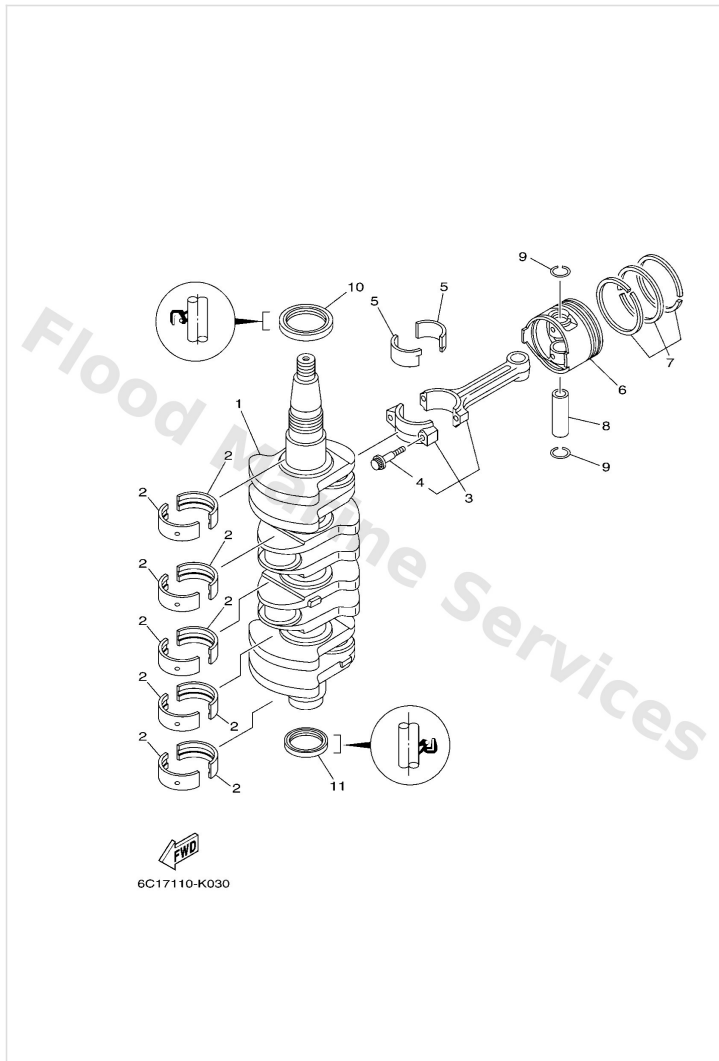

Crankshaft & Piston

Ref	Part	
1	6C51141110 Crankshaft	Buy now
2	6BG1141600 Plane bearing, crankshaft 1 UR YELLOW	Buy now
2	6BG1141610 Plane bearing, crankshaft 1 UR RED	Buy now
2	6BG1141620 Plane bearing, crankshaft 1 UR PINK	Buy now
2	6BG1141630 Plane bearing, crankshaft 1 UR GREEN	Buy now
3	6C51165010 Connecting rod assembly	Buy now
4	6C51165400 Bolt, connecting rod	Buy now
5	6CJ1165600 Plane bearing, connecting rod UR YELLOW	Buy now
5	6CJ1165610 Plane bearing, connecting rod UR RED	Buy now
5	6CJ1165620 Plane bearing, connecting rod UR PINK	Buy now
5	6CJ1165630 Plane bearing, connecting rod UR GREEN	Buy now
6	6CJ116310096 Piston (std)	Buy now
6	6CJ1163500 Piston (0.25mm o/s) AP	Buy now
6	6CJ1163600 Piston (0.50mm o/s) AP	Buy now
7	67C1160300 Piston ring set (std)	Buy now