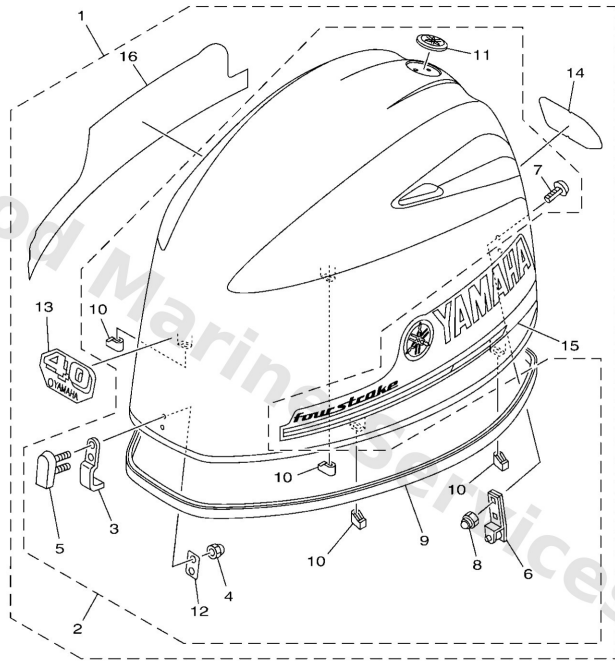

Top Cowling

6CY8300-R020

Ref	Part	
1	6CY4261002 Top cowling assembly	Buy now
2	6CJ4261A00 Top cowling w/o graphics	Buy now
3	6BG4265100 Hook	Buy now
4	9538005800 Nut(j44)	Buy now
5	6BG4285100 Cover, clamp	Buy now
6	6BG4265200 Hook	Buy now
7	9010906047 Bolt	Buy now
8	9018506M05 Nut, self-locking(6e9)	Buy now
9	6CJ4261500 Seal	Buy now
10	6BG4266200 Damper	Buy now
11	6AH4269710 Tuning fork mark	Buy now
12	6BG4264900 Holder, clamp band	Buy now
13	6BG4267700 Graphic, front	Buy now
14	6BG4267820 Graphic, rear	Buy now
15	6CJ4267500 Graphic, side 1	Buy now