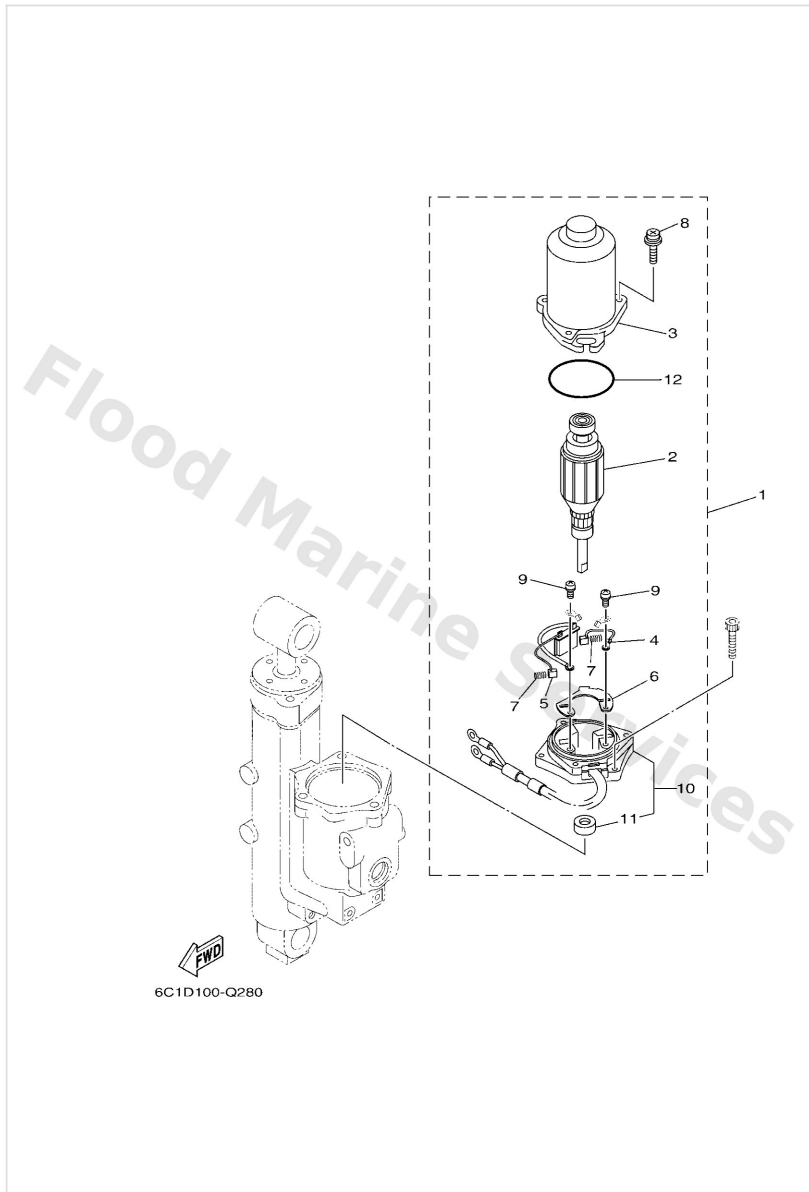

Power Trim & Tilt Assy 2

Ref	Part	
1	6CJ4388012 Motor assembly	Buy now
2	6CJ4380510 Armature assembly	Buy now
3	6CJ4380411 Stator assembly	Buy now
4	6EK4389200 Brush 2	Buy now
5	6CJ8218110 Circuit breaker comp.	Buy now
6	6EK4380F00 Plate, brush holder	Buy now
7	62X4386K00 Spring, brush	Buy now
8	6CJ4387910 Screw, with washer	Buy now
9	9760204316 Screw, pan head with washer	Buy now
10	6CJ4388110 Frame, end	Buy now
11	6EK4388200 Oil seal	Buy now
12	6CJ4386210 O-ring	Buy now