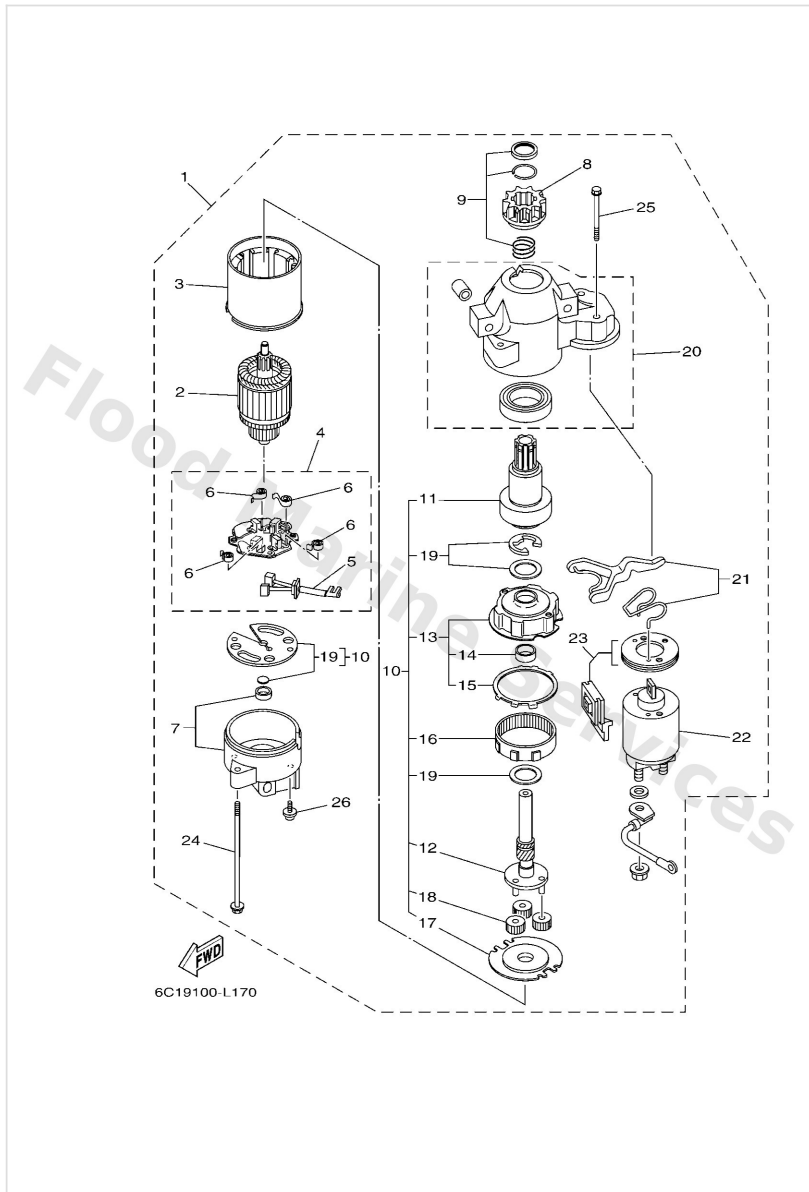

Starting Motor

Ref	Part	
1	6CJ8180000 Starting motor assembly	Buy now
2	67F8185000 Armature assembly	Buy now
3	67F8181000 Stator assembly	Buy now
4	69J8184010 Brush holder assembly	Buy now
5	69J8180110 Brush set	Buy now
6	67F8181300 Spring, brush	Buy now
7	68F8182000 Rear bracket assembly	Buy now
8	67F8180800 Pinion assembly	Buy now
9	67F8185700 Pinion stopper set	Buy now
10	67F8180700 Gear assembly, starting motor	Buy now
11	67F8183200 Clutch, over run	Buy now
12	67F8183600 Shaft, pinion	Buy now
13	67F8182100 Bracket, center 1	Buy now
14	67F8184100 Bearing	Buy now
15	67F8183R00 Gasket	Buy now