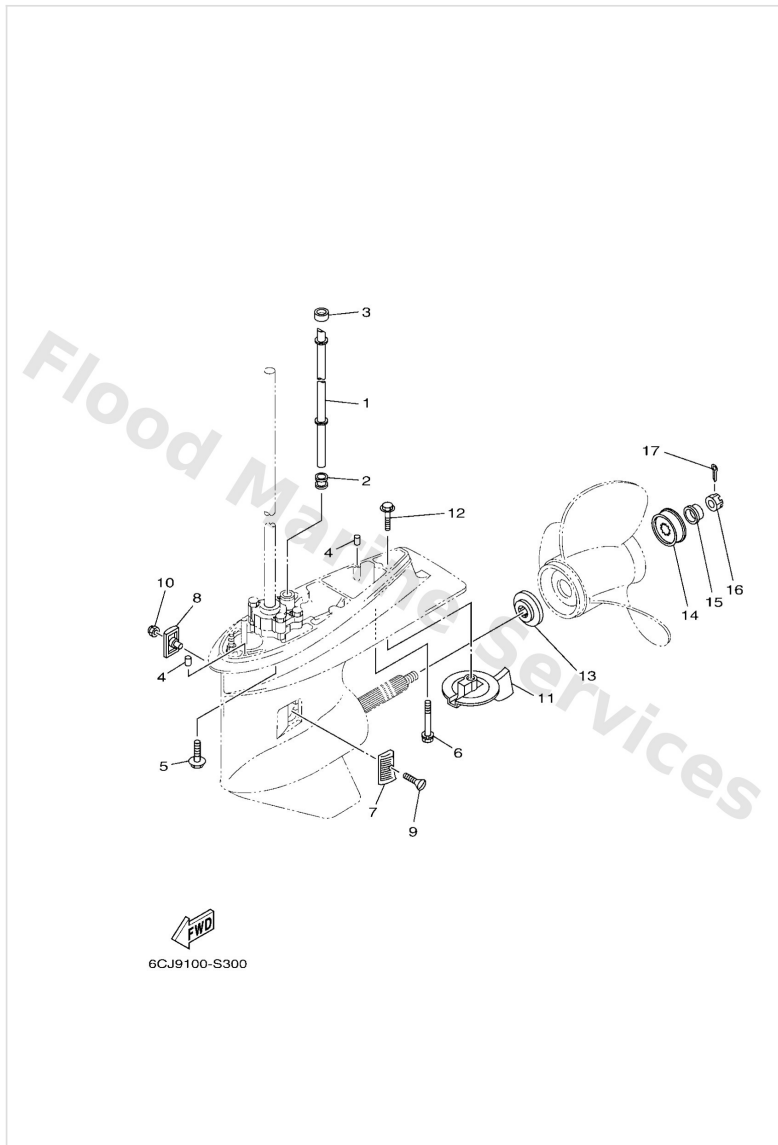

Lower Casing & Drive 2

Ref	Part	
1	6CJ4436100 Tube, water 1 L(21.0")	Buy now
2	6634436700 Damper, water seal 3	Buy now
3	6634436600 Damper, water seal 2	Buy now
4	9360612019 Pin, dowel (614)	Buy now
5	9011910068 Bolt, with washer L(21.0")	Buy now
6	9011908M84 Bolt, with washer L(21.0")	Buy now
7	6H14521400 Cover, water inlet	Buy now
8	6H14521500 Cover, water inlet	Buy now
9	9015105M00 Screw, countersunk(692)	Buy now
10	9018505002 Nut nylon (sus)(ex4)	Buy now
11	67F4537100 Tab-trim	Buy now
12	9010510M67 Bolt, hexagon (663)	Buy now
13	6884598701 Spacer	Buy now
14	67F4599700 Spacer 2	Buy now
15	9038925M00 Bush	Buy now