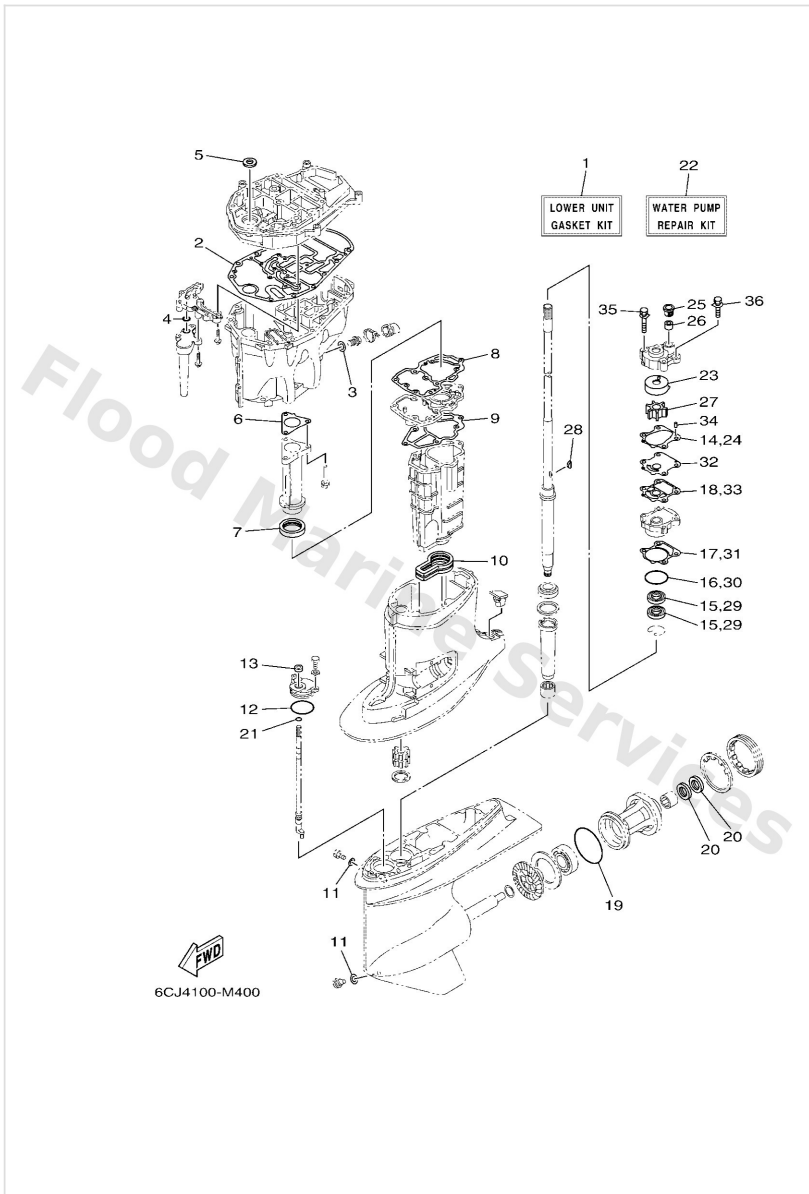

Repair Kit 2

Ref	Part	
36	9011908M14 Bolt, with washer	Buy now