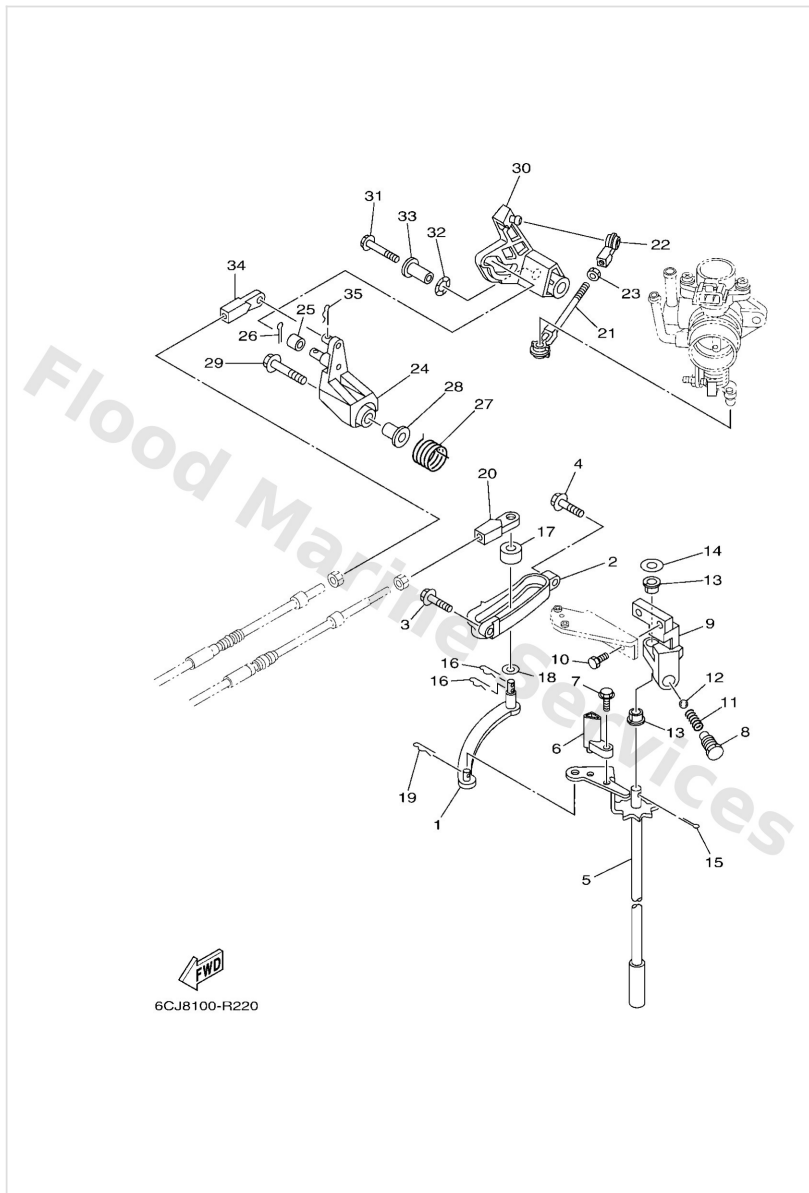

Control

Ref	Part	
16	9046818008 Clip 620436610000	Buy now
17	6884412200 Bushing, shift rod lever	Buy now
18	9020207M07 Washer, plate (688)	Buy now
20	69W4834400 Cable end, remote control	Buy now
21	6884121101 Link, accel	Buy now
22	6H44123700 Joint, link	Buy now
23	9538005700 Nut (656)	Buy now
24	62Y4215400 Lever, throttle control	Buy now
25	6C54217100 Bushing	Buy now
26	9149016010 Pin, cotter	Buy now
27	62Y4413500 Spring	Buy now
28	9038706M45 Collar(62y)	Buy now
29	9011906126 Bolt, with washer	Buy now
30	6BG4233500 Lever, accel. control	Buy now
31	9589506045 Bolt, flange deep recess	Buy now