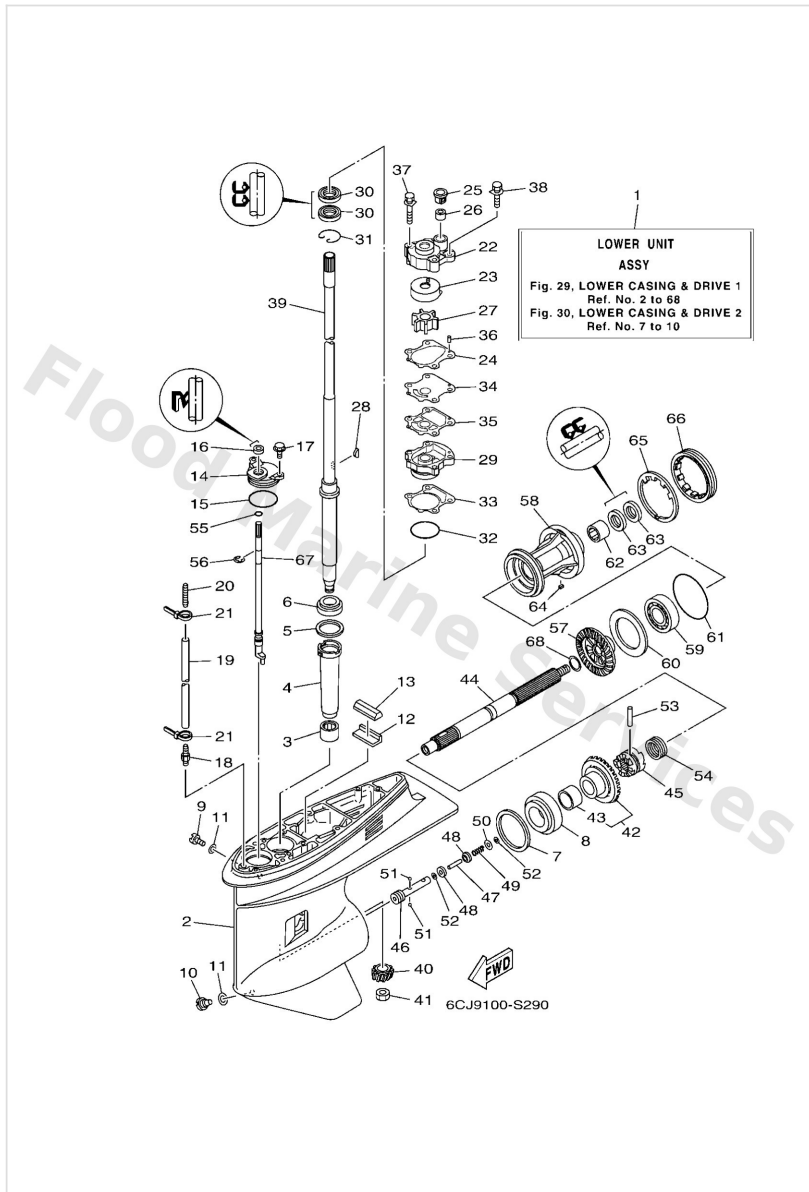

Lower Casing & Drive 1

Ref	Part	
49	9050112M48 Spring (6h1)	Buy now
50	9020103313 Washer, plate 8077743700	Buy now
51	9350316003 Ball	Buy now
52	9018302M03 Nut, spring (6h1)	Buy now
53	9025007M02 Pin, straight (688)	Buy now
54	6884563300 Ping, cross pin	Buy now
55	9321007003 O-ring (11m)	Buy now
56	9900108600 Circlip(2r6)	Buy now
57	68S4557100 Gear	Buy now
58	67F4533100CA Housing, bearing	Buy now
59	93306207U0 Brg,r-b 6207 72mm 280g (688)	Buy now
60	67F4557600 Washer, thrust 2	Buy now
61	9321086M39 O-ring (6e5)	Buy now
62	93317325U0 Brg,needle	Buy now
63	9310125M03 Oil seal	Buy now