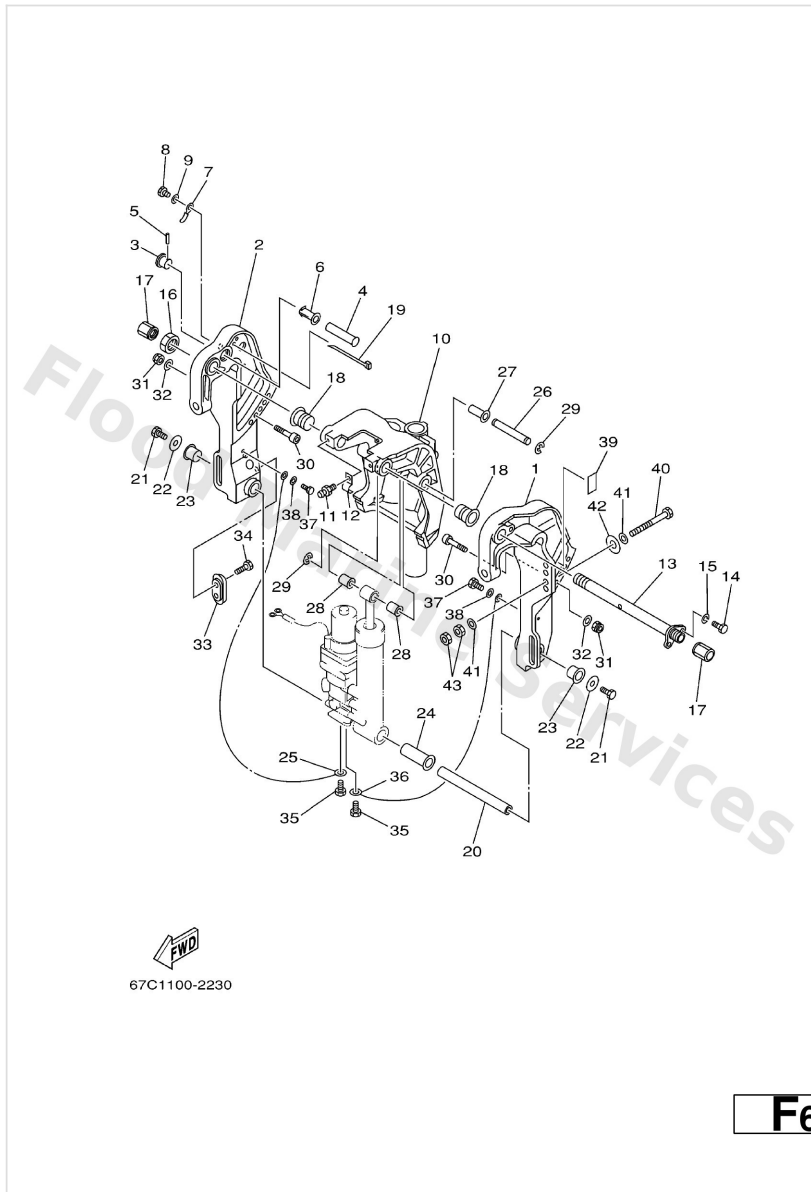

Bracket 2

Ref	Part	
18	9038622MA4 Bush	Buy now
19	9046513M11 Clamp (6e5)	Buy now
20	9024918M35 Pin, lower shock mount	Buy now
21	9708008016 Bolt	Buy now
22	9020108M00 Washer, plate(6e0)	Buy now
23	9038618M44 Bushing (6g5)	Buy now
24	9038618MA0 Bush	Buy now
25	6H18214800 Wire, lead	Buy now
26	9024912M38 Pin	Buy now
27	9038112M10 Bush, solid	Buy now
28	9038112M11 Bush, solid	Buy now
29	9343010M00 Circlip	Buy now
30	9011010M02 Bolt, hexagon socket head	Buy now
31	9018510M13 Nut, self-locking	Buy now
32	9299510600 Washer, plate	Buy now