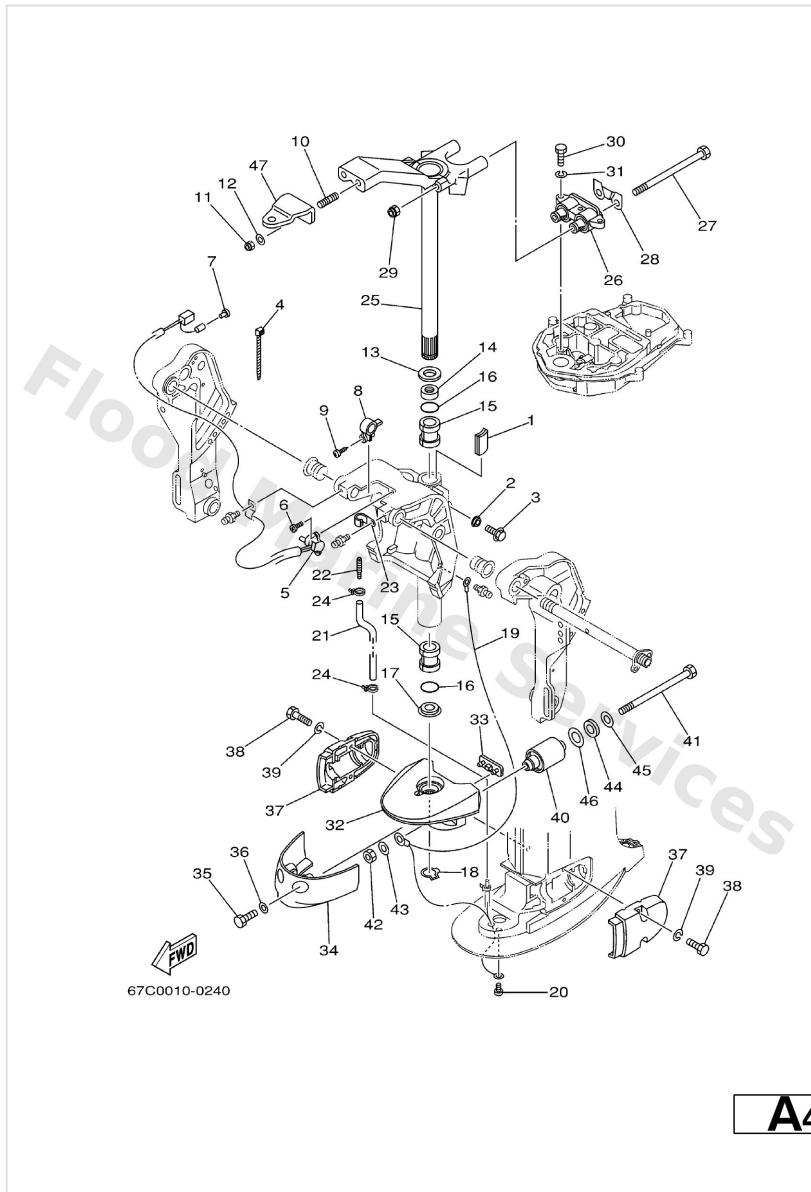

Bracket 3

Ref	Part	
33	67C4457500 Damper, lower mount rubber	Buy now
35	9709508020 Bolt, hexagon L	Buy now
36	9299508600 Washer, plain (663) L	Buy now
40	67C445551094 Mount damper, lower side L	Buy now
40	67C445552094 Mount damper, lower side S	Buy now
41	9010912MA3 Bolt	Buy now
42	9538012700 Nut(6t4)	Buy now
43	9020112M16 Washer, plate (679)	Buy now
44	9020221100 Washer plate (663)	Buy now
45	9020113M19 Washer, plate (663)	Buy now
46	9020122M05 Washer, plate	Buy now
47	65W4851100 Hook, steering	Buy now