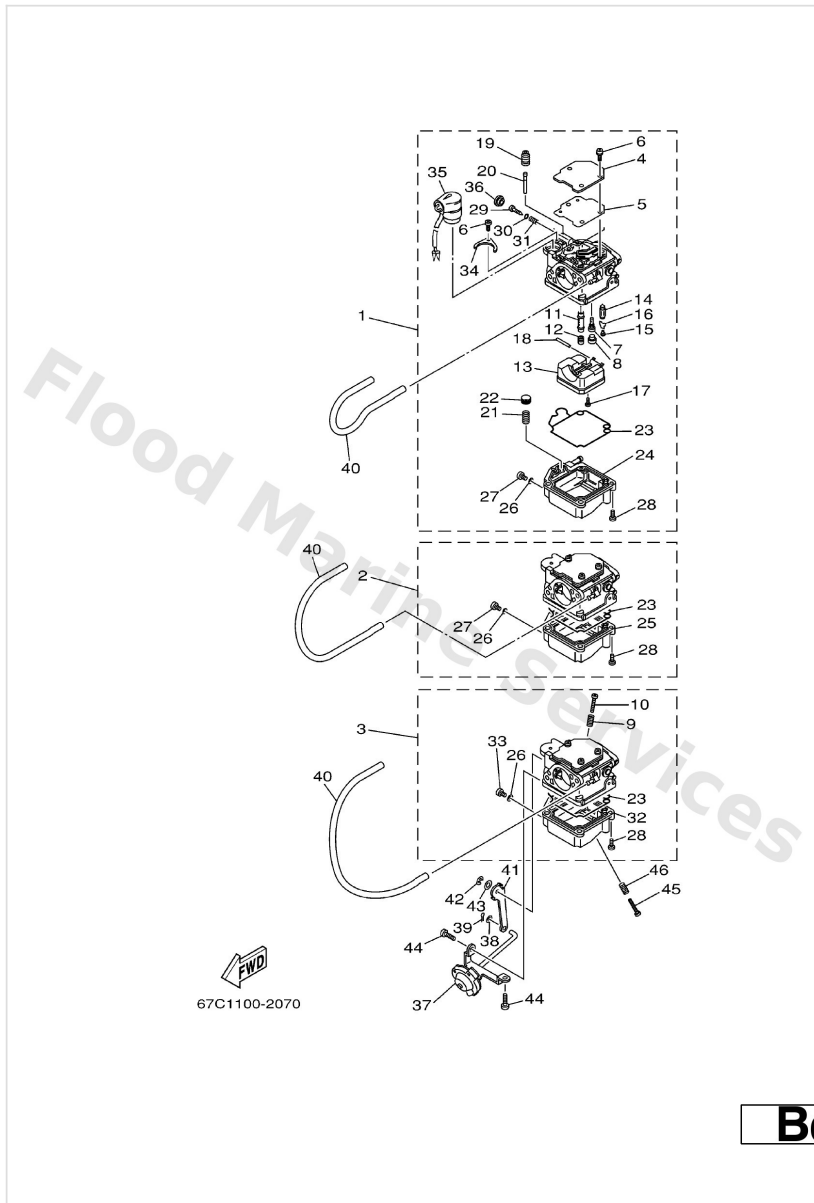

Carburetor

Ref	Part	
32	69H1498200 Body, float chamber F30-#3	Buy now
33	67C1499200 Screw, drain #3	Buy now
34	65W1434600 Plate	Buy now
35	67C1438000 Prime starter assembly	Buy now
36	67C1432A00 Plug EXCEPT	Buy now
37	67C1436900 Diaphragm assembly 2	Buy now
38	9299004600 Washer, plain (646)	Buy now
39	9149006012 Pin, cotter	Buy now
40	67C1397400 Pipe	Buy now
41	67C1497400 Lever, connect	Buy now
42	67C1435600 Clip	Buy now
43	67C1439800 Washer	Buy now
44	67C1432500 Screw, pan head	Buy now
45	67C1424500 Screw, stop	Buy now
46	67C1424200 Spring	Buy now