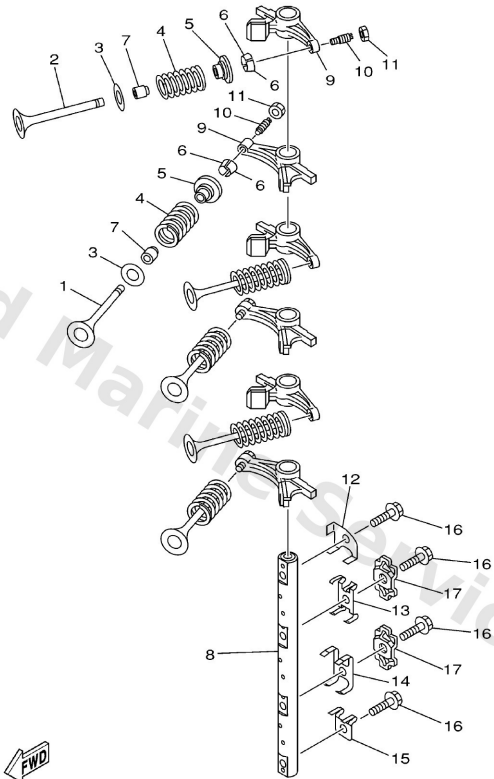

Valve

67C1010-2050

B3

Ref	Part	
16	9010908M63 Bolt(62y)	Buy now
17	62Y1223100 Guide, stopper 1	Buy now