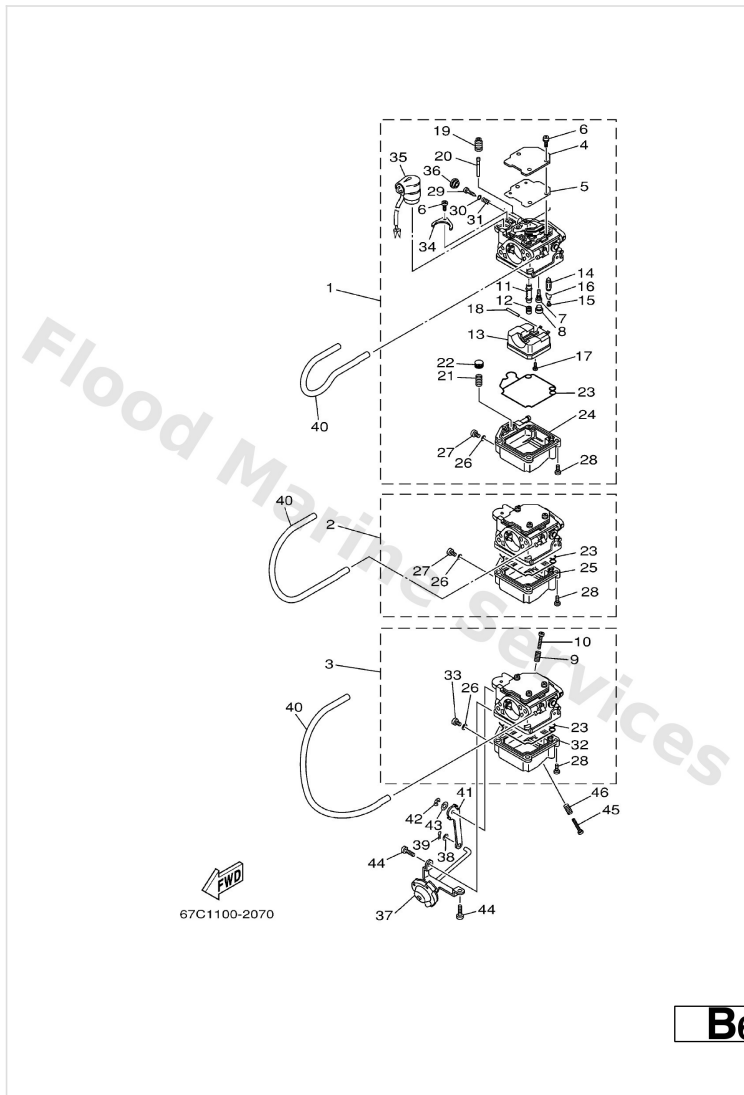

Carburetor

Ref	Part	
20	67C1437900 Rod, starter	Buy now
21	65W1433500 Spring, plunger	Buy now
22	67C1437100 Plunger, starter	Buy now
23	65W1438400 Gasket, float chamber	Buy now
24	67C1498000 Body, float chamber F40-#1	Buy now
24	69H1498000 Body, float chamber F30-#1	Buy now
25	67C1498100 Body, float chamber F40-#2	Buy now
25	69H1498100 Body, float chamber F30-#2	Buy now
26	65W1439800 Washer	Buy now
27	65W1499200 Screw, drain #1,2	Buy now
28	9798004114 Screw, pan head(ga5)	Buy now
29	67C1492300 Screw, pilot	Buy now
30	67C1439700 O-ring	Buy now
31	67C1455500 Spring	Buy now
32	67C1498200 Body, float chamber F40-#3	Buy now