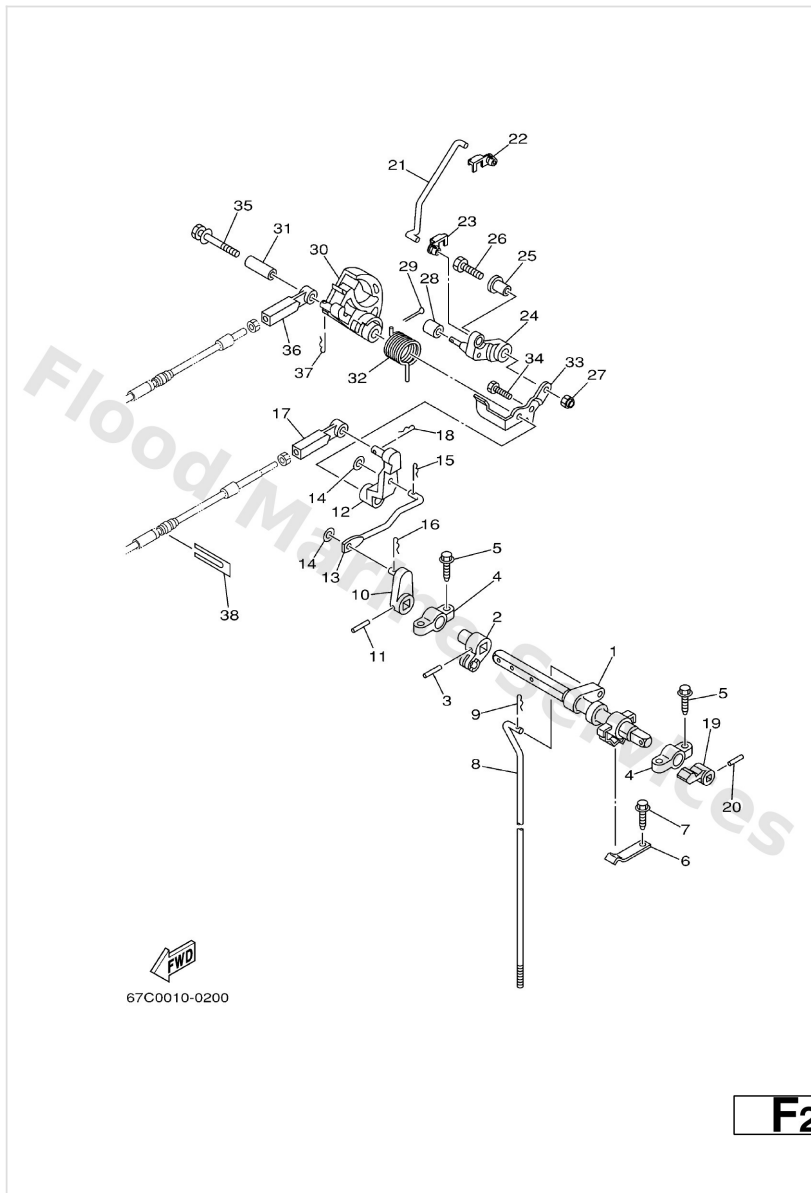

Control

Ref	Part	
17	67C4834400 Cable end, remote control	Buy now
19	65W4417300 Lever, shift control	Buy now
21	67C4124100 Rod, link	Buy now
22	6E94123700 Joint, link	Buy now
23	6F54123700 Joint, link	Buy now
24	67C4121200 Arm, accel.	Buy now
25	9038706M29 Coller (6a0)	Buy now
26	9709506025 Bolt	Buy now
27	9578006300 Nut, nylon (6g1)	Buy now
28	62Y4217100 Bushing	Buy now
29	9149012010 Pin, cotter (6g8)	Buy now
30	67C4121300 Cam, Accel	Buy now
31	9038706M88 Collar	Buy now
32	9050820M44 Spring, torsion	Buy now
33	67C4411700 Bracket	Buy now