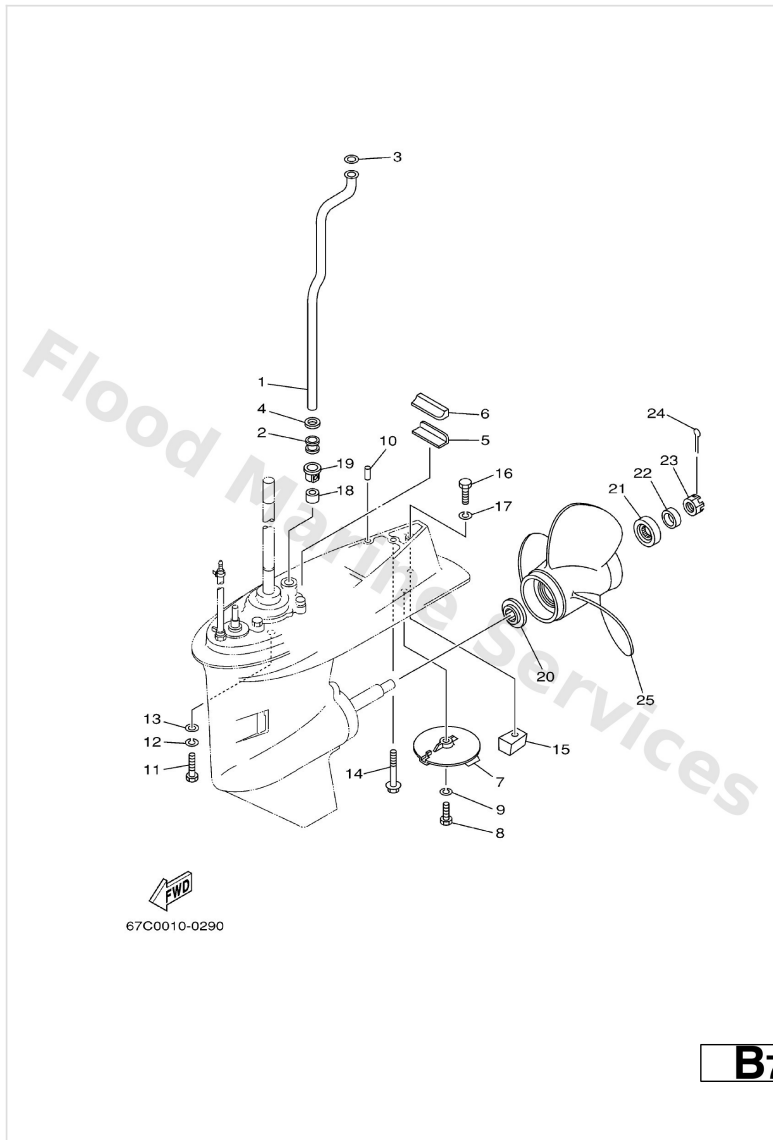

Lower Casing. Drive 2

Ref	Part	
15	67C4525100 Anode	Buy now
16	9709508035 Bolt(70w)	Buy now
18	6634436600 Damper, water seal 2	Buy now
19	63D4431200 Cover, water pump housing	Buy now
20	6634598702 Spacer	Buy now
21	66T4599700 Spacer 2	Buy now
22	9038922M01 Bush	Buy now
23	9017116011 Nut, castle (663)	Buy now
24	9149030025 Pin cotter	Buy now
25	6634594101EL Propeller (3x10-3/4"x17"-g) UR	Buy now
25	6634594502EL Propeller (3x11-1/8"x13"-g) UR	Buy now
25	663459300098 Propeller (3x10-1/4"x14"-g) UR	Buy now
25	6634594702EL Prop assembly (3x11-5/8"x11"-g) UR	Buy now
25	6634594901EL Propeller (3x10-3/4"x16"-g) UR	Buy now
25	6634595202EL Propeller (3x11-3/8"x12-g) UR	Buy now