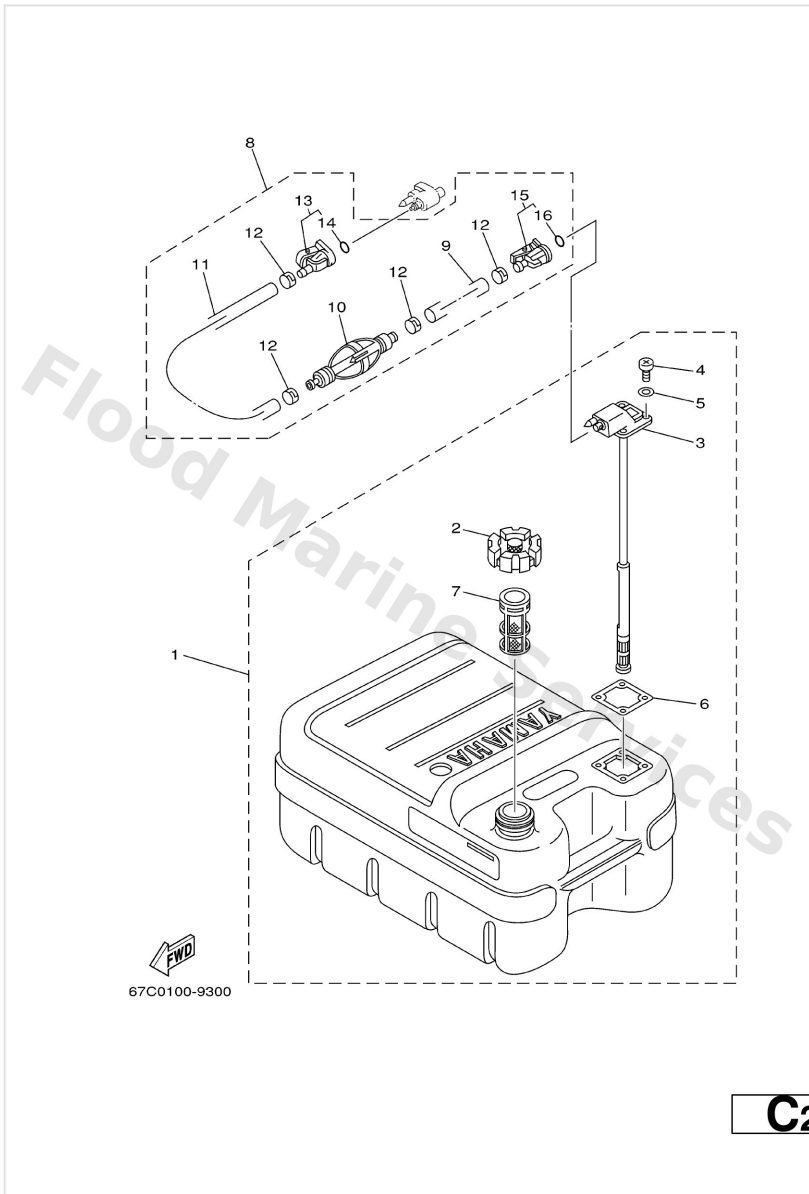

Fuel Tank

Ref	Part	
13	6G12430503 Fuel pipe joint comp. 2	Buy now
14	9321008287 O-ring (655)	Buy now
15	6Y12430504 Fuel pipe joint comp. 2	Buy now