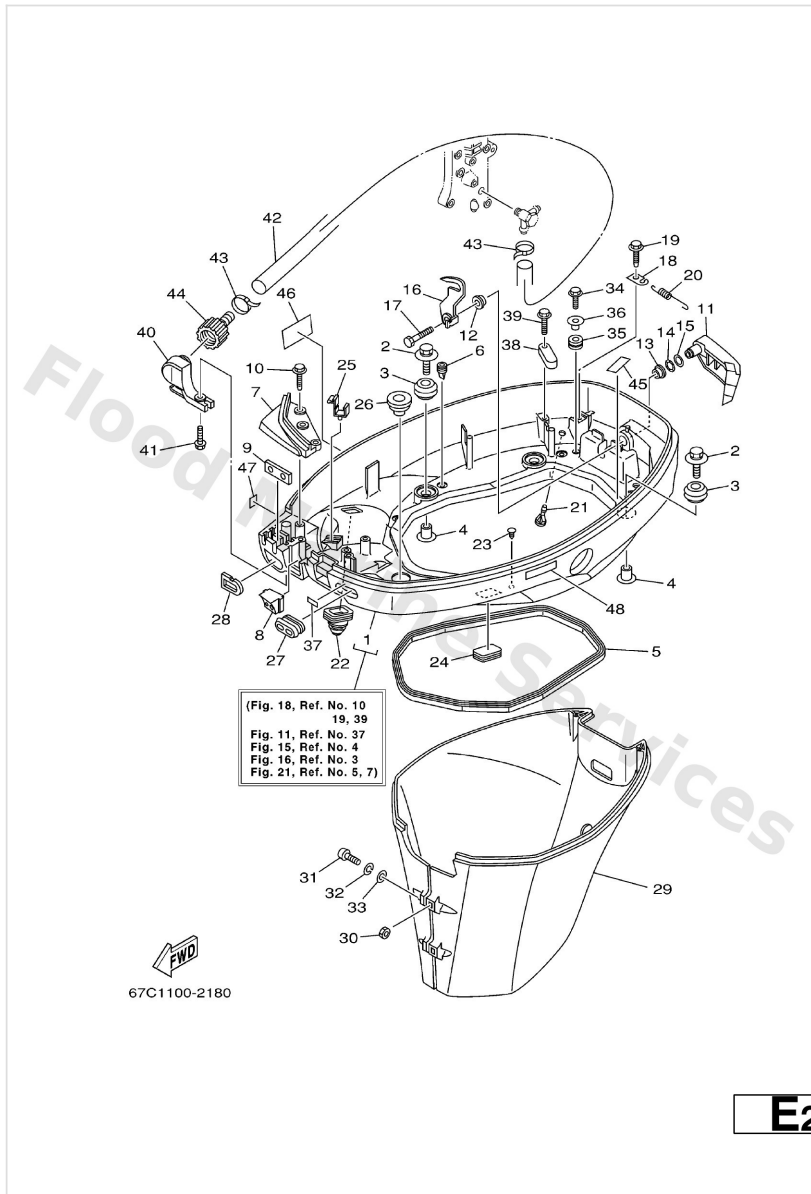

Bottom Cowling

Ref	Part	
46	62Y1344440 Mark FOR USA,OCEANIA	Buy now
46	62Y1344450 Mark FOR CANADA,CARIB	Buy now
47	6A12817600 Label Caution FOR CARIB	Buy now
48	6E38257H00 Plate Mark FOR CARIB	Buy now