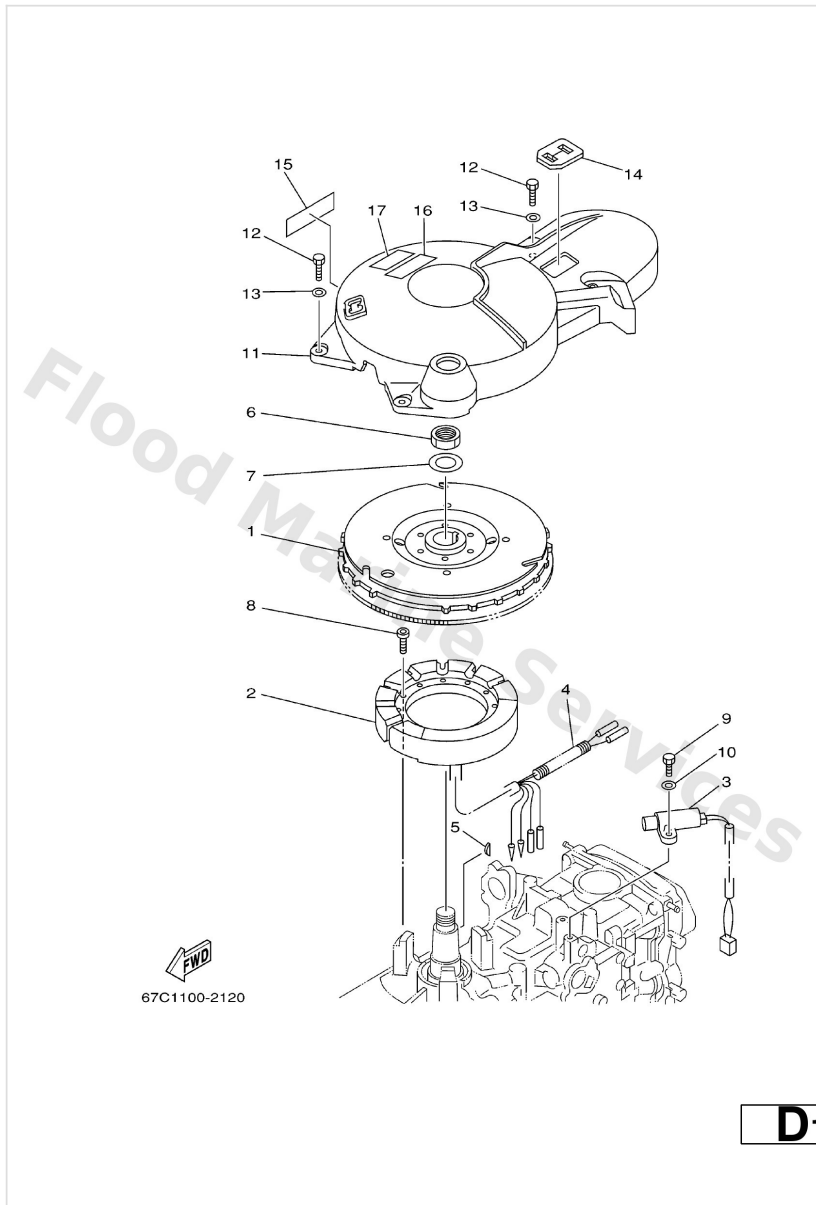

Generator

Ref	Part	
1	65W8555001 Rotor assembly MHD-F40-FOR USA	Buy now
1	65W8555011 Rotor assembly	Buy now
2	65W8551000 Stator assembly	Buy now
2	65W8551010 Stator assembly MHD-F40-FOR USA	Buy now
3	65W8558000 Coil, pulser	Buy now
4	9044610M82 Hose	Buy now
5	65W1154500 Key, woodruff	Buy now
6	9017020137 Nut, hexagon(663)	Buy now
7	9020121M18 Washer, plate (663)	Buy now
8	9138005025 Bolt, hex. socket head	Buy now
8	9138005030 Bolt,socket MHD-F40-FOR USA	Buy now
9	9709505016 Bolt(6a1)	Buy now
10	9299505600 Washer, plain (646)	Buy now
11	67C8133700 Cover, flywheel	Buy now
12	9709506025 Bolt	Buy now