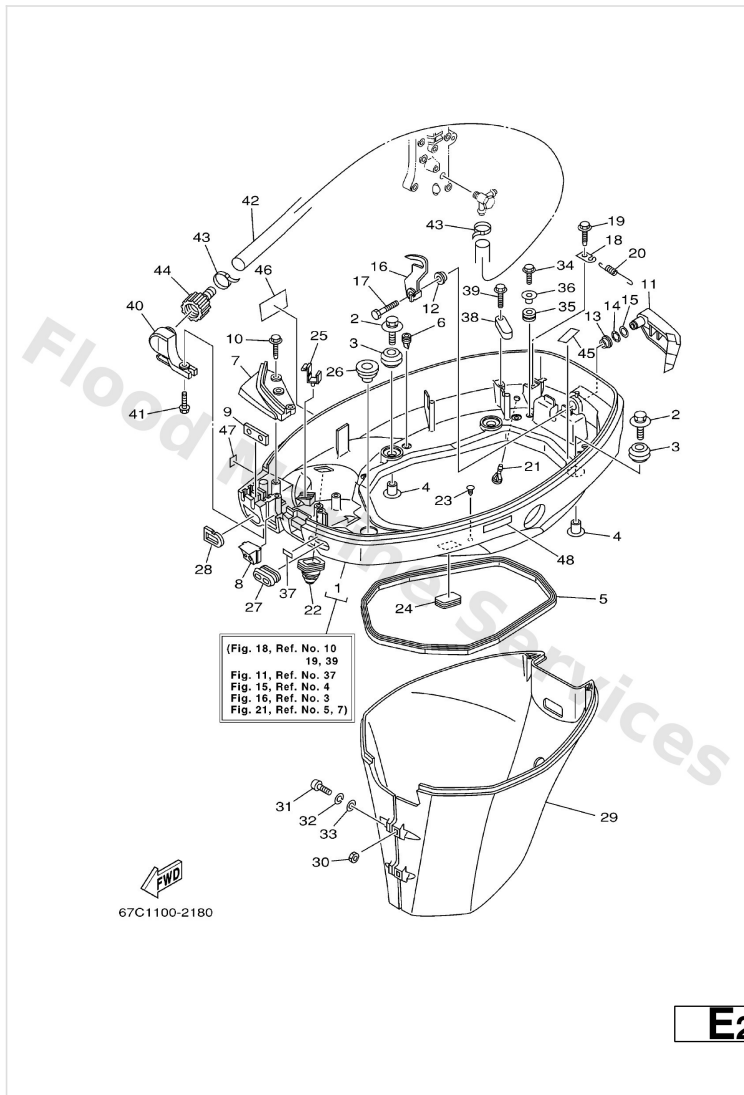

Bottom Cowling

Ref	Part	
16	67C4281601 Lever, clamp	Buy now
17	9709506012 Bolt(gh1)	Buy now
18	66T4314400 Hook, spring	Buy now
41	9010906M86 Bolt FLUSHING KIT	Buy now
20	9050618M40 Spring, tension	Buy now
21	6H34439101 Nipple, hose	Buy now
22	65W4272410 Grommet FOR FLUSHING KIT	Buy now
22	6H14272620 Grommet FOR FLUSHING KIT	Buy now
22	6884272610 Grommet FOR STD	Buy now
22	6H14272610 Grommet FOR STD	Buy now
22	6H44272600 Grommet STD (FOR OCEANIA)	Buy now
23	9033807004 Plug	Buy now
25	9046409M13 Clamp (6h1)	Buy now
26	6764272700 Grommet 4	Buy now
27	6H34272700 Grommet	Buy now