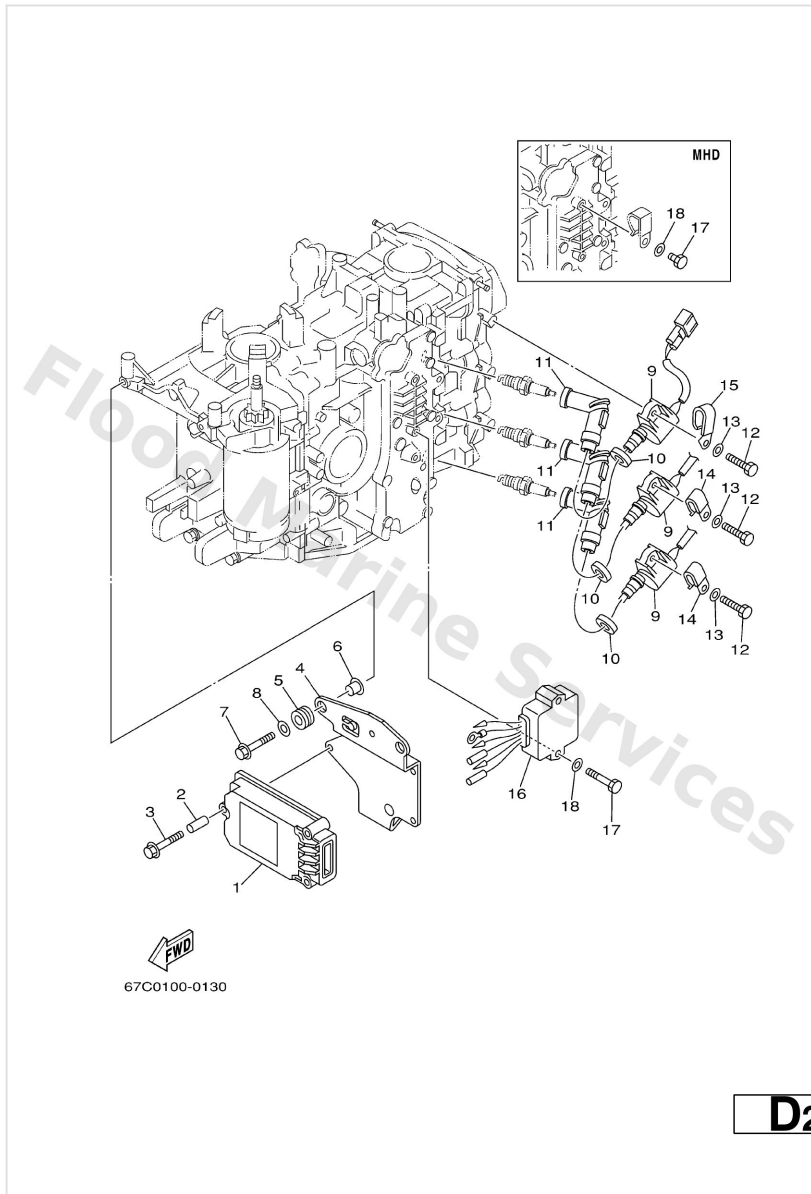

Electrical 1

Ref	Part	
16	65W8196000 Rectifier & regulator assembly	Buy now
17	9709506012 Bolt(gh1)	Buy now
17	9709506040 Bolt (682)	Buy now