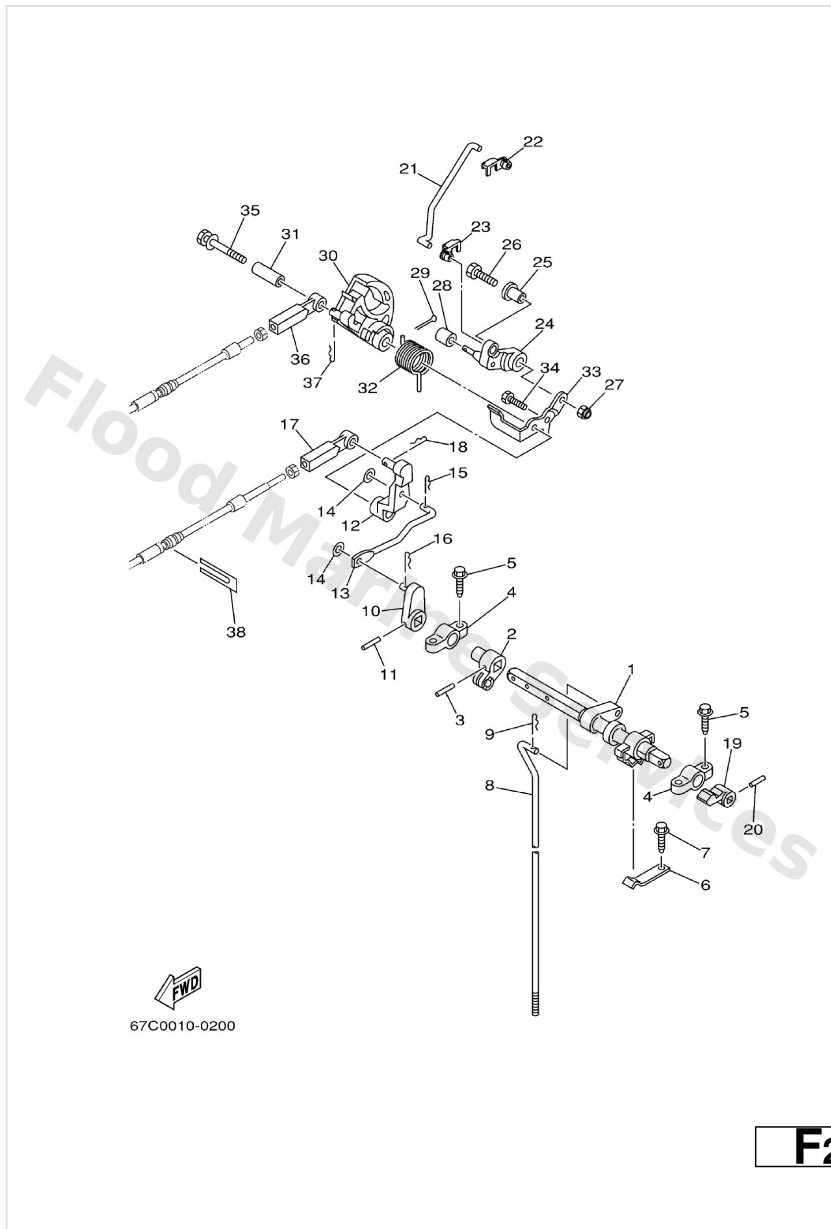

Control

Ref	Part	
1	67C4412100 Lever, Shift Rod	Buy now
2	66M4412200 Bushing, shift rod lever	Buy now
3	9025403M05 Pin, spring	Buy now
4	6F54166200 Bracket 2	Buy now
5	9010906M81 Bolt	Buy now
6	67C4411600 Spring	Buy now
7	9010906M86 Bolt	Buy now
8	67C4414300 Rod Shift S	Buy now
8	67C4414310 Rod, shift L	Buy now
9	9046818008 Clip 620436610000	Buy now
10	65W4414200 Joint	Buy now
12	67C4412500 Lever, shift rod	Buy now
13	67C4419200 Link, shift rod	Buy now
14	9020105M06 Washer, plate(61u)	Buy now
15	9046810005 Pin, hair 6264123500	Buy now