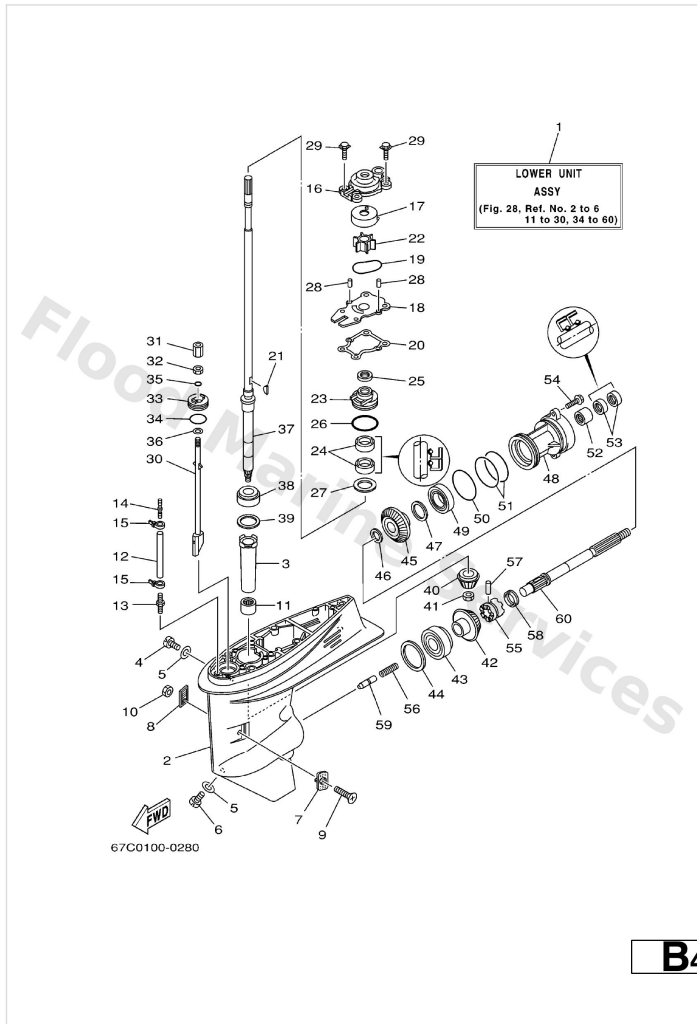

Lower Casing. Drive 1

B4

Ref	Part	
40	66T4555100 Pinion	Buy now
41	9017012138 Nut hexagon(663)	Buy now
42	66T4556001 Gear	Buy now
43	9333200003 Brg,cyl-cal roller 318g ky	Buy now
44	663455670110 Shim (t:0.10mm) UR	Buy now
44	663455670112 Shim (t:0.12mm) UR	Buy now
44	663455670115 Shim (t:0.15mm) UR	Buy now
44	663455670118 Shim (t:0.18mm) UR	Buy now
44	663455670130 Shim (t:0.30mm) UR	Buy now
44	663455670140 Shim (t:0.40mm) UR	Buy now
44	663455670150 Shim (t:0.50mm) UR	Buy now
45	66T4557100 Gear	Buy now
46	9020122429 Washer, plate(663)	Buy now
47	63D455770010 Shim (t:0.10mm) UR	Buy now
47	63D455770012 Shim (t:0.12mm) UR	Buy now