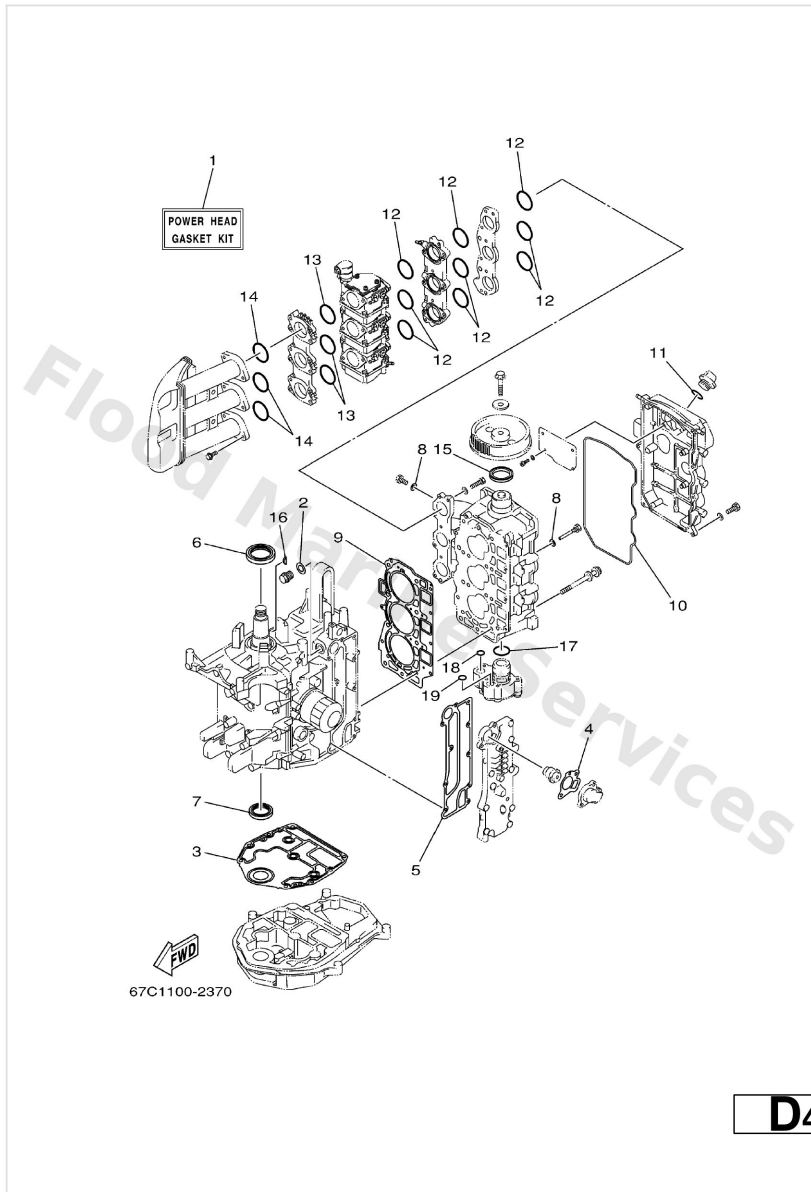

Repair Kit 1

Ref	Part	
1	67CW000102 -	Buy now
2	9043014115 Gasket (663)	Buy now
3	69W1135100 Gasket, cylinder	Buy now
4	62Y1241400 Gasket, cover	Buy now
5	67C4111410 Gasket, exhaust outer cover	Buy now
6	9310243M42 Oil seal(62y)	Buy now
7	9310235M47 Oil seal(62y)	Buy now
8	9043006014 Gasket 256113960000	Buy now
9	67C1118101 Gasket, cylinder head 1	Buy now
10	67C1135600 Seal, cylinder 2	Buy now
11	9321024M79 O-ring	Buy now
12	67C1456100 O-ring	Buy now
13	67C1456200 O-ring	Buy now
14	9321034MJ6 O-ring	Buy now
15	9310237M40 Oil seal(62y)	Buy now