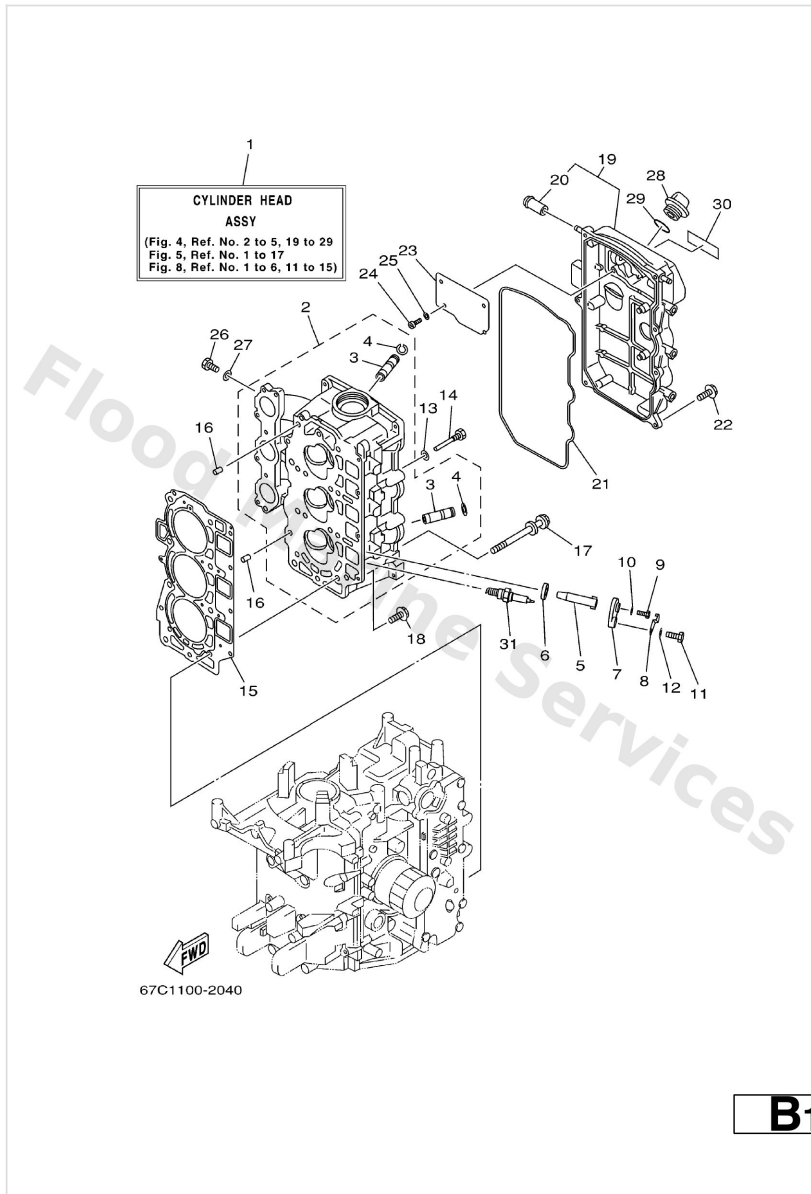

Cylinder. Crankcase 2

Ref	Part	
31	9470100375 Plug, spark (dpr6ea-9)(62y)	Buy now