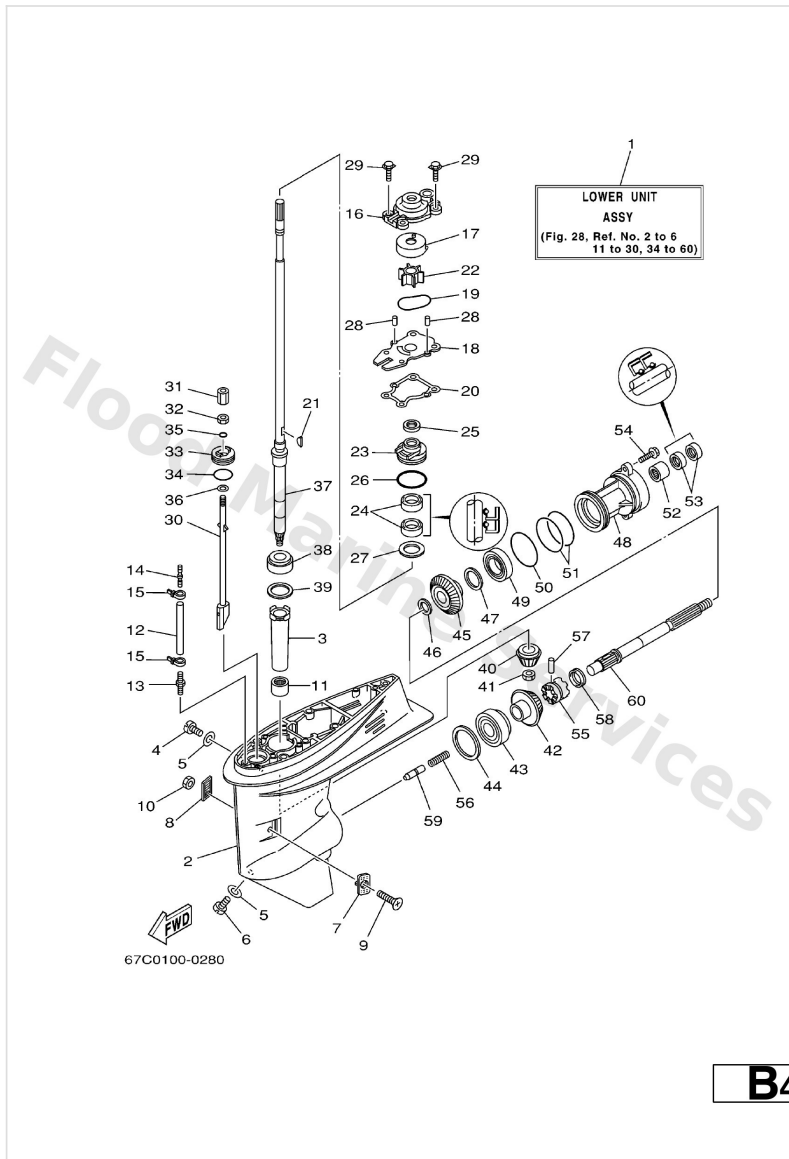

Lower Casing. Drive 1

Ref	Part	
47	63D455770015 Shim (t:0.15mm) UR	Buy now
47	63D455770018 Shim (t:0.18mm) UR	Buy now
47	63D455770030 Shim (t:0.30mm) UR	Buy now
47	63D455770040 Shim (t:0.40mm) UR	Buy now
47	63D455770050 Shim (t:0.50mm) UR	Buy now
49	93306001U1 Bearing(62x)	Buy now
50	9321069MG6 O-ring	Buy now
51	9321074MG5 O-ring (xea)	Buy now
52	9331722204 Brg,cyl-cal roller 25.5g nt	Buy now
53	9310122M00 Oil seal (22x36x6-663)	Buy now
54	9010508M61 Bolt, washer based(62x)	Buy now
55	66T4563100 Clutch, dog	Buy now
56	9050118M01 Spring, compression	Buy now
57	9025006023 Pin, strait (663)	Buy now
58	67C4563300 Ring, cross pin	Buy now