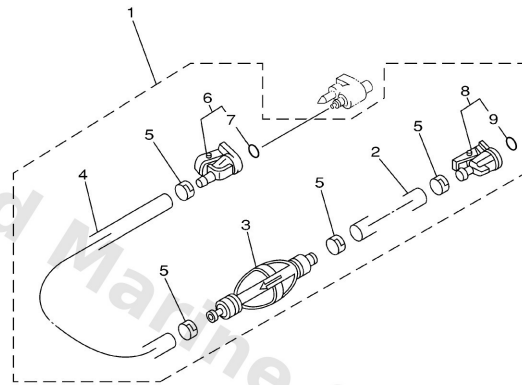

Fuel 2

67C0100-0100

C5

Ref	Part	
1	6Y12430653 Fuel pipe comp. 1 AP FOR USA	Buy now
2	9044511M06 Hose (I3000)	Buy now
3	6Y12436052 Primer pump assembly	Buy now
4	9044511M05 Hose (I1000)	Buy now
5	6502435151 Band 1	Buy now
6	6G12430503 Fuel pipe joint comp. 2	Buy now
7	9321008287 O-ring (655)	Buy now
8	6Y12430504 Fuel pipe joint comp. 2	Buy now