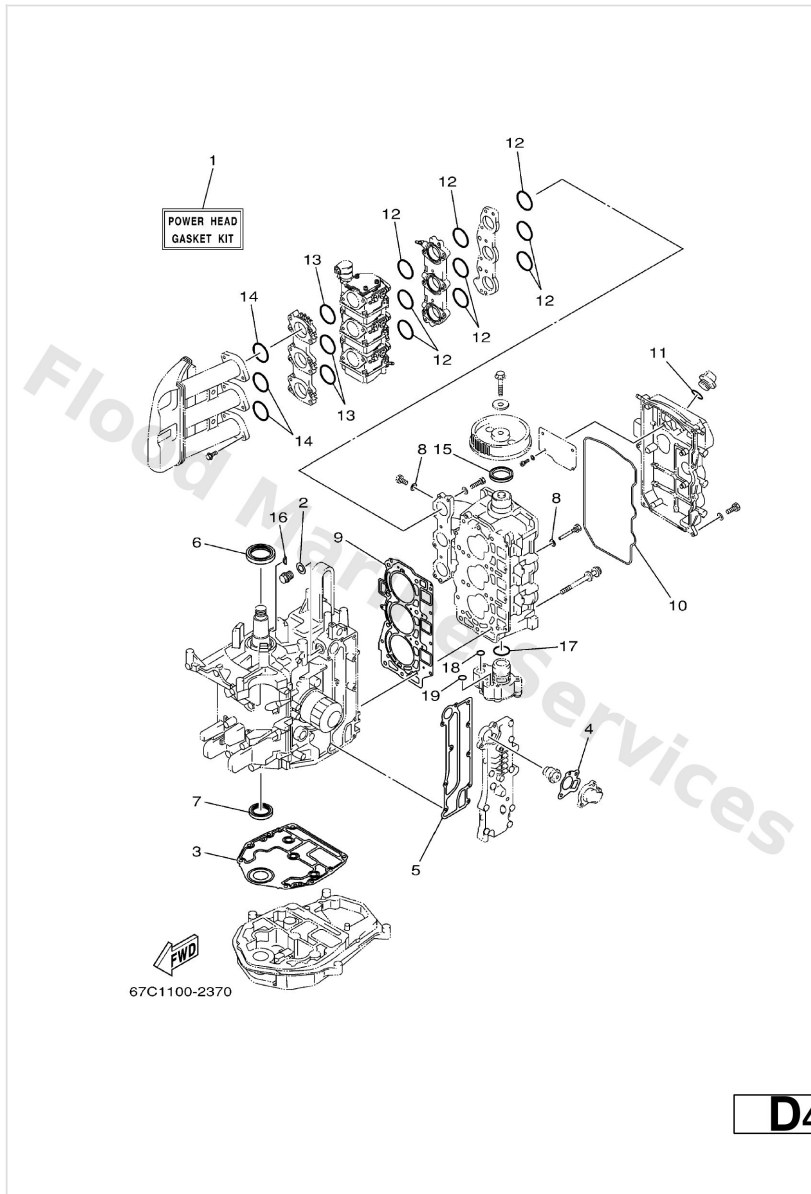

Repair Kit 1

Ref	Part	
16	9028004M06 Key, woodruff(6a1)	Buy now
17	9321033MH2 O-ring(62y)	Buy now
18	9321012MG9 O-ring(62y)	Buy now
19	9321014515 O-ring (11h)	Buy now