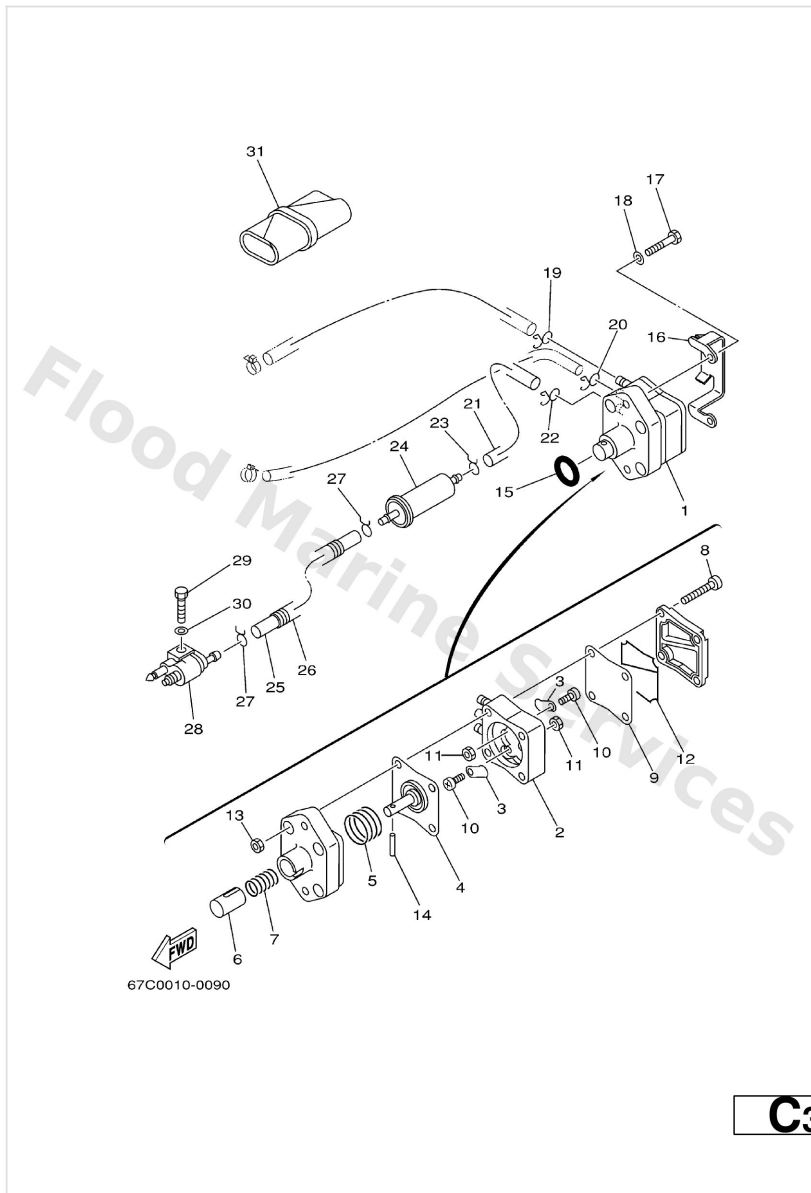

Fuel 1

Ref	Part	
1	62Y2441002 Fuel pump assembly	Buy now
2	62Y2441300 Body 4	Buy now
3	62Y2442101 Valve, check	Buy now
4	62Y2441102 Diaphragm	Buy now
5	62Y2442300 Spring, diaphragm	Buy now
6	62Y1313101 Plunger	Buy now
7	62Y2445400 Spring	Buy now
8	62Y2444400 Screw	Buy now
9	62Y2447100 Diaphragm	Buy now
10	6A01432500 Screw, pan head	Buy now
11	9538003600 Nut (6g8)	Buy now
12	62Y2445200 Packing	Buy now
13	9538005600 Nut, hexagon (663)	Buy now
14	62Y2437401 Pin	Buy now
15	9321024M79 O-ring	Buy now