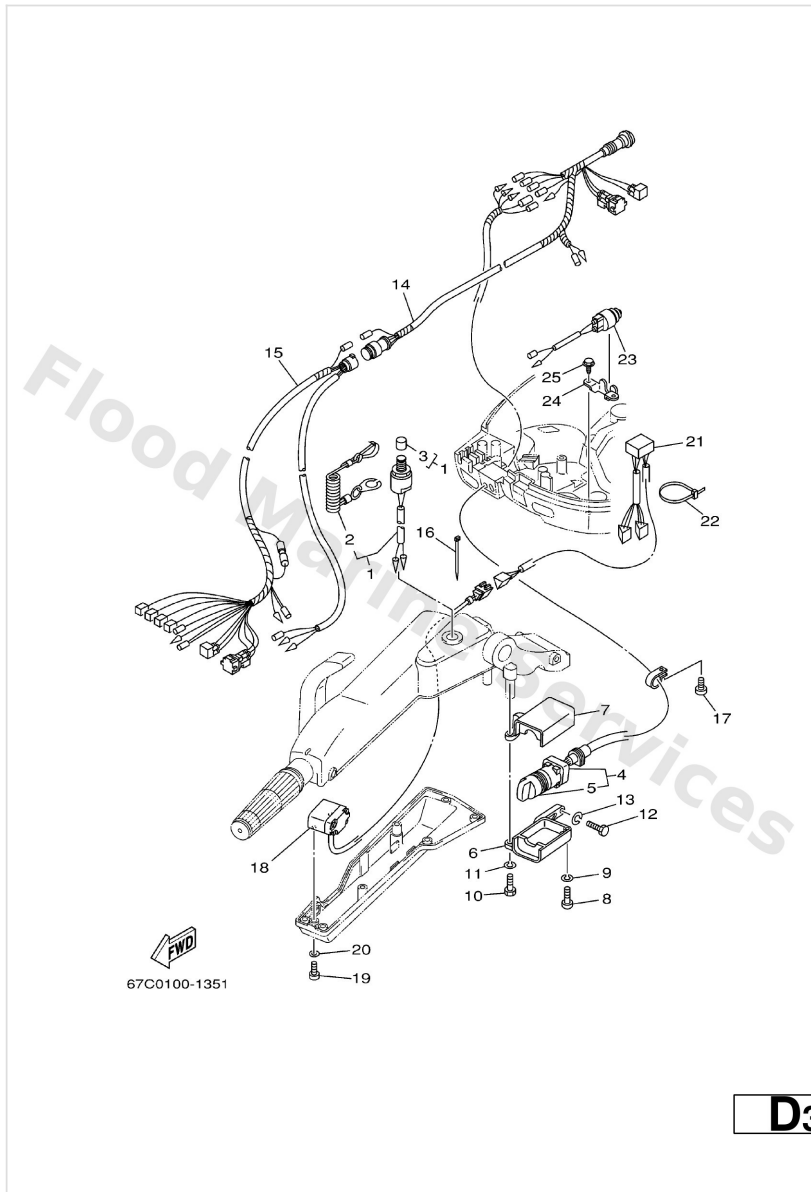

Optional Parts

Ref	Part	
20	9299506600 Washer, plain (646) AP	Buy now
21	63D8372800 Connector assembly AP	Buy now
22	9046513M24 Band, switch cord AP	Buy now
23	6F58254000 Neutral switch assembly AP	Buy now
24	6J88255400 Stay, neutral switch AP	Buy now
25	9010906M86 Bolt AP	Buy now