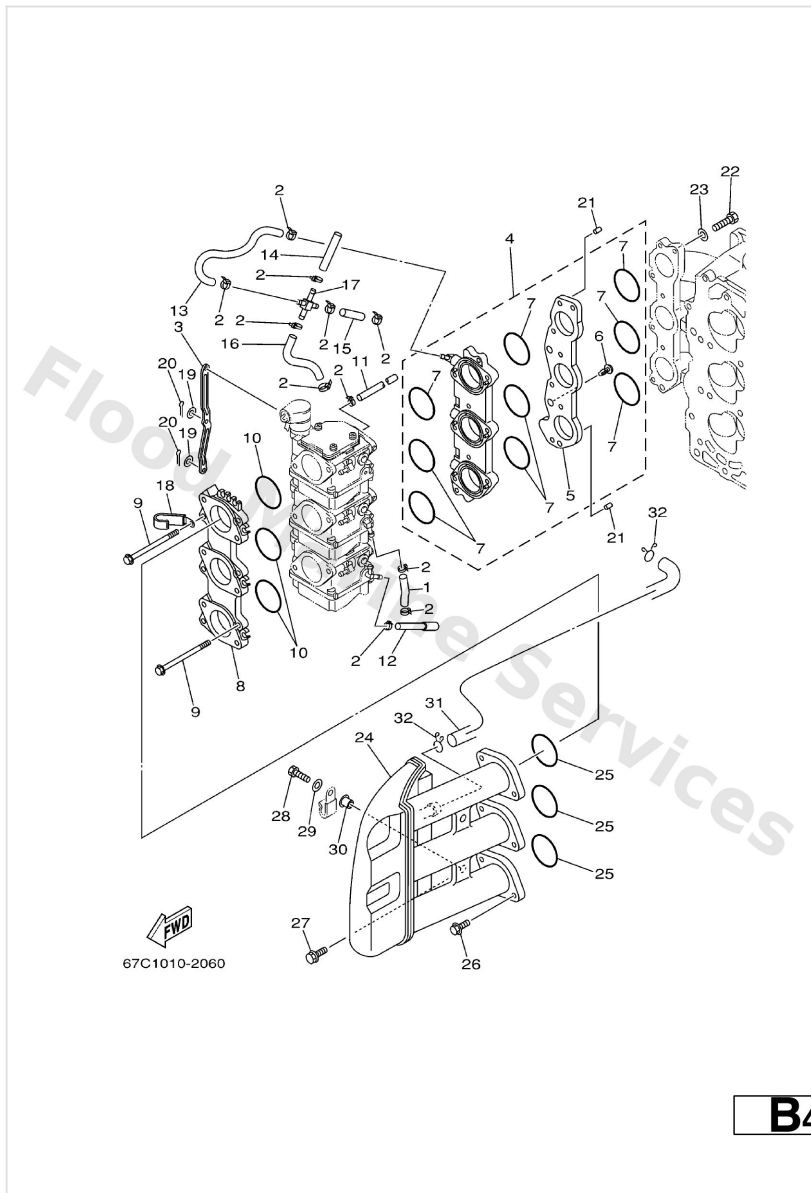

Intake

Ref	Part	
1	9044509M34 Hose	Buy now
2	9046511M10 Clamp	Buy now
3	67C1458500 Link, accel.	Buy now
4	67C1358900 Carburetor joint comp.	Buy now
5	67C1427100 Insulator	Buy now
6	9033804M17 Plug(62y)	Buy now
7	67C1456100 O-ring	Buy now
8	67C142430094 Plate	Buy now
9	9759506590 Bolt(62y)	Buy now
10	67C1456200 O-ring	Buy now
11	67C1397100 Pipe, fuel 1	Buy now
12	67C1397200 Pipe, fuel 2	Buy now
13	67C1397300 Pipe, fuel 3	Buy now
14	67C1429400 Pipe, Fuel 4	Buy now
15	67C1397500 Pipe, fuel 5	Buy now