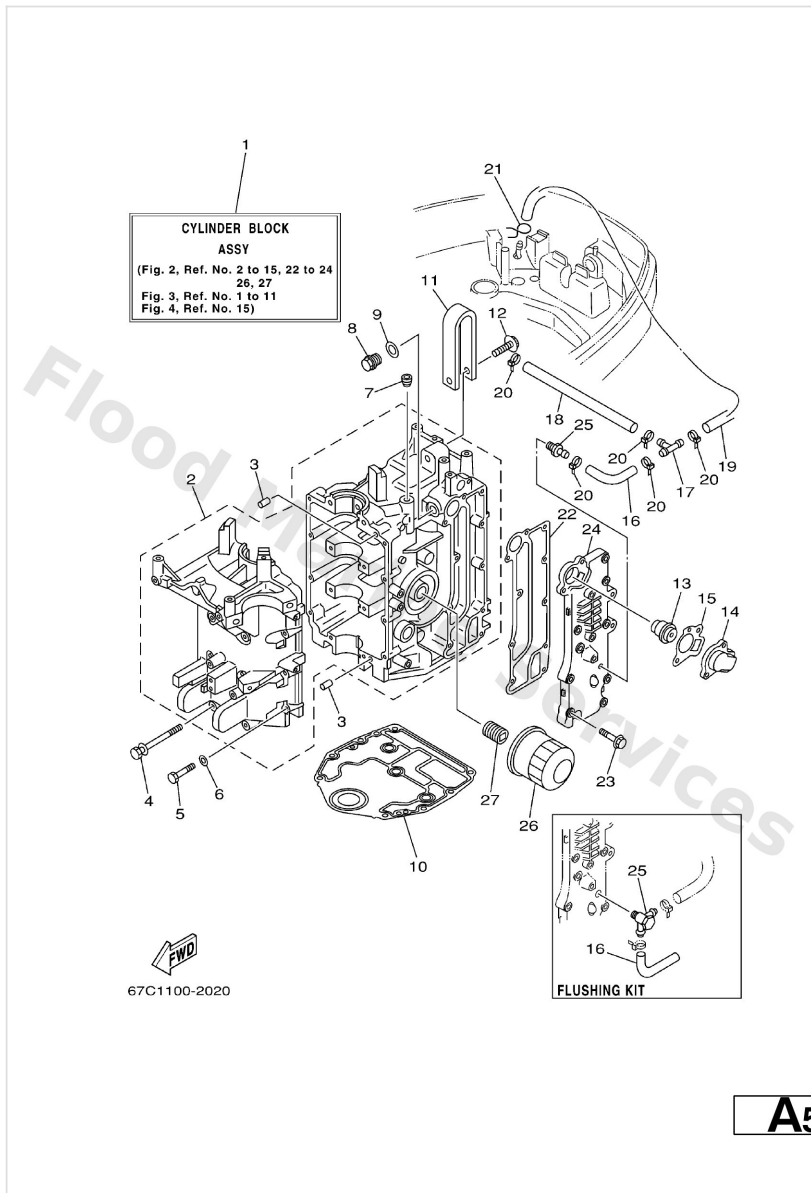

Cylinder. Crankcase 1

Ref	Part	
18	9044509095 Hose (L260)	Buy now
19	9044509105 Hose (L420)	Buy now
20	9046511M10 Clamp	Buy now
21	9046708004 Clip, pipe 6162435600	Buy now
22	67C4111410 Gasket, exhaust outer cover	Buy now
23	9011906MA5 Bolt, with washer	Buy now
24	67C41113011S Outer cover, exhaust	Buy now
25	62Y1137201 Nipple, hose FOR FLUSHING KIT	Buy now
25	62Y1248100 Pipe 1 FOR STD	Buy now
26	5GH1344000 Element assembly, oil cleaner	Buy now
27	9040120M00 Bolt, union(62y)	Buy now