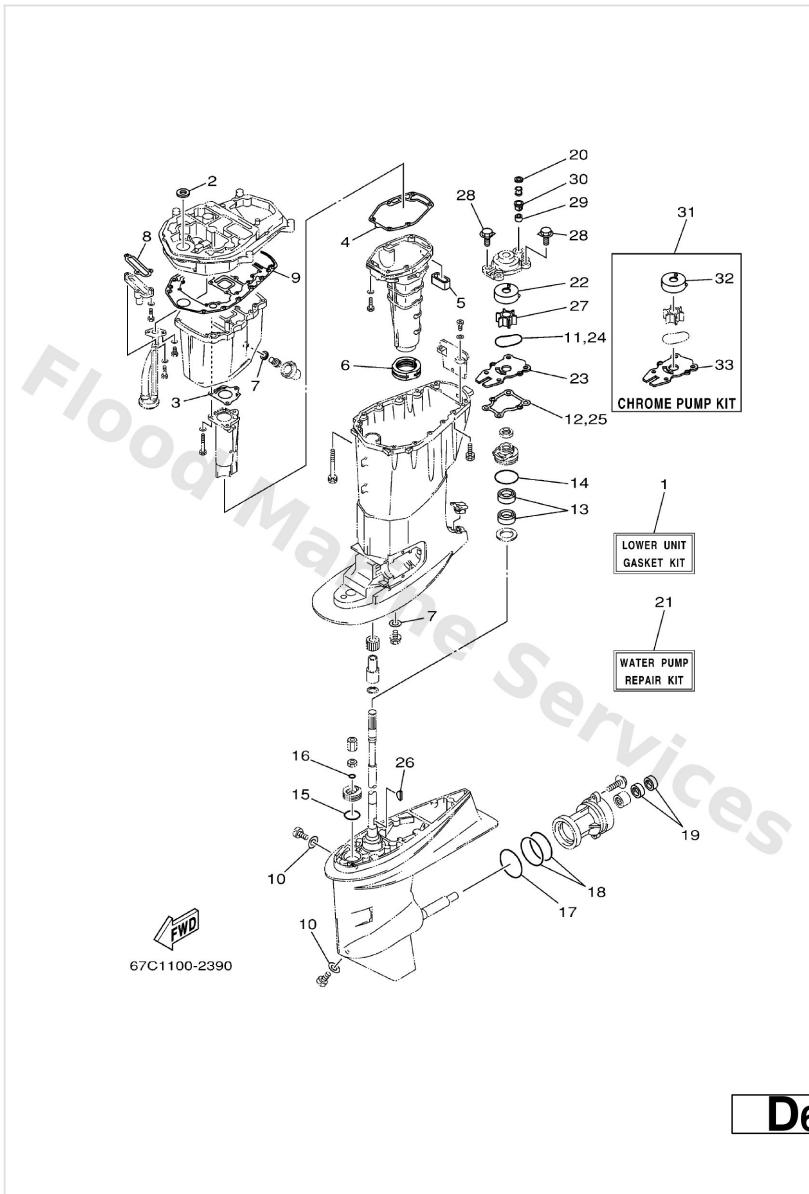

Repair Kit 3

Ref	Part	
33	66T4432340 Outer plate, cartridge	Buy now