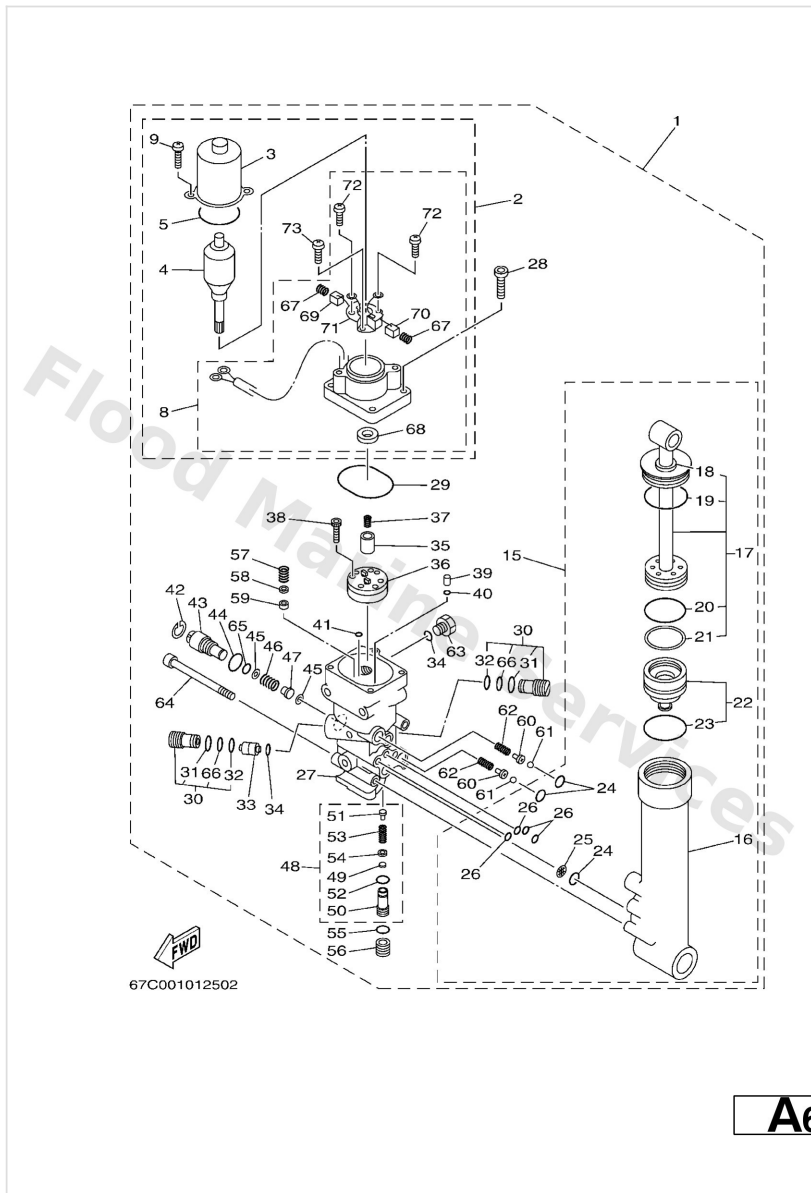

Power Trim & Tilt Assy

Ref	Part	
40	65W4386100 O-ring	Buy now
41	65W4386200 O-ring	Buy now
42	6H14387500 Ring, snap	Buy now
43	6H14384500 Screw, manual release	Buy now
44	9321018397 O-ring (6g5)	Buy now
45	6H14384700 Seat, manual valve	Buy now
46	65W4385400 Spring, manual release	Buy now
47	65W4382A00 Adaptor 1	Buy now
48	CS24380381 Case valve comp.	Buy now
49	6H14384G11 Seal, relief valve	Buy now
50	CS24385180 Seat, relief valve	Buy now
51	67F4384300 Screw, valve lock	Buy now
52	9321010M74 O-ring	Buy now
53	6H14385610 Spring, down relief	Buy now
54	6H14384410 Pin, valve support	Buy now