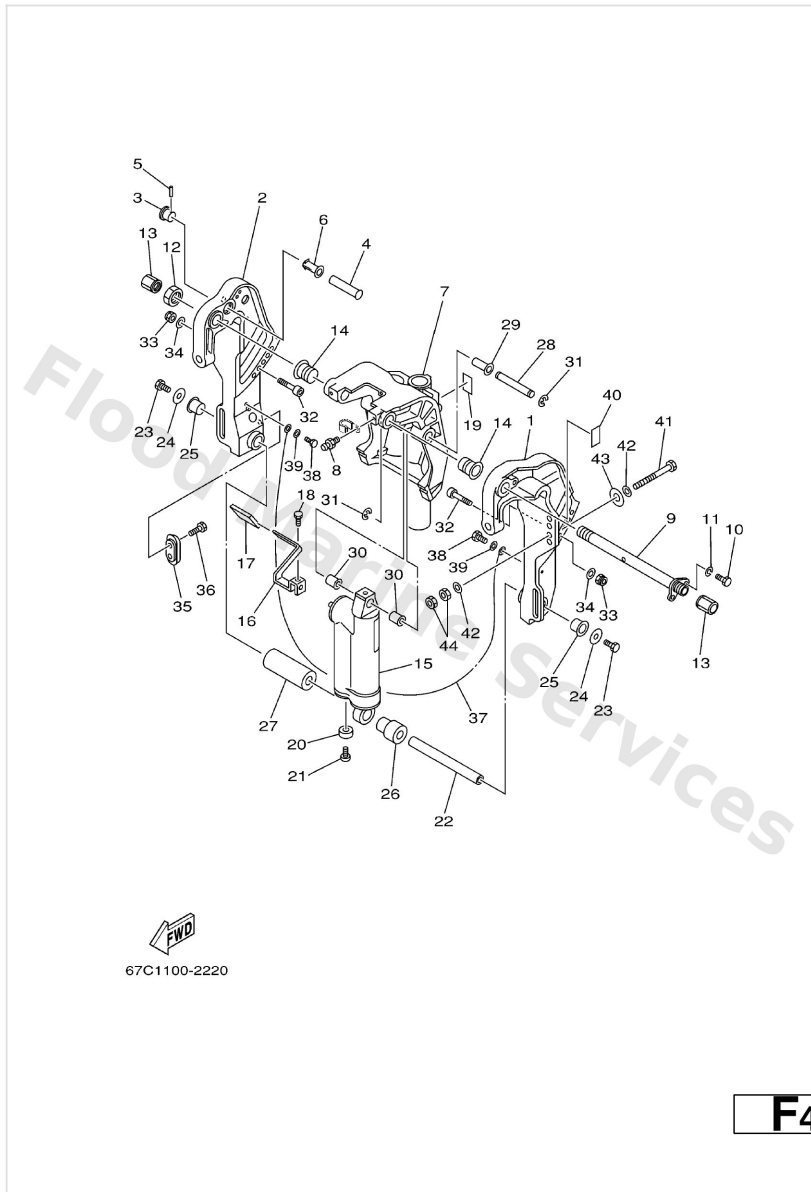

Bracket 1

Ref	Part	
1	67C43111104D Bracket, clamp 1	Buy now
3	65W4319200 Knob, stopper	Buy now
4	65W4319100 Shaft, stopper	Buy now
5	9169030018 926-51502-00 pin, spring (700)	Buy now
6	9038614MA1 Bush	Buy now
8	9370006M03 Nipple, grease(6a1)	Buy now
9	6K94313101 Bolt, clamp bracket	Buy now
10	9709508020 Bolt, hexagon	Buy now
11	9299508100 Ybs67-8 washer, spring	Buy now
12	9018522M11 Nut, self-locking	Buy now
13	6G54314501 Cap, clamp bracket	Buy now
14	9038622MA4 Bush	Buy now
16	67C4363100 Lever, tilt	Buy now
17	6824331801 Cover	Buy now
18	9709506010 Bolt	Buy now