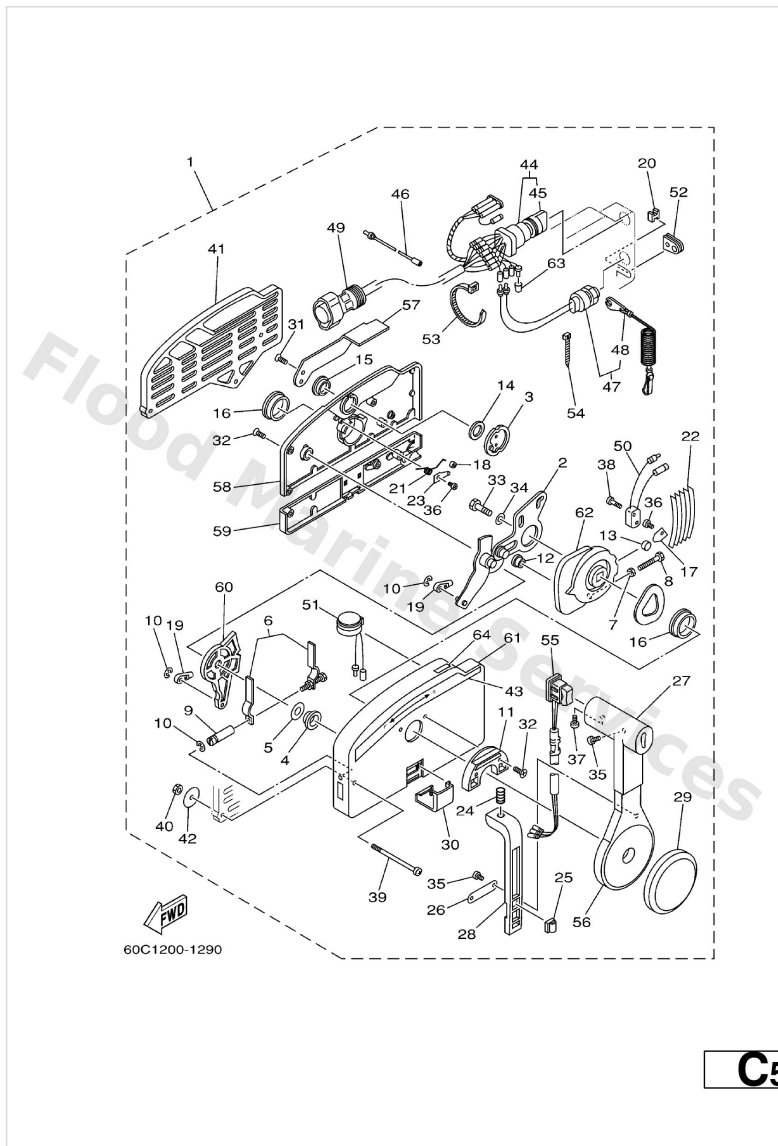

Remote Control Assy

Ref	Part	
1	70348201A2 Remote control assembly (10p) AP	Buy now
1	7034820517 Remote control assembly (10p, ptt) AP F40-WITH PT/T SW.	Buy now
1	70348205A4 Remote control assembly (10p, ptt) AP WITH PT/T SW.	Buy now
2	7034826101 Arm, throttle	Buy now
3	7034815300 Shaft, free accel.	Buy now
4	7034823500 Bushing	Buy now
5	7034826800 Spacer 3	Buy now
6	7034826400 Throttle, friction	Buy now
7	9538005600 Nut, hexagon (663)	Buy now
8	9738005025 Bolt	Buy now
9	7034826500 Shaft Friction	Buy now
10	9343006024 Circlip (701)	Buy now
11	7034824500 Plate, lock	Buy now
12	7034825200 Roller, cam	Buy now
13	7014824800 Roller, free accel	Buy now