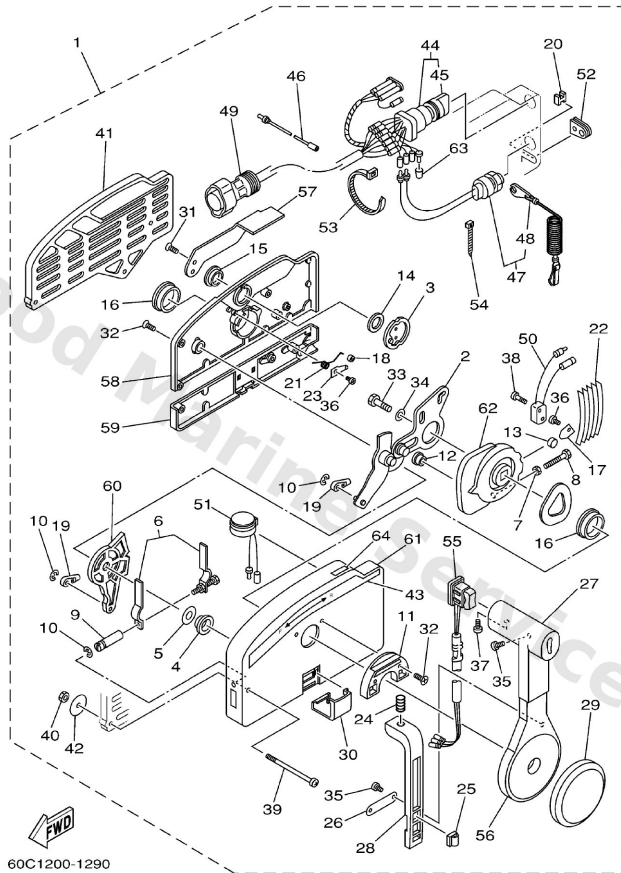

Remote Control Assy

C5

Ref	Part	
55	7038256302 Trim & tilt switch assembly WITH PT/T SW.	Buy now
56	7034822100 Grip	Buy now
57	7034815200 Knob, free accel	Buy now
58	7034821200 Rear housing	Buy now
59	7034821300 Back, panel	Buy now
60	7034827100 Arm, shift	Buy now
61	7034821101 Housing,1	Buy now
62	7034823200 Drive gear	Buy now
63	7038254200 Cap FOR 703-48205-A4	Buy now
64	7034821800 Graphic EXCEPT	Buy now