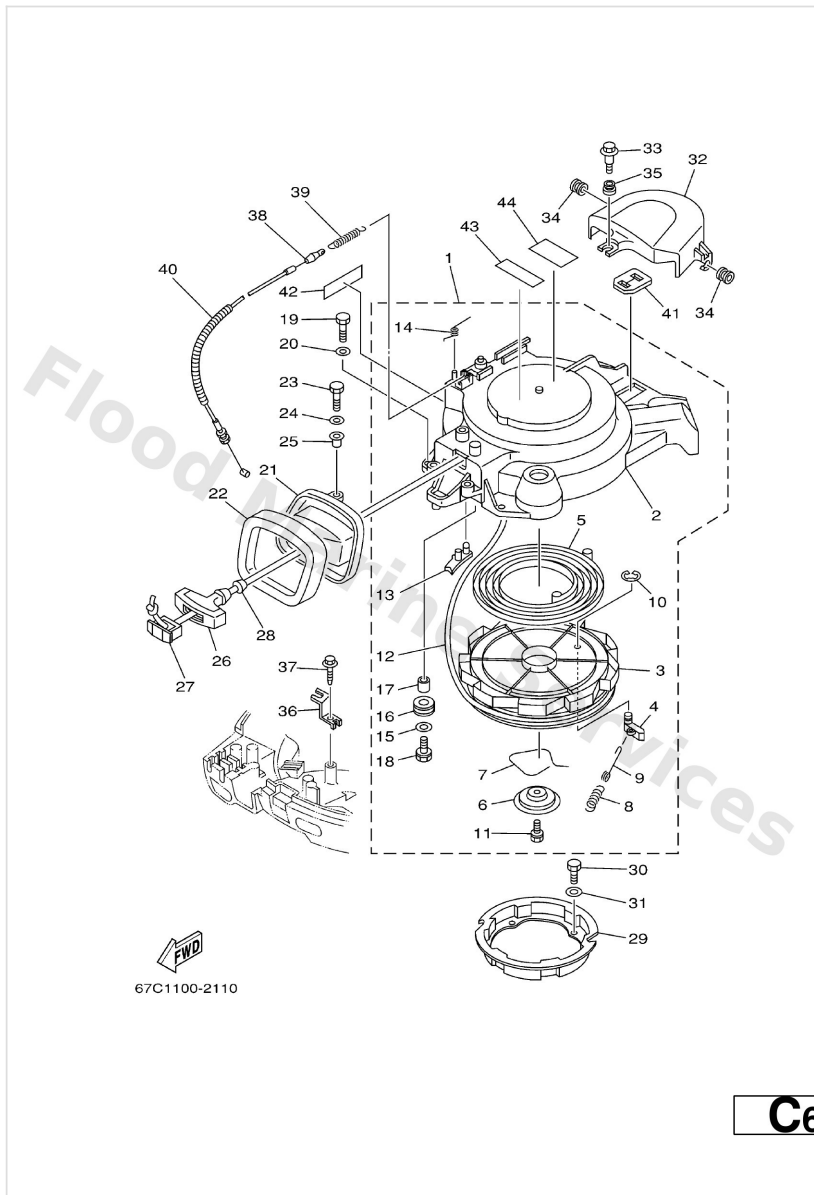

Starter

Ref	Part	
34	9048010M16 Grommet(6j8)	Buy now
35	9048012072 Grommet(53y)	Buy now
36	66M1577400 Stay 4	Buy now
37	9010906M86 Bolt	Buy now
38	67C1577000 Cable comp., starter stop	Buy now
39	66T1573100 Retainer, spring	Buy now
40	9044610M86 Hose	Buy now
41	65W8163910 Cover	Buy now
42	62Y1343740 Mark, Caution FOR USA,OCEANIA	Buy now
42	62Y1343750 Mark, Caution FOR CANADA	Buy now
43	6A18362541 Mark 5	Buy now
44	6A18362551 Mark 5 FOR CANADA	Buy now