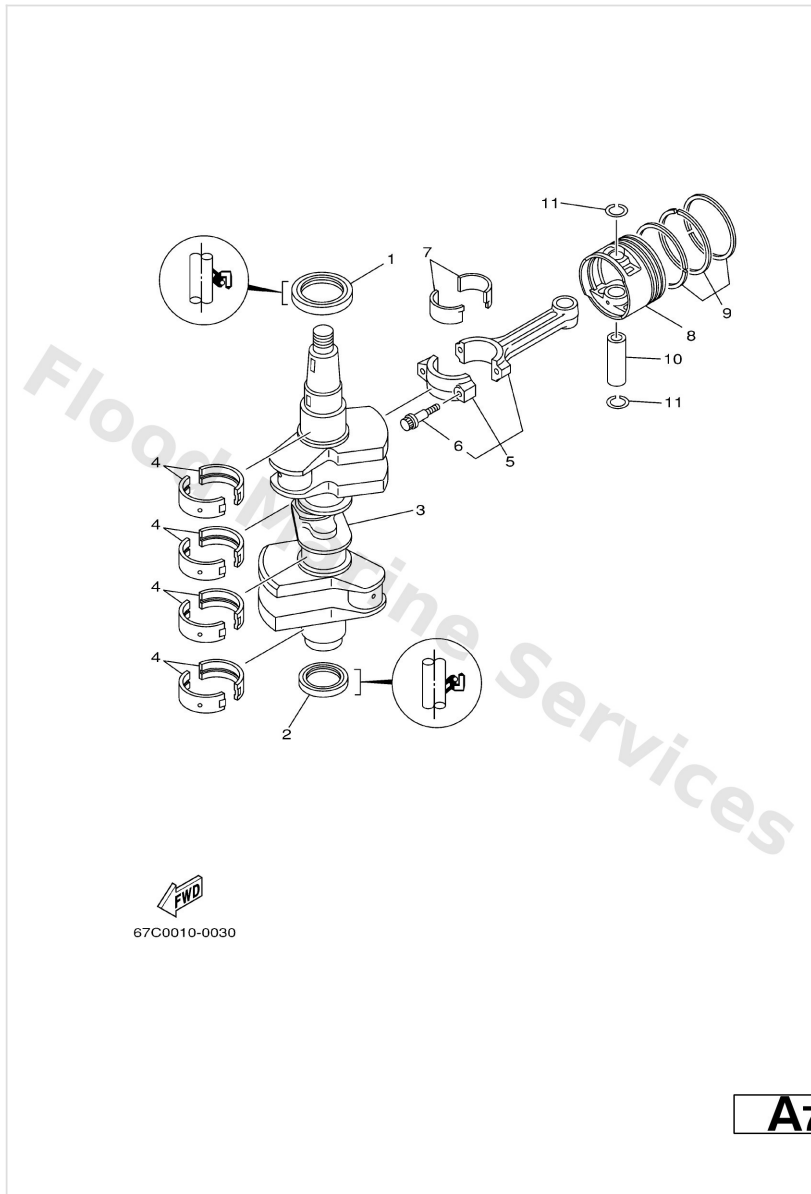

Crankshaft. Piston

Ref	Part	
9	67C1160500 Piston ring set (0.50mm o/s) AP	Buy now
10	62Y1163300 Pin, piston	Buy now
11	9345017129 Circlip(1ar)	Buy now