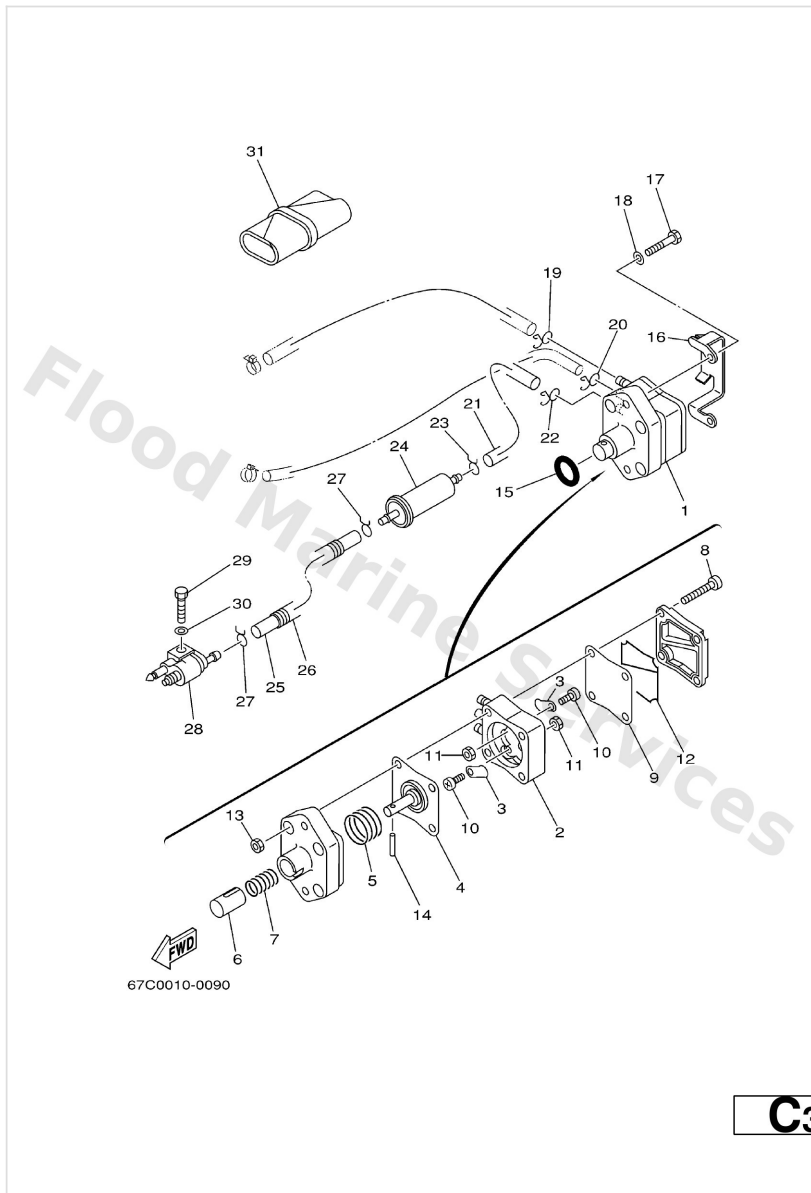

Fuel 1

Ref	Part	
16	65W2447400 Cover	Buy now
17	9709506030 Bolt(jf7)	Buy now
18	9299506600 Washer, plain (646)	Buy now
19	9046710M04 Clip, pipe 1 (6e9)	Buy now
20	9046709M17 Clip(6k8)	Buy now
21	9044510MG6 Hose (l200)	Buy now
23	9046709M03 Clip(6k8)	Buy now
24	65W2425100 Strainer 1	Buy now
25	9044510MH8 Hose 'l430)	Buy now
26	9044614M12 Hose(6tc)	Buy now
28	6G12430402 Fuel pipe joint comp. 1	Buy now
29	9709506025 Bolt	Buy now
31	62Y2810000 Tool kit FOR CANADA,CARIB	Buy now