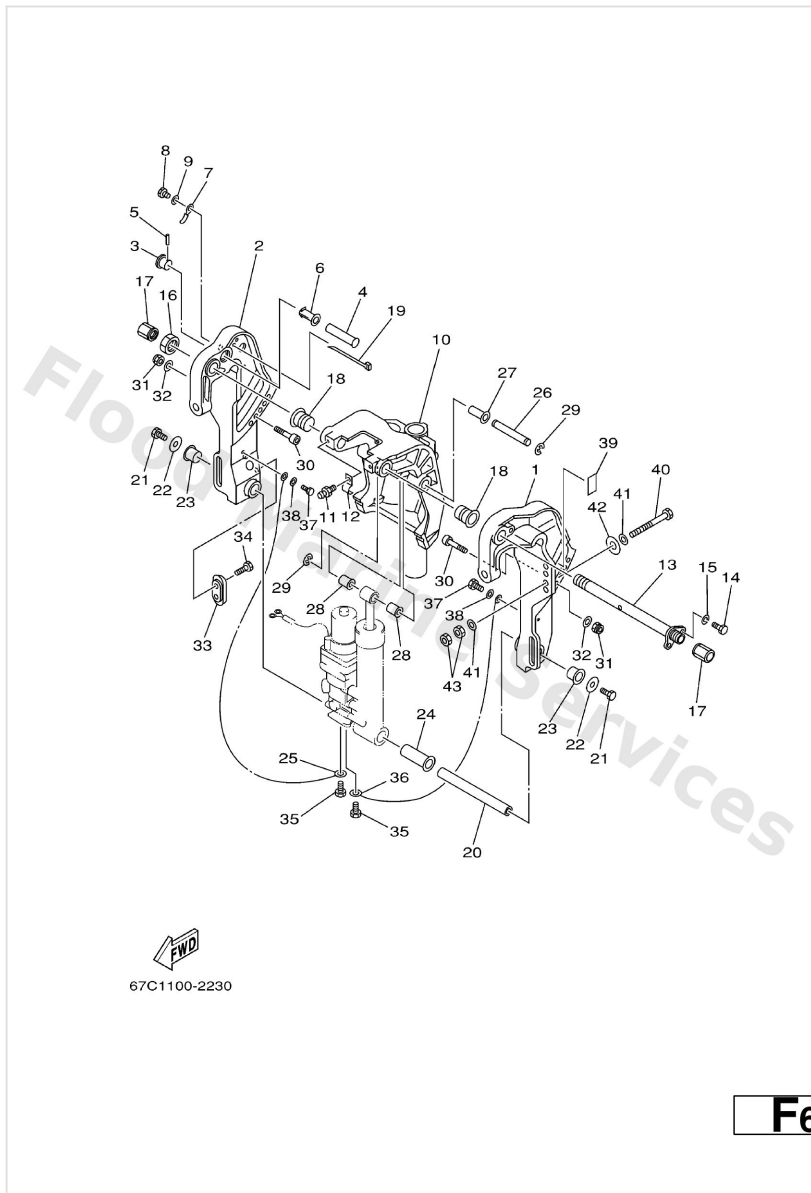

Bracket 2

Ref	Part	
1	67C43111104D Bracket, clamp 1	Buy now
3	65W4319200 Knob, stopper	Buy now
4	65W4319100 Shaft, stopper	Buy now
5	9169030018 926-51502-00 pin, spring (700)	Buy now
6	9038614MA1 Bush	Buy now
7	9046510M77 Clamp	Buy now
8	9709506014 Bolt(gj3)	Buy now
9	9299506600 Washer, plain (646)	Buy now
11	9370006M03 Nipple, grease(6a1)	Buy now
12	9046508M63 Clamp(61u)	Buy now
13	6K94313101 Bolt, clamp bracket	Buy now
14	9709508020 Bolt, hexagon	Buy now
15	9299508100 Ybs67-8 washer, spring	Buy now
16	9018522M11 Nut, self-locking	Buy now
17	6G54314501 Cap, clamp bracket	Buy now