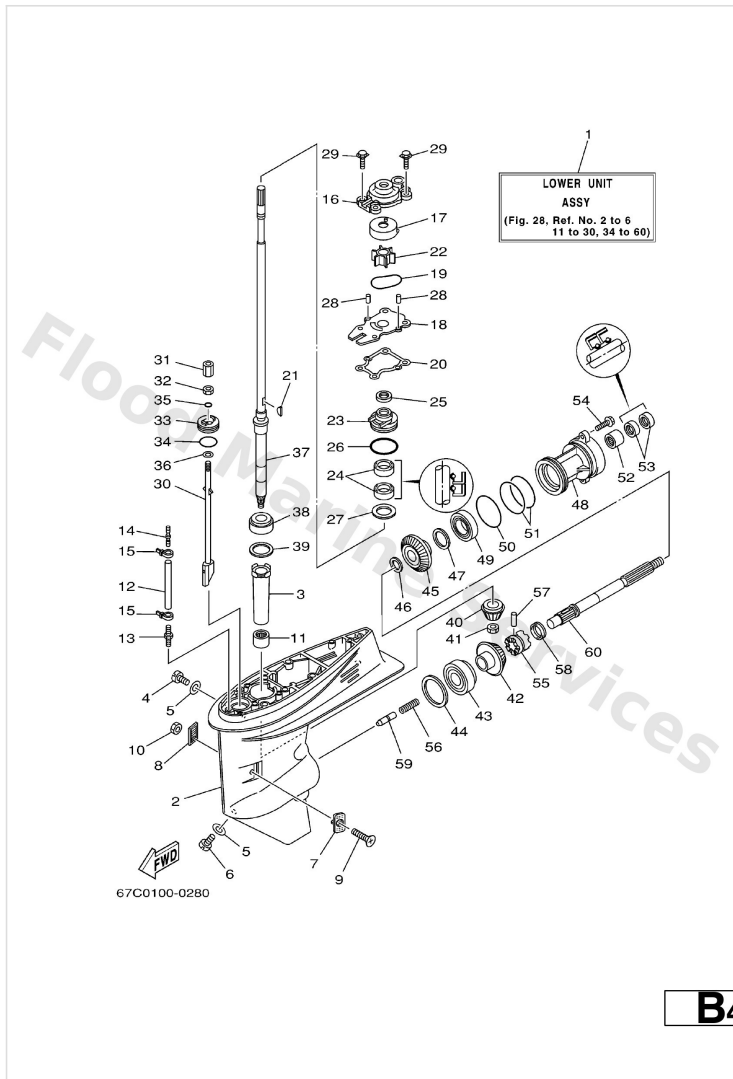

Lower Casing. Drive 1

Ref	Part	
32	9538006700 Nut	Buy now
33	66T4532100 Plate	Buy now
34	9321033MG4 O-ring	Buy now
35	9321006ME6 O-ring	Buy now
36	9299006600 Washer, plain (646)	Buy now
37	67C4550100 Drive shaft comp. S	Buy now
37	67C4550110 Drive shaft comp. L	Buy now
38	9333200001 Brg, tapered roller (409)	Buy now
39	663455870110 Shim (t:0.10mm) UR	Buy now
39	663455870112 Shim (t:0.12mm) UR	Buy now
39	663455870115 Shim (t:0.15mm) UR	Buy now
39	663455870118 Shim (t:0.18mm) UR	Buy now
39	663455870130 Shim (t:0,30mm) UR	Buy now
39	663455870140 Shim (t:0.40mm) UR	Buy now
39	663455870150 Shim (t:0.50mm) UR	Buy now