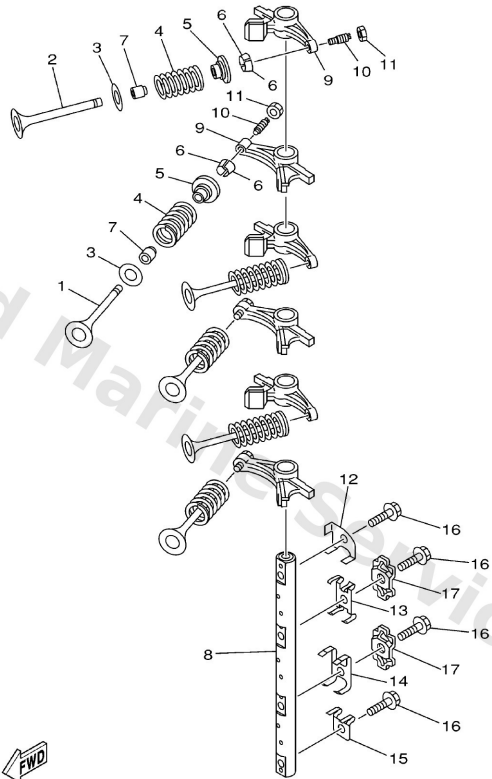

Valve

67C1010-2050

B3

Ref	Part	
1	67C1211100 Valve, intake	Buy now
2	62Y1212100 Valve, exhaust	Buy now
3	62Y1211600 Seat, valve spring	Buy now
4	51Y1211400 Spring, valve outer	Buy now
5	30X1211700 Retainer, valve spring	Buy now
6	30X1211800 Cotter, valve	Buy now
7	51Y1211900 Seal, valve stem	Buy now
8	67C1214600 Shaft Rocker	Buy now
9	65W1215100 Arm, valve rocker	Buy now
10	62Y1215900 Screw Valve Adjusting	Buy now
11	62Y1215800 Nut, lock	Buy now
12	62Y1223800 Plate Bolt Stopper	Buy now
13	62Y1221600 Spring	Buy now
14	62Y1227900 Plate	Buy now
15	67C1211300 Spring, valve inner	Buy now