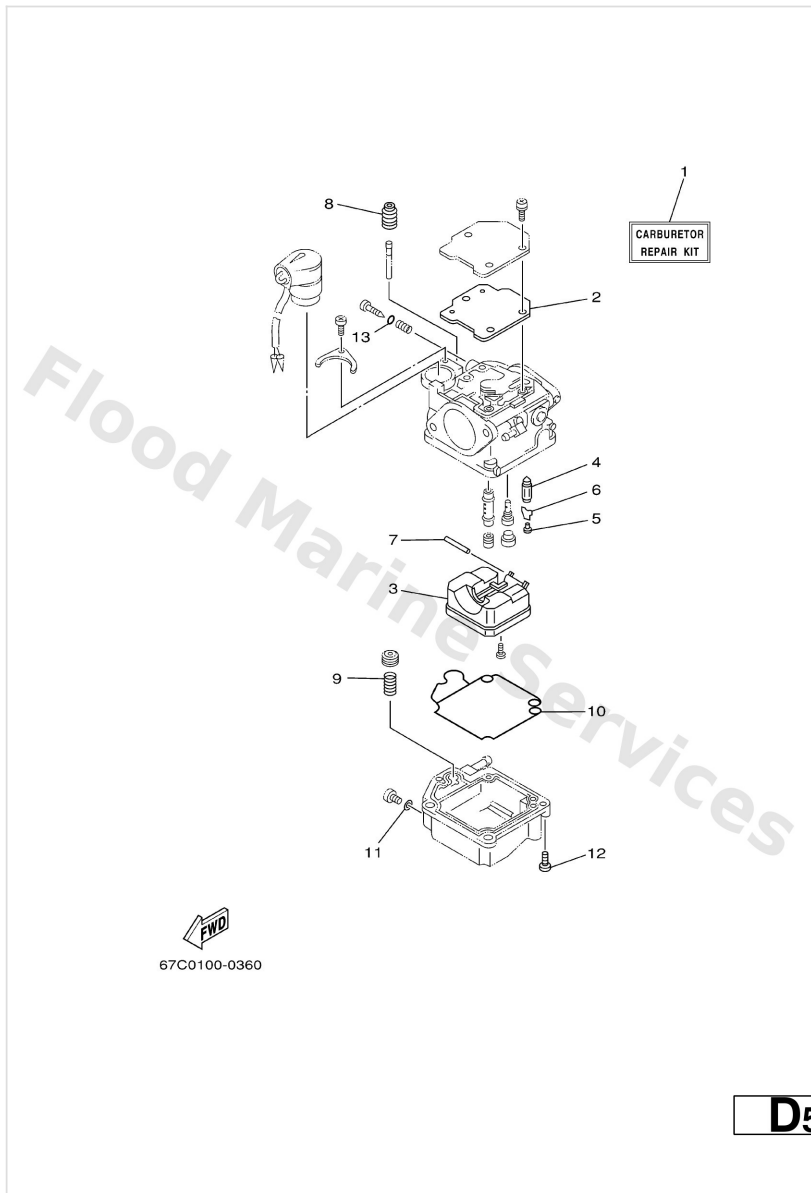

Repair Kit 1

Ref	Part	
16	9028004M06 Key, woodruff(6a1)	Buy now
17	9321033MH2 O-ring(62y)	Buy now
18	9321012MG9 O-ring(62y)	Buy now
19	9321014515 O-ring (11h)	Buy now

Repair Kit 2

Ref	Part	
1	67CW009300 Carburetor repair kit	Buy now
2	65W1412610 Gasket	Buy now
3	63V1498500 Float	Buy now
4	6G11454600 Valve, needle	Buy now
5	6761418600 Pin, valve	Buy now
6	6631415900 Clip	Buy now
7	6H41454800 Pin, float arm	Buy now
8	65W1437300 Cover, plunger cap	Buy now
9	65W1433500 Spring, plunger	Buy now
10	65W1438400 Gasket, float chamber	Buy now
11	65W1439800 Washer	Buy now
12	9798004114 Screw, pan head(ga5)	Buy now
13	67C1439700 O-ring	Buy now