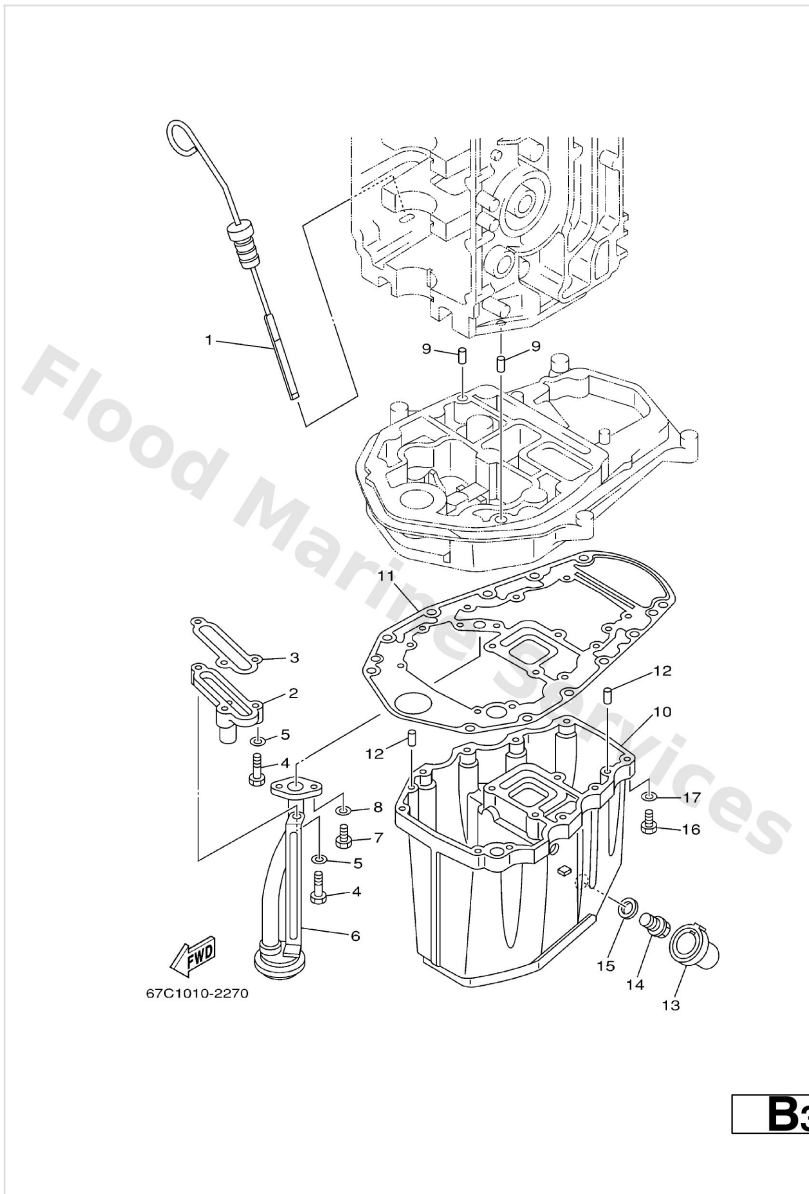

Oil Pan

Ref	Part	
16	9707506025 Bolt	Buy now
17	9299506600 Washer, plain (646)	Buy now