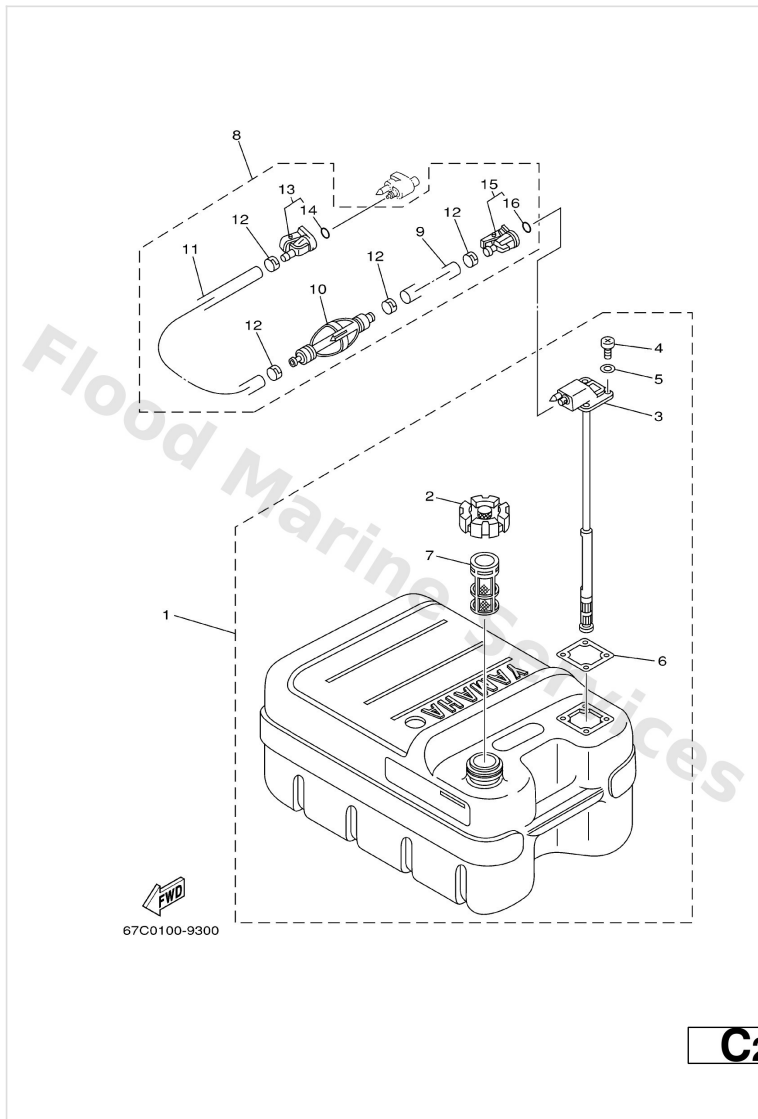

Fuel Tank

Ref	Part	
1	6YJ2420110 Fuel Tank assembly (24L) AP FOR OCEANIA,	Buy now
1	6YJ2420150 Fuel Tank assembly (24L) AP FOR CANADA	Buy now
2	6YJ2461001 Cap assembly	Buy now
3	6Y12426012 Fuel meter assembly WITH INDICATOR	Buy now
4	9858605016 Screw, pan head	Buy now
5	6Y12432900 Seal	Buy now
6	6Y12426800 Gasket, fuel meter	Buy now
7	6YJ2416700 Strainer	Buy now
8	61J2430602 Fuel pipe comp. 1 AP FOR OCEANIA,	Buy now
8	6Y12430653 Fuel pipe comp. 1 AP FOR CANADA	Buy now
9	9044511M06 Hose (13000)	Buy now
10	61J2436000 Primer pump assembly FOR 61J-24306-02	Buy now
10	6Y12436052 Primer pump assembly FOR 6Y1-24306-53	Buy now
11	9044511M05 Hose (11000)	Buy now
12	6502435151 Band 1	Buy now