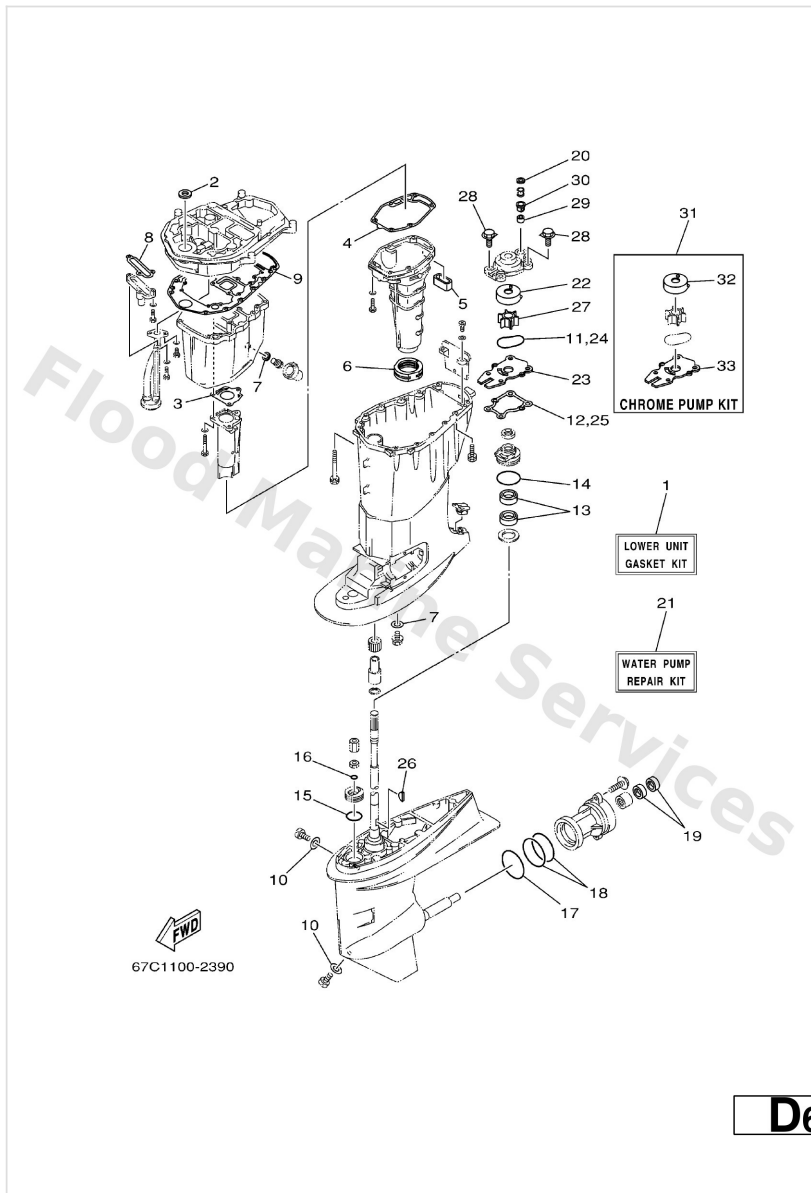

Repair Kit 3

Ref	Part	
1	67CW000121 36 - 1	Buy now
2	9310416M01 Oil seal(6a8)	Buy now
3	67C4113300 Gasket, exhaust manifold 1	Buy now
4	62Y4113401 Gasket, exhaust manifold	Buy now
5	62Y4512700 Seal	Buy now
6	67C4512300 Gasket, muffler	Buy now
7	9043014M09 Gasket	Buy now
8	62Y1347500 Gasket	Buy now
9	69W1531200 Gasket, oil pan	Buy now
10	9043008020 Gasket	Buy now
11	9321059MG7 O-ring	Buy now
12	63D4431600 Gasket, water pump	Buy now
13	9310122M60 Oil seal	Buy now
14	9321048MG8 O-ring	Buy now
15	9321033MG4 O-ring	Buy now