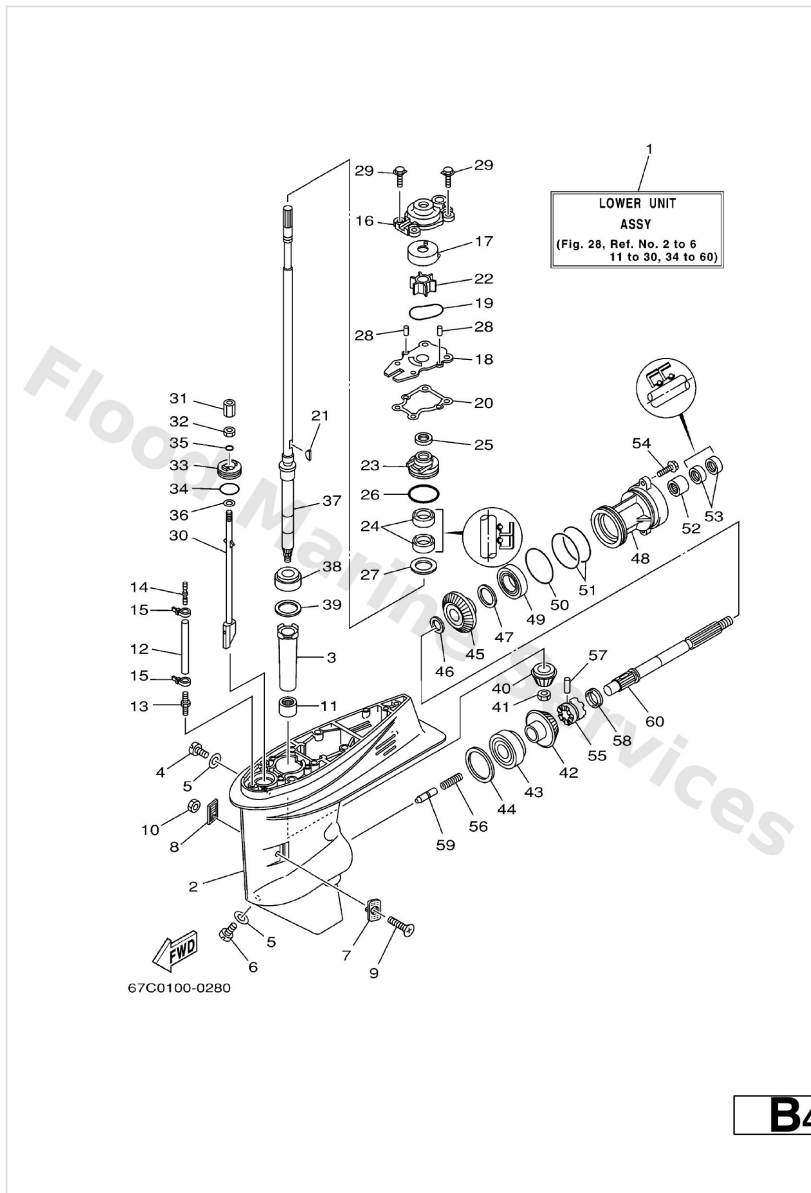

Lower Casing. Drive 1

Ref	Part	
17	63D4432200 Insert, cartridge	Buy now
18	66T4432300 Outer plate, cartridge	Buy now
19	9321059MG7 O-ring	Buy now
20	63D4431600 Gasket, water pump	Buy now
21	9028003M03 Key, woodruff (697)	Buy now
22	6H44435202 Impeller	Buy now
23	63D4434100 Housing, water pump set	Buy now
24	9310122M60 Oil seal	Buy now
25	66T4534401 Cover, oil seal	Buy now
26	9321048MG8 O-ring	Buy now
27	9020127M00 Washer, plate(62x)	Buy now
28	9360408062 Pin,dowel (626)	Buy now
29	9011908M15 Bolt, with washer(62w)	Buy now
30	67C4415010 Shift cam assembly	Buy now
31	67C4414600 Connector, shift rod	Buy now