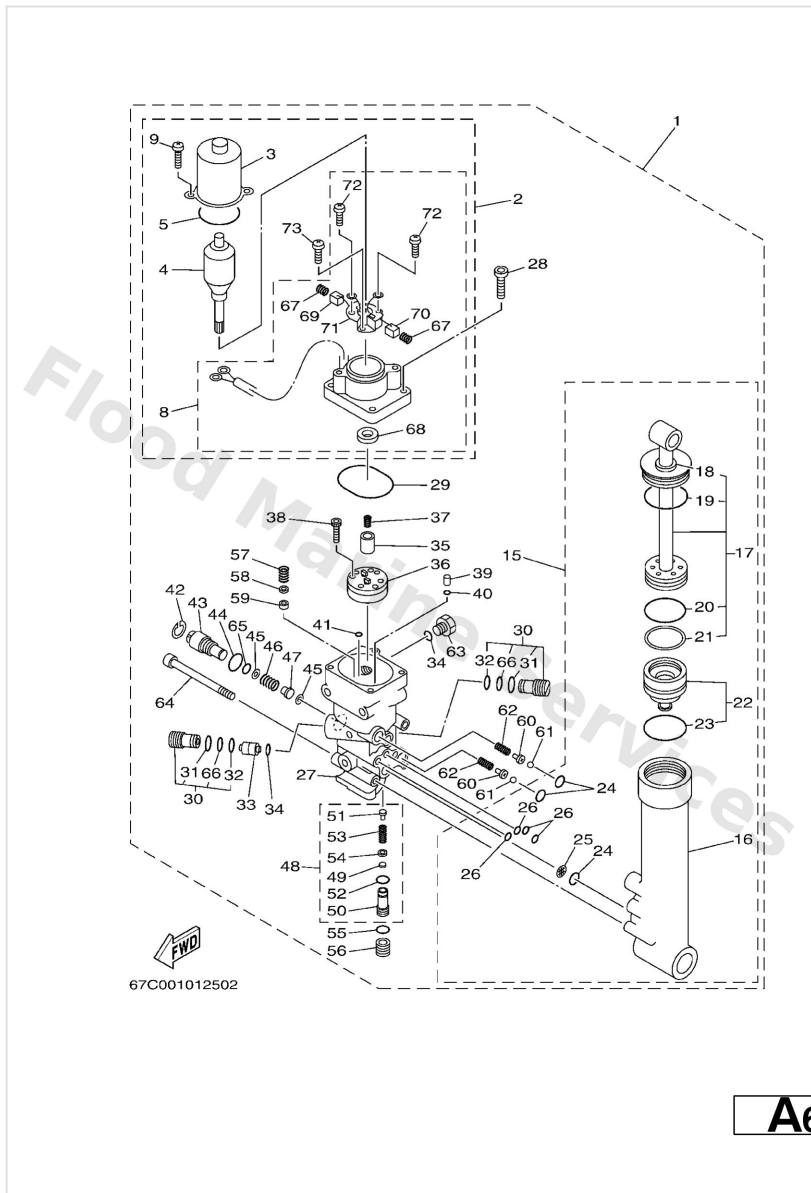

Power Trim & Tilt Assy

Ref	Part	
2	67C4388000 Motor assembly	Buy now
3	65W4380400 Stator assembly	Buy now
4	65W4380500 Armature assembly	Buy now
5	65W4386900 O-ring	Buy now
8	67C4388100 Frame, End	Buy now
9	65W4388700 Bolt, screw	Buy now
15	67C4384000 Power tilt assembly	Buy now
16	65W4380K00 Cylinder, tilt sub assembly	Buy now
17	67C4381000 Tilt piston sub assembly	Buy now
18	65W4381200 Seal, dust	Buy now
19	65W4386500 O-ring	Buy now
20	6H14386110 O-ring	Buy now
21	65W4387100 Ring, back up	Buy now
22	65W4381B00 Free piston sub assembly	Buy now
24	9321011368 O-ring (2h7)	Buy now