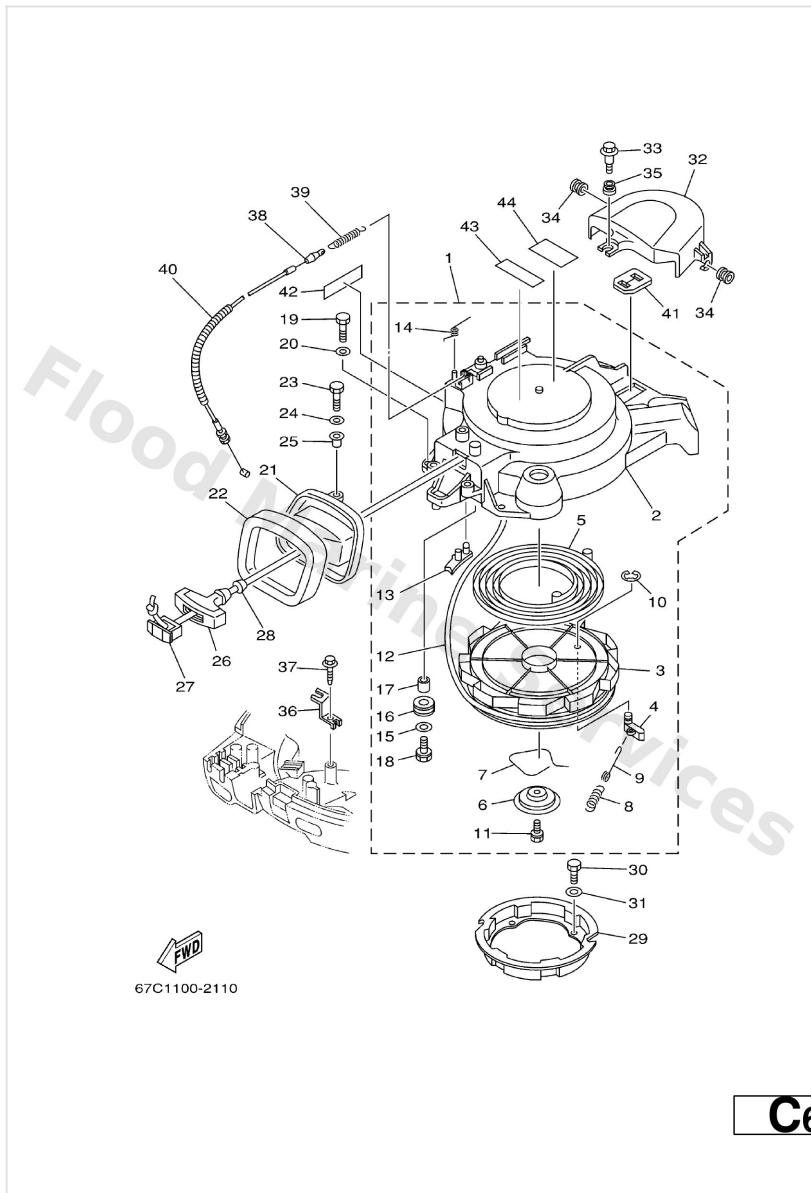

Starter

Ref	Part	
16	6F51575200 Roller, wire	Buy now
17	6F51575300 Bushing 1	Buy now
18	9752306425 Bolt With Washer	Buy now
19	9709506025 Bolt	Buy now
20	9299506600 Washer, plain (646)	Buy now
21	67C1575800 Guide, rope	Buy now
22	67C1576200 Seal, rubber 2	Buy now
25	9038706M89 Collar	Buy now
26	6891575501 Handle, starter	Buy now
27	6F51577902 Cover	Buy now
28	6A01578900 Damper	Buy now
29	67C1572300 Pulley, starter	Buy now
30	9709506010 Bolt	Buy now
32	67C4629700 Cover, dust	Buy now
33	9010906MA1 Bolt	Buy now