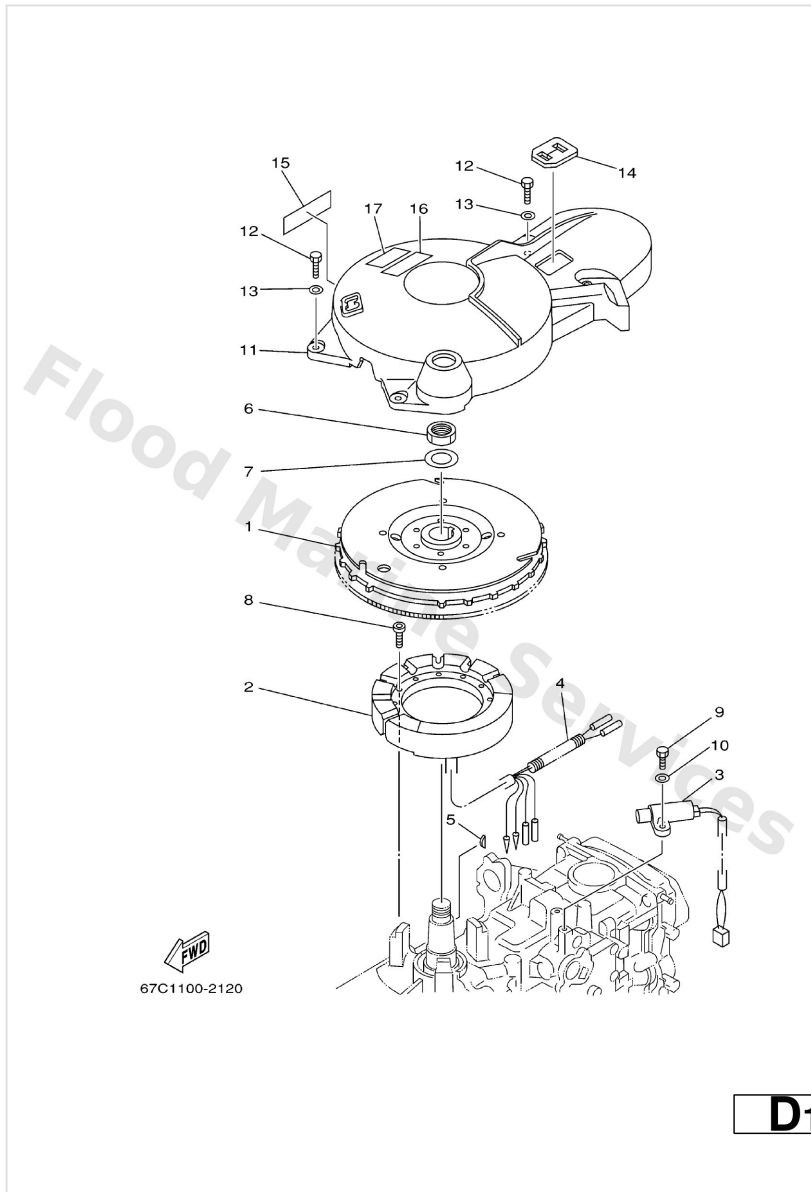

Generator

Ref	Part	
13	9299506600 Washer, plain (646)	Buy now
14	65W8163910 Cover	Buy now
15	62Y1343740 Mark, Caution FOR USA,OCEANIA	Buy now
15	62Y1343750 Mark, Caution FOR CANADA	Buy now
15	62Y1343760 Mark, caution FOR CARIB	Buy now
16	6A18362541 Mark 5	Buy now
17	6A18362551 Mark 5 FOR CANADA,CARIB	Buy now