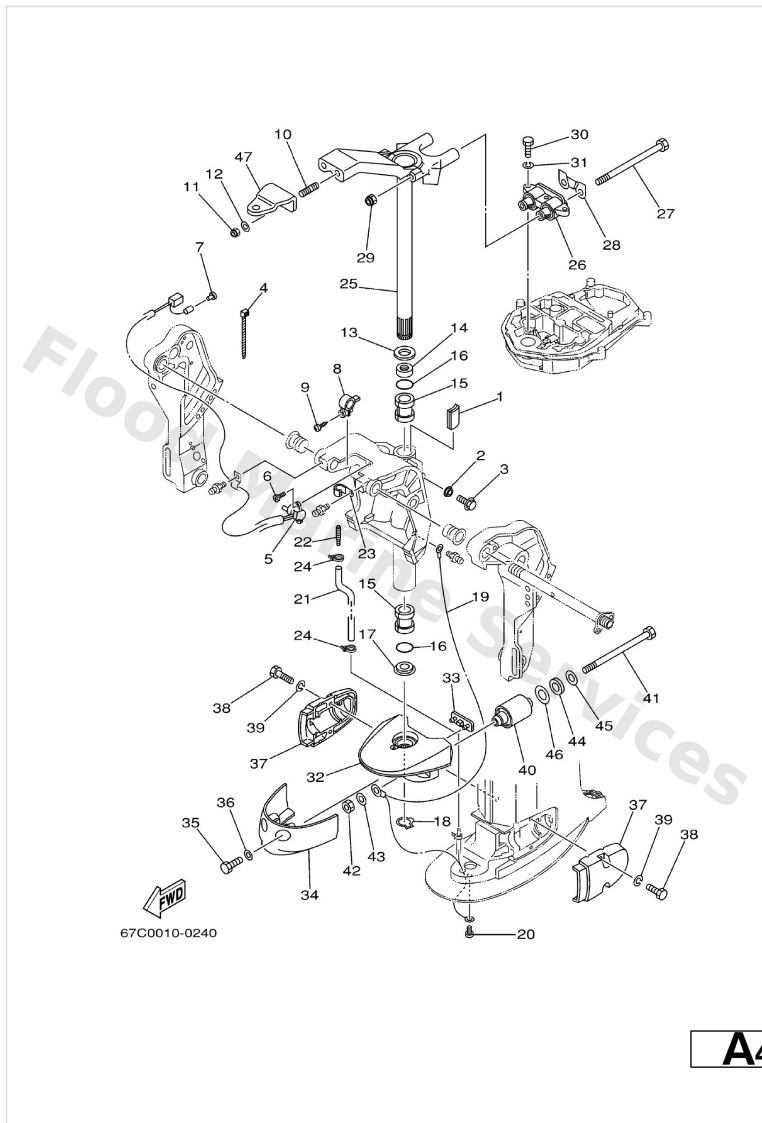

Bracket 3

Ref	Part	
16	9321029M94 O-ring(6h1)	Buy now
17	9038630M60 Bush(6j8)	Buy now
18	9341028M06 Circlip (688)	Buy now
19	67C8212700 Wire, lead 2 S	Buy now
19	67C8212710 Wire, lead 2 L	Buy now
20	9788506008 Screw, pan head(6a3)	Buy now
21	9044507M53 Hose (I1160) L	Buy now
21	9044507MF1 Hose (I570) S	Buy now
22	6E58355800 End, nipple	Buy now
23	9046508M07 Clamp (1e6)	Buy now
27	9010108M15 Bolt	Buy now
28	66T4452630 Plate	Buy now
29	9018508045 Nut, self-locking	Buy now
30	9707508030 Bolt, hexagon (fj1)	Buy now
31	9299508100 Ybs67-8 washer, spring	Buy now