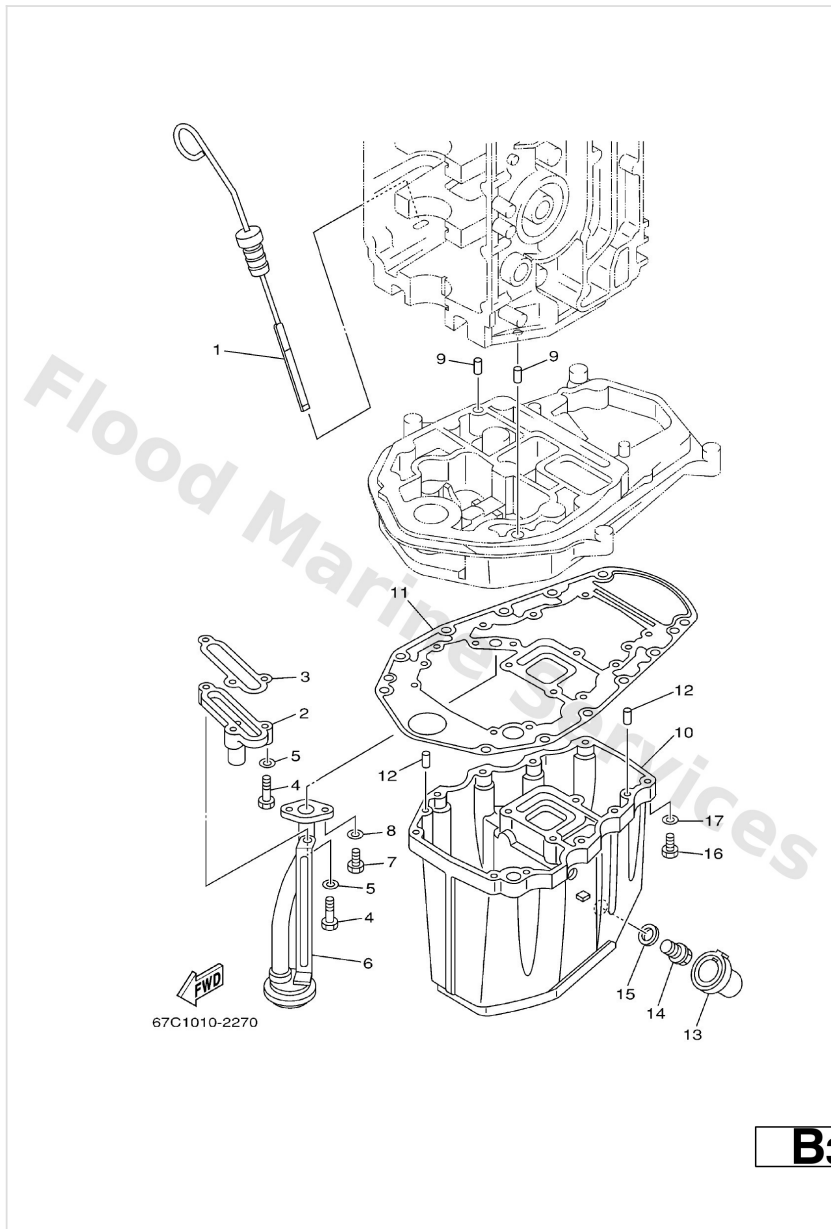

Oil Pan

Ref	Part	
1	67C1536200 Plug, oil level	Buy now
2	62Y1157500 Relief valve ass'y	Buy now
3	62Y1347500 Gasket	Buy now
4	9701306025 Bolt(62y)	Buy now
5	9290306600 Washer, plain (646)	Buy now
6	62Y1341100 Strainer, oil	Buy now
7	9701306016 Bolt, hexagon deep recess	Buy now
9	9360812M05 Pin, dowel b (6e5)	Buy now
10	62Y15311025B Oil pan	Buy now
11	69W1531200 Gasket, oil pan	Buy now
12	9360612019 Pin, dowel (614)	Buy now
13	67C1531600 Damper 1 L	Buy now
13	67C1531610 Damper, engine mount 1 S	Buy now
14	9034014M06 Plug, straight screw(62y)	Buy now
15	9043014M09 Gasket	Buy now