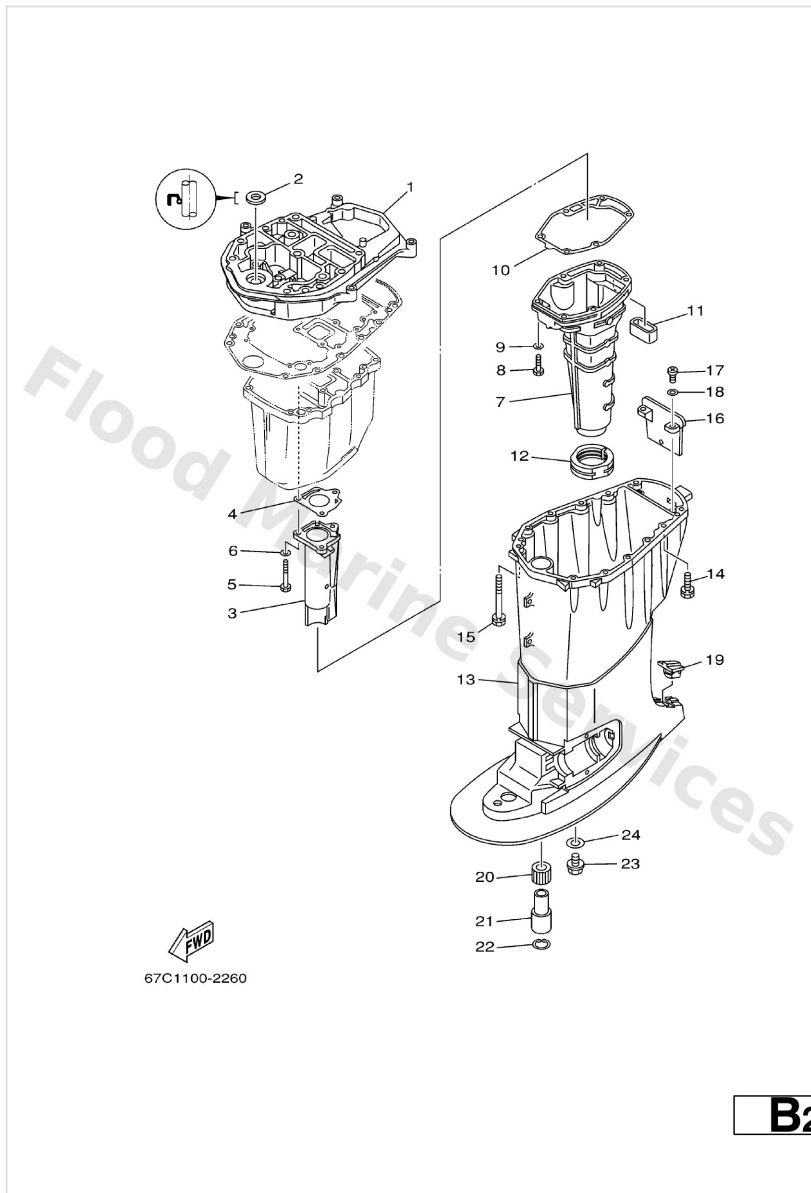

Upper Casing

Ref	Part	
15	9011908M82 Bolt, with washer(697)	Buy now
16	67C4515100 Cover, upper casing	Buy now
17	9788005016 Screw, pan head(6b0)	Buy now
18	9299005600 Washer, plain (646)	Buy now
19	63D4515500 Cap S	Buy now
19	6H34515500 Cap L	Buy now
20	66T4531800 Bushing, drive shaft 3 L	Buy now
21	9038723002 Collar L	Buy now
22	9342036M01 Circlip (6a0) L	Buy now
23	9034014M06 Plug, straight screw(62y) L	Buy now
24	9043014M09 Gasket L	Buy now