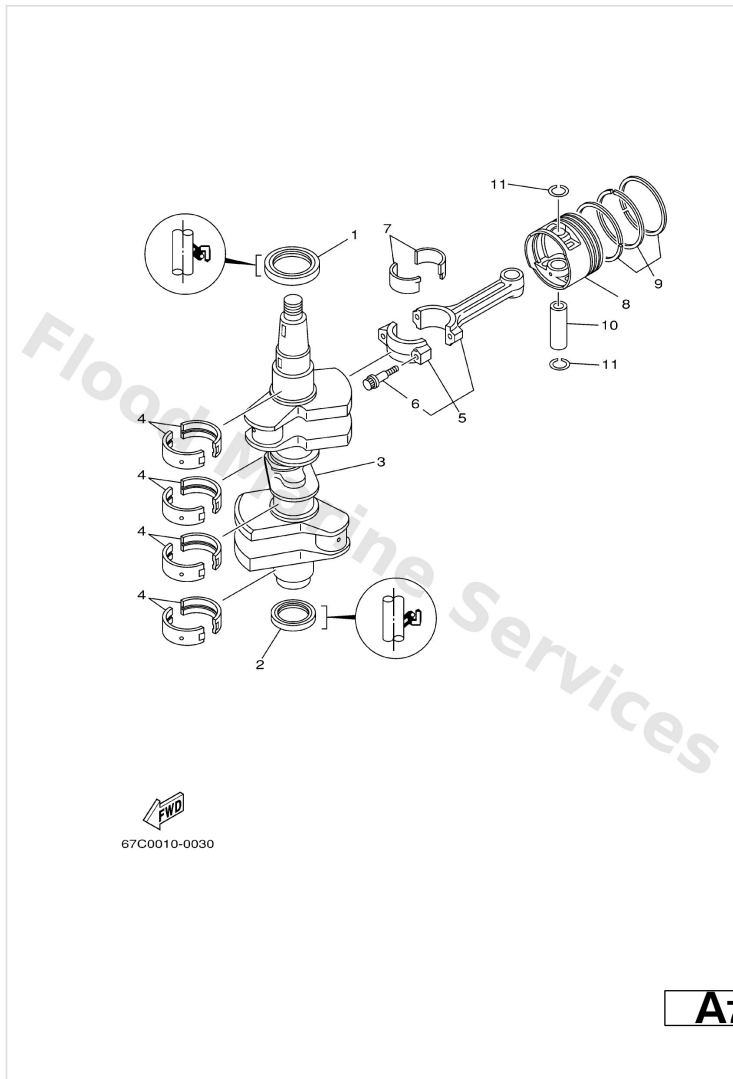

Crankshaft. Piston

Ref	Part	
1	9310243M42 Oil seal(62y)	Buy now
2	9310235M47 Oil seal(62y)	Buy now
3	67C1141100 Crankshaft	Buy now
4	62Y1141600 Plane bearing, crankshaft 1 UR BROWN	Buy now
4	62Y1141610 Plane bearing, crankshaft 1 UR BLACK	Buy now
4	62Y1141620 Plane bearing, crankshaft 1 UR BLUE	Buy now
5	67C1165000 Connecting rod assembly	Buy now
6	62Y1165400 Bolt, connecting rod	Buy now
7	62Y1165600 Plane bearing, connecting rod UR BROWN	Buy now
7	62Y1165610 Plane bearing, connecting rod UR BLACK	Buy now
7	62Y1165620 Plane bearing, connecting rod UR BLUE	Buy now
7	65W1163500 Piston (0.25mm o/s) AP	Buy now
7	65W1163600 Piston (0.50mm o/s) AP	Buy now
9	67C1160300 Piston ring set (std)	Buy now
9	67C1160400 Piston ring set (0.25mm o/s) AP	Buy now