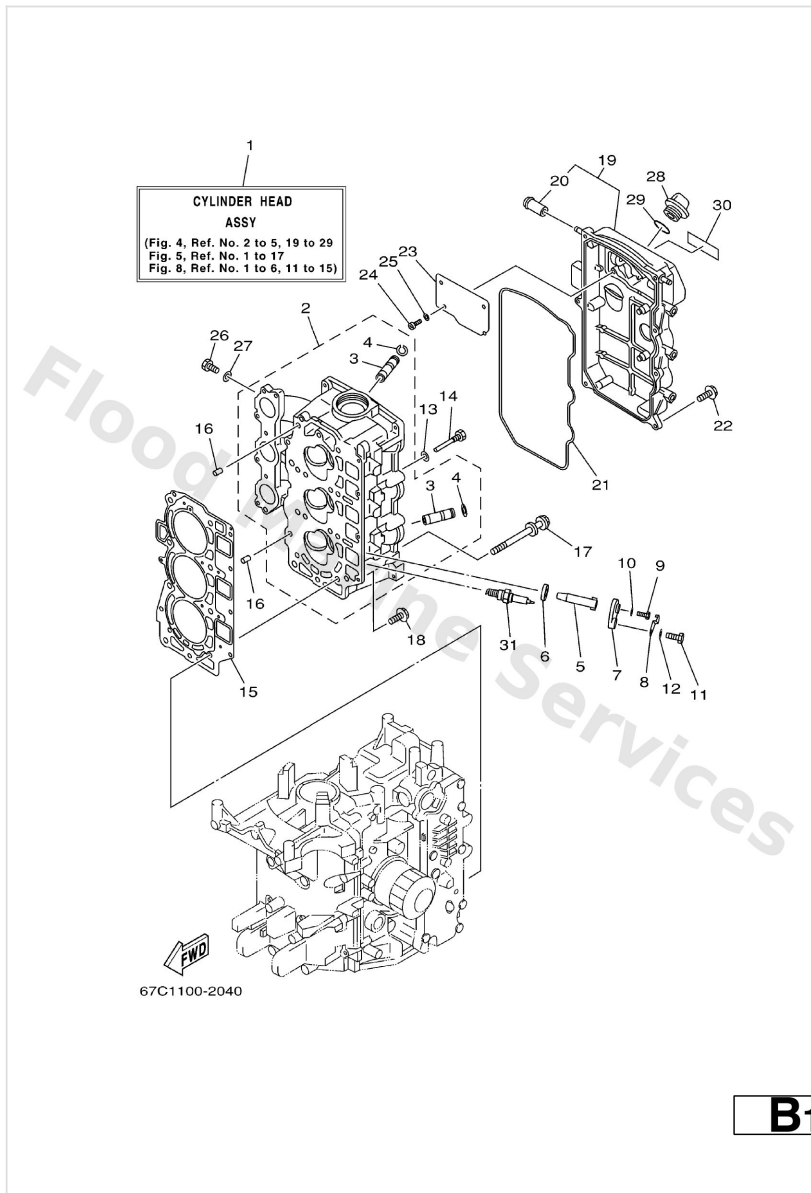

Cylinder. Crankcase 2

Ref	Part	
2	67C1111031S Head, cylinder 1	Buy now
3	62Y1113310 Guide, valve 1	Buy now
4	9345009M01 Circlip (6g8)	Buy now
5	62Y1132500 Anode	Buy now
6	66M1132800 Grommet, anode	Buy now
7	66M113270094 Cover, anode	Buy now
8	66M1253500 Plate	Buy now
9	9709505012 Bolt, hexagon	Buy now
10	9299505600 Washer, plain (646)	Buy now
11	9709506020 Bolt(7u8)	Buy now
12	9299506600 Washer, plain (646)	Buy now
13	9043006014 Gasket 256113960000	Buy now
14	9010906M65 Bolt(62y)	Buy now
15	67C1118101 Gasket, cylinder head 1	Buy now
16	9953008012 Pin, dowel(6g8)	Buy now