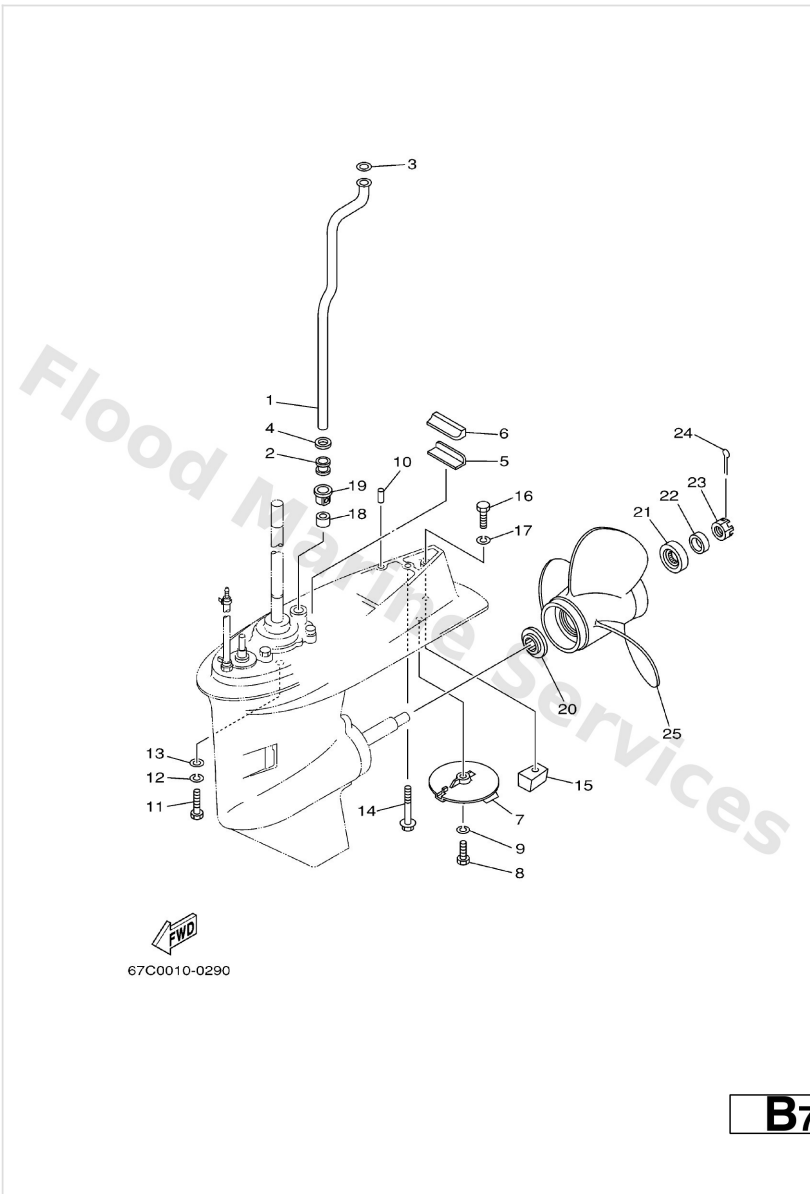

Lower Casing. Drive 2

Ref	Part	
25	6634595601EL Propeller (3x12-1/4"x9"-g) UR	Buy now
25	6634595801EL Propeller (3x11-1/4"x14"-g) UR	Buy now
25	663459706098 Propeller (3x11-3/4"x12"-g) UR	Buy now
25	663459726098 Propeller (3x12"x11"-g) UR	Buy now
25	663459740298 Propeller (3x10-5/8"x13"-g) UR	Buy now
25	663459746098 Propeller (3x11-1/2"x13"-g) UR	Buy now
25	663459760098 Propeller (3x10-1/4"x15"-g) UR	Buy now
25	663459780098 Propeller (3x10-1/4"x16"-g) UR	Buy now
25	697459700098 Propeller (ss 3x11-1/4"x14"-g) UR	Buy now