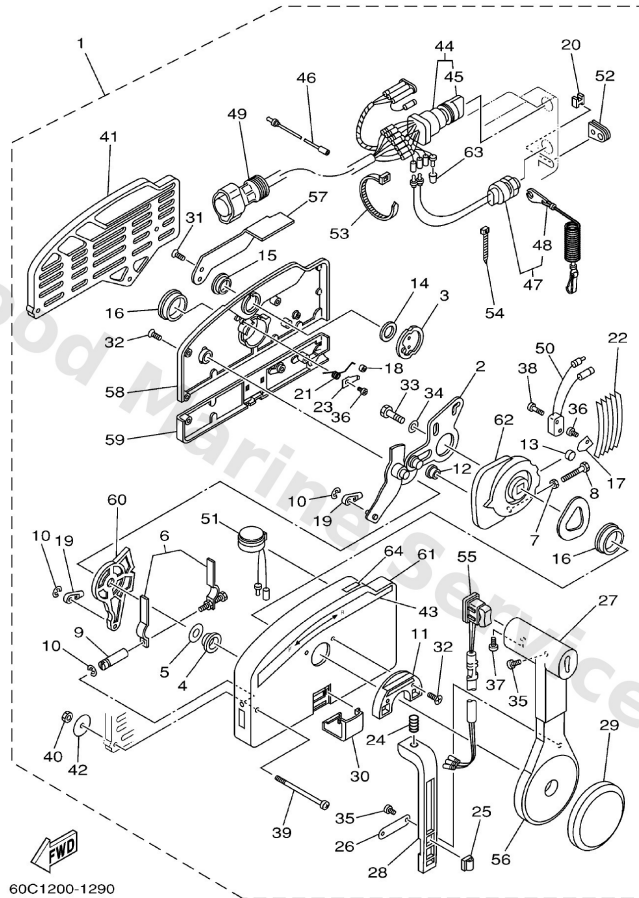

Remote Control Assy

C5

Ref	Part	
14	7034819800 Washer, wave 3	Buy now
15	7034824300 Bushing 3	Buy now
16	7034823600 Bushing	Buy now
17	7034818900 Retainer	Buy now
18	7034823400 Roller, detent	Buy now
19	7034834501 Cable end, remote control 2	Buy now
20	7034835800 Anchor, cable	Buy now
21	7034824400 Spring, free accel.	Buy now
22	7034823800 Spring, detent	Buy now
23	7034824600 Spacer 1	Buy now
24	7034822700 Spring, neutral lock	Buy now
25	7038259400 Clamp WITH PT/T SW.	Buy now
26	7034822600 Plate, stopper	Buy now
27	7034822200 Grip, control lever SINGLE	Buy now
28	7034822300 Lock, neutral	Buy now