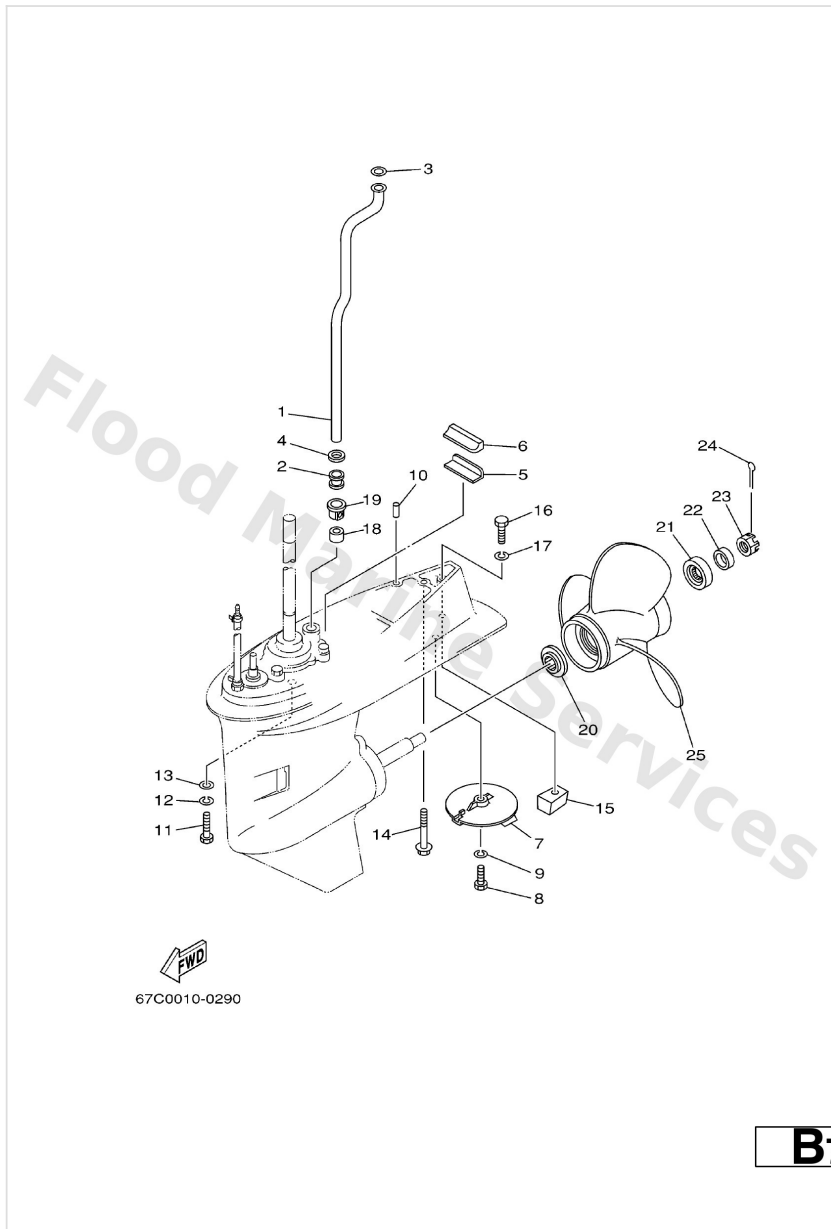

Lower Casing. Drive 2

Ref	Part	
1	62Y4436100 Tube, water L	Buy now
1	67C4436100 Tube, water 1 S	Buy now
2	6634436700 Damper, water seal 3	Buy now
3	9020212060 Washer, plate(663)	Buy now
4	9043012072 Gasket	Buy now
5	663453760094 Guide, seal damper	Buy now
6	63D4537500 Damper, seal	Buy now
7	67C4537100 Tab-trim	Buy now
8	9709508025 Bolt (62g)	Buy now
9	9299508100 Ybs67-8 washer, spring	Buy now
10	9360612019 Pin, dowel (614)	Buy now
11	9707510040 Bolt, hexagon deep recess	Buy now
12	9299510100 Ybs67-10 washer, spring	Buy now
13	9299510600 Washer, plate	Buy now
14	9011908M44 Bolt, with washer	Buy now