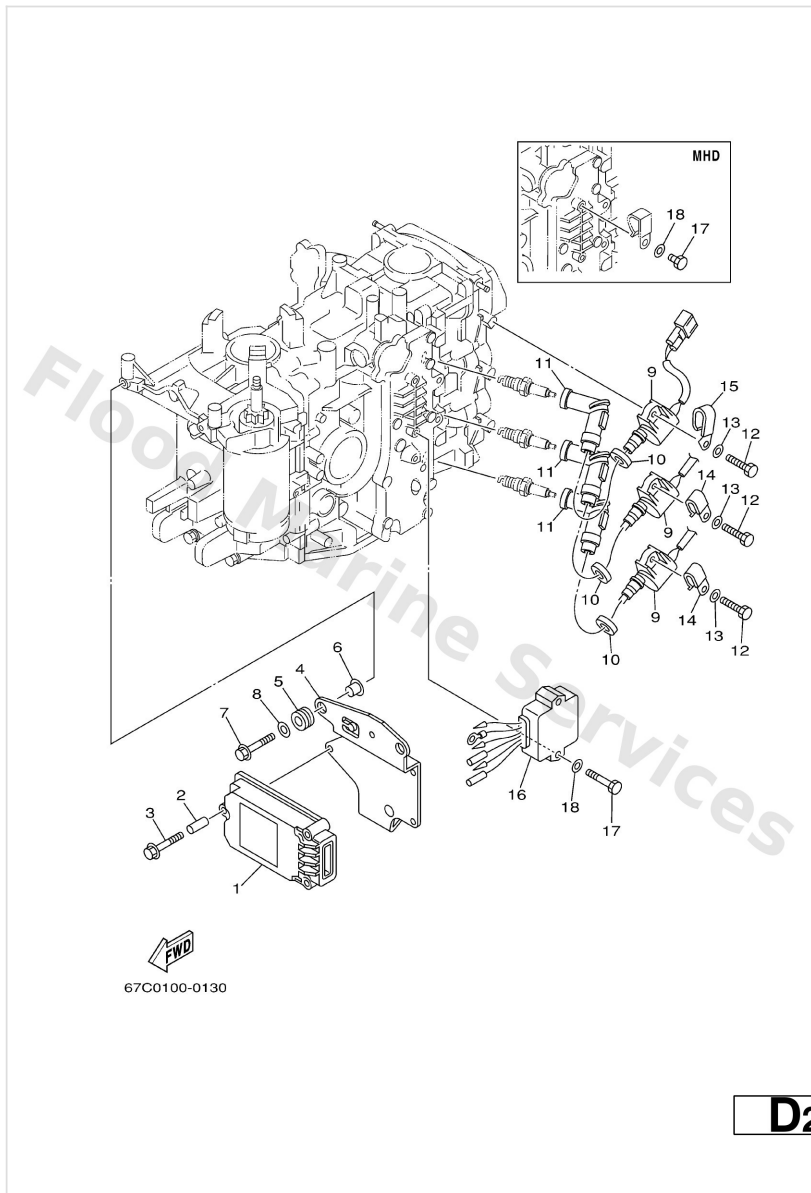

Electrical 1

Ref	Part	
1	67C8554001 C.d.i. unit assembly	Buy now
2	65W8612900 Collar	Buy now
3	65W8252V00 Screw, special	Buy now
4	67C8554200 Bracket	Buy now
5	65W8554700 Damper	Buy now
6	65W8612910 Collar	Buy now
7	67C8252V00 Bolt, Flange (M6X25)	Buy now
8	67C8555400 Washer Rotor	Buy now
9	67C8557000 Ignition coil assembly	Buy now
10	9048025161 Grommet(656)	Buy now
11	6G88237030 Plug cap assembly	Buy now
12	9709506020 Bolt(7u8)	Buy now
13	9299506600 Washer, plain (646)	Buy now
14	9046506M90 Clamp	Buy now
15	9046506M88 Clamp	Buy now