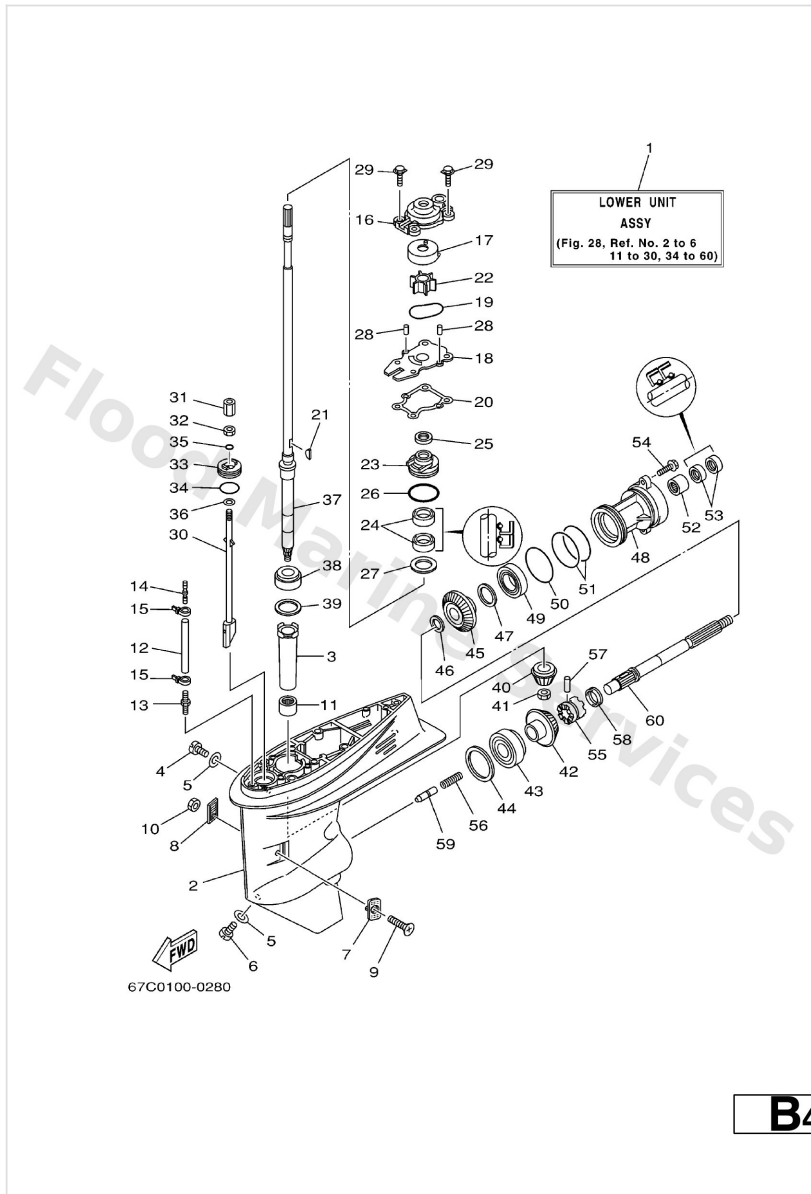

Lower Casing. Drive 1

Ref	Part	
59	66T4563500 Plunger, shift	Buy now
60	66T4561100 Shaft, propeller	Buy now

B4