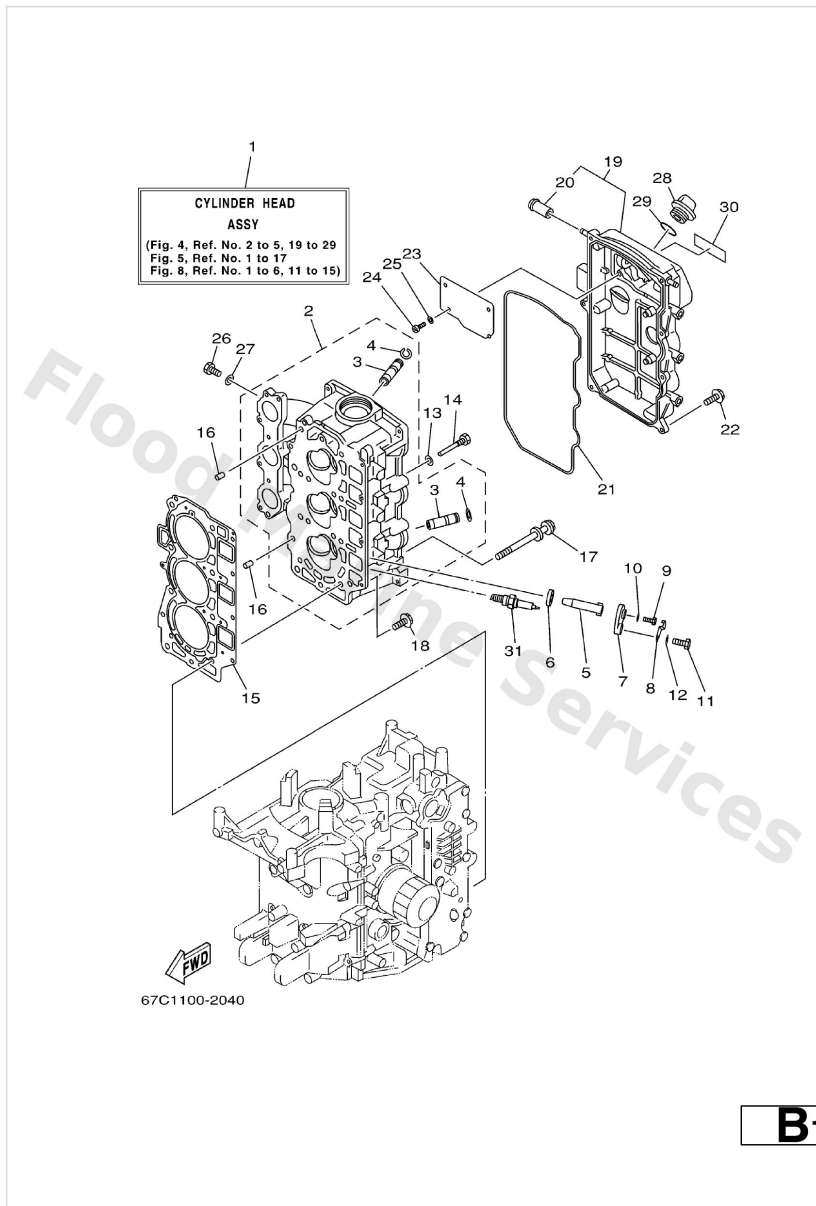

Cylinder. Crankcase 2

Ref	Part	
17	9011909M00 Bolt, with washer(62y)	Buy now
18	9011906MA3 Bolt, with washer	Buy now
19	67C11191001S Cover Cylinder Head 1	Buy now
20	62Y1448500 Pipe, joint	Buy now
21	67C1135600 Seal, cylinder 2	Buy now
22	9011906MA2 Bolt, with washer	Buy now
23	67C1116800 Cover, Breather	Buy now
24	9850704010 Screw, pan head(6g8)	Buy now
25	9290704600 Washer(jf2)	Buy now
26	9709506010 Bolt	Buy now
28	6G81536300 Plug, oil	Buy now
29	9321024M79 O-ring	Buy now
30	62Y1213840 Mark, Caution FOR USA,OCEANIA	Buy now
30	62Y1213850 Mark, Caution FOR CANADA	Buy now
30	62Y1213860 Mark Caution FOR CARIB	Buy now