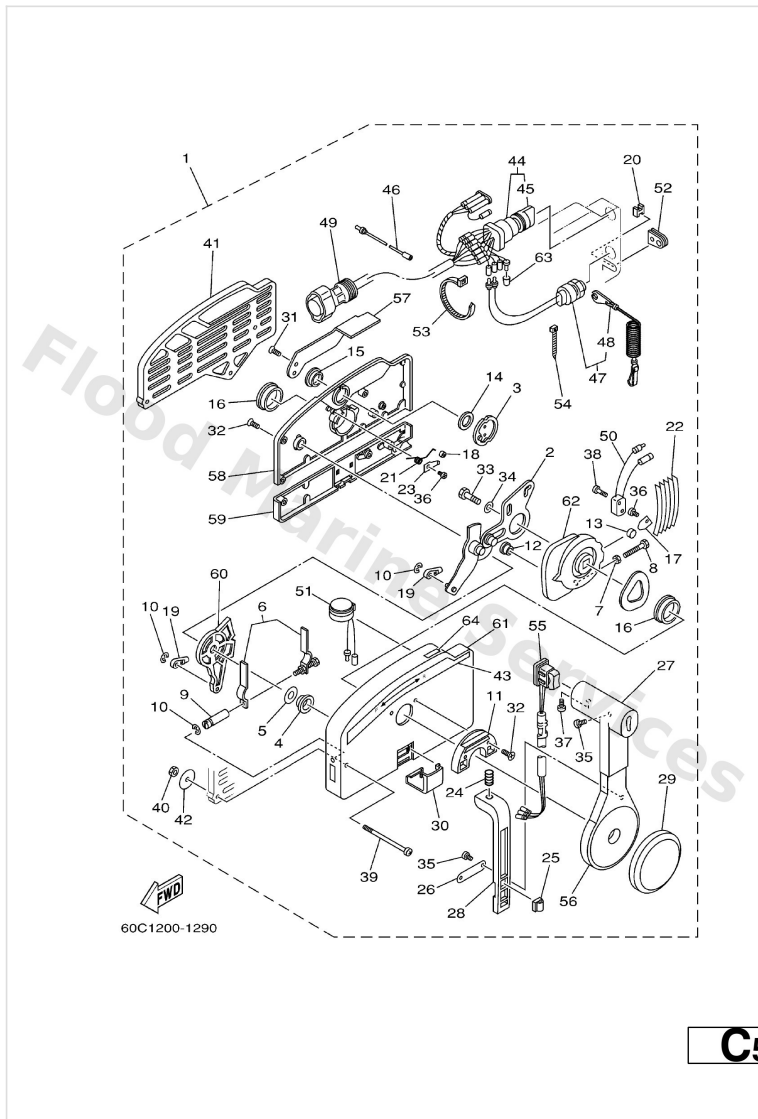

Remote Control Assy

Ref	Part	
44	7038251012 Main switch assembly FOR PRIME START	Buy now
44	7038251043 Main switch assembly FOR 703-48205-17	Buy now
45	6768257700 Cap, key FOR 703-82510-12	Buy now
45	7038257700 Cap, key FOR 703-82510-43	Buy now
46	7038253100 Wire, lead	Buy now
47	6888257501 Engine stop switch assembly	Buy now
48	6828255600 Lanyard, stop switch	Buy now
49	6888258A20 10p main harness mec 2m (6ft) L)5M (10P)	Buy now
50	7038254000 Neutral switch assembly	Buy now
51	7038338302 Buzzer FOR 703-48205-17	Buy now
51	70383383A0 Buzzer	Buy now
52	7034828400 Grommet	Buy now
53	7038259100 Band	Buy now
54	7038259200 Band	Buy now
55	7034822400 Cover, control lever WITHOUT PT/T SW.	Buy now