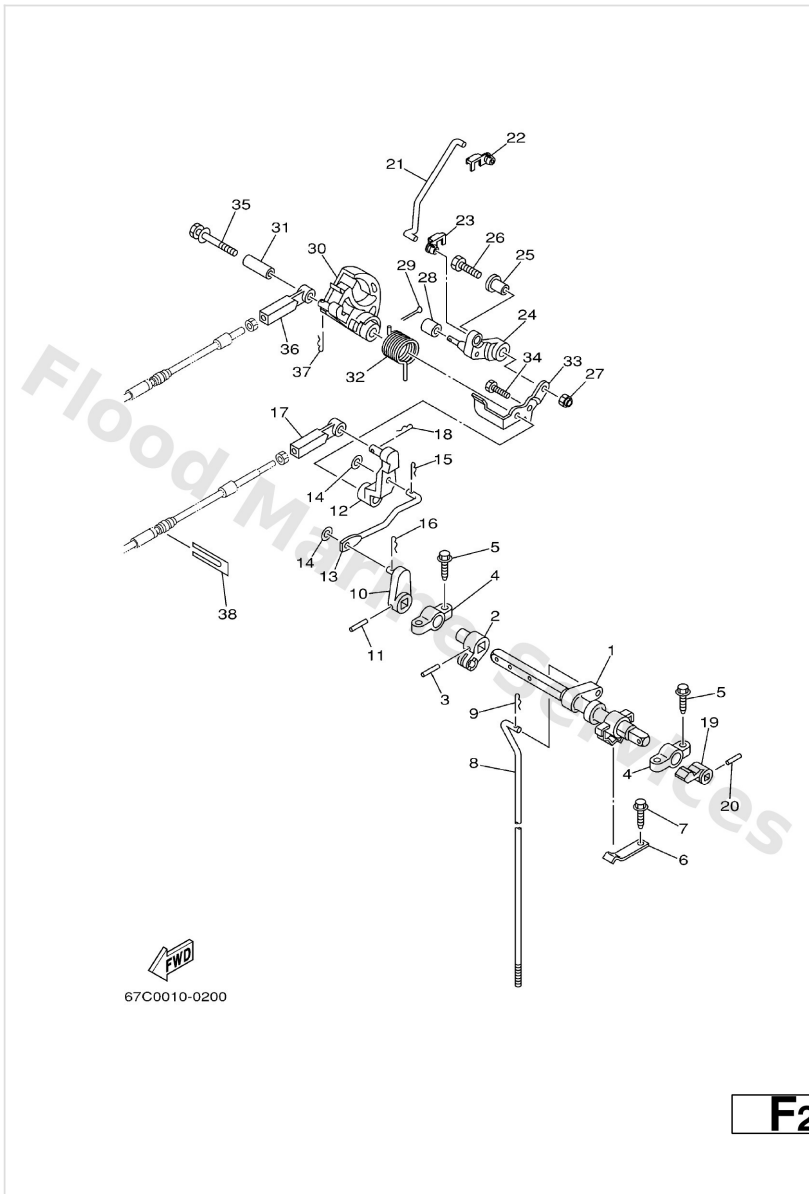

Control

Ref	Part	
34	9709506014 Bolt(gj3)	Buy now
35	9011906M91 Bolt, with washer	Buy now
38	62Y4853800 Clamp, cable 1	Buy now