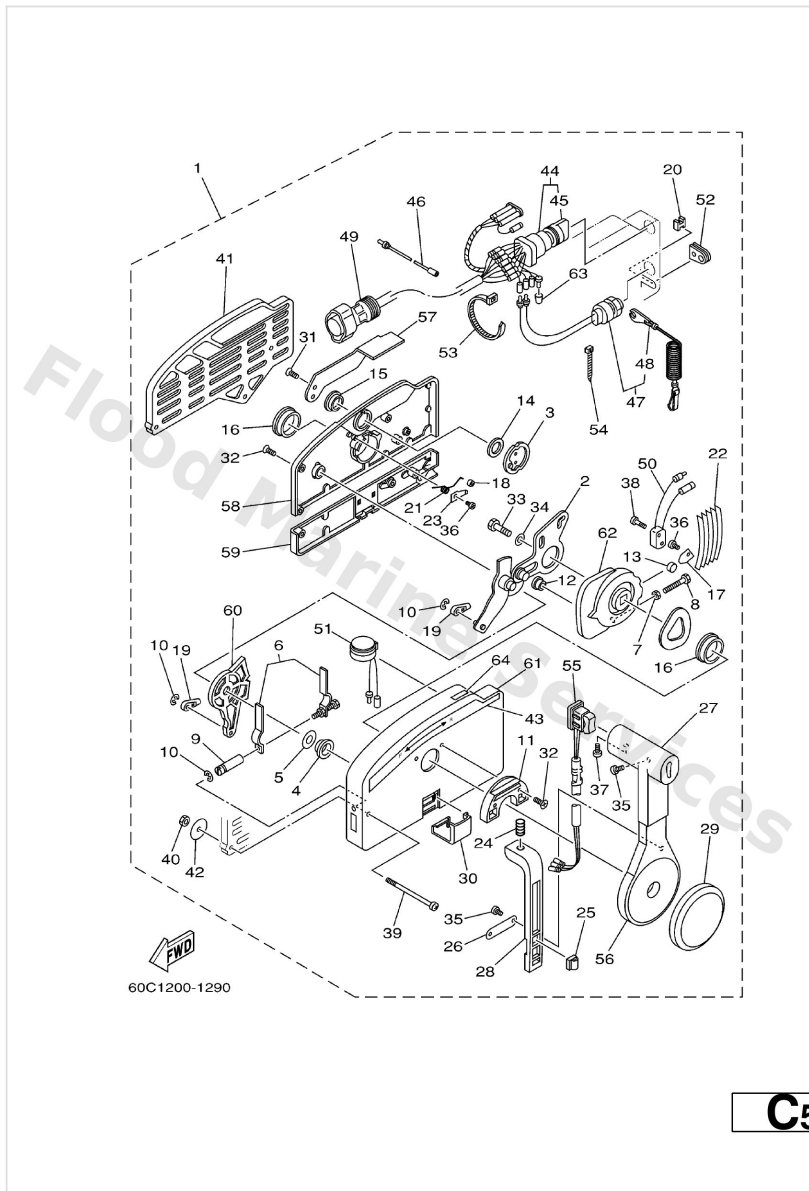

Remote Control Assy

Ref	Part	
29	7034822500 Cover	Buy now
30	7034821900 Cover, lead	Buy now
31	7034828100 Screw, flat head	Buy now
32	7034828200 Screw	Buy now
33	9738008030 Bolt, hexagon (fj1)	Buy now
34	9299008600 Washer, plain (663)	Buy now
35	9858004010 Screw, pan head (e56)	Buy now
36	9858004006 Screw, pan head (7h3)	Buy now
37	9858005010 Screw, pan head(62x)	Buy now
38	9858003015 Screw, pan head (n151)	Buy now
39	7034829110 Screw	Buy now
40	9538006600 Nut(661)	Buy now
41	7034829310 Spacer, remote control SINGLE	Buy now
42	7014828700 Washer 1	Buy now
43	7034821500 Graphic	Buy now