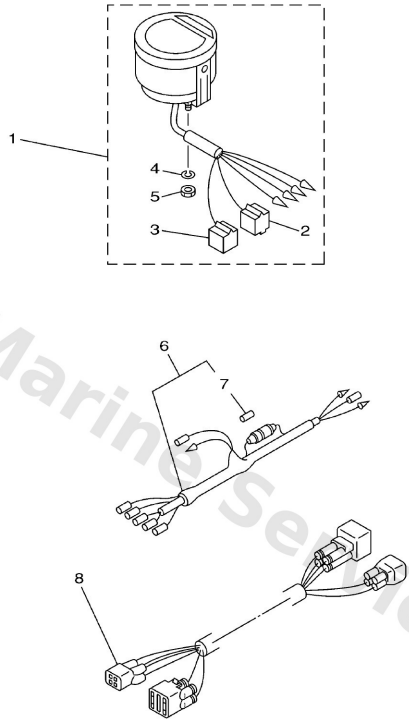

Meter 2

67C0100-1340

D2

Ref	Part	
1	6Y58350T00 Digital tachometer assembly AP F40-FOR OCEANIA	Buy now
2	9E45004433 Housing, connector (m-4-w) M-4-W	Buy now
3	9E45004533 Housing, f-4-w(5pcs) F-4-W	Buy now
4	9299004100 Ybs67-4 washer, spring	Buy now
5	9538004600 Nut,hex	Buy now
6	6Y58355300 Wire, lead (l=2.5m) AP F40-FOR OCEANIA	Buy now
7	1E68215100 Fuse (10a)	Buy now
8	68F8255370 Extension, wire lead (7m) AP F40-FOR OCEANIA	Buy now