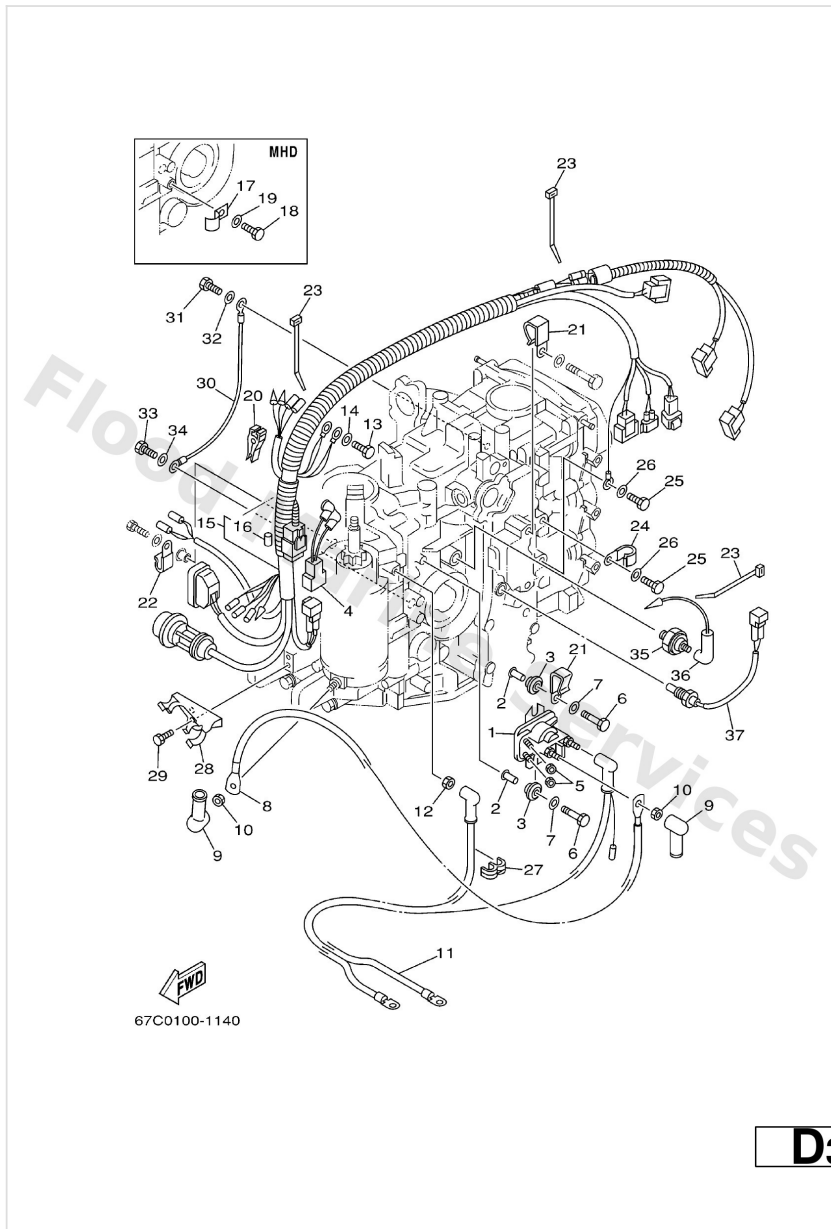

Electrical 2

Ref	Part	
1	65W8194100 Starter relay assembly	Buy now
2	65W8191C00 Collar	Buy now
3	65W8192200 Grommet	Buy now
4	67C8250900 Wire, sub lead	Buy now
5	65W8182A00 Nut	Buy now
6	9709506030 Bolt(jf7)	Buy now
7	9299506600 Washer, plain (646)	Buy now
8	65W8211700 Wire, lead	Buy now
9	6G58211910 Cover, lead wire	Buy now
10	65W8182B00 Nut, special	Buy now
11	67C8210500 Battery cable EXCEPT FOR USA	Buy now
11	67C82105U0 Battery Cable FOR USA	Buy now
13	9709506012 Bolt(gh1)	Buy now
15	67C8259000 Wire harness assembly	Buy now
15	67C8259010 Wire harness assembly	Buy now