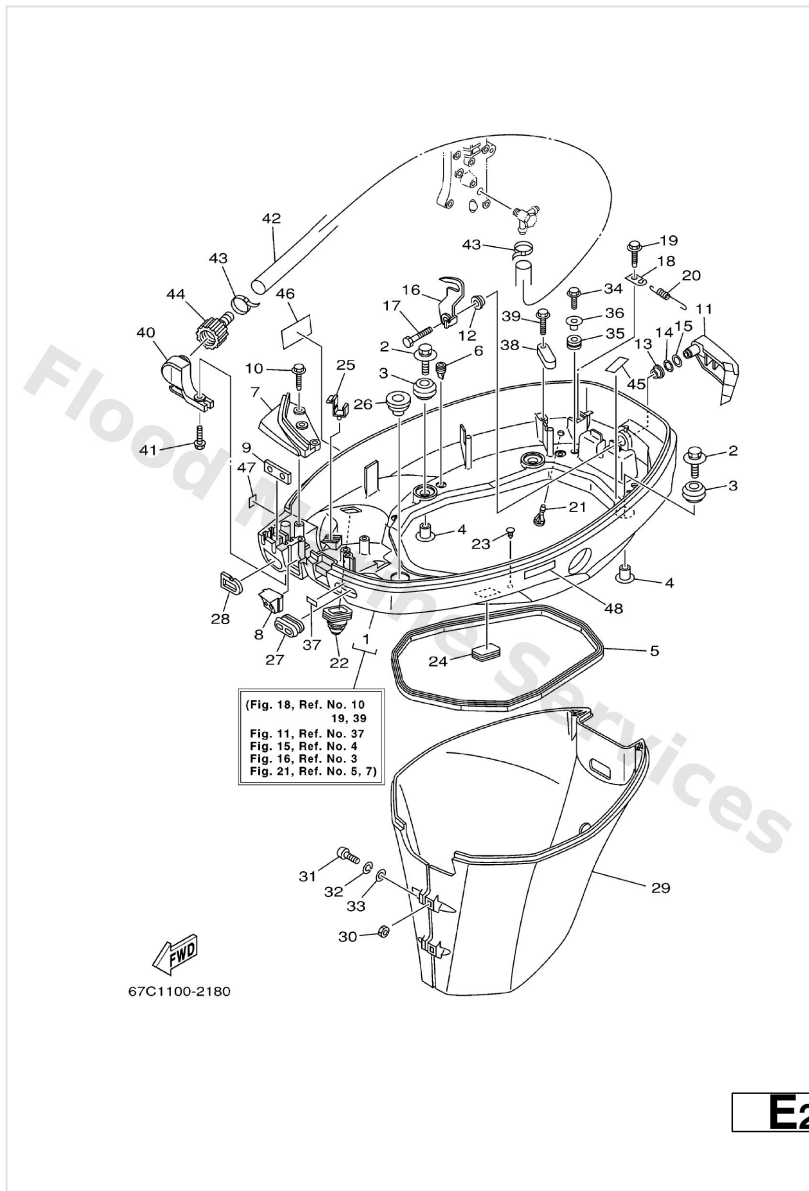

Bottom Cowling

Ref	Part	
2	9011906M08 Bolt, with washer	Buy now
3	9048009M12 Grommet (6a0)	Buy now
4	9038706M69 Collar (688)	Buy now
5	62Y4271600 Rubber seal 1	Buy now
6	65W4271700 Rubber, seal 2	Buy now
8	62Y4272500 Grommet	Buy now
8	62Y4272520 Grommet	Buy now
8	62Y4272530 Grommet FOR USA	Buy now
8	67C4272500 Grommet	Buy now
9	62Y4272700 Grommet	Buy now
10	9010906M81 Bolt	Buy now
12	9038612M37 Bushing (6f5)	Buy now
13	9038612MA2 Bush	Buy now
14	9020612052 Washer, wave (666)	Buy now
15	9020112M07 Washer, plate	Buy now