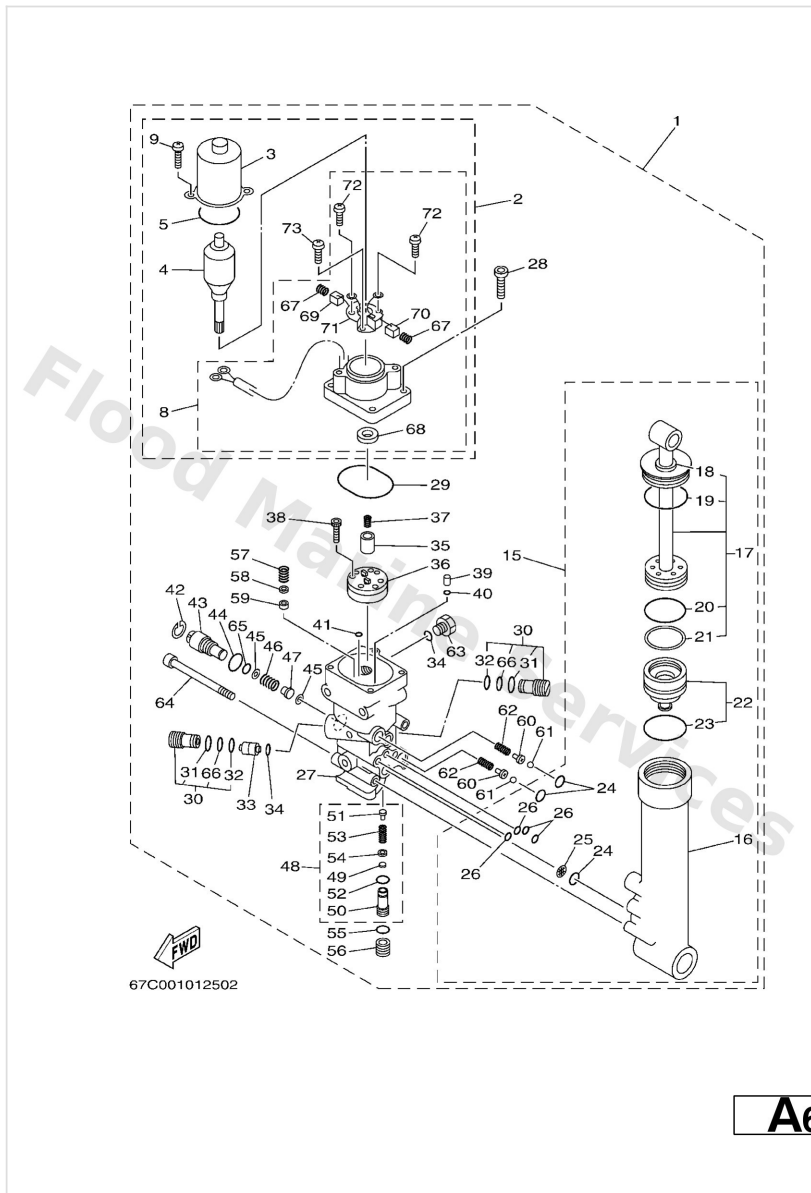

Power Trim & Tilt Assy

Ref	Part	
55	9321011073 O-ring (p95)	Buy now
56	65W4384300 Screw, valve lock	Buy now
59	6H14384F10 Seal, main valve	Buy now
60	65W4386A00 Pin, absorber valve	Buy now
61	9350108001 Ball	Buy now
62	65W4385300 Spring, absorber valve	Buy now
63	6H14382900 Plug, reservoir	Buy now
64	62X4387800 Bolt, socket	Buy now
67	65W4386K00 Spring, brush	Buy now
68	65W4388200 Oil seal	Buy now
69	65W4389200 Brush 2	Buy now
70	65W4389100 Brush 1	Buy now
71	65W4380F00 Plate, brush holder	Buy now
72	65W4387900 Screw, with washer	Buy now
73	65W4388E00 Bolt	Buy now