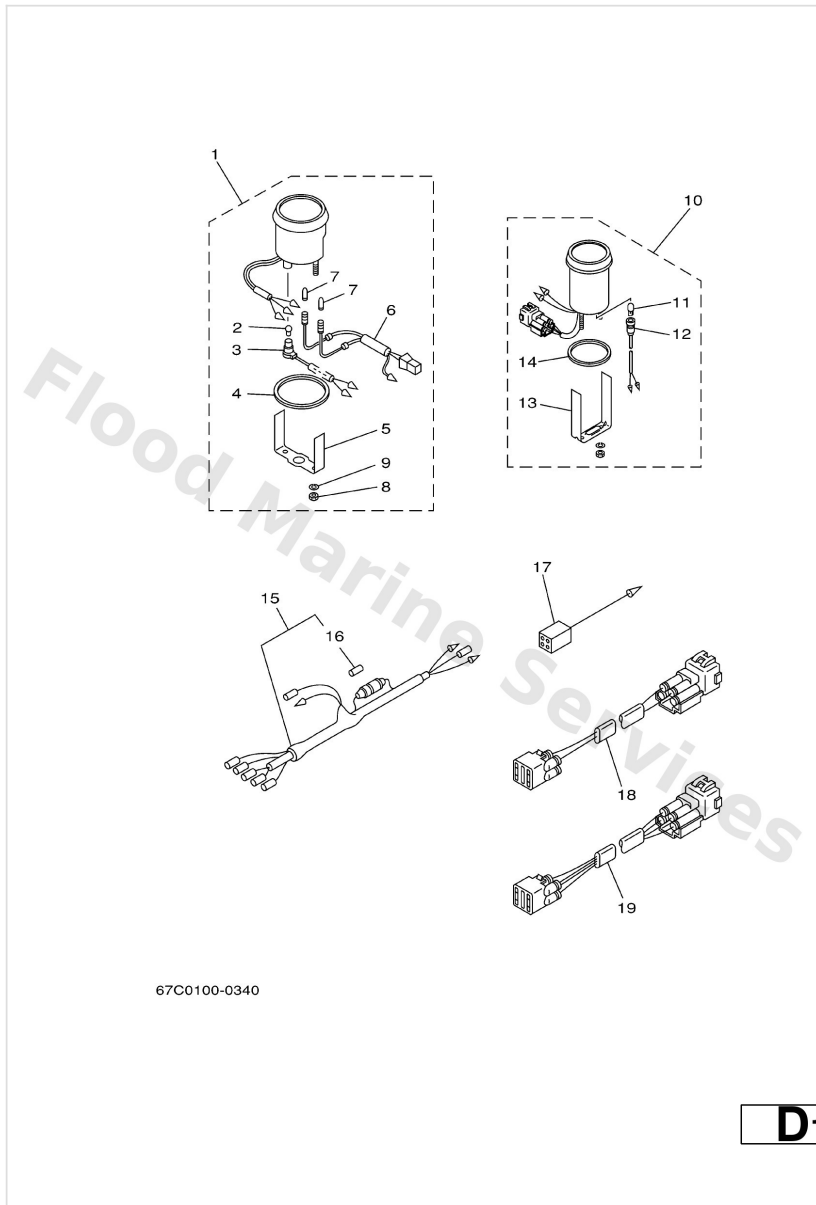

Meter 1

Ref	Part	
1	6Y58354020 Tachometer assembly AP F40-FOR CARIB	Buy now
2	6Y58351700 Bulb (12v-1.7w)	Buy now
3	6Y58353610 Socket, meter	Buy now
4	6Y58352300 Damper	Buy now
5	6Y58351400 Plate, fitting	Buy now
6	6Y58350910 Socket cord assembly	Buy now
7	6Y58351800 Bulb (12v-1.7w) t6.5	Buy now
8	9538005600 Nut, hexagon (663)	Buy now
9	9299005100 Ybs67-5 washer, spring	Buy now
10	6Y58367012 Trim meter assembly. AP F40-FOR CARIB	Buy now
12	6Y58353600 Socket, meter	Buy now
13	6Y58354400 Plate, fitting	Buy now
14	6888366400 Damper	Buy now
15	6Y58355300 Wire, lead (l=2.5m) AP F40-FOR CARIB	Buy now
16	1E68215100 Fuse (10a)	Buy now