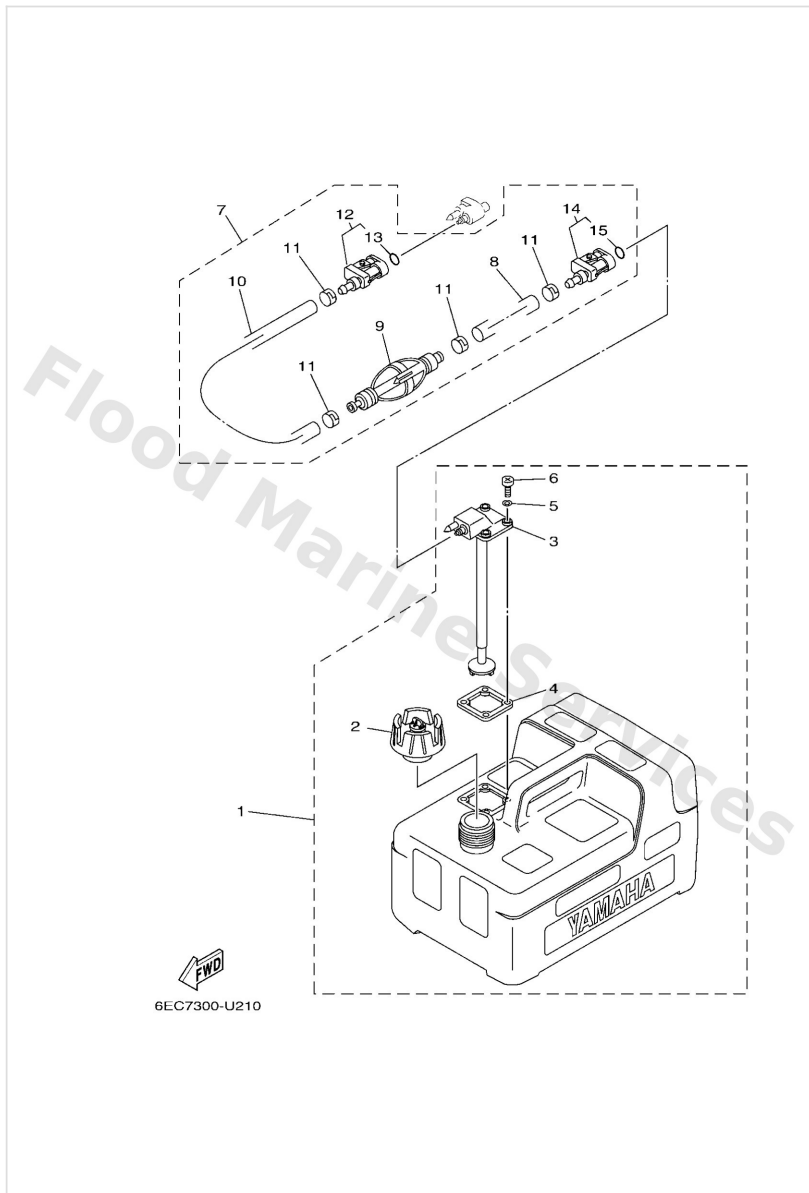

Fuel Tank

Ref	Part	
1	6YL2420107 Fuel tank assembly (12L) AP EXCEPT FOR RUS	Buy now
2	6YK2461010 Cap assembly WITHOUT INDICATOR	Buy now
3	6YL2426010 Fuel meter assembly	Buy now
4	6YL2426801 Gasket, fuel meter	Buy now
5	6YL2432900 Seal	Buy now
6	9015705M16 Screw, pan head	Buy now
7	61J2430604 Fuel pipe comp. 1 AP EXCEPT FOR RUS	Buy now
8	9044511M06 Hose (I3000)	Buy now
9	61J2436000 Primer pump assembly	Buy now
10	9044511M05 Hose (I1000)	Buy now
11	6502435151 Band 1	Buy now
12	6G12430505 Fuel pipe joint comp. 2	Buy now
13	9321008287 O-ring (655)	Buy now
14	6Y12430506 Fuel pipe joint comp. 2	Buy now