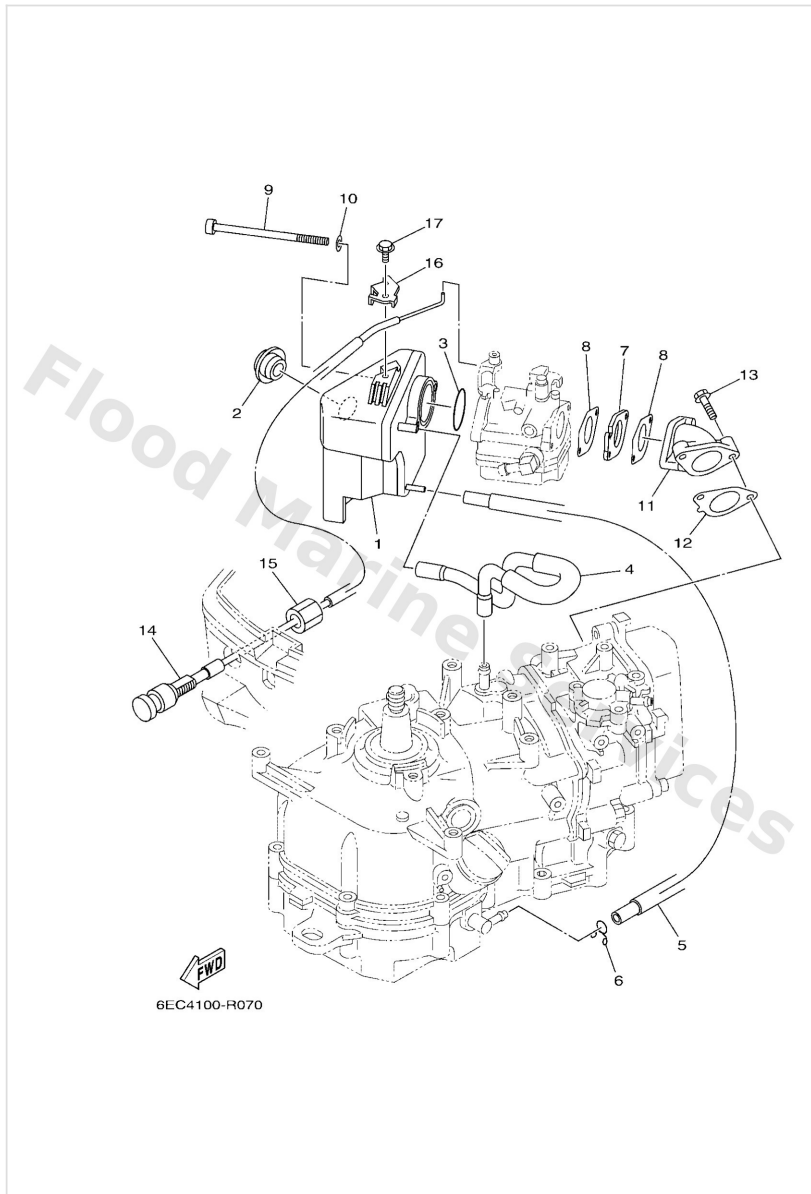

Intake

Ref	Part	
16	6EEE315100 Stay	Buy now
17	9759505510 Bolt hex. head	Buy now