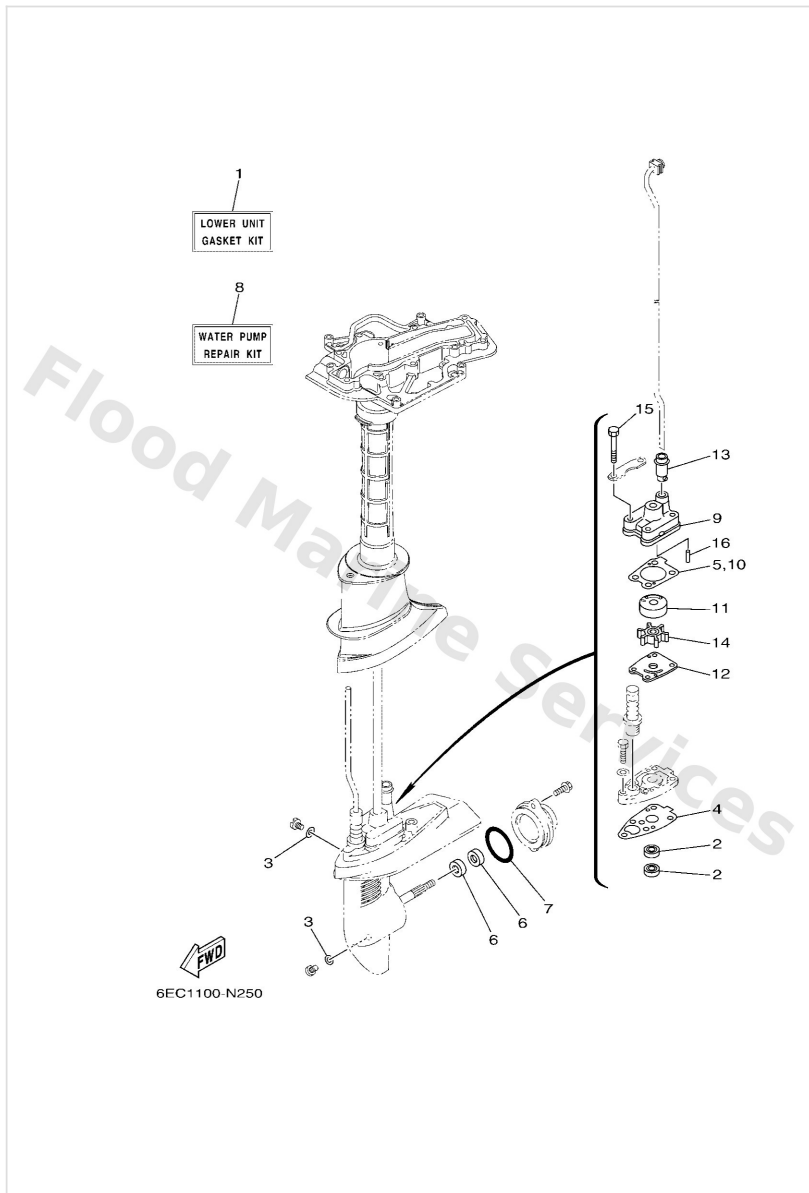

Repair Kit 3

Ref	Part	
1	6EEW000120 Lower unit gasket kit	Buy now
2	9310110811 Oil seal	Buy now
3	9043008003 Gasket	Buy now
4	6EEG531500 Packing, lower cas	Buy now
5	6EEG431500 Gasket, water pump	Buy now
6	9310113800 Oil seal	Buy now
7	9321048800 O-ring	Buy now
8	6EEW007801 Water pump repair kit	Buy now
9	6EEG431100 Housing, water pump	Buy now
11	6EEG432200 Insert, cartridge	Buy now
12	6EEG432300 Outer plate, cartridge	Buy now
13	6EEG436600 Damper, water seal 2	Buy now
14	6E04435200 Impeller	Buy now
15	97D9506045 Bolt, hexagon deep recess	Buy now
16	9360418080 Pin. dowel. (647)	Buy now