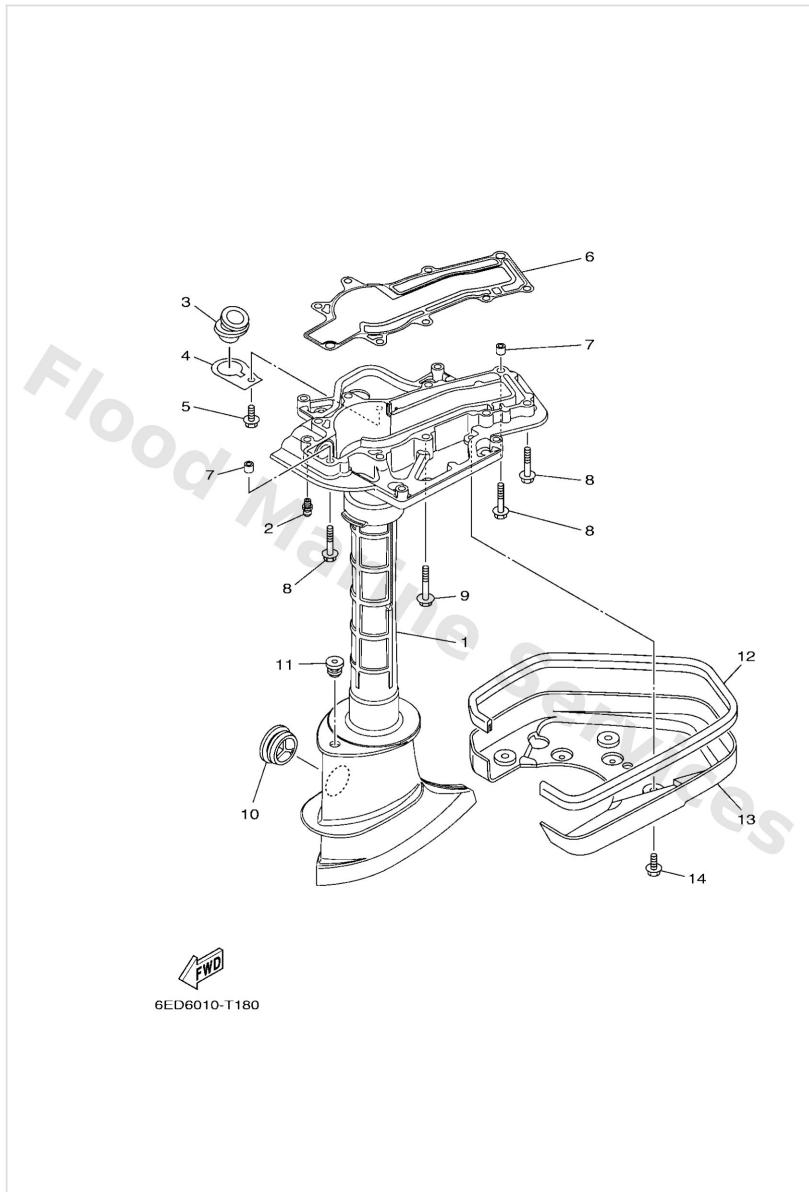

Upper Casing

Ref	Part	
1	6EEG5111018D Casing, upper	Buy now
2	9370006M03 Nipple, grease(6a1)	Buy now
3	6EEE531600 Damper 1	Buy now
4	6EEG518100 Plate	Buy now
5	97E9506514 Bolt, hexagon w/w deep recess	Buy now
6	6EE4511300 Gasket, upper casing	Buy now
7	9038706M14 Collar(6e0)	Buy now
8	97E7506540 Bolt, hexagon w/w deep recess	Buy now
9	97E7506550 Bolt, hexagon w/w deep recess	Buy now
10	6474515101 Cover, upper casing	Buy now
11	9048010M13 Grommet (6e0)	Buy now
12	6EEG271600 Rubber, seal 1	Buy now
13	6EEG272300 Cover, bottom	Buy now