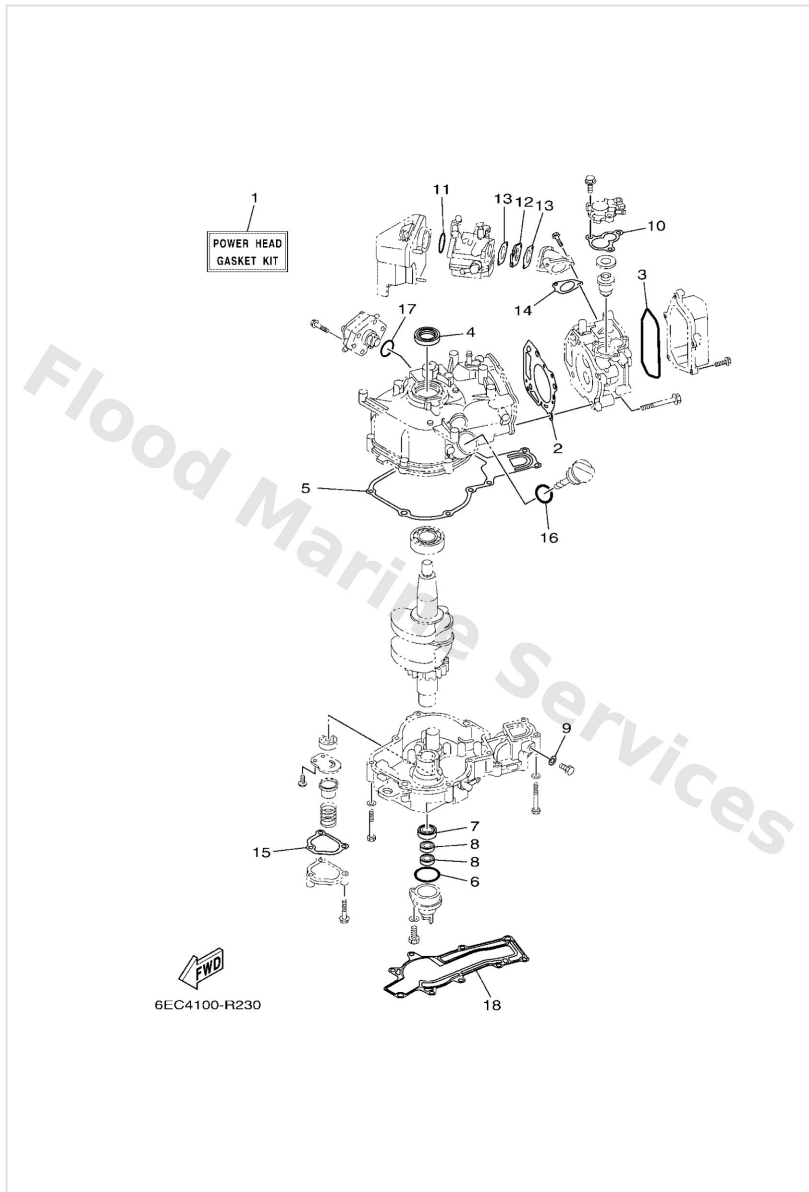

Repair Kit 1

Ref	Part	
16	9321024800 O-ring	Buy now
17	9321027806 O-ring	Buy now
18	6EE4511300 Gasket, upper casing	Buy now