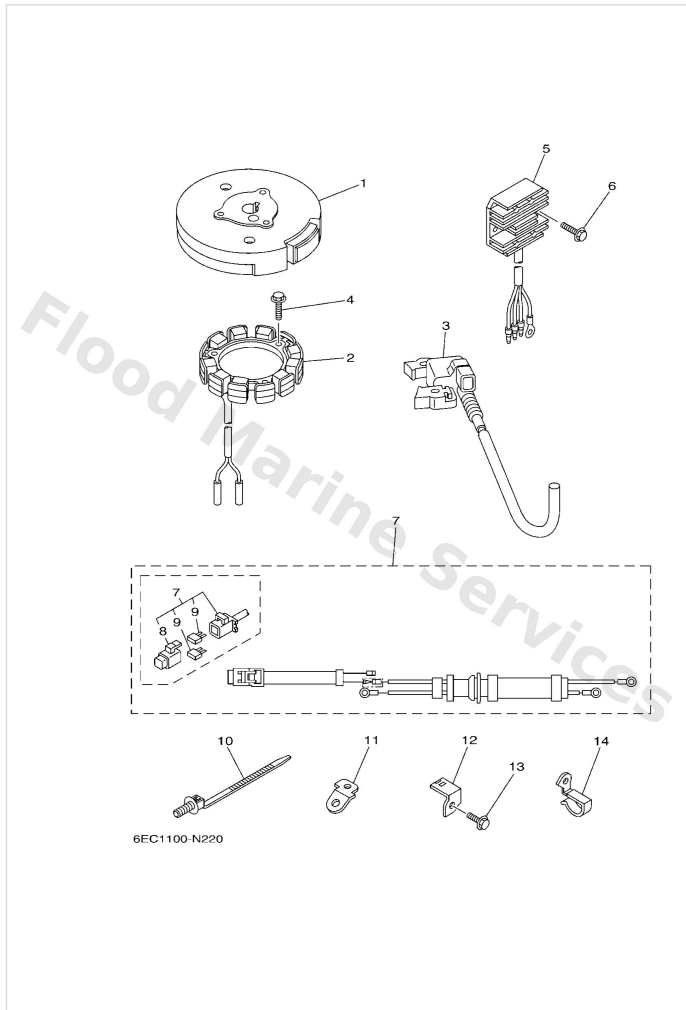

Optional Parts

Ref	Part	
1	6BX85550A0 Rotor assembly EXCEPT FOR RUS	Buy now
2	6BX85510A0 Lighting coil assembly EXCEPT FOR RUS	Buy now
3	6BV8557101 Ignition coil with cdi unit EXCEPT FOR RUS	Buy now
3	6BW8557101 Ignition coil with cdi unit EXCEPT FOR RUS	Buy now
3	6BX8557100 Ignition coil with cdi unit EXCEPT FOR RUS	Buy now
4	97E9506520 Bolt, hexagon w/w deep recess EXCEPT FOR RUS	Buy now
5	6BX8196000 Rectifier & regulator assembly EXCEPT FOR RUS	Buy now
6	97E9506516 Bolt, hexagon w/w deep recess EXCEPT FOR RUS	Buy now
7	6BX8194900 Wire, lead EXCEPT FOR RUS	Buy now
8	67F8215B00 Cap (black)	Buy now
9	67F8215100 Fuse	Buy now
10	9046430009 Clamp EXCEPT FOR RUS	Buy now
11	6BX8258100 Stay, cord clamp EXCEPT FOR RUS	Buy now
12	6BX8238800 Plate EXCEPT FOR RUS	Buy now
13	9010906M80 Bolt EXCEPT FOR RUS	Buy now