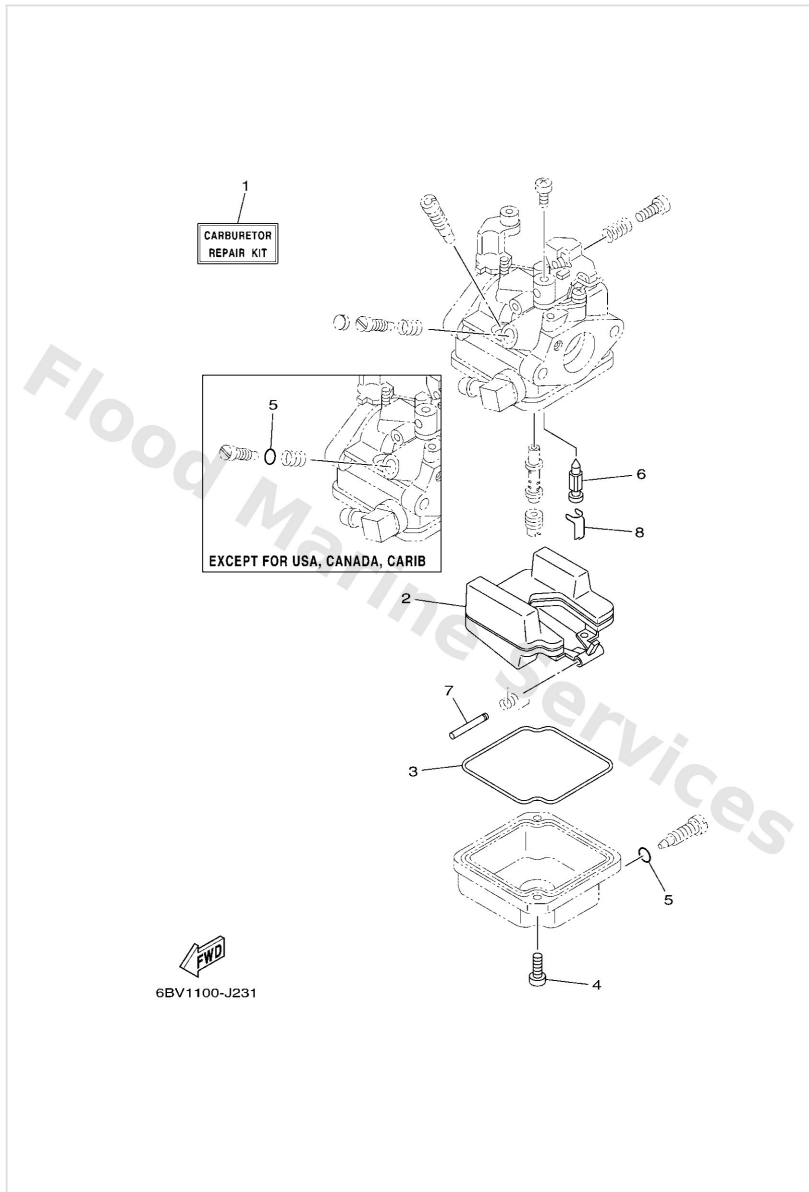

Repair Kit 2

Ref	Part	
1	6BXW009300 Carburetor repair kit	Buy now
2	6BX1498500 Float	Buy now
3	6BX1498400 Gasket, float chamber	Buy now
4	6BX1459200 Screw	Buy now
5	4JH1456200 O-ring	Buy now
6	6BX1454600 Valve, needle	Buy now
7	6BX1454800 Pin, float arm	Buy now
8	6BX1493700 Clip	Buy now