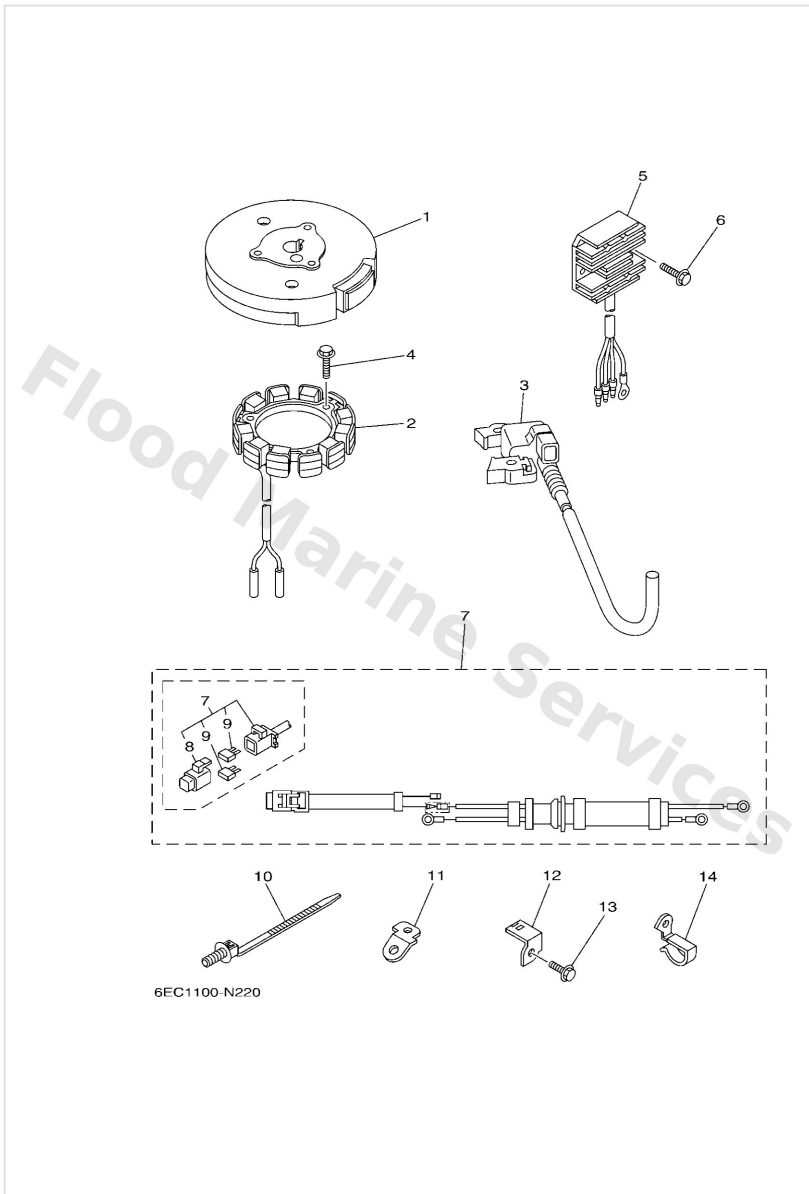

Optional Parts

Ref	Part	
14	9046508371 Clamp(4km) EXCEPT FOR RUS	Buy now