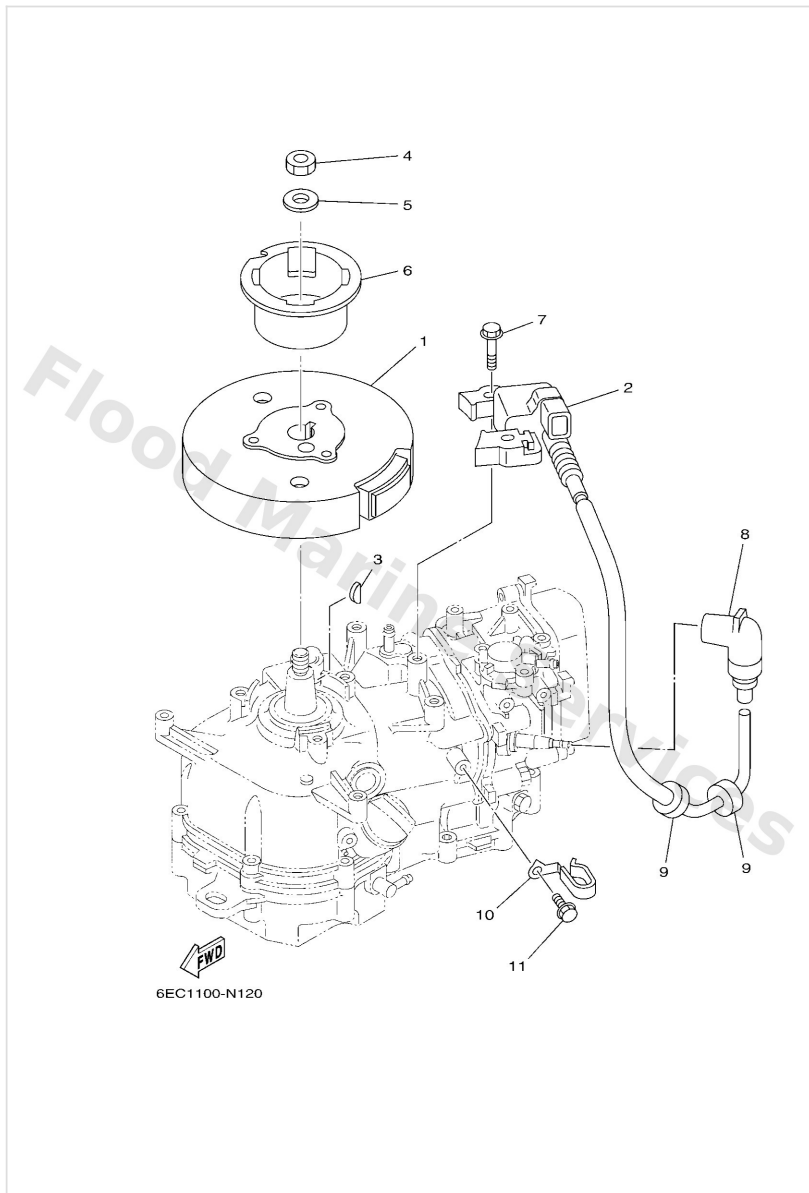

Generator

Ref	Part	
1	6BX8555000 Rotor assembly	Buy now
2	6BV8557101 Ignition coil with cdi unit	Buy now
2	6BW8557101 Ignition coil with cdi unit	Buy now
2	6BX8557100 Ignition coil with cdi unit	Buy now
3	9028004M06 Key, woodruff(6a1)	Buy now
4	9017012066 Nut, hexagon 6481155500	Buy now
5	9020112472 Washer, plate (4n0)	Buy now
6	6BX1572300 Pulley, starter	Buy now
7	9010506037 Bolt, flange	Buy now
8	6BX8237000 Plug cap assembly	Buy now
9	9048025161 Grommet(656)	Buy now
10	9046508361 Clamp(7mx)	Buy now
11	97E9506512 Bolt, hexagon w/w deep recess	Buy now