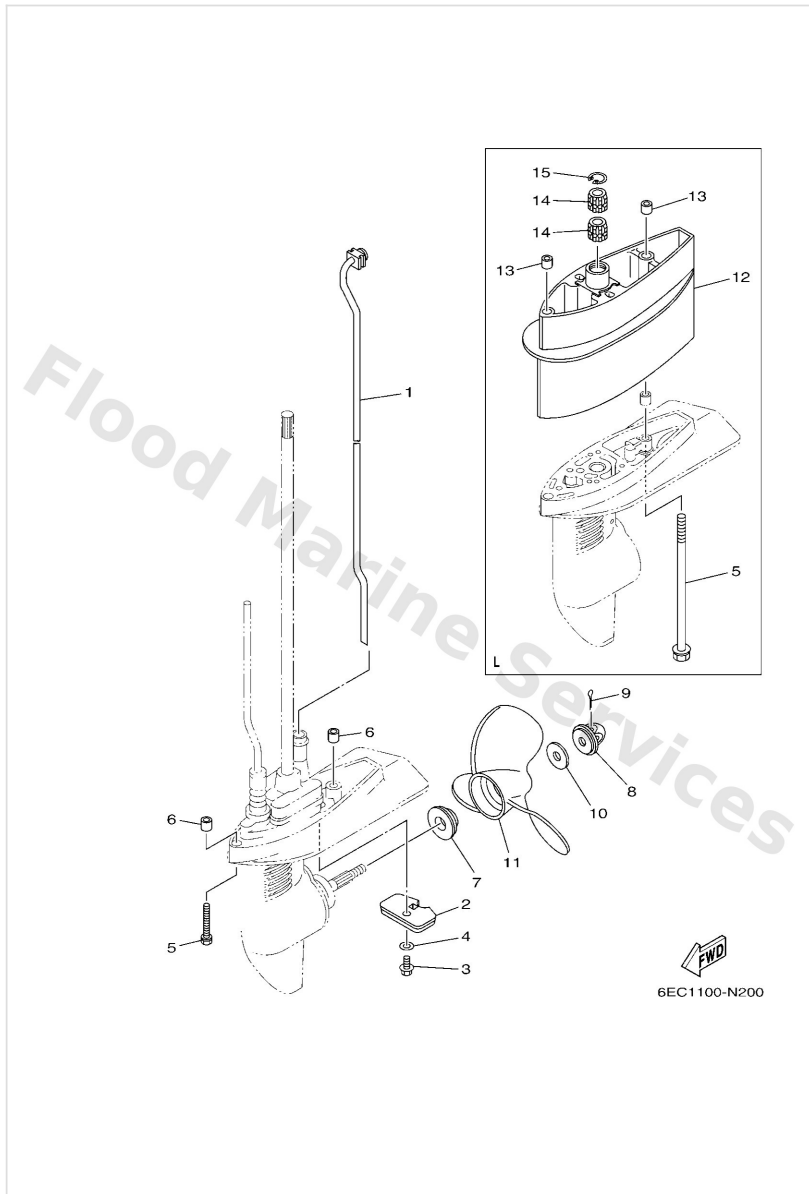

Lower Casing & Drive 2

Ref	Part	
11	6E04595200 Propeller (3x7-1/4 x8-1/4 -ba) UR	Buy now
11	6E04595400 Propeller (3x7-1/2 x9 -ba) UR	Buy now
12	6EEG5211008D Extension L(22.2")	Buy now
14	6BX4531801 Bushing, drive shaft L(22.2")	Buy now
15	9342022M03 Cir clip (6e0) L(22.2")	Buy now