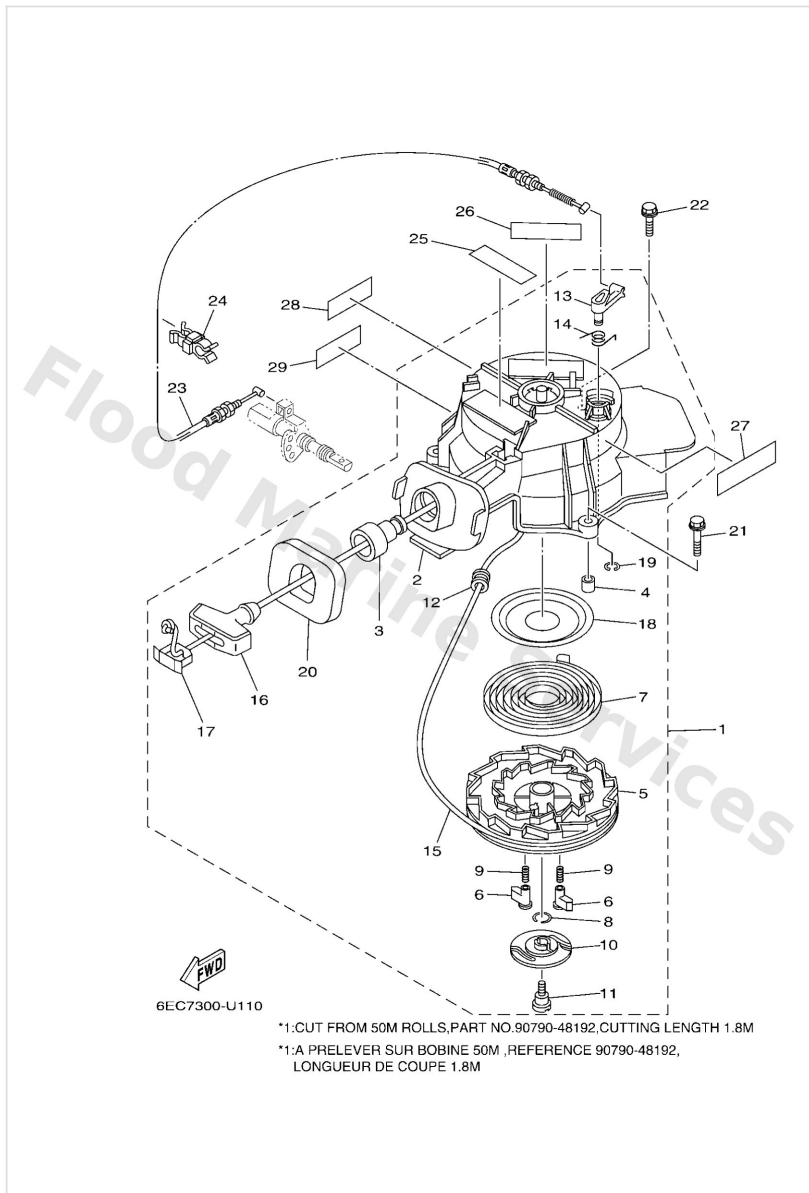

Starter

Ref	Part	
16	6G11575500 Handle, starter	Buy now
17	6G11577900 Cover	Buy now
18	67D1573900 Washer, thrust	Buy now
19	67D1574400 Circlip	Buy now
20	6BX1576200 Seal, rubber 2	Buy now
21	97E9506535 Bolt, hexagon w/w deep recess	Buy now
22	97E9506520 Bolt, hexagon w/w deep recess	Buy now
23	6BXE577000 Wire comp starter	Buy now
24	9046407008 Clamp	Buy now
25	6EEH199540 Label, warning	Buy now
26	6EEH199550 Label, warning	Buy now
27	6EEE442760 Label, instruction	Buy now
28	6EEH199440 Label, safety	Buy now
29	6EEH199450 Label, safety	Buy now