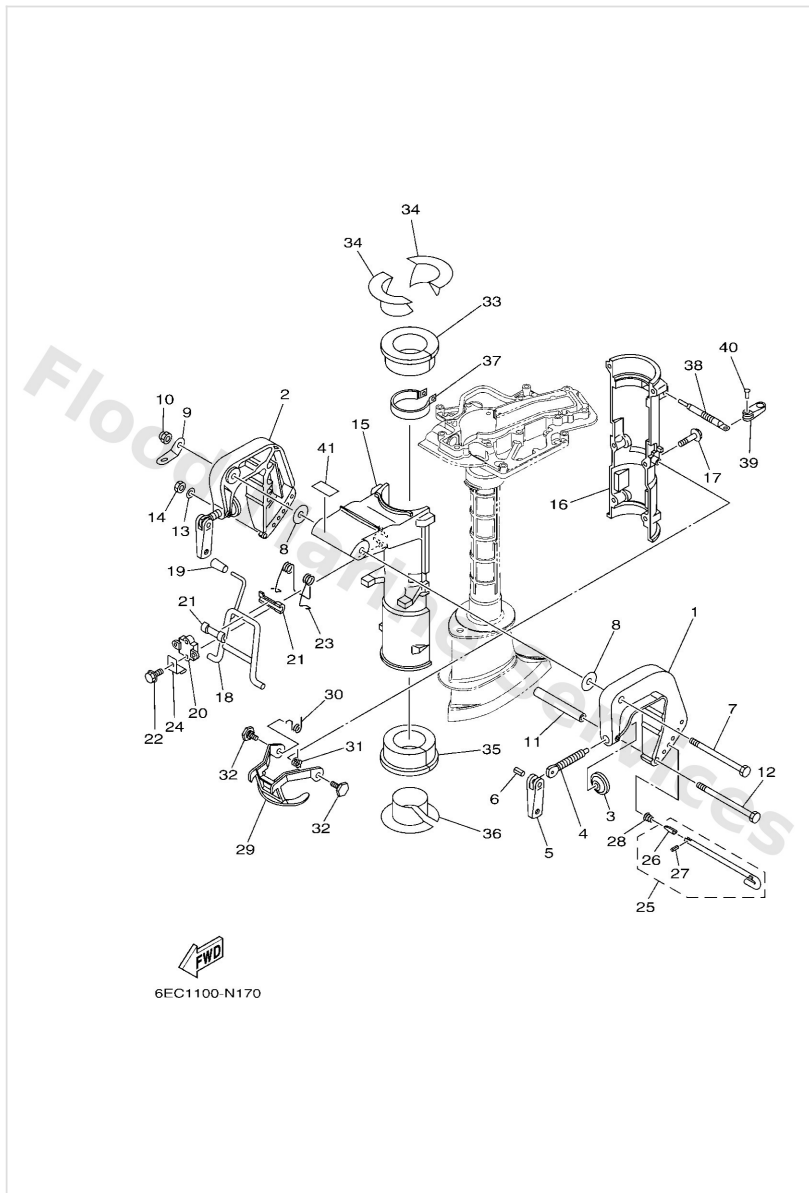

Bracket

Ref	Part	
1	6EEG3111008D Bracket, clamp 1	Buy now
2	6EEG3112008D Bracket, clamp 2	Buy now
3	6484311401 Pad, transom clamp	Buy now
4	6E04311601 Screw, transom clamp	Buy now
5	6EEG311800 Handle, transom cl	Buy now
6	9024304M01 Pin(6a1)	Buy now
7	9010108M07 Bolt(6e0)	Buy now
8	9020208M58 Washer, plate	Buy now
9	6EEG311300 Plate, clamp bracket	Buy now
10	9018508057 Nut, nylon (6j8)	Buy now
11	6EEG312200 Collar	Buy now
12	9010106335 Bolt, hexagon (624)	Buy now
13	9299006600 Washer, plain (646)	Buy now
14	9538006600 Nut(661)	Buy now
15	6EEG3311008D Bracket, swivel 1	Buy now