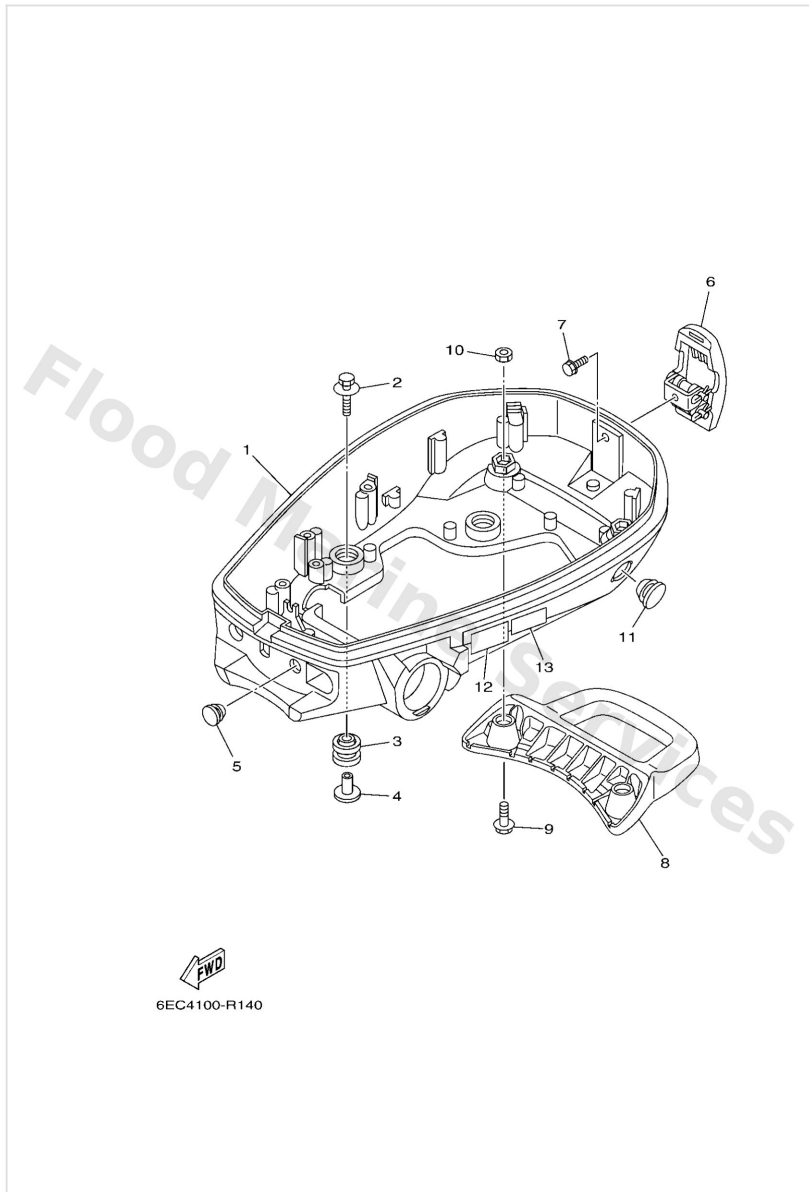

Bottom Cowling

Ref	Part	
1	6EEG2711008D Cowling, bottom 1	Buy now
2	9011906300 Bolt, with washer	Buy now
3	9048021M82 Grommet	Buy now
4	9038706176 Collar	Buy now
5	9048014M14 Grommet (6e0)	Buy now
6	68T4280100 Cowling clamp comp.	Buy now
7	97E9506512 Bolt, hexagon w/w deep recess	Buy now
8	6EEG273100 Carrying handle	Buy now
9	97E9508520 Bolt, hexagon w/w deep recess	Buy now
10	9538008600 Nut (661)	Buy now
11	9048022M72 Grommet	Buy now
12	6EEG279450 Label, warning (ge	Buy now
13	6EEE343761 Mark, caution	Buy now