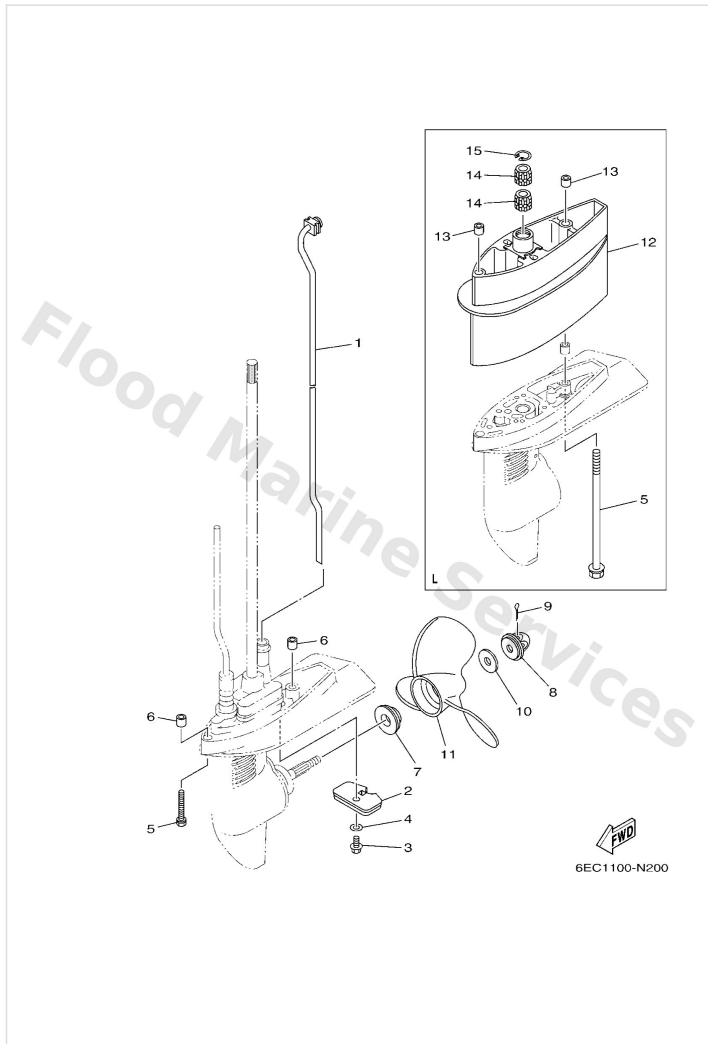

Lower Casing & Drive 2

Ref	Part	
1	6EEG436000 Water tube assembly S(17.2")	Buy now
1	6EEG436010 Water tube assembly L(22.2")	Buy now
2	6L54525103 Anode	Buy now
3	95D9506012 Bolt, flange deep recess	Buy now
4	9299006300 Washer, tooth	Buy now
5	9011906253 Bolt, with washer S(17.2")	Buy now
5	9011906254 Bolt, with washer L(22.2")	Buy now
13	9038706M14 Collar(6e0) L(22.2")	Buy now
7	6EEG598700 Spacer 1	Buy now
8	6EEG561600 Nut, propeller	Buy now
9	9149025030 Pin, cotter(6I5)	Buy now
10	9020108M54 Washer, plate (6e5)	Buy now
11	6E04594101 Propeller (3x7-1/2 x8 -ba) UR	Buy now
11	6E04594301 Propeller (3x7-1/2"x7"-ba) UR	Buy now
11	6E04594900 Propeller (3x7-1/4 x6-1/2 -ba) UR	Buy now