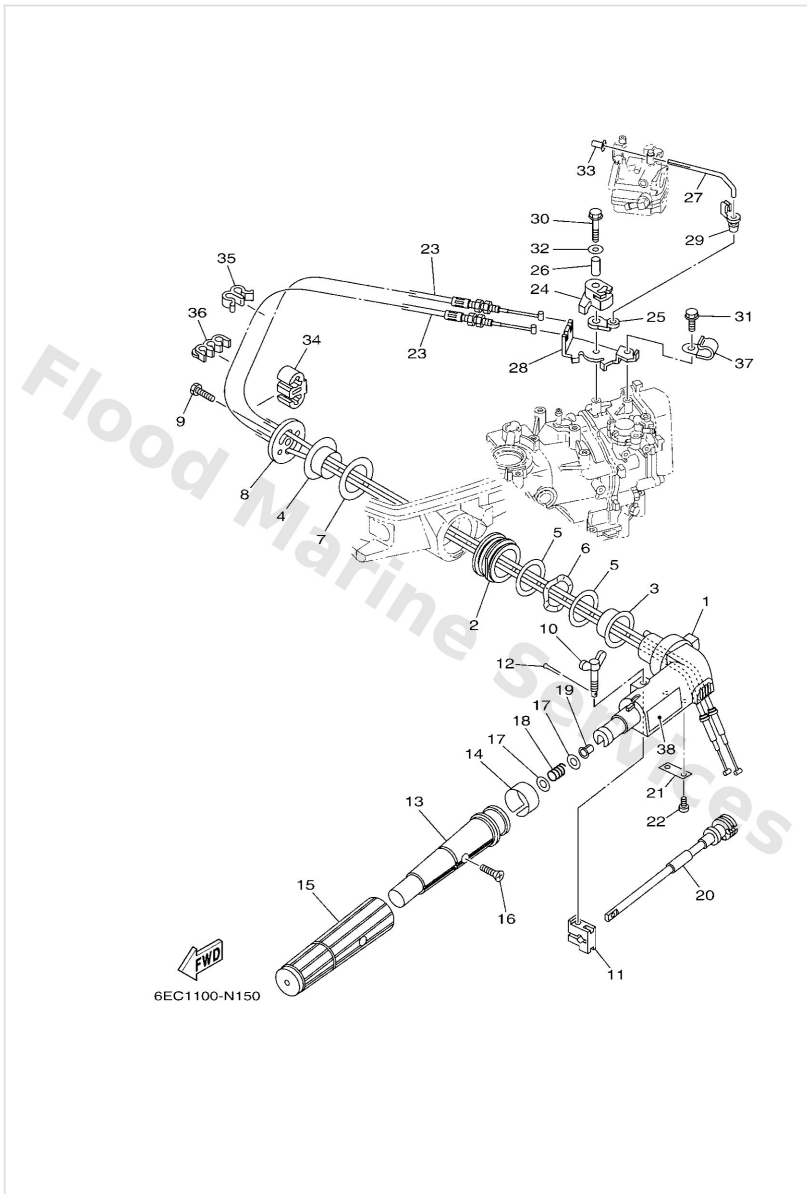

Steering

Ref	Part	
16	9015205014 Screw, countersunk	Buy now
17	9020110M02 Washer, plate(6g9)	Buy now
18	9050123215 Spring (655)	Buy now
19	9038608032 Bushing (650)	Buy now
20	6EEG213800 Lever, throttle	Buy now
21	6EEG215900 Stay	Buy now
22	9788505012 Screw,pan head (646)	Buy now
23	6EEF630100 Throttle cable ass	Buy now
24	6EEG163800 Pulley	Buy now
25	6EEG128300 Lever, free accel.	Buy now
26	9038706252 Collar	Buy now
27	6EEG121100 Link, accel.	Buy now
28	6EEE449700 Stay, throttle wir	Buy now
29	6614126202 Joint, choke lever	Buy now
30	97E9506535 Bolt, hexagon w/w deep recess	Buy now