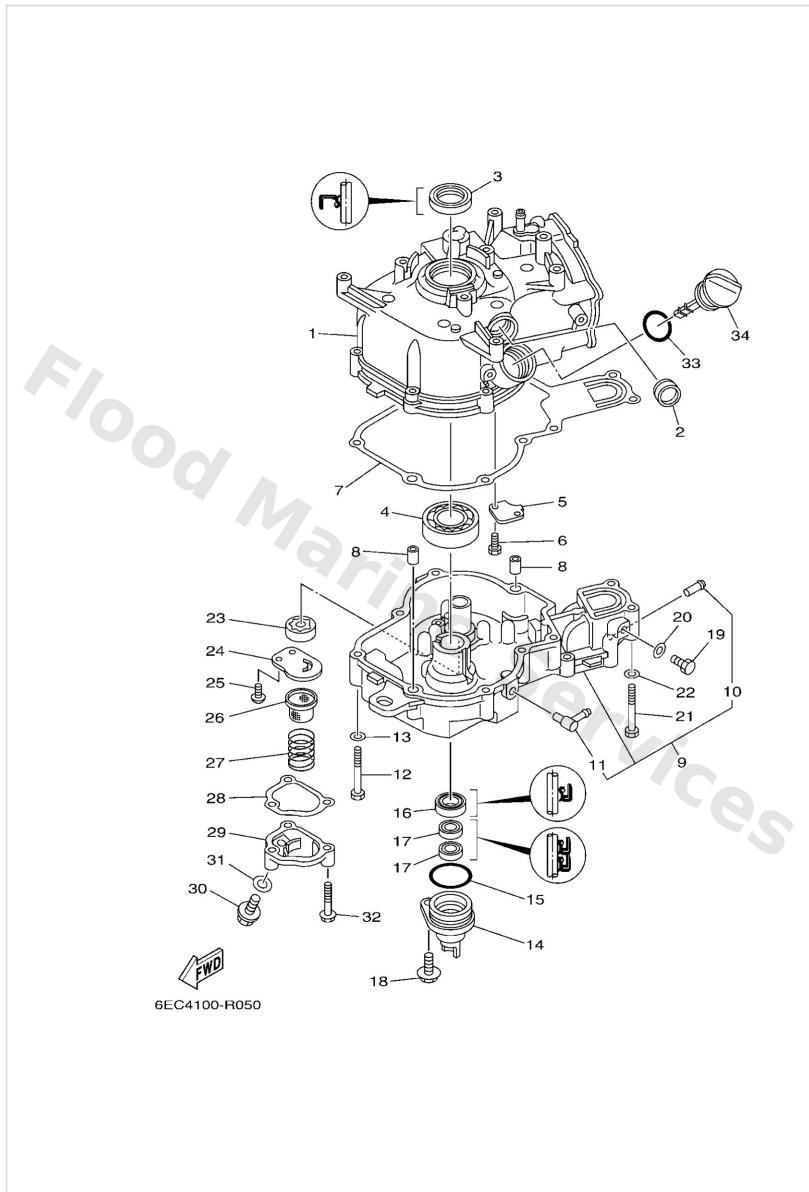

Cylinder & Crankcase 2

Ref	Part	
1	6EEE1311001S Cylinder 1	Buy now
2	3Y61536100 Gauge, level	Buy now
3	9310225821 Oil seal	Buy now
4	93306255X0 Bearing	Buy now
5	6EEE116800 Cover, breather	Buy now
6	9701305010 Bolt, hexagon	Buy now
7	6BX1135100 Gasket, cylinder	Buy now
8	9953010114 Pin, dowel(3vd)	Buy now
9	6EEE5111001S Crankcase 1	Buy now
10	6EEF437700 Pipe, joint 2	Buy now
11	6761137200 Nipple, hose	Buy now
12	9701306050 Bolt, hexagon	Buy now
13	9290306600 Washer, plain (646)	Buy now
14	6EEE539600CA Housing, oil seal	Buy now
15	9321035803 O-ring	Buy now