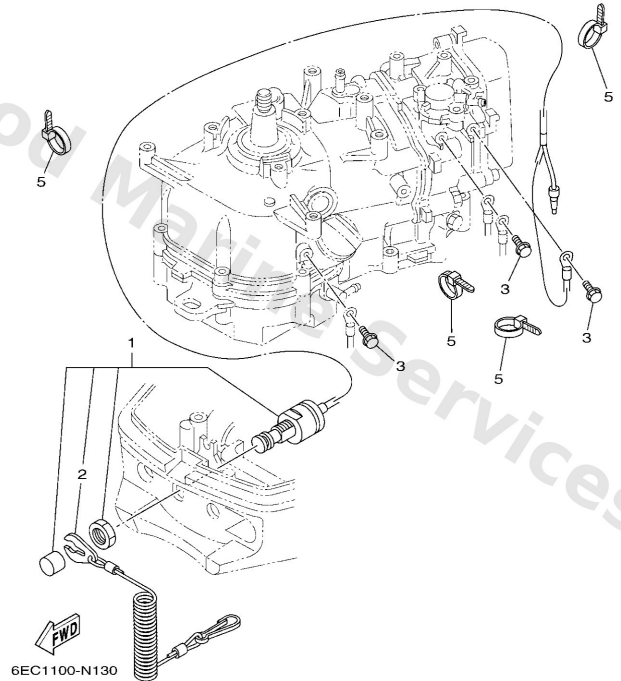

Cylinder & Crankcase 2

Ref	Part	
16	9310220814 Oil seal	Buy now
17	9310210800 Oil seal	Buy now
18	97E9508520 Bolt, hexagon w/w deep recess	Buy now
19	97D9508014 Bolt, hexagon deep recess	Buy now
20	9043008143 Gasket (256-11198-00)	Buy now
23	6BXE331000 Rotor assembly	Buy now
24	6EEE331600 Cover, pump	Buy now
25	9851706012 Screw, pan	Buy now
26	5YPE341100 Strainer, oil	Buy now
27	9050118576 Spring, compression (3y1)	Buy now
28	6EEE347500 Gasket	Buy now
29	6EEE3417001S Cover, strainer	Buy now
30	9010508M76 Bolt, washer based	Buy now
31	9020108818 Washer	Buy now
32	97E7506535 Bolt, hexagon w/w deep recess	Buy now

Cylinder & Crankcase 2

Ref	Part	
33	9321024800 O-ring	Buy now
34	6EEE536200 Plug, oil level	Buy now

Electrical

Ref	Part	
1	6EEH257501 Engine stop switch	Buy now
2	6EEH255600 Lanyard, stop swit	Buy now
3	97E9506512 Bolt, hexagon w/w deep recess	Buy now
4	6EEH253100 Wire, lead	Buy now
5	9046513M97 Clamp	Buy now