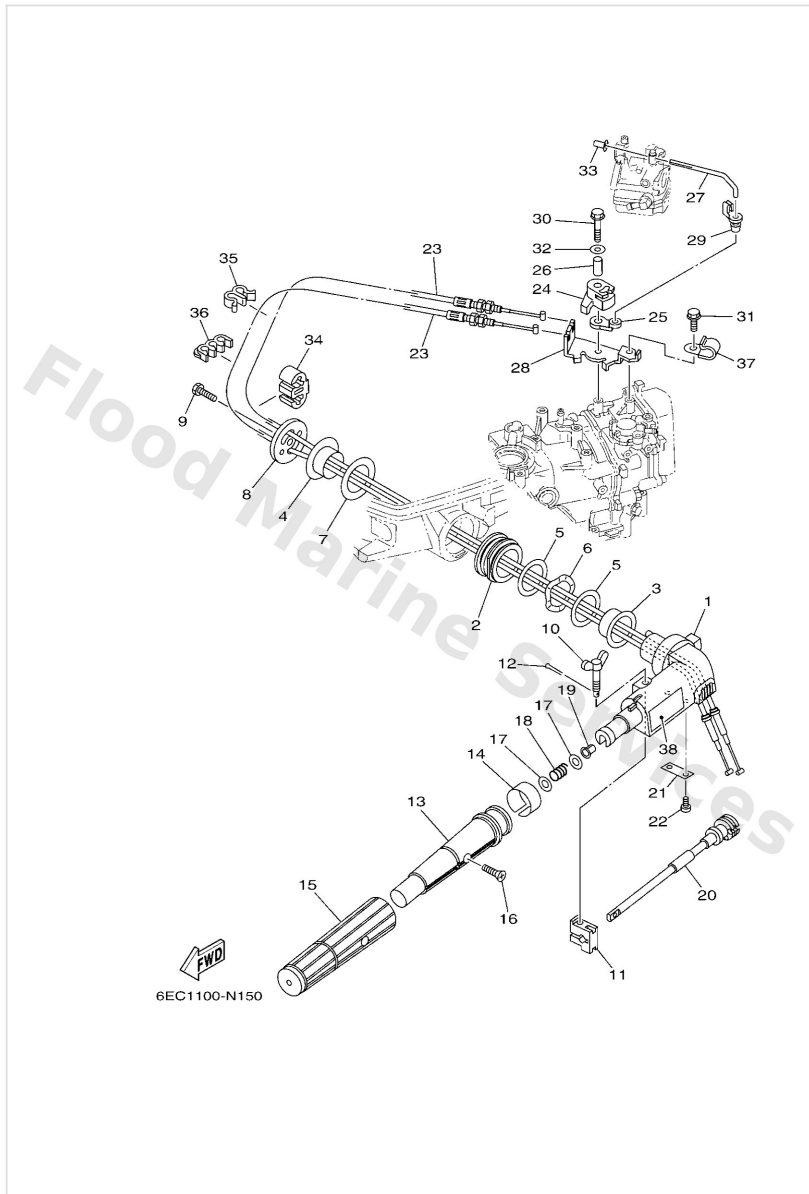

Steering

Ref	Part	
31	97E9506512 Bolt, hexagon w/w deep recess	Buy now
32	9020106M62 Washer, plate (6e5)	Buy now
33	6471439560 Cap, over flow pipe	Buy now
34	9046406006 Clamp	Buy now
35	9046407M20 Clamp(6h0)	Buy now
36	9046407M05 Clamp (6g5)	Buy now
37	9046508395 Clamp	Buy now
38	6EEG279440 Label, warning (ge	Buy now