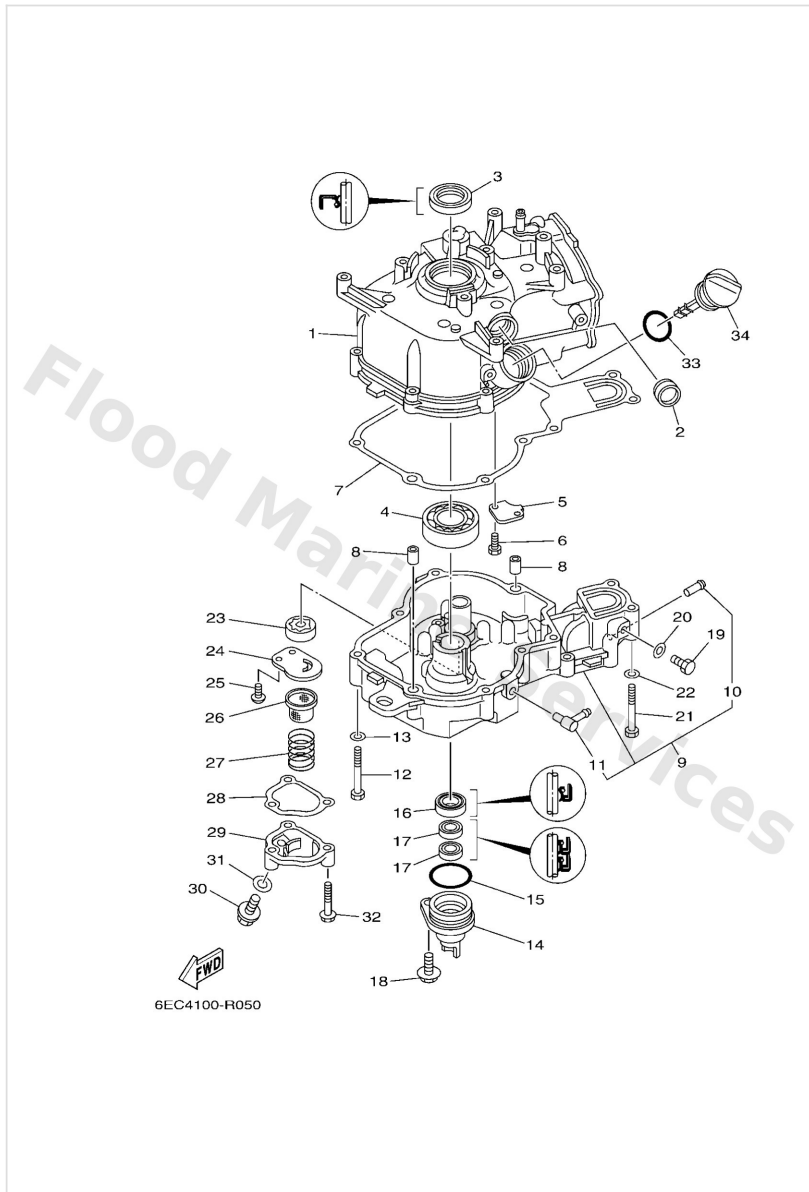

Cylinder & Crankcase 2

Ref	Part	
16	9310220814 Oil seal	Buy now
17	9310210800 Oil seal	Buy now
18	97E9508520 Bolt, hexagon w/w deep recess	Buy now
19	97D9508014 Bolt, hexagon deep recess	Buy now
20	9043008143 Gasket (256-11198-00)	Buy now
23	6BXE331000 Rotor assembly	Buy now
24	6EEE331600 Cover, pump	Buy now
25	9851706012 Screw, pan	Buy now
26	5YPE341100 Strainer, oil	Buy now
27	9050118576 Spring, compression (3y1)	Buy now
28	6EEE347500 Gasket	Buy now
29	6EEE3417001S Cover, strainer	Buy now
30	9010508M76 Bolt, washer based	Buy now
31	9020108818 Washer	Buy now
32	97E7506535 Bolt, hexagon w/w deep recess	Buy now