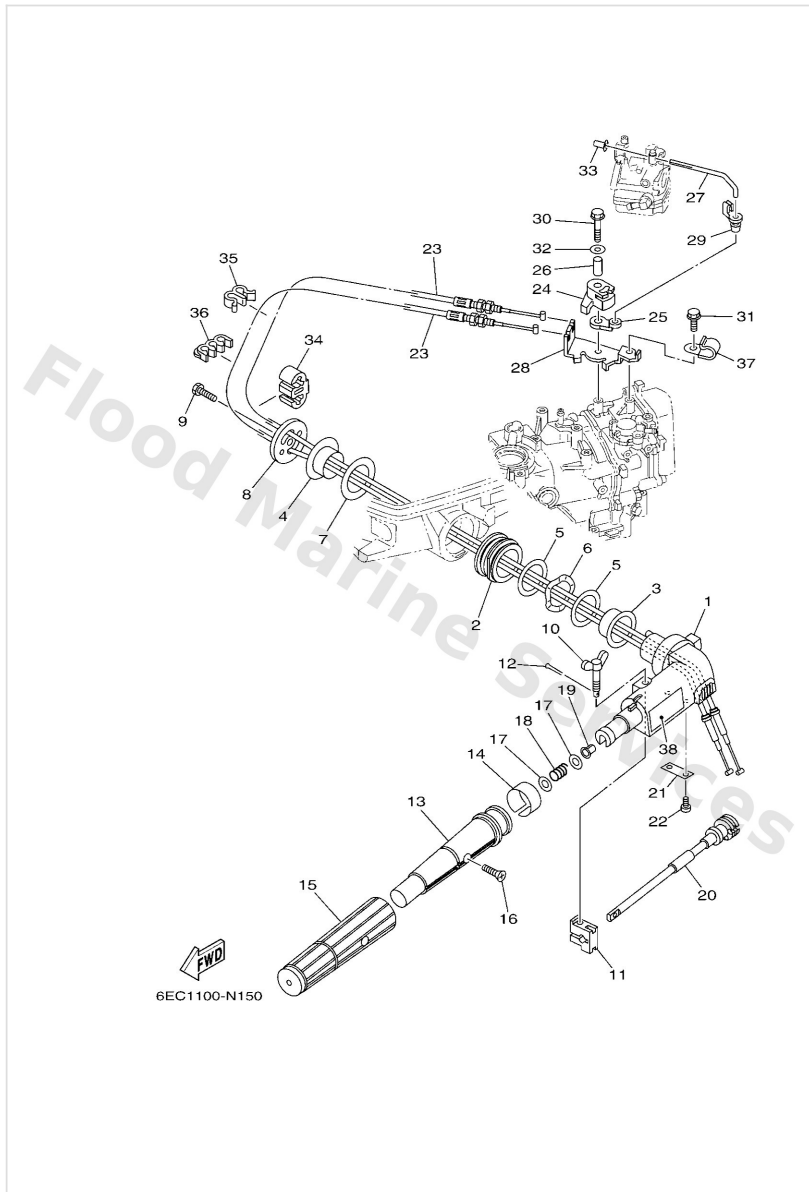

Steering

Ref	Part	
1	6EEG2111008D Handle, steering	Buy now
2	6BX4212900 Bushing, rubber	Buy now
3	6EEG217100 Bushing	Buy now
4	6EEG217200 Bushing 2	Buy now
5	6EEG218100 Washer	Buy now
6	6EEG218800 Washer, wave	Buy now
7	6EEG218200 Washer 2	Buy now
8	6EEG213100 Cover, handle stee	Buy now
9	97D7508025 Bolt, hexagon deep recess	Buy now
10	6G14212501 Bolt, friction adjusting	Buy now
11	6EEG212600 Friction, steering	Buy now
12	9149016010 Pin, cotter	Buy now
13	6EEG211900 Grip, steering han	Buy now
14	6EEG213700 Indicator, throttl	Buy now
15	6EEG217701 Rubber, handle	Buy now