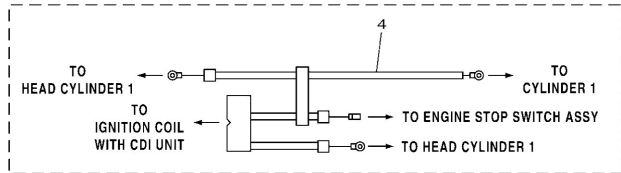

Cylinder & Crankcase 2

Ref	Part	
33	9321024800 O-ring	Buy now
34	6EEE536200 Plug, oil level	Buy now

Electrical

Ref	Part	
1	6EEH257501 Engine stop switch	Buy now
2	6EEH255600 Lanyard, stop swit	Buy now
3	97E9506512 Bolt, hexagon w/w deep recess	Buy now
4	6EEH253100 Wire, lead	Buy now
5	9046513M97 Clamp	Buy now