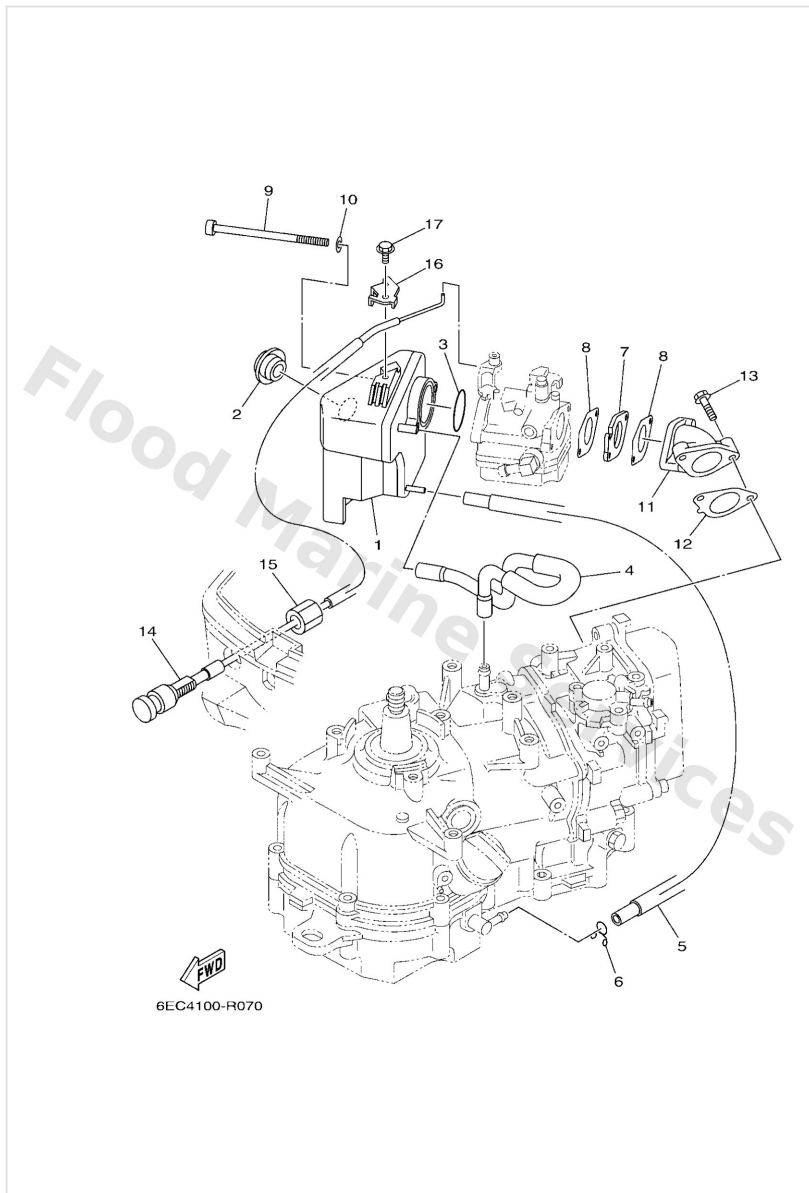

Intake

Ref	Part	
1	6BX1444000 Silencer assembly, intake	Buy now
2	9048018M74 Grommet	Buy now
3	9321032817 O-ring	Buy now
4	6EEF431400 Pipe 4	Buy now
5	6EEE316F00 Hose, oil 1	Buy now
6	9046709M09 Clip(6k8)	Buy now
7	6EEE364700 Gasket, manifold 3	Buy now
8	6EEE364600 Gasket, manifold 2	Buy now
9	9011006350 Bolt, hexagon socket head	Buy now
10	9020106106 Washer, plate	Buy now
11	6BXE364110 Manifold, intake 1	Buy now
12	6EEE364500 Gasket, manifold 1	Buy now
13	9011906MA3 Bolt, with washer	Buy now
14	6EEF633000 Starter cable assembly	Buy now
15	9017911001 Nut	Buy now