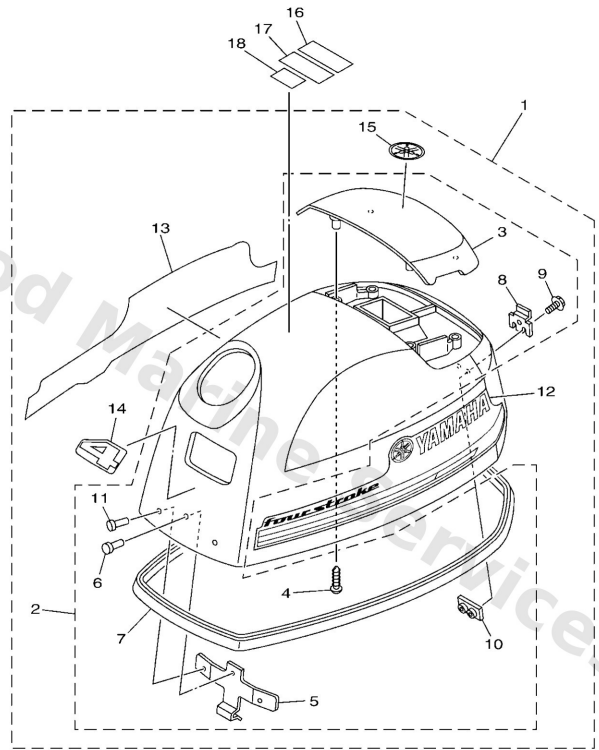

Top Cowling

6EC6300-T020

Ref	Part	
1	6ECG261001 Top cowling assembly	Buy now
1	6EDG261001 Top cowling assembly	Buy now
1	6EEG261001 Top cowling assembly	Buy now
2	6ECG261A01 Top cowling w/o gr	Buy now
3	6EEG261301 Molding, air duct	Buy now
4	9778040012 Screw, trushead tapping (ge31)	Buy now
5	6EEG265100 Hook	Buy now
6	9026604M04 Rivet(6e7)	Buy now
7	6BX4261500 Seal	Buy now
8	6EEG265200 Hook	Buy now
9	9759505514 Bolt, w/ plain	Buy now
10	6EEG264900 Holder, clamp band	Buy now
11	9026604M00 Rivet 2 (662)	Buy now
12	6EEG267500 Graphic, side 1	Buy now
13	6EEG267600 Graphic, side 2	Buy now