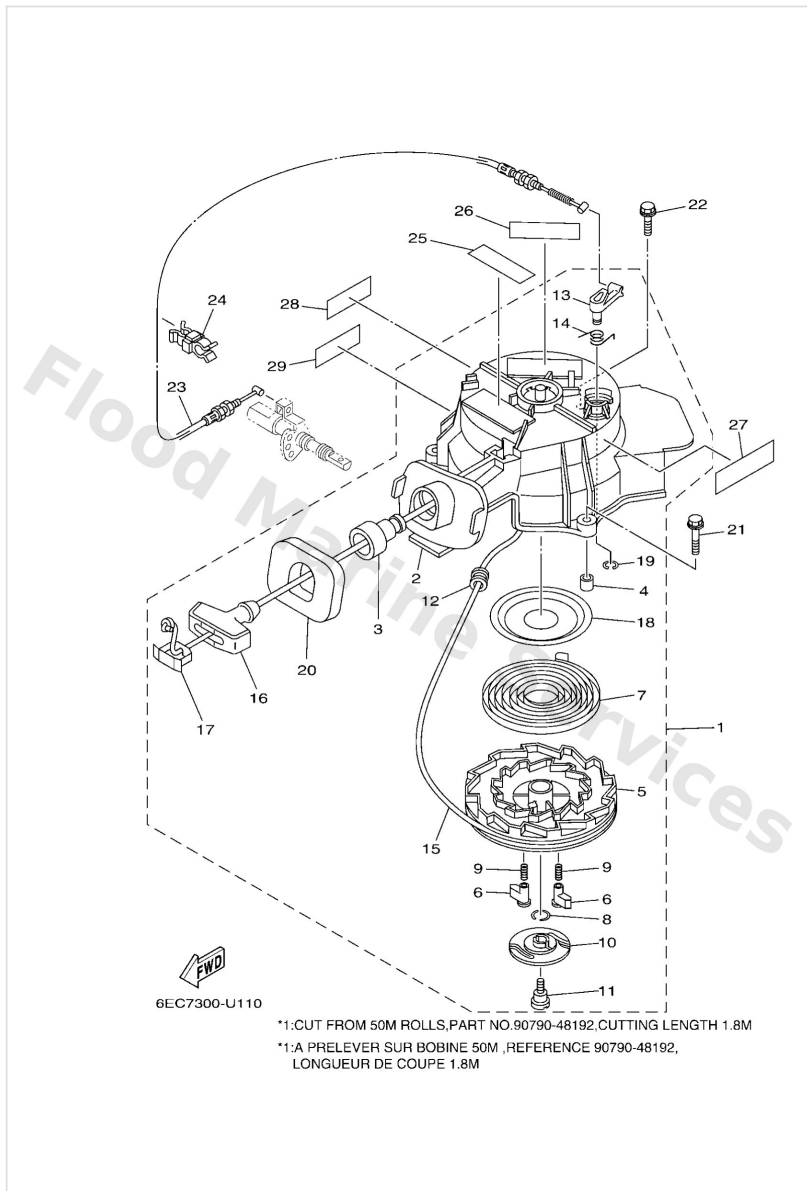

Starter

Ref	Part	
1	6EEE571000 Starter assembly	Buy now
2	6EEE571100 Case, starter	Buy now
3	63V1579501 Guide, rope	Buy now
4	67D1576400 Collar 1	Buy now
5	6EEE571400 Drum, sheave	Buy now
6	67D1574100 Pawl, drive	Buy now
7	67D1571300 Spring, starter	Buy now
8	6BX1570500 Spring, drive pawl	Buy now
9	67D1576700 Spring	Buy now
10	67D1573500 Guide, cam	Buy now
11	67D1579300 Screw	Buy now
12	68T1576400 Collar 1	Buy now
13	67D1579401 Stopper	Buy now
14	67D1573400 Spring, return	Buy now
15	* item_description *1	Buy now