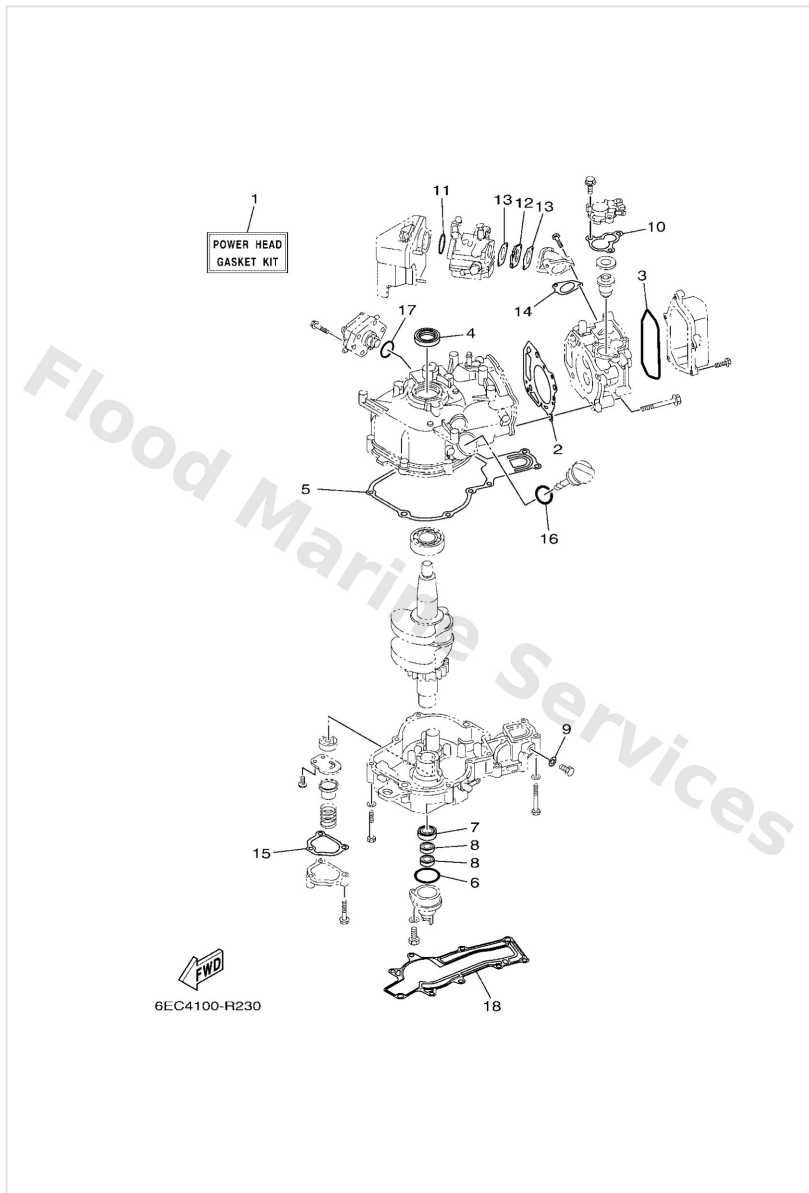

Repair Kit 1

Ref	Part	
1	6EEW000100 Power head gasket kit	Buy now
2	6BX1118100 Gasket, cylinder head 1	Buy now
3	6EEE135600 Seal, cylinder 2	Buy now
4	9310225821 Oil seal	Buy now
5	6BX1135100 Gasket, cylinder	Buy now
6	9321035803 O-ring	Buy now
7	9310220814 Oil seal	Buy now
8	9310210800 Oil seal	Buy now
9	9043008143 Gasket (256-11198-00)	Buy now
10	67D12414A0 Gasket, cover	Buy now
11	9321032817 O-ring	Buy now
12	6EEE364700 Gasket, manifold 3	Buy now
13	6EEE364600 Gasket, manifold 2	Buy now
14	6EEE364500 Gasket, manifold 1	Buy now
15	6EEE347500 Gasket	Buy now