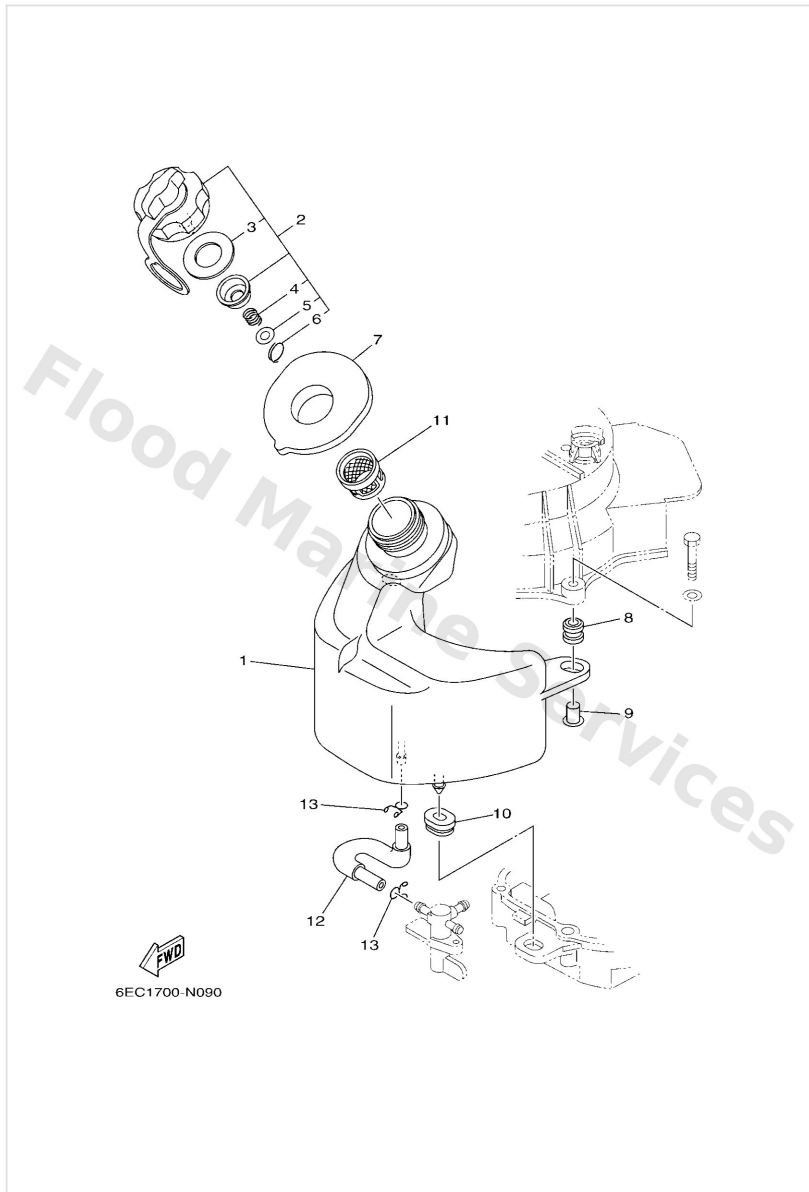

Fuel 1

Ref	Part	
1	6EEF411101 Tank, fuel	Buy now
2	6BX2461001 Cap assembly	Buy now
3	68D2461200 Packing, cap	Buy now
4	90501100A5 Spring, compression	Buy now
5	9299004200 Ybs66-4 washer, plain	Buy now
6	90468100A0 Clip	Buy now
7	6BX2464100 Gasket, cap 1	Buy now
8	6A08231700 Damper, ignition coil	Buy now
9	9038706119 Collar	Buy now
10	9048001559 Grommet(4bh)	Buy now
11	6EEF416700 Strainer	Buy now
12	6EEF431100 Pipe, fuel 1	Buy now
13	9046709M09 Clip(6k8)	Buy now