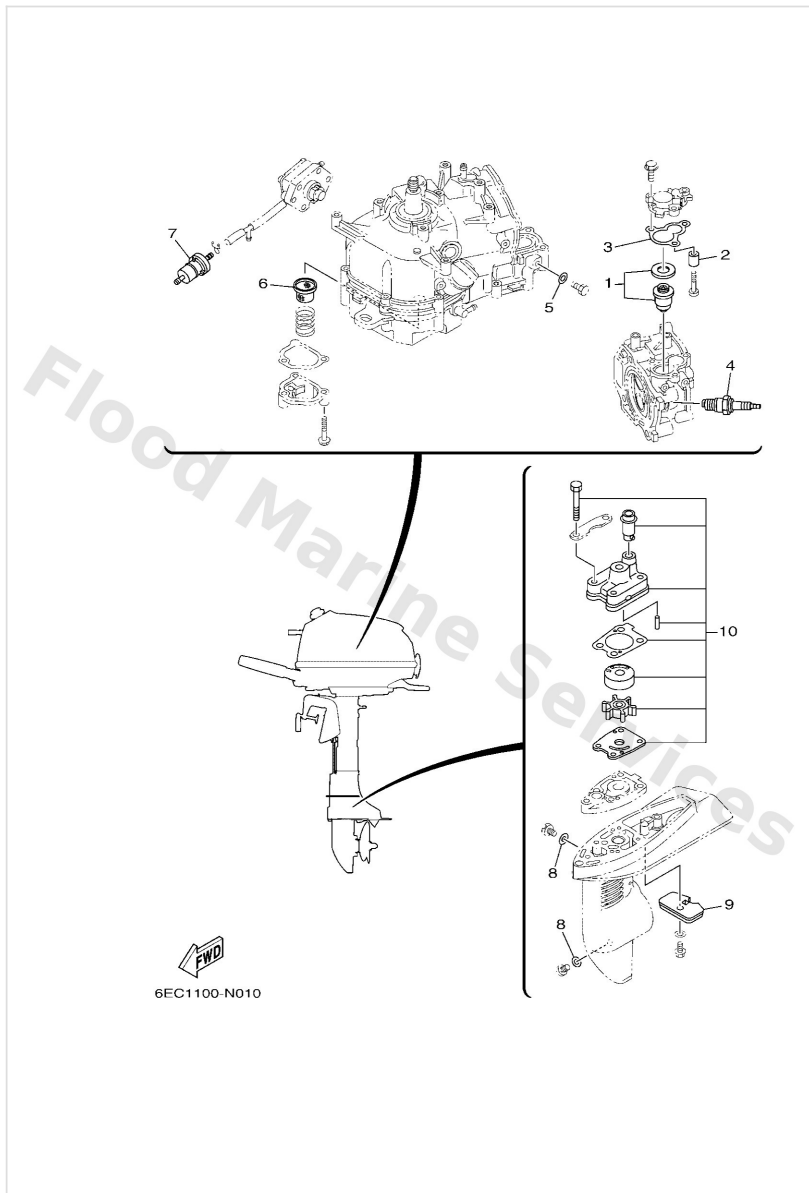

Scheduled Service Parts

Ref	Part	
1	66M1241101 Thermostat	Buy now
2	6G81132500 Anode	Buy now
3	67D12414A0 Gasket, cover	Buy now
4	9470200372 Plug, spark (cr6hsb)	Buy now
5	9043008143 Gasket (256-11198-00)	Buy now
6	5YPE341100 Strainer, oil	Buy now
7	6EEF425100 Strainer 1	Buy now
8	9043008003 Gasket	Buy now
9	6L54525103 Anode	Buy now
10	6EEW007801 Water pump repair kit	Buy now