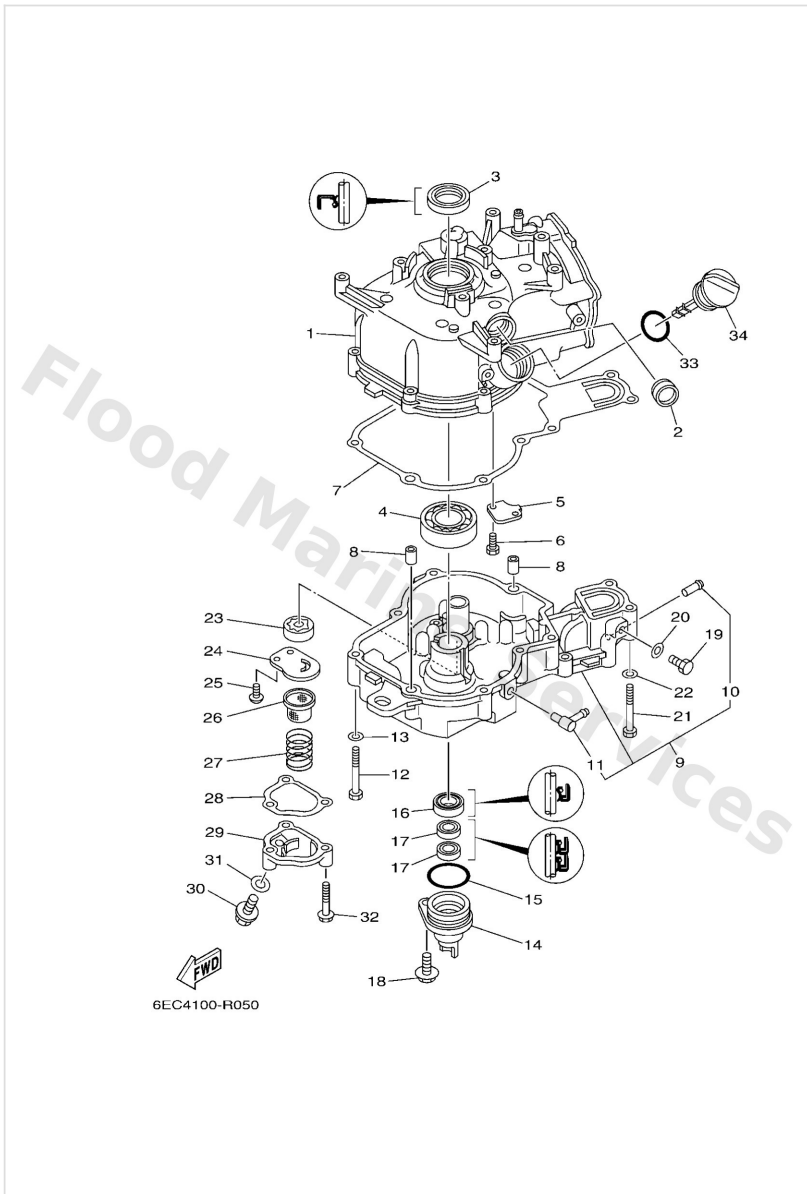

Cylinder & Crankcase 2

Ref	Part	
33	9321024800 O-ring	Buy now
34	6EEE536200 Plug, oil level	Buy now