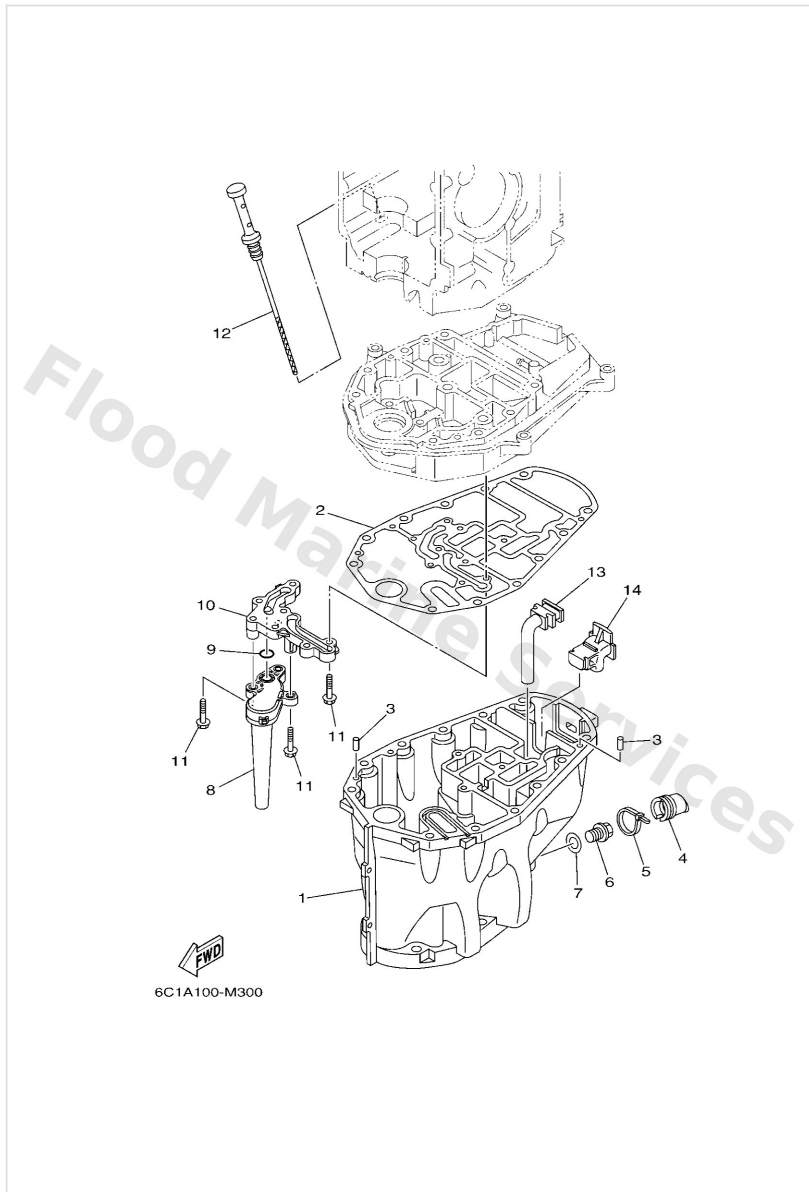

Oil Pan

Ref	Part	
1	6C51531101CA Oil pan	Buy now
2	6C51531201 Gasket, oil pan	Buy now
3	9360612019 Pin, dowel (614)	Buy now
4	6CJ1531600 Damper 1	Buy now
5	9046511M59 Clamp(63m)	Buy now
6	9034014M06 Plug, straight screw(62y)	Buy now
7	9043014M09 Gasket	Buy now
8	6CJ1341110 Strainer, oil	Buy now
9	9321012790 O-ring(3ld)	Buy now
10	6CJ1533310 Cover	Buy now
11	9581206025 Bolt, flange	Buy now
12	6C51536200 Plug, oil level	Buy now
13	6C54513510 Pipe	Buy now
14	6C54513610 Pipe	Buy now