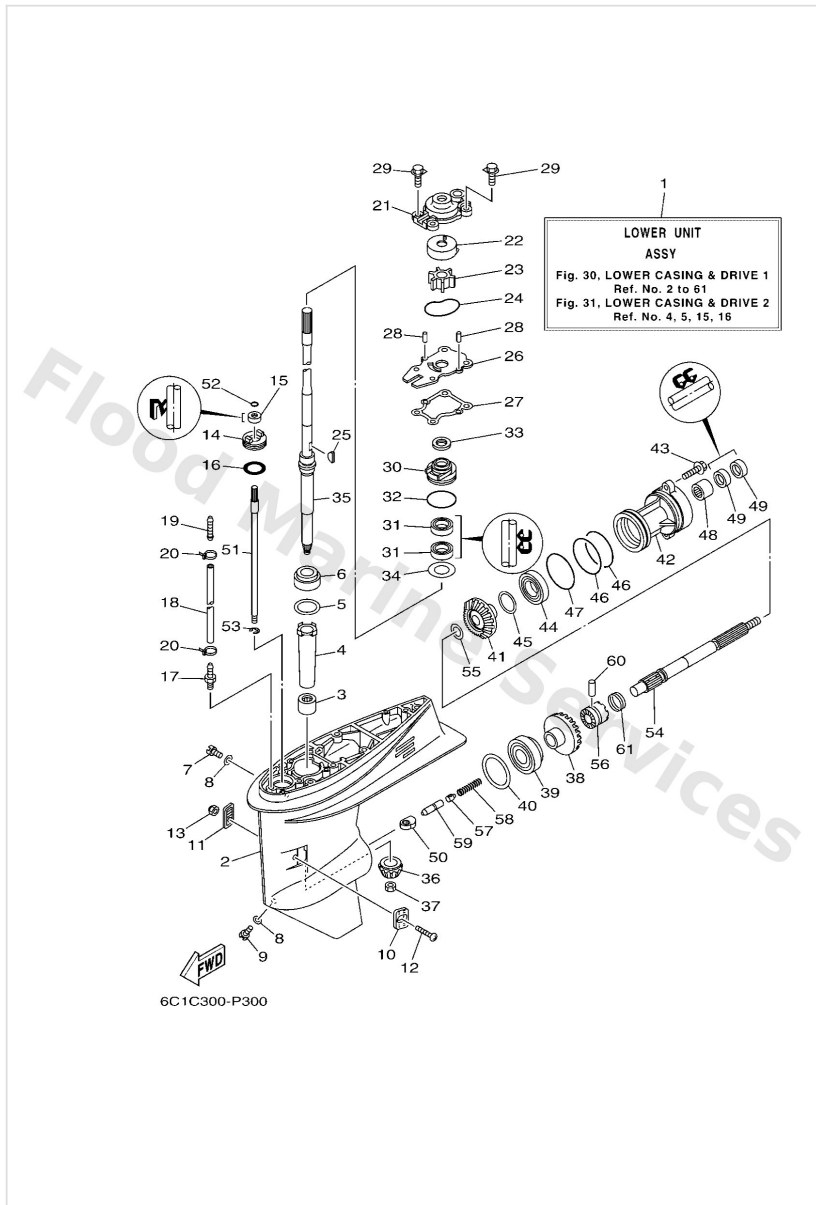

Lower Casing & Drive 1

Ref	Part	
45	63D4557740 Shim (t:0.30mm) UR	Buy now
45	63D4557750 Shim (t:0.40mm) UR	Buy now
45	63D4557760 Shim (t:0.50mm) UR	Buy now
46	9321074MG5 O-ring (xea)	Buy now
47	9321069MG6 O-ring	Buy now
48	9331722204 Brg,cyl-cal roller 25.5g nt	Buy now
49	9310122M00 Oil seal (22x36x6-663)	Buy now
50	62Y4415100 Cam, shift	Buy now
51	63D4414400 Rod, shift	Buy now
52	9321007003 O-ring (11m)	Buy now
53	9900108600 Circlip(2r6)	Buy now
54	63D4561100 Shaft, propeller	Buy now
55	9020122008 Washer, plate	Buy now
56	62Y4563100 Clutch, dog	Buy now
57	6634563400 Slide, shift	Buy now