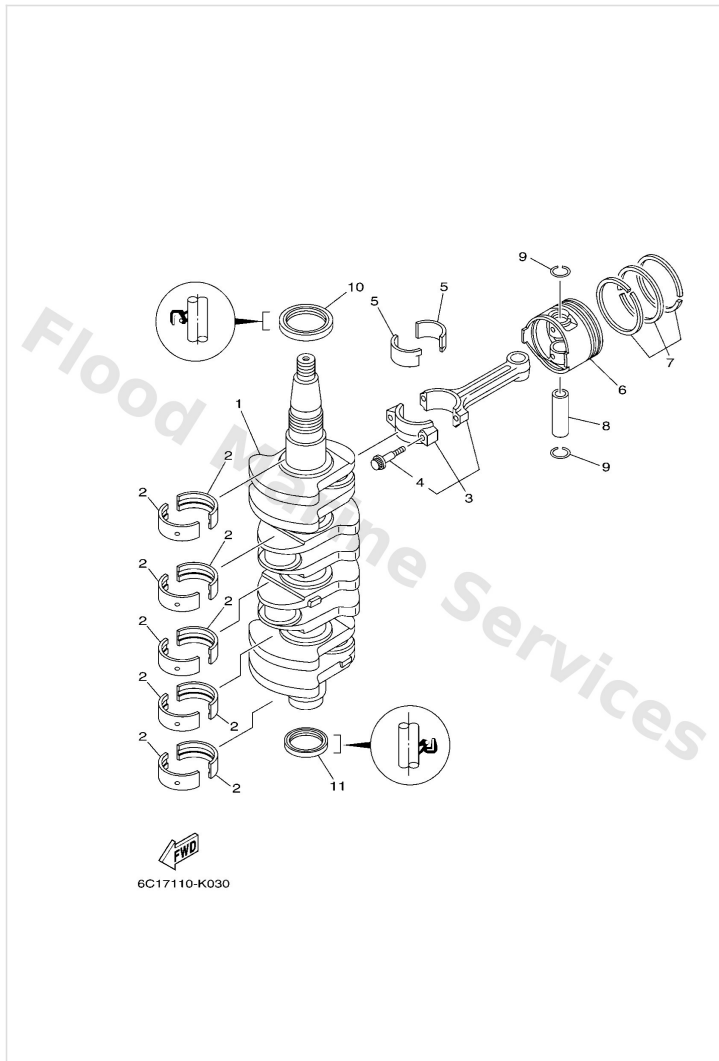

Crankshaft & Piston

Ref	Part	
1	6C51141110 Crankshaft	Buy now
2	6BG1141600 Plane bearing, crankshaft 1 UR YELLOW	Buy now
2	6BG1141610 Plane bearing, crankshaft 1 UR RED	Buy now
2	6BG1141620 Plane bearing, crankshaft 1 UR PINK	Buy now
2	6BG1141630 Plane bearing, crankshaft 1 UR GREEN	Buy now
3	6C51165010 Connecting rod assembly	Buy now
4	6C51165400 Bolt, connecting rod	Buy now
5	6CJ1165600 Plane bearing, connecting rod UR YELLOW	Buy now
5	6CJ1165610 Plane bearing, connecting rod UR RED	Buy now
5	6CJ1165620 Plane bearing, connecting rod UR PINK	Buy now
5	6CJ1165630 Plane bearing, connecting rod UR GREEN	Buy now
6	69W116310197 Piston (std)	Buy now
6	69W1163501 Piston (0.25mm o/s) AP	Buy now
6	69W1163601 Piston (0.50mm o/s) AP	Buy now
7	67C1160300 Piston ring set (std)	Buy now