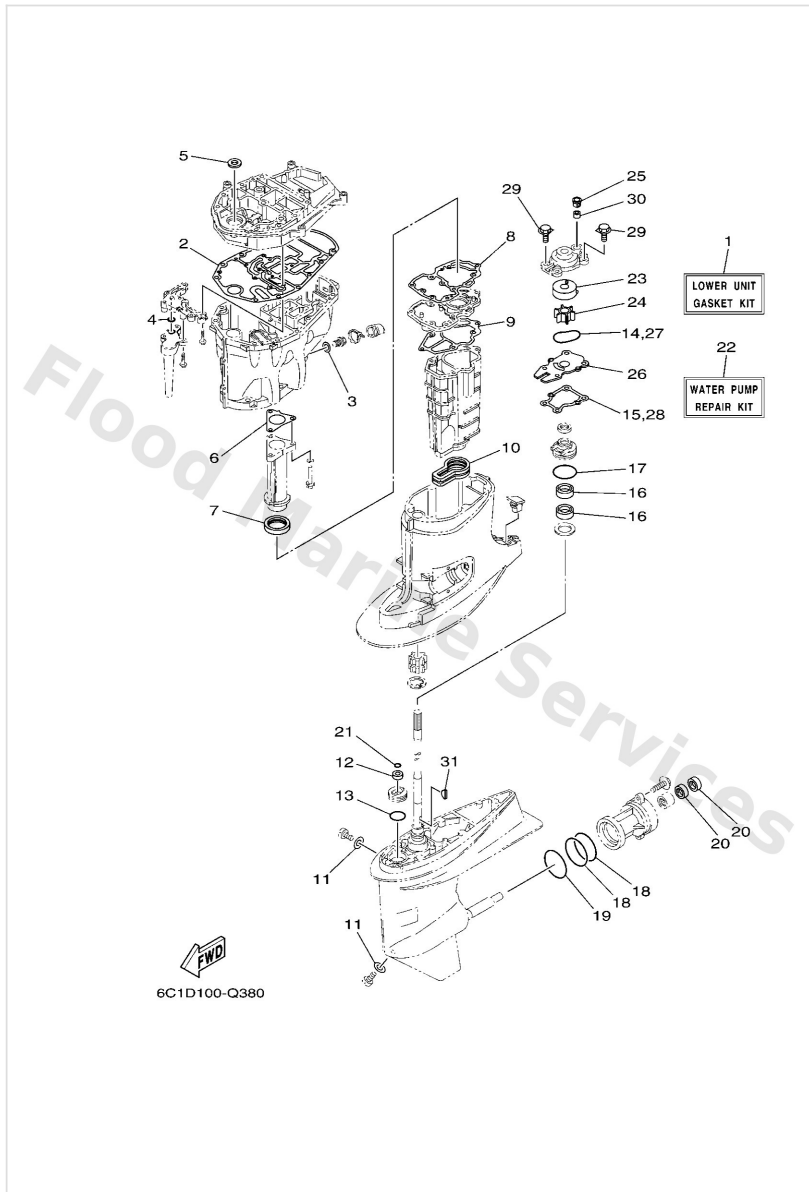

Repair Kit 2

Ref	Part	
1	6C5W000122 Lower unit gasket kit	Buy now
2	6C51531201 Gasket, oil pan	Buy now
3	9043014M09 Gasket	Buy now
4	9321012790 O-ring(3ld)	Buy now
5	9310318011 Oil seal	Buy now
6	6C54113300 Gasket, exhaust manifold 1	Buy now
7	6C54613200 Gasket 1	Buy now
8	6C54113400 Gasket, exhaust manifold	Buy now
9	6C54113500 Gasket, exhaust manifold	Buy now
10	6C54512300 Gasket, muffler	Buy now
11	9043008003 Gasket	Buy now
12	9310609014 Oil seal	Buy now
13	9321033MG4 O-ring	Buy now
14	9321059MG7 O-ring	Buy now
15	63D4431600 Gasket, water pump	Buy now