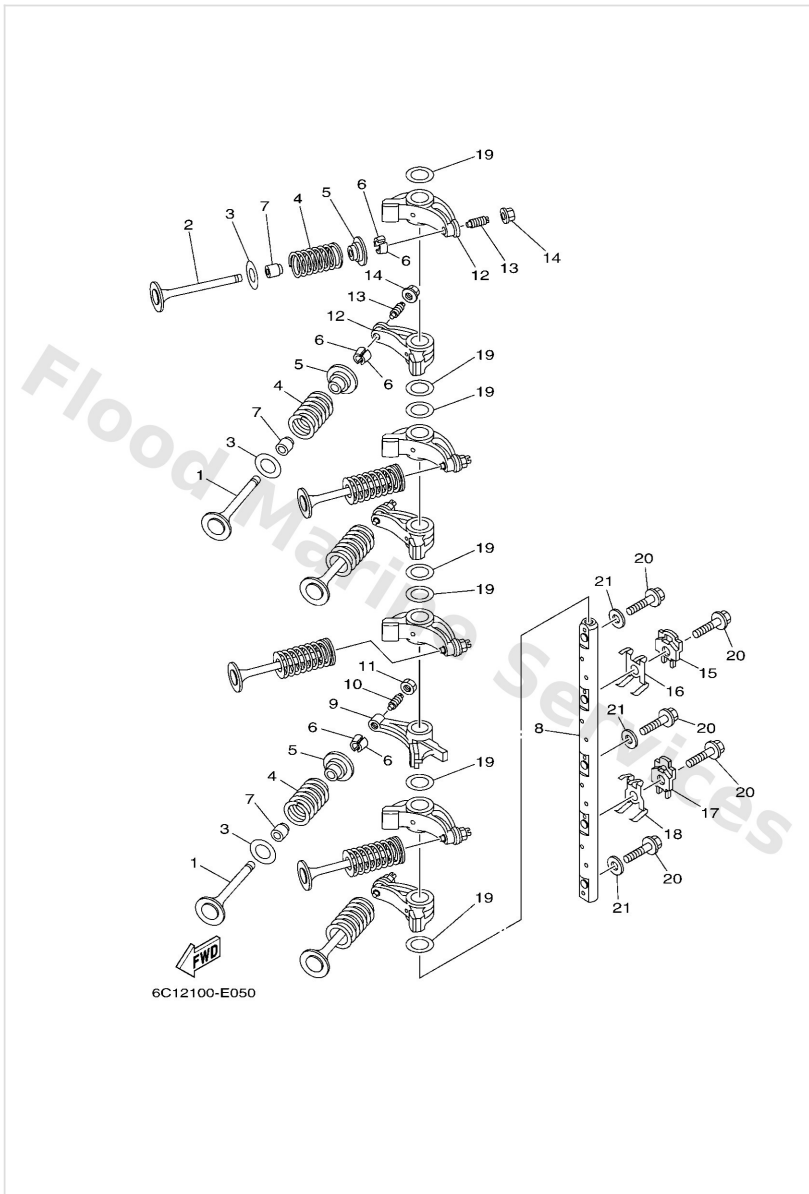

Valve

Ref	Part	
16	6C51223300 Plate, guide stopper 1	Buy now
17	6C51224100 Guide, stopper 2	Buy now
18	6C51224300 Plate, guide stopper 2	Buy now
19	9020116014 Washer, plate	Buy now
20	9010508060 Bolt, flange	Buy now
21	9299008200 Ybs66-8 washer, plain	Buy now