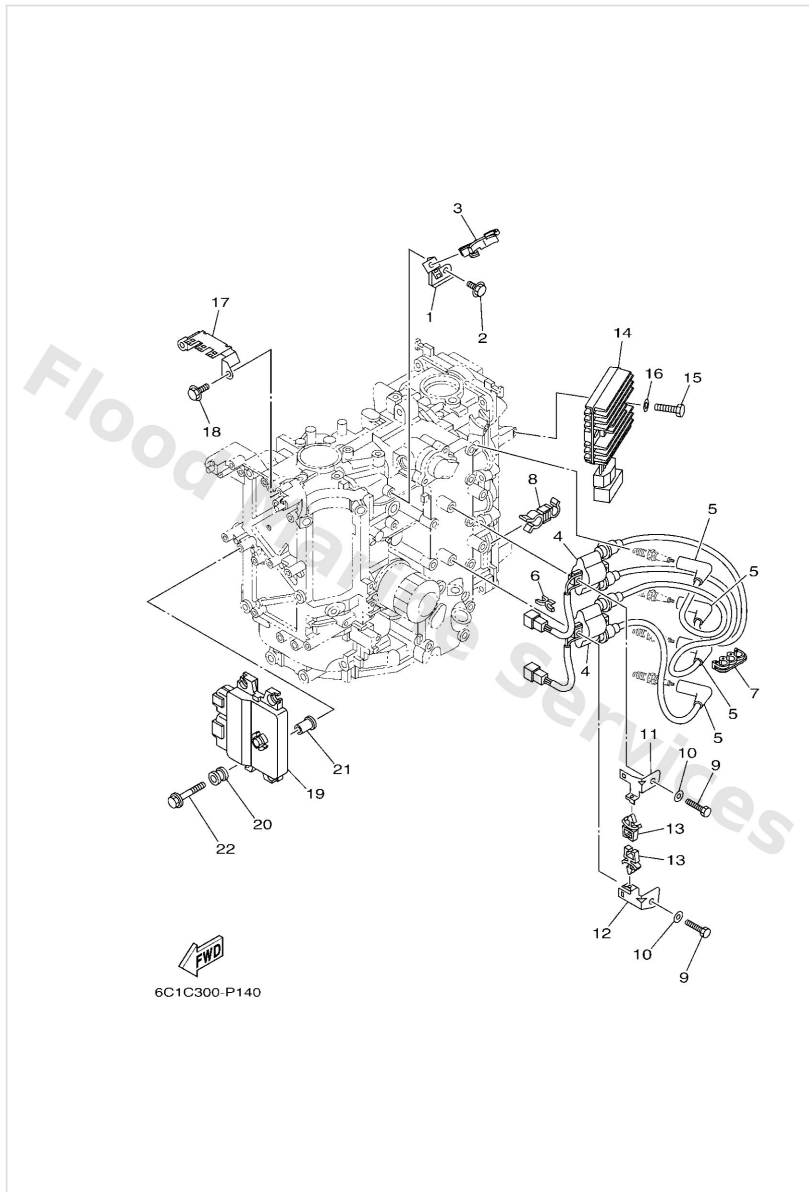

Electrical 1

Ref	Part	
1	6C58552500 Plate	Buy now
2	9759506514 Bolt(gj3)	Buy now
3	9046418246 Clamp(4tr)	Buy now
4	63P8231001 Ignition coil assembly	Buy now
5	6CJ8234000 High tension cord assembly 1	Buy now
6	9046407M41 Clamp(62y)	Buy now
7	9046407M05 Clamp (6g5)	Buy now
8	9046413013 Clamp	Buy now
9	9709506025 Bolt	Buy now
10	9299506600 Washer, plain (646)	Buy now
11	6C58231601 Bracket, ignition coil	Buy now
12	6C58231611 Bracket, ignition coil	Buy now
13	9046406001 Clamp	Buy now
14	68V8196010 Rectifier & regulator assembly	Buy now
17	6C58217100 Stay, fuse box	Buy now