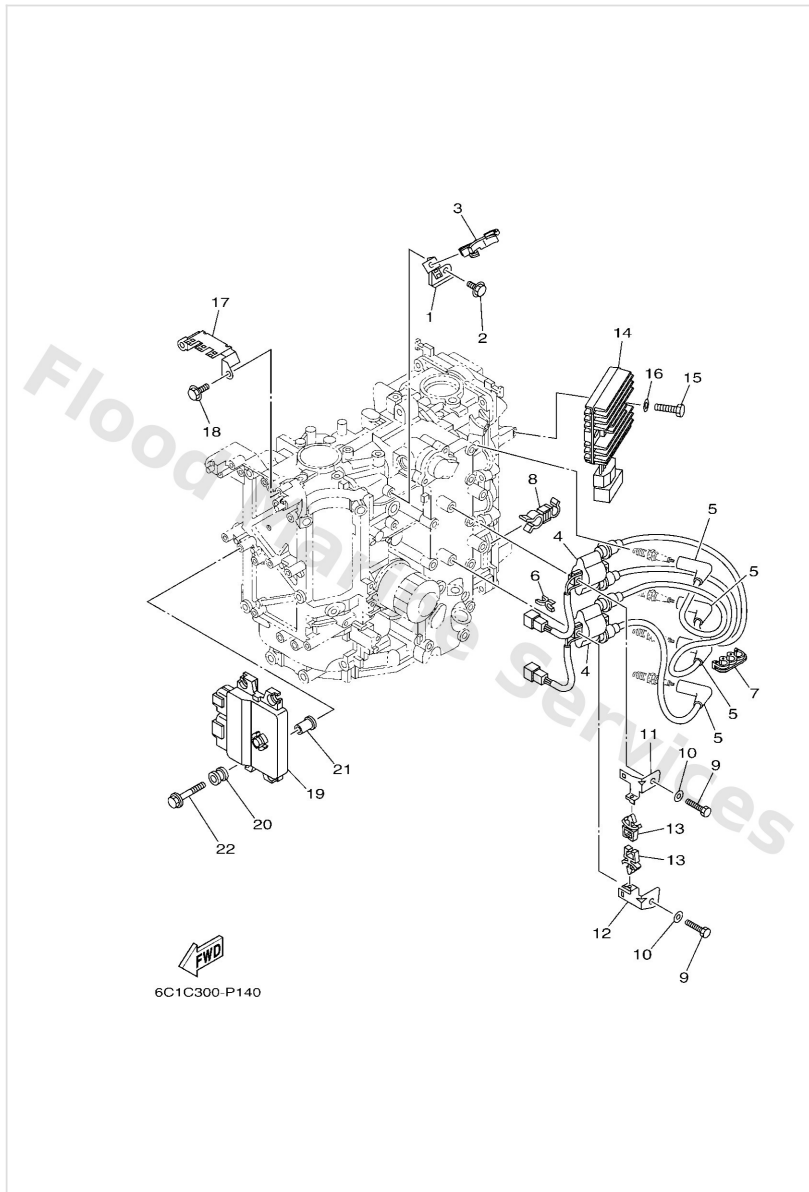

Electrical 1

Ref	Part	
19	6AK8591A05 Engine control unit assembly F40H	Buy now
19	6C18591A25 Engine control unit assembly F50H	Buy now
19	6C58591A25 Engine control unit assembly F60F	Buy now
20	6C58231700 Damper, ignition coil	Buy now
21	9038706119 Collar	Buy now
22	9011906M59 Bolt, with washer	Buy now