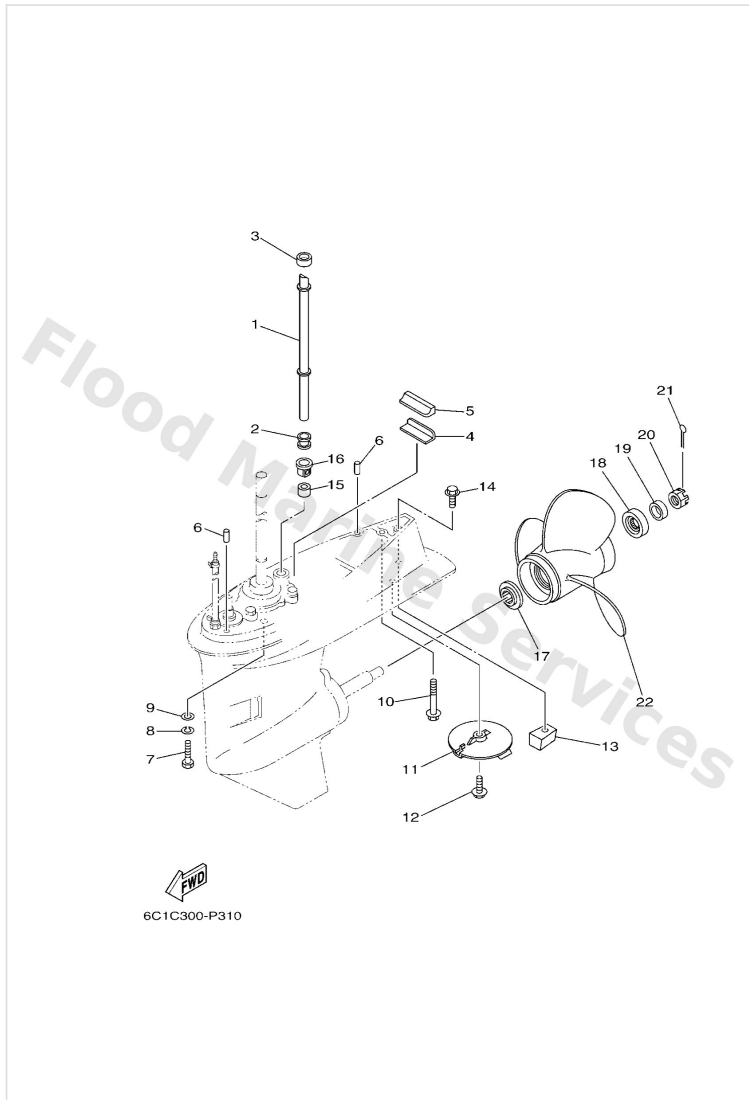

Lower Casing & Drive 2

Ref	Part	
1	6C54436100 Tube, water 1 L(20.7")	Buy now
2	6634436700 Damper, water seal 3	Buy now
3	6634436600 Damper, water seal 2	Buy now
4	6634537600 Guide, seal damper	Buy now
5	63D4537500 Damper, seal	Buy now
6	9360612019 Pin, dowel (614)	Buy now
7	9707510040 Bolt, hexagon deep recess L(20.7")	Buy now
8	9299510100 Ybs67-10 washer, spring L(20.7")	Buy now
9	9299510600 Washer, plate L(20.7")	Buy now
10	9011908M84 Bolt, with washer L(20.7")	Buy now
11	67C4537100 Tab-trim	Buy now
12	9759508525 Bolt, hexagon deep recess	Buy now
13	67C4525100 Anode	Buy now
14	9759508535 Bolt, hexagon w/w deep recess	Buy now
16	63D4431200 Cover, water pump housing	Buy now