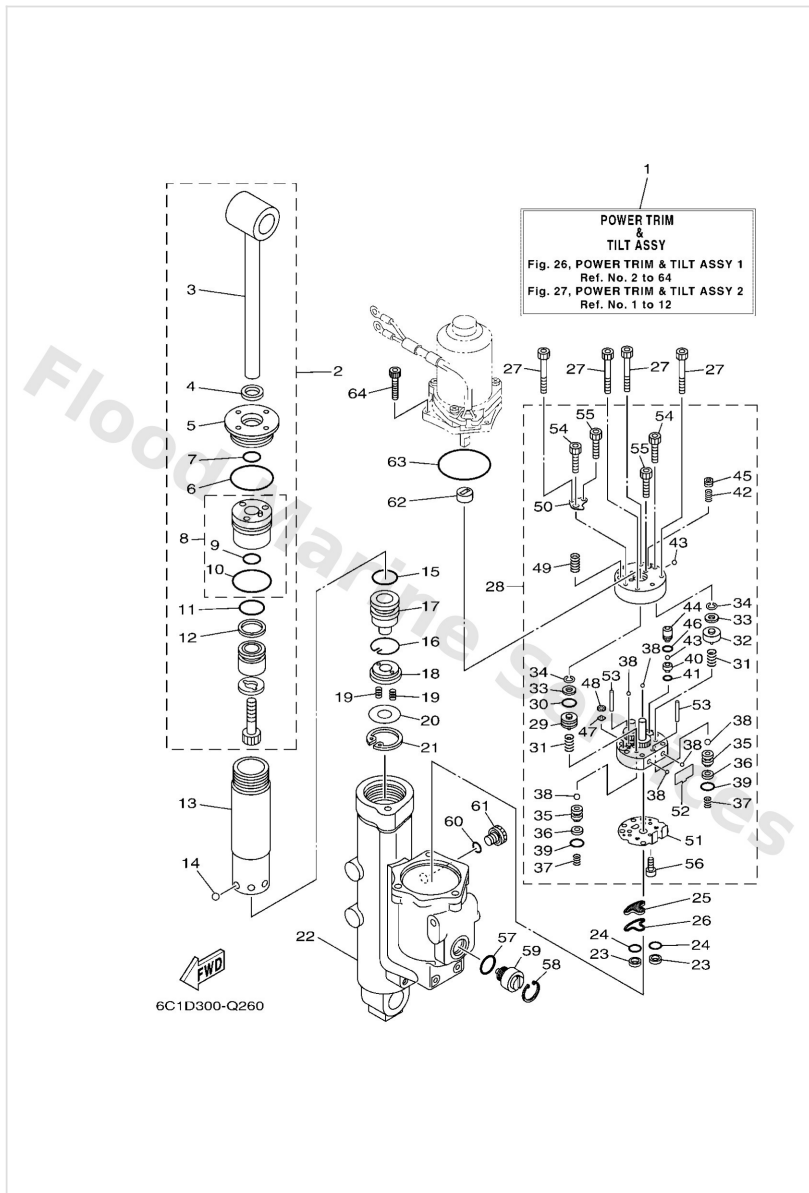

Power Trim & Tilt Assy 1

Ref	Part	
33	69A4384F00 Seal, main valve	Buy now
34	9900203600 Circlip(6I5)	Buy now
35	6EK4382E00 Adaptor 2	Buy now
36	6C64387G00 Washer	Buy now
37	6C64385300 Spring, main valve	Buy now
38	9350532038 Ball(7fk)	Buy now
40	6D84385100 Seat, relief valve	Buy now
41	93210064A5 O-ring(61a)	Buy now
42	6C54385510 Spring, up relief	Buy now
43	9350108001 Ball	Buy now
44	6D84384400 Pin, valve support	Buy now
45	6D84384300 Screw, valve lock	Buy now
46	9321004N51 O-ring	Buy now
47	6H14384G11 Seal, relief valve	Buy now
48	6H14384410 Pin, valve support	Buy now