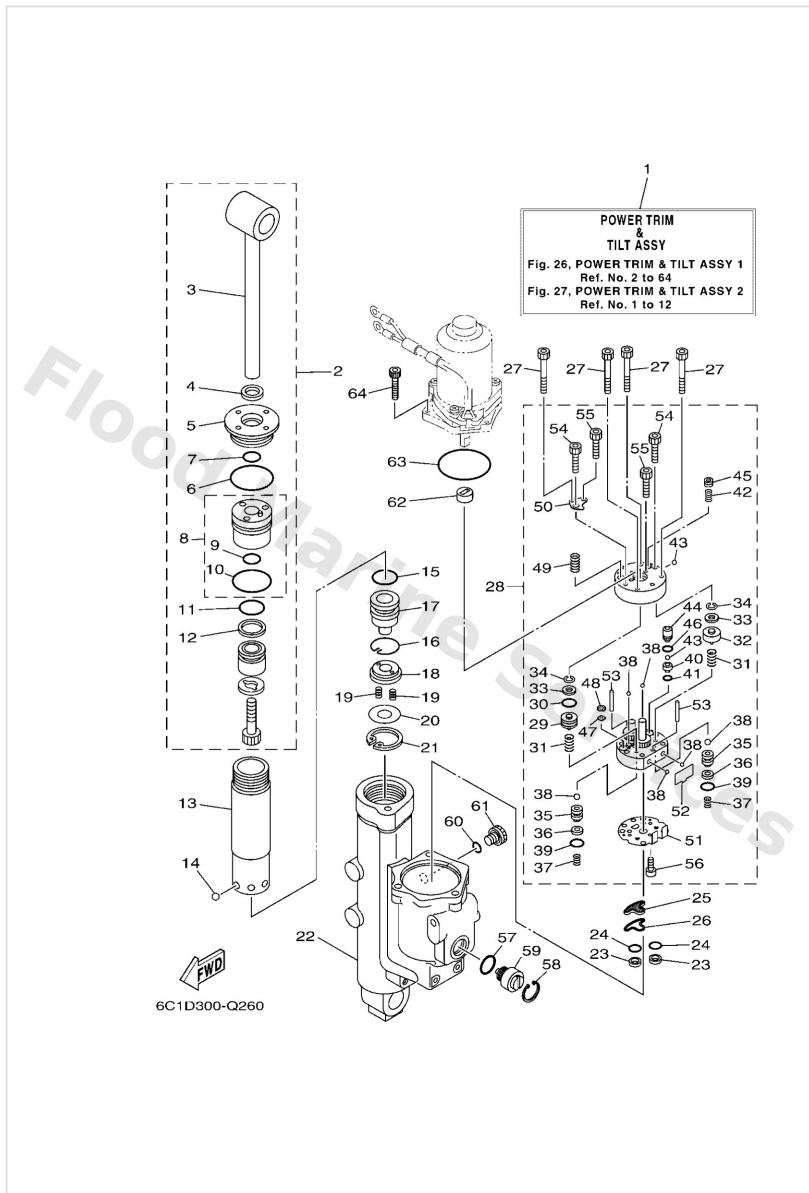

Power Trim & Tilt Assy 1

Ref	Part	
1	6C54380011 Power trim & tilt assembly	Buy now
2	6CJ4381010 Tilt piston sub assembly	Buy now
3	6CJ4380110 Rod	Buy now
4	62Y4382200 Seal, trim dust	Buy now
5	6CJ4382110 Screw, trim cylinder end	Buy now
6	9321049001 O-ring	Buy now
7	6CJ4386300 O-ring	Buy now
8	6CJ4380R10 Cylinder end sub assembly	Buy now
10	9321044006 O-ring	Buy now
11	6C54386100 O-ring	Buy now
12	6C54387100 Ring, back up	Buy now
13	6CJ2247110 Cylinder, shock absorber	Buy now
14	9350316003 Ball	Buy now
16	6C54387500 Ring, snap	Buy now
17	6CJ4381B10 Free piston sub assembly	Buy now