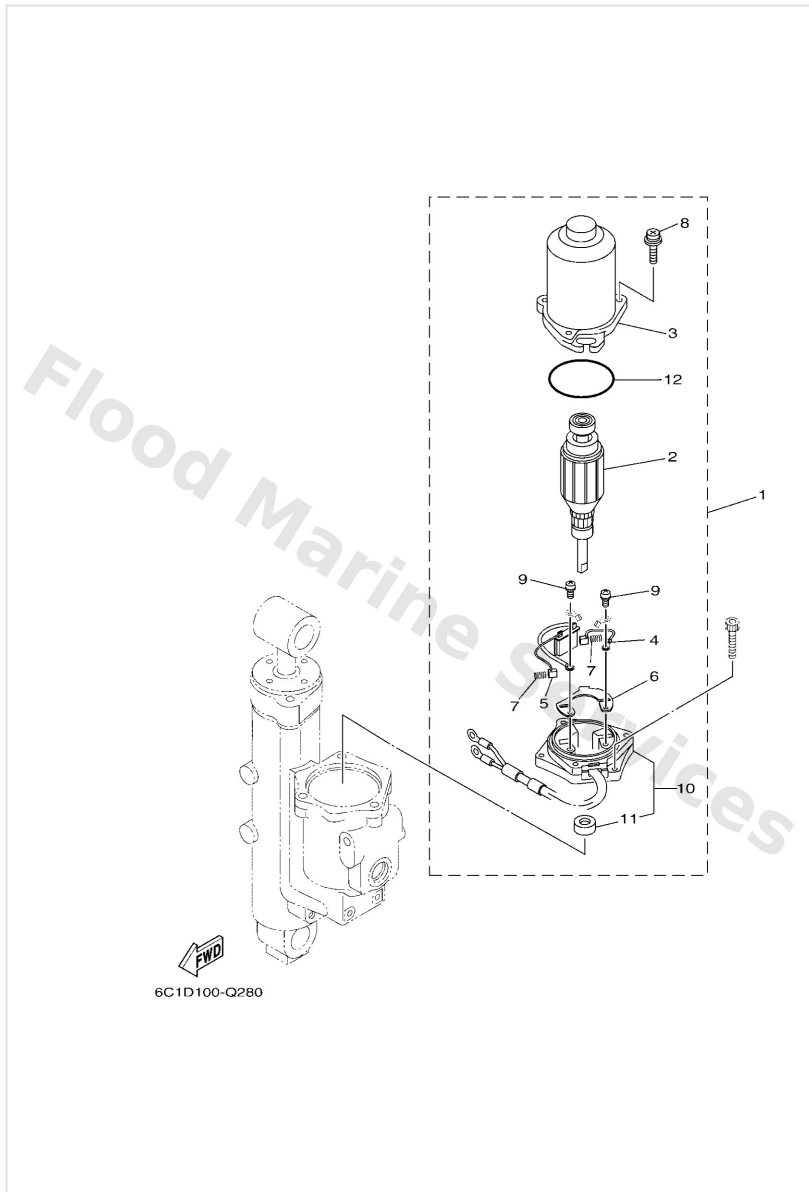

Power Trim & Tilt Assy 2

Ref	Part	
1	6CJ4388010 Motor assembly	Buy now
2	6CJ4380510 Armature assembly	Buy now
3	6CJ4380410 Stator assembly	Buy now
4	6EK4389200 Brush 2	Buy now
5	6CJ8218110 Circuit breaker comp.	Buy now
6	6EK4380F00 Plate, brush holder	Buy now
7	62X4386K00 Spring, brush	Buy now
8	63P4387910 Screw, with washer	Buy now
9	9760204316 Screw, pan head with washer	Buy now
10	6CJ4388110 Frame, end	Buy now
11	6EK4388200 Oil seal	Buy now
12	6CJ4386210 O-ring	Buy now