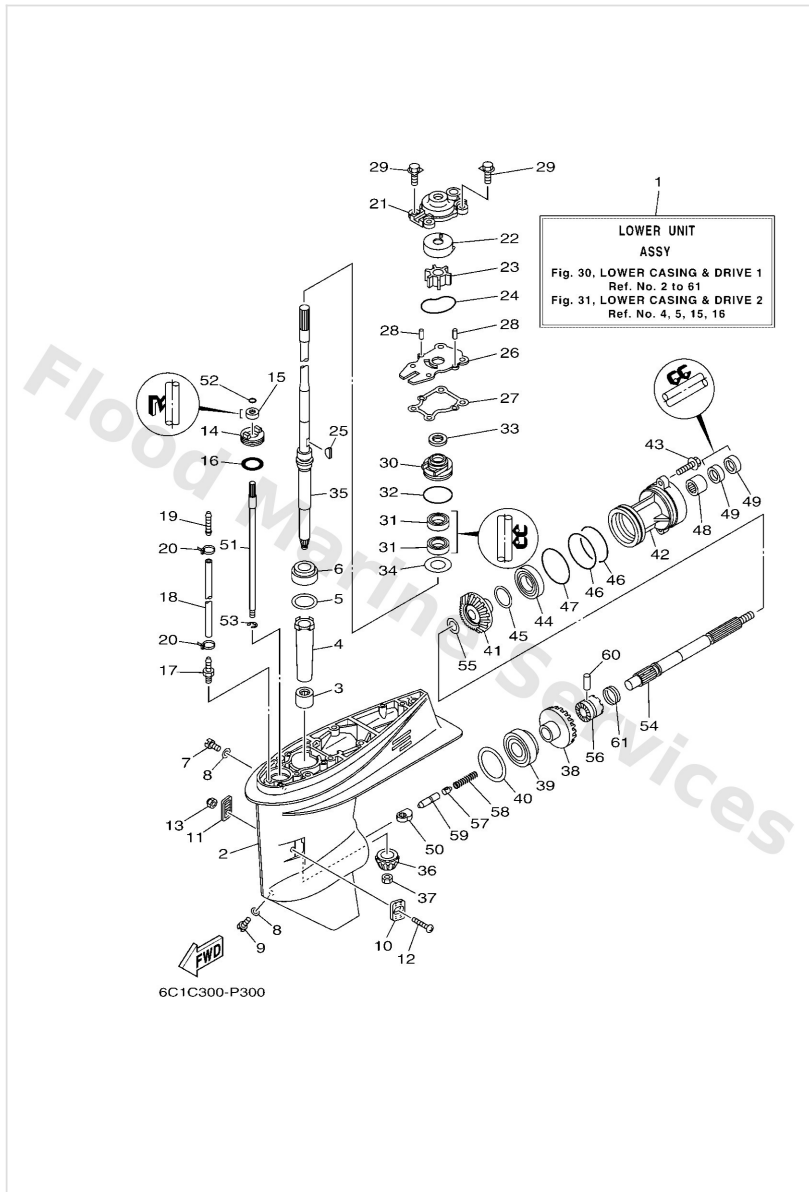

Lower Casing & Drive 1

Ref	Part	
58	9050118001 Spring, compression	Buy now
59	63D4563500 Plunger, shift	Buy now
60	9025006023 Pin, strait (663)	Buy now
61	67C4563300 Ring, cross pin	Buy now