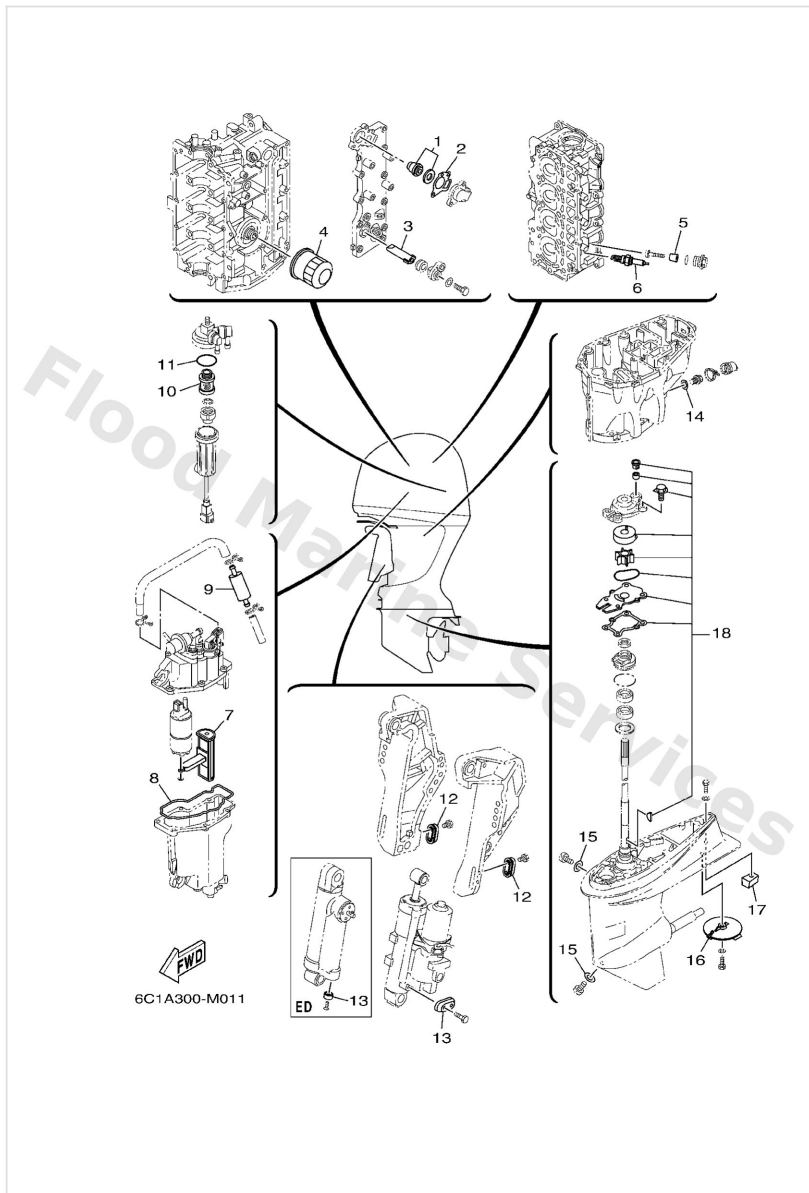

Scheduled Service Parts

Ref	Part	
1	6G81241103 Thermostat	Buy now
2	62Y1241400 Gasket, cover	Buy now
3	62Y1132500 Anode	Buy now
4	5GH1344050 Element assembly, oil cleaner	Buy now
5	6G81132500 Anode	Buy now
6	9470200418 Plug, spark (dpr6eb-9)	Buy now
7	6C51391500 Filter	Buy now
8	6C51498410 Gasket, float chamber	Buy now
9	6C52425100 Strainer 1	Buy now
10	6D82456300 Element, filter (with tag)	Buy now
11	6D82456400 Gasket	Buy now
12	65W4525100 Anode	Buy now
13	6634525100 Anode	Buy now
14	9043014M09 Gasket	Buy now
15	9043008003 Gasket	Buy now