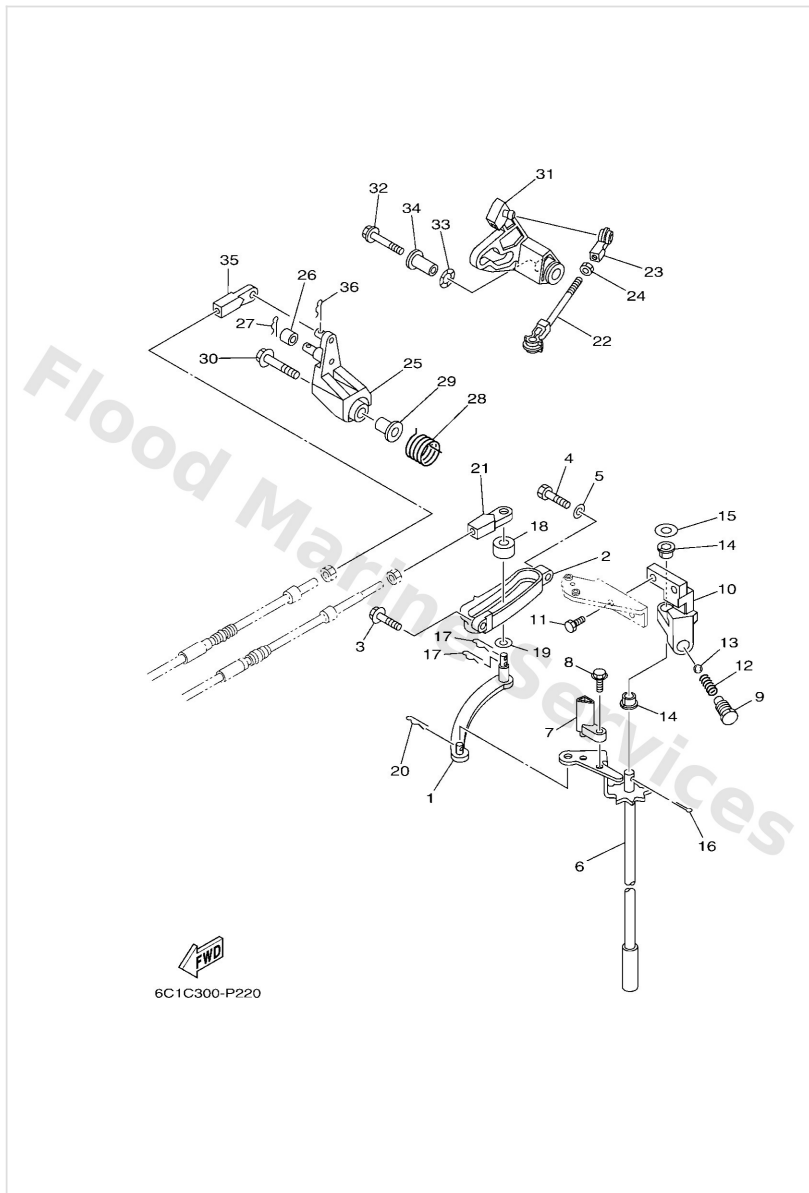

Bracket 3

Ref	Part	
32	65W4851101 Hook, steering	Buy now
33	9020110049 Washer, plate	Buy now

Control

Ref	Part	
1	69W4412100 Lever, shift rod	Buy now
2	62Y4411701 Bracket	Buy now
3	9759506520 Bolt(7u8)	Buy now
4	9709506025 Bolt	Buy now
5	9299506600 Washer, plain (646)	Buy now
6	6C54412002 Handle gear shift assembly L(20.7")	Buy now
7	6C54412200 Bushing, shift rod lever	Buy now
8	9759505514 Bolt, w/ plain	Buy now
9	62Y4271501 Bushing	Buy now
10	62Y441180094 Bracket	Buy now
11	9010106054 Bolt(7u8)	Buy now
12	9050112082 Spring 6484411600	Buy now
13	9350104M02 Ball (697)	Buy now
14	9038690M90 Bush(61a)	Buy now
15	9020110M20 Washer, plate (663)	Buy now

Control

Ref	Part	
16	9149020015 Pin, cotter (648)	Buy now
17	9046818008 Clip 620436610000	Buy now
18	6884412200 Bushing, shift rod lever	Buy now
19	9020207M07 Washer, plate (688)	Buy now
21	69W4834400 Cable end, remote control	Buy now
22	6884121101 Link, accel	Buy now
23	6H44123700 Joint, link	Buy now
24	9538005700 Nut (656)	Buy now
25	62Y4215400 Lever, throttle control	Buy now
26	6C54217100 Bushing	Buy now
27	9149016010 Pin, cotter	Buy now
28	62Y4413500 Spring	Buy now
29	9038706M45 Collar(62y)	Buy now
30	9011906126 Bolt, with washer	Buy now
31	6C54233500 Lever, accel. control	Buy now