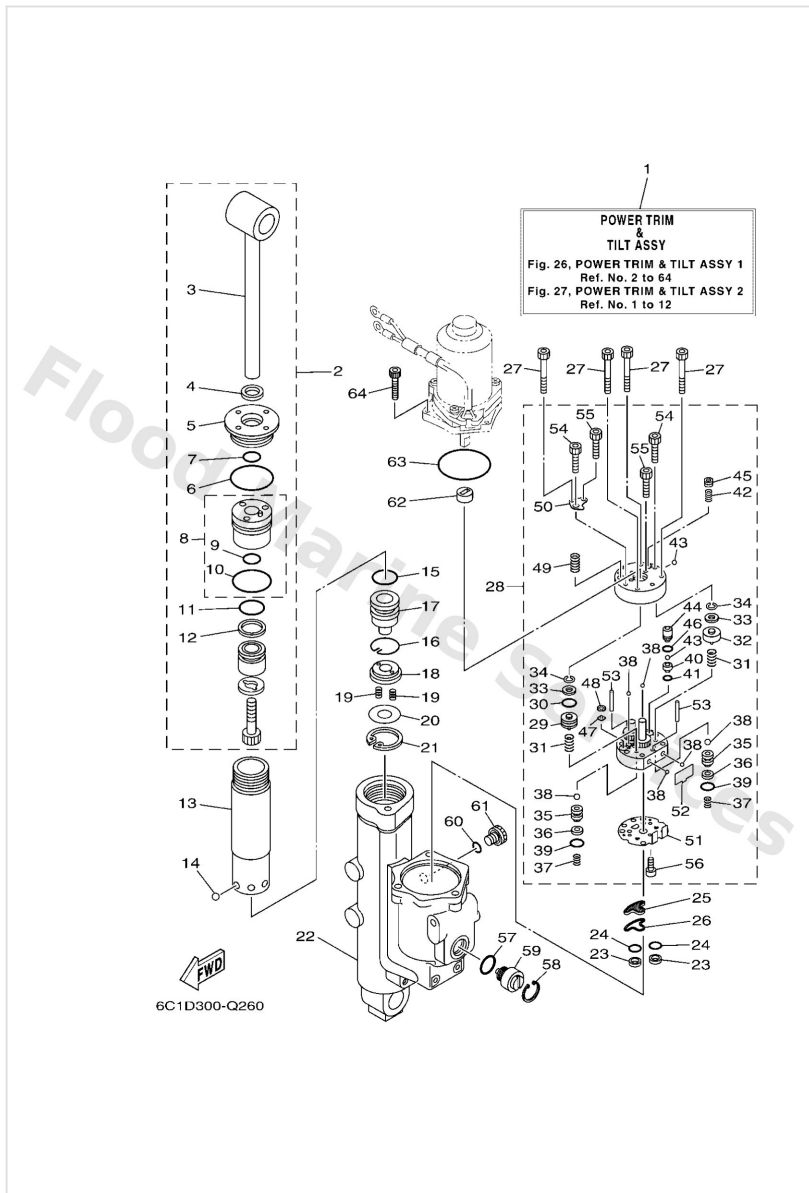

Power Trim & Tilt Assy 1

Ref	Part	
49	6C54385610 Spring, down relief	Buy now
50	6D84382L00 Cap, relief valve	Buy now
51	6C54389500 Seat, relief valve	Buy now
52	6C54385400 Spring, manual release	Buy now
53	9360426256 Pin, dowel	Buy now
54	9131805030 Bolt	Buy now
55	9131803025 Bolt	Buy now
56	9131803005 Bolt	Buy now
57	6D84386300 O-ring	Buy now
58	6H14387500 Ring, snap	Buy now
59	6CJ4384510 Screw, manual release	Buy now
60	9321009165 O-ring	Buy now
61	6CJ4382910 Plug, reservoir	Buy now
62	6C54383100 Connector, shaft	Buy now
63	9321064488 93210-64488	Buy now