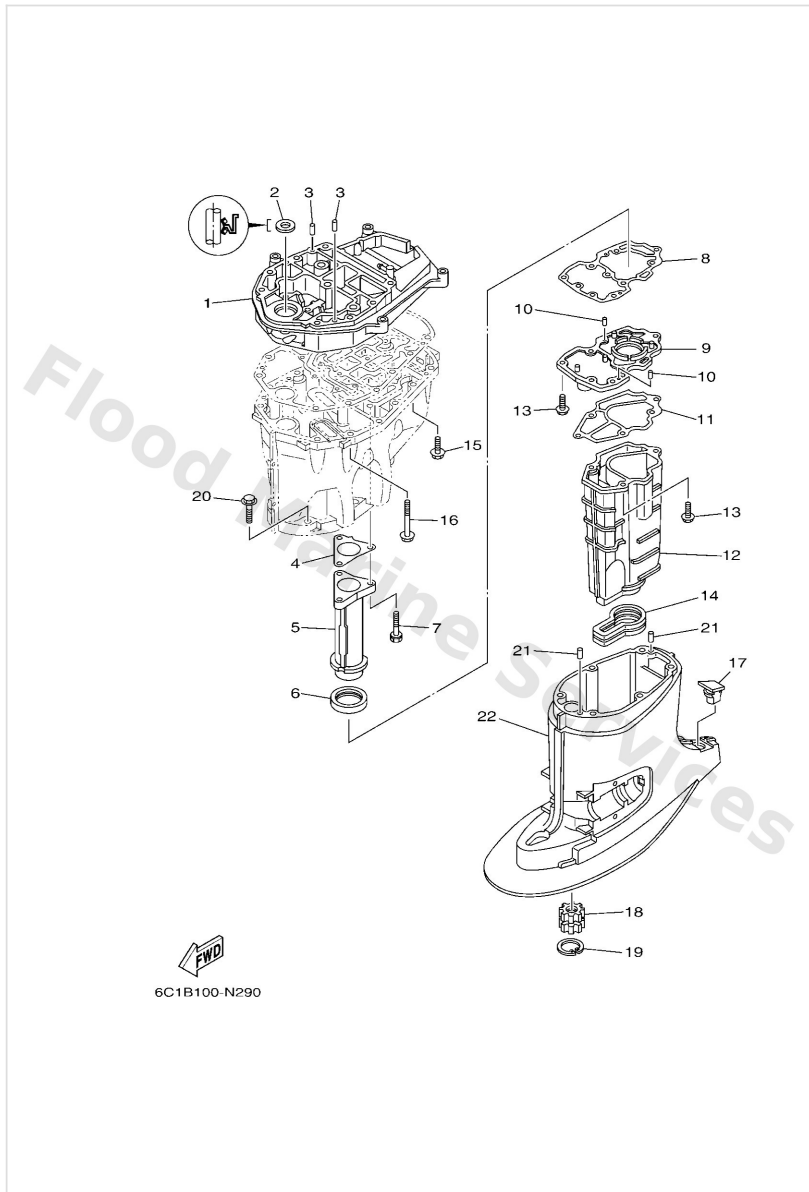

Upper Casing

Ref	Part	
1	6C54113702CA Guide, exhaust	Buy now
2	9310318011 Oil seal	Buy now
3	9360812M05 Pin, dowel b (6e5)	Buy now
4	6C54113300 Gasket, exhaust manifold 1	Buy now
5	6C54113100CA Manifold, ext. 1	Buy now
6	6C54613200 Gasket 1	Buy now
7	9011906261 Bolt, with washer	Buy now
8	6C54113400 Gasket, exhaust manifold	Buy now
9	6C54518100CA Plate	Buy now
10	9360410M03 Pin, dowel (688)	Buy now
11	6C54113500 Gasket, exhaust manifold	Buy now
12	6C51471100CA Muffler 1	Buy now
13	9757506525 Bolt, hexagon w/w deep recess	Buy now
14	6C54512300 Gasket, muffler	Buy now
15	9011908102 Bolt, with washer	Buy now