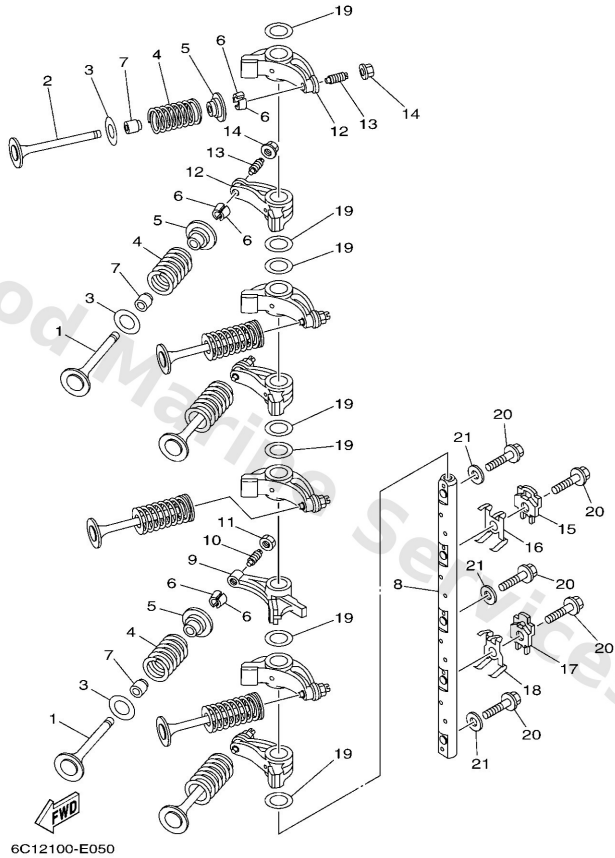

Valve

Ref	Part	
1	69W1211100 Valve, intake	Buy now
2	69W1212110 Valve, exhaust	Buy now
3	62Y1211600 Seat, valve spring	Buy now
4	51Y1211400 Spring, valve outer	Buy now
5	30X1211700 Retainer, valve spring	Buy now
6	30X1211800 Cotter, valve	Buy now
7	51Y1211900 Seal, valve stem	Buy now
8	6C51214600 Shaft, rocker	Buy now
9	62Y1215100 Arm, valve rocker	Buy now
10	64J1215900 Screw, valve adjusting	Buy now
11	62Y1215800 Nut, lock	Buy now
12	6C51215100 Arm, valve rocker	Buy now
13	6C51215900 Screw, valve adjusting	Buy now
14	6C51215800 Nut, lock	Buy now
15	6C51223100 Guide, stopper 1	Buy now