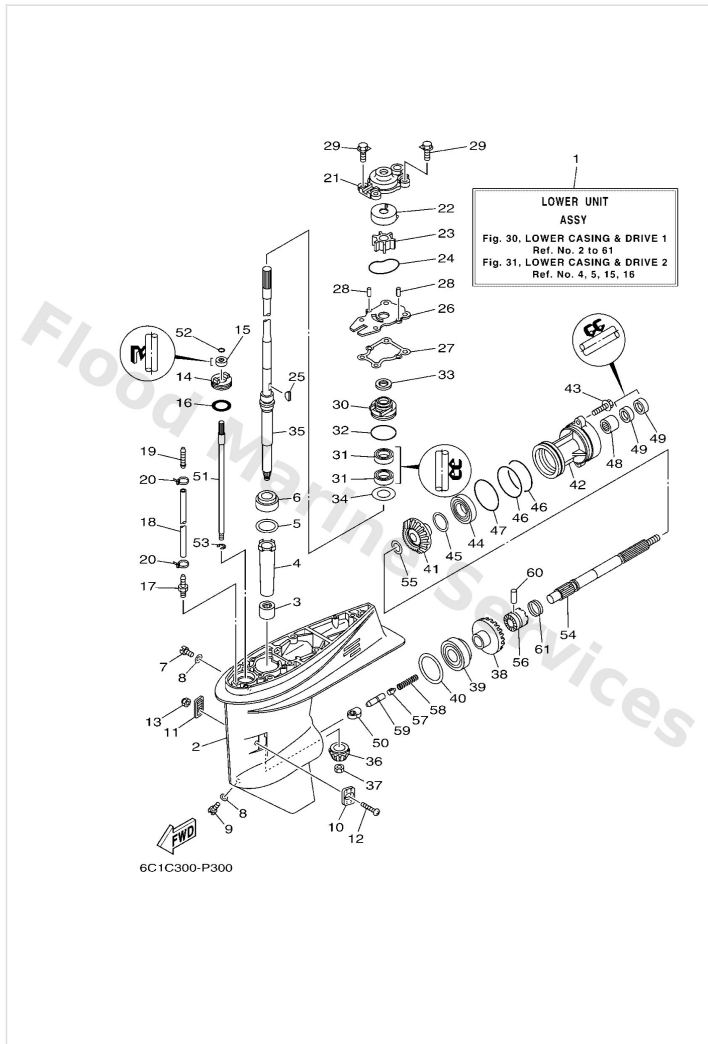

Lower Casing & Drive 1

Ref	Part	
40	6634556701 Shim (t:0.10mm) UR	Buy now
40	6634556710 Shim (t:0.12mm) UR	Buy now
40	6634556720 Shim (t:0.15mm) UR	Buy now
40	6634556730 Shim (t:0.18mm) UR	Buy now
40	6634556740 Shim (t:0.30mm) UR	Buy now
40	6634556750 Shim (t:0.40mm) UR	Buy now
40	6634556760 Shim (t:0.50mm) UR	Buy now
41	62Y4557100 Gear	Buy now
42	63D45361028D Cap, lower casing	Buy now
43	9010508M61 Bolt, washer based(62x)	Buy now
44	93306001U1 Bearing(62x)	Buy now
45	63D4557700 Shim (t:0.10mm) UR	Buy now
45	63D4557710 Shim (t:0.12mm) UR	Buy now
45	63D4557720 Shim (t:0.15mm) UR	Buy now
45	63D4557730 Shim (t:0.18mm) UR	Buy now