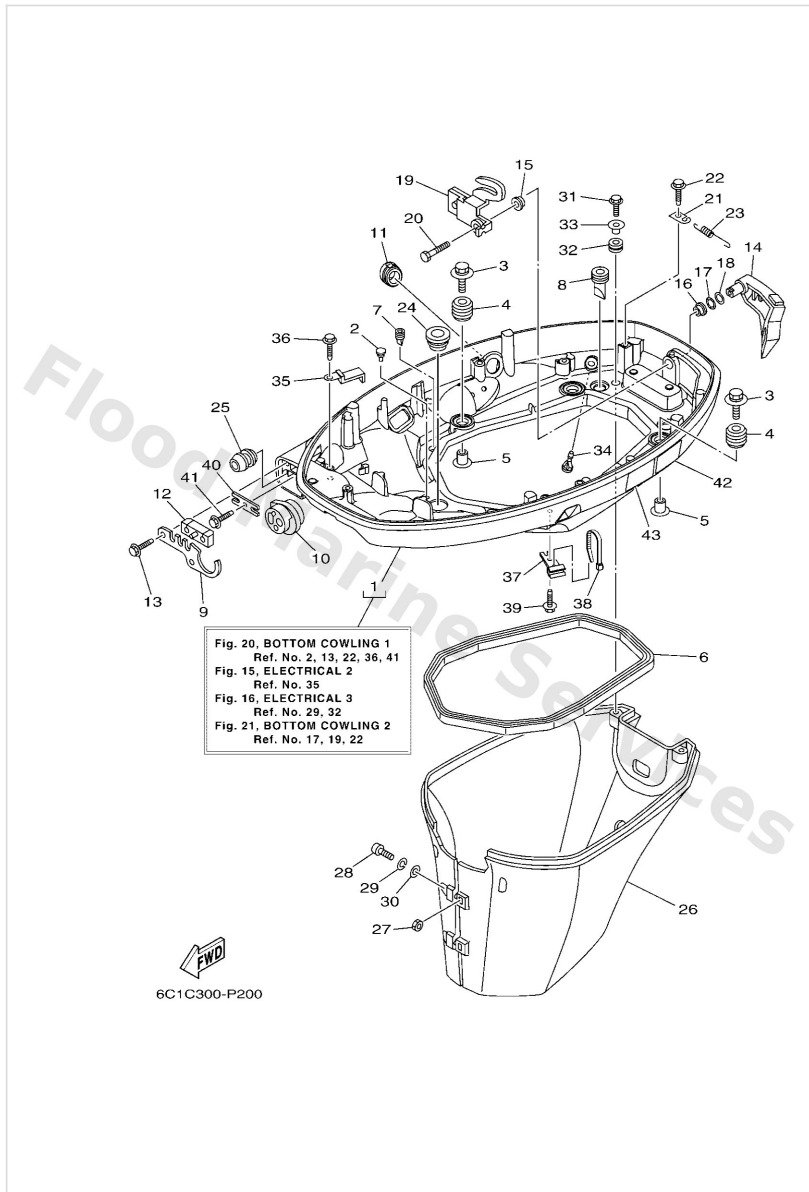

Scheduled Service Parts

Ref	Part	
16	67C4537100 Tab-trim	Buy now
17	67C4525100 Anode	Buy now
18	63DW007801 Water pump repair kit	Buy now

Bottom Cowling 1

Ref	Part	
1	6CJ42710018D Bottom cowling assembly	Buy now
2	6H44274800 Grommet	Buy now
3	9011906M61 Bolt, with washer	Buy now
4	6BG4274800 Grommet	Buy now
5	9038706M69 Collar (688)	Buy now
6	62Y4271600 Rubber seal 1	Buy now
7	65W4271700 Rubber, seal 2	Buy now
8	61A4271700 Rubber, seal 2	Buy now
9	6BG4276100 Stopper	Buy now
10	6CJ4272500 Grommet	Buy now
11	6CJ4272600 Grommet	Buy now
12	6BG4272700 Grommet	Buy now
13	9010906M86 Bolt	Buy now
14	6BG42815008D Lever, clamp	Buy now
15	9038612M37 Bushing (6f5)	Buy now

Bottom Cowling 1

Ref	Part	
16	9038612MA2 Bush	Buy now
17	9020612052 Washer, wave (666)	Buy now
18	9020112M07 Washer, plate	Buy now
19	6BG4281600 Lever, clamp	Buy now
20	9709506014 Bolt(gj3)	Buy now
21	66T4314400 Hook, spring	Buy now
23	9050618023 Spring, tension	Buy now
24	68U4272700 Grommet	Buy now
25	6BG2432900 Seal	Buy now
26	6BG42741108D Apron	Buy now
27	9538006600 Nut(661)	Buy now
28	9788006025 Screw, pan head(6b0)	Buy now
29	9299006100 Washer(6a1)	Buy now
30	9299006600 Washer, plain (646)	Buy now
31	9010906M80 Bolt	Buy now