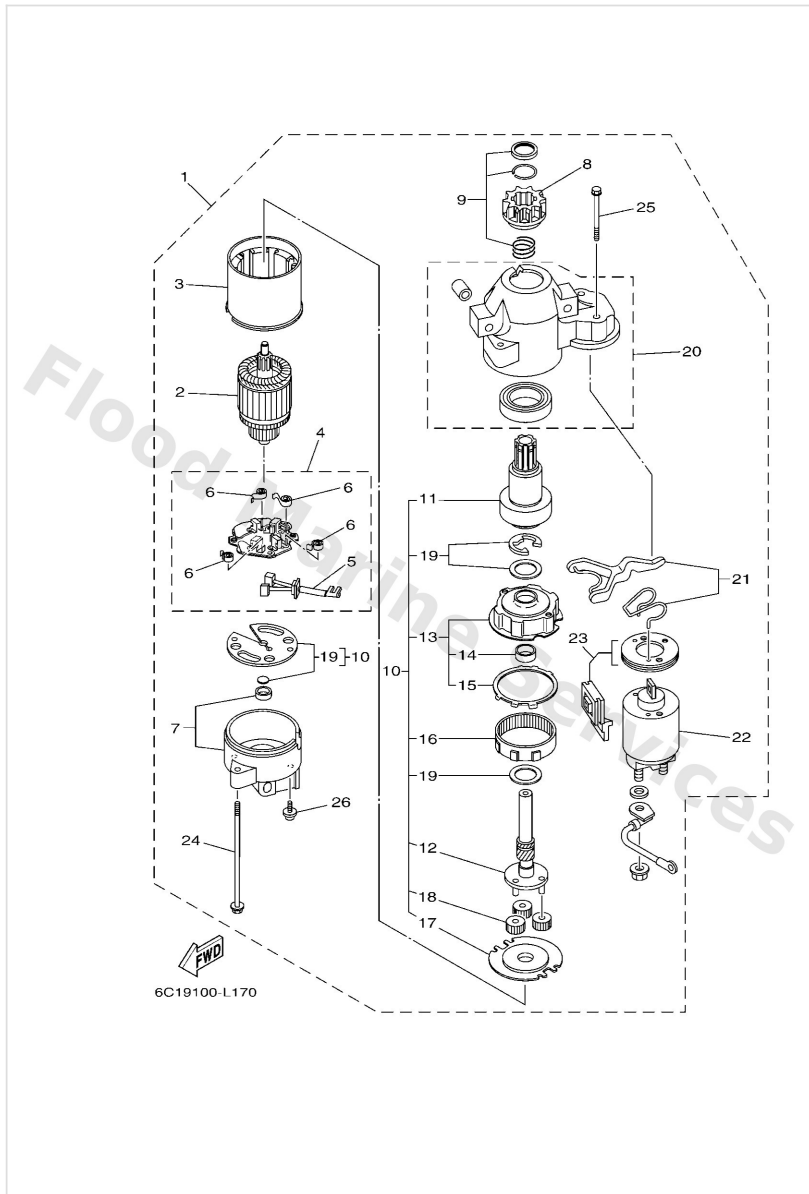

Starting Motor

Ref	Part	
16	67F8189100 Gear, ring WITH 67F-8183R-00	Buy now
17	67F8183000 Bracket, center 2	Buy now
18	60V8183T00 Gear, idler	Buy now
19	67F8180900 Washer kit	Buy now
20	60X8184200 Cover	Buy now
21	6C58183900 Lever assembly	Buy now
22	6C58194100 Starter relay assembly	Buy now
23	6C58186900 Cover, dust	Buy now
24	6K78182611 Bolt	Buy now
25	69J8182800 Bolt 2	Buy now
26	67F8184600 Screw	Buy now