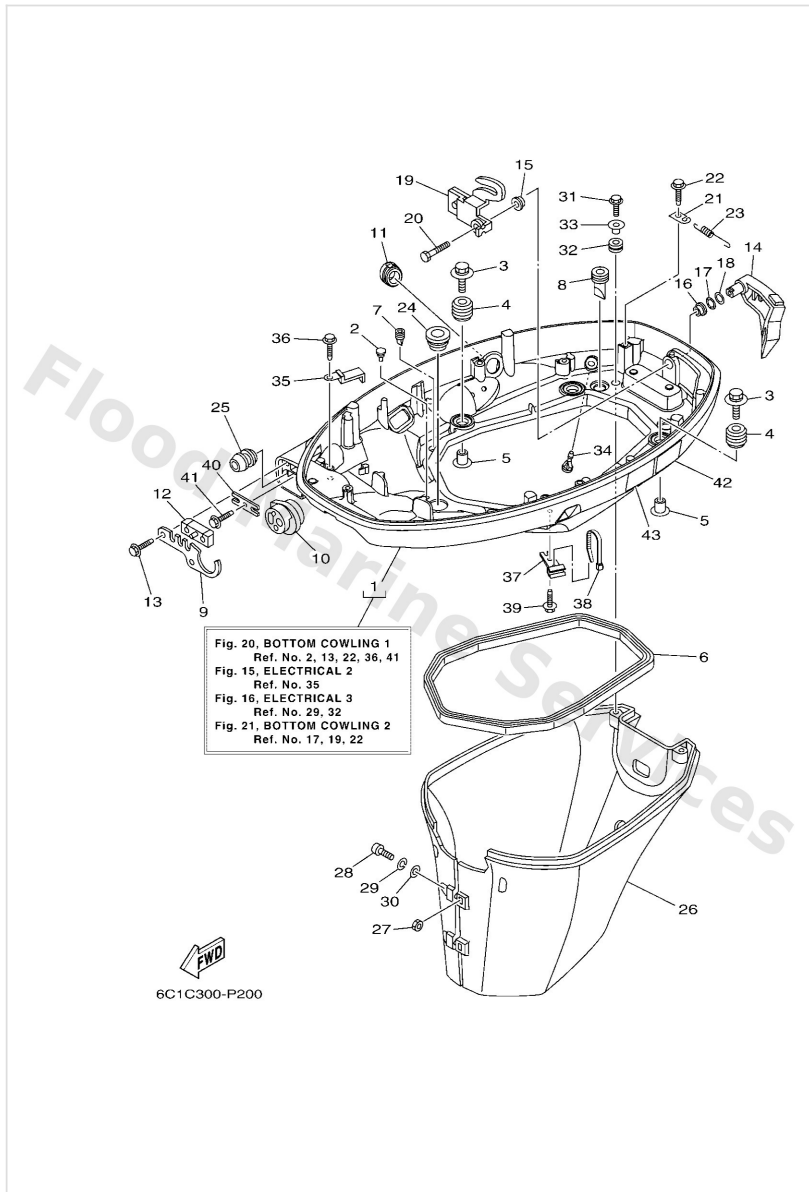

Scheduled Service Parts

Ref	Part	
1	6G81241103 Thermostat	Buy now
2	62Y1241400 Gasket, cover	Buy now
3	62Y1132500 Anode	Buy now
4	5GH1344050 Element assembly, oil cleaner	Buy now
5	6G81132500 Anode	Buy now
6	9470200418 Plug, spark (dpr6eb-9)	Buy now
7	6C51391500 Filter	Buy now
8	6C51498410 Gasket, float chamber	Buy now
9	6C52425100 Strainer 1	Buy now
10	6D82456300 Element, filter (with tag)	Buy now
11	6D82456400 Gasket	Buy now
12	65W4525100 Anode	Buy now
13	6634525100 Anode	Buy now
14	9043014M09 Gasket	Buy now
15	9043008003 Gasket	Buy now

Scheduled Service Parts

Ref	Part	
16	67C4537100 Tab-trim	Buy now
17	67C4525100 Anode	Buy now
18	63DW007801 Water pump repair kit	Buy now

Bottom Cowling 1

Ref	Part	
1	6CJ42710018D Bottom cowling assembly	Buy now
2	6H44274800 Grommet	Buy now
3	9011906M61 Bolt, with washer	Buy now
4	6BG4274800 Grommet	Buy now
5	9038706M69 Collar (688)	Buy now
6	62Y4271600 Rubber seal 1	Buy now
7	65W4271700 Rubber, seal 2	Buy now
8	61A4271700 Rubber, seal 2	Buy now
9	6BG4276100 Stopper	Buy now
10	6CJ4272500 Grommet	Buy now
11	6CJ4272600 Grommet	Buy now
12	6BG4272700 Grommet	Buy now
13	9010906M86 Bolt	Buy now
14	6BG42815008D Lever, clamp	Buy now
15	9038612M37 Bushing (6f5)	Buy now

Bottom Cowling 1

Ref	Part	
16	9038612MA2 Bush	Buy now
17	9020612052 Washer, wave (666)	Buy now
18	9020112M07 Washer, plate	Buy now
19	6BG4281600 Lever, clamp	Buy now
20	9709506014 Bolt(gj3)	Buy now
21	66T4314400 Hook, spring	Buy now
23	9050618023 Spring, tension	Buy now
24	68U4272700 Grommet	Buy now
25	6BG2432900 Seal	Buy now
26	6BG42741108D Apron	Buy now
27	9538006600 Nut(661)	Buy now
28	9788006025 Screw, pan head(6b0)	Buy now
29	9299006100 Washer(6a1)	Buy now
30	9299006600 Washer, plain (646)	Buy now
31	9010906M80 Bolt	Buy now