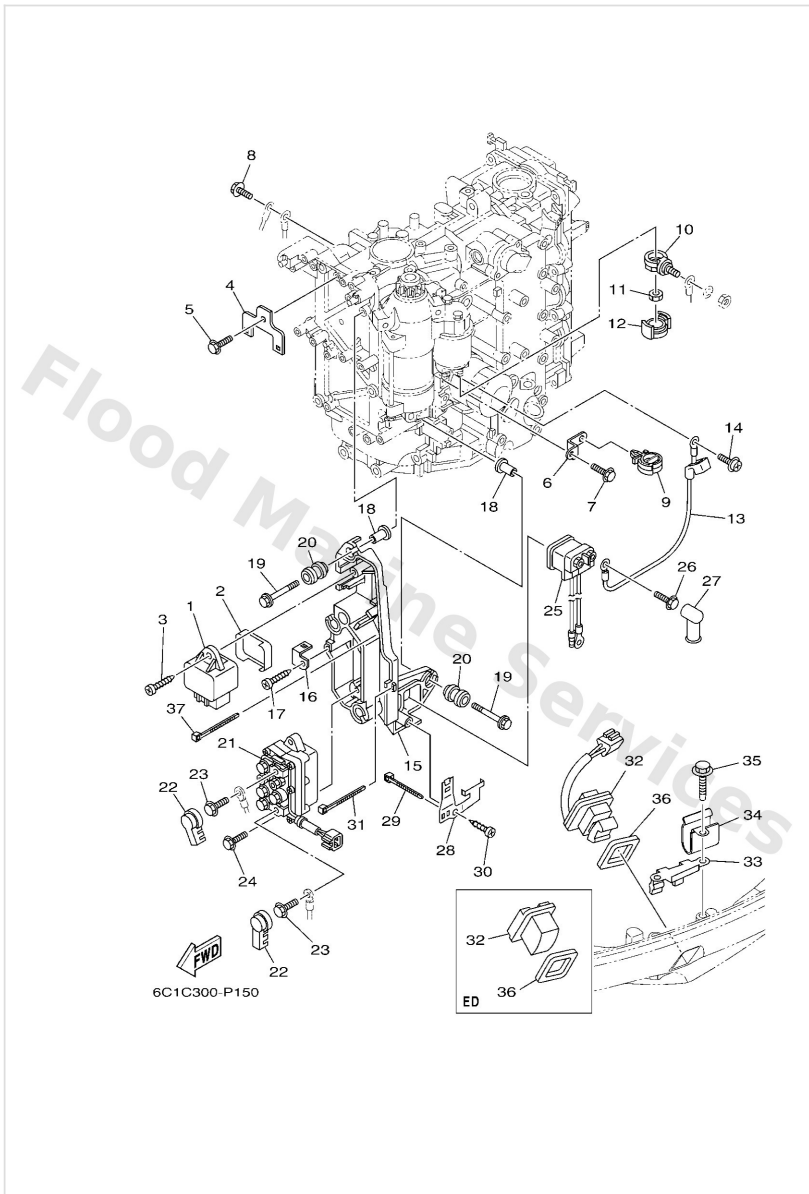

Electrical 2

Ref	Part	
34	9046508M89 Clamp	Buy now
35	9010906M86 Bolt	Buy now
36	69J8258700 Gasket	Buy now