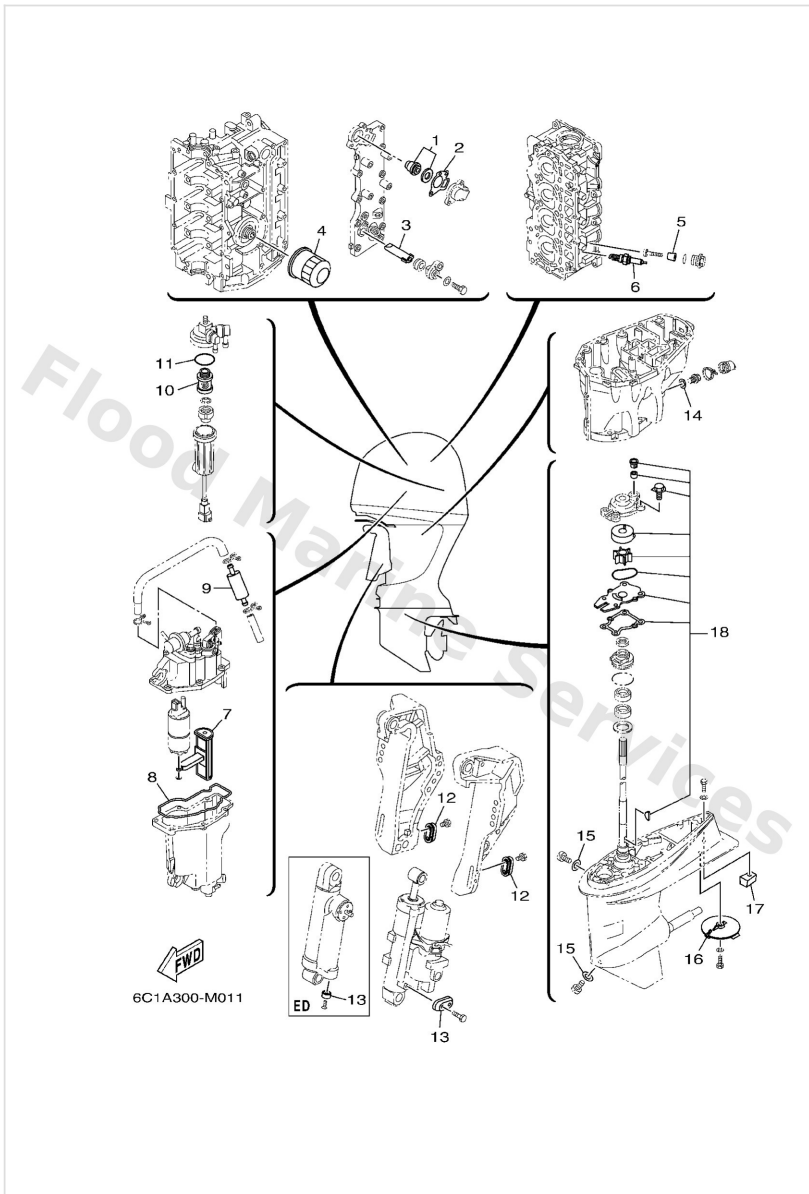

Scheduled Service Parts

Ref	Part	
16	67C4537100 Tab-trim	Buy now
17	67C4525100 Anode	Buy now
18	63DW007801 Water pump repair kit	Buy now