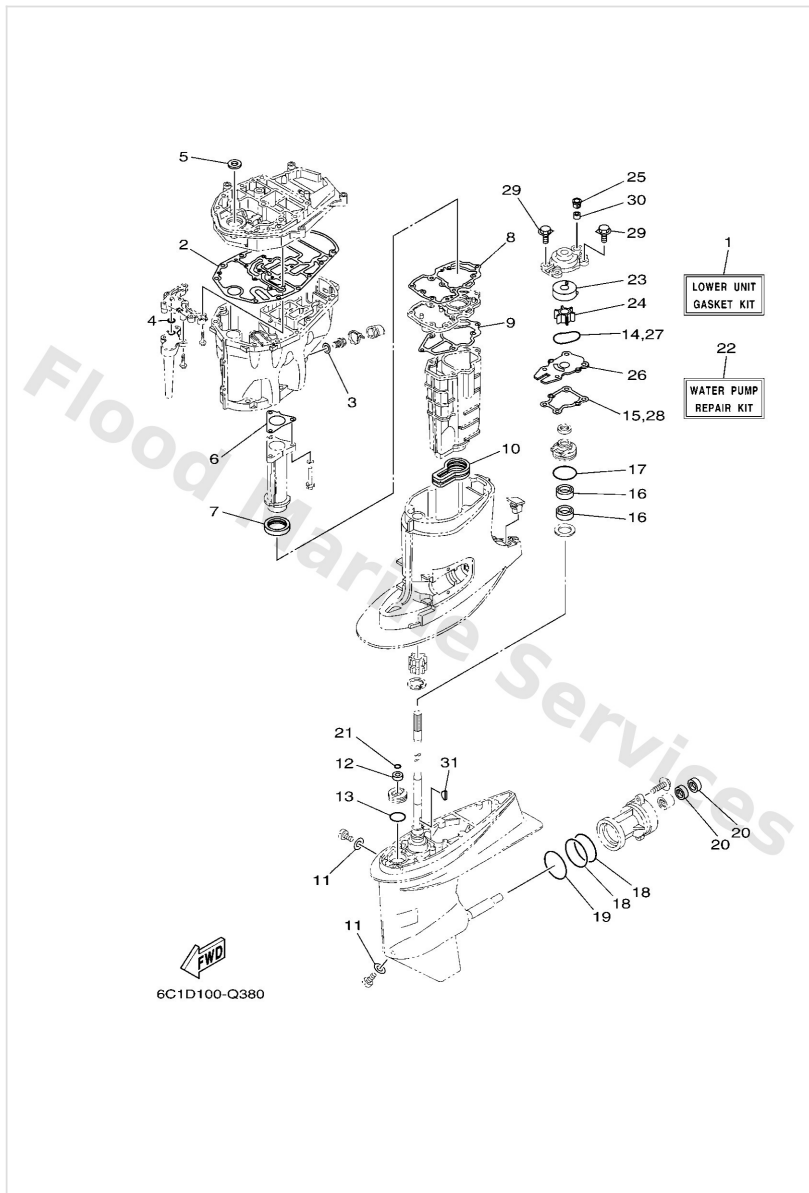

Repair Kit 2

Ref	Part	
16	9310125M57 Oil seal	Buy now
17	9321048001 O-ring	Buy now
18	9321074MG5 O-ring (xea)	Buy now
19	9321069MG6 O-ring	Buy now
20	9310122M00 Oil seal (22x36x6-663)	Buy now
21	9321007003 O-ring (11m)	Buy now
22	63DW007801 Water pump repair kit	Buy now
23	63D4432200 Insert, cartridge	Buy now
24	6H34435200 Impellar	Buy now
25	63D4431200 Cover, water pump housing	Buy now
26	63D4432300 Outer plate, cartridge	Buy now
29	9011908M15 Bolt, with washer(62w)	Buy now
30	6634436600 Damper, water seal 2	Buy now
31	9028003024 Key, woodruff(662)	Buy now