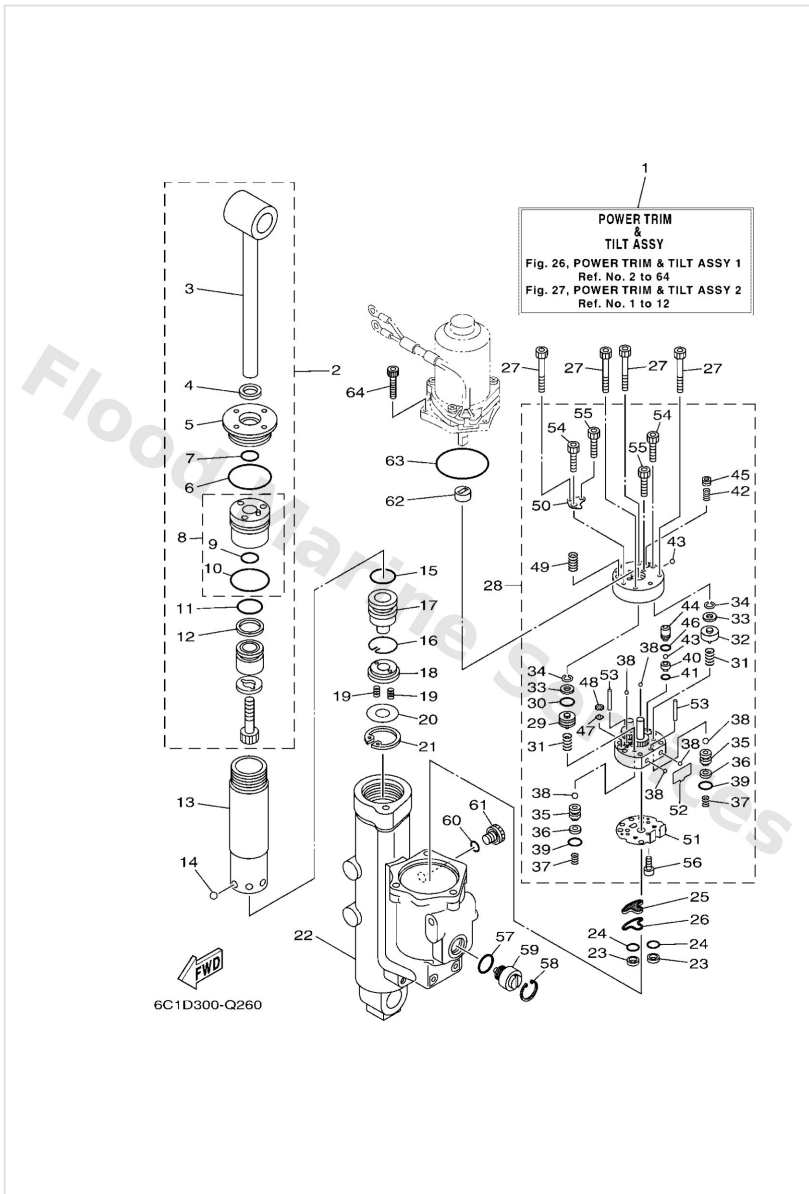

Power Trim & Tilt Assy 1

Ref	Part	
64	9138005020 Bolt,socket	Buy now