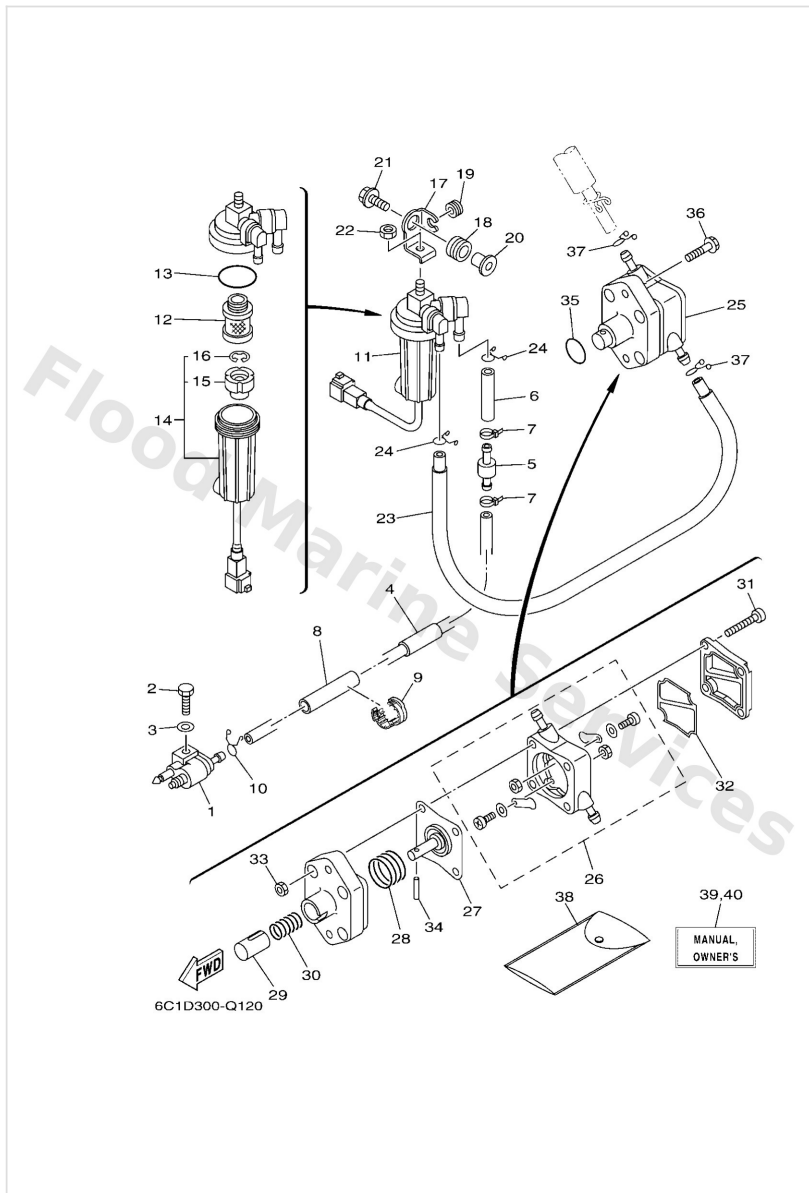

Fuel

Ref	Part	
16	6D82451900 Clip	Buy now
17	6C52456611 Bracket, filter	Buy now
18	9048016013 Grommet	Buy now
19	9048010M58 Grommet(6ta)	Buy now
20	9038708095 Collar	Buy now
21	9011908148 Bolt, with washer	Buy now
22	9538008600 Nut (661)	Buy now
23	9044513M36 Hose (I350)	Buy now
24	9046710M04 Clip, pipe 1 (6e9)	Buy now
25	6C52441000 Fuel pump assembly	Buy now
26	6C52441500 Body 4	Buy now
27	62Y2441102 Diaphragm	Buy now
28	62Y2442300 Spring, diaphragm	Buy now
29	62Y1313100 Plunger	Buy now
30	62Y2445400 Spring	Buy now