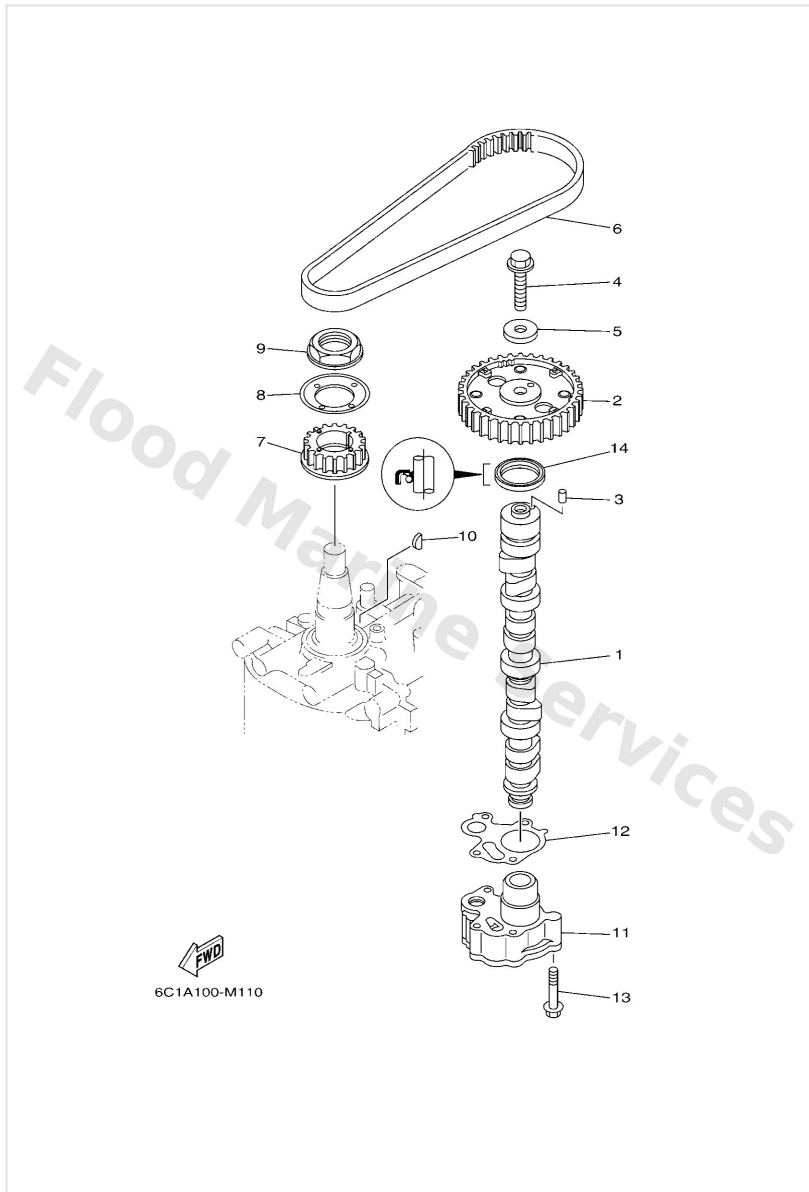

Oil Pump

Ref	Part	
1	6C51217100 Camshaft 1	Buy now
2	6C51153710 Gear, driven	Buy now
3	9360517002 Pin, dowel	Buy now
4	9581710035 Bolt, washer based (2h9)	Buy now
5	9020110144 Washer plate 810176580000	Buy now
6	6C54624100 Belt	Buy now
7	6C51153600 Gear, drive	Buy now
8	62Y1155700 Washer 1	Buy now
9	9017935001 Nut	Buy now
10	9028003017 Key Woodruff 146115450000	Buy now
11	6C51330001 Oil pump assembly	Buy now
12	6C51332900 Gasket, pump cover	Buy now
13	9011906025 Bolt, with washer	Buy now
14	9310237M40 Oil seal(62y)	Buy now