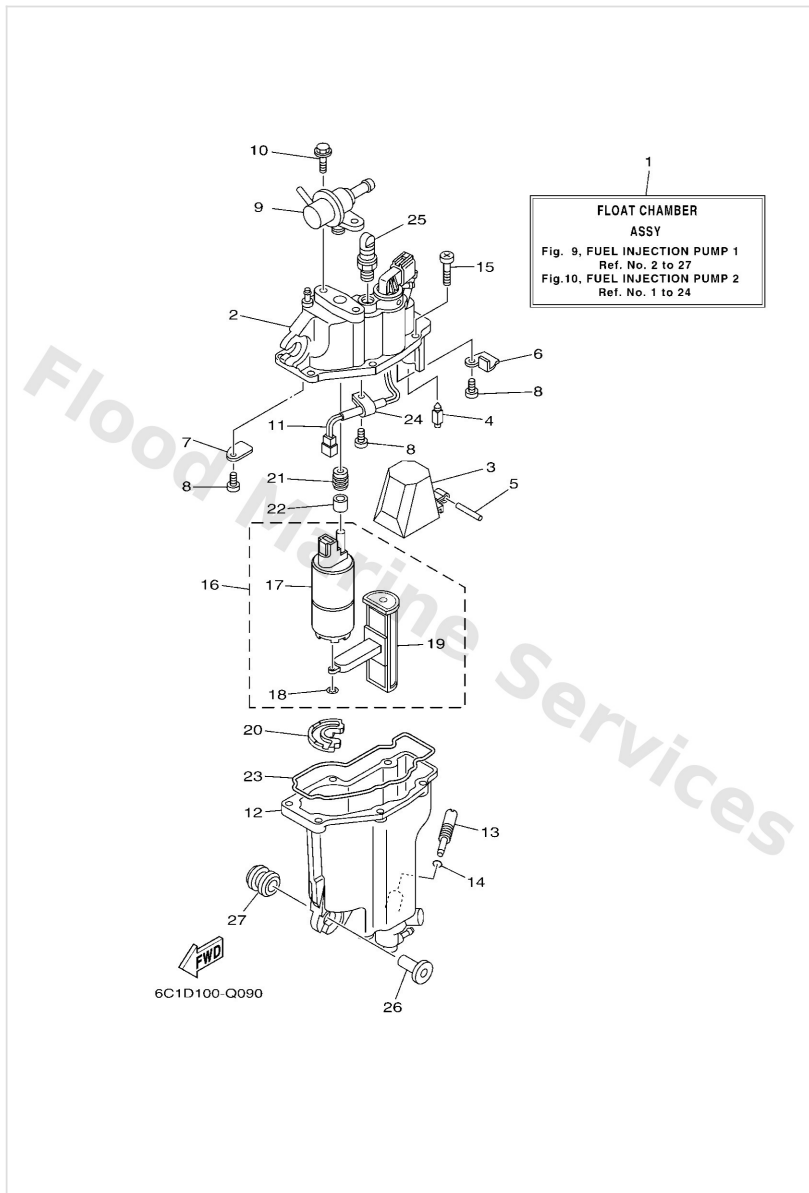

Fuel Injection Pump 1

Ref	Part	
1	6C51418003 Float chamber assembly	Buy now
2	6C51418220 Cover, float chamber	Buy now
3	6C51498500 Float	Buy now
4	6C51454610 Valve, needle	Buy now
5	6C51438600 Pin, float	Buy now
6	6C52441R10 Plate, baffle 1	Buy now
7	6C52441T10 Plate, baffle 2	Buy now
8	6C52445300 Screw	Buy now
9	6C51390601 Regulator, pressure	Buy now
10	6C52459200 Bolt	Buy now
11	6C58722600 Wire harness assembly	Buy now
12	6C51496020 Body assembly	Buy now
13	6C51419100 Plug, drain	Buy now
14	6C51439700 O-ring	Buy now
15	6C51456700 Screw	Buy now