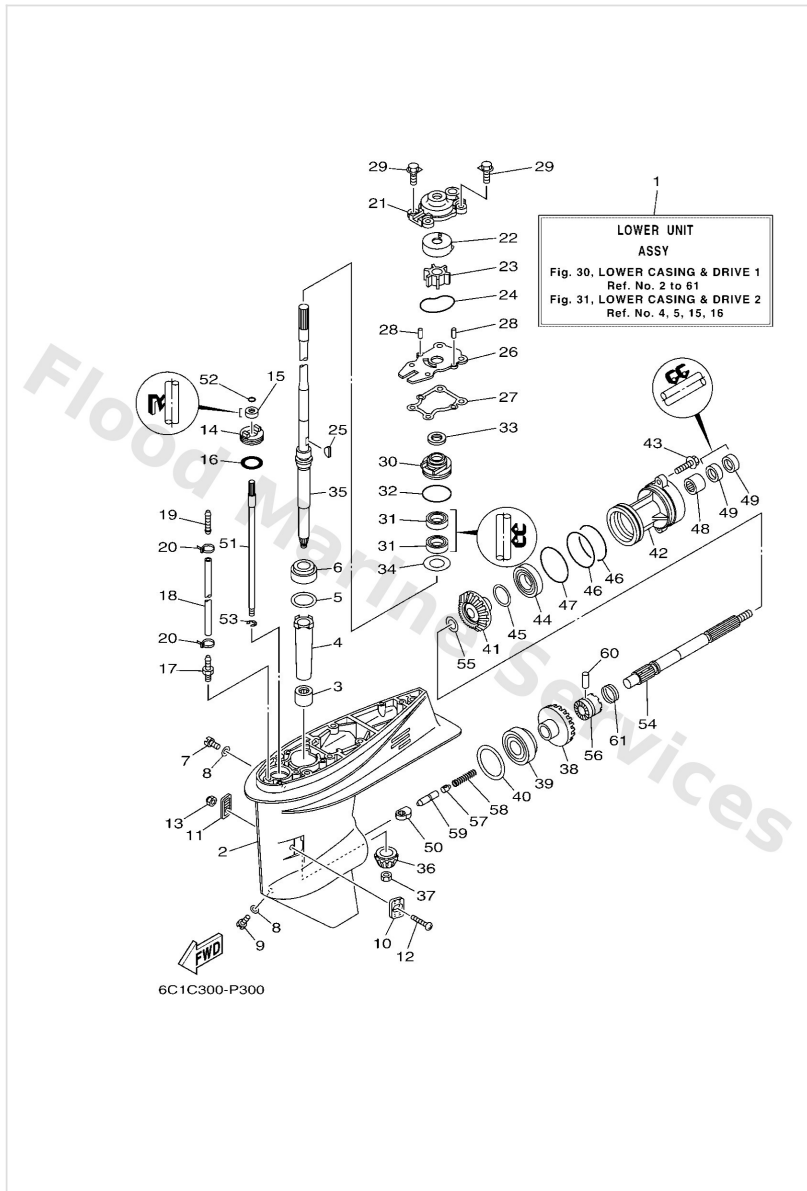

Lower Casing & Drive 1

Ref	Part	
25	9028003024 Key, woodruff(662)	Buy now
26	63D4432300 Outer plate, cartridge	Buy now
27	63D4431600 Gasket, water pump	Buy now
28	9360408062 Pin,dowel (626)	Buy now
29	9011908M15 Bolt, with washer(62w)	Buy now
30	6BG4434100 Housing, water pump	Buy now
31	9310125M57 Oil seal	Buy now
32	9321048001 O-ring	Buy now
33	63D4534400 Cover, oil seal	Buy now
34	9020127M00 Washer, plate(62x)	Buy now
35	69W4550100 Drive shaft comp. L(20.7")	Buy now
36	69W4555100 Pinion	Buy now
37	9017012138 Nut hexagon(663)	Buy now
38	69W4556000 Gear	Buy now
39	9333200092 Bearing	Buy now