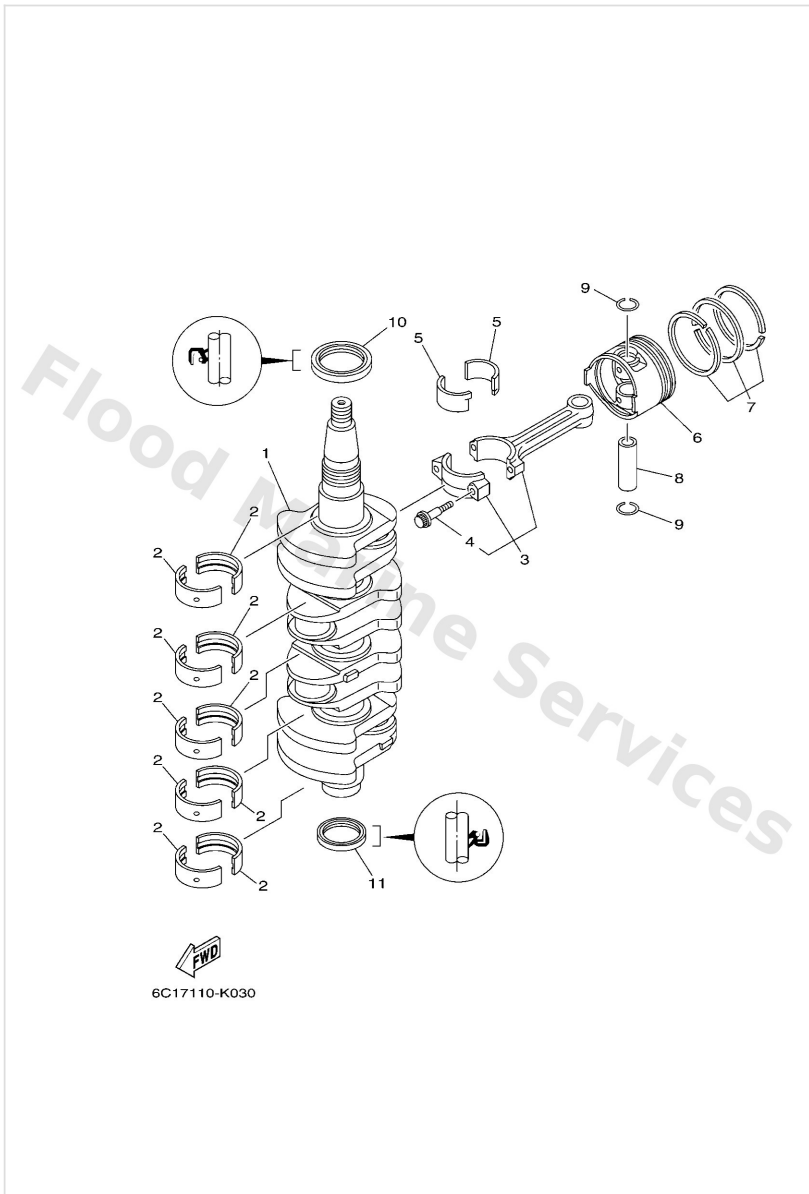

Control

Ref	Part	
32	9589506035 Bolt, flange(4nx)	Buy now
33	9020610M04 Washer, wave (676)	Buy now
34	9038706M82 Collar	Buy now

Crankshaft & Piston

Ref	Part	
1	6C51141110 Crankshaft	Buy now
2	6BG1141600 Plane bearing, crankshaft 1 UR YELLOW	Buy now
2	6BG1141610 Plane bearing, crankshaft 1 UR RED	Buy now
2	6BG1141620 Plane bearing, crankshaft 1 UR PINK	Buy now
2	6BG1141630 Plane bearing, crankshaft 1 UR GREEN	Buy now
3	6C51165010 Connecting rod assembly	Buy now
4	6C51165400 Bolt, connecting rod	Buy now
5	6CJ1165600 Plane bearing, connecting rod UR YELLOW	Buy now
5	6CJ1165610 Plane bearing, connecting rod UR RED	Buy now
5	6CJ1165620 Plane bearing, connecting rod UR PINK	Buy now
5	6CJ1165630 Plane bearing, connecting rod UR GREEN	Buy now
6	69W116310197 Piston (std)	Buy now
6	69W1163501 Piston (0.25mm o/s) AP	Buy now
6	69W1163601 Piston (0.50mm o/s) AP	Buy now
7	67C1160300 Piston ring set (std)	Buy now

Crankshaft & Piston

Ref	Part	
7	67C1160400 Piston ring set (0.25mm o/s) AP	Buy now
7	67C1160500 Piston ring set (0.50mm o/s) AP	Buy now
8	62Y1163300 Pin, piston	Buy now
9	9345017129 Circlip(1ar)	Buy now
10	9310243M42 Oil seal(62y)	Buy now
11	9310135002 Oil seal	Buy now