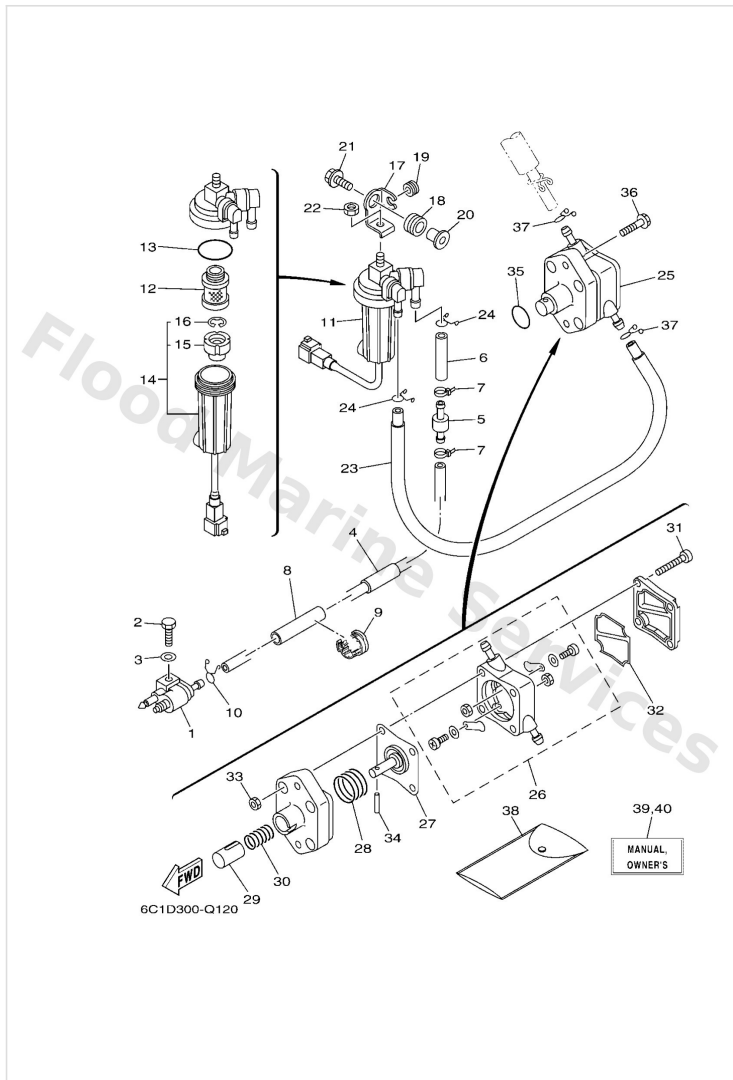

Fuel

Ref	Part	
31	62Y2444401 Screw	Buy now
32	6C52447100 Diaphragm	Buy now
33	9538005600 Nut, hexagon (663)	Buy now
34	62Y2437401 Pin	Buy now
35	9321024M79 O-ring	Buy now
36	9759506530 Bolt, hexagon w/w deep recess	Buy now
38	6C52810000 Tool kit AP	Buy now
39	6C1281997ED0 Manual,owner's UR (NL)	Buy now
39	6C1281997EE0 O/m f40het'16 UR (E)	Buy now
39	6C1281997EF0 Manual,owner's UR (F)	Buy now
39	6C1281997EG0 Manual,owner's UR (D)	Buy now
39	6C1281997EH0 Manual,owner's UR (I)	Buy now
39	6C1281997ES0 Manual,owner's UR (ES)	Buy now
40	6C1281998EK0 Manual,owner's UR (DK)	Buy now
40	6C1281998EL0 Manual,owner's UR (SF)	Buy now