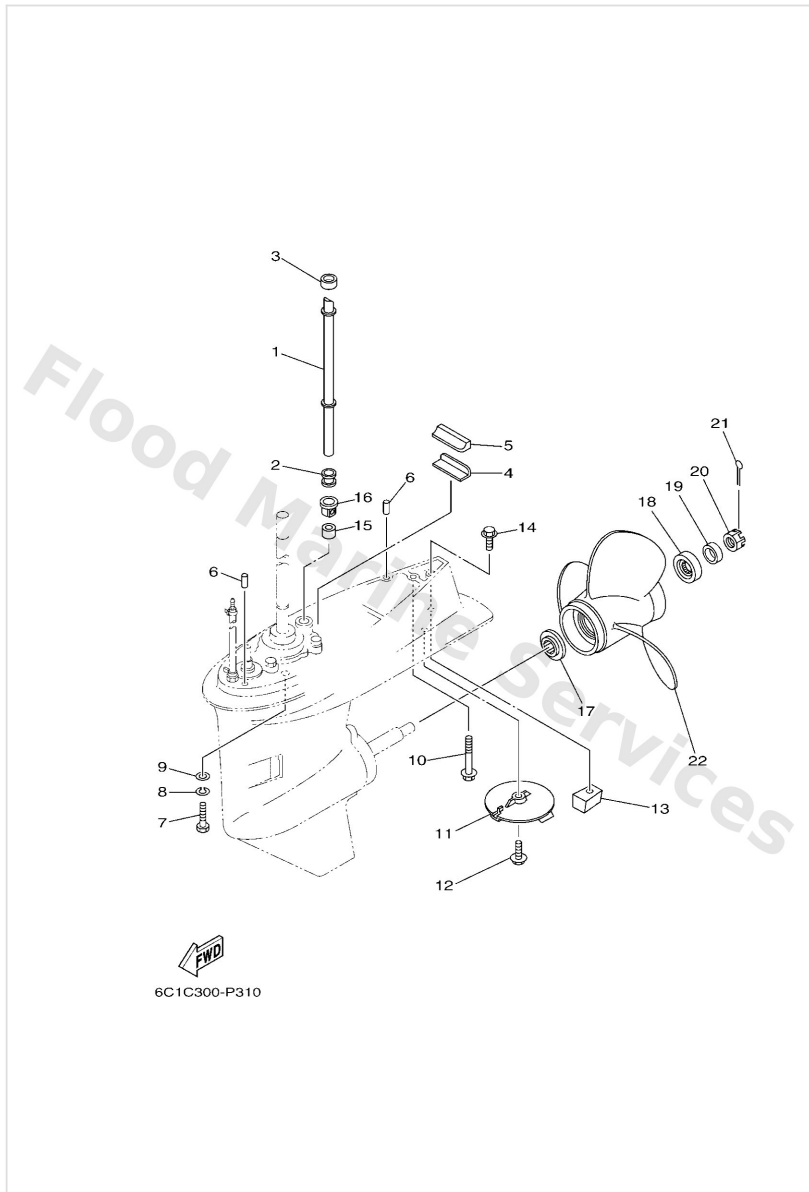

Lower Casing & Drive 2

Ref	Part	
22	6634597060 Propeller (3x11-3/4"x12"-g) UR	Buy now
22	6634597260 Propeller (3x12"x11"-g) UR	Buy now
22	6634597402 Propeller (3x10-5/8"x13"-g) UR	Buy now
22	6634597460 Propeller (3x11-1/2"x13"-g) UR	Buy now
22	6634597600 Propeller (3x10-1/4"x15"-g) UR	Buy now
22	6634597800 Propeller (3x10-1/4"x16"-g) UR	Buy now
22	6974597000 Propeller (ss 3x11-1/4"x14"-g) UR	Buy now
22	6H54594300 Propeller (3x10"x15"-g) UR WITH LIP CUP	Buy now
22	6H54594500 Propeller (3x10-3/8"x13"-g) UR WITH LIP CUP	Buy now
22	6H54595200 Propeller (3x10-5/8"x12"-g) UR WITH LIP CUP	Buy now
22	6H54595800 Propeller (3x10-1/4"x14"-g) UR WITH LIP CUP	Buy now