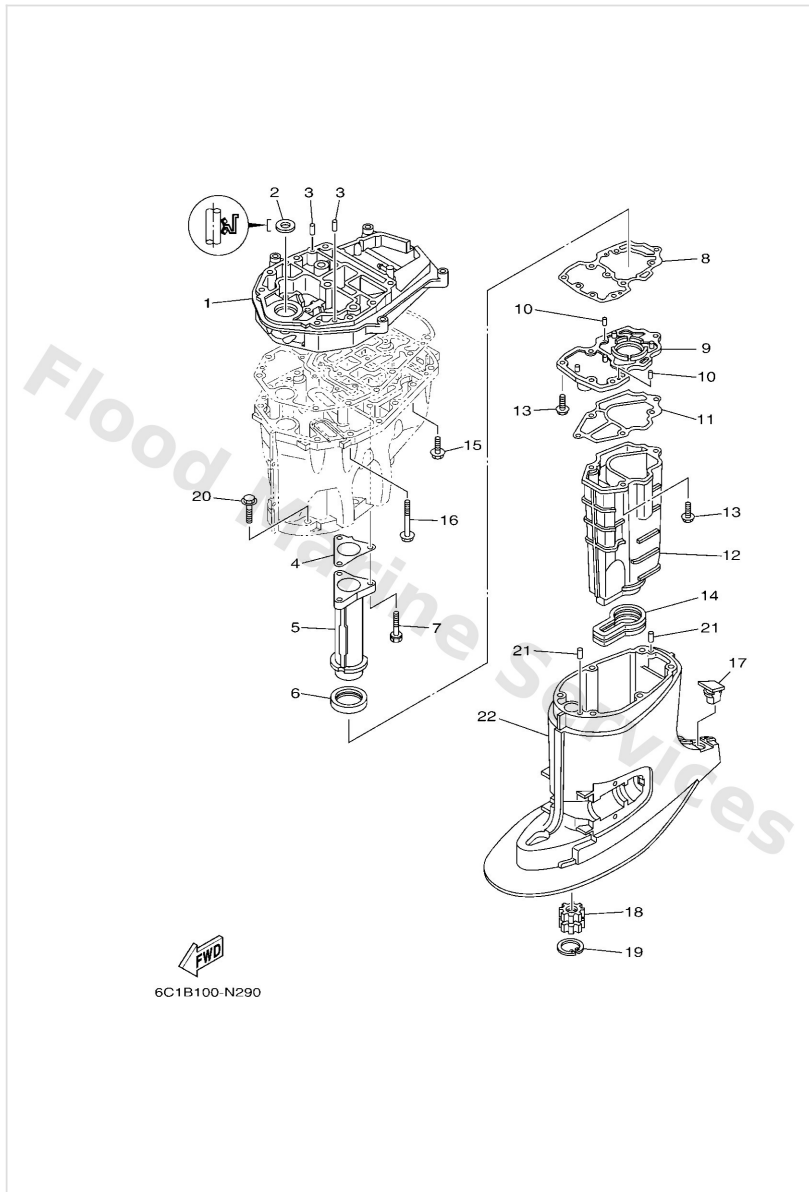

Upper Casing

Ref	Part	
16	9011908132 Bolt, with washer	Buy now
17	6C54515500 Cap	Buy now
18	69W4531800 Bushing, drive shaft	Buy now
19	9342036M01 Circlip (6a0)	Buy now
20	9757510545 Bolt, hexagon w/w deep recess	Buy now
21	9360612019 Pin, dowel (614)	Buy now
22	6C545111008D Casing, upper	Buy now