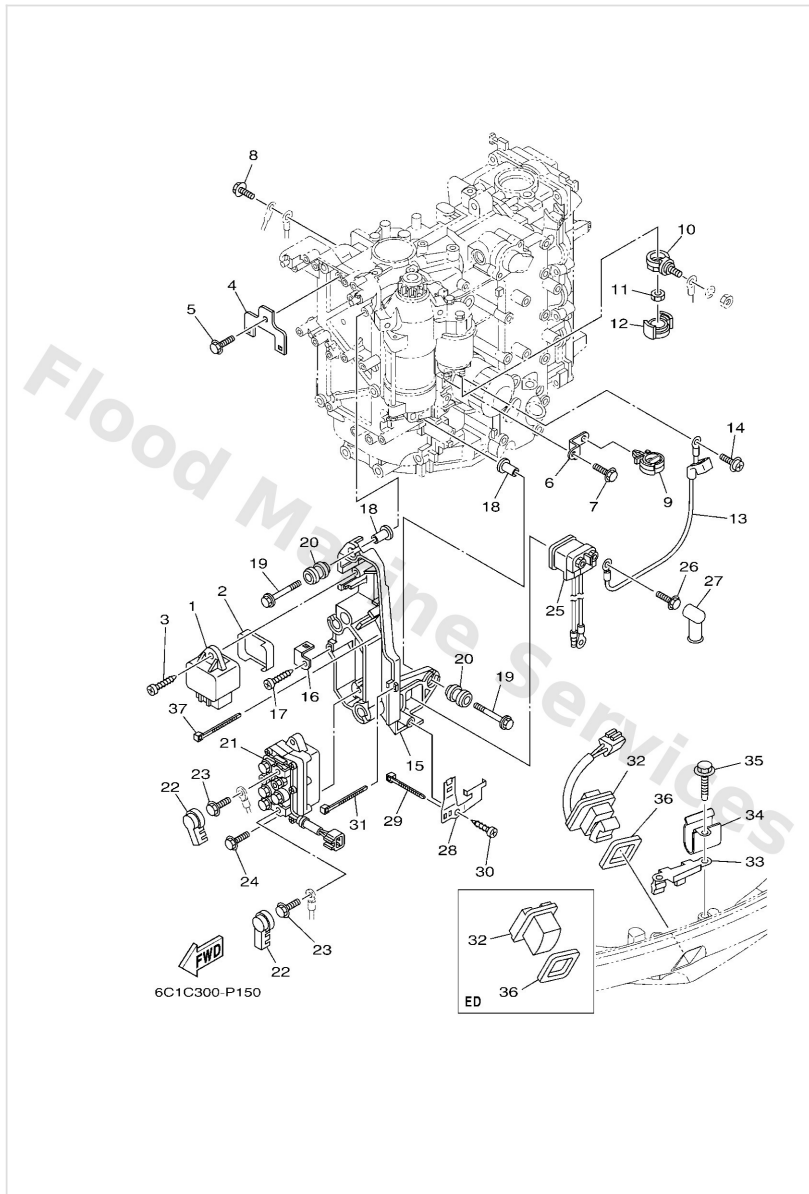

Electrical 2

Ref	Part	
1	60E8195000 Relay assembly	Buy now
2	6C58133600 Grommet	Buy now
3	9778060620 Screw, tapping(6k8)	Buy now
4	6C58257V00 Plate, connector	Buy now
5	9759506514 Bolt(gj3)	Buy now
6	6C58552510 Cover	Buy now
7	9759506620 Bolt, hexagon w/w deep recess	Buy now
9	9046412183 Clamp(jn2)	Buy now
10	60V8192500 Terminal	Buy now
11	9017908003 Nut	Buy now
12	68F8258200 Cover, wire harness	Buy now
13	6C58181500 Cord, starter motor	Buy now
14	9015904005 Screw, with washer	Buy now
15	6C58194800 Bracket	Buy now
16	6C58554800 Holder	Buy now