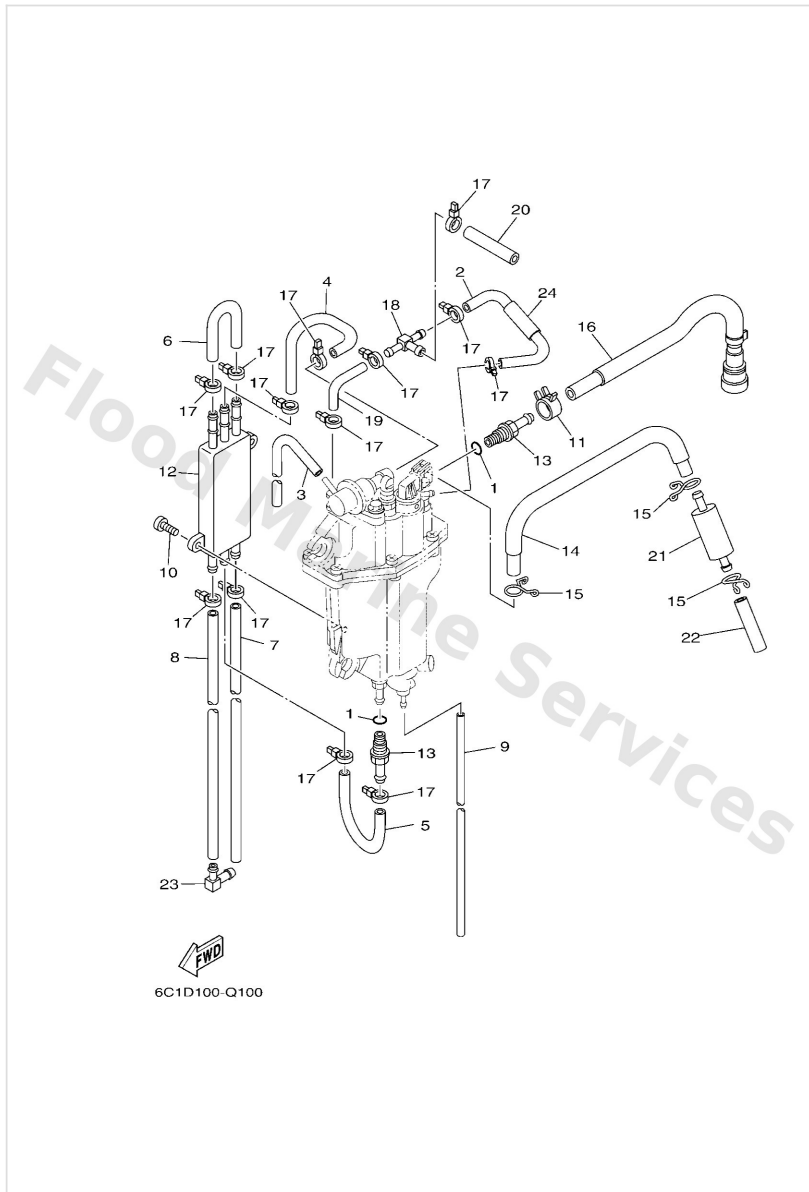

Fuel Injection Pump 2

Ref	Part	
1	6C51373900 O-ring	Buy now
2	6C51354600 Hose 2	Buy now
3	6C51354200 Hose, vacuum sensing 1	Buy now
4	6C52432100 Pipe 10	Buy now
5	6C52432200 Pipe 11	Buy now
6	6BG2432300 Pipe 12	Buy now
7	6CJ2432400 Pipe 13	Buy now
8	6CJ2432500 Pipe 14	Buy now
9	6BG1414900 Pipe	Buy now
10	6C52444400 Screw	Buy now
11	6C51357700 Clip	Buy now
12	6C52184101 Cooler	Buy now
13	6C51425100 Nipple	Buy now
14	6C51414800 Pipe	Buy now
15	6C52438700 Clip	Buy now