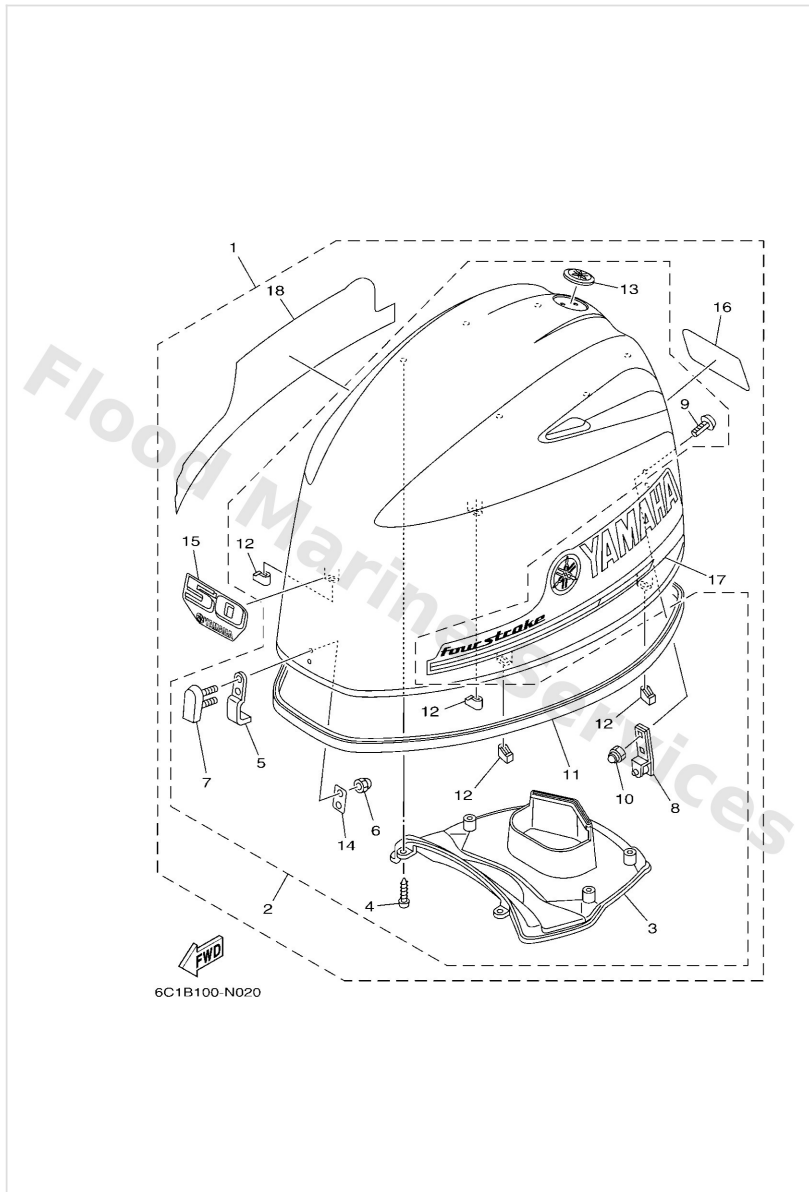

Top Cowling

Ref	Part	
14	6BG4264900 Holder, clamp band	Buy now
15	60A4267700 Graphic, front F50H	Buy now
15	6BG4267700 Graphic, front F40H	Buy now
15	6C54267710 Graphic, front F60F	Buy now
16	60A4267810 Graphic, rear F50H	Buy now
16	6BG4267820 Graphic, rear F40H	Buy now
16	6C54267850 Graphic, rear F60F	Buy now
17	6CJ4267500 Graphic, side 1	Buy now
18	6CJ4267600 Graphic, side 2	Buy now