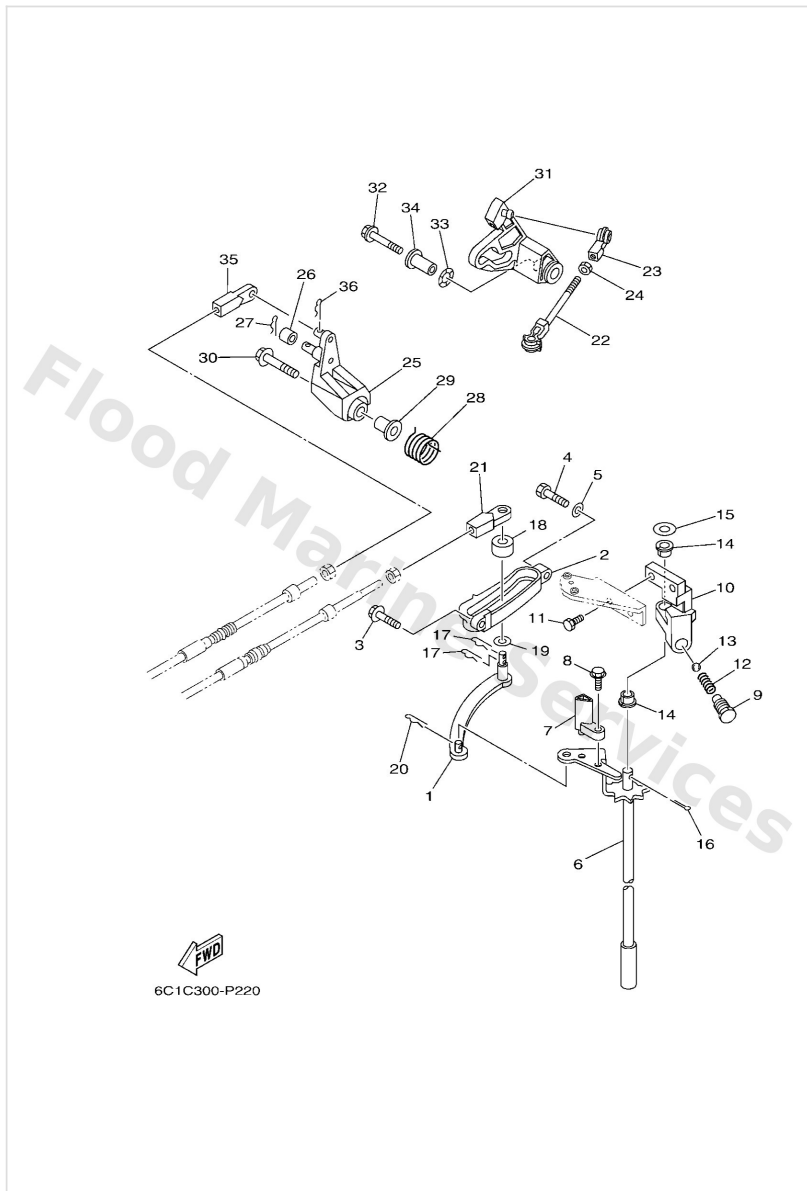

Control

Ref	Part	
1	69W4412100 Lever, shift rod	Buy now
2	62Y4411701 Bracket	Buy now
3	9759506520 Bolt(7u8)	Buy now
4	9709506025 Bolt	Buy now
5	9299506600 Washer, plain (646)	Buy now
6	6C54412002 Handle gear shift assembly L(20.7")	Buy now
7	6C54412200 Bushing, shift rod lever	Buy now
8	9759505514 Bolt, w/ plain	Buy now
9	62Y4271501 Bushing	Buy now
10	62Y441180094 Bracket	Buy now
11	9010106054 Bolt(7u8)	Buy now
12	9050112082 Spring 6484411600	Buy now
13	9350104M02 Ball (697)	Buy now
14	9038690M90 Bush(61a)	Buy now
15	9020110M20 Washer, plate (663)	Buy now