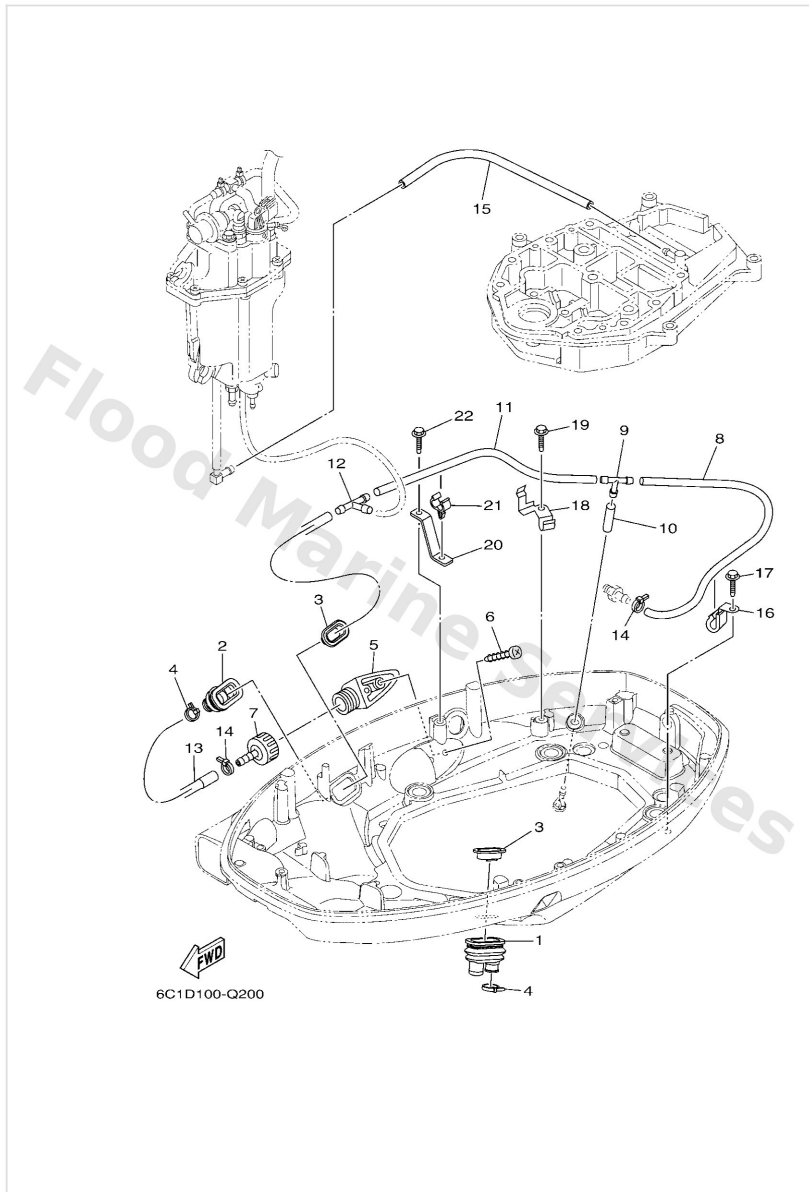

Bottom Cowling 2

Ref	Part	
1	6H14272630 Grommet	Buy now
2	6BG4272400 Grommet	Buy now
3	6BG4238400 Seal, cap	Buy now
4	9046511M10 Clamp	Buy now
5	6AW1257200 Adapter	Buy now
6	9778060520 Screw, tapping(6k8)	Buy now
7	6R31258000 Joint assembly	Buy now
8	9044509036 Hose (I400)	Buy now
9	6882437800 Pipe, joint	Buy now
10	9044509220 Hose (I1500)	Buy now
11	90445096H2 Hose (I1500)	Buy now
13	6BG1248100 Pipe 1	Buy now
15	9044509304 Hose (I1500)	Buy now
16	9046208067 Clamp	Buy now
17	9010906M86 Bolt	Buy now