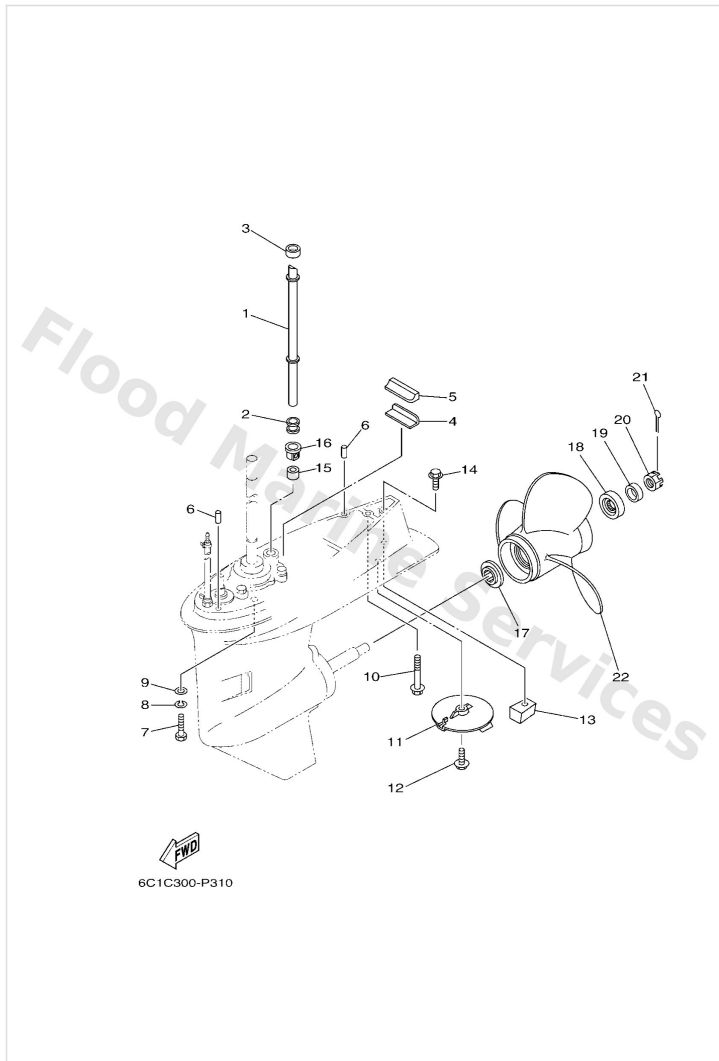

Lower Casing & Drive 2

Ref	Part	
17	6634598702 Spacer	Buy now
18	66T4599700 Spacer 2	Buy now
19	9038922M01 Bush	Buy now
20	9017116011 Nut, castle (663)	Buy now
21	9149030025 Pin cotter	Buy now
22	6634594101 Propeller (3x10-3/4"x17"-g) UR	Buy now
22	6634594901 Propeller (3x10-3/4"x16"-g) UR	Buy now
22	69W4594300 Propeller (3x11 x15 -g) UR	Buy now
22	69W4594500 Propeller (3x11-1/8"x13"-g) UR	Buy now
22	69W4594700 Prop assembly (3x11-5/8"x11"-g) UR	Buy now
22	69W4595200 Propeller (3x11-3/8 x12 -g) UR	Buy now
22	6634593000 Propeller (3x10-1/4"x14"-g) UR	Buy now
22	6634595202 Propeller (3x11-3/8x12-g) UR	Buy now
22	6634595601 Propeller (3x12-1/4"x9"-g) UR	Buy now
22	6634595801 Propeller (3x11-1/4"x14"-g) UR	Buy now