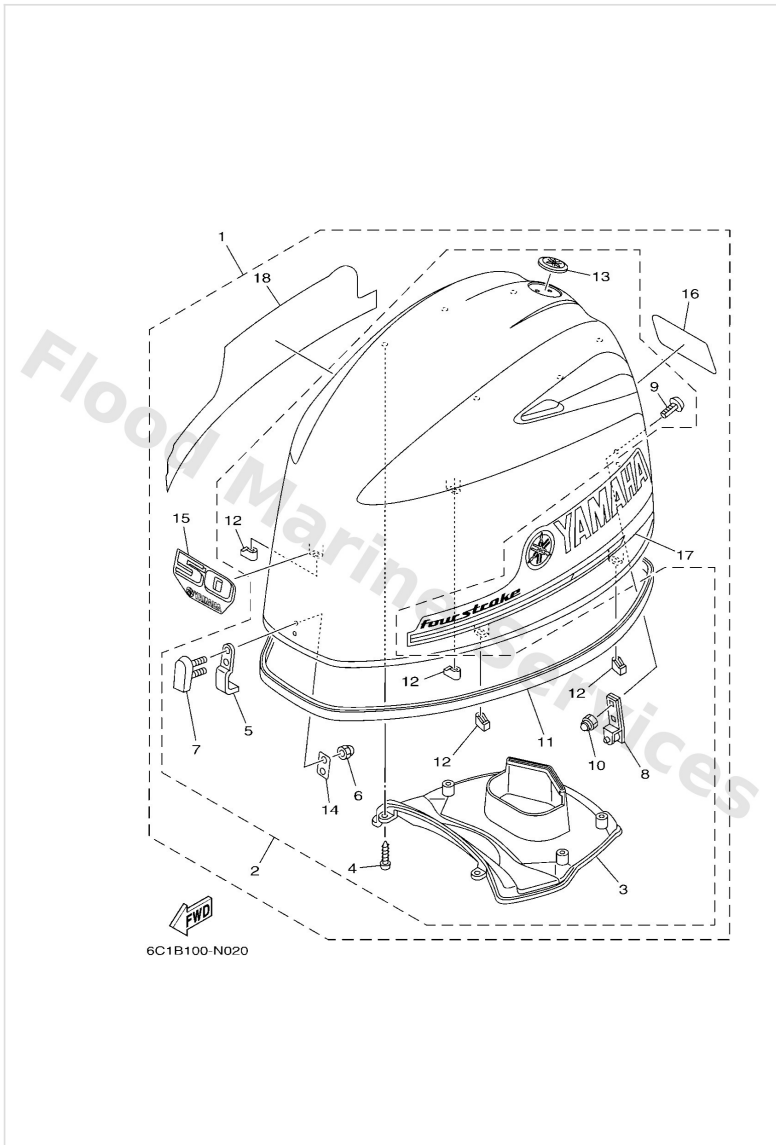

Top Cowling

Ref	Part	
1	6C14261031 Top cowling assembly F50H	Buy now
1	6C54261051 Top cowling assembly F60F	Buy now
1	6CY4261002 Top cowling assembly F40H	Buy now
2	6CJ4261A00 Top cowling w/o graphics	Buy now
3	6CJ4261300 Molding, air duct	Buy now
4	9016705017 Screw, tapping	Buy now
5	6BG4265100 Hook	Buy now
6	9538005800 Nut(j44)	Buy now
7	6BG4285100 Cover, clamp	Buy now
8	6BG4265200 Hook	Buy now
9	9010906047 Bolt	Buy now
10	9018506M05 Nut, self-locking(6e9)	Buy now
11	6CJ4261500 Seal	Buy now
12	6BG4266200 Damper	Buy now
13	6AH4269710 Tuning fork mark	Buy now