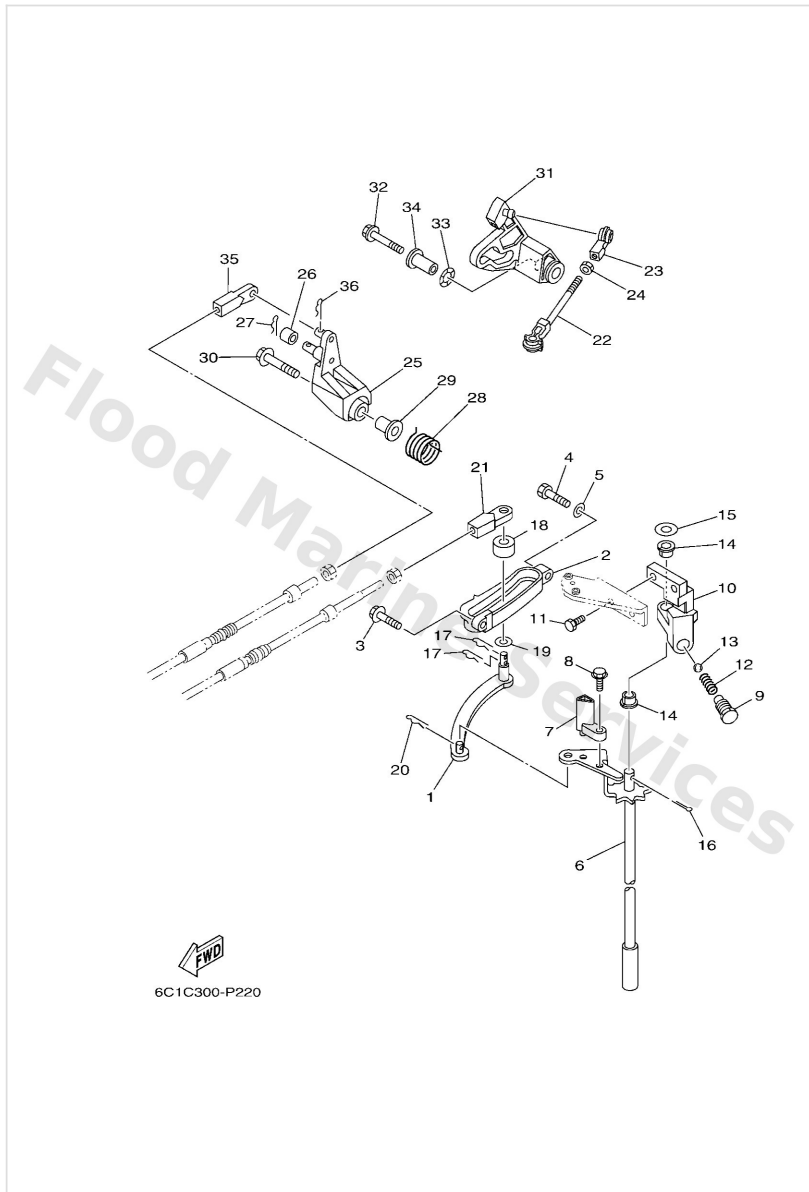

Control

Ref	Part	
32	9589506035 Bolt, flange(4nx)	Buy now
33	9020610M04 Washer, wave (676)	Buy now
34	9038706M82 Collar	Buy now