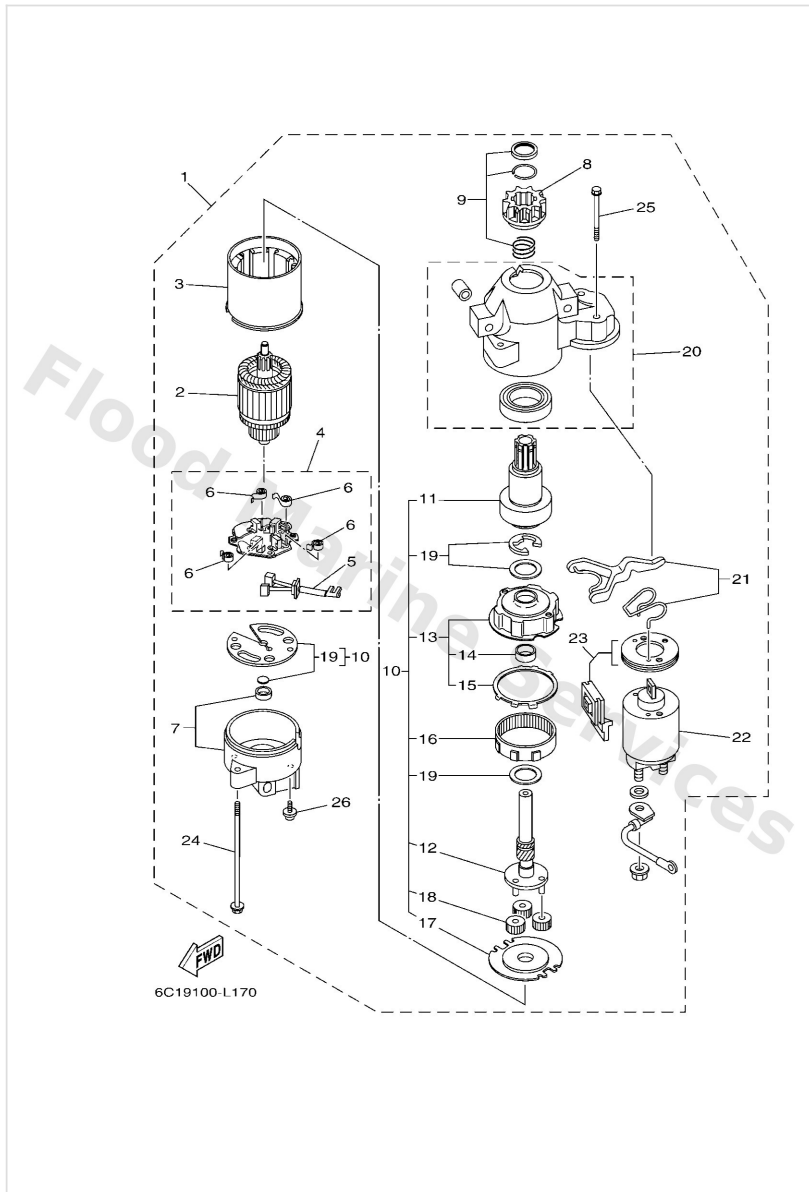

Starting Motor

Ref	Part	
1	6CJ8180000 Starting motor assembly	Buy now
2	67F8185000 Armature assembly	Buy now
3	67F8181000 Stator assembly	Buy now
4	69J8184000 Brush holder assembly	Buy now
5	69J8180100 Brush set	Buy now
6	67F8181300 Spring, brush	Buy now
7	68F8182000 Rear bracket assembly	Buy now
8	67F8180800 Pinion assembly	Buy now
9	67F8185700 Pinion stopper set	Buy now
10	67F8180700 Gear assembly, starting motor	Buy now
11	67F8183200 Clutch, over run	Buy now
12	67F8183600 Shaft, pinion	Buy now
13	67F8182100 Bracket, center 1	Buy now
14	67F8184100 Bearing	Buy now
15	67F8183R00 Gasket	Buy now