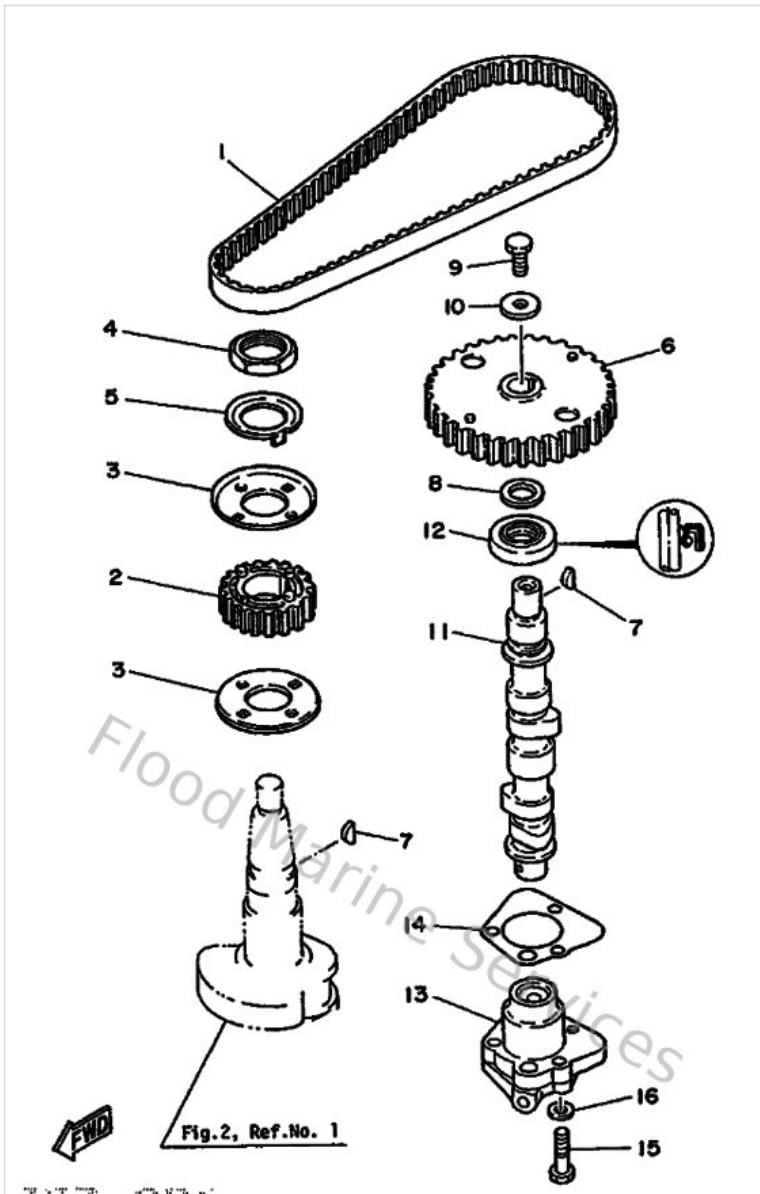

Oil Pump

Ref	Part	
16	929030660000 Washer, plain (646)	Buy now