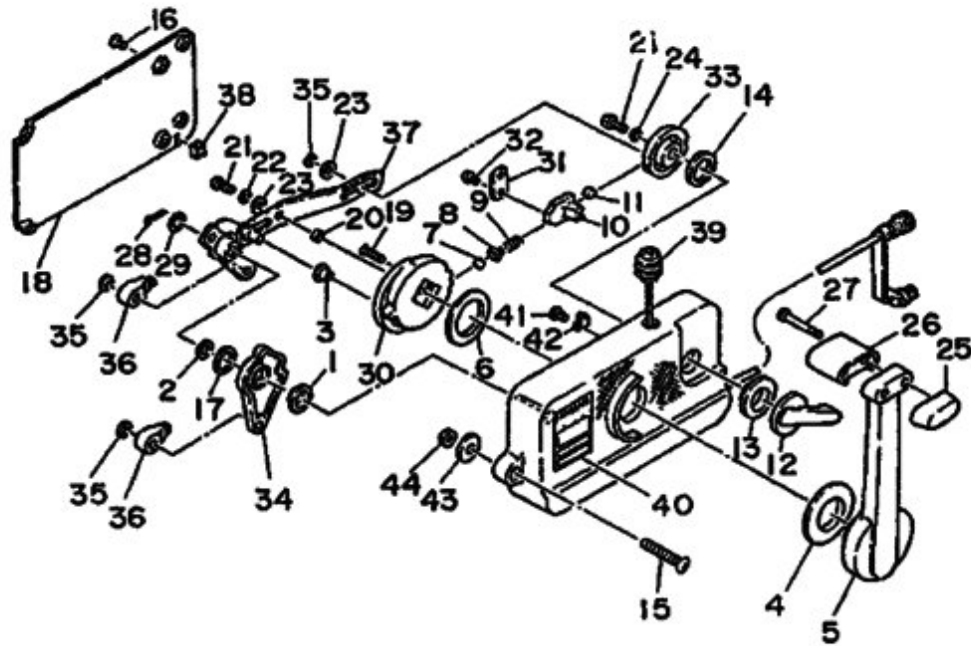

Remote Control Assy

Ref	Part	
34	701482710000 Arm, shift	Buy now
35	934300602400 Circlip (701)	Buy now
36	701483453000 Cable end, remote control 2	Buy now
37	701482610000 Arm, throttle	Buy now
38	701483580000 Anchor, cable	Buy now
39	701825505000 Engine Stop Switch assembly	Buy now
41	701482830000 Screw 3	Buy now
42	701825940000 Clamp	Buy now
43	701482870000 Washer 1	Buy now
44	953800660000 Nut(661)	Buy now
45	701482800000 Neutral lock kit	Buy now