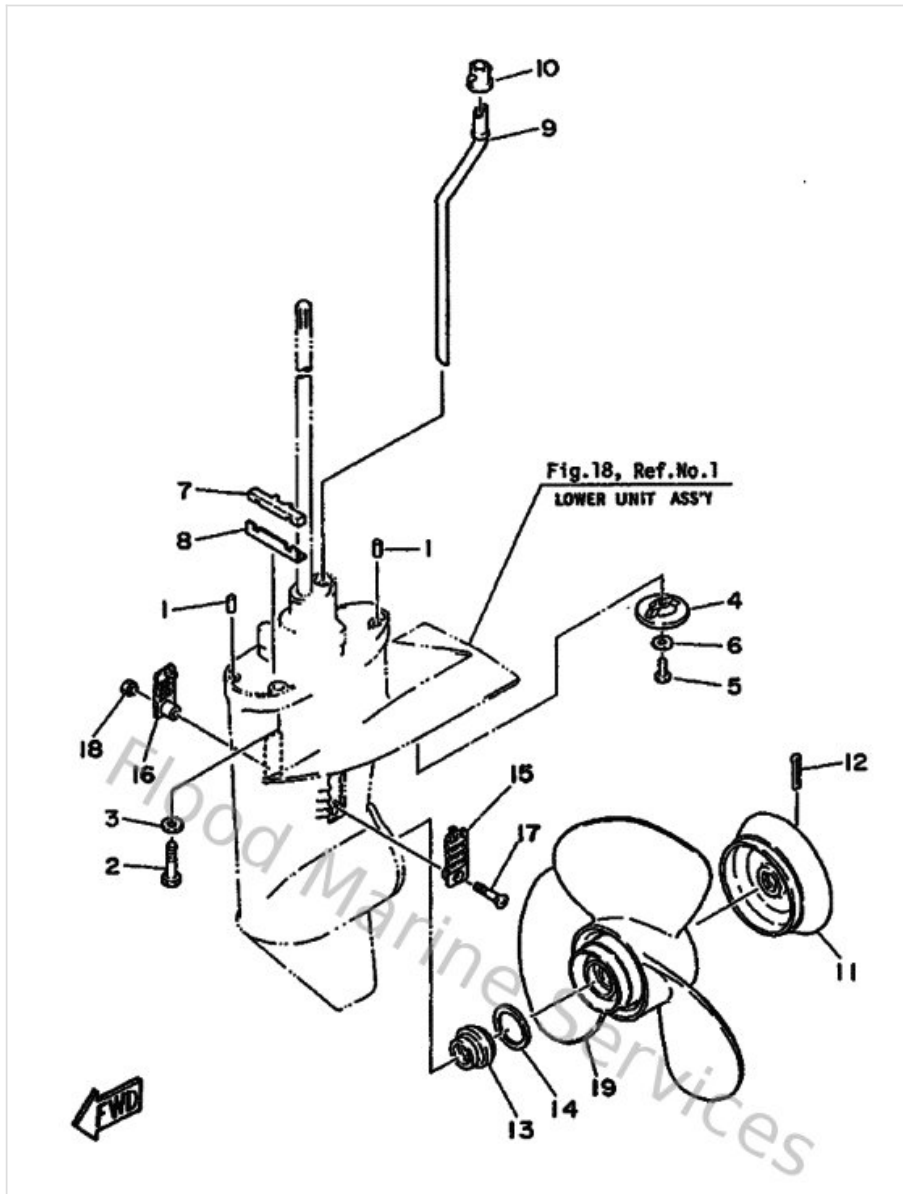

Lower Casing & Drive 2

Ref	Part	
1	936061201900 Pin, dowel (614)	Buy now
2	973750803500 Bolt(70w)	Buy now
3	929900860000 Washer, plain (663)	Buy now
4	683452510000 Anode	Buy now
5	970950601600 Bolt, hexagon deep recess	Buy now
6	929900660000 Washer, plain (646)	Buy now
7	682453750100 Damper, seal	Buy now
8	682453760100 Guide, seal damper	Buy now
9	6G8443611000 Tube Water	Buy now
10	626443650100 Damper, water seal 1	Buy now
11	999990173500 Deflector ring assembly (6g8)	Buy now
12	914903002500 Pin cotter	Buy now
13	6G8459870000 Spacer	Buy now
15	6G8452140000 Cover, water inlet 1	Buy now
16	6G8452150000 Cover, water inlet 2	Buy now