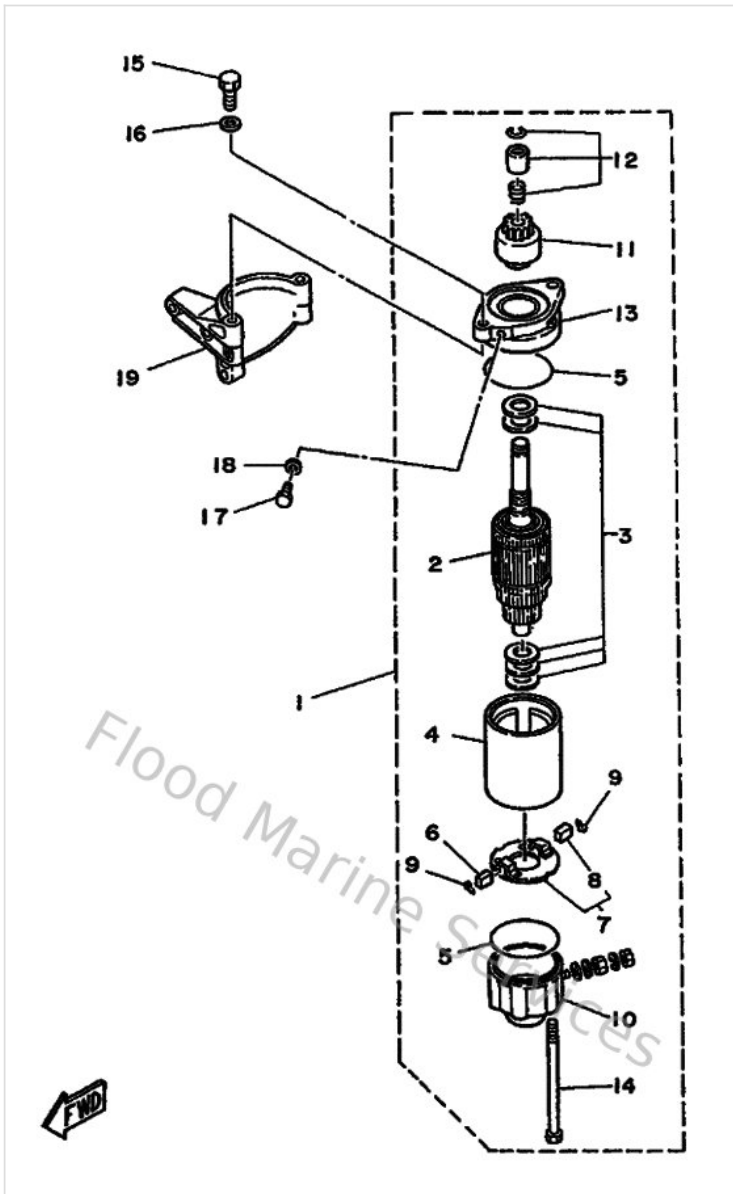

Starting Motor

Ref	Part	
16	92990101000 Ybs67-10 washer, spring	Buy now
17	973950801600 Bolt	Buy now
18	929900860000 Washer, plain (663)	Buy now
19	6G8818224094 Bracket Starting Motor	Buy now