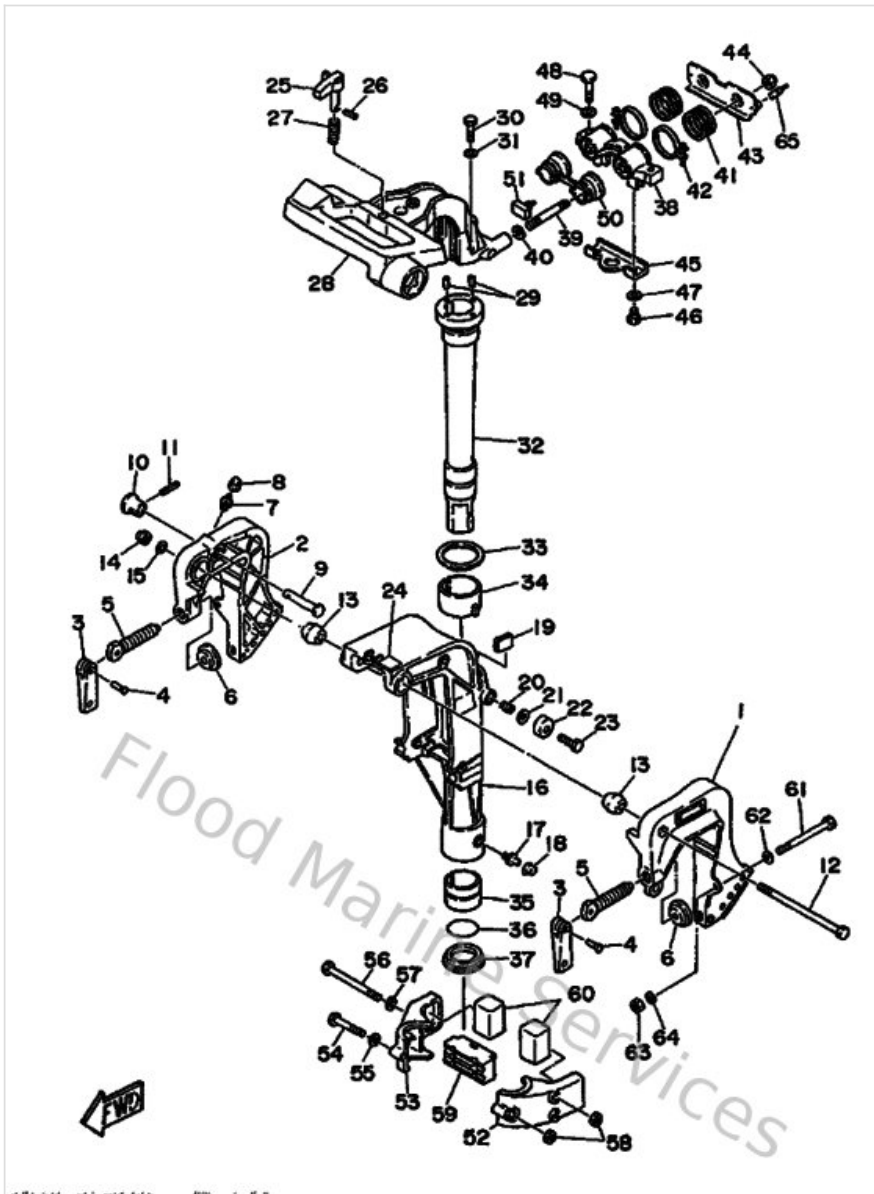

Bracket 1

Ref	Part	
1	6G84311100EL Bracket, Clamp	Buy now
3	6164311800EL Handle, transom clamp	Buy now
4	902430400100 Pin(6a9)	Buy now
5	9014914M0300 Screw(6j8)	Buy now
6	648431140100 Pad, transom clamp	Buy now
7	937000600400 Nipple, grease(6a1)	Buy now
8	663451190000 Cap, grease nipple	Buy now
9	689431910000 Shaft, stopper	Buy now
10	689431920100 Knob, stopper	Buy now
11	916903001600 Pin, spring	Buy now
13	6G1431360000 Piece, friction	Buy now
14	957800830000 Nut, nylon (6j8)	Buy now
15	929900810000 Ybs67-8 washer, spring	Buy now
16	6G84331111EL Bracket, Swivel	Buy now
17	9370006M0300 Nipple, grease(6a1)	Buy now