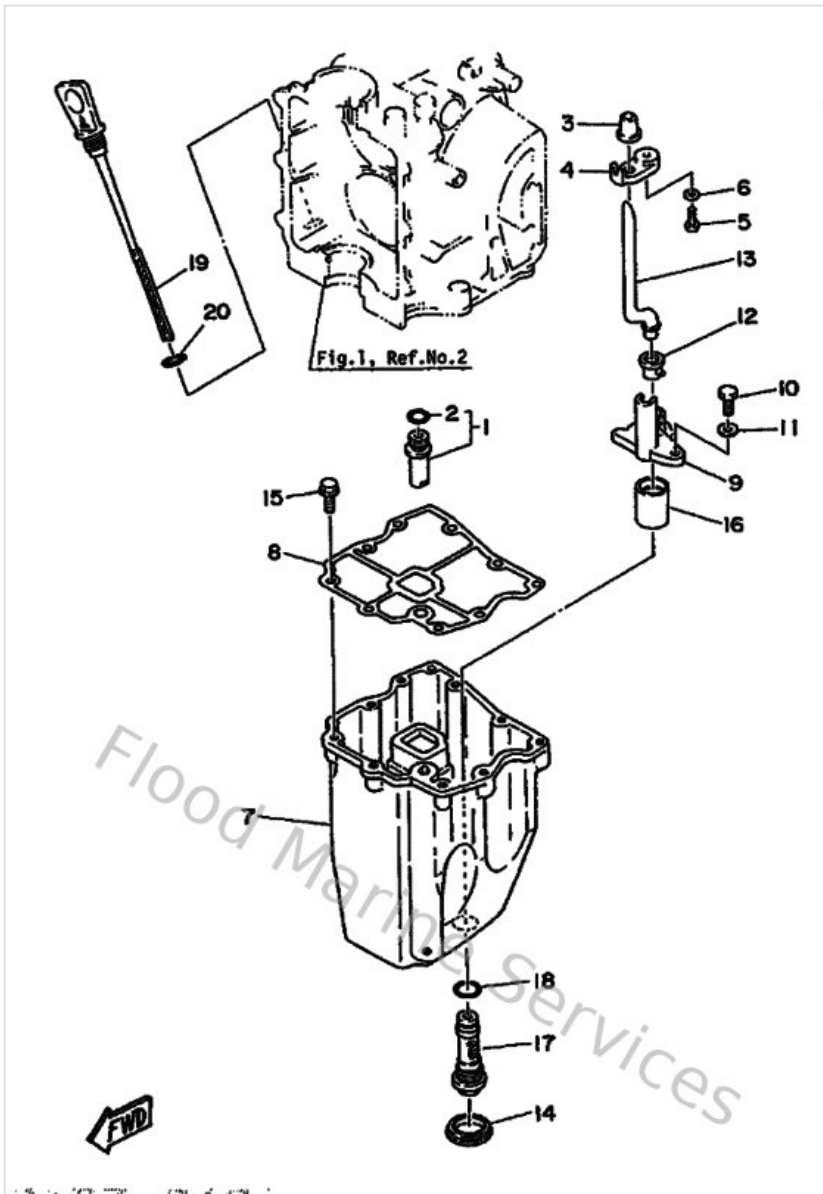

Oil Pan

Ref	Part	
19	6G8153620000 Plug, Oil Level	Buy now
20	9321013M6300 O-ring (6g8)	Buy now