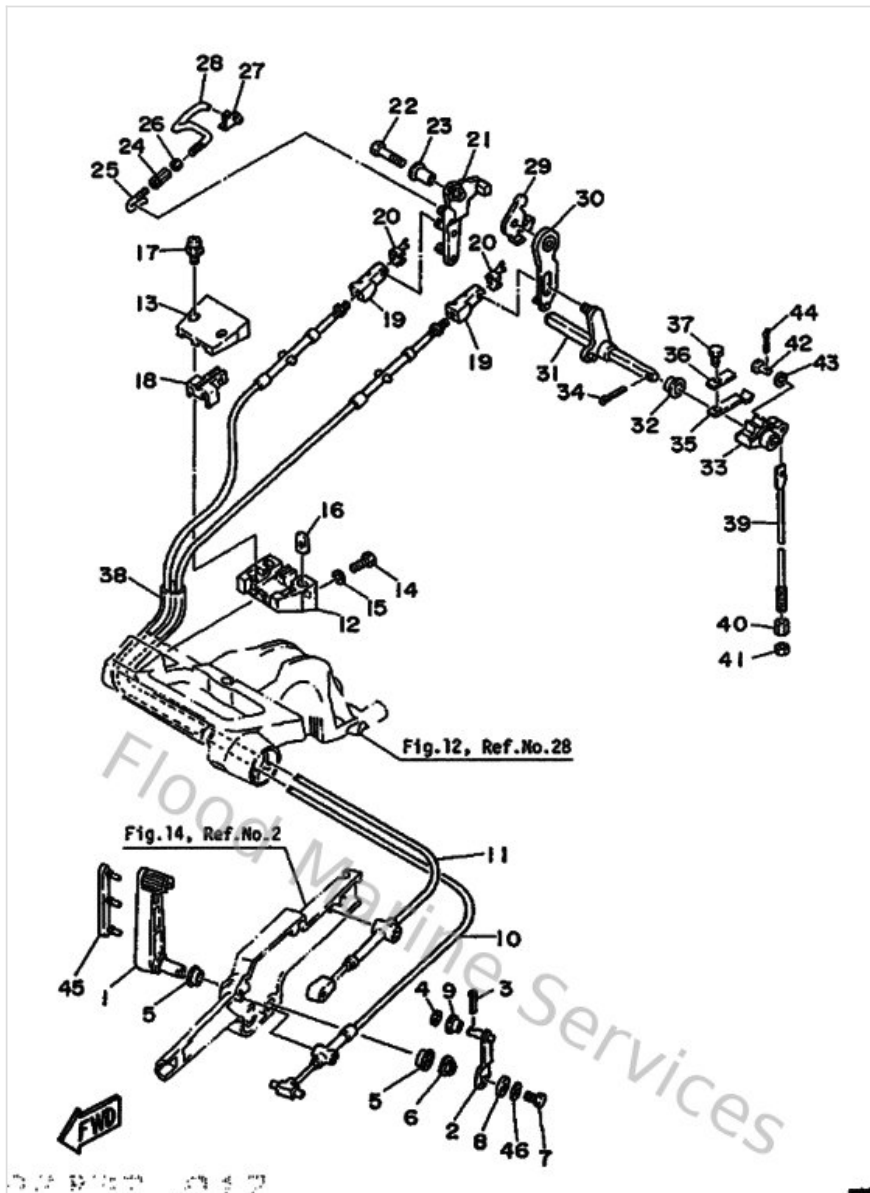

Control

Ref	Part	
31	6G8441590000 Handle, gear shift 2	Buy now
32	682441320000 Bushing	Buy now
34	914902502000 Pin, cotter	Buy now
35	682441160000 Spring	Buy now
36	682441170000 Bracket 1	Buy now
37	970130601200 Bolt(gh1)	Buy now
38	9044520ME500 Hose	Buy now
39	6G8441431000 Rod, shift	Buy now
40	901700601500 Connector, shift rod	Buy now
41	9538R0670000 Nut	Buy now
42	917900502000 Pin, Clevis	Buy now
43	929900560000 Washer, plain (646)	Buy now
45	6G8421290000 Bushing, Rubber	Buy now
46	929030660000 Washer, plain (646)	Buy now