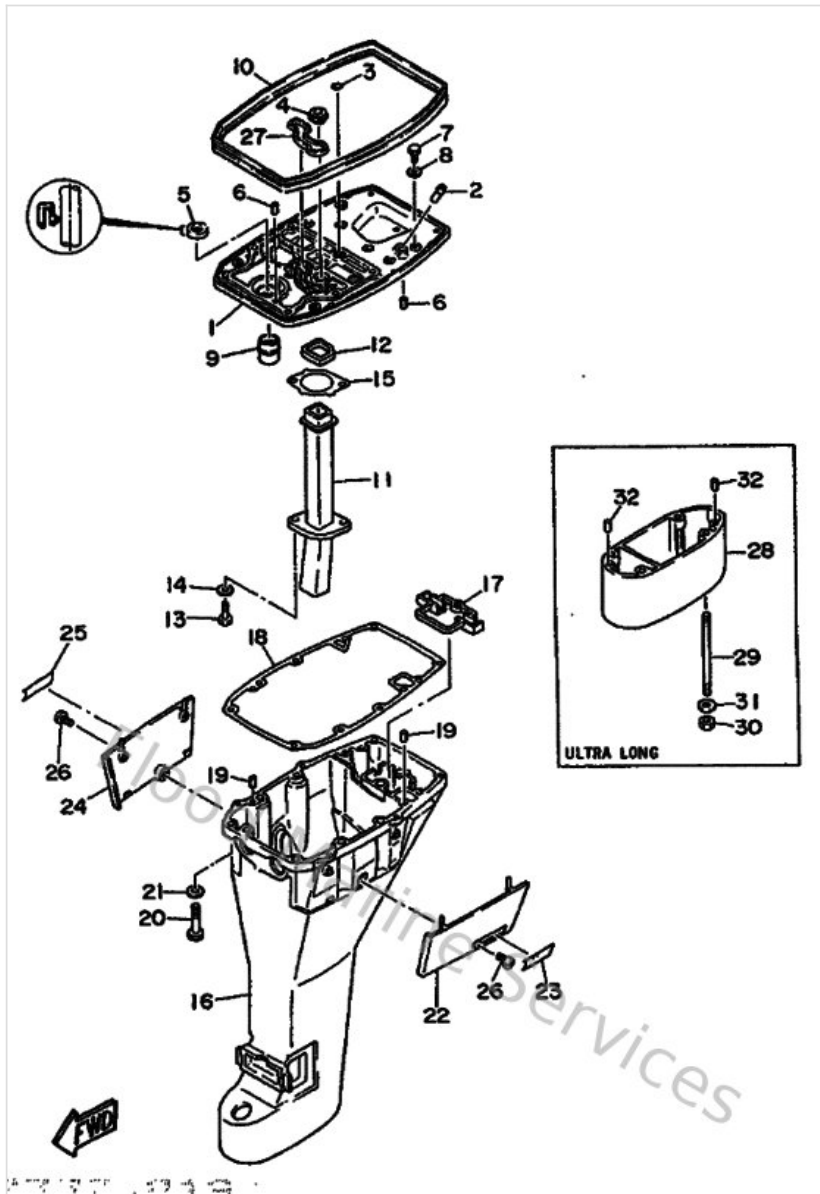

Upper Casing

Ref	Part	
1	6G8411370094 Guide, Exhaust	Buy now
2	6E5243770000 Pipe, joint	Buy now
3	9321008M6000 O-ring (6g8)	Buy now
4	6G8443670000 Rubber, water seal 3	Buy now
5	9310113M2700 Oil seal (6g8)	Buy now
6	936061201900 Pin, dowel (614)	Buy now
7	973130602000 Bolt(7u8)	Buy now
8	929030660000 Washer, plain (646)	Buy now
9	6G8451350000 Pipe 1	Buy now
10	6G8427160000 Seal	Buy now
11	6G8411310000 Manifold, ext. 1	Buy now
12	6G8411380000 Seal, exhaust 1	Buy now
13	973950601600 Bolt, hexagon deep recess	Buy now
14	929900660000 Washer, plain (646)	Buy now
15	6G8411330000 Gasket,exhaust manifold 1	Buy now