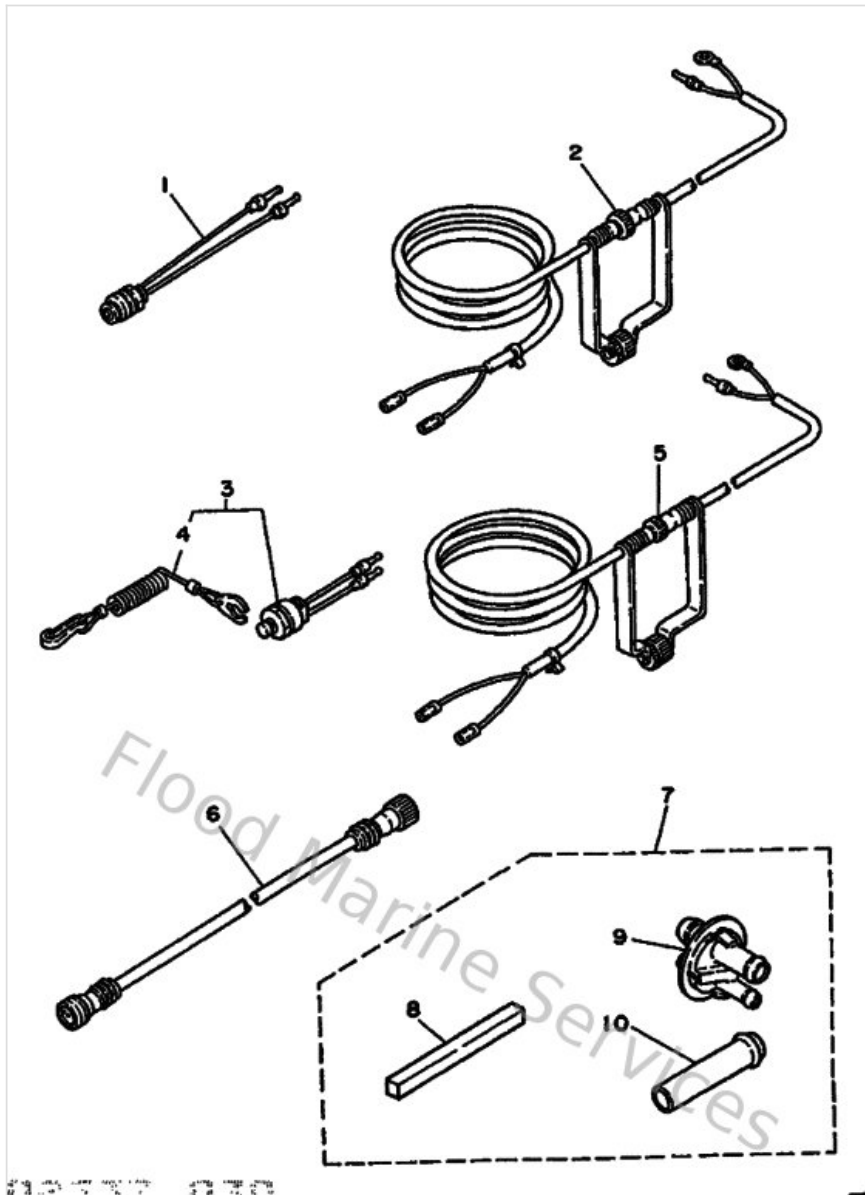

Optional Parts

Ref	Part	
1	689825501100 Stop switch assembly	Buy now
2	6A0825532000 Extention, wire lead	Buy now
3	689825751200 Engine stop switch assembly	Buy now
4	682825560000 Lanyard, stop switch	Buy now
6	689825531000 Extension, wire lead	Buy now
7	6G8W45370000 Well-Type Exhaust Kit	Buy now
8	6G8453751000 Rubber Seal 2	Buy now
9	6G8443911000 Nipple Hose	Buy now
10	6G8146110000 Pipe, exhaust	Buy now