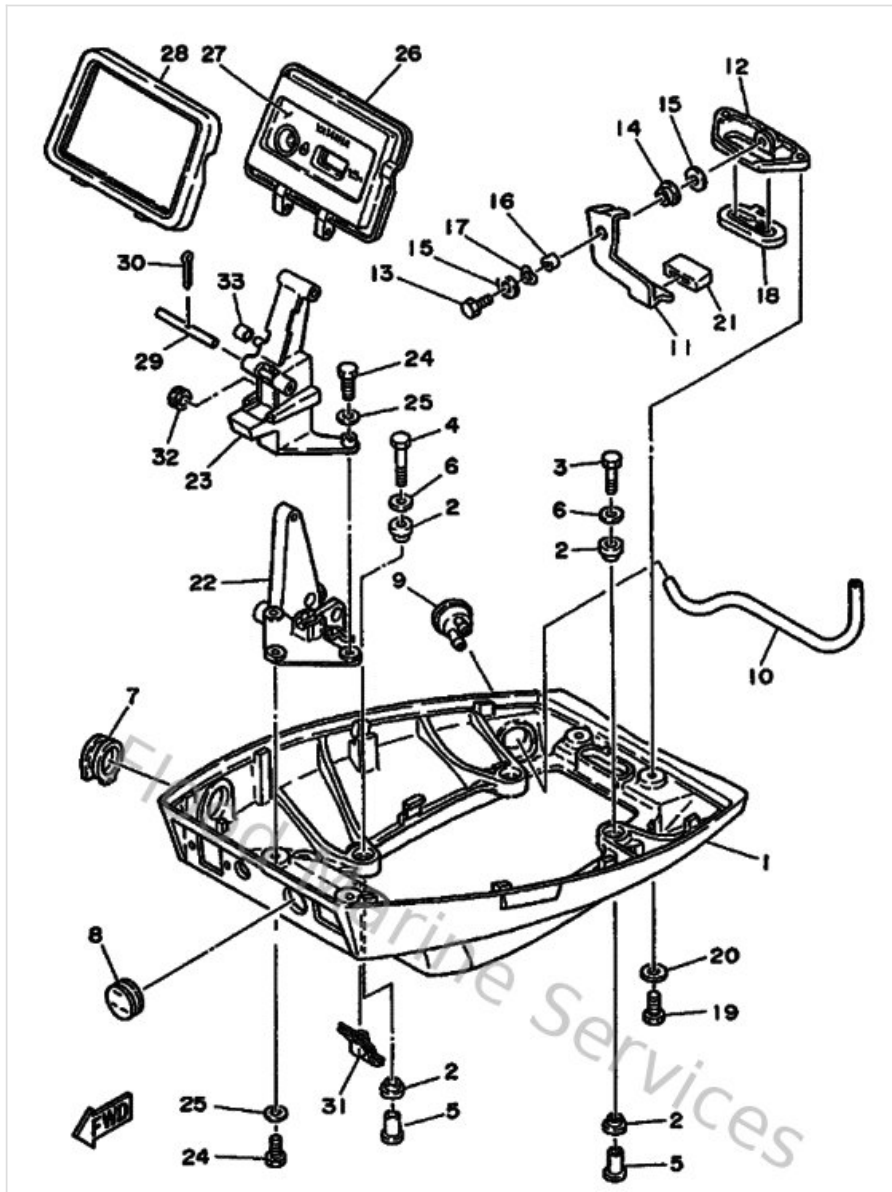

Bottom Cowling

Ref	Part	
2	9048009M3500 Grommet (6G8)	Buy now
3	973130603000 Bolt	Buy now
4	973130604000 Bolt (682)	Buy now
5	9038706M5800 Collar (6g8)	Buy now
6	9020106M3100 Washer (6a0)	Buy now
7	6G8427240000 Grommet 1	Buy now
8	6G8427251000 GrOmmet 1	Buy now
9	6G8443910000 Nipple, Hose	Buy now
10	904450909600 Hose (I1500)	Buy now
11	6G8428150000 Lever, clamp 1	Buy now
12	6G8428110094 Stay, clamp	Buy now
13	973130601600 Bolt, hexagon deep recess	Buy now
14	9038608M4900 Bushing (6g8)	Buy now
16	903870670400 Collar (796)	Buy now
17	9020608M1300 Washer, Wave	Buy now