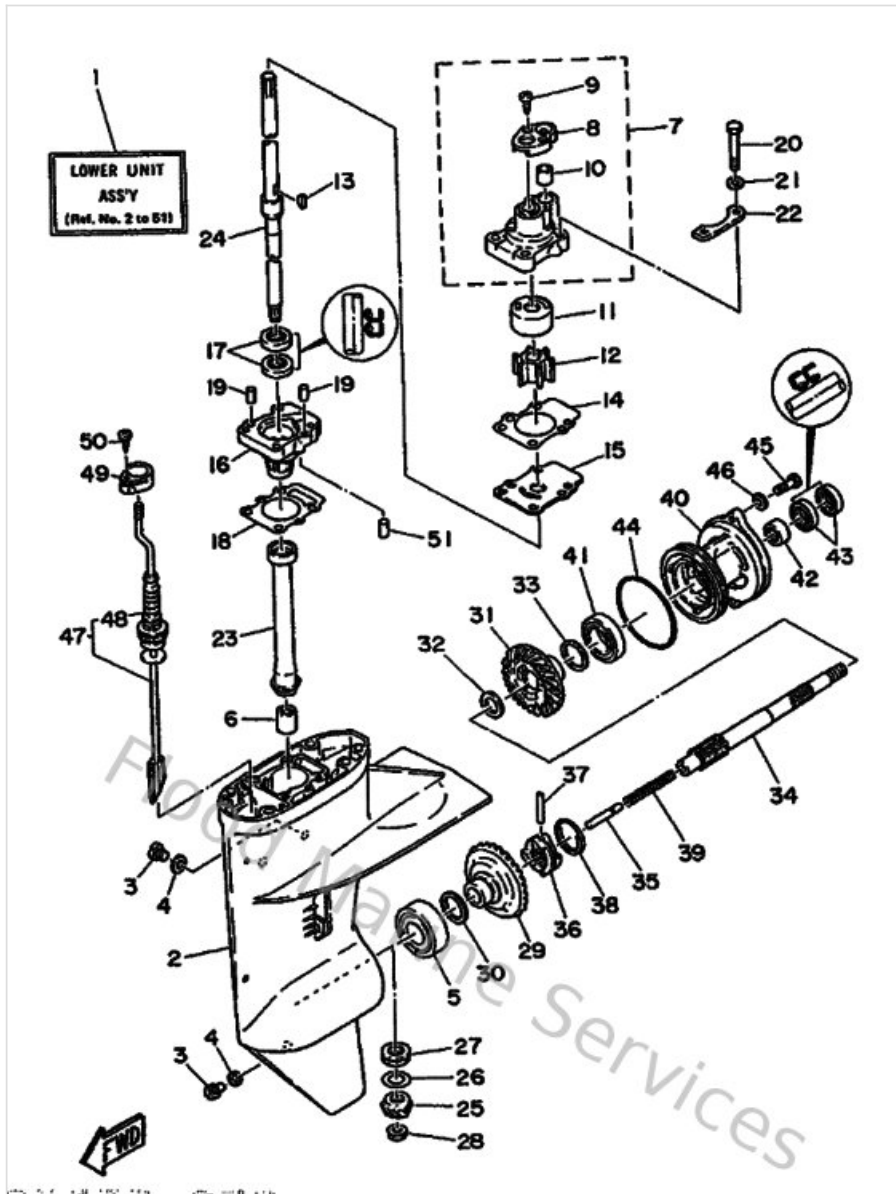

Lower Casing & Drive 1

Ref	Part	
1	6G84530021EL Lower Unit assembly	Buy now
3	903400801400 Plug, straight screw	Buy now
4	904300800300 Gasket	Buy now
5	933320000500 Brg,cyl-cal roller 0.19g nt	Buy now
6	93315213V400 Bearing Needle (6G8)	Buy now
7	682443000100 Housing water pump assembly	Buy now
8	682443120000 Cover, water pump housing	Buy now
9	977804011200 Screw, pan head tapping	Buy now
10	682443650000 Damper, water seal 1	Buy now
11	682443220000 Insert, cartridge	Buy now
12	682443520100 Impeller	Buy now
13	902800302400 Key, woodruff(662)	Buy now
14	682443150000 Gasket,water pump 1	Buy now
15	682443230000 Outer plate, cartridge	Buy now
16	6G84533100CA Housing, bearing	Buy now