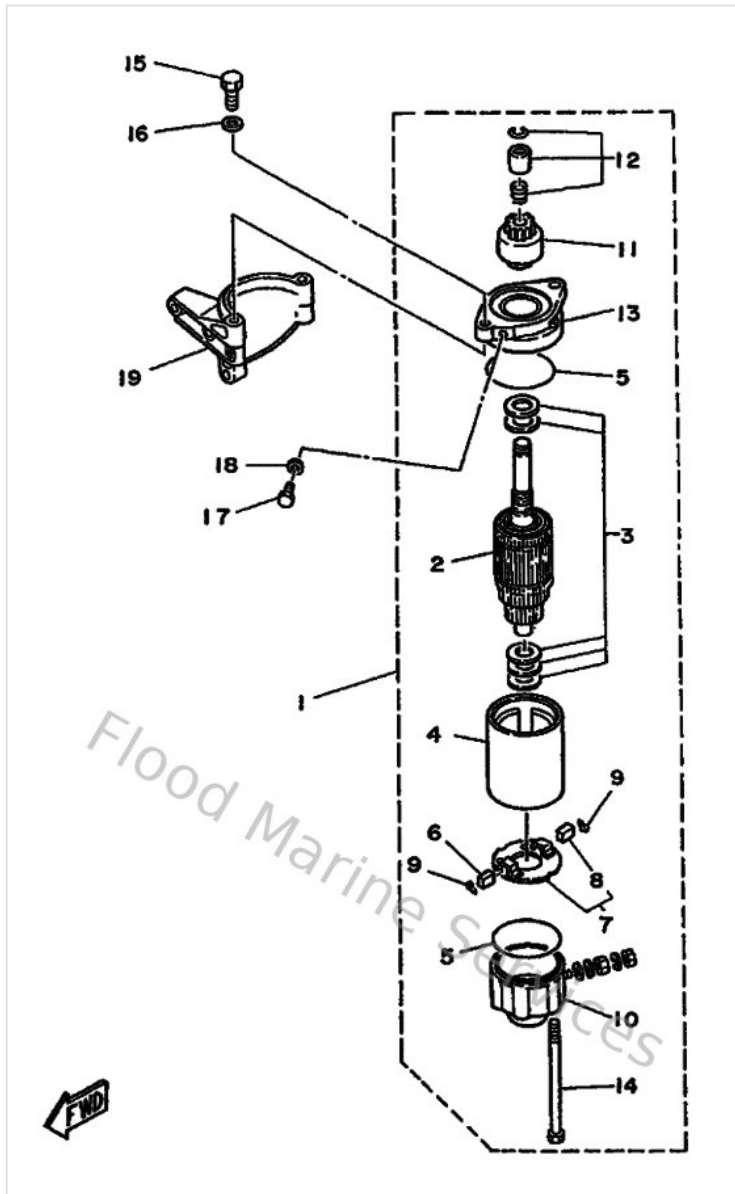

Starting Motor

Ref	Part	
1	6G8818001000 Starting Motor assembly	Buy now
2	689818501100 Armature assembly	Buy now
3	689818091100 Washer kit	Buy now
4	689818101100 Stator ass'y	Buy now
5	689818471100 O-ring	Buy now
6	689818111100 Brush 1	Buy now
7	689818401100 Brush holder assembly	Buy now
8	689818121100 Brush 2	Buy now
9	689818131000 Spring, brush	Buy now
10	689818201100 Rear cover ass'y	Buy now
11	689818071200 Pinion assembly	Buy now
12	689818571100 Pinion stopper set	Buy now
13	6F5818301100 Front cover assembly	Buy now
14	689818261000 Bolt	Buy now
15	973130802500 Bolt (682)	Buy now