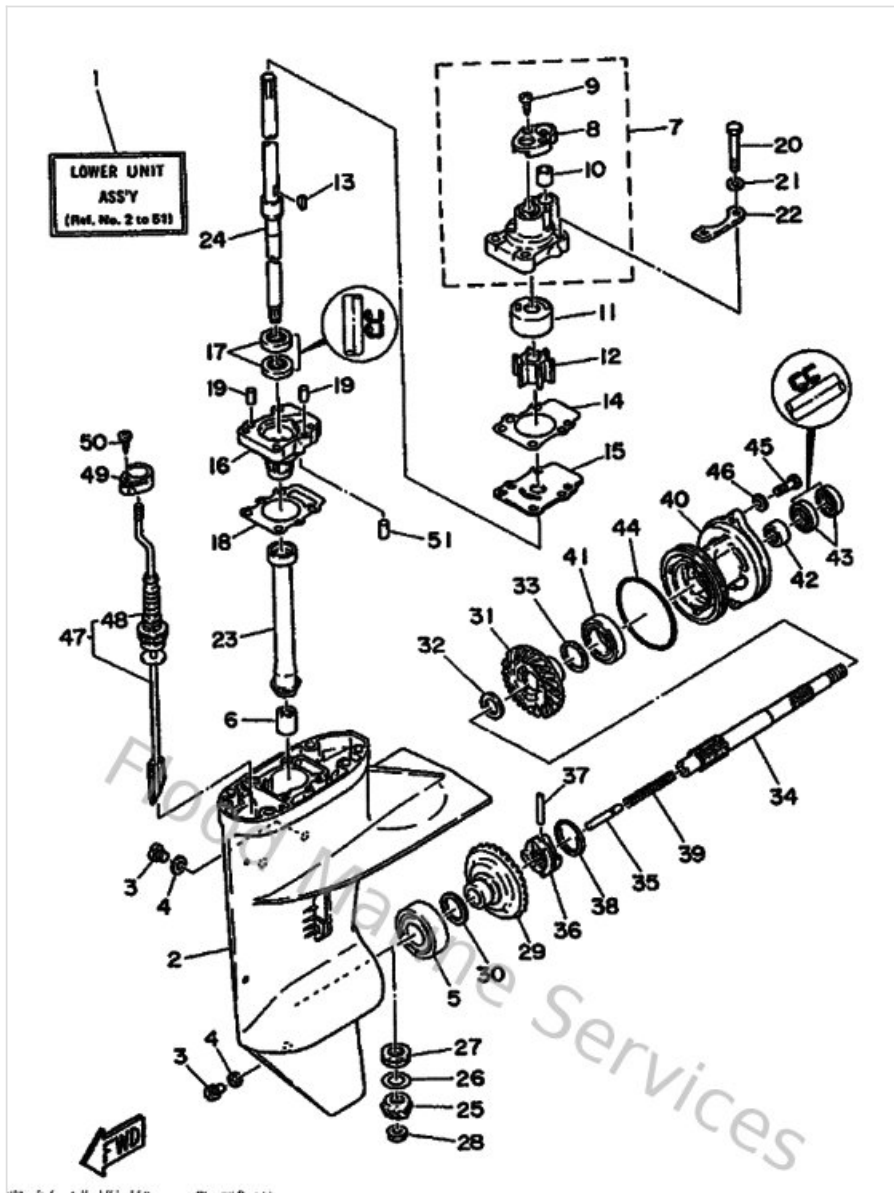

Lower Casing & Drive 1

Ref	Part	
34	6G8456110000 Shaft, propeller	Buy now
35	650456350000 Plunger, shift	Buy now
36	682456310000 Clutch, dog	Buy now
37	902500501000 Pin straight 648456320000	Buy now
38	648456330000 Ring, cross pin	Buy now
39	9050114M0900 Spring, compression	Buy now
40	6G84536100EL Cap, lower casing set(6g8)	Buy now
41	933060050100 Bearing(1ff)	Buy now
42	93315317U200 Brg,cyl-cal roller 14g (683)	Buy now
43	931011705400 Oil seal (17x30x6-650)	Buy now
44	9321074M6800 O-ring (6g8)	Buy now
45	973950602000 Bolt(7u8)	Buy now
47	6G8441502000 Shift Cam assembly	Buy now
48	682441470000 Boot, shift rod	Buy now
49	682441760000 Bracket	Buy now