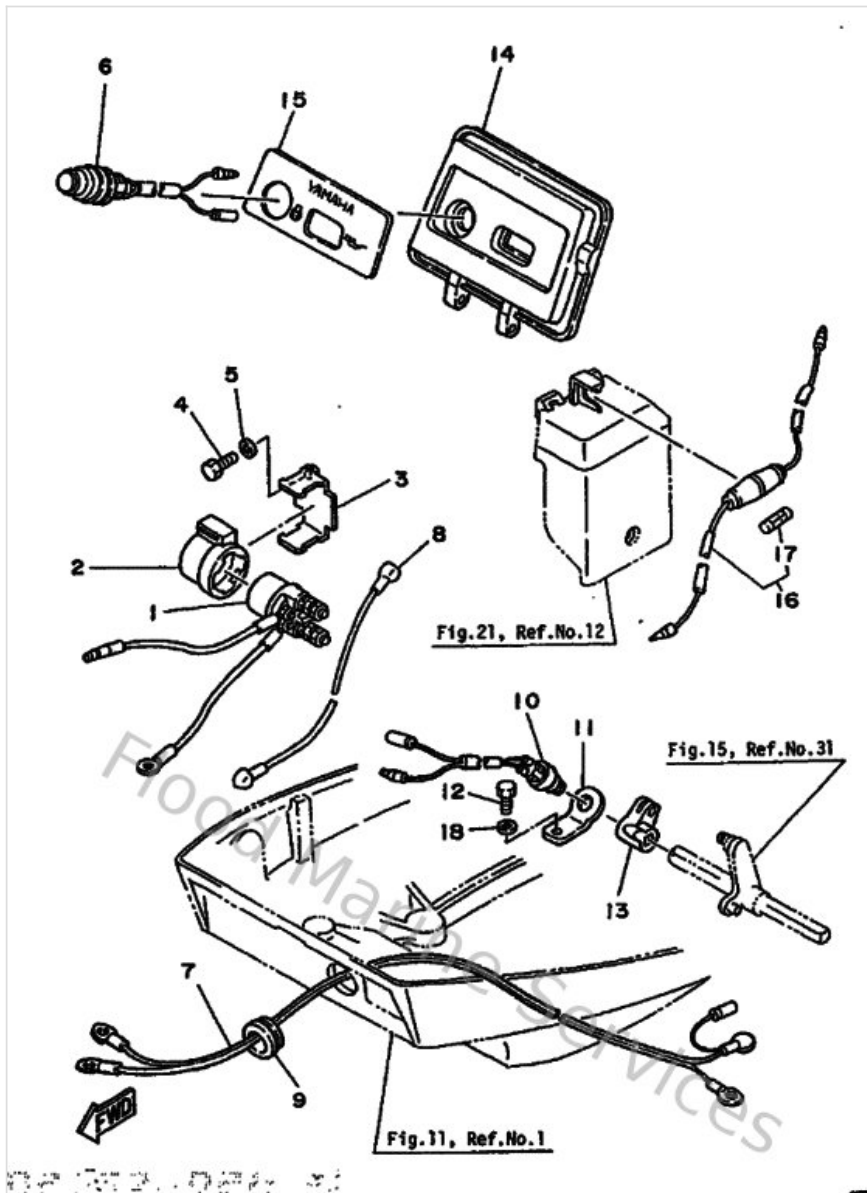

Electric Parts

Ref	Part	
1	6J0819411000 Relay, starter	Buy now
2	6G1819520000 Holder, relay	Buy now
3	6G8819530000 Stay, relay	Buy now
4	973130601200 Bolt(gh1)	Buy now
5	929900660000 Washer, plain (646)	Buy now
6	6G8818700000 Starting switch assembly	Buy now
7	6G8821050000 Battery Cable	Buy now
8	6G8821170000 Wire, lead	Buy now
9	6G8427244000 Grommet	Buy now
10	6H3825400000 Neutral switch assembly	Buy now
11	6G8825540000 Stay Neutral Switch	Buy now
13	6G8441250000 Lever, Shift Rod	Buy now
14	6G8W42610000 Panel, Front Upper	Buy now
16	6G8821500000 Fuse holder assembly	Buy now
17	663821510000 Fuse	Buy now