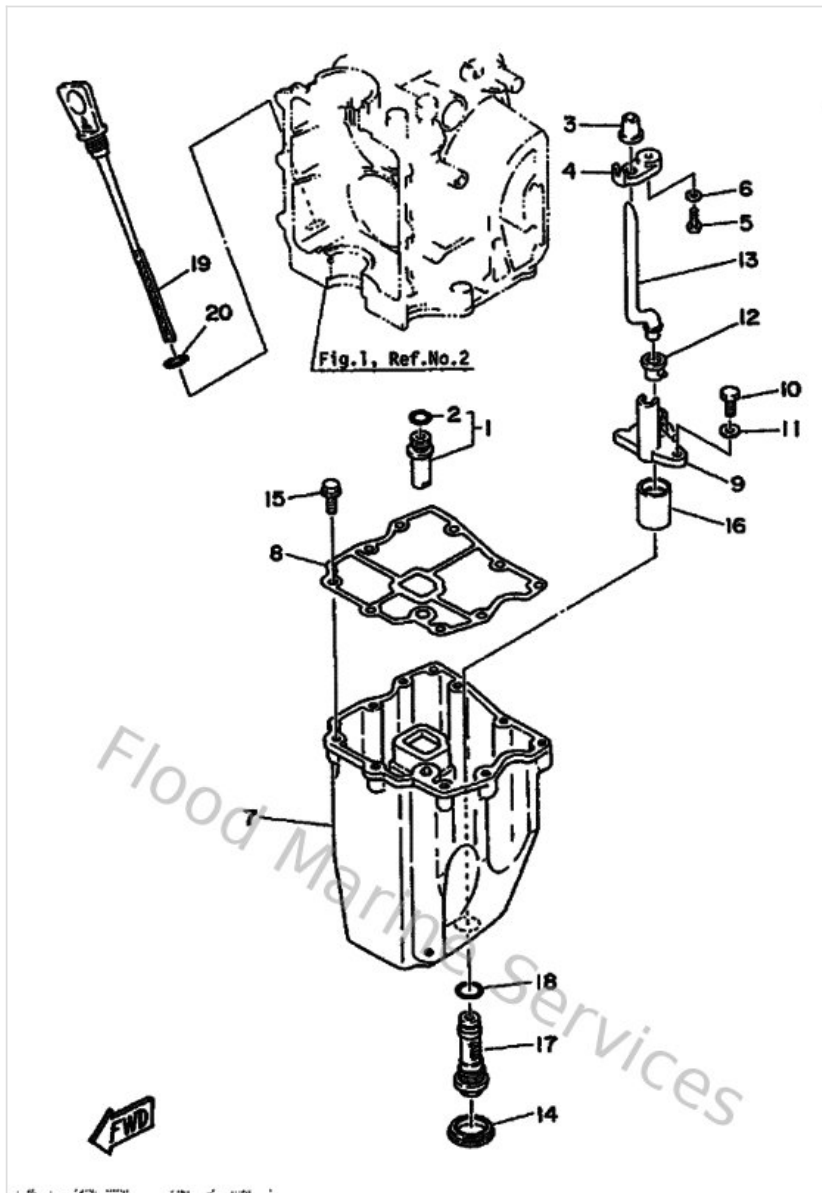

Oil Pan

Ref	Part	
1	6G8115750000 Relief valve ass'y	Buy now
2	9321012M6200 O-ring (6g8)	Buy now
3	6G8153790000 Seal	Buy now
4	6G8134870000 Guide, Oil Hose	Buy now
5	985800501200 Screw,pan head (646)	Buy now
6	929020560000 Washer, plain (646)	Buy now
7	6G815311009M Oil Pan	Buy now
8	6G815312B000 Gasket, Oil Pan	Buy now
10	973120601600 Bolt, hexagon deep recess	Buy now
11	929020660000 Washer, plain (646)	Buy now
12	6G8153150000 Seal, Crankcase	Buy now
14	6G8153160000 Damper 1	Buy now
15	9010506M3300 Bolt (6g8)	Buy now
16	6G8134170000 Cover Strainer	Buy now
17	6G8134110000 Strainer, oil	Buy now