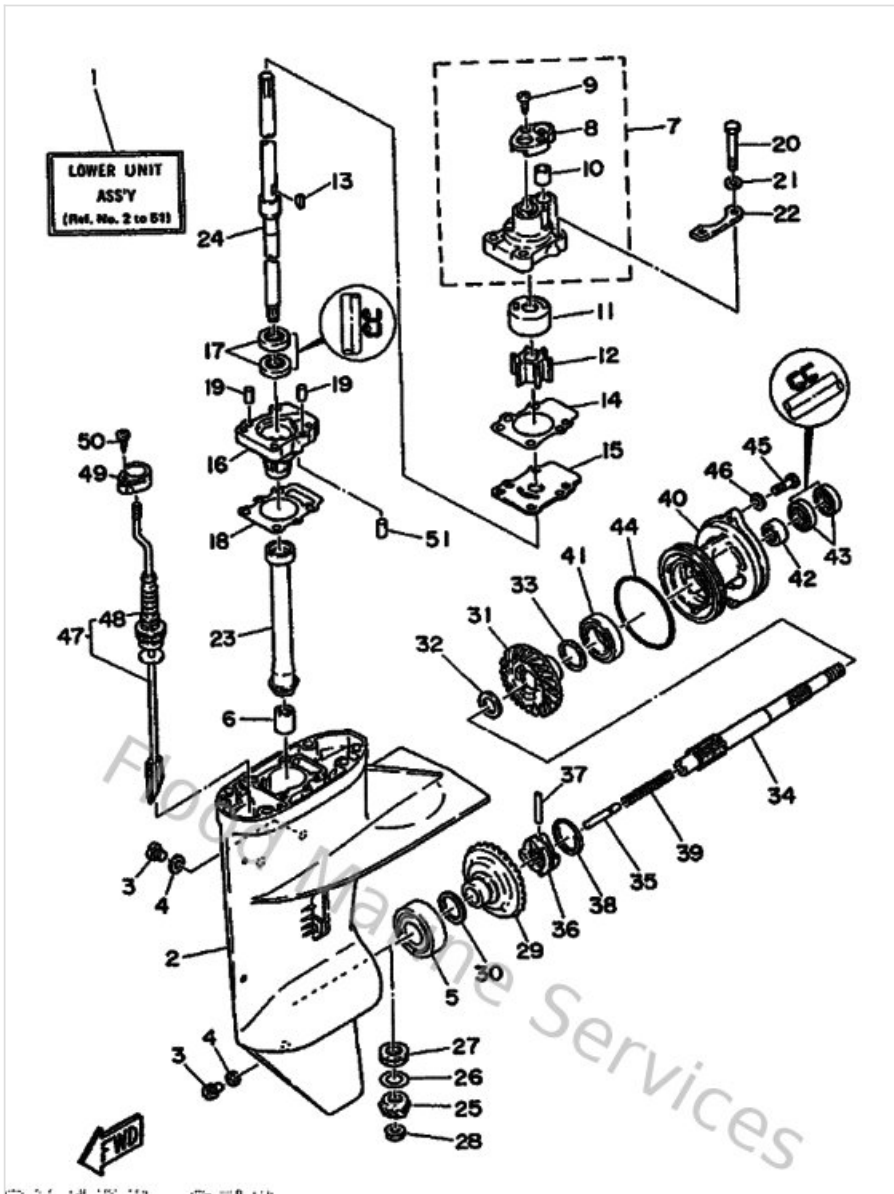

Lower Casing & Drive 1

Ref	Part	
50	977805051000 Screw, tapping(6u1)	Buy now
51	936040806200 Pin,dowel (626)	Buy now