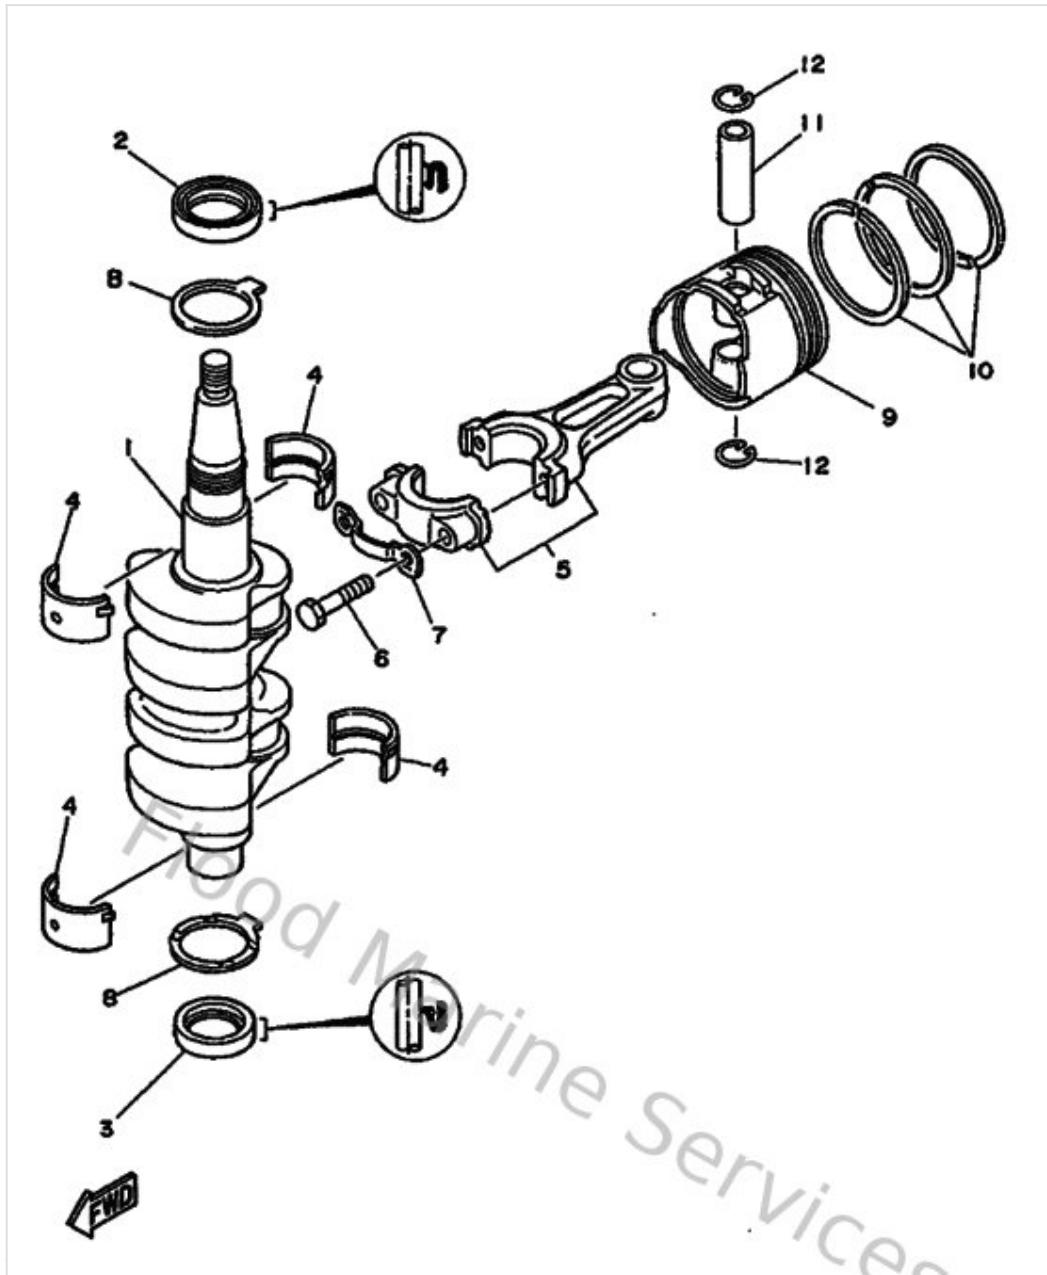

Crankshaft & Piston

Ref	Part	
1	6G8114110100 Crankshaft	Buy now
2	9310230M2200 Oil seal (6g8)	Buy now
3	9310125M2400 Oil seal (6g8)	Buy now
4	6G8114162000 Bearing, plain	Buy now
5	6G8116500100 Connecting rod kit	Buy now
6	6G8116540000 Bolt, Connecting Rod	Buy now
7	6G8114490000 Washer, plate(6g8)	Buy now
8	6G8114260000 Bearing, Thrust 1	Buy now
9	6G8116310097 Piston (std)	Buy now
10	6G8116102000 Piston Ring Set (2Nd O/s)	Buy now
11	6G8116330000 Pin, piston	Buy now
12	934501502300 Circlip 131116340000	Buy now