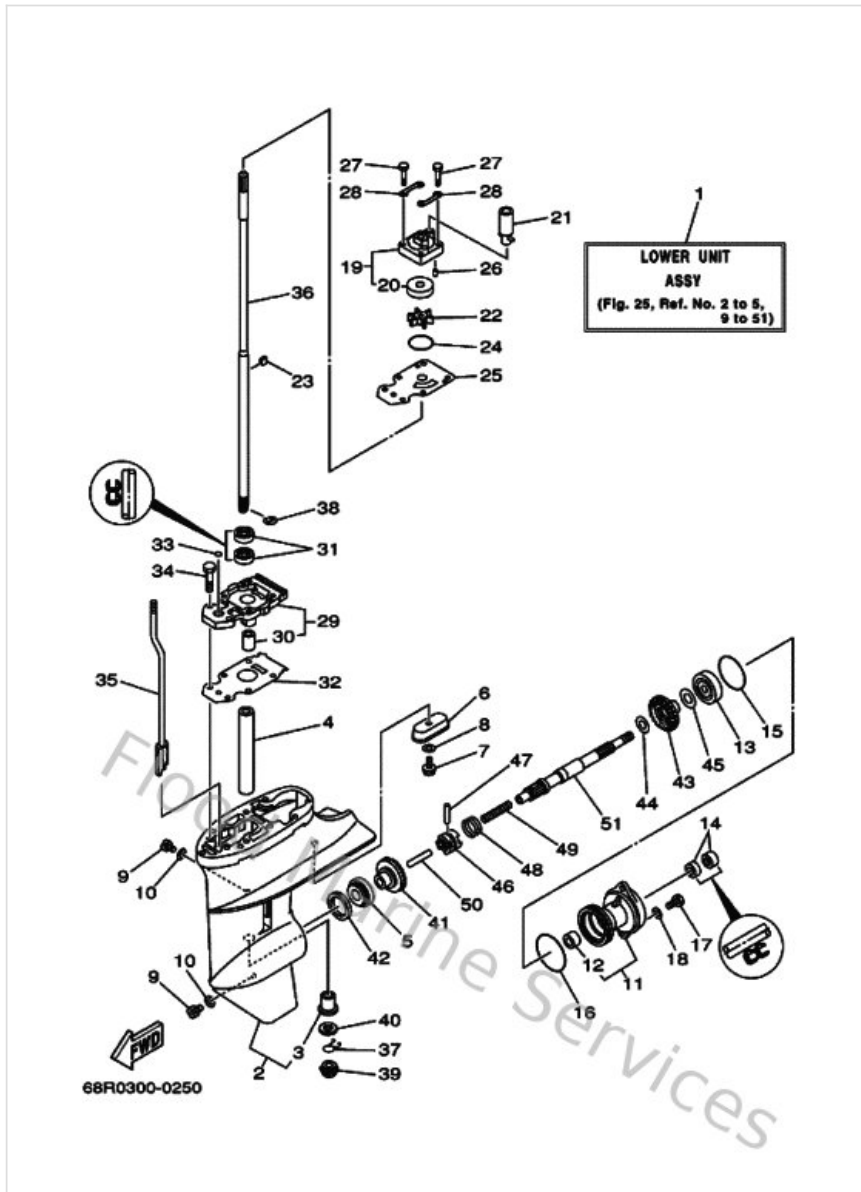

Lower Casing & Drive 1

Ref	Part	
46	68T456310000 Clutch, dog	Buy now
47	6G1456320000 Cross, pin	Buy now
48	654456330000 Ring, cross pin	Buy now
49	9050112M0500 Spring, compression	Buy now
50	6G1456350000 Plunger, shift	Buy now
51	68T456110000 Shaft, propeller	Buy now