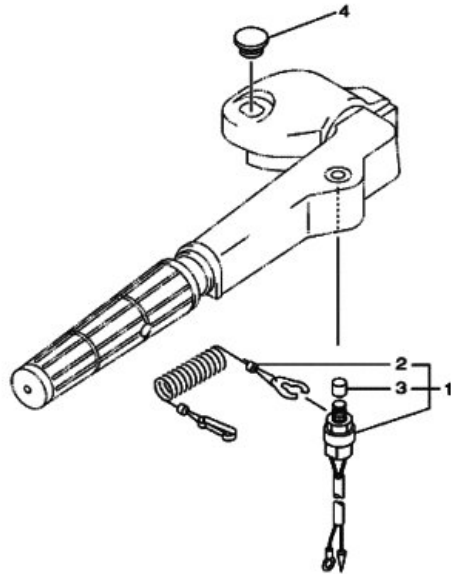

Electrical 3

Ref	Part	
1	65W825750100 Engine stop switch assembly	Buy now
2	682825560000 Lanyard, stop switch	Buy now
3	6898257Y0000 Cap	Buy now
4	6G1427250000 Grommet	Buy now