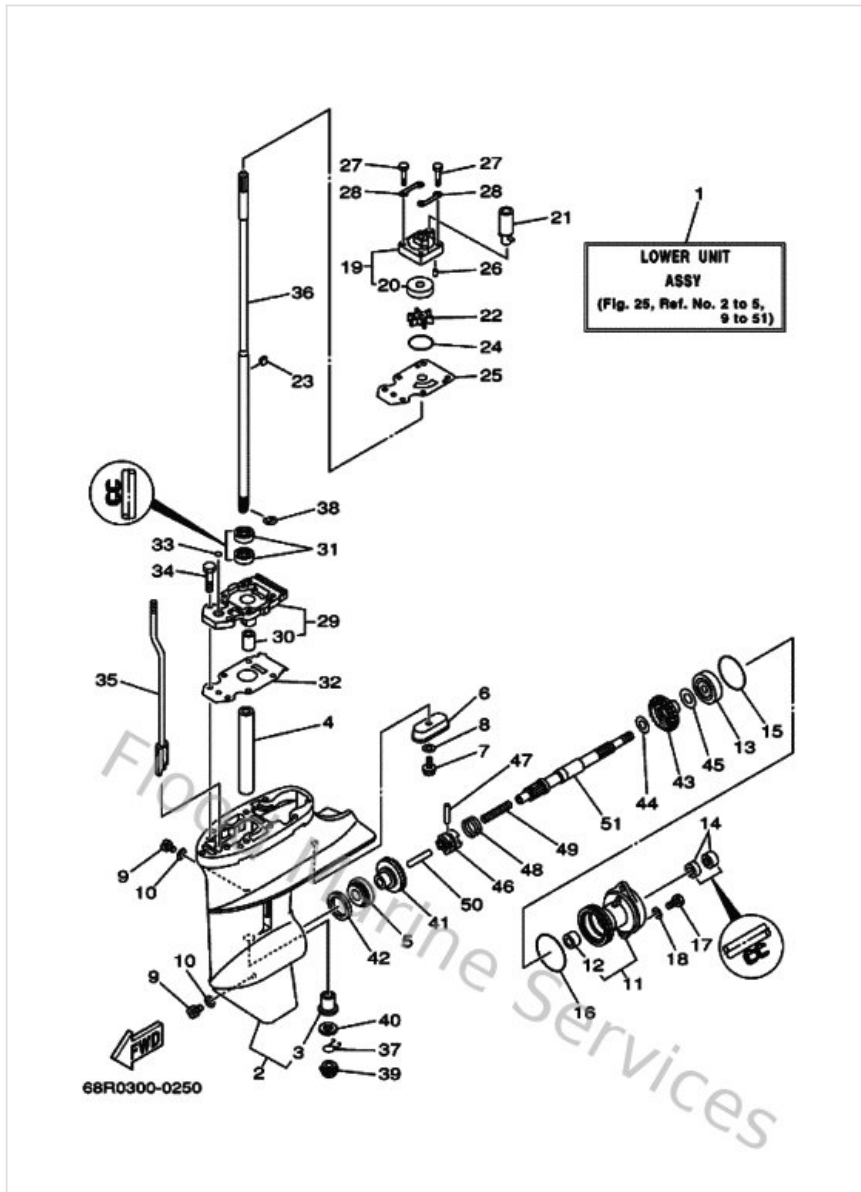

Lower Casing & Drive 1

Ref	Part	
31	9310111M2300 Oil seal (6g1)	Buy now
32	68T45315A000 Packing, lower casing	Buy now
33	9321006ME600 O-ring	Buy now
34	970800802500 Screw, bind(j36)	Buy now
35	68T441500000 Shift cam assembly	Buy now
36	6AU455111000 Shaft, drive	Buy now
37	9046709M0500 Clip (6g1)	Buy now
38	934300701200 Circlip(6l2)	Buy now
39	68T455510000 Pinion	Buy now
40	6G1455333000 Shim (t:2.2mm)	Buy now
41	68T455600000 Gear	Buy now
42	664455870130 Shim (t:0.30mm)	Buy now
43	68T455710000 Gear	Buy now
44	9020115M8900 Washer, plate (6g1)	Buy now
45	647455670000 Shim, gear adjust	Buy now