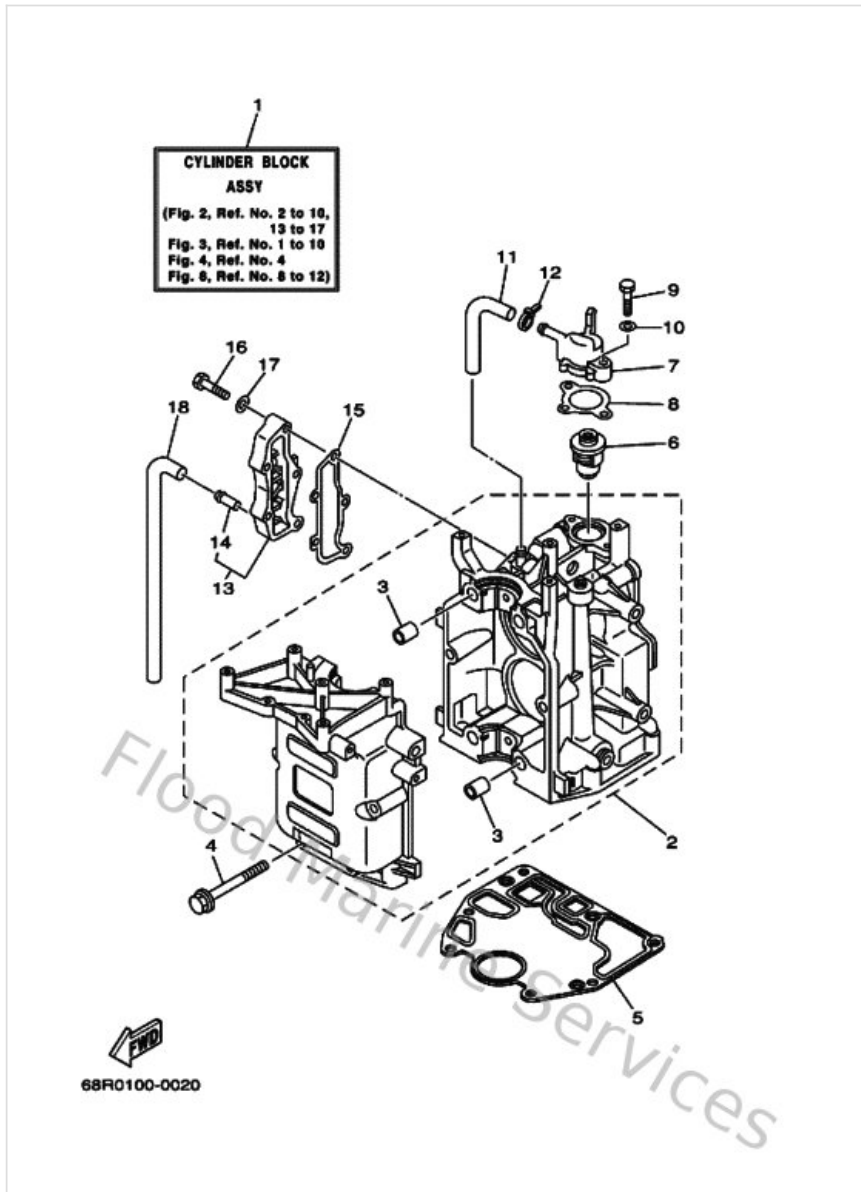

Cylinder & Crankcase

Ref	Part	
16	970130602500 Bolt(62y)	Buy now
17	929030660000 Washer, plain (646)	Buy now
18	68T124820000 Pipe 2	Buy now