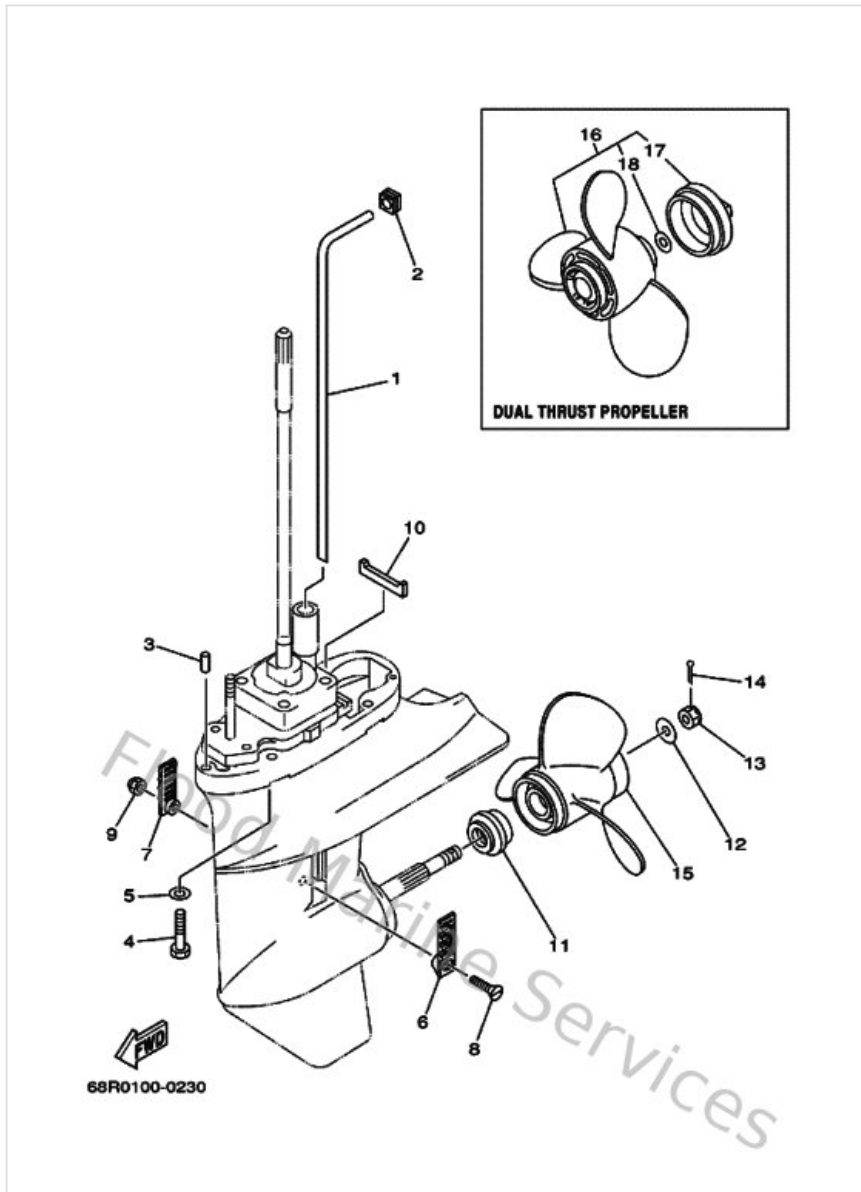

Lower Casing & Drive 2

Ref	Part	
1	68T443610000 Tube, water 1	Buy now
2	63V443651000 Damper, water seal 1	Buy now
3	9360412M0700 Pin, dowel (688)	Buy now
4	970750803500 Bolt(70w)	Buy now
5	929900860000 Washer, plain (663)	Buy now
6	6G1452140000 Cover, water inlet	Buy now
7	6G1452150000 Cover, water inlet	Buy now
8	9015205M0300 Screw, countersunk	Buy now
9	901850500200 Nut nylon (sus)(ex4)	Buy now
10	63V453750000 Damper, seal	Buy now
11	6G1459870200 Spacer	Buy now
12	9020110M0100 Washer, plate(6m7)	Buy now
13	9017110M0100 Nut castle (683)	Buy now
14	914903002000 Pin cotter	Buy now
15	6G1459520000 Propeller (3x8-1/2 x8 -n)	Buy now