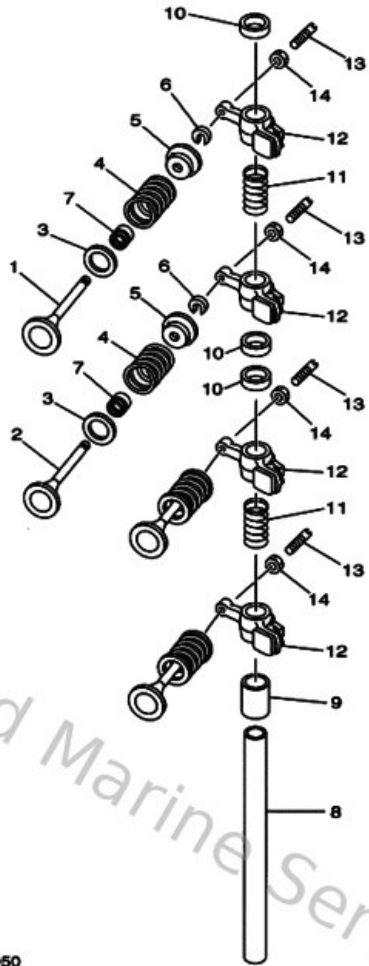

Valve

Ref	Part	
1	67D121110000 Valve, intake	Buy now
2	67D121210000 Valve, exhaust	Buy now
3	6EEE21160000 Seat, valve spring	Buy now
4	68T121130000 Spring, valve inne	Buy now
5	7NJ121170000 Retainer, valve spring	Buy now
6	7CNE21180000 Cotter, valve	Buy now
7	6EEE21190000 Seal, valve stem	Buy now
8	68T121460000 Shaft, rocker	Buy now
9	9038713M5600 Collar (6g8)	Buy now
10	9038714M0300 Collar	Buy now
11	9050112M4000 Spring, compression (6g8)	Buy now
12	68T121510000 Arm, valve rocker	Buy now
13	6G8121590000 Screw, valve adjusting	Buy now
14	6G8121580000 Nut, lock	Buy now