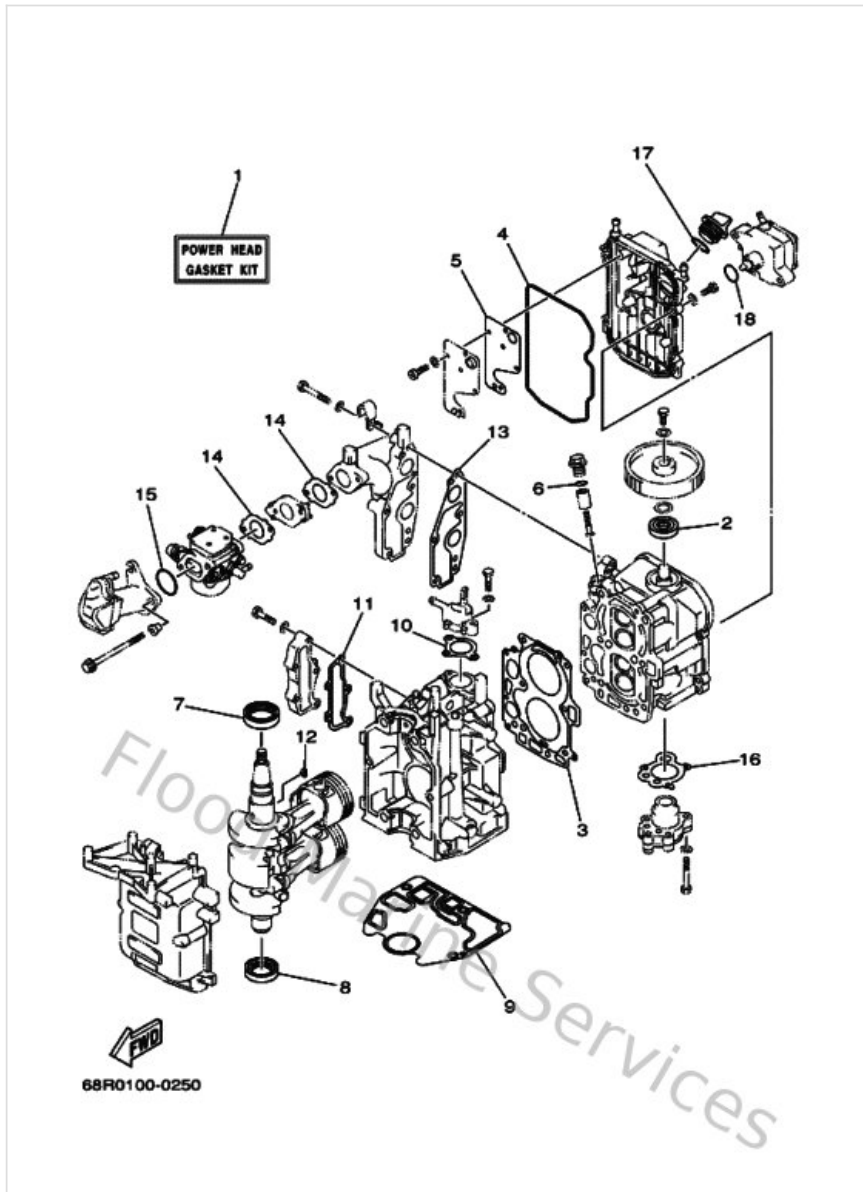

Repair Kit 1

Ref	Part	
16	68T133290000 Gasket, pump cover	Buy now
17	932102480000 O-ring	Buy now
18	9321020M6500 O-ring	Buy now