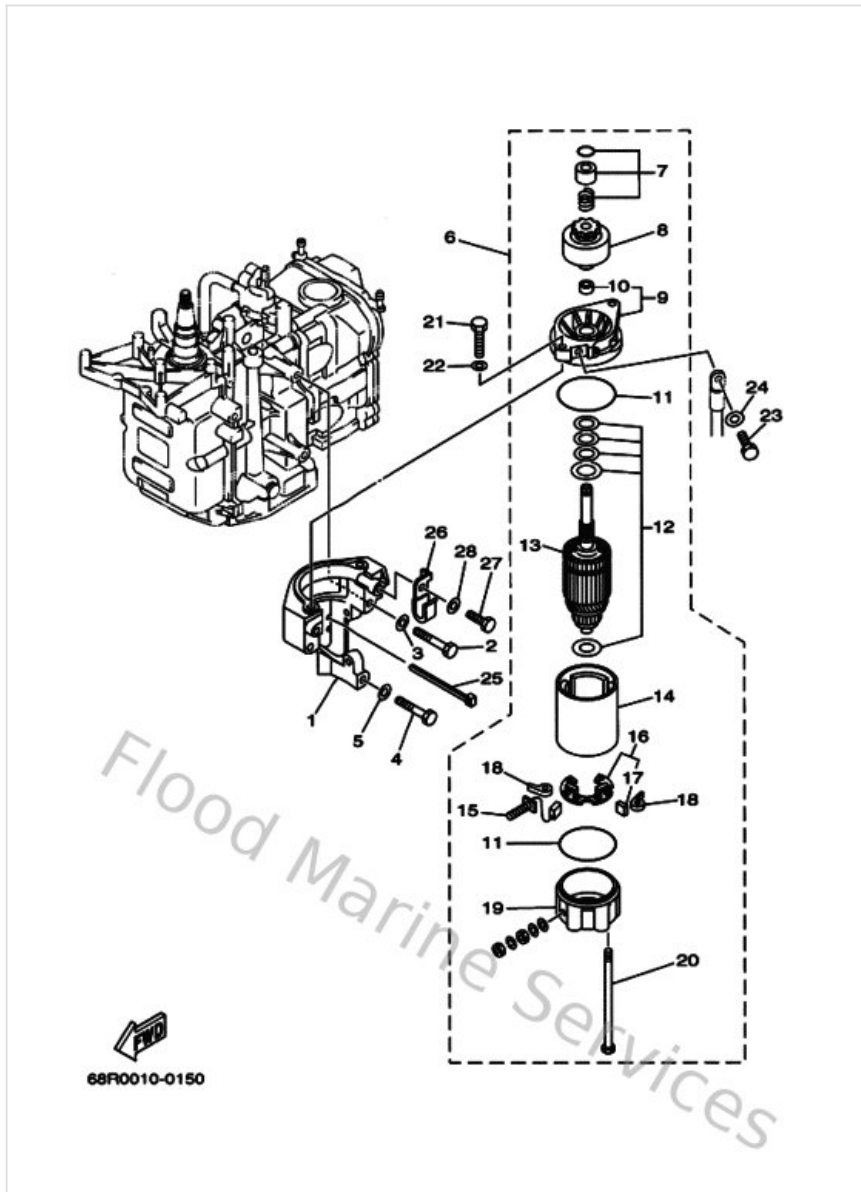

Starting Motor

Ref	Part	
1	68T818220094 Bracket, starting motor	Buy now
2	970130805500 Bolt, hexagon	Buy now
3	929030860000 Washer, plain (663)	Buy now
4	970130804000 Bolt, Hexagon	Buy now
5	929901010000 Ybs67-10 washer, spring	Buy now
25	9046511M1000 Clamp	Buy now
26	9046508M9900 Clamp	Buy now
27	970950601200 Bolt(gh1)	Buy now
28	929950660000 Washer, plain (646)	Buy now