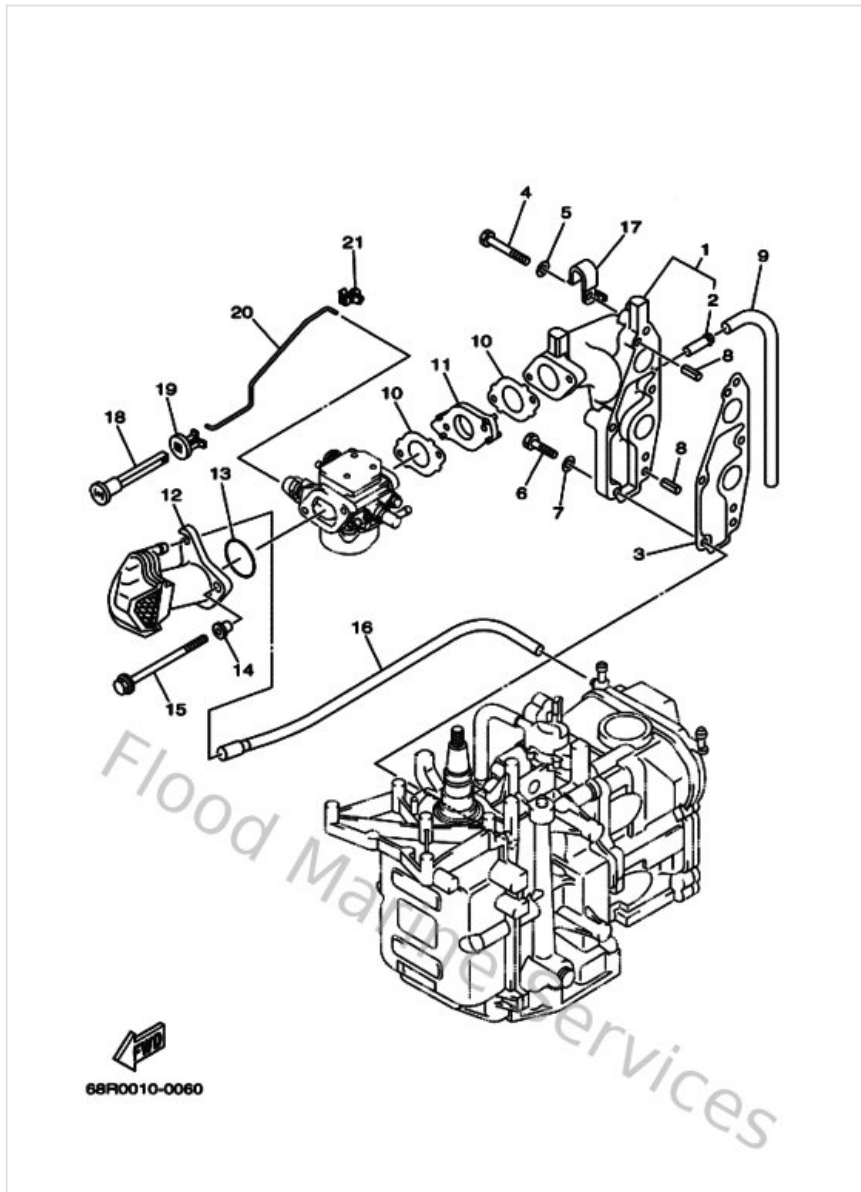

Intake

Ref	Part	
1	68T13641001S Manifold 1	Buy now
2	650243780000 Pipe, joint 2	Buy now
3	68T136450000 Gasket, manifold 1	Buy now
4	970130603500 Bolt(3rv)	Buy now
5	929900660000 Washer, plain (646)	Buy now
6	970130602500 Bolt(62y)	Buy now
7	929030660000 Washer, plain (646)	Buy now
8	916905001400 Pin, spring (647)	Buy now
9	90445090F600 Hose (I1500)	Buy now
10	68T13646A000 Gasket, manifold 2	Buy now
11	68T142710000 Insulator	Buy now
12	68T144400000 Silencer assembly, intake	Buy now
13	9321031MJ500 O-ring	Buy now
14	9038706M7000 Collar (6h5)	Buy now
15	901050618800 Bolt, flange	Buy now