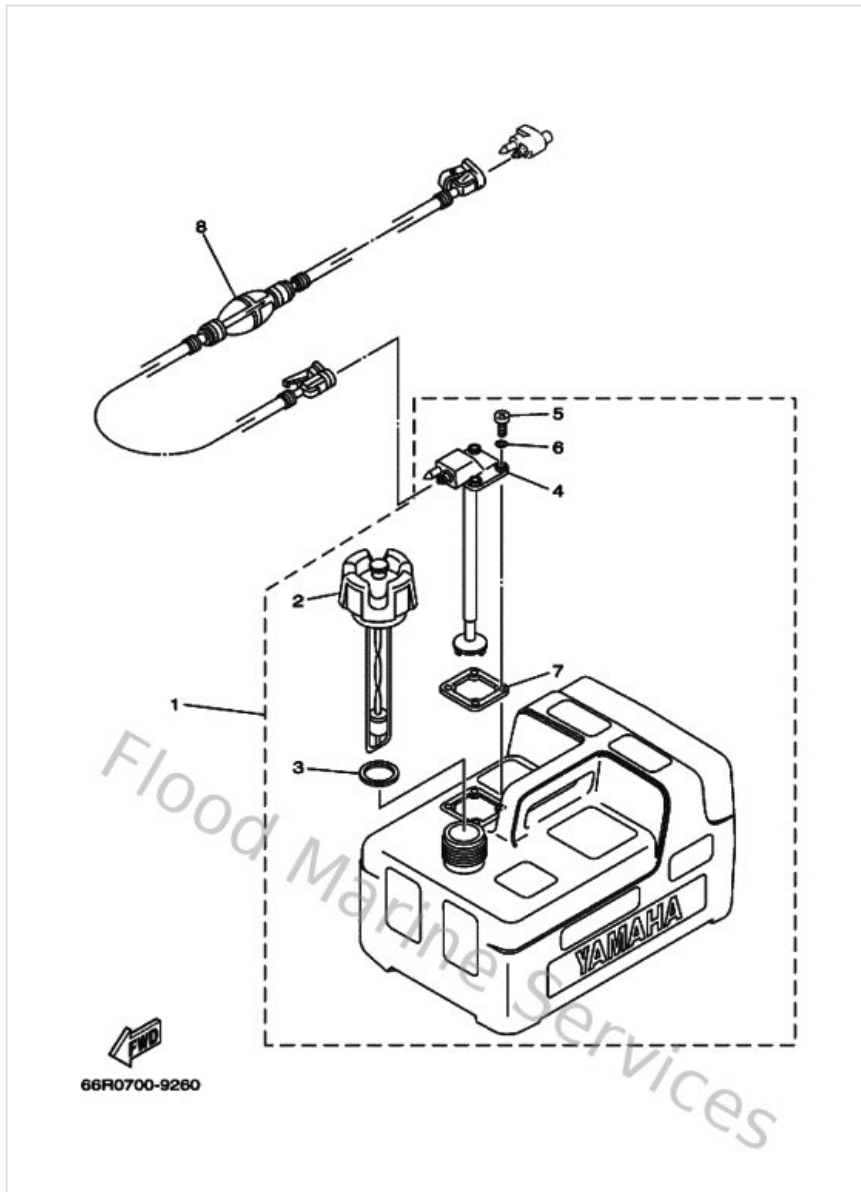

Fuel Tank

Ref	Part	
1	6YL242010100 Fuel Tank assembly (12L)	Buy now
2	6YL246100000 Cap Assembly	Buy now
3	6YL246410000 Gasket, cap 1	Buy now
4	6YL242600100 Fuel meter assembly	Buy now
5	9015705M1600 Screw, pan head	Buy now
6	6YL243290000 Seal	Buy now
7	6YL242680100 Gasket, fuel meter	Buy now
8	6YL243065200 Fuel pipe comp. 1	Buy now