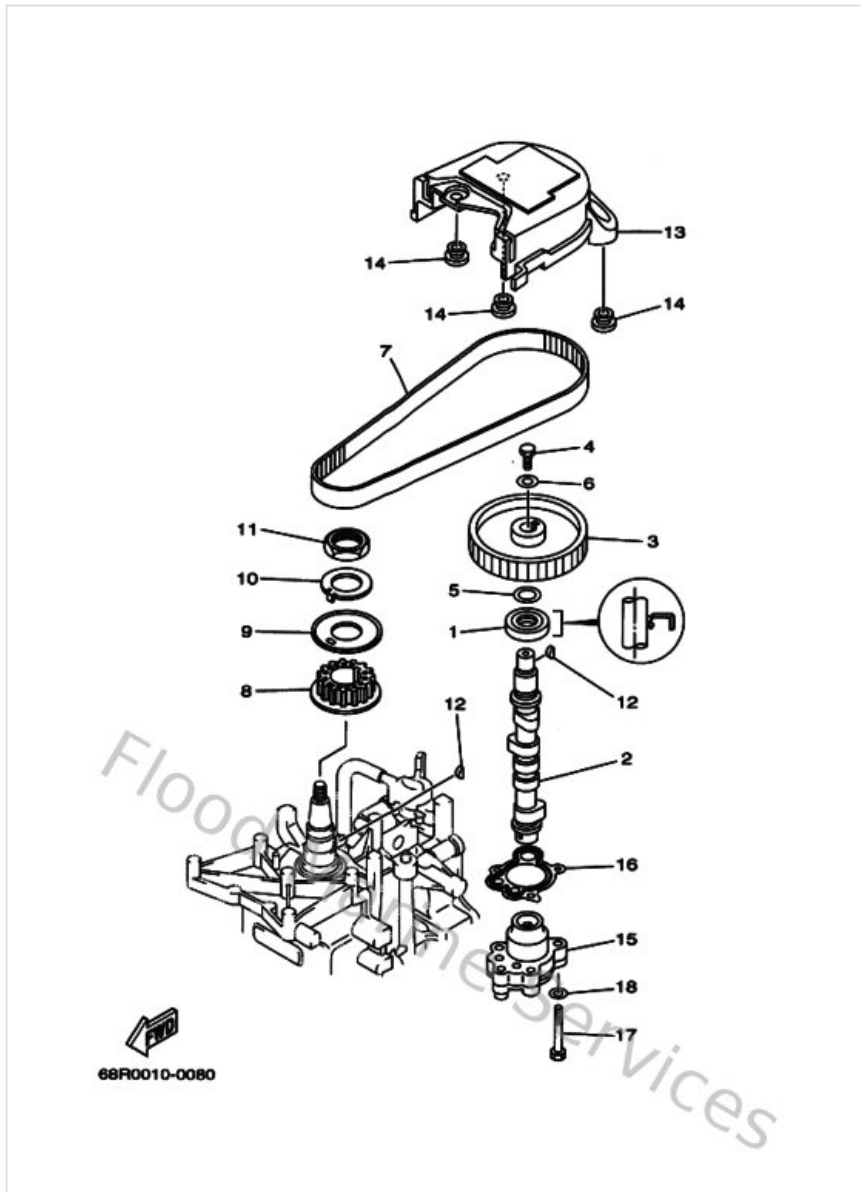

Oil Pump

Ref	Part	
1	9310218M2100 Oil seal (6g8)	Buy now
2	68T121710000 Camshaft 1	Buy now
3	66M115370094 Gear, driven	Buy now
4	970140601600 Bolt, hexagon deep recess	Buy now
5	902011320100 Washer 6474283300	Buy now
6	9020106M9400 Washer (6g8)	Buy now
7	68T462410000 Belt	Buy now
8	68T115360000 Gear, drive	Buy now
9	68T115570000 Washer 1	Buy now
10	6G8115870100 Washer, lock	Buy now
11	9017024M0900 Nut (6g8)	Buy now
12	9028003M0100 Key woodruff 146115450000	Buy now
13	68T462970000 Cover, dust	Buy now
14	904801062700 Grommet	Buy now
15	68T133000000 Oil pump assembly	Buy now