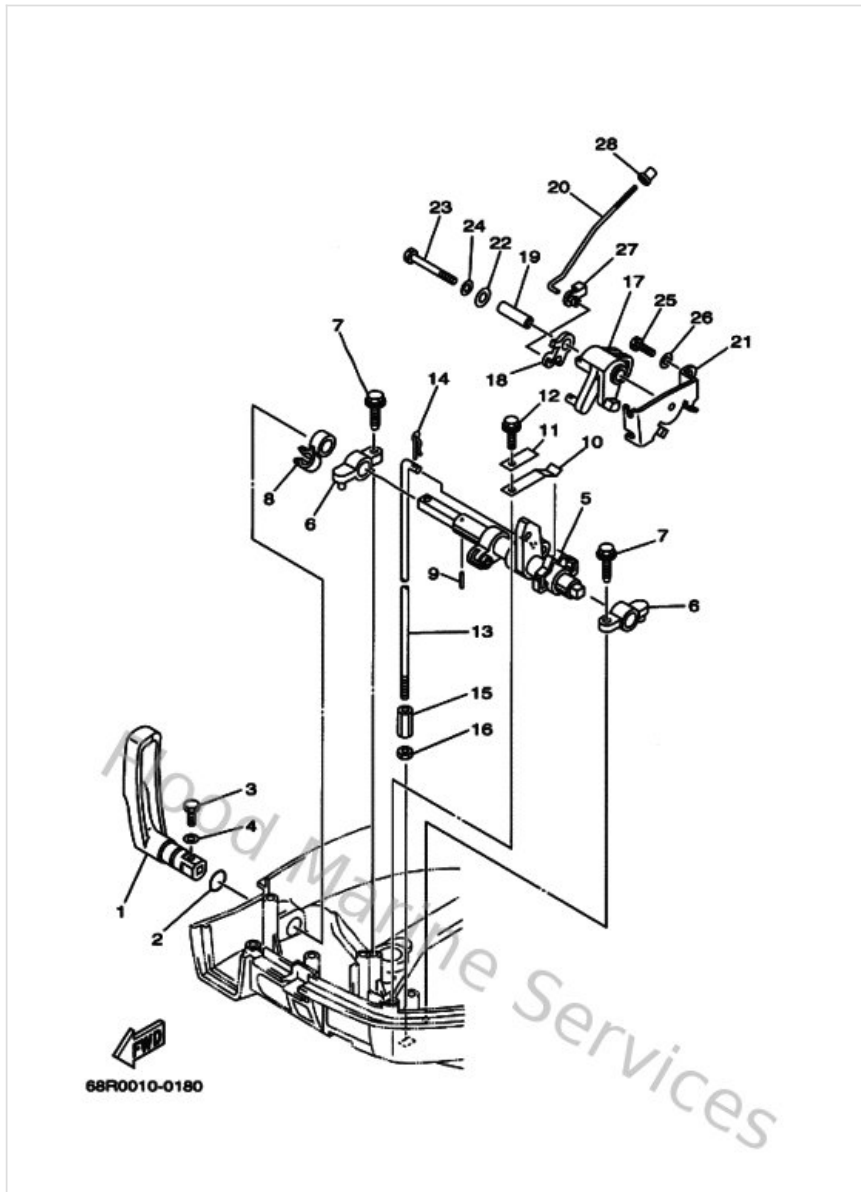

Control

Ref	Part	
16	953800670000 Nut	Buy now
17	68T416380000 Pulley	Buy now
18	68T412830000 Lever, free accel.	Buy now
19	9038706M5900 Collar (6h3)	Buy now
20	68T412110000 Link, accel.	Buy now
21	68T144970000 Stay, throttle wire	Buy now
22	9020106M6200 Washer, plate (6e5)	Buy now
23	970800604500 Bolt, hexagon	Buy now
24	929950660000 Washer, plain (646)	Buy now
25	970950601200 Bolt(gh1)	Buy now
27	661412620200 Joint, choke lever	Buy now
28	647143956000 Cap,over flow pipe	Buy now