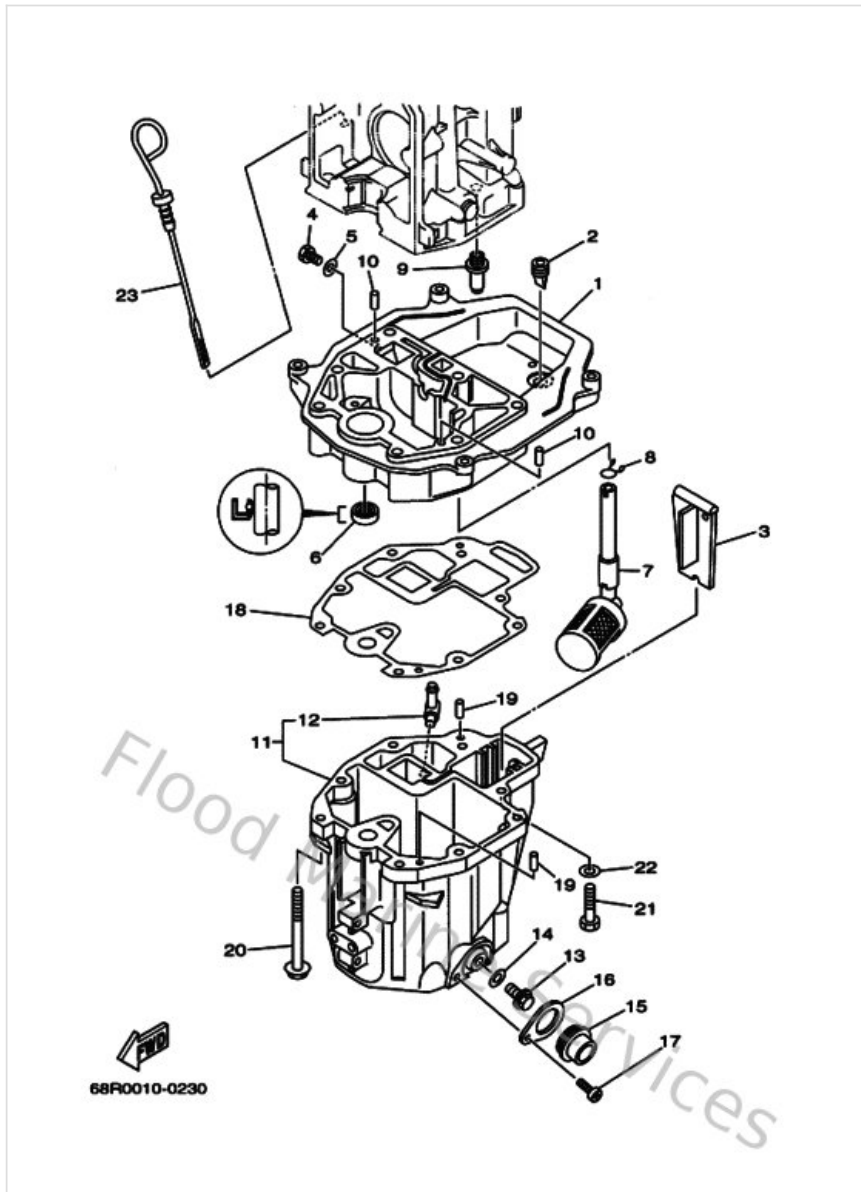

Oil Pan

Ref	Part	
1	68T411370094 Guide, exhaust	Buy now
2	65W427170000 Rubber, seal 2	Buy now
3	68T451810000 Plate	Buy now
4	970950801400 Bolt, hexagon deep recess	Buy now
5	904300814300 Gasket (256-11198-00)	Buy now
6	9310112M7000 Oil seal	Buy now
7	68T134210100 Strainer 2	Buy now
8	9046711M0800 Clip(72x)	Buy now
9	6G8115750000 Relief valve ass'y	Buy now
10	936061201900 Pin, dowel (614)	Buy now
11	68T15311005B Oil pan	Buy now
12	6H1113720000 Nipple, hose	Buy now
13	9034010M1000 Plug, straight screw	Buy now
14	9043010M1100 Gasket	Buy now
15	68T153160000 Damper, engine mount 1	Buy now