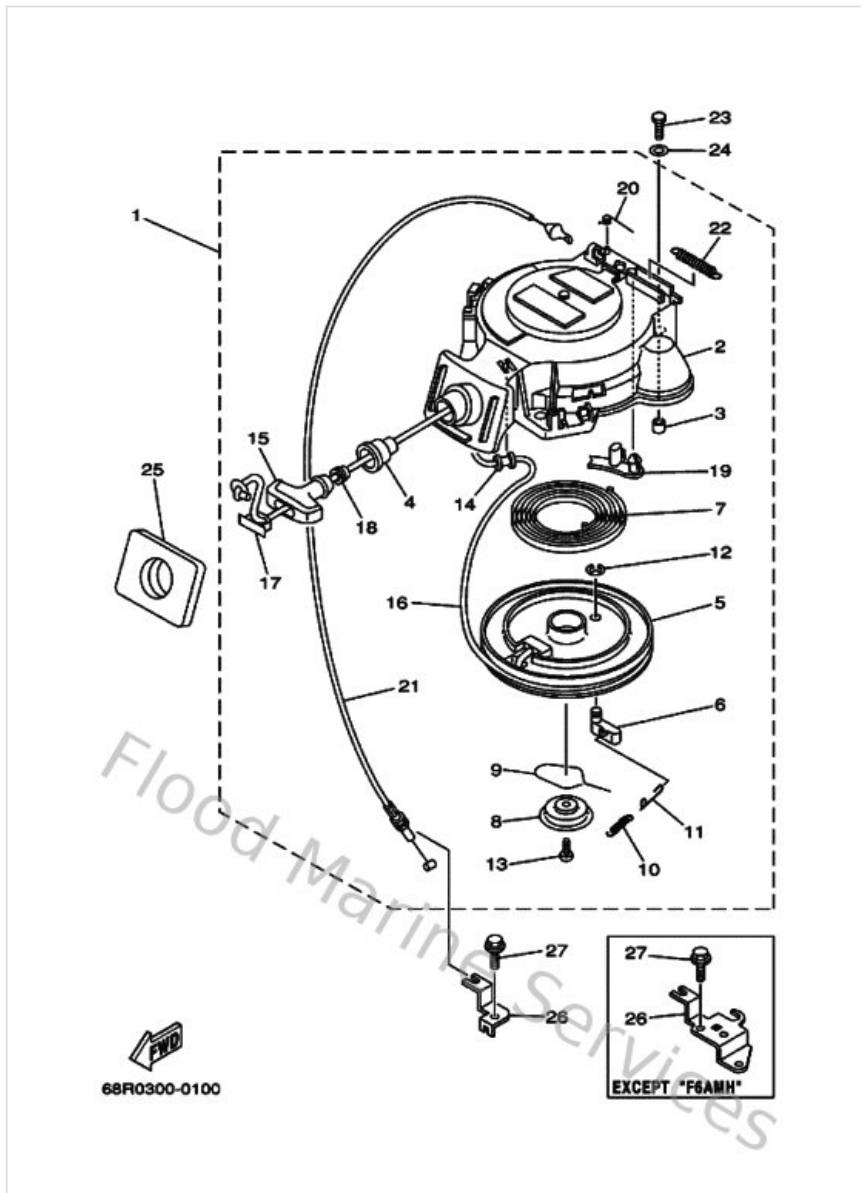

Starter

Ref	Part	
16	63V157510000 Starter rope (5x5000mm)	Buy now
17	6G1157790000 Cover	Buy now
18	6A0157890000 Damper	Buy now
19	66T157940000 Stopper	Buy now
20	66T157340000 Spring, return	Buy now
21	68T157700000 Cable comp., starter stop	Buy now
22	66T157310000 Retainer, spring	Buy now
23	970950602000 Bolt(7u8)	Buy now
24	929950660000 Washer, plain (646)	Buy now
25	68T157620000 Seal, rubber 2	Buy now
26	68T157741000 Stay 4	Buy now
27	9010906M8600 Bolt	Buy now