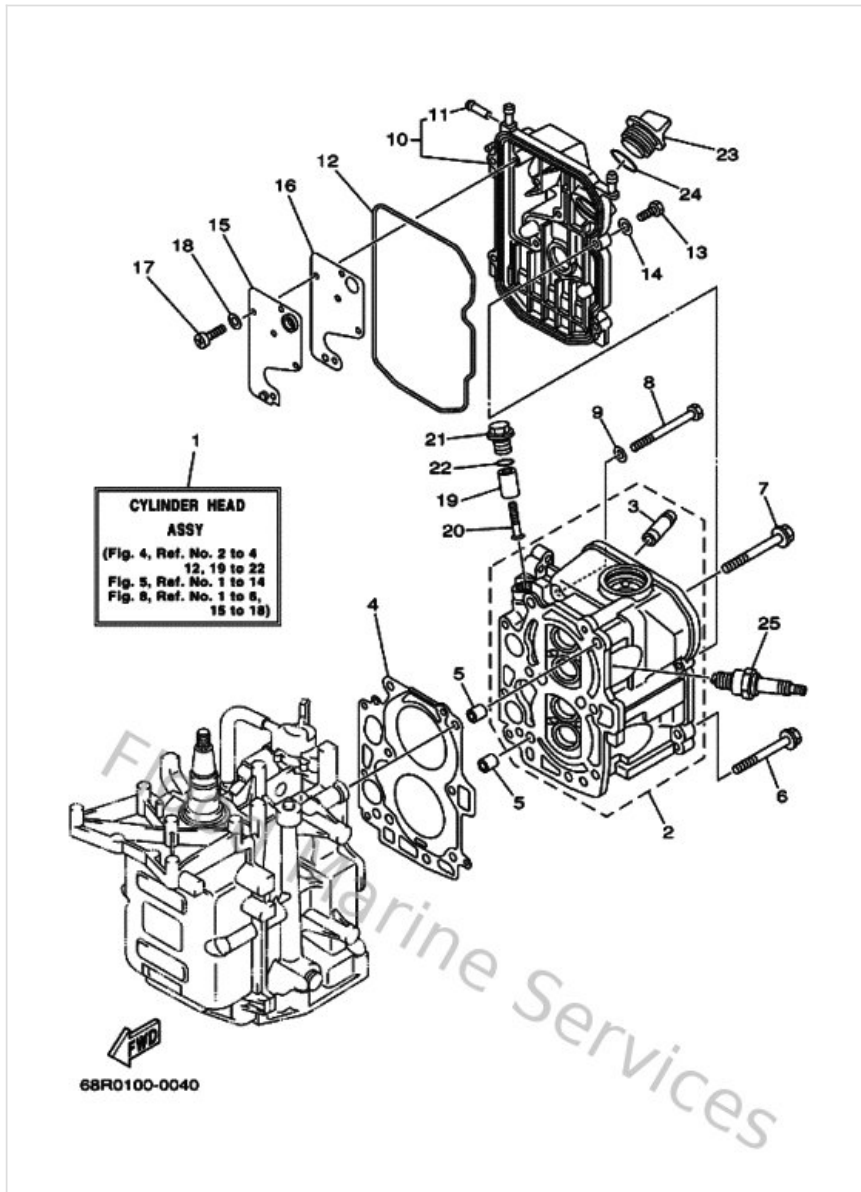

Cylinder & Crankcase 2

Ref	Part	
1	68TW009A004D Cylinder head assembly	Buy now
2	68T111110094 Head, Cylinder 1	Buy now
3	6EEE11331000 Guide, valve 1	Buy now
4	68T111810000 Gasket, cylinder head 1	Buy now
5	995101011400 Pin, dowel(3vd)	Buy now
6	9010508M3600 Bolt (6g8)	Buy now
7	9010508M7800 Bolt, washer based	Buy now
8	970130607000 Bolt(62j)	Buy now
9	929030660000 Washer, plain (646)	Buy now
10	68T111910094 Cover, Cylinder Head 1	Buy now
11	650243780000 Pipe, joint 2	Buy now
12	68T113560000 Seal, cylinder 2	Buy now
13	970950602000 Bolt(7u8)	Buy now
14	929950660000 Washer, plain (646)	Buy now
15	68T111680000 Cover, breather	Buy now