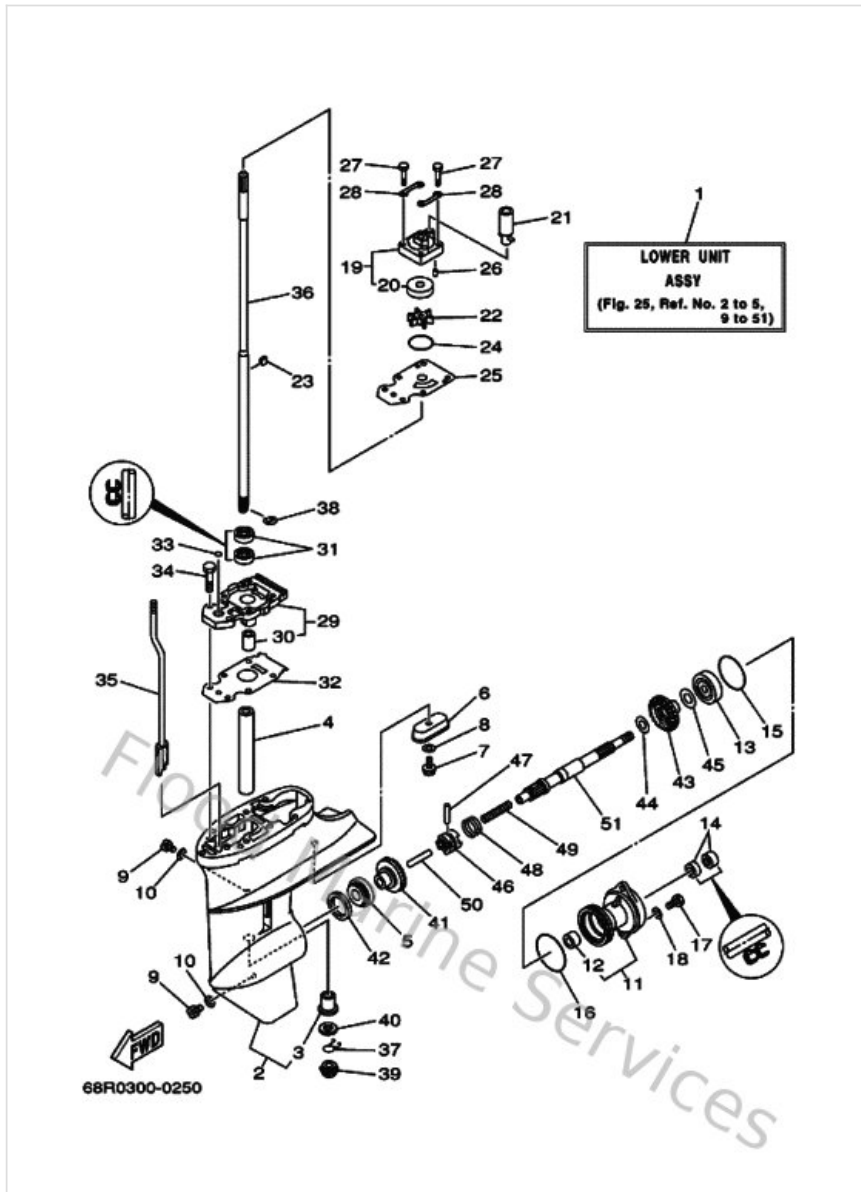

Lower Casing & Drive 1

Ref	Part	
16	9321053M0800 O-ring(50m)	Buy now
17	970950601600 Bolt, hexagon deep recess	Buy now
18	929900660000 Washer, plain (646)	Buy now
19	63V443010000 Water pump housing comp.	Buy now
20	63V443220000 Insert, cartridge	Buy now
21	68T443660000 Damper, water seal 2	Buy now
22	68T443520000 Impeller	Buy now
23	664443380000 Key, woodruff	Buy now
24	932104439800 O-ring(55x)	Buy now
25	68T443230000 Outer plate, cartridge	Buy now
26	9360412M0700 Pin, dowel (688)	Buy now
27	970800804500 Bolt, hexagon	Buy now
28	63V443280000 Plate	Buy now
29	68T45331005B Housing, bearing	Buy now
30	6G1453160900 Bushing, drive shaft 1	Buy now