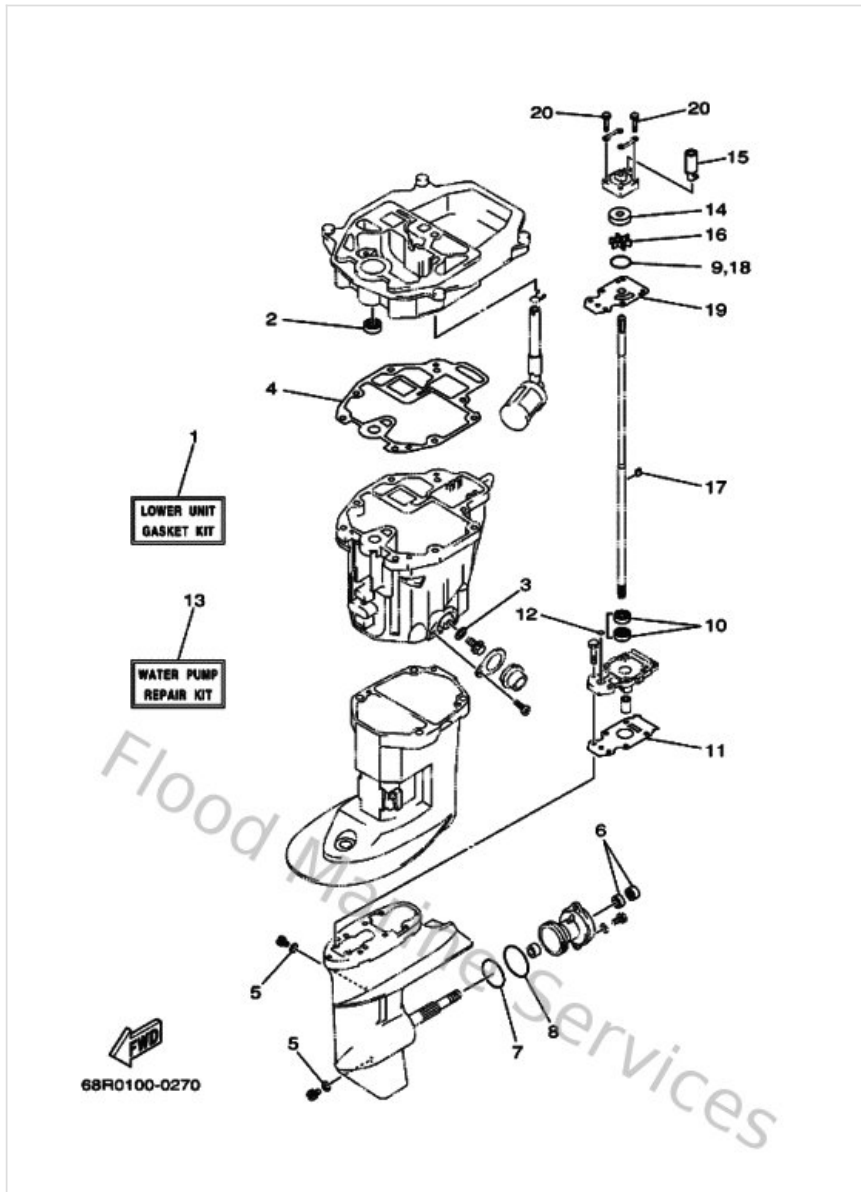

Repair Kit 3

Ref	Part	
1	68TW00012000 Lower unit gasket kit	Buy now
2	9310112M7000 Oil seal	Buy now
3	9043010M1100 Gasket	Buy now
4	68T134750000 Gasket	Buy now
5	904300802000 Gasket	Buy now
6	931011507400 Oil seal (655)	Buy now
7	932104904600 O-ring (620)	Buy now
8	9321053M0800 O-ring(50m)	Buy now
9	932104439800 O-ring(55x)	Buy now
10	9310111M2300 Oil seal (6g1)	Buy now
11	68T45315A000 Packing, lower casing	Buy now
12	9321006ME600 O-ring	Buy now
13	68TW00780000 Water pump repair kit	Buy now
14	63V443220000 Insert, cartridge	Buy now
15	68T443660000 Damper, water seal 2	Buy now