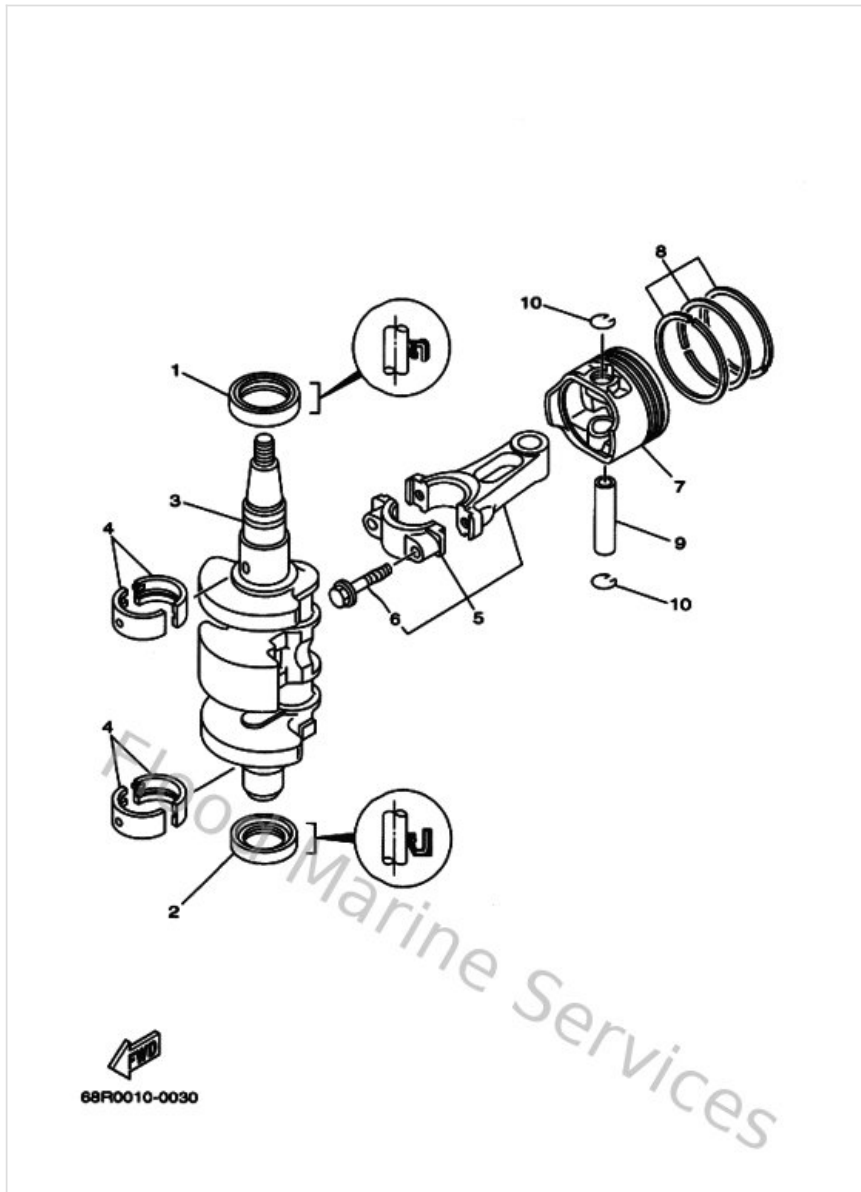

Crankshaft & Piston

Ref	Part	
1	9310230M2200 Oil seal (6g8)	Buy now
2	9310125M6900 Oil seal	Buy now
3	68T114110000 Crankshaft	Buy now
4	68T114162100 Plane bearing, crankshaft 1	Buy now
5	68T116500000 Connecting rod kit	Buy now
6	67D116540000 Bolt, connecting rod	Buy now
7	60RE16360000 Piston (0.50mm o/s)	Buy now
8	68T116050100 Piston ring set (0.50mm o/s)	Buy now
9	68T116330000 Pin, piston	Buy now
10	934501502300 Circlip 131116340000	Buy now