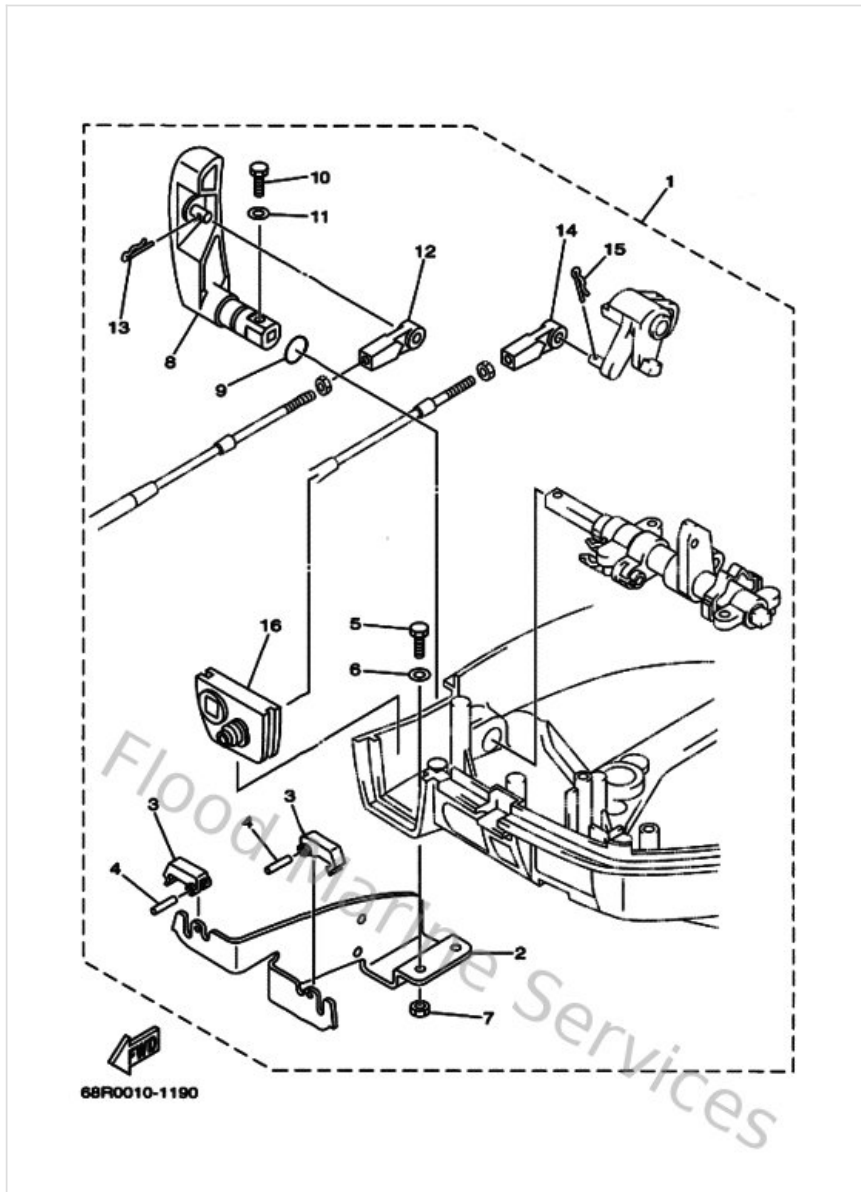

Remo Con Attachment

Ref	Part	
1	68R485010000 Remote cont. attachment assembly.	Buy now
2	68T485310000 Bracket, remote control 1	Buy now
3	682485385000 Clamp, cable	Buy now
4	916903001200 Pin, spring	Buy now
5	970800601200 Bolt(gh1)	Buy now
6	929950660000 Washer, plain (646)	Buy now
7	953800660000 Nut(661)	Buy now
8	6AU441111000 Handle, gear shift	Buy now
9	932101232700 O-ring(3ld)	Buy now
10	970950501600 Bolt(6a1)	Buy now
11	929950560000 Washer, plain (646)	Buy now
12	6FM483440000 Cable end, remote control	Buy now
13	904681800800 Clip 620436610000	Buy now
14	663483440000 Cable end, remote control	Buy now
16	68T427251000 Grommet	Buy now