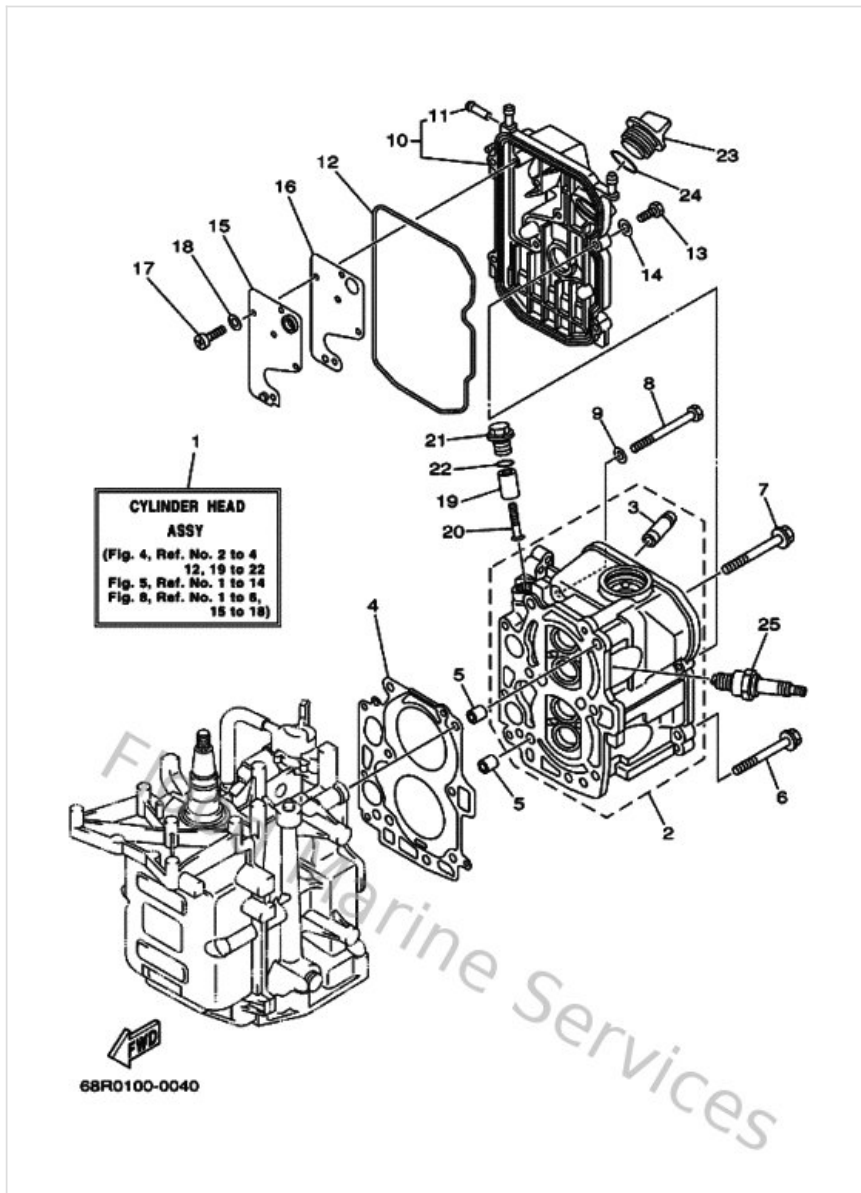

Cylinder & Crankcase 2

Ref	Part	
16	68T11169A000 Gasket, breather cover	Buy now
17	985070401000 Screw, pan head(6g8)	Buy now
18	929070460000 Washer(jf2)	Buy now
19	68T113250000 Anode	Buy now
20	9015105M0500 Screw, countersunk	Buy now
21	6G8111970100 Plug, blind	Buy now
22	9321013M6300 O-ring (6g8)	Buy now
23	6G8153630000 Plug, oil	Buy now
24	9321024M7900 O-ring	Buy now
25	947020027400 Plug, spark (br6hs-10)	Buy now