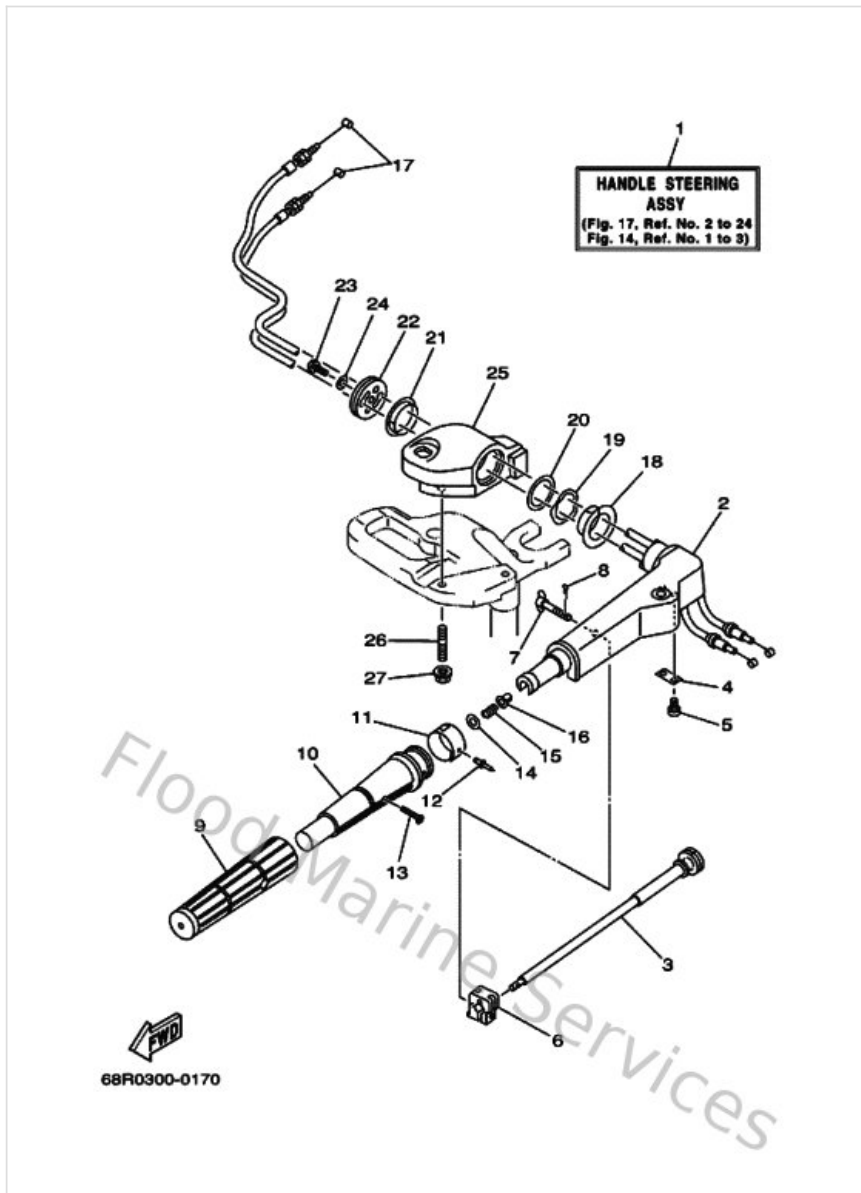

Steering

Ref	Part	
1	68TW0084004D Handle steering assembly	Buy now
2	63V42111004D Handle, steering	Buy now
3	6EGG21380000 Lever, throttle	Buy now
4	6E0421590200 Stay	Buy now
5	978850501200 Screw,pan head (646)	Buy now
6	6EEG21260000 Friction, steering	Buy now
7	6G1421250100 Bolt, friction adjusting	Buy now
8	914901601000 Pin, cotter	Buy now
9	67D421770000 Rubber, handle	Buy now
10	67D421190100 Grip, steering handle	Buy now
11	68T421370000 Indicator, throttle	Buy now
12	9026902M0900 Rivet(615)	Buy now
13	901520501100 Screw, countersunk	Buy now
14	929031060000 Washer, plate	Buy now
15	905012321500 Spring (655)	Buy now