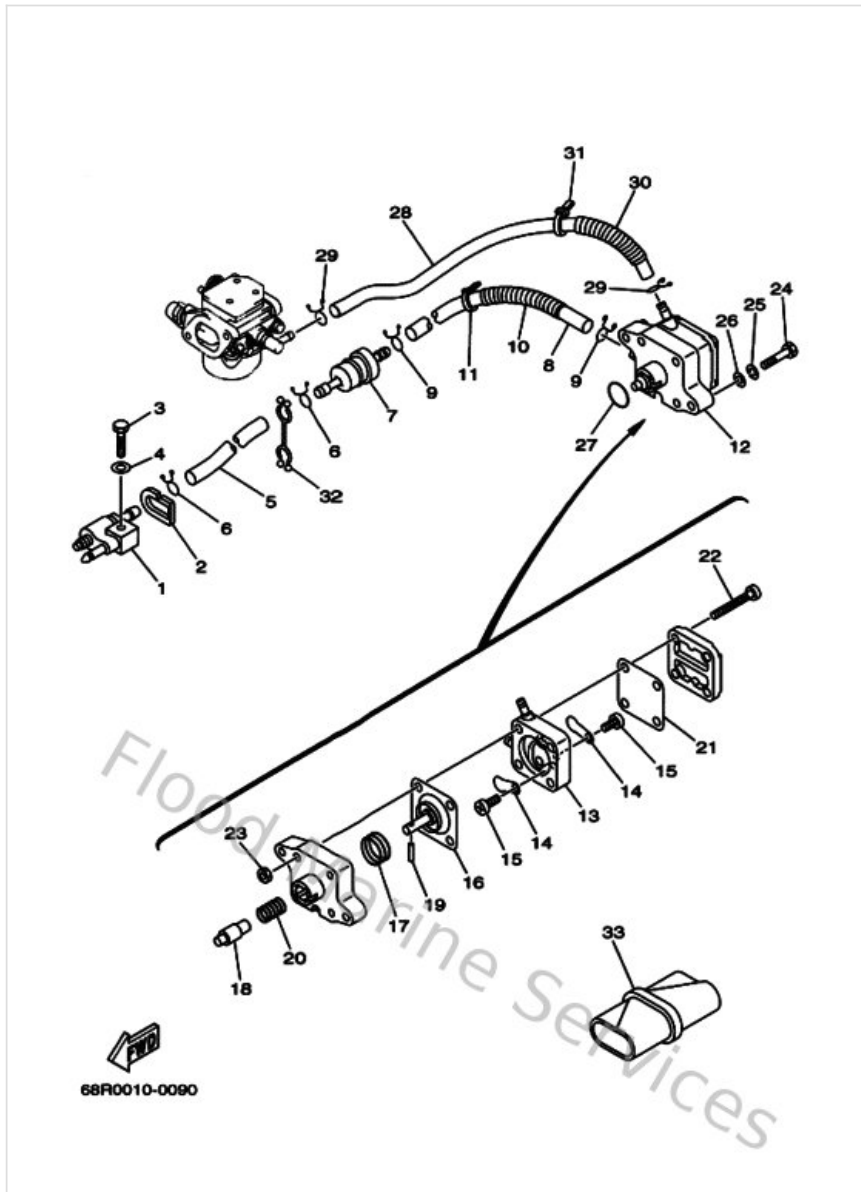

Electrical 1

Ref	Part	
21	9046511M1000 Clamp	Buy now
22	68T854100000 Emergency signal light assembly	Buy now

Electrical 3

Ref	Part	
1	65W825750100 Engine stop switch assembly	Buy now
2	682825560000 Lanyard, stop switch	Buy now
3	6898257Y0000 Cap	Buy now
4	6G1427250000 Grommet	Buy now

Fuel

Ref	Part	
1	6G1243040200 Fuel pipe joint comp. 1	Buy now
2	61N243290000 Seal	Buy now
3	970950602500 Bolt	Buy now
4	929900660000 Washer, plain (646)	Buy now
5	9044510M1800 Hose (I400)	Buy now
6	9046709M0900 Clip(6k8)	Buy now
7	68T242510100 Strainer 1	Buy now
8	9044510M5000 Hose (I400)	Buy now
10	9044614M6600 Hose(64x)	Buy now
11	904651009800 Clamp	Buy now
12	68T244100000 Fuel pump assembly	Buy now
13	66M244130100 Body 2	Buy now
14	6A0244210100 Valve, check	Buy now
15	6E7143250000 Screw, pan head	Buy now
16	66M244110000 Diaphragm	Buy now