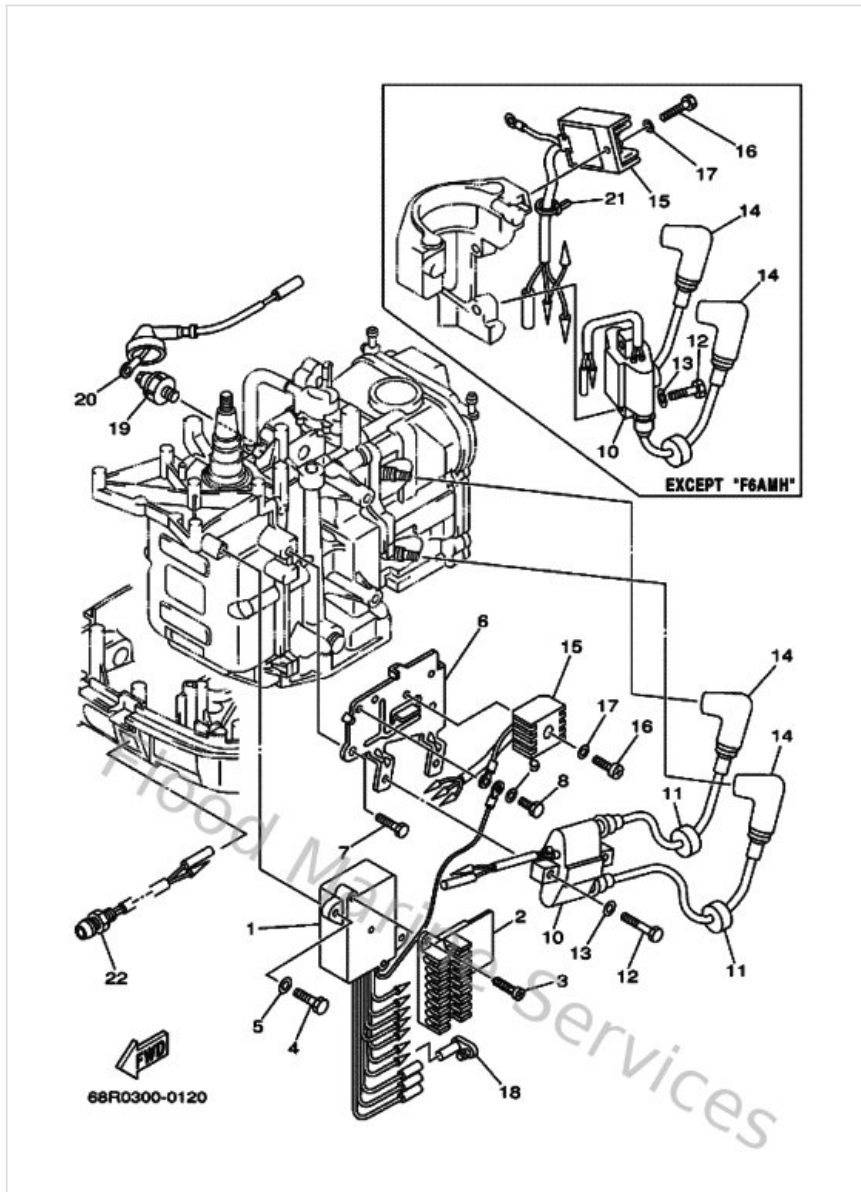

Electrical 1

Ref	Part	
1	68T855400000 C.d.i. unit assembly	Buy now
2	68T825220000 Clamp, coupler	Buy now
3	977804051200 Screw, pan head tapping	Buy now
4	970950602000 Bolt(7u8)	Buy now
5	929950660000 Washer, plain (646)	Buy now
8	970800601200 Bolt(gh1)	Buy now
10	680855700000 Ignition coil assembly	Buy now
11	904802516100 Grommet(656)	Buy now
12	9010106M2700 Bolt	Buy now
14	6E3823702100 Plug cap assembly	Buy now
15	68T819600000 Rectifier & regulator assembly	Buy now
16	970950601200 Bolt(gh1)	Buy now
17	929900660000 Washer, plain (646)	Buy now
19	67F825040000 Oil pressure switch assembly	Buy now
20	68T821271000 Wire, lead 2	Buy now