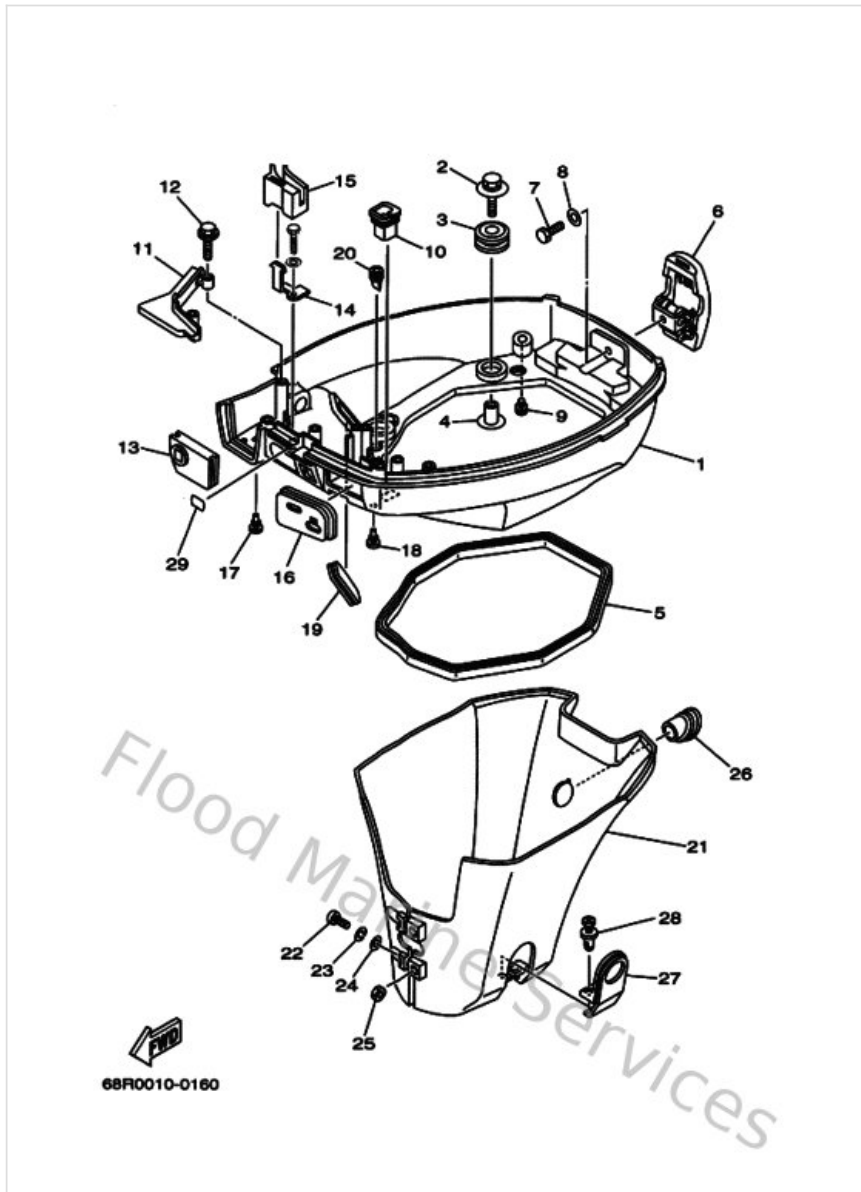

Bottom Cowling

Ref	Part	
1	68T42710004D Bottom Cowling assembly	Buy now
2	68F851190000 Bolt	Buy now
3	9048021M8200 Grommet	Buy now
4	68F861290000 Collar	Buy now
5	68T427160000 Rubber, seal 1	Buy now
6	68T428010000 Cowling clamp comp.	Buy now
7	970800601200 Bolt(gh1)	Buy now
8	929950660000 Washer, plain (646)	Buy now
9	6H3443910100 Nipple, hose	Buy now
10	682427270000 Grommet	Buy now
11	68T42738004D Plate, fitting	Buy now
12	9010906M8100 Bolt	Buy now
13	68T427250000 Grommet	Buy now
14	68T263930000 Holder	Buy now
15	68T263670000 Protector	Buy now