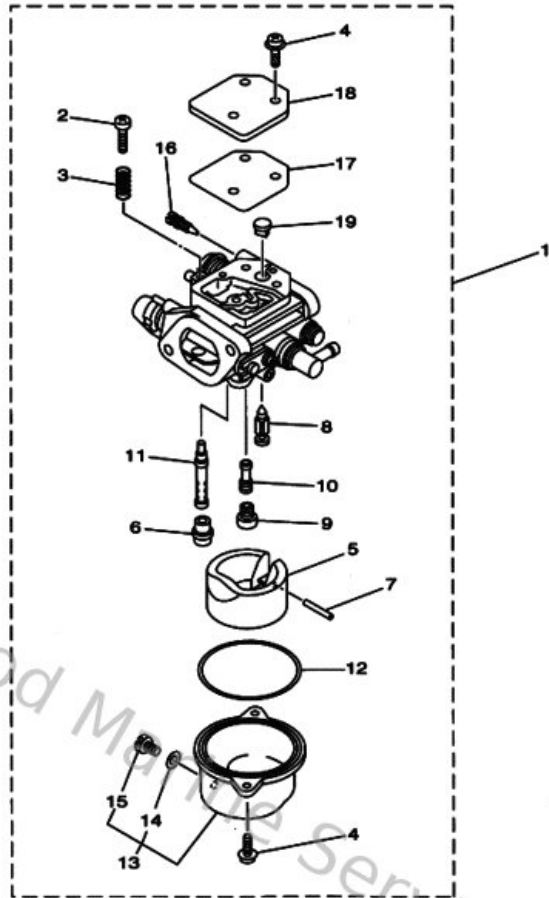

Carburetor

68F0010-0070

Ref	Part	
16	67D143230000 Screw, air adjusting	Buy now
17	67D145360000 Gasket	Buy now
18	67D145270000 Plate	Buy now
19	68T141260000 Plug	Buy now