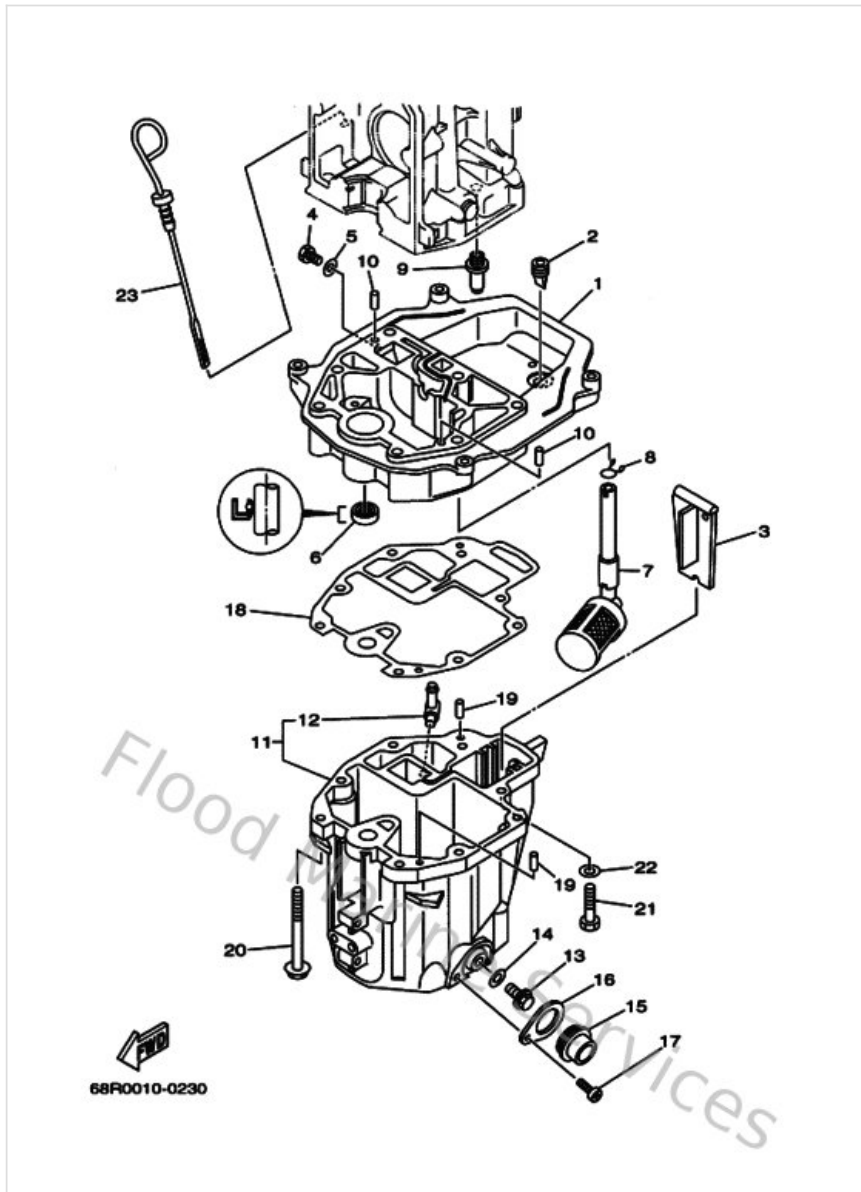

Oil Pan

Ref	Part	
16	68T153170000 Spacer, engine mount	Buy now
17	978850500800 Screw, pan head	Buy now
18	68T134750000 Gasket	Buy now
19	9360410M0300 Pin, dowel (688)	Buy now
20	901190800500 Bolt, with washer	Buy now
21	970750803000 Bolt, hexagon (fj1)	Buy now
22	929950860000 Washer, plain (663)	Buy now
23	68T153620000 Plug, oil level	Buy now