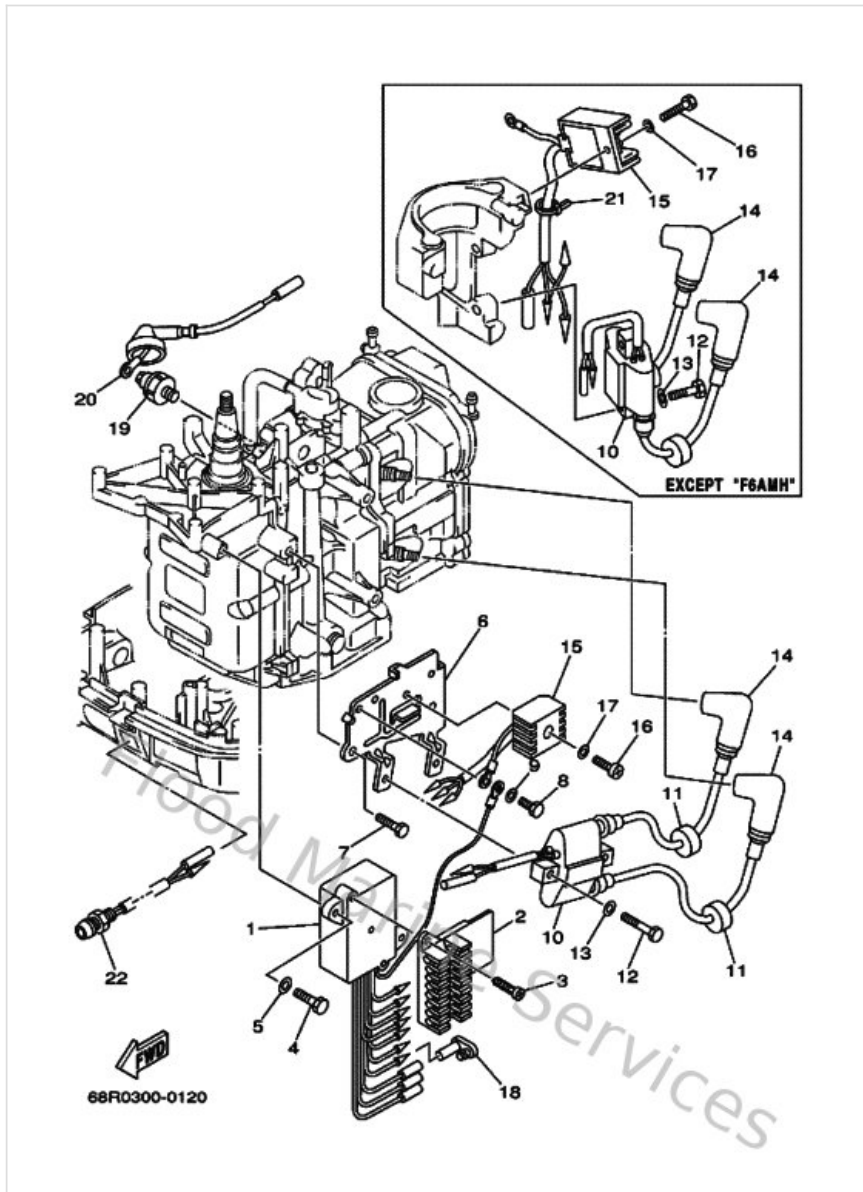

Electrical 1

Ref	Part	
21	9046511M1000 Clamp	Buy now
22	68T854100000 Emergency signal light assembly	Buy now