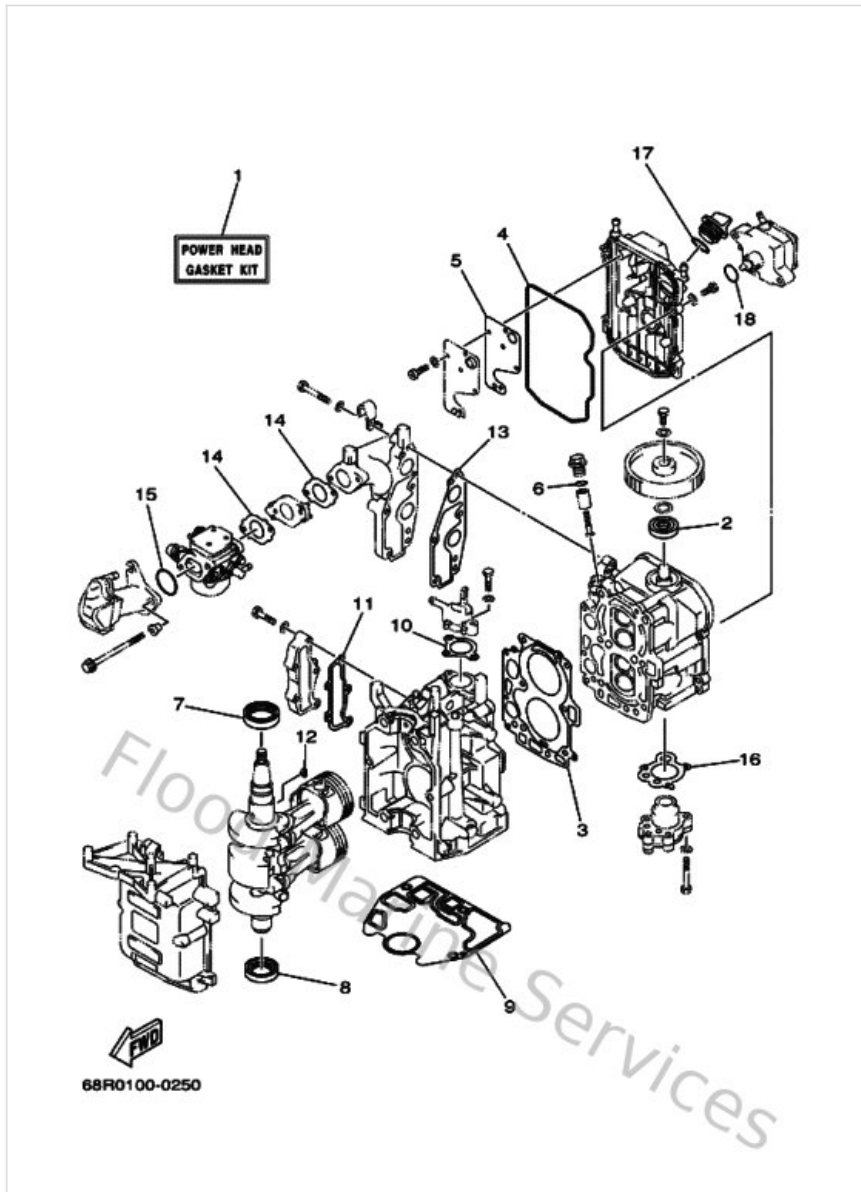

Repair Kit 1

Ref	Part	
1	6AUW00010000 Power head gasket kit	Buy now
2	9310218M2100 Oil seal (6g8)	Buy now
3	68T111810000 Gasket, cylinder head 1	Buy now
4	68T113560000 Seal, cylinder 2	Buy now
5	68T11169A000 Gasket, breather cover	Buy now
6	9321013M6300 O-ring (6g8)	Buy now
7	9310230M2200 Oil seal (6g8)	Buy now
8	9310125M6900 Oil seal	Buy now
9	68T113510000 Gasket, cylinder	Buy now
10	6G812414A000 Gasket, cover	Buy now
11	68T41114A000 Gasket, exhaust outer cover	Buy now
12	902800301700 Key woodruff 146115450000	Buy now
13	68T136450000 Gasket, manifold 1	Buy now
14	68T13646A000 Gasket, manifold 2	Buy now
15	9321031MJ500 O-ring	Buy now