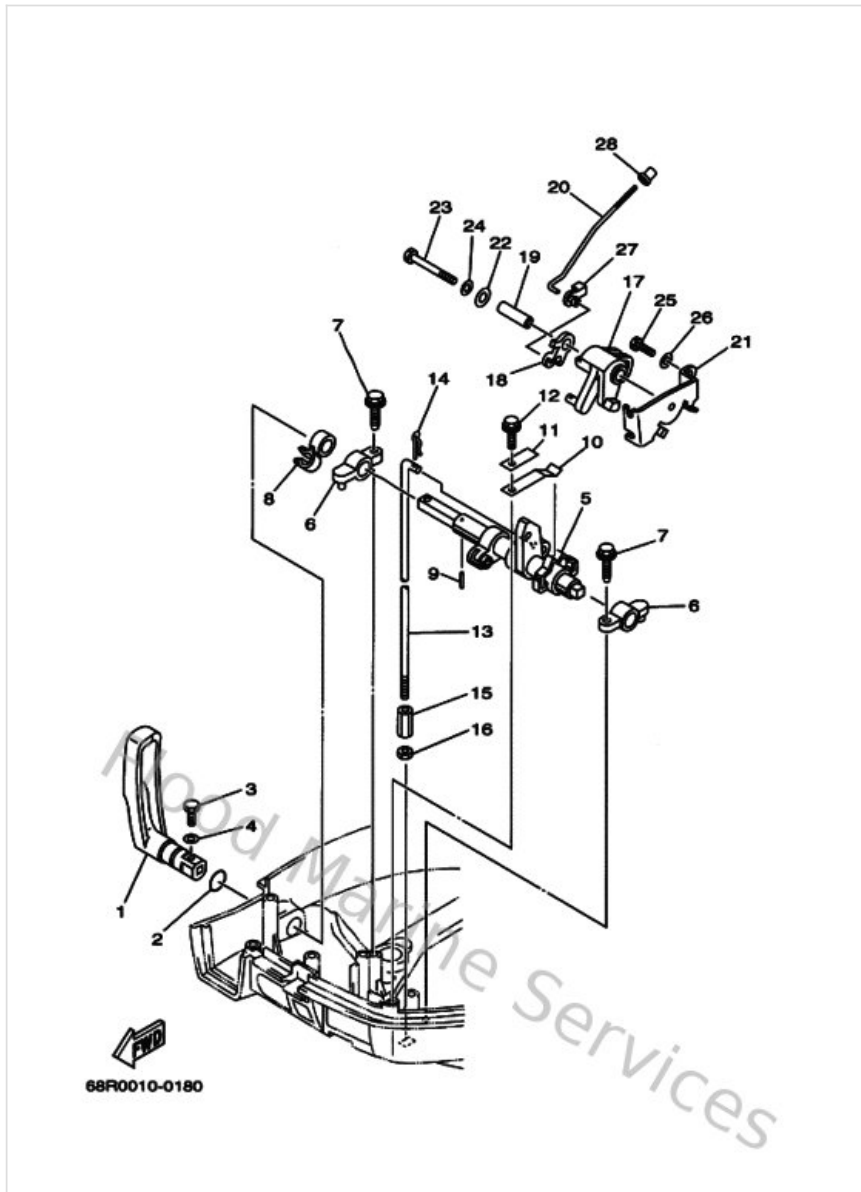

Carburetor

Ref	Part	
1	68T143010000 Carburetor & accel link 68t00	Buy now
2	6E5143210000 Screw, throttle	Buy now
3	6J8143340000 Spring, throttle	Buy now
4	985800401200 Screw, pan head (686)	Buy now
5	68T143850000 Float	Buy now
6	67D149660000 Rubber cap	Buy now
7	67D143860000 Pin, float	Buy now
8	68T145460000 Valve, needle	Buy now
9	68T1492E3700 Jet, main (#74)	Buy now
10	68T1492F1K00 Jet, air slow (#39)	Buy now
11	68T1492A0000 Nozzle, main	Buy now
12	67D149840000 Gasket, float chamber	Buy now
13	68T149810000 Body, float chamber	Buy now
14	6J8149950000 Gasket, drin screw	Buy now
15	66T149910000 Plug, drain	Buy now

Carburetor

68F0010-0070

Ref	Part	
16	67D143230000 Screw, air adjusting	Buy now
17	67D145360000 Gasket	Buy now
18	67D145270000 Plate	Buy now
19	68T141260000 Plug	Buy now

Control

Ref	Part	
1	68T441110000 Handle, gear shift	Buy now
2	932101232700 O-ring(3ld)	Buy now
3	970950501600 Bolt(6a1)	Buy now
4	929900560000 Washer, plain (646)	Buy now
5	68T441210100 Lever, shift rod	Buy now
6	6G1416620194 Bracket	Buy now
7	9010906M8100 Bolt	Buy now
8	9046410M6000 Clamp	Buy now
9	916903001400 Pin, spring (647)	Buy now
10	65W441160000 Spring	Buy now
11	66R441140000 Stopper	Buy now
12	9010906M8600 Bolt	Buy now
13	68T441430000 Rod, shift 1	Buy now
14	904681800100 Clip	Buy now
15	61N441460000 Connector, shift rod	Buy now