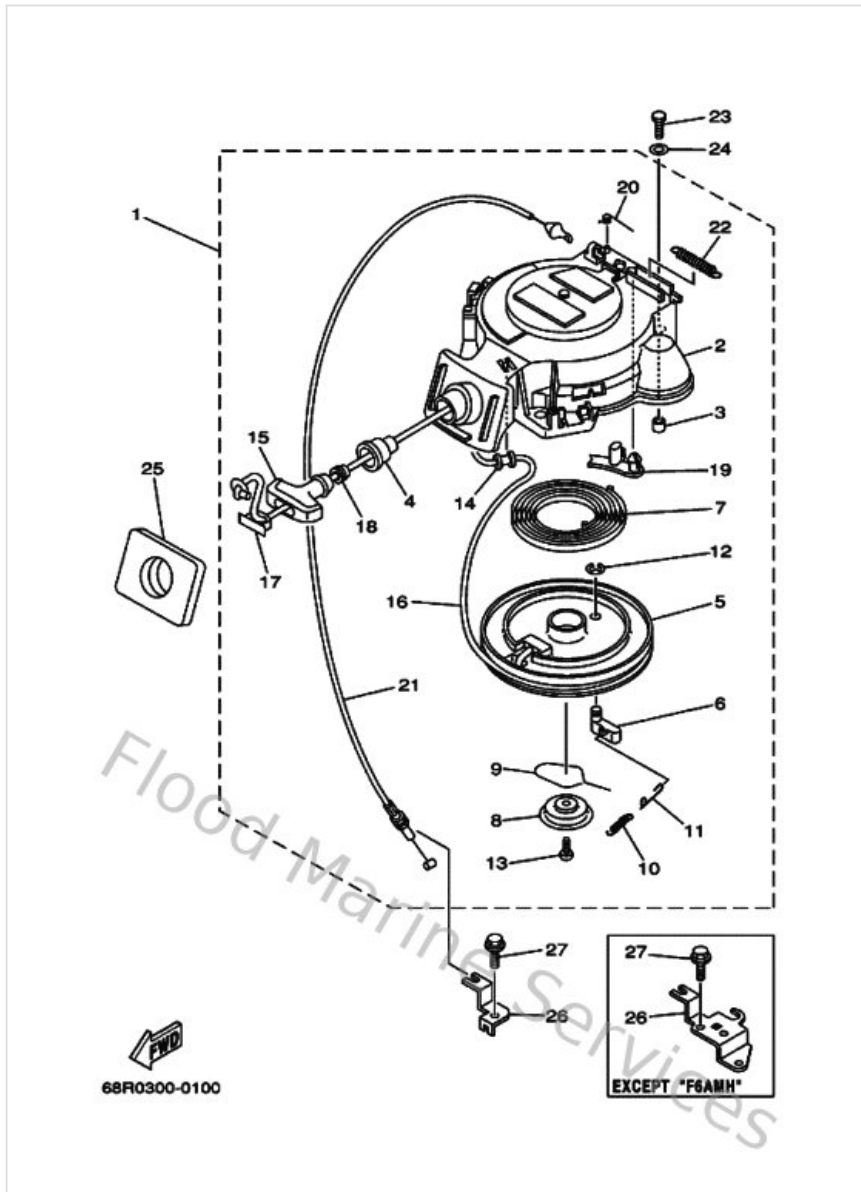

Repair Kit 3

Ref	Part	
16	68T443520000 Impeller	Buy now
17	664443380000 Key, woodruff	Buy now
19	68T443230000 Outer plate, cartridge	Buy now
20	970800804500 Bolt, hexagon	Buy now

Starter

Ref	Part	
1	68T157100100 Starter assembly	Buy now
2	68T157110100 Case, Starter	Buy now
3	67D157640000 Collar 1	Buy now
4	68T157950000 Guide, rope	Buy now
5	63V157140000 Drum, sheave	Buy now
6	63V157410000 Pawl, drive	Buy now
7	63V157130000 Spring, starter	Buy now
8	68T157160000 Plate, drive	Buy now
9	63V157050100 Spring, drive pawl	Buy now
10	63V157670100 Spring	Buy now
11	68T157840000 Spring, return	Buy now
12	63V157440000 Circlip	Buy now
13	68T157930000 Screw	Buy now
14	68T157640000 Collar 1	Buy now
15	6G1157550000 Handle, starter	Buy now