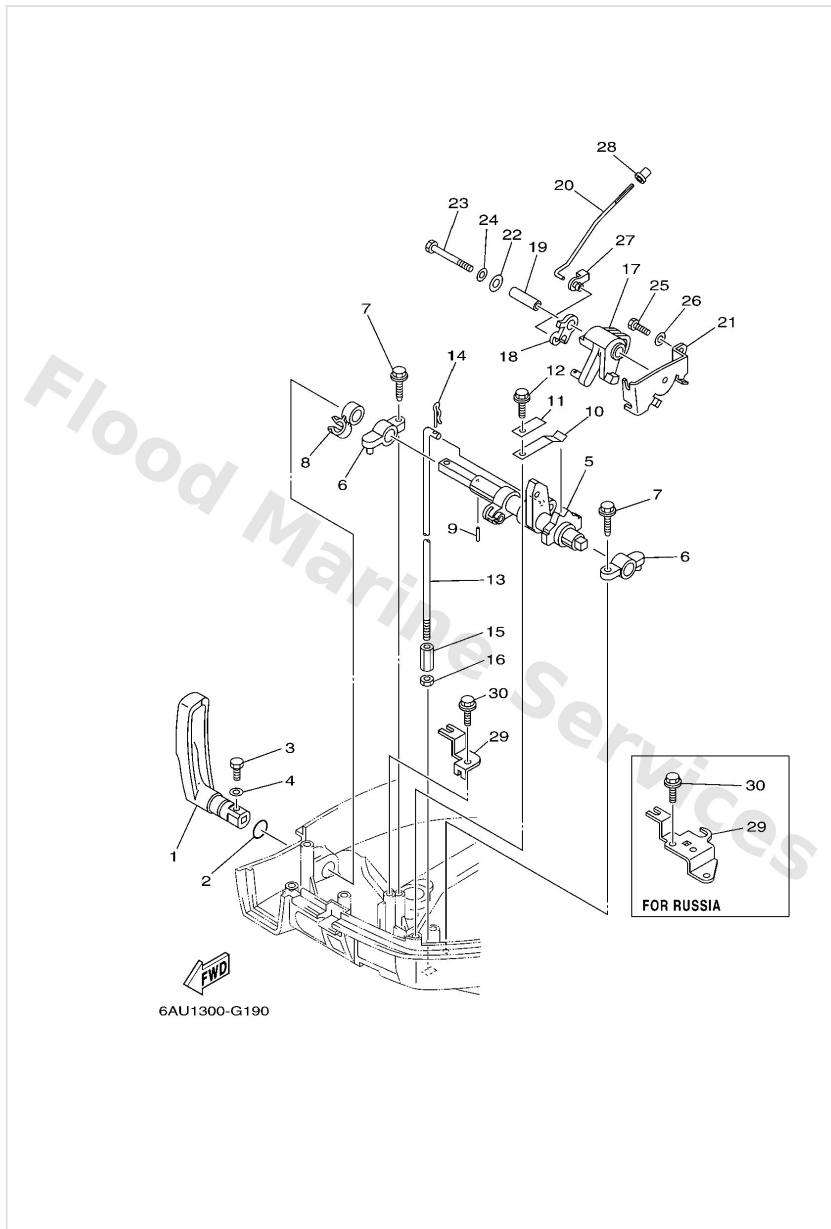

Control 1

Ref	Part	
15	9017006015 Connector, shift rod	Buy now
16	9538006700 Nut	Buy now
17	68T4163800 Pulley	Buy now
18	68T4128300 Lever, free accel.	Buy now
19	9038706M59 Collar (6h3)	Buy now
20	6AU4121100 Link, accel.	Buy now
21	68T1449700 Stay, throttle wire	Buy now
22	9020106M62 Washer, plate (6e5)	Buy now
23	9709506045 Bolt, hexagon	Buy now
24	9299506600 Washer, plain (646)	Buy now
25	9709506012 Bolt(gh1)	Buy now
27	6614126202 Joint, choke lever	Buy now
28	6471439560 Cap,over flow pipe	Buy now
29	68T1577400 Stay 4 EXCEPT FOR RUS	Buy now
29	68T1577410 Stay 4 FOR RUS	Buy now