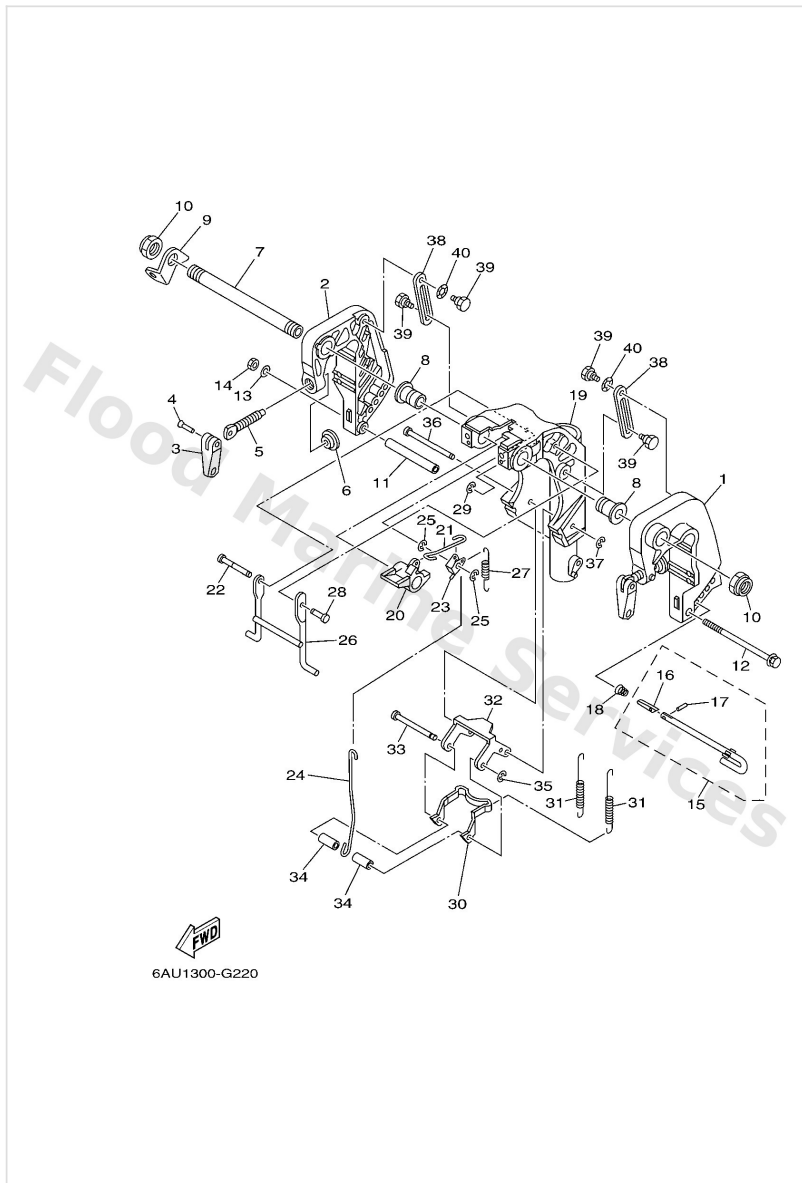

Bottom Cowling

Ref	Part	
31	9046511M10 Clamp EUR-FLUSHING KIT	Buy now
32	9044713M00 Hose, with spring EUR-FLUSHING KIT	Buy now
33	6R31258200 Joint, hose 2 EUR-FLUSHING KIT	Buy now
34	6R31258300 Gasket, hose joint EUR-FLUSHING KIT	Buy now
35	6R31258100 Joint, hose 1 EUR-FLUSHING KIT	Buy now
36	68T1257200 Adapter EUR-FLUSHING KIT	Buy now
37	9016706002 Screw, tapping EUR-FLUSHING KIT	Buy now
38	68T1253500 Plate EUR-FLUSHING KIT	Buy now
41	6AH4279440 Label, warning (ge)	Buy now
42	6AH4279450 Label, warning (ge)	Buy now

Bracket 1

Ref	Part	
1	6AH43111004D Bracket, clamp 1	Buy now
2	6AH43112004D Bracket, clamp 2	Buy now
3	6E04311801 Handle, transom clamp	Buy now
4	9024304M01 Pin(6a1)	Buy now
5	6E74311600 Screw, transom clamp	Buy now
6	6484311401 Pad, transom clamp	Buy now
7	69A4313100 Bolt, clamp bracket FOR REMOTE CONTROL	Buy now
8	9038622MA4 Bush	Buy now
9	66R4311300 Plate, clamp bracket	Buy now
10	9018522043 Nut, self-locking	Buy now
11	9038706M13 Collar(6h6)	Buy now
12	9010106M18 Bolt(6I5)	Buy now
13	9299006600 Washer, plain (646)	Buy now
14	9538006700 Nut	Buy now
15	6L24316001 Tilt rod assembly	Buy now

Bracket 1

Ref	Part	
16	6894316500 Plate, tilt lock	Buy now
17	9169030008 Pin. spring(656)	Buy now
18	9050210M07 Spring, conical(6k3)	Buy now
19	6AH43311004D Bracket, swivel 1 S(16.9")	Buy now
19	6AU43311104D Bracket, swivel 1 L(21.9")	Buy now
20	6AH4363100 Lever, tilt	Buy now
21	6AH4361600 Rod, tilt lock	Buy now
22	68T4364600 Shaft, lever	Buy now
23	6AH4364100 Lever, tilt	Buy now
24	6AH4361700 Rod, tilt lock	Buy now
25	9908005600 Circlip(22k)	Buy now
26	6AH4335000 Receiver assembly	Buy now
27	9050618014 Spring, tension S(16.9")	Buy now
27	9050620025 Spring, tension L(21.9")	Buy now
28	63V4319100 Shaft, stopper	Buy now