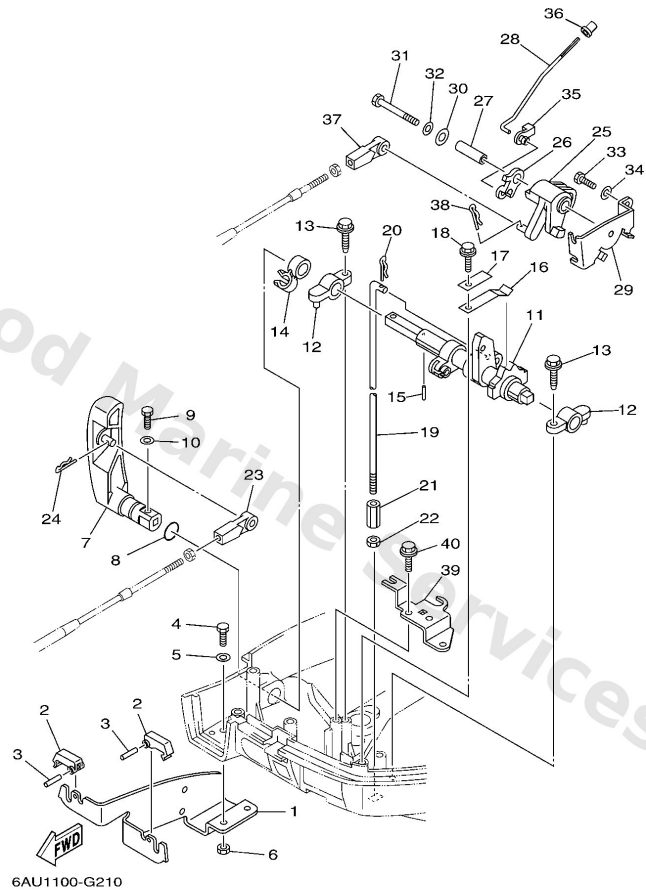

Control 2

Ref	Part	
16	65W4411600 Spring	Buy now
17	66R4411400 Stopper	Buy now
18	9010906M86 Bolt	Buy now
19	68T4414300 Rod, shift 1 S(16.9")	Buy now
19	68T4414310 Rod, shift 1 L(21.9")	Buy now
20	9046818001 Clip	Buy now
21	9017006015 Connector, shift rod	Buy now
22	9538006700 Nut	Buy now
23	6634834400 Cable end, remote control	Buy now
24	9046818008 Clip 620436610000	Buy now
25	68T4163800 Pulley	Buy now
26	68T4128300 Lever, free accel.	Buy now
27	9038706M59 Collar (6h3)	Buy now
28	6AU4121100 Link, accel.	Buy now
29	68T1449700 Stay, throttle wire	Buy now