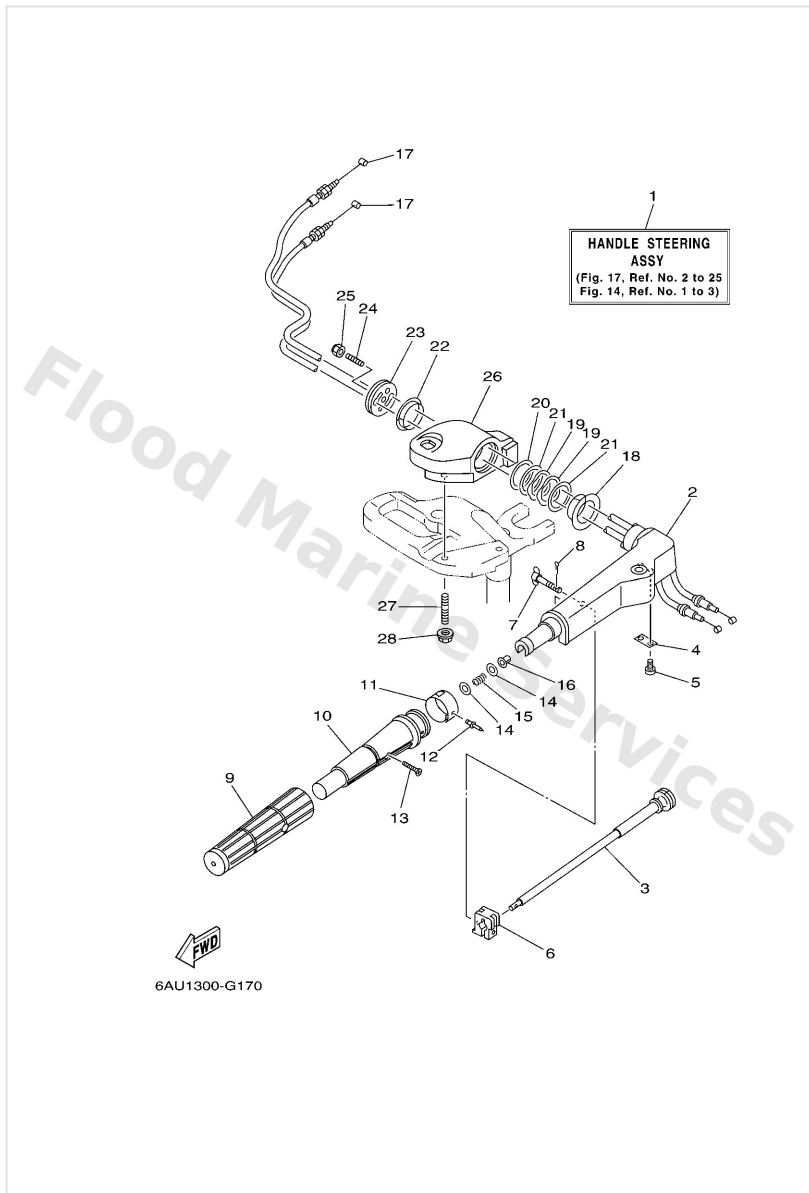

Steering

Ref	Part	
1	6AUW0084014D Handle steering assembly	Buy now
2	63V42111014D Handle, steering	Buy now
3	6G14213801 Lever, throttle	Buy now
4	6E04215902 Stay	Buy now
5	9788505012 Screw,pan head (646)	Buy now
6	6G14212600 Piece, friction	Buy now
7	6G14212501 Bolt, friction adjusting	Buy now
8	9149016010 Pin, cotter	Buy now
9	67D4217700 Rubber, handle	Buy now
10	67D4211901 Grip, steering handle	Buy now
11	6AU4213701 Indicator, throttle	Buy now
12	9026902M09 Rivet(615)	Buy now
13	9015205011 Screw, countersunk	Buy now
14	9020110M02 Washer, plate(6g9)	Buy now
15	9050123215 Spring (655)	Buy now