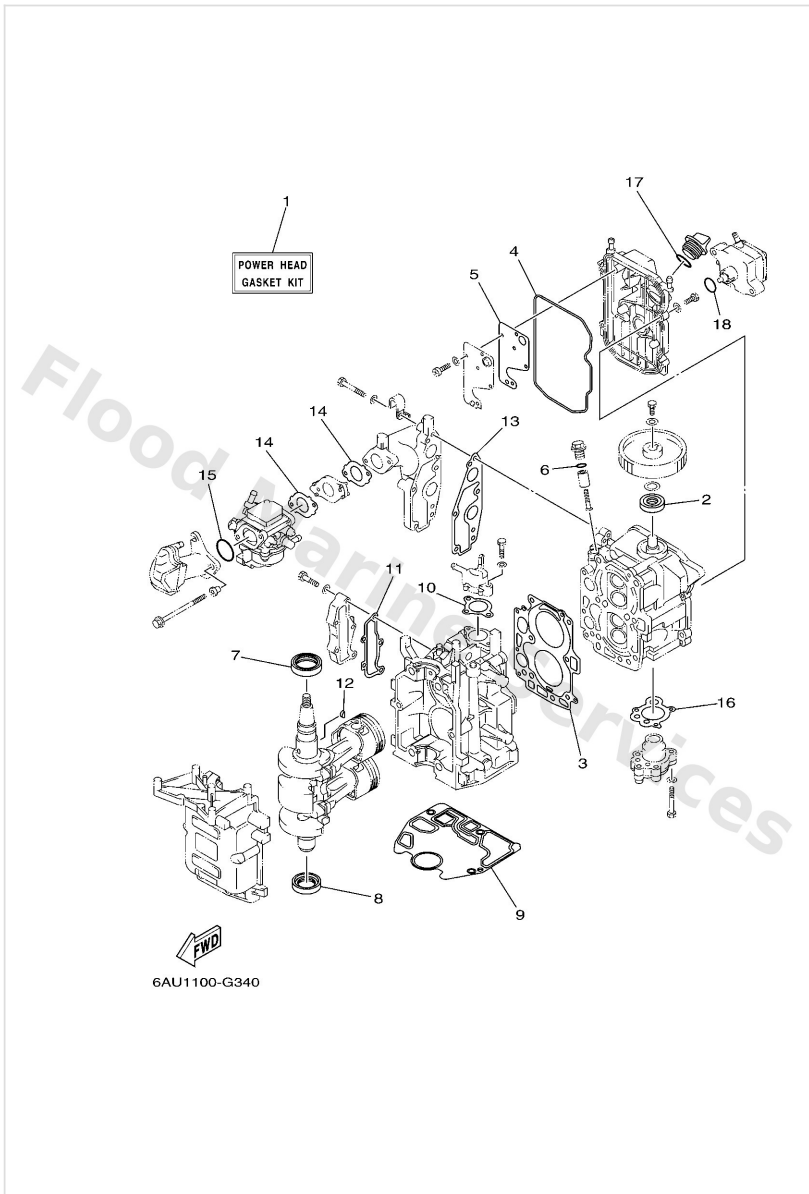

Repair Kit 1

Ref	Part	
16	68T1332900 Gasket, pump cover	Buy now
17	9321024M79 O-ring	Buy now
18	9321020M65 O-ring	Buy now