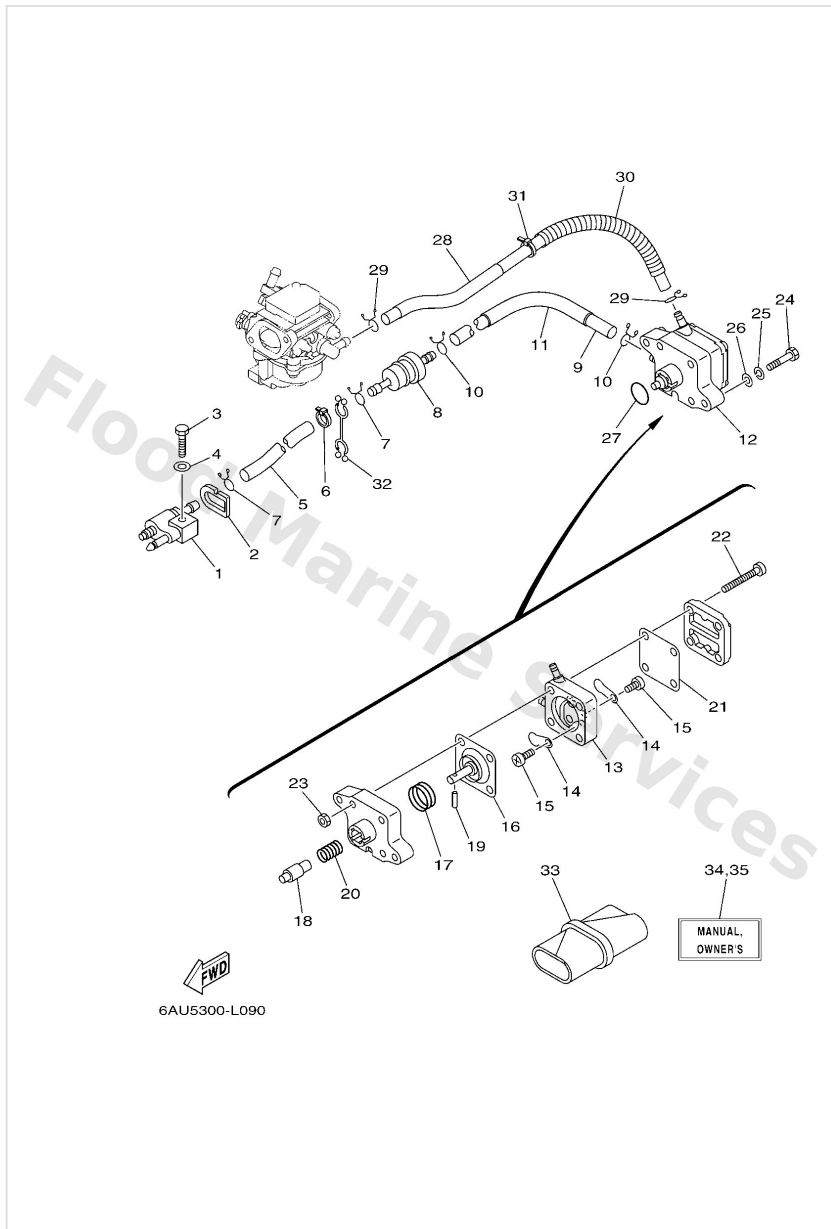

Fuel

Ref	Part	
17	66M2442300 Spring, diaphragm	Buy now
18	66M1313100 Plunger	Buy now
19	66M2437400 Pin	Buy now
20	66M2445400 Spring	Buy now
21	66M2447101 Diaphragm	Buy now
22	66M2444400 Screw	Buy now
23	9538004600 Nut,hex	Buy now
24	9709506030 Bolt(jf7)	Buy now
25	9299506100 Washer(6a1)	Buy now
27	9321020M65 O-ring	Buy now
28	6AU2431100 Pipe, fuel 1	Buy now
30	9044614M30 Hose(6tc)	Buy now
32	9046410M53 Clamp	Buy now
33	68T2810000 Tool kit AP	Buy now
34	6AU2819975D0 O/m f9.9/ft9.9 '12 UR (NL)	Buy now