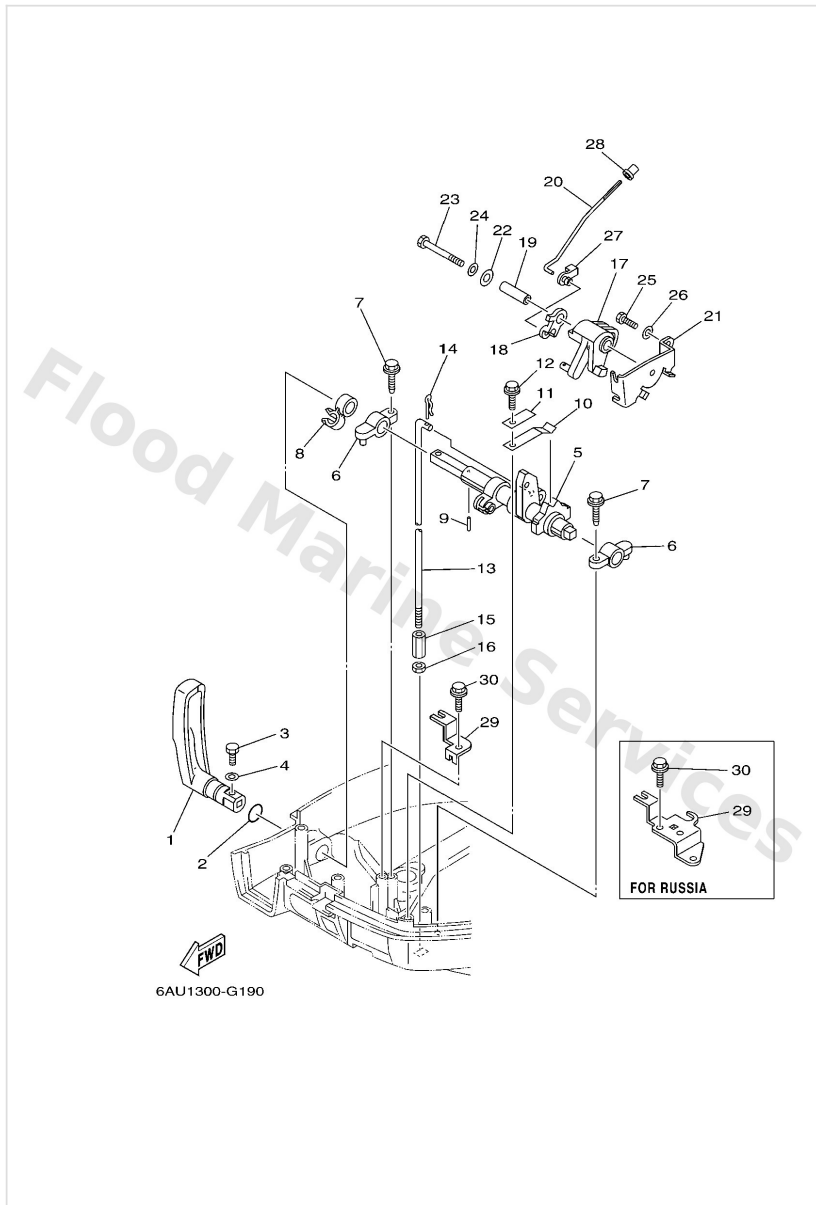

Control 1

Ref	Part	
1	6AU4411100 Handle, gear shift	Buy now
2	9321012327 O-ring(3ld)	Buy now
3	9709505016 Bolt(6a1)	Buy now
4	9299505600 Washer, plain (646)	Buy now
5	68T4412102 Lever, shift rod	Buy now
6	6G1416620194 Bracket	Buy now
7	9010906M81 Bolt	Buy now
8	9046410M60 Clamp	Buy now
9	9169030014 Pin, spring (647)	Buy now
10	65W4411600 Spring	Buy now
11	66R4411400 Stopper	Buy now
30	9010906M86 Bolt EXCEPT FOR RUS	Buy now
13	68T4414300 Rod, shift 1 S(16.9")	Buy now
13	68T4414310 Rod, shift 1 L(21.9")	Buy now
14	9046818001 Clip	Buy now