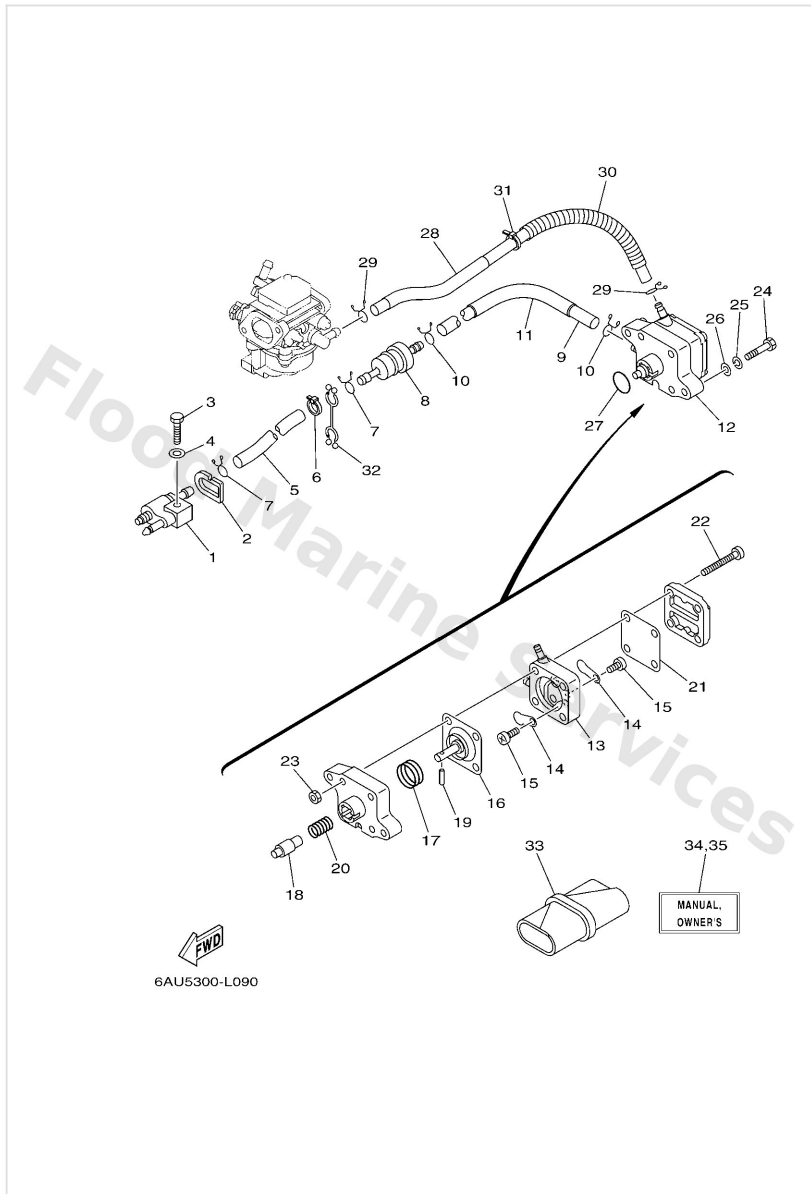

Fuel

Ref	Part	
34	6AU2819975E0 O/m f9.9/ft9.9 '12 UR (E)	Buy now
34	6AU2819975F0 O/m f9.9/ft9.9 '12 UR (F)	Buy now
34	6AU2819975G0 O/m f9.9/ft9.9 '12 UR (D)	Buy now
34	6AU2819975H0 O/m f9.9/ft9.9 '12 UR (I)	Buy now
34	6AU2819975S0 O/m f9.9/ft9.9 '12 UR (ES)	Buy now
35	6AU2819985K0 O/m f9.9/ft9.9 '12 UR (DK)	Buy now
35	6AU2819985L0 O/m f9.9/ft9.9 '12 UR (SF)	Buy now
35	6AU2819985M0 O/m f9.9/ft9.9 '12 UR (S)	Buy now
35	6AU2819985N0 O/m f9.9/ft9.9 '12 UR (N)	Buy now
35	6AU2819985P0 O/m f9.9/ft9.9 '12 UR (P)	Buy now
35	6AU2819985R0 O/m f9.9/ft9.9 '12 UR (GR)	Buy now