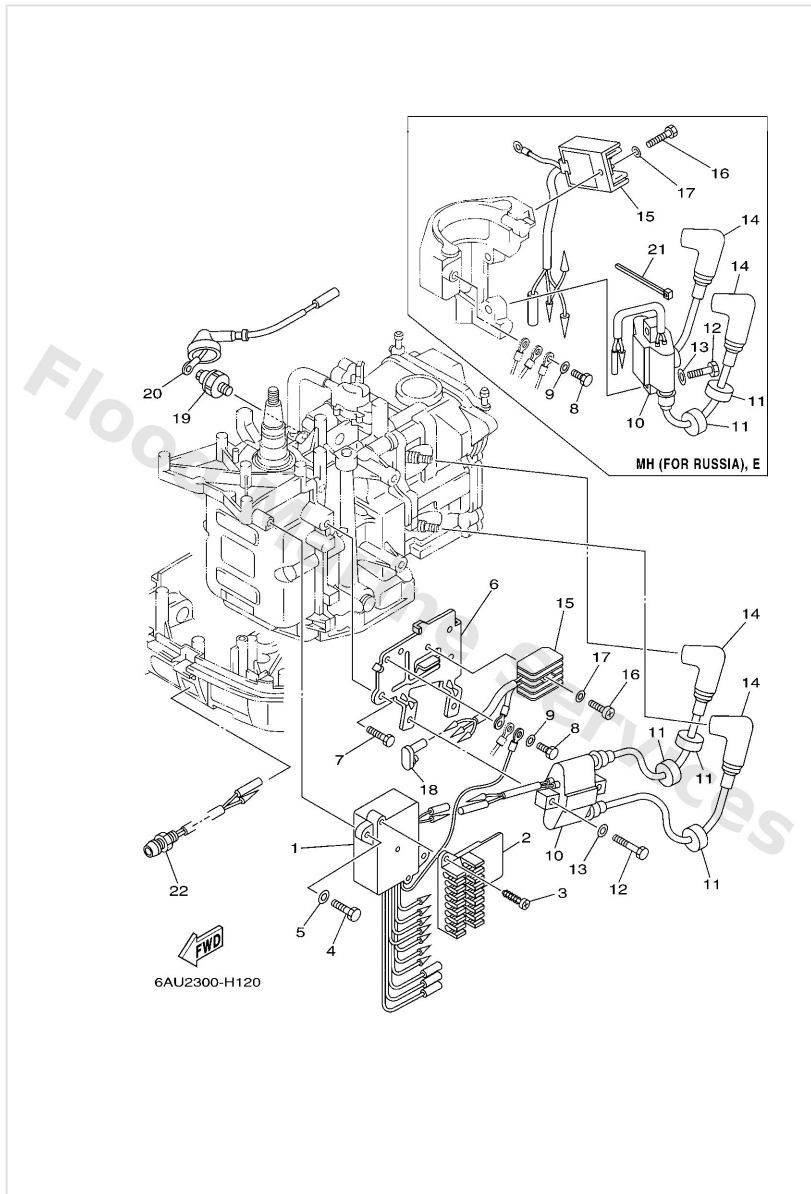

Electrical 1

Ref	Part	
17	9299005600 Washer, plain (646) EXCEPT FOR RUS	Buy now
18	6A08211900 Cover, lead wire EXCEPT FOR RUS	Buy now
19	67F8250400 Oil pressure switch assembly	Buy now
20	68T8212710 Wire, lead 2	Buy now
21	9046511M10 Clamp MH-FOR RUS	Buy now
22	68T8541000 Emergency signal light assembly	Buy now