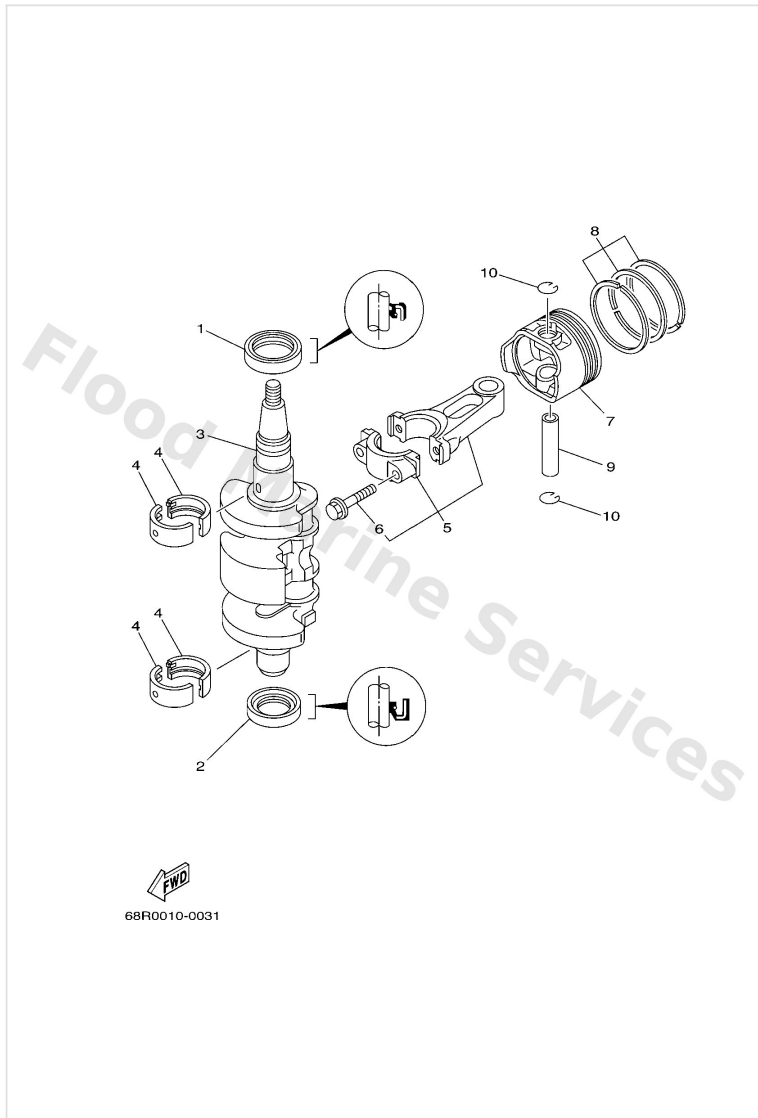

Crankshaft & Piston

Ref	Part	
1	9310230M22 Oil seal (6g8)	Buy now
2	9310125M69 Oil seal	Buy now
3	6AU1141100 Crankshaft	Buy now
4	68T1141601 Plane bearing, crankshaft 1 UR BROWN	Buy now
4	68T1141611 Plane bearing, crankshaft 1 UR BLACK	Buy now
4	68T1141621 Plane bearing, crankshaft 1 UR BLUE	Buy now
5	6AU1165000 Connecting rod assembly	Buy now
6	67D1165400 Bolt, connecting rod	Buy now
7	6AU116310096 Piston (std)	Buy now
7	6AU1163500 Piston (0.25mm o/s) AP	Buy now
7	6AU1163600 Piston (0.50mm o/s) AP	Buy now
8	68T1160301 Piston ring set (std)	Buy now
8	68T1160401 Piston ring set (0.25mm o/s) AP	Buy now
8	68T1160501 Piston ring set (0.50mm o/s) AP	Buy now
9	68T1163300 Pin, piston	Buy now