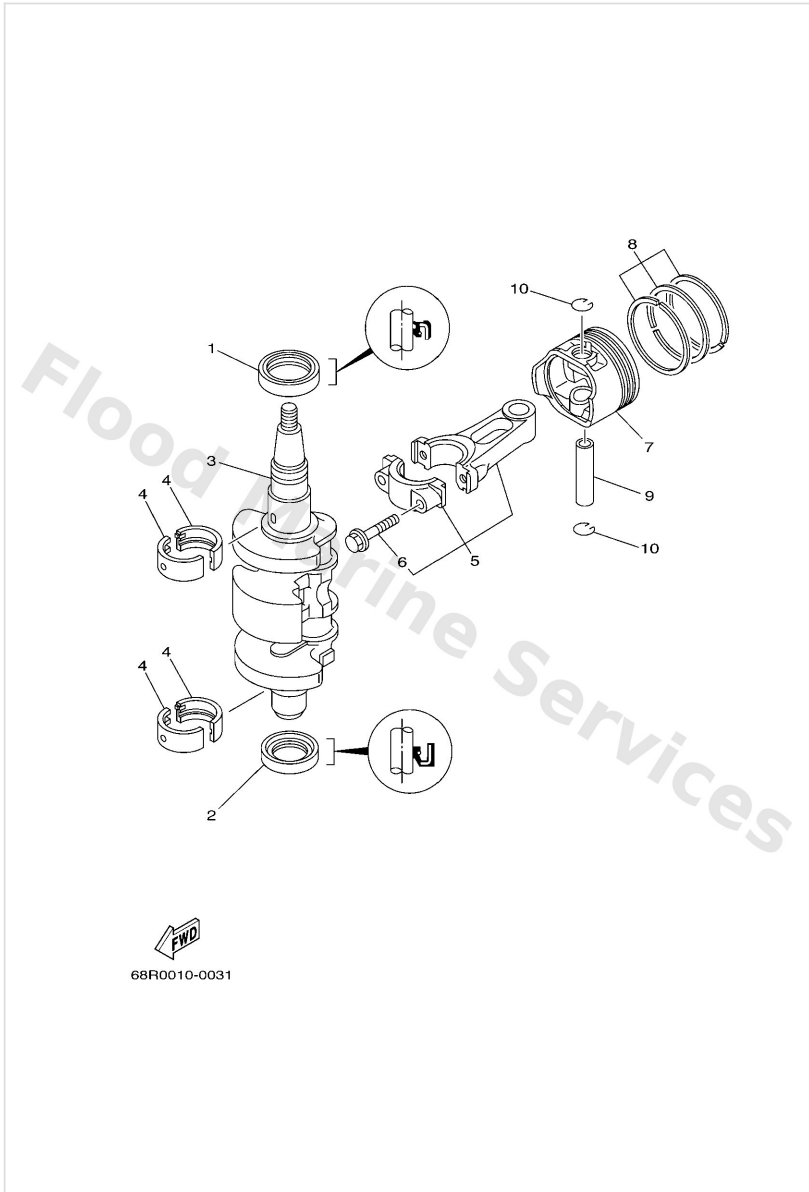

Crankshaft & Piston

Ref	Part	
10	9345015023 Circlip 131116340000	Buy now