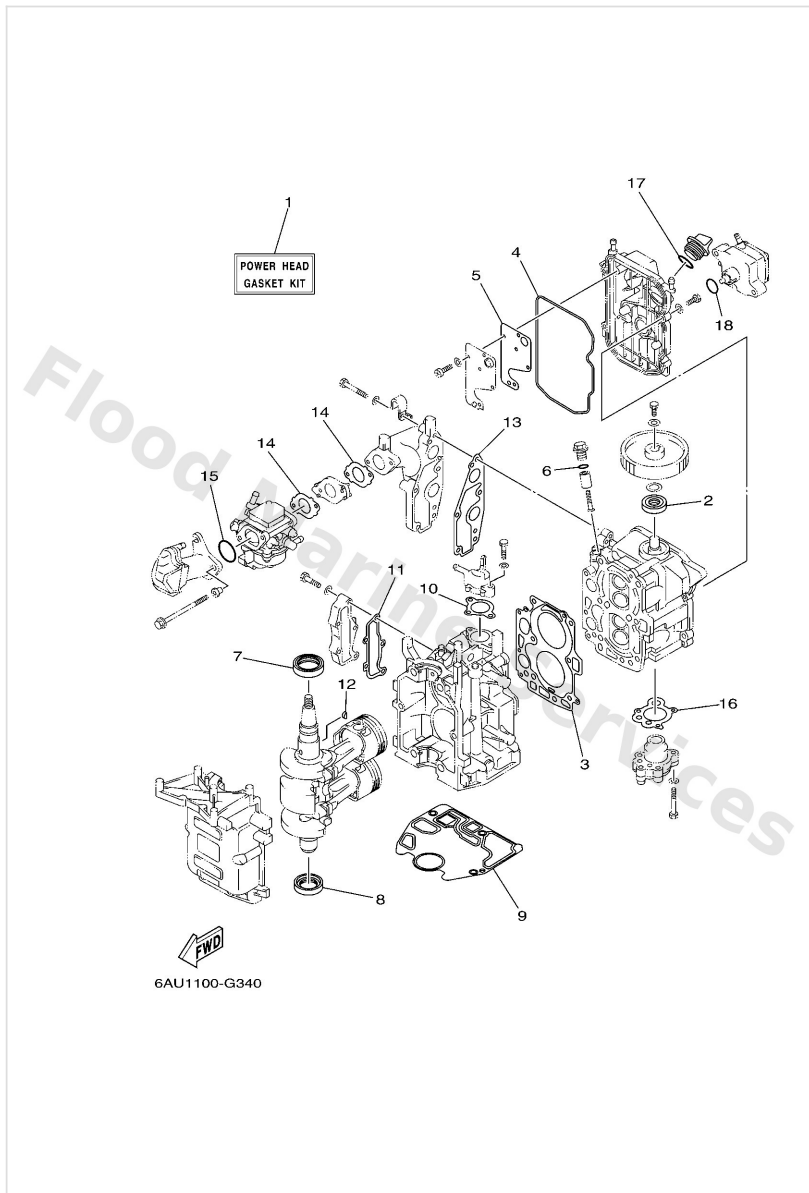

Repair Kit 1

Ref	Part	
1	6AUW000100 Power head gasket kit	Buy now
2	9310218M21 Oil seal (6g8)	Buy now
3	68T1118100 Gasket, cylinder head 1	Buy now
4	68T1135600 Seal, cylinder 2	Buy now
5	68T11169A0 Gasket, breather cover	Buy now
6	9321013M63 O-ring (6g8)	Buy now
7	9310230M22 Oil seal (6g8)	Buy now
8	9310125M69 Oil seal	Buy now
9	68T1135100 Gasket, cylinder	Buy now
10	6G812414A0 Gasket, cover	Buy now
11	68T41114A0 Gasket, exhaust outer cover	Buy now
12	9028003M01 Key woodruff 146115450000	Buy now
13	68T1364500 Gasket, manifold 1	Buy now
14	68T13646A0 Gasket, manifold 2	Buy now
15	9321031MJ5 O-ring	Buy now