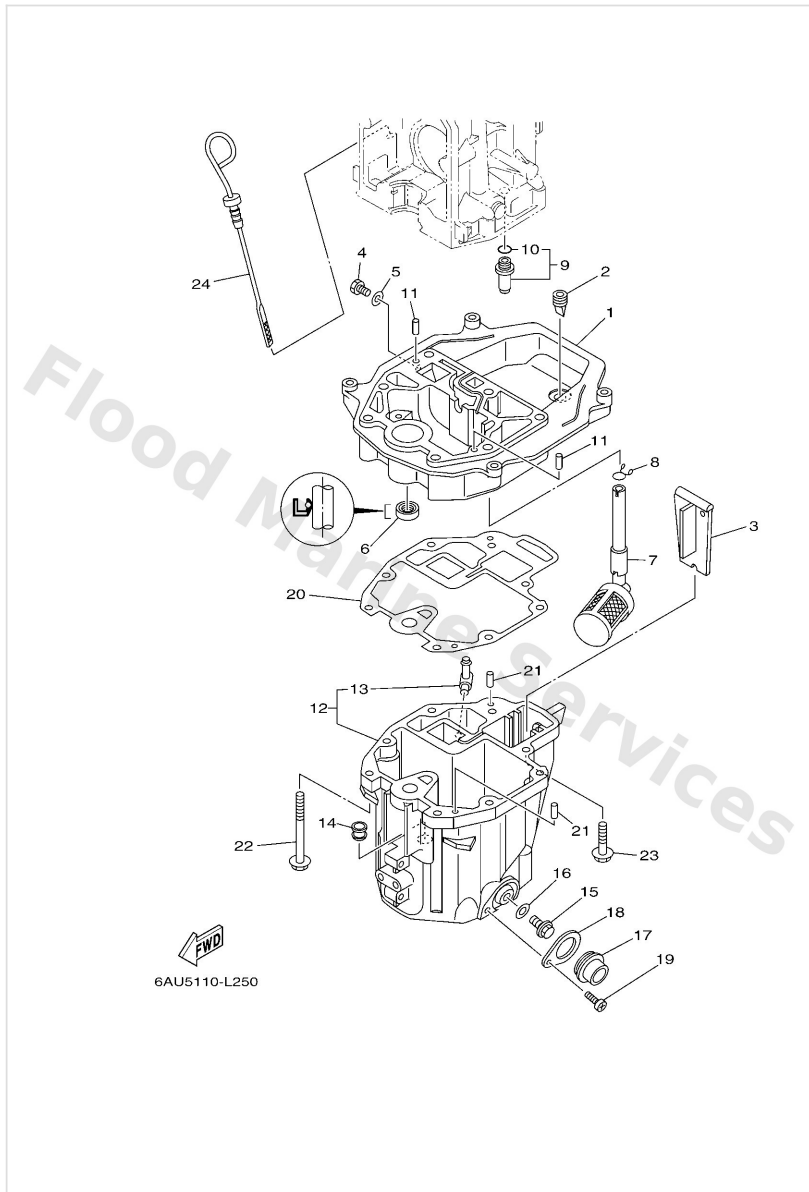

Oil Pan

Ref	Part	
16	9043010M11 Gasket	Buy now
17	68T1531600 Damper, engine mount 1	Buy now
18	68T1531700 Spacer, engine mount	Buy now
19	9788505008 Screw, pan head	Buy now
20	68T1347500 Gasket	Buy now
21	9360412M07 Pin, dowel (688)	Buy now
22	9011908005 Bolt, with washer	Buy now
23	9757508530 Bolt, hexagon w/w deep recess	Buy now
24	68T1536200 Plug, oil level	Buy now