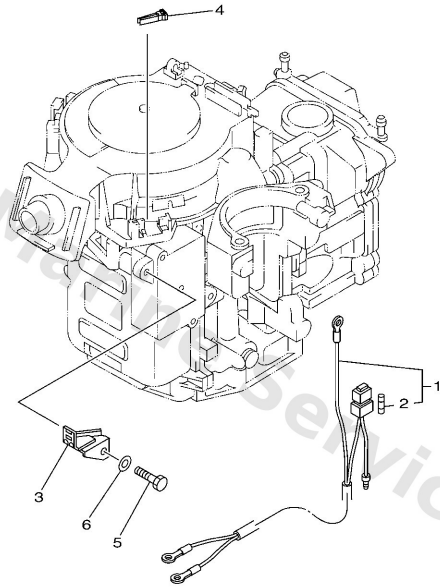

Optional Parts 2

6AU1100-G320

Ref	Part	
1	68T8194900 Wire, lead AP FOR RUS	Buy now
2	66V8215100 Fuse (10a)	Buy now
3	68T8217101 Stay, fuse box AP FOR RUS	Buy now
4	67F2812A00 Puller, fuse AP FOR RUS	Buy now
5	9709506012 Bolt(gh1) AP FOR RUS	Buy now
6	9299506600 Washer, plain (646) AP FOR RUS	Buy now