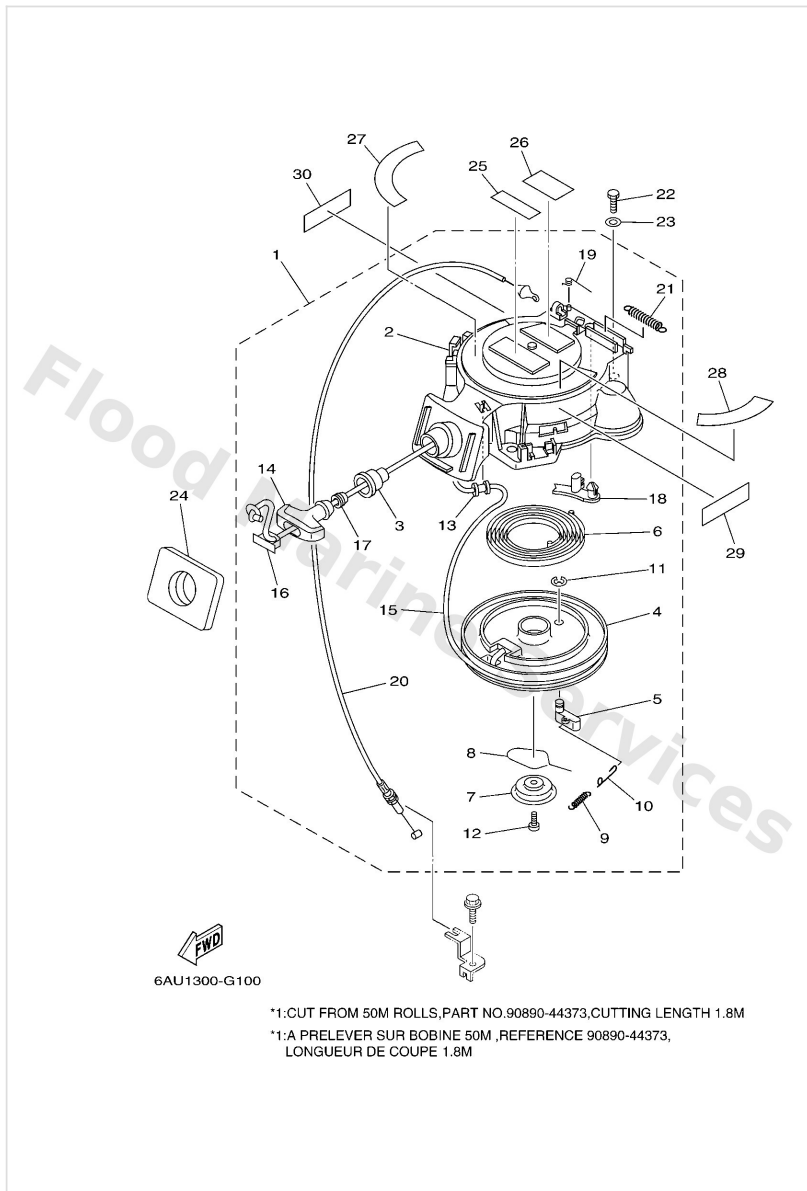

Repair Kit 3

Ref	Part	
16	68T4435200 Impeller	Buy now
17	6644433800 Key, woodruff	Buy now
19	68T4432300 Outer plate, cartridge	Buy now
20	9709508045 Bolt, hexagon	Buy now

Starter

Ref	Part	
1	68T1571013 Starter assembly	Buy now
2	68T1571103 Case, starter	Buy now
3	68T1579500 Guide, rope	Buy now
4	63V1571400 Drum, sheave	Buy now
5	63V1574100 Pawl, drive	Buy now
6	63V1571300 Spring, starter	Buy now
7	68T1571600 Plate, drive	Buy now
8	63V1570501 Spring, drive pawl	Buy now
9	63V1576701 Spring	Buy now
10	68T1578400 Spring, return	Buy now
11	63V1574400 Circlip	Buy now
12	68T1579300 Screw	Buy now
13	68T1576400 Collar 1	Buy now
14	6G11575500 Handle, starter	Buy now
15	* item_description *1	Buy now