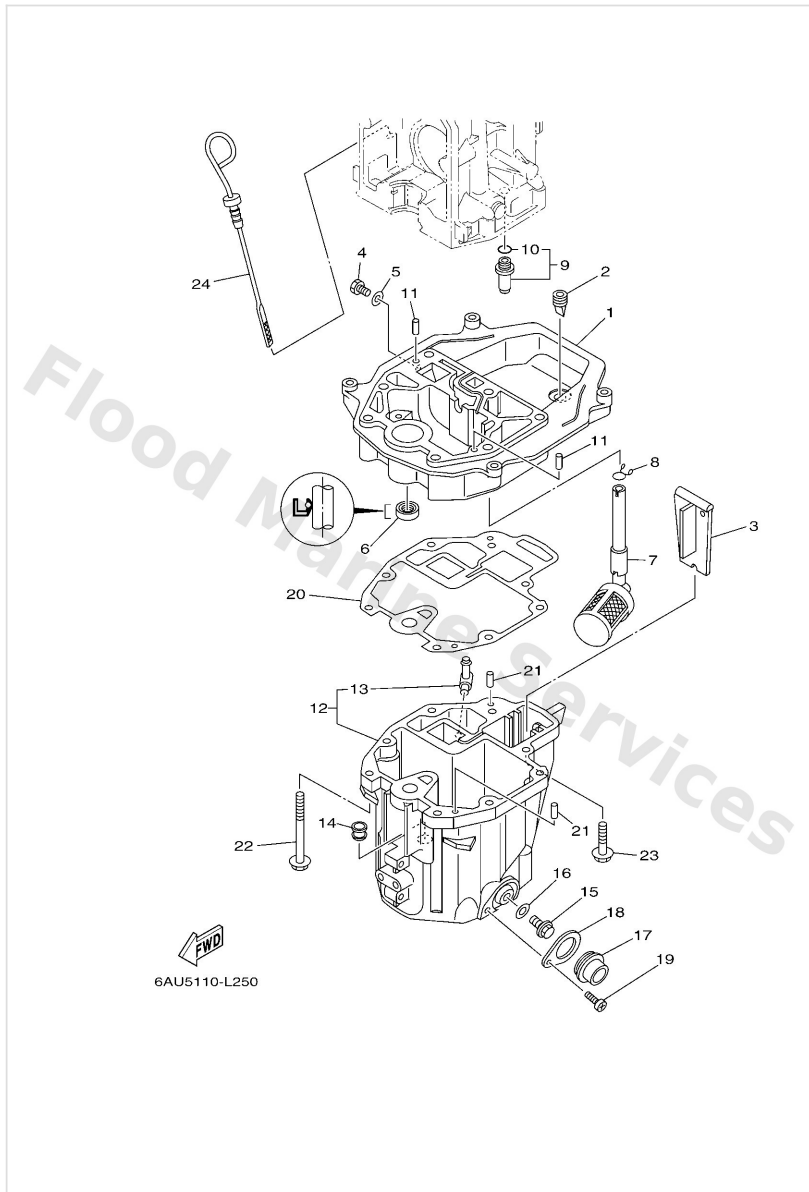

Oil Pan

Ref	Part	
1	68T4113700CA Guide, exhaust	Buy now
2	65W4271700 Rubber, seal 2	Buy now
3	68T4518100 Plate	Buy now
4	9709508014 Bolt, hexagon deep recess	Buy now
5	9043008143 Gasket (256-11198-00)	Buy now
6	9310112M70 Oil seal	Buy now
7	68T1342101 Strainer 2	Buy now
8	9046711M08 Clip(72x)	Buy now
9	6G81157500 Relief valve ass'y	Buy now
10	9321012M62 O-ring (6g8)	Buy now
11	9360619M23 Pin, dowel	Buy now
12	68T1531101CA Oil pan	Buy now
13	6H11137200 Nipple, hose	Buy now
14	9048010M28 Grommet(6k7)	Buy now
15	9034010M10 Plug, straight screw	Buy now