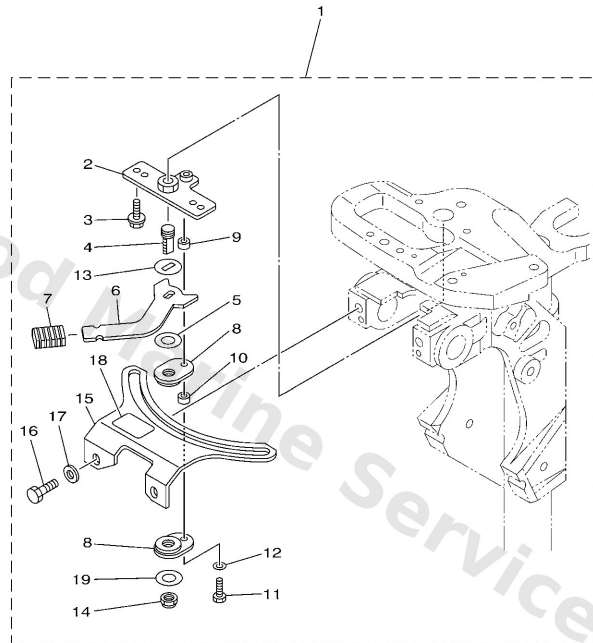

Steering Friction

FWD
6AU5110-L180

Ref	Part	
1	6AH4250801 Steering friction assembly	Buy now
2	68T4252501 Plate, friction	Buy now
3	9011905018 Bolt, with washer	Buy now
4	67C4256200 Shaft, steering lock	Buy now
5	9020210M56 Washer, plate	Buy now
6	68T4256100 Knob, steering lock	Buy now
7	6894363300 Cover, tilt lever	Buy now
8	65W4252800 Plate, friction	Buy now
9	9038705M05 Collar	Buy now
10	9038705M11 Collar	Buy now
11	9709505020 Bolt, hexagon	Buy now
12	9299505600 Washer, plain (646)	Buy now
13	9020910M26 Washer	Buy now
14	9018510M14 Nut, self-locking	Buy now
15	6AH4252700 Plate, friction	Buy now