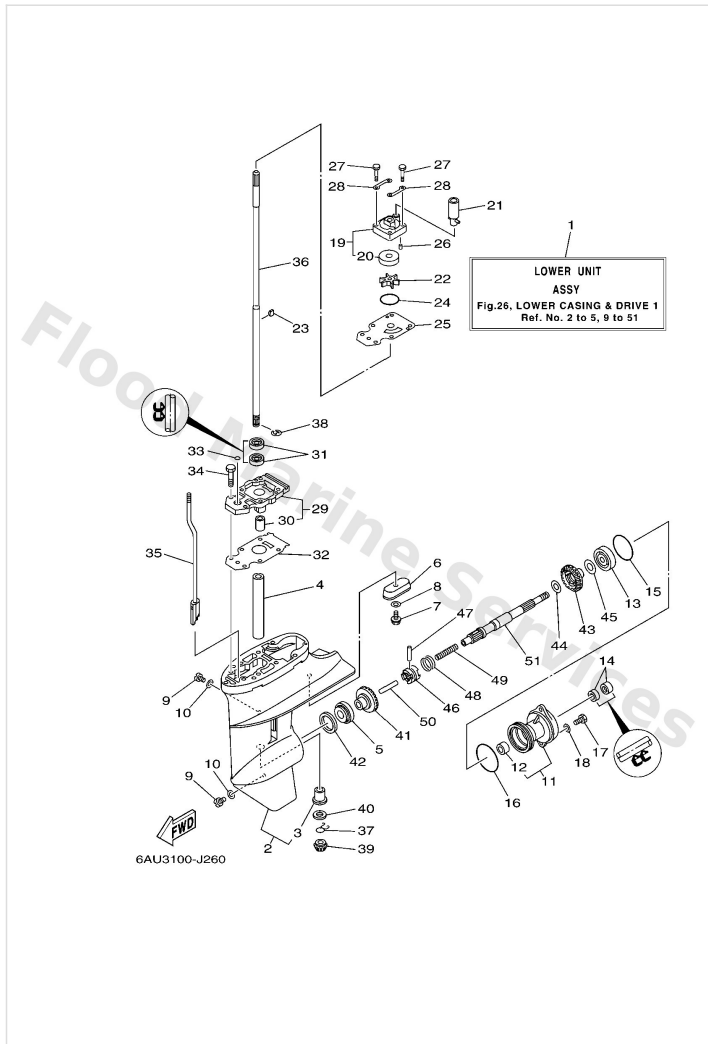

Lower Casing & Drive 1

Ref	Part	
42	6644558701 Shim (t:0.10mm) UR	Buy now
42	6644558710 Shim (t:0.12mm) UR	Buy now
42	6644558720 Shim (t:0.15mm) UR	Buy now
42	6644558730 Shim (t:0.18mm) UR	Buy now
42	6644558740 Shim (t:0.30mm) UR	Buy now
42	6644558750 Shim (t:0.40mm) UR	Buy now
42	6644558760 Shim (t:0.50mm) UR	Buy now
43	68T4557100 Gear	Buy now
44	9020115M89 Washer, plate (6g1)	Buy now
45	6474556700 Shim, gear adjust UN	Buy now
46	68T4563100 Clutch, dog	Buy now
47	6G14563200 Cross, pin	Buy now
48	6544563300 Ring, cross pin	Buy now
49	90501140A1 Spring, compression	Buy now
50	6G14563500 Plunger, shift	Buy now