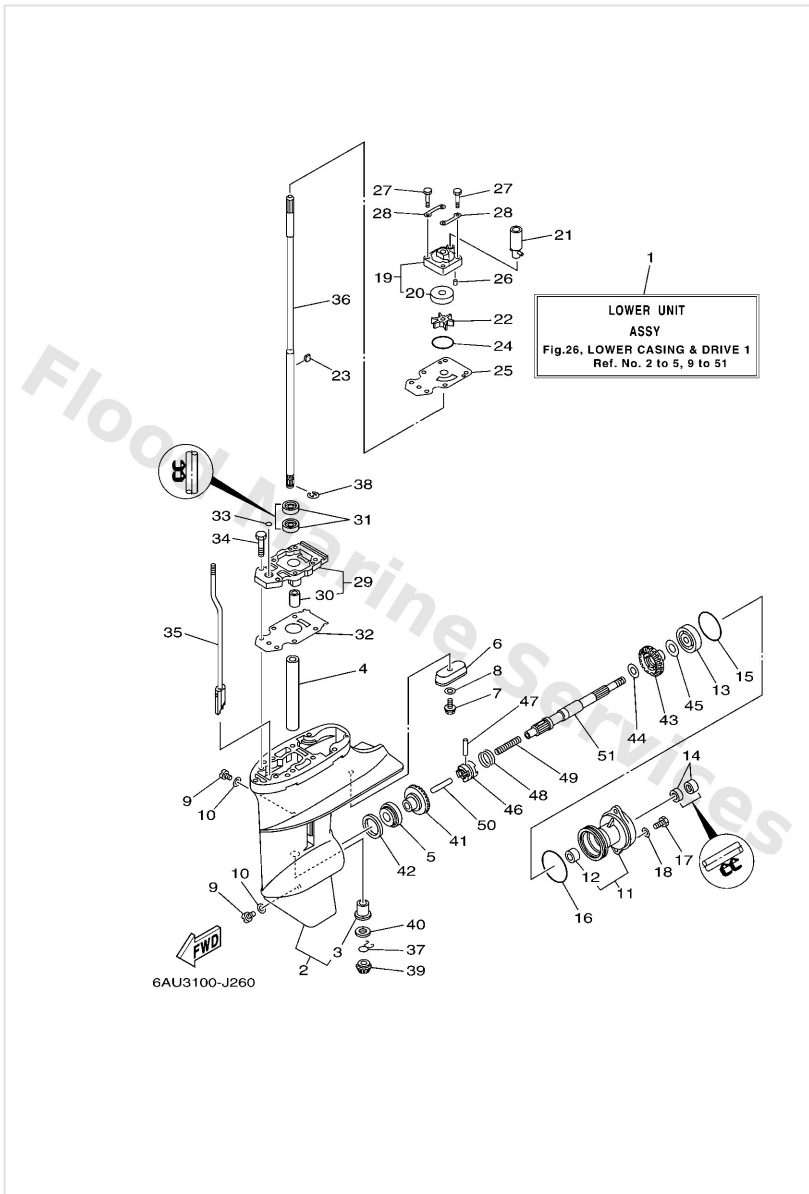

Lower Casing & Drive 1

Ref	Part	
51	68T4561100 Shaft, propeller	Buy now