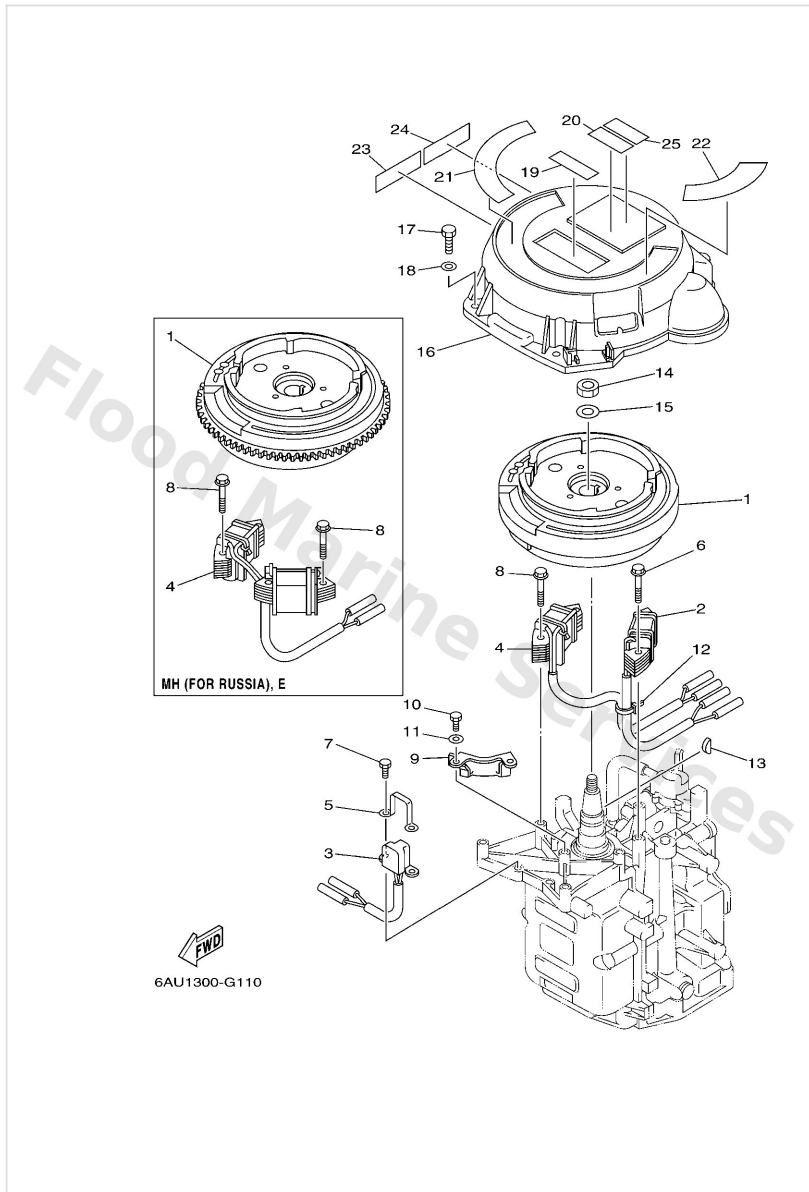

Generator

Ref	Part	
14	9017012066 Nut, hexagon 6481155500	Buy now
15	9020112472 Washer, plate (4n0)	Buy now
16	6AV8133700 Cover, flywheel	Buy now
17	9709506020 Bolt(7u8)	Buy now
18	9299506600 Washer, plain (646)	Buy now
19	6AH8199540 Label, warning	Buy now
20	6AH8199550 Label, warning	Buy now
21	6AU1343760 Mark, caution	Buy now
22	68T8571160 Mark, caution	Buy now
23	6AH8199440 Label, safety	Buy now
24	6AH8199450 Label, safety	Buy now
25	6AG8199600 Mark	Buy now