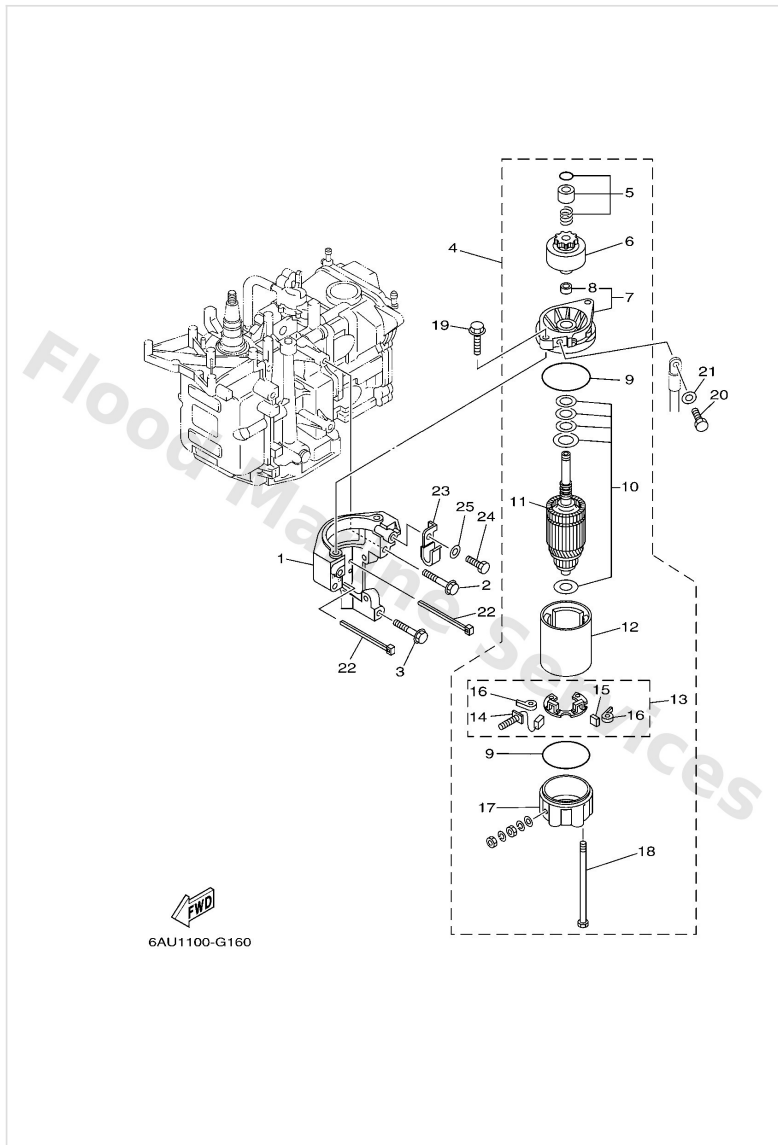

Starting Motor

Ref	Part	
1	68T818220194 Bracket, starting motor MH-FOR RUS	Buy now
2	9011908046 Bolt, with washer MH-FOR RUS	Buy now
3	9011908020 Bolt, with washer MH-FOR RUS	Buy now
4	68T8180000 Starting motor assembly	Buy now
5	68T8185700 Pinion stopper set	Buy now
6	6898180712 Pinion assembly	Buy now
7	6F58183010 Front cover assembly	Buy now
8	6898183100 Metal, front	Buy now
9	6898184711 O-ring	Buy now
10	6898180911 Washer kit	Buy now
11	6898185011 Armature assembly	Buy now
12	6898181011 Stator ass'y	Buy now
13	6898184011 Brush holder assembly	Buy now
14	6898181111 Brush 1	Buy now
15	6898181211 Brush 2	Buy now