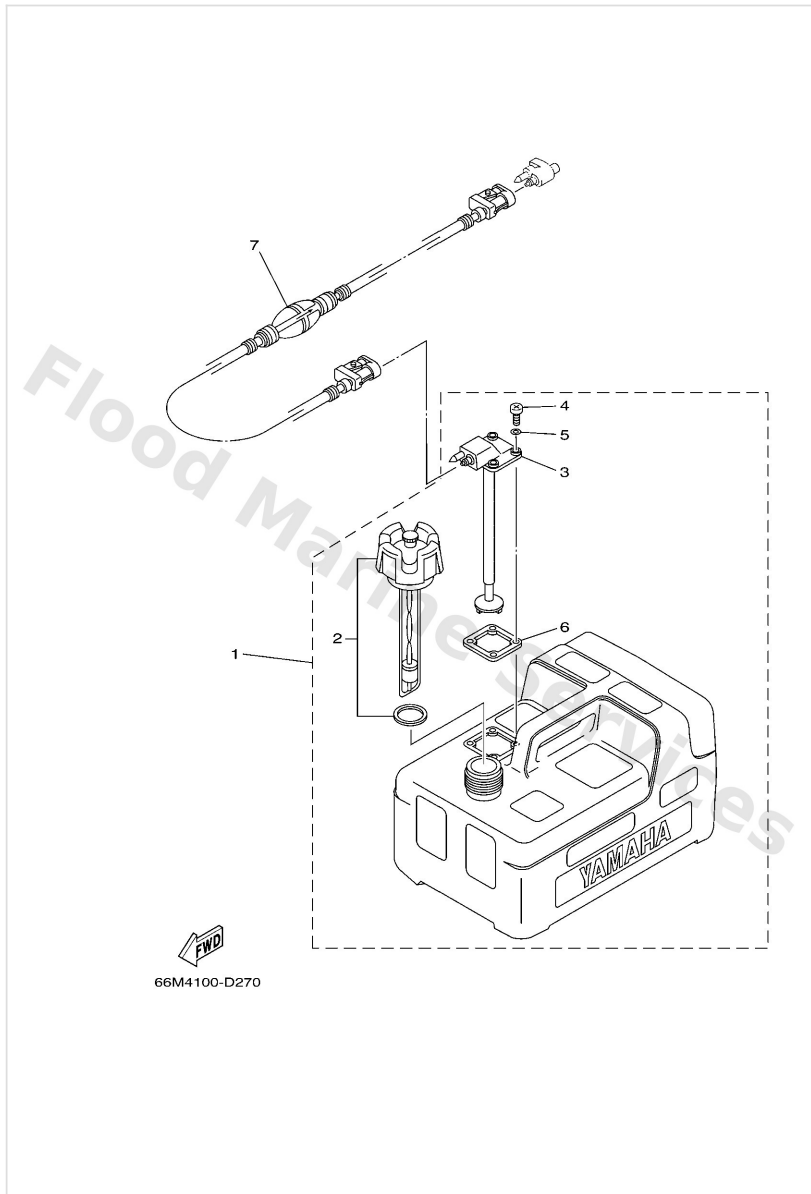

Fuel Tank

Ref	Part	
1	6YL2420105 Fuel Tank assembly (12L) AP	Buy now
2	6YL2461001 Cap assembly	Buy now
3	6YL2426001 Fuel meter assembly	Buy now
4	9015705M16 Screw, pan head	Buy now
5	6YL2432900 Seal	Buy now
6	6YL2426801 Gasket, fuel meter	Buy now
7	6YL2430654 Fuel pipe comp. 1 AP	Buy now