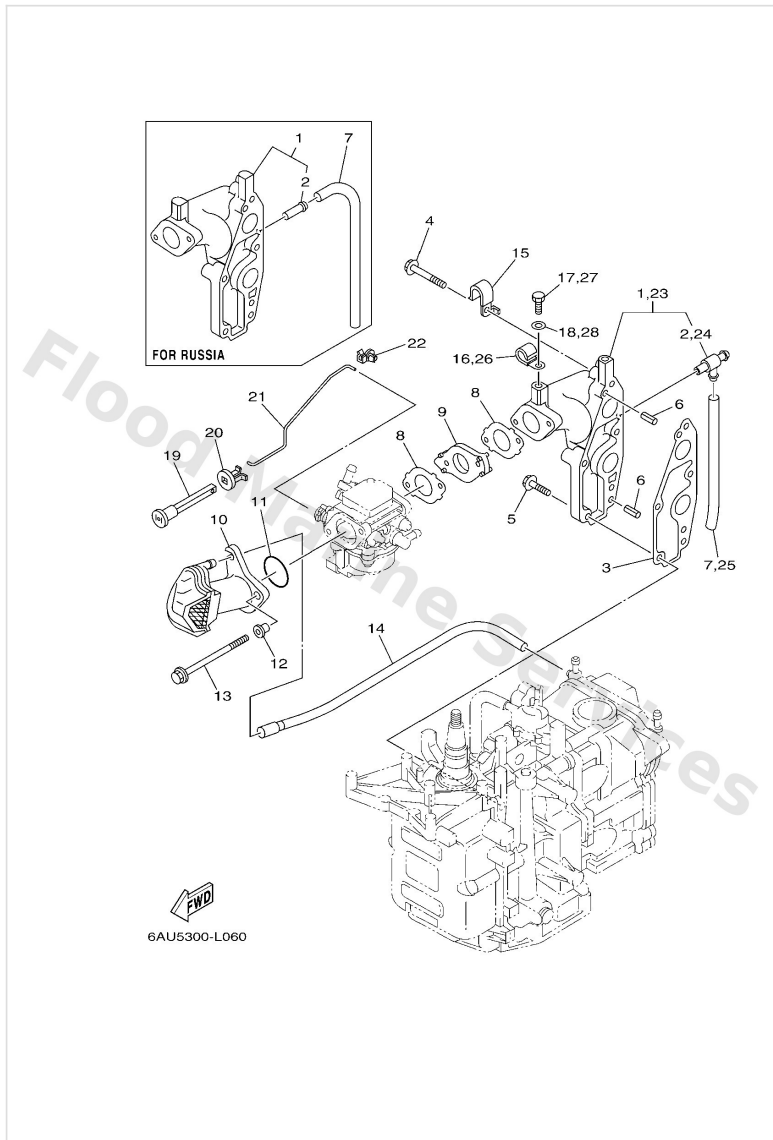

Intake

Ref	Part	
1	68T13641011S Manifold 1 FOR RUS	Buy now
1	68T13641201S Manifold 1 EUR-FLUSHING KIT	Buy now
2	6502437800 Pipe, joint 2 FOR RUS	Buy now
2	67F1248200 Pipe 2 EUR-FLUSHING KIT	Buy now
3	68T1364500 Gasket, manifold 1	Buy now
4	9011906MA5 Bolt, with washer	Buy now
5	9011906MA3 Bolt, with washer	Buy now
6	9169050014 Pin, spring (647)	Buy now
7	9044509074 Hose (I1500) FOR RUS	Buy now
7	9044509M20 Hose (L95) EUR-FLUSHING KIT	Buy now
8	68T13646A0 Gasket, manifold 2	Buy now
9	68T1427100 Insulator	Buy now
10	6AU1444000 Silencer assembly, intake	Buy now
11	9321031MJ5 O-ring	Buy now
12	9038706M70 Collar (6h5)	Buy now