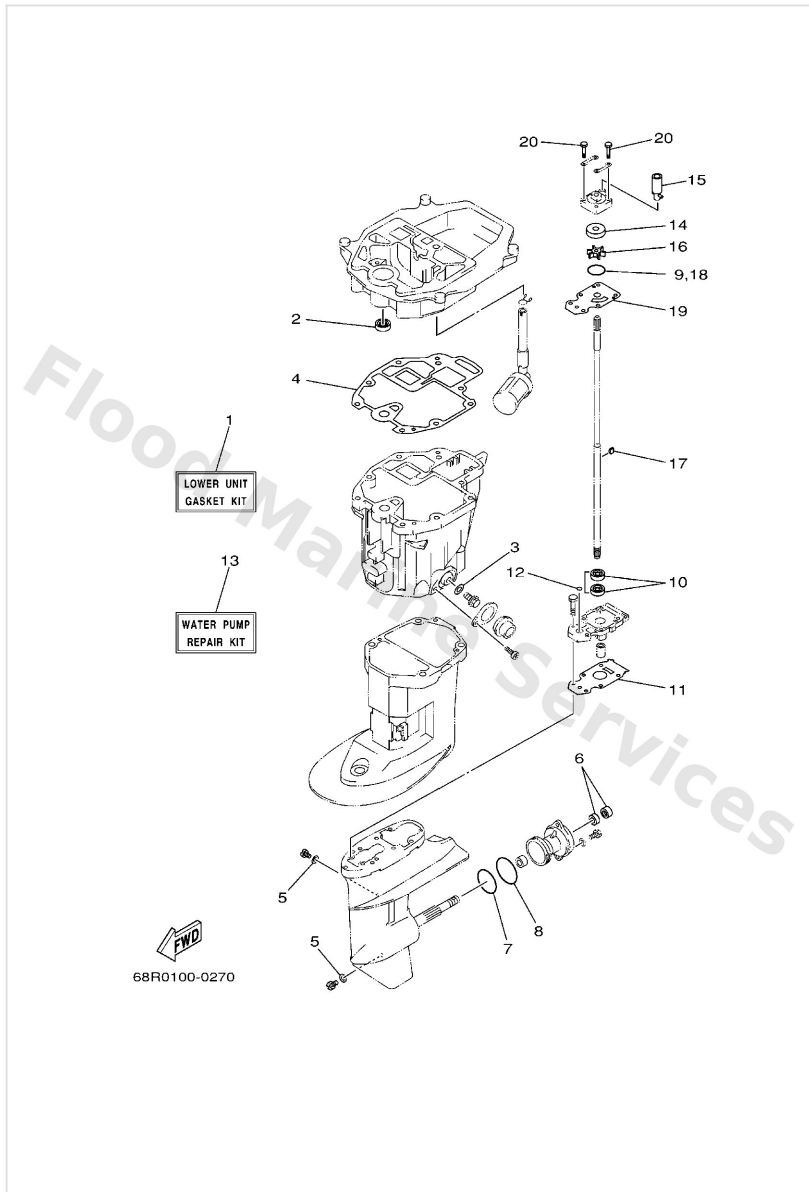

Repair Kit 3

Ref	Part	
1	68TW000120 Lower unit gasket kit	Buy now
2	9310112M70 Oil seal	Buy now
3	9043010M11 Gasket	Buy now
4	68T1347500 Gasket	Buy now
5	9043008020 Gasket	Buy now
6	9310115074 Oil seal (655)	Buy now
7	9321049046 O-ring (620)	Buy now
8	9321053M08 O-ring(50m)	Buy now
9	9321044398 O-ring(55x)	Buy now
10	9310111M23 Oil seal (6g1)	Buy now
11	68T45315A0 Packing, lower casing	Buy now
12	9321006ME6 O-ring	Buy now
13	68TW007800 Water pump repair kit	Buy now
14	63V4432200 Insert, cartridge	Buy now
15	68T4436600 Damper, water seal 2	Buy now