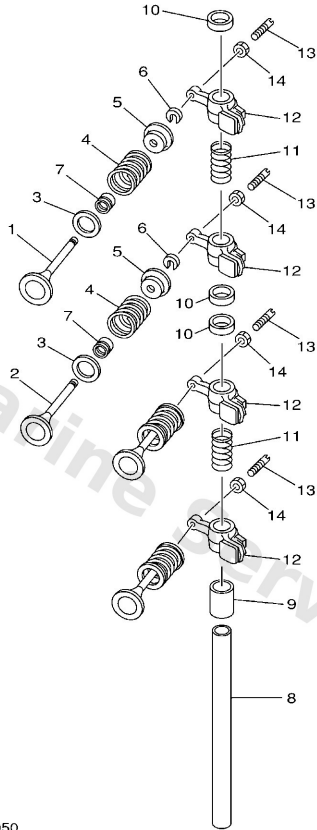

Valve

68R0010-0050

Ref	Part	
1	6AU1211100 Valve, intake	Buy now
2	6AU1212100 Valve, exhaust	Buy now
3	68T1211600 Seat, valve spring	Buy now
4	60R1211300 Spring, valve inne	Buy now
5	7NJ1211700 Retainer, valve spring	Buy now
6	7NJ1211800 Cotter, valve	Buy now
7	51Y1211900 Seal, valve stem	Buy now
8	68T1214600 Shaft, rocker	Buy now
9	9038713M56 Collar (6g8)	Buy now
10	9038714M03 Collar	Buy now
11	9050112M40 Spring, compression (6g8)	Buy now
12	68T1215100 Arm, valve rocker	Buy now
13	6G81215900 Screw, valve adjusting	Buy now
14	6G81215800 Nut, lock	Buy now