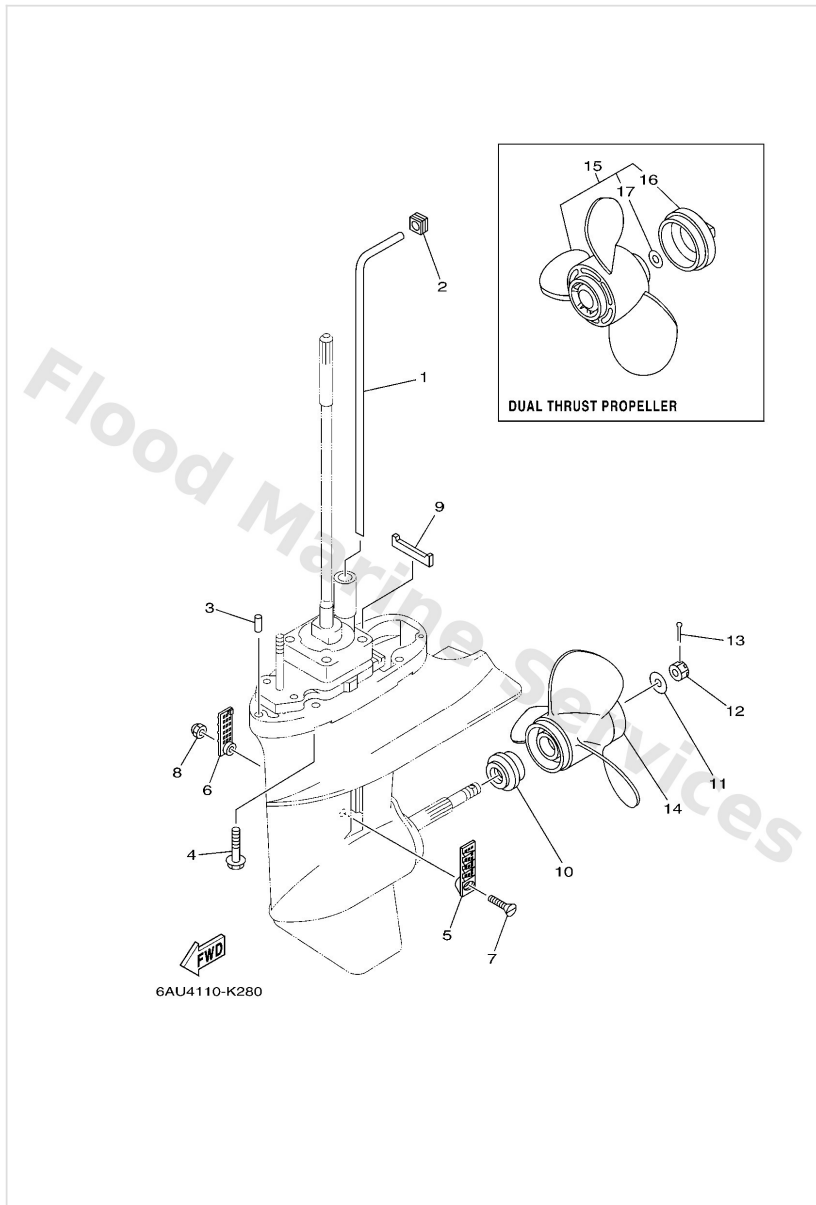

Lower Casing & Drive 2

Ref	Part	
1	68T4436100 Tube, water 1 S(16.9")	Buy now
1	68T4436110 Tube, water 1 L(21.9")	Buy now
2	63V4436510 Damper, water seal 1	Buy now
3	9360412M07 Pin, dowel (688)	Buy now
4	9757508535 Bolt(70w)	Buy now
5	6G14521400 Cover, water inlet	Buy now
6	6G14521500 Cover, water inlet	Buy now
7	9015205M03 Screw, countersunk	Buy now
8	9018505002 Nut nylon (sus)(ex4)	Buy now
9	63V4537500 Damper, seal	Buy now
10	6G14598702 Spacer	Buy now
11	9020110M01 Washer, plate(6m7)	Buy now
12	9017110M01 Nut castle (683)	Buy now
13	9149030020 Pin cotter	Buy now
14	6G14594100 Propeller (3x8-1/2"x8-1/2"-n) UR	Buy now