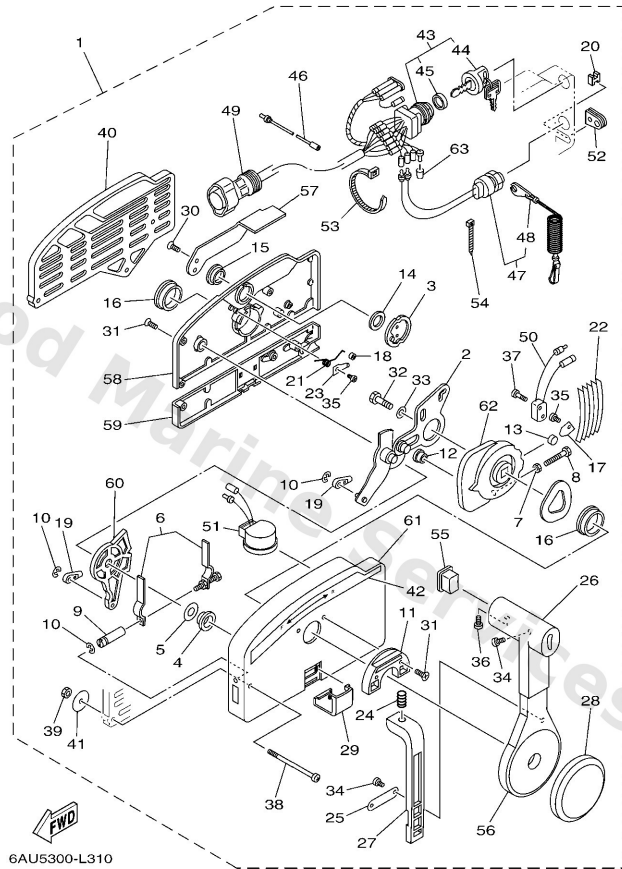

Remote Control Assy

Ref	Part	
61	7034821102 Housing,1	Buy now
62	7034823200 Drive gear	Buy now
63	7038254200 Cap	Buy now