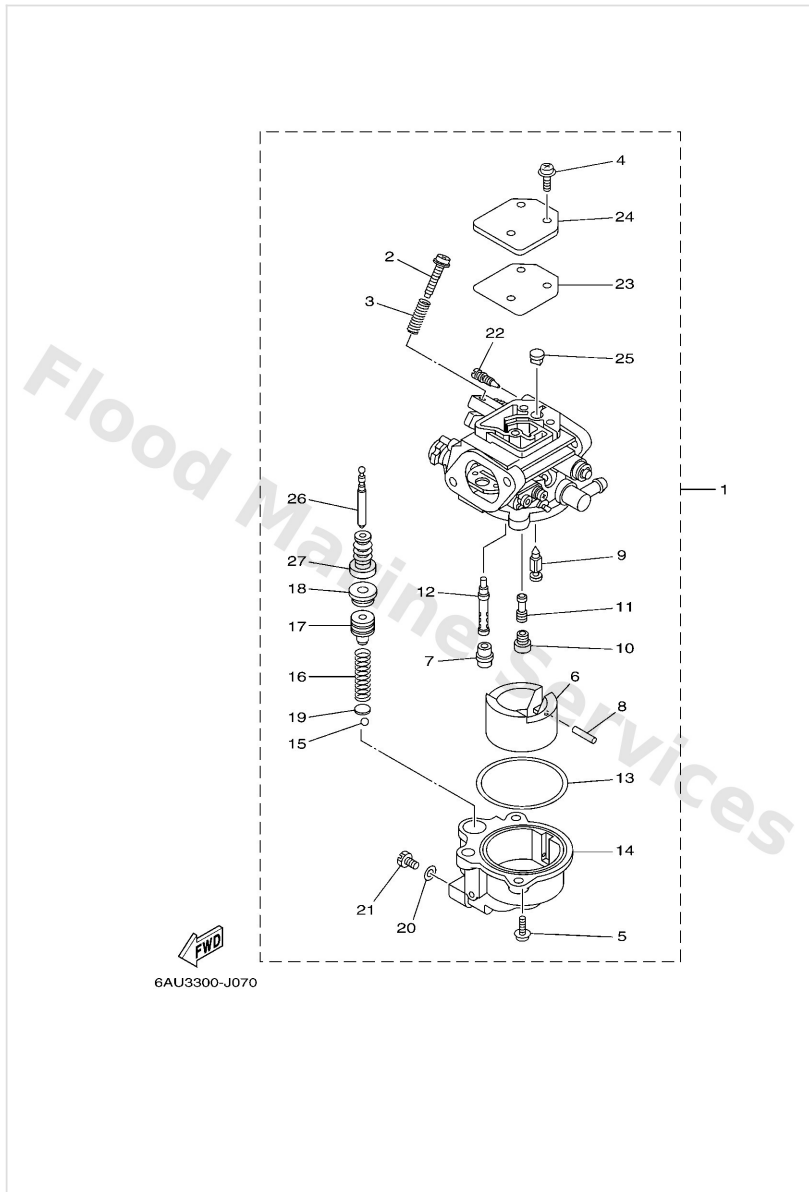

Carburetor

Ref	Part	
15	6AU1431B00 Ball	Buy now
16	6AU1433550 Spring, plunger	Buy now
17	6AU1437150 Plunger, Starter	Buy now
18	6AU1431A30 Guide	Buy now
19	6AU1491800 Ring	Buy now
20	6J81495900 Gasket, drin screw	Buy now
21	66T1499100 Plug, drain	Buy now
22	68T1432320 Screw Air Adjusting	Buy now
23	67D1453600 Gasket	Buy now
24	67D1452700 Plate	Buy now
25	68T1412600 Plug	Buy now
26	6AU1437930 Rod, starter	Buy now
27	6AU1437300 Cover, plunger cap	Buy now