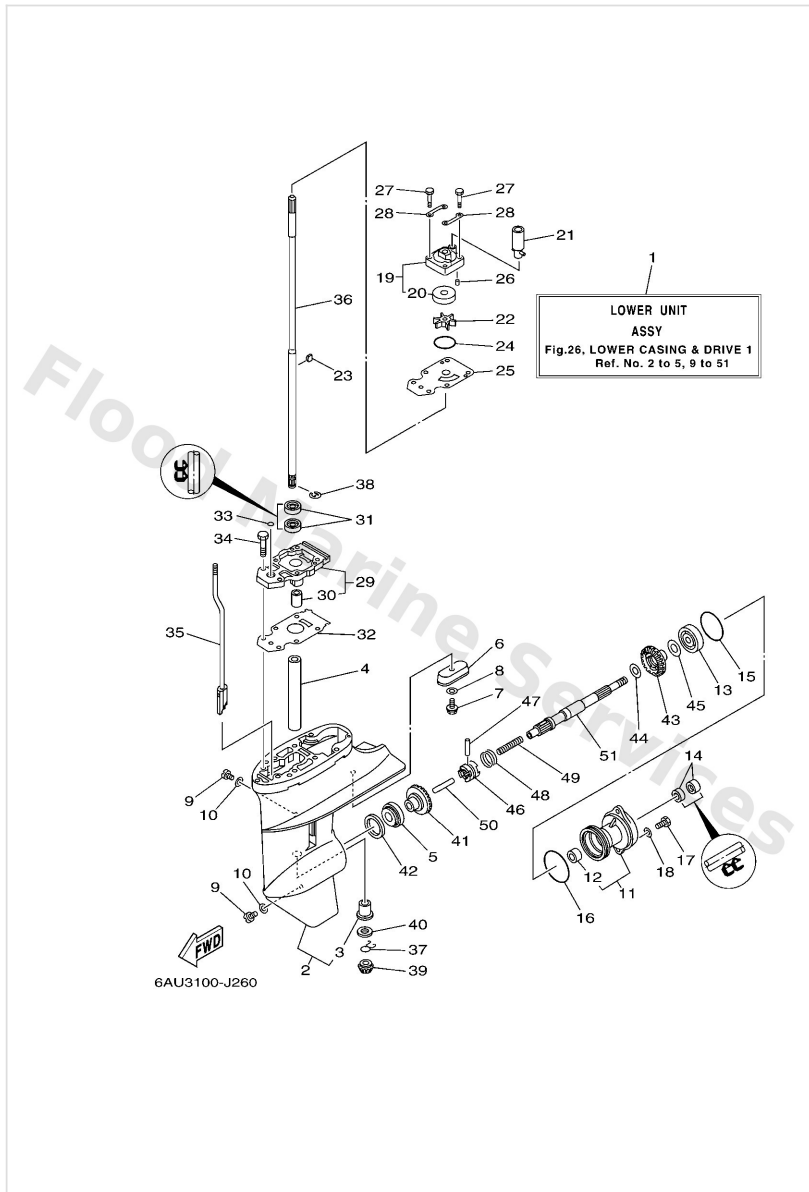

Lower Casing & Drive 1

Ref	Part	
16	9321053M08 O-ring(50m)	Buy now
17	9709506016 Bolt, hexagon deep recess	Buy now
18	9299506600 Washer, plain (646)	Buy now
19	63V4430100 Water pump housing comp.	Buy now
20	63V4432200 Insert, cartridge	Buy now
21	68T4436600 Damper, water seal 2	Buy now
22	68T4435200 Impeller	Buy now
23	6644433800 Key, woodruff	Buy now
24	9321044398 O-ring(55x)	Buy now
25	68T4432300 Outer plate, cartridge	Buy now
26	9360412M07 Pin, dowel (688)	Buy now
27	9709508045 Bolt, hexagon	Buy now
28	63V4432801 Plate	Buy now
29	68T4533100CA Housing, bearing	Buy now
30	6G14531609 Bushing, drive shaft 1	Buy now