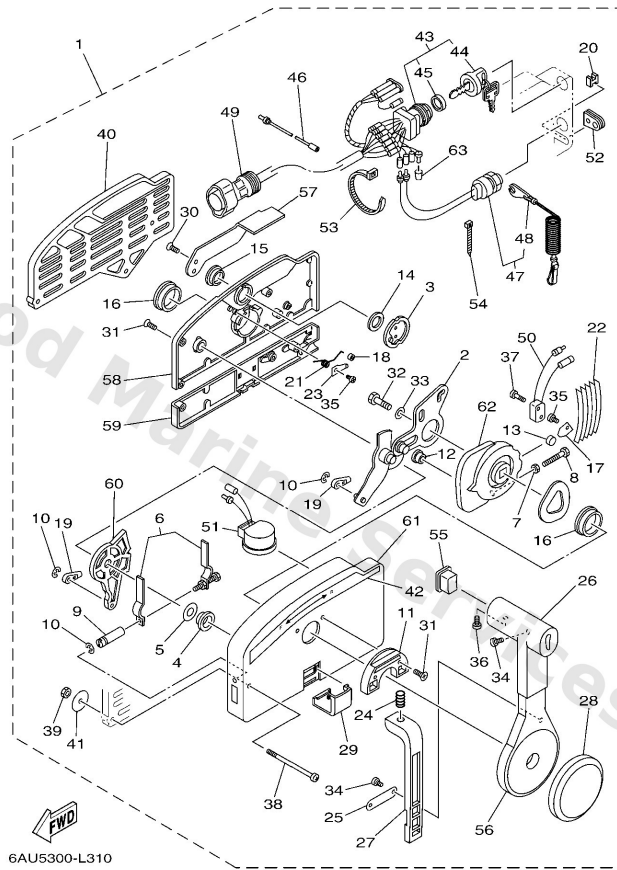

Remo Con Attachment

Ref	Part	
1	6AU4850100 Remote cont. attachment assembly. AP	Buy now
2	68T4853100 Bracket, remote control 1	Buy now
3	6824853850 Clamp, cable	Buy now
4	9169030012 Pin, spring	Buy now
5	9709506012 Bolt(gh1)	Buy now
6	9299506600 Washer, plain (646)	Buy now
7	9538006600 Nut(661)	Buy now
8	6AU4411110 Handle, gear shift	Buy now
9	9321012327 O-ring(3ld)	Buy now
10	9709505016 Bolt(6a1)	Buy now
11	9299505600 Washer, plain (646)	Buy now
12	6634834400 Cable end, remote control	Buy now
13	9046818008 Clip 620436610000	Buy now
16	68T4272510 Grommet	Buy now
17	63V4851101 Hook, steering AP	Buy now

Remo Con Attachment

Ref	Part	
18	9757508535 Bolt(70w) AP	Buy now
19	9018508057 Nut, nylon (6j8) AP	Buy now

Remote Control Assy

Ref	Part	
1	7034820118 Remote control assembly (10p) AP WITHOUT PT/T SW.	Buy now
2	7034826101 Arm, throttle	Buy now
3	7034815300 Shaft, free accel.	Buy now
4	7034823500 Bushing	Buy now
5	7034826800 Spacer 3	Buy now
6	7034826400 Throttle, friction	Buy now
7	9538005600 Nut, hexagon (663)	Buy now
8	9738005025 Bolt	Buy now
9	7034826500 Shaft Friction	Buy now
10	9343006024 Circlip (701)	Buy now
11	7034824500 Plate, lock	Buy now
12	7034825200 Roller, cam	Buy now
13	7014824800 Roller, free accel	Buy now
14	7034819800 Washer, wave 3	Buy now
15	7034824300 Bushing 3	Buy now