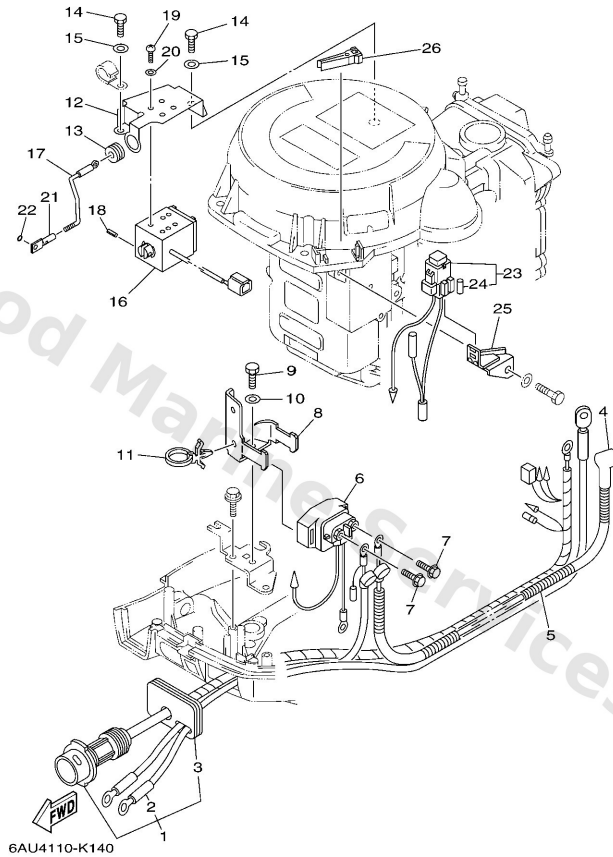

Electrical 2

Ref	Part	
18	9169030010 Pin, spring (663)	Buy now
19	9788004008 Screw, pan head (713)	Buy now
20	9299004600 Washer, plain (646)	Buy now
21	68T8611700 Hook, wire pull	Buy now
22	9321003261 O-ring (663)	Buy now
23	68T8215000 Fuse holder assembly	Buy now
24	66V8215100 Fuse (10a)	Buy now
25	68T8217101 Stay, fuse box	Buy now
26	67F2812A00 Puller, fuse	Buy now