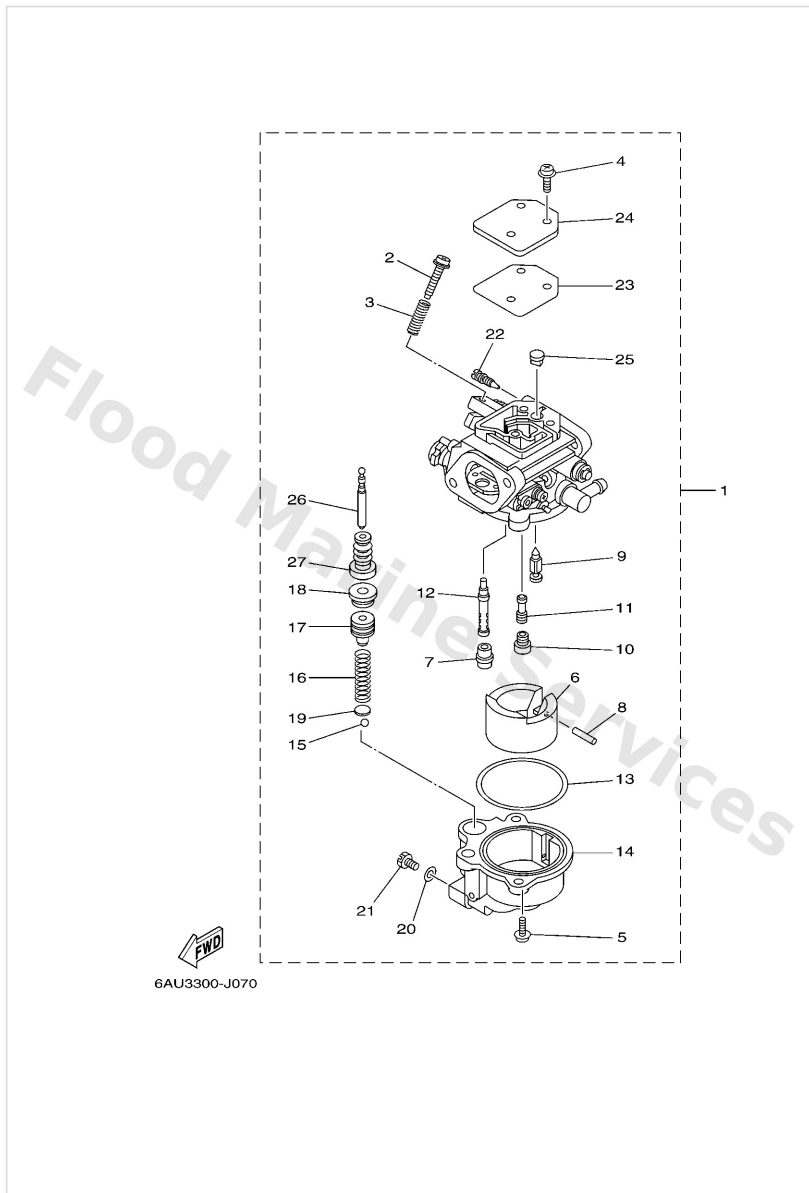

Bracket 1

Ref	Part	
16	6894316500 Plate, tilt lock	Buy now
17	9169030008 Pin. spring(656)	Buy now
18	9050210M07 Spring, conical(6k3)	Buy now
19	6AH43311004D Bracket, swivel 1 S(16.9")	Buy now
19	6AU43311104D Bracket, swivel 1 L(21.9")	Buy now
20	6AH4363100 Lever, tilt	Buy now
21	6AH4361600 Rod, tilt lock	Buy now
22	68T4364600 Shaft, lever	Buy now
23	6AH4364100 Lever, tilt	Buy now
24	6AH4361700 Rod, tilt lock	Buy now
25	9908005600 Circlip(22k)	Buy now
26	6AH4335000 Receiver assembly	Buy now
27	9050618014 Spring, tension S(16.9")	Buy now
27	9050620025 Spring, tension L(21.9")	Buy now
28	63V4319100 Shaft, stopper	Buy now

Bracket 1

Ref	Part	
30	6AH4361400 Plate, tilt lock	Buy now
31	9050620020 Spring, tension S(16.9")	Buy now
31	9050623016 Spring, tension L(21.9")	Buy now
32	6AH4361500 Plate, tilt lock	Buy now
33	68T4361100 Shaft, tilt lock	Buy now
34	9038706138 Collar	Buy now
35	9343004M03 Circlip (eu0)	Buy now
36	68T4365900 Shaft, reverse lock	Buy now
38	6AH4362700 Stopper	Buy now
39	9010906M84 Bolt	Buy now
40	9020610M24 Washer, wave	Buy now

Carburetor

Ref	Part	
1	6AU1430121 Carburetor & bolt set 6dr21	Buy now
1	6AU1430151 Carburetor & bolt set 6dr51	Buy now
2	6E51432100 Screw, throttle	Buy now
3	6J81433400 Spring, throttle	Buy now
4	9798004110 Screw, pan head (e56)	Buy now
5	9798004112 Screw, pan head (686)	Buy now
6	6AU1438500 Float	Buy now
7	67D1496600 Rubber cap	Buy now
8	67D1438600 Pin, float	Buy now
9	68T1454600 Valve, needle	Buy now
10	6AU1492E43 Jet, main (#86)	Buy now
11	6AU1492F20 Jet, air slow (#40)	Buy now
12	6AU1492A00 Nozzle, main	Buy now
13	6AU1498400 Gasket, float chamber	Buy now
14	6AU1498250 Holder	Buy now