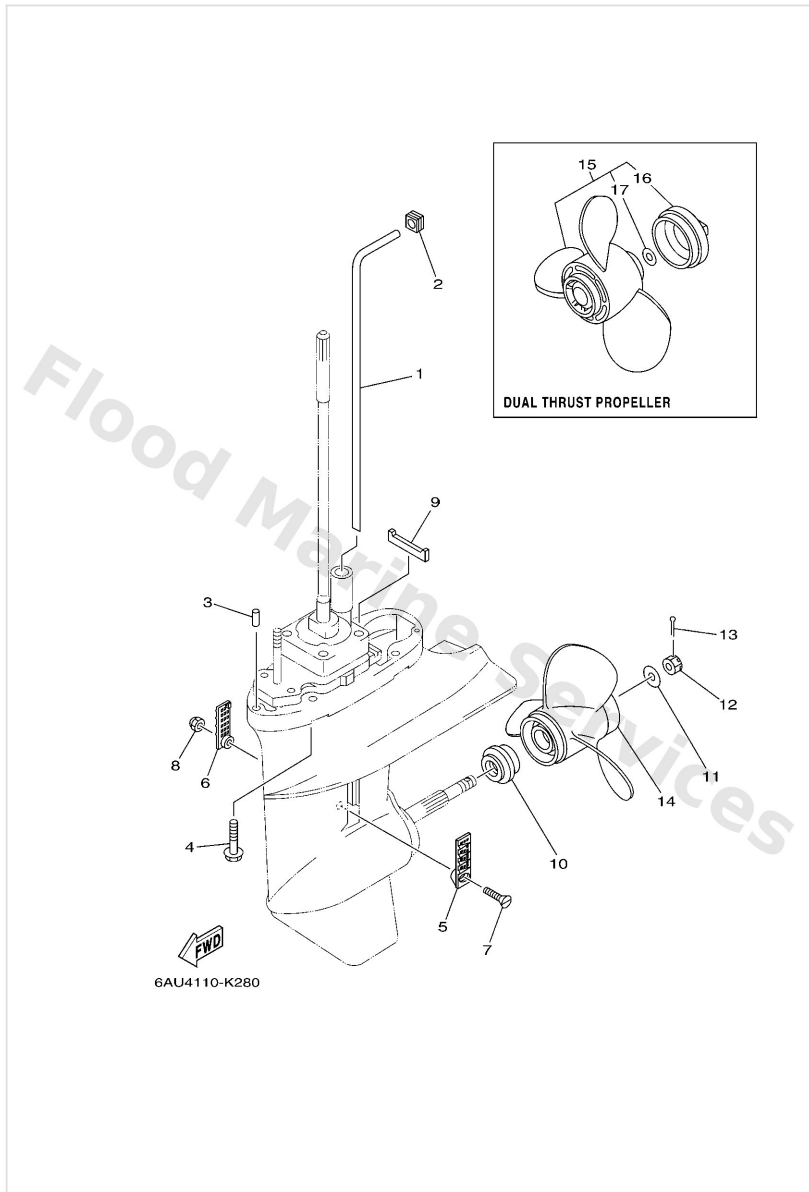

Lower Casing & Drive 2

Ref	Part	
14	6G14594300 Propeller (3x8-1/2 x7-1/2 -n) UR	Buy now
14	6G14594700 Propeller (3x8-1/2"x6-1/2"-n) UR	Buy now
14	6G14595200 Propeller (3x8-1/2 x8 -n) UR	Buy now
14	6G14595400 Propeller (3x8-1/2 x9-1/4 -n) UR	Buy now
15	6G1W459101 Propeller (3x9 x7 -n) UR	Buy now
15	6G1W459200 Propeller (3x9 x5 -n) UR	Buy now
16	6G14561601 Nut, propeller	Buy now
17	9020110M02 Washer, plate(6g9)	Buy now