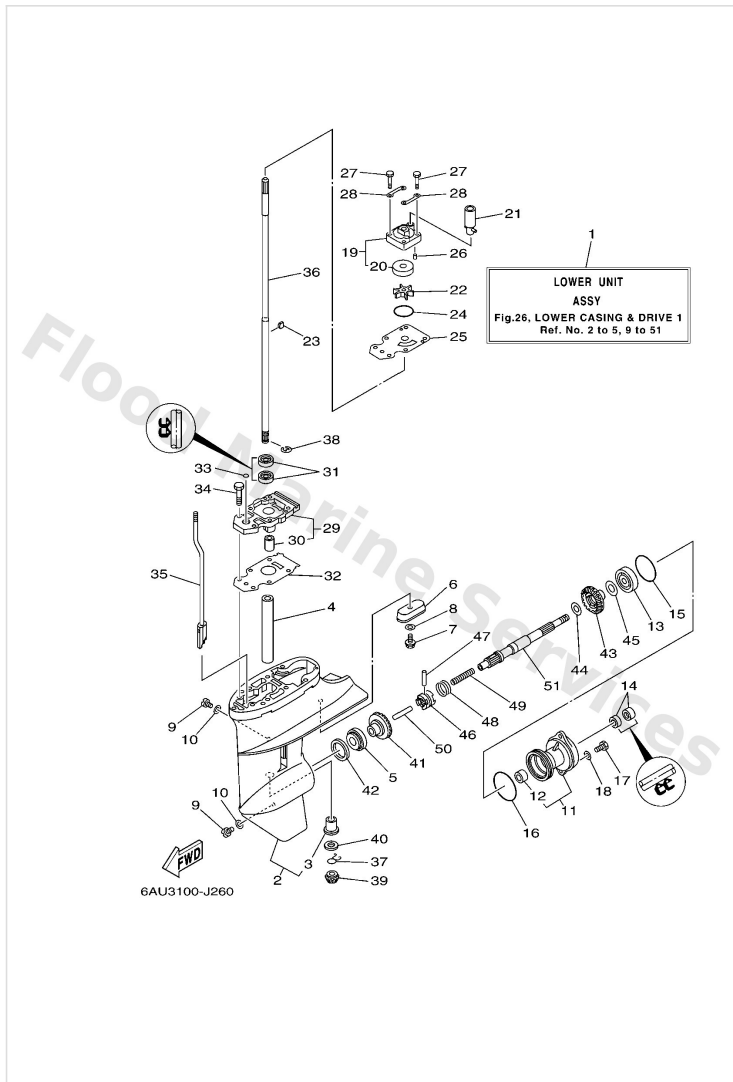

Lower Casing & Drive 1

Ref	Part	
31	9310111M23 Oil seal (6g1)	Buy now
32	68T45315A0 Packing, lower casing	Buy now
33	9321006ME6 O-ring	Buy now
34	9708008025 Screw, bind(j36)	Buy now
35	68T4415000 Shift cam assembly	Buy now
36	6AU4551100 Shaft, drive S(16.9")	Buy now
36	6AU4551110 Shaft, drive L(21.9")	Buy now
37	9046709M05 Clip (6g1)	Buy now
38	9900107600 Circlip(6I2)	Buy now
39	68T4555100 Pinion	Buy now
40	6G14553300 Shim (t:1.9mm) UR	Buy now
40	6G14553310 Shim (t:2.0mm) UR	Buy now
40	6G14553320 Shim (t:2.1mm) UR	Buy now
40	6G14553330 Shim (t:2.2mm) UR	Buy now
41	68T4556000 Gear	Buy now