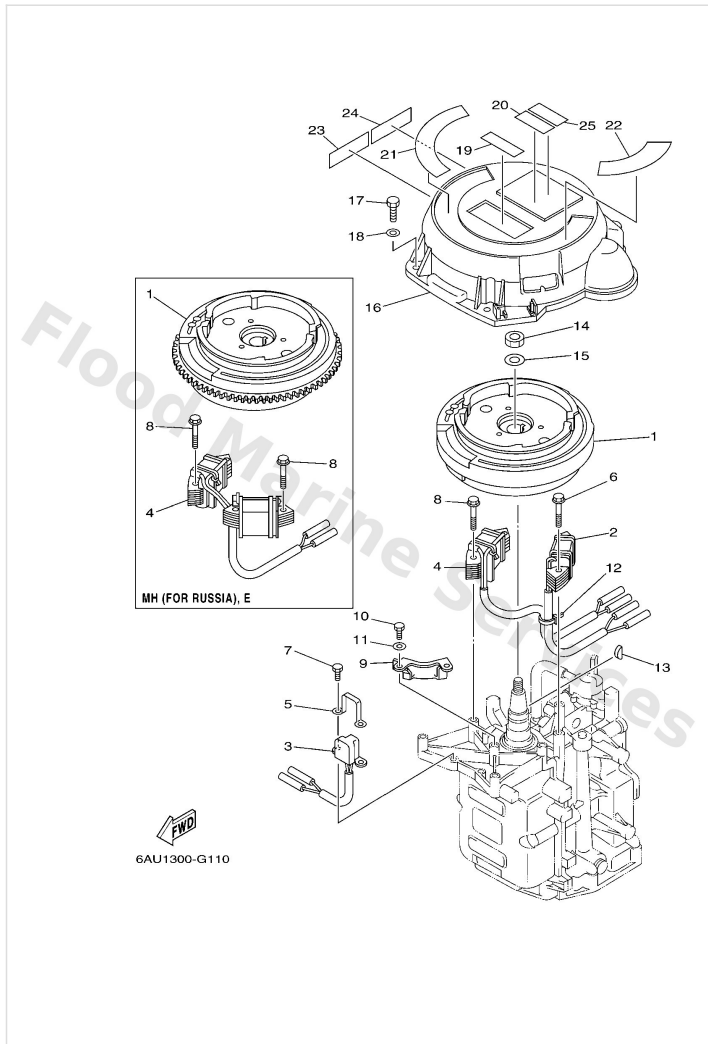

Generator

Ref	Part	
1	68T8555001 Rotor assembly EXCEPT FOR RUS	Buy now
1	68T8555011 Rotor assembly MH-FOR RUS	Buy now
2	68T8552000 Coil, charge	Buy now
3	68T8558001 Coil, pulser	Buy now
4	68T8553300 Coil, lighting EXCEPT FOR RUS	Buy now
4	68T8553310 Coil, lighting MH-FOR RUS	Buy now
5	6H28558200 Attachment, pulser	Buy now
6	9011906014 Bolt, with washer(61b)	Buy now
7	9709505010 Bolt (682)	Buy now
8	9011906MA1 Bolt, with washer(63m) MH-FOR RUS	Buy now
9	68T8132800 Clamp EXCEPT FOR RUS	Buy now
10	9701306012 Bolt(gh1) EXCEPT FOR RUS	Buy now
11	9290306600 Washer, plain (646) EXCEPT FOR RUS	Buy now
12	9046511M10 Clamp	Buy now
13	9028004M06 Key, woodruff(6a1)	Buy now