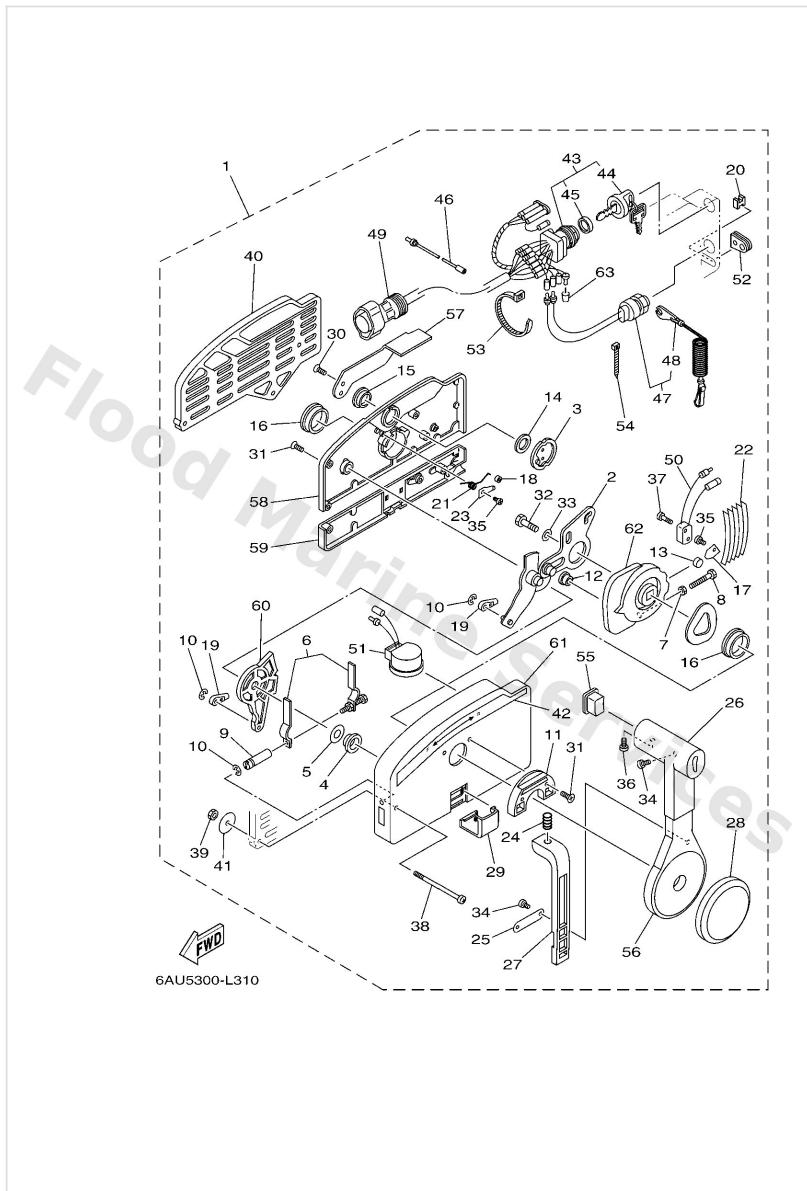

Remote Control Assy

Ref	Part	
16	7034823600 Bushing	Buy now
17	7034818900 Retainer	Buy now
18	7034823400 Roller, detent	Buy now
19	7034834501 Cable end, remote control 2	Buy now
20	7034835800 Anchor, cable	Buy now
21	7034824400 Spring, free accel.	Buy now
22	7034823800 Spring, detent	Buy now
23	7034824600 Spacer 1	Buy now
24	7034822700 Spring, neutral lock	Buy now
25	7034822600 Plate, stopper	Buy now
26	7034822200 Grip, control lever SINGLE	Buy now
27	7034822300 Lock, neutral	Buy now
28	7034822500 Cover	Buy now
29	7034821900 Cover, lead	Buy now
30	7034828100 Screw, flat head	Buy now