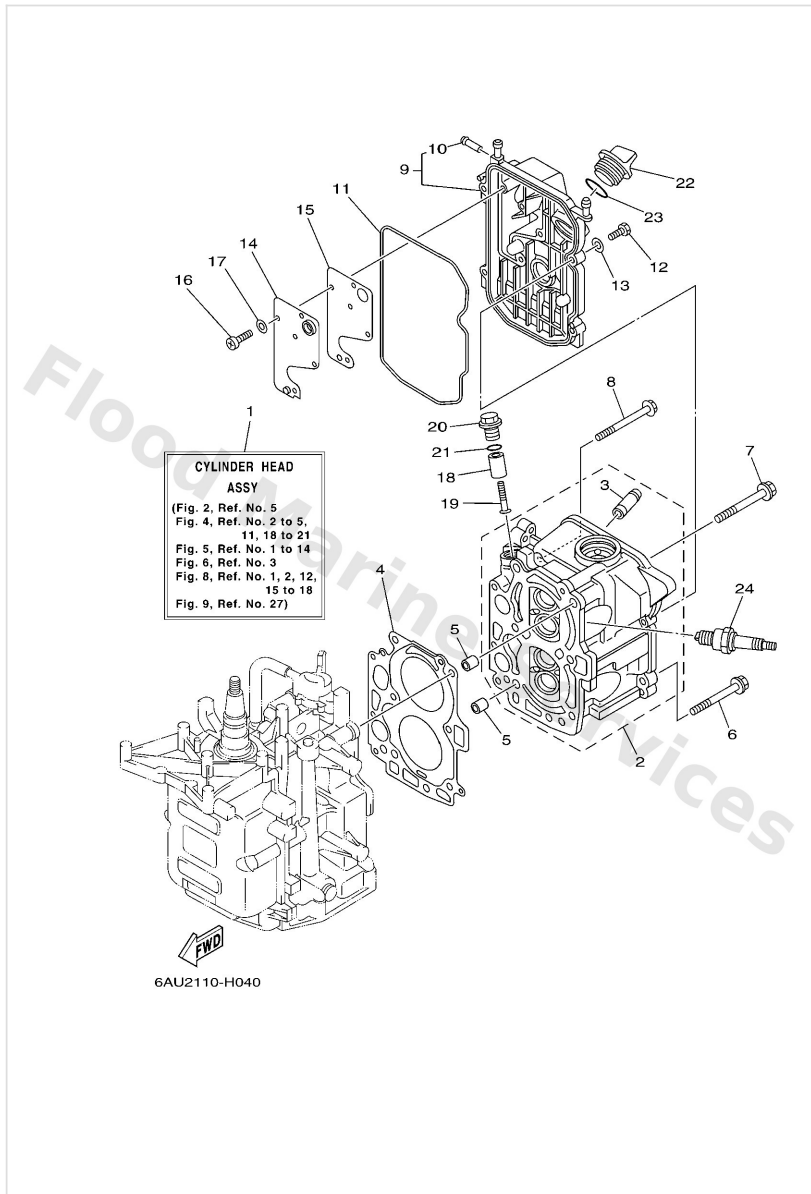

Cylinder & Crankcase 2

Ref	Part	
16	9850704010 Screw, pan head(6g8)	Buy now
17	9290704600 Washer(jf2)	Buy now
18	6G81132500 Anode	Buy now
19	9788005025 Screw, panhead (a93)	Buy now
20	6G81119701 Plug, blind	Buy now
21	9321013M63 O-ring (6g8)	Buy now
22	6G81536300 Plug, oil	Buy now
23	9321024M79 O-ring	Buy now
24	9470200274 Plug, spark (br6hs-10)	Buy now