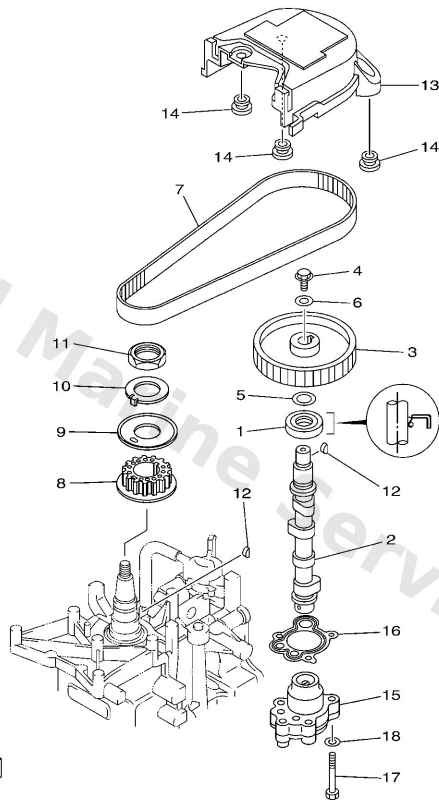

Oil Pump

6AU4300-K080

Ref	Part	
1	9310218M21 Oil seal (6g8)	Buy now
2	68T1217100 Camshaft 1	Buy now
3	66M115370094 Gear, driven	Buy now
4	9010506M14 Bolt (6e0)	Buy now
5	9020113201 Washer 6474283300	Buy now
6	9020106M94 Washer (6g8)	Buy now
7	68T4624100 Belt	Buy now
8	68T1153600 Gear, drive	Buy now
9	68T1155700 Washer 1	Buy now
10	6G81158701 Washer, lock	Buy now
11	9017024M09 Nut (6g8)	Buy now
12	9028003M01 Key woodruff 146115450000	Buy now
13	6AU4629700 Cover, dust	Buy now
14	9048010627 Grommet	Buy now
15	68T1330000 Oil pump assembly	Buy now