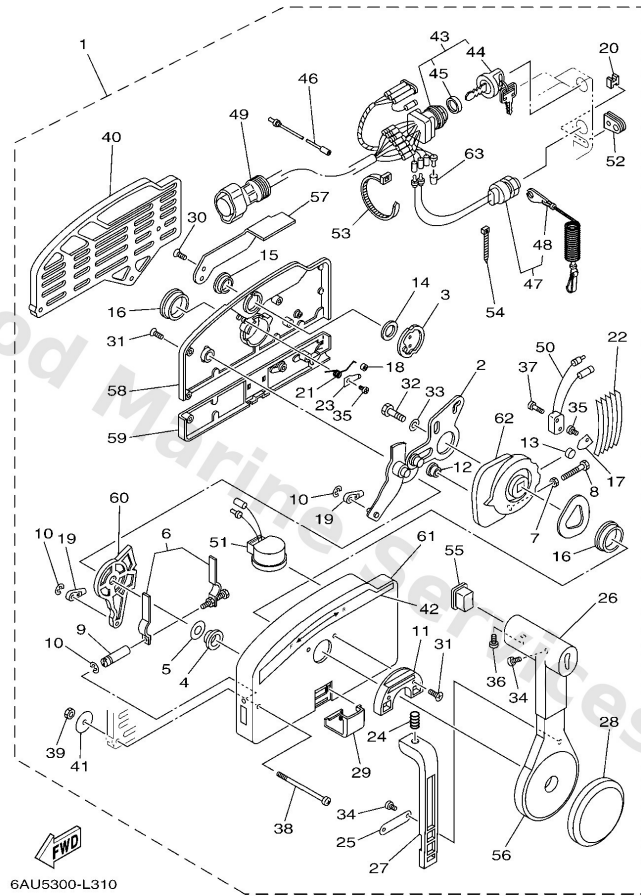

Remote Control Assy

Ref	Part	
46	7038253100 Wire, lead	Buy now
47	6888257501 Engine stop switch assembly	Buy now
48	6828255600 Lanyard, stop switch	Buy now
49	6888258A20 10p main harness mec 2m (6ft) (10P)	Buy now
50	7038254000 Neutral switch assembly	Buy now
51	7038338311 Buzzer	Buy now
52	7034828400 Grommet	Buy now
53	7038259100 Band	Buy now
54	7038259200 Band	Buy now
55	7034822400 Cover, control lever WITHOUT PT/T SW.	Buy now
56	7034822100 Grip	Buy now
57	7034815200 Knob, free accel	Buy now
58	7034821200 Rear housing	Buy now
59	7034821300 Back, panel	Buy now
60	7034827100 Arm, shift	Buy now