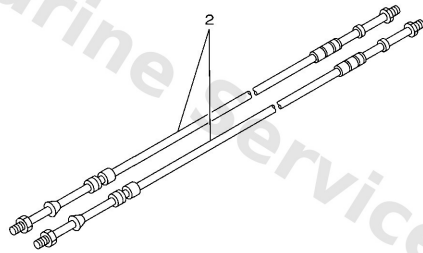

Remote Control Box

67M0100-8280

Ref	Part	
1	7034820118 Remote control assembly (10p) AP WITHOUT PT/T SW.	Buy now
2	7014831080 Cable, Remote Control L=10F UR	Buy now
2	7014831090 Cable, Remote Control L=11F UR	Buy now
2	7014832000 Cable, Remote Control L=12F UR	Buy now