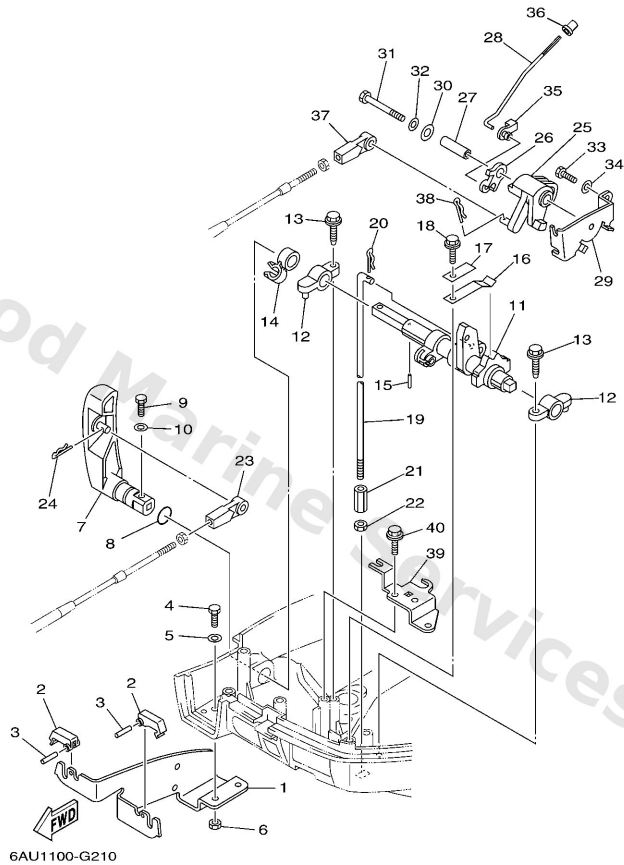

Control 2

Ref	Part	
30	9020106M62 Washer, plate (6e5)	Buy now
31	9709506045 Bolt, hexagon	Buy now
35	6614126202 Joint, choke lever	Buy now
36	6471439560 Cap,over flow pipe	Buy now
39	68T1577410 Stay 4	Buy now