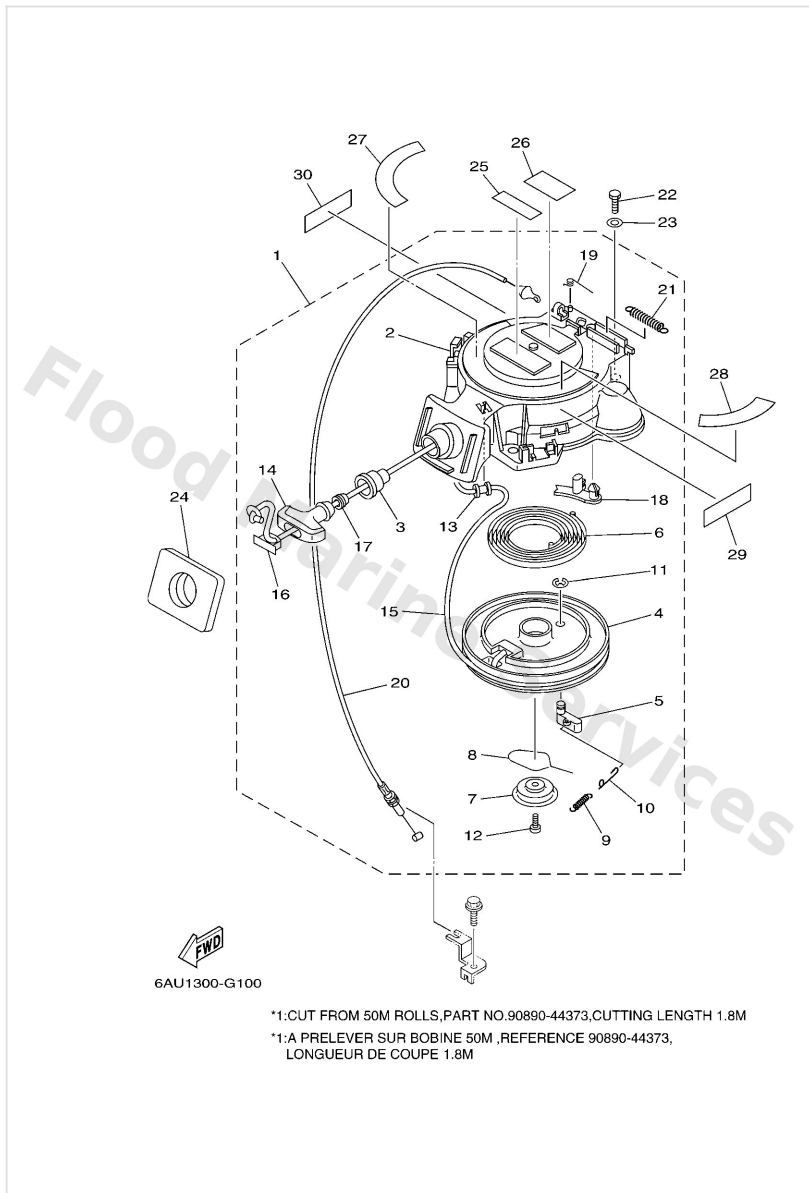

Starter

Ref	Part	
16	6G11577900 Cover	Buy now
17	6A01578900 Damper	Buy now
18	68T1579400 Stopper	Buy now
19	66T1573400 Spring, return	Buy now
20	68T1577000 Cable comp., starter stop	Buy now
21	66T1573100 Retainer, spring	Buy now
22	9709506020 Bolt(7u8)	Buy now
23	9299506600 Washer, plain (646)	Buy now
24	68T1576200 Seal, rubber 2	Buy now
25	6AH8199540 Label, warning	Buy now
26	6AH8199550 Label, warning	Buy now
27	6AU1343760 Mark, caution	Buy now
28	68T8571160 Mark, caution	Buy now
29	6AH8199440 Label, safety	Buy now
30	6AH8199450 Label, safety	Buy now