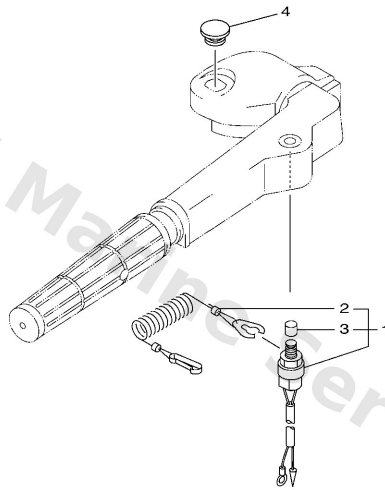

Electrical 3

6AU1300-G140

Ref	Part	
1	65W8257501 Engine stop switch assembly	Buy now
2	6828255600 Lanyard, stop switch	Buy now
3	6898257Y00 Cap	Buy now
4	6G14272500 Grommet	Buy now