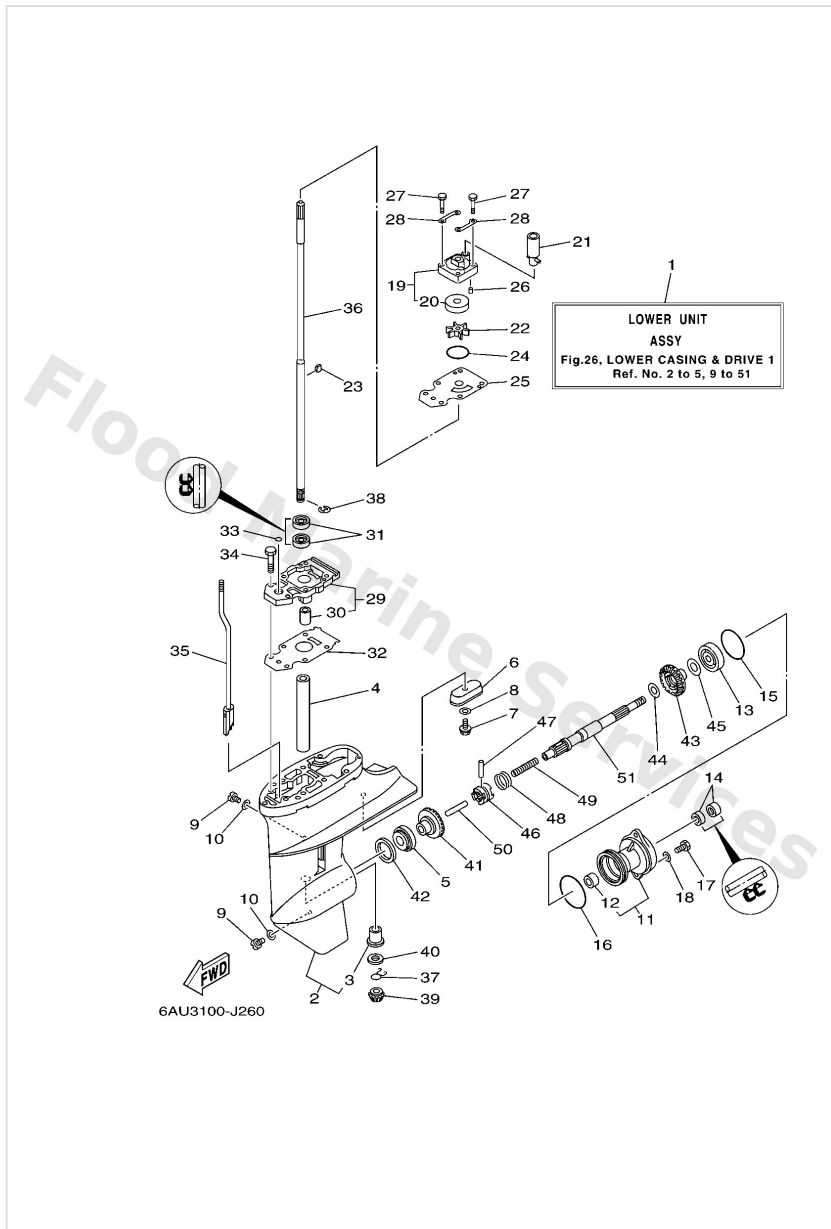

Lower Casing & Drive 1

Ref	Part	
1	6AU45300004D Lower unit assembly S(16.9")	Buy now
1	6AU45300104D Lower unit assembly L(21.9")	Buy now
2	6AU45311004D Casing, lower	Buy now
3	6G14531709 Bushing, drive shaft 2	Buy now
4	9038714M49 Collar (6g1)	Buy now
5	93306004U0 Bearing (7k2)	Buy now
6	68T4525100 Anode	Buy now
7	9589506016 Bolt, flange deep recess	Buy now
8	9299006300 Washer, tooth	Buy now
9	9034008002 Plug, straight screw	Buy now
10	9043008020 Gasket	Buy now
11	6G145361014D Cap, lower casing	Buy now
12	6G14536209 Bushing, lower casing cap	Buy now
14	9310115074 Oil seal (655)	Buy now
15	9321049046 O-ring (620)	Buy now