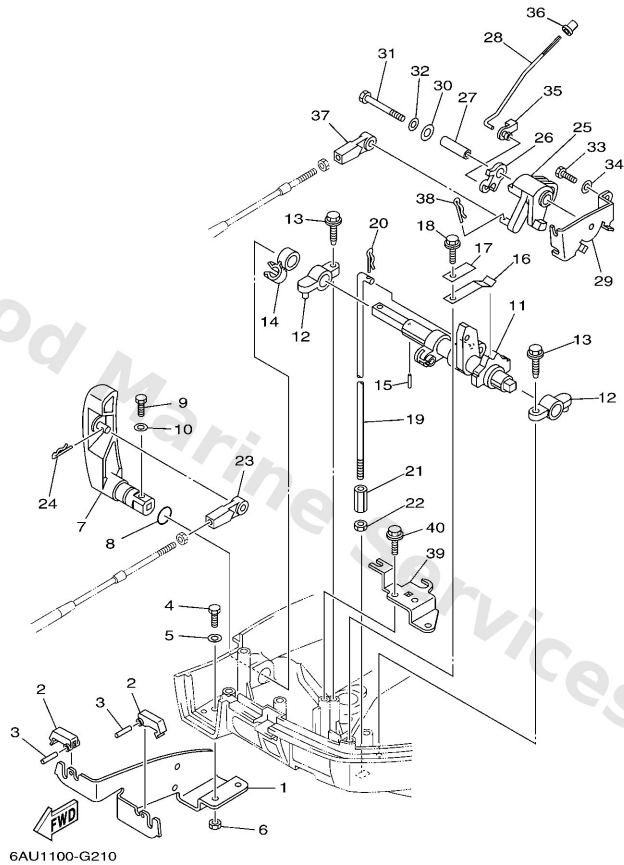

Control 1

Ref	Part	
1	6AU4411100 Handle, gear shift	Buy now
2	9321012327 O-ring(3ld)	Buy now
3	9709505016 Bolt(6a1)	Buy now
4	9299505600 Washer, plain (646)	Buy now
5	68T4412102 Lever, shift rod	Buy now
6	6G1416620194 Bracket	Buy now
7	9010906M81 Bolt	Buy now
8	9046410M60 Clamp	Buy now
9	9169030014 Pin, spring (647)	Buy now
10	65W4411600 Spring	Buy now
11	66R4411400 Stopper	Buy now
30	9010906M86 Bolt EXCEPT FOR RUS	Buy now
13	68T4414300 Rod, shift 1 S(16.9")	Buy now
13	68T4414310 Rod, shift 1 L(21.9")	Buy now
14	9046818001 Clip	Buy now

Control 1

Ref	Part	
15	9017006015 Connector, shift rod	Buy now
16	9538006700 Nut	Buy now
17	68T4163800 Pulley	Buy now
18	68T4128300 Lever, free accel.	Buy now
19	9038706M59 Collar (6h3)	Buy now
20	6AU4121100 Link, accel.	Buy now
21	68T1449700 Stay, throttle wire	Buy now
22	9020106M62 Washer, plate (6e5)	Buy now
23	9709506045 Bolt, hexagon	Buy now
24	9299506600 Washer, plain (646)	Buy now
25	9709506012 Bolt(gh1)	Buy now
27	6614126202 Joint, choke lever	Buy now
28	6471439560 Cap,over flow pipe	Buy now
29	68T1577400 Stay 4 EXCEPT FOR RUS	Buy now
29	68T1577410 Stay 4 FOR RUS	Buy now

Control 2

Ref	Part	
1	68T4853100 Bracket, remote control 1	Buy now
2	6824853850 Clamp, cable	Buy now
3	9169030012 Pin, spring	Buy now
4	9709506012 Bolt(gh1)	Buy now
5	9299506600 Washer, plain (646)	Buy now
6	9538006600 Nut(661)	Buy now
7	6AU4411110 Handle, gear shift	Buy now
8	9321012327 O-ring(3ld)	Buy now
9	9709505016 Bolt(6a1)	Buy now
10	9299505600 Washer, plain (646)	Buy now
11	68T4412102 Lever, shift rod	Buy now
12	6G1416620194 Bracket	Buy now
13	9010906M81 Bolt	Buy now
14	9046410M60 Clamp	Buy now
15	9169030014 Pin, spring (647)	Buy now