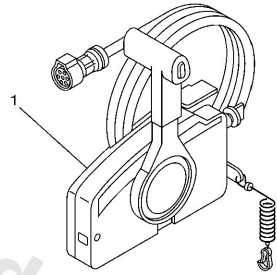

Remote Control Box

67M0100-8280

Ref	Part	
1	7034820118 Remote control assembly (10p) AP WITHOUT PT/T SW.	Buy now
2	7014831080 Cable, Remote Control L=10F UR	Buy now
2	7014831090 Cable, Remote Control L=11F UR	Buy now
2	7014832000 Cable, Remote Control L=12F UR	Buy now