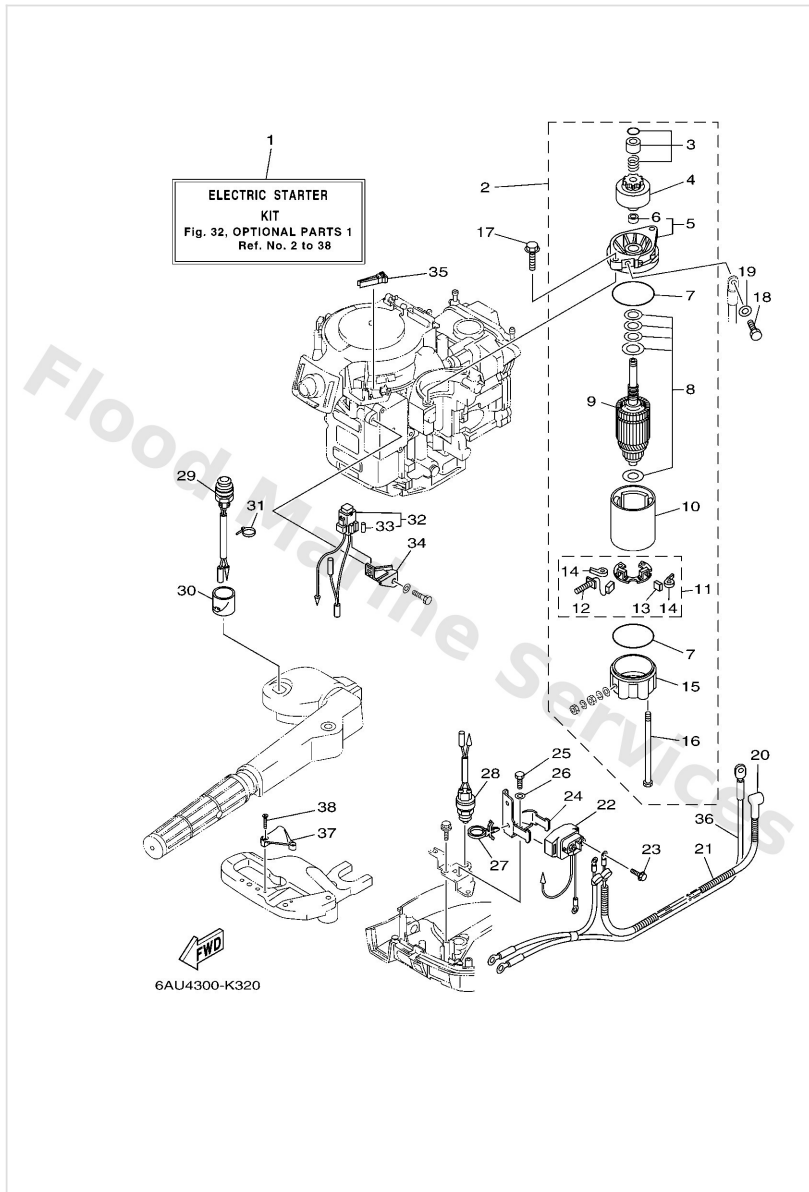

Optional Parts 1

Ref	Part	
16	6898182610 Bolt	Buy now
17	9011908M76 Bolt, with washer(6e5)	Buy now
18	9709508016 Bolt, hexagon deep recess	Buy now
19	9299508600 Washer, plain (663)	Buy now
20	6G88211700 Wire, lead	Buy now
21	9044610M86 Hose	Buy now
22	68T8194000 Starter relay assembly	Buy now
23	9759506610 Bolt, hexagon w/w deep recess	Buy now
24	68T8194501 Plate, switch fitting	Buy now
25	9709506012 Bolt(gh1)	Buy now
26	9299506600 Washer, plain (646)	Buy now
27	9046512M56 Clamp(62t)	Buy now
28	6F58254001 Neutral switch assembly	Buy now
29	68T8187000 Starting switch assembly	Buy now
30	68T8182100 Cover, switch	Buy now