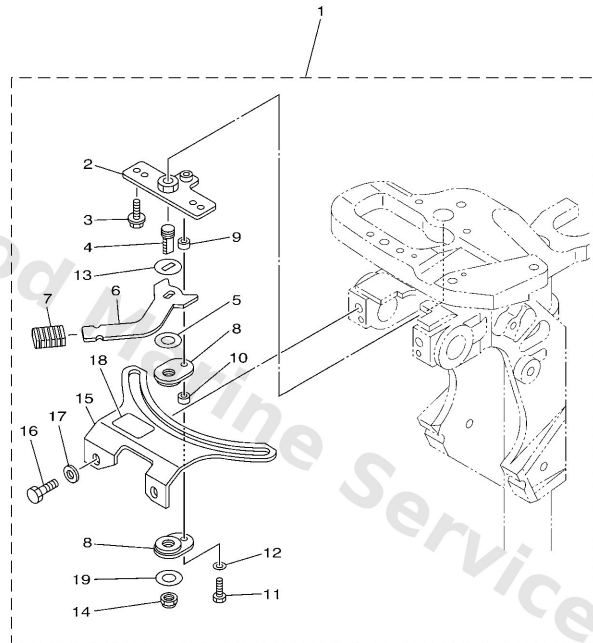

Steering Friction

6AU5110-L180

Ref	Part	
16	9010108022 Bolt, hexagon deep recess	Buy now
17	9020108065 Washer, plate	Buy now
18	68T4315500 Mark 1	Buy now
19	90201106M5 Washer, plate(3gm)	Buy now