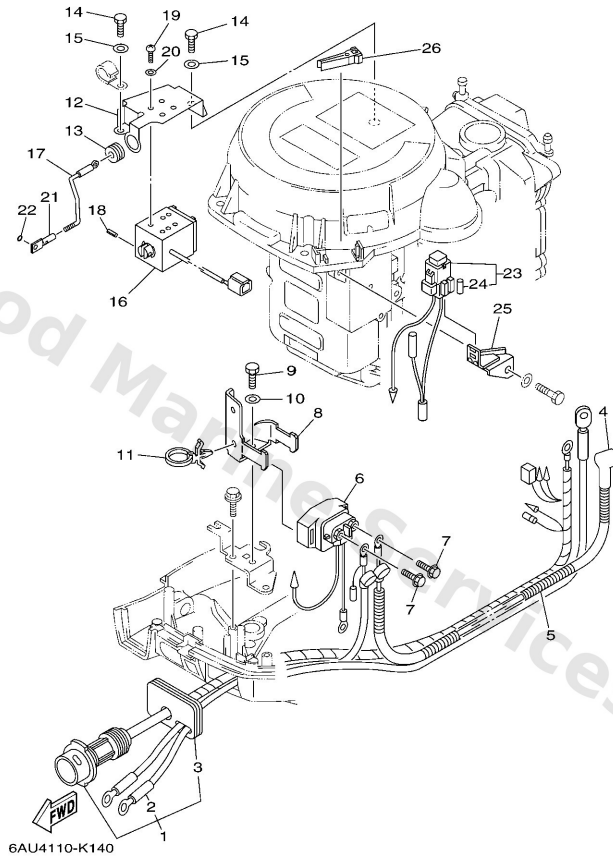

Cylinder & Crankcase 2

Ref	Part	
16	9850704010 Screw, pan head(6g8)	Buy now
17	9290704600 Washer(jf2)	Buy now
18	6G81132500 Anode	Buy now
19	9788005025 Screw, panhead (a93)	Buy now
20	6G81119701 Plug, blind	Buy now
21	9321013M63 O-ring (6g8)	Buy now
22	6G81536300 Plug, oil	Buy now
23	9321024M79 O-ring	Buy now
24	9470200274 Plug, spark (br6hs-10)	Buy now

Electrical 1

Ref	Part	
1	68T8554000 C.d.i. unit assembly	Buy now
2	68T8252200 Clamp, coupler	Buy now
3	9778040512 Screw, pan head tapping	Buy now
4	9709506020 Bolt(7u8)	Buy now
17	9299506600 Washer, plain (646) MH-FOR RUS	Buy now
6	68T8554200 Bracket EXCEPT FOR RUS	Buy now
7	9709508012 Bolt, hexagon deep recess EXCEPT FOR RUS	Buy now
16	9709506012 Bolt(gh1) MH-FOR RUS	Buy now
10	6808557002 Ignition coil assembly	Buy now
11	9048025003 Grommet	Buy now
12	9709506025 Bolt	Buy now
14	6E38237021 Plug cap assembly	Buy now
15	6648197062 Rectifier assembly EXCEPT FOR RUS	Buy now
15	68T8196000 Rectifier & regulator assembly MH-FOR RUS	Buy now
16	9788005025 Screw, panhead (a93) EXCEPT FOR RUS	Buy now

Electrical 2

Ref	Part	
1	69G8258000 Wire harness assembly 2	Buy now
2	69G8210500 Battery cable (l: 3.0m)	Buy now
3	68T4272440 Grommet	Buy now
4	6G88211700 Wire, lead	Buy now
5	9044610M86 Hose	Buy now
6	68T8194000 Starter relay assembly	Buy now
7	9759506610 Bolt, hexagon w/w deep recess	Buy now
8	68T8194501 Plate, switch fitting	Buy now
9	9709506012 Bolt(gh1)	Buy now
10	9299506600 Washer, plain (646)	Buy now
11	9046512M56 Clamp(62t)	Buy now
12	68T8611200 Stay, solenoid	Buy now
13	9048013018 Grommet (462)	Buy now
16	68T8611100 Coil, solenoid	Buy now
17	68T4123700 Joint, link	Buy now