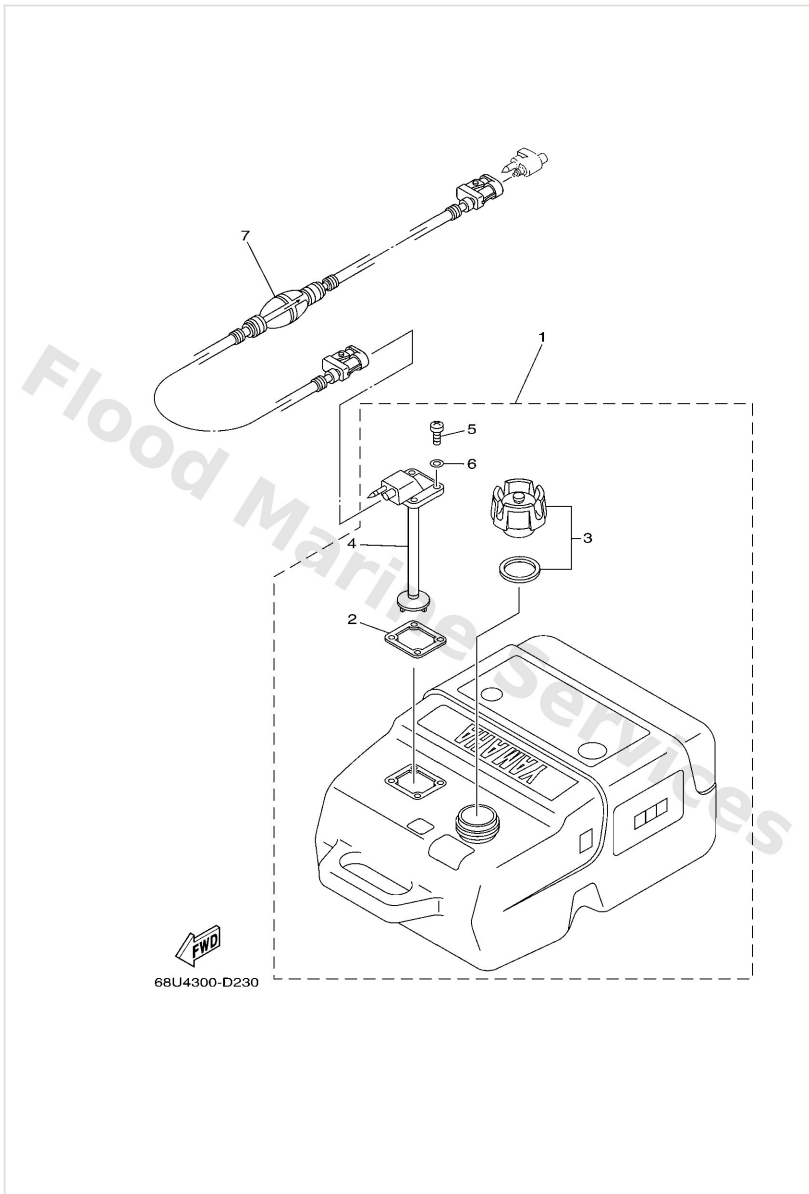

Fuel Tank

Ref	Part	
1	6YK2420103 Fuel Tank assembly (25L) AP	Buy now
2	6YL2426801 Gasket, fuel meter	Buy now
3	6YK2461001 Cap assembly	Buy now
4	6YK2426001 Fuel meter assembly	Buy now
5	9015705M16 Screw, pan head	Buy now
6	6YL2432900 Seal	Buy now
7	6YL2430654 Fuel pipe comp. 1 AP	Buy now