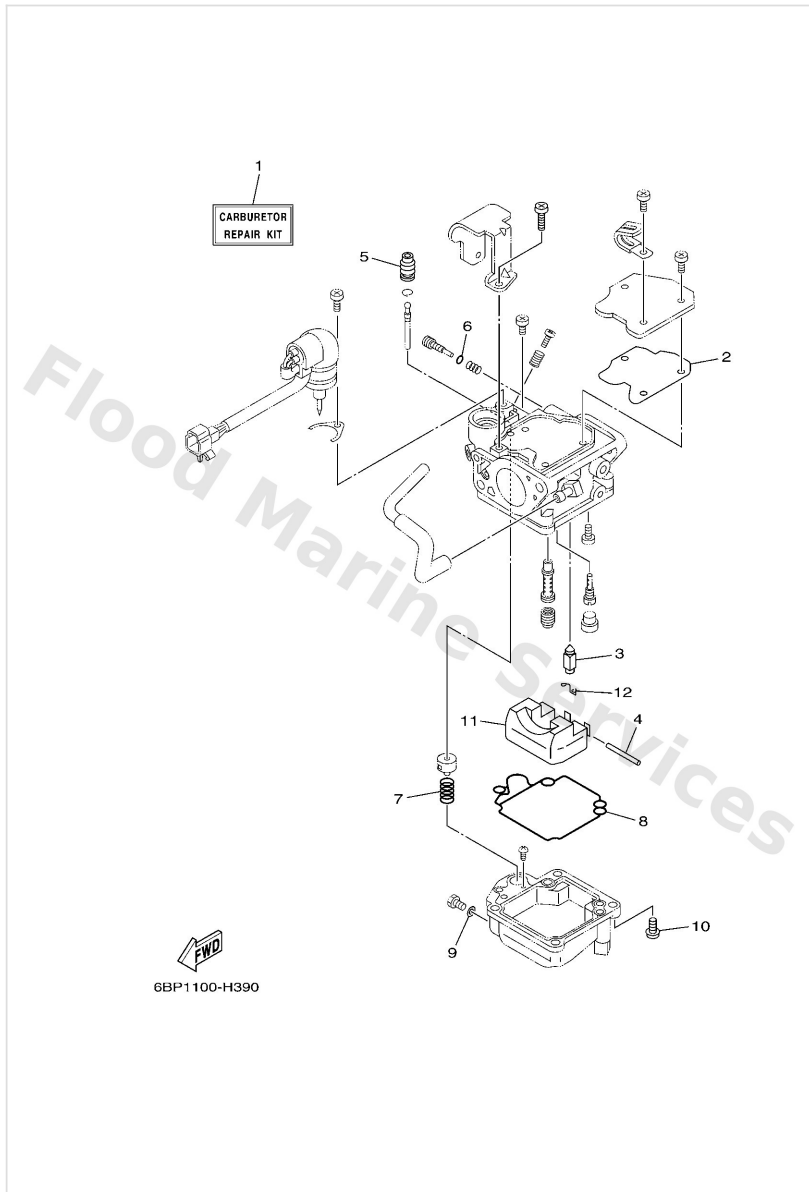

Repair Kit 2

Ref	Part	
1	6BLW009300 Carburetor repair kit	Buy now
2	65W1412610 Gasket	Buy now
3	6AH1454600 Valve, needle	Buy now
4	6H41454800 Pin, float arm	Buy now
5	65W1437302 Cover, plunger cap	Buy now
6	67C1439700 O-ring	Buy now
7	65W1433500 Spring, plunger	Buy now
8	65W1438400 Gasket, float chamber	Buy now
9	65W1439800 Washer	Buy now
10	9798004114 Screw, pan head(ga5)	Buy now
11	63V1498500 Float	Buy now
12	6631415900 Clip	Buy now