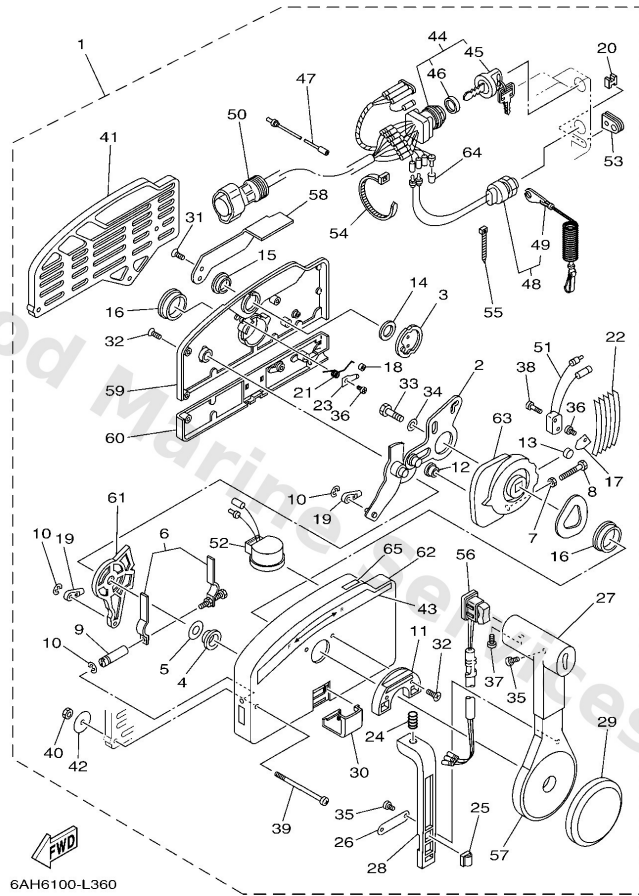

Remote Control Assy

Ref	Part	
16	7034823600 Bushing	Buy now
17	7034818900 Retainer	Buy now
18	7034823400 Roller, detent	Buy now
19	7034834501 Cable end, remote control 2	Buy now
20	7034835800 Anchor, cable	Buy now
21	7034824400 Spring, free accel.	Buy now
22	7034823800 Spring, detent	Buy now
23	7034824600 Spacer 1	Buy now
24	7034822700 Spring, neutral lock	Buy now
25	7038259400 Clamp WITH PT/T SW.	Buy now
26	7034822600 Plate, stopper	Buy now
27	7034822200 Grip, control lever SINGLE	Buy now
28	7034822300 Lock, neutral	Buy now
29	7034822500 Cover	Buy now
30	7034821900 Cover, lead	Buy now