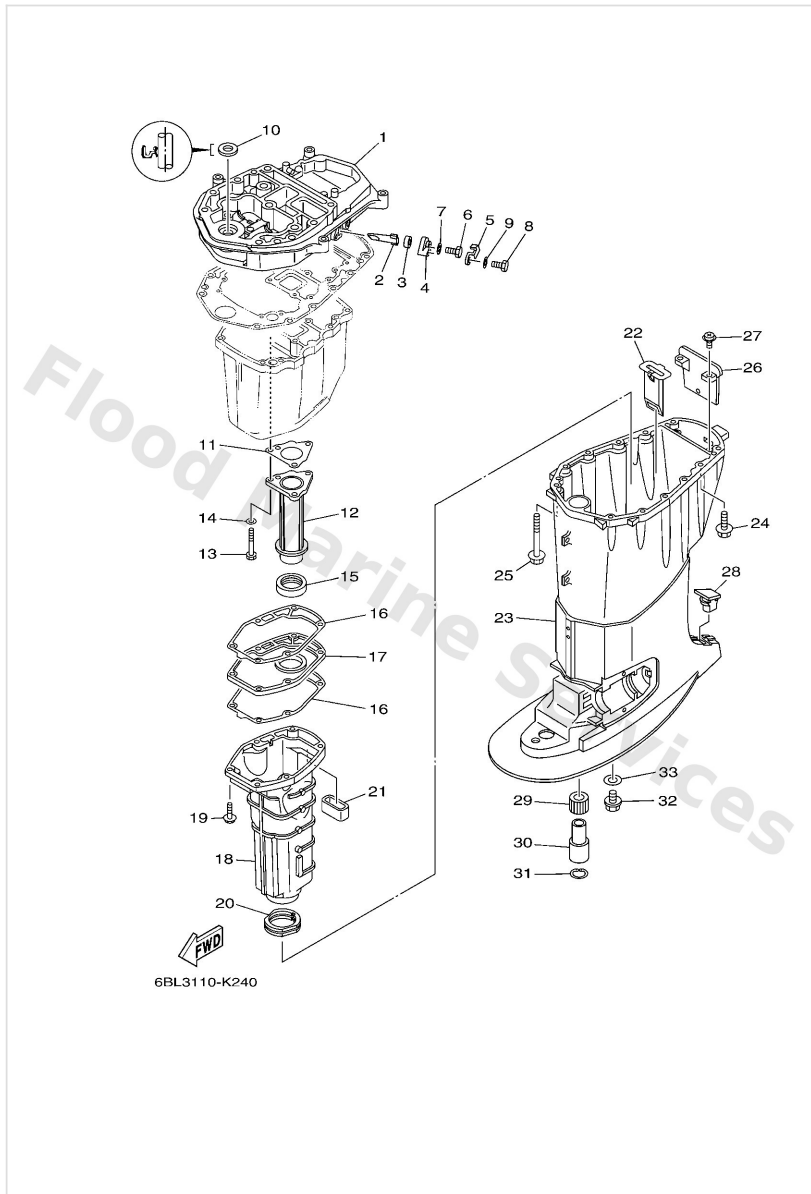

Upper Casing

Ref	Part	
31	9342036M01 Circlip (6a0)	Buy now
32	9034014M06 Plug, straight screw(62y)	Buy now
33	9043014M09 Gasket	Buy now