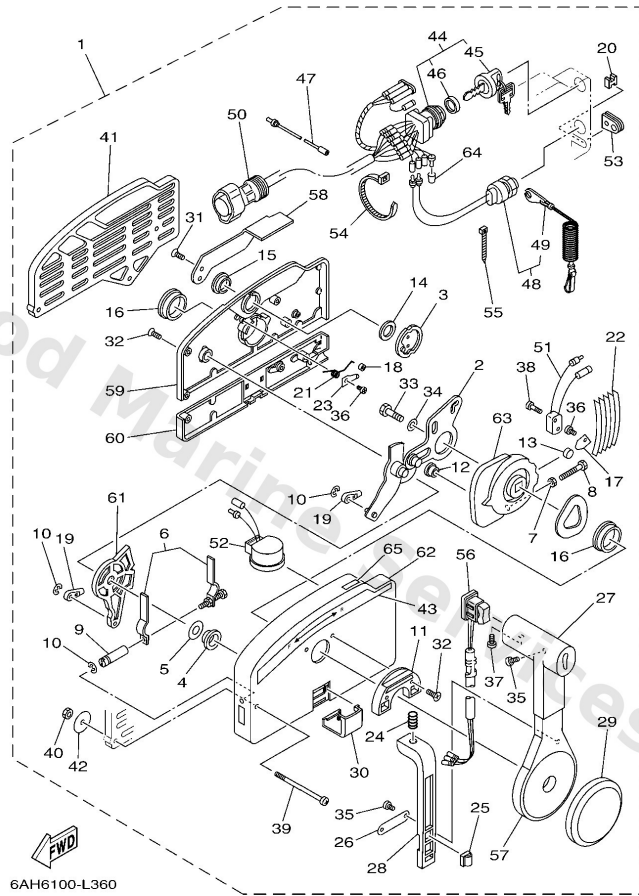

Remote Control Assy

Ref	Part	
46	7038253200 Cap	Buy now
47	7038253100 Wire, lead	Buy now
48	6888257501 Engine stop switch assembly	Buy now
49	6828255600 Lanyard, stop switch	Buy now
50	6888258A20 10p main harness mec 2m (6ft) (10P)	Buy now
51	7038254000 Neutral switch assembly	Buy now
52	70383383B0 Buzzer	Buy now
53	7034828400 Grommet	Buy now
54	7038259100 Band	Buy now
55	7038259200 Band	Buy now
56	7038256302 Trim & tilt switch assembly WITH PT/T SW.	Buy now
57	7034822100 Grip	Buy now
58	7034815200 Knob, free accel	Buy now
59	7034821200 Rear housing	Buy now
60	7034821300 Back, panel	Buy now