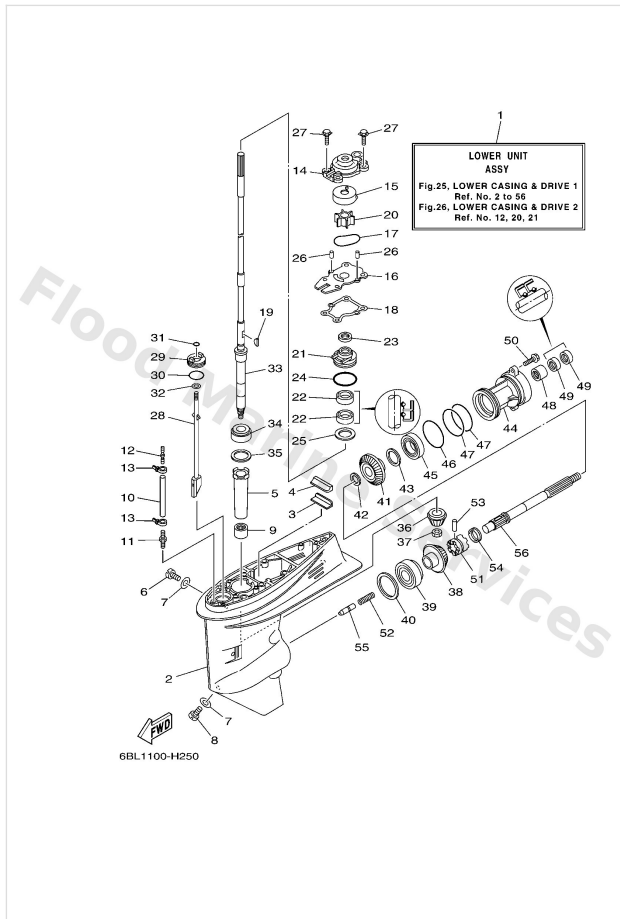

Ref	Part	
40	6634556701 Shim (t:0.10mm) UR	Buy now
40	6634556710 Shim (t:0.12mm) UR	Buy now
40	6634556720 Shim (t:0.15mm) UR	Buy now
40	6634556730 Shim (t:0.18mm) UR	Buy now
40	6634556740 Shim (t:0.30mm) UR	Buy now
40	6634556750 Shim (t:0.40mm) UR	Buy now
40	6634556760 Shim (t:0.50mm) UR	Buy now
41	68U4557100 Gear	Buy now
42	9020122429 Washer, plate(663)	Buy now
43	63D4557700 Shim (t:0.10mm) UR	Buy now
43	63D4557710 Shim (t:0.12mm) UR	Buy now
43	63D4557720 Shim (t:0.15mm) UR	Buy now
43	63D4557730 Shim (t:0.18mm) UR	Buy now
43	63D4557740 Shim (t:0.30mm) UR	Buy now
43	63D4557750 Shim (t:0.40mm) UR	Buy now