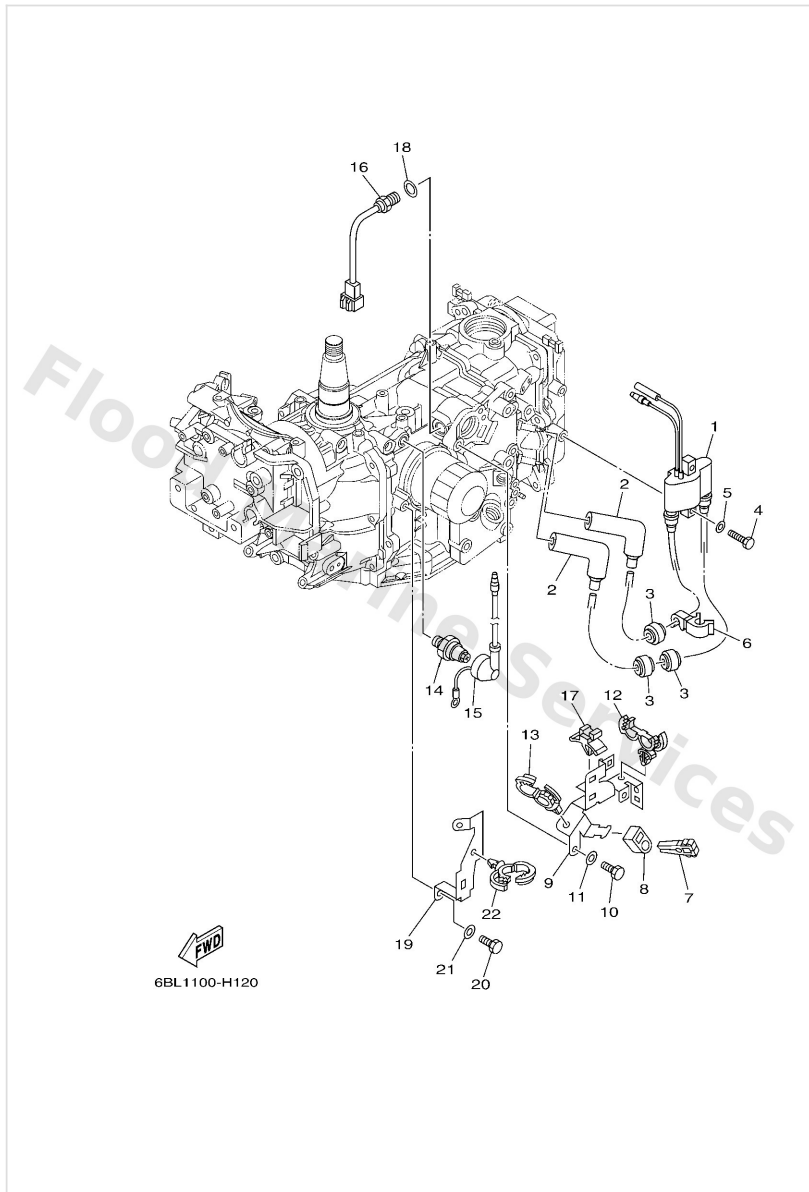

Electrical 2

Ref	Part	
1	6F58557013 Ignition coil assembly	Buy now
2	6AH8237000 Plug cap assembly	Buy now
3	9048025003 Grommet	Buy now
4	9709506025 Bolt	Buy now
5	9299506600 Washer, plain (646)	Buy now
6	9046409018 Clamp	Buy now
7	67F2812A00 Puller, fuse	Buy now
8	67C8215500 Band	Buy now
9	6BL8339X00 Clamp, cord	Buy now
10	9709506016 Bolt, hexagon deep recess	Buy now
12	9046418246 Clamp(4tr)	Buy now
13	9046420181 Clamp(4ap)	Buy now
14	64J8250400 Oil pressure switch assembly	Buy now
15	68V8131500 Lead wire assembly	Buy now
16	6CJ8579000 Thermosensor assembly	Buy now