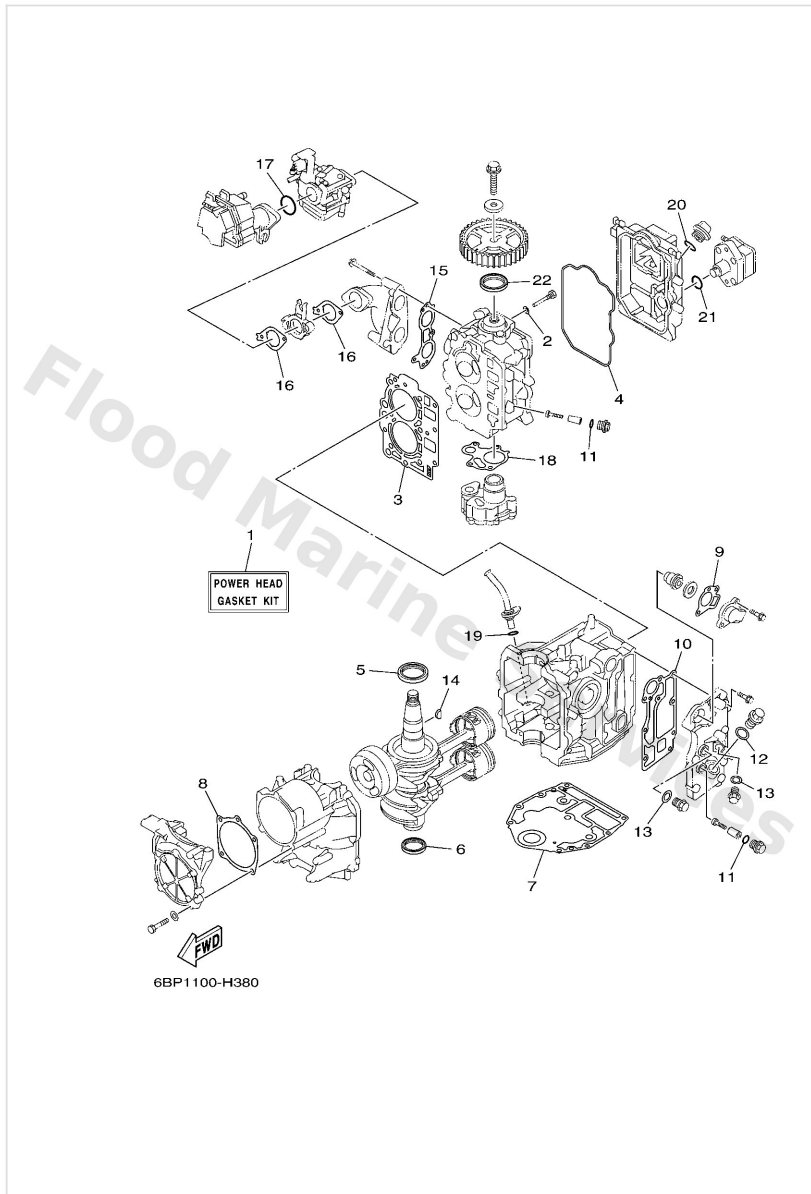

Repair Kit 1

Ref	Part	
16	6BL1364600 Gasket, manifold 2	Buy now
17	9321039ME4 O-ring(6h2)	Buy now
18	6C51332900 Gasket, pump cover	Buy now
19	9321019MJ3 O-ring	Buy now
20	9321024M79 O-ring	Buy now
22	9310237M40 Oil seal(62y)	Buy now