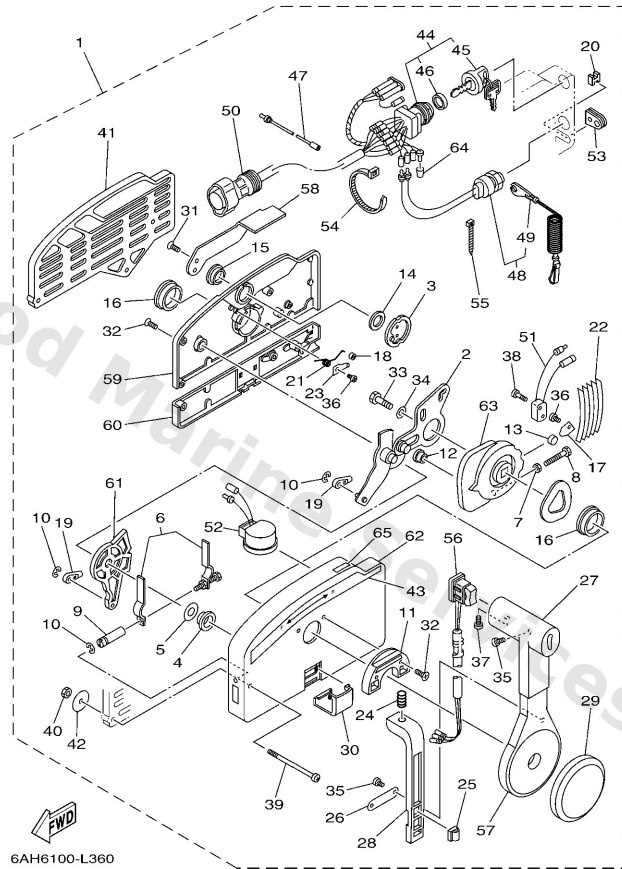

Remote Control Assy

Ref	Part	
61	7034827100 Arm, shift	Buy now
62	7034821102 Housing,1	Buy now
63	7034823200 Drive gear	Buy now
64	7038254200 Cap	Buy now
65	7034821800 Graphic	Buy now