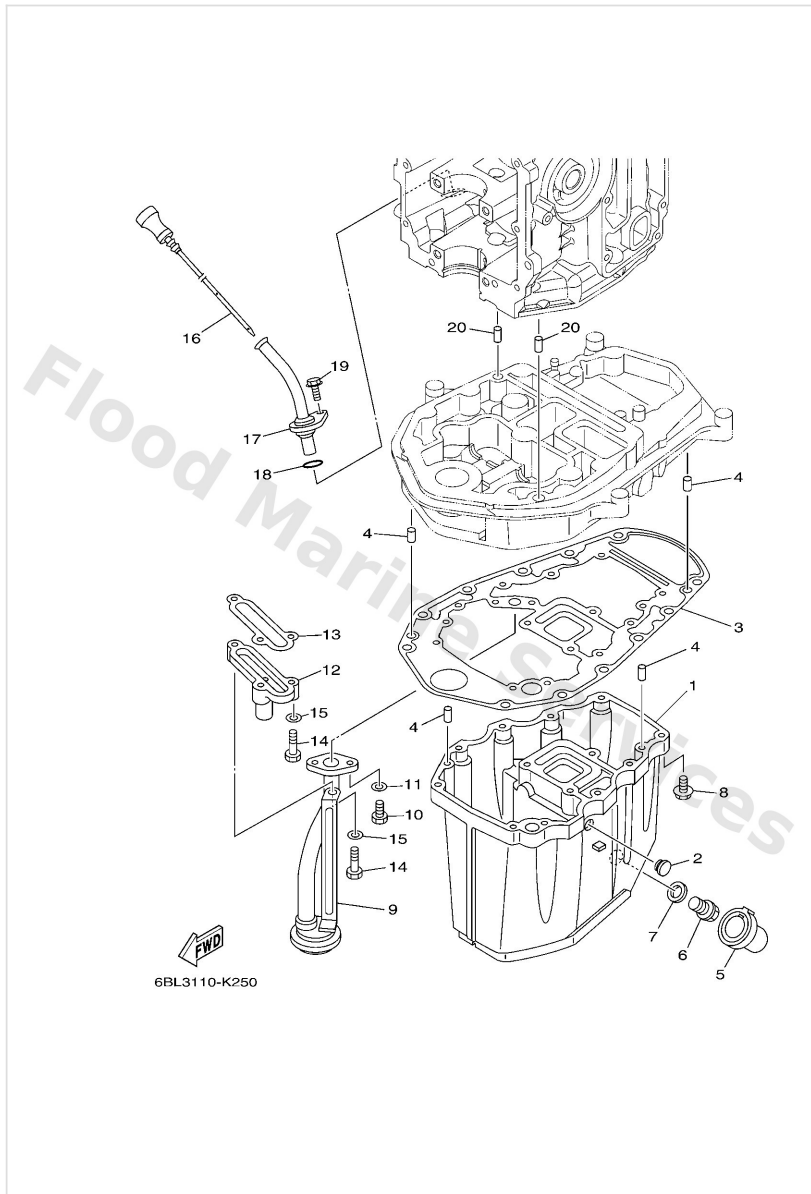

Oil Pan

Ref	Part	
17	6BL1537700 Guide, inlet	Buy now
18	9321019MJ3 O-ring	Buy now
19	9589506016 Bolt, flange deep recess	Buy now
20	9360812M05 Pin, dowel b (6e5)	Buy now