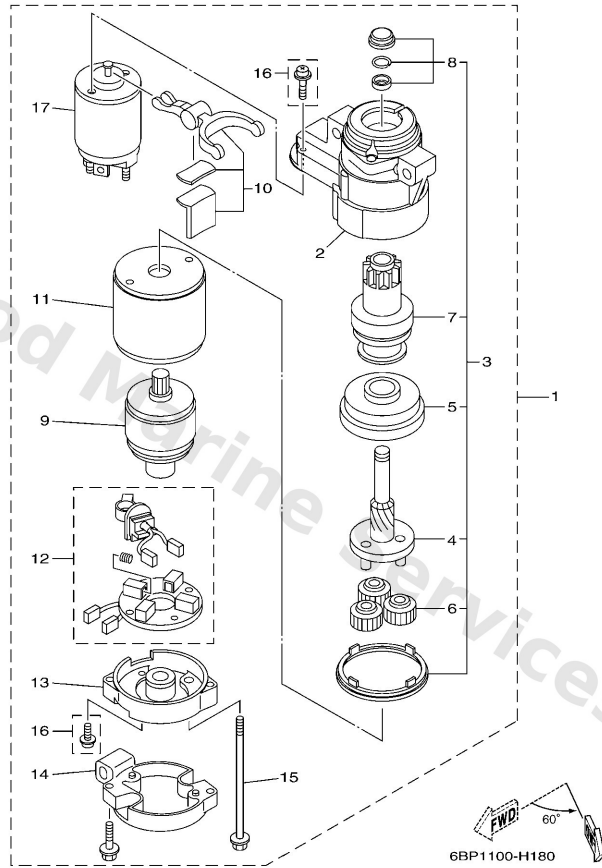

Starting Motor

Ref	Part	
16	6BG8184600 Screw	Buy now
17	6BG8194100 Starter relay assembly	Buy now