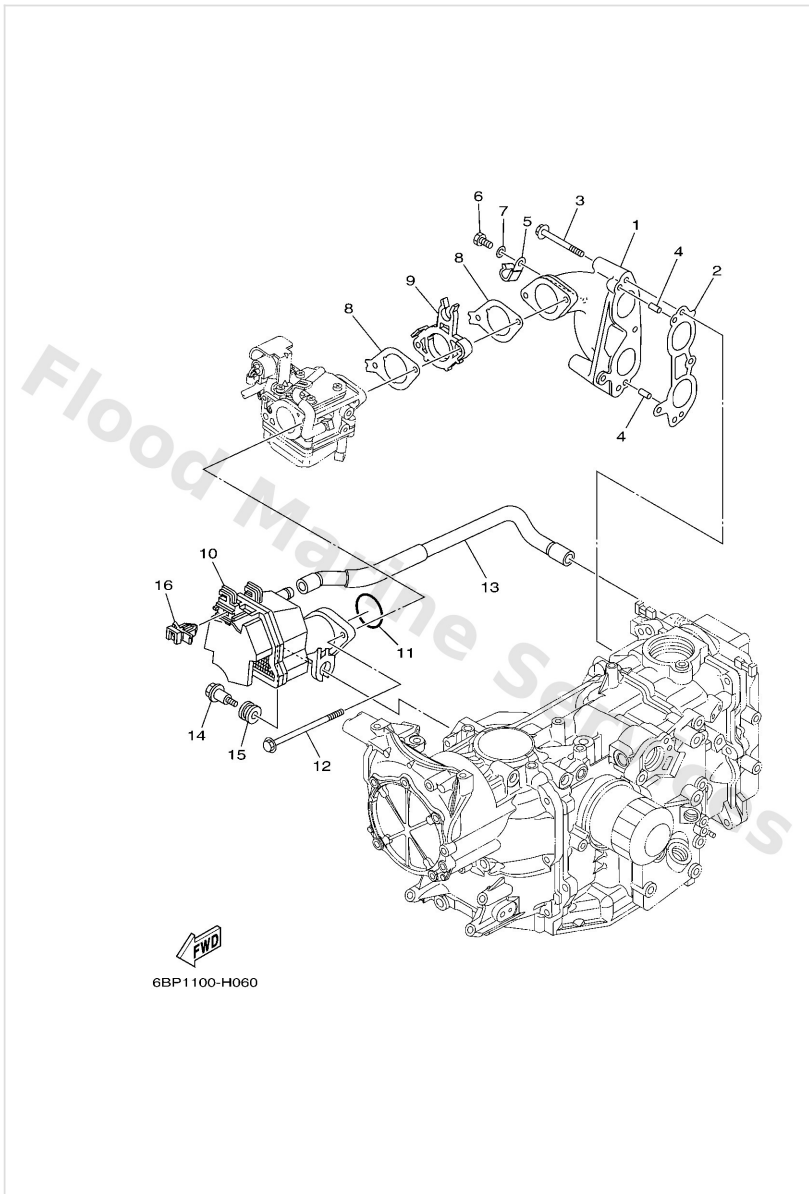

Intake

Ref	Part	
16	9046409M47 Clamp(65j)	Buy now