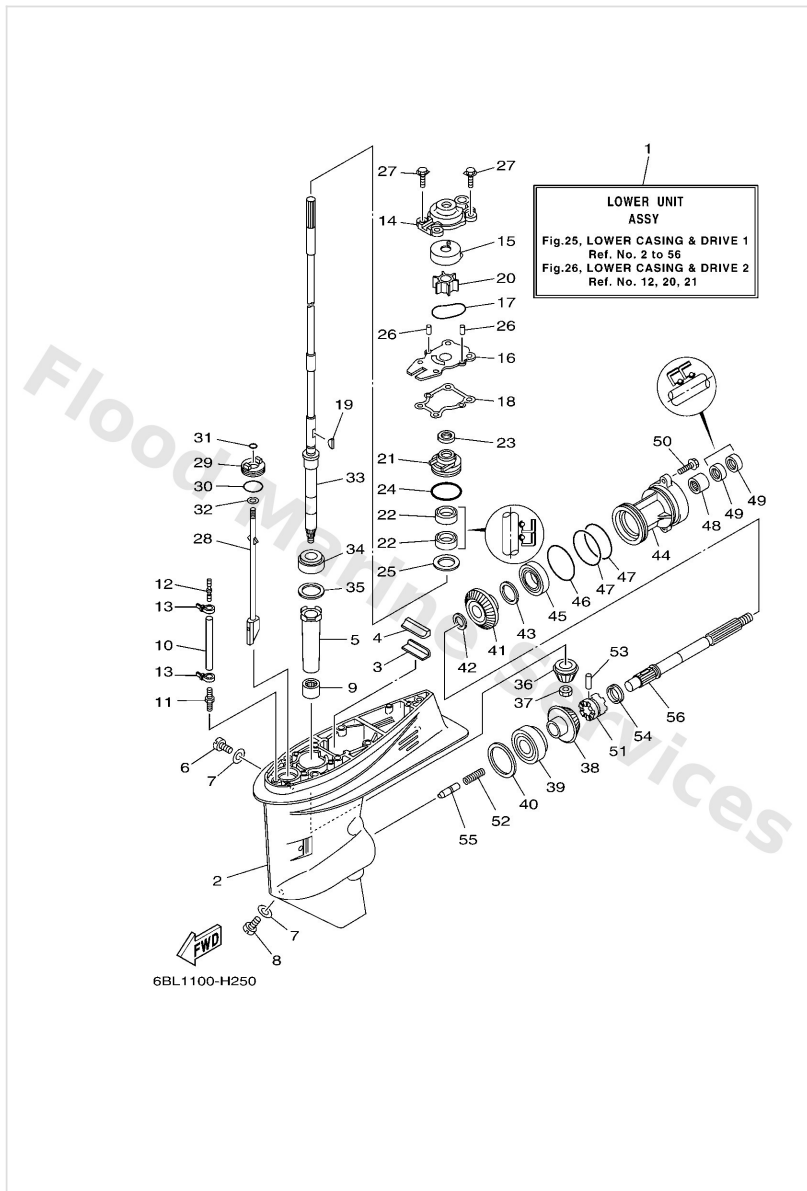

Lower Casing & Drive 1

Ref	Part	
16	66T4432300 Outer plate, cartridge	Buy now
17	9321059MG7 O-ring	Buy now
18	63D4431600 Gasket, water pump	Buy now
19	9028003M03 Key, woodruff (697)	Buy now
20	6H44435202 Impeller	Buy now
21	6BG4434100 Housing, water pump	Buy now
22	9310122M60 Oil seal	Buy now
23	66T4534401 Cover, oil seal	Buy now
24	9321048001 O-ring	Buy now
25	9020127M00 Washer, plate(62x)	Buy now
26	9360408062 Pin,dowel (626)	Buy now
27	9011908M15 Bolt, with washer(62w)	Buy now
28	67C4415010 Shift cam assembly L(20.8")	Buy now
29	68U4532100 Plate	Buy now
30	9321033MG4 O-ring	Buy now