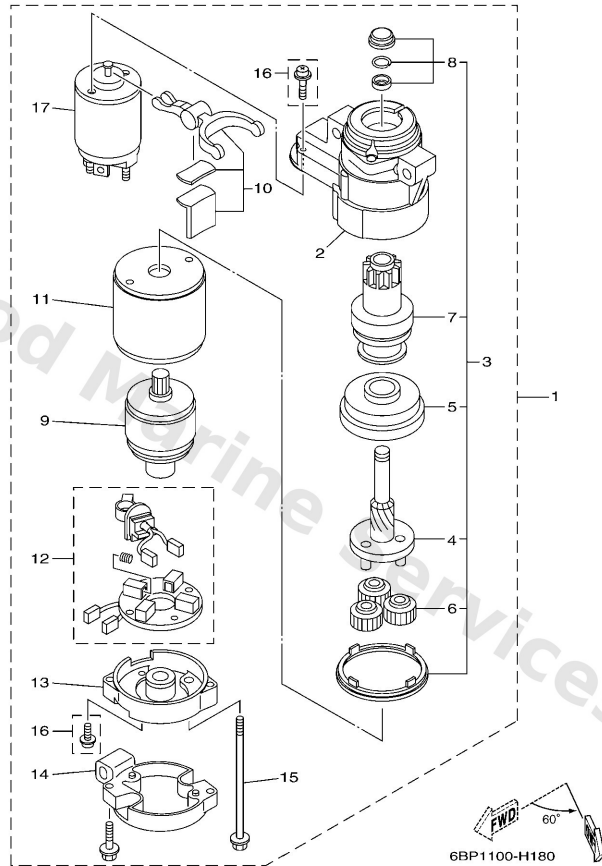

Starting Motor

Ref	Part	
1	6BG8180000 Starting motor assembly	Buy now
2	6BG8183000 Front bracket assembly	Buy now
3	6BG8180700 Gear assembly, starting motor	Buy now
4	6BG8183600 Spring, lever	Buy now
5	6BG8189100 Gear, ring	Buy now
6	6AW8183T00 Gear, idler	Buy now
7	6BG8183200 Clutch, over run	Buy now
8	6BG8185700 Pinion stopper set	Buy now
9	6BG8185000 Armature assembly	Buy now
10	6BG8183900 Lever assembly	Buy now
11	6BG8181000 Stator assembly	Buy now
12	6BG8184000 Brush holder assembly	Buy now
13	6BG8182000 Rear bracket assembly	Buy now
14	6BG8182J00 Bracket complete	Buy now
15	6BG8182600 Bolt	Buy now