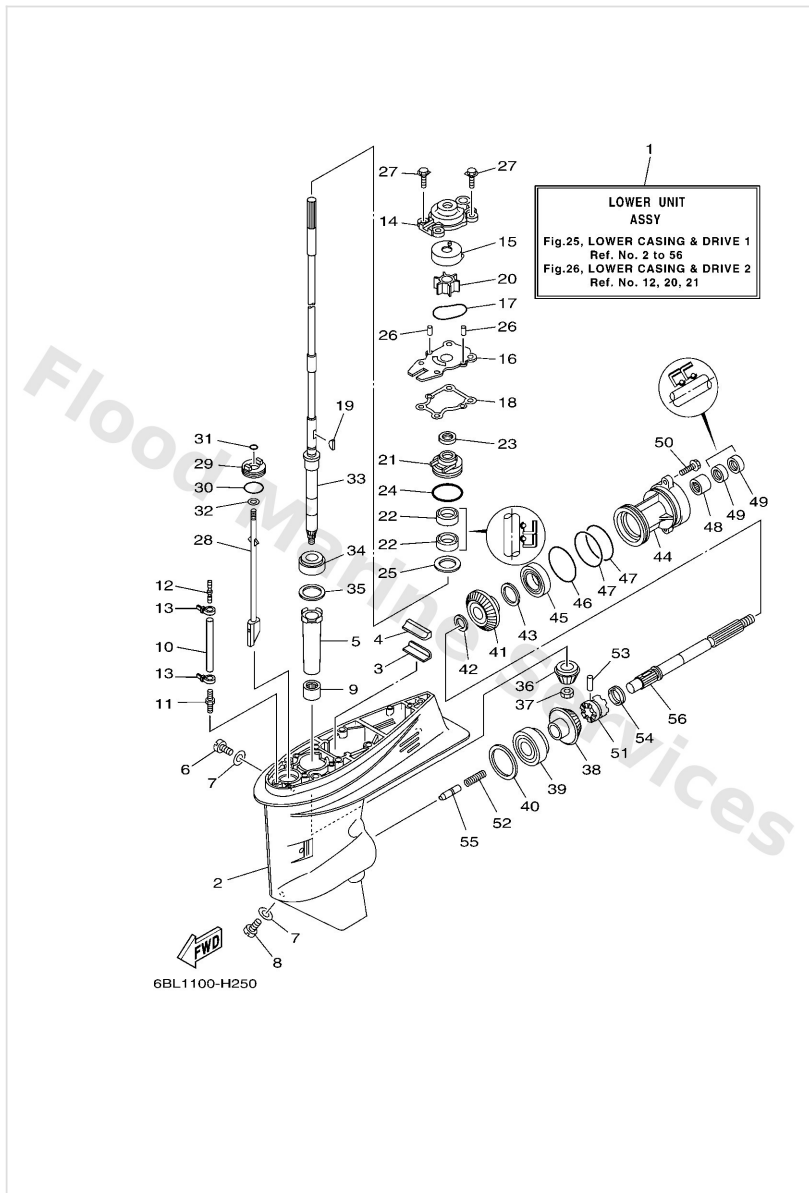

Lower Casing & Drive 1

Ref	Part	
43	63D4557760 Shim (t:0.50mm) UR	Buy now
44	63D45361024D Cap, lower casing	Buy now
45	93306001U1 Bearing(62x)	Buy now
46	9321069MG6 O-ring	Buy now
47	9321074MG5 O-ring (xea)	Buy now
48	9331722204 Brg,cyl-cal roller 25.5g nt	Buy now
49	9310122M00 Oil seal (22x36x6-663)	Buy now
50	9010508M61 Bolt, washer based(62x)	Buy now
51	68U4563100 Clutch, dog	Buy now
52	9050115M01 Spring, compression	Buy now
53	9025006023 Pin, strait (663)	Buy now
54	67C4563300 Ring, cross pin	Buy now
55	66T4563500 Plunger, shift	Buy now
56	66T4561100 Shaft, propeller	Buy now