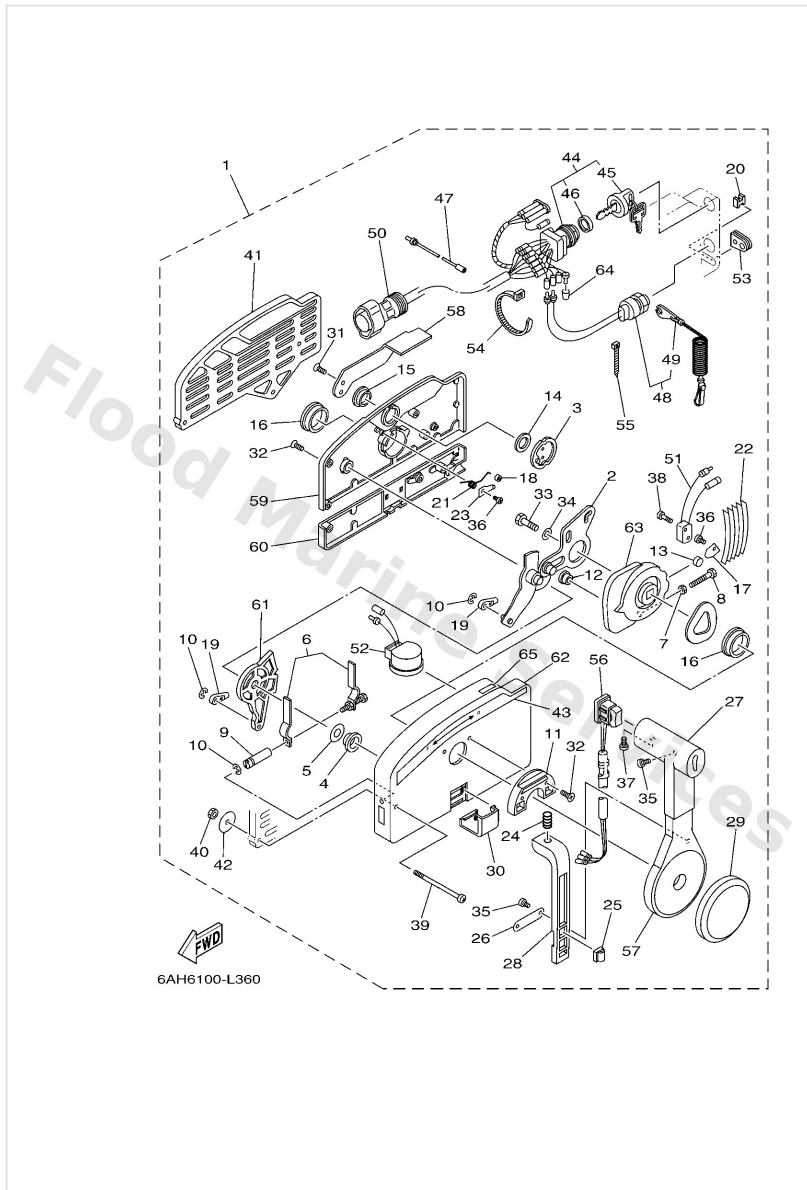

Remote Control Assy

Ref	Part	
1	70348205A6 Remote control assembly (10p, ptt) AP WITH PT/T SW.	Buy now
2	7034826101 Arm, throttle	Buy now
3	7034815300 Shaft, free accel.	Buy now
4	7034823500 Bushing	Buy now
5	7034826800 Spacer 3	Buy now
6	7034826400 Throttle, friction	Buy now
7	9538005600 Nut, hexagon (663)	Buy now
8	9738005025 Bolt	Buy now
9	7034826500 Shaft Friction	Buy now
10	9343006024 Circlip (701)	Buy now
11	7034824500 Plate, lock	Buy now
12	7034825200 Roller, cam	Buy now
13	7014824800 Roller, free accel	Buy now
14	7034819800 Washer, wave 3	Buy now
15	7034824300 Bushing 3	Buy now