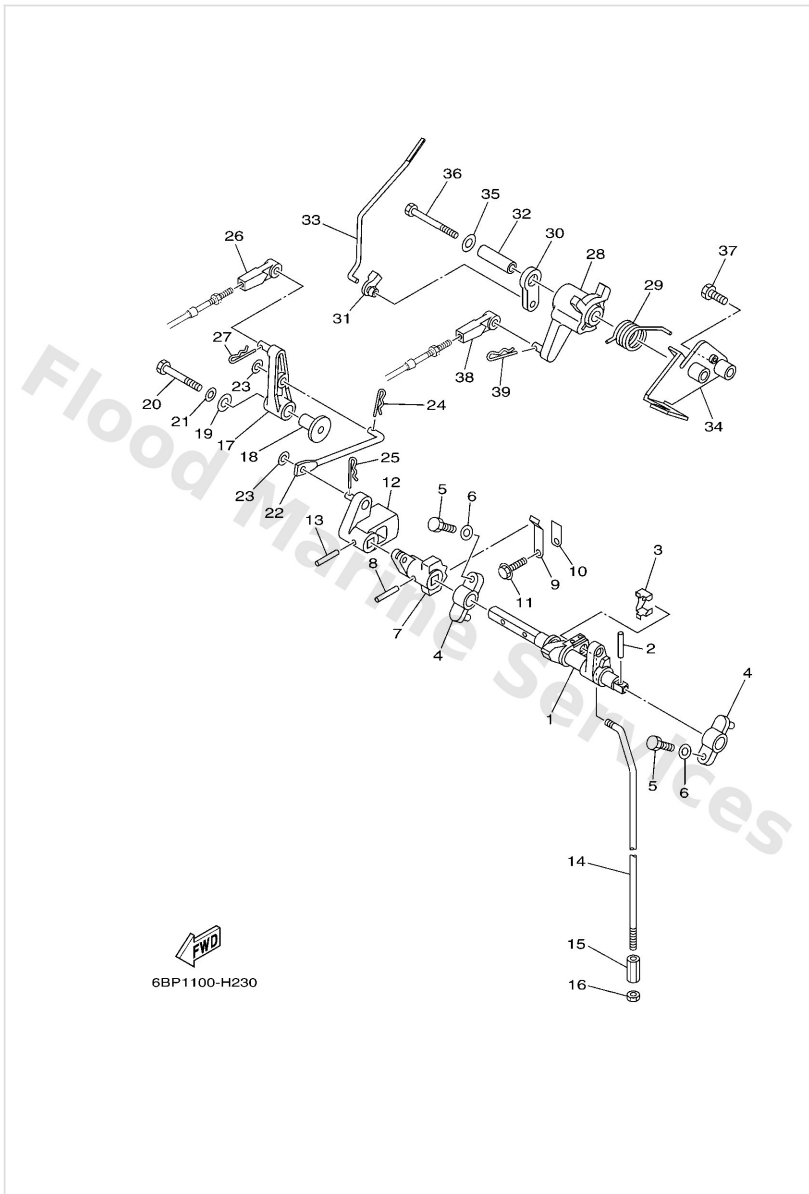

Control

Ref	Part	
34	6BL1457110 Bracket, throttle	Buy now
36	9709506065 Bolt(jn5)	Buy now
37	9709506025 Bolt	Buy now