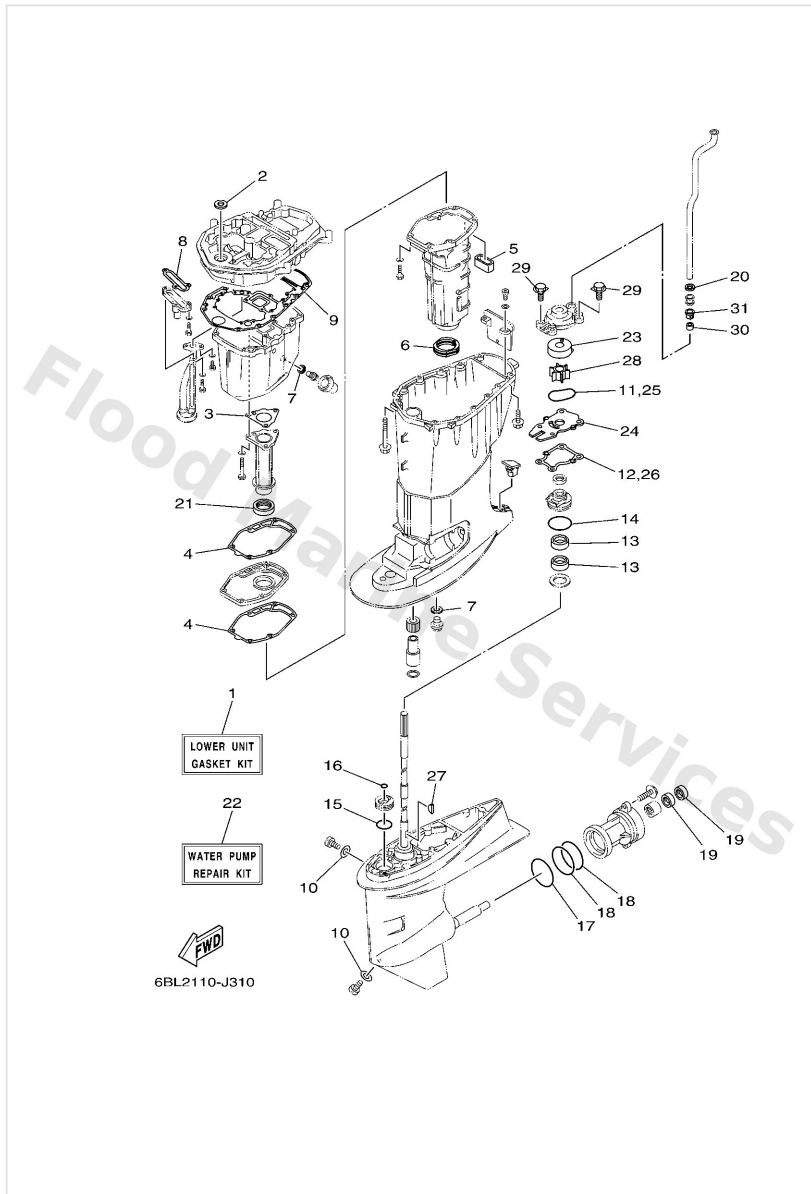

Repair Kit 3

Ref	Part	
16	9321006ME6 O-ring	Buy now
17	9321069MG6 O-ring	Buy now
18	9321074MG5 O-ring (xea)	Buy now
19	9310122M00 Oil seal (22x36x6-663)	Buy now
20	9043012072 Gasket	Buy now
21	64J4613210 Gasket 1	Buy now
22	66TW007800 Water pump repair kit	Buy now
23	63D4432200 Insert, cartridge	Buy now
24	66T4432300 Outer plate, cartridge	Buy now
27	9028003M03 Key, woodruff (697)	Buy now
28	6H44435202 Impeller	Buy now
29	9011908M15 Bolt, with washer(62w)	Buy now
30	6634436600 Damper, water seal 2	Buy now
31	63D4431200 Cover, water pump housing	Buy now