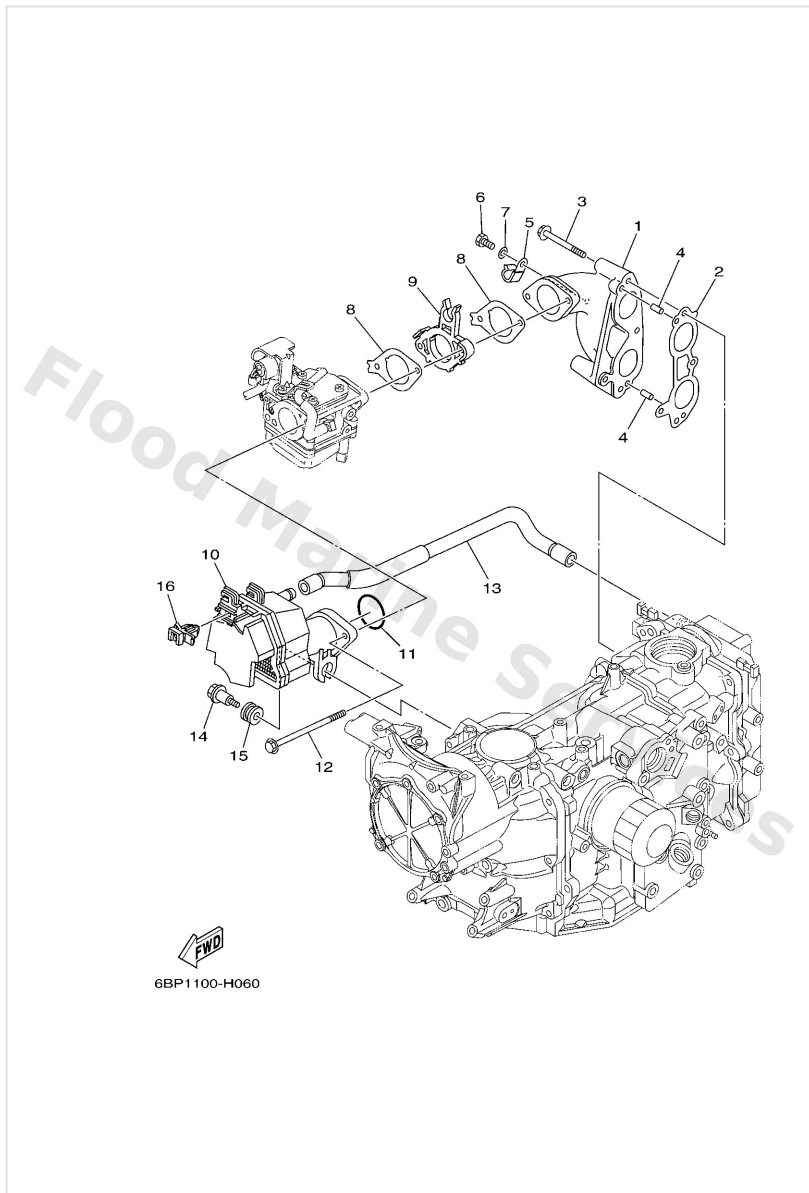

Intake

Ref	Part	
1	6BL136410094 Manifold 1	Buy now
2	6BL1364500 Gasket, manifold 1	Buy now
3	9759506555 Bolt, hexagon w/w deep recess	Buy now
4	9169050014 Pin, spring (647)	Buy now
5	9046508M83 Clamp	Buy now
6	9709506016 Bolt, hexagon deep recess	Buy now
7	9299506600 Washer, plain (646)	Buy now
8	6BL1364600 Gasket, manifold 2	Buy now
9	6BL1427100 Insulator	Buy now
10	6BL1444000 Silencer assembly, intake	Buy now
11	9321039ME4 O-ring(6h2)	Buy now
12	9589506100 Bolt, flange deep recess	Buy now
13	6BL1537300 Pipe, breather	Buy now
14	9010906MA1 Bolt	Buy now
15	9048016616 Grommet	Buy now