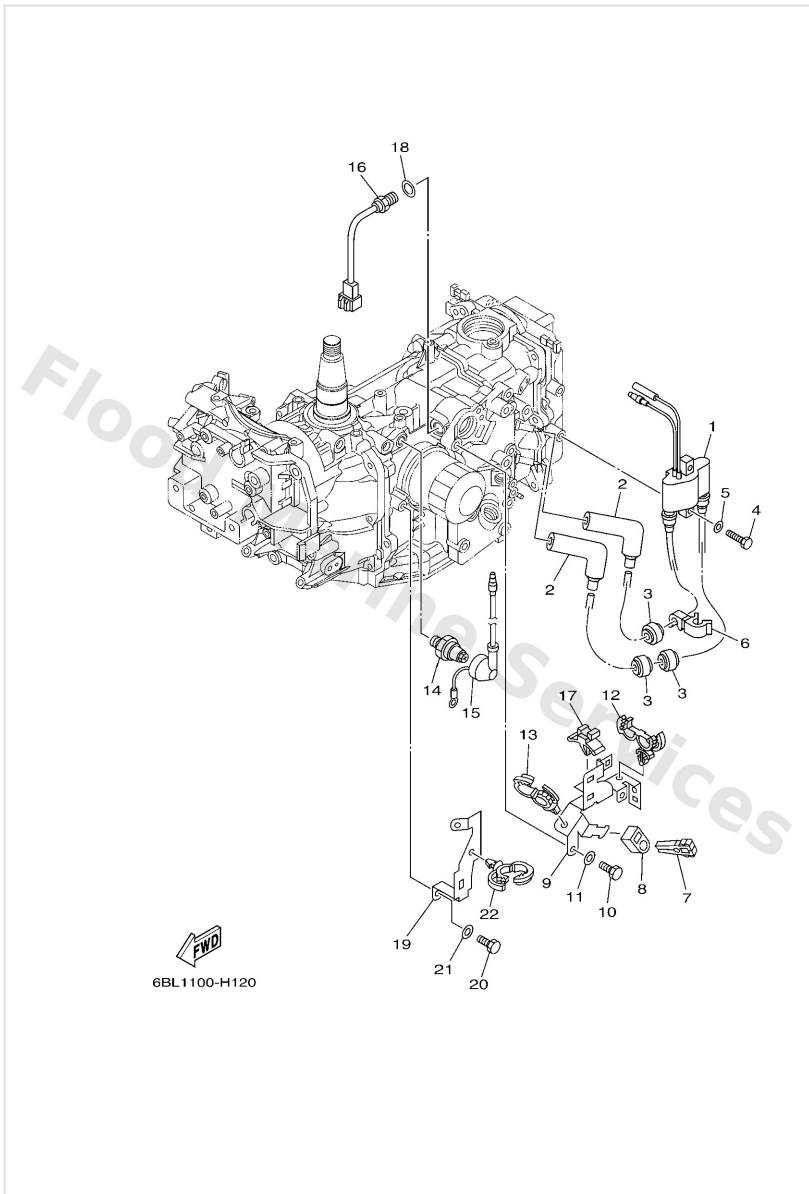

Electrical 2

Ref	Part	
17	9046409M47 Clamp(65j)	Buy now
18	9043014115 Gasket (663)	Buy now
19	6BL8238900 Plate 2	Buy now