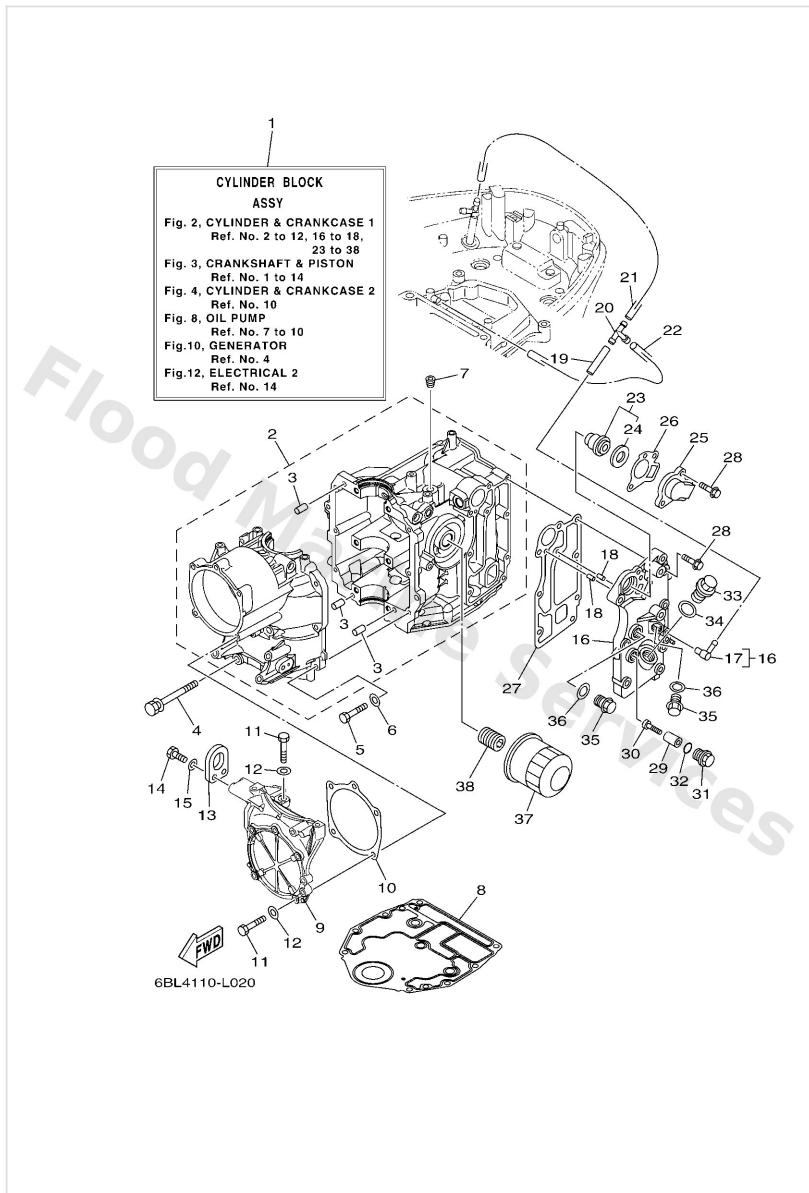

Cylinder & Crankcase 1

Ref	Part	
1	6BLW009B001S Cylinder block assembly	Buy now
2	6BL1510001 Crankcase assembly	Buy now
3	9360612019 Pin, dowel (614)	Buy now
4	9011908M01 Bolt, with washer(62y)	Buy now
5	9701306025 Bolt(62y)	Buy now
6	9290306600 Washer, plain (646)	Buy now
7	9034451003 Plug, taper screw	Buy now
8	6BG1135100 Gasket, cylinder	Buy now
9	6BL15121001S Crankcase 2	Buy now
10	6BL1566300 Seal	Buy now
13	62Y1111900 Hanger, engine	Buy now
14	9709506020 Bolt(7u8)	Buy now
15	9299506600 Washer, plain (646)	Buy now
16	6BL41113001S Outer cover, exhaust & pipe	Buy now
17	6761137200 Nipple, hose	Buy now