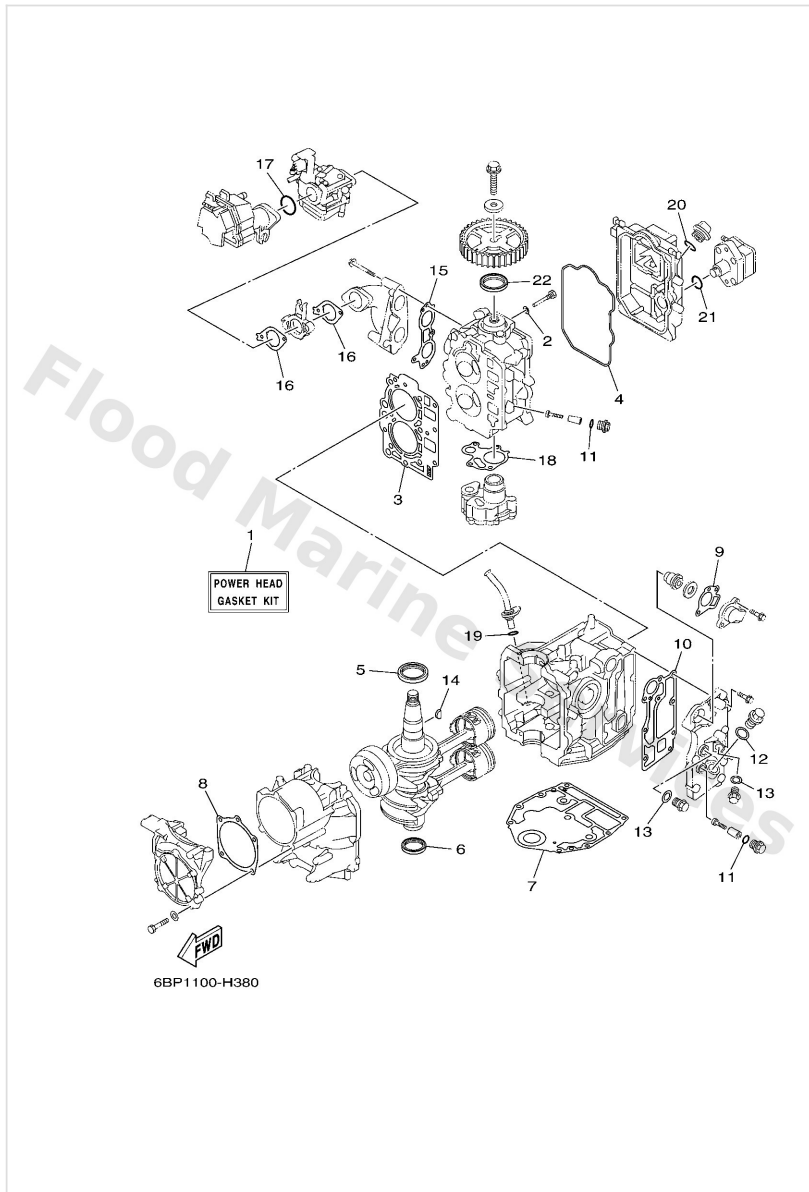

Repair Kit 1

Ref	Part	
1	6BLW000100 Power head gasket kit	Buy now
2	9043006014 Gasket 256113960000	Buy now
3	6BL1118100 Gasket, cylinder head 1	Buy now
4	6BL1135600 Seal, cylinder 2	Buy now
5	9310243M42 Oil seal(62y)	Buy now
6	9310135002 Oil seal	Buy now
7	6BG1135100 Gasket, cylinder	Buy now
8	6BL1566300 Seal	Buy now
9	62Y1241400 Gasket, cover	Buy now
10	6BL4111400 Gasket, exhaust outer cover	Buy now
11	9321013M63 O-ring (6g8)	Buy now
12	9043018130 Gasket (1j7)	Buy now
13	9043014115 Gasket (663)	Buy now
14	9028003M01 Key woodruff 146115450000	Buy now
15	6BL1364500 Gasket, manifold 1	Buy now