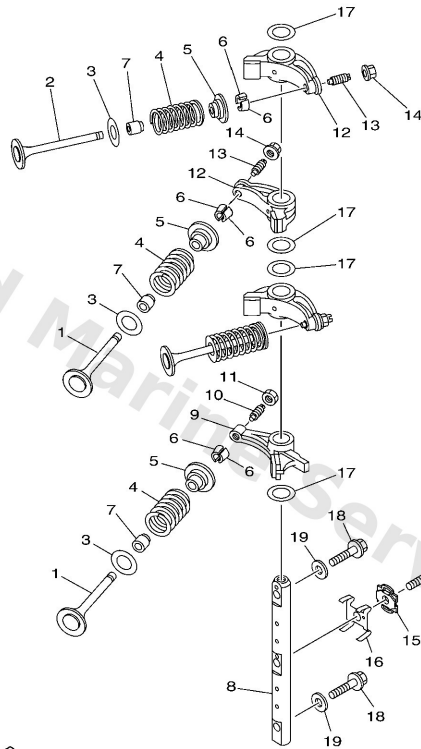

Upper Casing

Ref	Part	
16	6BG4113400 Gasket, exhaust manifold	Buy now
17	6BG4518100CA Plate	Buy now
18	69W1471100CA Muffler 1	Buy now
19	9757506525 Bolt, hexagon w/w deep recess	Buy now
20	67C4512300 Gasket, muffler	Buy now
21	62Y4512700 Seal	Buy now
22	64J7712300 Guide 1	Buy now
23	6BG45111104D Casing, upper	Buy now
24	9757508530 Bolt, hexagon w/w deep recess	Buy now
25	9011908132 Bolt, with washer	Buy now
26	67C4515100 Cover, upper casing	Buy now
27	9798005216 Screw, pan w/ plain	Buy now
28	6C54515500 Cap	Buy now
29	6794531800 Bushing, drive shaft 3	Buy now
30	9038723002 Collar	Buy now

Upper Casing

Ref	Part	
31	9342036M01 Circlip (6a0)	Buy now
32	9034014M06 Plug, straight screw(62y)	Buy now
33	9043014M09 Gasket	Buy now

Valve

6BP1100-H050

Ref	Part	
1	69W1211100 Valve, intake	Buy now
2	69W1212100 Valve, exhaust	Buy now
3	62Y1211600 Seat, valve spring	Buy now
4	51Y1211400 Spring, valve outer	Buy now
5	30X1211700 Retainer, valve spring	Buy now
6	30X1211800 Cotter, valve	Buy now
7	51Y1211900 Seal, valve stem	Buy now
8	6BL1214600 Shaft, rocker	Buy now
9	62Y1215100 Arm, valve rocker	Buy now
10	64J1215900 Screw, valve adjusting	Buy now
11	62Y1215800 Nut, lock	Buy now
12	6C51215100 Arm, valve rocker	Buy now
13	6C51215900 Screw, valve adjusting	Buy now
14	6C51215800 Nut, lock	Buy now
15	6BL1223100 Guide, stopper 1	Buy now