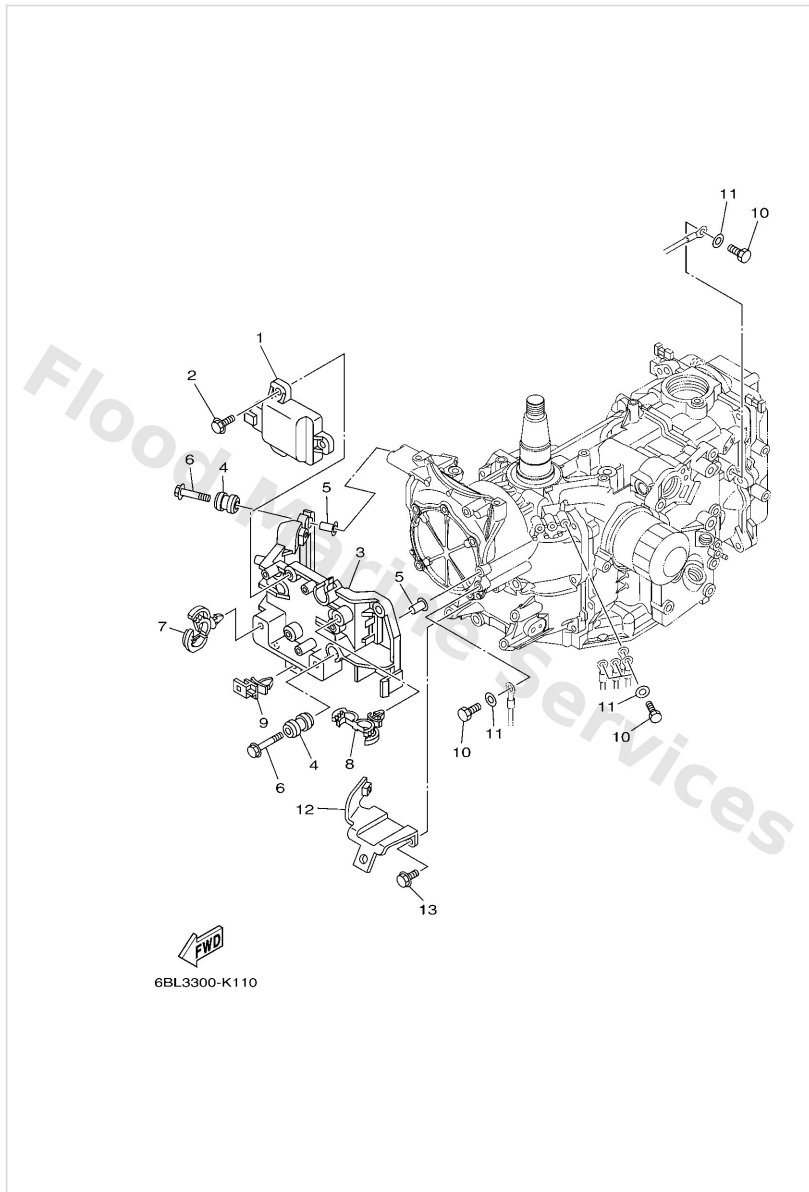

Electrical 1

Ref	Part	
1	6BL8554000 C.d.i. unit assembly	Buy now
2	9757506520 Bolt, hexagon w/w deep recess	Buy now
3	6BL8194800 Bracket	Buy now
4	6A08231700 Damper, ignition coil	Buy now
5	9038706119 Collar	Buy now
6	9589506030 Bolt, flange deep recess	Buy now
7	9046412183 Clamp(jn2)	Buy now
8	9046418246 Clamp(4tr)	Buy now
9	9046412002 Clamp	Buy now
10	9709506016 Bolt, hexagon deep recess	Buy now
11	9299506600 Washer, plain (646)	Buy now
12	6BL8255400 Stay, neutral switch	Buy now
13	9589506014 Bolt, flange deep recess	Buy now