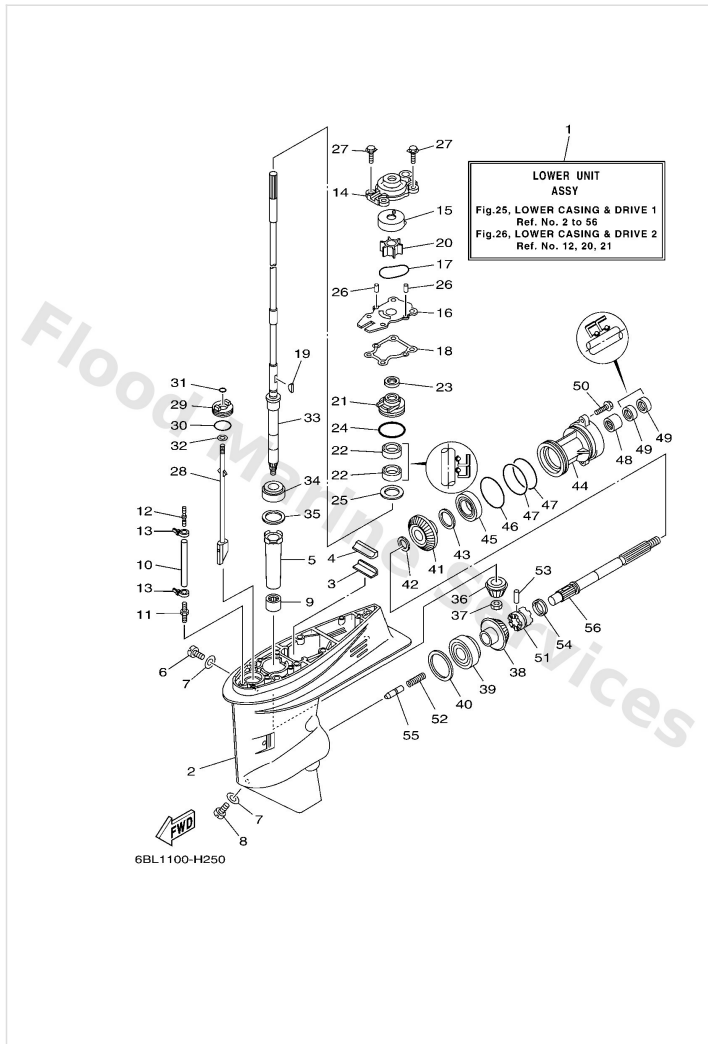

Lower Casing & Drive 1

Ref	Part	
31	9321006ME6 O-ring	Buy now
32	9299006600 Washer, plain (646)	Buy now
33	6BL4550110 Drive shaft comp. L(20.8")	Buy now
34	9333200001 Brg, tapered roller (409)	Buy now
35	6634558701 Shim (t:0.10mm) UR	Buy now
35	6634558710 Shim (t:0.12mm) UR	Buy now
35	6634558720 Shim (t:0.15mm) UR	Buy now
35	6634558730 Shim (t:0.18mm) UR	Buy now
35	6634558740 Shim (t:0.30mm) UR	Buy now
35	6634558750 Shim (t:0.40mm) UR	Buy now
35	6634558760 Shim (t:0.50mm) UR	Buy now
36	68U4555100 Pinion	Buy now
37	9017910M38 Nut	Buy now
38	68U4556000 Gear	Buy now
39	9333200003 Brg,cyl-cal roller 318g ky	Buy now