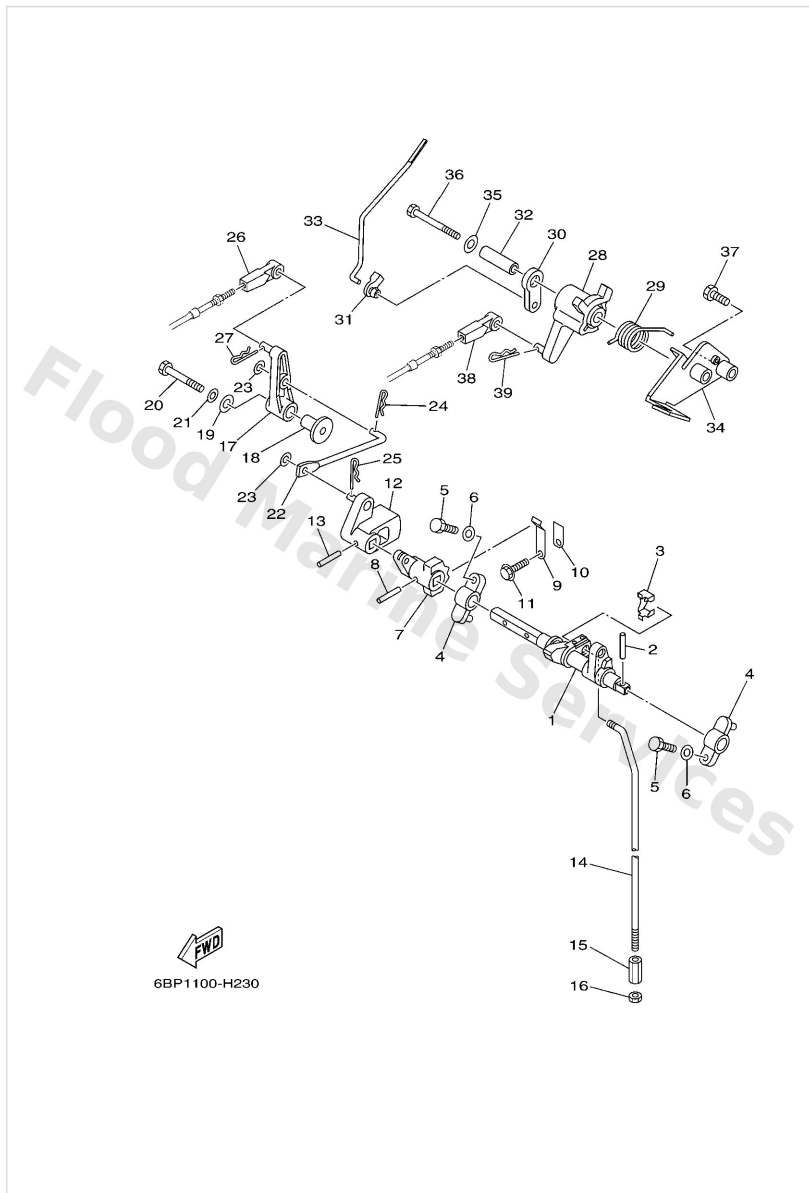

Control

Ref	Part	
18	9038706M86 Collar	Buy now
19	9020106M31 Washer (6a0)	Buy now
20	9709506035 Bolt(j52)	Buy now
22	6BL4419200 Link, shift rod	Buy now
23	9020105M06 Washer, plate(61u)	Buy now
24	9046810005 Pin, hair 6264123500	Buy now
25	9046818001 Clip	Buy now
26	6634834400 Cable end, remote control	Buy now
27	9046818008 Clip 620436610000	Buy now
28	6BL4163800 Pulley	Buy now
29	9050820040 Spring, torsion	Buy now
30	65W4128300 Lever, free accel.	Buy now
31	6J84126200 Joint, choke lever	Buy now
32	9038706139 Collar	Buy now
33	6BL4121100 Link, accel.	Buy now