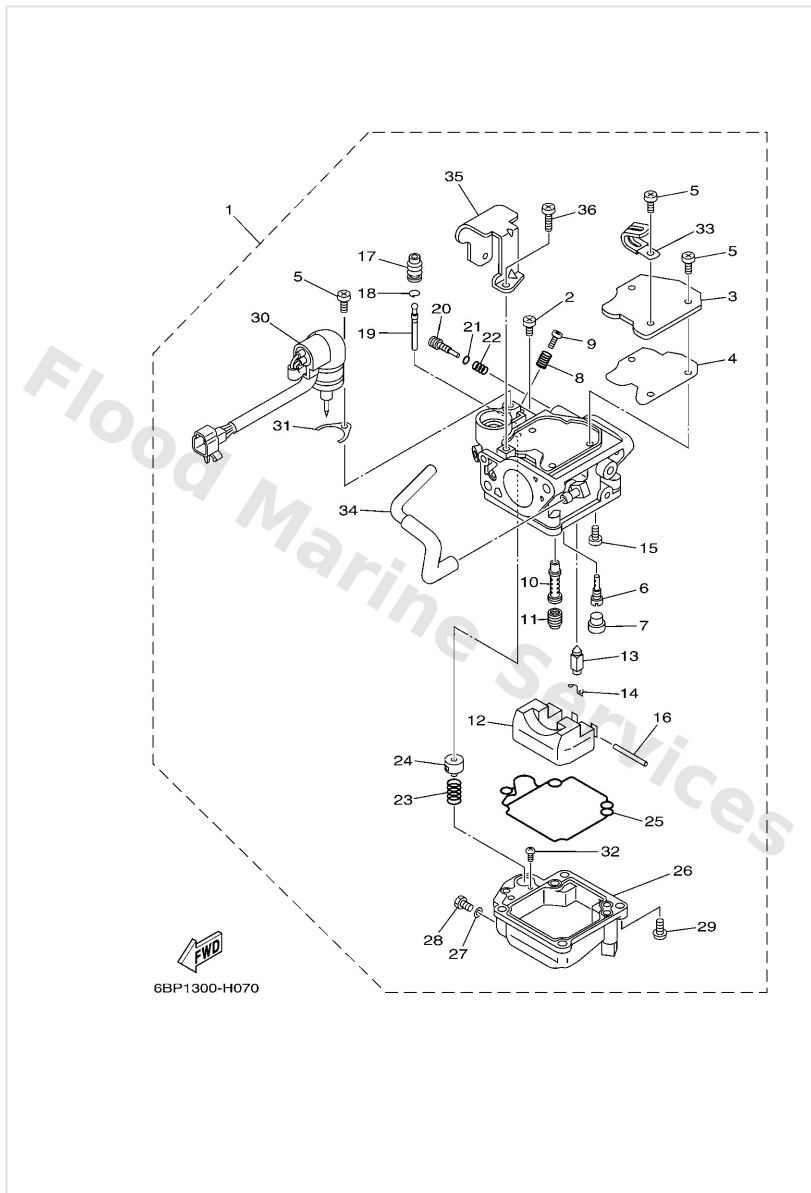

Carburetor

6BP1300-H070

Ref	Part	
31	65W1434600 Plate	Buy now
32	67C1456700 Screw	Buy now
33	67F1425500 Plate	Buy now
34	65W1480700 Hose comp.	Buy now
35	6BL1434600 Plate	Buy now
36	9798004108 Screw, with washer(6m6)	Buy now