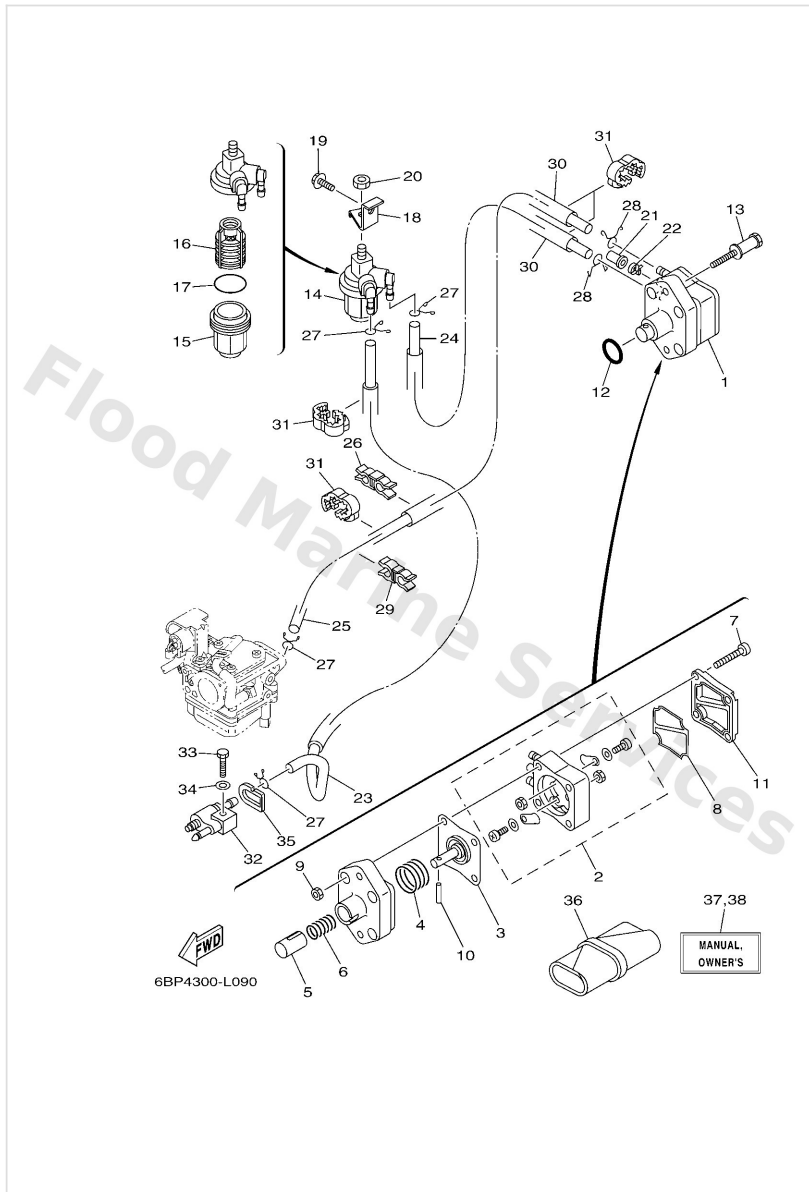

Fuel

Ref	Part	
1	62Y2441004 Fuel pump assembly	Buy now
2	62Y2441501 Body 4	Buy now
3	62Y2441102 Diaphragm	Buy now
4	62Y2442300 Spring, diaphragm	Buy now
5	62Y1313101 Plunger	Buy now
6	62Y2445400 Spring	Buy now
7	62Y2444401 Screw	Buy now
8	6C52447100 Diaphragm	Buy now
9	9538005600 Nut, hexagon (663)	Buy now
10	62Y2437401 Pin	Buy now
11	6C52441400 Body 3	Buy now
12	9321024M79 O-ring	Buy now
13	9010906266 Bolt	Buy now
14	61N2456010 Filter assembly	Buy now
15	61N2452100 Cup, filter	Buy now