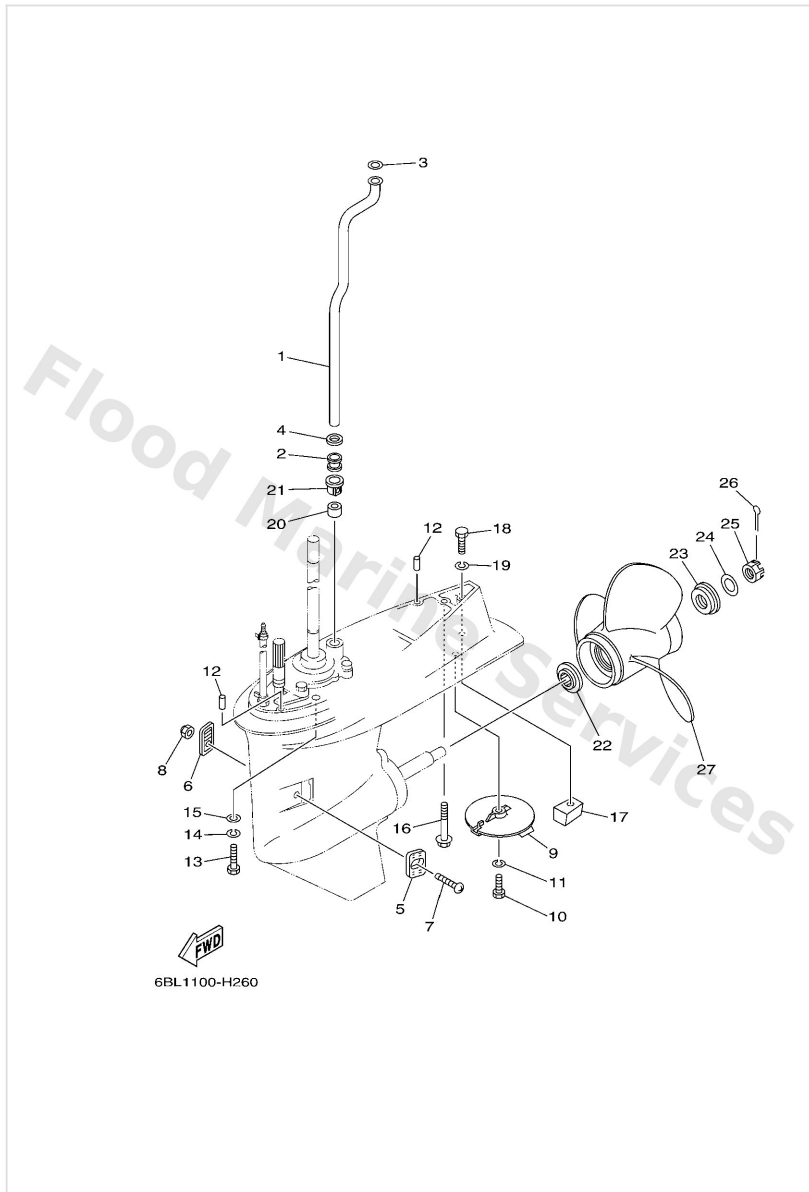

Lower Casing & Drive 2

Ref	Part	
16	9757508465 Bolt, hexagon w/w deep recess L(20.8")	Buy now
17	67C4525100 Anode	Buy now
18	9709508035 Bolt(70w)	Buy now
20	6634436600 Damper, water seal 2	Buy now
21	63D4431200 Cover, water pump housing	Buy now
22	6634598702 Spacer	Buy now
23	68U4599700 Spacer 2	Buy now
24	9299016200 958-58204-00 washer,plain	Buy now
25	9017116011 Nut, castle (663)	Buy now
26	9149030025 Pin cotter	Buy now
27	68U4594100 Propeller (3x12-1/4 x9 -g)	Buy now