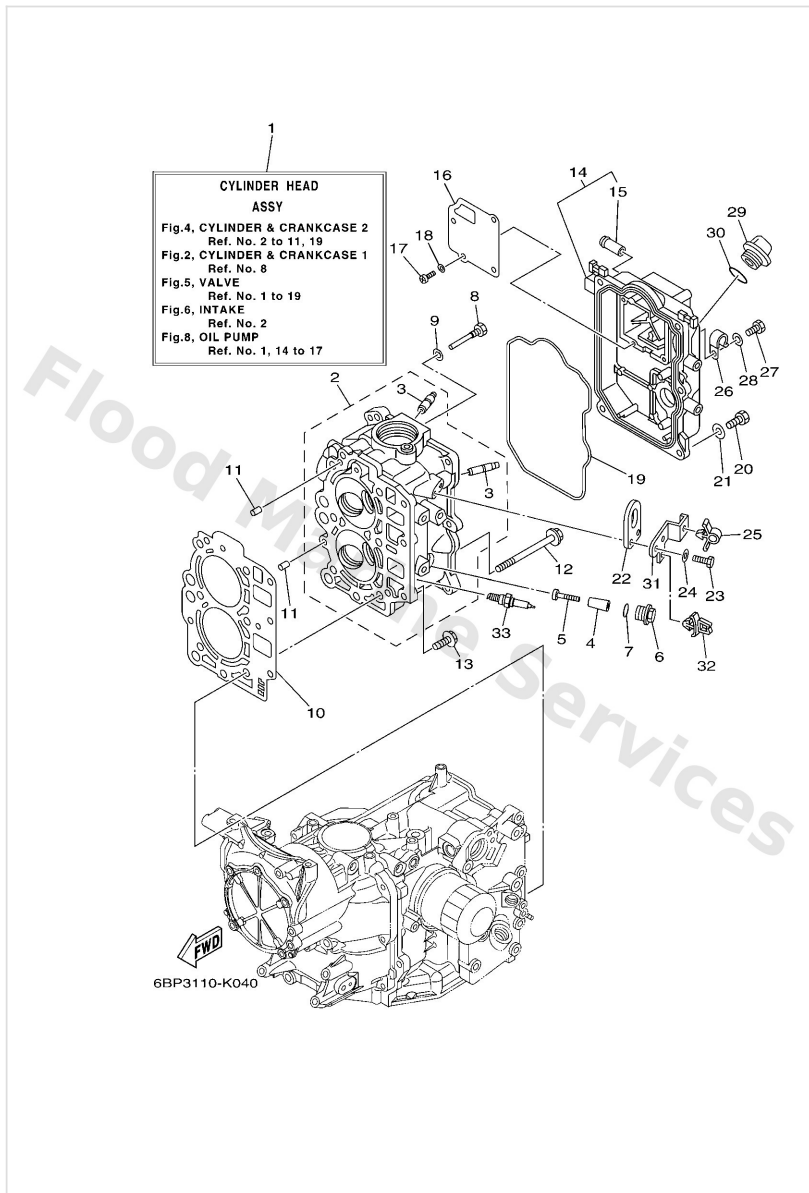

Cylinder & Crankcase 2

Ref	Part	
1	6BLW009A001S Cylinder head complete	Buy now
2	6BL1111001S Head, cylinder 1	Buy now
3	62Y1113330 Guide, valve 1	Buy now
4	6BL1132500 Anode	Buy now
5	9898005035 Screw, bind	Buy now
6	6G81119701 Plug, blind	Buy now
7	9321013M63 O-ring (6g8)	Buy now
8	9010906M65 Bolt(62y)	Buy now
9	9043006014 Gasket 256113960000	Buy now
10	6BL1118100 Gasket, cylinder head 1	Buy now
11	9360612019 Pin, dowel (614)	Buy now
12	9010509005 Bolt, flange	Buy now
13	9011906MA3 Bolt, with washer	Buy now
14	6BL11191001S Cover, cylinder head 1	Buy now
15	62Y1448500 Pipe, joint	Buy now