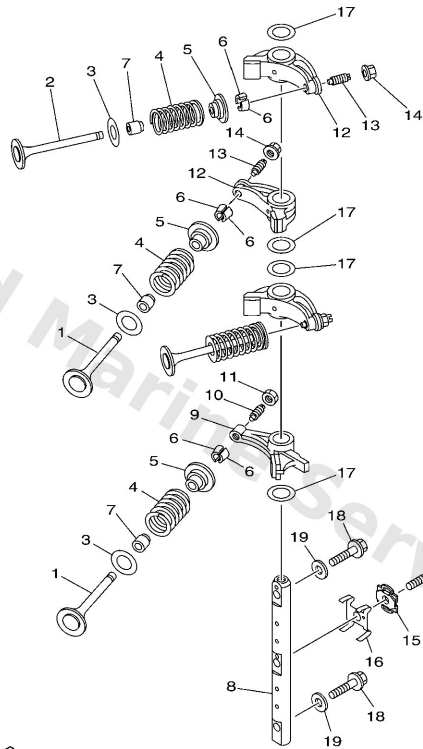

Upper Casing

Ref	Part	
31	9342036M01 Circlip (6a0)	Buy now
32	9034014M06 Plug, straight screw(62y)	Buy now
33	9043014M09 Gasket	Buy now

Valve

6BP1100-H050

Ref	Part	
1	69W1211100 Valve, intake	Buy now
2	69W1212100 Valve, exhaust	Buy now
3	62Y1211600 Seat, valve spring	Buy now
4	51Y1211400 Spring, valve outer	Buy now
5	30X1211700 Retainer, valve spring	Buy now
6	30X1211800 Cotter, valve	Buy now
7	51Y1211900 Seal, valve stem	Buy now
8	6BL1214600 Shaft, rocker	Buy now
9	62Y1215100 Arm, valve rocker	Buy now
10	64J1215900 Screw, valve adjusting	Buy now
11	62Y1215800 Nut, lock	Buy now
12	6C51215100 Arm, valve rocker	Buy now
13	6C51215900 Screw, valve adjusting	Buy now
14	6C51215800 Nut, lock	Buy now
15	6BL1223100 Guide, stopper 1	Buy now

Valve

6BP1100-H050

Ref	Part	
16	6BL1223300 Plate, guide stopper 1	Buy now
17	9020116014 Washer, plate	Buy now
18	9010508060 Bolt, flange	Buy now
19	9299008200 Ybs66-8 washer, plain	Buy now

Disclaimer

This document is provided for convenience only. It is **not** an official Yamaha publication and is **not supplied, endorsed, or approved** by Yamaha Motor Co., Ltd.