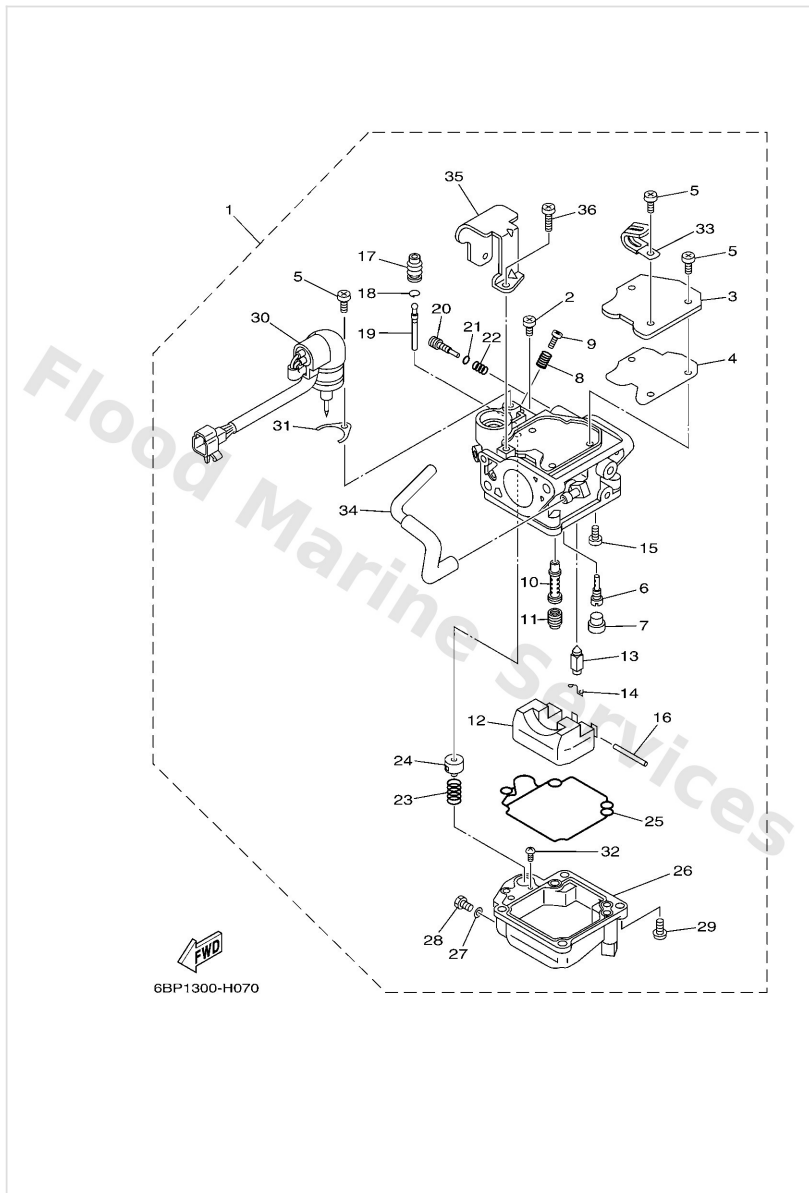

Carburetor

Ref	Part	
16	6H41454800 Pin, float arm	Buy now
17	65W1437302 Cover, plunger cap	Buy now
18	65W1439G00 Clip 1	Buy now
19	65W1437900 Rod, starter	Buy now
20	67C1492320 Screw, pilot	Buy now
21	67C1439700 O-ring	Buy now
22	67C1455500 Spring	Buy now
23	65W1433500 Spring, plunger	Buy now
24	65W1437100 Plunger, starter	Buy now
25	65W1438400 Gasket, float chamber	Buy now
26	65W1498020 Body, float chamber	Buy now
27	65W1439800 Washer	Buy now
28	65W1499200 Screw, drain	Buy now
29	9798004114 Screw, pan head(ga5)	Buy now
30	6BL1438000 Prime starter assembly	Buy now