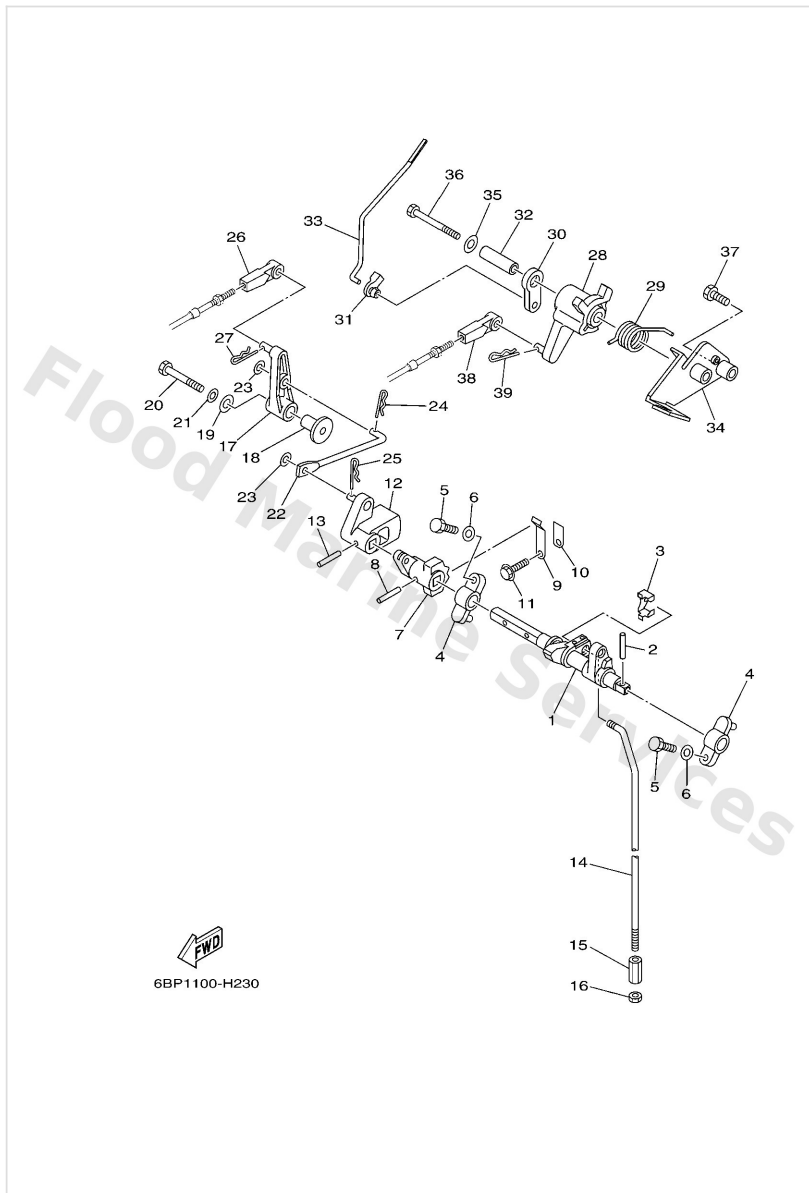

Control

Ref	Part	
1	6BL4412100 Lever, shift rod	Buy now
2	9025403M05 Pin, spring	Buy now
3	6AH2636400 End, cable 2	Buy now
4	6G1416620194 Bracket	Buy now
5	9709506020 Bolt(7u8)	Buy now
6	9299506600 Washer, plain (646)	Buy now
7	6BL4417300 Lever, shift control	Buy now
9	65W4411600 Spring	Buy now
10	66R4411400 Stopper	Buy now
11	9589506014 Bolt, flange deep recess	Buy now
12	6BL4414200 Joint	Buy now
14	6BL4414300 Rod, shift	Buy now
15	67C4414600 Connector, shift rod	Buy now
16	9538006700 Nut	Buy now
17	6BL4412500 Lever, shift rod	Buy now