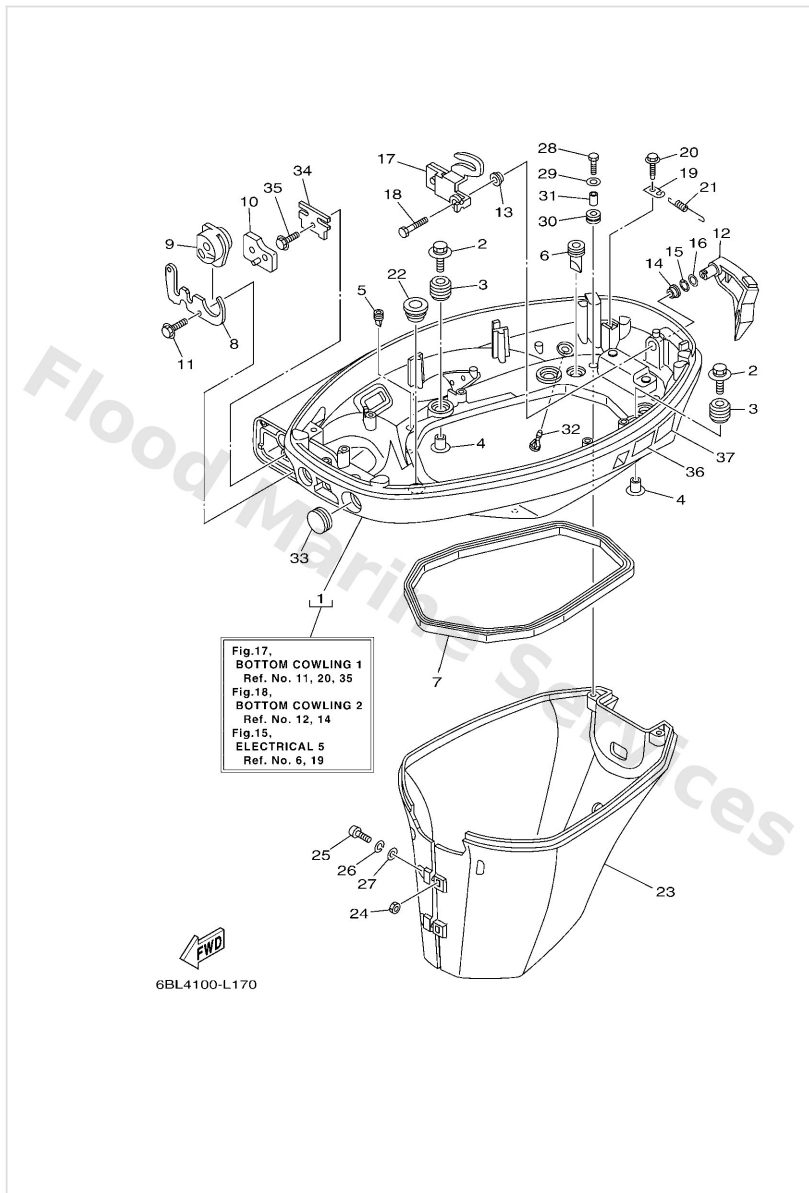

Bottom Cowling 1

Ref	Part	
1	6BP42710004D Bottom cowling assembly	Buy now
2	9011906M61 Bolt, with washer	Buy now
3	6BG4274800 Grommet	Buy now
4	9038706M69 Collar (688)	Buy now
5	65W4271700 Rubber, seal 2	Buy now
6	61A4271700 Rubber, seal 2	Buy now
7	62Y4271600 Rubber seal 1	Buy now
8	6BL4276100 Stopper	Buy now
9	6BL4272501 Grommet	Buy now
10	6BL4272700 Grommet	Buy now
11	9010906M86 Bolt	Buy now
12	6BL42815004D Lever, clamp	Buy now
13	9038612M37 Bushing (6f5)	Buy now
14	9038612MA2 Bush	Buy now
15	9020612052 Washer, wave (666)	Buy now