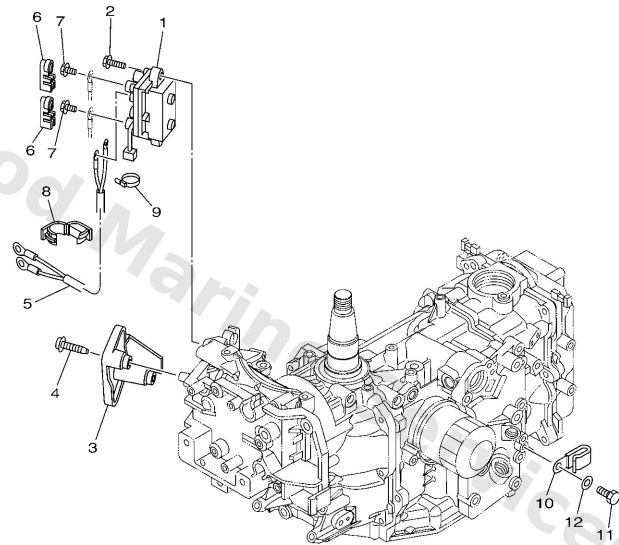

Electrical 4

6BP3110-K160

Ref	Part	
1	63P8195000 Relay assembly	Buy now
2	9757506520 Bolt, hexagon w/w deep recess	Buy now
3	6BL8194200 Cover	Buy now
4	9016705009 Screw, tapping	Buy now
5	6BL8194900 Wire, lead	Buy now
6	6P28183X00 Cap, terminal	Buy now
7	9759506610 Bolt, hexagon w/w deep recess	Buy now
8	9046418001 Clamp	Buy now
9	9046511M10 Clamp	Buy now
10	9046506M90 Clamp	Buy now
11	9709506016 Bolt, hexagon deep recess	Buy now
12	9299506600 Washer, plain (646)	Buy now