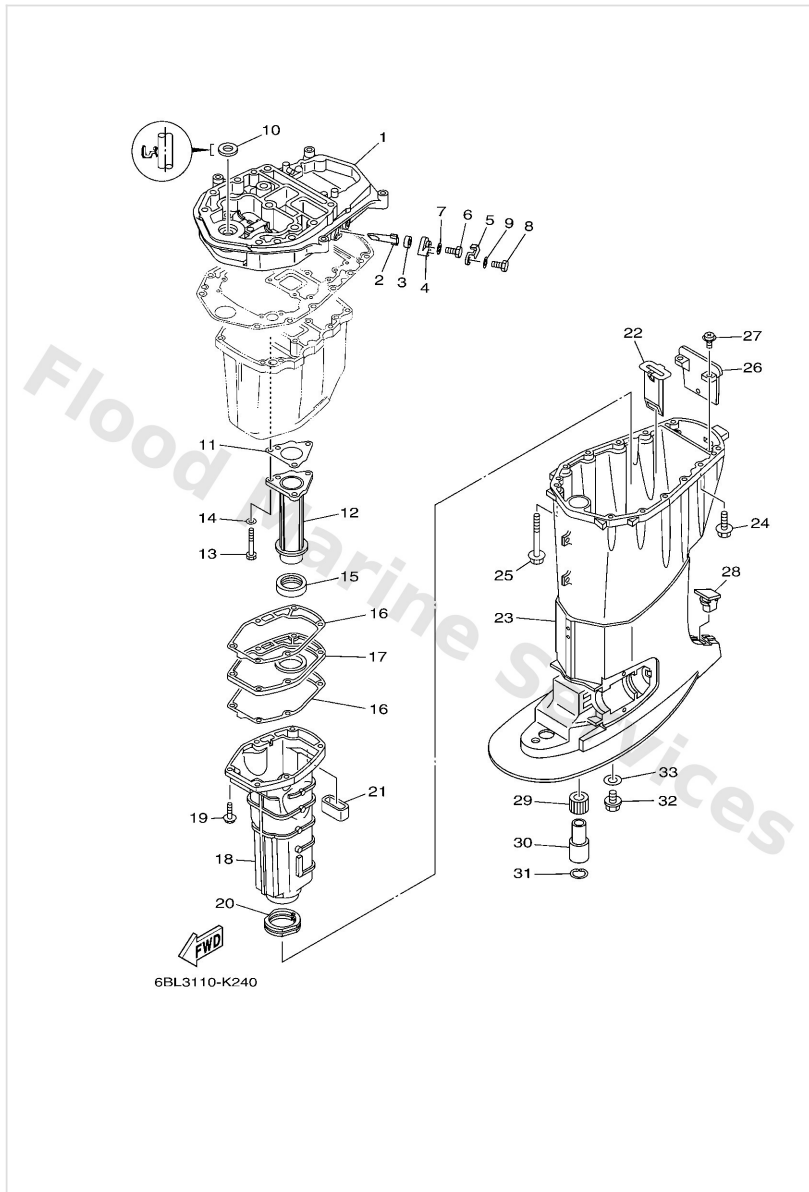

Upper Casing

Ref	Part	
16	6BG4113400 Gasket, exhaust manifold	Buy now
17	6BG4518100CA Plate	Buy now
18	69W1471100CA Muffler 1	Buy now
19	9757506525 Bolt, hexagon w/w deep recess	Buy now
20	67C4512300 Gasket, muffler	Buy now
21	62Y4512700 Seal	Buy now
22	64J7712300 Guide 1	Buy now
23	6BG45111104D Casing, upper	Buy now
24	9757508530 Bolt, hexagon w/w deep recess	Buy now
25	9011908132 Bolt, with washer	Buy now
26	67C4515100 Cover, upper casing	Buy now
27	9798005216 Screw, pan w/ plain	Buy now
28	6C54515500 Cap	Buy now
29	6794531800 Bushing, drive shaft 3	Buy now
30	9038723002 Collar	Buy now