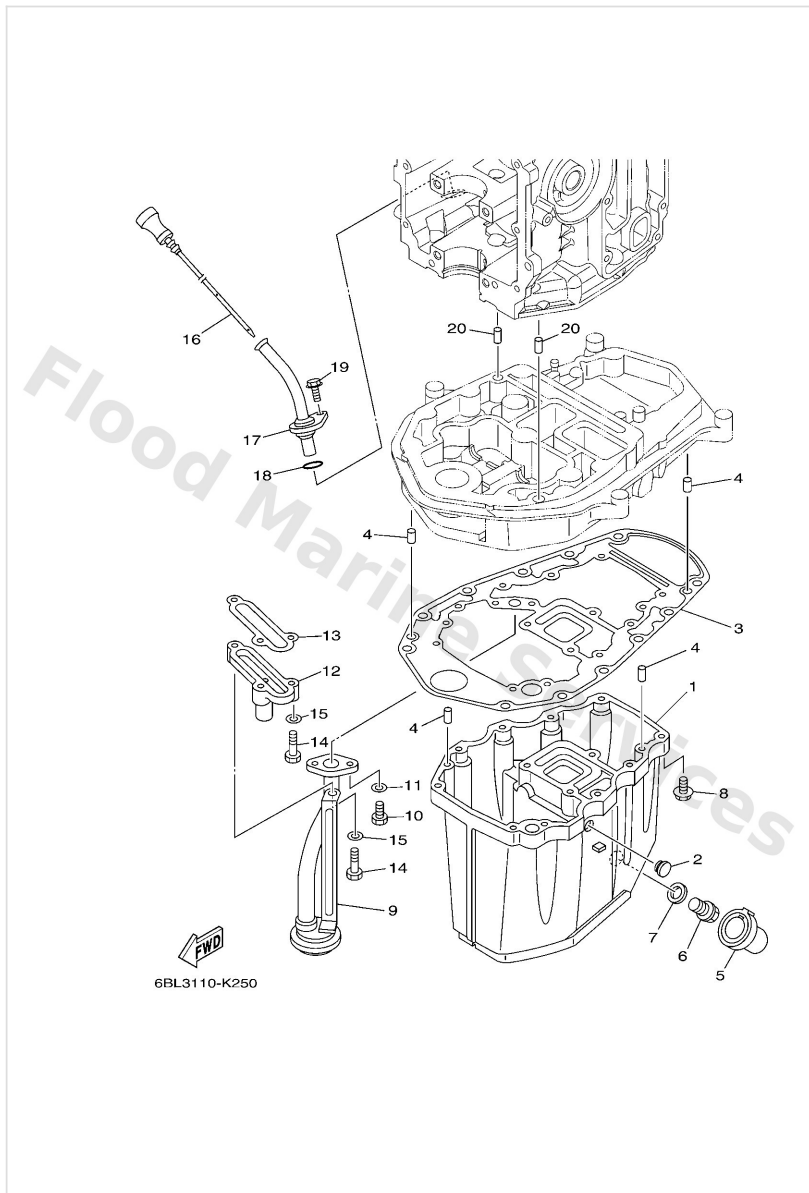

Oil Pan

Ref	Part	
1	6BG1531100CA Oil pan	Buy now
2	9048012M25 Grommet (6e9)	Buy now
3	69W1531200 Gasket, oil pan	Buy now
4	9360612019 Pin, dowel (614)	Buy now
5	67C1531600 Damper 1	Buy now
6	9034014M06 Plug, straight screw(62y)	Buy now
7	9043014M09 Gasket	Buy now
8	9757506525 Bolt, hexagon w/w deep recess	Buy now
9	62Y1341100 Strainer, oil	Buy now
10	9701306016 Bolt, hexagon deep recess	Buy now
11	9290306600 Washer, plain (646)	Buy now
12	6BG115760094 Body, relief	Buy now
13	62Y1347500 Gasket	Buy now
14	9701306025 Bolt(62y)	Buy now
16	6BL1536200 Plug, oil level	Buy now