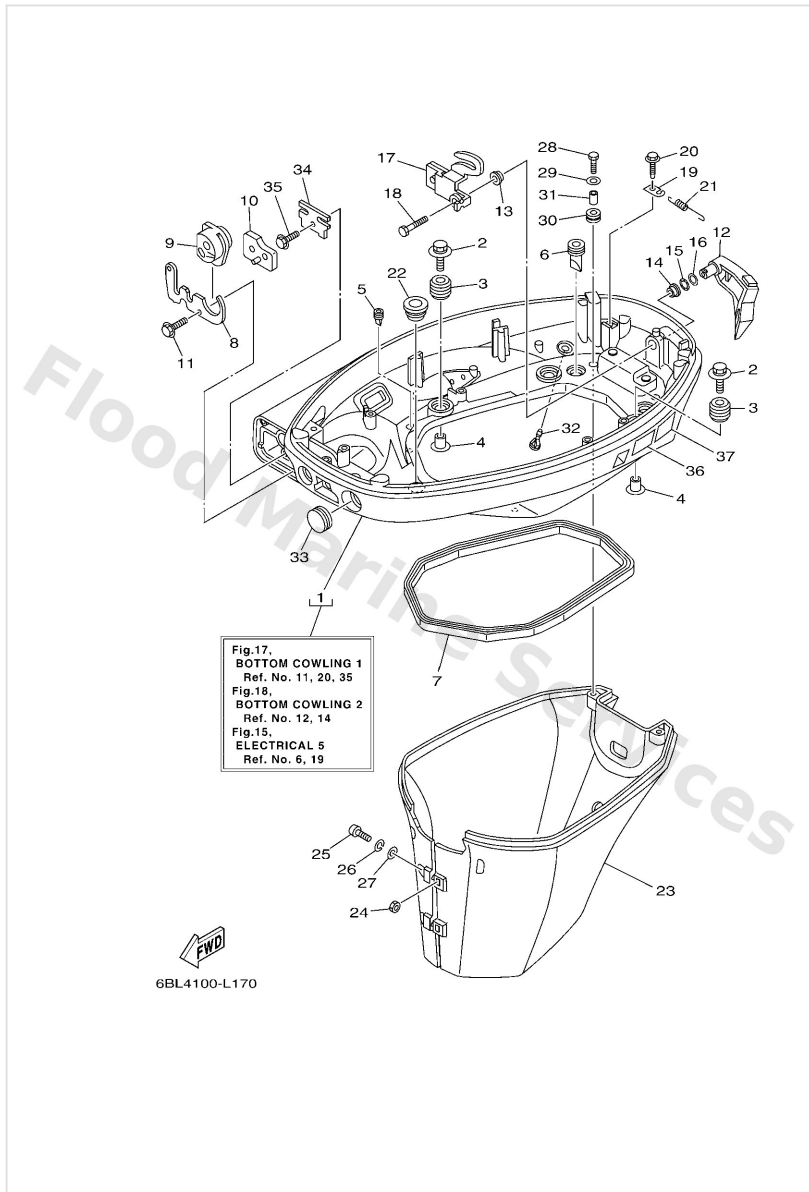

Bottom Cowling 1

Ref	Part	
32	6BL4439100 Nipple, hose	Buy now
33	65W4272610 Grommet	Buy now
34	6BL4853800 Clamp, cable 1	Buy now
36	6AH4279440 Label, warning (ge	Buy now
37	6AH4279450 Label, warning (ge	Buy now