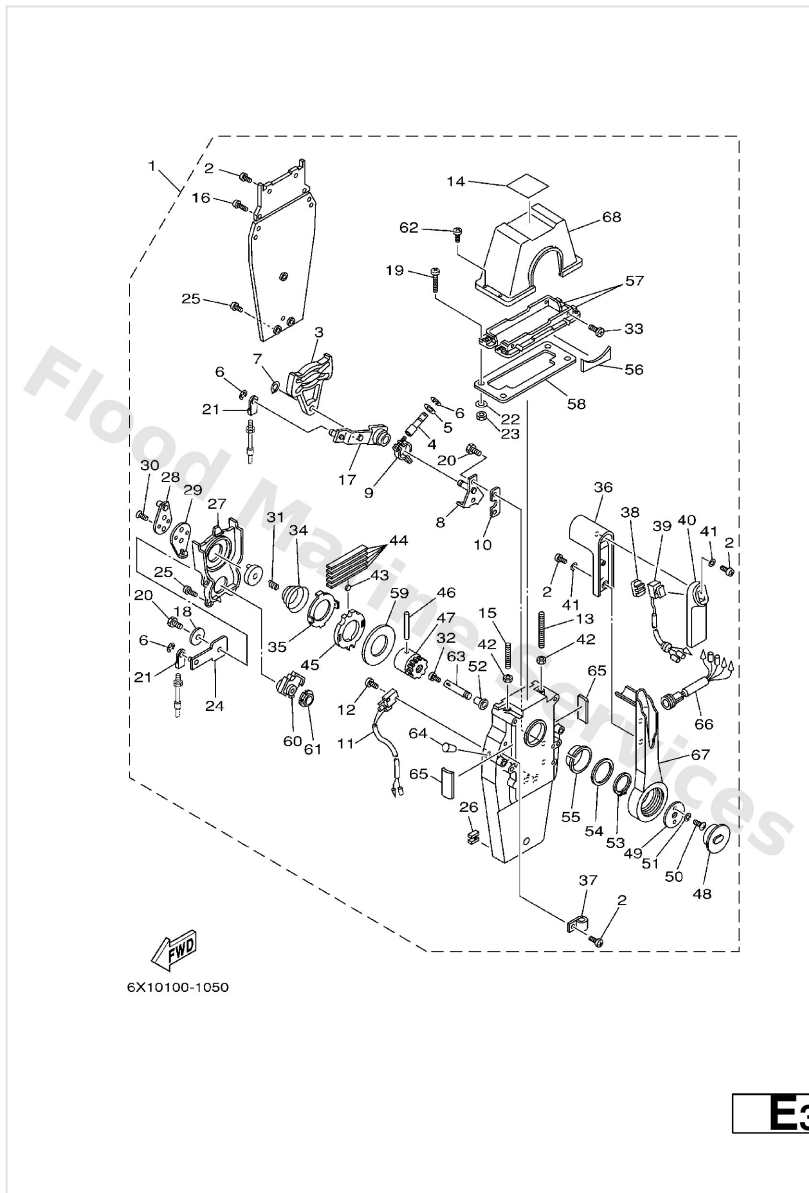

Remote Control Assy 2

Ref	Part	
31	EL8-48158-00 Spring 1	Buy now
32	98580-04006 Screw, pan head (7h3)	Buy now
33	98780-05018 Screw (704)	Buy now
34	EL8-48244-00 Spring, free accel.	Buy now
35	EL8-48245-00 Plate, lock	Buy now
36	704-48222-00 Grip, control lever	Buy now
37	704-82594-00 Clamp	Buy now
38	704-48228-00 Holder, switch	Buy now
39	704-82563-01 Trim & tilt switch assembly	Buy now
40	704-48229-00 Grip, control lever 2	Buy now
41	92990-05300 Washer, tooth	Buy now
42	95380-06600 Nut(661)	Buy now
43	701-48248-00 Roller, free accel	Buy now
44	703-48238-00 Spring, detent	Buy now
45	EL8-48232-00 Gear 1	Buy now