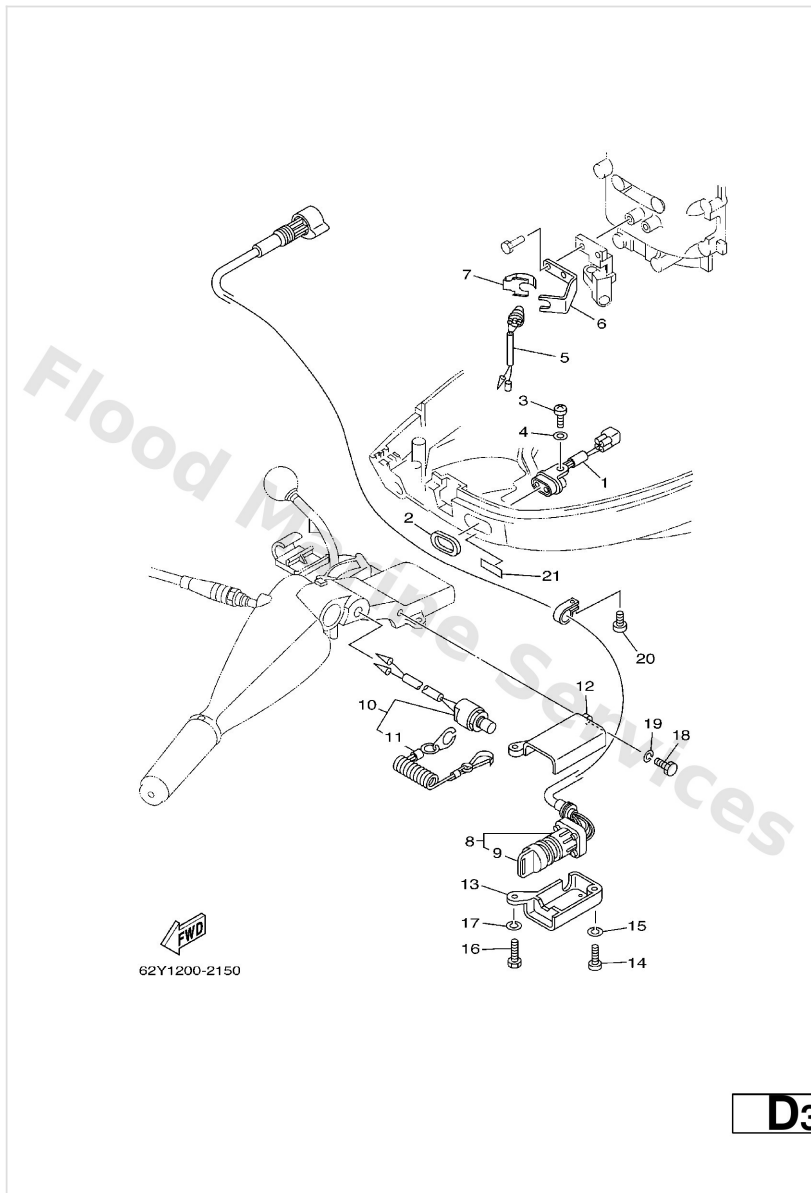

Electrical 5

Ref	Part	
1	62Y-84301-00 Pilot light assembly 1	Buy now
2	6H4-83589-00 Gasket	Buy now
3	97880-06014 Screw, pan head(6h2)	Buy now
4	92990-06600 Washer, plain (646)	Buy now
5	6F5-82540-00 Neutral switch assembly	Buy now
6	62Y-82554-00 Stay, neutral switch	Buy now
7	62Y-82555-10 14 -	Buy now
8	6H3-82510-12 15 -	Buy now
9	676-82577-00 Cap, key	Buy now
10	688-82575-01 Engine stop switch assembly	Buy now
11	682-82556-00 Lanyard, stop switch	Buy now
12	697-8252E-01-4D Cover, Main Switch	Buy now
13	697-8252F-01-4D Cover, main switch 2	Buy now
14	97880-06025 Screw, pan head(6b0)	Buy now
15	92990-06100 Washer(6a1)	Buy now