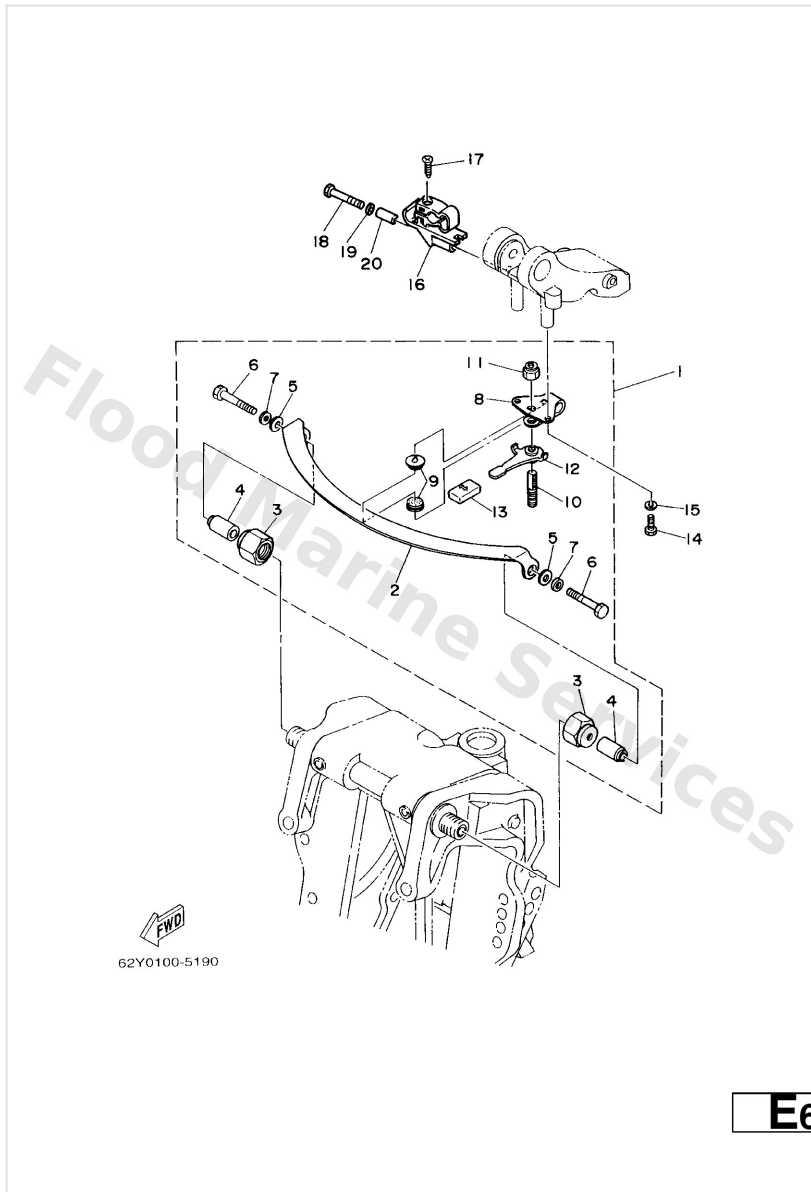

Steering Friction 1

Ref	Part	
1	63D-42508-00 Steering friction assembly	Buy now
2	63D-42527-00 Plate, friction	Buy now
3	63D-42546-00 Nut	Buy now
4	63D-42541-00 Pipe 1	Buy now
5	90201-08M01 Washer, plate(6l2)	Buy now
6	97095-08050 Bolt (62k)	Buy now
7	92995-08600 Washer, plain (663)	Buy now
8	63D-42526-00 Plate, friction	Buy now
9	63D-42528-00 Plate, friction	Buy now
10	63D-42562-00 Steering bracket assembly	Buy now
11	90185-10M01 Nut, self-locking(62x)	Buy now
12	63D-42561-00 Knob, steering lock	Buy now
13	682-43318-01 Cover	Buy now
14	97095-06016 Bolt, hexagon deep recess	Buy now
15	92995-06100 Washer(6a1)	Buy now