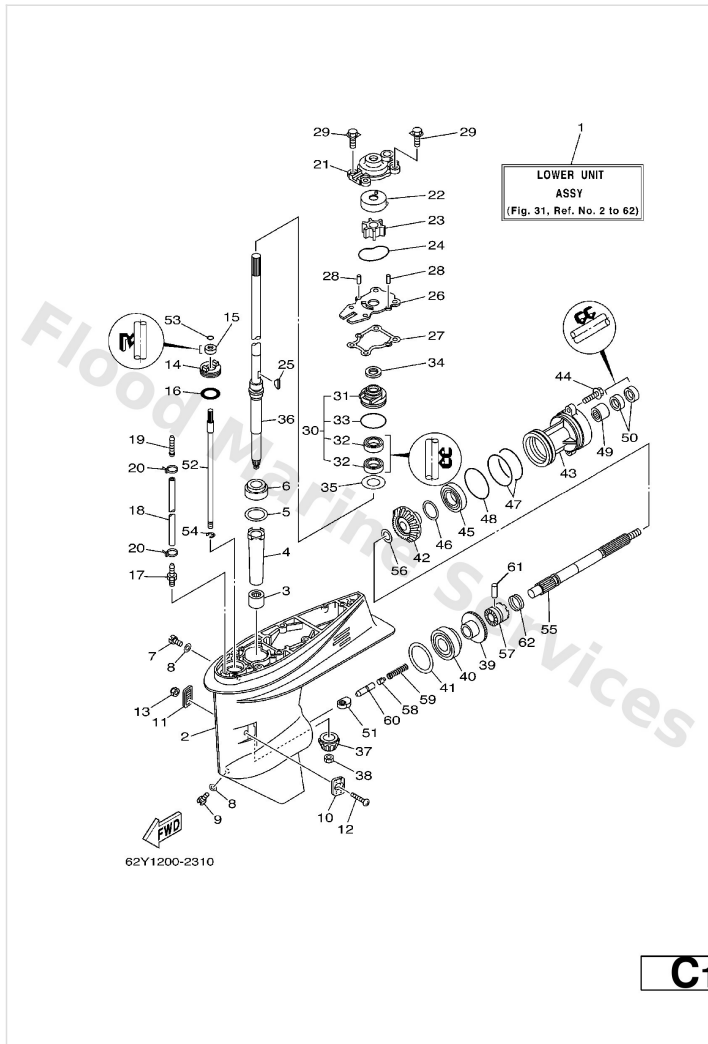

Lower Casing. Drive 1

Ref	Part	
1	62Y-45300-30-4D Lower unit assembly L	Buy now
2	62Y-45301-00-4D Casing, lower	Buy now
3	93315-32224 Brg,cyl-cal roller 42.2g nk	Buy now
4	6H4-45536-00 Sleeve, drive shaft	Buy now
5	663-45587-01-10 Shim (t:0.10mm) UR	Buy now
5	663-45587-01-12 Shim (t:0.12mm) UR	Buy now
5	663-45587-01-15 Shim (t:0.15mm) UR	Buy now
5	663-45587-01-18 Shim (t:0.18mm) UR	Buy now
5	663-45587-01-30 Shim (t:0,30mm) UR	Buy now
5	663-45587-01-40 Shim (t:0.40mm) UR	Buy now
5	663-45587-01-50 Shim (t:0.50mm) UR	Buy now
6	93332-00001 Brg, tapered roller (409)	Buy now
7	90340-08002 Plug, straight screw	Buy now
8	90430-08020 Gasket	Buy now
9	688-45341-10 Plug, drain	Buy now