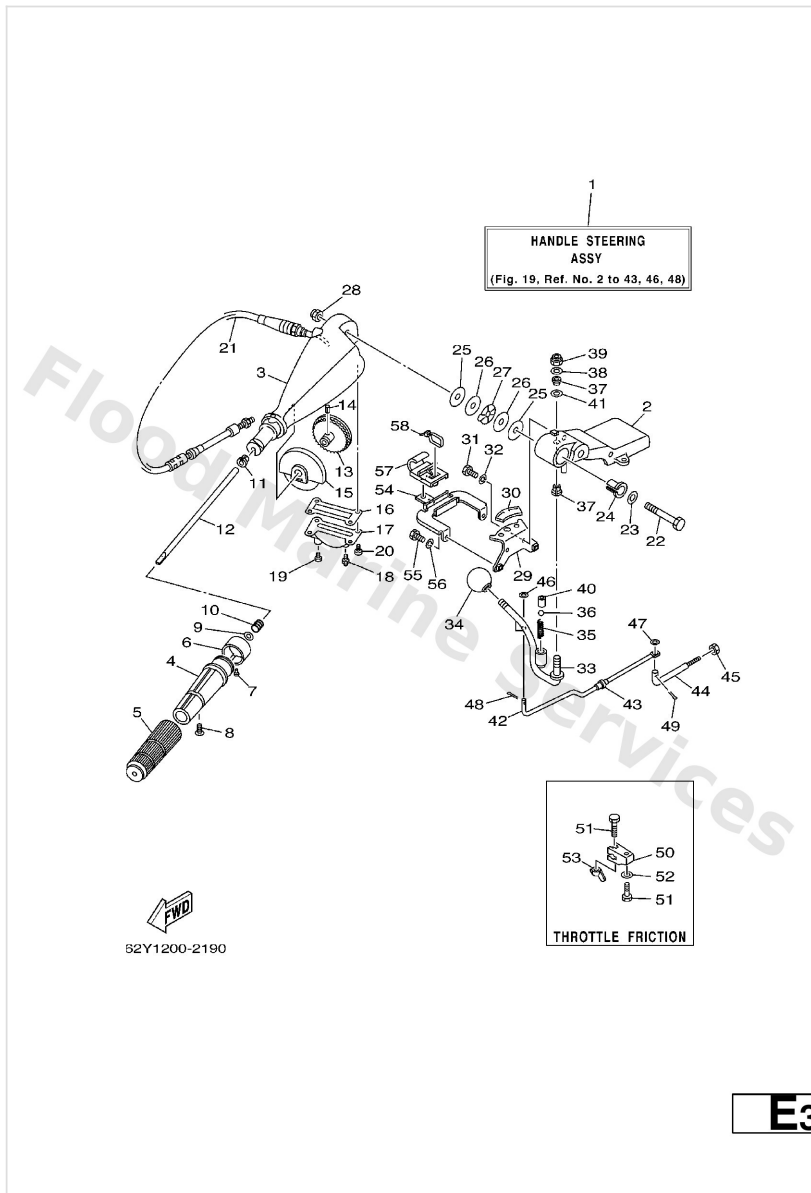

Steering 2

Ref	Part	
4	664-42119-00 Grip, steering handle	Buy now
5	6F6-42177-A0 Rubber, handle	Buy now
6	6K5-42137-00 Indicator, throttle	Buy now
7	90269-02M09 Rivet(6I5)	Buy now
8	90149-05M13 Screw, countersunk	Buy now
9	92903-10600 Washer, plate	Buy now
10	90501-23215 Spring (655)	Buy now
11	90386-08032 Bushing (650)	Buy now
12	692-42115-00 Shaft, steering handle	Buy now
13	663-42138-00 Lever, throttle	Buy now
14	90254-03003 Pin, spring	Buy now
15	692-42135-00 Housing, throttle lever	Buy now
16	663-42133-01 Gasket	Buy now
18	93700-06M03 Nipple, grease(6a1)	Buy now
19	97885-06008 Screw, pan head(6a3)	Buy now