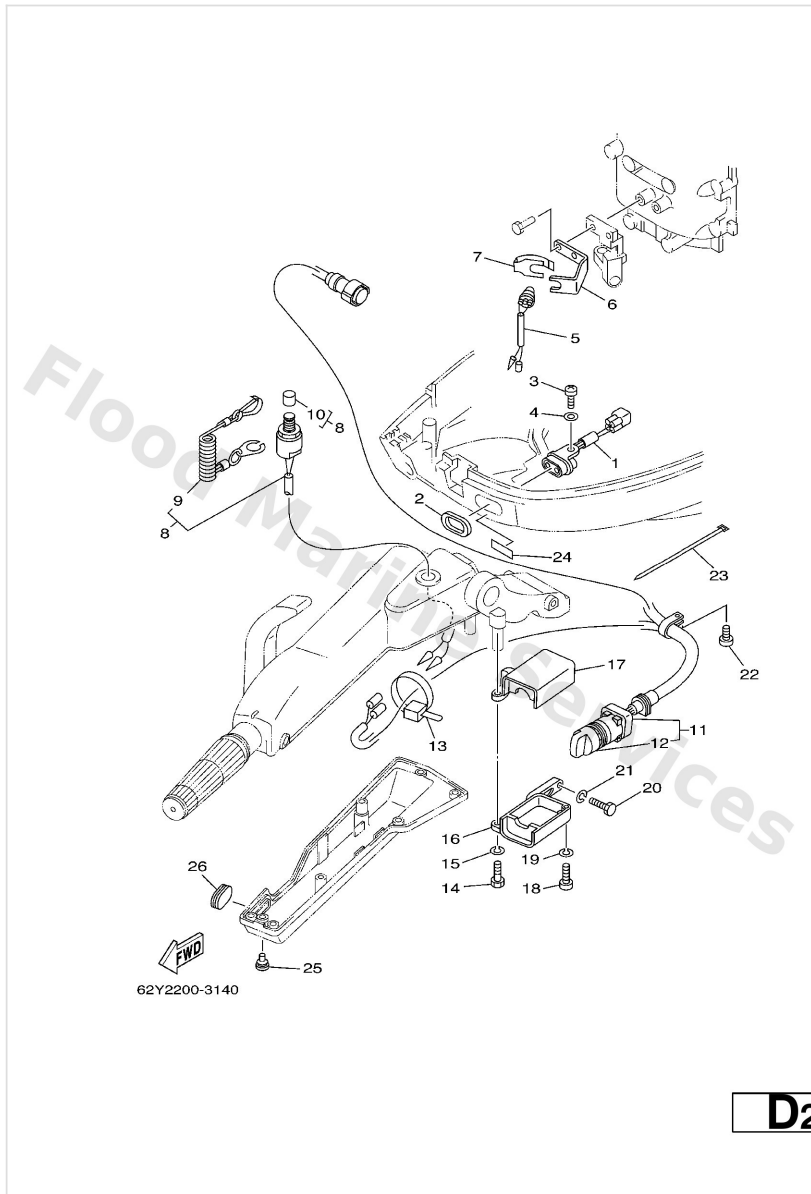

Electrical 4

Ref	Part	
16	63D-8252F-01-4D Cover, main switch 2	Buy now
17	63D-8252E-01-4D Cover, main switch 1	Buy now
18	97885-06025 Screw, pan head(6b0)	Buy now
20	97095-06020 Bolt(7u8)	Buy now
22	97885-06012 Screw, pan head(62j)	Buy now
23	90465-13M36 Clamp(6h4)	Buy now
24	6H4-85415-10 Mark, signal lamp	Buy now
25	90480-06M19 Grommet (6e3)	Buy now
26	67C-42726-00 Grommet	Buy now