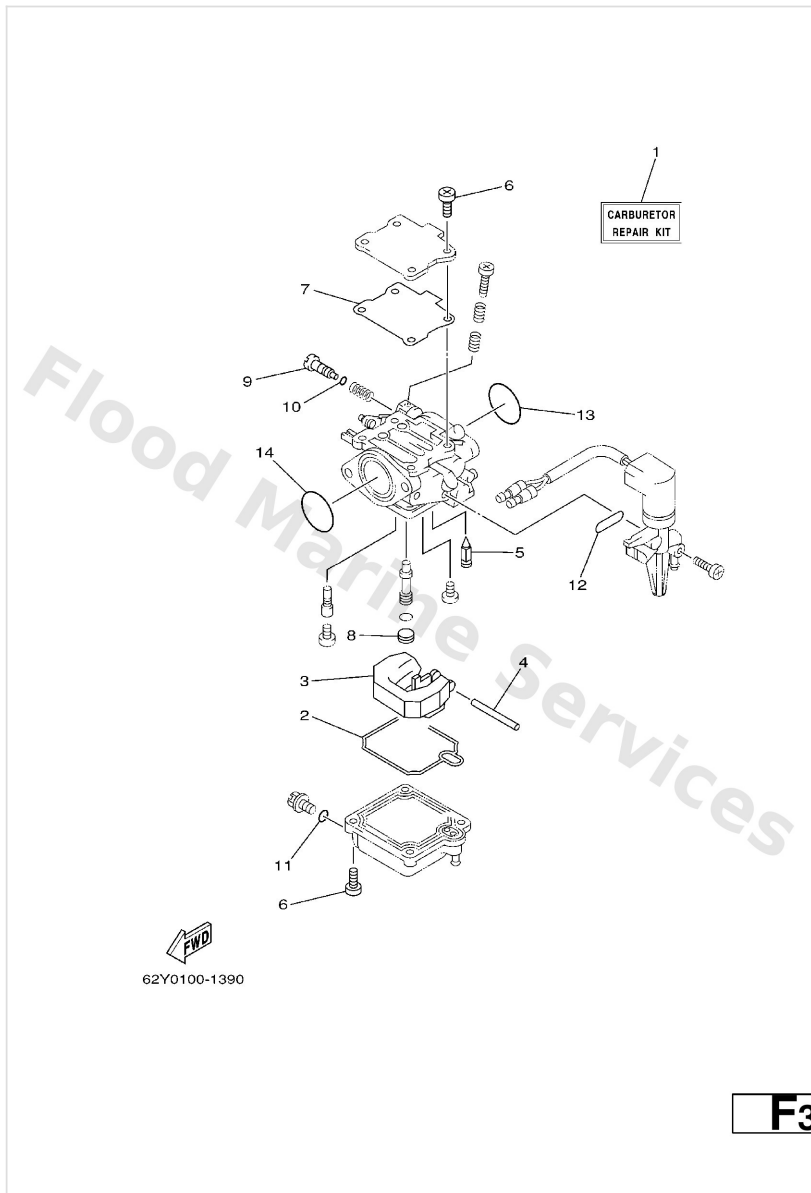

Repair Kit 1

Ref	Part	
17	90280-04M06 Key, woodruff(6a1)	Buy now
18	93210-33MH2 O-ring(62y)	Buy now
19	93210-12MG9 O-ring(62y)	Buy now
20	93210-14515 O-ring (11h)	Buy now

Repair Kit 2

Ref	Part	
1	62Y-W0093-10 Carburetor repair kit	Buy now
2	62Y-14384-30 Gasket, float chamber	Buy now
3	6L2-14385-00 Float	Buy now
4	6E5-14386-01 Pin, float	Buy now
5	62Y-14392-00 Valve, needle	Buy now
6	62Y-14321-00 Screw, throttle	Buy now
7	62Y-14399-30 Valve, bimetal	Buy now
8	62Y-14355-30 Plug	Buy now
9	62Y-14323-30 Screw, air adjusting	Buy now
10	2T4-14397-00 O-ring	Buy now
11	652-14397-00 Ring, o	Buy now
12	62Y-14398-30 Gasket	Buy now
13	93210-30MH4 O-ring(62y)	Buy now
14	93210-35M86 O-ring(6l2)	Buy now