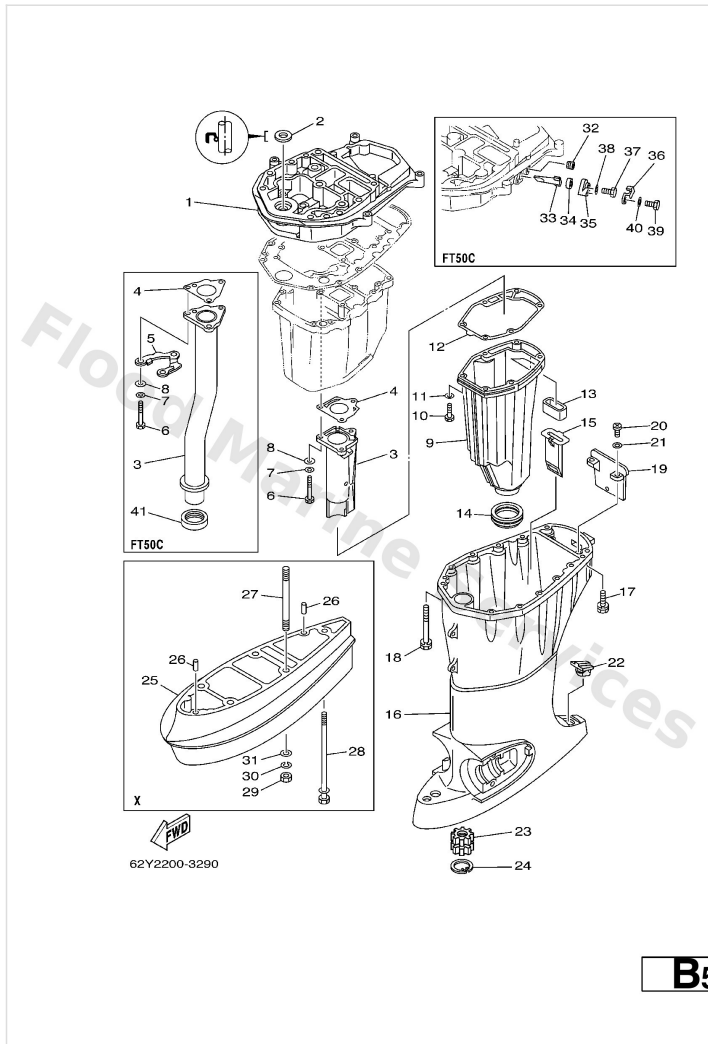

Upper Casing

Ref	Part	
28	90119-08M00 Bolt, with washer(62x) FT50C-X	Buy now
29	95380-10600 Nut(624) FT50C-X	Buy now
30	92990-10100 Ybs67-10 washer, spring FT50C-X	Buy now
31	92990-10600 Washer, plate FT50C-X	Buy now
32	68T-11112-00 21 - FT50C	Buy now
33	62Y-11325-00 Anode FT50C	Buy now
34	66M-11328-00 Grommet, anode FT50C	Buy now
35	66M-11327-00-94 Cover, anode FT50C	Buy now
36	66M-12535-00 Plate FT50C	Buy now
37	97095-05012 Bolt, hexagon FT50C	Buy now
38	92995-05600 Washer, plain (646) FT50C	Buy now
39	97013-06020 Bolt(62y) FT50C	Buy now
40	92903-06600 Washer, plain (646) FT50C	Buy now
41	64J-46132-10 Gasket 1 FT50C	Buy now