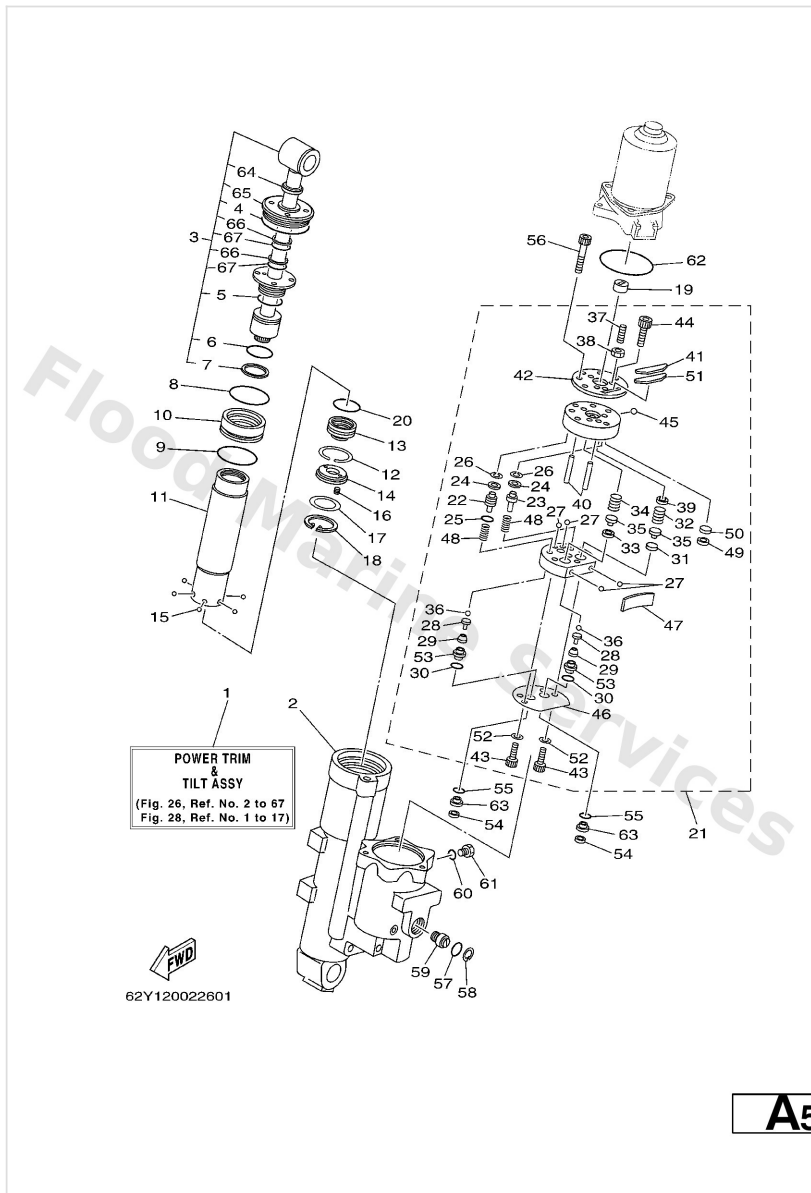

Power Trim & Tilt Assy 1

Ref	Part	
32	62Y-43855-00 Spring, up relief	Buy now
33	6H1-4384F-10 Seal, main valve	Buy now
34	6H1-43856-10 Spring, down relief	Buy now
35	6H1-43844-10 Pin, valve support	Buy now
37	92A08-03110 Screw set	Buy now
38	95302-03600 Nut(7h6)	Buy now
39	62Y-4382A-00 Adaptor 1	Buy now
40	93604-26256 Pin, dowel	Buy now
41	62Y-43816-00 Filter 1	Buy now
42	62Y-4382L-00 Cap, relief valve	Buy now
43	91318-05020 Bolt, socket	Buy now
44	91318-05008 Bolt,socket	Buy now
45	93501-08001 Ball	Buy now
46	69W-4384G-00 Seal, relief valve	Buy now
47	62Y-43854-00 Spring, manual release	Buy now