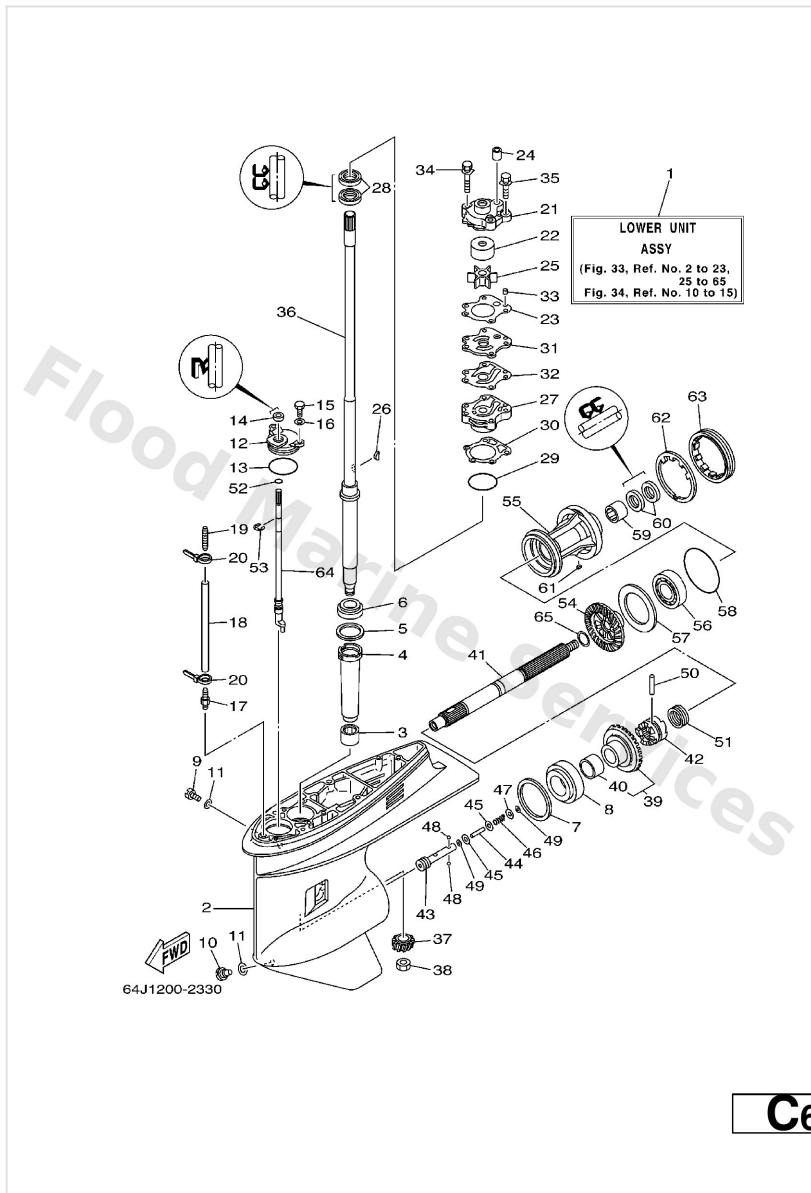

Lower Casing. Drive 3

Ref	Part	
46	90501-12M48 Spring (6h1)	Buy now
47	90201-03313 Washer, plate 8077743700	Buy now
48	93503-16003 Ball	Buy now
49	90183-02M03 Nut, spring (6h1)	Buy now
50	90250-07M02 Pin, straight (688)	Buy now
51	688-45633-00 Ping, cross pin	Buy now
52	93210-07003 O-ring (11m)	Buy now
53	99001-08600 Circlip(2r6)	Buy now
54	67F-45571-00 Gear	Buy now
55	67F-45331-00-94 Housing, bearing	Buy now
56	93306-207U0 Brg,r-b 6207 72mm 280g (688)	Buy now
57	67F-45576-00 Washer, thrust 2	Buy now
58	93210-86M39 O-ring (6e5)	Buy now
59	93317-325U0 Brg,needle	Buy now
60	93101-25M03 Oil seal	Buy now