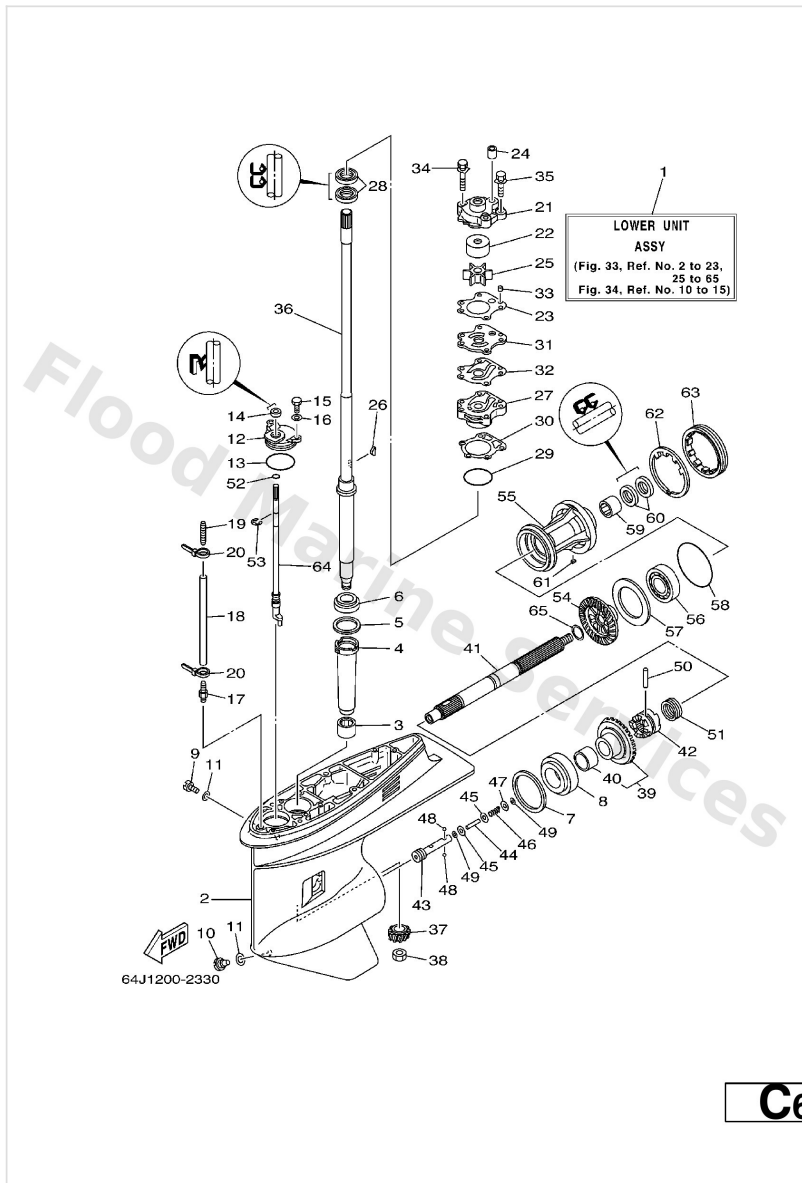

Lower Casing. Drive 3

Ref	Part	
18	90445-07M31 Hose (I200) L	Buy now
18	90445-07M38 Hose (I570) X	Buy now
19	6E5-83558-10 End, nipple	Buy now
20	90465-11M10 Clamp	Buy now
21	6H3-44311-00 Housing, water pump 1	Buy now
22	663-44322-40 Insert, cartridge FOR CHROMATE	Buy now
23	6H3-44315-A0 Gasket, water pump 1	Buy now
24	663-44366-00 Damper, water seal 2	Buy now
25	6H3-44352-00 Impellar	Buy now
26	90280-03M03 Key, woodruff (697)	Buy now
27	6H3-44341-00-94 Housing, water pump set	Buy now
28	93101-23070 Oil seal (663)	Buy now
29	93210-46044 O-ring	Buy now
30	688-44316-A0 Gasket, water pump 2	Buy now
31	6H3-44323-40 Outer plate, cartridge FOR CHROMATE	Buy now