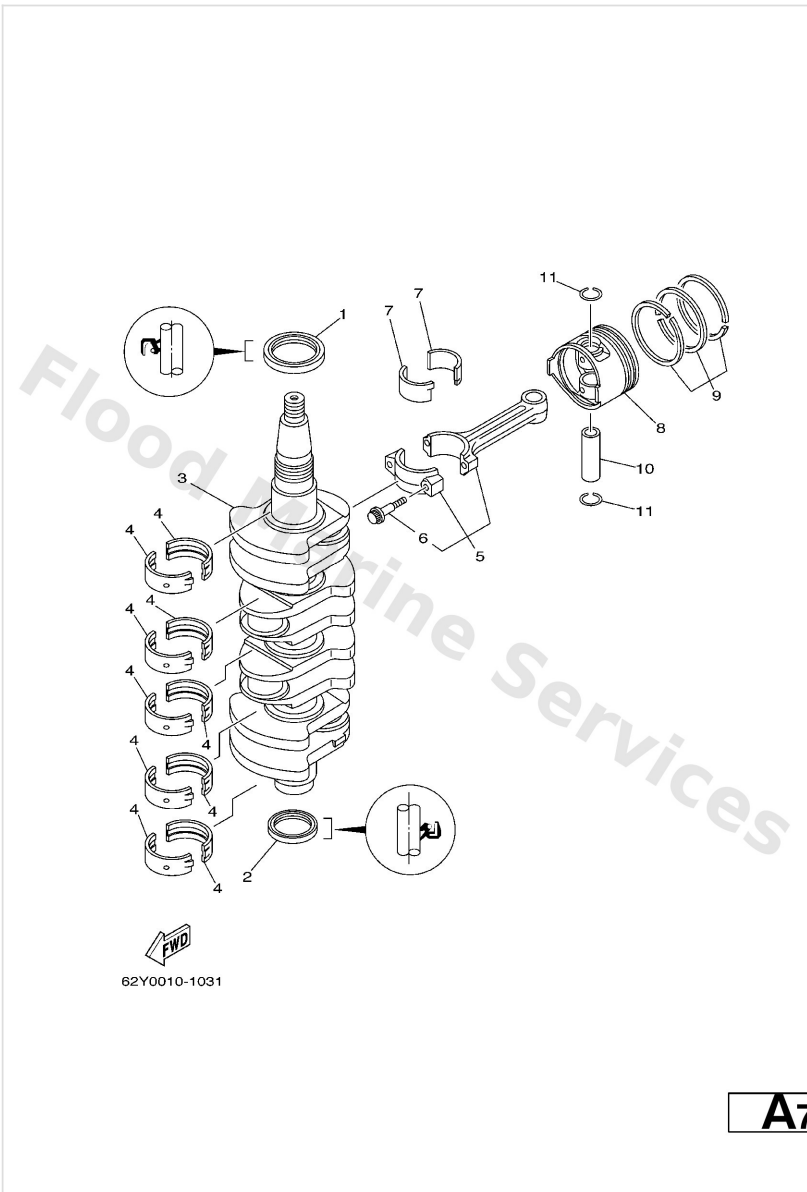

Crankshaft. Piston

Ref	Part	
8	62Y-11636-10 Piston (0.50mm o/s) AP	Buy now
9	64J-11603-00 Piston ring set (std)	Buy now
9	64J-11604-00 Piston ring set (0.25mm o/s) AP	Buy now
9	64J-11605-00 Piston ring set (0.50mm o/s) AP	Buy now
10	62Y-11633-00 Pin, piston	Buy now
11	93450-17129 Circlip(1ar)	Buy now