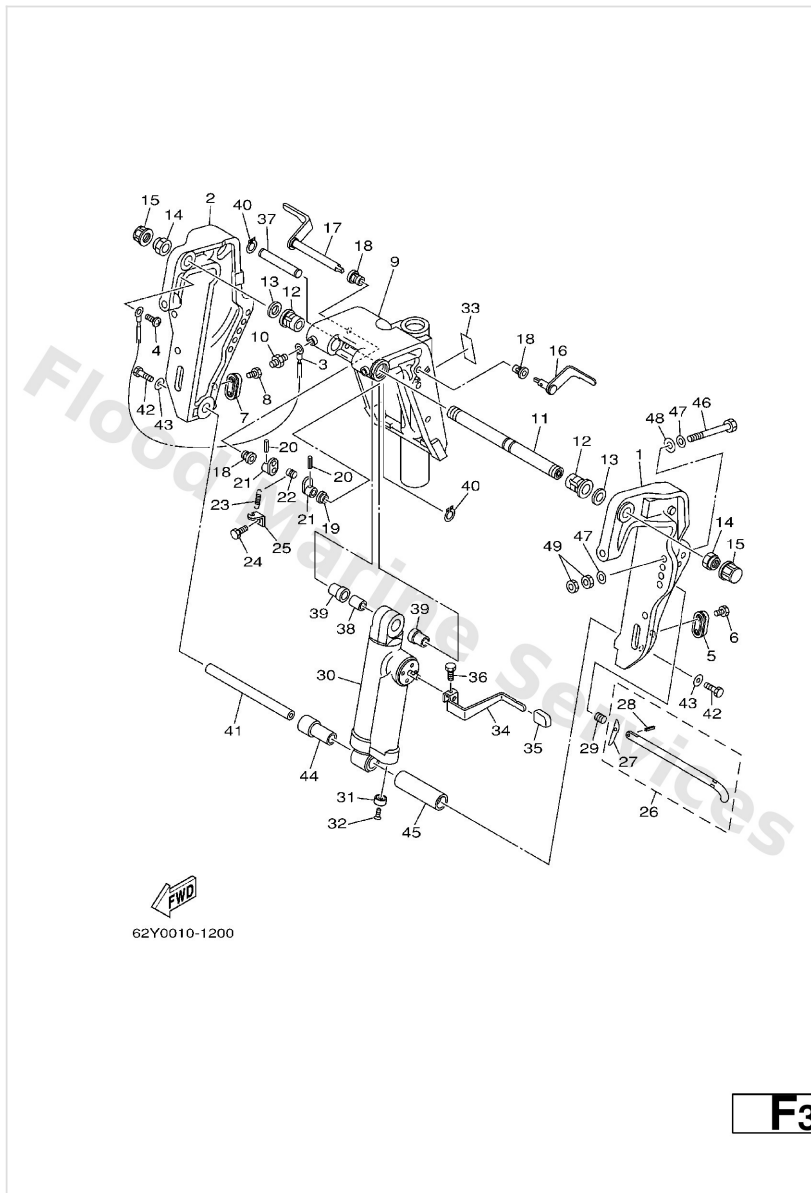

Bracket 1

Ref	Part	
3	63D-82148-00 Wire, lead 5	Buy now
4	97885-06008 Screw, pan head(6a3)	Buy now
5	65W-45251-00 Anode	Buy now
6	90101-06020 Bolt	Buy now
10	93700-06M03 Nipple, grease(6a1)	Buy now
11	63D-43131-01 Bolt, clamp bracket	Buy now
12	90386-22M15 Bushing (688)	Buy now
13	90201-22M03 Washer, plate(64j)	Buy now
14	90185-22M11 Nut, self-locking	Buy now
15	6G5-43145-01 Cap, clamp bracket	Buy now
16	6H5-43181-03 Lever, tilt stop 1	Buy now
17	6H5-43185-03 Lever, tilt stop 2	Buy now
18	90386-10M16 Bushing (688)	Buy now
19	90386-10025 Bushing (658)	Buy now
20	91690-30020 Pin, spring (6h4)	Buy now