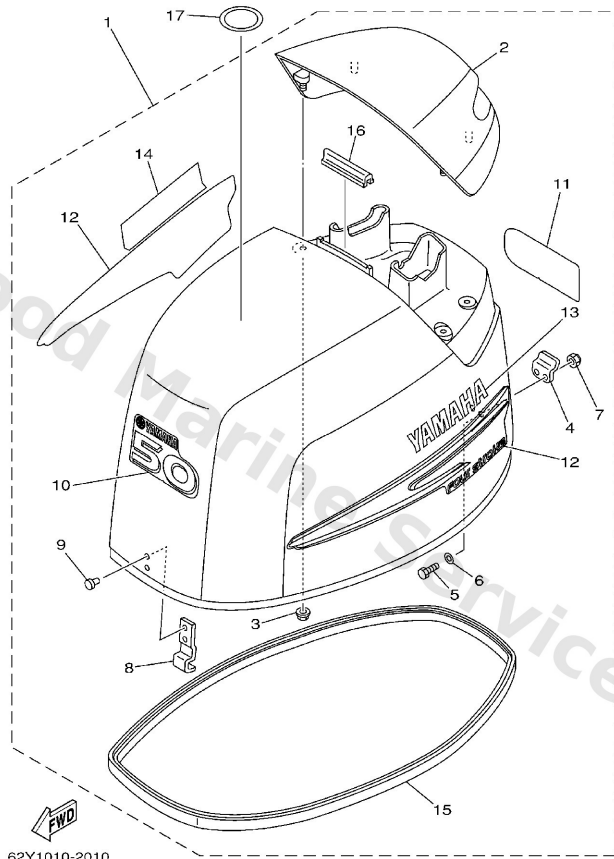

Top Cowling

62Y1010-2010

A4

Ref	Part	
14	62Y-42682-10 Mark, cowling	Buy now
15	62Y-42615-10 Seal	Buy now
16	61N-42628-00 Seal	Buy now
17	67F-13434-02 Label, Caution	Buy now