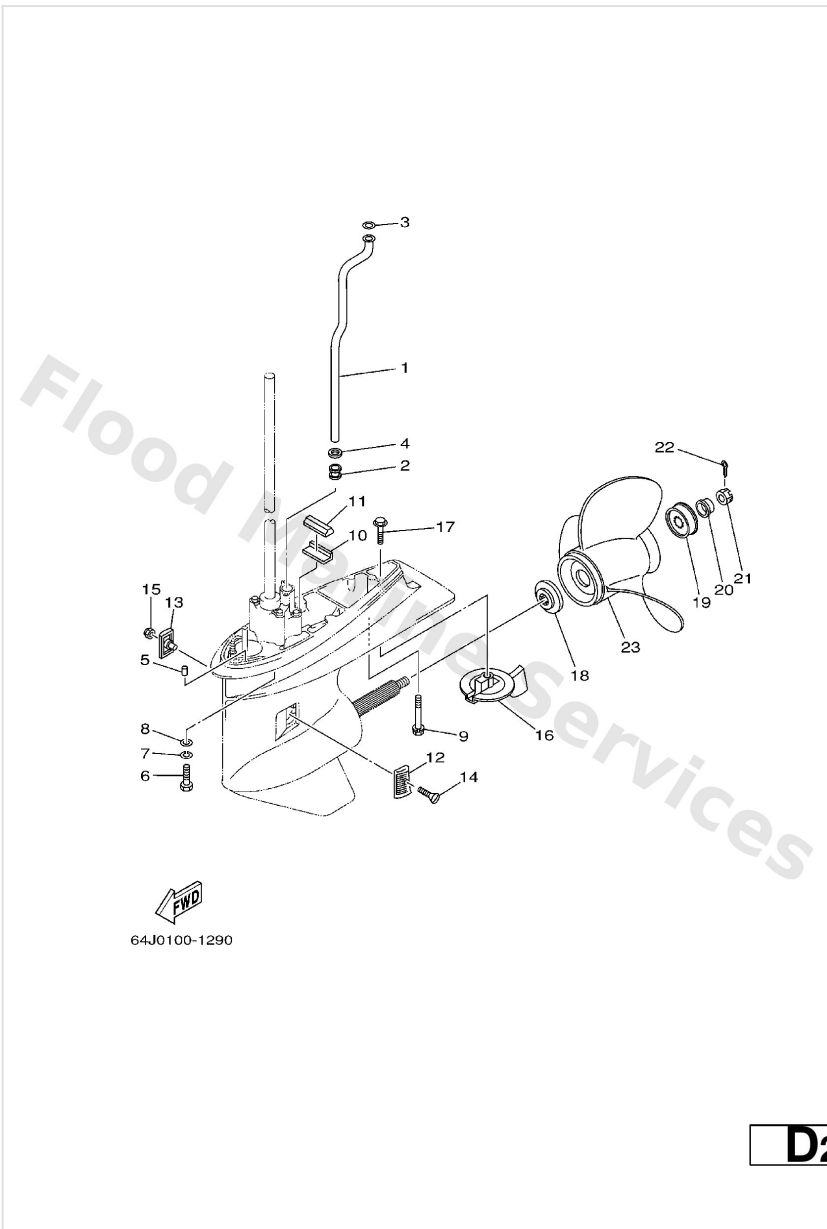

Lower Casing. Drive 4

Ref	Part	
1	62Y-44361-00 Tube, water L	Buy now
1	62Y-44361-20 Tube, water X	Buy now
2	663-44367-00 Damper, water seal 3	Buy now
3	90202-12060 Washer, plate(663)	Buy now
4	90430-12072 Gasket	Buy now
5	93606-12019 Pin, dowel (614)	Buy now
6	97075-10040 Bolt, hexagon deep recess	Buy now
7	92995-10100 Ybs67-10 washer, spring	Buy now
8	92995-10600 Washer, plate	Buy now
9	90119-08M84 Bolt, with washer	Buy now
10	663-45376-00-94 Guide, seal damper	Buy now
11	688-45375-00 Damper, seal 2	Buy now
12	6H1-45214-00 Cover, water inlet	Buy now
13	6H1-45215-00 Cover, water inlet	Buy now
14	90151-05M00 Screw, countersunk(692)	Buy now