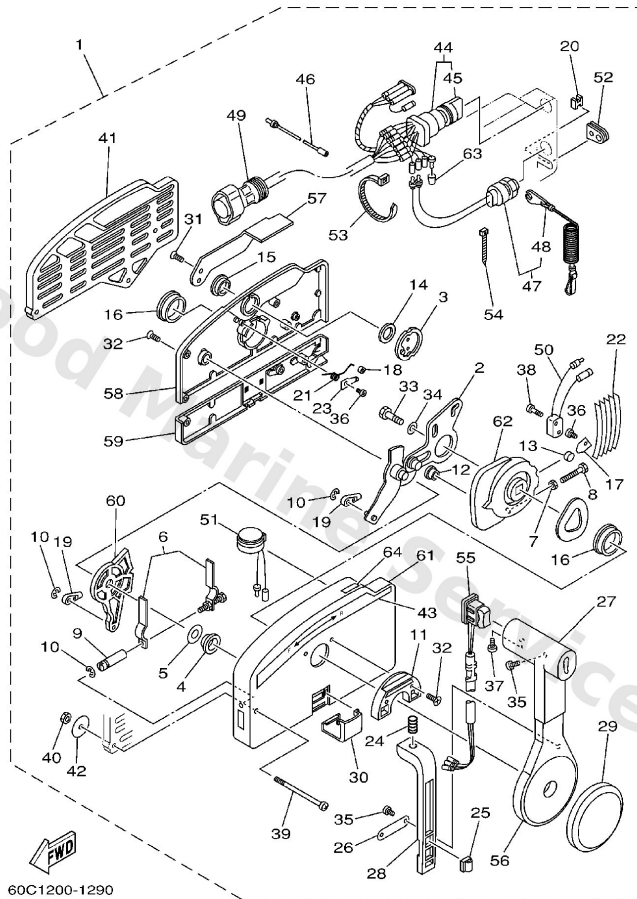

Remote Control Assy 1

D7

Ref	Part	
14	703-48198-00 Washer, wave 3	Buy now
15	703-48243-00 Bushing 3	Buy now
16	703-48236-00 Bushing	Buy now
17	703-48189-00 Retainer	Buy now
18	703-48234-00 Roller, detent	Buy now
19	703-48345-01 Cable end, remote control 2	Buy now
20	703-48358-00 Anchor, cable	Buy now
21	703-48244-00 Spring, free accel.	Buy now
22	703-48238-00 Spring, detent	Buy now
23	703-48246-00 Spacer 1	Buy now
24	703-48227-00 Spring, neutral lock	Buy now
25	703-82594-00 Clamp WITH PT/T SW.	Buy now
26	703-48226-00 Plate, stopper	Buy now
27	703-48222-00 Grip, control lever SINGLE	Buy now
28	703-48223-00 Lock, neutral	Buy now