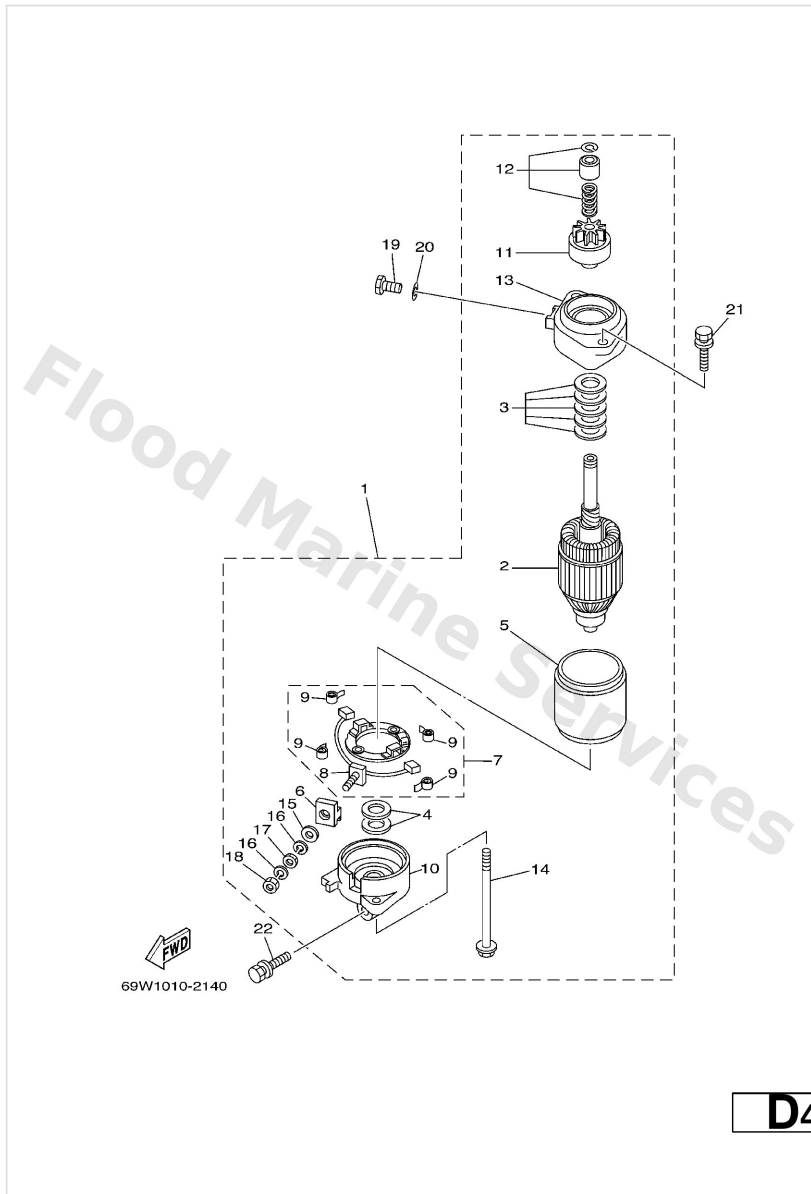

Starting Motor

Ref	Part	
1	69W-81800-00 Starting motor assembly	Buy now
2	6N7-81850-10 Armature assembly	Buy now
3	61A-81809-00 Washer kit	Buy now
4	61A-81824-00 Washer 2	Buy now
5	6N7-81810-00 Stator assembly	Buy now
6	6K7-8182G-10 Bush, terminal	Buy now
7	6N7-81840-00 Brush holder assembly	Buy now
8	6N7-81801-00 Brush set	Buy now
9	6N7-81813-00 Spring, brush	Buy now
10	6N7-81820-00 Rear bracket assembly	Buy now
11	69W-81807-00 Gear assembly, starting motor	Buy now
12	6N7-81857-00 Pinion stopper set	Buy now
13	6N7-81830-00 Front bracket assembly	Buy now
14	6K7-81826-10 Bolt	Buy now
15	6E5-8182E-10 Washer, spring	Buy now