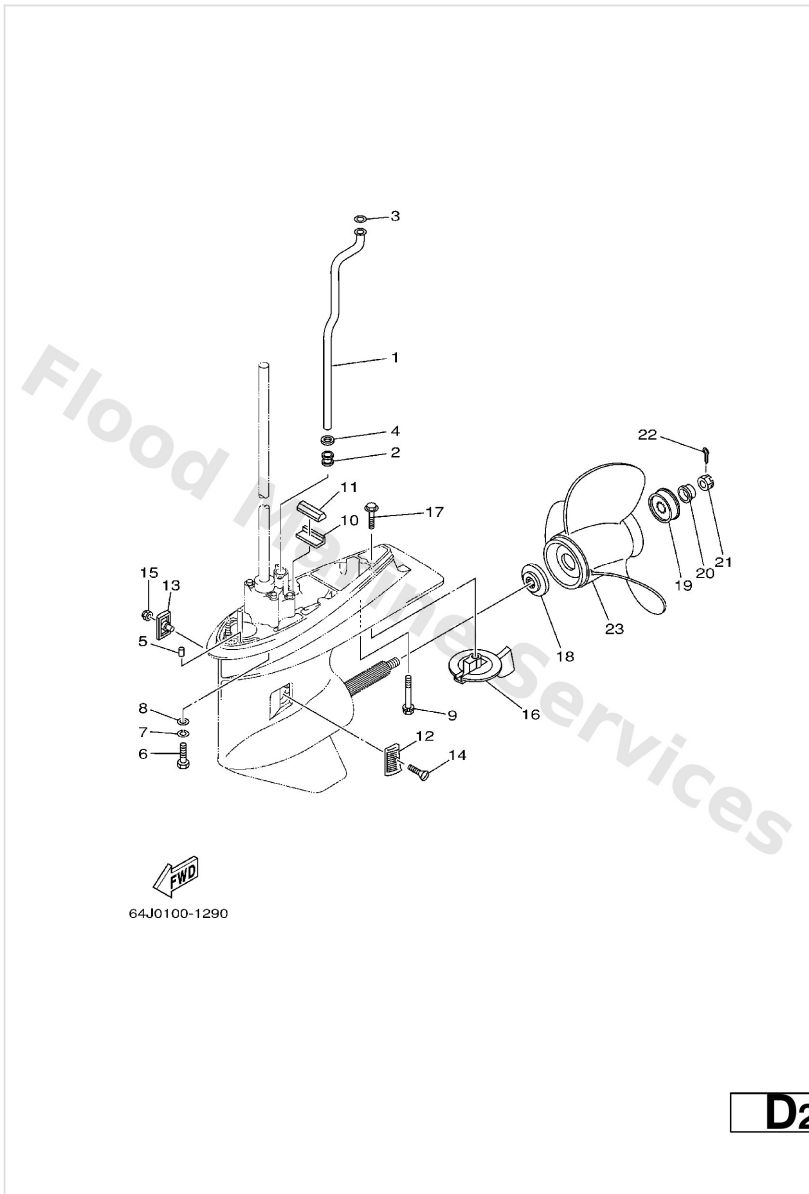

Lower Casing. Drive 4

Ref	Part	
23	6E5-45956-00-EL Propeller (3x13"x25"-k) UR	Buy now