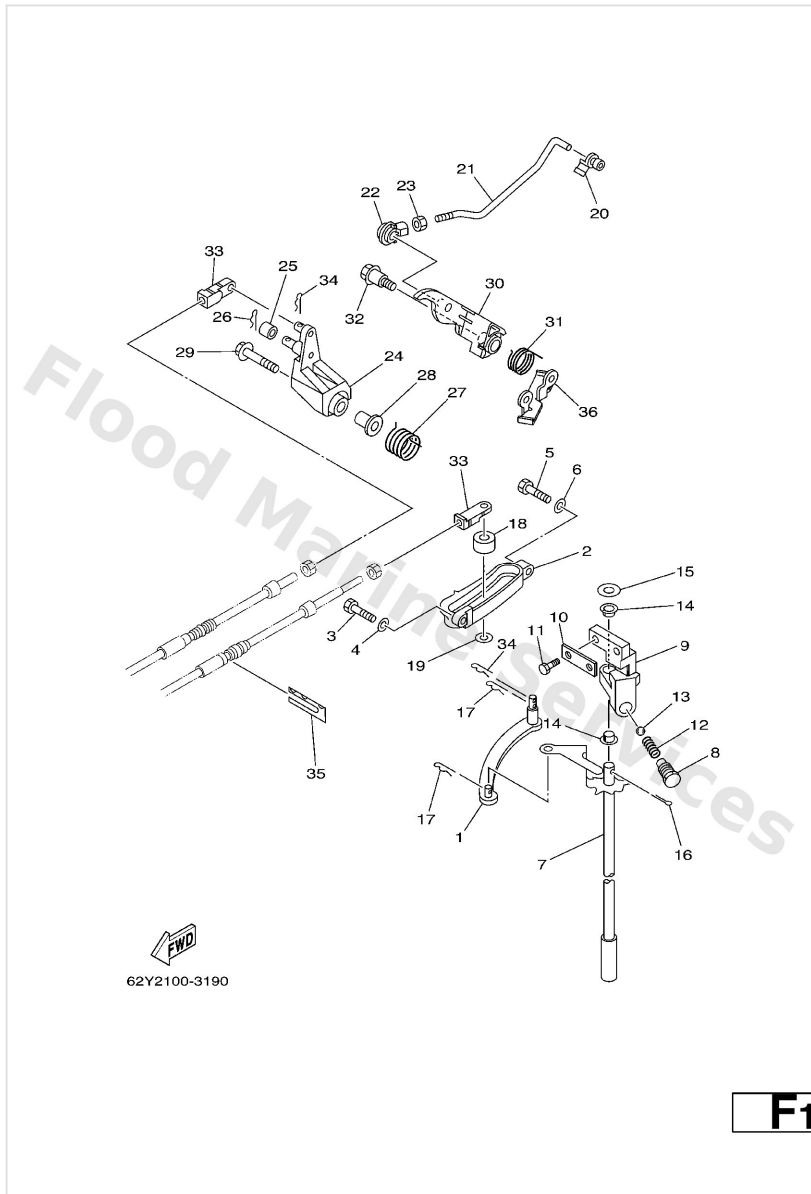

Control

Ref	Part	
32	90109-06M30 Bolt(62y)	Buy now
33	6G8-26363-00 End, wire 1	Buy now
35	62Y-48538-00 Clamp, cable 1	Buy now
35	64J-48538-00 Clamp, Cable 1	Buy now
36	62Y-42159-01 Stay	Buy now