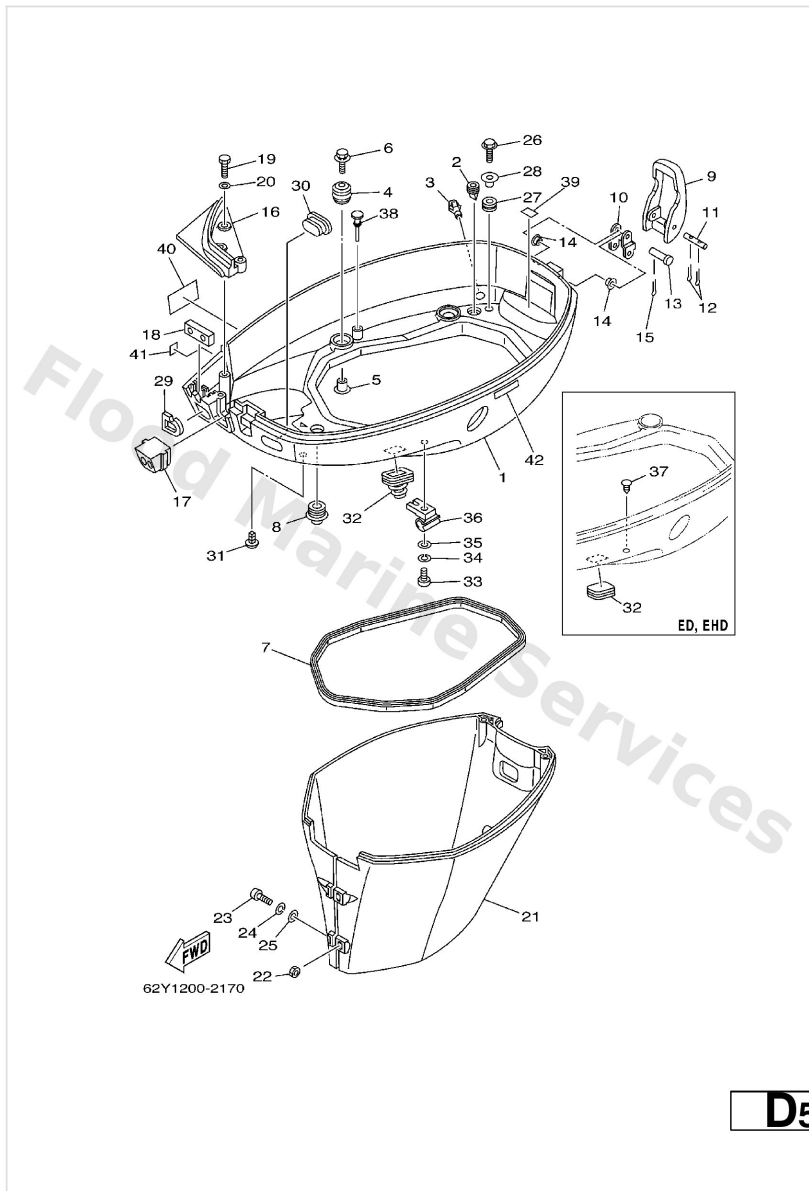

Bottom Cowling

Ref	Part	
16	62Y-42738-01-5B Plate, fitting	Buy now
17	62Y-42725-00 Grommet	Buy now
17	62Y-42725-20 Grommet	Buy now
17	62Y-42725-30 Grommet F50A--FOR BRAZIL,	Buy now
18	62Y-42727-00 Grommet	Buy now
18	64J-42727-00 Grommet	Buy now
19	97095-06020 Bolt(7u8)	Buy now
20	92995-06600 Washer, plain (646)	Buy now
21	62Y-42741-00-4D Apron	Buy now
22	95380-06600 Nut(661)	Buy now
23	97880-06025 Screw, pan head(6b0)	Buy now
24	92990-06100 Washer(6a1)	Buy now
25	92990-06600 Washer, plain (646)	Buy now
26	90109-06M80 Bolt	Buy now
27	90480-13M24 Grommet (6e9)	Buy now