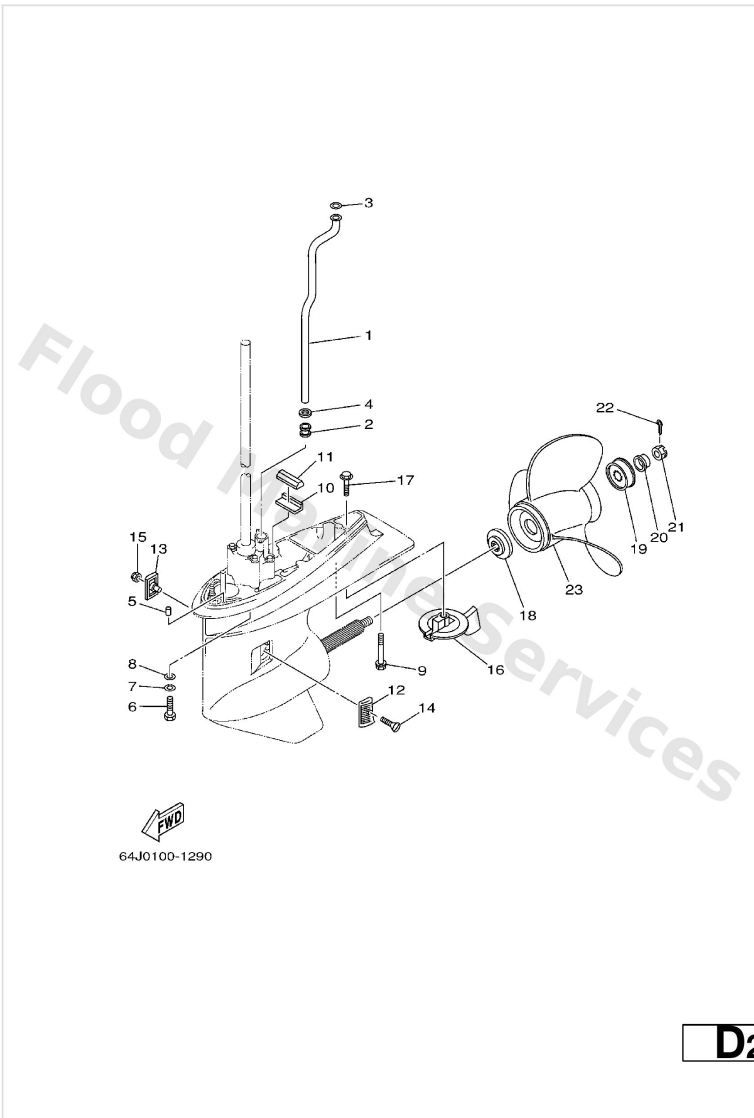

Lower Casing. Drive 4

Ref	Part	
15	90185-05002 Nut nylon (sus)(ex4)	Buy now
16	67F-45371-00 Tab-trim	Buy now
17	90105-10M67 Bolt, hexagon (663)	Buy now
18	688-45987-01 Spacer	Buy now
19	67F-45997-00 Spacer 2	Buy now
20	90389-25M00 Bush	Buy now
21	90171-16011 Nut, castle (663)	Buy now
22	91490-40025 Pin, cotter (663)	Buy now
23	6E5-45941-00-EL Propeller (3x13x19-k) UR	Buy now
23	6E5-45943-00-EL Propeller (3x12-5/8"x21"-k) UR	Buy now
23	6E5-45945-01-EL Propeller (3x13-1/4x17-k) UR	Buy now
23	6E5-45947-00-EL Propeller (3x13-1/2x15-k) UR	Buy now
23	6E5-45949-00-EL Propeller (3x13-5/8"x13"-k) UR	Buy now
23	6E5-45952-00-EL Propeller (3x13"x23"-k) UR	Buy now
23	6E5-45954-00-EL Propeller (3x14"x11"-k) UR	Buy now