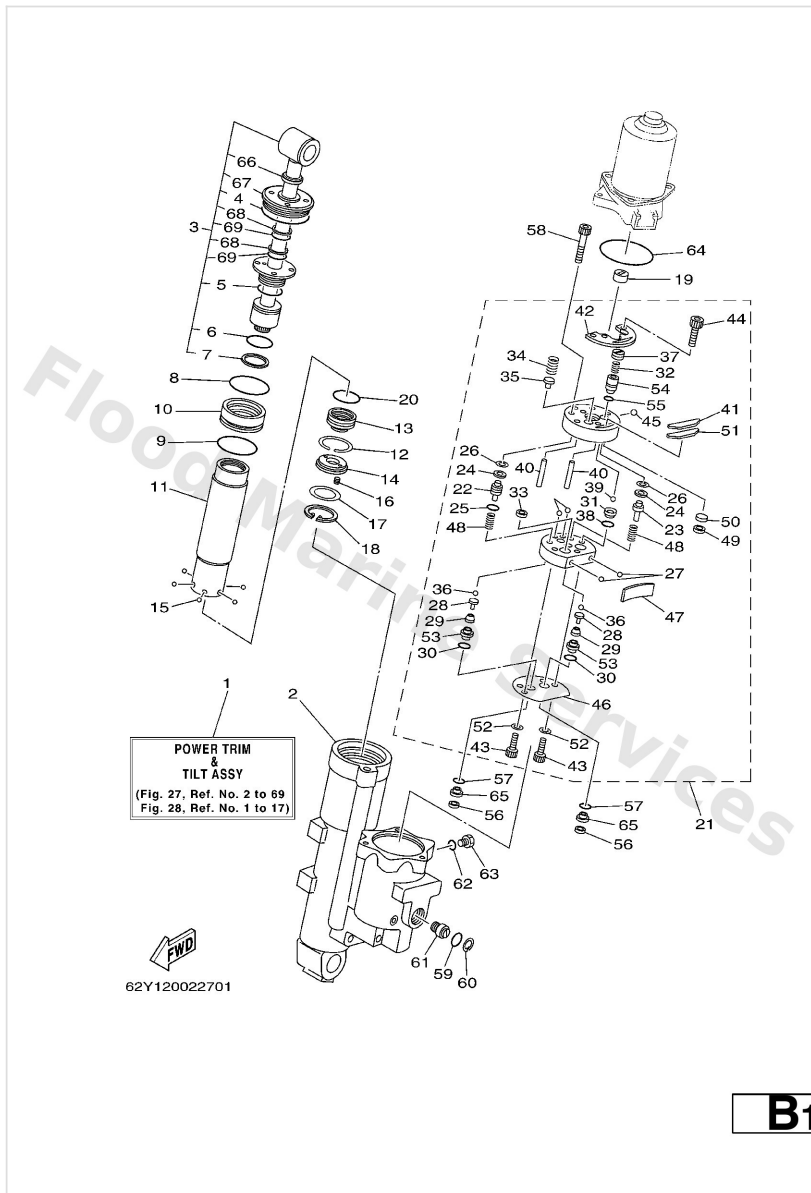

Power Trim & Tilt Assy 2

Ref	Part	
50	62Y-22434-00 Plate, valve 1	Buy now
51	62Y-43871-00 Ring, back up	Buy now
52	62Y-4387G-00 Washer	Buy now
53	69J-43893-00 Washer	Buy now
54	69J-43844-00 Pin, valve support	Buy now
55	93210-064A5 O-ring(61a)	Buy now
56	6H1-43816-00 Filter 1	Buy now
58	91318-06040 Bolt,socket	Buy now
59	93210-18397 O-ring (6g5)	Buy now
60	6H1-43875-00 Ring, snap	Buy now
61	62Y-43845-00 Screw, manual release	Buy now
62	93210-09165 O-ring	Buy now
63	6H1-43829-00 Plug, reservoir	Buy now
64	62X-43865-00 O-ring	Buy now
65	69W-43899-01 Plate stopper	Buy now