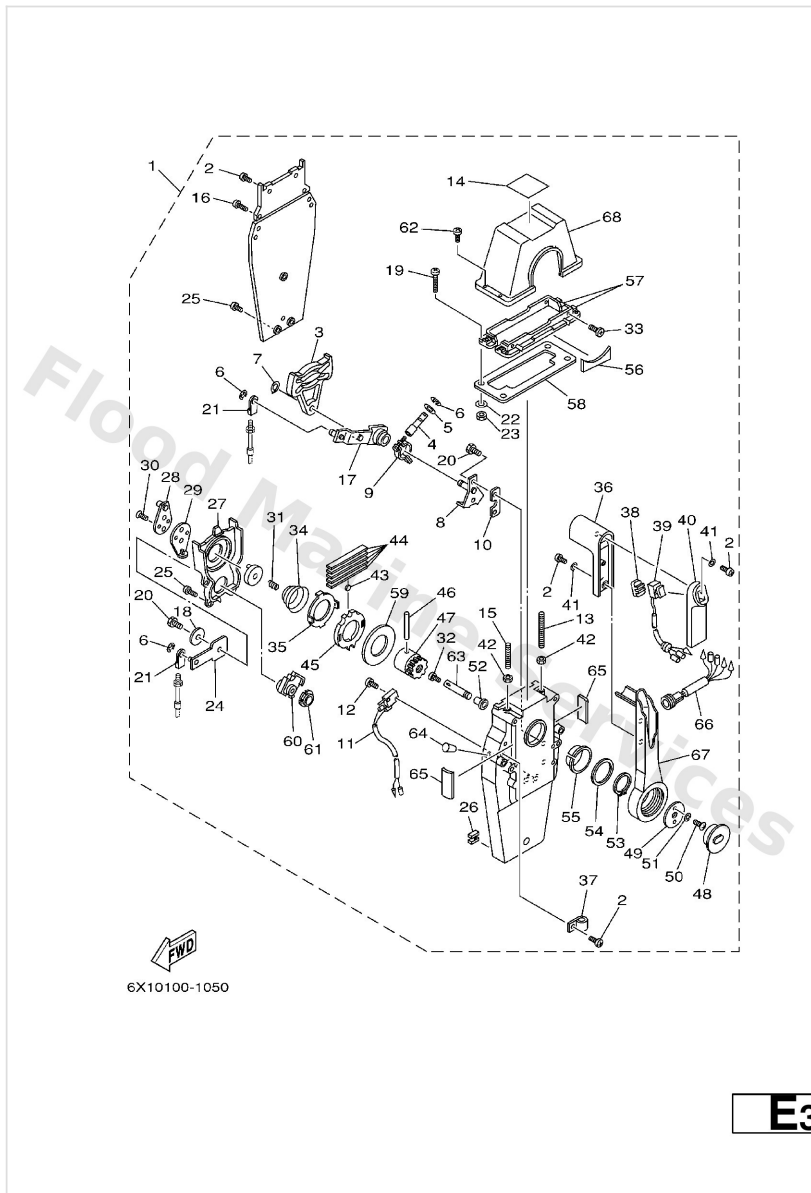

Remote Control Assy 2

Ref	Part	
16	97890-05025 Screw, panhead (a93)	Buy now
17	704-48261-00 Arm, throttle	Buy now
18	EL8-48191-00 Washer 1	Buy now
19	704-48283-00 Screw, panhead (eg9)	Buy now
20	97380-06018 Bolt (fj0)	Buy now
21	703-48345-01 Cable end, remote control 2	Buy now
22	704-48287-00 Washer 1	Buy now
23	95380-05600 Nut, hexagon (663)	Buy now
24	EL8-48271-00 Arm, shift	Buy now
25	EL8-48127-00 Screw 1	Buy now
26	703-48358-00 Anchor, cable	Buy now
27	EL8-48231-00 Housing, gear	Buy now
28	EL8-48241-00 Arm, drive	Buy now
29	EL8-48254-00 Stopper Throttle Adjusting	Buy now
30	92780-06020 Screw flat head	Buy now