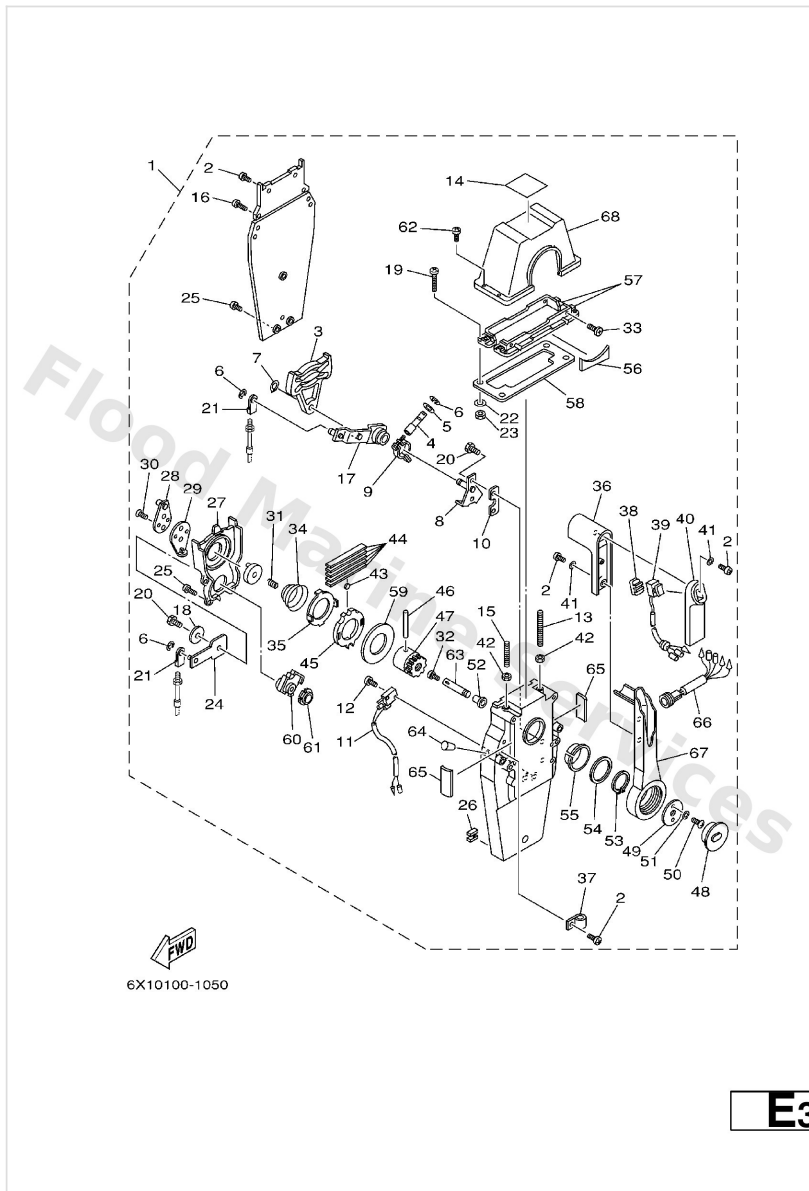

Remote Control Assy 2

Ref	Part	
1	704-48205-14 704 single top mount (mec rc) AP FOR CARIB	Buy now
2	97890-05016 Screw, pan head(6b0)	Buy now
3	EL8-48251-00 Plate, cam	Buy now
4	704-48265-00 Shaft, friction	Buy now
5	701-48246-00 Spacer	Buy now
6	93430-06024 Circlip (701)	Buy now
7	EL8-48259-00 Circlip 1	Buy now
8	704-48262-00 Shaft, throttle	Buy now
9	704-48264-00 Friction, throttle	Buy now
10	704-48266-00 Spacer 2	Buy now
11	704-82540-00 Neutral switch assembly	Buy now
12	6A5-48129-10 Screw, pan head (n151)	Buy now
13	EL8-48281-00 Screw 1	Buy now
14	704-48215-00 Graphic 1	Buy now
15	704-48281-00 Screw1	Buy now