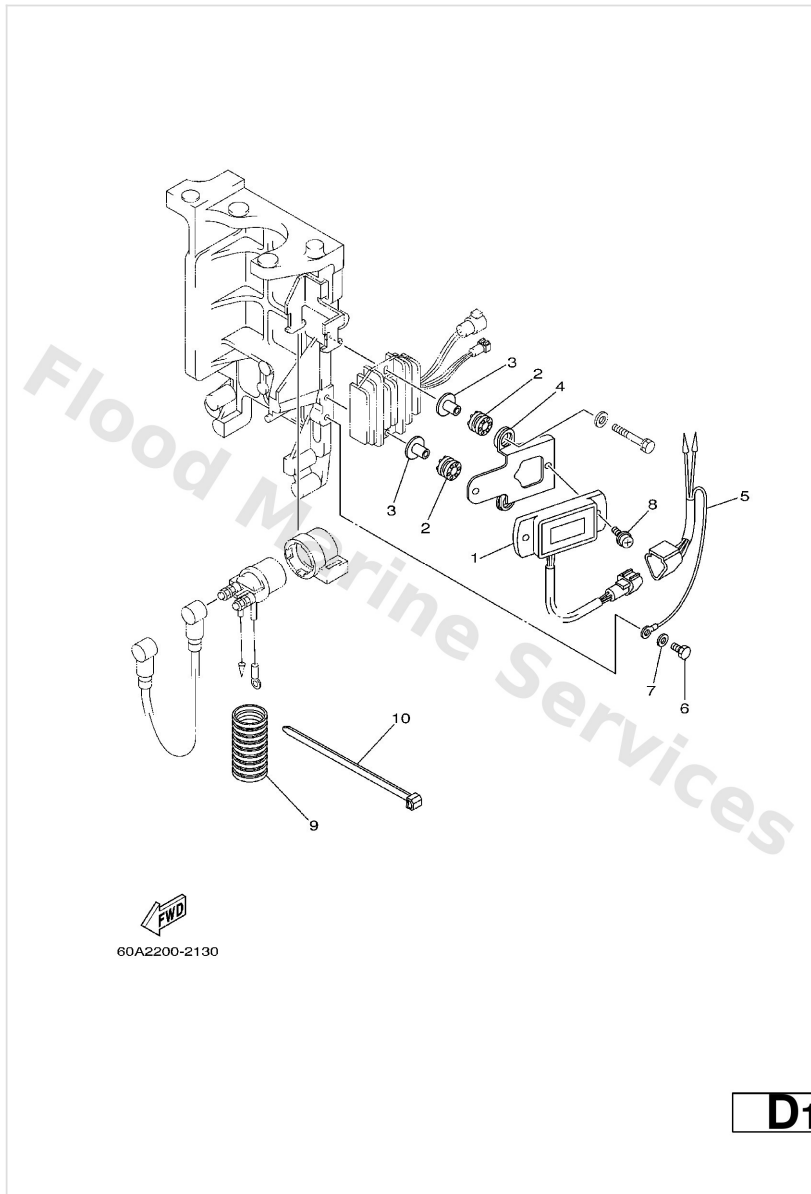

Electrical 3

Ref	Part	
1	6Y5-83504-20 Hour meter assembly F50A-FOR BRAZIL,	Buy now
2	64J-85516-00 Spacer F50A-FOR BRAZIL,	Buy now
3	69M-42758-00 Collar F50A-FOR BRAZIL,	Buy now
4	64J-83519-00 Bracket, meter F50A-FOR BRAZIL,	Buy now
5	64J-82553-00 Extension, wire lead F50A-FOR BRAZIL,	Buy now
6	97095-06012 Bolt(gh1) F50A-FOR BRAZIL,	Buy now
7	92995-06600 Washer, plain (646) F50A-FOR BRAZIL,	Buy now
8	90159-05M13 Screw, with washer(6t4) F50A-FOR BRAZIL,	Buy now
9	6K3-83557-00 Tube F50A-FOR BRAZIL,	Buy now
10	90465-13M24 Band, switch cord F50A-FOR BRAZIL,	Buy now