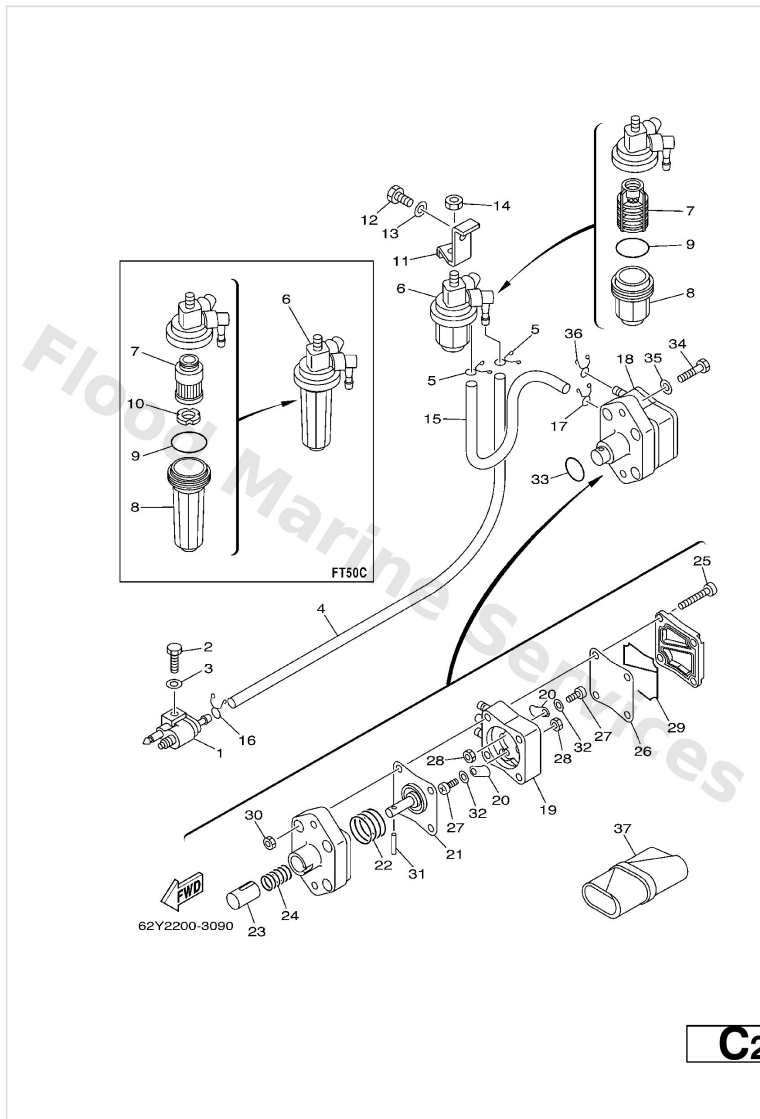

Fuel

Ref	Part	
1	6G1-24304-02 Fuel pipe joint comp. 1	Buy now
2	97095-06025 Bolt	Buy now
3	92995-06600 Washer, plain (646)	Buy now
4	90445-10020 Hose (I590)	Buy now
5	90467-09M17 Clip(6k8)	Buy now
6	61N-24560-00 Filter assembly F50A	Buy now
6	64J-24560-00 Filter assembly FT50C	Buy now
7	61N-24563-00 Element, filter FOR 61N-24560-00	Buy now
7	68V-24563-00 Element, filter FOR 64J-24560-00	Buy now
8	61N-24521-00 Cup, filter FOR 61N-24560-00	Buy now
8	68V-24521-00 Cup, filter FOR 64J-24560-00	Buy now
9	93210-32738 O-ring(1wg)	Buy now
10	68V-24469-00 Float, water level FOR 64J-24560-00	Buy now
11	62Y-24566-00 Bracket, filter	Buy now
12	97095-08014 Bolt, hexagon deep recess	Buy now