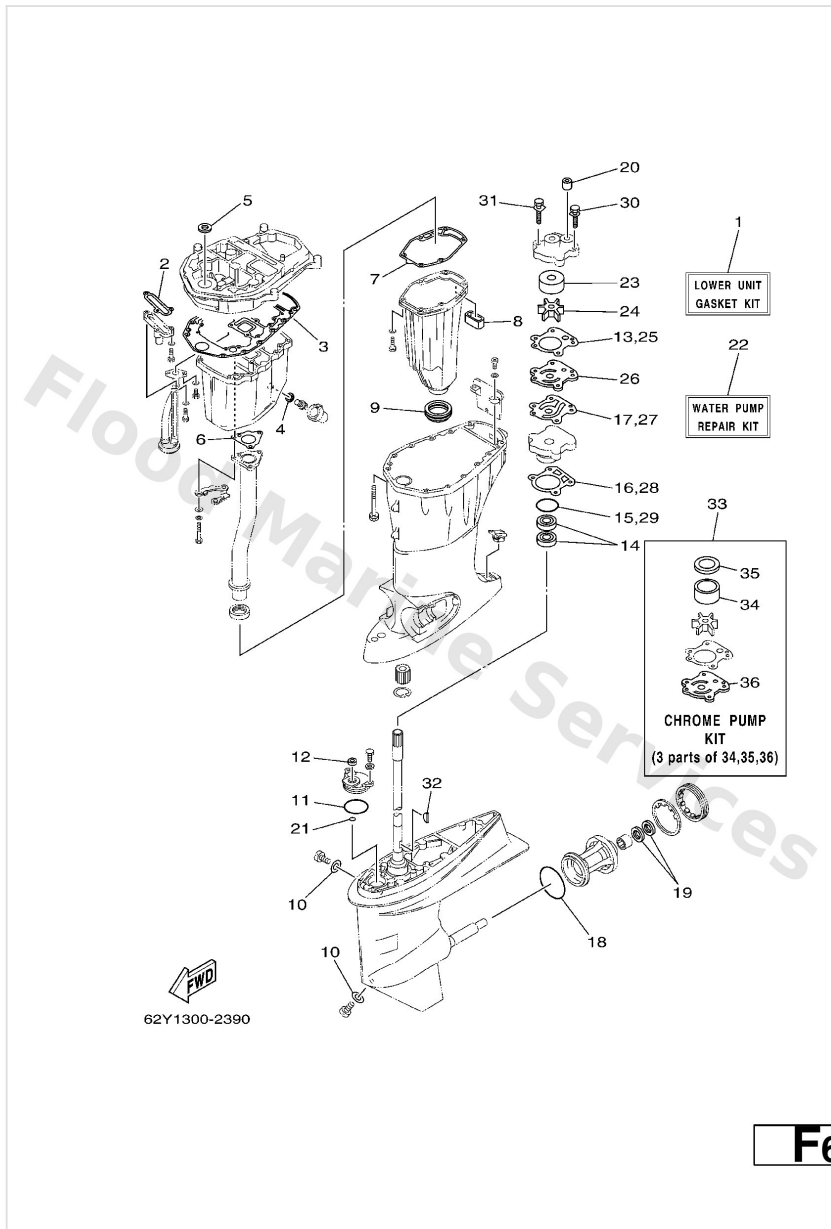

Repair Kit 4

Ref	Part	
16	688-44316-A0 Gasket,water pump 2	Buy now
17	6H3-44324-A0 Gasket,cartridge Out,plate	Buy now
18	93210-86M39 O-ring (6e5)	Buy now
19	93101-25M03 Oil seal	Buy now
20	663-44366-00 Damper, water seal 2	Buy now
21	93210-07003 O-ring (11m)	Buy now
22	6H3-W0078-02 Water pump repair kit FT50C	Buy now
23	663-44322-00 Insert, cartridge	Buy now
24	6H3-44352-00 Impellar	Buy now
26	6H3-44323-00 Outer plate, cartridge	Buy now
30	90119-08M14 Bolt, with washer	Buy now
31	90119-08M33 Bolt, with washer(6b0)	Buy now
32	90280-03M03 Key, woodruff (697)	Buy now
33	6H3-W0078-0A Chrome pump kit FT50C	Buy now
34	670-44322-01 Insert, cartridge	Buy now