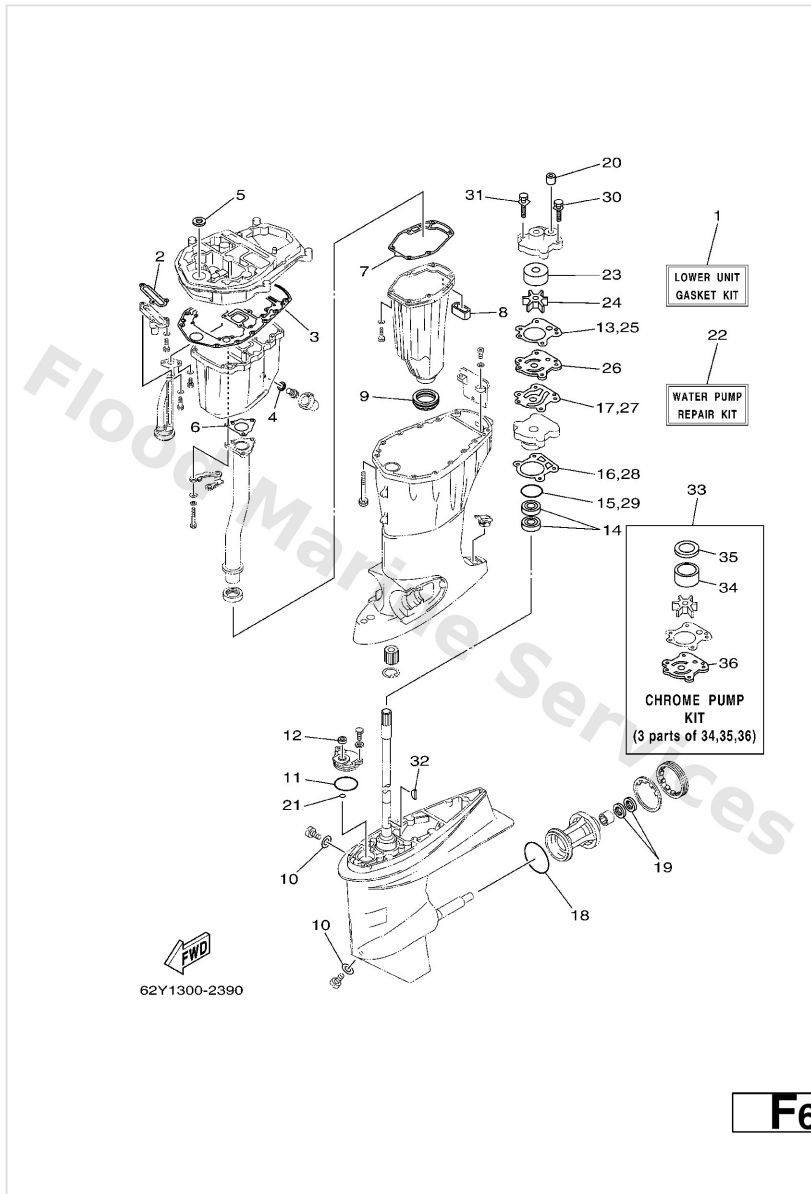

Repair Kit 4

Ref	Part	
35	670-44321-00 Inner plate, cartridge	Buy now
36	6H3-44323-40 Outer plate, cartridge	Buy now