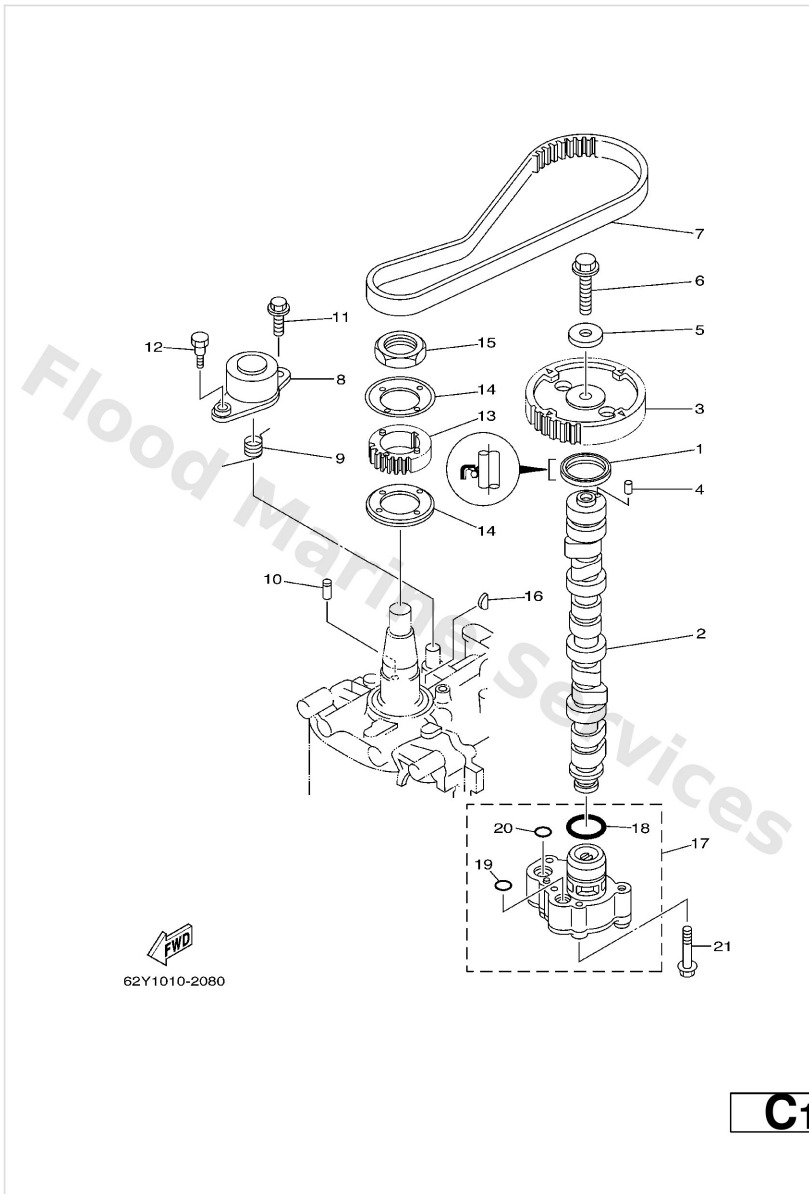

Oil Pump

Ref	Part	
16	90280-04M06 Key, woodruff(6a1)	Buy now
17	69W-13300-00 Oil pump assembly	Buy now
18	93210-33MH2 O-ring(62y)	Buy now
19	93210-12MG9 O-ring(62y)	Buy now
20	93210-14515 O-ring (11h)	Buy now
21	90119-06025 Bolt, with washer	Buy now