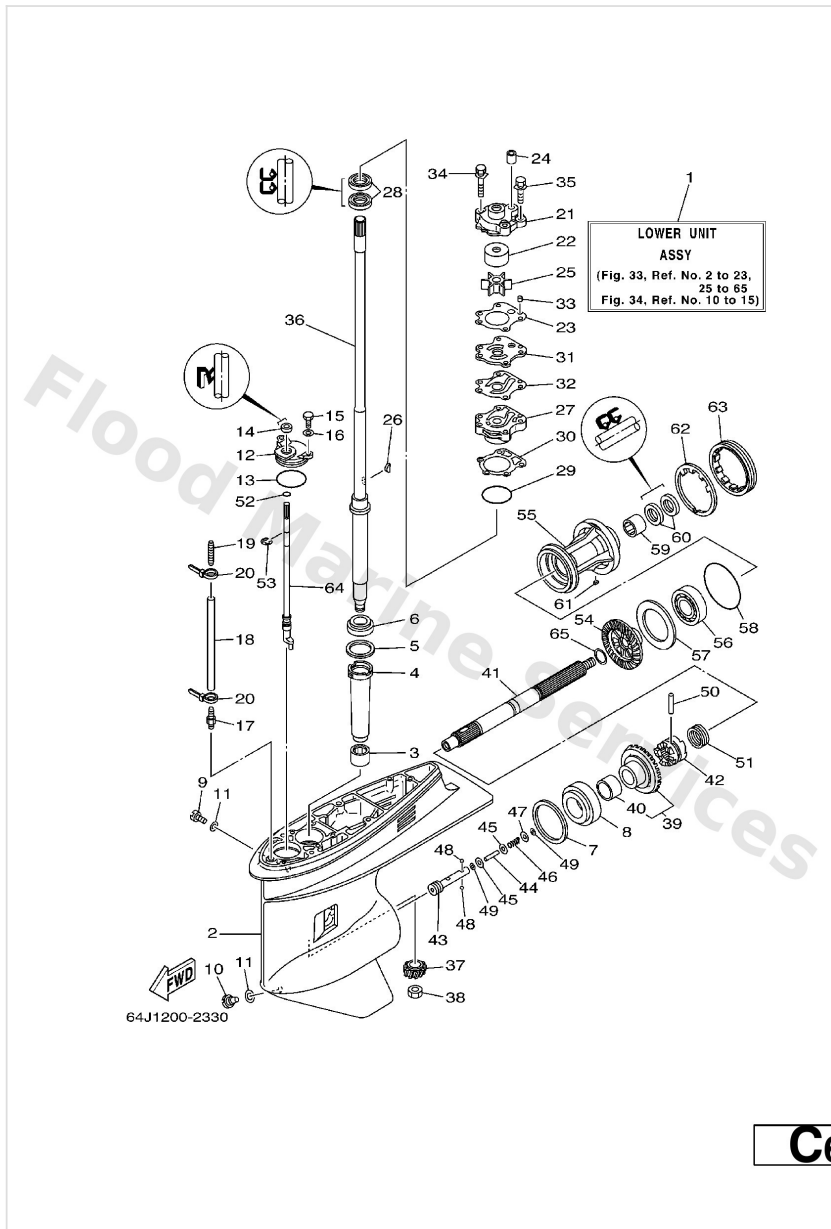

Lower Casing. Drive 3

Ref	Part	
32	6H3-44324-A0 Gasket,cartridge Out,plate	Buy now
33	93604-10M03 Pin, dowel (688)	Buy now
34	90119-08M33 Bolt, with washer(6b0)	Buy now
35	90119-08M14 Bolt, with washer	Buy now
36	64J-45501-30 Drive shaft comp. (l, d: 18mm) L	Buy now
36	64J-45501-40 Drive shaft comp. (x, d: 18mm) X	Buy now
37	64J-45551-00 Pinion	Buy now
38	90170-16M01 Nut, hexagon (688)	Buy now
39	64J-45560-00 Gear	Buy now
40	93317-322V0 Bearing	Buy now
41	67F-45611-00 Shaft, propeller	Buy now
42	67F-45631-00 Clutch, dog	Buy now
43	67F-45634-00 Slide, shift	Buy now
44	6H1-45668-00 Shaft, free 1	Buy now
45	6H1-45635-00 Plunger, shift	Buy now