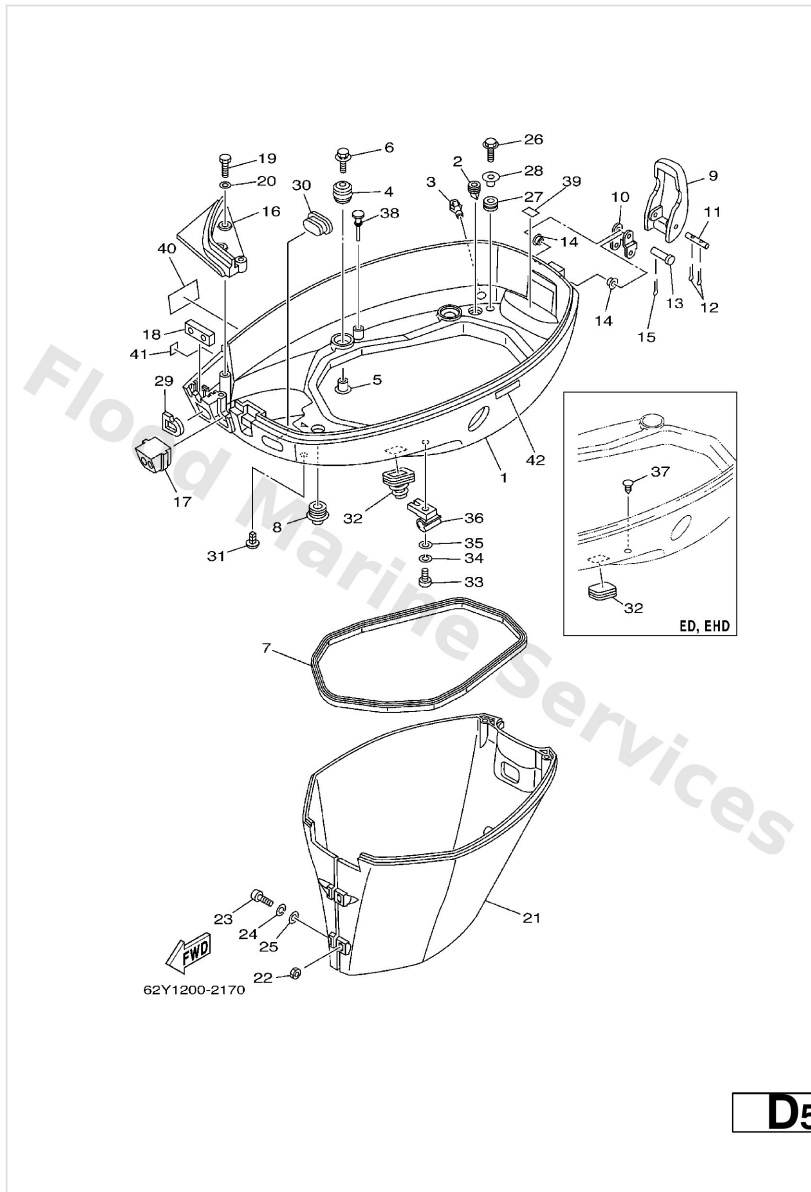

UPPER CASING	124
VALVE	127

Bottom Cowling

Ref	Part	
1	62Y-42711-04-4D Cowling, bottom 1	Buy now
1	62Y-42711-14-4D Cowling, bottom 1	Buy now
2	65W-42717-00 Rubber, seal 2	Buy now
3	6H3-44391-01 Nipple, hose	Buy now
4	90480-09M12 Grommet (6a0)	Buy now
5	90387-06060 Collar (688)	Buy now
6	90119-06M08 Bolt, with washer	Buy now
7	62Y-42716-00 Rubber seal 1	Buy now
8	6E5-42724-00 Grommet	Buy now
9	62Y-42828-00-4D Plate, clamp	Buy now
10	62Y-42815-00 Lever, clamp	Buy now
11	90249-05M30 Pin(62y)	Buy now
12	91490-16010 Pin, cotter	Buy now
13	90240-05M19 Pin, clevis(62y)	Buy now
14	90386-05002 Bush 626412910000	Buy now