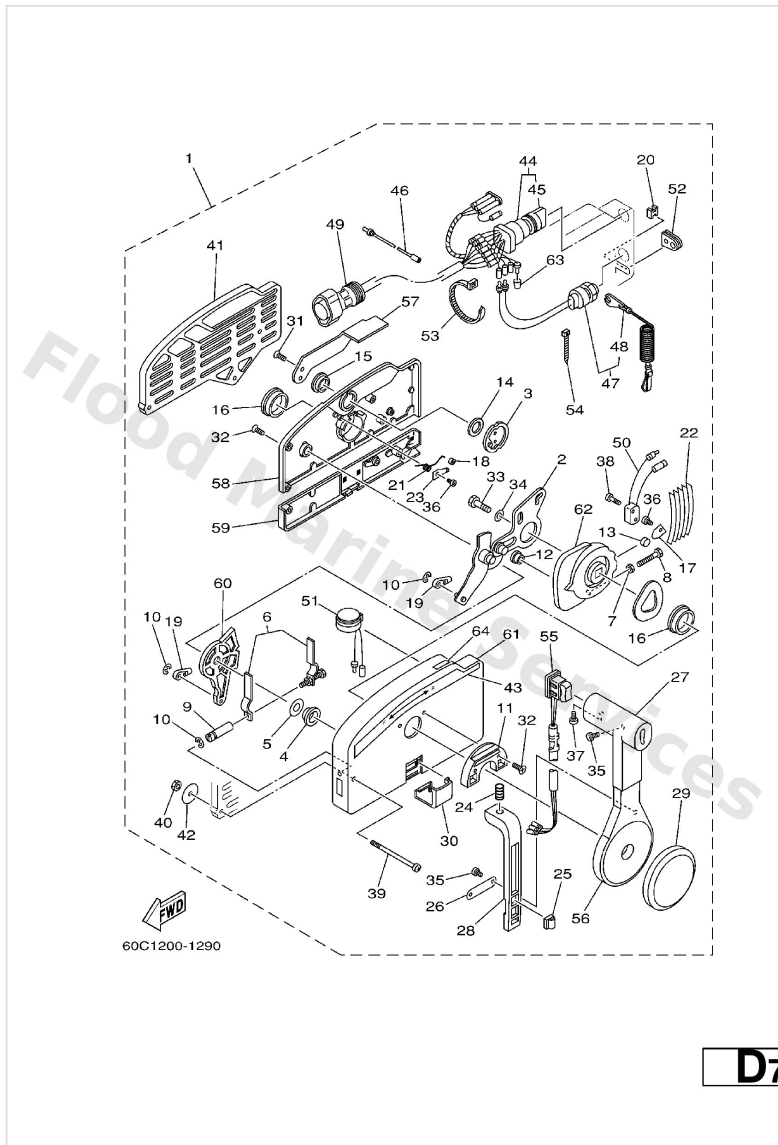

Remote Control Assy 1

Ref	Part	
1	703-48201-A2 Remote control assembly (10p) AP	Buy now
1	703-48205-17 Remote control assembly (10p, ptt) AP FOR BRAZIL	Buy now
1	703-48205-A4 Remote control assembly (10p, ptt) AP WITH PT/T SW.	Buy now
2	703-48261-01 Arm, throttle	Buy now
3	703-48153-00 Shaft, free accel.	Buy now
4	703-48235-00 Bushing	Buy now
5	703-48268-00 Spacer 3	Buy now
6	703-48264-00 Throttle, friction	Buy now
7	95380-05600 Nut, hexagon (663)	Buy now
8	97380-05025 Bolt	Buy now
9	703-48265-00 Shaft Friction	Buy now
10	93430-06024 Circlip (701)	Buy now
11	703-48245-00 Plate, lock	Buy now
12	703-48252-00 Roller, cam	Buy now
13	701-48248-00 Roller, free accel	Buy now