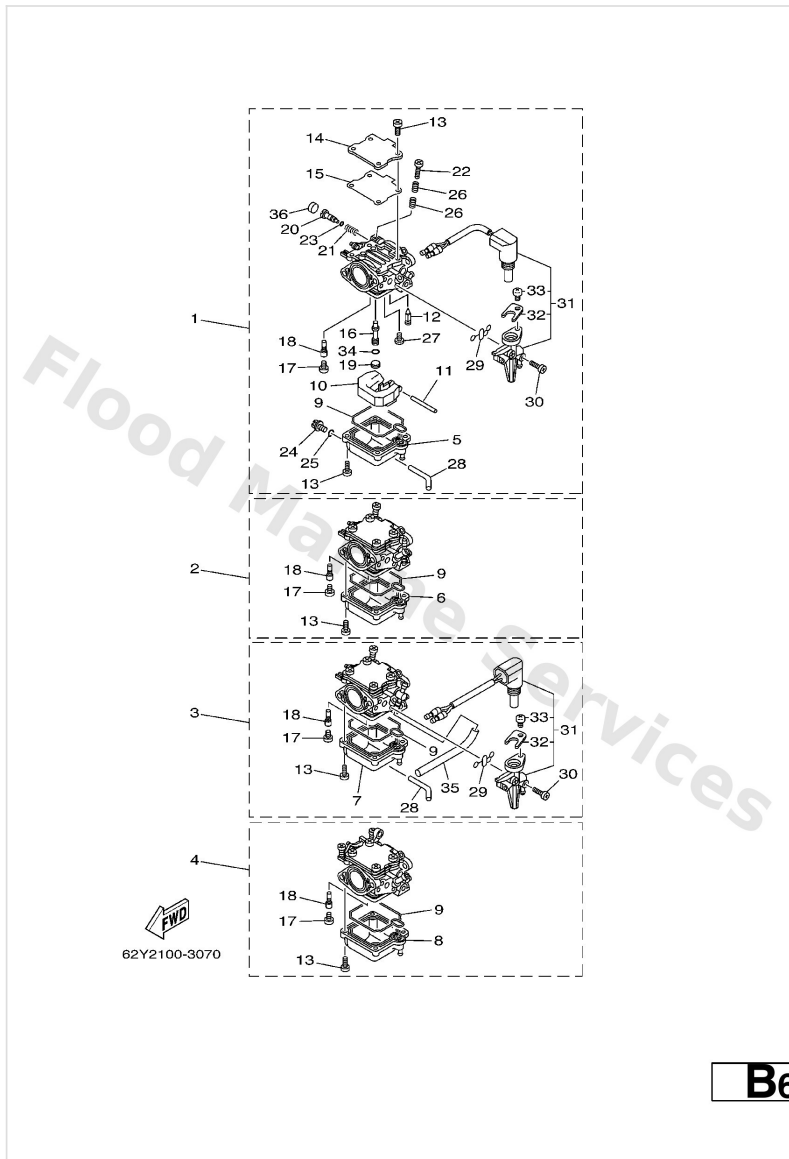

Carburetor

Ref	Part	
18	64J-14342-20 Jet, pilot (#39)	Buy now
18	64J-14342-21 Jet, Pilot (# 42) FOR BRAZIL	Buy now
19	62Y-14355-30 Plug	Buy now
20	62Y-14323-30 Screw, air adjusting	Buy now
21	62Y-14334-00 Spring, air adjusting	Buy now
22	62Y-14321-10 Screw, throttle	Buy now
23	2T4-14397-00 O-ring	Buy now
24	62Y-14383-30 Screw, drain	Buy now
25	652-14397-00 Ring, o	Buy now
26	62Y-14212-00 Spring, pilot adjusting	Buy now
27	98980-04006 Screw, bind(6I2)	Buy now
28	62Y-24311-30 Pipe, fuel 1 #1,3	Buy now
29	62Y-14398-30 Gasket #1,3	Buy now
30	62Y-14567-30 Screw #1	Buy now
30	62Y-14567-40 Screw #3	Buy now