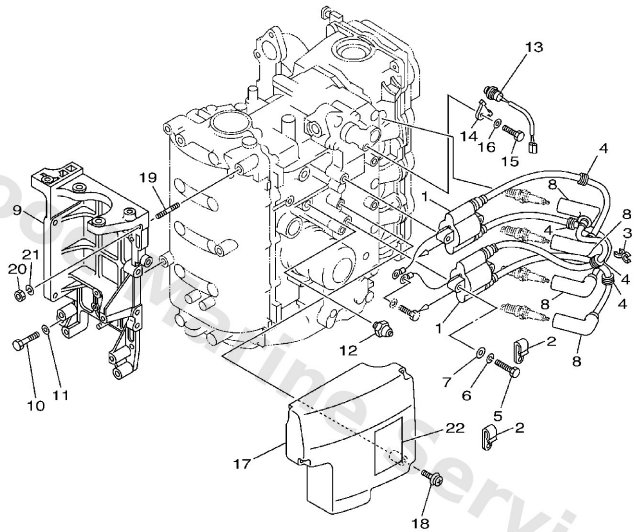

Electrical 1

62Y1010-2110

C5

Ref	Part	
1	62Y-85570-00 Ignition coil assembly	Buy now
2	90465-06M90 Clamp	Buy now
3	90464-07M41 Clamp(62y)	Buy now
4	90480-25161 Grommet(656)	Buy now
5	97095-06030 Bolt(jf7)	Buy now
6	92995-06100 Washer(6a1)	Buy now
7	92995-06600 Washer, plain (646)	Buy now
8	6G8-82370-30 Plug cap assembly	Buy now
9	62Y-81822-01-94 Bracket, starting motor	Buy now
10	97095-08035 Bolt(70w)	Buy now
11	92995-08600 Washer, plain (663)	Buy now
12	64J-82504-00 Oil pressure switch assembly	Buy now
13	62Y-82560-01 Thermo switch assembly	Buy now
14	6E9-82588-00 Plate	Buy now
15	97095-06012 Bolt(gh1)	Buy now