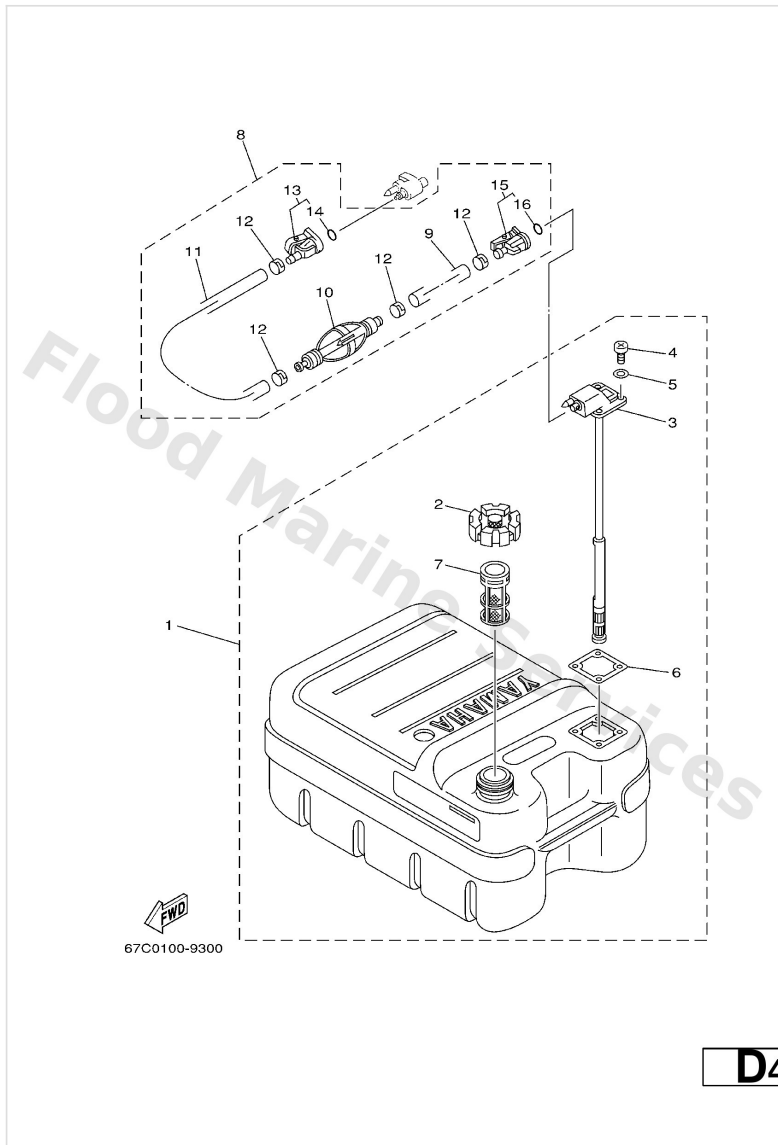

Fuel Tank

Ref	Part	
1	6YJ-24201-10 Fuel Tank assembly (24L) AP WITH INDICATOR	Buy now
2	6YJ-24610-01 Cap assembly	Buy now
3	6Y1-24260-12 Fuel meter assembly WITH INDICATOR	Buy now
4	98586-05016 Screw, pan head	Buy now
5	6Y1-24329-00 Seal	Buy now
6	6Y1-24268-00 Gasket, fuel meter	Buy now
7	6YJ-24167-00 Strainer	Buy now
8	61J-24306-02 Fuel pipe comp. 1 AP	Buy now
9	90445-11M06 Hose (I3000)	Buy now
10	61J-24360-00 Primer pump assembly	Buy now
11	90445-11M05 Hose (I1000)	Buy now
12	650-24351-51 Band 1	Buy now
13	6G1-24305-03 Fuel pipe joint comp. 2	Buy now
14	93210-08287 O-ring (655)	Buy now
15	6Y1-24305-04 Fuel pipe joint comp. 2	Buy now