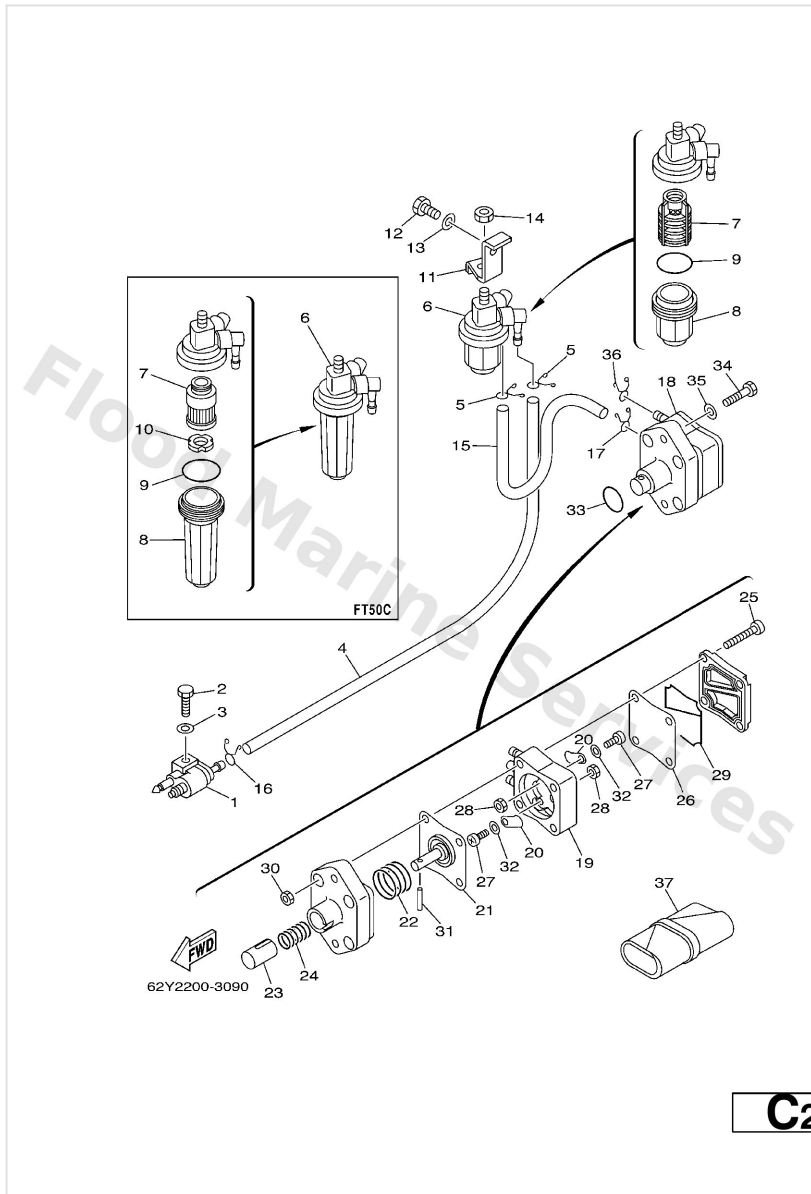

Fuel

Ref	Part	
29	62Y-24452-00 Packing	Buy now
30	95380-05600 Nut, hexagon (663)	Buy now
31	62Y-24374-01 Pin	Buy now
32	62Y-24422-00 Plate	Buy now
33	93210-24M79 O-ring	Buy now
34	97095-06030 Bolt(jf7)	Buy now
37	62Y-28100-00 Tool kit	Buy now