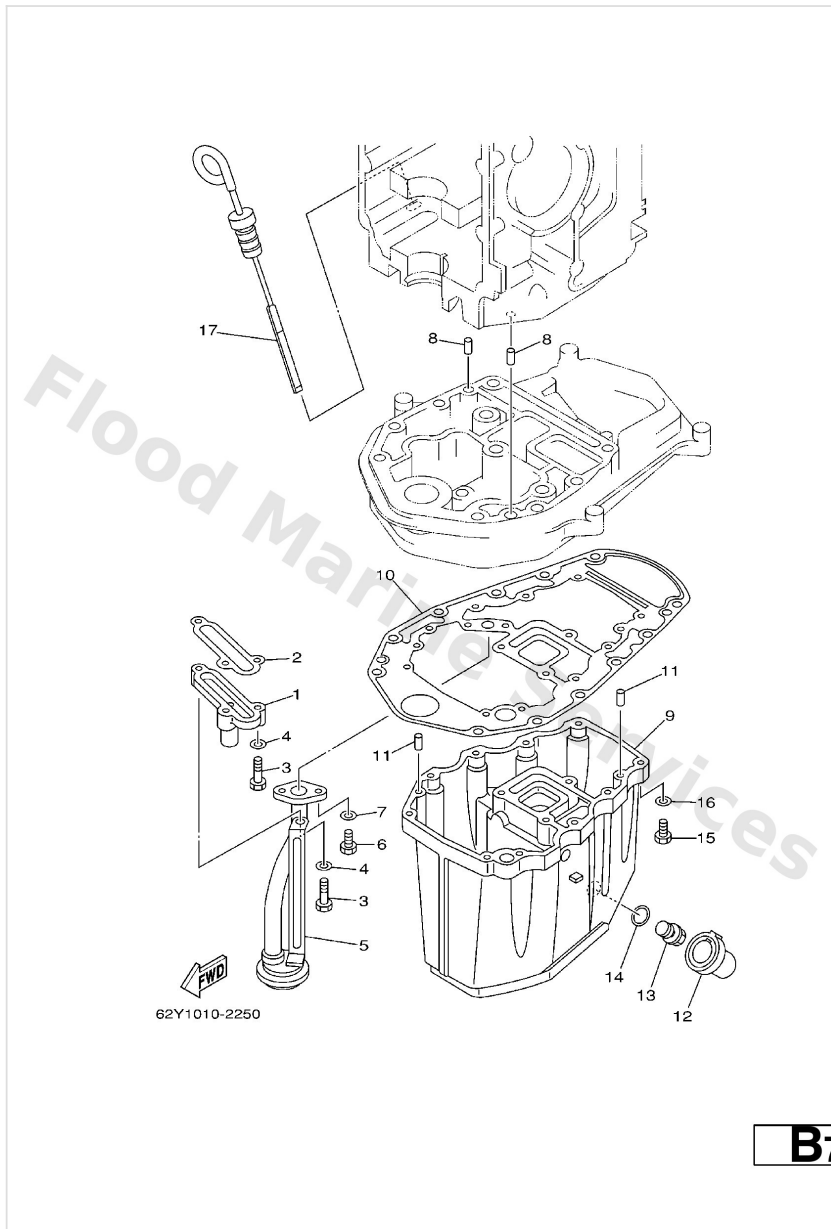

Oil Pan

Ref	Part	
1	62Y-11575-00 Relief valve ass'y	Buy now
2	62Y-13475-00 Gasket	Buy now
3	97013-06025 Bolt(62y)	Buy now
4	92903-06600 Washer, plain (646)	Buy now
5	62Y-13411-00 Strainer, oil	Buy now
6	97013-06016 Bolt, hexagon deep recess	Buy now
8	93608-12M05 Pin, dowel b (6e5)	Buy now
9	62Y-15311-02-5B Oil pan F50A	Buy now
9	64J-15311-01-5B Oil pan FT50C	Buy now
10	69W-15312-00 Gasket, oil pan	Buy now
11	93606-12019 Pin, dowel (614)	Buy now
12	62Y-15316-00 Damper 1	Buy now
13	90340-14M06 Plug, straight screw(62y)	Buy now
14	90430-14M09 Gasket	Buy now
15	97075-06025 Bolt	Buy now