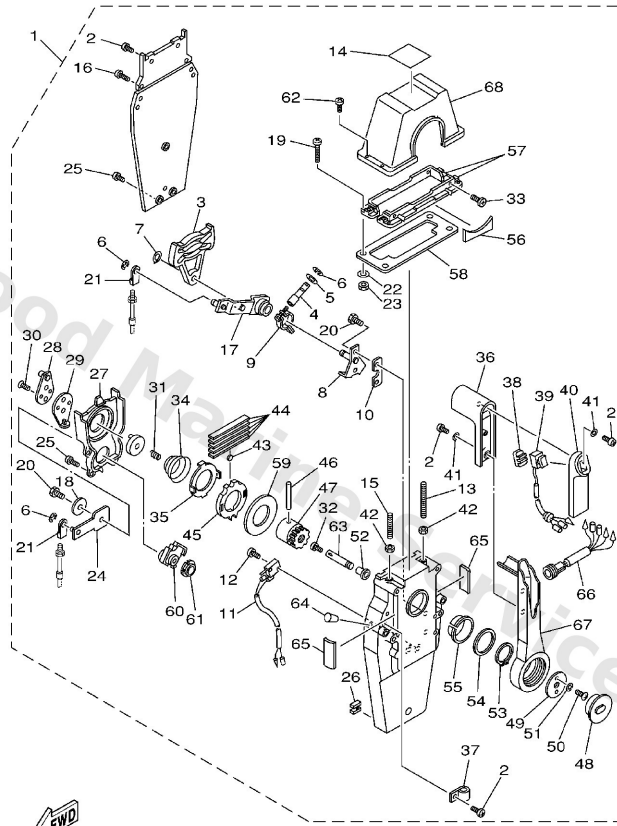

Remote Control Assy 2

6X10100-1050

E3

Ref	Part	
61	702-48235-00 Bushing	Buy now
62	704-48282-00 Screw 2	Buy now
63	EL8-48153-10 Shaft, free accel.	Buy now
64	704-48166-00 Plug	Buy now
65	704-48284-00 Grommet	Buy now
66	704-82541-10 Extension, wire lead	Buy now
67	704-48221-00 Lever control	Buy now
68	704-48119-00 Cover	Buy now