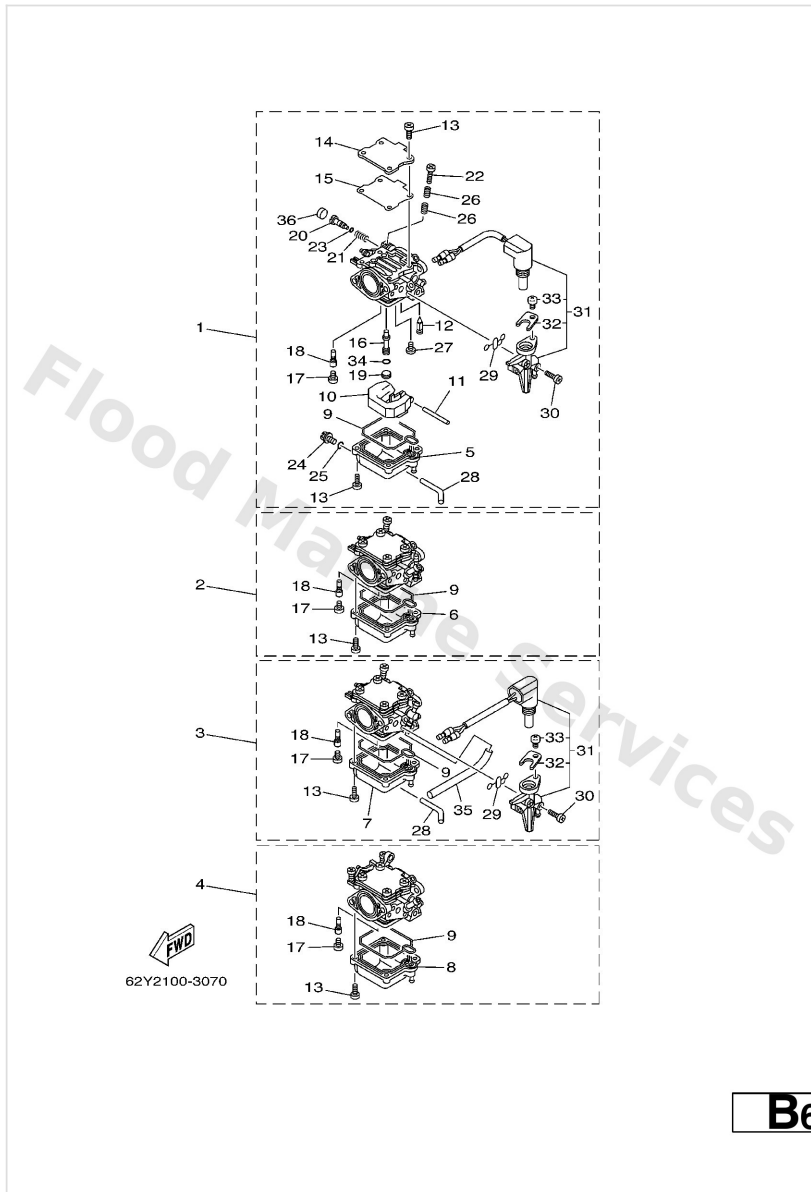

Carburetor

Ref	Part	
31	62Y-14380-10 Prime starter assembly #1	Buy now
31	62Y-14380-20 Prime starter assembly #3	Buy now
32	62Y-14243-00 Plate	Buy now
33	97890-04007 Screw, pan head (7h3)	Buy now
34	62Y-14227-00 O-ring	Buy now
35	62Y-24313-90 Pipe 3 #3	Buy now
36	62Y-1432A-01 Plug FOR CARIB	Buy now