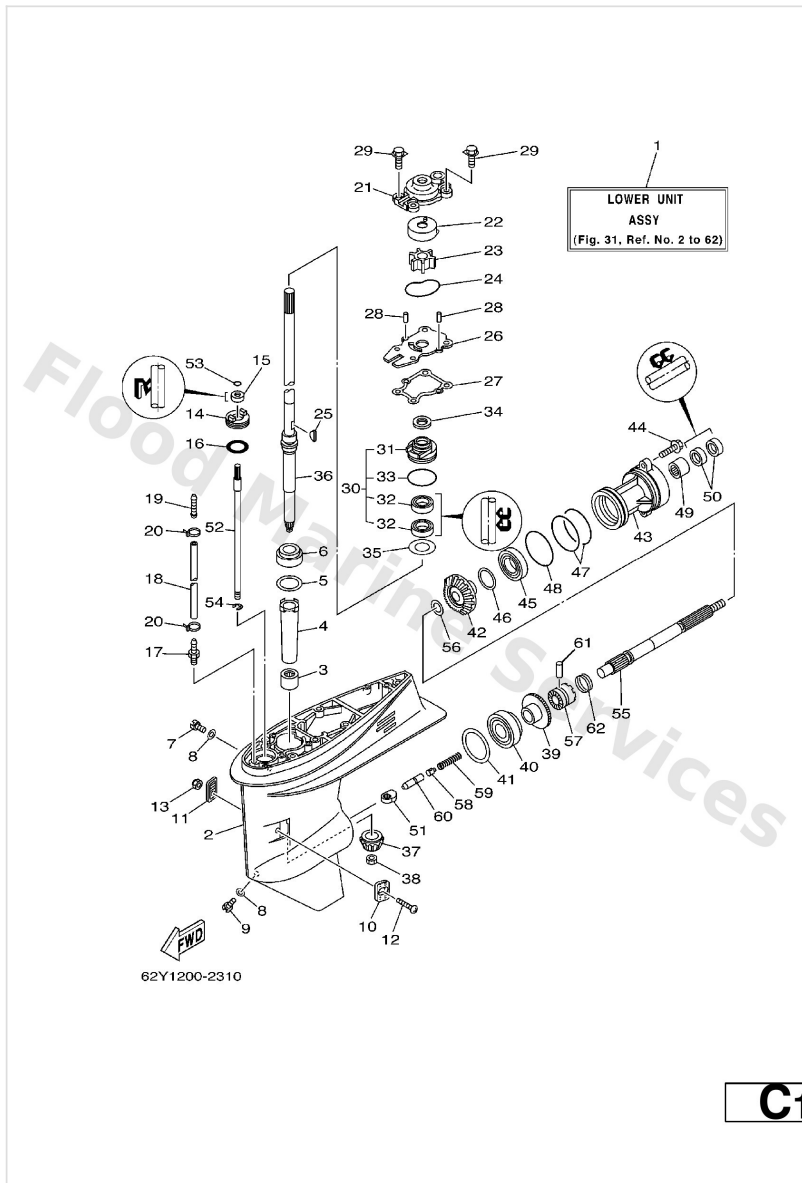

Lower Casing. Drive 1

Ref	Part	
46	63D-45577-00-18 Shim (t:0.18mm) UR	Buy now
46	63D-45577-00-30 Shim (t:0.30mm) UR	Buy now
46	63D-45577-00-40 Shim (t:0.40mm) UR	Buy now
46	63D-45577-00-50 Shim (t:0.50mm) UR	Buy now
47	93210-74MG5 O-ring (sea)	Buy now
48	93210-69MG6 O-ring	Buy now
49	93317-22204 Brg,cyl-cal roller 25.5g nt	Buy now
50	93101-22M00 Oil seal (22x36x6-663)	Buy now
51	62Y-44151-00 Cam, shift	Buy now
52	63D-44144-00 Rod, shift	Buy now
53	93210-07003 O-ring (11m)	Buy now
54	99001-08600 Circlip(2r6)	Buy now
55	63D-45611-00 Shaft, propeller	Buy now
56	90201-22429 Washer, plate(663)	Buy now
57	62Y-45631-00 Clutch, dog	Buy now