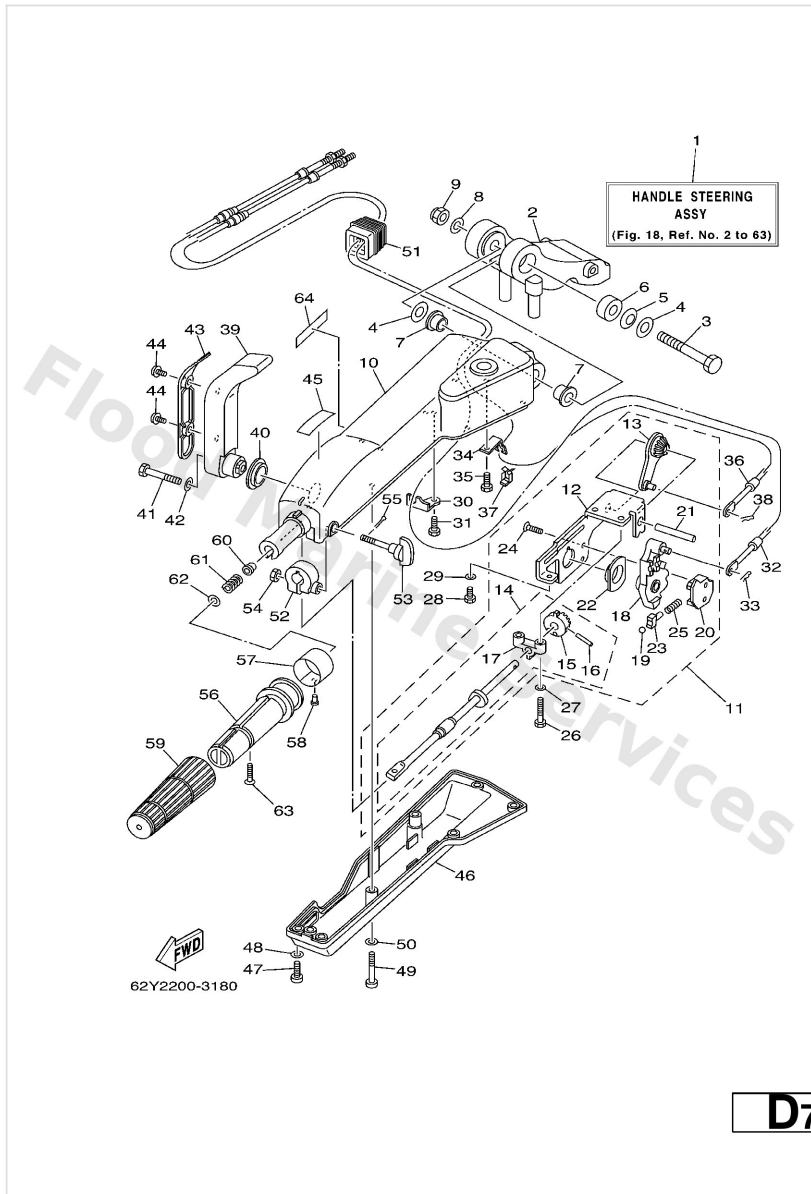

Steering 1

Ref	Part	
56	69W-42119-00 Grip Steering Handle	Buy now
57	6J0-42137-00 Indicator, throttle	Buy now
58	90269-02M09 Rivet(615)	Buy now
59	6G1-42177-00 Rubber, handle	Buy now
60	90386-08032 Bushing (650)	Buy now
61	90501-23215 Spring (655)	Buy now
62	92903-10600 Washer, plate	Buy now
63	90149-05M13 Screw, countersunk	Buy now
64	6E0-83627-41 Label, caution 7	Buy now