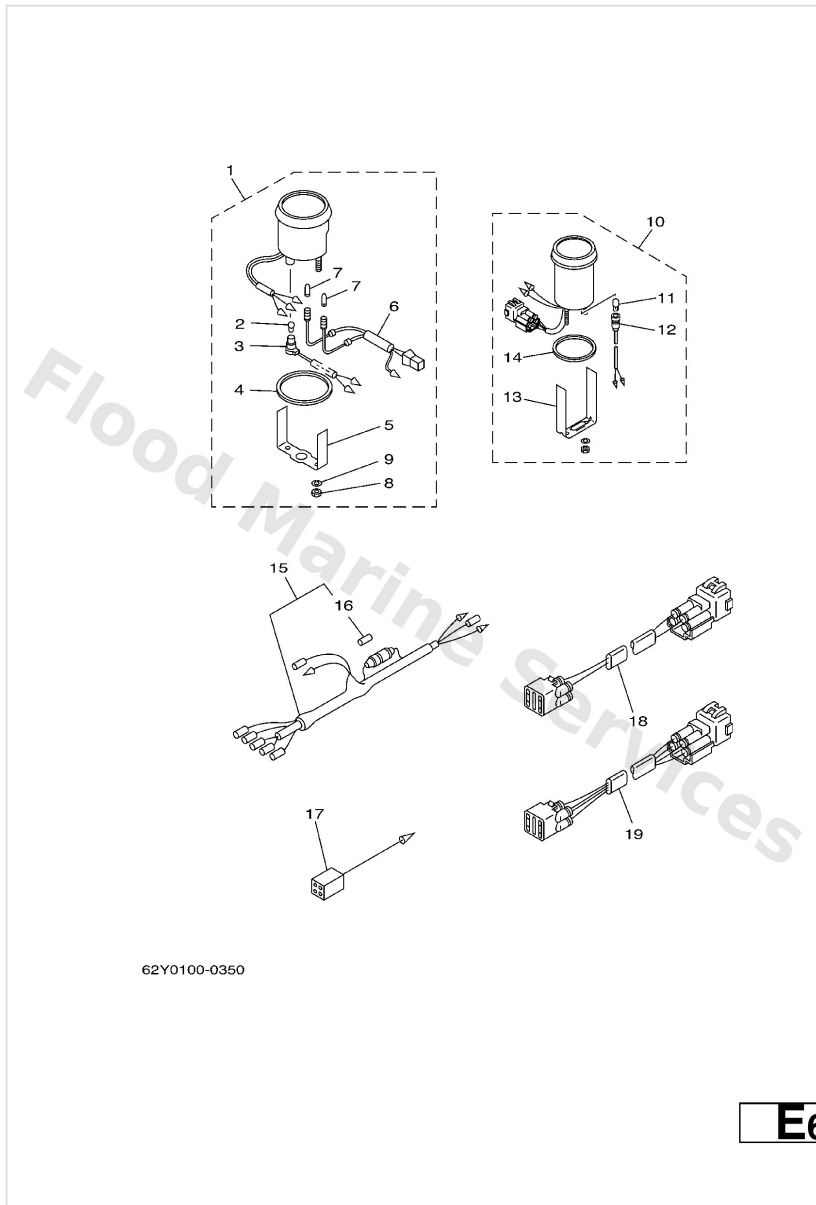

Meter 1

Ref	Part	
1	6Y5-83540-20 Tachometer assembly AP	Buy now
2	6Y5-83517-00 Bulb (12v-1.7w)	Buy now
3	6Y5-83536-10 Socket, meter	Buy now
4	6Y5-83523-00 Damper	Buy now
5	6Y5-83514-00 Plate, fitting	Buy now
6	6Y5-83509-10 Socket cord assembly	Buy now
7	6Y5-83518-00 Bulb (12v-1.7w) t6.5	Buy now
8	95380-05600 Nut, hexagon (663)	Buy now
9	92990-05100 Ybs67-5 washer, spring	Buy now
10	6Y5-83670-12 Trim meter assembly. AP	Buy now
12	6Y5-83536-00 Socket, meter	Buy now
13	6Y5-83544-00 Plate, fitting	Buy now
14	688-83664-00 Damper	Buy now
15	6Y5-83553-00 Wire, lead (l=2.5m) AP	Buy now
16	1E6-82151-00 Fuse (10a)	Buy now