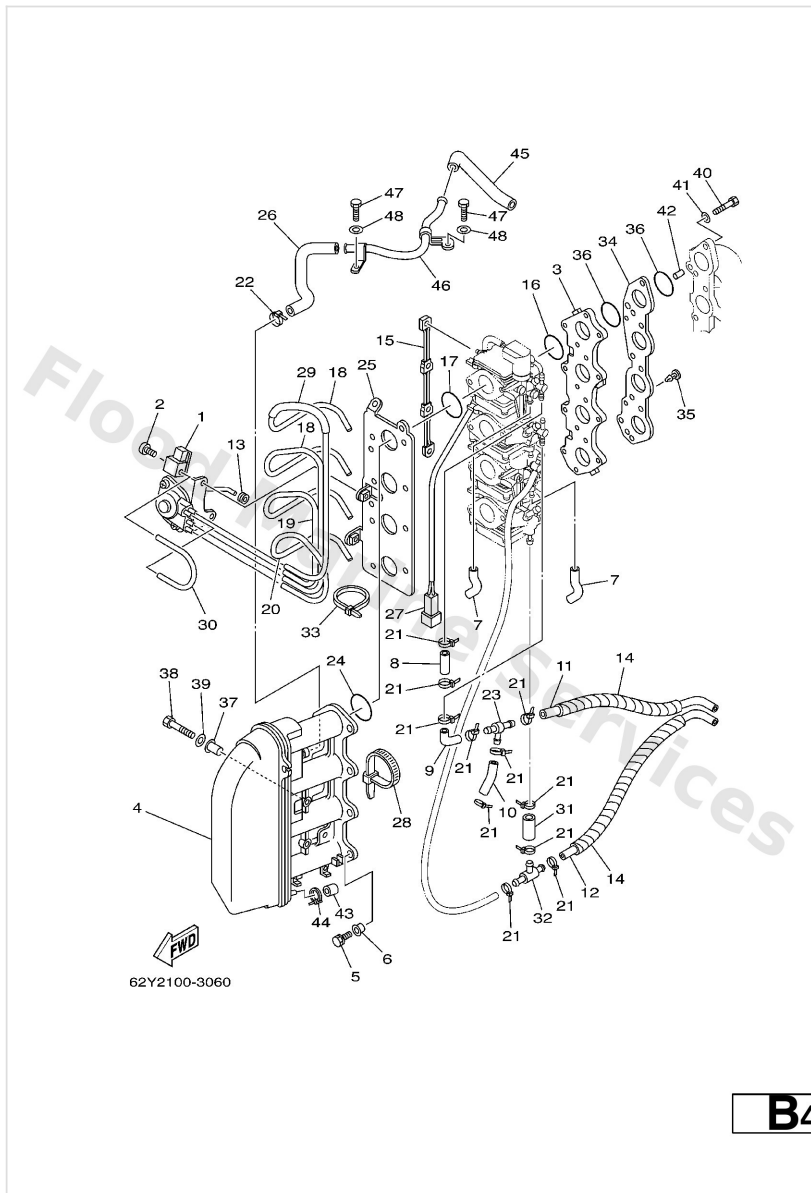

Intake

Ref	Part	
31	62Y-24314-00 Pipe 4	Buy now
33	62Y-24135-00 Clamp 1	Buy now
34	62Y-14271-00 Insulator	Buy now
35	90338-04M17 Plug(62y)	Buy now
37	90387-06M15 Collar(6g8)	Buy now
38	97095-06030 Bolt(jf7)	Buy now
39	92995-06600 Washer, plain (646)	Buy now
40	97095-06025 Bolt	Buy now
42	93608-16M16 Pin, dowel(6t4)	Buy now
43	62Y-13448-00 Cap	Buy now
45	62Y-1531A-00 Hose, breather 1	Buy now
46	62Y-15373-10 Pipe, breather	Buy now
47	97095-06016 Bolt, hexagon deep recess	Buy now