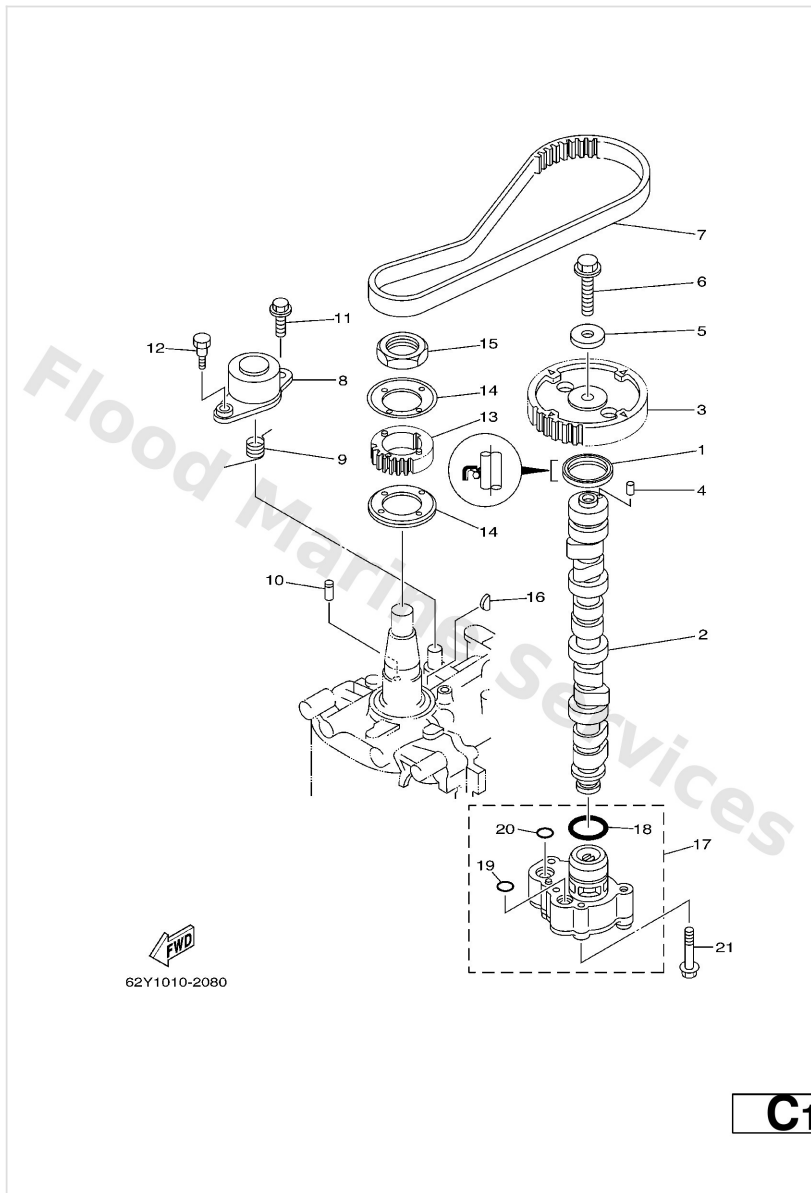

Oil Pump

Ref	Part	
1	93102-37M40 Oil seal(62y)	Buy now
2	62Y-12171-00 Camshaft 1	Buy now
3	62Y-11537-10 Gear, driven	Buy now
4	93605-14143 Pin (2h7)	Buy now
5	90201-10M06 Washer, plate(62y)	Buy now
6	95895-10040 Bolt, flange deep recess	Buy now
7	62Y-46241-00 Belt	Buy now
8	62Y-11590-10 Tensioner assembly	Buy now
9	90508-20018 Spring, torsion	Buy now
10	90249-07M29 Pin(62y)	Buy now
11	95895-08020 Bolt, flange deep recess	Buy now
12	90109-06M64 Bolt(62y)	Buy now
13	62Y-11536-10 Gear, drive	Buy now
14	62Y-11557-00 Washer 1	Buy now
15	90170-35M32 Nut	Buy now