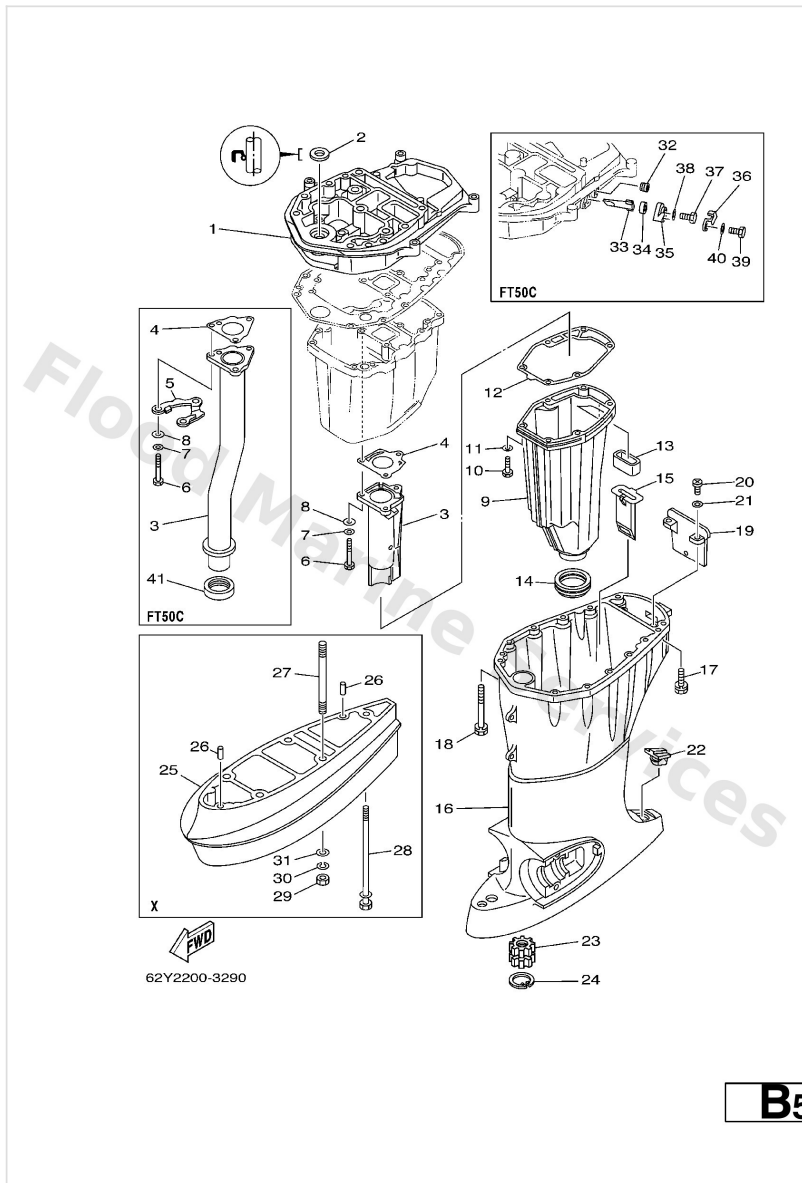

Upper Casing

Ref	Part	
13	62Y-45127-00 Seal	Buy now
14	663-45123-00 Gasket, muffler	Buy now
15	64J-77123-00 Guide 1 FT50C	Buy now
16	62Y-45111-21-4D Casing, upper	Buy now
17	90119-08M79 Bolt, hexagon (fj1)	Buy now
18	90119-08M82 Bolt, with washer(697)	Buy now
19	62Y-45151-00 Cover, upper casing	Buy now
20	97880-05016 Screw, pan head(6b0)	Buy now
21	92990-05600 Washer, plain (646)	Buy now
22	6H3-45155-00 Cap	Buy now
23	69W-45318-00 Bushing, drive shaft	Buy now
24	93420-36M01 Circlip (6a0)	Buy now
25	63D-45211-02-4D Extension FT50C-X	Buy now
26	93606-12019 Pin, dowel (614) FT50C-X	Buy now
27	90116-10M53 Bolt, stud FT50C-X	Buy now