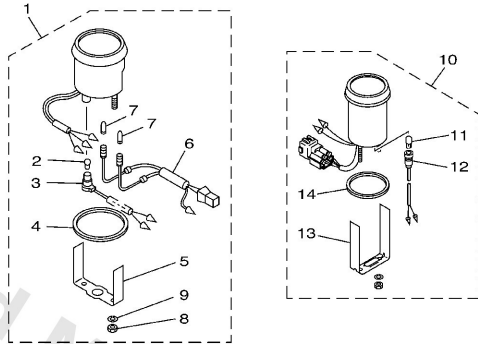

Meter 1

62Y0100-0350

E6

Ref	Part	
17	6Y5-82117-00 Wire, lead AP	Buy now
18	6R3-82521-70 Wire, lead (for tacho., 7m) AP 7M	Buy now
19	6R3-82553-70 Extension, wire lead (for trim) AP 4P,7M	Buy now