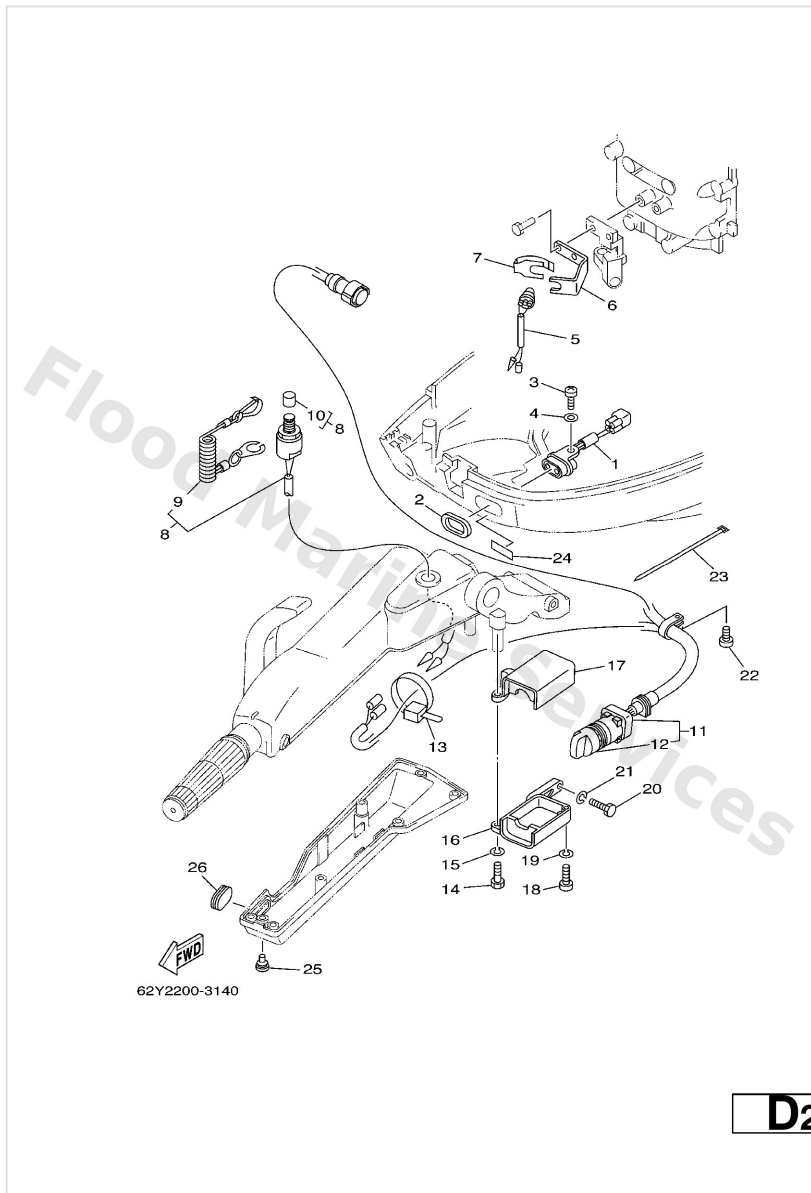

Electrical 4

Ref	Part	
1	62Y-84301-00 Pilot light assembly 1	Buy now
2	6H4-83589-00 Gasket	Buy now
3	97880-06014 Screw, pan head(6h2)	Buy now
4	92990-06600 Washer, plain (646)	Buy now
5	6F5-82540-00 Neutral switch assembly	Buy now
6	62Y-82554-00 Stay, neutral switch	Buy now
7	62Y-82555-10 14 -	Buy now
8	69W-82575-00 Engine stop switch assembly	Buy now
9	682-82556-00 Lanyard, stop switch	Buy now
10	689-8257Y-00 Cap	Buy now
11	69W-82510-00 Main switch assembly	Buy now
12	676-82577-00 Cap, key	Buy now
13	90465-13M11 Clamp (6e5)	Buy now
14	97095-06025 Bolt	Buy now
15	92995-06100 Washer(6a1)	Buy now