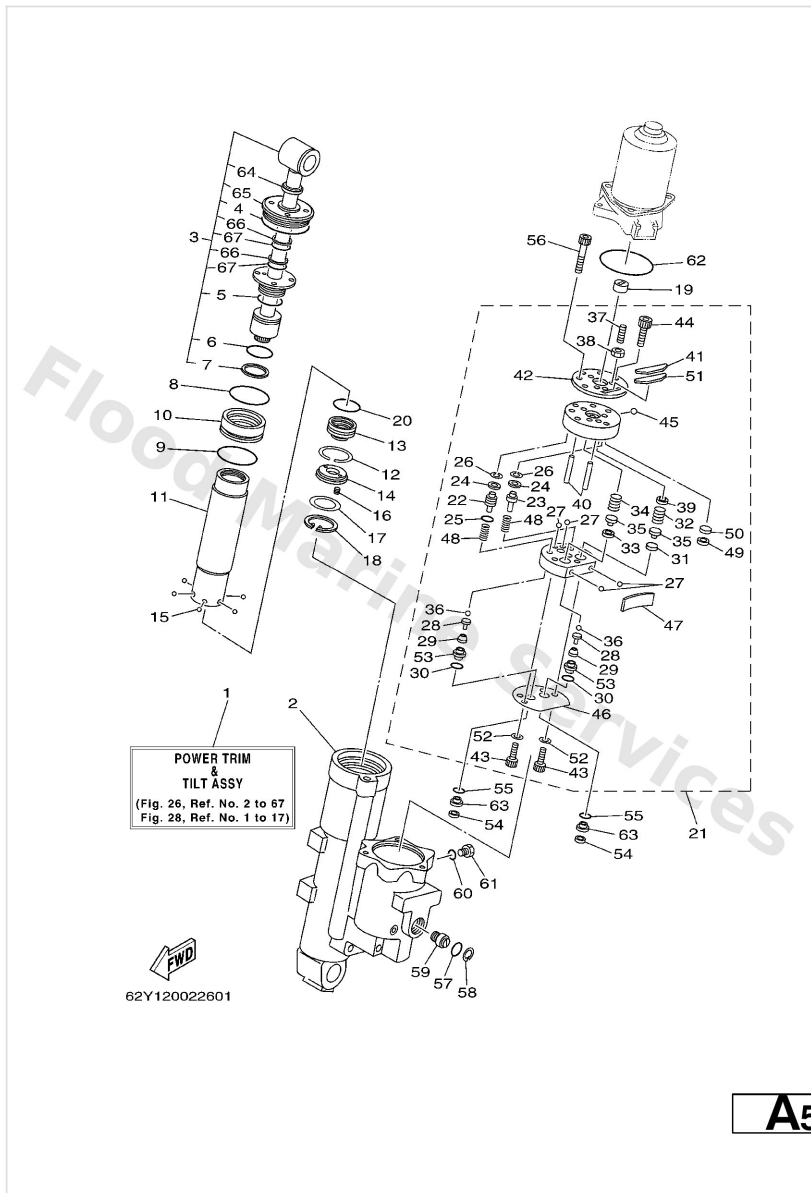

Power Trim & Tilt Assy 1

Ref	Part	
48	69J-43894-00 Spring, shuttle return	Buy now
49	62Y-4387J-00 Washer, special 2	Buy now
50	62Y-22434-00 Plate, valve 1	Buy now
51	62Y-4387I-00 Ring, back up	Buy now
52	62Y-4387G-00 Washer	Buy now
53	69J-43893-00 Washer	Buy now
54	6H1-43816-00 Filter 1	Buy now
56	91318-06040 Bolt, socket	Buy now
57	93210-18397 O-ring (6g5)	Buy now
58	6H1-43875-00 Ring, snap	Buy now
59	62Y-43845-00 Screw, manual release	Buy now
60	93210-09165 O-ring	Buy now
61	6H1-43829-00 Plug, reservoir	Buy now
62	62X-43865-00 O-ring	Buy now
63	69W-43899-01 Plate stopper	Buy now