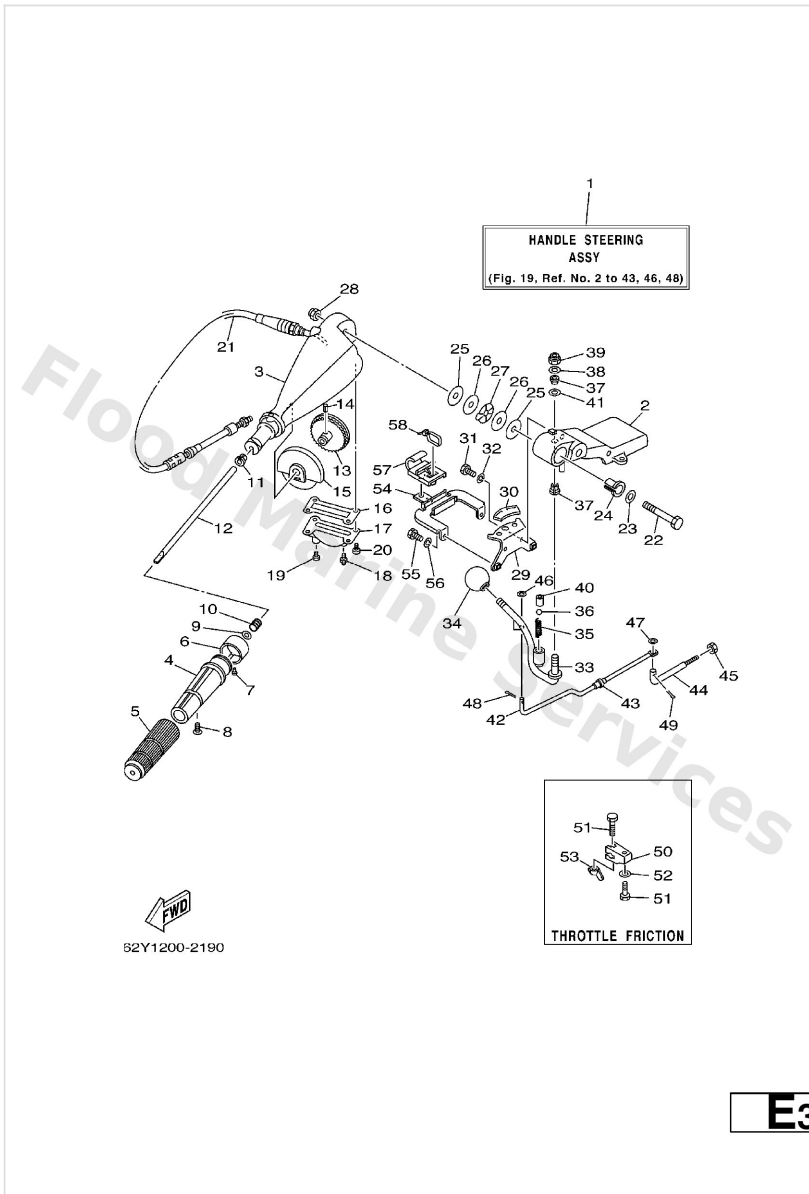

Steering 2

Ref	Part	
53	90175-06003 Nut, wing (f87)	Buy now
54	64J-24364-00 Stay	Buy now
57	63D-24367-00 Clamp, fuel pipe 2	Buy now
58	90465-13M39 Clamp(6e8)	Buy now