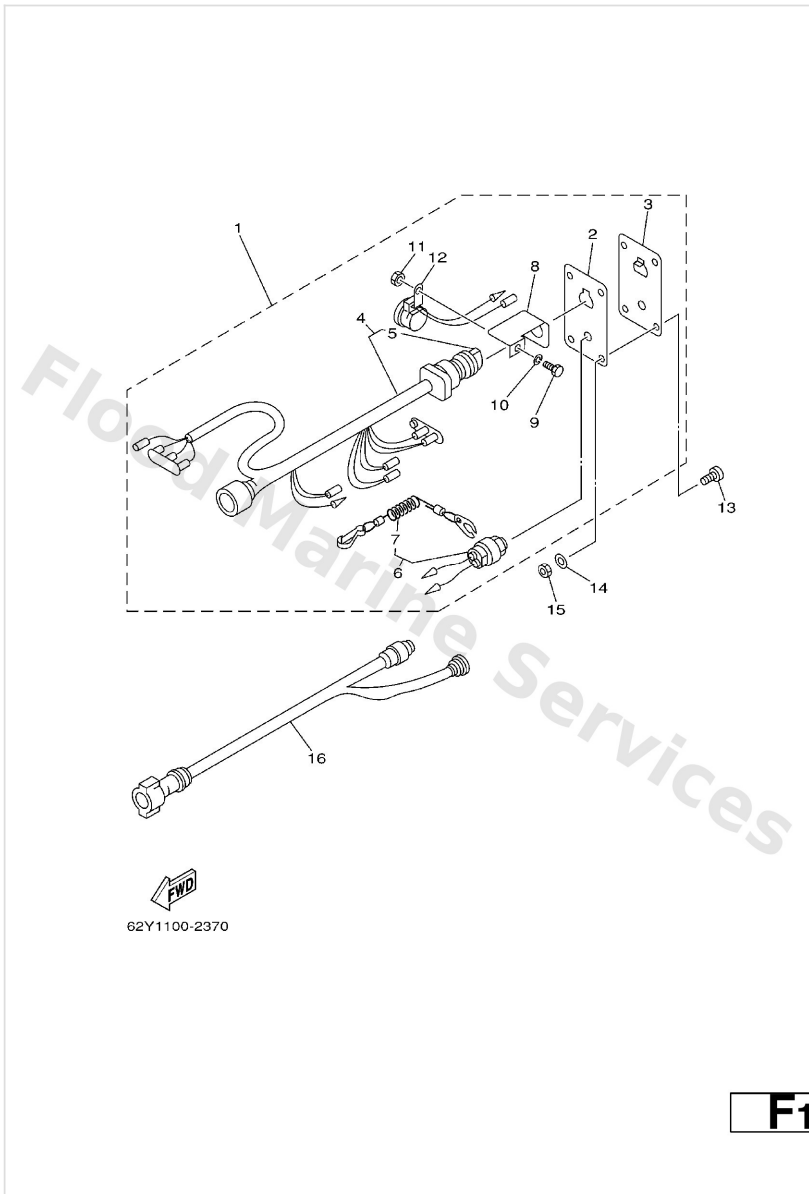

Switch. Panel

Ref	Part	
16	688-8258A-50 10p main harness mec 5m (16ft) AP FOR CARIB	Buy now