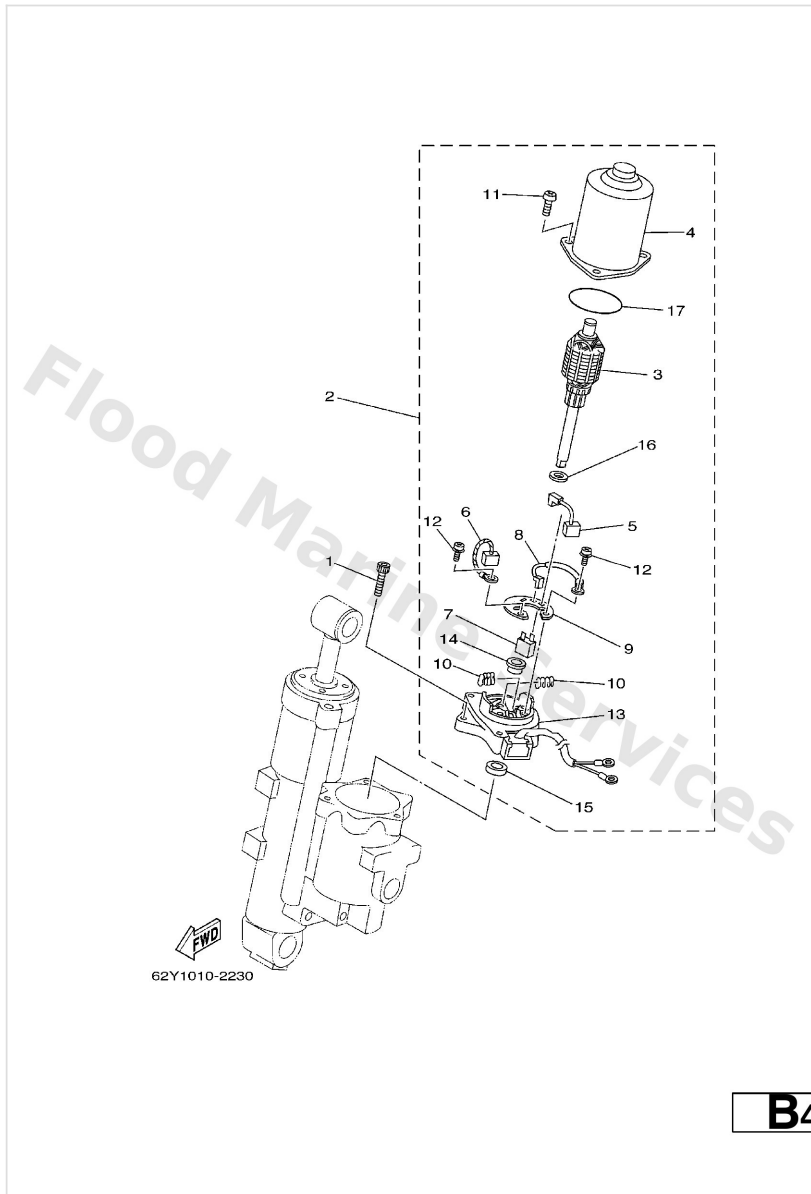

Power Trim & Tilt Assy 3

Ref	Part	
12	9760704216 Screw, pan head with washer FOR 69W-43880-00	Buy now
13	62Y4388100 Frame, end FOR 62Y-43880-01	Buy now
13	69W4388100 Frame, end FOR 69W-43880-00	Buy now
14	62X4380H00 Metal FOR 62Y-43880-01	Buy now
15	9310208414 Oil seal(61a)	Buy now
16	90201083J8 Washer, plate(62x)	Buy now
17	9321052449 O-ring(50m)	Buy now