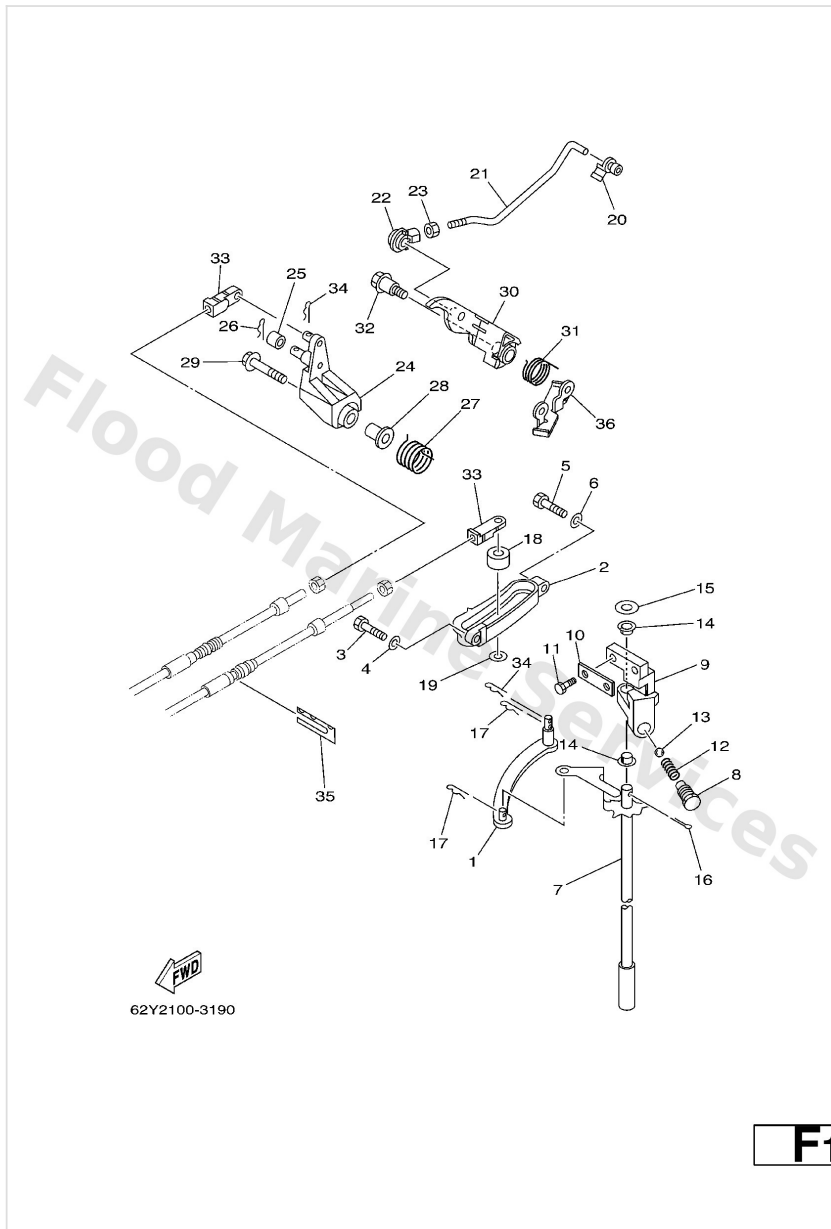

Control

Ref	Part	
1	69W-44121-00 Lever, shift rod	Buy now
2	62Y-44117-01-4D Bracket	Buy now
3	97095-06020 Bolt(7u8)	Buy now
4	92995-06600 Washer, plain (646)	Buy now
5	97095-06025 Bolt	Buy now
7	62Y-44120-01 Handle gear shift assembly L	Buy now
7	62Y-44120-21 Handle Gear Shift assembly X	Buy now
8	62Y-42715-01 Bushing	Buy now
9	62Y-44118-00 Bracket	Buy now
10	62Y-44112-00 Stay, handle gear shift	Buy now
12	90501-12082 Spring 6484411600	Buy now
13	93501-04M02 Ball (697)	Buy now
14	90386-90M90 Bush(61a)	Buy now
15	90201-10M20 Washer, plate (663)	Buy now
16	91490-20015 Pin, cotter (648)	Buy now