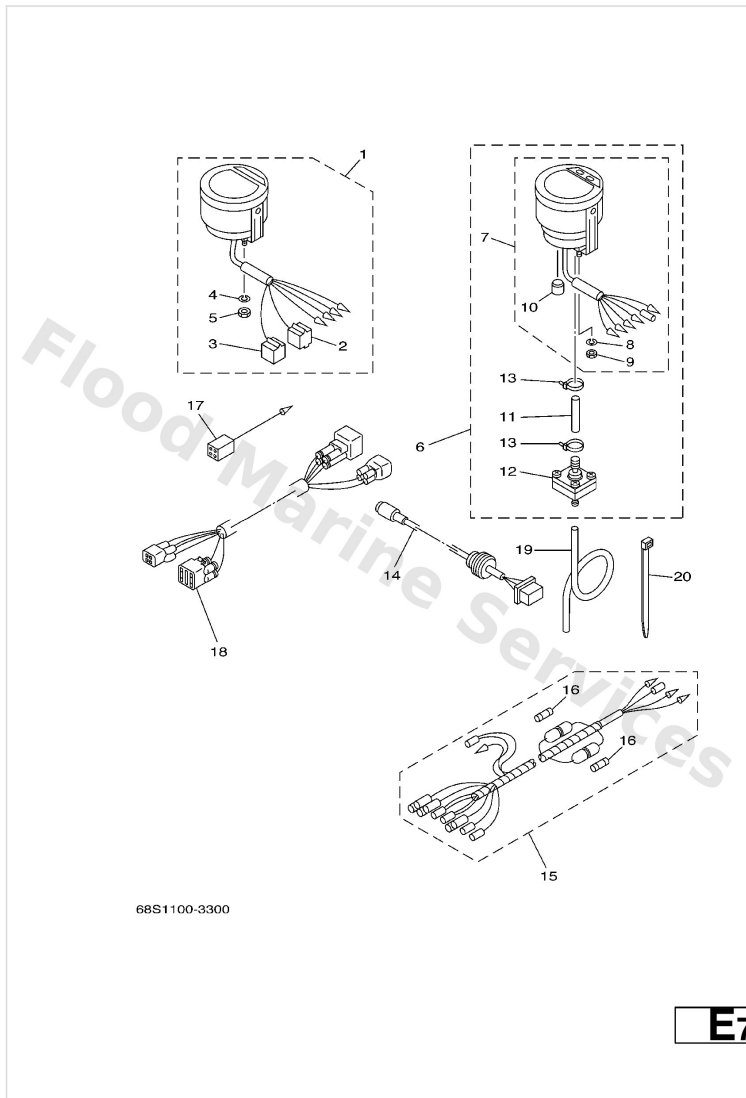

Meter 1

62Y0100-0350

E6

Ref	Part	
17	6Y5-82117-00 Wire, lead AP	Buy now
18	6R3-82521-70 Wire, lead (for tacho., 7m) AP 7M	Buy now
19	6R3-82553-70 Extension, wire lead (for trim) AP 4P,7M	Buy now

Meter 2

Ref	Part	
1	6Y5-8350T-02 Digital tachometer assembly AP BRAZIL,CARIB	Buy now
2	9E450-04433 Housing, connector (m-4-w) M-4-W	Buy now
3	9E450-04533 Housing, f-4-w(5pcs) F-4-W	Buy now
4	92990-04100 Ybs67-4 washer, spring	Buy now
5	95380-04600 Nut,hex	Buy now
6	6Y5-83500-S5 Meter assembly AP BRAZIL,CARIB	Buy now
7	6Y5-83570-S5 Speedometer assembly	Buy now
10	6Y5-83533-T2 Grommet	Buy now
11	6Y5-83557-31 Tube	Buy now
12	6Y5-83728-00 Connector assembly	Buy now
20	90465-11M10 Clamp AP BRAZIL,CARIB	Buy now
14	6Y5-87122-S0 Cord assembly 1 AP BRAZIL,CARIB	Buy now
15	6Y5-83553-M0 Wire, lead (l=2.5m) AP BRAZIL,CARIB	Buy now
16	1E6-82151-00 Fuse (10a)	Buy now
17	6Y5-82117-00 Wire, lead AP BRAZIL,CARIB	Buy now