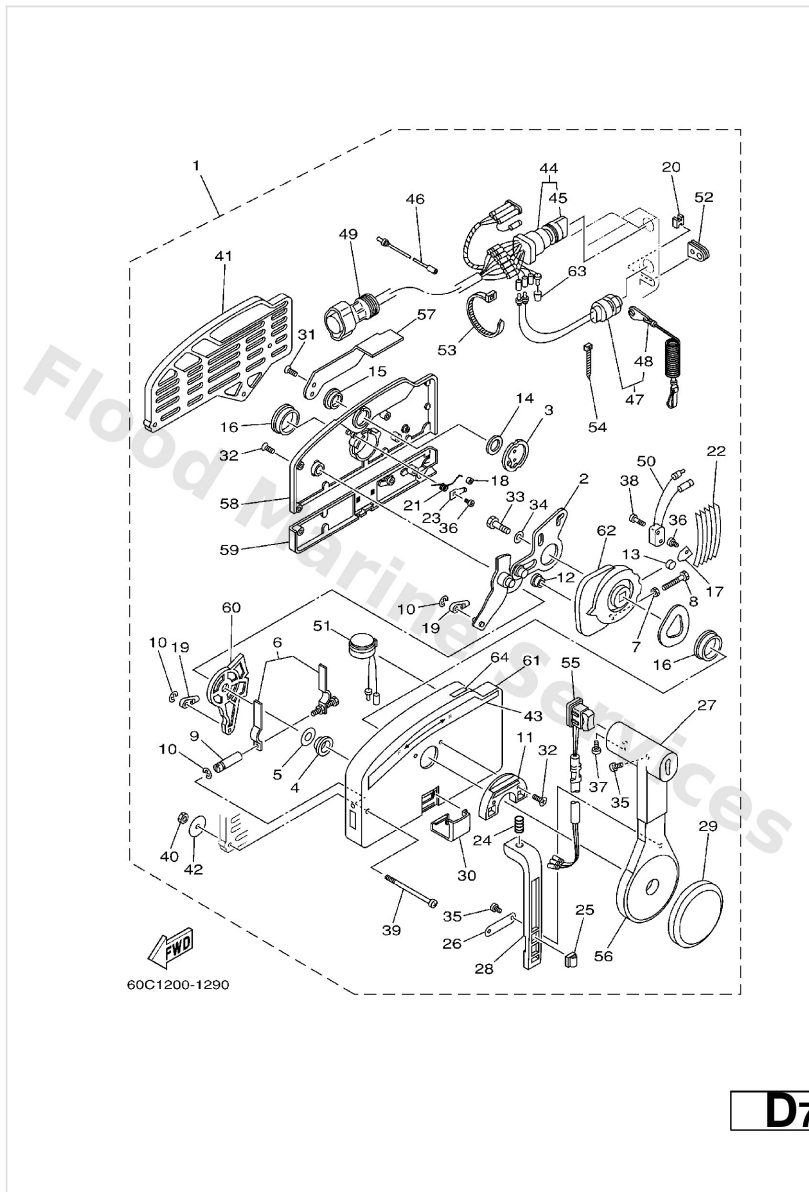

Remote Control Assy 1

Ref	Part	
29	703-48225-00 Cover	Buy now
30	703-48219-00 Cover, lead	Buy now
31	703-48281-00 Screw, flat head	Buy now
32	703-48282-00 Screw	Buy now
33	97380-08030 Bolt, hexagon (fj1)	Buy now
34	92990-08600 Washer, plain (663)	Buy now
35	98580-04010 Screw, pan head (e56)	Buy now
36	98580-04006 Screw, pan head (7h3)	Buy now
37	98580-05010 Screw, pan head(62x)	Buy now
38	98580-03015 Screw, pan head (n151)	Buy now
39	703-48291-10 Screw	Buy now
40	95380-06600 Nut(661)	Buy now
41	703-48293-10 Spacer, remote control SINGLE	Buy now
42	701-48287-00 Washer 1	Buy now
43	703-48215-00 Graphic	Buy now