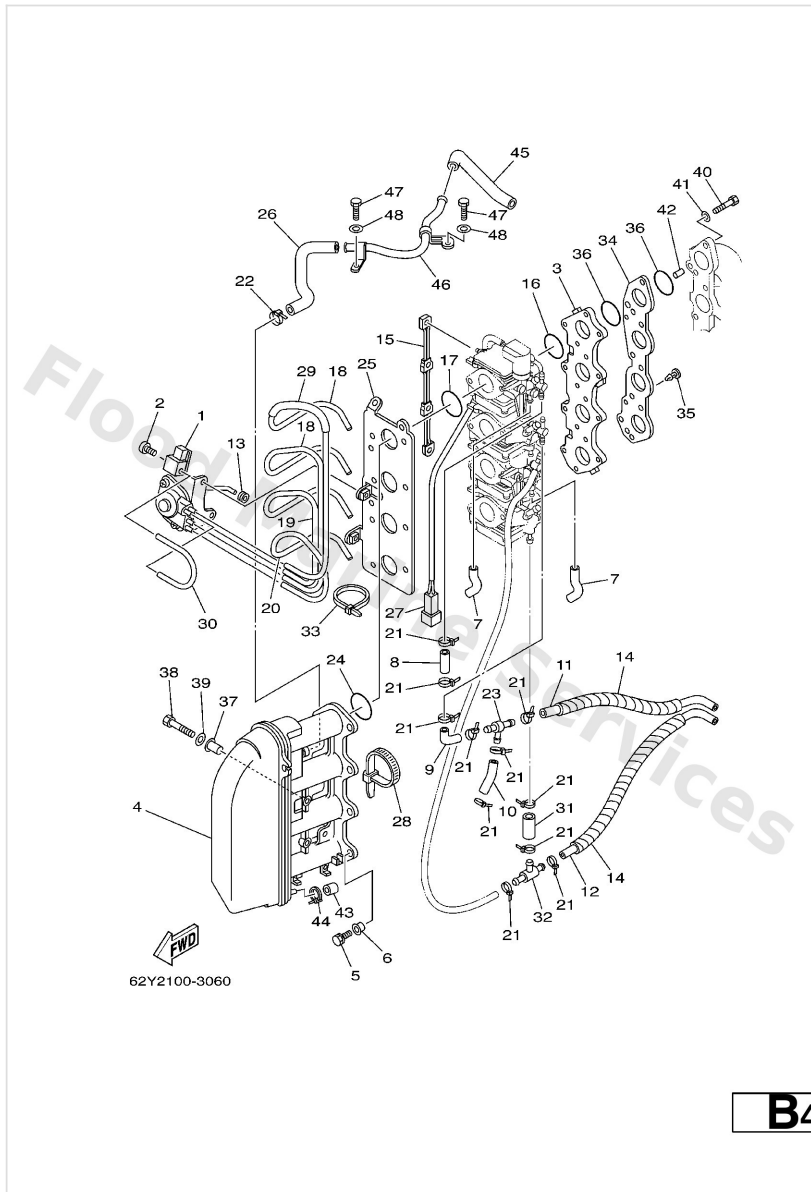

Intake

Ref	Part	
16	93210-30MH4 O-ring(62y)	Buy now
17	93210-35M86 O-ring(6l2)	Buy now
18	64J-14349-11 Pipe	Buy now
19	64J-14349-21 Pipe	Buy now
20	64J-14349-31 Pipe	Buy now
21	90465-11M10 Clamp	Buy now
22	90465-13M36 Clamp(6h4)	Buy now
23	62Y-24378-00 Pipe, joint 4	Buy now
24	93210-38MH3 O-ring(62y)	Buy now
25	62Y-14291-30 Bracket 1	Buy now
26	62Y-1532B-00 Pipe, breather	Buy now
27	62Y-82509-00 Wire, sub lead	Buy now
28	62Y-82544-00 Clamp	Buy now
29	64J-14349-40 Pipe	Buy now
30	64J-14349-50 Pipe	Buy now