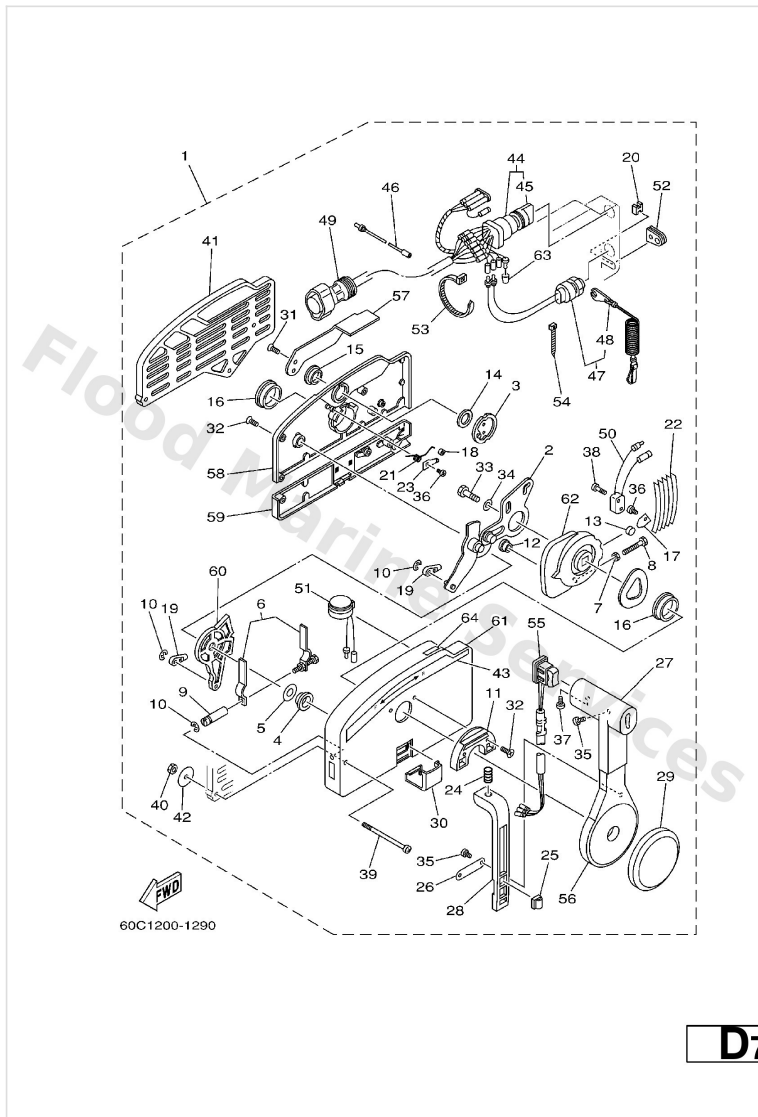

Remote Control Assy 1

Ref	Part	
44	703-82510-12 Main switch assembly FOR PRIME START	Buy now
44	703-82510-43 Main switch assembly FOR 703-48205-17	Buy now
45	676-82577-00 Cap, key FOR 703-82510-12	Buy now
45	703-82577-00 Cap, key FOR 703-82510-43	Buy now
46	703-82531-00 Wire, lead	Buy now
47	688-82575-01 Engine stop switch assembly	Buy now
48	682-82556-00 Lanyard, stop switch	Buy now
49	688-8258A-20 10p main harness mec 2m (6ft) LJ5M (10P)	Buy now
50	703-82540-00 Neutral switch assembly	Buy now
51	703-83383-02 Buzzer FOR 703-48205-17	Buy now
51	703-83383-A0 Buzzer	Buy now
52	703-48284-00 Grommet	Buy now
53	703-82591-00 Band	Buy now
54	703-82592-00 Band	Buy now
55	703-48224-00 Cover, control lever WITHOUT PT/T SW.	Buy now