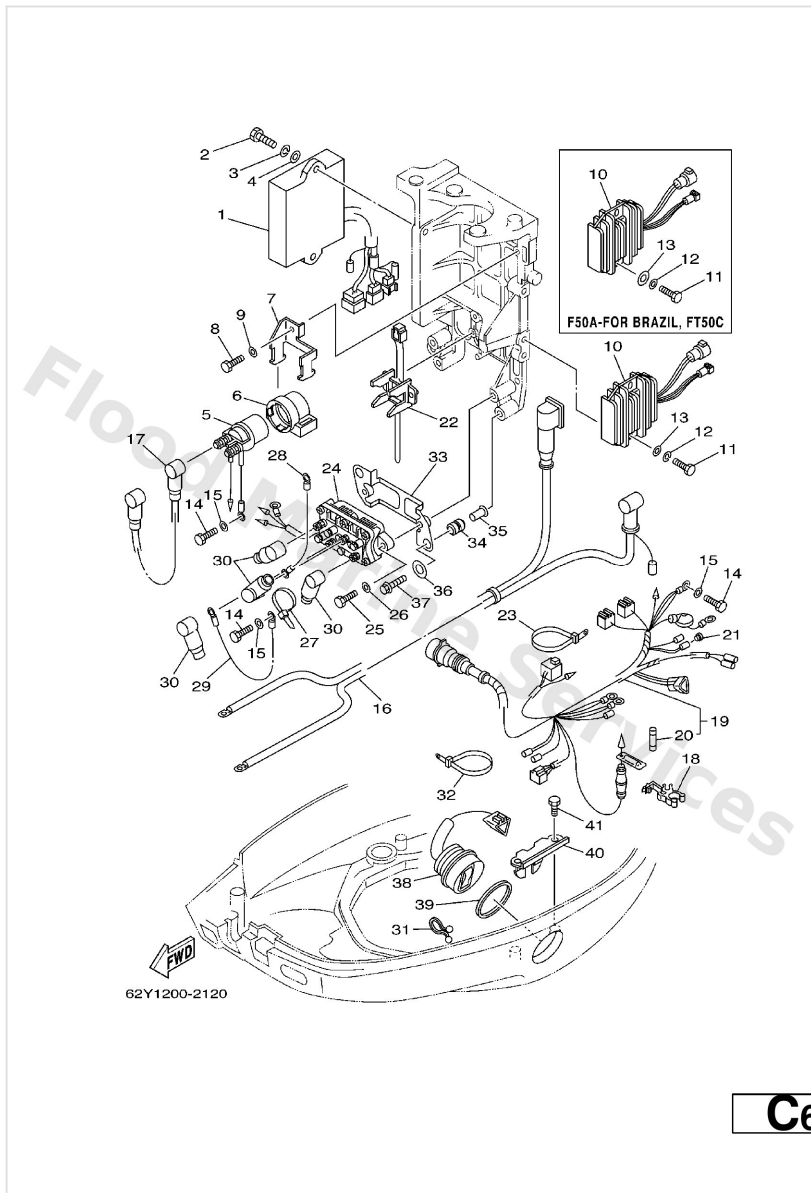

Electrical 2

Ref	Part	
33	62Y-81948-00 Bracket	Buy now
34	6A0-82317-00 Damper, ignition coil	Buy now
35	624-42542-00 Collar	Buy now
36	90201-12M16 Washer, plate (679)	Buy now
37	95895-06025 Bolt, flange deep recess	Buy now
38	63D-82563-10 Trim & tilt switch assembly	Buy now
39	6E5-82587-00 Gasket	Buy now
40	62Y-83614-00 Bracket	Buy now