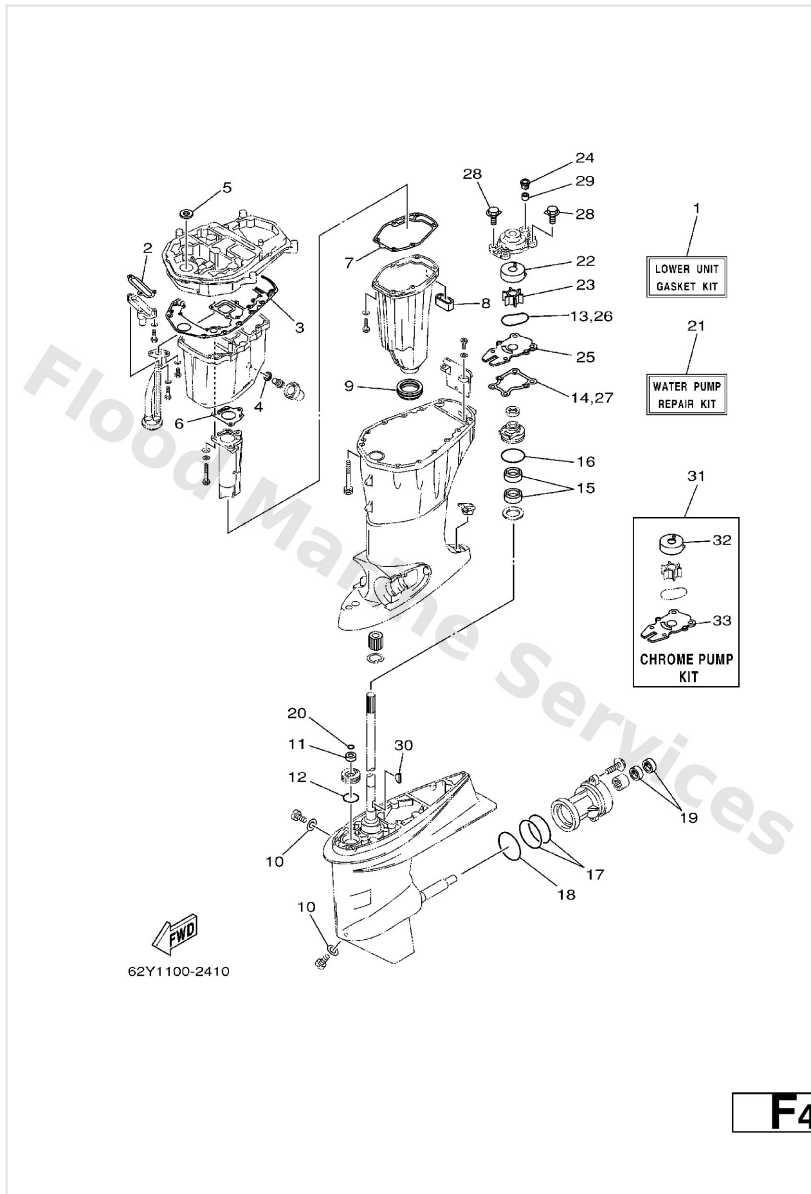

Repair Kit 3

Ref	Part	
33	63D-44323-40 Outer plate, cartridge	Buy now