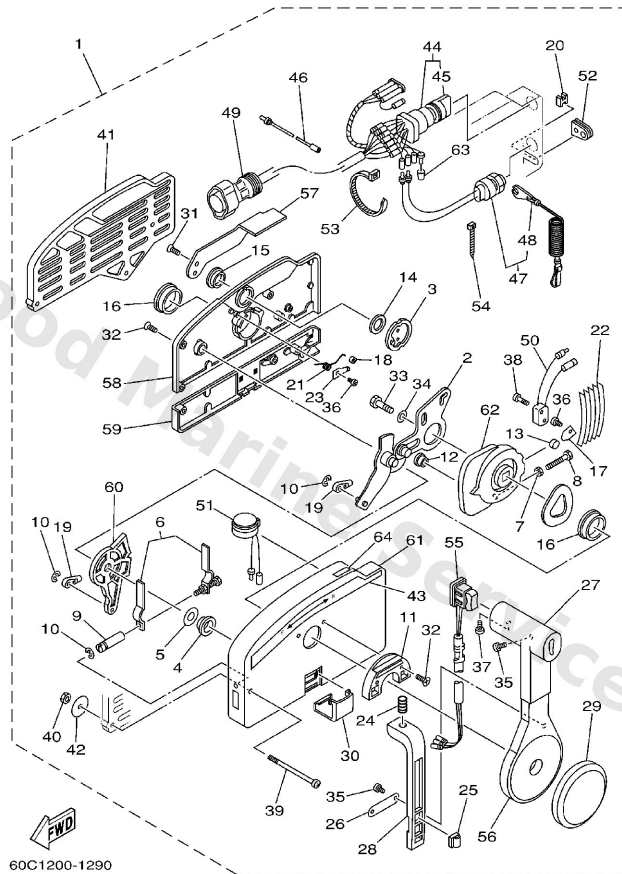

Remote Control Assy 1

D7

Ref	Part	
55	703-82563-02 Trim & tilt switch assembly WITH PT/T SW.	Buy now
56	703-48221-00 Grip	Buy now
57	703-48152-00 Knob, free accel	Buy now
58	703-48212-00 Rear housing	Buy now
59	703-48213-00 Back, panel	Buy now
60	703-48271-00 Arm, shift	Buy now
61	703-48211-01 Housing,1	Buy now
62	703-48232-00 Drive gear	Buy now
63	703-82542-00 Cap FOR 703-48205-A4	Buy now
64	703-48218-00 Graphic EXCEPT 703-48205-17	Buy now