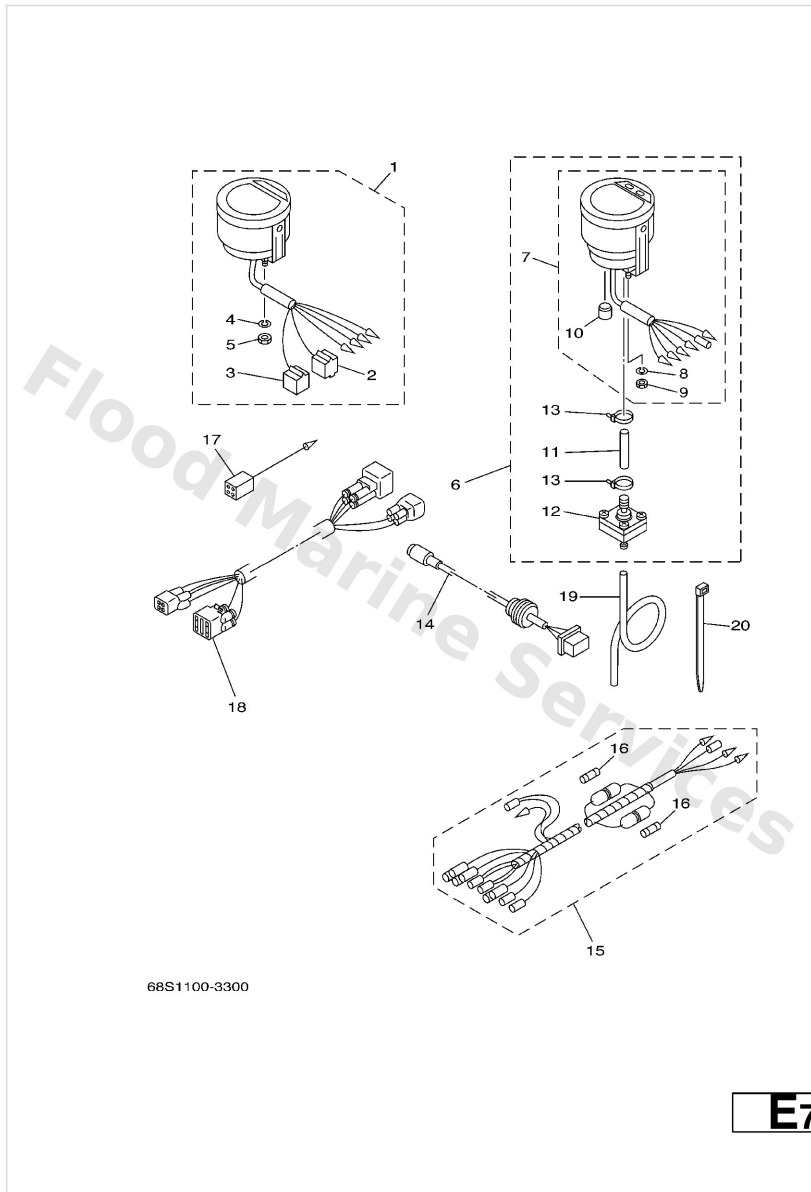

Meter 2

Ref	Part	
18	68F-82553-80 Extension, wire lead (8m) AP BRAZIL,CARIB	Buy now
19	6Y5-83557-10 Tube (8m) AP BRAZIL,CARIB	Buy now