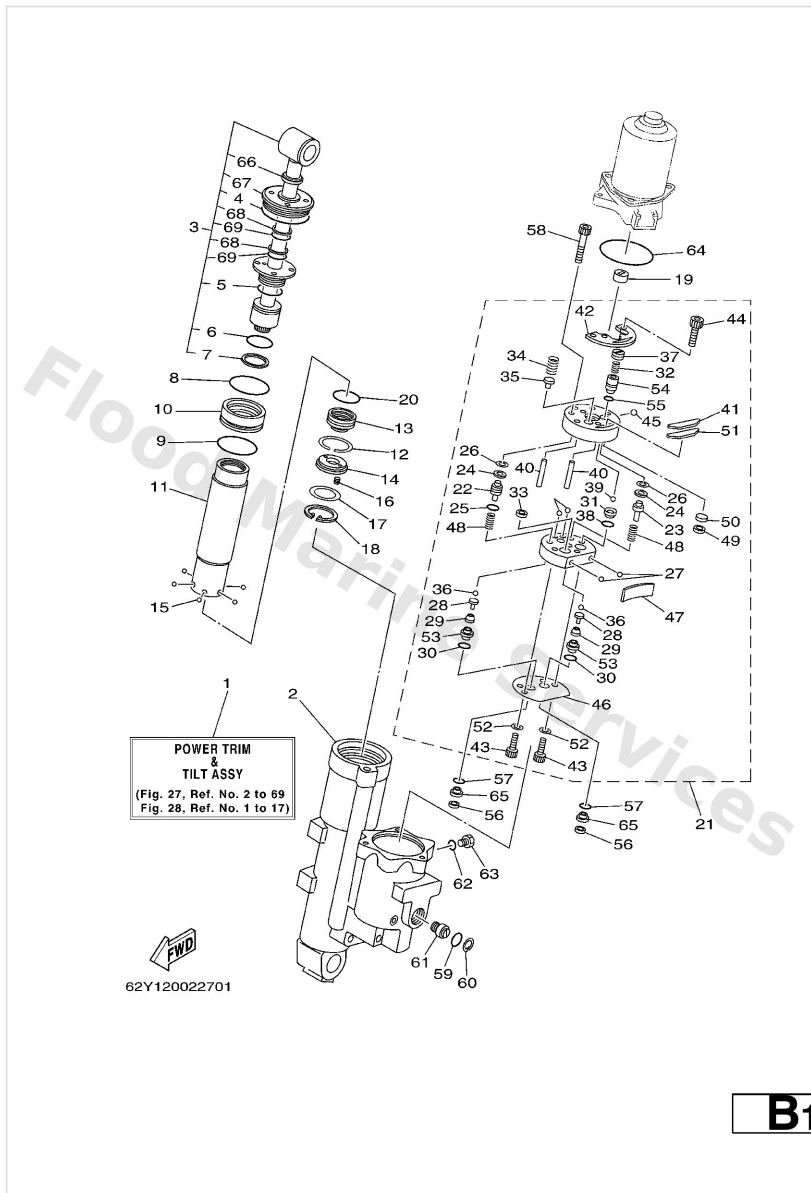

Power Trim & Tilt Assy 2

Ref	Part	
17	1UF-22434-00 Plate, valve 1	Buy now
18	62X-43875-00 Ring, snap	Buy now
19	6H1-43831-10 Connector, shaft	Buy now
21	69W-43830-00 Gear pump assembly	Buy now
22	69J-43841-00 Piston, shuttle	Buy now
23	69J-4384M-00 Piston, shuttle 2	Buy now
24	69A-4384F-00 Seal, main valve	Buy now
25	6H1-43883-00 O-ring	Buy now
26	99002-03600 Circlip(6I5)	Buy now
27	93505-32038 Ball(7fk)	Buy now
28	65W-4386A-00 Pin, absorber valve	Buy now
29	69J-43853-00 Spring, main valve	Buy now
30	69J-4389J-00 O-ring	Buy now
31	69J-43851-00 Seat, relief valve	Buy now
32	69J-43855-00 Spring, up relief	Buy now