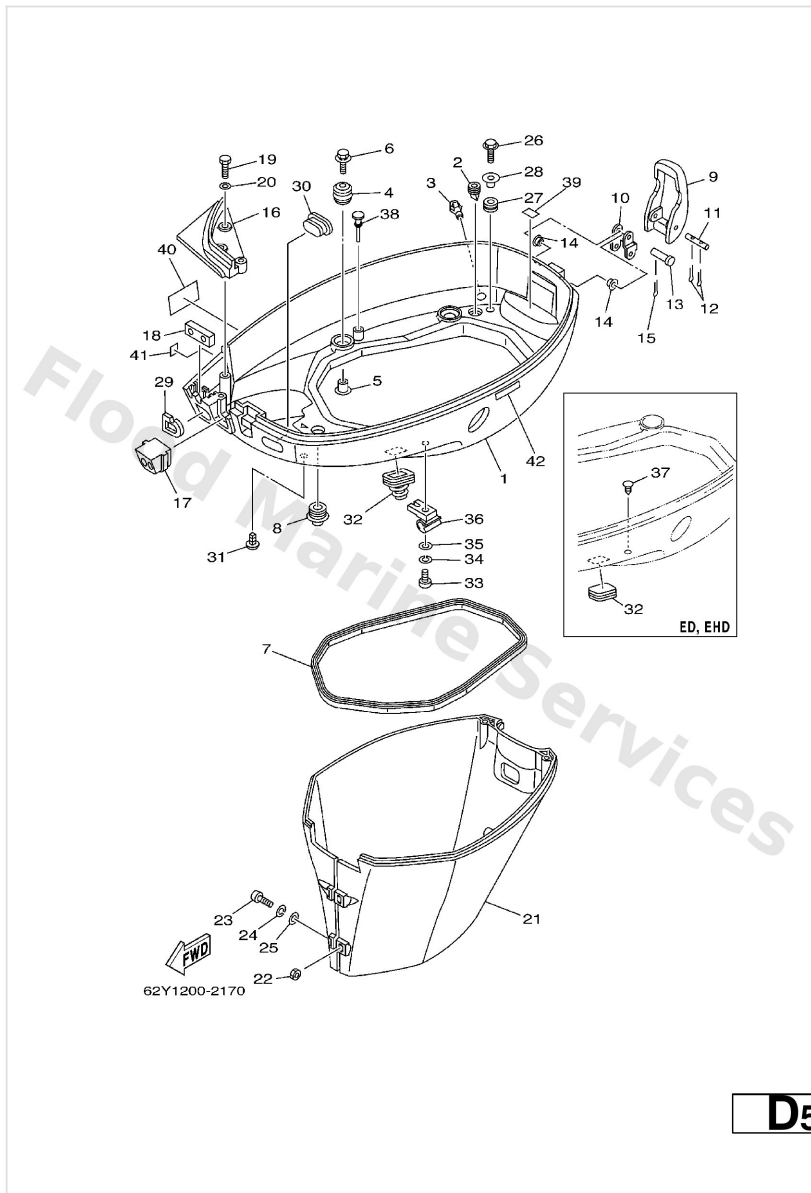

Bottom Cowling

Ref	Part	
28	90387-06M43 Coller (6e9)	Buy now
29	61N-24329-00 Seal	Buy now
30	6H3-42727-00 Grommet	Buy now
31	90338-05M03 Plug (6h1)	Buy now
32	688-42726-10 Grommet	Buy now
32	6H4-42726-00 Grommet	Buy now
36	90464-09M43 Clamp(62y)	Buy now
38	62Y-42748-00 Grommet	Buy now
39	62Y-82377-00 Label	Buy now
40	62Y-13444-40 Mark EXCEPT FOR BRAZIL	Buy now
40	62Y-13444-50 Mark FOR CARIB	Buy now
41	6A1-28176-00 Label Caution FOR CARIB	Buy now
42	6E3-8257H-00 Plate Mark FOR CARIB	Buy now