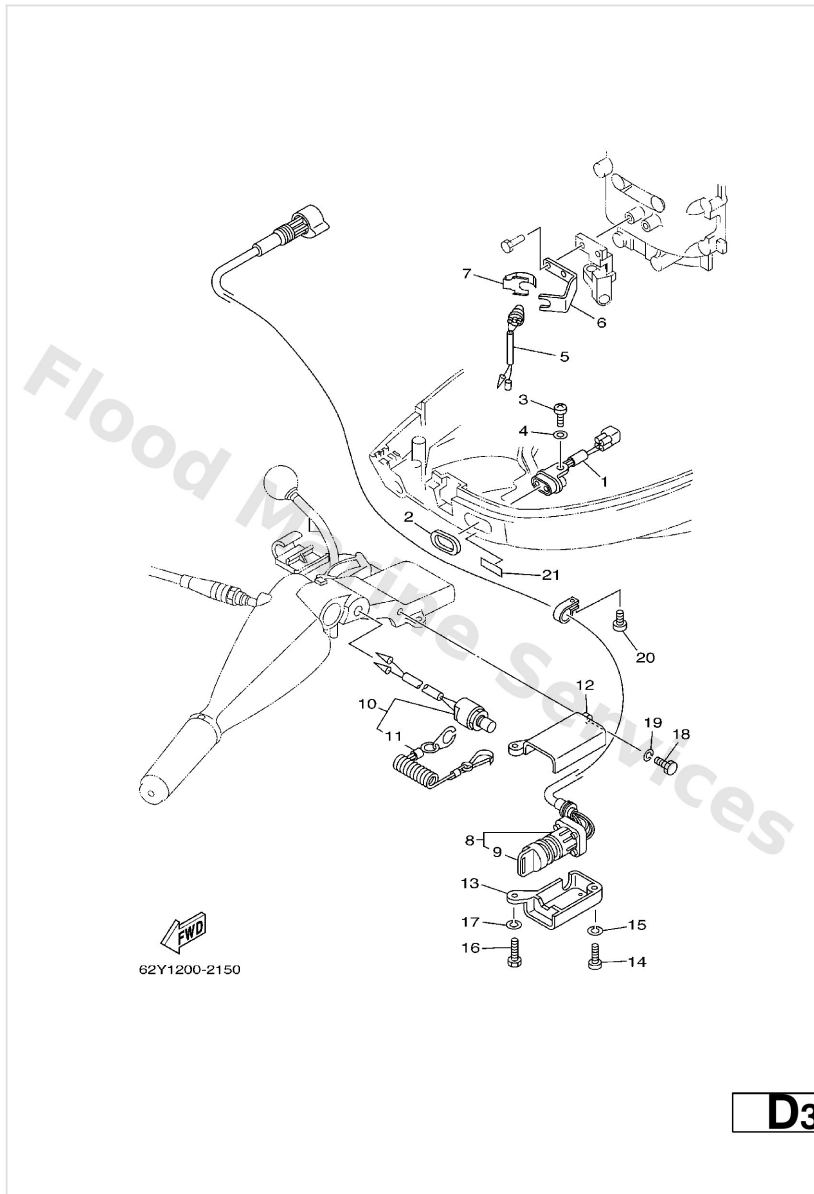

Electrical 5

Ref	Part	
16	97013-06030 Bolt	Buy now
17	92903-06100 Washer(6a1)	Buy now
18	97013-06020 Bolt(62y)	Buy now
20	97885-06012 Screw, pan head(62j)	Buy now
21	6H4-85415-10 Mark, signal lamp	Buy now