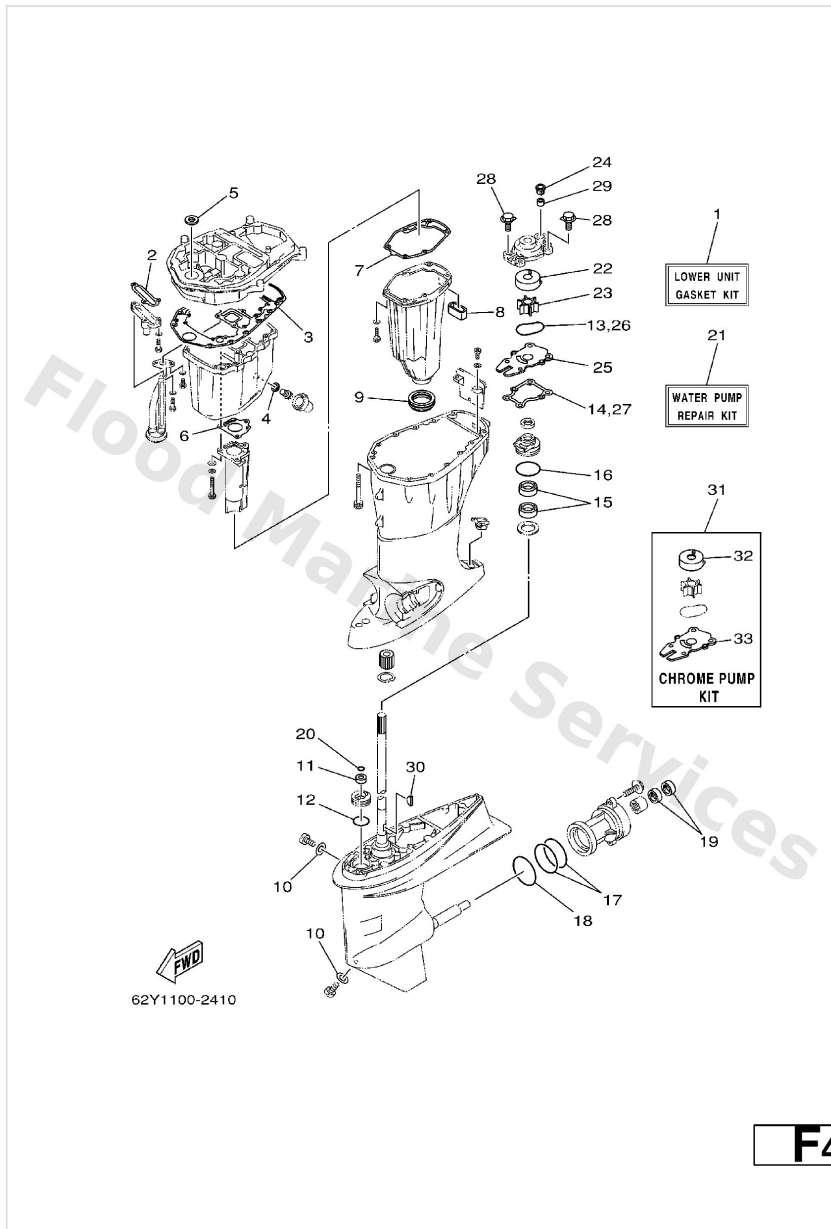

Repair Kit 3

Ref	Part	
16	93210-48MG8 O-ring	Buy now
17	93210-74MG5 O-ring (xea)	Buy now
18	93210-69MG6 O-ring	Buy now
19	93101-22M00 Oil seal (22x36x6-663)	Buy now
20	93210-07003 O-ring (11m)	Buy now
21	63D-W0078-01 Water pump repair kit F50A	Buy now
22	63D-44322-00 Insert, cartridge	Buy now
23	6H3-44352-00 Impellar	Buy now
24	63D-44312-00 Cover, water pump housing	Buy now
25	63D-44323-00 Outer plate, cartridge	Buy now
28	90119-08M15 Bolt, with washer(62w)	Buy now
29	663-44366-00 Damper, water seal 2	Buy now
30	90280-03024 Key, woodruff(662)	Buy now
31	63D-W0078-0A Chrome pump kit F50A	Buy now
32	63D-44322-40 Insert, cartridge	Buy now