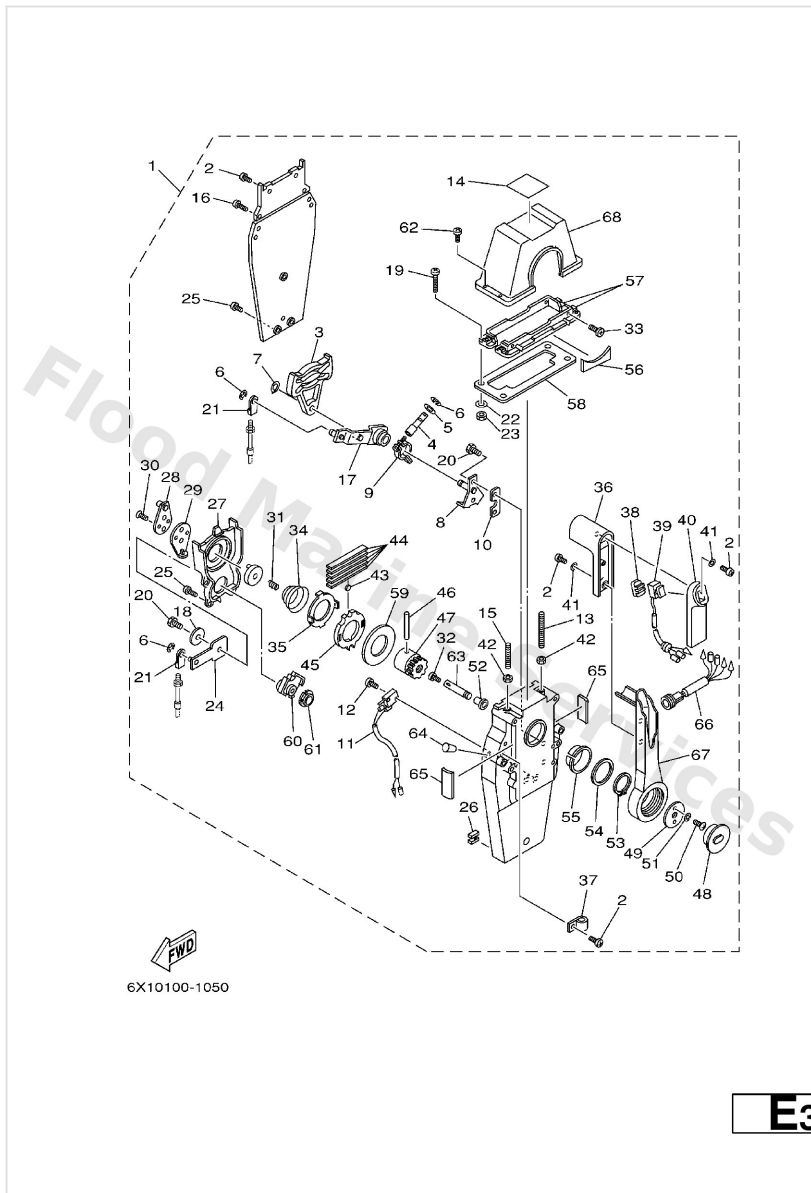

Remote Control Assy 2

Ref	Part	
46	EL8-48164-00 Pin 2	Buy now
47	704-48242-00 Shaft, drive	Buy now
48	704-48225-00 Cover	Buy now
49	704-48192-00 Washer 2	Buy now
50	97890-06018 Screw, pan head(6e5)	Buy now
51	92990-06300 Washer, tooth	Buy now
52	702-48263-00 Bushing 4	Buy now
53	EL8-48279-00 Circlip 2	Buy now
54	704-48193-00 Washer 3	Buy now
55	EL8-48234-00 Bushing 1	Buy now
56	704-48219-00 Cover, lead	Buy now
57	704-48144-00 Plate, stopper 2	Buy now
58	704-48176-00 Grommet	Buy now
59	703-48192-00 Washer 2	Buy now
60	EL8-48233-00 Gear 2	Buy now