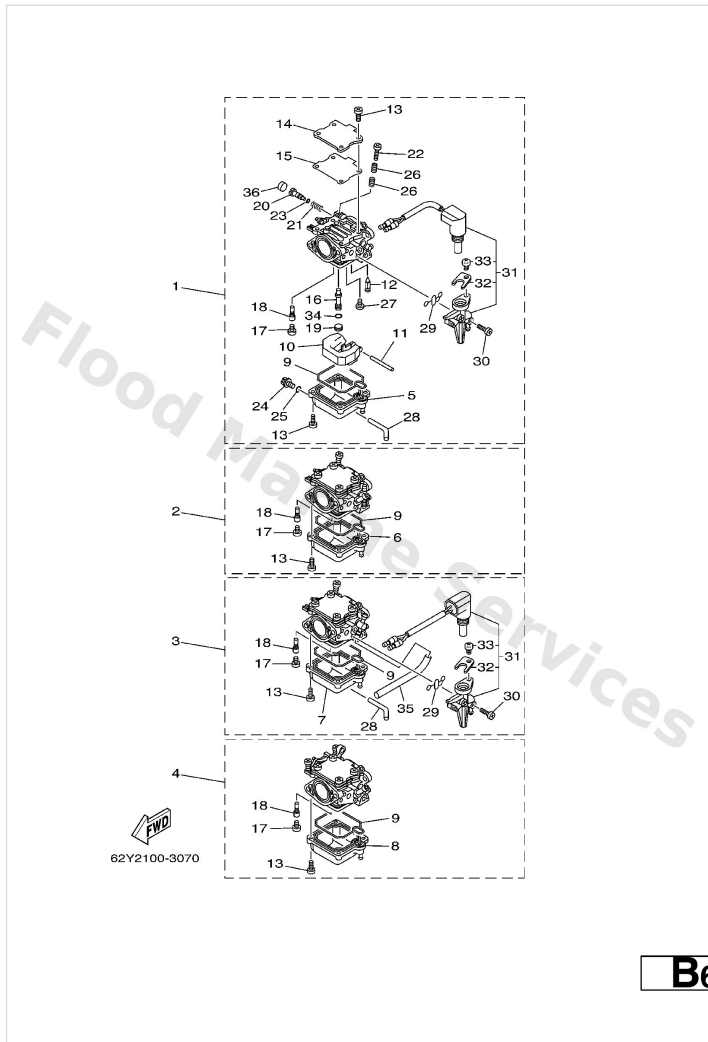

Carburetor

B6

Ref	Part	
1	62Y-14901-30 Carburetor assembly 1	Buy now
1	62Y-14901-40 Carburetor assembly 1 FT50C-FOR CARIB	Buy now
1	62Y-14901-50 Carburetor assembly 1 F50A-FOR BRAZIL	Buy now
2	62Y-14902-30 Carburetor assembly 2	Buy now
2	62Y-14902-40 Carburetor assembly 2 FT50C-FOR CARIB	Buy now
2	62Y-14902-50 Carburetor assembly 2 F50A-FOR BRAZIL	Buy now
3	62Y-14903-30 Carburetor assembly 3	Buy now
3	62Y-14903-40 Carburetor assembly 3 FT50C-FOR CARIB	Buy now
3	62Y-14903-50 Carburetor assembly 3 F50A-FOR BRAZIL	Buy now
4	62Y-14904-31 Carburetor assembly 4	Buy now
4	62Y-14904-41 Carburetor assembly 4 FT50C-FOR CARIB	Buy now
4	62Y-14904-50 Carburetor assembly 4 F50A-FOR BRAZIL	Buy now
5	62Y-14381-30 Body, float chamber #1	Buy now
6	62Y-14381-40 Body, float chamber #2	Buy now
7	62Y-14381-50 Body, float chamber #3	Buy now