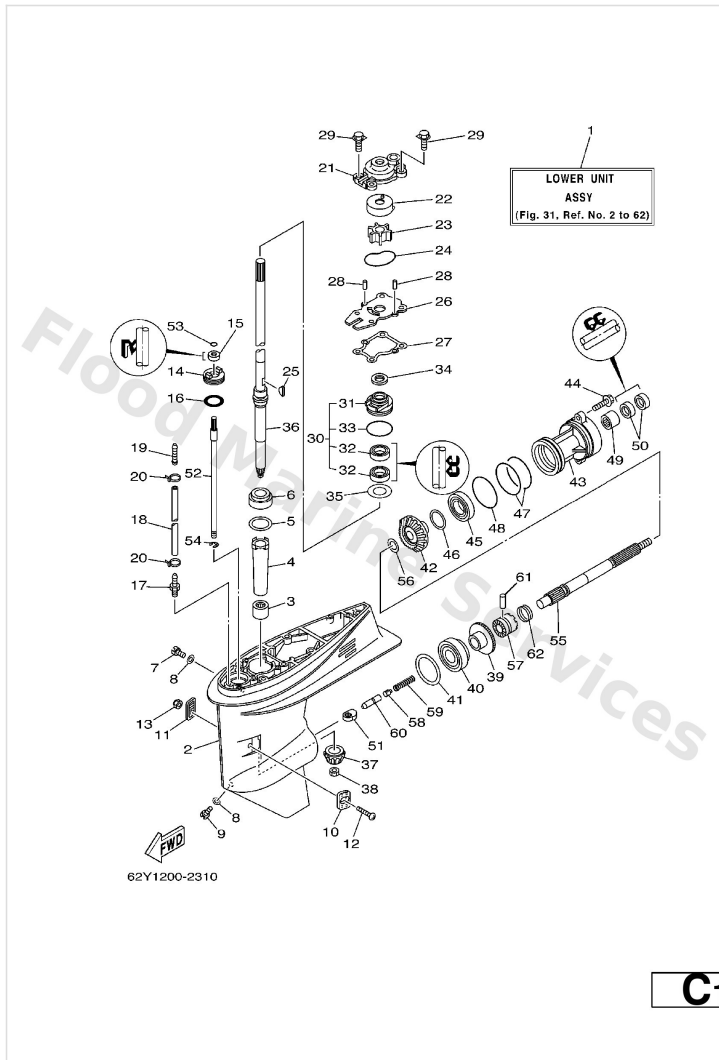

Lower Casing. Drive 1

Ref	Part	
40	93332-00003 Brg,cyl-cal roller 318g ky	Buy now
41	663-45567-01-10 Shim (t:0.10mm) UR	Buy now
41	663-45567-01-12 Shim (t:0.12mm) UR	Buy now
41	663-45567-01-15 Shim (t:0.15mm) UR	Buy now
41	663-45567-01-18 Shim (t:0.18mm) UR	Buy now
41	663-45567-01-30 Shim (t:0.30mm) UR	Buy now
41	663-45567-01-40 Shim (t:0.40mm) UR	Buy now
41	663-45567-01-50 Shim (t:0.50mm) UR	Buy now
42	62Y-45571-00 Gear	Buy now
43	63D-45361-02-4D Cap, lower casing	Buy now
44	90105-08M61 Bolt, washer based(62x)	Buy now
45	93306-001U1 Bearing(62x)	Buy now
46	63D-45577-00-10 Shim (t:0.10mm) UR	Buy now
46	63D-45577-00-12 Shim (t:0.12mm) UR	Buy now
46	63D-45577-00-15 Shim (t:0.15mm) UR	Buy now