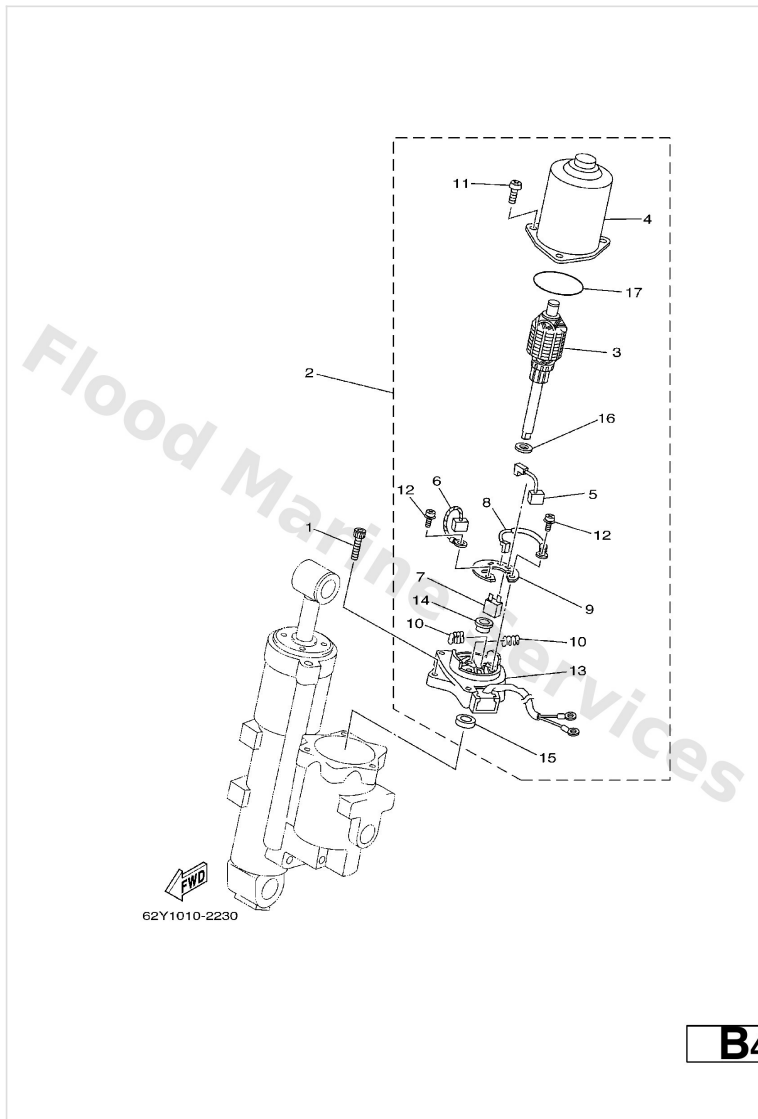

Power Trim & Tilt Assy 3

Ref	Part	
1	62X-43888-00 Bolt,socket	Buy now
2	62Y-43880-01 Motor assembly L	Buy now
2	69W-43880-00 Motor assembly X	Buy now
3	62Y-43805-00 Armature assembly FOR 62Y-43880-01	Buy now
3	69W-43805-00 Armature assembly FOR 69W-43880-00	Buy now
4	62X-43804-01 Stator assembly	Buy now
5	62Y-43892-00 Brush 2	Buy now
6	62Y-43891-00 Brush 1	Buy now
7	62Y-82181-01 Circuit breaker comp. FOR 62Y-43880-01	Buy now
7	69W-82181-00 Circuit breaker comp. FOR 69W-43880-00	Buy now
8	62X-43807-00 Wire sub assembly	Buy now
9	69W-4380F-00 Plate, brush holder	Buy now
10	62X-4386K-00 Spring, brush	Buy now
11	97880-05020 Screw, pan head (e22)	Buy now
12	9760204216 Screw, pan head with washer FOR 62Y-43880-01	Buy now