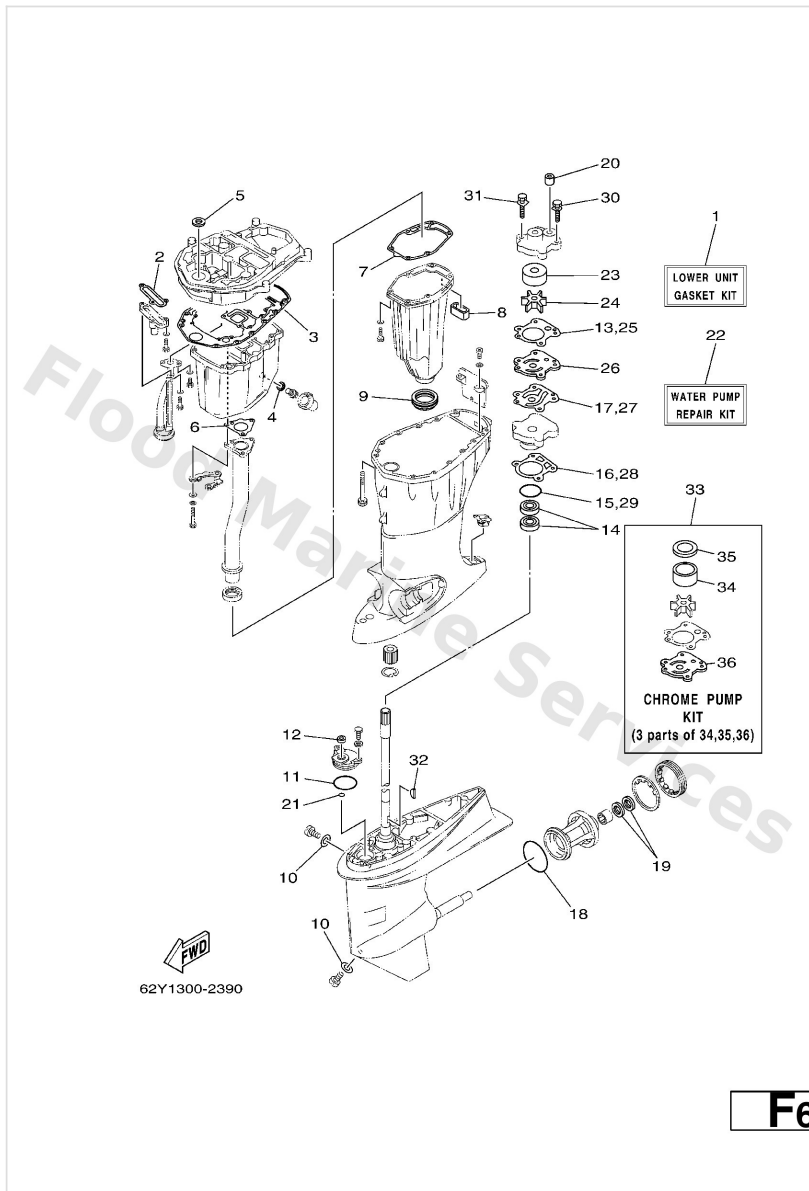

Repair Kit 4

Ref	Part	
1	64J-W0001-2B Lower unit gasket kit FT50C	Buy now
2	62Y-13475-00 Gasket	Buy now
3	69W-15312-00 Gasket, oil pan	Buy now
4	90430-14M09 Gasket	Buy now
5	93103-18011 Oil seal	Buy now
6	64J-41133-10 Gasket, exhaust manifold 1	Buy now
7	62Y-41134-01 Gasket, exhaust manifold	Buy now
8	62Y-45127-00 Seal	Buy now
9	663-45123-00 Gasket, muffler	Buy now
10	90430-08020 Gasket	Buy now
11	93210-49046 O-ring (620)	Buy now
12	93106-09014 Oil seal	Buy now
13	6H3-44315-A0 Gasket,water pump 1	Buy now
14	93101-23070 Oil seal (663)	Buy now
15	93210-46044 O-ring	Buy now