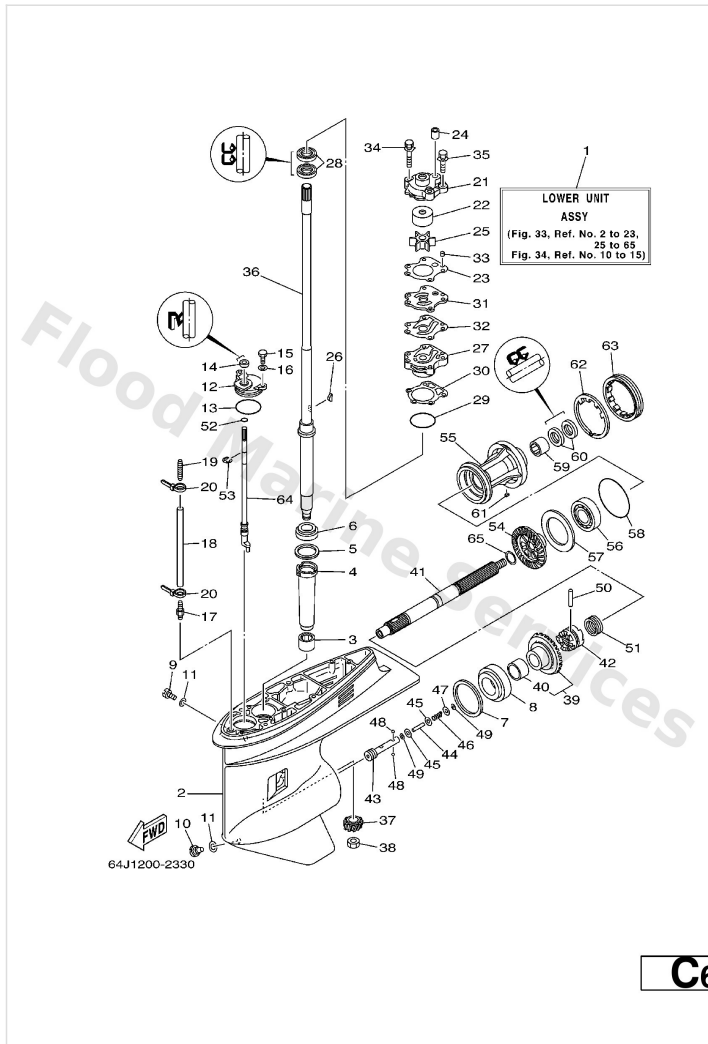

Lower Casing. Drive 3

Ref	Part	
1	64J-45300-30-4D Lower unit assembly L	Buy now
1	64J-45300-40-4D 33 - X	Buy now
2	67F-45301-00-4D Casing, lower	Buy now
3	93315-52563 Bearing	Buy now
4	688-45536-01 Sleeve, drive shaft	Buy now
5	688-45587-01-10 Shim (t:0.10mm) UR	Buy now
5	688-45587-01-12 Shim (t:0.12mm) UR	Buy now
5	688-45587-01-15 Shim (t:0.15mm) UR	Buy now
5	688-45587-01-18 Shim (t:0.18mm) UR	Buy now
5	688-45587-01-30 Shim (t:0.30mm) UR	Buy now
5	688-45587-01-40 Shim (t:0.40mm) UR	Buy now
5	688-45587-01-50 Shim (t:0.50mm) UR	Buy now
6	93332-000U3 Brg,tapered roller 50mm (688)	Buy now
7	688-45567-01-10 Shim (t:0.10mm) UR	Buy now
7	688-45567-01-12 Shim (t:0.12mm) UR	Buy now