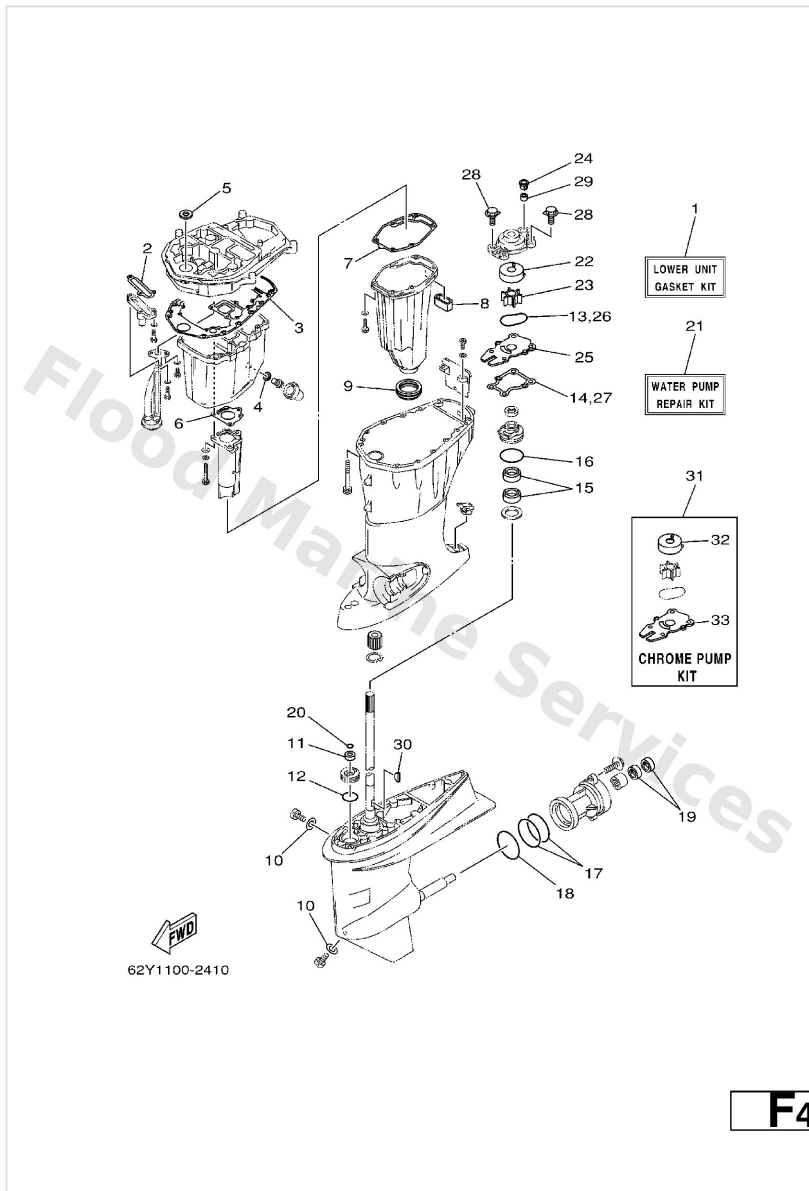

Repair Kit 3

Ref	Part	
1	62Y-W0001-22 Lower unit gasket kit F50A	Buy now
2	62Y-13475-00 Gasket	Buy now
3	69W-15312-00 Gasket, oil pan	Buy now
4	90430-14M09 Gasket	Buy now
5	93103-18011 Oil seal	Buy now
6	67C-41133-00 Gasket, exhaust manifold 1	Buy now
7	62Y-41134-01 Gasket, exhaust manifold	Buy now
8	62Y-45127-00 Seal	Buy now
9	663-45123-00 Gasket, muffler	Buy now
10	90430-08020 Gasket	Buy now
11	93106-09014 Oil seal	Buy now
12	93210-33MG4 O-ring	Buy now
13	93210-59MG7 O-ring	Buy now
14	63D-44316-00 Gasket, water pump	Buy now
15	93101-25M57 Oil seal	Buy now