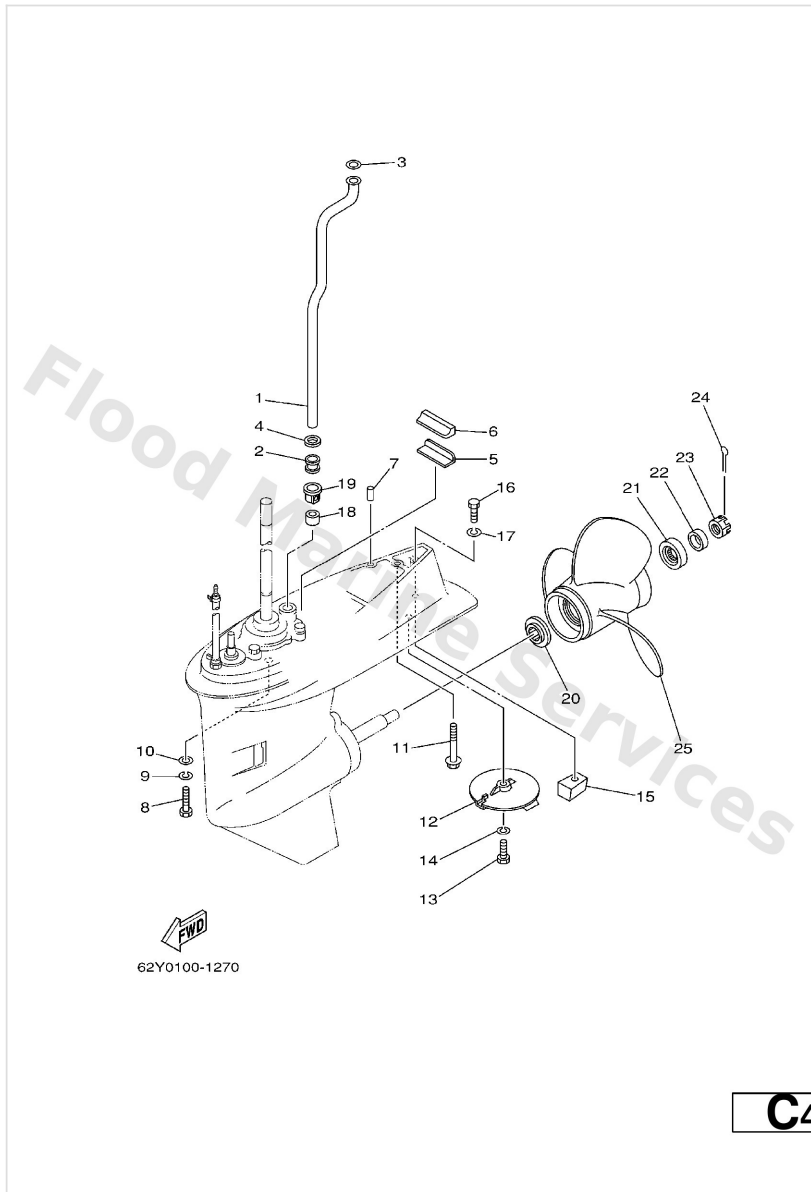

Lower Casing. Drive 2

Ref	Part	
25	663-45974-60-98 Propeller (3x11-1/2"x13"-g) UR	Buy now
25	663-45976-00-98 Propeller (3x10-1/4"x15"-g) UR	Buy now
25	663-45978-00-98 Propeller (3x10-1/4"x16"-g) UR	Buy now
25	697-45970-00-98 Propeller (ss 3x11-1/4"x14"-g) UR	Buy now
25	6H5-45943-00-EL Propeller (3x10"x15"-g) UR WITH LIP CUP	Buy now
25	6H5-45945-00-EL Propeller (3x10-3/8"x13"-g) UR WITH LIP CUP	Buy now
25	6H5-45952-00-EL Propeller (3x10-5/8"x12"-g) UR WITH LIP CUP	Buy now
25	6H5-45958-00-EL Propeller (3x10-1/4"x14"-g) UR WITH LIP CUP	Buy now