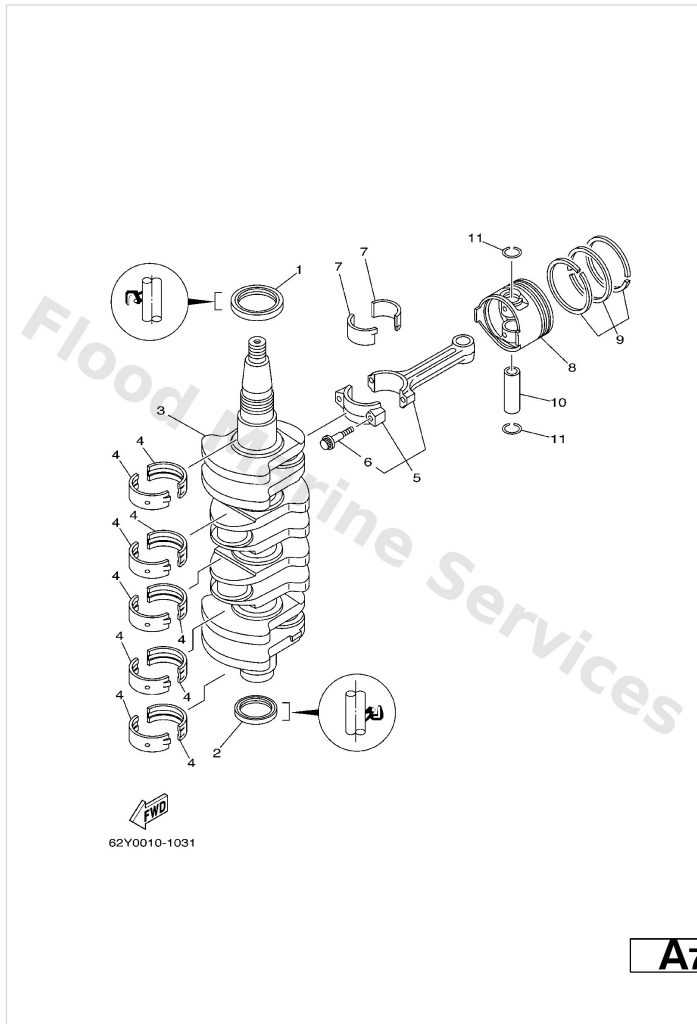

Control

Ref	Part	
17	90468-18008 Clip 620436610000	Buy now
18	688-44122-00 Bushing, shift rod lever	Buy now
19	90202-07M07 Washer, plate (688)	Buy now
20	6F5-41237-00 Joint, link	Buy now
21	62Y-41241-00 Rod, link	Buy now
22	662-41237-01 Joint, link	Buy now
23	95380-05700 Nut (656)	Buy now
24	62Y-42154-00 Lever, throttle control	Buy now
25	62Y-42171-00 Bushing	Buy now
26	91490-16010 Pin, cotter	Buy now
27	62Y-44135-00 Spring	Buy now
28	90387-06M45 Collar(62y)	Buy now
29	95895-06035 Bolt, flange(4nx)	Buy now
30	62Y-42335-20 Lever, accel. control	Buy now
31	62Y-44116-01 Spring	Buy now

Control

Ref	Part	
32	90109-06M30 Bolt(62y)	Buy now
33	6G8-26363-00 End, wire 1	Buy now
35	62Y-48538-00 Clamp, cable 1	Buy now
35	64J-48538-00 Clamp, Cable 1	Buy now
36	62Y-42159-01 Stay	Buy now

Crankshaft. Piston