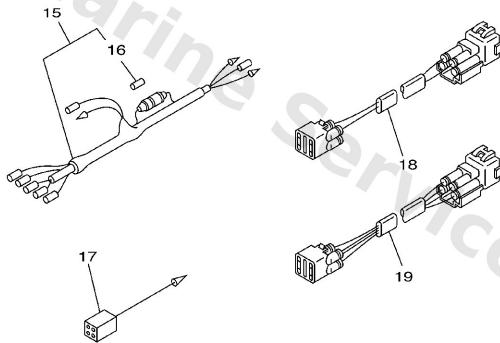

Meter 1

62Y0100-0350

E6

Ref	Part	
17	6Y5-82117-00 Wire, lead AP	Buy now
18	6R3-82521-70 Wire, lead (for tacho., 7m) AP 7M	Buy now
19	6R3-82553-70 Extension, wire lead (for trim) AP 4P,7M	Buy now