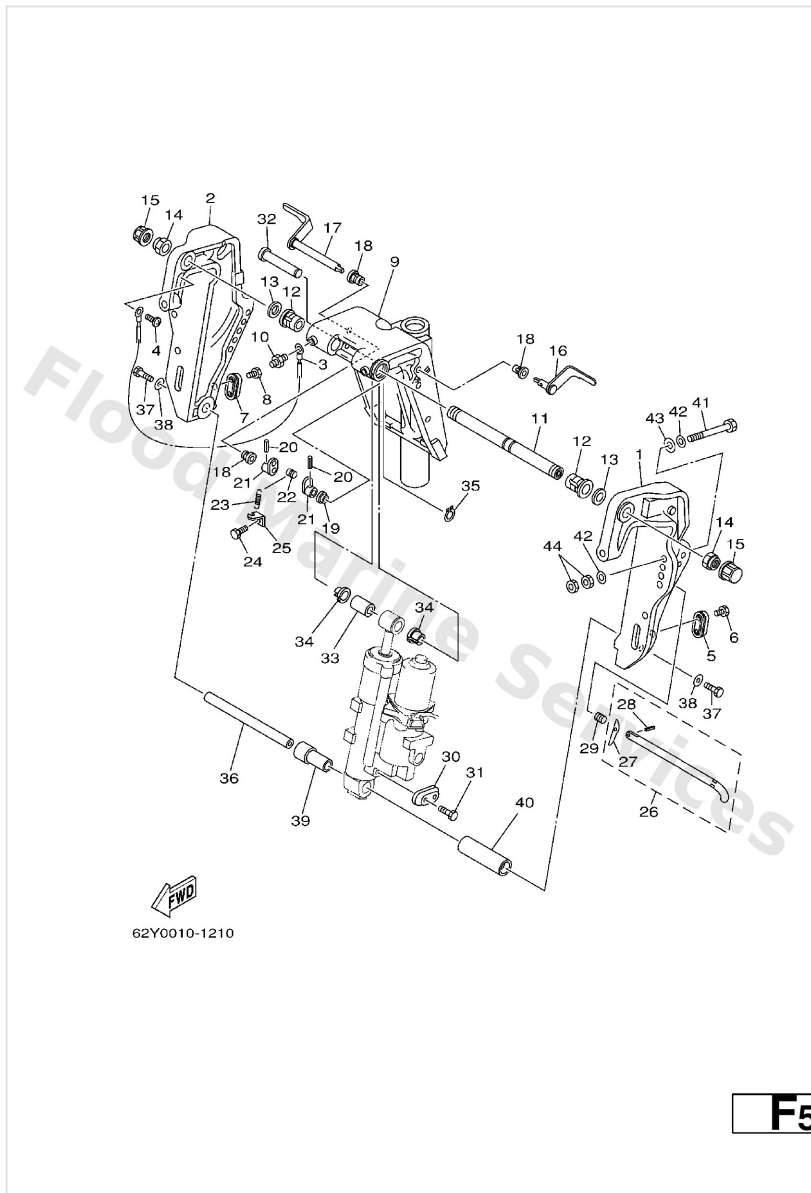

Bracket 2

Ref	Part	
21	6G5-43148-00 Collar, distance	Buy now
22	90249-06M19 Pin(6e5)	Buy now
23	90506-14M24 Spring, tension(6e5)	Buy now
24	97095-06010 Bolt	Buy now
25	6G5-43144-00 Hook, spring	Buy now
26	688-43160-01 Tilt rod ass'y	Buy now
27	688-43165-00 Stopper, tilt rod	Buy now
28	91690-30012 Pin, spring	Buy now
29	90502-16M02 Spring, conical (688)	Buy now
32	6E5-43126-02 Pin, upper shock mount	Buy now
33	90386-18M92 Bush(62x)	Buy now
34	90386-18M35 Bush (688)	Buy now
35	93410-18M02 Circlip (6f2)	Buy now
36	62Y-43818-00 Pin, lower shock mount	Buy now
37	97080-08016 Bolt	Buy now