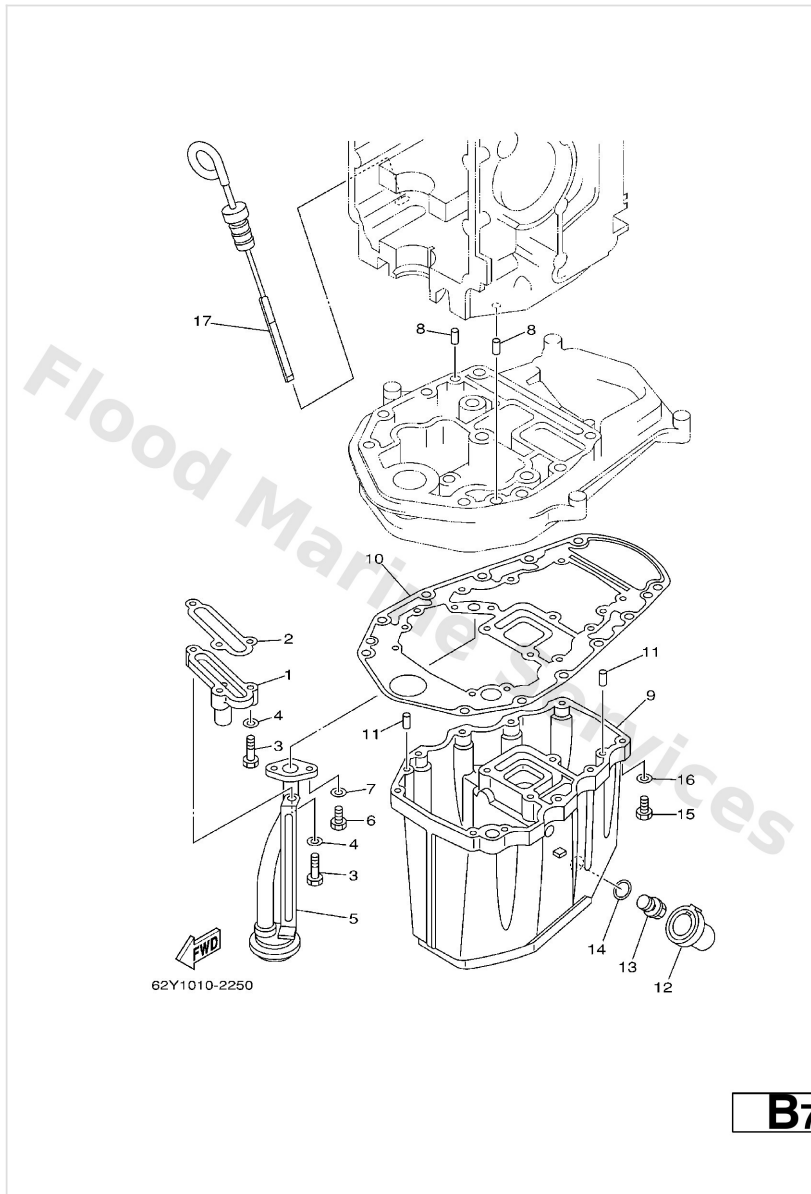

Oil Pan

Ref	Part	
16	92995-06600 Washer, plain (646)	Buy now
17	62Y-15362-00 Plug, oil level	Buy now