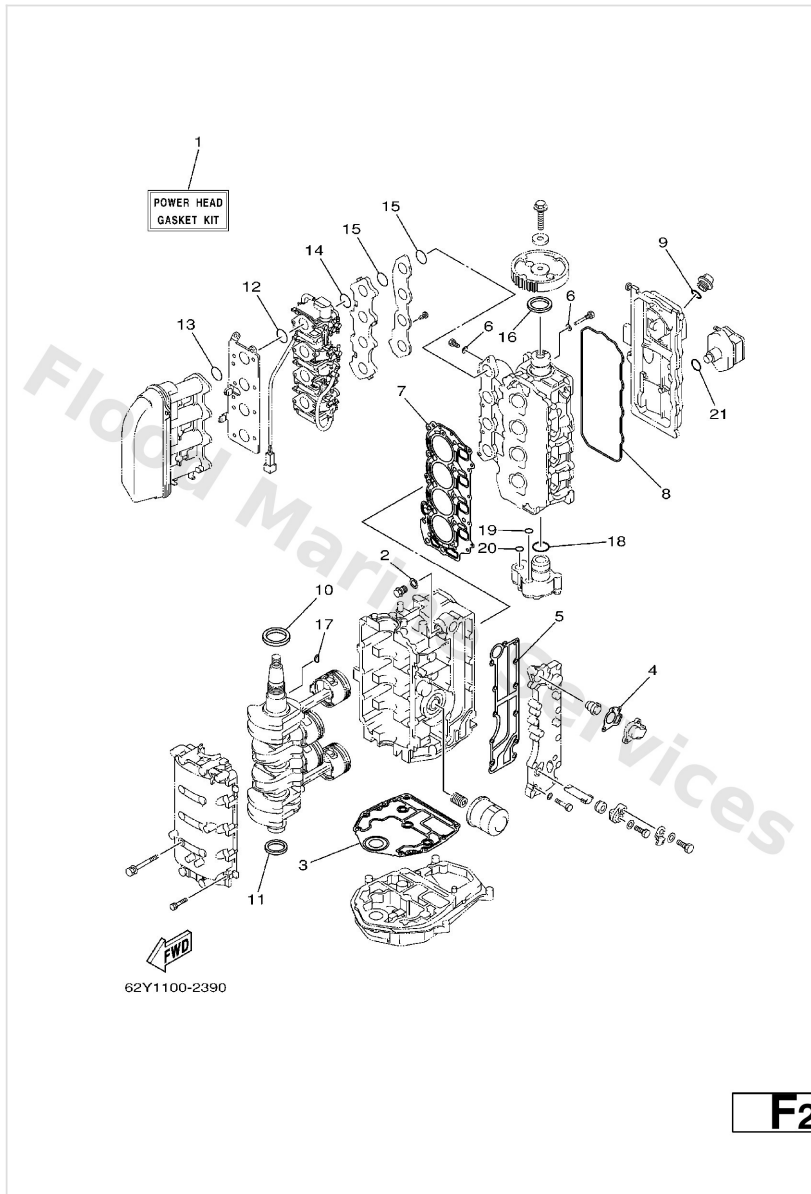

Repair Kit 1

Ref	Part	
17	90280-04M06 Key, woodruff(6a1)	Buy now
18	93210-33MH2 O-ring(62y)	Buy now
19	93210-12MG9 O-ring(62y)	Buy now
20	93210-14515 O-ring (11h)	Buy now