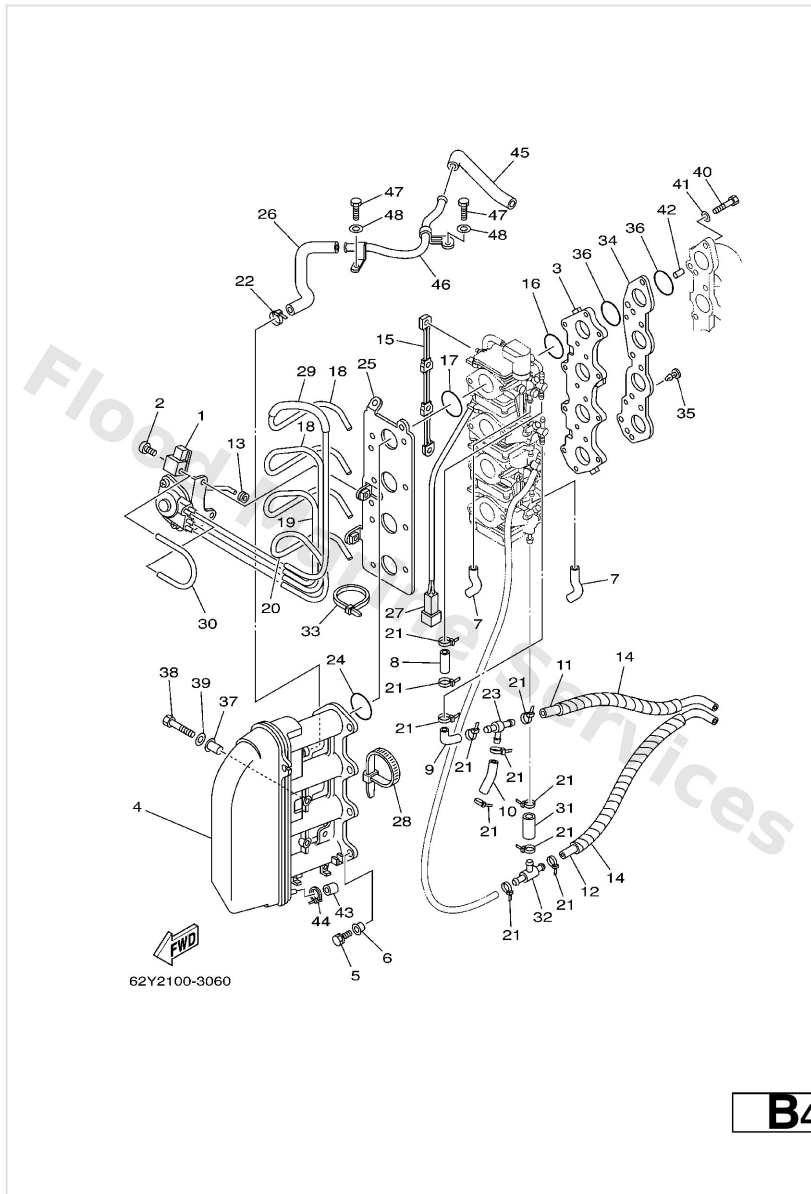

Intake

Ref	Part	
1	62Y-14369-30 Diaphragm assembly 2	Buy now
2	650-14327-01 Screw	Buy now
3	62Y-13586-30 Joint, carburetor 1	Buy now
4	62Y-14440-00 Silencer assembly, intake	Buy now
5	97595-06590 Bolt(62y)	Buy now
6	90387-06M70 Collar (6h5)	Buy now
7	62Y-24312-00 Pipe, fuel 1	Buy now
8	62Y-24313-30 Pipe 3	Buy now
9	62Y-24313-40 Pipe 3	Buy now
10	62Y-24313-50 Pipe 3	Buy now
11	62Y-24313-61 Pipe 3	Buy now
12	62Y-24313-70 Pipe 3	Buy now
13	62Y-41262-30 Joint, choke lever	Buy now
14	69W-24313-80 Pipe 3	Buy now
15	64J-14585-00 Rod, choke	Buy now