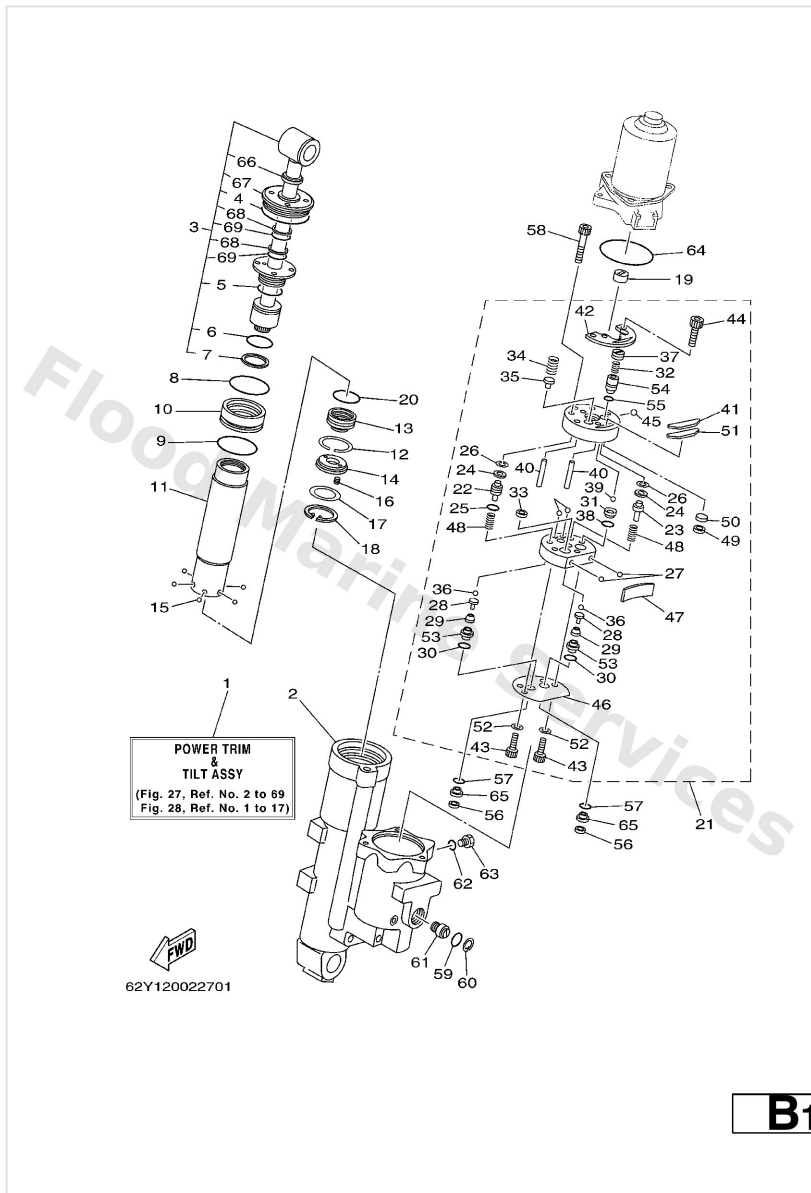

Power Trim & Tilt Assy 2

Ref	Part	
2	69W-4380K-00 Cylinder, tilt sub assembly	Buy now
3	62X-43810-01 Tilt piston sub assembly	Buy now
4	62X-43861-00 O-ring	Buy now
5	62X-43862-00 O-ring	Buy now
6	93210-29375 O-ring (j10)	Buy now
7	62X-43871-00 Ring, back up	Buy now
8	93210-44383 O-ring (705)	Buy now
9	93210-48214 O-ring	Buy now
10	62X-4388A-00 Piston, trim	Buy now
11	62Y-22471-00 Cylinder, shock absorber	Buy now
12	67F-43875-00 Ring, snap	Buy now
13	69W-4381B-00 Free piston sub assembly	Buy now
14	62X-43899-00 Plate stopper	Buy now
15	93503-16003 Ball	Buy now
16	62X-4384H-00 Spring	Buy now