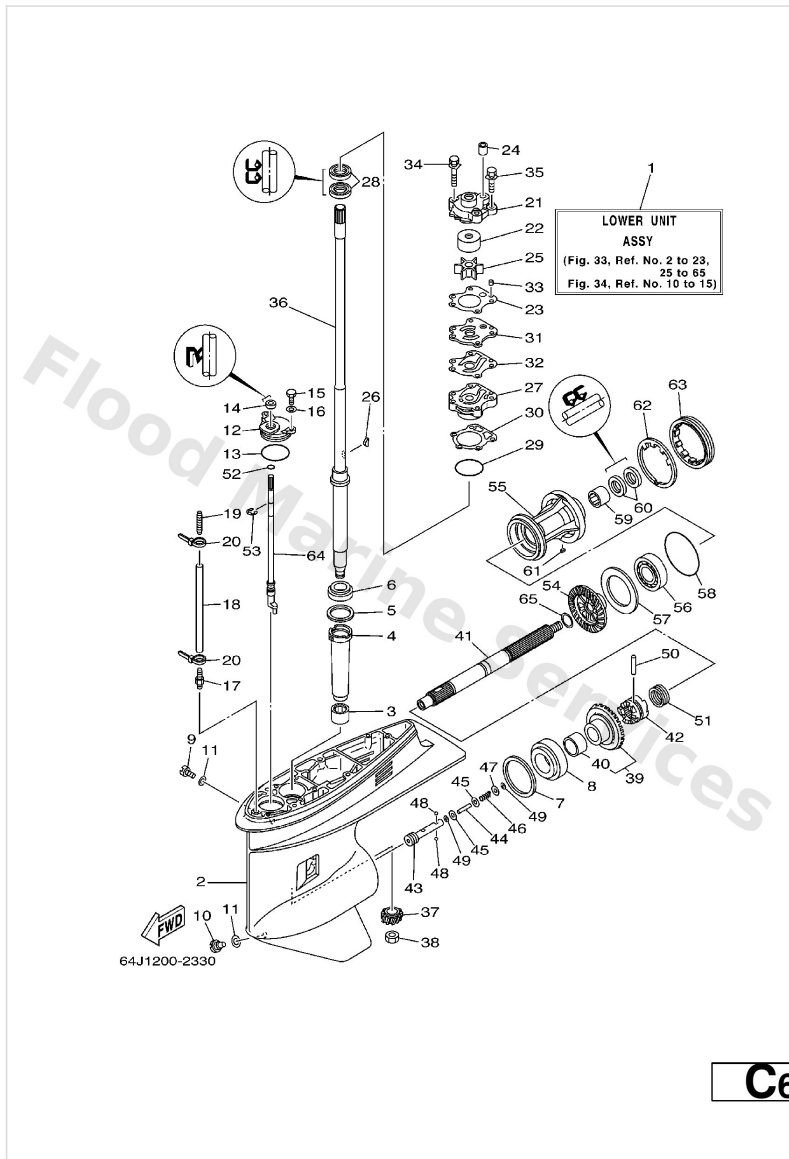

Lower Casing. Drive 3

Ref	Part	
7	688-45567-01-15 Shim (t:0.15mm) UR	Buy now
7	688-45567-01-18 Shim (t:0.18mm) UR	Buy now
7	688-45567-01-30 Shim (t:0.30mm) UR	Buy now
7	688-45567-01-40 Shim (t:0.40mm) UR	Buy now
7	688-45567-01-50 Shim (t:0.50mm) UR	Buy now
8	93332-00095 Bearing	Buy now
9	90340-08002 Plug, straight screw	Buy now
10	688-45341-10 Plug, drain	Buy now
11	90430-08020 Gasket	Buy now
12	688-45321-00 Plate	Buy now
13	93210-49046 O-ring (620)	Buy now
14	93106-09014 Oil seal	Buy now
15	97095-06016 Bolt, hexagon deep recess	Buy now
16	92995-06600 Washer, plain (646)	Buy now
17	6E5-45378-00 Nipple, hose	Buy now