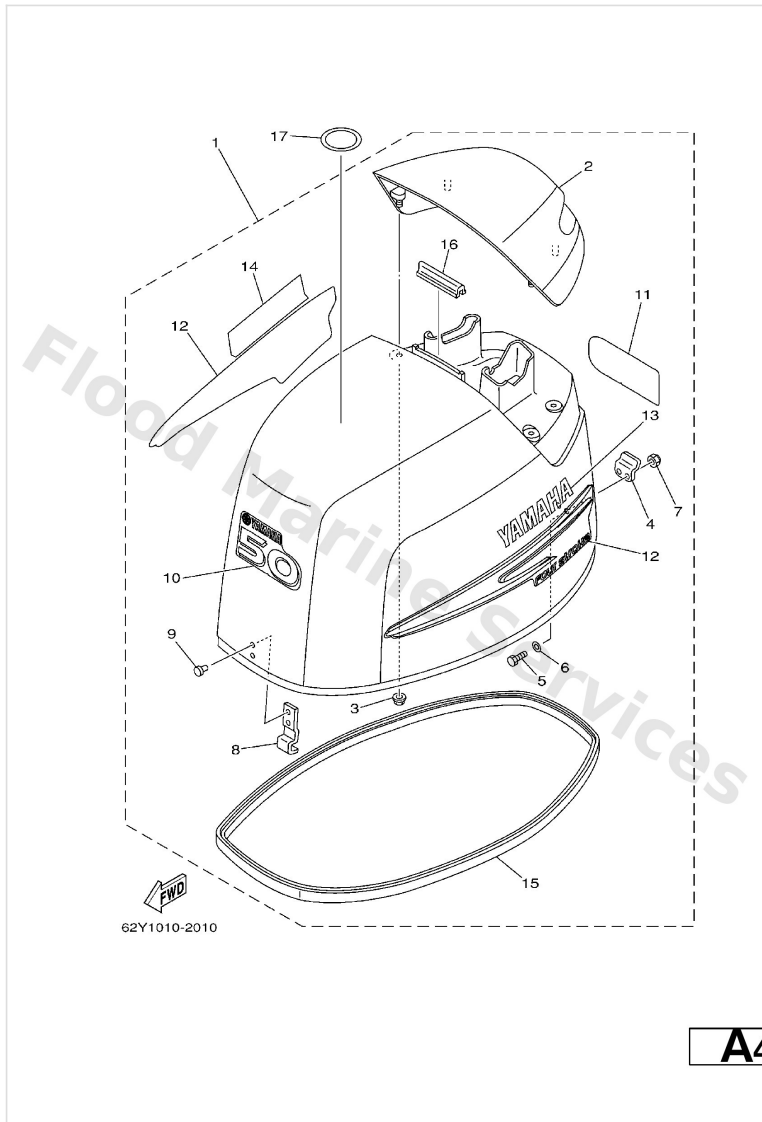

Top Cowling

Ref	Part	
1	62Y-42610-30-4D Top Cowling assembly F50A	Buy now
1	64J-42610-10-4D Top Cowling assembly FT50C	Buy now
2	62Y-42613-00-4D Molding, air duct	Buy now
3	90179-06M24 Nut(6j8)	Buy now
4	62Y-42652-00 Hook	Buy now
5	97095-05016 Bolt(6a1)	Buy now
6	92995-05600 Washer, plain (646)	Buy now
7	95780-05300 Nut, nylon (6k8)	Buy now
8	62Y-42651-00 Hook	Buy now
9	90266-06M02 Rivet (697)	Buy now
10	62Y-42677-30 Graphic, front	Buy now
11	62Y-42678-30 Graphic, front F50A	Buy now
11	64J-42678-10 Graphic, front FT50C	Buy now
12	62Y-W0070-10 Graphic set	Buy now
13	62Y-42681-10 Mark, cowling	Buy now