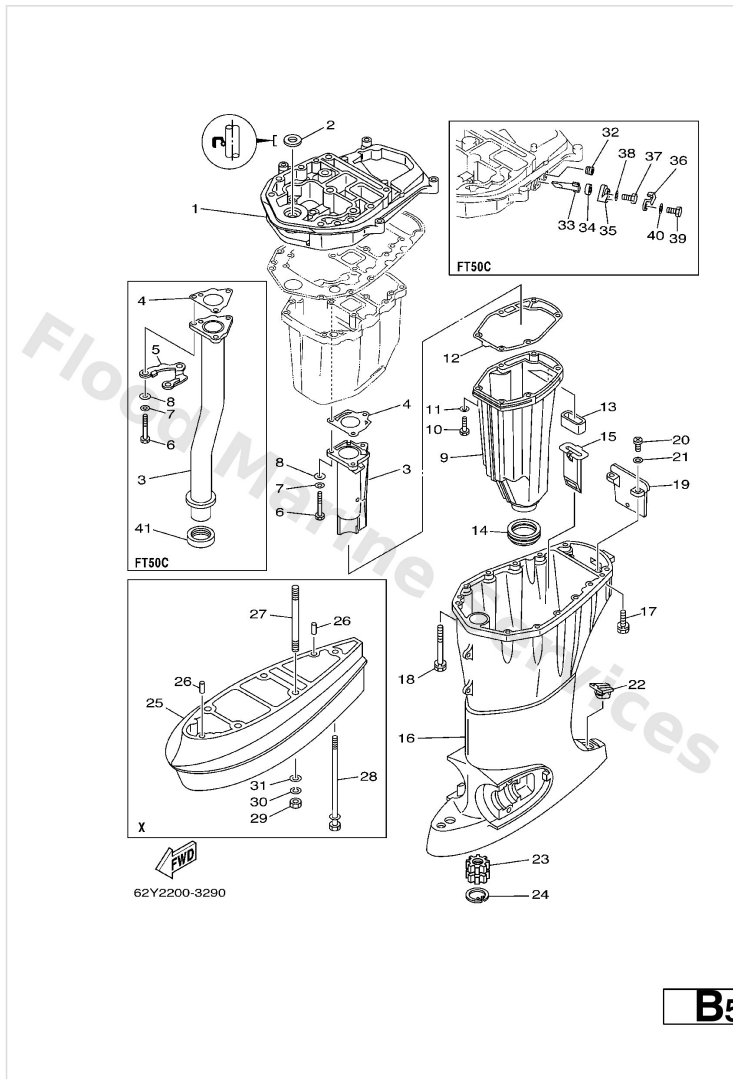

Upper Casing

Ref	Part	
1	62Y-41137-11-94 Guide, Exhaust F50A	Buy now
1	64J-41137-01-94 Guide, exhaust FT50C	Buy now
2	93103-18011 Oil seal	Buy now
3	64J-41131-10-94 Manifold, ext. 1 FT50C	Buy now
3	67C-41131-00-5B Manifold, ext. 1 F50A	Buy now
4	64J-41133-10 Gasket, exhaust manifold 1 FT50C	Buy now
4	67C-41133-00 Gasket, exhaust manifold 1 F50A	Buy now
5	64J-41116-00 Protector FT50C	Buy now
6	97075-06050 Bolt(jf7)	Buy now
7	92995-06600 Washer, plain (646)	Buy now
8	90201-06015 Washer, plate	Buy now
9	62Y-14711-00-5B Muffler 1 F50A	Buy now
9	64J-14711-00-5B Muffler 1 FT50C	Buy now
10	97075-06025 Bolt	Buy now
12	62Y-41134-01 Gasket, exhaust manifold	Buy now