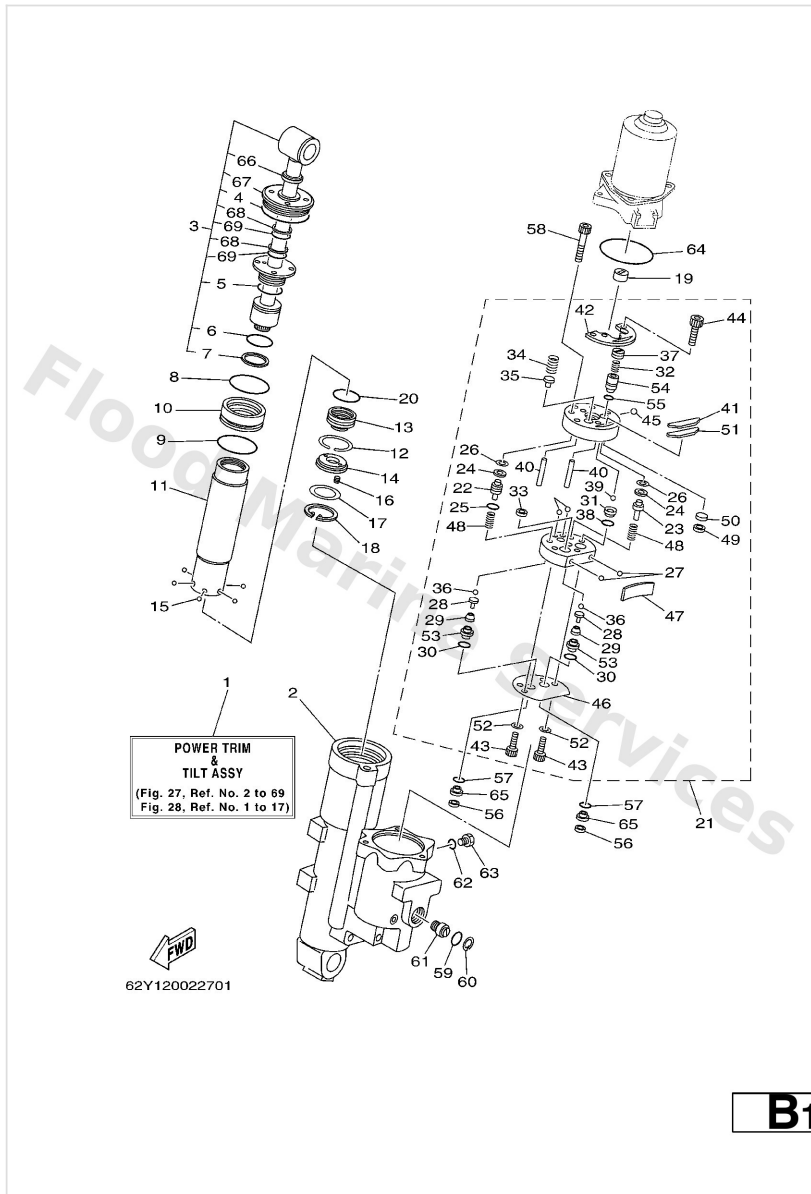

Power Trim & Tilt Assy 2

Ref	Part	
66	62Y4382200 Seal, trim dust	Buy now
67	62X4382100 Screw, trim cylinder end	Buy now
68	62X4387200 Ring, back up	Buy now
69	6C54386300 O-ring	Buy now