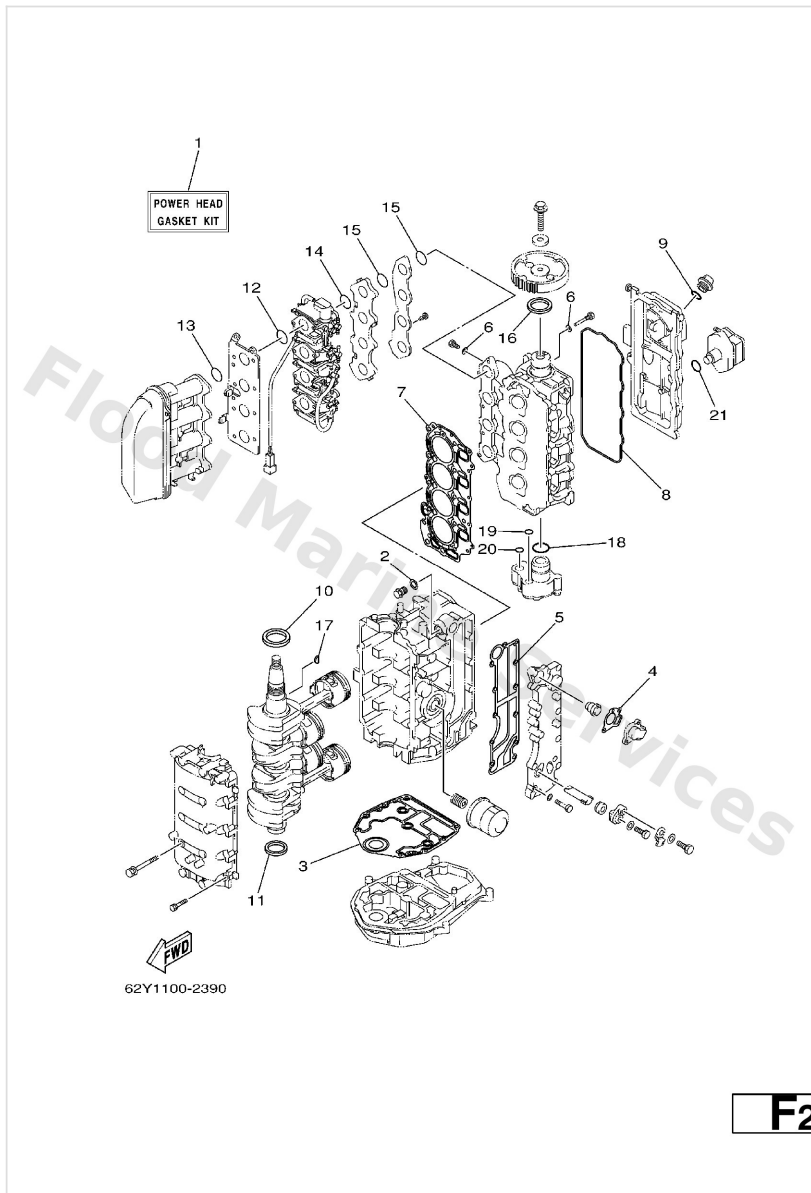

Repair Kit 1

Ref	Part	
1	62Y-W0001-10 Power head gasket kit	Buy now
2	90430-14115 Gasket (663)	Buy now
3	67C-11351-00 Gasket, cylinder	Buy now
4	62Y-12414-00 Gasket, cover	Buy now
5	62Y-41114-00 Gasket, exhaust outer cover	Buy now
6	90430-06014 Gasket 256113960000	Buy now
7	62Y-11181-00 Gasket, cylinder head 1	Buy now
8	62Y-11356-00 Seal, cylinder 2	Buy now
9	93210-24M79 O-ring	Buy now
10	93102-43M42 Oil seal(62y)	Buy now
11	93101-35002 Oil seal	Buy now
12	93210-35M86 O-ring(612)	Buy now
13	93210-38MH3 O-ring(62y)	Buy now
14	93210-30MH4 O-ring(62y)	Buy now
16	93102-37M40 Oil seal(62y)	Buy now