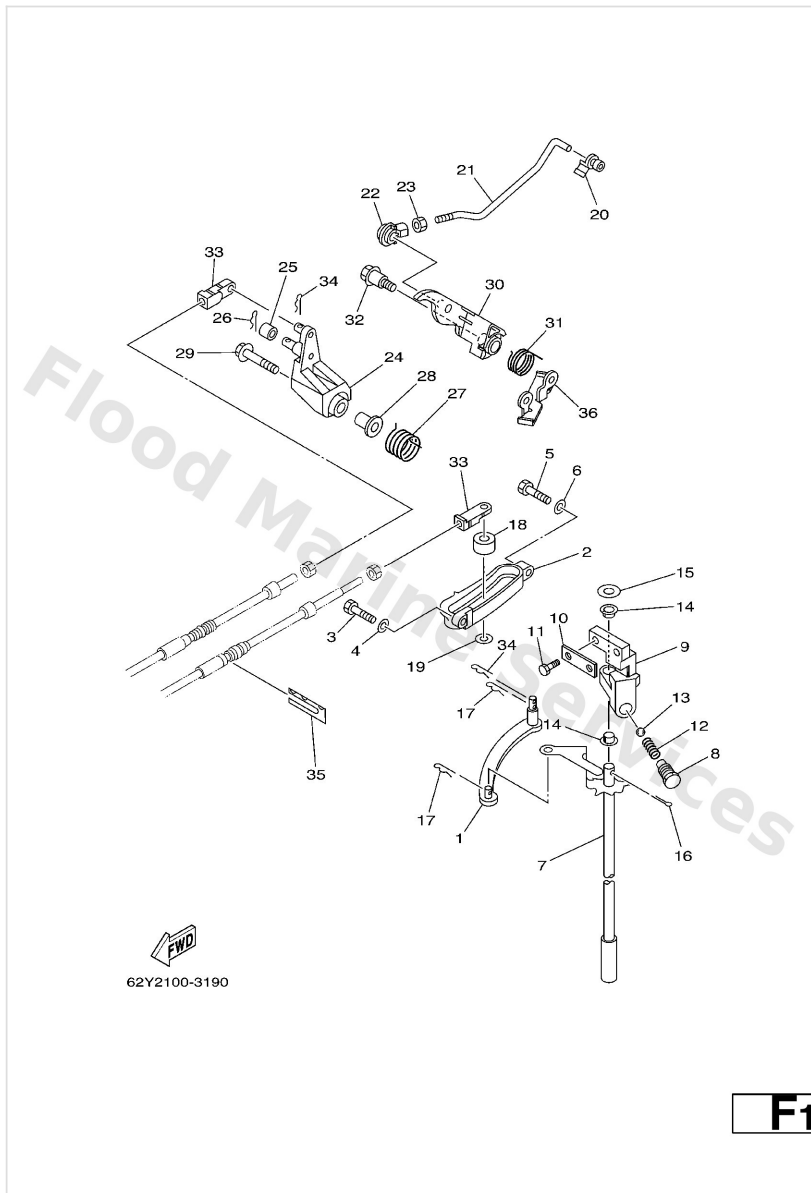

Control

Ref	Part	
17	90468-18008 Clip 620436610000	Buy now
18	688-44122-00 Bushing, shift rod lever	Buy now
19	90202-07M07 Washer, plate (688)	Buy now
20	6F5-41237-00 Joint, link	Buy now
21	62Y-41241-00 Rod, link	Buy now
22	662-41237-01 Joint, link	Buy now
23	95380-05700 Nut (656)	Buy now
24	62Y-42154-00 Lever, throttle control	Buy now
25	62Y-42171-00 Bushing	Buy now
26	91490-16010 Pin, cotter	Buy now
27	62Y-44135-00 Spring	Buy now
28	90387-06M45 Collar(62y)	Buy now
29	95895-06035 Bolt, flange(4nx)	Buy now
30	62Y-42335-20 Lever, accel. control	Buy now
31	62Y-44116-01 Spring	Buy now