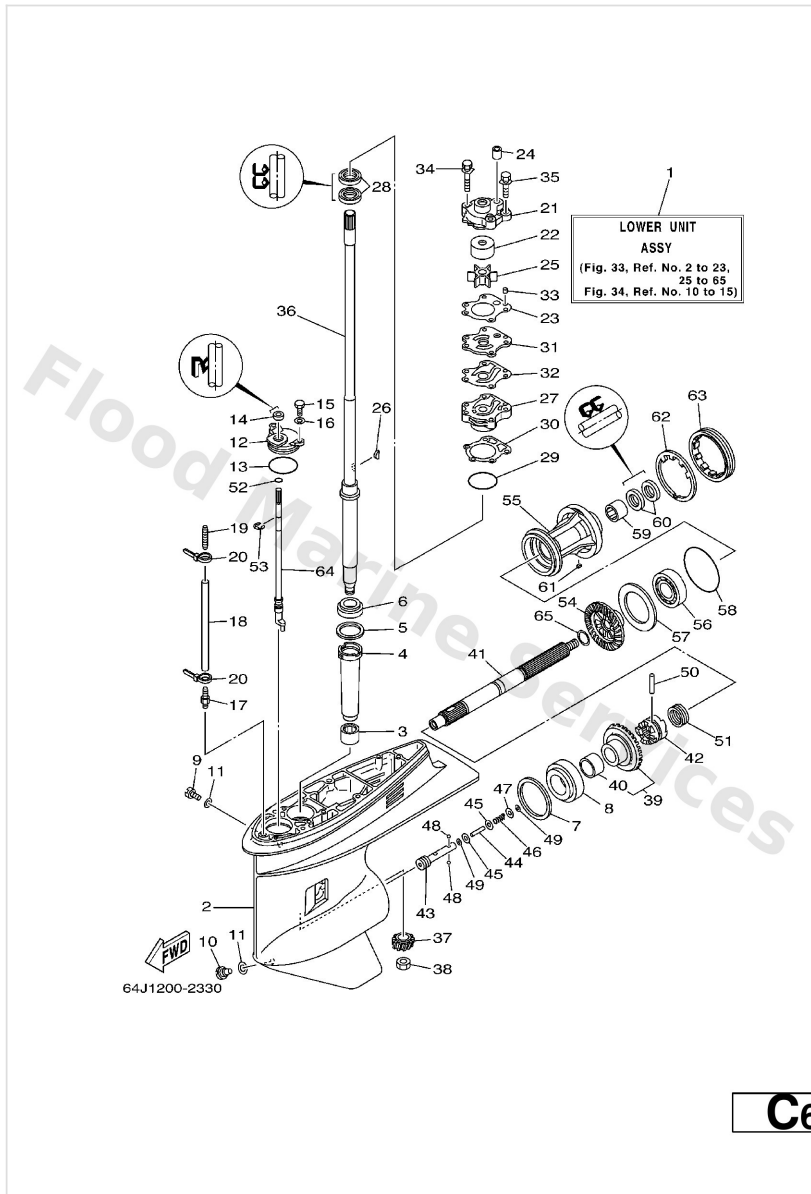

Lower Casing. Drive 3

Ref	Part	
61	90282-04010 Key, strait(663)	Buy now
62	688-45383-02 Washer, claw	Buy now
63	688-45384-02 Nut	Buy now
64	64J-44150-00 Shift cam assembly	Buy now
65	90201-25M05 Washer, plate	Buy now