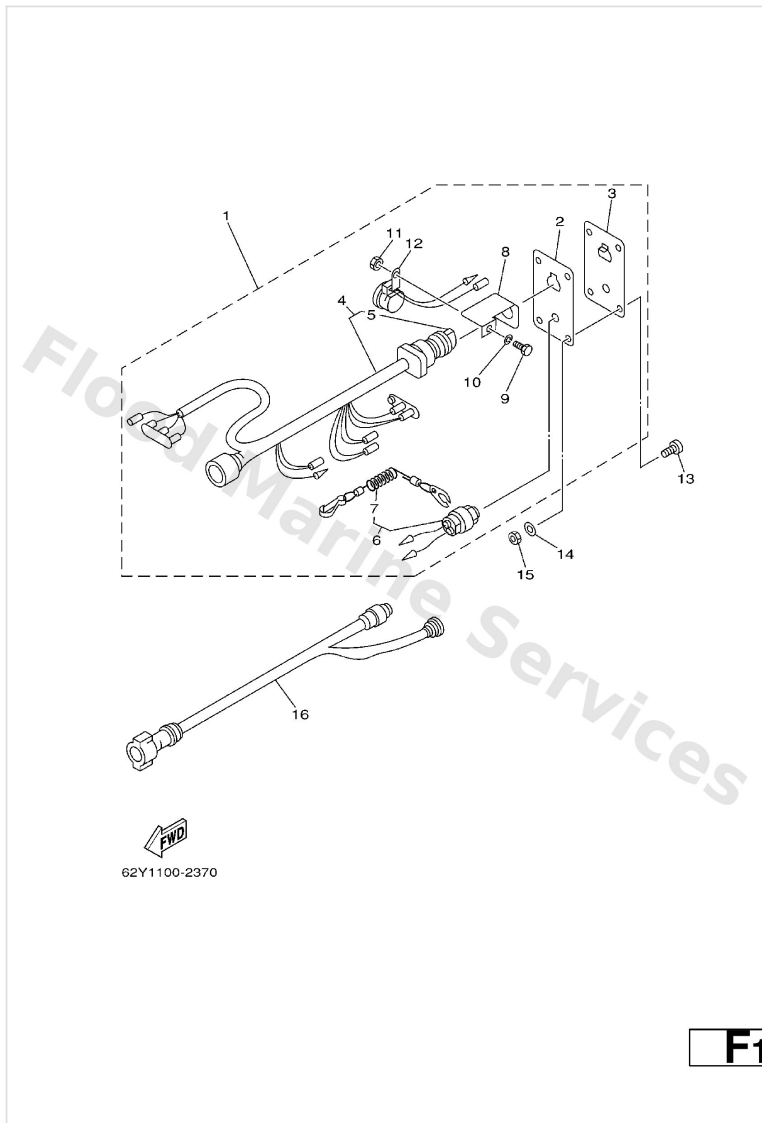

Switch. Panel

Ref	Part	
1	6R5-82570-04 Panel switch assembly AP FOR CARIB	Buy now
2	6R5-82588-01 Plate	Buy now
3	6R5-82571-01 Panel, switch	Buy now
4	6R5-82510-02 Main switch assembly	Buy now
5	676-82577-00 Cap, key	Buy now
6	688-82575-01 Engine stop switch assembly	Buy now
7	682-82556-00 Lanyard, stop switch	Buy now
8	64D-82581-00 Stay, cord clamp	Buy now
9	97303-05012 Bolt, hexagon	Buy now
10	92903-05100 Ybs67-5 washer, spring	Buy now
11	95303-05700 Nut (656)	Buy now
12	6R5-83383-00 Buzzer	Buy now
13	90149-05M05 Screw(6k0) AP FOR CARIB	Buy now
14	92990-05200 Ybs66-5 washer, plain AP FOR CARIB	Buy now
15	95380-05600 Nut, hexagon (663) AP FOR CARIB	Buy now