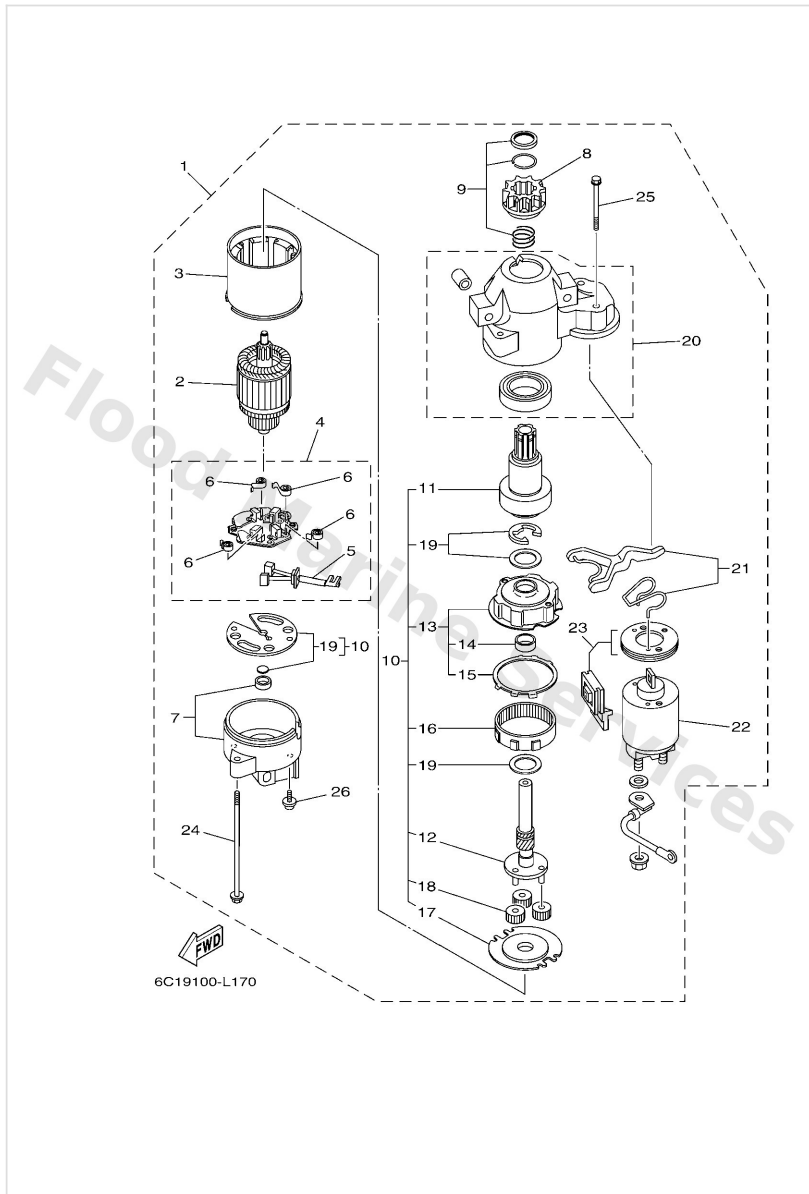

Starting Motor

Ref	Part	
1	6CJ8180000 Starting motor assembly	Buy now
2	67F8185000 Armature assembly	Buy now
3	67F8181000 Stator assembly	Buy now
4	69J8184000 Brush holder assembly	Buy now
5	69J8180100 Brush set	Buy now
6	67F8181300 Spring, brush	Buy now
7	68F8182000 Rear bracket assembly	Buy now
8	67F8180800 Pinion assembly	Buy now
9	67F8185700 Pinion stopper set	Buy now
10	67F8180700 Gear assembly, starting motor	Buy now
11	67F8183200 Clutch, over run	Buy now
12	67F8183600 Shaft, pinion	Buy now
13	67F8182100 Bracket, center 1	Buy now
14	67F8184100 Bearing	Buy now
15	67F8183R00 Gasket	Buy now