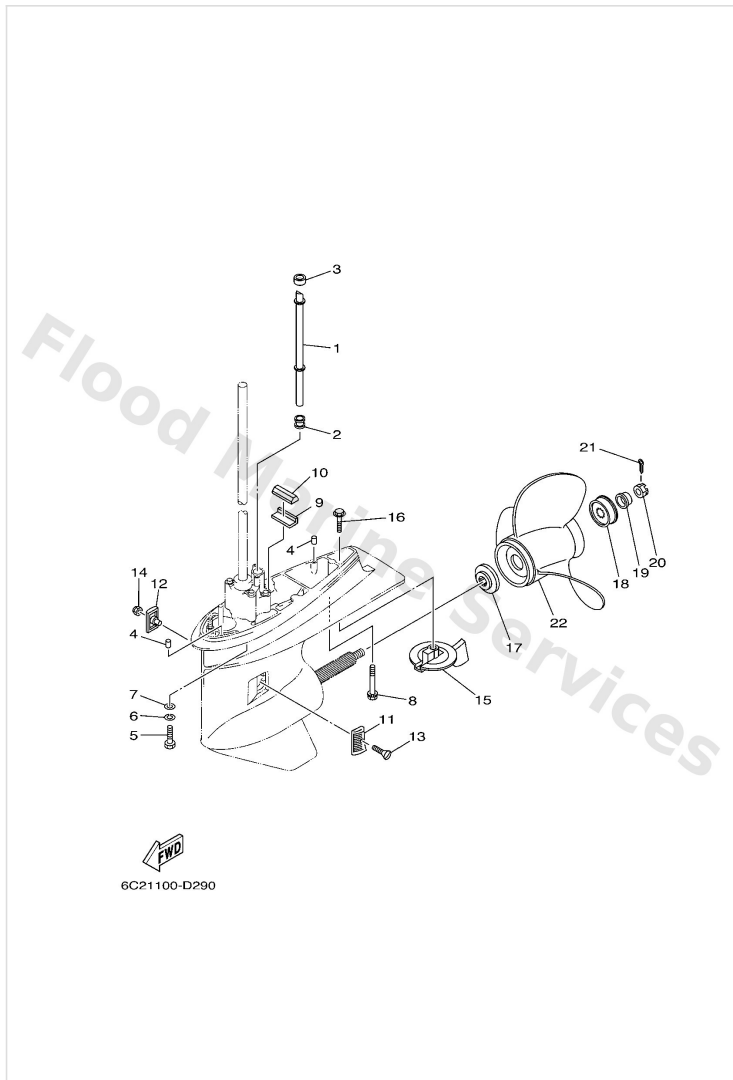

Lower Casing & Drive 2

Ref	Part	
1	6C54436100 Tube, water 1 L(20.7")	Buy now
1	6C54436110 Tube, water 1 X(25.2")	Buy now
2	6634436700 Damper, water seal 3	Buy now
3	6634436600 Damper, water seal 2	Buy now
4	9360612019 Pin, dowel (614)	Buy now
5	9707510040 Bolt, hexagon deep recess L(20.7")	Buy now
6	9299510100 Ybs67-10 washer, spring L(20.7")	Buy now
7	9299510600 Washer, plate L(20.7")	Buy now
8	9011908M84 Bolt, with washer L(20.7")	Buy now
9	6634537600 Guide, seal damper	Buy now
10	6884537500 Damper, seal 2	Buy now
11	6H14521400 Cover, water inlet	Buy now
12	6H14521500 Cover, water inlet	Buy now
13	9015105M00 Screw, countersunk(692)	Buy now
14	9018505002 Nut nylon (sus)(ex4)	Buy now