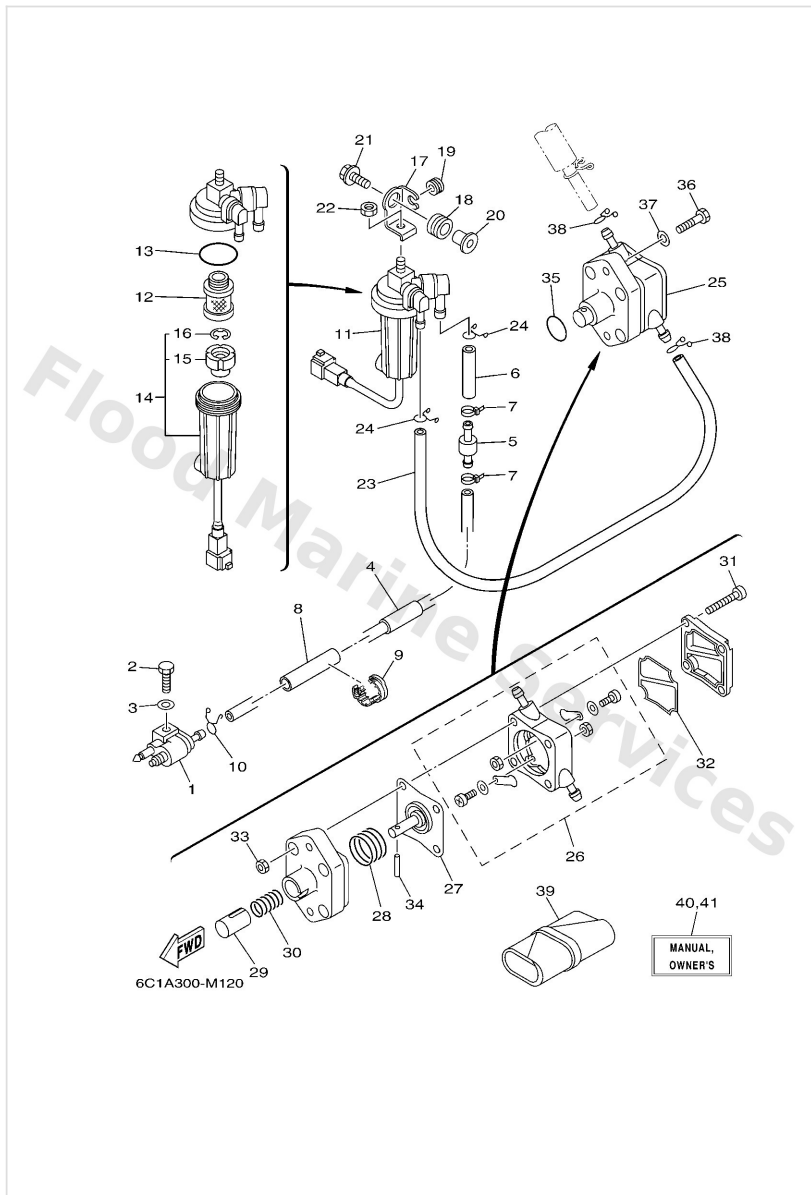

Fuel

Ref	Part	
1	6G12430402 Fuel pipe joint comp. 1	Buy now
2	9709506025 Bolt	Buy now
3	9299506600 Washer, plain (646)	Buy now
4	6C52431310 Pipe 3	Buy now
5	67F2437700 Pipe, joint 3	Buy now
6	9044513M02 Hose (I90)	Buy now
7	9046511M10 Clamp	Buy now
8	9044613M11 Hose(6n6)	Buy now
9	9046413227 Clamp	Buy now
10	9046709M17 Clip(6k8)	Buy now
11	6D82456001 Filter assembly	Buy now
12	6D82456300 Element, filter (with tag)	Buy now
13	6D82456400 Gasket	Buy now
14	6D82456200 Cup, filter (with tag)	Buy now
15	6D82446900 Float, water level	Buy now