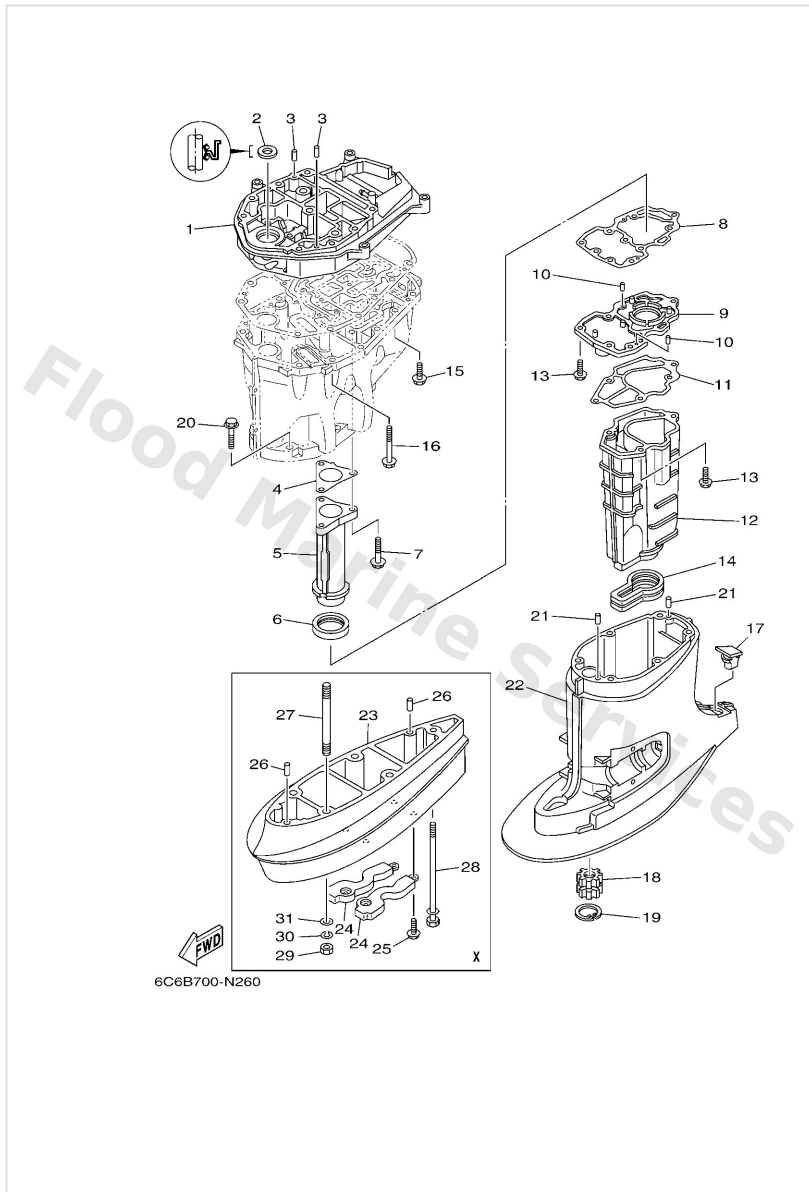

Upper Casing

Ref	Part	
1	6C54113702CA Guide, exhaust	Buy now
2	9310318011 Oil seal	Buy now
3	9360812M05 Pin, dowel b (6e5)	Buy now
4	6C54113300 Gasket, exhaust manifold 1	Buy now
5	6C54113100CA Manifold, ext. 1	Buy now
6	6C54613200 Gasket 1	Buy now
7	9011906261 Bolt, with washer	Buy now
8	6C54113400 Gasket, exhaust manifold	Buy now
9	6C54518100CA Plate	Buy now
10	9360410M03 Pin, dowel (688)	Buy now
11	6C54113500 Gasket, exhaust manifold	Buy now
12	6C51471100CA Muffler 1	Buy now
13	9757506525 Bolt, hexagon w/w deep recess	Buy now
14	6C54512300 Gasket, muffler	Buy now
15	9011908102 Bolt, with washer	Buy now