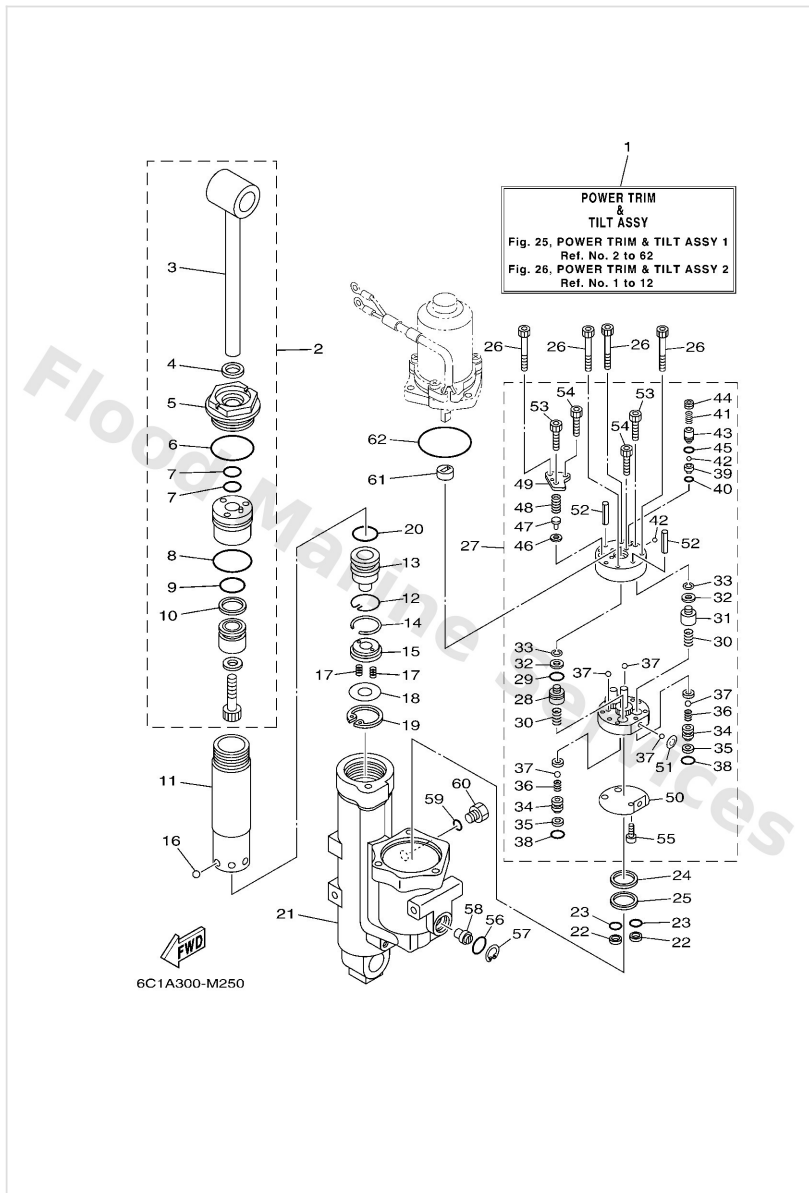

Power Trim & Tilt Assy 1

Ref	Part	
32	69A4384F00 Seal, main valve	Buy now
33	9900203600 Circlip(6I5)	Buy now
34	6EK4382E00 Adaptor 2	Buy now
35	6C64387G00 Washer	Buy now
36	6C64385300 Spring, main valve	Buy now
37	9350532038 Ball(7fk)	Buy now
39	6D84385100 Seat, relief valve	Buy now
40	93210064A5 O-ring(61a)	Buy now
41	6C54385510 Spring, up relief	Buy now
42	9350108001 Ball	Buy now
43	6D84384400 Pin, valve support	Buy now
44	6D84384300 Screw, valve lock	Buy now
45	9321004N51 O-ring	Buy now
46	6H14384G11 Seal, relief valve	Buy now
47	6H14384410 Pin, valve support	Buy now