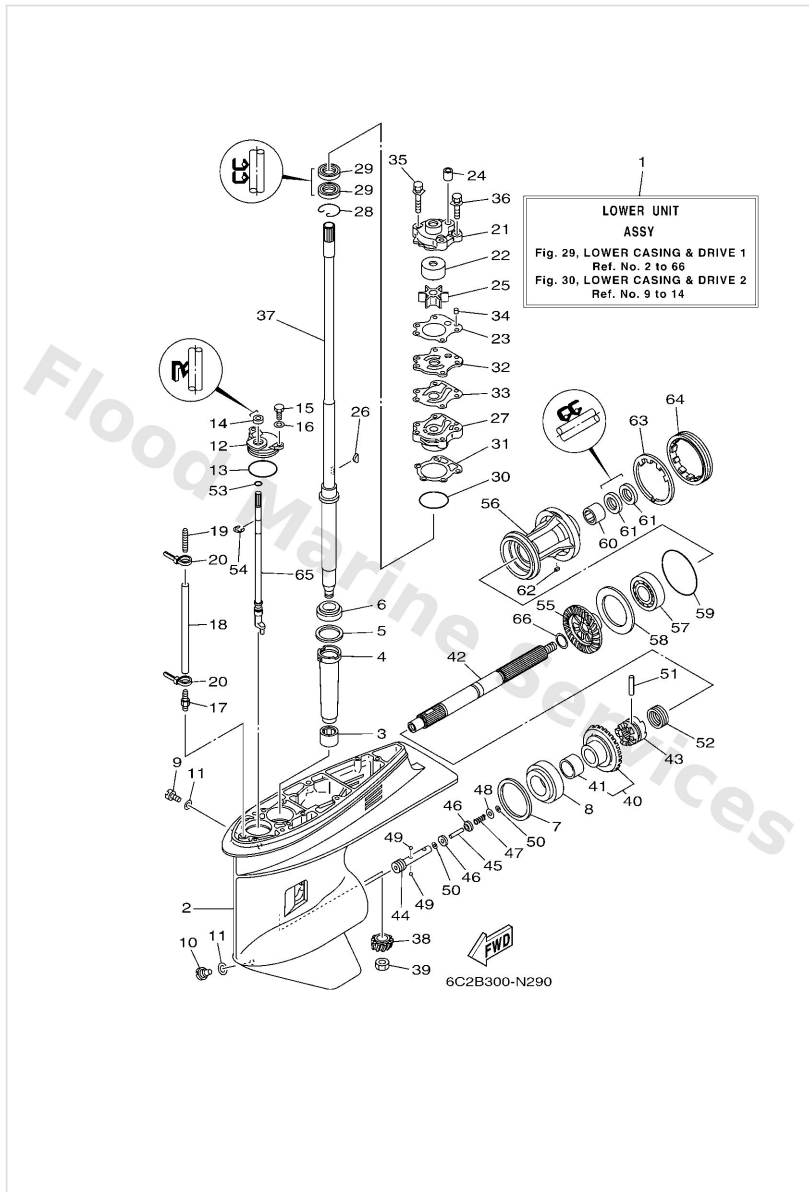

Lower Casing & Drive 1

Ref	Part	
61	9310125M03 Oil seal	Buy now
62	9028204010 Key, strait(663)	Buy now
63	6884538302 Washer, claw	Buy now
64	6884538402 Nut	Buy now
65	64J4415001 Shift cam assembly	Buy now
66	9020125M05 Washer, plate	Buy now