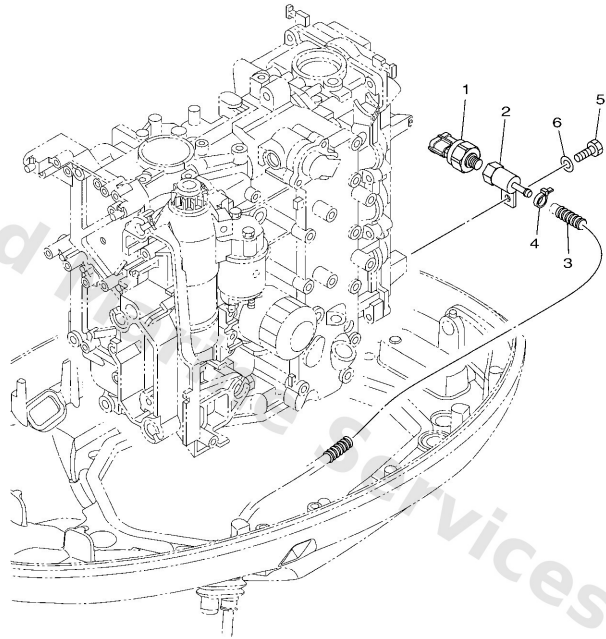

Electrical 5

6C1B300-N180

Ref	Part	
1	6AW8366B01 Sensor, water pressure FOR LAN SPEED	Buy now
2	60V8366D00 Adaptor, input FOR LAN SPEED	Buy now
3	9044707008 Hose, with spring FOR LAN SPEED	Buy now
4	9046511M10 Clamp FOR LAN SPEED	Buy now
5	9709506016 Bolt, hexagon deep recess FOR LAN SPEED	Buy now
6	9299506600 Washer, plain (646) FOR LAN SPEED	Buy now