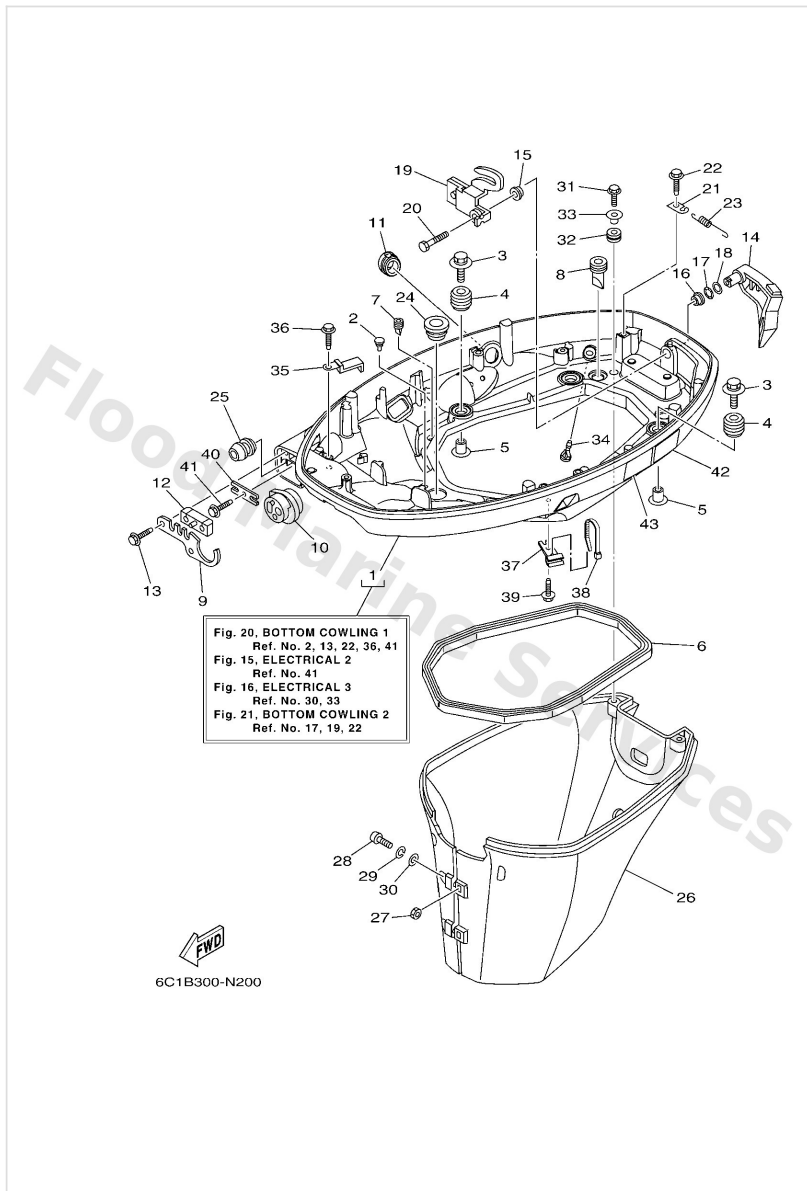

Scheduled Service Parts

Ref	Part	
17	6H3W007802 Water pump repair kit	Buy now

Bottom Cowling 1

Ref	Part	
1	6CJ42710018D Bottom cowling assembly	Buy now
2	6H44274800 Grommet	Buy now
3	9011906M61 Bolt, with washer	Buy now
4	6BG4274800 Grommet	Buy now
5	9038706M69 Collar (688)	Buy now
6	62Y4271600 Rubber seal 1	Buy now
7	65W4271700 Rubber, seal 2	Buy now
8	61A4271700 Rubber, seal 2	Buy now
9	6BG4276100 Stopper	Buy now
10	6CJ4272500 Grommet	Buy now
11	6CJ4272600 Grommet	Buy now
12	6BG4272700 Grommet	Buy now
13	9010906M86 Bolt	Buy now
14	6BG42815008D Lever, clamp	Buy now
15	9038612M37 Bushing (6F5)	Buy now

Bottom Cowling 1

Ref	Part	
16	9038612MA2 Bush	Buy now
17	9020612052 Washer, wave (666)	Buy now
18	9020112M07 Washer, plate	Buy now
19	6BG4281600 Lever, clamp	Buy now
20	9709506014 Bolt(gj3)	Buy now
21	66T4314400 Hook, spring	Buy now
23	9050618023 Spring, tension	Buy now
24	68U4272700 Grommet	Buy now
25	6BG2432900 Seal	Buy now
26	6BG42741108D Apron L(21.0")	Buy now
27	9538006600 Nut(661)	Buy now
28	9788006025 Screw, pan head(6b0)	Buy now
29	9299006100 Washer(6a1)	Buy now
30	9299006600 Washer, plain (646)	Buy now
31	9010906M80 Bolt	Buy now