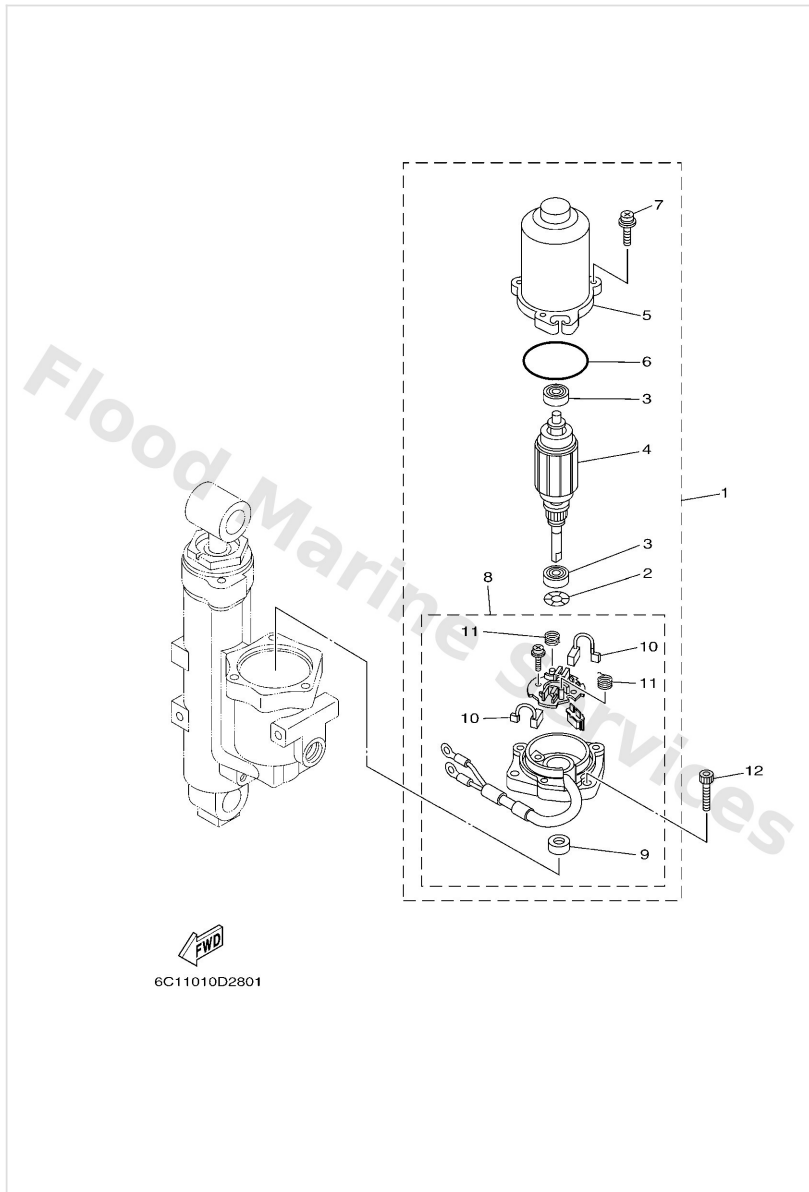

Power Trim & Tilt Assy 2

Ref	Part	
1	6C54388001 Motor assembly	Buy now
2	9020608N51 Washer, wave	Buy now
3	93399999T8 Bearing	Buy now
4	6C54380500 Armature assembly	Buy now
5	6C54380401 Stator assembly	Buy now
6	6C54386900 O-ring	Buy now
7	6C54387900 Screw, with washer	Buy now
8	6C54388101 Frame, end (with circuit break WITH CIRCUIT BREAKER)	Buy now
9	6C54388200 Oil seal	Buy now
10	6C54389100 Brush 1	Buy now
11	6C54386K00 Spring, brush	Buy now
12	9138005020 Bolt,socket	Buy now