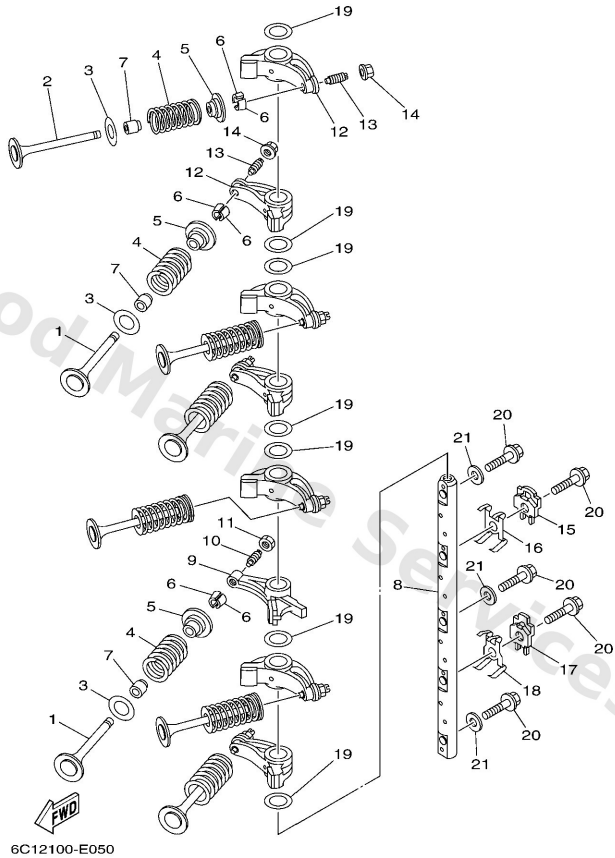

Valve

Ref	Part	
1	69W1211100 Valve, intake	Buy now
2	69W1212110 Valve, exhaust	Buy now
3	62Y1211600 Seat, valve spring	Buy now
4	51Y1211400 Spring, valve outer	Buy now
5	30X1211700 Retainer, valve spring	Buy now
6	30X1211800 Cotter, valve	Buy now
7	51Y1211900 Seal, valve stem	Buy now
8	6C51214600 Shaft, rocker	Buy now
9	62Y1215100 Arm, valve rocker	Buy now
10	64J1215900 Screw, valve adjusting	Buy now
11	62Y1215800 Nut, lock	Buy now
12	6C51215100 Arm, valve rocker	Buy now
13	6C51215900 Screw, valve adjusting	Buy now
14	6C51215800 Nut, lock	Buy now
15	6C51223100 Guide, stopper 1	Buy now