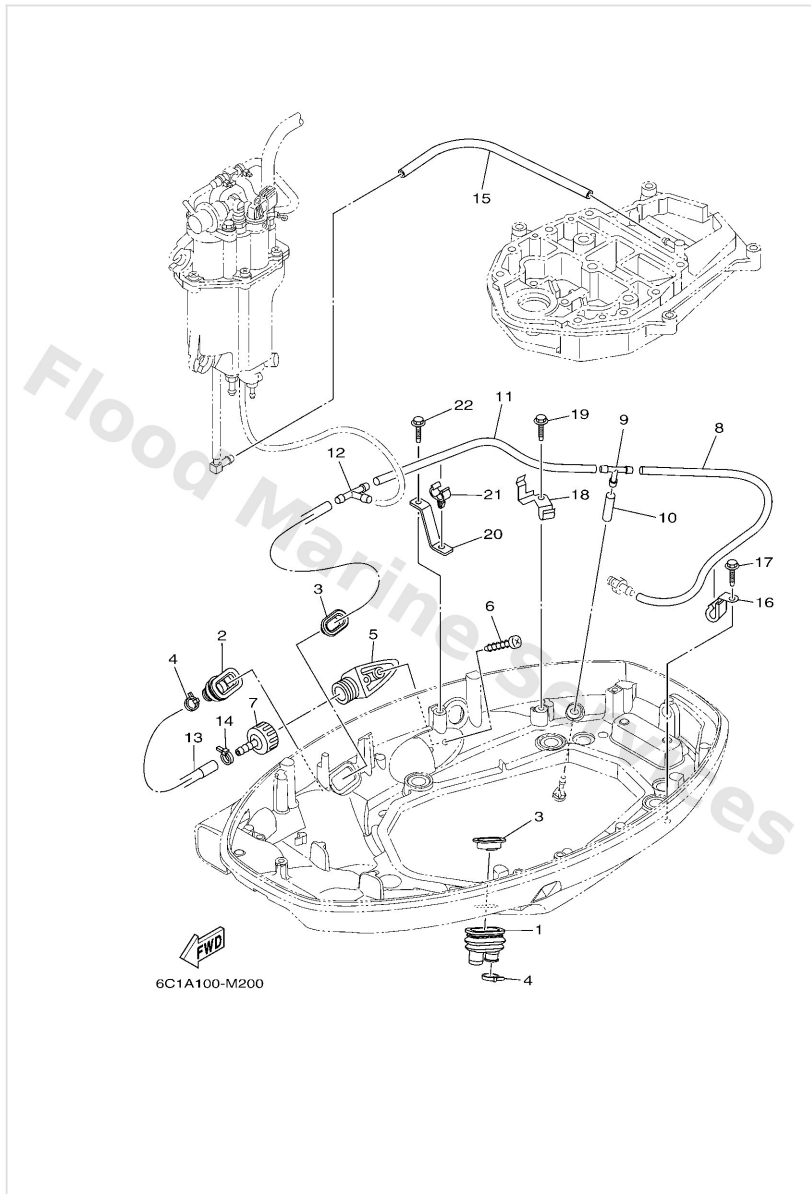

Bottom Cowling 1

Ref	Part	
16	9038612MA2 Bush	Buy now
17	9020612052 Washer, wave (666)	Buy now
18	9020112M07 Washer, plate	Buy now
19	6BG4281600 Lever, clamp	Buy now
20	9709506014 Bolt(gj3)	Buy now
21	66T4314400 Hook, spring	Buy now
23	9050618023 Spring, tension	Buy now
24	68U4272700 Grommet	Buy now
25	6BG2432900 Seal	Buy now
26	6BG42741108D Apron L(21.0")	Buy now
27	9538006600 Nut(661)	Buy now
28	9788006025 Screw, pan head(6b0)	Buy now
29	9299006100 Washer(6a1)	Buy now
30	9299006600 Washer, plain (646)	Buy now
31	9010906M80 Bolt	Buy now

Bottom Cowling 1

Ref	Part	
32	9048013M24 Grommet (6e9)	Buy now
33	9038706M43 Coller (6e9)	Buy now
34	6BL4439100 Nipple, hose	Buy now
35	9046220005 Clamp	Buy now
37	9046409M49 Clamp	Buy now
38	9046511M10 Clamp	Buy now
40	6BG4853800 Clamp, cable 1	Buy now
42	6AH4279440 Label, warning (ge)	Buy now
43	6AH4279450 Label, warning (ge)	Buy now

Bottom Cowling 2

Ref	Part	
18	6BG2413601 Clamp 2	Buy now
20	6CJ2413500 Clamp 1	Buy now
21	9046409130 Clamp(3ld)	Buy now

Bracket 1

Ref	Part	
1	6C543111108D Bracket, clamp 1 FOR TILT LIMIT	Buy now
2	9360619002 Pin, dowel	Buy now
3	6C543112018D Bracket, clamp 2	Buy now
4	6E58214800 Wire, lead 5	Buy now
5	9788506008 Screw, pan head(6a3)	Buy now
6	65W4525100 Anode	Buy now
7	9010106020 Bolt	Buy now
10	6C543311018D Bracket, swivel 1	Buy now
11	9370006M03 Nipple, grease(6a1)	Buy now
12	6C54313100 Bolt, clamp bracket FOR TILT LIMIT	Buy now
13	9038622MA4 Bush	Buy now
14	9018522M11 Nut, self-locking FOR TILT LIMIT	Buy now
15	6C54318100 Lever, tilt stop 1	Buy now
16	6C54318500 Lever, tilt stop 2	Buy now
17	9038610M16 Bushing (688)	Buy now