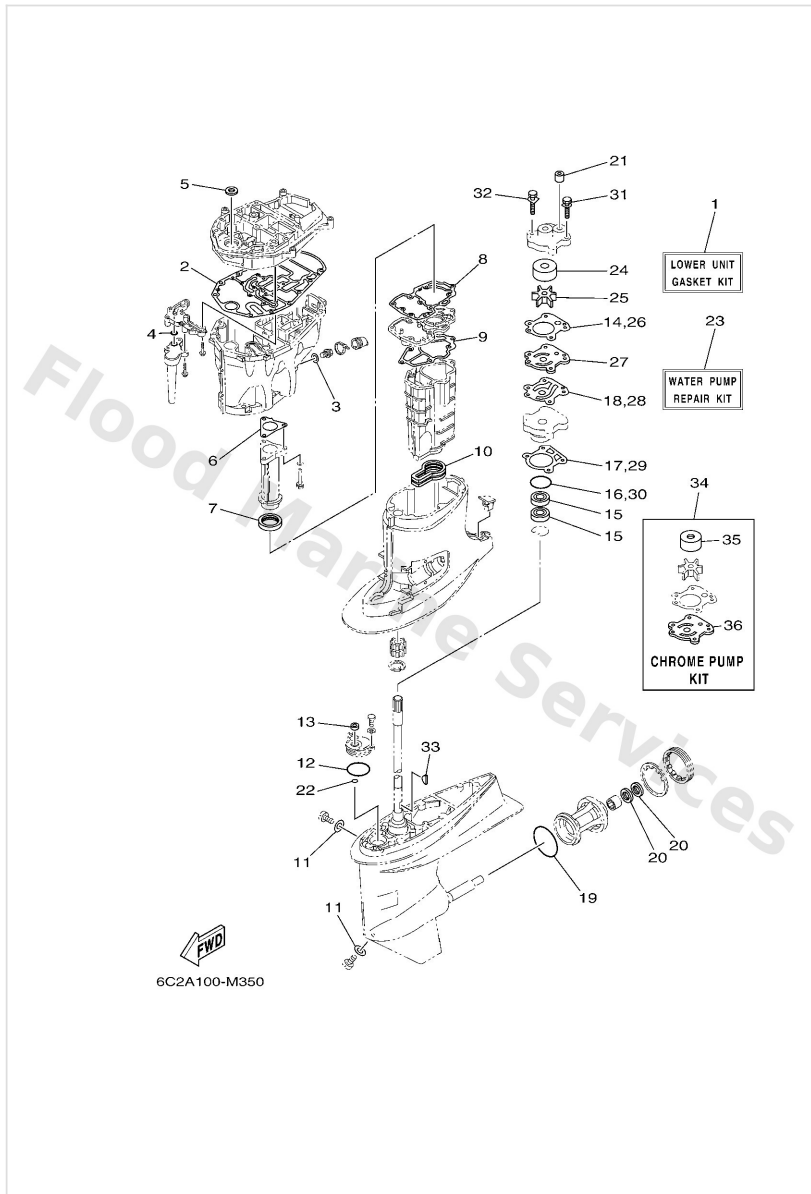

Repair Kit 2

Ref	Part	
35	6634432240 Insert, cartridge	Buy now
36	6H34432340 Outer plate, cartridge	Buy now