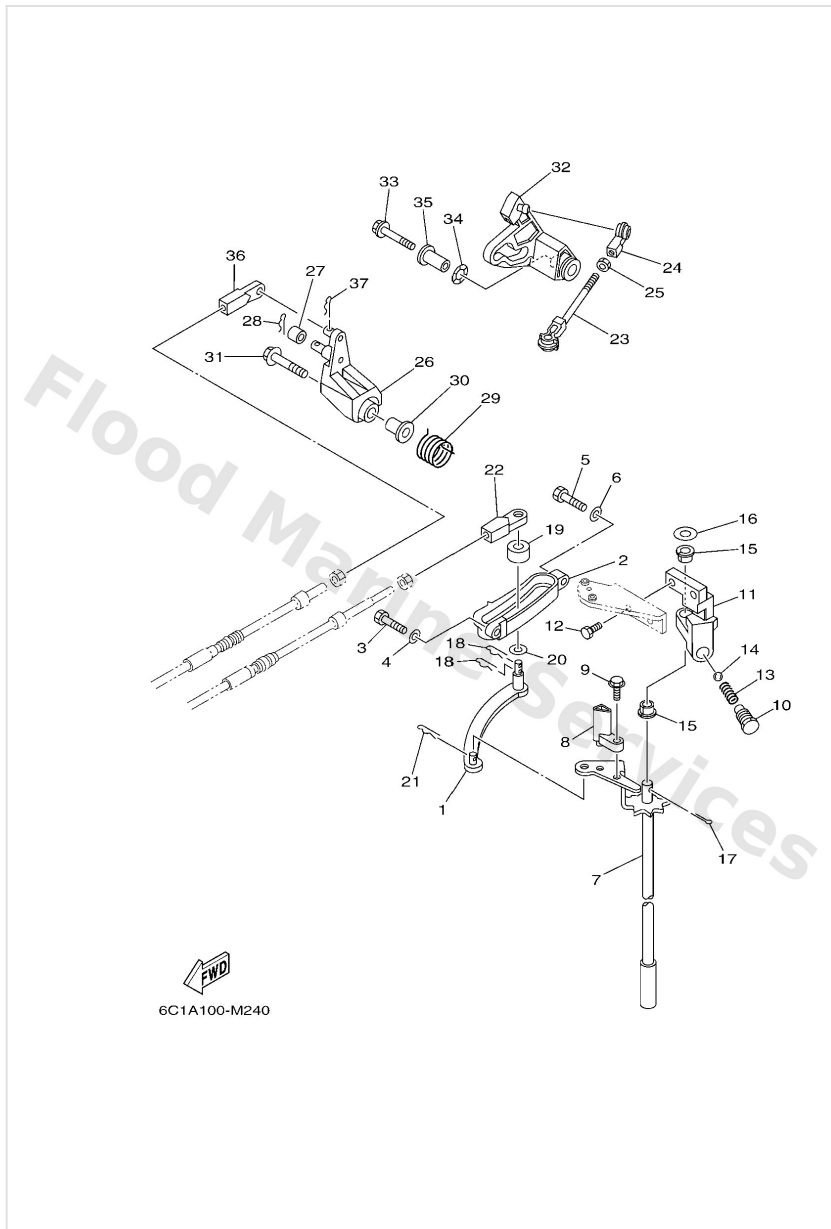

Control

Ref	Part	
1	69W4412100 Lever, shift rod	Buy now
2	62Y4411701 Bracket	Buy now
3	9709506020 Bolt(7u8)	Buy now
4	9299506600 Washer, plain (646)	Buy now
5	9709506025 Bolt	Buy now
7	6C54412002 Handle gear shift assembly L(20.7")	Buy now
7	6C54412012 Handle gear shift assembly X(25.2")	Buy now
8	6C54412200 Bushing, shift rod lever	Buy now
9	9759505514 Bolt, w/ plain	Buy now
10	62Y4271501 Bushing	Buy now
11	62Y441180094 Bracket	Buy now
12	9010106054 Bolt(7u8)	Buy now
13	9050112082 Spring 6484411600	Buy now
14	9350104M02 Ball (697)	Buy now
15	9038690M90 Bush(61a)	Buy now