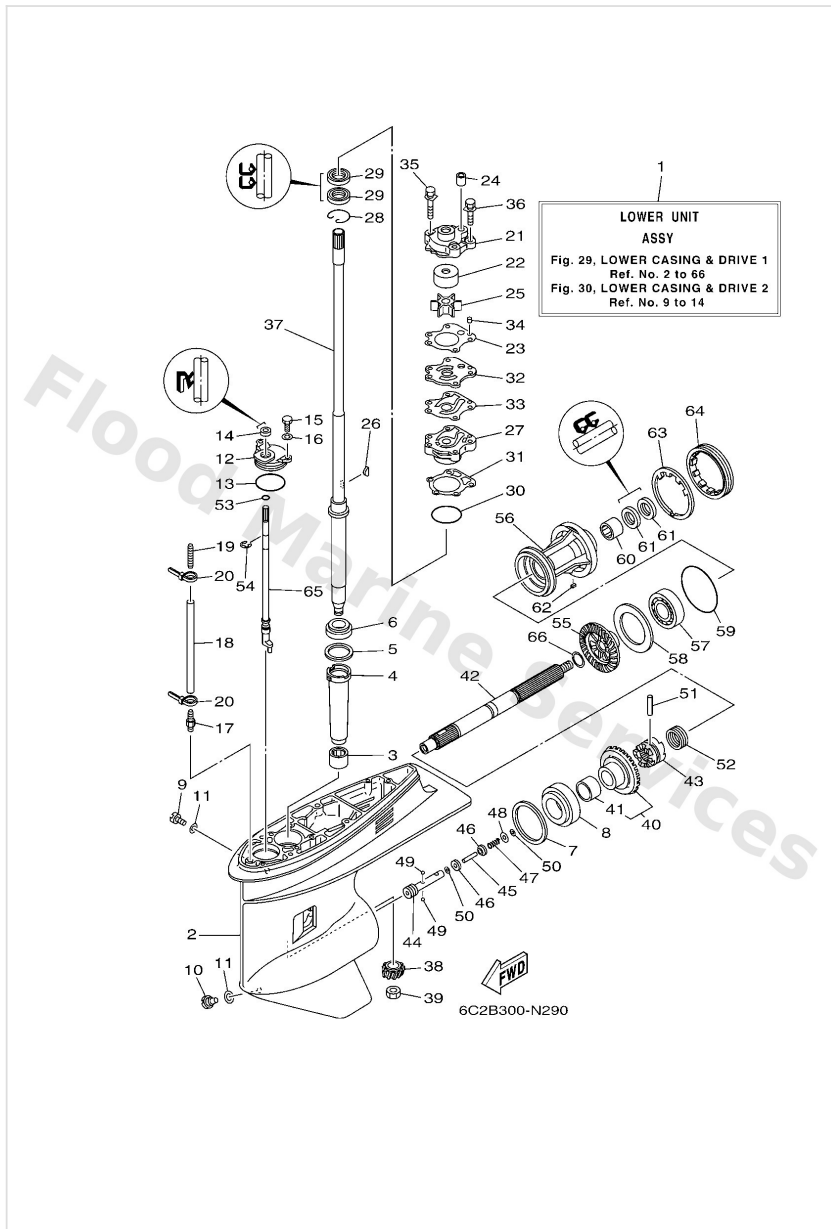

Lower Casing & Drive 1

Ref	Part	
32	6H34432300 Outer plate, cartridge	Buy now
33	6H344324A0 Gasket,cartridge Out,plate	Buy now
34	9360410M03 Pin, dowel (688)	Buy now
35	9011908M33 Bolt, with washer(6b0)	Buy now
36	9011908M14 Bolt, with washer	Buy now
37	64J4550130 Drive shaft comp. (l, d: 18mm) L(20.7")	Buy now
37	64J4550140 Drive shaft comp. (x, d: 18mm) X(25.2")	Buy now
38	6K54555100 Pinion	Buy now
39	9017016M01 Nut, hexagon (688)	Buy now
40	68S4556000 Gear	Buy now
41	93317322V0 Bearing	Buy now
42	67F4561101 Shaft, propeller	Buy now
43	6D84563100 Clutch, dog	Buy now
44	67F4563400 Slide, shift	Buy now
45	6H14566800 Shaft, free 1	Buy now