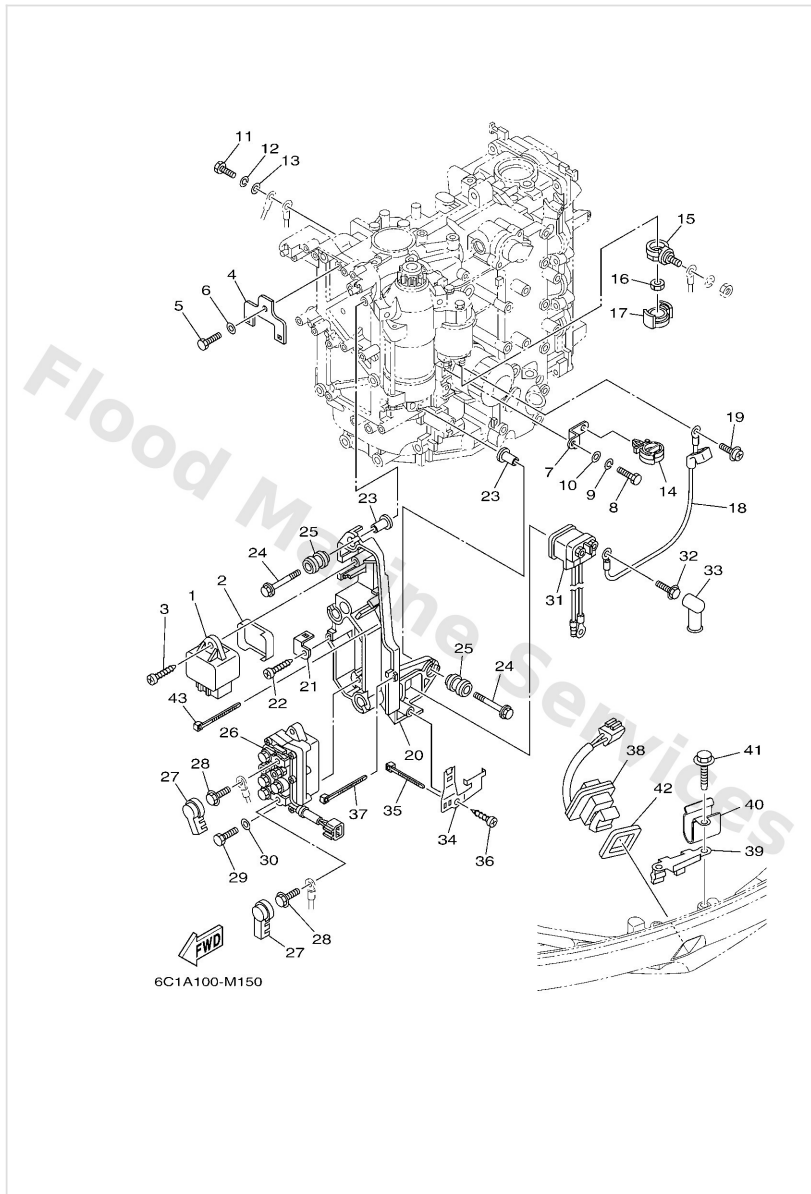

Electrical 2

Ref	Part	
40	9046508M89 Clamp	Buy now
41	9010906M86 Bolt	Buy now
42	69J8258700 Gasket	Buy now