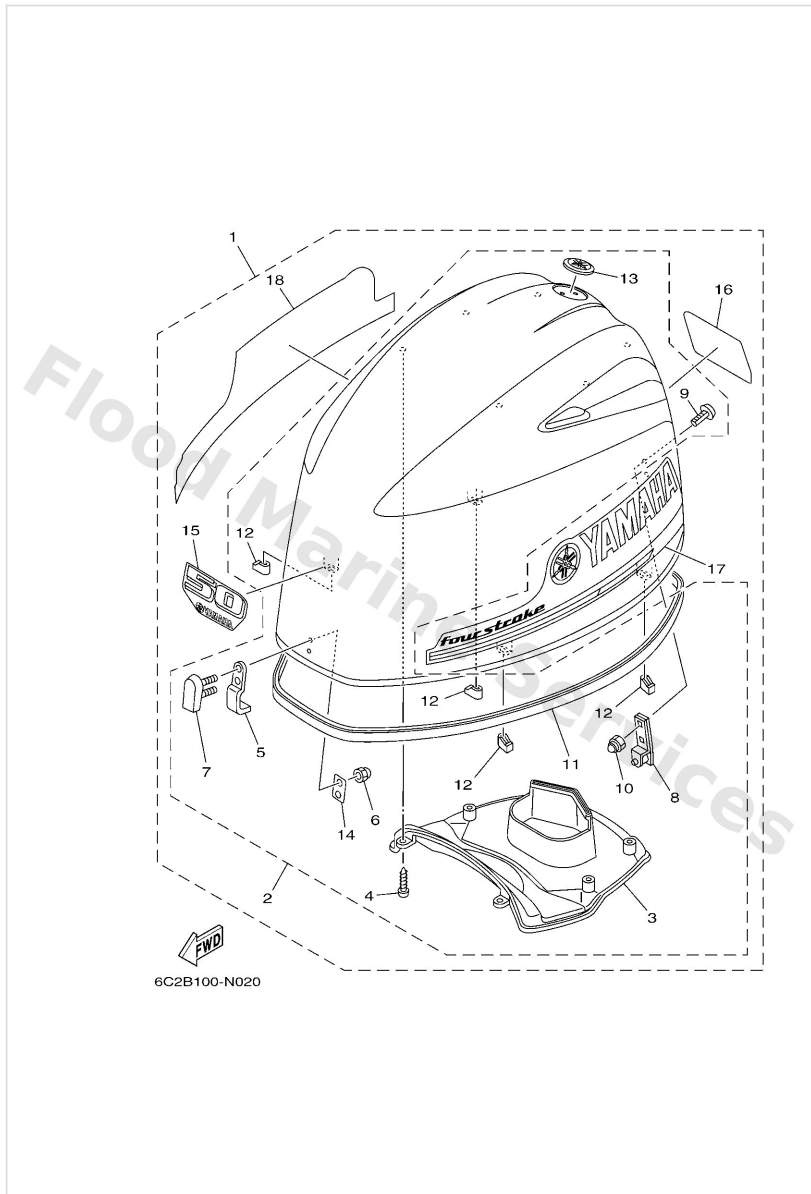

Top Cowling

Ref	Part	
15	60A4267700 Graphic, front	Buy now
15	6C54267710 Graphic, front	Buy now
16	61S4267810 Graphic, rear	Buy now
16	6C64267820 Graphic, rear	Buy now
17	6CJ4267500 Graphic, side 1	Buy now
18	6CJ4267600 Graphic, side 2	Buy now