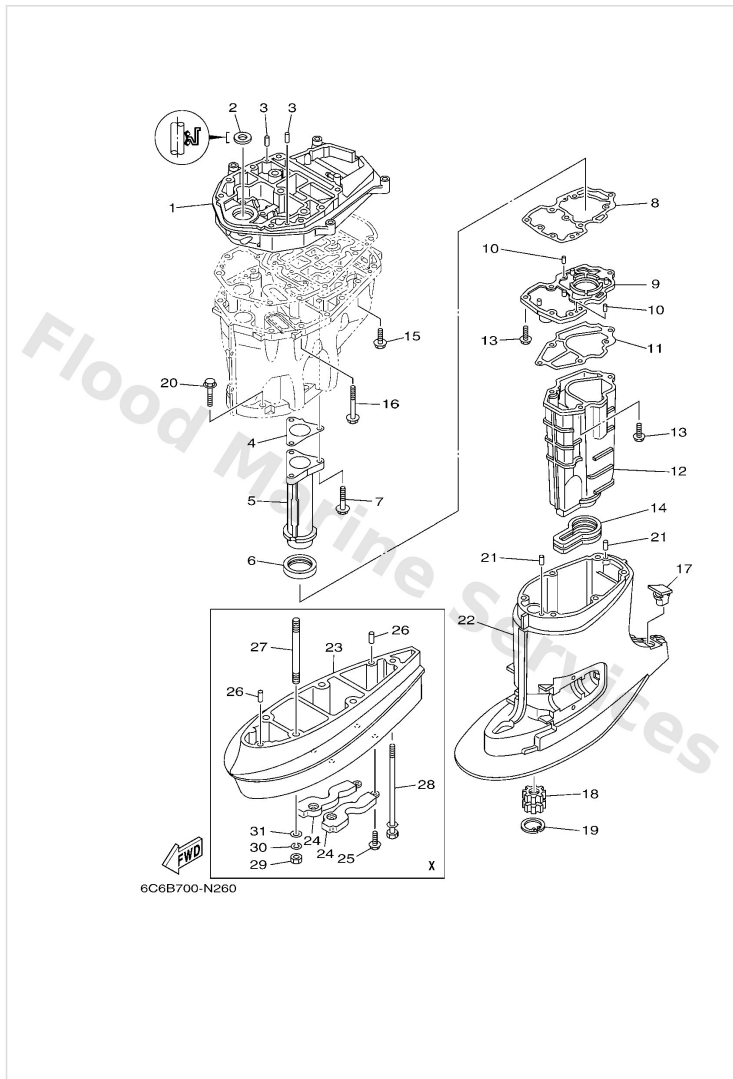

Upper Casing

Ref	Part	
16	9011908132 Bolt, with washer	Buy now
17	6C54515500 Cap	Buy now
18	69W4531800 Bushing, drive shaft	Buy now
19	9342036M01 Circlip (6a0)	Buy now
20	9757510545 Bolt, hexagon w/w deep recess	Buy now
26	9360612019 Pin, dowel (614) X(25.2")	Buy now
22	6C545111008D Casing, upper	Buy now
23	6C545211008D Extension X(25.2")	Buy now
24	6C54521301 Cover, extension X(25.2")	Buy now
25	9757506520 Bolt, hexagon w/w deep recess X(25.2")	Buy now
27	9011610M53 Bolt, stud X(25.2")	Buy now
28	9011908M00 Bolt, with washer(62x) X(25.2")	Buy now
29	9538010600 Nut(624) X(25.2")	Buy now
30	9299010100 Ybs67-10 washer, spring X(25.2")	Buy now
31	9299510600 Washer, plate X(25.2")	Buy now