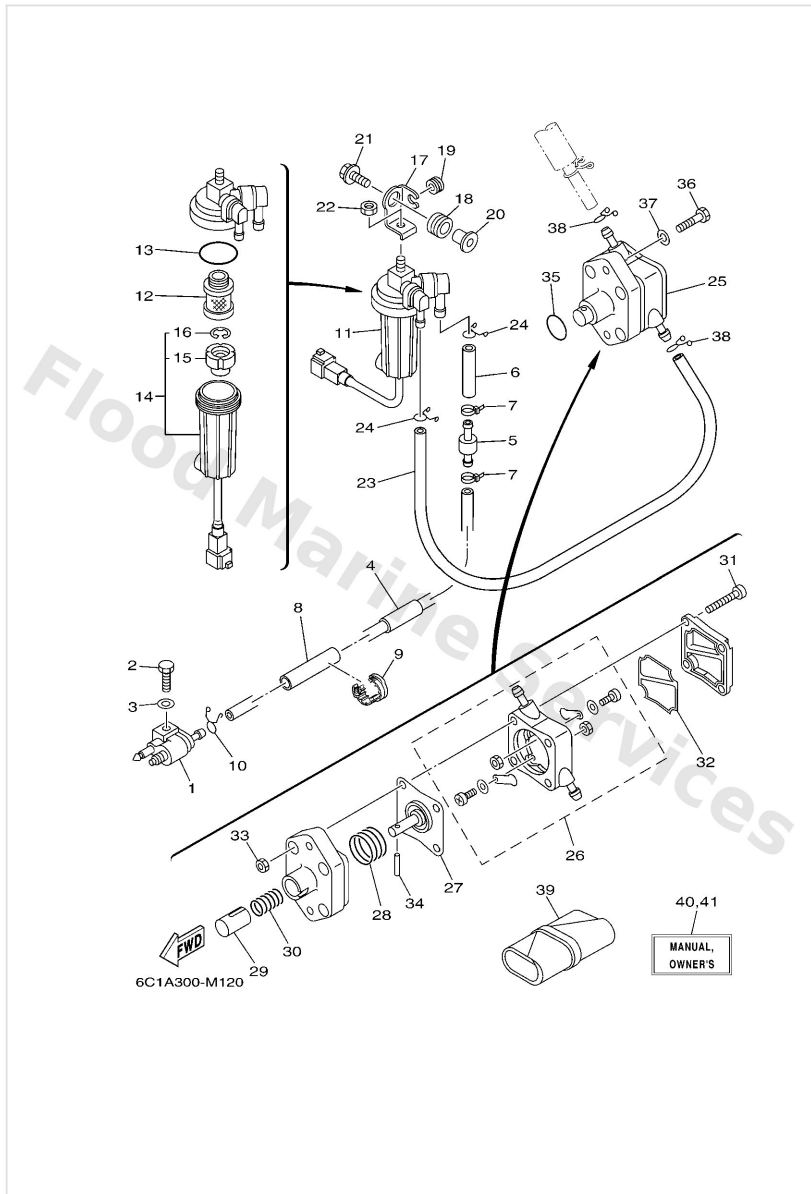

Fuel

Ref	Part	
16	6D82451900 Clip	Buy now
17	6C52456611 Bracket, filter	Buy now
18	9048016013 Grommet	Buy now
19	9048010M58 Grommet(6ta)	Buy now
20	9038708095 Collar	Buy now
21	9011908148 Bolt, with washer	Buy now
22	9538008600 Nut (661)	Buy now
23	9044513M36 Hose (I350)	Buy now
24	9046710M04 Clip, pipe 1 (6e9)	Buy now
25	6C52441000 Fuel pump assembly	Buy now
26	6C52441500 Body 4	Buy now
27	62Y2441102 Diaphragm	Buy now
28	62Y2442300 Spring, diaphragm	Buy now
29	62Y1313100 Plunger	Buy now
30	62Y2445400 Spring	Buy now