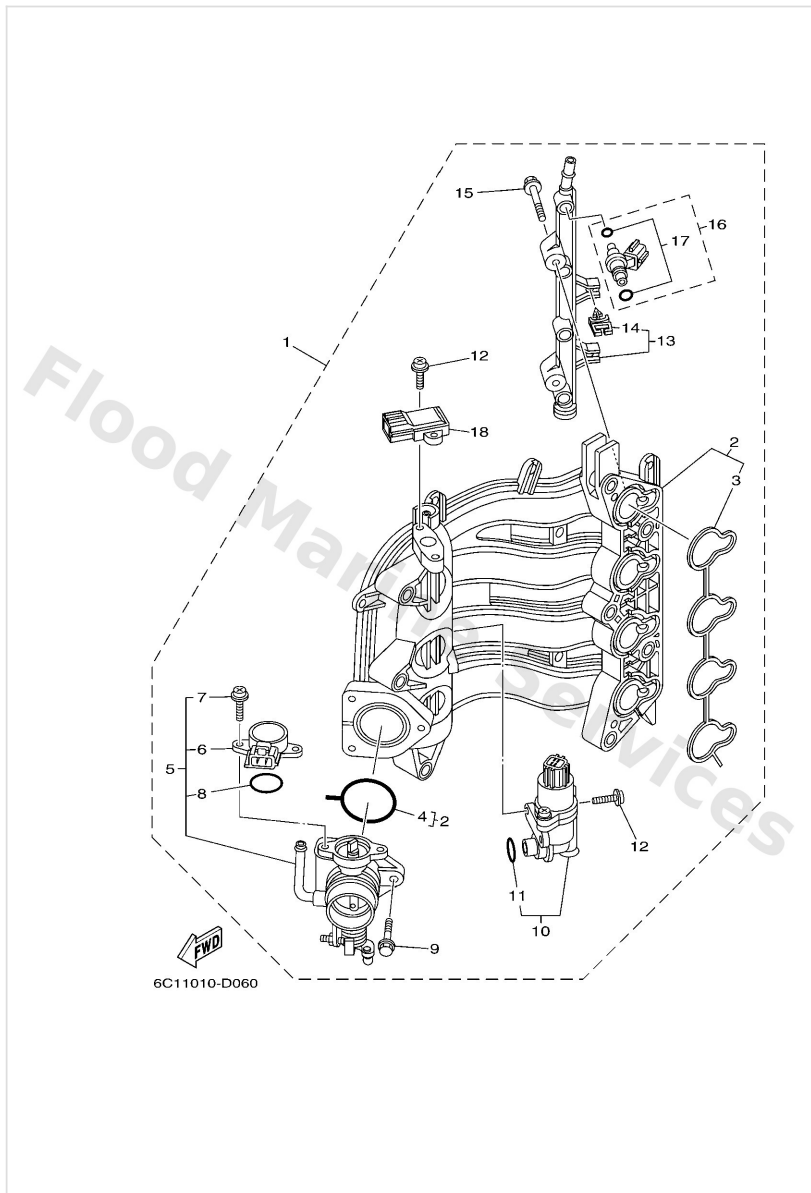

Intake 1

Ref	Part	
1	6C51420000 Intake assembly	Buy now
2	6C51364100 Manifold, intake 1	Buy now
3	6C51364500 Gasket, manifold 1	Buy now
4	6C51355700 Gasket	Buy now
5	6C51375000 Throttle body assembly	Buy now
6	6C58588500 Throttle sensor assembly	Buy now
7	6C58114500 Screw 1	Buy now
8	6C58182L00 O-ring 1	Buy now
9	6C51449600 Bolt	Buy now
10	6C51310501 Control valve assembly	Buy now
11	6C51319C00 O-ring	Buy now
12	6C58114610 Screw 2	Buy now
13	6C51316100 Pipe, delivery 1	Buy now
14	9046407M56 Clamp	Buy now
15	6C51444600 Bolt	Buy now