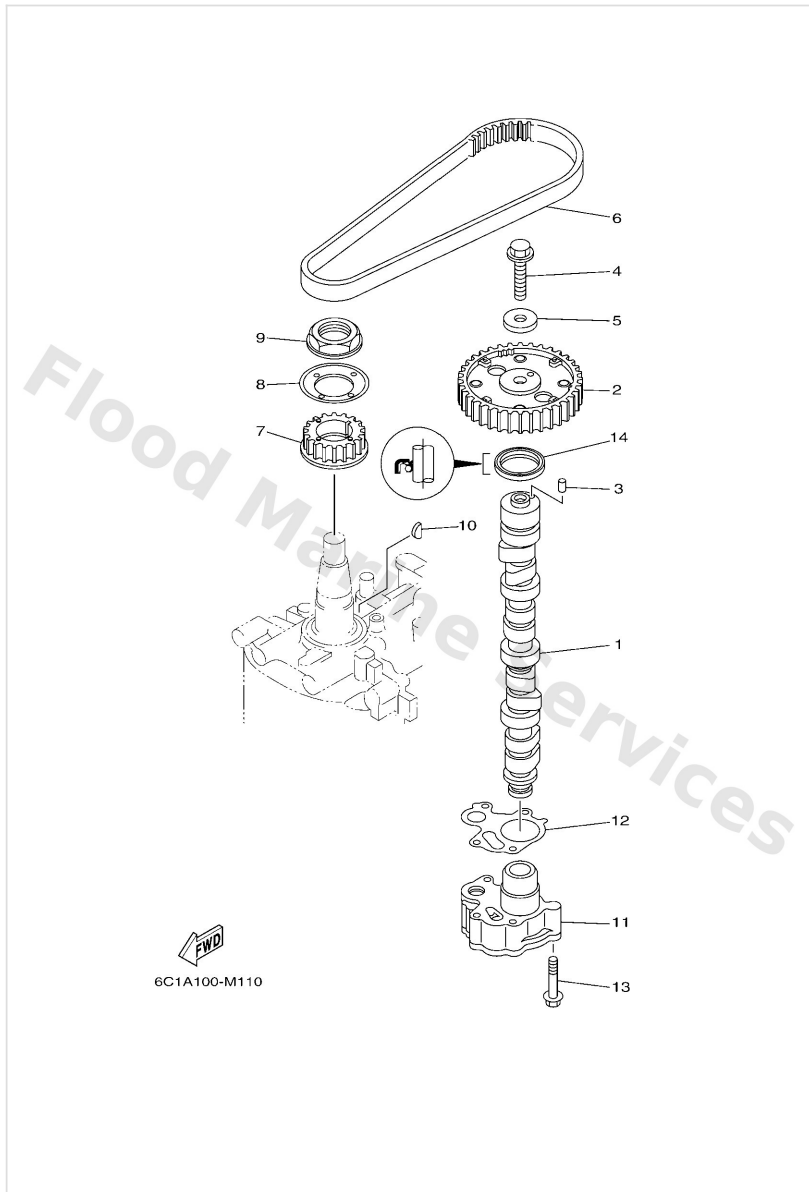

Oil Pump

Ref	Part	
1	6C51217100 Camshaft 1	Buy now
2	6C51153710 Gear, driven	Buy now
3	9360517002 Pin, dowel	Buy now
4	9581710035 Bolt, washer based (2h9)	Buy now
5	9020110144 Washer plate 810176580000	Buy now
6	6C54624100 Belt	Buy now
7	6C51153600 Gear, drive	Buy now
8	62Y1155700 Washer 1	Buy now
9	9017935001 Nut	Buy now
10	9028003M01 Key woodruff 146115450000	Buy now
11	6C51330001 Oil pump assembly	Buy now
12	6C51332900 Gasket, pump cover	Buy now
13	9011906025 Bolt, with washer	Buy now
14	9310237M40 Oil seal(62y)	Buy now