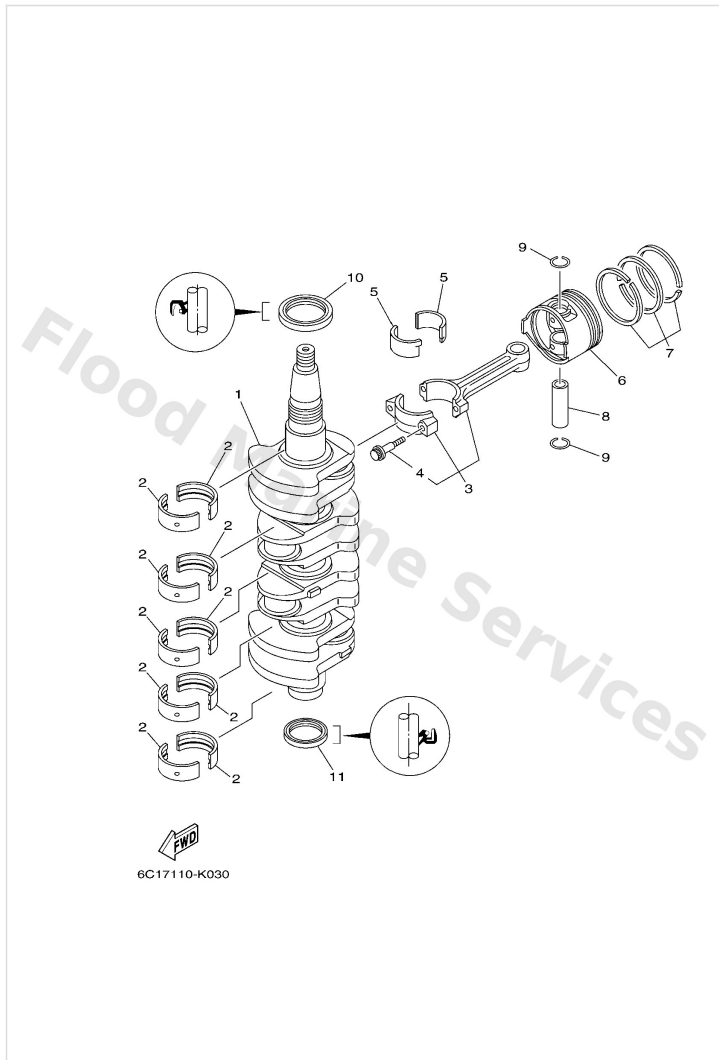

Crankshaft & Piston

Ref	Part	
1	6C51141110 Crankshaft	Buy now
2	6BG1141600 Plane bearing, crankshaft 1 UR YELLOW	Buy now
2	6BG1141610 Plane bearing, crankshaft 1 UR RED	Buy now
2	6BG1141620 Plane bearing, crankshaft 1 UR PINK	Buy now
2	6BG1141630 Plane bearing, crankshaft 1 UR GREEN	Buy now
3	6C51165010 Connecting rod assembly	Buy now
4	6C51165400 Bolt, connecting rod	Buy now
5	6CJ1165600 Plane bearing, connecting rod UR YELLOW	Buy now
5	6CJ1165610 Plane bearing, connecting rod UR RED	Buy now
5	6CJ1165620 Plane bearing, connecting rod UR PINK	Buy now
5	6CJ1165630 Plane bearing, connecting rod UR GREEN	Buy now
6	69W116310197 Piston (std)	Buy now
6	69W1163501 Piston (0.25mm o/s) AP	Buy now
6	69W1163601 Piston (0.50mm o/s) AP	Buy now
7	67C1160300 Piston ring set (std)	Buy now