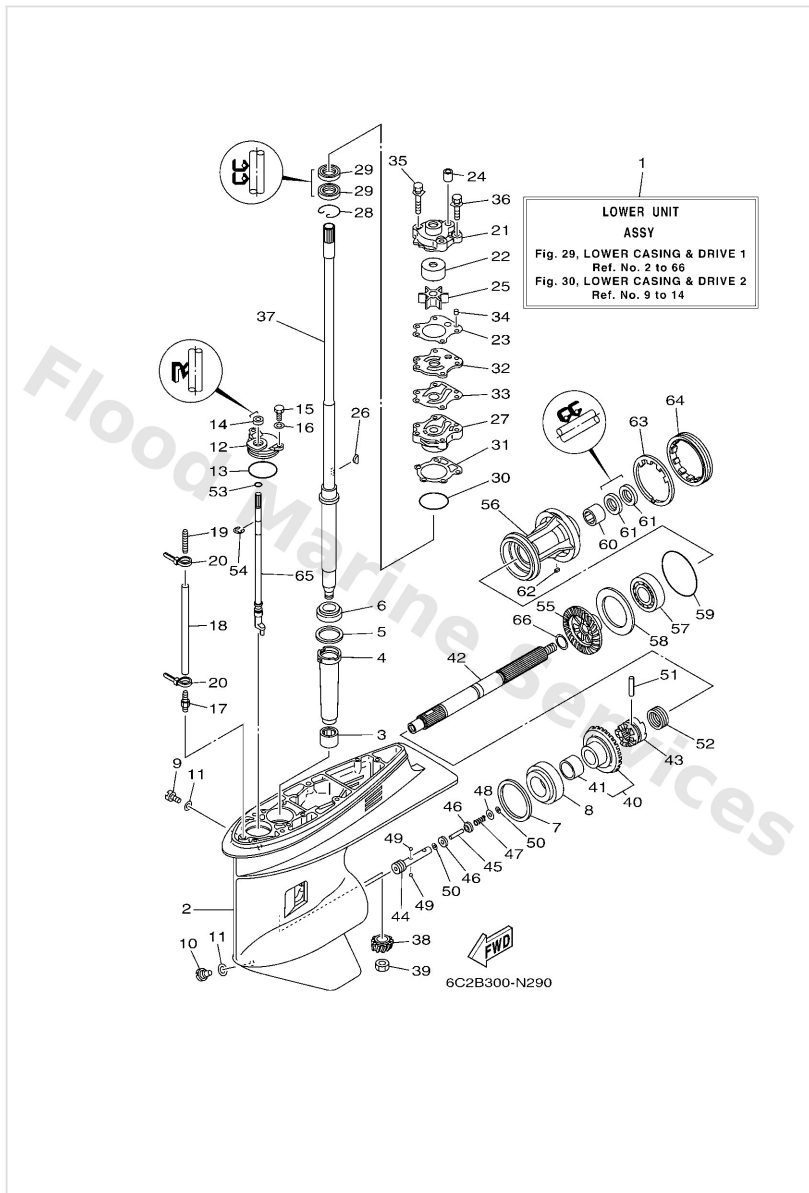

Lower Casing & Drive 1

Ref	Part	
46	6H14563500 Plunger, shift	Buy now
47	9050112M48 Spring (6h1)	Buy now
48	9020103313 Washer, plate 8077743700	Buy now
49	9350316003 Ball	Buy now
50	9018302M03 Nut, spring (6h1)	Buy now
51	9025007M02 Pin, straight (688)	Buy now
52	6884563300 Ping, cross pin	Buy now
53	9321007003 O-ring (11m)	Buy now
54	9900108600 Circlip(2r6)	Buy now
55	68S4557100 Gear	Buy now
56	67F4533100CA Housing, bearing	Buy now
57	93306207U0 Brg,r-b 6207 72mm 280g (688)	Buy now
58	67F4557600 Washer, thrust 2	Buy now
59	9321086M39 O-ring (6e5)	Buy now
60	93317325U0 Brg,needle	Buy now