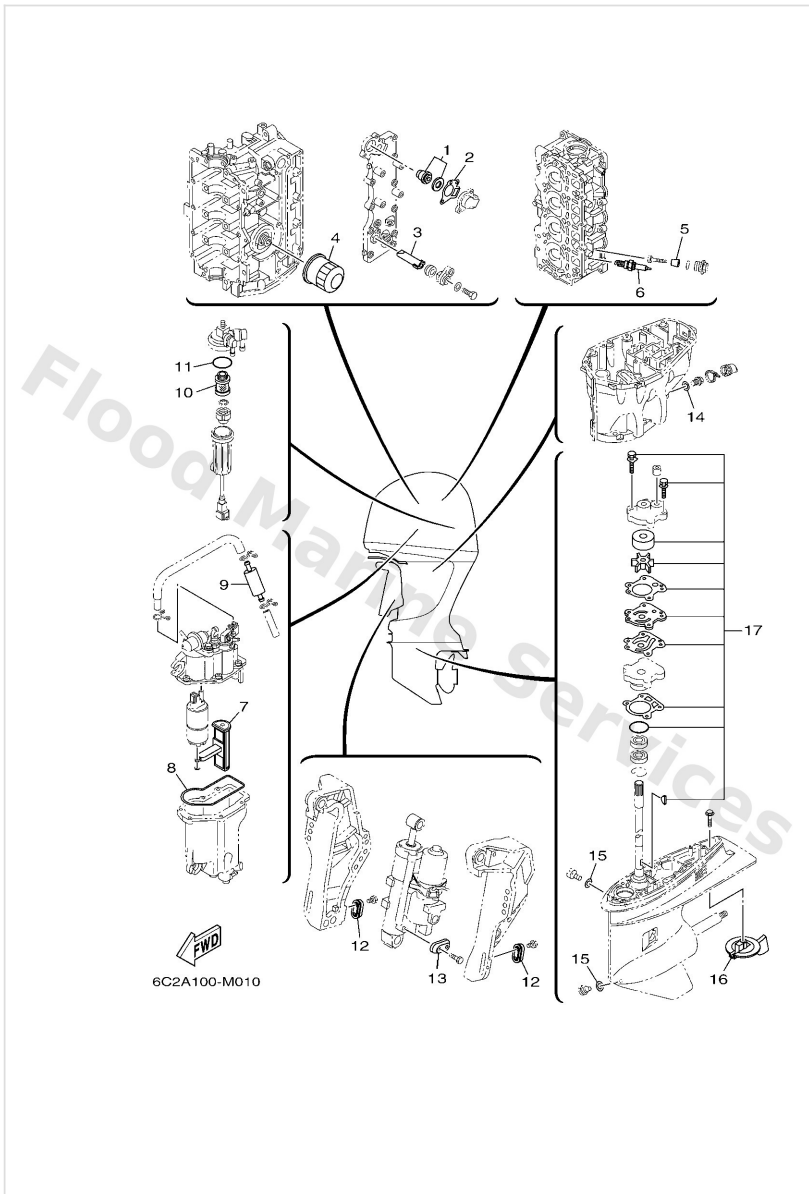

Scheduled Service Parts

Ref	Part	
17	6H3W007802 Water pump repair kit	Buy now