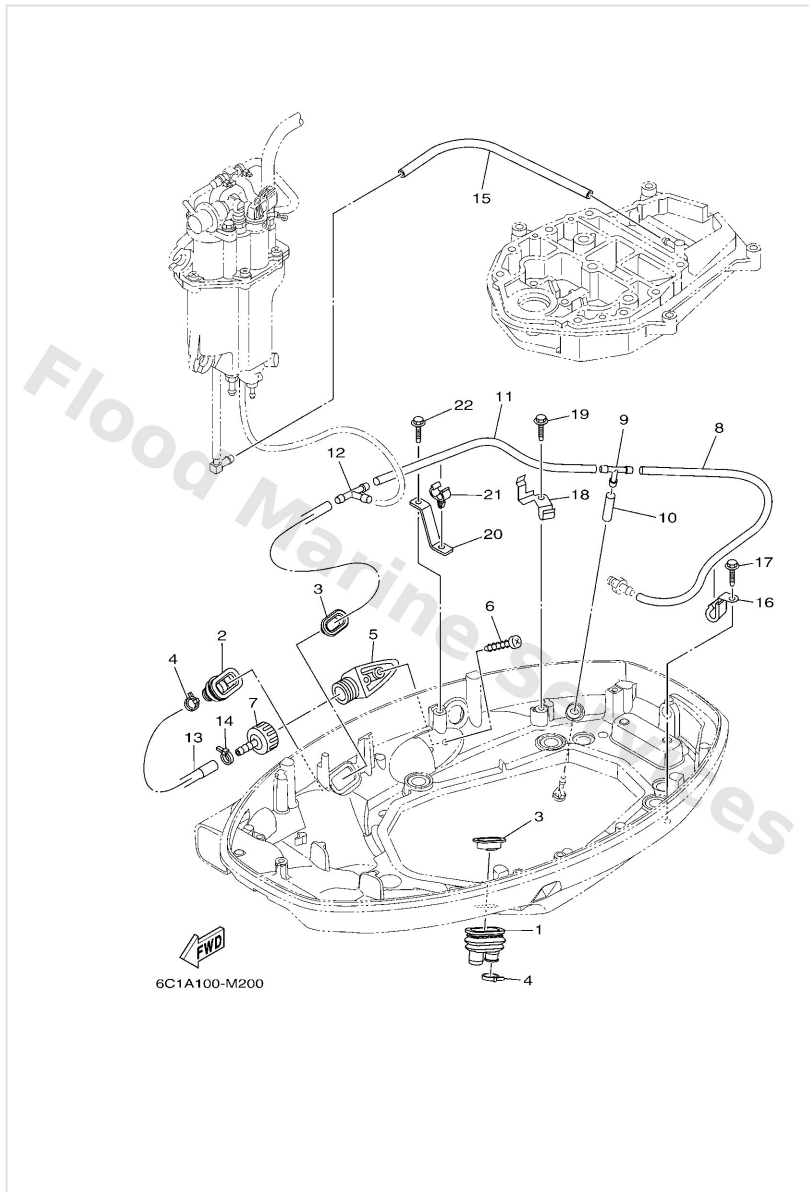

Bottom Cowling 2

Ref	Part	
1	6H14272630 Grommet	Buy now
2	6BG4272400 Grommet	Buy now
3	6BG4238400 Seal, cap	Buy now
4	9046511M10 Clamp	Buy now
5	6AW1257200 Adapter	Buy now
6	9778060520 Screw, tapping(6k8)	Buy now
7	6R31258000 Joint assembly	Buy now
8	9044509036 Hose (I400)	Buy now
9	6882437800 Pipe, joint	Buy now
10	9044509220 Hose (I1500)	Buy now
11	90445096H2 Hose (I1500)	Buy now
13	6BG1248100 Pipe 1	Buy now
15	9044509304 Hose (I1500)	Buy now
16	9046208067 Clamp	Buy now
17	9010906M86 Bolt	Buy now