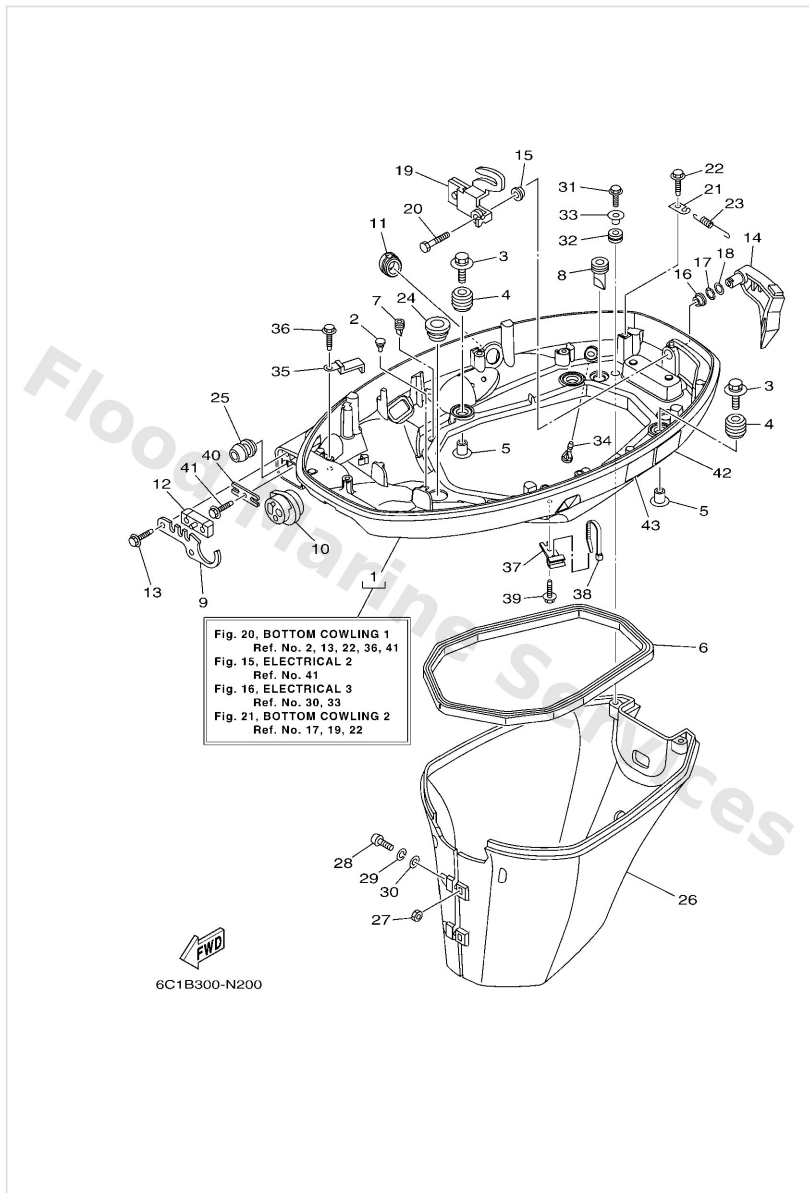

Scheduled Service Parts

Ref	Part	
1	6G81241103 Thermostat	Buy now
2	62Y1241400 Gasket, cover	Buy now
3	62Y1132500 Anode	Buy now
4	5GH1344050 Element assembly, oil cleaner	Buy now
5	6G81132500 Anode	Buy now
6	9470200418 Plug, spark (dpr6eb-9)	Buy now
7	6C51391500 Filter	Buy now
8	6C51498400 Gasket, float chamber	Buy now
9	6C52425100 Strainer 1	Buy now
10	6D82456300 Element, filter (with tag)	Buy now
11	6D82456400 Gasket	Buy now
12	65W4525100 Anode	Buy now
14	9043014M09 Gasket	Buy now
15	9043008020 Gasket	Buy now
16	67F4537100 Tab-trim	Buy now

Scheduled Service Parts

Ref	Part	
17	6H3W007802 Water pump repair kit	Buy now

Bottom Cowling 1

Ref	Part	
1	6CJ42710018D Bottom cowling assembly	Buy now
2	6H44274800 Grommet	Buy now
3	9011906M61 Bolt, with washer	Buy now
4	6BG4274800 Grommet	Buy now
5	9038706M69 Collar (688)	Buy now
6	62Y4271600 Rubber seal 1	Buy now
7	65W4271700 Rubber, seal 2	Buy now
8	61A4271700 Rubber, seal 2	Buy now
9	6BG4276100 Stopper	Buy now
10	6CJ4272500 Grommet	Buy now
11	6CJ4272600 Grommet	Buy now
12	6BG4272700 Grommet	Buy now
13	9010906M86 Bolt	Buy now
14	6BG42815008D Lever, clamp	Buy now
15	9038612M37 Bushing (6F5)	Buy now