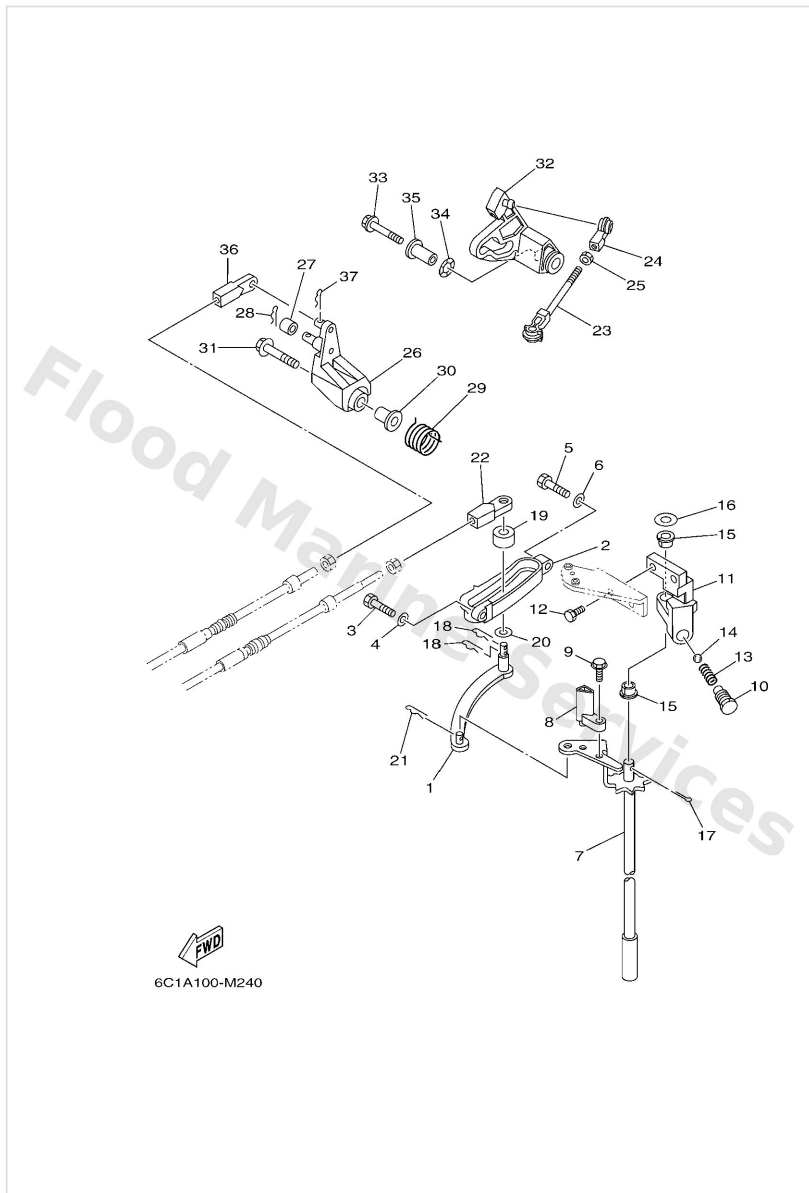

Control

Ref	Part	
16	9020110M20 Washer, plate (663)	Buy now
17	9149020015 Pin, cotter (648)	Buy now
18	9046818008 Clip 620436610000	Buy now
19	6884412200 Bushing, shift rod lever	Buy now
20	9020207M07 Washer, plate (688)	Buy now
22	69W4834400 Cable end, remote control	Buy now
23	6884121101 Link, accel	Buy now
24	6H44123700 Joint, link	Buy now
25	9538005700 Nut (656)	Buy now
26	62Y4215400 Lever, throttle control	Buy now
27	6C54217100 Bushing	Buy now
28	9149016010 Pin, cotter	Buy now
29	62Y4413500 Spring	Buy now
30	9038706M45 Collar(62y)	Buy now
31	9011906126 Bolt, with washer	Buy now