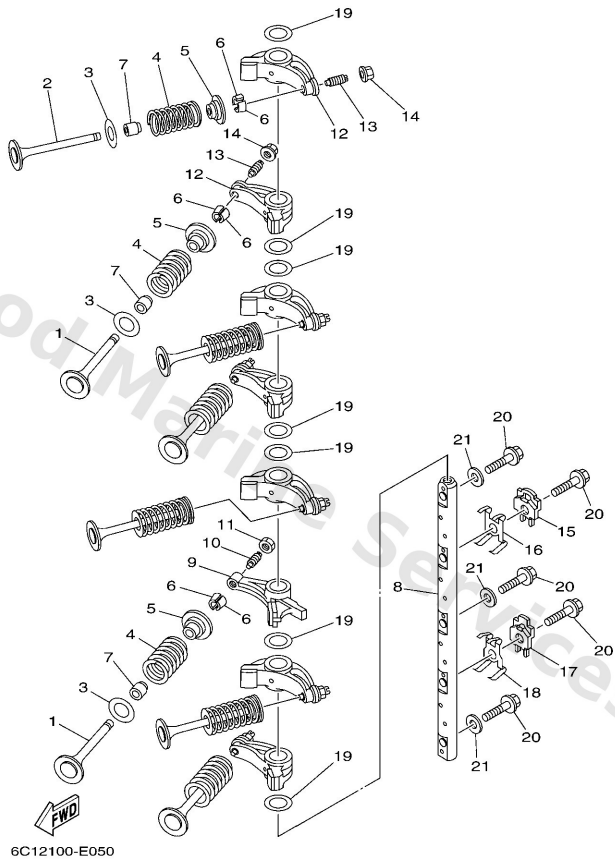

Valve

Ref	Part	
16	6C51223300 Plate, guide stopper 1	Buy now
17	6C51224100 Guide, stopper 2	Buy now
18	6C51224300 Plate, guide stopper 2	Buy now
19	9020116014 Washer, plate	Buy now
20	9010508060 Bolt, flange	Buy now
21	9299008200 Ybs66-8 washer, plain	Buy now