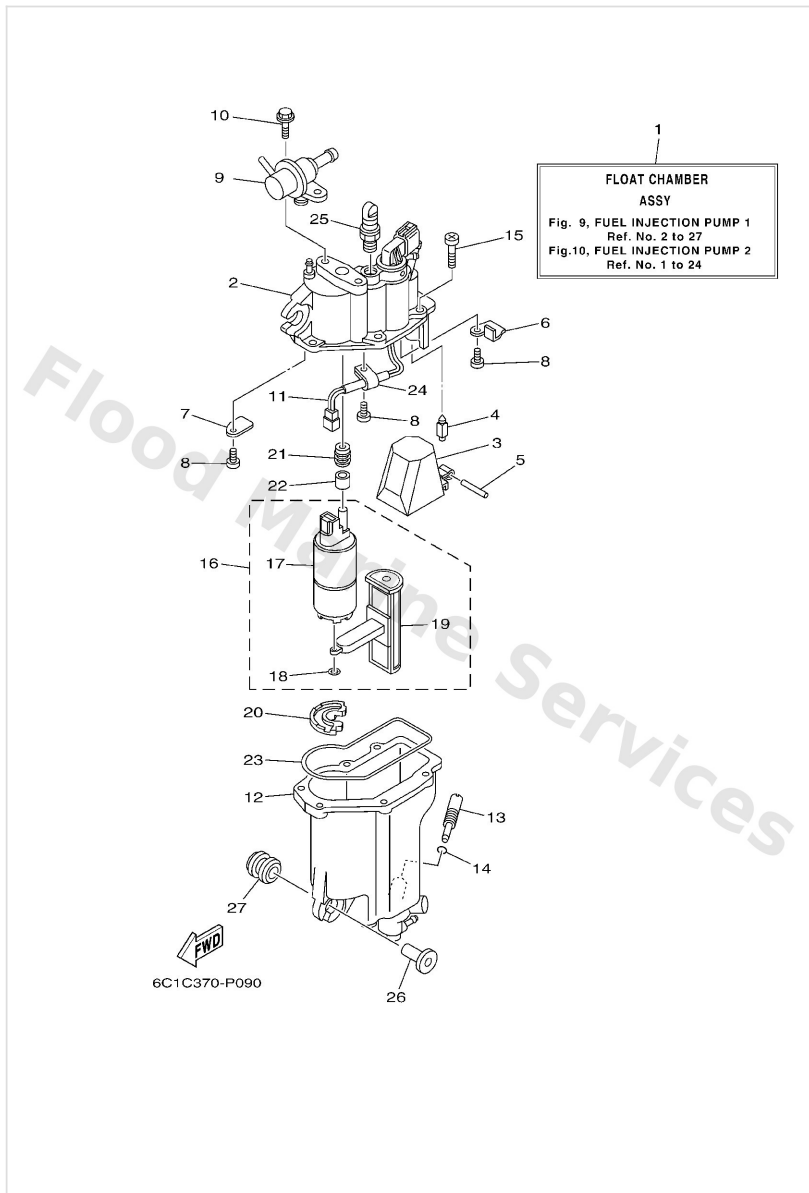

Fuel Injection Pump 1

Ref	Part	
1	6C51418001 Float chamber assembly	Buy now
2	6C51418210 Cover, float chamber	Buy now
3	6C51498500 Float	Buy now
4	6C51454610 Valve, needle	Buy now
5	6C51438600 Pin, float	Buy now
6	6C52441R10 Plate, baffle 1	Buy now
7	6C52441T10 Plate, baffle 2	Buy now
8	6C52445300 Screw	Buy now
9	6C51390601 Regulator, pressure	Buy now
10	6C52459200 Bolt	Buy now
11	6C58722600 Wire harness assembly	Buy now
12	6C51496010 Body assembly	Buy now
13	6C51419100 Plug, drain	Buy now
14	6C51439700 O-ring	Buy now
15	6C51456700 Screw	Buy now