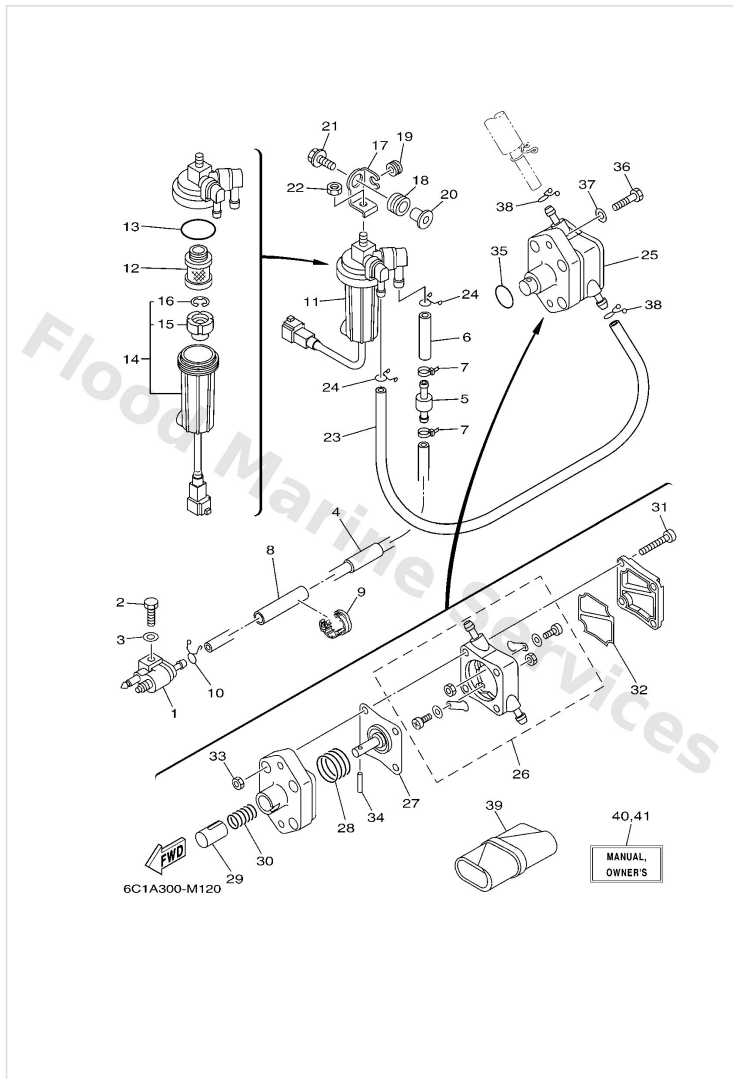

Fuel

Ref	Part	
31	62Y2444401 Screw	Buy now
32	6C52447100 Diaphragm	Buy now
33	9538005600 Nut, hexagon (663)	Buy now
34	62Y2437401 Pin	Buy now
35	9321024M79 O-ring	Buy now
36	9709506030 Bolt(jf7)	Buy now
39	6C52810000 Tool kit AP	Buy now
40	6C1281997CD0 Manual,owner's UR (NL)	Buy now
40	6C1281997CE0 Manual,owner's UR (E)	Buy now
40	6C1281997CF0 Manual,owner's UR (F)	Buy now
40	6C1281997CG0 Manual,owner's UR (D)	Buy now
40	6C1281997CH0 Manual,owner's UR (I)	Buy now
40	6C1281997CS0 Manual,owner's UR (ES)	Buy now
41	6C1281998CK0 Manual,owner's UR (DK)	Buy now
41	6C1281998CL0 Manual,owner's UR (SF)	Buy now