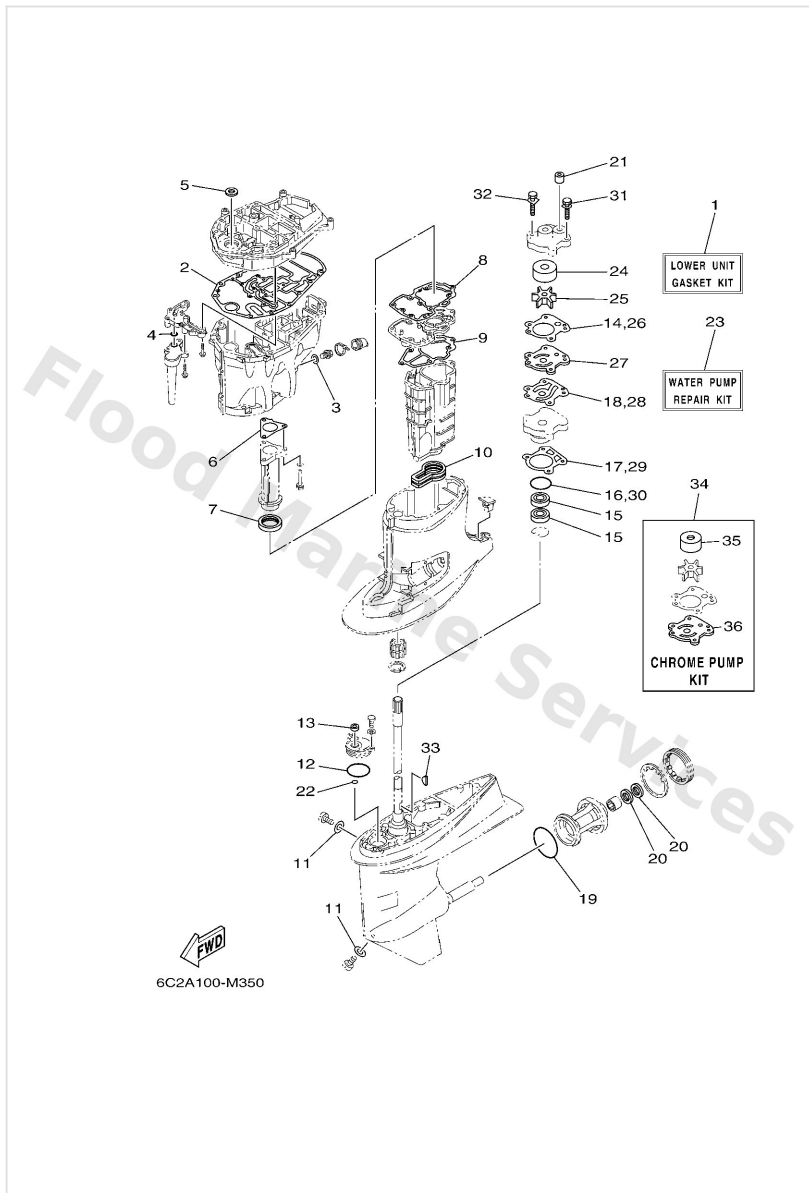

Repair Kit 2

Ref	Part	
1	6C6W000121 Lower unit gasket kit	Buy now
2	6C51531201 Gasket, oil pan	Buy now
3	9043014M09 Gasket	Buy now
4	9321012790 O-ring(3ld)	Buy now
5	9310318011 Oil seal	Buy now
6	6C54113300 Gasket, exhaust manifold 1	Buy now
7	6C54613200 Gasket 1	Buy now
8	6C54113400 Gasket, exhaust manifold	Buy now
9	6C54113500 Gasket, exhaust manifold	Buy now
10	6C54512300 Gasket, muffler	Buy now
11	9043008020 Gasket	Buy now
12	9321049046 O-ring (620)	Buy now
13	9310609014 Oil seal	Buy now
14	6H344315A0 Gasket,water pump 1	Buy now
15	9310123070 Oil seal (663)	Buy now