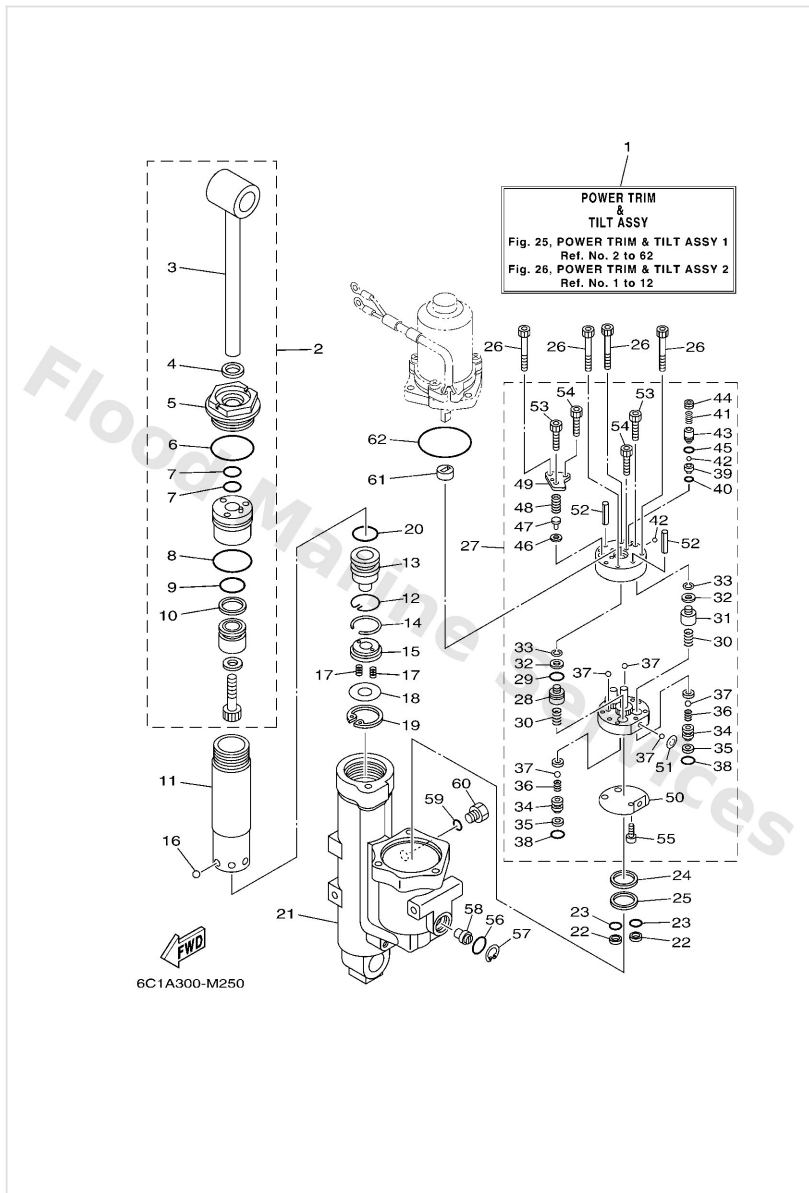

Power Trim & Tilt Assy 1

Ref	Part	
48	6C54385610 Spring, down relief	Buy now
49	6D84382L00 Cap, relief valve	Buy now
50	6C54389500 Seat, relief valve	Buy now
51	6C54385400 Spring, manual release	Buy now
52	9360426256 Pin, dowel	Buy now
53	9131805030 Bolt	Buy now
54	9131803025 Bolt	Buy now
55	9131803005 Bolt	Buy now
56	6D84386300 O-ring	Buy now
57	6H14387500 Ring, snap	Buy now
58	6C54384500 Screw, manual release	Buy now
59	9321009165 O-ring	Buy now
60	6H14382900 Plug, reservoir	Buy now
61	6C54383100 Connector, shaft	Buy now
62	9321064488 93210-64488	Buy now