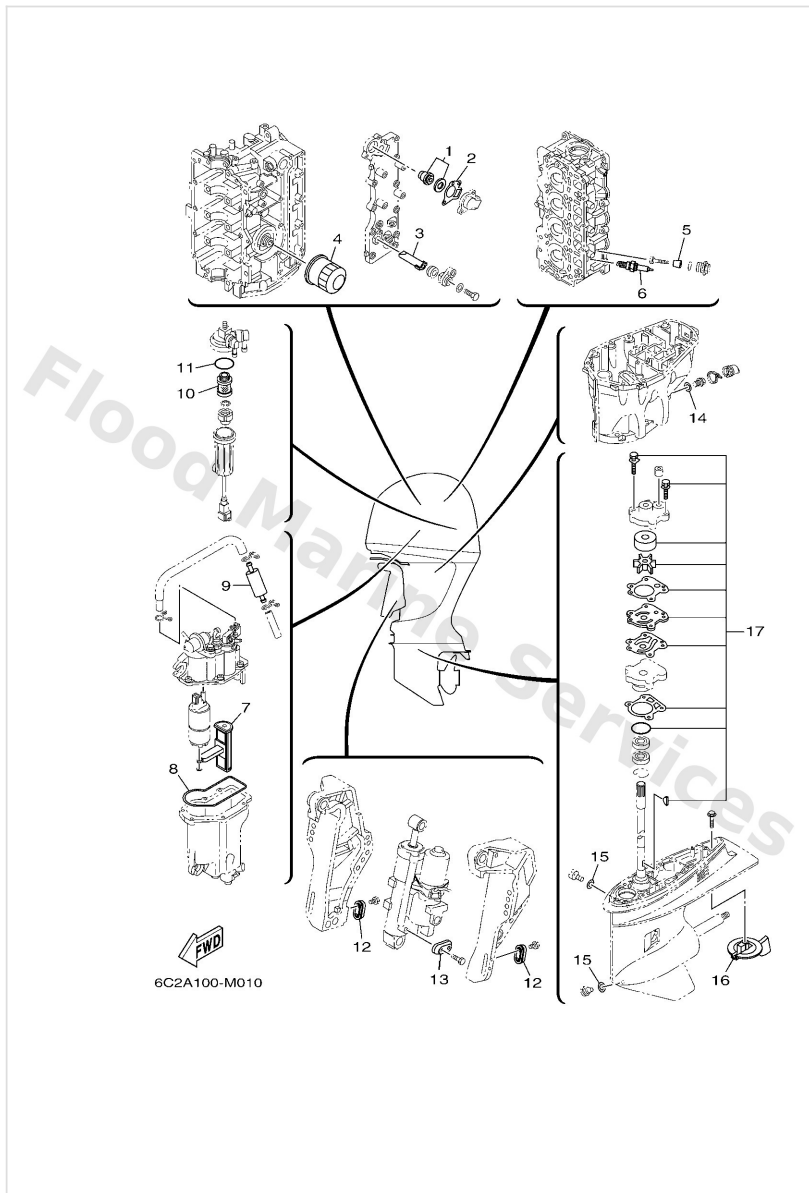

Scheduled Service Parts

Ref	Part	
1	6G81241103 Thermostat	Buy now
2	62Y1241400 Gasket, cover	Buy now
3	62Y1132500 Anode	Buy now
4	5GH1344050 Element assembly, oil cleaner	Buy now
5	6G81132500 Anode	Buy now
6	9470200418 Plug, spark (dpr6eb-9)	Buy now
7	6C51391500 Filter	Buy now
8	6C51498400 Gasket, float chamber	Buy now
9	6C52425100 Strainer 1	Buy now
10	6D82456300 Element, filter (with tag)	Buy now
11	6D82456400 Gasket	Buy now
12	65W4525100 Anode	Buy now
14	9043014M09 Gasket	Buy now
15	9043008020 Gasket	Buy now
16	67F4537100 Tab-trim	Buy now