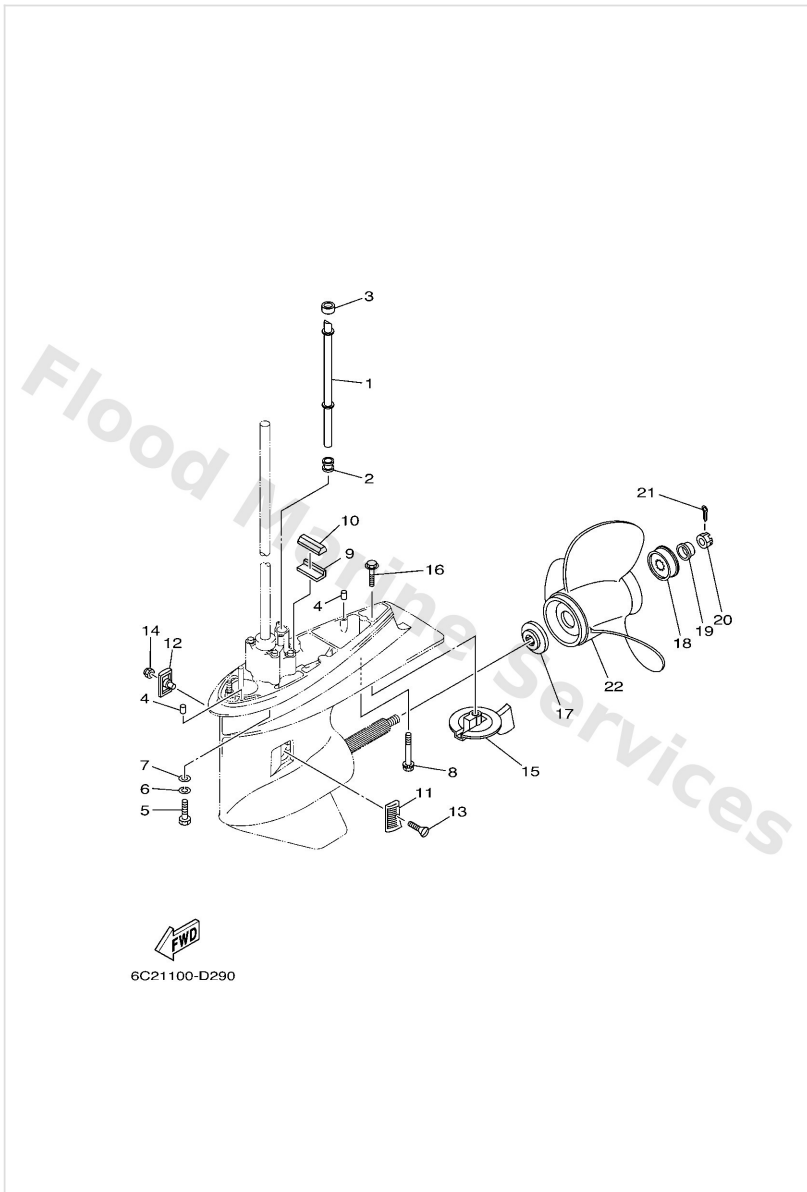

Lower Casing & Drive 2

Ref	Part	
15	67F4537100 Tab-trim	Buy now
16	9010510M67 Bolt, hexagon (663)	Buy now
17	6884598701 Spacer	Buy now
18	67F4599700 Spacer 2	Buy now
19	9038925M00 Bush	Buy now
20	9017116011 Nut, castle (663)	Buy now
21	9149030025 Pin cotter	Buy now
22	68S4594100 Propeller (3x14 x11 -k) UR	Buy now
22	6E54595400 Propeller (3x14"x11"-k) UR	Buy now