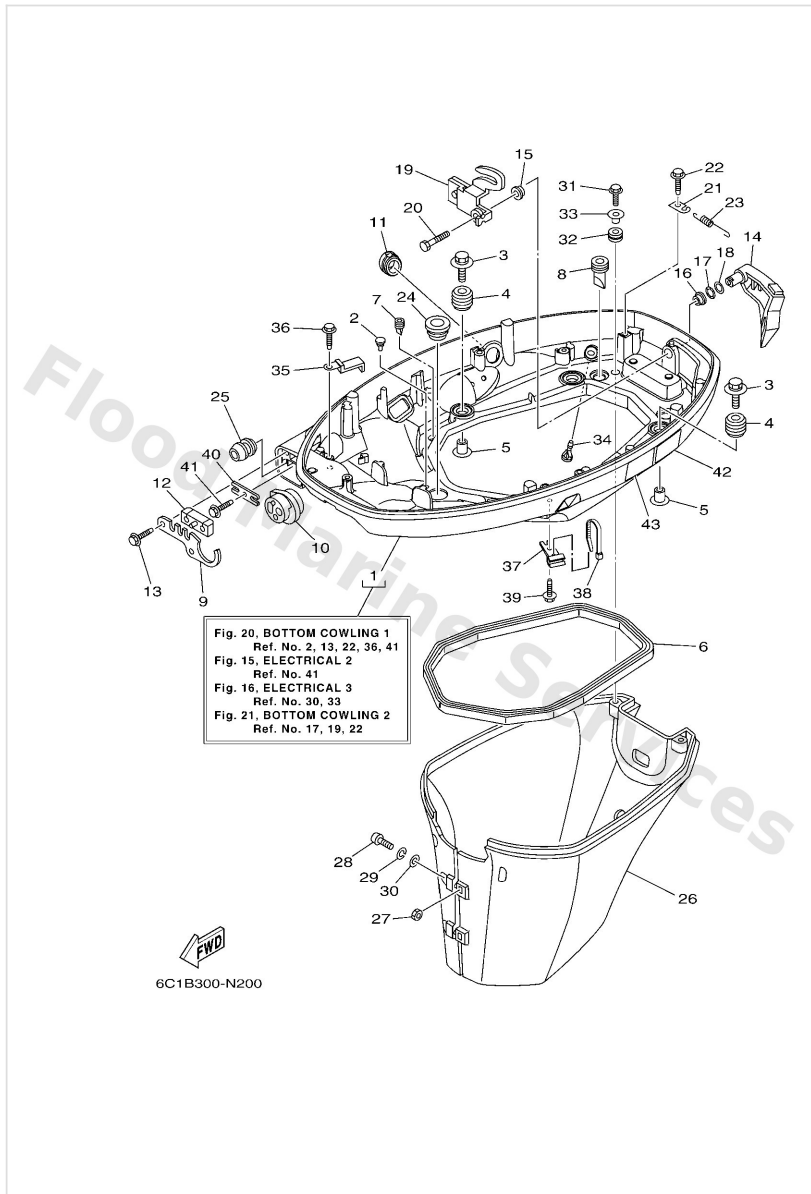

Bottom Cowling 1

Ref	Part	
32	9048013M24 Grommet (6e9)	Buy now
33	9038706M43 Coller (6e9)	Buy now
34	6BL4439100 Nipple, hose	Buy now
35	9046220005 Clamp	Buy now
37	9046409M49 Clamp	Buy now
38	9046511M10 Clamp	Buy now
40	6BG4853800 Clamp, cable 1	Buy now
42	6AH4279440 Label, warning (ge)	Buy now
43	6AH4279450 Label, warning (ge)	Buy now