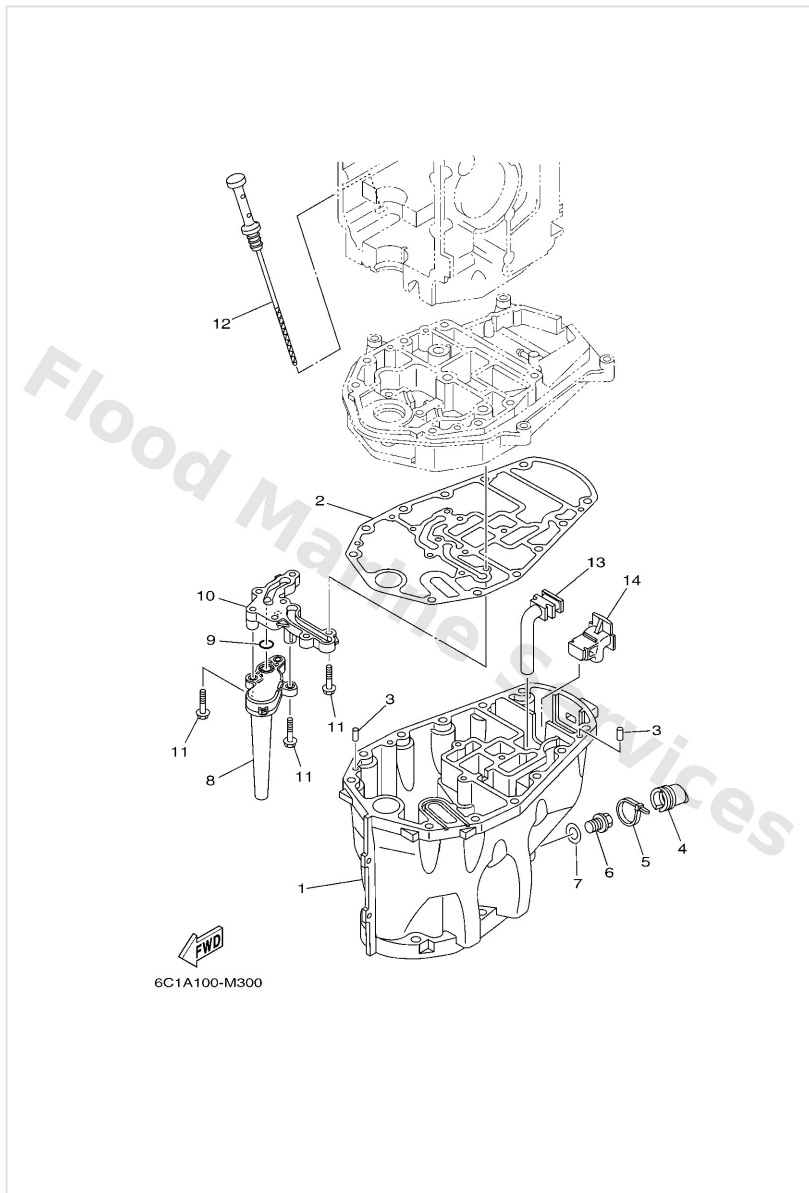

Oil Pan

Ref	Part	
1	6C51531101CA Oil pan	Buy now
2	6C51531201 Gasket, oil pan	Buy now
3	9360612019 Pin, dowel (614)	Buy now
4	6CJ1531600 Damper 1	Buy now
5	9046511M59 Clamp(63m)	Buy now
6	9034014M06 Plug, straight screw(62y)	Buy now
7	9043014M09 Gasket	Buy now
8	6CJ1341110 Strainer, oil	Buy now
9	9321012790 O-ring(3ld)	Buy now
10	6CJ1533310 Cover	Buy now
11	9581206025 Bolt, flange	Buy now
12	6C51536200 Plug, oil level	Buy now
13	6C54513510 Pipe	Buy now
14	6C54513610 Pipe	Buy now