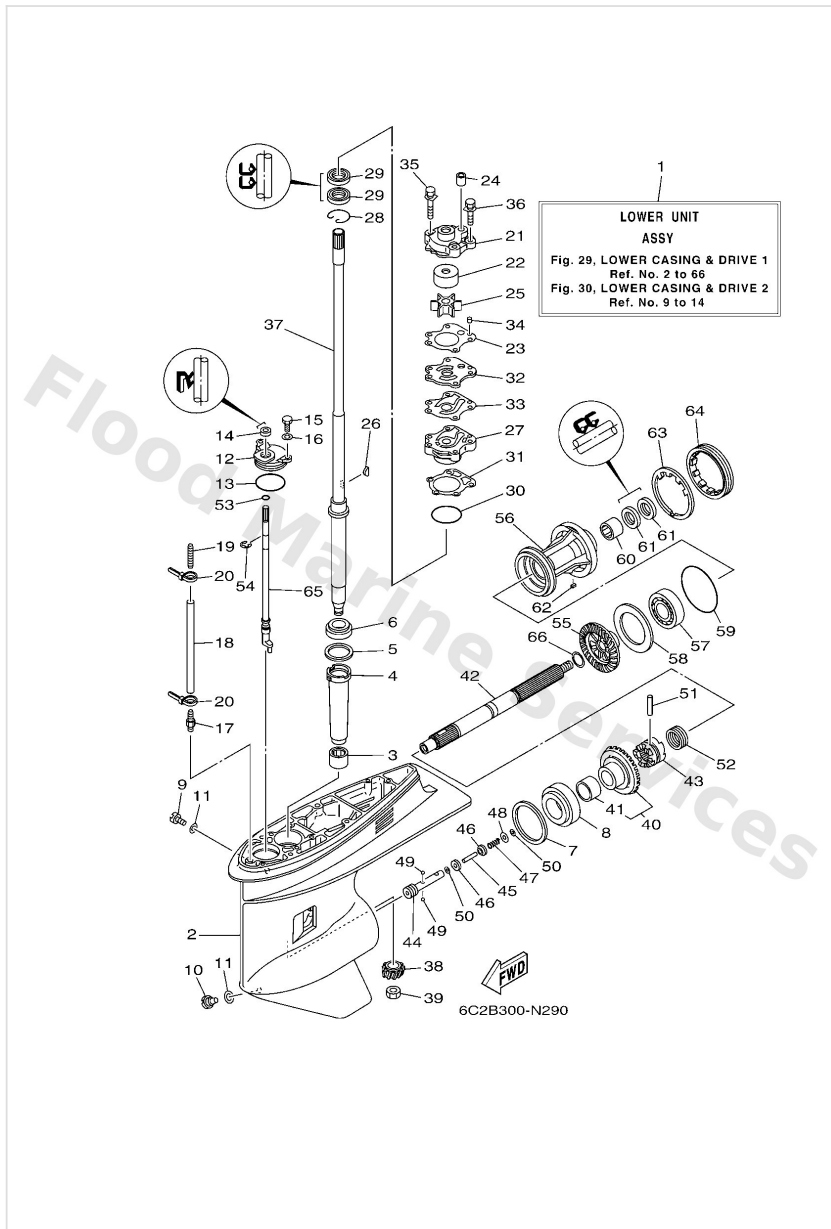

Lower Casing & Drive 1

Ref	Part	
18	9044507M31 Hose (I200) X(25.2")	Buy now
18	9044507ME8 Hose (I250) L(20.7")	Buy now
19	6E58355810 End, nipple	Buy now
20	9046511M10 Clamp	Buy now
21	6H34431100 Housing, water pump 1	Buy now
22	6634432200 Insert, cartridge	Buy now
23	6H344315A0 Gasket,water pump 1	Buy now
24	6634436600 Damper, water seal 2	Buy now
25	6H34435200 Impellar	Buy now
26	9028003M03 Key, woodruff (697)	Buy now
27	6H34434101CA Housing, water pump	Buy now
28	9345040165 Circlip	Buy now
29	9310123070 Oil seal (663)	Buy now
30	9321046044 O-ring	Buy now
31	68844316A0 Gasket,water pump 2	Buy now