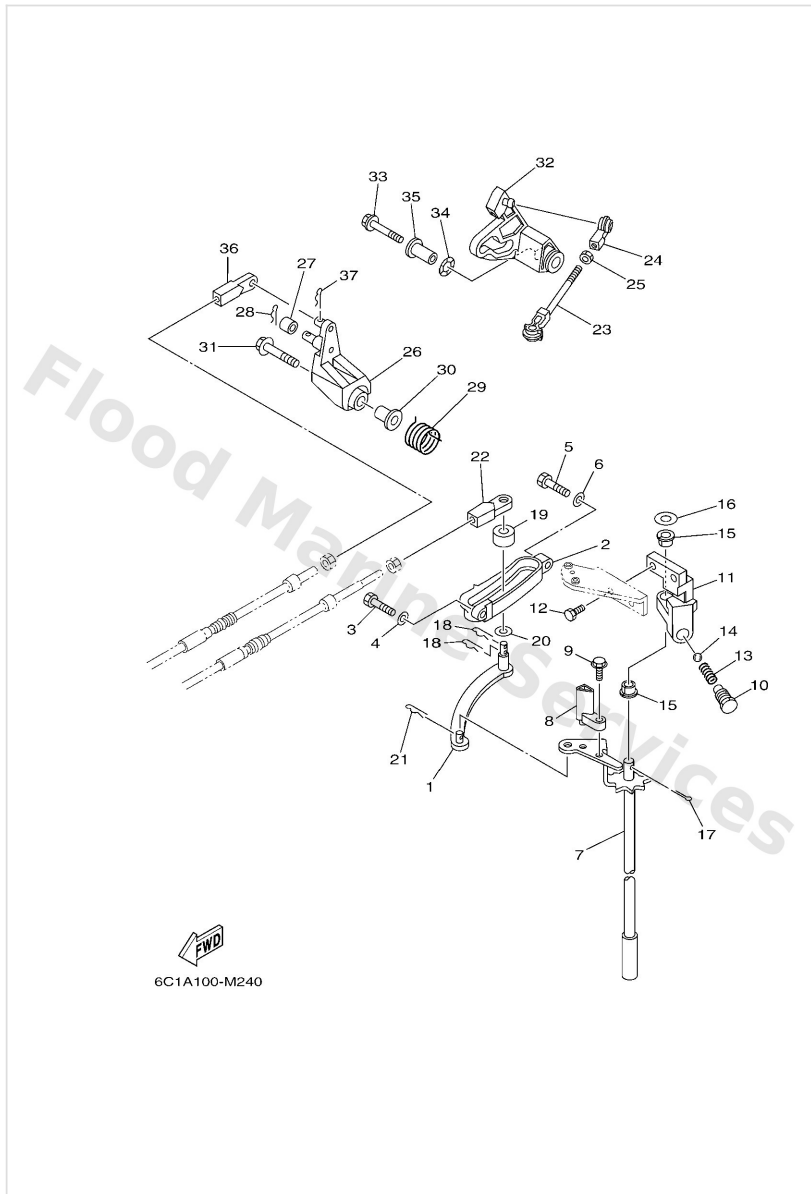

Control

Ref	Part	
32	6C54233500 Lever, accel. control	Buy now
33	9589506035 Bolt, flange(4nx)	Buy now
34	9020610M04 Washer, wave (676)	Buy now
35	9038706M82 Collar	Buy now