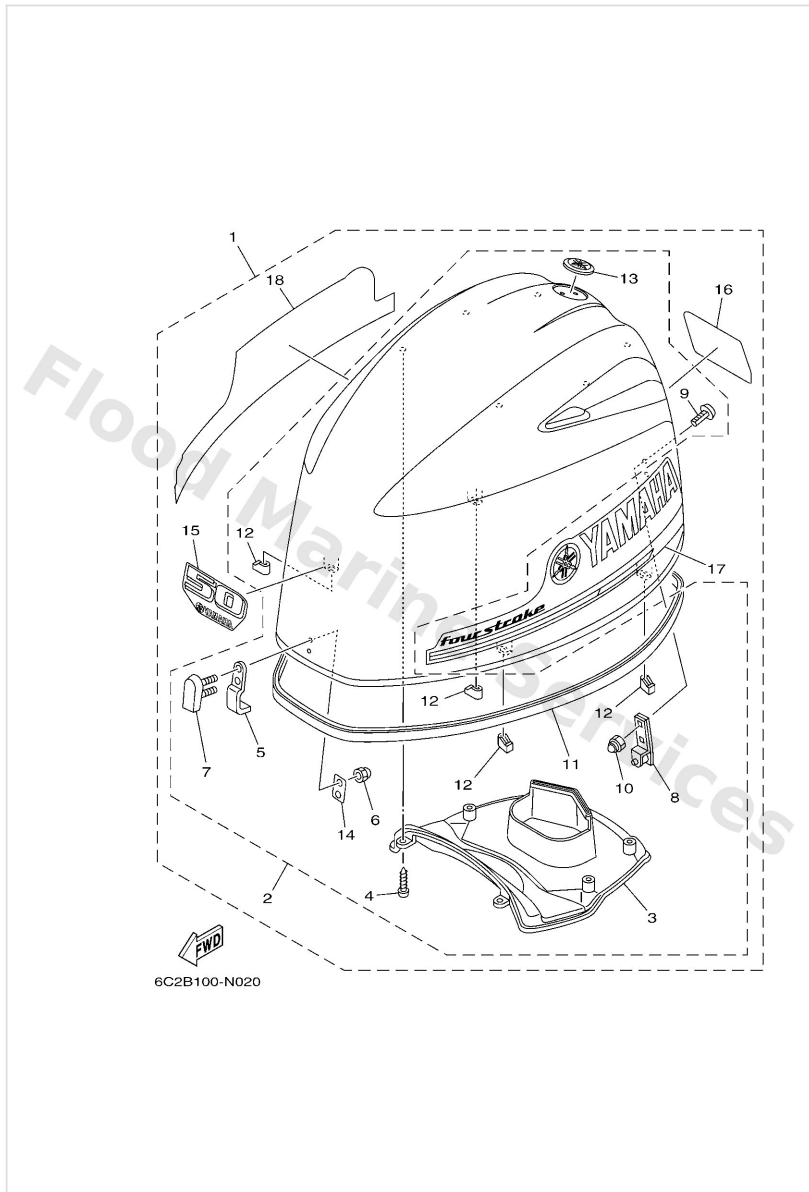

Top Cowling

Ref	Part	
1	6C24261030 Top cowling assembly	Buy now
1	6C64261030 Top cowling assembly	Buy now
2	6CJ4261A00 Top cowling w/o graphics	Buy now
3	6CJ4261300 Molding, air duct	Buy now
4	9016705017 Screw, tapping	Buy now
5	6BG4265100 Hook	Buy now
6	9538005800 Nut(j44)	Buy now
7	6BG4285100 Cover, clamp	Buy now
8	6BG4265200 Hook	Buy now
9	9010906047 Bolt	Buy now
10	9018506M05 Nut, self-locking(6e9)	Buy now
11	6CJ4261500 Seal	Buy now
12	6BG4266200 Damper	Buy now
13	6AH4269710 Tuning fork mark	Buy now
14	6BG4264900 Holder, clamp band	Buy now