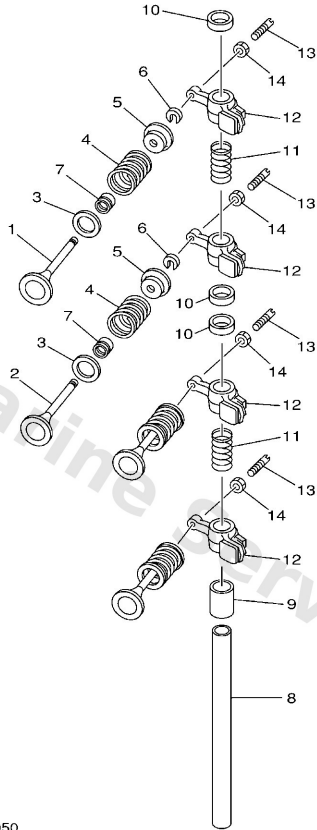

Valve

68R0010-0050

B1

Ref	Part	
1	67D1211100 Valve, intake	Buy now
2	67D1212100 Valve, exhaust	Buy now
3	68T1211600 Seat, valve spring	Buy now
4	60RE211300 Spring, valve inne	Buy now
5	7NJ1211700 Retainer, valve spring	Buy now
6	7NJ1211800 Cotter, valve	Buy now
7	51Y1211900 Seal, valve stem	Buy now
8	68T1214600 Shaft, rocker	Buy now
9	9038713M56 Collar (6g8)	Buy now
10	9038714M03 Collar	Buy now
11	9050112M40 Spring, compression (6g8)	Buy now
12	68T1215100 Arm, valve rocker	Buy now
13	6G81215900 Screw, valve adjusting	Buy now
14	6G81215800 Nut, lock	Buy now