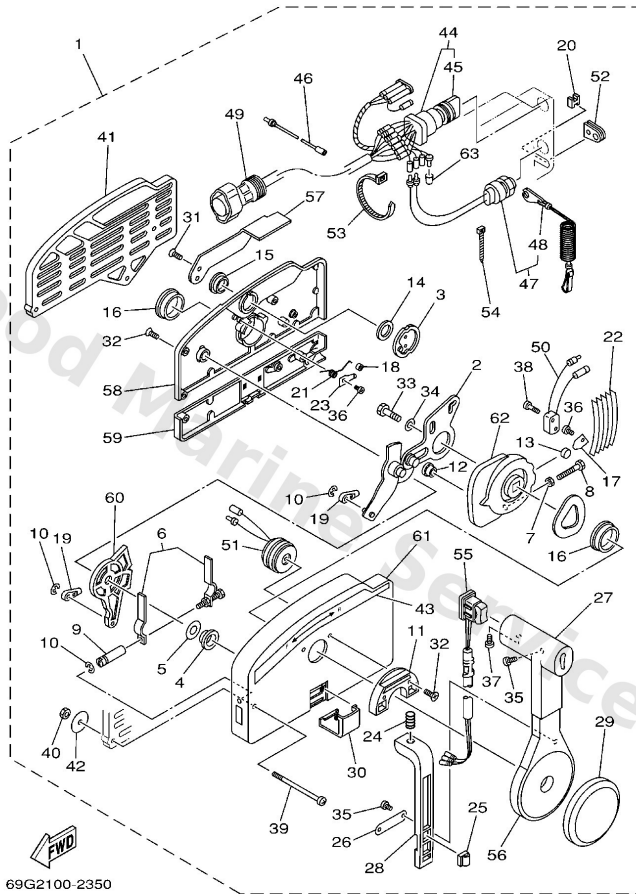

Remote Control Assy

B5

Ref	Part	
1	7034820116 Remote control assembly (10p) AP	Buy now
1	7034820517 Remote control assembly (10p, ptt) AP WITH PT/T SW.	Buy now
2	7034826101 Arm, throttle	Buy now
3	7034815300 Shaft, free accel.	Buy now
4	7034823500 Bushing	Buy now
5	7034826800 Spacer 3	Buy now
6	7034826400 Throttle, friction	Buy now
7	9538005600 Nut, hexagon (663)	Buy now
8	9738005025 Bolt	Buy now
9	7034826500 Shaft Friction	Buy now
10	9343006024 Circlip (701)	Buy now
11	7034824500 Plate, lock	Buy now
12	7034825200 Roller, cam	Buy now
13	7014824800 Roller, free accel	Buy now
14	7034819800 Washer, wave 3	Buy now