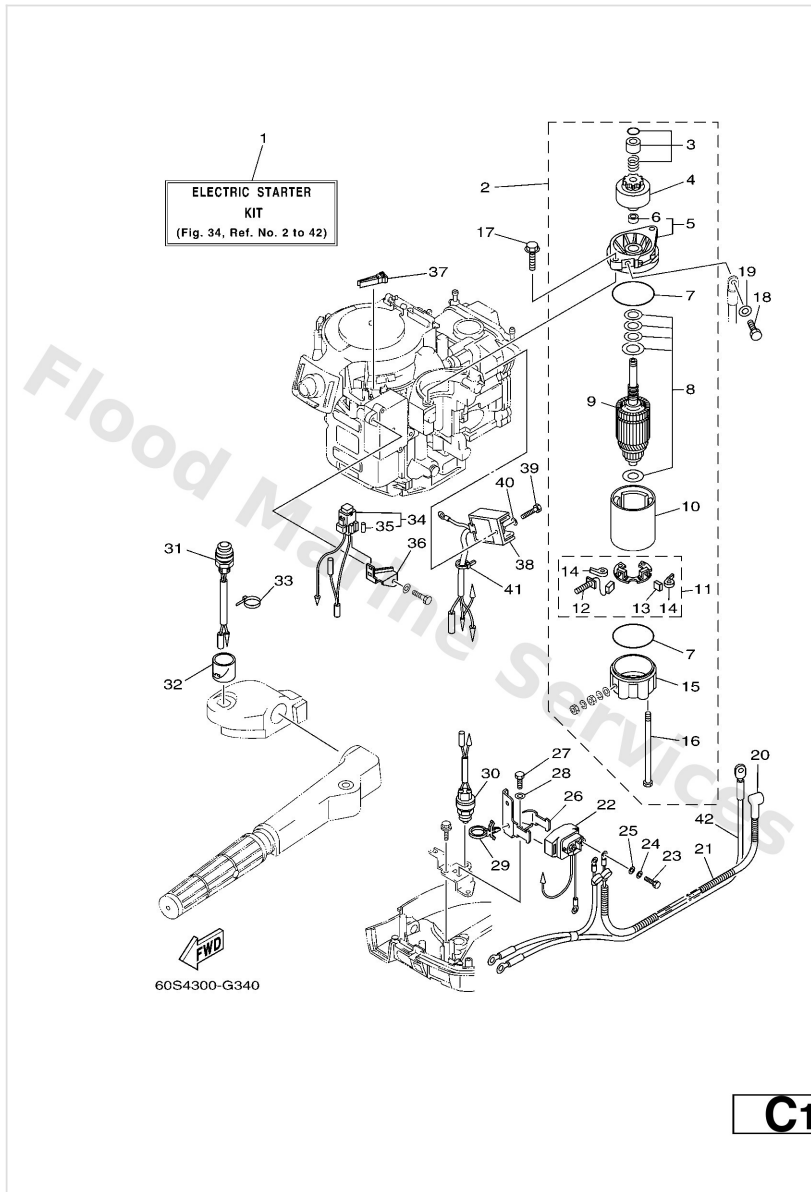

Optional Parts 1

Ref	Part	
32	68T8182100 Cover, switch	Buy now
33	9046511M10 Clamp	Buy now
34	68T8215000 Fuse holder assembly	Buy now
35	66V8215100 Fuse (10a)	Buy now
36	68T8217100 Stay, fuse box	Buy now
37	67F2812A00 Puller, fuse	Buy now
38	68T8196000 Rectifier & regulator assembly	Buy now
42	68T8210500 Battery cable (l: 3.0m)	Buy now