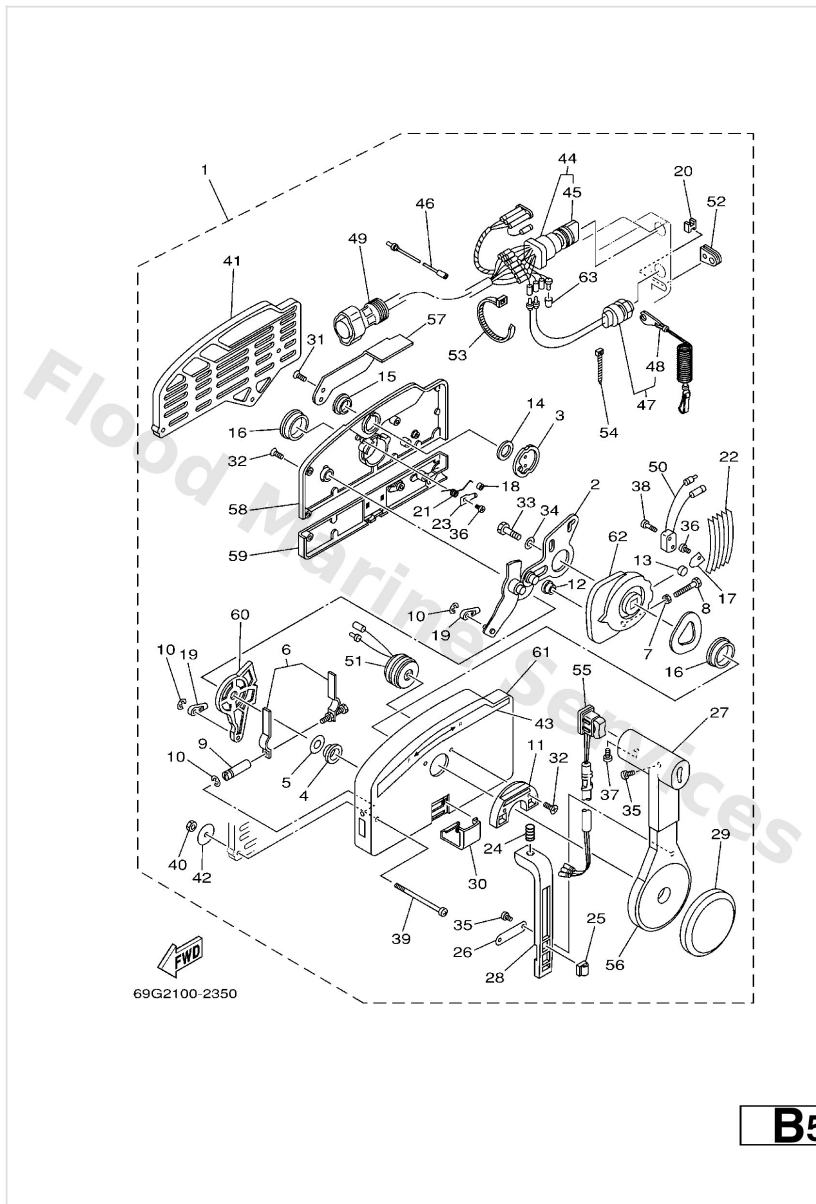

Remote Control Assy

Ref	Part	
45	7038257700 Cap, key	Buy now
46	7038253100 Wire, lead	Buy now
47	6888257501 Engine stop switch assembly	Buy now
48	6828255600 Lanyard, stop switch	Buy now
49	6888258A20 10p main harness mec 2m (6ft) (10P)	Buy now
50	7038254000 Neutral switch assembly	Buy now
51	7038338302 Buzzer	Buy now
52	7034828400 Grommet	Buy now
53	7038259100 Band	Buy now
54	7038259200 Band	Buy now
55	7034822400 Cover, control lever WITHOUT PT/T SW.	Buy now
55	7038256302 Trim & tilt switch assembly WITH PT/T SW.	Buy now
56	7034822100 Grip	Buy now
57	7034815200 Knob, free accel	Buy now
58	7034821200 Rear housing	Buy now