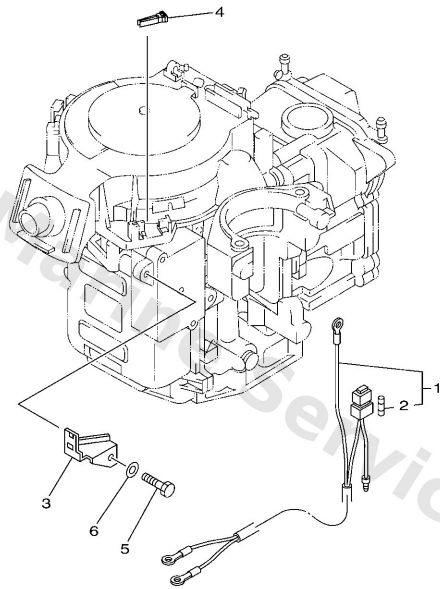

Optional Parts 2

60N4300-G280

C3

Ref	Part	
1	68T8194900 Wire, lead AP	Buy now
2	66V8215100 Fuse (10a)	Buy now
3	68T8217100 Stay, fuse box AP	Buy now
4	67F2812A00 Puller, fuse AP	Buy now
5	9709506012 Bolt(gh1) AP	Buy now
6	9299506600 Washer, plain (646) AP	Buy now