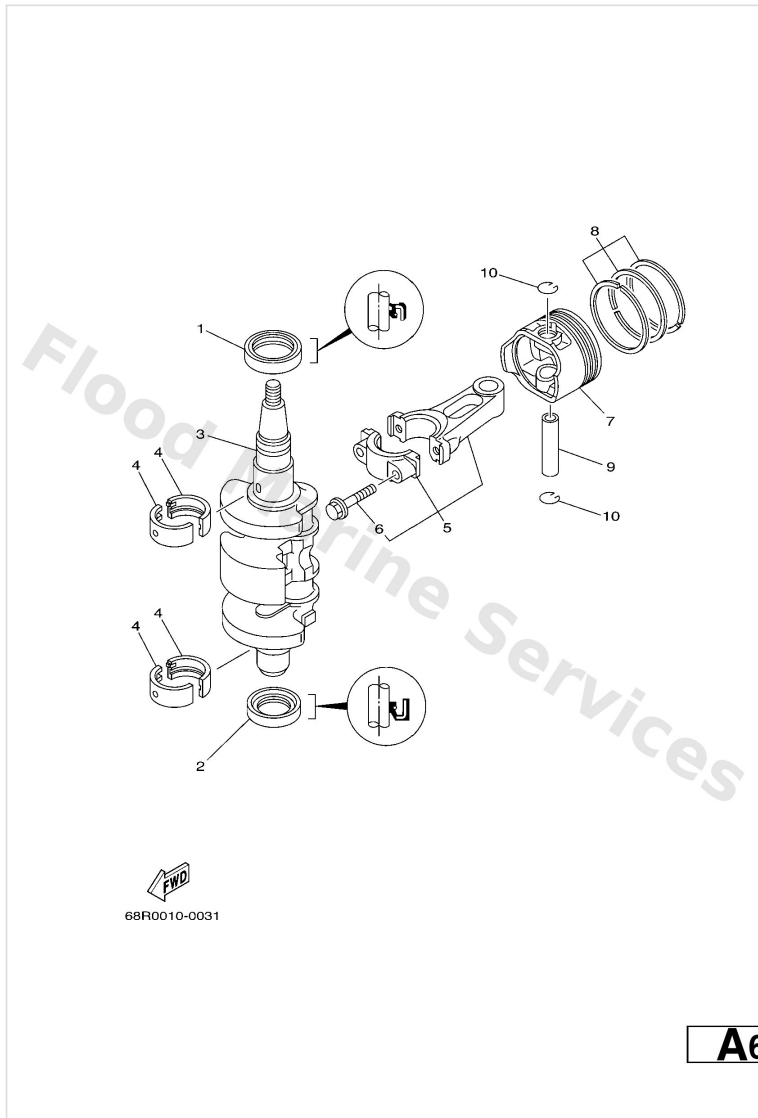

Control 2

E3

Ref	Part	
1	68T4853100 Bracket, remote control 1	Buy now
2	6824853850 Clamp, cable	Buy now
3	9169030012 Pin, spring	Buy now
4	9709506012 Bolt(gh1)	Buy now
5	9299506600 Washer, plain (646)	Buy now
6	9538006600 Nut(661)	Buy now
7	68T4412102 Lever, shift rod	Buy now
8	6G1416620194 Bracket	Buy now
9	9010906M81 Bolt	Buy now
10	9046410M60 Clamp	Buy now
11	9169030014 Pin, spring (647)	Buy now
12	65W4411600 Spring	Buy now
13	66R4411400 Stopper	Buy now
14	9010906M86 Bolt	Buy now
15	60RG414310 Rod, shift 1	Buy now

Control 2

E3

Ref	Part	
16	9046818001 Clip	Buy now
17	9017006015 Connector, shift rod	Buy now
18	9538006700 Nut	Buy now
19	60RG411110 Handle, gear shift	Buy now
20	9321012327 O-ring(3ld)	Buy now
21	9709505016 Bolt(6a1)	Buy now
22	9299505600 Washer, plain (646)	Buy now
23	6634834400 Cable end, remote control	Buy now
24	9046818008 Clip 620436610000	Buy now
25	68T4163800 Pulley	Buy now
26	68T4128300 Lever, free accel.	Buy now
27	9038706M59 Collar (6h3)	Buy now
28	68T4121100 Link, accel.	Buy now
29	68T1449700 Stay, throttle wire	Buy now
30	9020106M62 Washer, plate (6e5)	Buy now

Control 2

E3

Ref	Part	
31	9709506045 Bolt, hexagon	Buy now
35	6614126202 Joint, choke lever	Buy now
36	6471439560 Cap, over flow pipe	Buy now
39	68T1577410 Stay 4	Buy now
41	9046508027 Clamp	Buy now

Crankshaft & Piston