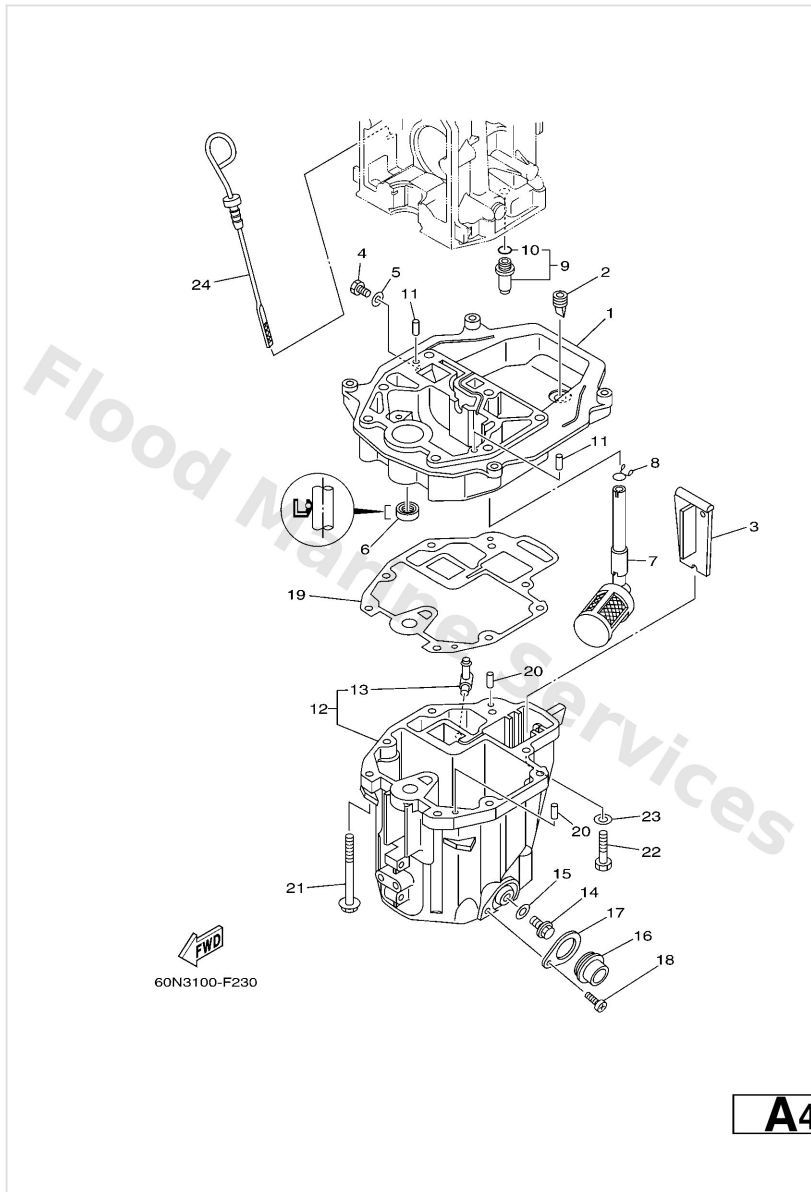

Oil Pan

Ref	Part	
1	60RG11370094 Guide, exhaust	Buy now
2	60SG271700 Rubber, seal 2	Buy now
3	60RG518100 Plate	Buy now
4	9709508014 Bolt, hexagon deep recess	Buy now
5	9043008800 Gasket (256-11198-00)	Buy now
6	9310112M70 Oil seal	Buy now
7	68T1342101 Strainer 2	Buy now
8	9046711M08 Clip(72x)	Buy now
9	6G81157500 Relief valve ass'y	Buy now
10	9321012M62 O-ring (6g8)	Buy now
11	9360619M23 Pin, dowel	Buy now
12	60RE5311005B Oil pan	Buy now
13	6H11137200 Nipple, hose	Buy now
14	9034010M10 Plug, straight screw	Buy now
15	9043010M11 Gasket	Buy now