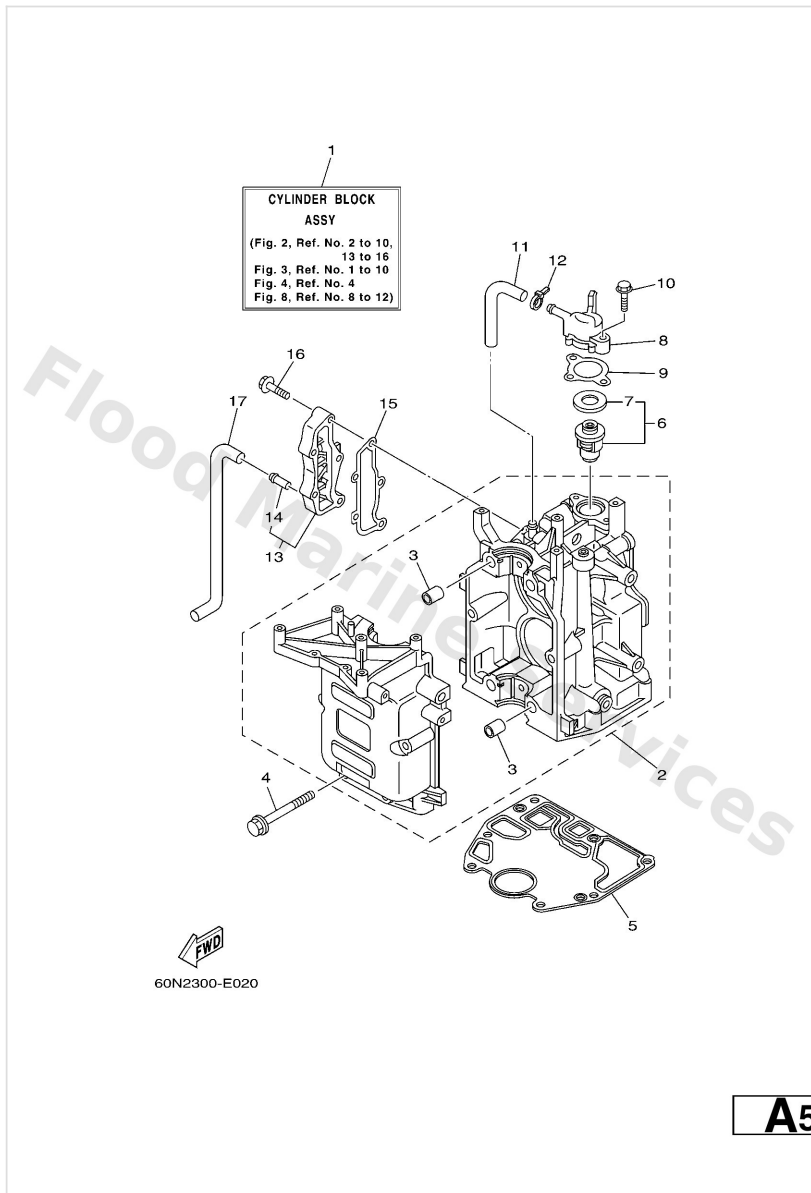

Cylinder & Crankcase 1

Ref	Part	
1	60RWE09B001S Cylinder block ass'y	Buy now
2	60RE5100001S Crank case assembly	Buy now
3	9181212001 Pin, dowel	Buy now
4	9011908M29 Bolt, with washer	Buy now
5	68T1135100 Gasket, cylinder	Buy now
6	66M1241101 Thermostat	Buy now
7	6881241200 Seal, thermostat	Buy now
8	68T12413001S Cover, thermostat	Buy now
9	60RE2414A0 Gasket, cover	Buy now
10	9011906MA2 Bolt, with washer	Buy now
11	60RE248100 Pipe 1	Buy now
12	9046511M10 Clamp	Buy now
13	60RG1113001S Outer cover, exhaust	Buy now
14	6E92437800 Pipe, joint 4	Buy now
15	68T41114A0 Gasket, exhaust outer cover	Buy now