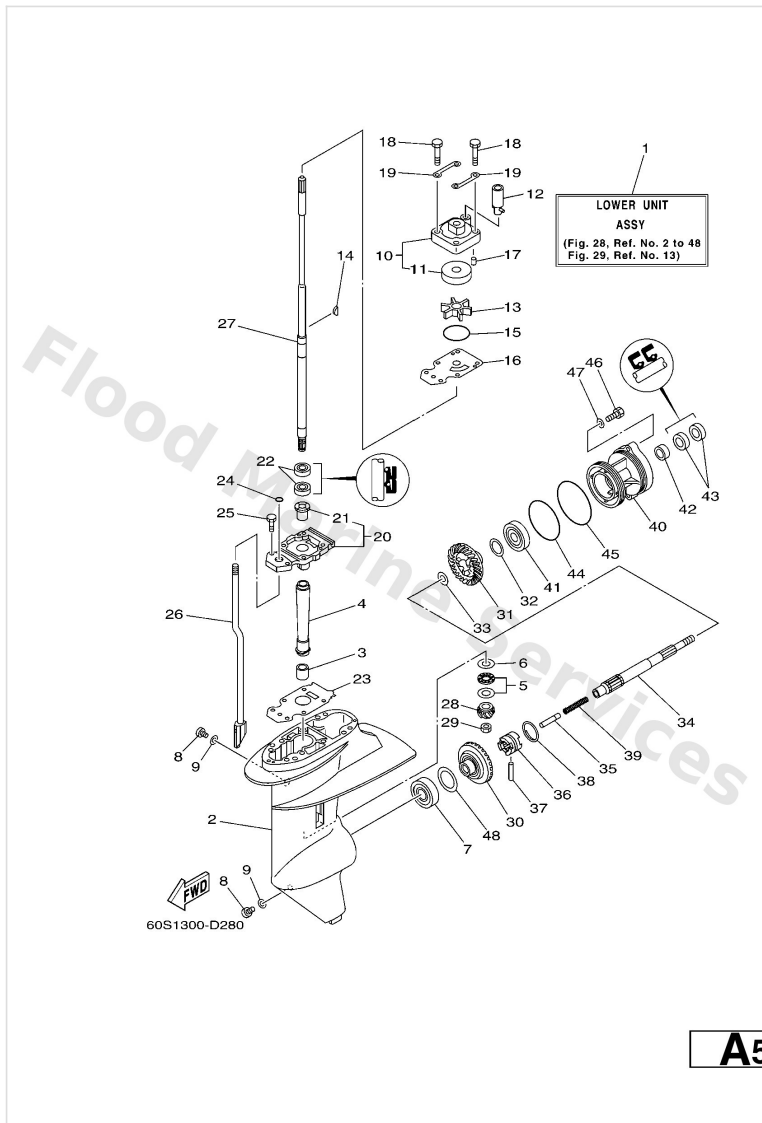

Lower Casing & Drive 1

Ref	Part	
1	60SG5300104D Lower unit assembly L(21.9")	Buy now
1	60SG5300204D Lower unit assembly X(24.6")	Buy now
2	60SG5311004D Casing, lower	Buy now
3	93315314V8 Bearing, needle (6e7)	Buy now
4	66R4553600 Sleeve, drive shaft	Buy now
5	93341414Y0 Bearing	Buy now
6	66R4558700 Shim (t:1.13mm) UR	Buy now
6	66R4558710 Shim (t:1.2mm) UR	Buy now
7	93332000Y4 Brg,cyl-cal roller 0.19g nt	Buy now
8	9034008002 Plug, straight screw	Buy now
9	9043008020 Gasket	Buy now
10	63V4430100 Water pump housing comp.	Buy now
11	63V4432200 Insert, cartridge	Buy now
12	68T4436600 Damper, water seal 2	Buy now
13	63V4435201 Impeller	Buy now