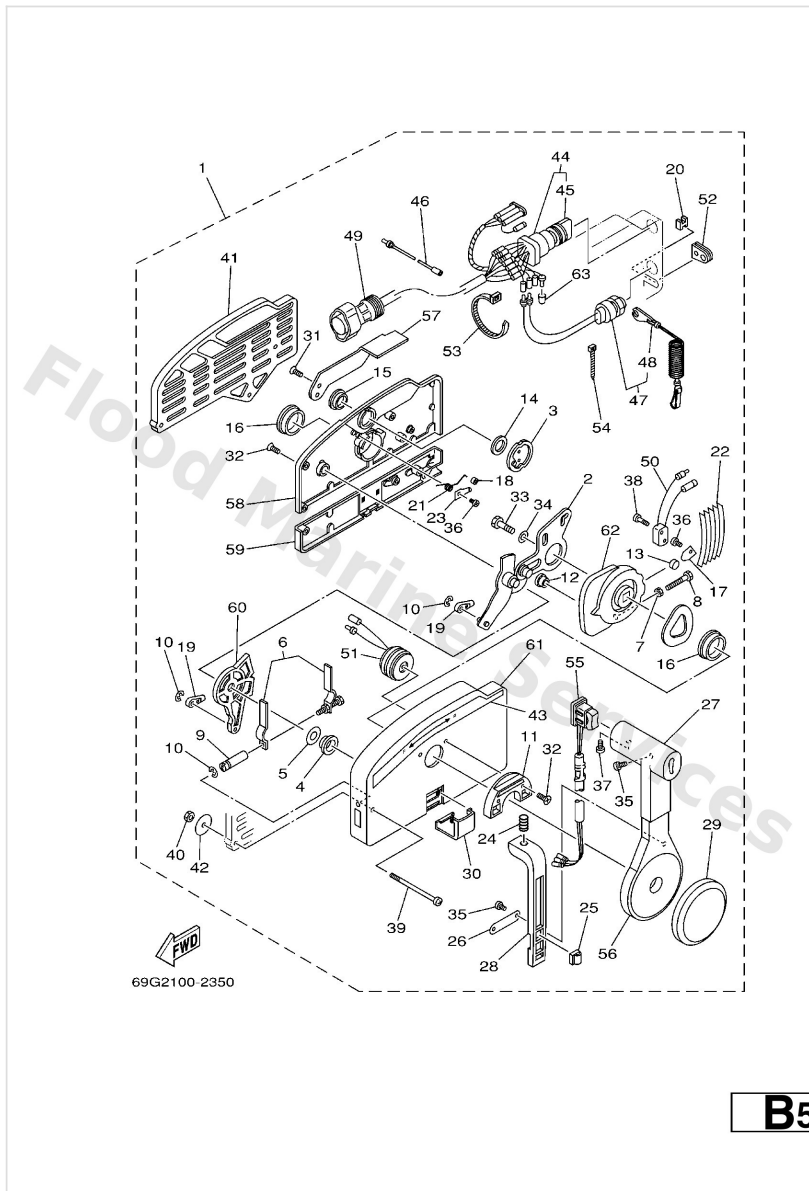

Remote Control Assy

Ref	Part	
30	7034821900 Cover, lead	Buy now
31	7034828100 Screw, flat head	Buy now
32	7034828200 Screw	Buy now
33	9738008030 Bolt, hexagon (fj1)	Buy now
34	9299008600 Washer, plain (663)	Buy now
35	9858004010 Screw, pan head (e56)	Buy now
36	9858004006 Screw, pan head (7h3)	Buy now
37	9858005010 Screw, pan head(62x)	Buy now
38	9858003015 Screw, pan head (n151)	Buy now
39	7034829110 Screw	Buy now
40	9538006600 Nut(661)	Buy now
41	7034829310 Spacer, remote control SINGLE	Buy now
42	7014828700 Washer 1	Buy now
43	7034821500 Graphic	Buy now
44	7038251043 Main switch assembly	Buy now