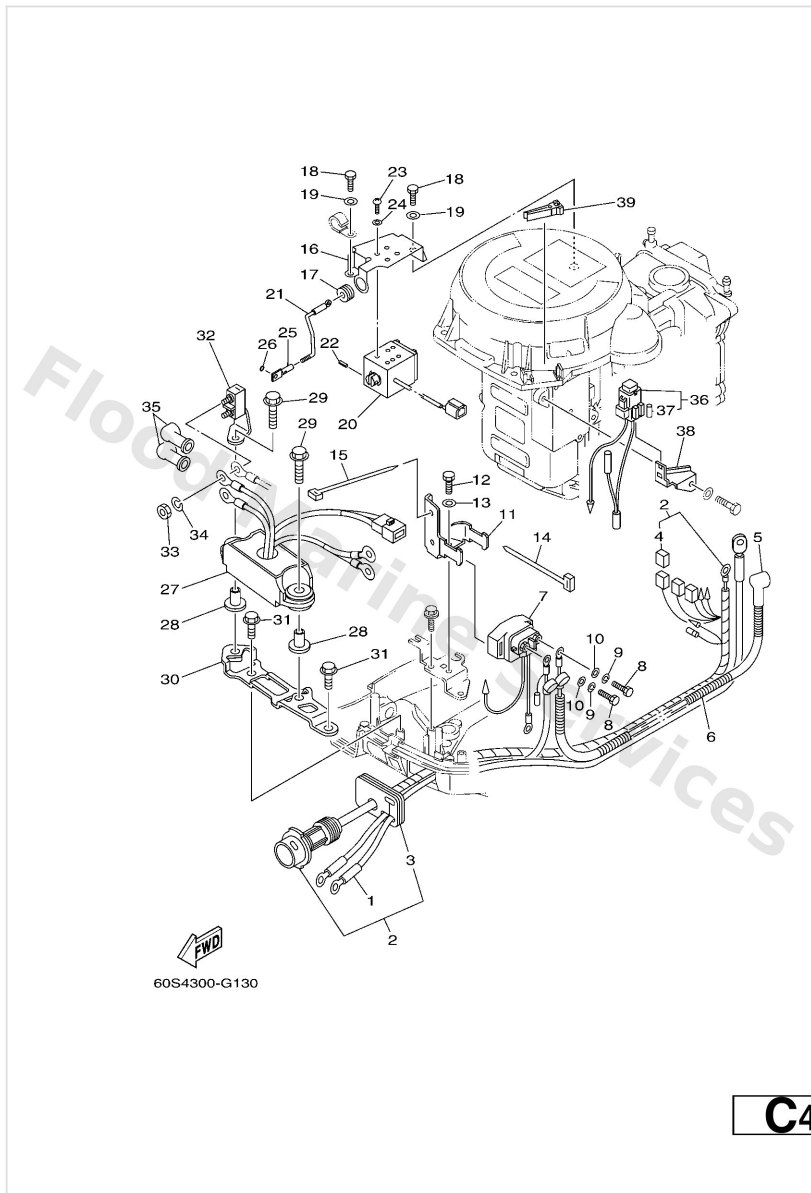

Electrical 2

Ref	Part	
16	68T8611200 Stay, solenoid	Buy now
17	9048013018 Grommet (462)	Buy now
20	68T8611100 Coil, solenoid	Buy now
21	68T4123700 Joint, link	Buy now
22	9169030010 Pin, spring (663)	Buy now
23	9788004008 Screw, pan head (713)	Buy now
24	9299004600 Washer, plain (646)	Buy now
25	68T8611700 Hook, wire pull	Buy now
26	9321003261 O-ring (663)	Buy now
27	69G8195000 Relay assembly	Buy now
28	9038706M03 Collar (676)	Buy now
29	9011906M56 Bolt, with washer	Buy now
30	69G8194800 Bracket	Buy now
31	9010906M86 Bolt	Buy now
32	69G8192500 Terminal	Buy now