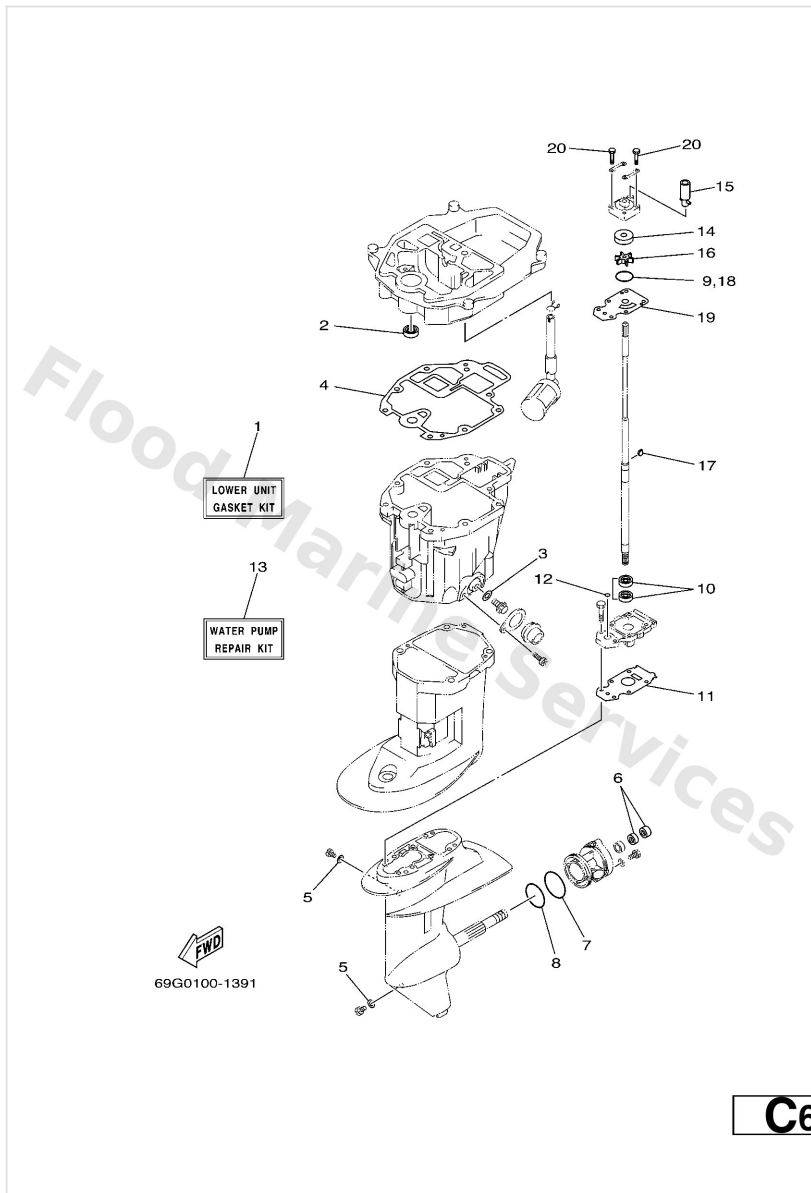

Repair Kit 3

Ref	Part	
1	69GW000120 Lower unit gasket kit	Buy now
2	9310112M70 Oil seal	Buy now
3	9043010M11 Gasket	Buy now
4	68T1347500 Gasket	Buy now
5	9043008020 Gasket	Buy now
6	9310117054 Oil seal (17x30x6-650)	Buy now
7	9321074316 O-ring (1j7)	Buy now
8	9321074M68 O-ring (6g8)	Buy now
9	9321044398 O-ring(55x)	Buy now
10	9310120048 Oil seal (20x30x6-648)	Buy now
11	69G45315A0 Packing, lower casing	Buy now
12	9321006ME6 O-ring	Buy now
13	69GW007800 Water pump repair kit	Buy now
14	63V4432200 Insert, cartridge	Buy now
15	68T4436600 Damper, water seal 2	Buy now