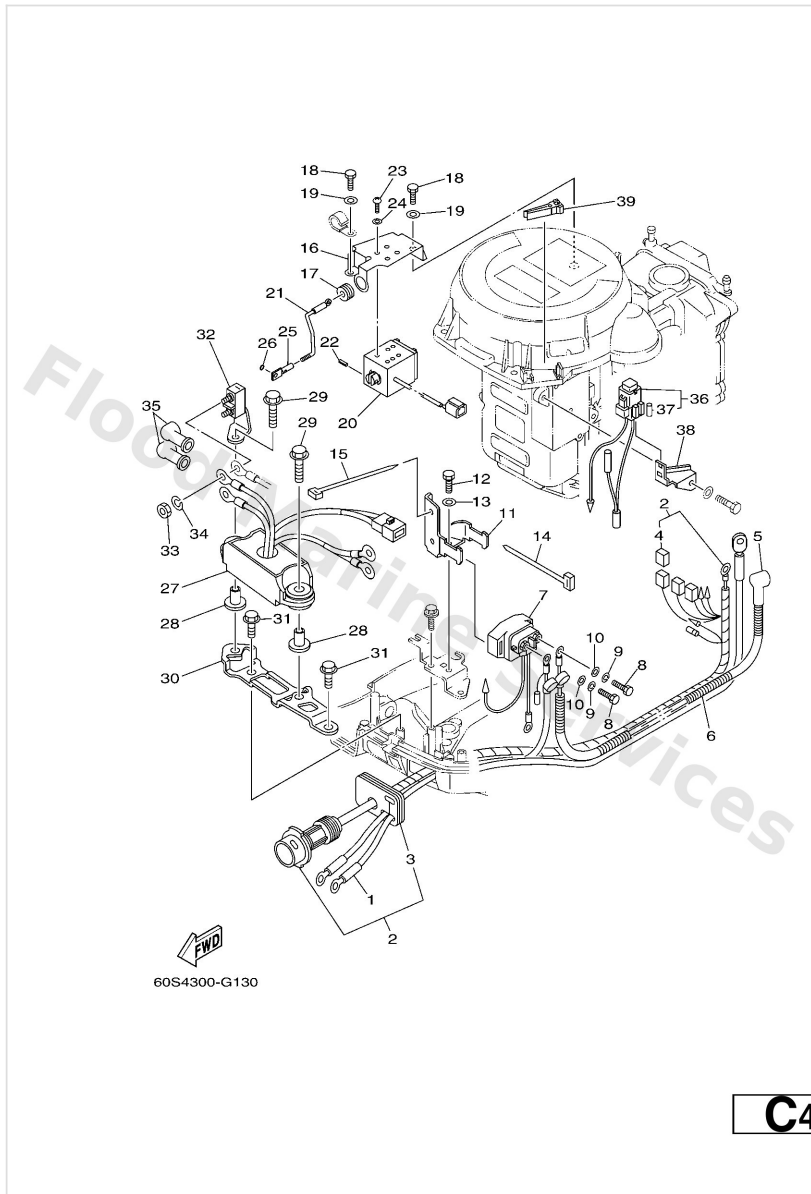

Electrical 2

Ref	Part	
33	9017006M30 Nut(62x)	Buy now
34	9020406M00 Washer, spring(62x)	Buy now
35	6G58211900 Cover, lead wire	Buy now
36	68T8215000 Fuse holder assembly	Buy now
37	66V8215100 Fuse (10a)	Buy now
38	68T8217100 Stay, fuse box	Buy now
39	67F2812A00 Puller, fuse	Buy now