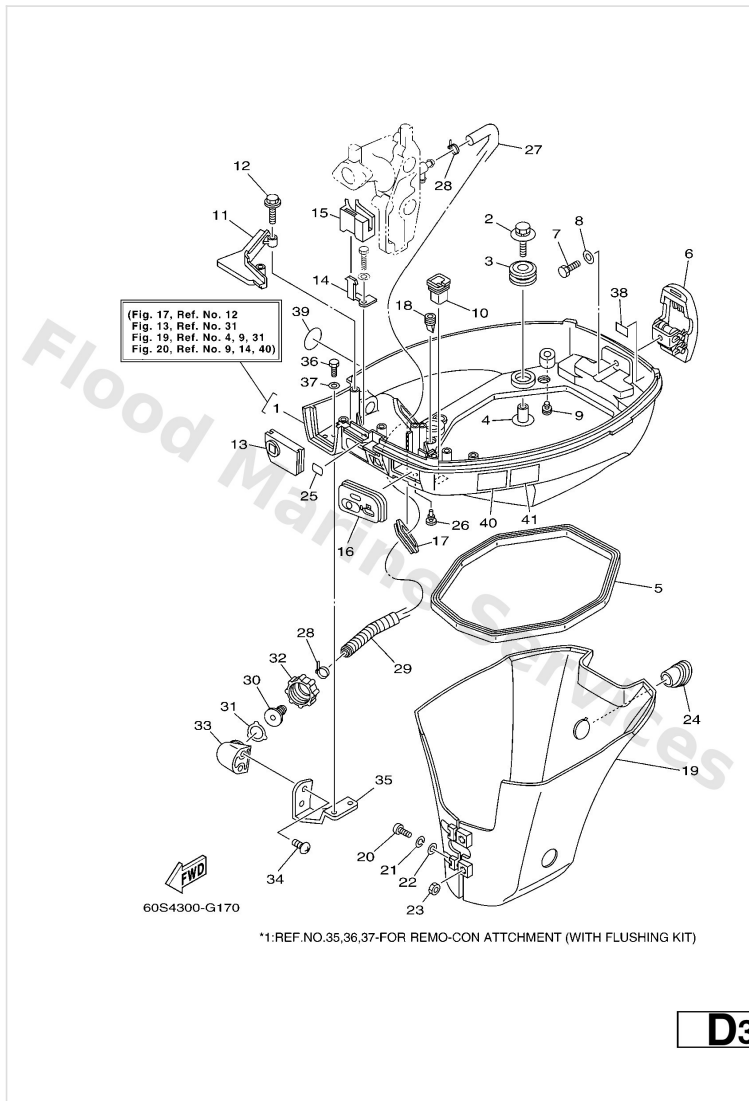

Bottom Cowling

Ref	Part	
15	68T2636700 Protector	Buy now
16	68T4272420 Grommet	Buy now
17	6884272610 Grommet FLUSHING KIT	Buy now
17	69G4272600 Grommet FLUSHING KIT	Buy now
18	60SG271700 Rubber, seal 2	Buy now
19	60RG274100 Apron	Buy now
20	9788506030 Screw, pan head(6e0)	Buy now
21	9299506100 Washer(6a1)	Buy now
23	9538006600 Nut(661)	Buy now
24	68T4271700 Rubber, seal 2	Buy now
25	60RH434200 Seat, emblem	Buy now
26	9048006M19 Grommet (6e3)	Buy now
27	60SE248100 Pipe 1 FLUSHING KIT	Buy now
28	9046511M10 Clamp FLUSHING KIT	Buy now
29	9044713M00 Hose, with spring FLUSHING KIT	Buy now