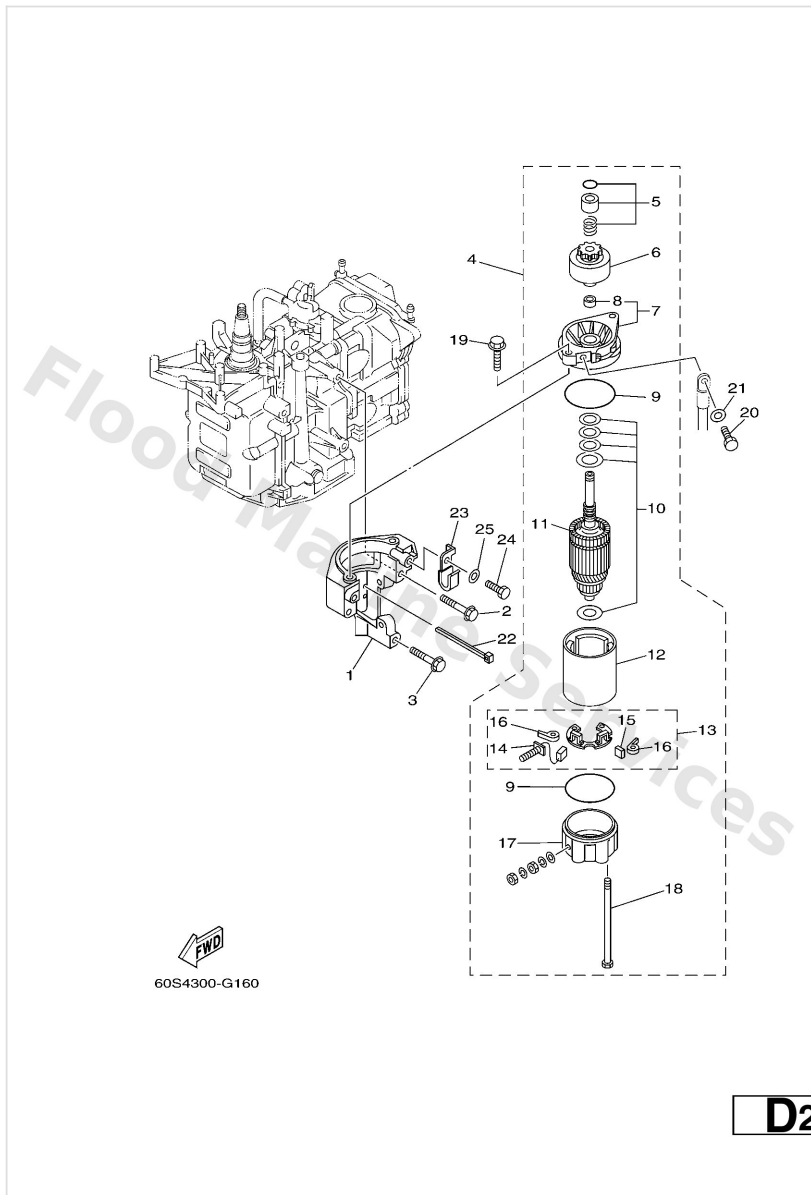

Starting Motor

Ref	Part	
1	68T818220194 Bracket, starting motor	Buy now
2	9011908046 Bolt, with washer	Buy now
3	9011908020 Bolt, with washer	Buy now
4	68T8180000 Starting motor assembly	Buy now
5	68T8185700 Pinion stopper set	Buy now
6	6898180712 Pinion assembly	Buy now
7	6F58183010 Front cover assembly	Buy now
8	6898183100 Metal, front	Buy now
9	6898184711 O-ring	Buy now
10	6898180911 Washer kit	Buy now
11	6898185011 Armature assembly	Buy now
12	6898181011 Stator ass'y	Buy now
13	6898184011 Brush holder assembly	Buy now
14	6898181111 Brush 1	Buy now
15	6898181211 Brush 2	Buy now