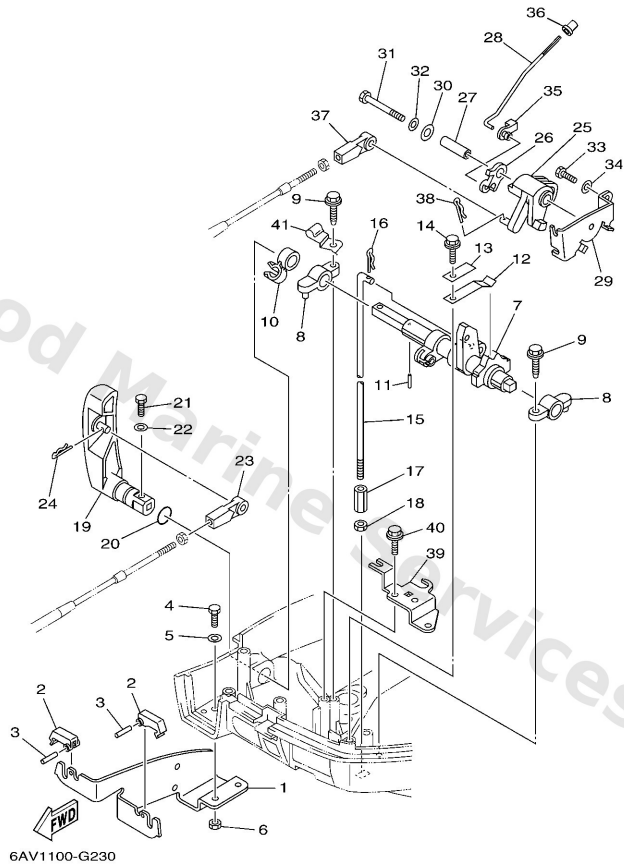

Control 2

E3

Ref	Part	
1	68T4853100 Bracket, remote control 1	Buy now
2	6824853850 Clamp, cable	Buy now
3	9169030012 Pin, spring	Buy now
4	9709506012 Bolt(gh1)	Buy now
5	9299506600 Washer, plain (646)	Buy now
6	9538006600 Nut(661)	Buy now
7	68T4412102 Lever, shift rod	Buy now
8	6G1416620194 Bracket	Buy now
9	9010906M81 Bolt	Buy now
10	9046410M60 Clamp	Buy now
11	9169030014 Pin, spring (647)	Buy now
12	65W4411600 Spring	Buy now
13	66R4411400 Stopper	Buy now
14	9010906M86 Bolt	Buy now
15	60RG414310 Rod, shift 1	Buy now