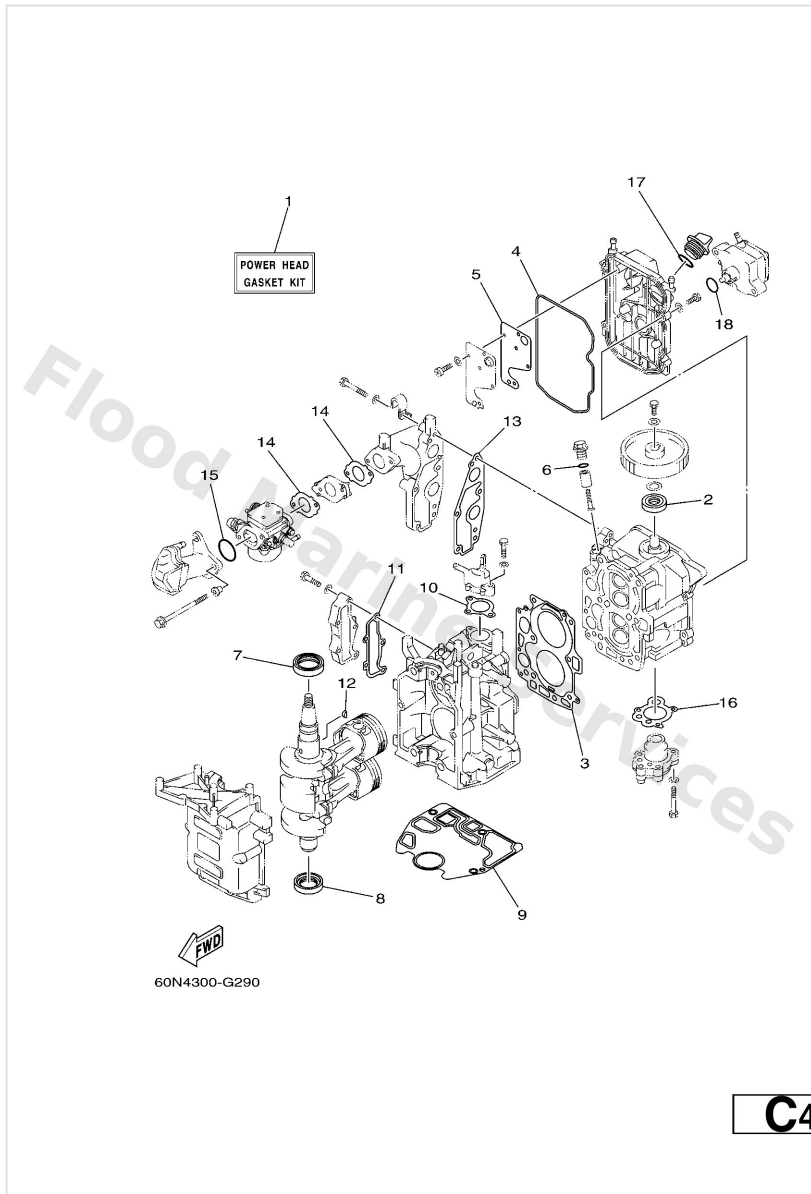

Repair Kit 1

Ref	Part	
16	68T1332900 Gasket, pump cover	Buy now
17	9321024M79 O-ring	Buy now
18	9321020M65 O-ring	Buy now