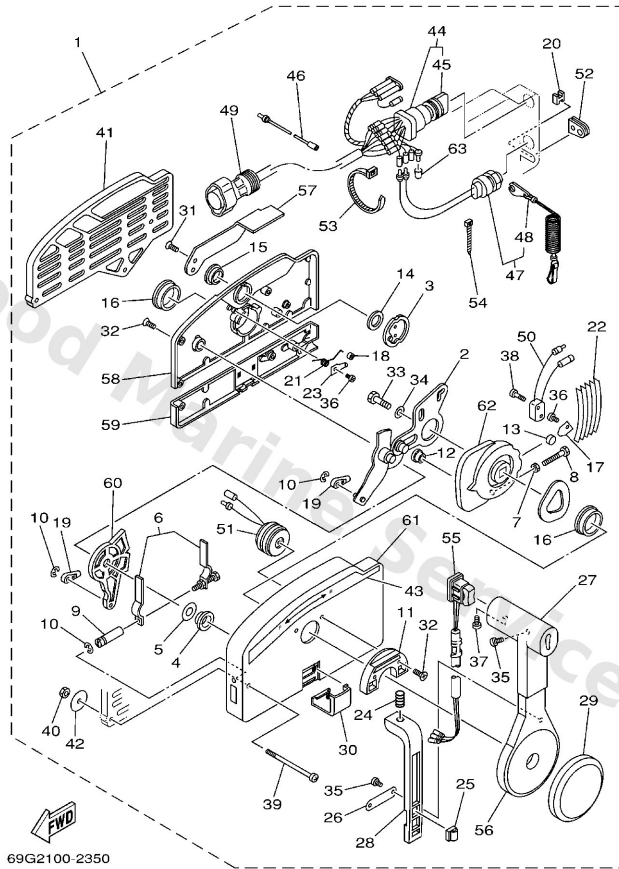

Remote Control Assy

B5

Ref	Part	
59	7034821300 Back, panel	Buy now
60	7034827100 Arm, shift	Buy now
61	7034821101 Housing,1	Buy now
62	7034823200 Drive gear	Buy now
63	7038254200 Cap FOR 703-48201-16	Buy now