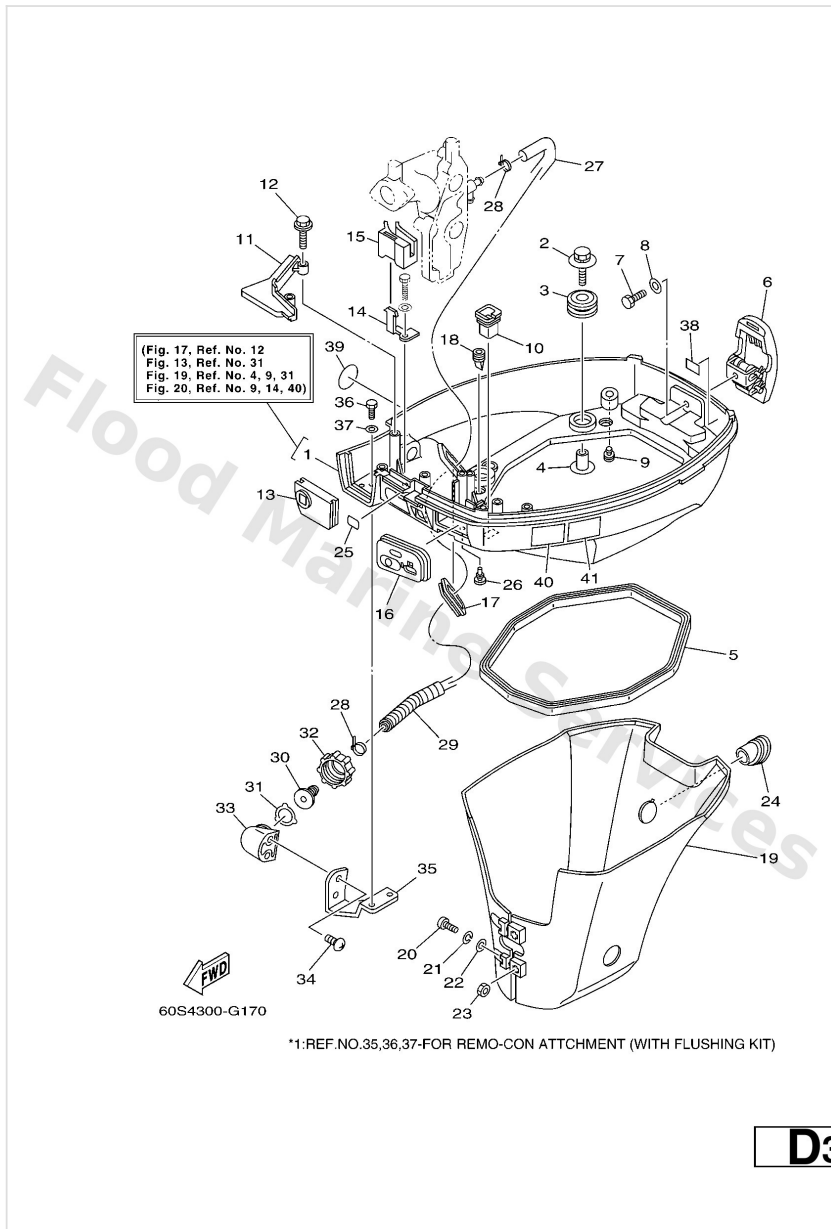

Bottom Cowling

Ref	Part	
1	60RG2710004D Bottom cowling assembly WITH TAPPING BOLT	Buy now
2	68F8511900 Bolt	Buy now
3	9048021M82 Grommet	Buy now
4	9038706176 Collar	Buy now
5	68T4271610 Rubber, seal 1	Buy now
6	68T4280100 Cowling clamp comp.	Buy now
7	9709506012 Bolt(gh1)	Buy now
37	9299506600 Washer, plain (646) FLUSHING KIT	Buy now
9	6H34439101 Nipple, hose	Buy now
10	6824272700 Grommet	Buy now
11	68T42738004D Plate, fitting	Buy now
12	9010906M81 Bolt	Buy now
13	68T4272500 Grommet	Buy now
13	68T4272510 Grommet	Buy now
14	68T2639300 Holder	Buy now