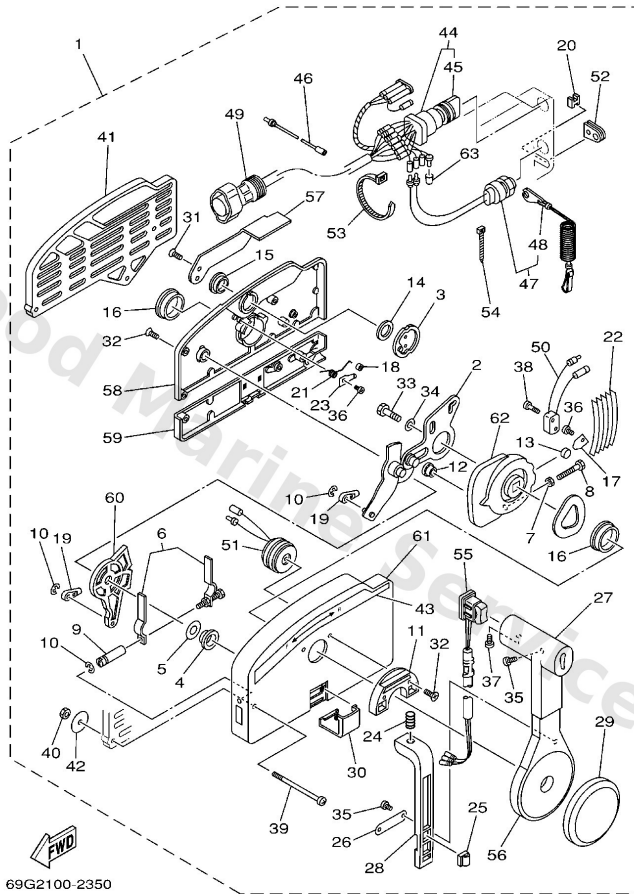

Remote Control Assy

69G2100-2350

B5

Ref	Part	
15	7034824300 Bushing 3	Buy now
16	7034823600 Bushing	Buy now
17	7034818900 Retainer	Buy now
18	7034823400 Roller, detent	Buy now
19	7034834501 Cable end, remote control 2	Buy now
20	7034835800 Anchor, cable	Buy now
21	7034824400 Spring, free accel.	Buy now
22	7034823800 Spring, detent	Buy now
23	7034824600 Spacer 1	Buy now
24	7034822700 Spring, neutral lock	Buy now
25	7038259400 Clamp WITH PT/T SW.	Buy now
26	7034822600 Plate, stopper	Buy now
27	7034822200 Grip, control lever SINGLE	Buy now
28	7034822300 Lock, neutral	Buy now
29	7034822500 Cover	Buy now