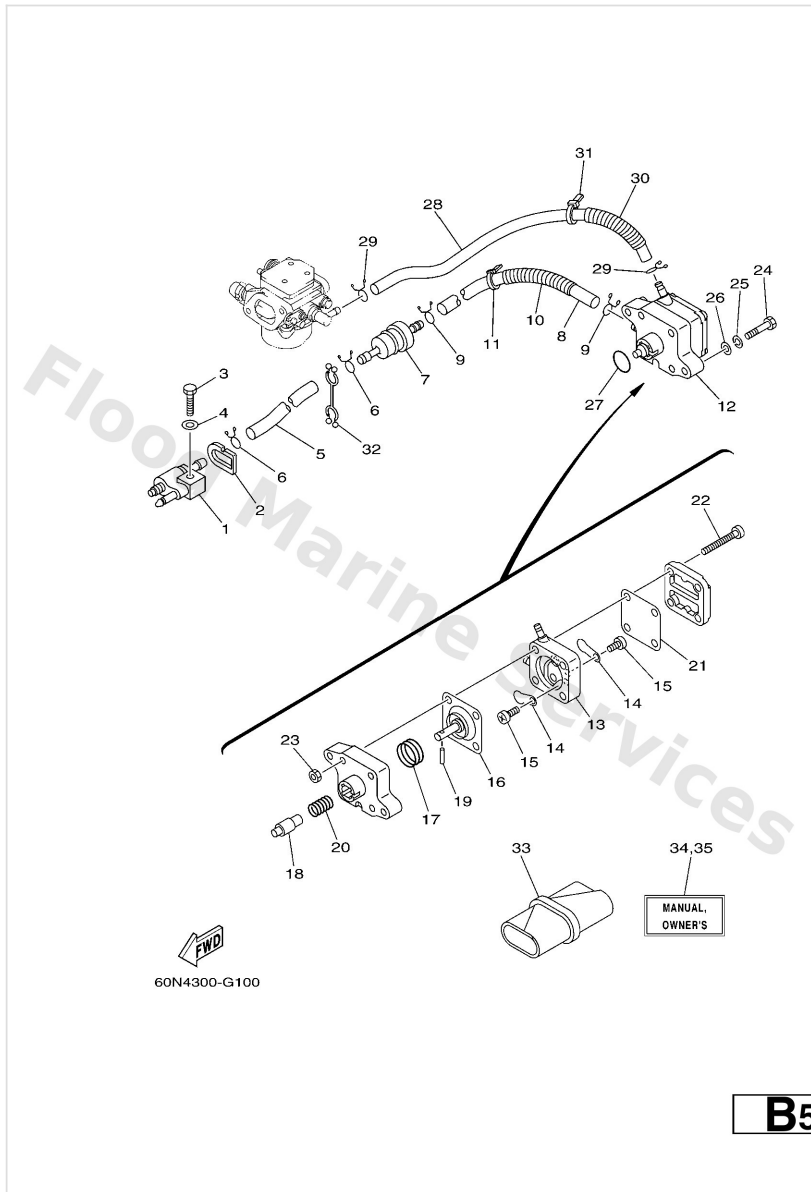

Fuel

Ref	Part	
34	60RF819973F0 Om f6a/f8c/ft '08 UR (F)	Buy now
34	60RF819973G0 Om f6a/f8c/ft '08 UR (D)	Buy now
34	60RF819973H0 Om f6a/f8c/ft '08 UR (I)	Buy now
34	60RF819973S0 Om f6a/f8c/ft '08 UR (ES)	Buy now
35	60RF819983K0 Om f6a/f8c/ft '08 UR (DK)	Buy now
35	60RF819983L0 Om f6a/f8c/ft '08 UR (SF)	Buy now
35	60RF819983M0 O/m f6a/f8c/ft8d'08 UR (S)	Buy now
35	60RF819983N0 Om f6a/f8c/ft '08 UR (N)	Buy now
35	60RF819983P0 Om f6a/f8c/ft '08 UR (P)	Buy now
35	60RF819983R0 Om f6a/f8c/ft '08 UR (GR)	Buy now