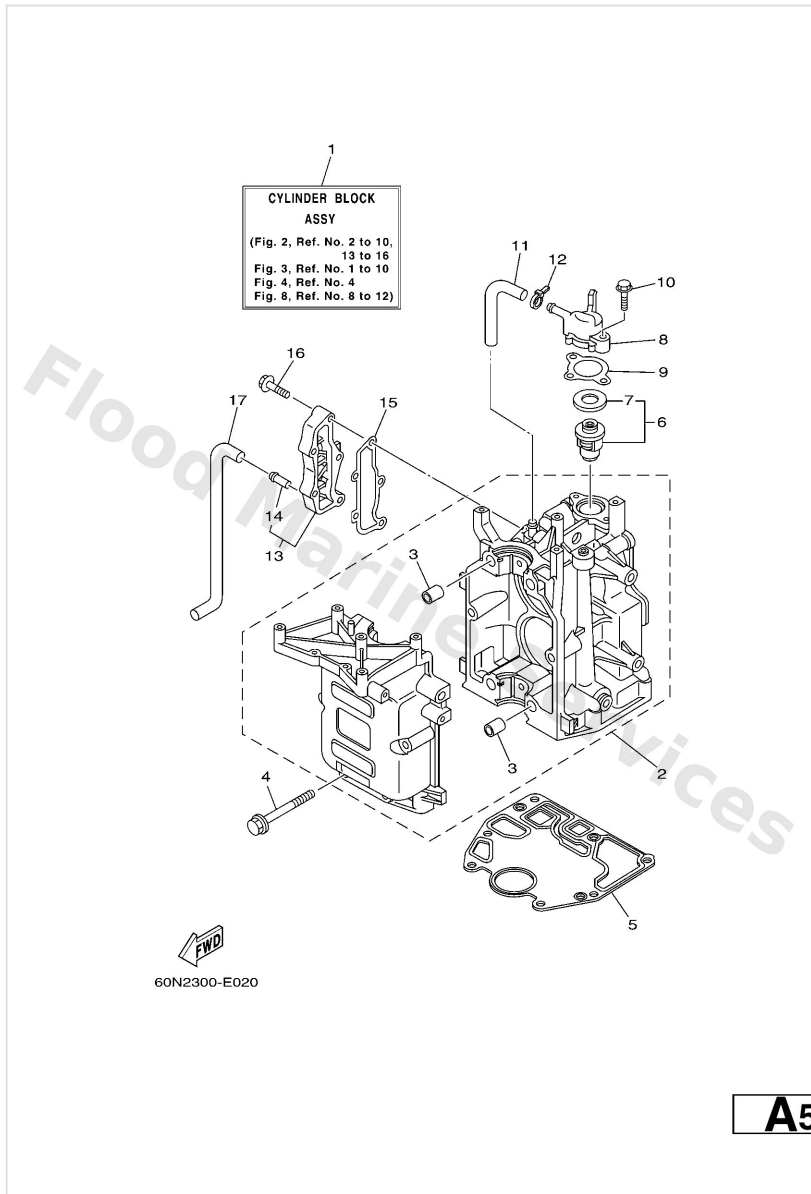

Cylinder & Crankcase 1

Ref	Part	
16	9011906MA3 Bolt, with washer	Buy now
17	60RE248200 Pipe 2	Buy now