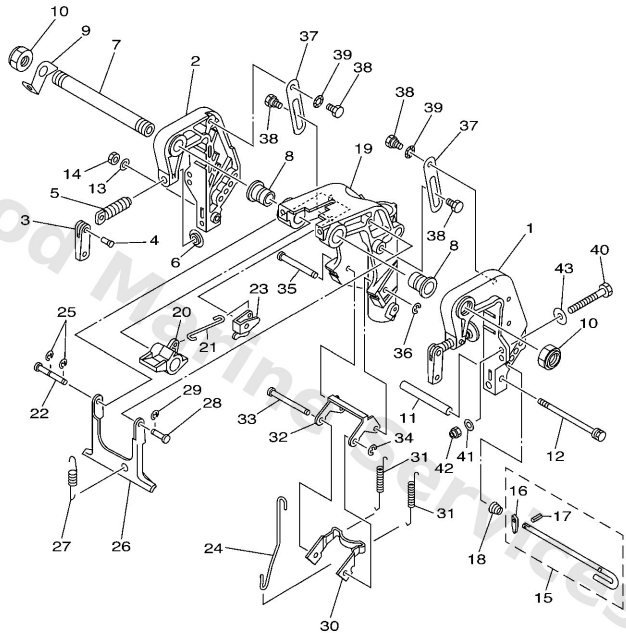

Bracket 1

Ref	Part	
1	60RG3111014D Bracket clamp 1	Buy now
2	60RG3112014D Bracket clamp 2	Buy now
3	6L8G311801 Handle, transom cl	Buy now
4	9024304M01 Pin(6a1)	Buy now
5	6E74311600 Screw, transom clamp	Buy now
6	6484311401 Pad, transom clamp	Buy now
7	63V4313110 Bolt, clamp bracket FOR RIDE GUIDE	Buy now
8	9038622MA4 Bush	Buy now
9	66R4311300 Plate, clamp bracket	Buy now
10	9018522043 Nut, self-locking	Buy now
11	9038706M13 Collar(6h6)	Buy now
12	9010106M18 Bolt(6I5)	Buy now
13	9299006600 Washer, plain (646)	Buy now
14	9538006700 Nut	Buy now
15	6L24316001 Tilt rod assembly	Buy now

Bracket 1

69G4110-C230

E6

Ref	Part	
16	6894316500 Plate, tilt lock	Buy now
17	9169030008 Pin. spring(656)	Buy now
18	9050210M07 Spring, conical(6k3)	Buy now
19	60RG3311104D Bracket swivel1	Buy now
20	60RG363100 Lever Tilt	Buy now
21	60RG361600 Rod Tilt Lock	Buy now
22	68T4364600 Shaft, lever	Buy now
23	68T4364100 Lever, tilt	Buy now
24	68T4361700 Rod, tilt lock	Buy now
25	9908005600 Circlip(22k)	Buy now
26	68T4335000 Receiver assembly	Buy now
27	9050620005 Spring, tension	Buy now
28	63V4319100 Shaft, stopper	Buy now
30	68T4361400 Plate, tilt lock	Buy now
31	9050623803 -	Buy now