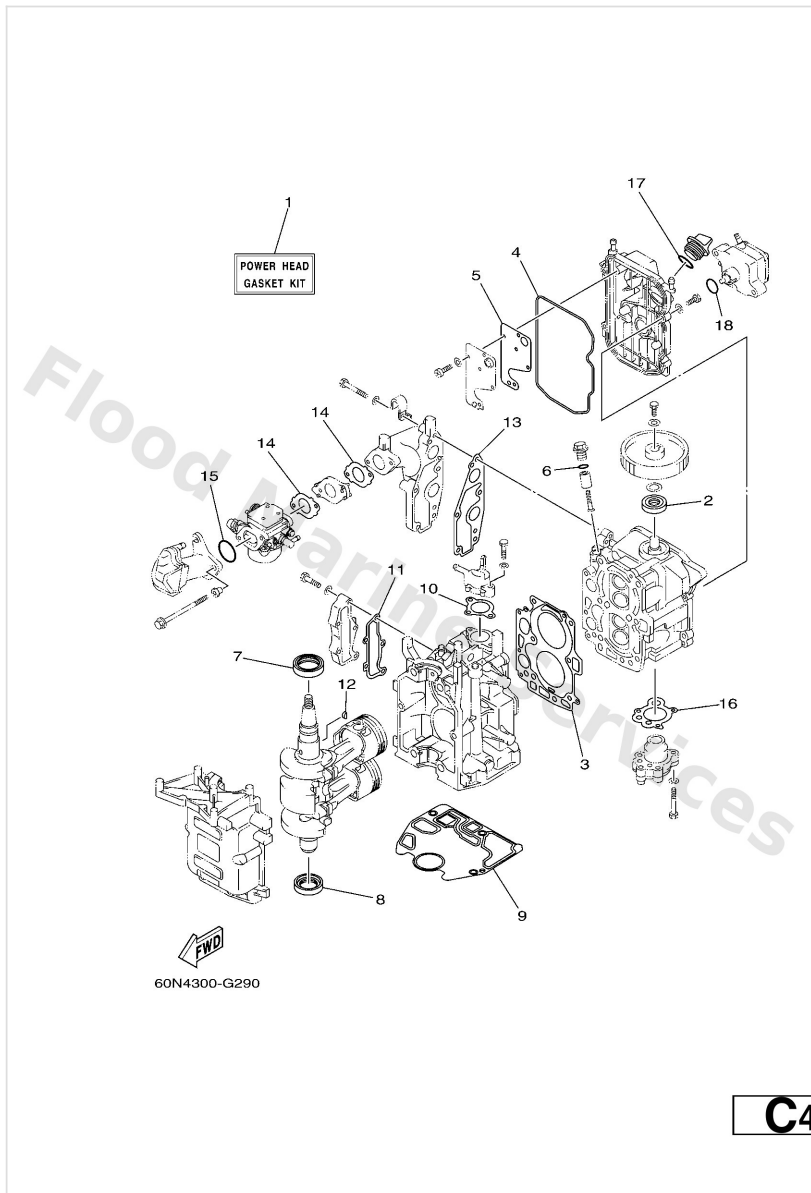

Repair Kit 1

Ref	Part	
1	68TW000100 Power head gasket kit	Buy now
2	9310218M21 Oil seal (6g8)	Buy now
3	68T1118100 Gasket, cylinder head 1	Buy now
4	68T1135600 Seal, cylinder 2	Buy now
5	68T11169A0 Gasket, breather cover	Buy now
6	9321013M63 O-ring (6g8)	Buy now
7	9310230M22 Oil seal (6g8)	Buy now
8	9310125M69 Oil seal	Buy now
9	68T1135100 Gasket, cylinder	Buy now
10	60RE2414A0 Gasket, cover	Buy now
11	68T41114A0 Gasket, exhaust outer cover	Buy now
12	9028003M01 Key woodruff 146115450000	Buy now
13	68T1364500 Gasket, manifold 1	Buy now
14	60RE3646A0 Gasket, manifold 2	Buy now
15	9321031MJ5 O-ring	Buy now