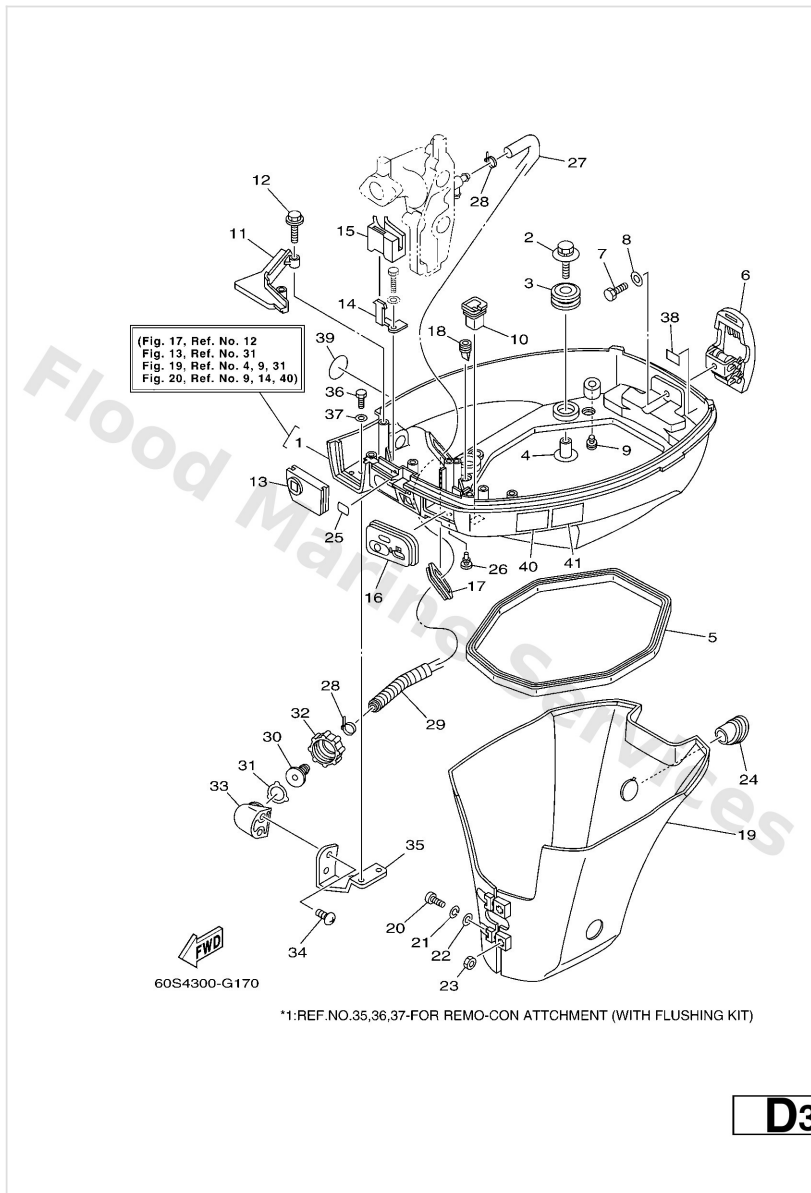

Bottom Cowling

Ref	Part	
30	6R31258200 Joint, hose 2 FLUSHING KIT	Buy now
31	6R31258300 Gasket, hose joint FLUSHING KIT	Buy now
32	6R31258100 Joint, hose 1 FLUSHING KIT	Buy now
33	68T1257200 Adapter FLUSHING KIT	Buy now
34	9016706002 Screw, tapping FLUSHING KIT	Buy now
35	68T1253500 Plate FLUSHING KIT	Buy now
35	68T1253510 Plate *1	Buy now
36	9709506010 Bolt FLUSHING KIT	Buy now
38	6H84279110 Mark 1	Buy now
39	60RF415E00 Label Caution FOR SAV	Buy now
40	6AH4279440 Label, warning (ge	Buy now
41	6AH4279450 Label, warning (ge	Buy now