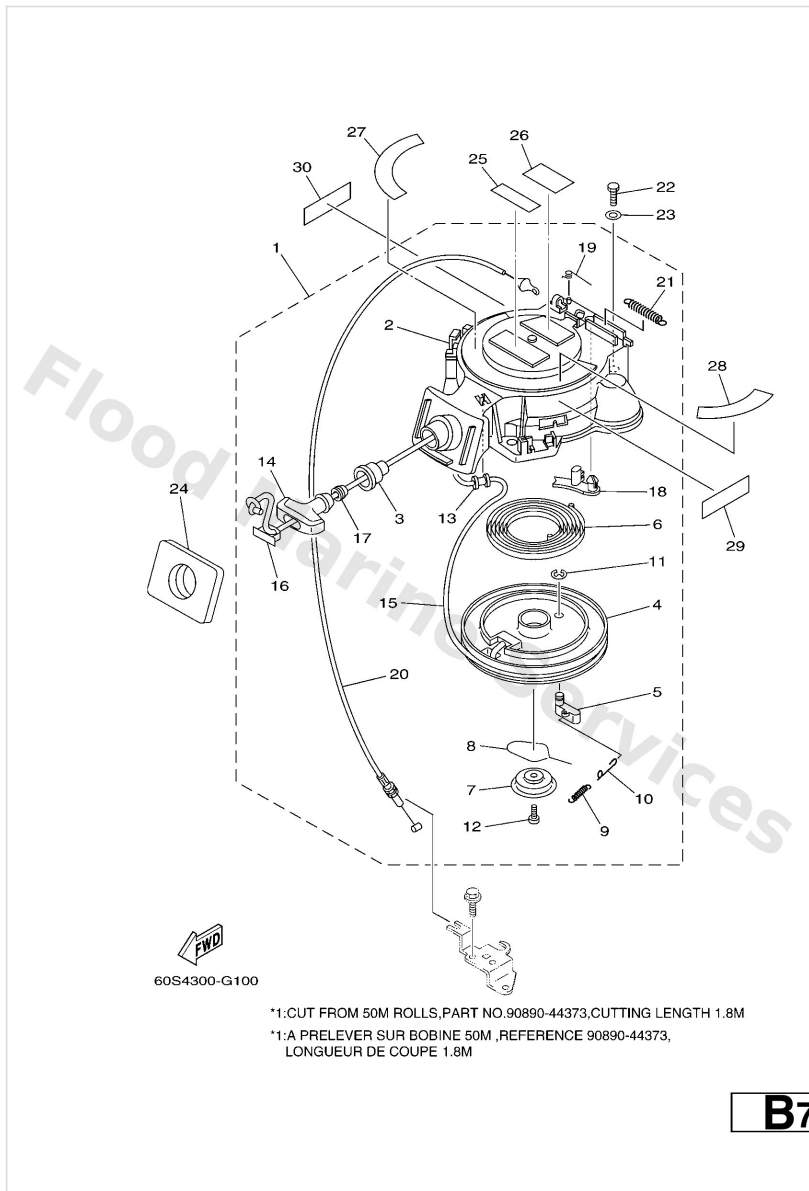

Repair Kit 3

Ref	Part	
16	63V4435201 Impeller	Buy now
17	6644433800 Key, woodruff	Buy now
19	68T4432300 Outer plate, cartridge	Buy now
20	9708008045 Bolt, hexagon	Buy now

Starter

Ref	Part	
1	68T1571013 Starter assembly	Buy now
2	68T1571103 Case, starter	Buy now
3	68T1579500 Guide, rope	Buy now
4	63V1571400 Drum, sheave	Buy now
5	63V1574100 Pawl, drive	Buy now
6	63V1571300 Spring, starter	Buy now
7	68T1571600 Plate, drive	Buy now
8	63V1570501 Spring, drive pawl	Buy now
9	63V1576701 Spring	Buy now
10	68T1578400 Spring, return	Buy now
11	63V1574400 Circlip	Buy now
12	68T1579300 Screw	Buy now
13	68T1576400 Collar 1	Buy now
14	6G11575500 Handle, starter	Buy now
15	* item_description *1	Buy now