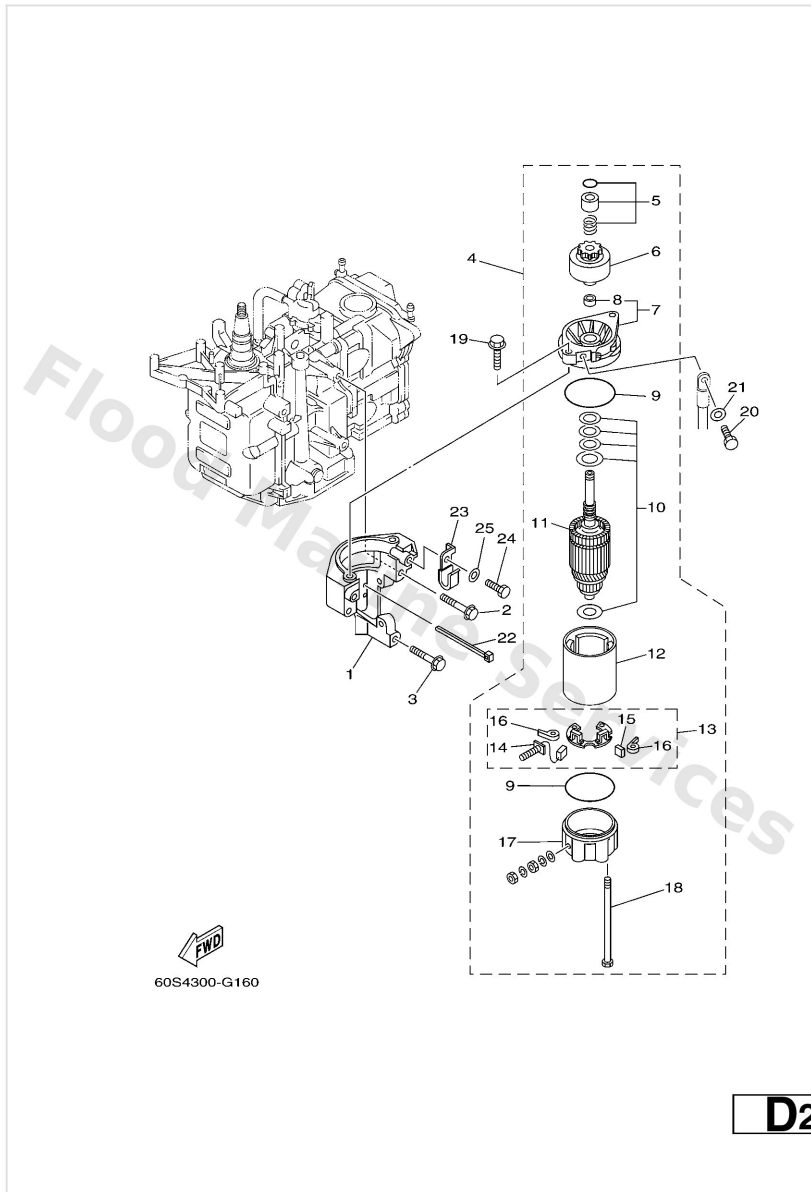

Starting Motor

Ref	Part	
16	6898181310 Spring, brush	Buy now
17	6898182011 Rear cover ass'y	Buy now
18	6898182610 Bolt	Buy now
19	9011908M76 Bolt, with washer(6e5)	Buy now
20	9709508016 Bolt, hexagon deep recess	Buy now
21	9299508600 Washer, plain (663)	Buy now
22	9046511M10 Clamp	Buy now
23	9046508M99 Clamp	Buy now
24	9709506012 Bolt(gh1)	Buy now
25	9299506600 Washer, plain (646)	Buy now