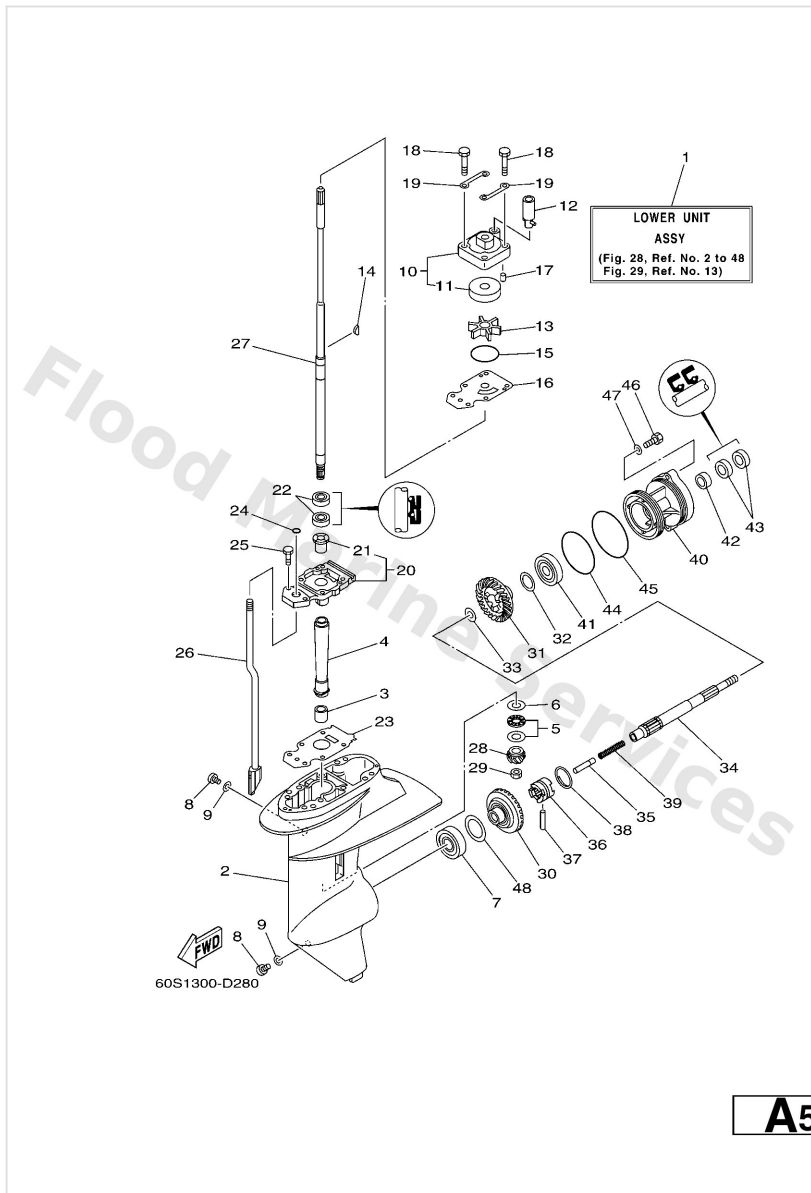

Lower Casing & Drive 1

Ref	Part	
38	6484563300 Ring, cross pin	Buy now
39	9050114M09 Spring, compression	Buy now
40	66R45361004D Cap, lower casing	Buy now
41	93306005Y8 Bearing(1ff)	Buy now
42	93315317Y0 Brg,cyl-cal roller 14g (683)	Buy now
43	9310117054 Oil seal (17x30x6-650)	Buy now
44	9321074M68 O-ring (6g8)	Buy now
45	9321074316 O-ring (1j7)	Buy now
46	9709506025 Bolt	Buy now
47	9299506600 Washer, plain (646)	Buy now