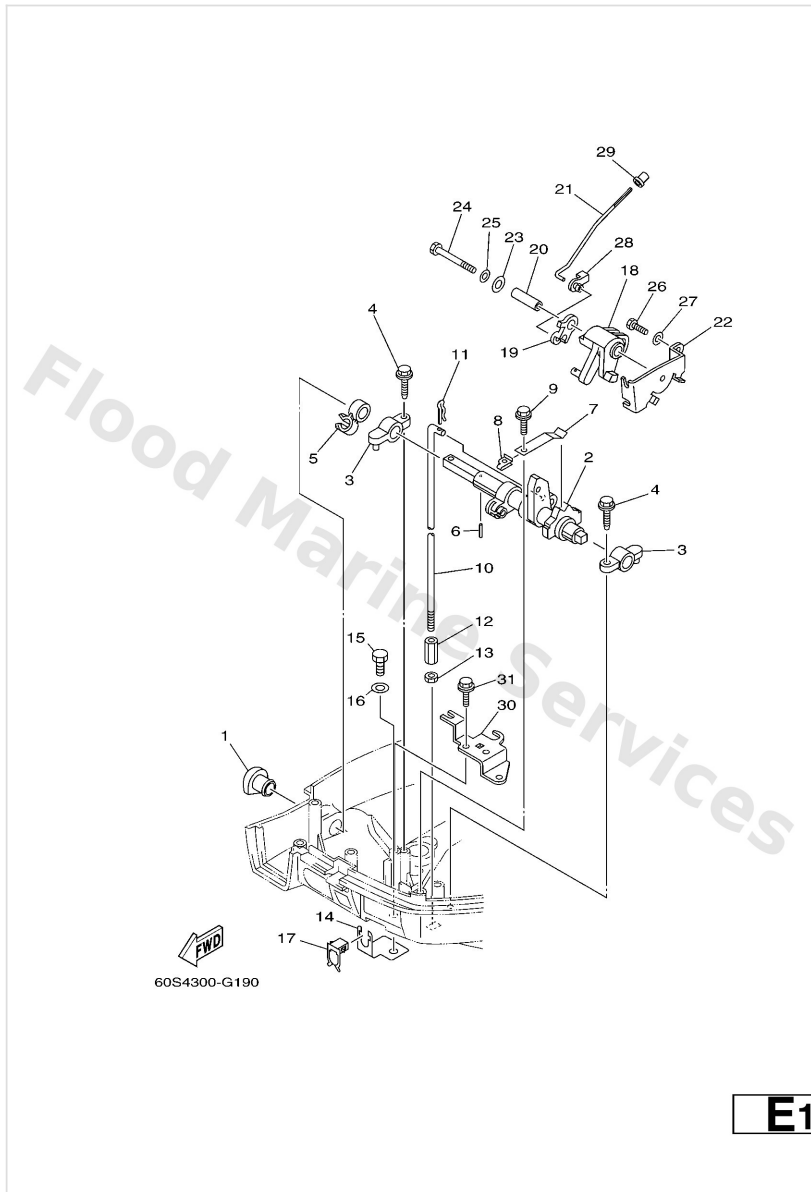

Ref	Part	
1	68T4272600 Grommet	Buy now
2	68T4412102 Lever, shift rod	Buy now
3	6G1416620194 Bracket	Buy now
4	9010906M81 Bolt	Buy now
5	9046410M60 Clamp	Buy now
6	9169030014 Pin, spring (647)	Buy now
7	65W4411600 Spring	Buy now
8	66R4411700 Bracket	Buy now
9	9010906M86 Bolt	Buy now
10	60RG414310 Rod, shift 1	Buy now
11	9046818001 Clip	Buy now
12	9017006015 Connector, shift rod	Buy now
13	9538006700 Nut	Buy now
14	68T4853800 Clamp, cable 1	Buy now
15	9709506012 Bolt(gh1)	Buy now