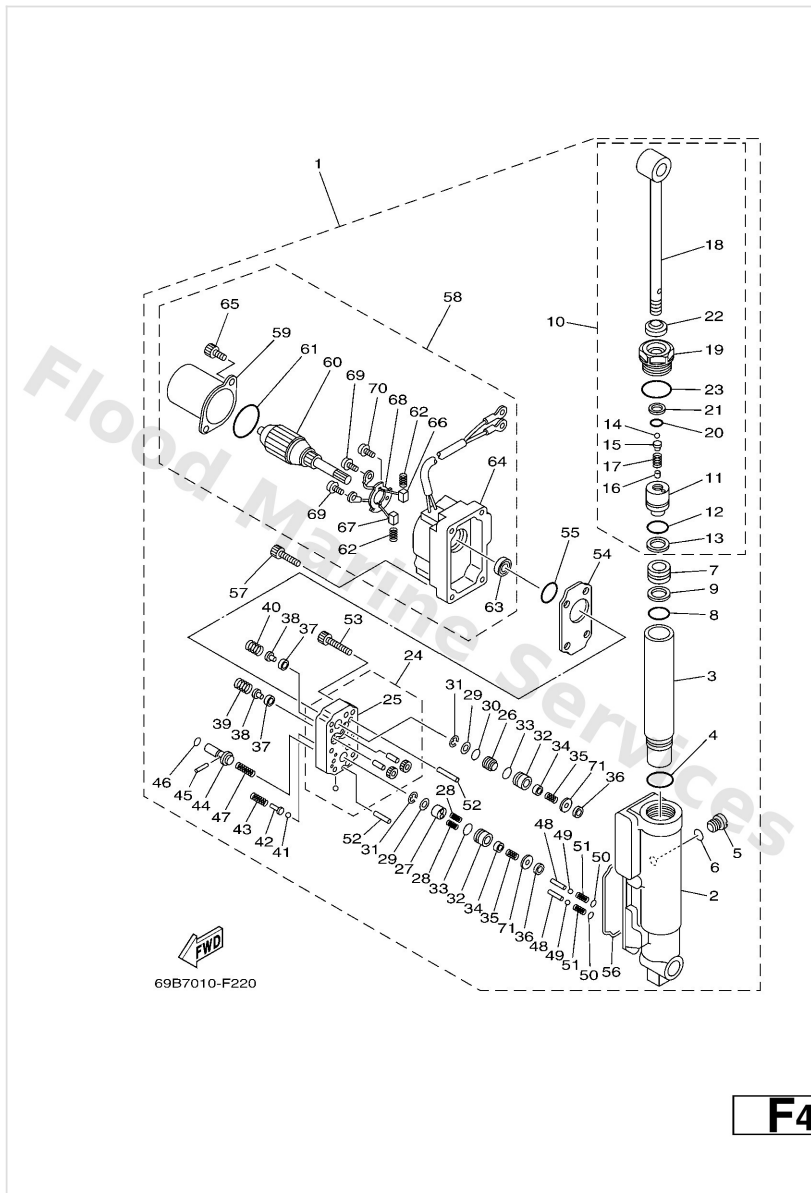

Power Tilt Assy

Ref	Part	
18	69A4380100 Rod	Buy now
19	69A4381101 Screw, cylinder end	Buy now
20	6H14386600 O-ring	Buy now
21	69A4387100 Ring, back up	Buy now
22	69A4381200 Seal, dust	Buy now
23	69A4386900 O-ring	Buy now
24	69A4383000 Gear pump assembly	Buy now
25	69A4380C00 Gear housing assembly	Buy now
26	69A4384100 Piston, shuttle	Buy now
27	69A4384M00 Piston, shuttle 2	Buy now
28	62Y4389400 Spring, shuttle return	Buy now
29	69A4384F00 Seal, main valve	Buy now
30	6H14388300 O-ring	Buy now
31	9900203600 Circlip(6I5)	Buy now
32	69G4382G00 Valve seat	Buy now