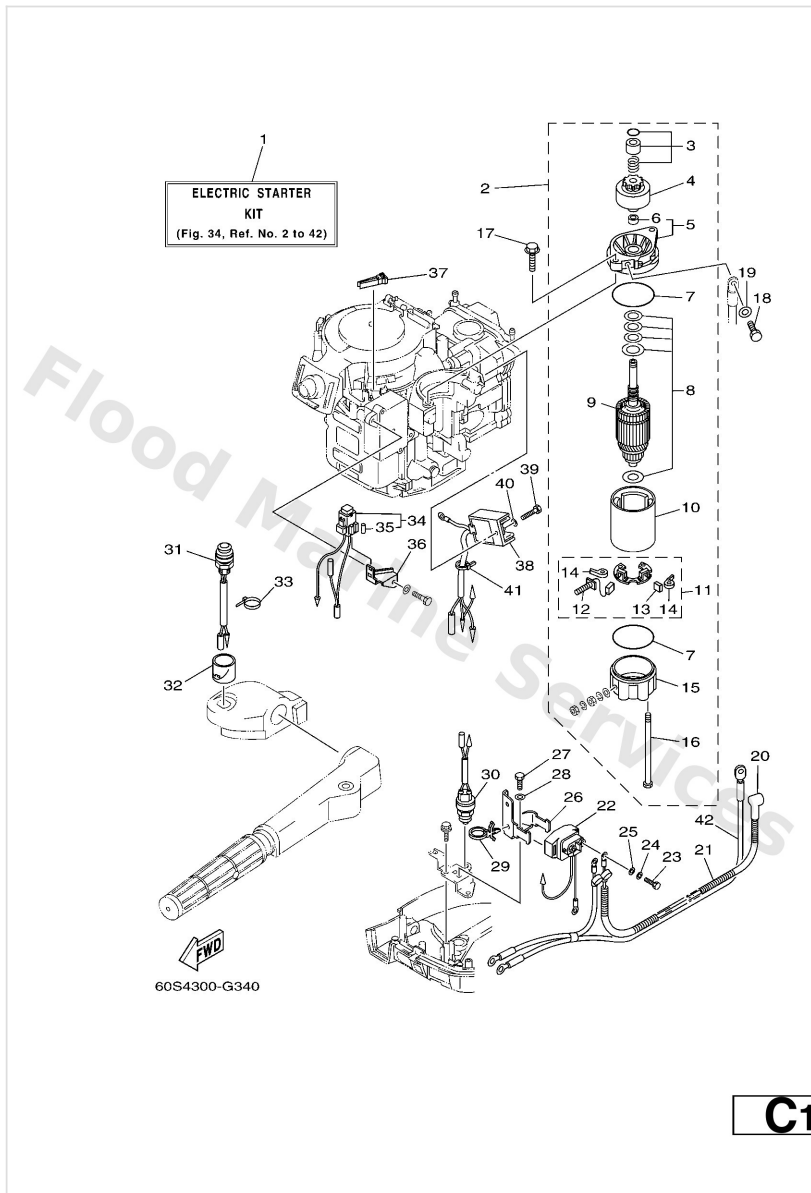

Optional Parts 1

Ref	Part	
16	6898182610 Bolt	Buy now
17	9011908M76 Bolt, with washer(6e5)	Buy now
18	9709508016 Bolt, hexagon deep recess	Buy now
19	9299508600 Washer, plain (663)	Buy now
20	6G88211700 Wire, lead	Buy now
21	9044610M86 Hose	Buy now
22	68T8194000 Starter relay assembly	Buy now
23	9709506010 Bolt	Buy now
24	9299506100 Washer(6a1)	Buy now
25	9299506600 Washer, plain (646)	Buy now
26	68T8194500 Plate, switch fitting	Buy now
27	9709506012 Bolt(gh1)	Buy now
29	9046512M56 Clamp(62t)	Buy now
30	6F58254001 Neutral switch assembly	Buy now
31	68T8187000 Starting switch assembly	Buy now