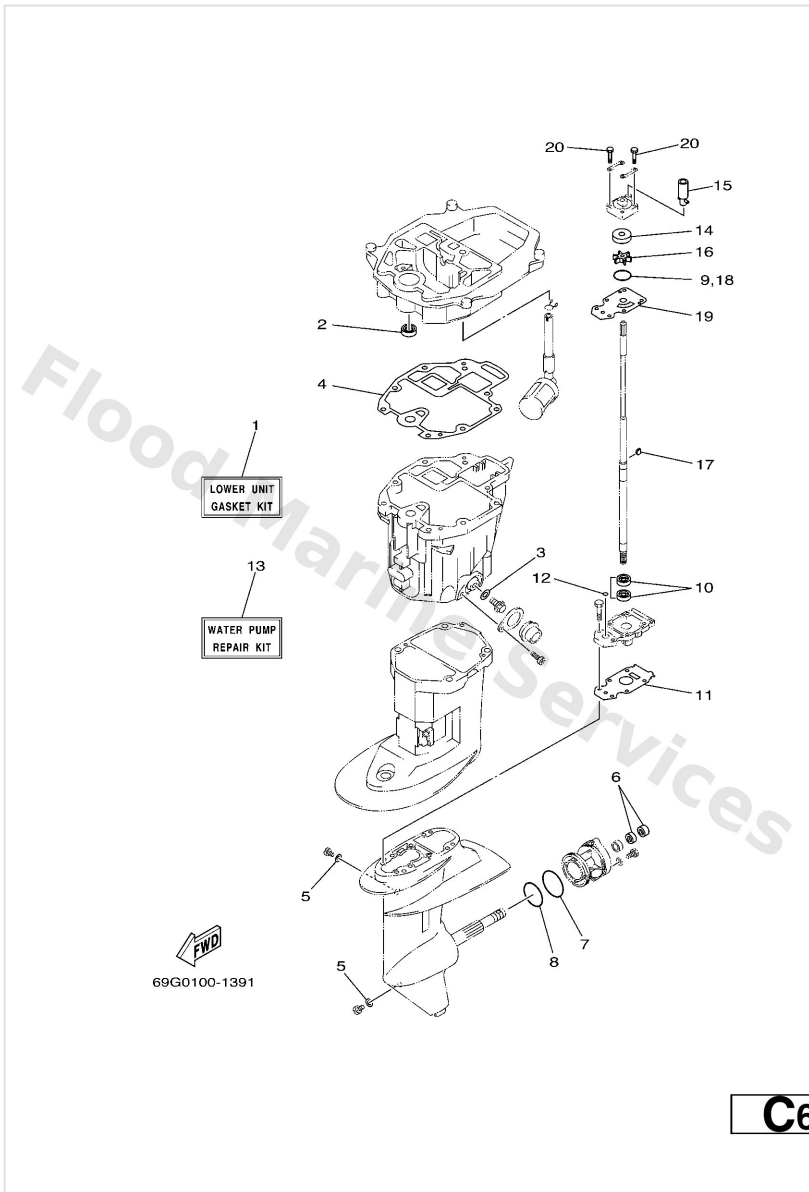

Repair Kit 3

Ref	Part	
16	63V4435201 Impeller	Buy now
17	6644433800 Key, woodruff	Buy now
19	68T4432300 Outer plate, cartridge	Buy now
20	9708008045 Bolt, hexagon	Buy now