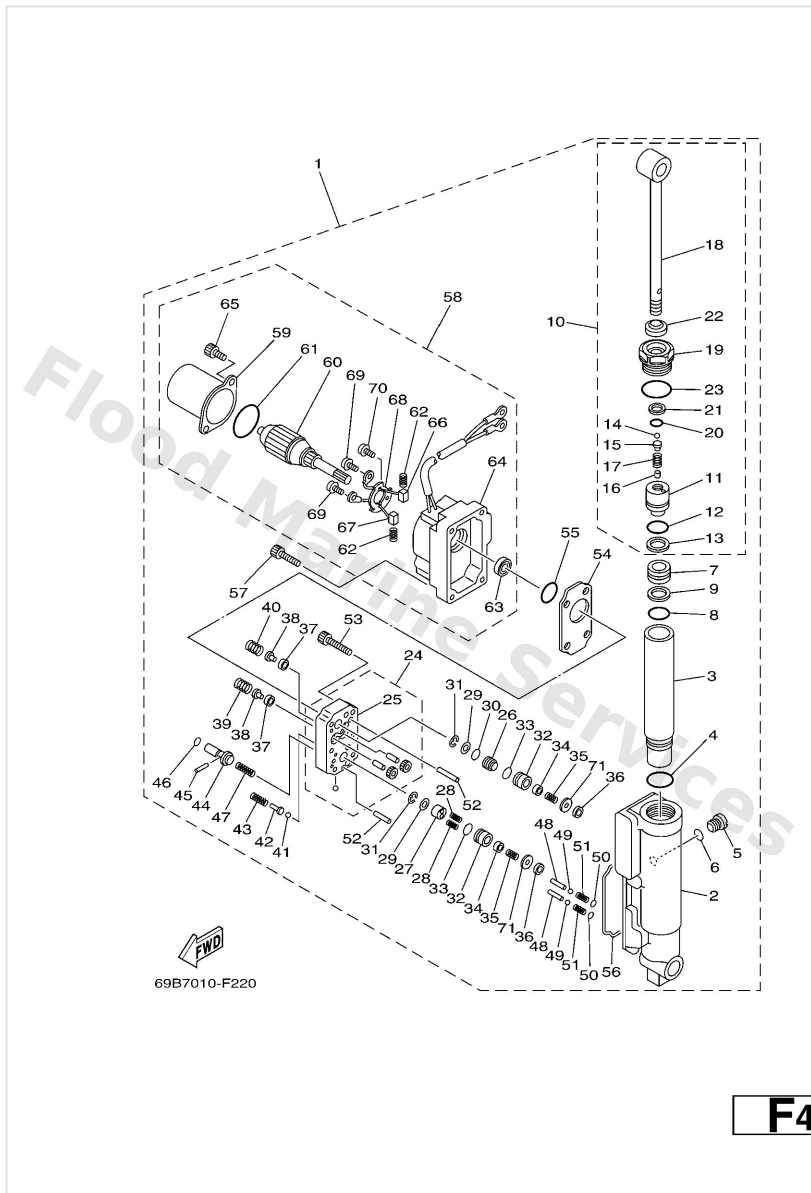

Power Tilt Assy

Ref	Part	
65	65W4388700 Bolt, screw	Buy now
66	65W4389200 Brush 2	Buy now
67	65W4389100 Brush 1	Buy now
68	65W4380F00 Plate, brush holder	Buy now
69	65W4387900 Screw, with washer	Buy now
70	65W4388E00 Bolt	Buy now
71	69G4388F00 Spacer	Buy now