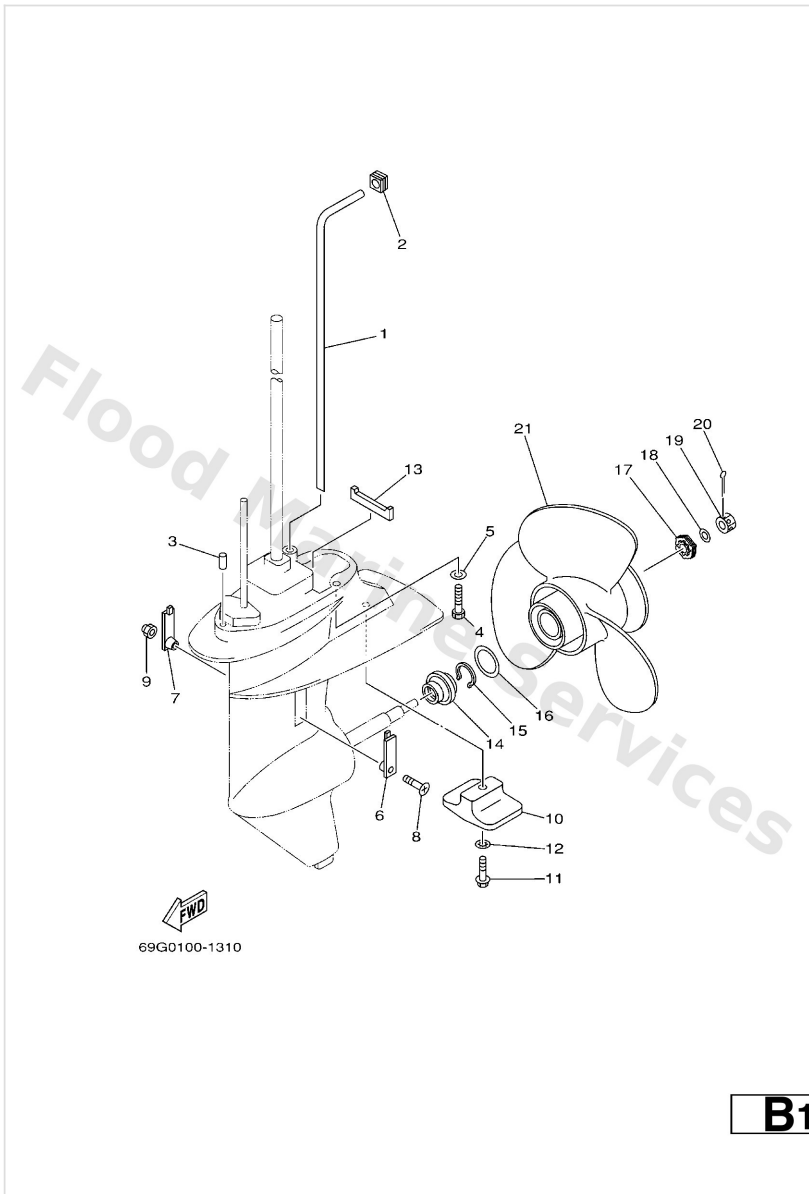

Lower Casing & Drive 2

Ref	Part	
15	9345010M04 Circlip(6g8)	Buy now
16	9020131MA3 Washer, plate (6g8)	Buy now
17	6G84599700 Spacer	Buy now
18	9020110M02 Washer, plate(6g9)	Buy now
19	9017110M07 Nut, castle(6g8)	Buy now
20	9149030025 Pin cotter	Buy now
21	69G4594100EL Propeller (3x11-3/4 x5-3/4 -r)	Buy now