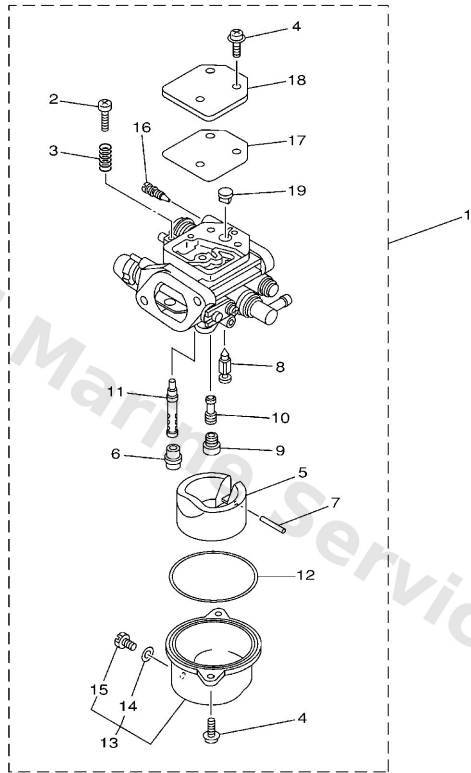

Carburetor

FWD
68R0010-0070

B3

Ref	Part	
15	66T1499100 Plug, drain	Buy now
16	68T1432320 Screw Air Adjusting	Buy now
17	67D1453600 Gasket	Buy now
18	67D1452700 Plate	Buy now
19	68T1412600 Plug	Buy now