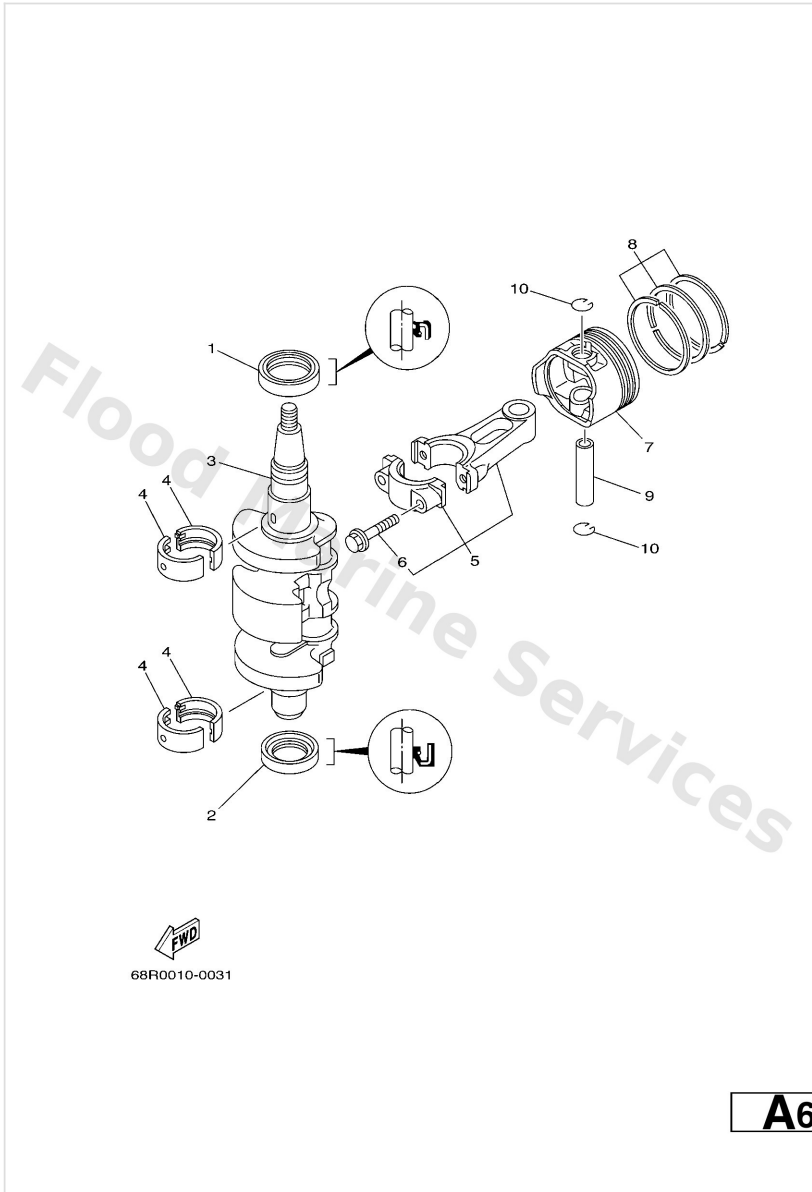

Crankshaft & Piston

Ref	Part	
10	9345015023 Circlip 131116340000	Buy now