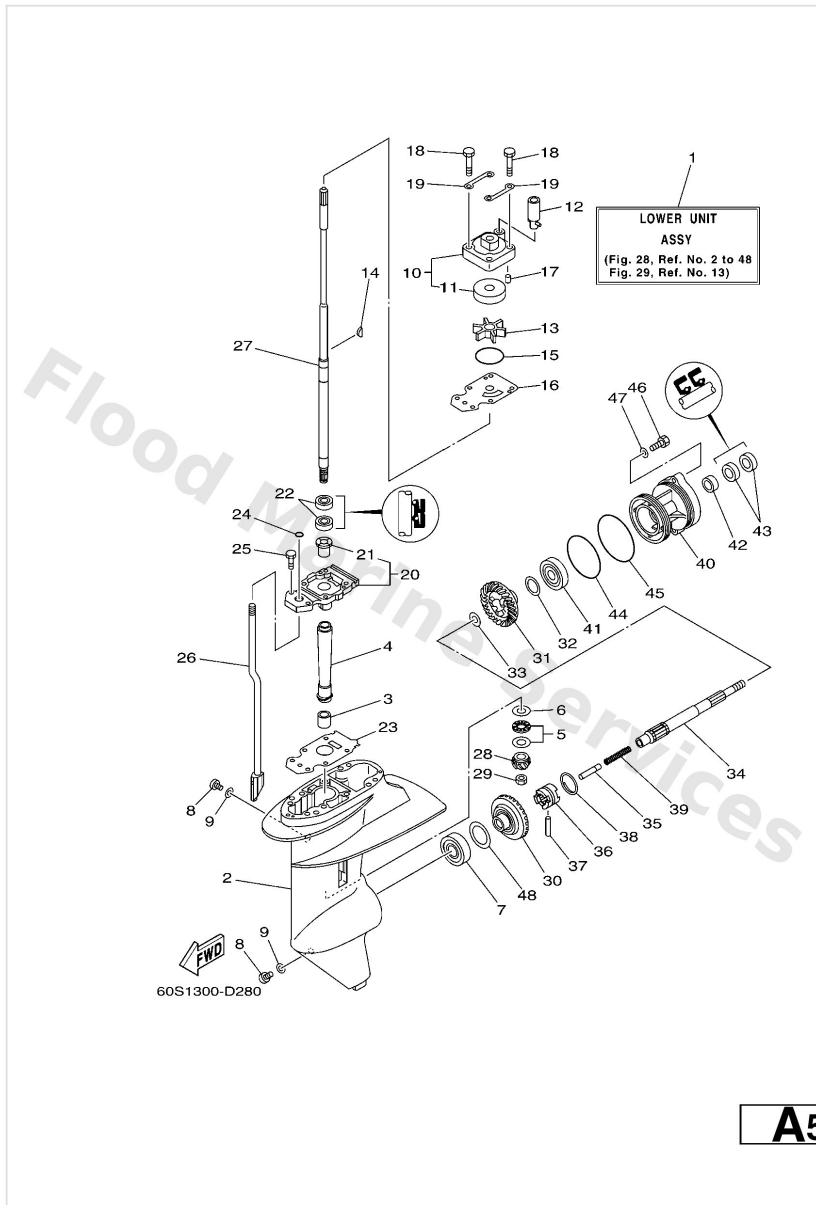

Lower Casing & Drive 1

Ref	Part	
14	6644433800 Key, woodruff	Buy now
15	9321044398 O-ring(55x)	Buy now
16	68T4432300 Outer plate, cartridge	Buy now
17	9360412M07 Pin, dowel (688)	Buy now
18	9708008045 Bolt, hexagon	Buy now
19	63V4432800 Plate	Buy now
20	69G45331015B Housing, bearing	Buy now
21	6264531609 Bushing, drive shaft 1	Buy now
22	9310120048 Oil seal (20x30x6-648)	Buy now
23	69G45315A0 Packing, lower casing	Buy now
24	9321006ME6 O-ring	Buy now
25	9708008025 Screw, bind(j36)	Buy now
26	60SG415010 Shift cam assembly L(21.9")	Buy now
26	60SG415020 Shift came assembly X(24.6")	Buy now
27	69G4551010 Drive shaft assembly L(21.9")	Buy now