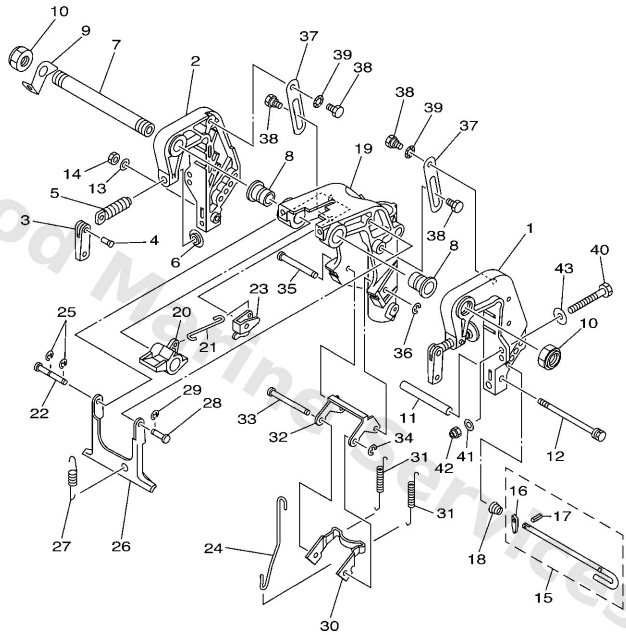

Bracket 1

Ref	Part	
1	60RG3111014D Bracket clamp 1	Buy now
2	60RG3112014D Bracket clamp 2	Buy now
3	6L8G311801 Handle, transom cl	Buy now
4	9024304M01 Pin(6a1)	Buy now
5	6E74311600 Screw, transom clamp	Buy now
6	6484311401 Pad, transom clamp	Buy now
7	63V4313110 Bolt, clamp bracket FOR RIDE GUIDE	Buy now
8	9038622MA4 Bush	Buy now
9	66R4311300 Plate, clamp bracket	Buy now
10	9018522043 Nut, self-locking	Buy now
11	9038706M13 Collar(6h6)	Buy now
12	9010106M18 Bolt(6I5)	Buy now
13	9299006600 Washer, plain (646)	Buy now
14	9538006700 Nut	Buy now
15	6L24316001 Tilt rod assembly	Buy now

Bracket 1

69G4110-C230

E6

Ref	Part	
16	6894316500 Plate, tilt lock	Buy now
17	9169030008 Pin. spring(656)	Buy now
18	9050210M07 Spring, conical(6k3)	Buy now
19	60RG3311104D Bracket swivel1	Buy now
20	60RG363100 Lever Tilt	Buy now
21	60RG361600 Rod Tilt Lock	Buy now
22	68T4364600 Shaft, lever	Buy now
23	68T4364100 Lever, tilt	Buy now
24	68T4361700 Rod, tilt lock	Buy now
25	9908005600 Circlip(22k)	Buy now
26	68T4335000 Receiver assembly	Buy now
27	9050620005 Spring, tension	Buy now
28	63V4319100 Shaft, stopper	Buy now
30	68T4361400 Plate, tilt lock	Buy now
31	9050623803 -	Buy now

Bracket 1

FWD
69G4110-C230

E6

Ref	Part	
32	68T4361500 Plate, tilt lock	Buy now
33	68T4361100 Shaft, tilt lock	Buy now
34	9343004M03 Circlip (eu0)	Buy now
35	68T4365900 Shaft, reverse lock	Buy now
37	68T4362700 Stopper	Buy now
38	9010906M84 Bolt	Buy now
39	9020610M24 Washer, wave	Buy now
40	9010108M88 Bolt (6g8)	Buy now
41	9299008600 Washer, plain (663)	Buy now
42	9018508057 Nut, nylon (6j8)	Buy now
43	9020108MA4 Washer, plate (6g8)	Buy now