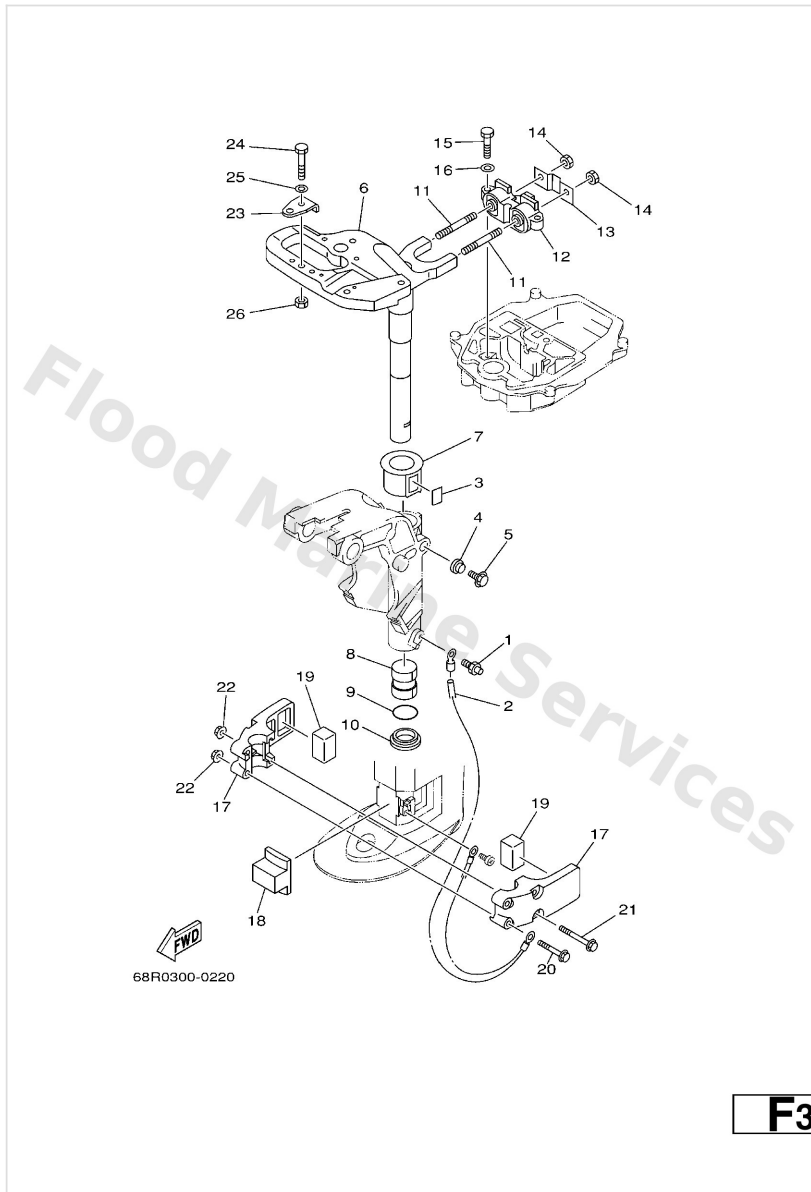

Bracket 3

Ref	Part	
1	9370006M03 Nipple, grease(6a1)	Buy now
2	68T8212700 Wire, lead 2	Buy now
3	63V4252800 Plate, friction	Buy now
4	6894337301 Seal, damper	Buy now
5	9010506M07 Bolt (689)	Buy now
6	60RG2511114D Bracket, steering	Buy now
7	63V4253700 Bushing, pivot shaft	Buy now
8	9038630048 Bush	Buy now
9	9321029M94 O-ring(6h1)	Buy now
10	9038630M60 Bush(6j8)	Buy now
11	9011608M54 Bolt, stud(63v)	Buy now
12	68T445171094 Mount rubber	Buy now
13	68T4452600 Plate	Buy now
14	9538008600 Nut (661)	Buy now
15	9707506025 Bolt	Buy now