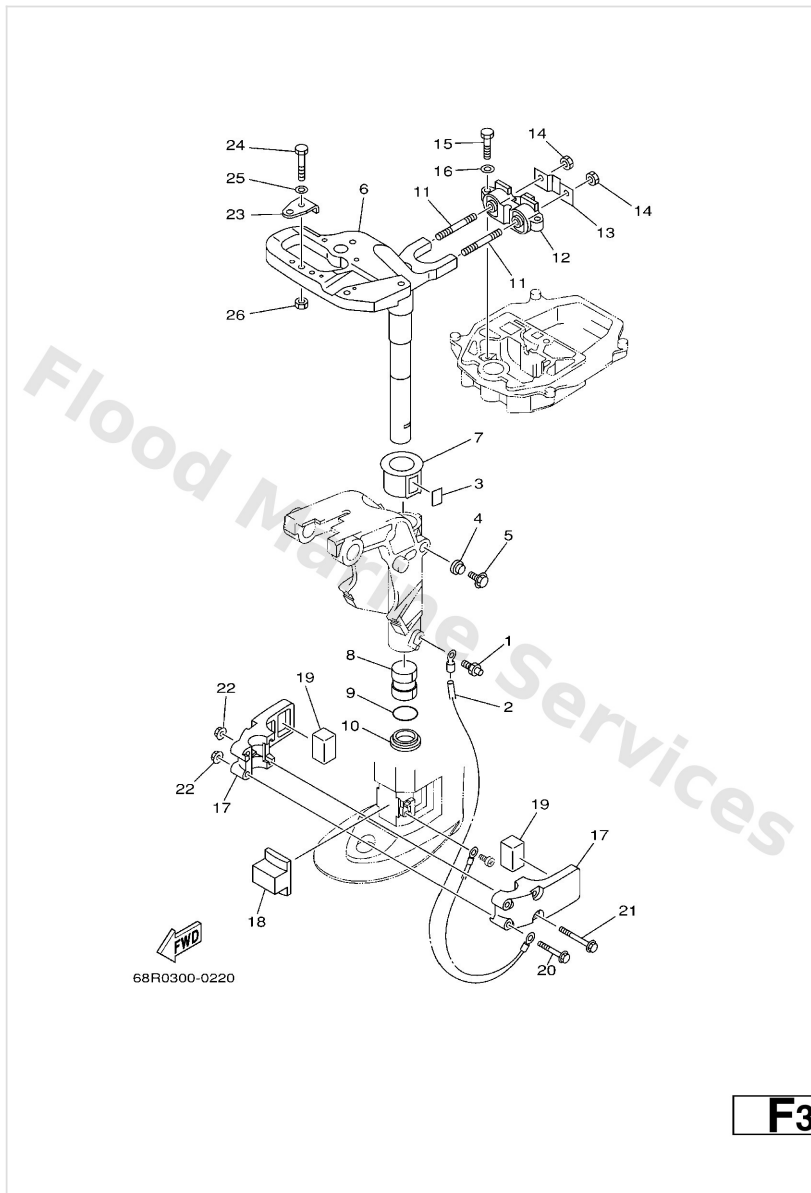

Bracket 3

Ref	Part	
16	9299506600 Washer, plain (646)	Buy now
17	68T44551004D Housing, lower mount rubber 1	Buy now
18	60RG455700 Mount Damper Lower Front	Buy now
19	60RG455500 Mount damper, lower side	Buy now
20	9011906012 Bolt, with washer	Buy now
21	9011906013 Bolt, with washer	Buy now
22	9017906M28 Nut(63v)	Buy now
23	63V4851101 Hook, steering	Buy now
24	9707508035 Bolt(70w)	Buy now
25	9299508600 Washer, plain (663)	Buy now
26	9018508057 Nut, nylon (6j8)	Buy now