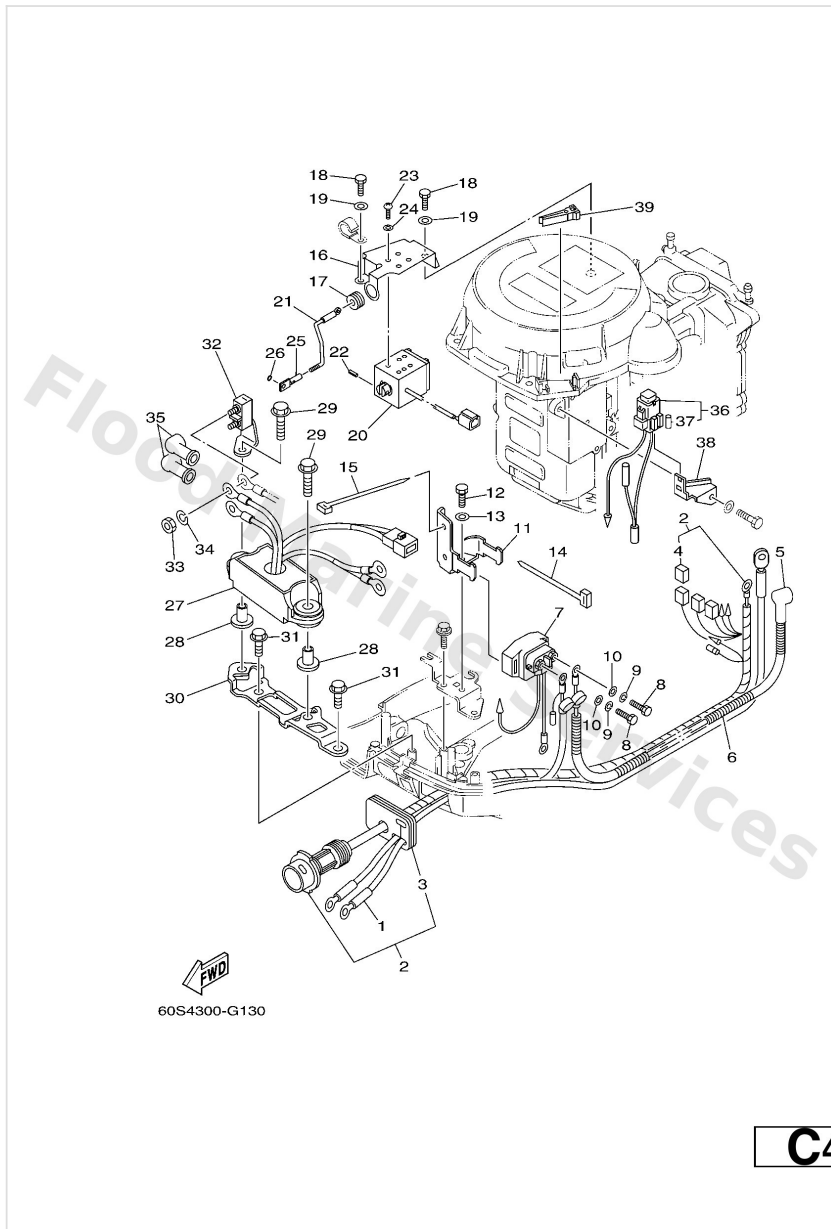

Electrical 2

Ref	Part	
1	68T8210500 Battery cable (l: 3.0m) UR AP	Buy now
1	69G8210500 Battery cable (l: 3.0m) UR STD	Buy now
2	69G8259010 Wire harness assembly	Buy now
3	68T4272440 Grommet	Buy now
4	6N68258200 Cover, wire harness	Buy now
5	6G88211700 Wire, lead	Buy now
6	9044610M86 Hose	Buy now
7	68T8194000 Starter relay assembly	Buy now
8	9709506010 Bolt	Buy now
9	9299506100 Washer(6a1)	Buy now
10	9299506600 Washer, plain (646)	Buy now
11	68T8194500 Plate, switch fitting	Buy now
12	9709506012 Bolt(gh1)	Buy now
14	9046513M11 Clamp (6e5)	Buy now
15	9046513M97 Clamp	Buy now