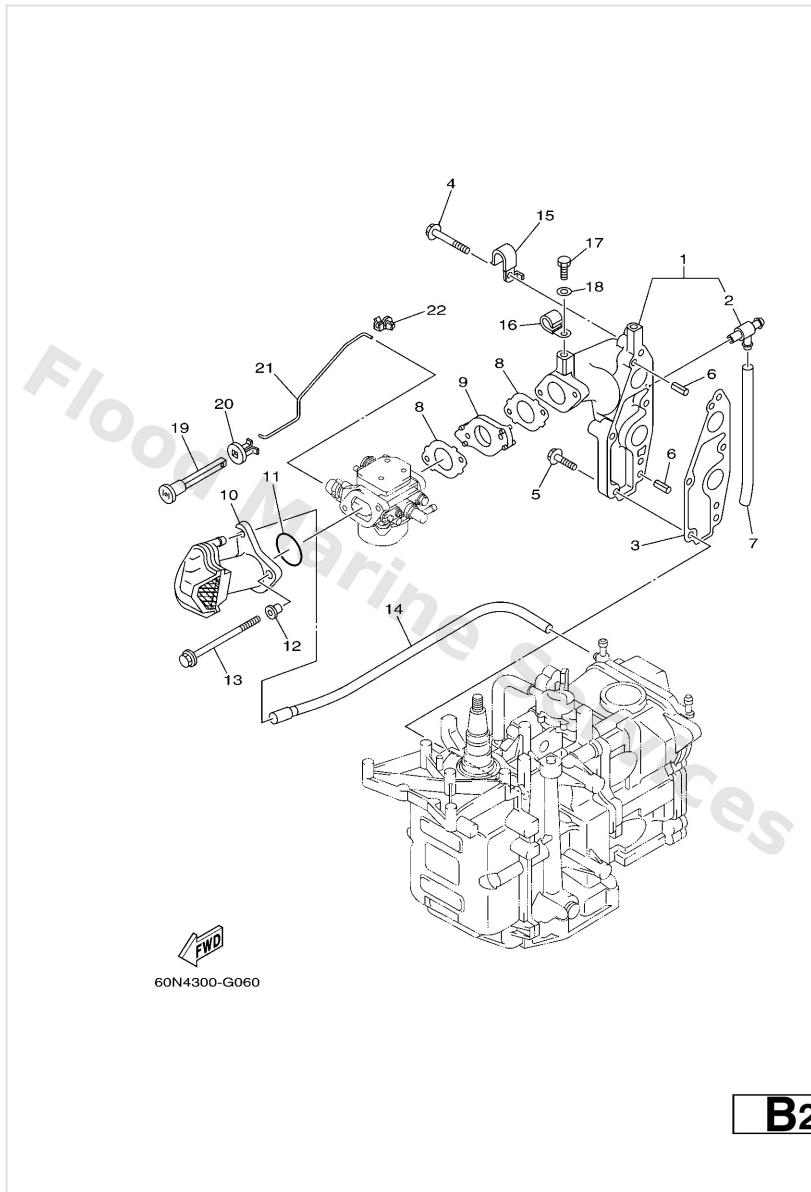

Intake

Ref	Part	
16	9046508M83 Clamp FLUSHING KIT	Buy now
17	9709506010 Bolt FLUSHING KIT	Buy now
18	9299506600 Washer, plain (646) FLUSHING KIT	Buy now
19	6H44127101 Knob, choke	Buy now
20	6894127300 Grommet	Buy now
21	68T4125600 Rod, choke 1	Buy now
22	6J84126200 Joint, choke lever	Buy now