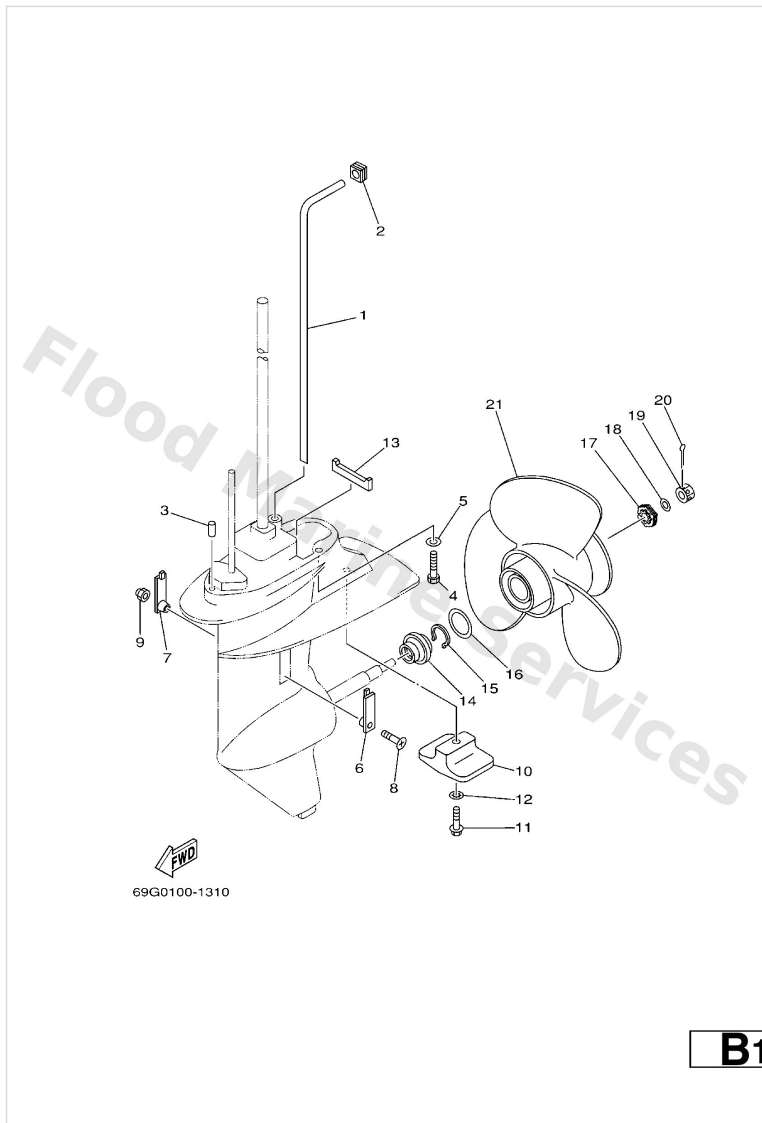

Lower Casing & Drive 2

Ref	Part	
1	68T4436110 Tube, water 1 L(21.9")	Buy now
1	69G4436120 Tube, water 1 X(24.6")	Buy now
2	63V4436510 Damper, water seal 1	Buy now
3	9360412M07 Pin, dowel (688)	Buy now
4	9707508035 Bolt(70w) L(21.9")	Buy now
5	9299508600 Washer, plain (663) L(21.9")	Buy now
6	6G14521400 Cover, water inlet	Buy now
7	63V4521500 Cover, water inlet	Buy now
8	9015205M04 Screw, countersunk	Buy now
9	9018505002 Nut nylon (sus)(ex4)	Buy now
10	61N4525101 Anode	Buy now
11	9589506030 Bolt, flange deep recess	Buy now
12	9299006300 Washer, tooth	Buy now
13	63V4537500 Damper, seal	Buy now
14	6G84598702 Spacer	Buy now