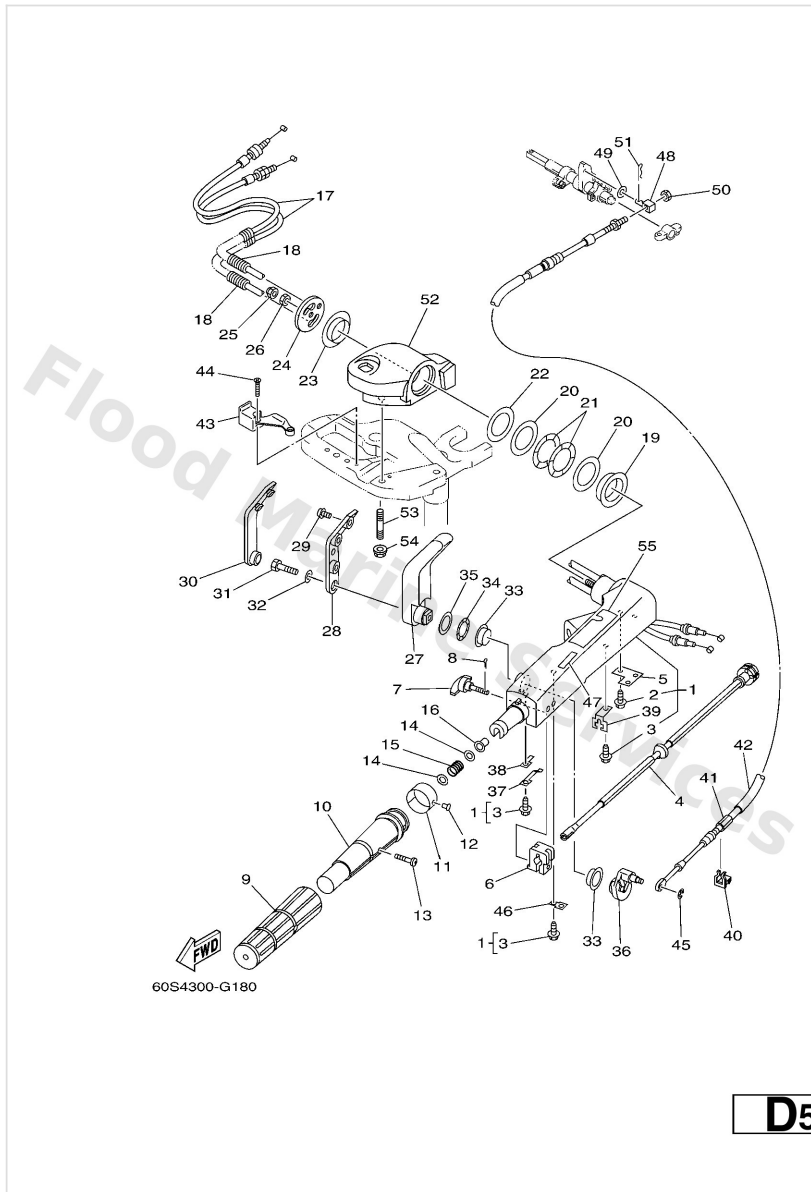

Steering

Ref	Part	
31	9709508030 Bolt, hexagon (fj1)	Buy now
32	9299508600 Washer, plain (663)	Buy now
33	9038626MA3 Bush	Buy now
34	9020626M25 Washer, wave	Buy now
35	9020226M59 Washer, plate	Buy now
36	68T4411301 Cam plate, handle	Buy now
37	66R4411600 Spring	Buy now
38	66R4411800 Bracket	Buy now
39	66R4853800 Clamp, cable 1	Buy now
40	63D4853800 Clamp, cable 1	Buy now
41	68T4832101 Cable	Buy now
42	9044615002 Hose	Buy now
43	68T8259410 Clamp	Buy now
44	9015105003 Screw, countersunk	Buy now
45	9908004600 Circlip (eu0)	Buy now