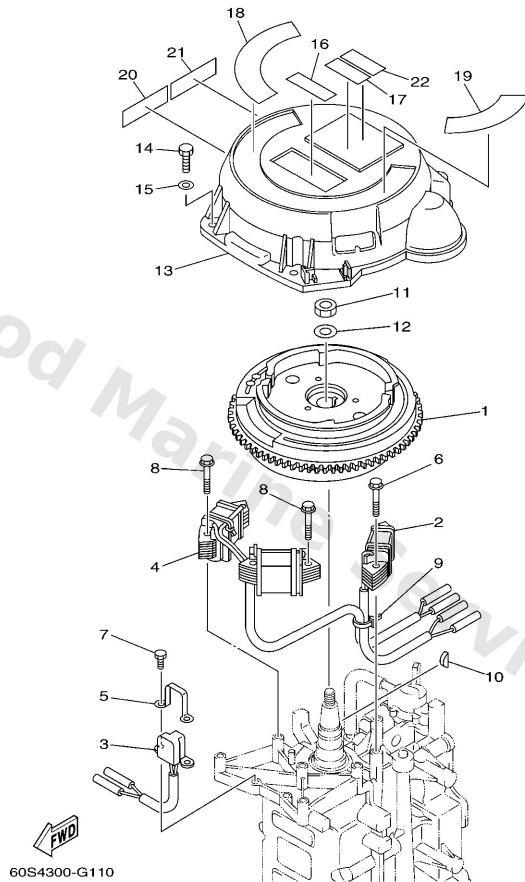

Generator

C2

Ref	Part	
1	68T8555011 Rotor assembly	Buy now
2	68T8552000 Coil, charge	Buy now
3	68T8558001 Coil, pulser	Buy now
4	68T8553310 Coil, lighting	Buy now
5	6H28558200 Attachment, pulser	Buy now
6	9011906014 Bolt, with washer(61b)	Buy now
7	9709505010 Bolt (682)	Buy now
8	9011906MA1 Bolt, with washer(63m)	Buy now
9	9046511M10 Clamp	Buy now
10	9028004M06 Key, woodruff(6a1)	Buy now
11	9017012066 Nut, hexagon 6481155500	Buy now
12	9020112472 Washer, plate (4n0)	Buy now
13	60SH133701 Cover, Flywheel	Buy now
14	9709506020 Bolt(7u8)	Buy now
15	9299506600 Washer, plain (646)	Buy now