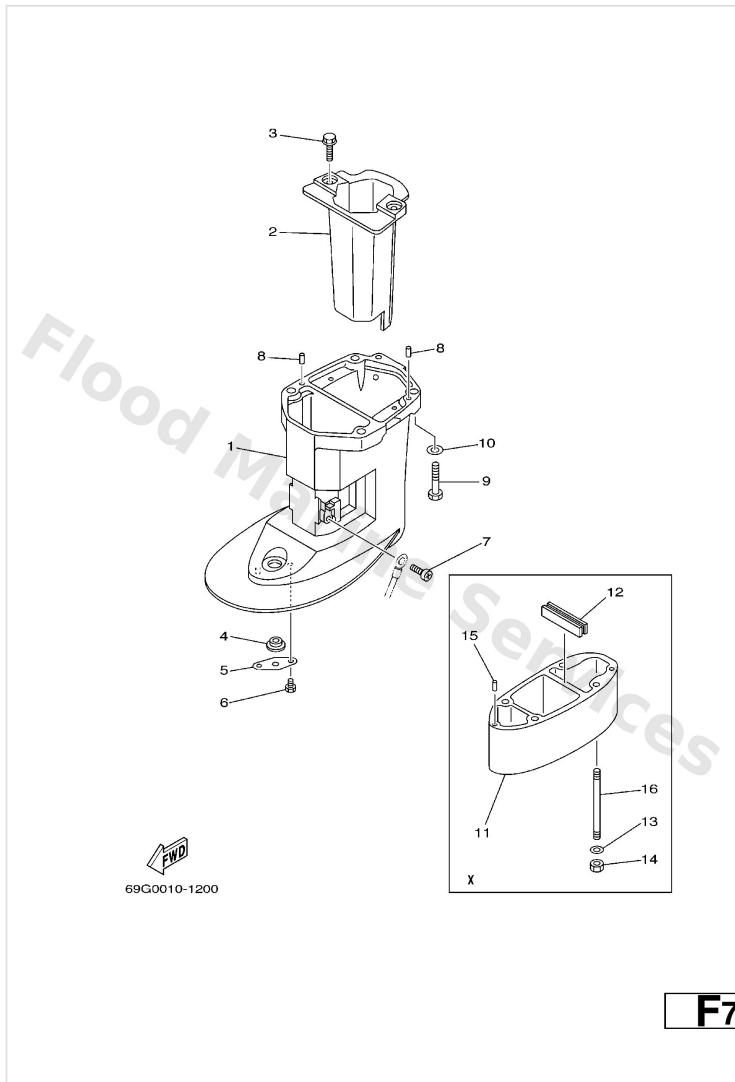

Upper Casing

Ref	Part	
1	60RG5111104D Casing, upper	Buy now
2	60RE4711005B Muffler 1	Buy now
3	9757506514 Bolt, hexagon w/w deep recess	Buy now
4	9048014M54 Grommet	Buy now
5	68T4532100 Plate	Buy now
6	9709506008 Bolt (fj1)	Buy now
7	9788505008 Screw, pan head	Buy now
15	9360412M07 Pin, dowel (688) X(24.6")	Buy now
9	9707508035 Bolt(70w)	Buy now
10	9299508600 Washer, plain (663)	Buy now
11	60SG5211204D Extension X(24.6")	Buy now
12	63V4512700 Seal X(24.6")	Buy now
13	9299008600 Washer, plain (663) X(24.6")	Buy now
14	9538008600 Nut (661) X(24.6")	Buy now
16	9011608M62 Bolt, stud X(24.6")	Buy now