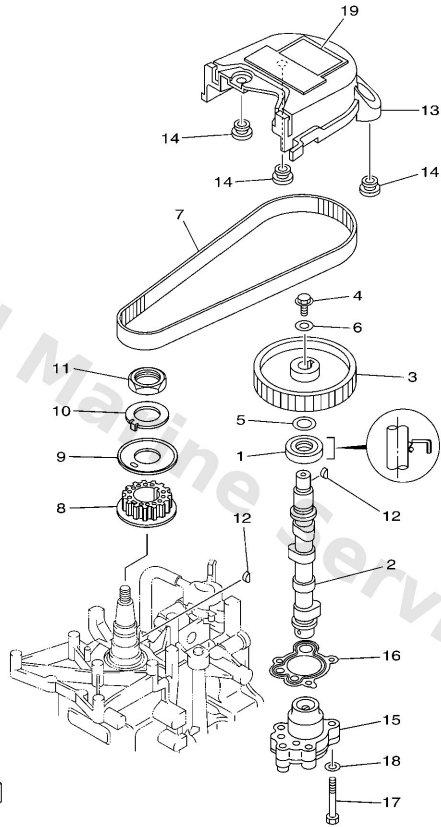

Oil Pump

60S1300-D080

B4

Ref	Part	
16	68T1332900 Gasket, pump cover	Buy now
17	9709506030 Bolt(jf7)	Buy now
18	9299506600 Washer, plain (646)	Buy now
19	60RE213860 Mark, Caution	Buy now