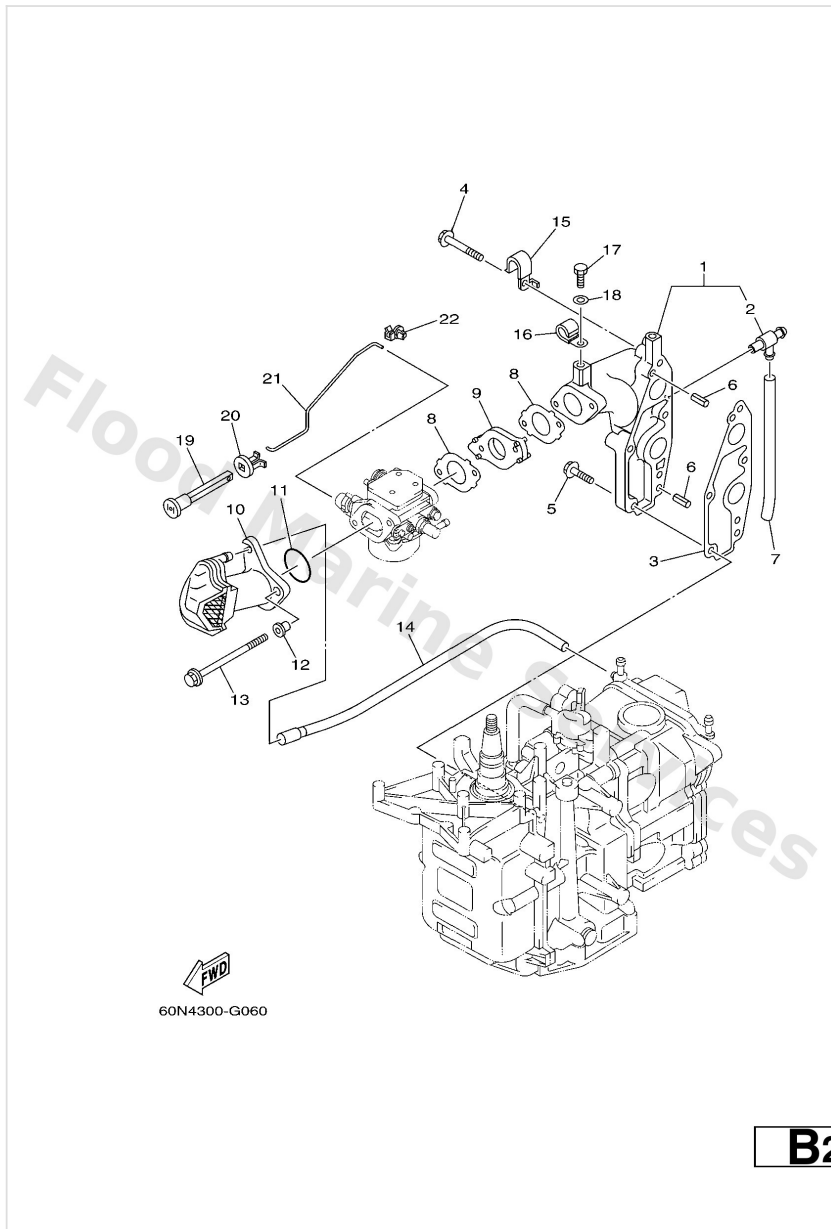

Intake

Ref	Part	
1	60RE3641201S Manifold 1 FLUSHING KIT	Buy now
2	67F1248200 Pipe 2	Buy now
3	68T1364500 Gasket, manifold 1	Buy now
4	9011906MA5 Bolt, with washer	Buy now
5	9011906MA3 Bolt, with washer	Buy now
6	9169050014 Pin, spring (647)	Buy now
7	9044509812 Hose (L93) FLUSHING KIT	Buy now
8	60RE3646A0 Gasket, manifold 2	Buy now
9	68T1427100 Insulator	Buy now
10	60RE444000 Silencer assembly, intake	Buy now
11	9321031MJ5 O-ring	Buy now
12	9038706M70 Collar (6h5)	Buy now
13	9759506585 Bolt, flange	Buy now
14	60RE248300 Pipe 3	Buy now
15	9046508M99 Clamp	Buy now