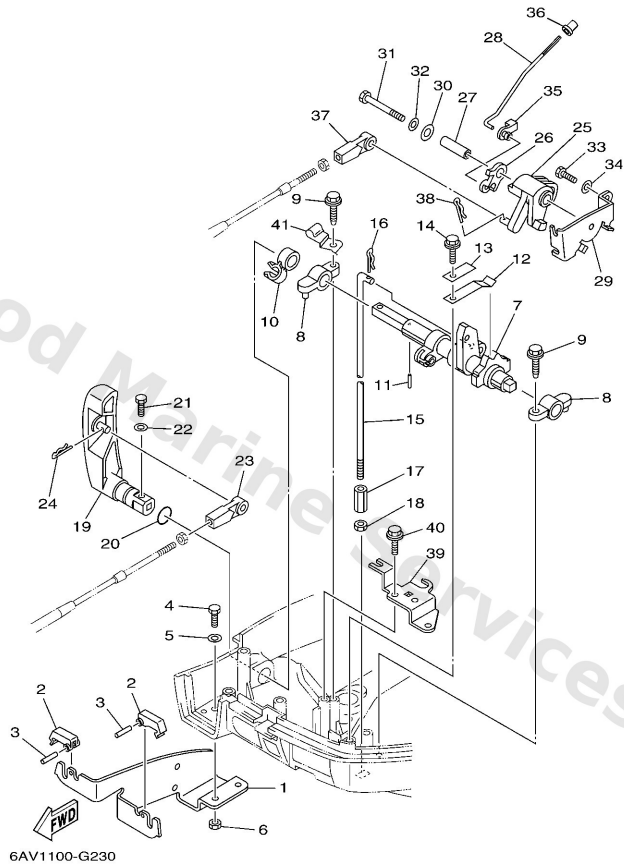

Control 2

E3

Ref	Part	
16	9046818001 Clip	Buy now
17	9017006015 Connector, shift rod	Buy now
18	9538006700 Nut	Buy now
19	60RG411110 Handle, gear shift	Buy now
20	9321012327 O-ring(3ld)	Buy now
21	9709505016 Bolt(6a1)	Buy now
22	9299505600 Washer, plain (646)	Buy now
23	6634834400 Cable end, remote control	Buy now
24	9046818008 Clip 620436610000	Buy now
25	68T4163800 Pulley	Buy now
26	68T4128300 Lever, free accel.	Buy now
27	9038706M59 Collar (6h3)	Buy now
28	68T4121100 Link, accel.	Buy now
29	68T1449700 Stay, throttle wire	Buy now
30	9020106M62 Washer, plate (6e5)	Buy now