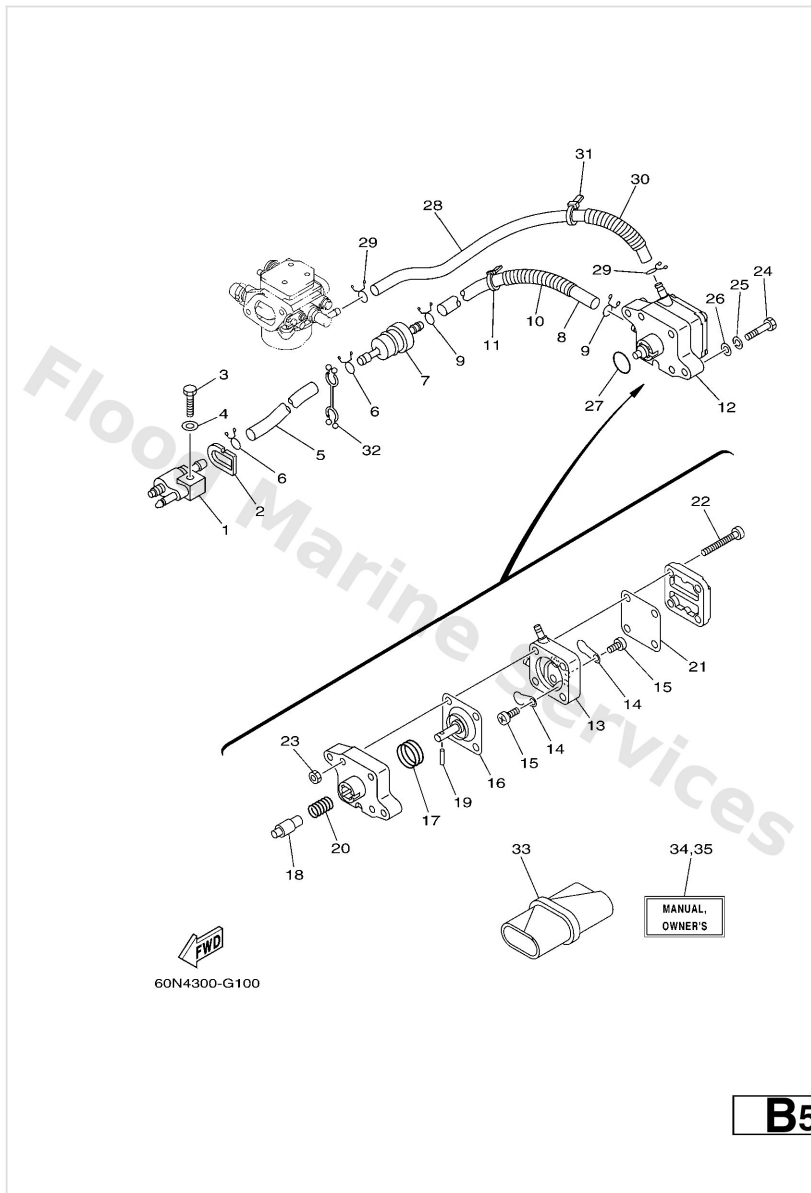

Fuel

Ref	Part	
1	6G12430402 Fuel pipe joint comp. 1	Buy now
2	60RF432900 Seal	Buy now
3	9709506025 Bolt	Buy now
4	9299506600 Washer, plain (646)	Buy now
5	9044510809 Hose	Buy now
6	9046709M09 Clip(6k8)	Buy now
7	68T2425100 Strainer 1	Buy now
8	9044510811 Hose (l400)	Buy now
10	9044614M66 Hose(64x)	Buy now
11	9046511M10 Clamp	Buy now
12	68T2441001 Fuel pump assembly	Buy now
13	66M2441301 Body 2	Buy now
14	6A02442101 Valve, check	Buy now
15	6E71432500 Screw, pan head	Buy now
16	66M2441101 Diaphragm	Buy now