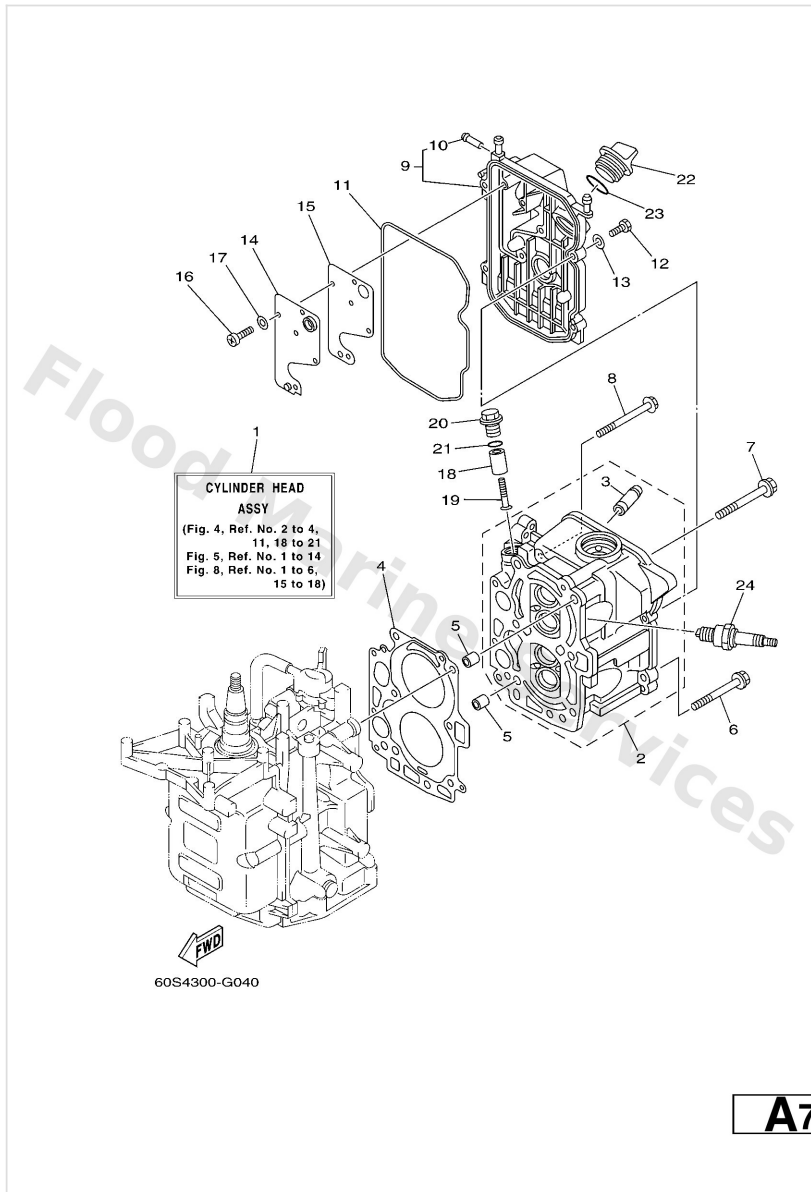

Cylinder & Crankcase 2

Ref	Part	
16	9850704010 Screw, pan head(6g8)	Buy now
17	9290704600 Washer(jf2)	Buy now
18	6G81132500 Anode	Buy now
19	9788005025 Screw, panhead (a93)	Buy now
20	6G81119701 Plug, blind	Buy now
21	9321013M63 O-ring (6g8)	Buy now
22	69ME536300 Plug, oil	Buy now
23	9321024M79 O-ring	Buy now
24	9470200274 Plug, spark (br6hs-10)	Buy now