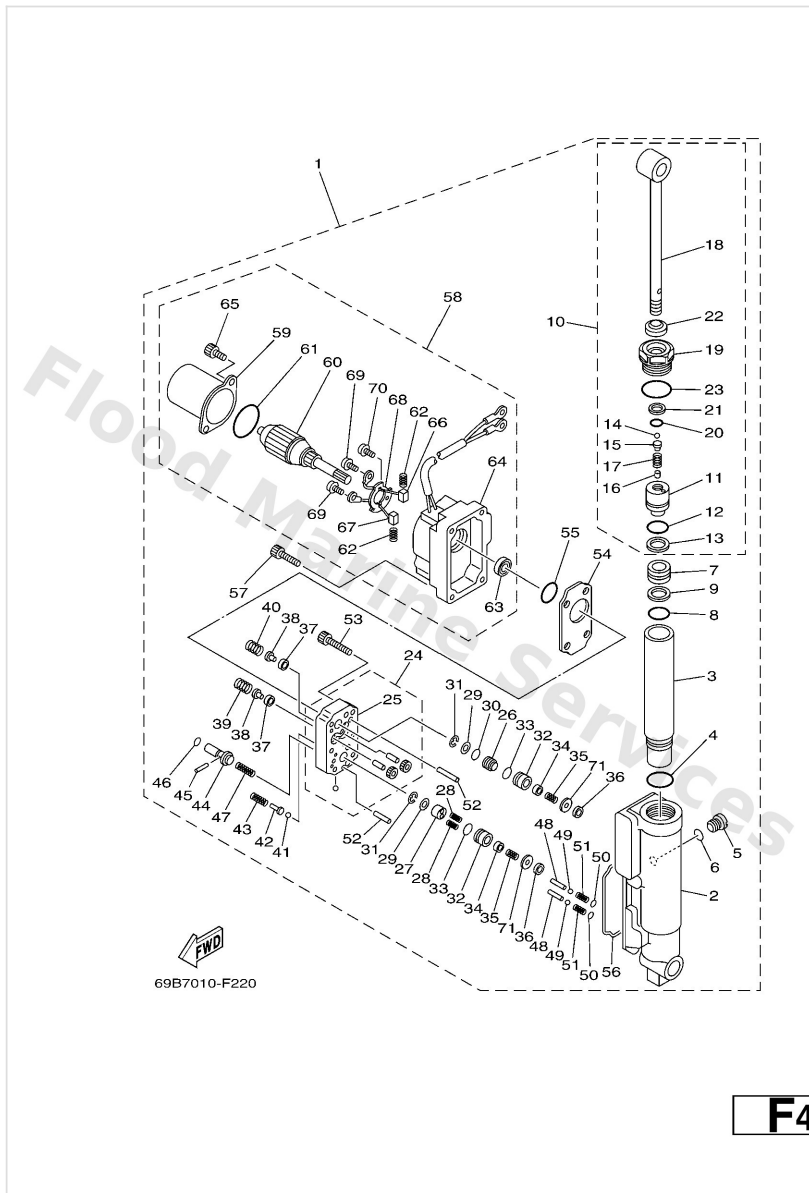

Power Tilt Assy

Ref	Part	
1	69G43840014D Power tilt assembly	Buy now
2	69A4380K00 Cylinder, tilt sub assembly	Buy now
3	69A2247100 Case, cylinder	Buy now
4	9321027666 O-ring(47x)	Buy now
5	6H14388E11 Plug, tapper screw	Buy now
6	9321007003 O-ring (11m)	Buy now
7	69A4381400 Piston, free	Buy now
8	9321021276 O-ring	Buy now
9	69A4387200 Ring, back up	Buy now
10	69A4381000 Piston sub assembly	Buy now
11	69A4380D00 Piston comp.	Buy now
14	9350532038 Ball(7fk)	Buy now
15	65W4386A00 Pin, absorber valve	Buy now
16	9360406136 Pin, dowel	Buy now
17	69A4385700 Spring, absorber valve	Buy now