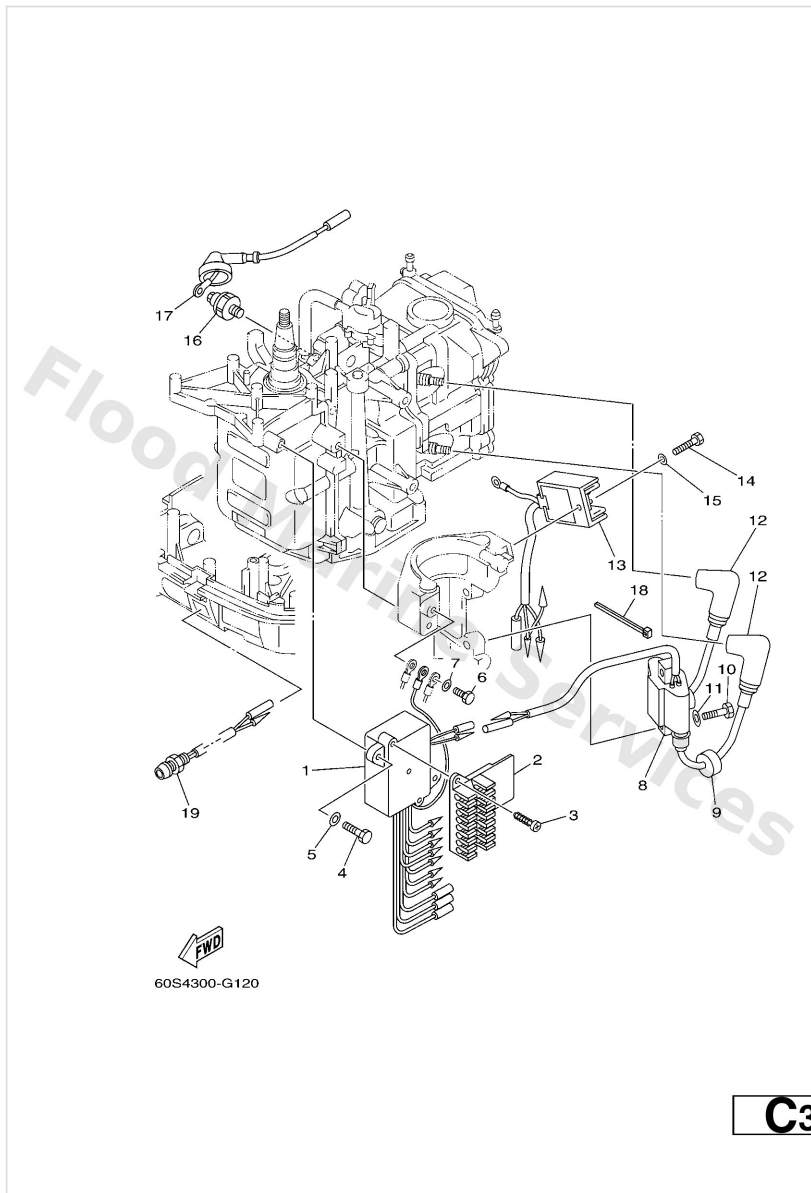

Electrical 1

Ref	Part	
1	68T8554000 C.d.i. unit assembly	Buy now
2	68T8252200 Clamp, coupler	Buy now
3	9778040512 Screw, pan head tapping	Buy now
4	9709506020 Bolt(7u8)	Buy now
5	9299506600 Washer, plain (646)	Buy now
6	9709506012 Bolt(gh1)	Buy now
8	6808557001 Ignition coil assembly	Buy now
9	9048025161 Grommet(656)	Buy now
10	9709506025 Bolt	Buy now
12	6E38237021 Plug cap assembly	Buy now
13	68T8196000 Rectifier & regulator assembly	Buy now
16	67F8250400 Oil pressure switch assembly	Buy now
17	68T8212710 Wire, lead 2	Buy now
18	9046511M10 Clamp	Buy now
19	68T8541000 Emergency signal light assembly	Buy now