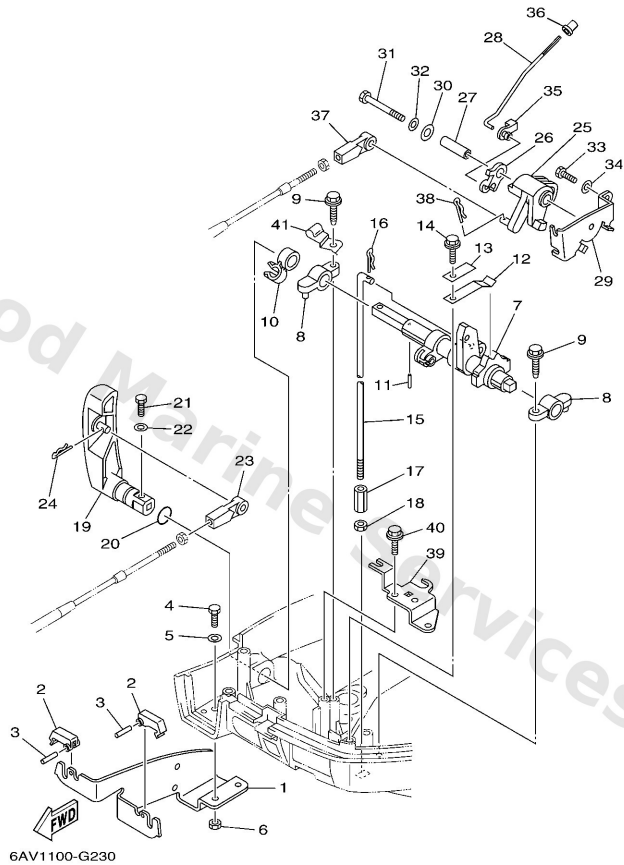

Control 2

E3

Ref	Part	
31	9709506045 Bolt, hexagon	Buy now
35	6614126202 Joint, choke lever	Buy now
36	6471439560 Cap, over flow pipe	Buy now
39	68T1577410 Stay 4	Buy now
41	9046508027 Clamp	Buy now