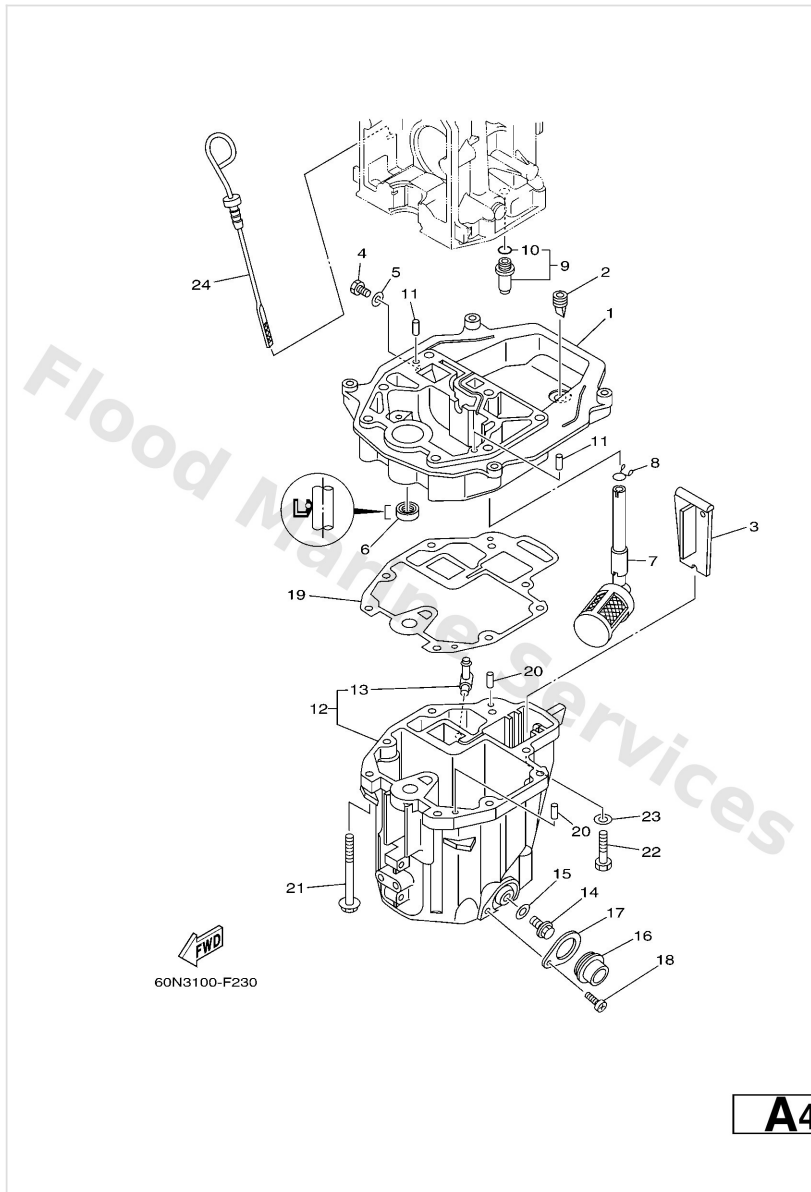

Oil Pan

Ref	Part	
16	60RE531600 Damper, engine mount 1	Buy now
17	68T1531700 Spacer, engine mount	Buy now
18	9788505008 Screw, pan head	Buy now
19	68T1347500 Gasket	Buy now
20	9360412M07 Pin, dowel (688)	Buy now
21	9011908005 Bolt, with washer	Buy now
22	9707508030 Bolt, hexagon (fj1)	Buy now
23	9299508600 Washer, plain (663)	Buy now
24	68T1536200 Plug, oil level	Buy now