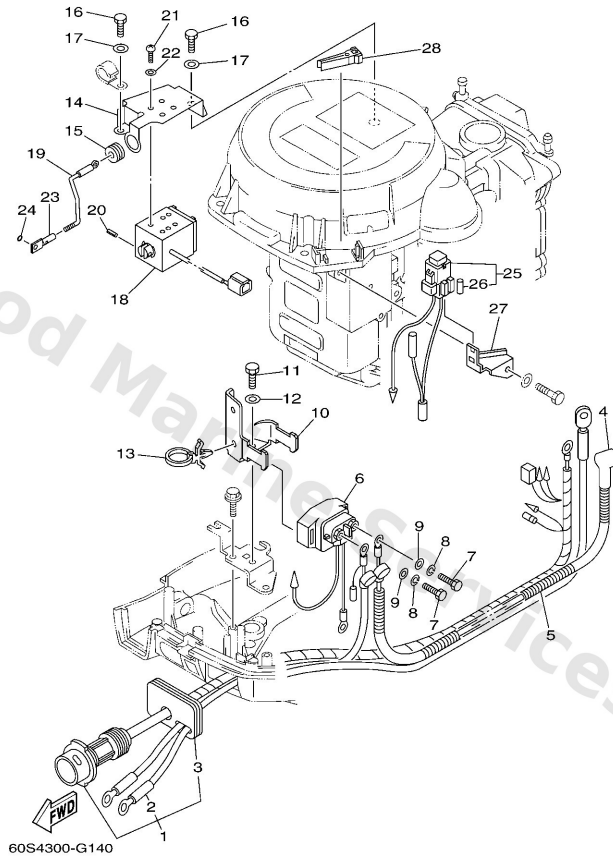

Electrical 2

Ref	Part	
1	68T8210500 Battery cable (l: 3.0m) UR AP	Buy now
1	69G8210500 Battery cable (l: 3.0m) UR STD	Buy now
2	69G8259010 Wire harness assembly	Buy now
3	68T4272440 Grommet	Buy now
4	6N68258200 Cover, wire harness	Buy now
5	6G88211700 Wire, lead	Buy now
6	9044610M86 Hose	Buy now
7	68T8194000 Starter relay assembly	Buy now
8	9709506010 Bolt	Buy now
9	9299506100 Washer(6a1)	Buy now
10	9299506600 Washer, plain (646)	Buy now
11	68T8194500 Plate, switch fitting	Buy now
12	9709506012 Bolt(gh1)	Buy now
14	9046513M11 Clamp (6e5)	Buy now
15	9046513M97 Clamp	Buy now

Electrical 2

Ref	Part	
16	68T8611200 Stay, solenoid	Buy now
17	9048013018 Grommet (462)	Buy now
20	68T8611100 Coil, solenoid	Buy now
21	68T4123700 Joint, link	Buy now
22	9169030010 Pin, spring (663)	Buy now
23	9788004008 Screw, pan head (713)	Buy now
24	9299004600 Washer, plain (646)	Buy now
25	68T8611700 Hook, wire pull	Buy now
26	9321003261 O-ring (663)	Buy now
27	69G8195000 Relay assembly	Buy now
28	9038706M03 Collar (676)	Buy now
29	9011906M56 Bolt, with washer	Buy now
30	69G8194800 Bracket	Buy now
31	9010906M86 Bolt	Buy now
32	69G8192500 Terminal	Buy now

Electrical 2

Ref	Part	
33	9017006M30 Nut(62x)	Buy now
34	9020406M00 Washer, spring(62x)	Buy now
35	6G58211900 Cover, lead wire	Buy now
36	68T8215000 Fuse holder assembly	Buy now
37	66V8215100 Fuse (10a)	Buy now
38	68T8217100 Stay, fuse box	Buy now
39	67F2812A00 Puller, fuse	Buy now

Electrical 3

C6

Ref	Part	
1	69G8258000 Wire harness assembly 2	Buy now
2	69G8210500 Battery cable (l: 3.0m)	Buy now
3	68T4272440 Grommet	Buy now
4	6G88211700 Wire, lead	Buy now
5	9044610M86 Hose	Buy now
6	68T8194000 Starter relay assembly	Buy now
7	9709506010 Bolt	Buy now
8	9299506100 Washer(6a1)	Buy now
9	9299506600 Washer, plain (646)	Buy now
10	68T8194500 Plate, switch fitting	Buy now
11	9709506012 Bolt(gh1)	Buy now
13	9046512M56 Clamp(62t)	Buy now
14	68T8611200 Stay, solenoid	Buy now
15	9048013018 Grommet (462)	Buy now
18	68T8611100 Coil, solenoid	Buy now