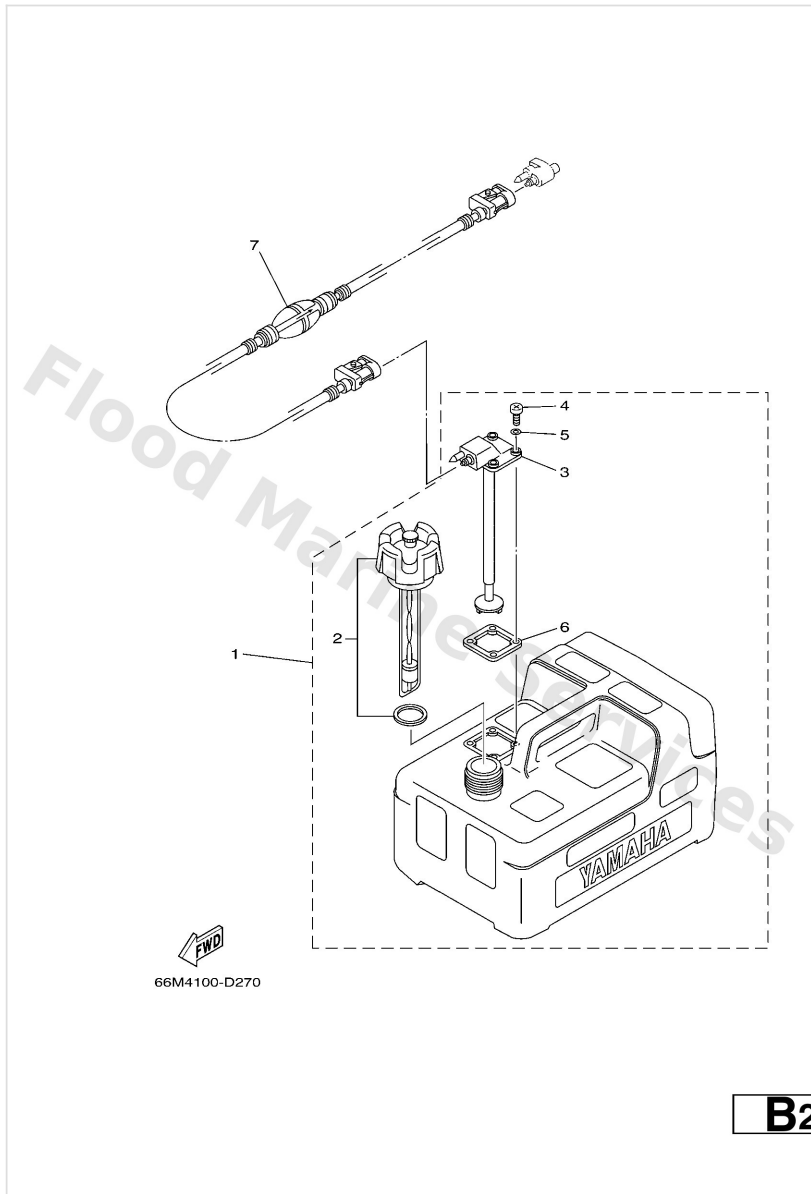

Fuel Tank

Ref	Part	
1	6YL2420104 - AP	Buy now
2	6YL2461001 Cap assembly	Buy now
3	6YL2426001 Fuel meter assembly	Buy now
4	9015705M16 Screw, pan head	Buy now
5	6YL2432900 Seal	Buy now
6	6YL2426801 Gasket, fuel meter	Buy now
7	6YL2430654 Fuel pipe comp. 1 AP	Buy now