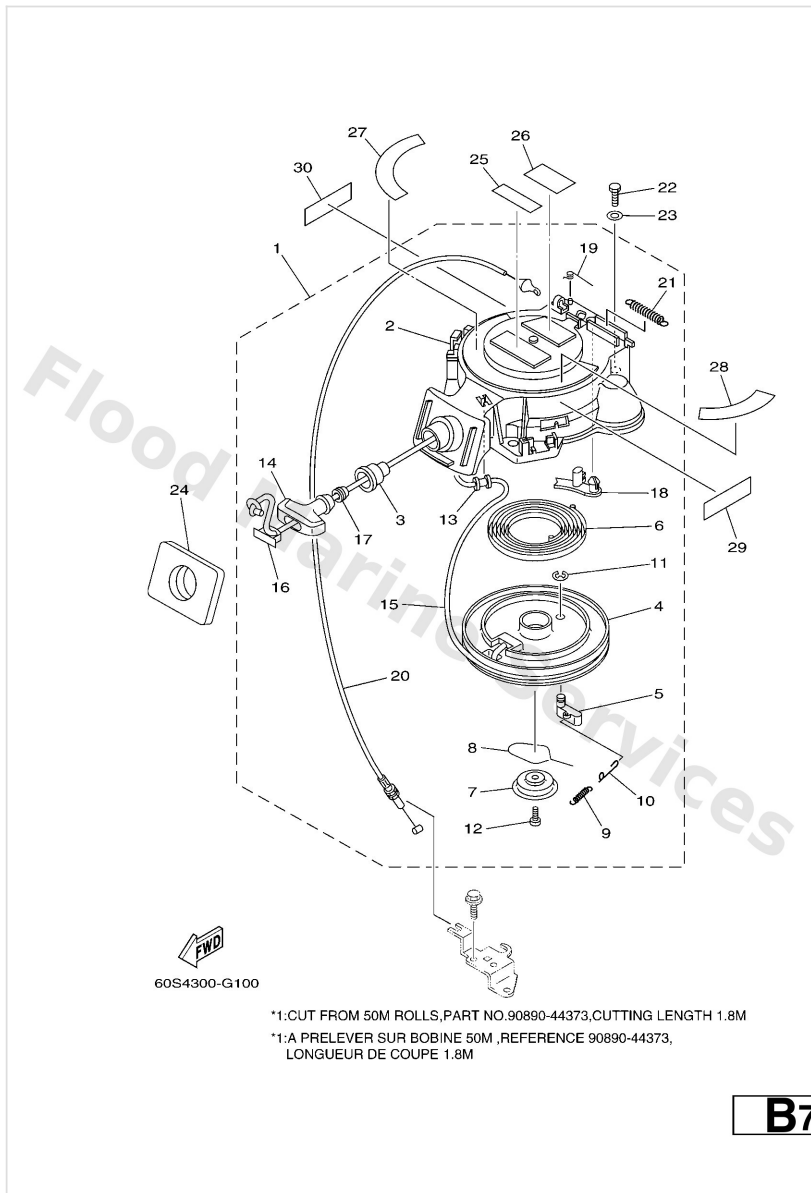

Starter

Ref	Part	
16	6G11577900 Cover	Buy now
17	6A01578900 Damper	Buy now
18	68T1579400 Stopper	Buy now
19	66T1573400 Spring, return	Buy now
20	68T1577000 Cable comp., starter stop	Buy now
21	66T1573100 Retainer, spring	Buy now
22	9709506020 Bolt(7u8)	Buy now
23	9299506600 Washer, plain (646)	Buy now
24	68T1576200 Seal, rubber 2	Buy now
25	6AH8199540 Label, warning	Buy now
26	6AH8199550 Label, warning	Buy now
27	60RE343761 Mark caution nv/sav	Buy now
28	60RH571160 Mark caution	Buy now
29	6AH8199440 Label, safety	Buy now
30	6AH8199450 Label, safety	Buy now