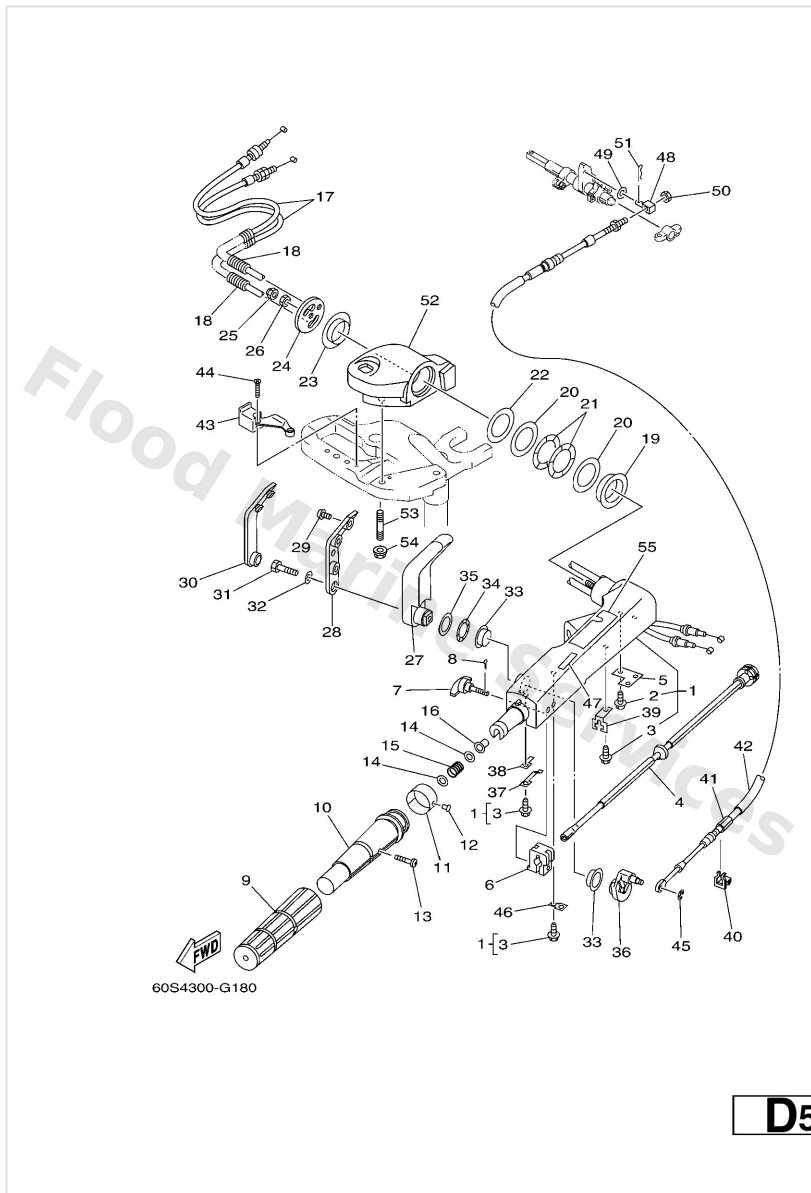

Steering

Ref	Part	
16	9038608032 Bushing (650)	Buy now
17	60RF630110 Throttle cable assembly	Buy now
18	9044707005 Hose, with spring	Buy now
19	66R4217100 Bushing	Buy now
20	9020143M00 Washer, plate	Buy now
21	9020643M22 Washer, wave	Buy now
22	9020243M57 Washer, plate	Buy now
23	9038640M99 Bush	Buy now
24	66M4213101 Cover, handle steering	Buy now
25	9578010300 Nut, nylon (6e5)	Buy now
26	9538010700 Nut (682)	Buy now
27	66R44111004D Handle, gear shift	Buy now
28	66R4417300 Lever, shift control	Buy now
29	9015906M18 Screw, with washer(6b0)	Buy now
30	66R4212900 Bushing, rubber	Buy now