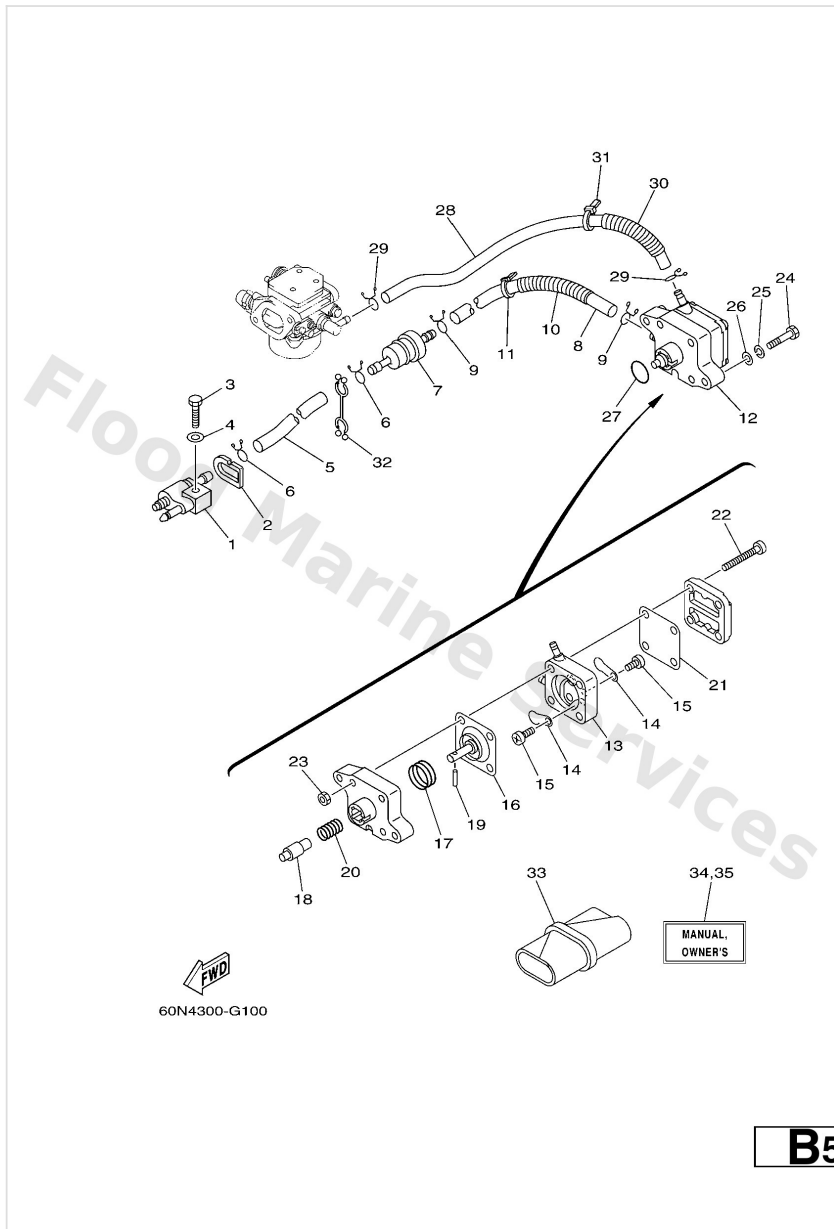

Fuel

Ref	Part	
17	66M2442300 Spring, diaphragm	Buy now
18	66M1313100 Plunger	Buy now
19	66M2437400 Pin	Buy now
20	66M2445400 Spring	Buy now
21	66M2447101 Diaphragm	Buy now
22	66M2444400 Screw	Buy now
23	9538004600 Nut,hex	Buy now
24	9709506030 Bolt(jf7)	Buy now
25	9299506100 Washer(6a1)	Buy now
27	9321020M65 O-ring	Buy now
28	9044510810 Pipe, fuel 1	Buy now
32	9046410M53 Clamp	Buy now
33	68T2810000 Tool kit	Buy now
34	60RF819973D0 Om f6a/f8c/ft '08 UR (NL)	Buy now
34	60RF819973E0 Om f6a/f8c/ft '08 UR (E)	Buy now