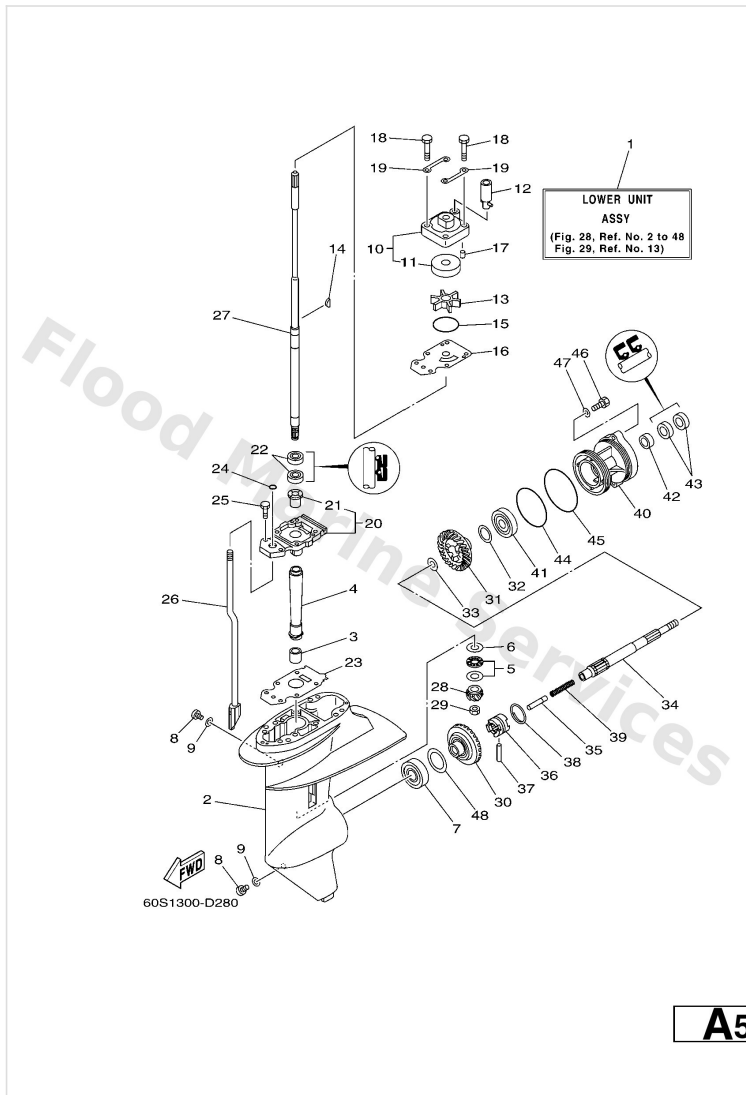

Lower Casing & Drive 1

Ref	Part	
27	69G4551020 Drive shaft assembly X(24.6")	Buy now
28	60SG555100 Pinion	Buy now
29	9017908M06 Nut (6e7)	Buy now
30	60SG556000 Gear	Buy now
31	60SG557100 Gear	Buy now
32	6264557700 Shim (t:0.10mm) UR	Buy now
32	6264557710 Shim (t:0.20mm) UR	Buy now
32	6264557720 Shim (t:0.30mm) UR	Buy now
32	6264557730 Shim (t:0.40mm) UR	Buy now
32	6264557740 Shim (t:0.50mm) UR	Buy now
33	9020117682 Washer, plate (2k7)	Buy now
34	6834561100 Shaft propeller	Buy now
35	6504563500 Plunger, shift	Buy now
36	69G4563100 Clutch, dog	Buy now
37	9025005010 Pin straight 648456320000	Buy now