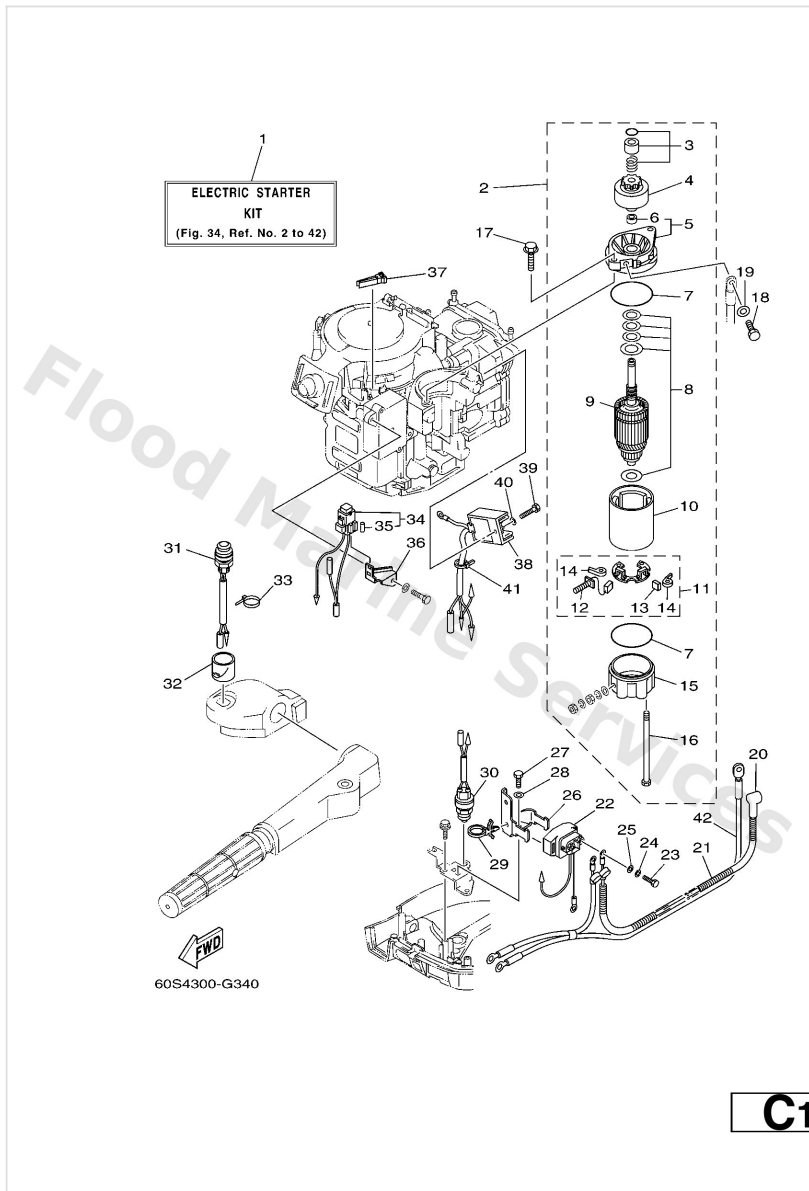

Optional Parts 1

Ref	Part	
1	68RW818010 Electric starter kit AP	Buy now
2	68T8180000 Starting motor assembly	Buy now
3	68T8185700 Pinion stopper set	Buy now
4	6898180712 Pinion assembly	Buy now
5	6F58183010 Front cover assembly	Buy now
6	6898183100 Metal, front	Buy now
7	6898184711 O-ring	Buy now
8	6898180911 Washer kit	Buy now
9	6898185011 Armature assembly	Buy now
10	6898181011 Stator ass'y	Buy now
11	6898184011 Brush holder assembly	Buy now
12	6898181111 Brush 1	Buy now
13	6898181211 Brush 2	Buy now
14	6898181310 Spring, brush	Buy now
15	6898182011 Rear cover ass'y	Buy now