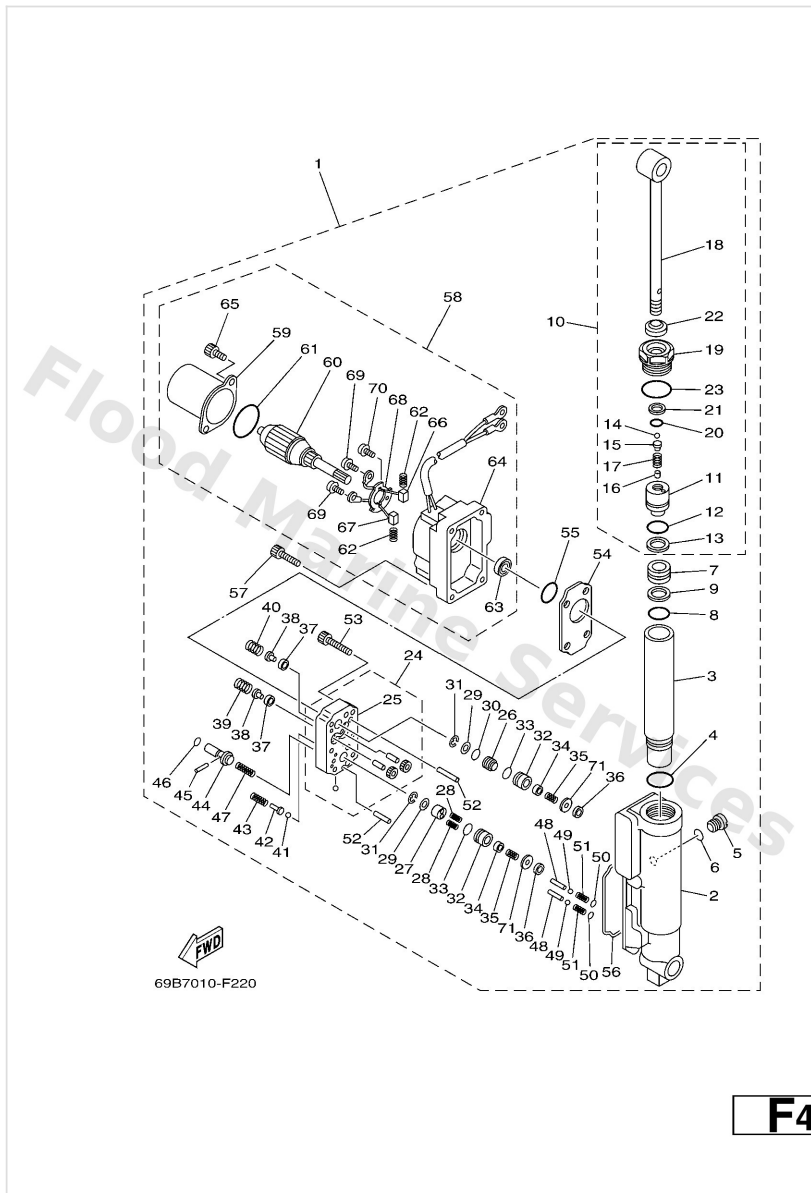

Power Tilt Assy

Ref	Part	
48	69A4381G00 Pin 1	Buy now
51	69A4384H00 Spring	Buy now
52	9360614081 Pin,dowel(296)	Buy now
53	9131205025 Bolt	Buy now
54	69A4381601 Filter 1	Buy now
55	N354386210 O-ring	Buy now
56	69A2312900 Gasket, drain plug	Buy now
57	69A4387800 Bolt, socket	Buy now
58	69G4388000 Motor assembly	Buy now
59	65W4380400 Stator assembly	Buy now
60	65W4380500 Armature assembly	Buy now
61	65W4386900 O-ring	Buy now
62	65W4386K00 Spring, brush	Buy now
63	65W4388200 Oil seal	Buy now
64	69G4388100 Frame, End	Buy now