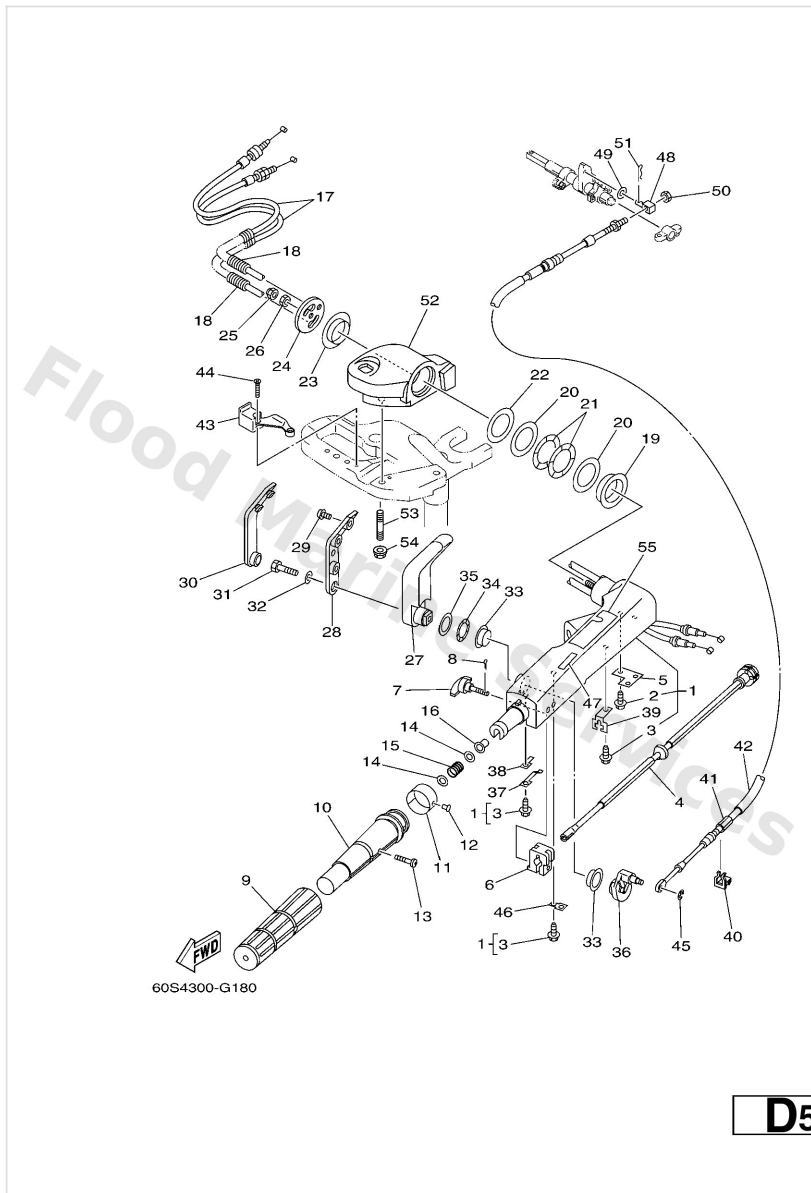

Steering

Ref	Part	
1	60RG2101004D Strg. handle assembly 1	Buy now
2	9010906M86 Bolt	Buy now
3	9010906M80 Bolt	Buy now
4	69G4213800 Lever, throttle	Buy now
5	65W4215900 Stay	Buy now
6	6G14212600 Piece, friction	Buy now
7	65W4212500 Bolt, friction adjusting	Buy now
8	9149016010 Pin, cotter	Buy now
9	68DG217710 Rubber, handle	Buy now
10	68DG211900 Grip, steering han	Buy now
11	60RG213700 Indicator throttle	Buy now
12	9026902M09 Rivet(6I5)	Buy now
13	9014905M13 Screw, countersunk	Buy now
14	9020110M02 Washer, plate(6g9)	Buy now
15	9050123800 Spring (655)	Buy now