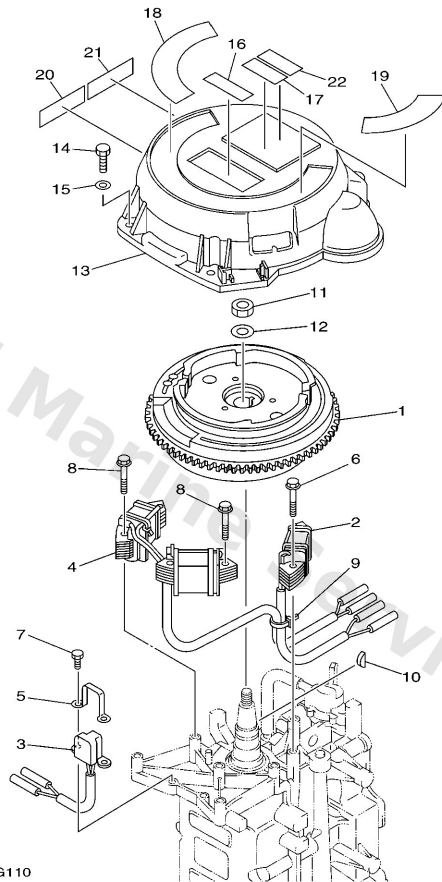

Generator

C2

Ref	Part	
16	6AH8199540 Label, warning	Buy now
17	6AH8199550 Label, warning	Buy now
18	60RE343761 Mark caution nv/sav	Buy now
19	60RH571160 Mark caution	Buy now
20	6AH8199440 Label, safety	Buy now
21	6AH8199450 Label, safety	Buy now
22	6AG8199600 Mark	Buy now