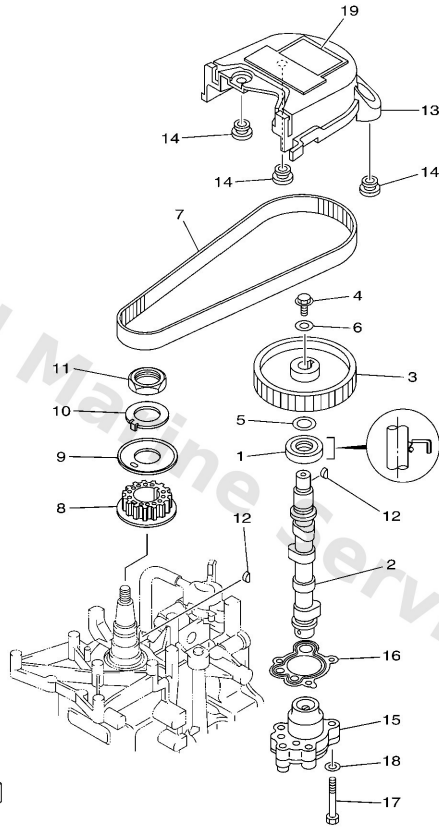

Oil Pump

60S1300-D080

B4

Ref	Part	
1	9310218M21 Oil seal (6g8)	Buy now
2	60RE217100 Camshaft	Buy now
3	60RE15370094 Gear, driven	Buy now
4	9010506M14 Bolt (6e0)	Buy now
5	9020113201 Washer 6474283300	Buy now
6	9020106M94 Washer (6g8)	Buy now
7	60RG624100 Belt	Buy now
8	60RE153600 Gear, drive	Buy now
9	68T1155700 Washer 1	Buy now
10	6G81158701 Washer, lock	Buy now
11	9017024M09 Nut (6g8)	Buy now
12	9028003M01 Key woodruff 146115450000	Buy now
13	60RG629700 Cover, dust	Buy now
14	9048010627 Grommet	Buy now
15	68T1330000 Oil pump assembly	Buy now