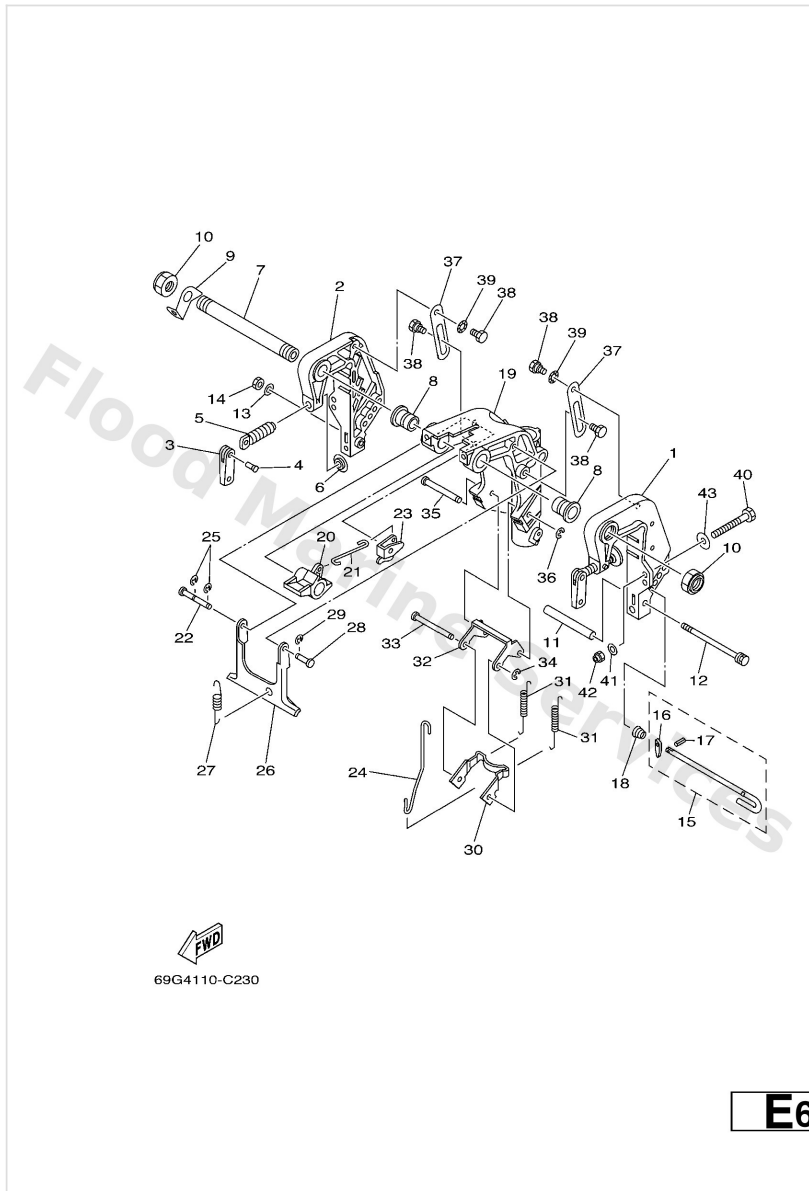

Bracket 1

Ref	Part	
1	60RG3111014D Bracket clamp 1	Buy now
2	60RG3112014D Bracket clamp 2	Buy now
3	6L8G311801 Handle, transom cl	Buy now
4	9024304M01 Pin(6a1)	Buy now
5	6E74311600 Screw, transom clamp	Buy now
6	6484311401 Pad, transom clamp	Buy now
7	63V4313110 Bolt, clamp bracket FOR RIDE GUIDE	Buy now
8	9038622MA4 Bush	Buy now
9	66R4311300 Plate, clamp bracket	Buy now
10	9018522043 Nut, self-locking	Buy now
11	9038706M13 Collar(6h6)	Buy now
12	9010106M18 Bolt(6I5)	Buy now
13	9299006600 Washer, plain (646)	Buy now
14	9538006700 Nut	Buy now
15	6L24316001 Tilt rod assembly	Buy now