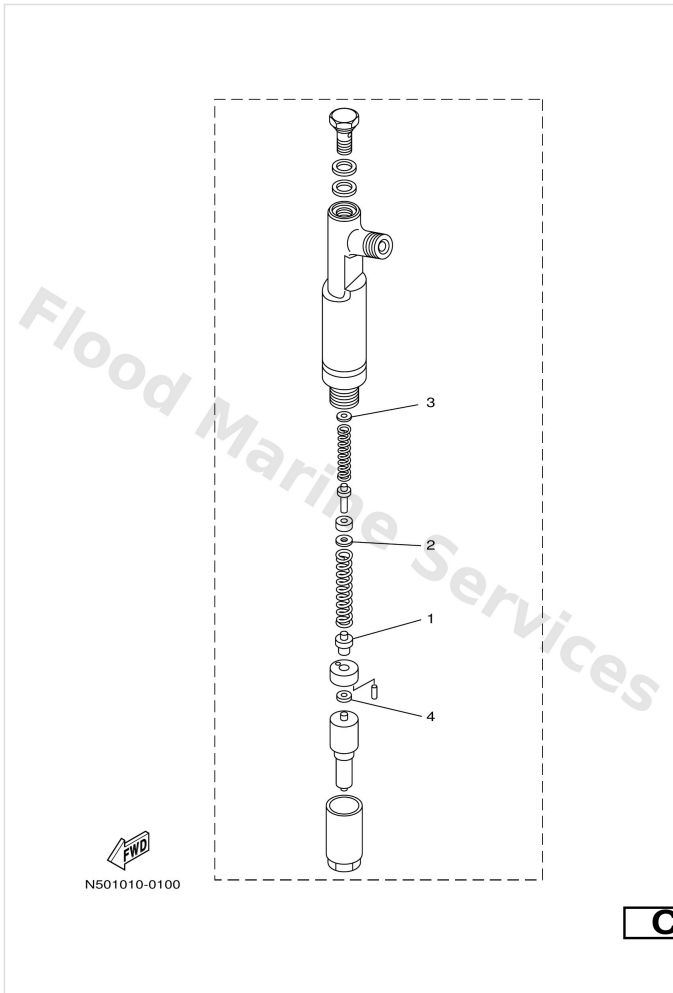

Adjusting Shim

Ref	Part	
1	N51122190085 Seat, spring UN(093128-0850)	Buy now
1	N51122190087 Seat, spring UN(093128-0870)	Buy now
1	N51122190089 Seat, spring UN(093128-0890)	Buy now
1	N51122190091 Seat, spring UN(093128-0910)	Buy now
1	N51122190093 Seat, spring UN(093128-0930)	Buy now
1	N51122190095 Seat, spring UN(093128-0950)	Buy now
4	2 N64-83510-00	Buy now
4	6TA128590007 Shim, adjusting (t:1.300) UN(093175-2240)	Buy now
4	6TA128590008 Shim, adjusting (t:1.350) UN(093175-2250)	Buy now
4	6TA128590009 Shim, adjusting (t:1.400) UN(093175-2260)	Buy now
4	6TA128590010 Shim, adjusting (t:1.450) UN(093175-2270)	Buy now
2	6TA128590012 Shim, adjusting (t:1.550) UN(093175-2290)	Buy now
2	6TA128590013 Shim, adjusting (t:1.600) UN(093175-2300)	Buy now
2	6TA128590014 Shim, adjusting (t:1.650) UN(093175-2310)	Buy now
3	N51131470025 Shim UN(093175-4250)	Buy now