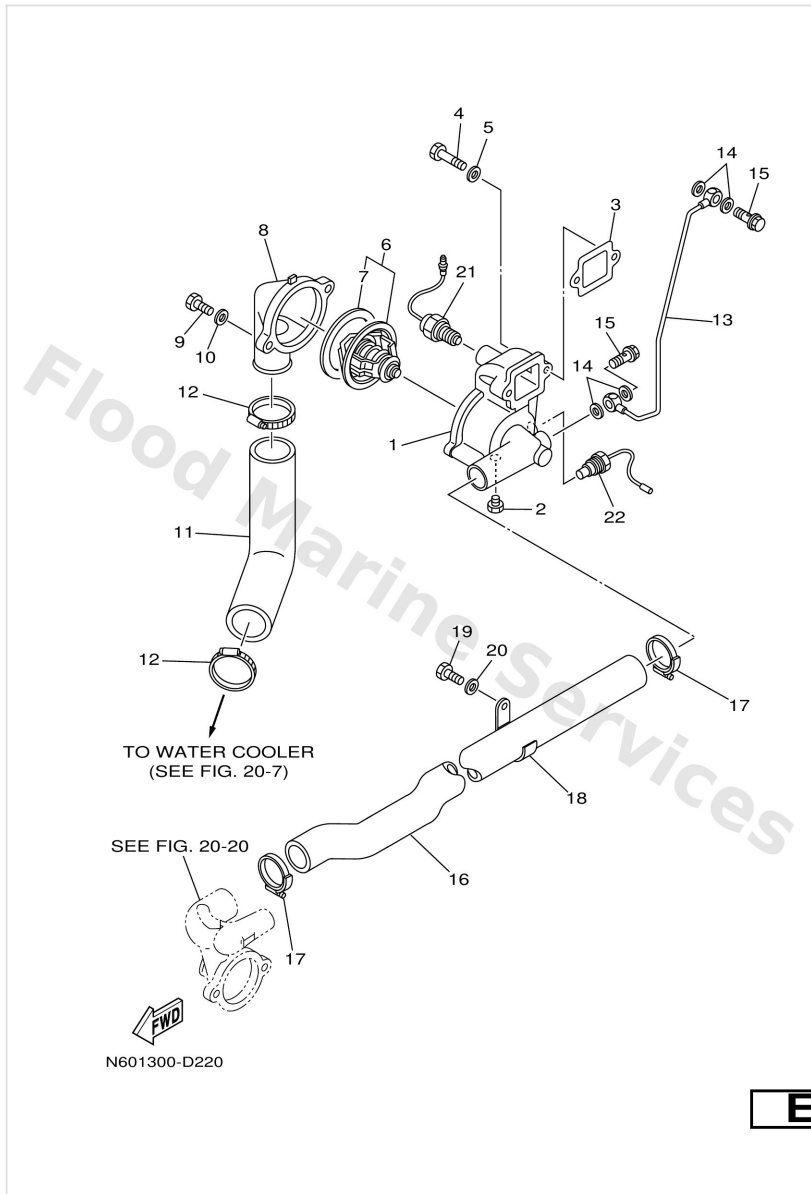

Water Cooling 2

Ref	Part	
18	20 -	Buy now
18	9046516M48 Clamp(6ta)	Buy now
19	15 -	Buy now
21	6TA8256000 Thermo switch assembly	Buy now
22	6TA8359100 Thermo unit UR 1 STATION	Buy now
22	6TA8359110 Thermo unit UR 2 STATION	Buy now