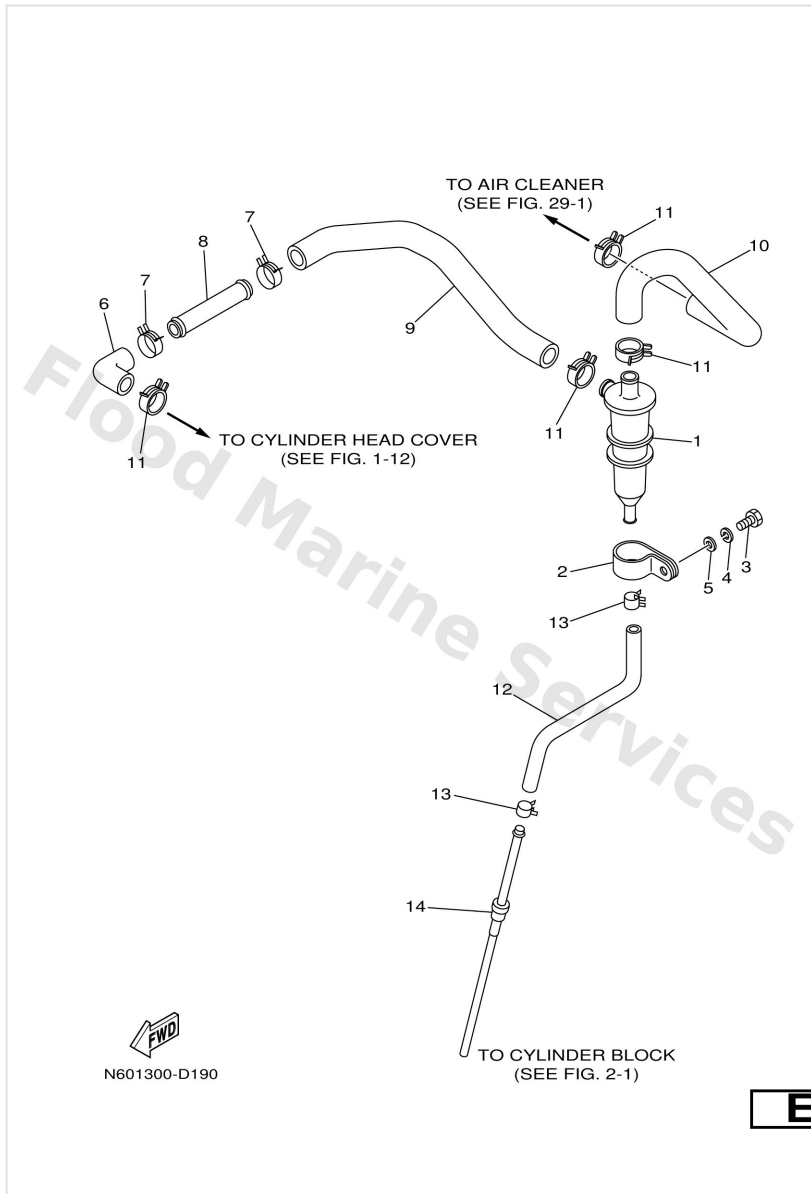

Ventilation

Ref	Part	
1	6TA1537000 Breather assembly	Buy now
2	3 -	Buy now
2	6TA1537800 Holder	Buy now
3	9702708016 Bolt, hexagon	Buy now
4	9290708600 Washer(6ta)	Buy now
5	9290708200 Washer(6tc)	Buy now
8	6TA1537300 Pipe, breather	Buy now
9	6 -	Buy now
11	7 6Tc-41661-00	Buy now
11	9 -	Buy now
11	9046723177 Clip(4hc)	Buy now
12	6TA1346500 Hose, oil 2	Buy now
14	6TA1340501 Oil Pipe Comp. 1	Buy now
14	N601300D190 (See Fig. 2-1)	Buy now