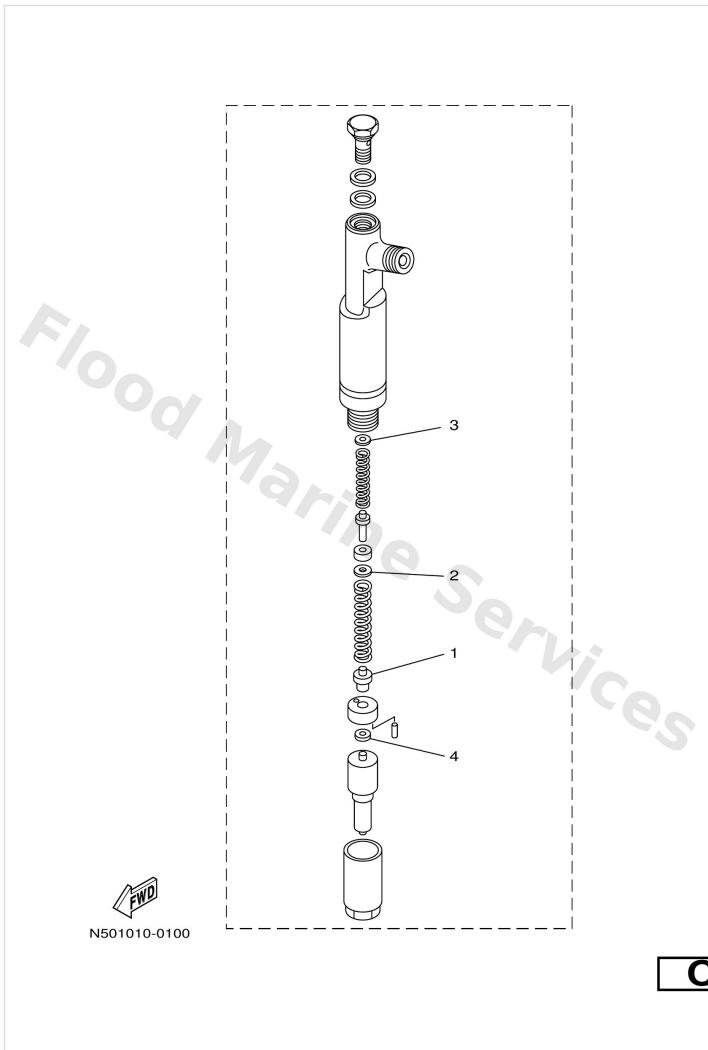

Ref	Part	
1	N51122190055 Seat, spring UN(093128-0550)	Buy now
1	N51122190057 Seat, spring UN(093128-0570)	Buy now
1	N51122190059 Seat, spring UN(093128-0590)	Buy now
1	N51122190061 Seat, spring UN(093128-0610)	Buy now
1	N51122190063 Seat, spring UN(093128-0630)	Buy now
1	N51122190065 Seat, spring UN(093128-0650)	Buy now
1	N51122190067 Seat, spring UN(093128-0670)	Buy now
1	N51122190069 Seat, spring UN(093128-0690)	Buy now
1	N51122190071 Seat, spring UN(093128-0710)	Buy now
1	N51122190073 Seat, spring UN(093128-0730)	Buy now
1	N51122190075 Seat, spring UN(093128-0750)	Buy now
1	N51122190077 Seat, spring UN(093128-0770)	Buy now
1	N51122190079 Seat, spring UN(093128-0790)	Buy now
1	N51122190081 Seat, spring UN(093128-0810)	Buy now
1	N51122190083 Seat, spring UN(093128-0830)	Buy now