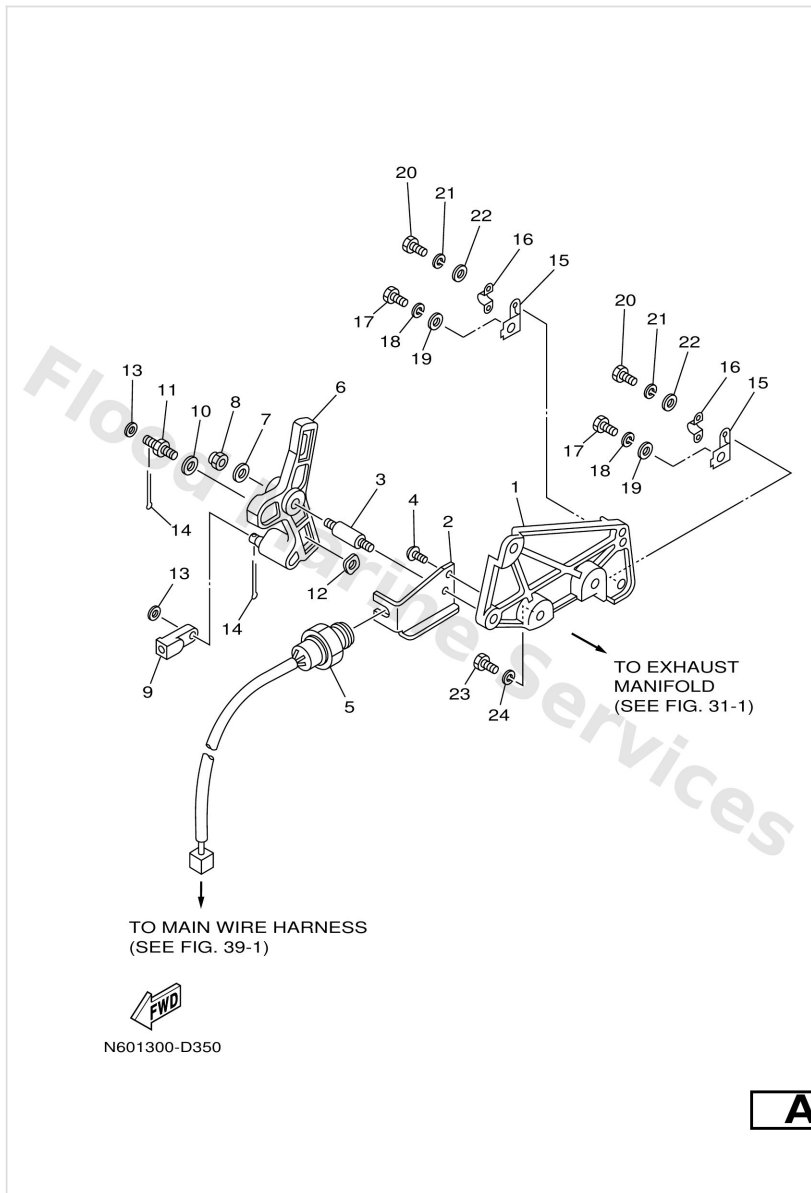

Shift Assist Unit

Ref	Part	
1	6T94569301 Plate, shift 1	Buy now
3	1 6Yf-82580-C0	Buy now
3	6T04417800 Bolt, stud	Buy now
4	11 6Yf-8357X-10	Buy now
6	6T94638201 Lever, shift 1	Buy now
8	8 -	Buy now
9	23 -	Buy now
9	6G82636300 End, wire 1	Buy now
11	6 -	Buy now
12	14 D Om Te	Buy now
13	9299006600 Washer, plain (646)	Buy now
14	12 92990-10100	Buy now
14	15 -	Buy now
15	4 6Yf-82588-00	Buy now
18	10 -	Buy now