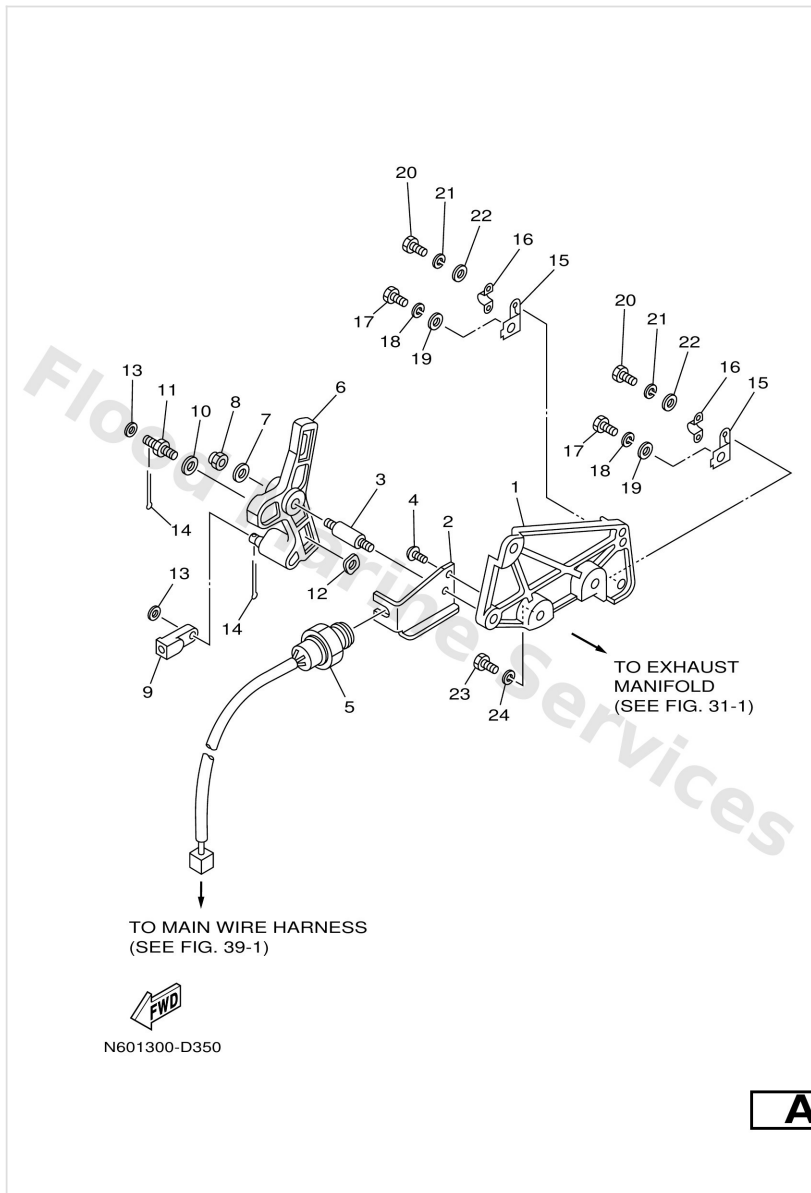

Shift Assist Unit

Ref	Part	
18	9299508100 Ybs67-8 washer, spring	Buy now
19	7 6Tc-41661-00	Buy now
19	9299508600 Washer, plain (663)	Buy now
20	5 90480-13M24	Buy now
20	9709505012 Bolt, hexagon	Buy now
21	2 N64-83510-00	Buy now
21	9299505100 Ybs67-5 washer, spring	Buy now
22	9299505600 Washer, plain (646)	Buy now
23	9709508020 Bolt, hexagon	Buy now