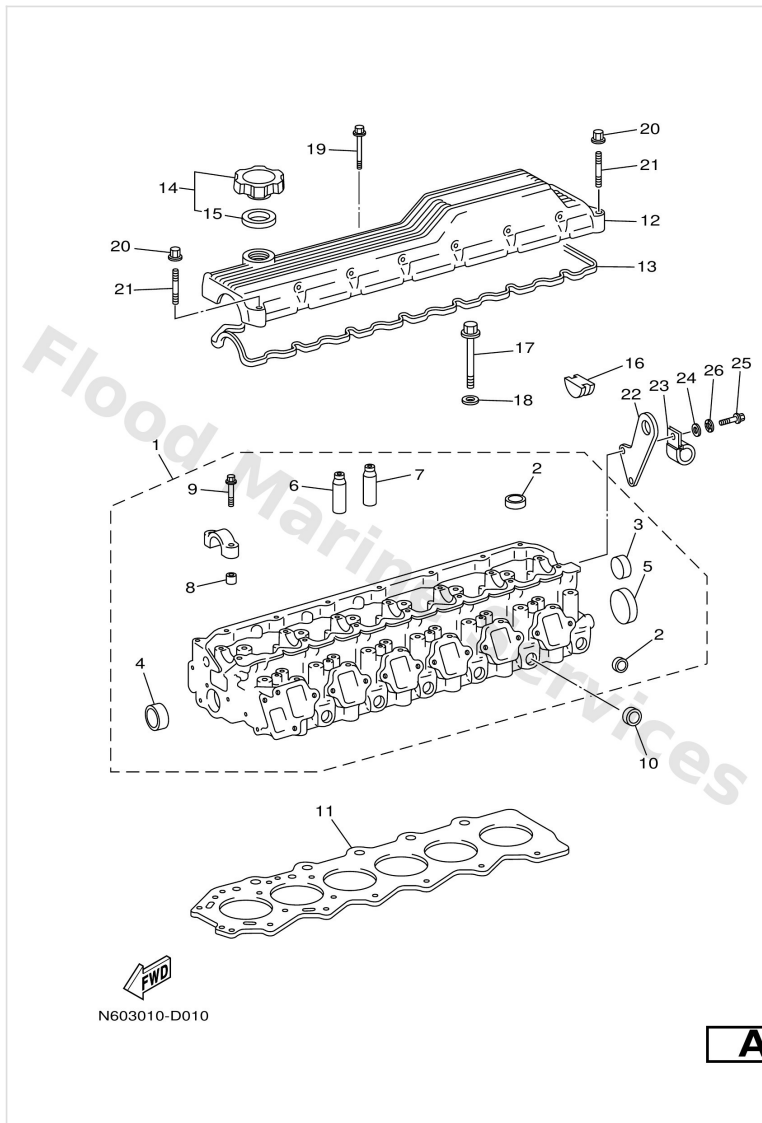

Cylinder Head

Ref	Part	
1	9 -	Buy now
3	YU00000002 11115-17010-05cyl head g/k# 3 UR(111151701003)	Buy now
3	YU00000003 11115-17010-05cyl head g/k# 5 UR(111151701005)	Buy now
7	2 N64-83510-00	Buy now
8	12 92990-10100	Buy now
10	18 -	Buy now
11	YU00000001 Cyl head gkt#1 11115-17010-01 UR(111151701001)	Buy now
13	5 90480-13M24	Buy now
15	3 -	Buy now
17	7 6Tc-41661-00 STD	Buy now
19	1 6Yf-82580-C0	Buy now
22	6TA1111E01 Hanger, engine 2	Buy now
23	9046110091 Clamp (70r)	Buy now
24	9290710200 Washer, plain(3bm)	Buy now
25	9732710055 Bolt	Buy now