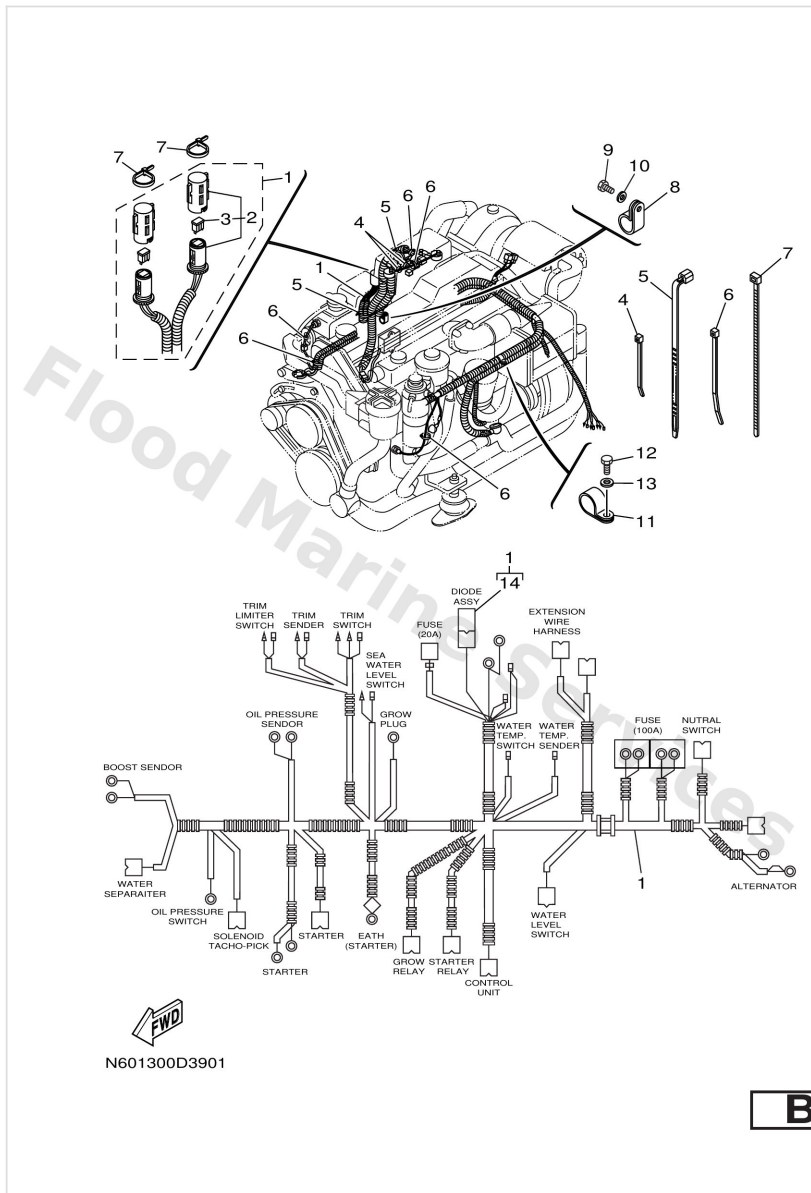

Electrical 3

Ref	Part	
1	4 6Yf-82588-00	Buy now
3	2 N64-83510-00	Buy now
4	6 -	Buy now
6	11 6Yf-8357X-10	Buy now
6	9046513M36 Clamp(6h4)	Buy now
7	1 6Yf-82580-C0	Buy now
7	9046515M54 Clamp(6ta)	Buy now
8	9046110091 Clamp (70r)	Buy now
9	9702708016 Bolt, hexagon	Buy now
10	90201084K5 Washer, plate	Buy now
13	9290708200 Washer(6tc)	Buy now