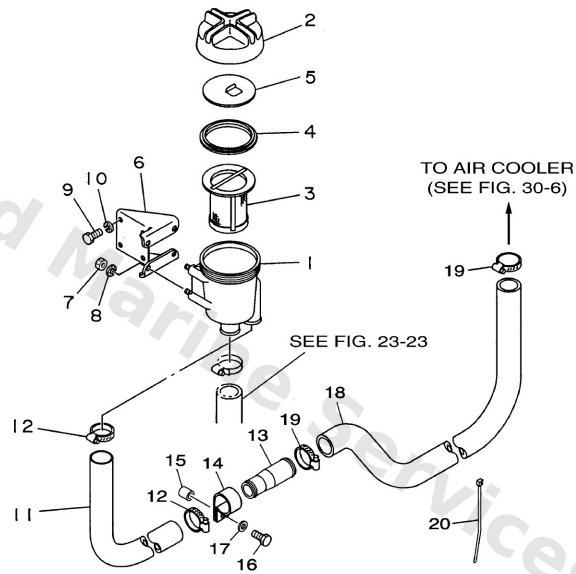

Water Filter

N601300-D250

E

Ref	Part	
18	N511255100 Hose 7	Buy now
19	9045032008 Hose Clamp assembly	Buy now
20	9046420258 Clamp	Buy now