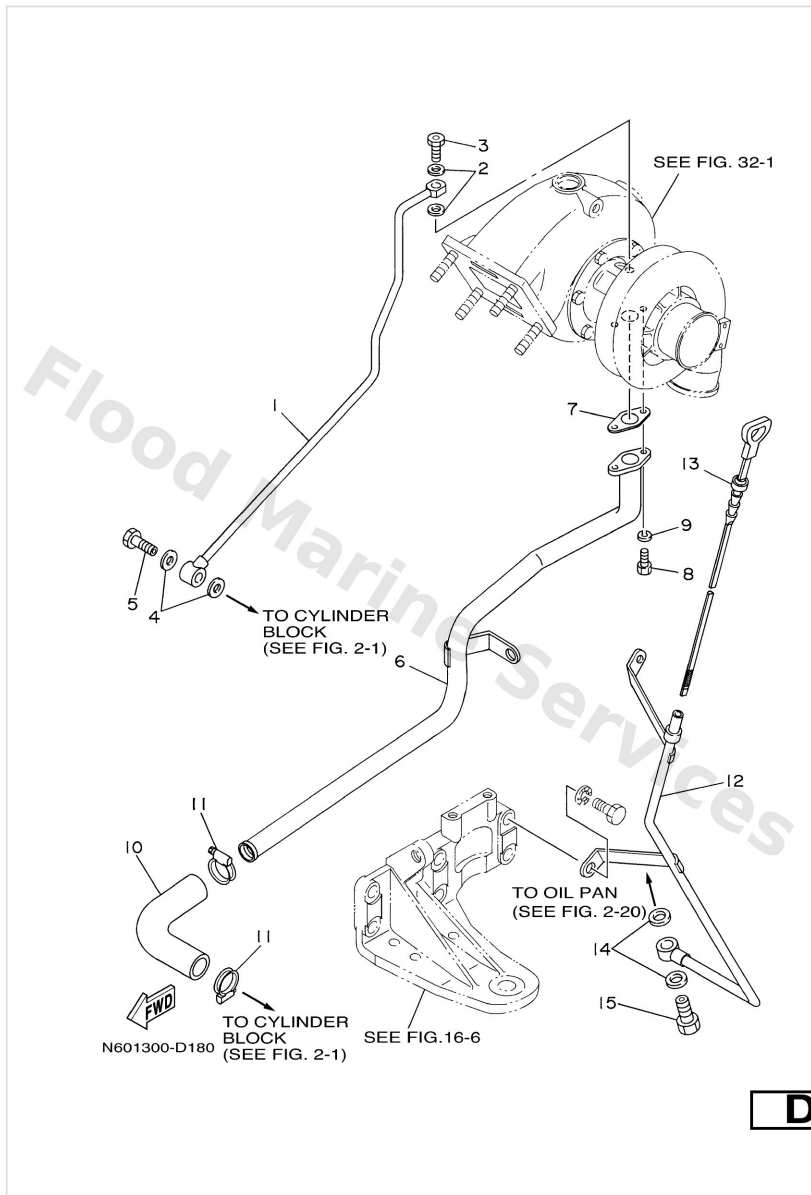

Lubrication 1

Ref	Part	
1	6TA1341601 Pipe, oil 1	Buy now
2	9043010233 Gasket	Buy now
3	9040110111 Bolt, union(71x)	Buy now
4	9043012003 Gasket	Buy now
5	9040112122 Bolt, union(2gh)	Buy now
6	6TA1343101 Pipe, oil drain 1	Buy now
7	6TA1347700 Gasket	Buy now
8	9702706016 Bolt, hexagon	Buy now
9	9290706600 Washer(6ta)	Buy now
10	6TA1346400 Hose, oil 1	Buy now
11	9046020190 Clamp	Buy now
12	6TA1537702 Guide, inlet	Buy now
13	N571536100 Gage assembly, oil level	Buy now