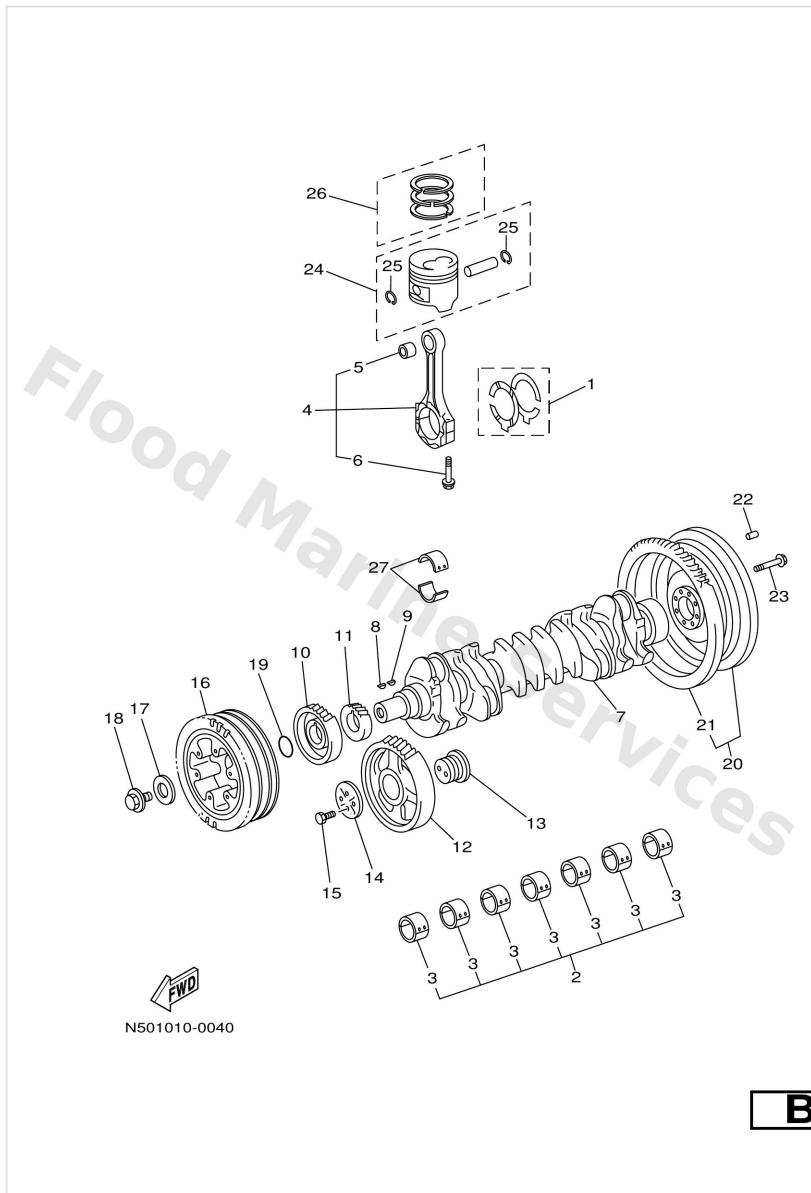

Crankshaft & Piston

Ref	Part	
24	YU00000016 11701-17011-04 crankshft brg#4 UR(117011701104)	Buy now
26	2 N64-83510-00 UR U/S 0.25	Buy now
27	7 6Tc-41661-00	Buy now
1	27 -	Buy now
1	6TA1165610 Plane bearing, con-rod (#3) UR MARK 3	Buy now
6	6TA1165620 Plane bearing, con-rod (#4) UR MARK 4	Buy now
6	6TA1165630 Plane bearing, con-rod (#5) UR MARK 5	Buy now
6	6TA1165640 Plane bearing, con-rod (#6) UR MARK 6	Buy now
25	9342036087 Ring,hole snap	Buy now
26	6TA1160300 Piston ring set (std)	Buy now