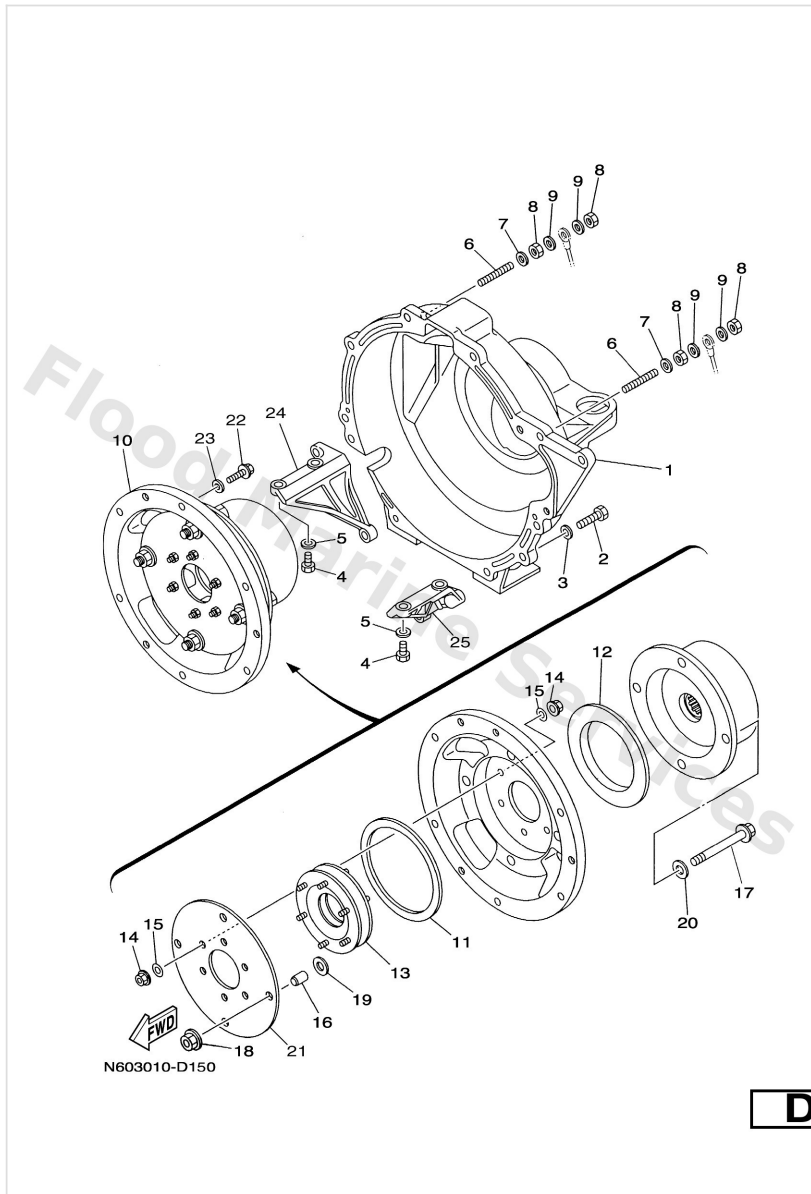

Flywheel Housing 1

Ref	Part	
1	6TA1533101 Housing, flywheel	Buy now
2	9701712040 Bolt(6ta)	Buy now
3	90201124G9 Washer, plate (25h)	Buy now
4	9702712035 Bolt, hexagon	Buy now
5	9290712600 Washer(6ta)	Buy now
6	9011610M49 Bolt, stud(6ta)	Buy now
7	9020110774 Washer, plate (316)	Buy now
8	9531710600 Nut(6td)	Buy now
9	9290710600 Washer(6ta)	Buy now
10	6TA1630602 Clutch damper assembly	Buy now
11	6TA1618100 Spacer 1	Buy now
12	6TA1618200 Spacer 2	Buy now
13	6TA1678201 Damper	Buy now
14	6TA1664700 Nut	Buy now
15	6TA1664800 Washer	Buy now