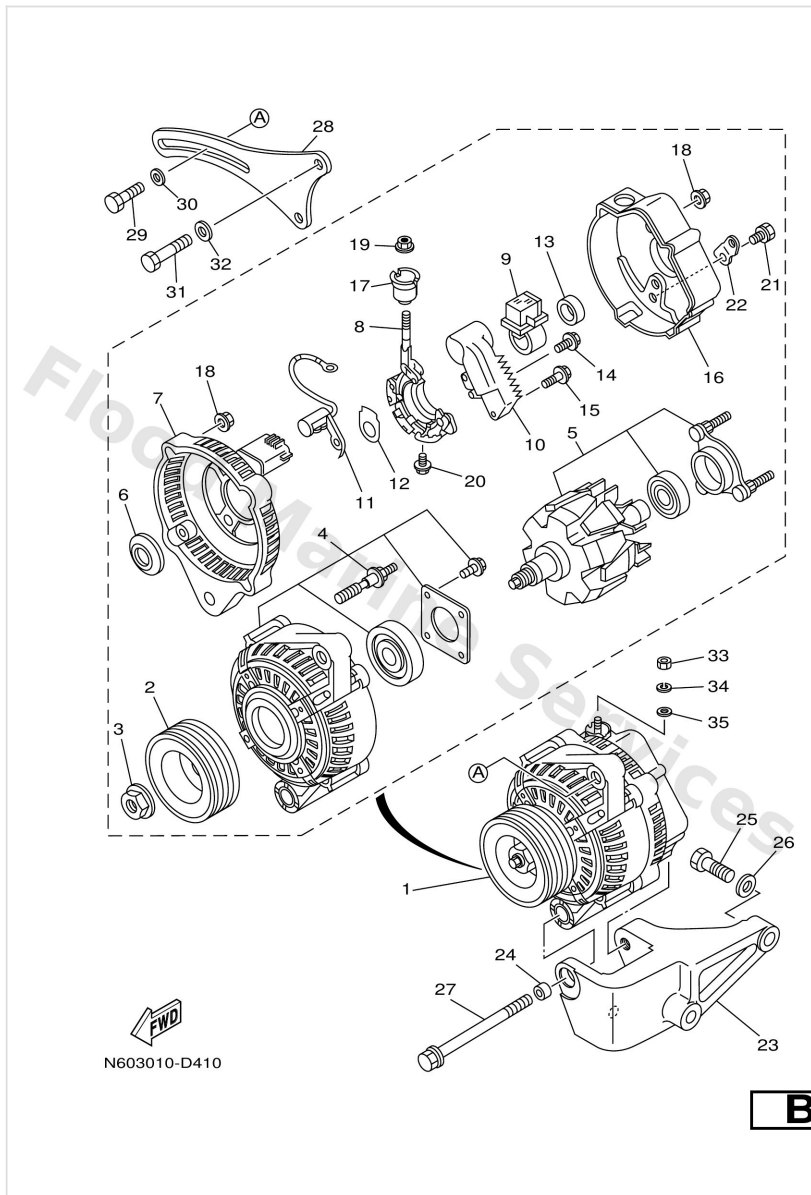

Generator

Ref	Part	
29	9702708025 Bolt, hexagon	Buy now
32	9290710600 Washer(6ta)	Buy now