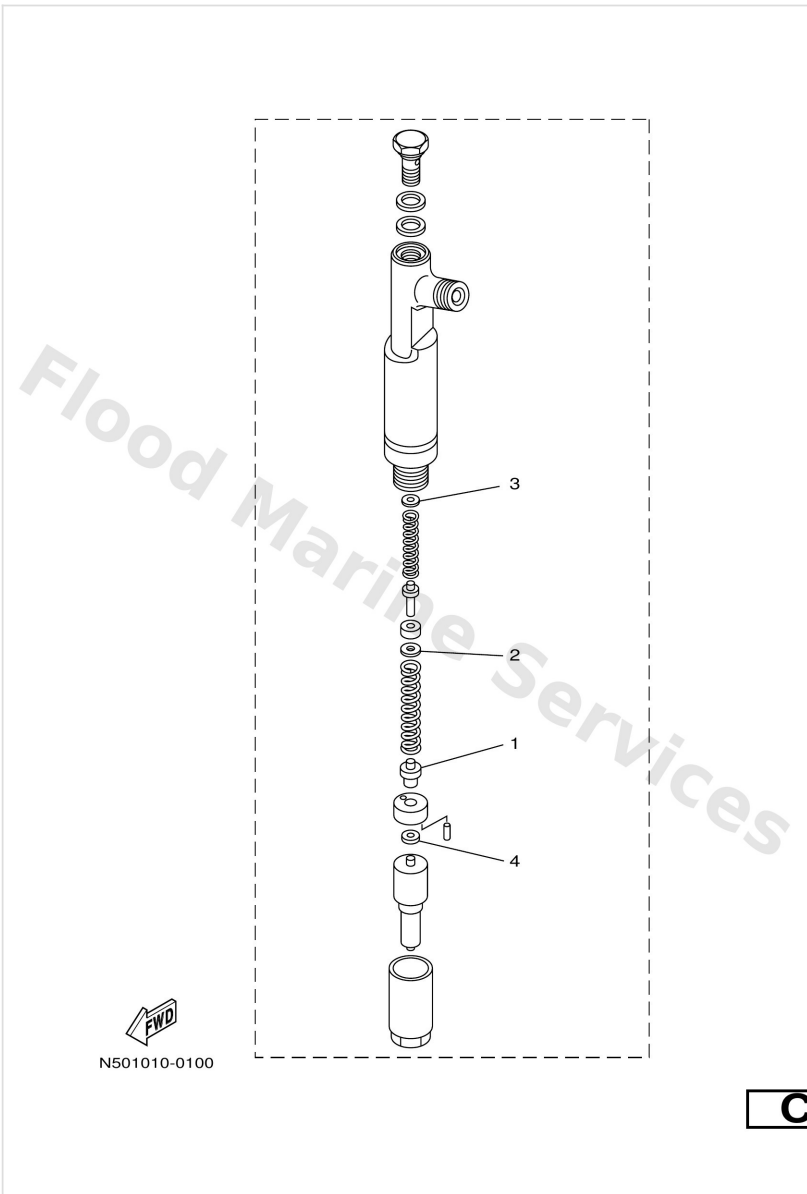

Adjusting Shim

Ref	Part	
3	N51131470042 Shim UN(093175-4420)	Buy now
3	N51131470043 Shim UN(093175-4430)	Buy now
3	N51131470044 Shim UN(093175-4440)	Buy now
3	N51131470045 Shim UN(093175-4450)	Buy now
4	N51134850035 Shim UN(093175-6350)	Buy now
4	N51134850036 Shim UN(093175-6360)	Buy now
4	N51134850037 Shim UN(093175-6370)	Buy now
4	N51134850038 Shim UN(093175-6380)	Buy now
4	N51134850039 Shim UN(093175-6390)	Buy now