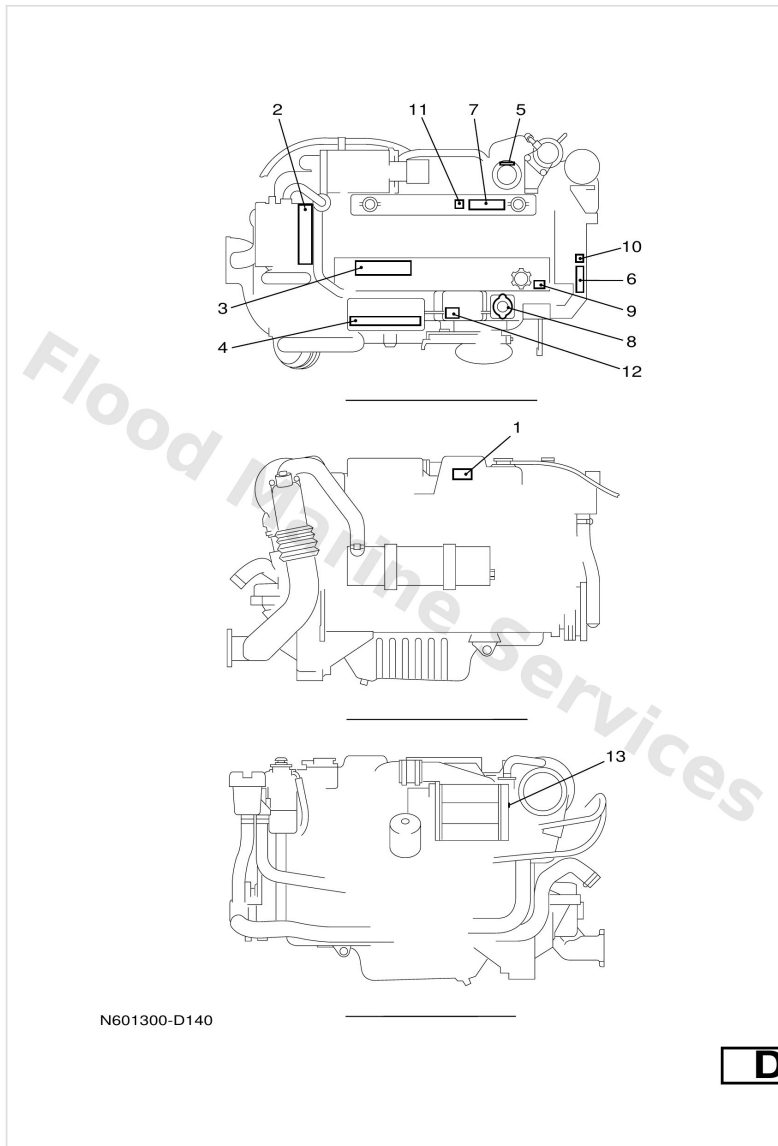

Emblem & Label 1

Ref	Part	
1	9026902016 Rivet (712)	Buy now
2	11 6Yf-8357X-10 REF.	Buy now
2	N512319911 Label, caution 2	Buy now
3	9 -	Buy now
3	N601111K00 Emblem	Buy now
4	8 -	Buy now
6	N601441K20 Emblem	Buy now
7	6TA1345810 Sticker, oil cleaner OIL & FUEL FILTER	Buy now
8	6TA1252500 Label Caution 5 NEVER OPEN	Buy now
9	6TA1343401 Label, caution ENGINE OIL	Buy now
10	4 6Yf-82588-00	Buy now
10	6TA1252600 Label Caution 6 NO STEP	Buy now
12	4GB2155A00 Mark, Ec	Buy now
13	7162249900 Label, caution ZINC	Buy now