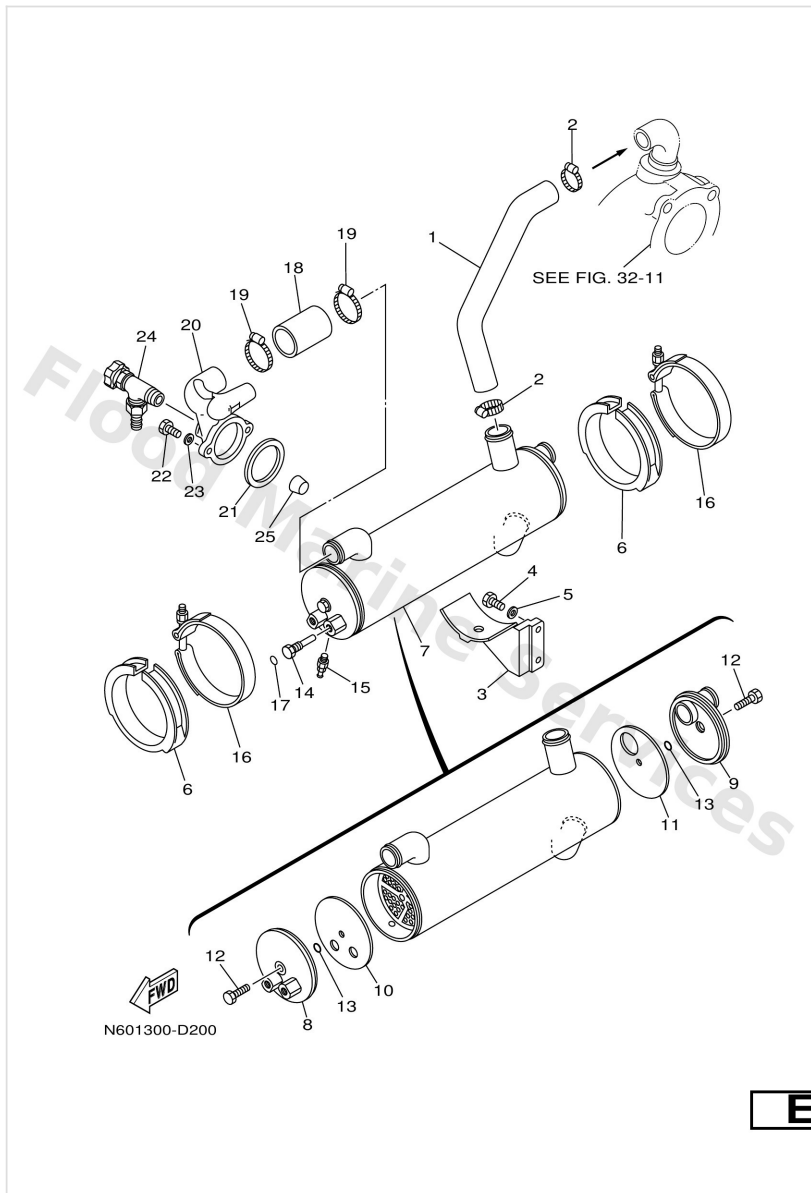

Water Cooler

Ref	Part	
1	N511258800 Hose 5	Buy now
2	9045032008 Hose Clamp assembly	Buy now
4	13 -	Buy now
5	14 D Om Te	Buy now
7	N601250000 Water cooler assembly	Buy now
8	N601246E00 Cover 2	Buy now
9	N601246A00 Cover 1	Buy now
10	N601251500 Gasket	Buy now
12	16 92907-08600	Buy now
13	20 -	Buy now
14	15 -	Buy now
15	N601256000 Drain cock assembly.	Buy now
17	17 97027-10025	Buy now
18	4 6Yf-82588-00	Buy now
18	6TA1243E00 Hose,2	Buy now