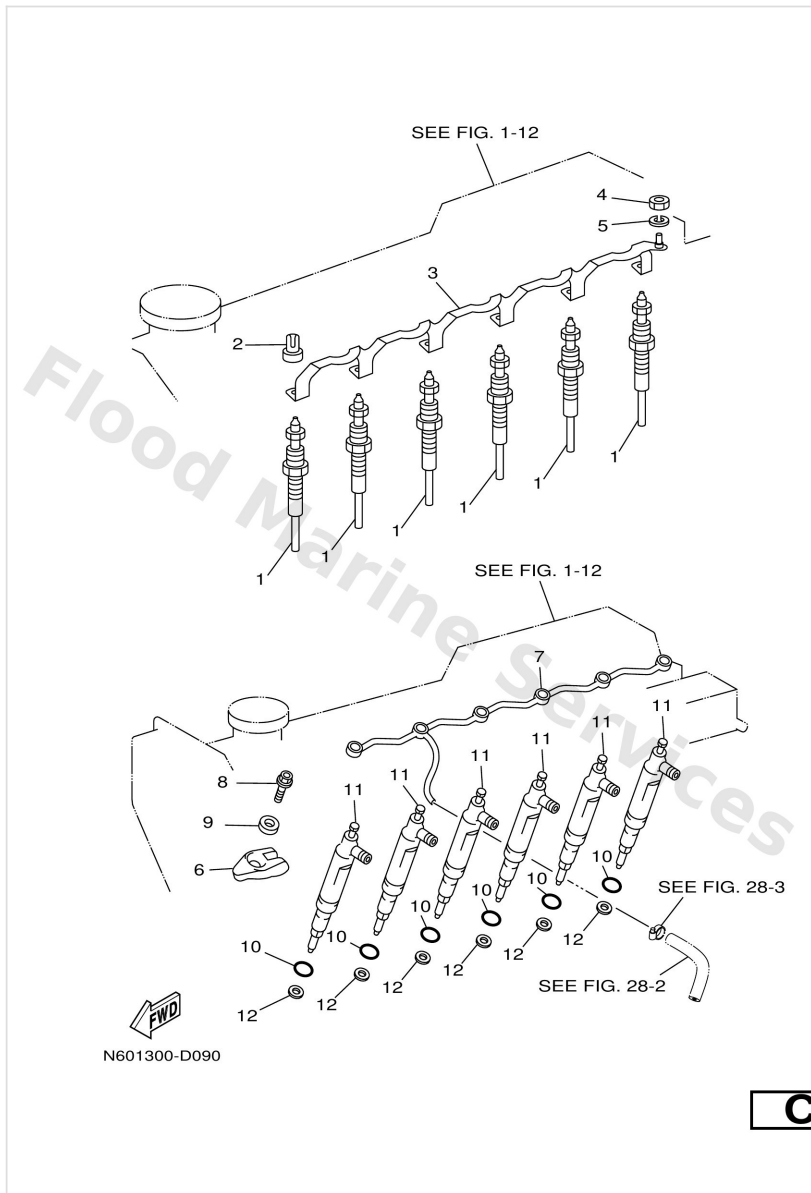

Injection Nozzle

Ref	Part	
1	12 92990-10100	Buy now
4	2 N64-83510-00	Buy now
4	9530704600 Nut(6ta)	Buy now
5	3 -	Buy now
5	9290704100 Washer(6ta)	Buy now
11	N511285000 Nozzle holder assembly SEEFIG.10	Buy now