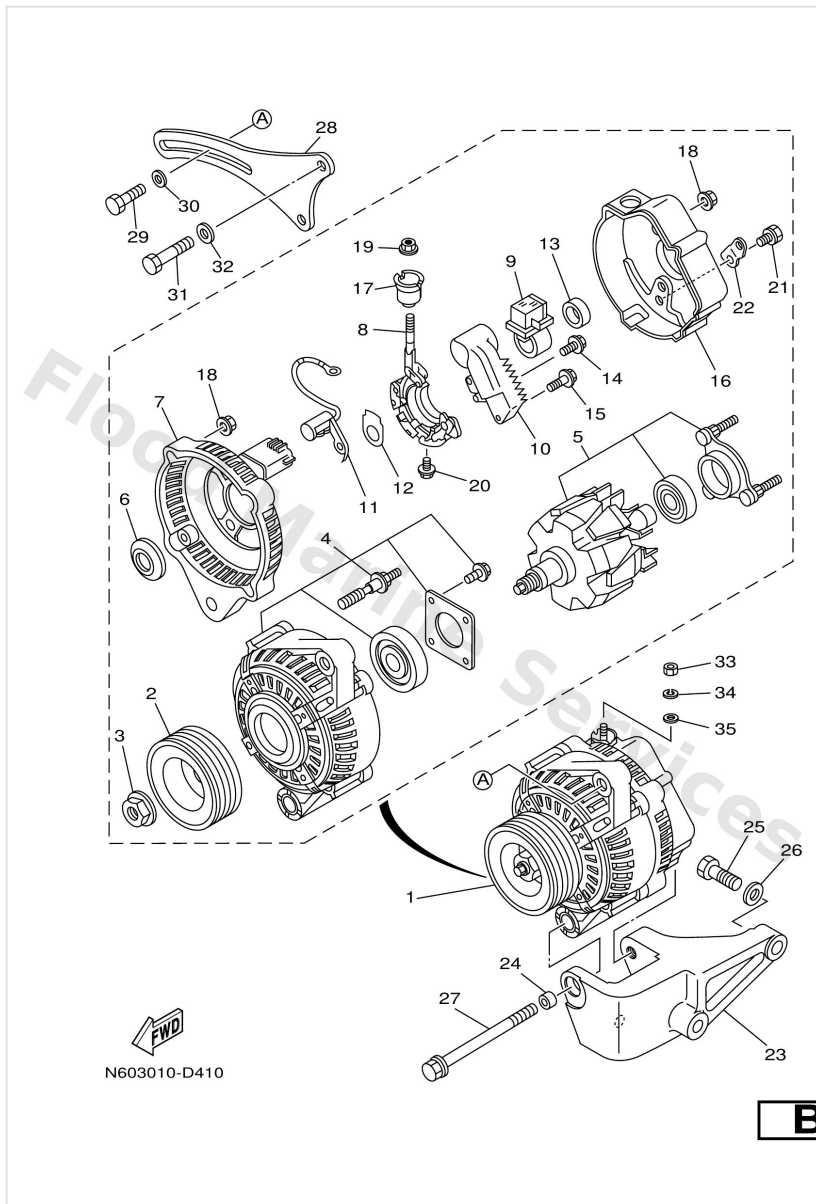

Generator

Ref	Part	
18	7 6Tc-41661-00	Buy now
20	6TA8164700 Screw 3 (949007-6280)	Buy now
21	6TA8164800 Screw 4 (949006-6401)	Buy now
22	6TA8165G00 Plte, terminal (021602-5230)	Buy now
23	6TA8168100 Bracket, a.c. generator	Buy now
24	9038710M07 Collar(6ta)	Buy now
25	9702712035 Bolt, hexagon	Buy now
26	9290712600 Washer(6ta)	Buy now
29	3 -	Buy now
31	17 97027-10025	Buy now
7	35 -	Buy now
8	33 95317-06600	Buy now
18	34 -	Buy now
28	6TA8718200 Bar,belt adjust	Buy now
29	30 -	Buy now