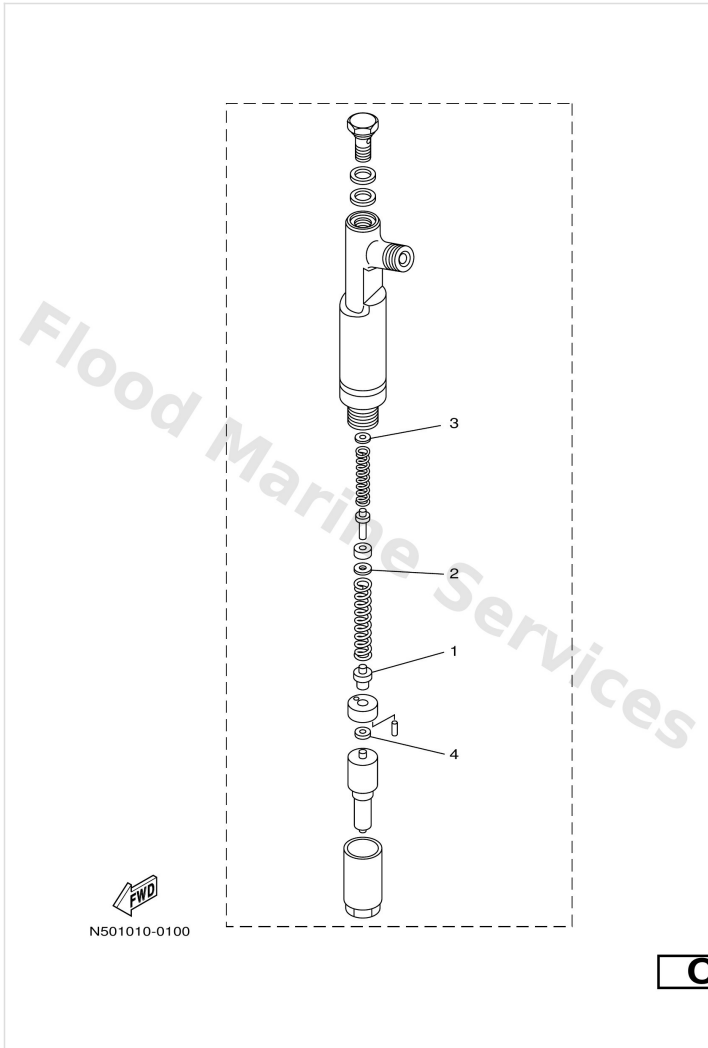

Ref	Part	
3	N51131470026 Shim UN(093175-4260)	Buy now
3	N51131470027 Shim UN(093175-4270)	Buy now
3	N51131470028 Shim UN(093175-4280)	Buy now
3	N51131470029 Shim UN(093175-4290)	Buy now
3	N51131470030 Shim UN(093175-4300)	Buy now
3	N51131470031 Shim UN(093175-4310)	Buy now
3	N51131470032 Shim UN(093175-4320)	Buy now
3	N51131470033 Shim UN(093175-4330)	Buy now
3	N51131470034 Shim UN(093175-4340)	Buy now
4	N51131470035 Shim UN(093175-4350)	Buy now
4	N51131470036 Shim UN(093175-4360)	Buy now
4	N51131470037 Shim UN(093175-4370)	Buy now
4	N51131470038 Shim UN(093175-4380)	Buy now
4	N51131470039 Shim UN(093175-4390)	Buy now
3	N51131470041 Shim UN(093175-4410)	Buy now