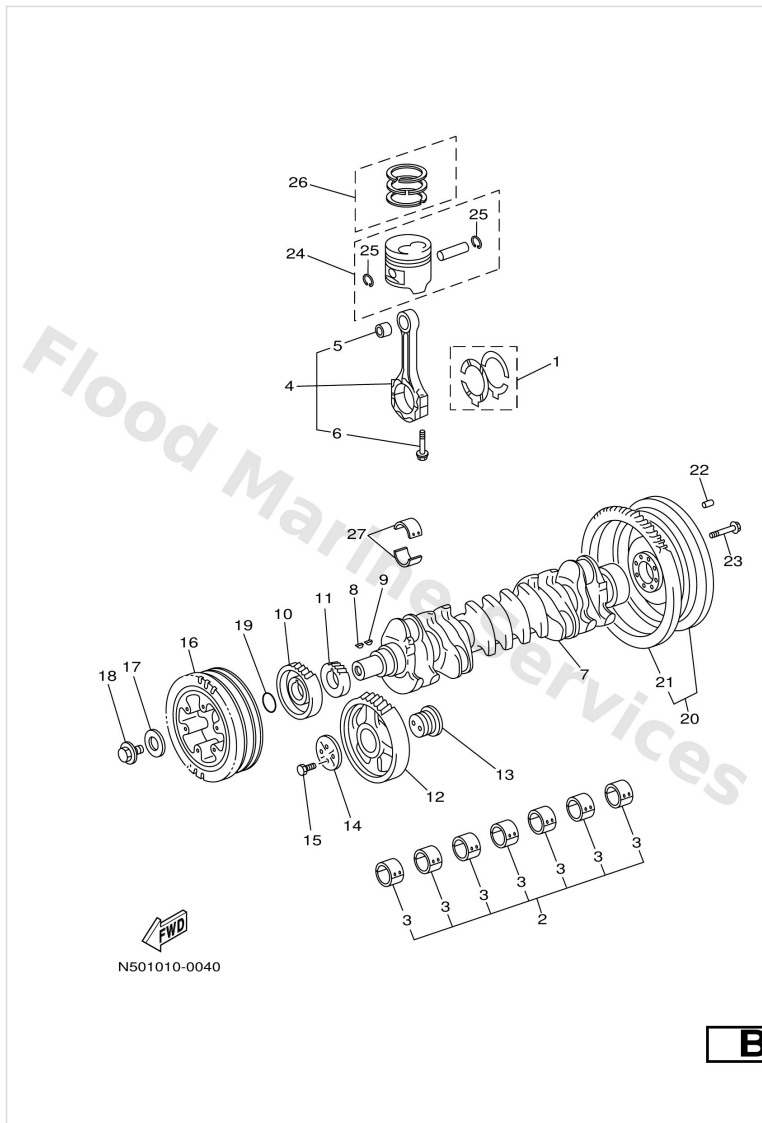

Crankshaft & Piston

Ref	Part	
3	18 -	Buy now
3	19 -	Buy now
5	YU00000017 11701-17011-05 crankshft brg#5 UR(117011701105)	Buy now
5	YU00000018 11701-17011-06 crankshft brg#6 UR(117011701106)	Buy now
5	YU00000019 11701-17011-07 crankshft brg#7 UR(117011701107)	Buy now
6	4 6Yf-82588-00	Buy now
8	9 -	Buy now
15	3 -	Buy now
16	6TA1102100 Pulley, crankshaft 1	Buy now
19	10 -	Buy now
20	13 -	Buy now
22	5 90480-13M24	Buy now
23	8 -	Buy now
24	25 -	Buy now
24	YU00000015 11701-17011-03 crankshaft brg# UR(117011701103)	Buy now