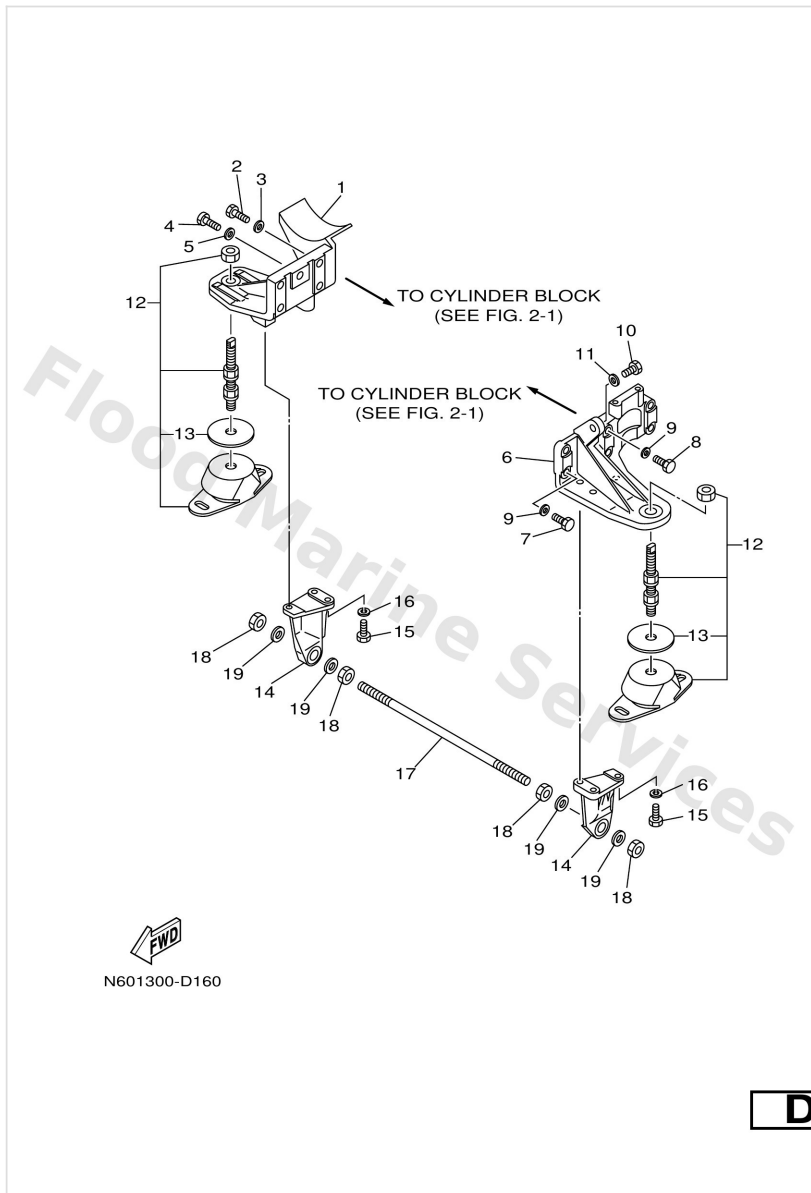

Meter 2

Ref	Part	
1	6YF8360000 Tacho & hour metr assembly WITH HOUR METER	Buy now
2	6Y58351700 Bulb (12v-1.7w)	Buy now
3	6YF8354000 Tachometer assembly	Buy now
4	6YF83600B1 Water temp/oil pressure meter	Buy now
5	6YF8351800 Bulb, meter (t6.5, 14v-1.4w)	Buy now
6	6YF8360600 Cap, bulb	Buy now
7	6YF8359011 Water temperature assembly	Buy now
8	6YF8365011 Oil pressure meter assembly	Buy now
9	6YF83600C1 Trim & volt meter assembly	Buy now
12	6YF8350311 Voltmeter assembly	Buy now
13	6YF8367011 Trim gauge	Buy now
14	6YF8257011 44-	Buy now
15	6YF8251001 Main switch assembly	Buy now
16	6YF8257110 Panel, switch	Buy now
17	6YF8258800 Plate	Buy now

Meter 2

Ref	Part	
18	6YF8353010 Indicator lights panel assembly	Buy now
19	6YF8350910 Socket cord assembly	Buy now
21	70383383A0 Buzzer	Buy now

Mounting

Ref	Part	
2	1 6Yf-82580-C0	Buy now
2	9010112M08 Bolt(6ta)	Buy now
4	3 -	Buy now
4	9701710035 Bolt(6ta)	Buy now
6	10 -	Buy now
7	12 92990-10100	Buy now
7	9010112M07 Bolt(6ta)	Buy now
10	6 -	Buy now
11	9290712200 Washer(6tc)	Buy now
13	6TA7613300 Washer, plate	Buy now
13	9 -	Buy now
15	13 -	Buy now
16	14 D Om Te	Buy now
17	19 -	Buy now
17	6TA2358200 Rod, tension	Buy now