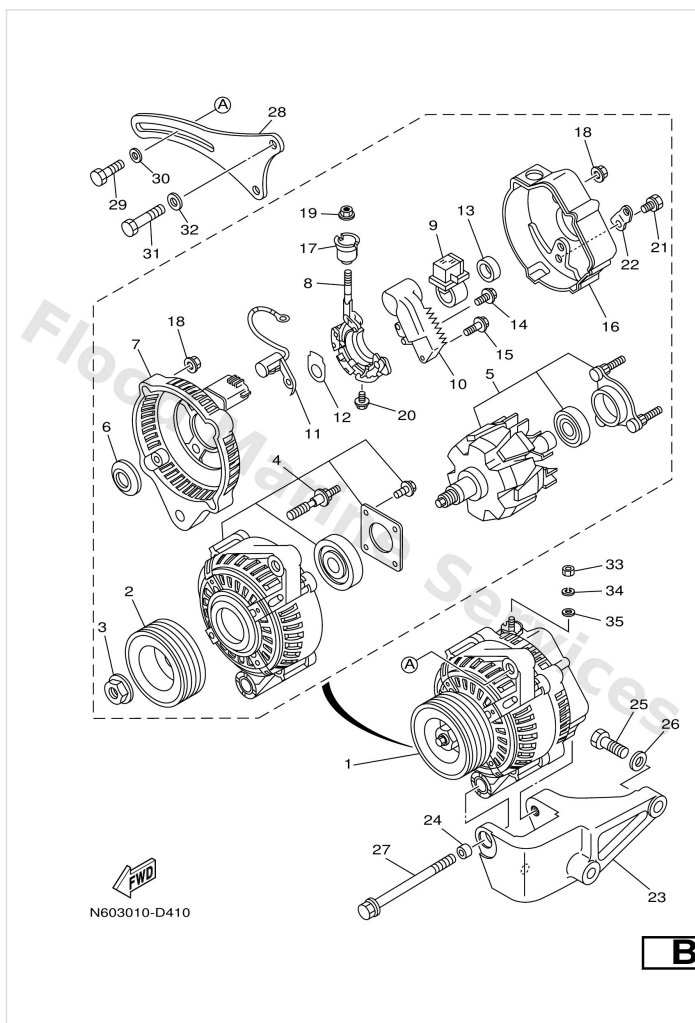

Generator

Ref	Part	
1	6TA8160001 A.c. generator assembly DENSO	Buy now
2	6TA8160500 Pulley assembly. (021041-6680)	Buy now
4	12 92990-10100	Buy now
5	6TA8165000 Rotor assembly (021200-5000)	Buy now
5	9 -	Buy now
6	11 6Yf-8357X-10	Buy now
7	8 -	Buy now
8	6 -	Buy now
10	6TA8191000 Voltage regulator assembly (126000-1670)	Buy now
13	6TA8163800 Oil seal (021626-0250)	Buy now
14	3FV8164500 Screw (949006-5460)	Buy now
15	6TA8164600 Screw 2 (949007-5110)	Buy now
16	6TA8160400 Cover assembly (021551-2260)	Buy now
17	6TA8162H00 Bush, terminal 2 (021605-2070)	Buy now
18	6TA8165700 Nut, generator (949056-2481)	Buy now