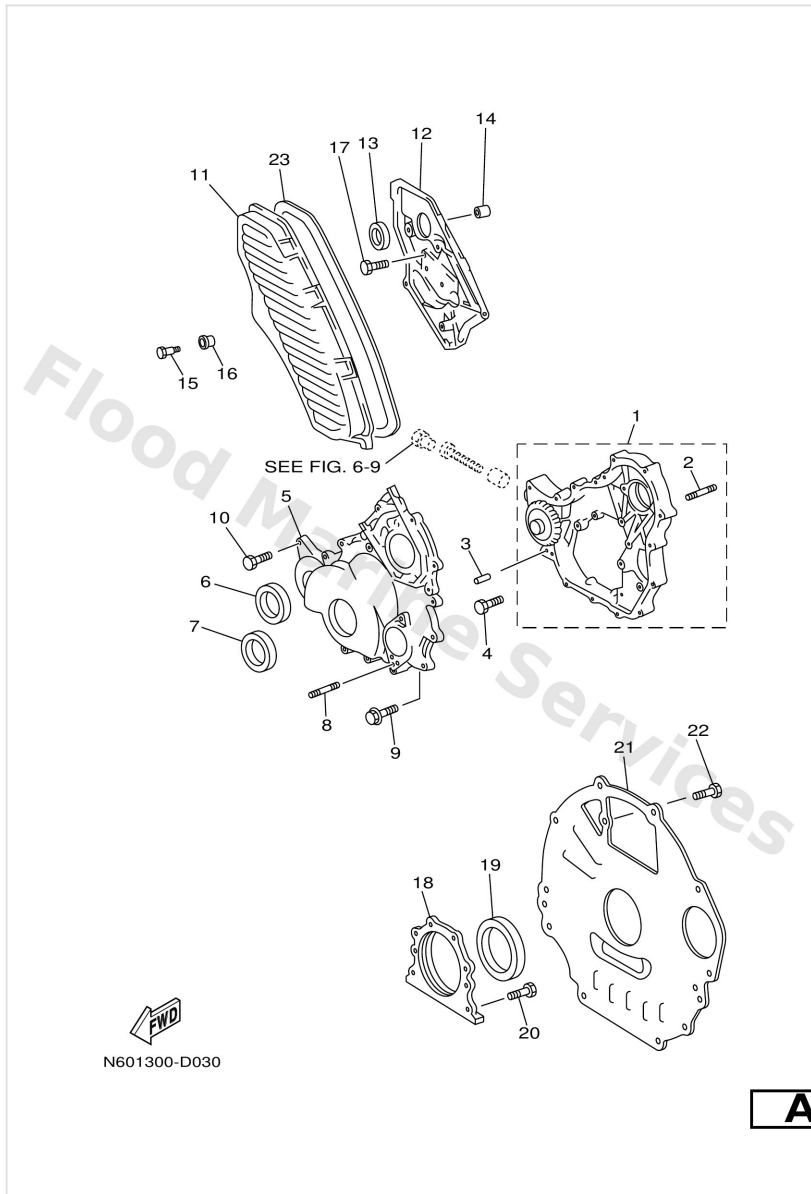

Timing Gear Cover & Rear End

Ref	Part	
5	11 6Yf-8357X-10	Buy now
7	15 -	Buy now
8	22 -	Buy now
23	1 6Yf-82580-C0	Buy now