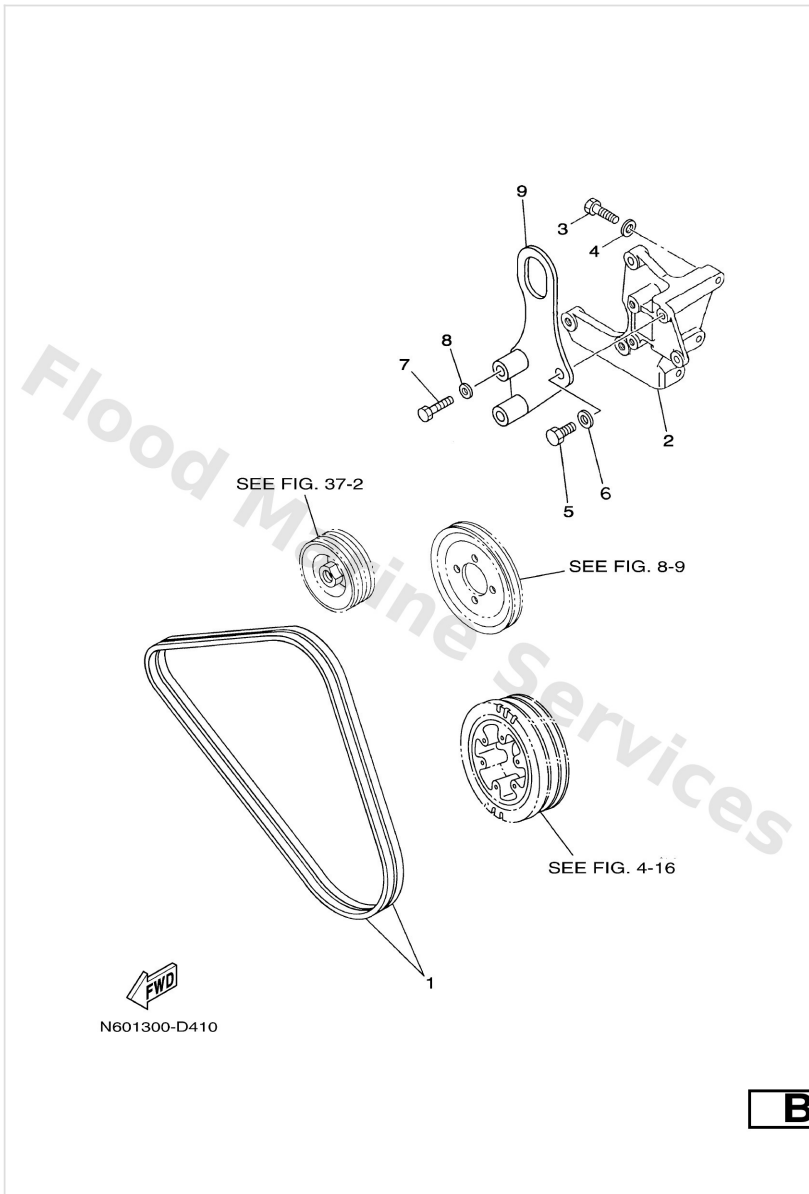

Oil Filter & Cooler

Ref	Part	
2	15	Buy now
	-	
6	10	Buy now
	-	
8	9	Buy now
	-	
14	3	Buy now
	-	

Power Steering Oil Pump

Ref	Part	
1	N607610B00 Power steering pump sub assembly (44310-60410)	Buy now
2	N601705600 Bolt, union (96341-41603)	Buy now
3	18 -	Buy now
3	N601347500 Gasket (44327-12060)	Buy now
4	93210626A7 O-ring	Buy now
7	9702708016 Bolt, hexagon	Buy now
8	10 -	Buy now
8	9290708600 Washer(6ta)	Buy now
9	19 -	Buy now
9	N607617E00 Hose, power steering	Buy now
10	15 -	Buy now
13	6TA7617G00 Hose, power steering	Buy now
14	N604831700 Tube	Buy now
17	16 92907-08600	Buy now
17	9046513M60 Clamp(63m)	Buy now

Power Steering Oil Pump

Ref	Part	
18	5 90480-13M24	Buy now
18	6 -	Buy now
19	11 6Yf-8357X-10	Buy now

Pulleys & Belts

Ref	Part	
1	6TA1244400 Belt 1	Buy now
2	6TA7612H00 Brkt., p.s. pump 1	Buy now
3	9702710035 Bolt(6ta)	Buy now
4	9290710600 Washer(6ta)	Buy now
5	9702710025 Bolt(6td)	Buy now
7	9702710050 Bolt	Buy now
9	6TA1111900 Hanger,engine	Buy now