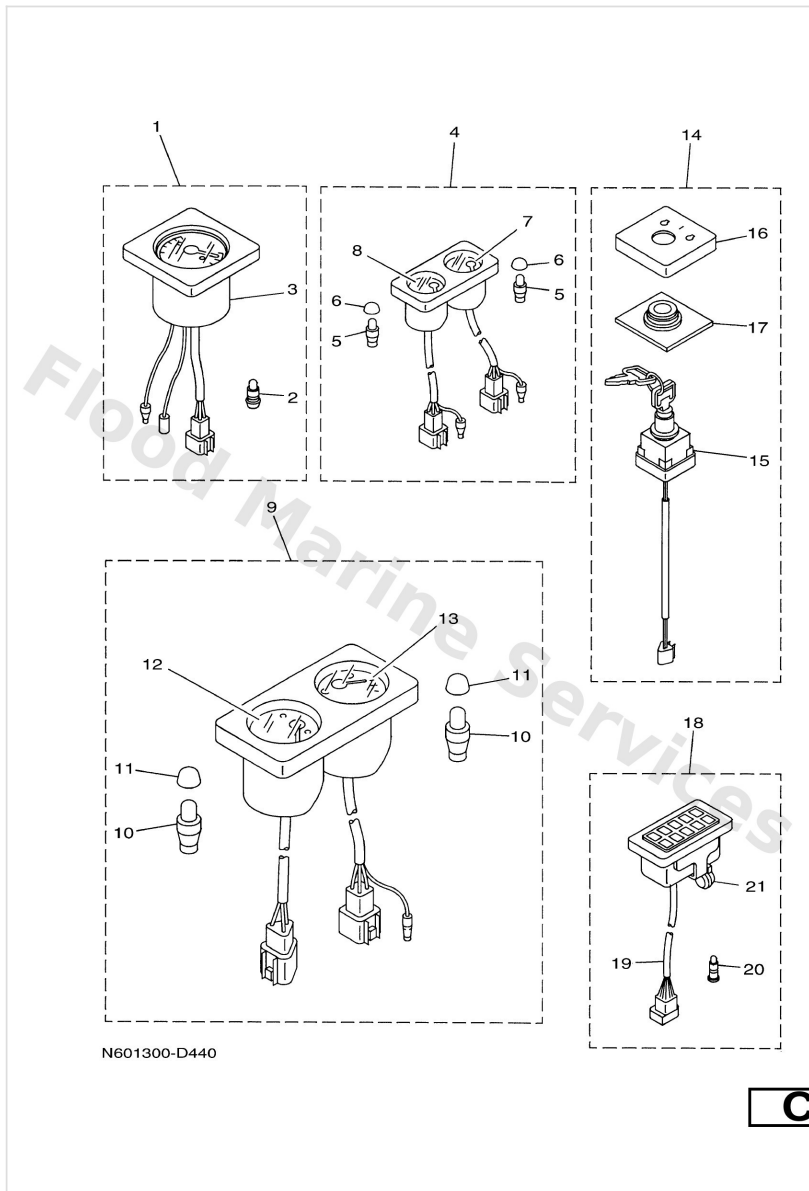

Meter 2

Ref	Part	
1	6YF8360000 Tacho & hour metr assembly WITH HOUR METER	Buy now
2	6Y58351700 Bulb (12v-1.7w)	Buy now
3	6YF8354000 Tachometer assembly	Buy now
4	6YF83600B1 Water temp/oil pressure meter	Buy now
5	6YF8351800 Bulb, meter (t6.5, 14v-1.4w)	Buy now
6	6YF8360600 Cap, bulb	Buy now
7	6YF8359011 Water temperature assembly	Buy now
8	6YF8365011 Oil pressure meter assembly	Buy now
9	6YF83600C1 Trim & volt meter assembly	Buy now
12	6YF8350311 Voltmeter assembly	Buy now
13	6YF8367011 Trim gauge	Buy now
14	6YF8257011 44-	Buy now
15	6YF8251001 Main switch assembly	Buy now
16	6YF8257110 Panel, switch	Buy now
17	6YF8258800 Plate	Buy now