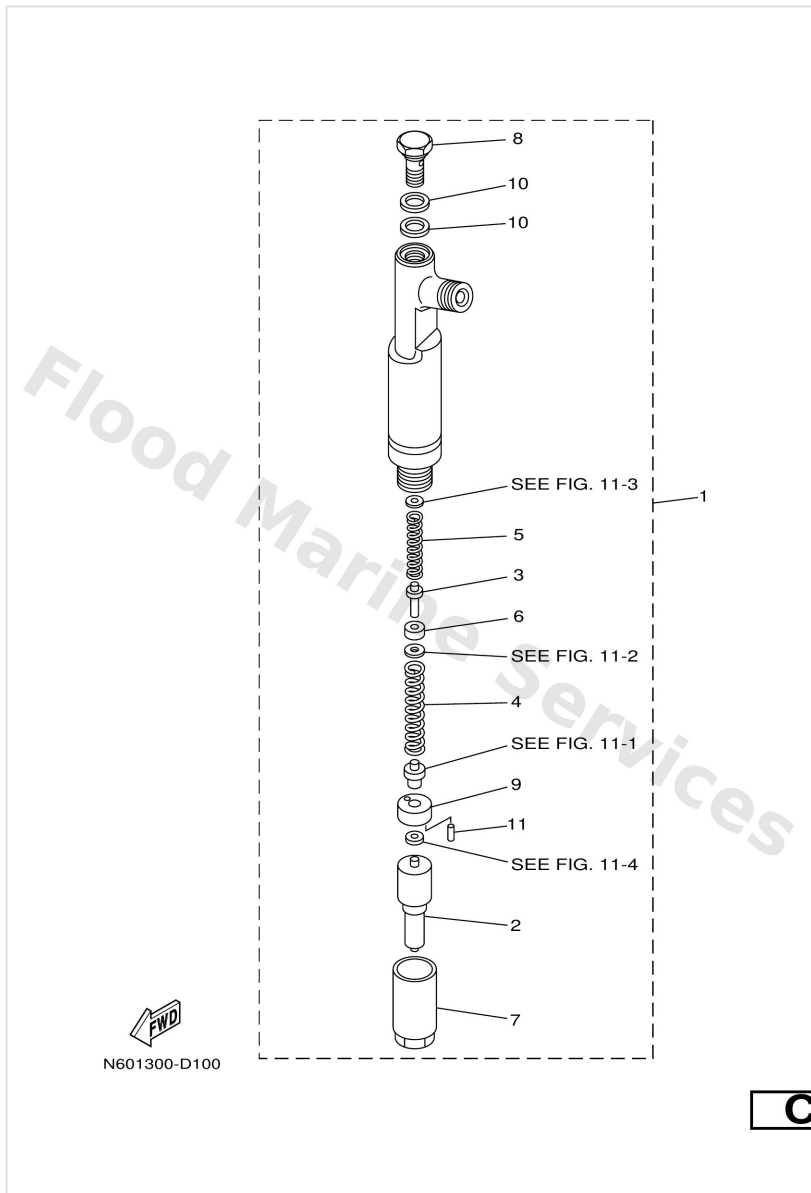

Fuel Injection Nozzle

Ref	Part	
1	11 6Yf-8357X-10	Buy now
1	N511285000 Nozzle holder assembly DENSO(093500-7440)	Buy now
2	N511286200 Nozzle assembly. (093400-7510)	Buy now
4	6TA1285400 Spring, nozzle holder (093127-0410)	Buy now
5	N511285400 Spring, nozzle holder (093127-0540)	Buy now
6	N511282800 Seat, spring upper (093128-0110)	Buy now
7	N511285200 Nut, nozzle retainer (093164-1660)	Buy now
8	6TA1285800 Bolt, union 2 (093166-0080)	Buy now
9	N511285500 Piece, distance (093221-0180)	Buy now
10	3 -	Buy now
10	7161285700 Gasket (n261) (949018-1020)	Buy now