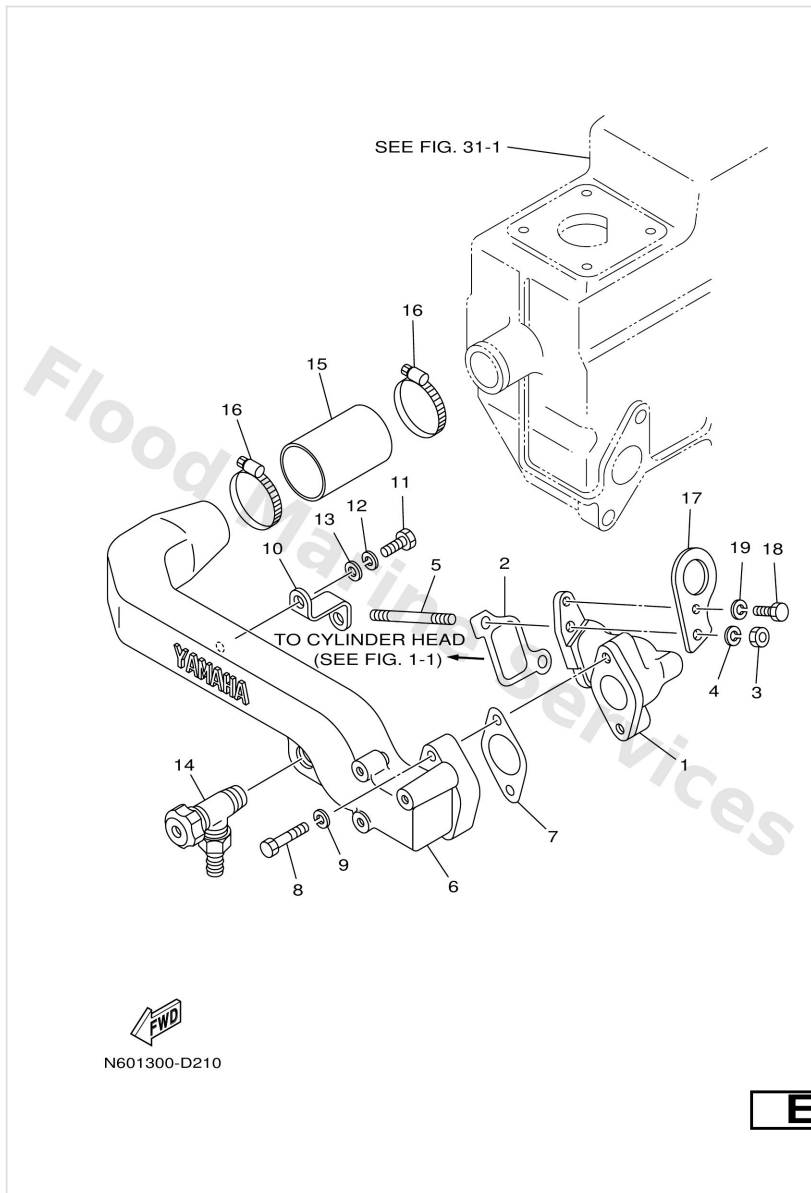

Water Cooling 1

Ref	Part	
1	6TA1247900 Joint	Buy now
2	6TA1256501 Gasket, water pipe	Buy now
3	9533708600 Nut(6ta)	Buy now
4	3 -	Buy now
4	9290708600 Washer(6ta)	Buy now
5	2 N64-83510-00	Buy now
6	6TA1248400 Pipe 4	Buy now
8	9702708040 Bolt (8k4)	Buy now
10	6TA1244300 Stay	Buy now
14	1 6Yf-82580-C0	Buy now
14	6TA1249A00 Cock assembly	Buy now
15	7 6Tc-41661-00	Buy now
17	11 6Yf-8357X-10	Buy now
18	9702706012 Bolt, hexagon	Buy now