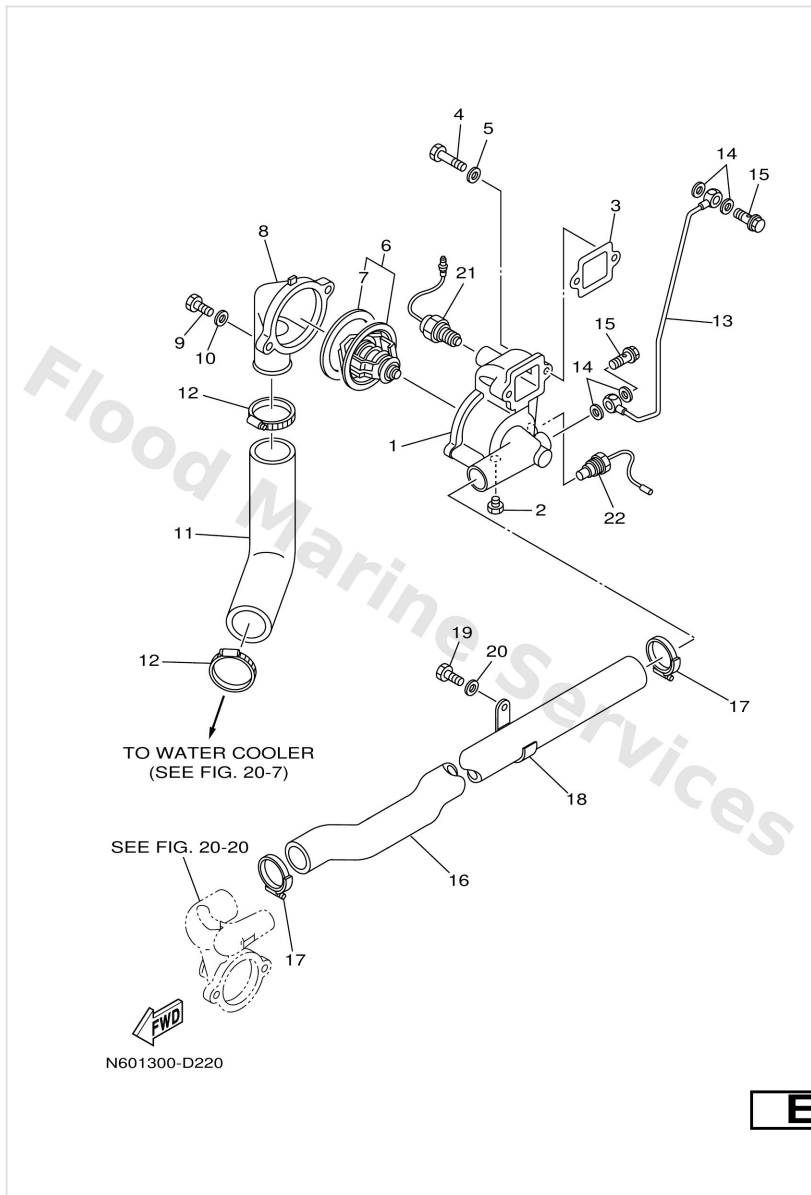

Water Cooling 2

Ref	Part	
1	6TA1241700 Housing, thermostat	Buy now
2	9034551014 Plug(n01)	Buy now
4	9702708035 Bolt	Buy now
5	9290708600 Washer(6ta)	Buy now
6	6TA1241100 Thermostat	Buy now
8	3 -	Buy now
9	9702708025 Bolt, hexagon	Buy now
10	7 6Tc-41661-00	Buy now
11	12 92990-10100	Buy now
11	6TA1243A00 Hose,1	Buy now
12	16 92907-08600	Buy now
12	8 -	Buy now
13	6TA1256600 Pipe, bypass	Buy now
14	9043010233 Gasket	Buy now
17	17 97027-10025	Buy now