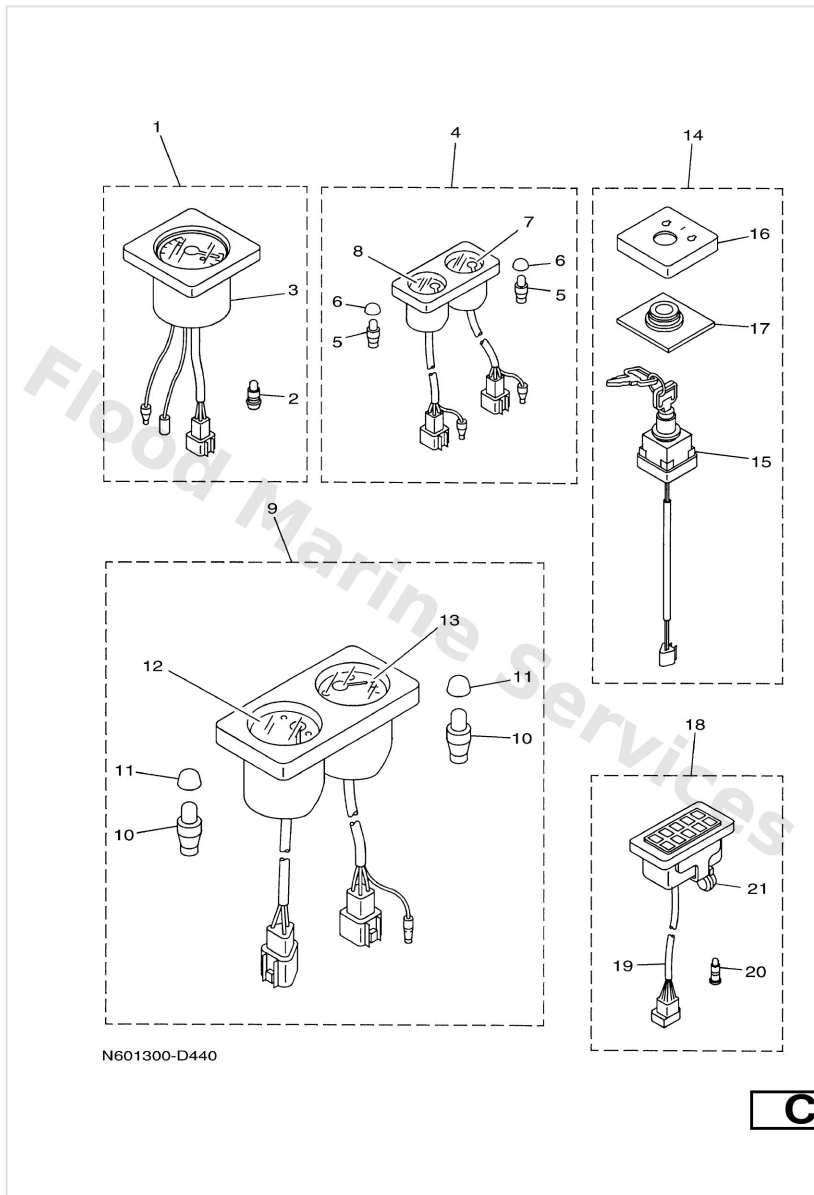

Meter 2

Ref	Part	
18	6YF8353010 Indicator lights panel assembly	Buy now
19	6YF8350910 Socket cord assembly	Buy now
21	70383383A0 Buzzer	Buy now