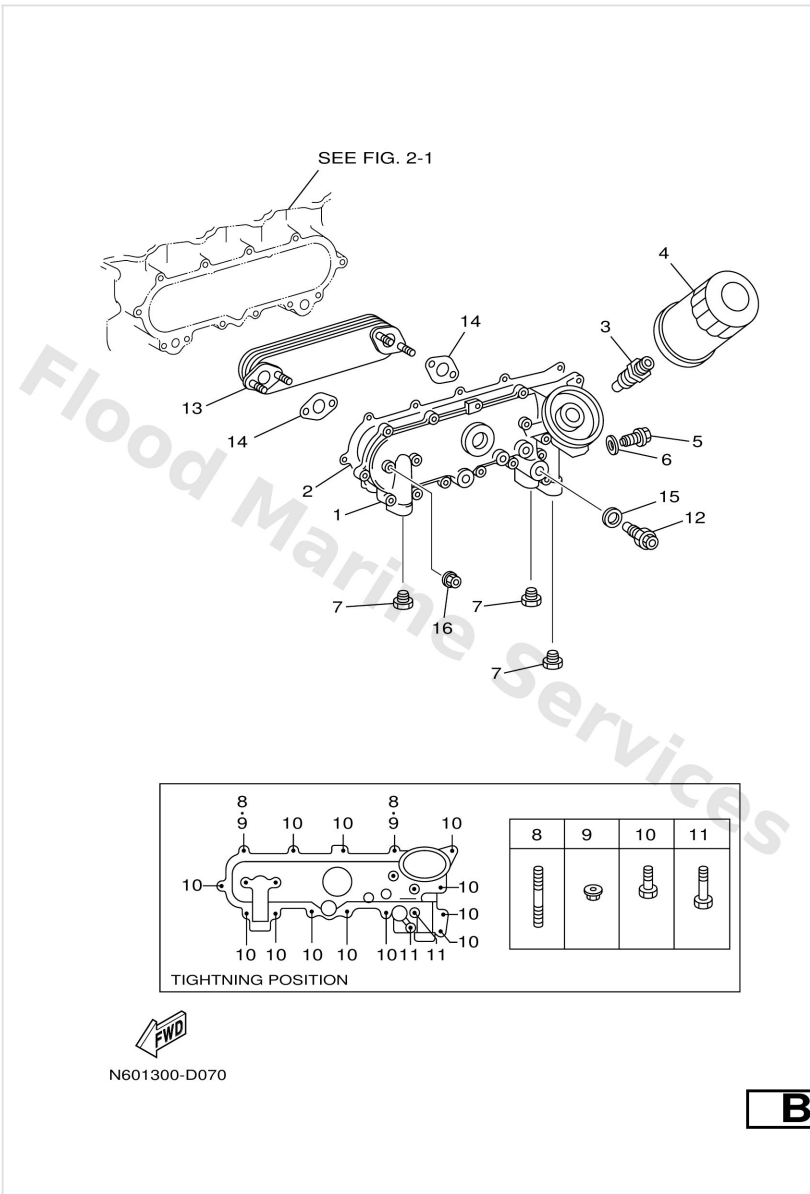

Oil Filter & Cooler

Ref	Part	
2	15	Buy now
	-	
6	10	Buy now
	-	
8	9	Buy now
	-	
14	3	Buy now
	-