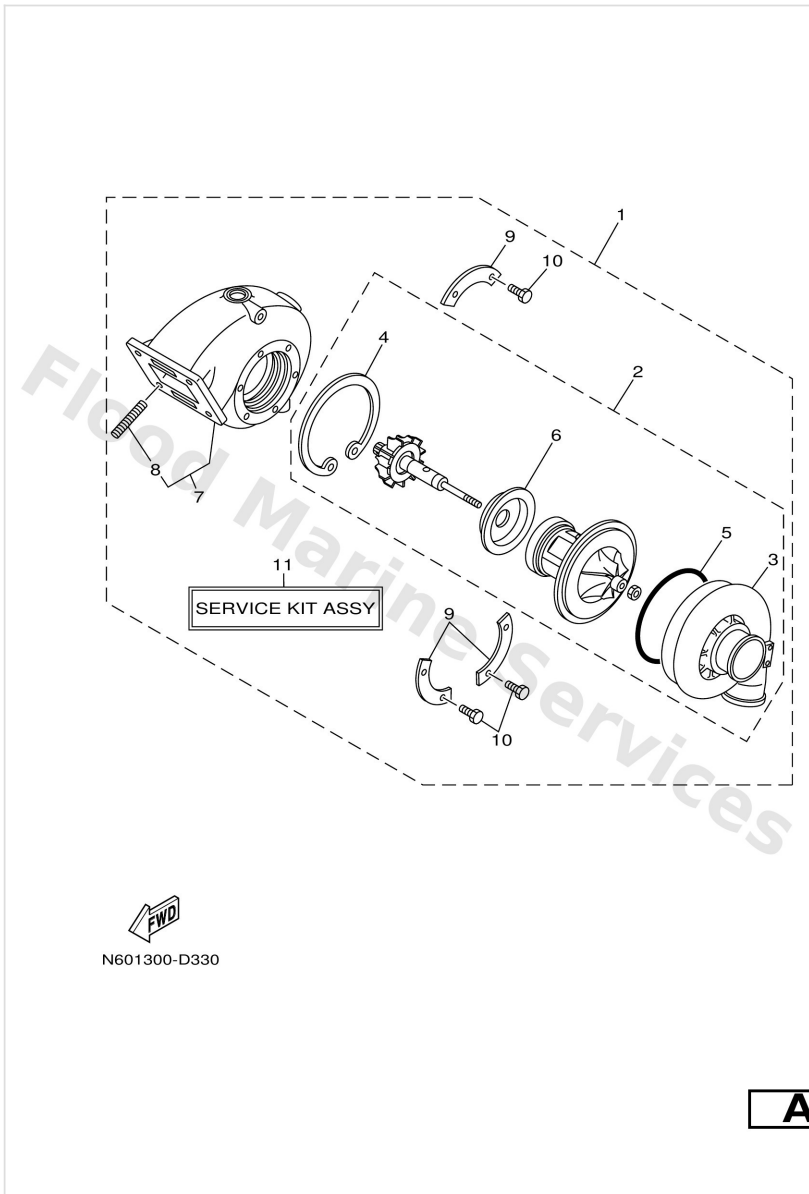

Turbo Supercharger Assy

Ref	Part	
1	N511469000 Turbo supercharger assembly. SEE FIG.32-1	Buy now
2	N5114608T0 Turbine housing assembly. (1509-64612)	Buy now
3	N5114607T0 33- (1492-64612)	Buy now
5	6TA14854T0 O-ring (4617-64610)	Buy now
6	6TA14668T0 Shroud wheel (3341-64610)	Buy now
6	9 -	Buy now
7	11 6Yf-8357X-10	Buy now
7	6TA14658T0 Housing, turbine (1508-64610-F)	Buy now
8	10 -	Buy now
8	6TA14661T0 Bolt, stud (90116-10025-D)	Buy now
10	4 6Yf-82588-00	Buy now