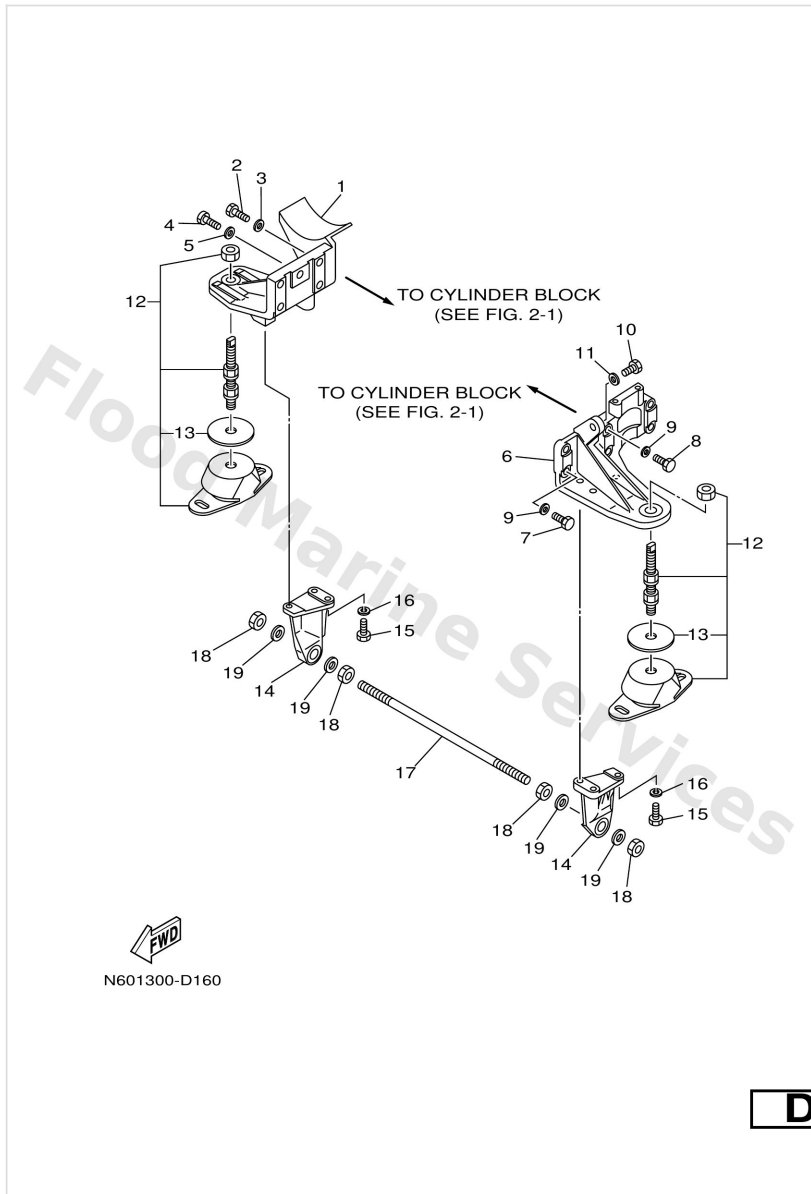

Mounting

Ref	Part	
18	9531716600 Nut(6td)	Buy now
19	16 92907-08600	Buy now