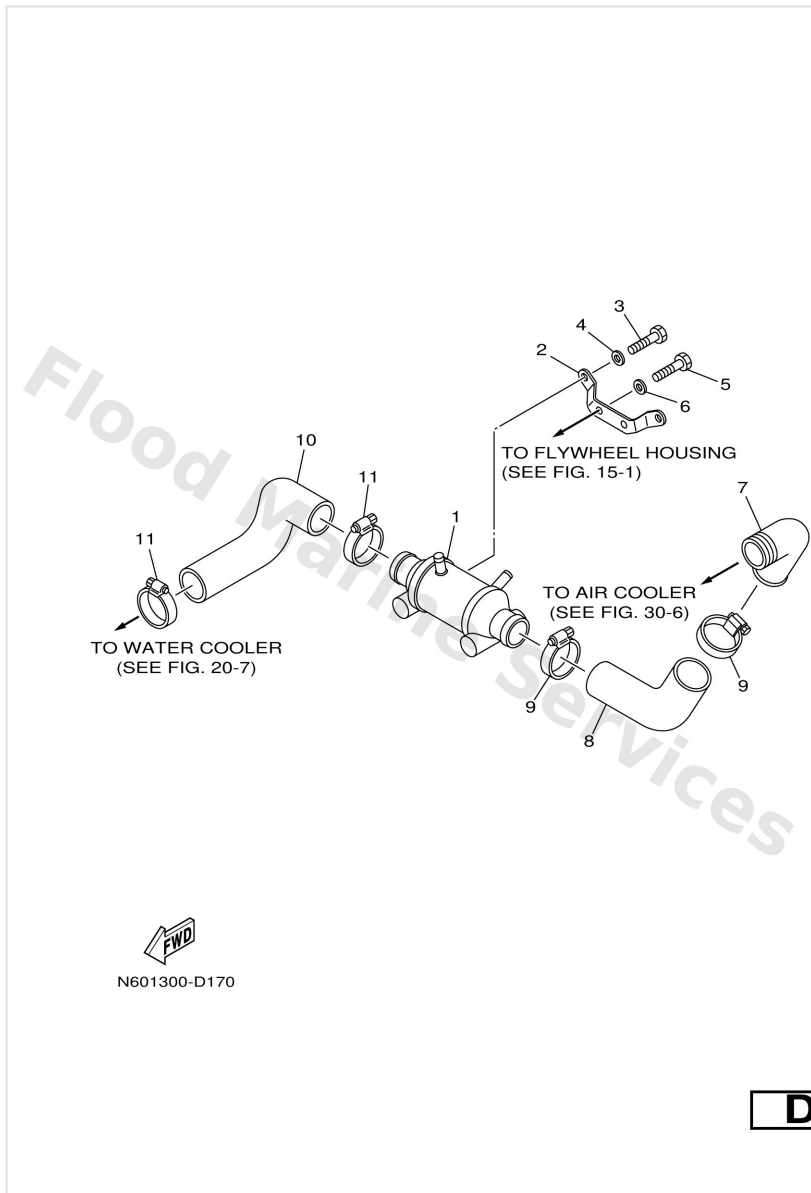

Oil Cooler

Ref	Part	
1	N601347000 Oil cooler assembly	Buy now
2	N602149800 Bracket, oil cooler	Buy now
3	9702708016 Bolt, hexagon	Buy now
4	6 -	Buy now
4	9290708600 Washer(6ta)	Buy now
5	9702708020 Bolt, hexagon	Buy now
7	N511258200 Joint, hose 2	Buy now
8	N601257800 Hose 3	Buy now
9	9045032008 Hose Clamp assembly	Buy now
10	N601257900 Hose 4	Buy now